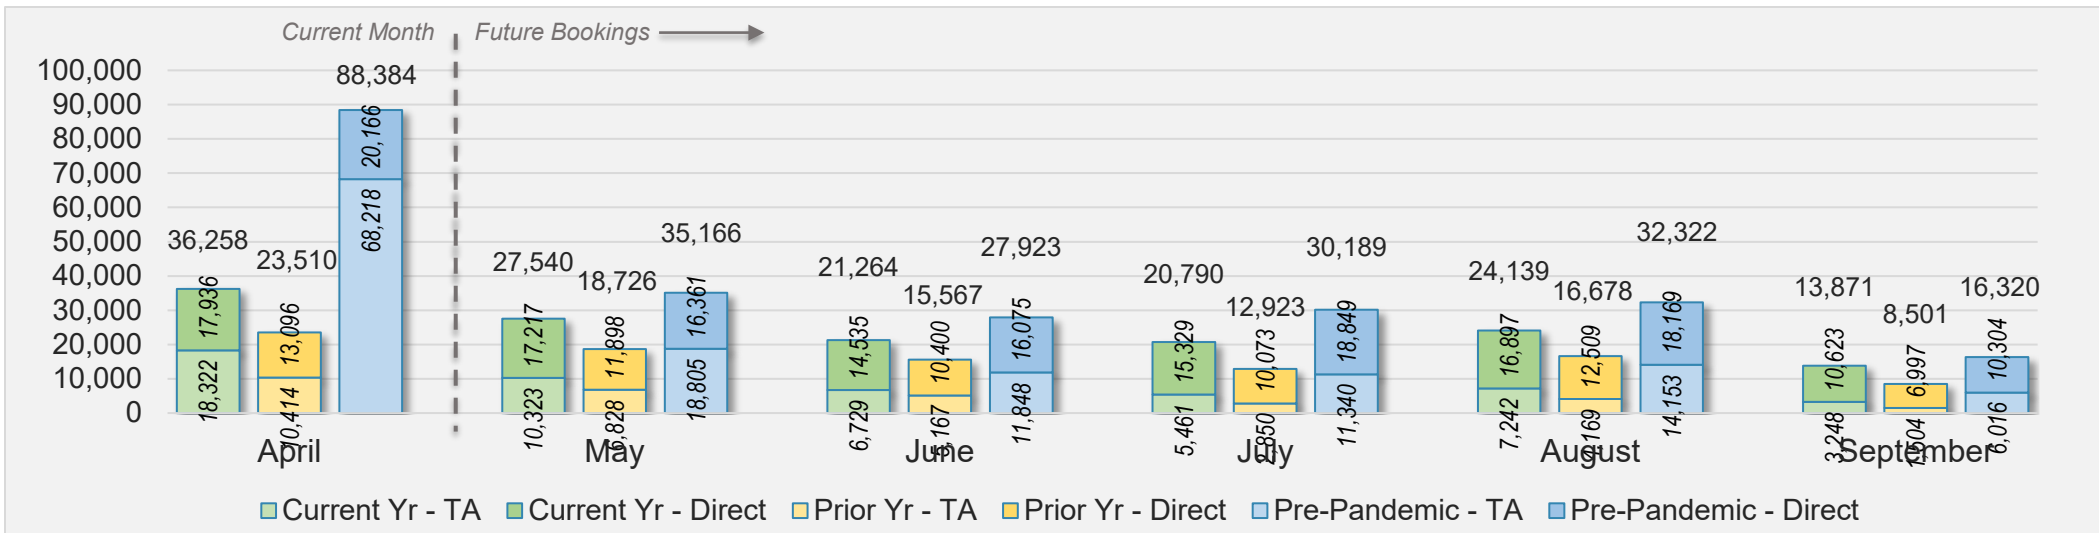

April 2024 Direct and Travel Agency Bookings to Hawai'i

JAPAN

Source: ForwardKeys as of 4/7/24