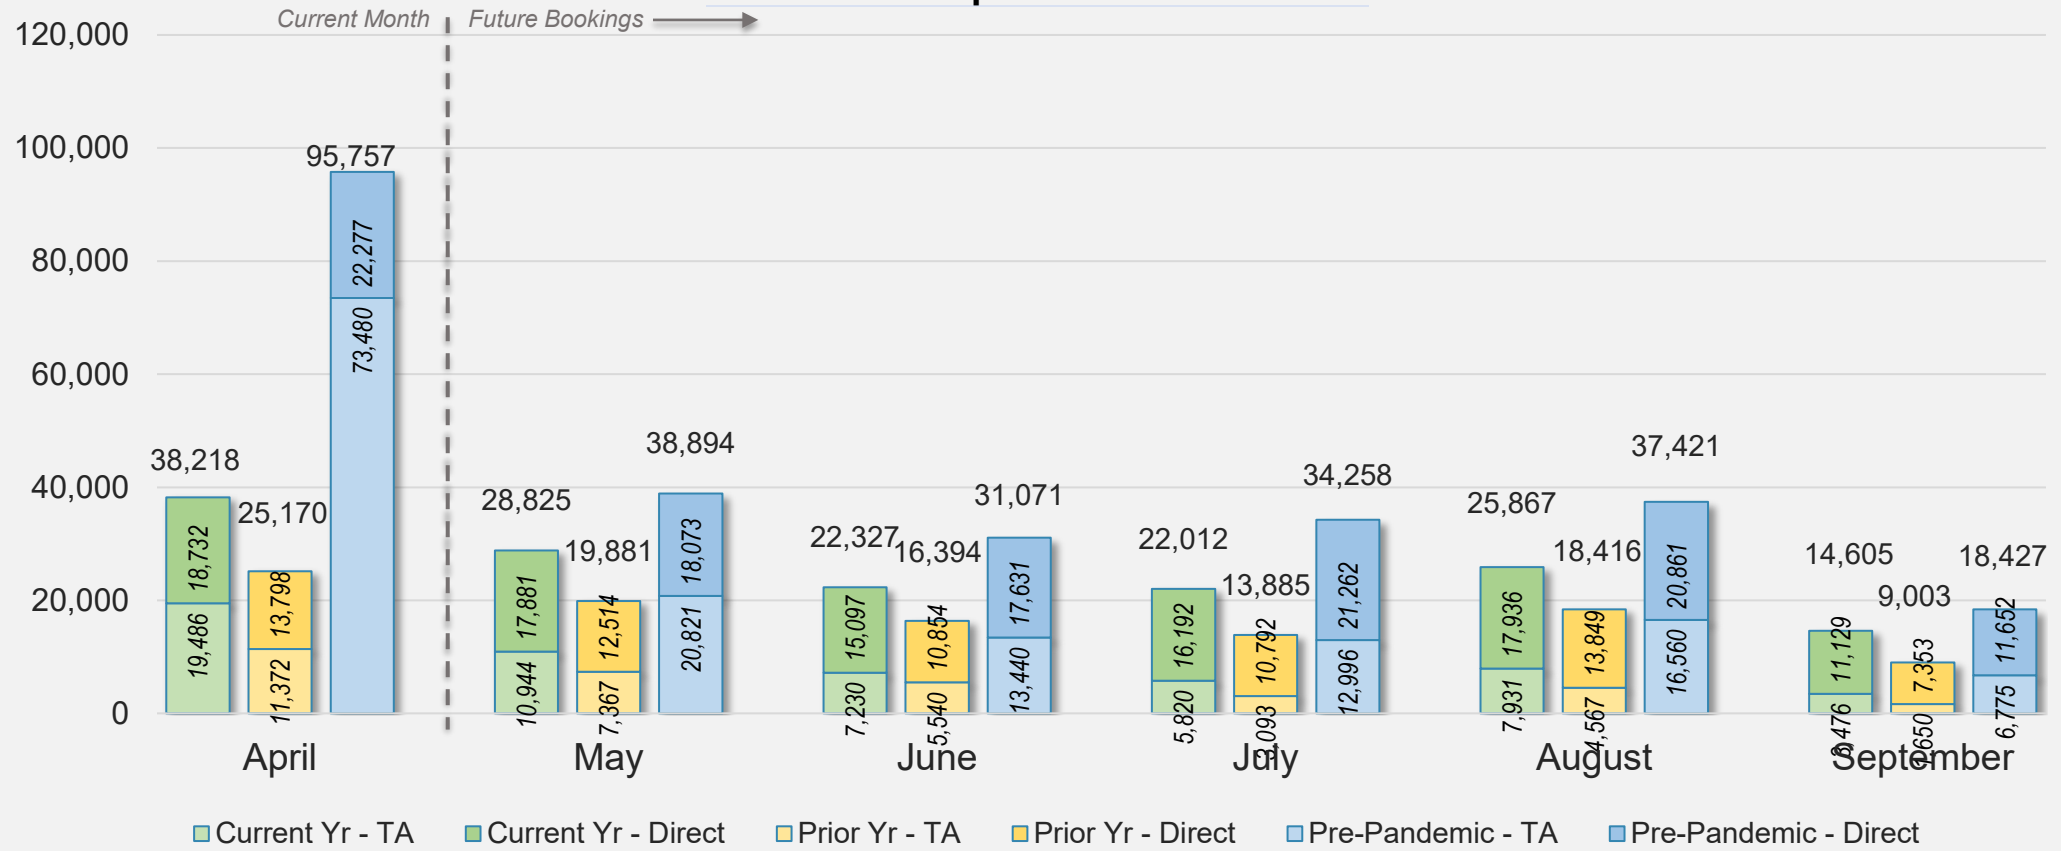

Forward Keys Index

- Bookings
 - Net sum of the number of visitors from Sales transactions counted, including Exchanges and Refunds.
- Current Year / Previous Year / Pre-pandemic
 - In the analysis results, "Current Year" refers to the period being analyzed. "Previous Year" refers to the time unit in the previous year equivalent to the "Current Year" (for year-on-year comparison purposes). "Pre-pandemic" refers to the equivalent period in 2019 to the Current period, using only 2019 data as a reference.
- Direct
 - Refers to tickets purchased directly through the airline, typically via an airline's website.
- Travel Agency
 - Refers to associated with an ARC/IATA number (or otherwise retail).

Direct and Travel Agency Bookings to Hawaii Current vs. Prior vs. Pre-Pandemic Periods

April 2024

Source: ForwardKeys as of 4/7/24

JAPAN

Direct and Travel Agency Bookings to Hawaii Current vs. Prior vs. Pre-Pandemic Periods

April 2024

Source: ForwardKeys as of 4/7/24

CANADA

Direct and Travel Agency Bookings to Hawaii Current vs. Prior vs. Pre-Pandemic Periods

April 2024

Source: ForwardKeys as of 4/7/24

KOREA

Direct and Travel Agency Bookings to Hawaii Current vs. Prior vs. Pre-Pandemic Periods April 2024