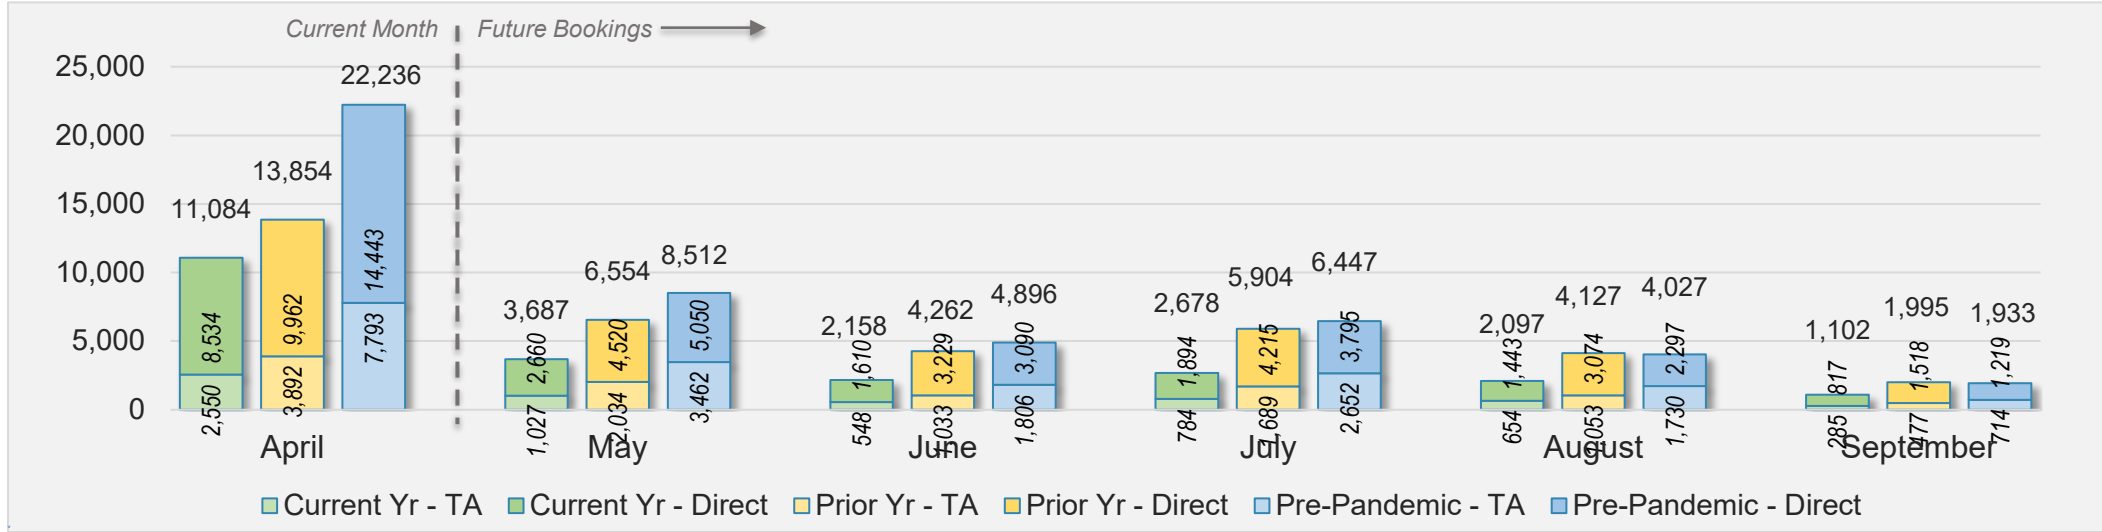

AUSTRALIA

Source: ForwardKeys as of 4/7/24

Maui

April 2024 Direct and Travel Agency Bookings to Hawai'i

April 2024 Direct and Travel Agency Bookings to Hawai'i

Maui (continued)

April 2024 Direct and Travel Agency Bookings to Hawai'i

CANADA

Source: ForwardKeys as of 4/7/24

April 2024 Direct and Travel Agency Bookings to Hawai'i

KOREA

Source: ForwardKeys as of 4/7/24

Maui (continued)

April 2024 Direct and Travel Agency Bookings to Hawai'i