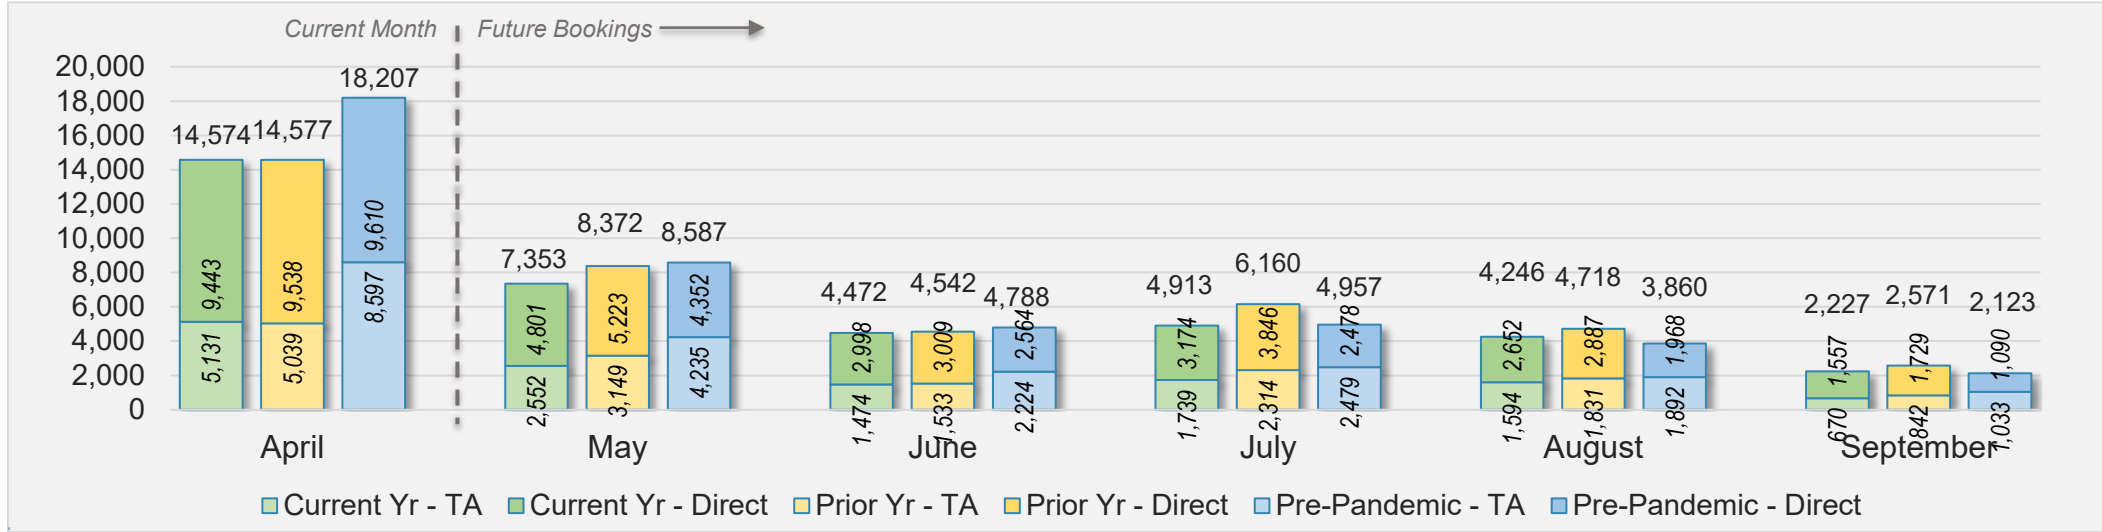

U.S.

Source: ForwardKeys as of 4/7/24

April 2024 Direct and Travel Agency Bookings to Hawai'i

JAPAN

Source: ForwardKeys as of 4/7/24

O'ahu (continued)

April 2024 Direct and Travel Agency Bookings to Hawai'i

CANADA

Source: ForwardKeys as of 4/7/24

April 2024 Direct and Travel Agency Bookings to Hawai'i

KOREA

Source: ForwardKeys as of 4/7/24

O'ahu (continued)

April 2024 Direct and Travel Agency Bookings to Hawai'i