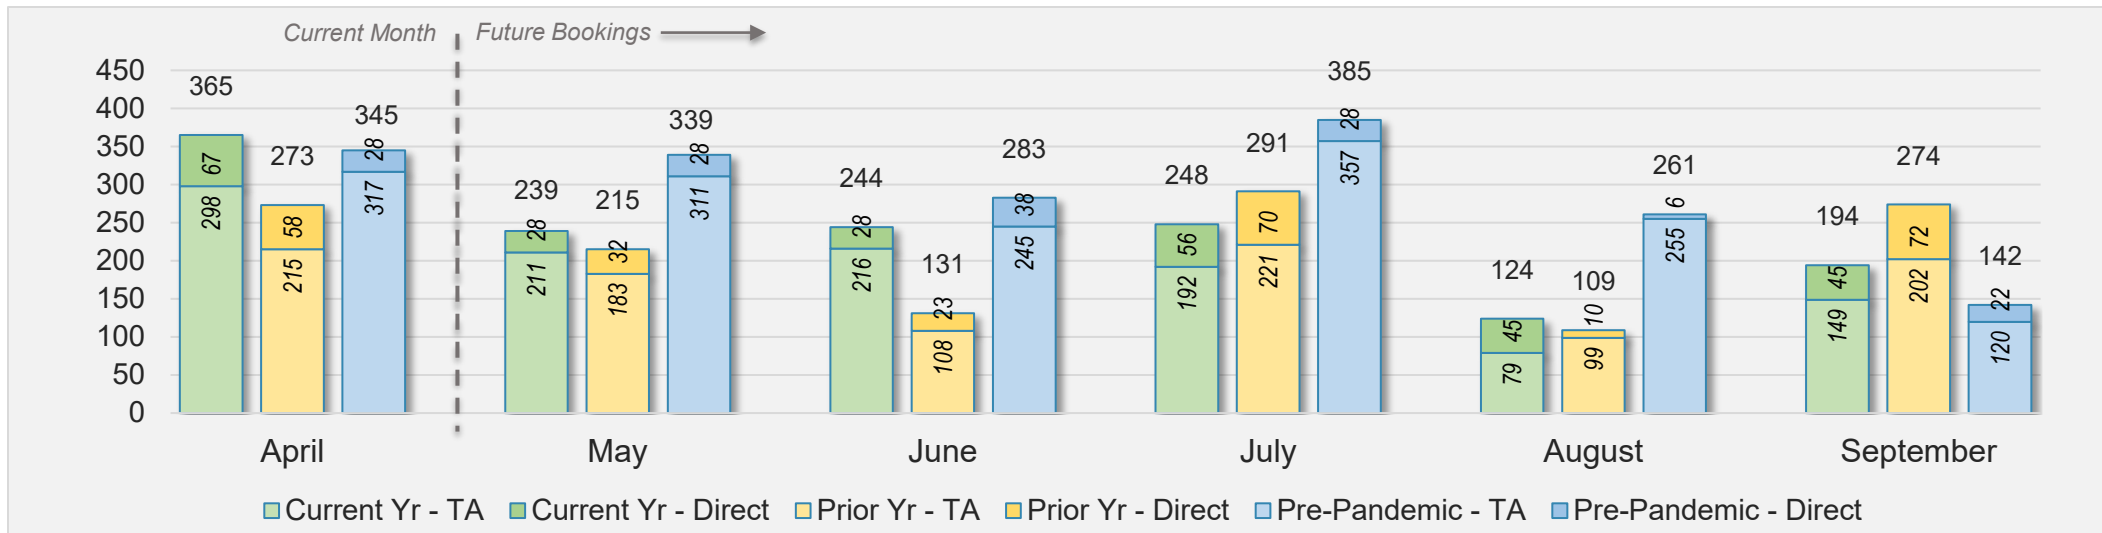

CANADA

Source: ForwardKeys as of 4/7/24

April 2024 Direct and Travel Agency Bookings to Hawai'i

KOREA

Source: ForwardKeys as of 4/7/24

Kaua'i (continued)

April 2024 Direct and Travel Agency Bookings to Hawai'i

AUSTRALIA

Source: ForwardKeys as of 4/7/24

Hawai'i Island

April 2024 Direct and Travel Agency Bookings to Hawai'i

April 2024 Direct and Travel Agency Bookings to Hawai'i

Hawai'i Island (continued)

April 2024 Direct and Travel Agency Bookings to Hawai'i

CANADA

Source: ForwardKeys as of 4/7/24

April 2024 Direct and Travel Agency Bookings to Hawai'i

KOREA

Source: ForwardKeys as of 4/7/24

Hawai'i Island (continued)

April 2024 Direct and Travel Agency Bookings to Hawai'i