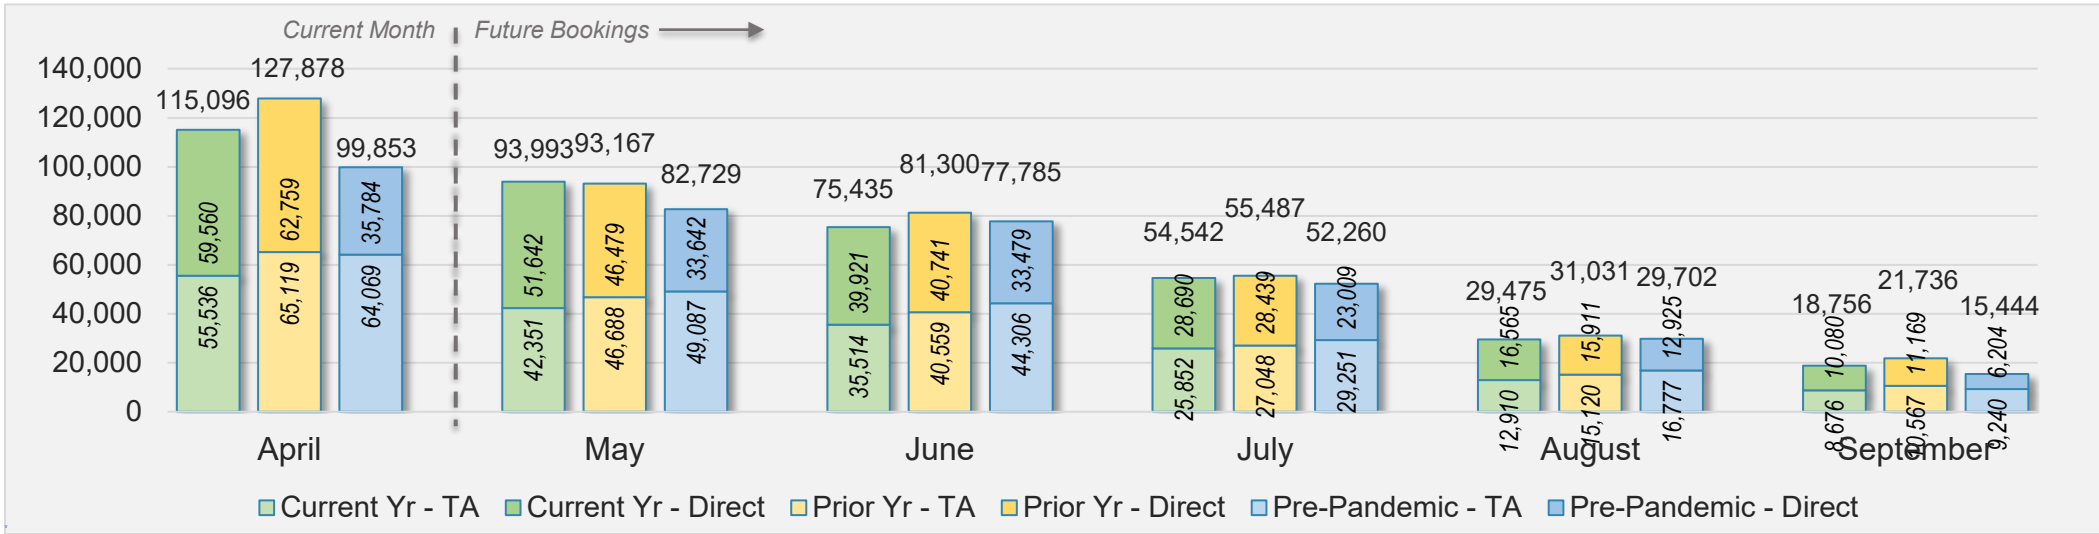

O'ahu

April 2024 Direct and Travel Agency Bookings to Hawai'i

U.S.

Source: ForwardKeys as of 4/7/24