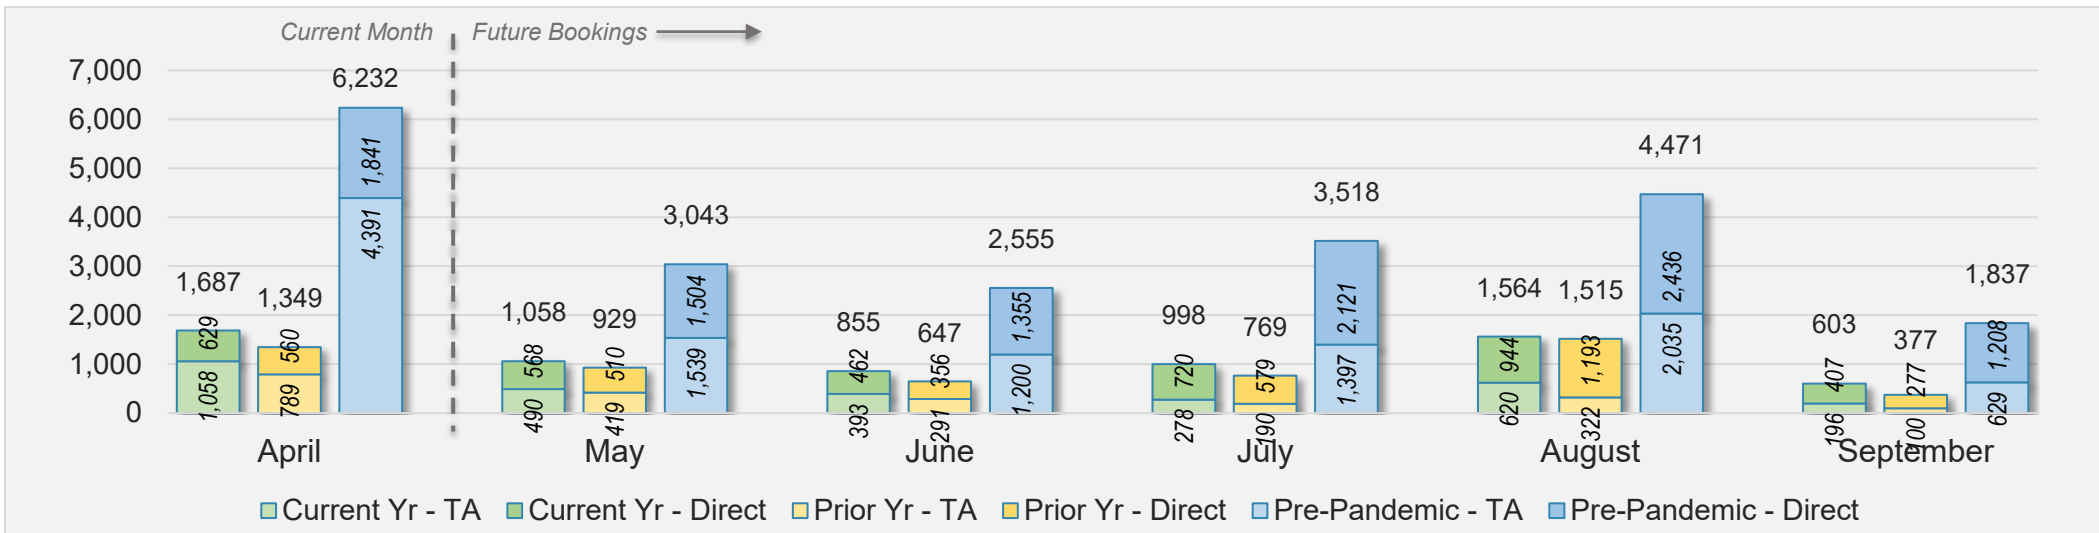

CANADA

Source: ForwardKeys as of 4/7/24

April 2024 Direct and Travel Agency Bookings to Hawai'i

KOREA

Source: ForwardKeys as of 4/7/24

Kaua'i (continued)

April 2024 Direct and Travel Agency Bookings to Hawai'i

AUSTRALIA

Source: ForwardKeys as of 4/7/24

Hawai'i Island

April 2024 Direct and Travel Agency Bookings to Hawai'i

April 2024 Direct and Travel Agency Bookings to Hawai'i

Hawai'i Island (continued)

April 2024 Direct and Travel Agency Bookings to Hawai'i

CANADA

Source: ForwardKeys as of 4/7/24

April 2024 Direct and Travel Agency Bookings to Hawai'i

KOREA

Source: ForwardKeys as of 4/7/24

Hawai'i Island (continued)

April 2024 Direct and Travel Agency Bookings to Hawai'i