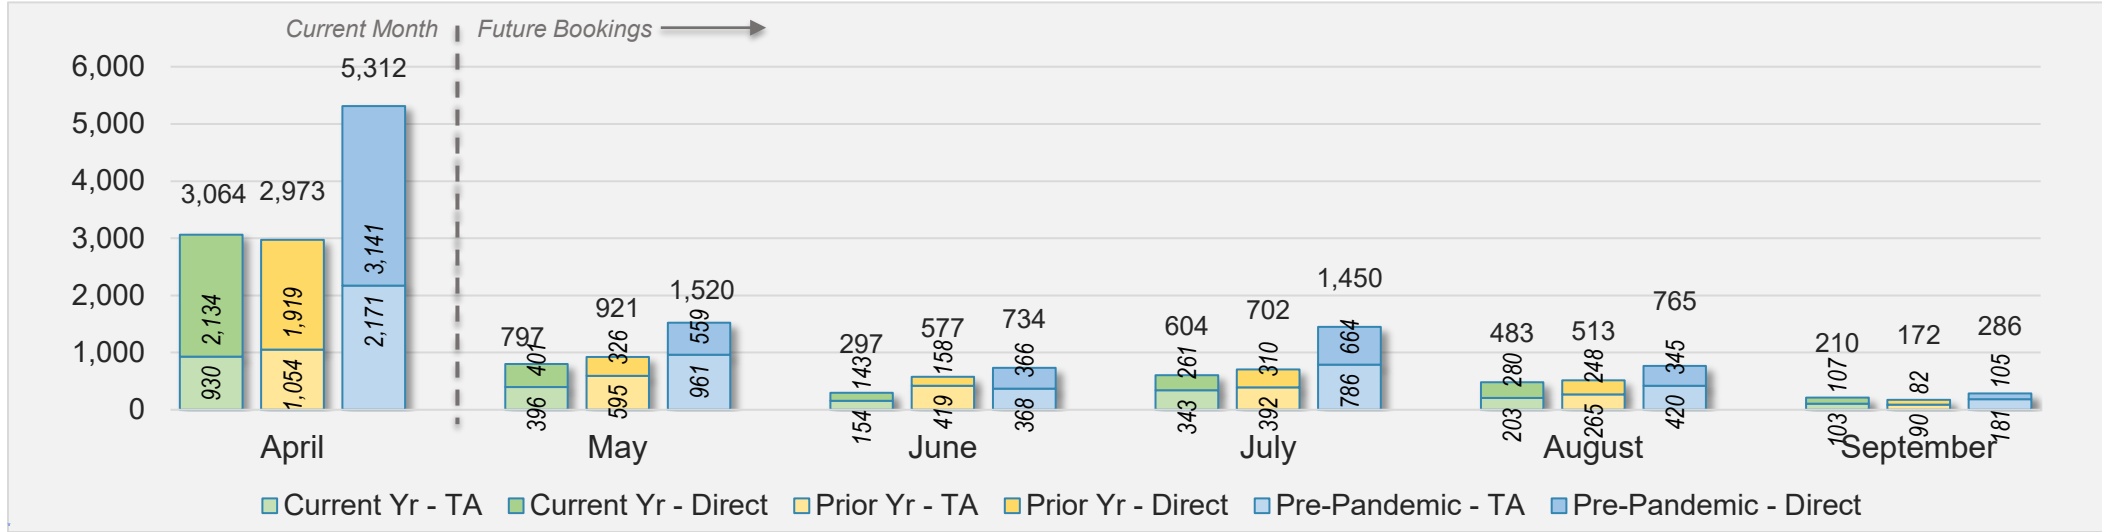

CANADA

Source: ForwardKeys as of 4/7/24

April 2024 Direct and Travel Agency Bookings to Hawai'i

KOREA

Source: ForwardKeys as of 4/7/24

Kaua'i (continued)

April 2024 Direct and Travel Agency Bookings to Hawai'i

AUSTRALIA

Source: ForwardKeys as of 4/7/24

Hawai'i Island

April 2024 Direct and Travel Agency Bookings to Hawai'i

April 2024 Direct and Travel Agency Bookings to Hawai'i

Hawai'i Island (continued)

April 2024 Direct and Travel Agency Bookings to Hawai'i

CANADA

Source: ForwardKeys as of 4/7/24

April 2024 Direct and Travel Agency Bookings to Hawai'i

KOREA

Source: ForwardKeys as of 4/7/24

Hawai'i Island (continued)

April 2024 Direct and Travel Agency Bookings to Hawai'i