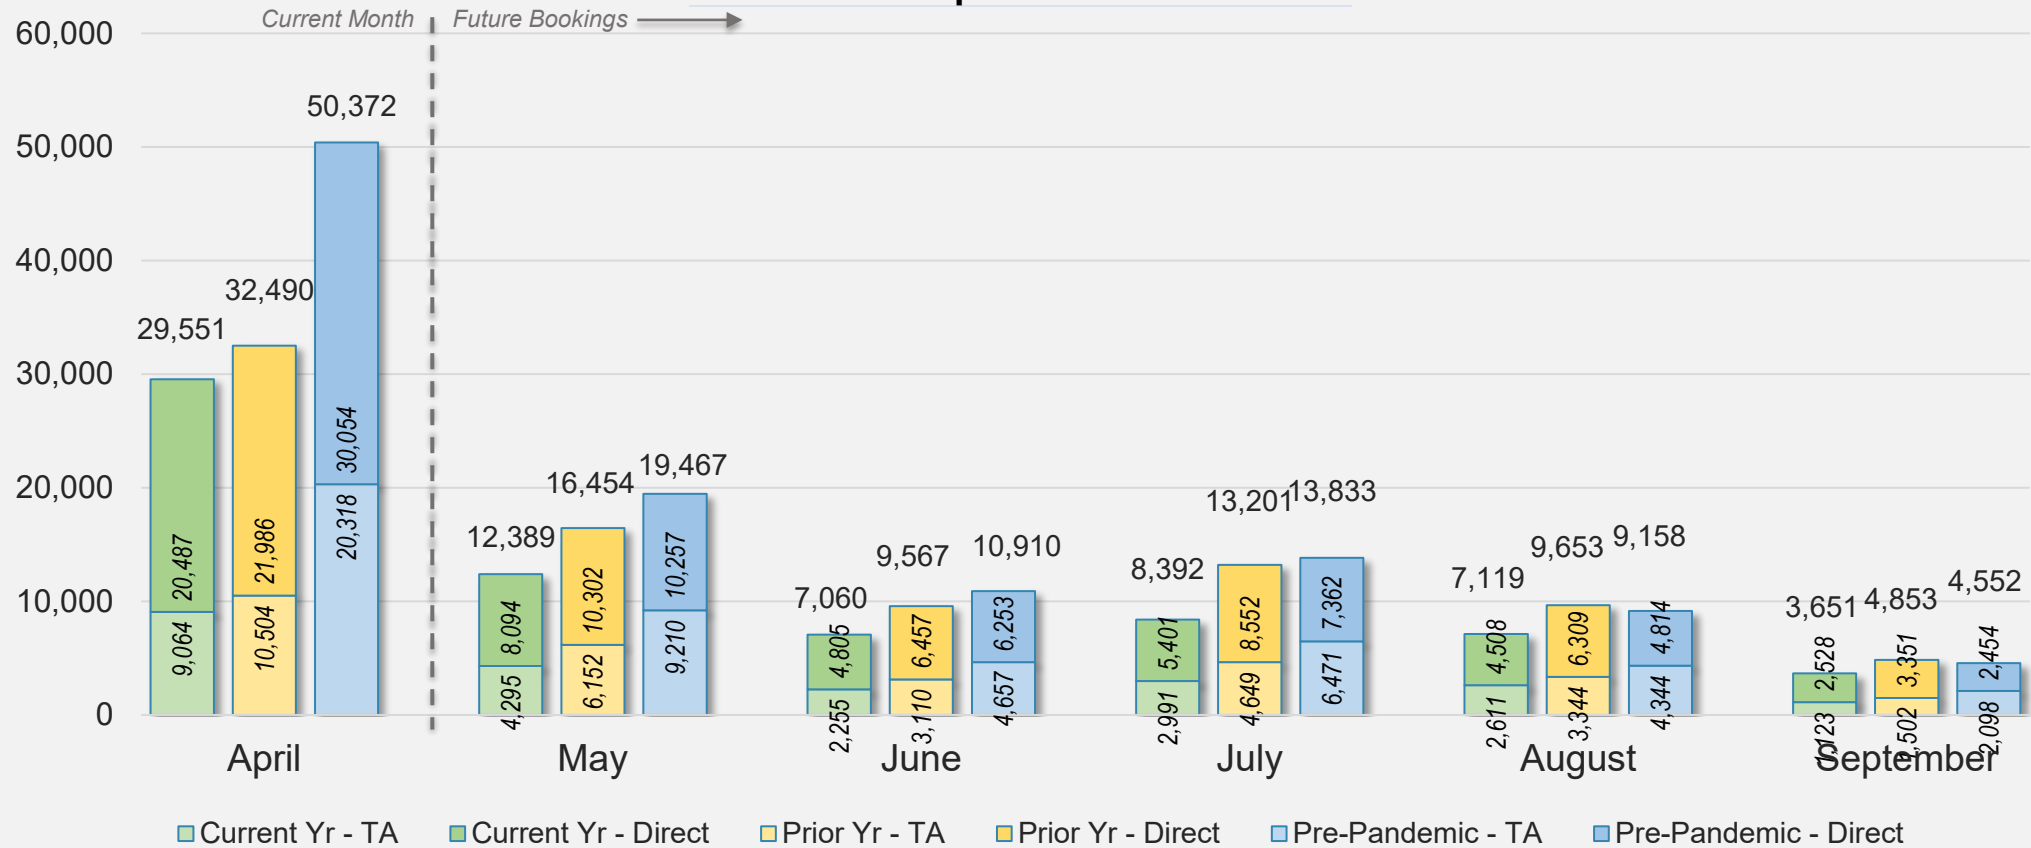

Forward Keys Index

- Bookings
 - Net sum of the number of visitors from Sales transactions counted, including Exchanges and Refunds.
- Current Year / Previous Year / Pre-pandemic
 - In the analysis results, "Current Year" refers to the period being analyzed. "Previous Year" refers to the time unit in the previous year equivalent to the "Current Year" (for year-on-year comparison purposes). "Pre-pandemic" refers to the equivalent period in 2019 to the Current period, using only 2019 data as a reference.
- Direct
 - Refers to tickets purchased directly through the airline, typically via an airline's website.
- Travel Agency
 - Refers to associated with an ARC/IATA number (or otherwise retail).

April 2024

Source: ForwardKeys as of 4/7/24

CANADA

Direct and Travel Agency Bookings to Hawaii Current vs. Prior vs. Pre-Pandemic Periods

April 2024

Source: ForwardKeys as of 4/7/24

KOREA

Direct and Travel Agency Bookings to Hawaii Current vs. Prior vs. Pre-Pandemic Periods April 2024