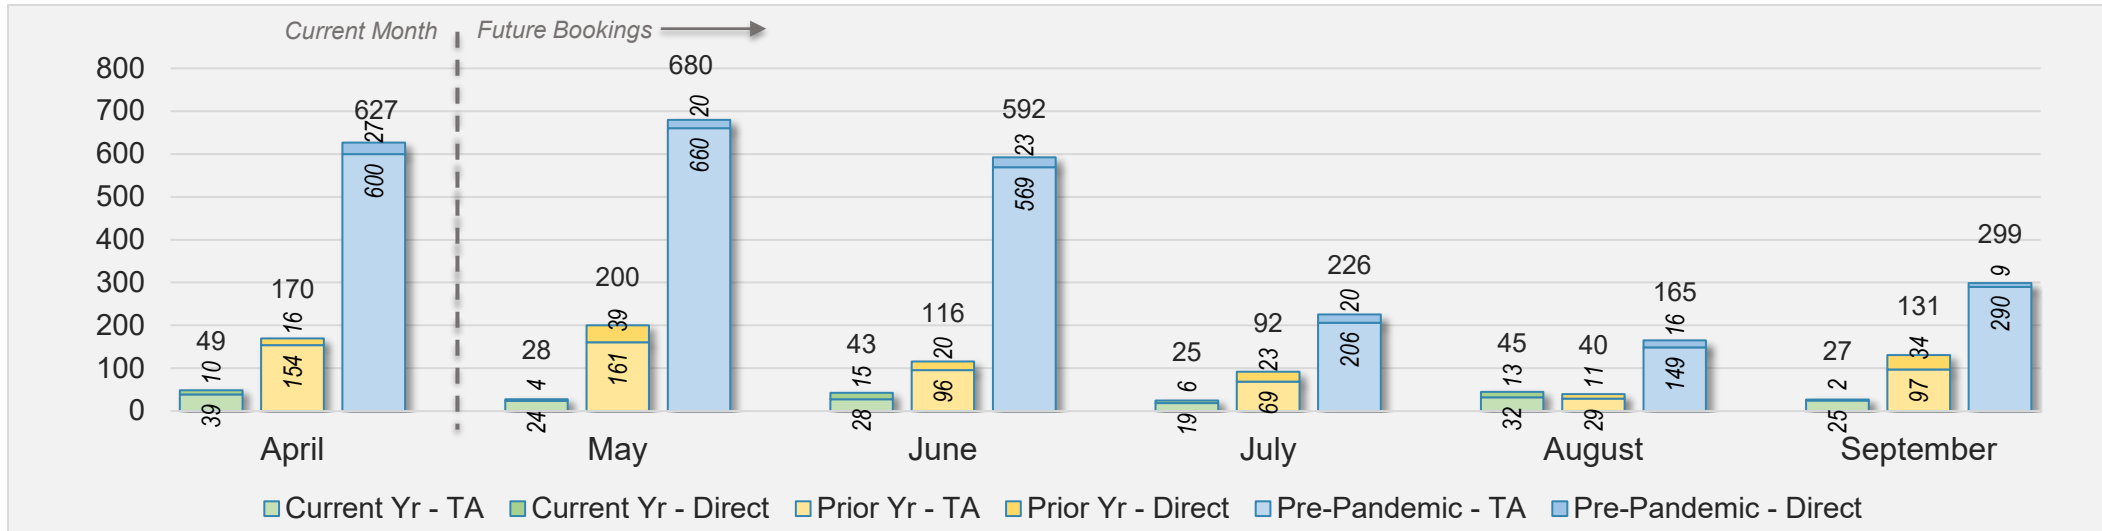

AUSTRALIA

Source: ForwardKeys as of 4/7/24

Maui

April 2024 Direct and Travel Agency Bookings to Hawai'i

April 2024 Direct and Travel Agency Bookings to Hawai'i

Maui (continued)

April 2024 Direct and Travel Agency Bookings to Hawai'i

CANADA

Source: ForwardKeys as of 4/7/24

April 2024 Direct and Travel Agency Bookings to Hawai'i

KOREA

Source: ForwardKeys as of 4/7/24

Maui (continued)

April 2024 Direct and Travel Agency Bookings to Hawai'i