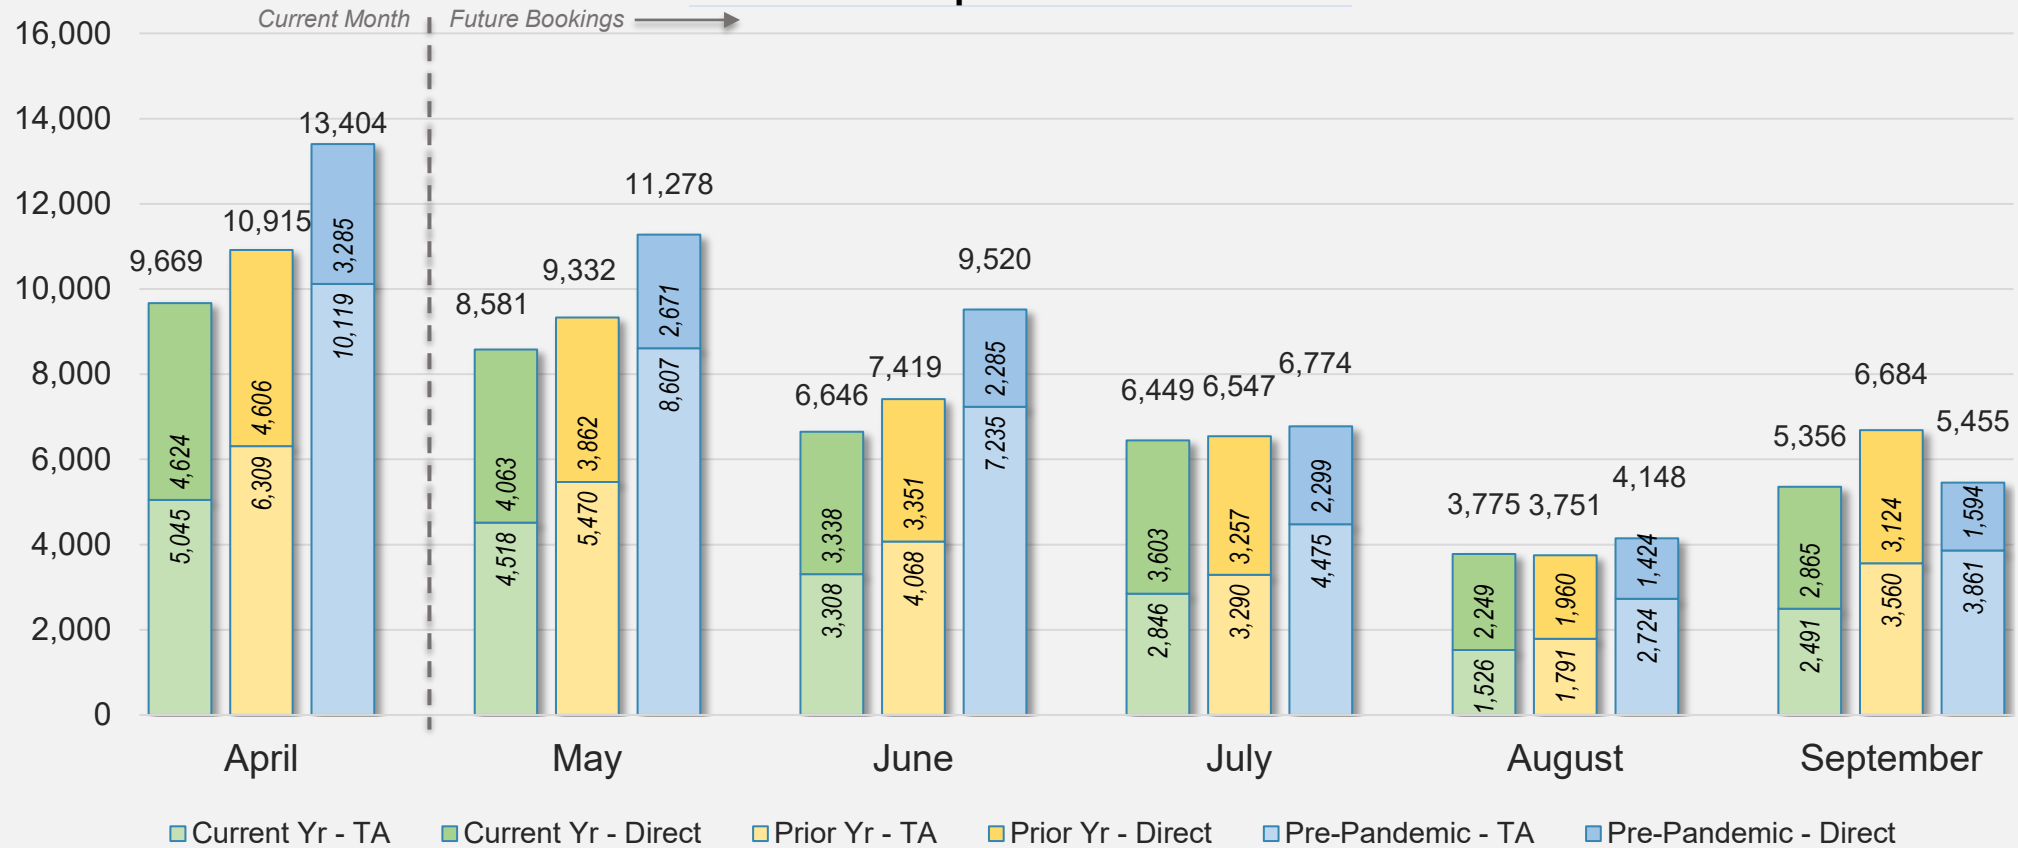

Forward Keys Index

- Bookings
 - Net sum of the number of visitors from Sales transactions counted, including Exchanges and Refunds.
- Current Year / Previous Year / Pre-pandemic
 - In the analysis results, "Current Year" refers to the period being analyzed. "Previous Year" refers to the time unit in the previous year equivalent to the "Current Year" (for year-on-year comparison purposes). "Pre-pandemic" refers to the equivalent period in 2019 to the Current period, using only 2019 data as a reference.
- Direct
 - Refers to tickets purchased directly through the airline, typically via an airline's website.
- Travel Agency
 - Refers to associated with an ARC/IATA number (or otherwise retail).

April 2024

Source: ForwardKeys as of 4/7/24

CANADA

Direct and Travel Agency Bookings to Hawaii Current vs. Prior vs. Pre-Pandemic Periods

April 2024

Source: ForwardKeys as of 4/7/24

KOREA

Direct and Travel Agency Bookings to Hawaii Current vs. Prior vs. Pre-Pandemic Periods April 2024

Source: ForwardKeys as of 4/7/24

AUSTRALIA

Direct and Travel Agency Bookings to Hawaii Current vs. Prior vs. Pre-Pandemic Periods April 2024

Source: ForwardKeys as of 4/7/24

O'ahu

April 2024 Direct and Travel Agency Bookings to Hawai'i