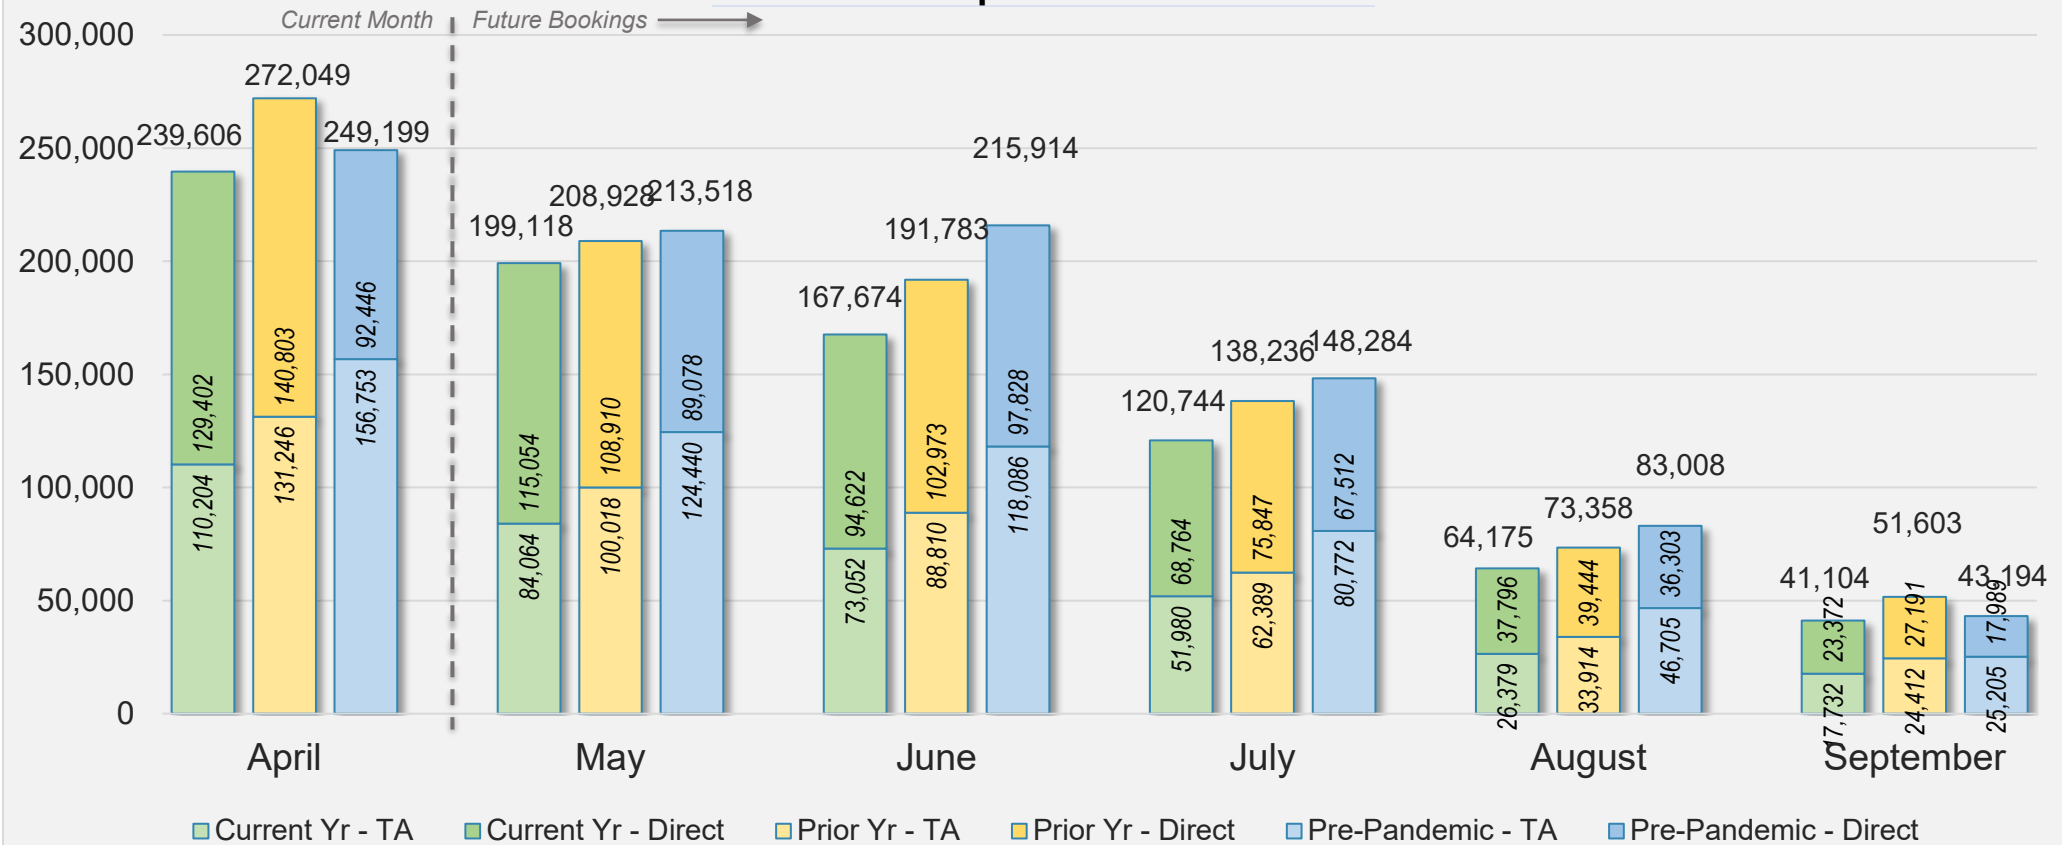

Direct and Travel Agency Bookings to Hawaii Current vs. Prior vs. Pre-Pandemic Periods

April 2024

Source: ForwardKeys as of 4/7/24