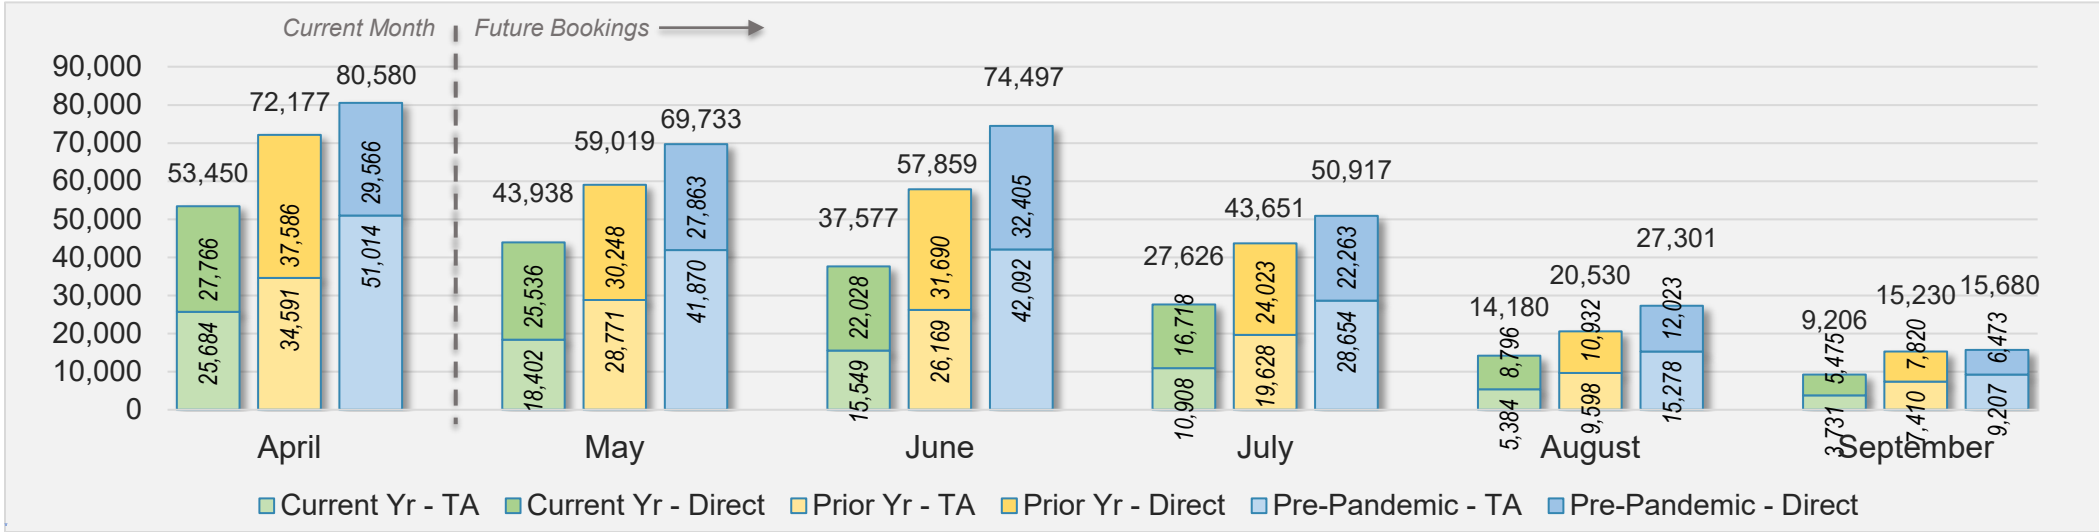

CANADA

Source: ForwardKeys as of 4/7/24

April 2024 Direct and Travel Agency Bookings to Hawai'i

KOREA

Source: ForwardKeys as of 4/7/24

O'ahu (continued)

April 2024 Direct and Travel Agency Bookings to Hawai'i

AUSTRALIA

Source: ForwardKeys as of 4/7/24

Maui

April 2024 Direct and Travel Agency Bookings to Hawai'i

April 2024 Direct and Travel Agency Bookings to Hawai'i

Maui (continued)

April 2024 Direct and Travel Agency Bookings to Hawai'i