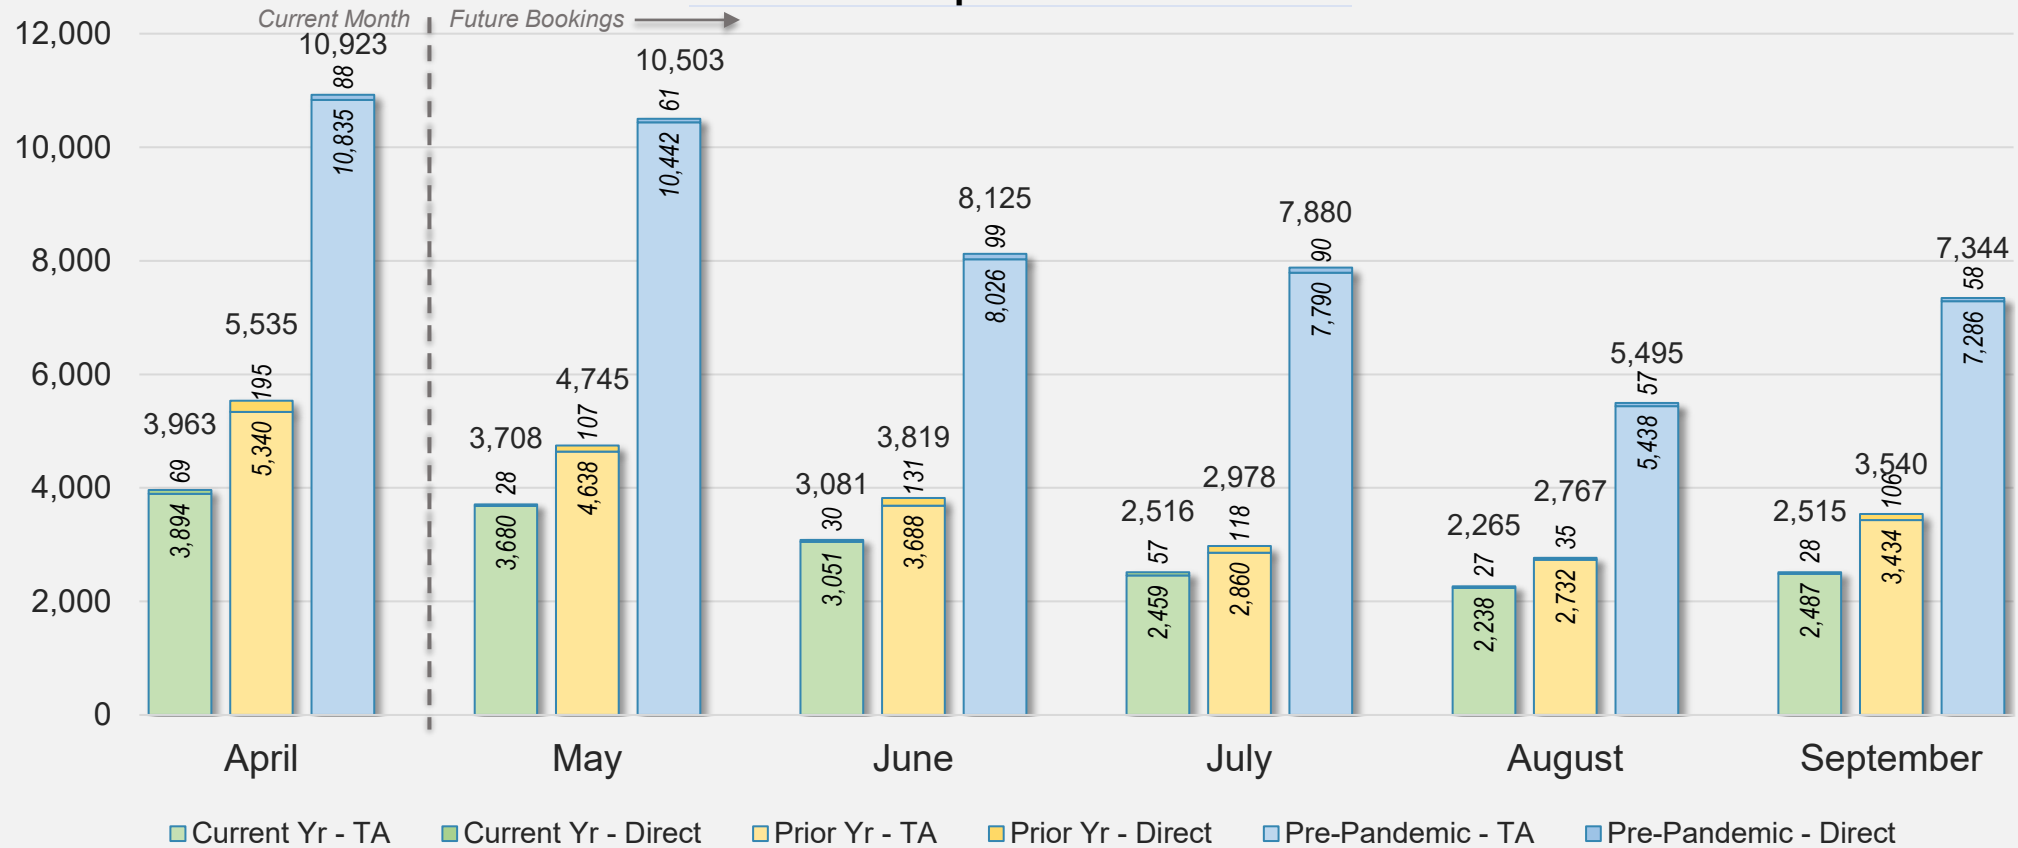

Forward Keys Index

- Bookings
 - Net sum of the number of visitors from Sales transactions counted, including Exchanges and Refunds.
- Current Year / Previous Year / Pre-pandemic
 - In the analysis results, "Current Year" refers to the period being analyzed. "Previous Year" refers to the time unit in the previous year equivalent to the "Current Year" (for year-on-year comparison purposes). "Pre-pandemic" refers to the equivalent period in 2019 to the Current period, using only 2019 data as a reference.
- Direct
 - Refers to tickets purchased directly through the airline, typically via an airline's website.
- Travel Agency
 - Refers to associated with an ARC/IATA number (or otherwise retail).

April 2024

Source: ForwardKeys as of 4/7/24

CANADA

Direct and Travel Agency Bookings to Hawaii Current vs. Prior vs. Pre-Pandemic Periods

April 2024

Source: ForwardKeys as of 4/7/24

KOREA

Direct and Travel Agency Bookings to Hawaii Current vs. Prior vs. Pre-Pandemic Periods April 2024

Source: ForwardKeys as of 4/7/24

AUSTRALIA

Direct and Travel Agency Bookings to Hawaii Current vs. Prior vs. Pre-Pandemic Periods April 2024

Source: ForwardKeys as of 4/7/24

O'ahu

April 2024 Direct and Travel Agency Bookings to Hawai'i