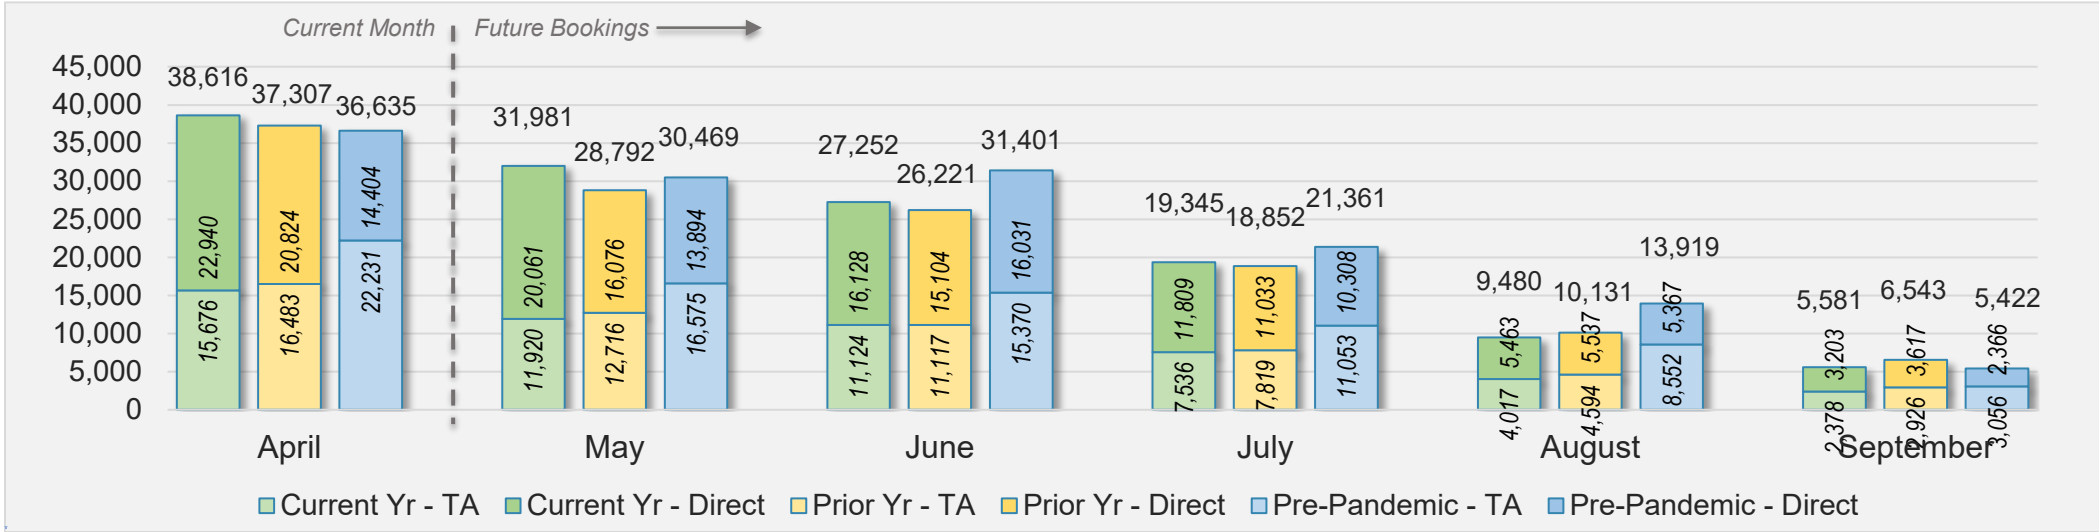

CANADA

Source: ForwardKeys as of 4/7/24

April 2024 Direct and Travel Agency Bookings to Hawai'i

KOREA

Source: ForwardKeys as of 4/7/24

Kaua'i (continued)

April 2024 Direct and Travel Agency Bookings to Hawai'i

AUSTRALIA

Source: ForwardKeys as of 4/7/24

Hawai'i Island

April 2024 Direct and Travel Agency Bookings to Hawai'i

April 2024 Direct and Travel Agency Bookings to Hawai'i

Hawai'i Island (continued)

April 2024 Direct and Travel Agency Bookings to Hawai'i