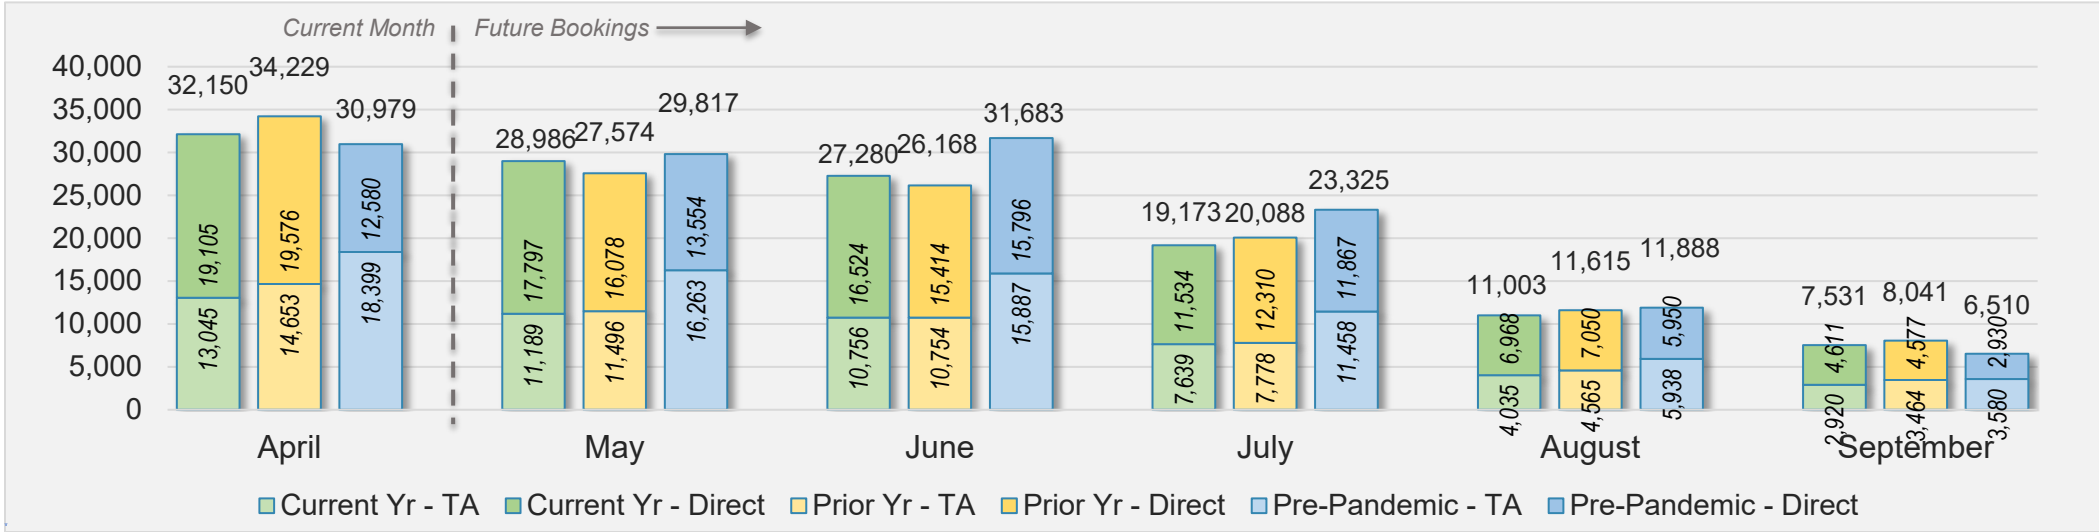

AUSTRALIA

Source: ForwardKeys as of 4/7/24

Maui

April 2024 Direct and Travel Agency Bookings to Hawai'i

April 2024 Direct and Travel Agency Bookings to Hawai'i

Maui (continued)

April 2024 Direct and Travel Agency Bookings to Hawai'i

CANADA

Source: ForwardKeys as of 4/7/24

April 2024 Direct and Travel Agency Bookings to Hawai'i

KOREA

Source: ForwardKeys as of 4/7/24

Maui (continued)

April 2024 Direct and Travel Agency Bookings to Hawai'i

AUSTRALIA

Source: ForwardKeys as of 4/7/24

Kaua'i

April 2024 Direct and Travel Agency Bookings to Hawai'i

April 2024 Direct and Travel Agency Bookings to Hawai'i

Kaua'i (continued)

April 2024 Direct and Travel Agency Bookings to Hawai'i