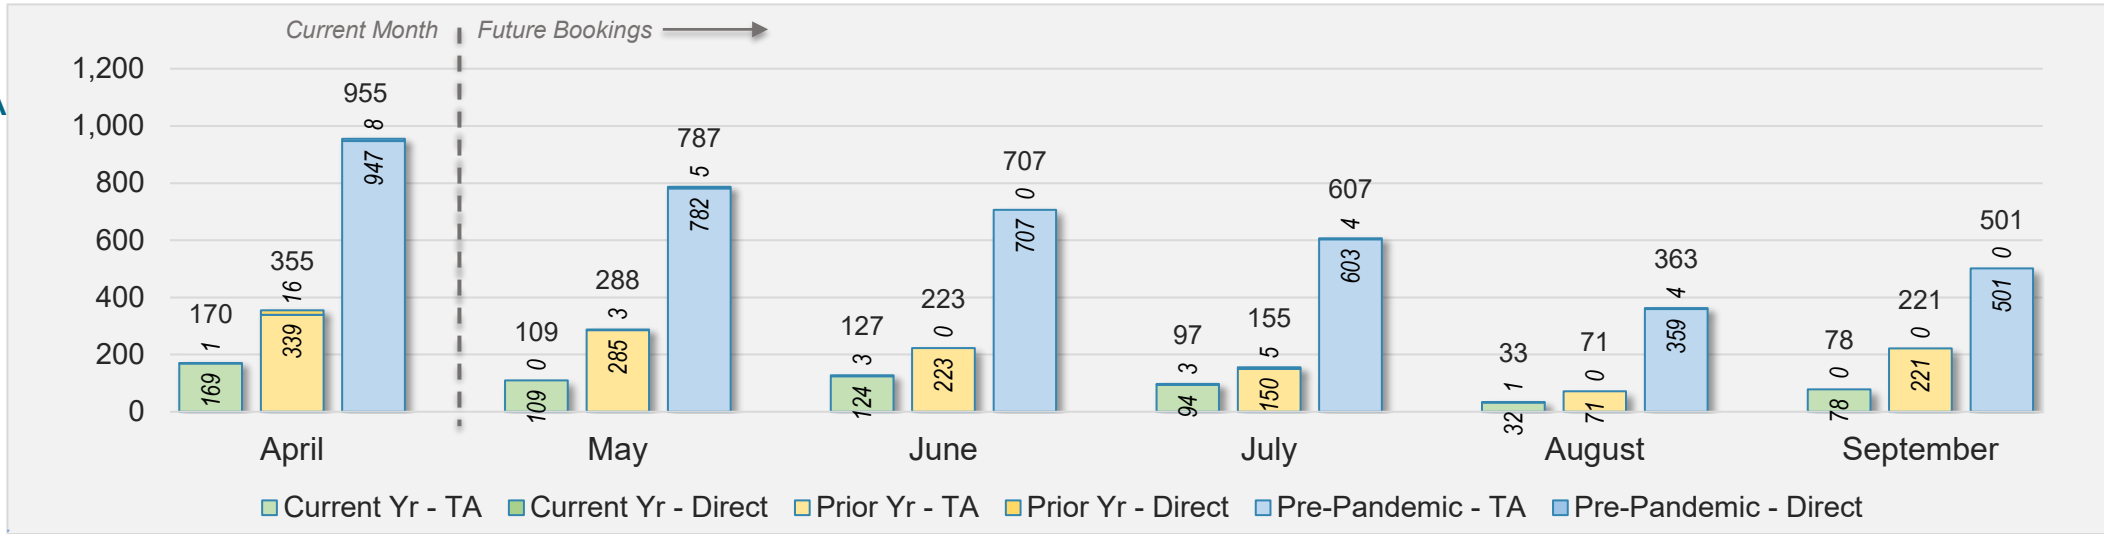

AUSTRALIA

Source: ForwardKeys as of 4/7/24

Maui

April 2024 Direct and Travel Agency Bookings to Hawai'i

April 2024 Direct and Travel Agency Bookings to Hawai'i

Maui (continued)

April 2024 Direct and Travel Agency Bookings to Hawai'i

CANADA

Source: ForwardKeys as of 4/7/24

April 2024 Direct and Travel Agency Bookings to Hawai'i

KOREA

Source: ForwardKeys as of 4/7/24

Maui (continued)

April 2024 Direct and Travel Agency Bookings to Hawai'i

AUSTRALIA

Source: ForwardKeys as of 4/7/24

Kaua'i

April 2024 Direct and Travel Agency Bookings to Hawai'i

April 2024 Direct and Travel Agency Bookings to Hawai'i

Kaua'i (continued)

April 2024 Direct and Travel Agency Bookings to Hawai'i