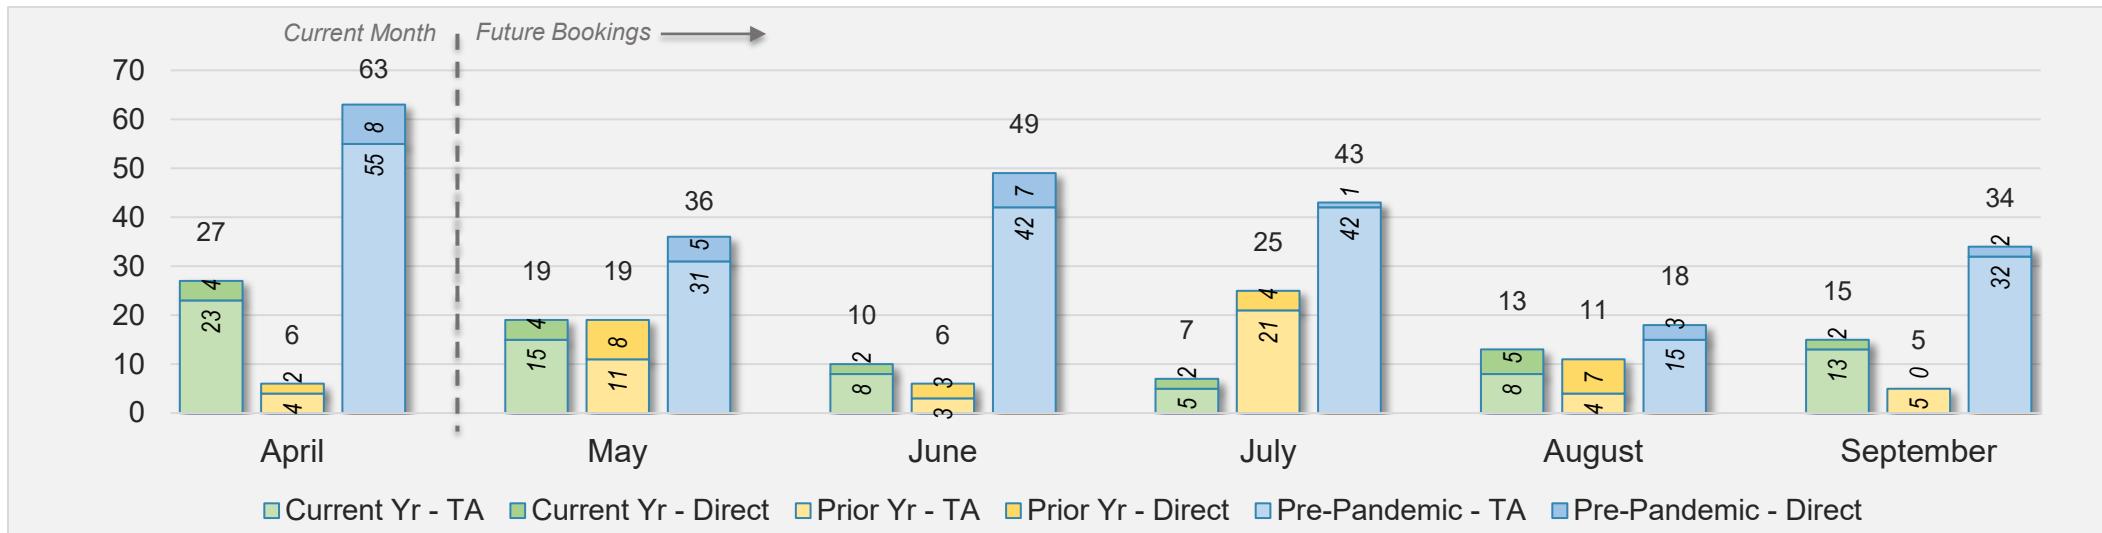

Source: ForwardKeys as of 4/7/24