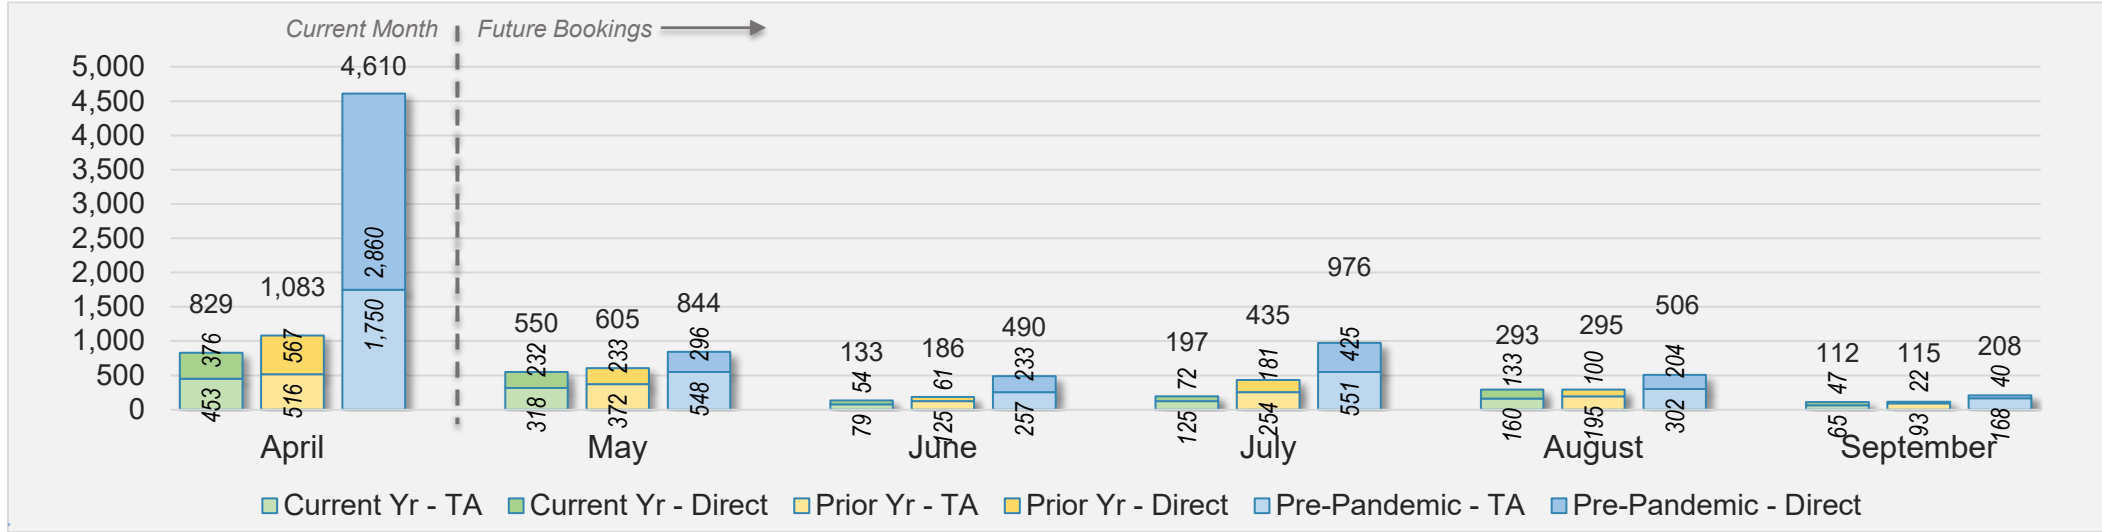

CANADA

Source: ForwardKeys as of 4/7/24

April 2024 Direct and Travel Agency Bookings to Hawai'i

KOREA

Source: ForwardKeys as of 4/7/24

Maui (continued)

April 2024 Direct and Travel Agency Bookings to Hawai'i

AUSTRALIA

Source: ForwardKeys as of 4/7/24

Kaua'i

April 2024 Direct and Travel Agency Bookings to Hawai'i

April 2024 Direct and Travel Agency Bookings to Hawai'i

Kaua'i (continued)

April 2024 Direct and Travel Agency Bookings to Hawai'i

CANADA

Source: ForwardKeys as of 4/7/24

April 2024 Direct and Travel Agency Bookings to Hawai'i

KOREA

Source: ForwardKeys as of 4/7/24

Kaua'i (continued)

April 2024 Direct and Travel Agency Bookings to Hawai'i