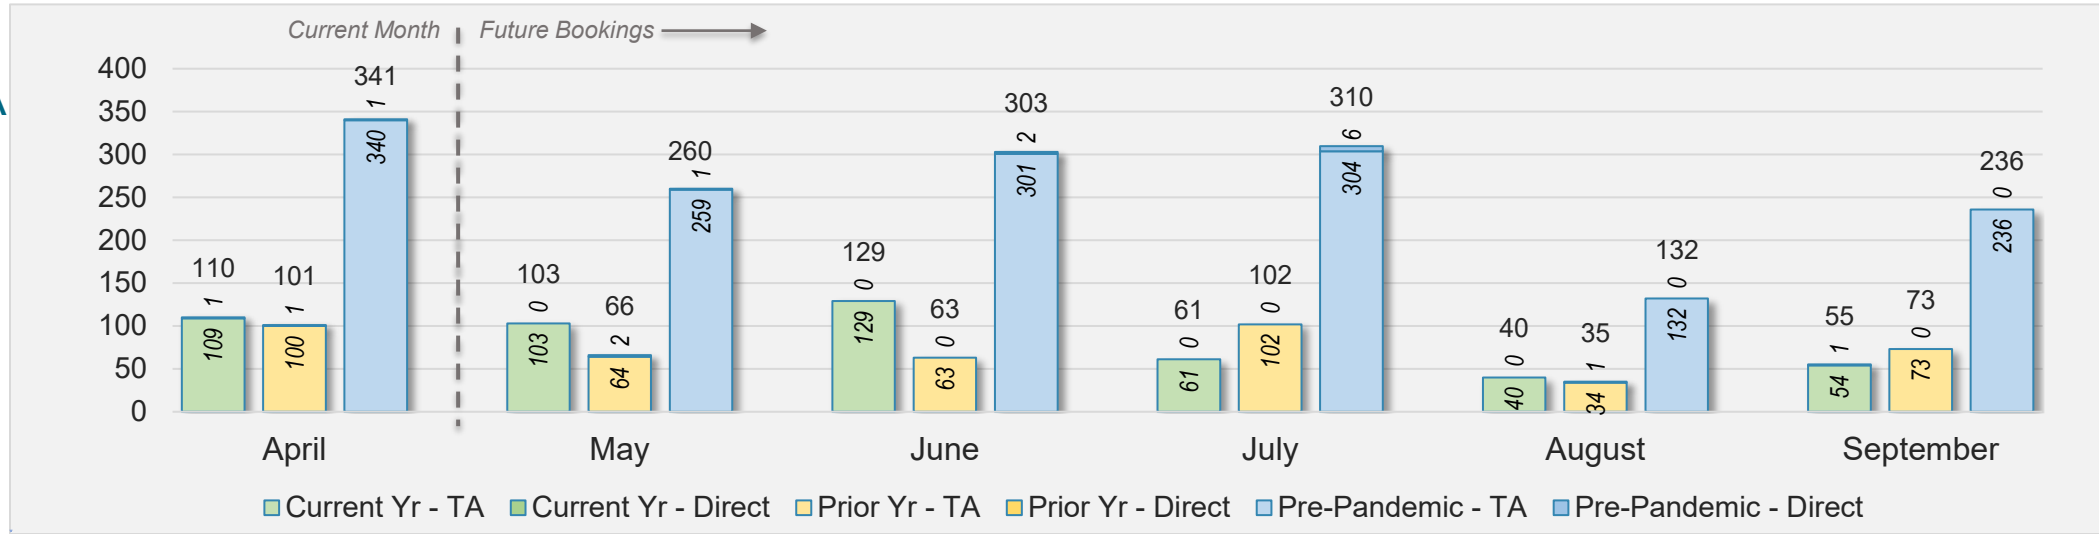

AUSTRALIA

Source: ForwardKeys as of 4/7/24

Kaua'i

April 2024 Direct and Travel Agency Bookings to Hawai'i

April 2024 Direct and Travel Agency Bookings to Hawai'i

Kaua'i (continued)

April 2024 Direct and Travel Agency Bookings to Hawai'i

CANADA

Source: ForwardKeys as of 4/7/24

April 2024 Direct and Travel Agency Bookings to Hawai'i

KOREA

Source: ForwardKeys as of 4/7/24

Kaua'i (continued)

April 2024 Direct and Travel Agency Bookings to Hawai'i

AUSTRALIA

Source: ForwardKeys as of 4/7/24

Hawai'i Island

April 2024 Direct and Travel Agency Bookings to Hawai'i

April 2024 Direct and Travel Agency Bookings to Hawai'i

Hawai'i Island (continued)

April 2024 Direct and Travel Agency Bookings to Hawai'i