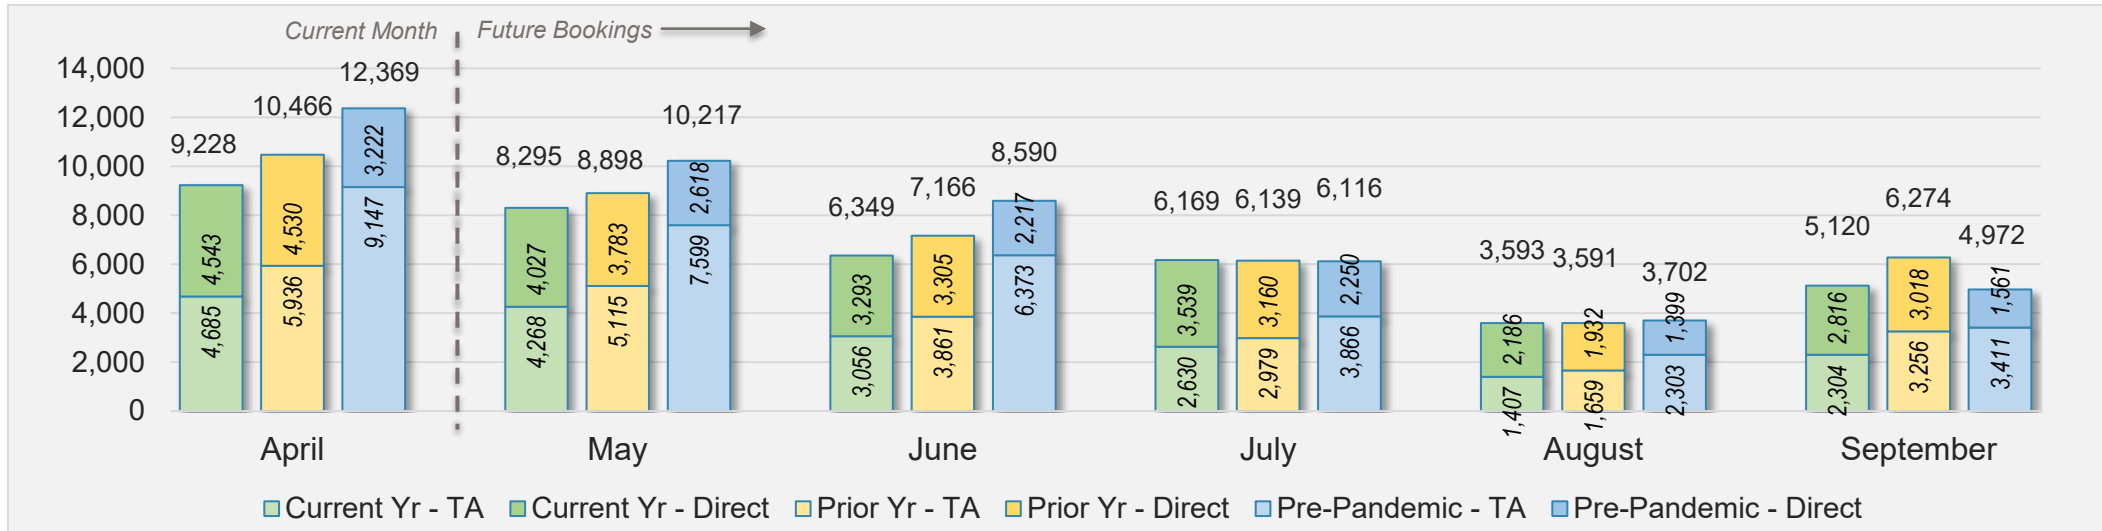

U.S.

Source: ForwardKeys as of 4/7/24

April 2024 Direct and Travel Agency Bookings to Hawai'i

JAPAN

Source: ForwardKeys as of 4/7/24

O'ahu (continued)

April 2024 Direct and Travel Agency Bookings to Hawai'i

CANADA

Source: ForwardKeys as of 4/7/24

April 2024 Direct and Travel Agency Bookings to Hawai'i

KOREA

Source: ForwardKeys as of 4/7/24

O'ahu (continued)

April 2024 Direct and Travel Agency Bookings to Hawai'i