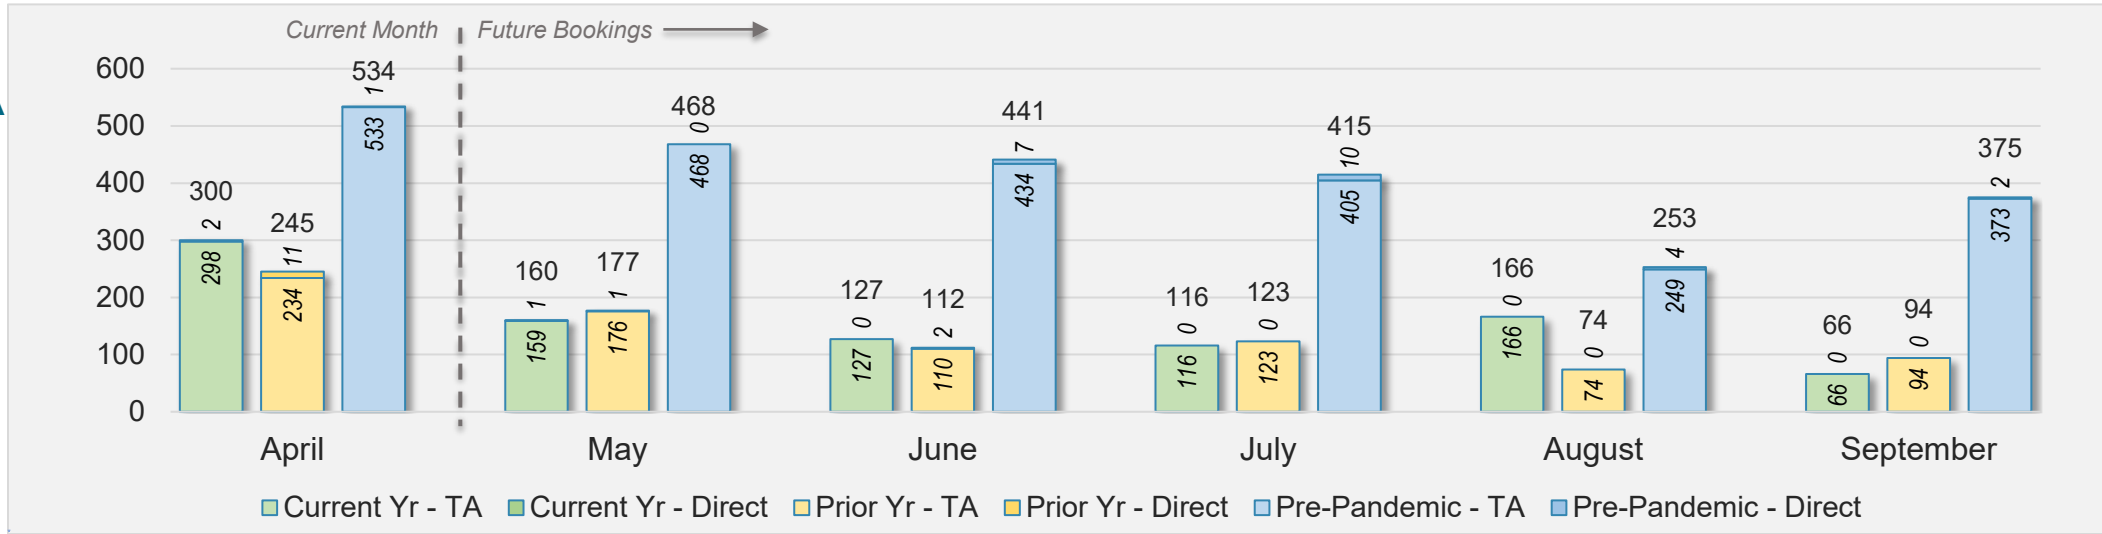

Hawai'i Island (continued)

April 2024 Direct and Travel Agency Bookings to Hawai'i

AUSTRALIA

Source: ForwardKeys as of 4/7/24