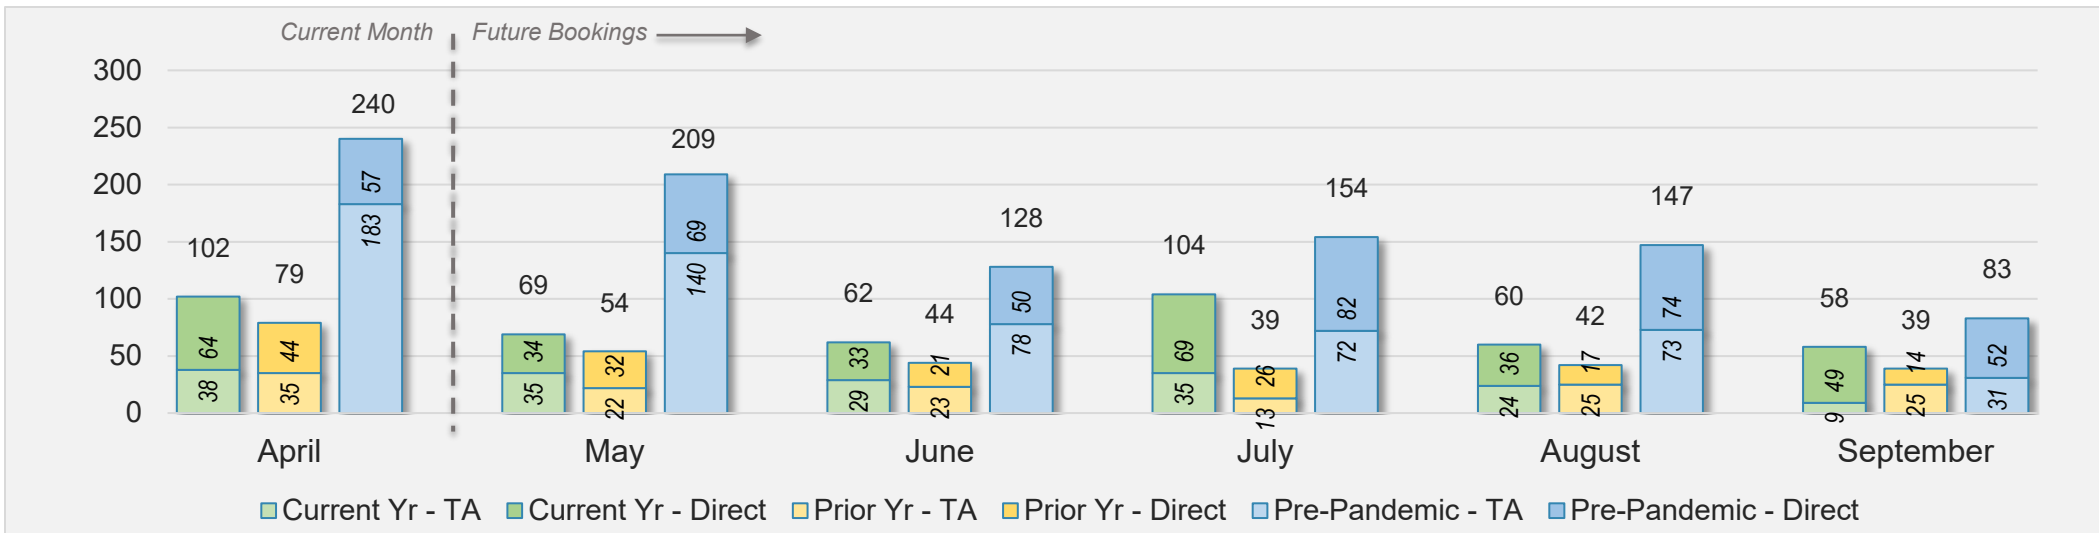

AUSTRALIA

Source: ForwardKeys as of 4/7/24

Kaua'i

April 2024 Direct and Travel Agency Bookings to Hawai'i

April 2024 Direct and Travel Agency Bookings to Hawai'i

Kaua'i (continued)

April 2024 Direct and Travel Agency Bookings to Hawai'i