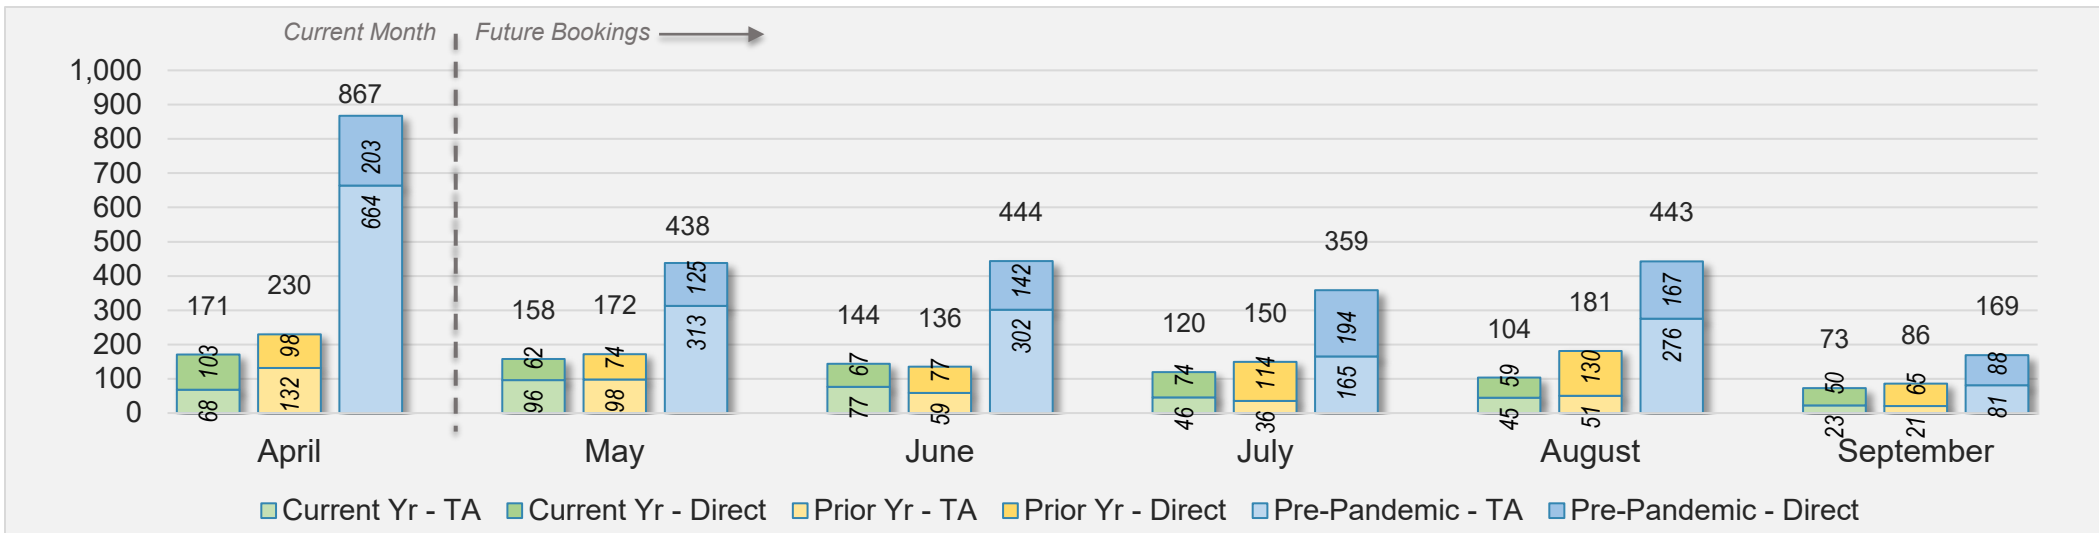

AUSTRALIA

Source: ForwardKeys as of 4/7/24

Maui

April 2024 Direct and Travel Agency Bookings to Hawai'i

April 2024 Direct and Travel Agency Bookings to Hawai'i

Maui (continued)

April 2024 Direct and Travel Agency Bookings to Hawai'i

CANADA

Source: ForwardKeys as of 4/7/24

April 2024 Direct and Travel Agency Bookings to Hawai'i

KOREA

Source: ForwardKeys as of 4/7/24

Maui (continued)

April 2024 Direct and Travel Agency Bookings to Hawai'i