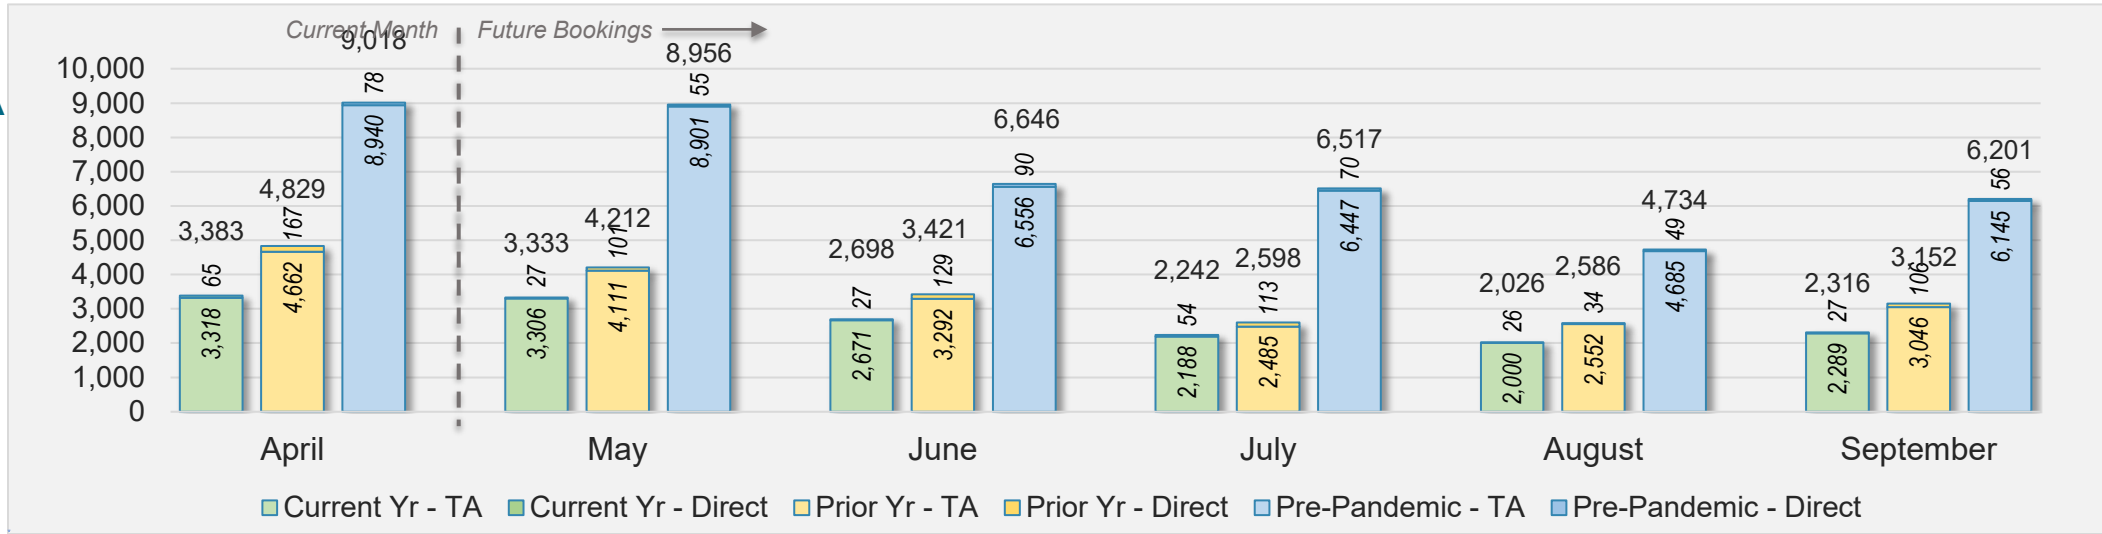

CANADA

Source: ForwardKeys as of 4/7/24

April 2024 Direct and Travel Agency Bookings to Hawai'i

KOREA

Source: ForwardKeys as of 4/7/24

O'ahu (continued)

April 2024 Direct and Travel Agency Bookings to Hawai'i

AUSTRALIA

Source: ForwardKeys as of 4/7/24

Maui

April 2024 Direct and Travel Agency Bookings to Hawai'i

April 2024 Direct and Travel Agency Bookings to Hawai'i

Maui (continued)

April 2024 Direct and Travel Agency Bookings to Hawai'i