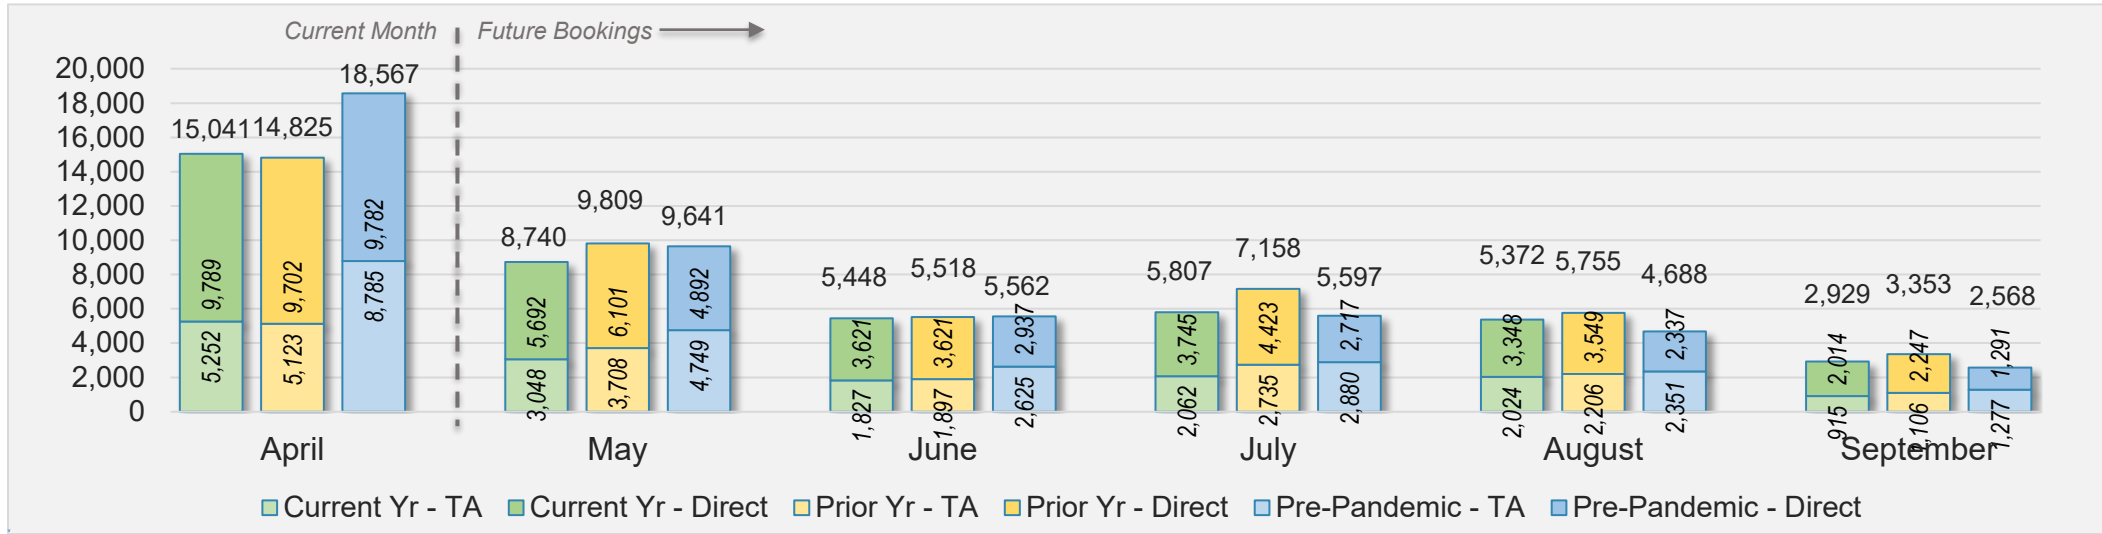

Source: ForwardKeys as of 4/28/24

AUSTRALIA

Direct and Travel Agency Bookings to Hawaii Current vs. Prior vs. Pre-Pandemic Periods

April 2024

Source: ForwardKeys as of 4/28/24

April 2024 Direct and Travel Agency Bookings to Hawai'i

April 2024 Direct and Travel Agency Bookings to Hawai'i

O'ahu (continued)

April 2024 Direct and Travel Agency Bookings to Hawai'i

CANADA

Source: ForwardKeys as of 4/28/24

April 2024 Direct and Travel Agency Bookings to Hawai'i