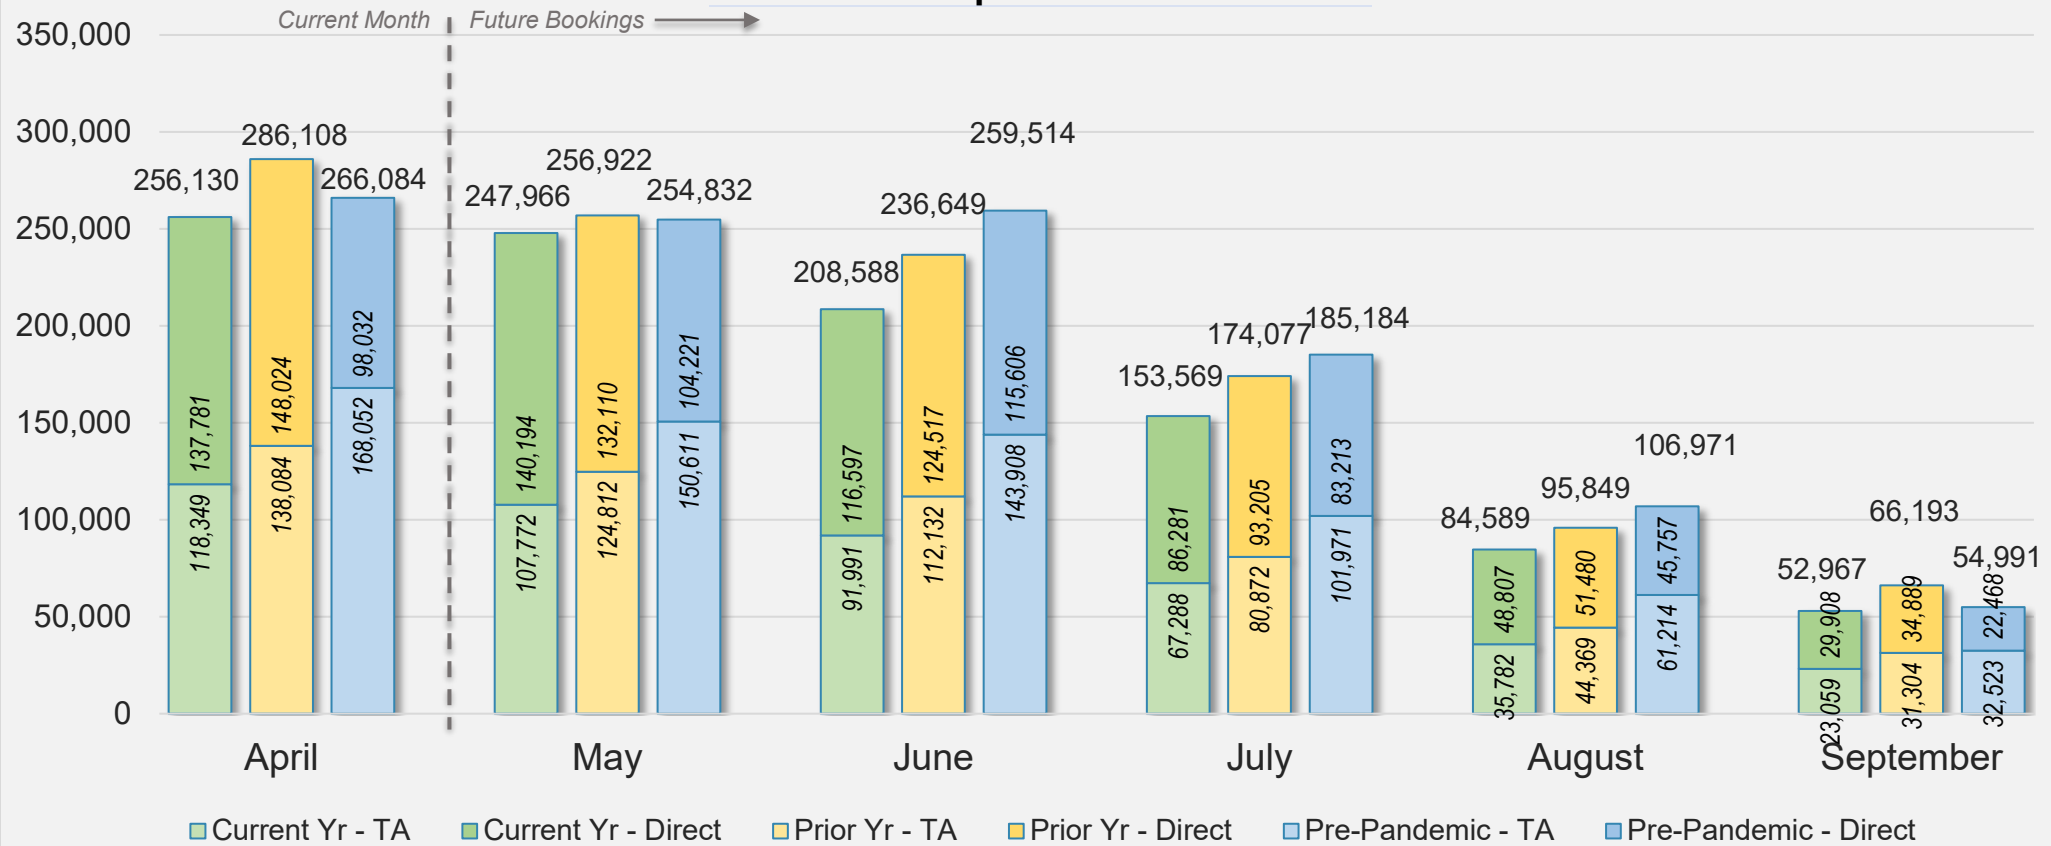

Direct and Travel Agency Bookings to Hawaii Current vs. Prior vs. Pre-Pandemic Periods

April 2024

Source: ForwardKeys as of 4/28/24