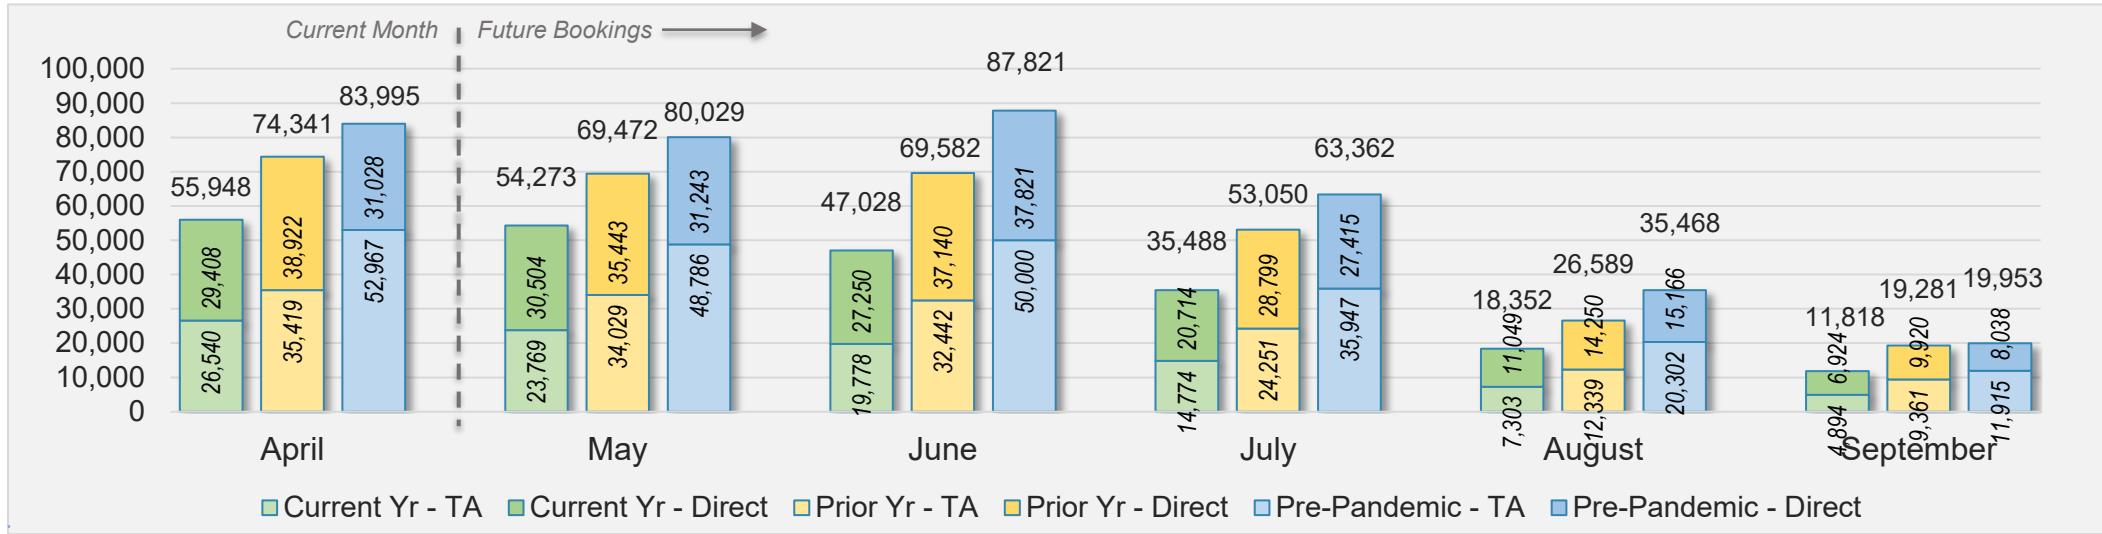

KOREA

Source: ForwardKeys as of 4/28/24

O'ahu (continued)

April 2024 Direct and Travel Agency Bookings to Hawai'i

AUSTRALIA

Source: ForwardKeys as of 4/28/24

Maui

April 2024 Direct and Travel Agency Bookings to Hawai'i

April 2024 Direct and Travel Agency Bookings to Hawai'i

Maui (continued)

April 2024 Direct and Travel Agency Bookings to Hawai'i

CANADA

Source: ForwardKeys as of 4/28/24

April 2024 Direct and Travel Agency Bookings to Hawai'i