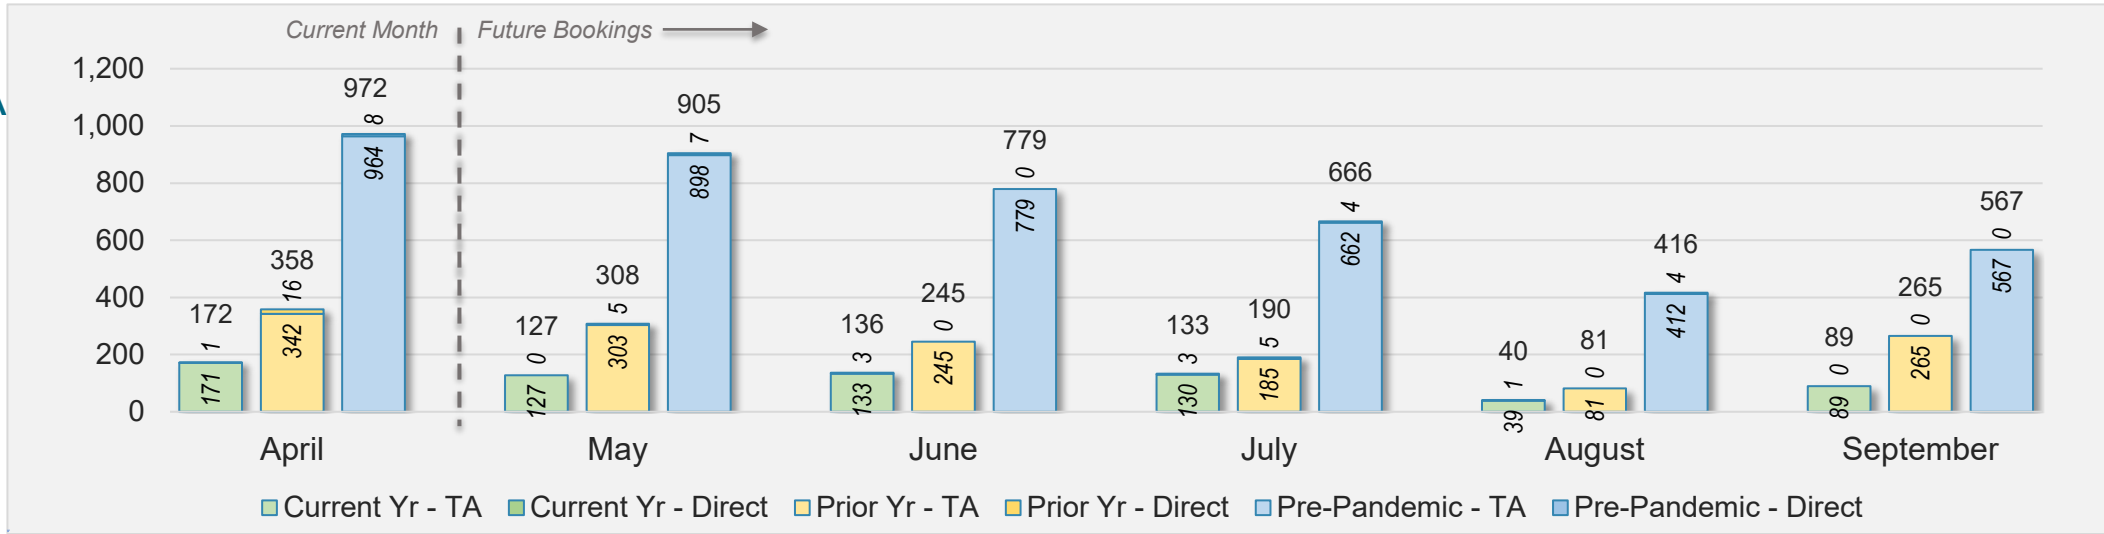

April 2024 Direct and Travel Agency Bookings to Hawai'i

Maui (continued)

April 2024 Direct and Travel Agency Bookings to Hawai'i

CANADA

Source: ForwardKeys as of 4/28/24

April 2024 Direct and Travel Agency Bookings to Hawai'i

KOREA

Source: ForwardKeys as of 4/28/24

Maui (continued)

April 2024 Direct and Travel Agency Bookings to Hawai'i

AUSTRALIA

Source: ForwardKeys as of 4/28/24

Kaua'i

April 2024 Direct and Travel Agency Bookings to Hawai'i

Source: ForwardKeys as of 4/28/24

April 2024 Direct and Travel Agency Bookings to Hawai'i

Source: ForwardKeys as of 4/28/24

Kaua'i (continued)

April 2024 Direct and Travel Agency Bookings to Hawai'i

April 2024 Direct and Travel Agency Bookings to Hawai'i