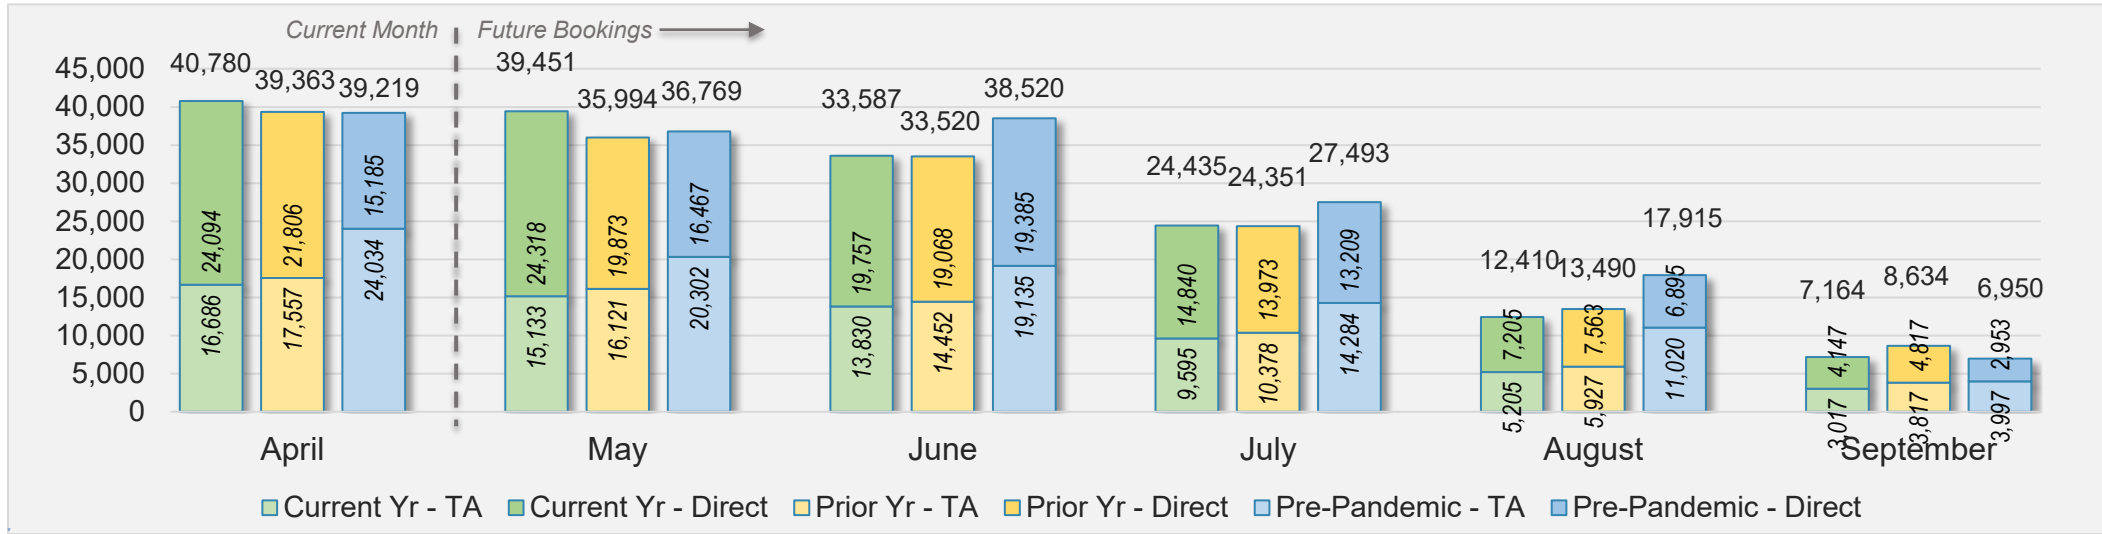

Source: ForwardKeys as of 4/28/24

April 2024 Direct and Travel Agency Bookings to Hawai'i

Source: ForwardKeys as of 4/28/24

Kaua'i (continued)

April 2024 Direct and Travel Agency Bookings to Hawai'i

April 2024 Direct and Travel Agency Bookings to Hawai'i

Kaua'i (continued)

April 2024 Direct and Travel Agency Bookings to Hawai'i

AUSTRALIA

Source: ForwardKeys as of 4/28/24

Hawai'i Island

April 2024 Direct and Travel Agency Bookings to Hawai'i

April 2024 Direct and Travel Agency Bookings to Hawai'i

Hawai'i Island (continued)

April 2024 Direct and Travel Agency Bookings to Hawai'i

CANADA

Source: ForwardKeys as of 4/28/24

April 2024 Direct and Travel Agency Bookings to Hawai'i

KOREA

Source: ForwardKeys as of 4/28/24