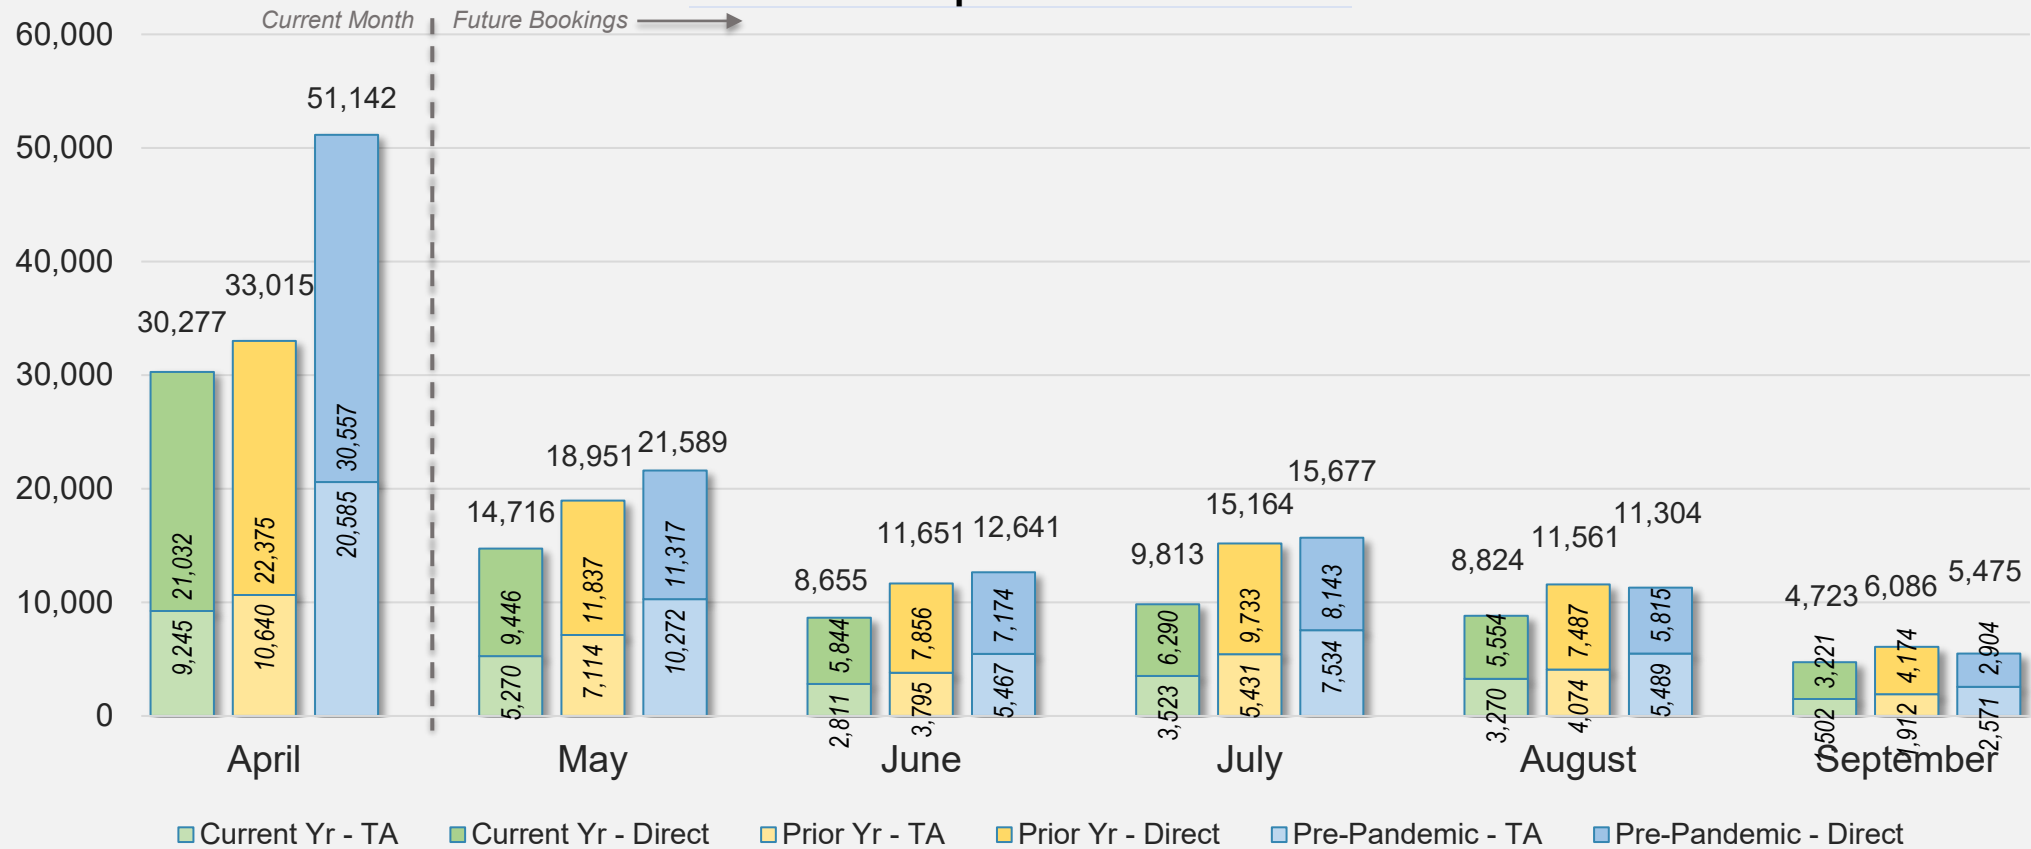

Forward Keys Index

- Bookings
 - Net sum of the number of visitors from Sales transactions counted, including Exchanges and Refunds.
- Current Year / Previous Year / Pre-pandemic
 - In the analysis results, "Current Year" refers to the period being analyzed. "Previous Year" refers to the time unit in the previous year equivalent to the "Current Year" (for year-on-year comparison purposes). "Pre-pandemic" refers to the equivalent period in 2019 to the Current period, using only 2019 data as a reference.
- Direct
 - Refers to tickets purchased directly through the airline, typically via an airline's website.
- Travel Agency
 - Refers to associated with an ARC/IATA number (or otherwise retail).

April 2024

Source: ForwardKeys as of 4/28/24

CANADA

Direct and Travel Agency Bookings to Hawaii Current vs. Prior vs. Pre-Pandemic Periods

April 2024

Source: ForwardKeys as of 4/28/24

KOREA

Direct and Travel Agency Bookings to Hawaii Current vs. Prior vs. Pre-Pandemic Periods April 2024

Source: ForwardKeys as of 4/28/24

AUSTRALIA

Direct and Travel Agency Bookings to Hawaii Current vs. Prior vs. Pre-Pandemic Periods

April 2024

Source: ForwardKeys as of 4/28/24

April 2024 Direct and Travel Agency Bookings to Hawai'i