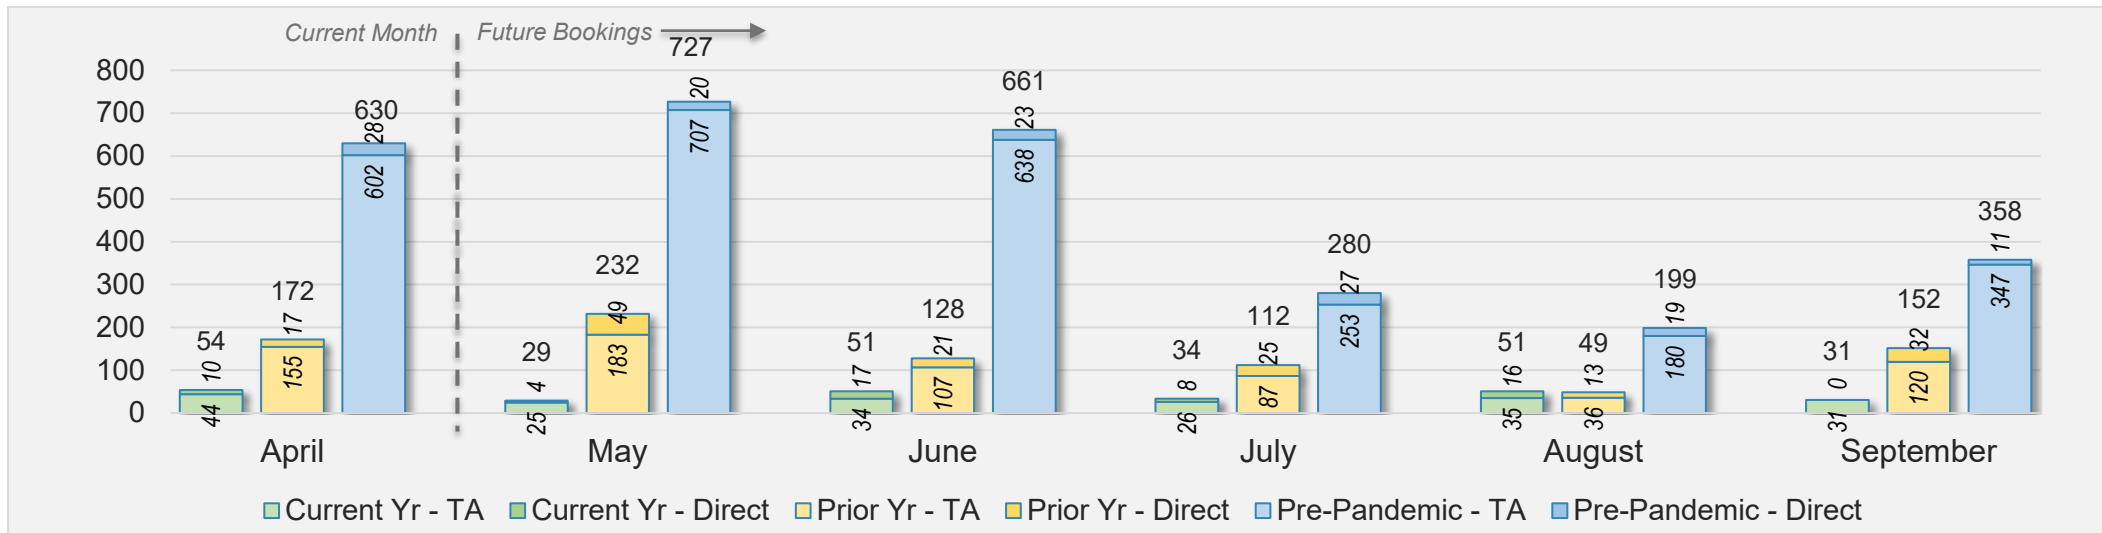

April 2024 Direct and Travel Agency Bookings to Hawai'i

Maui (continued)

April 2024 Direct and Travel Agency Bookings to Hawai'i

CANADA

Source: ForwardKeys as of 4/28/24

April 2024 Direct and Travel Agency Bookings to Hawai'i

KOREA

Source: ForwardKeys as of 4/28/24

Maui (continued)

April 2024 Direct and Travel Agency Bookings to Hawai'i

AUSTRALIA

Source: ForwardKeys as of 4/28/24

Kaua'i

April 2024 Direct and Travel Agency Bookings to Hawai'i