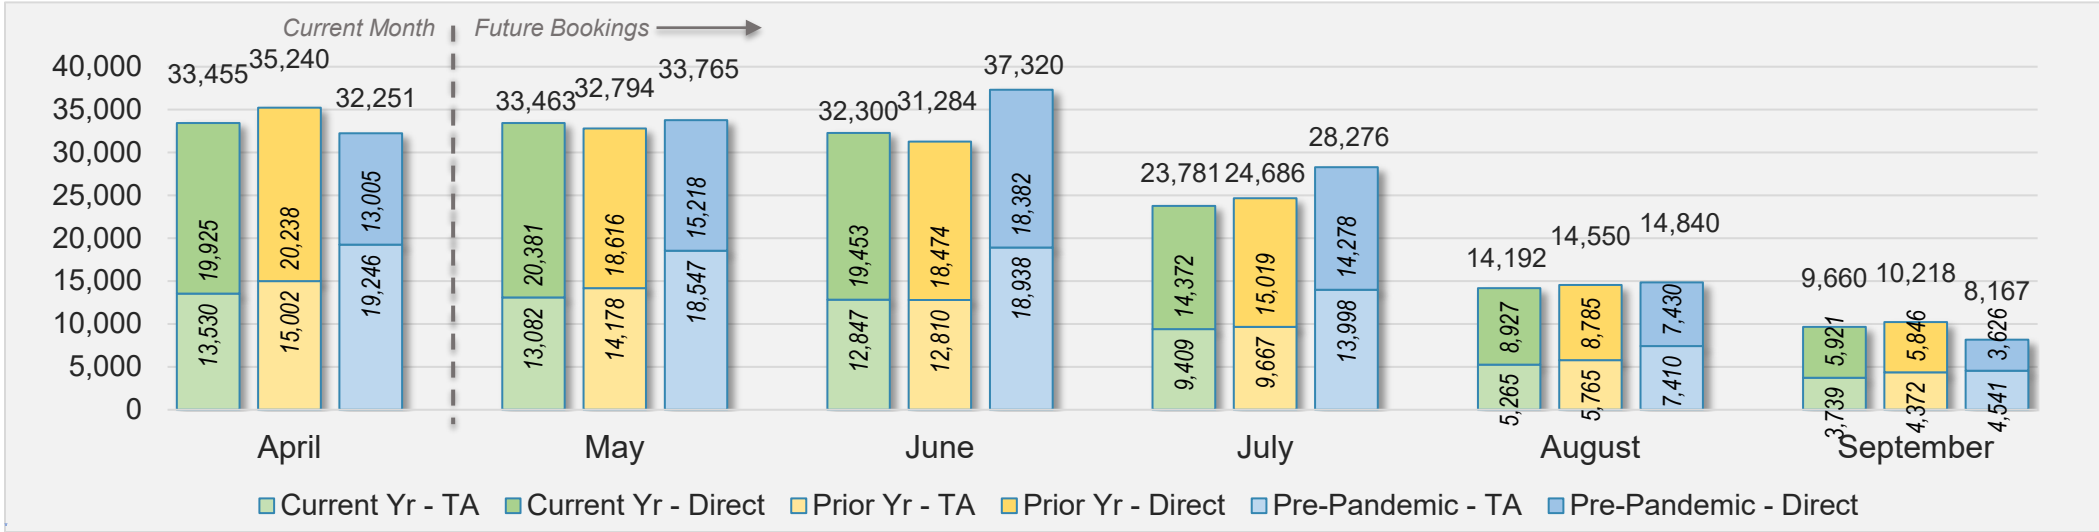

April 2024 Direct and Travel Agency Bookings to Hawai'i

Maui (continued)

April 2024 Direct and Travel Agency Bookings to Hawai'i

CANADA

Source: ForwardKeys as of 4/28/24

April 2024 Direct and Travel Agency Bookings to Hawai'i

KOREA

Source: ForwardKeys as of 4/28/24

Maui (continued)

April 2024 Direct and Travel Agency Bookings to Hawai'i

AUSTRALIA

Source: ForwardKeys as of 4/28/24

Kaua'i

April 2024 Direct and Travel Agency Bookings to Hawai'i

Source: ForwardKeys as of 4/28/24

April 2024 Direct and Travel Agency Bookings to Hawai'i

Source: ForwardKeys as of 4/28/24

Kaua'i (continued)

April 2024 Direct and Travel Agency Bookings to Hawai'i

April 2024 Direct and Travel Agency Bookings to Hawai'i