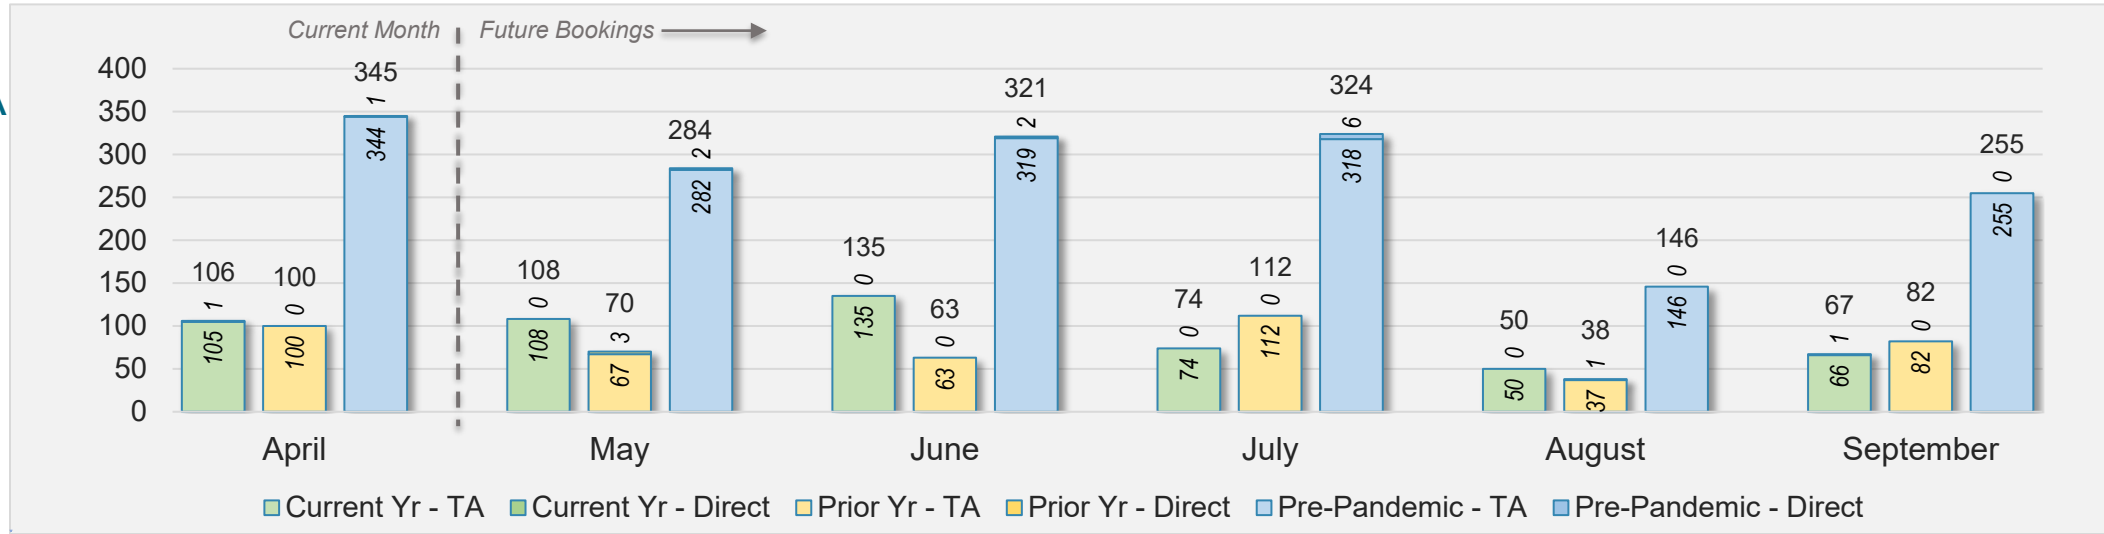

KOREA

Source: ForwardKeys as of 4/28/24

Maui (continued)

April 2024 Direct and Travel Agency Bookings to Hawai'i

AUSTRALIA

Source: ForwardKeys as of 4/28/24

Kaua'i

April 2024 Direct and Travel Agency Bookings to Hawai'i

Source: ForwardKeys as of 4/28/24

April 2024 Direct and Travel Agency Bookings to Hawai'i

Source: ForwardKeys as of 4/28/24

Kaua'i (continued)

April 2024 Direct and Travel Agency Bookings to Hawai'i

April 2024 Direct and Travel Agency Bookings to Hawai'i

Kaua'i (continued)

April 2024 Direct and Travel Agency Bookings to Hawai'i

AUSTRALIA

Source: ForwardKeys as of 4/28/24

Hawai'i Island

April 2024 Direct and Travel Agency Bookings to Hawai'i

April 2024 Direct and Travel Agency Bookings to Hawai'i