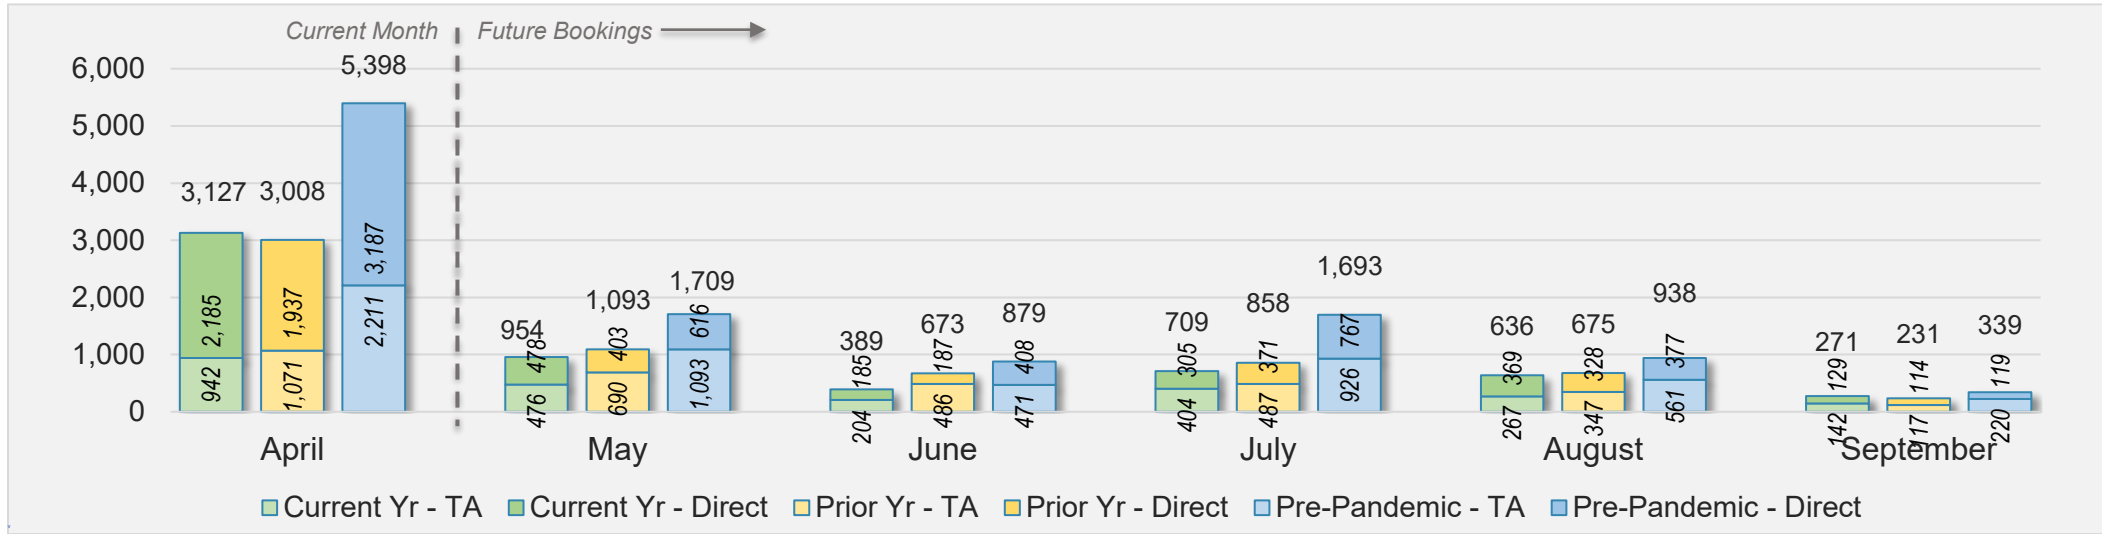

Source: ForwardKeys as of 4/28/24

April 2024 Direct and Travel Agency Bookings to Hawai'i

Source: ForwardKeys as of 4/28/24

Kaua'i (continued)

April 2024 Direct and Travel Agency Bookings to Hawai'i

April 2024 Direct and Travel Agency Bookings to Hawai'i

Kaua'i (continued)

April 2024 Direct and Travel Agency Bookings to Hawai'i

AUSTRALIA

Source: ForwardKeys as of 4/28/24

Hawai'i Island

April 2024 Direct and Travel Agency Bookings to Hawai'i

April 2024 Direct and Travel Agency Bookings to Hawai'i

Hawai'i Island (continued)

April 2024 Direct and Travel Agency Bookings to Hawai'i

CANADA

Source: ForwardKeys as of 4/28/24

April 2024 Direct and Travel Agency Bookings to Hawai'i

KOREA

Source: ForwardKeys as of 4/28/24