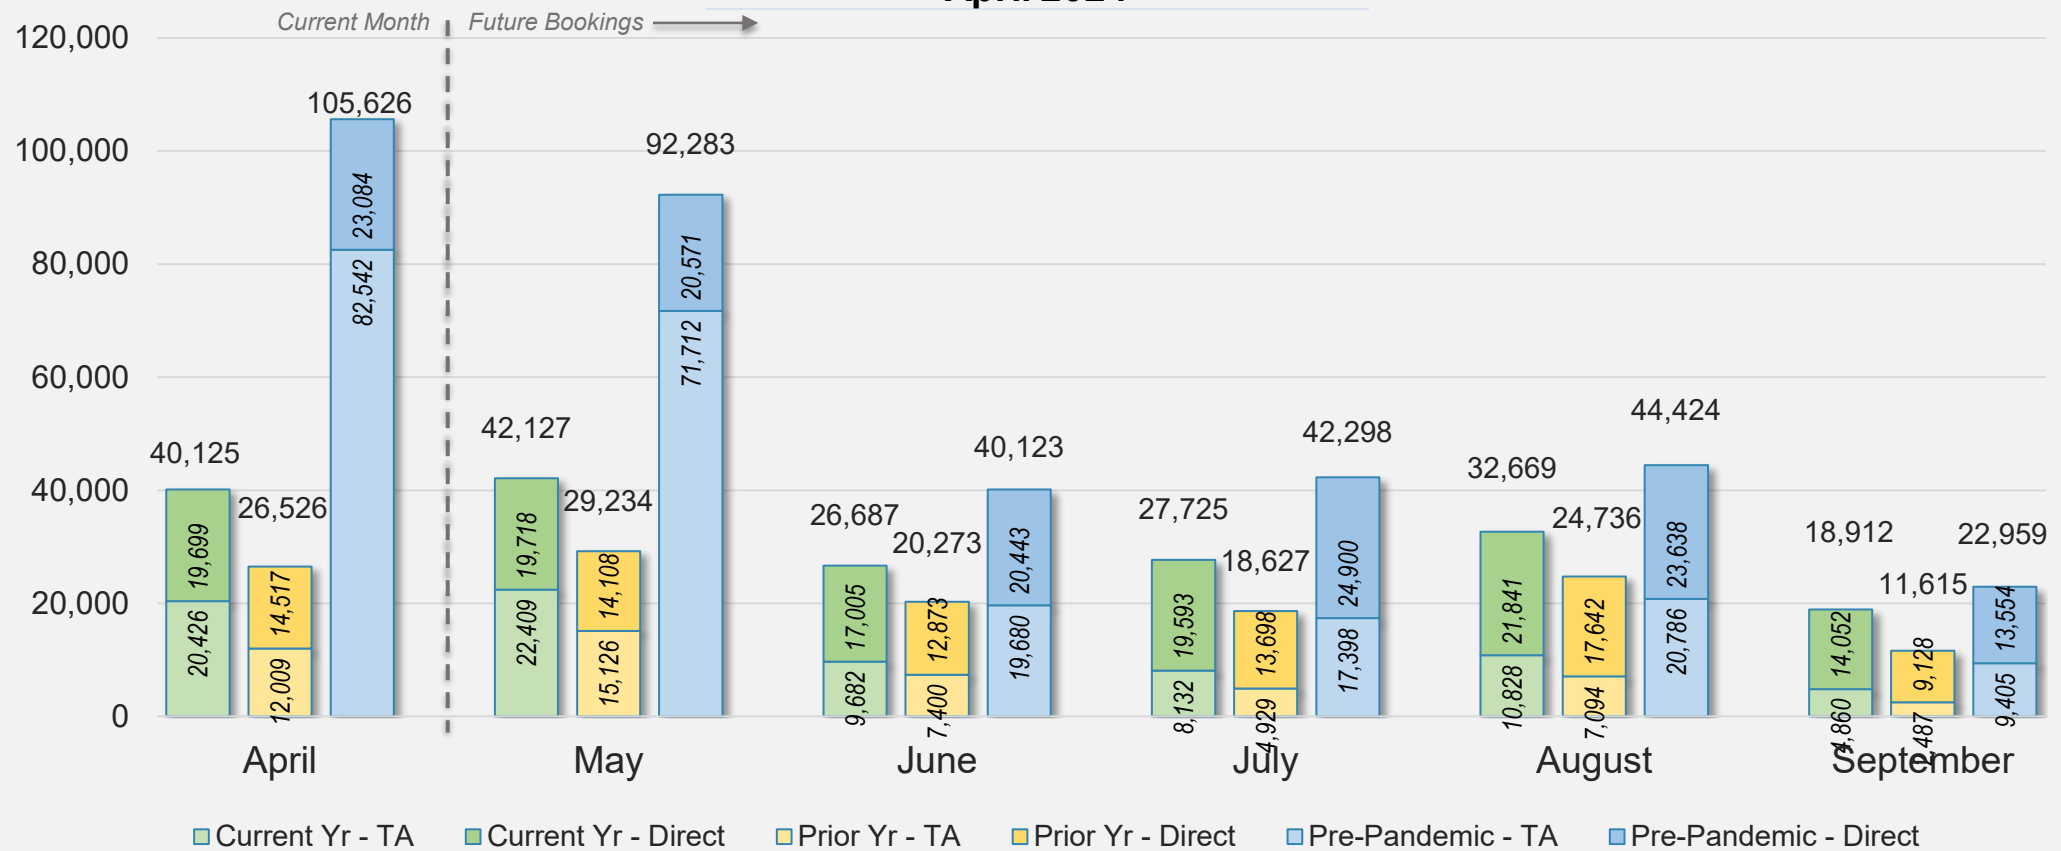

Forward Keys Index

- Bookings
 - Net sum of the number of visitors from Sales transactions counted, including Exchanges and Refunds.
- Current Year / Previous Year / Pre-pandemic
 - In the analysis results, "Current Year" refers to the period being analyzed. "Previous Year" refers to the time unit in the previous year equivalent to the "Current Year" (for year-on-year comparison purposes). "Pre-pandemic" refers to the equivalent period in 2019 to the Current period, using only 2019 data as a reference.
- Direct
 - Refers to tickets purchased directly through the airline, typically via an airline's website.
- Travel Agency
 - Refers to associated with an ARC/IATA number (or otherwise retail).

Direct and Travel Agency Bookings to Hawaii Current vs. Prior vs. Pre-Pandemic Periods

April 2024

Source: ForwardKeys as of 4/28/24

JAPAN

Direct and Travel Agency Bookings to Hawaii Current vs. Prior vs. Pre-Pandemic Periods

April 2024

Source: ForwardKeys as of 4/28/24

CANADA

Direct and Travel Agency Bookings to Hawaii Current vs. Prior vs. Pre-Pandemic Periods

April 2024

Source: ForwardKeys as of 4/28/24

KOREA

Direct and Travel Agency Bookings to Hawaii Current vs. Prior vs. Pre-Pandemic Periods April 2024