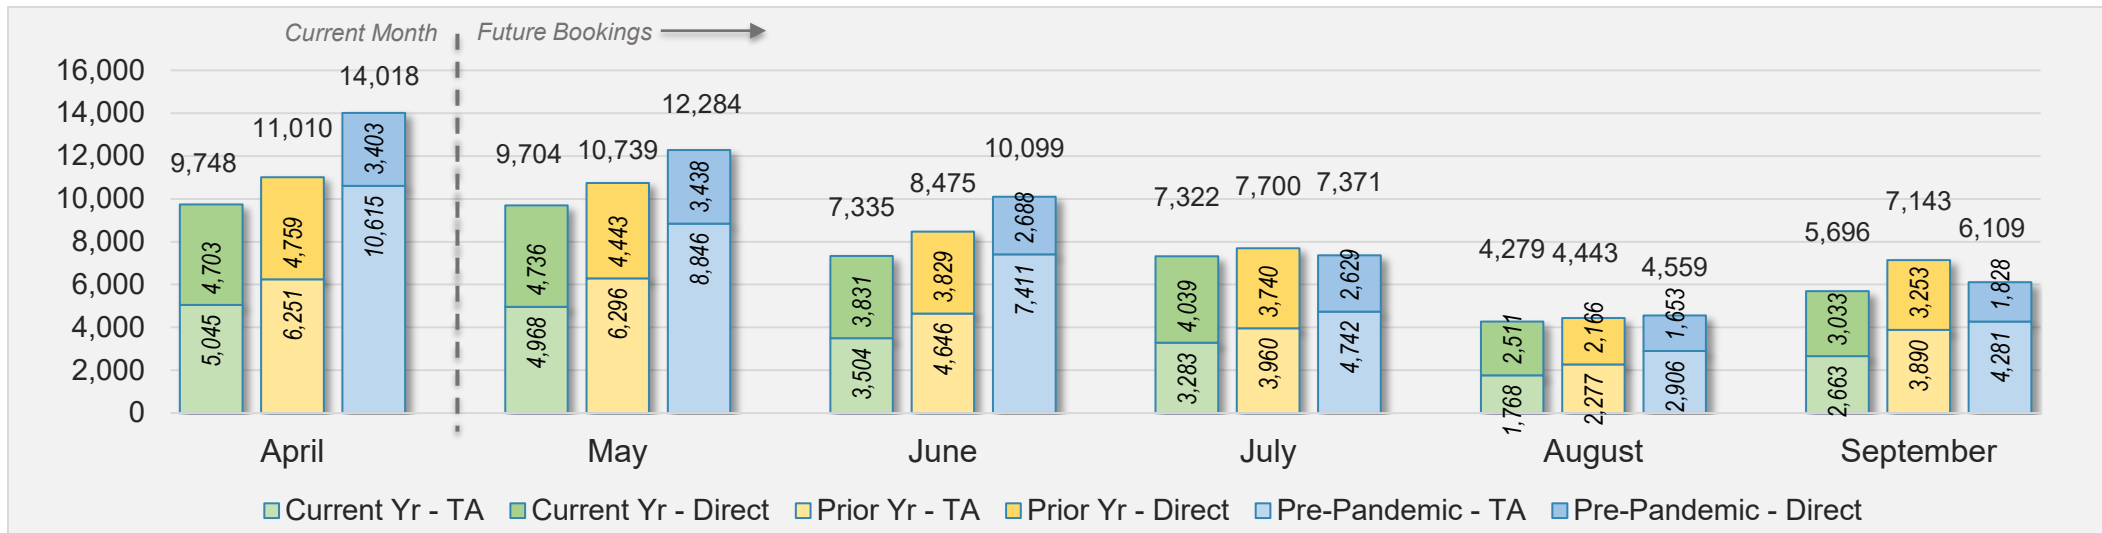

April 2024 Direct and Travel Agency Bookings to Hawai'i

O'ahu (continued)

April 2024 Direct and Travel Agency Bookings to Hawai'i

CANADA

Source: ForwardKeys as of 4/28/24

April 2024 Direct and Travel Agency Bookings to Hawai'i

KOREA

Source: ForwardKeys as of 4/28/24

O'ahu (continued)

April 2024 Direct and Travel Agency Bookings to Hawai'i

AUSTRALIA

Source: ForwardKeys as of 4/28/24

Maui

April 2024 Direct and Travel Agency Bookings to Hawai'i