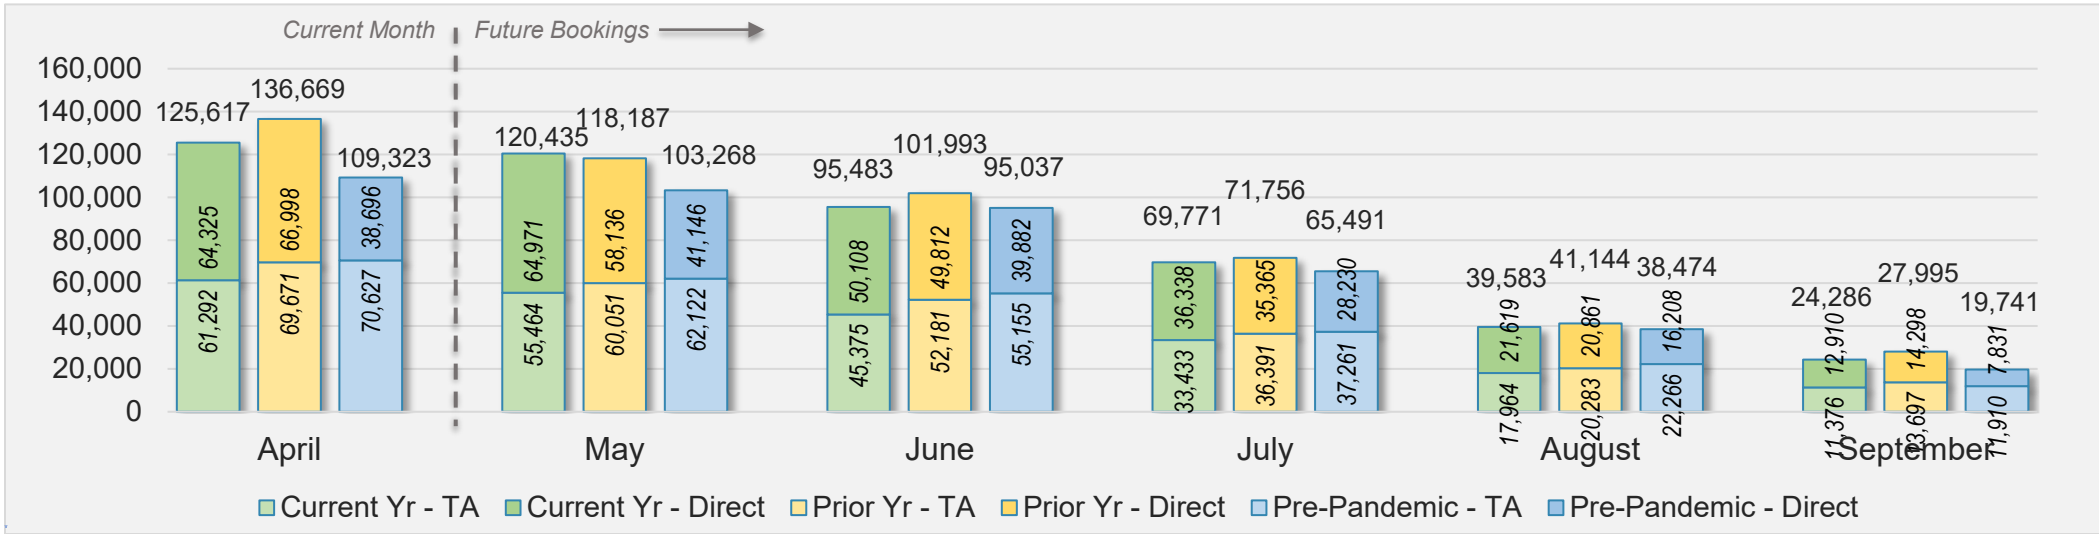

Source: ForwardKeys as of 4/28/24

AUSTRALIA

Direct and Travel Agency Bookings to Hawaii Current vs. Prior vs. Pre-Pandemic Periods

April 2024

Source: ForwardKeys as of 4/28/24

April 2024 Direct and Travel Agency Bookings to Hawai'i

April 2024 Direct and Travel Agency Bookings to Hawai'i

O'ahu (continued)

April 2024 Direct and Travel Agency Bookings to Hawai'i

CANADA

Source: ForwardKeys as of 4/28/24

April 2024 Direct and Travel Agency Bookings to Hawai'i