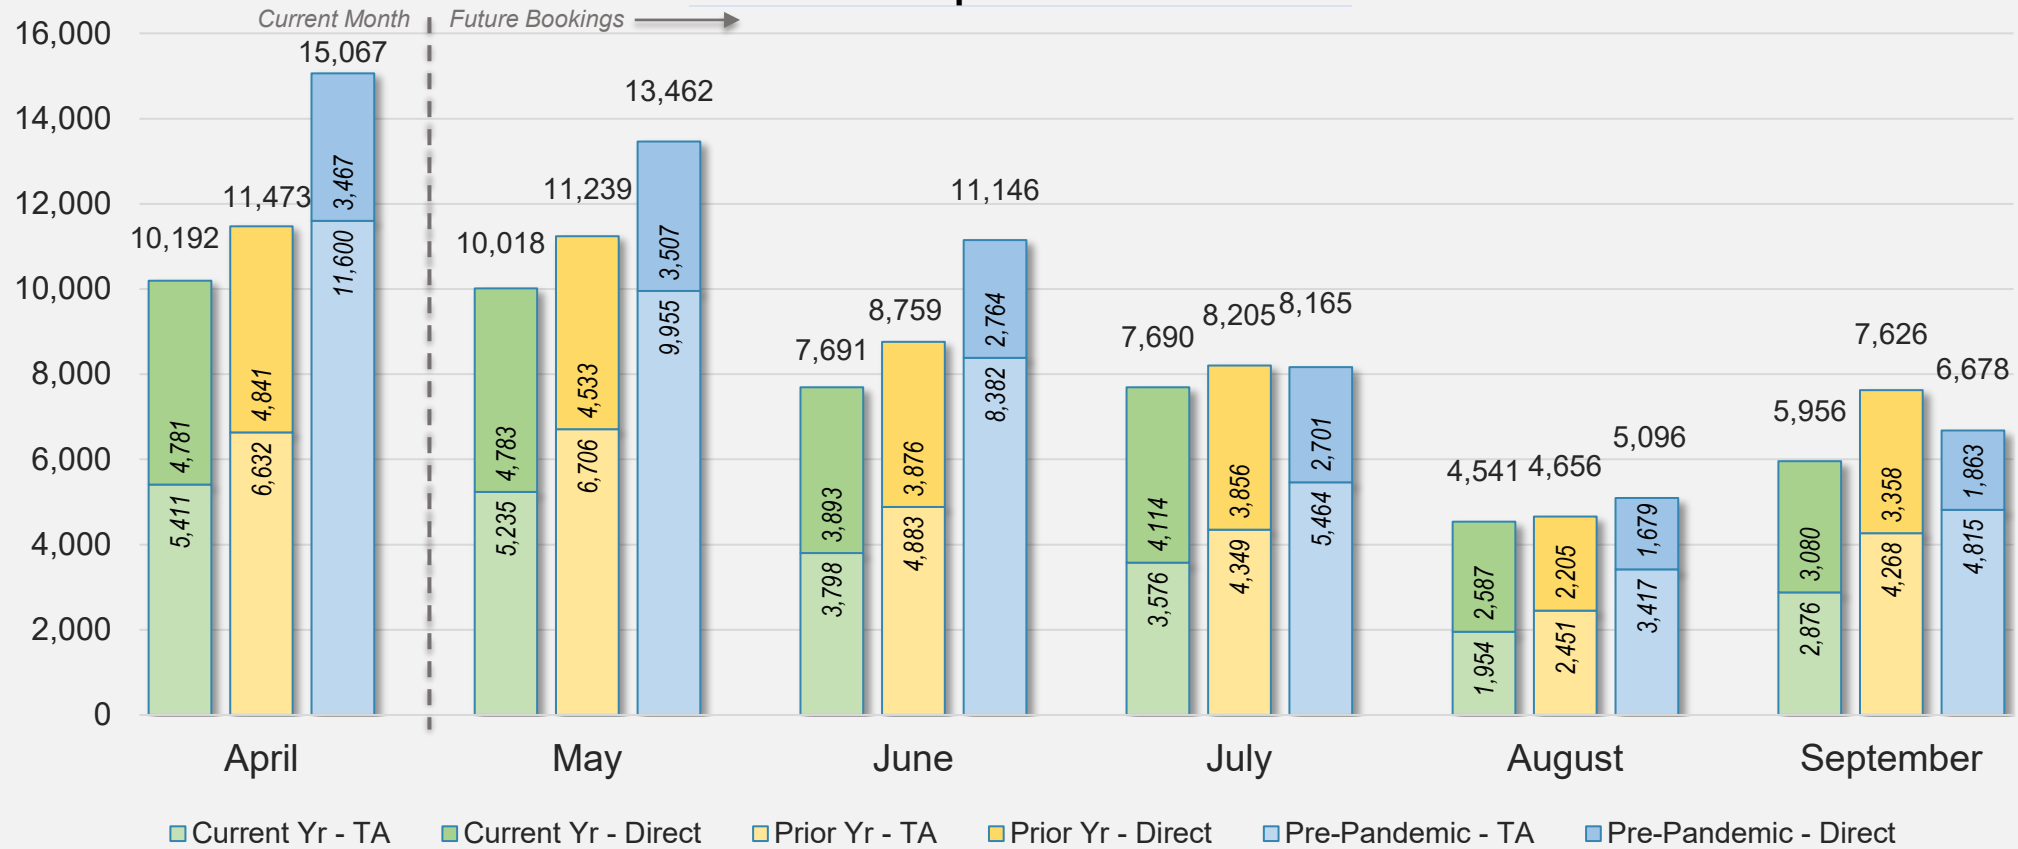

Forward Keys Index

- Bookings
 - Net sum of the number of visitors from Sales transactions counted, including Exchanges and Refunds.
- Current Year / Previous Year / Pre-pandemic
 - In the analysis results, "Current Year" refers to the period being analyzed. "Previous Year" refers to the time unit in the previous year equivalent to the "Current Year" (for year-on-year comparison purposes). "Pre-pandemic" refers to the equivalent period in 2019 to the Current period, using only 2019 data as a reference.
- Direct
 - Refers to tickets purchased directly through the airline, typically via an airline's website.
- Travel Agency
 - Refers to associated with an ARC/IATA number (or otherwise retail).

April 2024

Source: ForwardKeys as of 4/28/24

CANADA

Direct and Travel Agency Bookings to Hawaii Current vs. Prior vs. Pre-Pandemic Periods

April 2024

Source: ForwardKeys as of 4/28/24

KOREA

Direct and Travel Agency Bookings to Hawaii Current vs. Prior vs. Pre-Pandemic Periods April 2024

Source: ForwardKeys as of 4/28/24

AUSTRALIA

Direct and Travel Agency Bookings to Hawaii Current vs. Prior vs. Pre-Pandemic Periods

April 2024

Source: ForwardKeys as of 4/28/24

April 2024 Direct and Travel Agency Bookings to Hawai'i