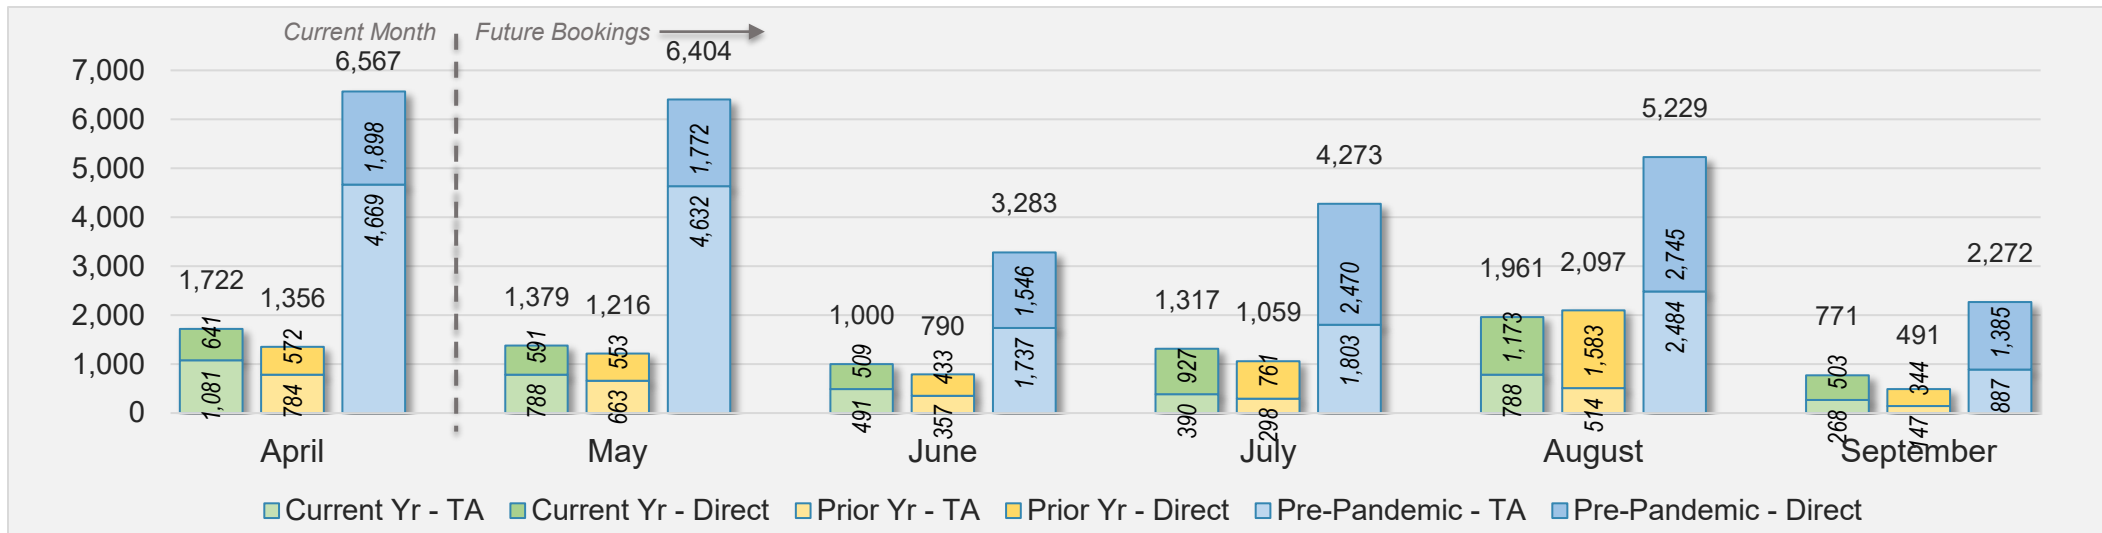

Source: ForwardKeys as of 4/28/24

April 2024 Direct and Travel Agency Bookings to Hawai'i

Source: ForwardKeys as of 4/28/24

Kaua'i (continued)

April 2024 Direct and Travel Agency Bookings to Hawai'i

April 2024 Direct and Travel Agency Bookings to Hawai'i

Kaua'i (continued)

April 2024 Direct and Travel Agency Bookings to Hawai'i

AUSTRALIA

Source: ForwardKeys as of 4/28/24

Hawai'i Island

April 2024 Direct and Travel Agency Bookings to Hawai'i

April 2024 Direct and Travel Agency Bookings to Hawai'i

Hawai'i Island (continued)

April 2024 Direct and Travel Agency Bookings to Hawai'i

CANADA

Source: ForwardKeys as of 4/28/24

April 2024 Direct and Travel Agency Bookings to Hawai'i

KOREA

Source: ForwardKeys as of 4/28/24