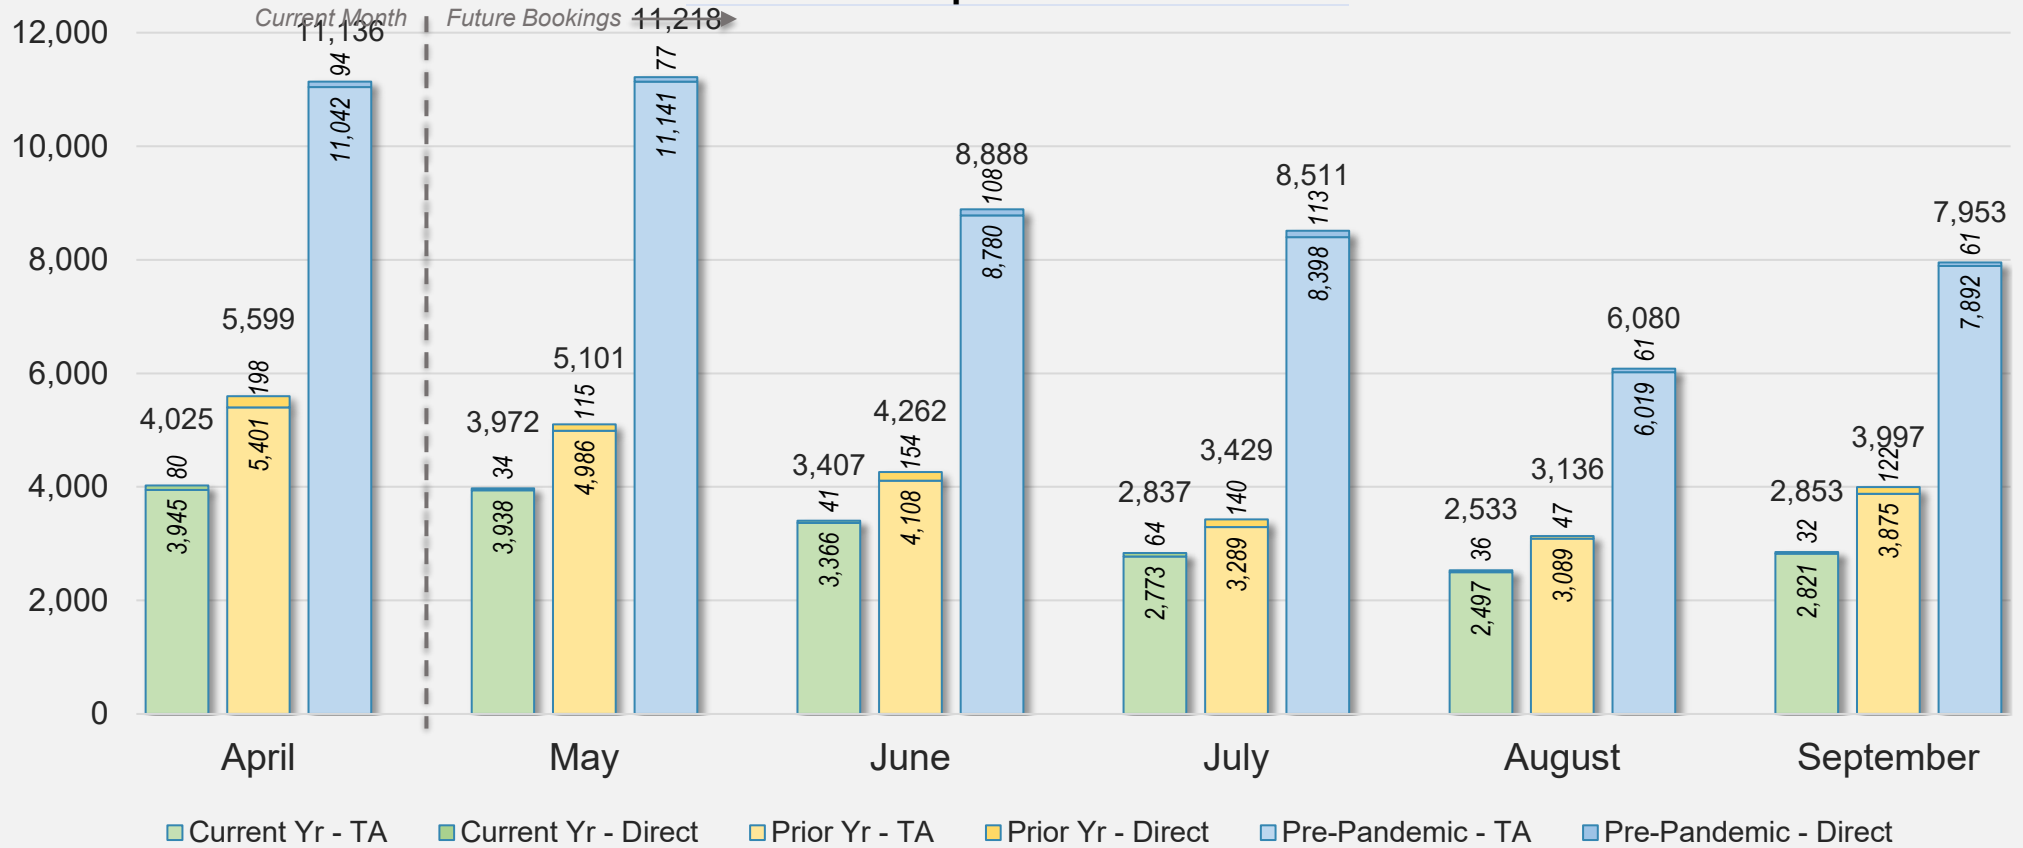

Forward Keys Index

- Bookings
 - Net sum of the number of visitors from Sales transactions counted, including Exchanges and Refunds.
- Current Year / Previous Year / Pre-pandemic
 - In the analysis results, "Current Year" refers to the period being analyzed. "Previous Year" refers to the time unit in the previous year equivalent to the "Current Year" (for year-on-year comparison purposes). "Pre-pandemic" refers to the equivalent period in 2019 to the Current period, using only 2019 data as a reference.
- Direct
 - Refers to tickets purchased directly through the airline, typically via an airline's website.
- Travel Agency
 - Refers to associated with an ARC/IATA number (or otherwise retail).

April 2024

Source: ForwardKeys as of 4/28/24

CANADA

Direct and Travel Agency Bookings to Hawaii Current vs. Prior vs. Pre-Pandemic Periods

April 2024

Source: ForwardKeys as of 4/28/24

KOREA

Direct and Travel Agency Bookings to Hawaii Current vs. Prior vs. Pre-Pandemic Periods April 2024

Source: ForwardKeys as of 4/28/24

AUSTRALIA

Direct and Travel Agency Bookings to Hawaii Current vs. Prior vs. Pre-Pandemic Periods

April 2024

Source: ForwardKeys as of 4/28/24

April 2024 Direct and Travel Agency Bookings to Hawai'i