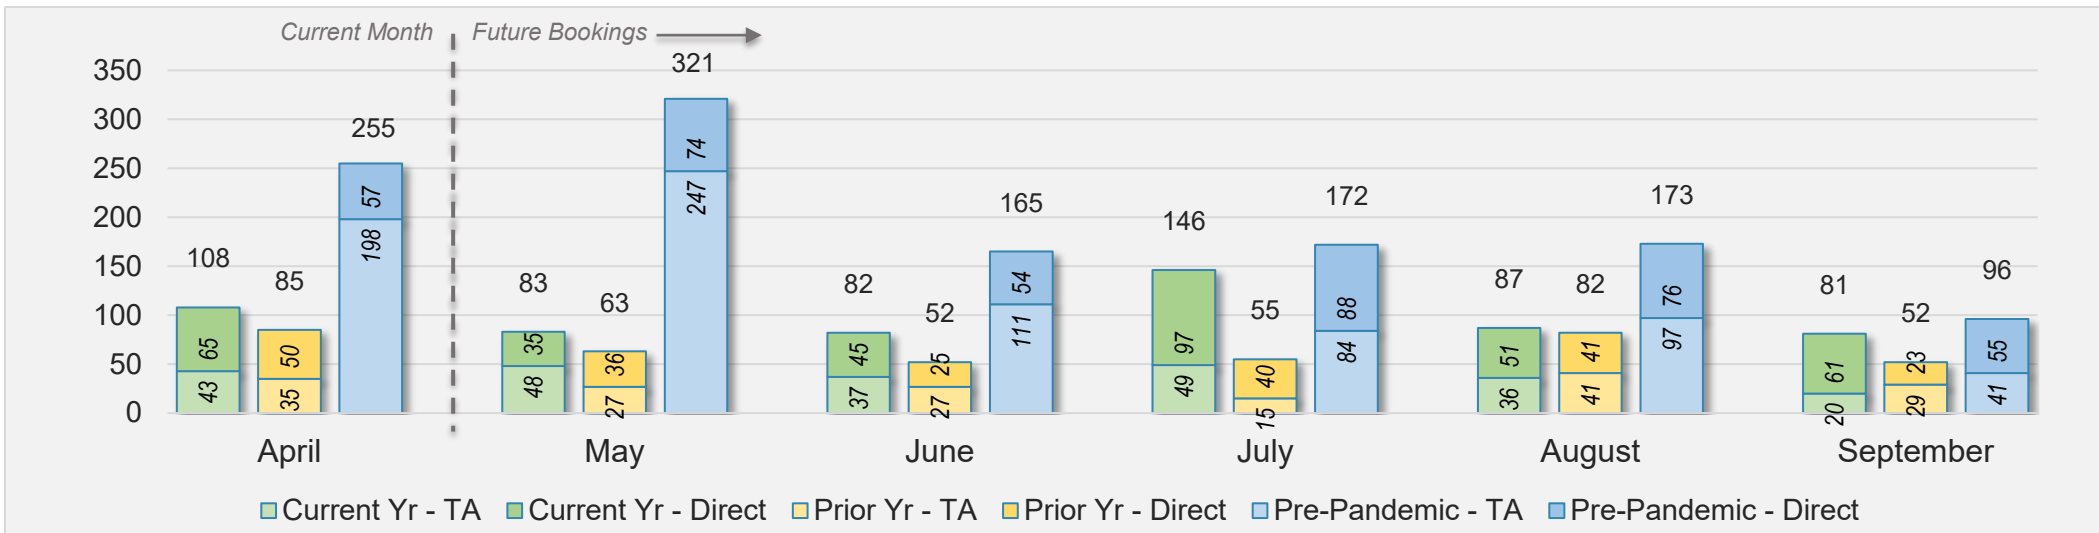

April 2024 Direct and Travel Agency Bookings to Hawai'i

Maui (continued)

April 2024 Direct and Travel Agency Bookings to Hawai'i

CANADA

Source: ForwardKeys as of 4/28/24

April 2024 Direct and Travel Agency Bookings to Hawai'i

KOREA

Source: ForwardKeys as of 4/28/24

Maui (continued)

April 2024 Direct and Travel Agency Bookings to Hawai'i

AUSTRALIA

Source: ForwardKeys as of 4/28/24

Kaua'i

April 2024 Direct and Travel Agency Bookings to Hawai'i

Source: ForwardKeys as of 4/28/24

April 2024 Direct and Travel Agency Bookings to Hawai'i

Source: ForwardKeys as of 4/28/24

Kaua'i (continued)

April 2024 Direct and Travel Agency Bookings to Hawai'i

April 2024 Direct and Travel Agency Bookings to Hawai'i