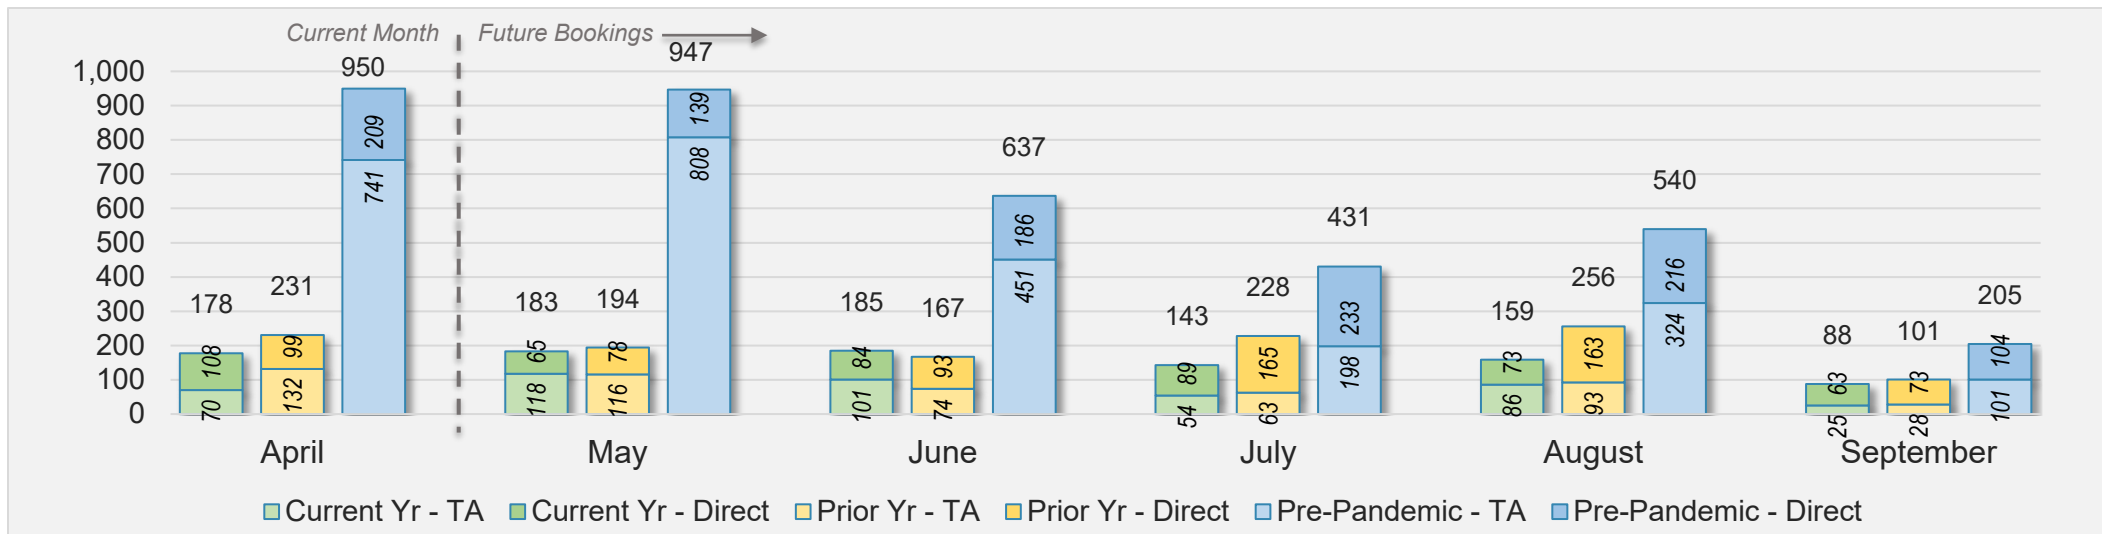

April 2024 Direct and Travel Agency Bookings to Hawai'i

O'ahu (continued)

April 2024 Direct and Travel Agency Bookings to Hawai'i

CANADA

Source: ForwardKeys as of 4/28/24

April 2024 Direct and Travel Agency Bookings to Hawai'i

KOREA

Source: ForwardKeys as of 4/28/24

O'ahu (continued)

April 2024 Direct and Travel Agency Bookings to Hawai'i

AUSTRALIA

Source: ForwardKeys as of 4/28/24

Maui

April 2024 Direct and Travel Agency Bookings to Hawai'i

April 2024 Direct and Travel Agency Bookings to Hawai'i

Maui (continued)

April 2024 Direct and Travel Agency Bookings to Hawai'i

CANADA

Source: ForwardKeys as of 4/28/24

April 2024 Direct and Travel Agency Bookings to Hawai'i