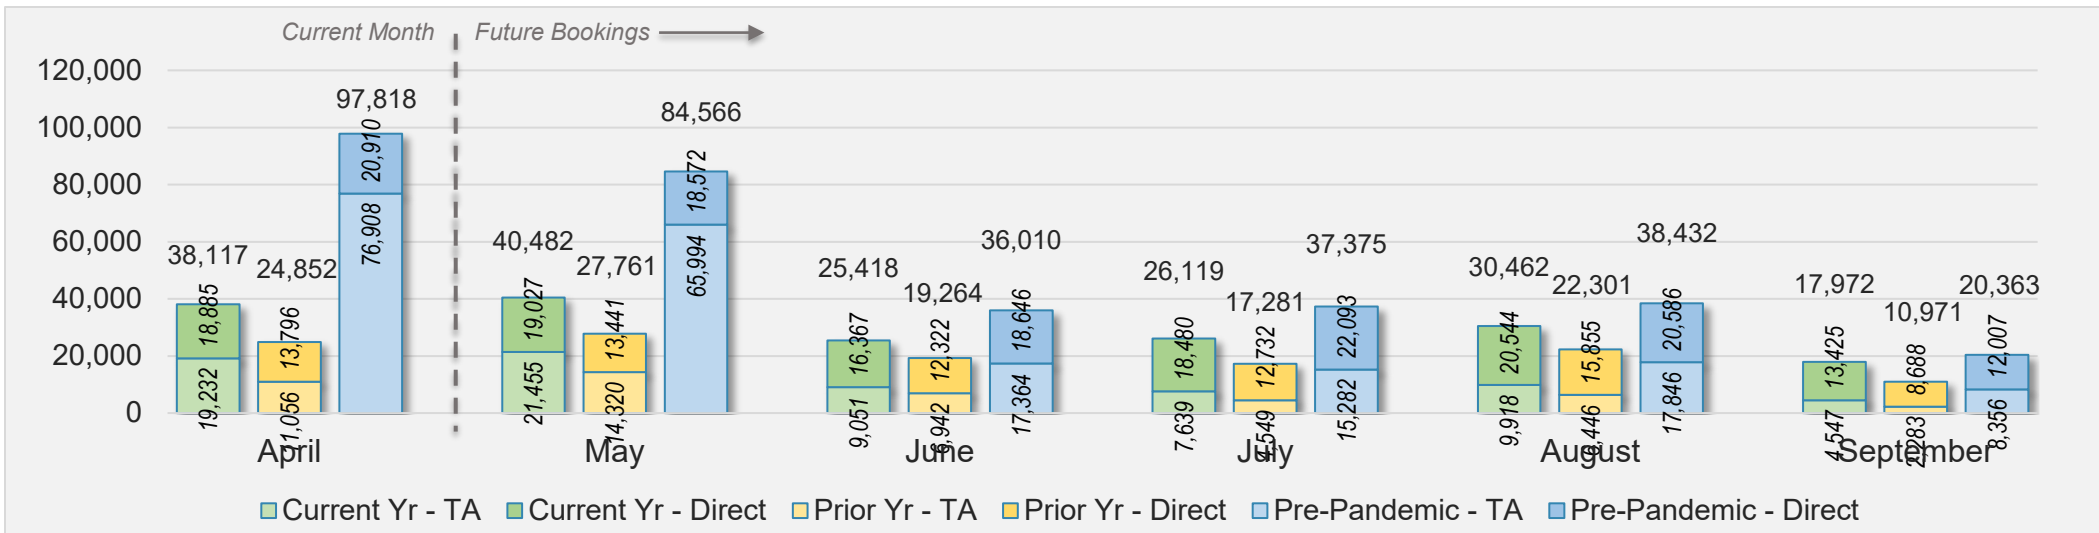

Source: ForwardKeys as of 4/28/24

AUSTRALIA

Direct and Travel Agency Bookings to Hawaii Current vs. Prior vs. Pre-Pandemic Periods

April 2024

Source: ForwardKeys as of 4/28/24

April 2024 Direct and Travel Agency Bookings to Hawai'i

April 2024 Direct and Travel Agency Bookings to Hawai'i

O'ahu (continued)

April 2024 Direct and Travel Agency Bookings to Hawai'i

CANADA

Source: ForwardKeys as of 4/28/24

April 2024 Direct and Travel Agency Bookings to Hawai'i