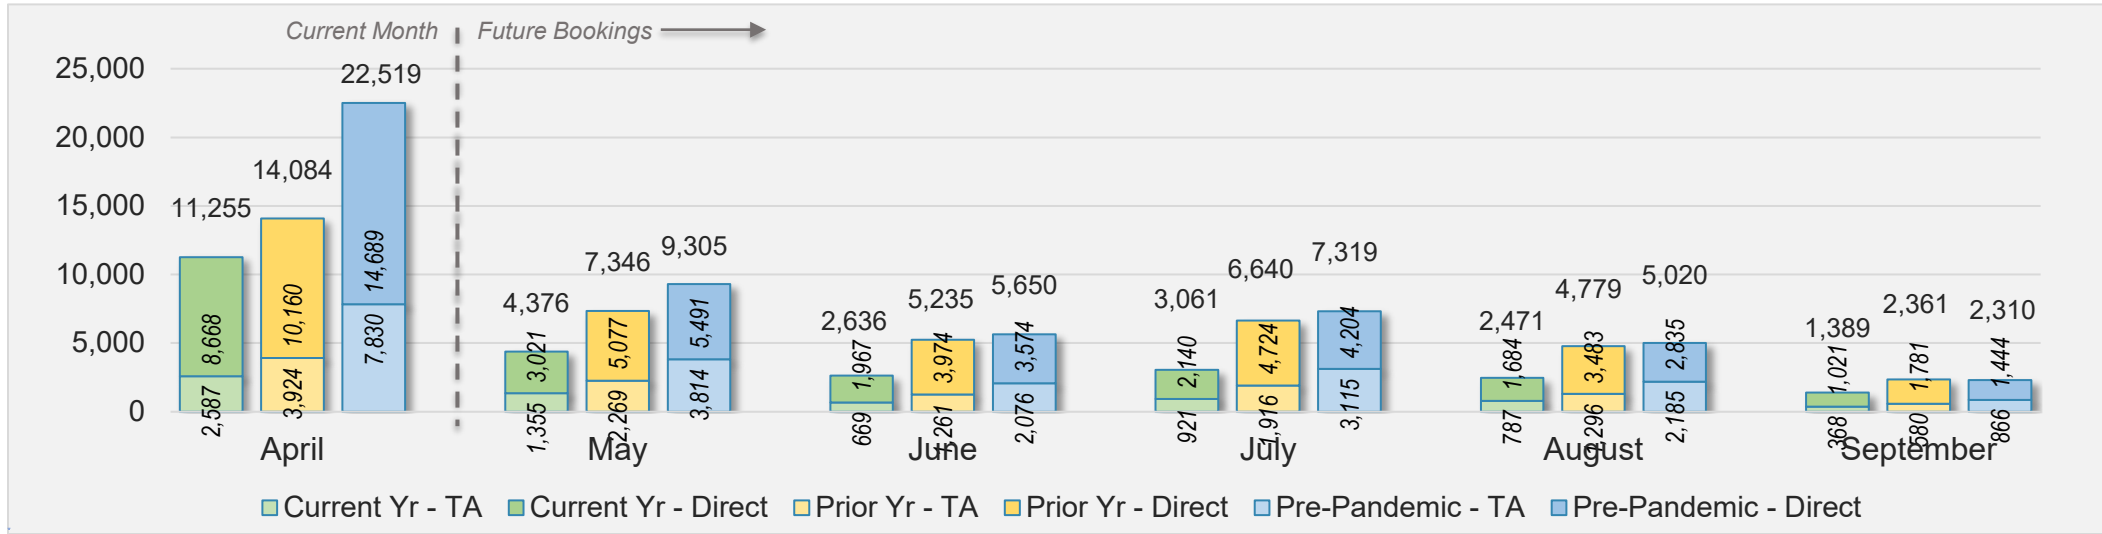

April 2024 Direct and Travel Agency Bookings to Hawai'i

O'ahu (continued)

April 2024 Direct and Travel Agency Bookings to Hawai'i

CANADA

Source: ForwardKeys as of 4/28/24

April 2024 Direct and Travel Agency Bookings to Hawai'i

KOREA

Source: ForwardKeys as of 4/28/24

O'ahu (continued)

April 2024 Direct and Travel Agency Bookings to Hawai'i

AUSTRALIA

Source: ForwardKeys as of 4/28/24

Maui

April 2024 Direct and Travel Agency Bookings to Hawai'i

April 2024 Direct and Travel Agency Bookings to Hawai'i

Maui (continued)

April 2024 Direct and Travel Agency Bookings to Hawai'i

CANADA

Source: ForwardKeys as of 4/28/24

April 2024 Direct and Travel Agency Bookings to Hawai'i