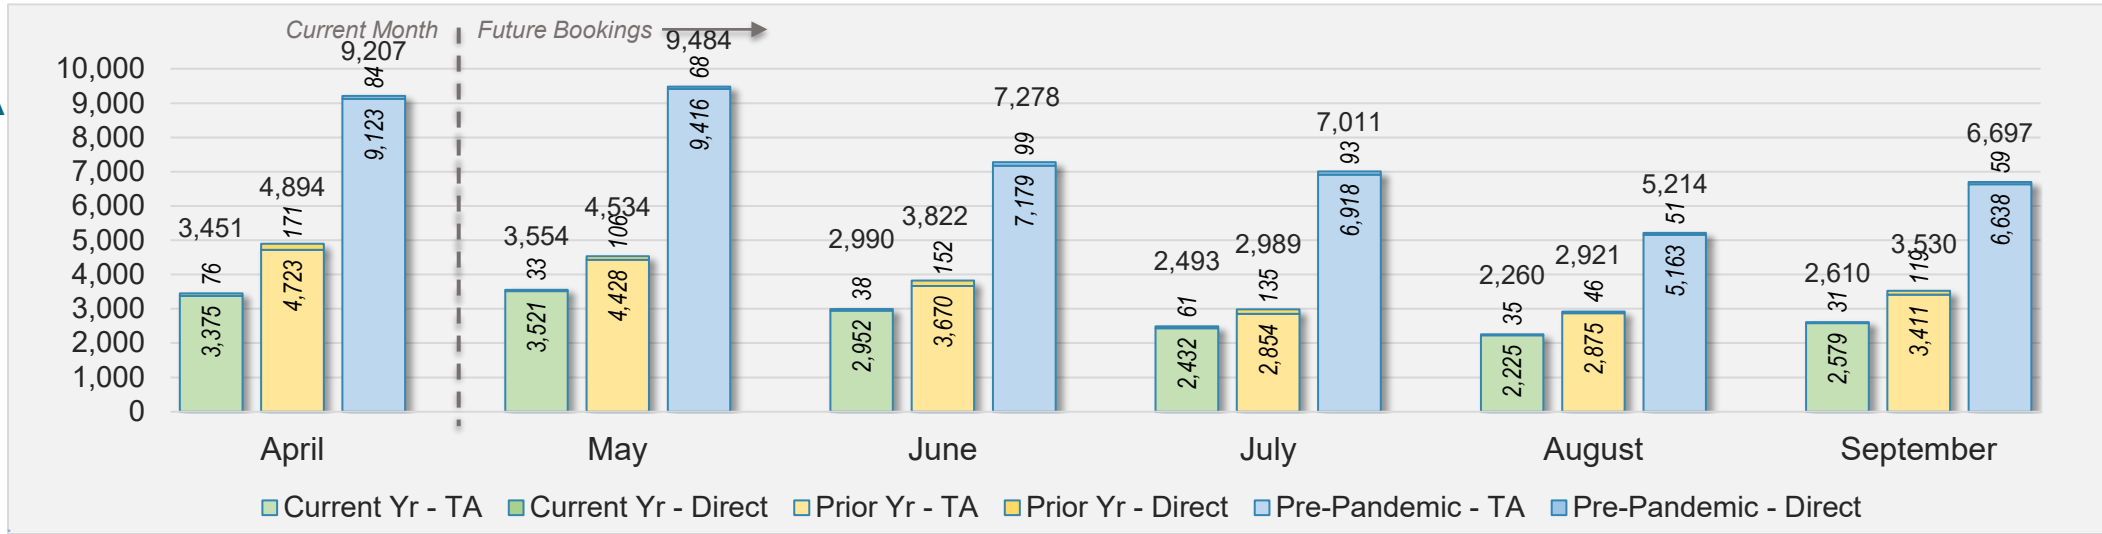

April 2024 Direct and Travel Agency Bookings to Hawai'i

O'ahu (continued)

April 2024 Direct and Travel Agency Bookings to Hawai'i

CANADA

Source: ForwardKeys as of 4/28/24

April 2024 Direct and Travel Agency Bookings to Hawai'i

KOREA

Source: ForwardKeys as of 4/28/24

O'ahu (continued)

April 2024 Direct and Travel Agency Bookings to Hawai'i

AUSTRALIA

Source: ForwardKeys as of 4/28/24

Maui

April 2024 Direct and Travel Agency Bookings to Hawai'i

April 2024 Direct and Travel Agency Bookings to Hawai'i

Maui (continued)

April 2024 Direct and Travel Agency Bookings to Hawai'i

CANADA

Source: ForwardKeys as of 4/28/24

April 2024 Direct and Travel Agency Bookings to Hawai'i