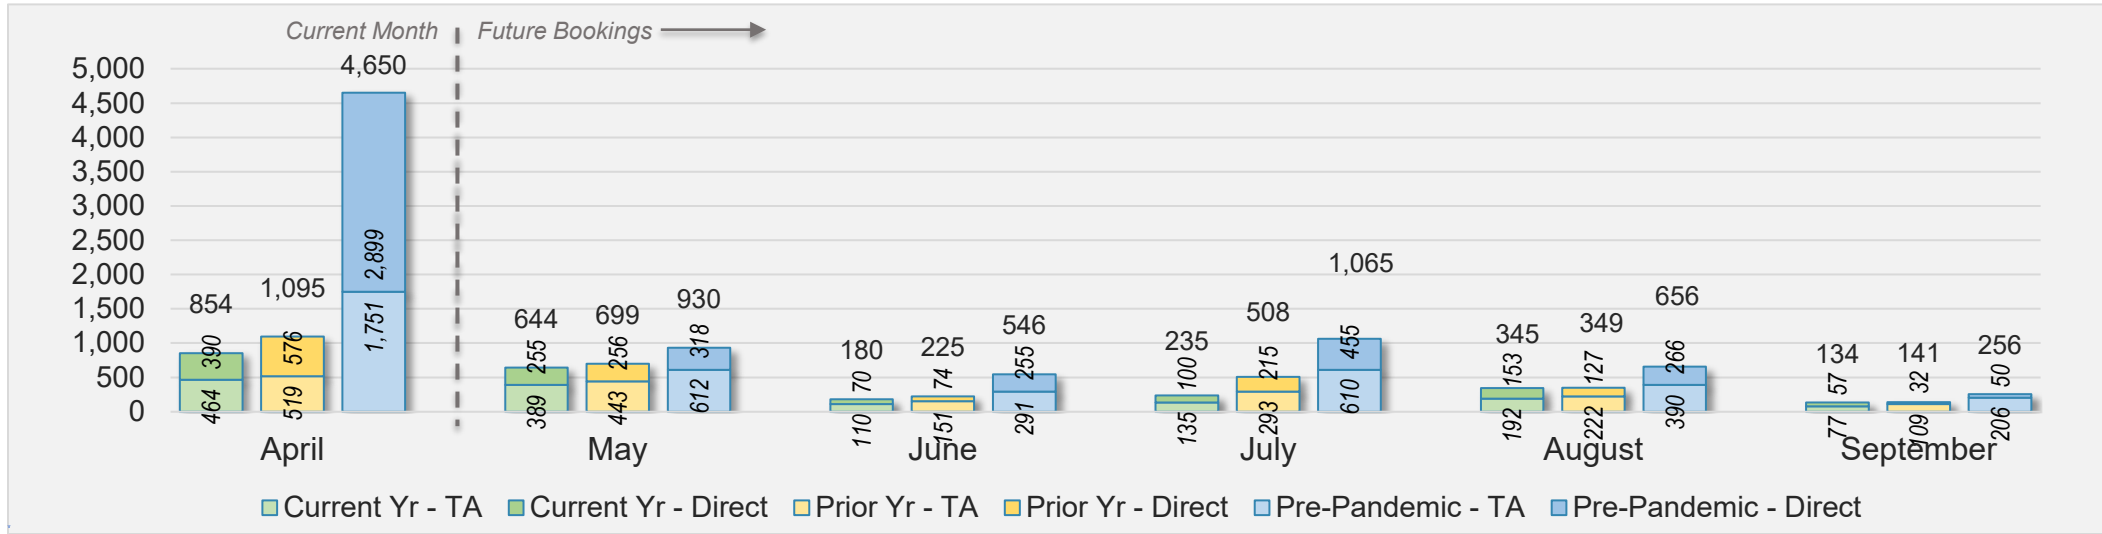

KOREA

Source: ForwardKeys as of 4/28/24

Maui (continued)

April 2024 Direct and Travel Agency Bookings to Hawai'i

AUSTRALIA

Source: ForwardKeys as of 4/28/24

Kaua'i

April 2024 Direct and Travel Agency Bookings to Hawai'i

Source: ForwardKeys as of 4/28/24

April 2024 Direct and Travel Agency Bookings to Hawai'i

Source: ForwardKeys as of 4/28/24

Kaua'i (continued)

April 2024 Direct and Travel Agency Bookings to Hawai'i

April 2024 Direct and Travel Agency Bookings to Hawai'i

Kaua'i (continued)

April 2024 Direct and Travel Agency Bookings to Hawai'i

AUSTRALIA

Source: ForwardKeys as of 4/28/24

Hawai'i Island

April 2024 Direct and Travel Agency Bookings to Hawai'i

April 2024 Direct and Travel Agency Bookings to Hawai'i