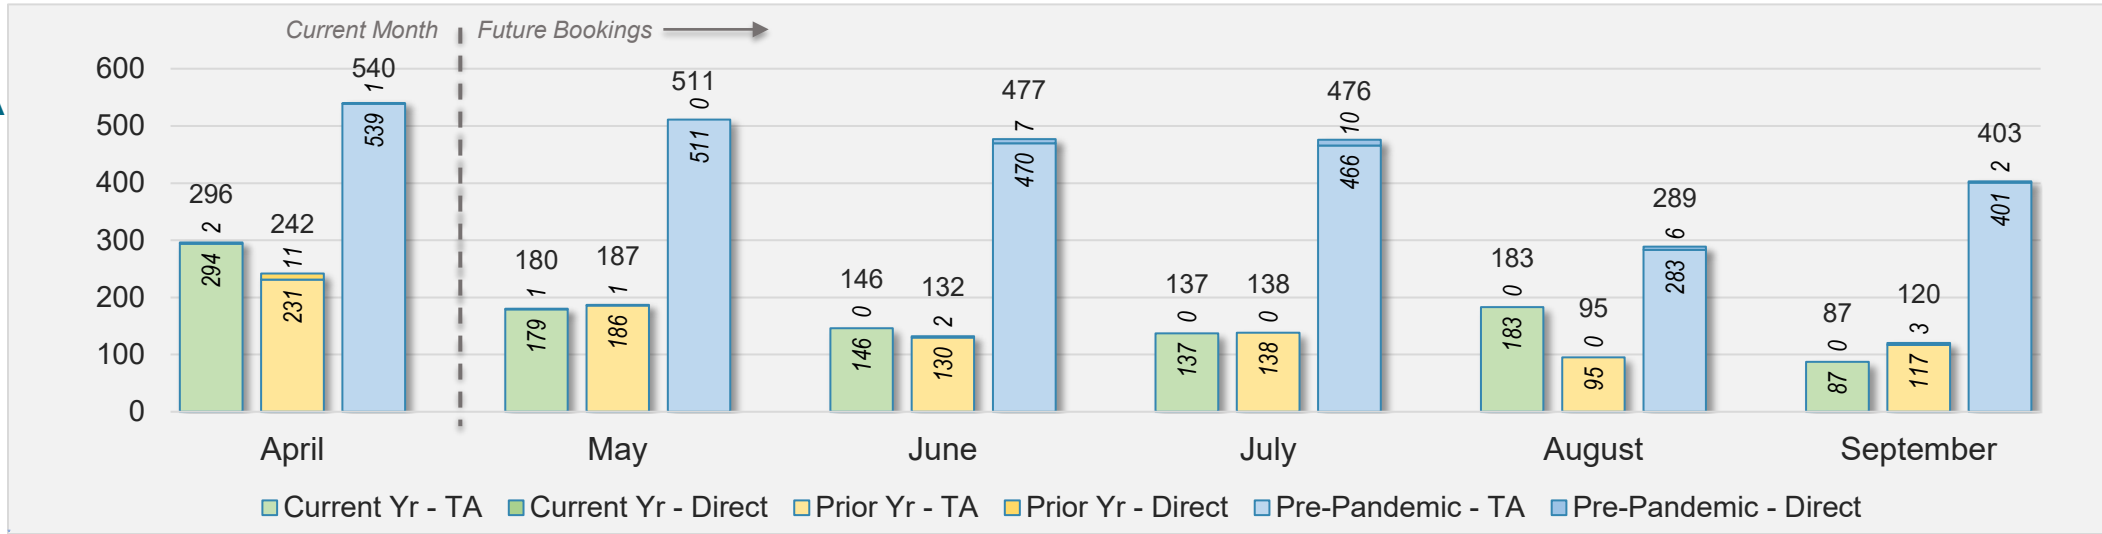

Kaua'i (continued)

April 2024 Direct and Travel Agency Bookings to Hawai'i

AUSTRALIA

Source: ForwardKeys as of 4/28/24

Hawai'i Island

April 2024 Direct and Travel Agency Bookings to Hawai'i

April 2024 Direct and Travel Agency Bookings to Hawai'i

Hawai'i Island (continued)

April 2024 Direct and Travel Agency Bookings to Hawai'i

CANADA

Source: ForwardKeys as of 4/28/24

April 2024 Direct and Travel Agency Bookings to Hawai'i

KOREA

Source: ForwardKeys as of 4/28/24

Hawai'i Island (continued)

April 2024 Direct and Travel Agency Bookings to Hawai'i

AUSTRALIA

Source: ForwardKeys as of 4/28/24