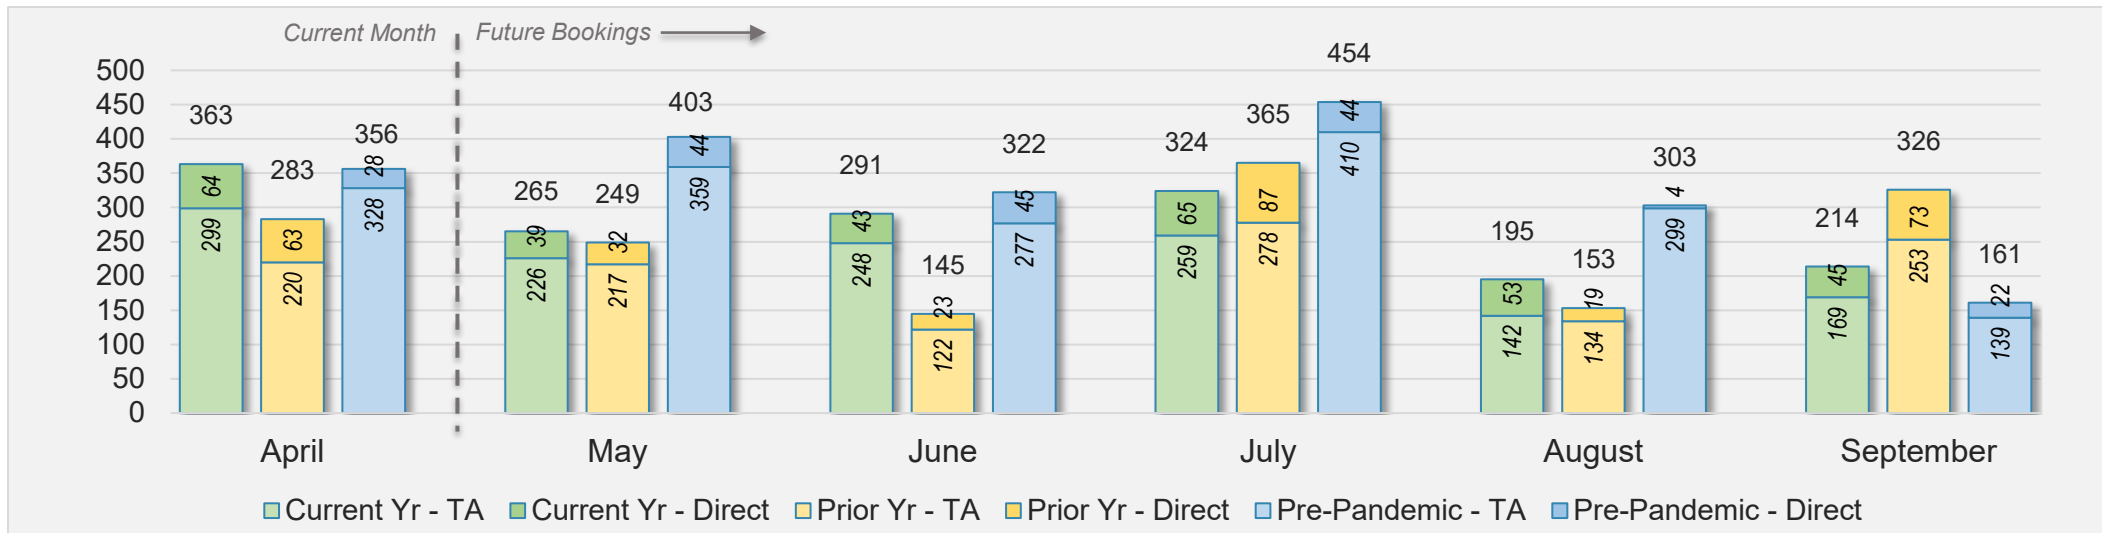

Kaua'i (continued)

April 2024 Direct and Travel Agency Bookings to Hawai'i

AUSTRALIA

Source: ForwardKeys as of 4/28/24

Hawai'i Island

April 2024 Direct and Travel Agency Bookings to Hawai'i

April 2024 Direct and Travel Agency Bookings to Hawai'i

Hawai'i Island (continued)

April 2024 Direct and Travel Agency Bookings to Hawai'i

CANADA

Source: ForwardKeys as of 4/28/24

April 2024 Direct and Travel Agency Bookings to Hawai'i

KOREA

Source: ForwardKeys as of 4/28/24

Hawai'i Island (continued)

April 2024 Direct and Travel Agency Bookings to Hawai'i

AUSTRALIA

Source: ForwardKeys as of 4/28/24