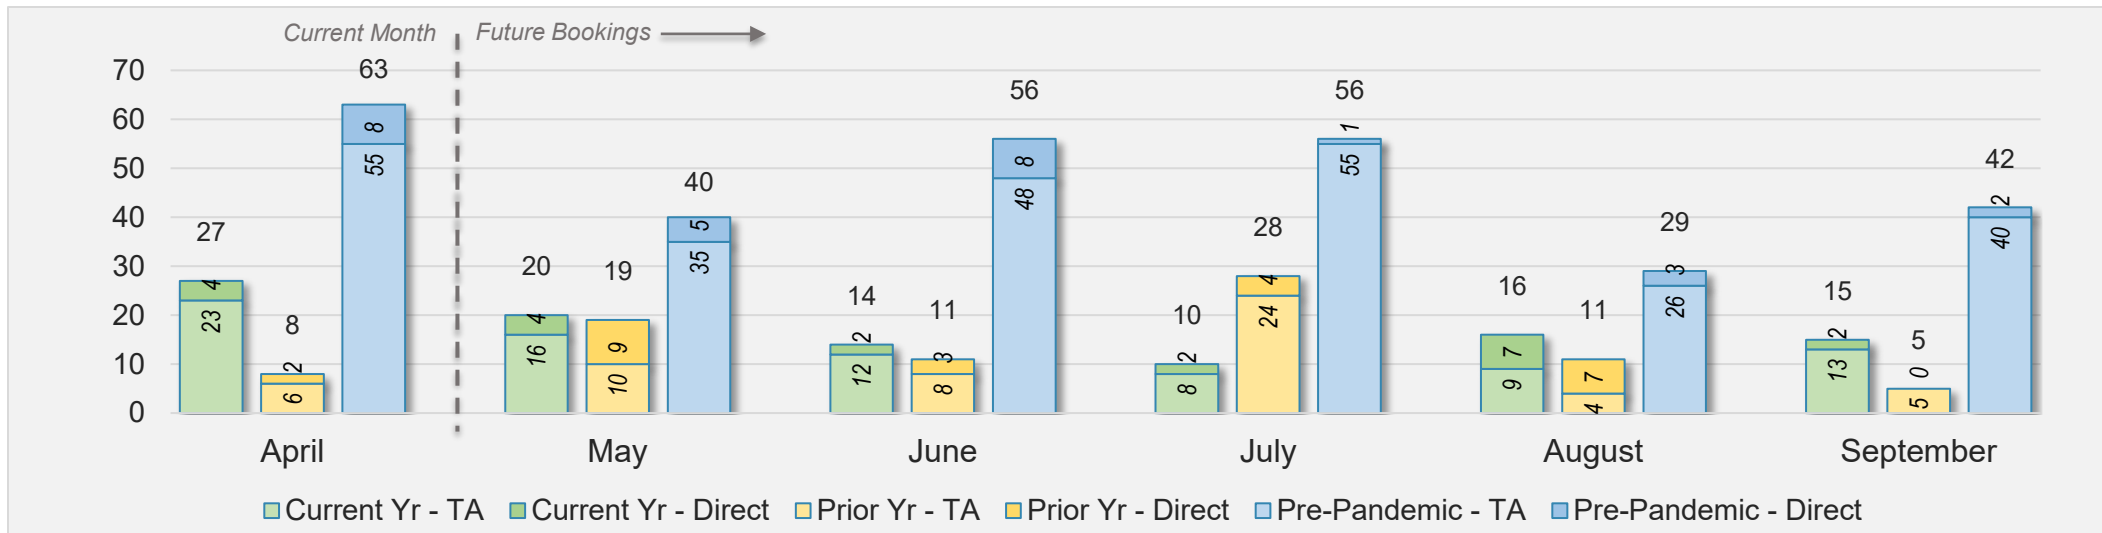

Source: ForwardKeys as of 4/28/24

April 2024 Direct and Travel Agency Bookings to Hawai'i

Source: ForwardKeys as of 4/28/24

Kaua'i (continued)

April 2024 Direct and Travel Agency Bookings to Hawai'i

April 2024 Direct and Travel Agency Bookings to Hawai'i

Kaua'i (continued)

April 2024 Direct and Travel Agency Bookings to Hawai'i

AUSTRALIA

Source: ForwardKeys as of 4/28/24

Hawai'i Island

April 2024 Direct and Travel Agency Bookings to Hawai'i

April 2024 Direct and Travel Agency Bookings to Hawai'i