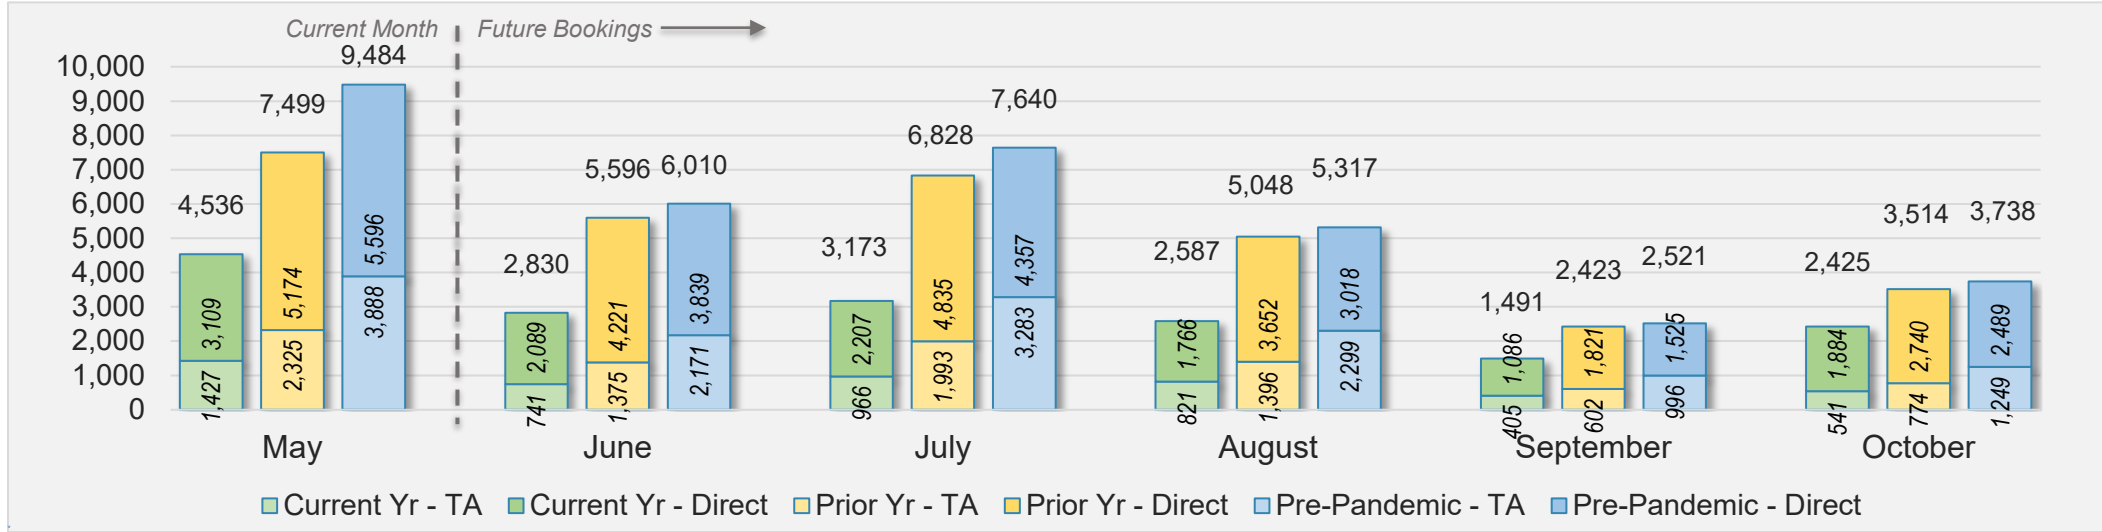

Maui (continued)

May 2024 Direct and Travel Agency Bookings to Hawai'i

CANADA

Source: ForwardKeys as of 5/5/24

May 2024 Direct and Travel Agency Bookings to Hawai'i

KOREA