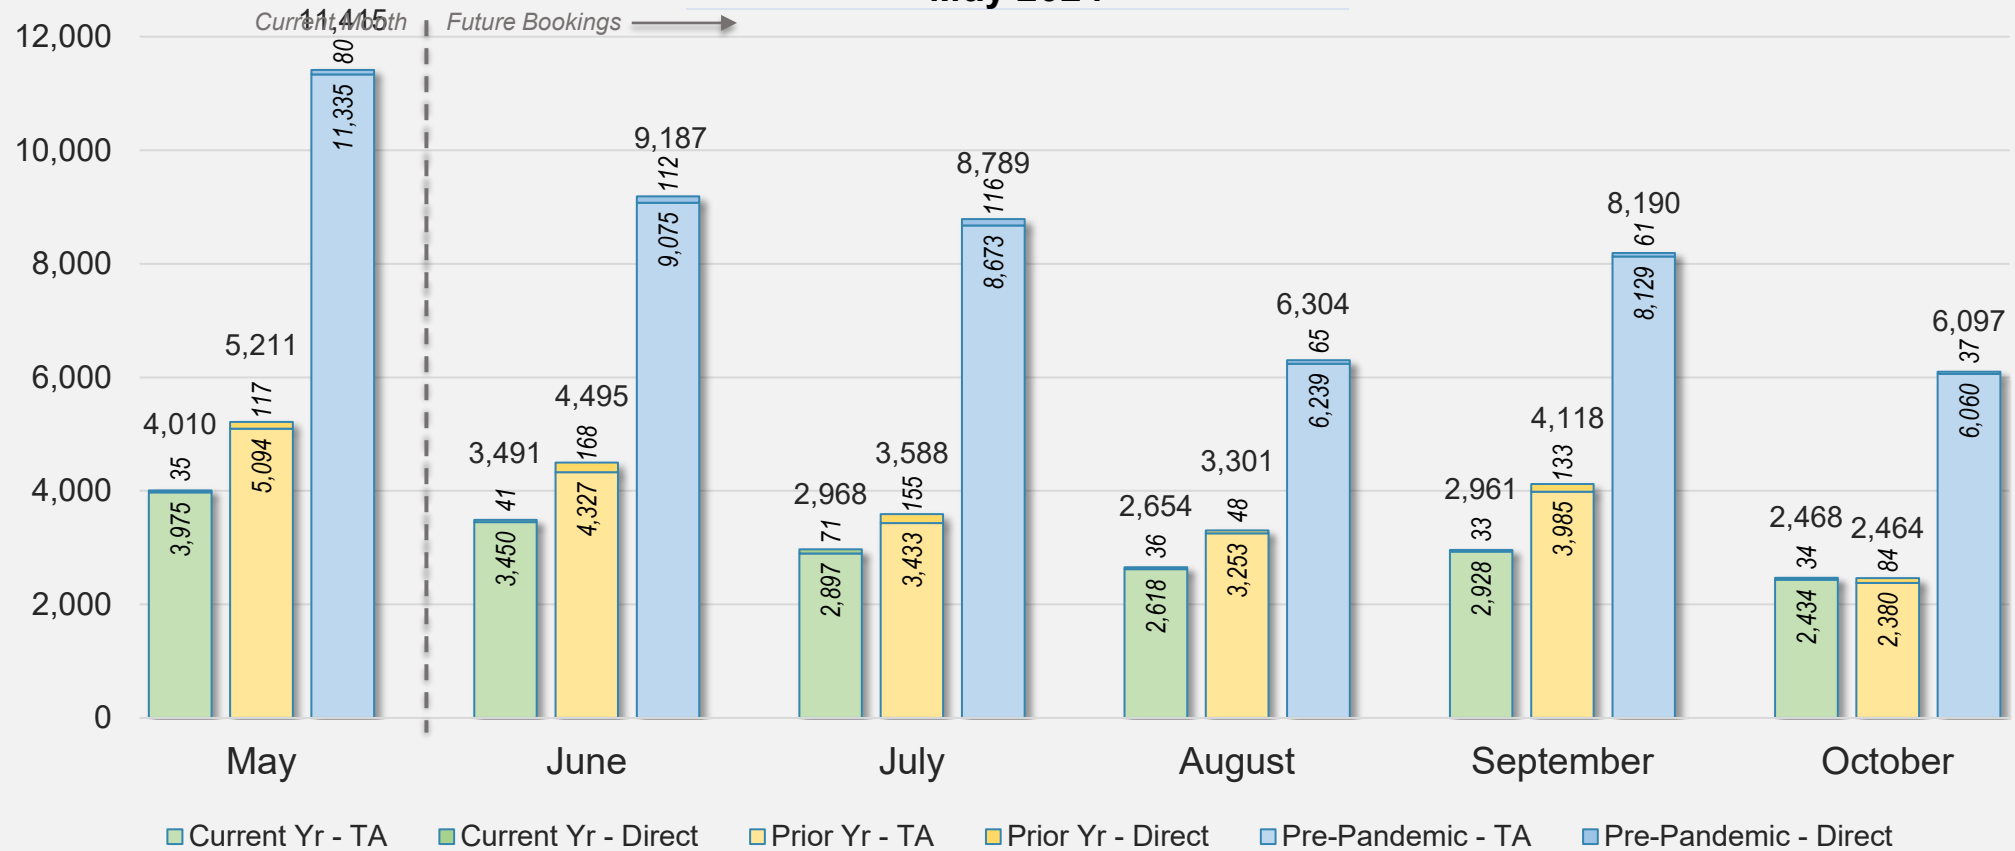

May 2024

Source: ForwardKeys as of 5/5/24

AUSTRALIA

Direct and Travel Agency Bookings to Hawaii Current vs. Prior vs. Pre-Pandemic Periods

May 2024

Source: ForwardKeys as of 5/5/24

O'ahu

May 2024 Direct and Travel Agency Bookings to Hawai'i