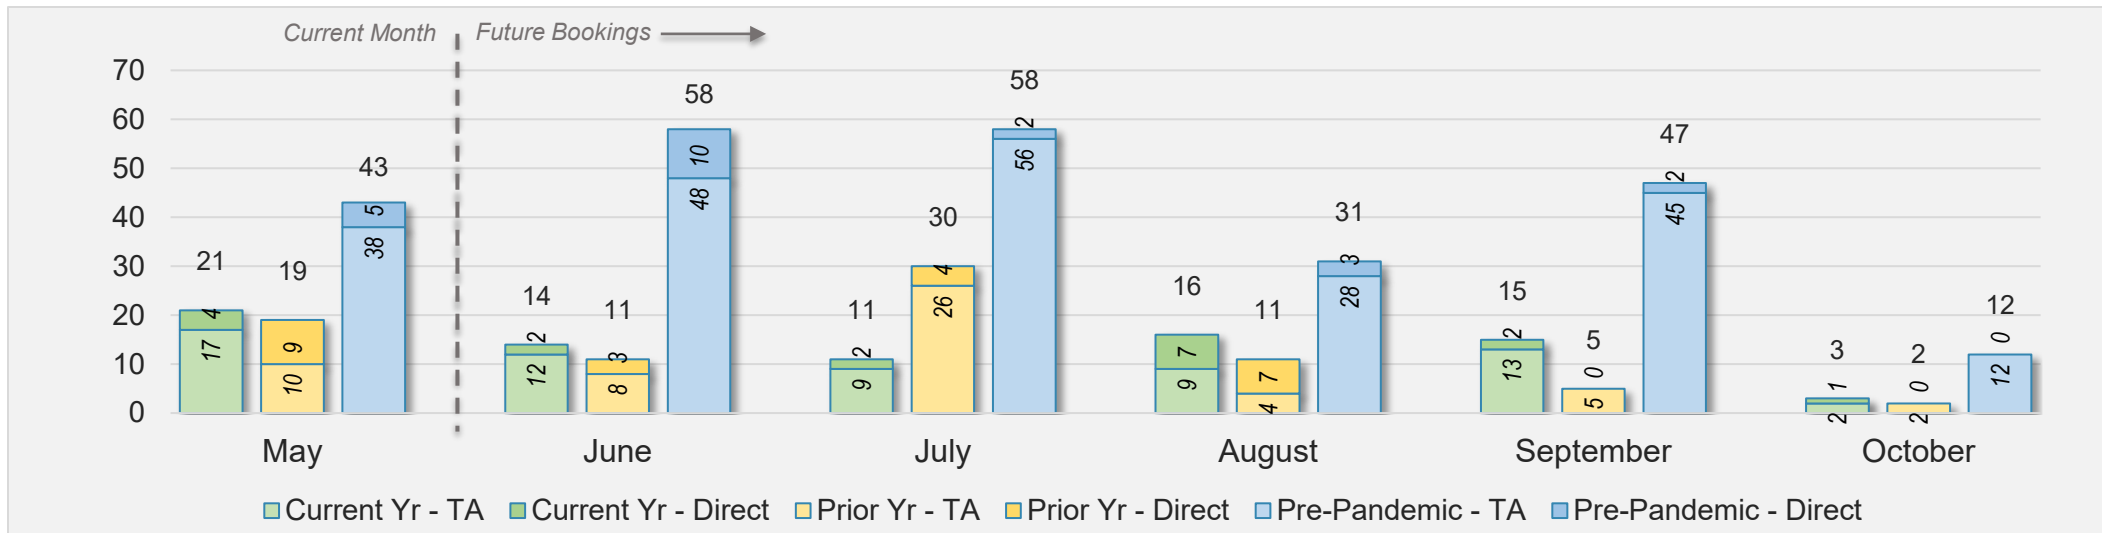

May 2024 Direct and Travel Agency Bookings to Hawai'i