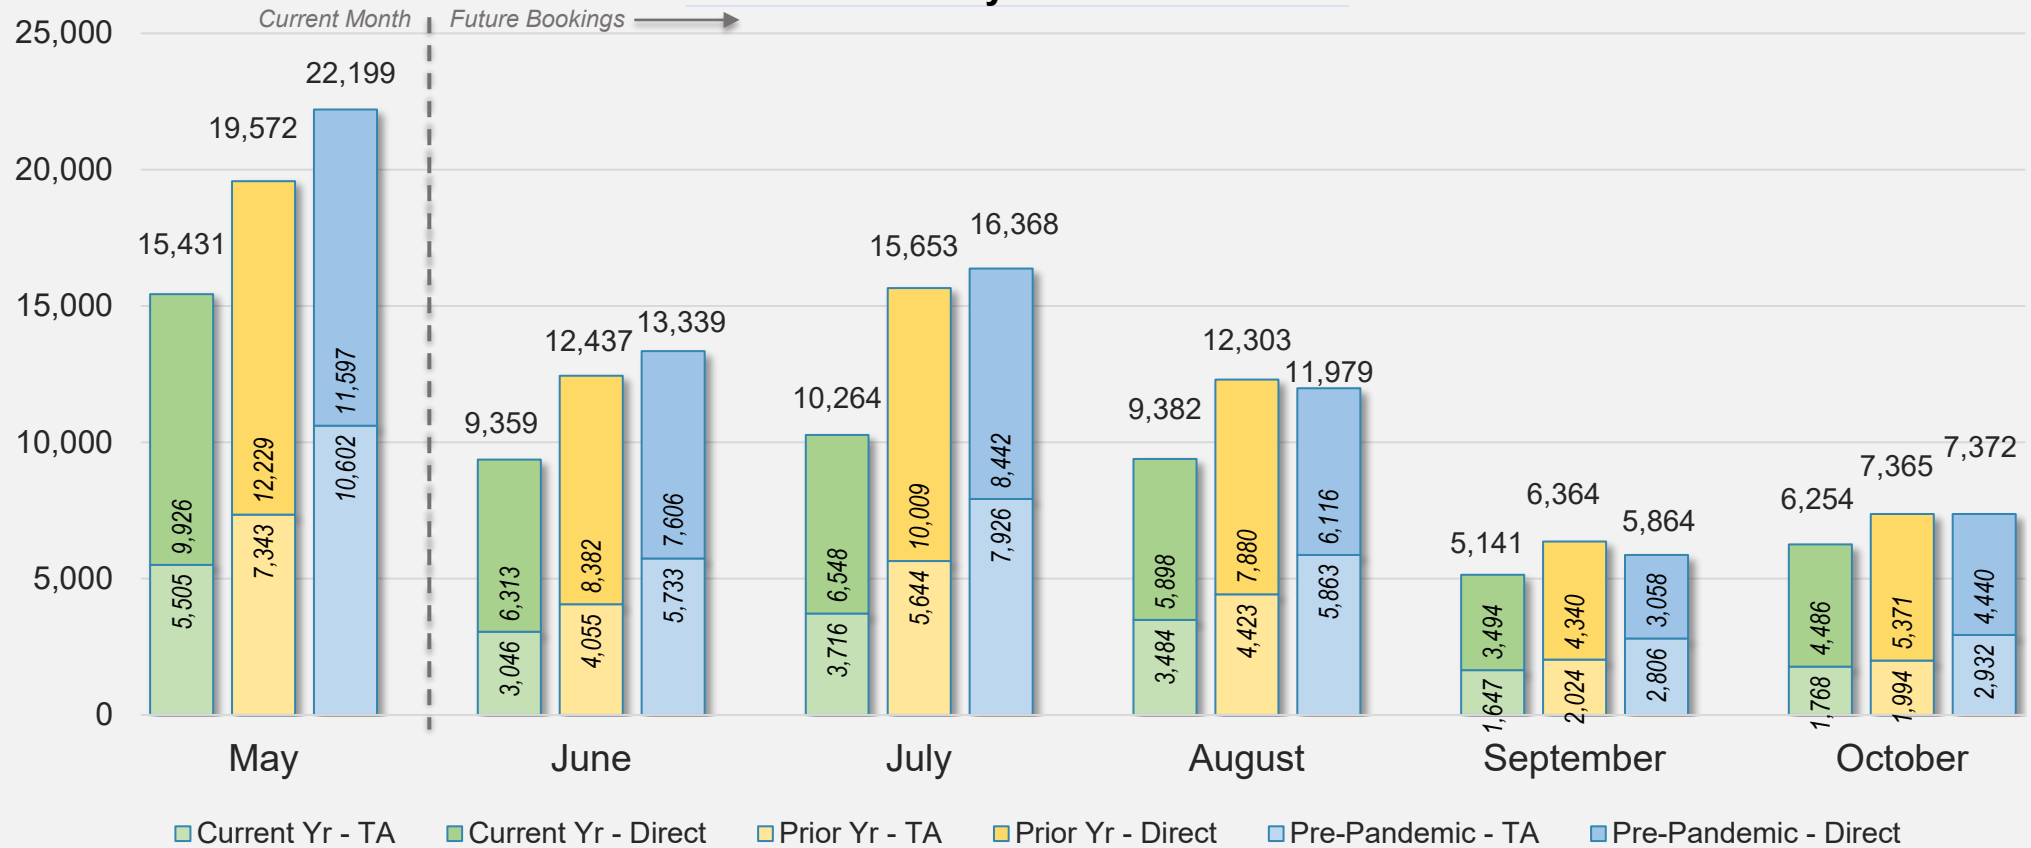

Forward Keys Index

- Bookings
 - Net sum of the number of visitors from Sales transactions counted, including Exchanges and Refunds.
- Current Year / Previous Year / Pre-pandemic
 - In the analysis results, "Current Year" refers to the period being analyzed. "Previous Year" refers to the time unit in the previous year equivalent to the "Current Year" (for year-on-year comparison purposes). "Pre-pandemic" refers to the equivalent period in 2019 to the Current period, using only 2019 data as a reference.
- Direct
 - Refers to tickets purchased directly through the airline, typically via an airline's website.
- Travel Agency
 - Refers to associated with an ARC/IATA number (or otherwise retail).

May 2024

Source: ForwardKeys as of 5/5/24

CANADA

Direct and Travel Agency Bookings to Hawaii Current vs. Prior vs. Pre-Pandemic Periods

May 2024

Source: ForwardKeys as of 5/5/24

KOREA

Direct and Travel Agency Bookings to Hawaii Current vs. Prior vs. Pre-Pandemic Periods

May 2024

Source: ForwardKeys as of 5/5/24

AUSTRALIA

Direct and Travel Agency Bookings to Hawaii Current vs. Prior vs. Pre-Pandemic Periods

May 2024

Source: ForwardKeys as of 5/5/24

O'ahu

May 2024 Direct and Travel Agency Bookings to Hawai'i