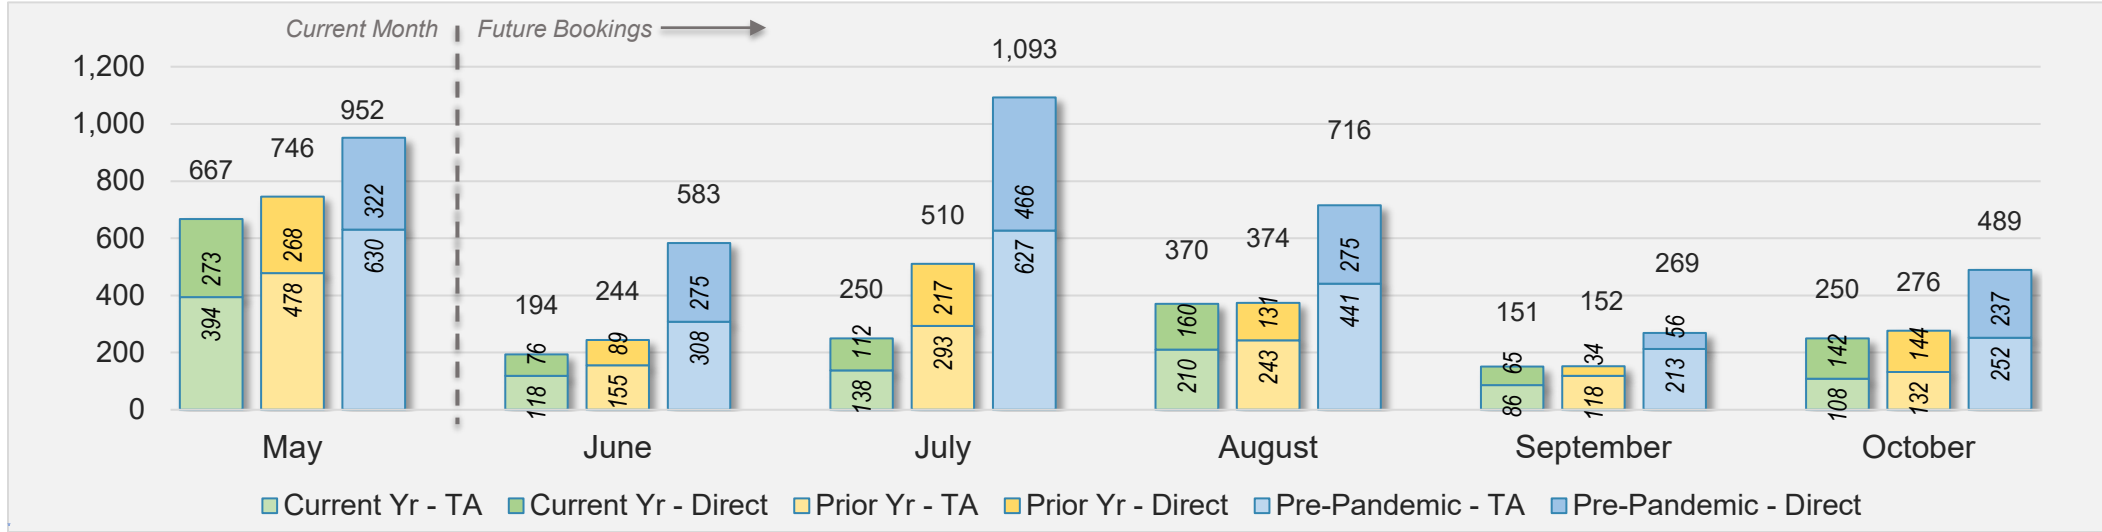

CANADA

Source: ForwardKeys as of 5/5/24

May 2024 Direct and Travel Agency Bookings to Hawai'i

KOREA

Source: ForwardKeys as of 5/5/24

Maui (continued)

May 2024 Direct and Travel Agency Bookings to Hawai'i

AUSTRALIA

Source: ForwardKeys as of 5/5/24

Kaua'i

May 2024 Direct and Travel Agency Bookings to Hawai'i

May 2024 Direct and Travel Agency Bookings to Hawai'i

Kaua'i (continued)

May 2024 Direct and Travel Agency Bookings to Hawai'i

May 2024 Direct and Travel Agency Bookings to Hawai'i

Kaua'i (continued)

May 2024 Direct and Travel Agency Bookings to Hawai'i

AUSTRALIA

Source: ForwardKeys as of 5/5/24

Hawai'i Island

May 2024 Direct and Travel Agency Bookings to Hawai'i