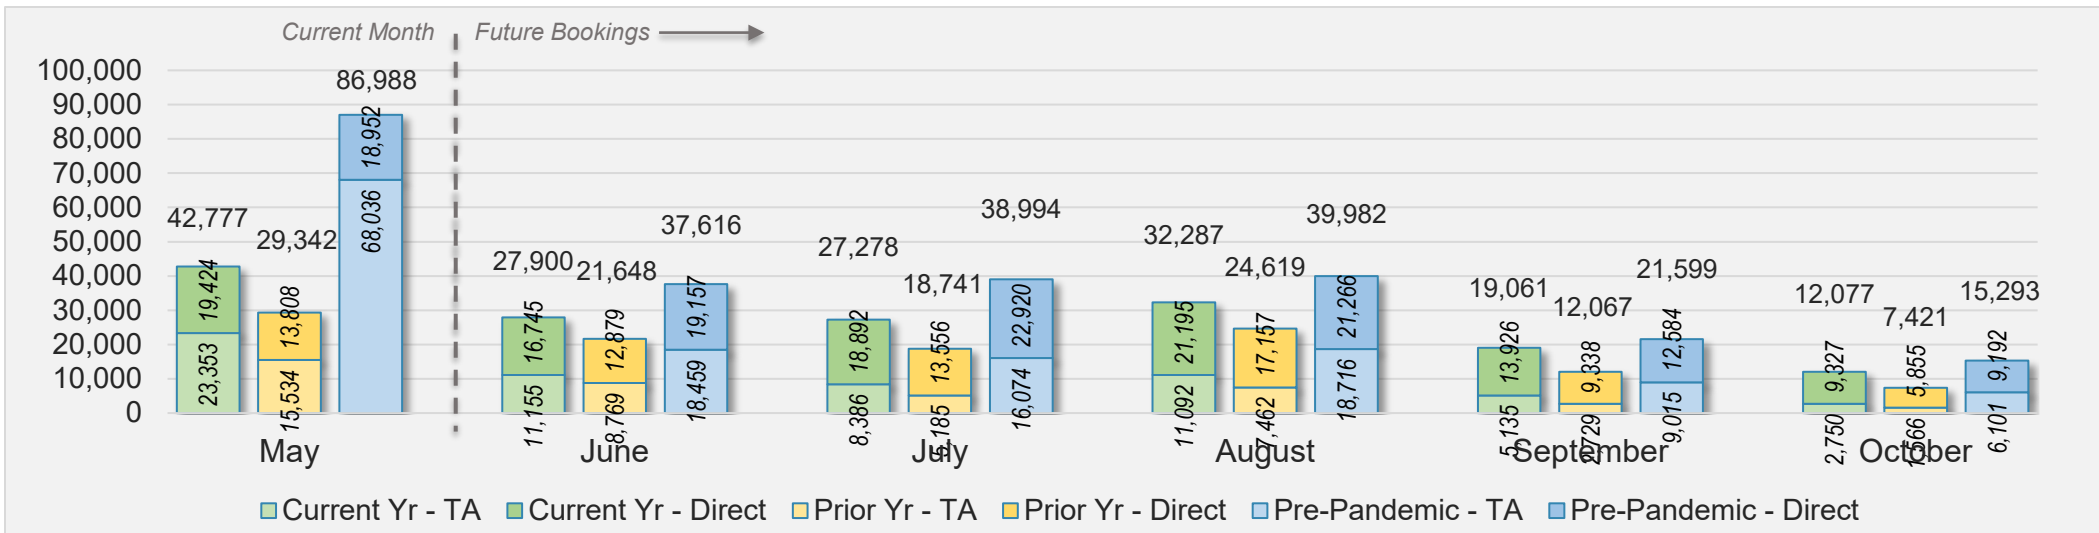

Source: ForwardKeys as of 5/5/24