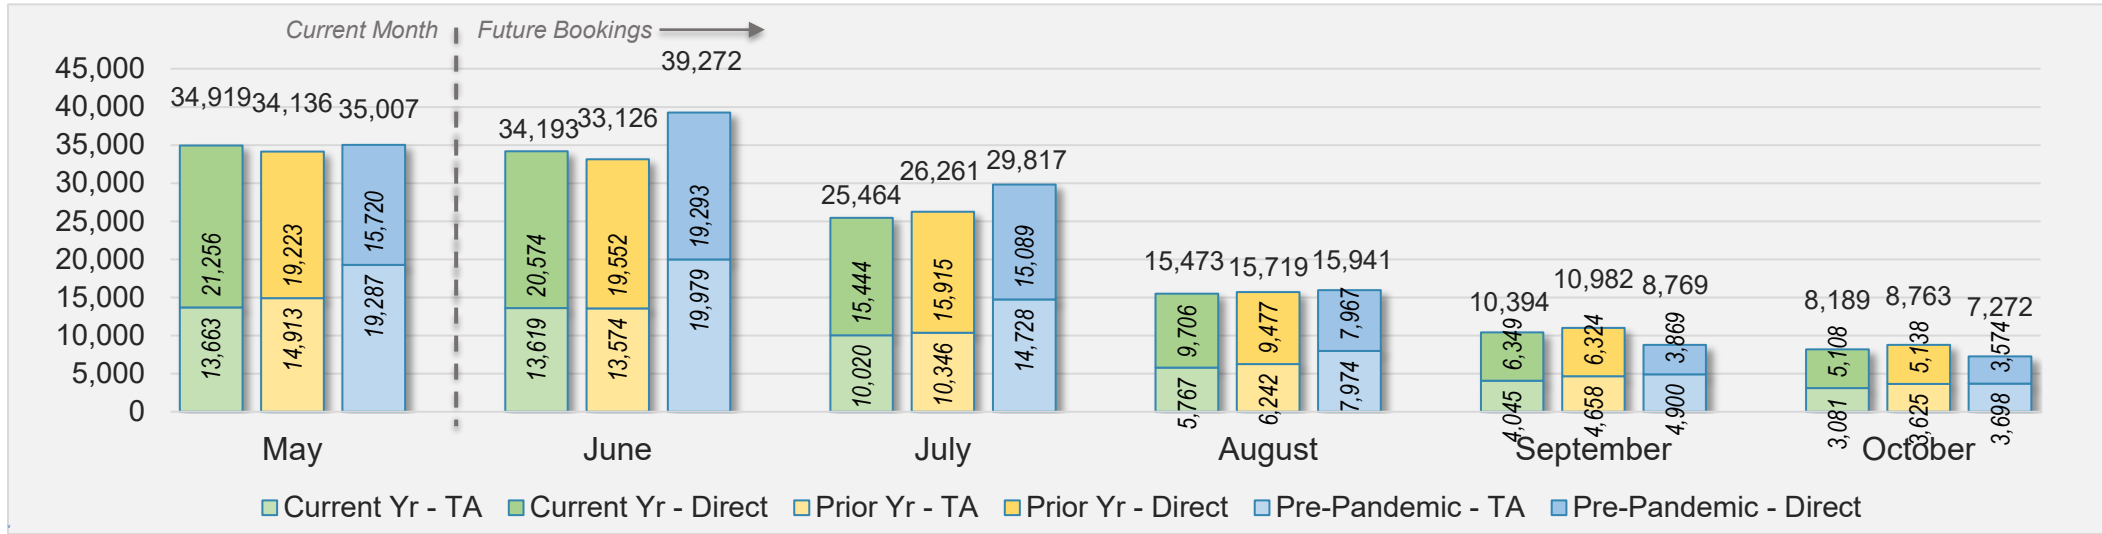

CANADA

Source: ForwardKeys as of 5/5/24

May 2024 Direct and Travel Agency Bookings to Hawai'i

KOREA

Source: ForwardKeys as of 5/5/24

Maui (continued)

May 2024 Direct and Travel Agency Bookings to Hawai'i

AUSTRALIA

Source: ForwardKeys as of 5/5/24

Kaua'i

May 2024 Direct and Travel Agency Bookings to Hawai'i

May 2024 Direct and Travel Agency Bookings to Hawai'i

Kaua'i (continued)

May 2024 Direct and Travel Agency Bookings to Hawai'i