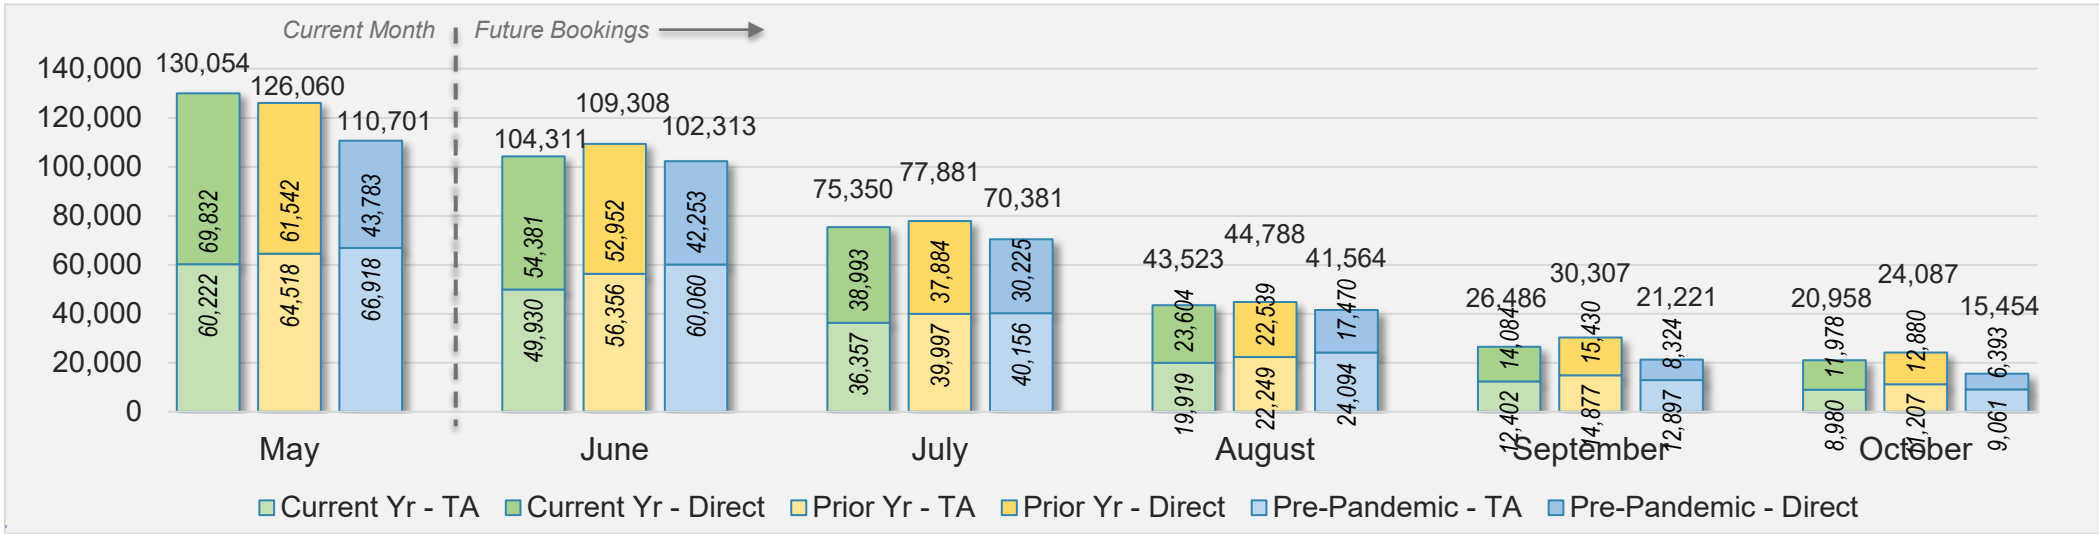

O'ahu

May 2024 Direct and Travel Agency Bookings to Hawai'i

U.S.

Source: ForwardKeys as of 5/5/24

May 2024 Direct and Travel Agency Bookings to Hawai'i

JAPAN