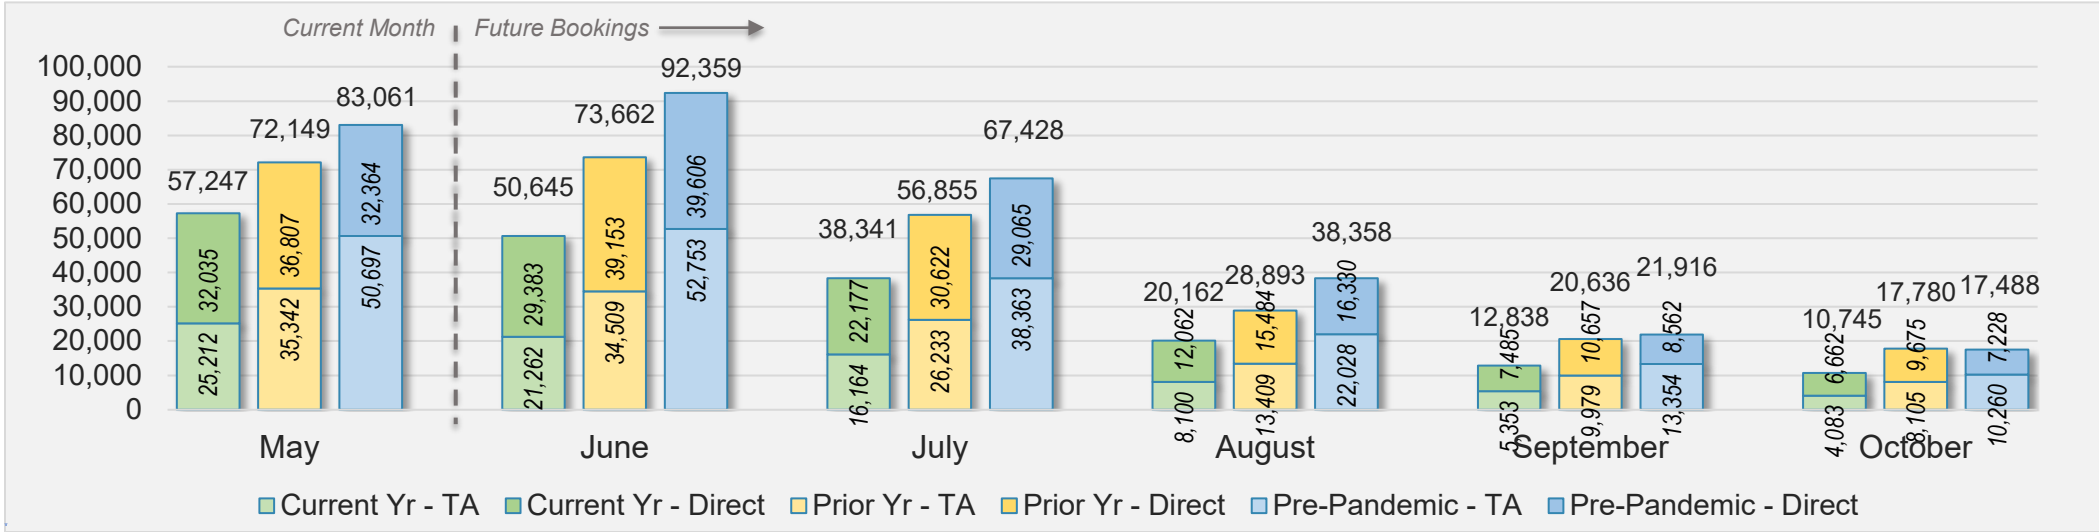

Source: ForwardKeys as of 5/5/24

May 2024 Direct and Travel Agency Bookings to Hawai'i

KOREA

Source: ForwardKeys as of 5/5/24

O'ahu (continued)

May 2024 Direct and Travel Agency Bookings to Hawai'i

AUSTRALIA

Source: ForwardKeys as of 5/5/24

Maui

May 2024 Direct and Travel Agency Bookings to Hawai'i

May 2024 Direct and Travel Agency Bookings to Hawai'i

Maui (continued)

May 2024 Direct and Travel Agency Bookings to Hawai'i