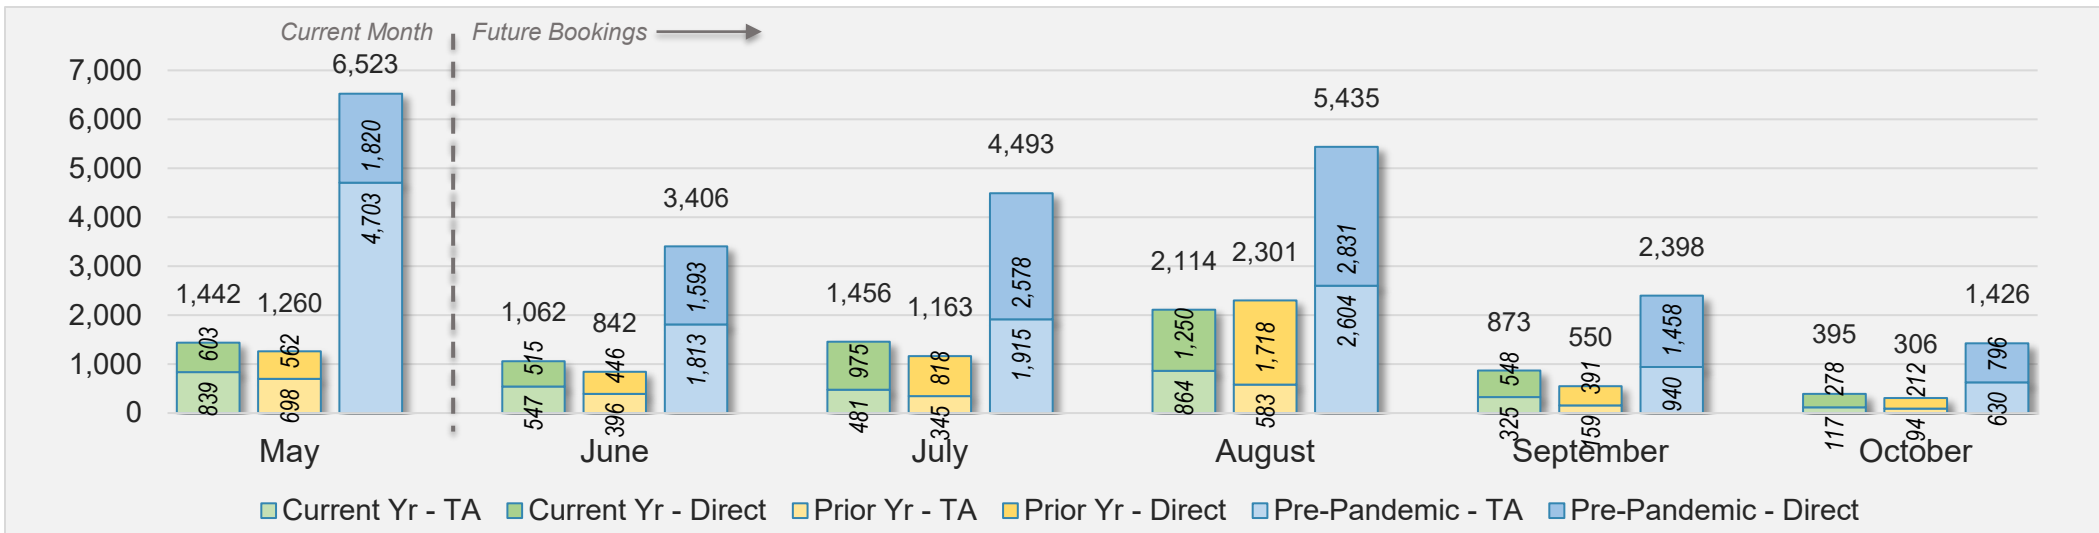

Source: ForwardKeys as of 5/5/24

Kaua'i

May 2024 Direct and Travel Agency Bookings to Hawai'i

May 2024 Direct and Travel Agency Bookings to Hawai'i

Kaua'i (continued)

May 2024 Direct and Travel Agency Bookings to Hawai'i

May 2024 Direct and Travel Agency Bookings to Hawai'i

Kaua'i (continued)

May 2024 Direct and Travel Agency Bookings to Hawai'i

AUSTRALIA

Source: ForwardKeys as of 5/5/24

Hawai'i Island

May 2024 Direct and Travel Agency Bookings to Hawai'i

Source: ForwardKeys as of 5/5/24

May 2024 Direct and Travel Agency Bookings to Hawai'i

Source: ForwardKeys as of 5/5/24

Hawai'i Island (continued)

May 2024 Direct and Travel Agency Bookings to Hawai'i

CANADA