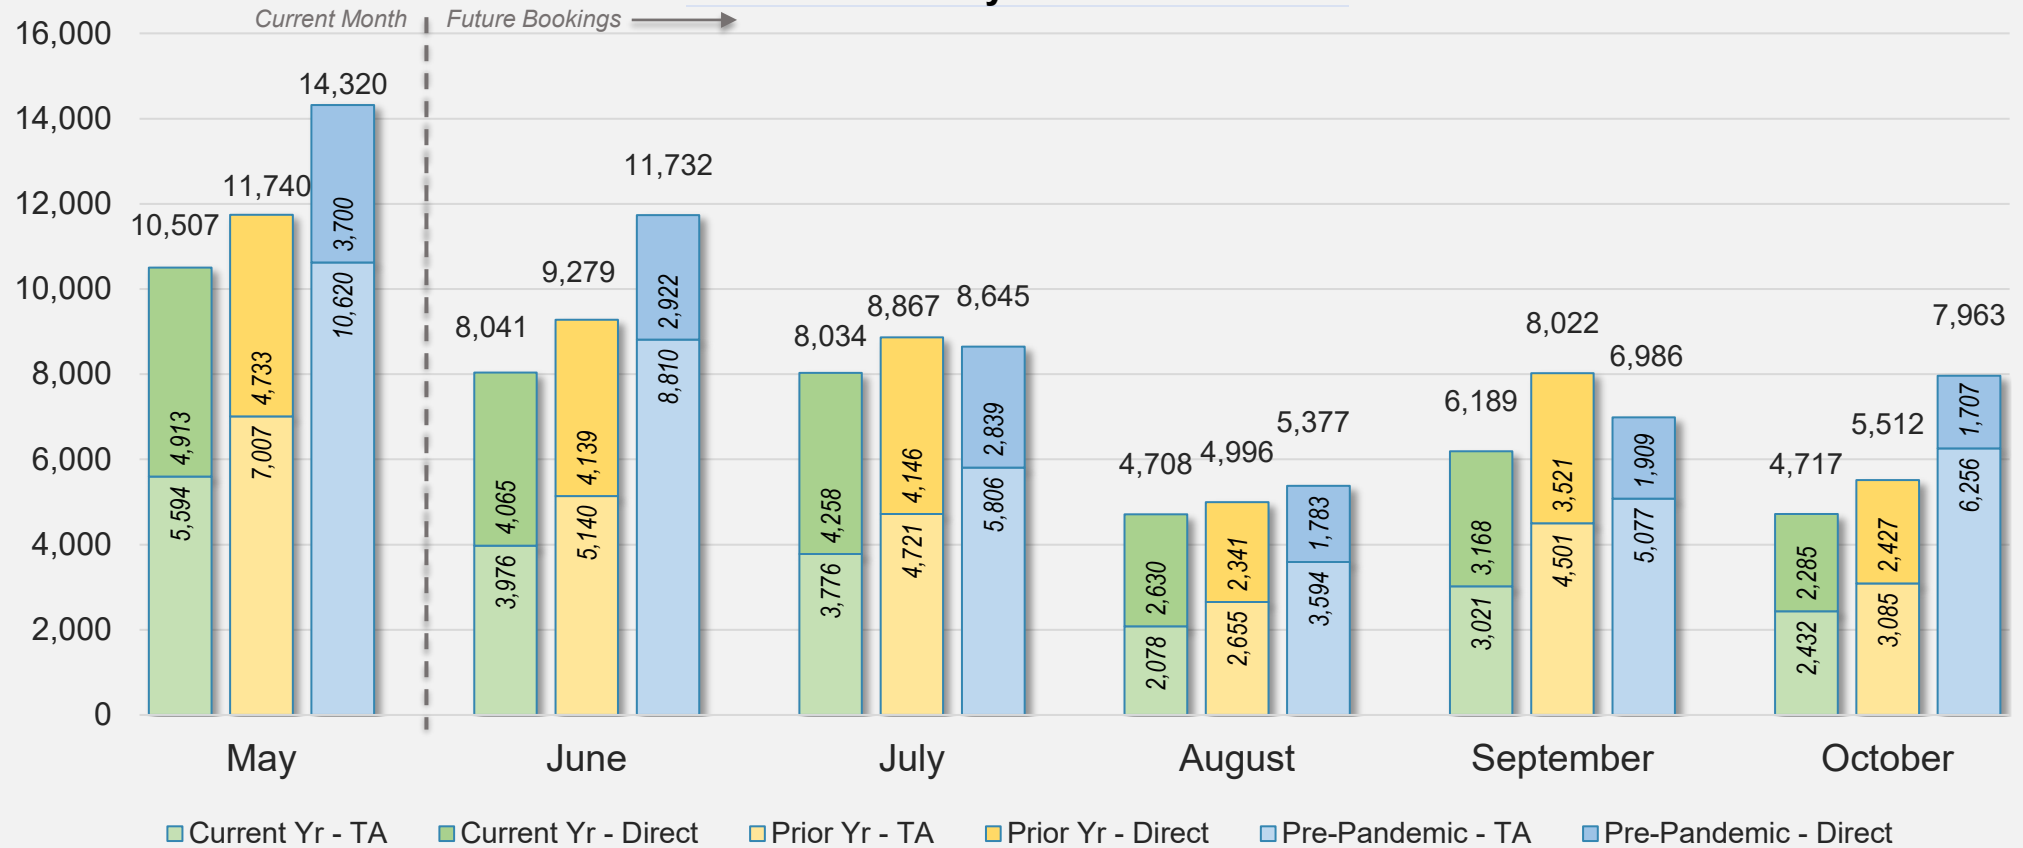

Forward Keys Index

- Bookings
 - Net sum of the number of visitors from Sales transactions counted, including Exchanges and Refunds.
- Current Year / Previous Year / Pre-pandemic
 - In the analysis results, "Current Year" refers to the period being analyzed. "Previous Year" refers to the time unit in the previous year equivalent to the "Current Year" (for year-on-year comparison purposes). "Pre-pandemic" refers to the equivalent period in 2019 to the Current period, using only 2019 data as a reference.
- Direct
 - Refers to tickets purchased directly through the airline, typically via an airline's website.
- Travel Agency
 - Refers to associated with an ARC/IATA number (or otherwise retail).

May 2024

Source: ForwardKeys as of 5/5/24

CANADA

Direct and Travel Agency Bookings to Hawaii Current vs. Prior vs. Pre-Pandemic Periods

May 2024

Source: ForwardKeys as of 5/5/24

KOREA

Direct and Travel Agency Bookings to Hawaii Current vs. Prior vs. Pre-Pandemic Periods

May 2024

Source: ForwardKeys as of 5/5/24

AUSTRALIA

Direct and Travel Agency Bookings to Hawaii Current vs. Prior vs. Pre-Pandemic Periods

May 2024

Source: ForwardKeys as of 5/5/24

O'ahu

May 2024 Direct and Travel Agency Bookings to Hawai'i