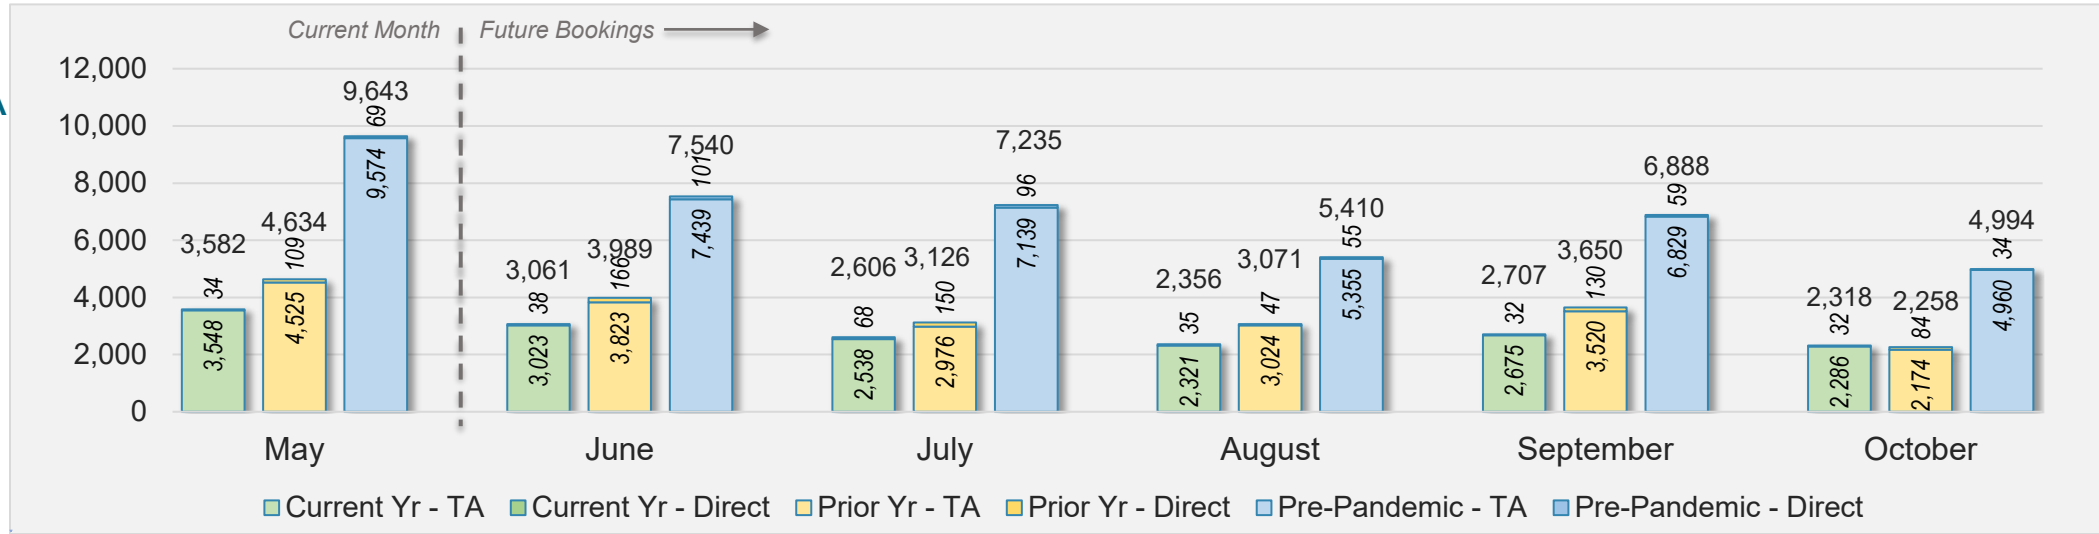

Source: ForwardKeys as of 5/5/24

May 2024 Direct and Travel Agency Bookings to Hawai'i

KOREA

Source: ForwardKeys as of 5/5/24

O'ahu (continued)

May 2024 Direct and Travel Agency Bookings to Hawai'i

AUSTRALIA

Source: ForwardKeys as of 5/5/24

Maui

May 2024 Direct and Travel Agency Bookings to Hawai'i

May 2024 Direct and Travel Agency Bookings to Hawai'i

Maui (continued)

May 2024 Direct and Travel Agency Bookings to Hawai'i