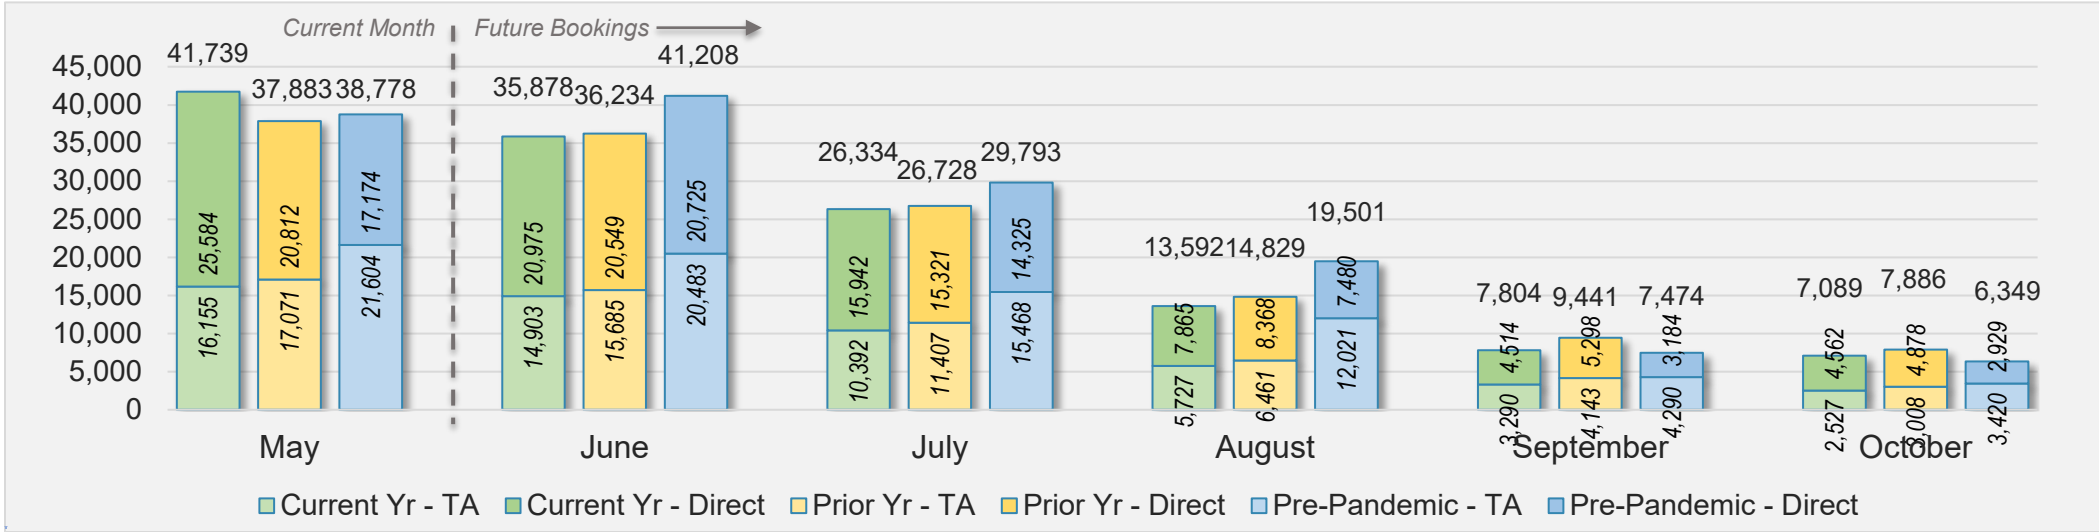

May 2024 Direct and Travel Agency Bookings to Hawai'i

Kaua'i (continued)

May 2024 Direct and Travel Agency Bookings to Hawai'i

AUSTRALIA

Source: ForwardKeys as of 5/5/24

Hawai'i Island

May 2024 Direct and Travel Agency Bookings to Hawai'i

Source: ForwardKeys as of 5/5/24

May 2024 Direct and Travel Agency Bookings to Hawai'i

Source: ForwardKeys as of 5/5/24

Hawai'i Island (continued)

May 2024 Direct and Travel Agency Bookings to Hawai'i

CANADA