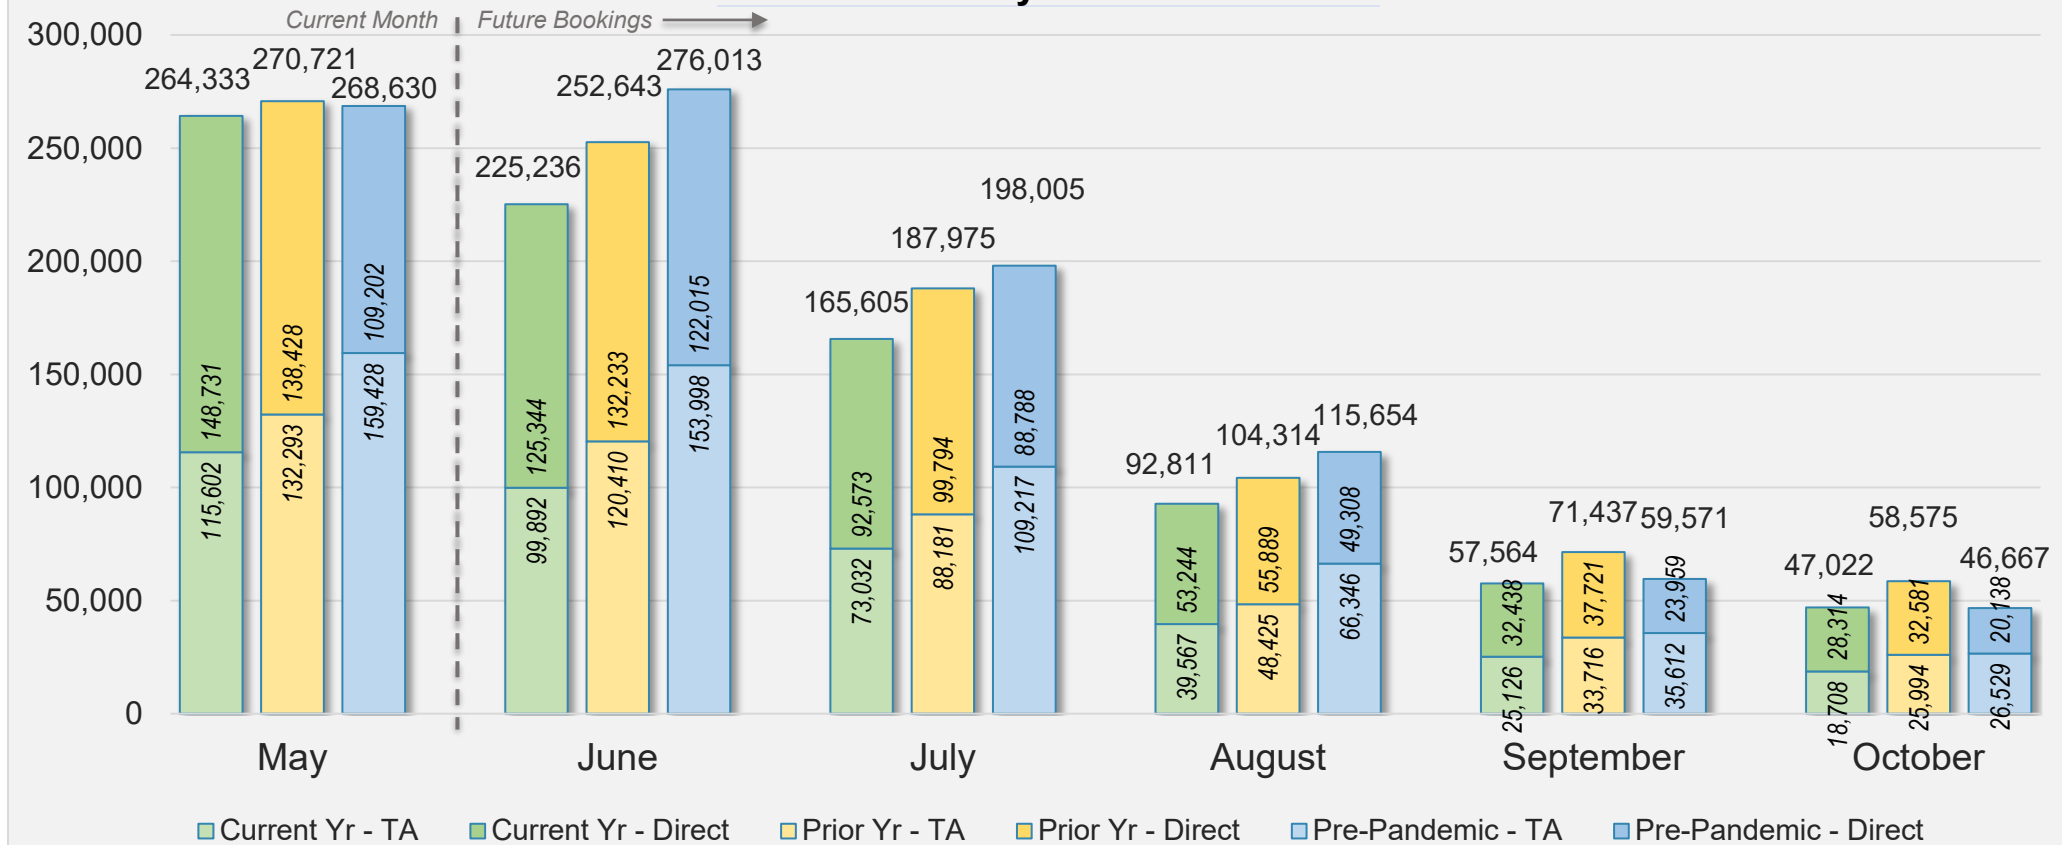

Direct and Travel Agency Bookings to Hawaii Current vs. Prior vs. Pre-Pandemic Periods

May 2024

Source: ForwardKeys as of 5/5/24