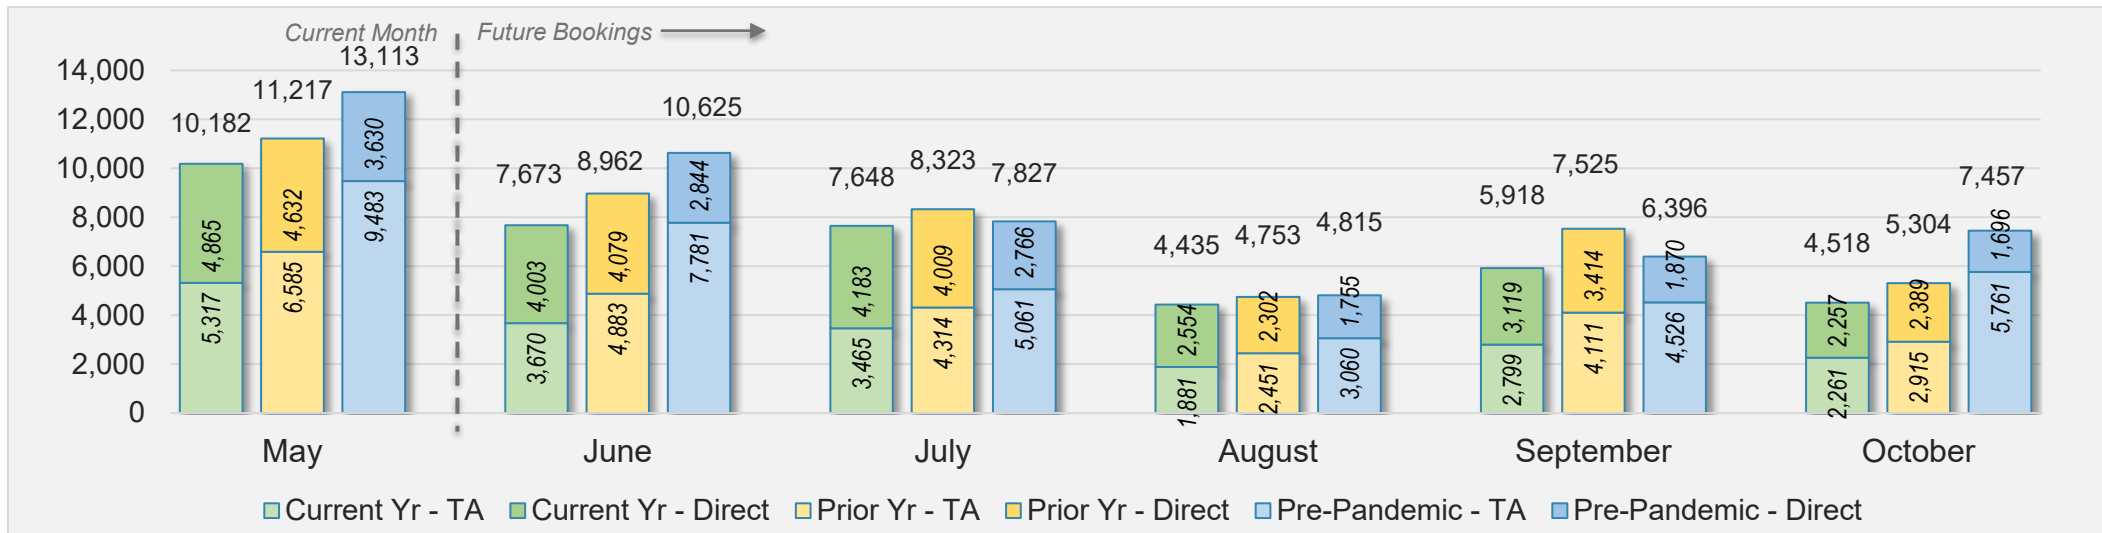

Source: ForwardKeys as of 5/5/24