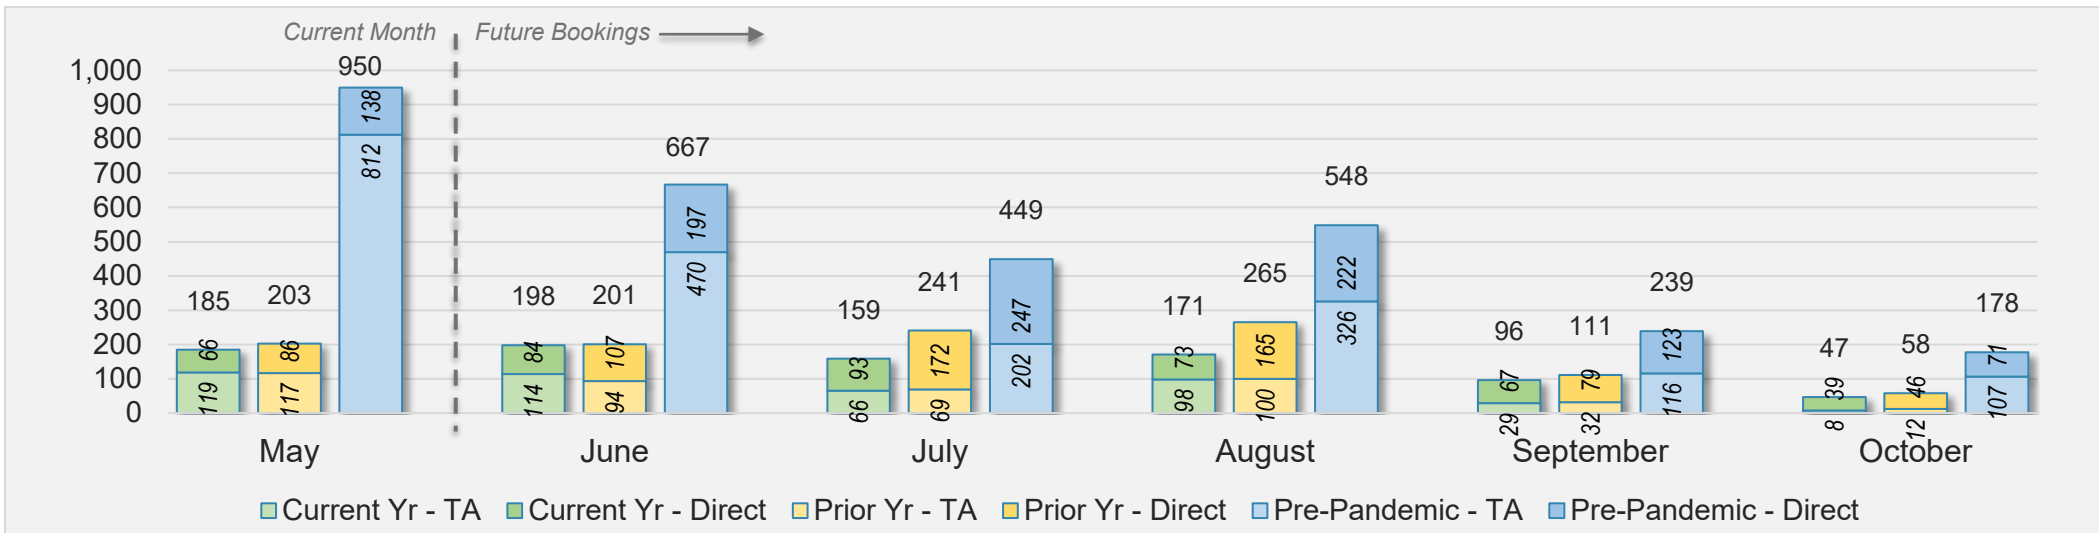

Source: ForwardKeys as of 5/5/24

May 2024 Direct and Travel Agency Bookings to Hawai'i

KOREA

Source: ForwardKeys as of 5/5/24

O'ahu (continued)

May 2024 Direct and Travel Agency Bookings to Hawai'i

AUSTRALIA

Source: ForwardKeys as of 5/5/24

Maui

May 2024 Direct and Travel Agency Bookings to Hawai'i

May 2024 Direct and Travel Agency Bookings to Hawai'i

Maui (continued)

May 2024 Direct and Travel Agency Bookings to Hawai'i