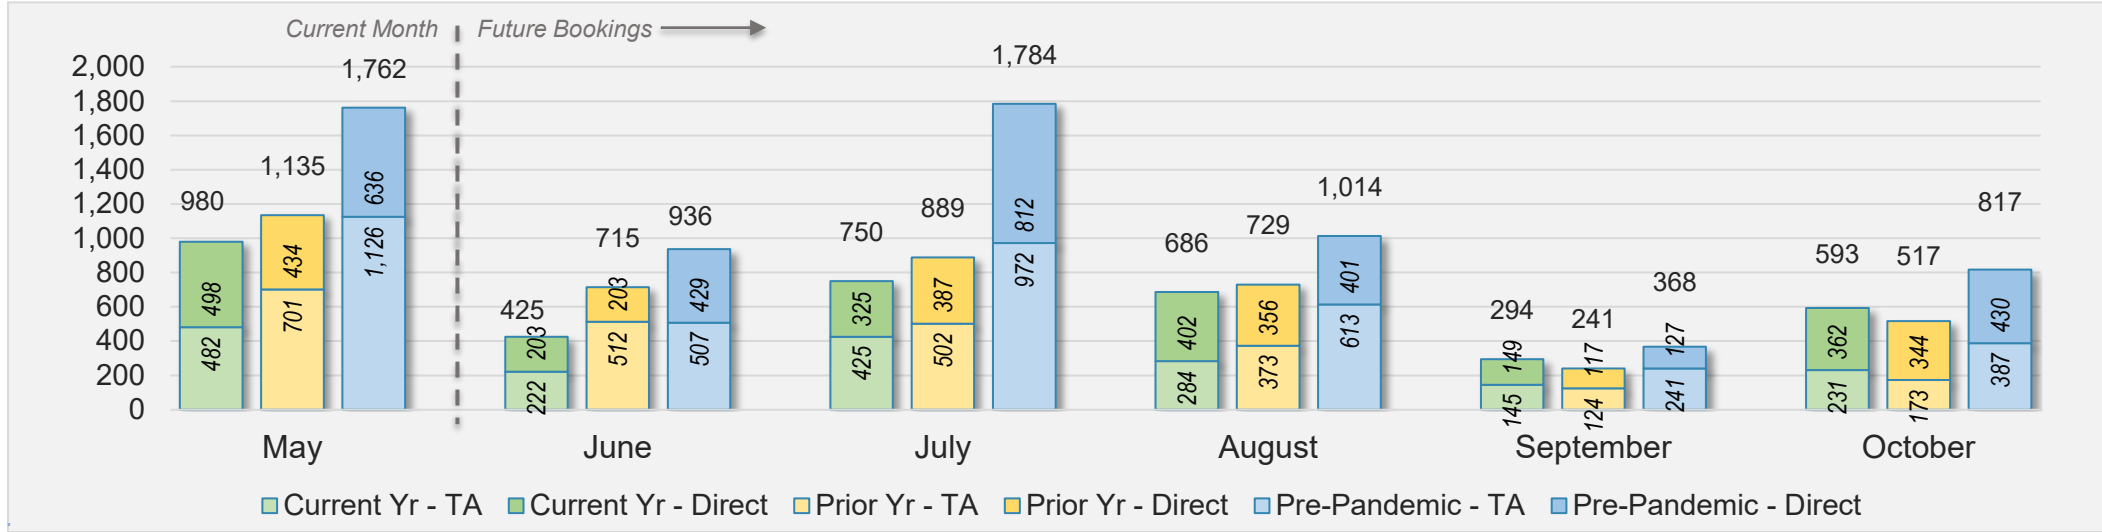

May 2024 Direct and Travel Agency Bookings to Hawai'i

Kaua'i (continued)

May 2024 Direct and Travel Agency Bookings to Hawai'i

AUSTRALIA

Source: ForwardKeys as of 5/5/24

Hawai'i Island

May 2024 Direct and Travel Agency Bookings to Hawai'i

Source: ForwardKeys as of 5/5/24

May 2024 Direct and Travel Agency Bookings to Hawai'i

Source: ForwardKeys as of 5/5/24

Hawai'i Island (continued)

May 2024 Direct and Travel Agency Bookings to Hawai'i

CANADA

May 2024 Direct and Travel Agency Bookings to Hawai'i

KOREA

Hawai'i Island (continued)

May 2024 Direct and Travel Agency Bookings to Hawai'i

AUSTRALIA

Source: ForwardKeys as of 5/5/24