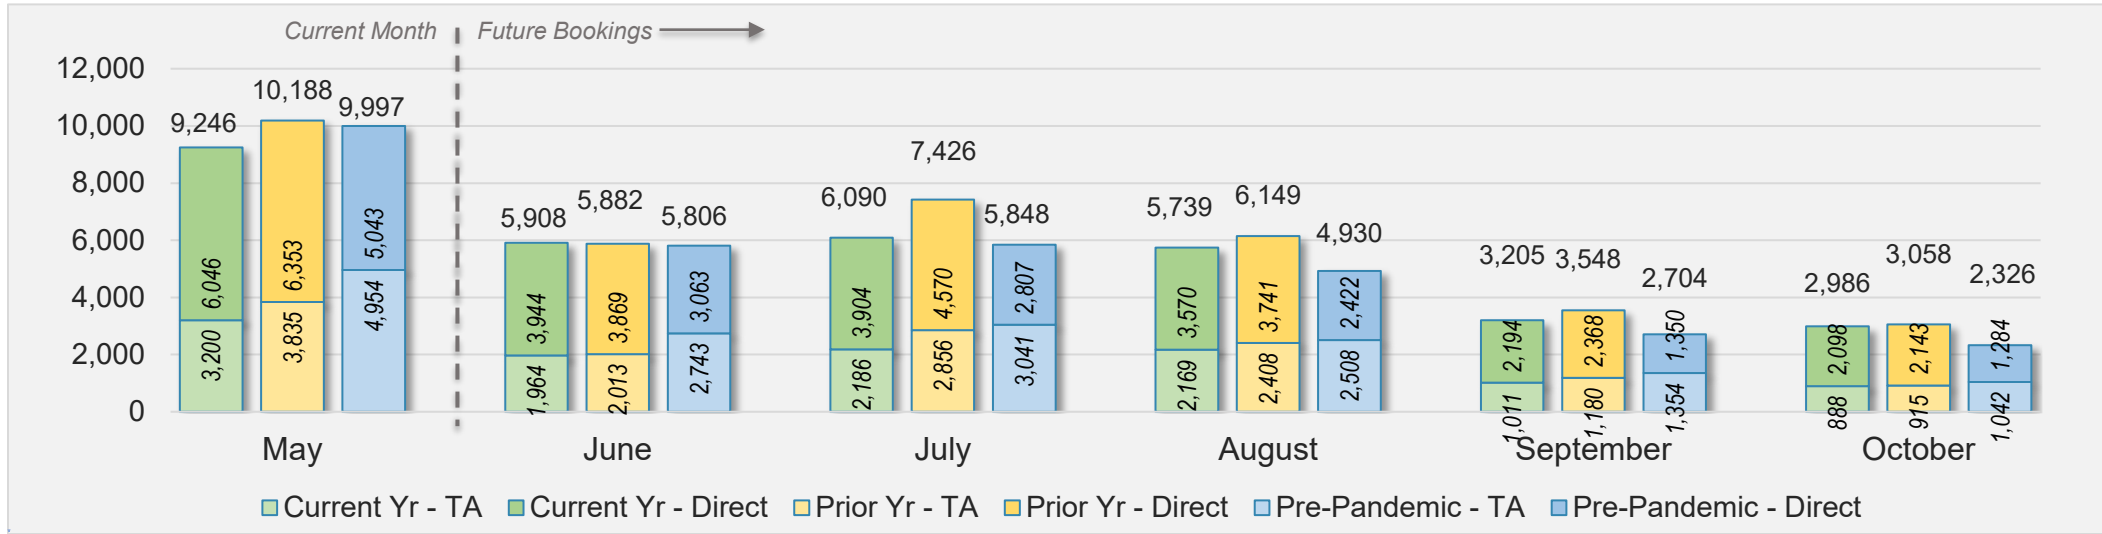

U.S.

Source: ForwardKeys as of 5/5/24

May 2024 Direct and Travel Agency Bookings to Hawai'i

JAPAN

Source: ForwardKeys as of 5/5/24

O'ahu (continued)

May 2024 Direct and Travel Agency Bookings to Hawai'i

CANADA