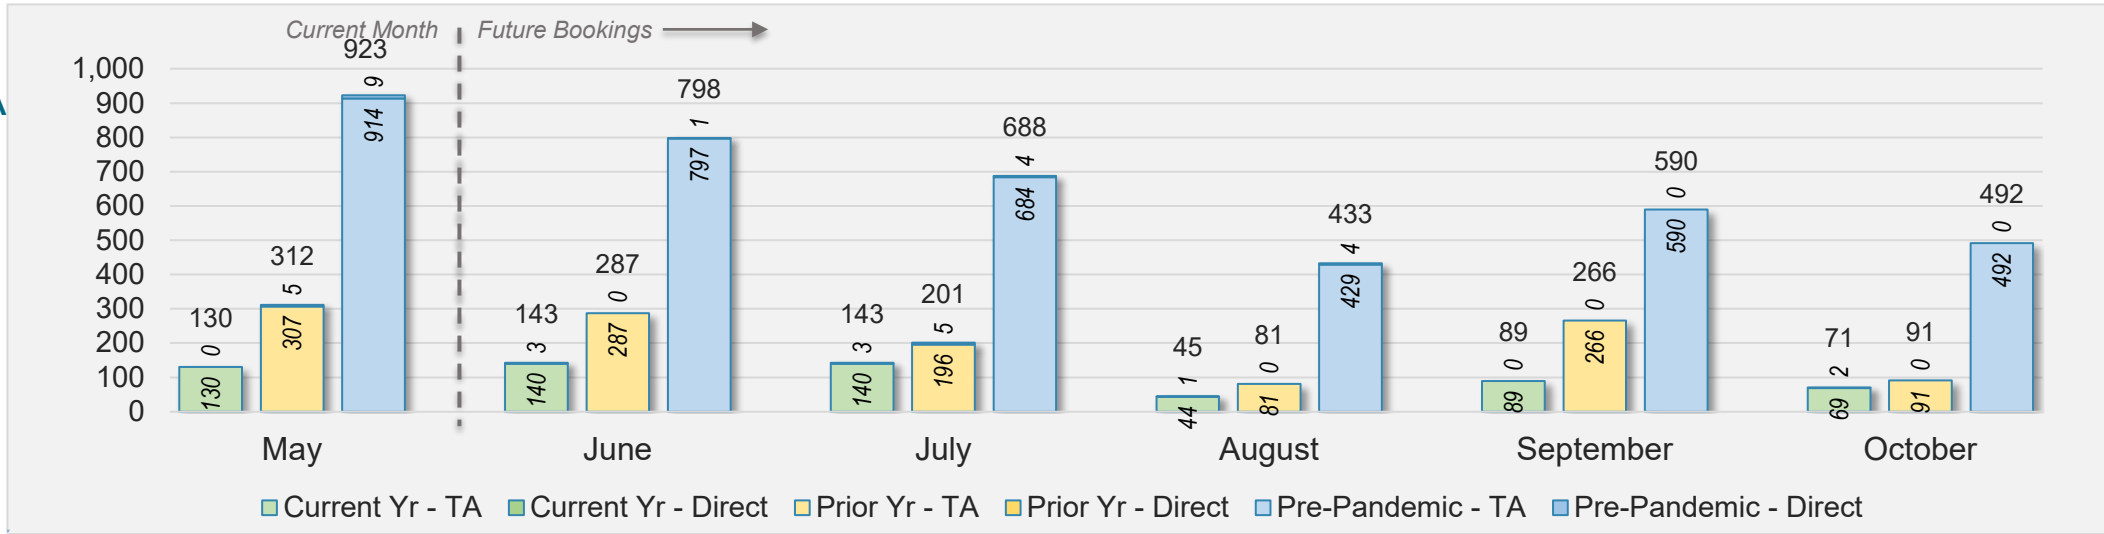

Source: ForwardKeys as of 5/5/24

Maui

May 2024 Direct and Travel Agency Bookings to Hawai'i

May 2024 Direct and Travel Agency Bookings to Hawai'i

Maui (continued)

May 2024 Direct and Travel Agency Bookings to Hawai'i

CANADA

Source: ForwardKeys as of 5/5/24

May 2024 Direct and Travel Agency Bookings to Hawai'i

KOREA

Source: ForwardKeys as of 5/5/24

Maui (continued)

May 2024 Direct and Travel Agency Bookings to Hawai'i

AUSTRALIA

Source: ForwardKeys as of 5/5/24

Kaua'i

May 2024 Direct and Travel Agency Bookings to Hawai'i

May 2024 Direct and Travel Agency Bookings to Hawai'i

Kaua'i (continued)

May 2024 Direct and Travel Agency Bookings to Hawai'i