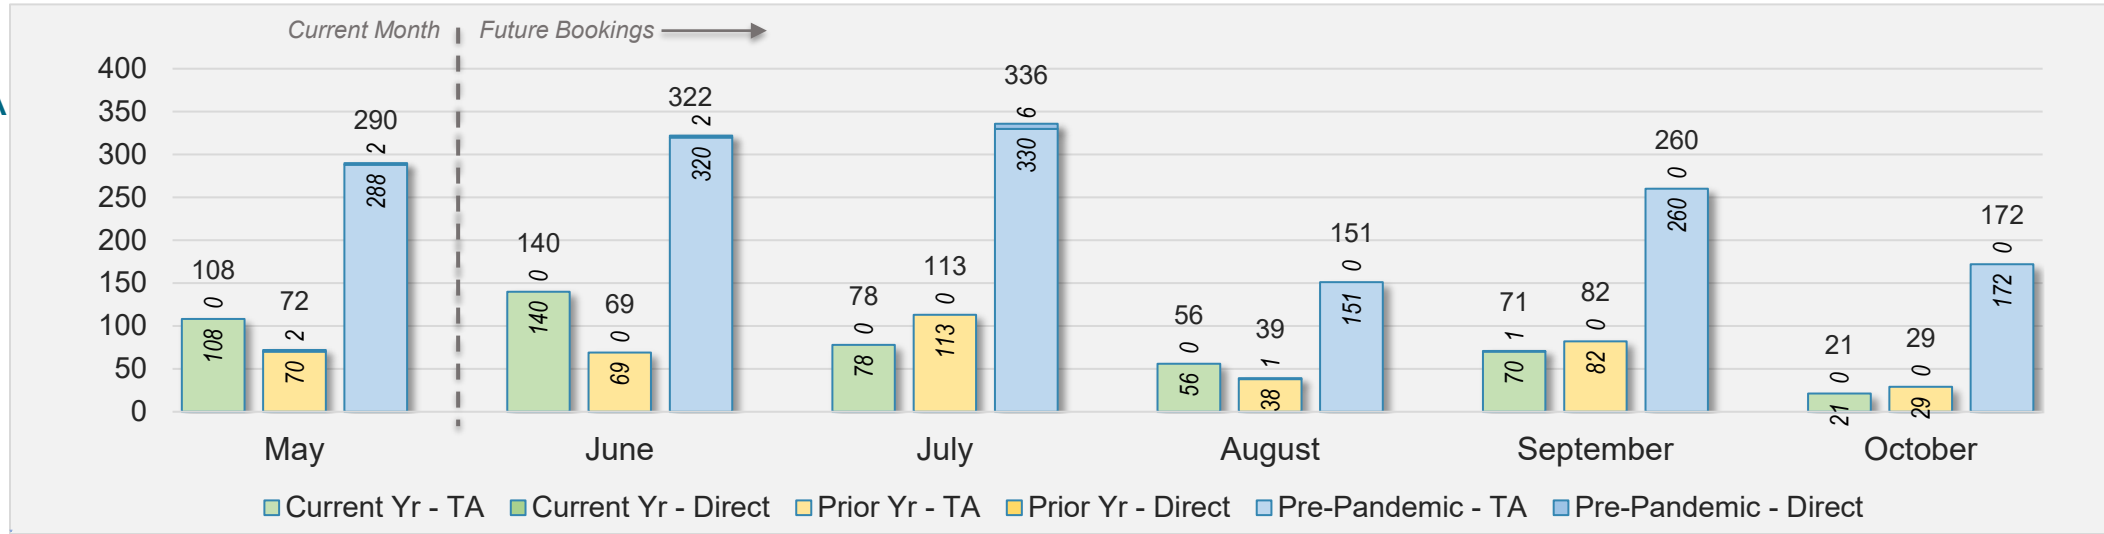

Source: ForwardKeys as of 5/5/24

Kaua'i

May 2024 Direct and Travel Agency Bookings to Hawai'i

May 2024 Direct and Travel Agency Bookings to Hawai'i

Kaua'i (continued)

May 2024 Direct and Travel Agency Bookings to Hawai'i

May 2024 Direct and Travel Agency Bookings to Hawai'i

Kaua'i (continued)

May 2024 Direct and Travel Agency Bookings to Hawai'i

AUSTRALIA

Source: ForwardKeys as of 5/5/24

Hawai'i Island

May 2024 Direct and Travel Agency Bookings to Hawai'i