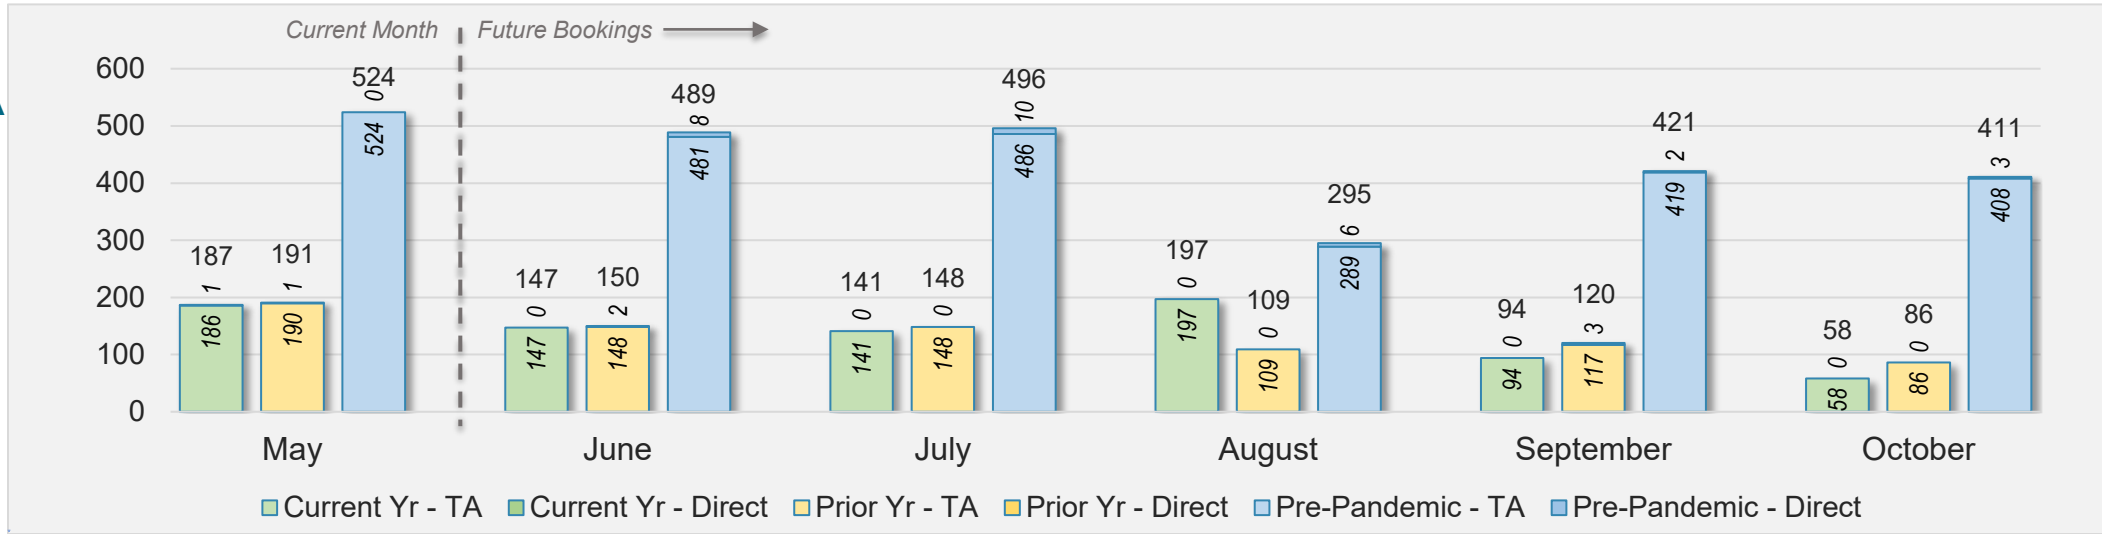

Source: ForwardKeys as of 5/5/24

May 2024 Direct and Travel Agency Bookings to Hawai'i

Source: ForwardKeys as of 5/5/24

Hawai'i Island (continued)

May 2024 Direct and Travel Agency Bookings to Hawai'i

CANADA

May 2024 Direct and Travel Agency Bookings to Hawai'i

KOREA

Hawai'i Island (continued)

May 2024 Direct and Travel Agency Bookings to Hawai'i

AUSTRALIA

Source: ForwardKeys as of 5/5/24