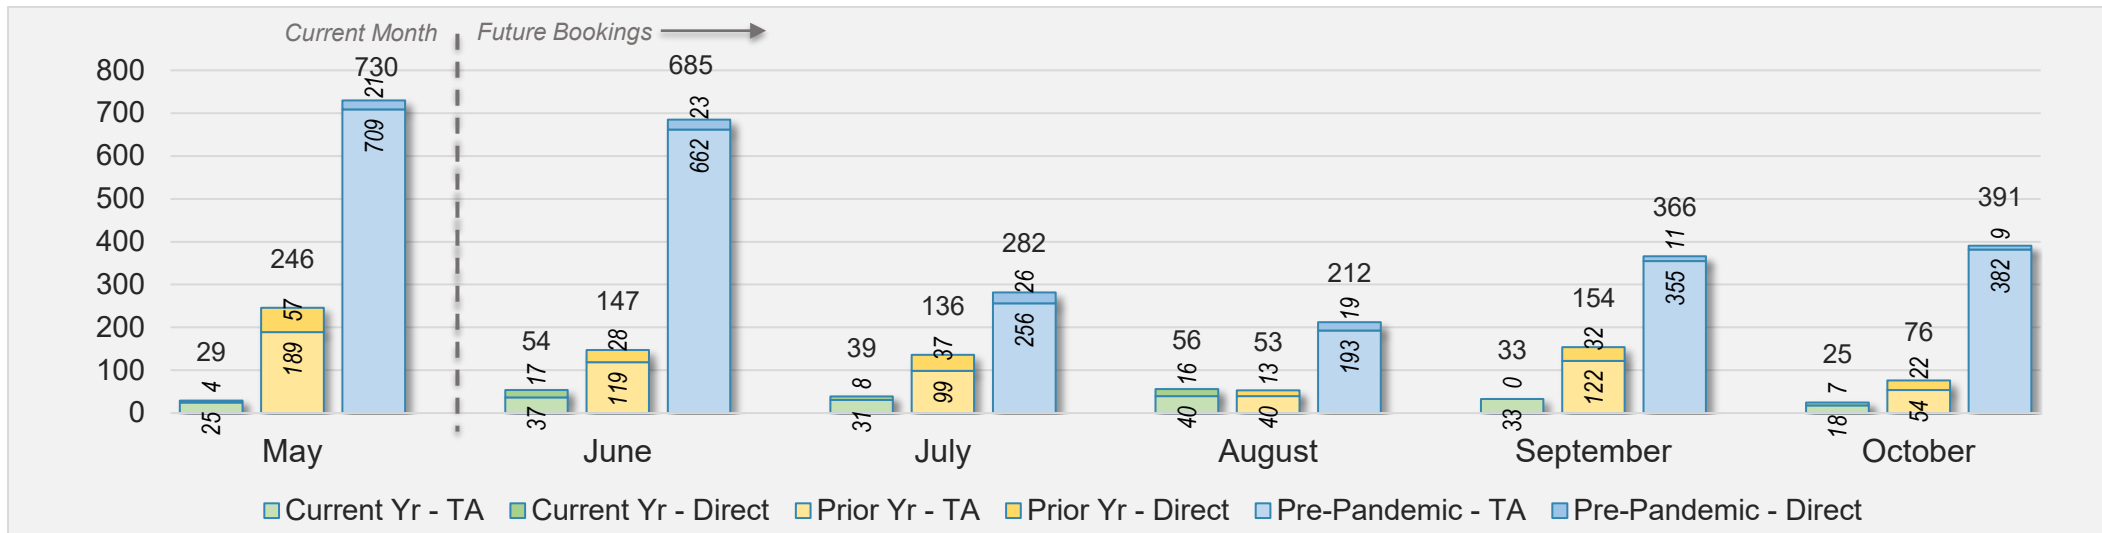

Source: ForwardKeys as of 5/5/24

Maui

May 2024 Direct and Travel Agency Bookings to Hawai'i

May 2024 Direct and Travel Agency Bookings to Hawai'i

Maui (continued)

May 2024 Direct and Travel Agency Bookings to Hawai'i

CANADA

Source: ForwardKeys as of 5/5/24

May 2024 Direct and Travel Agency Bookings to Hawai'i

KOREA

Source: ForwardKeys as of 5/5/24

Maui (continued)

May 2024 Direct and Travel Agency Bookings to Hawai'i

AUSTRALIA