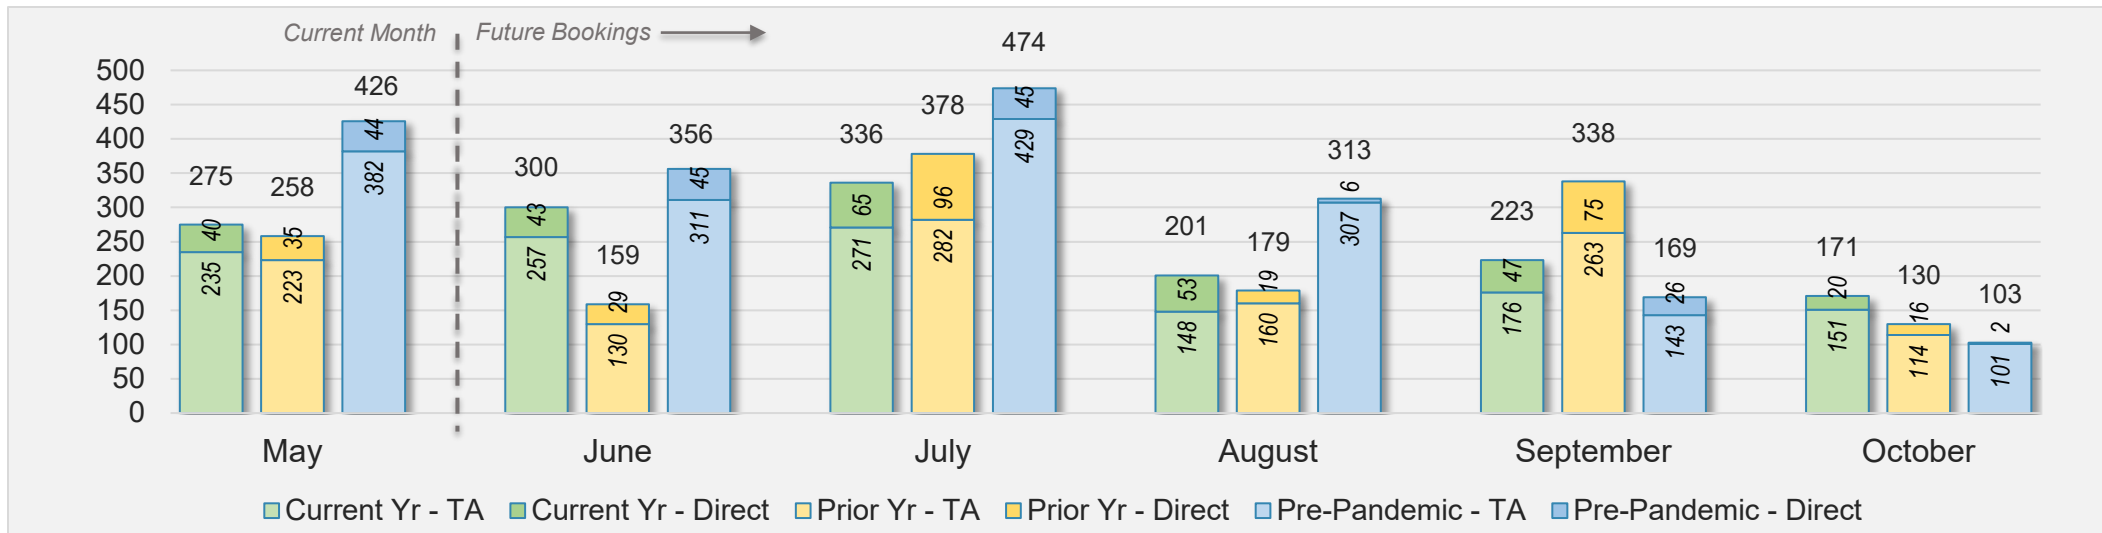

May 2024 Direct and Travel Agency Bookings to Hawai'i

Kaua'i (continued)

May 2024 Direct and Travel Agency Bookings to Hawai'i

AUSTRALIA

Source: ForwardKeys as of 5/5/24

Hawai'i Island

May 2024 Direct and Travel Agency Bookings to Hawai'i

Source: ForwardKeys as of 5/5/24

May 2024 Direct and Travel Agency Bookings to Hawai'i

Source: ForwardKeys as of 5/5/24

Hawai'i Island (continued)

May 2024 Direct and Travel Agency Bookings to Hawai'i

CANADA

May 2024 Direct and Travel Agency Bookings to Hawai'i

KOREA

Hawai'i Island (continued)

May 2024 Direct and Travel Agency Bookings to Hawai'i

AUSTRALIA

Source: ForwardKeys as of 5/5/24