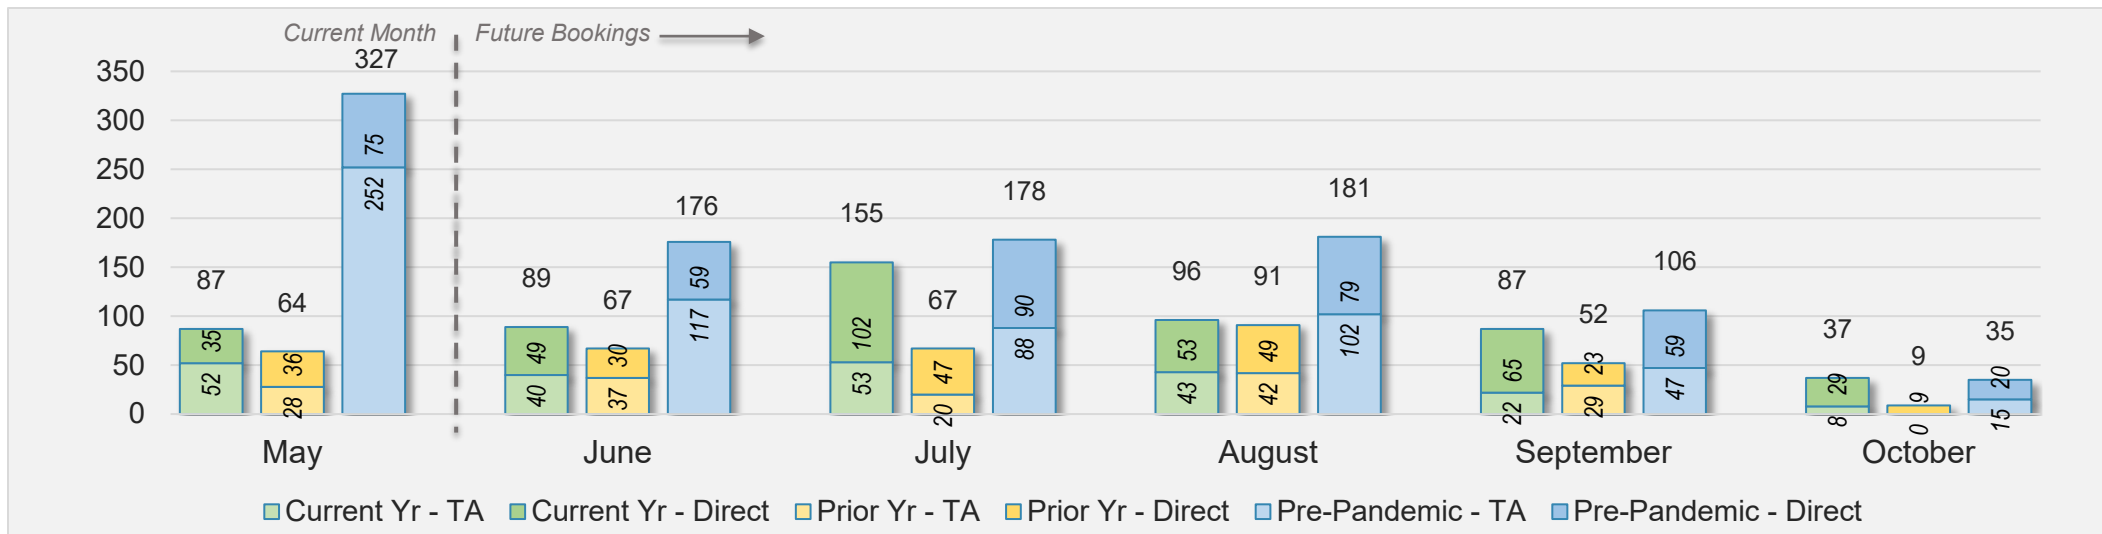

Source: ForwardKeys as of 5/5/24

Maui

May 2024 Direct and Travel Agency Bookings to Hawai'i

May 2024 Direct and Travel Agency Bookings to Hawai'i

Maui (continued)

May 2024 Direct and Travel Agency Bookings to Hawai'i

CANADA

Source: ForwardKeys as of 5/5/24

May 2024 Direct and Travel Agency Bookings to Hawai'i

KOREA

Source: ForwardKeys as of 5/5/24

Maui (continued)

May 2024 Direct and Travel Agency Bookings to Hawai'i

AUSTRALIA

Source: ForwardKeys as of 5/5/24

Kaua'i

May 2024 Direct and Travel Agency Bookings to Hawai'i

May 2024 Direct and Travel Agency Bookings to Hawai'i

Kaua'i (continued)

May 2024 Direct and Travel Agency Bookings to Hawai'i