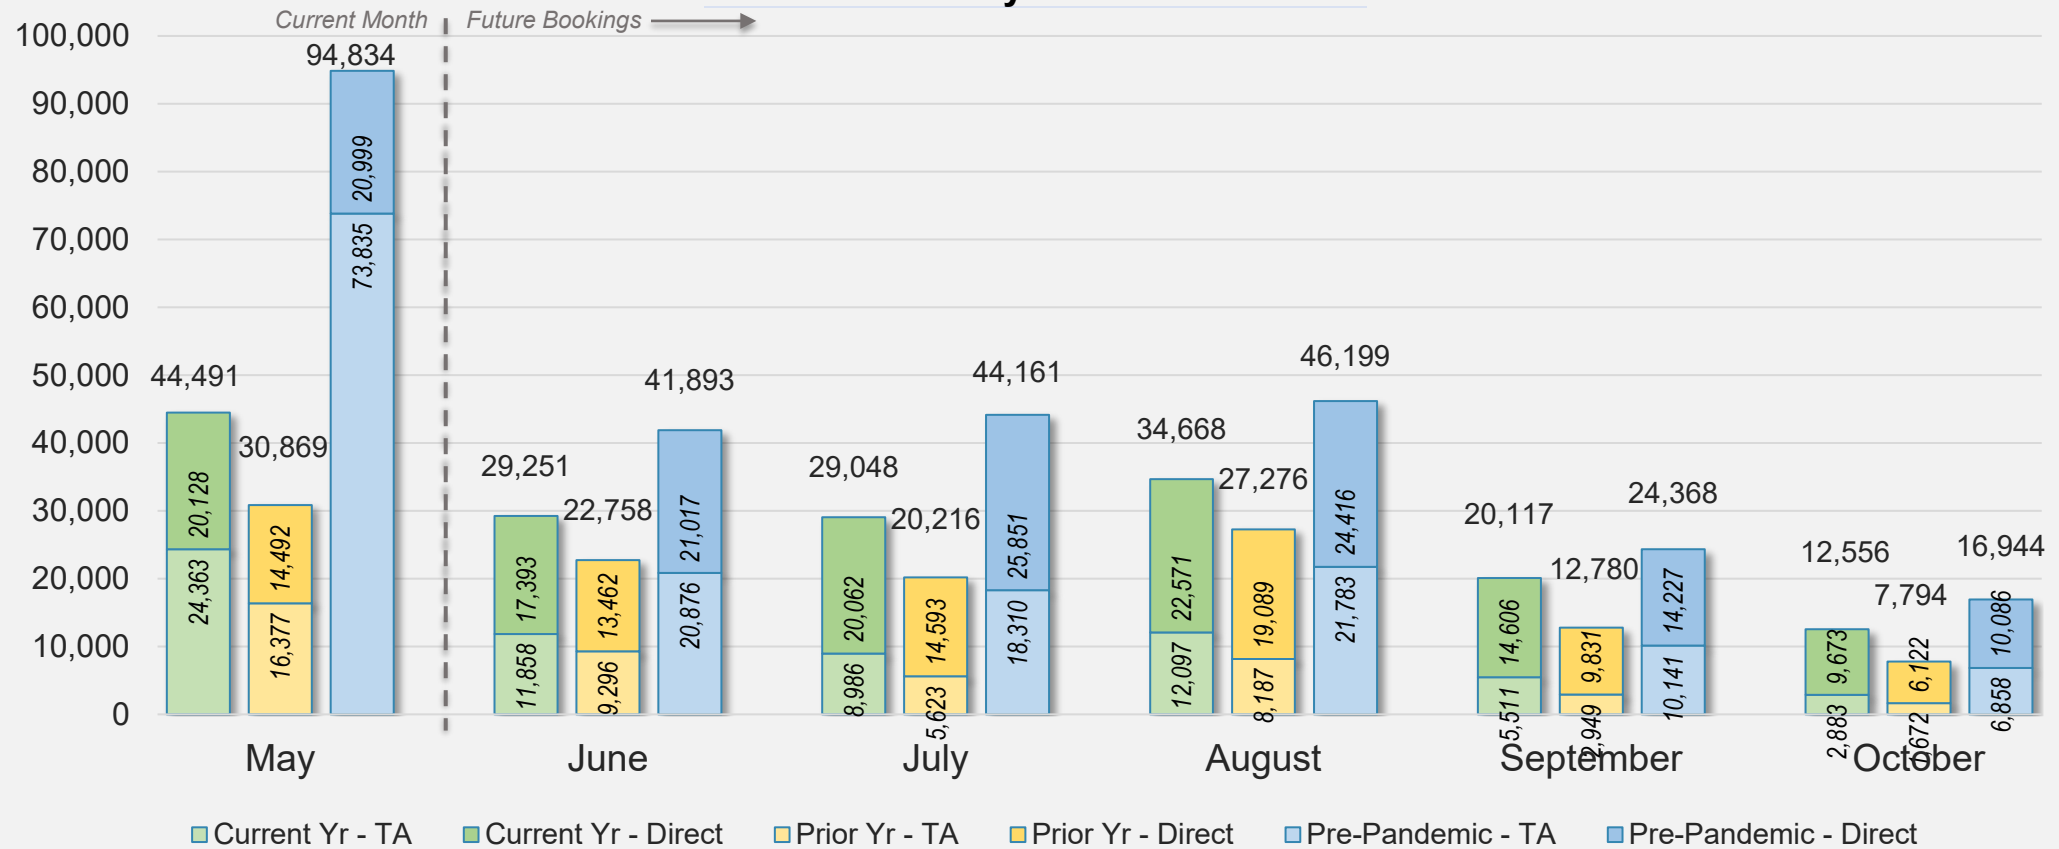

Forward Keys Index

- Bookings
 - Net sum of the number of visitors from Sales transactions counted, including Exchanges and Refunds.
- Current Year / Previous Year / Pre-pandemic
 - In the analysis results, "Current Year" refers to the period being analyzed. "Previous Year" refers to the time unit in the previous year equivalent to the "Current Year" (for year-on-year comparison purposes). "Pre-pandemic" refers to the equivalent period in 2019 to the Current period, using only 2019 data as a reference.
- Direct
 - Refers to tickets purchased directly through the airline, typically via an airline's website.
- Travel Agency
 - Refers to associated with an ARC/IATA number (or otherwise retail).

Direct and Travel Agency Bookings to Hawaii Current vs. Prior vs. Pre-Pandemic Periods

May 2024

Source: ForwardKeys as of 5/5/24

JAPAN

Direct and Travel Agency Bookings to Hawaii Current vs. Prior vs. Pre-Pandemic Periods

May 2024

Source: ForwardKeys as of 5/5/24

CANADA

Direct and Travel Agency Bookings to Hawaii Current vs. Prior vs. Pre-Pandemic Periods

May 2024

Source: ForwardKeys as of 5/5/24

KOREA

Direct and Travel Agency Bookings to Hawaii Current vs. Prior vs. Pre-Pandemic Periods