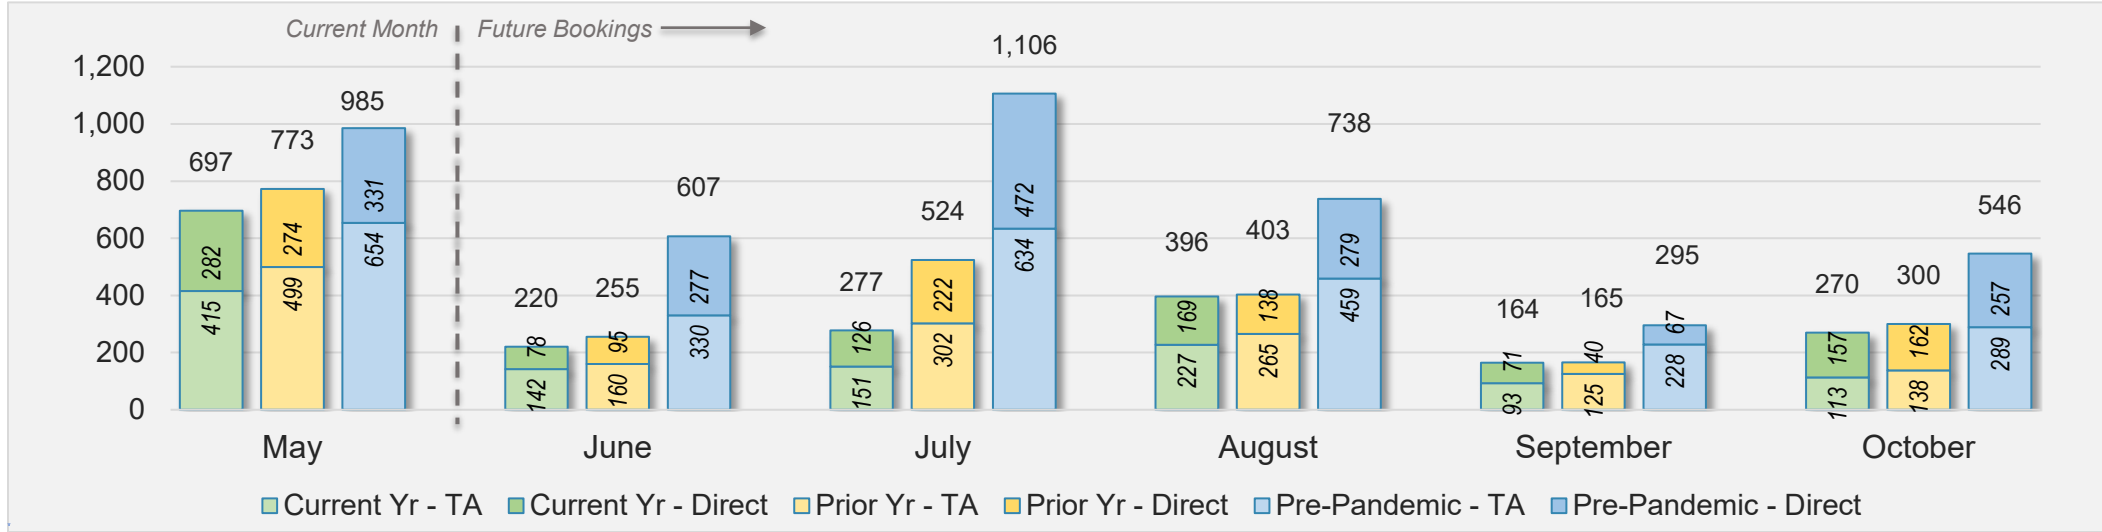

May 2024 Direct and Travel Agency Bookings to Hawai'i

Maui (continued)

May 2024 Direct and Travel Agency Bookings to Hawai'i

CANADA

Source: ForwardKeys as of 5/12/24

May 2024 Direct and Travel Agency Bookings to Hawai'i

KOREA

Source: ForwardKeys as of 5/12/24

Maui (continued)

May 2024 Direct and Travel Agency Bookings to Hawai'i

AUSTRALIA

Source: ForwardKeys as of 5/12/24

Kaua'i

May 2024 Direct and Travel Agency Bookings to Hawai'i

May 2024 Direct and Travel Agency Bookings to Hawai'i

Kaua'i (continued)

May 2024 Direct and Travel Agency Bookings to Hawai'i

CANADA

Source: ForwardKeys as of 5/12/24

May 2024 Direct and Travel Agency Bookings to Hawai'i