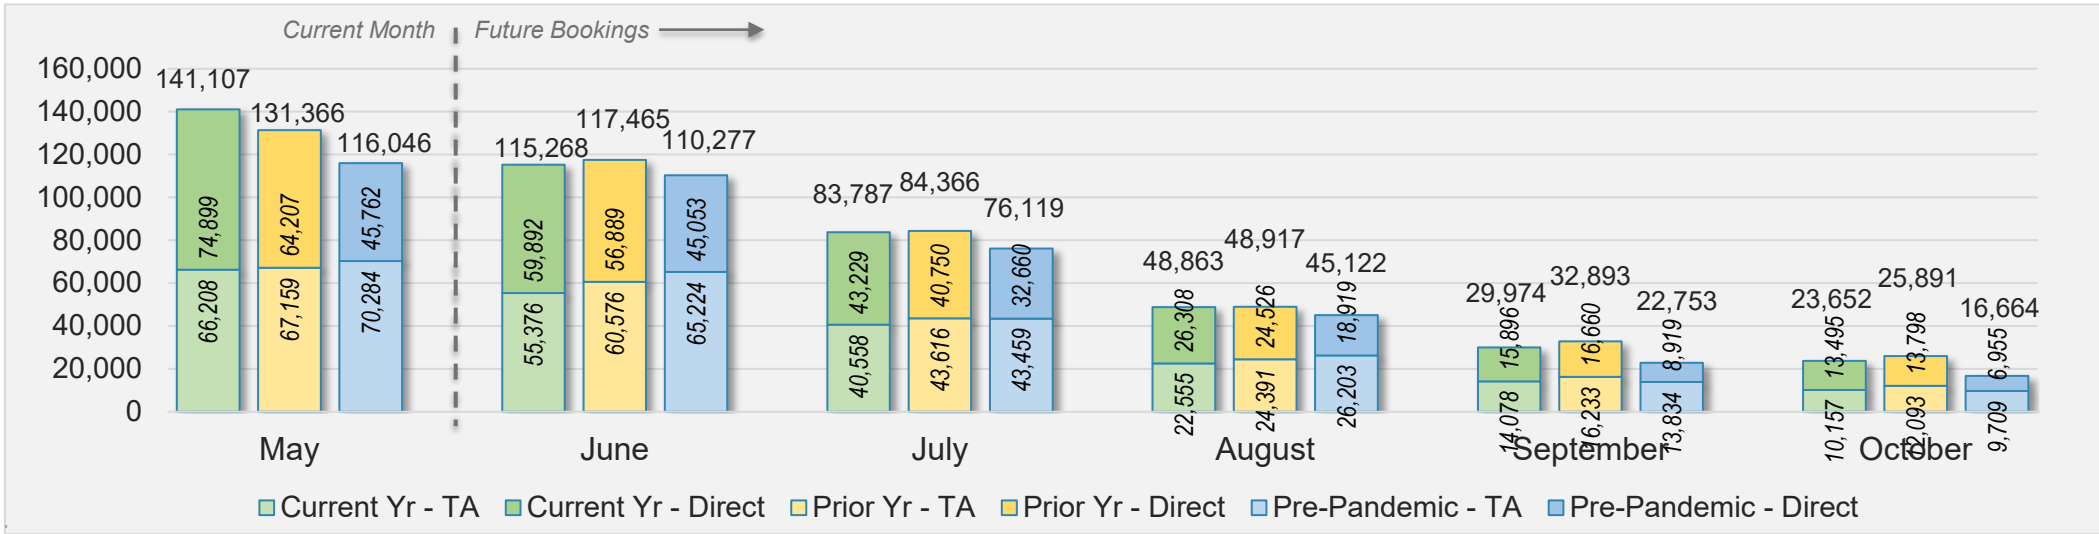

May 2024

Source: ForwardKeys as of 5/12/24

AUSTRALIA

Direct and Travel Agency Bookings to Hawaii Current vs. Prior vs. Pre-Pandemic Periods

May 2024

Source: ForwardKeys as of 5/12/24

O'ahu

May 2024 Direct and Travel Agency Bookings to Hawai'i

May 2024 Direct and Travel Agency Bookings to Hawai'i

O'ahu (continued)

May 2024 Direct and Travel Agency Bookings to Hawai'i

CANADA

Source: ForwardKeys as of 5/12/24

May 2024 Direct and Travel Agency Bookings to Hawai'i