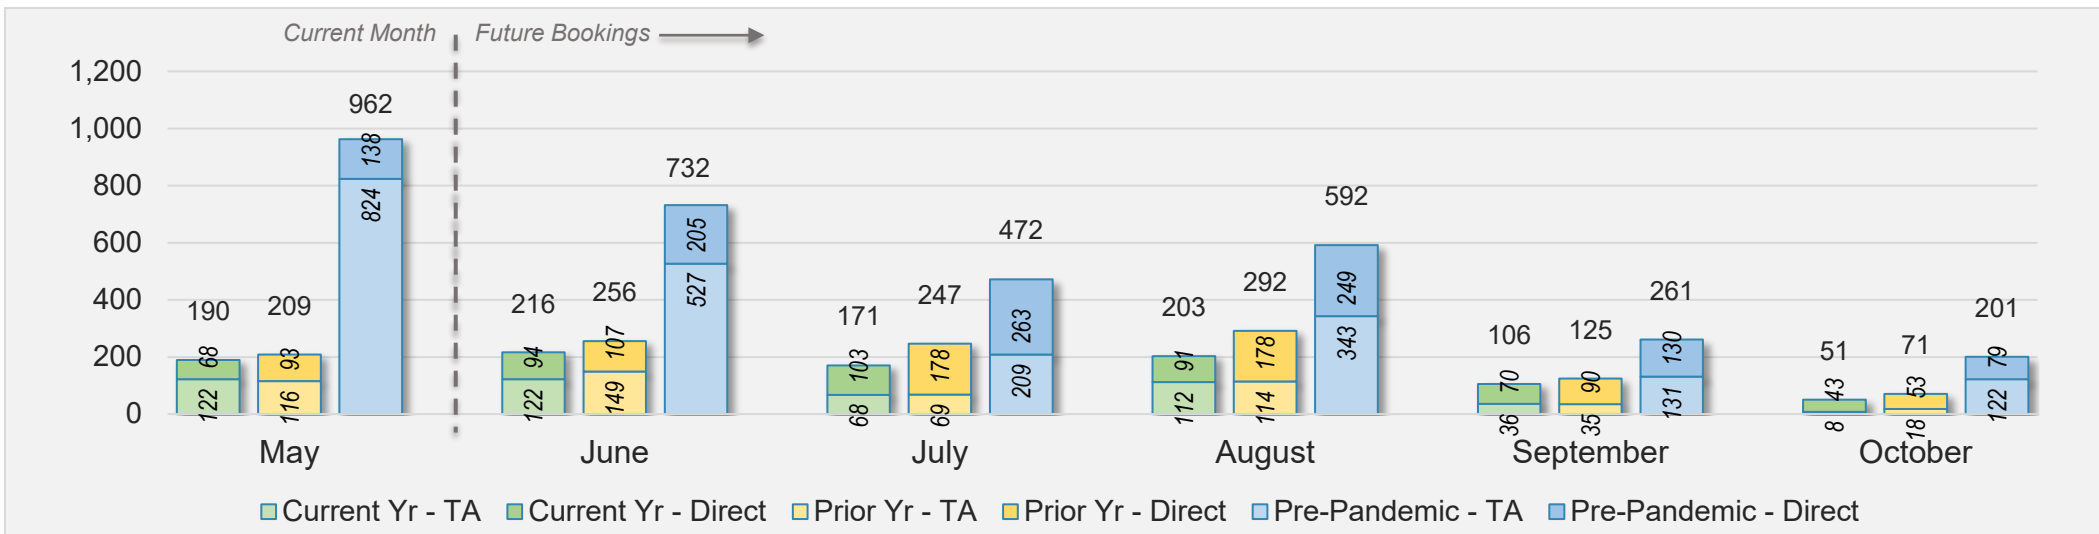

KOREA

Source: ForwardKeys as of 5/12/24

O'ahu (continued)

May 2024 Direct and Travel Agency Bookings to Hawai'i

AUSTRALIA

Source: ForwardKeys as of 5/12/24

Maui

May 2024 Direct and Travel Agency Bookings to Hawai'i

May 2024 Direct and Travel Agency Bookings to Hawai'i

Maui (continued)

May 2024 Direct and Travel Agency Bookings to Hawai'i

CANADA

Source: ForwardKeys as of 5/12/24

May 2024 Direct and Travel Agency Bookings to Hawai'i