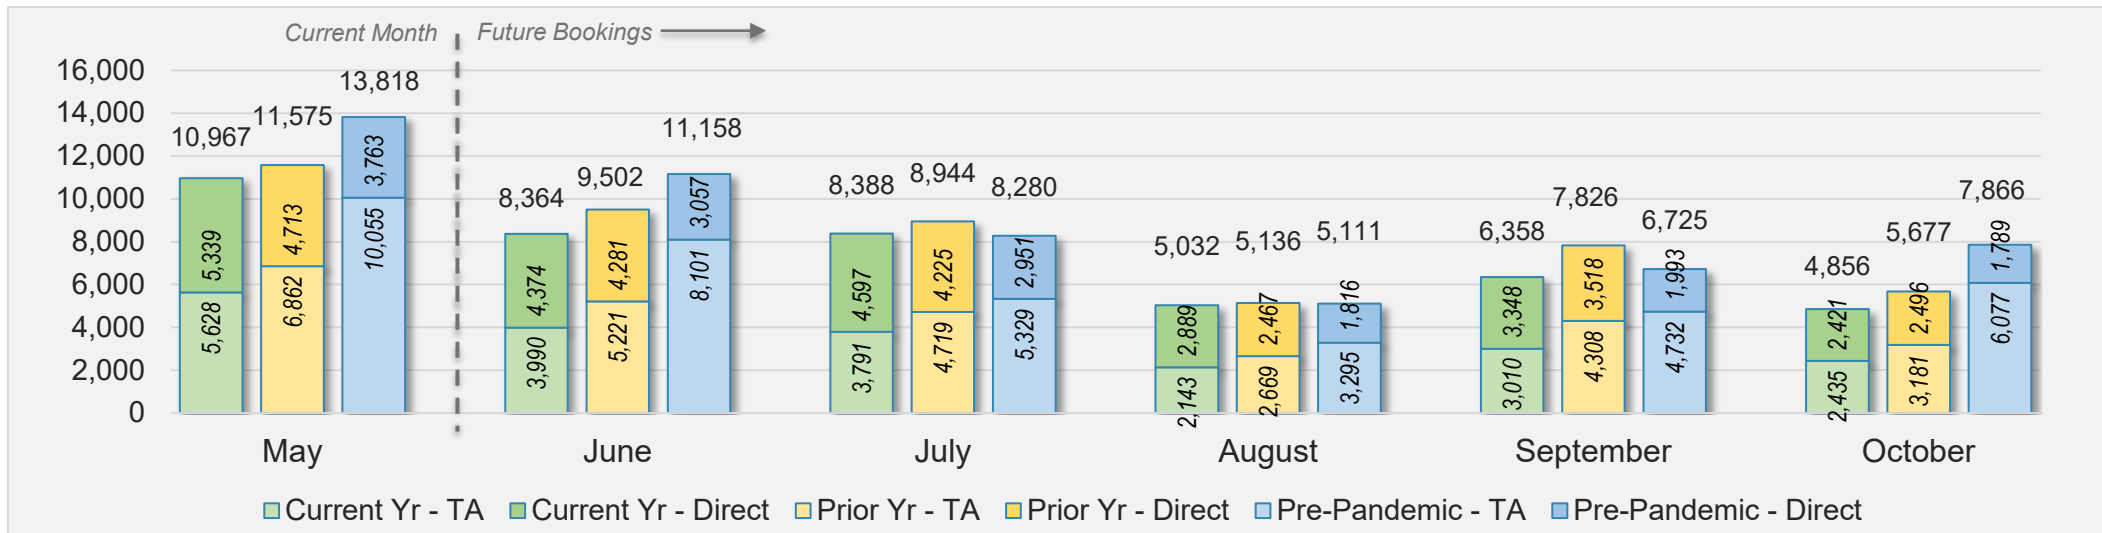

Source: ForwardKeys as of 5/12/24