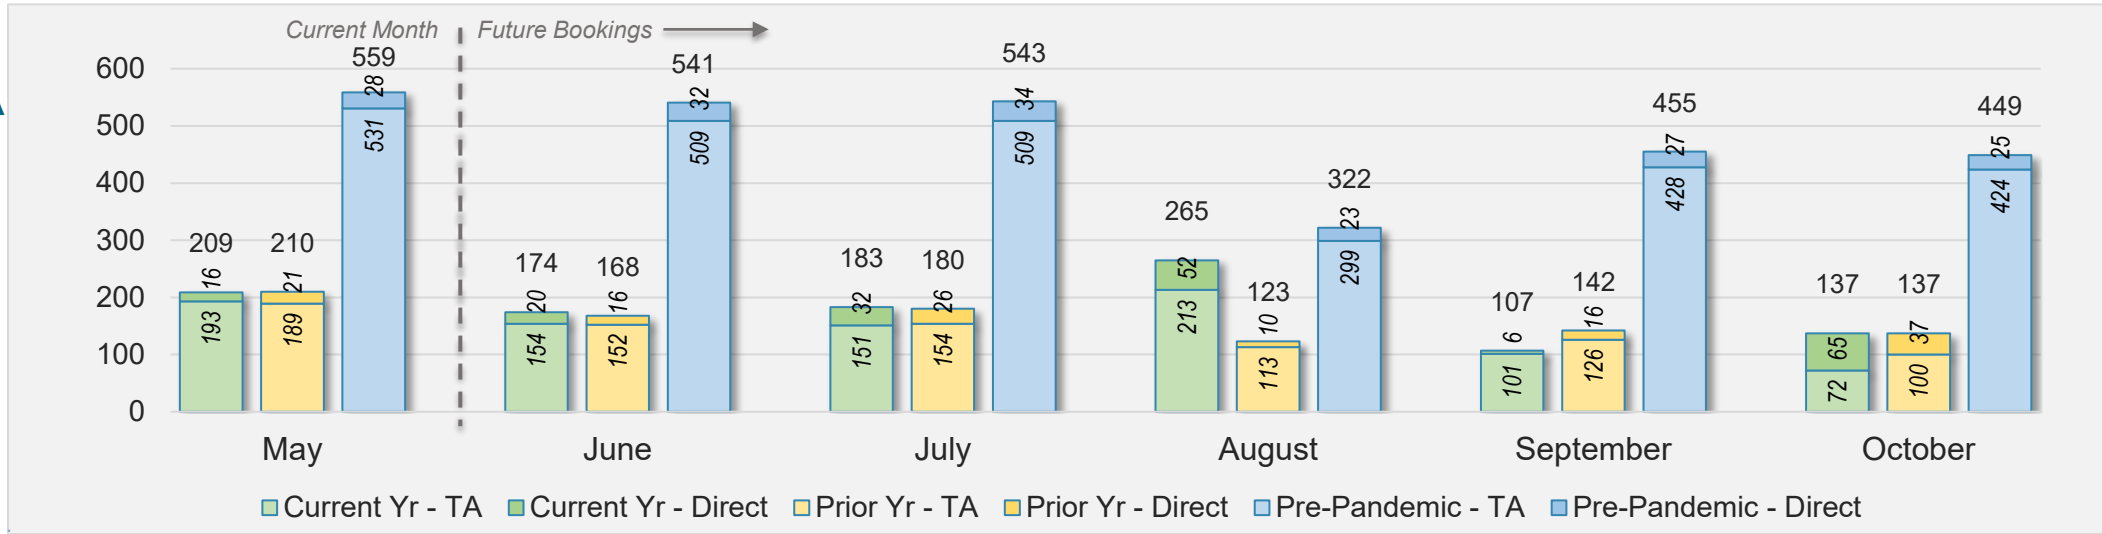

KOREA

Source: ForwardKeys as of 5/12/24

Kaua'i (continued)

May 2024 Direct and Travel Agency Bookings to Hawai'i

AUSTRALIA

Source: ForwardKeys as of 5/12/24

Hawai'i Island

May 2024 Direct and Travel Agency Bookings to Hawai'i

May 2024 Direct and Travel Agency Bookings to Hawai'i

Hawai'i Island (continued)

May 2024 Direct and Travel Agency Bookings to Hawai'i

CANADA

May 2024 Direct and Travel Agency Bookings to Hawai'i

KOREA

Hawai'i Island (continued)

May 2024 Direct and Travel Agency Bookings to Hawai'i

AUSTRALIA

Source: ForwardKeys as of 5/12/24