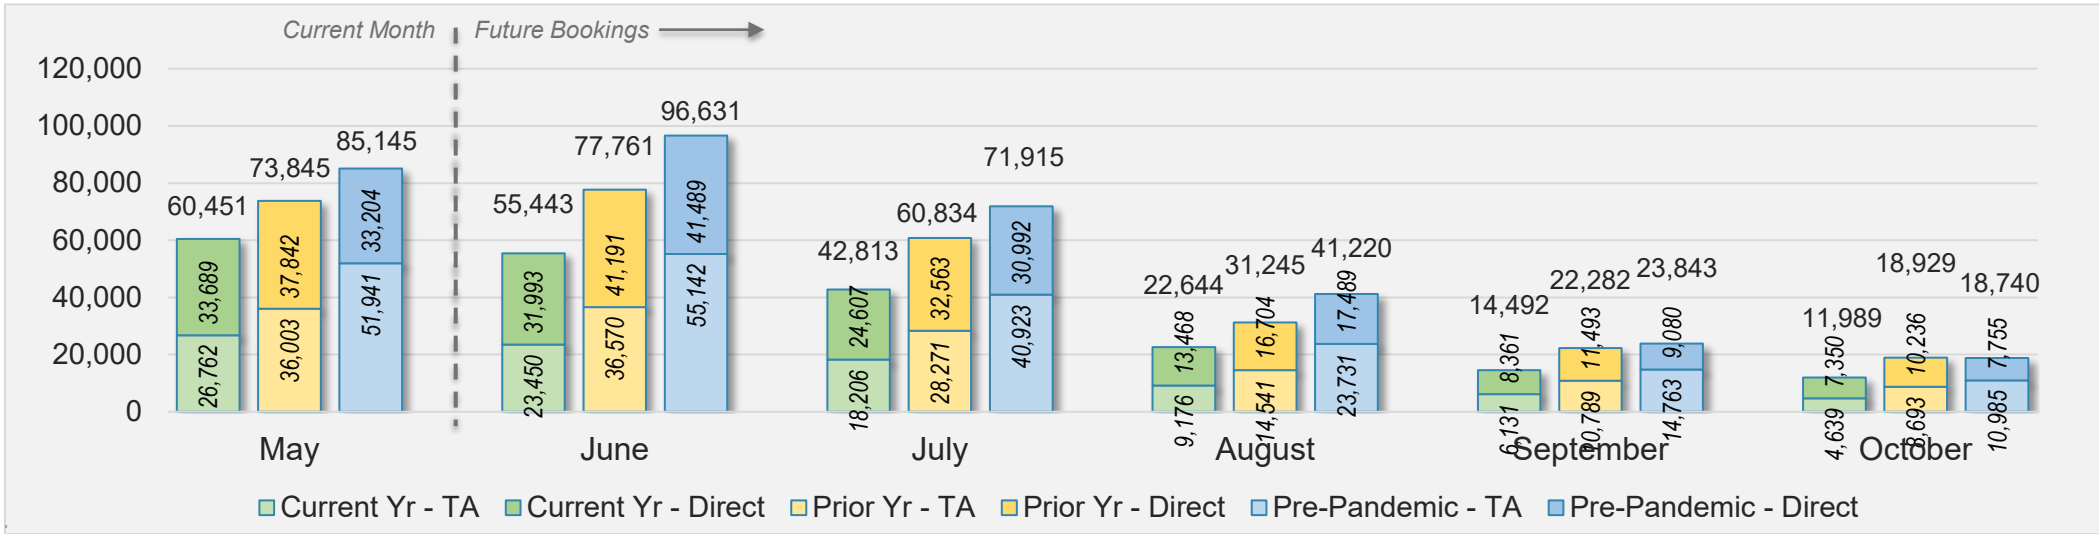

KOREA

Source: ForwardKeys as of 5/12/24

O'ahu (continued)

May 2024 Direct and Travel Agency Bookings to Hawai'i

AUSTRALIA

Source: ForwardKeys as of 5/12/24

Maui

May 2024 Direct and Travel Agency Bookings to Hawai'i

May 2024 Direct and Travel Agency Bookings to Hawai'i

Maui (continued)

May 2024 Direct and Travel Agency Bookings to Hawai'i

CANADA

Source: ForwardKeys as of 5/12/24

May 2024 Direct and Travel Agency Bookings to Hawai'i