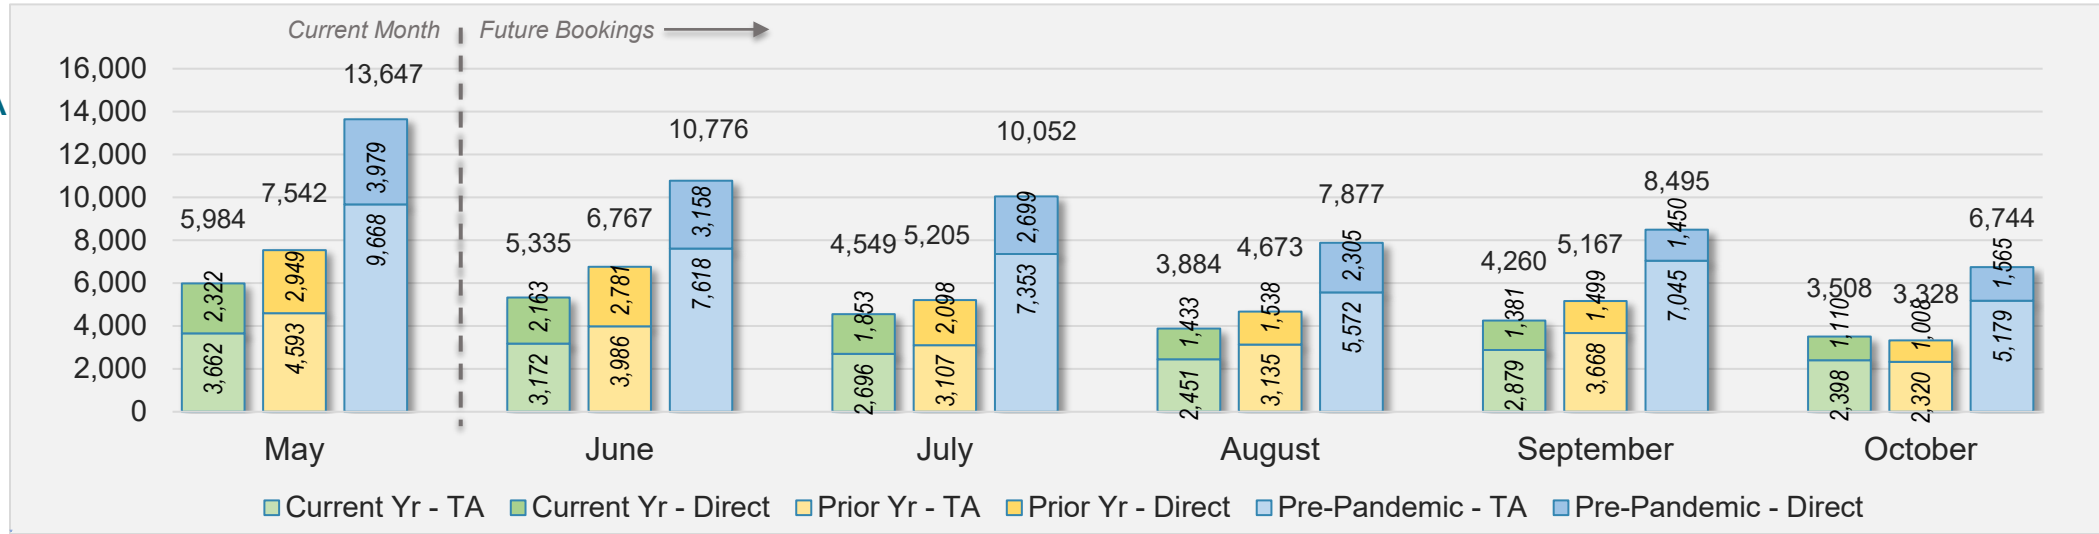

May 2024 Direct and Travel Agency Bookings to Hawai'i

O'ahu (continued)

May 2024 Direct and Travel Agency Bookings to Hawai'i

CANADA

Source: ForwardKeys as of 5/12/24

May 2024 Direct and Travel Agency Bookings to Hawai'i

KOREA

Source: ForwardKeys as of 5/12/24

O'ahu (continued)

May 2024 Direct and Travel Agency Bookings to Hawai'i

AUSTRALIA

Source: ForwardKeys as of 5/12/24

Maui

May 2024 Direct and Travel Agency Bookings to Hawai'i

May 2024 Direct and Travel Agency Bookings to Hawai'i

Maui (continued)

May 2024 Direct and Travel Agency Bookings to Hawai'i

CANADA

Source: ForwardKeys as of 5/12/24

May 2024 Direct and Travel Agency Bookings to Hawai'i