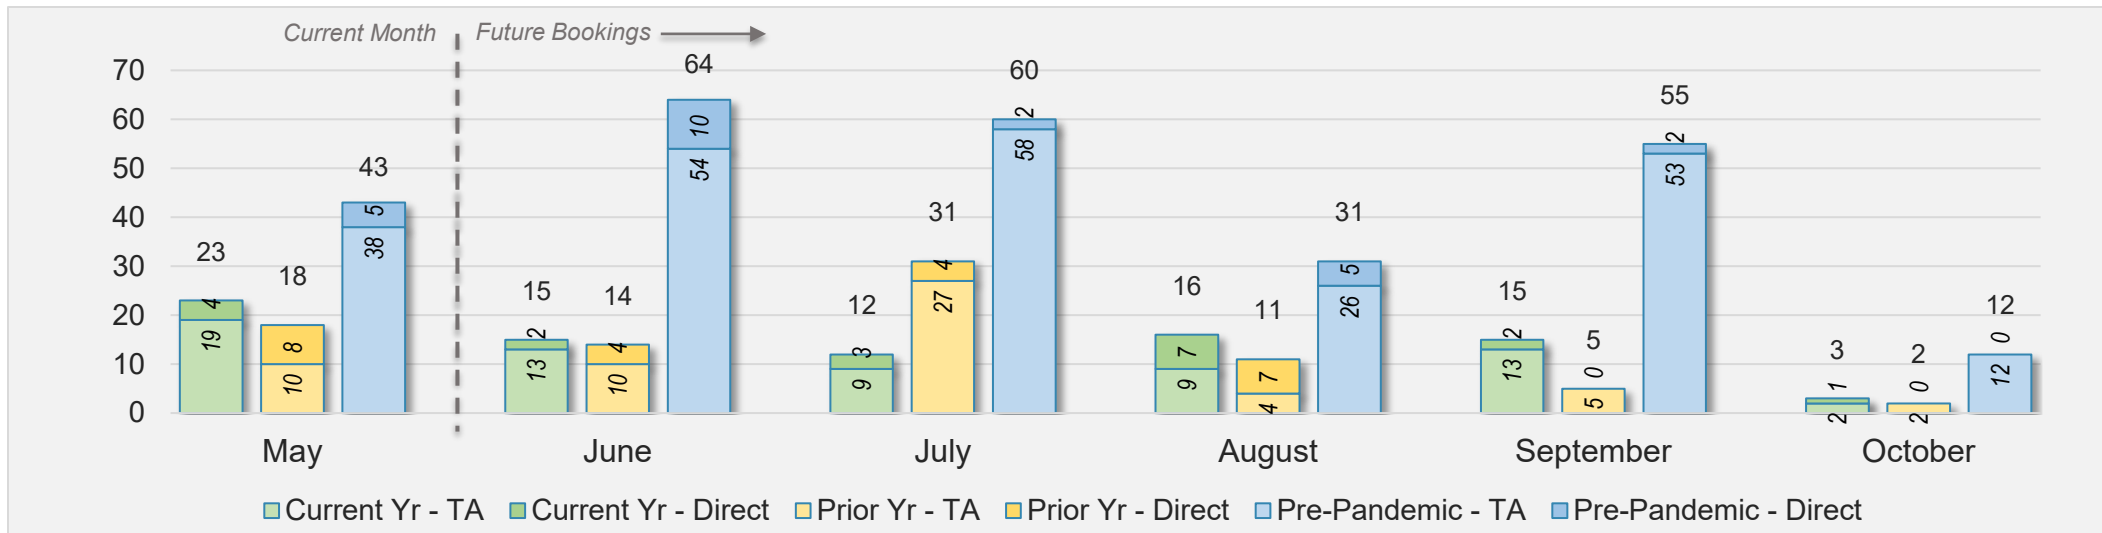

Source: ForwardKeys as of 5/12/24