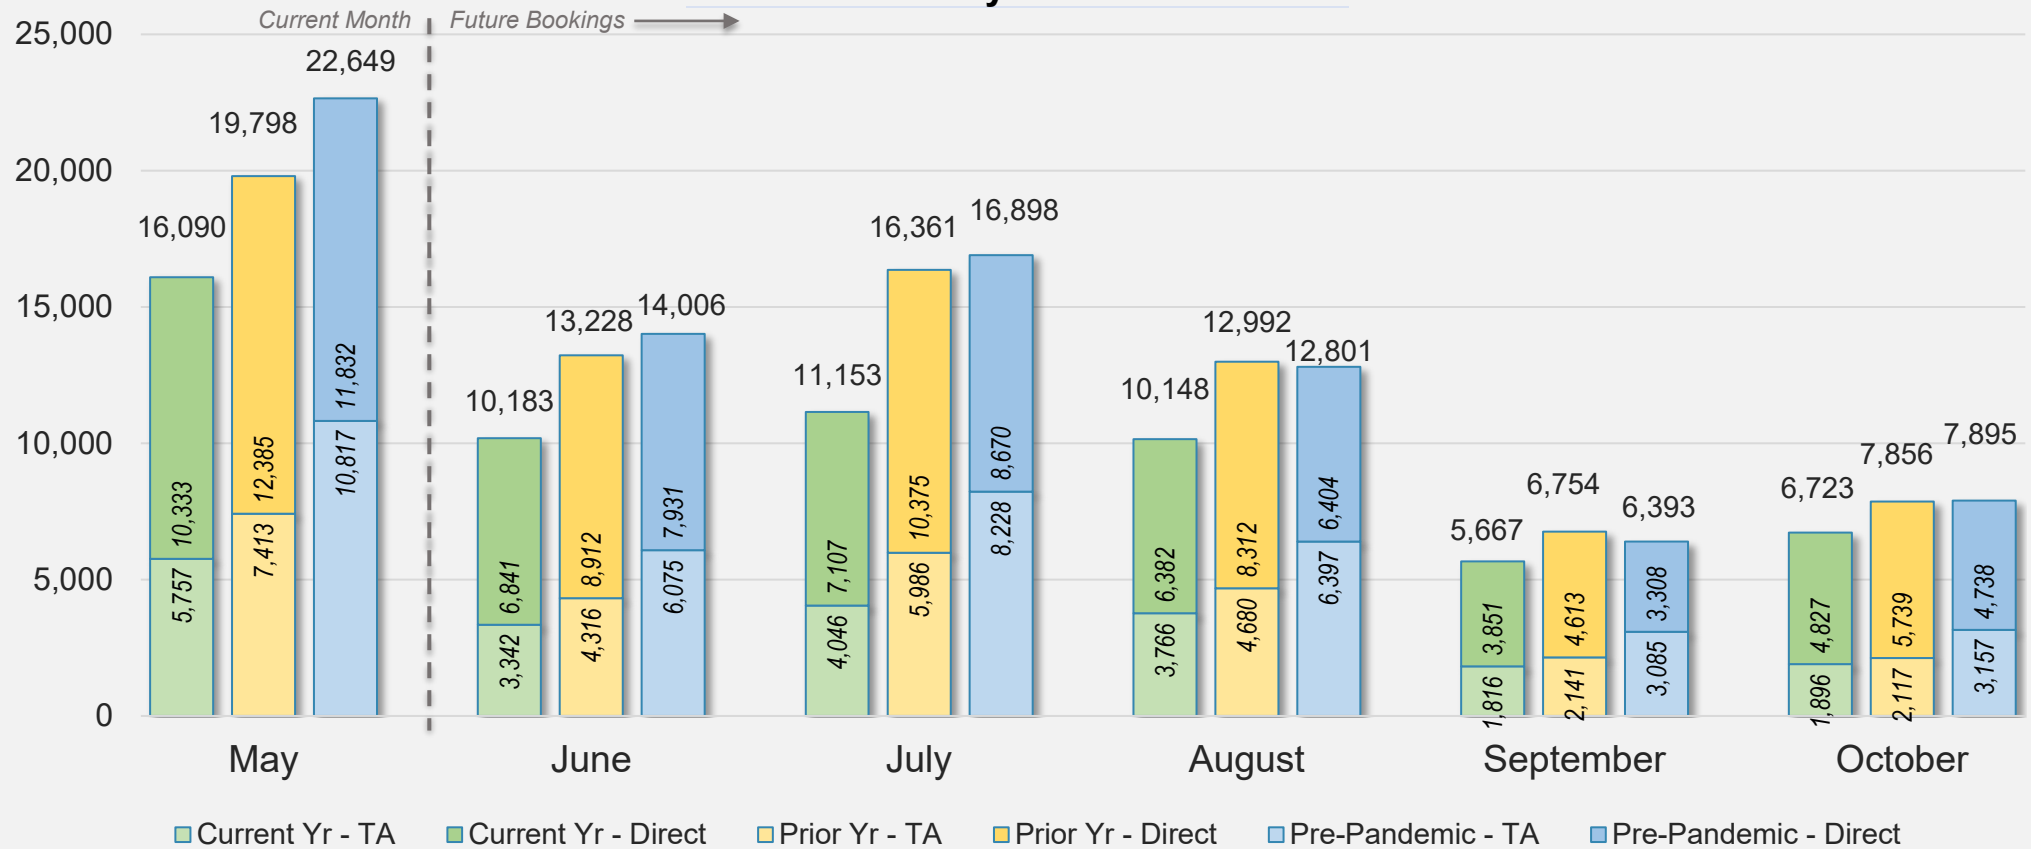

Forward Keys Index

- Bookings
 - Net sum of the number of visitors from Sales transactions counted, including Exchanges and Refunds.
- Current Year / Previous Year / Pre-pandemic
 - In the analysis results, "Current Year" refers to the period being analyzed. "Previous Year" refers to the time unit in the previous year equivalent to the "Current Year" (for year-on-year comparison purposes). "Pre-pandemic" refers to the equivalent period in 2019 to the Current period, using only 2019 data as a reference.
- Direct
 - Refers to tickets purchased directly through the airline, typically via an airline's website.
- Travel Agency
 - Refers to associated with an ARC/IATA number (or otherwise retail).

May 2024

Source: ForwardKeys as of 5/12/24

CANADA

Direct and Travel Agency Bookings to Hawaii Current vs. Prior vs. Pre-Pandemic Periods

May 2024

Source: ForwardKeys as of 5/12/24

KOREA

Direct and Travel Agency Bookings to Hawaii Current vs. Prior vs. Pre-Pandemic Periods

May 2024

Source: ForwardKeys as of 5/12/24

AUSTRALIA

Direct and Travel Agency Bookings to Hawaii Current vs. Prior vs. Pre-Pandemic Periods

May 2024

Source: ForwardKeys as of 5/12/24

O'ahu

May 2024 Direct and Travel Agency Bookings to Hawai'i