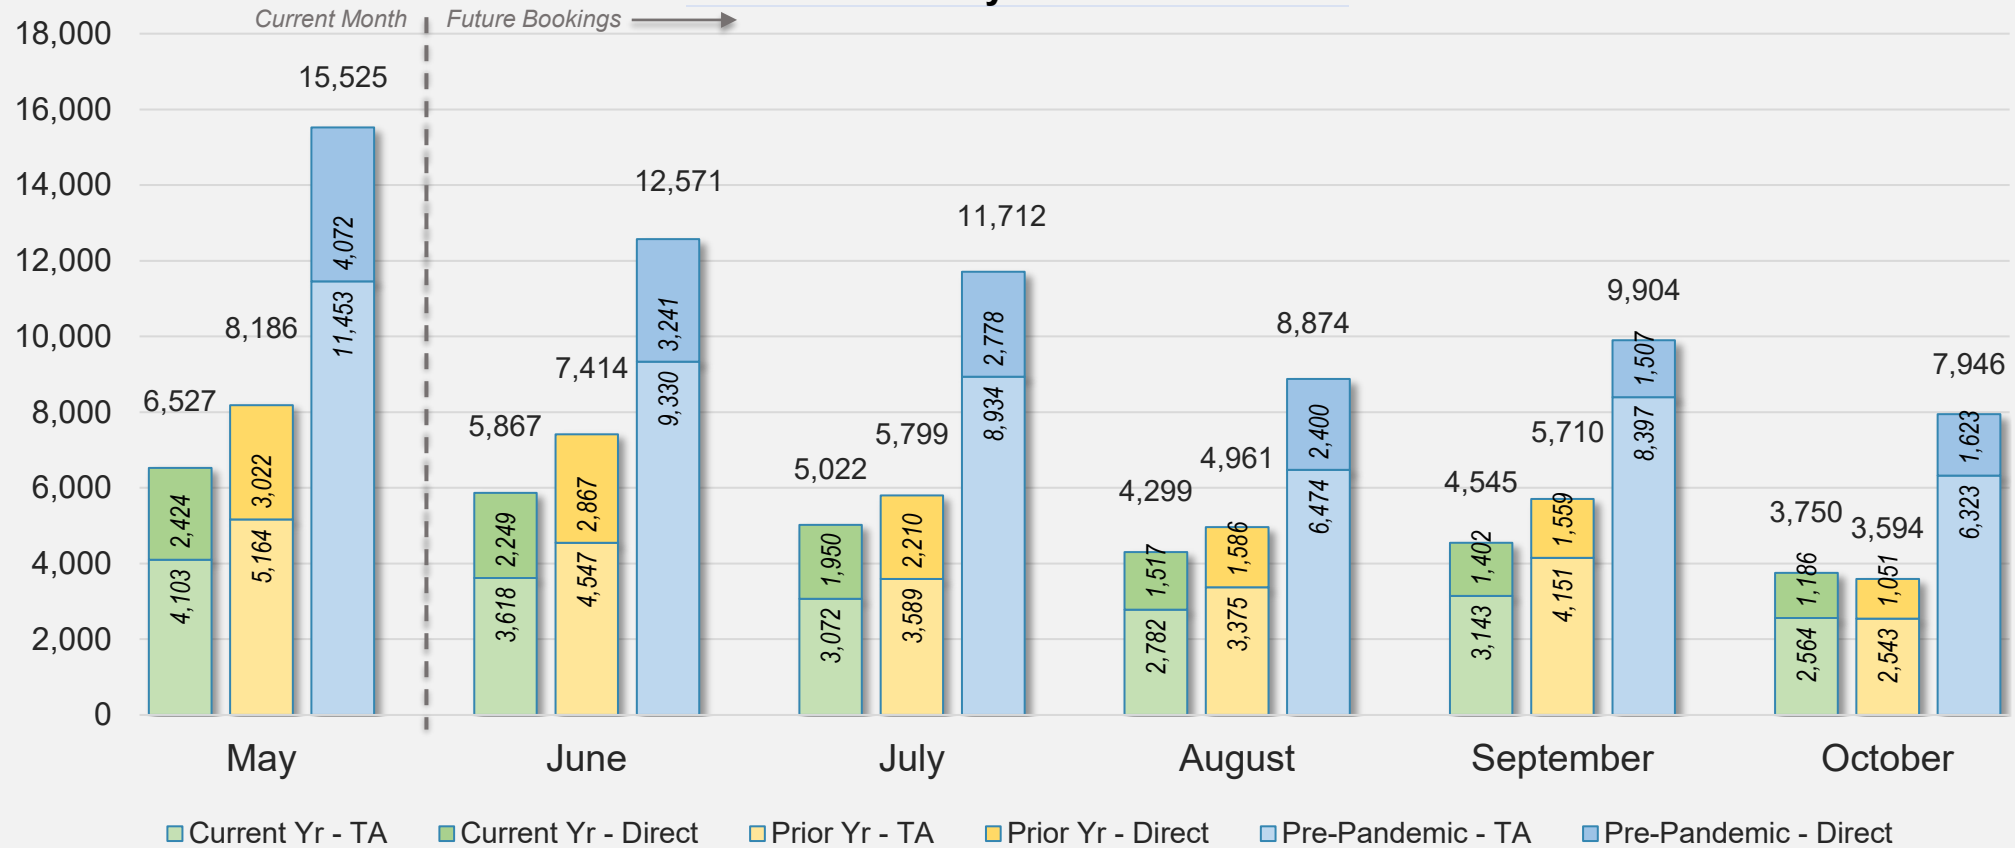

May 2024

Source: ForwardKeys as of 5/12/24

AUSTRALIA

Direct and Travel Agency Bookings to Hawaii Current vs. Prior vs. Pre-Pandemic Periods

May 2024

Source: ForwardKeys as of 5/12/24

O'ahu

May 2024 Direct and Travel Agency Bookings to Hawai'i

May 2024 Direct and Travel Agency Bookings to Hawai'i

O'ahu (continued)

May 2024 Direct and Travel Agency Bookings to Hawai'i

CANADA

Source: ForwardKeys as of 5/12/24

May 2024 Direct and Travel Agency Bookings to Hawai'i