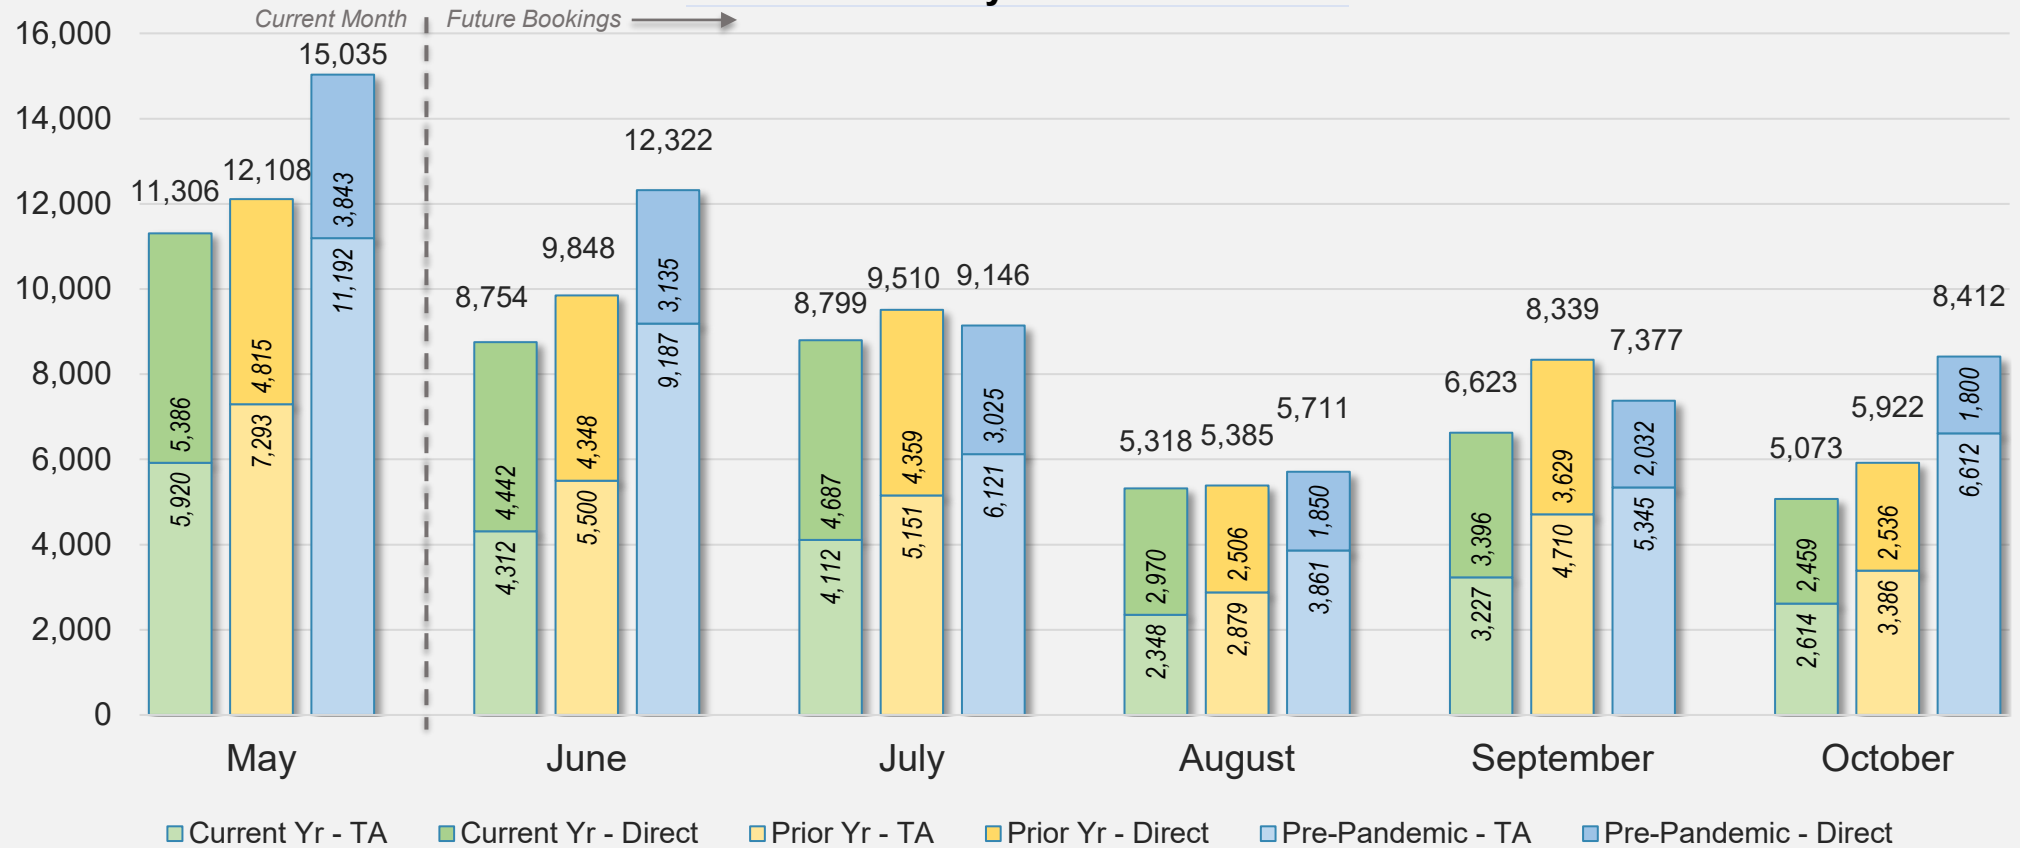

Forward Keys Index

- Bookings
 - Net sum of the number of visitors from Sales transactions counted, including Exchanges and Refunds.
- Current Year / Previous Year / Pre-pandemic
 - In the analysis results, "Current Year" refers to the period being analyzed. "Previous Year" refers to the time unit in the previous year equivalent to the "Current Year" (for year-on-year comparison purposes). "Pre-pandemic" refers to the equivalent period in 2019 to the Current period, using only 2019 data as a reference.
- Direct
 - Refers to tickets purchased directly through the airline, typically via an airline's website.
- Travel Agency
 - Refers to associated with an ARC/IATA number (or otherwise retail).

May 2024

Source: ForwardKeys as of 5/12/24

CANADA

Direct and Travel Agency Bookings to Hawaii Current vs. Prior vs. Pre-Pandemic Periods

May 2024

Source: ForwardKeys as of 5/12/24

KOREA

Direct and Travel Agency Bookings to Hawaii Current vs. Prior vs. Pre-Pandemic Periods

May 2024

Source: ForwardKeys as of 5/12/24

AUSTRALIA

Direct and Travel Agency Bookings to Hawaii Current vs. Prior vs. Pre-Pandemic Periods

May 2024

Source: ForwardKeys as of 5/12/24

O'ahu

May 2024 Direct and Travel Agency Bookings to Hawai'i