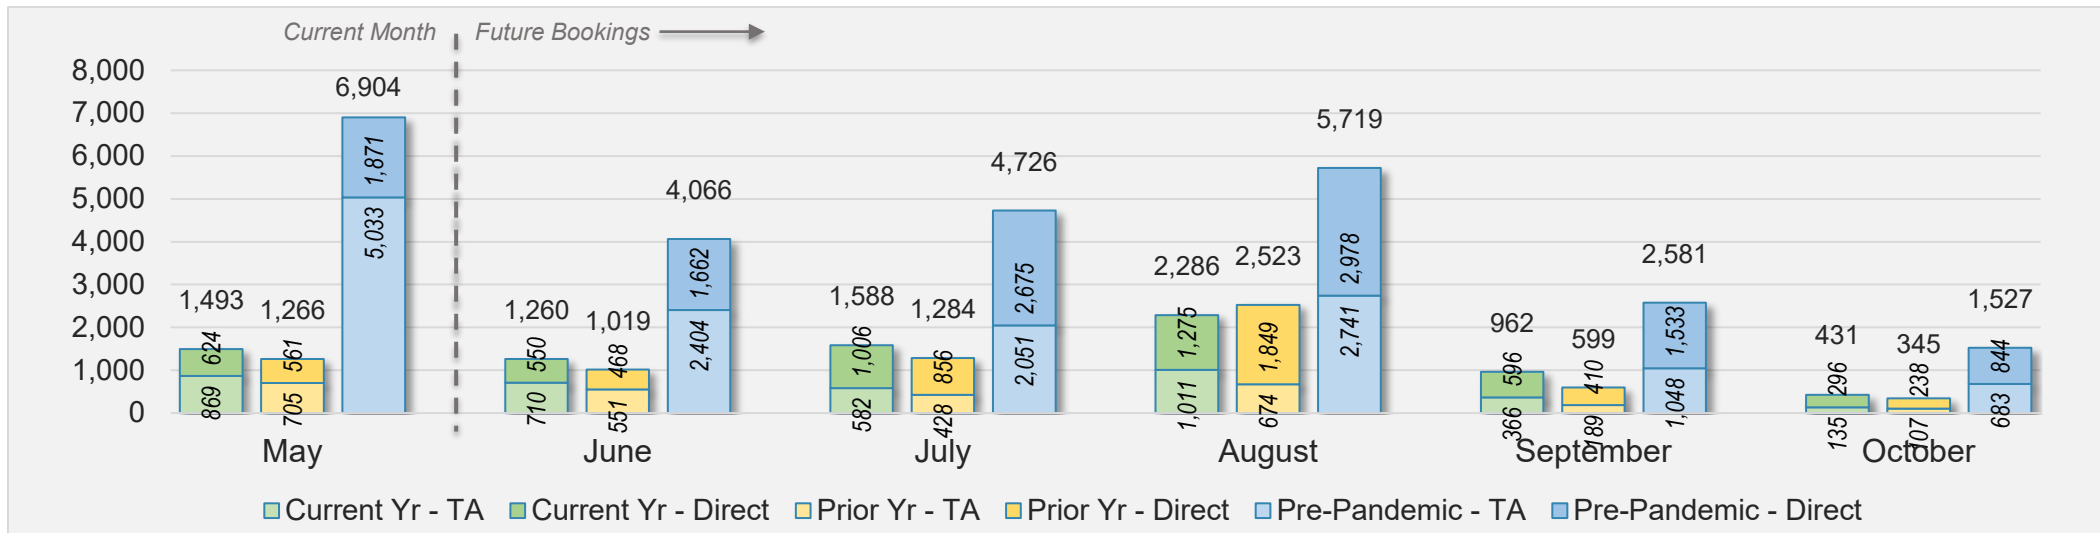

May 2024 Direct and Travel Agency Bookings to Hawai'i

Kaua'i (continued)

May 2024 Direct and Travel Agency Bookings to Hawai'i

CANADA

Source: ForwardKeys as of 5/12/24

May 2024 Direct and Travel Agency Bookings to Hawai'i

KOREA

Source: ForwardKeys as of 5/12/24

Kaua'i (continued)

May 2024 Direct and Travel Agency Bookings to Hawai'i

AUSTRALIA

Source: ForwardKeys as of 5/12/24

Hawai'i Island

May 2024 Direct and Travel Agency Bookings to Hawai'i

May 2024 Direct and Travel Agency Bookings to Hawai'i

Hawai'i Island (continued)

May 2024 Direct and Travel Agency Bookings to Hawai'i

CANADA

May 2024 Direct and Travel Agency Bookings to Hawai'i

KOREA

Hawai'i Island (continued)