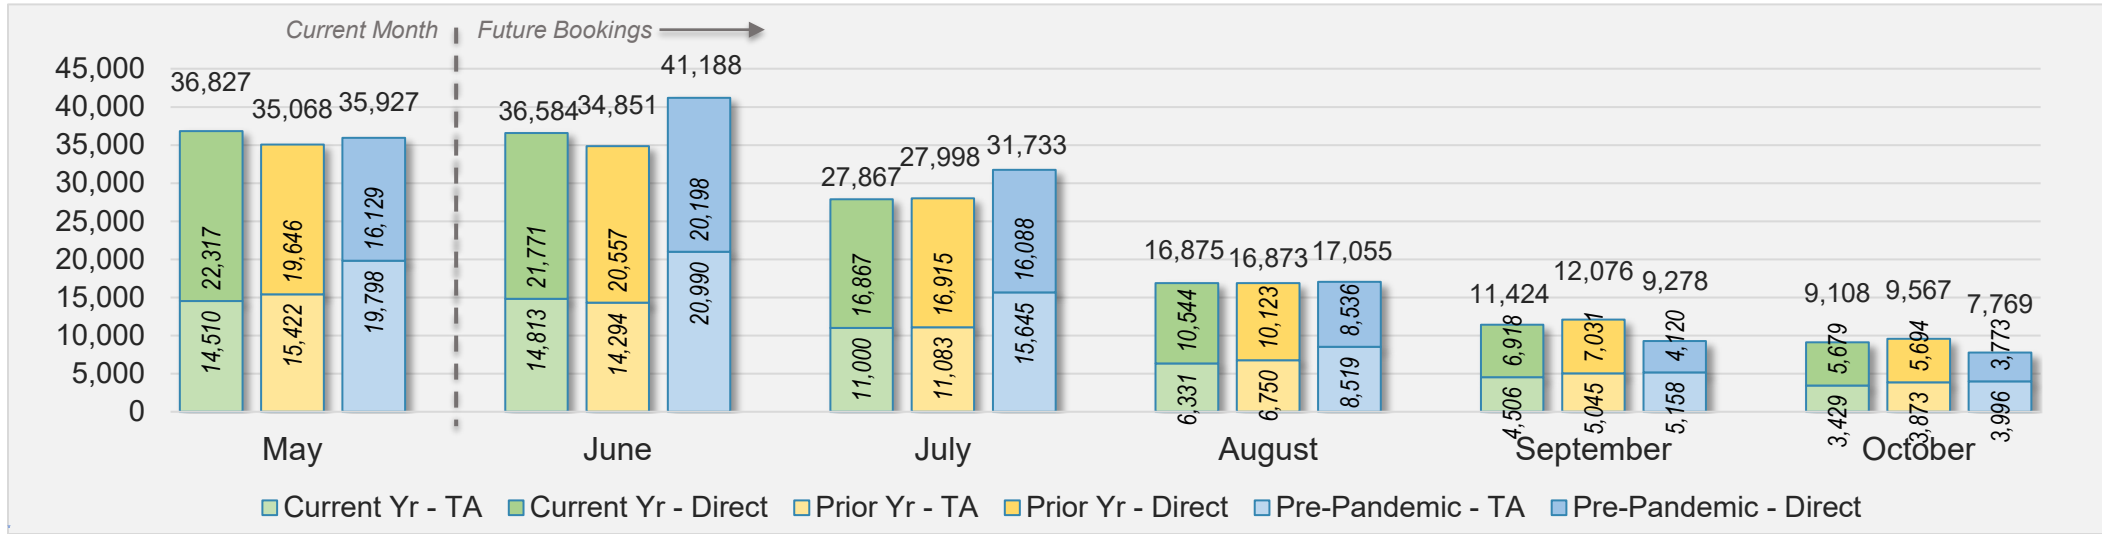

May 2024 Direct and Travel Agency Bookings to Hawai'i

Maui (continued)

May 2024 Direct and Travel Agency Bookings to Hawai'i

CANADA

Source: ForwardKeys as of 5/12/24

May 2024 Direct and Travel Agency Bookings to Hawai'i

KOREA

Source: ForwardKeys as of 5/12/24

Maui (continued)

May 2024 Direct and Travel Agency Bookings to Hawai'i

AUSTRALIA

Source: ForwardKeys as of 5/12/24

Kaua'i

May 2024 Direct and Travel Agency Bookings to Hawai'i

May 2024 Direct and Travel Agency Bookings to Hawai'i

Kaua'i (continued)

May 2024 Direct and Travel Agency Bookings to Hawai'i

CANADA

Source: ForwardKeys as of 5/12/24

May 2024 Direct and Travel Agency Bookings to Hawai'i