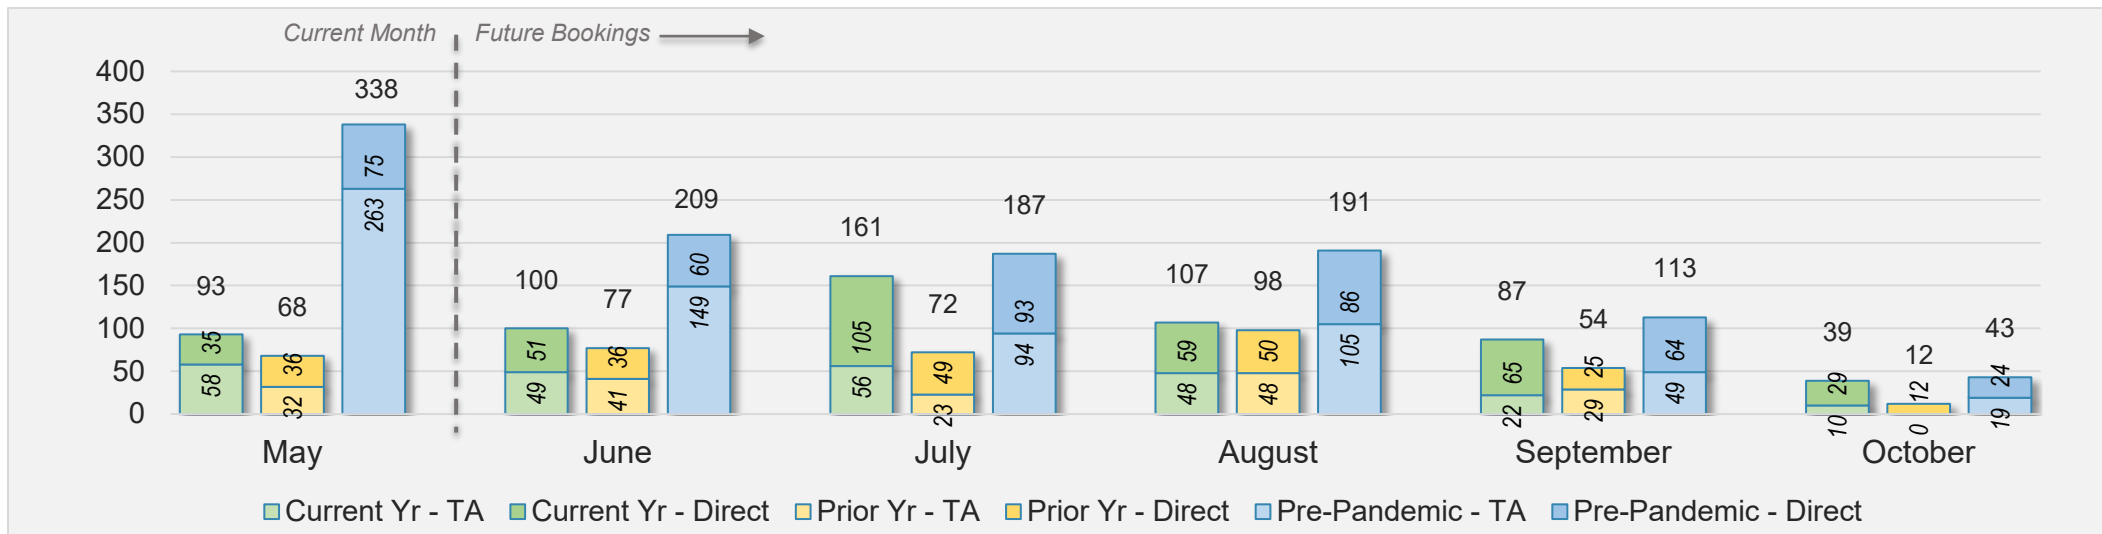

May 2024 Direct and Travel Agency Bookings to Hawai'i

Maui (continued)

May 2024 Direct and Travel Agency Bookings to Hawai'i

CANADA

Source: ForwardKeys as of 5/12/24

May 2024 Direct and Travel Agency Bookings to Hawai'i

KOREA

Source: ForwardKeys as of 5/12/24

Maui (continued)

May 2024 Direct and Travel Agency Bookings to Hawai'i

AUSTRALIA

Source: ForwardKeys as of 5/12/24

Kaua'i

May 2024 Direct and Travel Agency Bookings to Hawai'i

May 2024 Direct and Travel Agency Bookings to Hawai'i

Kaua'i (continued)

May 2024 Direct and Travel Agency Bookings to Hawai'i

CANADA

Source: ForwardKeys as of 5/12/24

May 2024 Direct and Travel Agency Bookings to Hawai'i