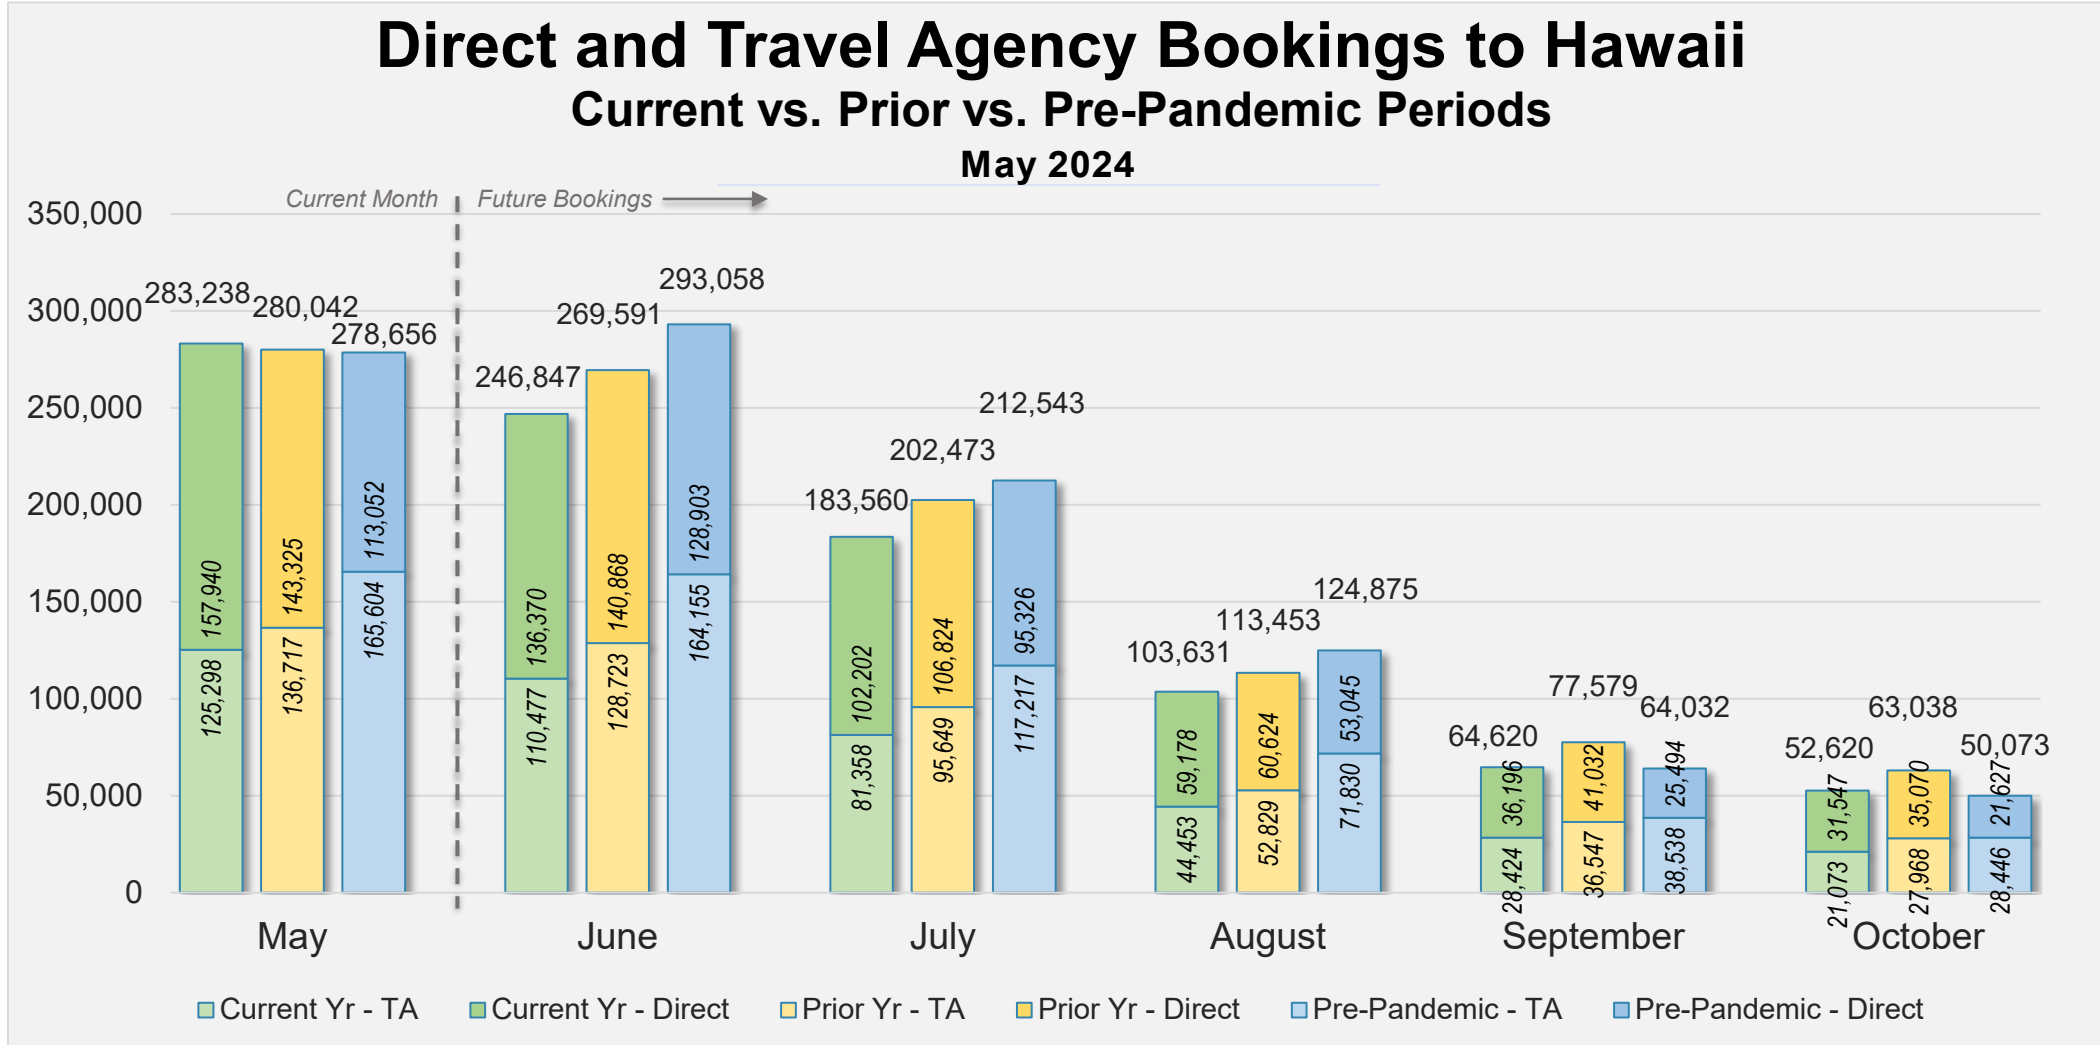

Direct and Travel Agency Bookings to Hawaii Current vs. Prior vs. Pre-Pandemic Periods

May 2024

Source: ForwardKeys as of 5/12/24