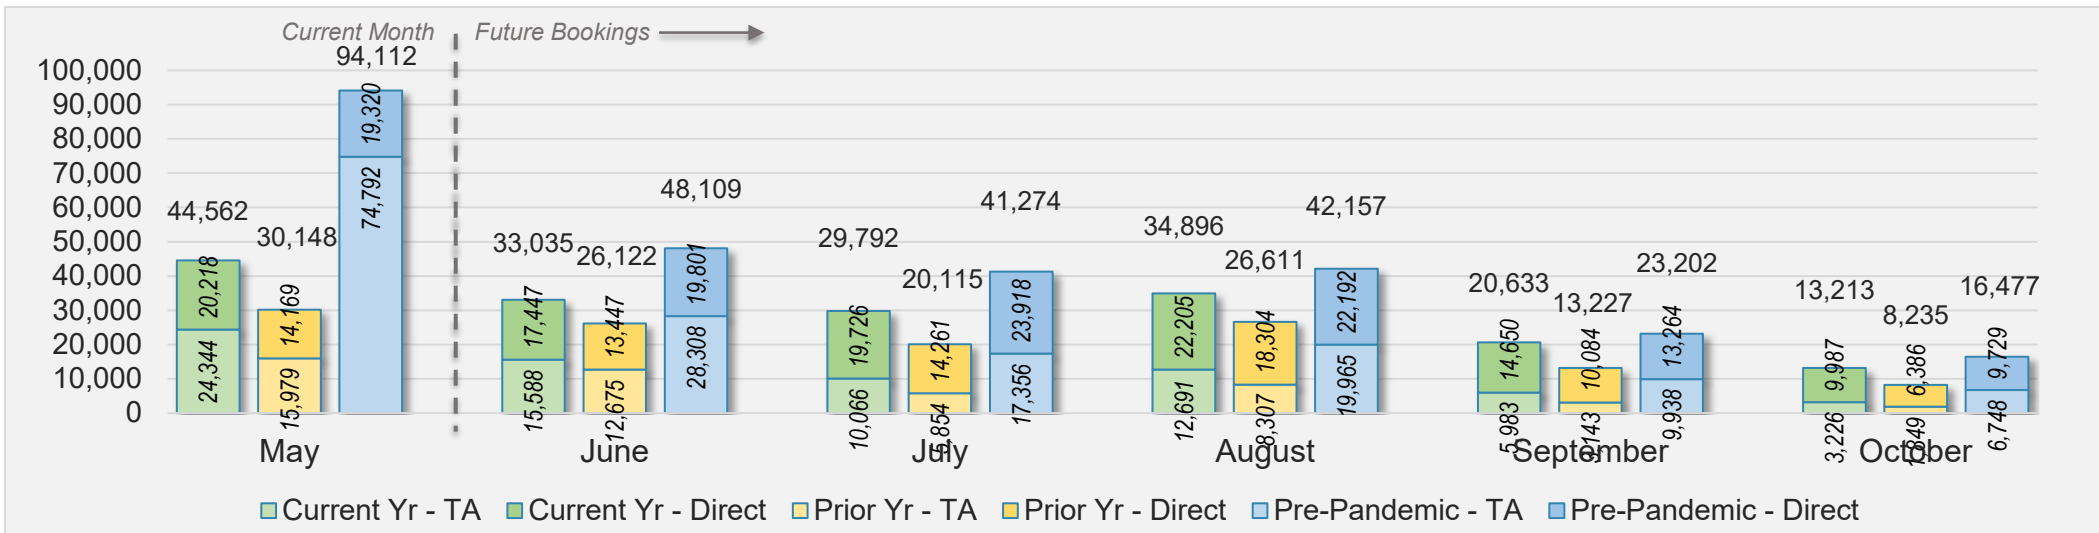

May 2024

Source: ForwardKeys as of 5/12/24

AUSTRALIA

Direct and Travel Agency Bookings to Hawaii Current vs. Prior vs. Pre-Pandemic Periods

May 2024

Source: ForwardKeys as of 5/12/24

O'ahu

May 2024 Direct and Travel Agency Bookings to Hawai'i

May 2024 Direct and Travel Agency Bookings to Hawai'i

O'ahu (continued)

May 2024 Direct and Travel Agency Bookings to Hawai'i

CANADA

Source: ForwardKeys as of 5/12/24

May 2024 Direct and Travel Agency Bookings to Hawai'i