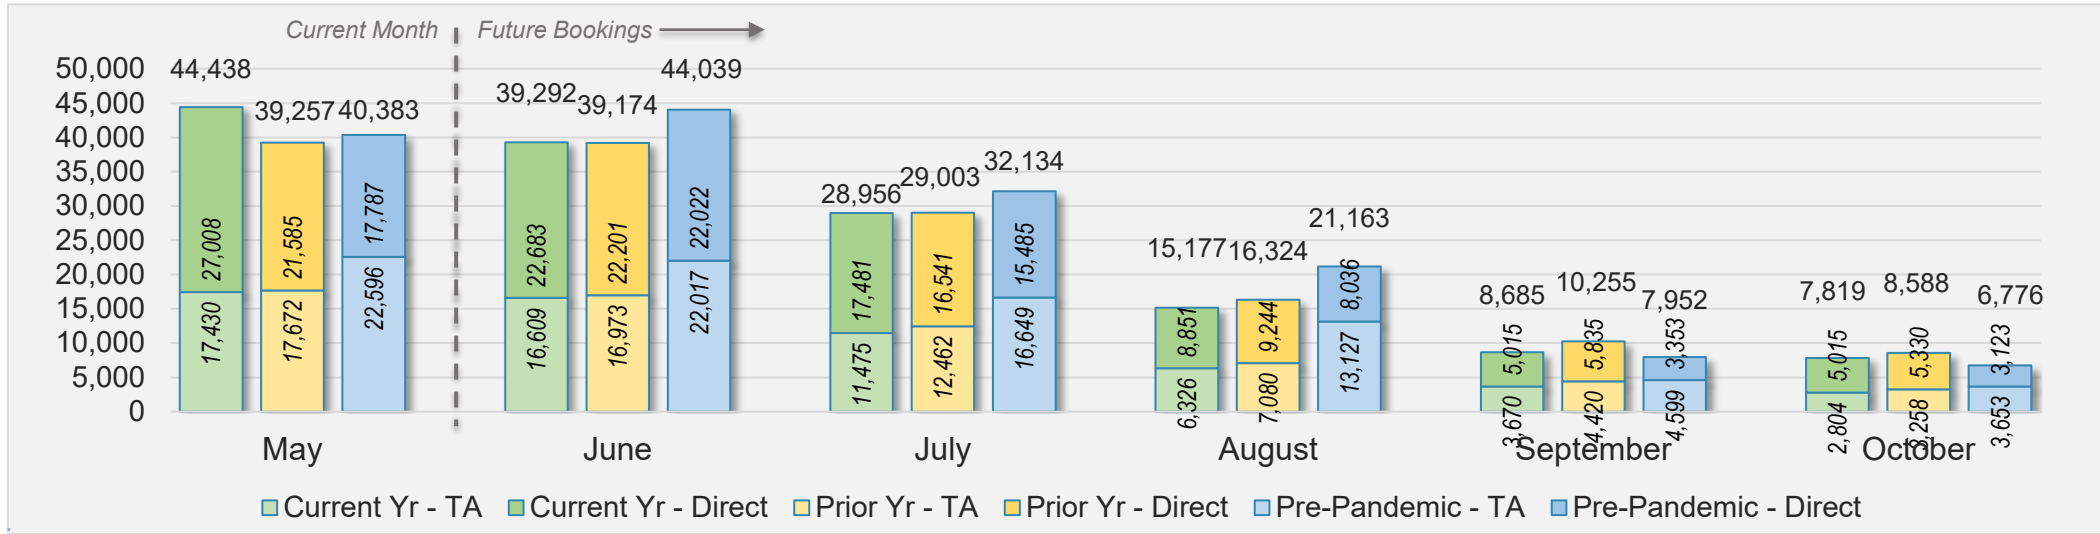

May 2024 Direct and Travel Agency Bookings to Hawai'i

Kaua'i (continued)

May 2024 Direct and Travel Agency Bookings to Hawai'i

CANADA

Source: ForwardKeys as of 5/12/24

May 2024 Direct and Travel Agency Bookings to Hawai'i

KOREA

Source: ForwardKeys as of 5/12/24

Kaua'i (continued)

May 2024 Direct and Travel Agency Bookings to Hawai'i

AUSTRALIA

Source: ForwardKeys as of 5/12/24

Hawai'i Island

May 2024 Direct and Travel Agency Bookings to Hawai'i

May 2024 Direct and Travel Agency Bookings to Hawai'i

Hawai'i Island (continued)

May 2024 Direct and Travel Agency Bookings to Hawai'i

CANADA

May 2024 Direct and Travel Agency Bookings to Hawai'i

KOREA

Hawai'i Island (continued)