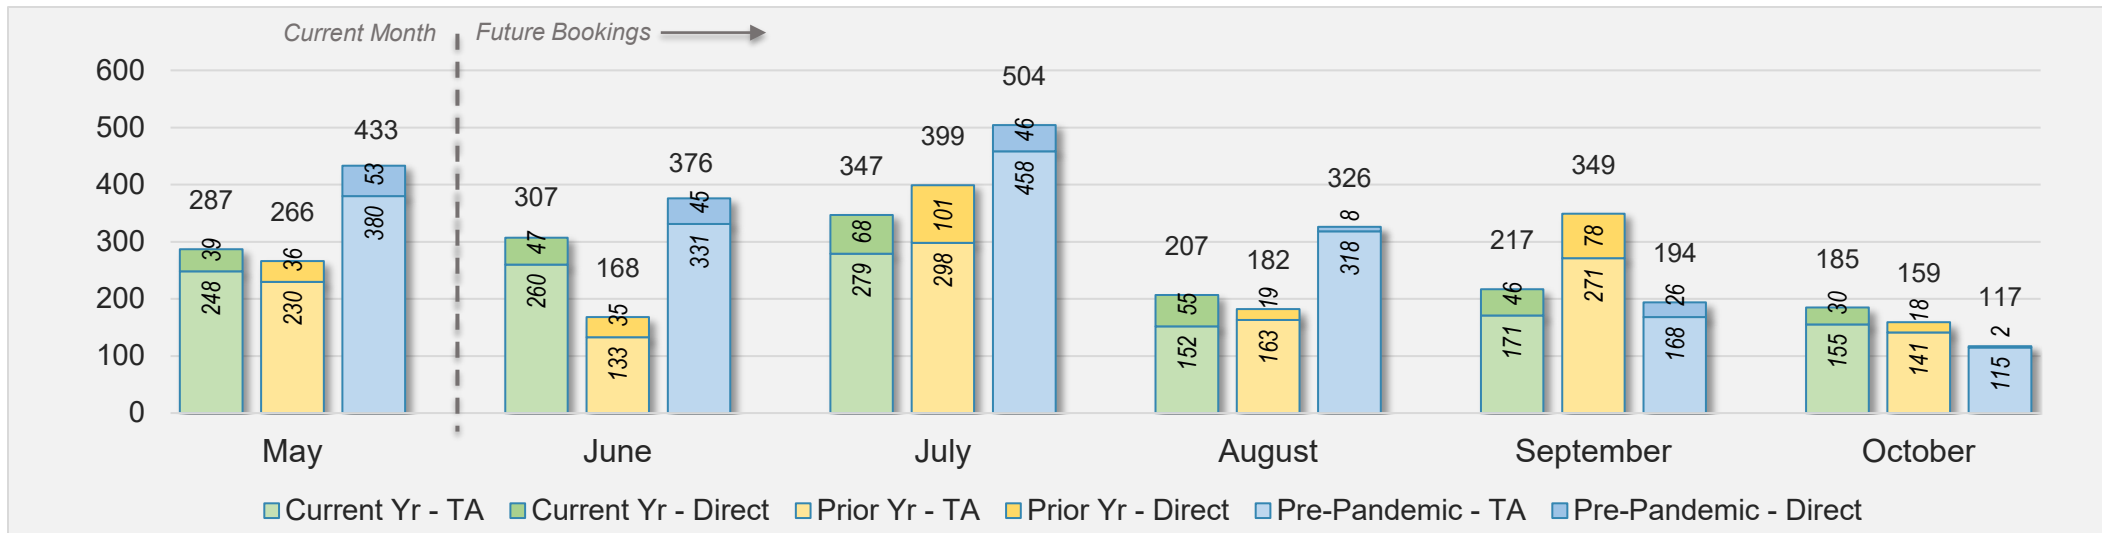

KOREA

Source: ForwardKeys as of 5/12/24

Kaua'i (continued)

May 2024 Direct and Travel Agency Bookings to Hawai'i

AUSTRALIA

Source: ForwardKeys as of 5/12/24

Hawai'i Island

May 2024 Direct and Travel Agency Bookings to Hawai'i

May 2024 Direct and Travel Agency Bookings to Hawai'i

Hawai'i Island (continued)

May 2024 Direct and Travel Agency Bookings to Hawai'i

CANADA

May 2024 Direct and Travel Agency Bookings to Hawai'i

KOREA

Hawai'i Island (continued)

May 2024 Direct and Travel Agency Bookings to Hawai'i

AUSTRALIA

Source: ForwardKeys as of 5/12/24