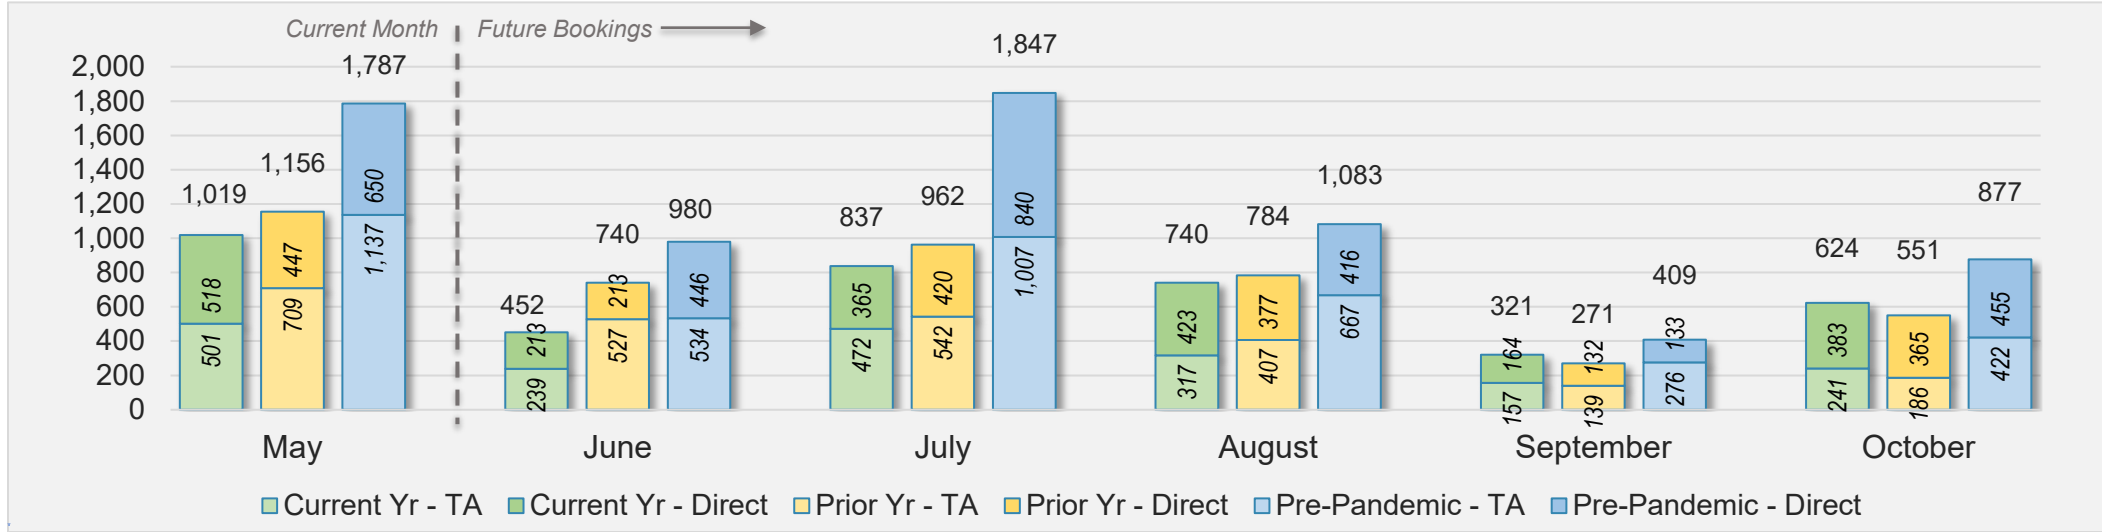

May 2024 Direct and Travel Agency Bookings to Hawai'i

Kaua'i (continued)

May 2024 Direct and Travel Agency Bookings to Hawai'i

CANADA

Source: ForwardKeys as of 5/12/24

May 2024 Direct and Travel Agency Bookings to Hawai'i

KOREA

Source: ForwardKeys as of 5/12/24

Kaua'i (continued)

May 2024 Direct and Travel Agency Bookings to Hawai'i

AUSTRALIA

Source: ForwardKeys as of 5/12/24

Hawai'i Island

May 2024 Direct and Travel Agency Bookings to Hawai'i

May 2024 Direct and Travel Agency Bookings to Hawai'i

Hawai'i Island (continued)

May 2024 Direct and Travel Agency Bookings to Hawai'i

CANADA

May 2024 Direct and Travel Agency Bookings to Hawai'i

KOREA

Hawai'i Island (continued)