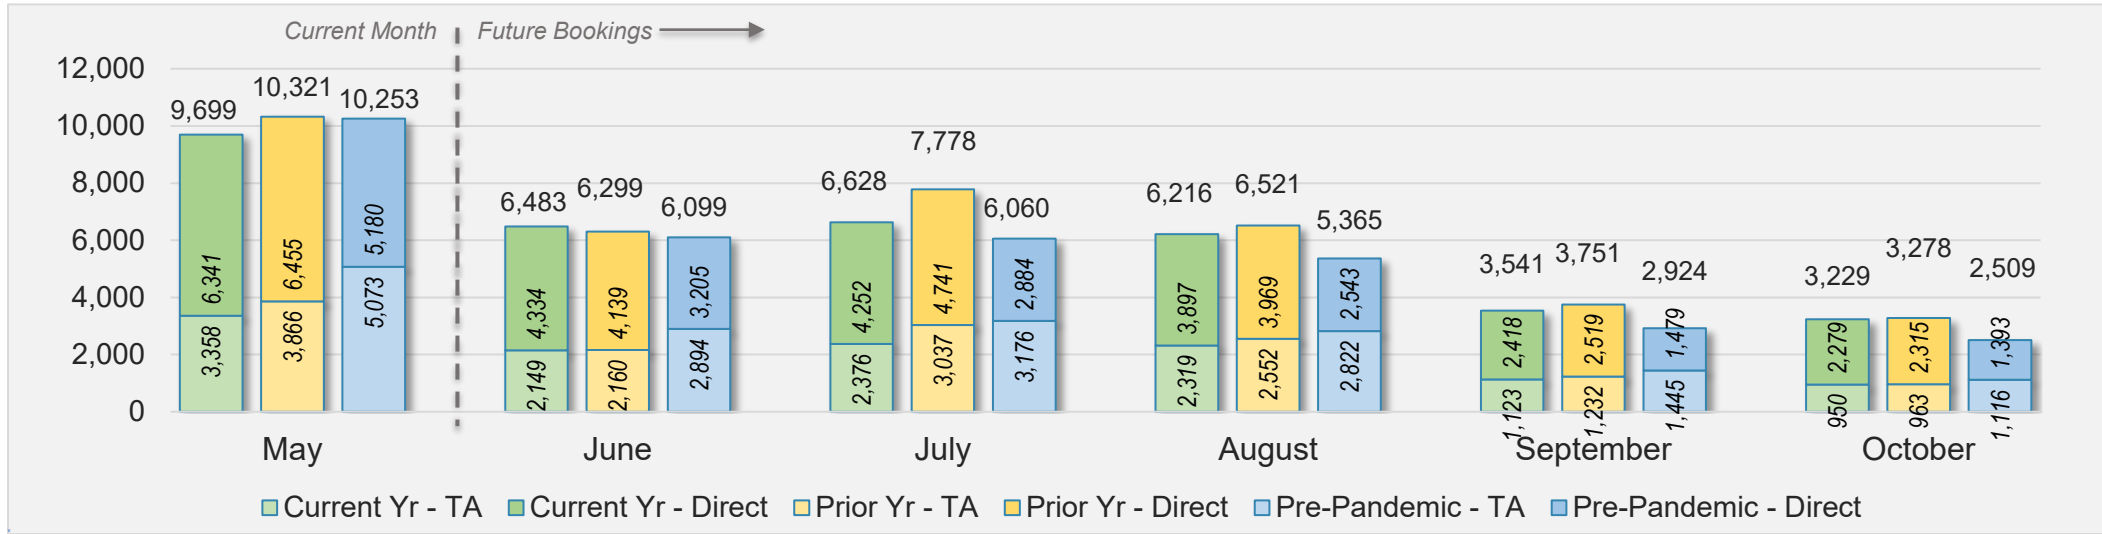

May 2024

Source: ForwardKeys as of 5/12/24

AUSTRALIA

Direct and Travel Agency Bookings to Hawaii Current vs. Prior vs. Pre-Pandemic Periods

May 2024

Source: ForwardKeys as of 5/12/24

O'ahu

May 2024 Direct and Travel Agency Bookings to Hawai'i

May 2024 Direct and Travel Agency Bookings to Hawai'i

O'ahu (continued)

May 2024 Direct and Travel Agency Bookings to Hawai'i

CANADA

Source: ForwardKeys as of 5/12/24

May 2024 Direct and Travel Agency Bookings to Hawai'i