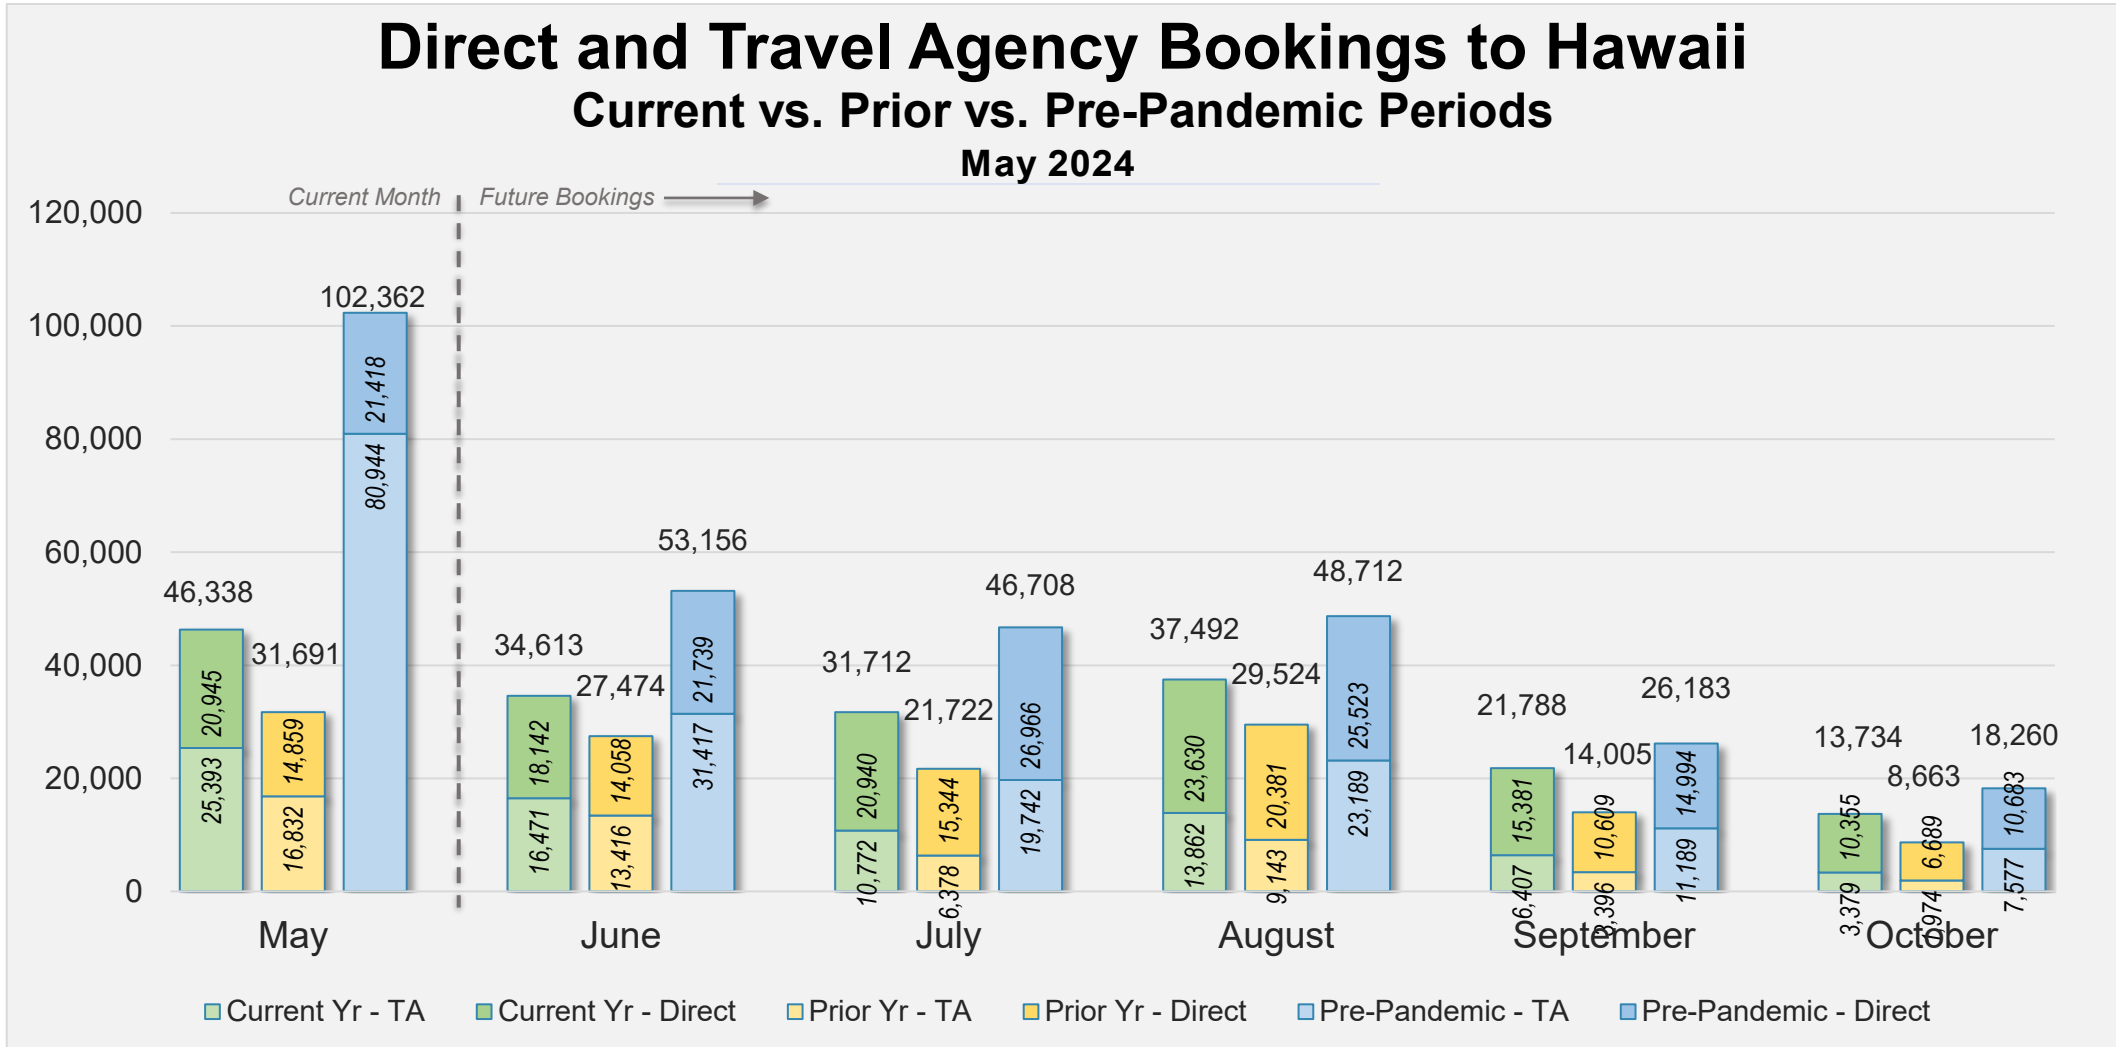

Forward Keys Index

- Bookings
 - Net sum of the number of visitors from Sales transactions counted, including Exchanges and Refunds.
- Current Year / Previous Year / Pre-pandemic
 - In the analysis results, "Current Year" refers to the period being analyzed. "Previous Year" refers to the time unit in the previous year equivalent to the "Current Year" (for year-on-year comparison purposes). "Pre-pandemic" refers to the equivalent period in 2019 to the Current period, using only 2019 data as a reference.
- Direct
 - Refers to tickets purchased directly through the airline, typically via an airline's website.
- Travel Agency
 - Refers to associated with an ARC/IATA number (or otherwise retail).

Direct and Travel Agency Bookings to Hawaii Current vs. Prior vs. Pre-Pandemic Periods

May 2024

Source: ForwardKeys as of 5/12/24

JAPAN

Direct and Travel Agency Bookings to Hawaii Current vs. Prior vs. Pre-Pandemic Periods

May 2024

Source: ForwardKeys as of 5/12/24

CANADA

Direct and Travel Agency Bookings to Hawaii Current vs. Prior vs. Pre-Pandemic Periods

May 2024

Source: ForwardKeys as of 5/12/24

KOREA

Direct and Travel Agency Bookings to Hawaii Current vs. Prior vs. Pre-Pandemic Periods