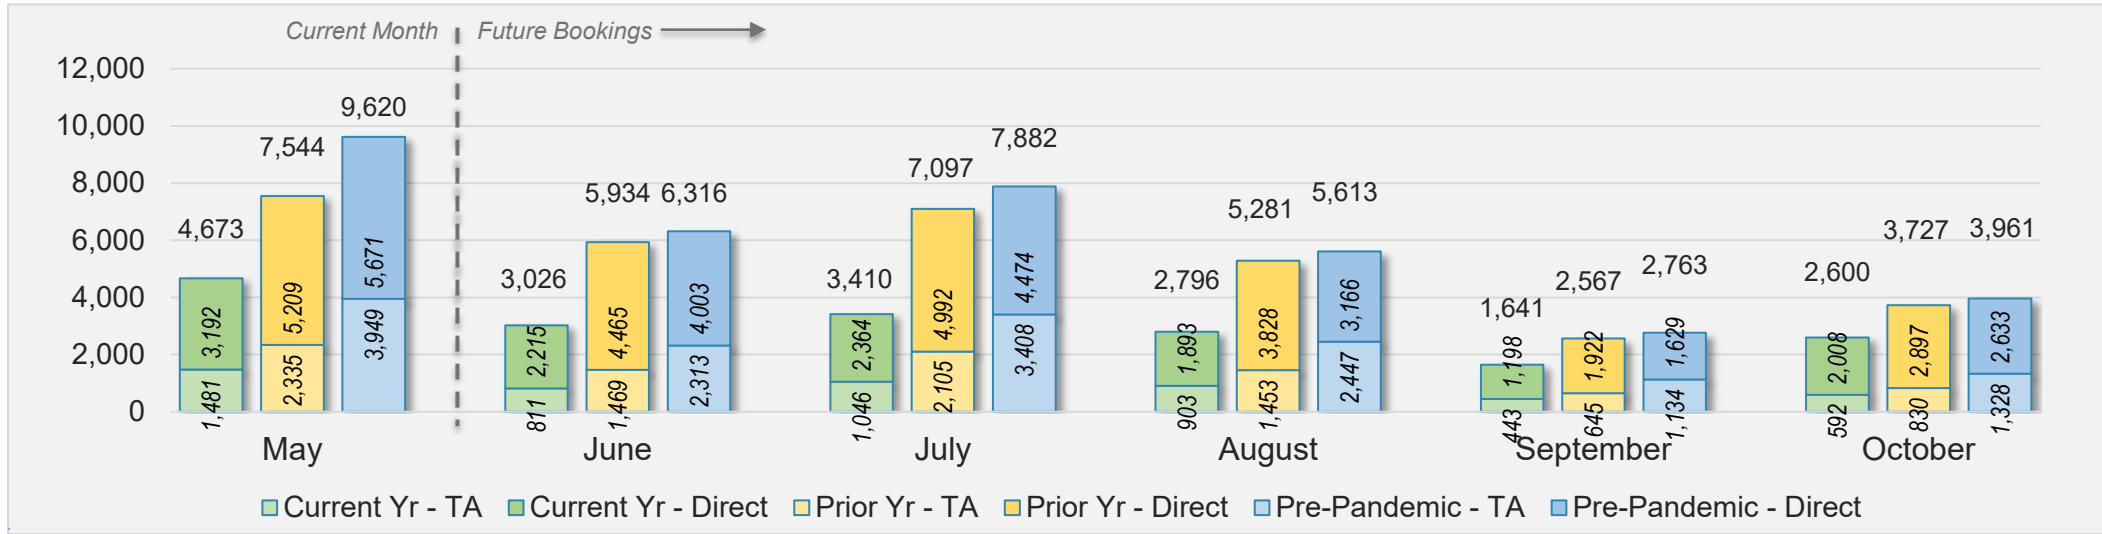

KOREA

Source: ForwardKeys as of 5/12/24

O'ahu (continued)

May 2024 Direct and Travel Agency Bookings to Hawai'i

AUSTRALIA

Source: ForwardKeys as of 5/12/24

Maui

May 2024 Direct and Travel Agency Bookings to Hawai'i

May 2024 Direct and Travel Agency Bookings to Hawai'i

Maui (continued)

May 2024 Direct and Travel Agency Bookings to Hawai'i

CANADA

Source: ForwardKeys as of 5/12/24

May 2024 Direct and Travel Agency Bookings to Hawai'i