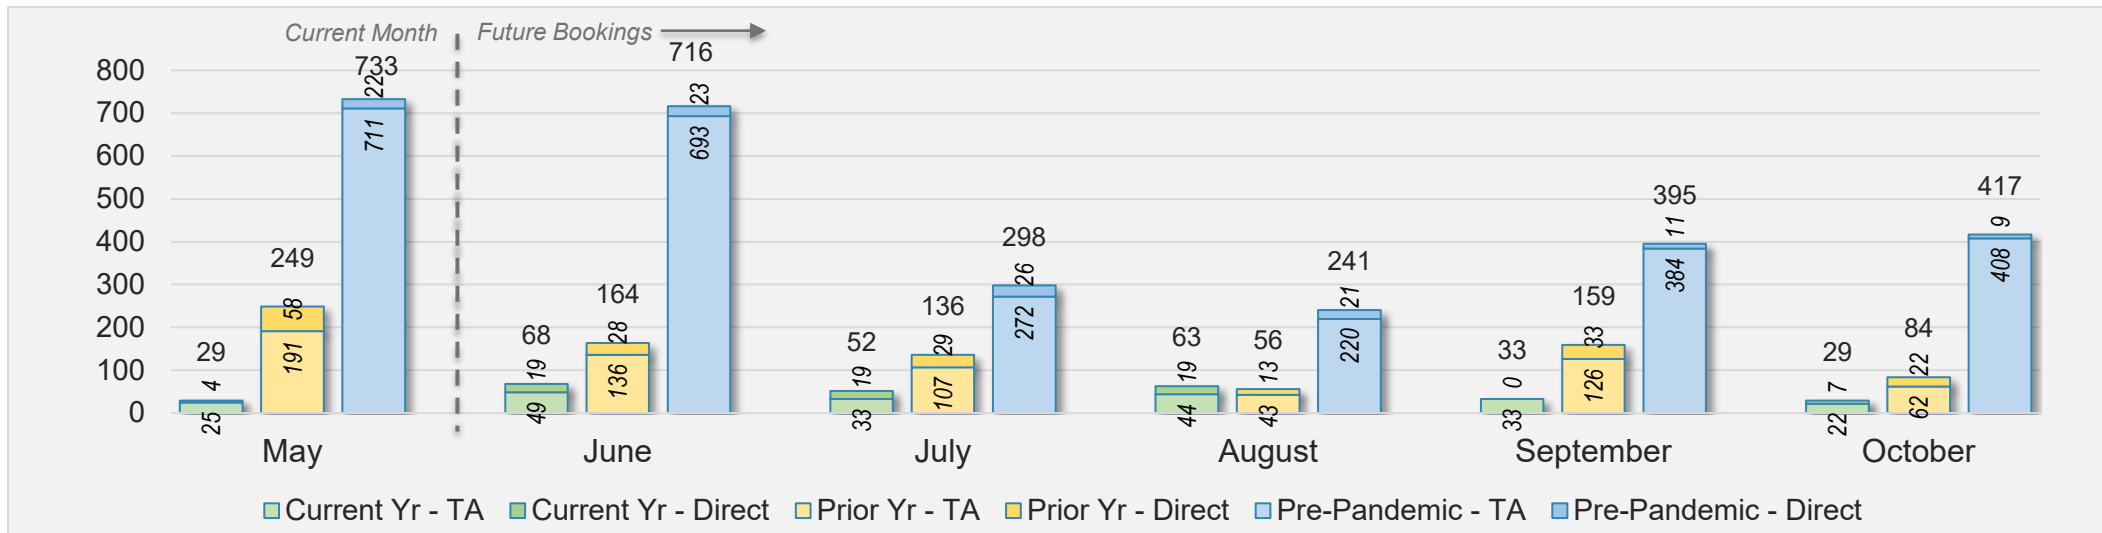

Source: ForwardKeys as of 5/12/24