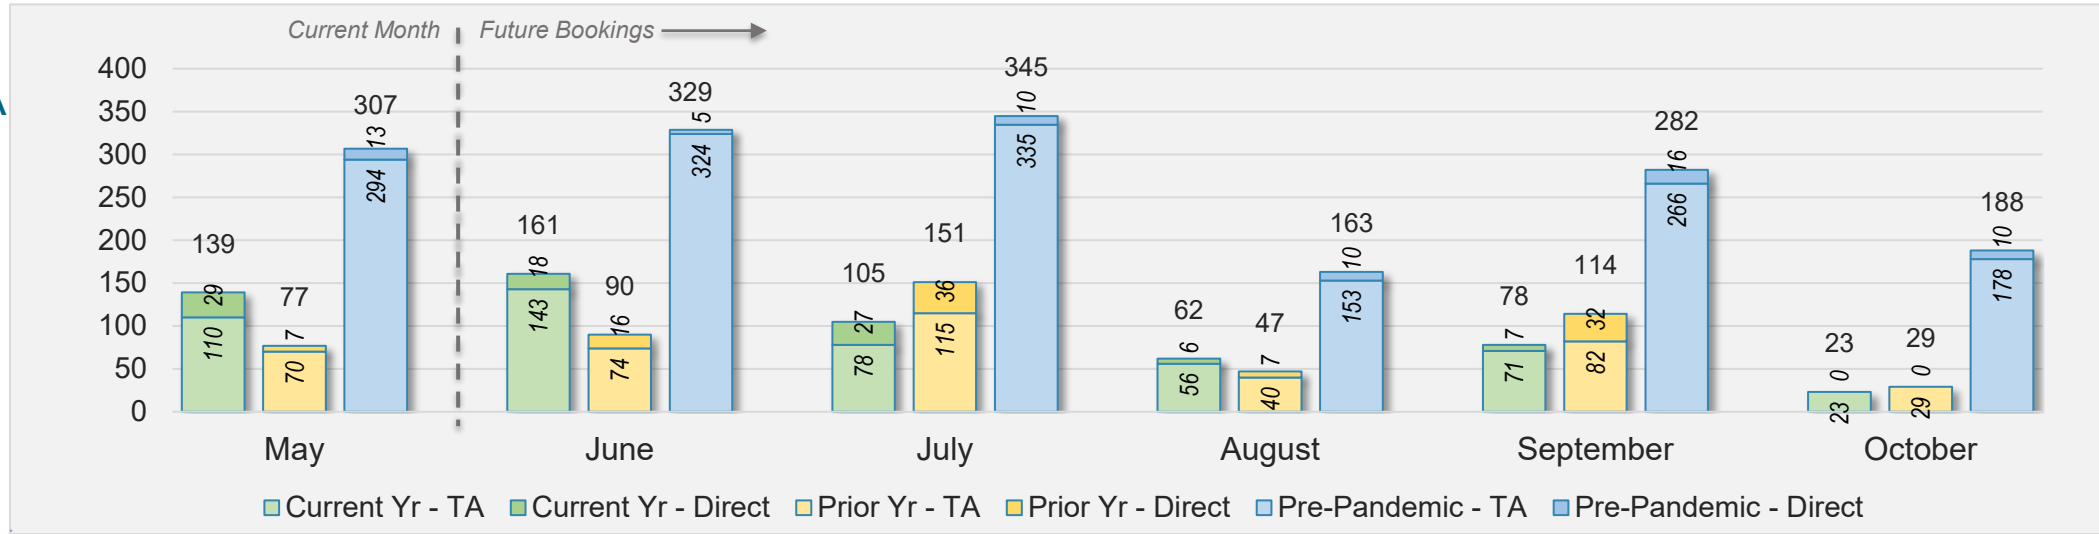

May 2024 Direct and Travel Agency Bookings to Hawai'i

Kaua'i (continued)

May 2024 Direct and Travel Agency Bookings to Hawai'i

CANADA

Source: ForwardKeys as of 5/12/24

May 2024 Direct and Travel Agency Bookings to Hawai'i

KOREA

Source: ForwardKeys as of 5/12/24

Kaua'i (continued)

May 2024 Direct and Travel Agency Bookings to Hawai'i

AUSTRALIA

Source: ForwardKeys as of 5/12/24

Hawai'i Island

May 2024 Direct and Travel Agency Bookings to Hawai'i

May 2024 Direct and Travel Agency Bookings to Hawai'i

Hawai'i Island (continued)

May 2024 Direct and Travel Agency Bookings to Hawai'i

CANADA

May 2024 Direct and Travel Agency Bookings to Hawai'i

KOREA

Hawai'i Island (continued)