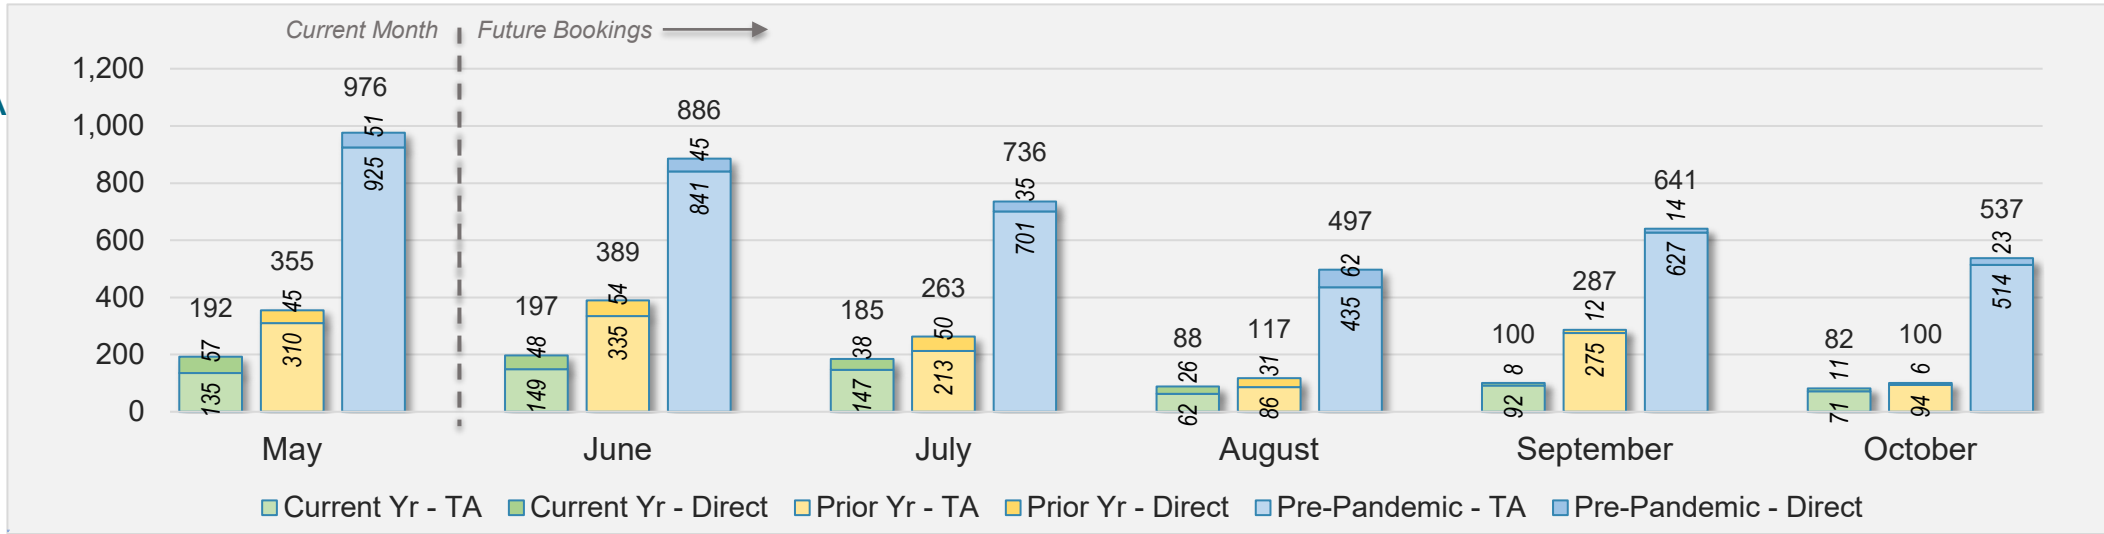

May 2024 Direct and Travel Agency Bookings to Hawai'i

Maui (continued)

May 2024 Direct and Travel Agency Bookings to Hawai'i

CANADA

Source: ForwardKeys as of 5/12/24

May 2024 Direct and Travel Agency Bookings to Hawai'i

KOREA

Source: ForwardKeys as of 5/12/24

Maui (continued)

May 2024 Direct and Travel Agency Bookings to Hawai'i

AUSTRALIA

Source: ForwardKeys as of 5/12/24

Kaua'i

May 2024 Direct and Travel Agency Bookings to Hawai'i

May 2024 Direct and Travel Agency Bookings to Hawai'i

Kaua'i (continued)

May 2024 Direct and Travel Agency Bookings to Hawai'i

CANADA

Source: ForwardKeys as of 5/12/24

May 2024 Direct and Travel Agency Bookings to Hawai'i