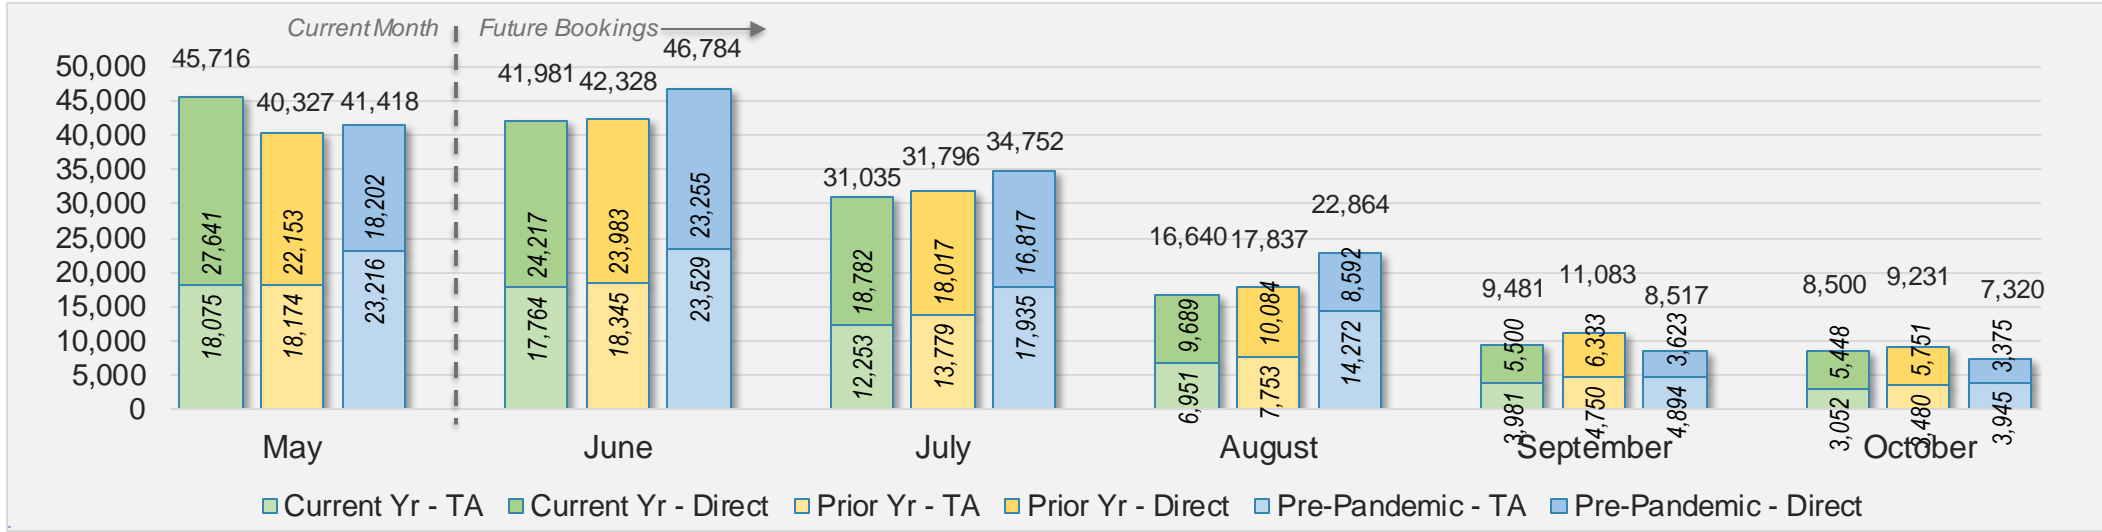

Hawai'i Island

May 2024 Direct and Travel Agency Bookings to Hawai'i

U.S.

Source: ForwardKeys as of 5/19/24

May 2024 Direct and Travel Agency Bookings to Hawai'i

JAPAN