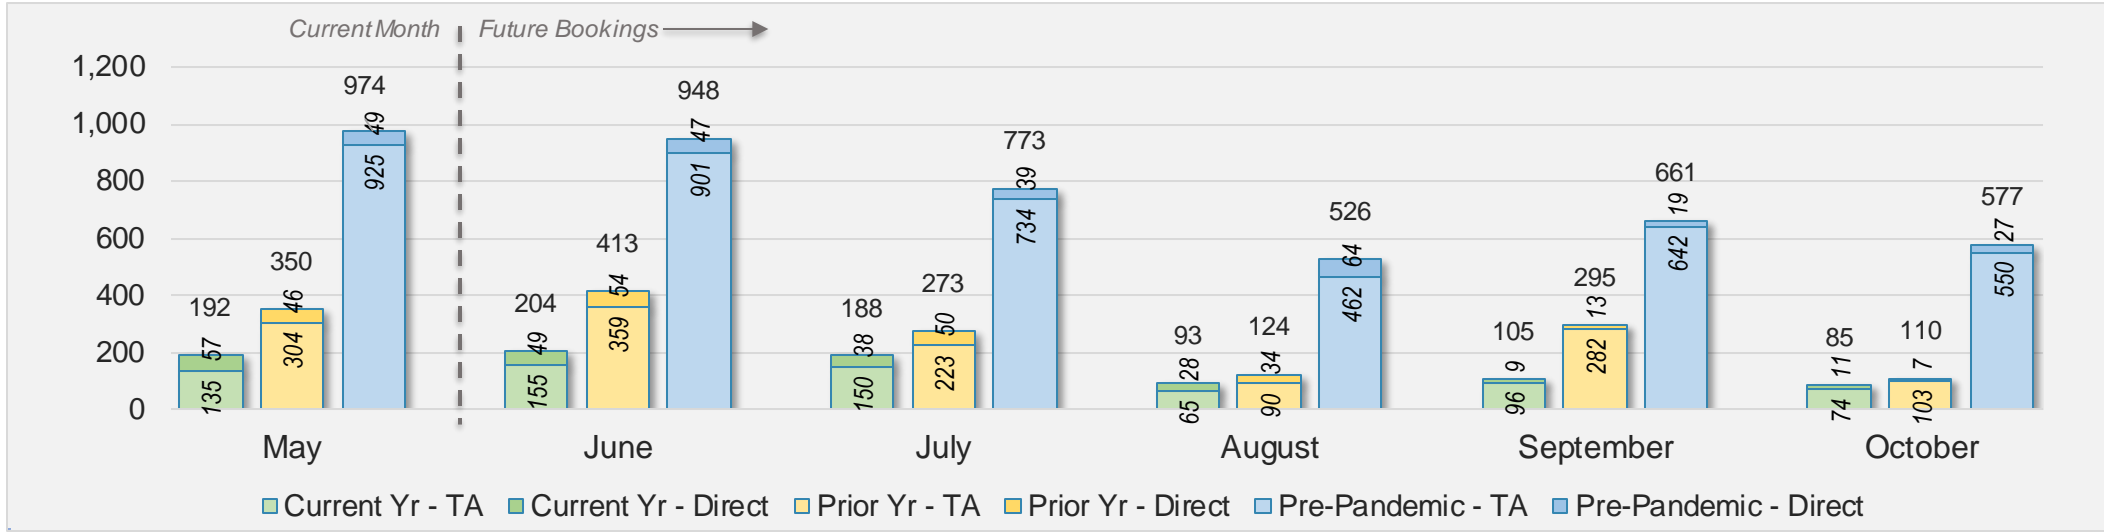

Maui (continued)

May 2024 Direct and Travel Agency Bookings to Hawai'i

AUSTRALIA

Source: ForwardKeys as of 5/19/24