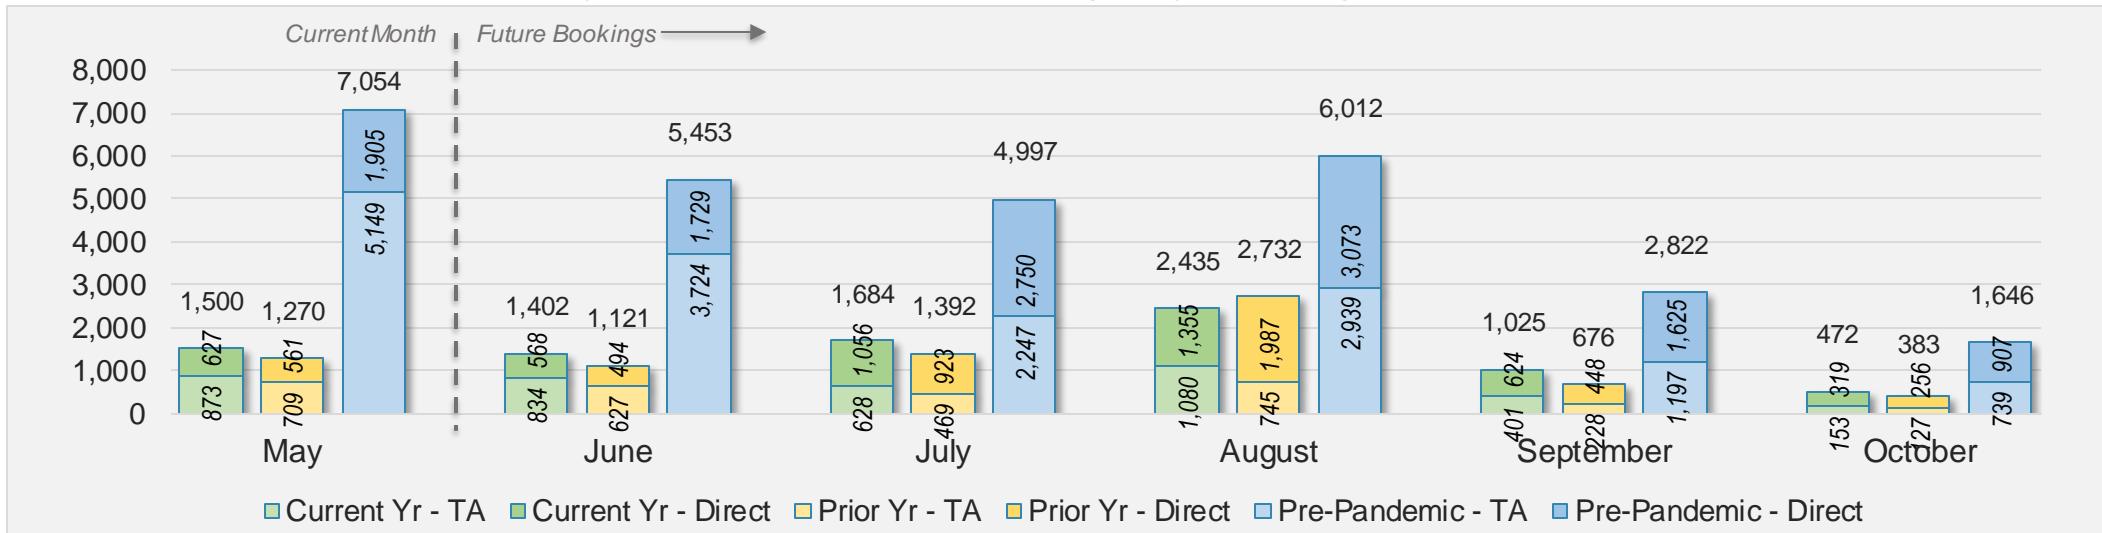

## May 2024 Direct and Travel Agency Bookings to Hawai'i

U.S.

Source: ForwardKeys as of 5/19/24

## May 2024 Direct and Travel Agency Bookings to Hawai'i

JAPAN

Source: ForwardKeys as of 5/19/24