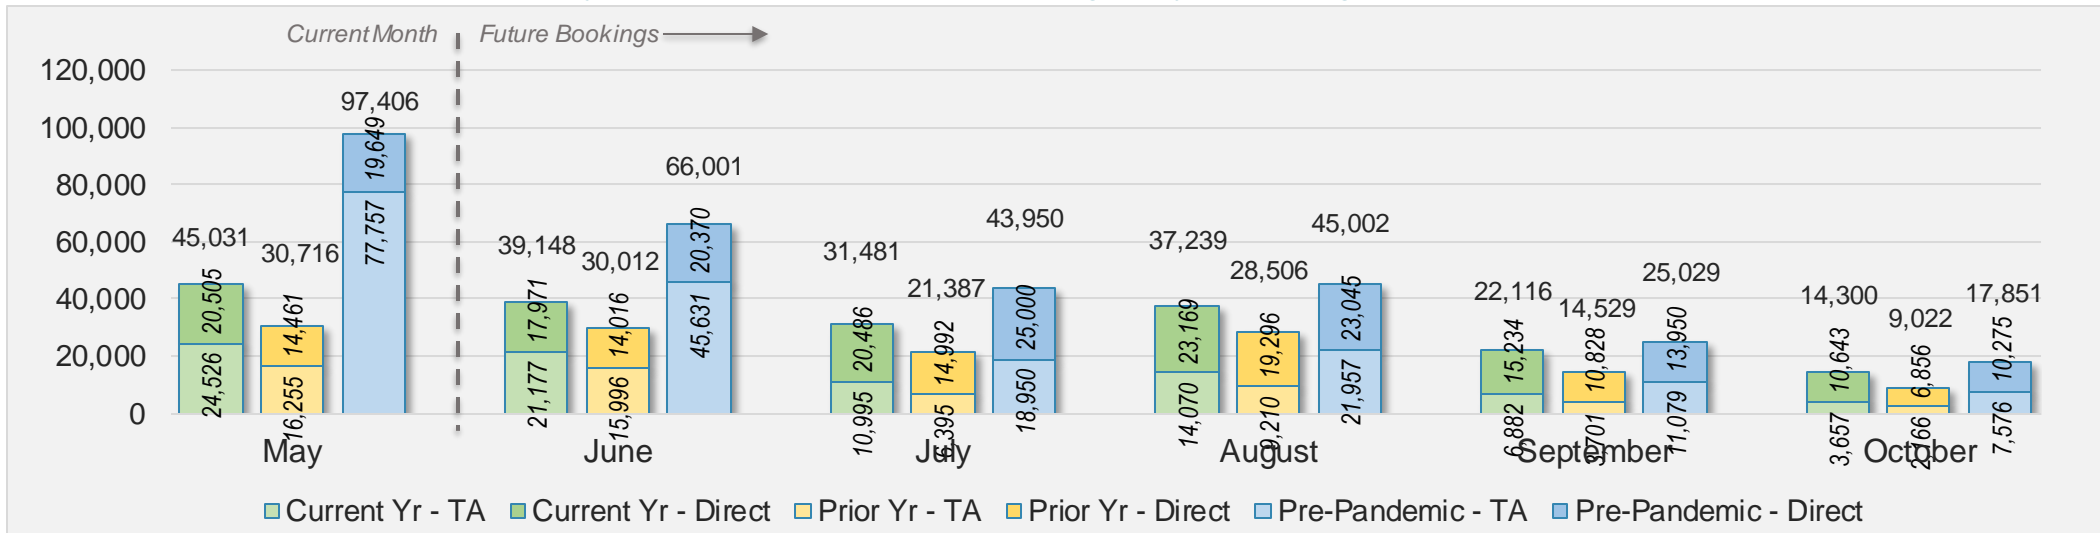

May 2024 Direct and Travel Agency Bookings to Hawai'i

JAPAN

Source: ForwardKeys as of 5/19/24