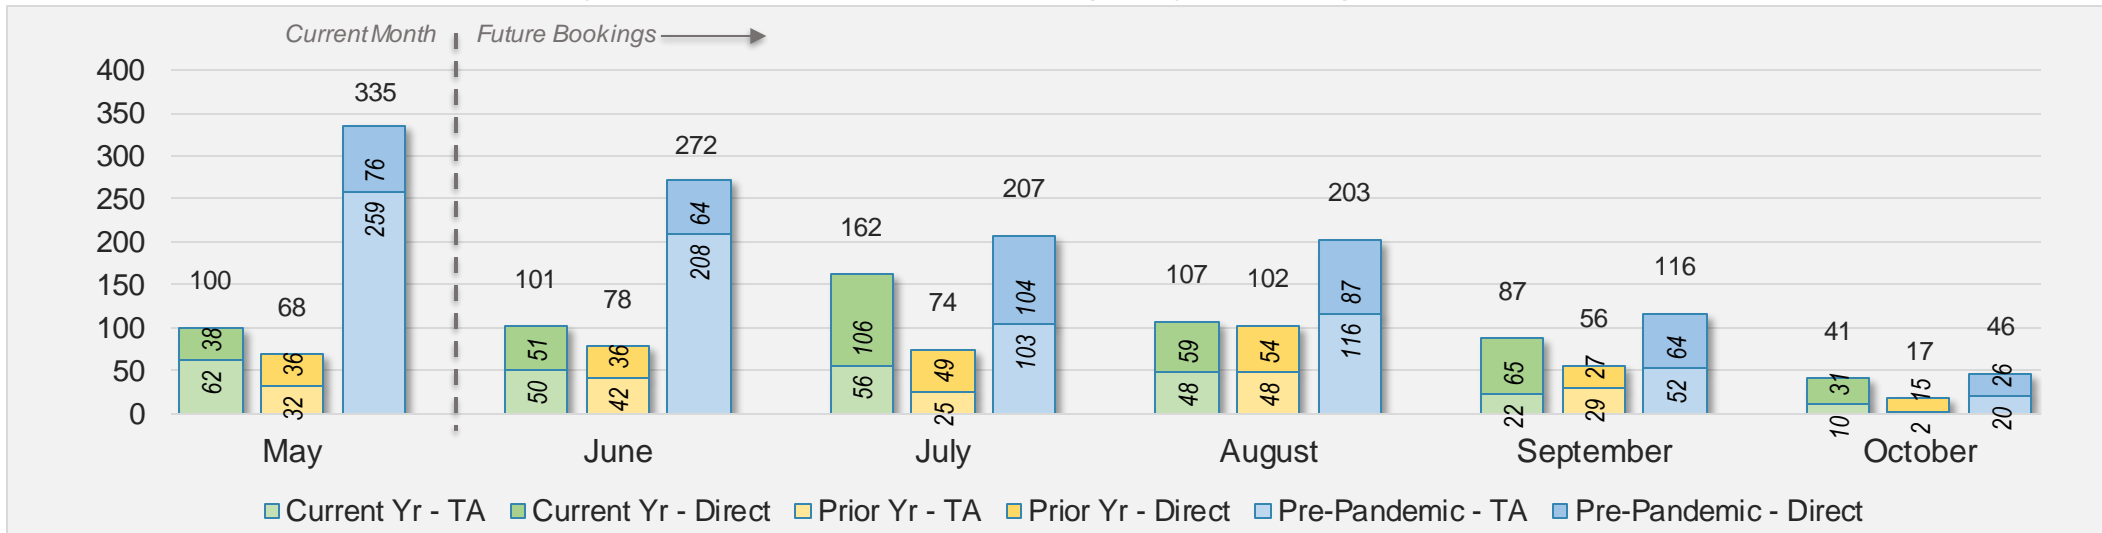

May 2024 Direct and Travel Agency Bookings to Hawai'i