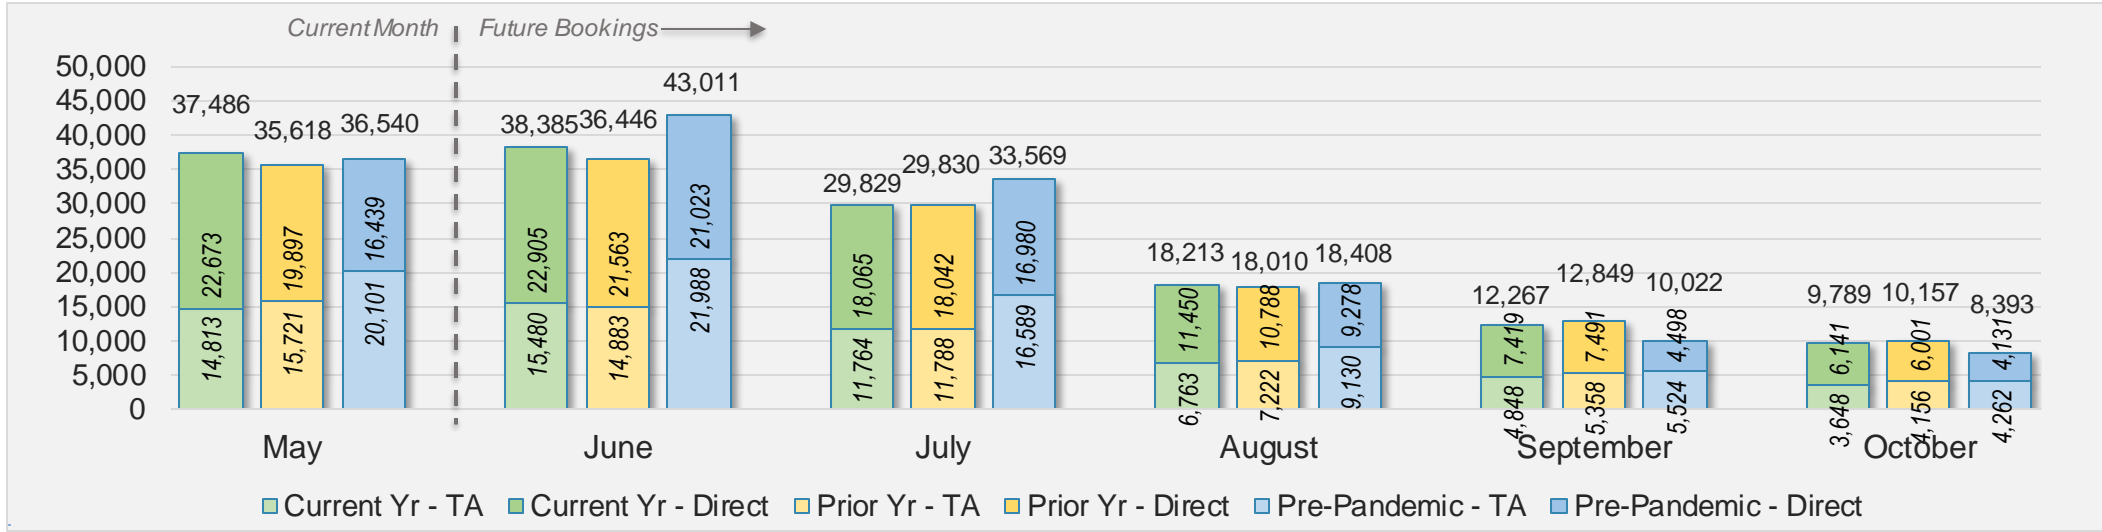

Kaua'i

May 2024 Direct and Travel Agency Bookings to Hawai'i