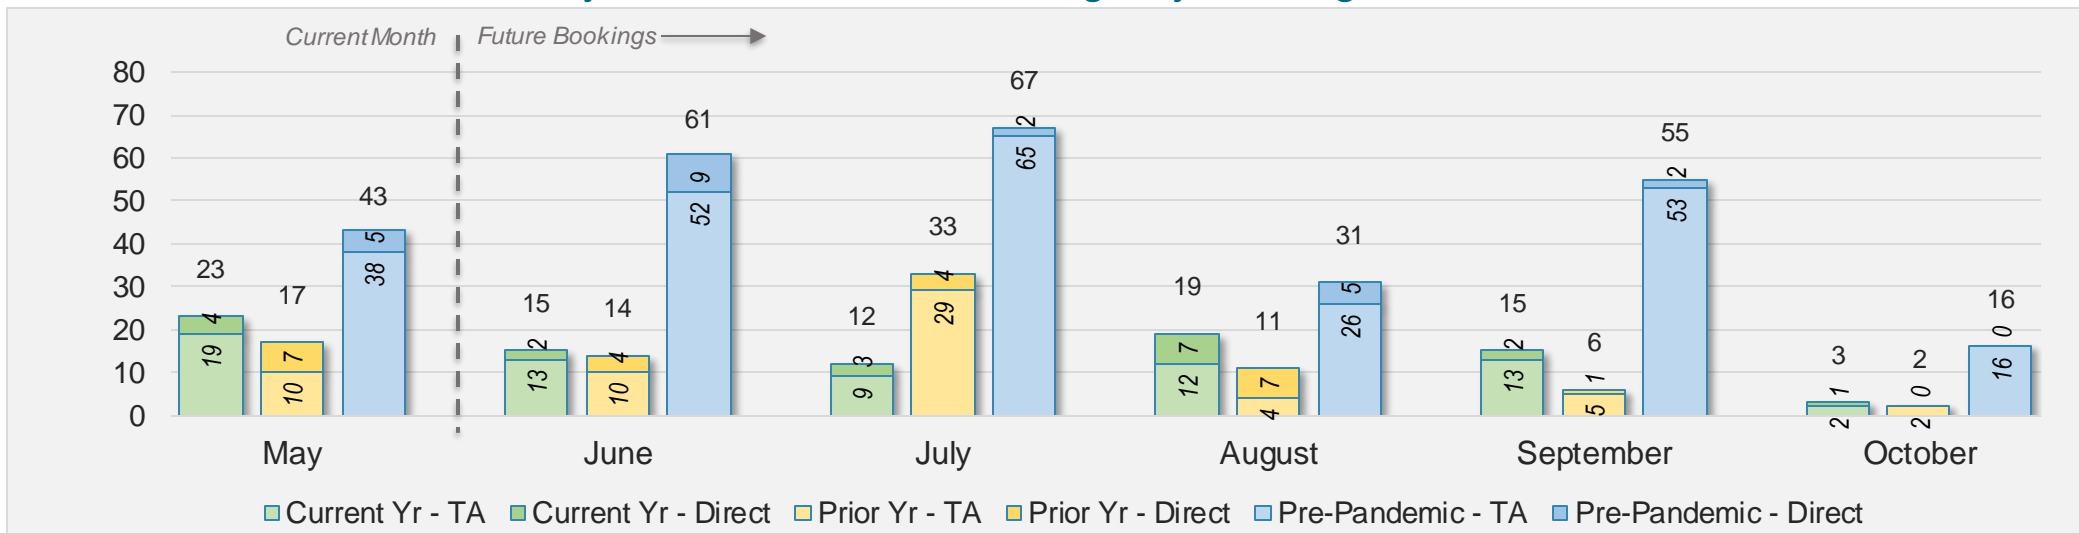

## May 2024 Direct and Travel Agency Bookings to Hawai'i

CANADA

Source: ForwardKeys as of 5/19/24

## May 2024 Direct and Travel Agency Bookings to Hawai'i

KOREA

Source: ForwardKeys as of 5/19/24