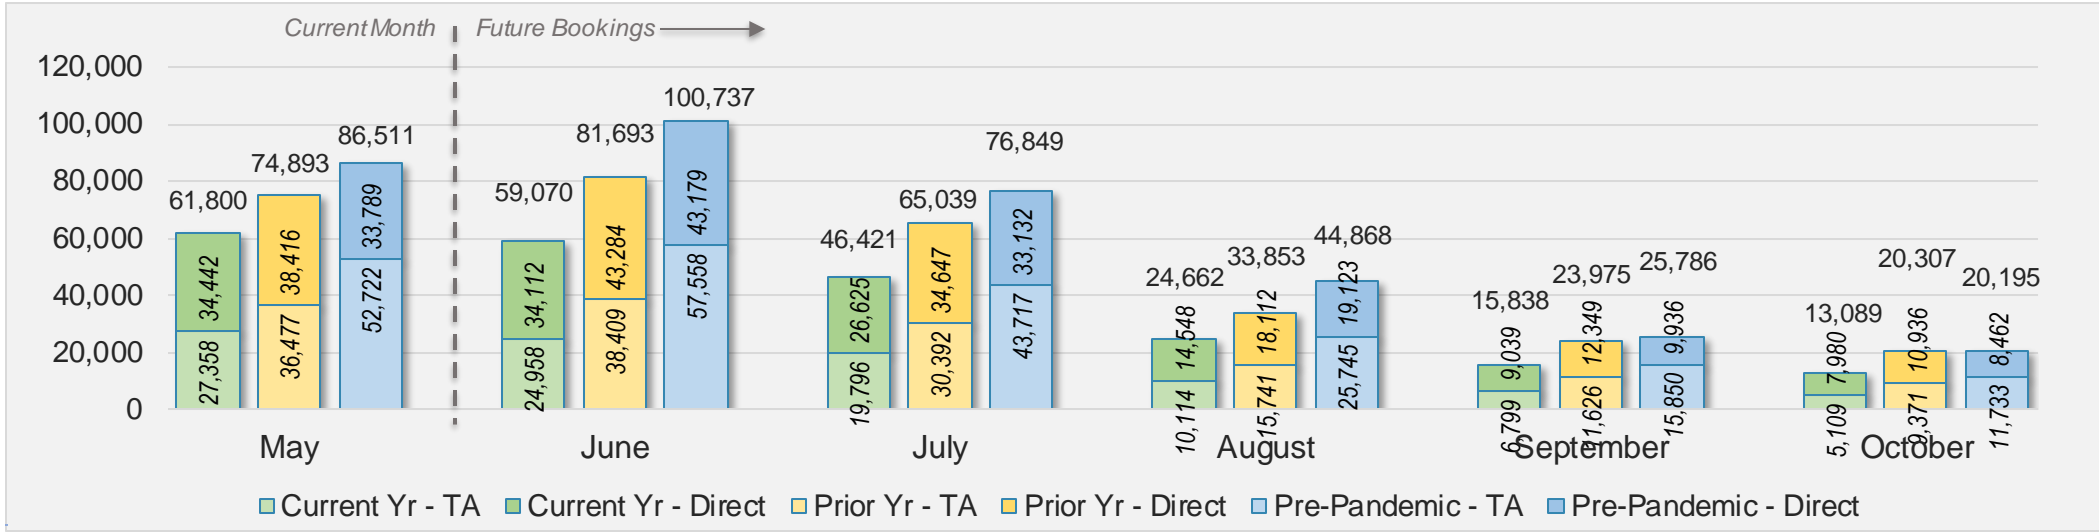

Maui

May 2024 Direct and Travel Agency Bookings to Hawai'i