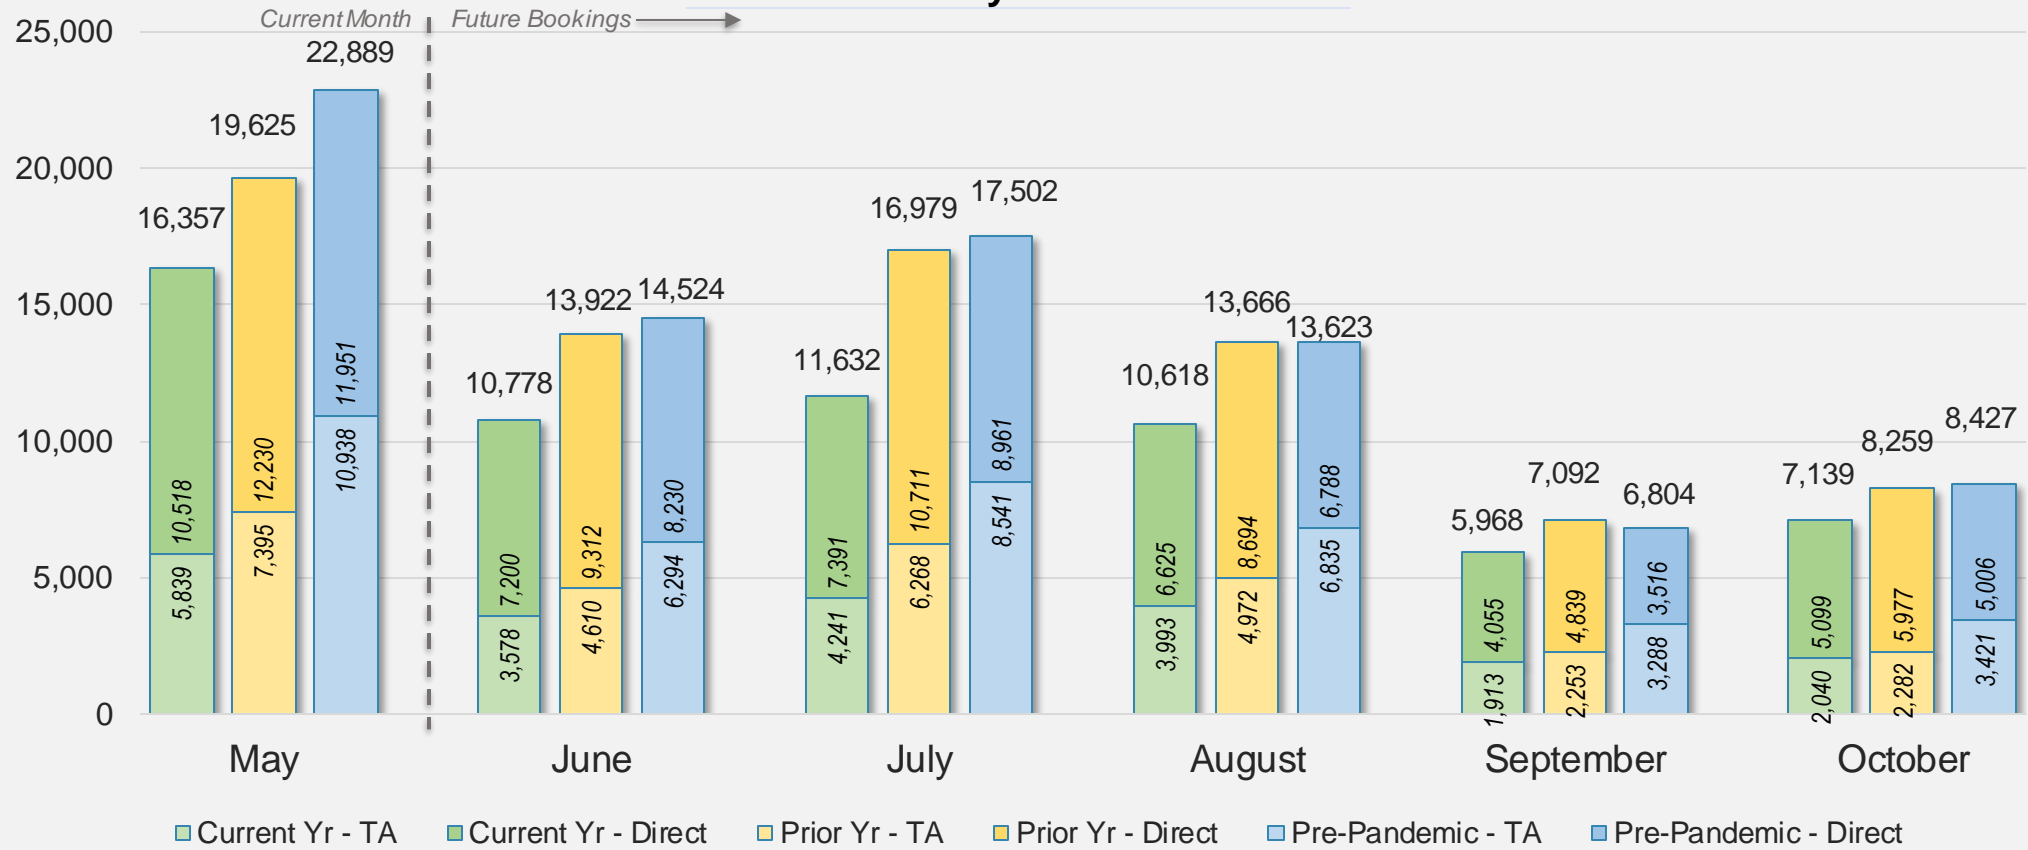

CANADA

Direct and Travel Agency Bookings to Hawaii Current vs. Prior vs. Pre-Pandemic Periods

May 2024

Source: ForwardKeys as of 5/19/24