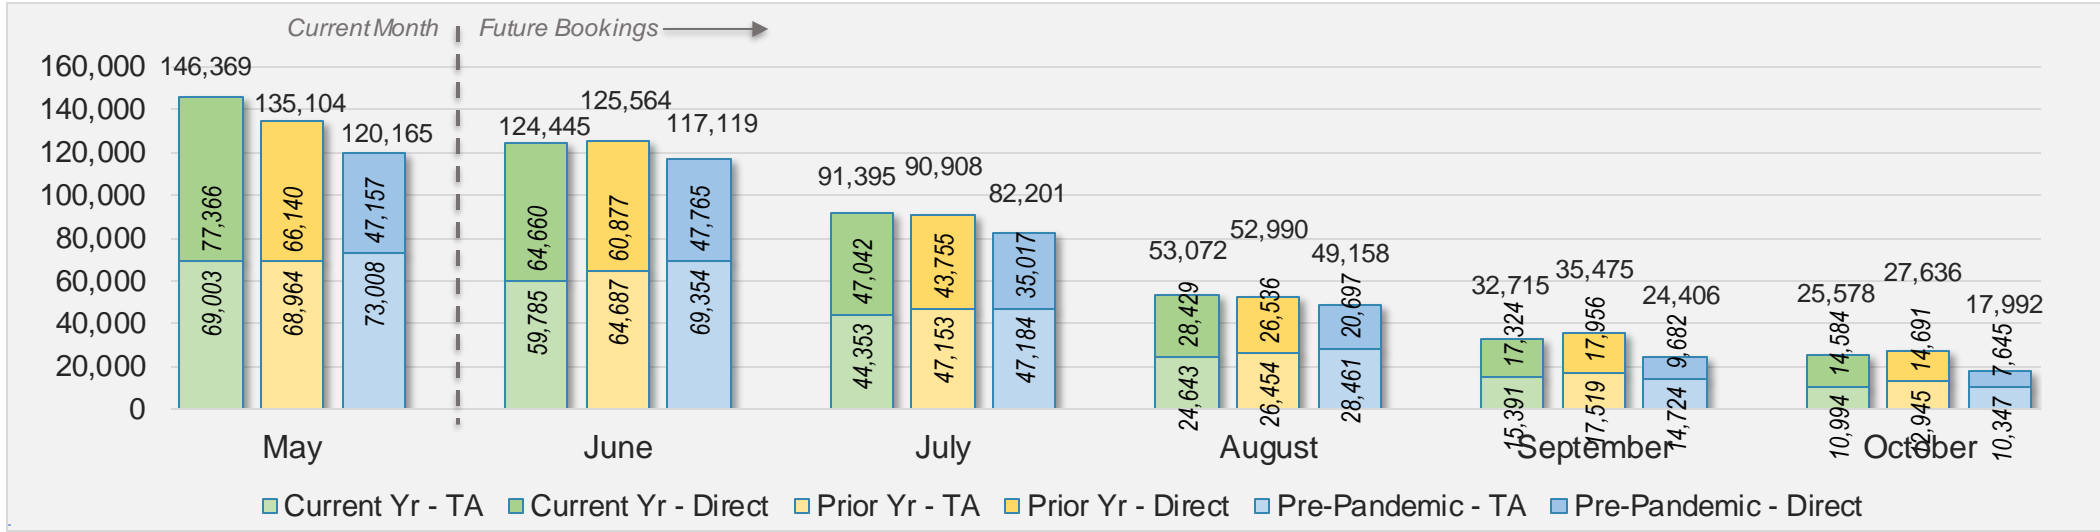

## Direct and Travel Agency Bookings to Hawaii Current vs. Prior vs. Pre-Pandemic Periods

May 2024

Source: ForwardKeys as of 5/19/24

## May 2024 Direct and Travel Agency Bookings to Hawai'i

U.S.

Source: ForwardKeys as of 5/19/24