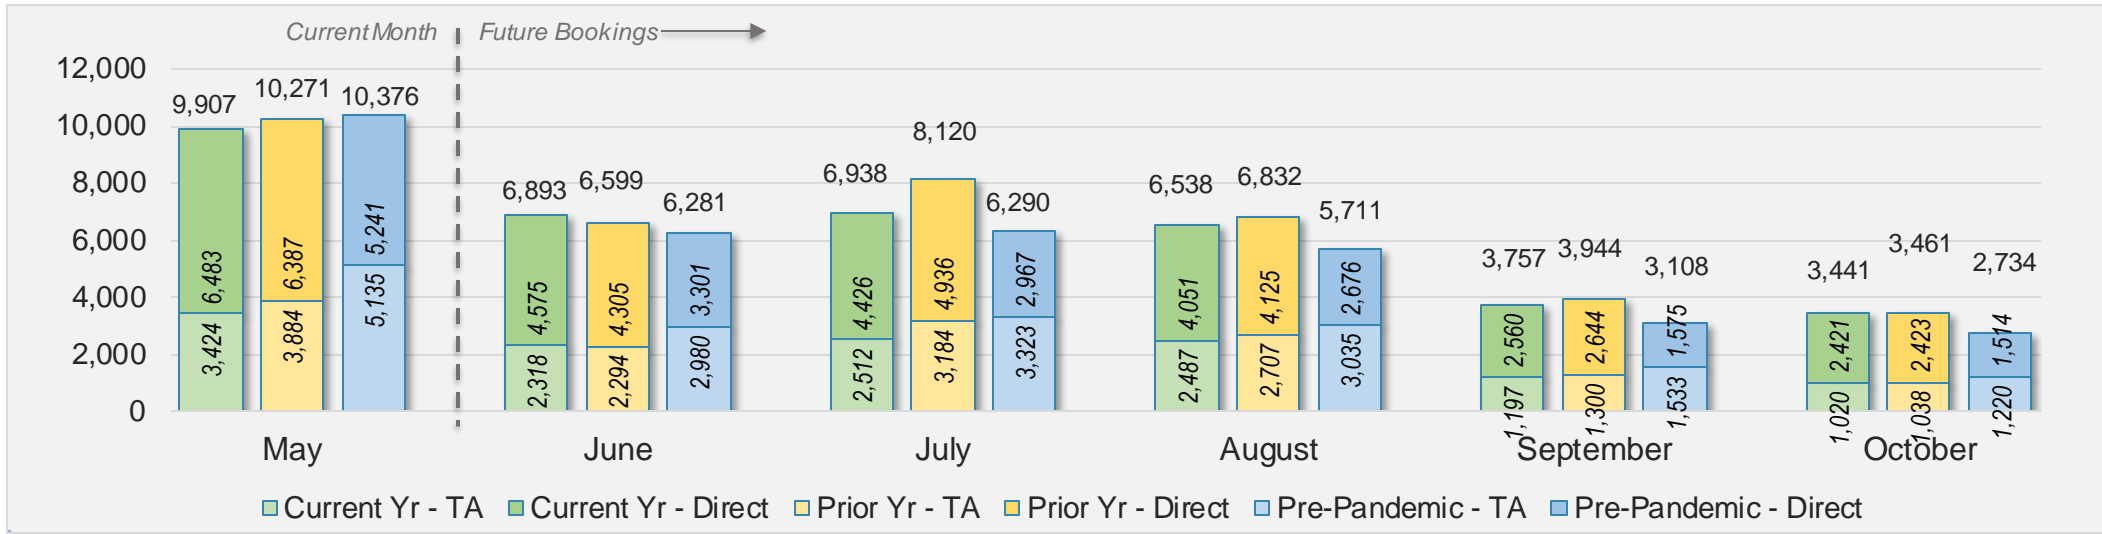

O'ahu (continued)

May 2024 Direct and Travel Agency Bookings to Hawai'i

CANADA

Source: ForwardKeys as of 5/19/24

May 2024 Direct and Travel Agency Bookings to Hawai'i

KOREA