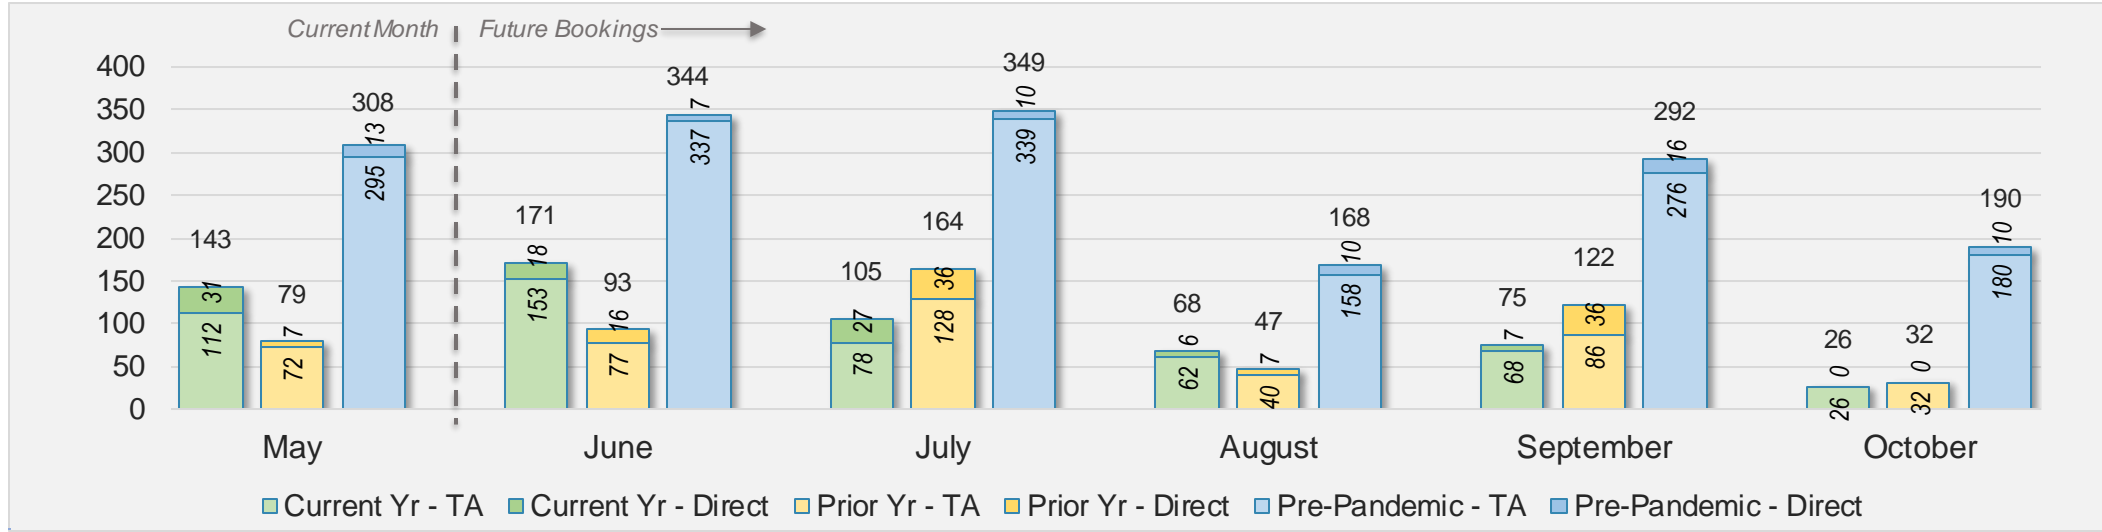

Kaua'i (continued)

May 2024 Direct and Travel Agency Bookings to Hawai'i

AUSTRALIA

Source: ForwardKeys as of 5/19/24