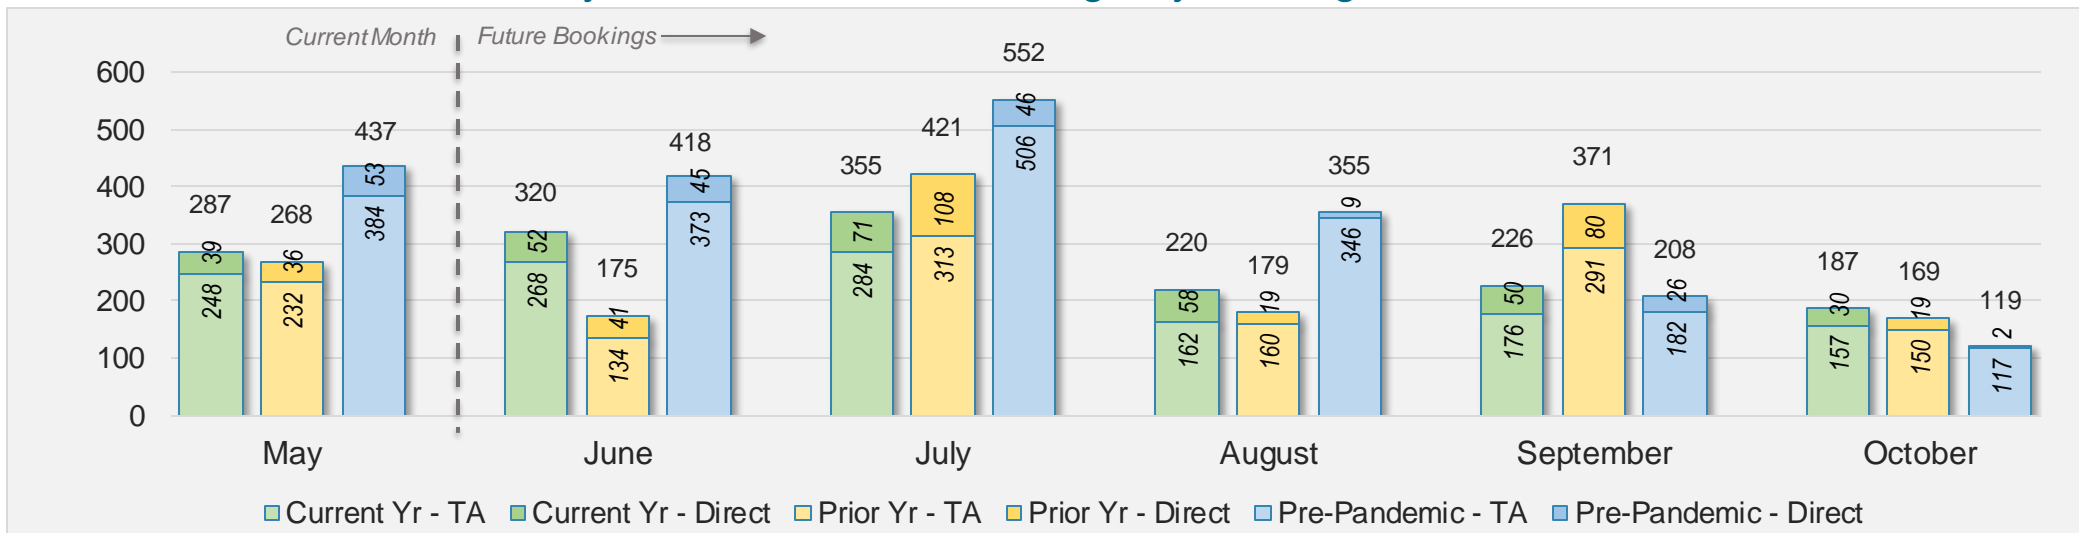

Hawai'i Island (continued)

CANADA

KOREA