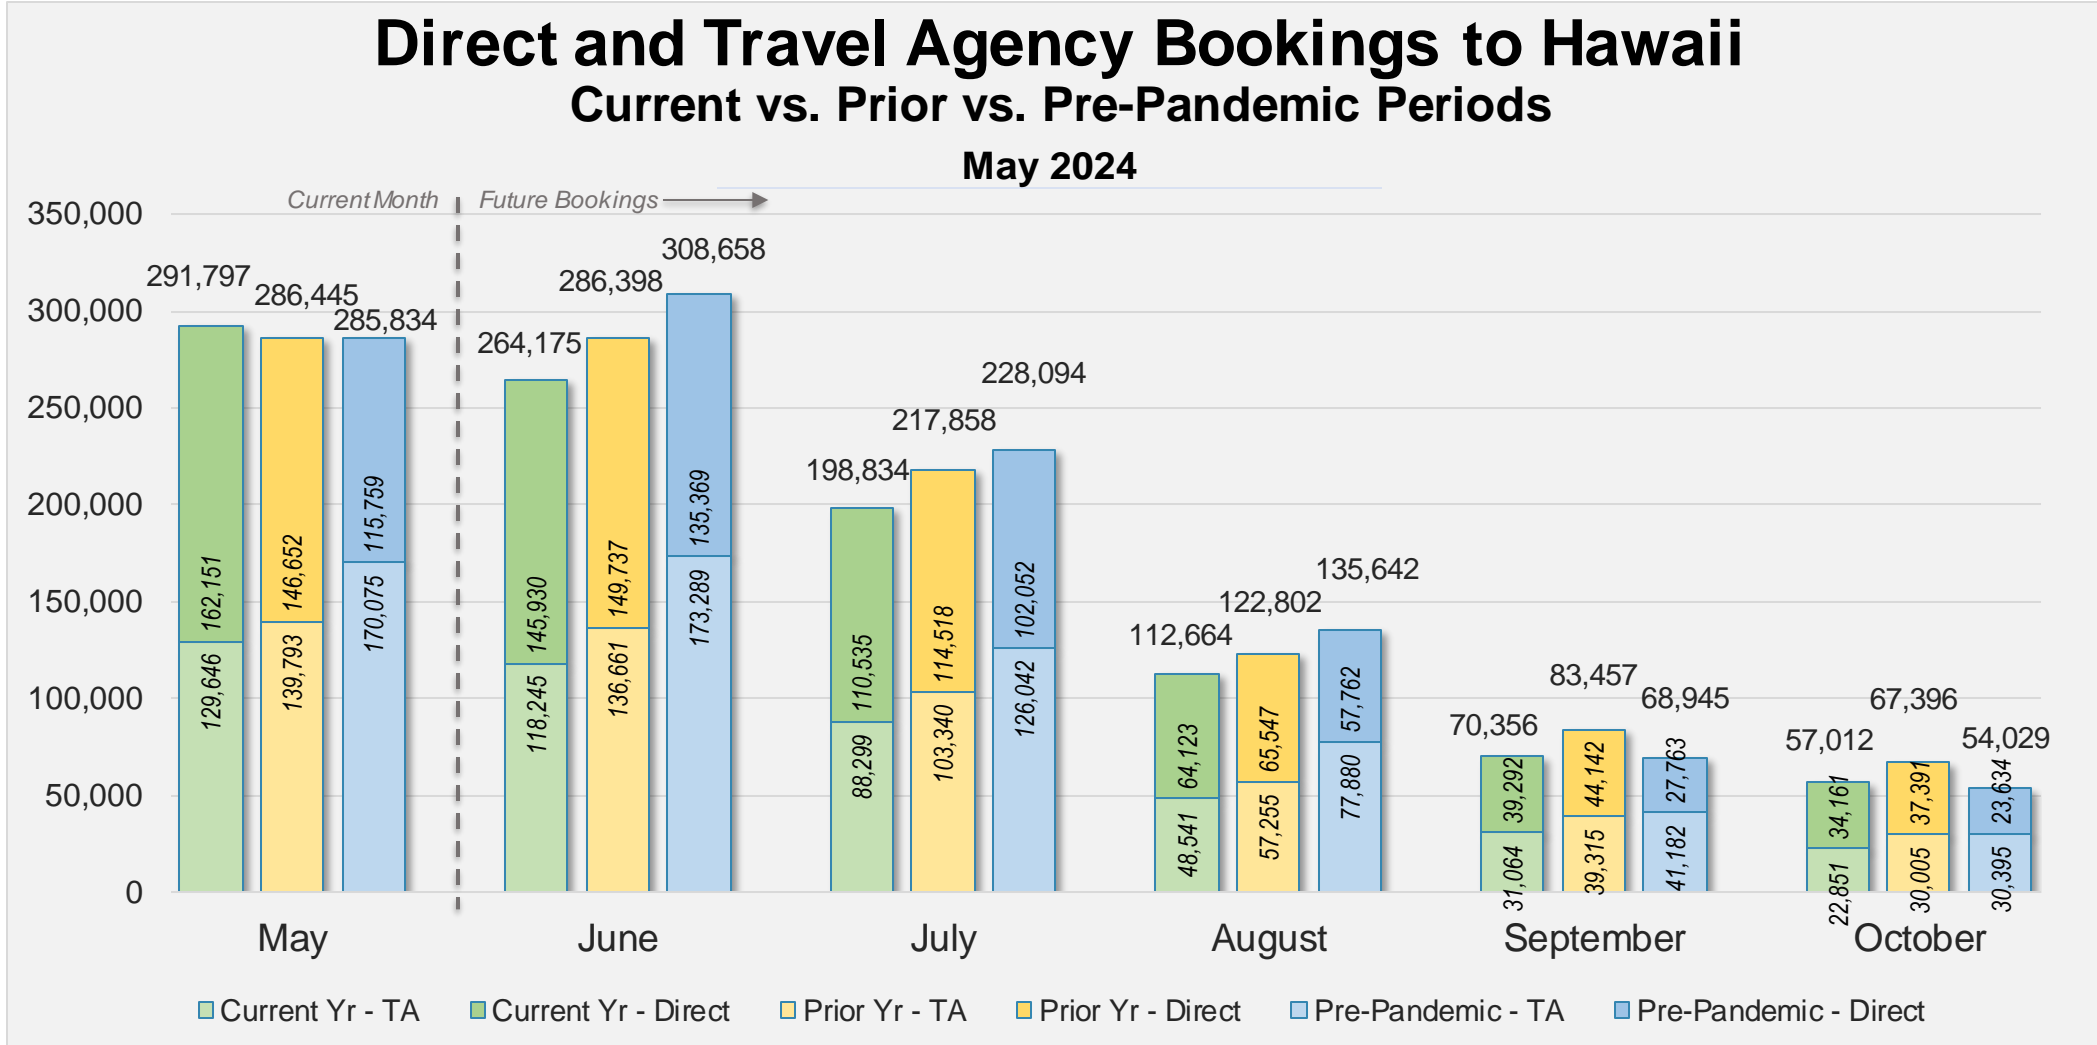

Direct and Travel Agency Bookings to Hawaii Current vs. Prior vs. Pre-Pandemic Periods

May 2024

Source: ForwardKeys as of 5/19/24