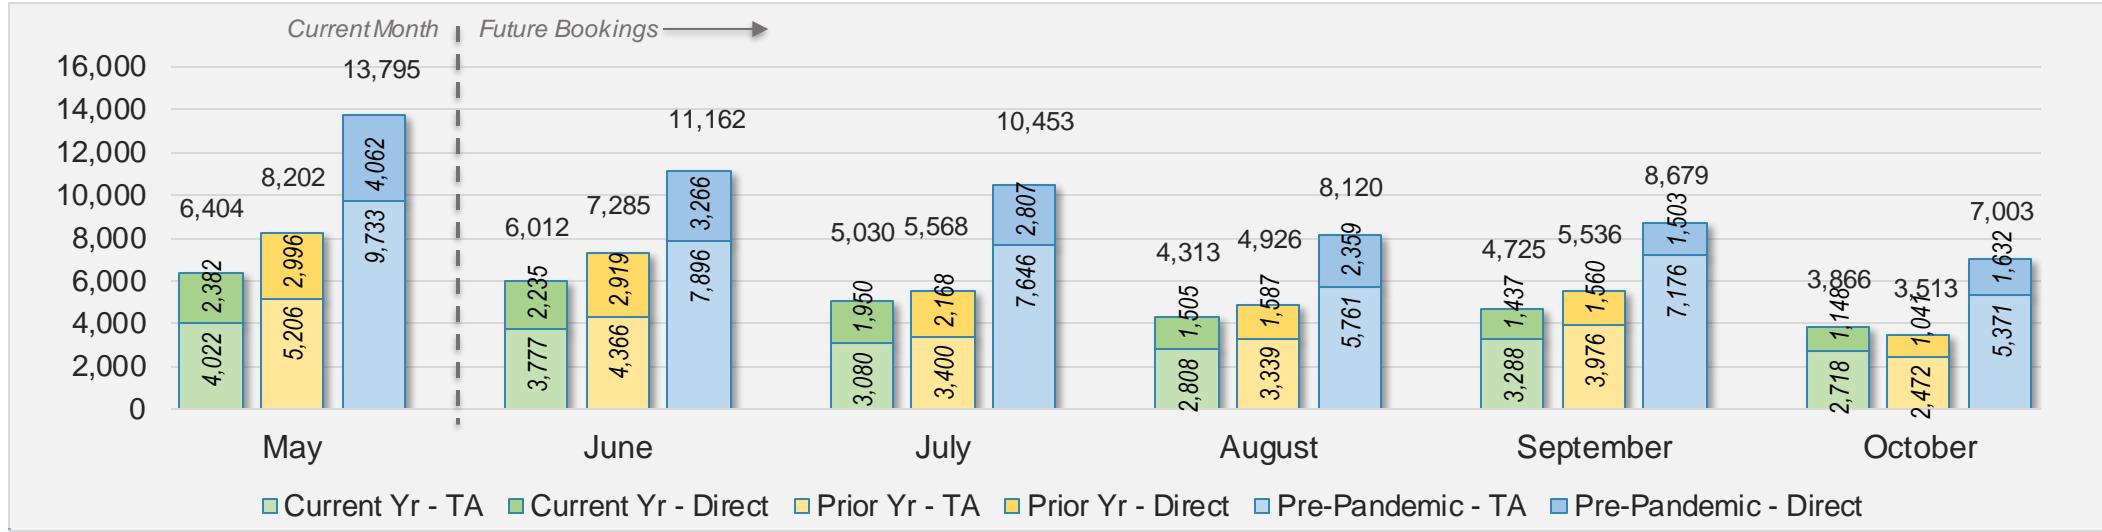

O'ahu (continued)

May 2024 Direct and Travel Agency Bookings to Hawai'i

AUSTRALIA

Source: ForwardKeys as of 5/19/24