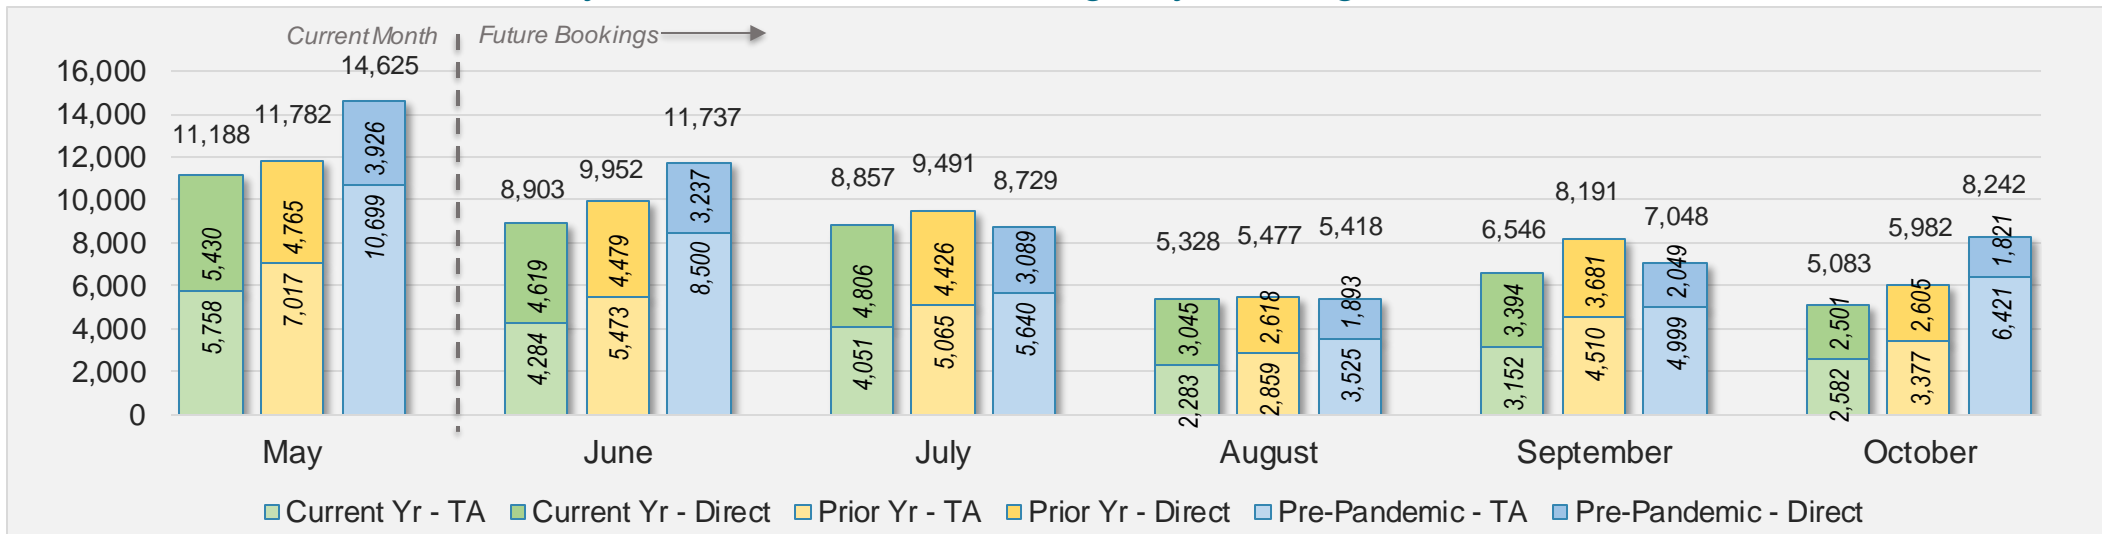

## May 2024 Direct and Travel Agency Bookings to Hawai'i

CANADA

Source: ForwardKeys as of 5/19/24

## May 2024 Direct and Travel Agency Bookings to Hawai'i

KOREA

Source: ForwardKeys as of 5/19/24