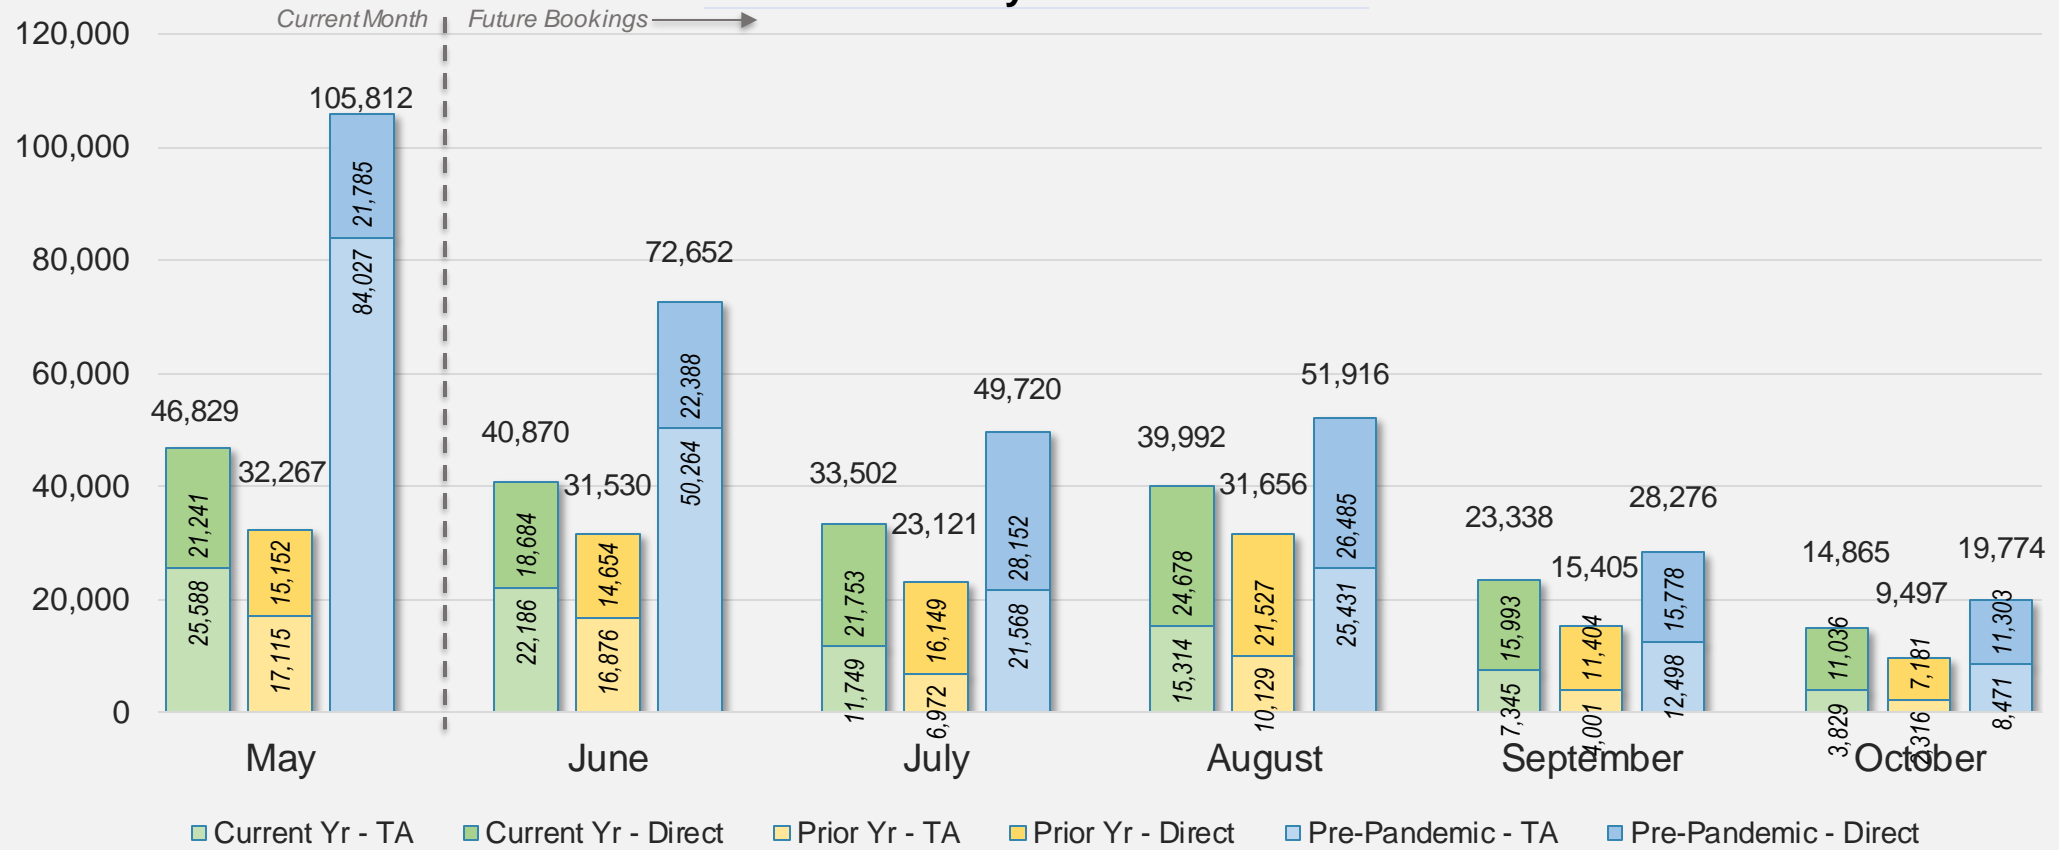

JAPAN

Direct and Travel Agency Bookings to Hawaii Current vs. Prior vs. Pre-Pandemic Periods

May 2024

Source: ForwardKeys as of 5/19/24