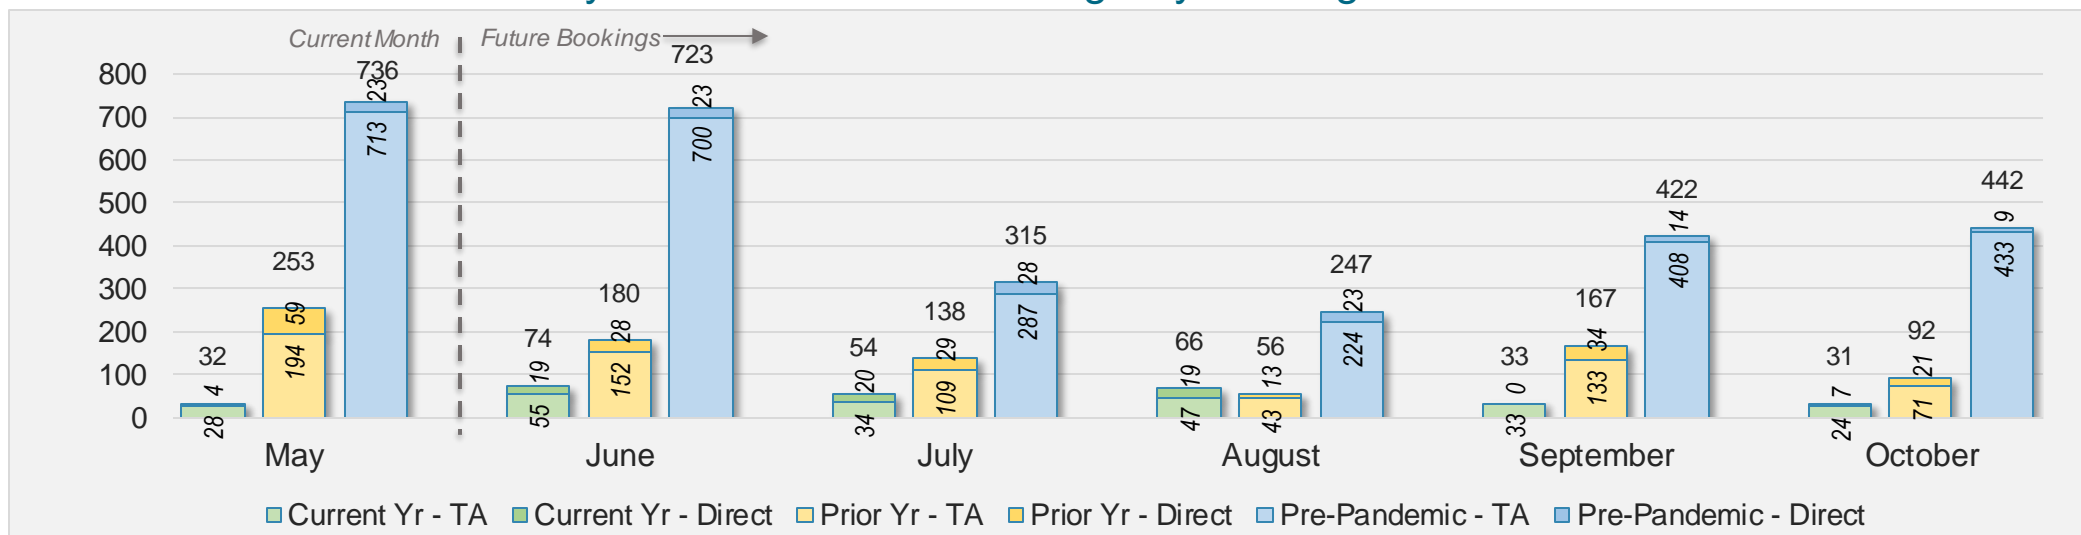

## May 2024 Direct and Travel Agency Bookings to Hawai'i

CANADA

Source: ForwardKeys as of 5/19/24

## May 2024 Direct and Travel Agency Bookings to Hawai'i

KOREA

Source: ForwardKeys as of 5/19/24