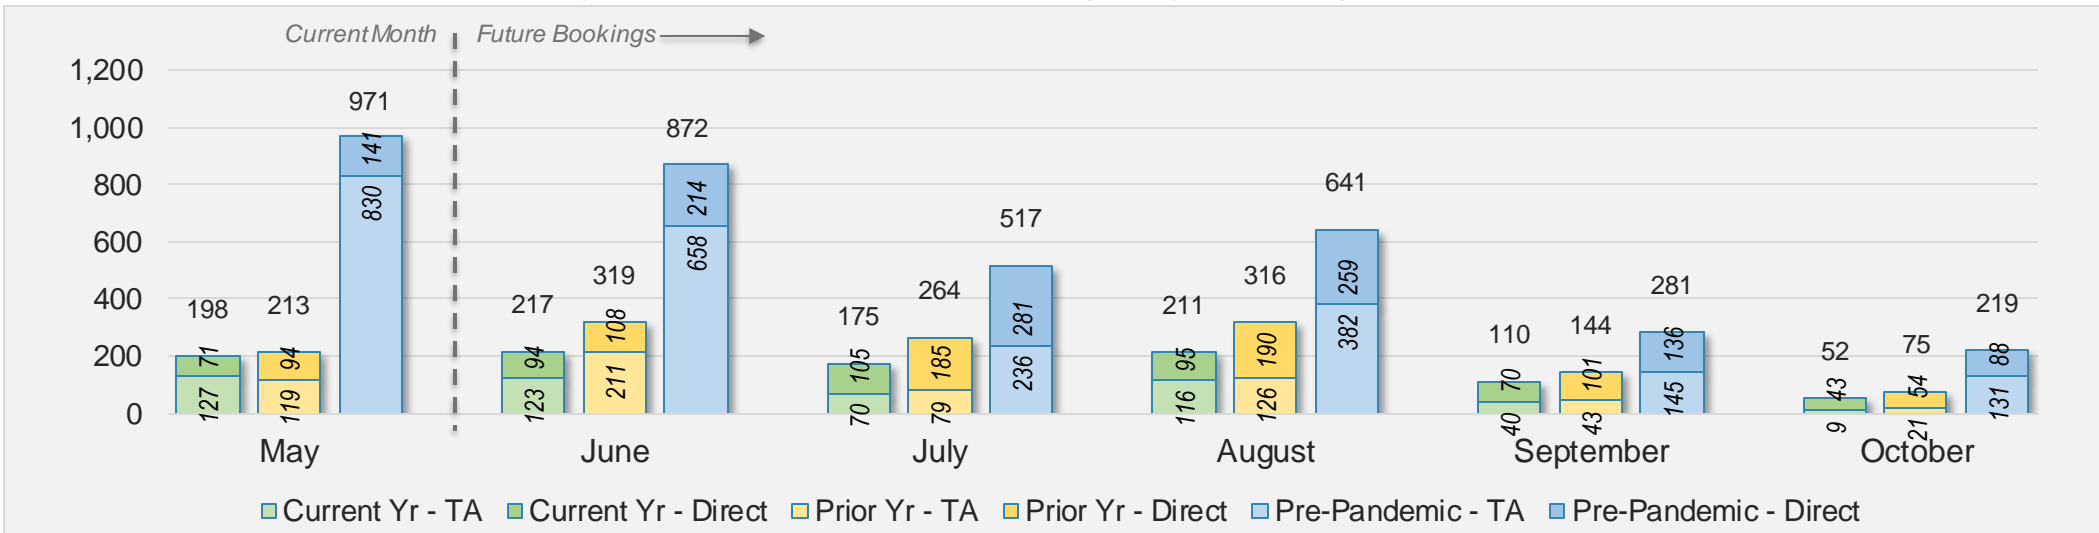

May 2024 Direct and Travel Agency Bookings to Hawai'i