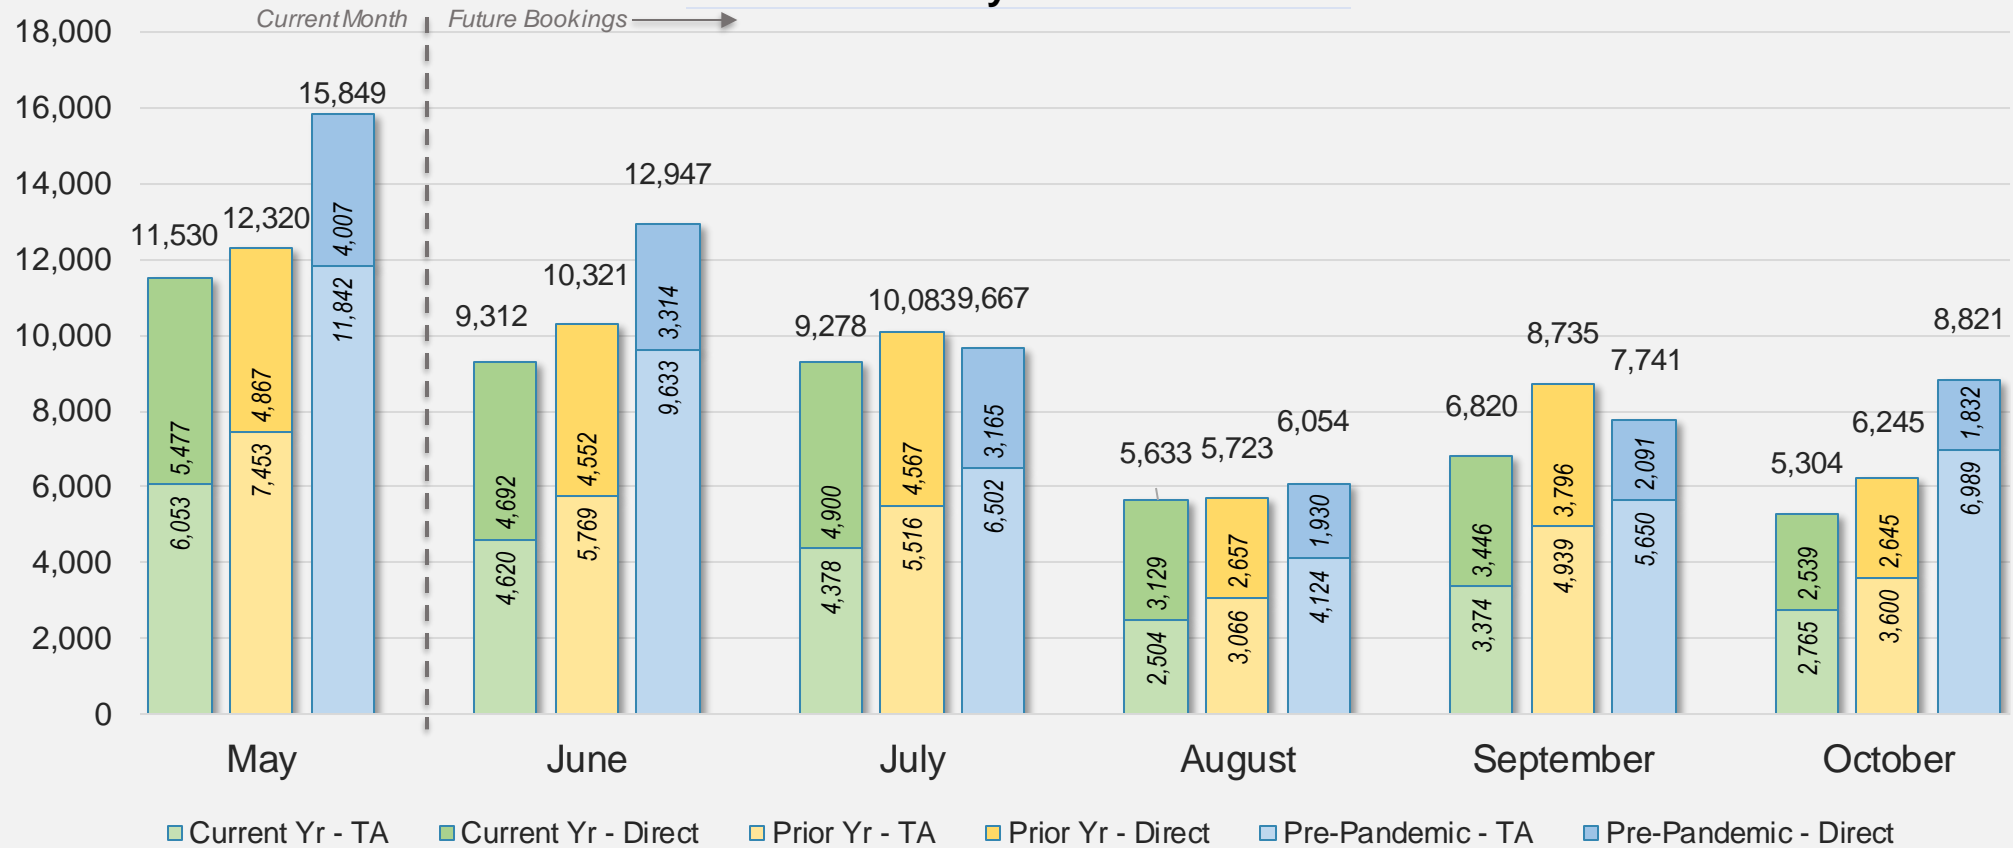

KOREA

Direct and Travel Agency Bookings to Hawaii Current vs. Prior vs. Pre-Pandemic Periods

May 2024

Source: ForwardKeys as of 5/19/24