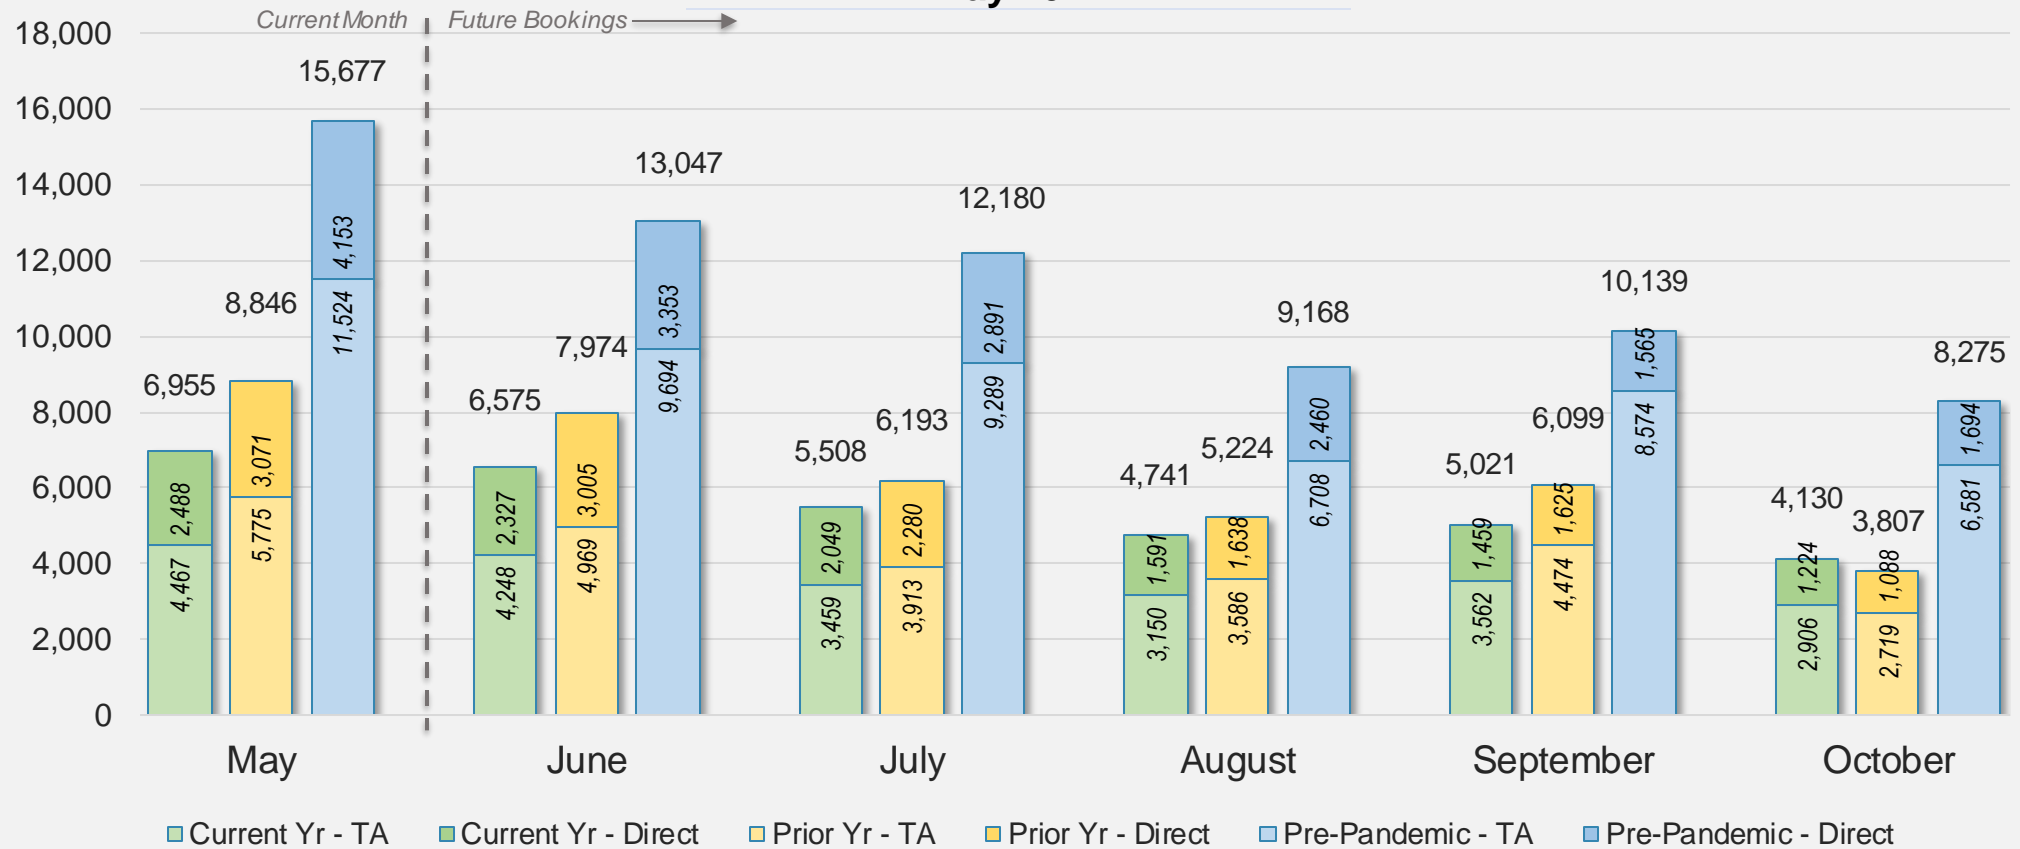

AUSTRALIA

Direct and Travel Agency Bookings to Hawaii Current vs. Prior vs. Pre-Pandemic Periods

May 2024

Source: ForwardKeys as of 5/19/24