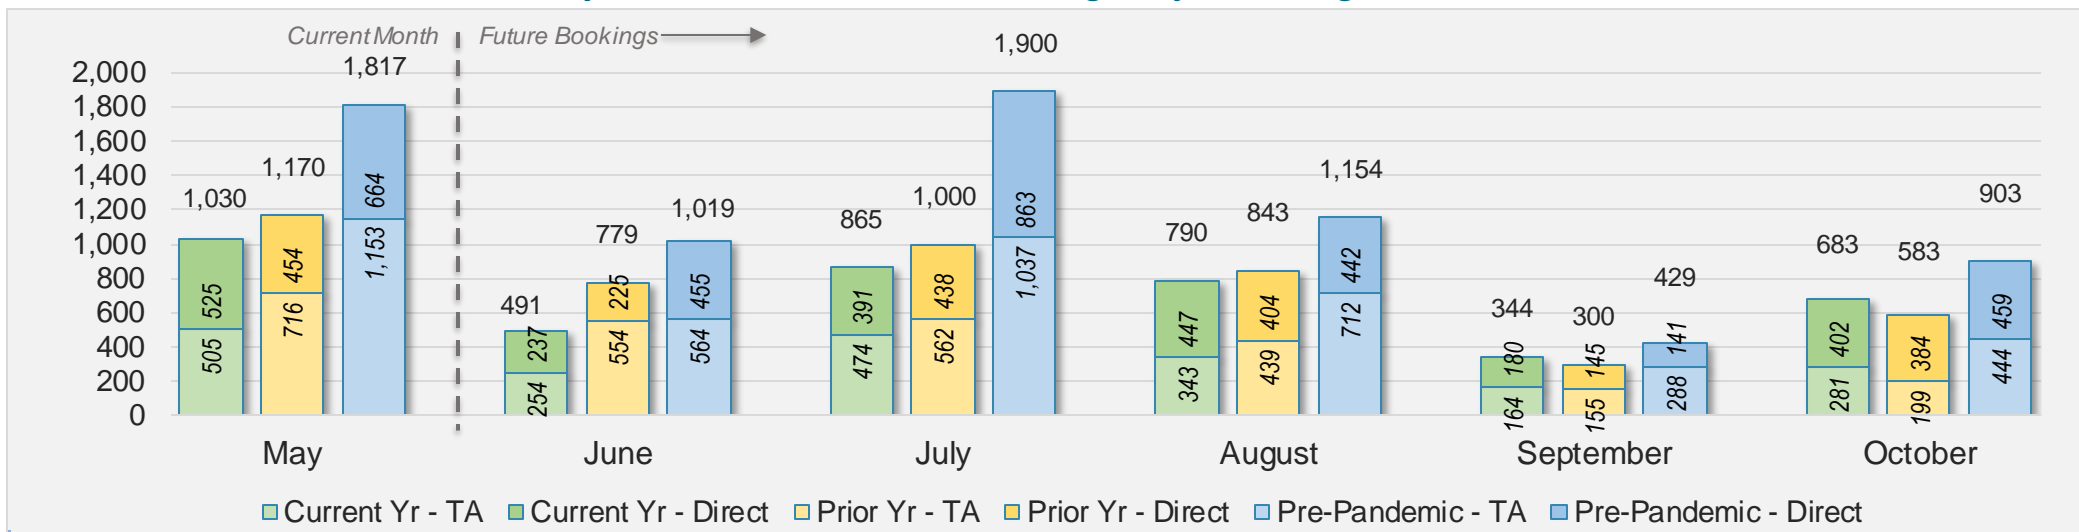

## May 2024 Direct and Travel Agency Bookings to Hawai'i

U.S.

Source: ForwardKeys as of 5/19/24

## May 2024 Direct and Travel Agency Bookings to Hawai'i

JAPAN

Source: ForwardKeys as of 5/19/24

## May 2024 Direct and Travel Agency Bookings to Hawai'i

CANADA