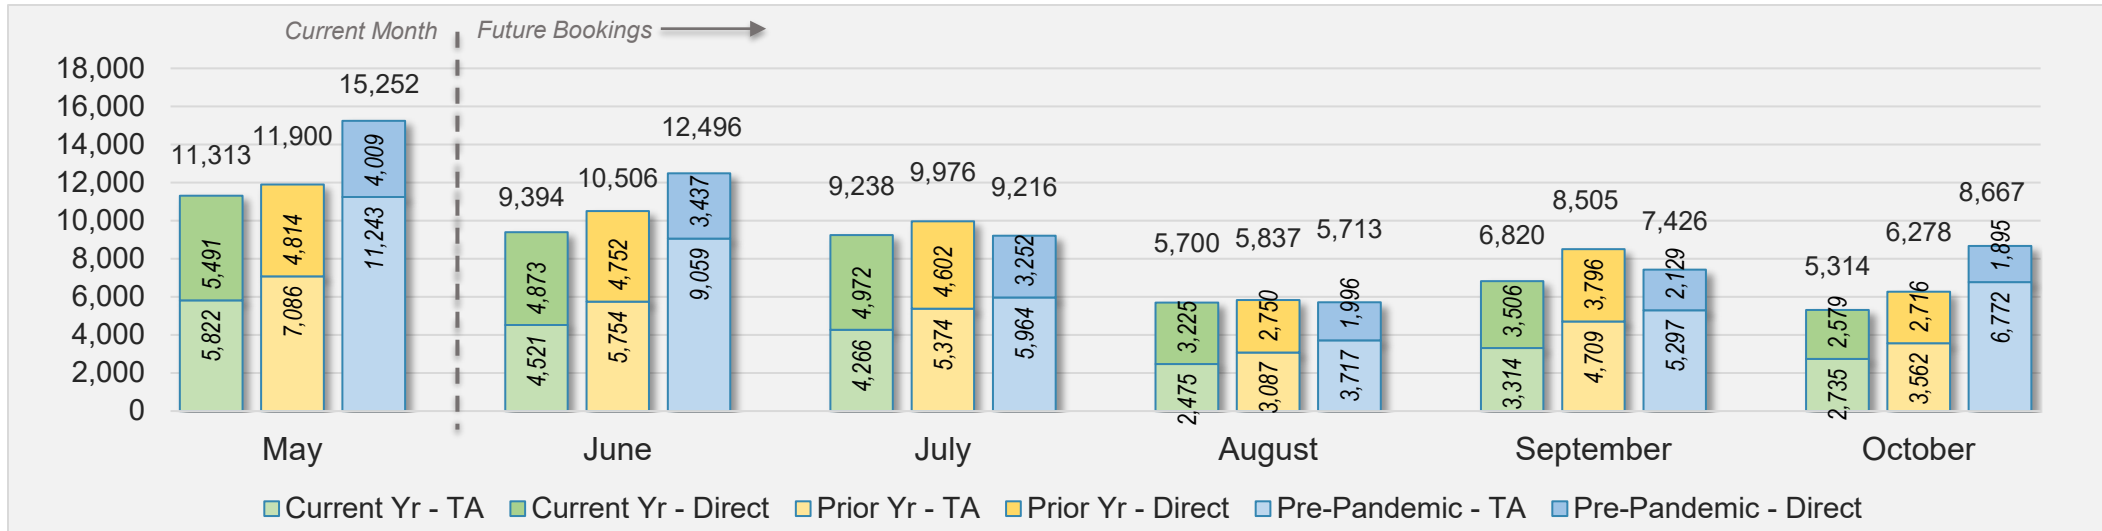

Source: ForwardKeys as of 5/26/24