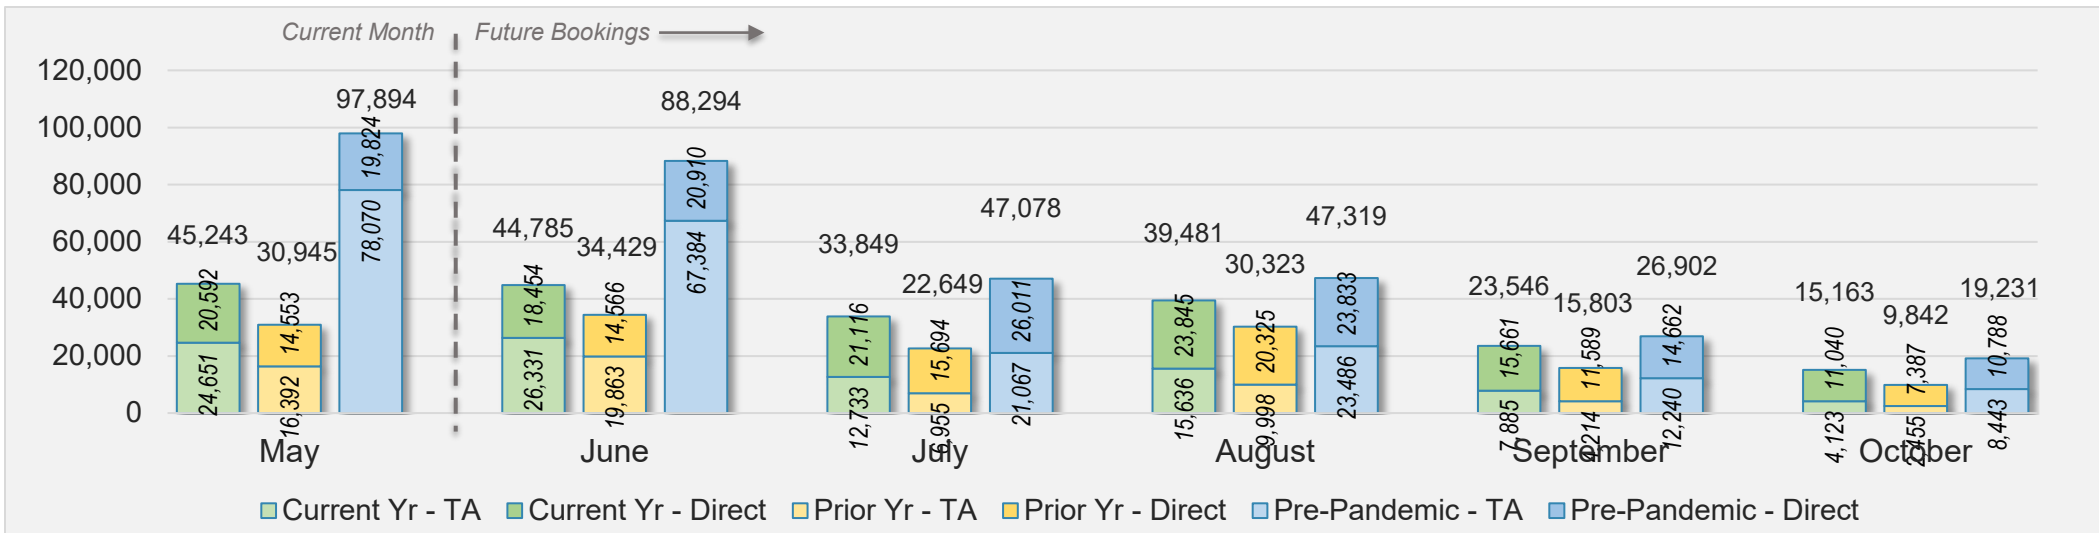

May 2024

Source: ForwardKeys as of 5/26/24

AUSTRALIA

Direct and Travel Agency Bookings to Hawaii Current vs. Prior vs. Pre-Pandemic Periods

May 2024

Source: ForwardKeys as of 5/26/24

O'ahu

May 2024 Direct and Travel Agency Bookings to Hawai'i

May 2024 Direct and Travel Agency Bookings to Hawai'i

O'ahu (continued)

May 2024 Direct and Travel Agency Bookings to Hawai'i

CANADA

Source: ForwardKeys as of 5/26/24

May 2024 Direct and Travel Agency Bookings to Hawai'i