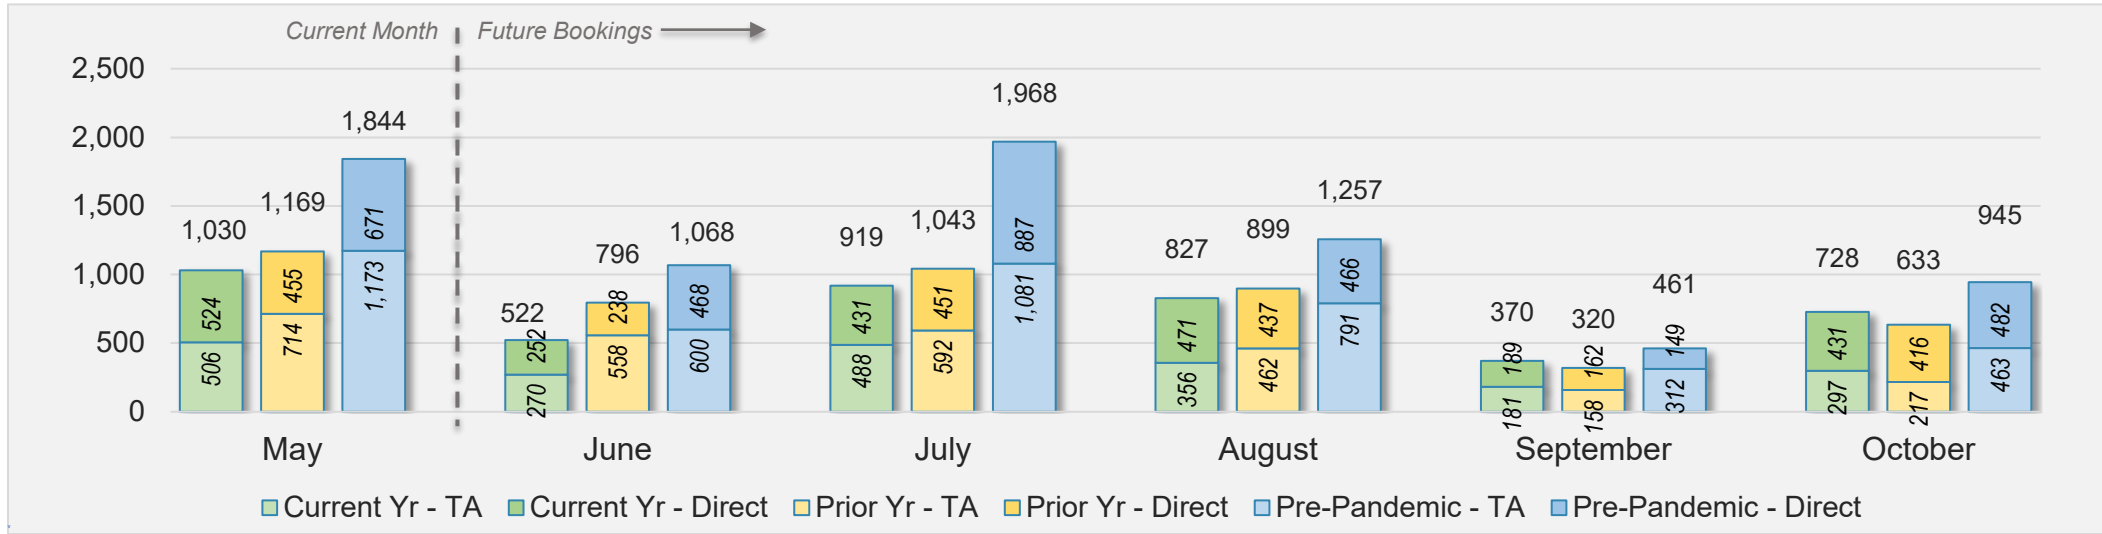

Source: ForwardKeys as of 5/26/24

May 2024 Direct and Travel Agency Bookings to Hawai'i

Source: ForwardKeys as of 5/26/24

Kaua'i (continued)

May 2024 Direct and Travel Agency Bookings to Hawai'i

AUSTRALIA

Source: ForwardKeys as of 5/26/24

Hawai'i Island

May 2024 Direct and Travel Agency Bookings to Hawai'i

May 2024 Direct and Travel Agency Bookings to Hawai'i

Hawai'i Island (continued)

May 2024 Direct and Travel Agency Bookings to Hawai'i

CANADA

Source: ForwardKeys as of 5/26/24

May 2024 Direct and Travel Agency Bookings to Hawai'i

KOREA

Source: ForwardKeys as of 5/26/24

Hawai'i Island (continued)

May 2024 Direct and Travel Agency Bookings to Hawai'i