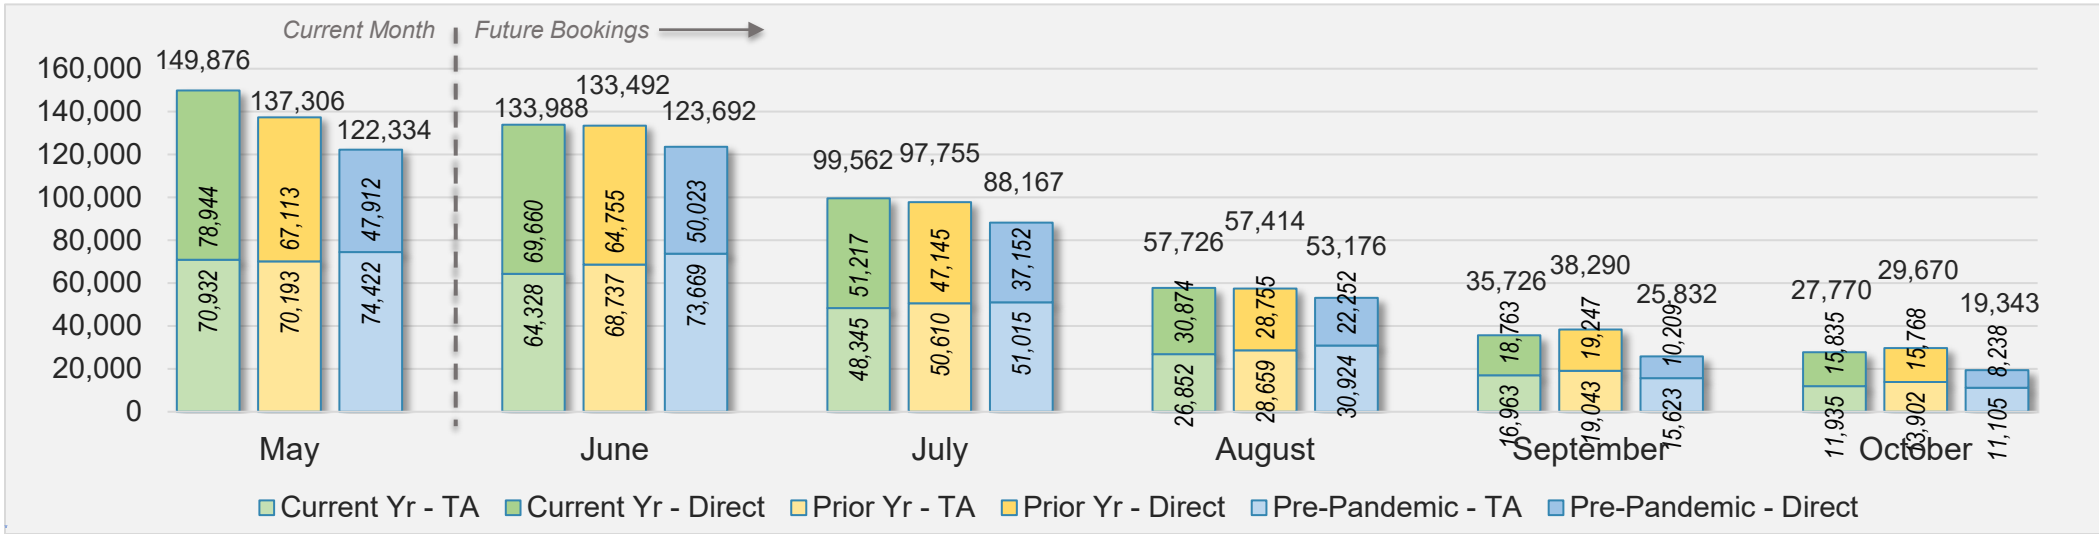

May 2024

Source: ForwardKeys as of 5/26/24

AUSTRALIA

Direct and Travel Agency Bookings to Hawaii Current vs. Prior vs. Pre-Pandemic Periods

May 2024

Source: ForwardKeys as of 5/26/24

O'ahu

May 2024 Direct and Travel Agency Bookings to Hawai'i

May 2024 Direct and Travel Agency Bookings to Hawai'i

O'ahu (continued)

May 2024 Direct and Travel Agency Bookings to Hawai'i

CANADA

Source: ForwardKeys as of 5/26/24

May 2024 Direct and Travel Agency Bookings to Hawai'i