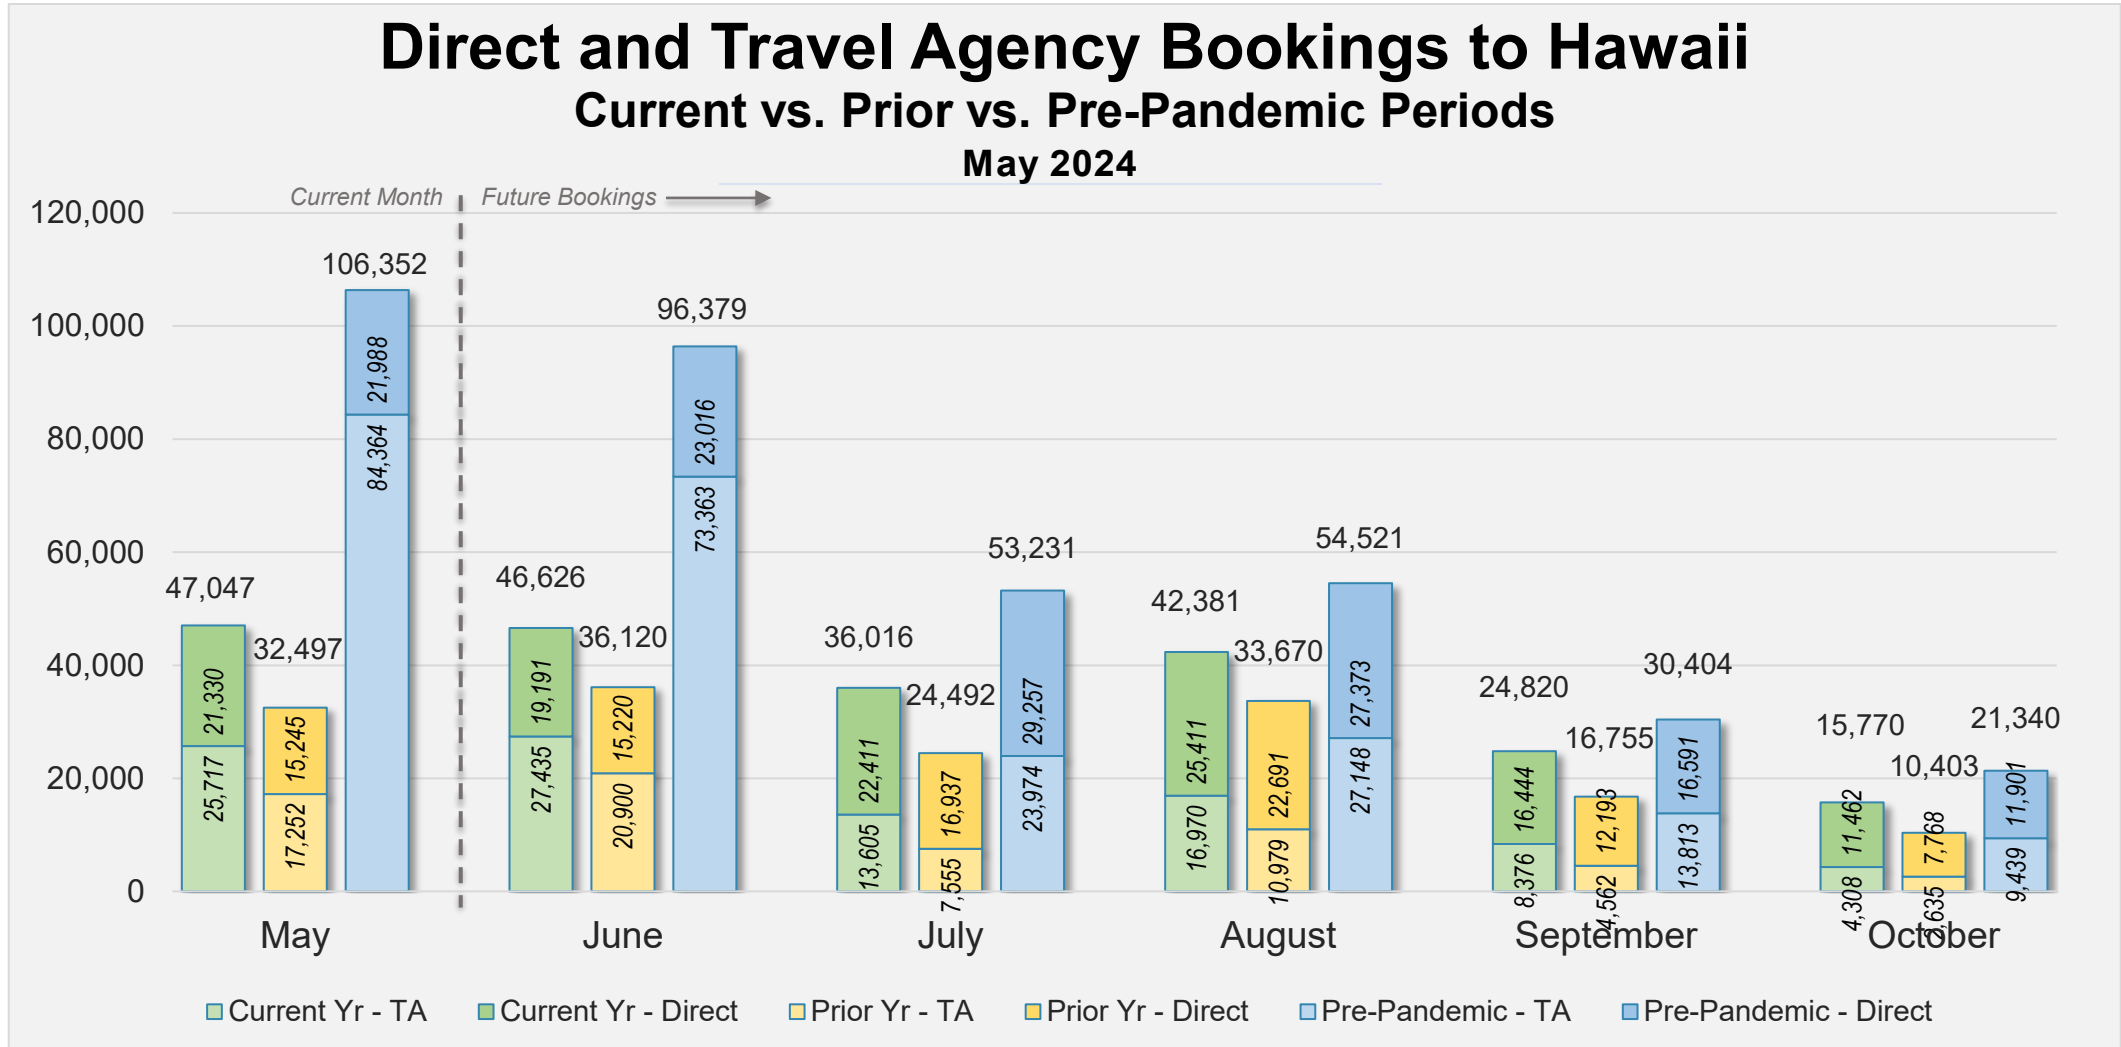

Forward Keys Index

- Bookings
 - Net sum of the number of visitors from Sales transactions counted, including Exchanges and Refunds.
- Current Year / Previous Year / Pre-pandemic
 - In the analysis results, "Current Year" refers to the period being analyzed. "Previous Year" refers to the time unit in the previous year equivalent to the "Current Year" (for year-on-year comparison purposes). "Pre-pandemic" refers to the equivalent period in 2019 to the Current period, using only 2019 data as a reference.
- Direct
 - Refers to tickets purchased directly through the airline, typically via an airline's website.
- Travel Agency
 - Refers to associated with an ARC/IATA number (or otherwise retail).

Direct and Travel Agency Bookings to Hawaii Current vs. Prior vs. Pre-Pandemic Periods

May 2024

Source: ForwardKeys as of 5/26/24

JAPAN

Direct and Travel Agency Bookings to Hawaii Current vs. Prior vs. Pre-Pandemic Periods

May 2024

Source: ForwardKeys as of 5/26/24

CANADA

Direct and Travel Agency Bookings to Hawaii Current vs. Prior vs. Pre-Pandemic Periods

May 2024

Source: ForwardKeys as of 5/26/24

KOREA

Direct and Travel Agency Bookings to Hawaii Current vs. Prior vs. Pre-Pandemic Periods