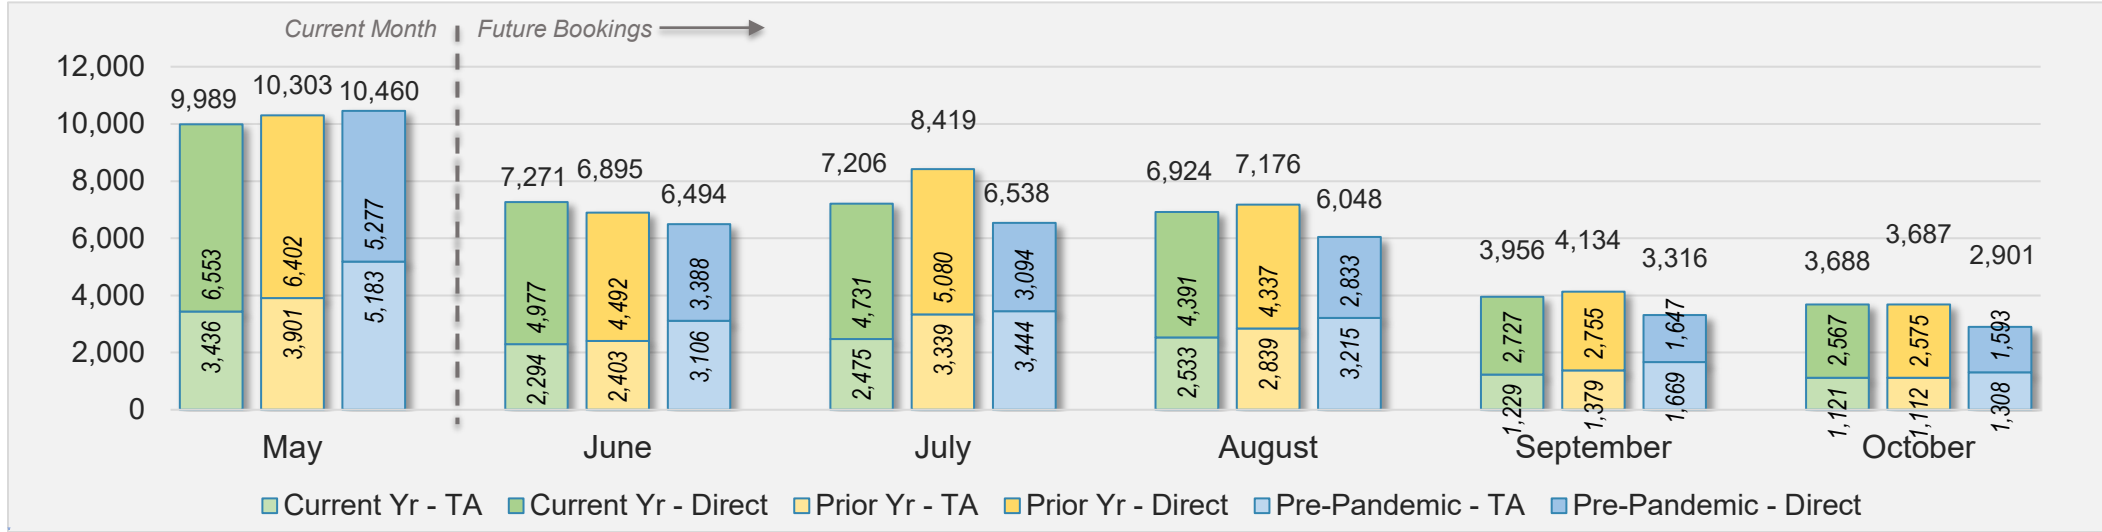

May 2024

Source: ForwardKeys as of 5/26/24

AUSTRALIA

Direct and Travel Agency Bookings to Hawaii Current vs. Prior vs. Pre-Pandemic Periods

May 2024

Source: ForwardKeys as of 5/26/24

O'ahu

May 2024 Direct and Travel Agency Bookings to Hawai'i

May 2024 Direct and Travel Agency Bookings to Hawai'i

O'ahu (continued)

May 2024 Direct and Travel Agency Bookings to Hawai'i

CANADA

Source: ForwardKeys as of 5/26/24

May 2024 Direct and Travel Agency Bookings to Hawai'i