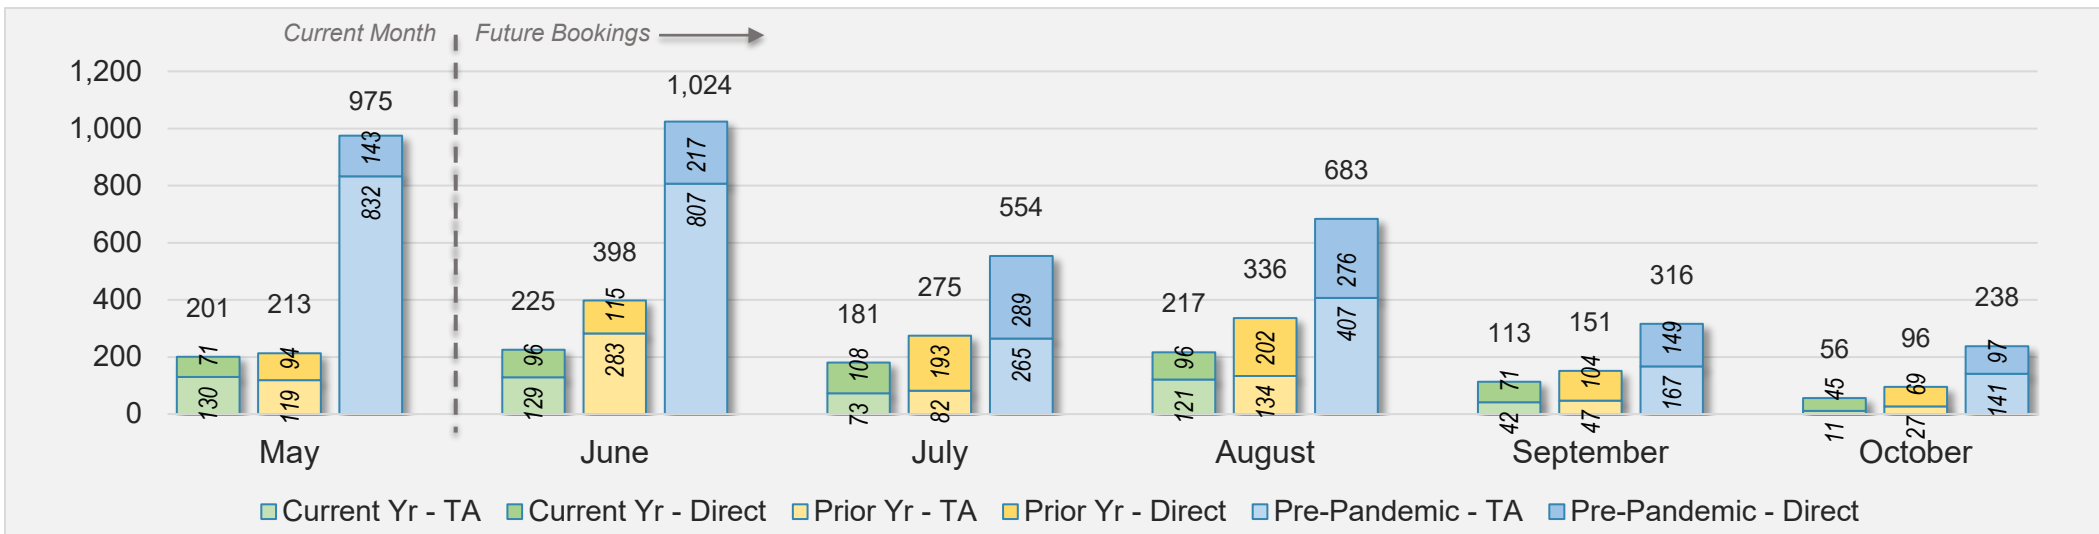

KOREA

Source: ForwardKeys as of 5/26/24

O'ahu (continued)

May 2024 Direct and Travel Agency Bookings to Hawai'i

AUSTRALIA

Source: ForwardKeys as of 5/26/24

Maui

May 2024 Direct and Travel Agency Bookings to Hawai'i

May 2024 Direct and Travel Agency Bookings to Hawai'i

Maui (continued)

May 2024 Direct and Travel Agency Bookings to Hawai'i

May 2024 Direct and Travel Agency Bookings to Hawai'i

Maui (continued)

May 2024 Direct and Travel Agency Bookings to Hawai'i