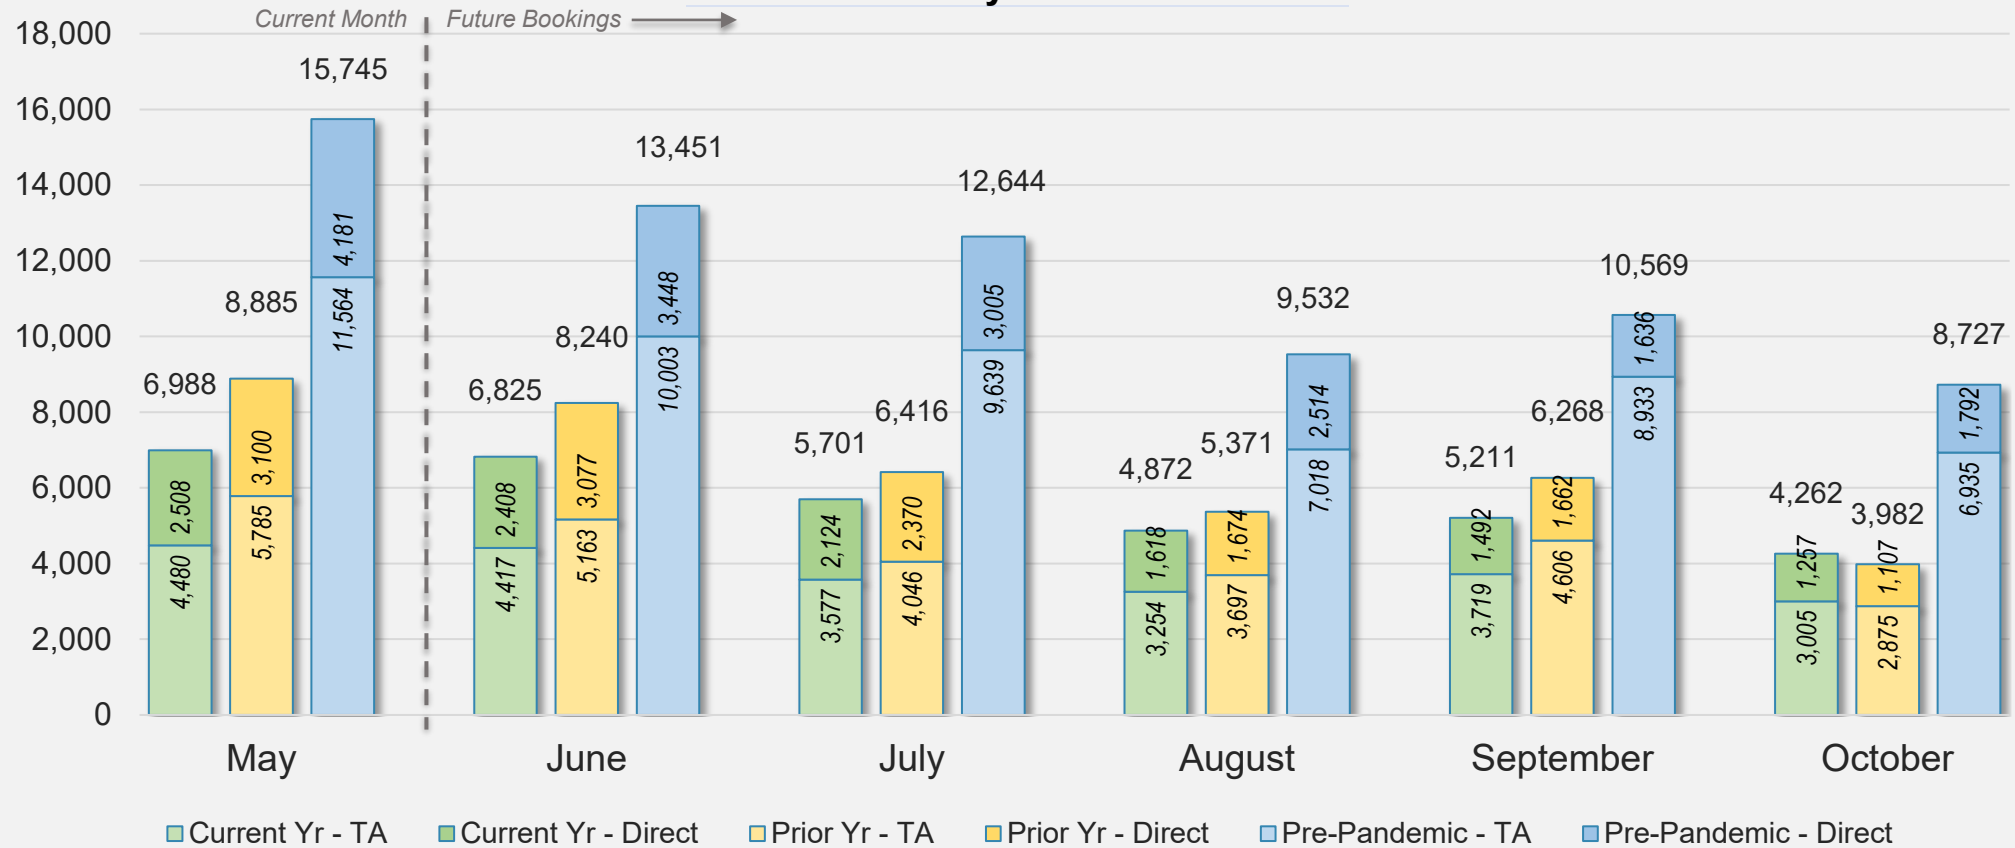

May 2024

Source: ForwardKeys as of 5/26/24

AUSTRALIA

Direct and Travel Agency Bookings to Hawaii Current vs. Prior vs. Pre-Pandemic Periods

May 2024

Source: ForwardKeys as of 5/26/24

O'ahu

May 2024 Direct and Travel Agency Bookings to Hawai'i

May 2024 Direct and Travel Agency Bookings to Hawai'i

O'ahu (continued)

May 2024 Direct and Travel Agency Bookings to Hawai'i

CANADA

Source: ForwardKeys as of 5/26/24

May 2024 Direct and Travel Agency Bookings to Hawai'i