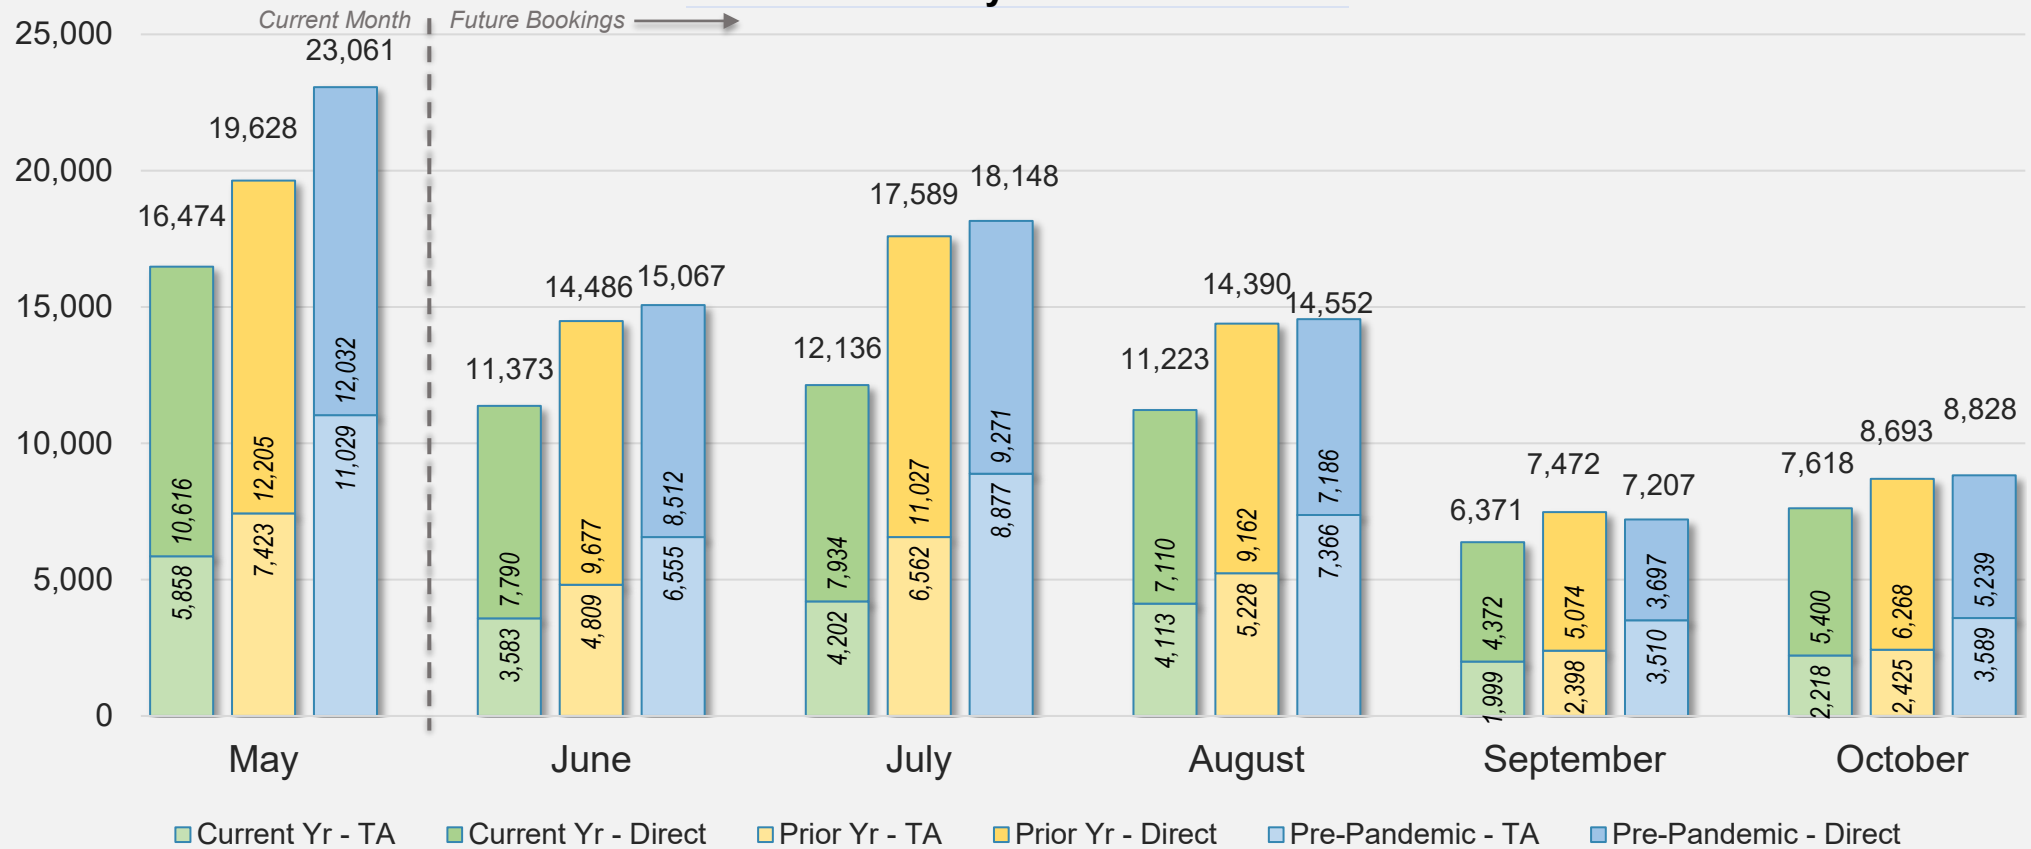

Forward Keys Index

- Bookings
 - Net sum of the number of visitors from Sales transactions counted, including Exchanges and Refunds.
- Current Year / Previous Year / Pre-pandemic
 - In the analysis results, "Current Year" refers to the period being analyzed. "Previous Year" refers to the time unit in the previous year equivalent to the "Current Year" (for year-on-year comparison purposes). "Pre-pandemic" refers to the equivalent period in 2019 to the Current period, using only 2019 data as a reference.
- Direct
 - Refers to tickets purchased directly through the airline, typically via an airline's website.
- Travel Agency
 - Refers to associated with an ARC/IATA number (or otherwise retail).

May 2024

Source: ForwardKeys as of 5/26/24

CANADA

Direct and Travel Agency Bookings to Hawaii Current vs. Prior vs. Pre-Pandemic Periods

May 2024

Source: ForwardKeys as of 5/26/24

KOREA

Direct and Travel Agency Bookings to Hawaii Current vs. Prior vs. Pre-Pandemic Periods

May 2024

Source: ForwardKeys as of 5/26/24

AUSTRALIA

Direct and Travel Agency Bookings to Hawaii Current vs. Prior vs. Pre-Pandemic Periods

May 2024

Source: ForwardKeys as of 5/26/24

O'ahu

May 2024 Direct and Travel Agency Bookings to Hawai'i