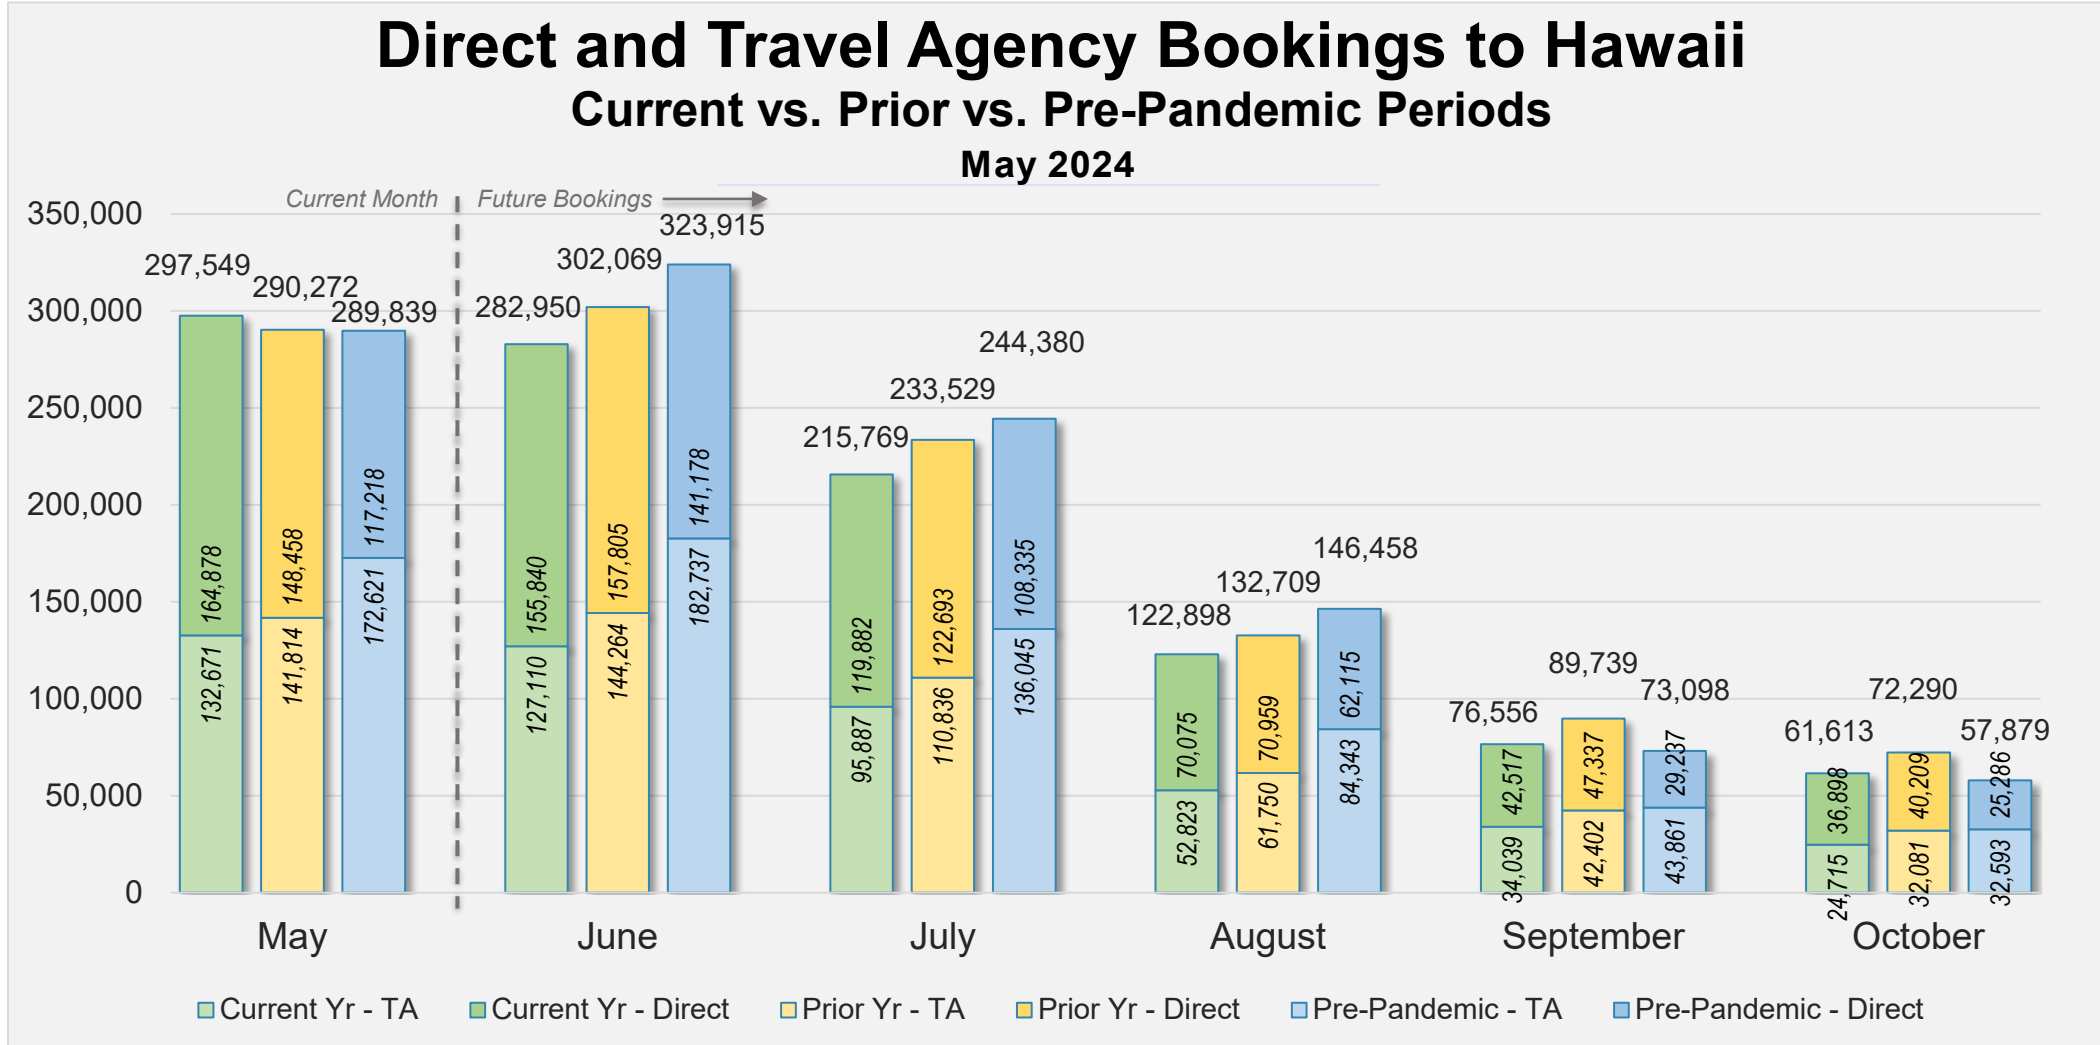

Direct and Travel Agency Bookings to Hawaii Current vs. Prior vs. Pre-Pandemic Periods

May 2024

Source: ForwardKeys as of 5/26/24