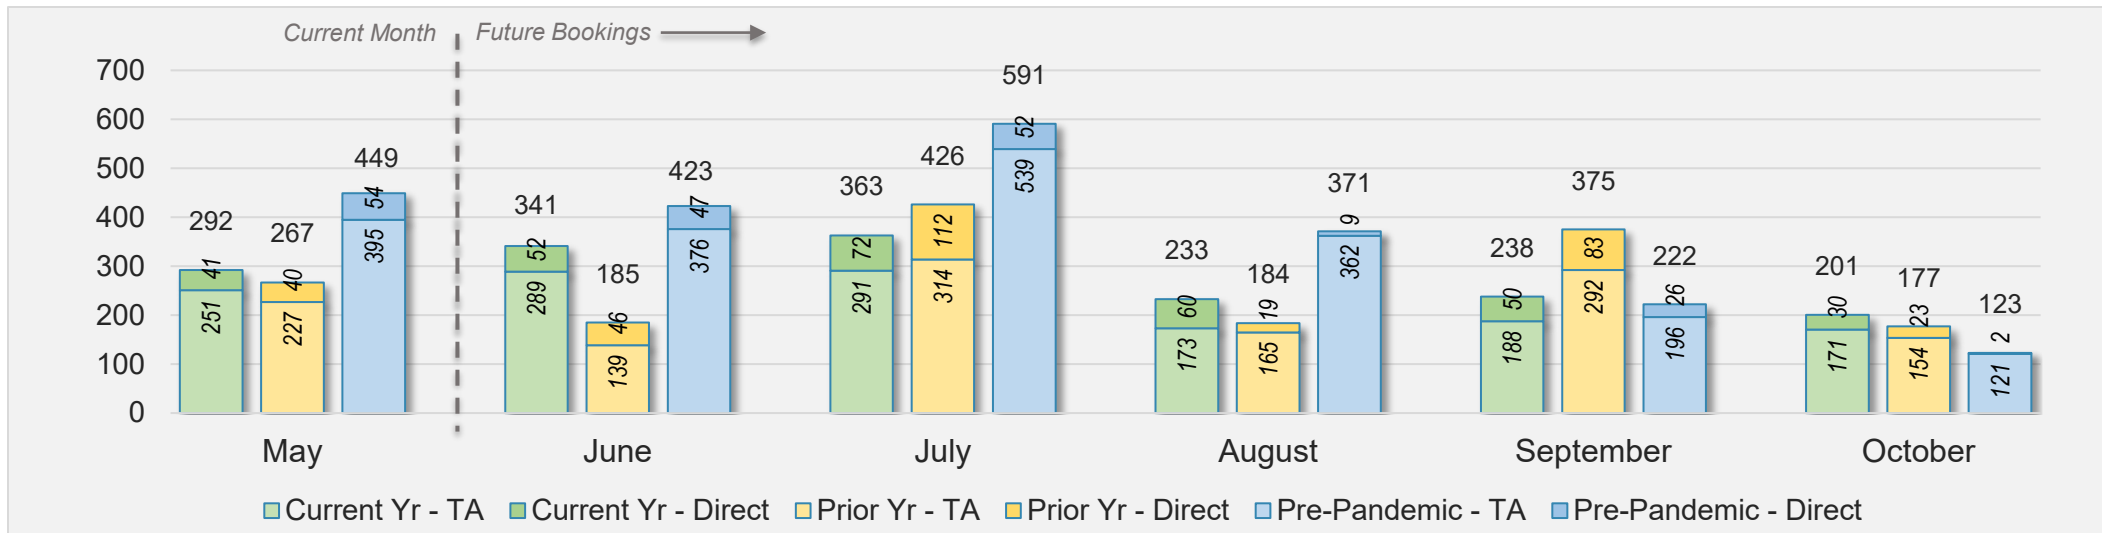

Source: ForwardKeys as of 5/26/24

May 2024 Direct and Travel Agency Bookings to Hawai'i

Source: ForwardKeys as of 5/26/24

Kaua'i (continued)

May 2024 Direct and Travel Agency Bookings to Hawai'i

AUSTRALIA

Source: ForwardKeys as of 5/26/24

Hawai'i Island

May 2024 Direct and Travel Agency Bookings to Hawai'i

May 2024 Direct and Travel Agency Bookings to Hawai'i

Hawai'i Island (continued)

May 2024 Direct and Travel Agency Bookings to Hawai'i

CANADA

Source: ForwardKeys as of 5/26/24

May 2024 Direct and Travel Agency Bookings to Hawai'i

KOREA

Source: ForwardKeys as of 5/26/24

Hawai'i Island (continued)

May 2024 Direct and Travel Agency Bookings to Hawai'i