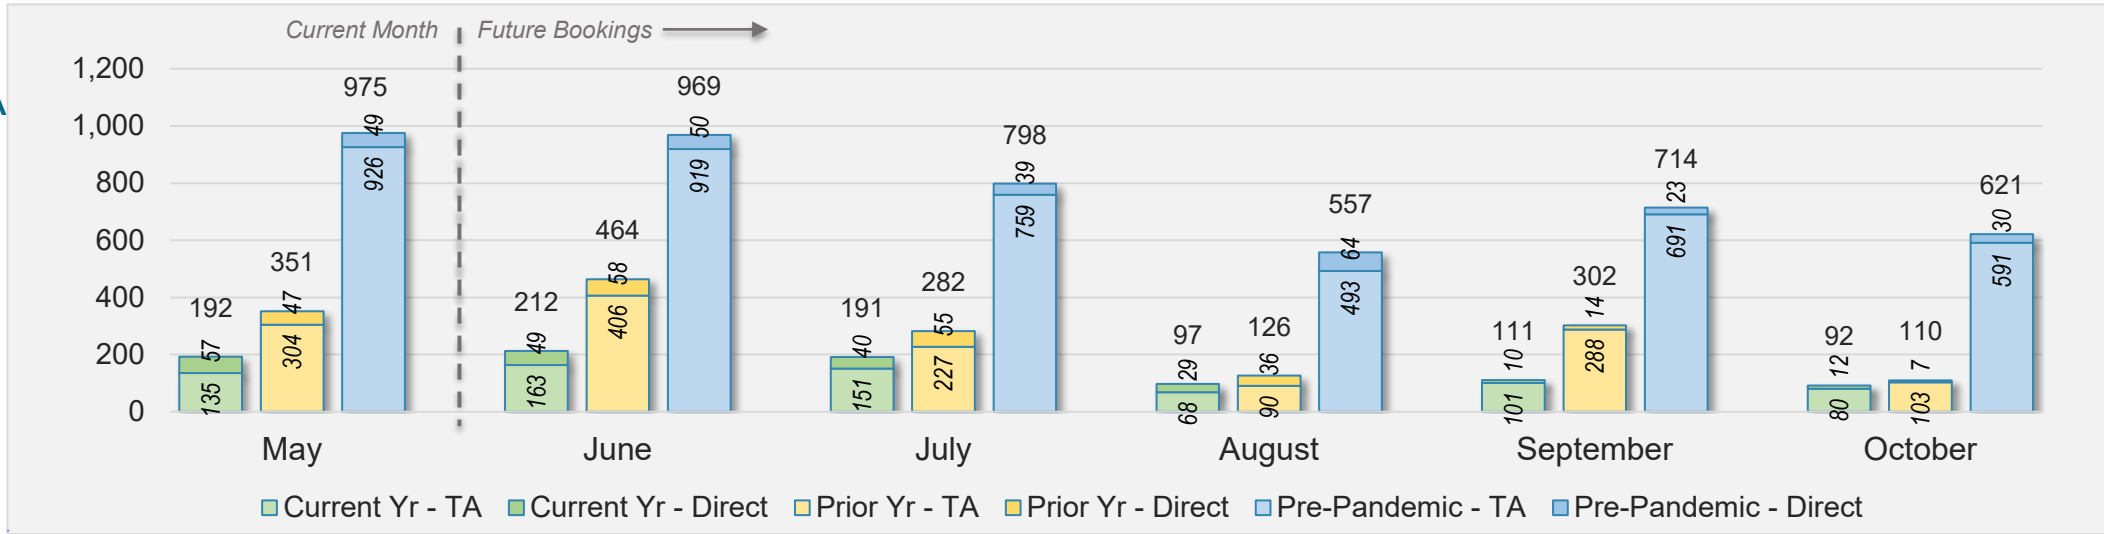

May 2024 Direct and Travel Agency Bookings to Hawai'i

Maui (continued)

May 2024 Direct and Travel Agency Bookings to Hawai'i

May 2024 Direct and Travel Agency Bookings to Hawai'i

Maui (continued)

May 2024 Direct and Travel Agency Bookings to Hawai'i

AUSTRALIA

Source: ForwardKeys as of 5/26/24

Kaua'i

May 2024 Direct and Travel Agency Bookings to Hawai'i

May 2024 Direct and Travel Agency Bookings to Hawai'i

Kaua'i (continued)

May 2024 Direct and Travel Agency Bookings to Hawai'i