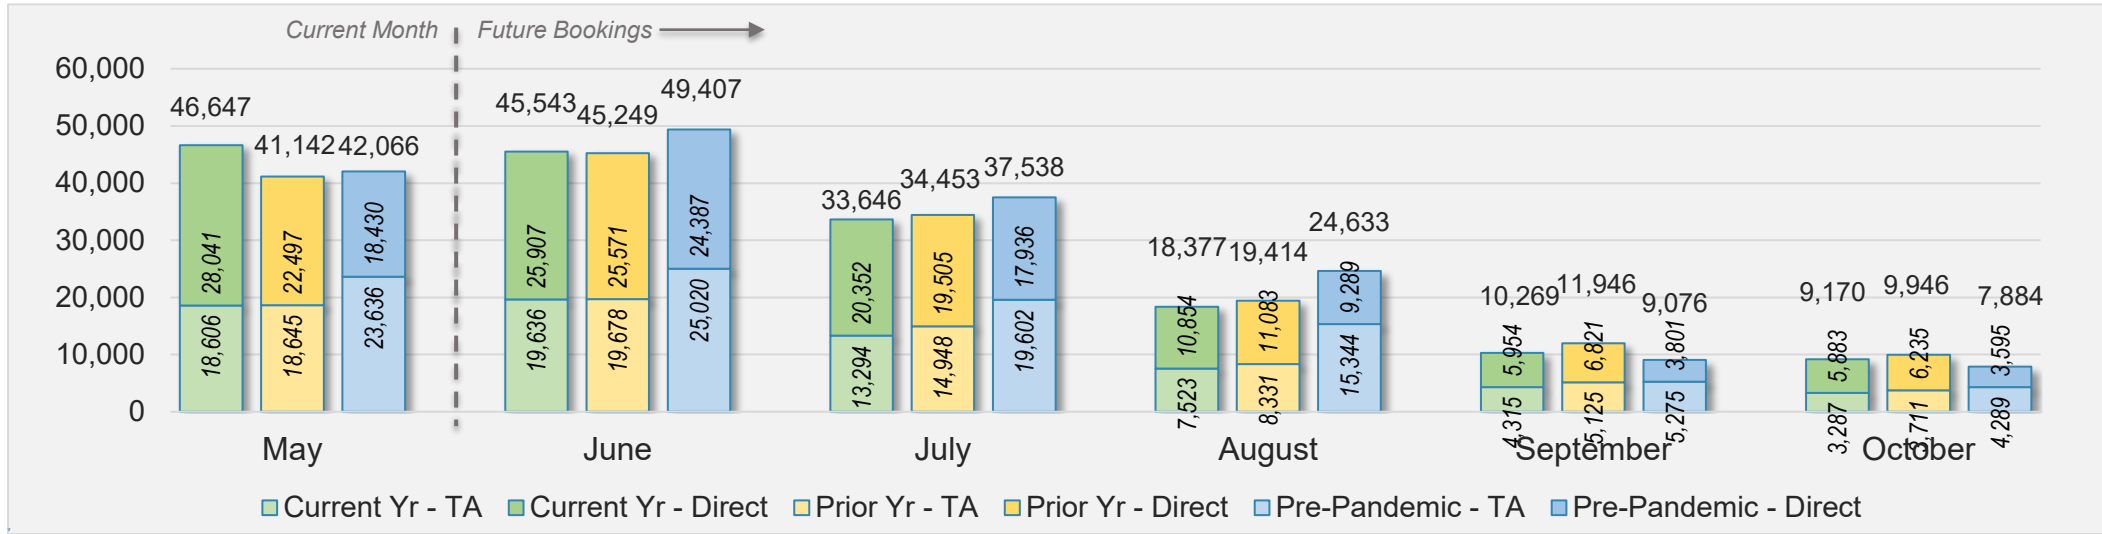

Source: ForwardKeys as of 5/26/24

May 2024 Direct and Travel Agency Bookings to Hawai'i

Source: ForwardKeys as of 5/26/24

Kaua'i (continued)

May 2024 Direct and Travel Agency Bookings to Hawai'i

AUSTRALIA

Source: ForwardKeys as of 5/26/24

Hawai'i Island

May 2024 Direct and Travel Agency Bookings to Hawai'i

May 2024 Direct and Travel Agency Bookings to Hawai'i

Hawai'i Island (continued)

May 2024 Direct and Travel Agency Bookings to Hawai'i

CANADA