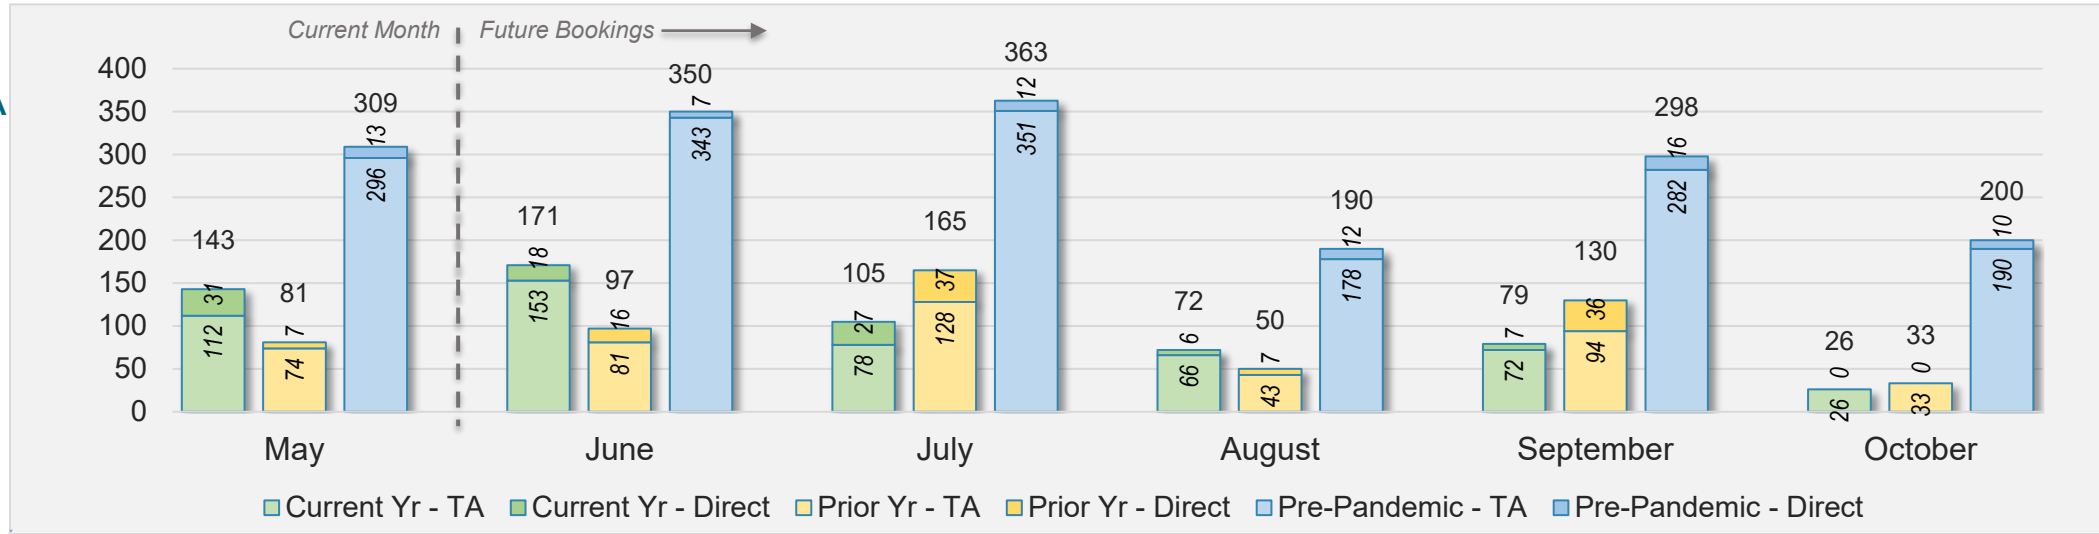

AUSTRALIA

Source: ForwardKeys as of 5/26/24

Kaua'i

May 2024 Direct and Travel Agency Bookings to Hawai'i

May 2024 Direct and Travel Agency Bookings to Hawai'i

Kaua'i (continued)

May 2024 Direct and Travel Agency Bookings to Hawai'i

Source: ForwardKeys as of 5/26/24

May 2024 Direct and Travel Agency Bookings to Hawai'i

Source: ForwardKeys as of 5/26/24

Kaua'i (continued)

May 2024 Direct and Travel Agency Bookings to Hawai'i

AUSTRALIA

Source: ForwardKeys as of 5/26/24

Hawai'i Island

May 2024 Direct and Travel Agency Bookings to Hawai'i

May 2024 Direct and Travel Agency Bookings to Hawai'i

Hawai'i Island (continued)

May 2024 Direct and Travel Agency Bookings to Hawai'i

CANADA