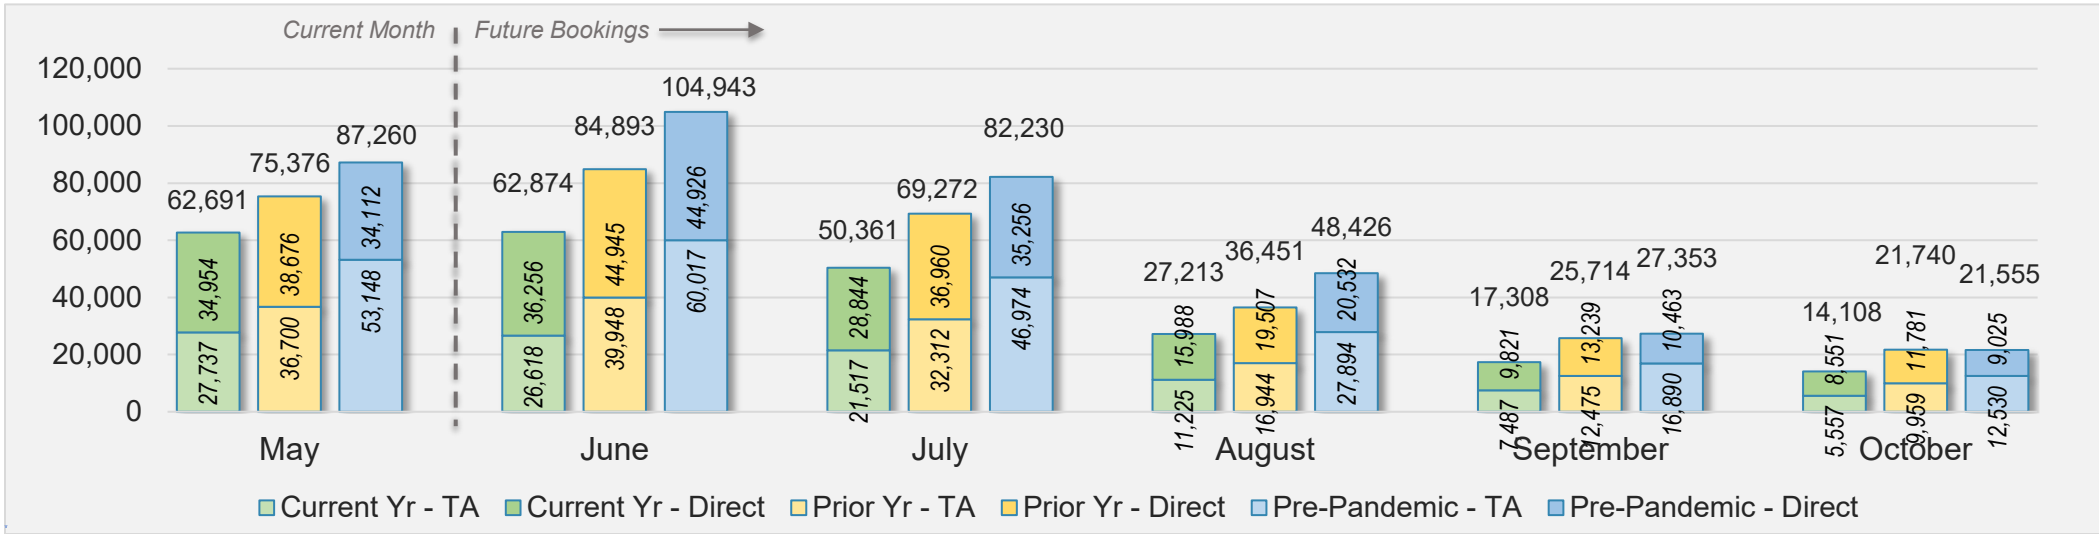

KOREA

Source: ForwardKeys as of 5/26/24

O'ahu (continued)

May 2024 Direct and Travel Agency Bookings to Hawai'i

AUSTRALIA

Source: ForwardKeys as of 5/26/24

Maui

May 2024 Direct and Travel Agency Bookings to Hawai'i

May 2024 Direct and Travel Agency Bookings to Hawai'i

Maui (continued)

May 2024 Direct and Travel Agency Bookings to Hawai'i

May 2024 Direct and Travel Agency Bookings to Hawai'i

Maui (continued)

May 2024 Direct and Travel Agency Bookings to Hawai'i