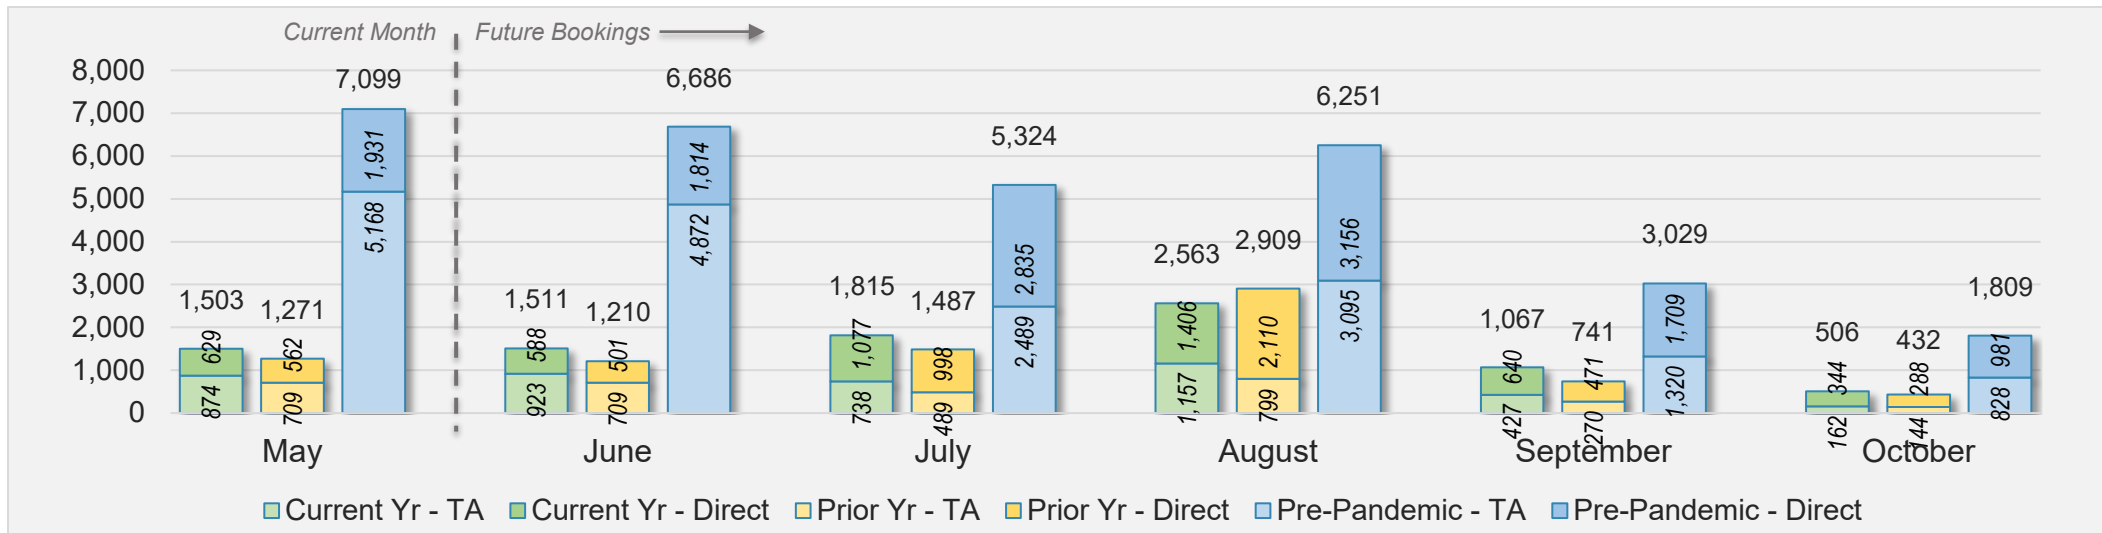

Source: ForwardKeys as of 5/26/24

May 2024 Direct and Travel Agency Bookings to Hawai'i

Source: ForwardKeys as of 5/26/24

Kaua'i (continued)

May 2024 Direct and Travel Agency Bookings to Hawai'i

AUSTRALIA

Source: ForwardKeys as of 5/26/24

Hawai'i Island

May 2024 Direct and Travel Agency Bookings to Hawai'i

May 2024 Direct and Travel Agency Bookings to Hawai'i

Hawai'i Island (continued)

May 2024 Direct and Travel Agency Bookings to Hawai'i

CANADA