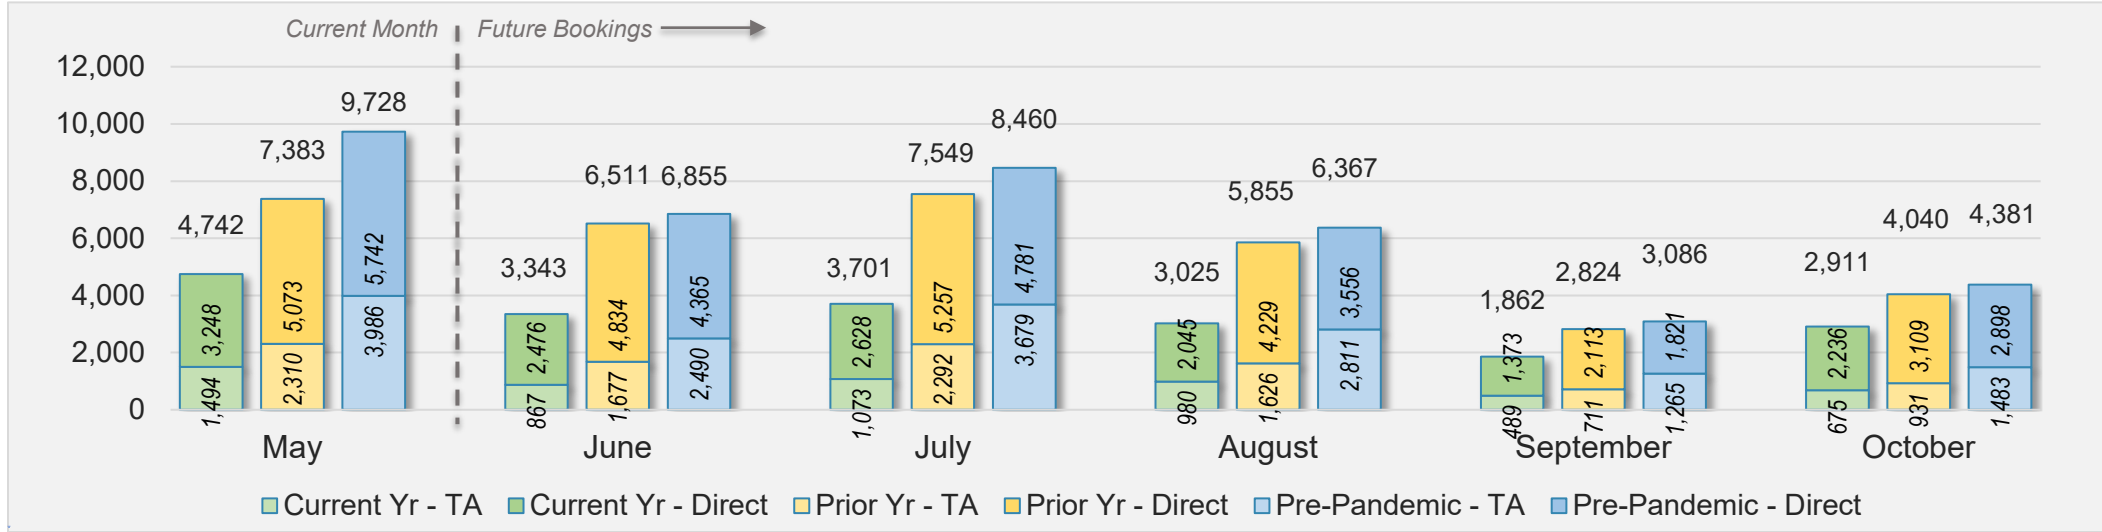

KOREA

Source: ForwardKeys as of 5/26/24

O'ahu (continued)

May 2024 Direct and Travel Agency Bookings to Hawai'i

AUSTRALIA

Source: ForwardKeys as of 5/26/24

Maui

May 2024 Direct and Travel Agency Bookings to Hawai'i

May 2024 Direct and Travel Agency Bookings to Hawai'i

Maui (continued)

May 2024 Direct and Travel Agency Bookings to Hawai'i

May 2024 Direct and Travel Agency Bookings to Hawai'i

Maui (continued)

May 2024 Direct and Travel Agency Bookings to Hawai'i