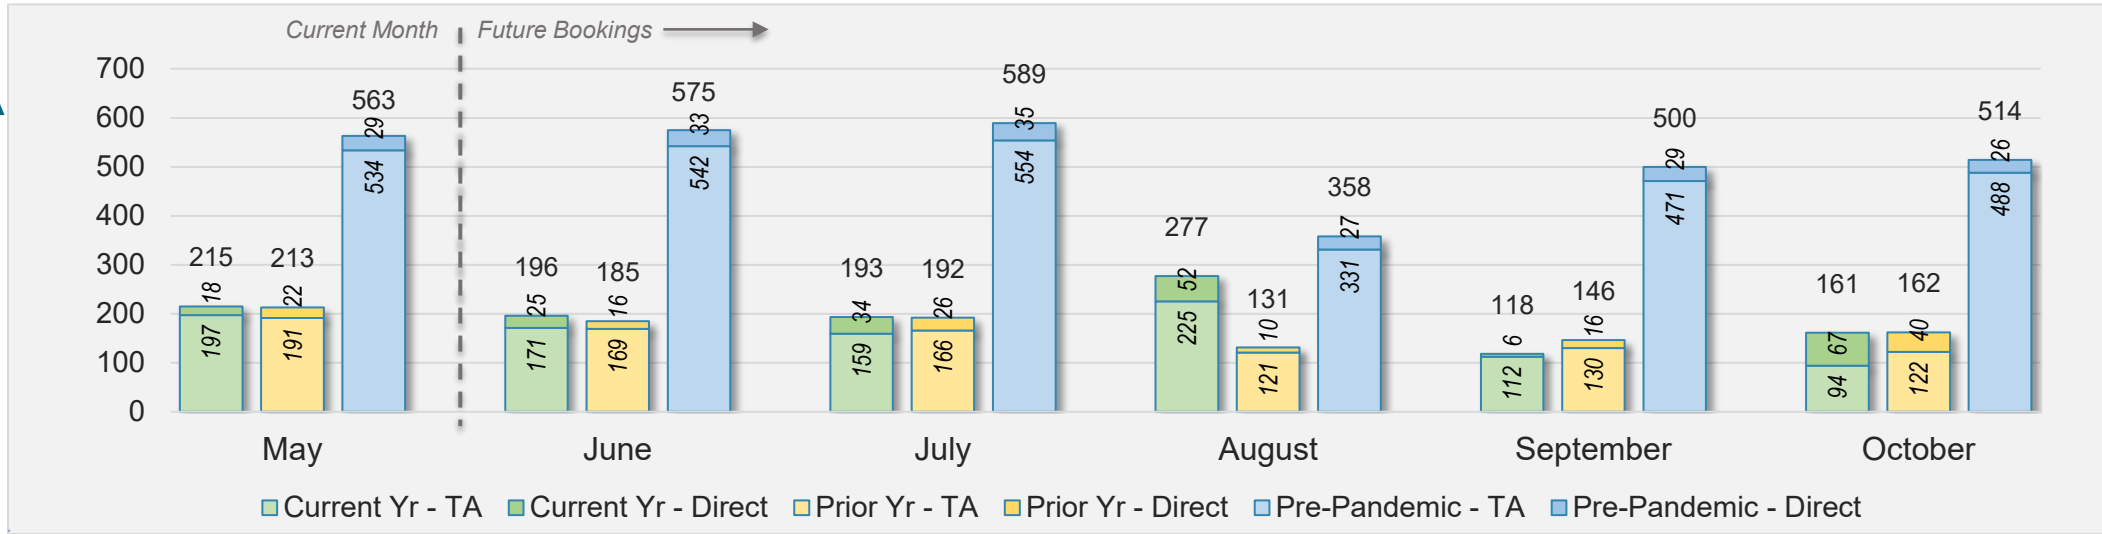

Hawai'i Island (continued)

May 2024 Direct and Travel Agency Bookings to Hawai'i

AUSTRALIA

Source: ForwardKeys as of 5/26/24