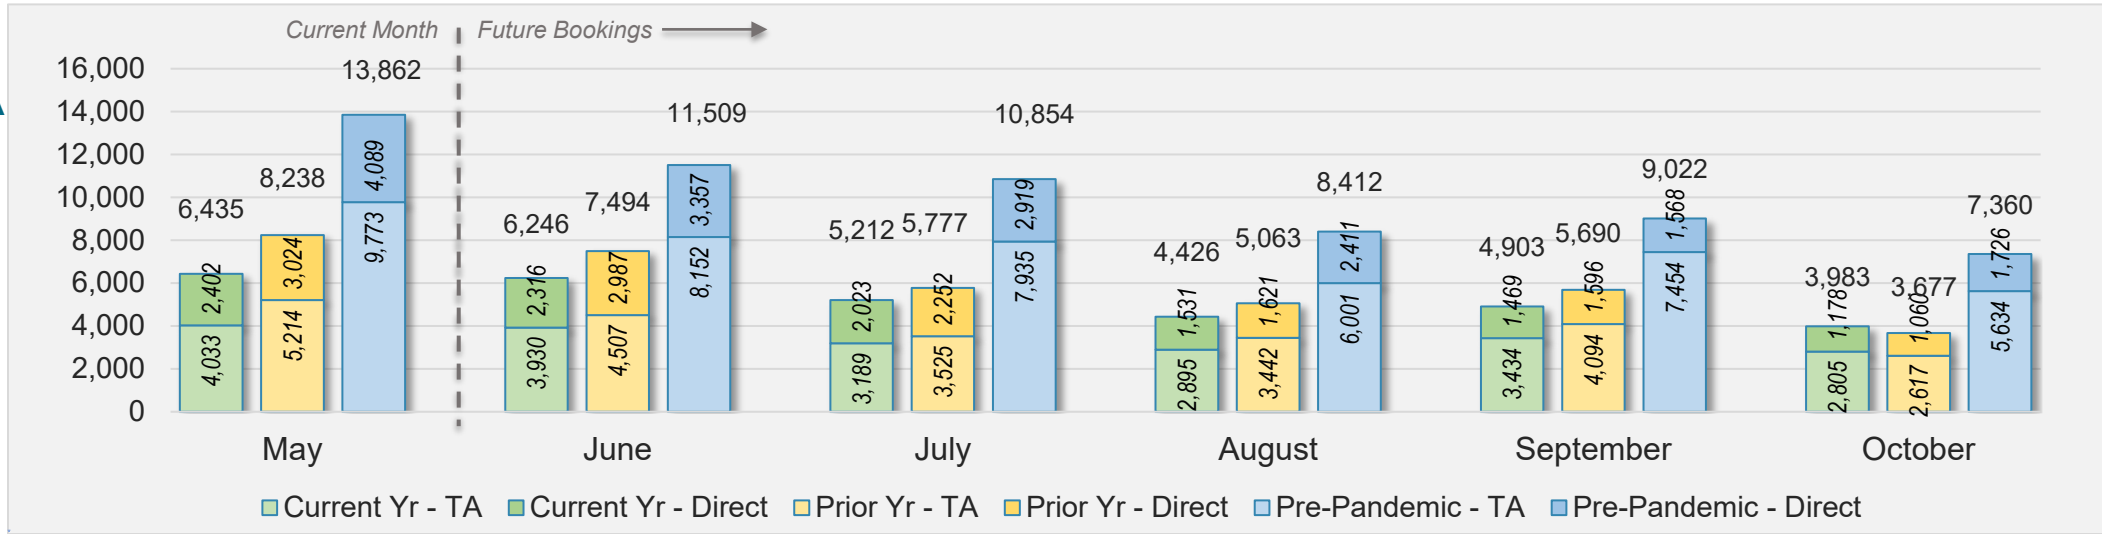

May 2024 Direct and Travel Agency Bookings to Hawai'i

O'ahu (continued)

May 2024 Direct and Travel Agency Bookings to Hawai'i

CANADA

Source: ForwardKeys as of 5/26/24

May 2024 Direct and Travel Agency Bookings to Hawai'i

KOREA

Source: ForwardKeys as of 5/26/24

O'ahu (continued)

May 2024 Direct and Travel Agency Bookings to Hawai'i

AUSTRALIA

Source: ForwardKeys as of 5/26/24

Maui

May 2024 Direct and Travel Agency Bookings to Hawai'i

May 2024 Direct and Travel Agency Bookings to Hawai'i

Maui (continued)

May 2024 Direct and Travel Agency Bookings to Hawai'i

May 2024 Direct and Travel Agency Bookings to Hawai'i

Maui (continued)

May 2024 Direct and Travel Agency Bookings to Hawai'i