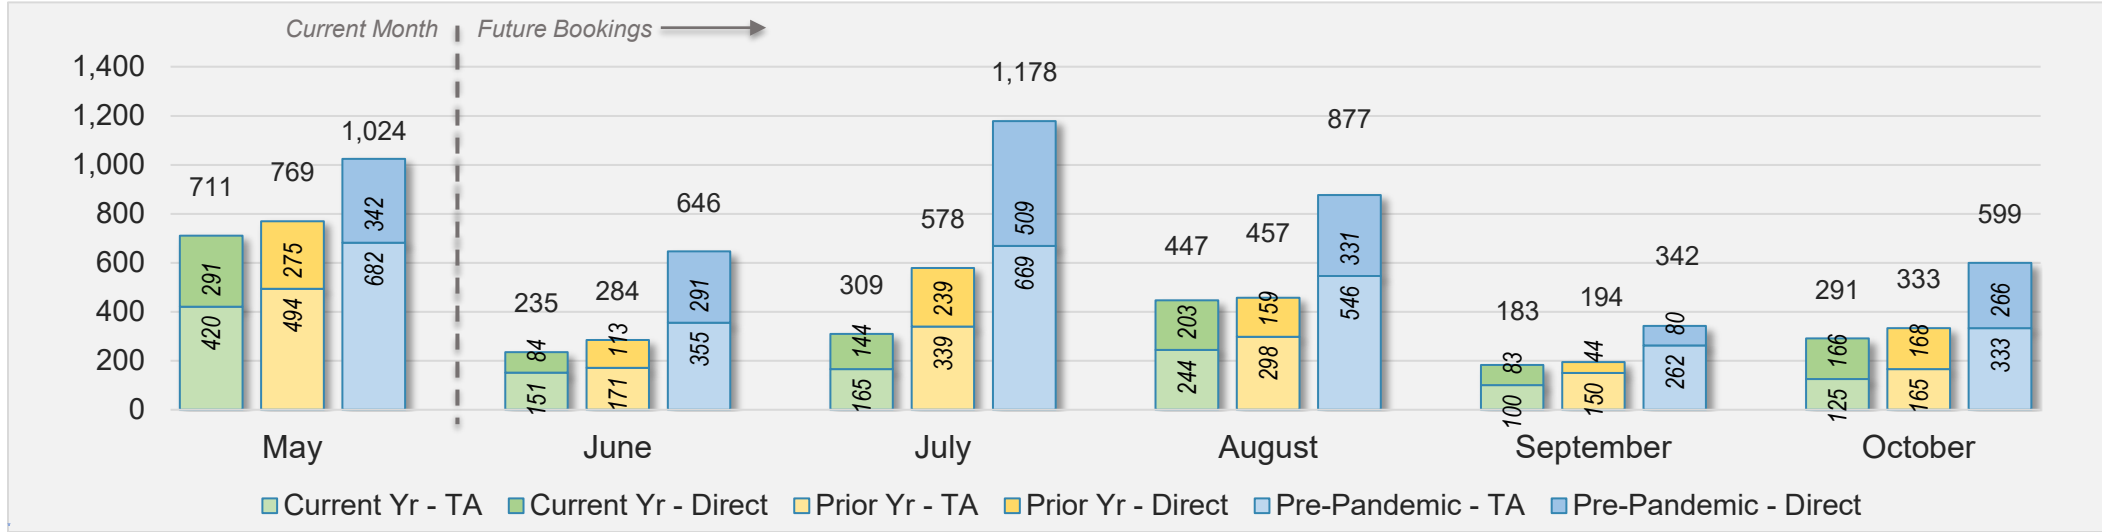

May 2024 Direct and Travel Agency Bookings to Hawai'i

Maui (continued)

May 2024 Direct and Travel Agency Bookings to Hawai'i

May 2024 Direct and Travel Agency Bookings to Hawai'i

Maui (continued)

May 2024 Direct and Travel Agency Bookings to Hawai'i

AUSTRALIA

Source: ForwardKeys as of 5/26/24

Kaua'i

May 2024 Direct and Travel Agency Bookings to Hawai'i

May 2024 Direct and Travel Agency Bookings to Hawai'i

Kaua'i (continued)

May 2024 Direct and Travel Agency Bookings to Hawai'i