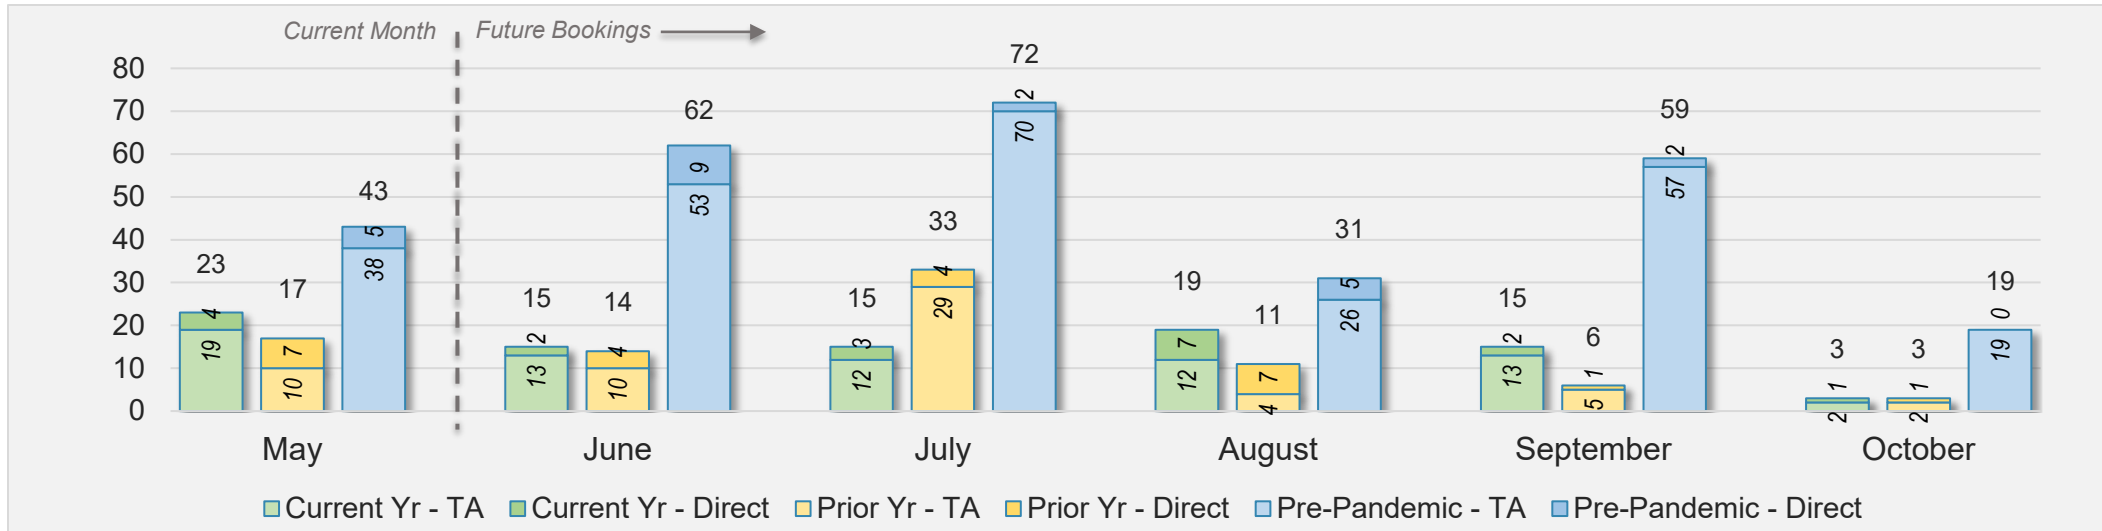

May 2024 Direct and Travel Agency Bookings to Hawai'i

Source: ForwardKeys as of 5/26/24