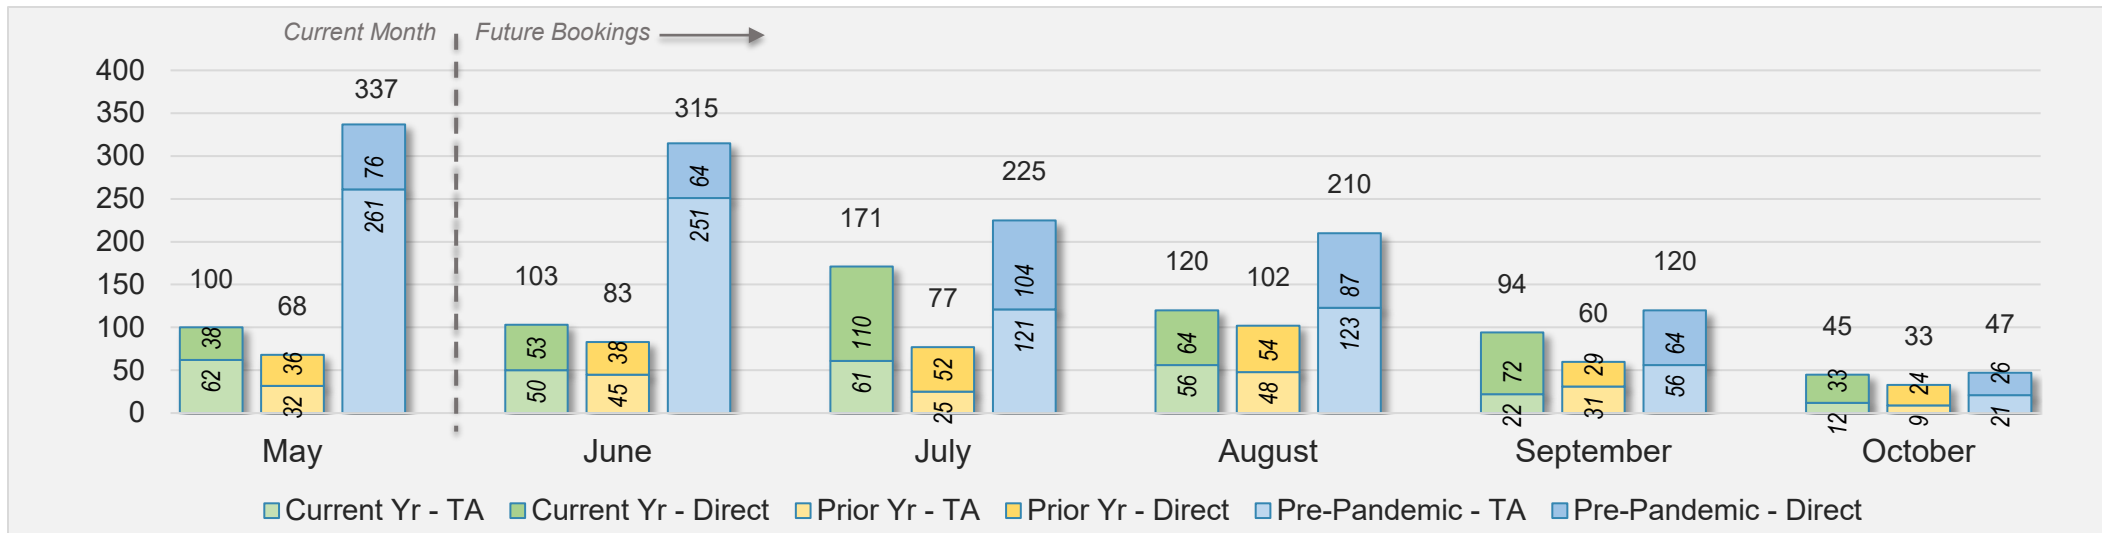

May 2024 Direct and Travel Agency Bookings to Hawai'i

Maui (continued)

May 2024 Direct and Travel Agency Bookings to Hawai'i

May 2024 Direct and Travel Agency Bookings to Hawai'i

Maui (continued)

May 2024 Direct and Travel Agency Bookings to Hawai'i

AUSTRALIA

Source: ForwardKeys as of 5/26/24

Kaua'i

May 2024 Direct and Travel Agency Bookings to Hawai'i

May 2024 Direct and Travel Agency Bookings to Hawai'i

Kaua'i (continued)

May 2024 Direct and Travel Agency Bookings to Hawai'i