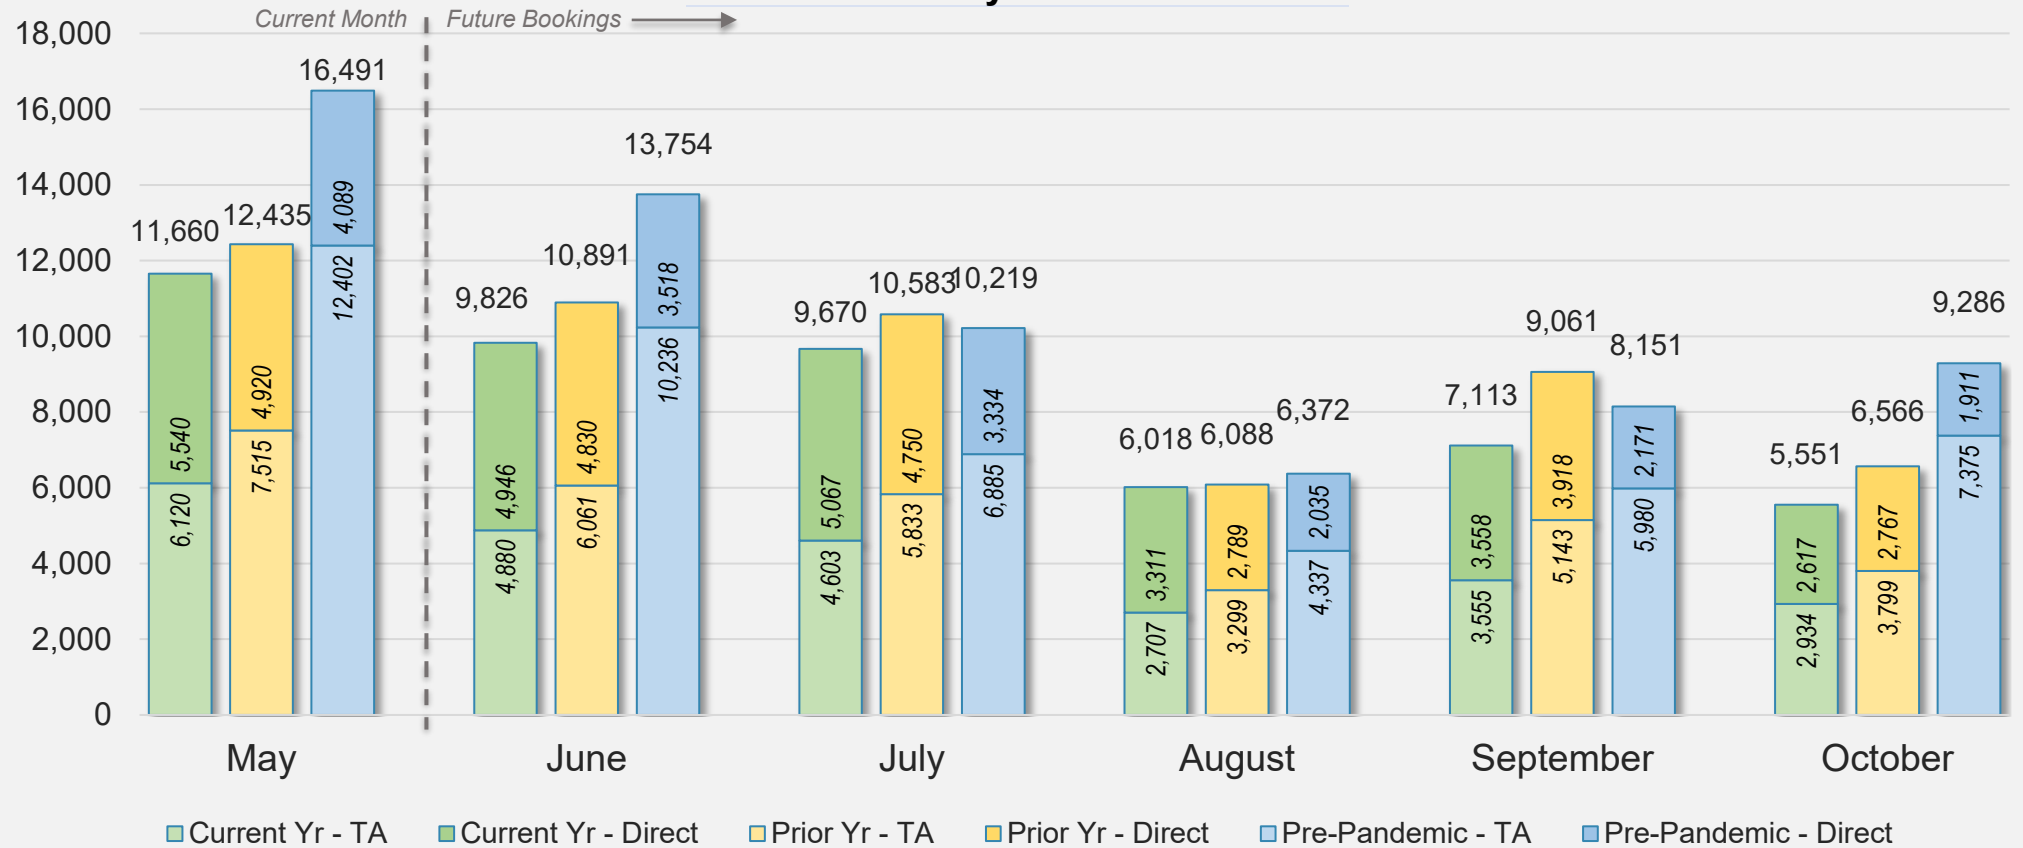

Forward Keys Index

- Bookings
 - Net sum of the number of visitors from Sales transactions counted, including Exchanges and Refunds.
- Current Year / Previous Year / Pre-pandemic
 - In the analysis results, "Current Year" refers to the period being analyzed. "Previous Year" refers to the time unit in the previous year equivalent to the "Current Year" (for year-on-year comparison purposes). "Pre-pandemic" refers to the equivalent period in 2019 to the Current period, using only 2019 data as a reference.
- Direct
 - Refers to tickets purchased directly through the airline, typically via an airline's website.
- Travel Agency
 - Refers to associated with an ARC/IATA number (or otherwise retail).

May 2024

Source: ForwardKeys as of 5/26/24

CANADA

Direct and Travel Agency Bookings to Hawaii Current vs. Prior vs. Pre-Pandemic Periods

May 2024

Source: ForwardKeys as of 5/26/24

KOREA

Direct and Travel Agency Bookings to Hawaii Current vs. Prior vs. Pre-Pandemic Periods

May 2024

Source: ForwardKeys as of 5/26/24

AUSTRALIA

Direct and Travel Agency Bookings to Hawaii Current vs. Prior vs. Pre-Pandemic Periods

May 2024

Source: ForwardKeys as of 5/26/24

O'ahu

May 2024 Direct and Travel Agency Bookings to Hawai'i