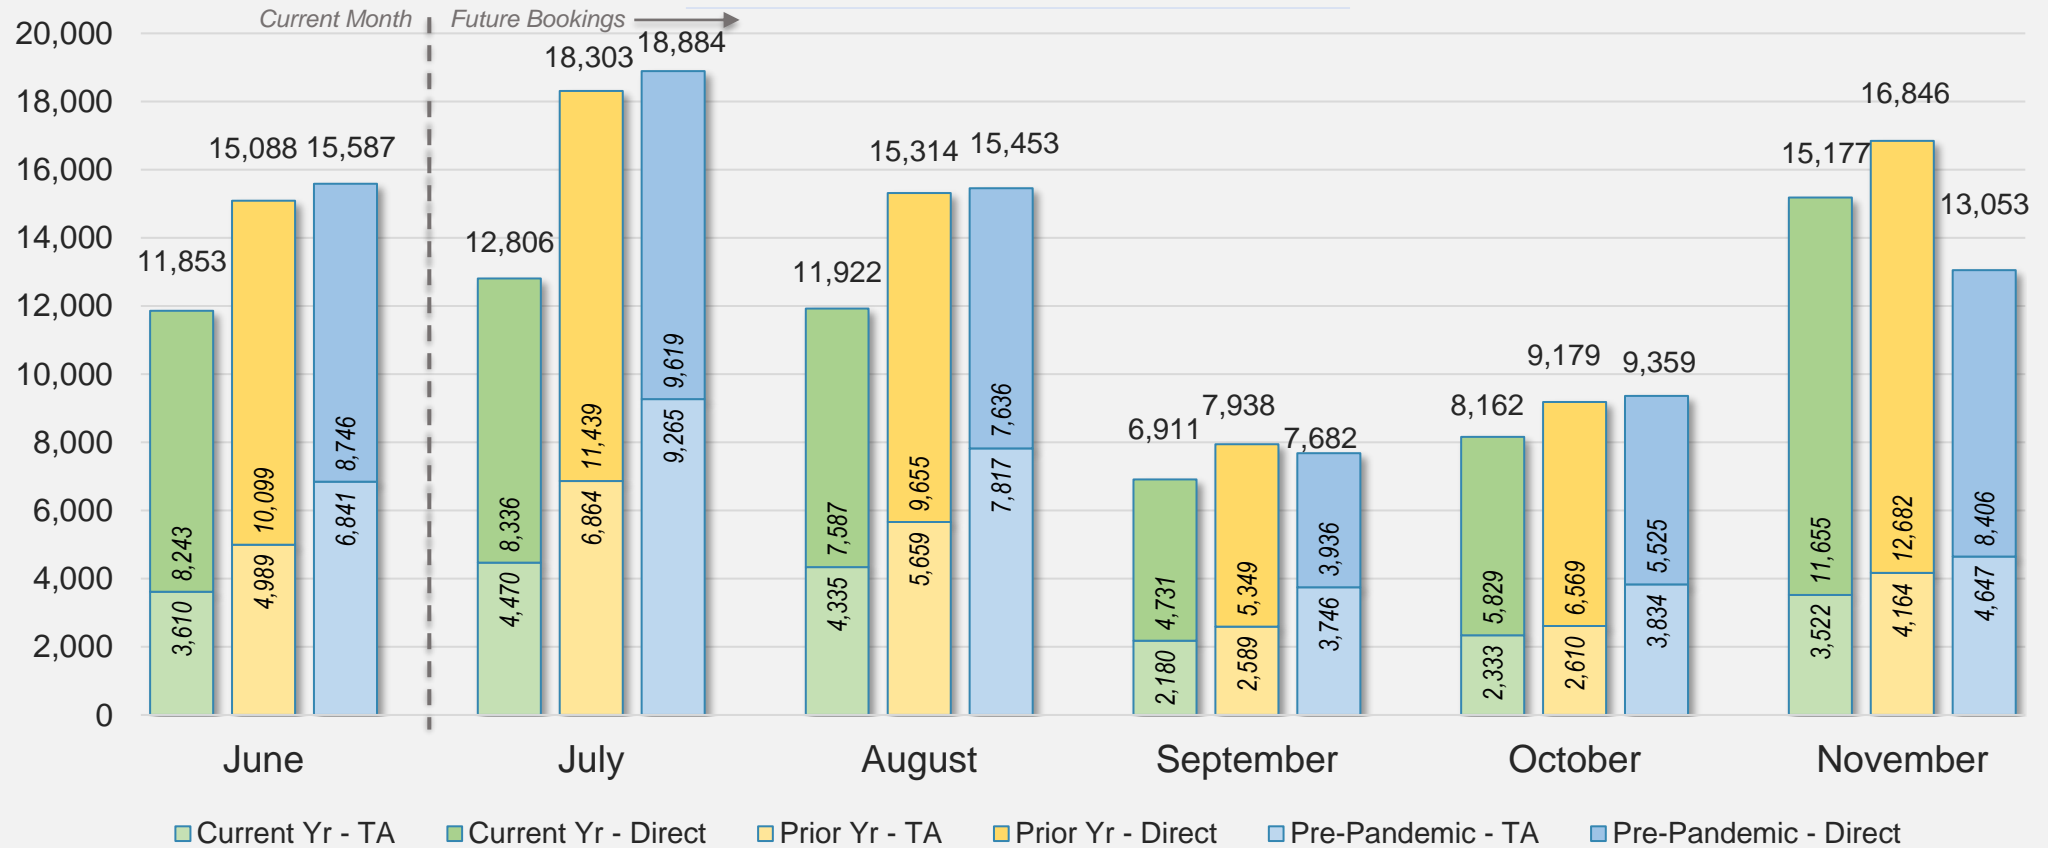

Forward Keys Index

- Bookings
 - Net sum of the number of visitors from Sales transactions counted, including Exchanges and Refunds.
- Current Year / Previous Year / Pre-pandemic
 - In the analysis results, "Current Year" refers to the period being analyzed. "Previous Year" refers to the time unit in the previous year equivalent to the "Current Year" (for year-on-year comparison purposes). "Pre-pandemic" refers to the equivalent period in 2019 to the Current period, using only 2019 data as a reference.
- Direct
 - Refers to tickets purchased directly through the airline, typically via an airline's website.
- Travel Agency
 - Refers to associated with an ARC/IATA number (or otherwise retail).

U.S.

Direct and Travel Agency Bookings to Hawaii Current vs. Prior vs. Pre-Pandemic Periods June 2024

Source: ForwardKeys as of 6/2/24

JAPAN

Direct and Travel Agency Bookings to Hawaii Current vs. Prior vs. Pre-Pandemic Periods June 2024

Source: ForwardKeys as of 6/2/24

CANADA

Direct and Travel Agency Bookings to Hawaii Current vs. Prior vs. Pre-Pandemic Periods June 2024

Source: ForwardKeys as of 6/2/24

KOREA

Direct and Travel Agency Bookings to Hawaii Current vs. Prior vs. Pre-Pandemic Periods June 2024