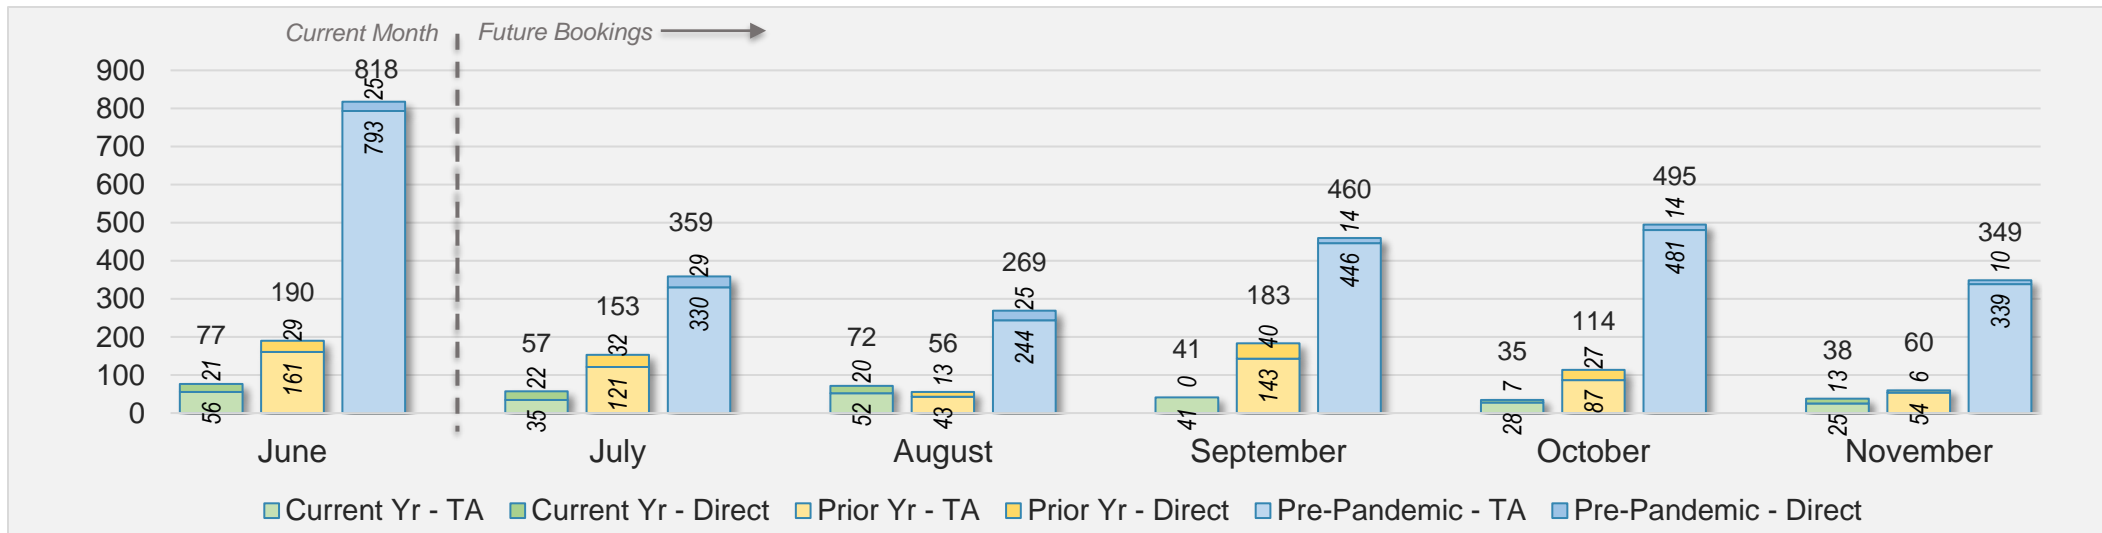

O'ahu (continued)

June 2024 Direct and Travel Agency Bookings to Hawai'i

AUSTRALIA

Source: ForwardKeys as of 6/2/24

Maui

June 2024 Direct and Travel Agency Bookings to Hawai'i

June 2024 Direct and Travel Agency Bookings to Hawai'i

Maui (continued)

June 2024 Direct and Travel Agency Bookings to Hawai'i

June 2024 Direct and Travel Agency Bookings to Hawai'i

Maui (continued)

June 2024 Direct and Travel Agency Bookings to Hawai'i

AUSTRALIA