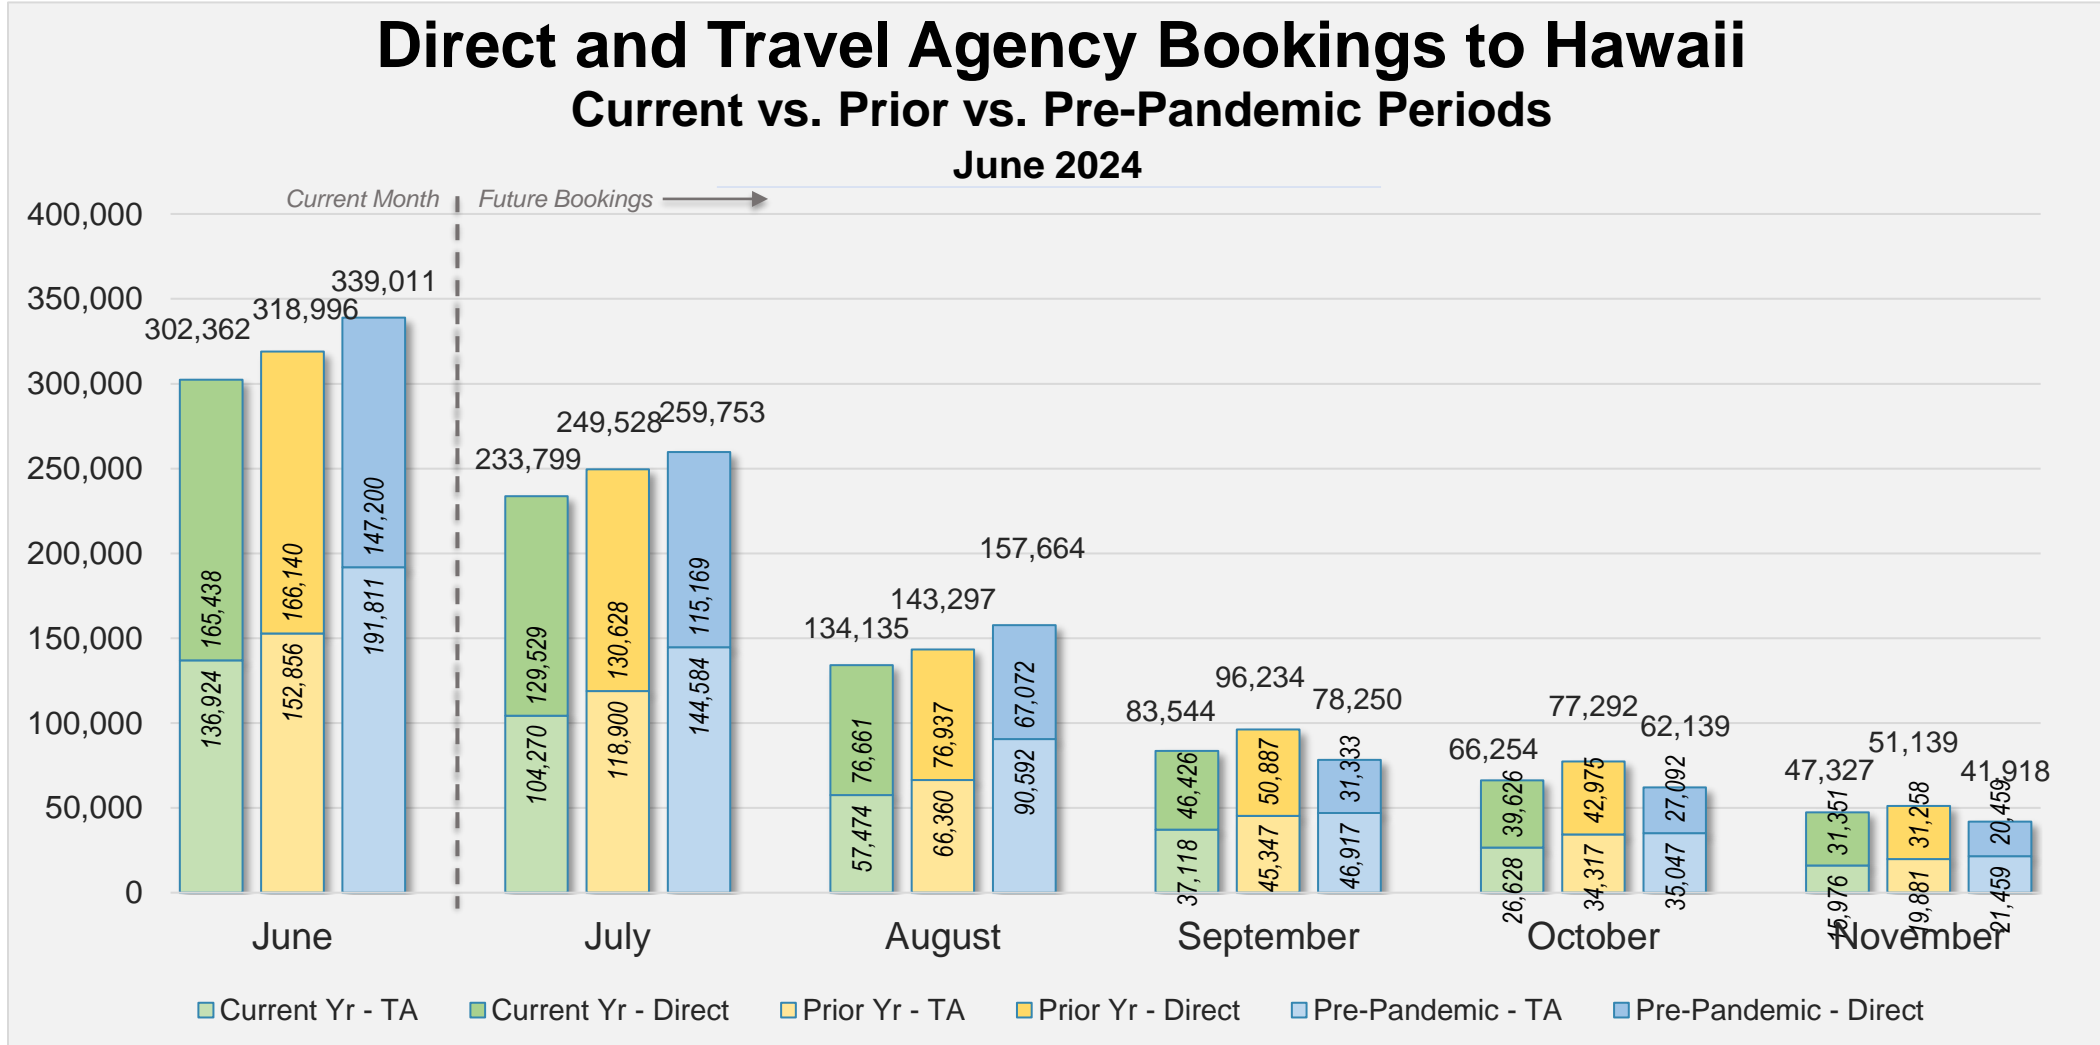

U.S.

Direct and Travel Agency Bookings to Hawaii Current vs. Prior vs. Pre-Pandemic Periods June 2024

Source: ForwardKeys as of 6/2/24