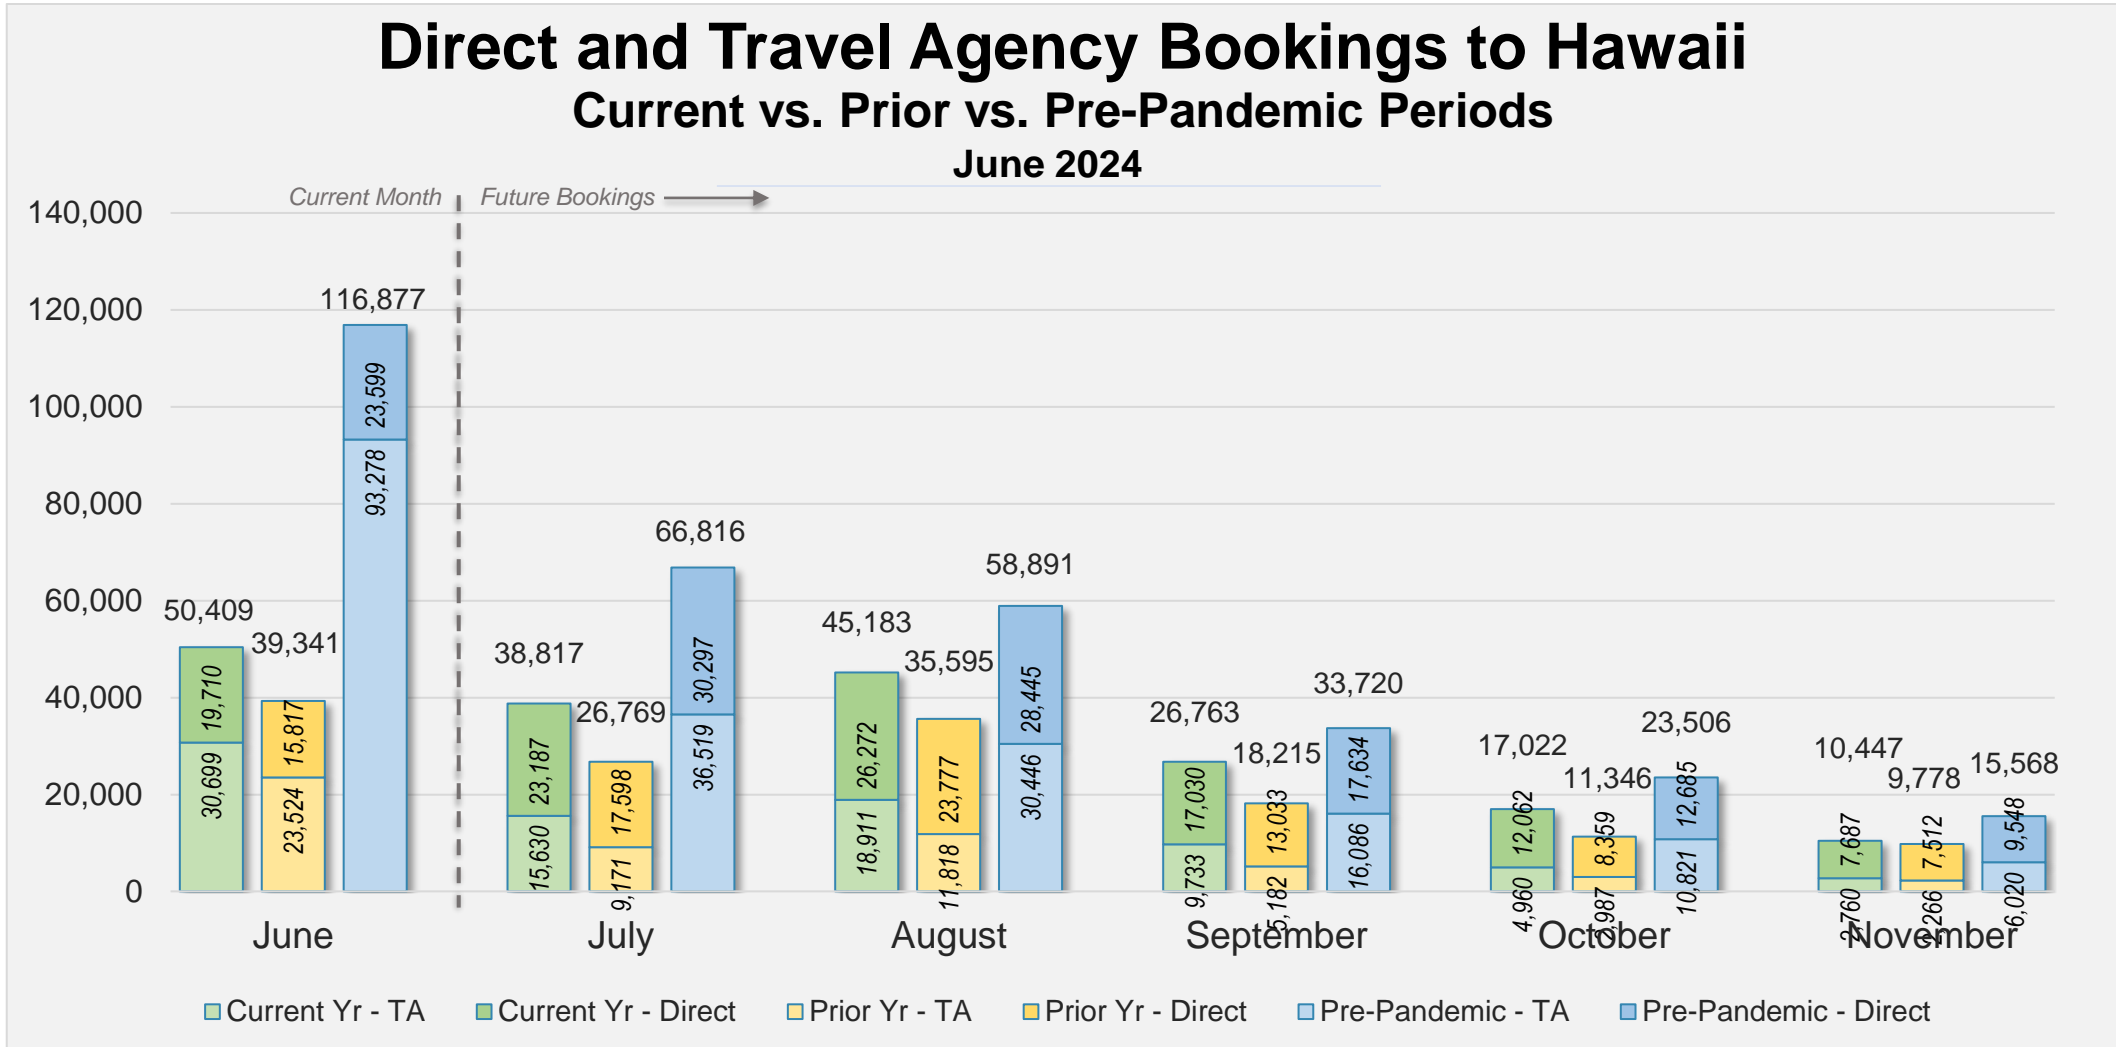

Forward Keys Index

- Bookings
 - Net sum of the number of visitors from Sales transactions counted, including Exchanges and Refunds.
- Current Year / Previous Year / Pre-pandemic
 - In the analysis results, "Current Year" refers to the period being analyzed. "Previous Year" refers to the time unit in the previous year equivalent to the "Current Year" (for year-on-year comparison purposes). "Pre-pandemic" refers to the equivalent period in 2019 to the Current period, using only 2019 data as a reference.
- Direct
 - Refers to tickets purchased directly through the airline, typically via an airline's website.
- Travel Agency
 - Refers to associated with an ARC/IATA number (or otherwise retail).

U.S.

Direct and Travel Agency Bookings to Hawaii Current vs. Prior vs. Pre-Pandemic Periods June 2024

Source: ForwardKeys as of 6/2/24

JAPAN

Direct and Travel Agency Bookings to Hawaii Current vs. Prior vs. Pre-Pandemic Periods June 2024

Source: ForwardKeys as of 6/2/24

CANADA

Direct and Travel Agency Bookings to Hawaii Current vs. Prior vs. Pre-Pandemic Periods June 2024

Source: ForwardKeys as of 6/2/24

KOREA

Direct and Travel Agency Bookings to Hawaii Current vs. Prior vs. Pre-Pandemic Periods June 2024