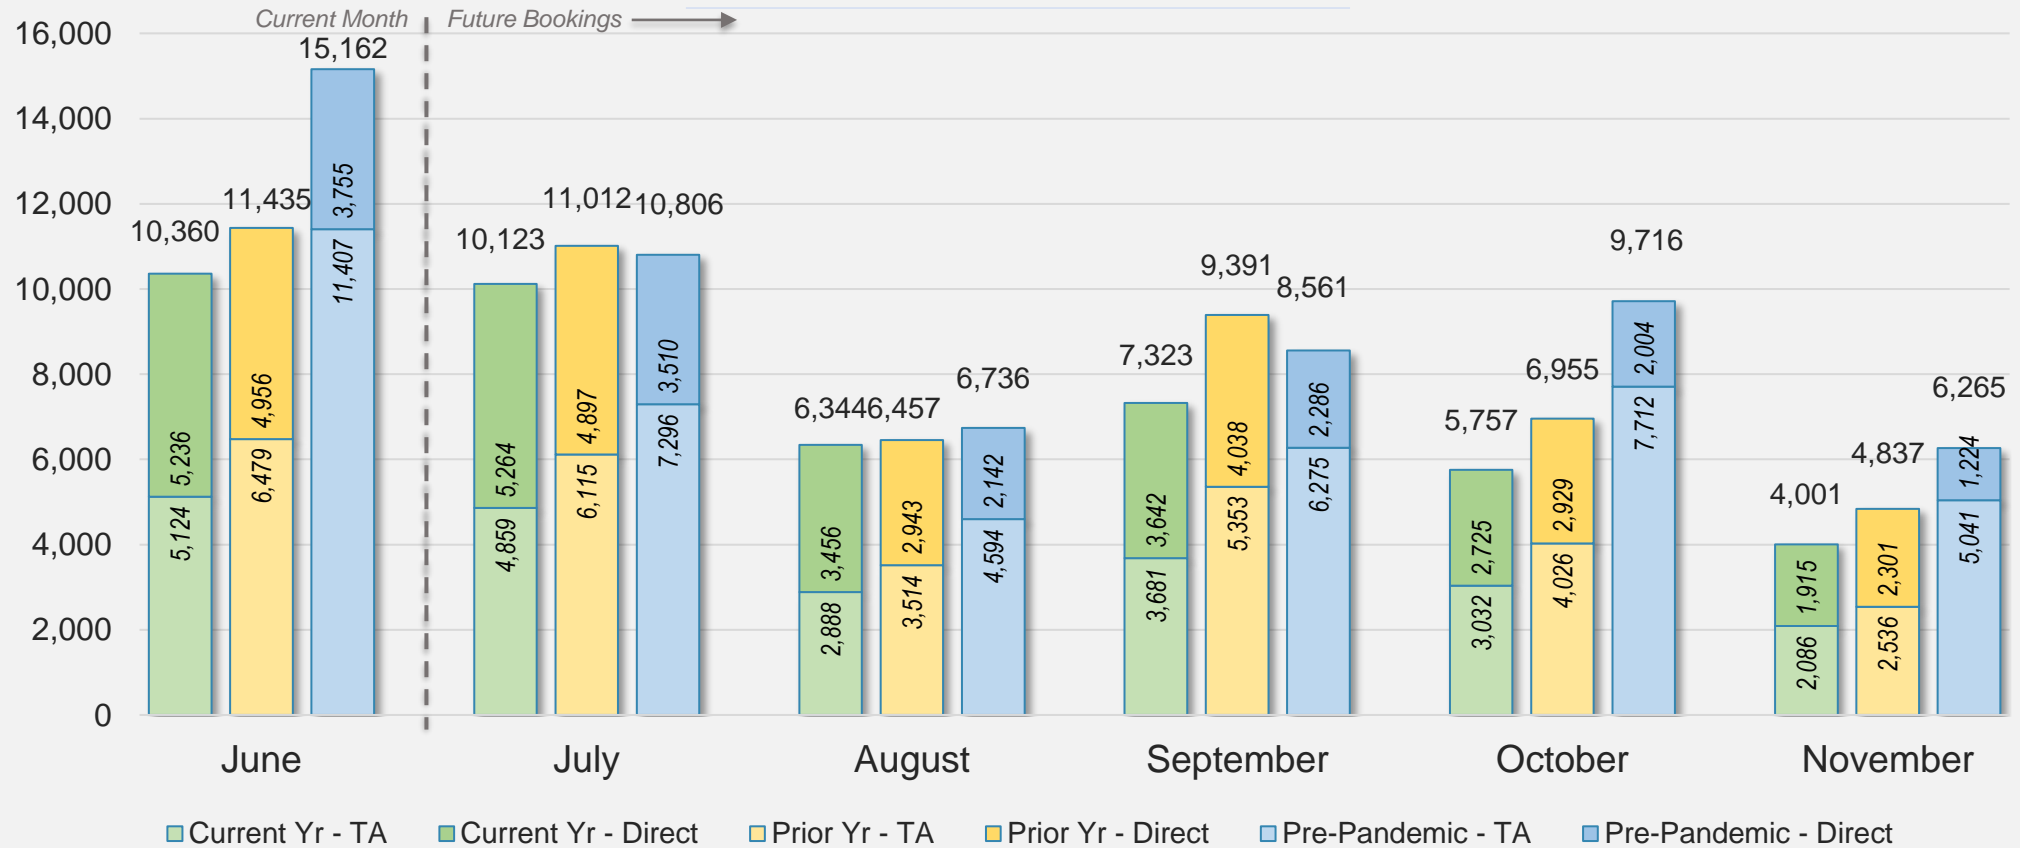

Forward Keys Index

- Bookings
 - Net sum of the number of visitors from Sales transactions counted, including Exchanges and Refunds.
- Current Year / Previous Year / Pre-pandemic
 - In the analysis results, "Current Year" refers to the period being analyzed. "Previous Year" refers to the time unit in the previous year equivalent to the "Current Year" (for year-on-year comparison purposes). "Pre-pandemic" refers to the equivalent period in 2019 to the Current period, using only 2019 data as a reference.
- Direct
 - Refers to tickets purchased directly through the airline, typically via an airline's website.
- Travel Agency
 - Refers to associated with an ARC/IATA number (or otherwise retail).

Source: ForwardKeys as of 6/2/24

CANADA

Direct and Travel Agency Bookings to Hawaii Current vs. Prior vs. Pre-Pandemic Periods June 2024

Source: ForwardKeys as of 6/2/24

KOREA

Direct and Travel Agency Bookings to Hawaii Current vs. Prior vs. Pre-Pandemic Periods June 2024

Source: ForwardKeys as of 6/2/24

AUSTRALIA

Direct and Travel Agency Bookings to Hawaii Current vs. Prior vs. Pre-Pandemic Periods June 2024

Source: ForwardKeys as of 6/2/24

O'ahu

June 2024 Direct and Travel Agency Bookings to Hawai'i