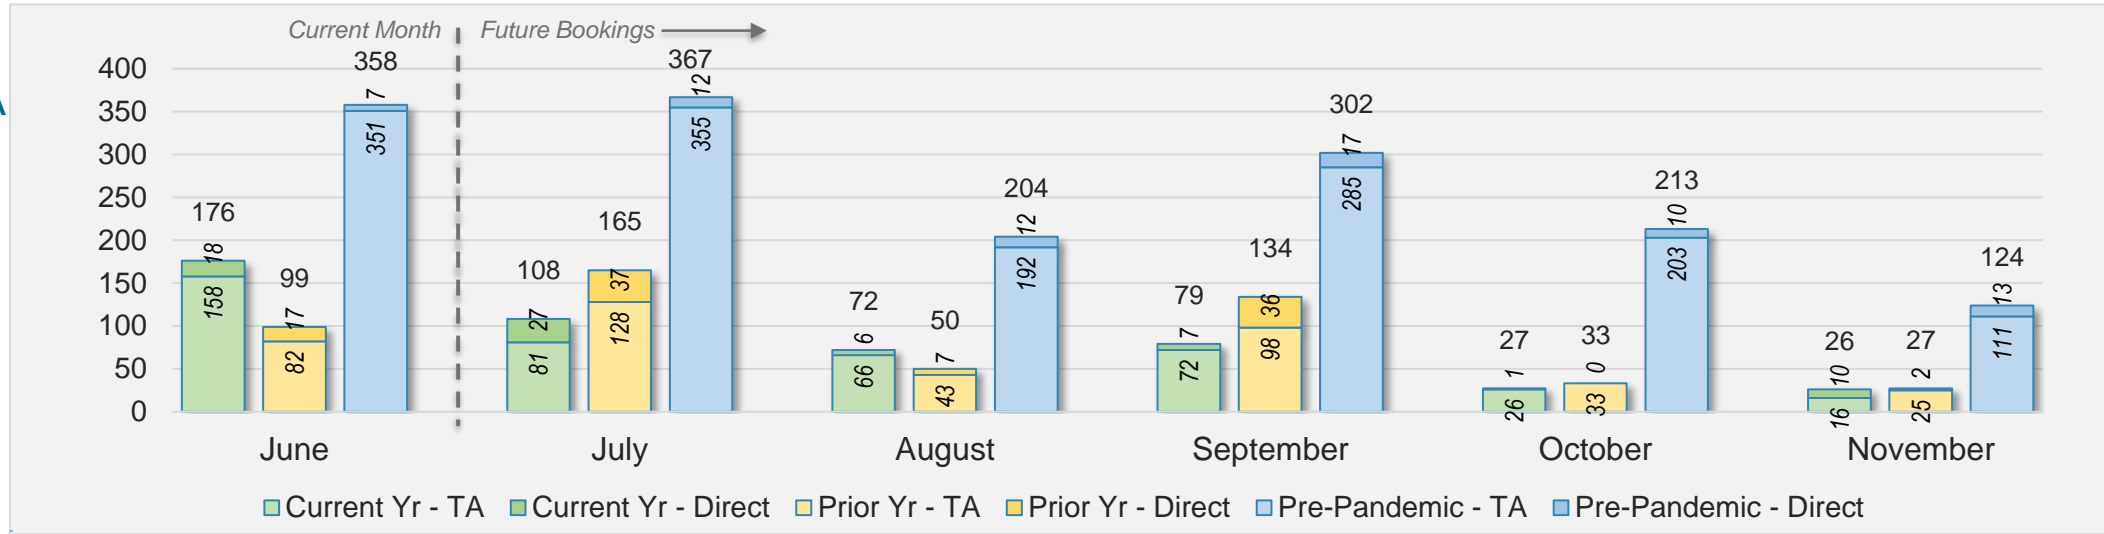

Kaua'i (continued)

June 2024 Direct and Travel Agency Bookings to Hawai'i

June 2024 Direct and Travel Agency Bookings to Hawai'i

Kaua'i (continued)

June 2024 Direct and Travel Agency Bookings to Hawai'i

AUSTRALIA

Source: ForwardKeys as of 6/2/24

Hawai'i Island

June 2024 Direct and Travel Agency Bookings to Hawai'i

U.S.

Source: ForwardKeys as of 6/2/24

June 2024 Direct and Travel Agency Bookings to Hawai'i

JAPAN

Source: ForwardKeys as of 6/2/24