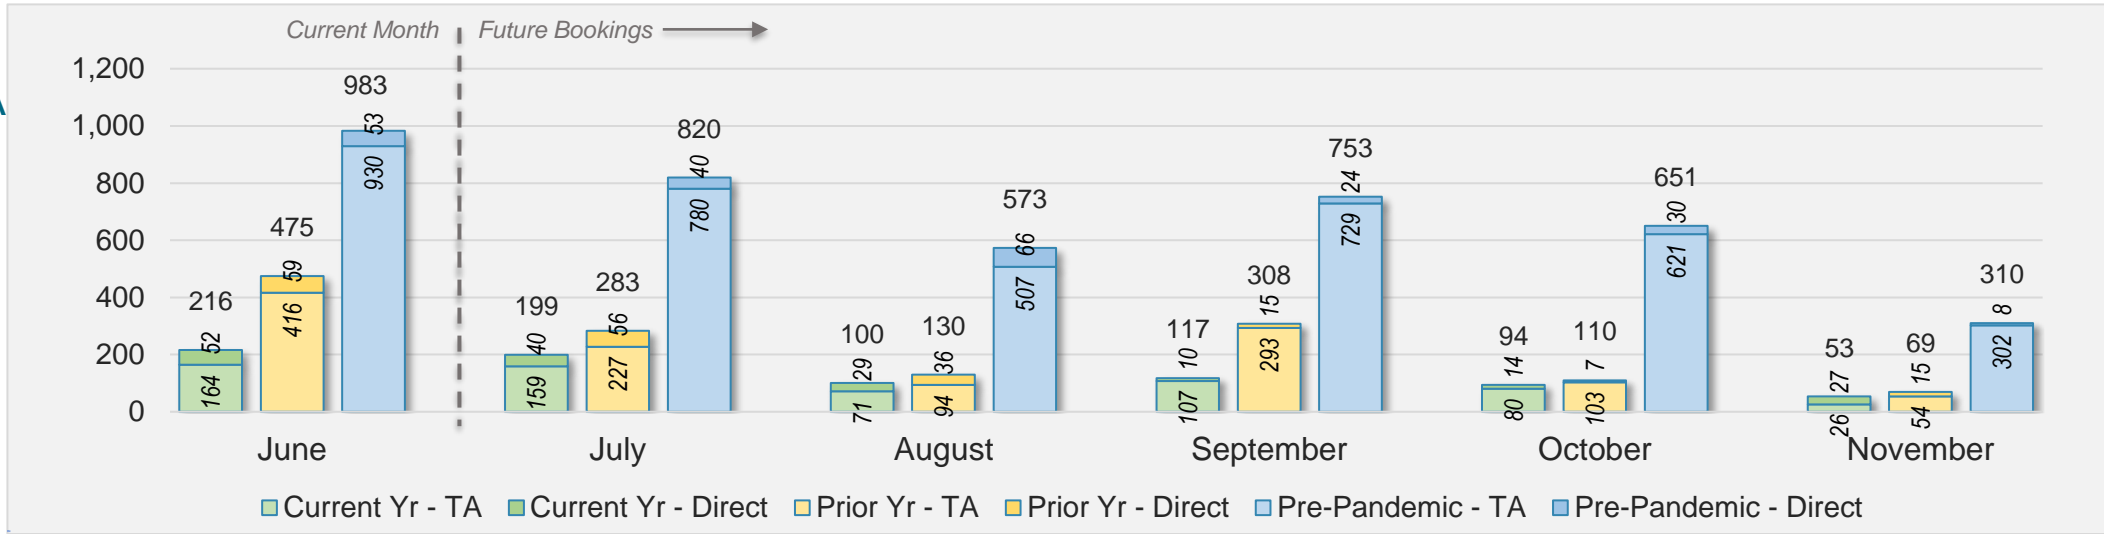

O'ahu (continued)

June 2024 Direct and Travel Agency Bookings to Hawai'i

AUSTRALIA

Source: ForwardKeys as of 6/2/24

Maui

June 2024 Direct and Travel Agency Bookings to Hawai'i

June 2024 Direct and Travel Agency Bookings to Hawai'i

Maui (continued)

June 2024 Direct and Travel Agency Bookings to Hawai'i

June 2024 Direct and Travel Agency Bookings to Hawai'i

Maui (continued)

June 2024 Direct and Travel Agency Bookings to Hawai'i

AUSTRALIA