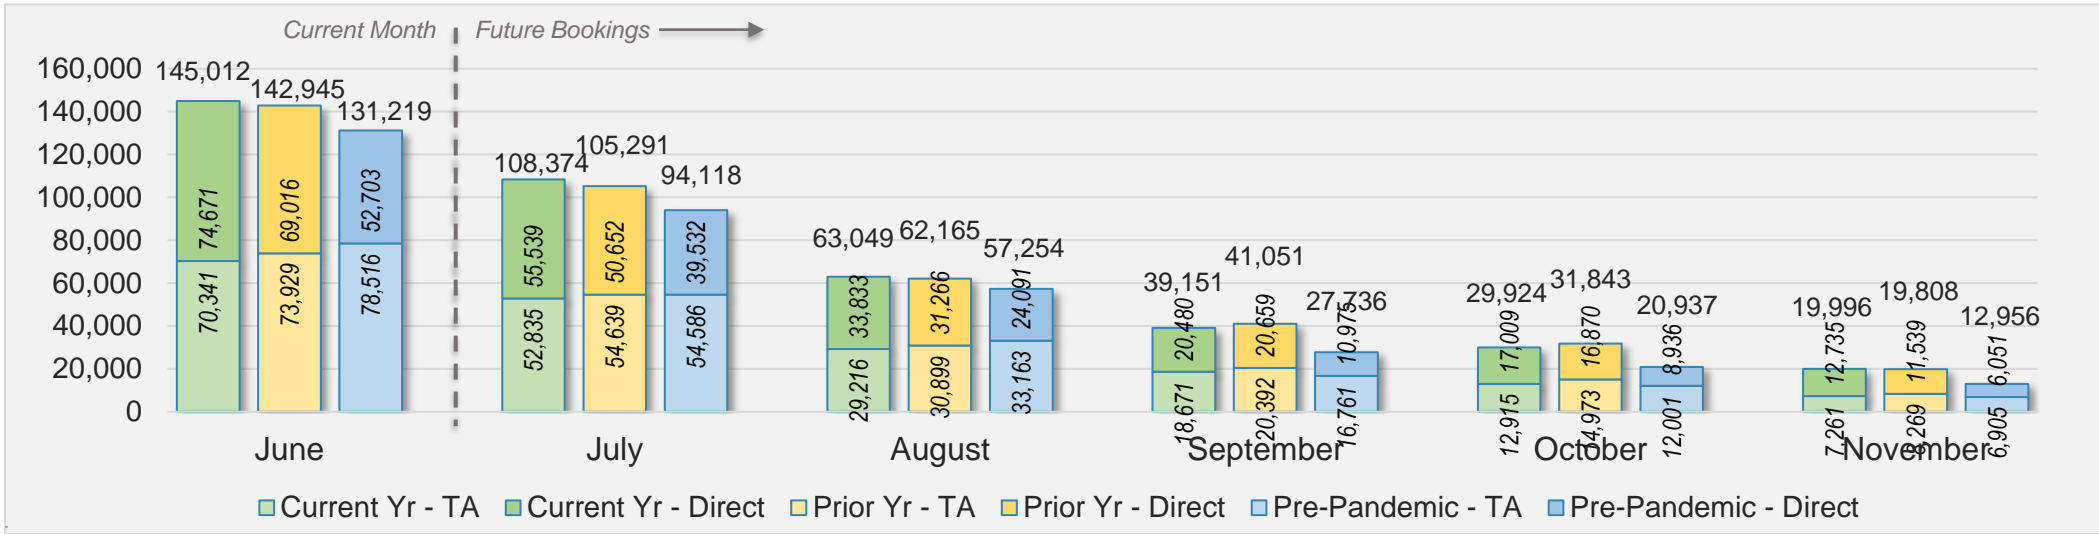

Source: ForwardKeys as of 6/2/24

AUSTRALIA

Direct and Travel Agency Bookings to Hawaii Current vs. Prior vs. Pre-Pandemic Periods June 2024

Source: ForwardKeys as of 6/2/24

O'ahu

June 2024 Direct and Travel Agency Bookings to Hawai'i

Source: ForwardKeys as of 6/2/24

June 2024 Direct and Travel Agency Bookings to Hawai'i

Source: ForwardKeys as of 6/2/24

O'ahu (continued)

June 2024 Direct and Travel Agency Bookings to Hawai'i

June 2024 Direct and Travel Agency Bookings to Hawai'i