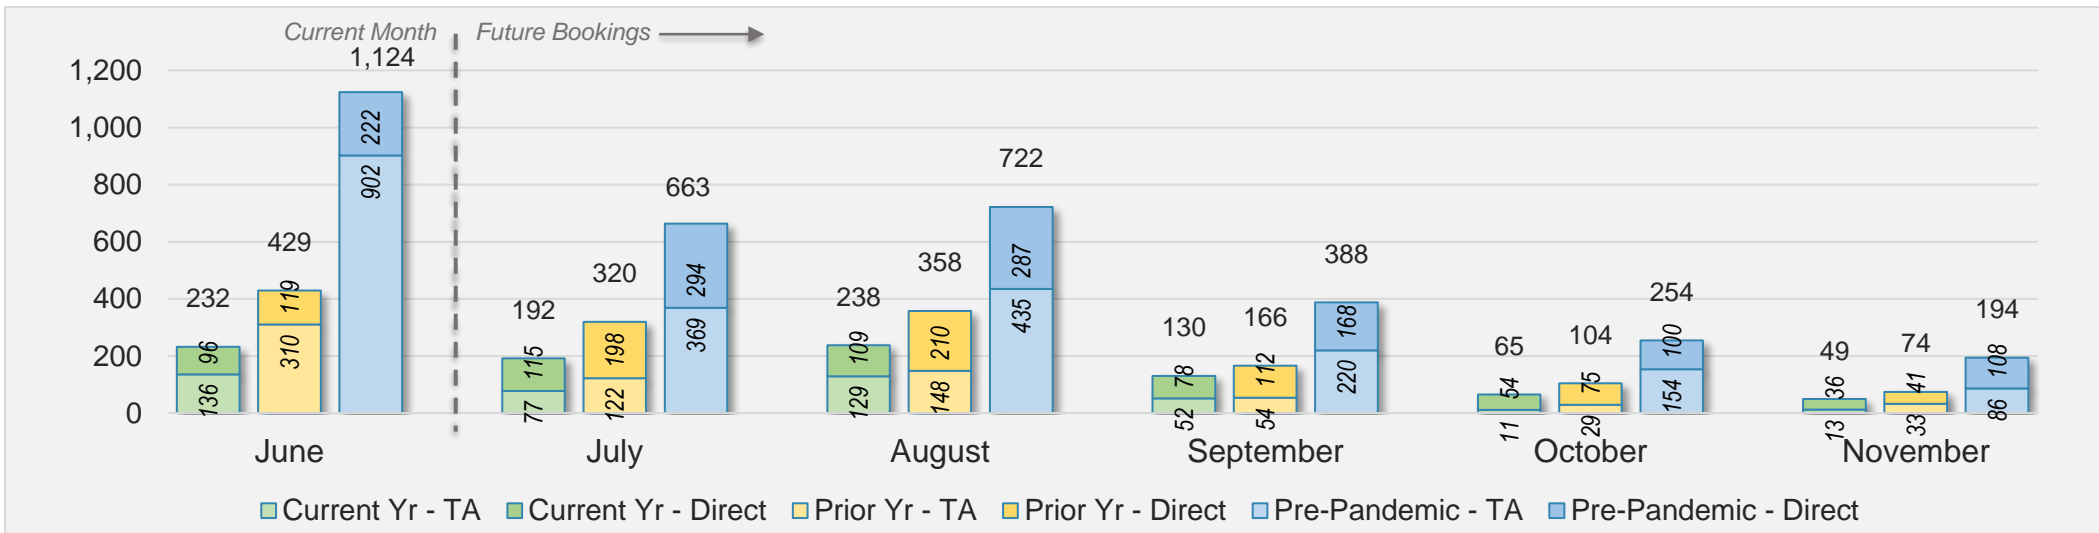

O'ahu (continued)

June 2024 Direct and Travel Agency Bookings to Hawai'i

AUSTRALIA

Source: ForwardKeys as of 6/2/24

Maui

June 2024 Direct and Travel Agency Bookings to Hawai'i

June 2024 Direct and Travel Agency Bookings to Hawai'i

Maui (continued)

June 2024 Direct and Travel Agency Bookings to Hawai'i

June 2024 Direct and Travel Agency Bookings to Hawai'i

Maui (continued)

June 2024 Direct and Travel Agency Bookings to Hawai'i

AUSTRALIA