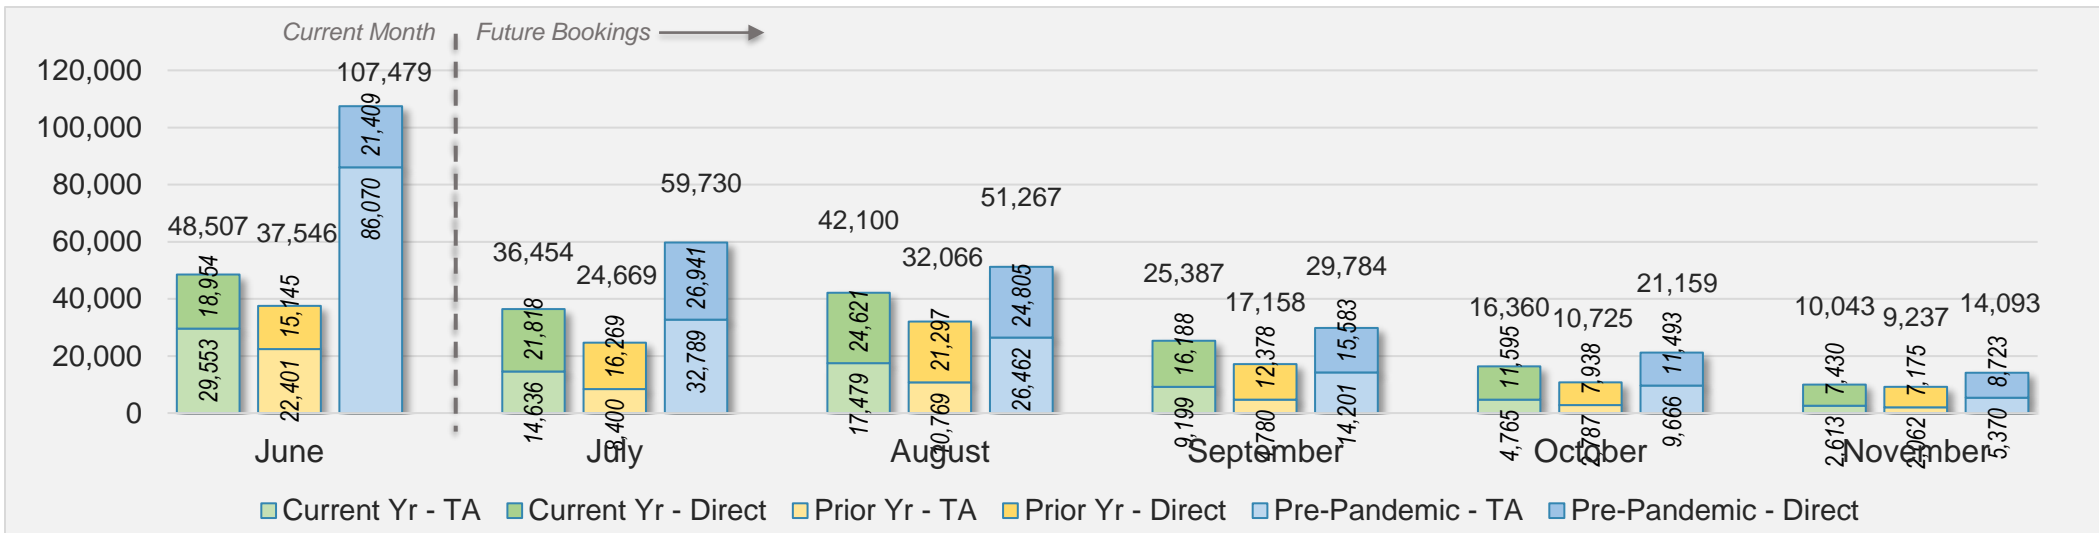

Source: ForwardKeys as of 6/2/24

AUSTRALIA

Direct and Travel Agency Bookings to Hawaii Current vs. Prior vs. Pre-Pandemic Periods June 2024

Source: ForwardKeys as of 6/2/24

O'ahu

June 2024 Direct and Travel Agency Bookings to Hawai'i

Source: ForwardKeys as of 6/2/24

June 2024 Direct and Travel Agency Bookings to Hawai'i

Source: ForwardKeys as of 6/2/24

O'ahu (continued)

June 2024 Direct and Travel Agency Bookings to Hawai'i

June 2024 Direct and Travel Agency Bookings to Hawai'i