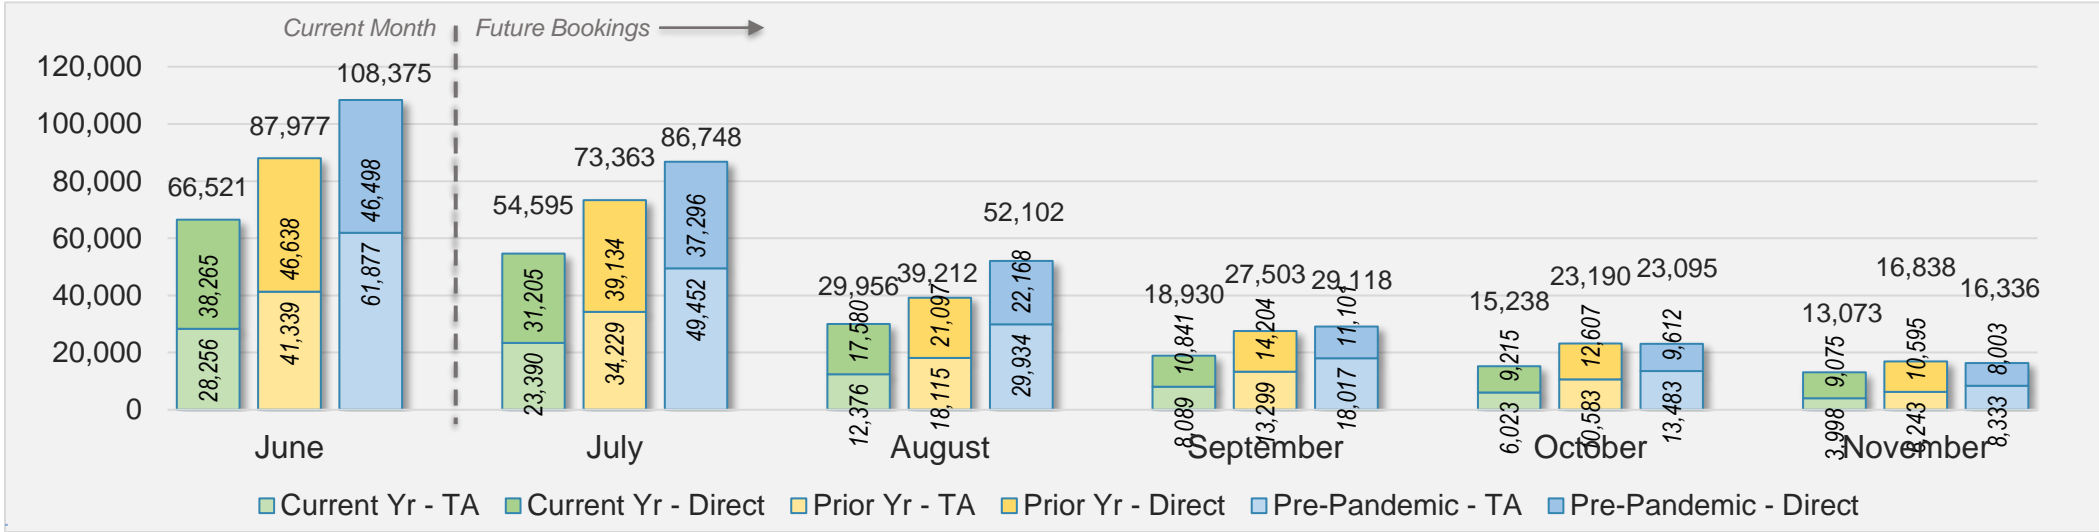

O'ahu (continued)

June 2024 Direct and Travel Agency Bookings to Hawai'i

AUSTRALIA

Source: ForwardKeys as of 6/2/24

Maui

June 2024 Direct and Travel Agency Bookings to Hawai'i

June 2024 Direct and Travel Agency Bookings to Hawai'i

Maui (continued)

June 2024 Direct and Travel Agency Bookings to Hawai'i

June 2024 Direct and Travel Agency Bookings to Hawai'i

Maui (continued)

June 2024 Direct and Travel Agency Bookings to Hawai'i

AUSTRALIA