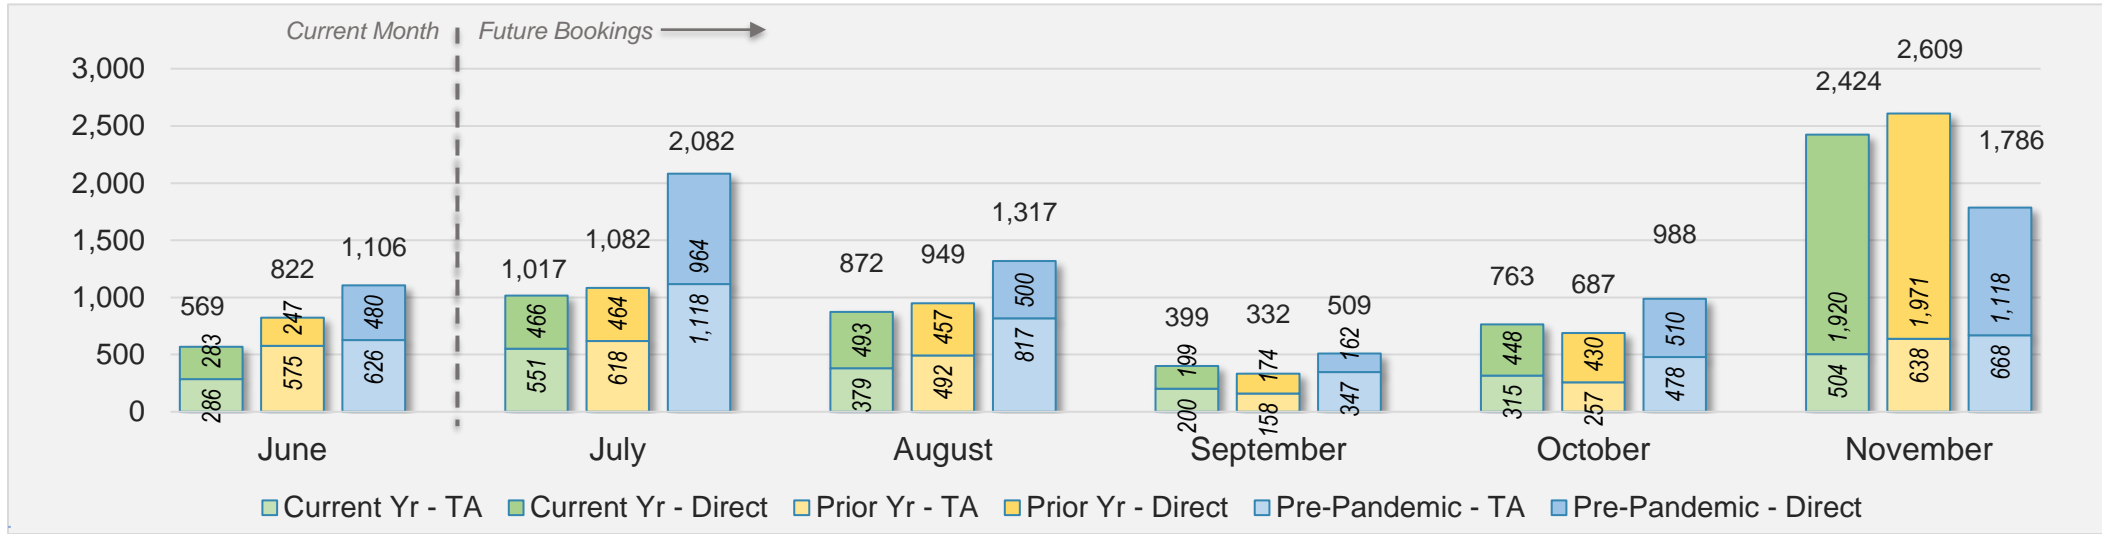

Kaua'i (continued)

June 2024 Direct and Travel Agency Bookings to Hawai'i

June 2024 Direct and Travel Agency Bookings to Hawai'i

Kaua'i (continued)

June 2024 Direct and Travel Agency Bookings to Hawai'i

AUSTRALIA

Source: ForwardKeys as of 6/2/24

Hawai'i Island

June 2024 Direct and Travel Agency Bookings to Hawai'i

U.S.

Source: ForwardKeys as of 6/2/24

June 2024 Direct and Travel Agency Bookings to Hawai'i

JAPAN

Source: ForwardKeys as of 6/2/24

Hawai'i Island (continued)

June 2024 Direct and Travel Agency Bookings to Hawai'i

CANADA

Source: ForwardKeys as of 6/2/24

June 2024 Direct and Travel Agency Bookings to Hawai'i

KOREA

Source: ForwardKeys as of 6/2/24