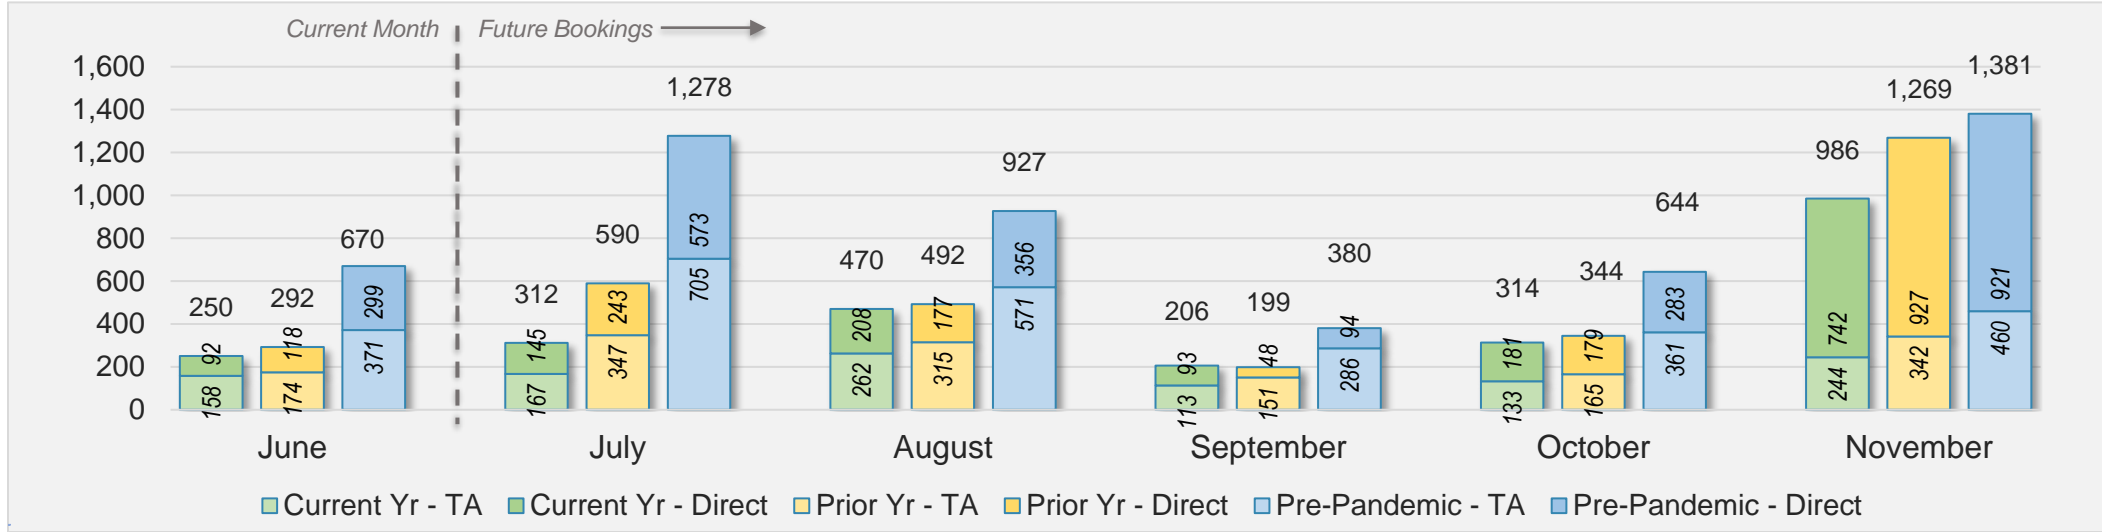

Maui (continued)

June 2024 Direct and Travel Agency Bookings to Hawai'i

June 2024 Direct and Travel Agency Bookings to Hawai'i

Maui (continued)

June 2024 Direct and Travel Agency Bookings to Hawai'i

AUSTRALIA

Source: ForwardKeys as of 6/2/24

Kaua'i

June 2024 Direct and Travel Agency Bookings to Hawai'i

U.S.

Source: ForwardKeys as of 6/2/24

June 2024 Direct and Travel Agency Bookings to Hawai'i

JAPAN

Source: ForwardKeys as of 6/2/24

Kaua'i (continued)

June 2024 Direct and Travel Agency Bookings to Hawai'i

June 2024 Direct and Travel Agency Bookings to Hawai'i

Kaua'i (continued)

June 2024 Direct and Travel Agency Bookings to Hawai'i

AUSTRALIA