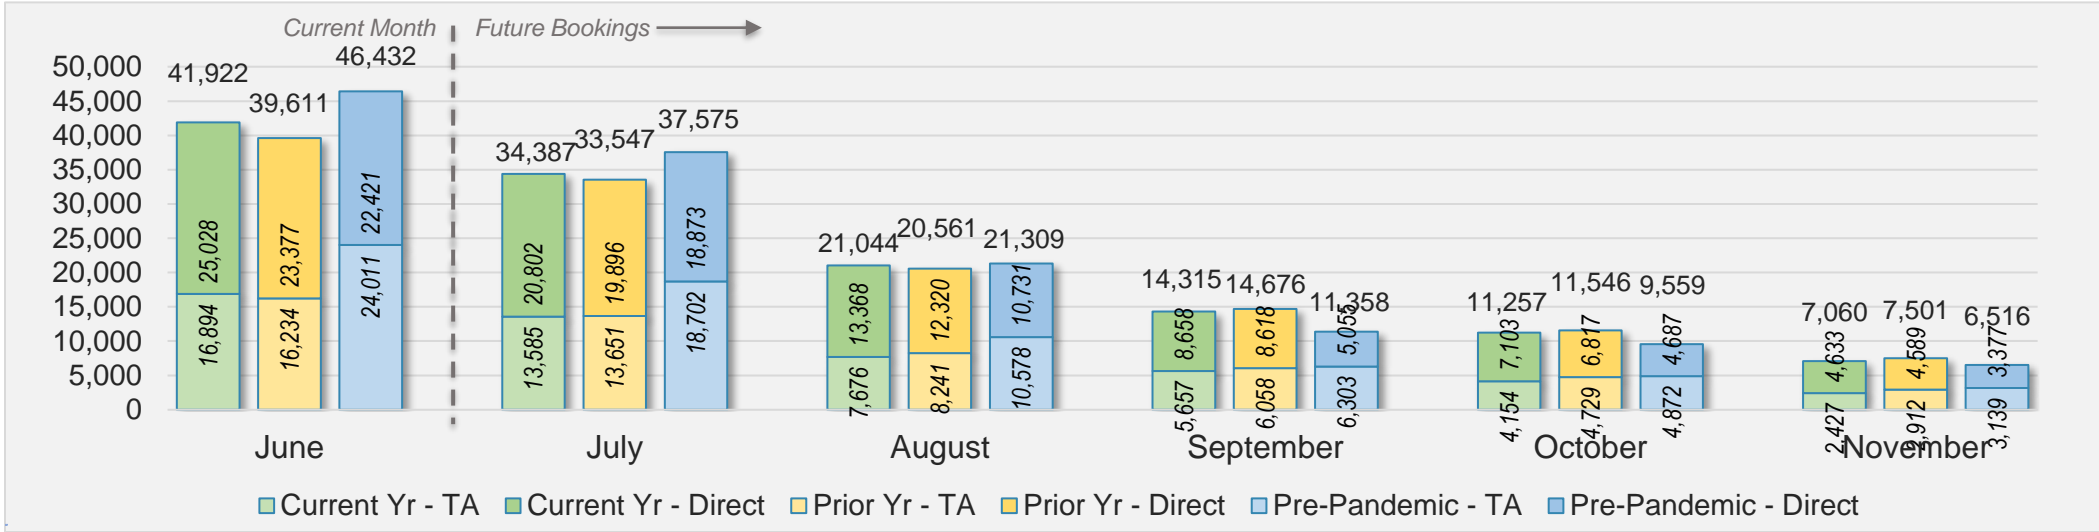

Kaua'i

June 2024 Direct and Travel Agency Bookings to Hawai'i

U.S.

Source: ForwardKeys as of 6/2/24