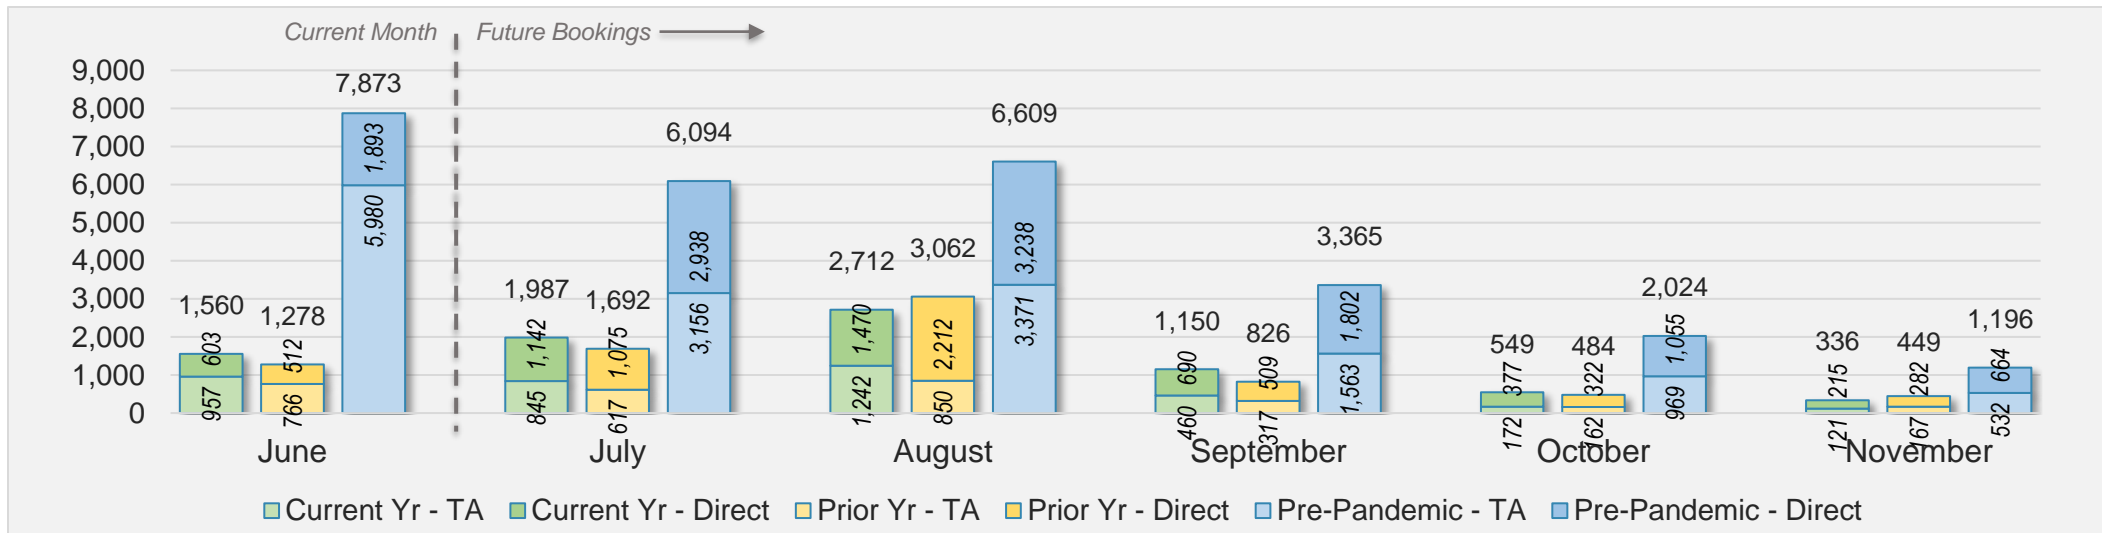

Kaua'i (continued)

June 2024 Direct and Travel Agency Bookings to Hawai'i

June 2024 Direct and Travel Agency Bookings to Hawai'i

Kaua'i (continued)

June 2024 Direct and Travel Agency Bookings to Hawai'i

AUSTRALIA

Source: ForwardKeys as of 6/2/24

Hawai'i Island

June 2024 Direct and Travel Agency Bookings to Hawai'i

U.S.

Source: ForwardKeys as of 6/2/24

June 2024 Direct and Travel Agency Bookings to Hawai'i

JAPAN

Source: ForwardKeys as of 6/2/24

Hawai'i Island (continued)

June 2024 Direct and Travel Agency Bookings to Hawai'i

CANADA

Source: ForwardKeys as of 6/2/24

June 2024 Direct and Travel Agency Bookings to Hawai'i

KOREA

Source: ForwardKeys as of 6/2/24