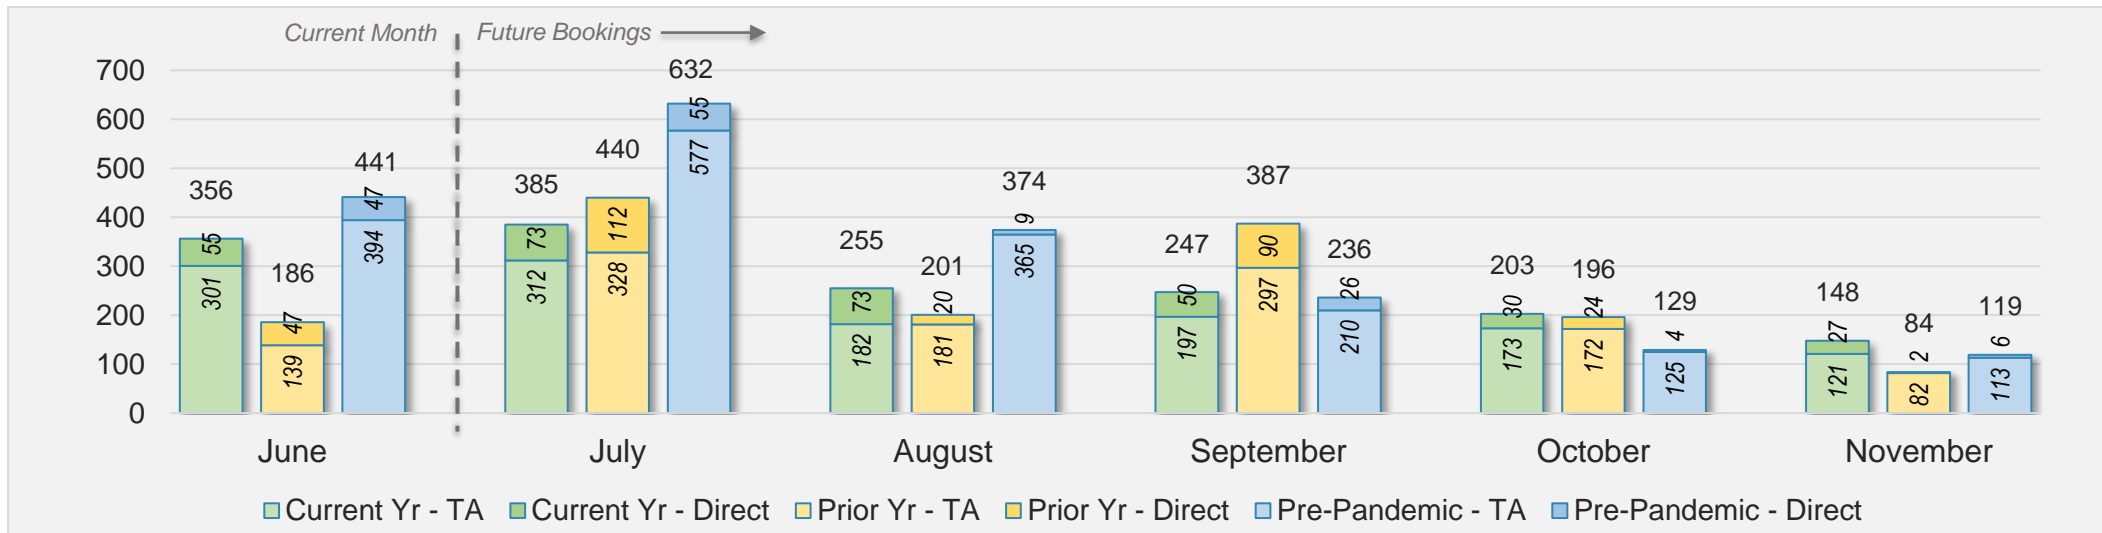

Source: ForwardKeys as of 6/2/24

Hawai'i Island

June 2024 Direct and Travel Agency Bookings to Hawai'i

U.S.

Source: ForwardKeys as of 6/2/24

June 2024 Direct and Travel Agency Bookings to Hawai'i

JAPAN

Source: ForwardKeys as of 6/2/24

Hawai'i Island (continued)

June 2024 Direct and Travel Agency Bookings to Hawai'i

CANADA

Source: ForwardKeys as of 6/2/24

June 2024 Direct and Travel Agency Bookings to Hawai'i

KOREA

Source: ForwardKeys as of 6/2/24

Hawai'i Island (continued)

June 2024 Direct and Travel Agency Bookings to Hawai'i

AUSTRALIA

Source: ForwardKeys as of 6/2/24