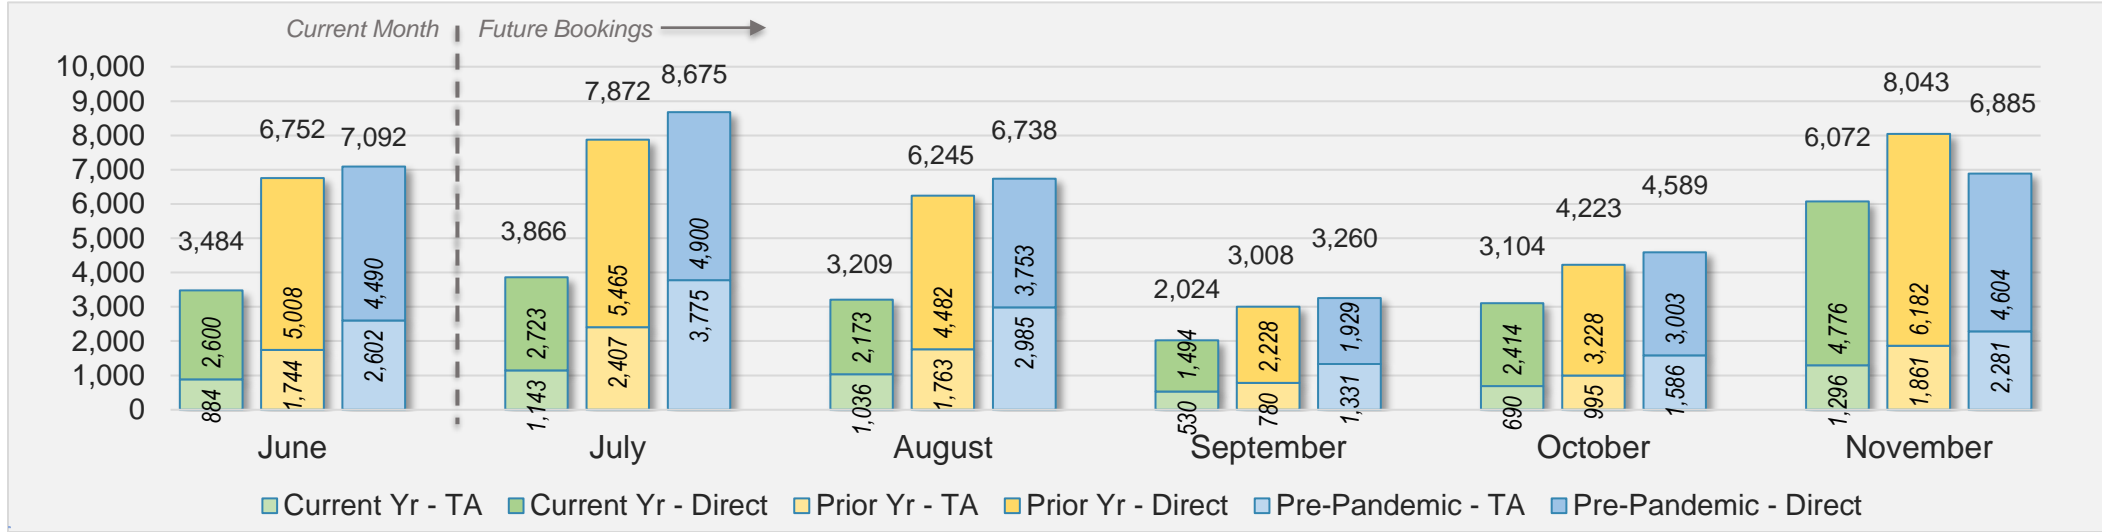

Source: ForwardKeys as of 6/2/24

June 2024 Direct and Travel Agency Bookings to Hawai'i

Source: ForwardKeys as of 6/2/24

O'ahu (continued)

June 2024 Direct and Travel Agency Bookings to Hawai'i

June 2024 Direct and Travel Agency Bookings to Hawai'i

O'ahu (continued)

June 2024 Direct and Travel Agency Bookings to Hawai'i

AUSTRALIA

Source: ForwardKeys as of 6/2/24

Maui

June 2024 Direct and Travel Agency Bookings to Hawai'i

June 2024 Direct and Travel Agency Bookings to Hawai'i

Maui (continued)

June 2024 Direct and Travel Agency Bookings to Hawai'i

June 2024 Direct and Travel Agency Bookings to Hawai'i

Maui (continued)

June 2024 Direct and Travel Agency Bookings to Hawai'i

AUSTRALIA