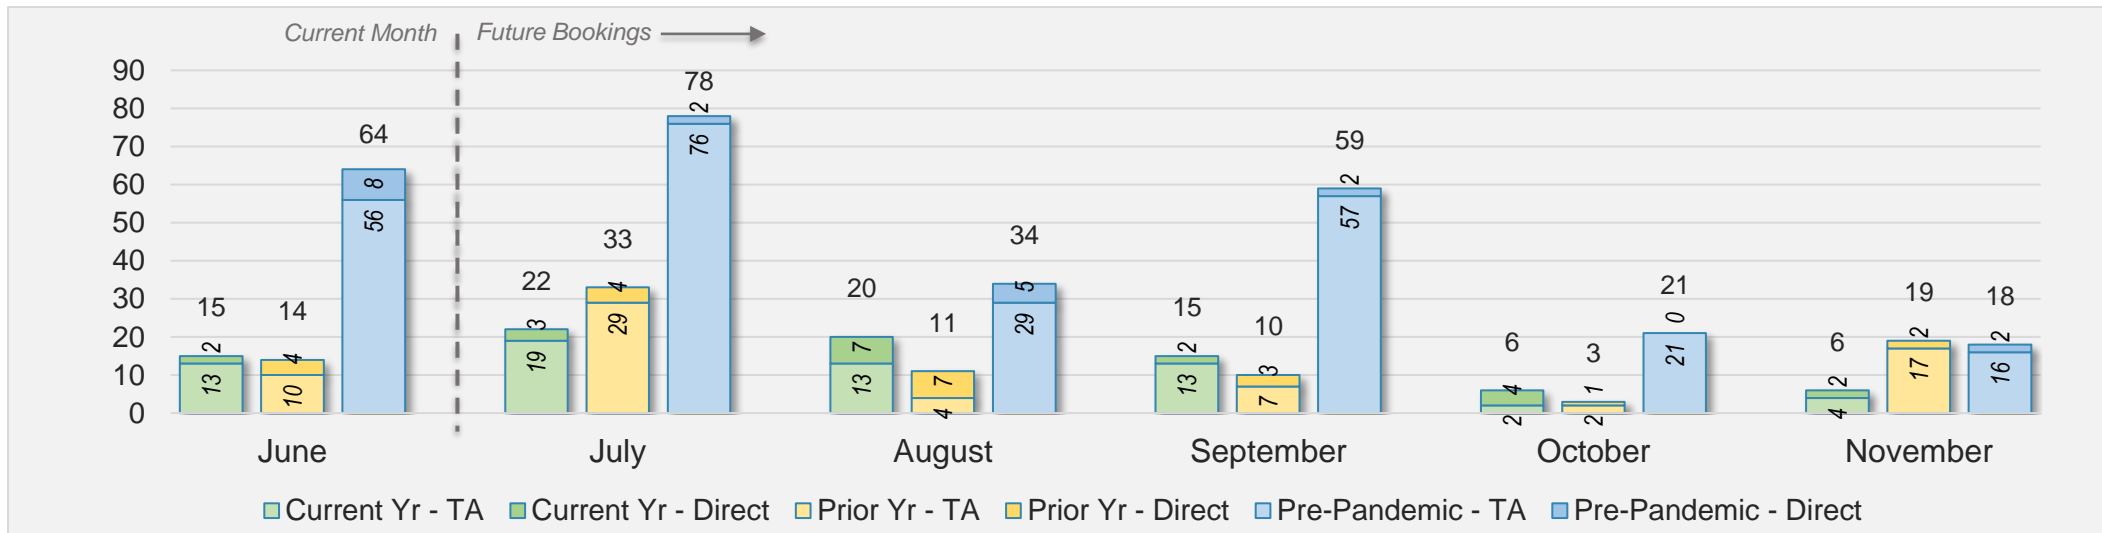

Maui (continued)

June 2024 Direct and Travel Agency Bookings to Hawai'i

June 2024 Direct and Travel Agency Bookings to Hawai'i

Maui (continued)

June 2024 Direct and Travel Agency Bookings to Hawai'i

AUSTRALIA

Source: ForwardKeys as of 6/2/24

Kaua'i

June 2024 Direct and Travel Agency Bookings to Hawai'i

U.S.

Source: ForwardKeys as of 6/2/24

June 2024 Direct and Travel Agency Bookings to Hawai'i

JAPAN

Source: ForwardKeys as of 6/2/24

Kaua'i (continued)

June 2024 Direct and Travel Agency Bookings to Hawai'i

June 2024 Direct and Travel Agency Bookings to Hawai'i

Kaua'i (continued)

June 2024 Direct and Travel Agency Bookings to Hawai'i

AUSTRALIA