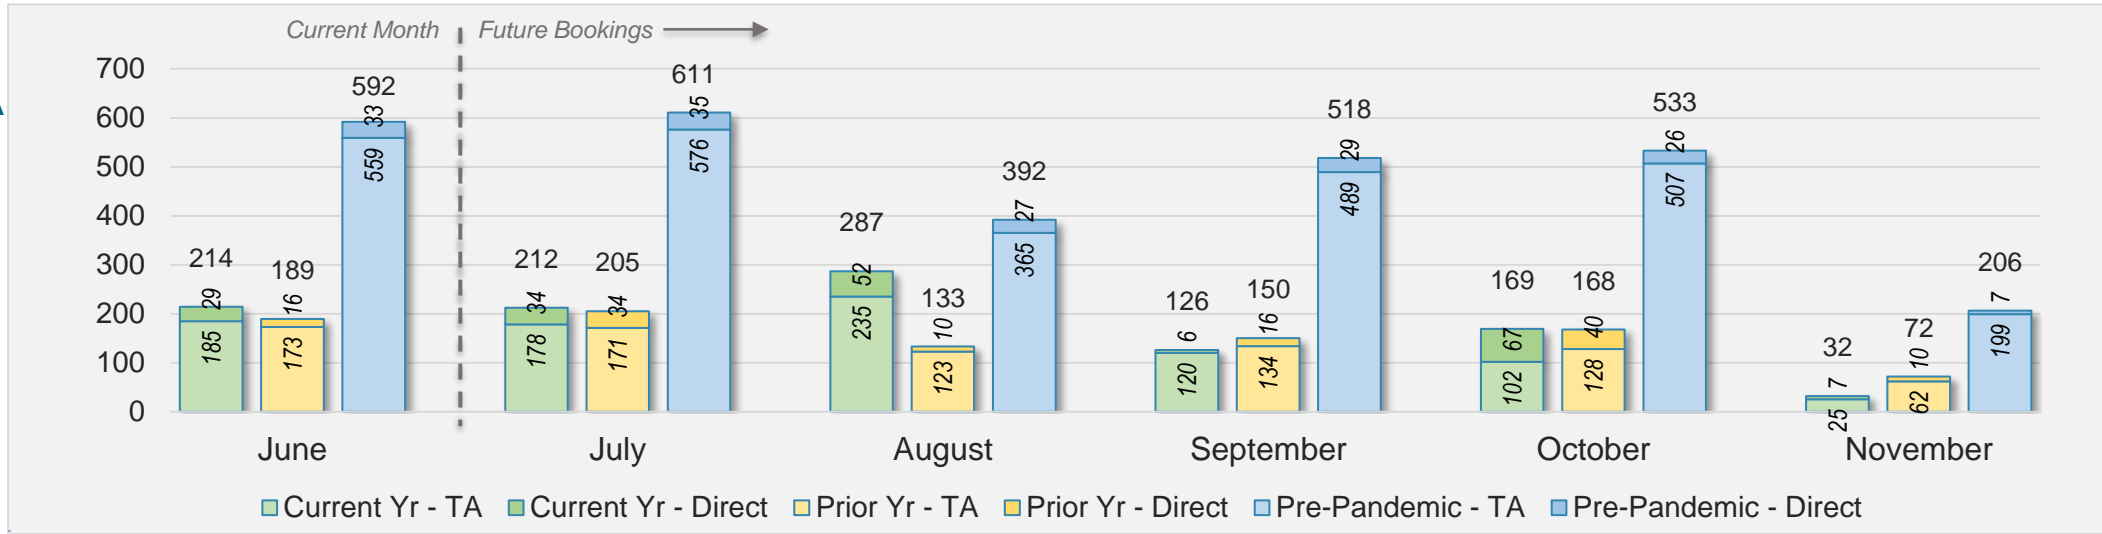

Kaua'i (continued)

June 2024 Direct and Travel Agency Bookings to Hawai'i

June 2024 Direct and Travel Agency Bookings to Hawai'i

Kaua'i (continued)

June 2024 Direct and Travel Agency Bookings to Hawai'i

AUSTRALIA

Source: ForwardKeys as of 6/2/24

Hawai'i Island

June 2024 Direct and Travel Agency Bookings to Hawai'i

U.S.

Source: ForwardKeys as of 6/2/24

June 2024 Direct and Travel Agency Bookings to Hawai'i

JAPAN

Source: ForwardKeys as of 6/2/24

Hawai'i Island (continued)

June 2024 Direct and Travel Agency Bookings to Hawai'i

CANADA

Source: ForwardKeys as of 6/2/24

June 2024 Direct and Travel Agency Bookings to Hawai'i

KOREA

Source: ForwardKeys as of 6/2/24

Hawai'i Island (continued)

June 2024 Direct and Travel Agency Bookings to Hawai'i

AUSTRALIA

Source: ForwardKeys as of 6/2/24