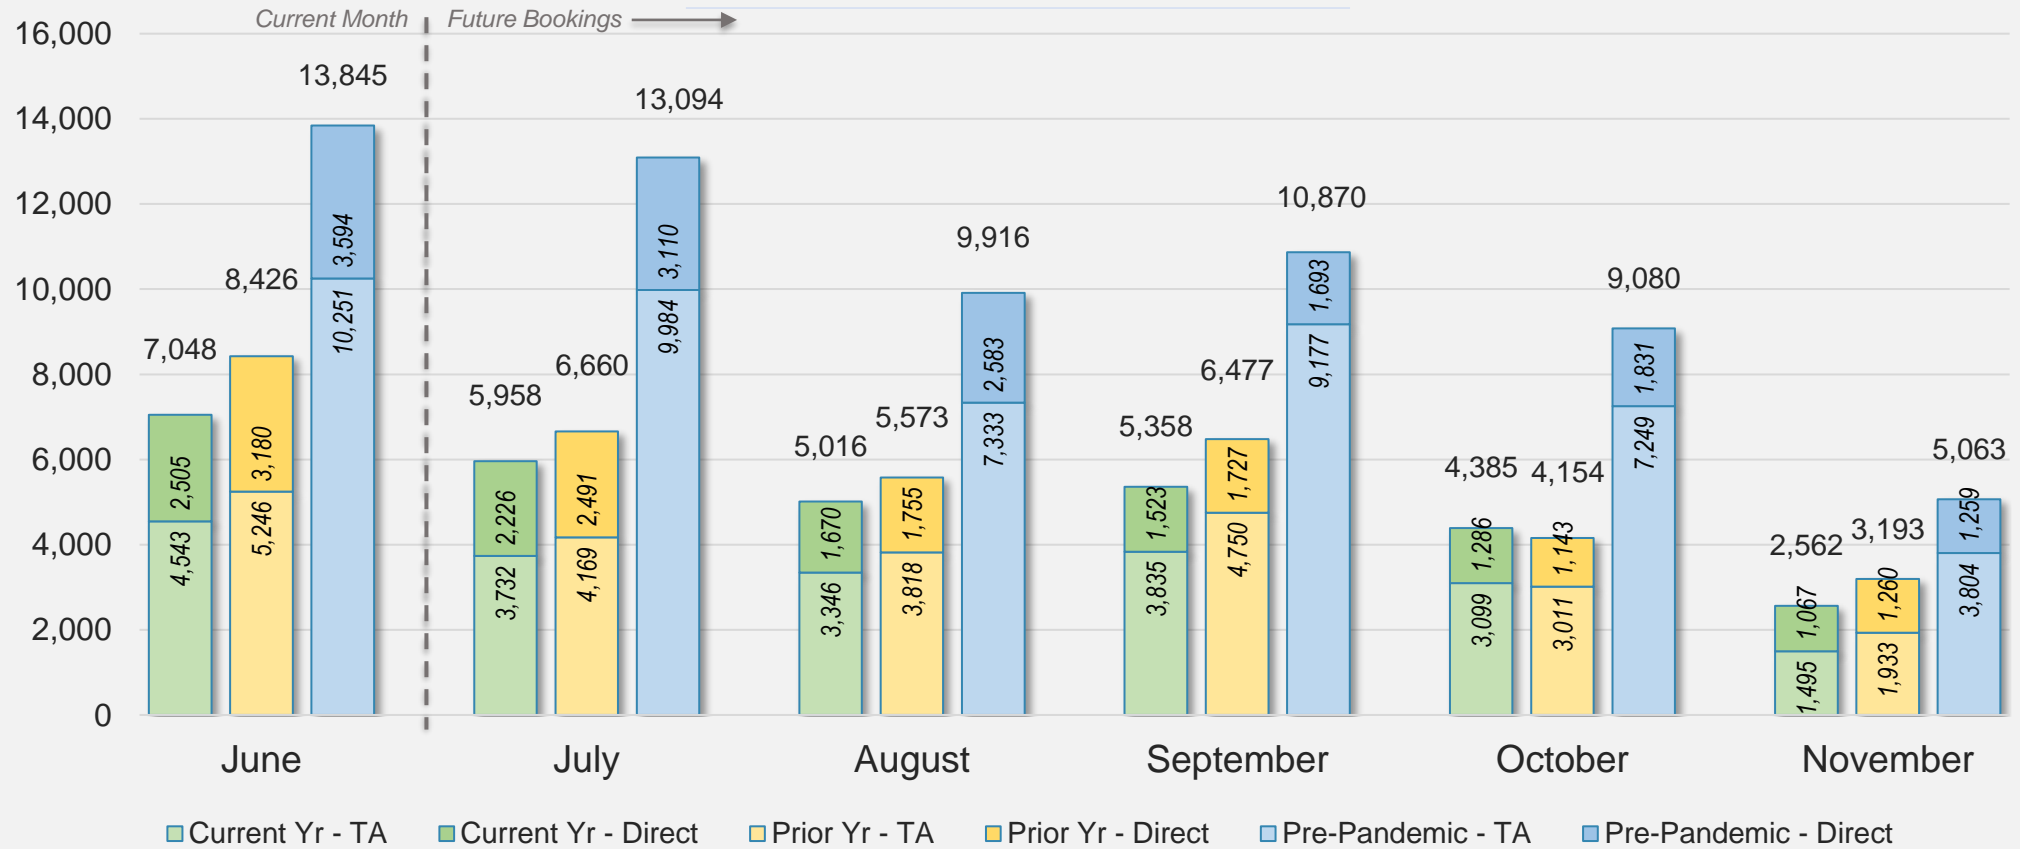

Forward Keys Index

- Bookings
 - Net sum of the number of visitors from Sales transactions counted, including Exchanges and Refunds.
- Current Year / Previous Year / Pre-pandemic
 - In the analysis results, "Current Year" refers to the period being analyzed. "Previous Year" refers to the time unit in the previous year equivalent to the "Current Year" (for year-on-year comparison purposes). "Pre-pandemic" refers to the equivalent period in 2019 to the Current period, using only 2019 data as a reference.
- Direct
 - Refers to tickets purchased directly through the airline, typically via an airline's website.
- Travel Agency
 - Refers to associated with an ARC/IATA number (or otherwise retail).

Source: ForwardKeys as of 6/2/24

CANADA

Direct and Travel Agency Bookings to Hawaii Current vs. Prior vs. Pre-Pandemic Periods June 2024

Source: ForwardKeys as of 6/2/24

KOREA

Direct and Travel Agency Bookings to Hawaii Current vs. Prior vs. Pre-Pandemic Periods June 2024

Source: ForwardKeys as of 6/2/24

AUSTRALIA

Direct and Travel Agency Bookings to Hawaii Current vs. Prior vs. Pre-Pandemic Periods June 2024

Source: ForwardKeys as of 6/2/24

O'ahu

June 2024 Direct and Travel Agency Bookings to Hawai'i