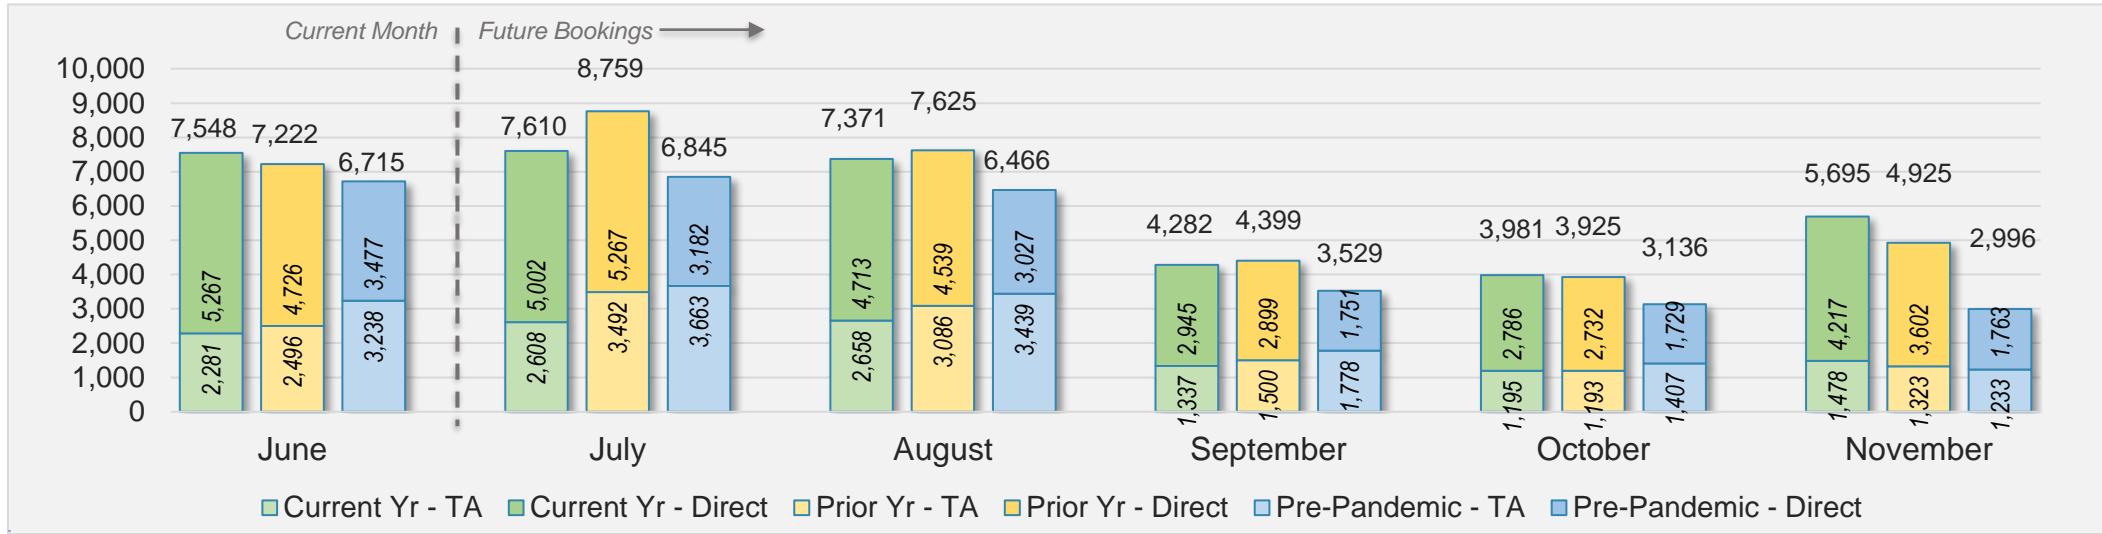

Source: ForwardKeys as of 6/2/24

June 2024 Direct and Travel Agency Bookings to Hawai'i

Source: ForwardKeys as of 6/2/24

O'ahu (continued)

June 2024 Direct and Travel Agency Bookings to Hawai'i

June 2024 Direct and Travel Agency Bookings to Hawai'i

O'ahu (continued)

June 2024 Direct and Travel Agency Bookings to Hawai'i

AUSTRALIA

Source: ForwardKeys as of 6/2/24

Maui

June 2024 Direct and Travel Agency Bookings to Hawai'i

June 2024 Direct and Travel Agency Bookings to Hawai'i