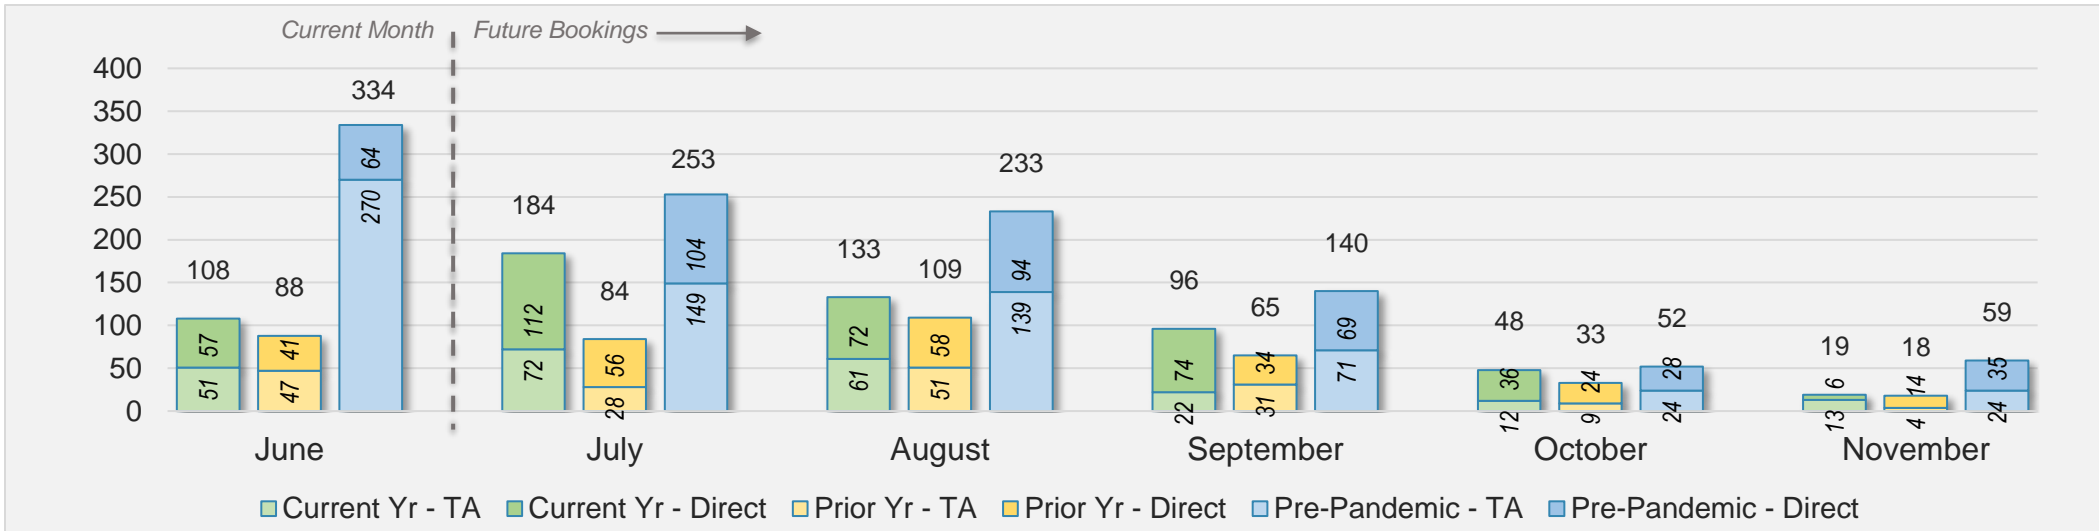

Maui (continued)

June 2024 Direct and Travel Agency Bookings to Hawai'i

June 2024 Direct and Travel Agency Bookings to Hawai'i

Maui (continued)

June 2024 Direct and Travel Agency Bookings to Hawai'i

AUSTRALIA

Source: ForwardKeys as of 6/2/24

Kaua'i

June 2024 Direct and Travel Agency Bookings to Hawai'i

U.S.

Source: ForwardKeys as of 6/2/24

June 2024 Direct and Travel Agency Bookings to Hawai'i

JAPAN

Source: ForwardKeys as of 6/2/24

Kaua'i (continued)

June 2024 Direct and Travel Agency Bookings to Hawai'i

June 2024 Direct and Travel Agency Bookings to Hawai'i

Kaua'i (continued)

June 2024 Direct and Travel Agency Bookings to Hawai'i

AUSTRALIA