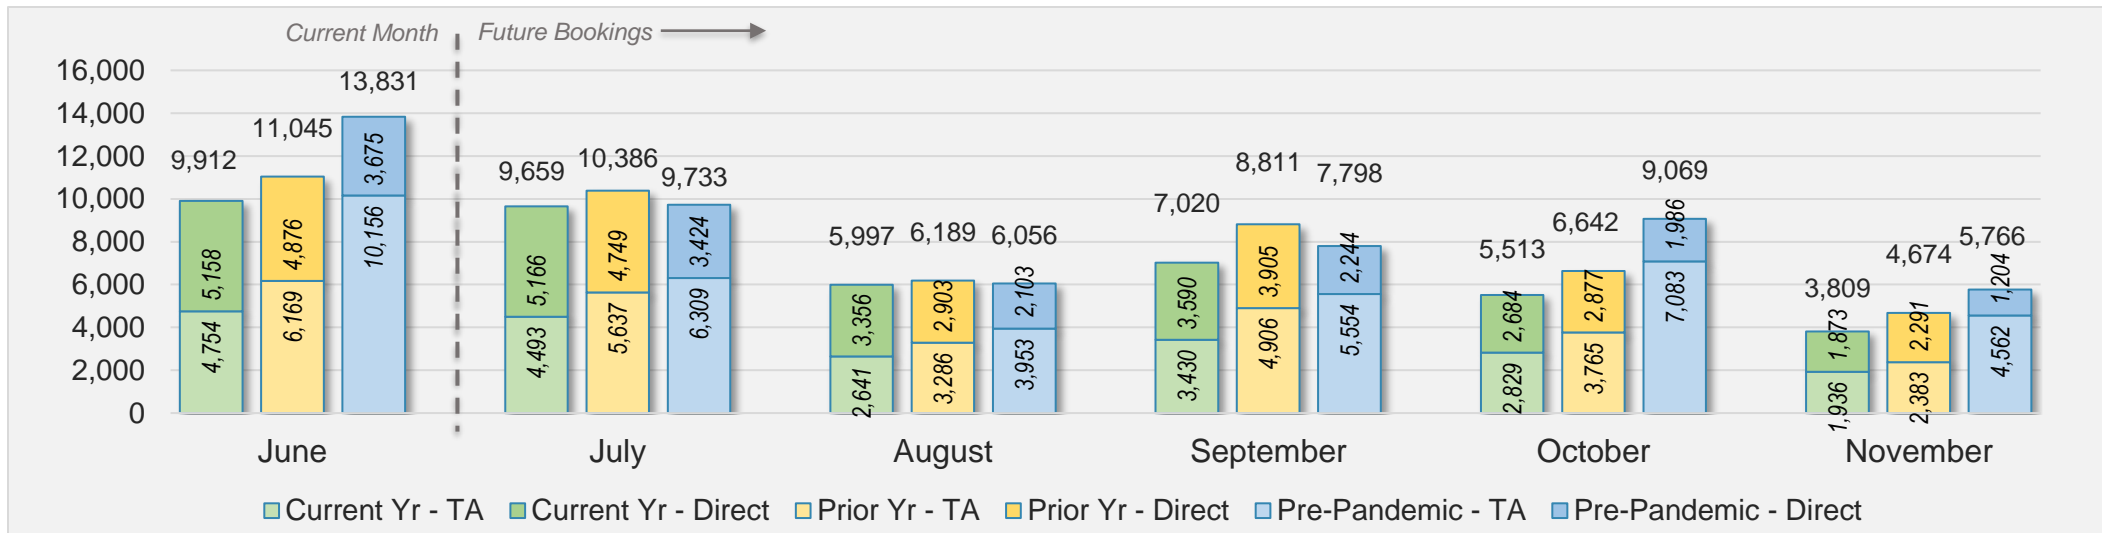

Source: ForwardKeys as of 6/2/24

June 2024 Direct and Travel Agency Bookings to Hawai'i

Source: ForwardKeys as of 6/2/24

O'ahu (continued)

June 2024 Direct and Travel Agency Bookings to Hawai'i

June 2024 Direct and Travel Agency Bookings to Hawai'i

O'ahu (continued)

June 2024 Direct and Travel Agency Bookings to Hawai'i

AUSTRALIA

Source: ForwardKeys as of 6/2/24

Maui

June 2024 Direct and Travel Agency Bookings to Hawai'i

June 2024 Direct and Travel Agency Bookings to Hawai'i

Maui (continued)

June 2024 Direct and Travel Agency Bookings to Hawai'i

June 2024 Direct and Travel Agency Bookings to Hawai'i

Maui (continued)

June 2024 Direct and Travel Agency Bookings to Hawai'i

AUSTRALIA