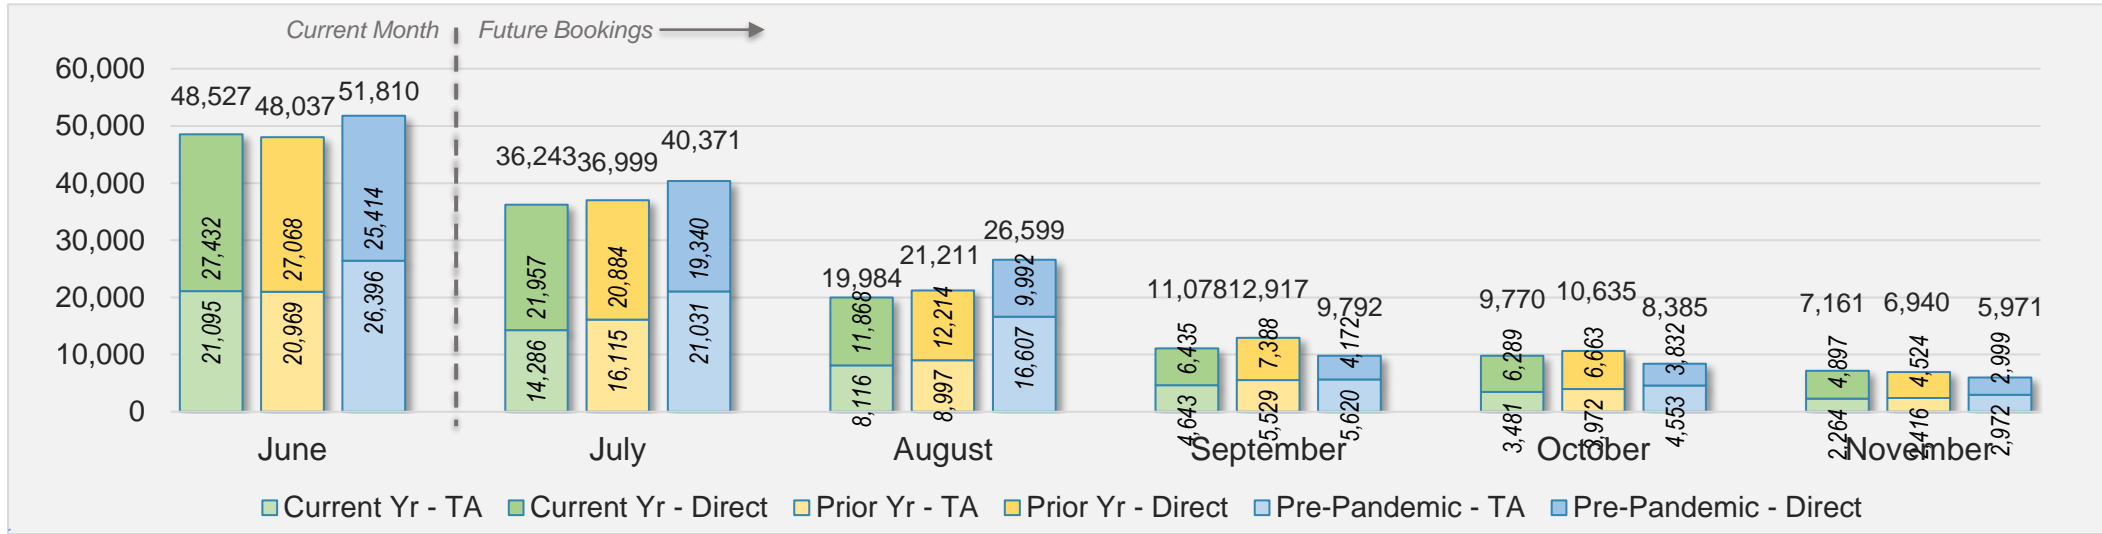

Kaua'i (continued)

June 2024 Direct and Travel Agency Bookings to Hawai'i

June 2024 Direct and Travel Agency Bookings to Hawai'i

Kaua'i (continued)

June 2024 Direct and Travel Agency Bookings to Hawai'i

AUSTRALIA

Source: ForwardKeys as of 6/2/24

Hawai'i Island

June 2024 Direct and Travel Agency Bookings to Hawai'i

U.S.

Source: ForwardKeys as of 6/2/24

June 2024 Direct and Travel Agency Bookings to Hawai'i

JAPAN

Source: ForwardKeys as of 6/2/24