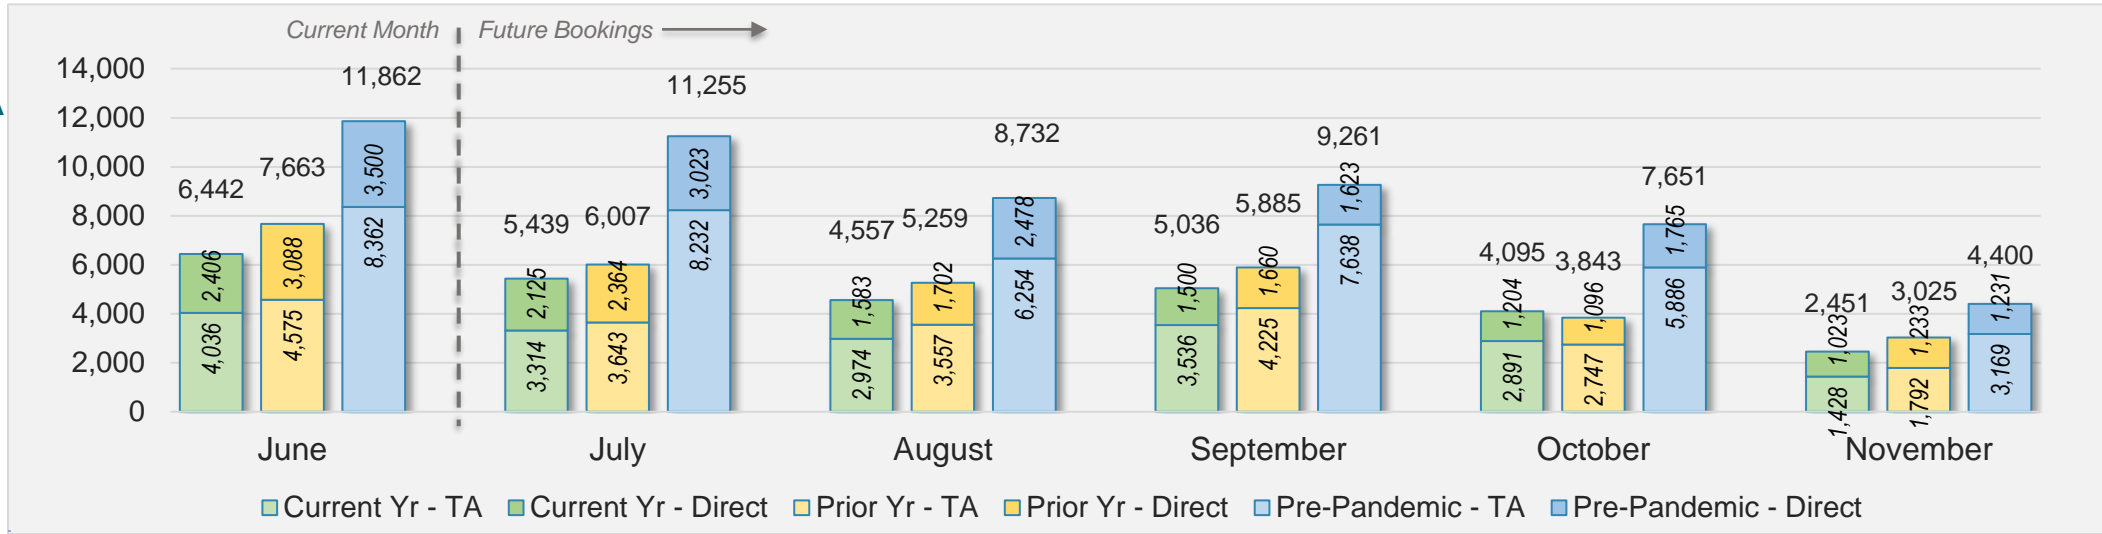

Source: ForwardKeys as of 6/2/24

June 2024 Direct and Travel Agency Bookings to Hawai'i

Source: ForwardKeys as of 6/2/24

O'ahu (continued)

June 2024 Direct and Travel Agency Bookings to Hawai'i

June 2024 Direct and Travel Agency Bookings to Hawai'i

O'ahu (continued)

June 2024 Direct and Travel Agency Bookings to Hawai'i

AUSTRALIA

Source: ForwardKeys as of 6/2/24

Maui

June 2024 Direct and Travel Agency Bookings to Hawai'i

June 2024 Direct and Travel Agency Bookings to Hawai'i

Maui (continued)

June 2024 Direct and Travel Agency Bookings to Hawai'i

June 2024 Direct and Travel Agency Bookings to Hawai'i

Maui (continued)

June 2024 Direct and Travel Agency Bookings to Hawai'i

AUSTRALIA