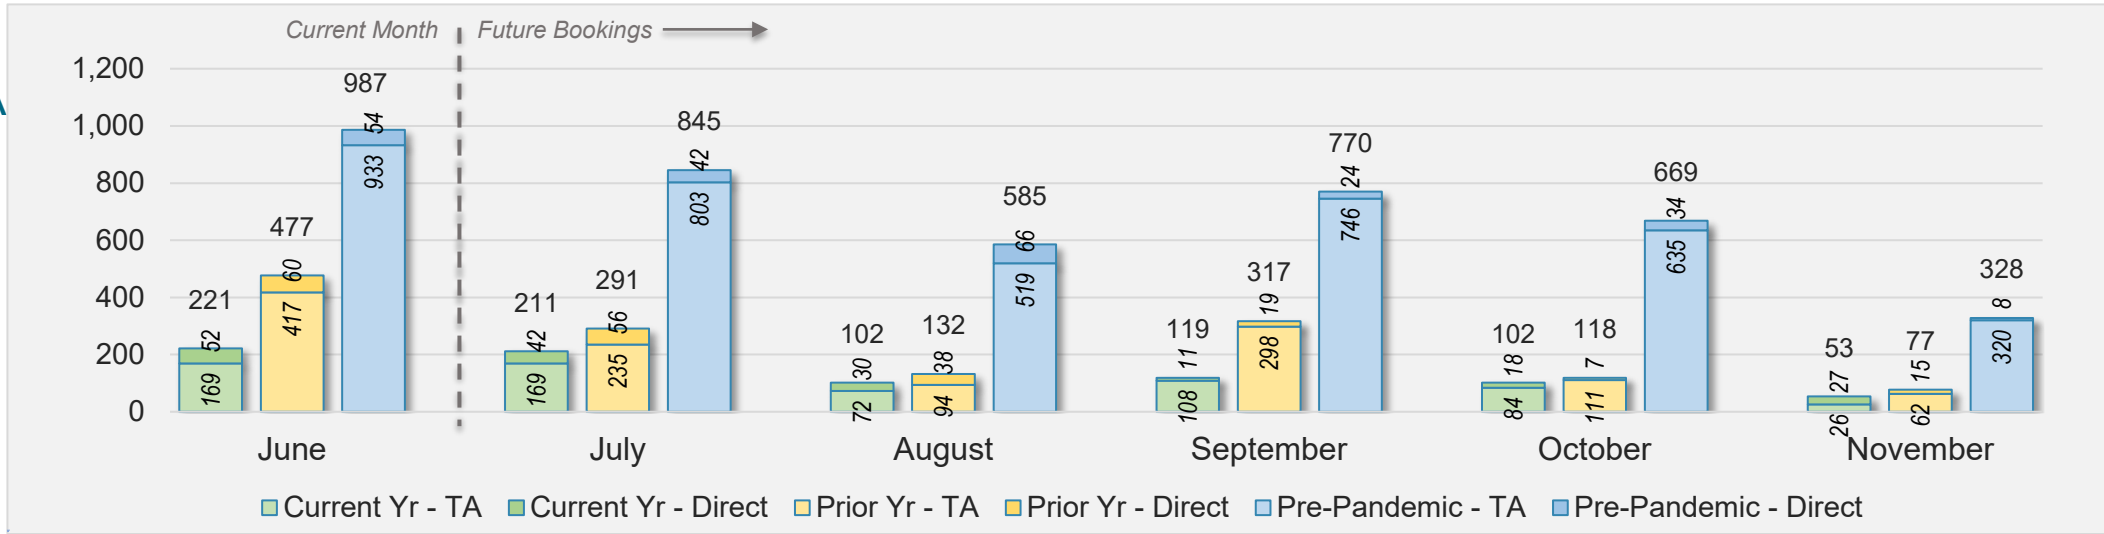

June 2024 Direct and Travel Agency Bookings to Hawai'i

Maui (continued)

June 2024 Direct and Travel Agency Bookings to Hawai'i

CANADA

Source: ForwardKeys as of 6/9/24

June 2024 Direct and Travel Agency Bookings to Hawai'i

KOREA

Source: ForwardKeys as of 6/9/24

Maui (continued)

June 2024 Direct and Travel Agency Bookings to Hawai'i

AUSTRALIA

Source: ForwardKeys as of 6/9/24

Kaua'i

June 2024 Direct and Travel Agency Bookings to Hawai'i

June 2024 Direct and Travel Agency Bookings to Hawai'i

Kaua'i (continued)

June 2024 Direct and Travel Agency Bookings to Hawai'i

Source: ForwardKeys as of 6/9/24

June 2024 Direct and Travel Agency Bookings to Hawai'i