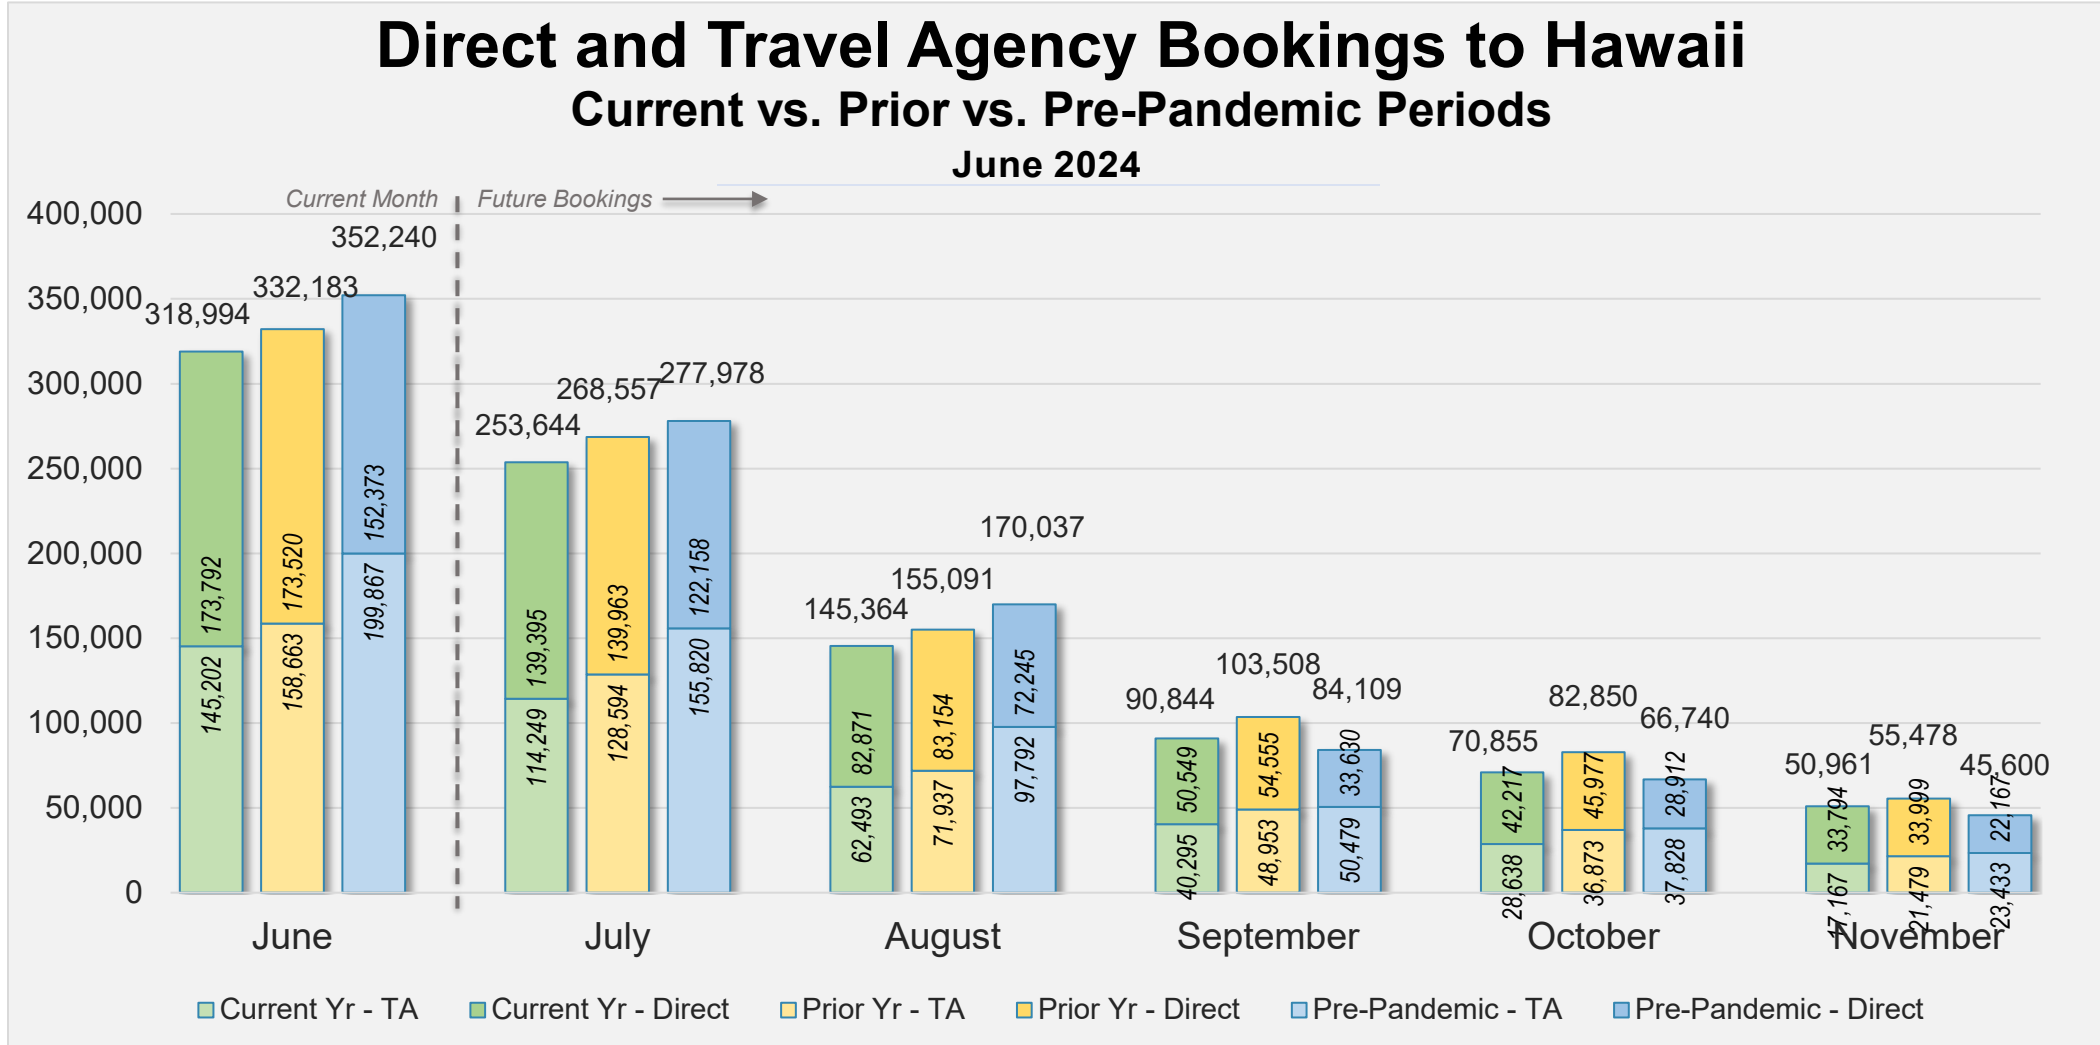

Direct and Travel Agency Bookings to Hawaii Current vs. Prior vs. Pre-Pandemic Periods

June 2024

Source: ForwardKeys as of 6/9/24