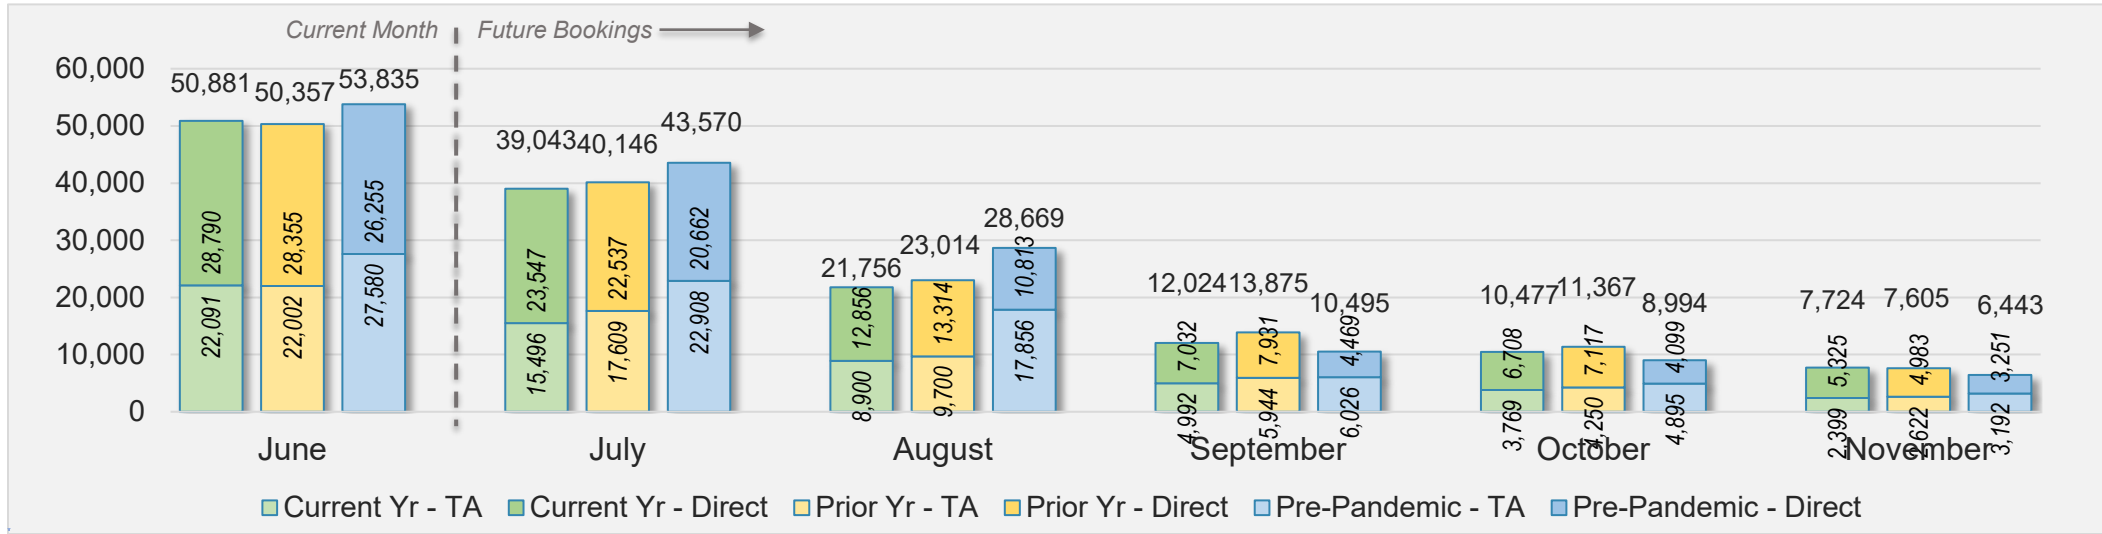

June 2024 Direct and Travel Agency Bookings to Hawai'i

Kaua'i (continued)

June 2024 Direct and Travel Agency Bookings to Hawai'i

Source: ForwardKeys as of 6/9/24

June 2024 Direct and Travel Agency Bookings to Hawai'i

Source: ForwardKeys as of 6/9/24

Kaua'i (continued)

June 2024 Direct and Travel Agency Bookings to Hawai'i

AUSTRALIA

Source: ForwardKeys as of 6/9/24

Hawai'i Island

June 2024 Direct and Travel Agency Bookings to Hawai'i

Source: ForwardKeys as of 6/9/24

June 2024 Direct and Travel Agency Bookings to Hawai'i

Source: ForwardKeys as of 6/9/24

Hawai'i Island (continued)

June 2024 Direct and Travel Agency Bookings to Hawai'i

CANADA