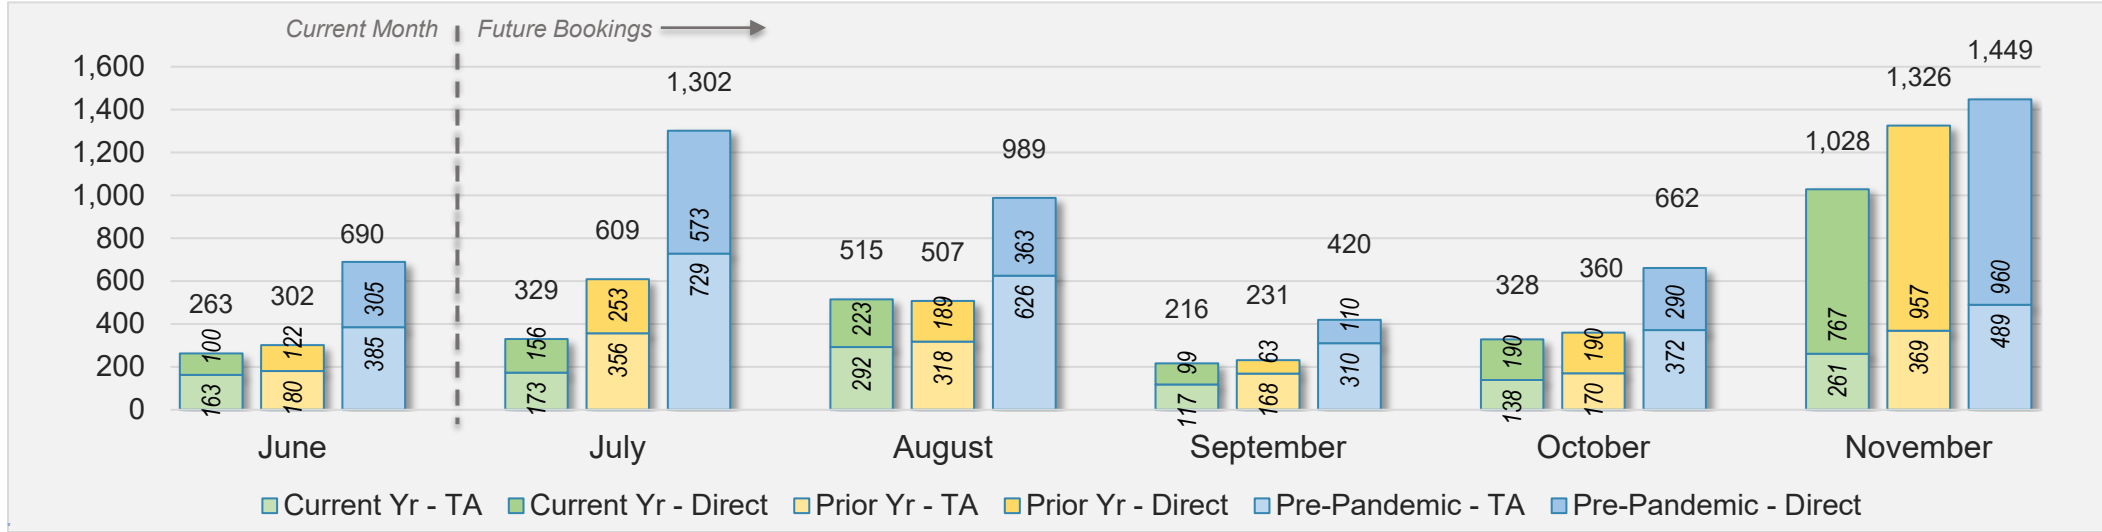

June 2024 Direct and Travel Agency Bookings to Hawai'i

Maui (continued)

June 2024 Direct and Travel Agency Bookings to Hawai'i

CANADA

Source: ForwardKeys as of 6/9/24

June 2024 Direct and Travel Agency Bookings to Hawai'i

KOREA

Source: ForwardKeys as of 6/9/24

Maui (continued)

June 2024 Direct and Travel Agency Bookings to Hawai'i

AUSTRALIA

Source: ForwardKeys as of 6/9/24

Kaua'i

June 2024 Direct and Travel Agency Bookings to Hawai'i

June 2024 Direct and Travel Agency Bookings to Hawai'i

Kaua'i (continued)

June 2024 Direct and Travel Agency Bookings to Hawai'i

Source: ForwardKeys as of 6/9/24

June 2024 Direct and Travel Agency Bookings to Hawai'i