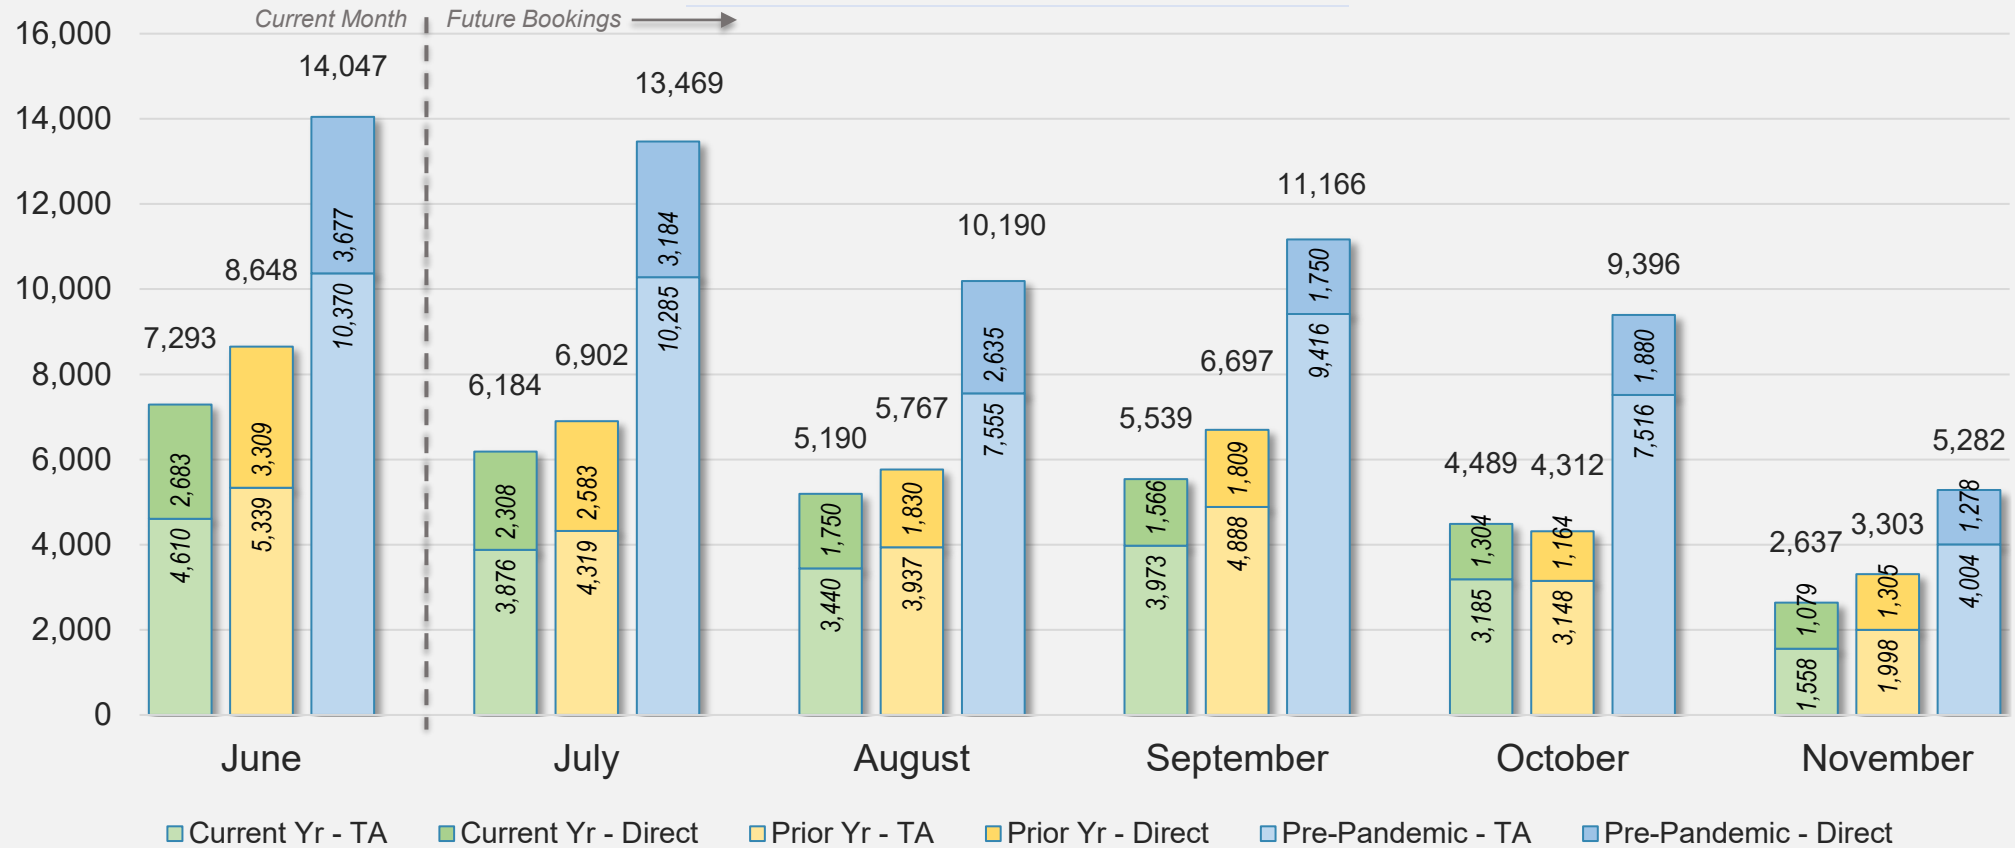

Forward Keys Index

- Bookings
 - Net sum of the number of visitors from Sales transactions counted, including Exchanges and Refunds.
- Current Year / Previous Year / Pre-pandemic
 - In the analysis results, "Current Year" refers to the period being analyzed. "Previous Year" refers to the time unit in the previous year equivalent to the "Current Year" (for year-on-year comparison purposes). "Pre-pandemic" refers to the equivalent period in 2019 to the Current period, using only 2019 data as a reference.
- Direct
 - Refers to tickets purchased directly through the airline, typically via an airline's website.
- Travel Agency
 - Refers to associated with an ARC/IATA number (or otherwise retail).

Source: ForwardKeys as of 6/9/24

CANADA

Direct and Travel Agency Bookings to Hawaii Current vs. Prior vs. Pre-Pandemic Periods June 2024

Source: ForwardKeys as of 6/9/24

KOREA

Direct and Travel Agency Bookings to Hawaii Current vs. Prior vs. Pre-Pandemic Periods June 2024

Source: ForwardKeys as of 6/9/24

AUSTRALIA

Direct and Travel Agency Bookings to Hawaii Current vs. Prior vs. Pre-Pandemic Periods

June 2024

Source: ForwardKeys as of 6/9/24

O'ahu

June 2024 Direct and Travel Agency Bookings to Hawai'i