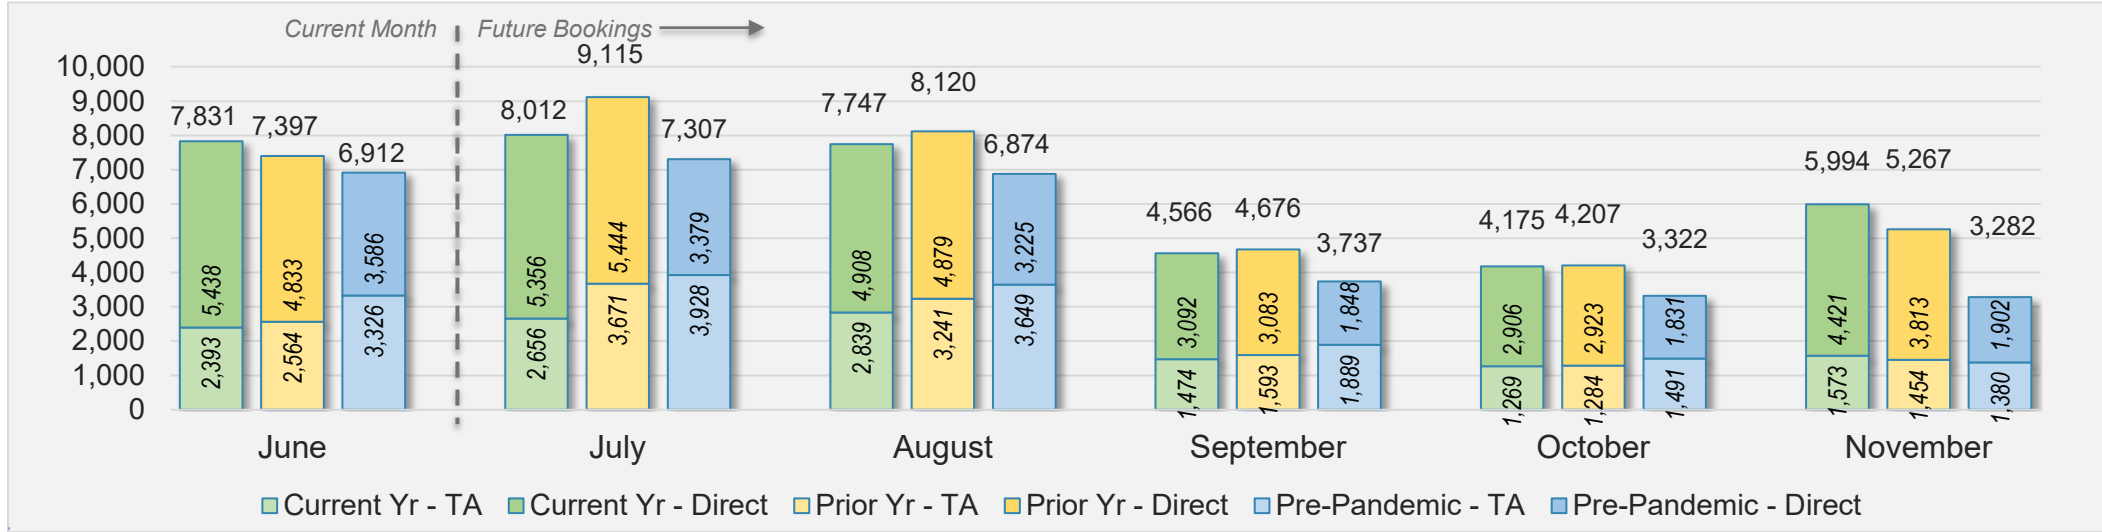

Source: ForwardKeys as of 6/9/24

AUSTRALIA

Direct and Travel Agency Bookings to Hawaii Current vs. Prior vs. Pre-Pandemic Periods

June 2024

Source: ForwardKeys as of 6/9/24

O'ahu

June 2024 Direct and Travel Agency Bookings to Hawai'i

June 2024 Direct and Travel Agency Bookings to Hawai'i

O'ahu (continued)

June 2024 Direct and Travel Agency Bookings to Hawai'i

CANADA

Source: ForwardKeys as of 6/9/24

June 2024 Direct and Travel Agency Bookings to Hawai'i