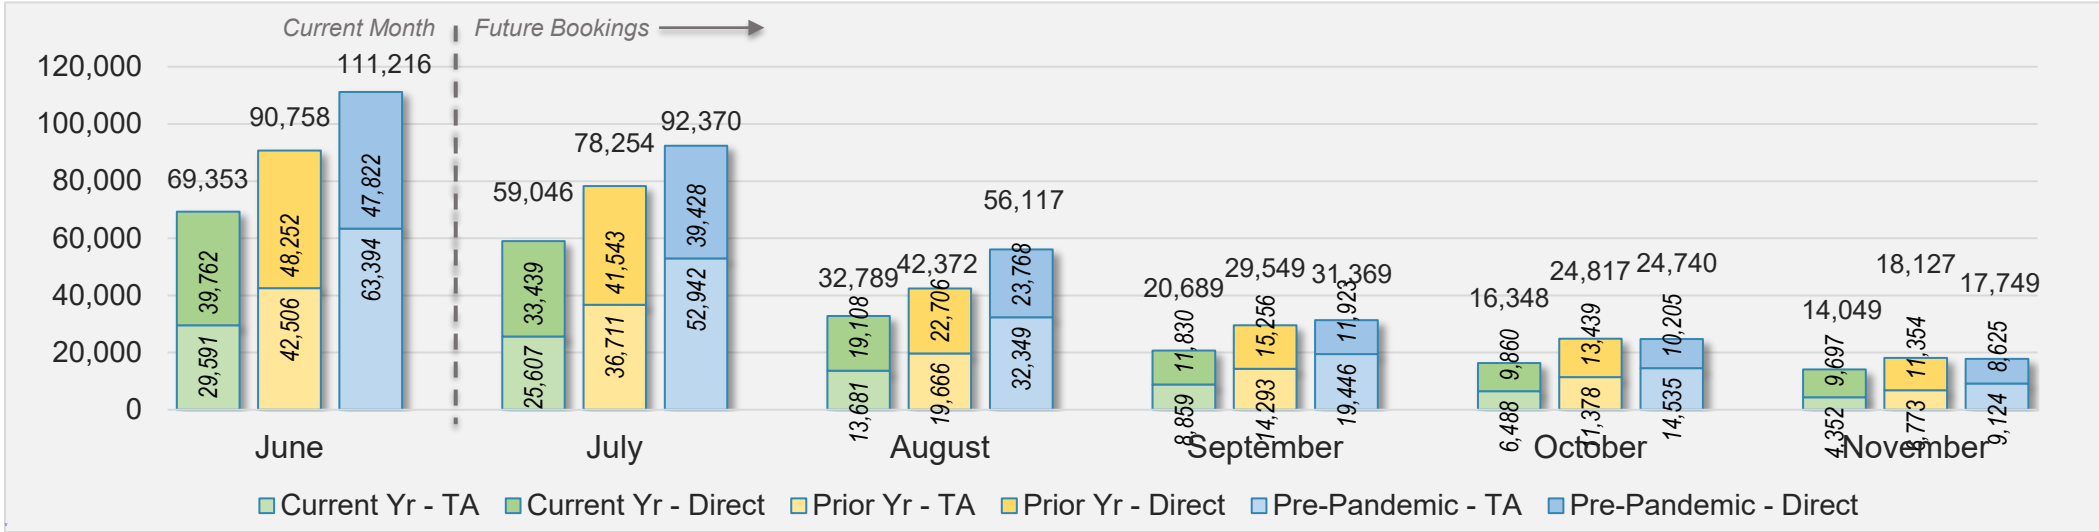

June 2024 Direct and Travel Agency Bookings to Hawai'i

O'ahu (continued)

June 2024 Direct and Travel Agency Bookings to Hawai'i

CANADA

Source: ForwardKeys as of 6/9/24

June 2024 Direct and Travel Agency Bookings to Hawai'i

KOREA

Source: ForwardKeys as of 6/9/24

O'ahu (continued)

June 2024 Direct and Travel Agency Bookings to Hawai'i

AUSTRALIA

Source: ForwardKeys as of 6/9/24

Maui

June 2024 Direct and Travel Agency Bookings to Hawai'i

June 2024 Direct and Travel Agency Bookings to Hawai'i

Maui (continued)

June 2024 Direct and Travel Agency Bookings to Hawai'i

CANADA

Source: ForwardKeys as of 6/9/24

June 2024 Direct and Travel Agency Bookings to Hawai'i