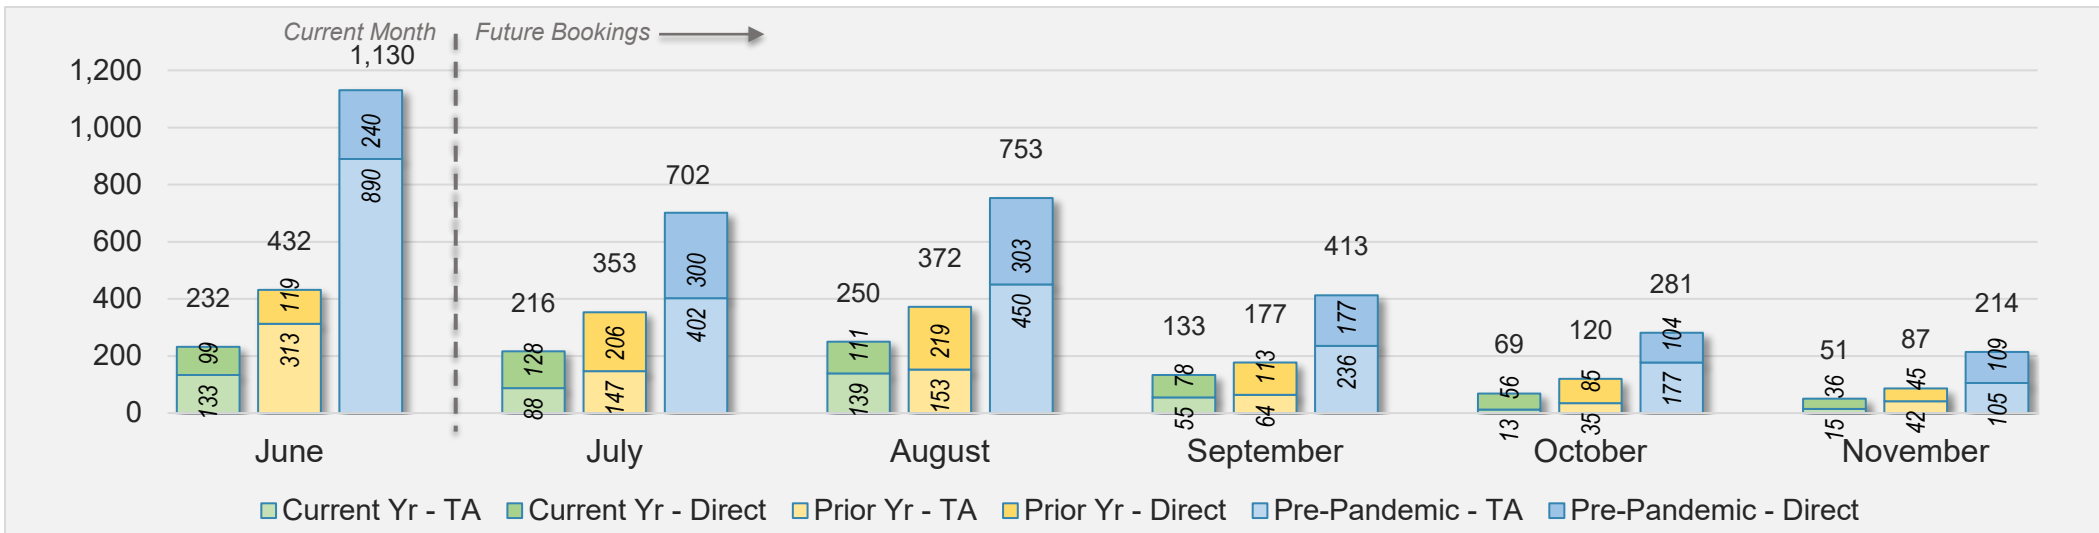

June 2024 Direct and Travel Agency Bookings to Hawai'i

O'ahu (continued)

June 2024 Direct and Travel Agency Bookings to Hawai'i

CANADA

Source: ForwardKeys as of 6/9/24

June 2024 Direct and Travel Agency Bookings to Hawai'i

KOREA

Source: ForwardKeys as of 6/9/24

O'ahu (continued)

June 2024 Direct and Travel Agency Bookings to Hawai'i

AUSTRALIA

Source: ForwardKeys as of 6/9/24

Maui

June 2024 Direct and Travel Agency Bookings to Hawai'i

June 2024 Direct and Travel Agency Bookings to Hawai'i

Maui (continued)

June 2024 Direct and Travel Agency Bookings to Hawai'i

CANADA

Source: ForwardKeys as of 6/9/24

June 2024 Direct and Travel Agency Bookings to Hawai'i