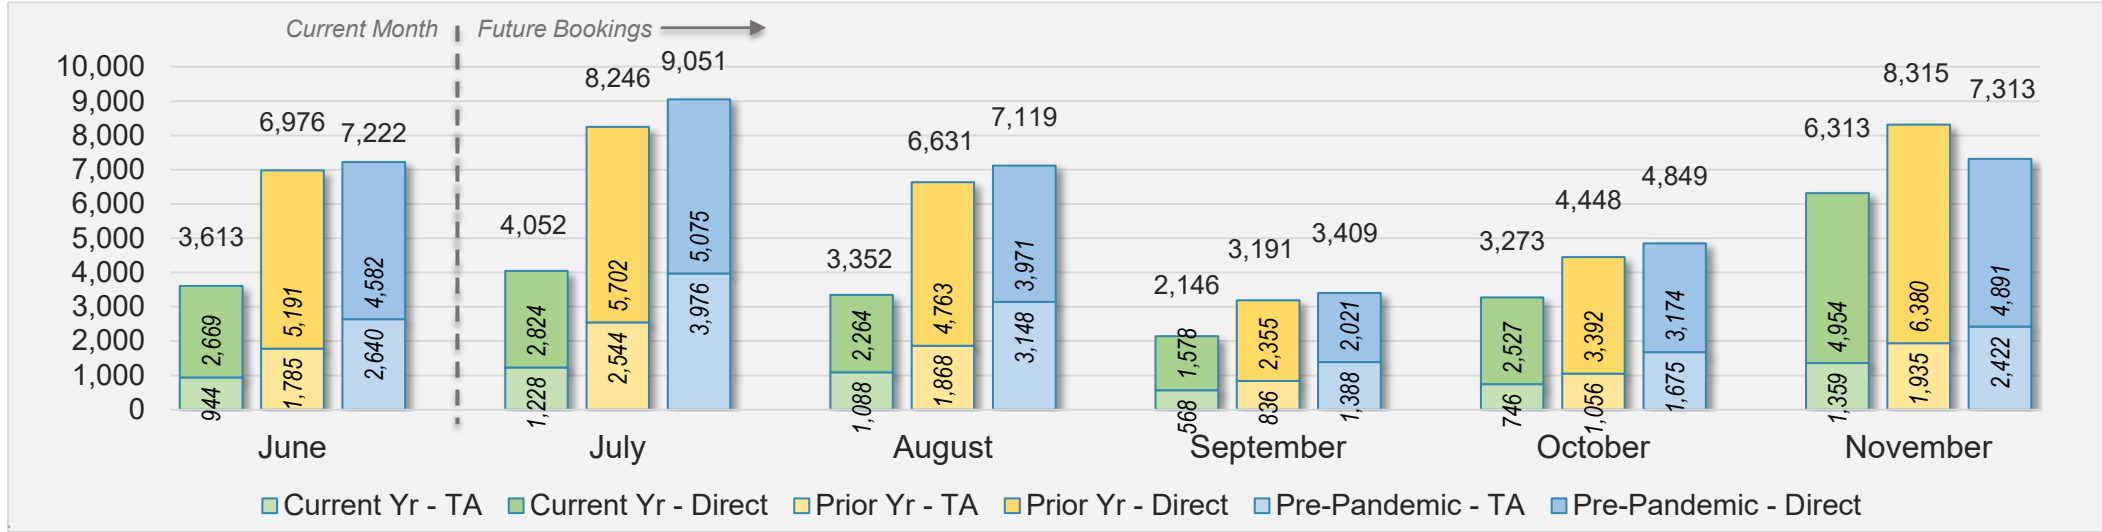

June 2024 Direct and Travel Agency Bookings to Hawai'i

O'ahu (continued)

June 2024 Direct and Travel Agency Bookings to Hawai'i

CANADA

Source: ForwardKeys as of 6/9/24

June 2024 Direct and Travel Agency Bookings to Hawai'i

KOREA

Source: ForwardKeys as of 6/9/24

O'ahu (continued)

June 2024 Direct and Travel Agency Bookings to Hawai'i

AUSTRALIA

Source: ForwardKeys as of 6/9/24

Maui

June 2024 Direct and Travel Agency Bookings to Hawai'i

June 2024 Direct and Travel Agency Bookings to Hawai'i

Maui (continued)

June 2024 Direct and Travel Agency Bookings to Hawai'i

CANADA

Source: ForwardKeys as of 6/9/24

June 2024 Direct and Travel Agency Bookings to Hawai'i