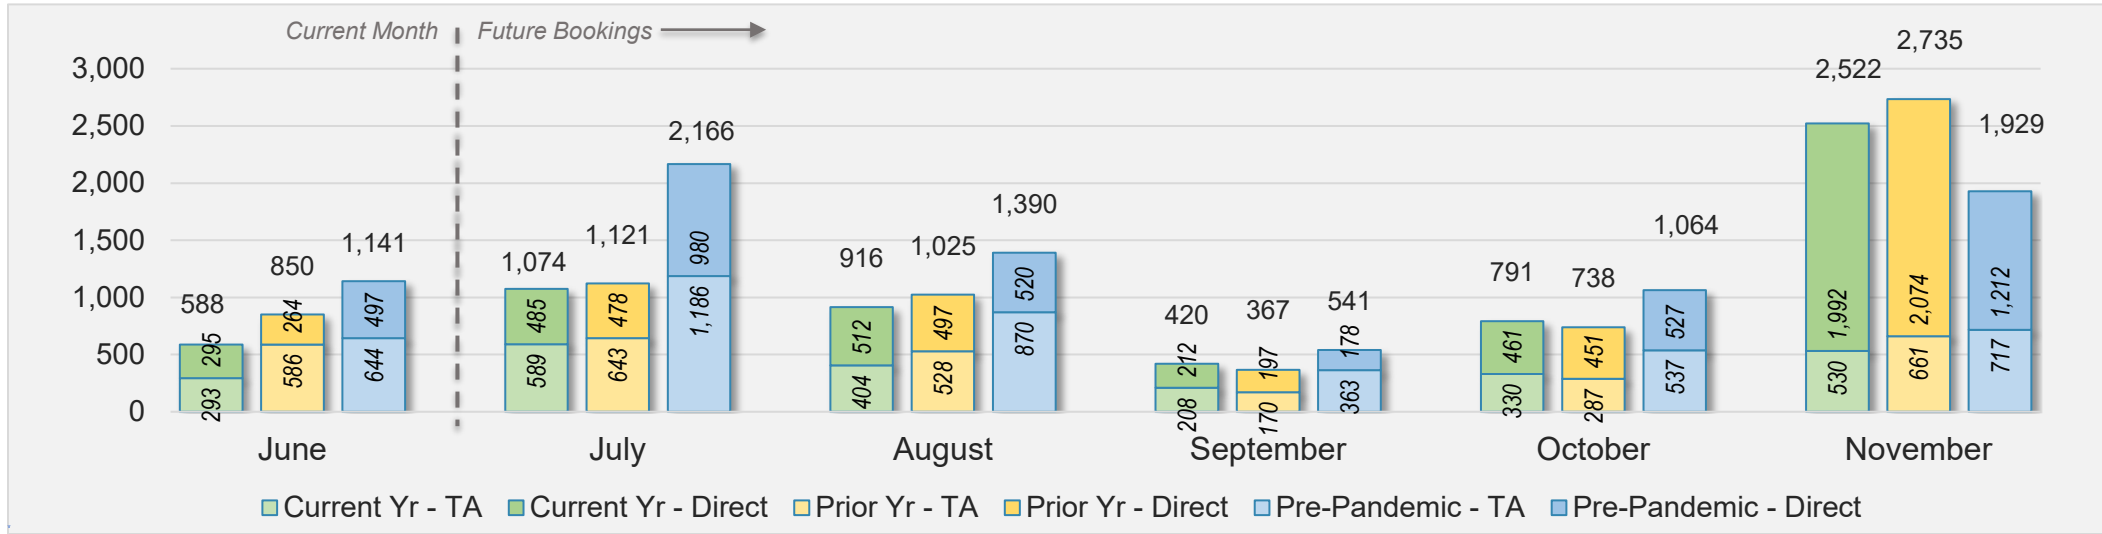

Source: ForwardKeys as of 6/9/24

Kaua'i (continued)

June 2024 Direct and Travel Agency Bookings to Hawai'i

AUSTRALIA

Source: ForwardKeys as of 6/9/24

Hawai'i Island

June 2024 Direct and Travel Agency Bookings to Hawai'i

Source: ForwardKeys as of 6/9/24

June 2024 Direct and Travel Agency Bookings to Hawai'i

Source: ForwardKeys as of 6/9/24

Hawai'i Island (continued)

June 2024 Direct and Travel Agency Bookings to Hawai'i

CANADA

Source: ForwardKeys as of 6/9/24

June 2024 Direct and Travel Agency Bookings to Hawai'i

KOREA

Source: ForwardKeys as of 6/9/24

Hawai'i Island (continued)

June 2024 Direct and Travel Agency Bookings to Hawai'i