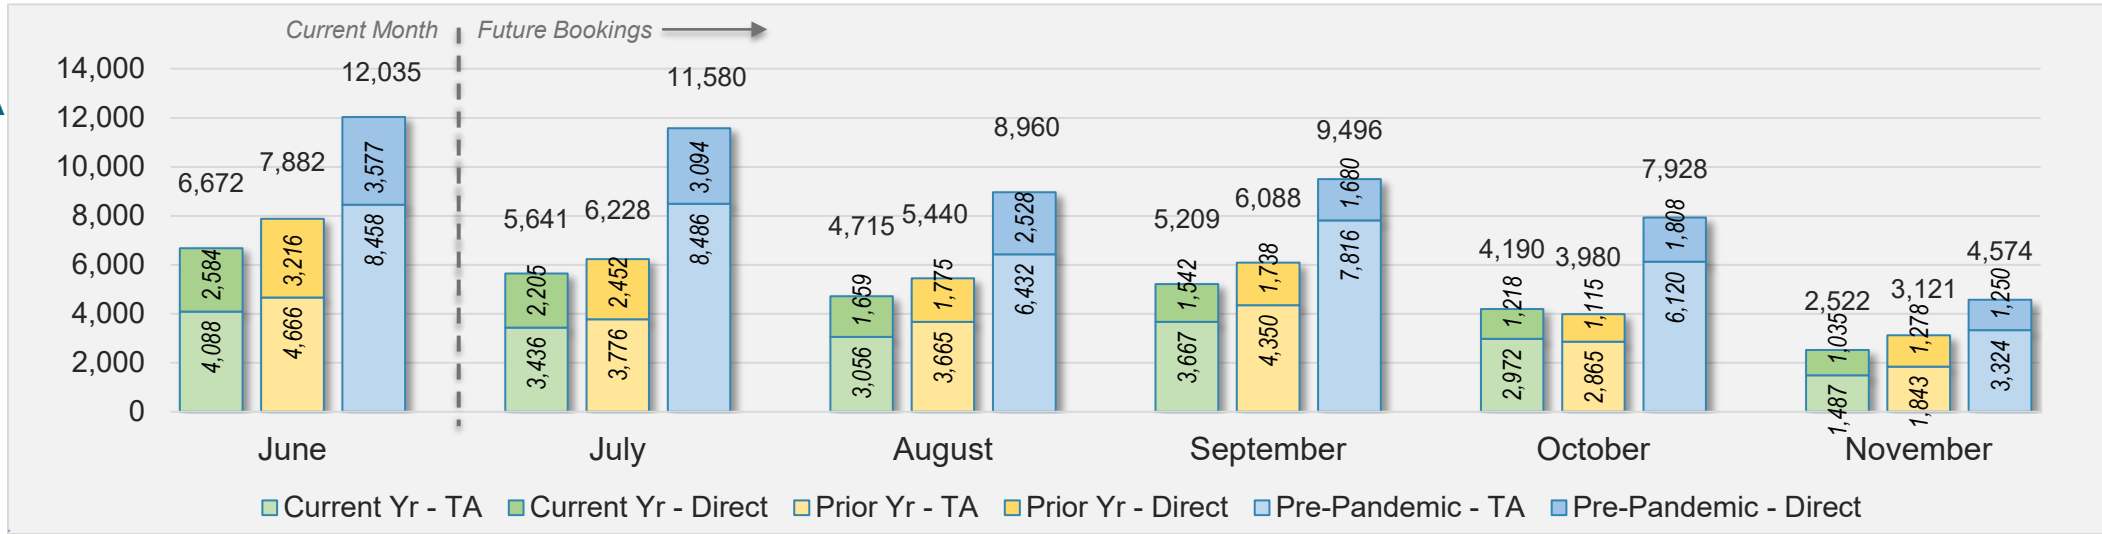

June 2024 Direct and Travel Agency Bookings to Hawai'i

O'ahu (continued)

June 2024 Direct and Travel Agency Bookings to Hawai'i

CANADA

Source: ForwardKeys as of 6/9/24

June 2024 Direct and Travel Agency Bookings to Hawai'i

KOREA

Source: ForwardKeys as of 6/9/24

O'ahu (continued)

June 2024 Direct and Travel Agency Bookings to Hawai'i

AUSTRALIA

Source: ForwardKeys as of 6/9/24

Maui

June 2024 Direct and Travel Agency Bookings to Hawai'i

June 2024 Direct and Travel Agency Bookings to Hawai'i

Maui (continued)

June 2024 Direct and Travel Agency Bookings to Hawai'i

CANADA

Source: ForwardKeys as of 6/9/24

June 2024 Direct and Travel Agency Bookings to Hawai'i