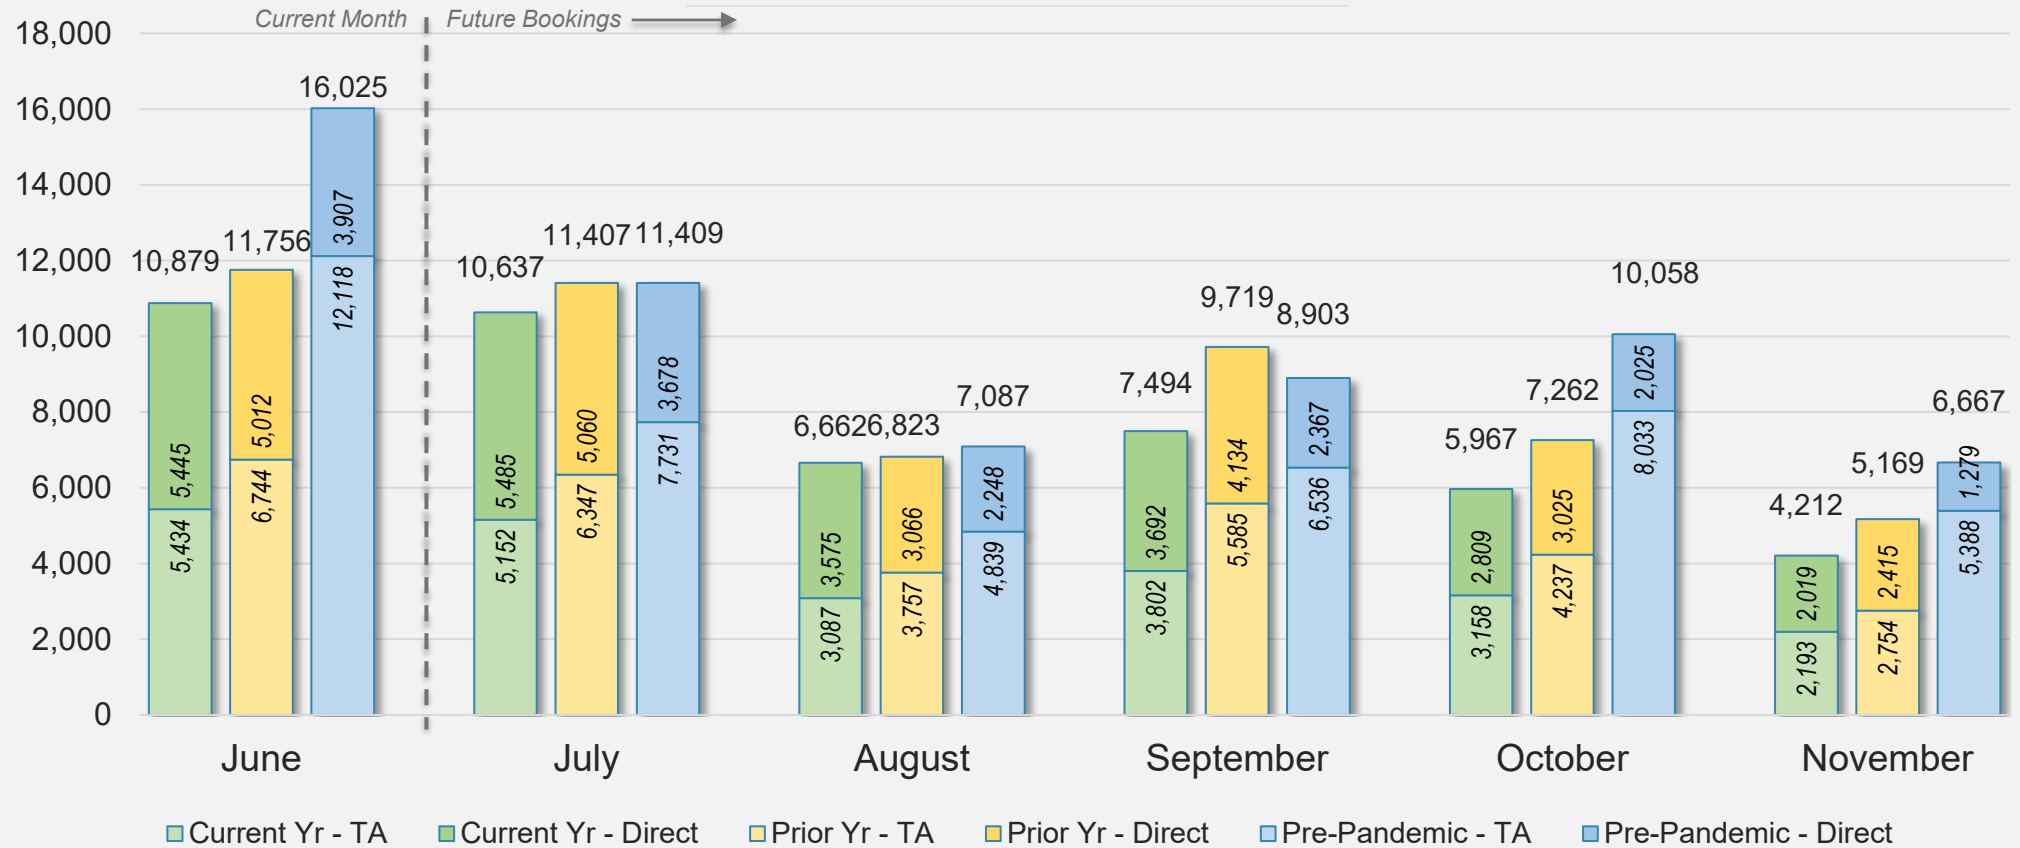

Forward Keys Index

- Bookings
 - Net sum of the number of visitors from Sales transactions counted, including Exchanges and Refunds.
- Current Year / Previous Year / Pre-pandemic
 - In the analysis results, "Current Year" refers to the period being analyzed. "Previous Year" refers to the time unit in the previous year equivalent to the "Current Year" (for year-on-year comparison purposes). "Pre-pandemic" refers to the equivalent period in 2019 to the Current period, using only 2019 data as a reference.
- Direct
 - Refers to tickets purchased directly through the airline, typically via an airline's website.
- Travel Agency
 - Refers to associated with an ARC/IATA number (or otherwise retail).

Source: ForwardKeys as of 6/9/24

CANADA

Direct and Travel Agency Bookings to Hawaii Current vs. Prior vs. Pre-Pandemic Periods June 2024

Source: ForwardKeys as of 6/9/24

KOREA

Direct and Travel Agency Bookings to Hawaii Current vs. Prior vs. Pre-Pandemic Periods June 2024

Source: ForwardKeys as of 6/9/24

AUSTRALIA

Direct and Travel Agency Bookings to Hawaii Current vs. Prior vs. Pre-Pandemic Periods

June 2024

Source: ForwardKeys as of 6/9/24

O'ahu

June 2024 Direct and Travel Agency Bookings to Hawai'i