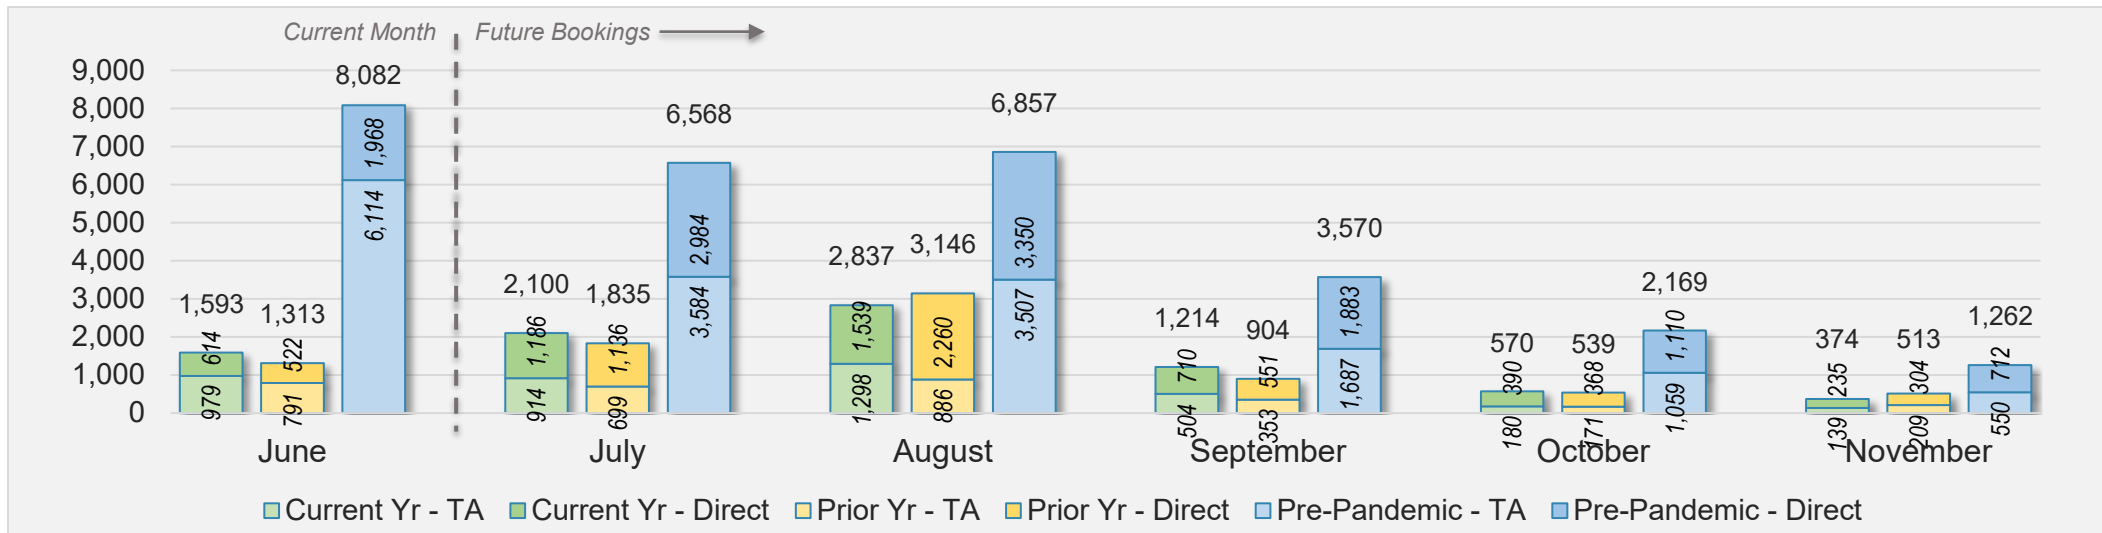

June 2024 Direct and Travel Agency Bookings to Hawai'i

Kaua'i (continued)

June 2024 Direct and Travel Agency Bookings to Hawai'i

Source: ForwardKeys as of 6/9/24

June 2024 Direct and Travel Agency Bookings to Hawai'i

Source: ForwardKeys as of 6/9/24

Kaua'i (continued)

June 2024 Direct and Travel Agency Bookings to Hawai'i

AUSTRALIA

Source: ForwardKeys as of 6/9/24

Hawai'i Island

June 2024 Direct and Travel Agency Bookings to Hawai'i

Source: ForwardKeys as of 6/9/24

June 2024 Direct and Travel Agency Bookings to Hawai'i

Source: ForwardKeys as of 6/9/24

Hawai'i Island (continued)

June 2024 Direct and Travel Agency Bookings to Hawai'i

CANADA