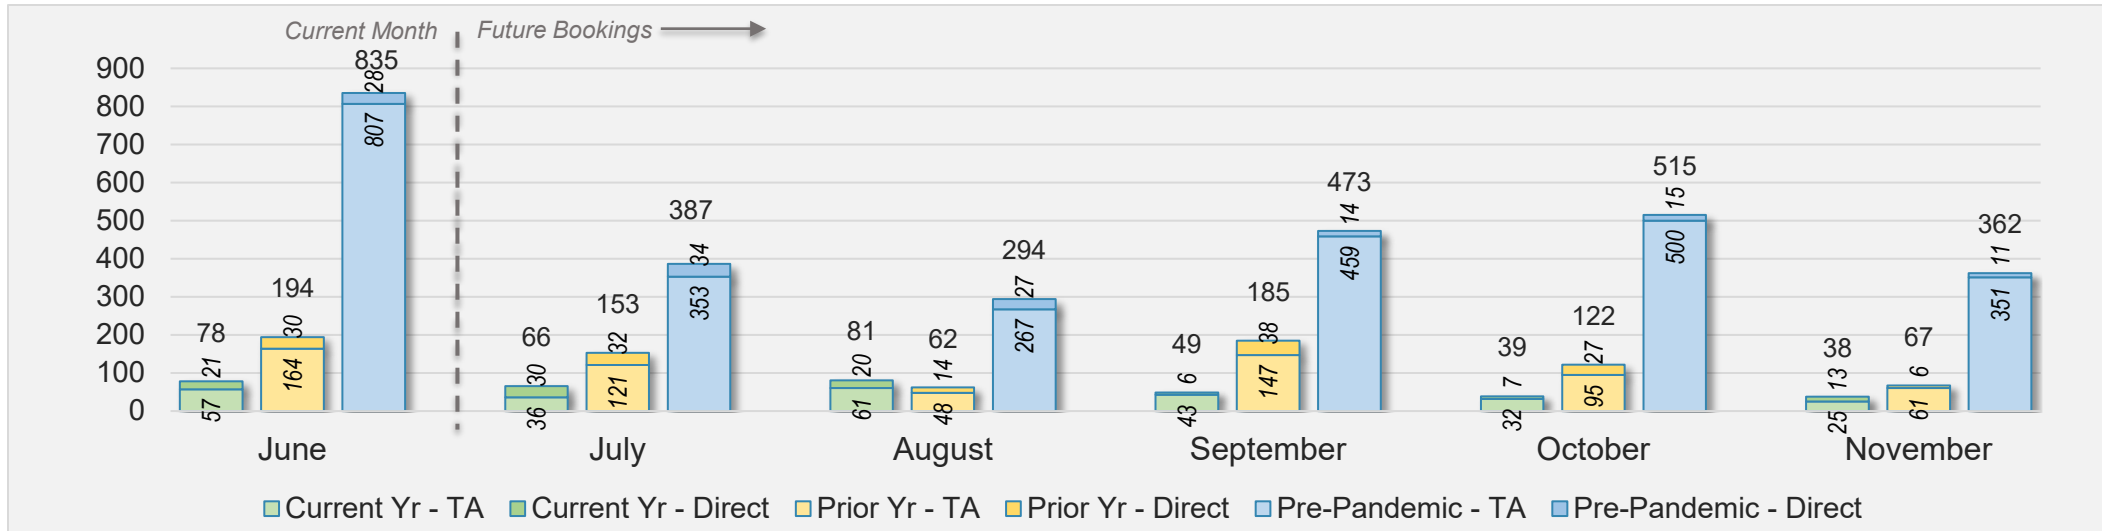

June 2024 Direct and Travel Agency Bookings to Hawai'i

Maui (continued)

June 2024 Direct and Travel Agency Bookings to Hawai'i

CANADA

Source: ForwardKeys as of 6/9/24

June 2024 Direct and Travel Agency Bookings to Hawai'i

KOREA

Source: ForwardKeys as of 6/9/24

Maui (continued)

June 2024 Direct and Travel Agency Bookings to Hawai'i

AUSTRALIA

Source: ForwardKeys as of 6/9/24

Kaua'i

June 2024 Direct and Travel Agency Bookings to Hawai'i