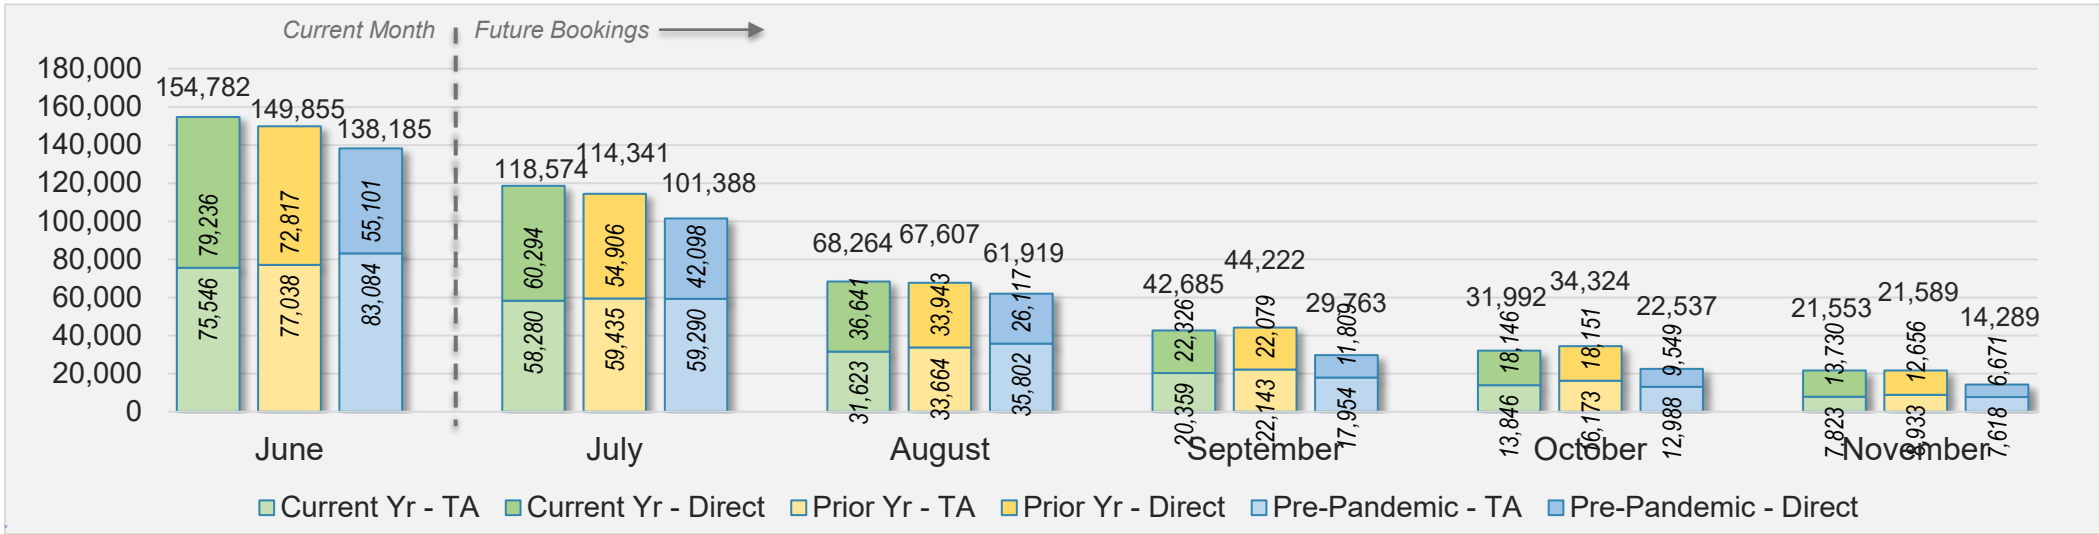

Source: ForwardKeys as of 6/9/24

AUSTRALIA

Direct and Travel Agency Bookings to Hawaii Current vs. Prior vs. Pre-Pandemic Periods

June 2024

Source: ForwardKeys as of 6/9/24

O'ahu

June 2024 Direct and Travel Agency Bookings to Hawai'i

June 2024 Direct and Travel Agency Bookings to Hawai'i

O'ahu (continued)

June 2024 Direct and Travel Agency Bookings to Hawai'i

CANADA

Source: ForwardKeys as of 6/9/24

June 2024 Direct and Travel Agency Bookings to Hawai'i