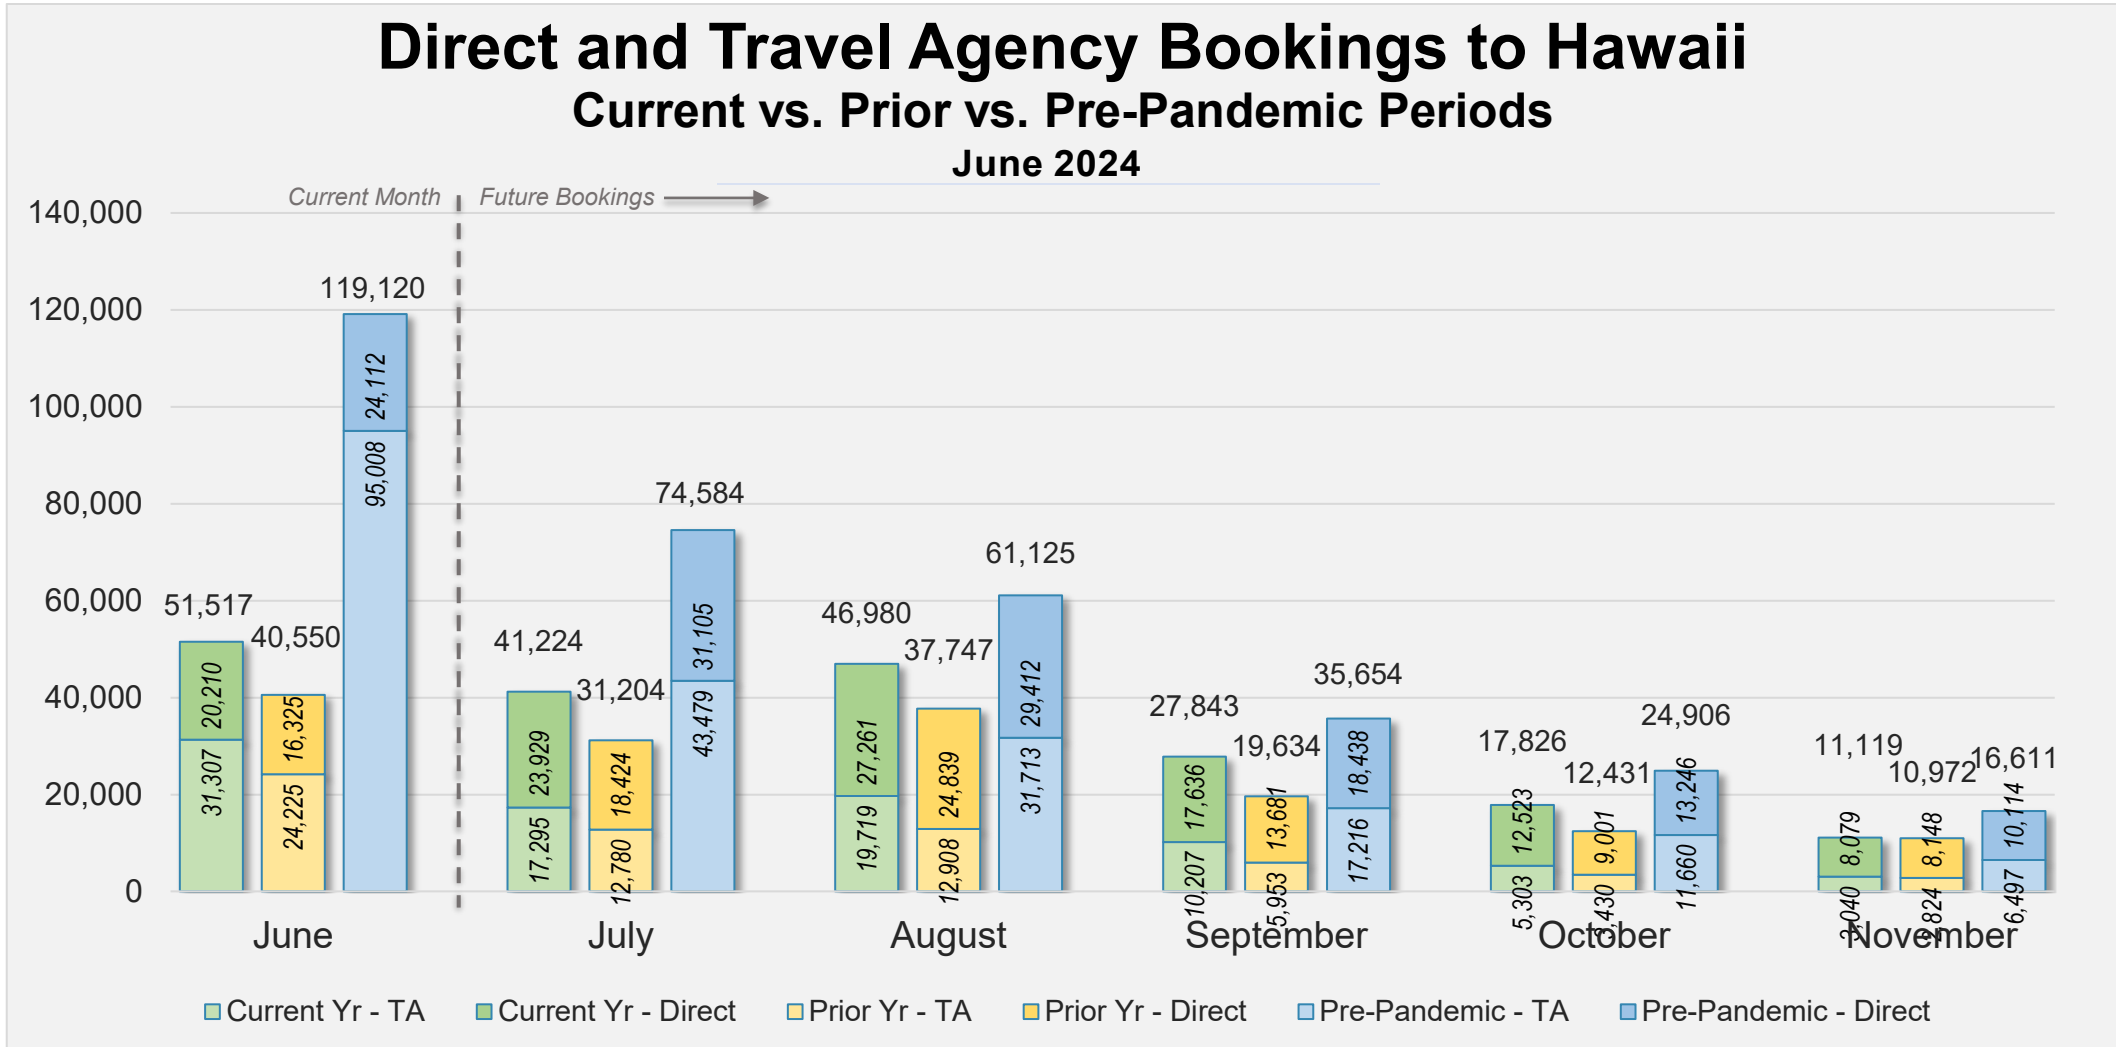

Forward Keys Index

- Bookings
 - Net sum of the number of visitors from Sales transactions counted, including Exchanges and Refunds.
- Current Year / Previous Year / Pre-pandemic
 - In the analysis results, "Current Year" refers to the period being analyzed. "Previous Year" refers to the time unit in the previous year equivalent to the "Current Year" (for year-on-year comparison purposes). "Pre-pandemic" refers to the equivalent period in 2019 to the Current period, using only 2019 data as a reference.
- Direct
 - Refers to tickets purchased directly through the airline, typically via an airline's website.
- Travel Agency
 - Refers to associated with an ARC/IATA number (or otherwise retail).

Direct and Travel Agency Bookings to Hawaii Current vs. Prior vs. Pre-Pandemic Periods

June 2024

Source: ForwardKeys as of 6/9/24

JAPAN

Direct and Travel Agency Bookings to Hawaii Current vs. Prior vs. Pre-Pandemic Periods June 2024

Source: ForwardKeys as of 6/9/24

CANADA

Direct and Travel Agency Bookings to Hawaii Current vs. Prior vs. Pre-Pandemic Periods June 2024

Source: ForwardKeys as of 6/9/24

KOREA

Direct and Travel Agency Bookings to Hawaii Current vs. Prior vs. Pre-Pandemic Periods June 2024