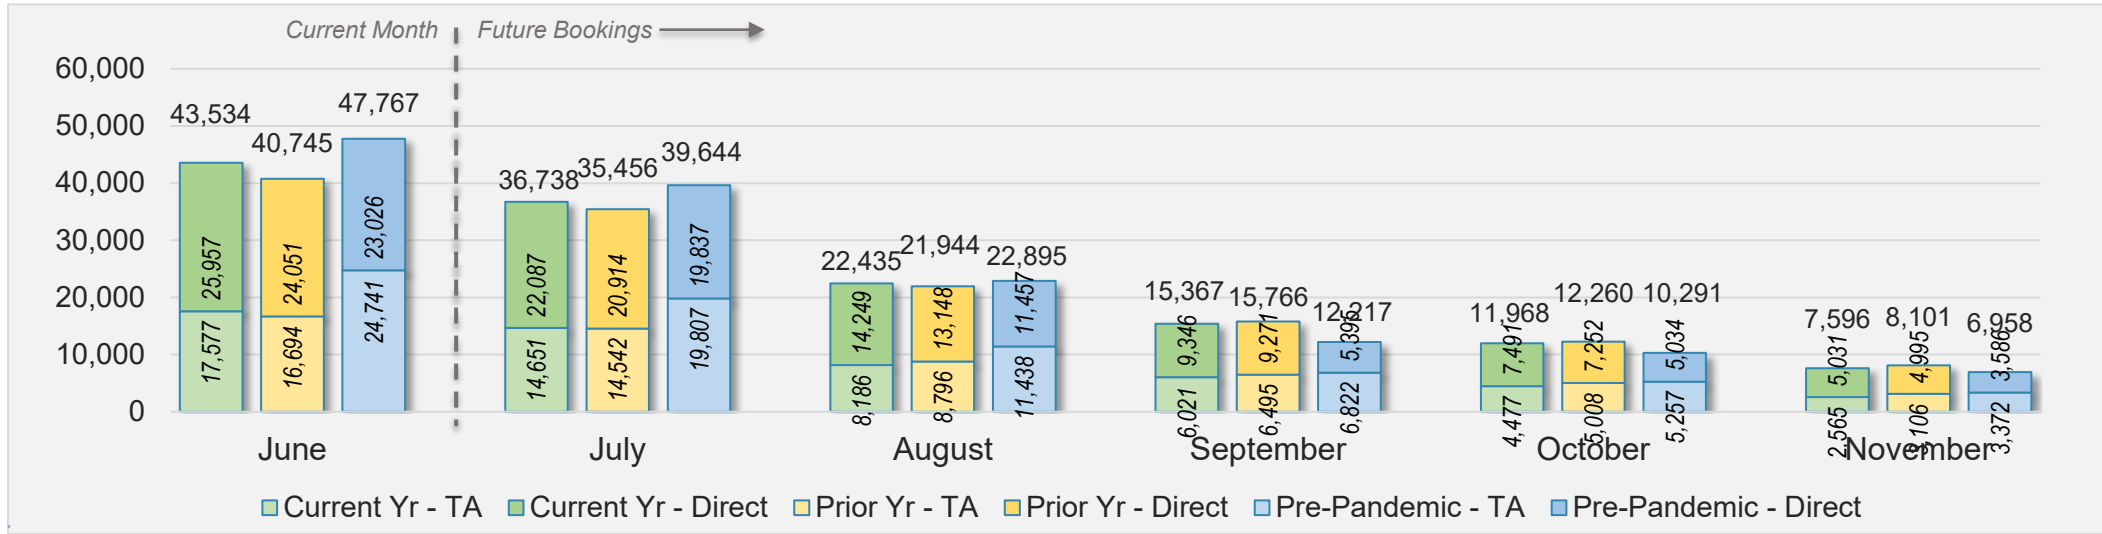

June 2024 Direct and Travel Agency Bookings to Hawai'i

Maui (continued)

June 2024 Direct and Travel Agency Bookings to Hawai'i

CANADA

Source: ForwardKeys as of 6/9/24

June 2024 Direct and Travel Agency Bookings to Hawai'i

KOREA

Source: ForwardKeys as of 6/9/24

Maui (continued)

June 2024 Direct and Travel Agency Bookings to Hawai'i

AUSTRALIA

Source: ForwardKeys as of 6/9/24

Kaua'i

June 2024 Direct and Travel Agency Bookings to Hawai'i

June 2024 Direct and Travel Agency Bookings to Hawai'i

Kaua'i (continued)

June 2024 Direct and Travel Agency Bookings to Hawai'i

Source: ForwardKeys as of 6/9/24

June 2024 Direct and Travel Agency Bookings to Hawai'i