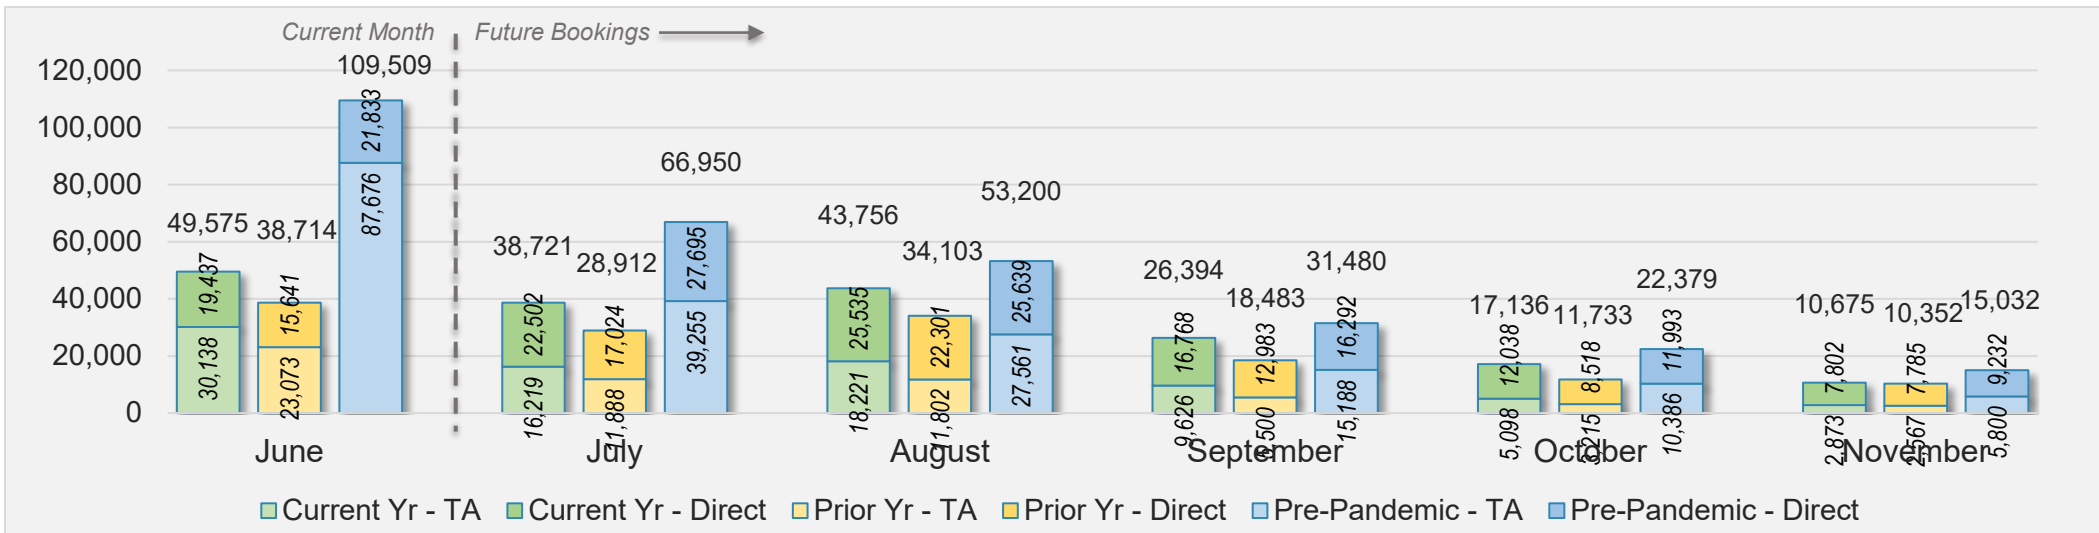

Source: ForwardKeys as of 6/9/24

AUSTRALIA

Direct and Travel Agency Bookings to Hawaii Current vs. Prior vs. Pre-Pandemic Periods

June 2024

Source: ForwardKeys as of 6/9/24

O'ahu

June 2024 Direct and Travel Agency Bookings to Hawai'i

June 2024 Direct and Travel Agency Bookings to Hawai'i

O'ahu (continued)

June 2024 Direct and Travel Agency Bookings to Hawai'i

CANADA

Source: ForwardKeys as of 6/9/24

June 2024 Direct and Travel Agency Bookings to Hawai'i