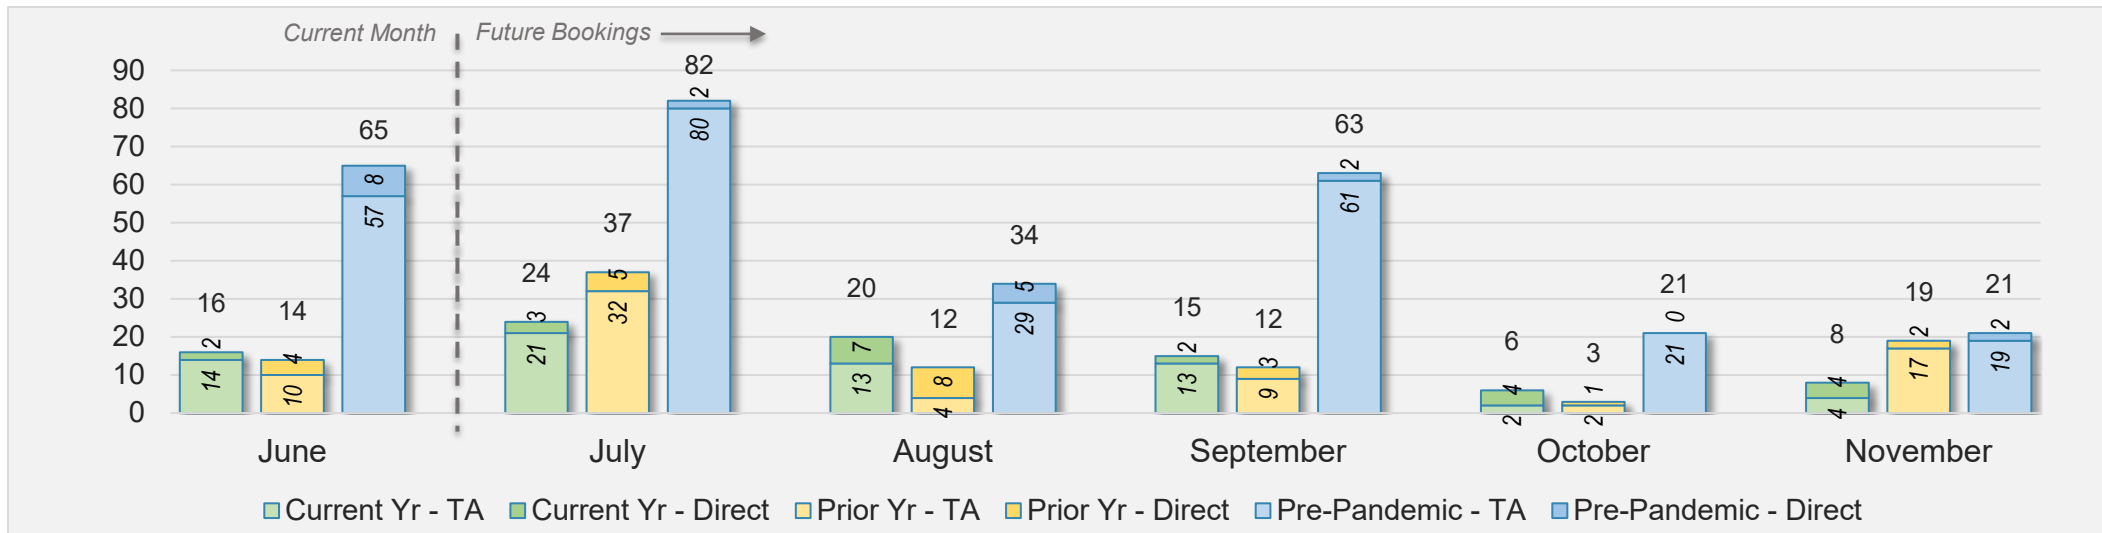

June 2024 Direct and Travel Agency Bookings to Hawai'i

Kaua'i (continued)

June 2024 Direct and Travel Agency Bookings to Hawai'i

Source: ForwardKeys as of 6/9/24

June 2024 Direct and Travel Agency Bookings to Hawai'i