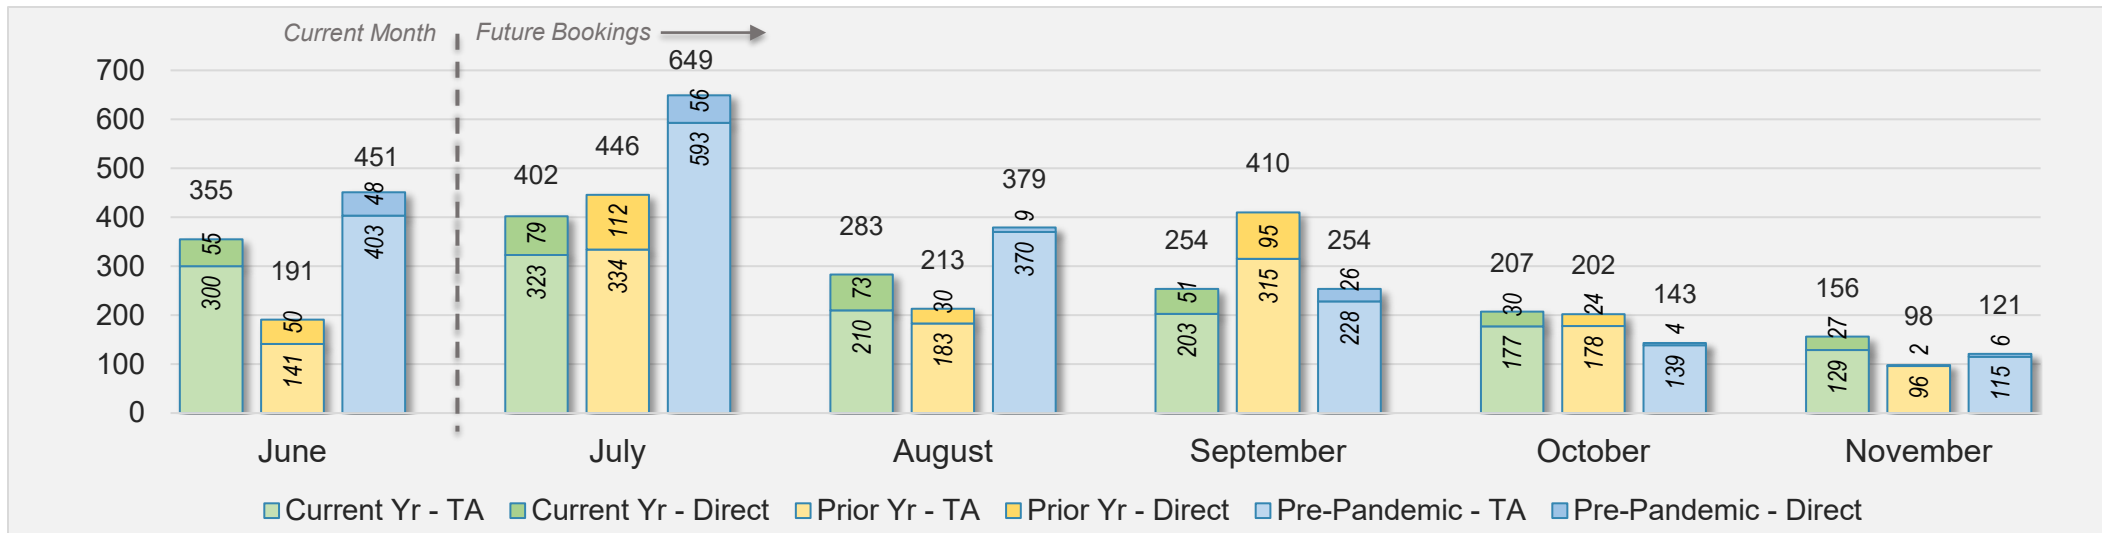

Source: ForwardKeys as of 6/9/24

Kaua'i (continued)

June 2024 Direct and Travel Agency Bookings to Hawai'i

AUSTRALIA

Source: ForwardKeys as of 6/9/24

Hawai'i Island

June 2024 Direct and Travel Agency Bookings to Hawai'i

Source: ForwardKeys as of 6/9/24

June 2024 Direct and Travel Agency Bookings to Hawai'i

Source: ForwardKeys as of 6/9/24

Hawai'i Island (continued)

June 2024 Direct and Travel Agency Bookings to Hawai'i

CANADA

Source: ForwardKeys as of 6/9/24

June 2024 Direct and Travel Agency Bookings to Hawai'i

KOREA

Source: ForwardKeys as of 6/9/24

Hawai'i Island (continued)

June 2024 Direct and Travel Agency Bookings to Hawai'i