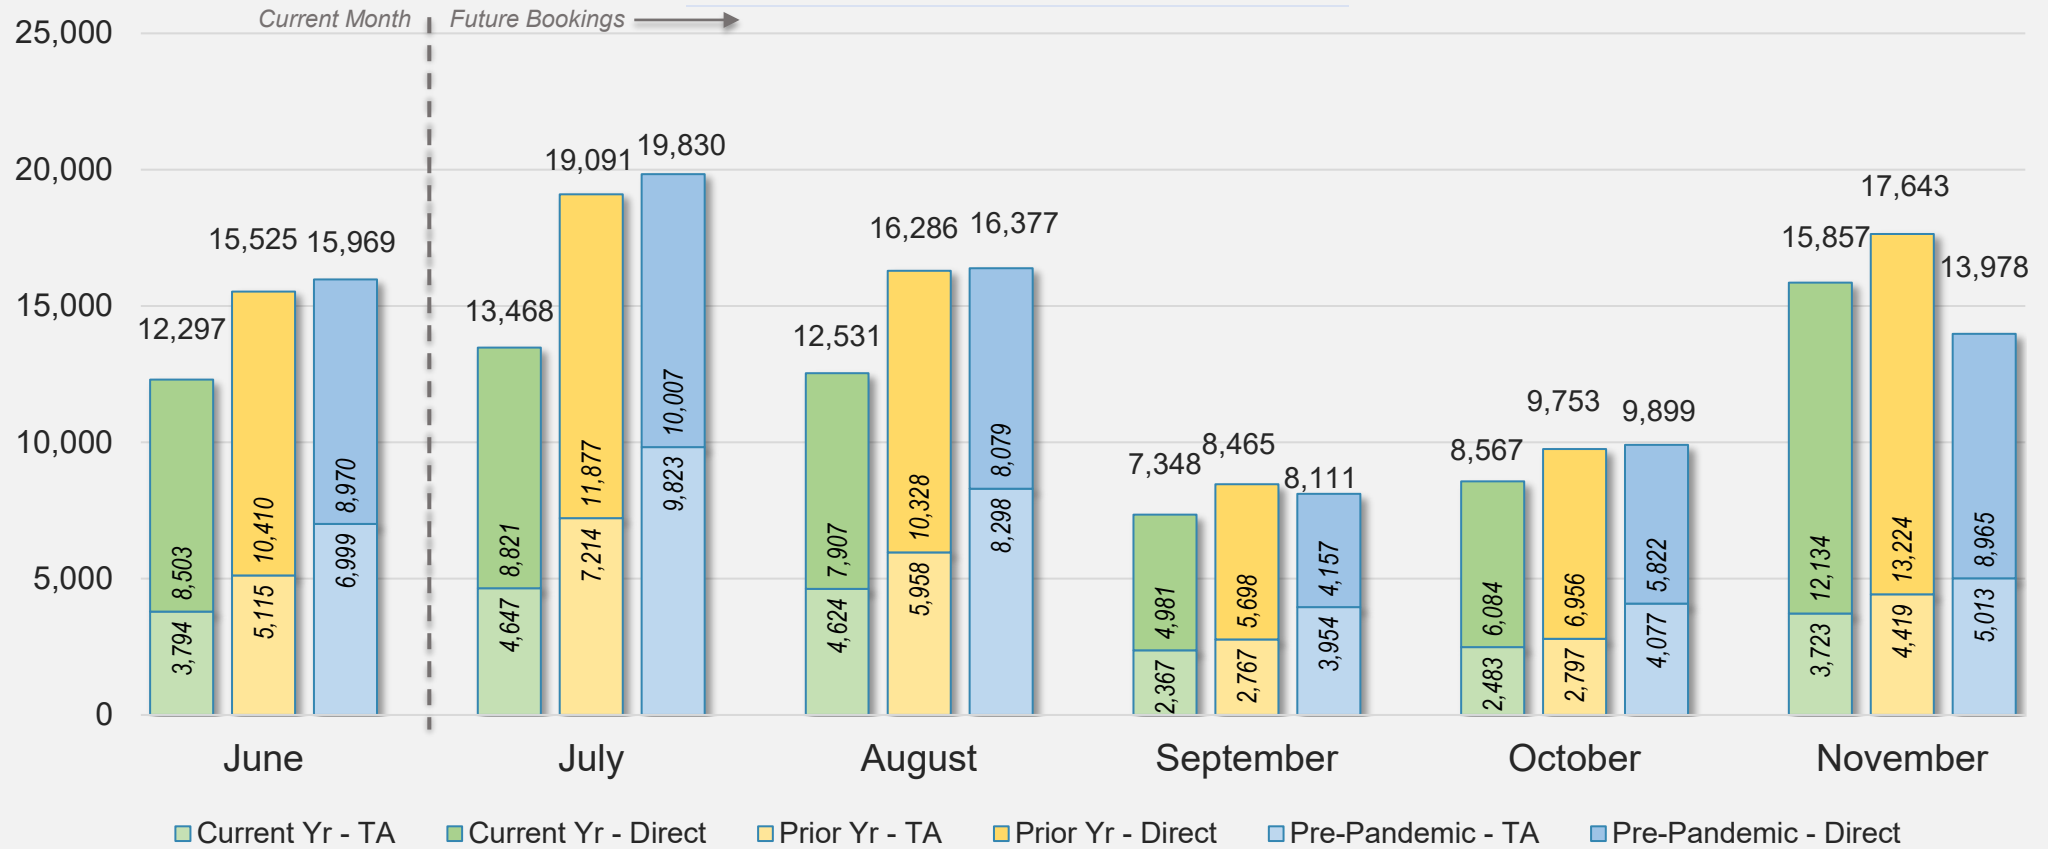

Forward Keys Index

- Bookings
 - Net sum of the number of visitors from Sales transactions counted, including Exchanges and Refunds.
- Current Year / Previous Year / Pre-pandemic
 - In the analysis results, "Current Year" refers to the period being analyzed. "Previous Year" refers to the time unit in the previous year equivalent to the "Current Year" (for year-on-year comparison purposes). "Pre-pandemic" refers to the equivalent period in 2019 to the Current period, using only 2019 data as a reference.
- Direct
 - Refers to tickets purchased directly through the airline, typically via an airline's website.
- Travel Agency
 - Refers to associated with an ARC/IATA number (or otherwise retail).

Direct and Travel Agency Bookings to Hawaii Current vs. Prior vs. Pre-Pandemic Periods

June 2024

Source: ForwardKeys as of 6/9/24

JAPAN

Direct and Travel Agency Bookings to Hawaii Current vs. Prior vs. Pre-Pandemic Periods June 2024

Source: ForwardKeys as of 6/9/24

CANADA

Direct and Travel Agency Bookings to Hawaii Current vs. Prior vs. Pre-Pandemic Periods June 2024

Source: ForwardKeys as of 6/9/24

KOREA

Direct and Travel Agency Bookings to Hawaii Current vs. Prior vs. Pre-Pandemic Periods June 2024