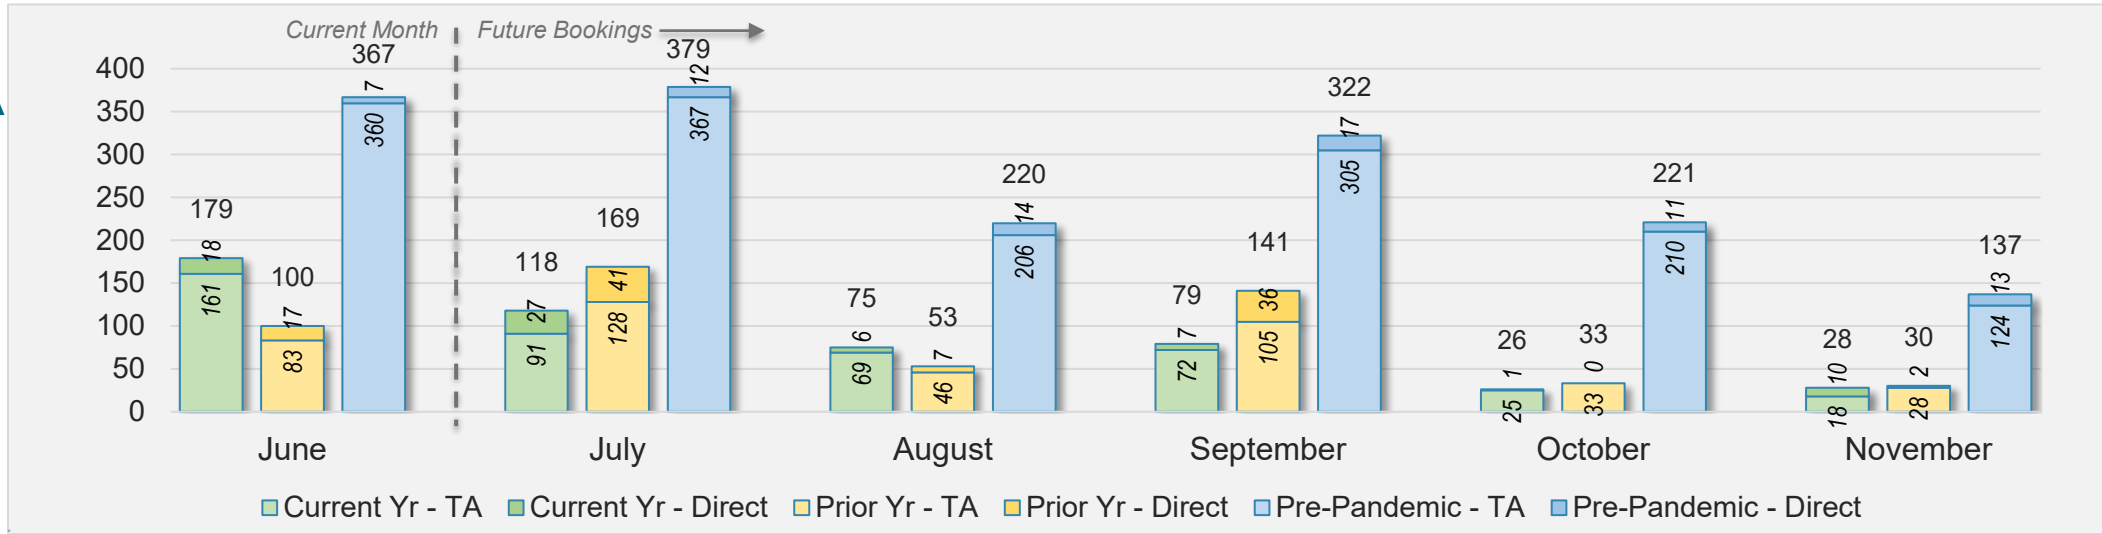

KOREA

Source: ForwardKeys as of 6/9/24

Maui (continued)

June 2024 Direct and Travel Agency Bookings to Hawai'i

AUSTRALIA

Source: ForwardKeys as of 6/9/24

Kaua'i

June 2024 Direct and Travel Agency Bookings to Hawai'i

June 2024 Direct and Travel Agency Bookings to Hawai'i

Kaua'i (continued)

June 2024 Direct and Travel Agency Bookings to Hawai'i

Source: ForwardKeys as of 6/9/24

June 2024 Direct and Travel Agency Bookings to Hawai'i

Source: ForwardKeys as of 6/9/24

Kaua'i (continued)

June 2024 Direct and Travel Agency Bookings to Hawai'i

AUSTRALIA

Source: ForwardKeys as of 6/9/24

Hawai'i Island

June 2024 Direct and Travel Agency Bookings to Hawai'i