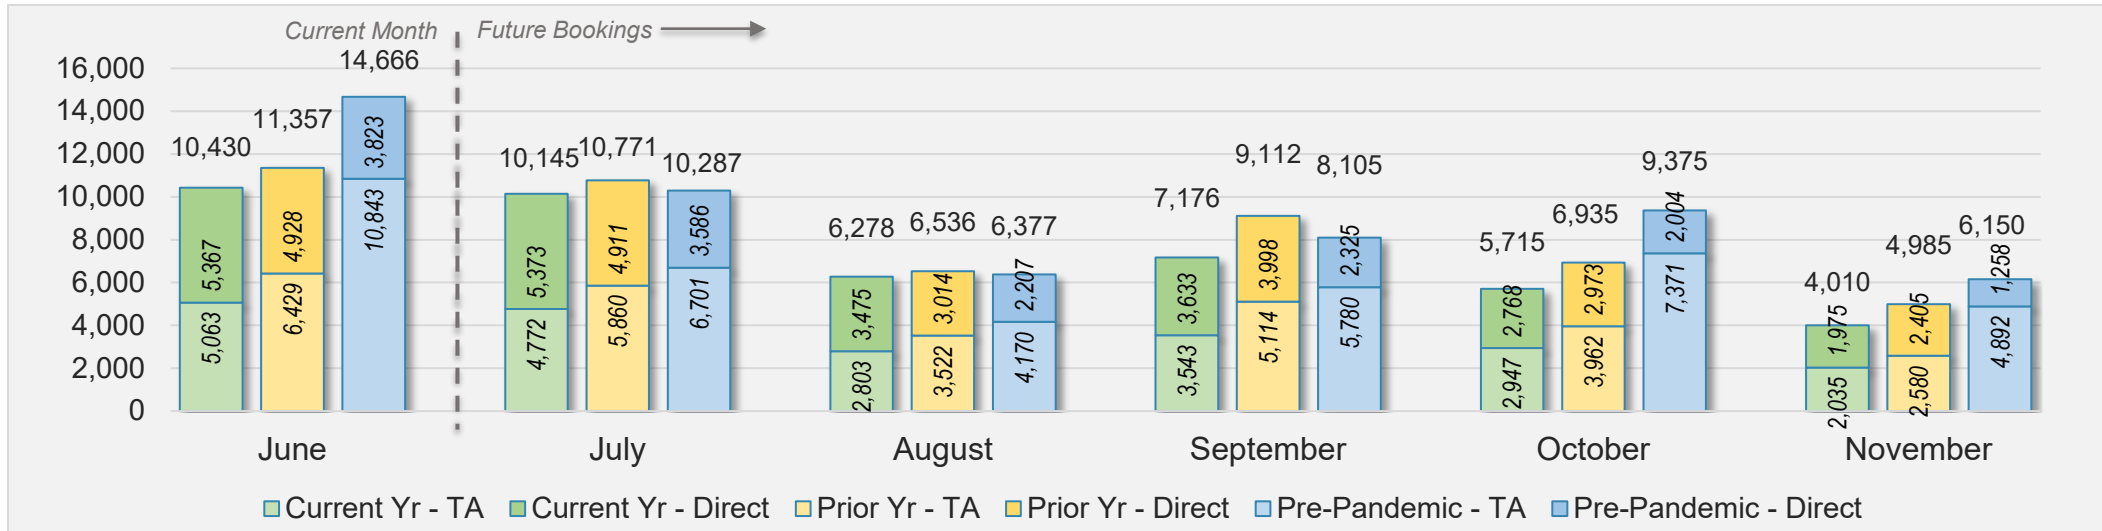

June 2024 Direct and Travel Agency Bookings to Hawai'i

O'ahu (continued)

June 2024 Direct and Travel Agency Bookings to Hawai'i

CANADA

Source: ForwardKeys as of 6/9/24

June 2024 Direct and Travel Agency Bookings to Hawai'i

KOREA

Source: ForwardKeys as of 6/9/24

O'ahu (continued)

June 2024 Direct and Travel Agency Bookings to Hawai'i

AUSTRALIA

Source: ForwardKeys as of 6/9/24

Maui

June 2024 Direct and Travel Agency Bookings to Hawai'i