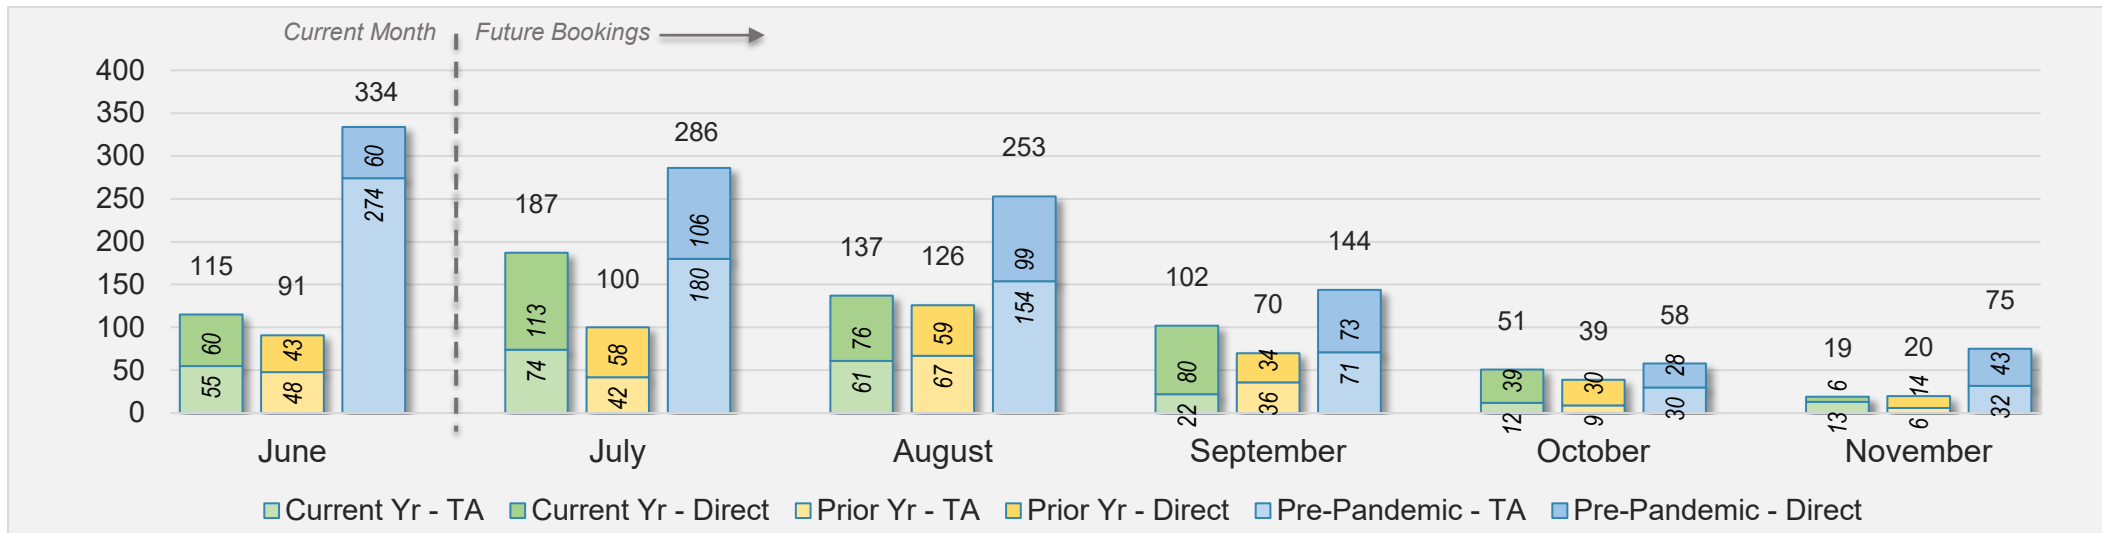

June 2024 Direct and Travel Agency Bookings to Hawai'i

Maui (continued)

June 2024 Direct and Travel Agency Bookings to Hawai'i

CANADA

Source: ForwardKeys as of 6/9/24

June 2024 Direct and Travel Agency Bookings to Hawai'i

KOREA

Source: ForwardKeys as of 6/9/24

Maui (continued)

June 2024 Direct and Travel Agency Bookings to Hawai'i

AUSTRALIA

Source: ForwardKeys as of 6/9/24

Kaua'i

June 2024 Direct and Travel Agency Bookings to Hawai'i

June 2024 Direct and Travel Agency Bookings to Hawai'i

Kaua'i (continued)

June 2024 Direct and Travel Agency Bookings to Hawai'i

Source: ForwardKeys as of 6/9/24

June 2024 Direct and Travel Agency Bookings to Hawai'i