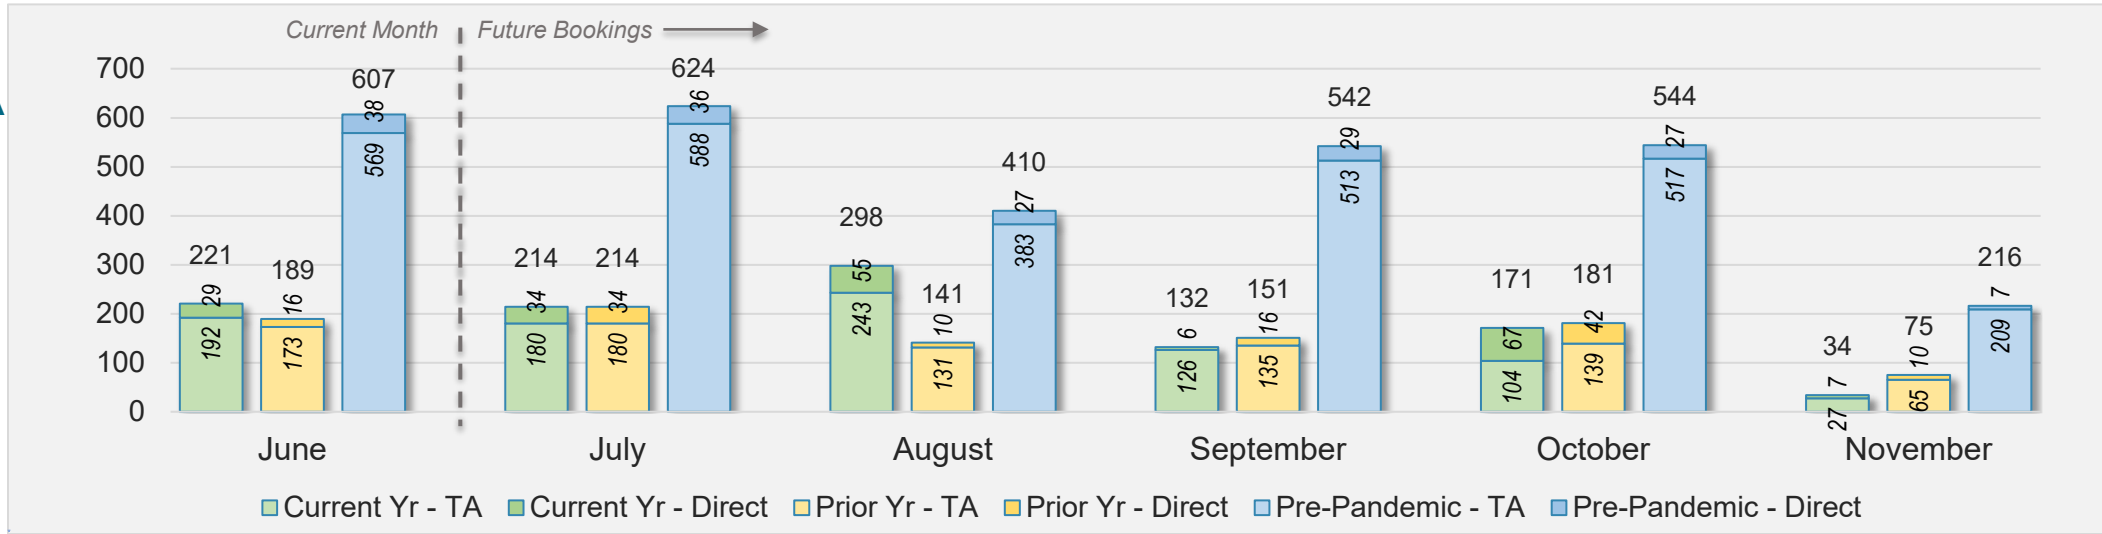

Source: ForwardKeys as of 6/9/24

June 2024 Direct and Travel Agency Bookings to Hawai'i

Source: ForwardKeys as of 6/9/24

Hawai'i Island (continued)

June 2024 Direct and Travel Agency Bookings to Hawai'i

CANADA

Source: ForwardKeys as of 6/9/24

June 2024 Direct and Travel Agency Bookings to Hawai'i

KOREA

Source: ForwardKeys as of 6/9/24

Hawai'i Island (continued)

June 2024 Direct and Travel Agency Bookings to Hawai'i

AUSTRALIA

Source: ForwardKeys as of 6/9/24