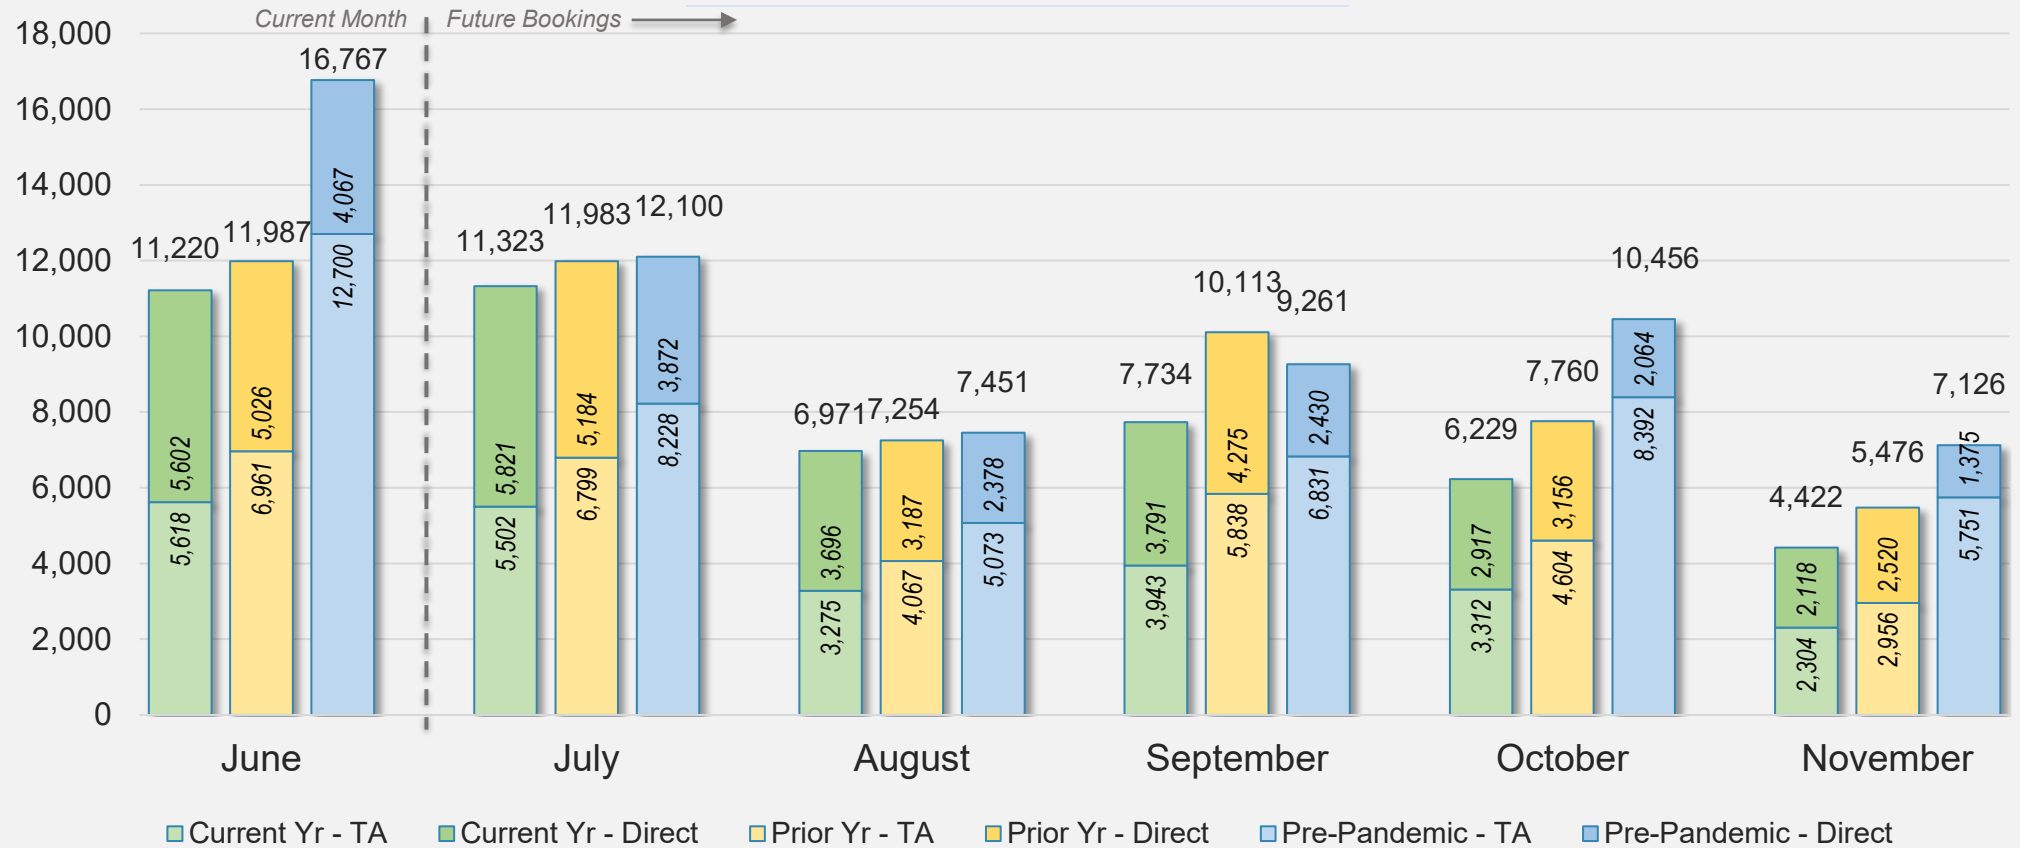

Forward Keys Index

- Bookings
 - Net sum of the number of visitors from Sales transactions counted, including Exchanges and Refunds.
- Current Year / Previous Year / Pre-pandemic
 - In the analysis results, "Current Year" refers to the period being analyzed. "Previous Year" refers to the time unit in the previous year equivalent to the "Current Year" (for year-on-year comparison purposes). "Pre-pandemic" refers to the equivalent period in 2019 to the Current period, using only 2019 data as a reference.
- Direct
 - Refers to tickets purchased directly through the airline, typically via an airline's website.
- Travel Agency
 - Refers to associated with an ARC/IATA number (or otherwise retail).

June 2024

Source: ForwardKeys as of 6/16/24

CANADA

Direct and Travel Agency Bookings to Hawaii Current vs. Prior vs. Pre-Pandemic Periods June 2024

Source: ForwardKeys as of 6/16/24

KOREA

Direct and Travel Agency Bookings to Hawaii Current vs. Prior vs. Pre-Pandemic Periods June 2024

Source: ForwardKeys as of 6/16/24

AUSTRALIA

Direct and Travel Agency Bookings to Hawaii Current vs. Prior vs. Pre-Pandemic Periods

June 2024

Source: ForwardKeys as of 6/16/24

June 2024 Direct and Travel Agency Bookings to Hawai'i