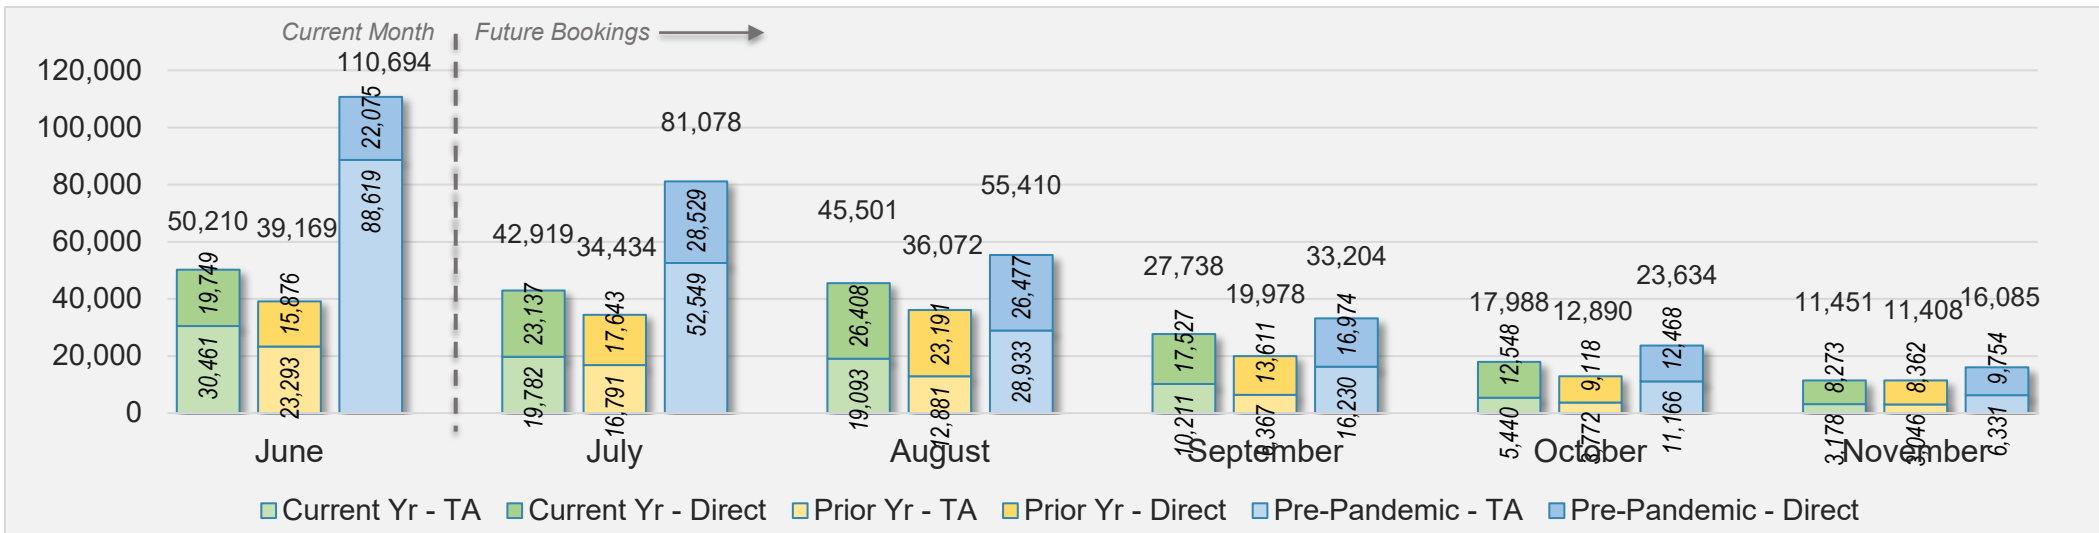

June 2024 Direct and Travel Agency Bookings to Hawai'i

JAPAN

Source: ForwardKeys as of 6/16/24