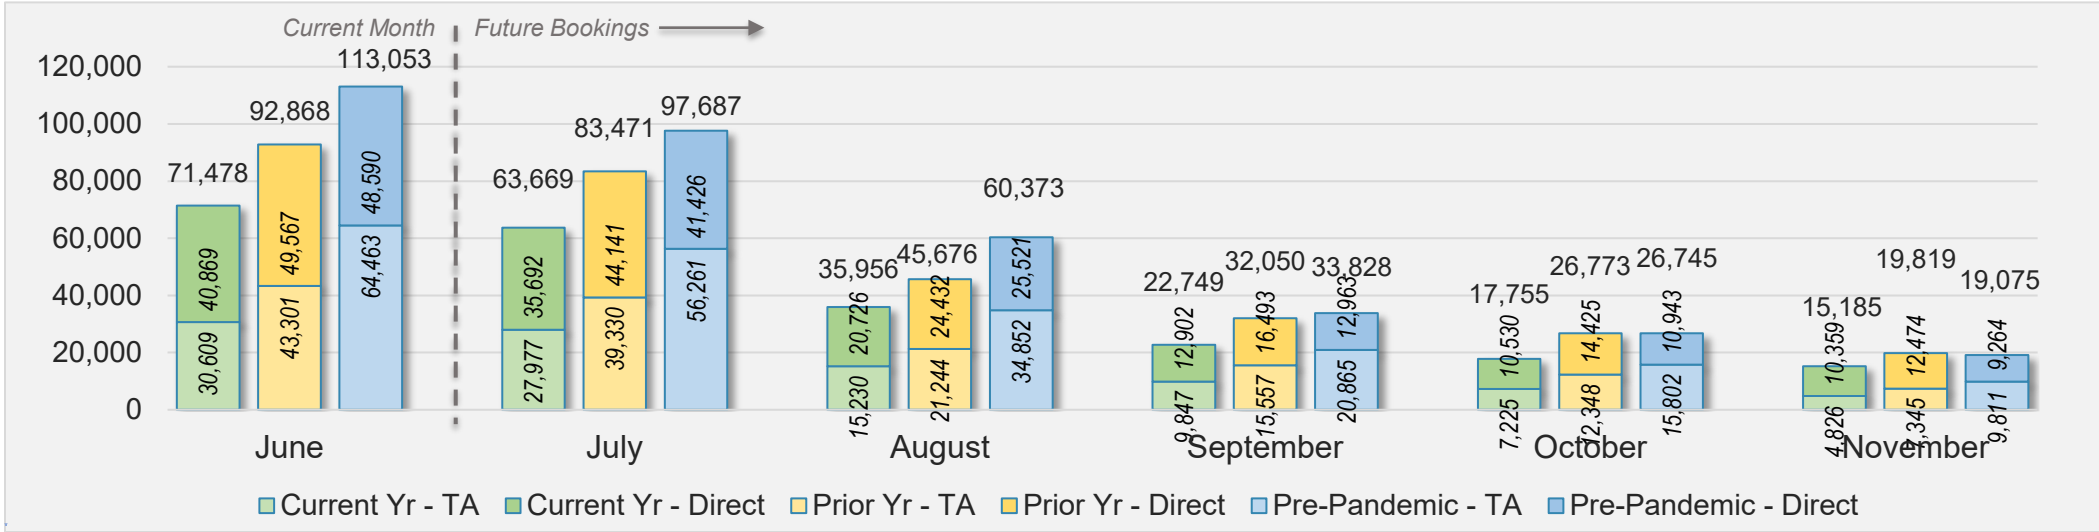

June 2024 Direct and Travel Agency Bookings to Hawai'i

O'ahu (continued)

June 2024 Direct and Travel Agency Bookings to Hawai'i

AUSTRALIA

Source: ForwardKeys as of 6/16/24

Maui

June 2024 Direct and Travel Agency Bookings to Hawai'i

U.S.

Source: ForwardKeys as of 6/16/24

June 2024 Direct and Travel Agency Bookings to Hawai'i

JAPAN

Source: ForwardKeys as of 6/16/24

Maui (continued)

June 2024 Direct and Travel Agency Bookings to Hawai'i

Source: ForwardKeys as of 6/16/24