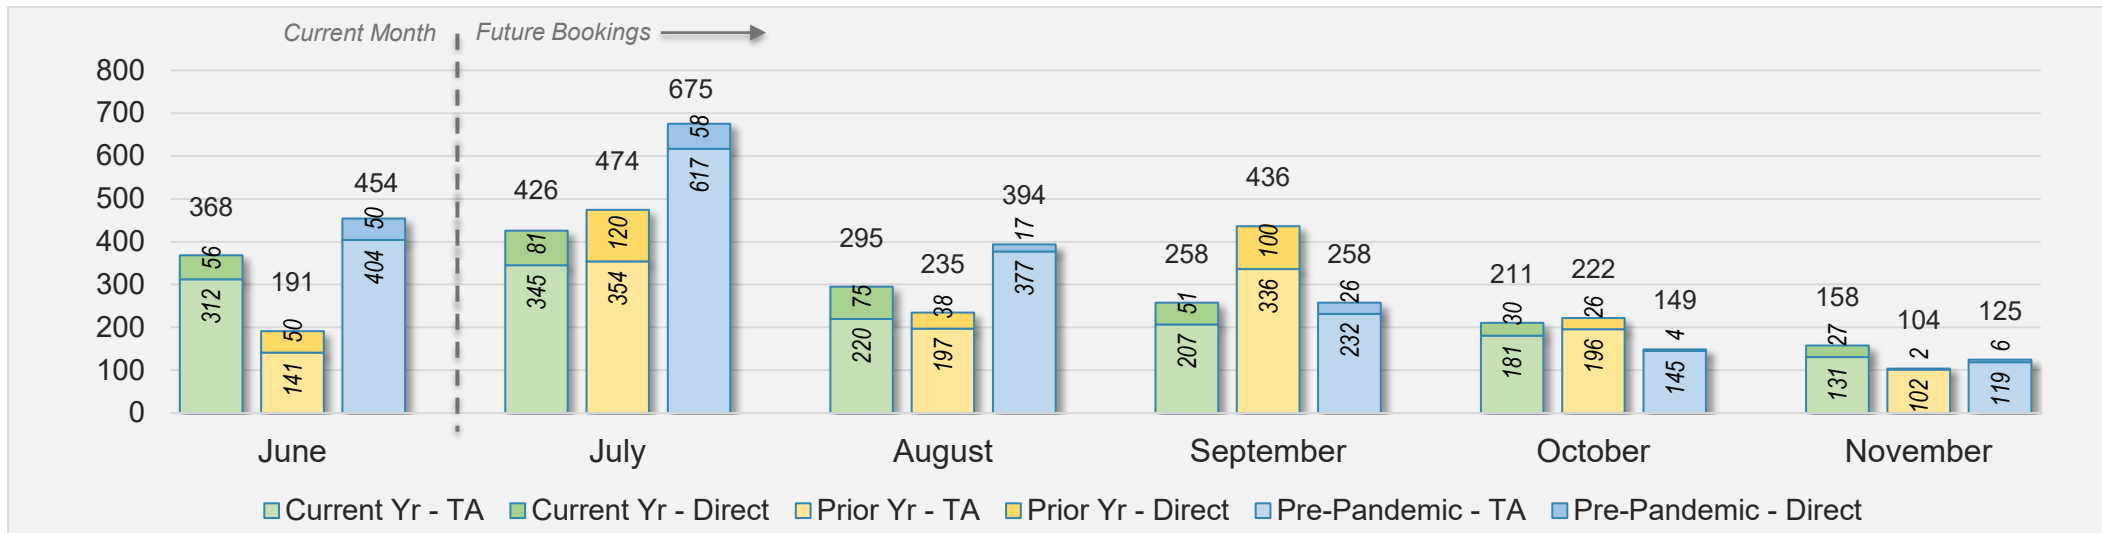

Kaua'i

June 2024 Direct and Travel Agency Bookings to Hawai'i

June 2024 Direct and Travel Agency Bookings to Hawai'i

Kaua'i (continued)

June 2024 Direct and Travel Agency Bookings to Hawai'i

June 2024 Direct and Travel Agency Bookings to Hawai'i

Kaua'i (continued)

June 2024 Direct and Travel Agency Bookings to Hawai'i

AUSTRALIA

Source: ForwardKeys as of 6/16/24

Hawai'i Island

June 2024 Direct and Travel Agency Bookings to Hawai'i

June 2024 Direct and Travel Agency Bookings to Hawai'i

Hawai'i Island (continued)

June 2024 Direct and Travel Agency Bookings to Hawai'i

CANADA

Source: ForwardKeys as of 6/16/24

June 2024 Direct and Travel Agency Bookings to Hawai'i

KOREA

Source: ForwardKeys as of 6/16/24

Hawai'i Island (continued)

June 2024 Direct and Travel Agency Bookings to Hawai'i

AUSTRALIA

Source: ForwardKeys as of 6/16/24