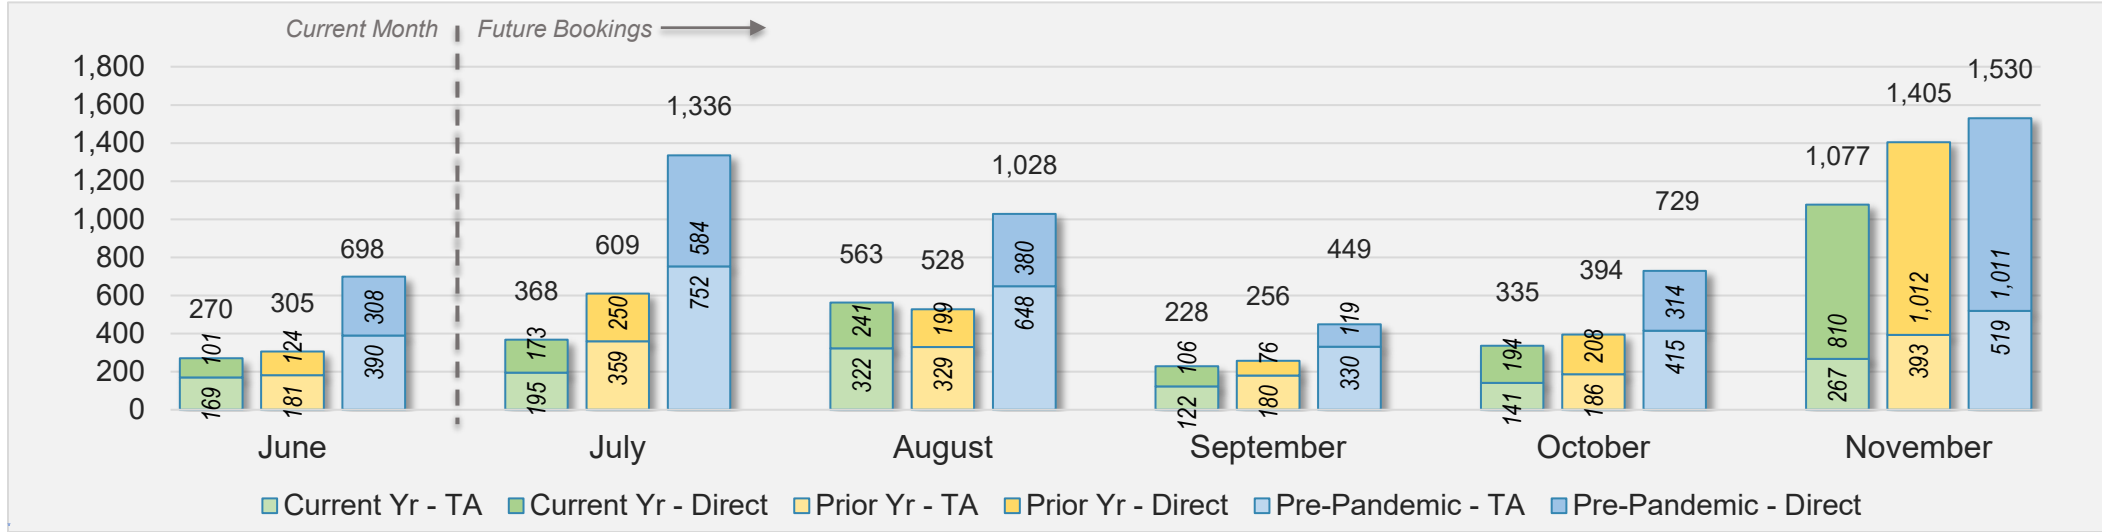

June 2024 Direct and Travel Agency Bookings to Hawai'i

Source: ForwardKeys as of 6/16/24

CANADA

KOREA

Maui (continued)

June 2024 Direct and Travel Agency Bookings to Hawai'i

AUSTRALIA

Source: ForwardKeys as of 6/16/24

Kaua'i

June 2024 Direct and Travel Agency Bookings to Hawai'i

June 2024 Direct and Travel Agency Bookings to Hawai'i

Kaua'i (continued)

June 2024 Direct and Travel Agency Bookings to Hawai'i

June 2024 Direct and Travel Agency Bookings to Hawai'i

Kaua'i (continued)

June 2024 Direct and Travel Agency Bookings to Hawai'i

AUSTRALIA

Source: ForwardKeys as of 6/16/24

Hawai'i Island

June 2024 Direct and Travel Agency Bookings to Hawai'i

June 2024 Direct and Travel Agency Bookings to Hawai'i