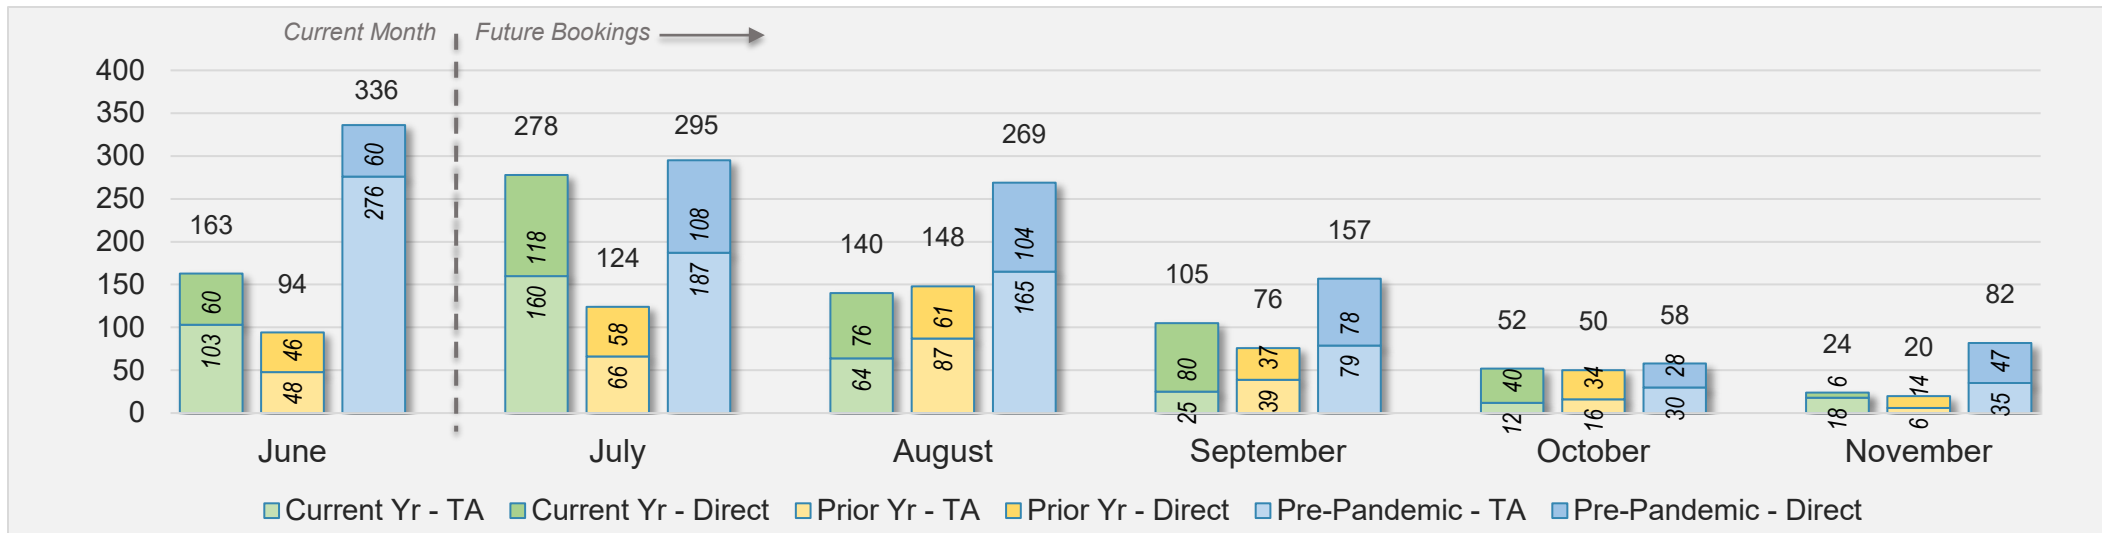

June 2024 Direct and Travel Agency Bookings to Hawai'i

Source: ForwardKeys as of 6/16/24

CANADA

KOREA

Maui (continued)

June 2024 Direct and Travel Agency Bookings to Hawai'i

AUSTRALIA

Source: ForwardKeys as of 6/16/24

Kaua'i

June 2024 Direct and Travel Agency Bookings to Hawai'i

June 2024 Direct and Travel Agency Bookings to Hawai'i

Kaua'i (continued)

June 2024 Direct and Travel Agency Bookings to Hawai'i

June 2024 Direct and Travel Agency Bookings to Hawai'i