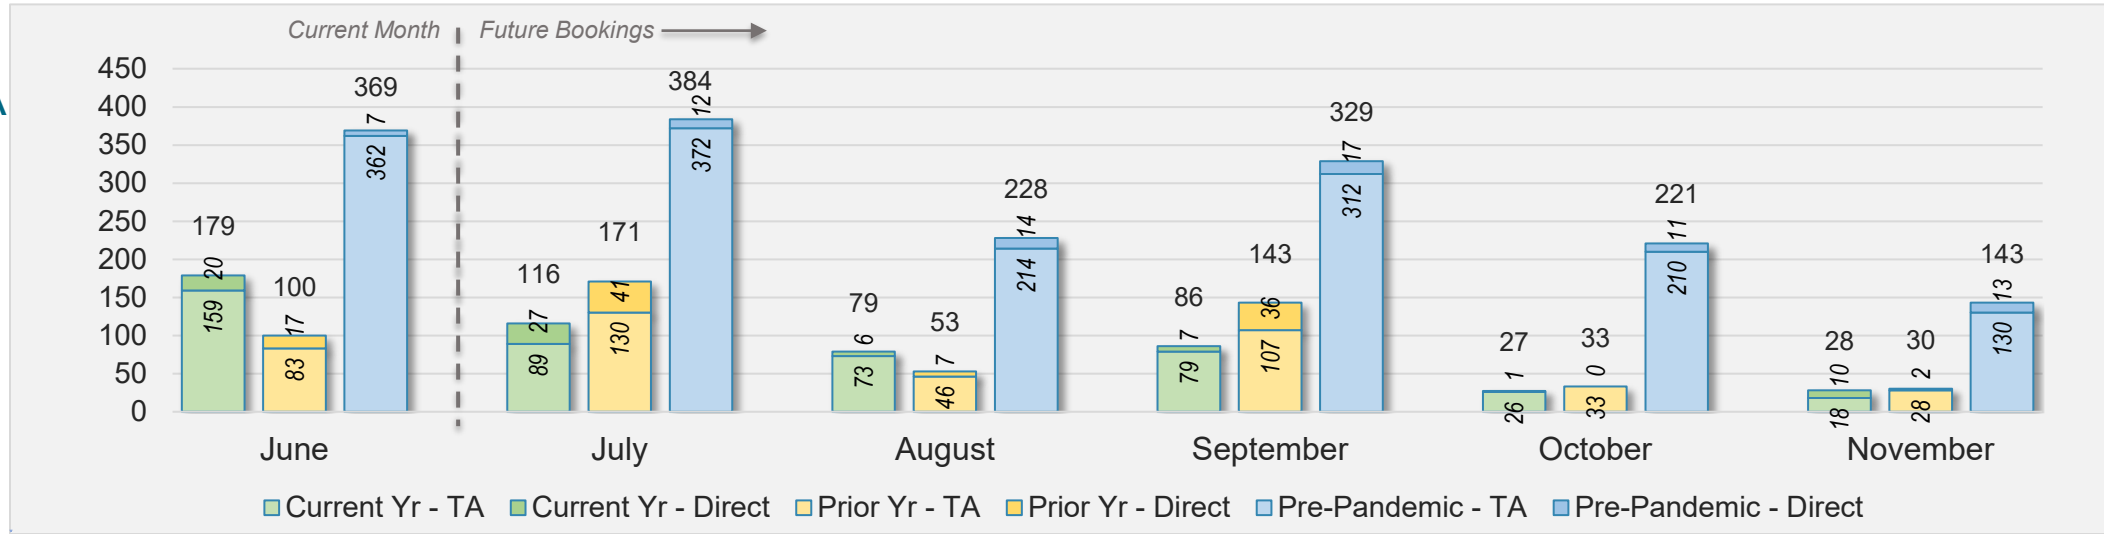

June 2024 Direct and Travel Agency Bookings to Hawai'i

Source: ForwardKeys as of 6/16/24

CANADA

KOREA

Maui (continued)

June 2024 Direct and Travel Agency Bookings to Hawai'i

AUSTRALIA

Source: ForwardKeys as of 6/16/24

Kaua'i

June 2024 Direct and Travel Agency Bookings to Hawai'i

June 2024 Direct and Travel Agency Bookings to Hawai'i

Kaua'i (continued)

June 2024 Direct and Travel Agency Bookings to Hawai'i

June 2024 Direct and Travel Agency Bookings to Hawai'i

Kaua'i (continued)

June 2024 Direct and Travel Agency Bookings to Hawai'i

AUSTRALIA

Source: ForwardKeys as of 6/16/24

Hawai'i Island

June 2024 Direct and Travel Agency Bookings to Hawai'i

June 2024 Direct and Travel Agency Bookings to Hawai'i