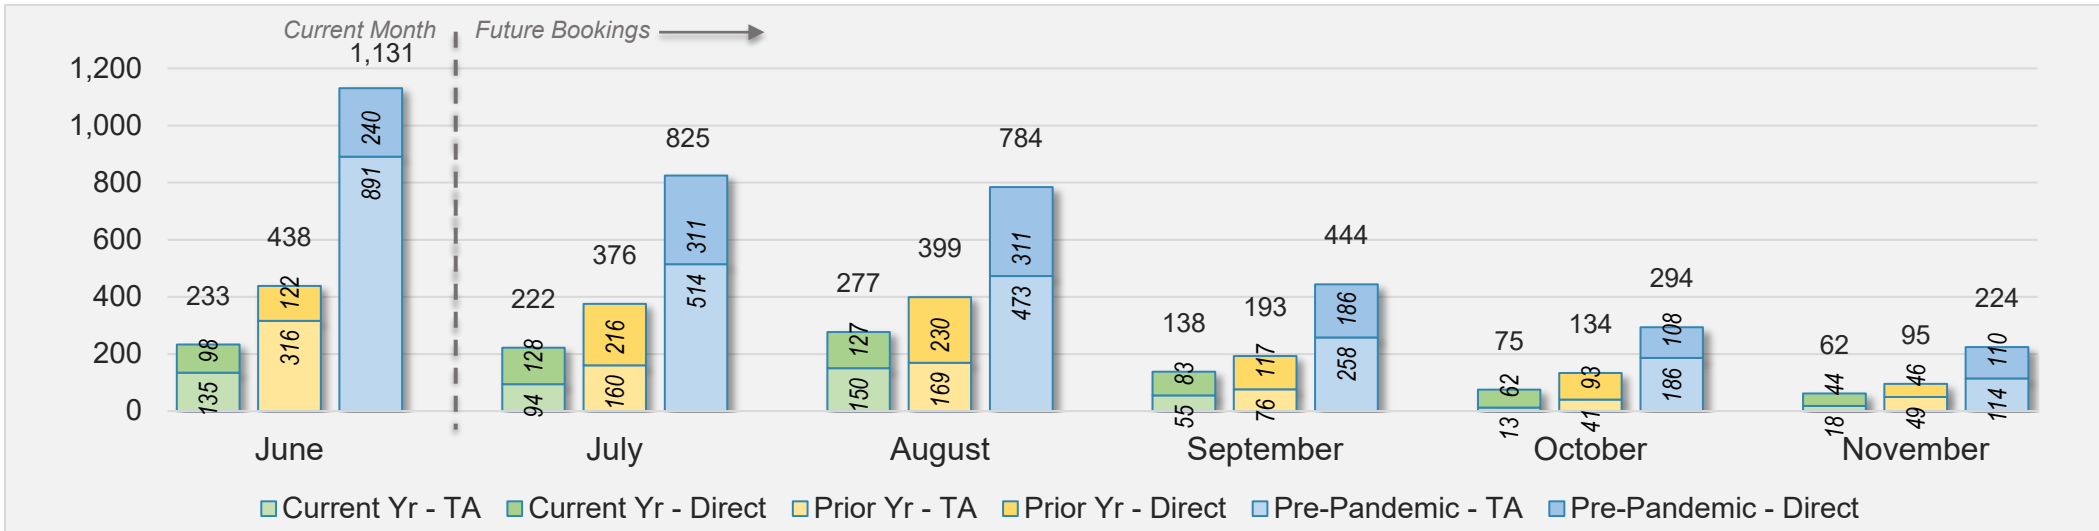

June 2024 Direct and Travel Agency Bookings to Hawai'i

O'ahu (continued)

June 2024 Direct and Travel Agency Bookings to Hawai'i

AUSTRALIA

Source: ForwardKeys as of 6/16/24

Maui

June 2024 Direct and Travel Agency Bookings to Hawai'i

U.S.

Source: ForwardKeys as of 6/16/24

June 2024 Direct and Travel Agency Bookings to Hawai'i

JAPAN

Source: ForwardKeys as of 6/16/24

Maui (continued)

June 2024 Direct and Travel Agency Bookings to Hawai'i

Source: ForwardKeys as of 6/16/24