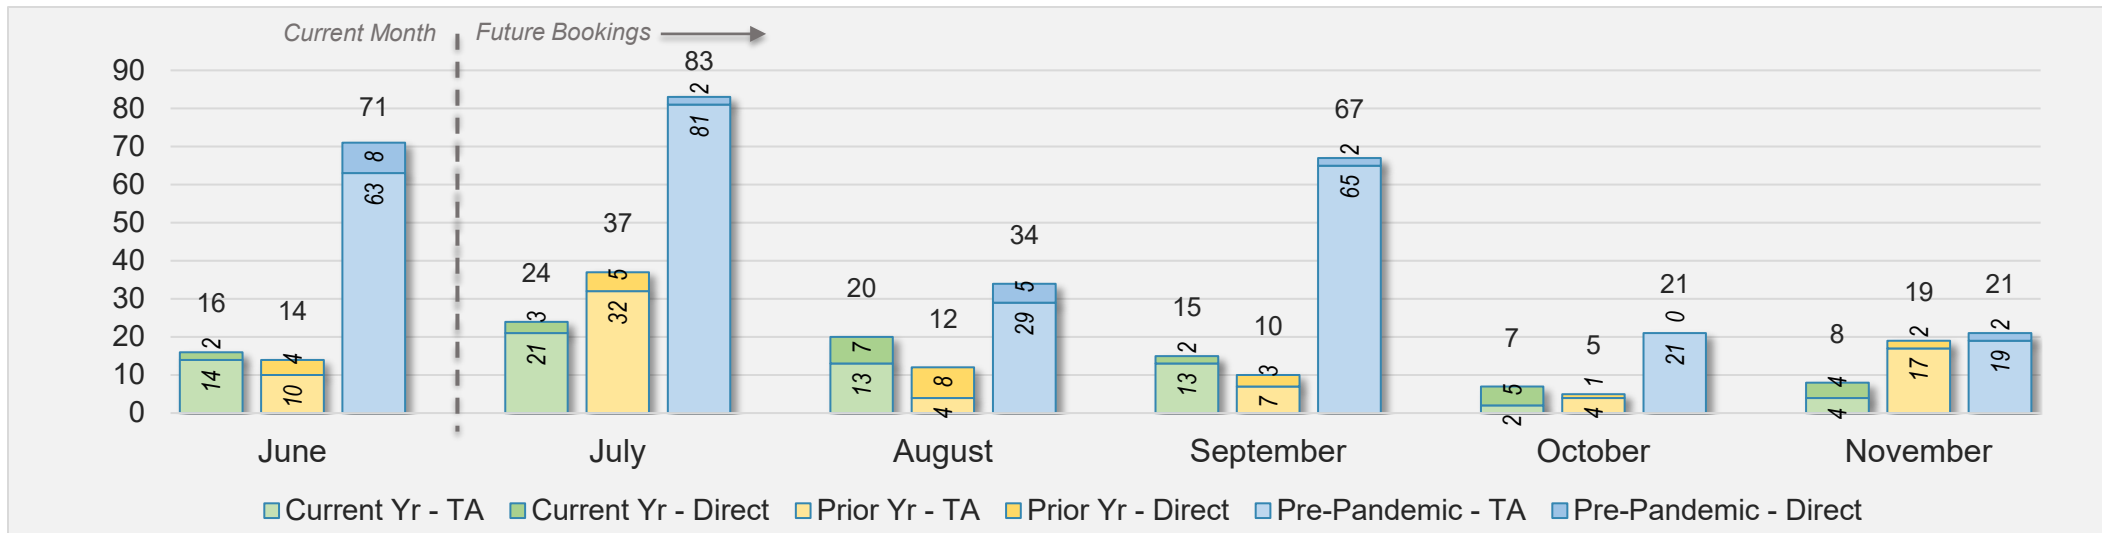

Kaua'i

June 2024 Direct and Travel Agency Bookings to Hawai'i

June 2024 Direct and Travel Agency Bookings to Hawai'i

Kaua'i (continued)

June 2024 Direct and Travel Agency Bookings to Hawai'i

June 2024 Direct and Travel Agency Bookings to Hawai'i

Kaua'i (continued)

June 2024 Direct and Travel Agency Bookings to Hawai'i

AUSTRALIA

Source: ForwardKeys as of 6/16/24

Hawai'i Island

June 2024 Direct and Travel Agency Bookings to Hawai'i

June 2024 Direct and Travel Agency Bookings to Hawai'i