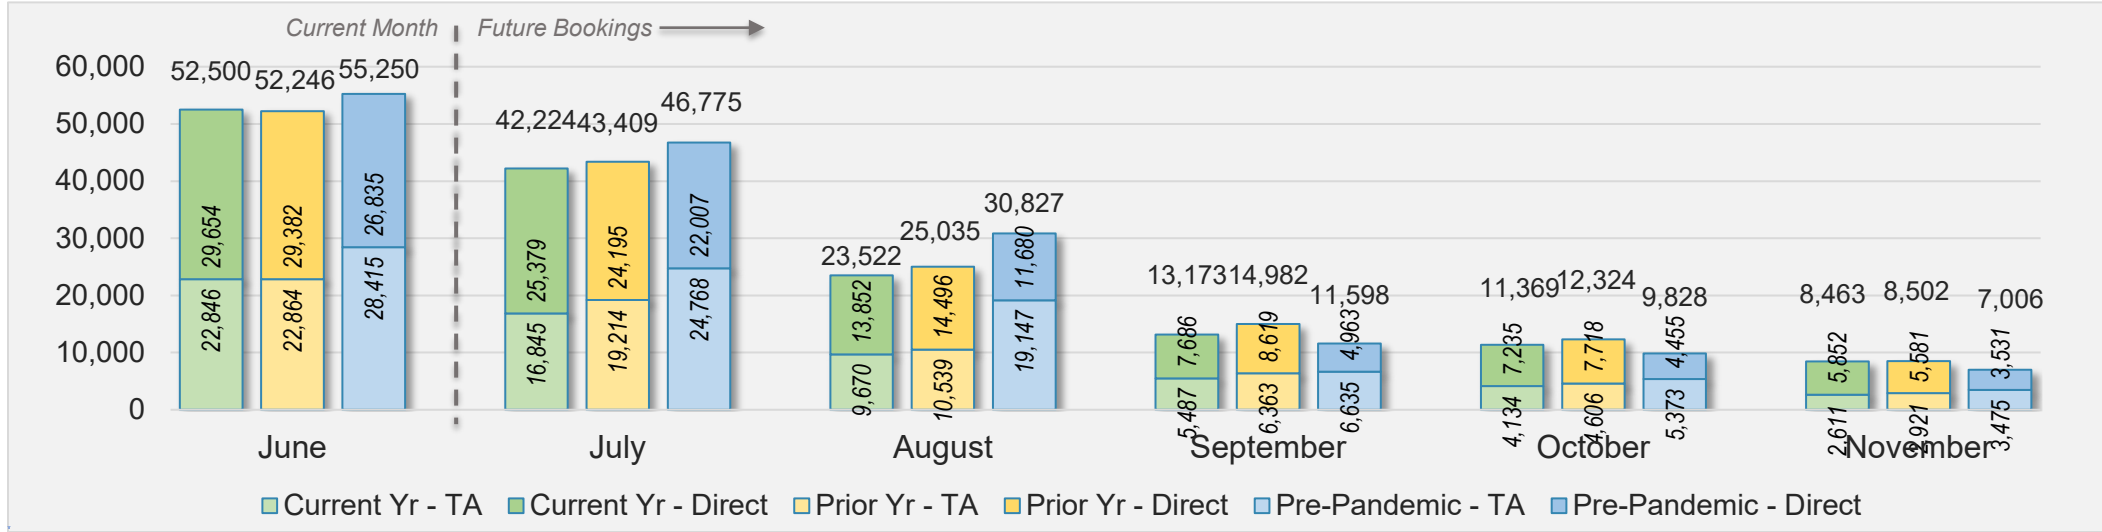

Kaua'i

June 2024 Direct and Travel Agency Bookings to Hawai'i

June 2024 Direct and Travel Agency Bookings to Hawai'i

Kaua'i (continued)

June 2024 Direct and Travel Agency Bookings to Hawai'i

June 2024 Direct and Travel Agency Bookings to Hawai'i

Kaua'i (continued)

June 2024 Direct and Travel Agency Bookings to Hawai'i

AUSTRALIA

Source: ForwardKeys as of 6/16/24

Hawai'i Island

June 2024 Direct and Travel Agency Bookings to Hawai'i

June 2024 Direct and Travel Agency Bookings to Hawai'i

Hawai'i Island (continued)

June 2024 Direct and Travel Agency Bookings to Hawai'i

CANADA

Source: ForwardKeys as of 6/16/24

June 2024 Direct and Travel Agency Bookings to Hawai'i

KOREA

Source: ForwardKeys as of 6/16/24