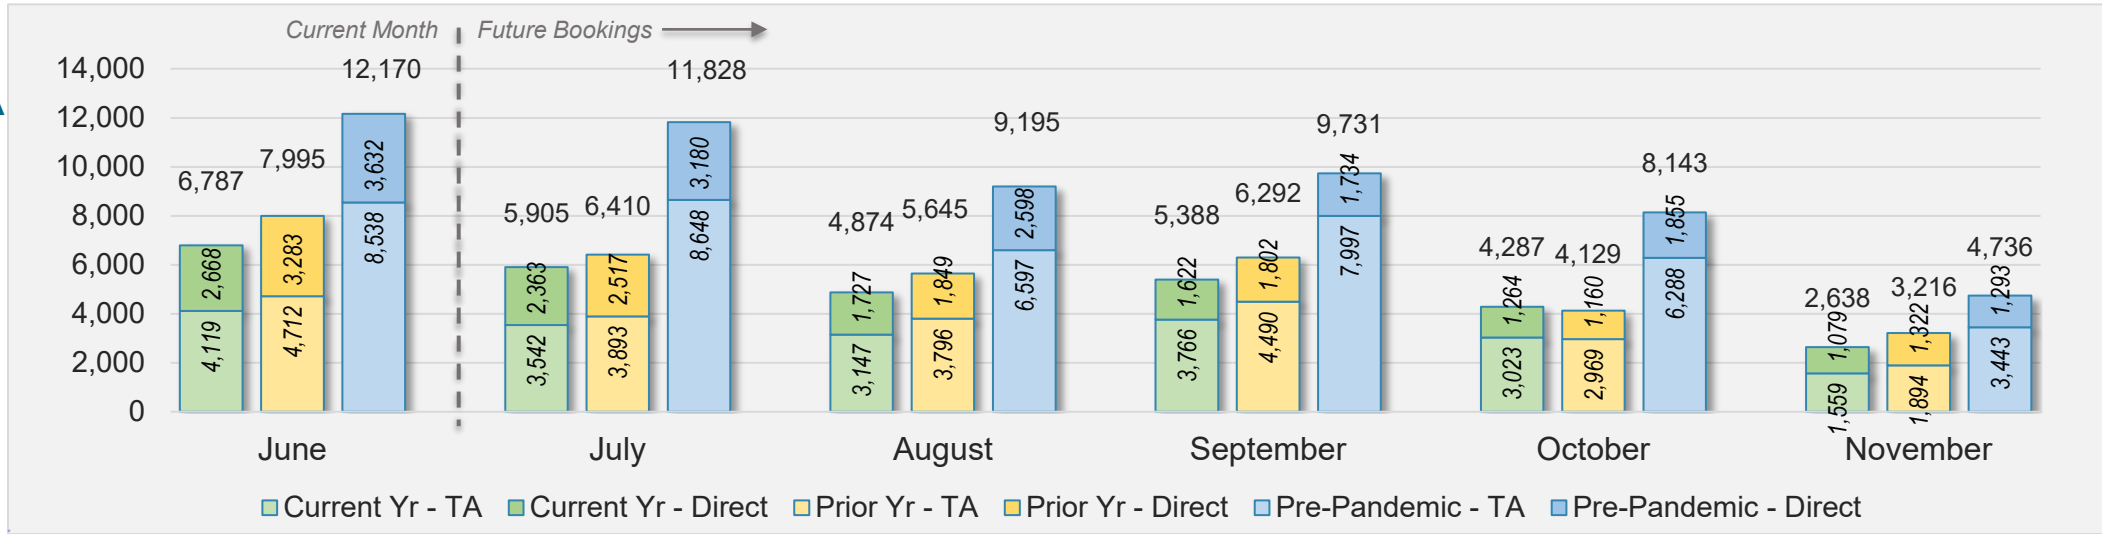

U.S.

Source: ForwardKeys as of 6/16/24

June 2024 Direct and Travel Agency Bookings to Hawai'i

JAPAN

Source: ForwardKeys as of 6/16/24

O'ahu (continued)

June 2024 Direct and Travel Agency Bookings to Hawai'i

June 2024 Direct and Travel Agency Bookings to Hawai'i

O'ahu (continued)

June 2024 Direct and Travel Agency Bookings to Hawai'i

AUSTRALIA

Source: ForwardKeys as of 6/16/24

Maui

June 2024 Direct and Travel Agency Bookings to Hawai'i