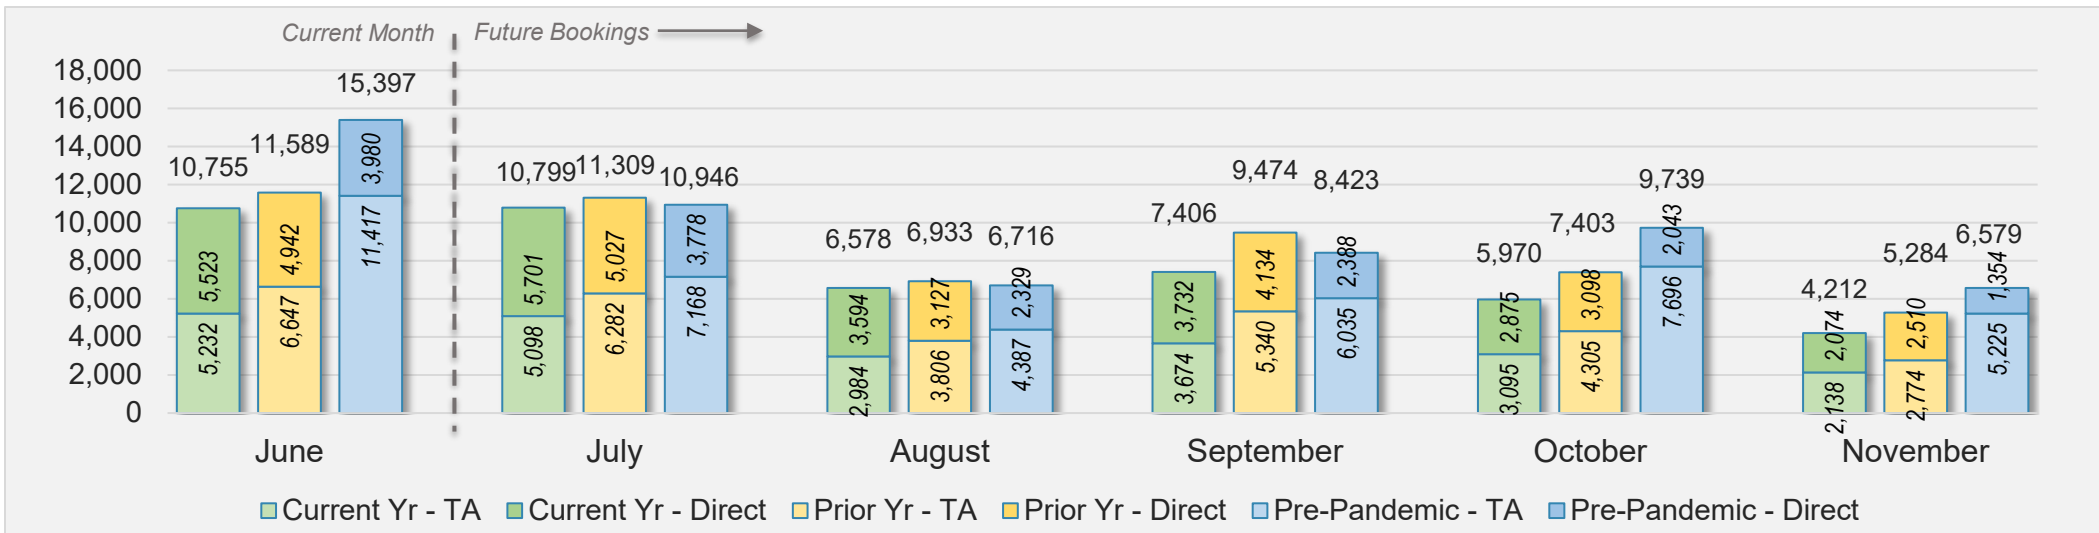

U.S.

Source: ForwardKeys as of 6/16/24

June 2024 Direct and Travel Agency Bookings to Hawai'i

JAPAN

Source: ForwardKeys as of 6/16/24

O'ahu (continued)

June 2024 Direct and Travel Agency Bookings to Hawai'i

June 2024 Direct and Travel Agency Bookings to Hawai'i

O'ahu (continued)

June 2024 Direct and Travel Agency Bookings to Hawai'i

AUSTRALIA

Source: ForwardKeys as of 6/16/24

Maui

June 2024 Direct and Travel Agency Bookings to Hawai'i