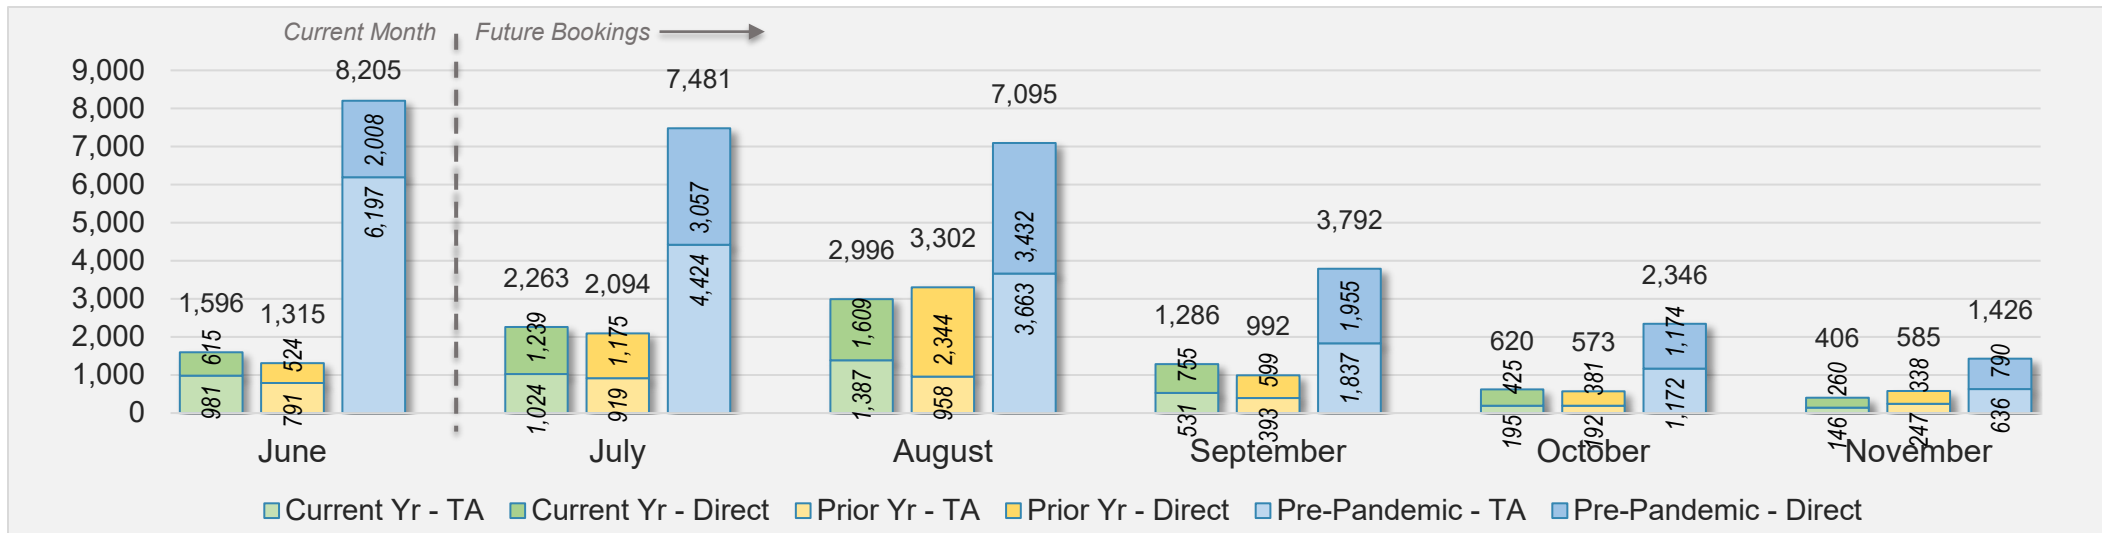

Kaua'i

June 2024 Direct and Travel Agency Bookings to Hawai'i

June 2024 Direct and Travel Agency Bookings to Hawai'i

Kaua'i (continued)

June 2024 Direct and Travel Agency Bookings to Hawai'i

June 2024 Direct and Travel Agency Bookings to Hawai'i

Kaua'i (continued)

June 2024 Direct and Travel Agency Bookings to Hawai'i

AUSTRALIA

Source: ForwardKeys as of 6/16/24

Hawai'i Island

June 2024 Direct and Travel Agency Bookings to Hawai'i

June 2024 Direct and Travel Agency Bookings to Hawai'i

Hawai'i Island (continued)

June 2024 Direct and Travel Agency Bookings to Hawai'i

CANADA

Source: ForwardKeys as of 6/16/24

June 2024 Direct and Travel Agency Bookings to Hawai'i

KOREA

Source: ForwardKeys as of 6/16/24