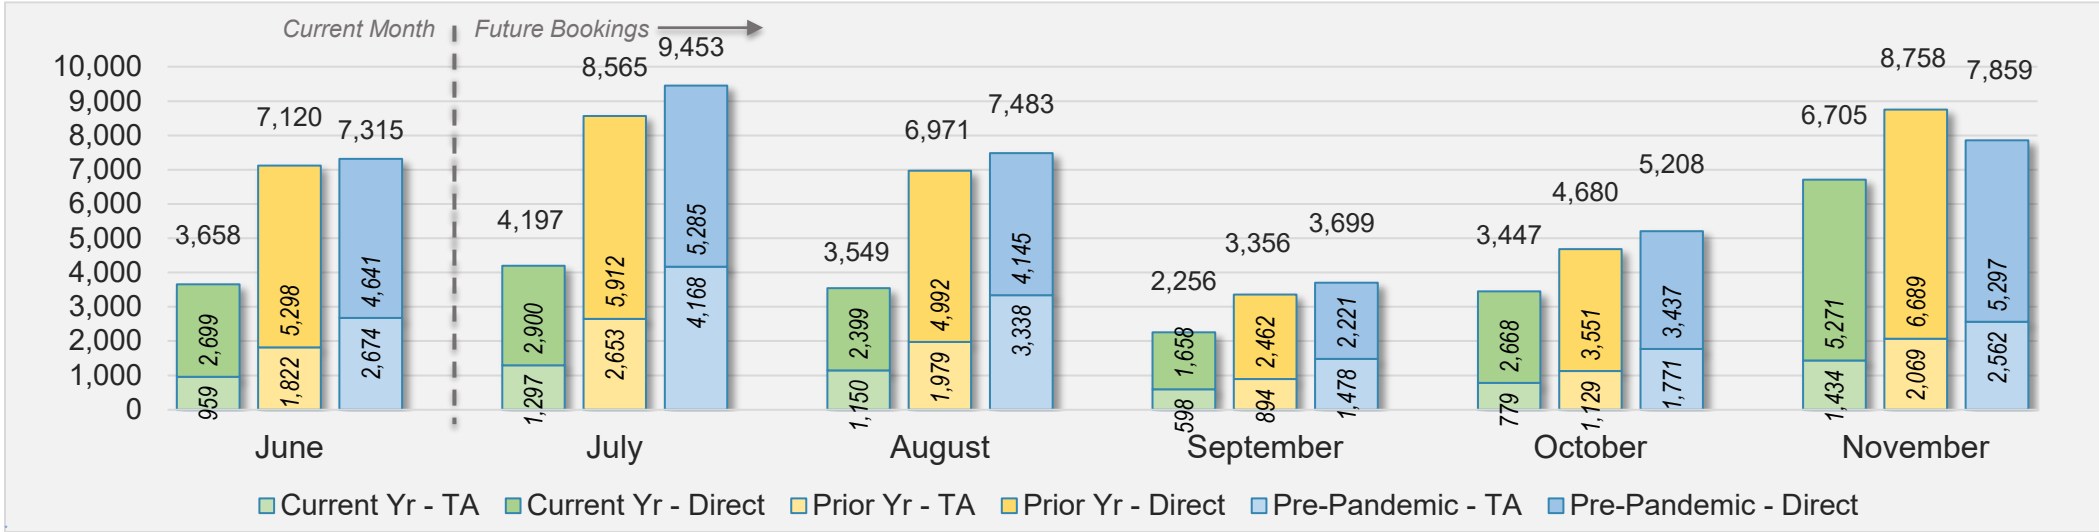

June 2024 Direct and Travel Agency Bookings to Hawai'i

O'ahu (continued)

June 2024 Direct and Travel Agency Bookings to Hawai'i

AUSTRALIA

Source: ForwardKeys as of 6/16/24

Maui

June 2024 Direct and Travel Agency Bookings to Hawai'i

U.S.

Source: ForwardKeys as of 6/16/24

June 2024 Direct and Travel Agency Bookings to Hawai'i

JAPAN

Source: ForwardKeys as of 6/16/24

Maui (continued)

June 2024 Direct and Travel Agency Bookings to Hawai'i

Source: ForwardKeys as of 6/16/24

June 2024 Direct and Travel Agency Bookings to Hawai'i

Source: ForwardKeys as of 6/16/24

CANADA

KOREA

Maui (continued)

June 2024 Direct and Travel Agency Bookings to Hawai'i

AUSTRALIA

Source: ForwardKeys as of 6/16/24

Kaua'i

June 2024 Direct and Travel Agency Bookings to Hawai'i

June 2024 Direct and Travel Agency Bookings to Hawai'i

Kaua'i (continued)

June 2024 Direct and Travel Agency Bookings to Hawai'i

June 2024 Direct and Travel Agency Bookings to Hawai'i