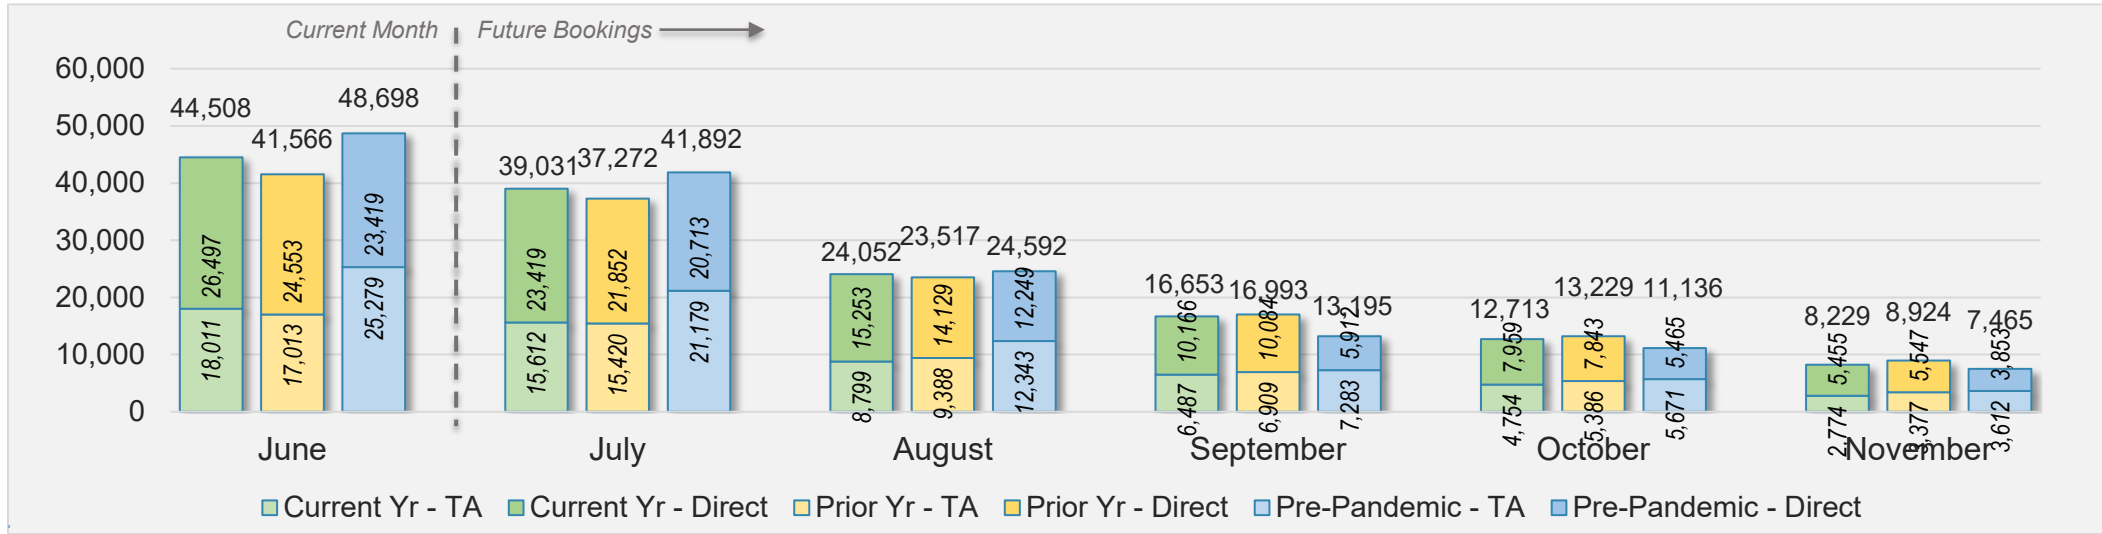

June 2024 Direct and Travel Agency Bookings to Hawai'i

Source: ForwardKeys as of 6/16/24

CANADA

KOREA

Maui (continued)

June 2024 Direct and Travel Agency Bookings to Hawai'i

AUSTRALIA

Source: ForwardKeys as of 6/16/24

Kaua'i

June 2024 Direct and Travel Agency Bookings to Hawai'i

June 2024 Direct and Travel Agency Bookings to Hawai'i

Kaua'i (continued)

June 2024 Direct and Travel Agency Bookings to Hawai'i

June 2024 Direct and Travel Agency Bookings to Hawai'i