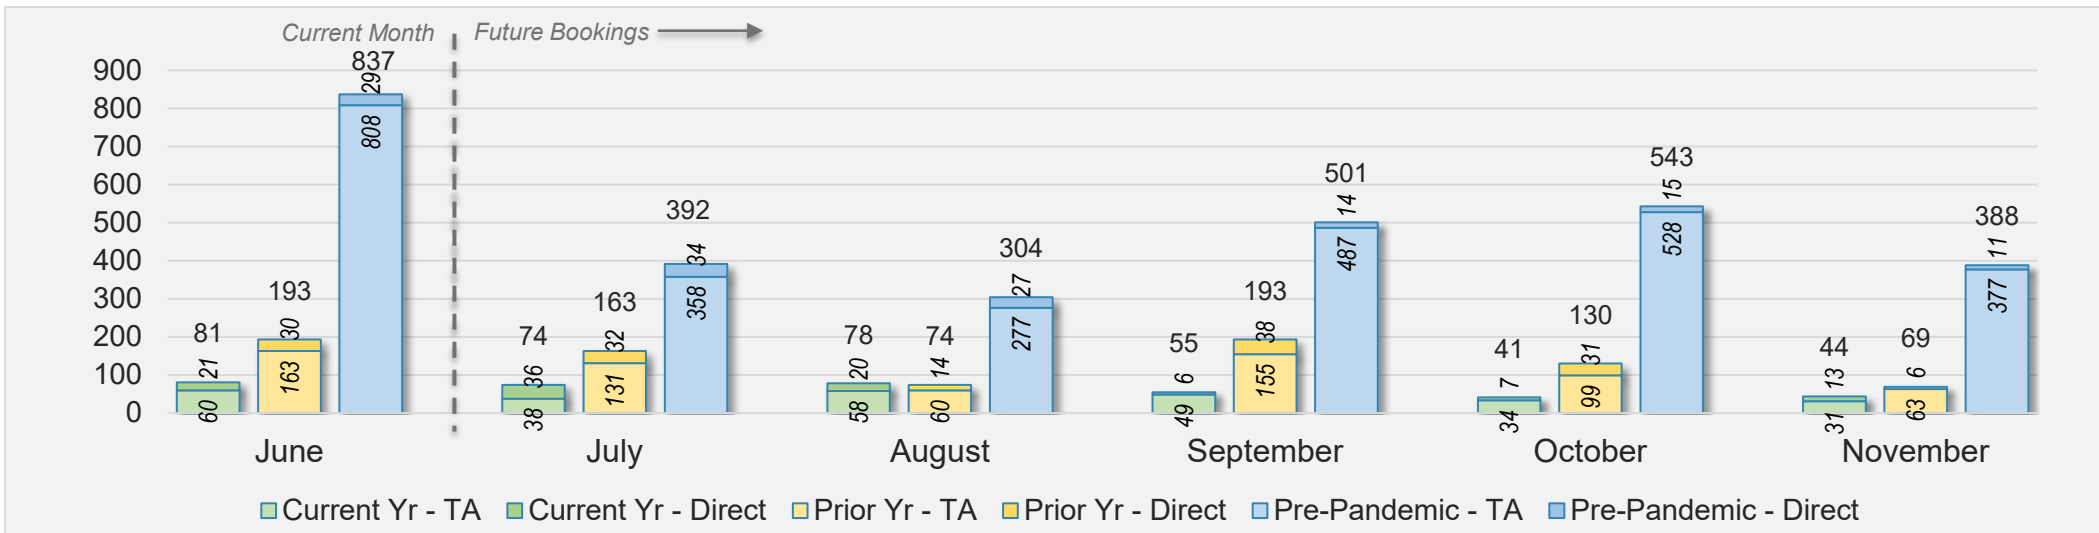

June 2024 Direct and Travel Agency Bookings to Hawai'i

O'ahu (continued)

June 2024 Direct and Travel Agency Bookings to Hawai'i

AUSTRALIA

Source: ForwardKeys as of 6/16/24

Maui

June 2024 Direct and Travel Agency Bookings to Hawai'i

U.S.

Source: ForwardKeys as of 6/16/24

June 2024 Direct and Travel Agency Bookings to Hawai'i

JAPAN

Source: ForwardKeys as of 6/16/24

Maui (continued)

June 2024 Direct and Travel Agency Bookings to Hawai'i

Source: ForwardKeys as of 6/16/24

June 2024 Direct and Travel Agency Bookings to Hawai'i

Source: ForwardKeys as of 6/16/24

CANADA

KOREA

Maui (continued)

June 2024 Direct and Travel Agency Bookings to Hawai'i

AUSTRALIA

Source: ForwardKeys as of 6/16/24