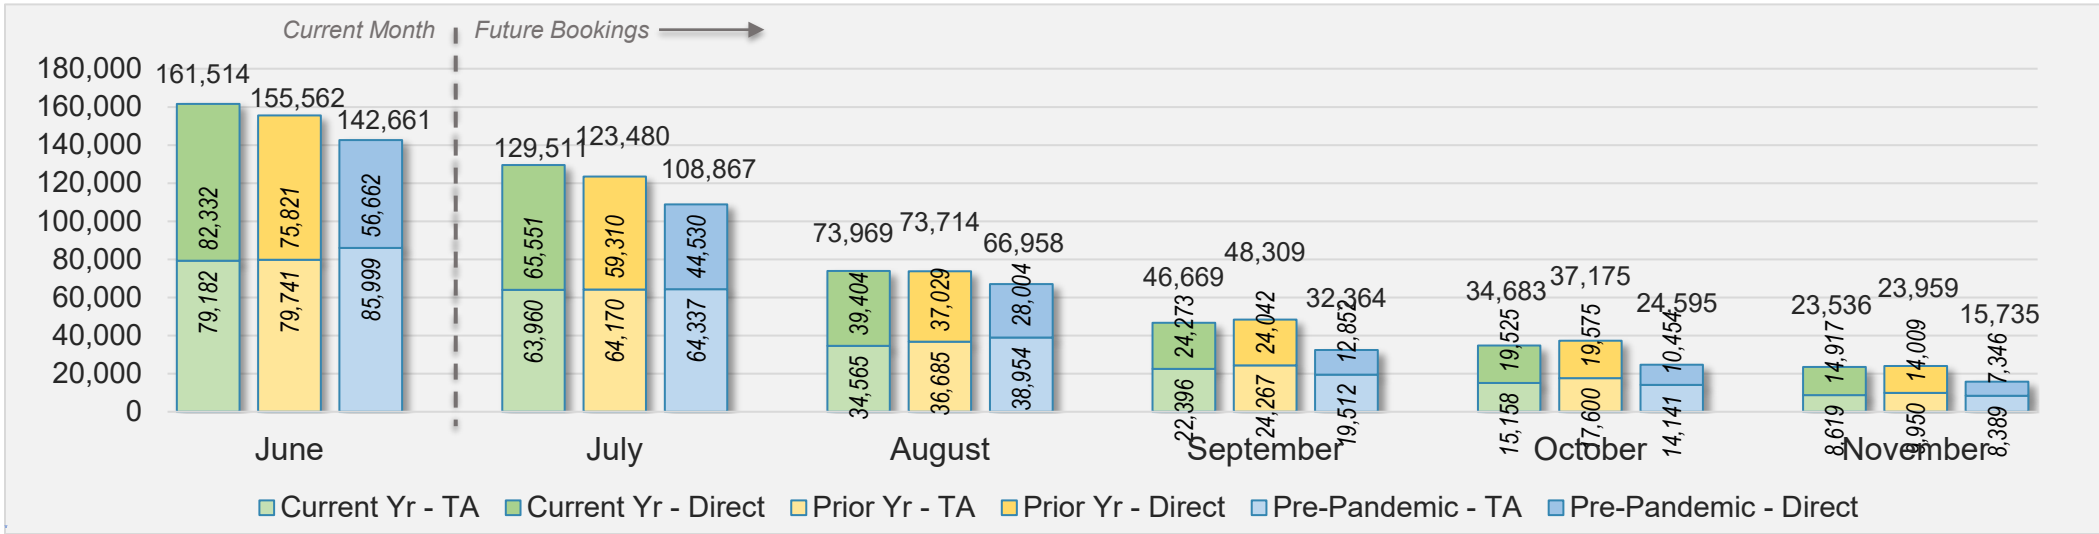

June 2024 Direct and Travel Agency Bookings to Hawai'i

U.S.

Source: ForwardKeys as of 6/16/24