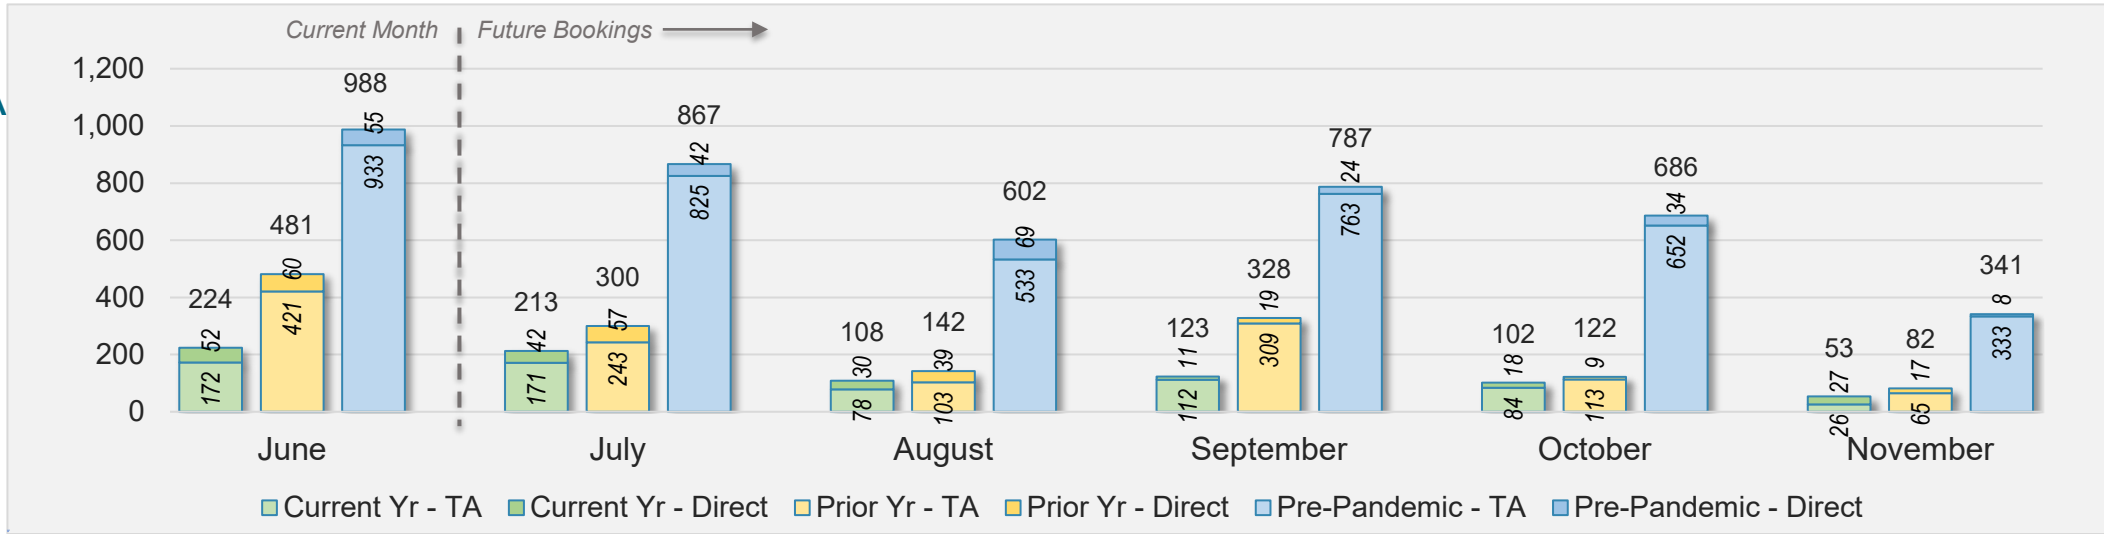

U.S.

Source: ForwardKeys as of 6/16/24

June 2024 Direct and Travel Agency Bookings to Hawai'i

JAPAN

Source: ForwardKeys as of 6/16/24

Maui (continued)

June 2024 Direct and Travel Agency Bookings to Hawai'i

Source: ForwardKeys as of 6/16/24

June 2024 Direct and Travel Agency Bookings to Hawai'i

Source: ForwardKeys as of 6/16/24

CANADA

KOREA

Maui (continued)

June 2024 Direct and Travel Agency Bookings to Hawai'i

AUSTRALIA

Source: ForwardKeys as of 6/16/24

Kaua'i

June 2024 Direct and Travel Agency Bookings to Hawai'i

June 2024 Direct and Travel Agency Bookings to Hawai'i

Kaua'i (continued)

June 2024 Direct and Travel Agency Bookings to Hawai'i

June 2024 Direct and Travel Agency Bookings to Hawai'i