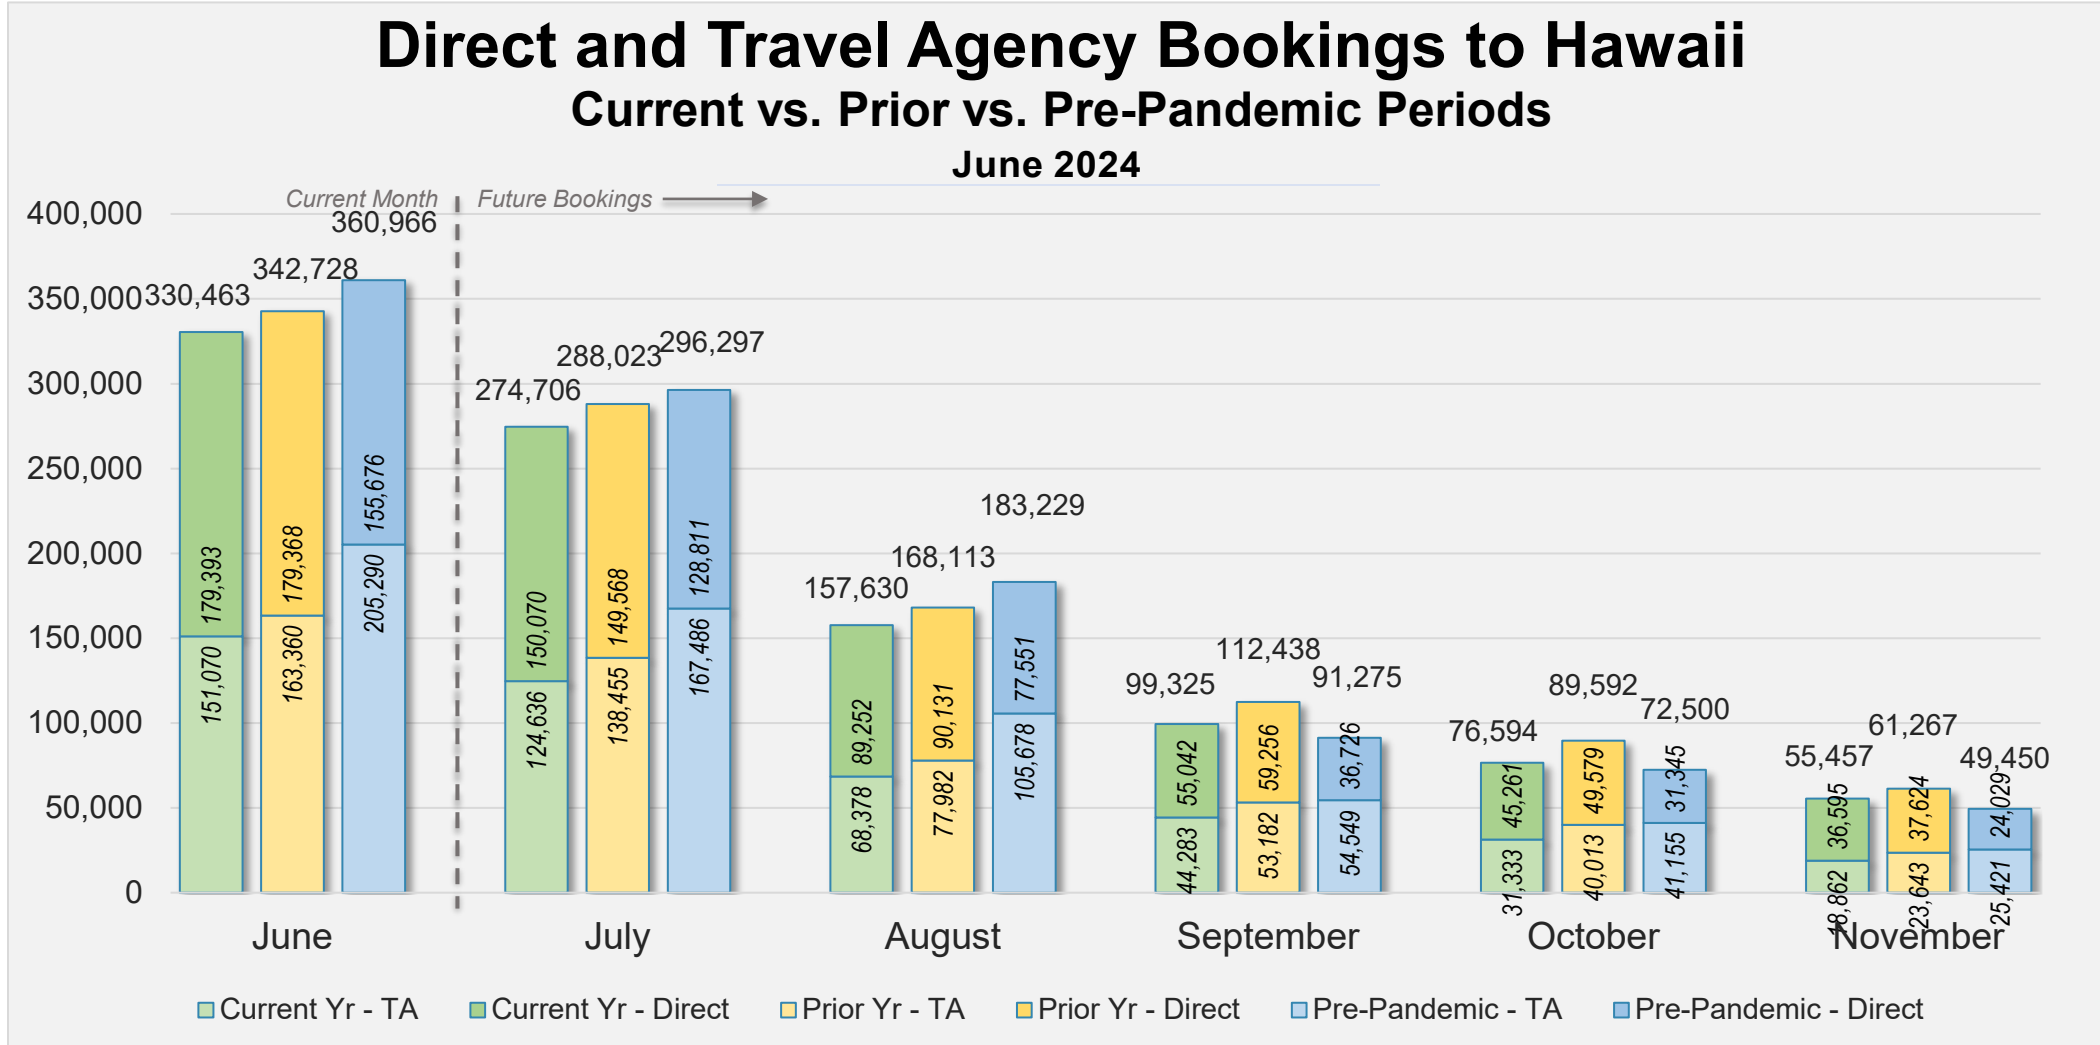

Direct and Travel Agency Bookings to Hawaii Current vs. Prior vs. Pre-Pandemic Periods

June 2024

Source: ForwardKeys as of 6/16/24