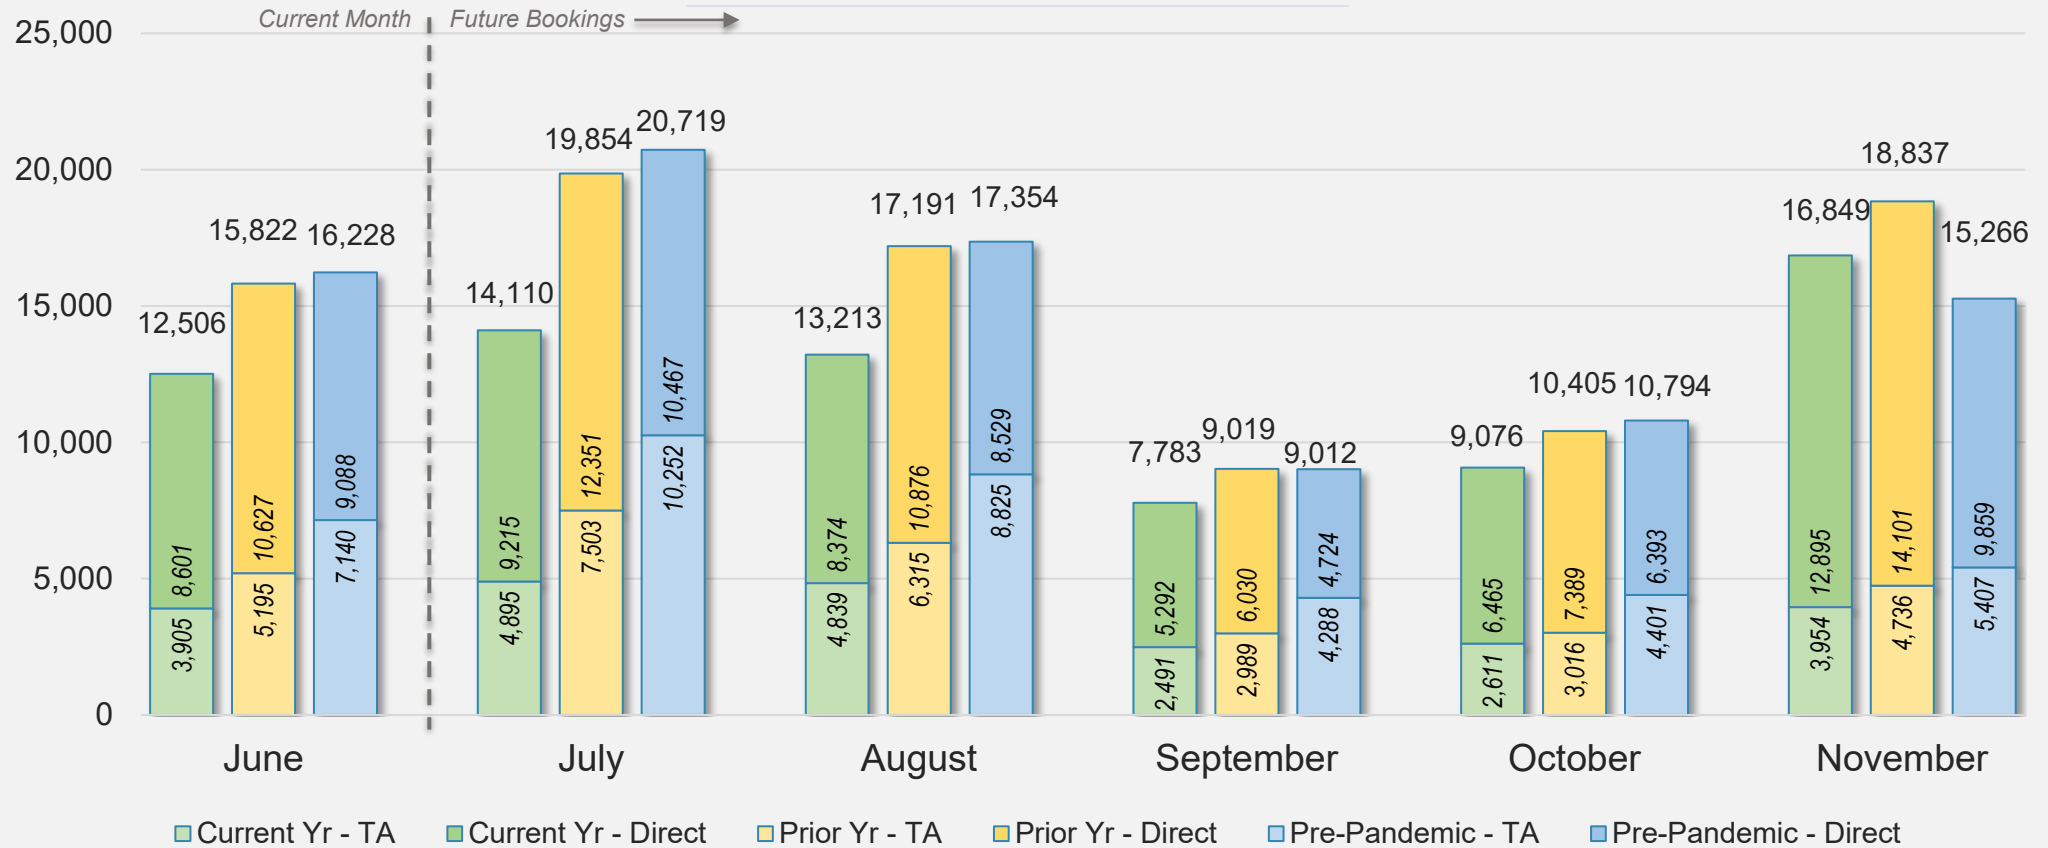

Forward Keys Index

- Bookings
 - Net sum of the number of visitors from Sales transactions counted, including Exchanges and Refunds.
- Current Year / Previous Year / Pre-pandemic
 - In the analysis results, "Current Year" refers to the period being analyzed. "Previous Year" refers to the time unit in the previous year equivalent to the "Current Year" (for year-on-year comparison purposes). "Pre-pandemic" refers to the equivalent period in 2019 to the Current period, using only 2019 data as a reference.
- Direct
 - Refers to tickets purchased directly through the airline, typically via an airline's website.
- Travel Agency
 - Refers to associated with an ARC/IATA number (or otherwise retail).

Direct and Travel Agency Bookings to Hawaii Current vs. Prior vs. Pre-Pandemic Periods

June 2024

Source: ForwardKeys as of 6/16/24

JAPAN

Direct and Travel Agency Bookings to Hawaii Current vs. Prior vs. Pre-Pandemic Periods

June 2024

Source: ForwardKeys as of 6/16/24

CANADA

Direct and Travel Agency Bookings to Hawaii Current vs. Prior vs. Pre-Pandemic Periods June 2024

Source: ForwardKeys as of 6/16/24

KOREA

Direct and Travel Agency Bookings to Hawaii Current vs. Prior vs. Pre-Pandemic Periods June 2024