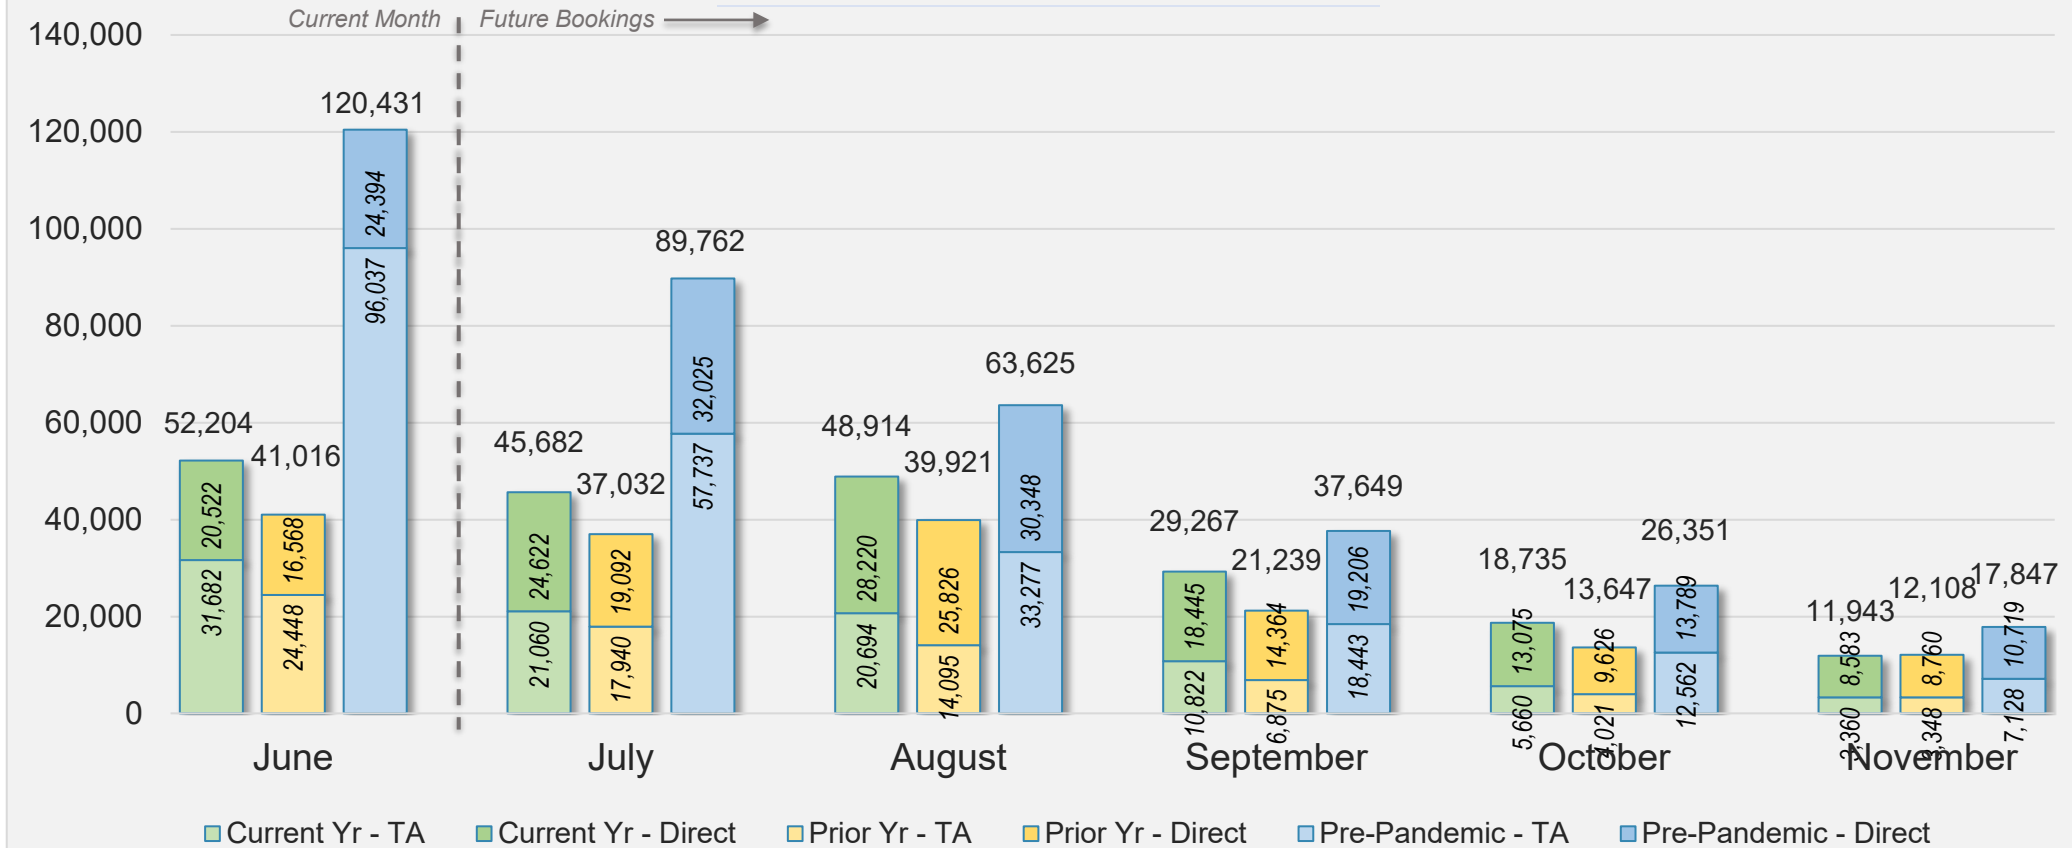

Forward Keys Index

- Bookings
 - Net sum of the number of visitors from Sales transactions counted, including Exchanges and Refunds.
- Current Year / Previous Year / Pre-pandemic
 - In the analysis results, "Current Year" refers to the period being analyzed. "Previous Year" refers to the time unit in the previous year equivalent to the "Current Year" (for year-on-year comparison purposes). "Pre-pandemic" refers to the equivalent period in 2019 to the Current period, using only 2019 data as a reference.
- Direct
 - Refers to tickets purchased directly through the airline, typically via an airline's website.
- Travel Agency
 - Refers to associated with an ARC/IATA number (or otherwise retail).

Direct and Travel Agency Bookings to Hawaii Current vs. Prior vs. Pre-Pandemic Periods

June 2024

Source: ForwardKeys as of 6/16/24

JAPAN

Direct and Travel Agency Bookings to Hawaii Current vs. Prior vs. Pre-Pandemic Periods

June 2024

Source: ForwardKeys as of 6/16/24

CANADA

Direct and Travel Agency Bookings to Hawaii Current vs. Prior vs. Pre-Pandemic Periods June 2024

Source: ForwardKeys as of 6/16/24

KOREA

Direct and Travel Agency Bookings to Hawaii Current vs. Prior vs. Pre-Pandemic Periods June 2024