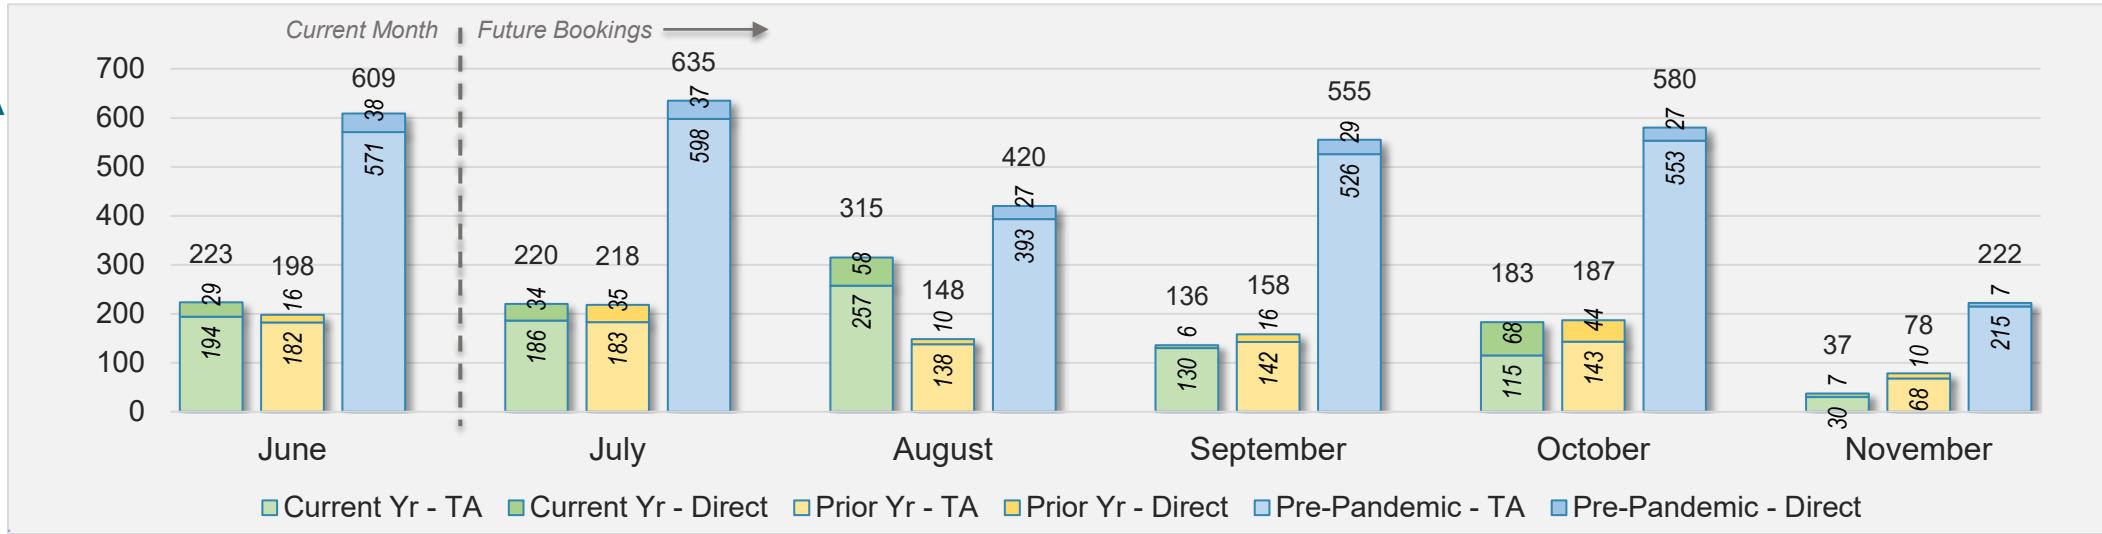

Kaua'i

June 2024 Direct and Travel Agency Bookings to Hawai'i

June 2024 Direct and Travel Agency Bookings to Hawai'i

Kaua'i (continued)

June 2024 Direct and Travel Agency Bookings to Hawai'i

June 2024 Direct and Travel Agency Bookings to Hawai'i

Kaua'i (continued)

June 2024 Direct and Travel Agency Bookings to Hawai'i

AUSTRALIA

Source: ForwardKeys as of 6/16/24

Hawai'i Island

June 2024 Direct and Travel Agency Bookings to Hawai'i

June 2024 Direct and Travel Agency Bookings to Hawai'i

Hawai'i Island (continued)

June 2024 Direct and Travel Agency Bookings to Hawai'i

CANADA

Source: ForwardKeys as of 6/16/24

June 2024 Direct and Travel Agency Bookings to Hawai'i

KOREA

Source: ForwardKeys as of 6/16/24

Hawai'i Island (continued)

June 2024 Direct and Travel Agency Bookings to Hawai'i

AUSTRALIA

Source: ForwardKeys as of 6/16/24