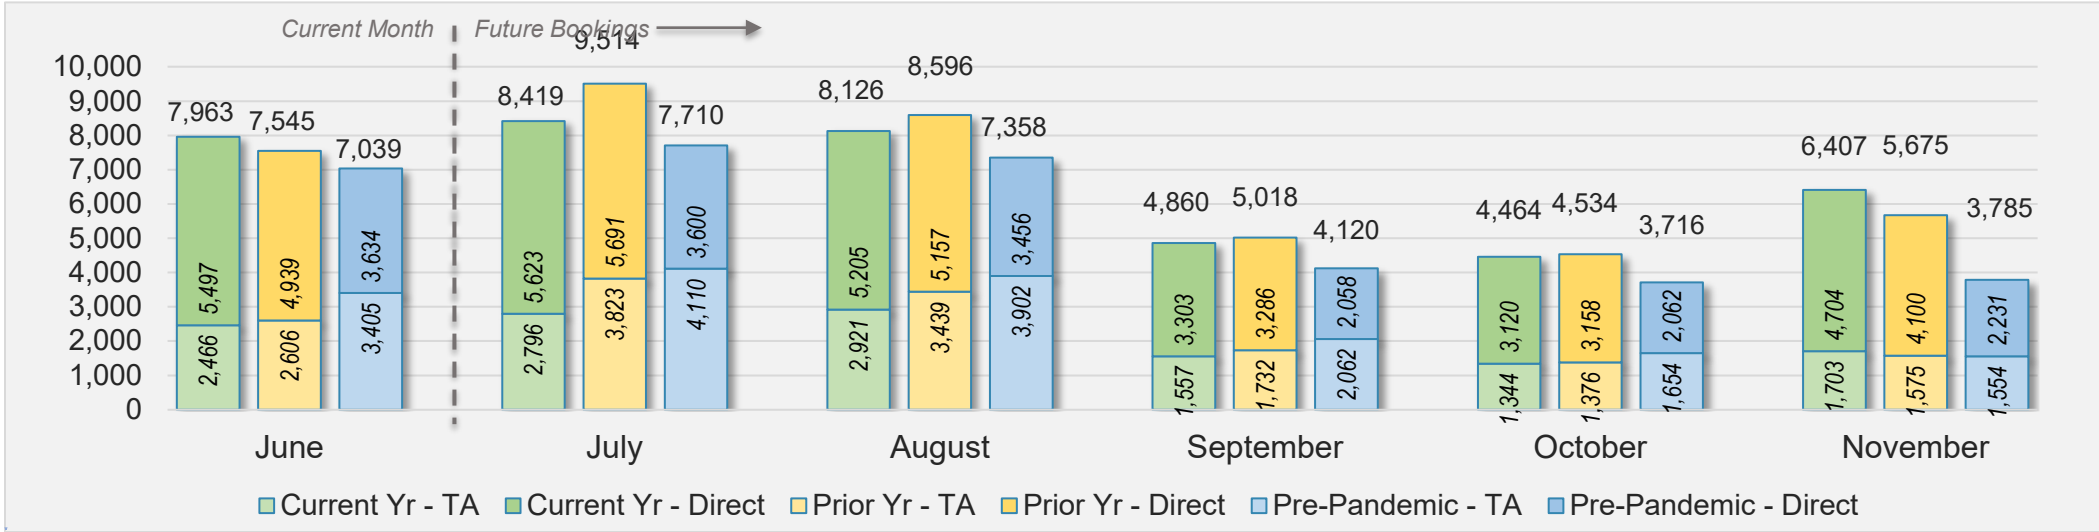

U.S.

Source: ForwardKeys as of 6/16/24

June 2024 Direct and Travel Agency Bookings to Hawai'i

JAPAN

Source: ForwardKeys as of 6/16/24

O'ahu (continued)

June 2024 Direct and Travel Agency Bookings to Hawai'i

June 2024 Direct and Travel Agency Bookings to Hawai'i

O'ahu (continued)

June 2024 Direct and Travel Agency Bookings to Hawai'i

AUSTRALIA

Source: ForwardKeys as of 6/16/24

Maui

June 2024 Direct and Travel Agency Bookings to Hawai'i