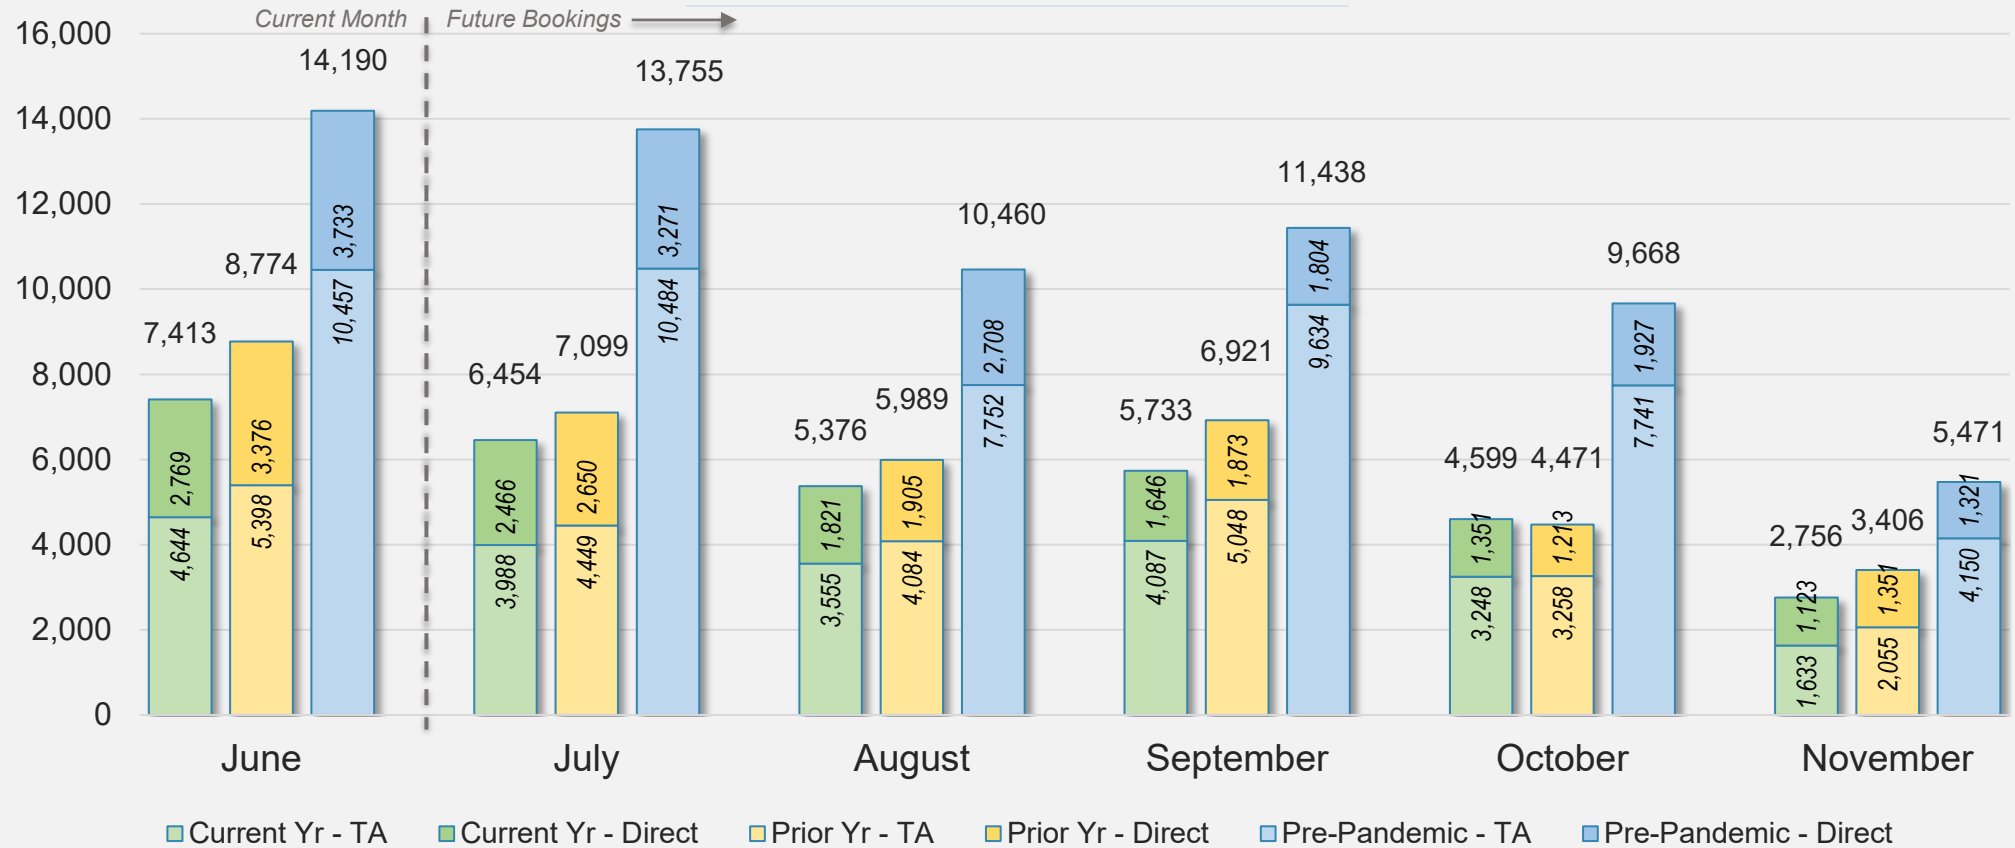

Forward Keys Index

- Bookings
 - Net sum of the number of visitors from Sales transactions counted, including Exchanges and Refunds.
- Current Year / Previous Year / Pre-pandemic
 - In the analysis results, "Current Year" refers to the period being analyzed. "Previous Year" refers to the time unit in the previous year equivalent to the "Current Year" (for year-on-year comparison purposes). "Pre-pandemic" refers to the equivalent period in 2019 to the Current period, using only 2019 data as a reference.
- Direct
 - Refers to tickets purchased directly through the airline, typically via an airline's website.
- Travel Agency
 - Refers to associated with an ARC/IATA number (or otherwise retail).

June 2024

Source: ForwardKeys as of 6/16/24

CANADA

Direct and Travel Agency Bookings to Hawaii Current vs. Prior vs. Pre-Pandemic Periods June 2024

Source: ForwardKeys as of 6/16/24

KOREA

Direct and Travel Agency Bookings to Hawaii Current vs. Prior vs. Pre-Pandemic Periods June 2024

Source: ForwardKeys as of 6/16/24

AUSTRALIA

Direct and Travel Agency Bookings to Hawaii Current vs. Prior vs. Pre-Pandemic Periods

June 2024

Source: ForwardKeys as of 6/16/24

June 2024 Direct and Travel Agency Bookings to Hawai'i