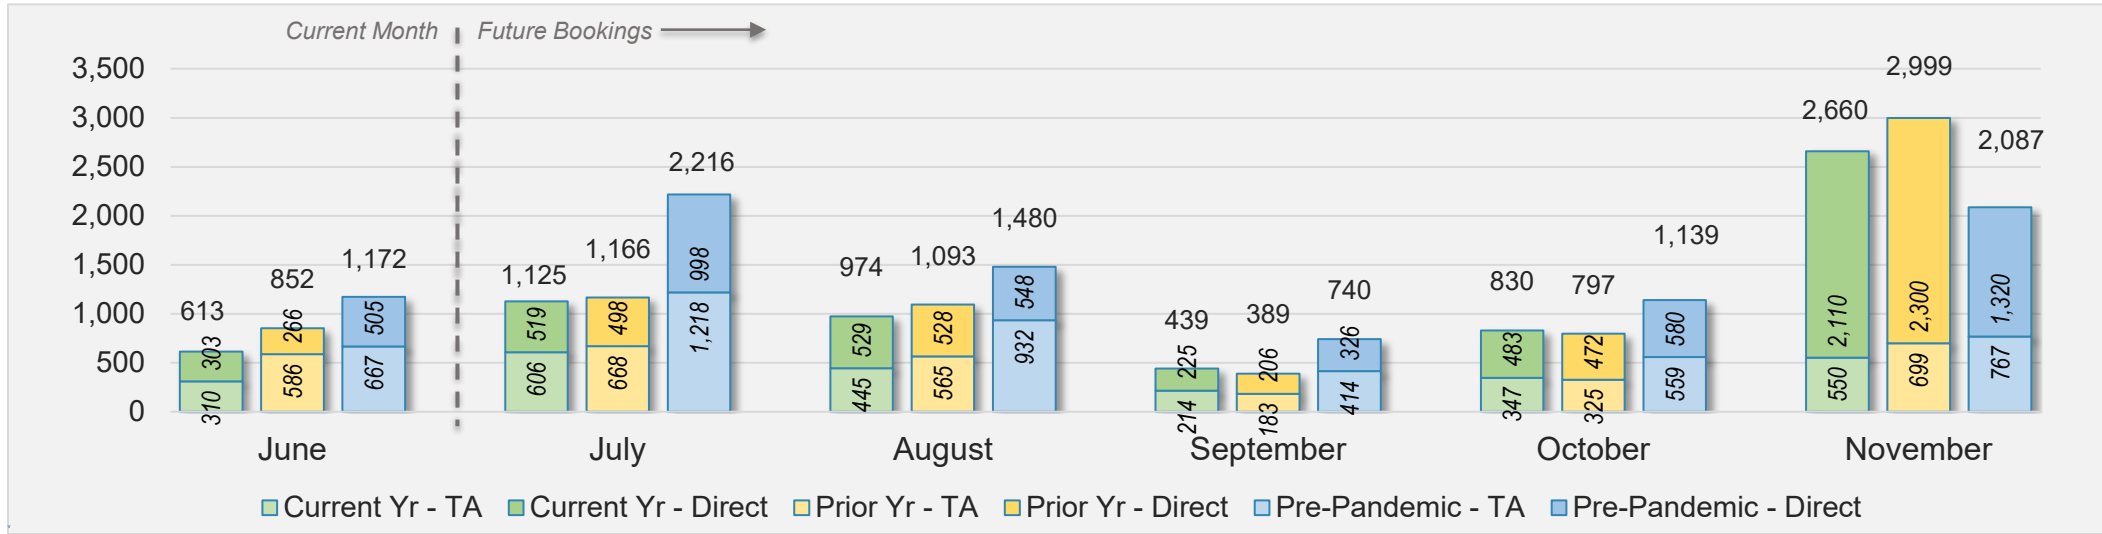

Kaua'i

June 2024 Direct and Travel Agency Bookings to Hawai'i

June 2024 Direct and Travel Agency Bookings to Hawai'i

Kaua'i (continued)

June 2024 Direct and Travel Agency Bookings to Hawai'i

June 2024 Direct and Travel Agency Bookings to Hawai'i

Kaua'i (continued)

June 2024 Direct and Travel Agency Bookings to Hawai'i

AUSTRALIA

Source: ForwardKeys as of 6/16/24

Hawai'i Island

June 2024 Direct and Travel Agency Bookings to Hawai'i

June 2024 Direct and Travel Agency Bookings to Hawai'i

Hawai'i Island (continued)

June 2024 Direct and Travel Agency Bookings to Hawai'i

CANADA

Source: ForwardKeys as of 6/16/24

June 2024 Direct and Travel Agency Bookings to Hawai'i

KOREA

Source: ForwardKeys as of 6/16/24