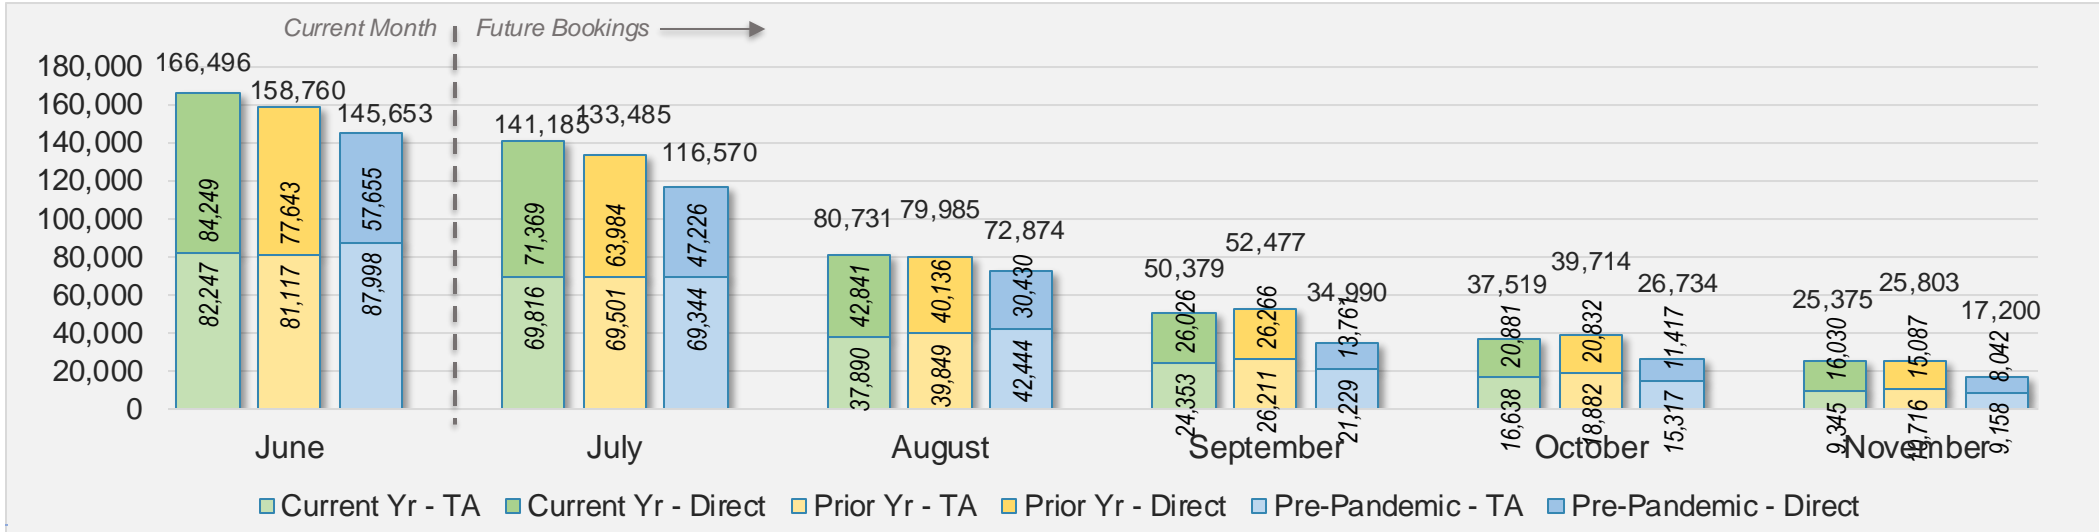

June 2024 Direct and Travel Agency Bookings to Hawai'i

U.S.

Source: ForwardKeys as of 6/23/24