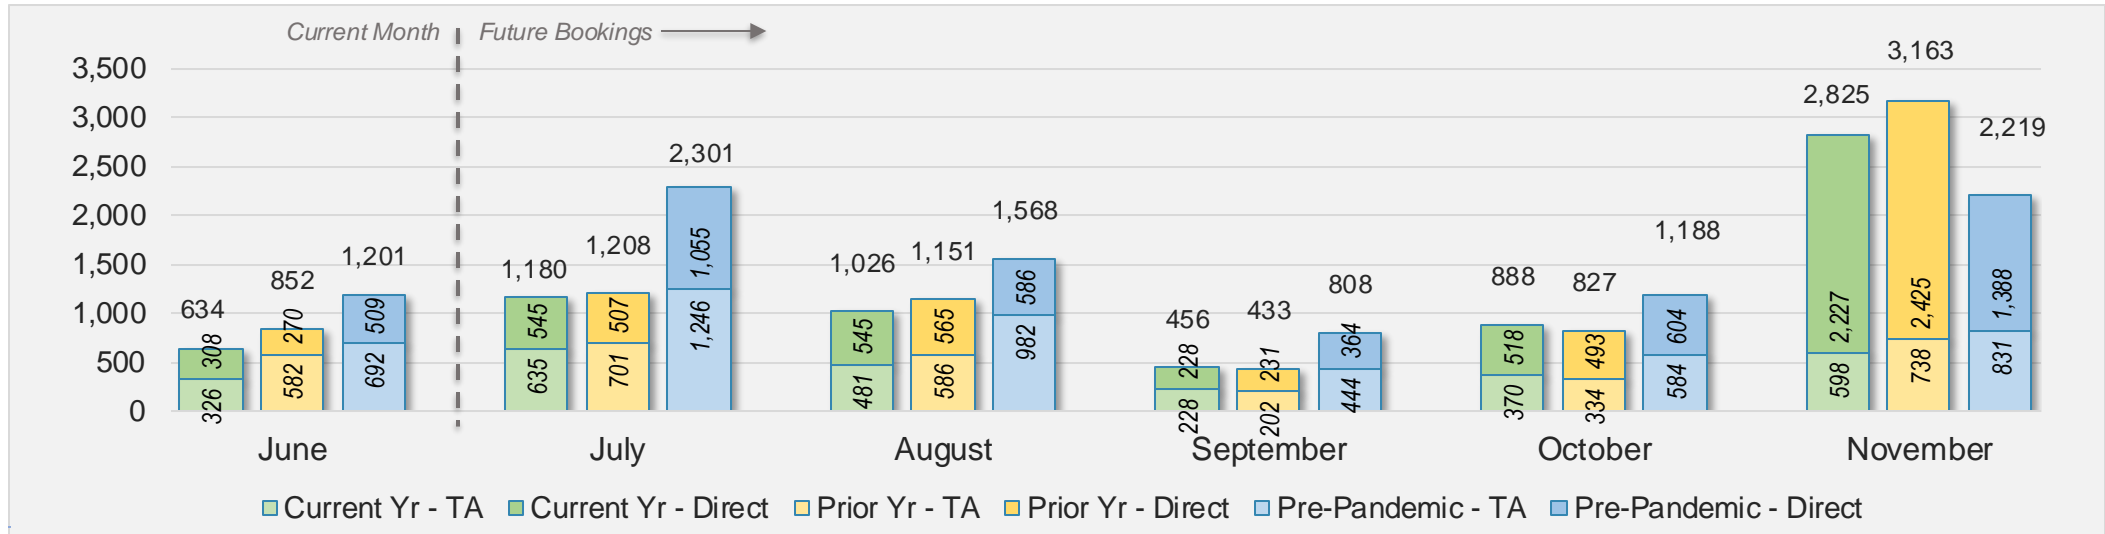

Kaua'i (continued)

June 2024 Direct and Travel Agency Bookings to Hawai'i

Source: ForwardKeys as of 6/23/24

June 2024 Direct and Travel Agency Bookings to Hawai'i

Source: ForwardKeys as of 6/23/24

Kaua'i (continued)

June 2024 Direct and Travel Agency Bookings to Hawai'i

AUSTRALIA

Source: ForwardKeys as of 6/23/24

Hawai'i Island

June 2024 Direct and Travel Agency Bookings to Hawai'i

June 2024 Direct and Travel Agency Bookings to Hawai'i

Hawai'i Island (continued)

June 2024 Direct and Travel Agency Bookings to Hawai'i

CANADA

Source: ForwardKeys as of 6/23/24

June 2024 Direct and Travel Agency Bookings to Hawai'i

KOREA

Source: ForwardKeys as of 6/23/24