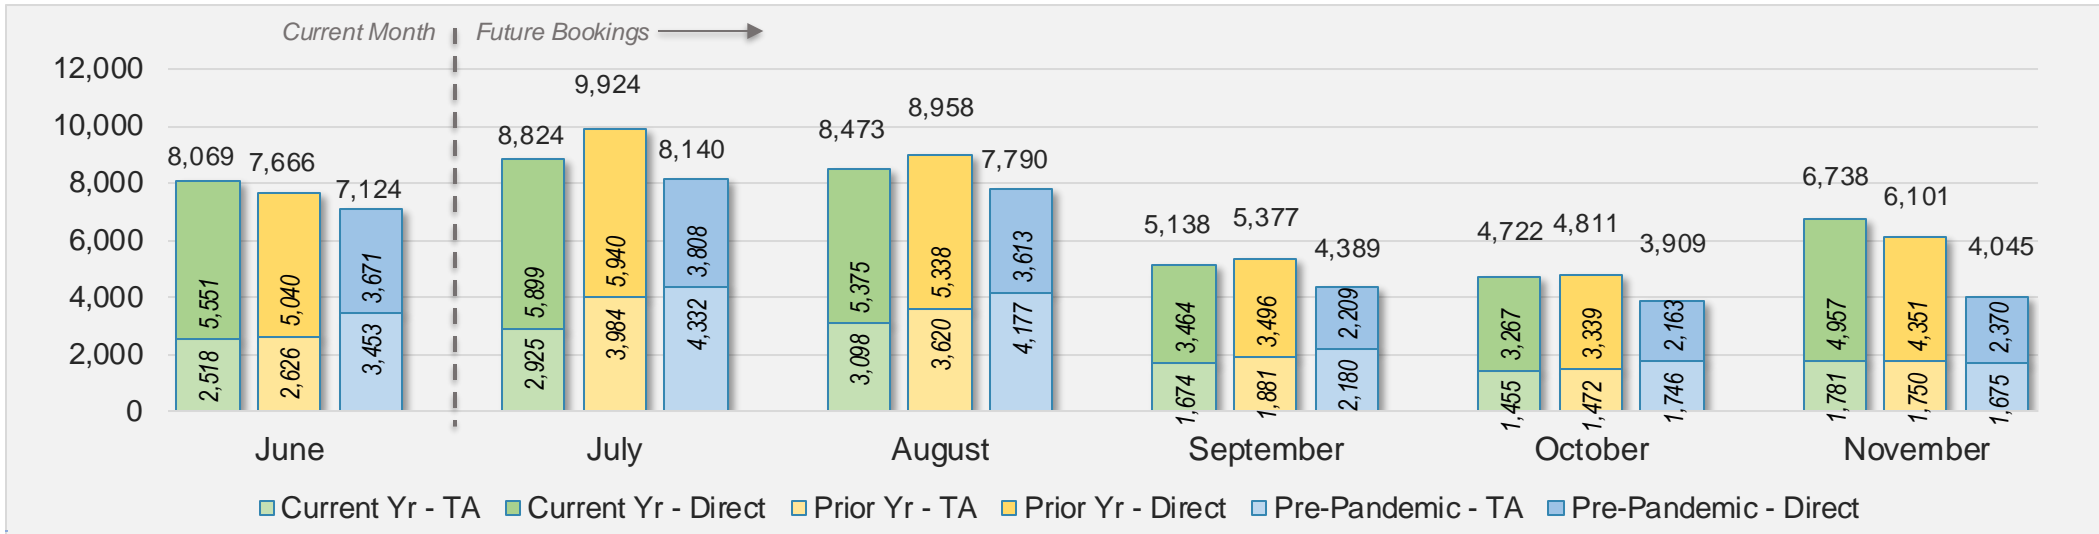

U.S.

Source: ForwardKeys as of 6/23/24

June 2024 Direct and Travel Agency Bookings to Hawai'i

JAPAN

Source: ForwardKeys as of 6/23/24

O'ahu (continued)

June 2024 Direct and Travel Agency Bookings to Hawai'i

Source: ForwardKeys as of 6/23/24

June 2024 Direct and Travel Agency Bookings to Hawai'i

Source: ForwardKeys as of 6/23/24

O'ahu (continued)

June 2024 Direct and Travel Agency Bookings to Hawai'i

AUSTRALIA