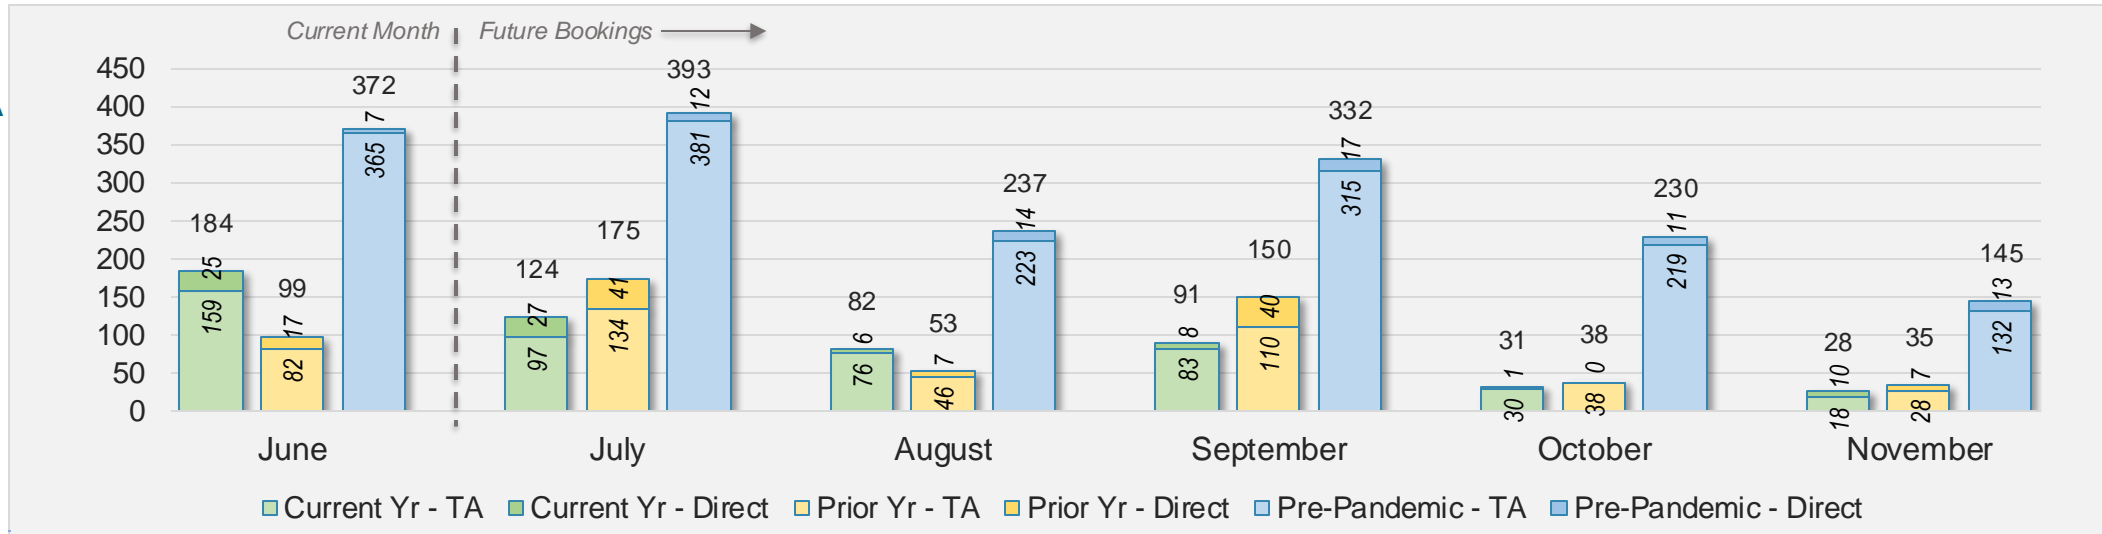

Maui (continued)

June 2024 Direct and Travel Agency Bookings to Hawai'i

AUSTRALIA

Source: ForwardKeys as of 6/23/24

Kaua'i

June 2024 Direct and Travel Agency Bookings to Hawai'i

June 2024 Direct and Travel Agency Bookings to Hawai'i

Kaua'i (continued)

June 2024 Direct and Travel Agency Bookings to Hawai'i

Source: ForwardKeys as of 6/23/24

June 2024 Direct and Travel Agency Bookings to Hawai'i

Source: ForwardKeys as of 6/23/24

Kaua'i (continued)

June 2024 Direct and Travel Agency Bookings to Hawai'i

AUSTRALIA

Source: ForwardKeys as of 6/23/24

Hawai'i Island

June 2024 Direct and Travel Agency Bookings to Hawai'i

June 2024 Direct and Travel Agency Bookings to Hawai'i