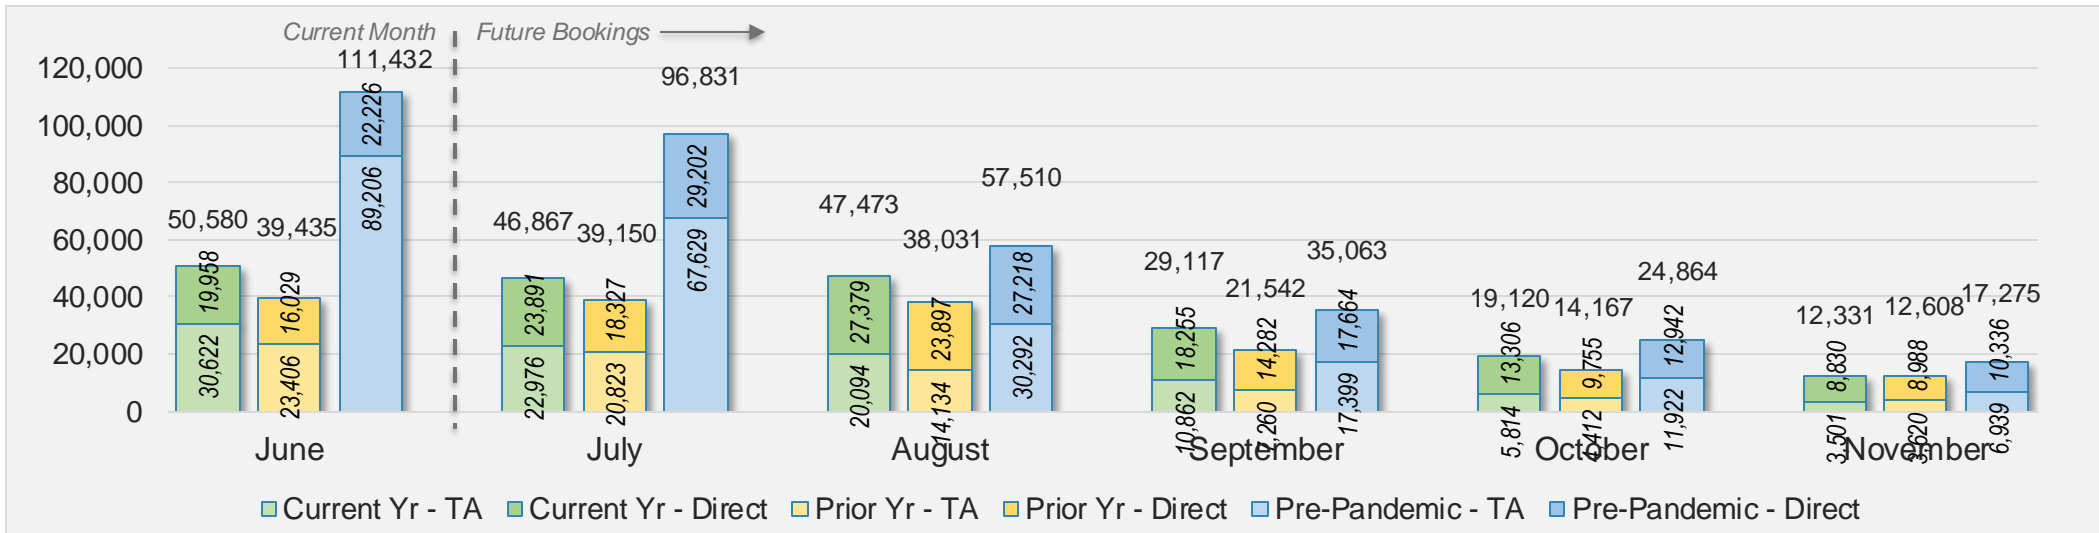

June 2024 Direct and Travel Agency Bookings to Hawai'i

JAPAN

Source: ForwardKeys as of 6/23/24