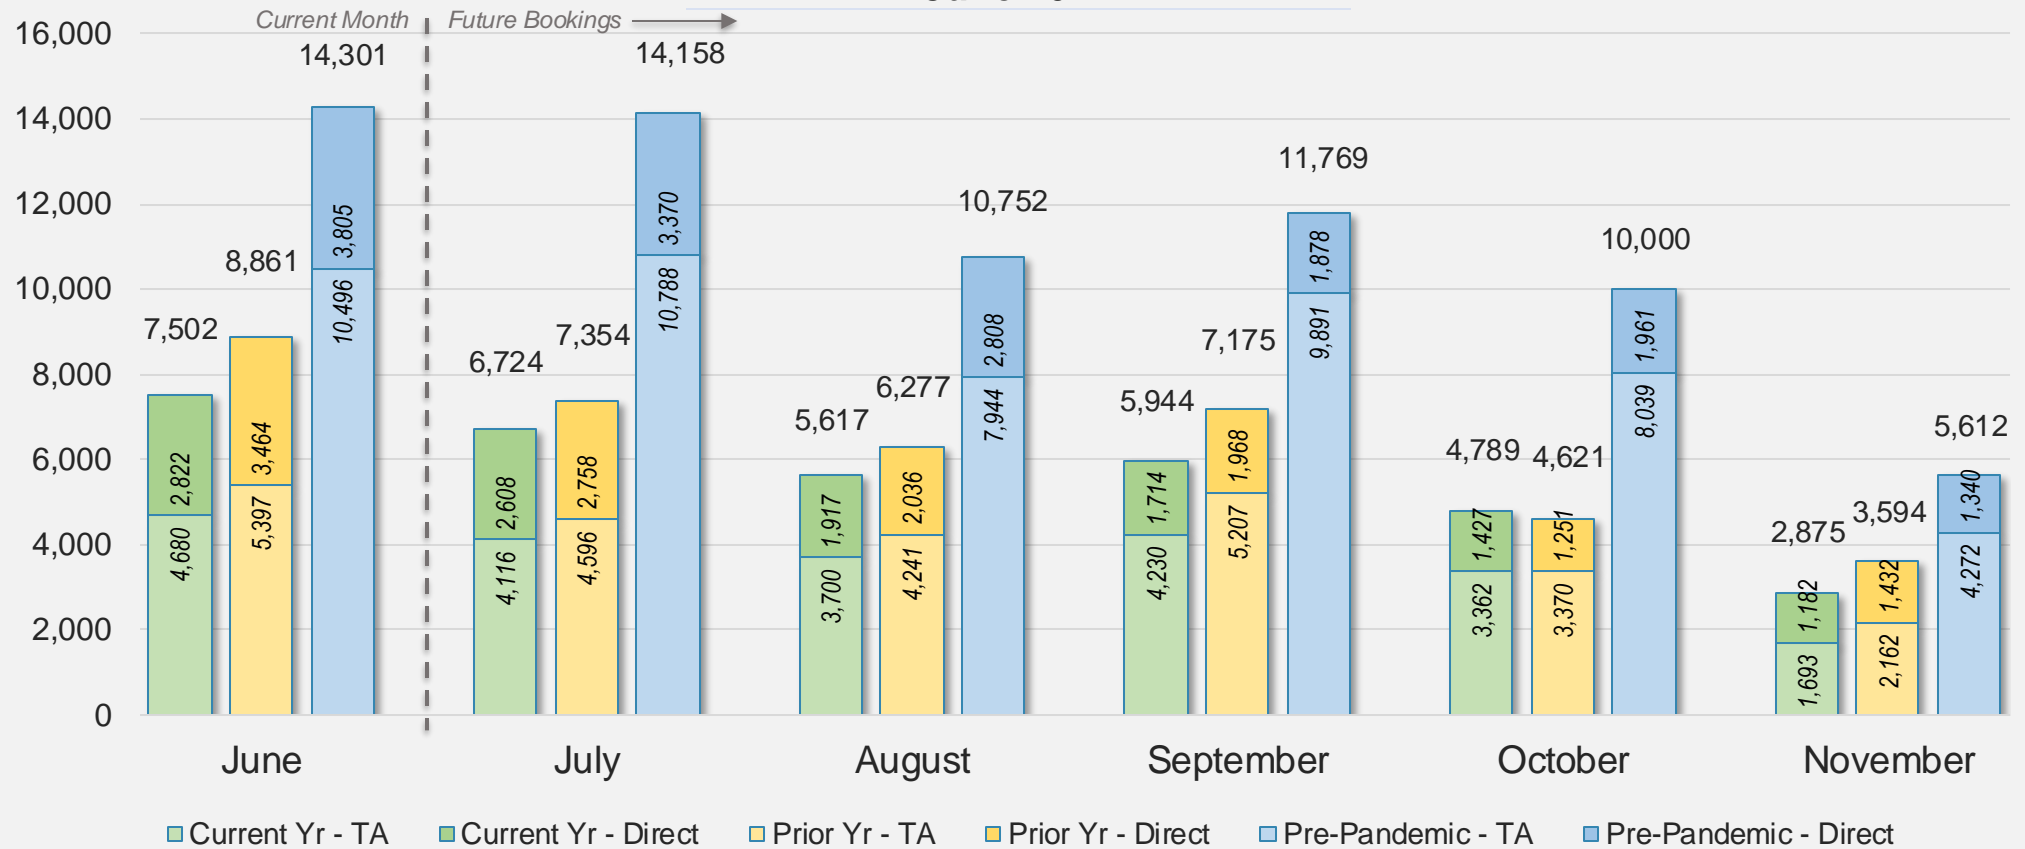

June 2024

Source: ForwardKeys as of 6/23/24

AUSTRALIA

Direct and Travel Agency Bookings to Hawaii Current vs. Prior vs. Pre-Pandemic Periods

June 2024

Source: ForwardKeys as of 6/23/24

June 2024 Direct and Travel Agency Bookings to Hawai'i

U.S.

Source: ForwardKeys as of 6/23/24

June 2024 Direct and Travel Agency Bookings to Hawai'i

JAPAN

Source: ForwardKeys as of 6/23/24

O'ahu (continued)

June 2024 Direct and Travel Agency Bookings to Hawai'i