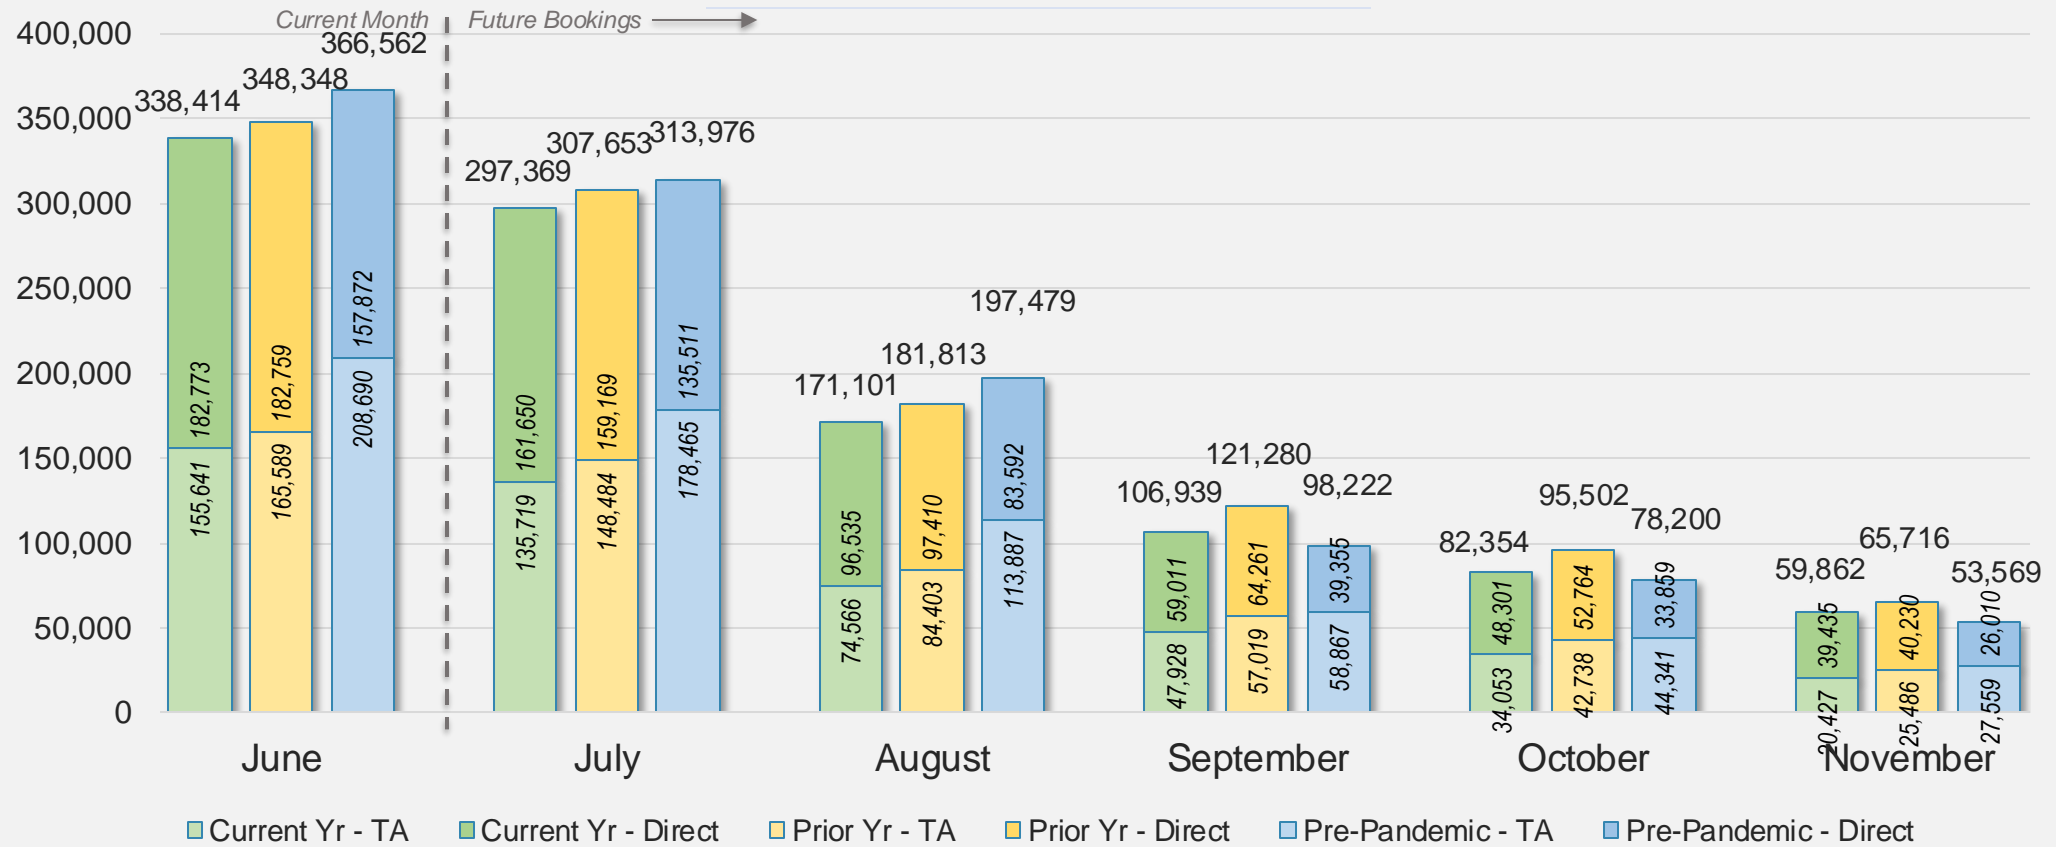

Direct and Travel Agency Bookings to Hawaii Current vs. Prior vs. Pre-Pandemic Periods

June 2024

Source: ForwardKeys as of 6/23/24