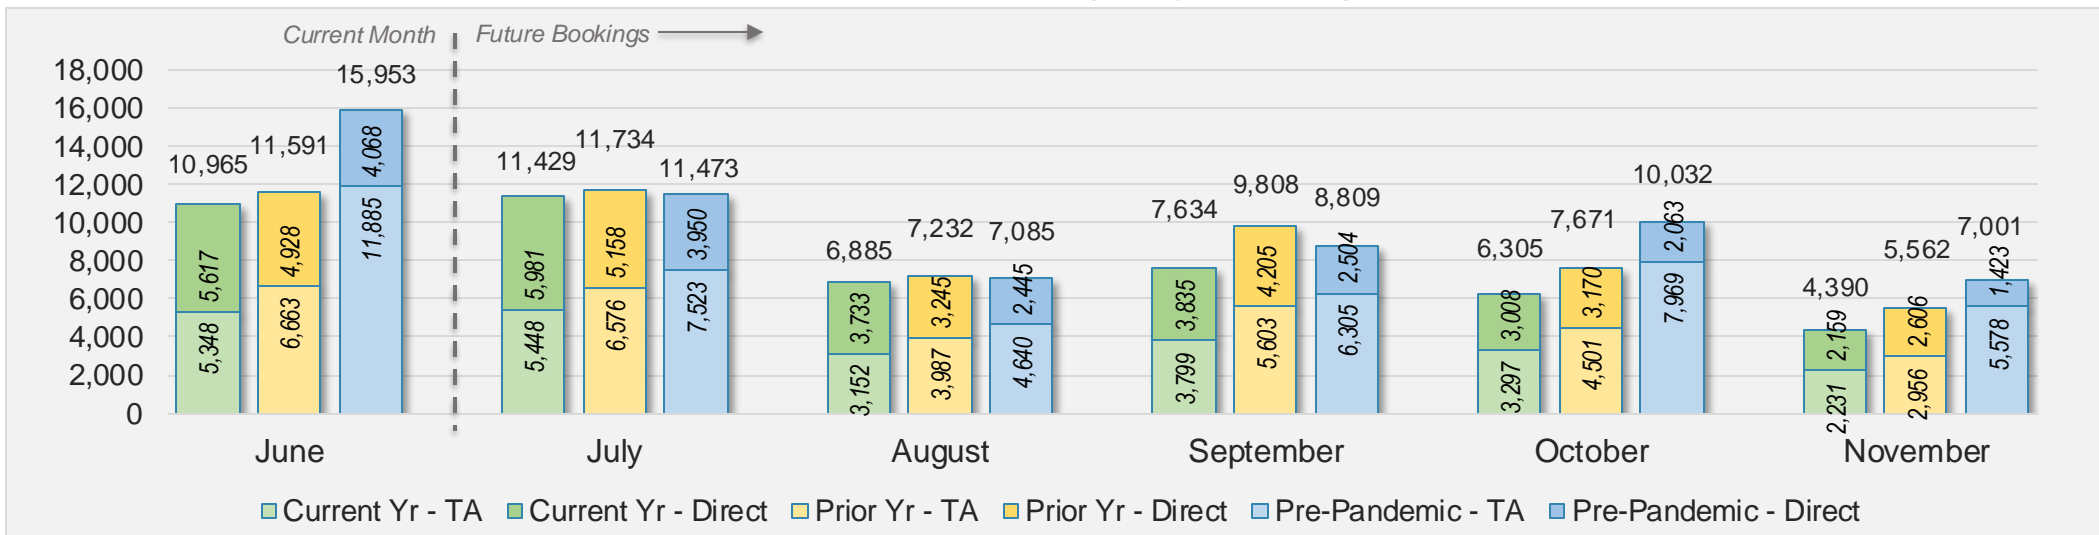

June 2024 Direct and Travel Agency Bookings to Hawai'i

Source: ForwardKeys as of 6/23/24