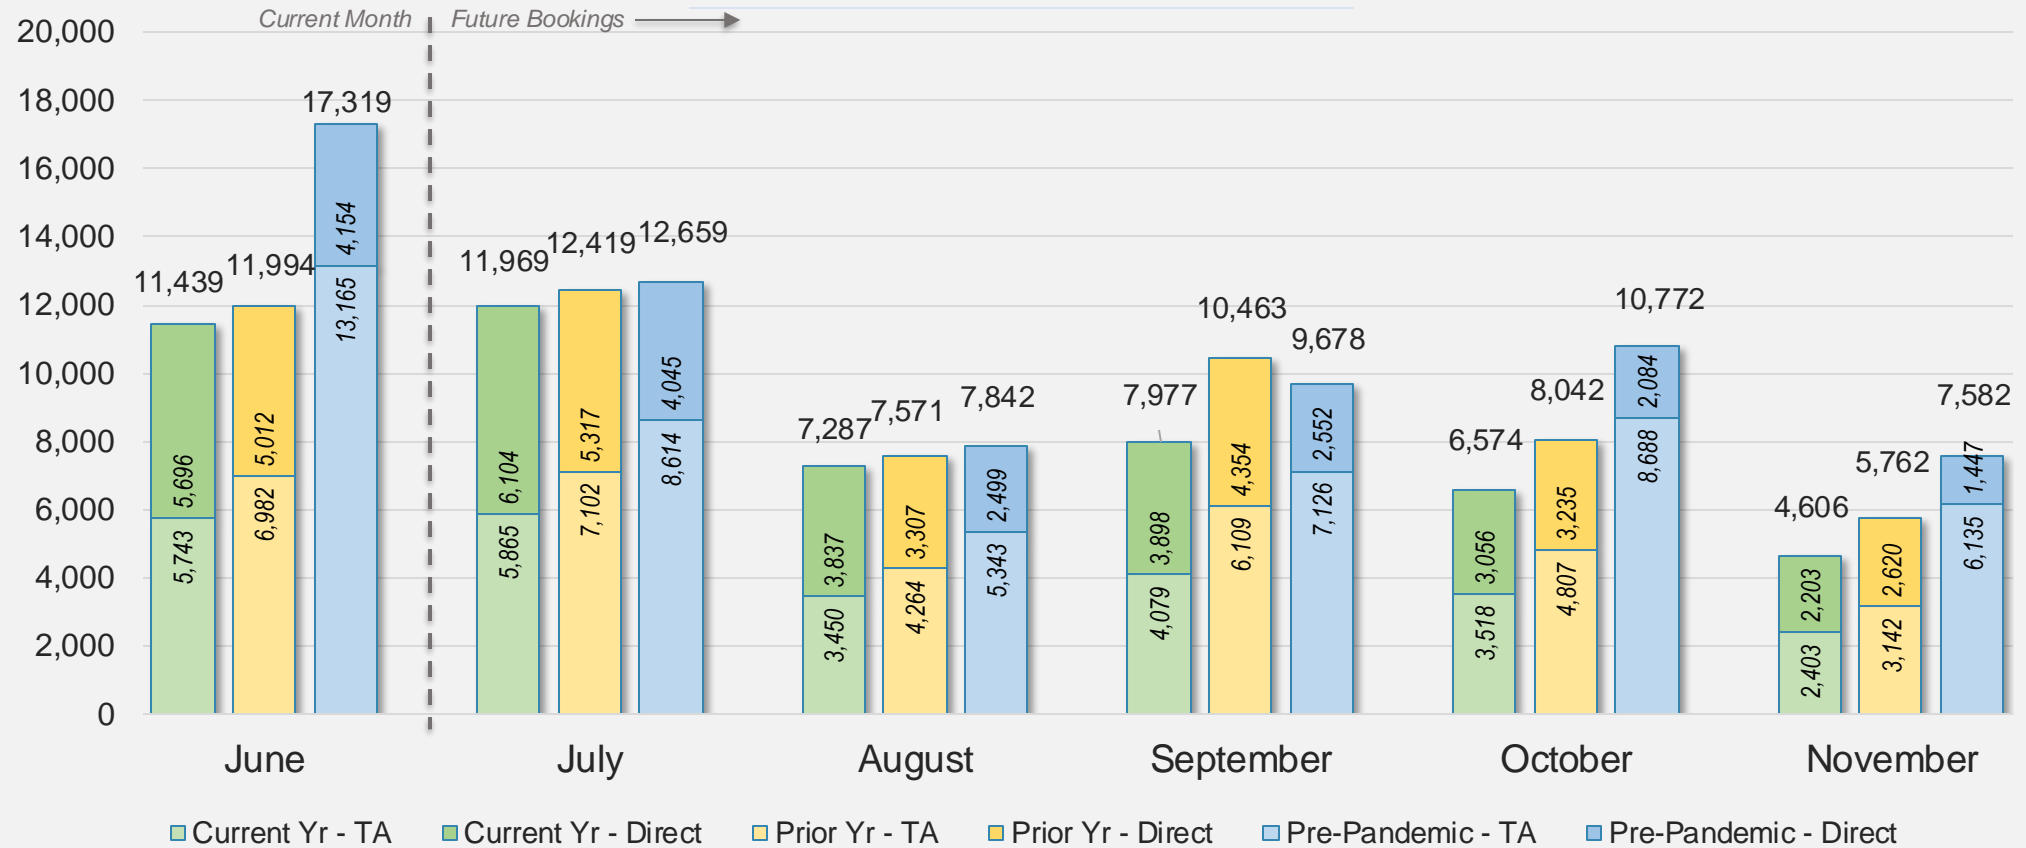

Forward Keys Index

- Bookings
 - Net sum of the number of visitors from Sales transactions counted, including Exchanges and Refunds.
- Current Year / Previous Year / Pre-pandemic
 - In the analysis results, "Current Year" refers to the period being analyzed. "Previous Year" refers to the time unit in the previous year equivalent to the "Current Year" (for year-on-year comparison purposes). "Pre-pandemic" refers to the equivalent period in 2019 to the Current period, using only 2019 data as a reference.
- Direct
 - Refers to tickets purchased directly through the airline, typically via an airline's website.
- Travel Agency
 - Refers to associated with an ARC/IATA number (or otherwise retail).

June 2024

Source: ForwardKeys as of 6/23/24

CANADA

Direct and Travel Agency Bookings to Hawaii Current vs. Prior vs. Pre-Pandemic Periods

June 2024

Source: ForwardKeys as of 6/23/24

KOREA

Direct and Travel Agency Bookings to Hawaii Current vs. Prior vs. Pre-Pandemic Periods

June 2024

Source: ForwardKeys as of 6/23/24

AUSTRALIA

Direct and Travel Agency Bookings to Hawaii Current vs. Prior vs. Pre-Pandemic Periods

June 2024

Source: ForwardKeys as of 6/23/24

June 2024 Direct and Travel Agency Bookings to Hawai'i