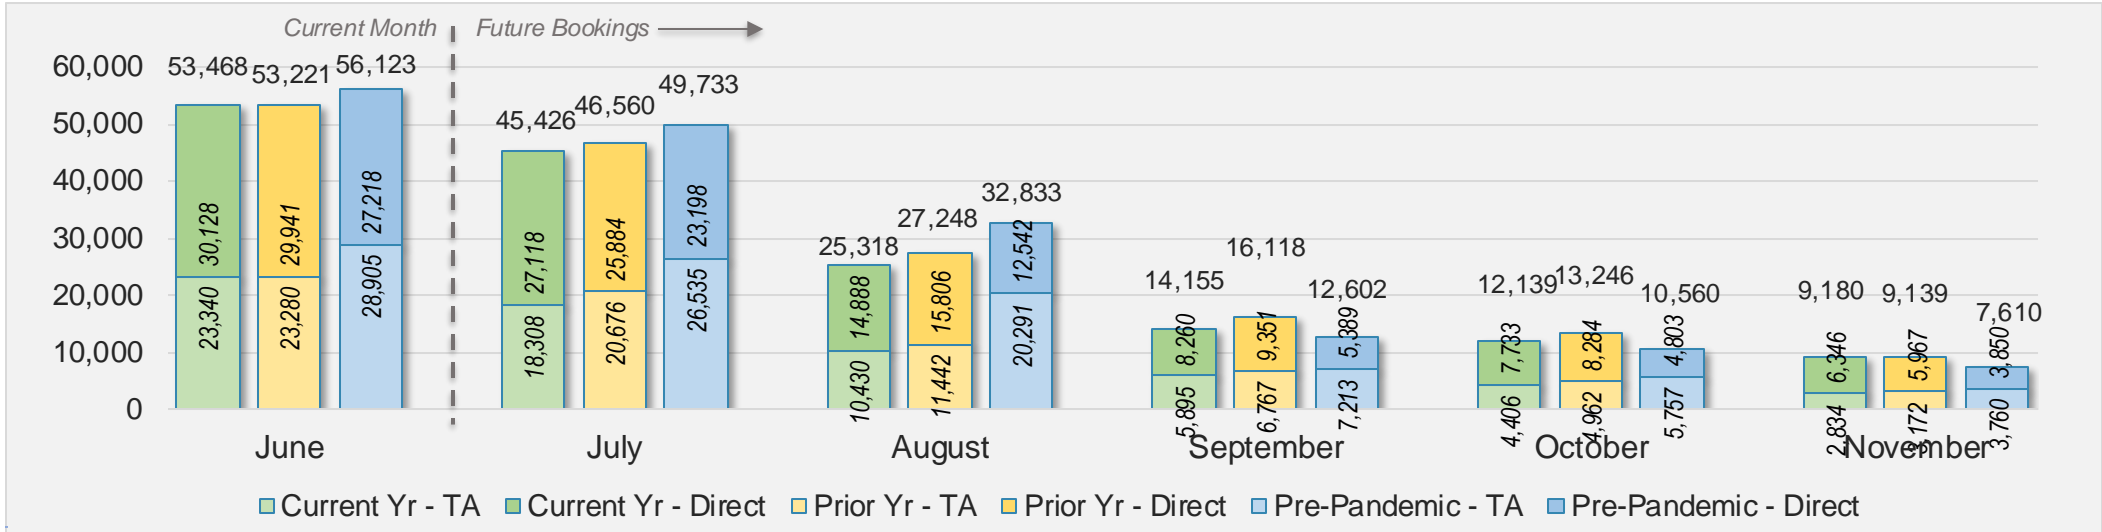

June 2024 Direct and Travel Agency Bookings to Hawai'i

AUSTRALIA

Source: ForwardKeys as of 6/23/24

Hawai'i Island

June 2024 Direct and Travel Agency Bookings to Hawai'i

June 2024 Direct and Travel Agency Bookings to Hawai'i

Hawai'i Island (continued)

June 2024 Direct and Travel Agency Bookings to Hawai'i

CANADA

Source: ForwardKeys as of 6/23/24

June 2024 Direct and Travel Agency Bookings to Hawai'i

KOREA

Source: ForwardKeys as of 6/23/24