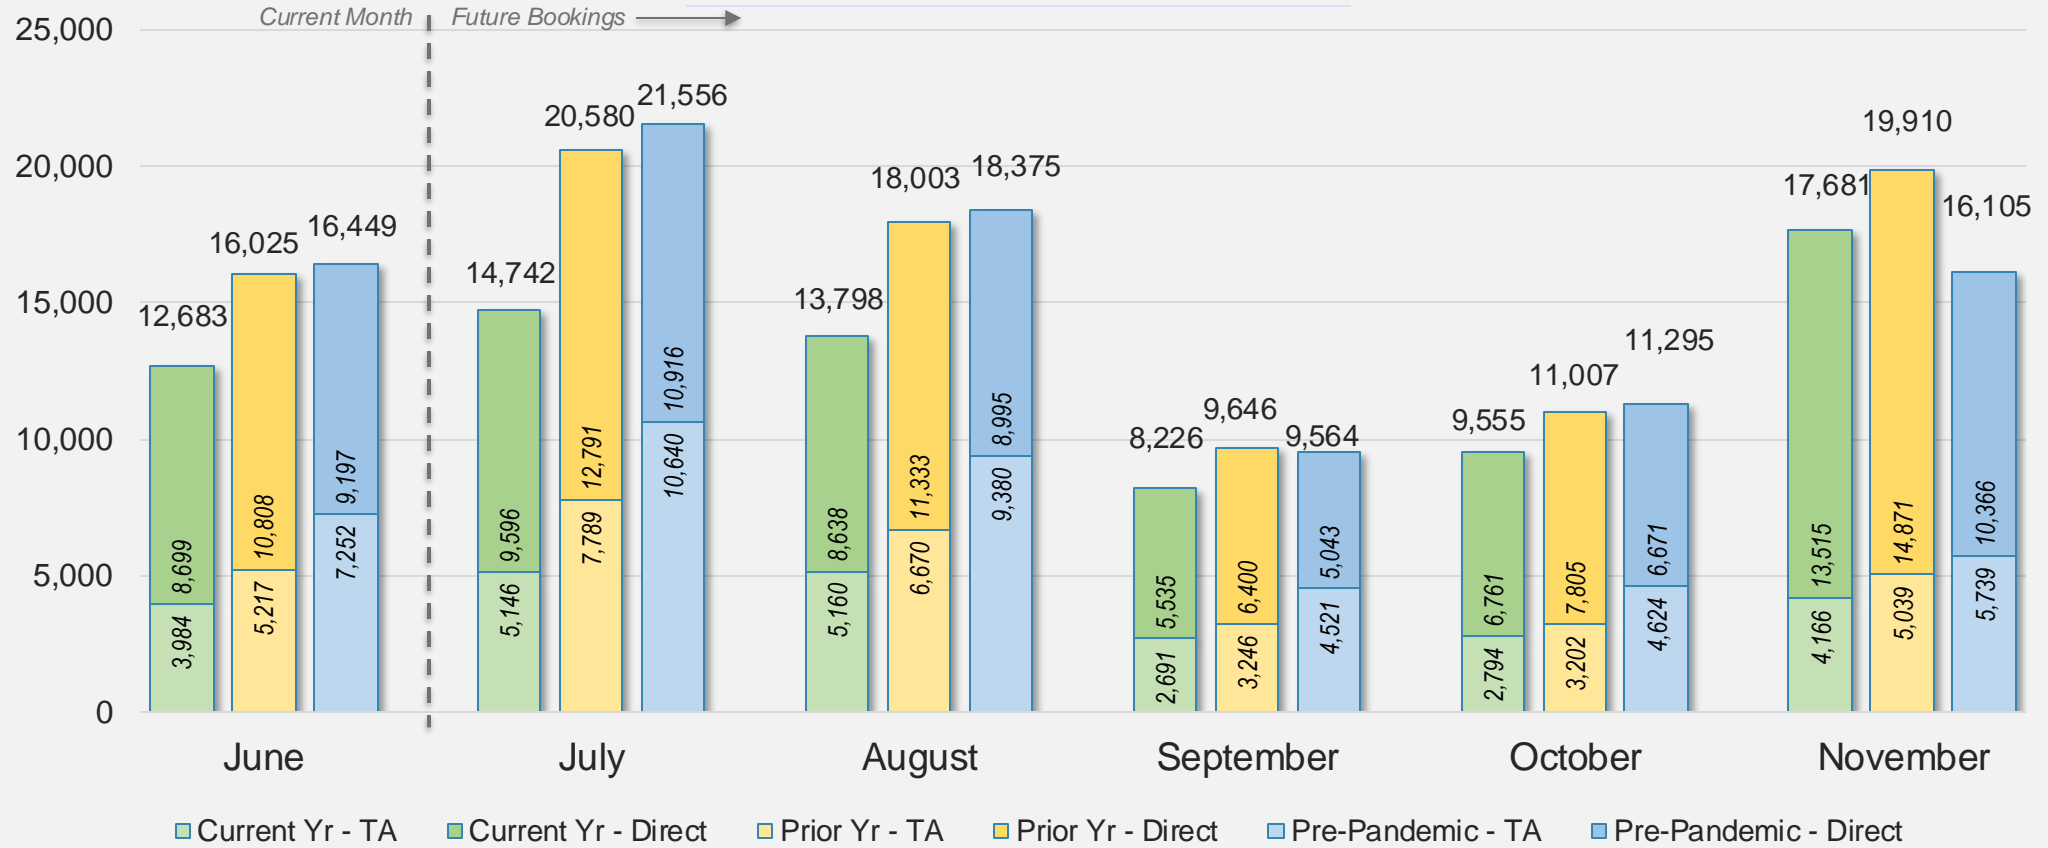

Forward Keys Index

- Bookings
 - Net sum of the number of visitors from Sales transactions counted, including Exchanges and Refunds.
- Current Year / Previous Year / Pre-pandemic
 - In the analysis results, "Current Year" refers to the period being analyzed. "Previous Year" refers to the time unit in the previous year equivalent to the "Current Year" (for year-on-year comparison purposes). "Pre-pandemic" refers to the equivalent period in 2019 to the Current period, using only 2019 data as a reference.
- Direct
 - Refers to tickets purchased directly through the airline, typically via an airline's website.
- Travel Agency
 - Refers to associated with an ARC/IATA number (or otherwise retail).

June 2024

Source: ForwardKeys as of 6/23/24

CANADA

Direct and Travel Agency Bookings to Hawaii Current vs. Prior vs. Pre-Pandemic Periods

June 2024

Source: ForwardKeys as of 6/23/24

KOREA

Direct and Travel Agency Bookings to Hawaii Current vs. Prior vs. Pre-Pandemic Periods

June 2024

Source: ForwardKeys as of 6/23/24

AUSTRALIA

Direct and Travel Agency Bookings to Hawaii Current vs. Prior vs. Pre-Pandemic Periods

June 2024

Source: ForwardKeys as of 6/23/24

June 2024 Direct and Travel Agency Bookings to Hawai'i