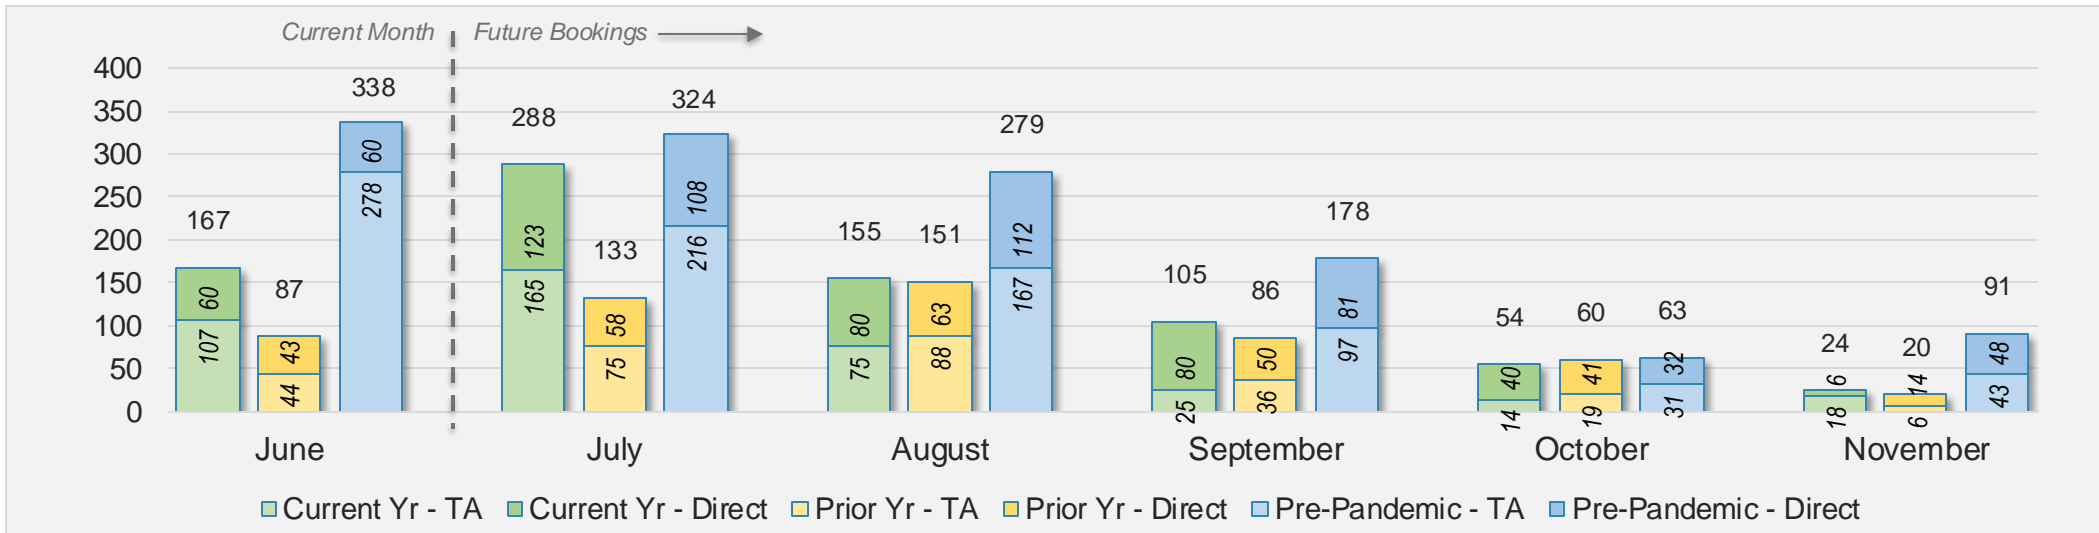

Maui (continued)

June 2024 Direct and Travel Agency Bookings to Hawai'i

AUSTRALIA

Source: ForwardKeys as of 6/23/24

Kaua'i

June 2024 Direct and Travel Agency Bookings to Hawai'i

June 2024 Direct and Travel Agency Bookings to Hawai'i

Kaua'i (continued)

June 2024 Direct and Travel Agency Bookings to Hawai'i

Source: ForwardKeys as of 6/23/24

June 2024 Direct and Travel Agency Bookings to Hawai'i

Source: ForwardKeys as of 6/23/24

Kaua'i (continued)