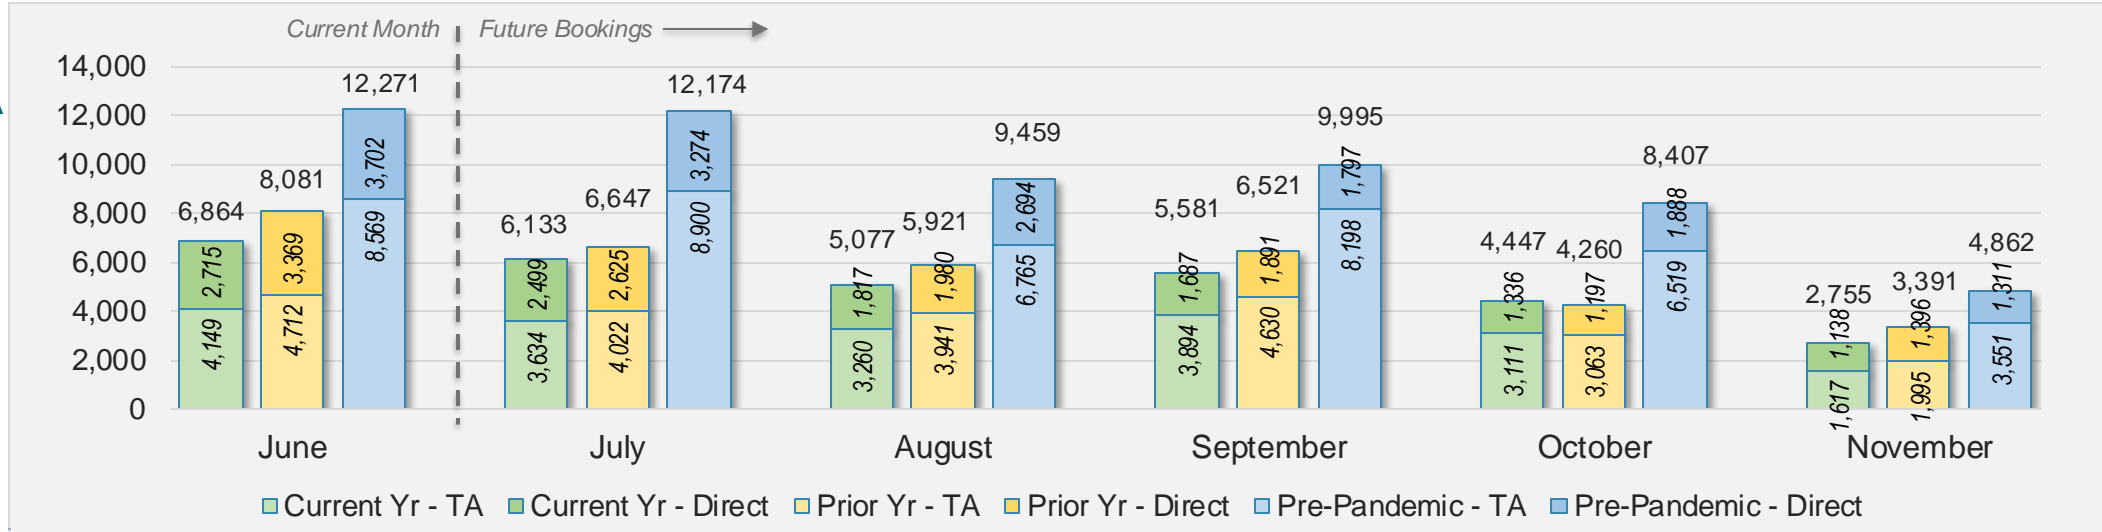

Source: ForwardKeys as of 6/23/24

June 2024 Direct and Travel Agency Bookings to Hawai'i

Source: ForwardKeys as of 6/23/24

O'ahu (continued)

June 2024 Direct and Travel Agency Bookings to Hawai'i

AUSTRALIA

Source: ForwardKeys as of 6/23/24

Maui

June 2024 Direct and Travel Agency Bookings to Hawai'i

U.S.

Source: ForwardKeys as of 6/23/24

June 2024 Direct and Travel Agency Bookings to Hawai'i

JAPAN

Source: ForwardKeys as of 6/23/24