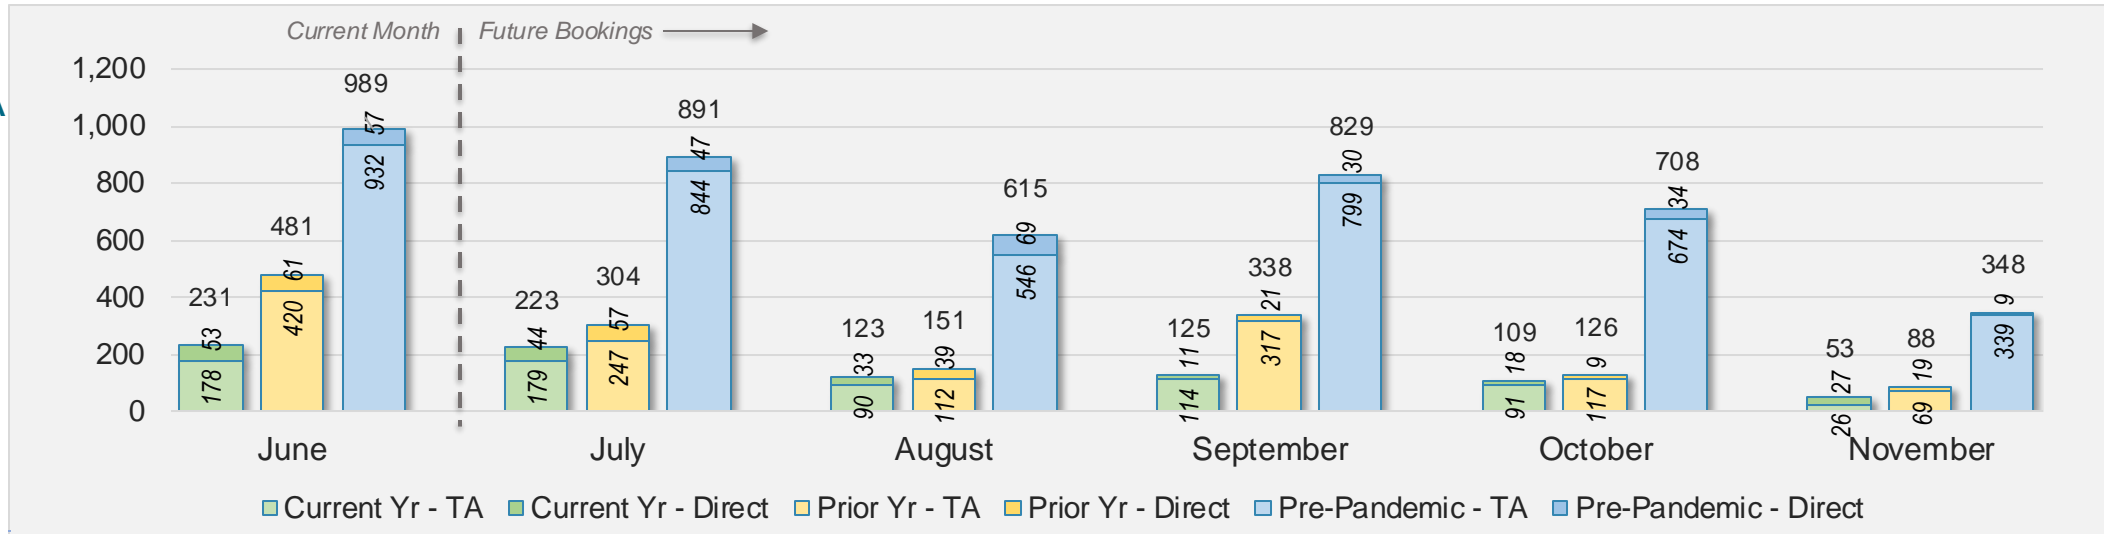

Maui (continued)

June 2024 Direct and Travel Agency Bookings to Hawai'i

CANADA

Source: ForwardKeys as of 6/23/24

June 2024 Direct and Travel Agency Bookings to Hawai'i

KOREA

Source: ForwardKeys as of 6/23/24

Maui (continued)

June 2024 Direct and Travel Agency Bookings to Hawai'i

AUSTRALIA

Source: ForwardKeys as of 6/23/24

Kaua'i

June 2024 Direct and Travel Agency Bookings to Hawai'i

June 2024 Direct and Travel Agency Bookings to Hawai'i