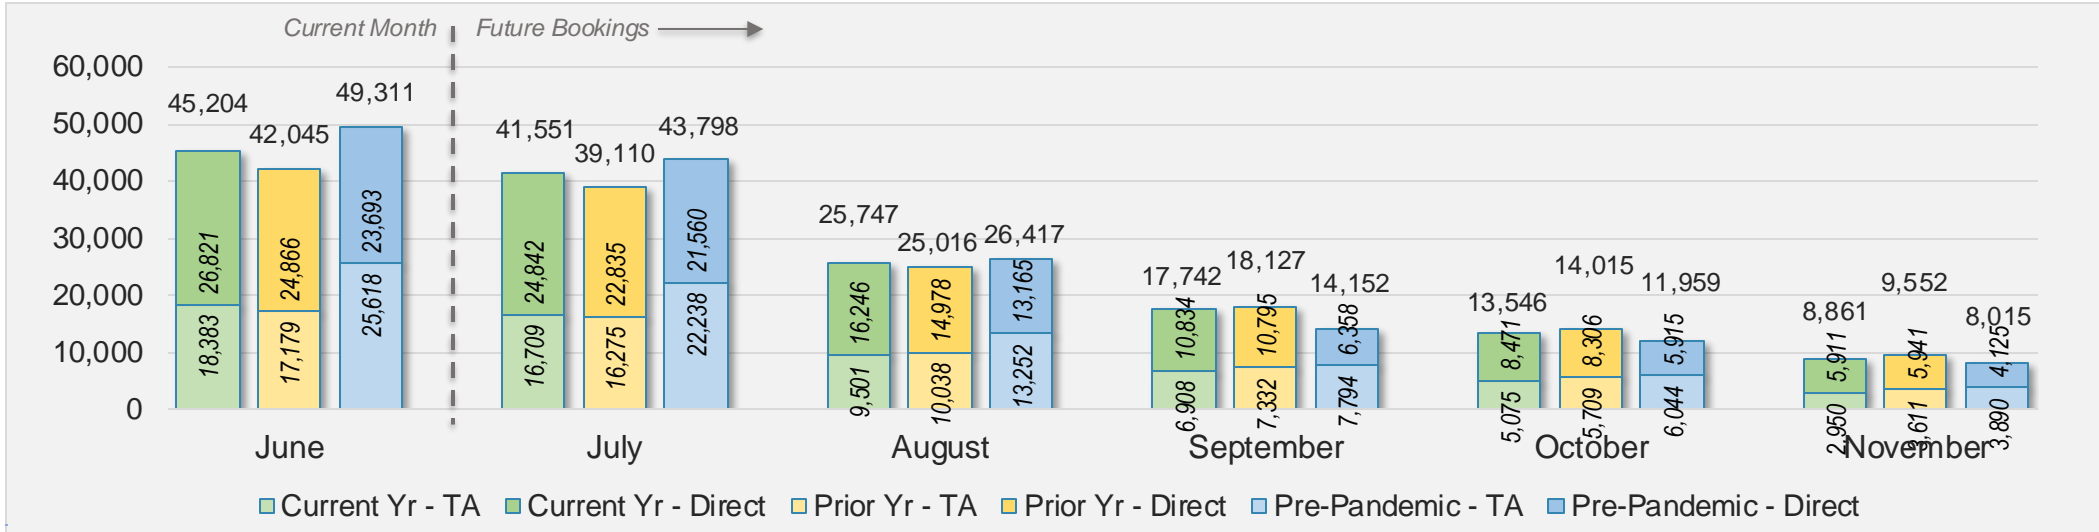

Maui (continued)

June 2024 Direct and Travel Agency Bookings to Hawai'i

AUSTRALIA

Source: ForwardKeys as of 6/23/24

Kaua'i

June 2024 Direct and Travel Agency Bookings to Hawai'i

June 2024 Direct and Travel Agency Bookings to Hawai'i

Kaua'i (continued)

June 2024 Direct and Travel Agency Bookings to Hawai'i

Source: ForwardKeys as of 6/23/24

June 2024 Direct and Travel Agency Bookings to Hawai'i

Source: ForwardKeys as of 6/23/24

Kaua'i (continued)