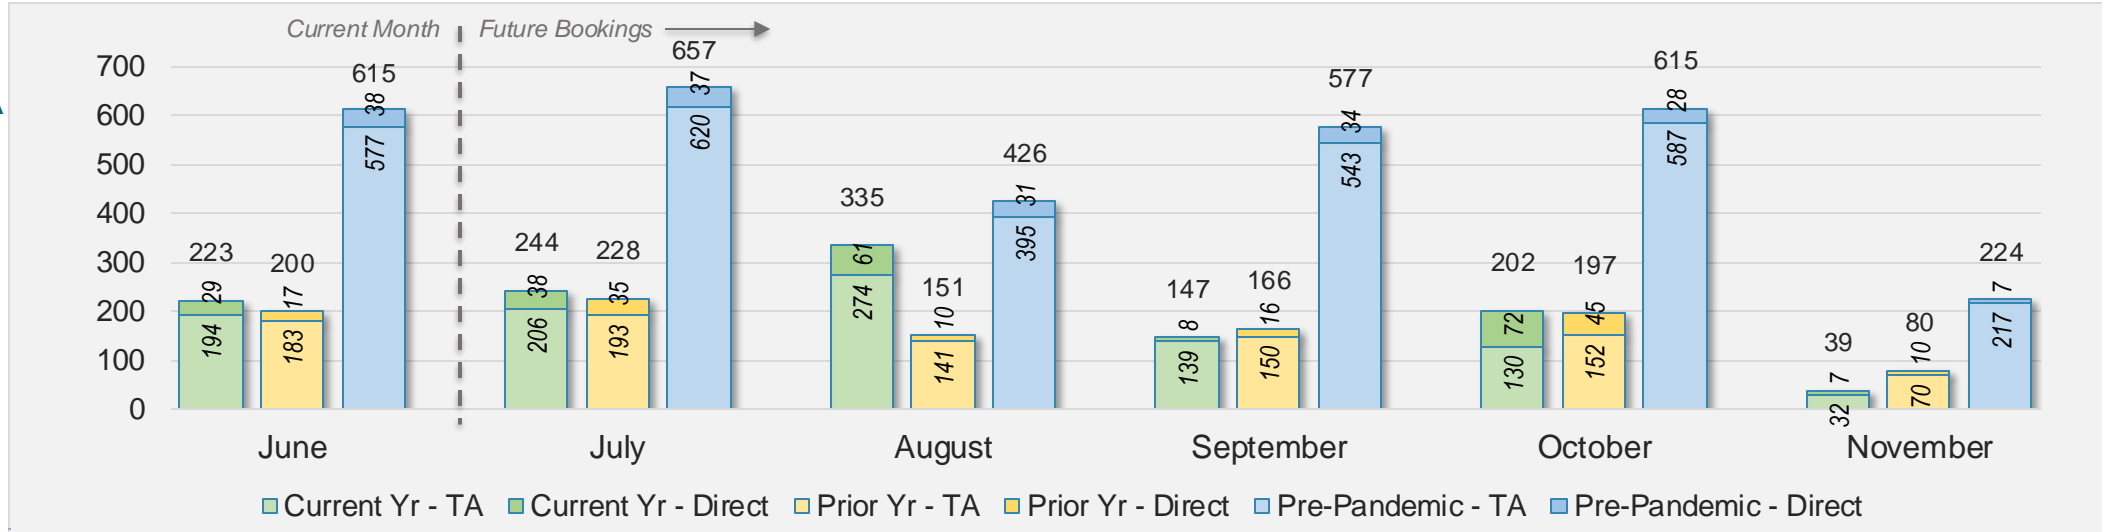

June 2024 Direct and Travel Agency Bookings to Hawai'i

AUSTRALIA

Source: ForwardKeys as of 6/23/24

Hawai'i Island

June 2024 Direct and Travel Agency Bookings to Hawai'i

June 2024 Direct and Travel Agency Bookings to Hawai'i

Hawai'i Island (continued)

June 2024 Direct and Travel Agency Bookings to Hawai'i

CANADA

Source: ForwardKeys as of 6/23/24

June 2024 Direct and Travel Agency Bookings to Hawai'i

KOREA

Source: ForwardKeys as of 6/23/24

Hawai'i Island (continued)

June 2024 Direct and Travel Agency Bookings to Hawai'i

AUSTRALIA

Source: ForwardKeys as of 6/23/24