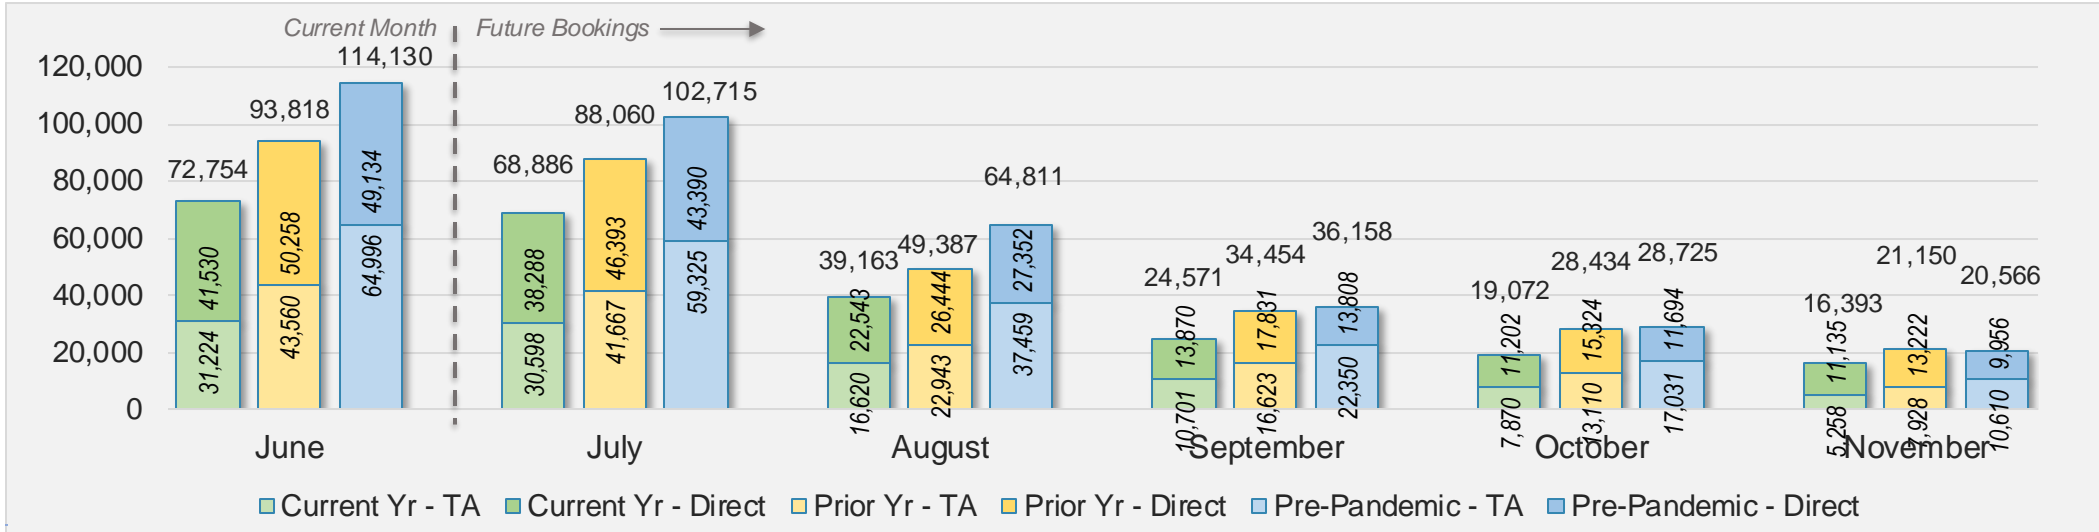

Source: ForwardKeys as of 6/23/24

June 2024 Direct and Travel Agency Bookings to Hawai'i

Source: ForwardKeys as of 6/23/24

O'ahu (continued)

June 2024 Direct and Travel Agency Bookings to Hawai'i

AUSTRALIA

Source: ForwardKeys as of 6/23/24

Maui

June 2024 Direct and Travel Agency Bookings to Hawai'i

U.S.

Source: ForwardKeys as of 6/23/24

June 2024 Direct and Travel Agency Bookings to Hawai'i

JAPAN

Source: ForwardKeys as of 6/23/24