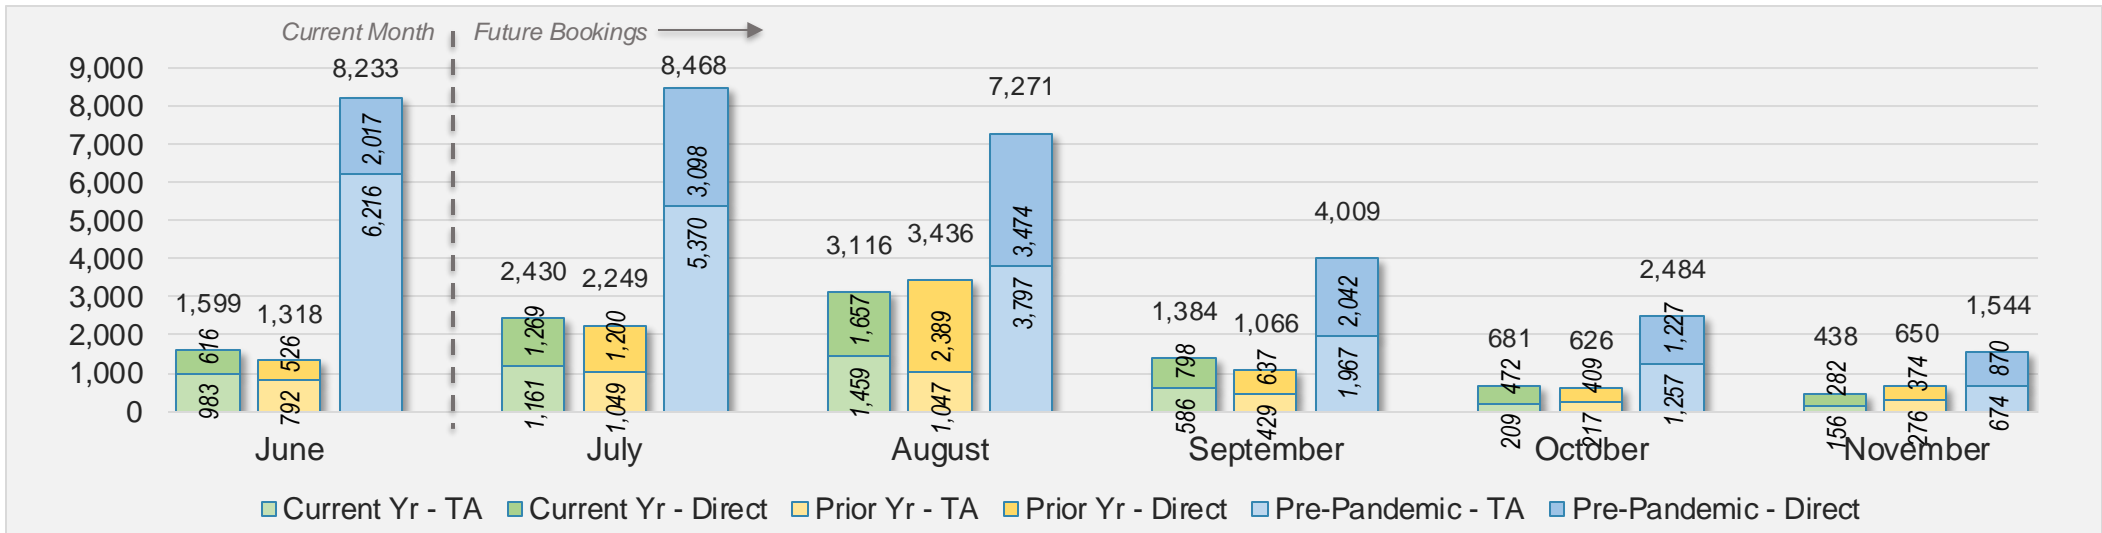

Kaua'i (continued)

June 2024 Direct and Travel Agency Bookings to Hawai'i

Source: ForwardKeys as of 6/23/24

June 2024 Direct and Travel Agency Bookings to Hawai'i

Source: ForwardKeys as of 6/23/24

Kaua'i (continued)

June 2024 Direct and Travel Agency Bookings to Hawai'i

AUSTRALIA

Source: ForwardKeys as of 6/23/24

Hawai'i Island

June 2024 Direct and Travel Agency Bookings to Hawai'i

June 2024 Direct and Travel Agency Bookings to Hawai'i

Hawai'i Island (continued)

June 2024 Direct and Travel Agency Bookings to Hawai'i

CANADA

Source: ForwardKeys as of 6/23/24

June 2024 Direct and Travel Agency Bookings to Hawai'i

KOREA

Source: ForwardKeys as of 6/23/24