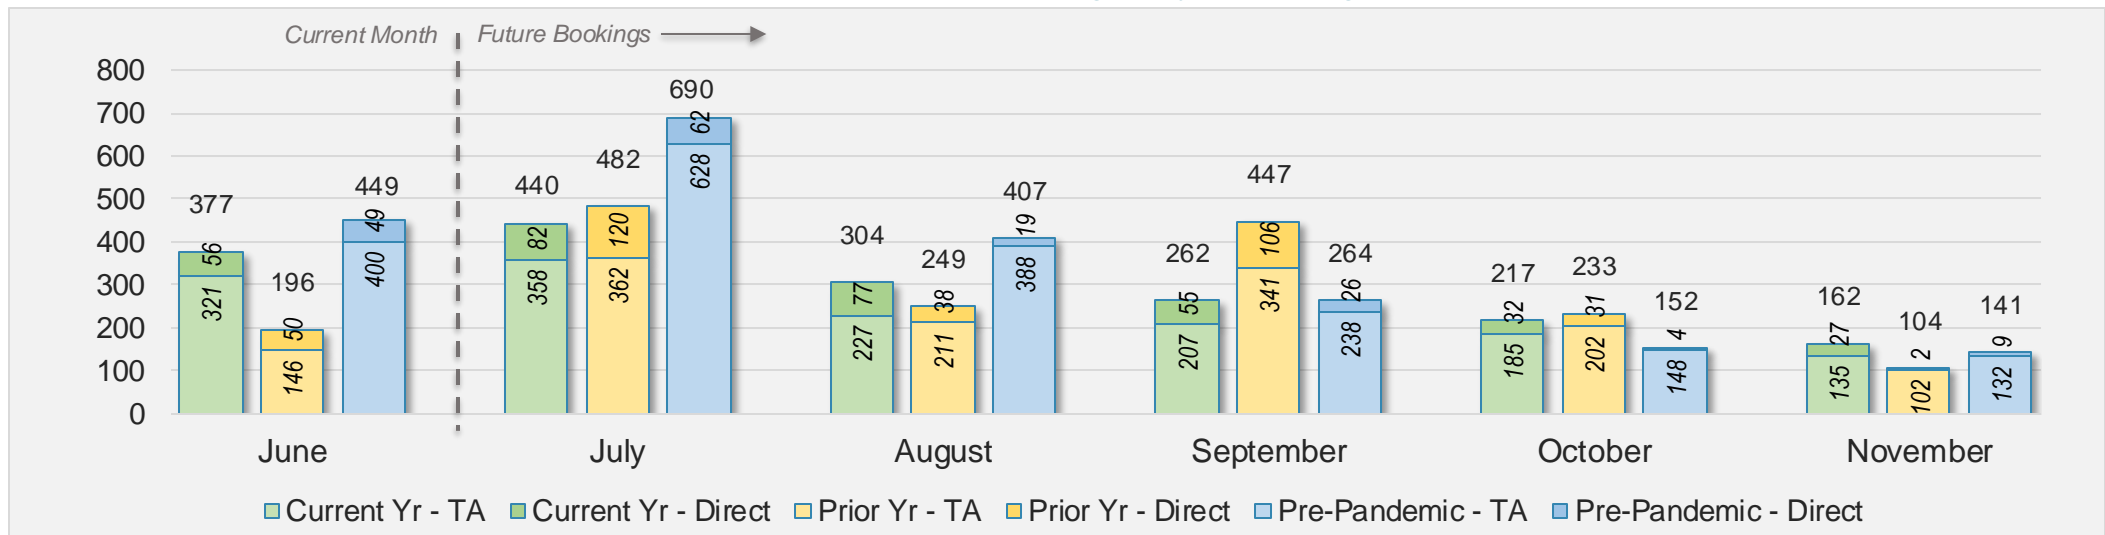

June 2024 Direct and Travel Agency Bookings to Hawai'i

AUSTRALIA

Source: ForwardKeys as of 6/23/24

Hawai'i Island

June 2024 Direct and Travel Agency Bookings to Hawai'i

June 2024 Direct and Travel Agency Bookings to Hawai'i

Hawai'i Island (continued)

June 2024 Direct and Travel Agency Bookings to Hawai'i

CANADA

Source: ForwardKeys as of 6/23/24

June 2024 Direct and Travel Agency Bookings to Hawai'i

KOREA

Source: ForwardKeys as of 6/23/24

Hawai'i Island (continued)

June 2024 Direct and Travel Agency Bookings to Hawai'i

AUSTRALIA

Source: ForwardKeys as of 6/23/24