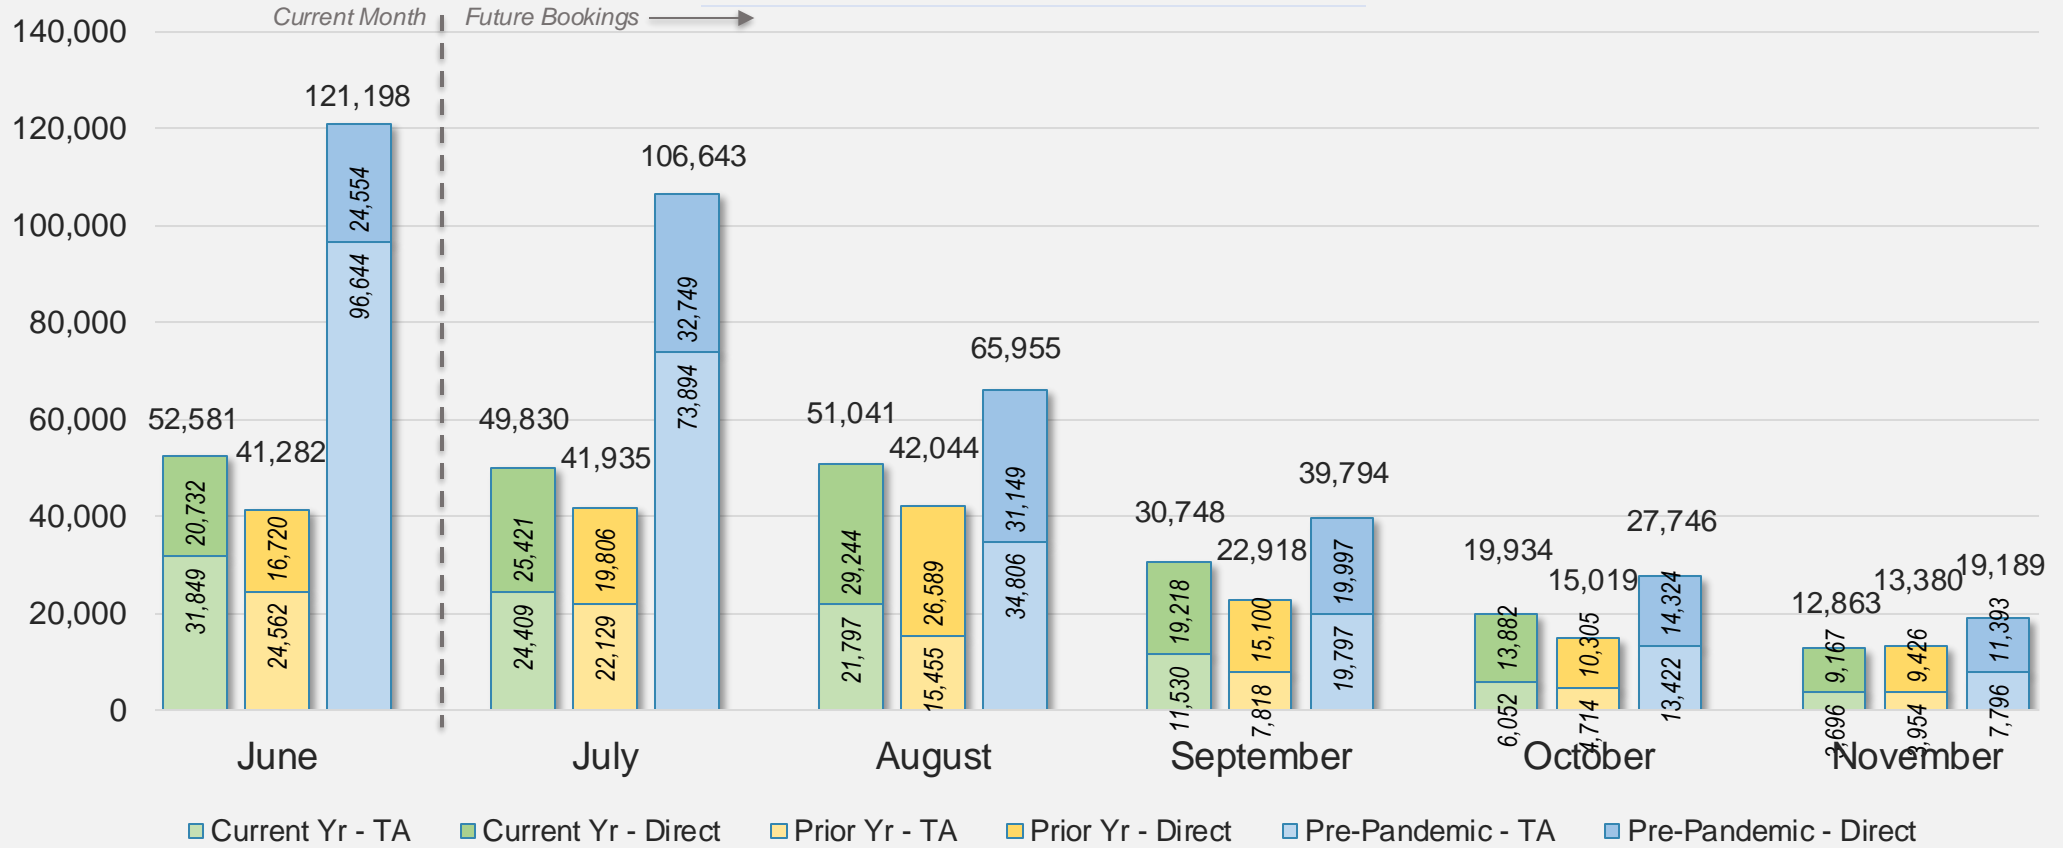

Forward Keys Index

- Bookings
 - Net sum of the number of visitors from Sales transactions counted, including Exchanges and Refunds.
- Current Year / Previous Year / Pre-pandemic
 - In the analysis results, "Current Year" refers to the period being analyzed. "Previous Year" refers to the time unit in the previous year equivalent to the "Current Year" (for year-on-year comparison purposes). "Pre-pandemic" refers to the equivalent period in 2019 to the Current period, using only 2019 data as a reference.
- Direct
 - Refers to tickets purchased directly through the airline, typically via an airline's website.
- Travel Agency
 - Refers to associated with an ARC/IATA number (or otherwise retail).

Direct and Travel Agency Bookings to Hawaii Current vs. Prior vs. Pre-Pandemic Periods

June 2024

Source: ForwardKeys as of 6/23/24

JAPAN

Direct and Travel Agency Bookings to Hawaii Current vs. Prior vs. Pre-Pandemic Periods

June 2024

Source: ForwardKeys as of 6/23/24

CANADA

Direct and Travel Agency Bookings to Hawaii Current vs. Prior vs. Pre-Pandemic Periods

June 2024

Source: ForwardKeys as of 6/23/24

KOREA

Direct and Travel Agency Bookings to Hawaii Current vs. Prior vs. Pre-Pandemic Periods