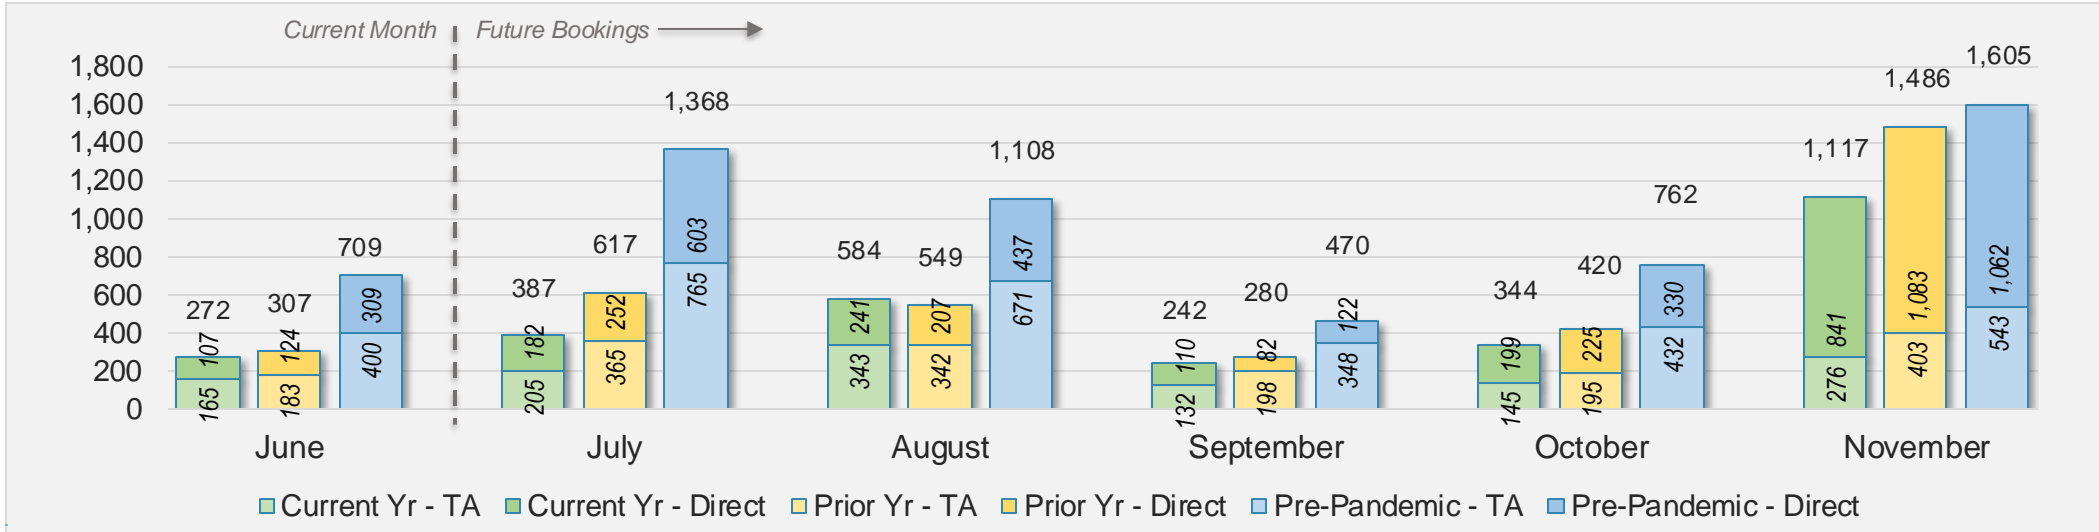

Maui (continued)

June 2024 Direct and Travel Agency Bookings to Hawai'i

CANADA

Source: ForwardKeys as of 6/23/24

June 2024 Direct and Travel Agency Bookings to Hawai'i

KOREA

Source: ForwardKeys as of 6/23/24

Maui (continued)

June 2024 Direct and Travel Agency Bookings to Hawai'i

AUSTRALIA

Source: ForwardKeys as of 6/23/24

Kaua'i

June 2024 Direct and Travel Agency Bookings to Hawai'i

June 2024 Direct and Travel Agency Bookings to Hawai'i

Kaua'i (continued)

June 2024 Direct and Travel Agency Bookings to Hawai'i

Source: ForwardKeys as of 6/23/24

June 2024 Direct and Travel Agency Bookings to Hawai'i

Source: ForwardKeys as of 6/23/24

Kaua'i (continued)