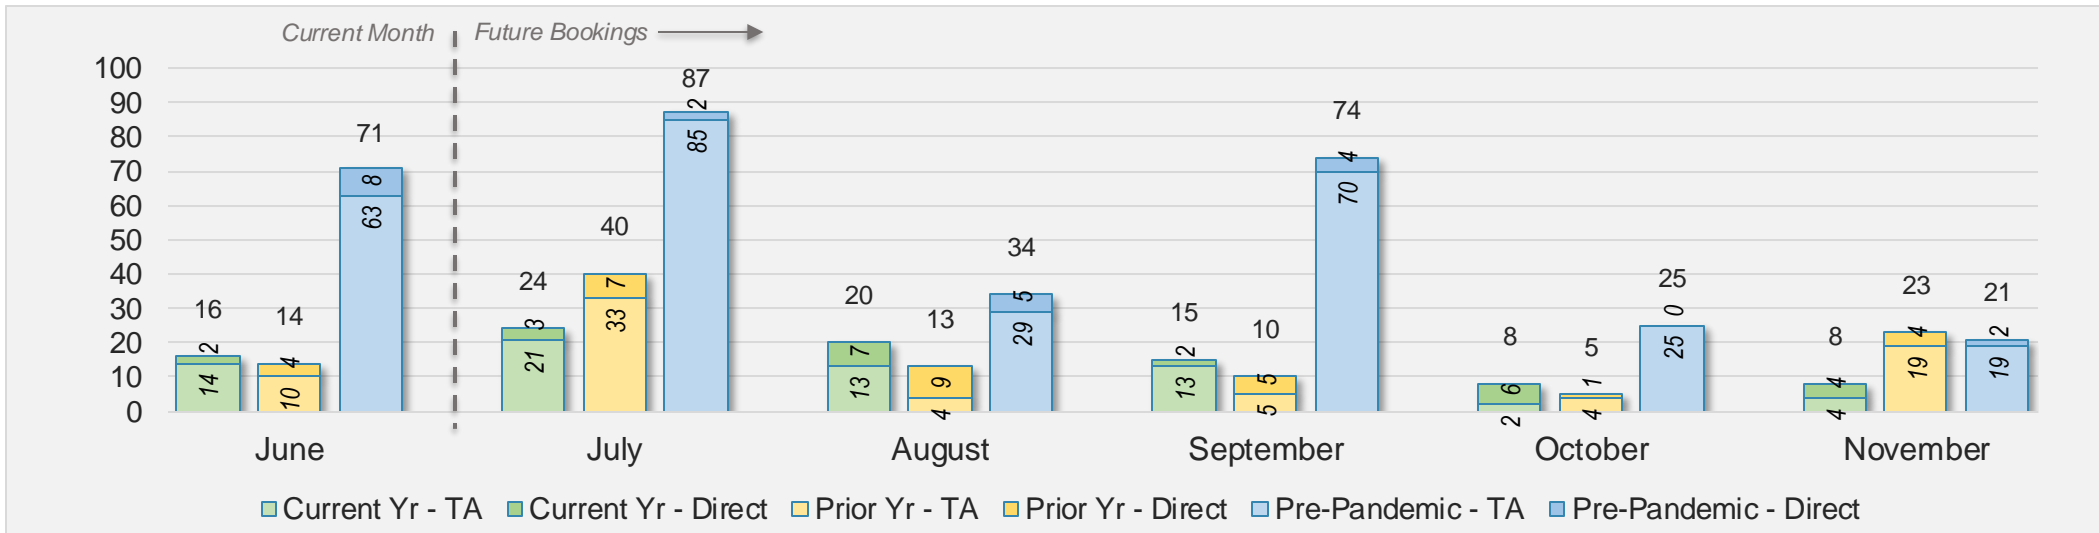

Maui (continued)

June 2024 Direct and Travel Agency Bookings to Hawai'i

AUSTRALIA

Source: ForwardKeys as of 6/23/24

Kaua'i

June 2024 Direct and Travel Agency Bookings to Hawai'i

June 2024 Direct and Travel Agency Bookings to Hawai'i

Kaua'i (continued)

June 2024 Direct and Travel Agency Bookings to Hawai'i

Source: ForwardKeys as of 6/23/24

June 2024 Direct and Travel Agency Bookings to Hawai'i

Source: ForwardKeys as of 6/23/24

Kaua'i (continued)