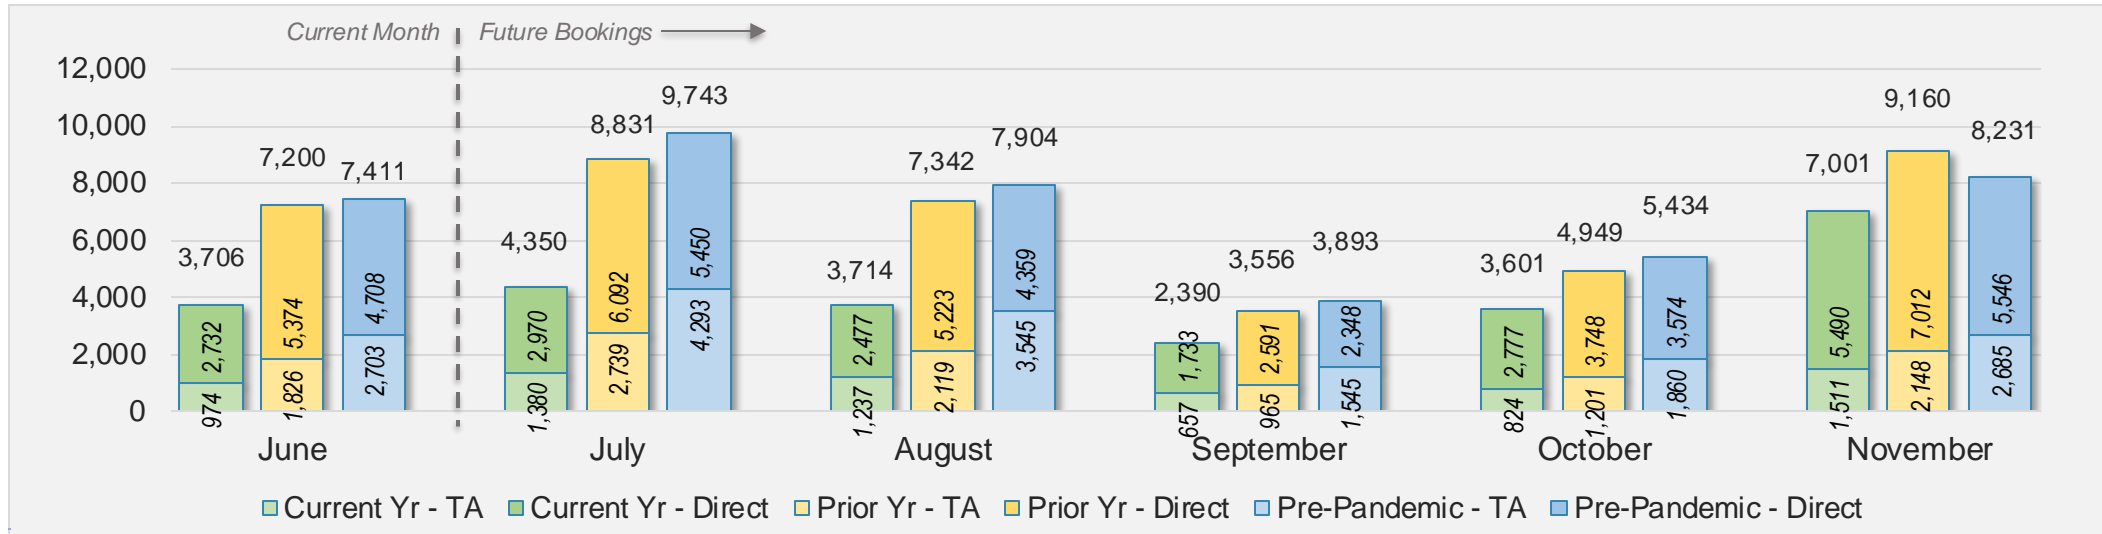

Source: ForwardKeys as of 6/23/24

Maui

June 2024 Direct and Travel Agency Bookings to Hawai'i

U.S.

Source: ForwardKeys as of 6/23/24

June 2024 Direct and Travel Agency Bookings to Hawai'i

JAPAN

Source: ForwardKeys as of 6/23/24

Maui (continued)

June 2024 Direct and Travel Agency Bookings to Hawai'i

CANADA

Source: ForwardKeys as of 6/23/24

June 2024 Direct and Travel Agency Bookings to Hawai'i

KOREA

Source: ForwardKeys as of 6/23/24