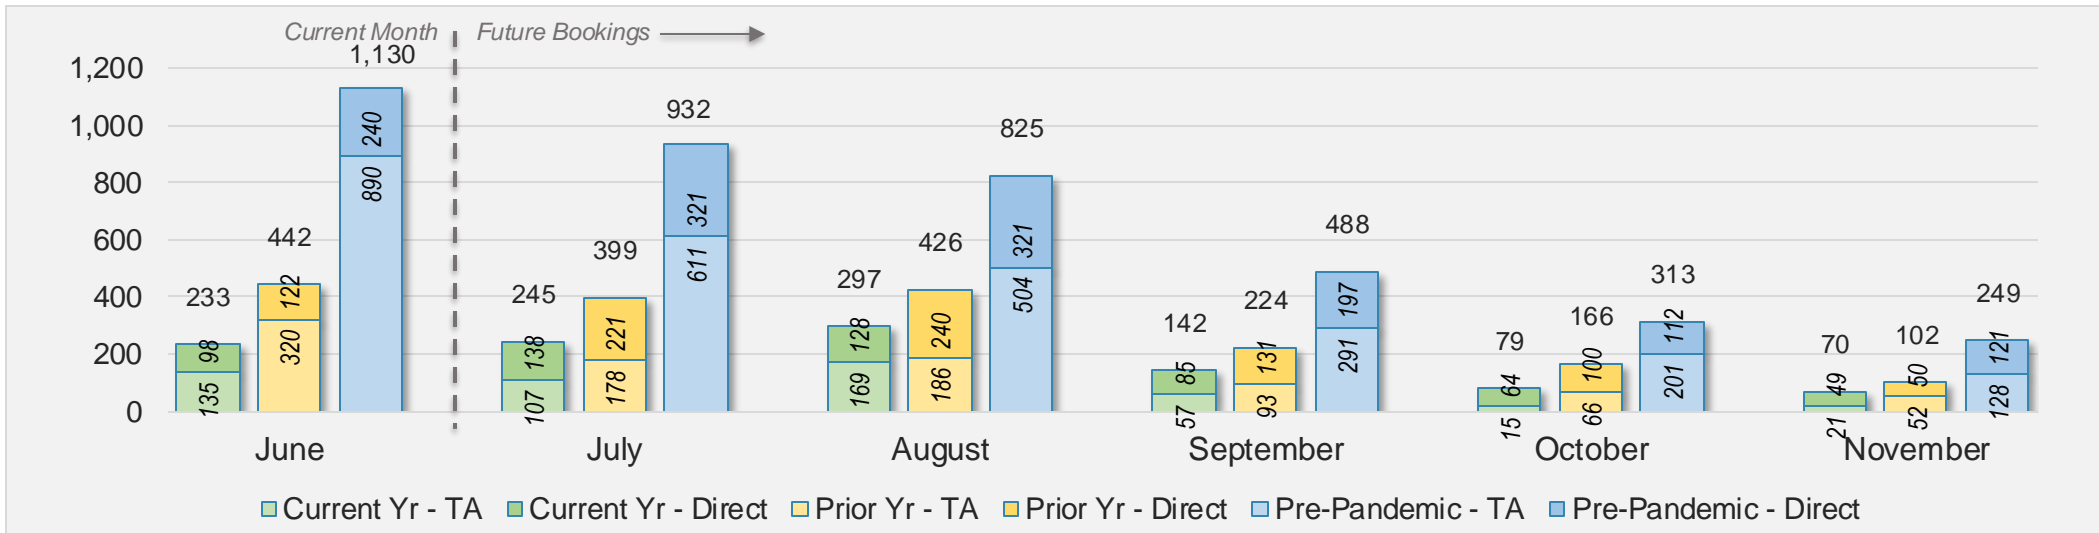

Source: ForwardKeys as of 6/23/24

Maui

June 2024 Direct and Travel Agency Bookings to Hawai'i

U.S.

Source: ForwardKeys as of 6/23/24

June 2024 Direct and Travel Agency Bookings to Hawai'i

JAPAN

Source: ForwardKeys as of 6/23/24

Maui (continued)

June 2024 Direct and Travel Agency Bookings to Hawai'i

CANADA

Source: ForwardKeys as of 6/23/24

June 2024 Direct and Travel Agency Bookings to Hawai'i

KOREA

Source: ForwardKeys as of 6/23/24