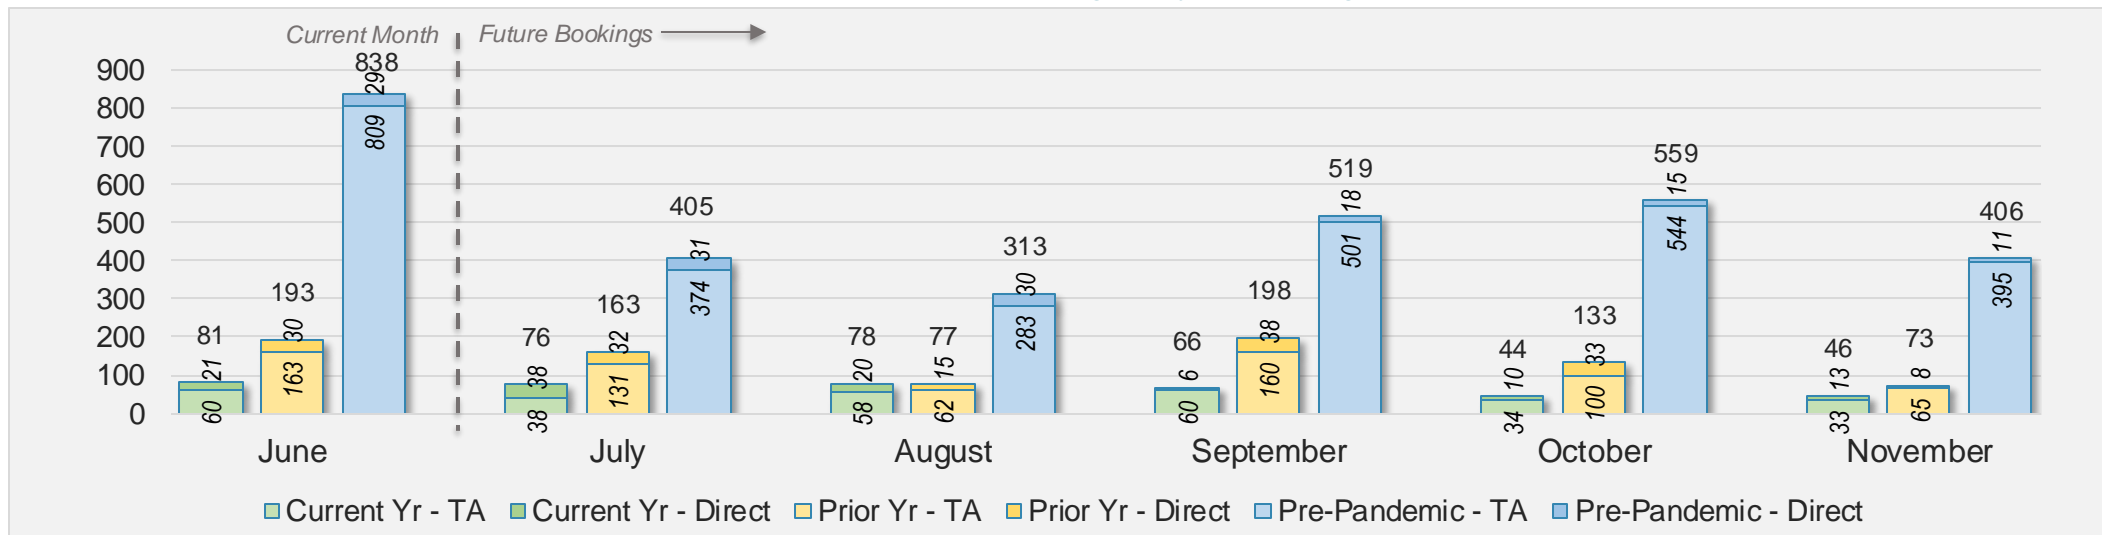

Maui (continued)

June 2024 Direct and Travel Agency Bookings to Hawai'i

CANADA

Source: ForwardKeys as of 6/23/24

June 2024 Direct and Travel Agency Bookings to Hawai'i

KOREA

Source: ForwardKeys as of 6/23/24

Maui (continued)

June 2024 Direct and Travel Agency Bookings to Hawai'i

AUSTRALIA

Source: ForwardKeys as of 6/23/24

Kaua'i

June 2024 Direct and Travel Agency Bookings to Hawai'i

June 2024 Direct and Travel Agency Bookings to Hawai'i