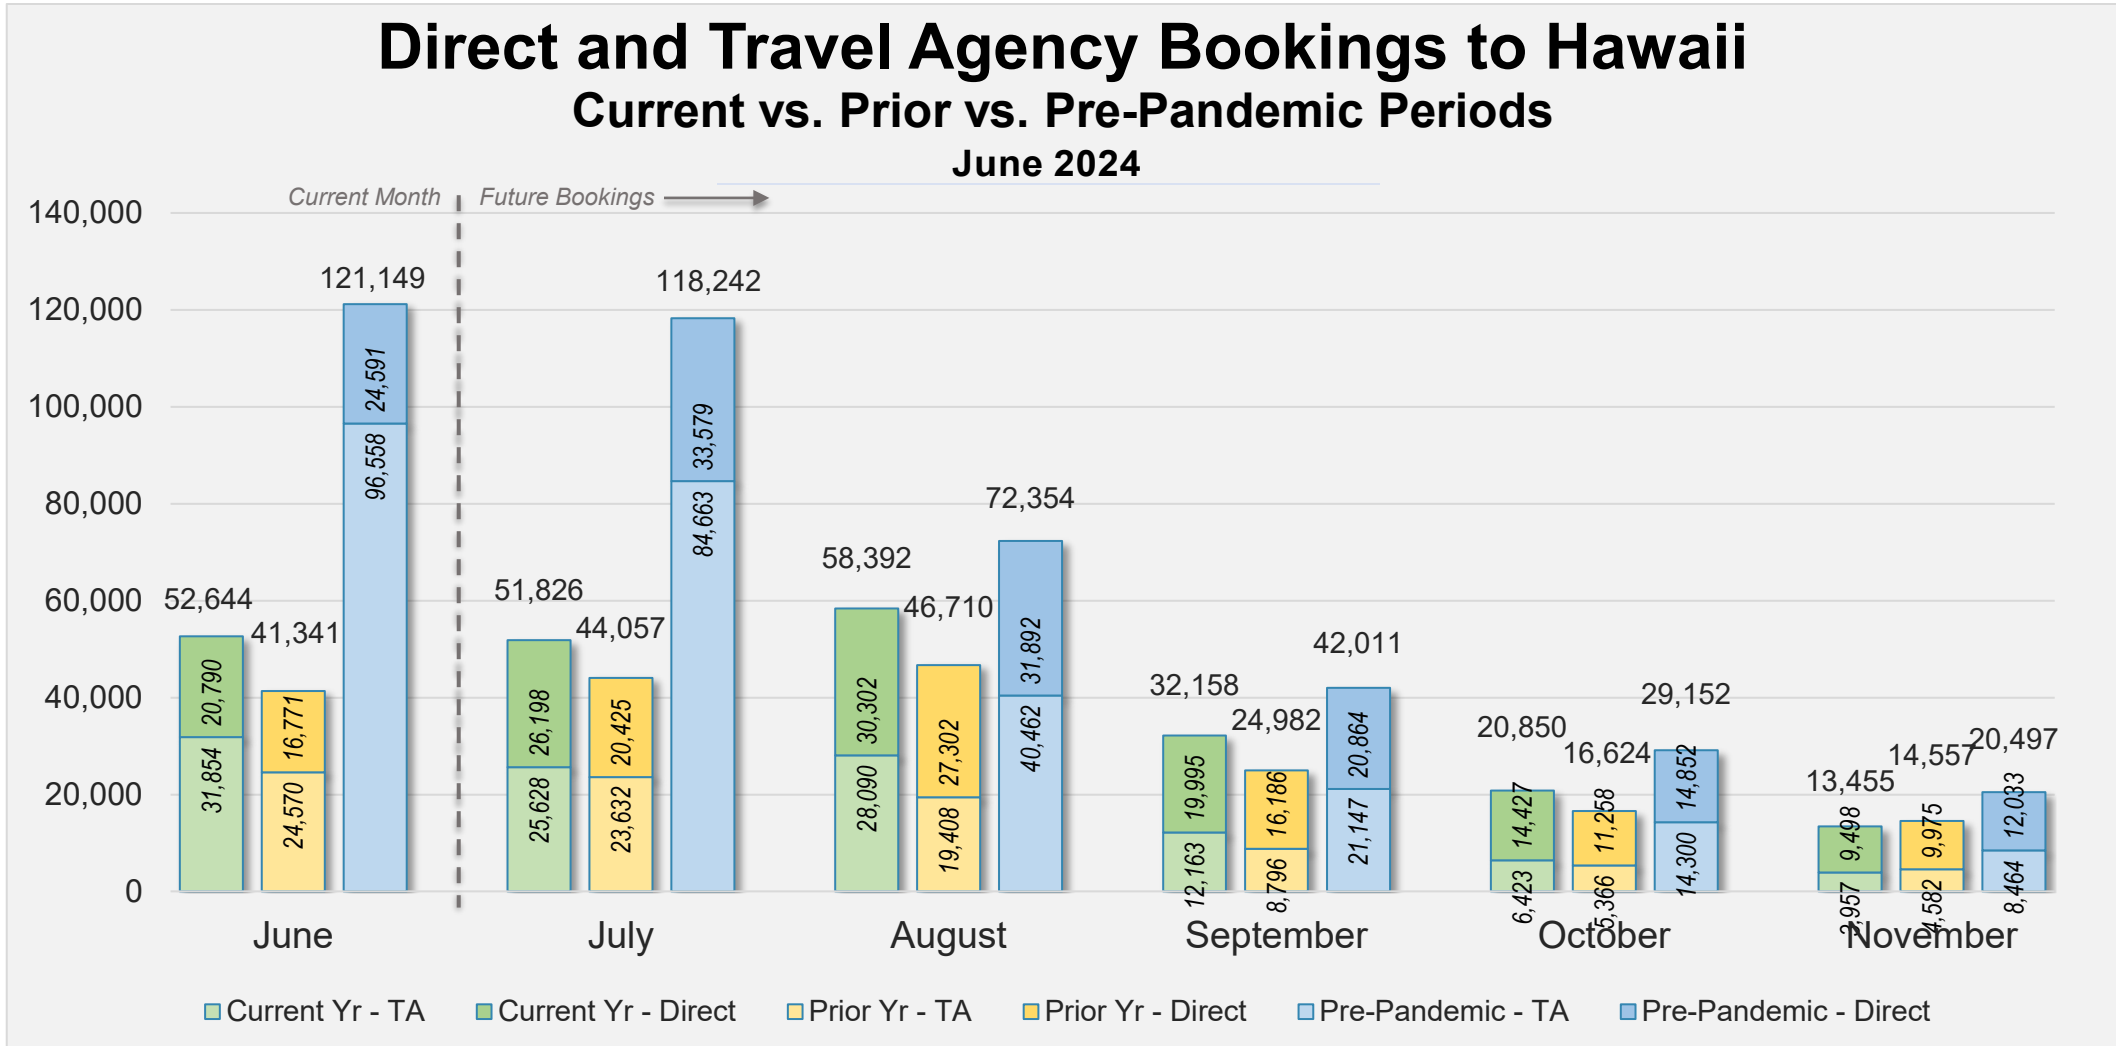

Forward Keys Index

- Bookings
 - Net sum of the number of visitors from Sales transactions counted, including Exchanges and Refunds.
- Current Year / Previous Year / Pre-pandemic
 - In the analysis results, "Current Year" refers to the period being analyzed. "Previous Year" refers to the time unit in the previous year equivalent to the "Current Year" (for year-on-year comparison purposes). "Pre-pandemic" refers to the equivalent period in 2019 to the Current period, using only 2019 data as a reference.
- Direct
 - Refers to tickets purchased directly through the airline, typically via an airline's website.
- Travel Agency
 - Refers to associated with an ARC/IATA number (or otherwise retail).

Direct and Travel Agency Bookings to Hawaii Current vs. Prior vs. Pre-Pandemic Periods

June 2024

Source: ForwardKeys as of 6/30/24

JAPAN

Direct and Travel Agency Bookings to Hawaii Current vs. Prior vs. Pre-Pandemic Periods June 2024

Source: ForwardKeys as of 6/30/24

CANADA

Direct and Travel Agency Bookings to Hawaii Current vs. Prior vs. Pre-Pandemic Periods June 2024

Source: ForwardKeys as of 6/30/24

KOREA

Direct and Travel Agency Bookings to Hawaii Current vs. Prior vs. Pre-Pandemic Periods June 2024