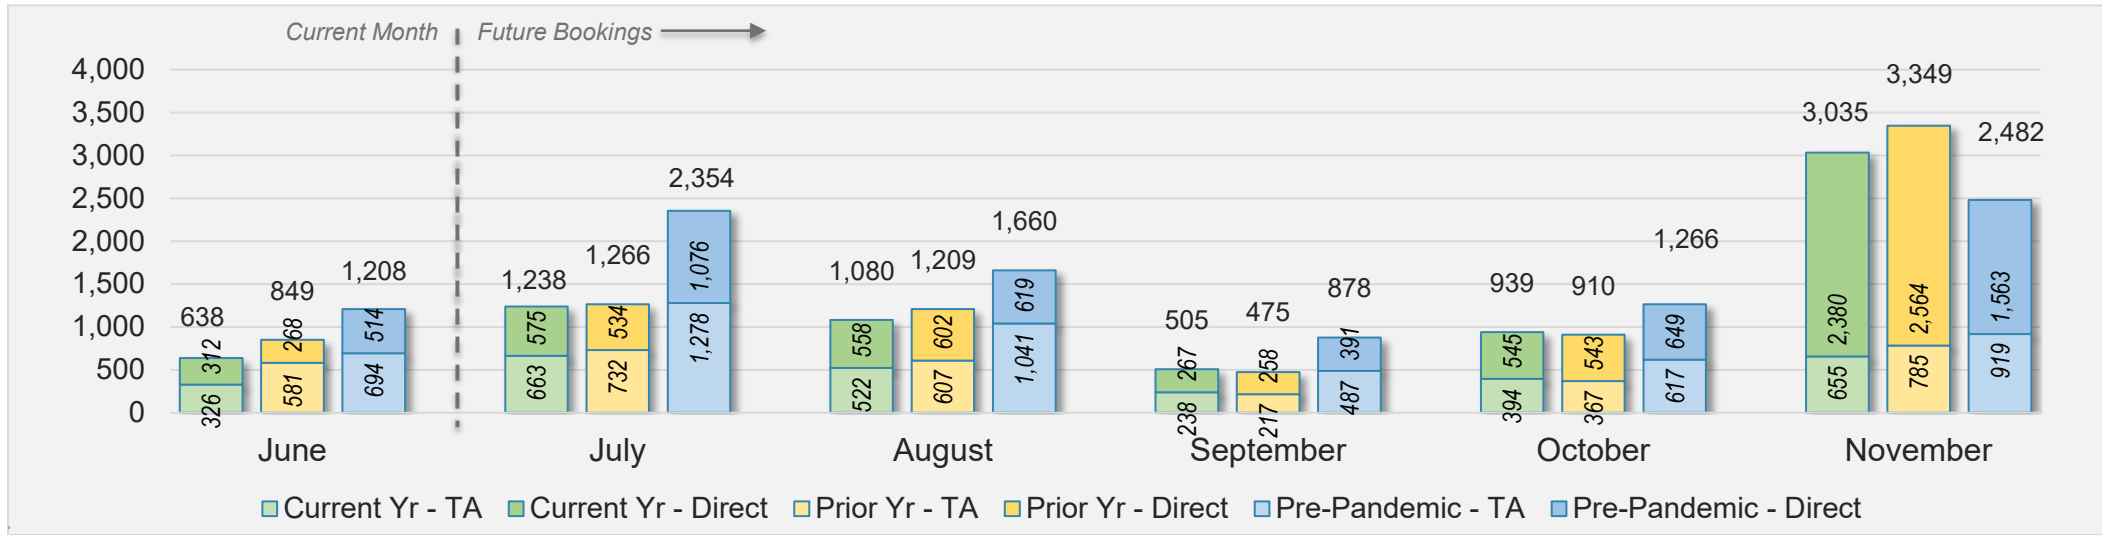

Kaua'i (continued)

June 2024 Direct and Travel Agency Bookings to Hawai'i

June 2024 Direct and Travel Agency Bookings to Hawai'i

Kaua'i (continued)

June 2024 Direct and Travel Agency Bookings to Hawai'i

AUSTRALIA

Source: ForwardKeys as of 6/30/24

Hawai'i Island

June 2024 Direct and Travel Agency Bookings to Hawai'i

June 2024 Direct and Travel Agency Bookings to Hawai'i

Hawai'i Island (continued)

June 2024 Direct and Travel Agency Bookings to Hawai'i

CANADA

Source: ForwardKeys as of 6/30/24

June 2024 Direct and Travel Agency Bookings to Hawai'i

KOREA

Source: ForwardKeys as of 6/30/24

Hawai'i Island (continued)

June 2024 Direct and Travel Agency Bookings to Hawai'i