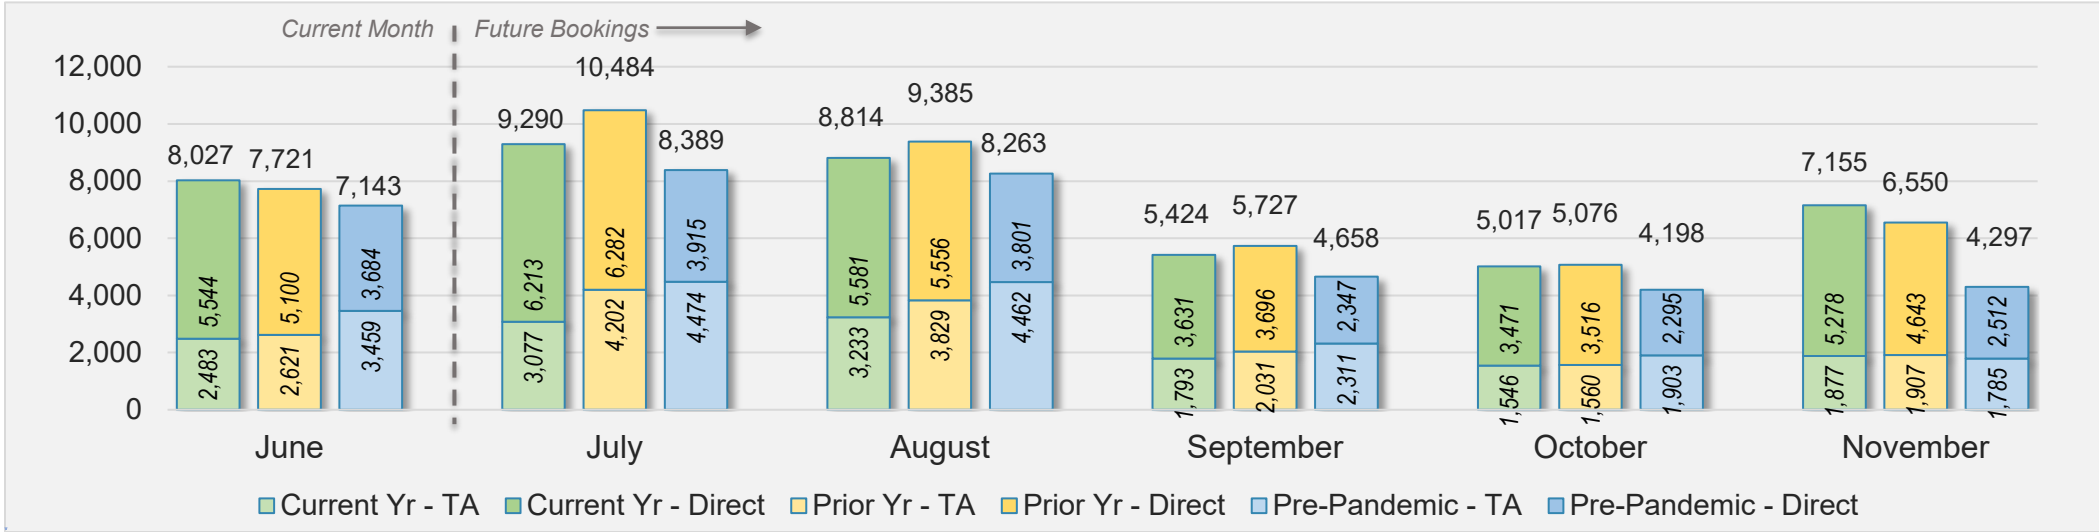

U.S.

Source: ForwardKeys as of 6/30/24

June 2024 Direct and Travel Agency Bookings to Hawai'i

JAPAN

Source: ForwardKeys as of 6/30/24

O'ahu (continued)

June 2024 Direct and Travel Agency Bookings to Hawai'i

June 2024 Direct and Travel Agency Bookings to Hawai'i

O'ahu (continued)

June 2024 Direct and Travel Agency Bookings to Hawai'i

AUSTRALIA

Source: ForwardKeys as of 6/30/24

Maui

June 2024 Direct and Travel Agency Bookings to Hawai'i