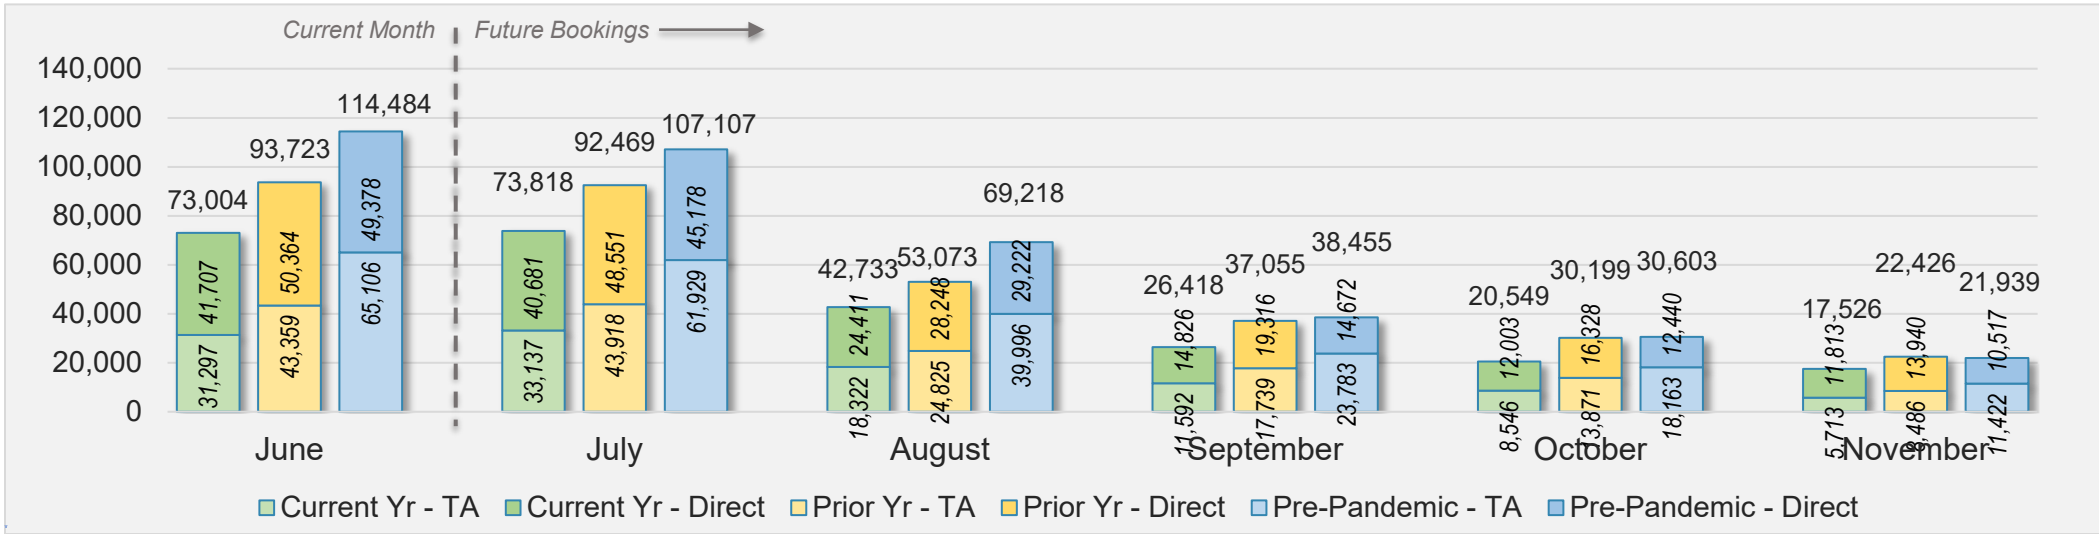

June 2024 Direct and Travel Agency Bookings to Hawai'i

O'ahu (continued)

June 2024 Direct and Travel Agency Bookings to Hawai'i

AUSTRALIA

Source: ForwardKeys as of 6/30/24

Maui

June 2024 Direct and Travel Agency Bookings to Hawai'i

U.S.

Source: ForwardKeys as of 6/30/24

June 2024 Direct and Travel Agency Bookings to Hawai'i

JAPAN

Source: ForwardKeys as of 6/30/24

Maui (continued)

June 2024 Direct and Travel Agency Bookings to Hawai'i

June 2024 Direct and Travel Agency Bookings to Hawai'i