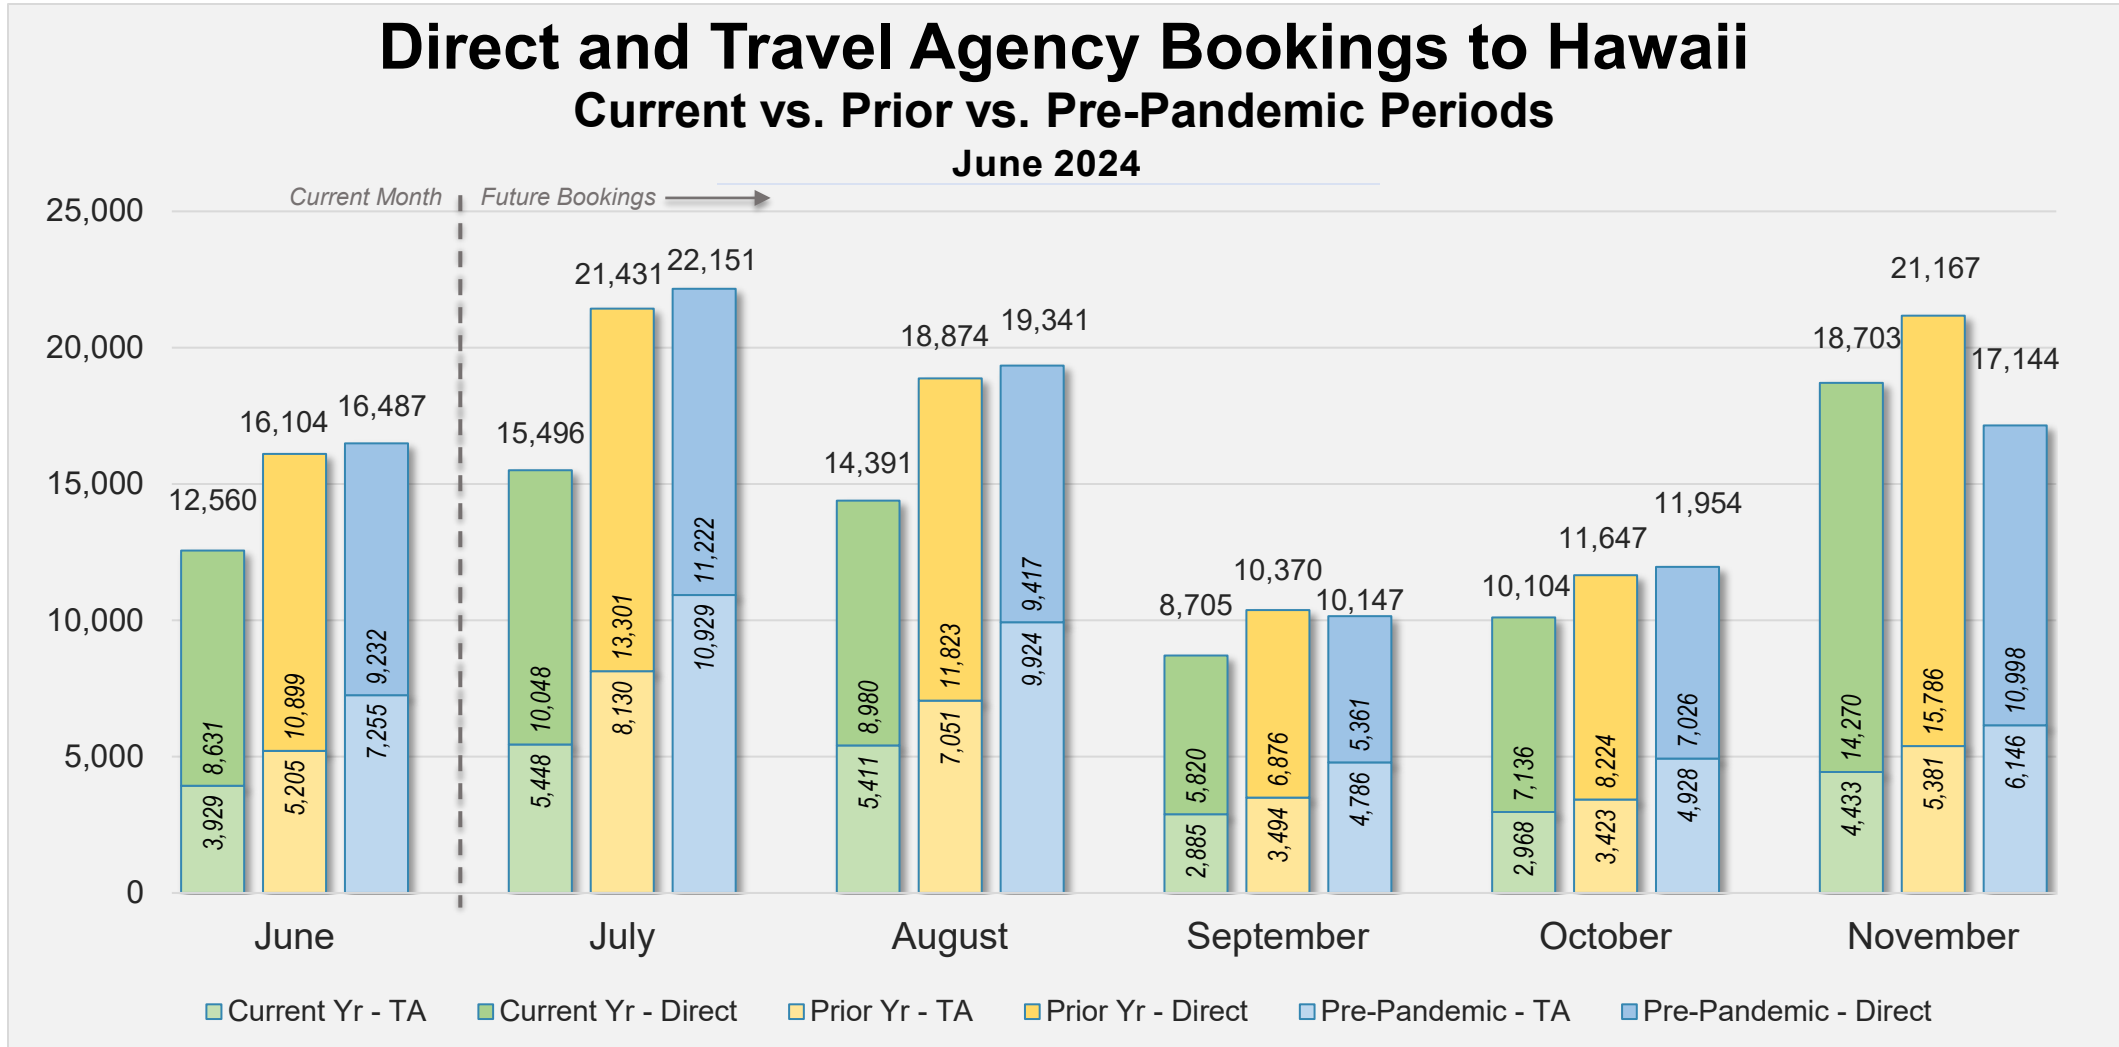

Forward Keys Index

- Bookings
 - Net sum of the number of visitors from Sales transactions counted, including Exchanges and Refunds.
- Current Year / Previous Year / Pre-pandemic
 - In the analysis results, "Current Year" refers to the period being analyzed. "Previous Year" refers to the time unit in the previous year equivalent to the "Current Year" (for year-on-year comparison purposes). "Pre-pandemic" refers to the equivalent period in 2019 to the Current period, using only 2019 data as a reference.
- Direct
 - Refers to tickets purchased directly through the airline, typically via an airline's website.
- Travel Agency
 - Refers to associated with an ARC/IATA number (or otherwise retail).

Direct and Travel Agency Bookings to Hawaii Current vs. Prior vs. Pre-Pandemic Periods

June 2024

Source: ForwardKeys as of 6/30/24

JAPAN

Direct and Travel Agency Bookings to Hawaii Current vs. Prior vs. Pre-Pandemic Periods June 2024

Source: ForwardKeys as of 6/30/24

CANADA

Direct and Travel Agency Bookings to Hawaii Current vs. Prior vs. Pre-Pandemic Periods June 2024

Source: ForwardKeys as of 6/30/24

KOREA

Direct and Travel Agency Bookings to Hawaii Current vs. Prior vs. Pre-Pandemic Periods June 2024