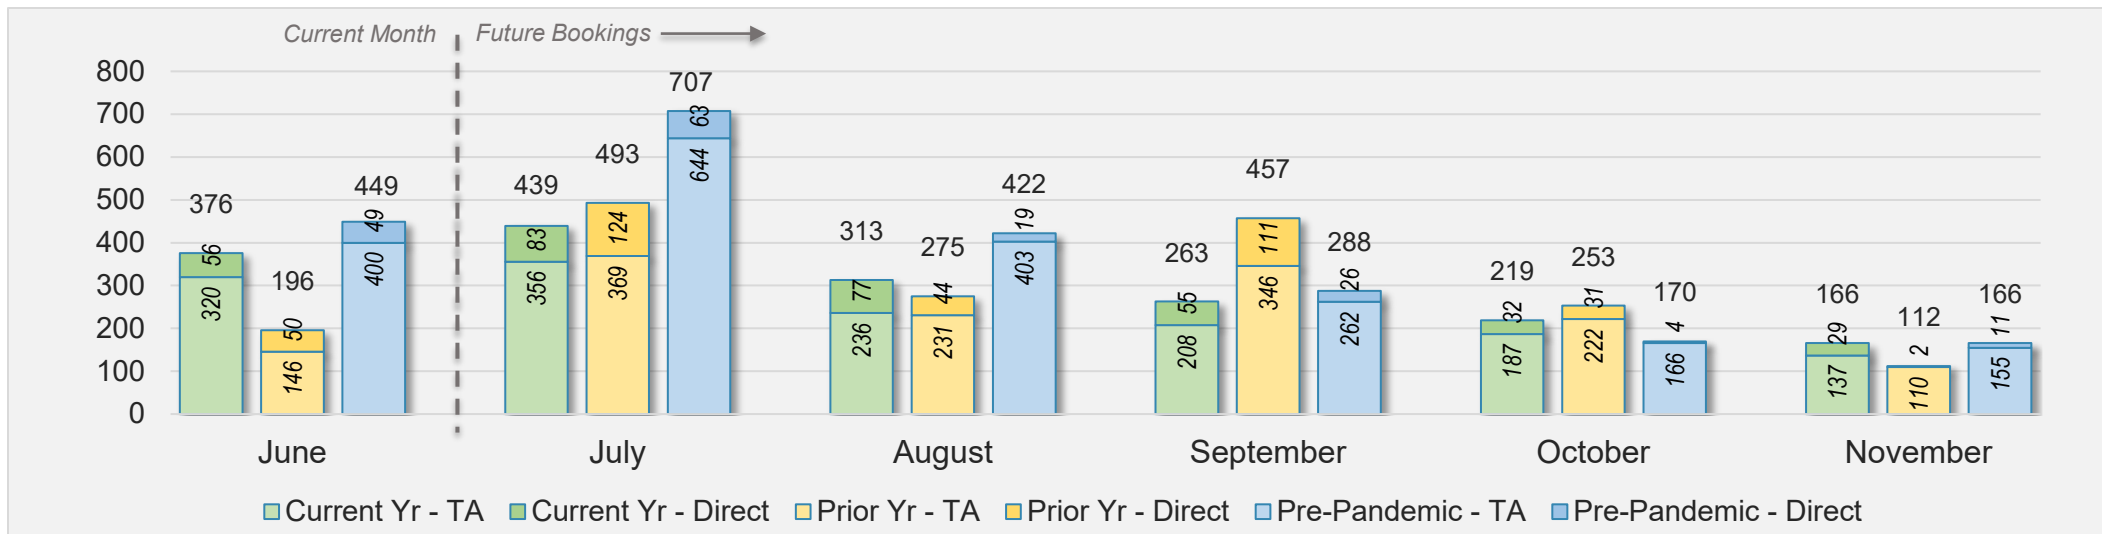

Kaua'i (continued)

June 2024 Direct and Travel Agency Bookings to Hawai'i

June 2024 Direct and Travel Agency Bookings to Hawai'i

Kaua'i (continued)

June 2024 Direct and Travel Agency Bookings to Hawai'i

AUSTRALIA

Source: ForwardKeys as of 6/30/24

Hawai'i Island

June 2024 Direct and Travel Agency Bookings to Hawai'i

June 2024 Direct and Travel Agency Bookings to Hawai'i

Hawai'i Island (continued)

June 2024 Direct and Travel Agency Bookings to Hawai'i

CANADA

Source: ForwardKeys as of 6/30/24

June 2024 Direct and Travel Agency Bookings to Hawai'i

KOREA

Source: ForwardKeys as of 6/30/24

Hawai'i Island (continued)

June 2024 Direct and Travel Agency Bookings to Hawai'i