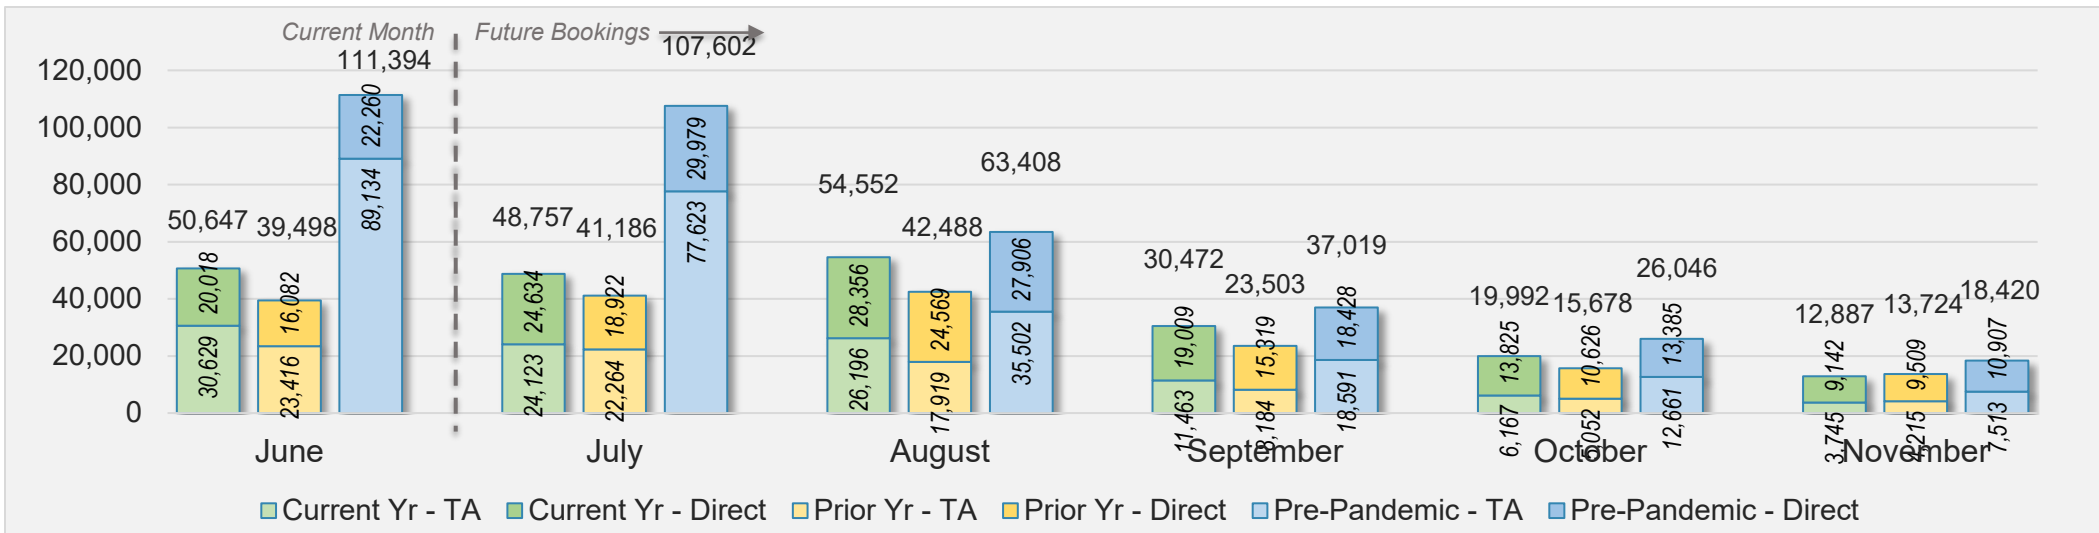

June 2024 Direct and Travel Agency Bookings to Hawai'i

JAPAN

Source: ForwardKeys as of 6/30/24