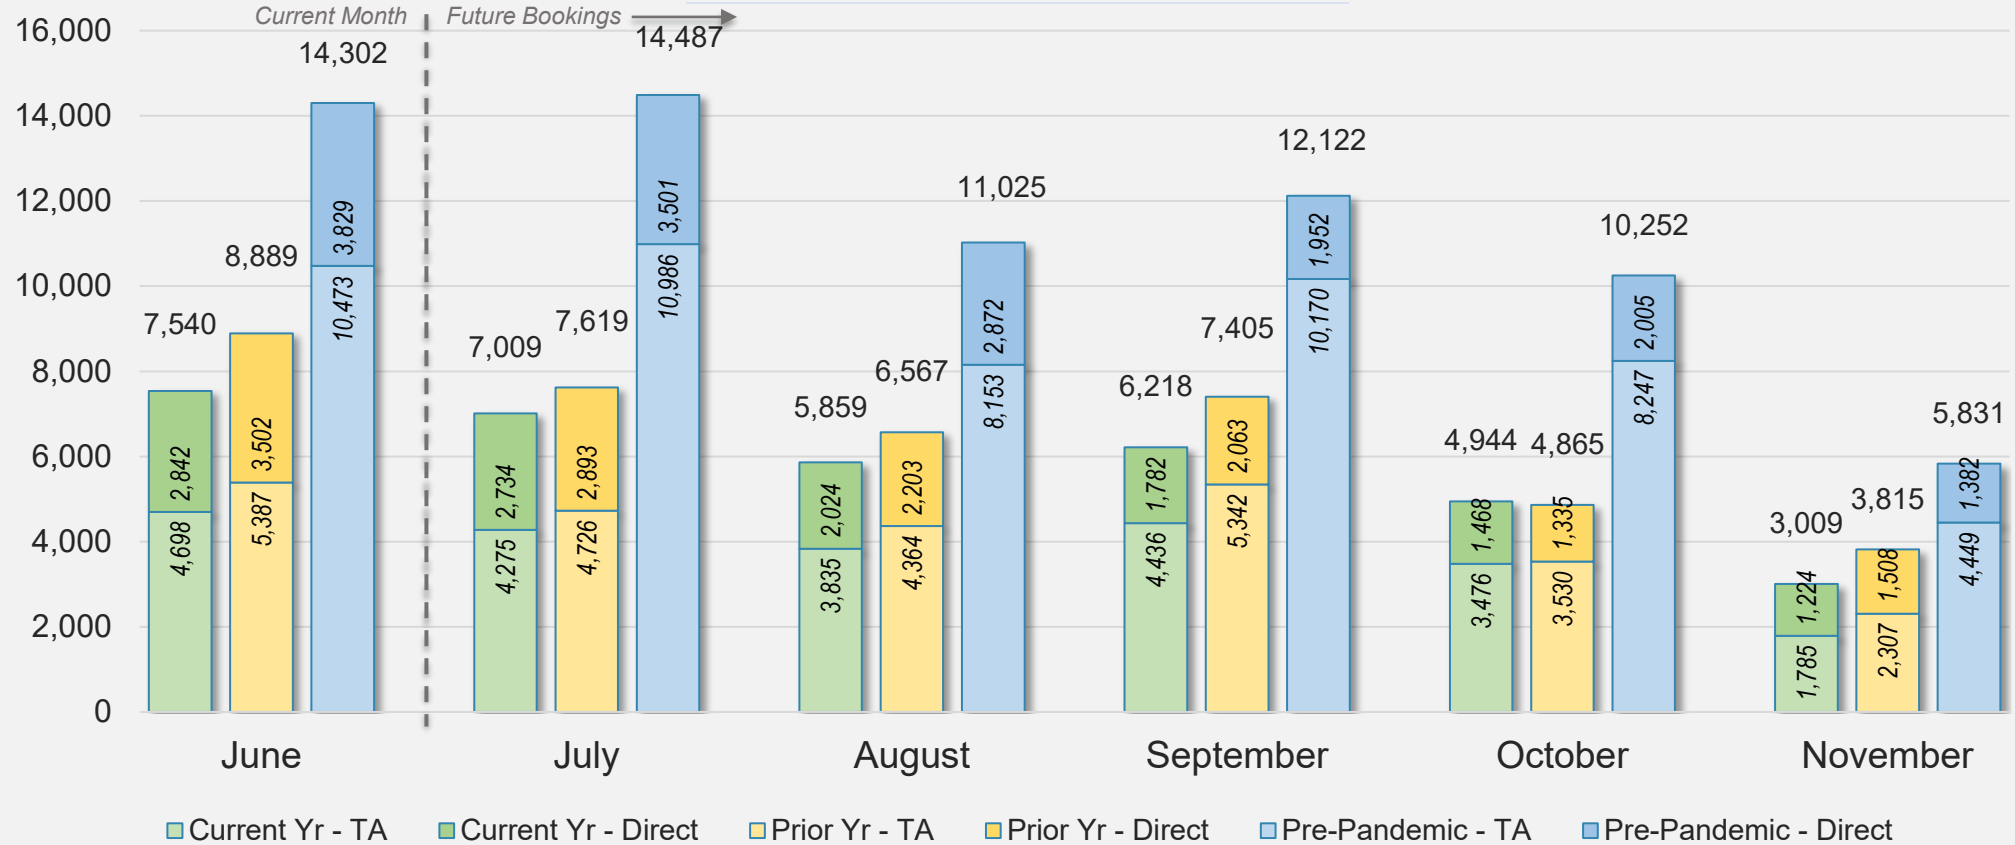

Forward Keys Index

- Bookings
 - Net sum of the number of visitors from Sales transactions counted, including Exchanges and Refunds.
- Current Year / Previous Year / Pre-pandemic
 - In the analysis results, "Current Year" refers to the period being analyzed. "Previous Year" refers to the time unit in the previous year equivalent to the "Current Year" (for year-on-year comparison purposes). "Pre-pandemic" refers to the equivalent period in 2019 to the Current period, using only 2019 data as a reference.
- Direct
 - Refers to tickets purchased directly through the airline, typically via an airline's website.
- Travel Agency
 - Refers to associated with an ARC/IATA number (or otherwise retail).

Source: ForwardKeys as of 6/30/24

CANADA

Direct and Travel Agency Bookings to Hawaii Current vs. Prior vs. Pre-Pandemic Periods June 2024

Source: ForwardKeys as of 6/30/24

KOREA

Direct and Travel Agency Bookings to Hawaii Current vs. Prior vs. Pre-Pandemic Periods June 2024

Source: ForwardKeys as of 6/30/24

AUSTRALIA

Direct and Travel Agency Bookings to Hawaii Current vs. Prior vs. Pre-Pandemic Periods

June 2024

Source: ForwardKeys as of 6/30/24

O'ahu

June 2024 Direct and Travel Agency Bookings to Hawai'i