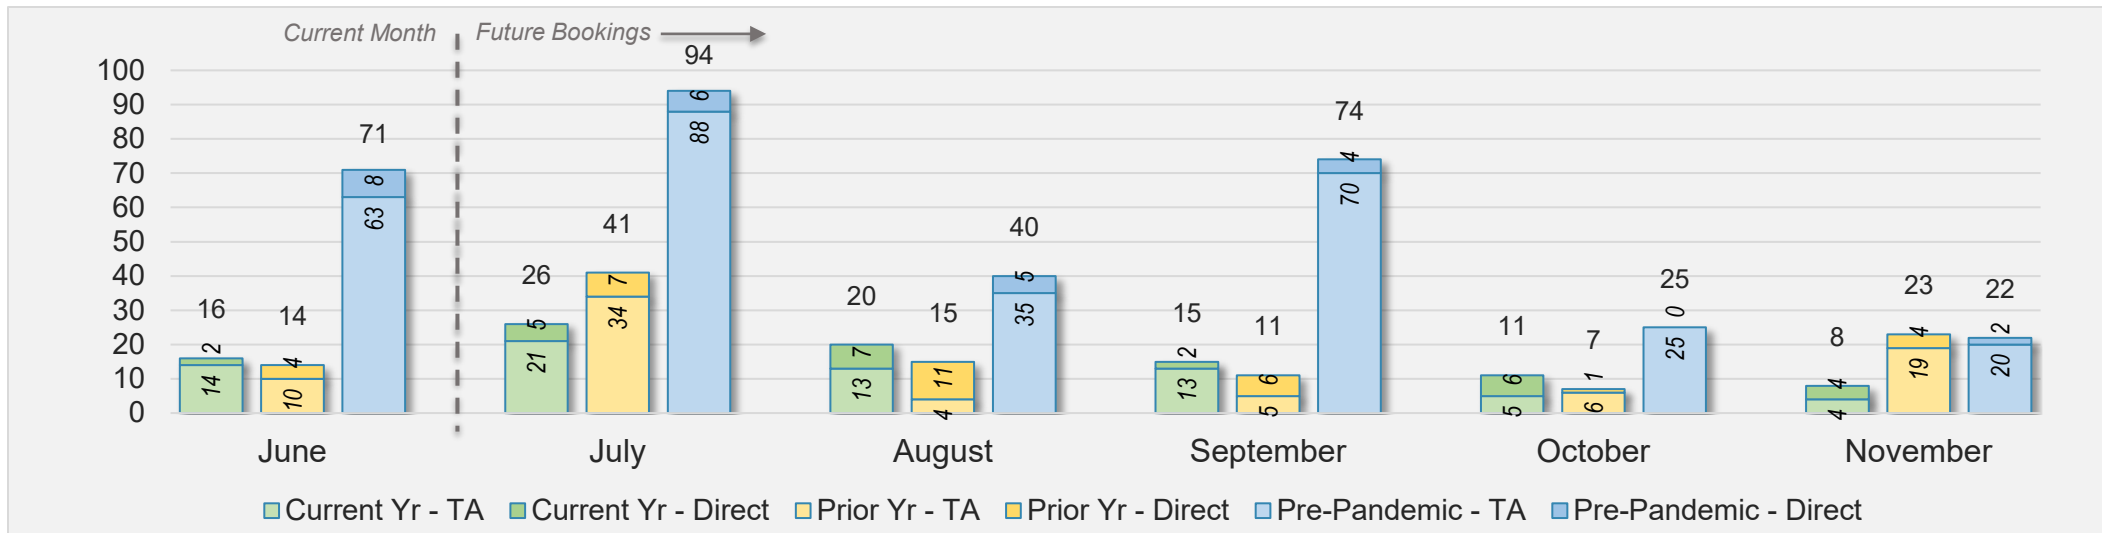

Maui (continued)

June 2024 Direct and Travel Agency Bookings to Hawai'i

AUSTRALIA

Source: ForwardKeys as of 6/30/24

Kaua'i

June 2024 Direct and Travel Agency Bookings to Hawai'i

June 2024 Direct and Travel Agency Bookings to Hawai'i

Kaua'i (continued)

June 2024 Direct and Travel Agency Bookings to Hawai'i

June 2024 Direct and Travel Agency Bookings to Hawai'i

Kaua'i (continued)

June 2024 Direct and Travel Agency Bookings to Hawai'i

AUSTRALIA