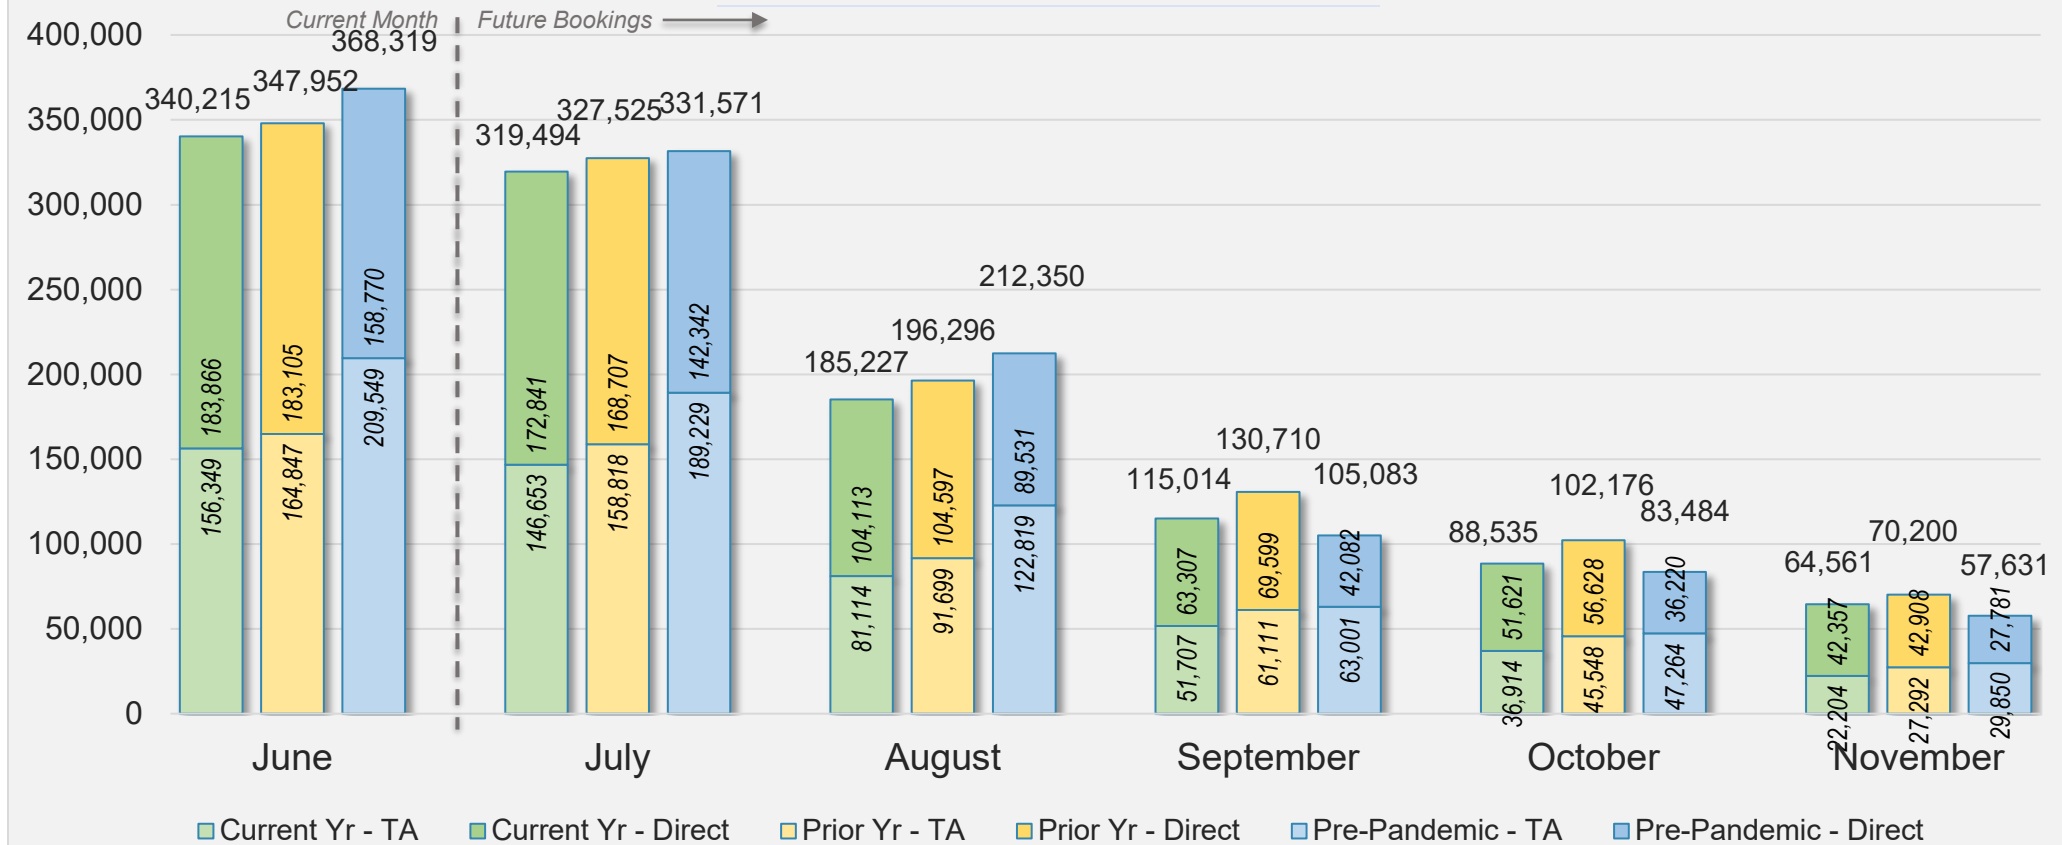

Direct and Travel Agency Bookings to Hawaii Current vs. Prior vs. Pre-Pandemic Periods

June 2024

Source: ForwardKeys as of 6/30/24