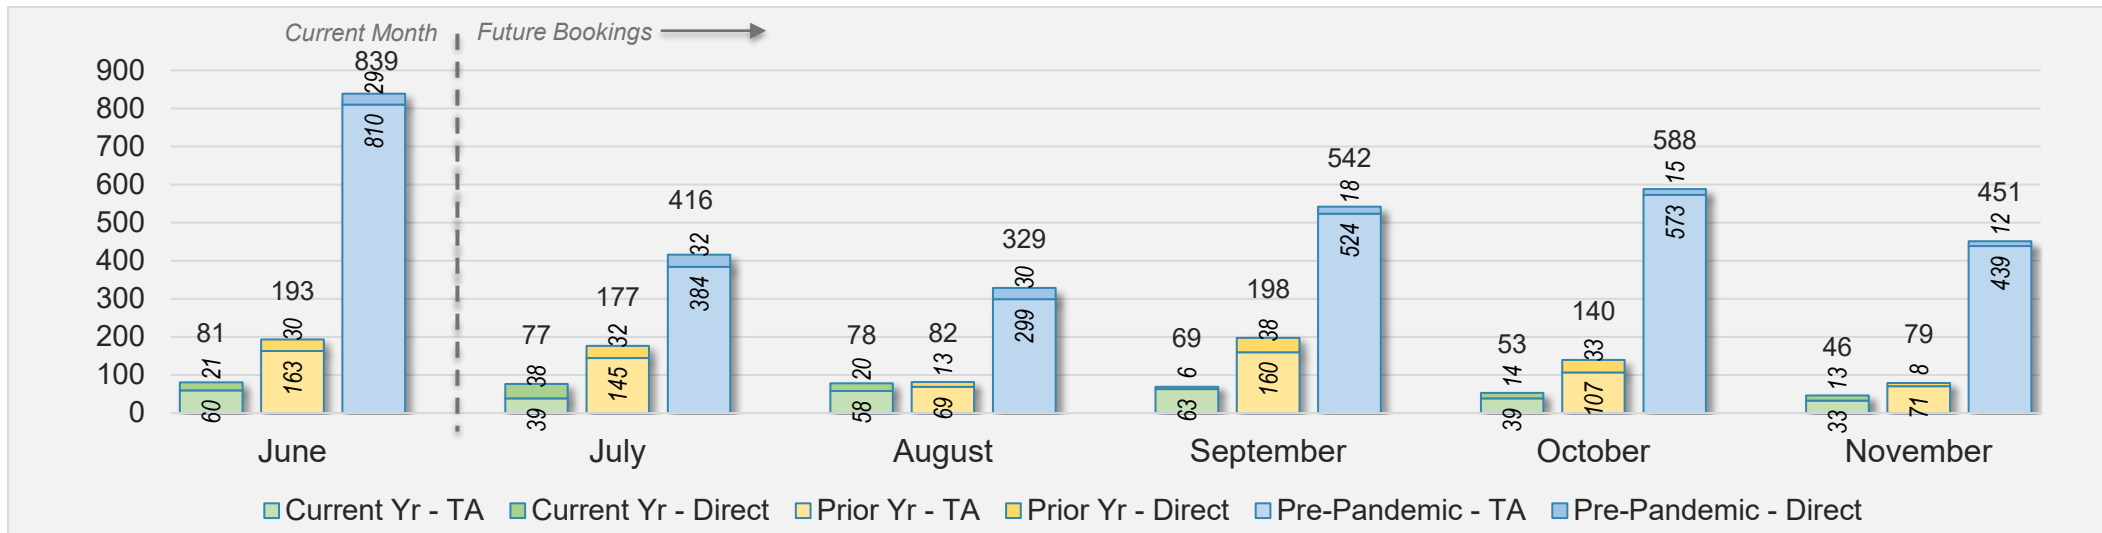

June 2024 Direct and Travel Agency Bookings to Hawai'i

O'ahu (continued)

June 2024 Direct and Travel Agency Bookings to Hawai'i

AUSTRALIA

Source: ForwardKeys as of 6/30/24

Maui

June 2024 Direct and Travel Agency Bookings to Hawai'i

U.S.

Source: ForwardKeys as of 6/30/24

June 2024 Direct and Travel Agency Bookings to Hawai'i

JAPAN

Source: ForwardKeys as of 6/30/24

Maui (continued)

June 2024 Direct and Travel Agency Bookings to Hawai'i

June 2024 Direct and Travel Agency Bookings to Hawai'i

Maui (continued)

June 2024 Direct and Travel Agency Bookings to Hawai'i

AUSTRALIA

Source: ForwardKeys as of 6/30/24

Kaua'i

June 2024 Direct and Travel Agency Bookings to Hawai'i

June 2024 Direct and Travel Agency Bookings to Hawai'i