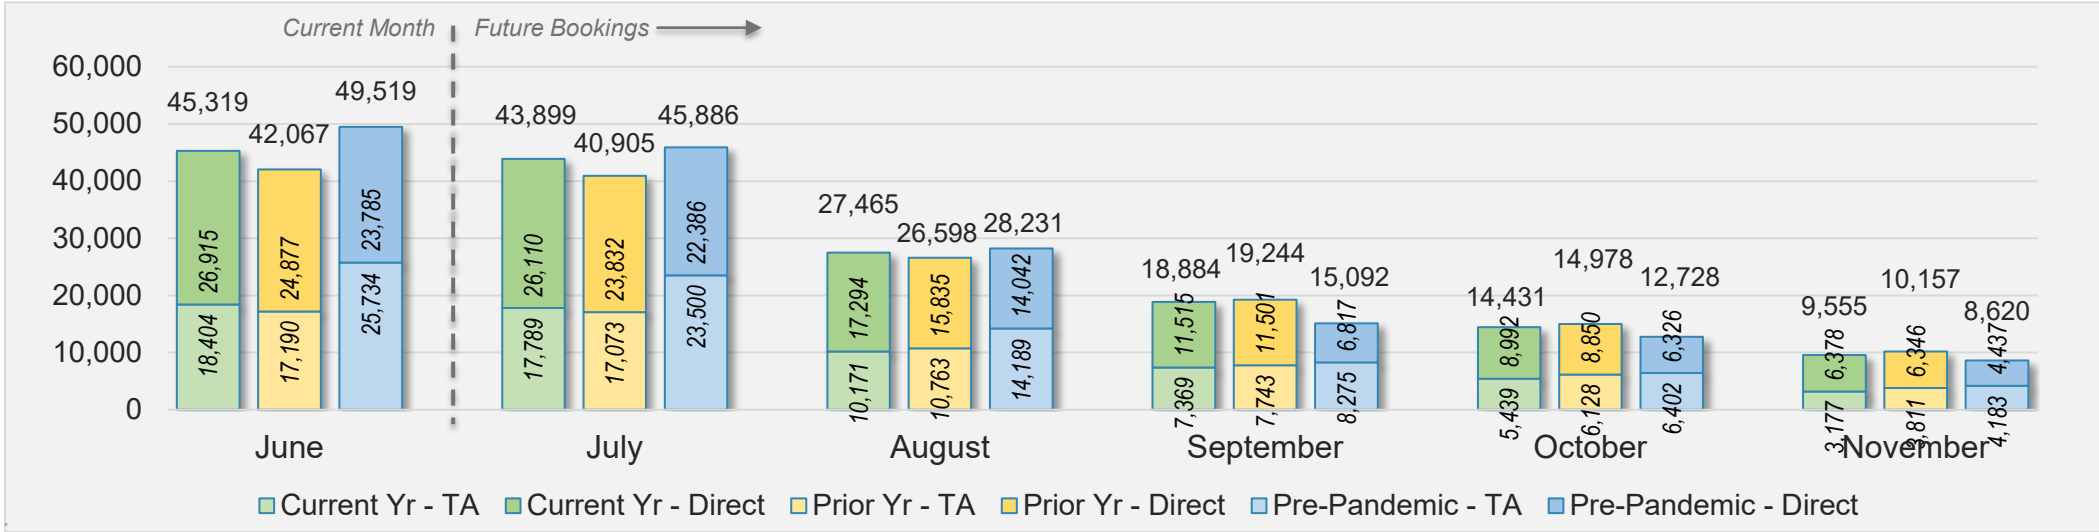

Maui (continued)

June 2024 Direct and Travel Agency Bookings to Hawai'i

AUSTRALIA

Source: ForwardKeys as of 6/30/24

Kaua'i

June 2024 Direct and Travel Agency Bookings to Hawai'i

June 2024 Direct and Travel Agency Bookings to Hawai'i

Kaua'i (continued)

June 2024 Direct and Travel Agency Bookings to Hawai'i

June 2024 Direct and Travel Agency Bookings to Hawai'i

Kaua'i (continued)

June 2024 Direct and Travel Agency Bookings to Hawai'i

AUSTRALIA