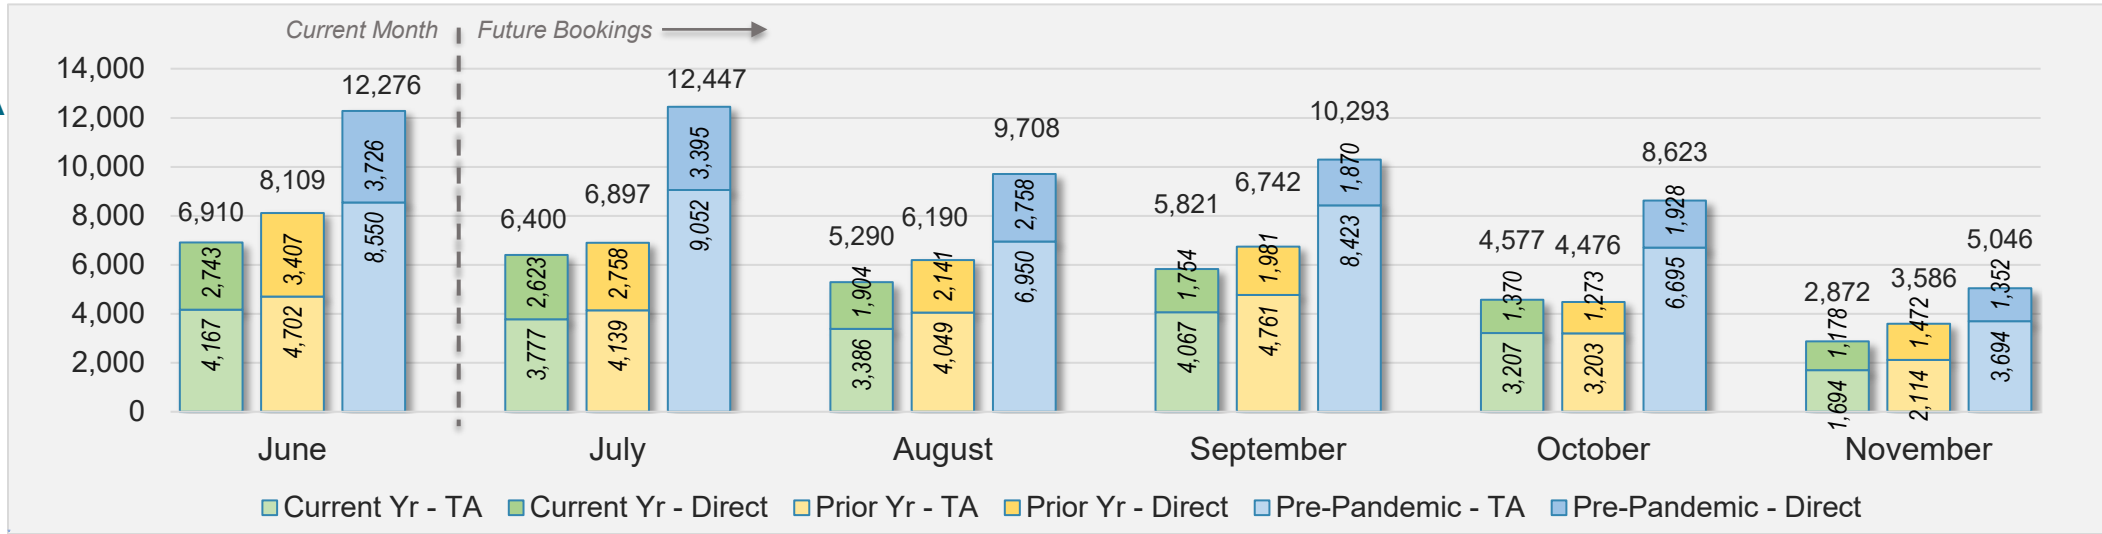

U.S.

Source: ForwardKeys as of 6/30/24

June 2024 Direct and Travel Agency Bookings to Hawai'i

JAPAN

Source: ForwardKeys as of 6/30/24

O'ahu (continued)

June 2024 Direct and Travel Agency Bookings to Hawai'i

June 2024 Direct and Travel Agency Bookings to Hawai'i

O'ahu (continued)

June 2024 Direct and Travel Agency Bookings to Hawai'i

AUSTRALIA

Source: ForwardKeys as of 6/30/24

Maui

June 2024 Direct and Travel Agency Bookings to Hawai'i