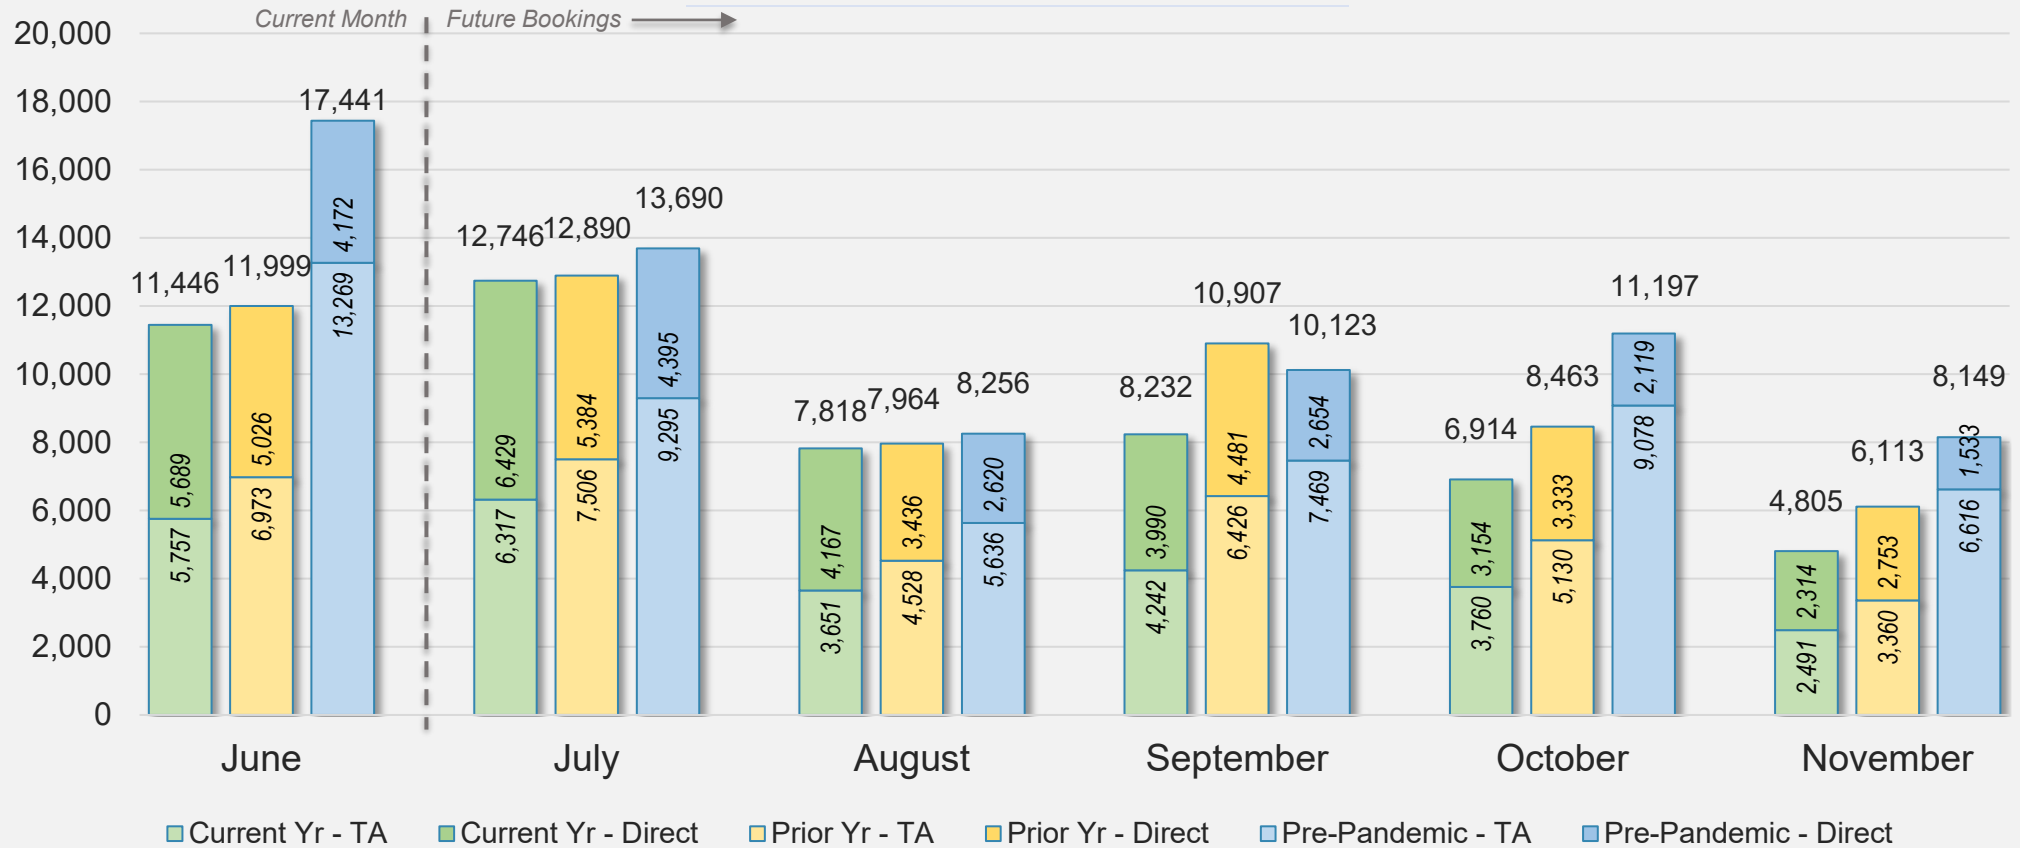

Forward Keys Index

- Bookings
 - Net sum of the number of visitors from Sales transactions counted, including Exchanges and Refunds.
- Current Year / Previous Year / Pre-pandemic
 - In the analysis results, "Current Year" refers to the period being analyzed. "Previous Year" refers to the time unit in the previous year equivalent to the "Current Year" (for year-on-year comparison purposes). "Pre-pandemic" refers to the equivalent period in 2019 to the Current period, using only 2019 data as a reference.
- Direct
 - Refers to tickets purchased directly through the airline, typically via an airline's website.
- Travel Agency
 - Refers to associated with an ARC/IATA number (or otherwise retail).

Source: ForwardKeys as of 6/30/24

CANADA

Direct and Travel Agency Bookings to Hawaii Current vs. Prior vs. Pre-Pandemic Periods June 2024

Source: ForwardKeys as of 6/30/24

KOREA

Direct and Travel Agency Bookings to Hawaii Current vs. Prior vs. Pre-Pandemic Periods June 2024

Source: ForwardKeys as of 6/30/24

AUSTRALIA

Direct and Travel Agency Bookings to Hawaii Current vs. Prior vs. Pre-Pandemic Periods

June 2024

Source: ForwardKeys as of 6/30/24

O'ahu

June 2024 Direct and Travel Agency Bookings to Hawai'i