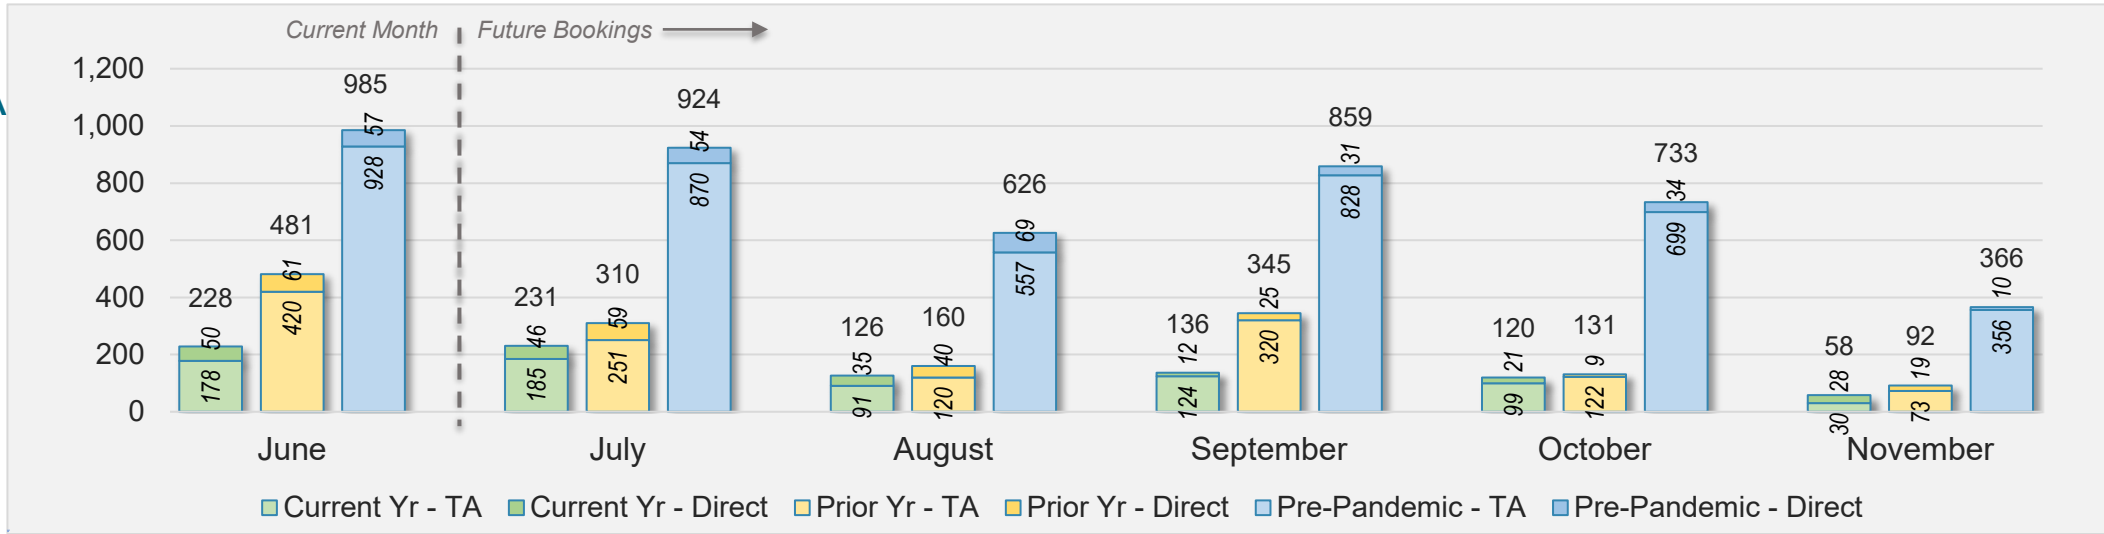

June 2024 Direct and Travel Agency Bookings to Hawai'i

O'ahu (continued)

June 2024 Direct and Travel Agency Bookings to Hawai'i

AUSTRALIA

Source: ForwardKeys as of 6/30/24

Maui

June 2024 Direct and Travel Agency Bookings to Hawai'i

U.S.

Source: ForwardKeys as of 6/30/24

June 2024 Direct and Travel Agency Bookings to Hawai'i

JAPAN

Source: ForwardKeys as of 6/30/24

Maui (continued)

June 2024 Direct and Travel Agency Bookings to Hawai'i

June 2024 Direct and Travel Agency Bookings to Hawai'i

Maui (continued)

June 2024 Direct and Travel Agency Bookings to Hawai'i

AUSTRALIA

Source: ForwardKeys as of 6/30/24

Kaua'i

June 2024 Direct and Travel Agency Bookings to Hawai'i

June 2024 Direct and Travel Agency Bookings to Hawai'i