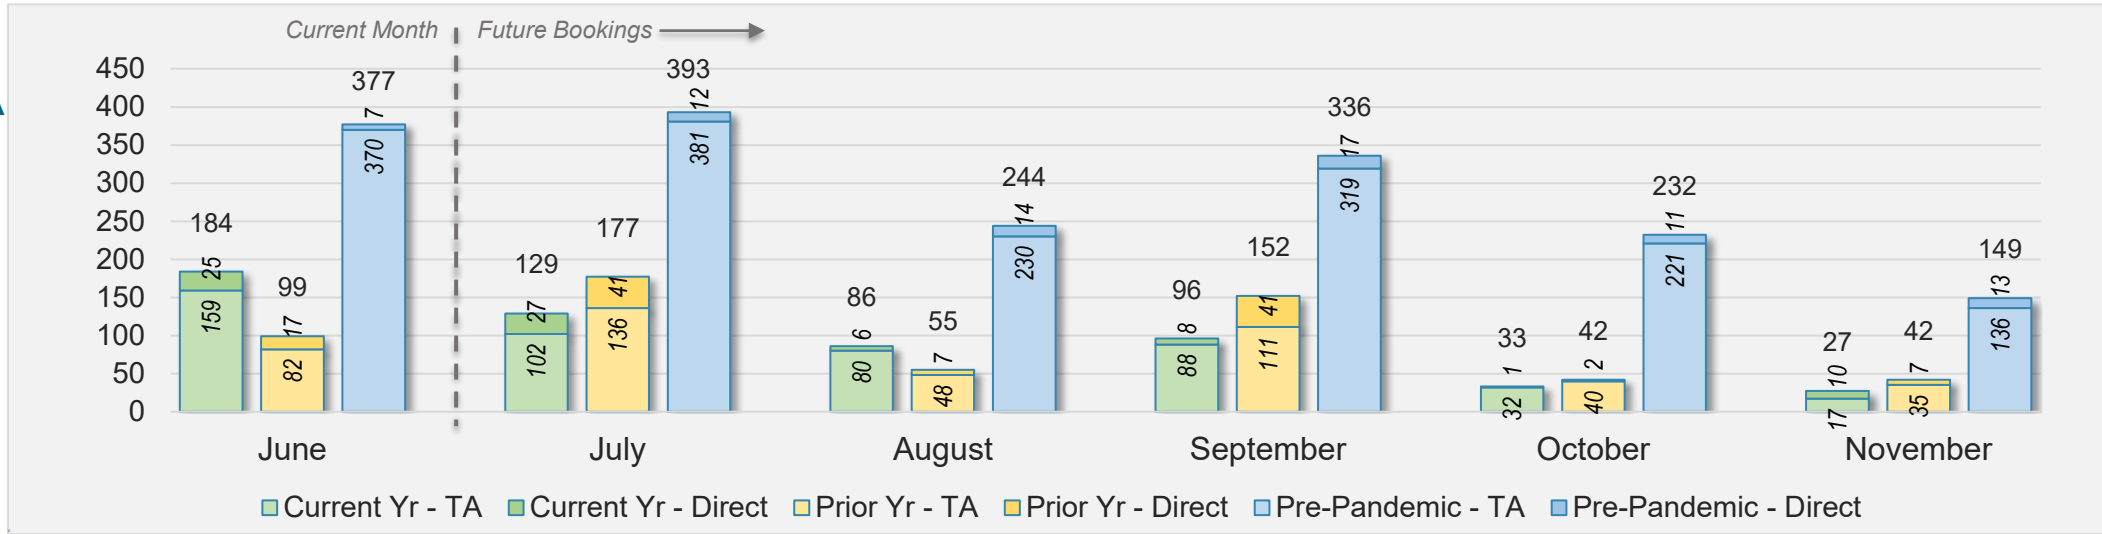

Maui (continued)

June 2024 Direct and Travel Agency Bookings to Hawai'i

AUSTRALIA

Source: ForwardKeys as of 6/30/24

Kaua'i

June 2024 Direct and Travel Agency Bookings to Hawai'i

June 2024 Direct and Travel Agency Bookings to Hawai'i

Kaua'i (continued)

June 2024 Direct and Travel Agency Bookings to Hawai'i

June 2024 Direct and Travel Agency Bookings to Hawai'i

Kaua'i (continued)

June 2024 Direct and Travel Agency Bookings to Hawai'i

AUSTRALIA

Source: ForwardKeys as of 6/30/24

Hawai'i Island

June 2024 Direct and Travel Agency Bookings to Hawai'i

June 2024 Direct and Travel Agency Bookings to Hawai'i

Hawai'i Island (continued)

June 2024 Direct and Travel Agency Bookings to Hawai'i