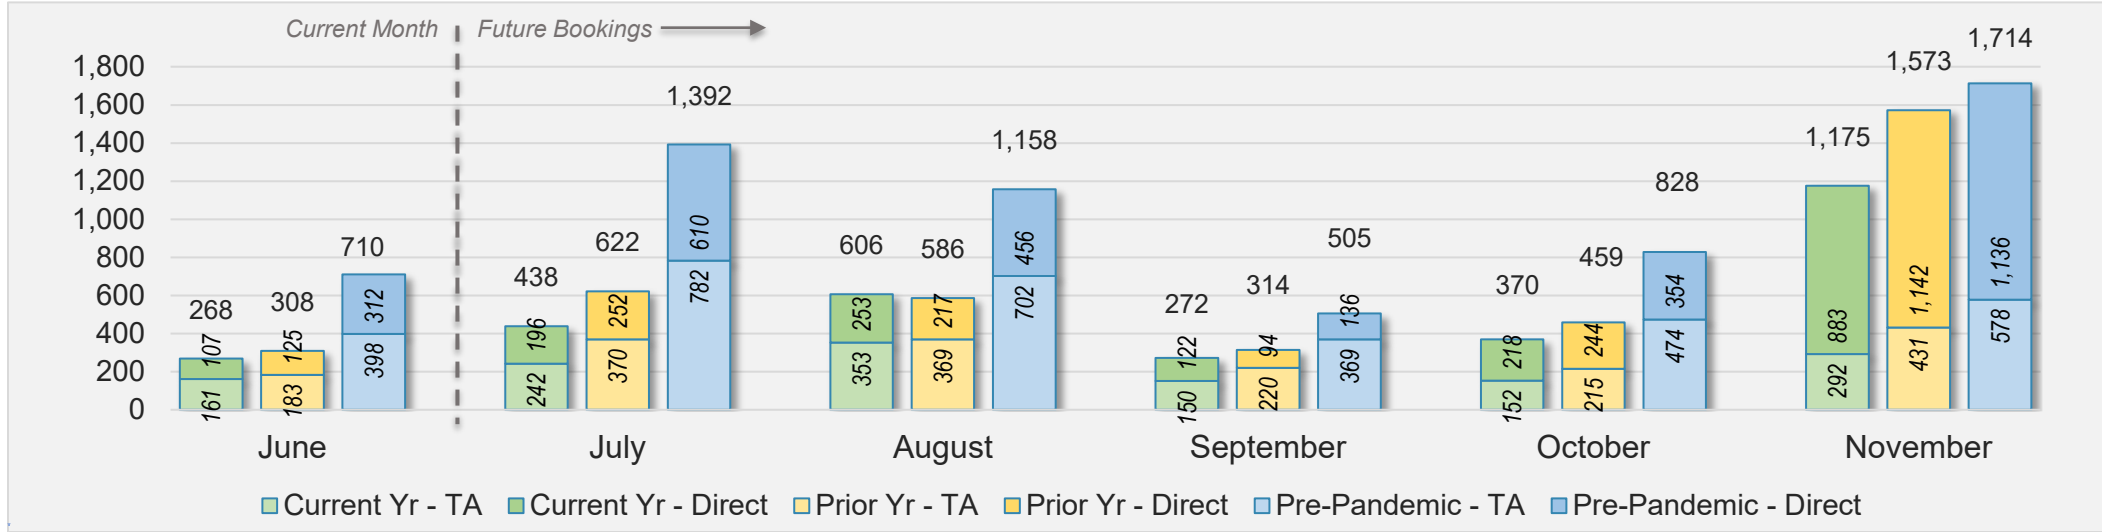

U.S.

Source: ForwardKeys as of 6/30/24

June 2024 Direct and Travel Agency Bookings to Hawai'i

JAPAN

Source: ForwardKeys as of 6/30/24

Maui (continued)

June 2024 Direct and Travel Agency Bookings to Hawai'i

June 2024 Direct and Travel Agency Bookings to Hawai'i

Maui (continued)

June 2024 Direct and Travel Agency Bookings to Hawai'i

AUSTRALIA

Source: ForwardKeys as of 6/30/24

Kaua'i

June 2024 Direct and Travel Agency Bookings to Hawai'i

June 2024 Direct and Travel Agency Bookings to Hawai'i

Kaua'i (continued)

June 2024 Direct and Travel Agency Bookings to Hawai'i

June 2024 Direct and Travel Agency Bookings to Hawai'i

Kaua'i (continued)

June 2024 Direct and Travel Agency Bookings to Hawai'i

AUSTRALIA