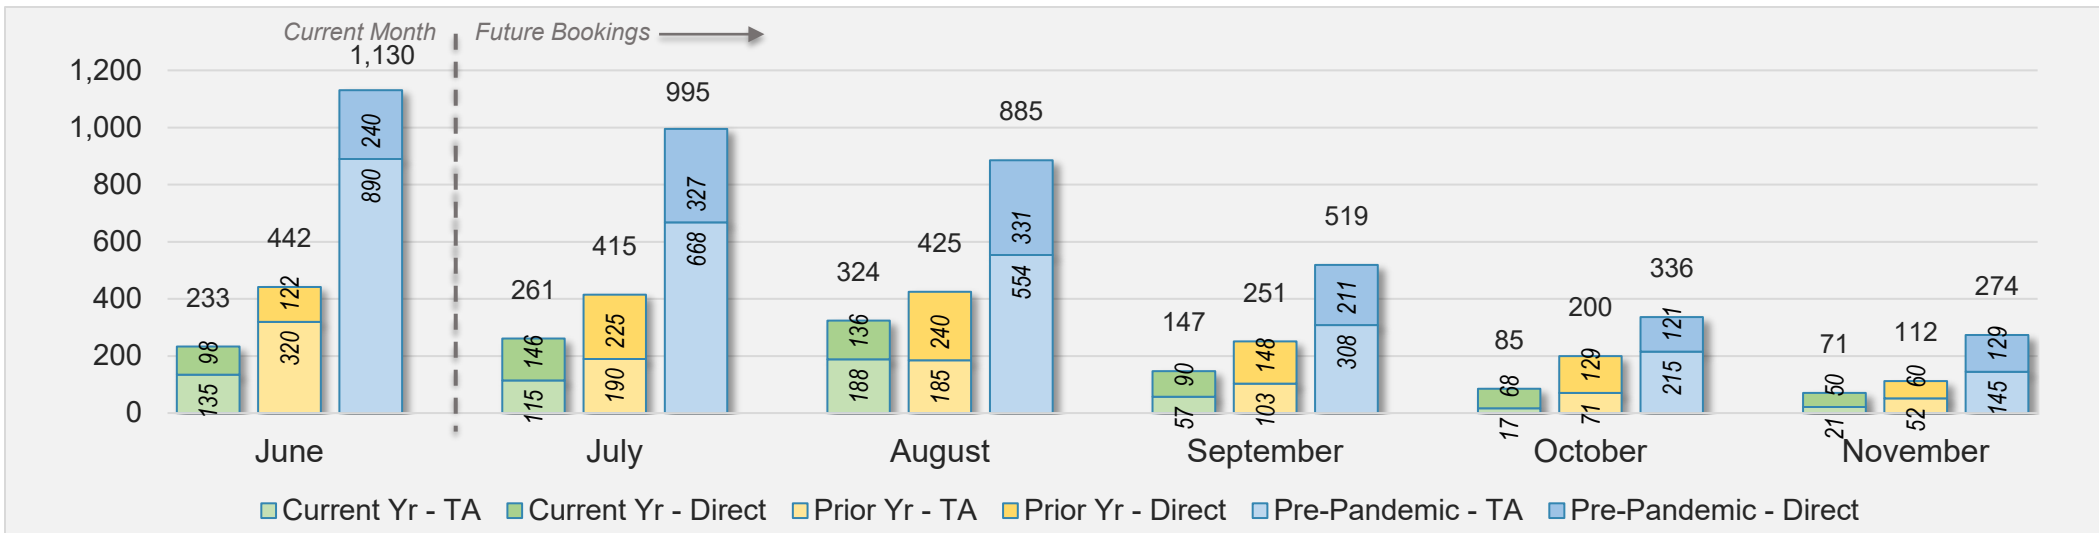

June 2024 Direct and Travel Agency Bookings to Hawai'i

O'ahu (continued)

June 2024 Direct and Travel Agency Bookings to Hawai'i

AUSTRALIA

Source: ForwardKeys as of 6/30/24

Maui

June 2024 Direct and Travel Agency Bookings to Hawai'i

U.S.

Source: ForwardKeys as of 6/30/24

June 2024 Direct and Travel Agency Bookings to Hawai'i

JAPAN

Source: ForwardKeys as of 6/30/24

Maui (continued)

June 2024 Direct and Travel Agency Bookings to Hawai'i

June 2024 Direct and Travel Agency Bookings to Hawai'i