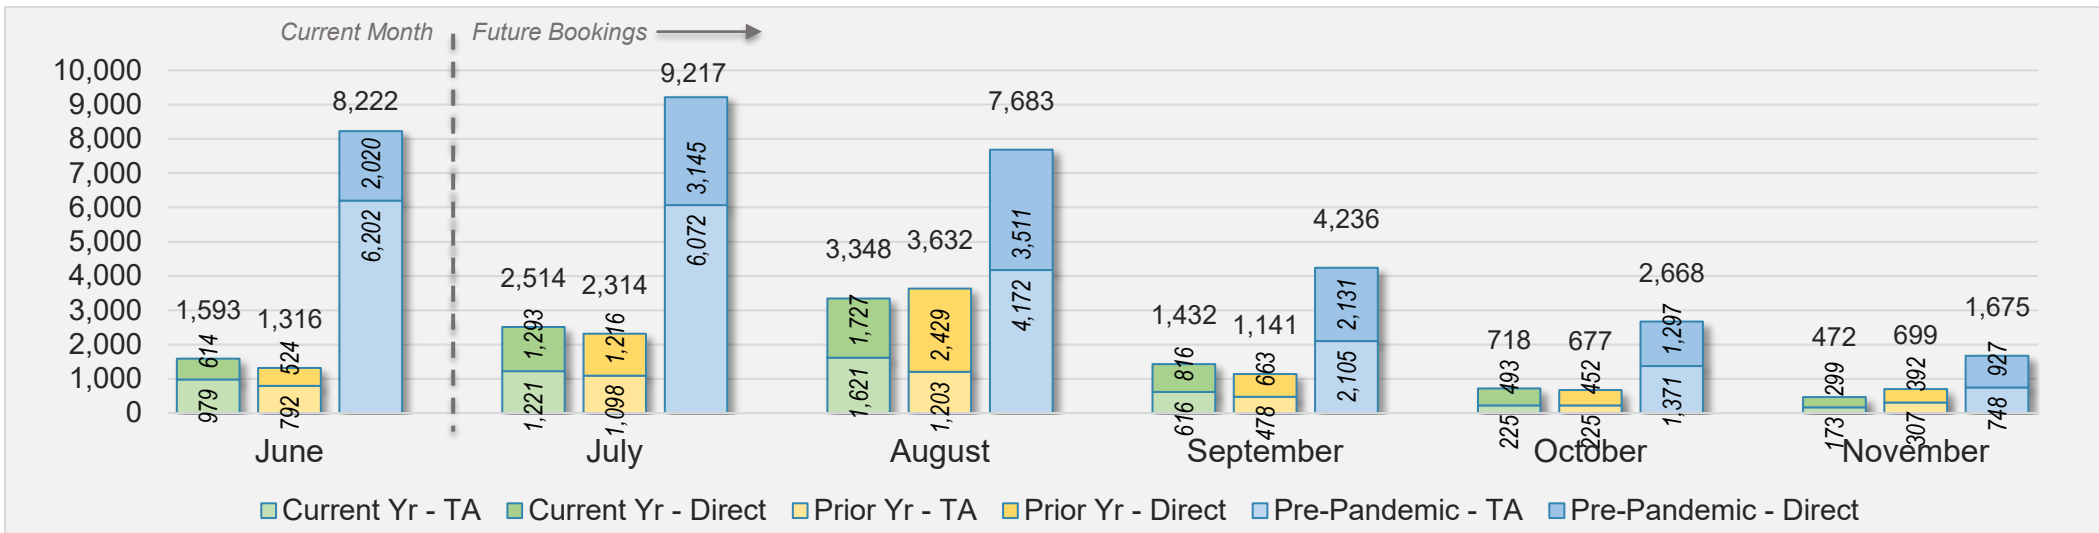

Maui (continued)

June 2024 Direct and Travel Agency Bookings to Hawai'i

AUSTRALIA

Source: ForwardKeys as of 6/30/24

Kaua'i

June 2024 Direct and Travel Agency Bookings to Hawai'i

June 2024 Direct and Travel Agency Bookings to Hawai'i

Kaua'i (continued)

June 2024 Direct and Travel Agency Bookings to Hawai'i

June 2024 Direct and Travel Agency Bookings to Hawai'i

Kaua'i (continued)

June 2024 Direct and Travel Agency Bookings to Hawai'i

AUSTRALIA

Source: ForwardKeys as of 6/30/24

Hawai'i Island

June 2024 Direct and Travel Agency Bookings to Hawai'i

June 2024 Direct and Travel Agency Bookings to Hawai'i

Hawai'i Island (continued)

June 2024 Direct and Travel Agency Bookings to Hawai'i