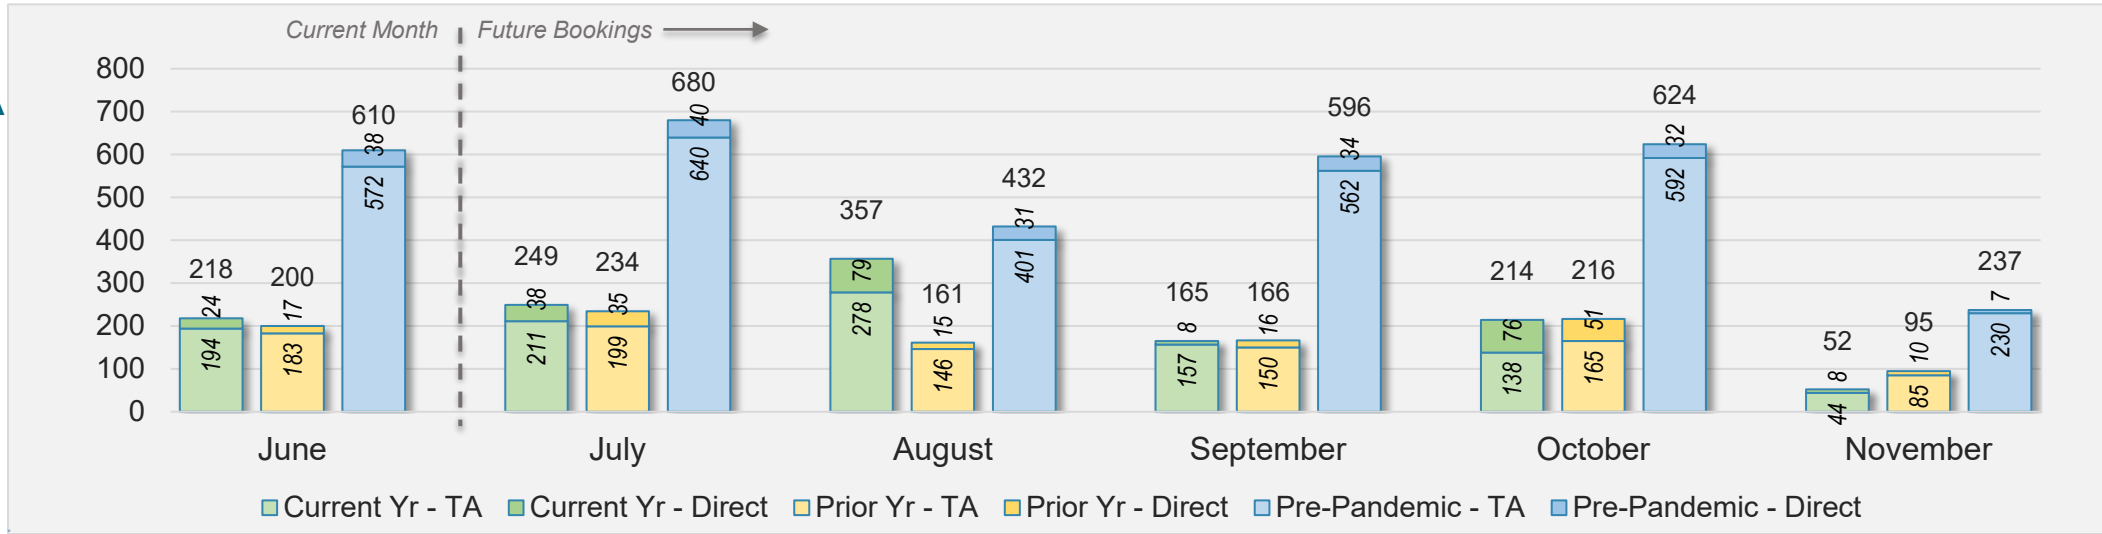

Hawai'i Island (continued)

June 2024 Direct and Travel Agency Bookings to Hawai'i

AUSTRALIA

Source: ForwardKeys as of 6/30/24