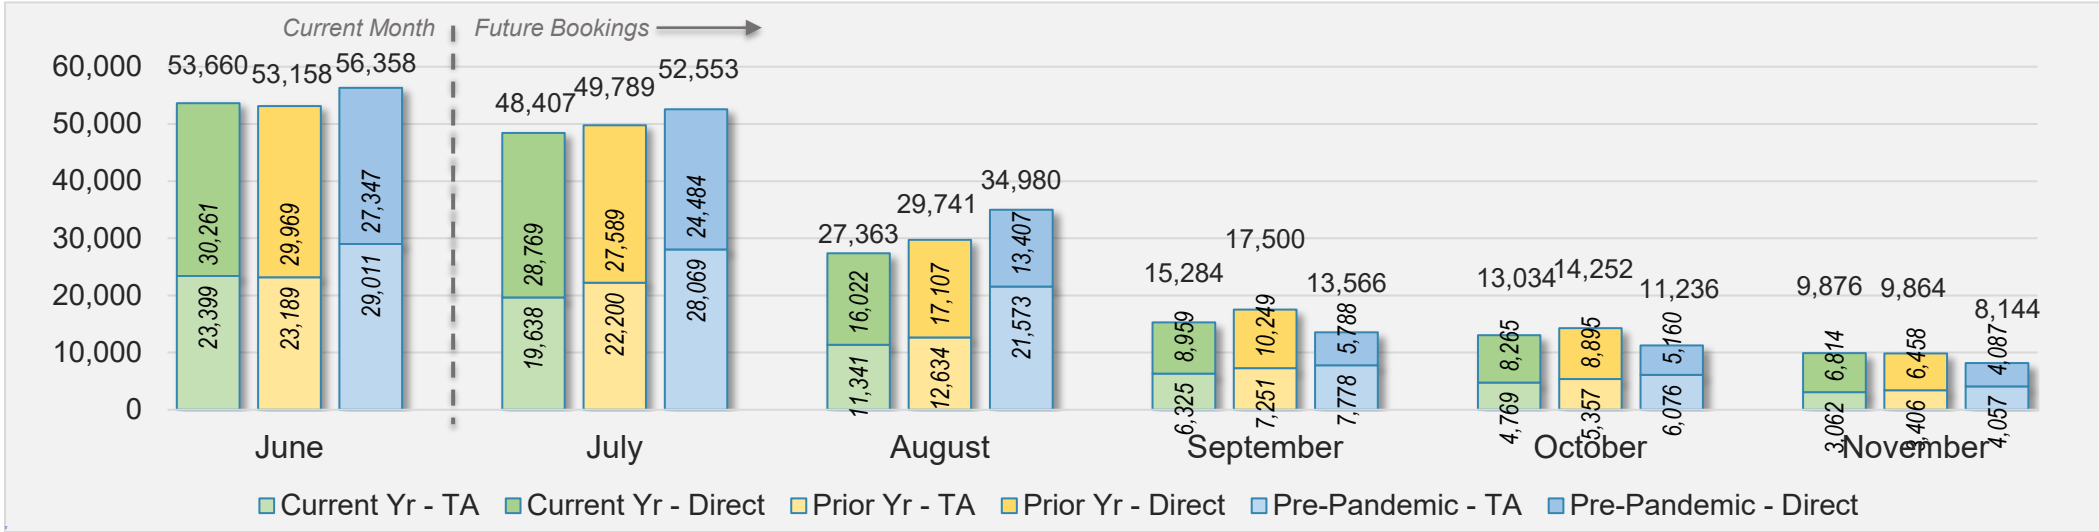

Maui (continued)

June 2024 Direct and Travel Agency Bookings to Hawai'i

AUSTRALIA

Source: ForwardKeys as of 6/30/24

Kaua'i

June 2024 Direct and Travel Agency Bookings to Hawai'i

June 2024 Direct and Travel Agency Bookings to Hawai'i

Kaua'i (continued)

June 2024 Direct and Travel Agency Bookings to Hawai'i

June 2024 Direct and Travel Agency Bookings to Hawai'i

Kaua'i (continued)

June 2024 Direct and Travel Agency Bookings to Hawai'i

AUSTRALIA

Source: ForwardKeys as of 6/30/24

Hawai'i Island

June 2024 Direct and Travel Agency Bookings to Hawai'i

June 2024 Direct and Travel Agency Bookings to Hawai'i

Hawai'i Island (continued)

June 2024 Direct and Travel Agency Bookings to Hawai'i