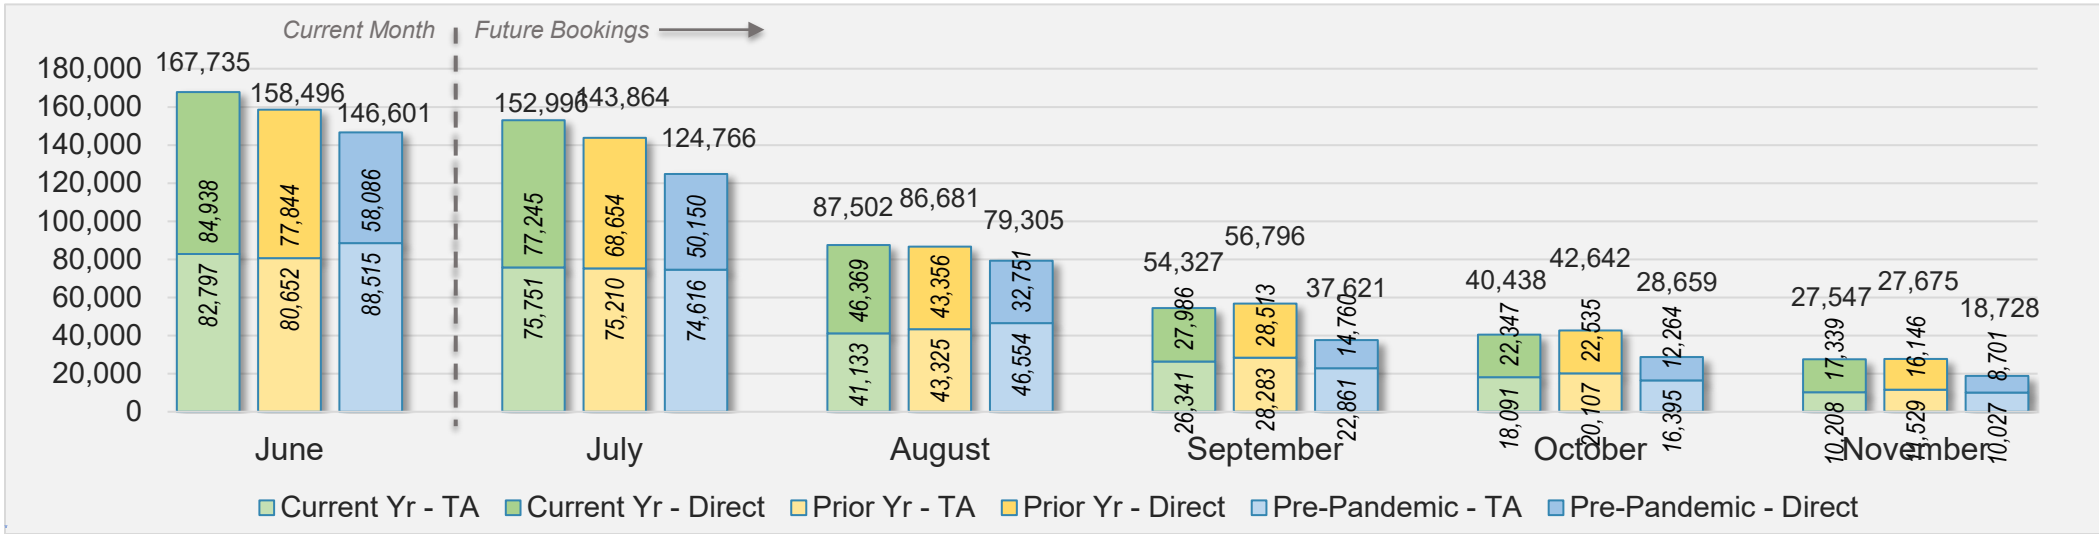

O'ahu

June 2024 Direct and Travel Agency Bookings to Hawai'i

U.S.

Source: ForwardKeys as of 6/30/24