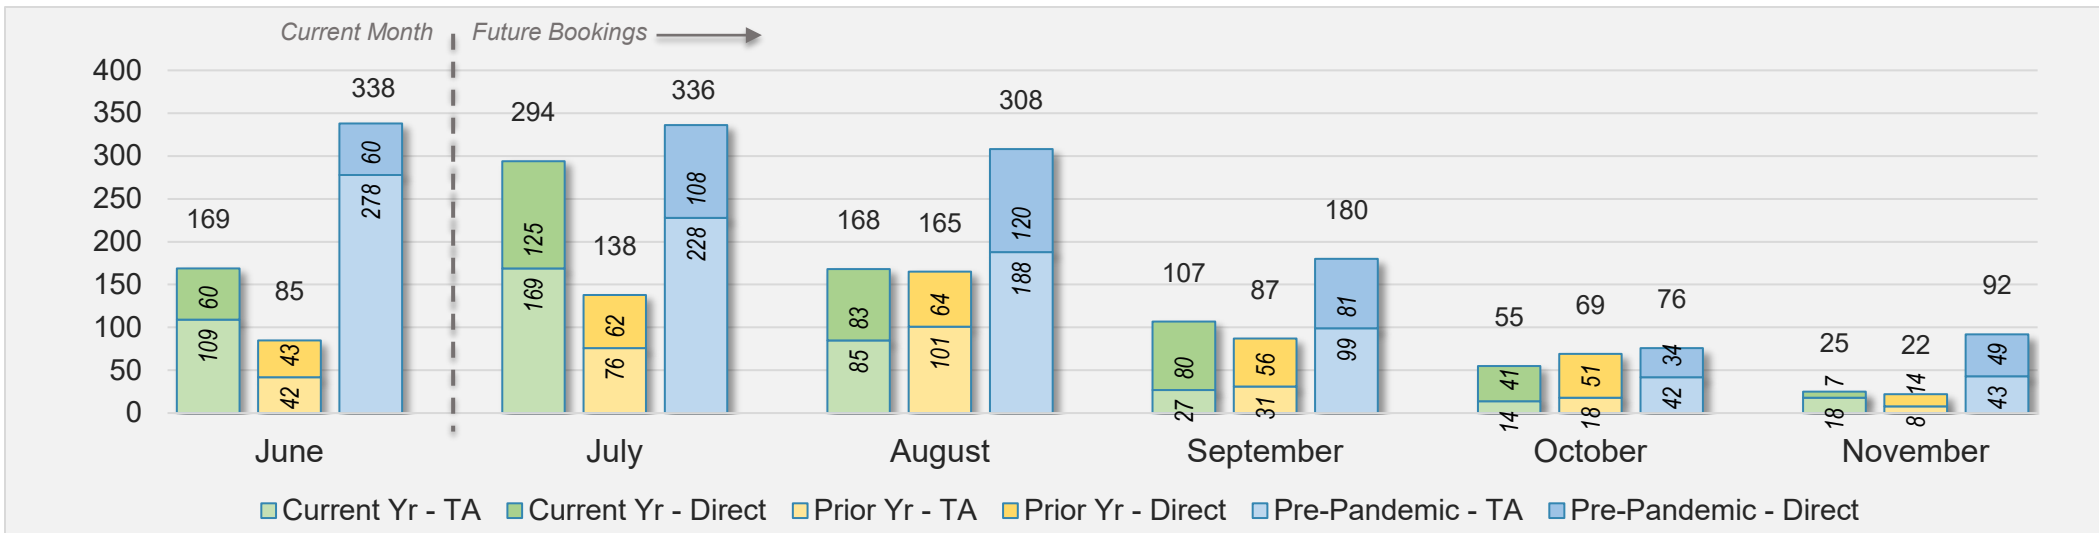

Maui (continued)

June 2024 Direct and Travel Agency Bookings to Hawai'i

AUSTRALIA

Source: ForwardKeys as of 6/30/24

Kaua'i

June 2024 Direct and Travel Agency Bookings to Hawai'i

June 2024 Direct and Travel Agency Bookings to Hawai'i

Kaua'i (continued)

June 2024 Direct and Travel Agency Bookings to Hawai'i

June 2024 Direct and Travel Agency Bookings to Hawai'i

Kaua'i (continued)

June 2024 Direct and Travel Agency Bookings to Hawai'i

AUSTRALIA