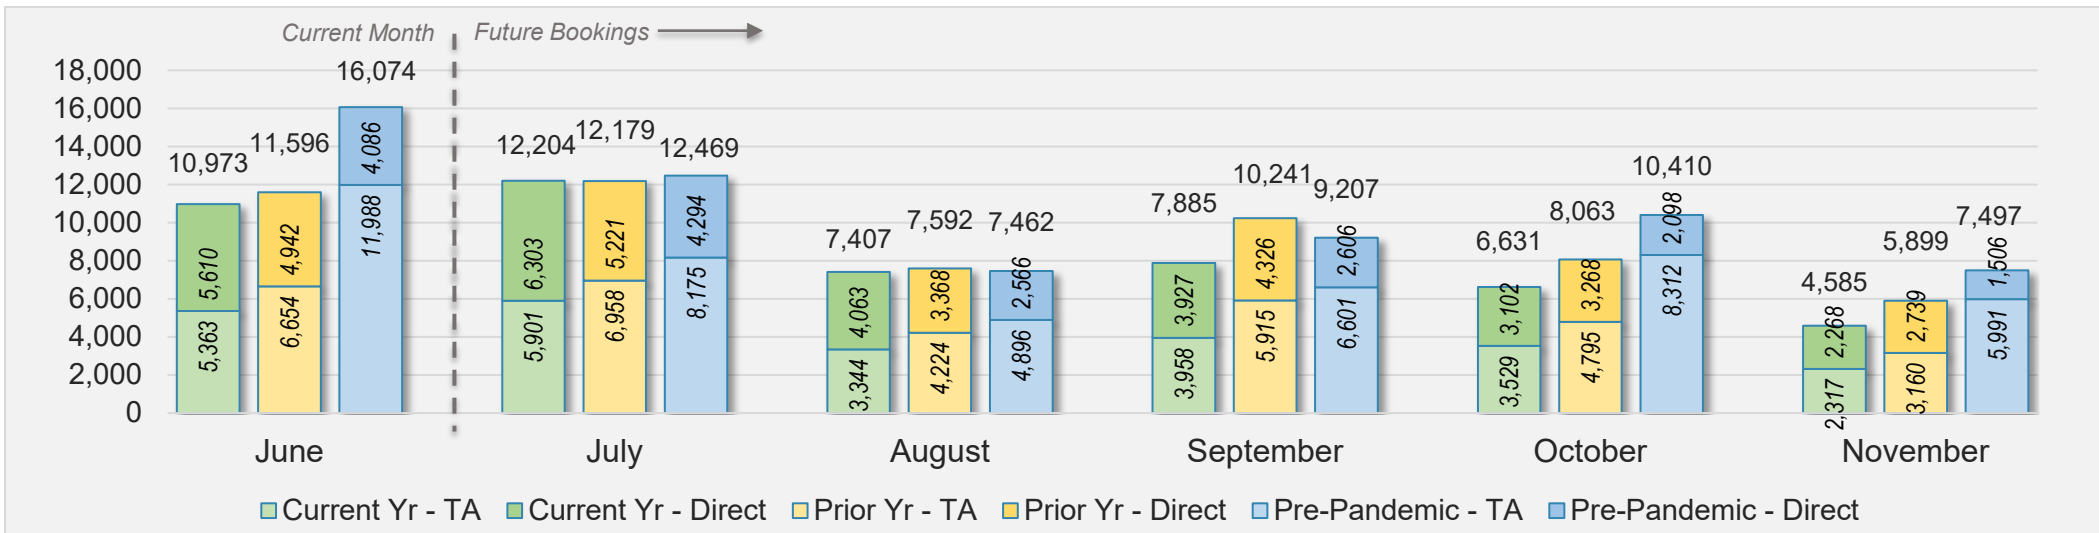

U.S.

Source: ForwardKeys as of 6/30/24

June 2024 Direct and Travel Agency Bookings to Hawai'i

JAPAN

Source: ForwardKeys as of 6/30/24

O'ahu (continued)

June 2024 Direct and Travel Agency Bookings to Hawai'i

June 2024 Direct and Travel Agency Bookings to Hawai'i

O'ahu (continued)

June 2024 Direct and Travel Agency Bookings to Hawai'i

AUSTRALIA

Source: ForwardKeys as of 6/30/24

Maui

June 2024 Direct and Travel Agency Bookings to Hawai'i