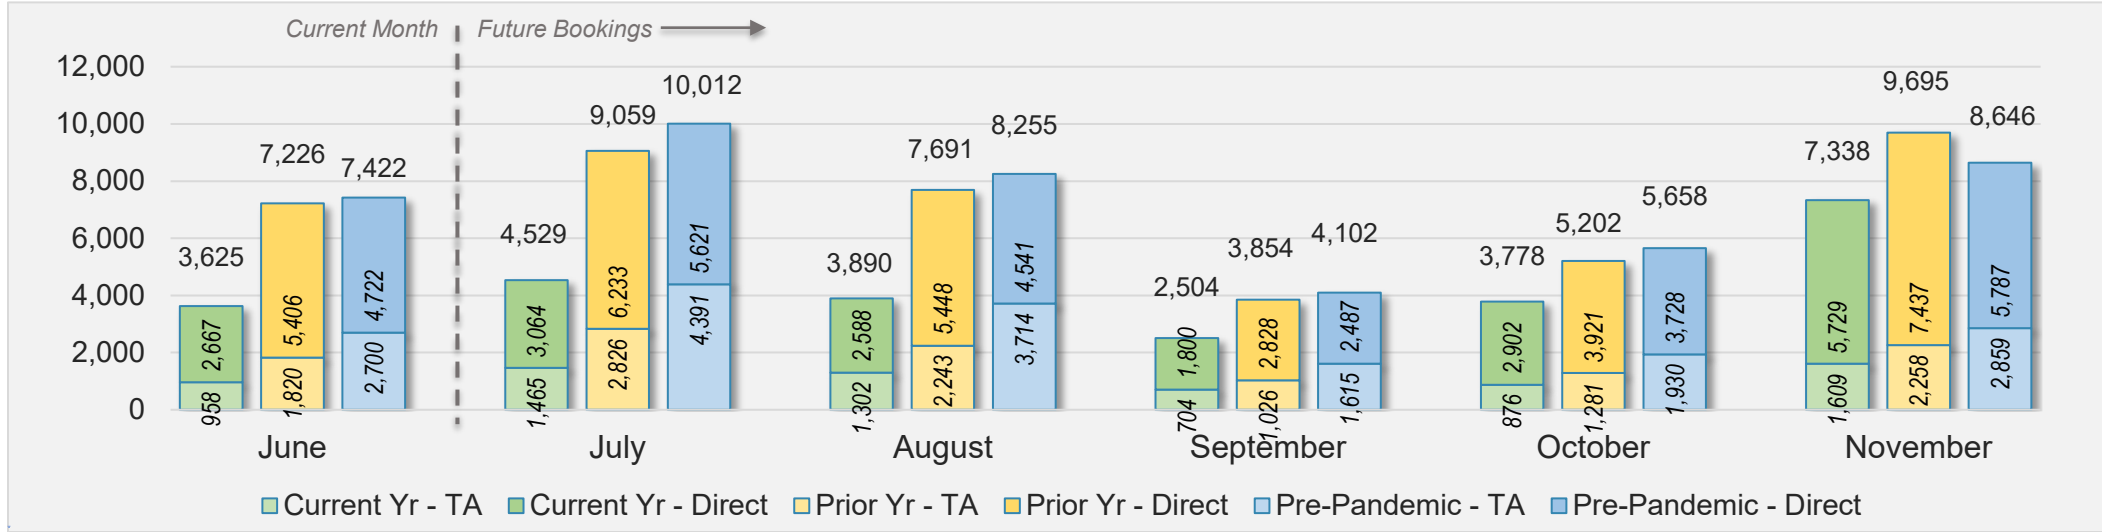

June 2024 Direct and Travel Agency Bookings to Hawai'i

O'ahu (continued)

June 2024 Direct and Travel Agency Bookings to Hawai'i

AUSTRALIA

Source: ForwardKeys as of 6/30/24

Maui

June 2024 Direct and Travel Agency Bookings to Hawai'i

U.S.

Source: ForwardKeys as of 6/30/24

June 2024 Direct and Travel Agency Bookings to Hawai'i

JAPAN

Source: ForwardKeys as of 6/30/24

Maui (continued)

June 2024 Direct and Travel Agency Bookings to Hawai'i

June 2024 Direct and Travel Agency Bookings to Hawai'i

Maui (continued)

June 2024 Direct and Travel Agency Bookings to Hawai'i

AUSTRALIA

Source: ForwardKeys as of 6/30/24

Kaua'i

June 2024 Direct and Travel Agency Bookings to Hawai'i

June 2024 Direct and Travel Agency Bookings to Hawai'i