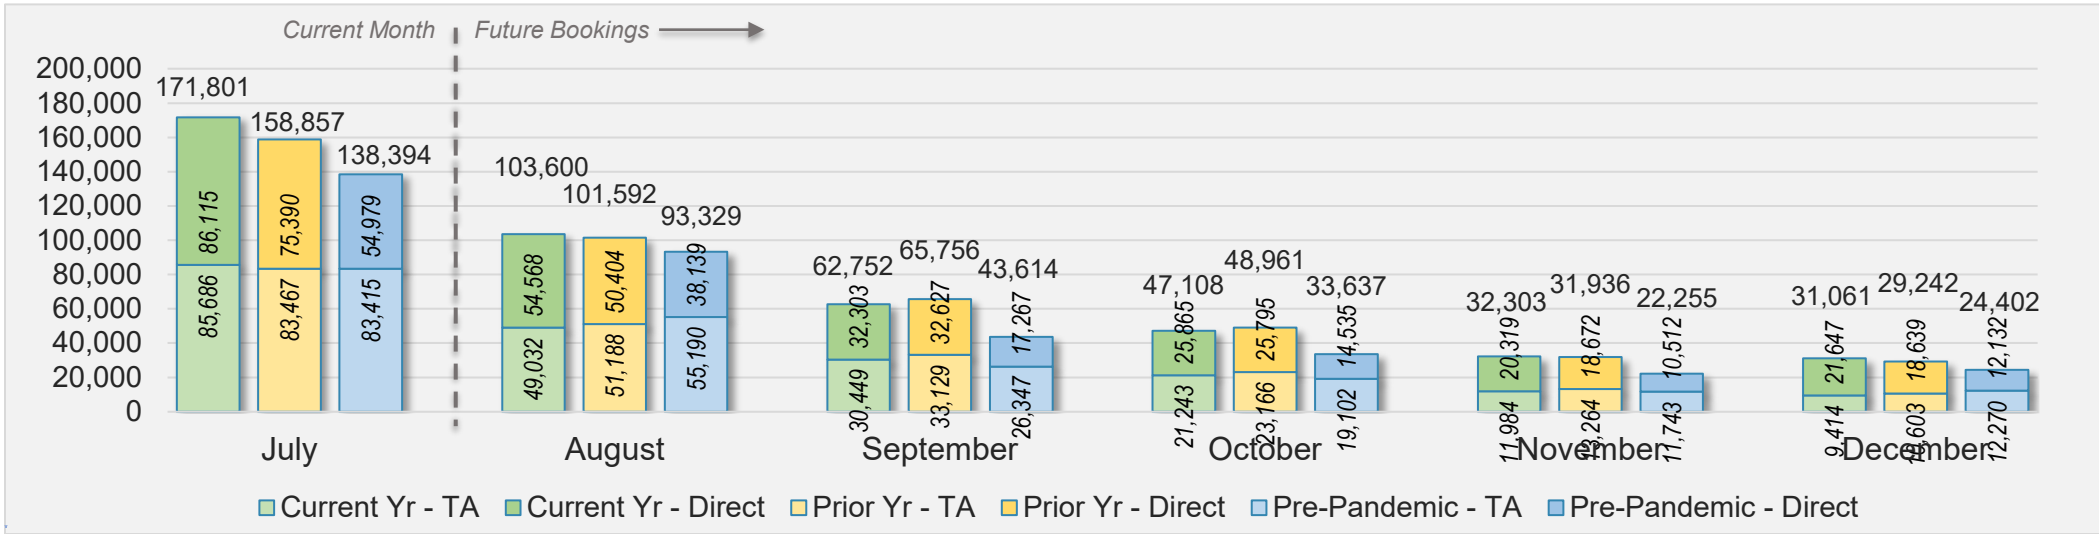

O'ahu

July 2024 Direct and Travel Agency Bookings to Hawai'i

U.S.

Source: ForwardKeys as of 7/14/24