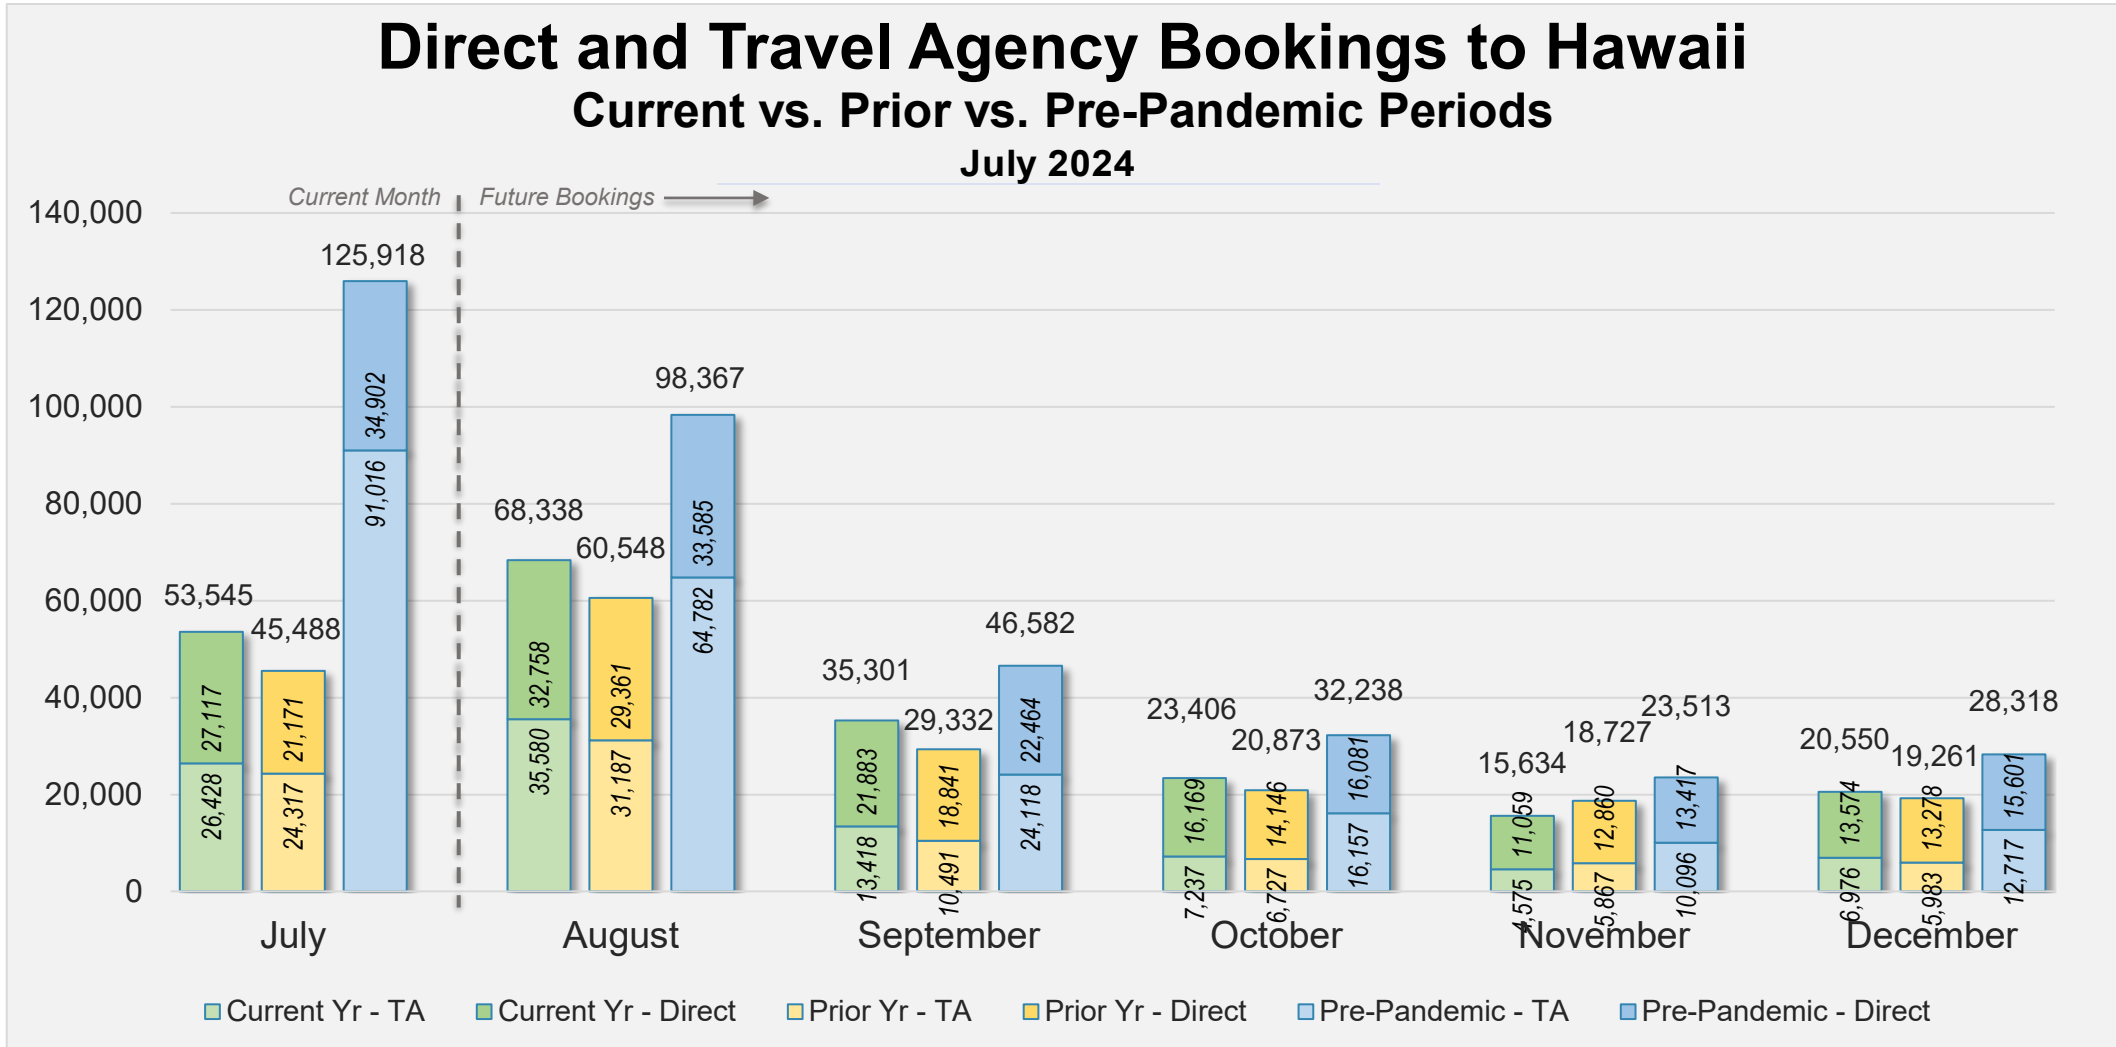

JAPAN

Direct and Travel Agency Bookings to Hawaii Current vs. Prior vs. Pre-Pandemic Periods July 2024

Source: ForwardKeys as of 7/14/24