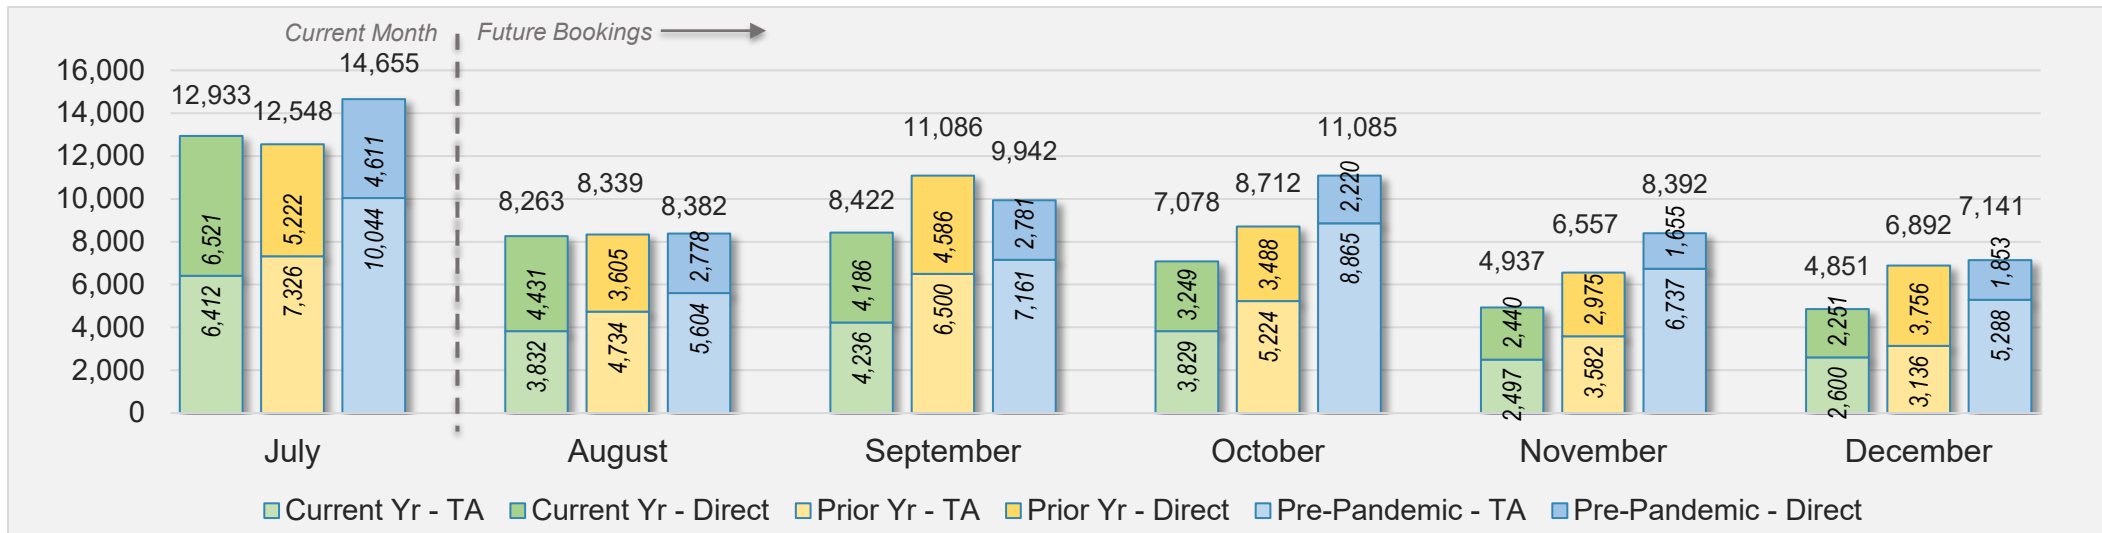

Source: ForwardKeys as of 7/14/24