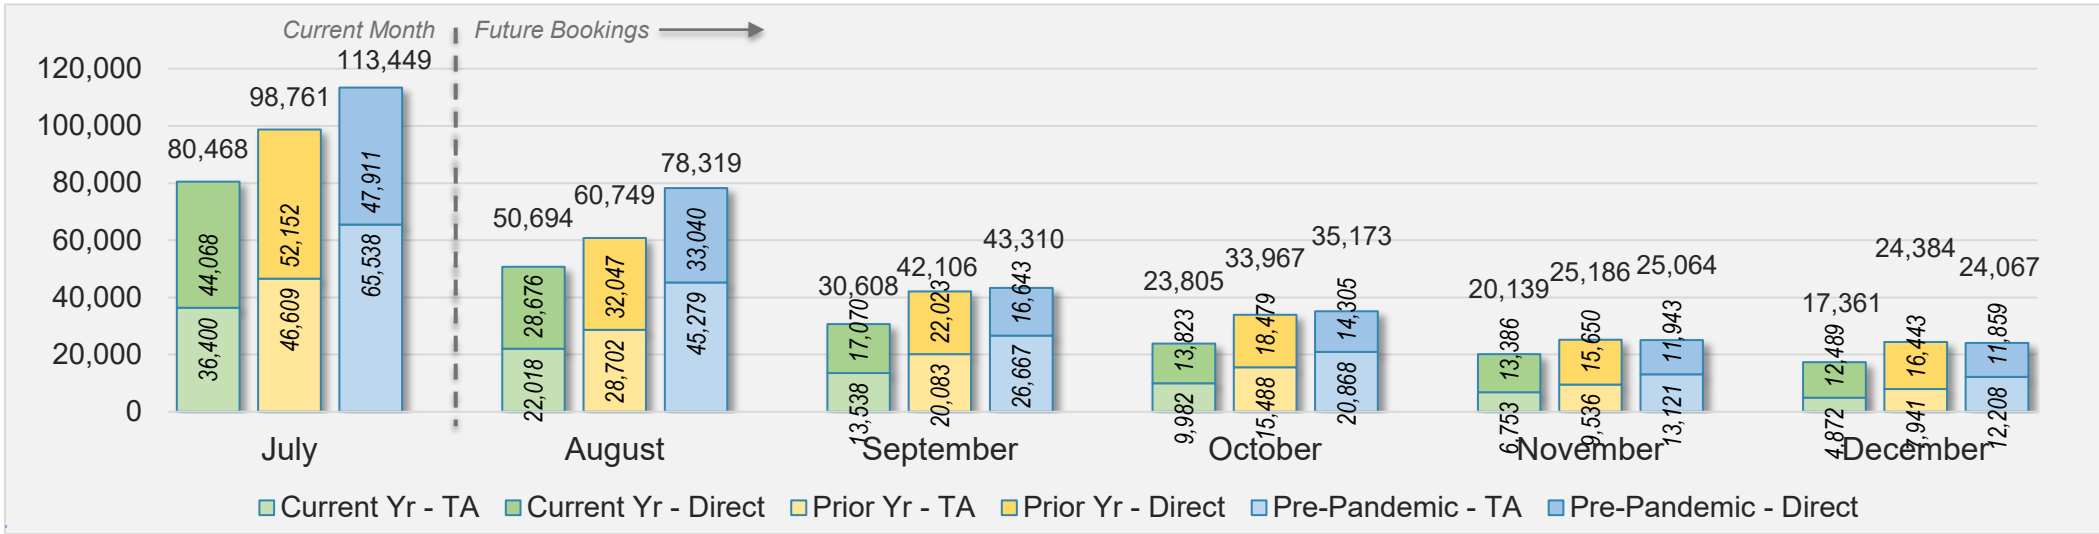

Maui

July 2024 Direct and Travel Agency Bookings to Hawai'i