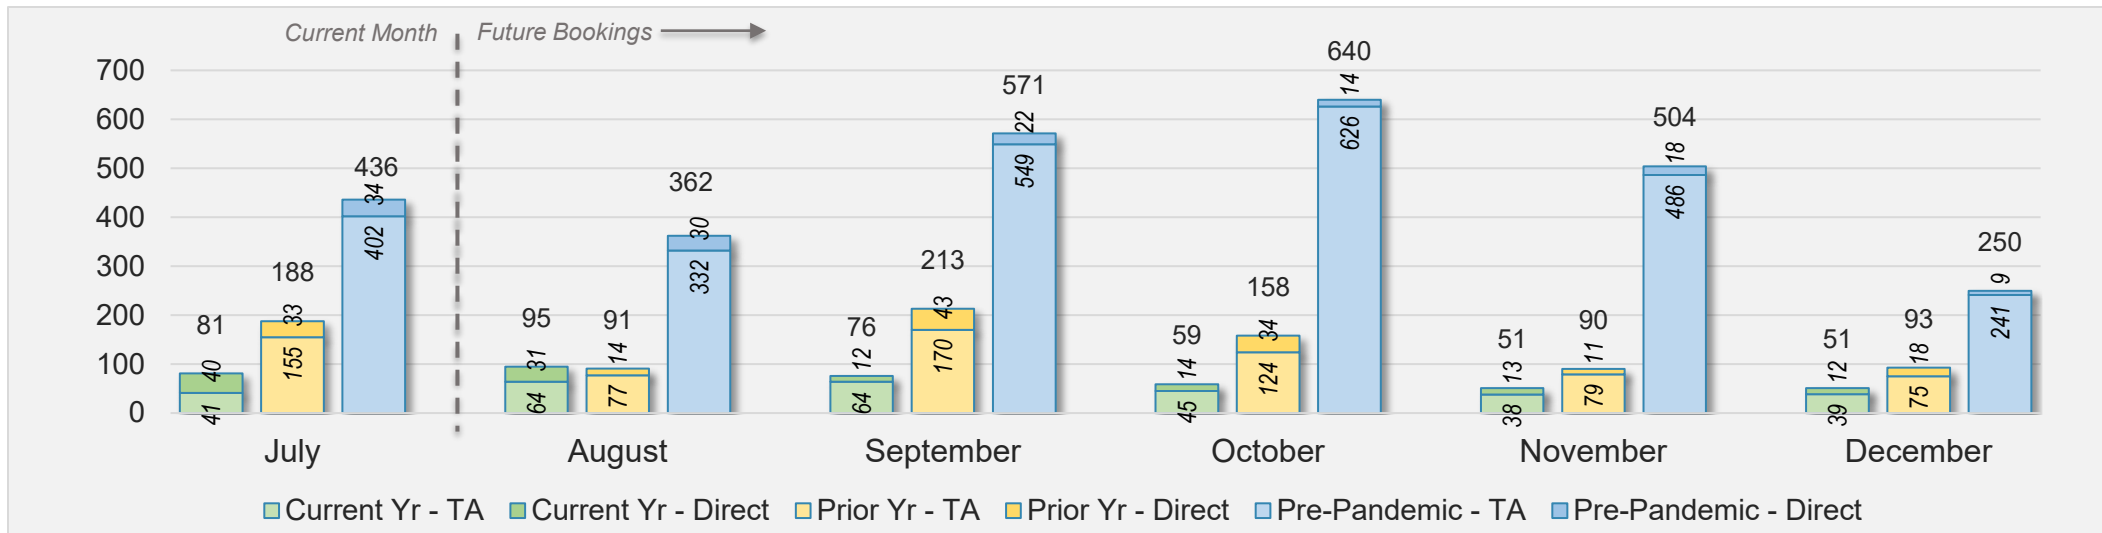

AUSTRALIA

Source: ForwardKeys as of 7/14/24

Maui

July 2024 Direct and Travel Agency Bookings to Hawai'i

July 2024 Direct and Travel Agency Bookings to Hawai'i

Maui (continued)

July 2024 Direct and Travel Agency Bookings to Hawai'i

CANADA

Source: ForwardKeys as of 7/14/24

July 2024 Direct and Travel Agency Bookings to Hawai'i

KOREA

Source: ForwardKeys as of 7/14/24

Maui (continued)

July 2024 Direct and Travel Agency Bookings to Hawai'i