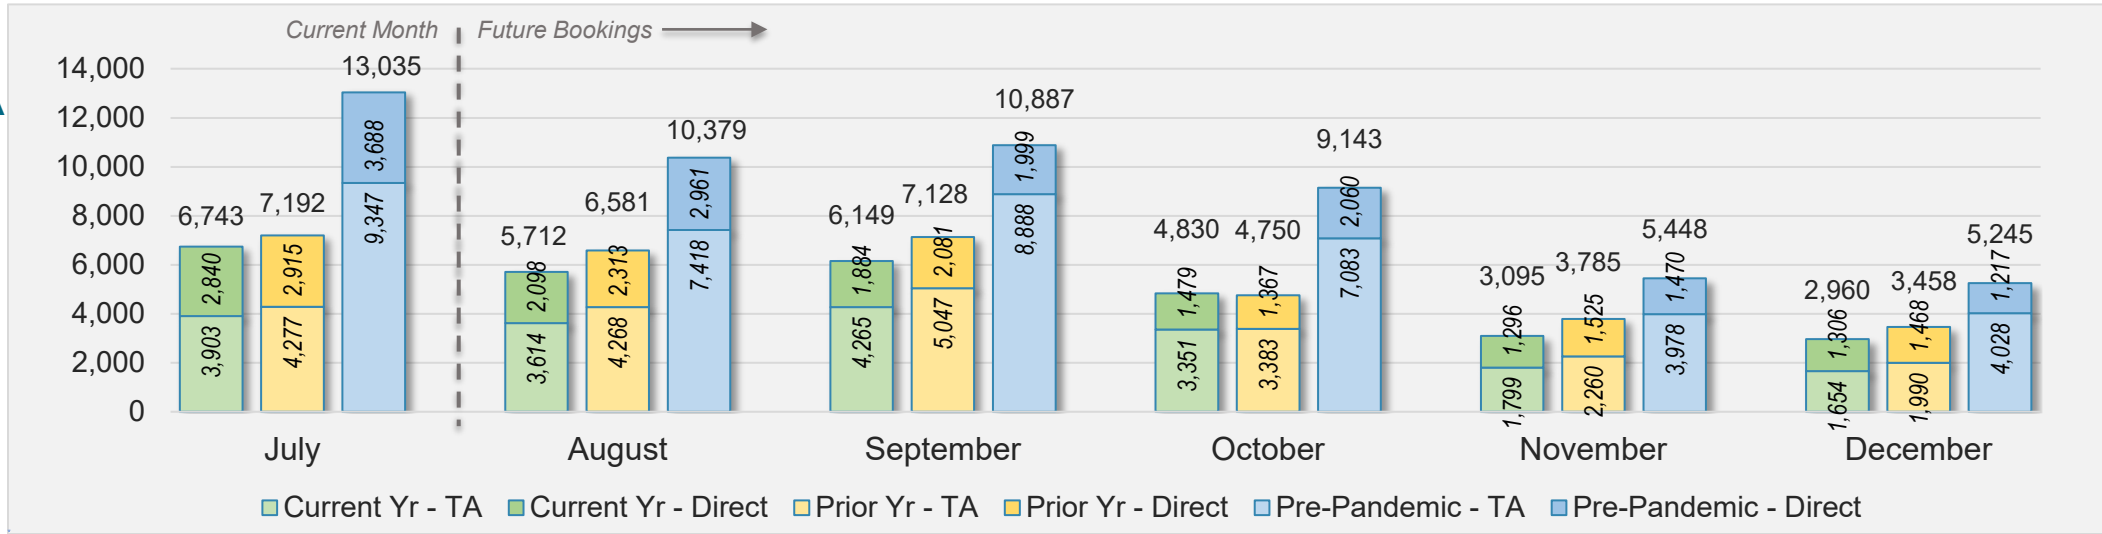

CANADA

Source: ForwardKeys as of 7/14/24

July 2024 Direct and Travel Agency Bookings to Hawai'i

KOREA

Source: ForwardKeys as of 7/14/24

O'ahu (continued)

July 2024 Direct and Travel Agency Bookings to Hawai'i

AUSTRALIA

Source: ForwardKeys as of 7/14/24

Maui

July 2024 Direct and Travel Agency Bookings to Hawai'i

July 2024 Direct and Travel Agency Bookings to Hawai'i

Maui (continued)

July 2024 Direct and Travel Agency Bookings to Hawai'i