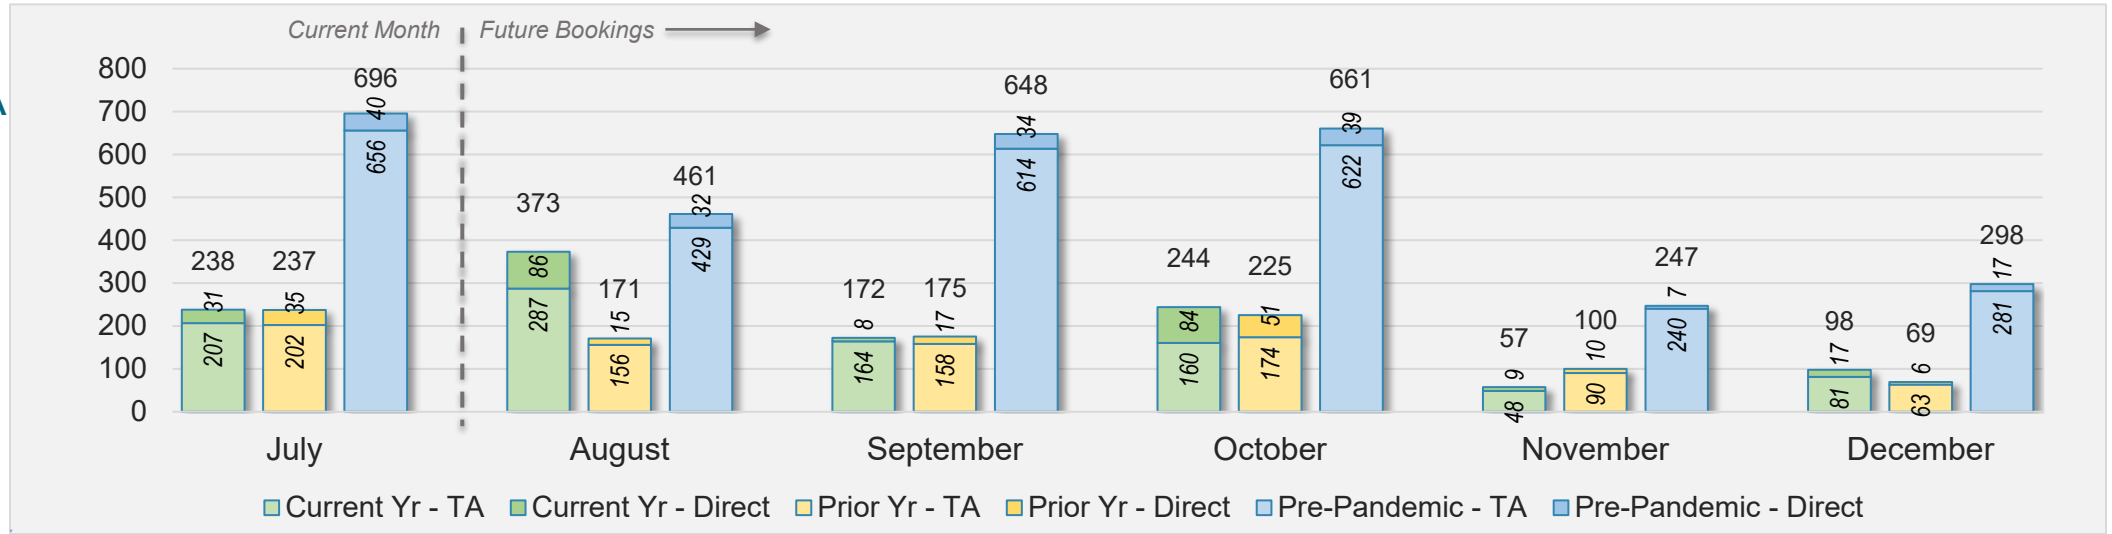

Hawai'i Island (continued)

July 2024 Direct and Travel Agency Bookings to Hawai'i

CANADA

Source: ForwardKeys as of 7/14/24

July 2024 Direct and Travel Agency Bookings to Hawai'i

KOREA

Source: ForwardKeys as of 7/14/24

Hawai'i Island (continued)

July 2024 Direct and Travel Agency Bookings to Hawai'i

AUSTRALIA

Source: ForwardKeys as of 7/14/24