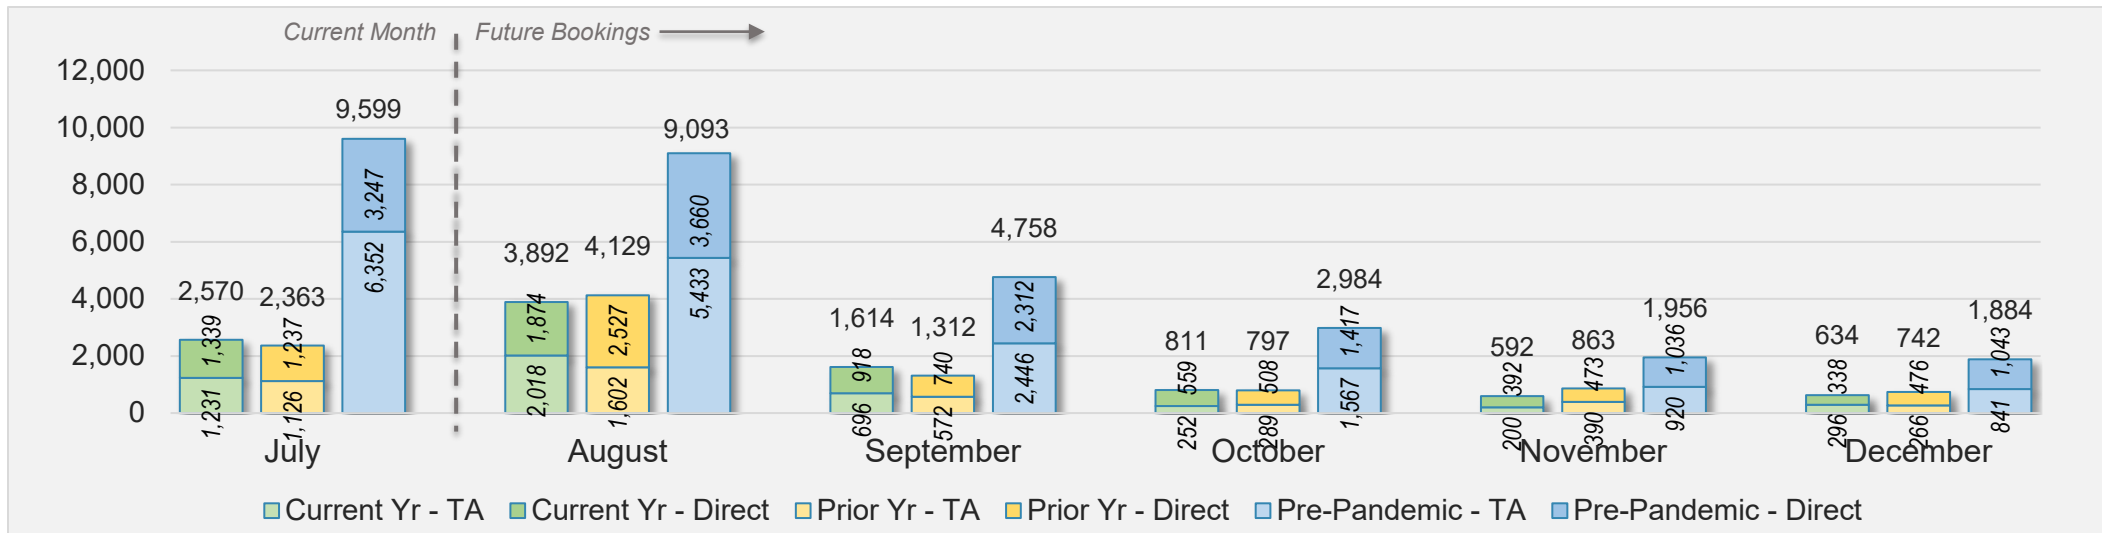

Kaua'i (continued)

July 2024 Direct and Travel Agency Bookings to Hawai'i

July 2024 Direct and Travel Agency Bookings to Hawai'i

Kaua'i (continued)

July 2024 Direct and Travel Agency Bookings to Hawai'i

AUSTRALIA

Source: ForwardKeys as of 7/14/24

Hawai'i Island

July 2024 Direct and Travel Agency Bookings to Hawai'i

U.S.

Source: ForwardKeys as of 7/14/24

July 2024 Direct and Travel Agency Bookings to Hawai'i

JAPAN

Source: ForwardKeys as of 7/14/24