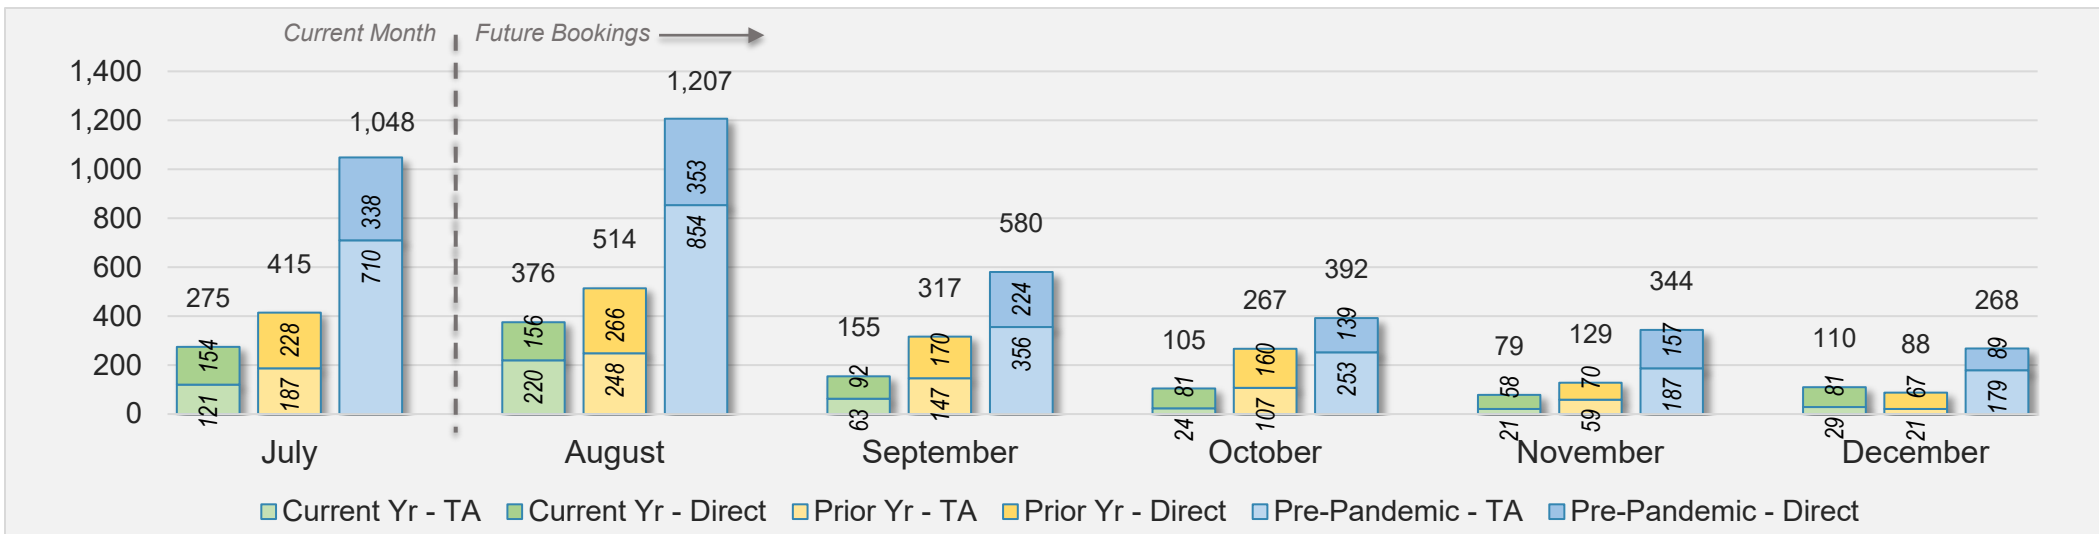

AUSTRALIA

Source: ForwardKeys as of 7/14/24

Maui

July 2024 Direct and Travel Agency Bookings to Hawai'i

July 2024 Direct and Travel Agency Bookings to Hawai'i

Maui (continued)

July 2024 Direct and Travel Agency Bookings to Hawai'i

CANADA

Source: ForwardKeys as of 7/14/24

July 2024 Direct and Travel Agency Bookings to Hawai'i

KOREA

Source: ForwardKeys as of 7/14/24

Maui (continued)

July 2024 Direct and Travel Agency Bookings to Hawai'i