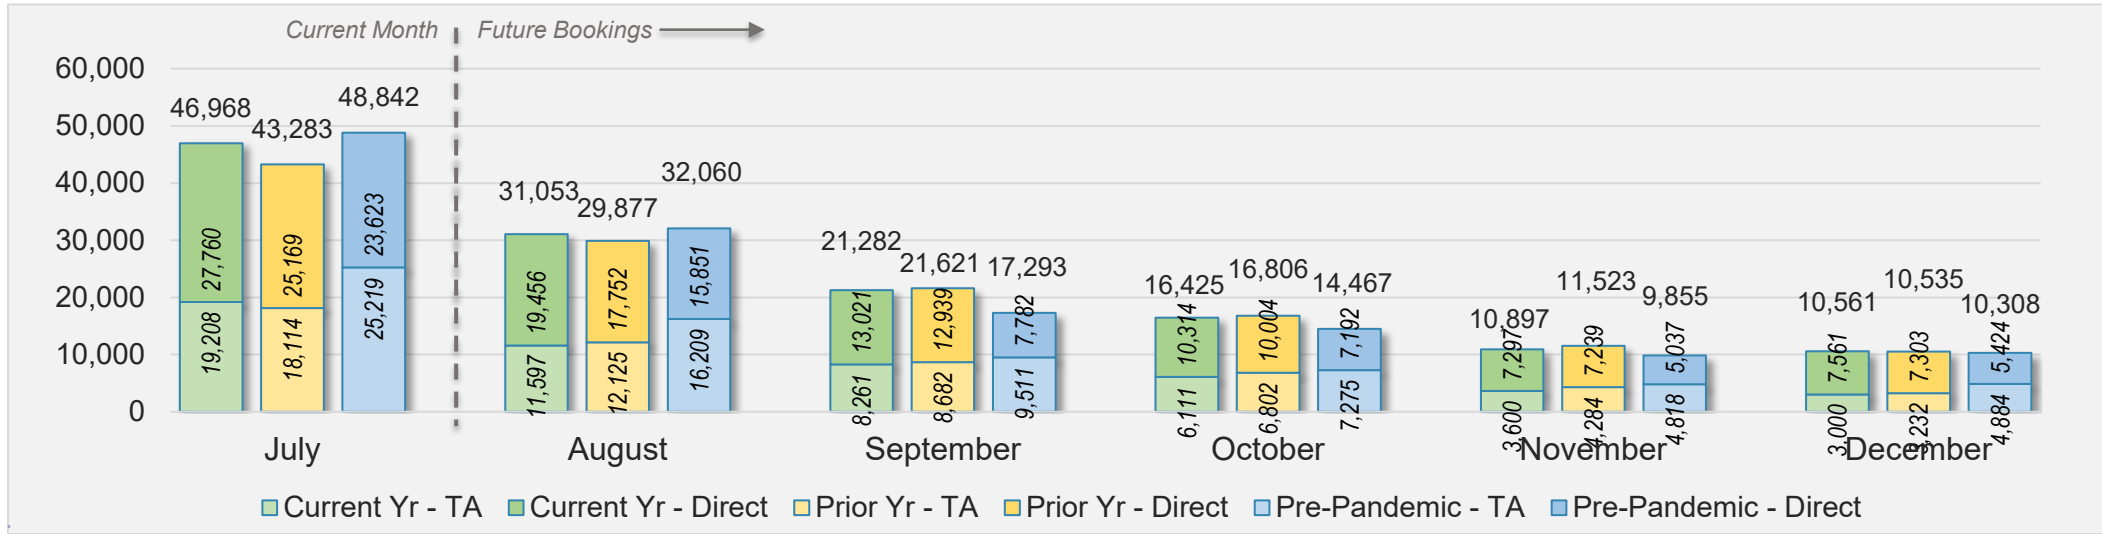

Kaua'i

July 2024 Direct and Travel Agency Bookings to Hawai'i

Source: ForwardKeys as of 7/14/24