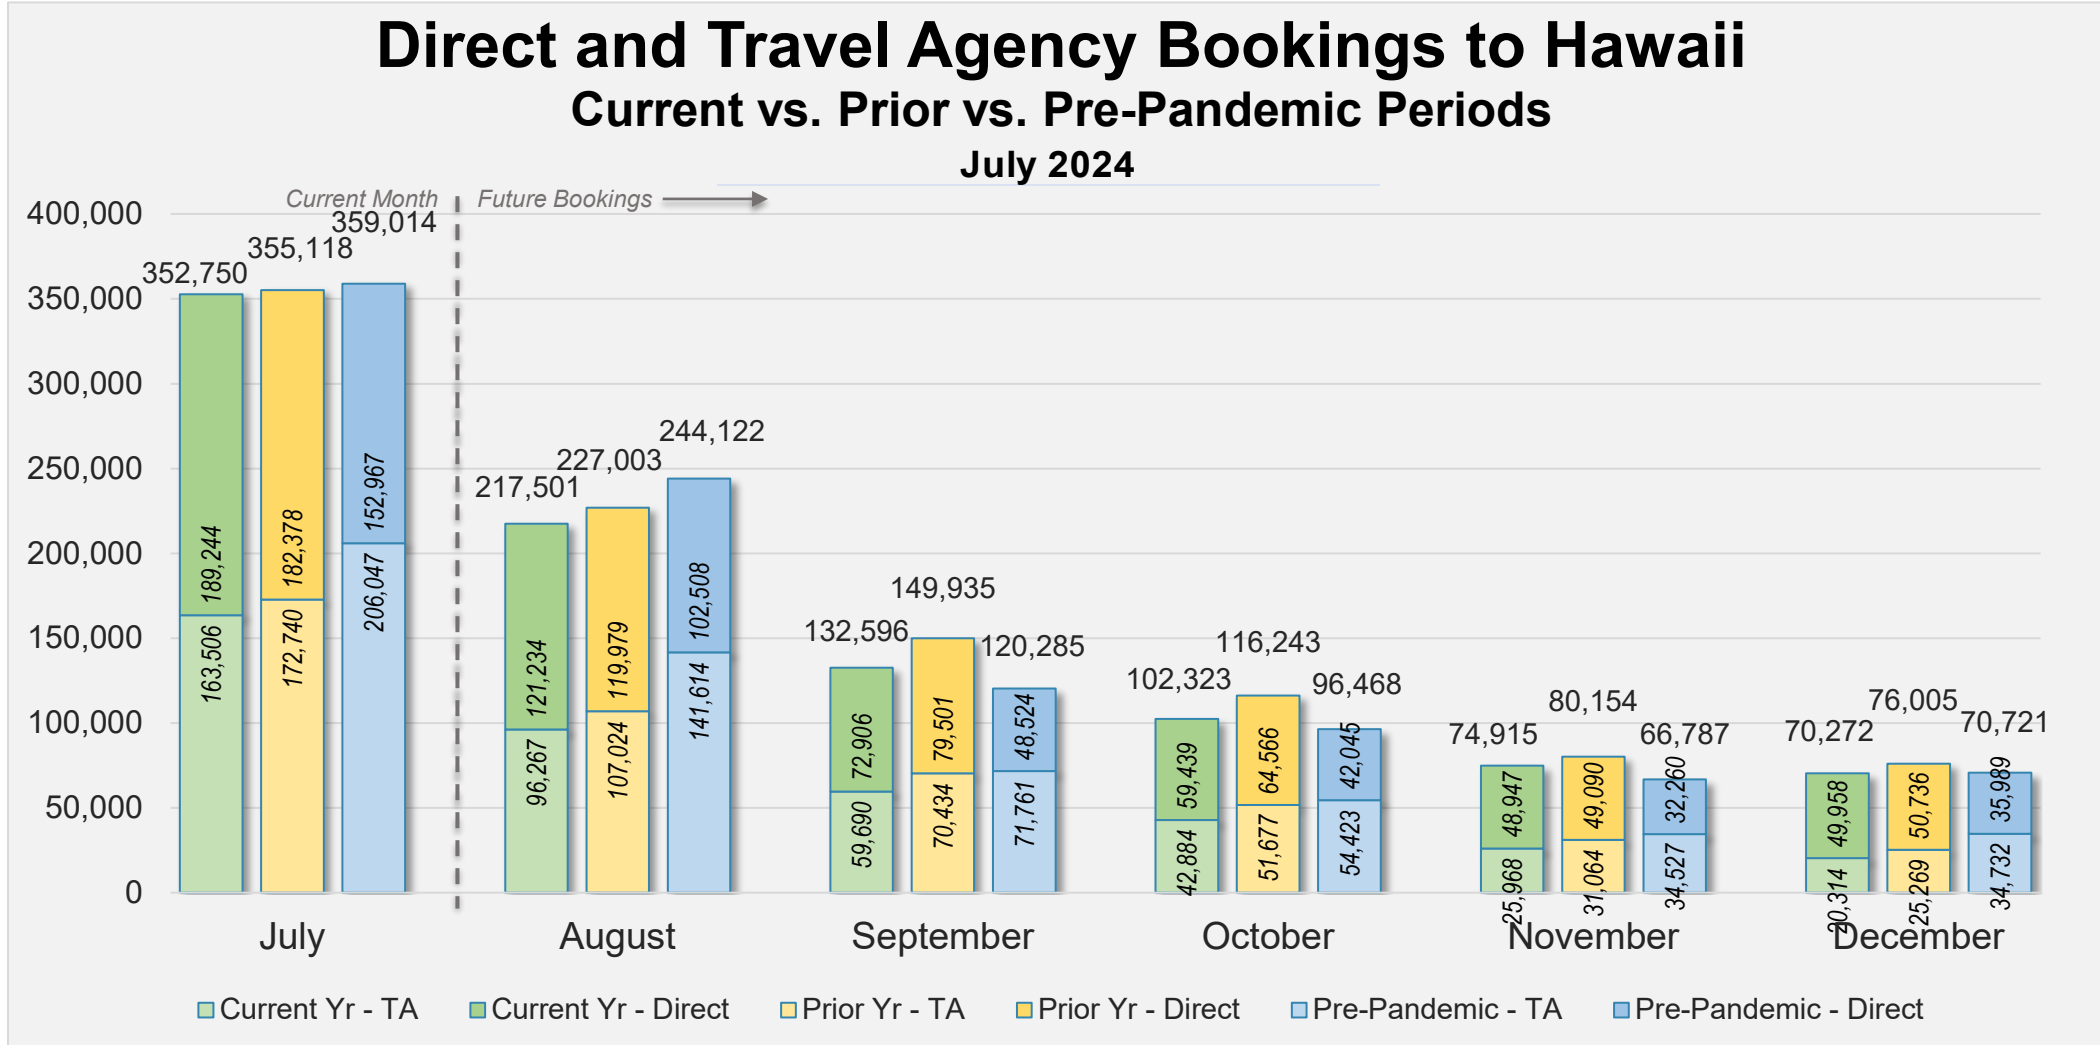

Direct and Travel Agency Bookings to Hawaii Current vs. Prior vs. Pre-Pandemic Periods July 2024

Source: ForwardKeys as of 7/14/24