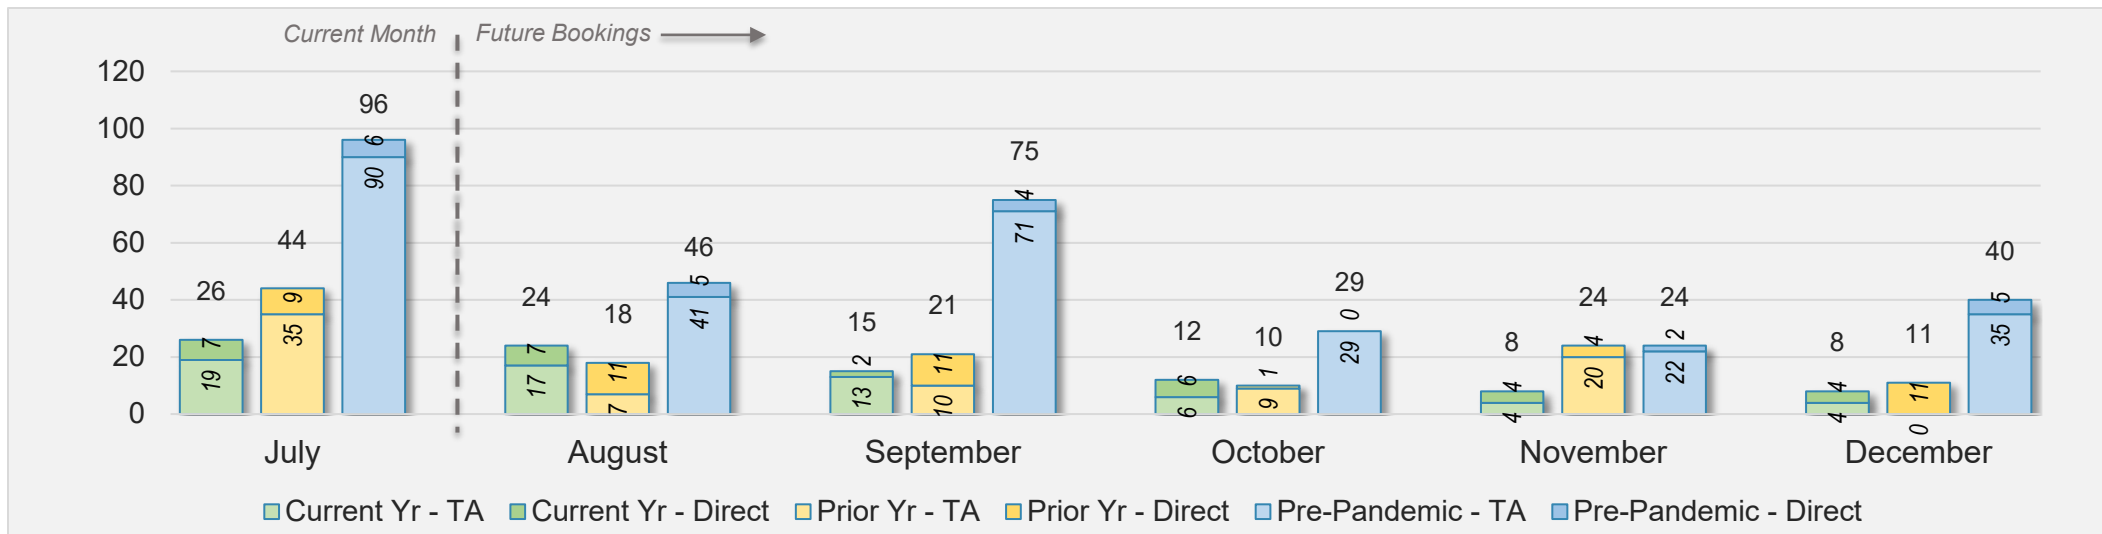

AUSTRALIA

Source: ForwardKeys as of 7/14/24

Kaua'i

July 2024 Direct and Travel Agency Bookings to Hawai'i

Source: ForwardKeys as of 7/14/24

July 2024 Direct and Travel Agency Bookings to Hawai'i

Source: ForwardKeys as of 7/14/24

Kaua'i (continued)

July 2024 Direct and Travel Agency Bookings to Hawai'i

July 2024 Direct and Travel Agency Bookings to Hawai'i

Kaua'i (continued)

July 2024 Direct and Travel Agency Bookings to Hawai'i

AUSTRALIA