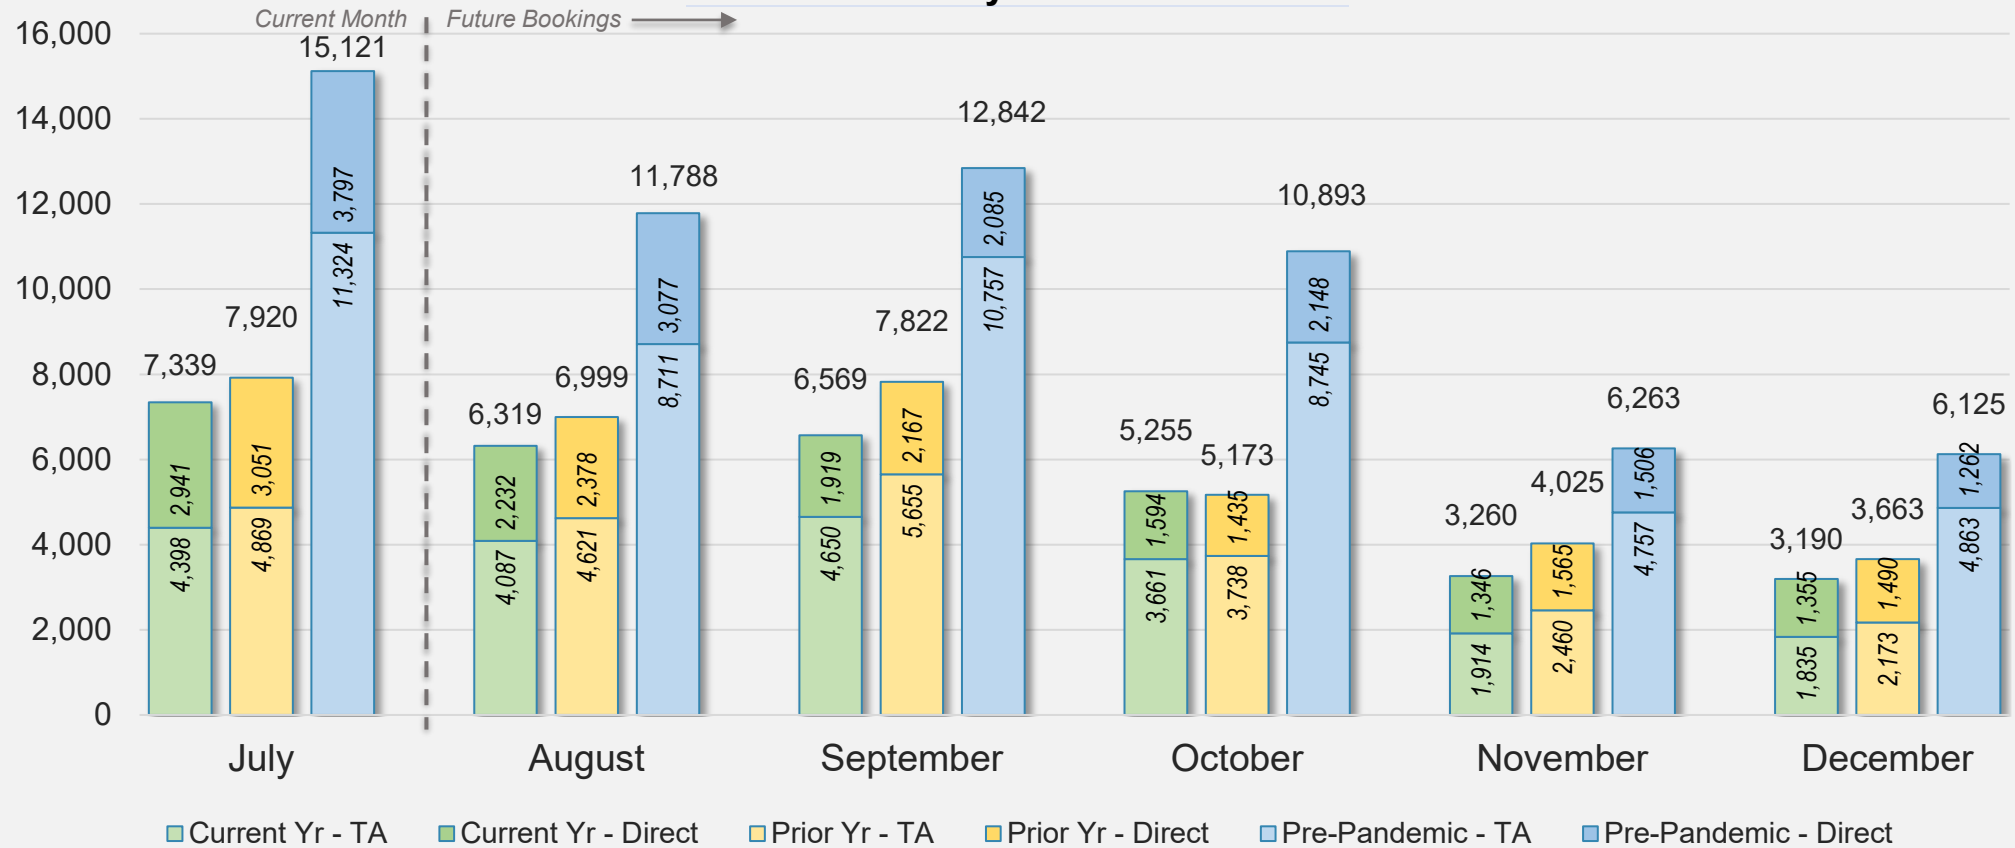

AUSTRALIA

Direct and Travel Agency Bookings to Hawaii Current vs. Prior vs. Pre-Pandemic Periods July 2024

Source: ForwardKeys as of 7/14/24