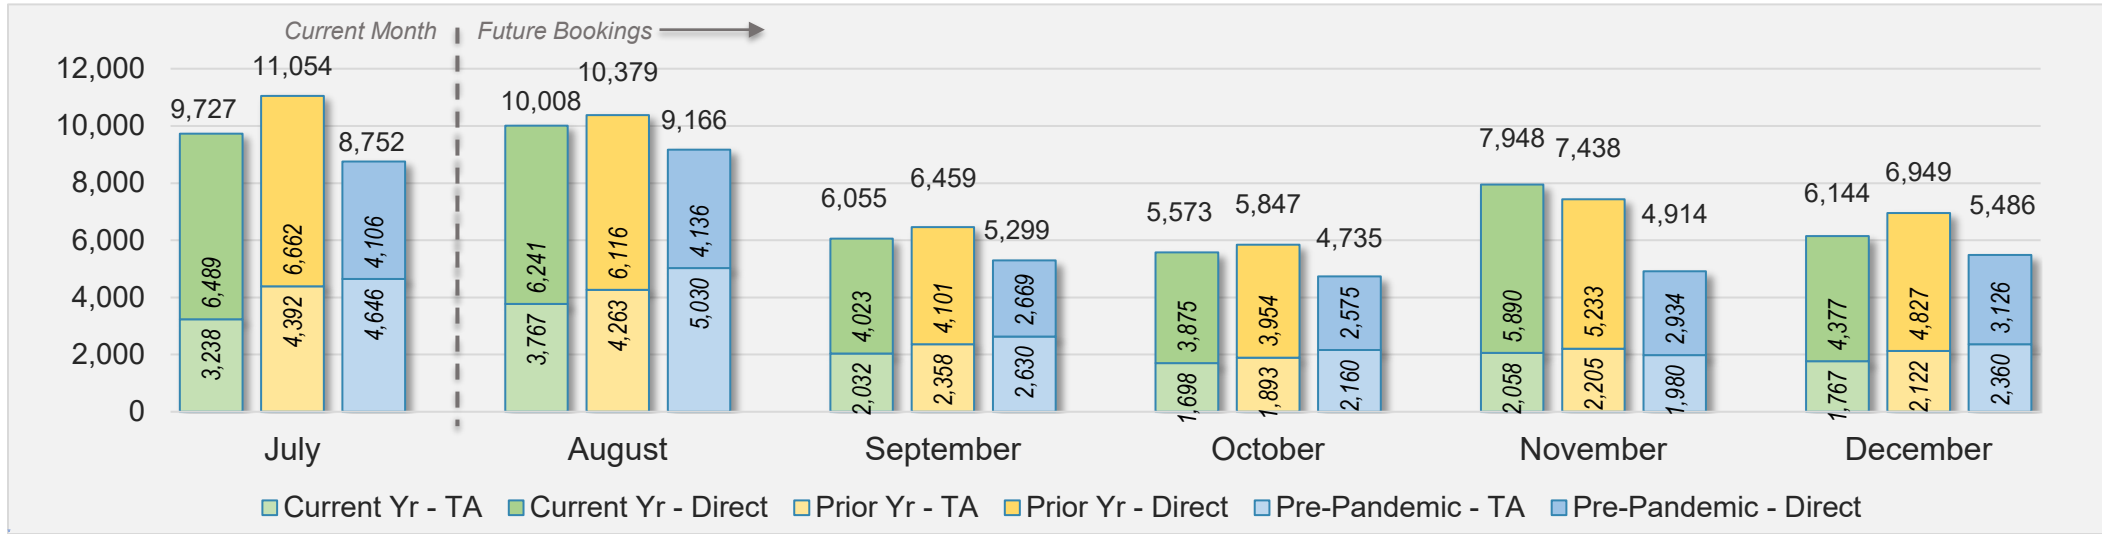

O'ahu (continued)

July 2024 Direct and Travel Agency Bookings to Hawai'i

CANADA

Source: ForwardKeys as of 7/14/24

July 2024 Direct and Travel Agency Bookings to Hawai'i

KOREA