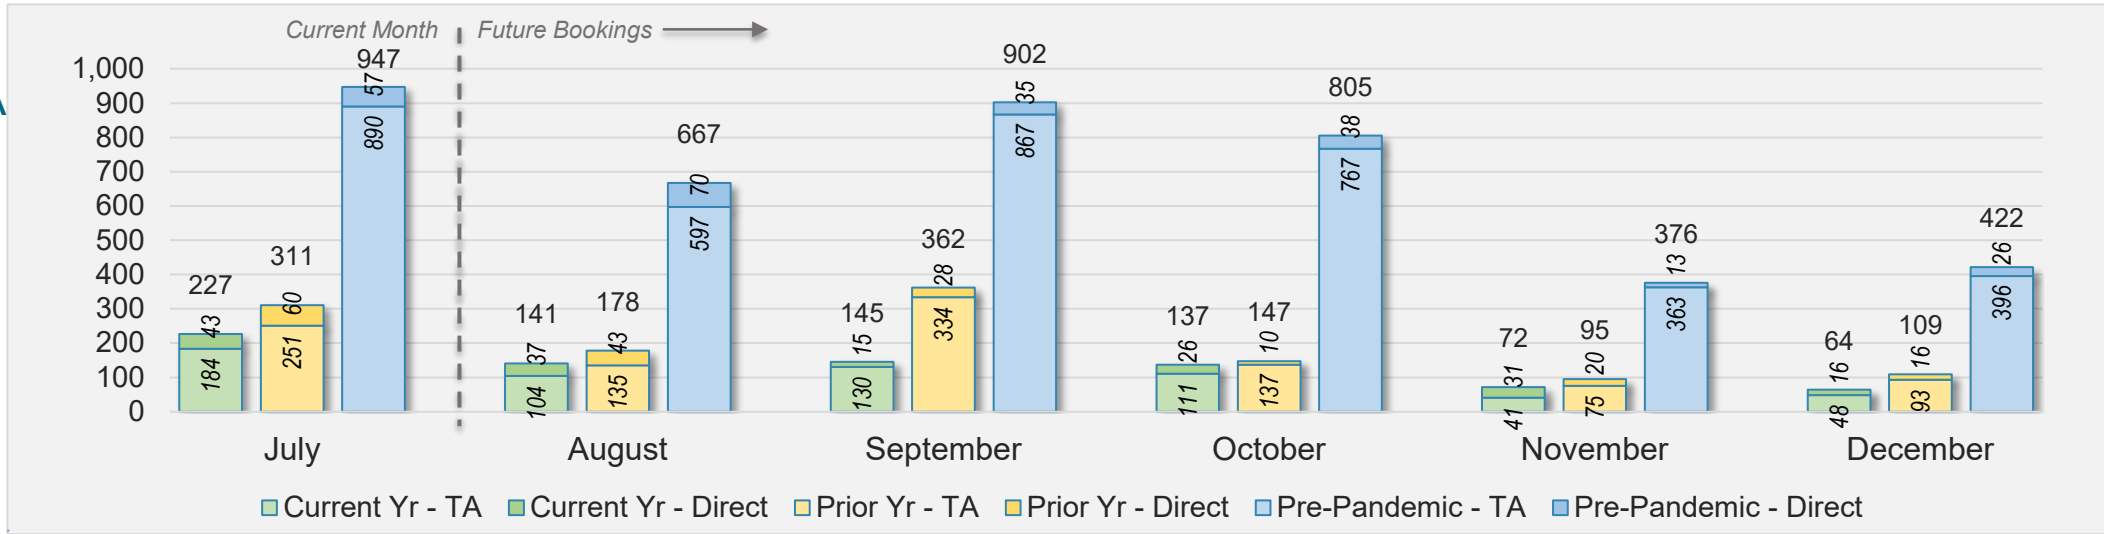

Maui (continued)

July 2024 Direct and Travel Agency Bookings to Hawai'i

AUSTRALIA

Source: ForwardKeys as of 7/14/24