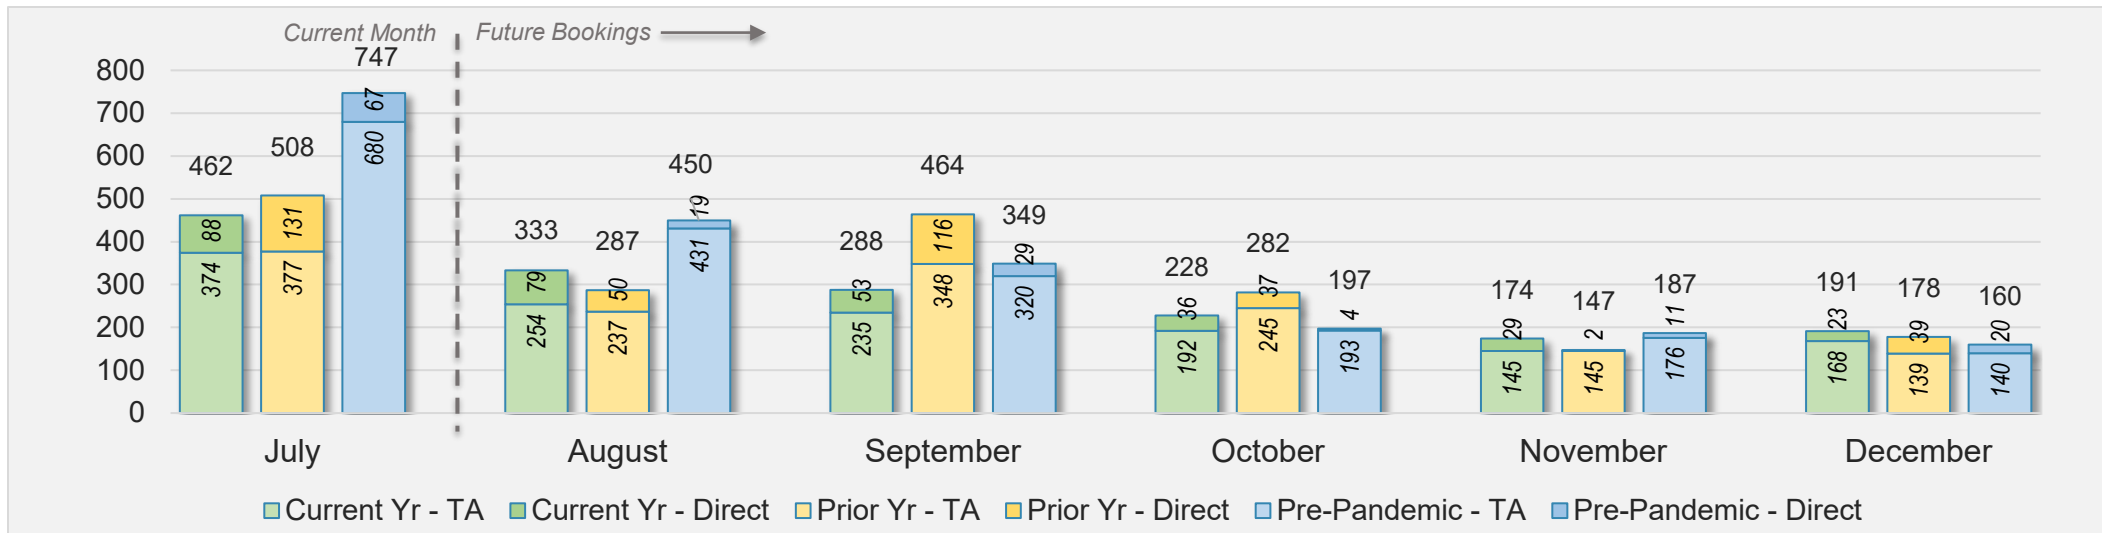

Source: ForwardKeys as of 7/14/24

Hawai'i Island

July 2024 Direct and Travel Agency Bookings to Hawai'i

U.S.

Source: ForwardKeys as of 7/14/24

July 2024 Direct and Travel Agency Bookings to Hawai'i

JAPAN

Source: ForwardKeys as of 7/14/24

Hawai'i Island (continued)

July 2024 Direct and Travel Agency Bookings to Hawai'i

CANADA

Source: ForwardKeys as of 7/14/24

July 2024 Direct and Travel Agency Bookings to Hawai'i

KOREA

Source: ForwardKeys as of 7/14/24

Hawai'i Island (continued)

July 2024 Direct and Travel Agency Bookings to Hawai'i

AUSTRALIA

Source: ForwardKeys as of 7/14/24