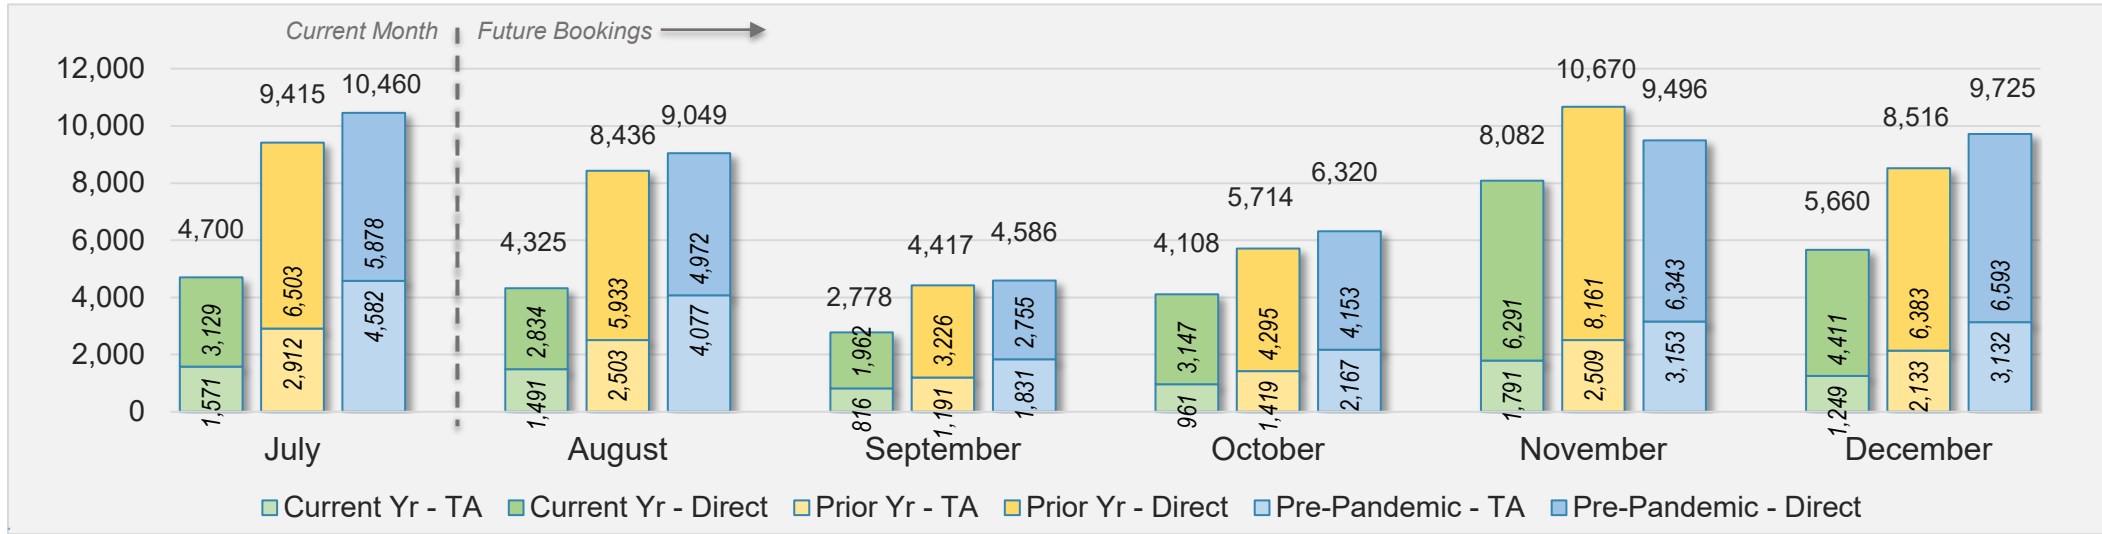

AUSTRALIA

Source: ForwardKeys as of 7/14/24

Maui

July 2024 Direct and Travel Agency Bookings to Hawai'i

July 2024 Direct and Travel Agency Bookings to Hawai'i

Maui (continued)

July 2024 Direct and Travel Agency Bookings to Hawai'i

CANADA

Source: ForwardKeys as of 7/14/24

July 2024 Direct and Travel Agency Bookings to Hawai'i

KOREA

Source: ForwardKeys as of 7/14/24

Maui (continued)

July 2024 Direct and Travel Agency Bookings to Hawai'i