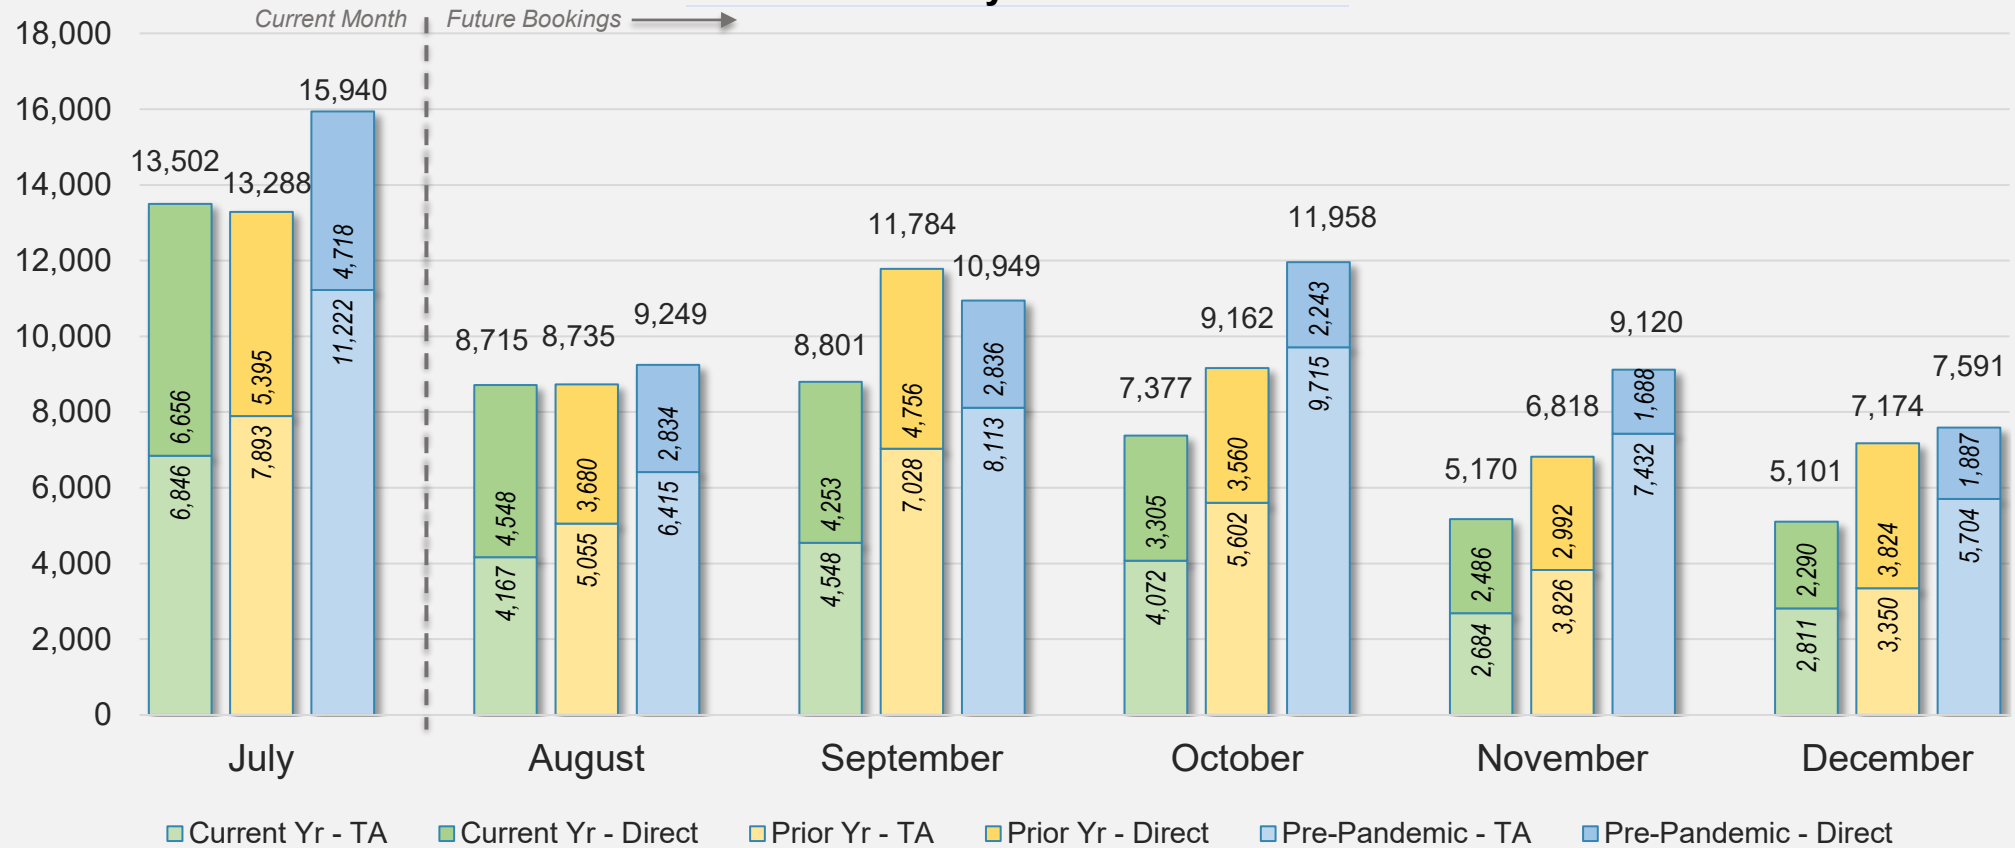

Forward Keys Index

- Bookings
 - Net sum of the number of visitors from Sales transactions counted, including Exchanges and Refunds.
- Current Year / Previous Year / Pre-pandemic
 - In the analysis results, "Current Year" refers to the period being analyzed. "Previous Year" refers to the time unit in the previous year equivalent to the "Current Year" (for year-on-year comparison purposes). "Pre-pandemic" refers to the equivalent period in 2019 to the Current period, using only 2019 data as a reference.
- Direct
 - Refers to tickets purchased directly through the airline, typically via an airline's website.
- Travel Agency
 - Refers to associated with an ARC/IATA number (or otherwise retail).

Source: ForwardKeys as of 7/14/24

CANADA

Direct and Travel Agency Bookings to Hawaii Current vs. Prior vs. Pre-Pandemic Periods July 2024

Source: ForwardKeys as of 7/14/24

KOREA

Direct and Travel Agency Bookings to Hawaii Current vs. Prior vs. Pre-Pandemic Periods July 2024