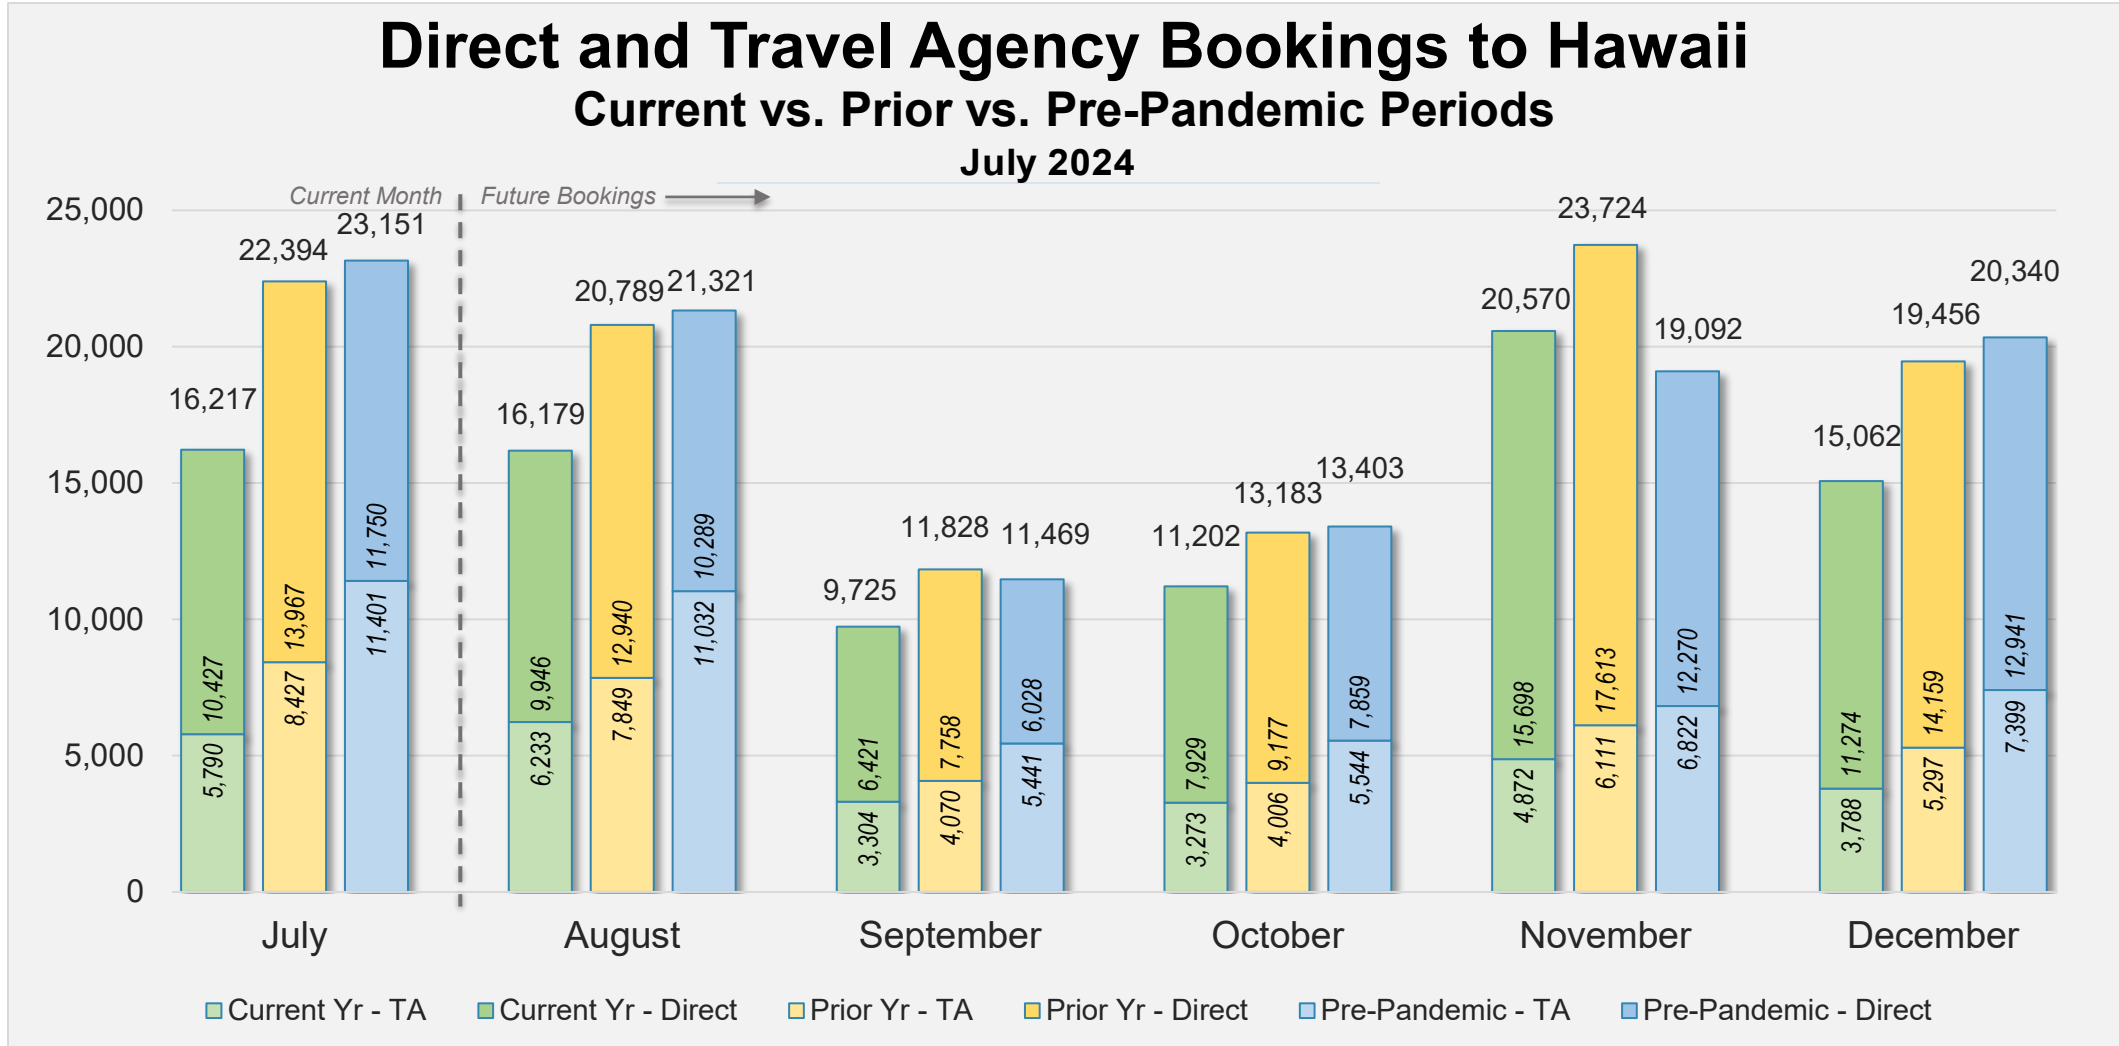

Forward Keys Index

- Bookings
 - Net sum of the number of visitors from Sales transactions counted, including Exchanges and Refunds.
- Current Year / Previous Year / Pre-pandemic
 - In the analysis results, "Current Year" refers to the period being analyzed. "Previous Year" refers to the time unit in the previous year equivalent to the "Current Year" (for year-on-year comparison purposes). "Pre-pandemic" refers to the equivalent period in 2019 to the Current period, using only 2019 data as a reference.
- Direct
 - Refers to tickets purchased directly through the airline, typically via an airline's website.
- Travel Agency
 - Refers to associated with an ARC/IATA number (or otherwise retail).

Direct and Travel Agency Bookings to Hawaii Current vs. Prior vs. Pre-Pandemic Periods July 2024

Source: ForwardKeys as of 7/14/24

JAPAN

Direct and Travel Agency Bookings to Hawaii Current vs. Prior vs. Pre-Pandemic Periods July 2024

Source: ForwardKeys as of 7/14/24

CANADA

Direct and Travel Agency Bookings to Hawaii Current vs. Prior vs. Pre-Pandemic Periods July 2024

Source: ForwardKeys as of 7/14/24

KOREA

Direct and Travel Agency Bookings to Hawaii Current vs. Prior vs. Pre-Pandemic Periods July 2024