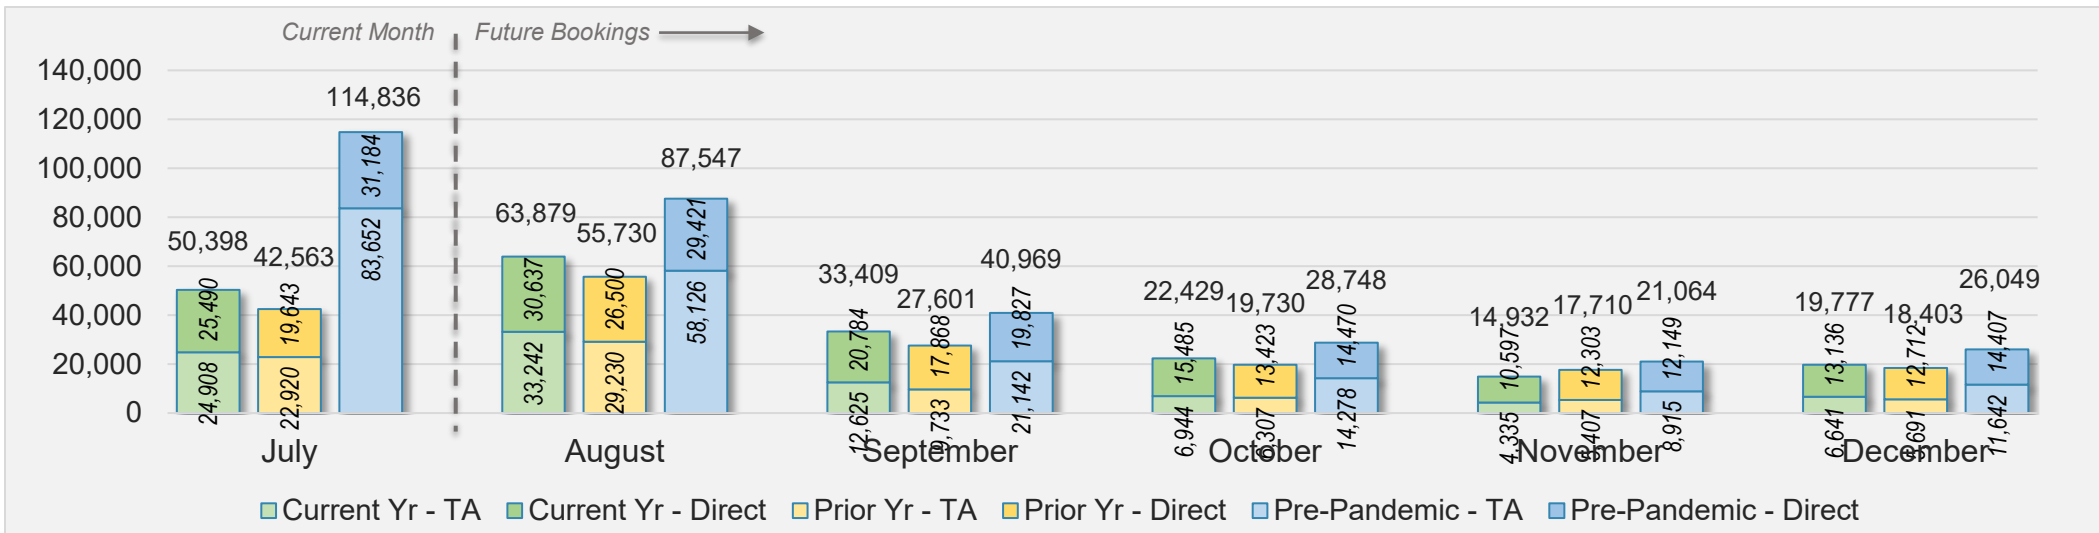

July 2024 Direct and Travel Agency Bookings to Hawai'i

JAPAN

Source: ForwardKeys as of 7/14/24