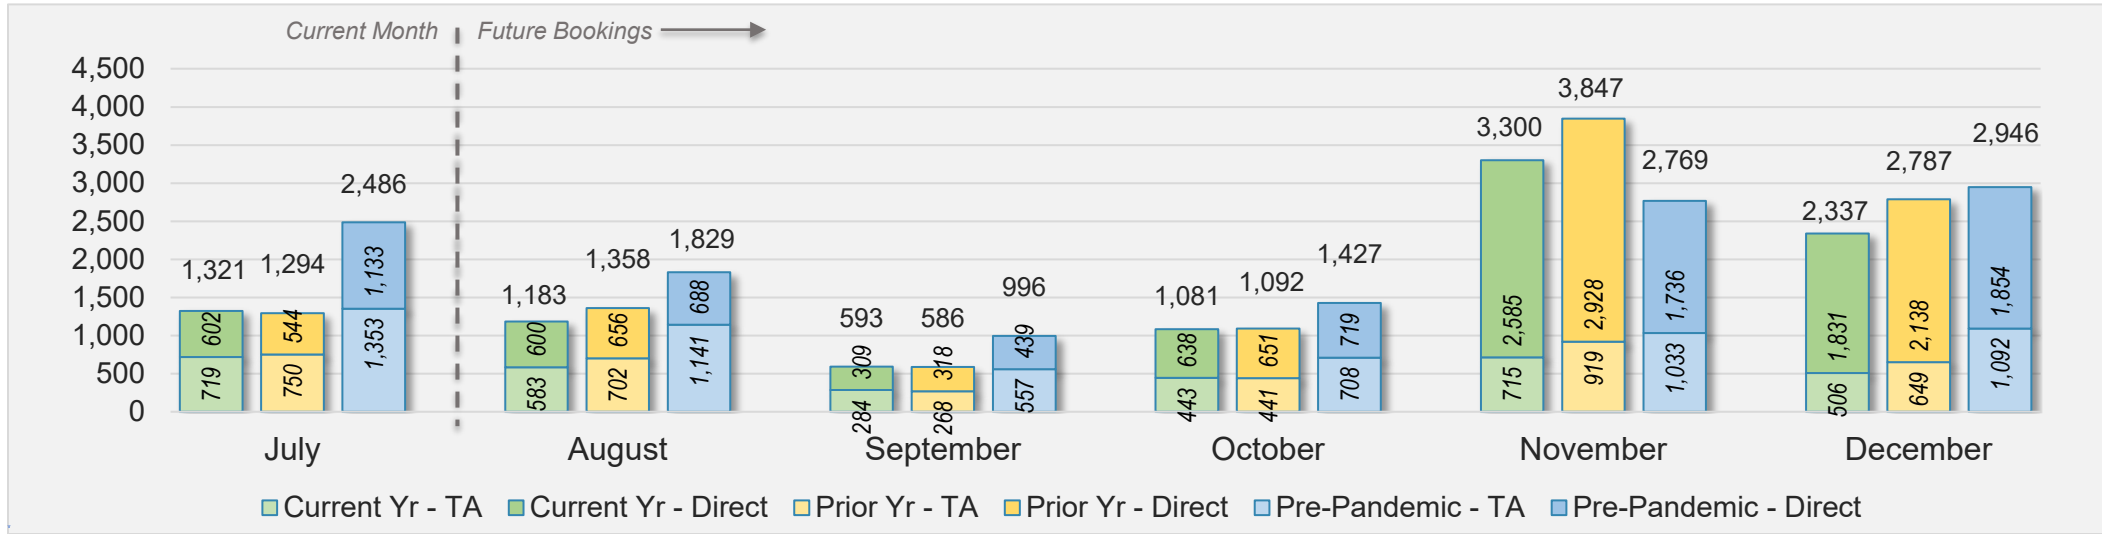

Kaua'i (continued)

July 2024 Direct and Travel Agency Bookings to Hawai'i

July 2024 Direct and Travel Agency Bookings to Hawai'i

Kaua'i (continued)

July 2024 Direct and Travel Agency Bookings to Hawai'i

AUSTRALIA

Source: ForwardKeys as of 7/14/24

Hawai'i Island

July 2024 Direct and Travel Agency Bookings to Hawai'i

U.S.

Source: ForwardKeys as of 7/14/24

July 2024 Direct and Travel Agency Bookings to Hawai'i

JAPAN

Source: ForwardKeys as of 7/14/24

Hawai'i Island (continued)

July 2024 Direct and Travel Agency Bookings to Hawai'i

CANADA

Source: ForwardKeys as of 7/14/24

July 2024 Direct and Travel Agency Bookings to Hawai'i

KOREA

Source: ForwardKeys as of 7/14/24