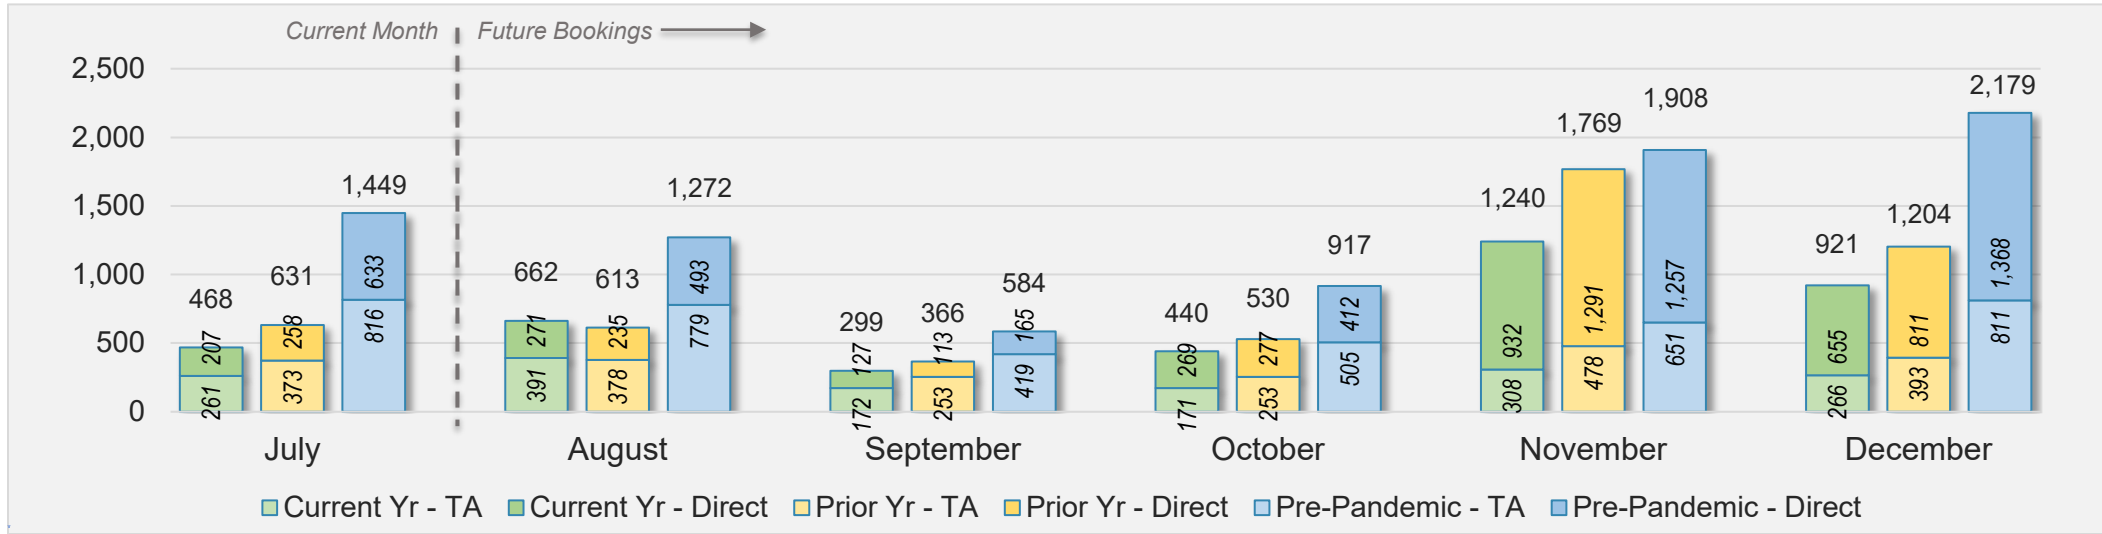

CANADA

Source: ForwardKeys as of 7/14/24

July 2024 Direct and Travel Agency Bookings to Hawai'i

KOREA

Source: ForwardKeys as of 7/14/24

Maui (continued)

July 2024 Direct and Travel Agency Bookings to Hawai'i

AUSTRALIA

Source: ForwardKeys as of 7/14/24

Kaua'i

July 2024 Direct and Travel Agency Bookings to Hawai'i

Source: ForwardKeys as of 7/14/24

July 2024 Direct and Travel Agency Bookings to Hawai'i

Source: ForwardKeys as of 7/14/24

Kaua'i (continued)

July 2024 Direct and Travel Agency Bookings to Hawai'i

July 2024 Direct and Travel Agency Bookings to Hawai'i

Kaua'i (continued)

July 2024 Direct and Travel Agency Bookings to Hawai'i

AUSTRALIA