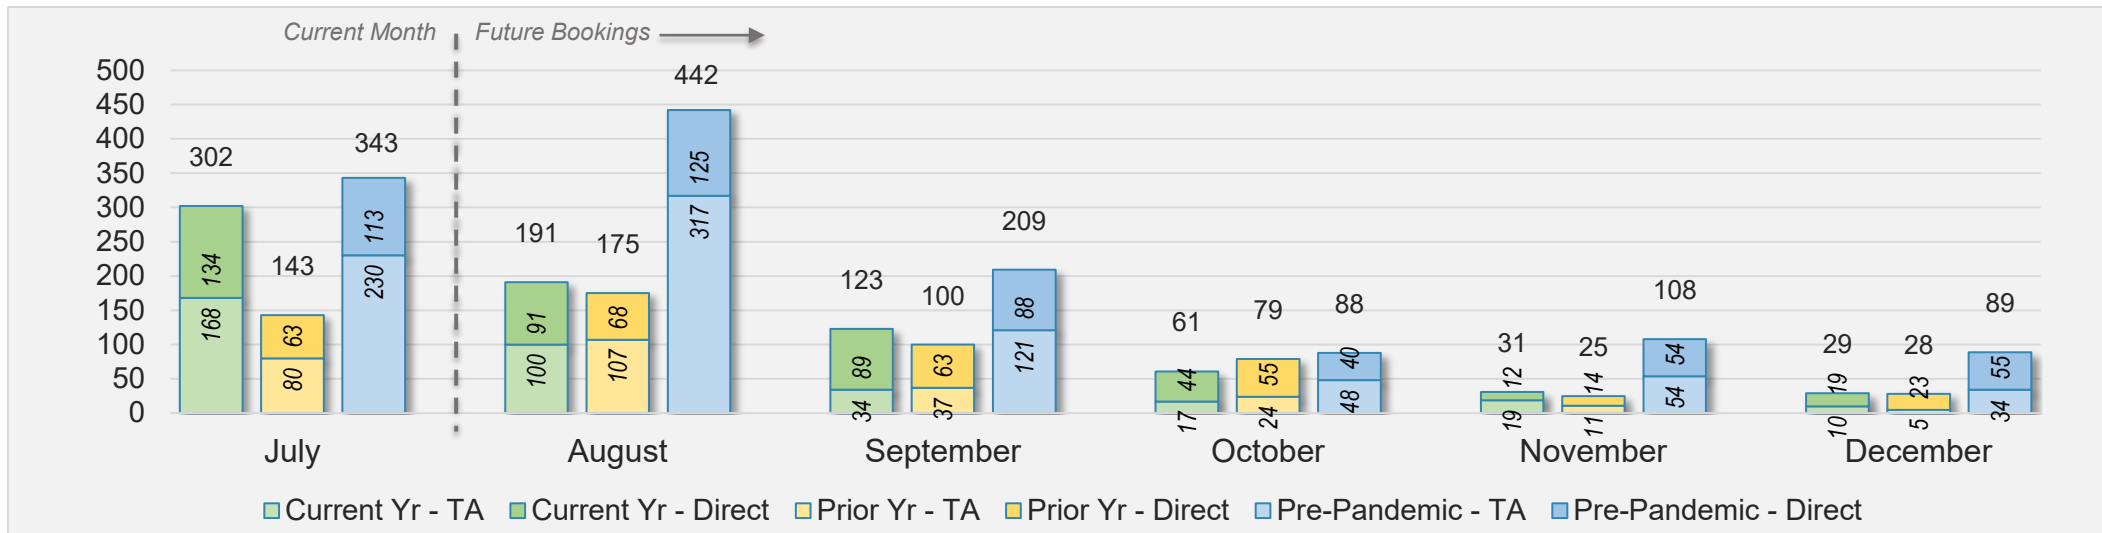

CANADA

Source: ForwardKeys as of 7/14/24

July 2024 Direct and Travel Agency Bookings to Hawai'i

KOREA

Source: ForwardKeys as of 7/14/24

Maui (continued)

July 2024 Direct and Travel Agency Bookings to Hawai'i

AUSTRALIA

Source: ForwardKeys as of 7/14/24

Kaua'i

July 2024 Direct and Travel Agency Bookings to Hawai'i

Source: ForwardKeys as of 7/14/24

July 2024 Direct and Travel Agency Bookings to Hawai'i

Source: ForwardKeys as of 7/14/24

Kaua'i (continued)

July 2024 Direct and Travel Agency Bookings to Hawai'i

July 2024 Direct and Travel Agency Bookings to Hawai'i

Kaua'i (continued)

July 2024 Direct and Travel Agency Bookings to Hawai'i

AUSTRALIA