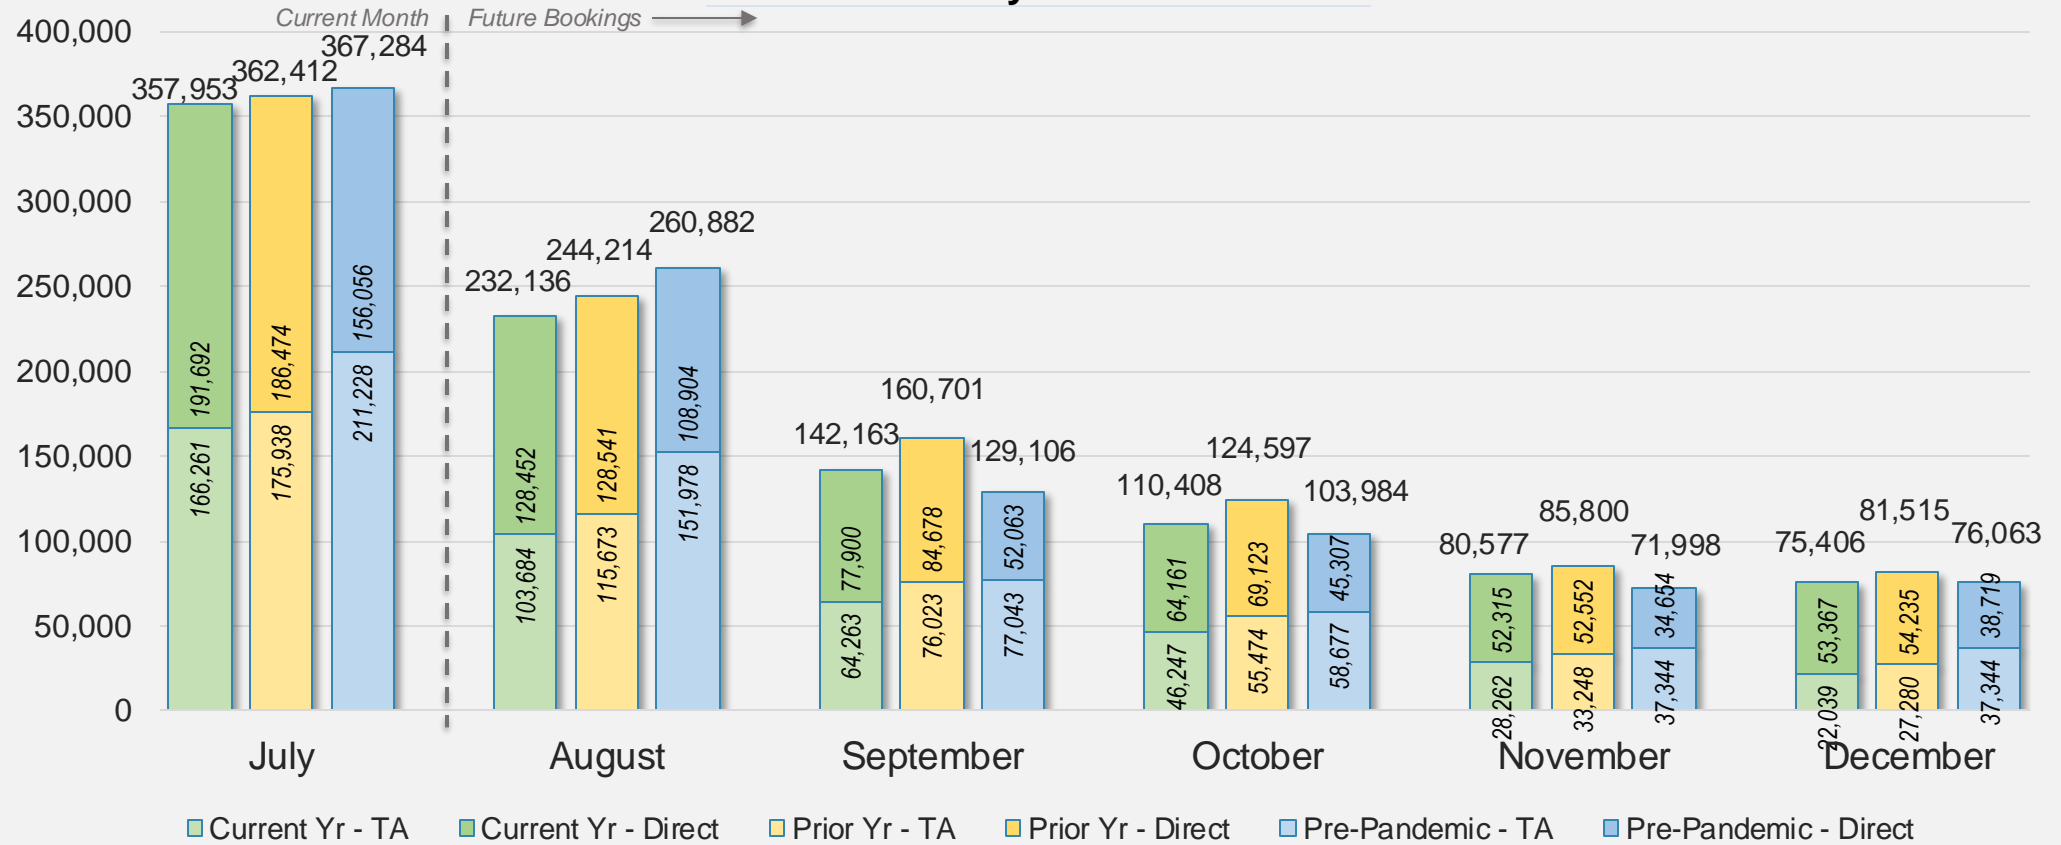

U.S.

Direct and Travel Agency Bookings to Hawaii Current vs. Prior vs. Pre-Pandemic Periods

July 2024

Source: ForwardKeys as of 7/21/24