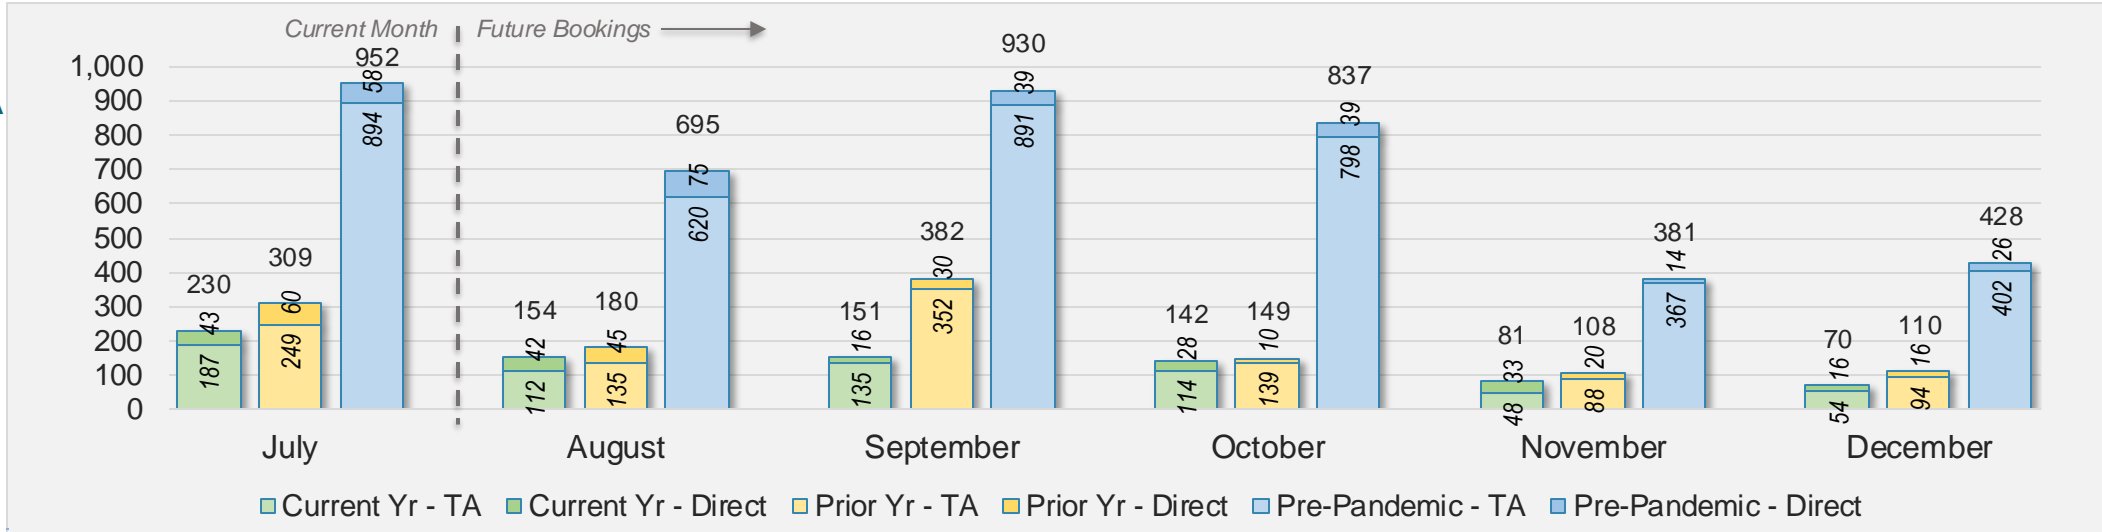

Maui (continued)

July 2024 Direct and Travel Agency Bookings to Hawai'i

AUSTRALIA

Source: ForwardKeys as of 7/21/24