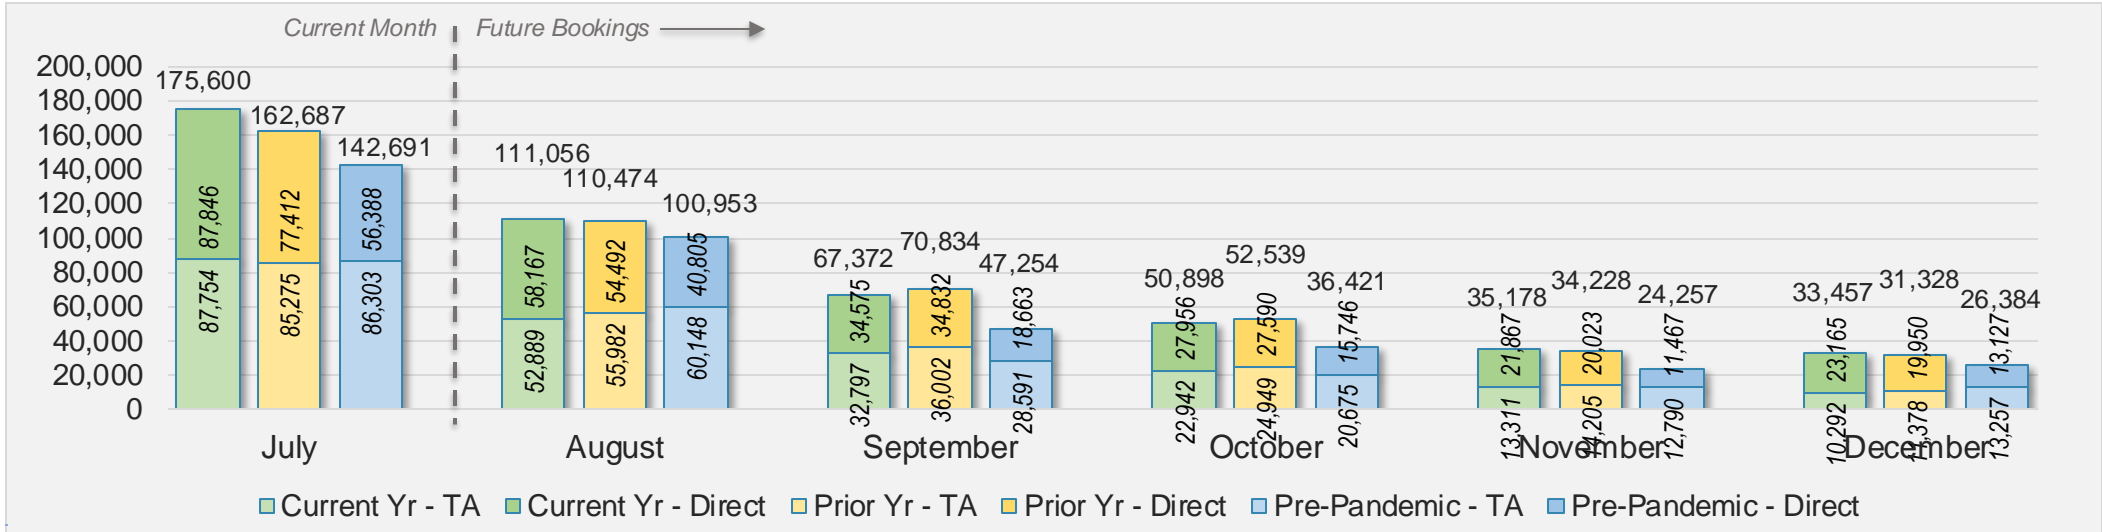

## Direct and Travel Agency Bookings to Hawaii Current vs. Prior vs. Pre-Pandemic Periods July 2024

Source: ForwardKeys as of 7/21/24

## July 2024 Direct and Travel Agency Bookings to Hawai'i

U.S.

Source: ForwardKeys as of 7/21/24