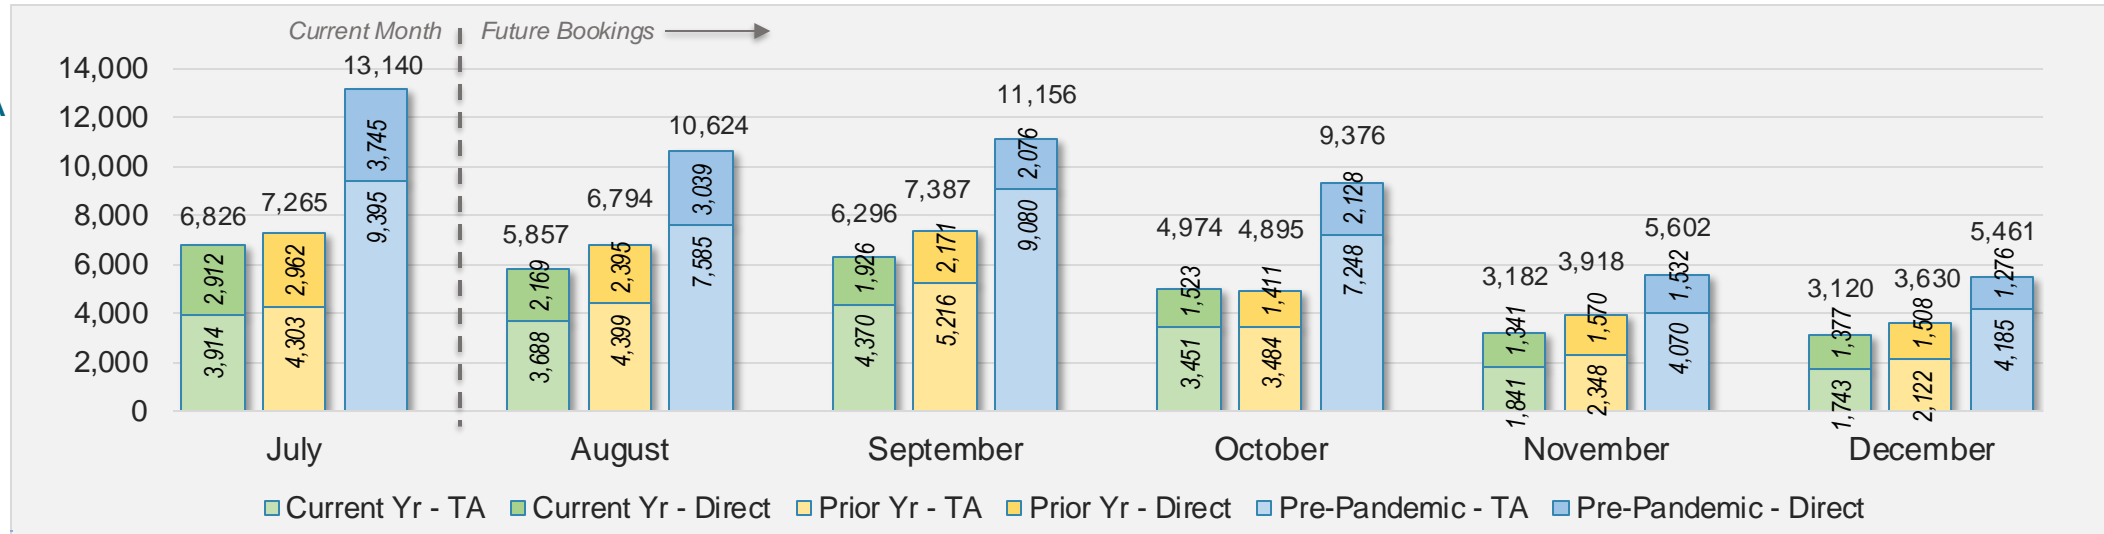

O'ahu (continued)

July 2024 Direct and Travel Agency Bookings to Hawai'i

AUSTRALIA

Source: ForwardKeys as of 7/21/24