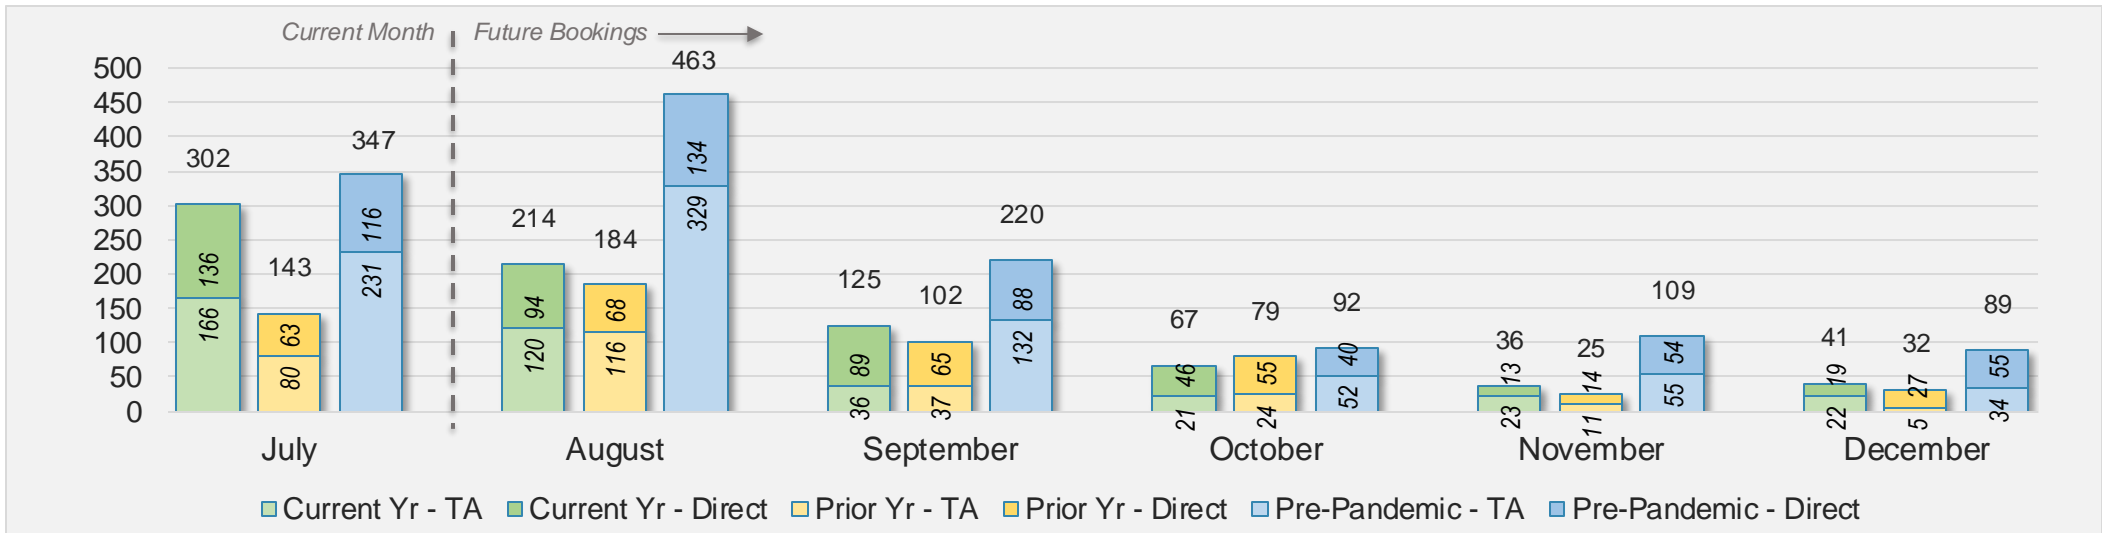

July 2024 Direct and Travel Agency Bookings to Hawai'i