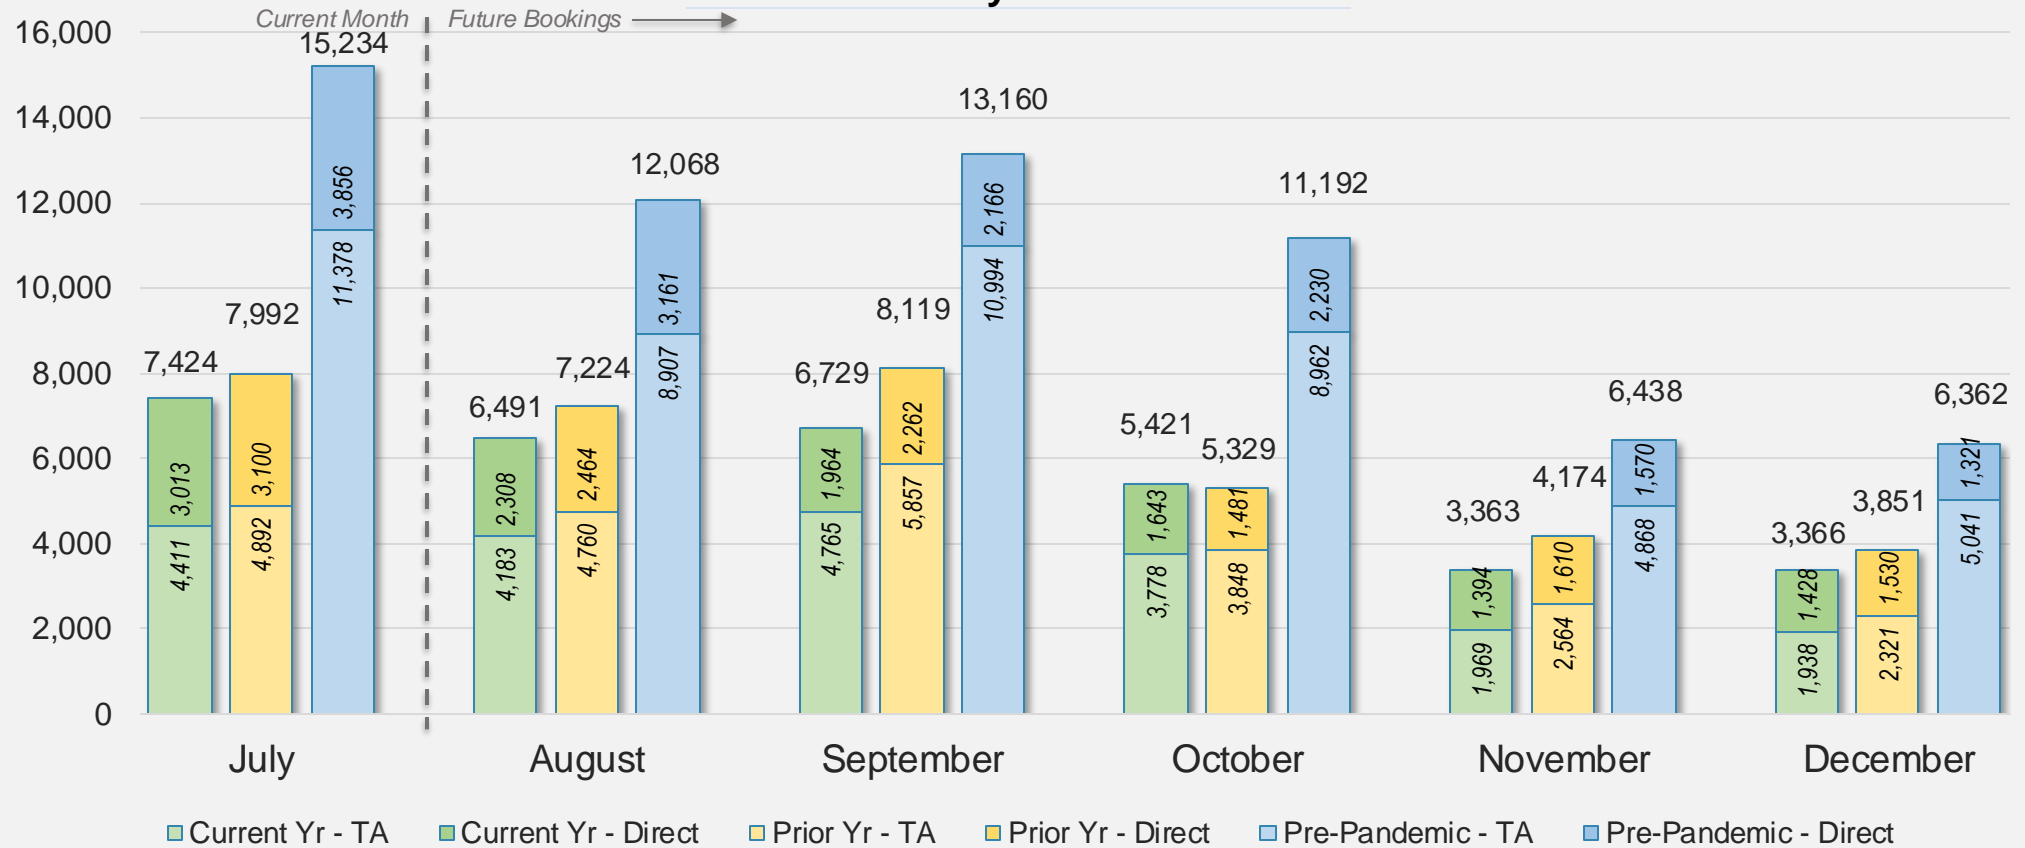

AUSTRALIA

Direct and Travel Agency Bookings to Hawaii Current vs. Prior vs. Pre-Pandemic Periods July 2024

Source: ForwardKeys as of 7/21/24