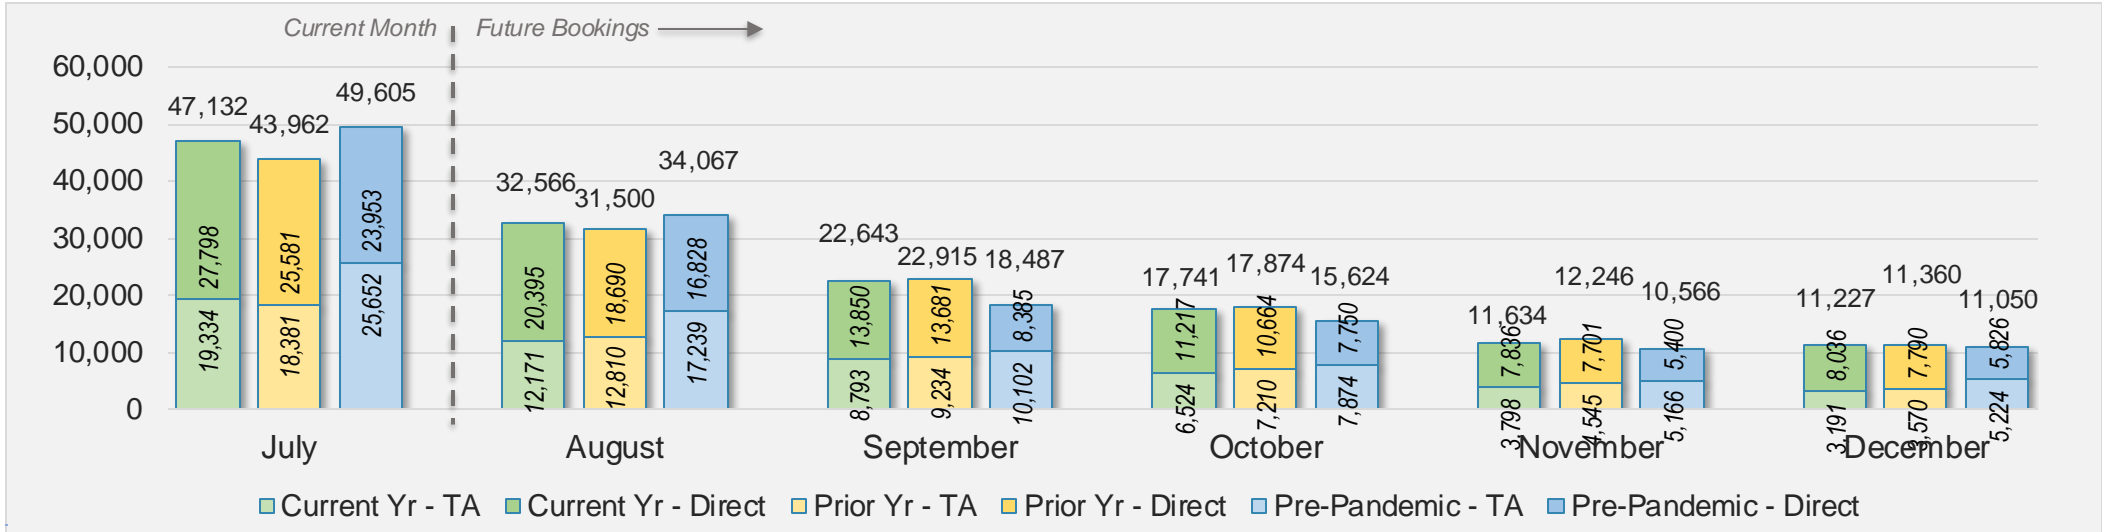

Kaua'i

July 2024 Direct and Travel Agency Bookings to Hawai'i