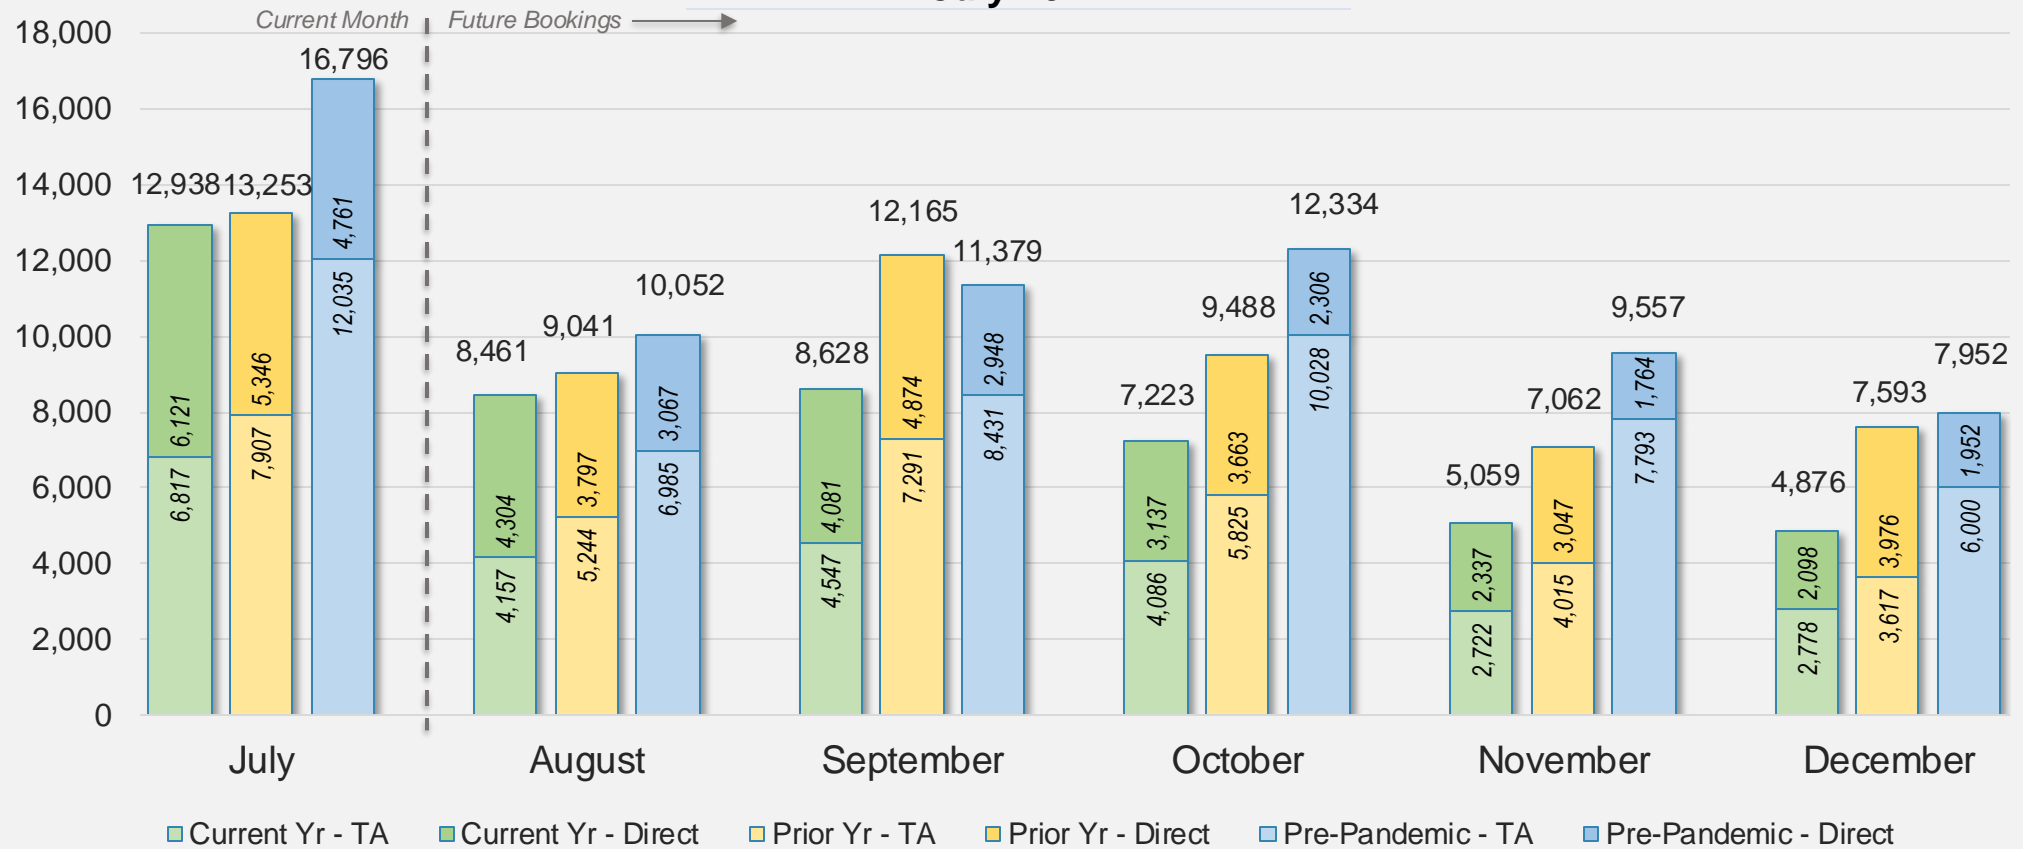

KOREA

Direct and Travel Agency Bookings to Hawaii Current vs. Prior vs. Pre-Pandemic Periods July 2024

Source: ForwardKeys as of 7/21/24