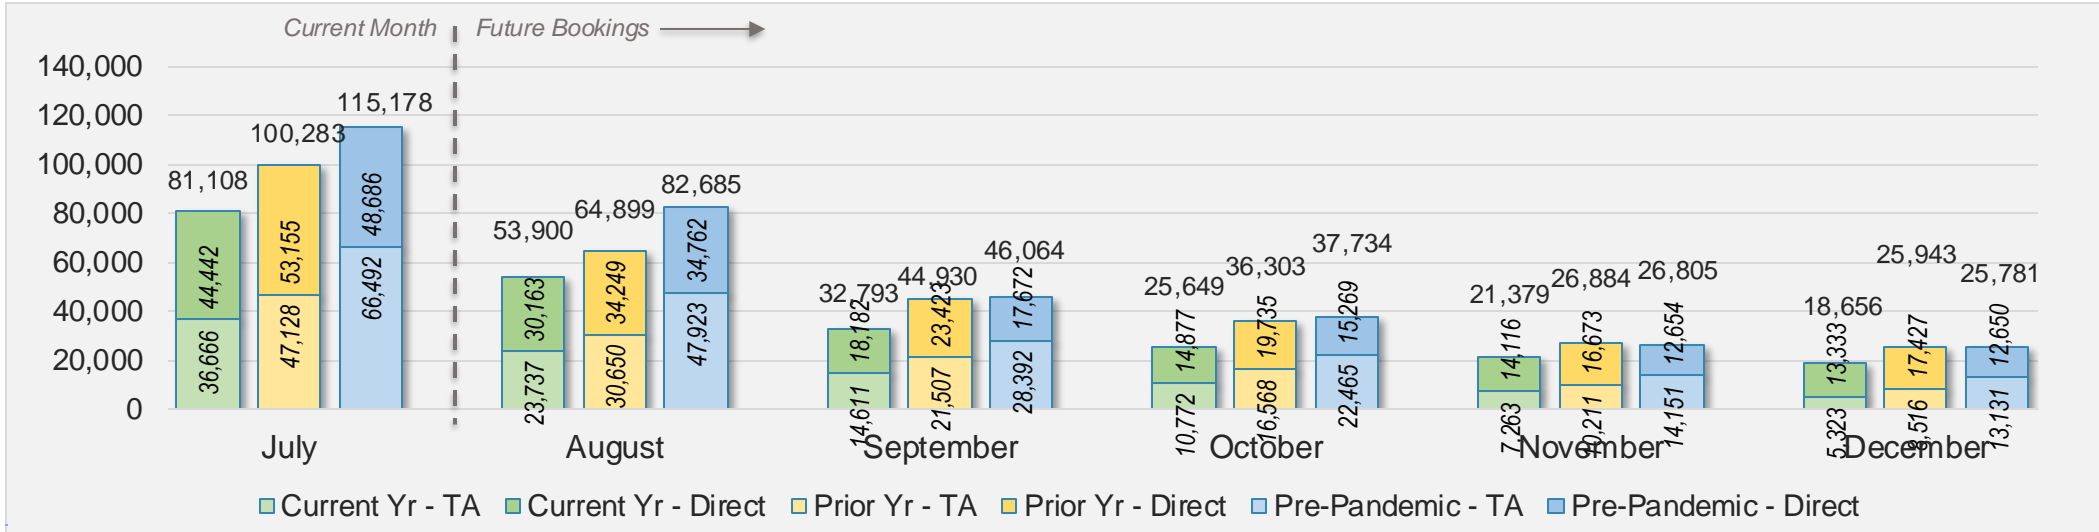

Maui

July 2024 Direct and Travel Agency Bookings to Hawai'i