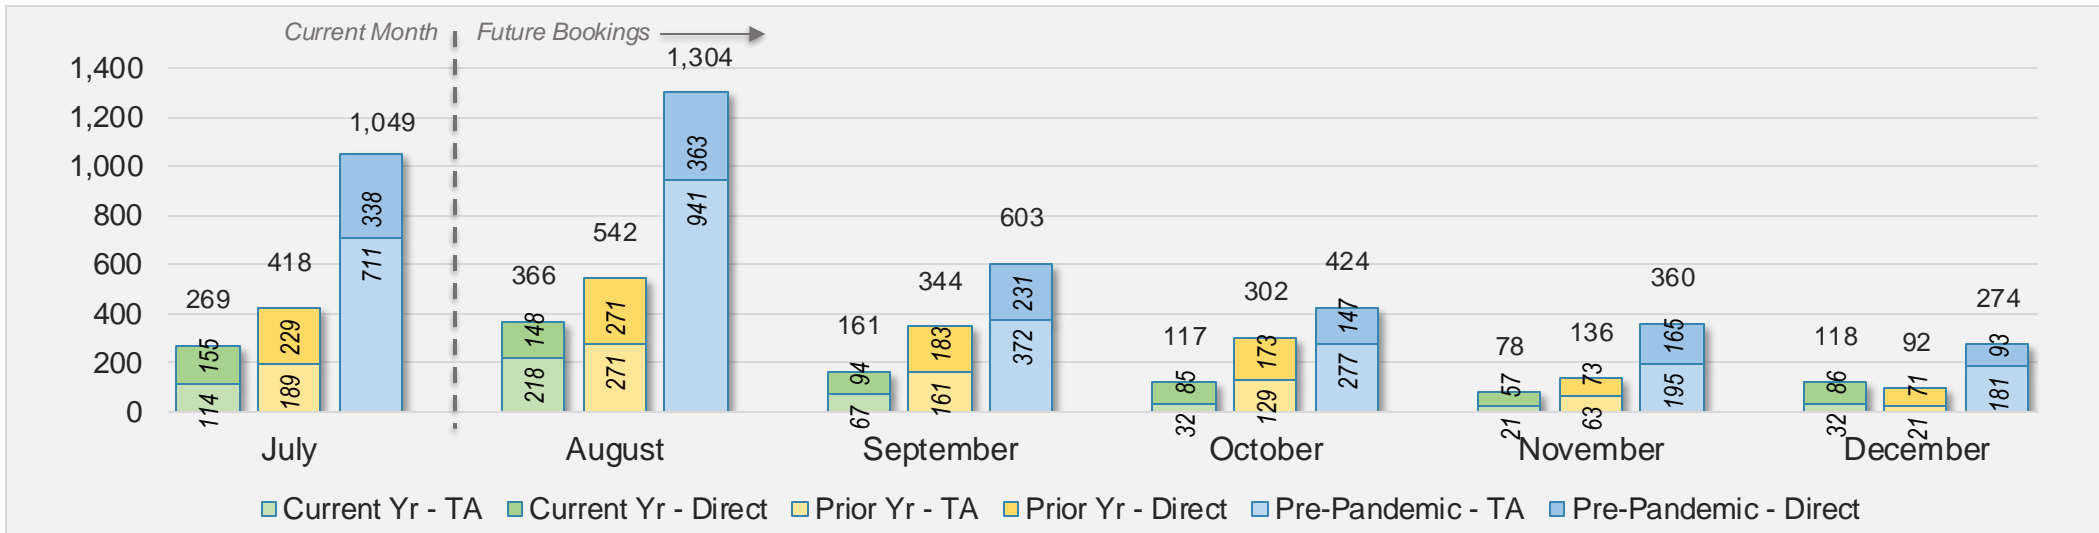

July 2024 Direct and Travel Agency Bookings to Hawai'i