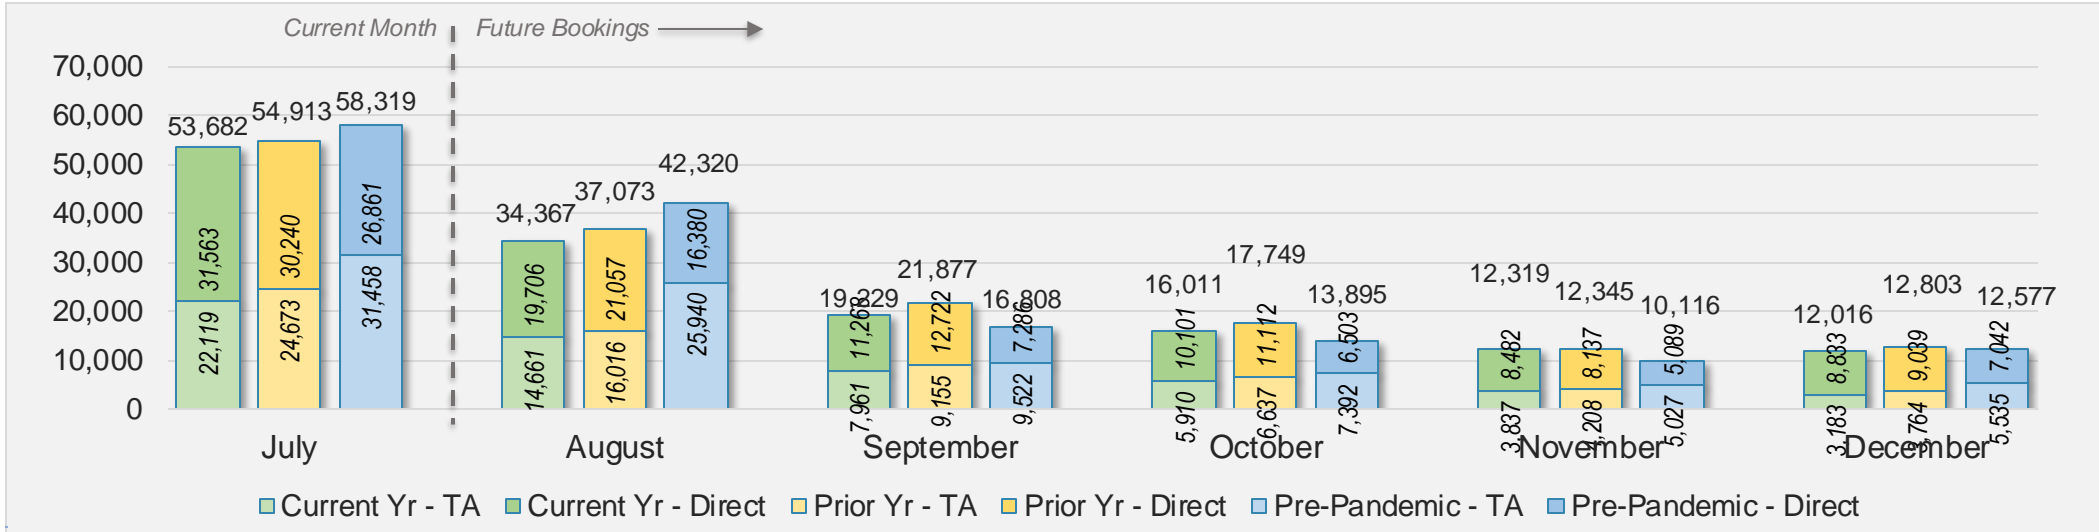

Hawai'i Island

July 2024 Direct and Travel Agency Bookings to Hawai'i