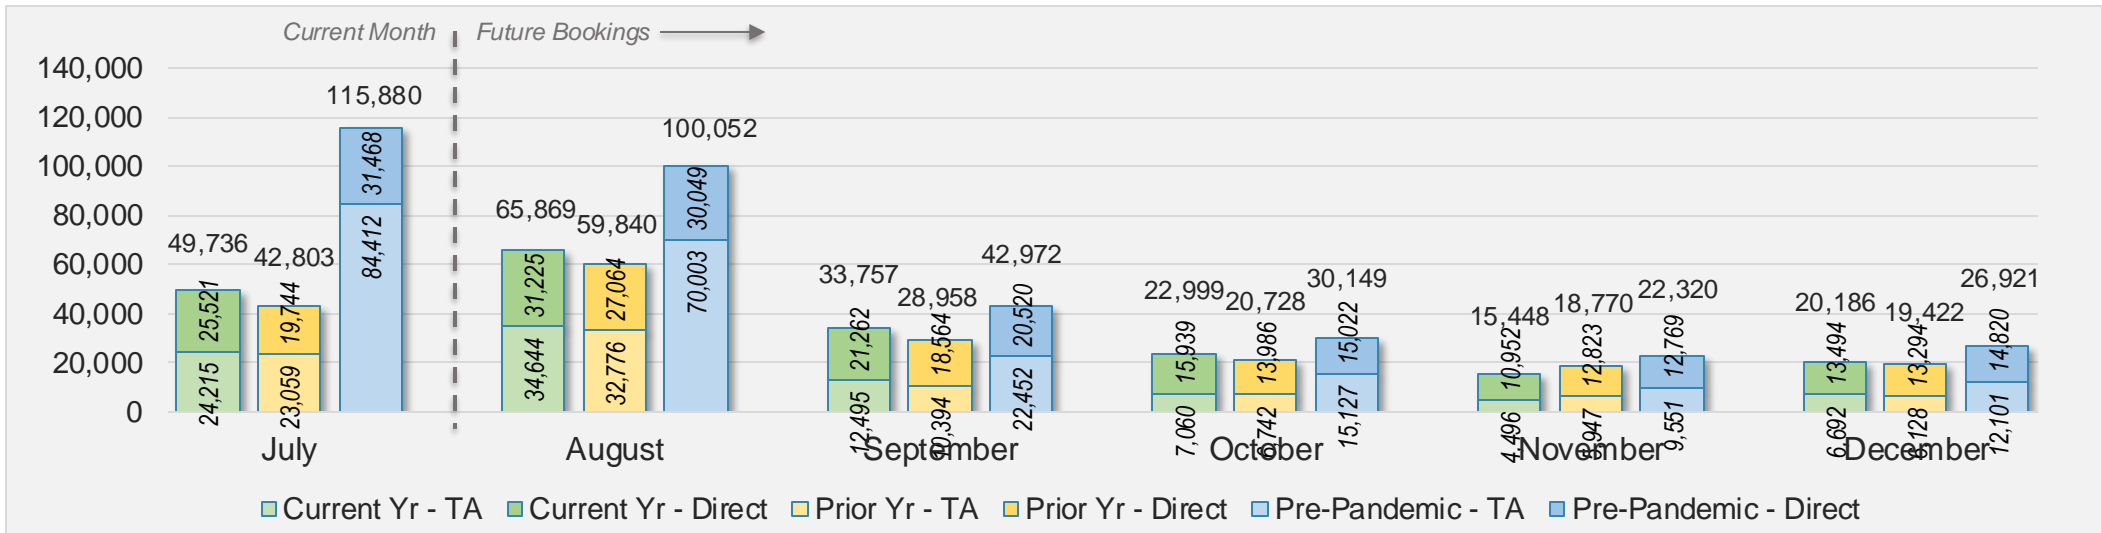

July 2024 Direct and Travel Agency Bookings to Hawai'i

JAPAN

Source: ForwardKeys as of 7/21/24