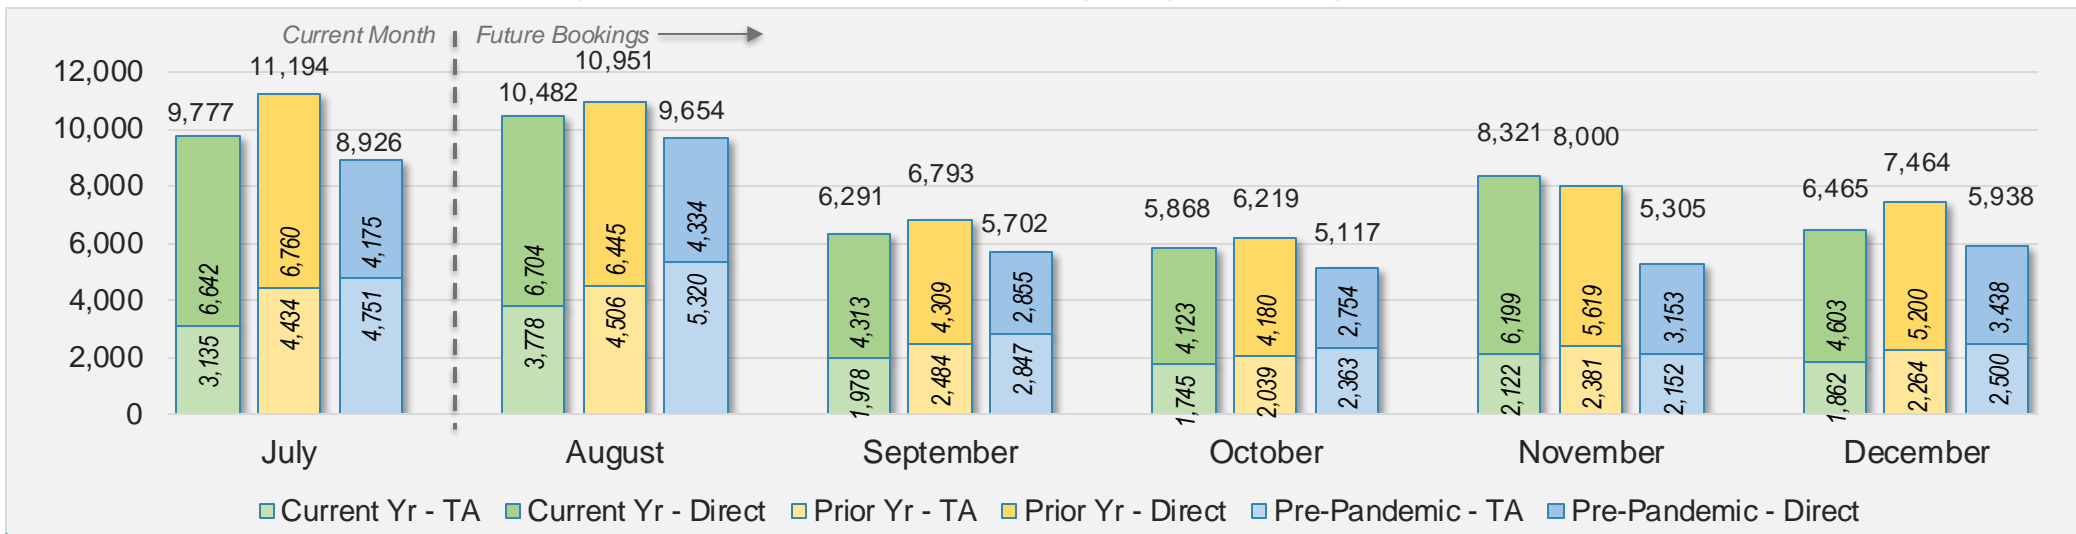

O'ahu (continued)

July 2024 Direct and Travel Agency Bookings to Hawai'i

CANADA

Source: ForwardKeys as of 7/21/24

July 2024 Direct and Travel Agency Bookings to Hawai'i

KOREA