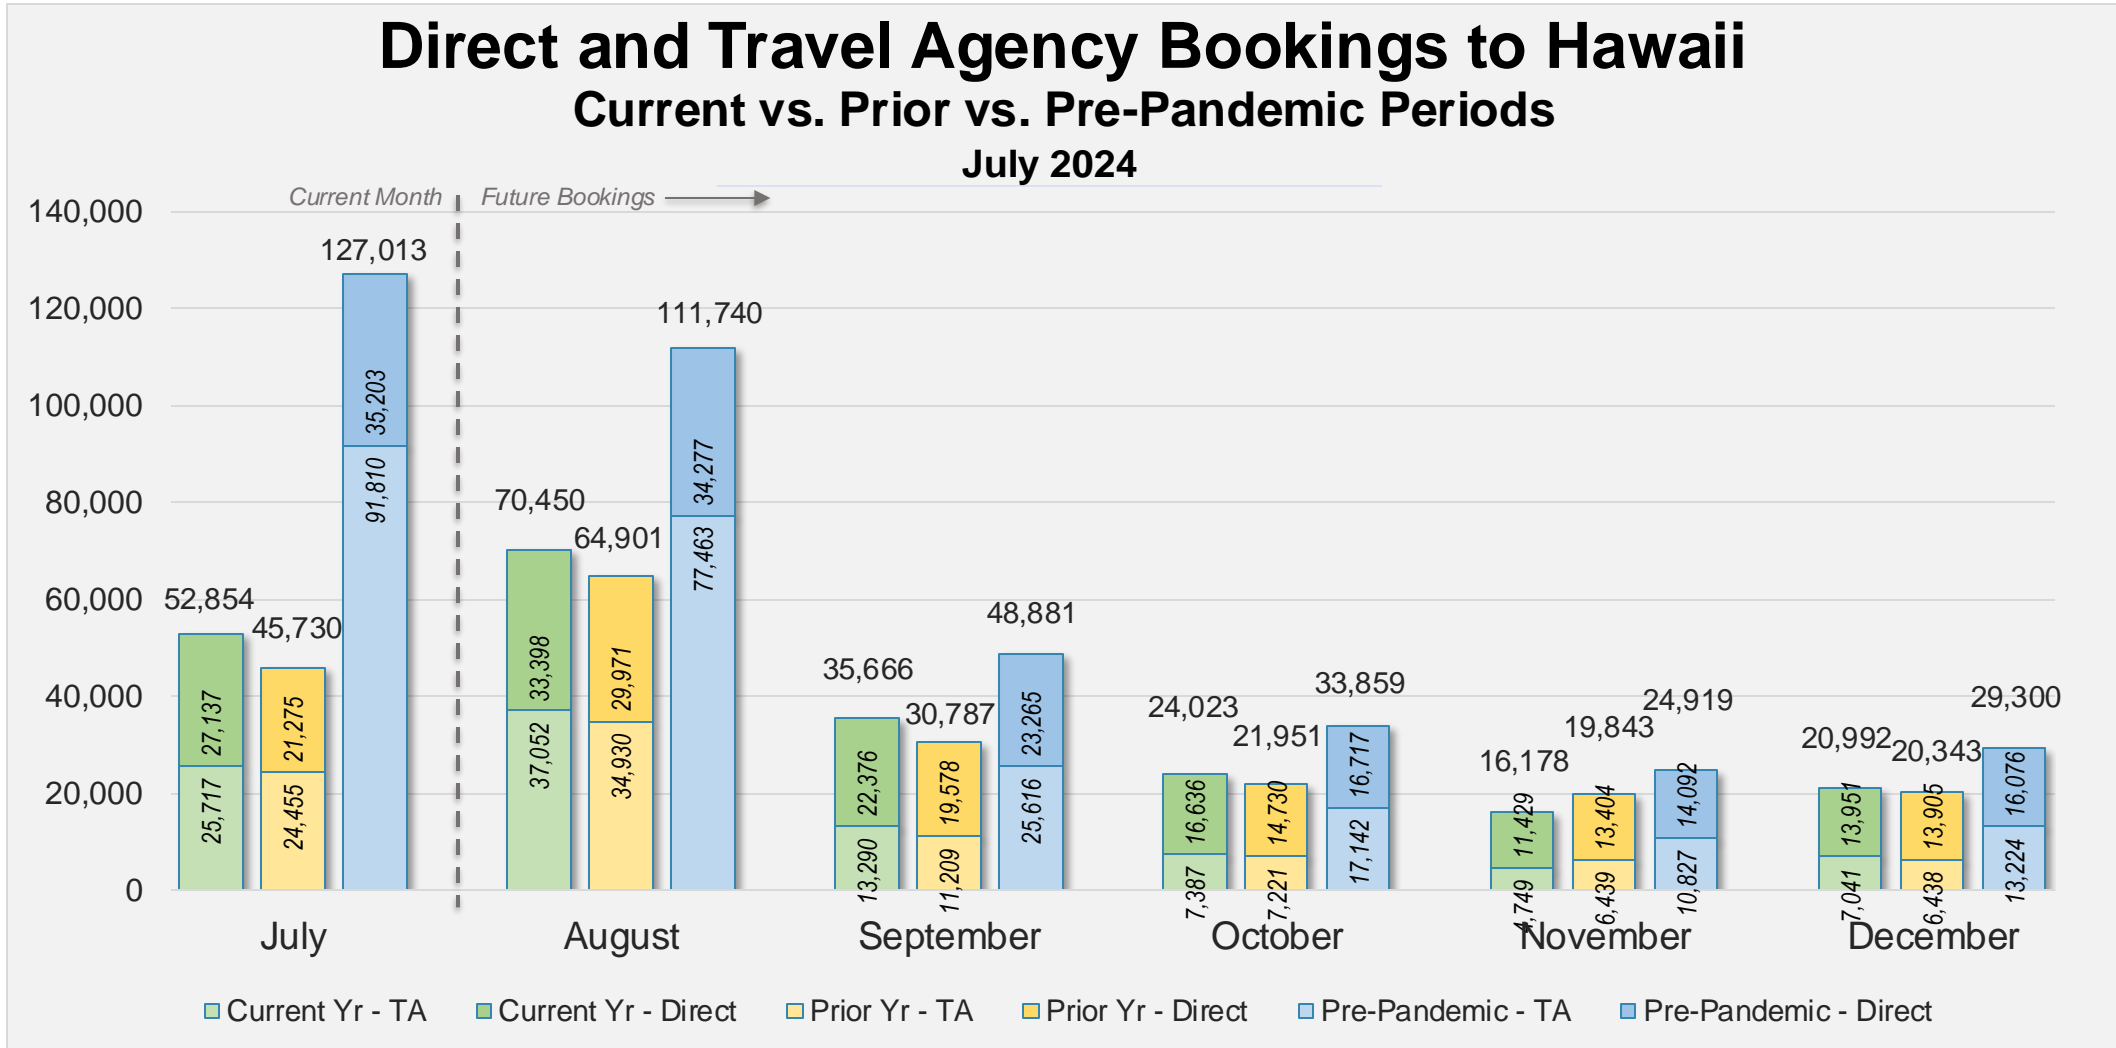

# Forward Keys Index

- Bookings
  - Net sum of the number of visitors from Sales transactions counted, including Exchanges and Refunds.
- Current Year / Previous Year / Pre-pandemic
  - In the analysis results, "Current Year" refers to the period being analyzed. "Previous Year" refers to the time unit in the previous year equivalent to the "Current Year" (for year-on-year comparison purposes). "Pre-pandemic" refers to the equivalent period in 2019 to the Current period, using only 2019 data as a reference.
- Direct
  - Refers to tickets purchased directly through the airline, typically via an airline's website.
- Travel Agency
  - Refers to associated with an ARC/IATA number (or otherwise retail).

## Direct and Travel Agency Bookings to Hawaii Current vs. Prior vs. Pre-Pandemic Periods

July 2024

Source: ForwardKeys as of 7/21/24