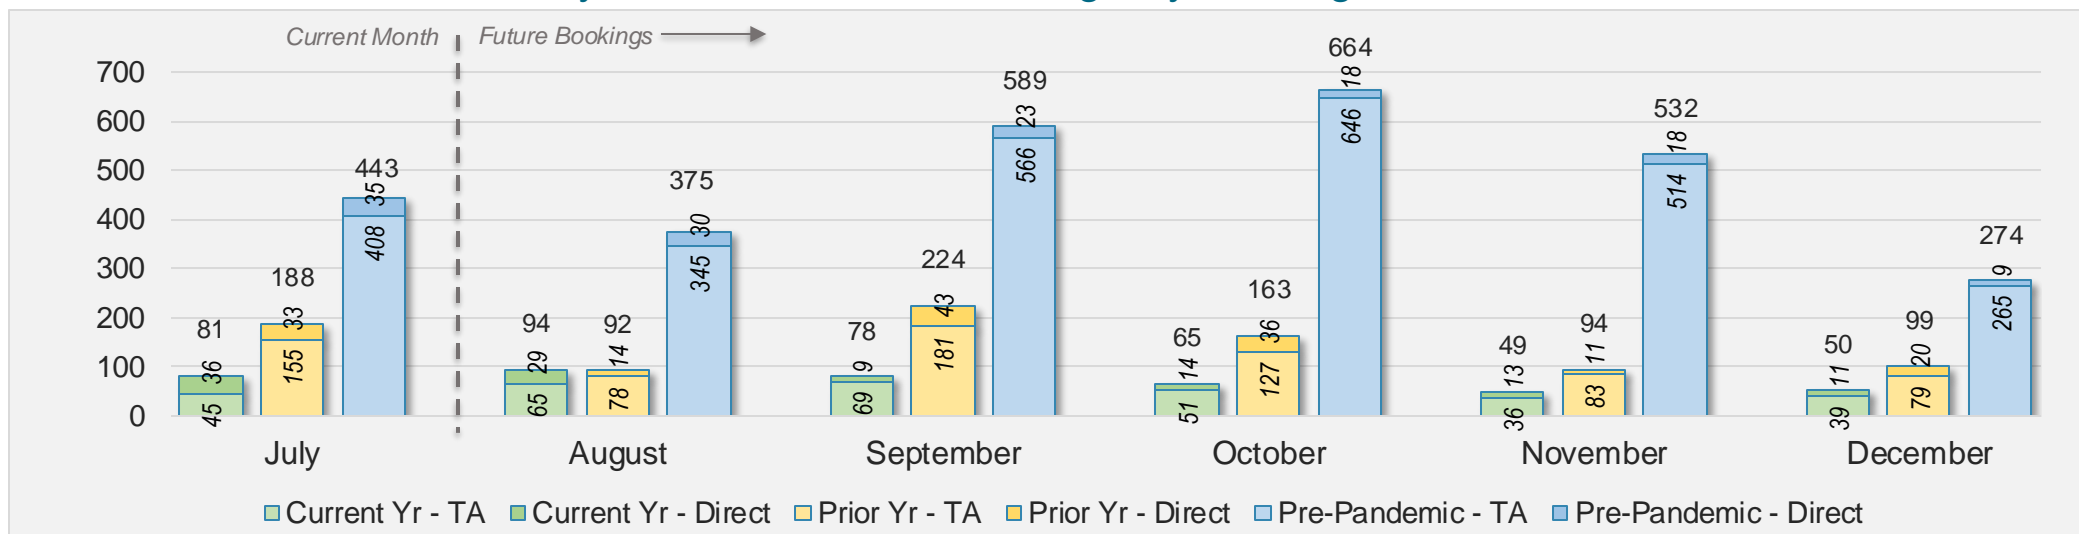

## July 2024 Direct and Travel Agency Bookings to Hawai'i

CANADA

Source: ForwardKeys as of 7/21/24

## July 2024 Direct and Travel Agency Bookings to Hawai'i

KOREA

Source: ForwardKeys as of 7/21/24