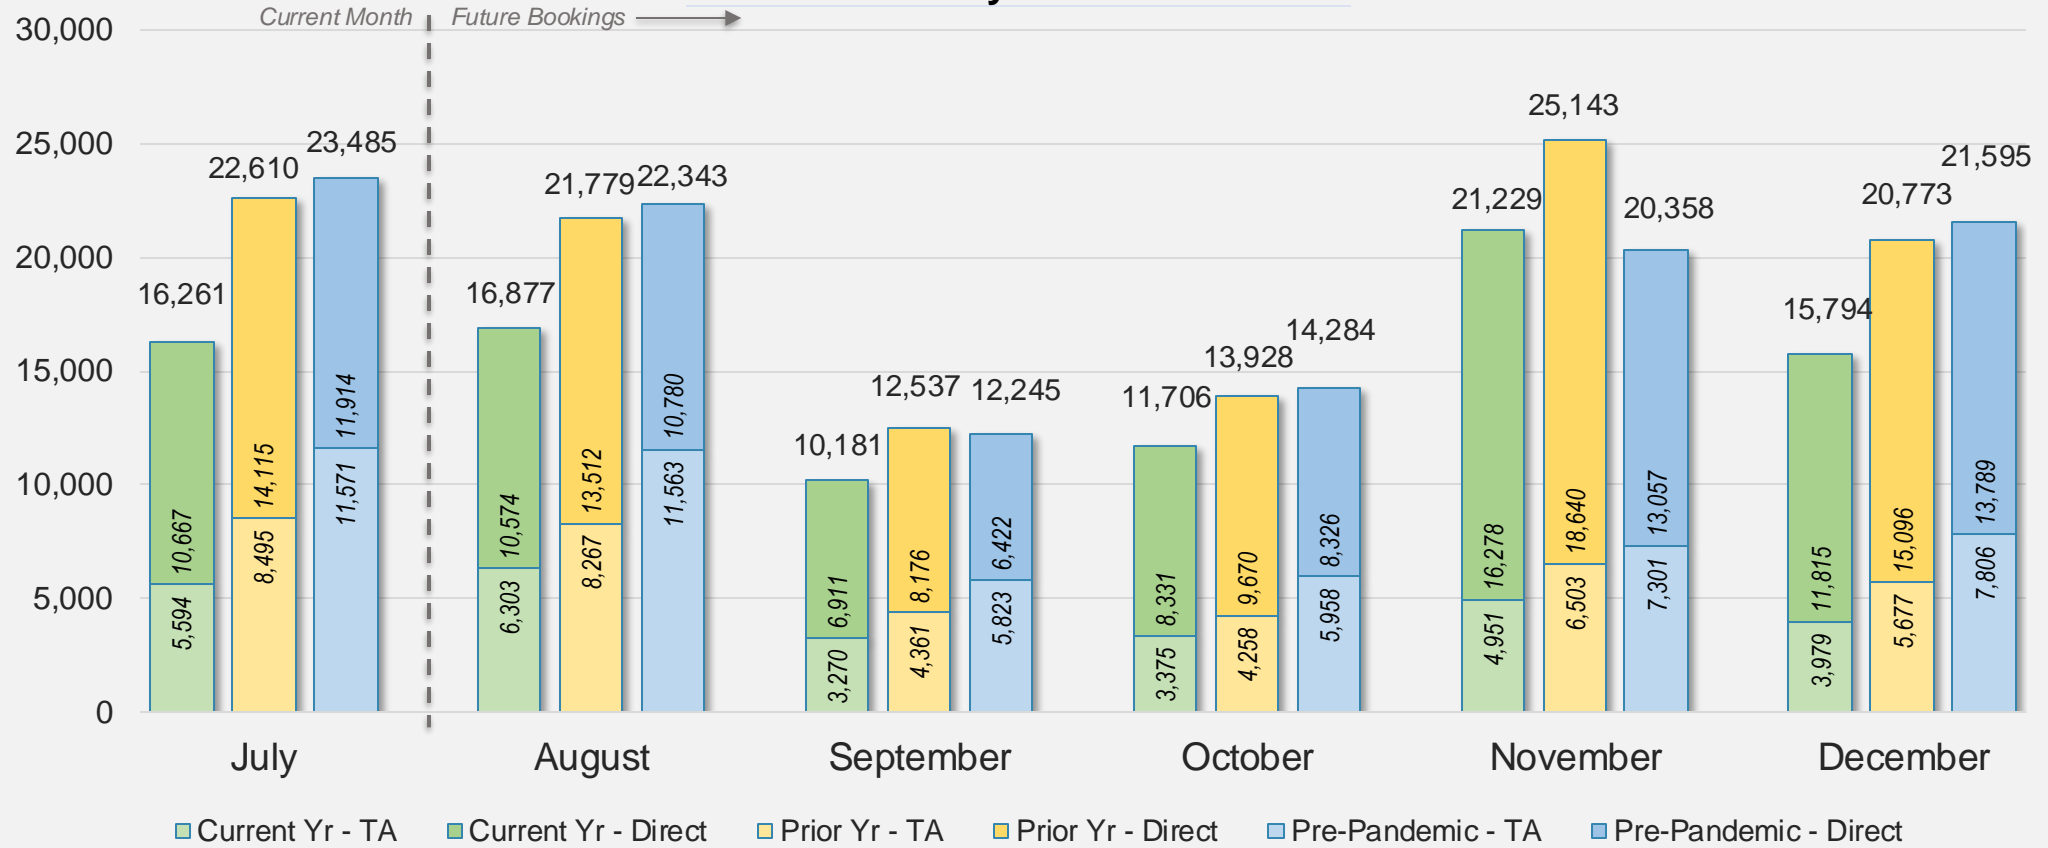

CANADA

Direct and Travel Agency Bookings to Hawaii Current vs. Prior vs. Pre-Pandemic Periods July 2024

Source: ForwardKeys as of 7/21/24