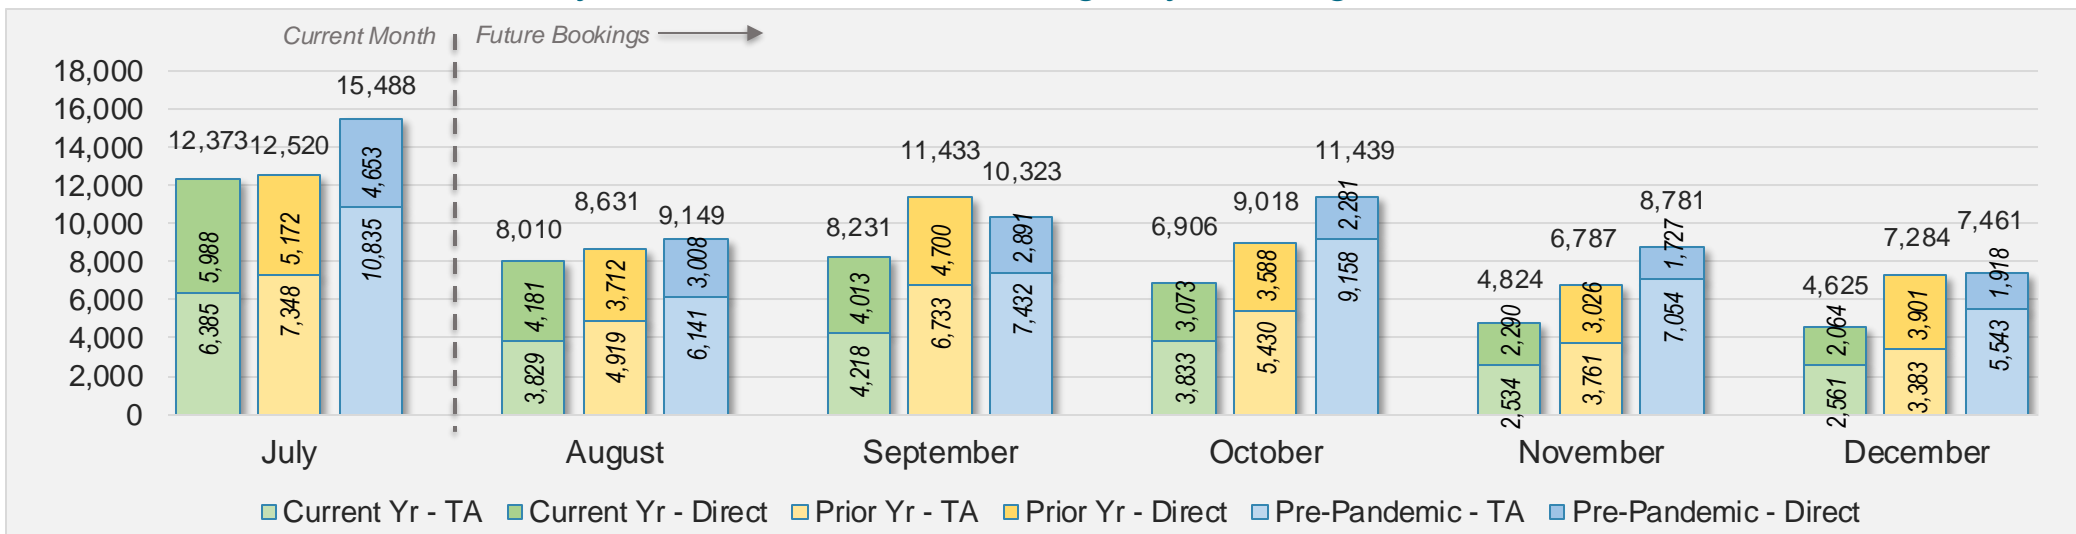

## July 2024 Direct and Travel Agency Bookings to Hawai'i

CANADA

Source: ForwardKeys as of 7/21/24

## July 2024 Direct and Travel Agency Bookings to Hawai'i

KOREA

Source: ForwardKeys as of 7/21/24