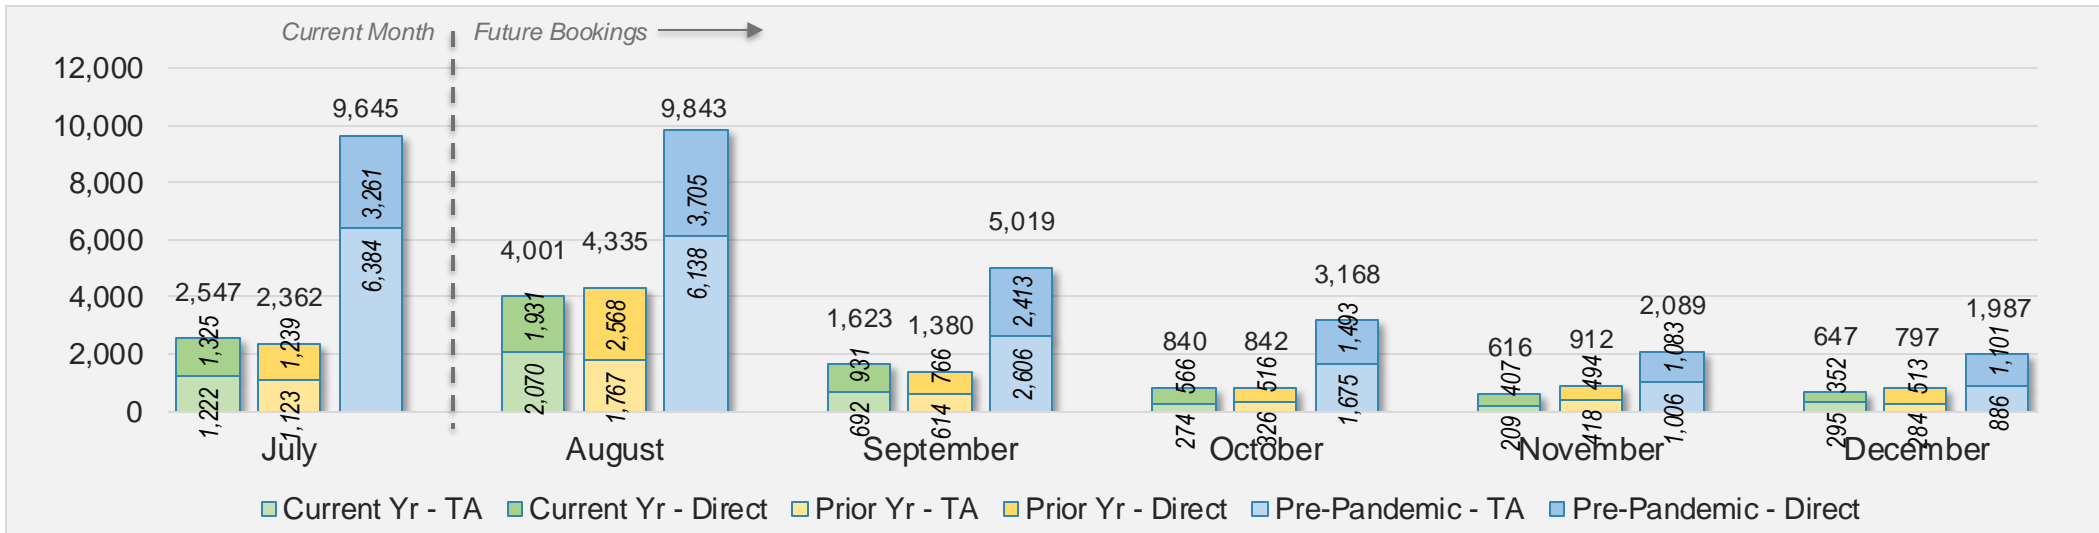

July 2024 Direct and Travel Agency Bookings to Hawai'i