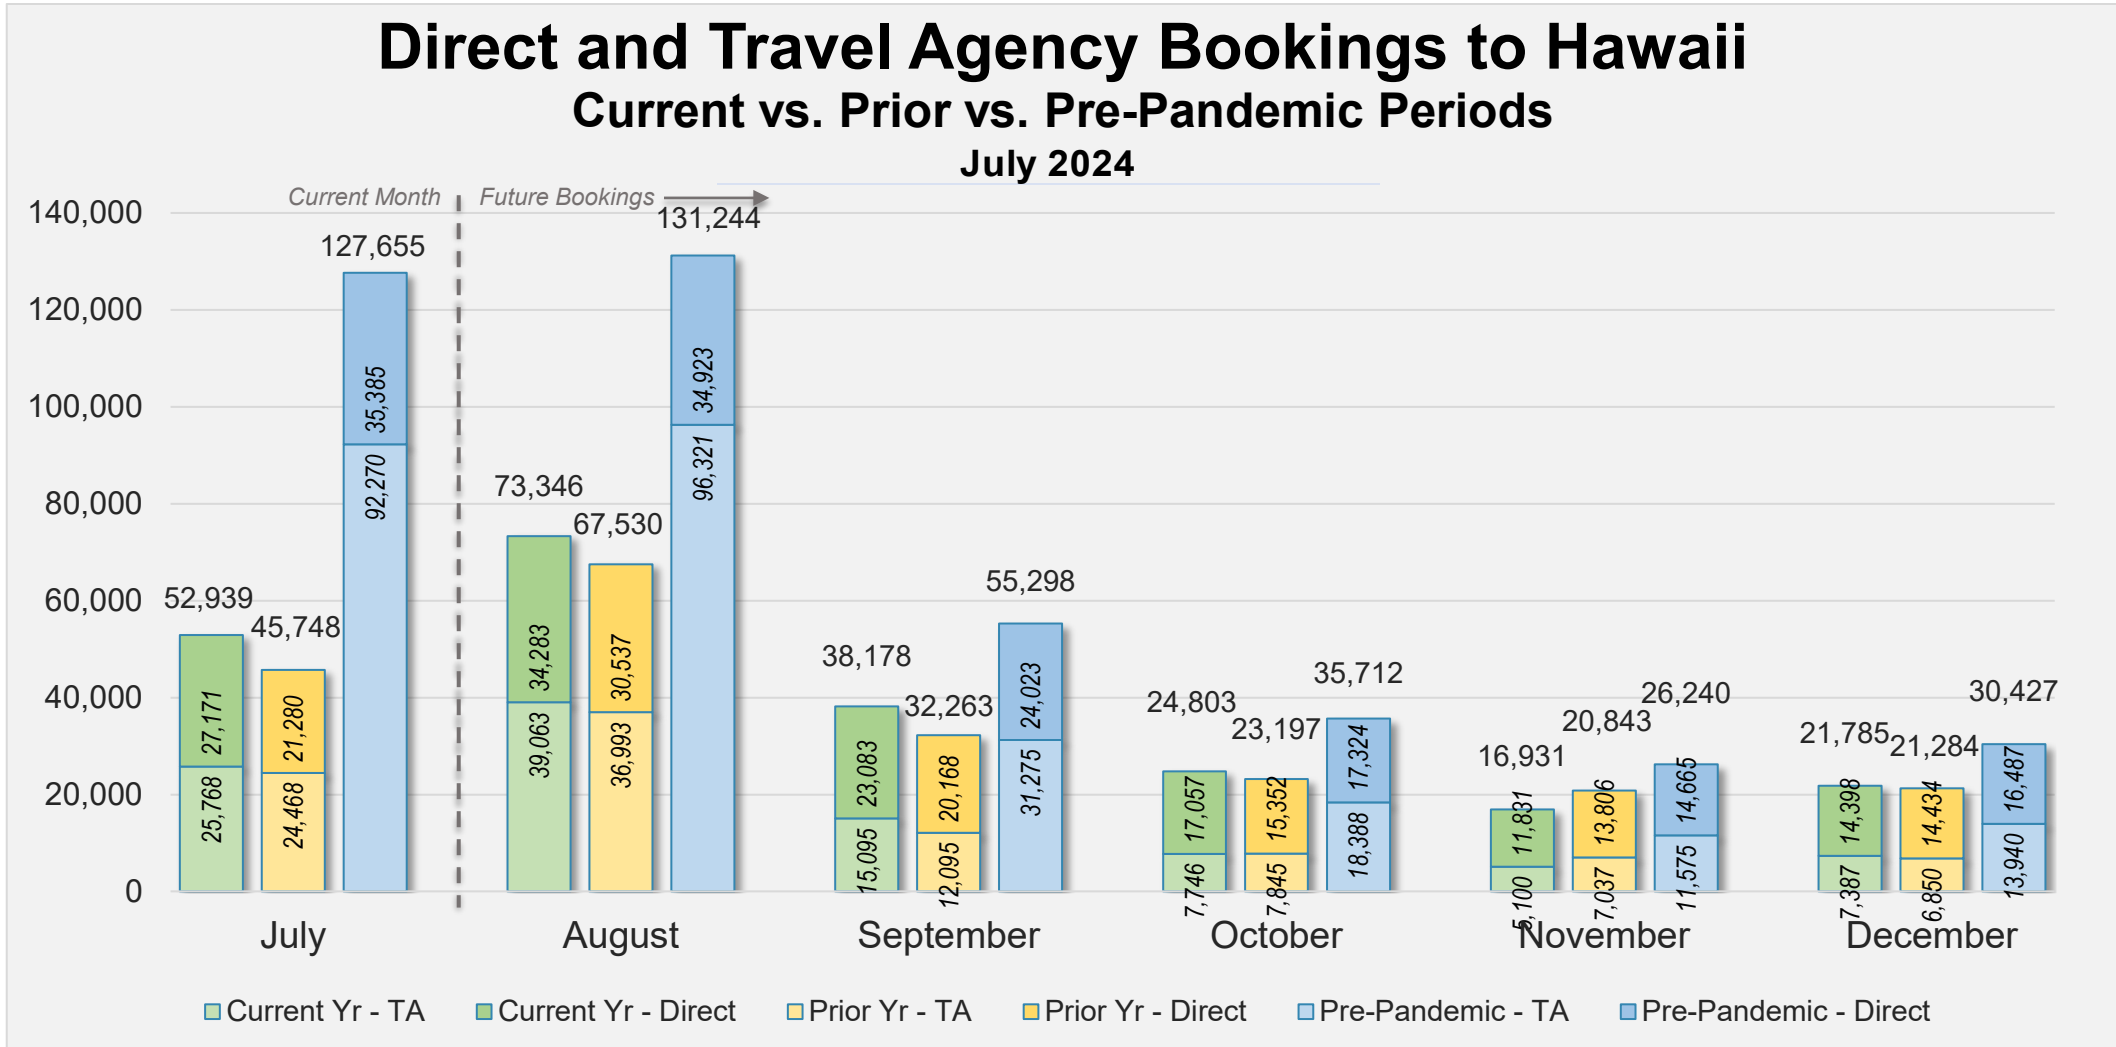

JAPAN

Direct and Travel Agency Bookings to Hawaii Current vs. Prior vs. Pre-Pandemic Periods July 2024

Source: ForwardKeys as of 7/28/24