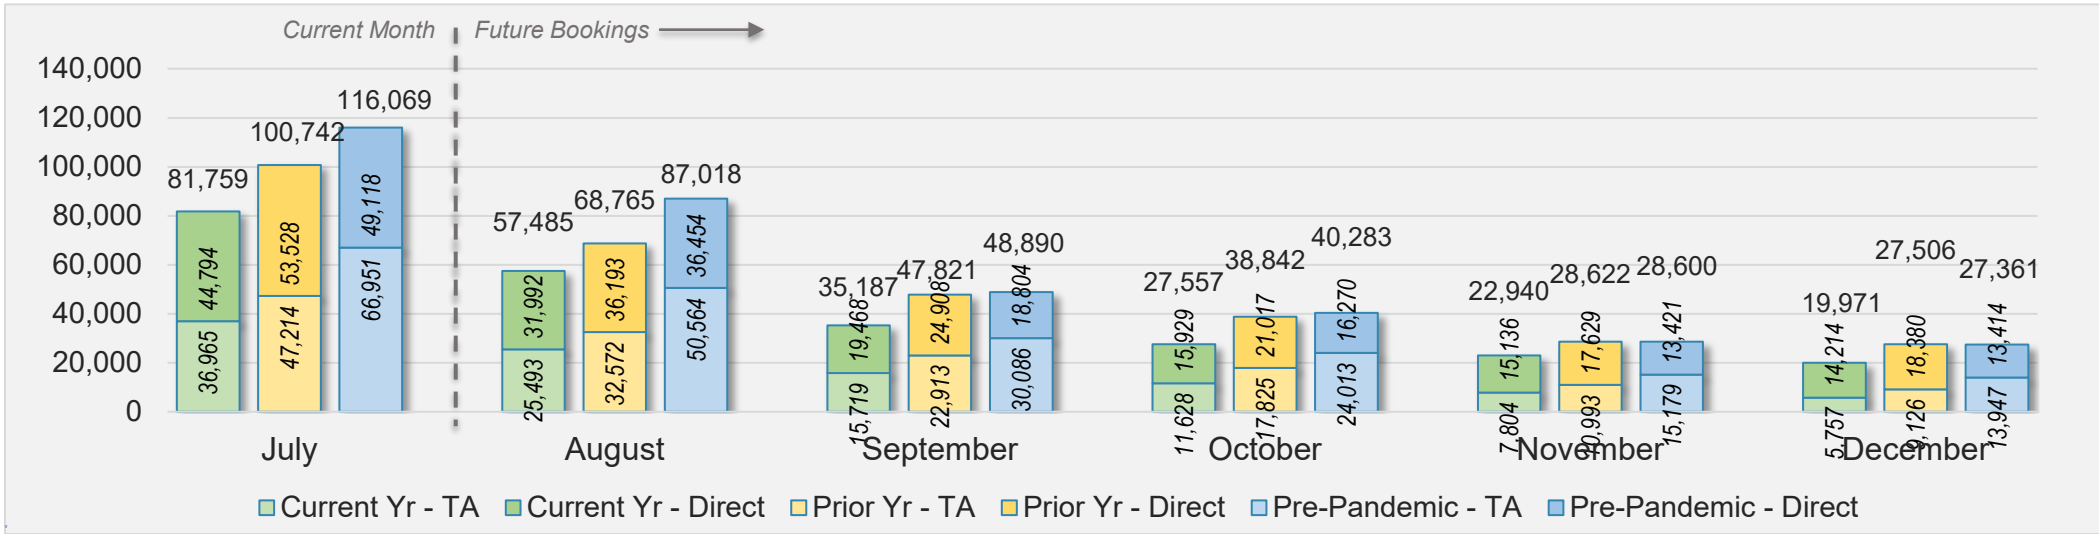

CANADA

Source: ForwardKeys as of 7/28/24

July 2024 Direct and Travel Agency Bookings to Hawai'i

KOREA

Source: ForwardKeys as of 7/28/24

O'ahu (continued)

July 2024 Direct and Travel Agency Bookings to Hawai'i

AUSTRALIA

Source: ForwardKeys as of 7/28/24

Maui

July 2024 Direct and Travel Agency Bookings to Hawai'i

July 2024 Direct and Travel Agency Bookings to Hawai'i

Maui (continued)

July 2024 Direct and Travel Agency Bookings to Hawai'i