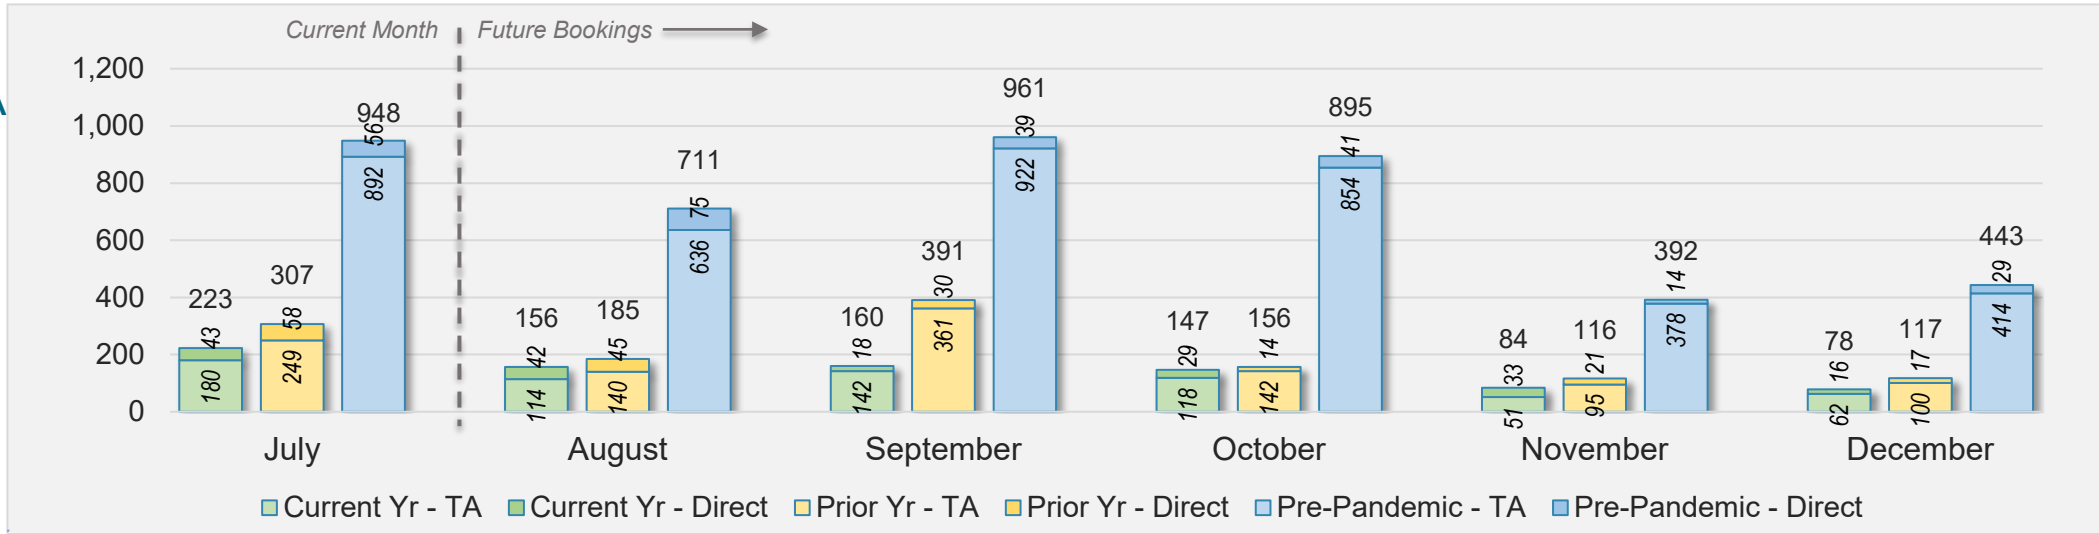

AUSTRALIA

Source: ForwardKeys as of 7/28/24

Maui

July 2024 Direct and Travel Agency Bookings to Hawai'i

July 2024 Direct and Travel Agency Bookings to Hawai'i

Maui (continued)

July 2024 Direct and Travel Agency Bookings to Hawai'i

CANADA

Source: ForwardKeys as of 7/28/24

July 2024 Direct and Travel Agency Bookings to Hawai'i

KOREA

Source: ForwardKeys as of 7/28/24

Maui (continued)

July 2024 Direct and Travel Agency Bookings to Hawai'i

AUSTRALIA

Source: ForwardKeys as of 7/28/24

Kaua'i

July 2024 Direct and Travel Agency Bookings to Hawai'i

July 2024 Direct and Travel Agency Bookings to Hawai'i

Kaua'i (continued)

July 2024 Direct and Travel Agency Bookings to Hawai'i