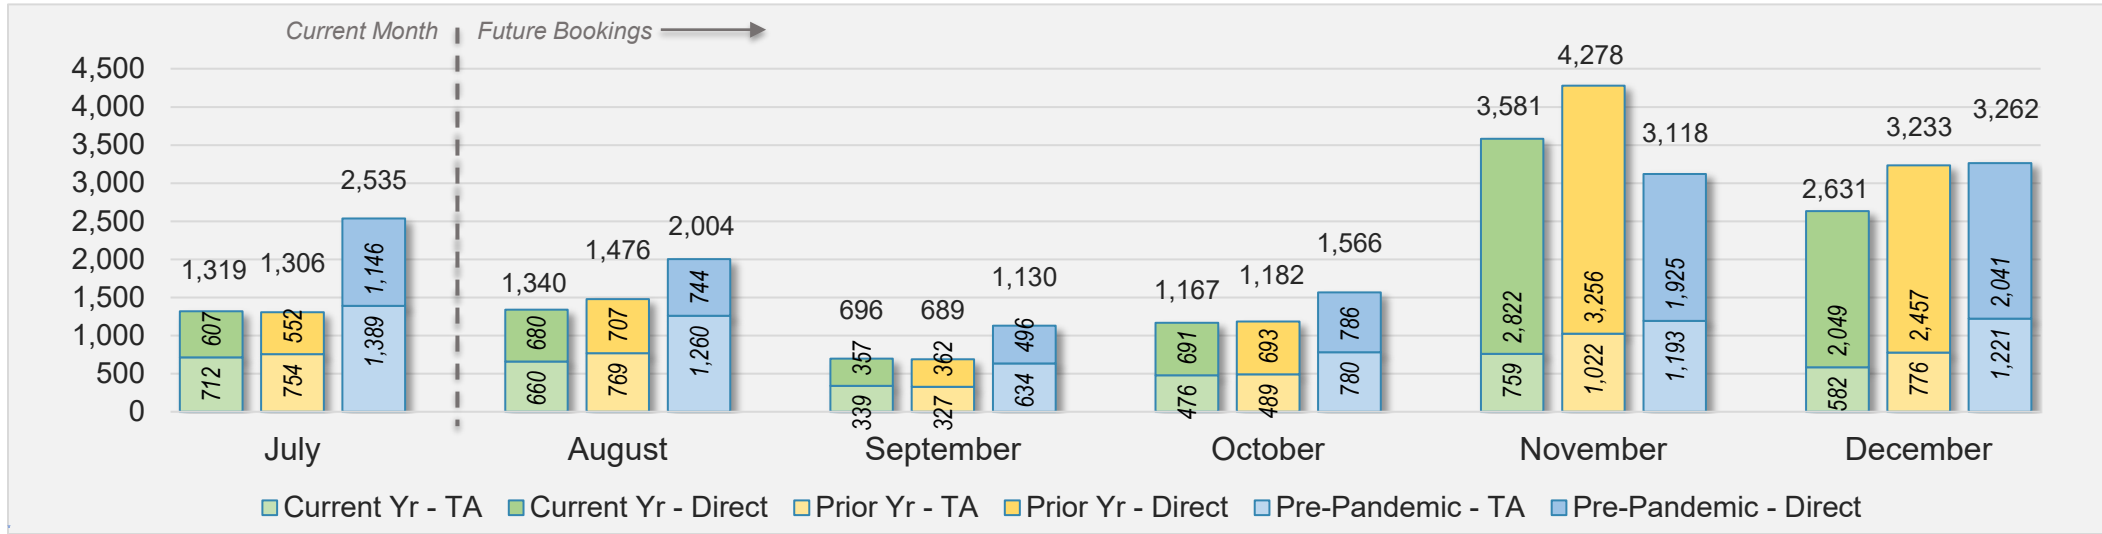

AUSTRALIA

Source: ForwardKeys as of 7/28/24

Kaua'i

July 2024 Direct and Travel Agency Bookings to Hawai'i

July 2024 Direct and Travel Agency Bookings to Hawai'i

Kaua'i (continued)

July 2024 Direct and Travel Agency Bookings to Hawai'i

July 2024 Direct and Travel Agency Bookings to Hawai'i

Kaua'i (continued)

July 2024 Direct and Travel Agency Bookings to Hawai'i

AUSTRALIA

Source: ForwardKeys as of 7/28/24

Hawai'i Island

July 2024 Direct and Travel Agency Bookings to Hawai'i

July 2024 Direct and Travel Agency Bookings to Hawai'i

Hawai'i Island (continued)

July 2024 Direct and Travel Agency Bookings to Hawai'i

CANADA

Source: ForwardKeys as of 7/28/24

July 2024 Direct and Travel Agency Bookings to Hawai'i