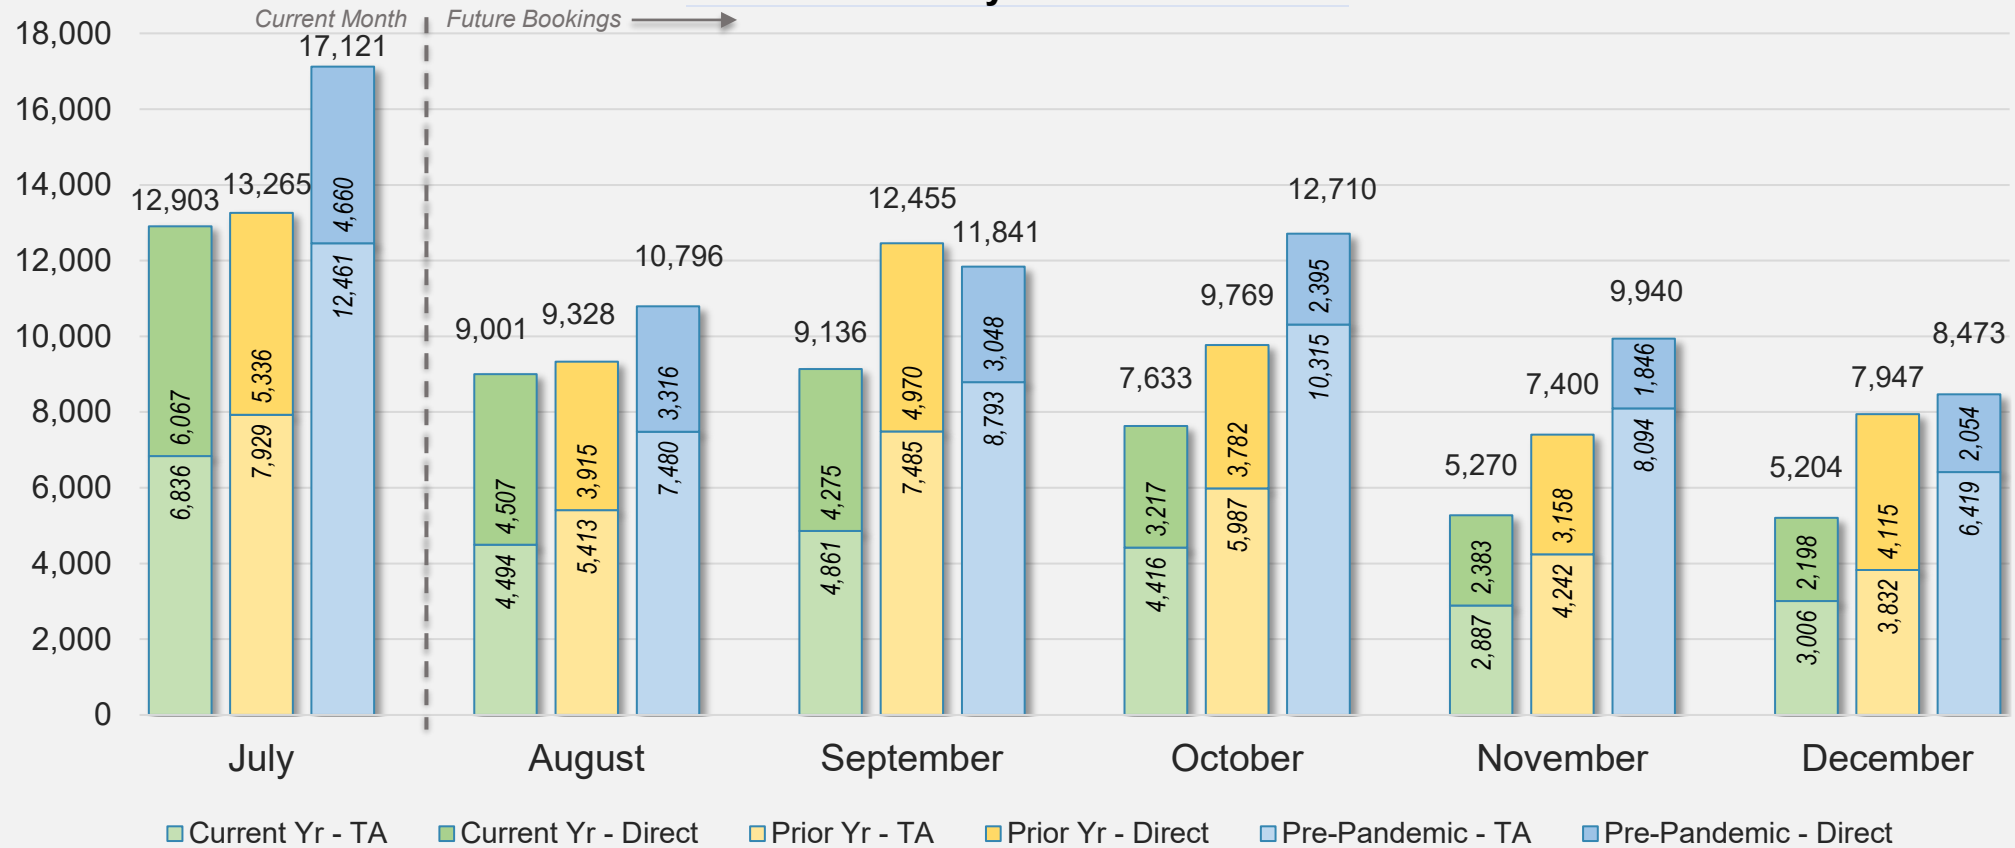

Forward Keys Index

- Bookings
 - Net sum of the number of visitors from Sales transactions counted, including Exchanges and Refunds.
- Current Year / Previous Year / Pre-pandemic
 - In the analysis results, "Current Year" refers to the period being analyzed. "Previous Year" refers to the time unit in the previous year equivalent to the "Current Year" (for year-on-year comparison purposes). "Pre-pandemic" refers to the equivalent period in 2019 to the Current period, using only 2019 data as a reference.
- Direct
 - Refers to tickets purchased directly through the airline, typically via an airline's website.
- Travel Agency
 - Refers to associated with an ARC/IATA number (or otherwise retail).

Source: ForwardKeys as of 7/28/24

CANADA

Direct and Travel Agency Bookings to Hawaii Current vs. Prior vs. Pre-Pandemic Periods July 2024

Source: ForwardKeys as of 7/28/24

KOREA

Direct and Travel Agency Bookings to Hawaii Current vs. Prior vs. Pre-Pandemic Periods July 2024