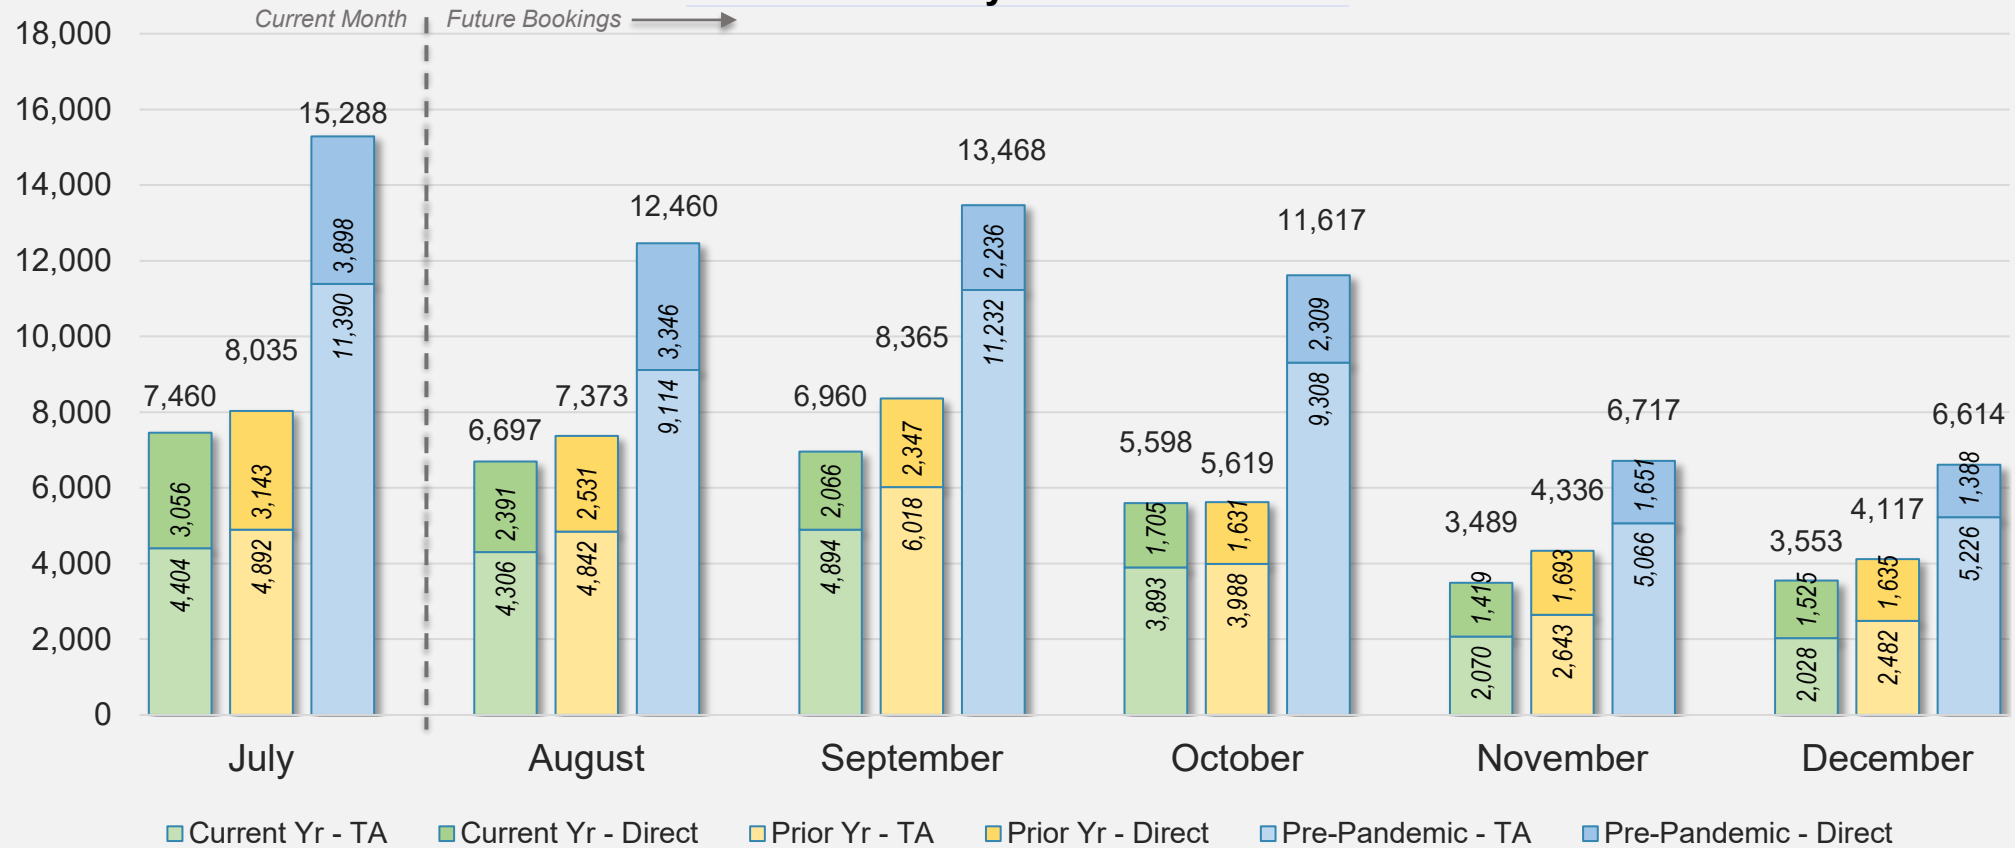

Forward Keys Index

- Bookings
 - Net sum of the number of visitors from Sales transactions counted, including Exchanges and Refunds.
- Current Year / Previous Year / Pre-pandemic
 - In the analysis results, "Current Year" refers to the period being analyzed. "Previous Year" refers to the time unit in the previous year equivalent to the "Current Year" (for year-on-year comparison purposes). "Pre-pandemic" refers to the equivalent period in 2019 to the Current period, using only 2019 data as a reference.
- Direct
 - Refers to tickets purchased directly through the airline, typically via an airline's website.
- Travel Agency
 - Refers to associated with an ARC/IATA number (or otherwise retail).

Source: ForwardKeys as of 7/28/24

CANADA

Direct and Travel Agency Bookings to Hawaii Current vs. Prior vs. Pre-Pandemic Periods July 2024

Source: ForwardKeys as of 7/28/24

KOREA

Direct and Travel Agency Bookings to Hawaii Current vs. Prior vs. Pre-Pandemic Periods July 2024

Source: ForwardKeys as of 7/28/24

AUSTRALIA

Direct and Travel Agency Bookings to Hawaii Current vs. Prior vs. Pre-Pandemic Periods July 2024

Source: ForwardKeys as of 7/28/24

July 2024 Direct and Travel Agency Bookings to Hawai'i