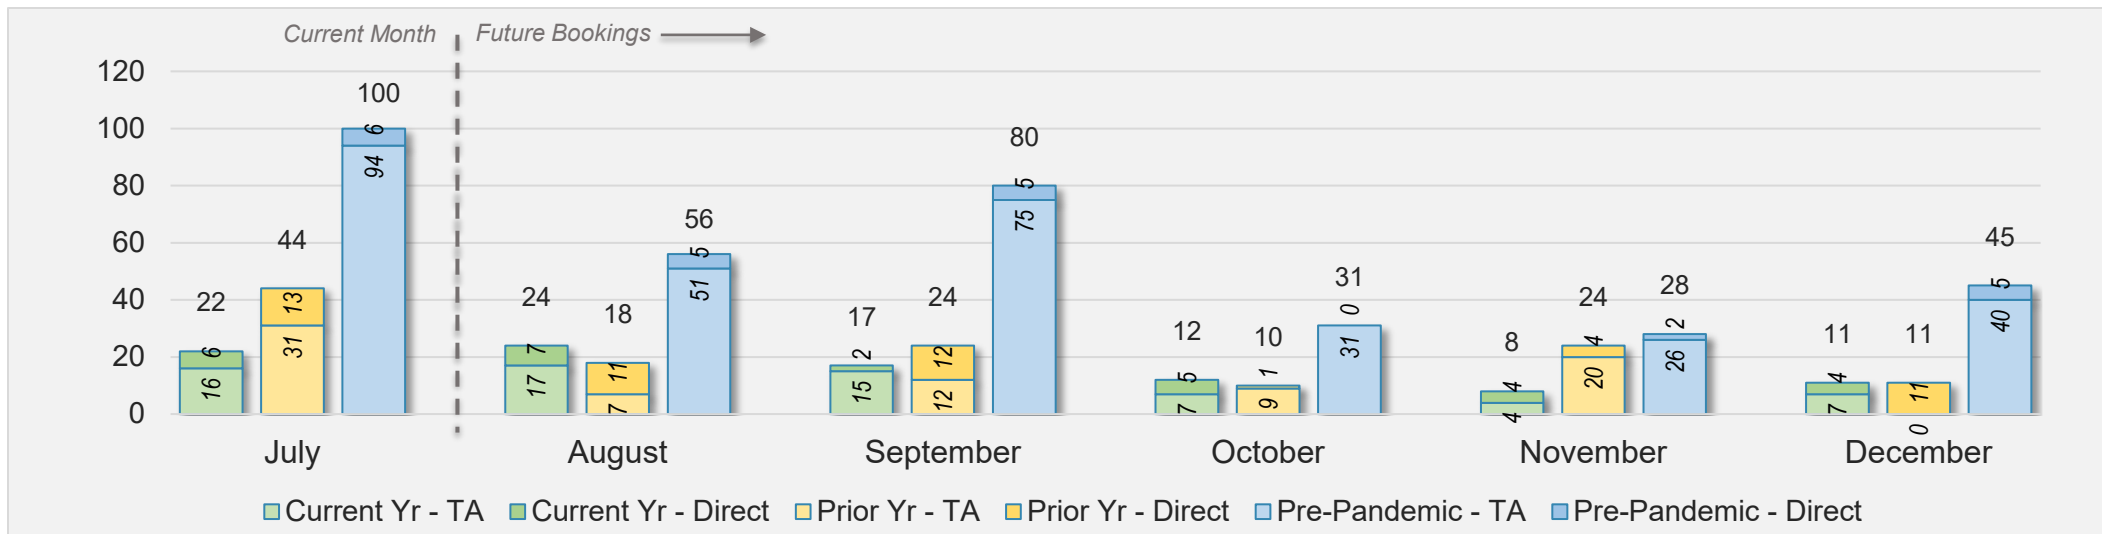

July 2024 Direct and Travel Agency Bookings to Hawai'i