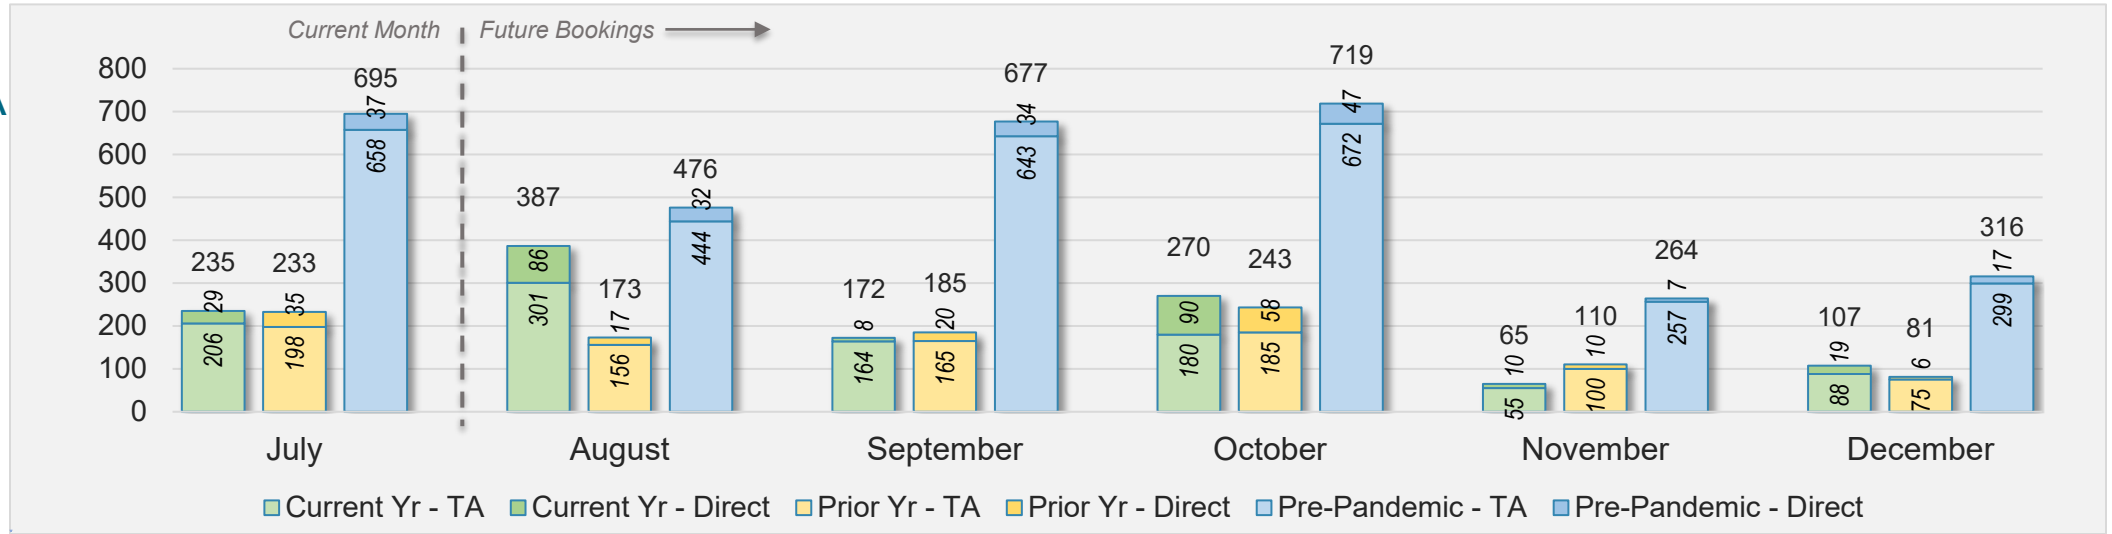

July 2024 Direct and Travel Agency Bookings to Hawai'i

Hawai'i Island (continued)

July 2024 Direct and Travel Agency Bookings to Hawai'i

CANADA

Source: ForwardKeys as of 7/28/24

July 2024 Direct and Travel Agency Bookings to Hawai'i

KOREA

Source: ForwardKeys as of 7/28/24

Hawai'i Island (continued)

July 2024 Direct and Travel Agency Bookings to Hawai'i

AUSTRALIA

Source: ForwardKeys as of 7/28/24