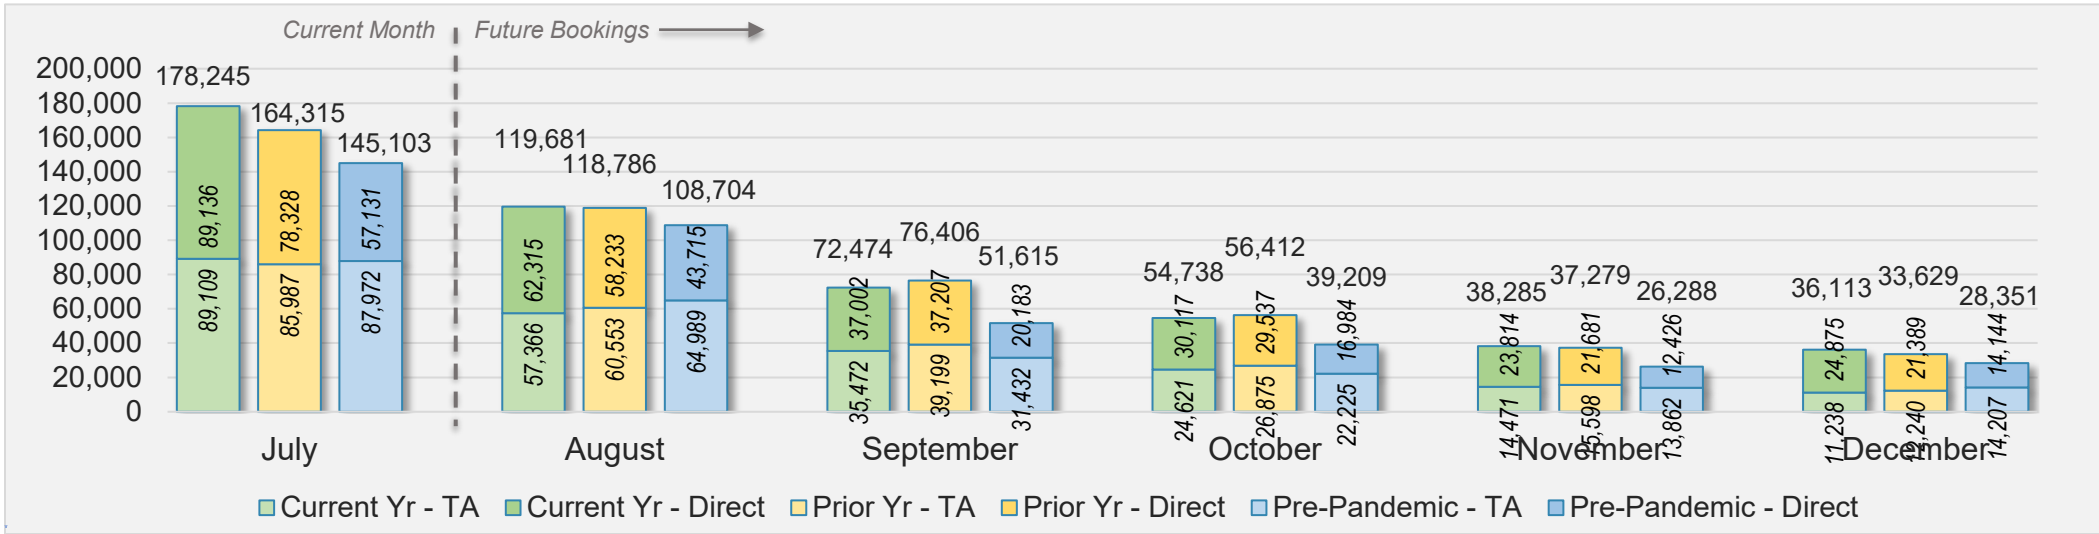

July 2024 Direct and Travel Agency Bookings to Hawai'i

U.S.

Source: ForwardKeys as of 7/28/24