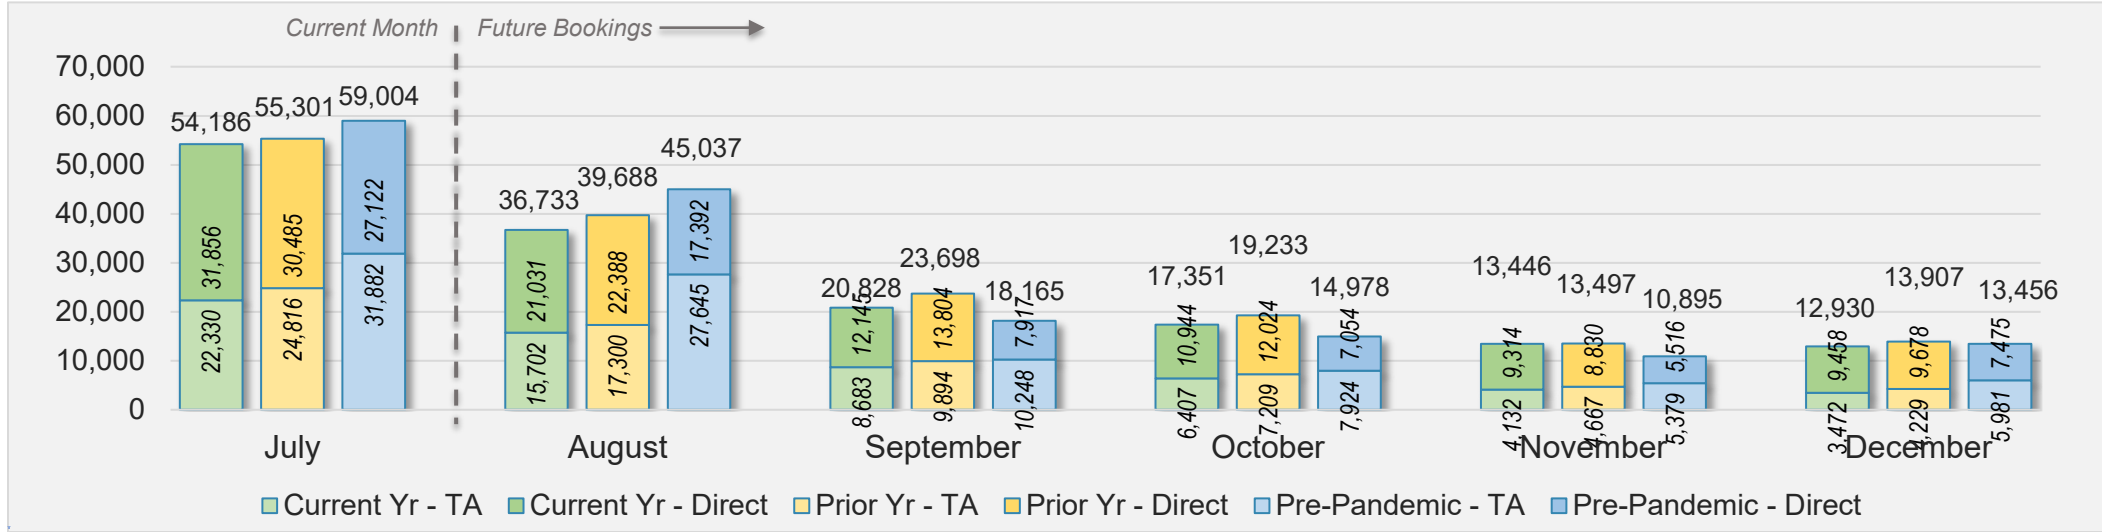

July 2024 Direct and Travel Agency Bookings to Hawai'i

Kaua'i (continued)

July 2024 Direct and Travel Agency Bookings to Hawai'i

AUSTRALIA

Source: ForwardKeys as of 7/28/24

Hawai'i Island

July 2024 Direct and Travel Agency Bookings to Hawai'i

July 2024 Direct and Travel Agency Bookings to Hawai'i

Hawai'i Island (continued)

July 2024 Direct and Travel Agency Bookings to Hawai'i

CANADA

Source: ForwardKeys as of 7/28/24

July 2024 Direct and Travel Agency Bookings to Hawai'i