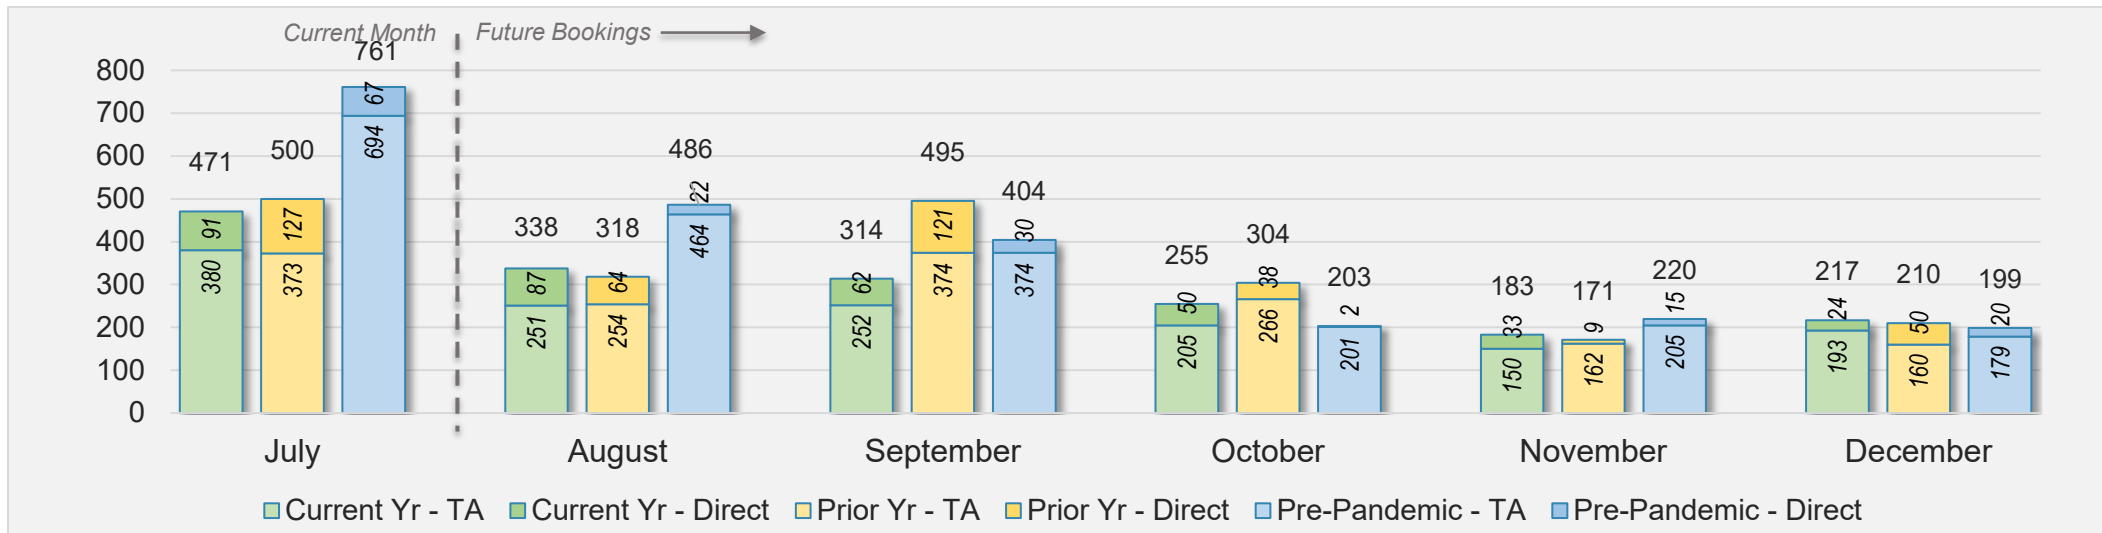

July 2024 Direct and Travel Agency Bookings to Hawai'i

Kaua'i (continued)

July 2024 Direct and Travel Agency Bookings to Hawai'i

AUSTRALIA

Source: ForwardKeys as of 7/28/24

Hawai'i Island

July 2024 Direct and Travel Agency Bookings to Hawai'i

July 2024 Direct and Travel Agency Bookings to Hawai'i

Hawai'i Island (continued)

July 2024 Direct and Travel Agency Bookings to Hawai'i

CANADA

Source: ForwardKeys as of 7/28/24

July 2024 Direct and Travel Agency Bookings to Hawai'i

KOREA

Source: ForwardKeys as of 7/28/24

Hawai'i Island (continued)

July 2024 Direct and Travel Agency Bookings to Hawai'i

AUSTRALIA

Source: ForwardKeys as of 7/28/24