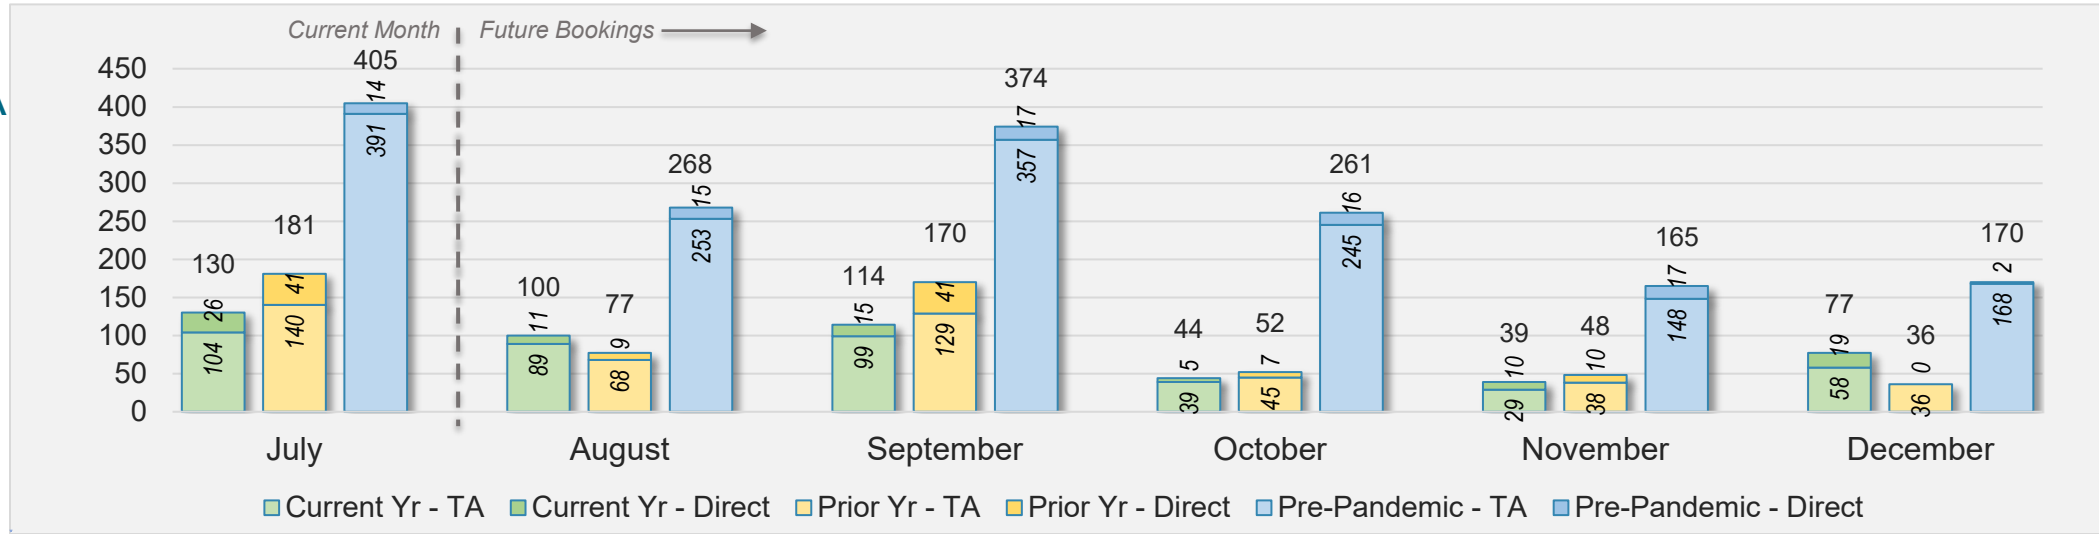

CANADA

Source: ForwardKeys as of 7/28/24

July 2024 Direct and Travel Agency Bookings to Hawai'i

KOREA

Source: ForwardKeys as of 7/28/24

Maui (continued)

July 2024 Direct and Travel Agency Bookings to Hawai'i

AUSTRALIA

Source: ForwardKeys as of 7/28/24

Kaua'i

July 2024 Direct and Travel Agency Bookings to Hawai'i

July 2024 Direct and Travel Agency Bookings to Hawai'i

Kaua'i (continued)

July 2024 Direct and Travel Agency Bookings to Hawai'i

July 2024 Direct and Travel Agency Bookings to Hawai'i

Kaua'i (continued)

July 2024 Direct and Travel Agency Bookings to Hawai'i

AUSTRALIA

Source: ForwardKeys as of 7/28/24

Hawai'i Island

July 2024 Direct and Travel Agency Bookings to Hawai'i