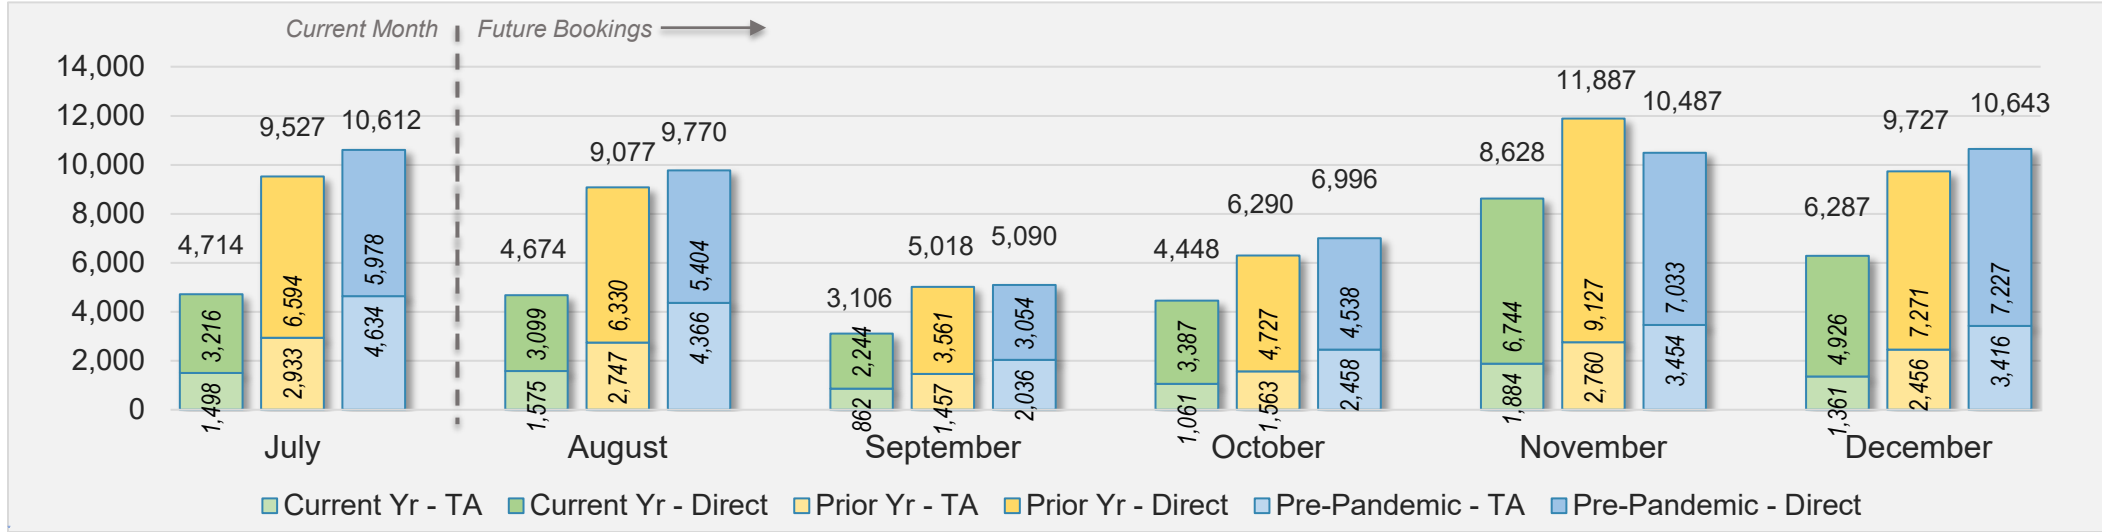

AUSTRALIA

Source: ForwardKeys as of 7/28/24

Maui

July 2024 Direct and Travel Agency Bookings to Hawai'i

July 2024 Direct and Travel Agency Bookings to Hawai'i

Maui (continued)

July 2024 Direct and Travel Agency Bookings to Hawai'i

CANADA

Source: ForwardKeys as of 7/28/24

July 2024 Direct and Travel Agency Bookings to Hawai'i

KOREA

Source: ForwardKeys as of 7/28/24

Maui (continued)

July 2024 Direct and Travel Agency Bookings to Hawai'i