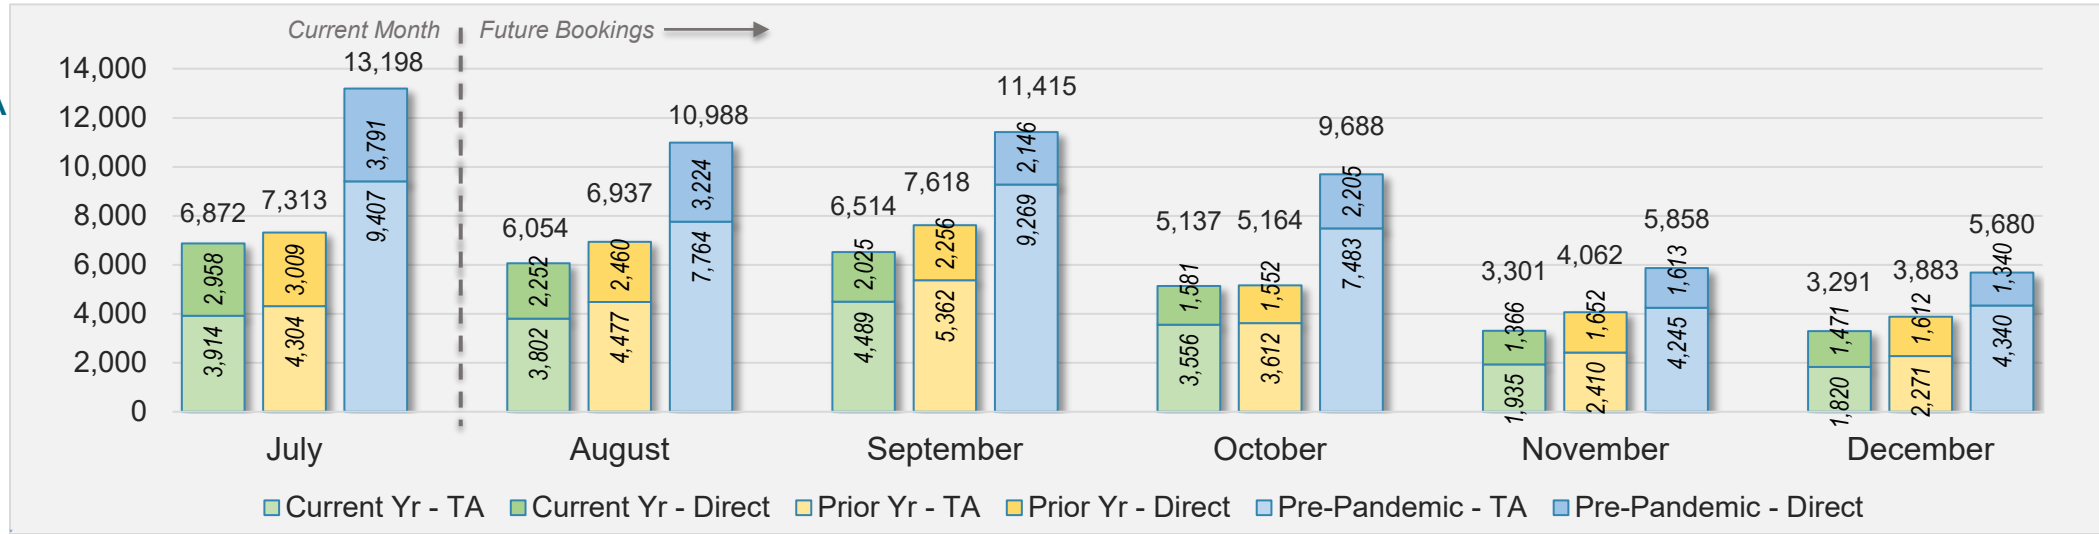

CANADA

Source: ForwardKeys as of 7/28/24

July 2024 Direct and Travel Agency Bookings to Hawai'i

KOREA

Source: ForwardKeys as of 7/28/24

O'ahu (continued)

July 2024 Direct and Travel Agency Bookings to Hawai'i

AUSTRALIA

Source: ForwardKeys as of 7/28/24

Maui

July 2024 Direct and Travel Agency Bookings to Hawai'i

July 2024 Direct and Travel Agency Bookings to Hawai'i

Maui (continued)

July 2024 Direct and Travel Agency Bookings to Hawai'i