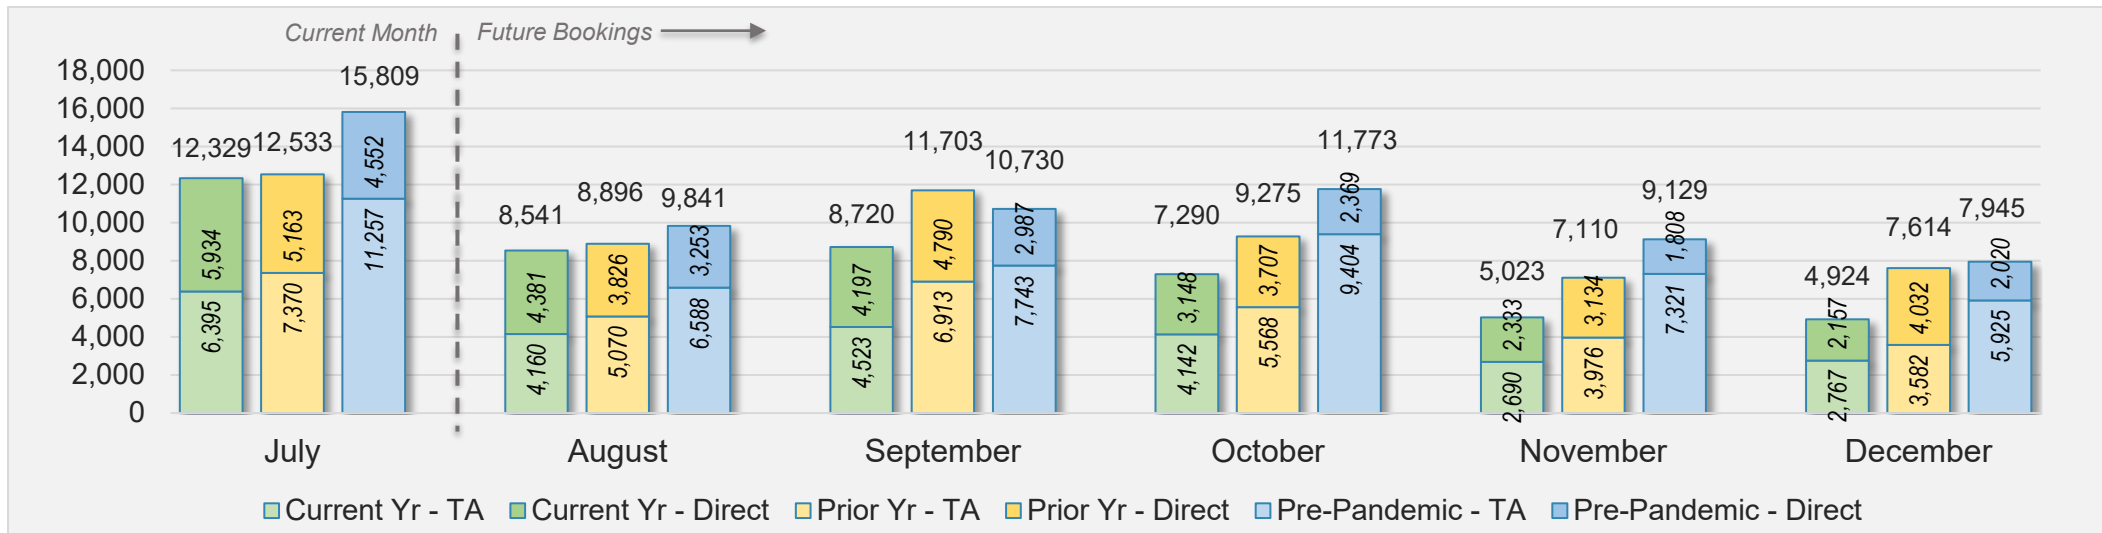

Source: ForwardKeys as of 7/28/24