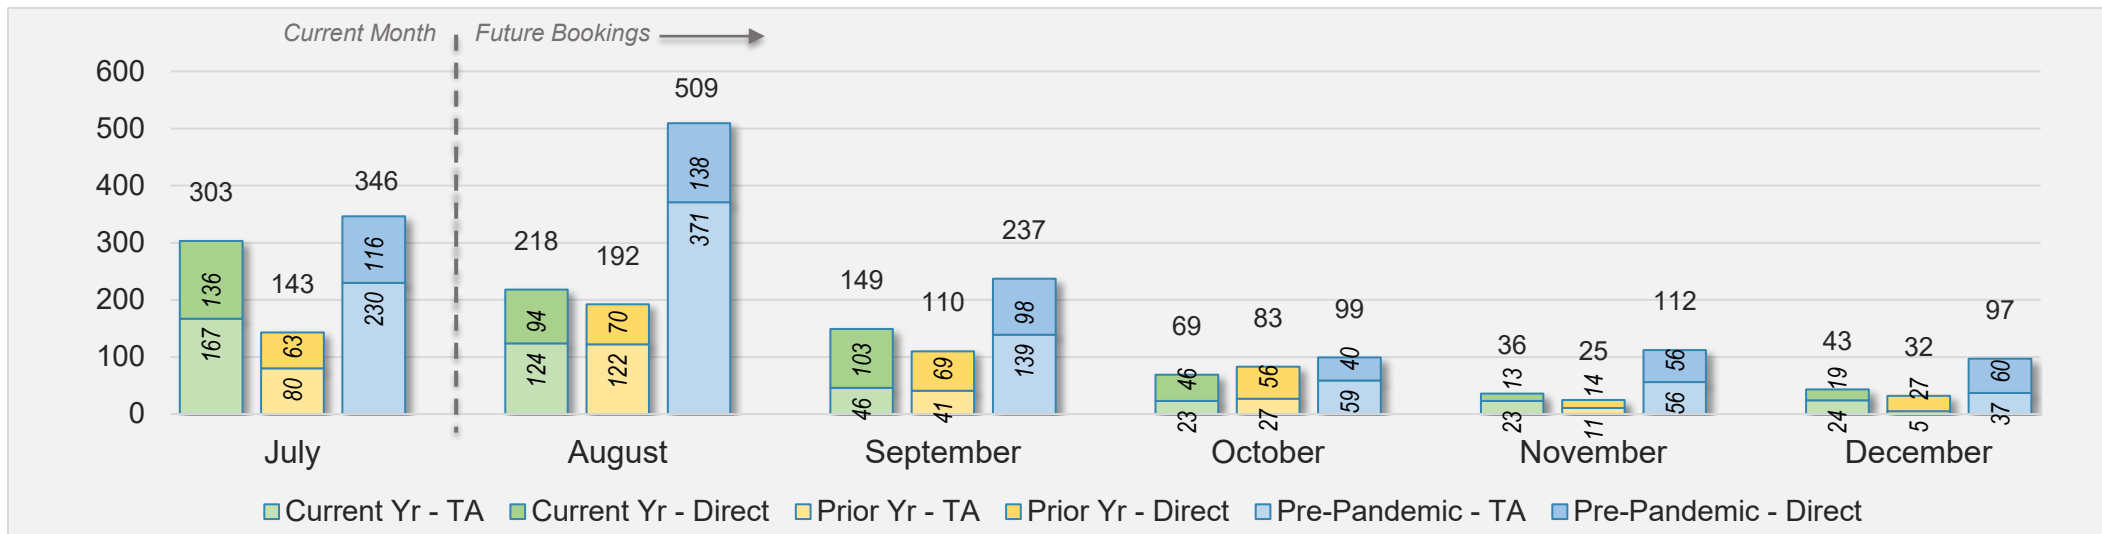

AUSTRALIA

Source: ForwardKeys as of 7/28/24

Kaua'i

July 2024 Direct and Travel Agency Bookings to Hawai'i

July 2024 Direct and Travel Agency Bookings to Hawai'i

Kaua'i (continued)

July 2024 Direct and Travel Agency Bookings to Hawai'i

July 2024 Direct and Travel Agency Bookings to Hawai'i

Kaua'i (continued)

July 2024 Direct and Travel Agency Bookings to Hawai'i

AUSTRALIA

Source: ForwardKeys as of 7/28/24

Hawai'i Island

July 2024 Direct and Travel Agency Bookings to Hawai'i