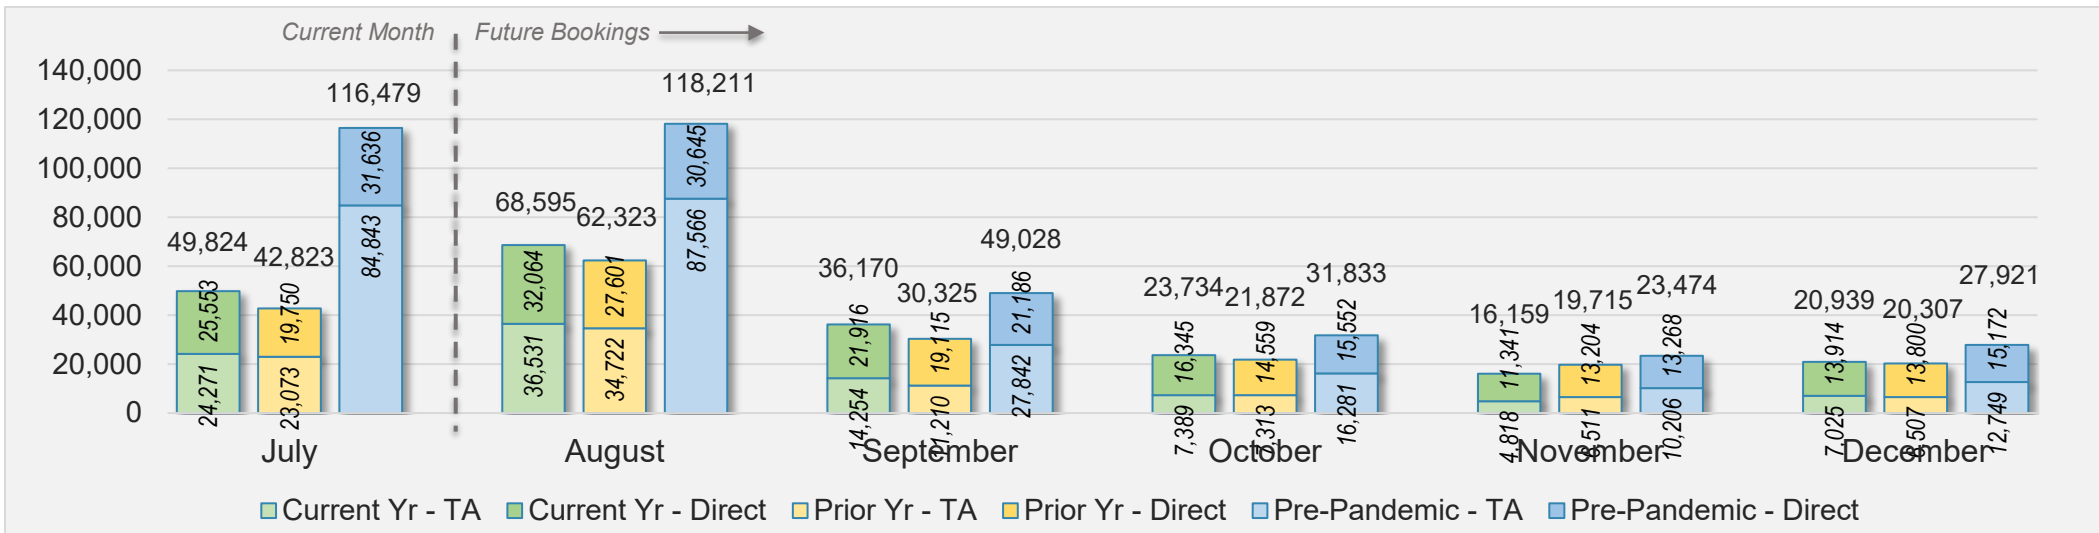

July 2024 Direct and Travel Agency Bookings to Hawai'i

JAPAN

Source: ForwardKeys as of 7/28/24