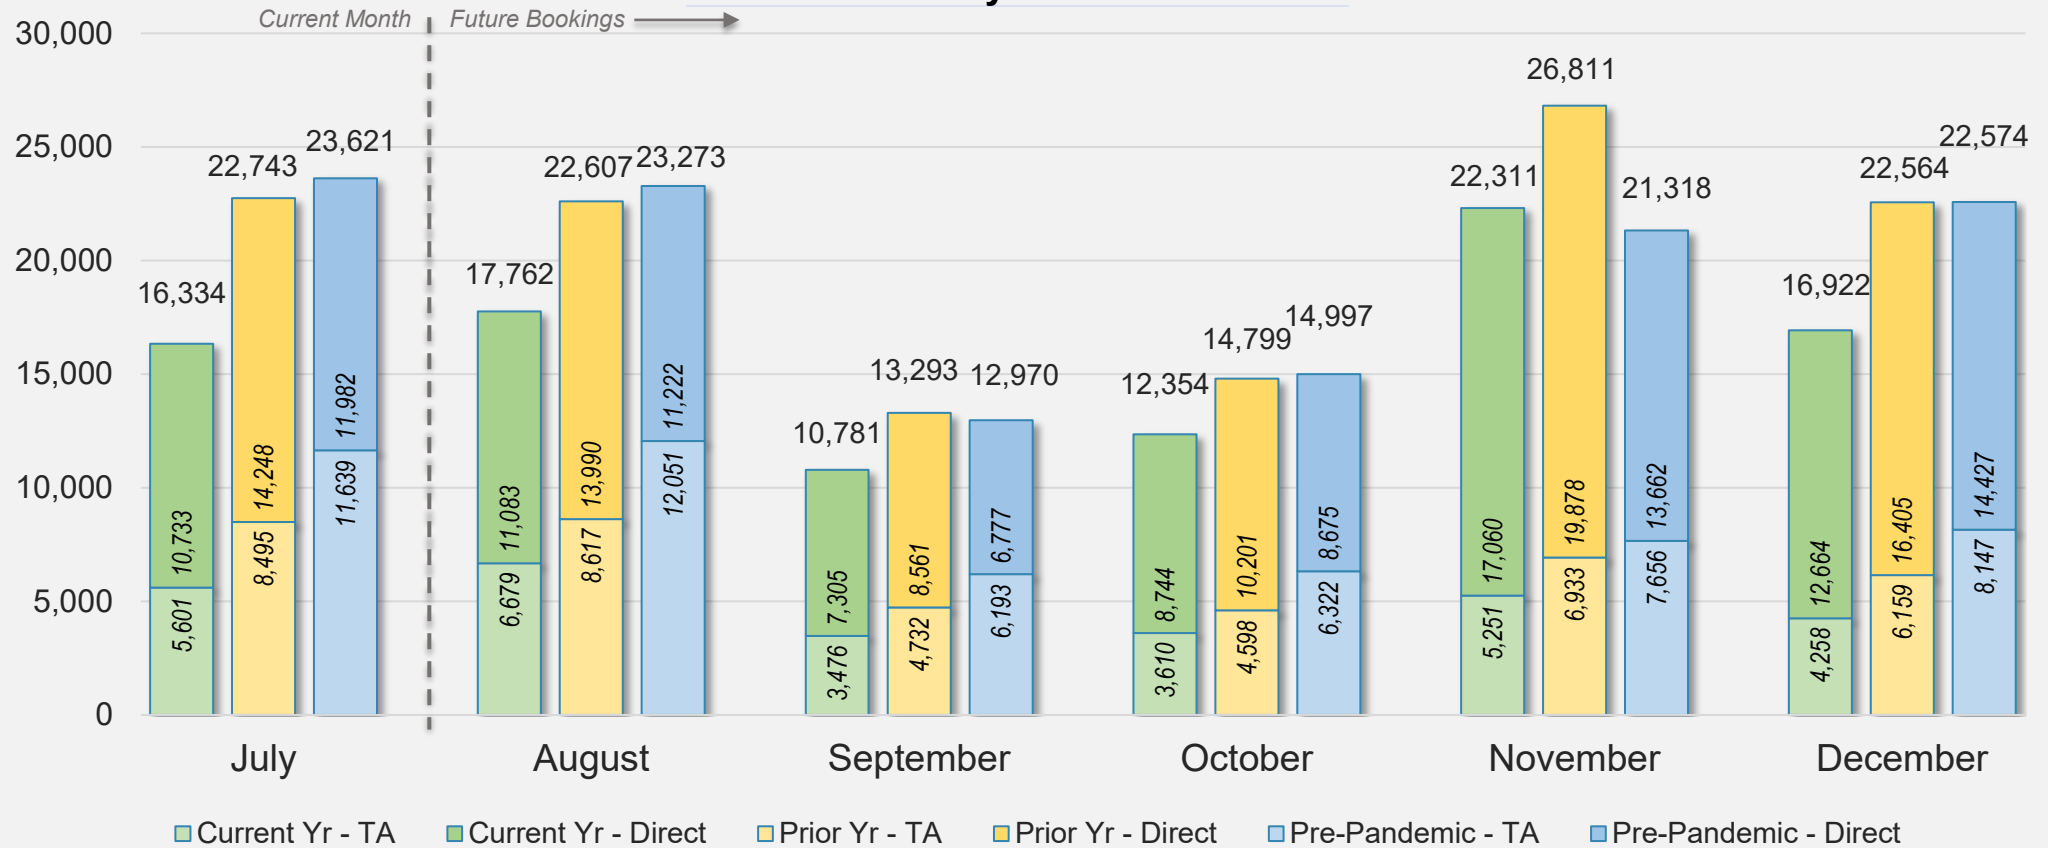

Forward Keys Index

- Bookings
 - Net sum of the number of visitors from Sales transactions counted, including Exchanges and Refunds.
- Current Year / Previous Year / Pre-pandemic
 - In the analysis results, "Current Year" refers to the period being analyzed. "Previous Year" refers to the time unit in the previous year equivalent to the "Current Year" (for year-on-year comparison purposes). "Pre-pandemic" refers to the equivalent period in 2019 to the Current period, using only 2019 data as a reference.
- Direct
 - Refers to tickets purchased directly through the airline, typically via an airline's website.
- Travel Agency
 - Refers to associated with an ARC/IATA number (or otherwise retail).

Direct and Travel Agency Bookings to Hawaii Current vs. Prior vs. Pre-Pandemic Periods July 2024

Source: ForwardKeys as of 7/28/24

JAPAN

Direct and Travel Agency Bookings to Hawaii Current vs. Prior vs. Pre-Pandemic Periods July 2024

Source: ForwardKeys as of 7/28/24

CANADA

Direct and Travel Agency Bookings to Hawaii Current vs. Prior vs. Pre-Pandemic Periods July 2024

Source: ForwardKeys as of 7/28/24

KOREA

Direct and Travel Agency Bookings to Hawaii Current vs. Prior vs. Pre-Pandemic Periods July 2024