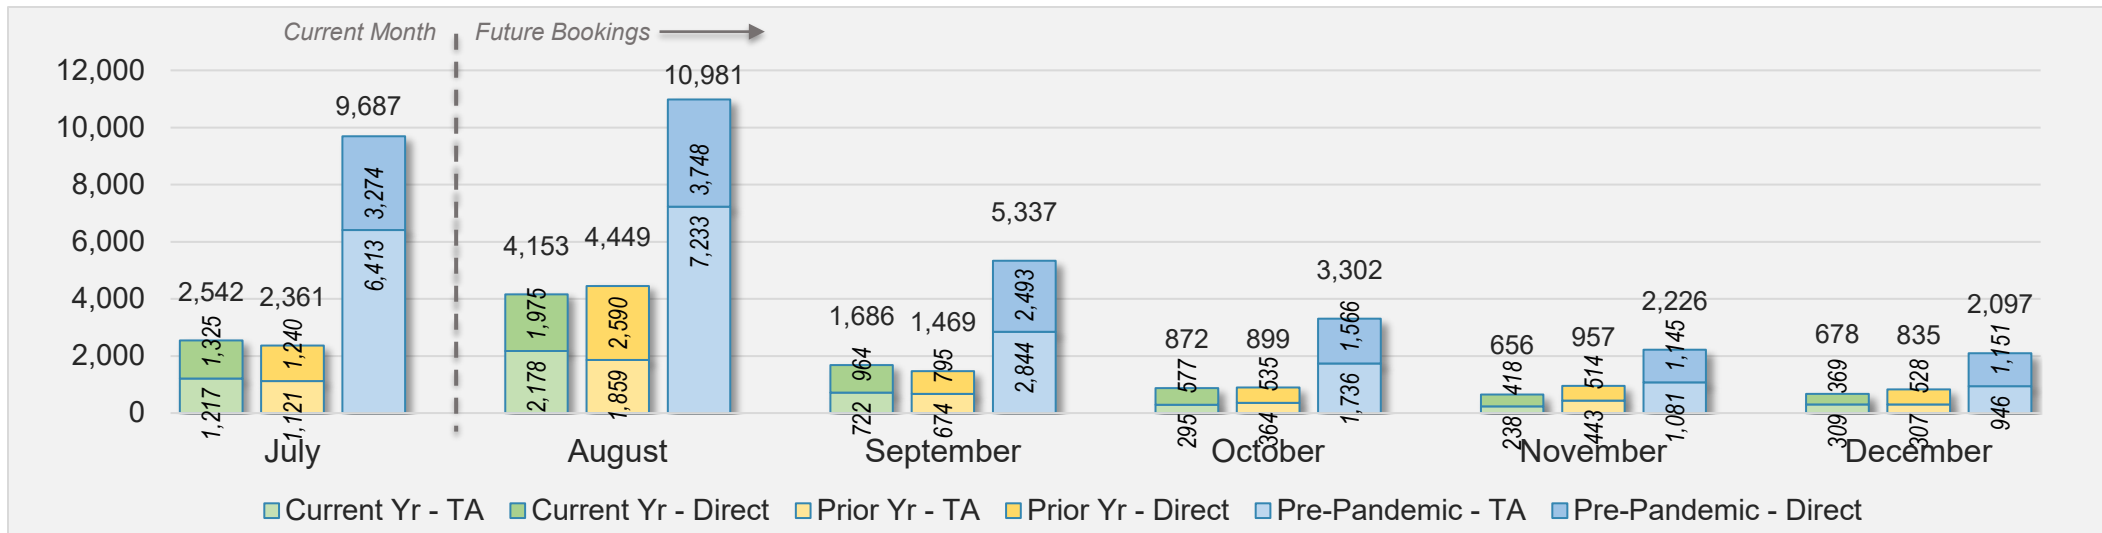

July 2024 Direct and Travel Agency Bookings to Hawai'i

Kaua'i (continued)

July 2024 Direct and Travel Agency Bookings to Hawai'i

AUSTRALIA

Source: ForwardKeys as of 7/28/24

Hawai'i Island

July 2024 Direct and Travel Agency Bookings to Hawai'i

July 2024 Direct and Travel Agency Bookings to Hawai'i

Hawai'i Island (continued)

July 2024 Direct and Travel Agency Bookings to Hawai'i

CANADA

Source: ForwardKeys as of 7/28/24

July 2024 Direct and Travel Agency Bookings to Hawai'i