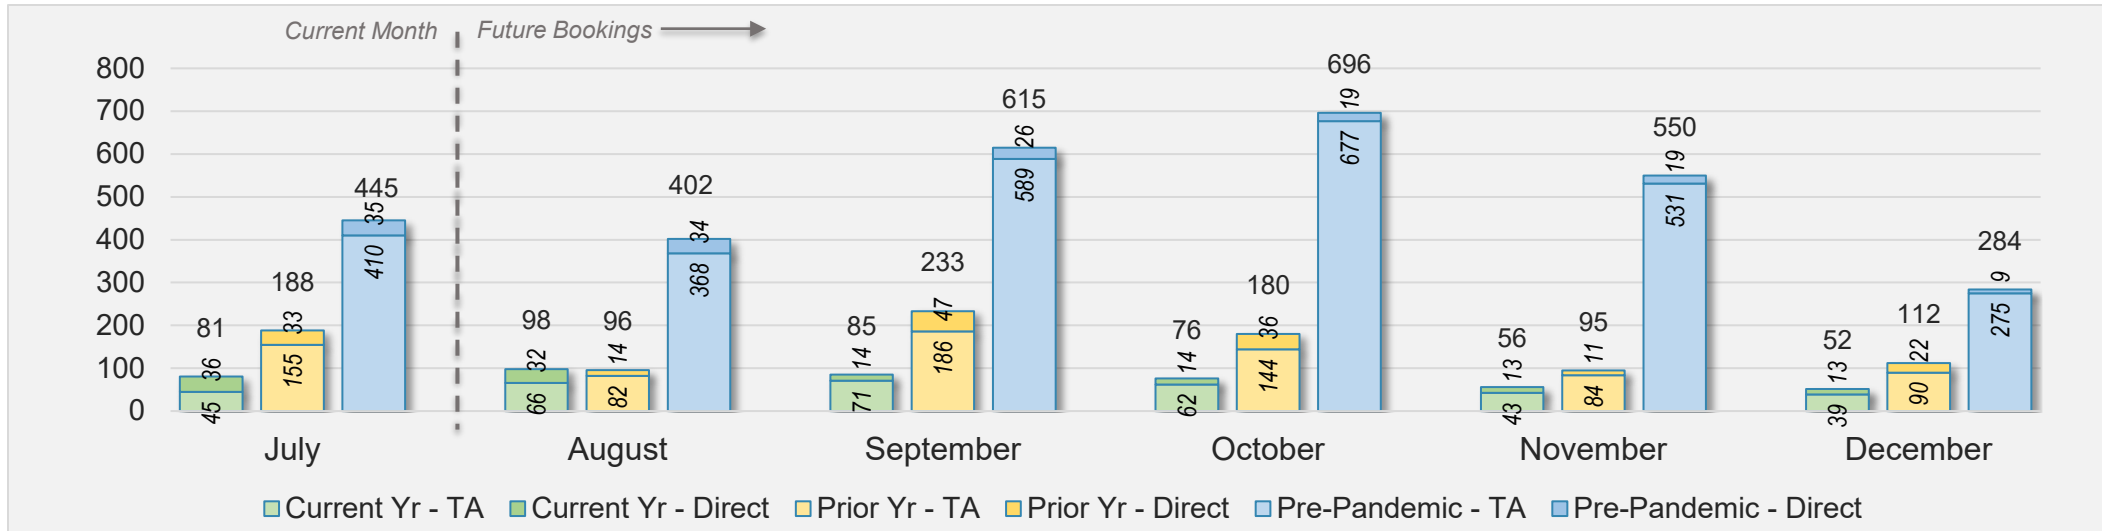

AUSTRALIA

Source: ForwardKeys as of 7/28/24

Maui

July 2024 Direct and Travel Agency Bookings to Hawai'i

July 2024 Direct and Travel Agency Bookings to Hawai'i

Maui (continued)

July 2024 Direct and Travel Agency Bookings to Hawai'i

CANADA

Source: ForwardKeys as of 7/28/24

July 2024 Direct and Travel Agency Bookings to Hawai'i

KOREA

Source: ForwardKeys as of 7/28/24

Maui (continued)

July 2024 Direct and Travel Agency Bookings to Hawai'i