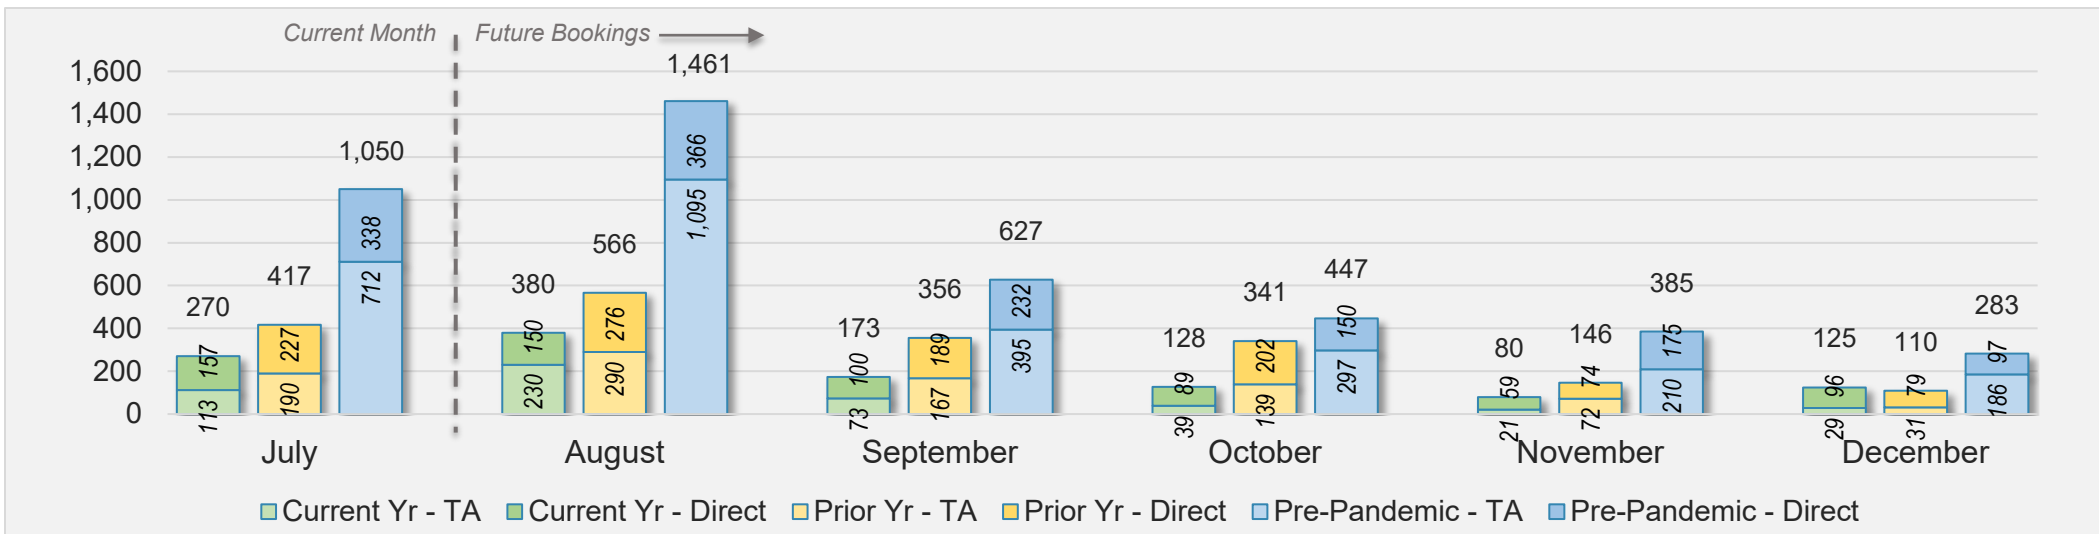

AUSTRALIA

Source: ForwardKeys as of 7/28/24

Maui

July 2024 Direct and Travel Agency Bookings to Hawai'i

July 2024 Direct and Travel Agency Bookings to Hawai'i

Maui (continued)

July 2024 Direct and Travel Agency Bookings to Hawai'i

CANADA

Source: ForwardKeys as of 7/28/24

July 2024 Direct and Travel Agency Bookings to Hawai'i

KOREA

Source: ForwardKeys as of 7/28/24

Maui (continued)

July 2024 Direct and Travel Agency Bookings to Hawai'i