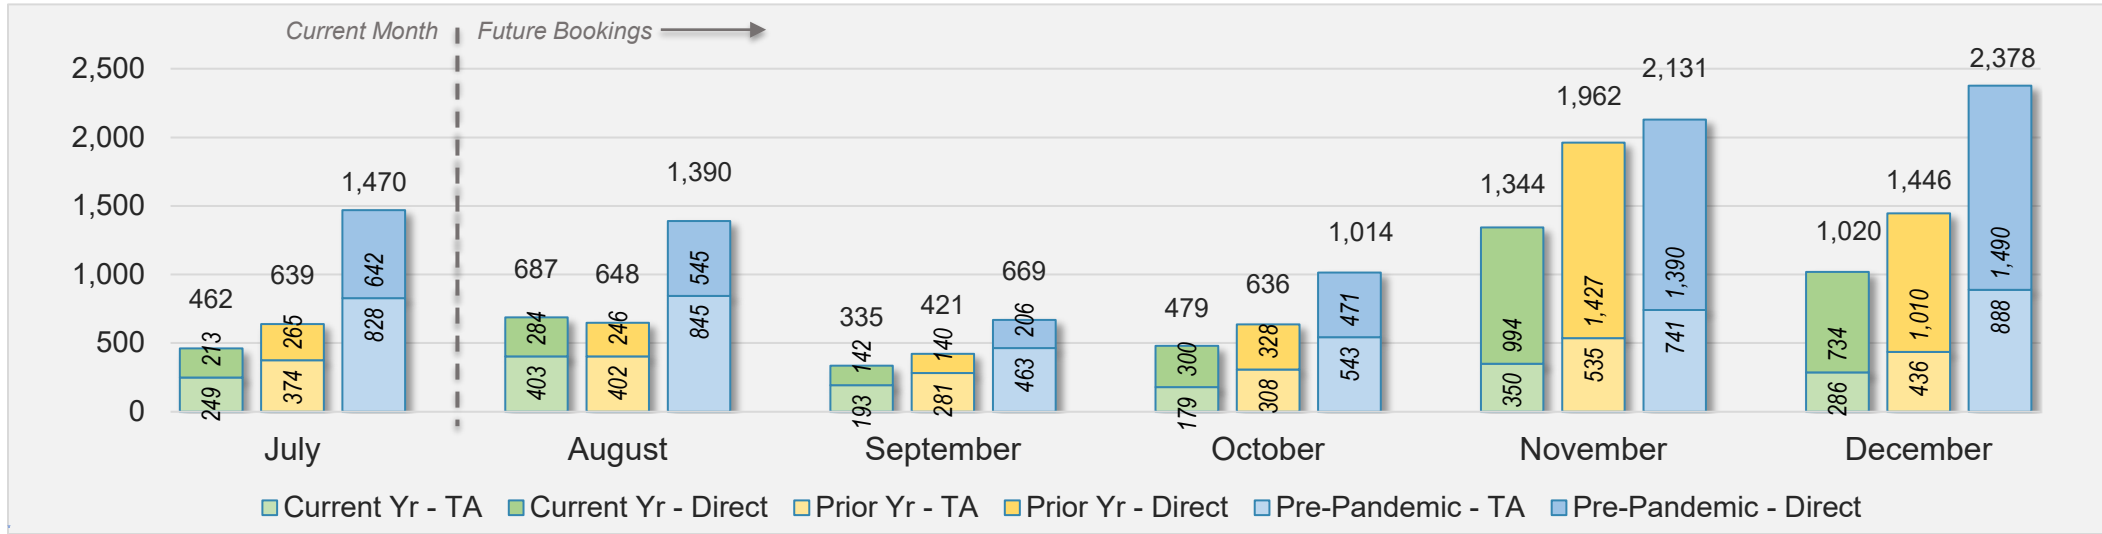

CANADA

Source: ForwardKeys as of 7/28/24

July 2024 Direct and Travel Agency Bookings to Hawai'i

KOREA

Source: ForwardKeys as of 7/28/24

Maui (continued)

July 2024 Direct and Travel Agency Bookings to Hawai'i

AUSTRALIA

Source: ForwardKeys as of 7/28/24

Kaua'i

July 2024 Direct and Travel Agency Bookings to Hawai'i

July 2024 Direct and Travel Agency Bookings to Hawai'i

Kaua'i (continued)

July 2024 Direct and Travel Agency Bookings to Hawai'i

July 2024 Direct and Travel Agency Bookings to Hawai'i

Kaua'i (continued)

July 2024 Direct and Travel Agency Bookings to Hawai'i

AUSTRALIA

Source: ForwardKeys as of 7/28/24

Hawai'i Island

July 2024 Direct and Travel Agency Bookings to Hawai'i