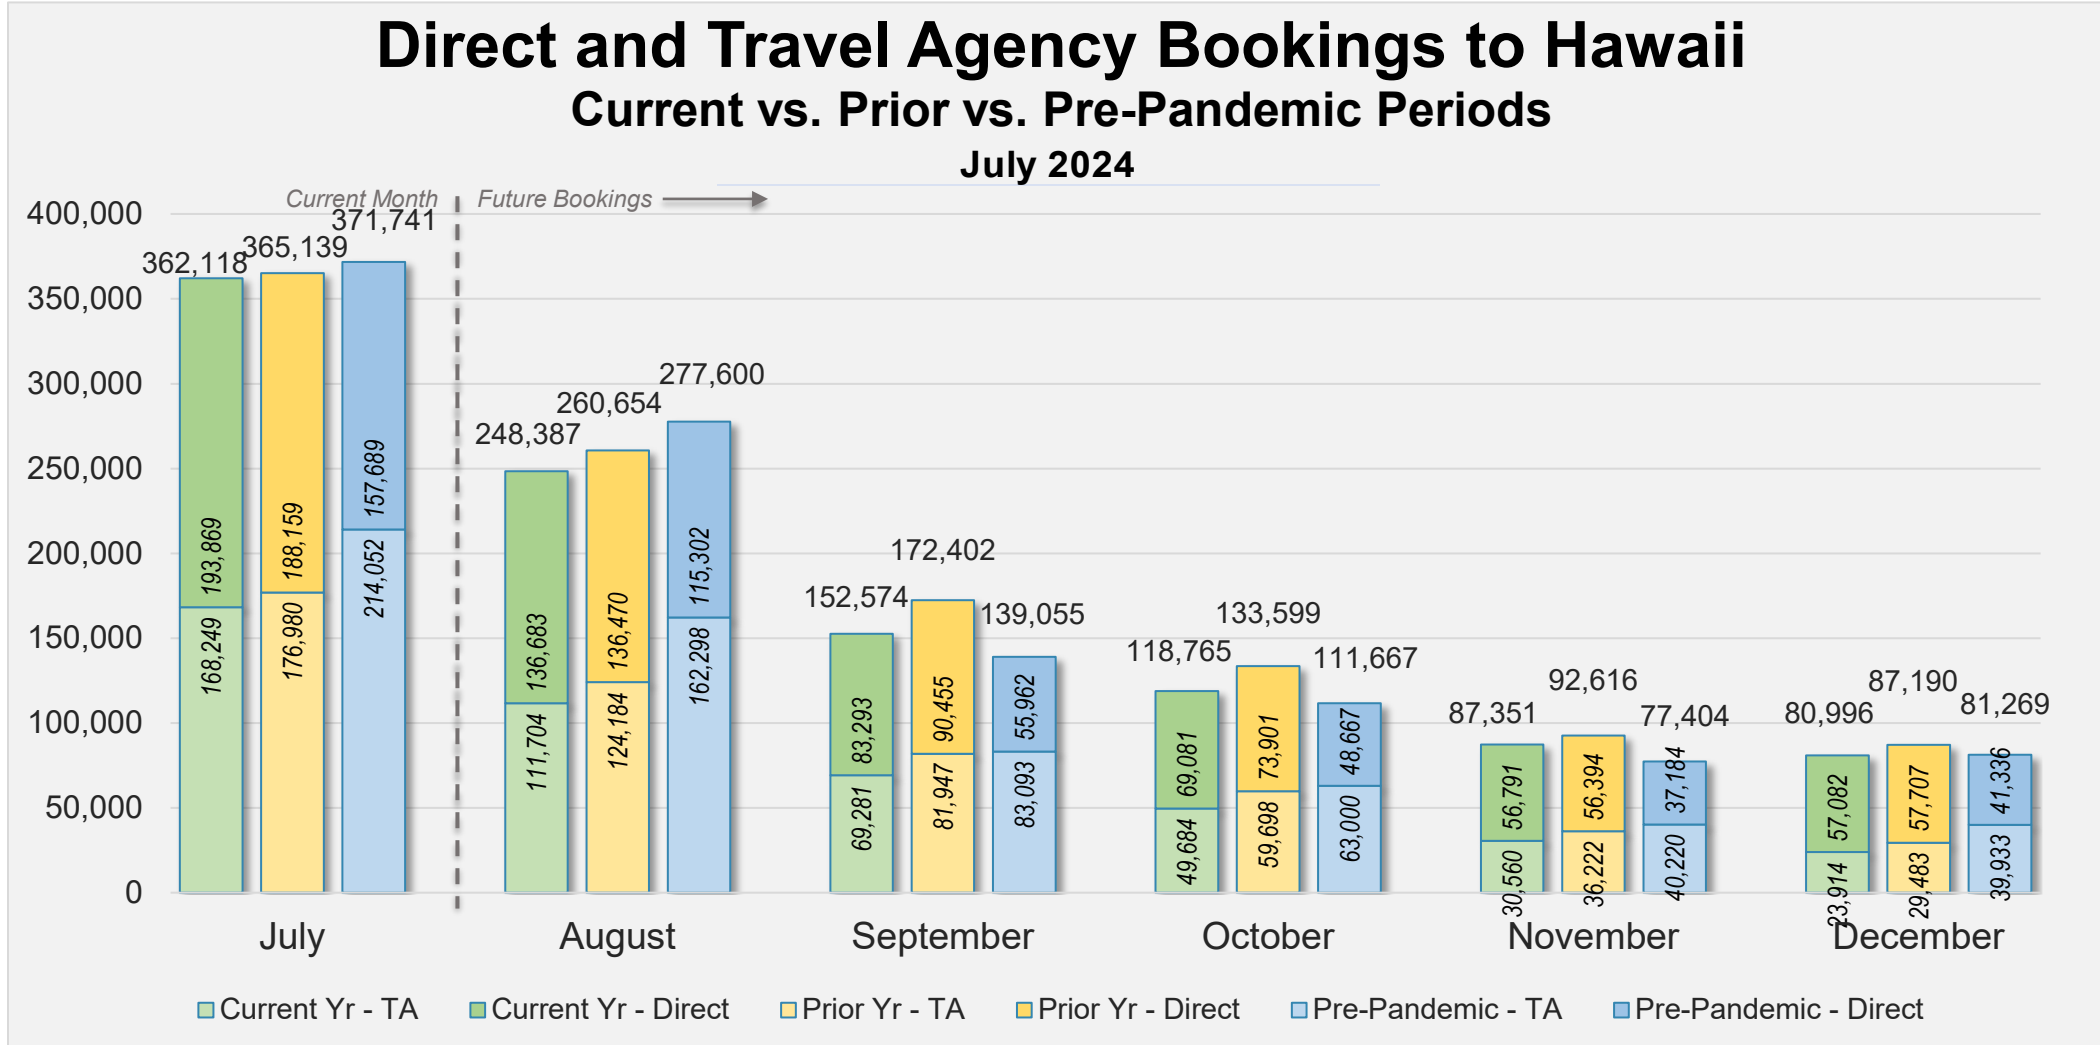

Direct and Travel Agency Bookings to Hawaii Current vs. Prior vs. Pre-Pandemic Periods July 2024

Source: ForwardKeys as of 7/28/24