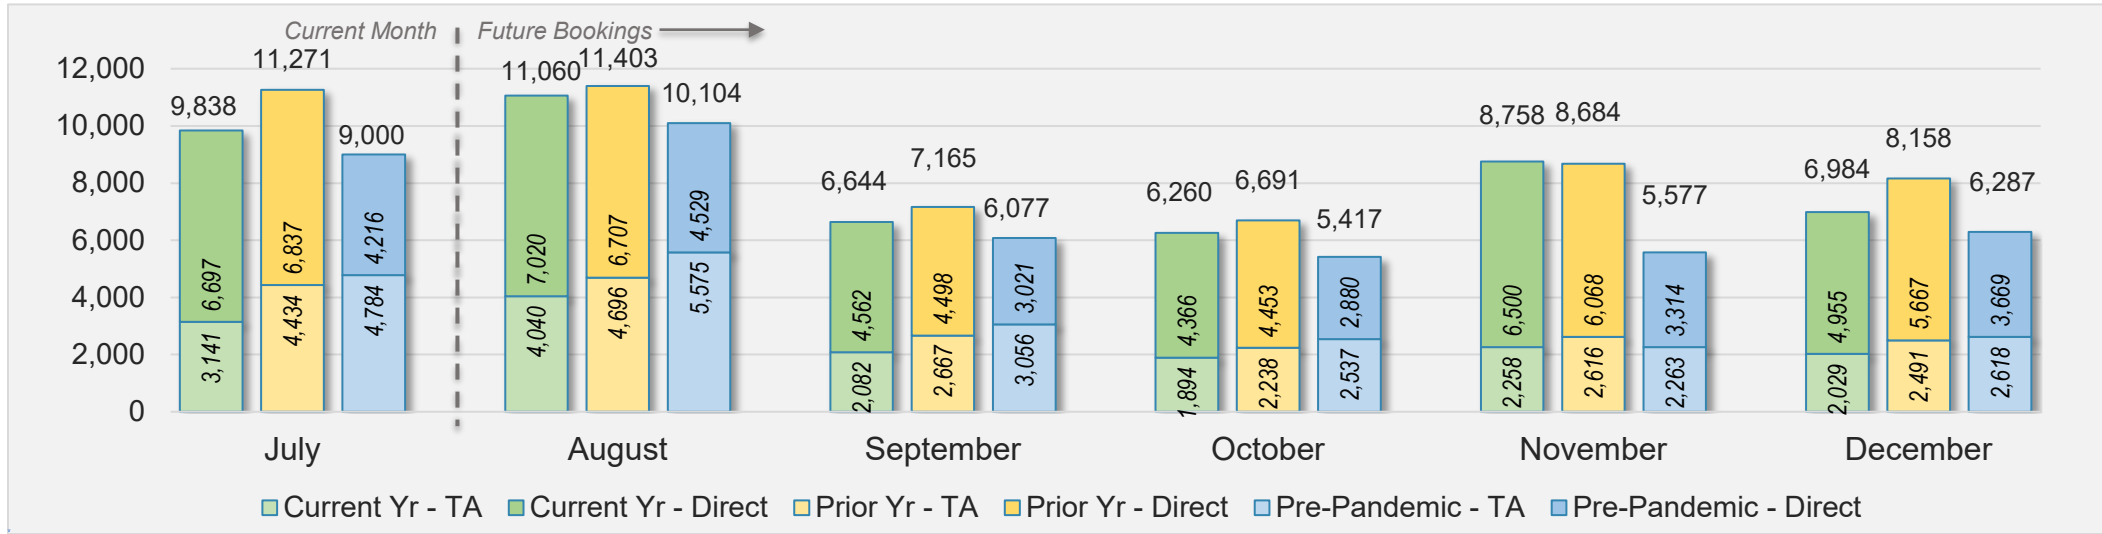

U.S.

Source: ForwardKeys as of 7/28/24

July 2024 Direct and Travel Agency Bookings to Hawai'i

JAPAN

Source: ForwardKeys as of 7/28/24

O'ahu (continued)

July 2024 Direct and Travel Agency Bookings to Hawai'i

CANADA

Source: ForwardKeys as of 7/28/24

July 2024 Direct and Travel Agency Bookings to Hawai'i

KOREA

Source: ForwardKeys as of 7/28/24

O'ahu (continued)

July 2024 Direct and Travel Agency Bookings to Hawai'i