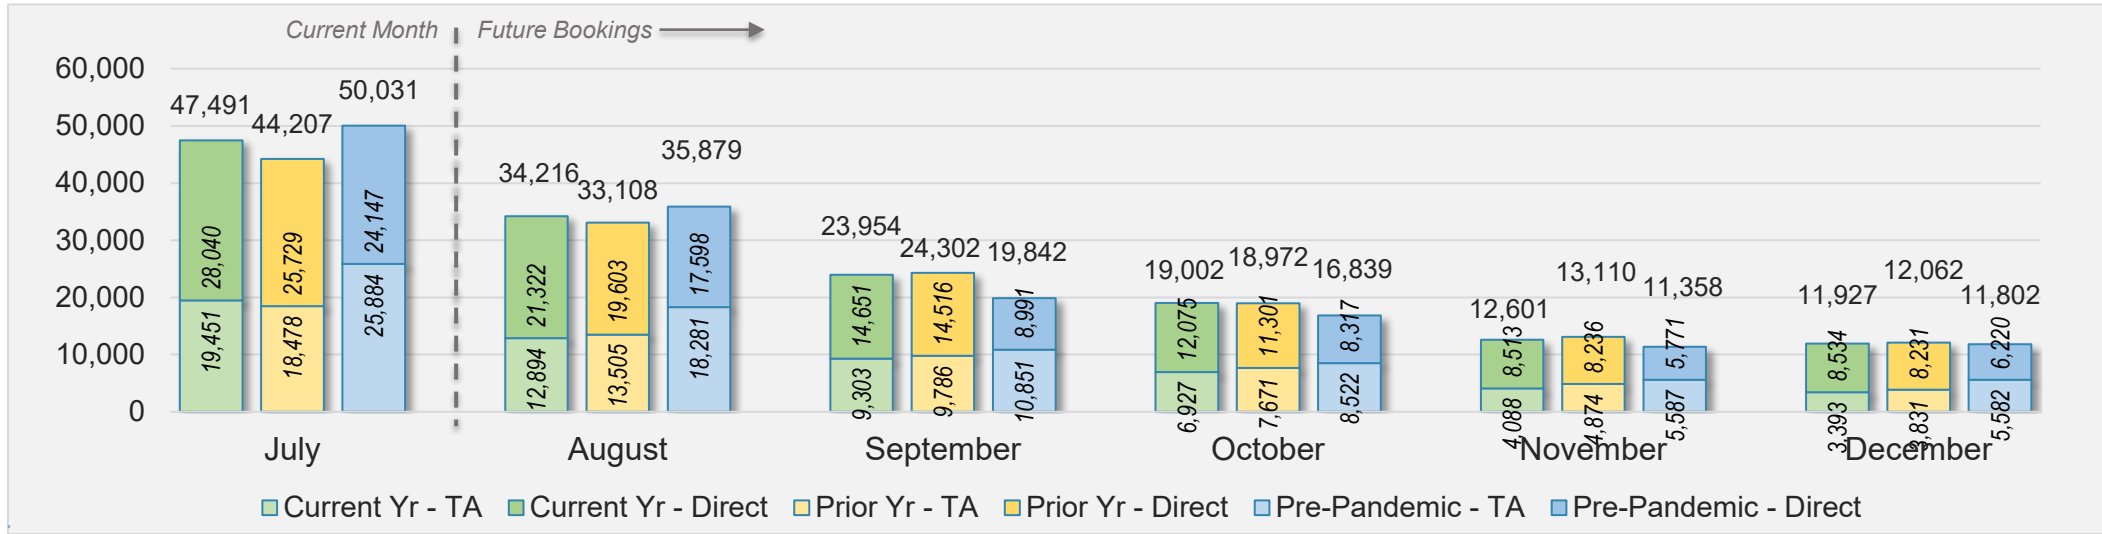

Kaua'i

July 2024 Direct and Travel Agency Bookings to Hawai'i