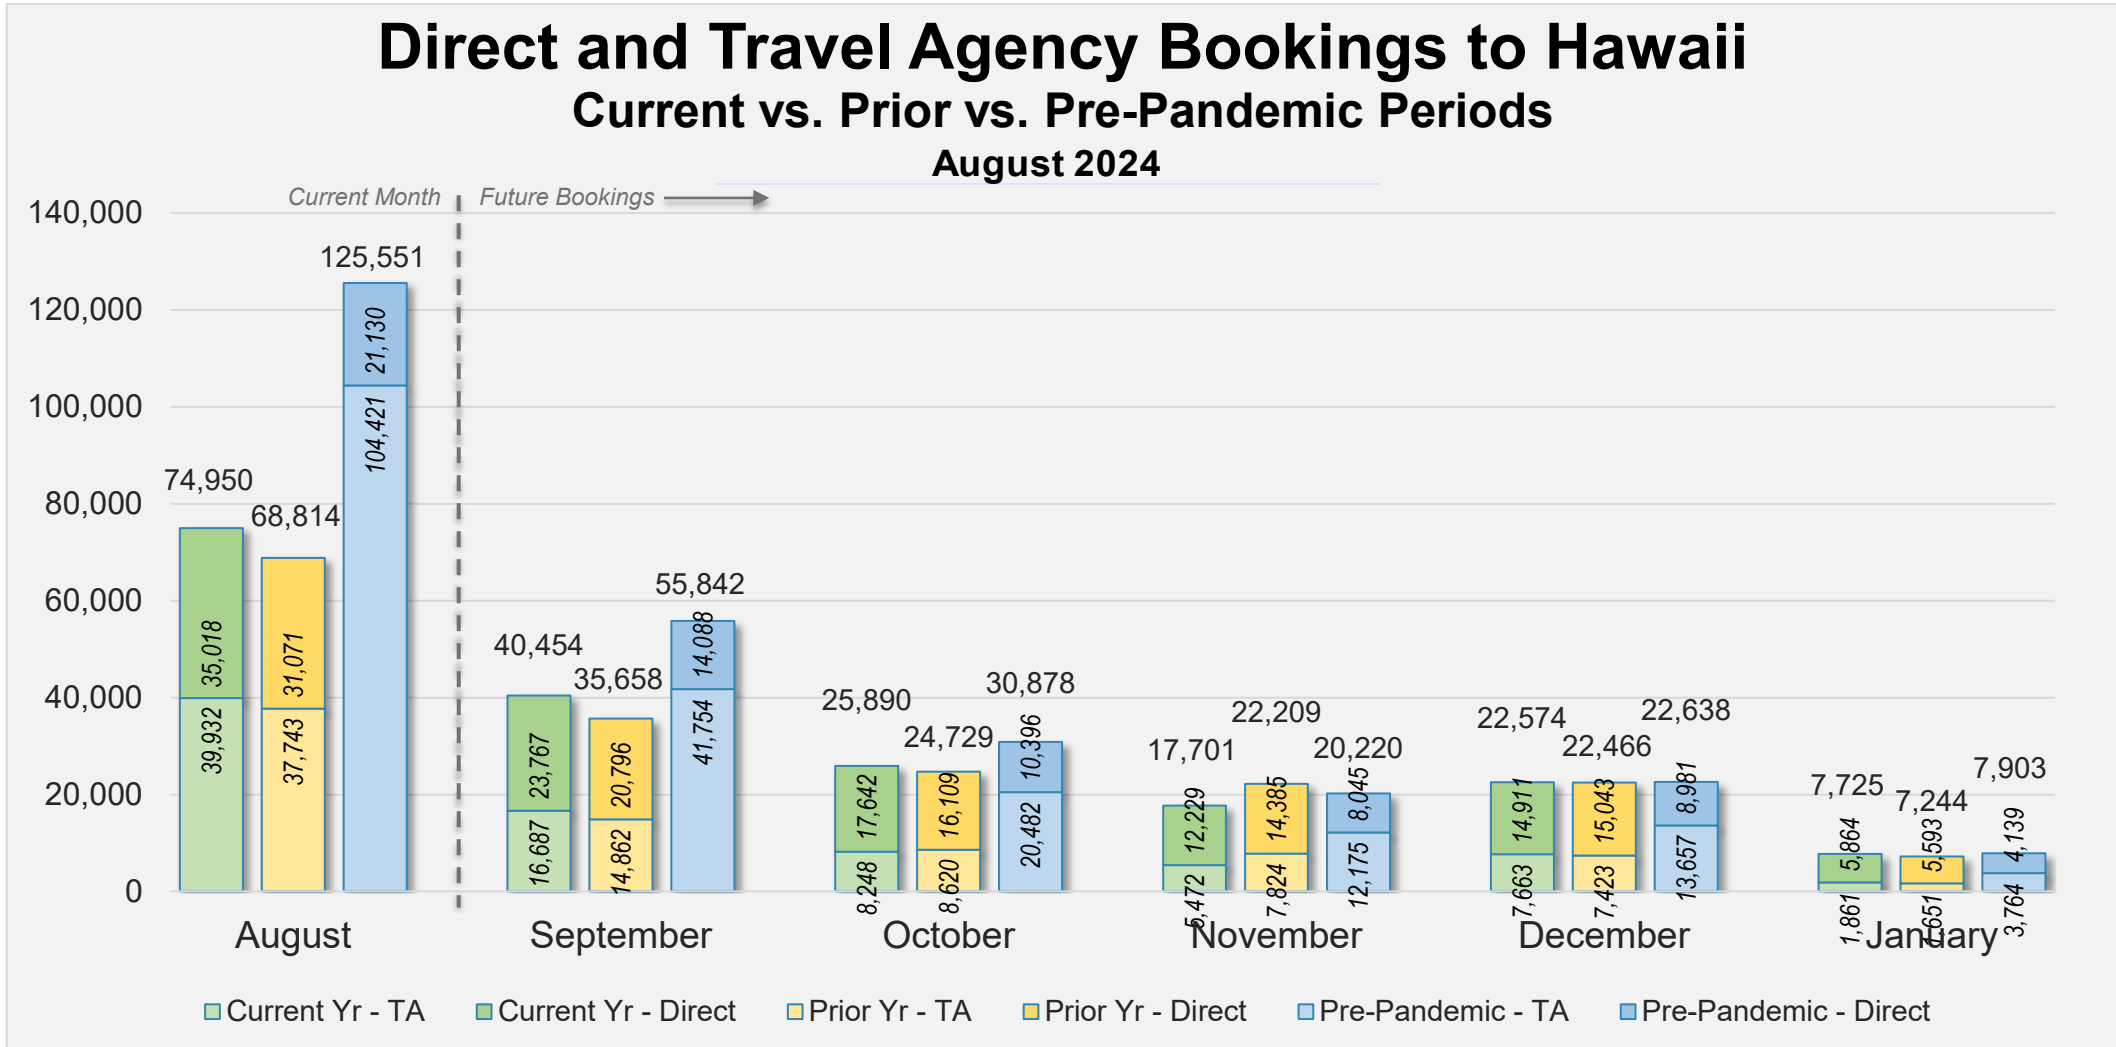

JAPAN

Direct and Travel Agency Bookings to Hawaii Current vs. Prior vs. Pre-Pandemic Periods August 2024

Source: ForwardKeys as of 8/4/24