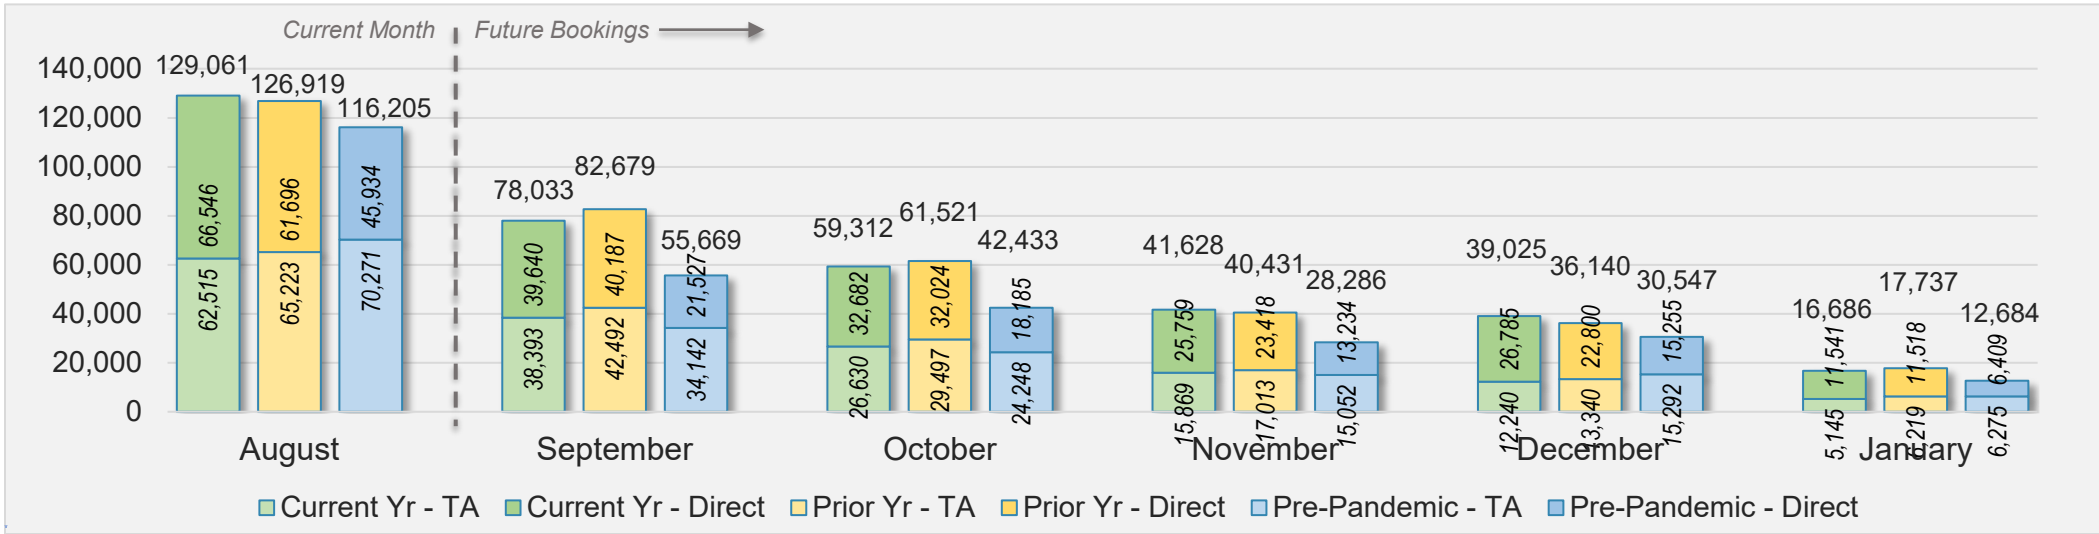

O'ahu

August 2024 Direct and Travel Agency Bookings to Hawai'i

U.S.

Source: ForwardKeys as of 8/4/24