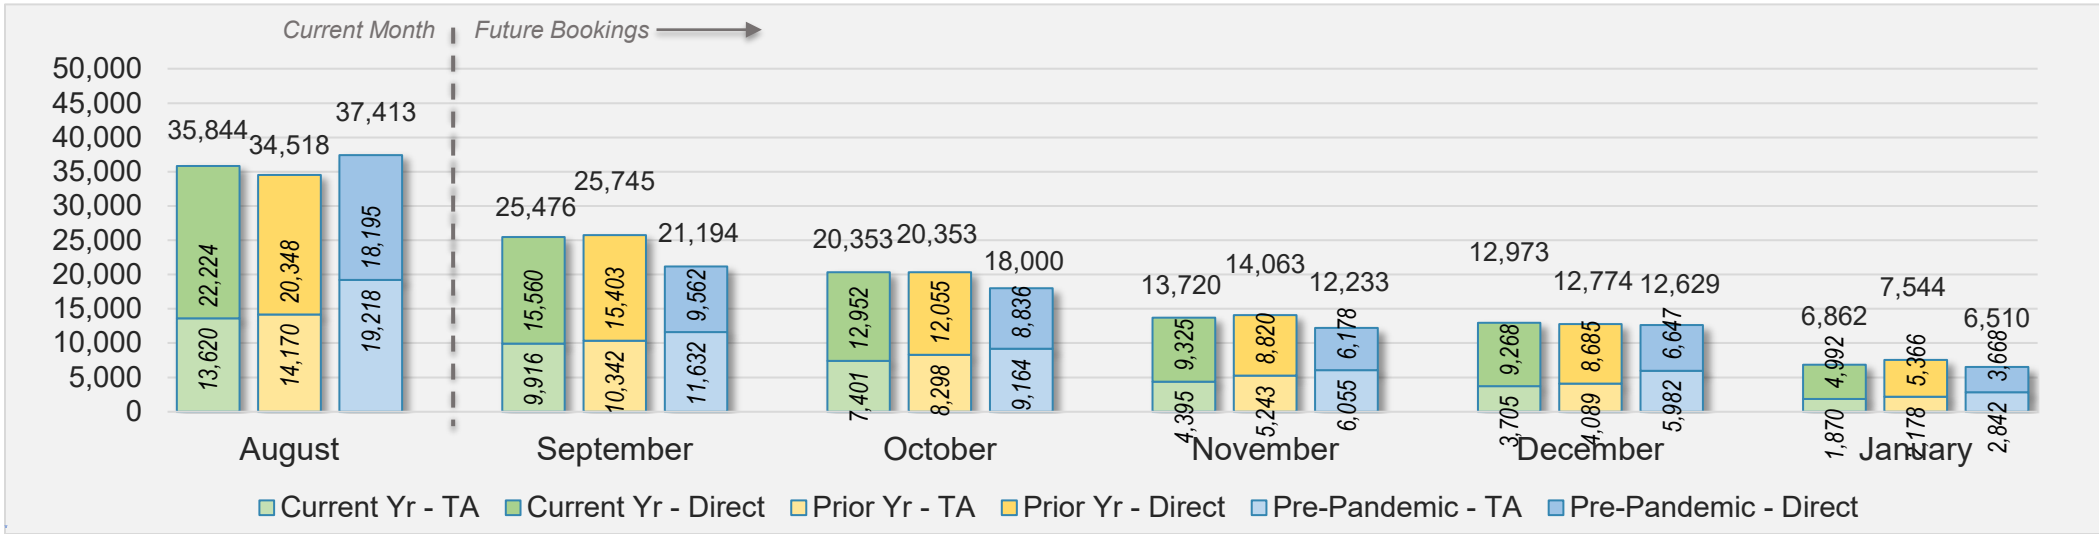

Maui (continued)

August 2024 Direct and Travel Agency Bookings to Hawai'i

AUSTRALIA

Source: ForwardKeys as of 8/4/24

Kaua'i

August 2024 Direct and Travel Agency Bookings to Hawai'i

U.S.

Source: ForwardKeys as of 8/4/24