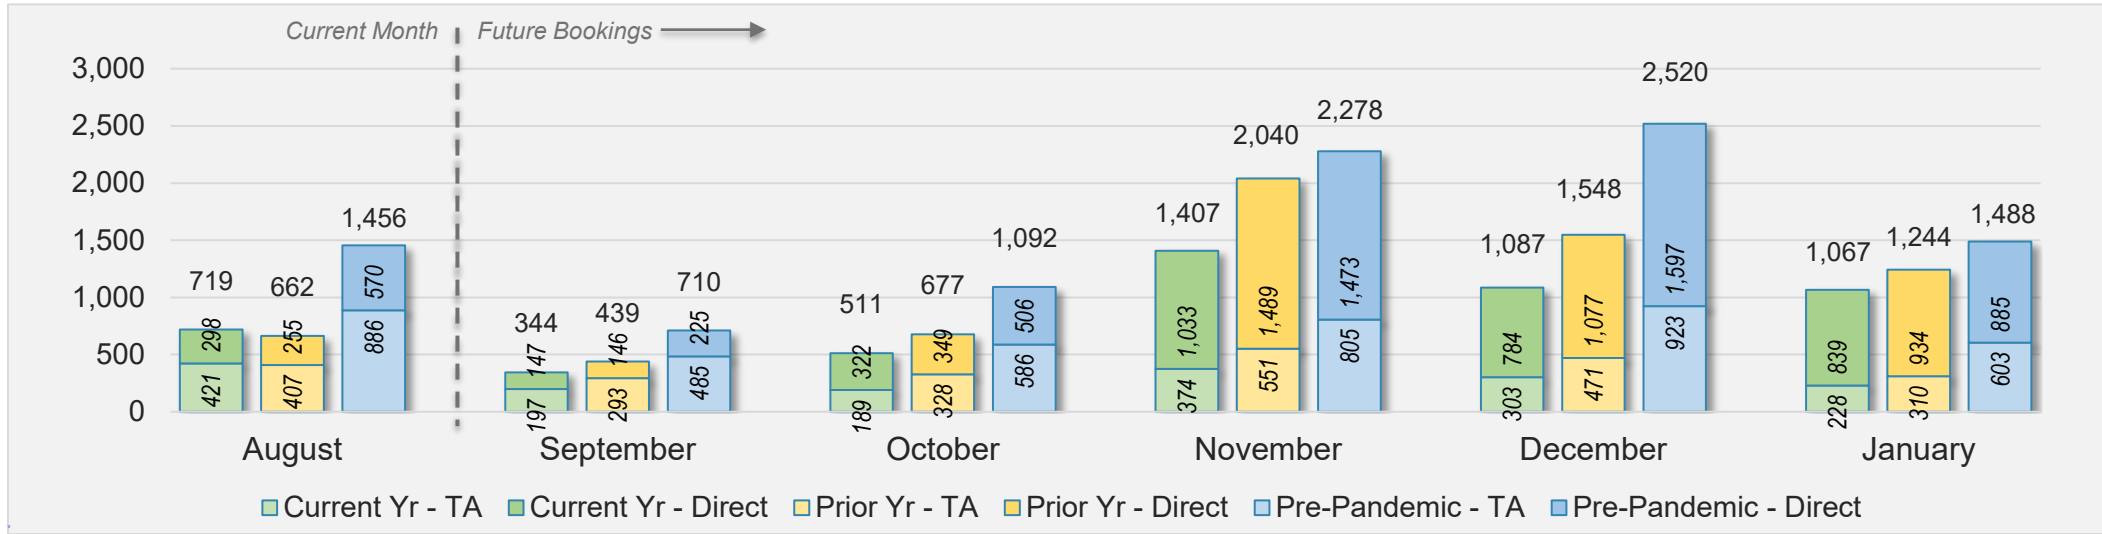

Maui (continued)

August 2024 Direct and Travel Agency Bookings to Hawai'i

AUSTRALIA

Source: ForwardKeys as of 8/4/24

Kaua'i

August 2024 Direct and Travel Agency Bookings to Hawai'i

U.S.

Source: ForwardKeys as of 8/4/24

August 2024 Direct and Travel Agency Bookings to Hawai'i

JAPAN

Source: ForwardKeys as of 8/4/24

Kaua'i (continued)

August 2024 Direct and Travel Agency Bookings to Hawai'i

August 2024 Direct and Travel Agency Bookings to Hawai'i

Kaua'i (continued)

August 2024 Direct and Travel Agency Bookings to Hawai'i

AUSTRALIA

Source: ForwardKeys as of 8/4/24

Hawai'i Island

August 2024 Direct and Travel Agency Bookings to Hawai'i

August 2024 Direct and Travel Agency Bookings to Hawai'i