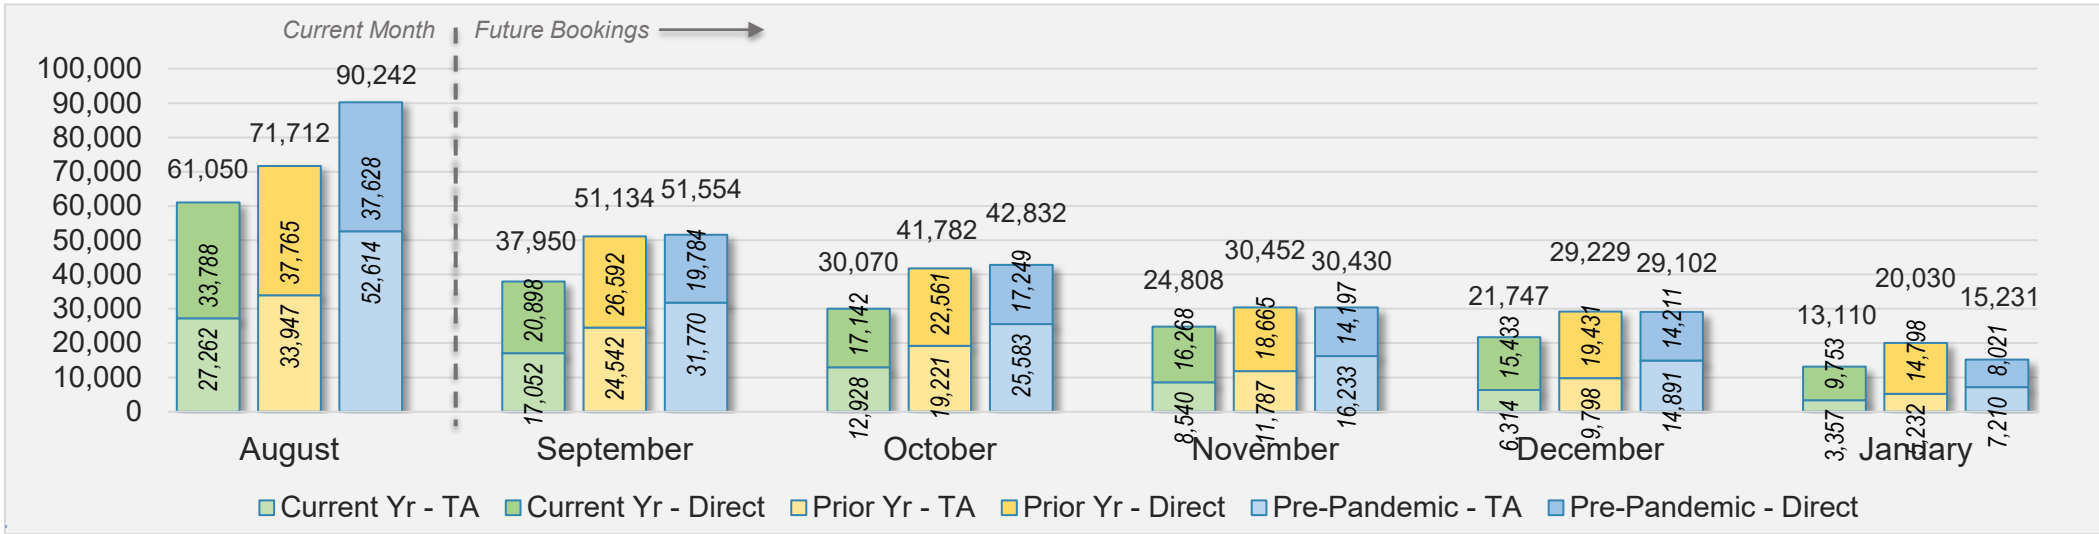

AUSTRALIA

Source: ForwardKeys as of 8/4/24

Maui

August 2024 Direct and Travel Agency Bookings to Hawai'i

U.S.

Source: ForwardKeys as of 8/4/24

August 2024 Direct and Travel Agency Bookings to Hawai'i

JAPAN