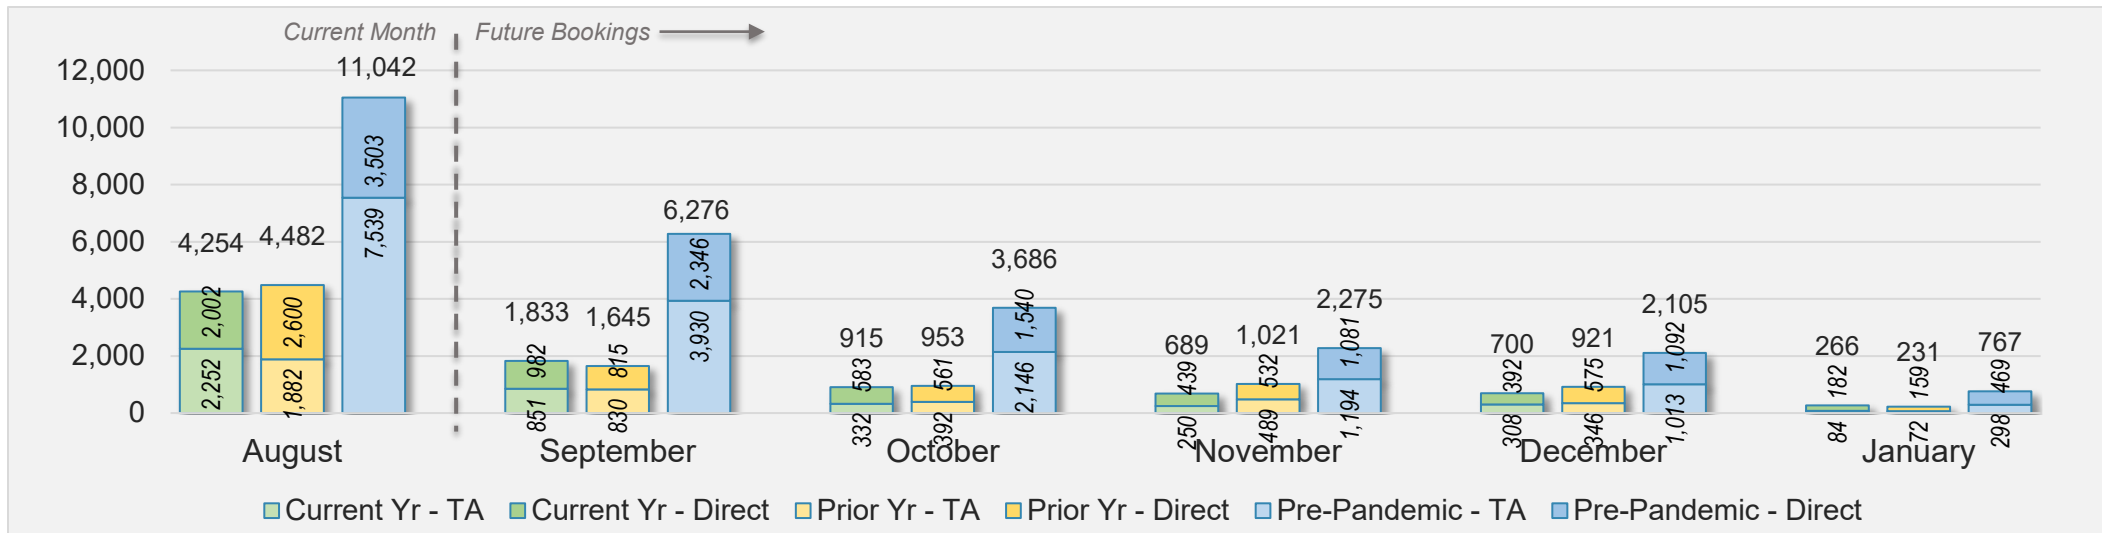

Kaua'i (continued)

August 2024 Direct and Travel Agency Bookings to Hawai'i

AUSTRALIA

Source: ForwardKeys as of 8/4/24

Hawai'i Island

August 2024 Direct and Travel Agency Bookings to Hawai'i

August 2024 Direct and Travel Agency Bookings to Hawai'i

Hawai'i Island (continued)

August 2024 Direct and Travel Agency Bookings to Hawai'i

CANADA

Source: ForwardKeys as of 8/4/24

August 2024 Direct and Travel Agency Bookings to Hawai'i

KOREA

Source: ForwardKeys as of 8/4/24