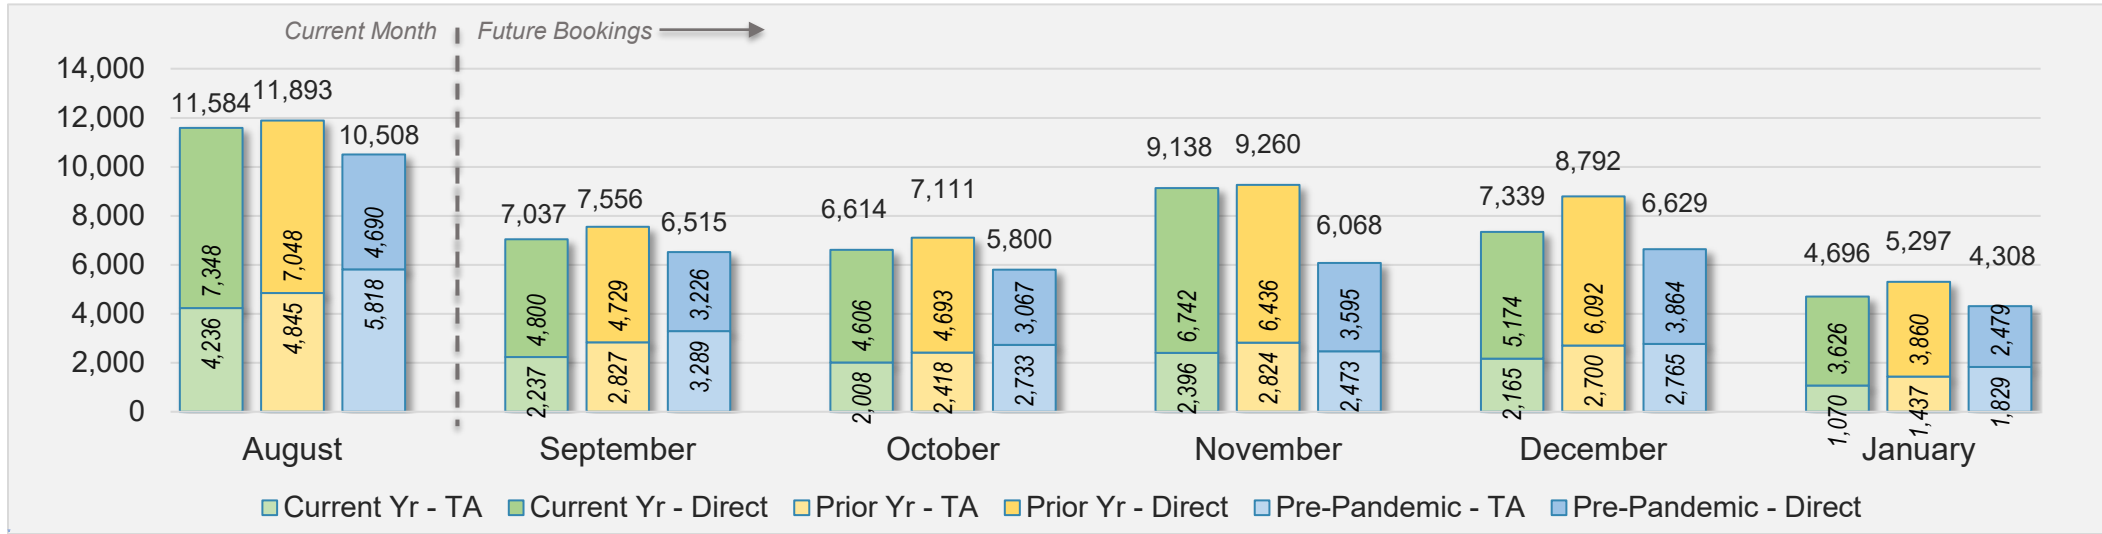

U.S.

Source: ForwardKeys as of 8/4/24

August 2024 Direct and Travel Agency Bookings to Hawai'i

JAPAN

Source: ForwardKeys as of 8/4/24

O'ahu (continued)

August 2024 Direct and Travel Agency Bookings to Hawai'i

CANADA

Source: ForwardKeys as of 8/4/24

August 2024 Direct and Travel Agency Bookings to Hawai'i

KOREA

Source: ForwardKeys as of 8/4/24

O'ahu (continued)

August 2024 Direct and Travel Agency Bookings to Hawai'i