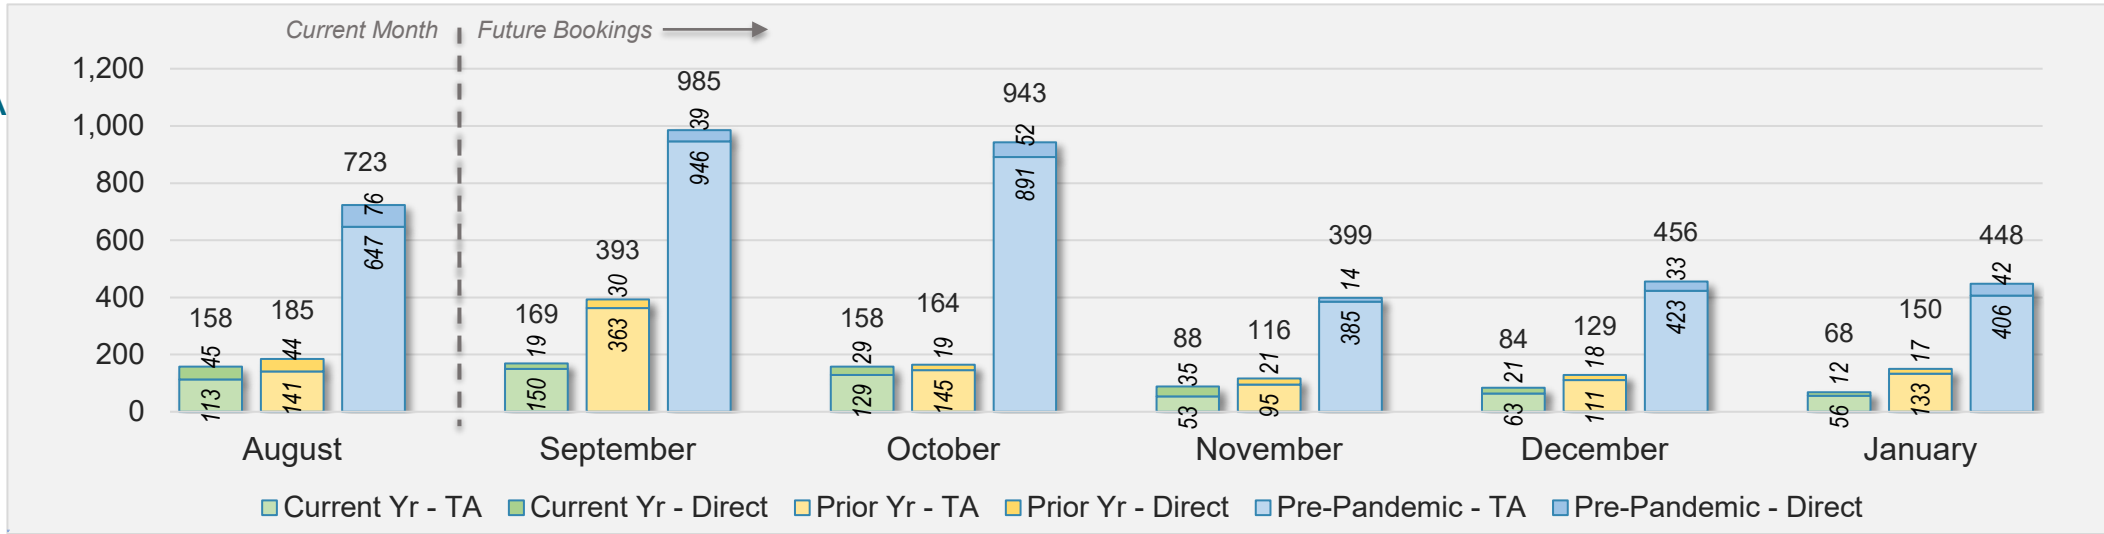

Source: ForwardKeys as of 8/4/24

Maui (continued)

August 2024 Direct and Travel Agency Bookings to Hawai'i

Source: ForwardKeys as of 8/4/24

August 2024 Direct and Travel Agency Bookings to Hawai'i

Source: ForwardKeys as of 8/4/24

Maui (continued)

August 2024 Direct and Travel Agency Bookings to Hawai'i

AUSTRALIA

Source: ForwardKeys as of 8/4/24

Kaua'i

August 2024 Direct and Travel Agency Bookings to Hawai'i

U.S.

Source: ForwardKeys as of 8/4/24