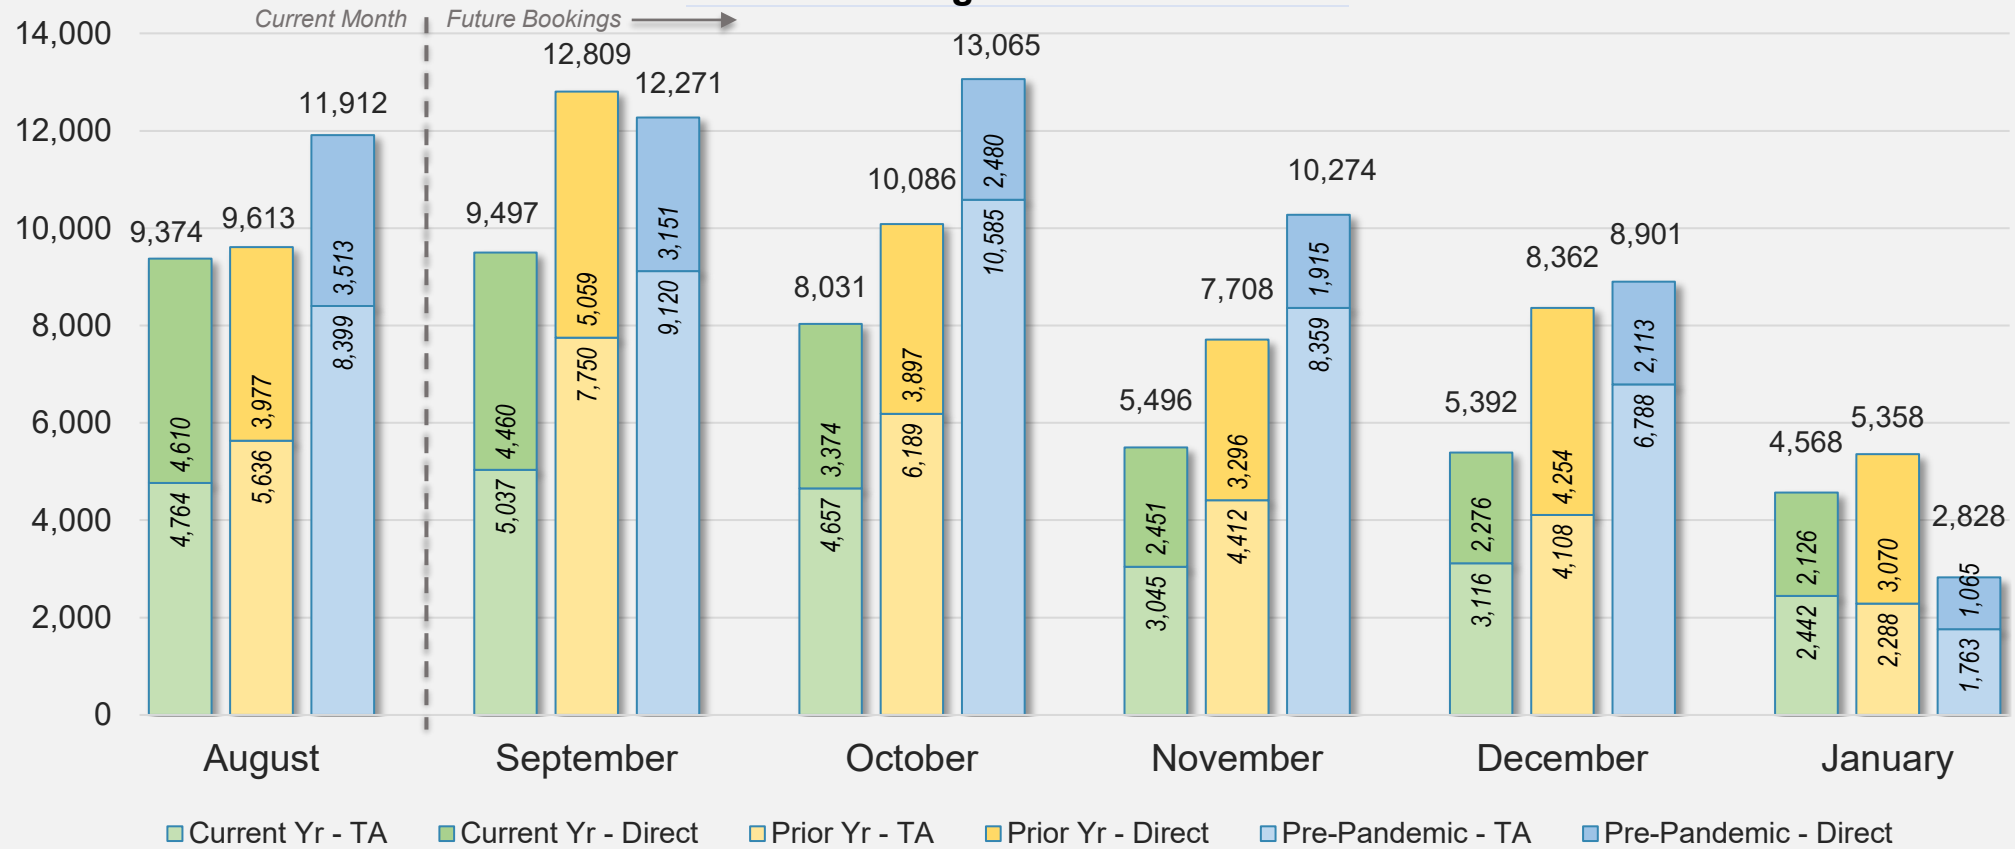

KOREA

Direct and Travel Agency Bookings to Hawaii Current vs. Prior vs. Pre-Pandemic Periods

August 2024

Source: ForwardKeys as of 8/4/24