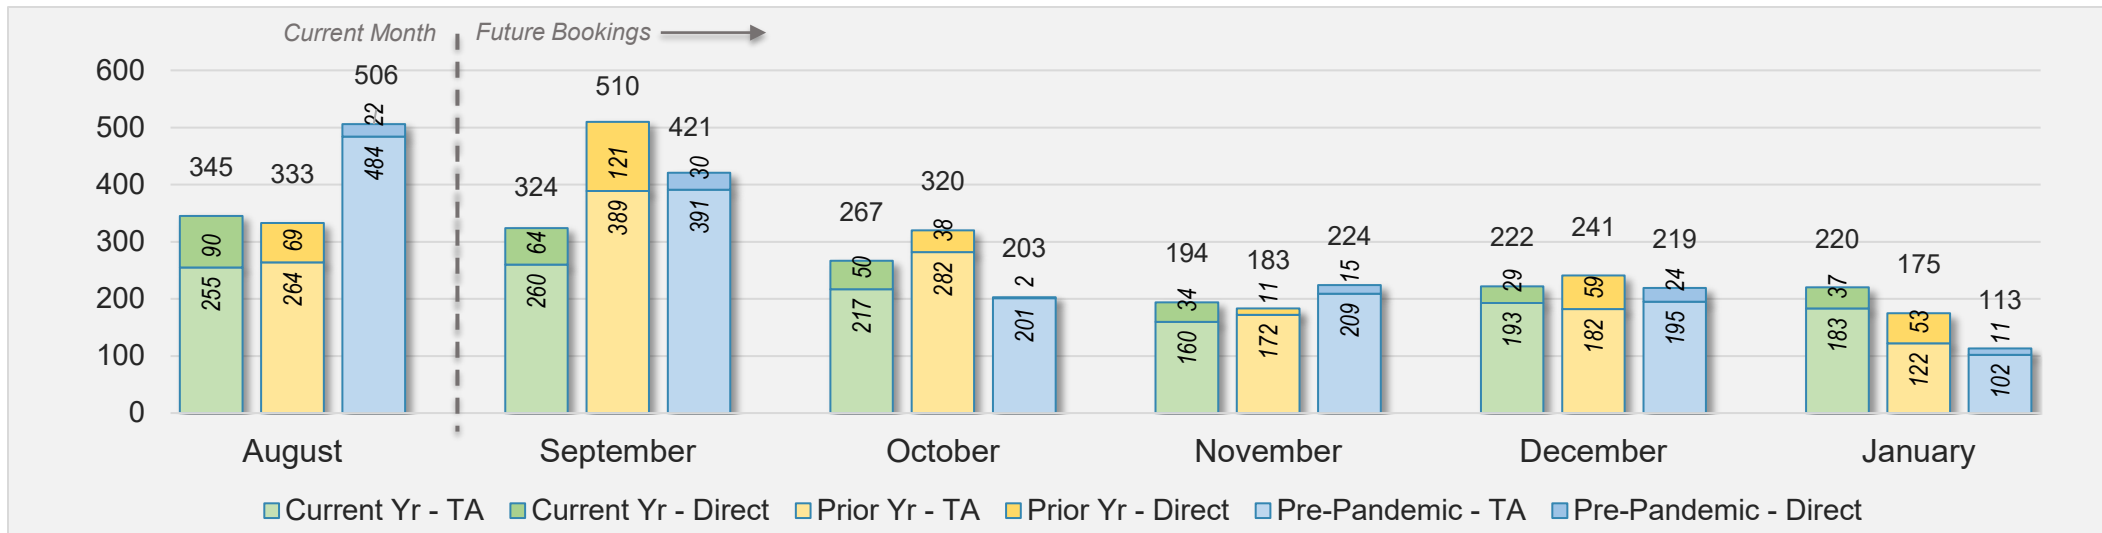

Kaua'i (continued)

August 2024 Direct and Travel Agency Bookings to Hawai'i

AUSTRALIA

Source: ForwardKeys as of 8/4/24

Hawai'i Island

August 2024 Direct and Travel Agency Bookings to Hawai'i

August 2024 Direct and Travel Agency Bookings to Hawai'i

Hawai'i Island (continued)

August 2024 Direct and Travel Agency Bookings to Hawai'i

CANADA

Source: ForwardKeys as of 8/4/24

August 2024 Direct and Travel Agency Bookings to Hawai'i

KOREA

Source: ForwardKeys as of 8/4/24

Hawai'i Island (continued)

August 2024 Direct and Travel Agency Bookings to Hawai'i

AUSTRALIA

Source: ForwardKeys as of 8/4/24