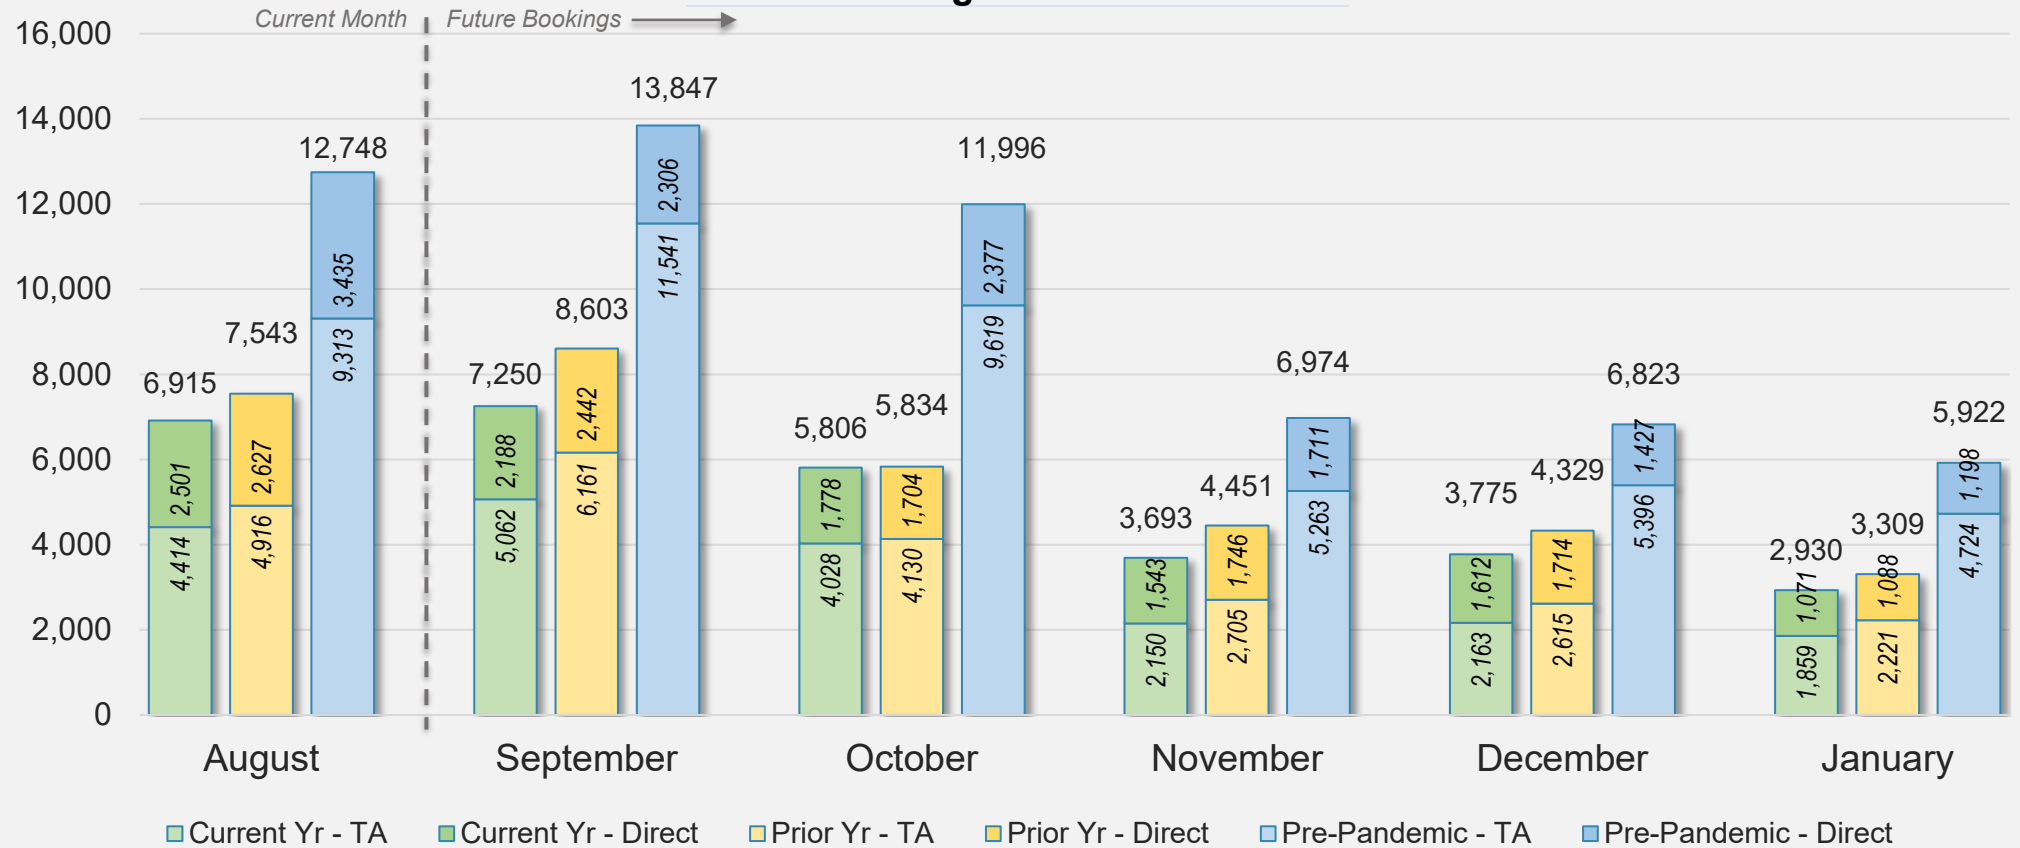

Forward Keys Index

- Bookings
 - Net sum of the number of visitors from Sales transactions counted, including Exchanges and Refunds.
- Current Year / Previous Year / Pre-pandemic
 - In the analysis results, "Current Year" refers to the period being analyzed. "Previous Year" refers to the time unit in the previous year equivalent to the "Current Year" (for year-on-year comparison purposes). "Pre-pandemic" refers to the equivalent period in 2019 to the Current period, using only 2019 data as a reference.
- Direct
 - Refers to tickets purchased directly through the airline, typically via an airline's website.
- Travel Agency
 - Refers to associated with an ARC/IATA number (or otherwise retail).

Source: ForwardKeys as of 8/4/24

CANADA

Direct and Travel Agency Bookings to Hawaii Current vs. Prior vs. Pre-Pandemic Periods August 2024

Source: ForwardKeys as of 8/4/24

KOREA

Direct and Travel Agency Bookings to Hawaii Current vs. Prior vs. Pre-Pandemic Periods

August 2024

Source: ForwardKeys as of 8/4/24

AUSTRALIA

Direct and Travel Agency Bookings to Hawaii Current vs. Prior vs. Pre-Pandemic Periods August 2024

Source: ForwardKeys as of 8/4/24

O'ahu

August 2024 Direct and Travel Agency Bookings to Hawai'i