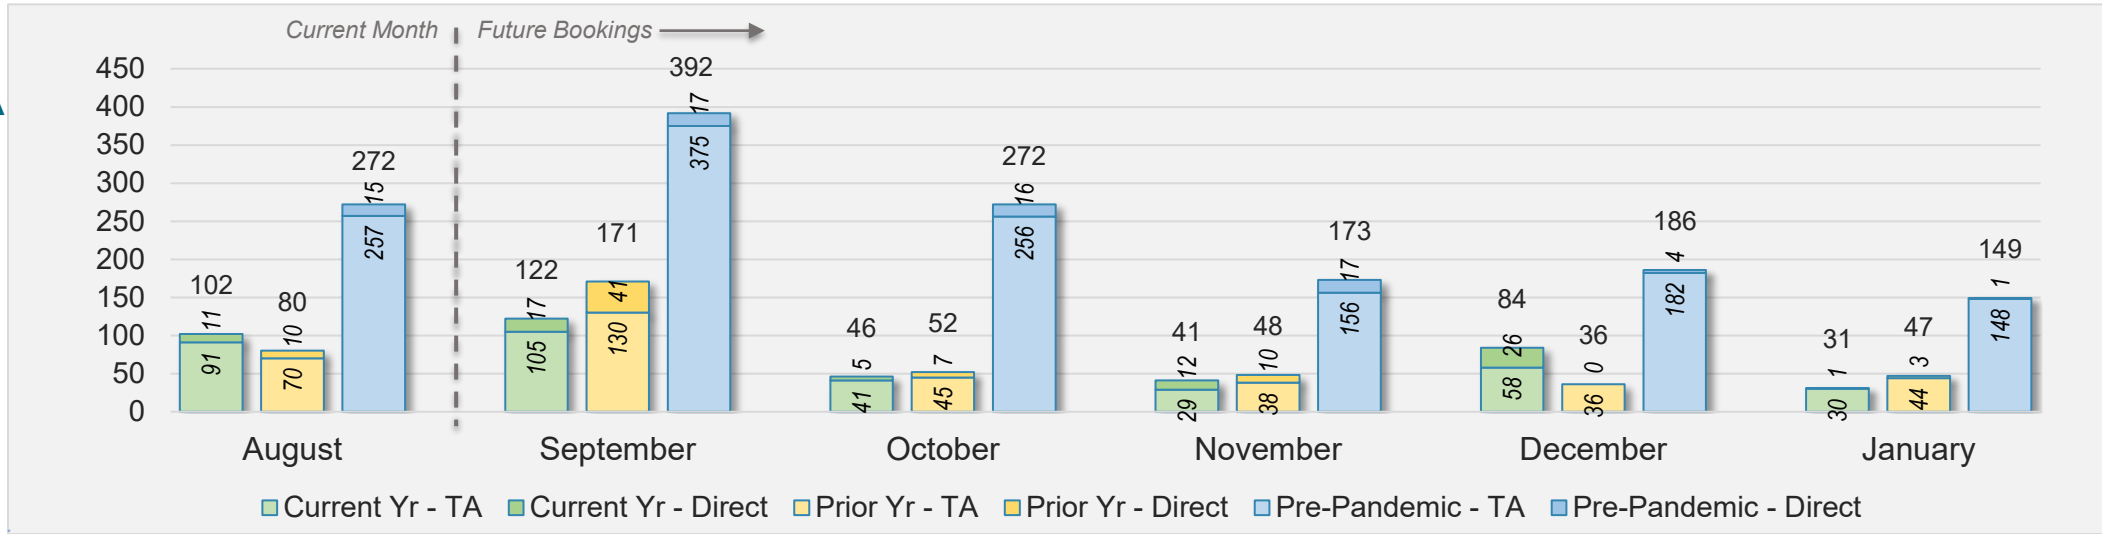

August 2024 Direct and Travel Agency Bookings to Hawai'i

JAPAN

Source: ForwardKeys as of 8/4/24

Kaua'i (continued)

August 2024 Direct and Travel Agency Bookings to Hawai'i

August 2024 Direct and Travel Agency Bookings to Hawai'i

Kaua'i (continued)

August 2024 Direct and Travel Agency Bookings to Hawai'i

AUSTRALIA

Source: ForwardKeys as of 8/4/24

Hawai'i Island

August 2024 Direct and Travel Agency Bookings to Hawai'i

August 2024 Direct and Travel Agency Bookings to Hawai'i