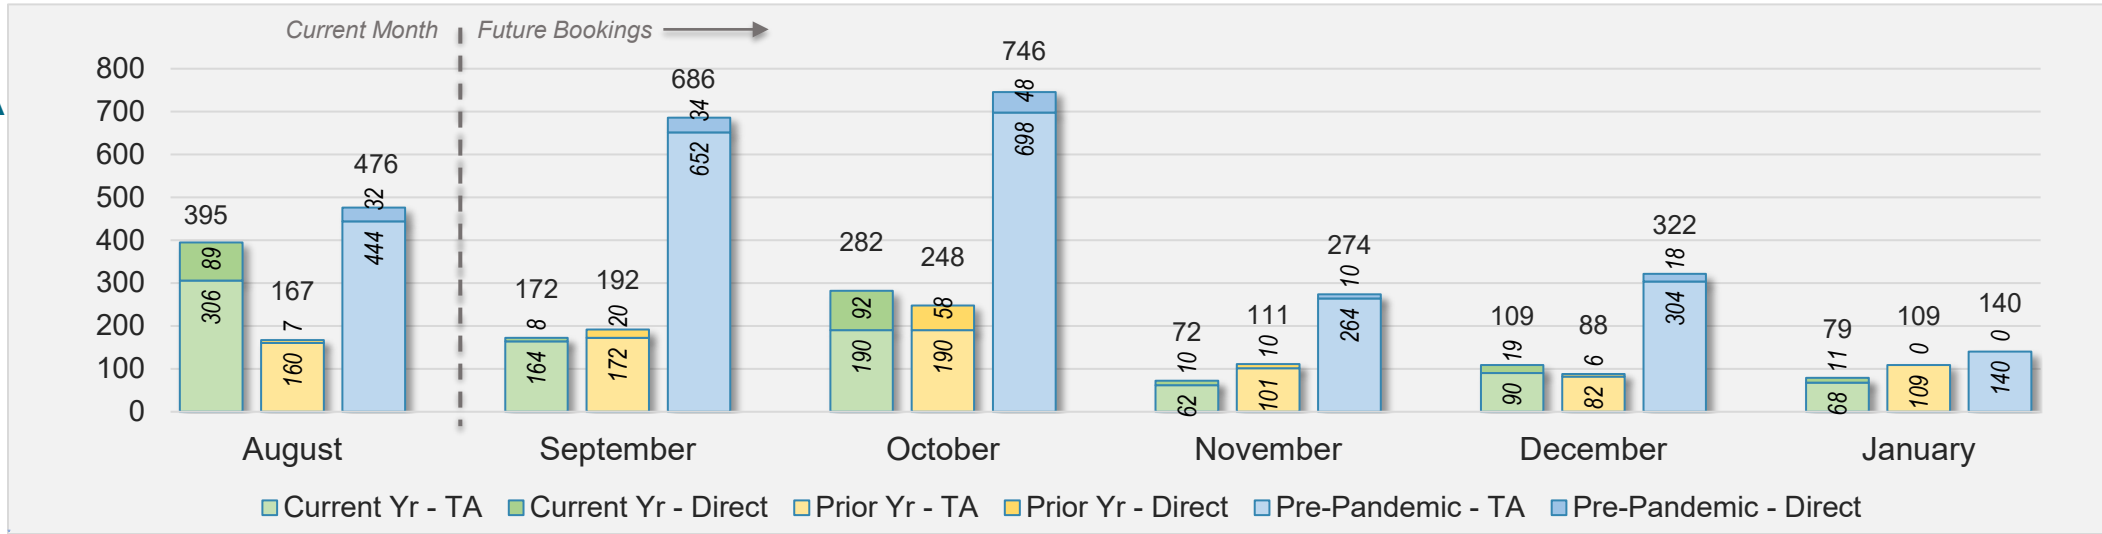

Kaua'i (continued)

August 2024 Direct and Travel Agency Bookings to Hawai'i

AUSTRALIA

Source: ForwardKeys as of 8/4/24

Hawai'i Island

August 2024 Direct and Travel Agency Bookings to Hawai'i

August 2024 Direct and Travel Agency Bookings to Hawai'i

Hawai'i Island (continued)

August 2024 Direct and Travel Agency Bookings to Hawai'i

CANADA

Source: ForwardKeys as of 8/4/24

August 2024 Direct and Travel Agency Bookings to Hawai'i

KOREA

Source: ForwardKeys as of 8/4/24

Hawai'i Island (continued)

August 2024 Direct and Travel Agency Bookings to Hawai'i

AUSTRALIA

Source: ForwardKeys as of 8/4/24