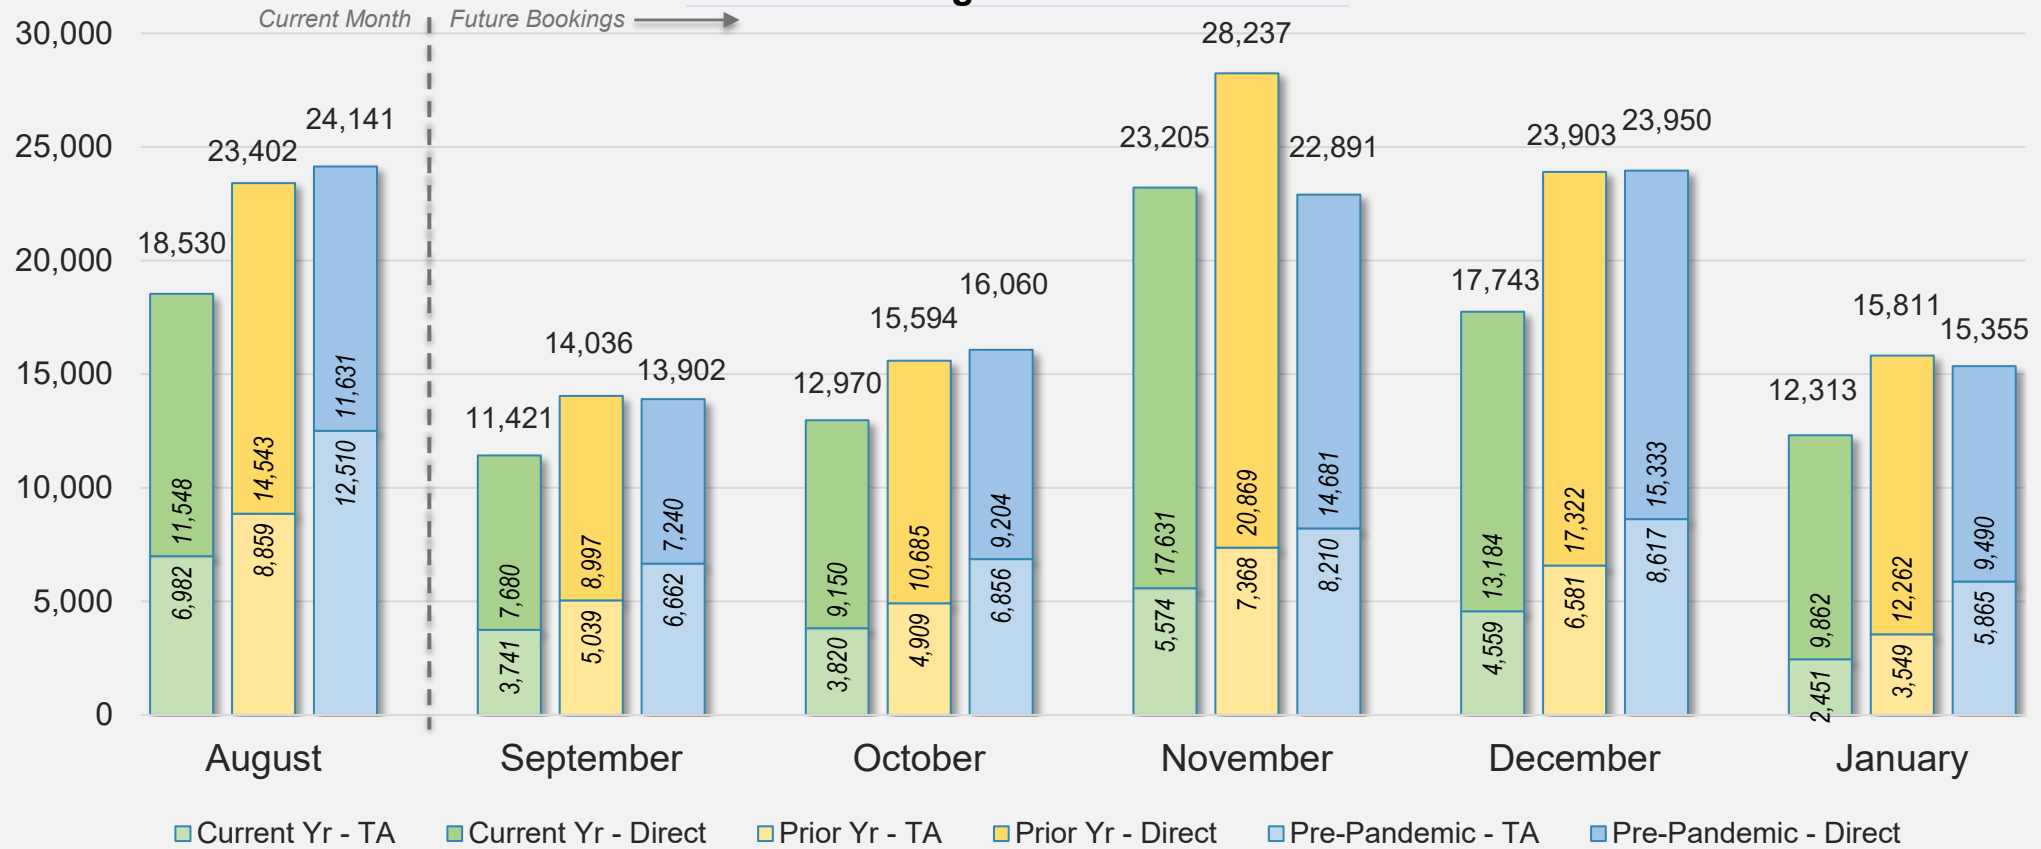

Forward Keys Index

- Bookings
 - Net sum of the number of visitors from Sales transactions counted, including Exchanges and Refunds.
- Current Year / Previous Year / Pre-pandemic
 - In the analysis results, "Current Year" refers to the period being analyzed. "Previous Year" refers to the time unit in the previous year equivalent to the "Current Year" (for year-on-year comparison purposes). "Pre-pandemic" refers to the equivalent period in 2019 to the Current period, using only 2019 data as a reference.
- Direct
 - Refers to tickets purchased directly through the airline, typically via an airline's website.
- Travel Agency
 - Refers to associated with an ARC/IATA number (or otherwise retail).

Direct and Travel Agency Bookings to Hawaii Current vs. Prior vs. Pre-Pandemic Periods August 2024

Source: ForwardKeys as of 8/4/24

JAPAN

Direct and Travel Agency Bookings to Hawaii Current vs. Prior vs. Pre-Pandemic Periods August 2024

Source: ForwardKeys as of 8/4/24

CANADA

Direct and Travel Agency Bookings to Hawaii Current vs. Prior vs. Pre-Pandemic Periods August 2024

Source: ForwardKeys as of 8/4/24

KOREA

Direct and Travel Agency Bookings to Hawaii Current vs. Prior vs. Pre-Pandemic Periods