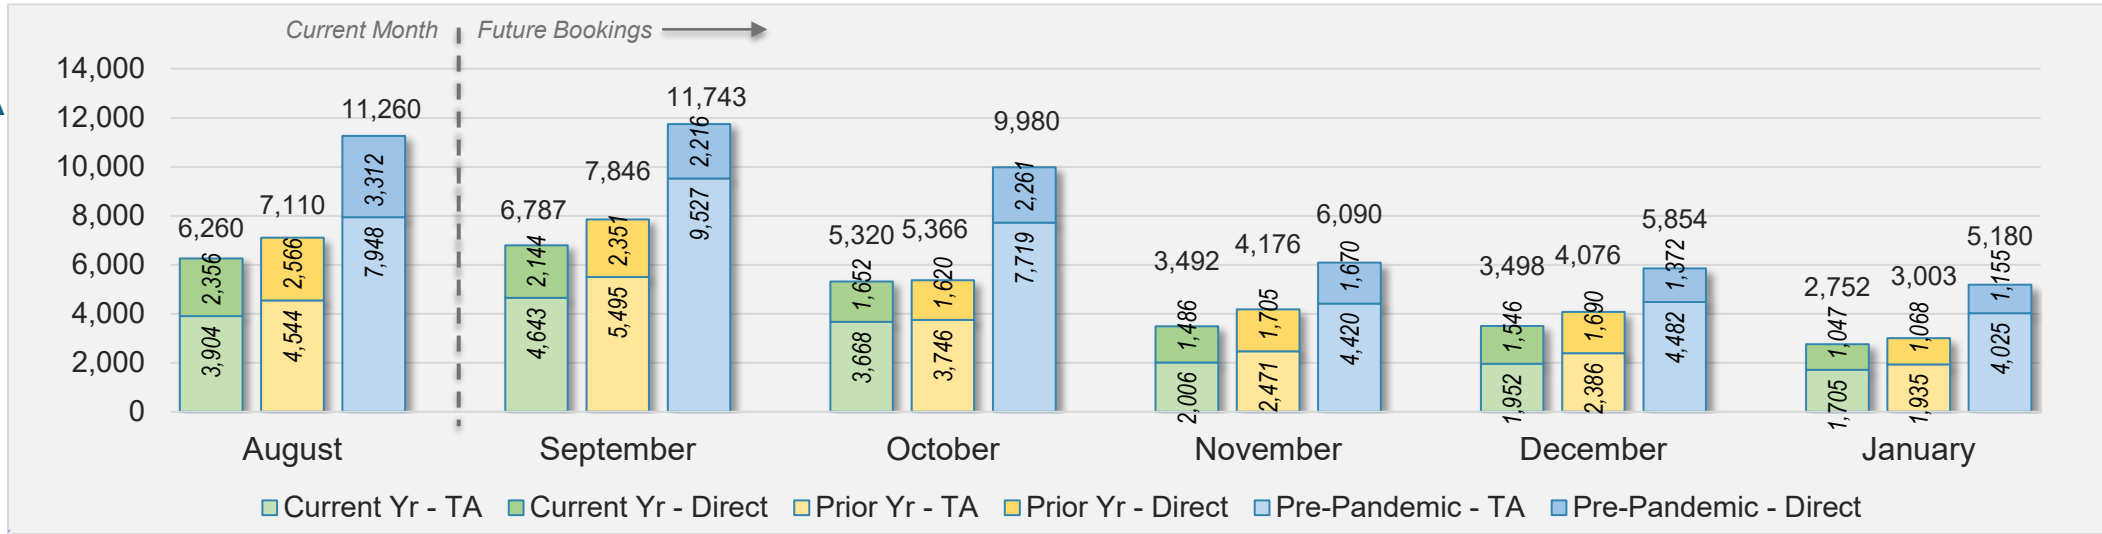

O'ahu (continued)

August 2024 Direct and Travel Agency Bookings to Hawai'i

AUSTRALIA

Source: ForwardKeys as of 8/4/24