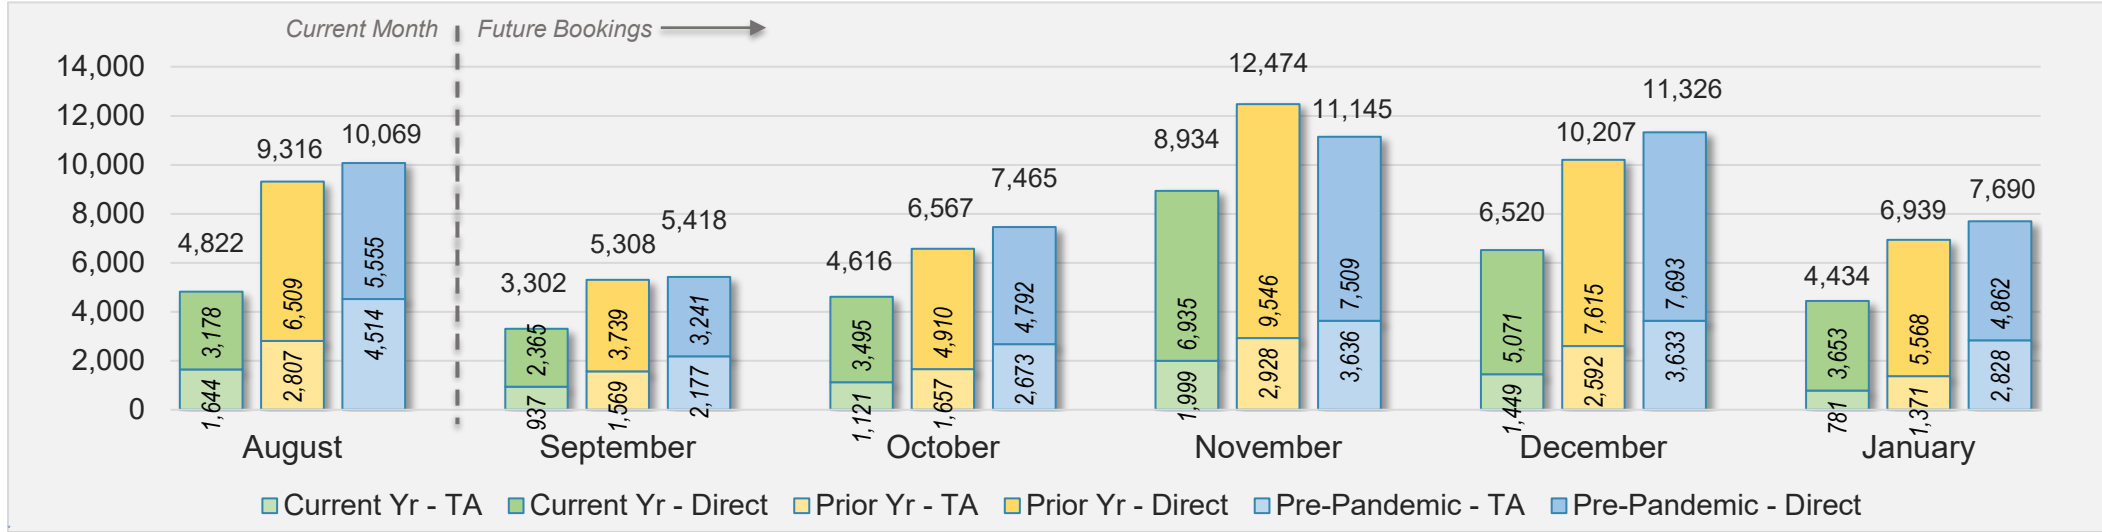

AUSTRALIA

Source: ForwardKeys as of 8/4/24

Maui

August 2024 Direct and Travel Agency Bookings to Hawai'i

U.S.

Source: ForwardKeys as of 8/4/24

August 2024 Direct and Travel Agency Bookings to Hawai'i

JAPAN

Source: ForwardKeys as of 8/4/24

Maui (continued)

August 2024 Direct and Travel Agency Bookings to Hawai'i

Source: ForwardKeys as of 8/4/24

August 2024 Direct and Travel Agency Bookings to Hawai'i

Source: ForwardKeys as of 8/4/24