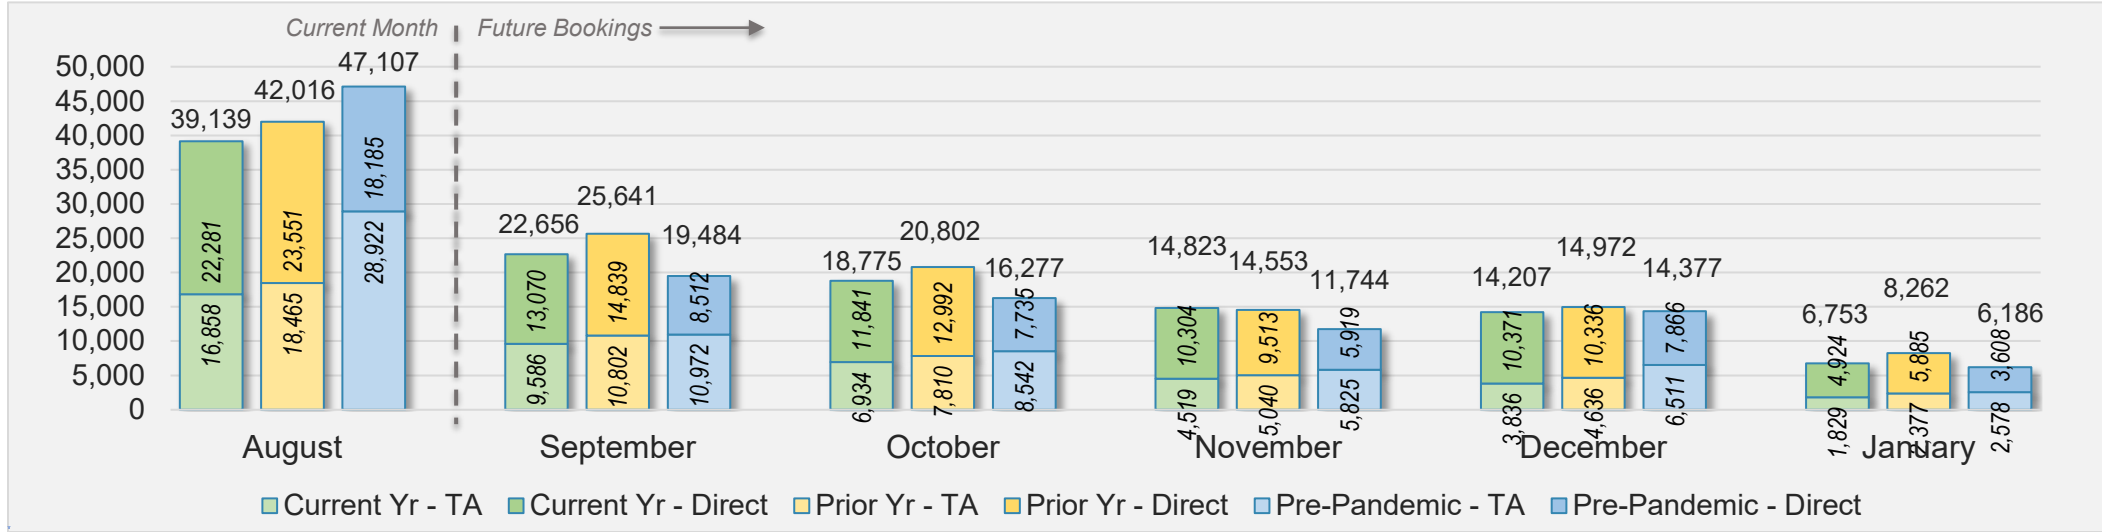

Kaua'i (continued)

August 2024 Direct and Travel Agency Bookings to Hawai'i

AUSTRALIA

Source: ForwardKeys as of 8/4/24

Hawai'i Island

August 2024 Direct and Travel Agency Bookings to Hawai'i

August 2024 Direct and Travel Agency Bookings to Hawai'i

Hawai'i Island (continued)

August 2024 Direct and Travel Agency Bookings to Hawai'i

CANADA

Source: ForwardKeys as of 8/4/24

August 2024 Direct and Travel Agency Bookings to Hawai'i

KOREA

Source: ForwardKeys as of 8/4/24