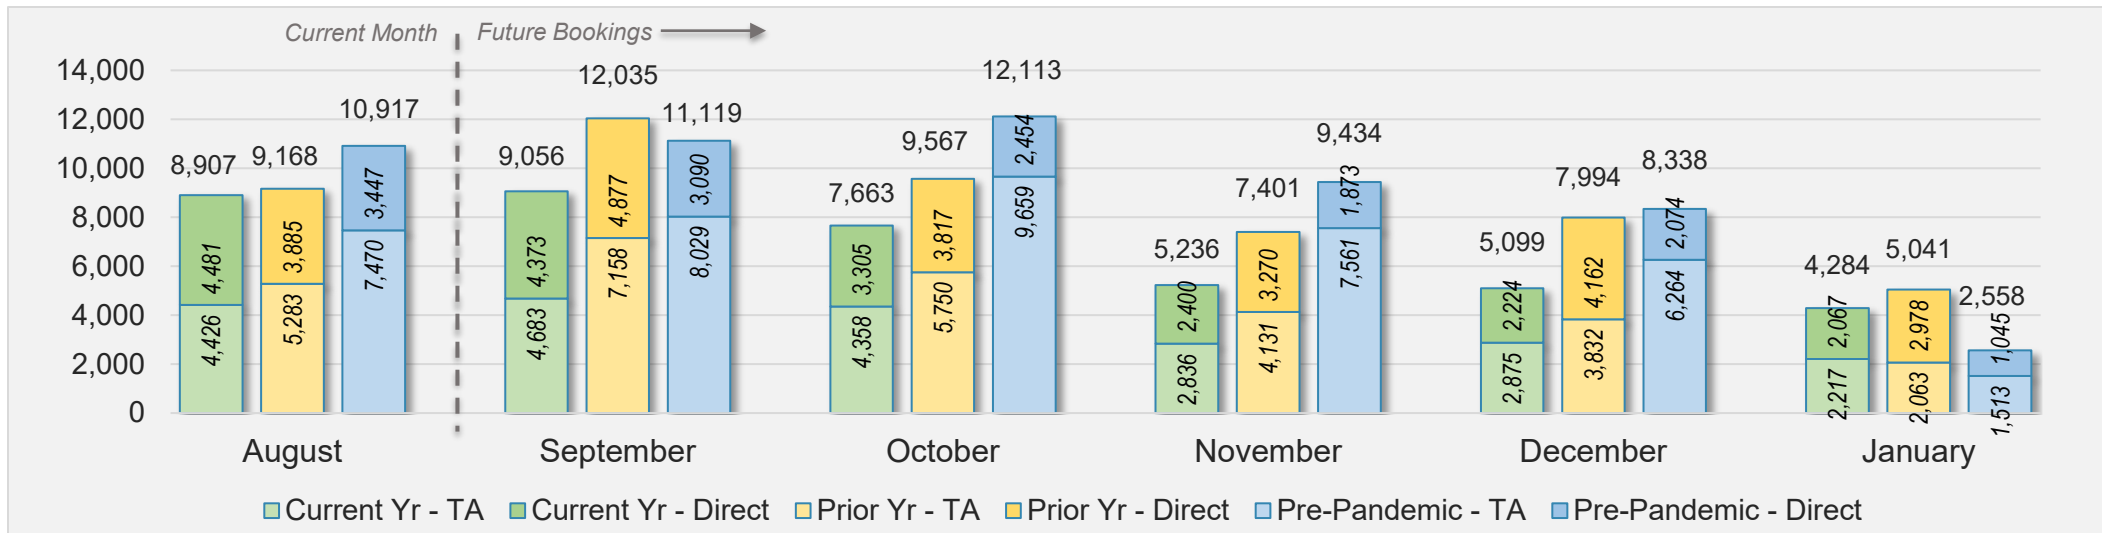

U.S.

Source: ForwardKeys as of 8/4/24

August 2024 Direct and Travel Agency Bookings to Hawai'i

JAPAN

Source: ForwardKeys as of 8/4/24

O'ahu (continued)

August 2024 Direct and Travel Agency Bookings to Hawai'i

CANADA

Source: ForwardKeys as of 8/4/24

August 2024 Direct and Travel Agency Bookings to Hawai'i

KOREA

Source: ForwardKeys as of 8/4/24

O'ahu (continued)

August 2024 Direct and Travel Agency Bookings to Hawai'i