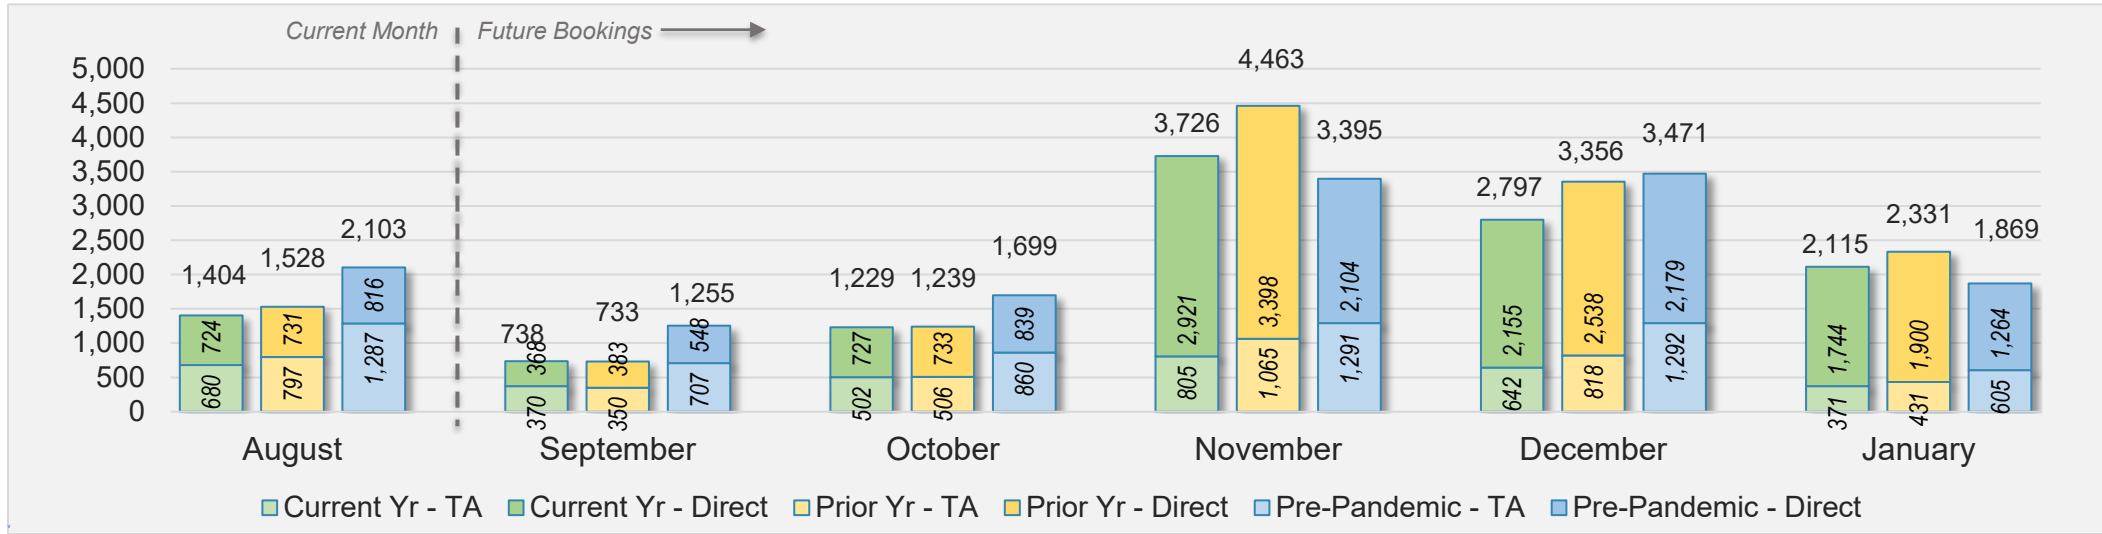

Kaua'i (continued)

August 2024 Direct and Travel Agency Bookings to Hawai'i

AUSTRALIA

Source: ForwardKeys as of 8/4/24

Hawai'i Island

August 2024 Direct and Travel Agency Bookings to Hawai'i

August 2024 Direct and Travel Agency Bookings to Hawai'i

Hawai'i Island (continued)

August 2024 Direct and Travel Agency Bookings to Hawai'i

CANADA

Source: ForwardKeys as of 8/4/24

August 2024 Direct and Travel Agency Bookings to Hawai'i

KOREA

Source: ForwardKeys as of 8/4/24