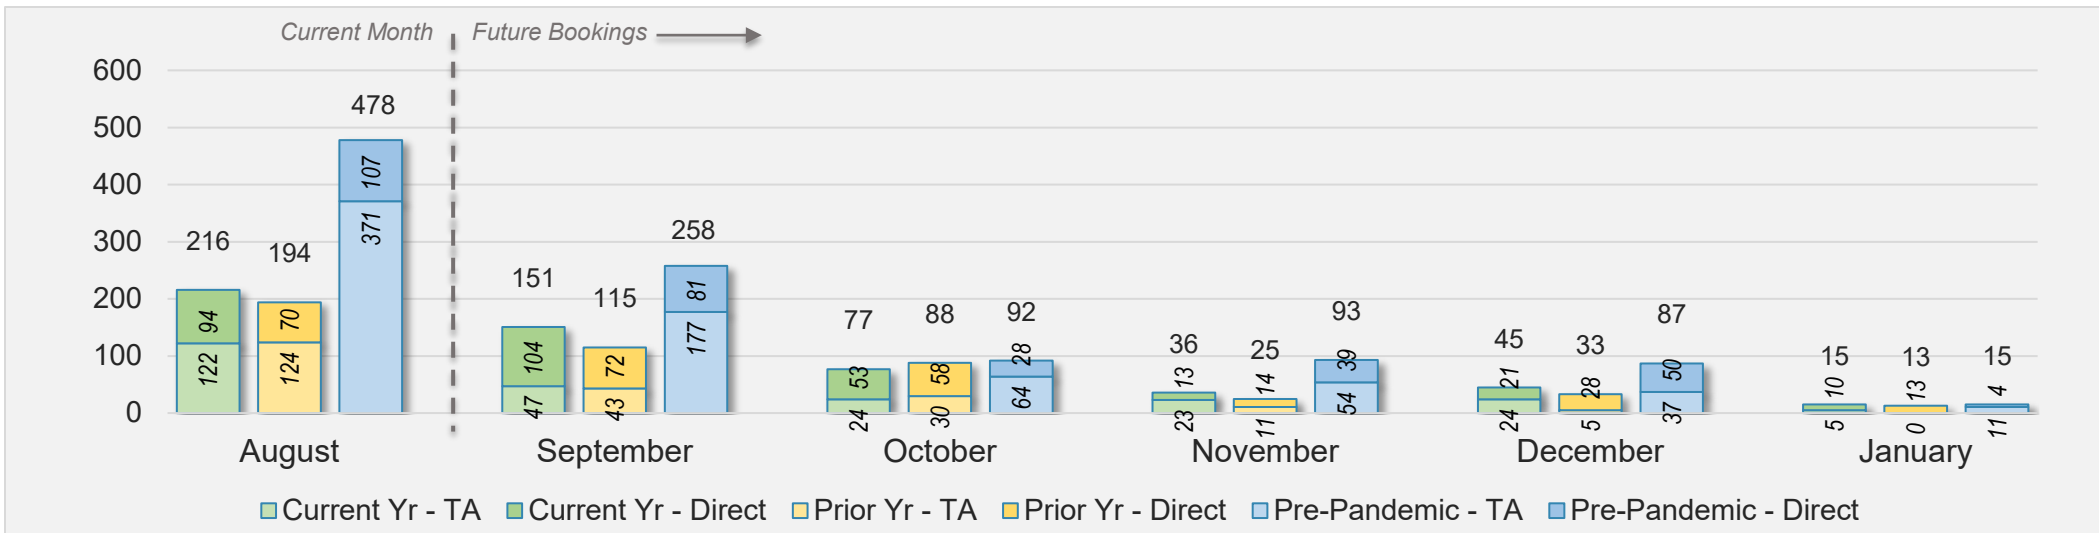

Source: ForwardKeys as of 8/4/24