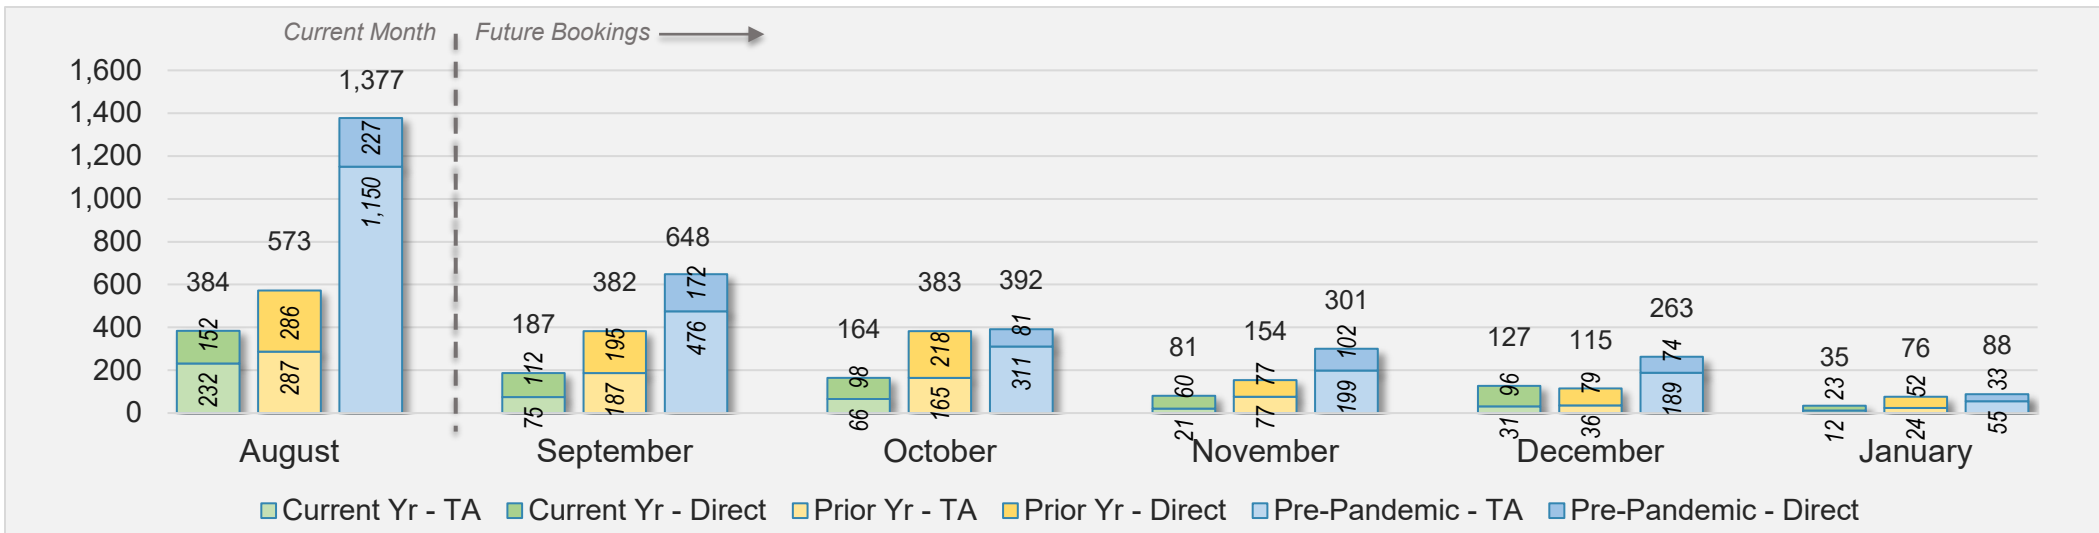

AUSTRALIA

Source: ForwardKeys as of 8/4/24

Maui

August 2024 Direct and Travel Agency Bookings to Hawai'i

U.S.

Source: ForwardKeys as of 8/4/24

August 2024 Direct and Travel Agency Bookings to Hawai'i

JAPAN

Source: ForwardKeys as of 8/4/24

Maui (continued)

August 2024 Direct and Travel Agency Bookings to Hawai'i

Source: ForwardKeys as of 8/4/24

August 2024 Direct and Travel Agency Bookings to Hawai'i

Source: ForwardKeys as of 8/4/24