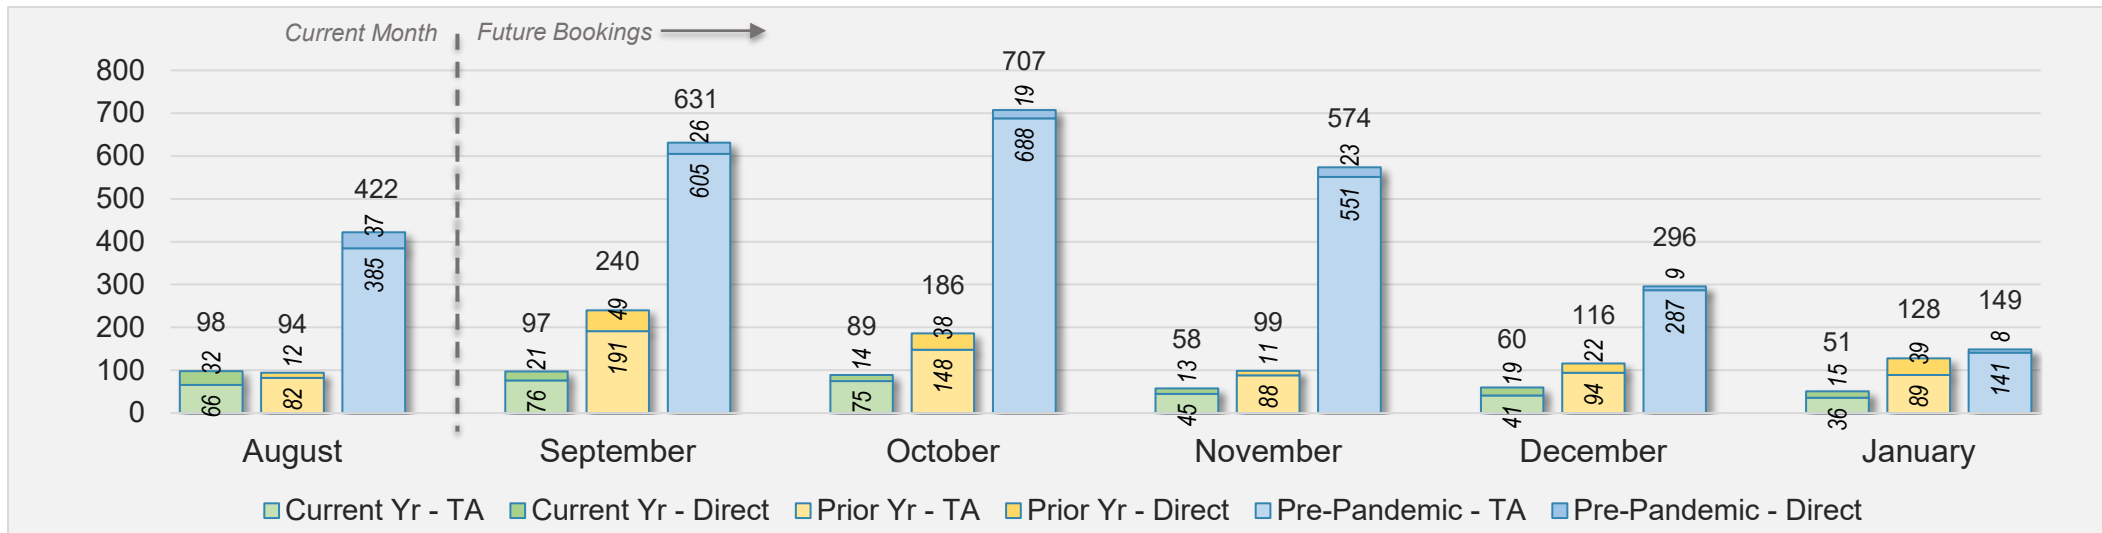

Source: ForwardKeys as of 8/4/24

Maui (continued)

August 2024 Direct and Travel Agency Bookings to Hawai'i

Source: ForwardKeys as of 8/4/24

August 2024 Direct and Travel Agency Bookings to Hawai'i

Source: ForwardKeys as of 8/4/24