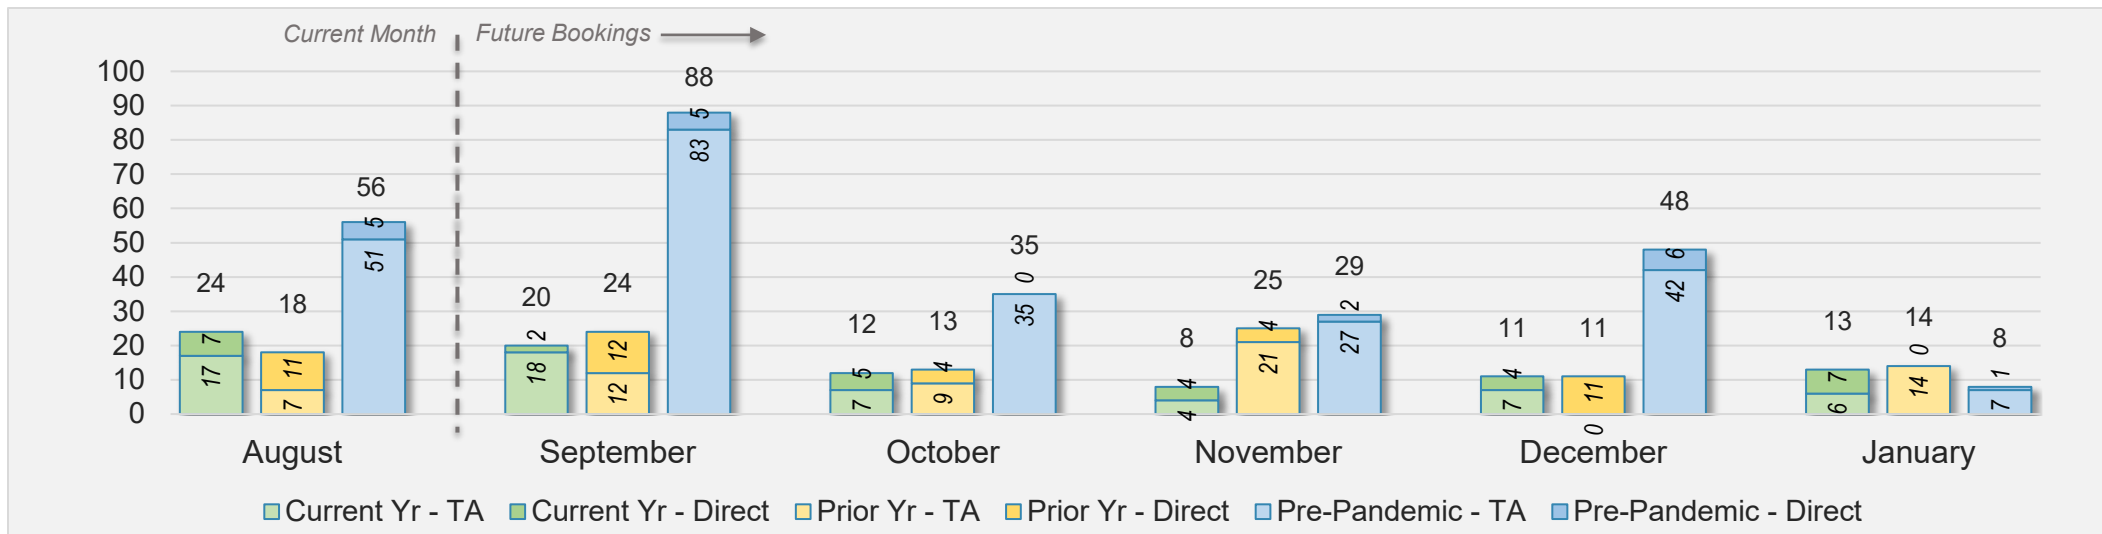

August 2024 Direct and Travel Agency Bookings to Hawai'i

JAPAN

Source: ForwardKeys as of 8/4/24

Kaua'i (continued)

August 2024 Direct and Travel Agency Bookings to Hawai'i

August 2024 Direct and Travel Agency Bookings to Hawai'i

Kaua'i (continued)

August 2024 Direct and Travel Agency Bookings to Hawai'i

AUSTRALIA

Source: ForwardKeys as of 8/4/24

Hawai'i Island

August 2024 Direct and Travel Agency Bookings to Hawai'i

August 2024 Direct and Travel Agency Bookings to Hawai'i