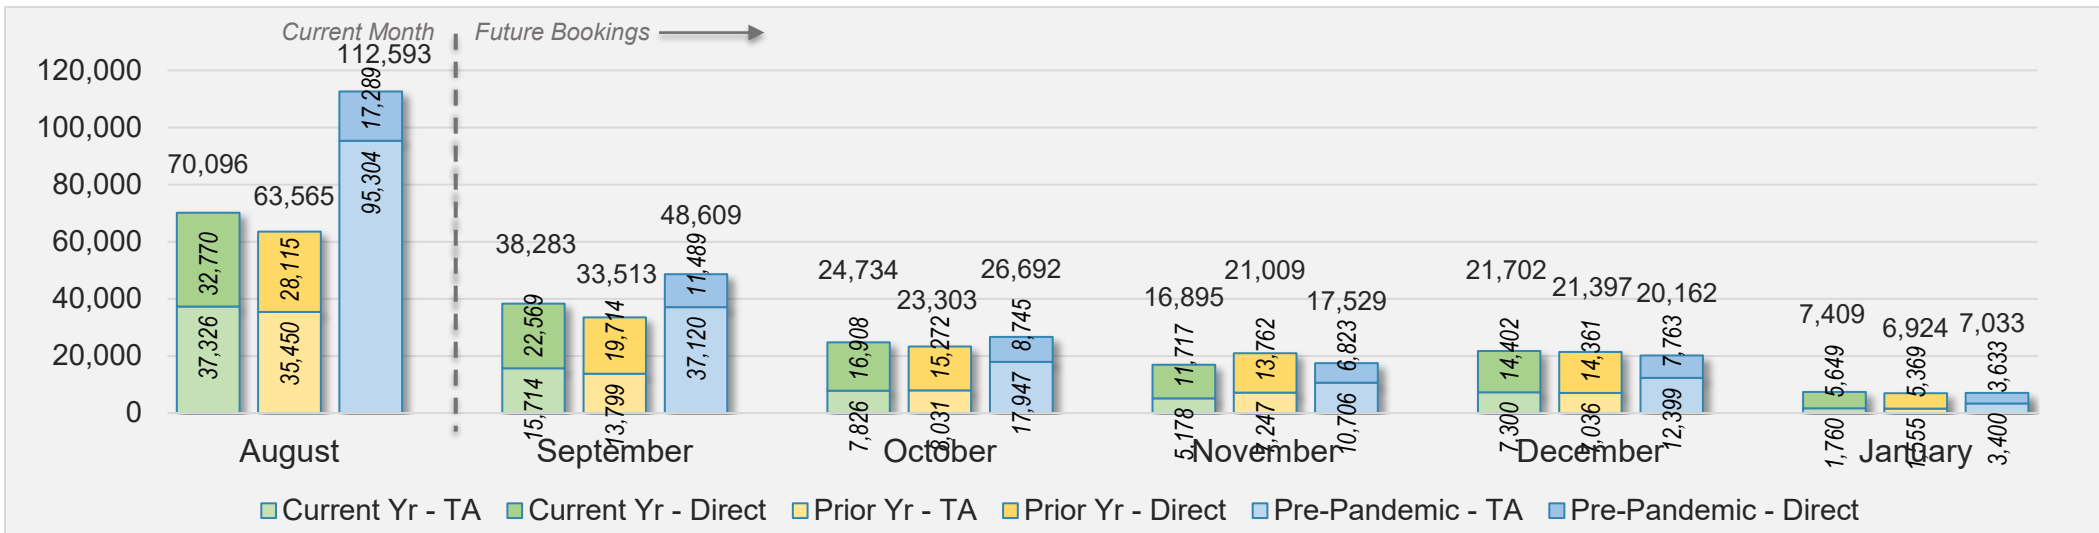

August 2024 Direct and Travel Agency Bookings to Hawai'i

JAPAN

Source: ForwardKeys as of 8/4/24