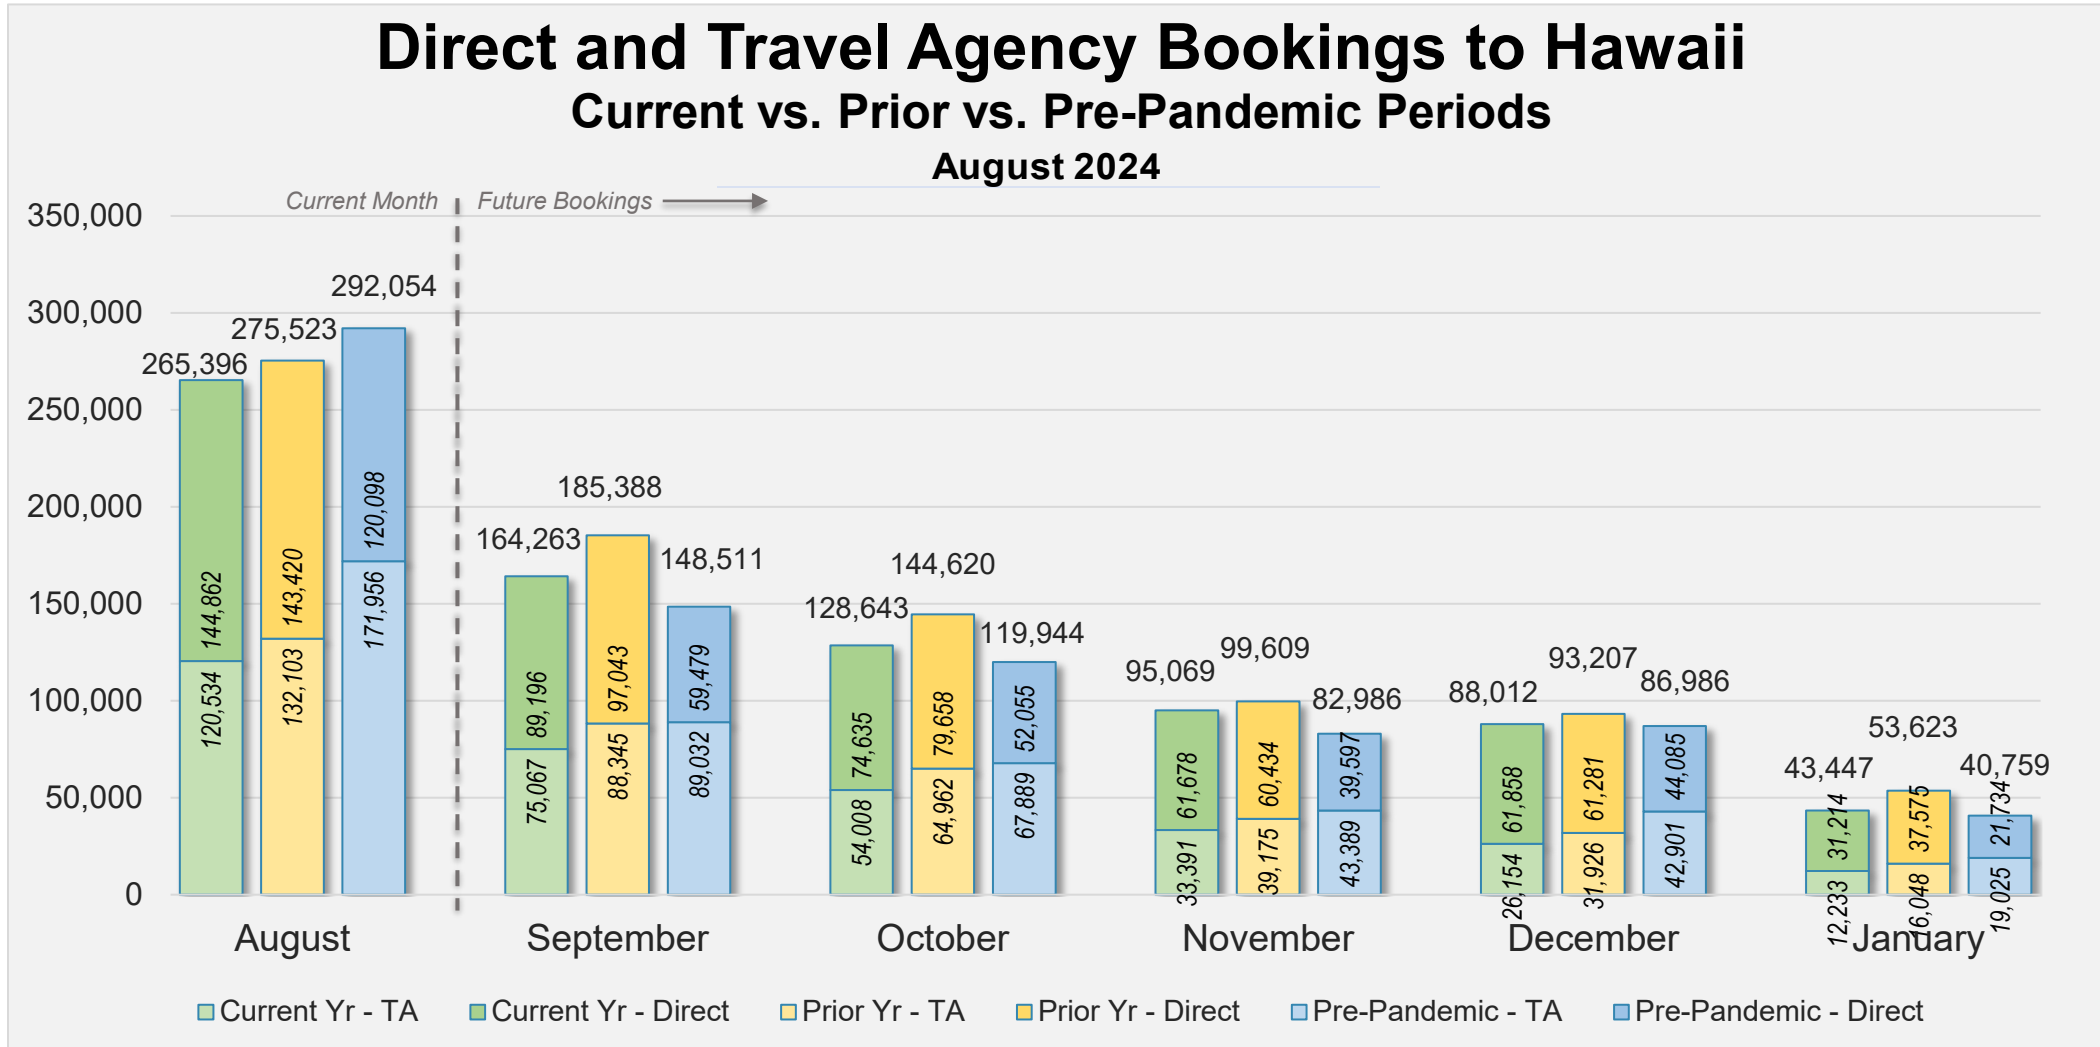

Direct and Travel Agency Bookings to Hawaii Current vs. Prior vs. Pre-Pandemic Periods August 2024

Source: ForwardKeys as of 8/4/24