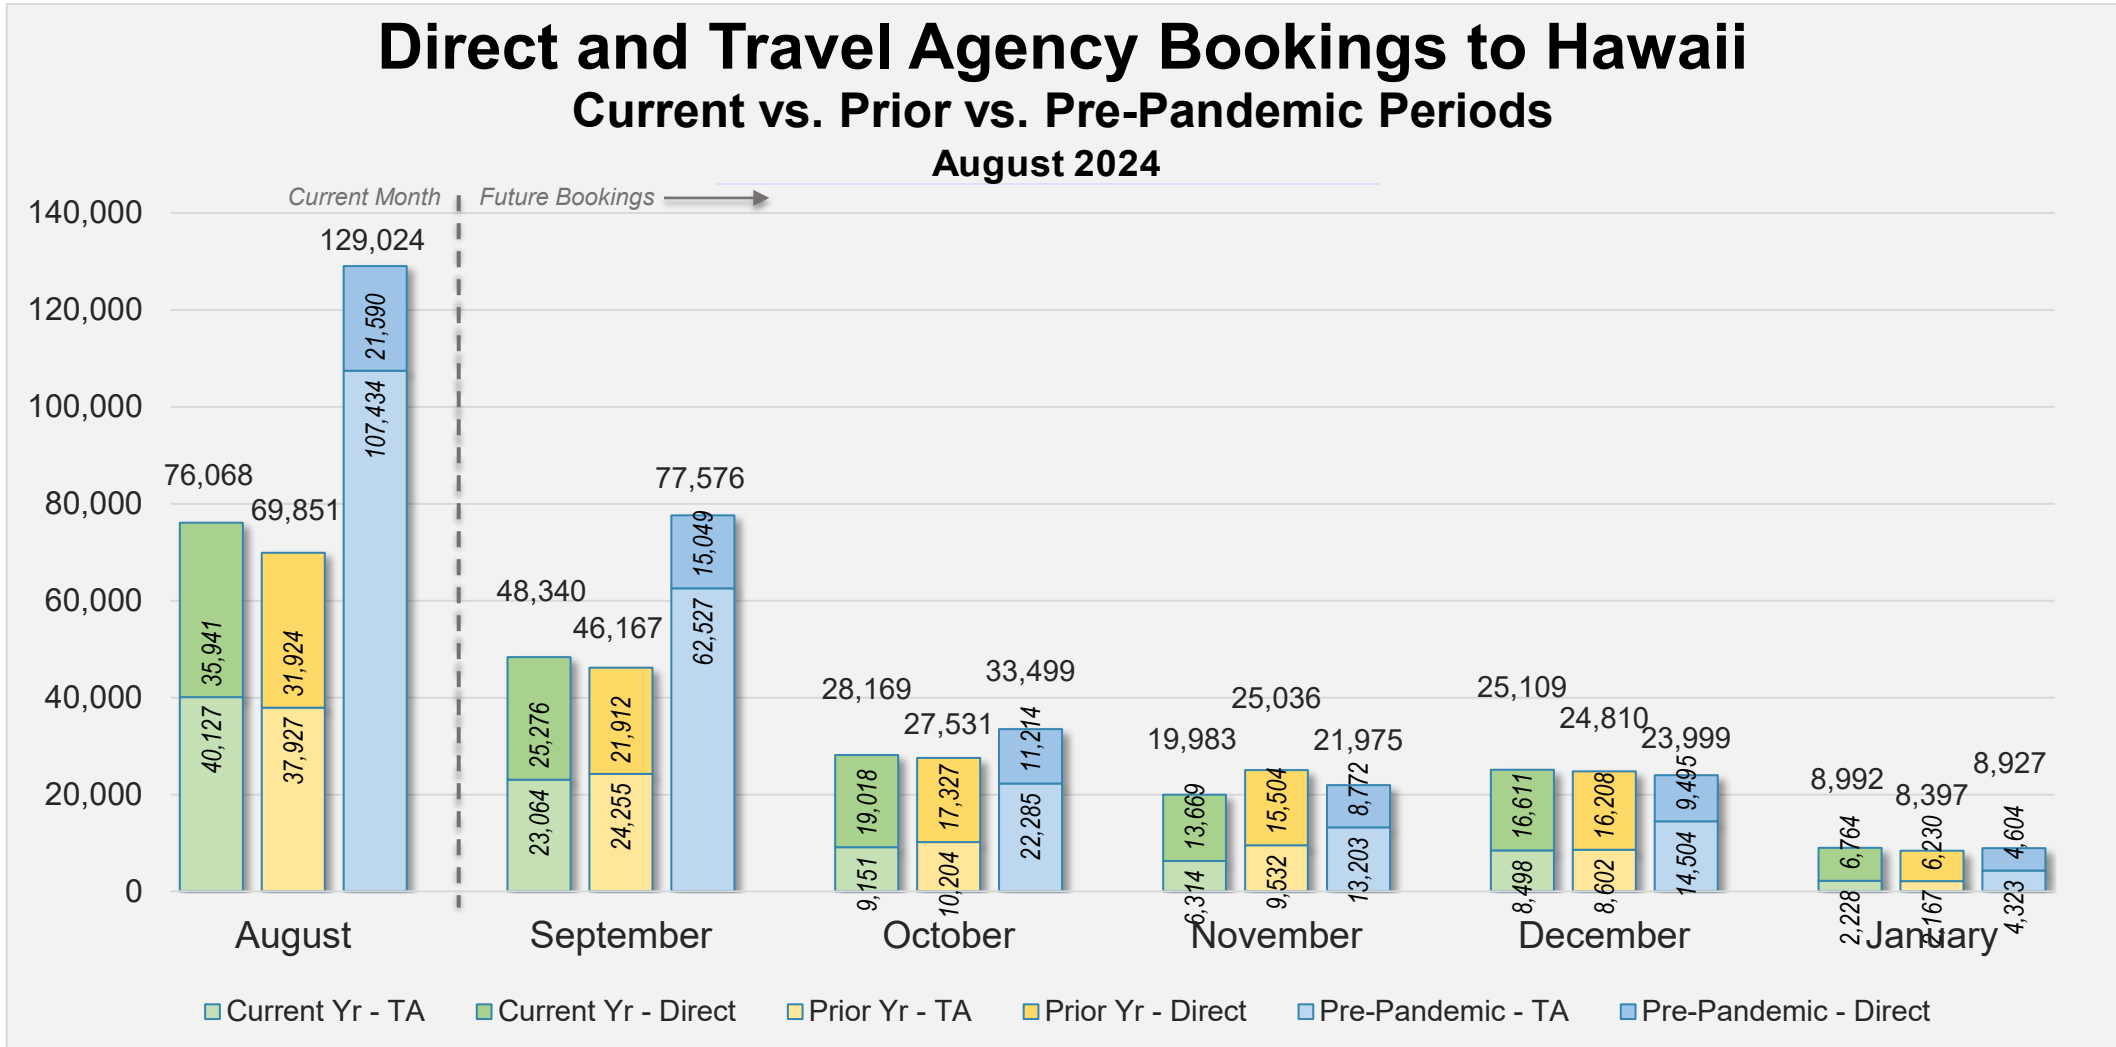

JAPAN

Direct and Travel Agency Bookings to Hawaii Current vs. Prior vs. Pre-Pandemic Periods August 2024

Source: ForwardKeys as of 8/18/24