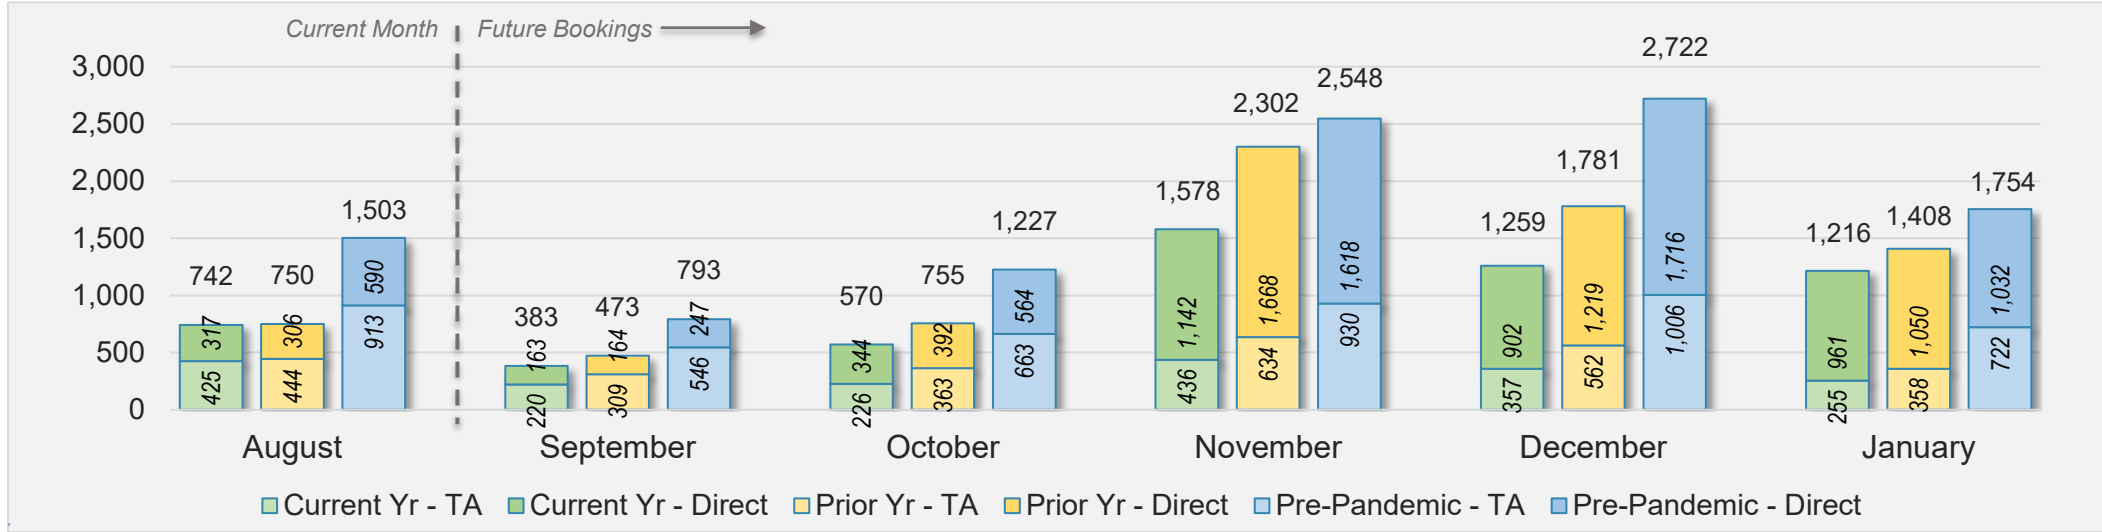

Kaua'i (continued)

August 2024 Direct and Travel Agency Bookings to Hawai'i