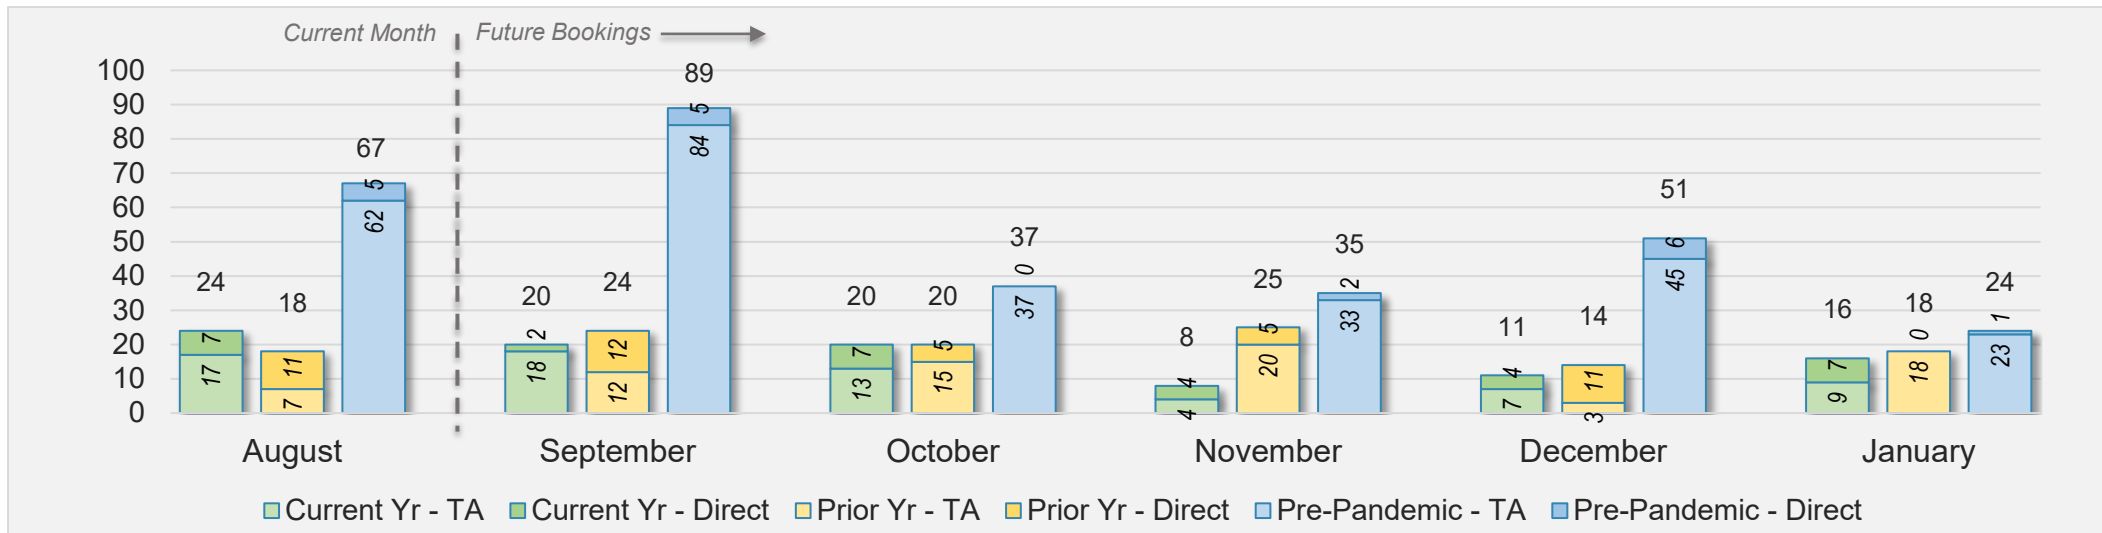

August 2024 Direct and Travel Agency Bookings to Hawai'i