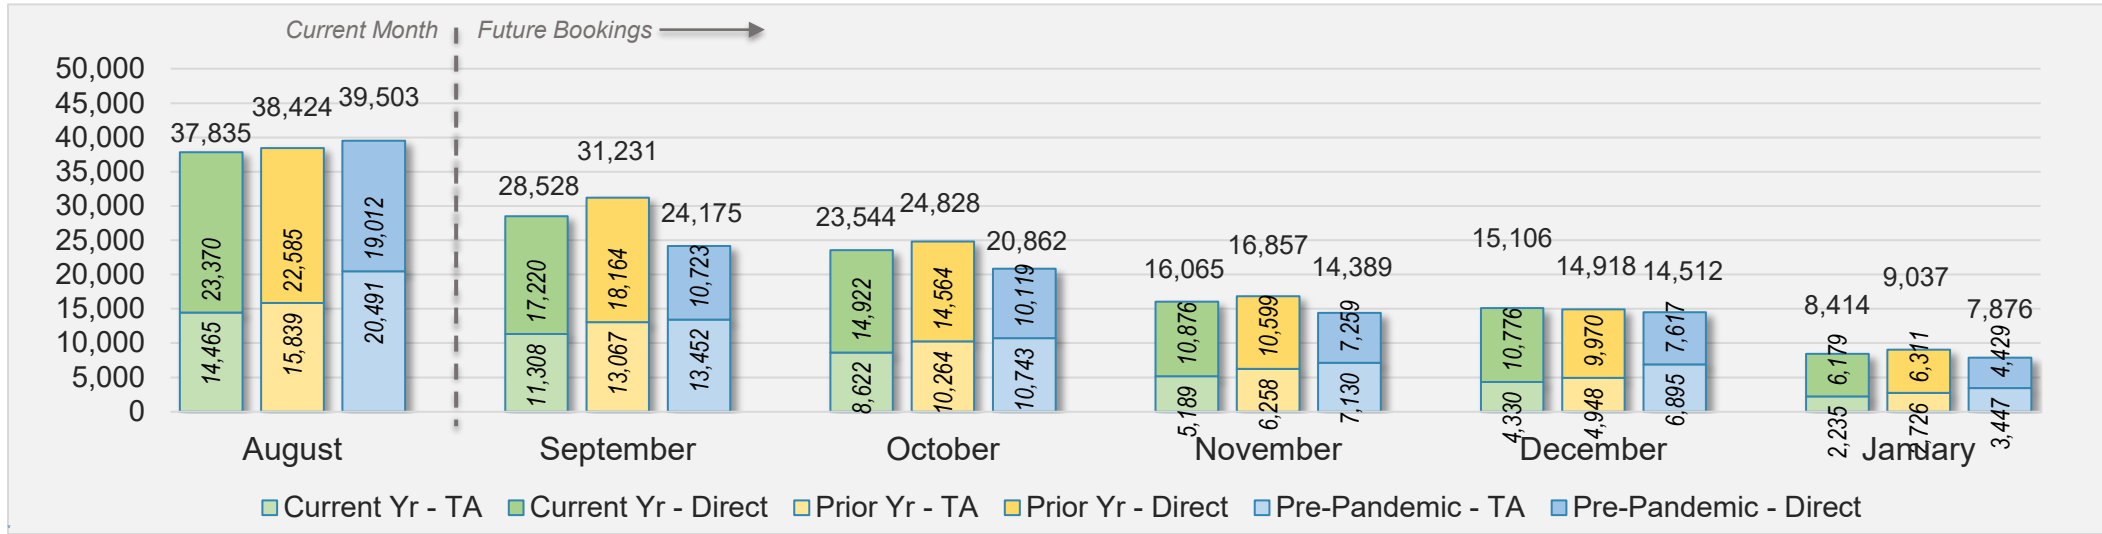

Kaua'i

August 2024 Direct and Travel Agency Bookings to Hawai'i

U.S.

Source: ForwardKeys as of 8/18/24

August 2024 Direct and Travel Agency Bookings to Hawai'i

JAPAN