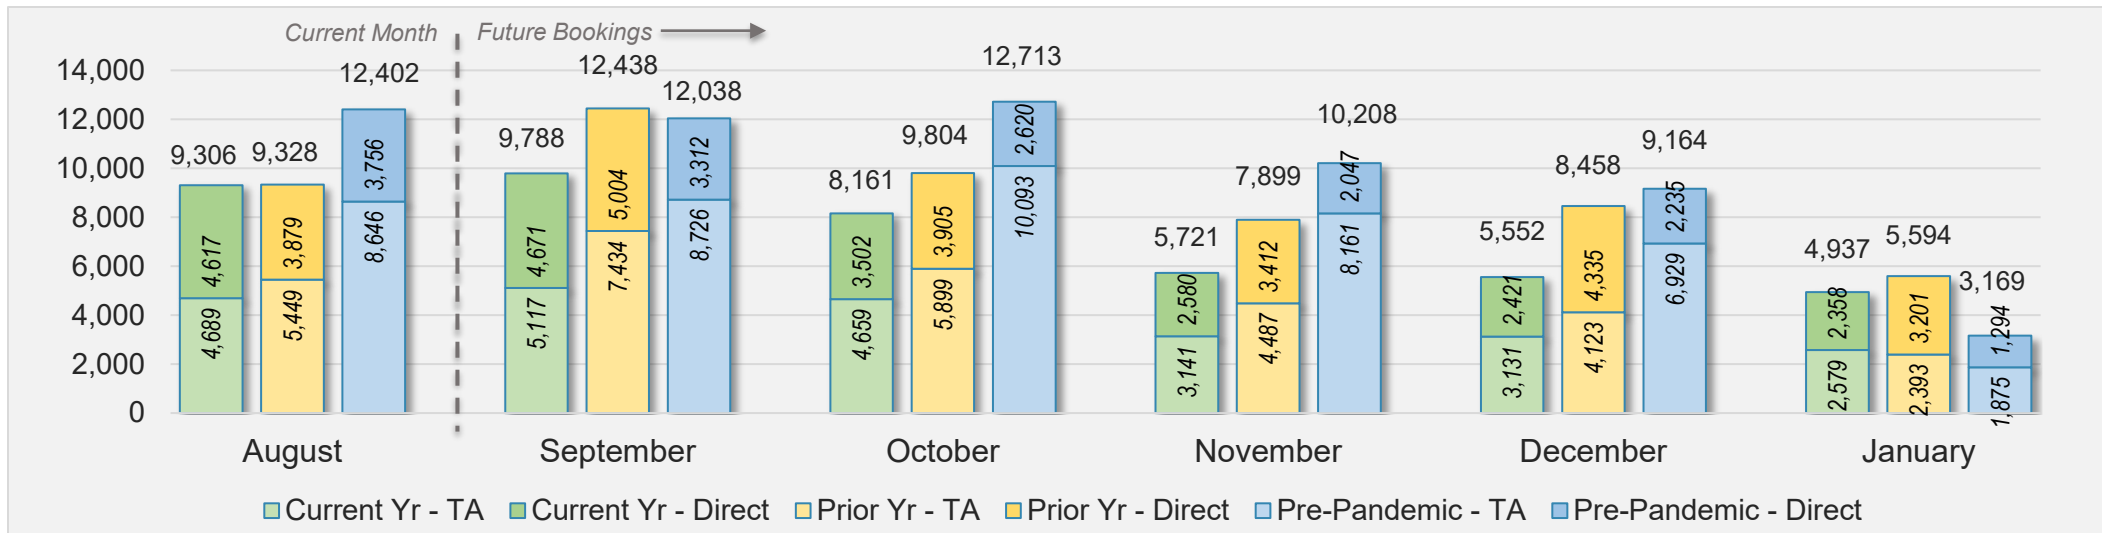

## August 2024 Direct and Travel Agency Bookings to Hawai'i

CANADA

Source: ForwardKeys as of 8/18/24

## August 2024 Direct and Travel Agency Bookings to Hawai'i

KOREA

Source: ForwardKeys as of 8/18/24