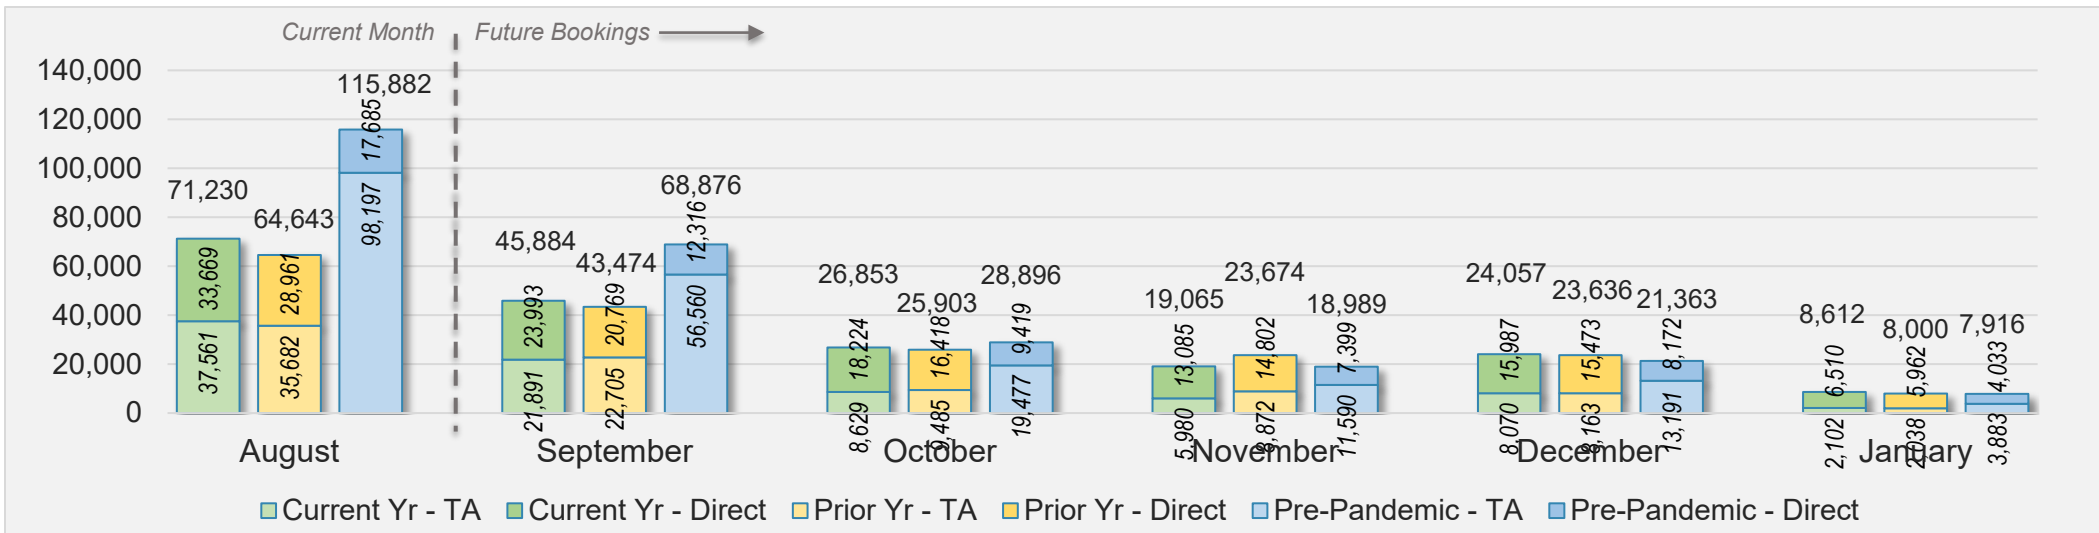

August 2024 Direct and Travel Agency Bookings to Hawai'i