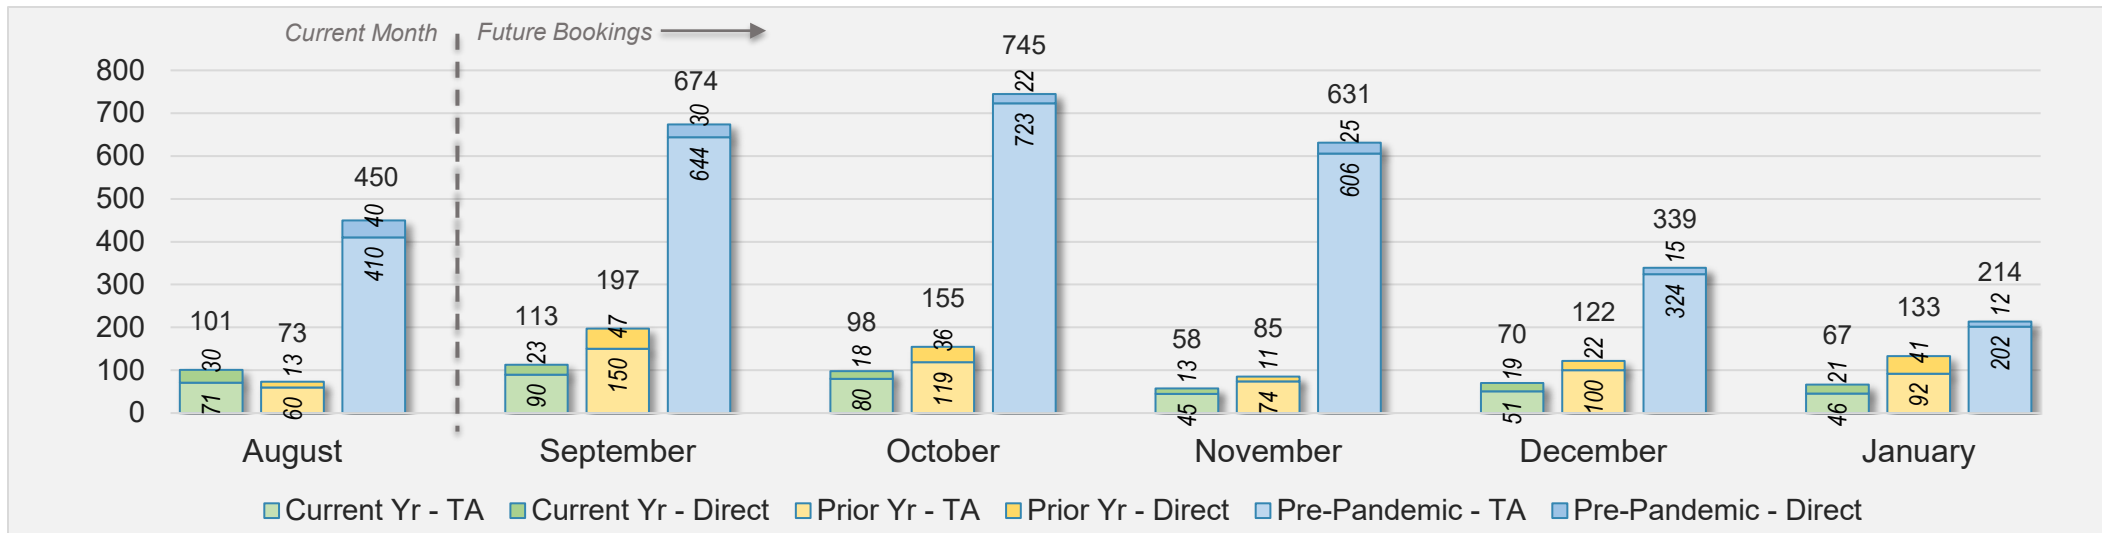

## August 2024 Direct and Travel Agency Bookings to Hawai'i

CANADA

Source: ForwardKeys as of 8/18/24

## August 2024 Direct and Travel Agency Bookings to Hawai'i

KOREA

Source: ForwardKeys as of 8/18/24