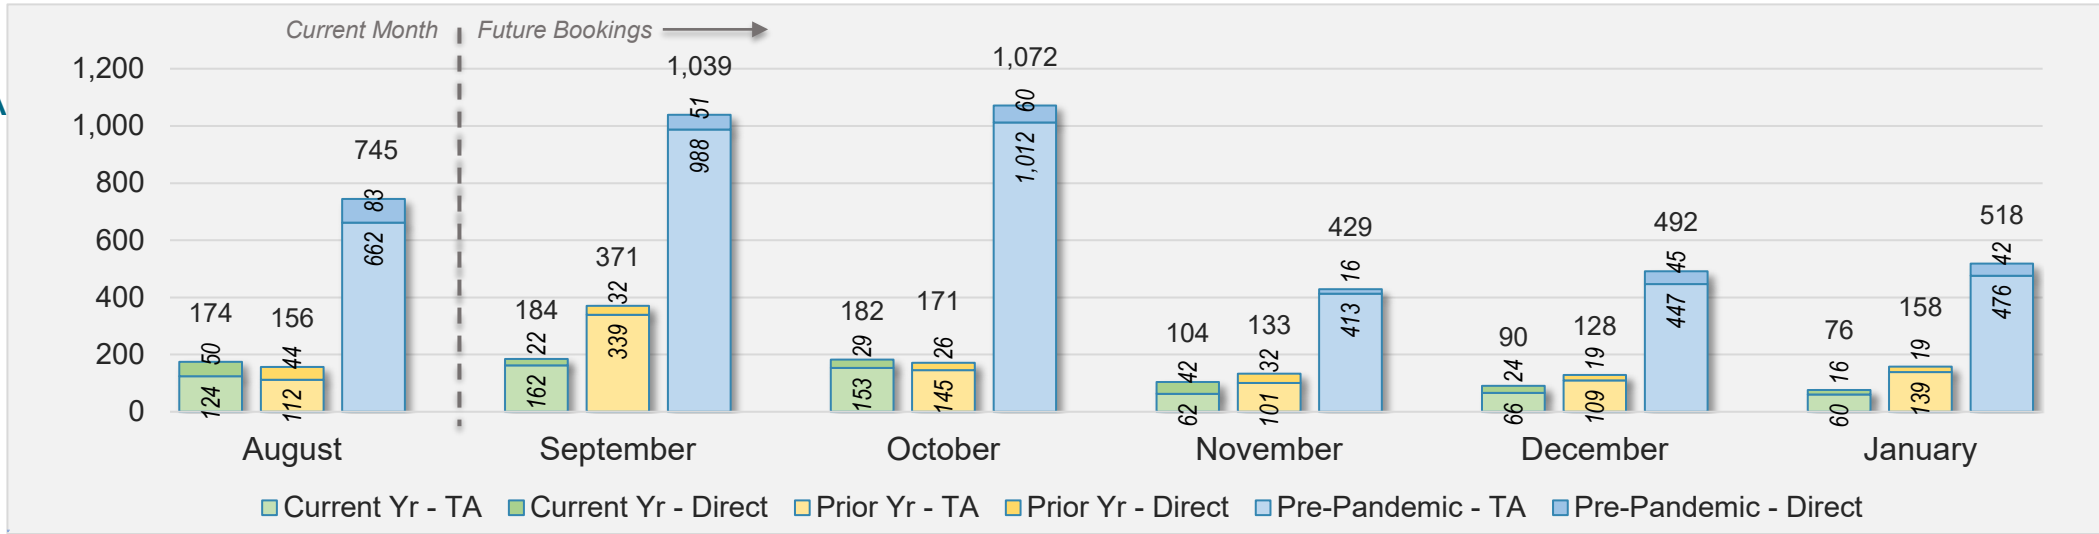

## August 2024 Direct and Travel Agency Bookings to Hawai'i

CANADA

Source: ForwardKeys as of 8/18/24

## August 2024 Direct and Travel Agency Bookings to Hawai'i

KOREA

Source: ForwardKeys as of 8/18/24

# Maui (continued)

August 2024 Direct and Travel Agency Bookings to Hawai'i

AUSTRALIA

Source: ForwardKeys as of 8/18/24