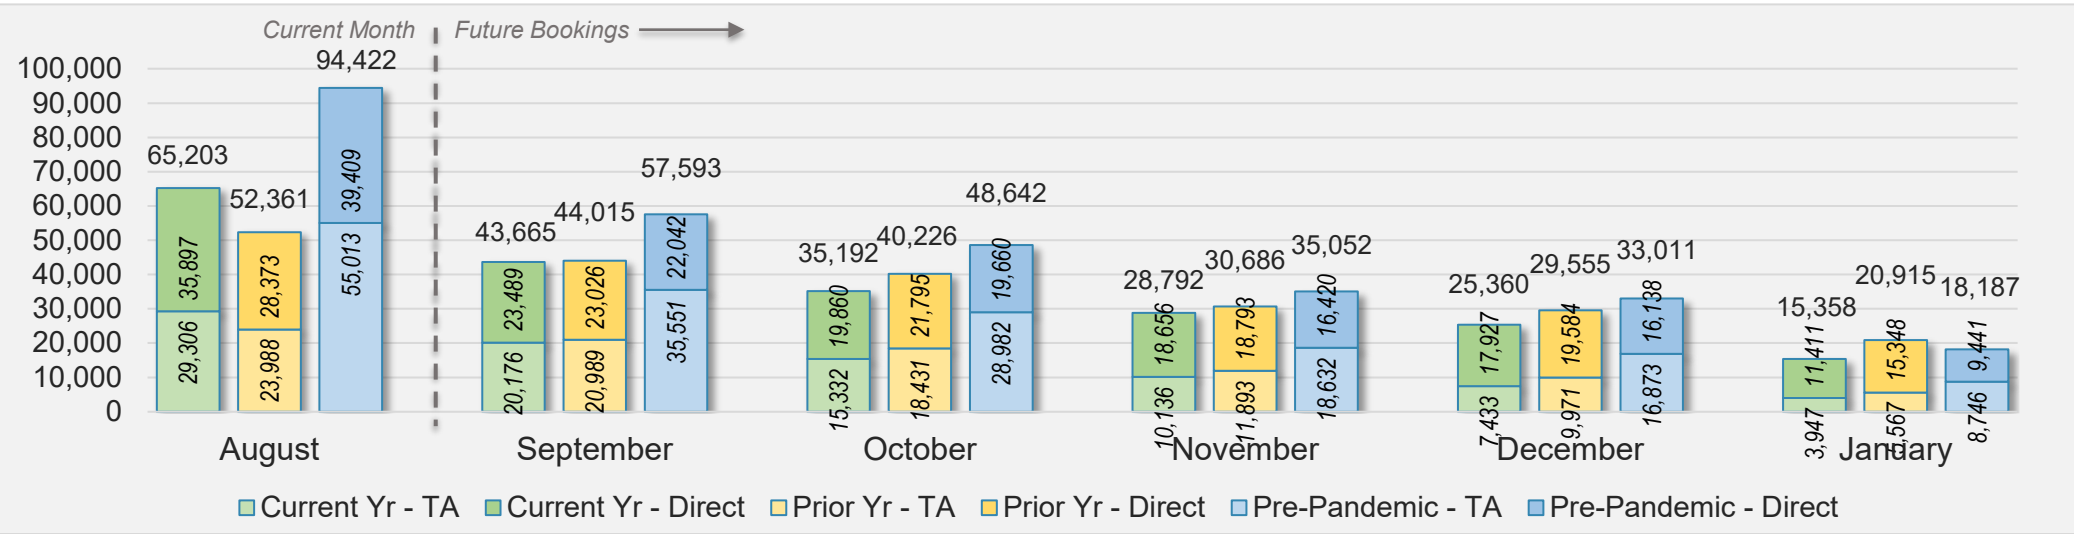

Maui

August 2024 Direct and Travel Agency Bookings to Hawai'i