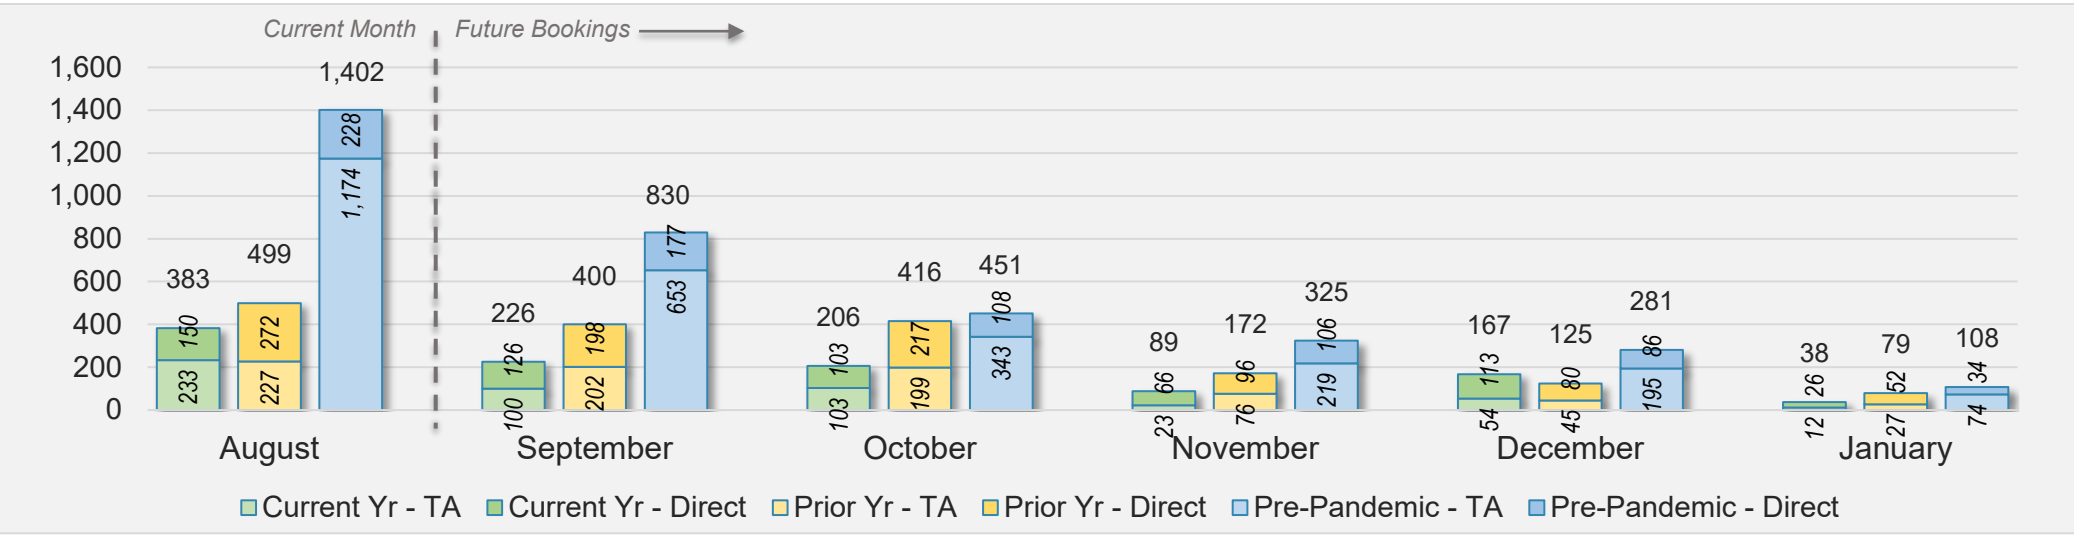

August 2024 Direct and Travel Agency Bookings to Hawai'i