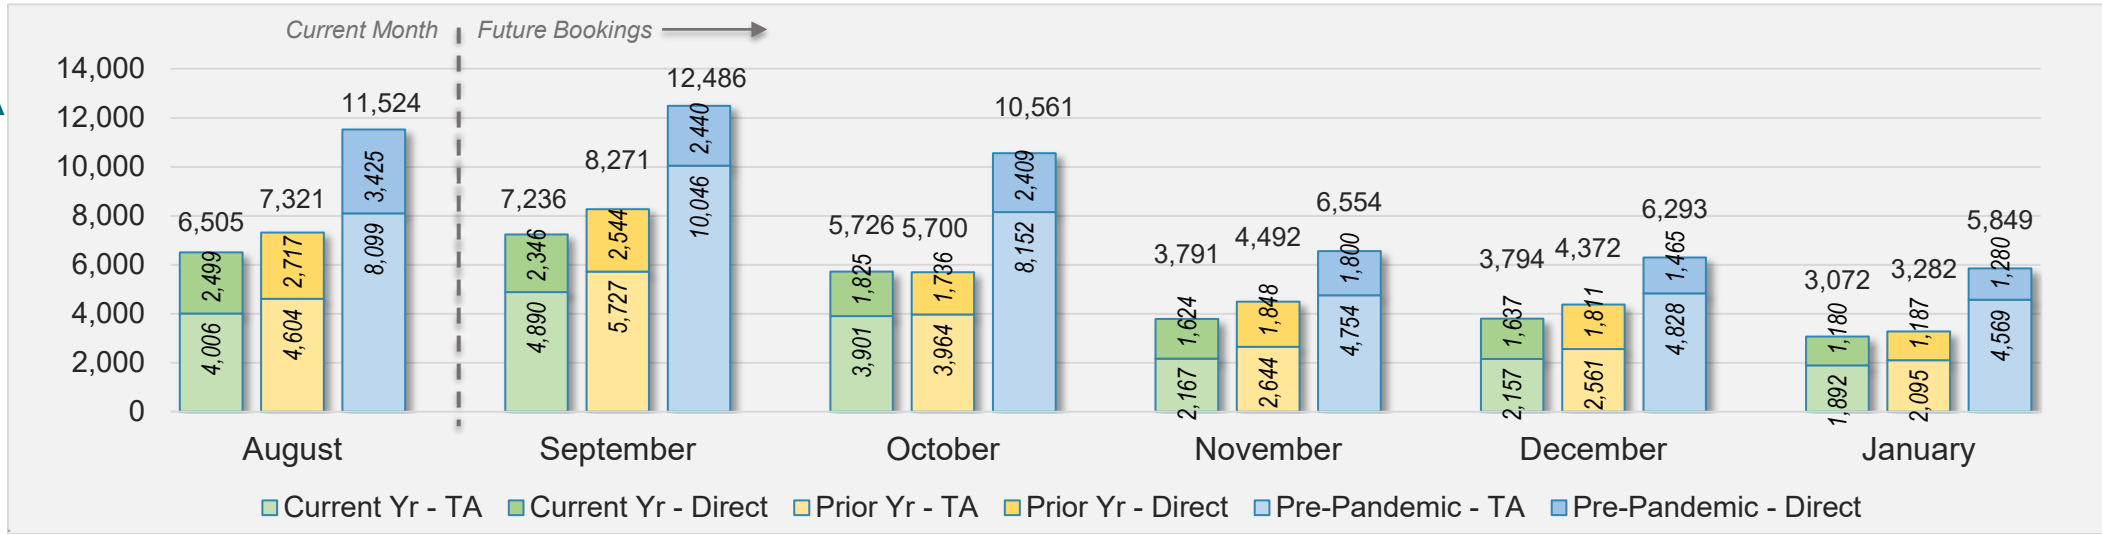

O'ahu (continued)

August 2024 Direct and Travel Agency Bookings to Hawai'i

AUSTRALIA

Source: ForwardKeys as of 8/18/24