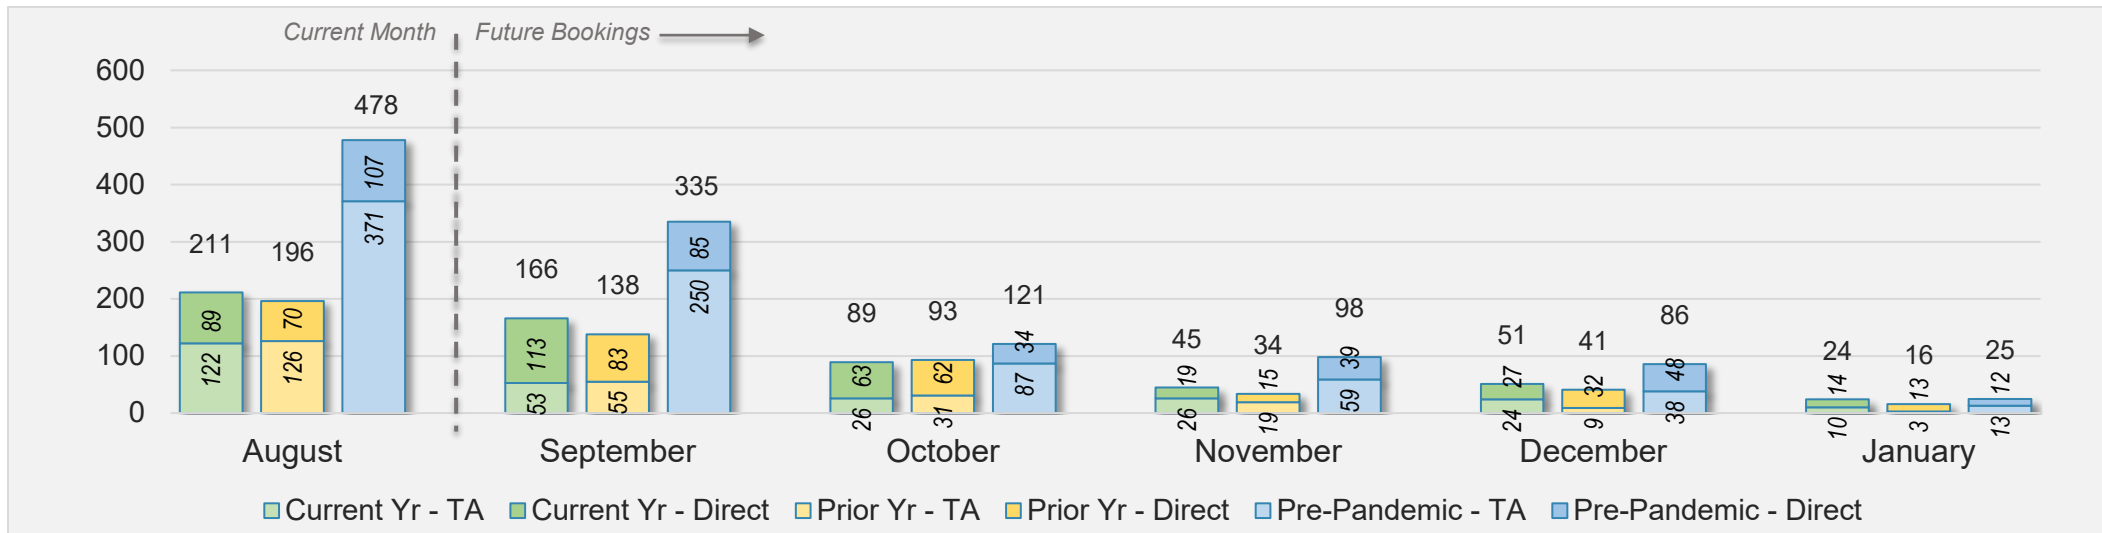

## August 2024 Direct and Travel Agency Bookings to Hawai'i

U.S.

Source: ForwardKeys as of 8/18/24

## August 2024 Direct and Travel Agency Bookings to Hawai'i

JAPAN

Source: ForwardKeys as of 8/18/24