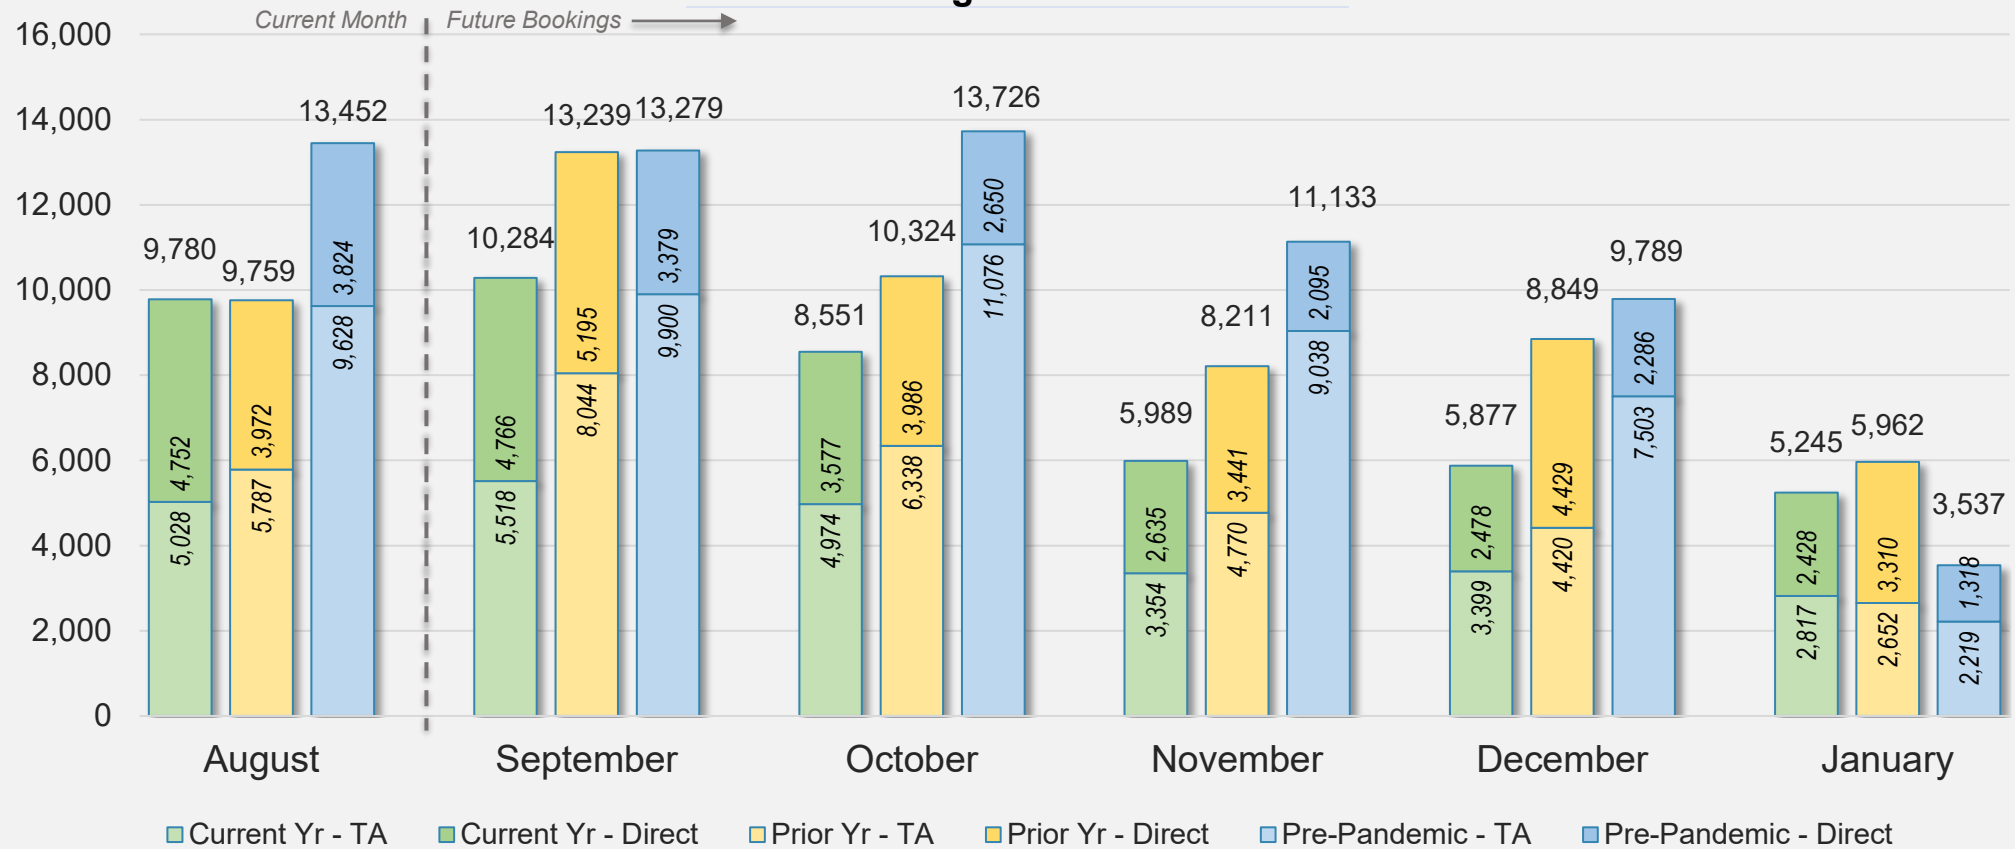

KOREA

Direct and Travel Agency Bookings to Hawaii Current vs. Prior vs. Pre-Pandemic Periods August 2024

Source: ForwardKeys as of 8/18/24