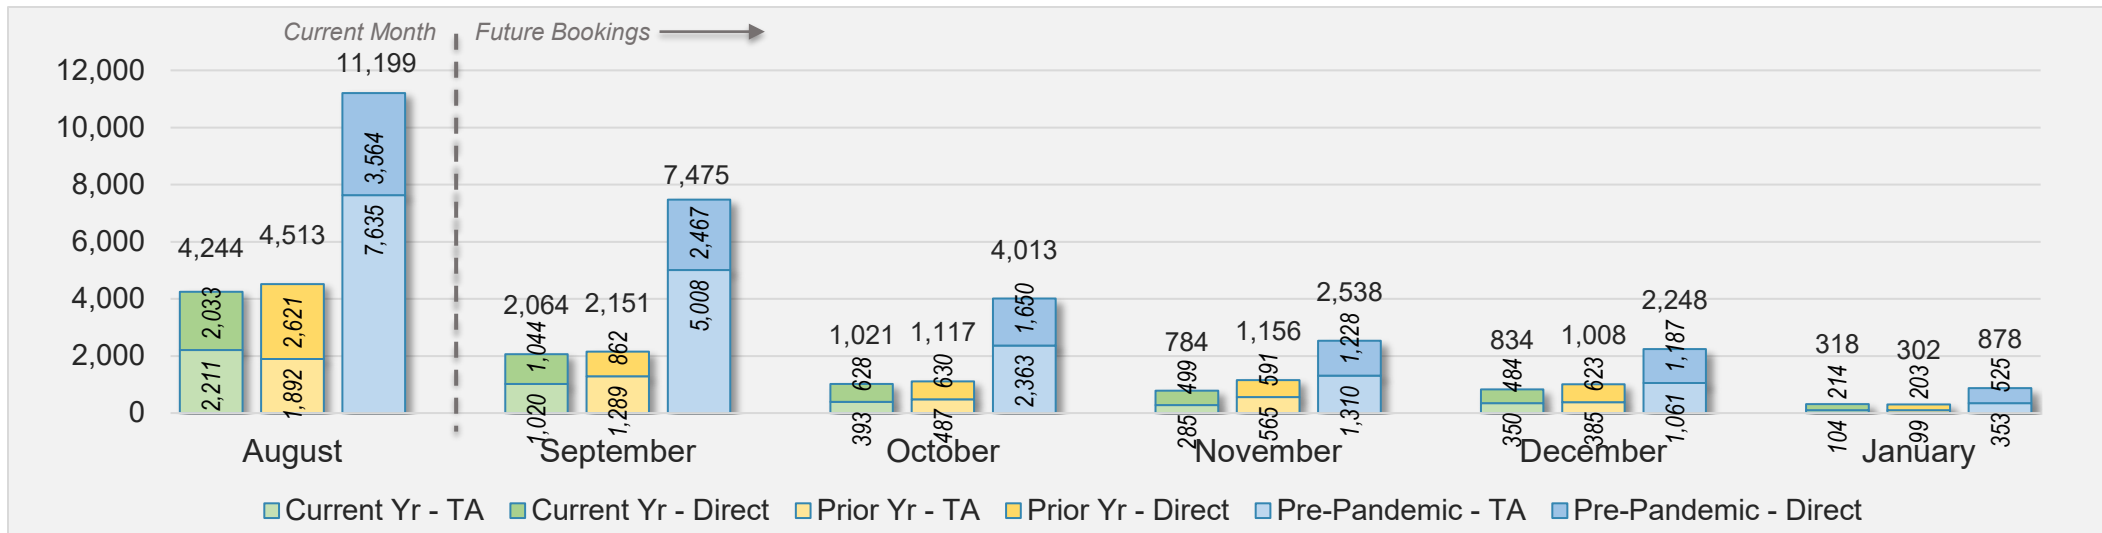

August 2024 Direct and Travel Agency Bookings to Hawai'i