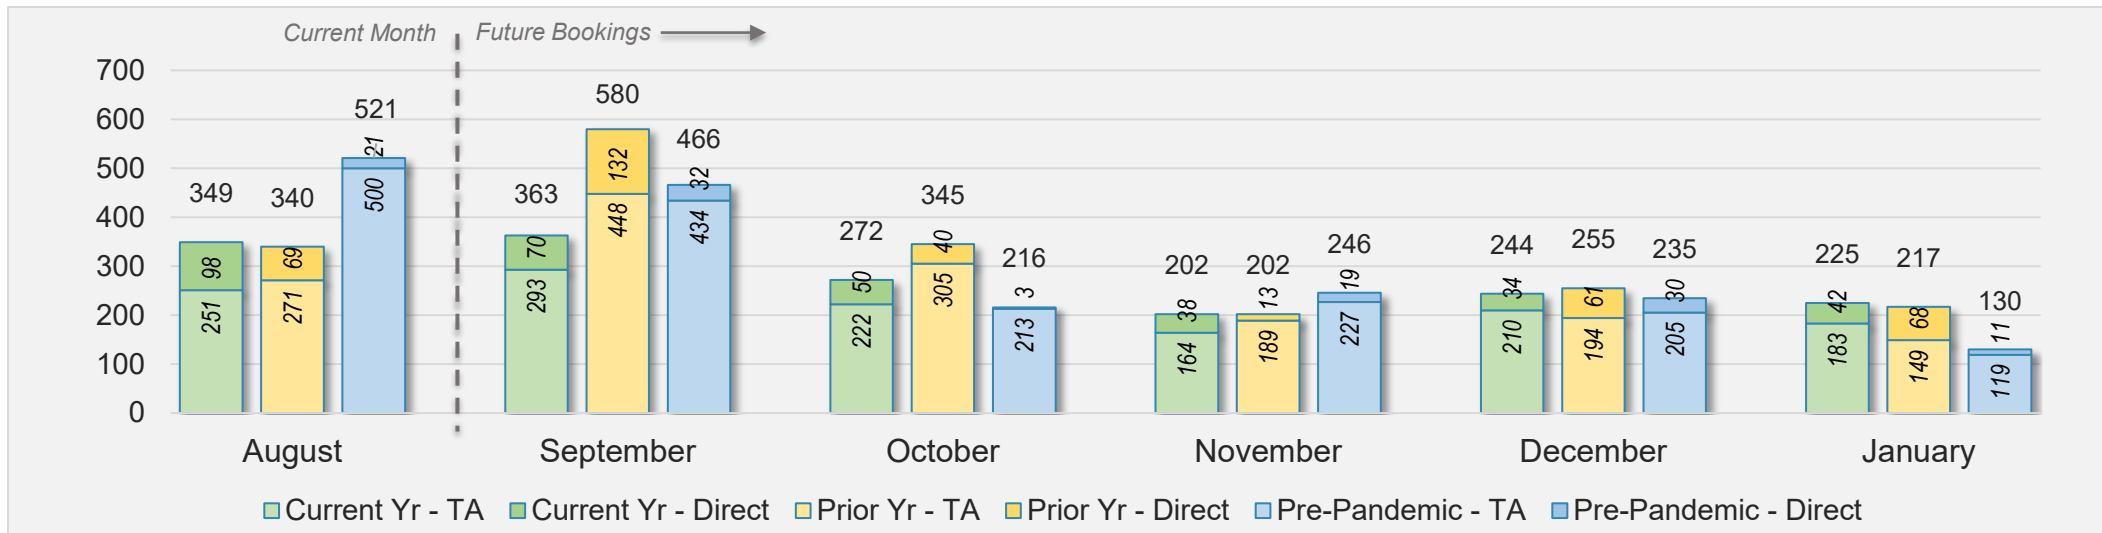

## August 2024 Direct and Travel Agency Bookings to Hawai'i

## August 2024 Direct and Travel Agency Bookings to Hawai'i

CANADA

Source: ForwardKeys as of 8/18/24

## August 2024 Direct and Travel Agency Bookings to Hawai'i

KOREA

Source: ForwardKeys as of 8/18/24