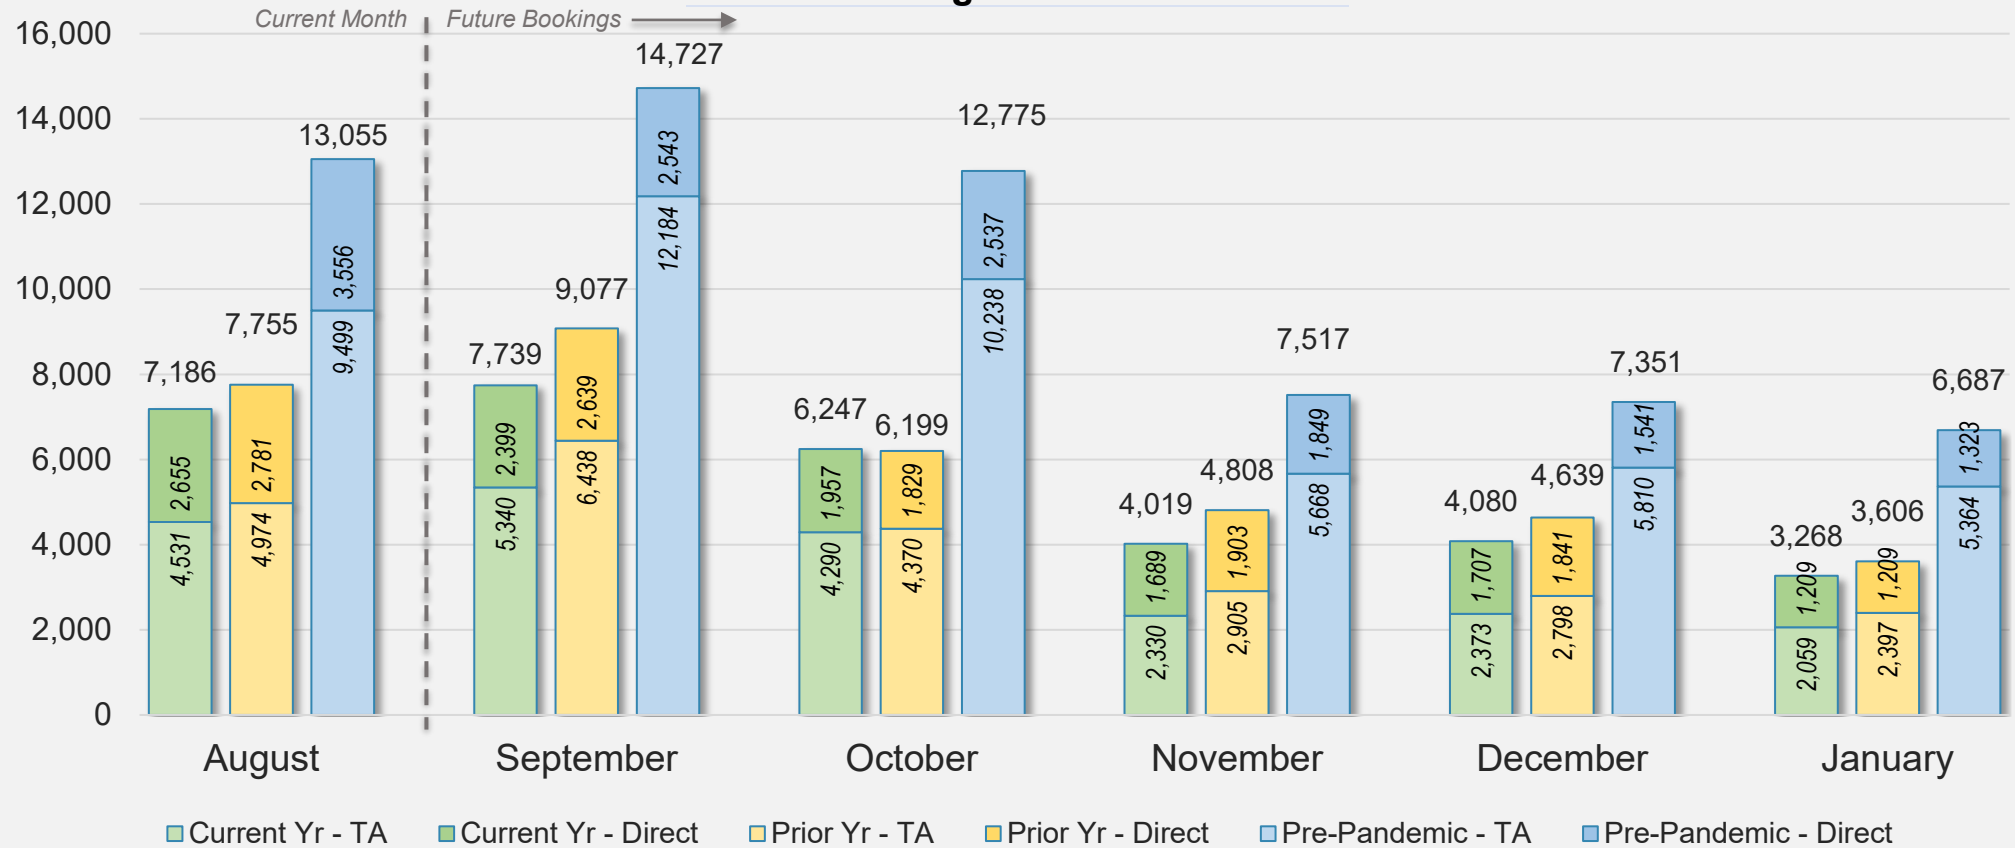

AUSTRALIA

Direct and Travel Agency Bookings to Hawaii Current vs. Prior vs. Pre-Pandemic Periods August 2024

Source: ForwardKeys as of 8/18/24