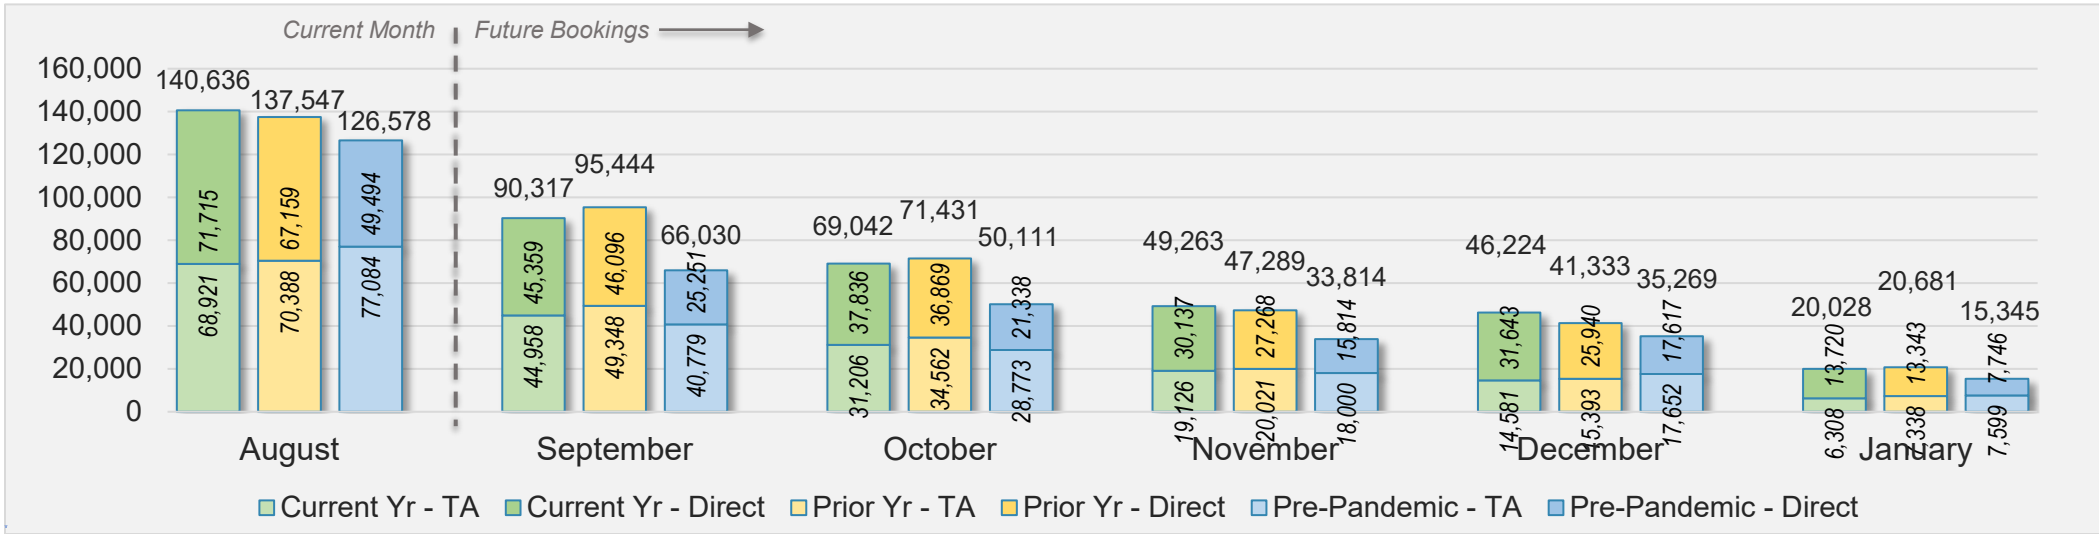

August 2024 Direct and Travel Agency Bookings to Hawai'i