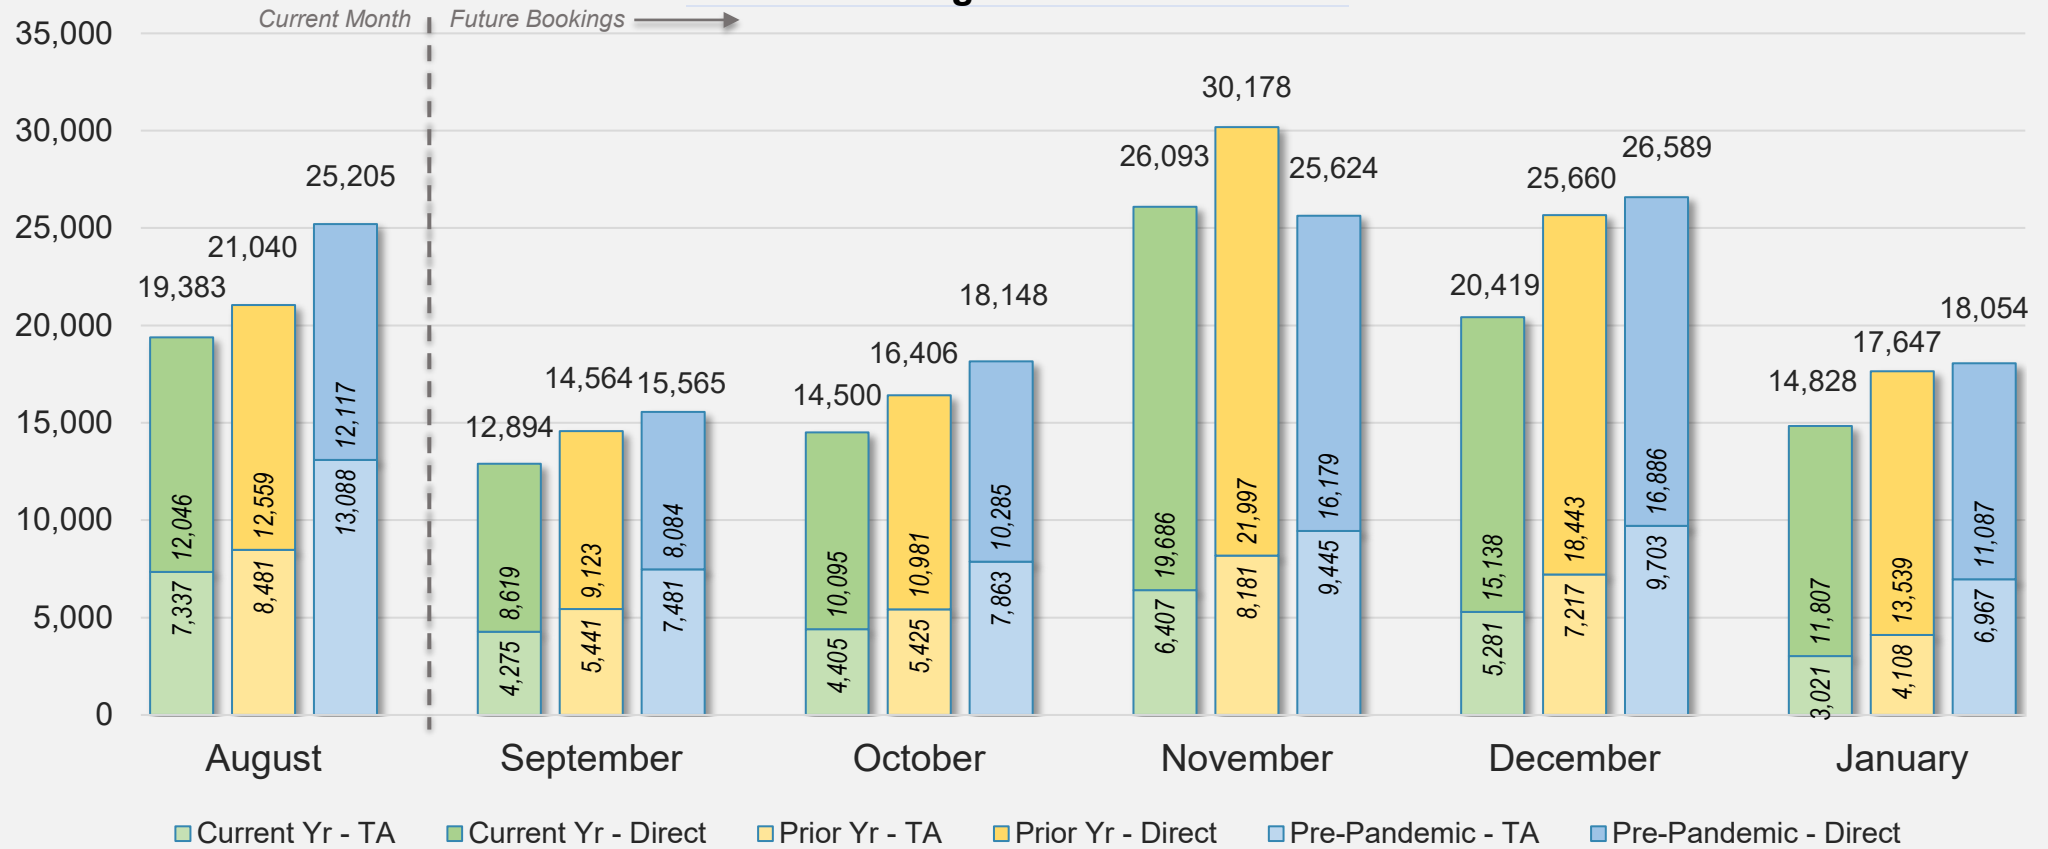

CANADA

Direct and Travel Agency Bookings to Hawaii Current vs. Prior vs. Pre-Pandemic Periods August 2024

Source: ForwardKeys as of 8/18/24