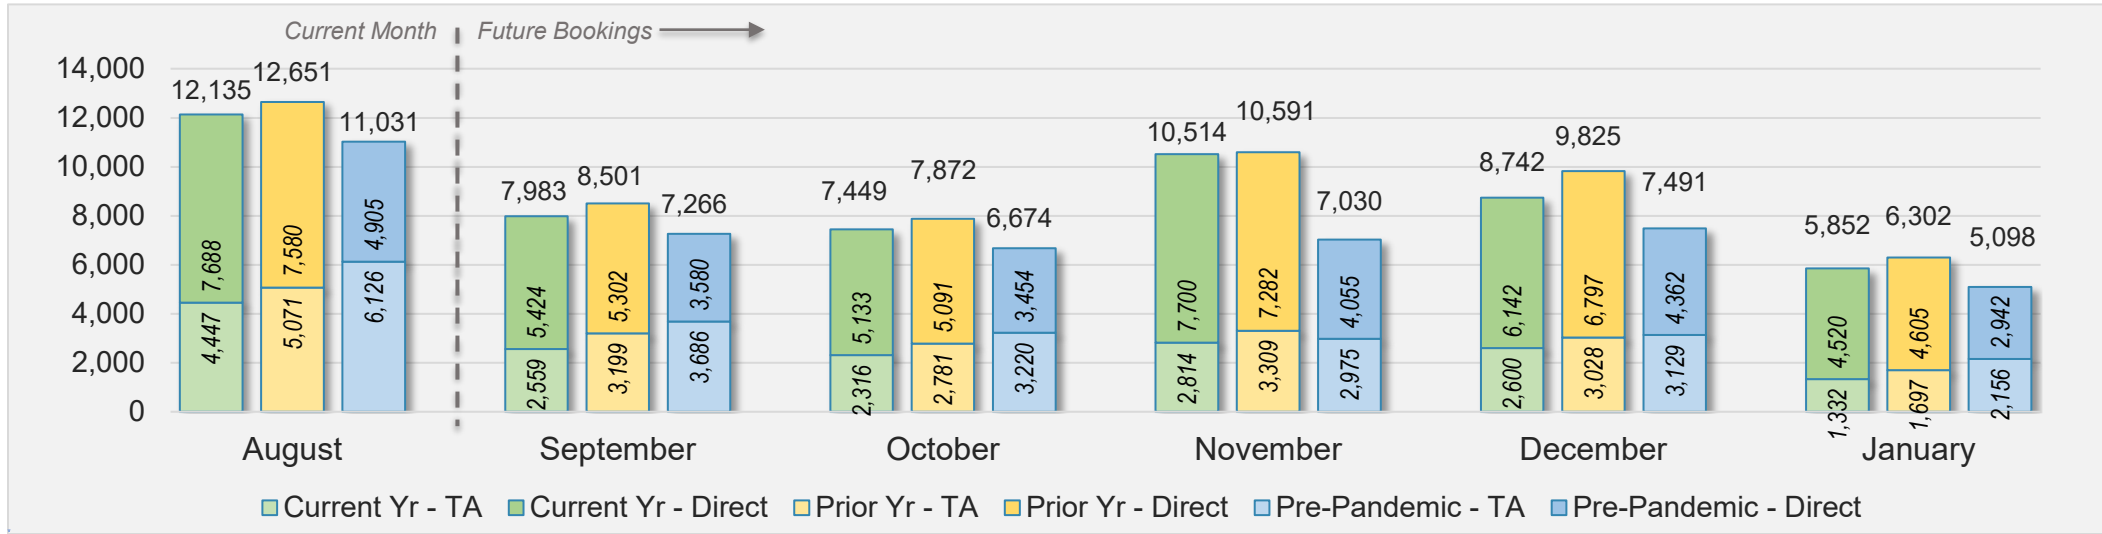

O'ahu (continued)

August 2024 Direct and Travel Agency Bookings to Hawai'i

CANADA

Source: ForwardKeys as of 8/18/24

August 2024 Direct and Travel Agency Bookings to Hawai'i

KOREA