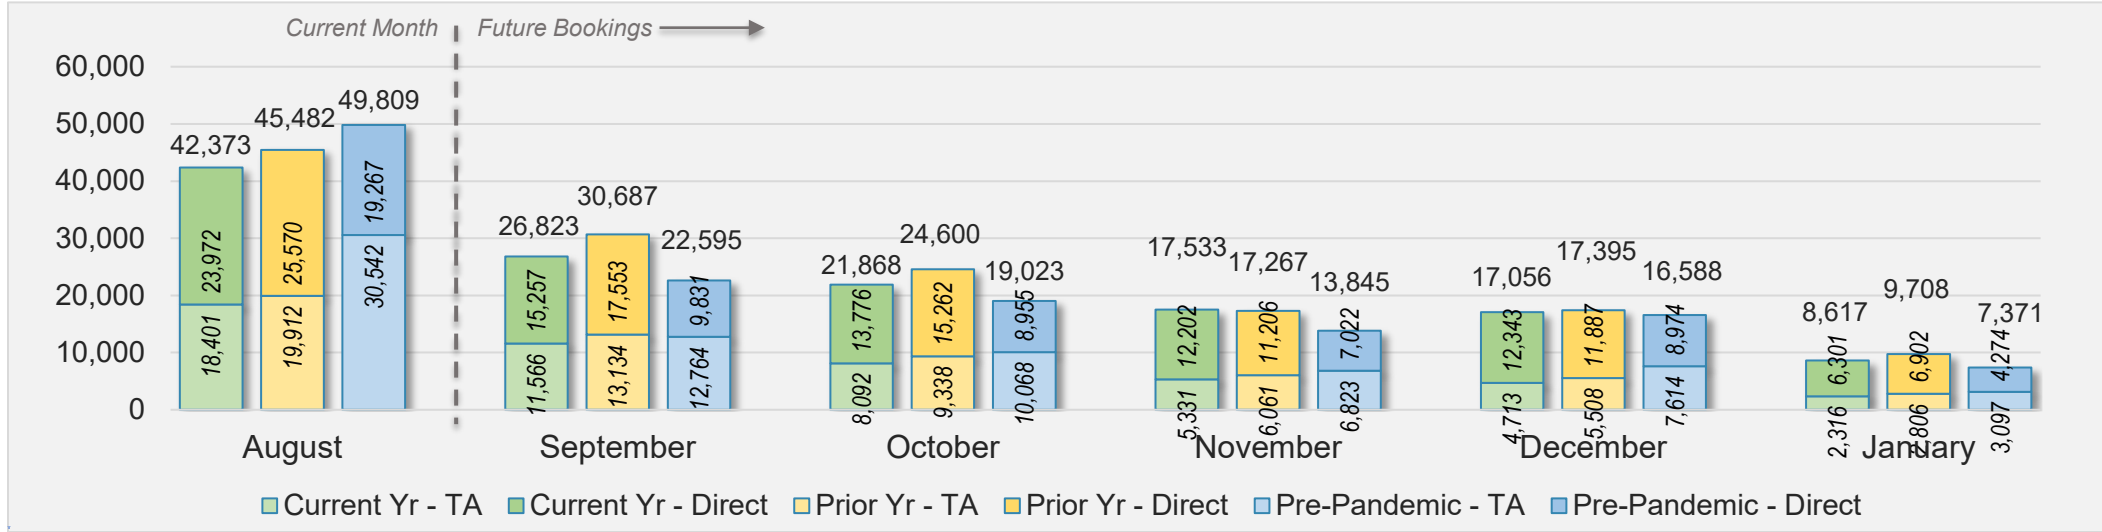

Hawai'i Island

August 2024 Direct and Travel Agency Bookings to Hawai'i