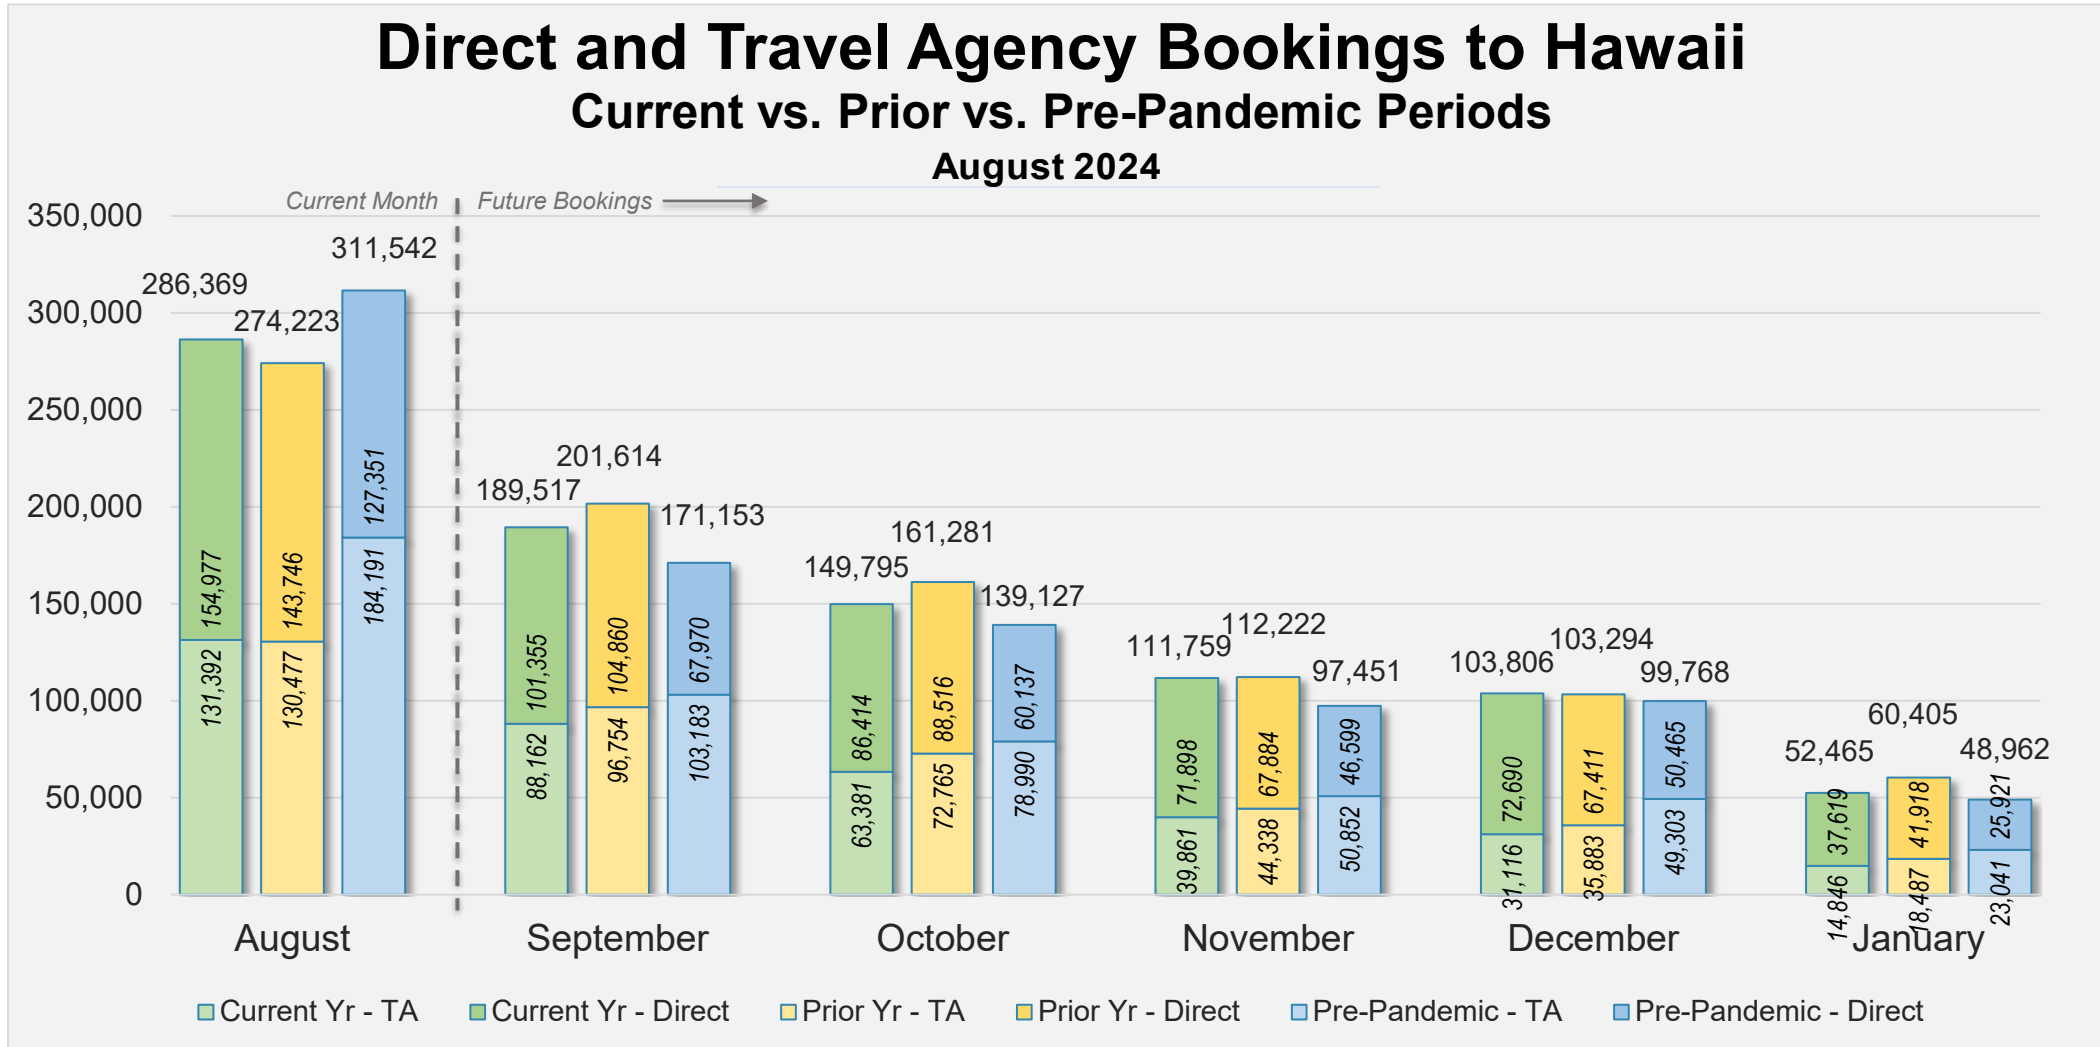

Direct and Travel Agency Bookings to Hawaii Current vs. Prior vs. Pre-Pandemic Periods August 2024

Source: ForwardKeys as of 8/18/24