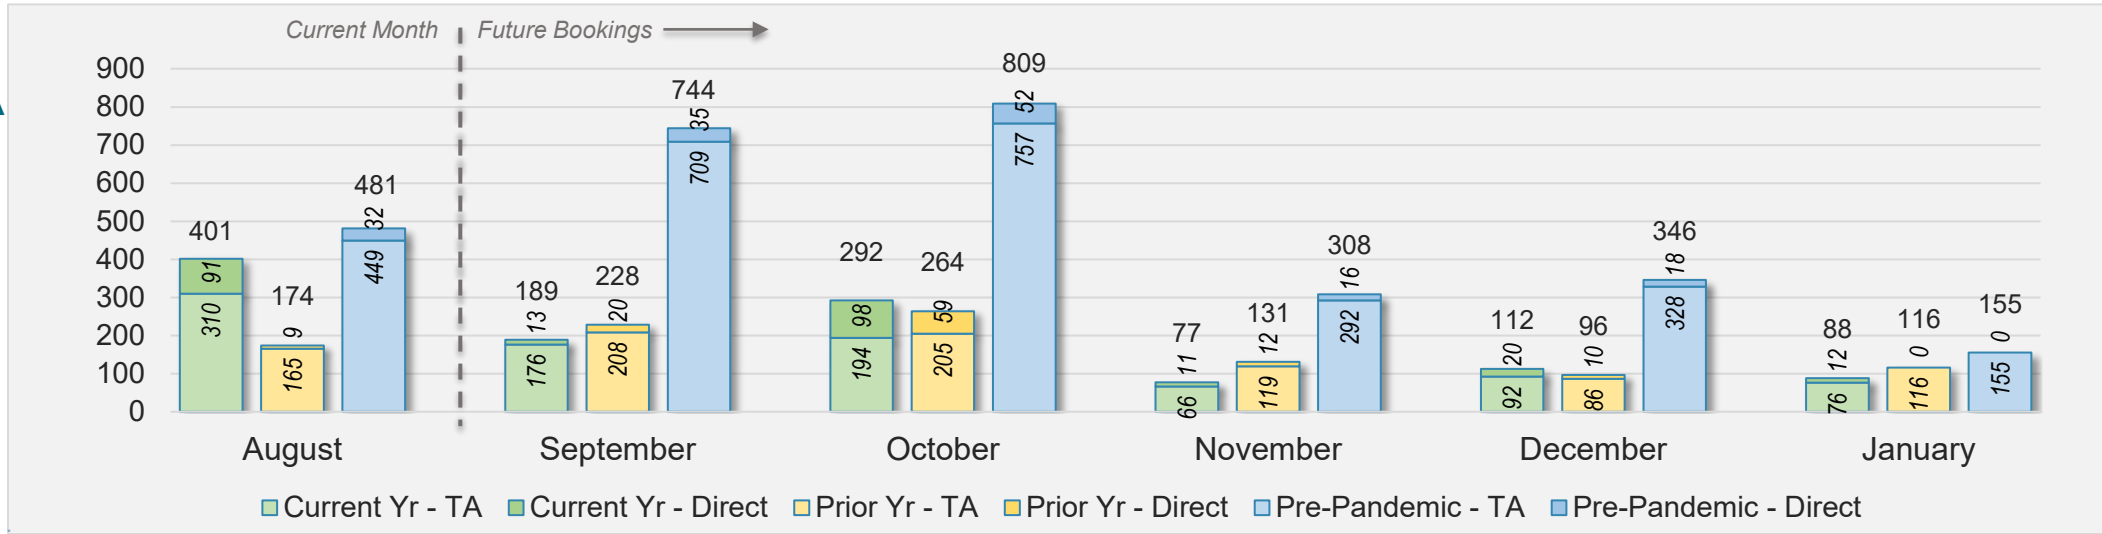

## August 2024 Direct and Travel Agency Bookings to Hawai'i

CANADA

Source: ForwardKeys as of 8/18/24

## August 2024 Direct and Travel Agency Bookings to Hawai'i

KOREA

Source: ForwardKeys as of 8/18/24

# Hawai'i Island (continued)

August 2024 Direct and Travel Agency Bookings to Hawai'i

AUSTRALIA

Source: ForwardKeys as of 8/18/24