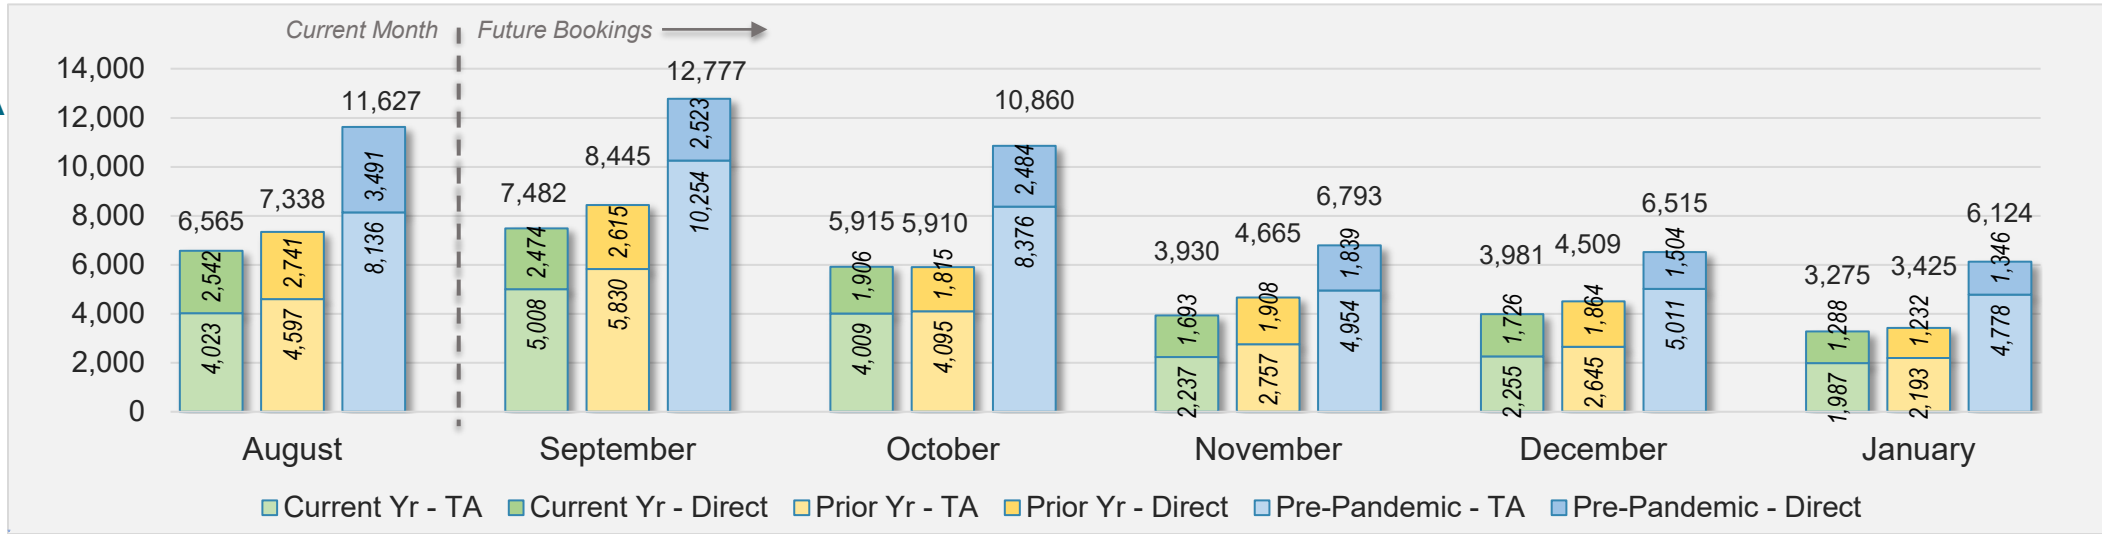

August 2024 Direct and Travel Agency Bookings to Hawai'i

O'ahu (continued)

August 2024 Direct and Travel Agency Bookings to Hawai'i

CANADA

Source: ForwardKeys as of 8/25/24

August 2024 Direct and Travel Agency Bookings to Hawai'i

KOREA

Source: ForwardKeys as of 8/25/24

O'ahu (continued)

August 2024 Direct and Travel Agency Bookings to Hawai'i

AUSTRALIA

Source: ForwardKeys as of 8/25/24

Maui

August 2024 Direct and Travel Agency Bookings to Hawai'i

U.S.

Source: ForwardKeys as of 8/25/24

August 2024 Direct and Travel Agency Bookings to Hawai'i

JAPAN

Source: ForwardKeys as of 8/25/24

Maui (continued)

August 2024 Direct and Travel Agency Bookings to Hawai'i