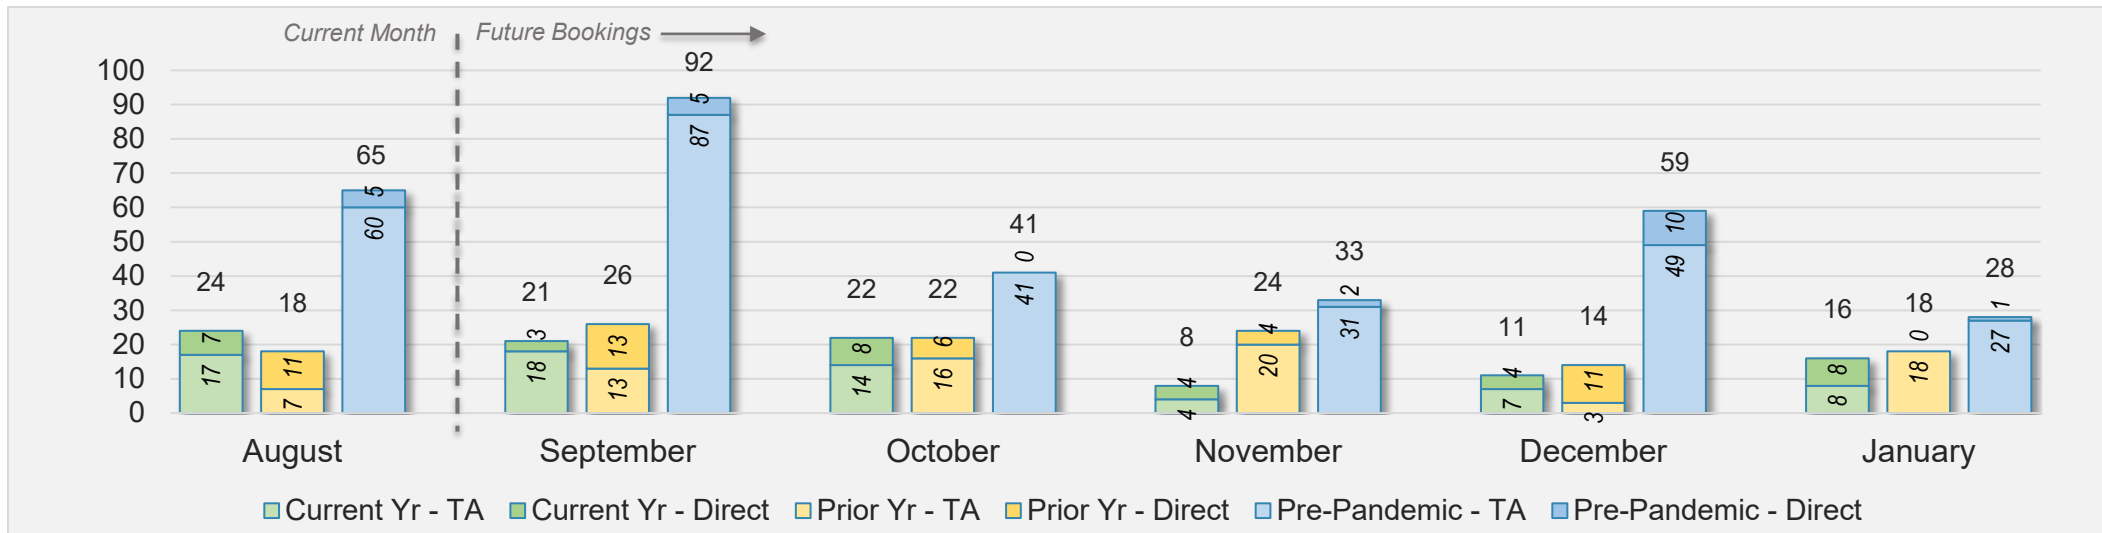

August 2024 Direct and Travel Agency Bookings to Hawai'i

Source: ForwardKeys as of 8/25/24