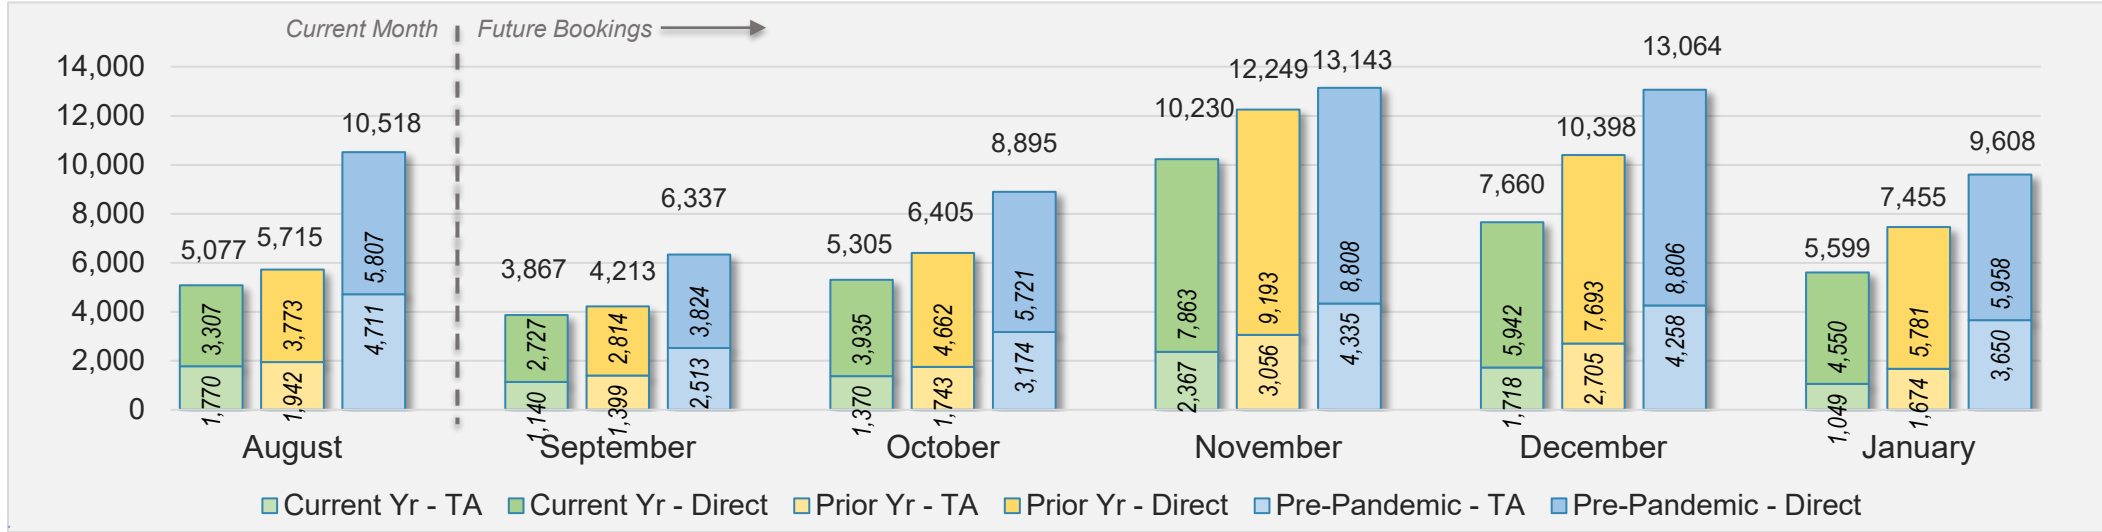

U.S.

Source: ForwardKeys as of 8/25/24

August 2024 Direct and Travel Agency Bookings to Hawai'i

JAPAN

Source: ForwardKeys as of 8/25/24

Maui (continued)

August 2024 Direct and Travel Agency Bookings to Hawai'i

August 2024 Direct and Travel Agency Bookings to Hawai'i

Maui (continued)

August 2024 Direct and Travel Agency Bookings to Hawai'i

AUSTRALIA

Source: ForwardKeys as of 8/25/24

Kaua'i

August 2024 Direct and Travel Agency Bookings to Hawai'i