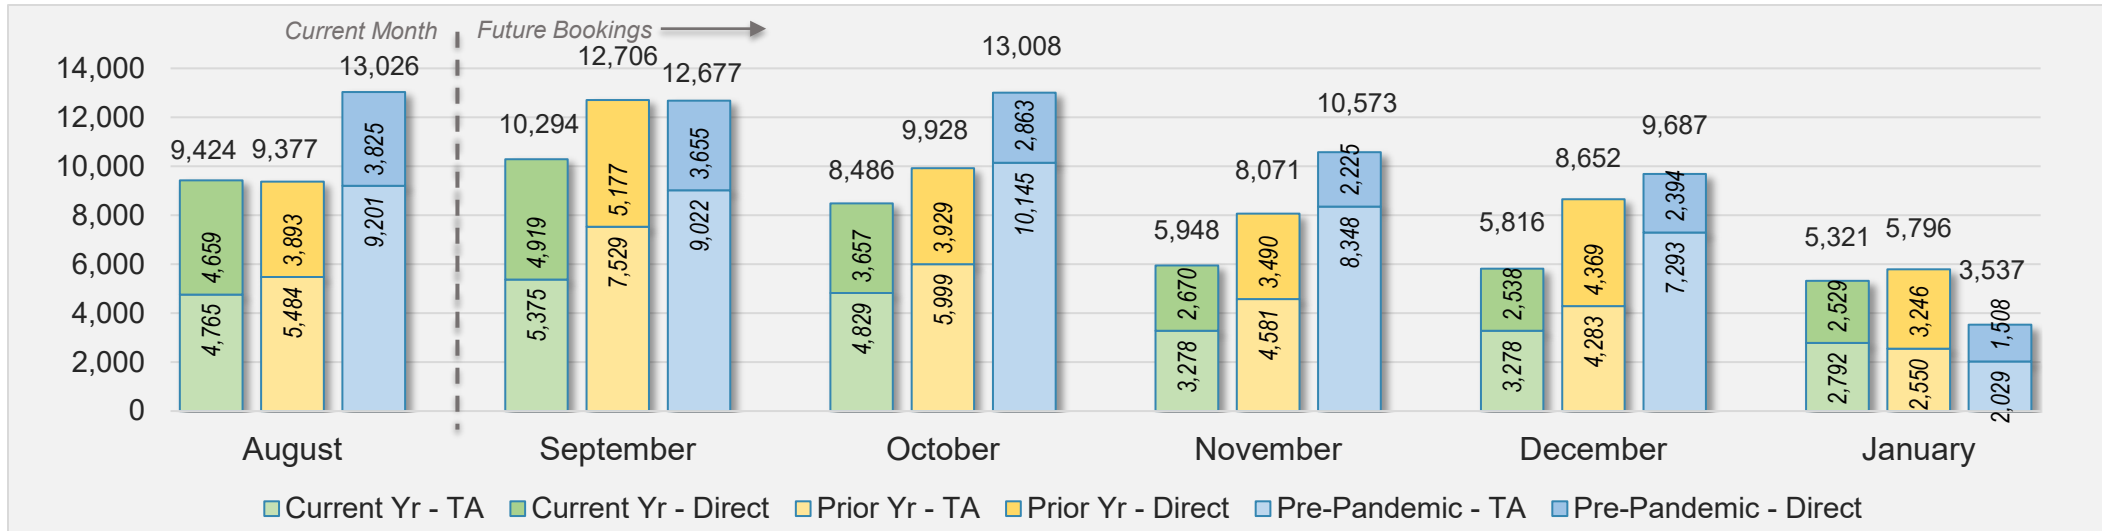

Source: ForwardKeys as of 8/25/24