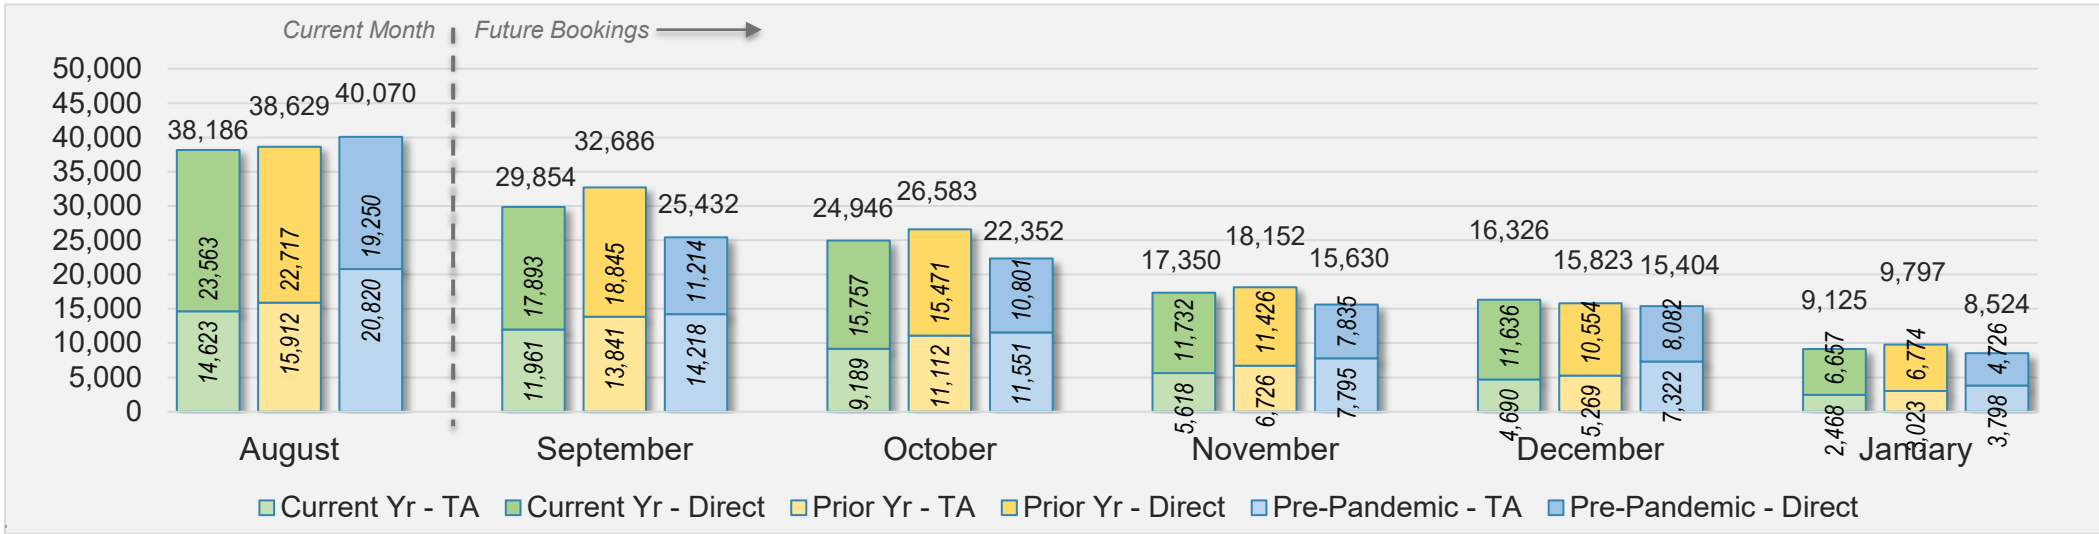

Kaua'i

August 2024 Direct and Travel Agency Bookings to Hawai'i

U.S.

Source: ForwardKeys as of 8/25/24

August 2024 Direct and Travel Agency Bookings to Hawai'i

JAPAN