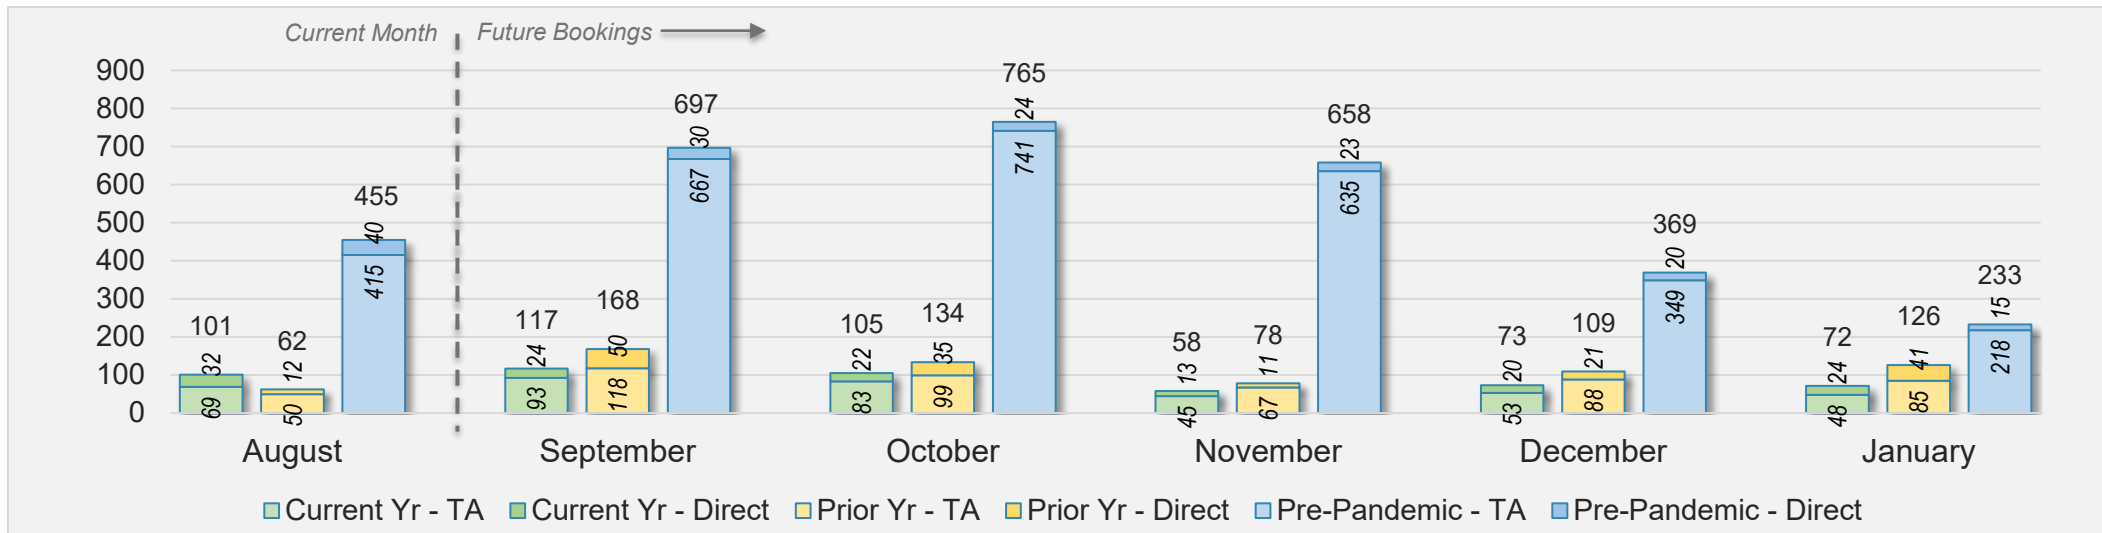

August 2024 Direct and Travel Agency Bookings to Hawai'i