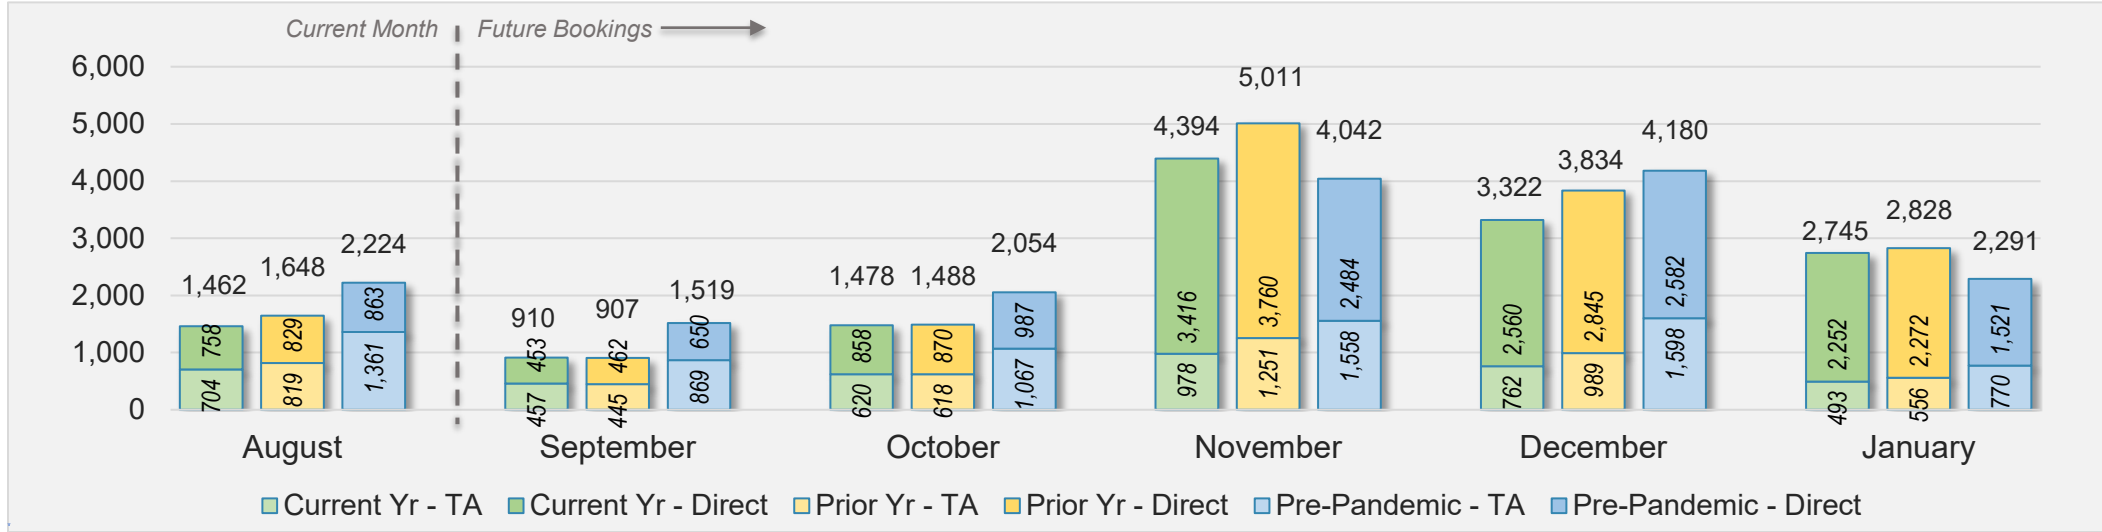

Source: ForwardKeys as of 8/25/24

Hawai'i Island

August 2024 Direct and Travel Agency Bookings to Hawai'i

August 2024 Direct and Travel Agency Bookings to Hawai'i

Hawai'i Island (continued)

August 2024 Direct and Travel Agency Bookings to Hawai'i

CANADA

Source: ForwardKeys as of 8/25/24

August 2024 Direct and Travel Agency Bookings to Hawai'i

KOREA

Source: ForwardKeys as of 8/25/24

Hawai'i Island (continued)

August 2024 Direct and Travel Agency Bookings to Hawai'i