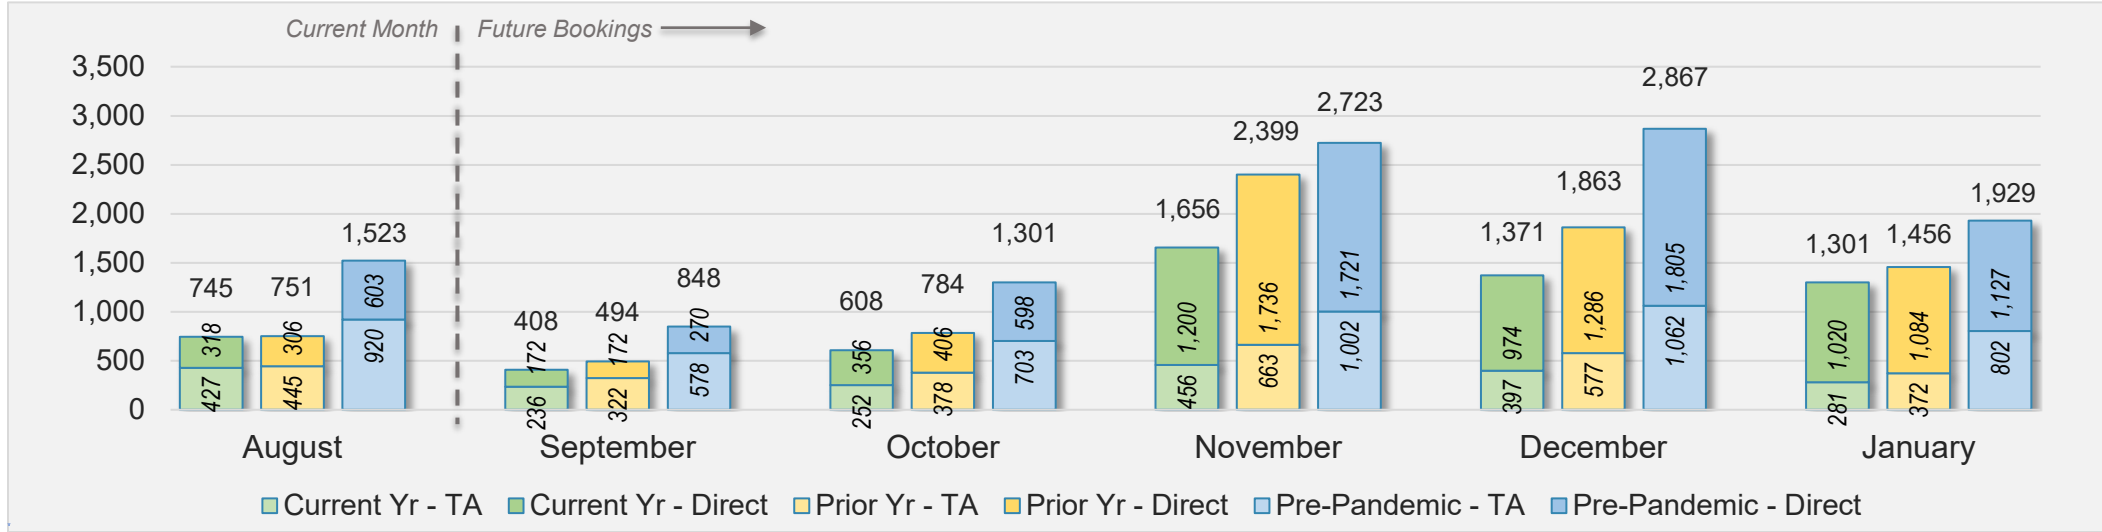

U.S.

Source: ForwardKeys as of 8/25/24

August 2024 Direct and Travel Agency Bookings to Hawai'i

JAPAN

Source: ForwardKeys as of 8/25/24

Kaua'i (continued)

August 2024 Direct and Travel Agency Bookings to Hawai'i