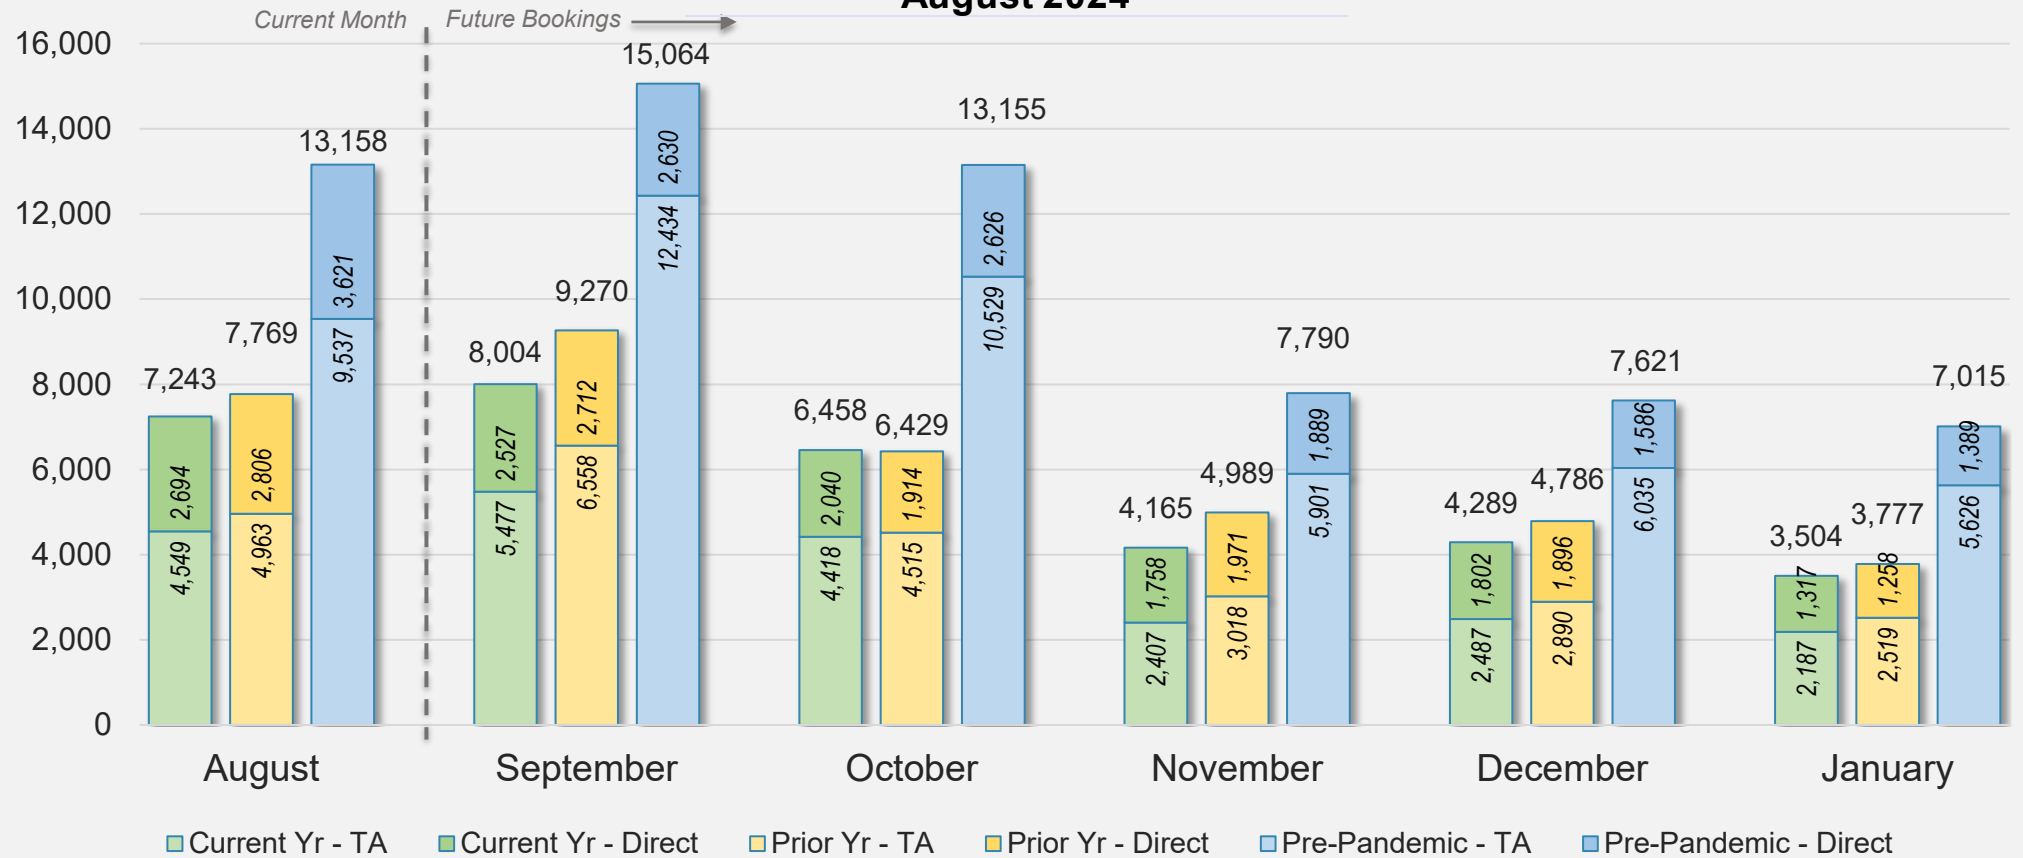

AUSTRALIA

Direct and Travel Agency Bookings to Hawaii Current vs. Prior vs. Pre-Pandemic Periods

August 2024

Source: ForwardKeys as of 8/25/24