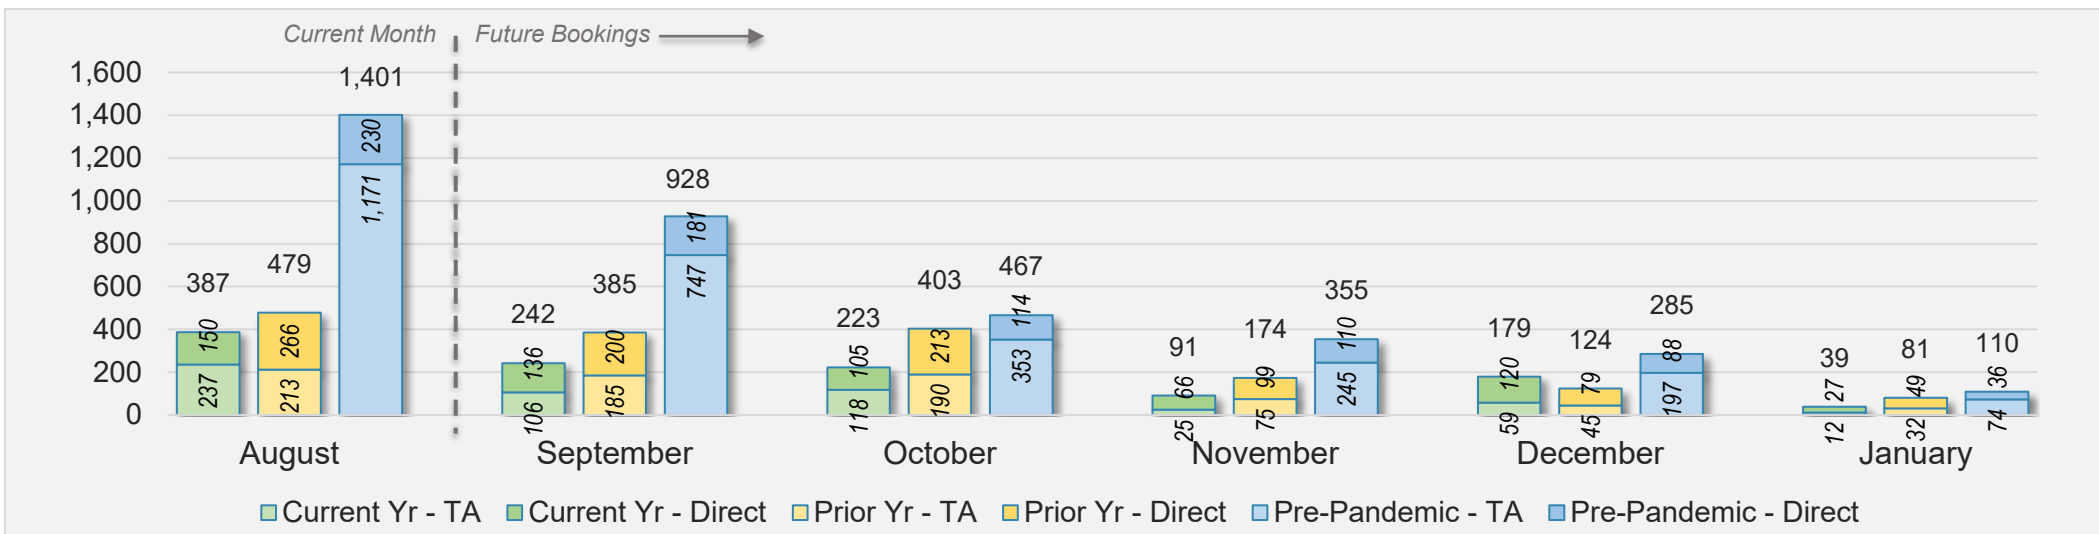

Source: ForwardKeys as of 8/25/24