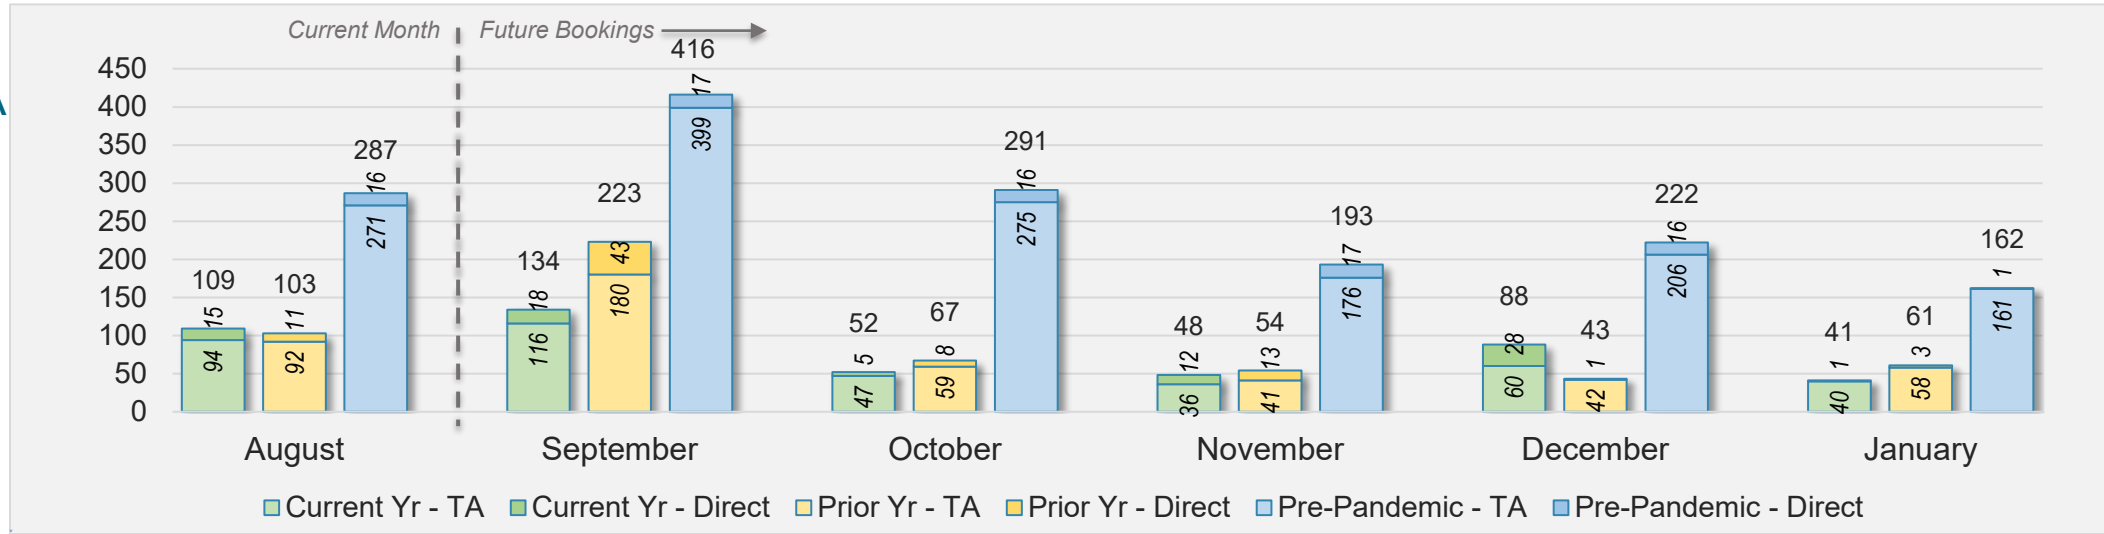

Source: ForwardKeys as of 8/25/24

August 2024 Direct and Travel Agency Bookings to Hawai'i

Source: ForwardKeys as of 8/25/24

Kaua'i (continued)

August 2024 Direct and Travel Agency Bookings to Hawai'i

AUSTRALIA

Source: ForwardKeys as of 8/25/24

Hawai'i Island

August 2024 Direct and Travel Agency Bookings to Hawai'i

August 2024 Direct and Travel Agency Bookings to Hawai'i

Hawai'i Island (continued)

August 2024 Direct and Travel Agency Bookings to Hawai'i