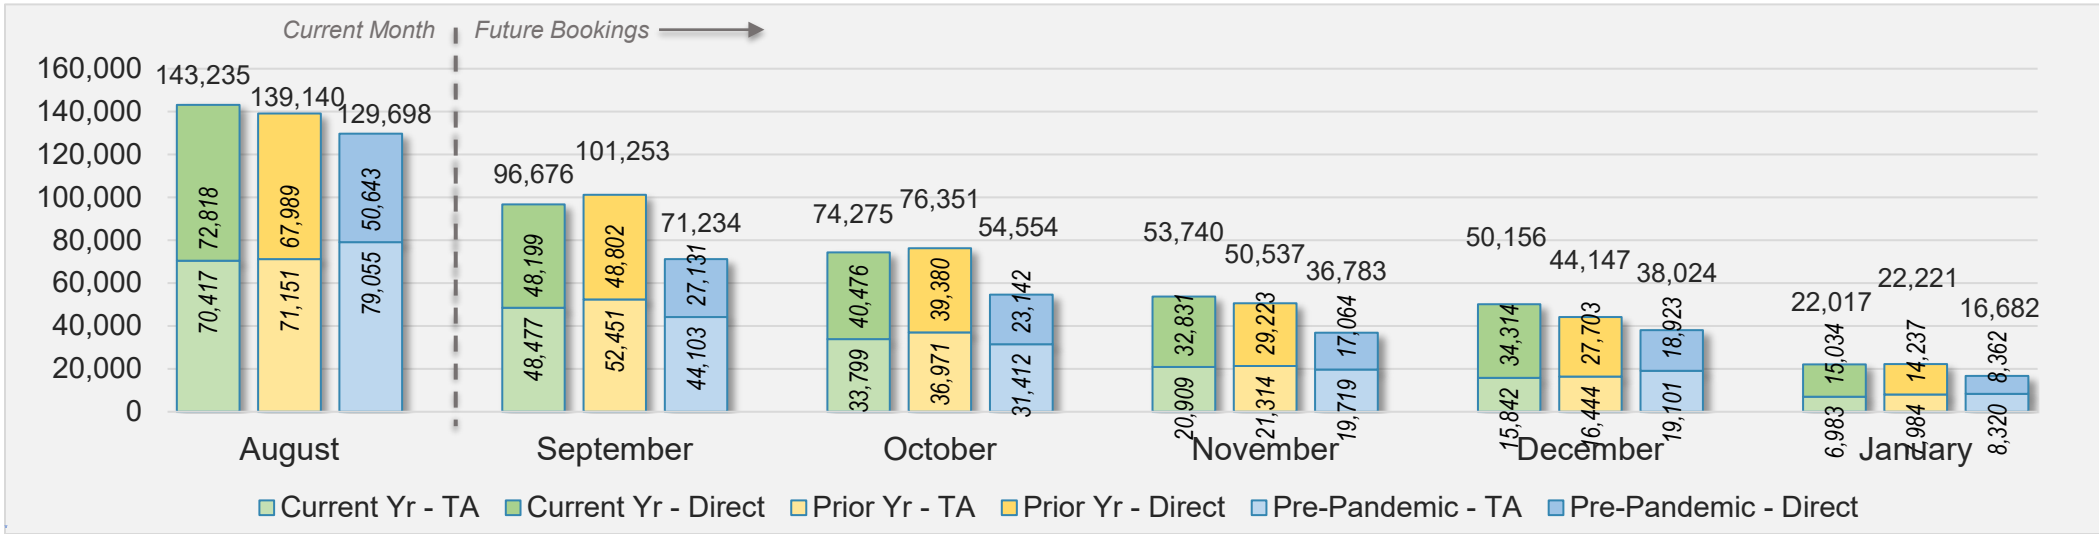

Source: ForwardKeys as of 8/25/24

AUSTRALIA

Direct and Travel Agency Bookings to Hawaii Current vs. Prior vs. Pre-Pandemic Periods

August 2024

Source: ForwardKeys as of 8/25/24

O'ahu

August 2024 Direct and Travel Agency Bookings to Hawai'i

August 2024 Direct and Travel Agency Bookings to Hawai'i

O'ahu (continued)

August 2024 Direct and Travel Agency Bookings to Hawai'i

CANADA

Source: ForwardKeys as of 8/25/24

August 2024 Direct and Travel Agency Bookings to Hawai'i