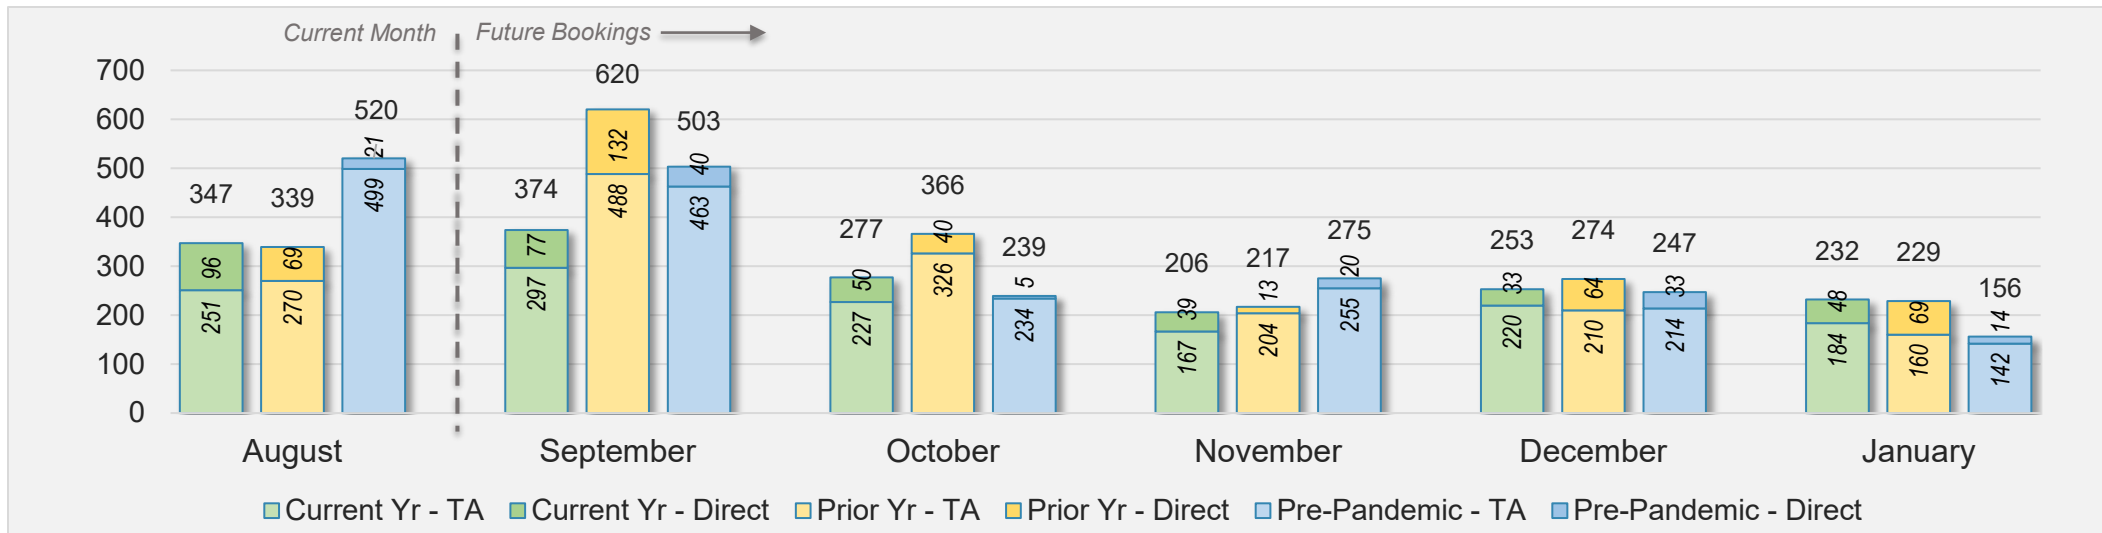

Source: ForwardKeys as of 8/25/24

Hawai'i Island

August 2024 Direct and Travel Agency Bookings to Hawai'i

August 2024 Direct and Travel Agency Bookings to Hawai'i

Hawai'i Island (continued)

August 2024 Direct and Travel Agency Bookings to Hawai'i

CANADA

Source: ForwardKeys as of 8/25/24

August 2024 Direct and Travel Agency Bookings to Hawai'i

KOREA

Source: ForwardKeys as of 8/25/24

Hawai'i Island (continued)

August 2024 Direct and Travel Agency Bookings to Hawai'i