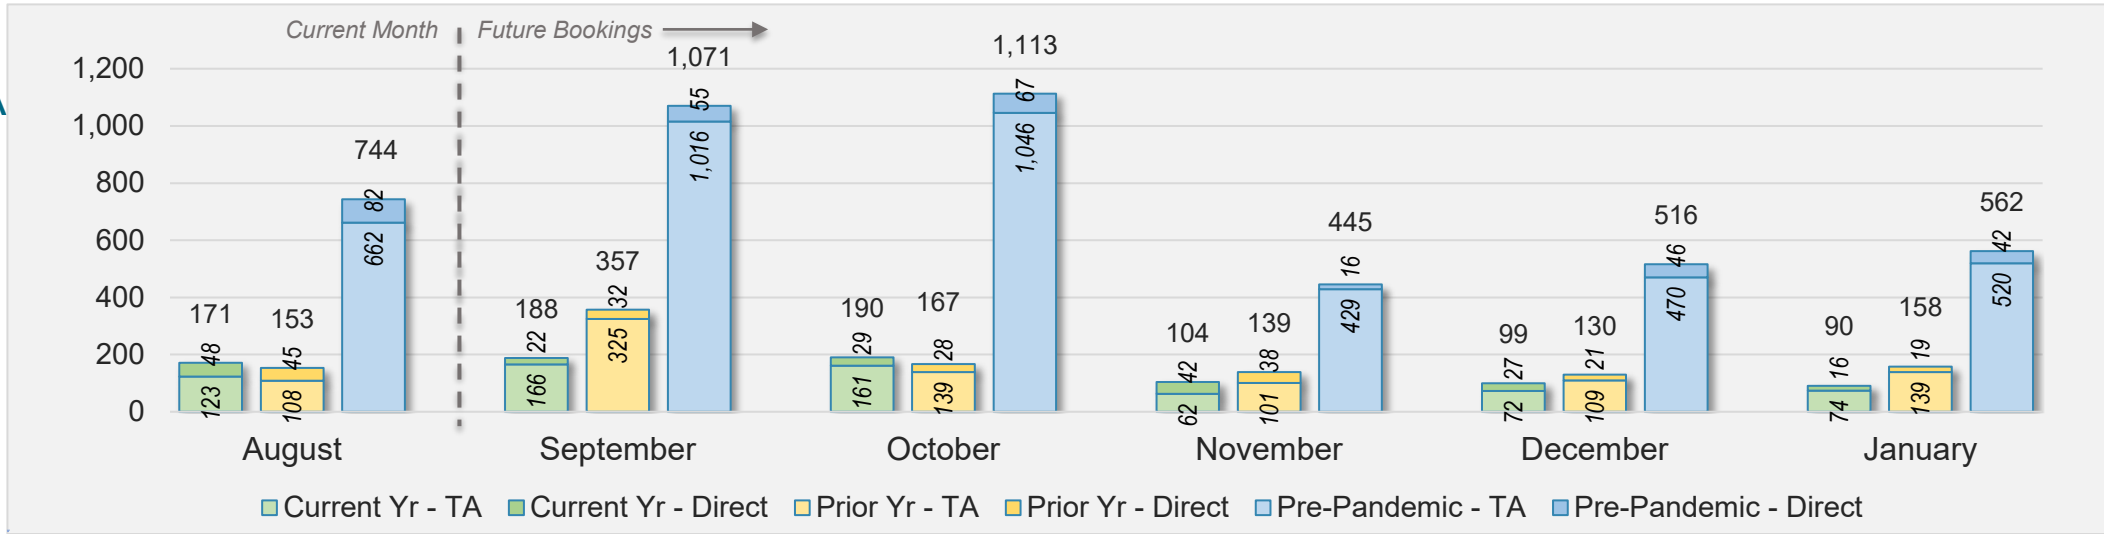

U.S.

Source: ForwardKeys as of 8/25/24

August 2024 Direct and Travel Agency Bookings to Hawai'i

JAPAN

Source: ForwardKeys as of 8/25/24

Maui (continued)

August 2024 Direct and Travel Agency Bookings to Hawai'i

August 2024 Direct and Travel Agency Bookings to Hawai'i

Maui (continued)

August 2024 Direct and Travel Agency Bookings to Hawai'i

AUSTRALIA

Source: ForwardKeys as of 8/25/24

Kaua'i

August 2024 Direct and Travel Agency Bookings to Hawai'i