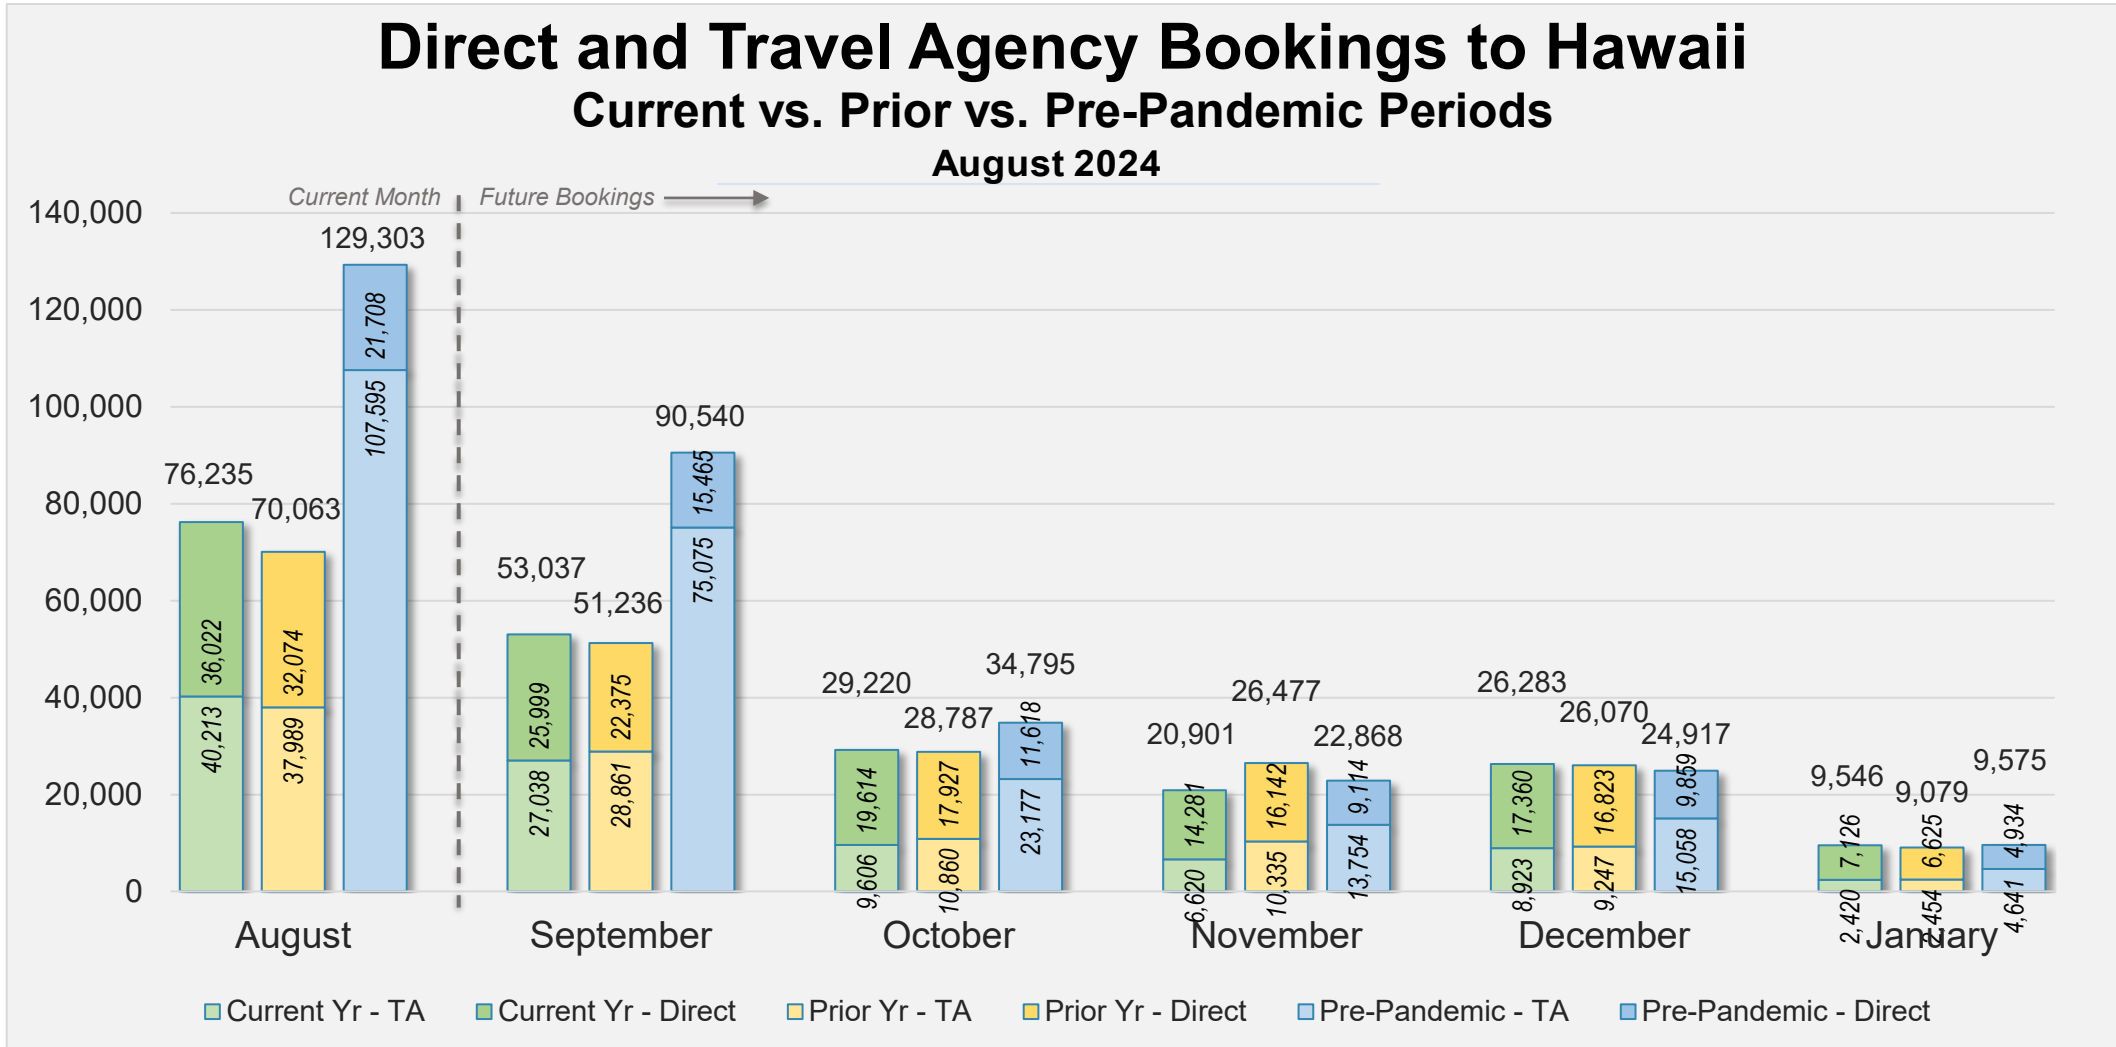

JAPAN

Direct and Travel Agency Bookings to Hawaii Current vs. Prior vs. Pre-Pandemic Periods August 2024

Source: ForwardKeys as of 8/25/24