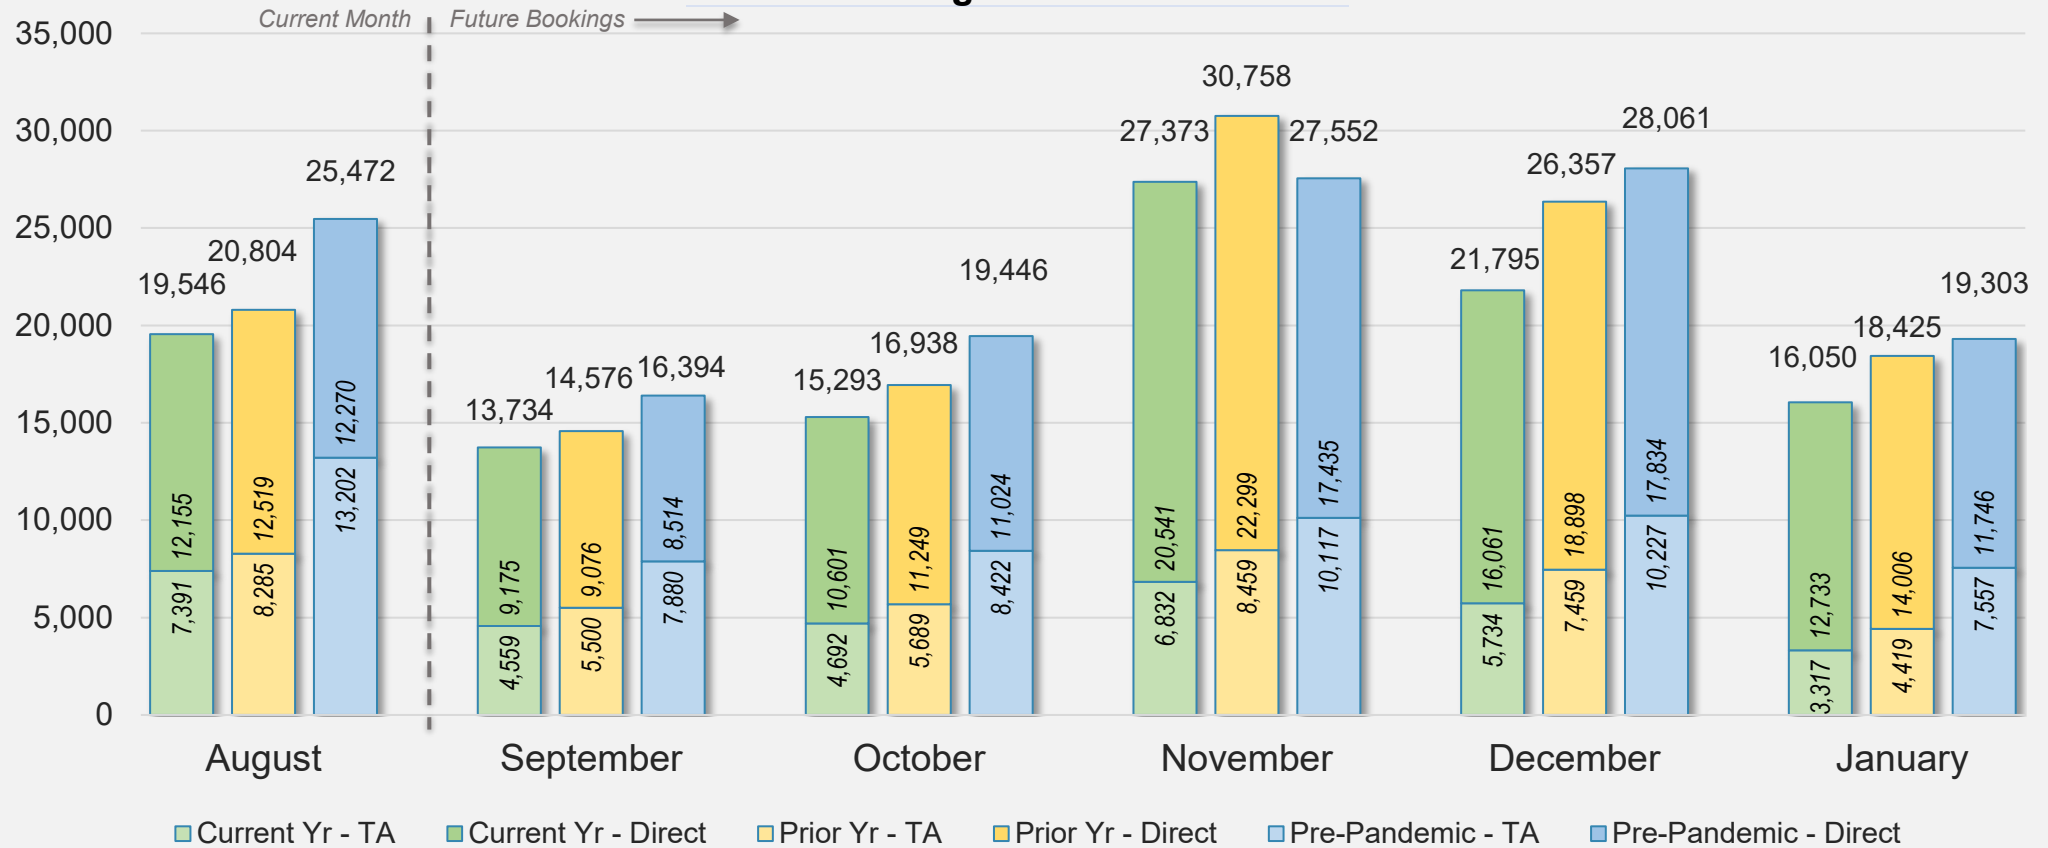

Forward Keys Index

- Bookings
 - Net sum of the number of visitors from Sales transactions counted, including Exchanges and Refunds.
- Current Year / Previous Year / Pre-pandemic
 - In the analysis results, "Current Year" refers to the period being analyzed. "Previous Year" refers to the time unit in the previous year equivalent to the "Current Year" (for year-on-year comparison purposes). "Pre-pandemic" refers to the equivalent period in 2019 to the Current period, using only 2019 data as a reference.
- Direct
 - Refers to tickets purchased directly through the airline, typically via an airline's website.
- Travel Agency
 - Refers to associated with an ARC/IATA number (or otherwise retail).

Direct and Travel Agency Bookings to Hawaii Current vs. Prior vs. Pre-Pandemic Periods August 2024

Source: ForwardKeys as of 8/25/24

JAPAN

Direct and Travel Agency Bookings to Hawaii Current vs. Prior vs. Pre-Pandemic Periods August 2024

Source: ForwardKeys as of 8/25/24

CANADA

Direct and Travel Agency Bookings to Hawaii Current vs. Prior vs. Pre-Pandemic Periods August 2024

Source: ForwardKeys as of 8/25/24

KOREA

Direct and Travel Agency Bookings to Hawaii Current vs. Prior vs. Pre-Pandemic Periods August 2024