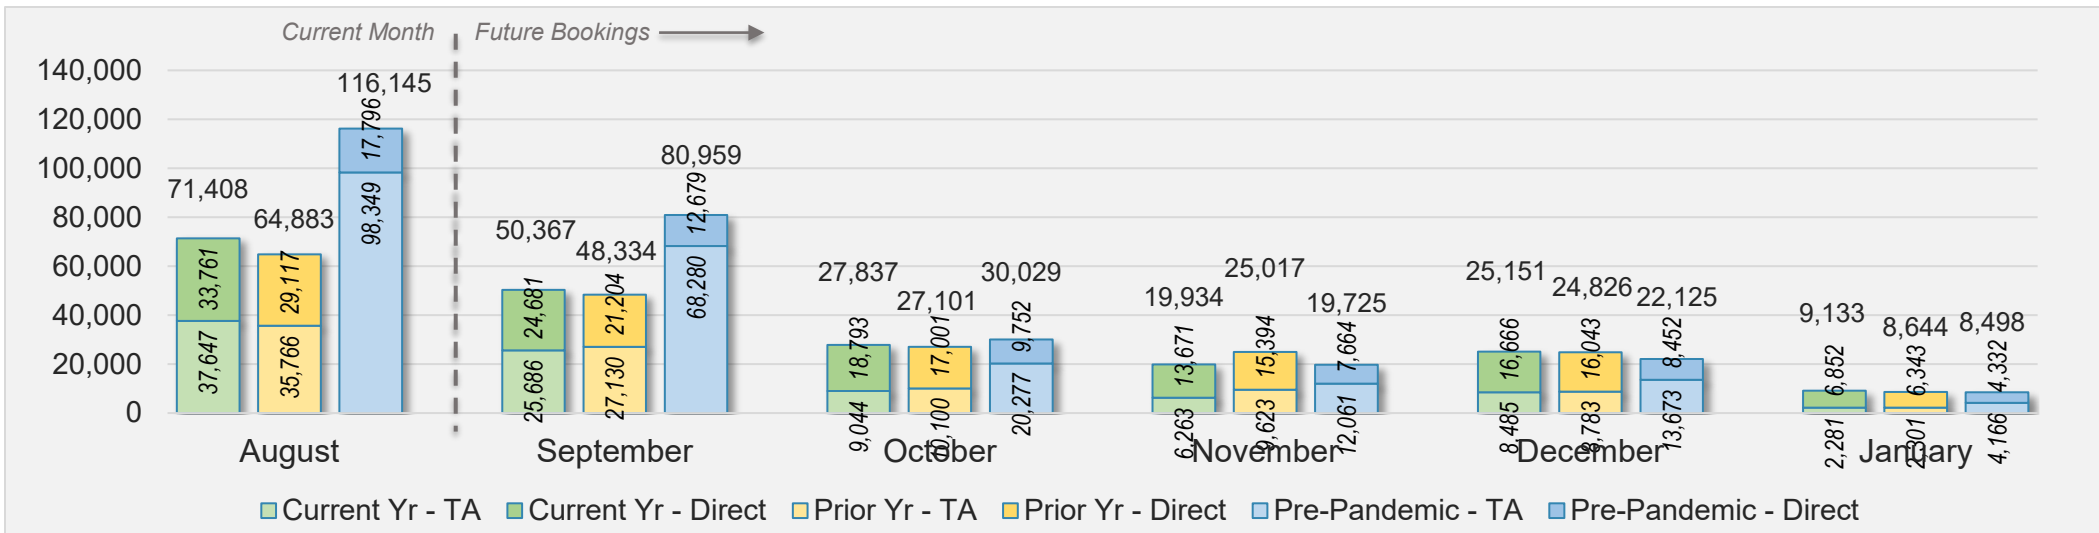

Source: ForwardKeys as of 8/25/24

AUSTRALIA

Direct and Travel Agency Bookings to Hawaii Current vs. Prior vs. Pre-Pandemic Periods

August 2024

Source: ForwardKeys as of 8/25/24

O'ahu

August 2024 Direct and Travel Agency Bookings to Hawai'i

August 2024 Direct and Travel Agency Bookings to Hawai'i

O'ahu (continued)

August 2024 Direct and Travel Agency Bookings to Hawai'i

CANADA

Source: ForwardKeys as of 8/25/24

August 2024 Direct and Travel Agency Bookings to Hawai'i