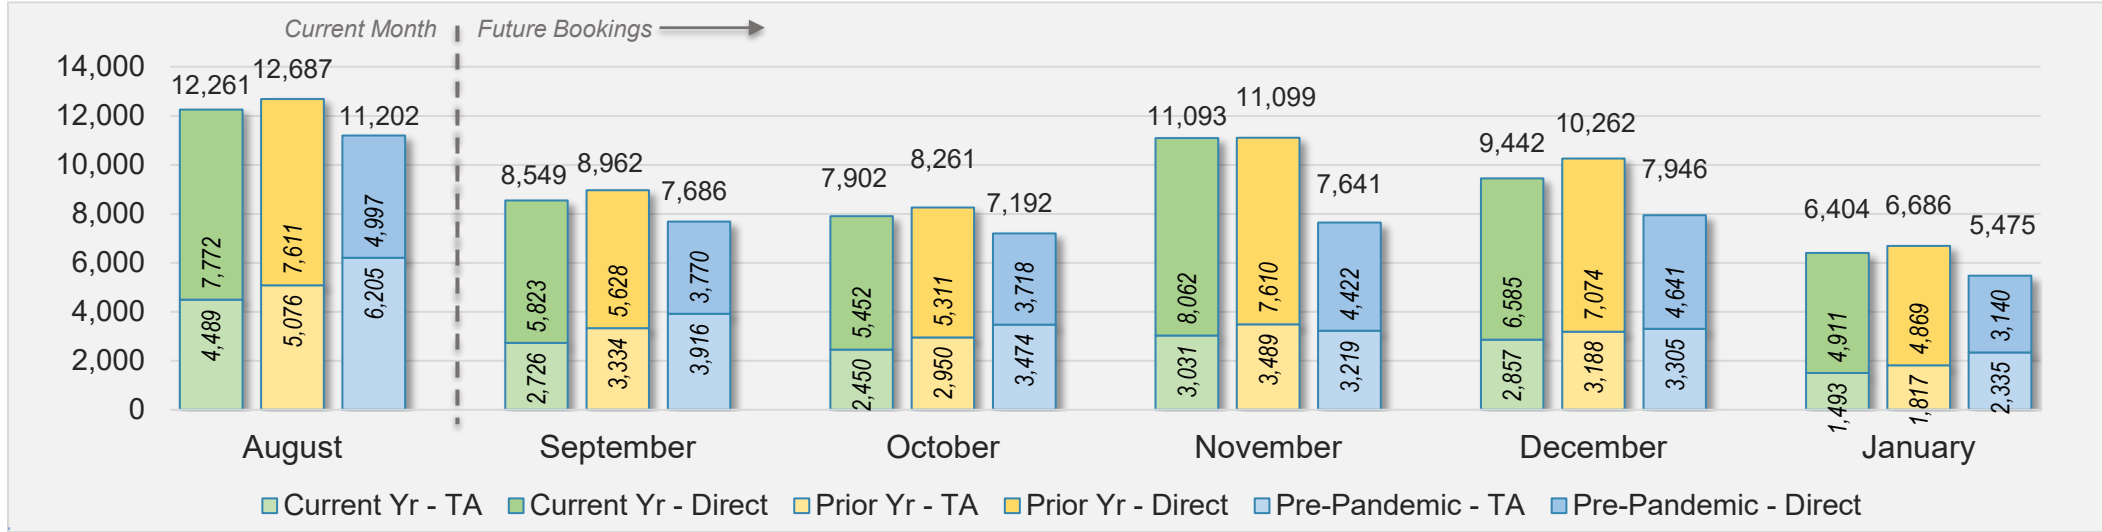

Source: ForwardKeys as of 8/25/24

AUSTRALIA

Direct and Travel Agency Bookings to Hawaii Current vs. Prior vs. Pre-Pandemic Periods

August 2024

Source: ForwardKeys as of 8/25/24

O'ahu

August 2024 Direct and Travel Agency Bookings to Hawai'i

August 2024 Direct and Travel Agency Bookings to Hawai'i

O'ahu (continued)

August 2024 Direct and Travel Agency Bookings to Hawai'i

CANADA

Source: ForwardKeys as of 8/25/24

August 2024 Direct and Travel Agency Bookings to Hawai'i