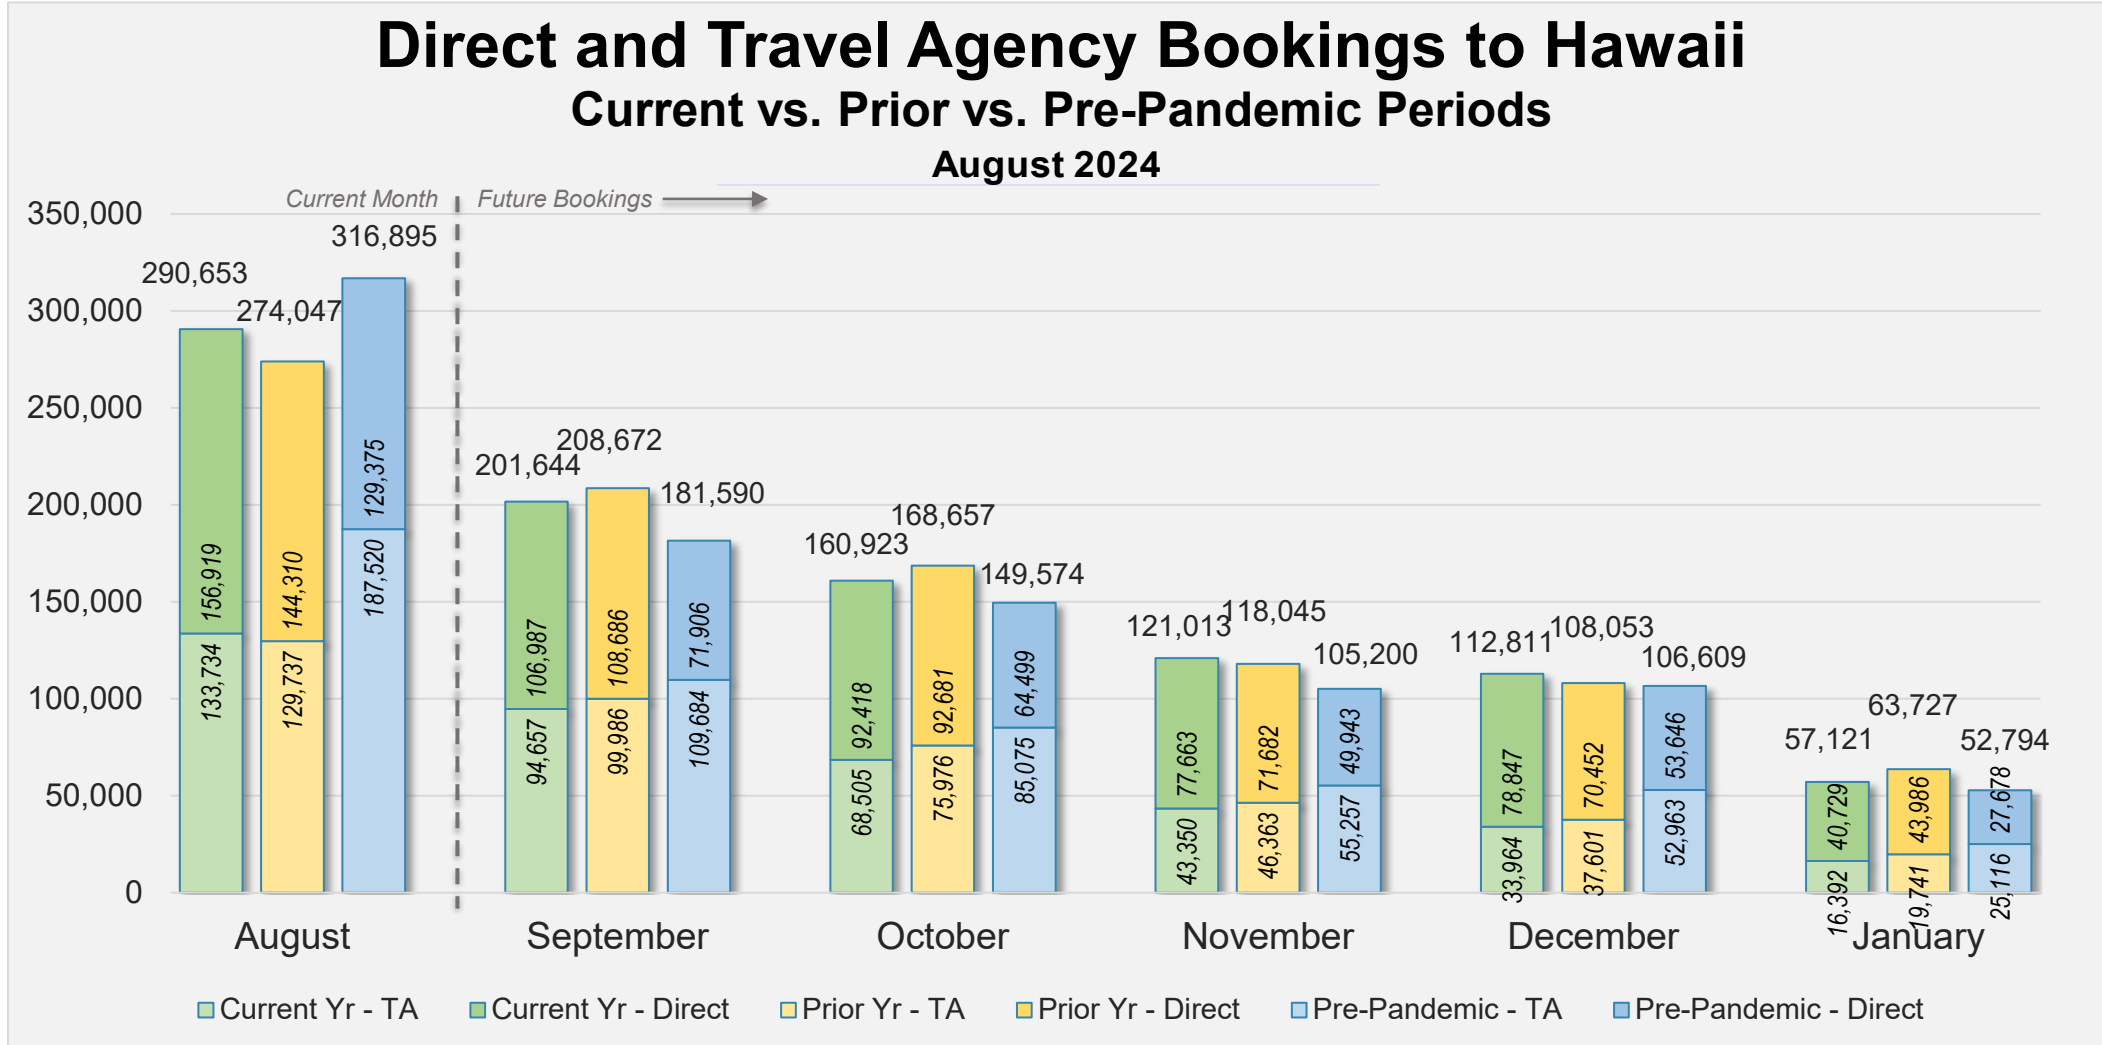

Direct and Travel Agency Bookings to Hawaii Current vs. Prior vs. Pre-Pandemic Periods August 2024

Source: ForwardKeys as of 8/25/24