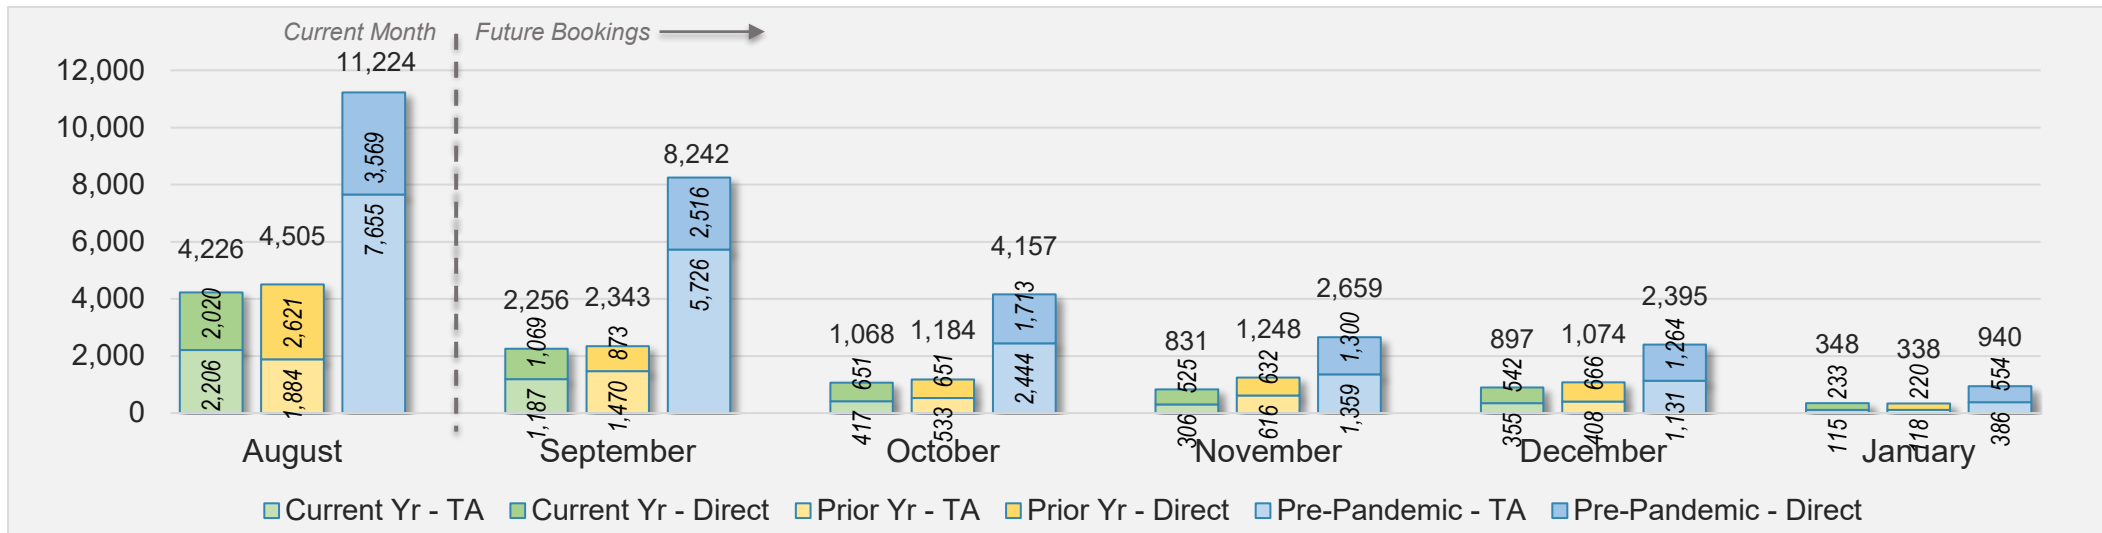

Source: ForwardKeys as of 8/25/24

August 2024 Direct and Travel Agency Bookings to Hawai'i

Source: ForwardKeys as of 8/25/24

Kaua'i (continued)

August 2024 Direct and Travel Agency Bookings to Hawai'i

AUSTRALIA

Source: ForwardKeys as of 8/25/24

Hawai'i Island

August 2024 Direct and Travel Agency Bookings to Hawai'i

August 2024 Direct and Travel Agency Bookings to Hawai'i

Hawai'i Island (continued)

August 2024 Direct and Travel Agency Bookings to Hawai'i