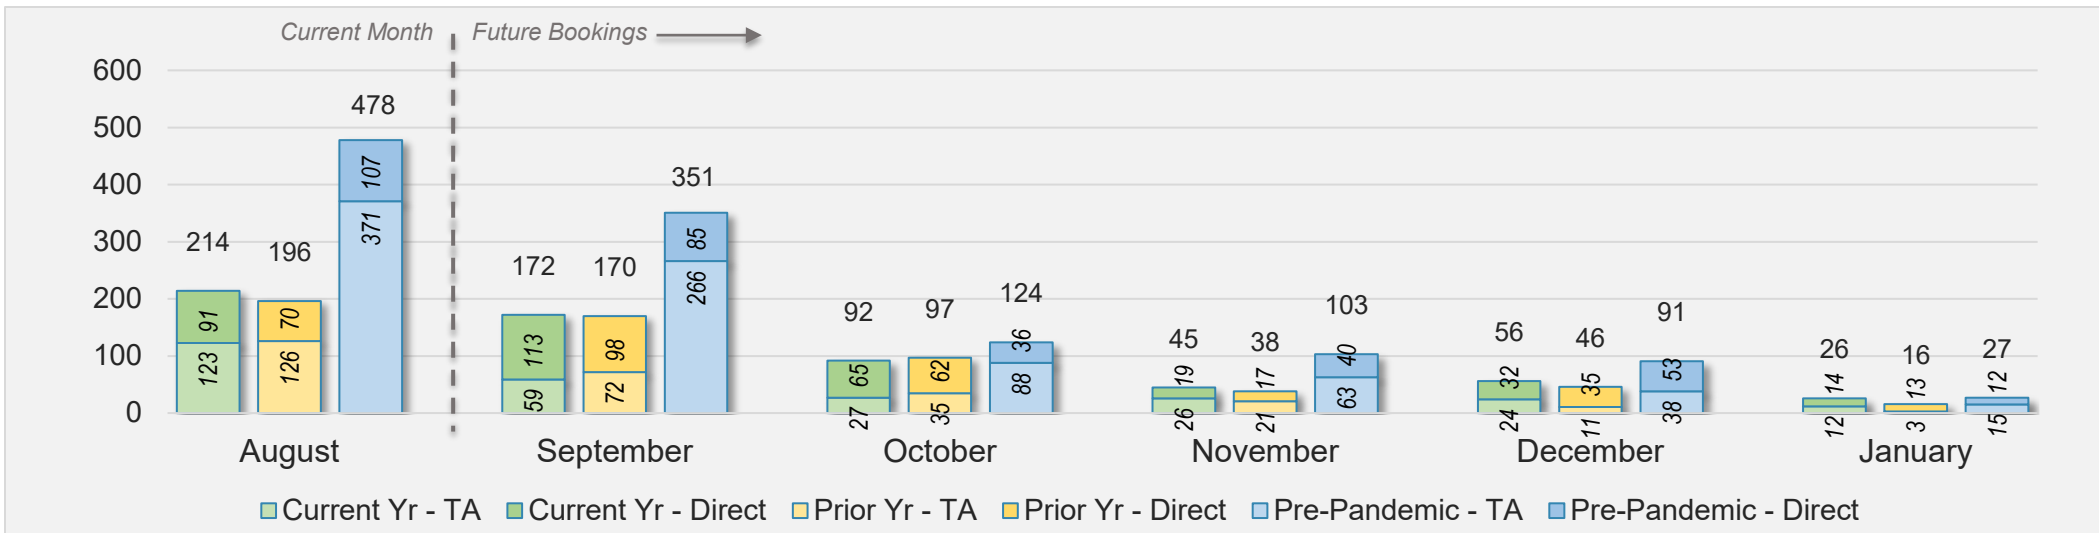

Source: ForwardKeys as of 8/25/24