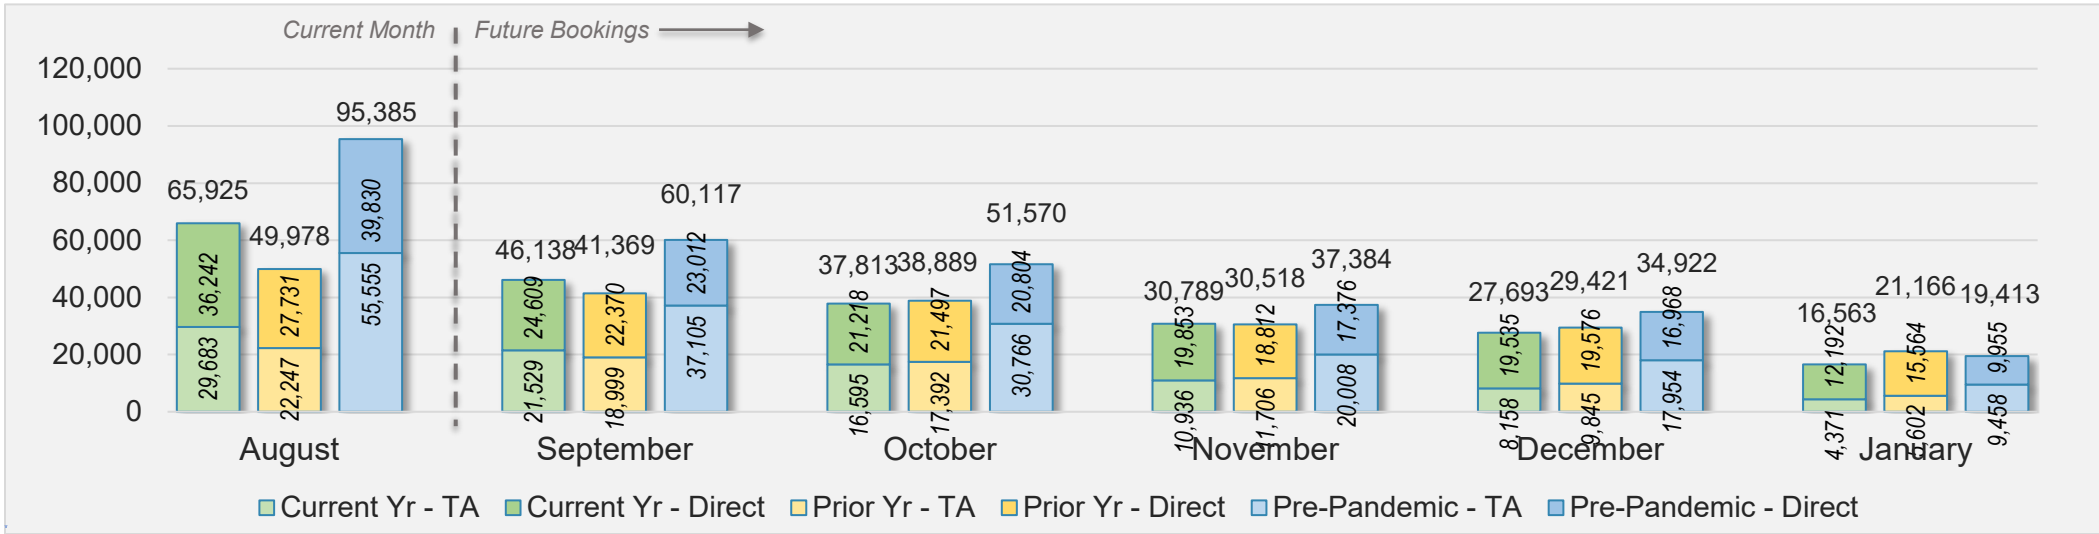

Maui

August 2024 Direct and Travel Agency Bookings to Hawai'i

U.S.

Source: ForwardKeys as of 8/25/24

August 2024 Direct and Travel Agency Bookings to Hawai'i

JAPAN