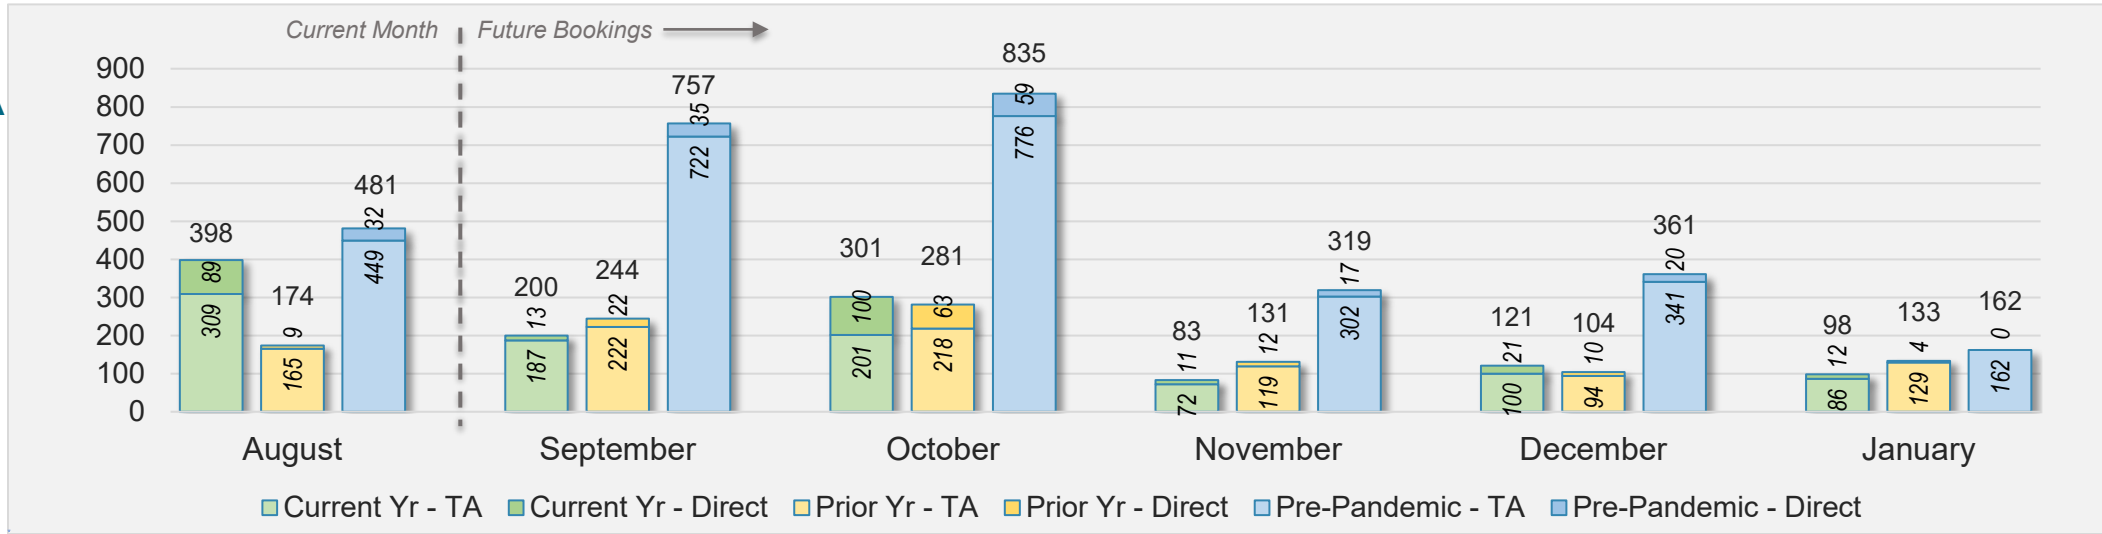

Hawai'i Island (continued)

August 2024 Direct and Travel Agency Bookings to Hawai'i

AUSTRALIA

Source: ForwardKeys as of 8/25/24