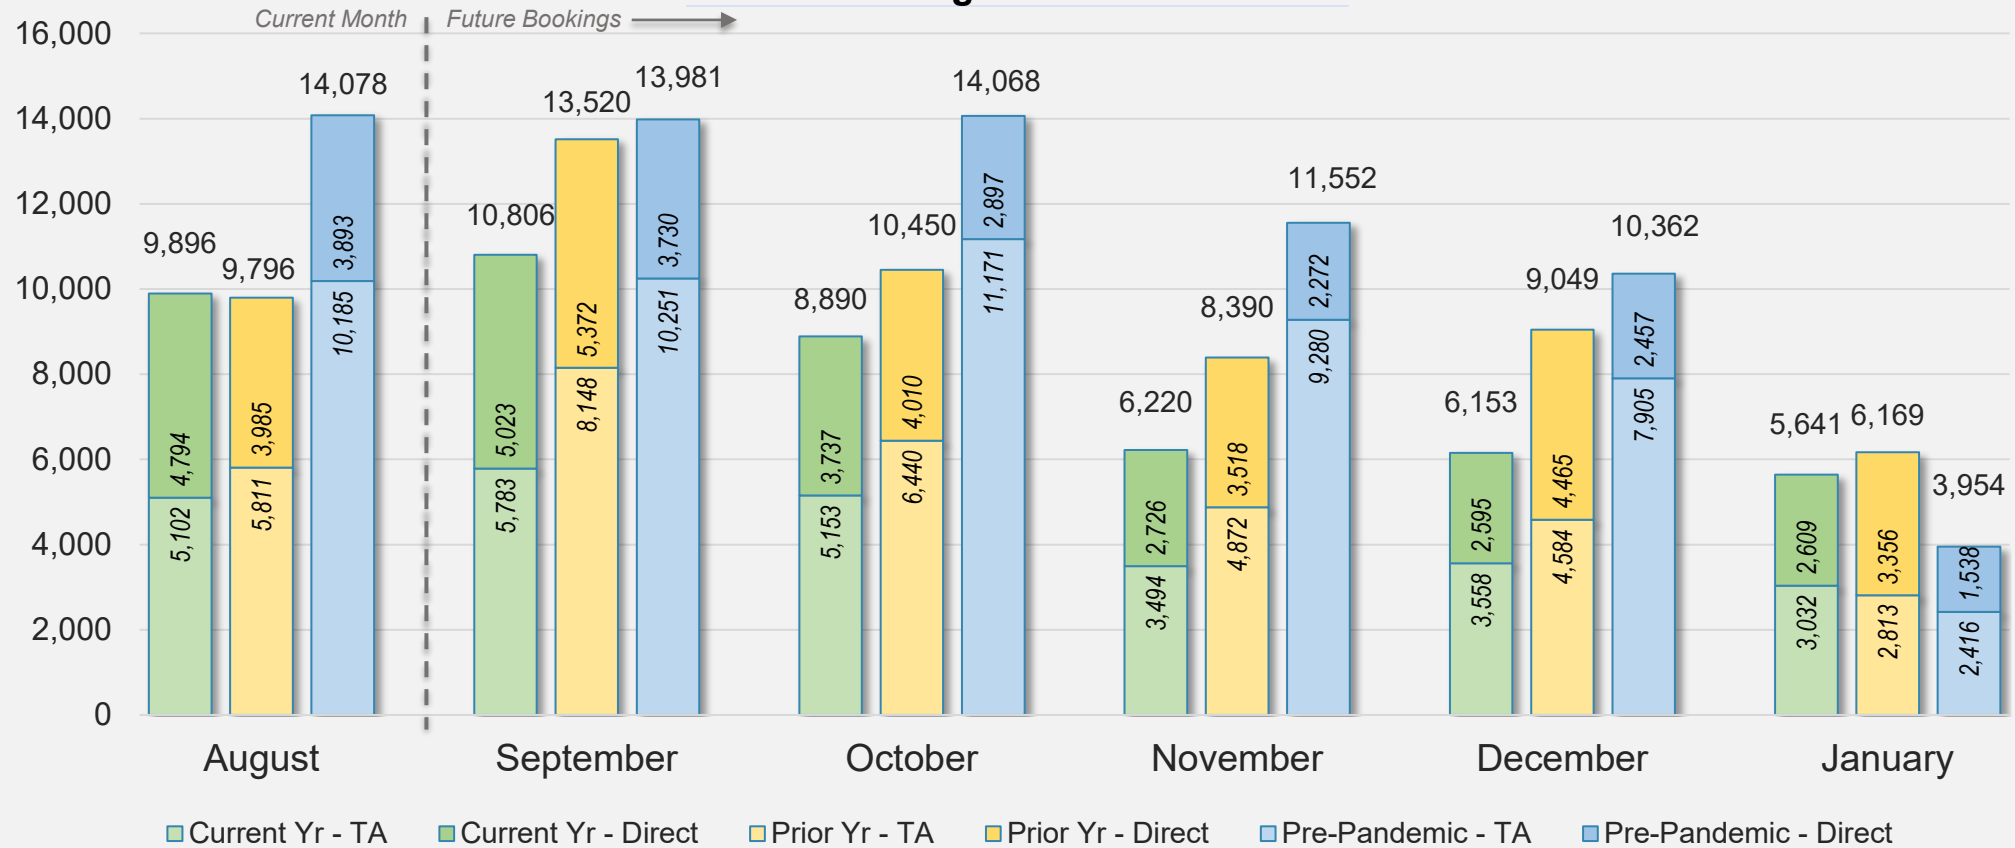

Forward Keys Index

- Bookings
 - Net sum of the number of visitors from Sales transactions counted, including Exchanges and Refunds.
- Current Year / Previous Year / Pre-pandemic
 - In the analysis results, "Current Year" refers to the period being analyzed. "Previous Year" refers to the time unit in the previous year equivalent to the "Current Year" (for year-on-year comparison purposes). "Pre-pandemic" refers to the equivalent period in 2019 to the Current period, using only 2019 data as a reference.
- Direct
 - Refers to tickets purchased directly through the airline, typically via an airline's website.
- Travel Agency
 - Refers to associated with an ARC/IATA number (or otherwise retail).

Source: ForwardKeys as of 8/25/24

CANADA

Direct and Travel Agency Bookings to Hawaii Current vs. Prior vs. Pre-Pandemic Periods August 2024

Source: ForwardKeys as of 8/25/24

KOREA

Direct and Travel Agency Bookings to Hawaii Current vs. Prior vs. Pre-Pandemic Periods August 2024