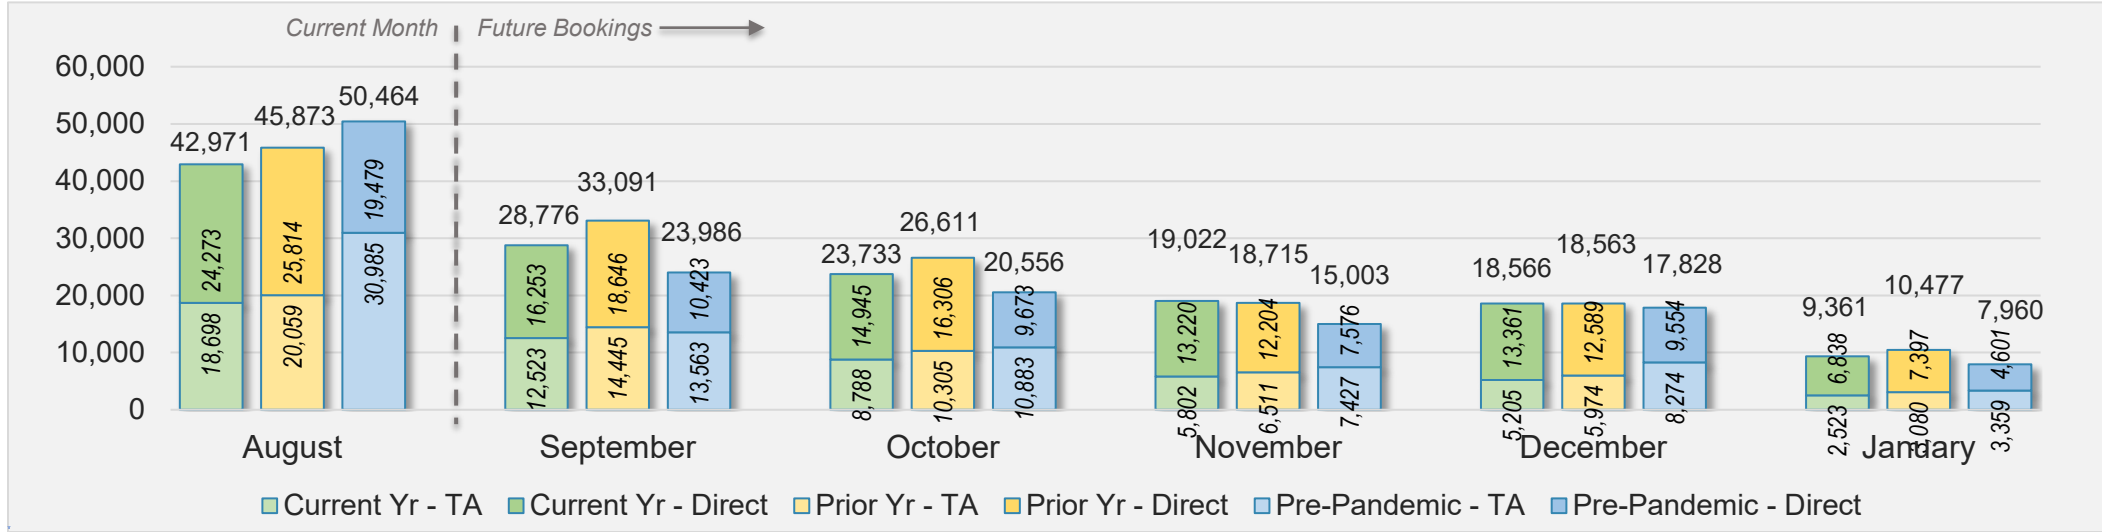

Source: ForwardKeys as of 8/25/24

August 2024 Direct and Travel Agency Bookings to Hawai'i

Source: ForwardKeys as of 8/25/24

Kaua'i (continued)

August 2024 Direct and Travel Agency Bookings to Hawai'i

AUSTRALIA

Source: ForwardKeys as of 8/25/24

Hawai'i Island

August 2024 Direct and Travel Agency Bookings to Hawai'i

August 2024 Direct and Travel Agency Bookings to Hawai'i

Hawai'i Island (continued)

August 2024 Direct and Travel Agency Bookings to Hawai'i