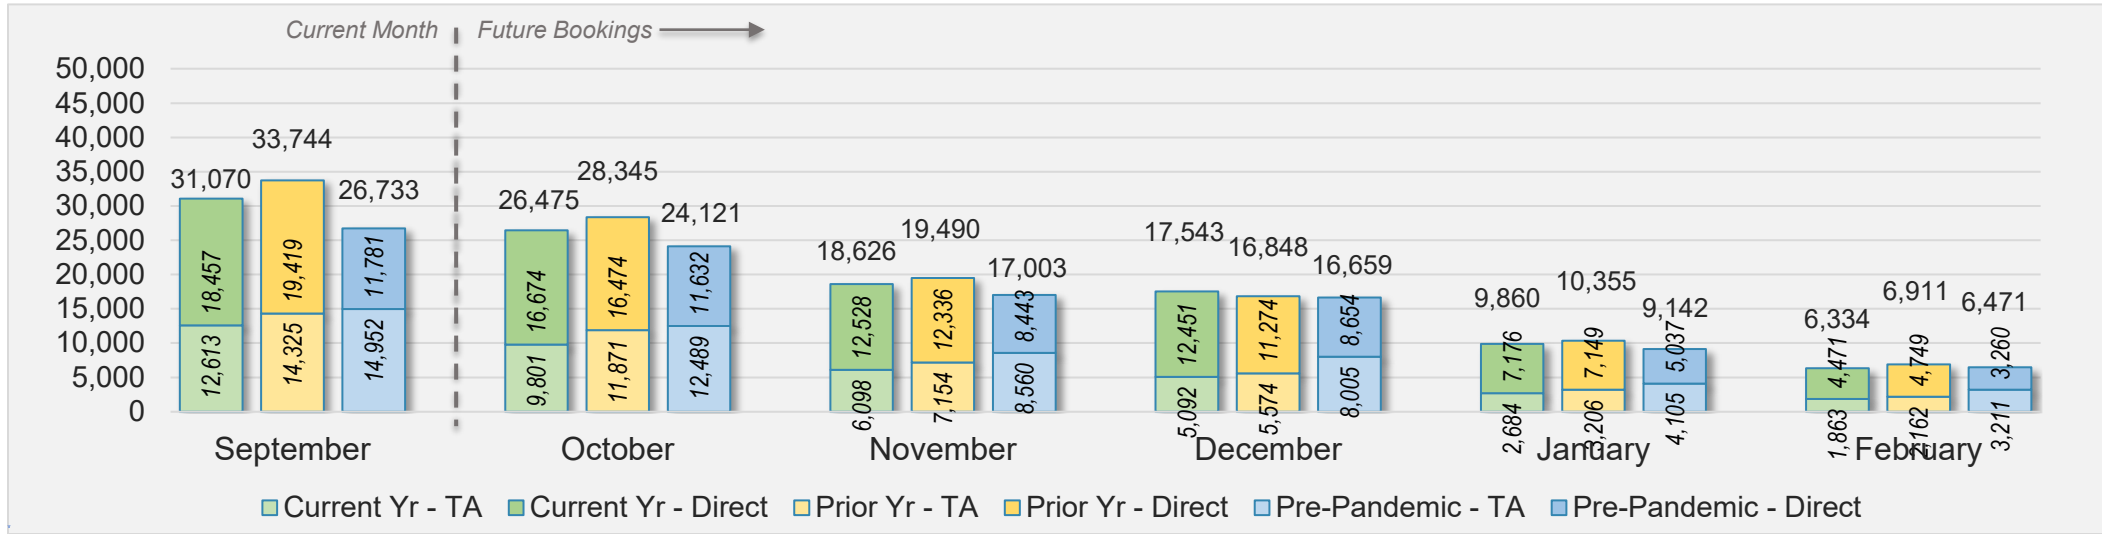

Maui (continued)

September 2024 Direct and Travel Agency Bookings to Hawai'i

AUSTRALIA

Source: ForwardKeys as of 9/1/24

Kaua'i

September 2024 Direct and Travel Agency Bookings to Hawai'i

U.S.

Source: ForwardKeys as of 9/1/24