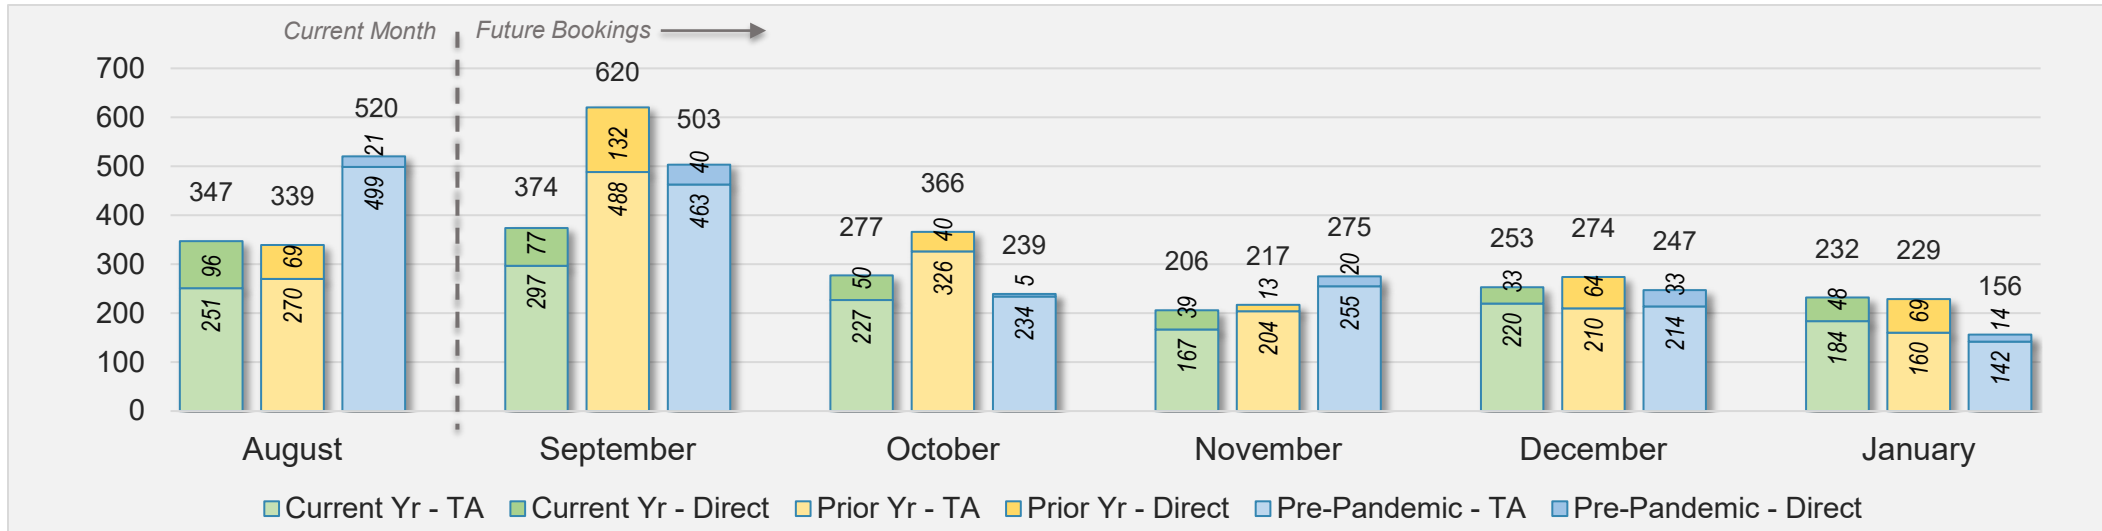

September 2024 Direct and Travel Agency Bookings to Hawai'i

Source: ForwardKeys as of 9/1/24

CANADA

KOREA

Kaua'i (continued)

September 2024 Direct and Travel Agency Bookings to Hawai'i

AUSTRALIA

Source: ForwardKeys as of 9/1/24

Hawai'i Island

September 2024 Direct and Travel Agency Bookings to Hawai'i

September 2024 Direct and Travel Agency Bookings to Hawai'i

Hawai'i Island (continued)

September 2024 Direct and Travel Agency Bookings to Hawai'i

CANADA

Source: ForwardKeys as of 9/1/24

September 2024 Direct and Travel Agency Bookings to Hawai'i

KOREA

Source: ForwardKeys as of 9/1/24

Hawai'i Island (continued)

September 2024 Direct and Travel Agency Bookings to Hawai'i