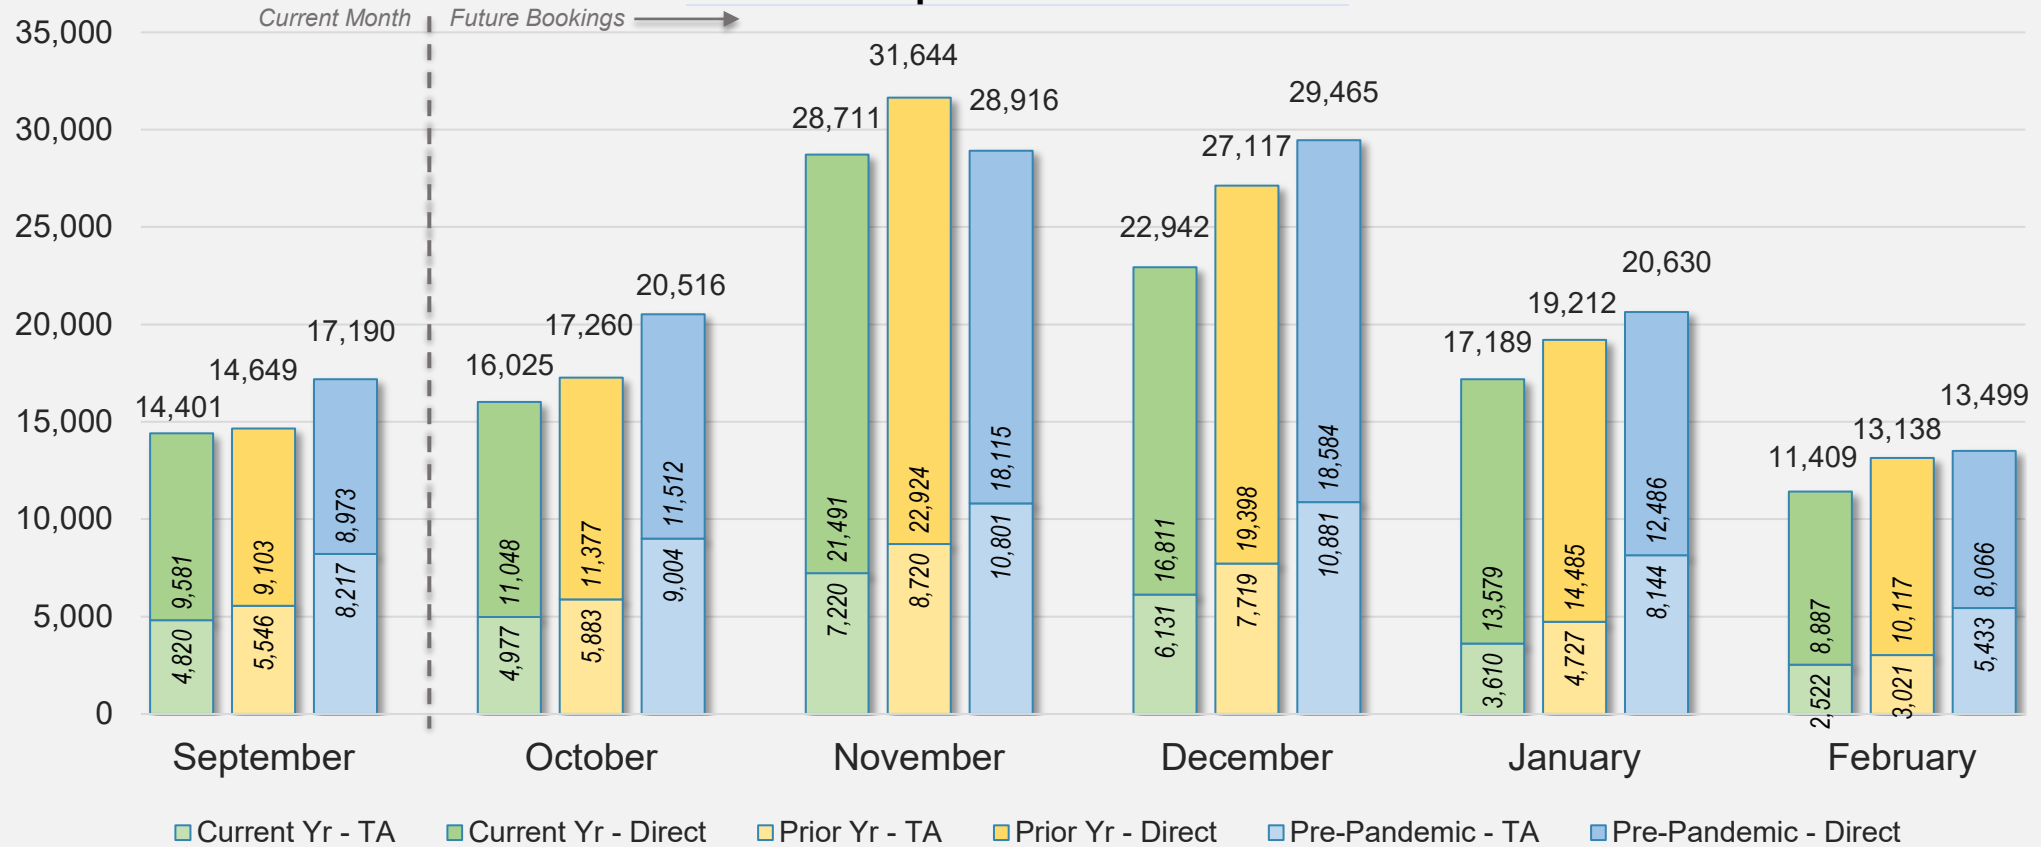

Forward Keys Index

- Bookings
 - Net sum of the number of visitors from Sales transactions counted, including Exchanges and Refunds.
- Current Year / Previous Year / Pre-pandemic
 - In the analysis results, "Current Year" refers to the period being analyzed. "Previous Year" refers to the time unit in the previous year equivalent to the "Current Year" (for year-on-year comparison purposes). "Pre-pandemic" refers to the equivalent period in 2019 to the Current period, using only 2019 data as a reference.
- Direct
 - Refers to tickets purchased directly through the airline, typically via an airline's website.
- Travel Agency
 - Refers to associated with an ARC/IATA number (or otherwise retail).

Direct and Travel Agency Bookings to Hawaii Current vs. Prior vs. Pre-Pandemic Periods

September 2024

Source: ForwardKeys as of 9/1/24

JAPAN

Direct and Travel Agency Bookings to Hawaii Current vs. Prior vs. Pre-Pandemic Periods September 2024

Source: ForwardKeys as of 9/1/24

CANADA

Direct and Travel Agency Bookings to Hawaii Current vs. Prior vs. Pre-Pandemic Periods

September 2024

Source: ForwardKeys as of 9/1/24

KOREA

Direct and Travel Agency Bookings to Hawaii Current vs. Prior vs. Pre-Pandemic Periods September 2024