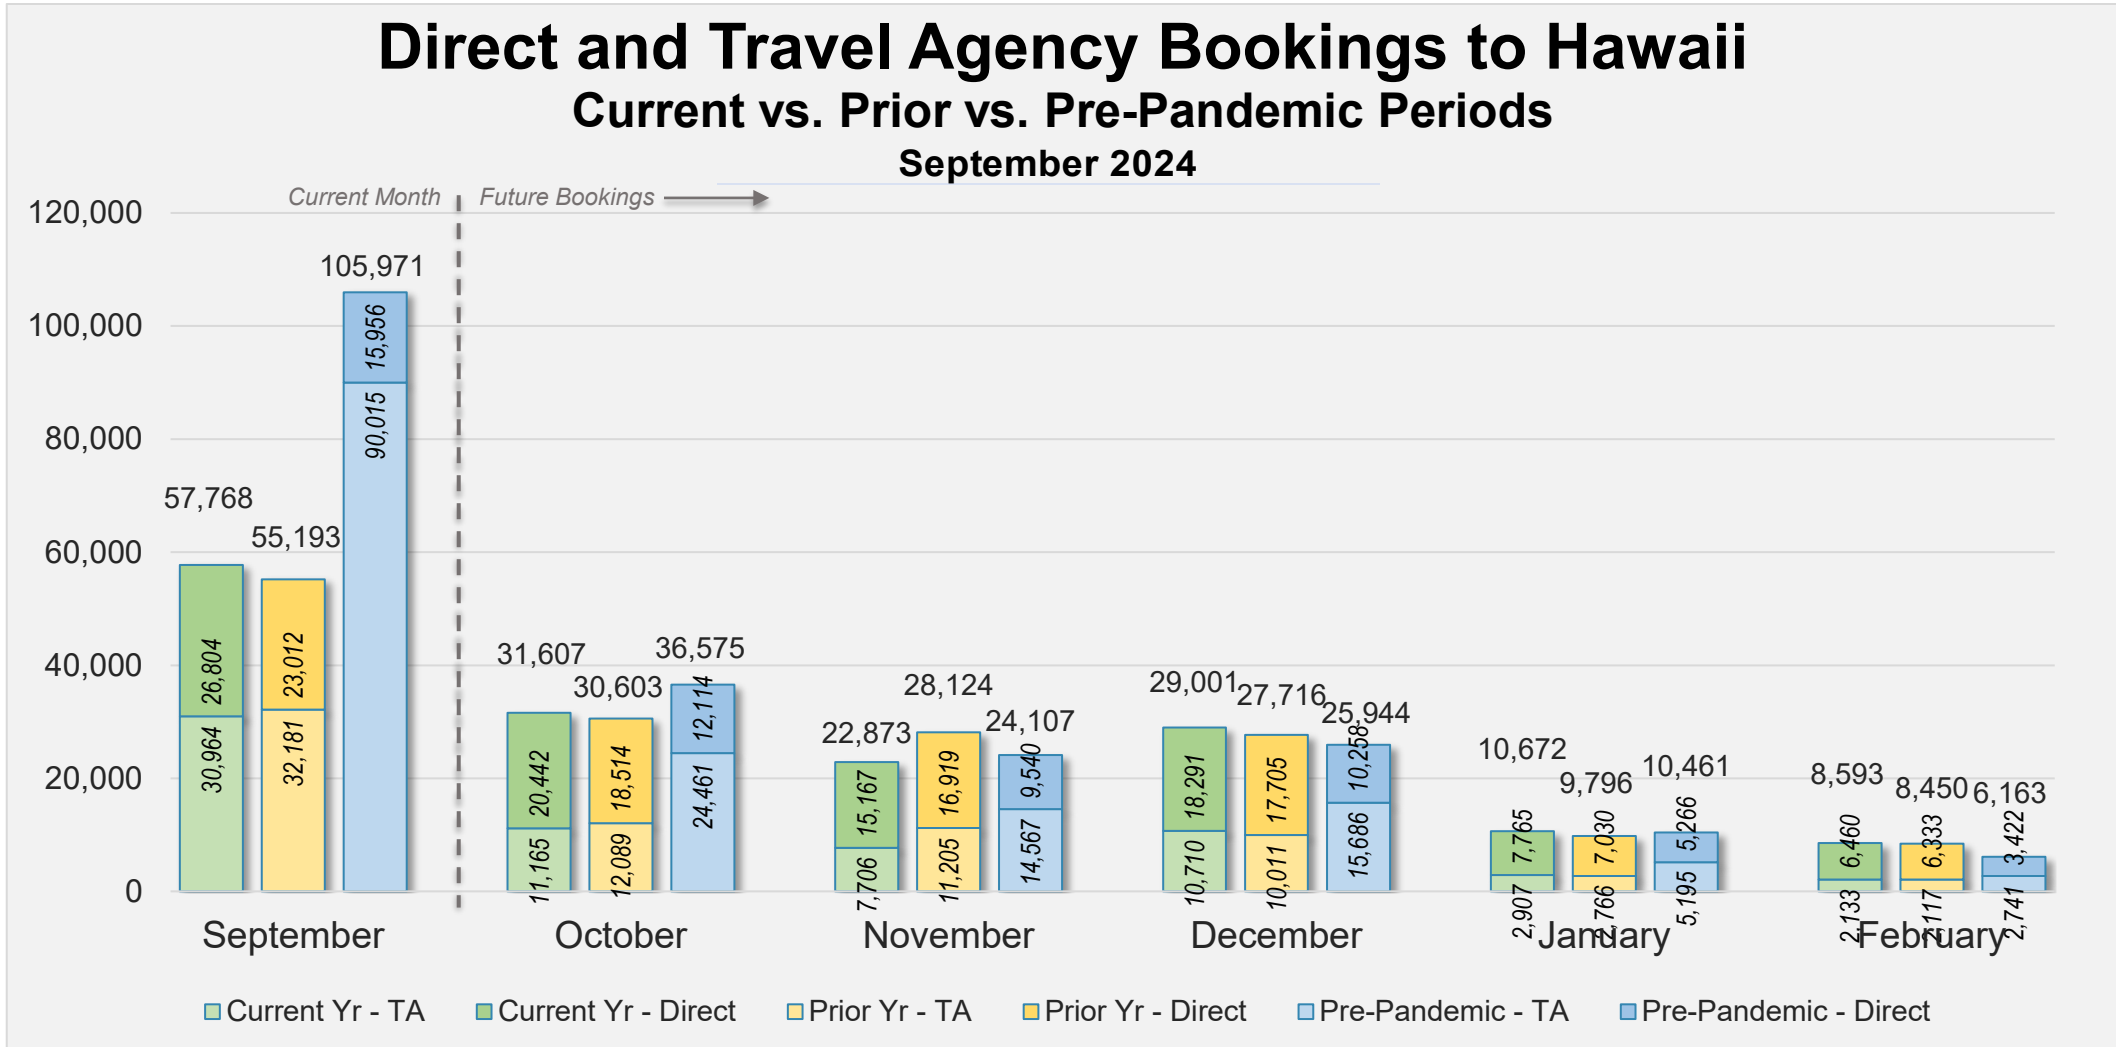

Forward Keys Index

- Bookings
 - Net sum of the number of visitors from Sales transactions counted, including Exchanges and Refunds.
- Current Year / Previous Year / Pre-pandemic
 - In the analysis results, "Current Year" refers to the period being analyzed. "Previous Year" refers to the time unit in the previous year equivalent to the "Current Year" (for year-on-year comparison purposes). "Pre-pandemic" refers to the equivalent period in 2019 to the Current period, using only 2019 data as a reference.
- Direct
 - Refers to tickets purchased directly through the airline, typically via an airline's website.
- Travel Agency
 - Refers to associated with an ARC/IATA number (or otherwise retail).

Direct and Travel Agency Bookings to Hawaii Current vs. Prior vs. Pre-Pandemic Periods

September 2024

Source: ForwardKeys as of 9/1/24

JAPAN

Direct and Travel Agency Bookings to Hawaii Current vs. Prior vs. Pre-Pandemic Periods September 2024

Source: ForwardKeys as of 9/1/24

CANADA

Direct and Travel Agency Bookings to Hawaii Current vs. Prior vs. Pre-Pandemic Periods

September 2024

Source: ForwardKeys as of 9/1/24

KOREA

Direct and Travel Agency Bookings to Hawaii Current vs. Prior vs. Pre-Pandemic Periods September 2024