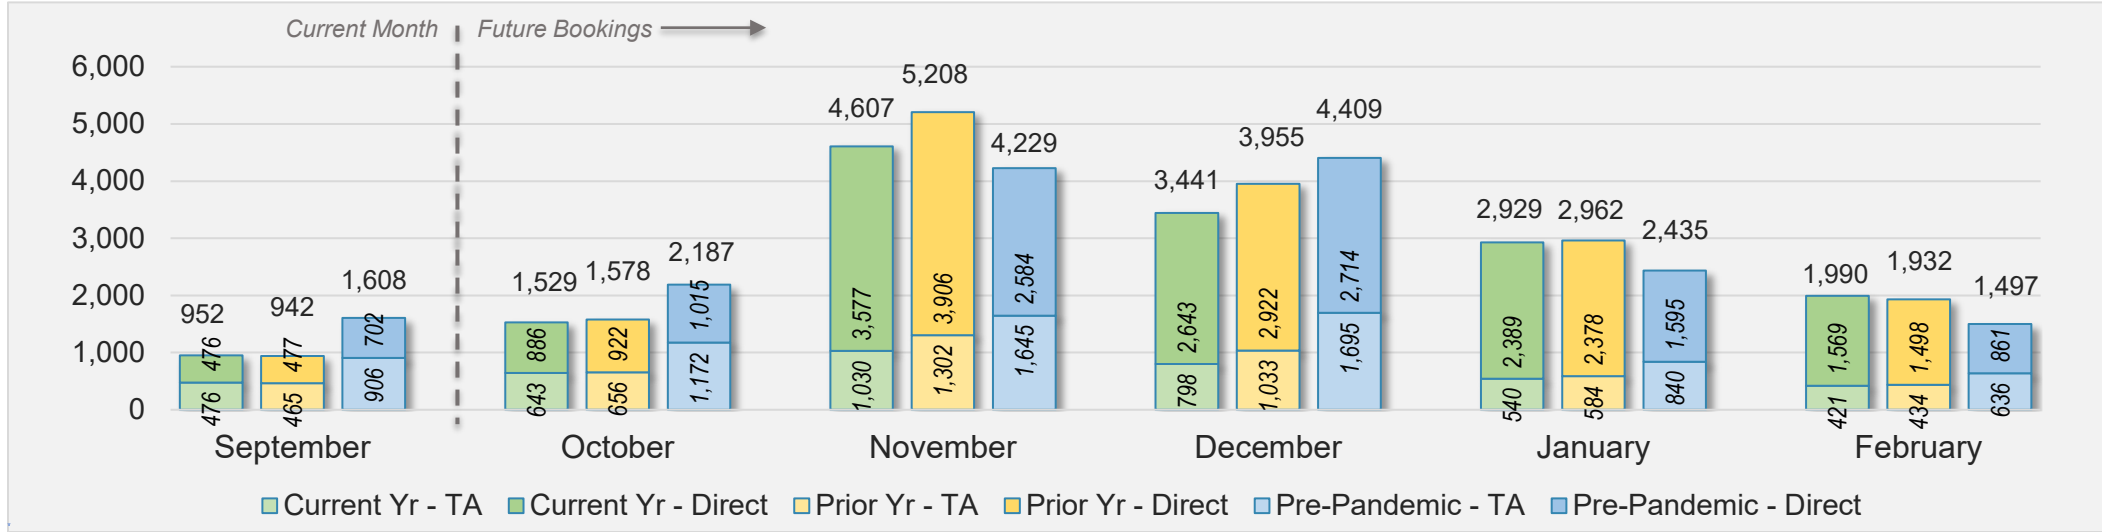

Hawai'i Island

September 2024 Direct and Travel Agency Bookings to Hawai'i

September 2024 Direct and Travel Agency Bookings to Hawai'i

Hawai'i Island (continued)

September 2024 Direct and Travel Agency Bookings to Hawai'i

CANADA

Source: ForwardKeys as of 9/1/24

September 2024 Direct and Travel Agency Bookings to Hawai'i

KOREA

Source: ForwardKeys as of 9/1/24

Hawai'i Island (continued)

September 2024 Direct and Travel Agency Bookings to Hawai'i