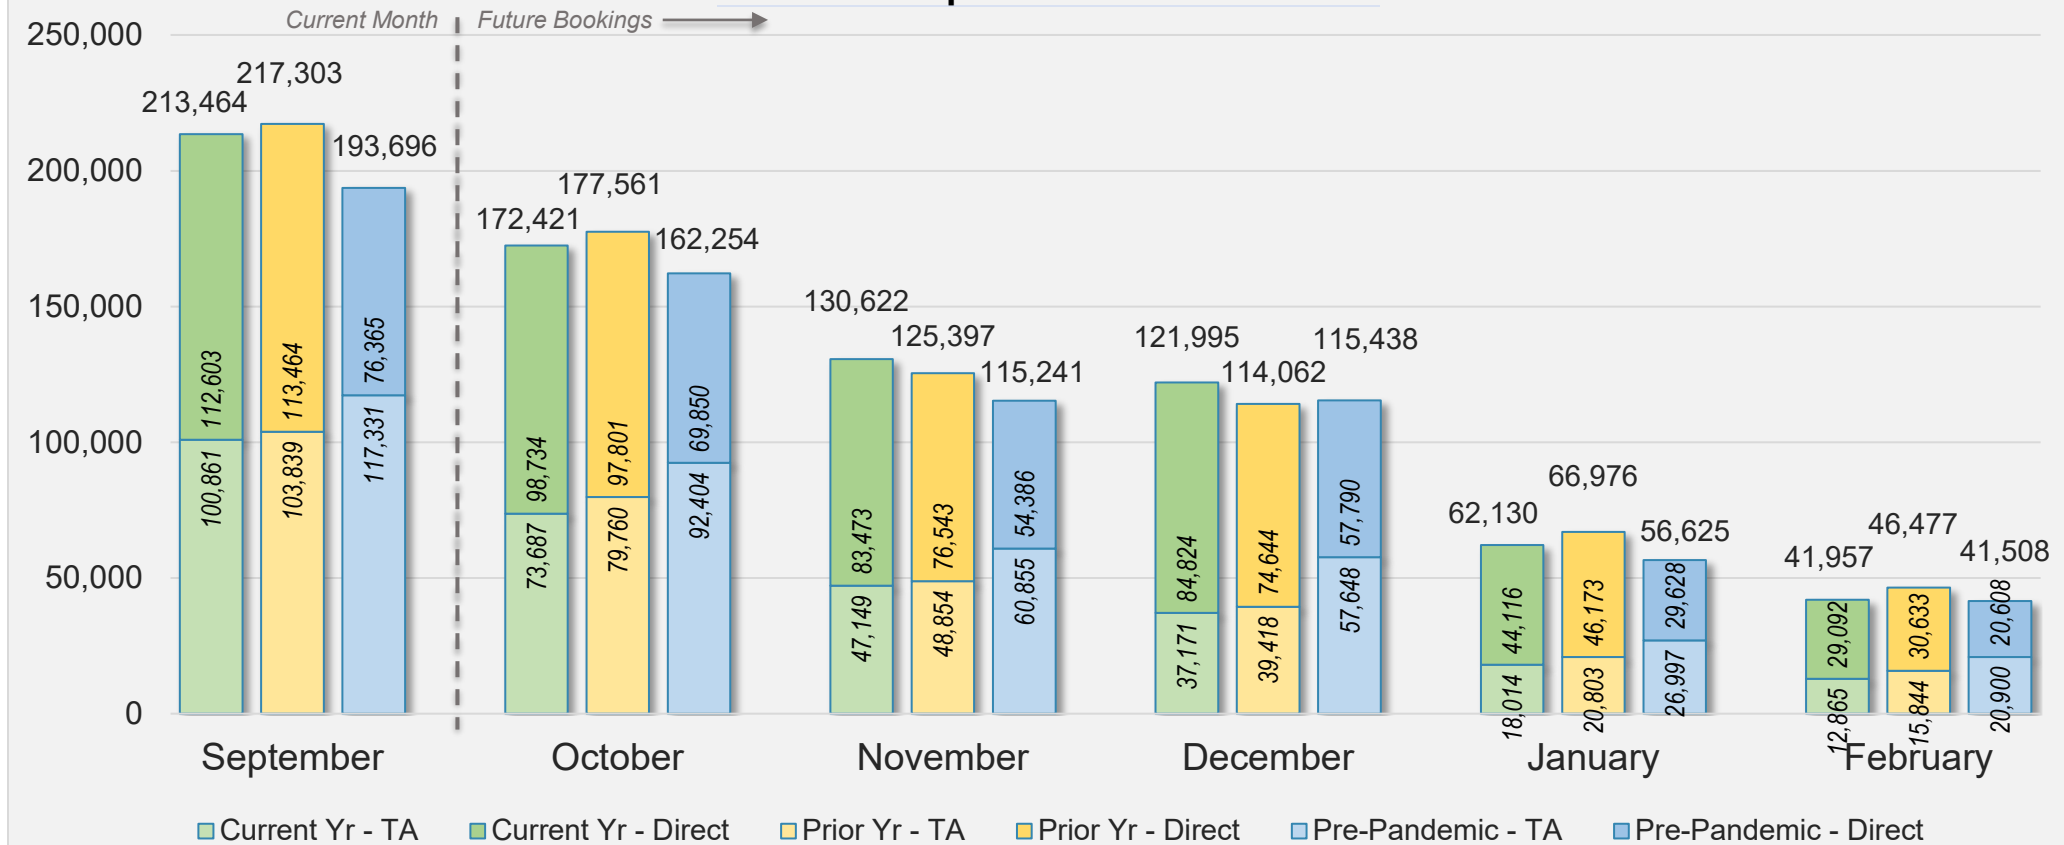

Direct and Travel Agency Bookings to Hawaii Current vs. Prior vs. Pre-Pandemic Periods

September 2024

Source: ForwardKeys as of 9/1/24