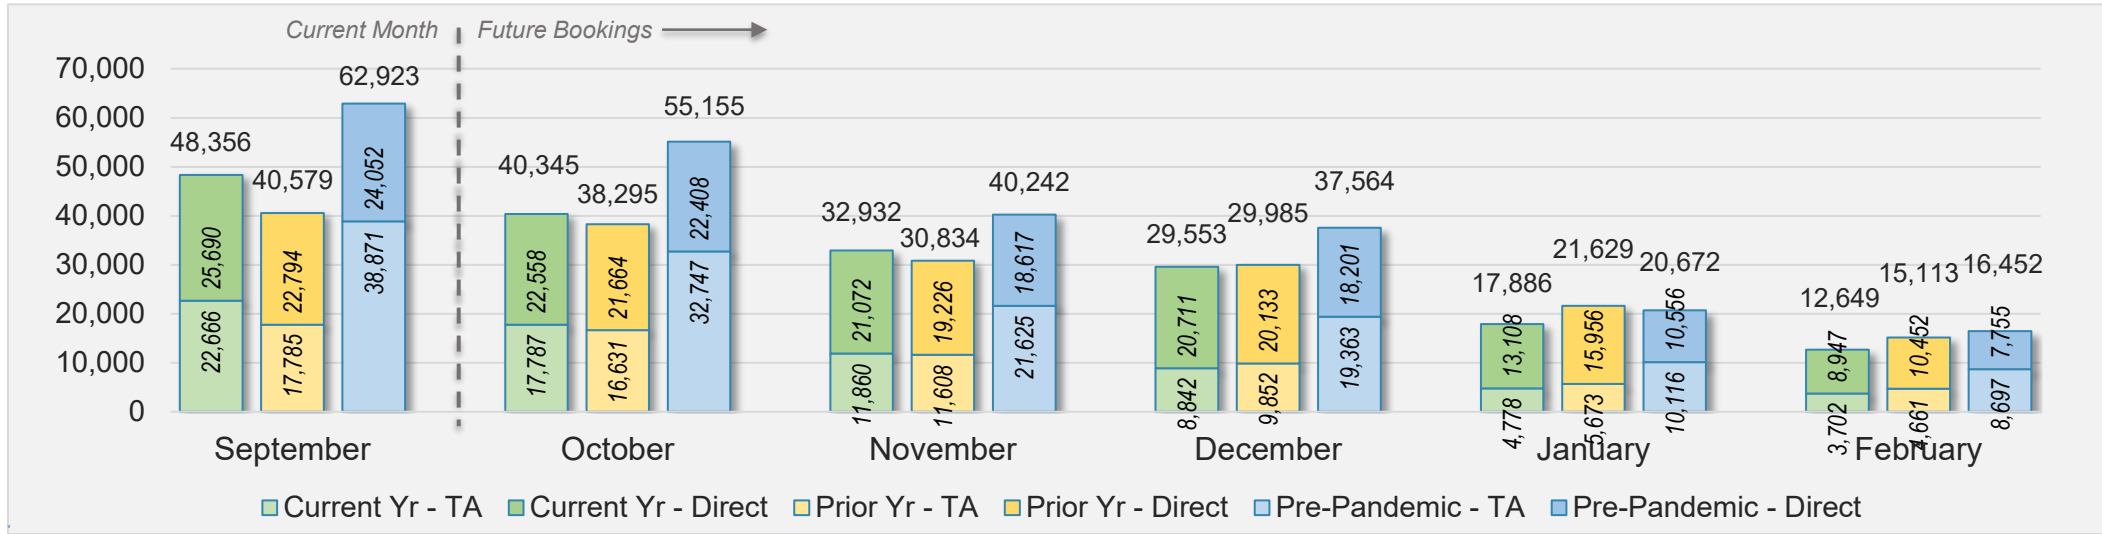

Source: ForwardKeys as of 9/1/24

September 2024 Direct and Travel Agency Bookings to Hawai'i

Source: ForwardKeys as of 9/1/24

O'ahu (continued)

September 2024 Direct and Travel Agency Bookings to Hawai'i

AUSTRALIA

Source: ForwardKeys as of 9/1/24

Maui

September 2024 Direct and Travel Agency Bookings to Hawai'i

Source: ForwardKeys as of 9/1/24

September 2024 Direct and Travel Agency Bookings to Hawai'i

Source: ForwardKeys as of 9/1/24