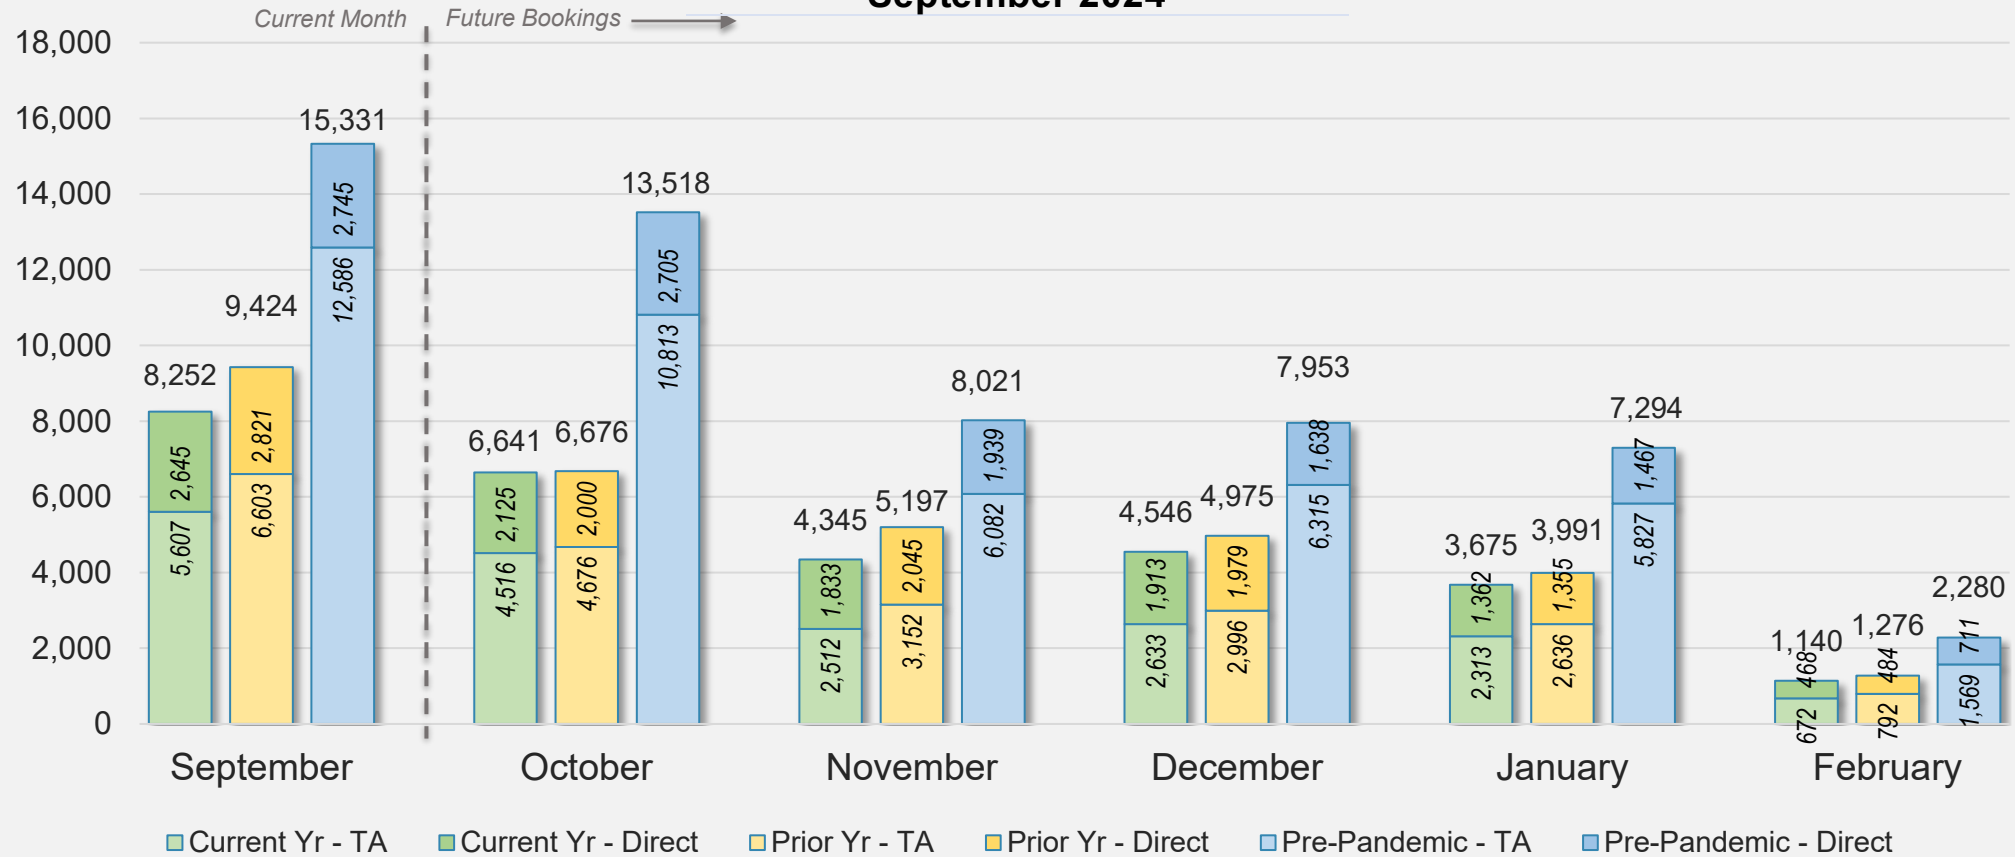

Forward Keys Index

- Bookings
 - Net sum of the number of visitors from Sales transactions counted, including Exchanges and Refunds.
- Current Year / Previous Year / Pre-pandemic
 - In the analysis results, "Current Year" refers to the period being analyzed. "Previous Year" refers to the time unit in the previous year equivalent to the "Current Year" (for year-on-year comparison purposes). "Pre-pandemic" refers to the equivalent period in 2019 to the Current period, using only 2019 data as a reference.
- Direct
 - Refers to tickets purchased directly through the airline, typically via an airline's website.
- Travel Agency
 - Refers to associated with an ARC/IATA number (or otherwise retail).

Source: ForwardKeys as of 9/1/24

CANADA

Direct and Travel Agency Bookings to Hawaii Current vs. Prior vs. Pre-Pandemic Periods

September 2024

Source: ForwardKeys as of 9/1/24

KOREA

Direct and Travel Agency Bookings to Hawaii Current vs. Prior vs. Pre-Pandemic Periods September 2024

Source: ForwardKeys as of 9/1/24

AUSTRALIA

Direct and Travel Agency Bookings to Hawaii Current vs. Prior vs. Pre-Pandemic Periods

September 2024

Source: ForwardKeys as of 9/1/24

O'ahu

September 2024 Direct and Travel Agency Bookings to Hawai'i