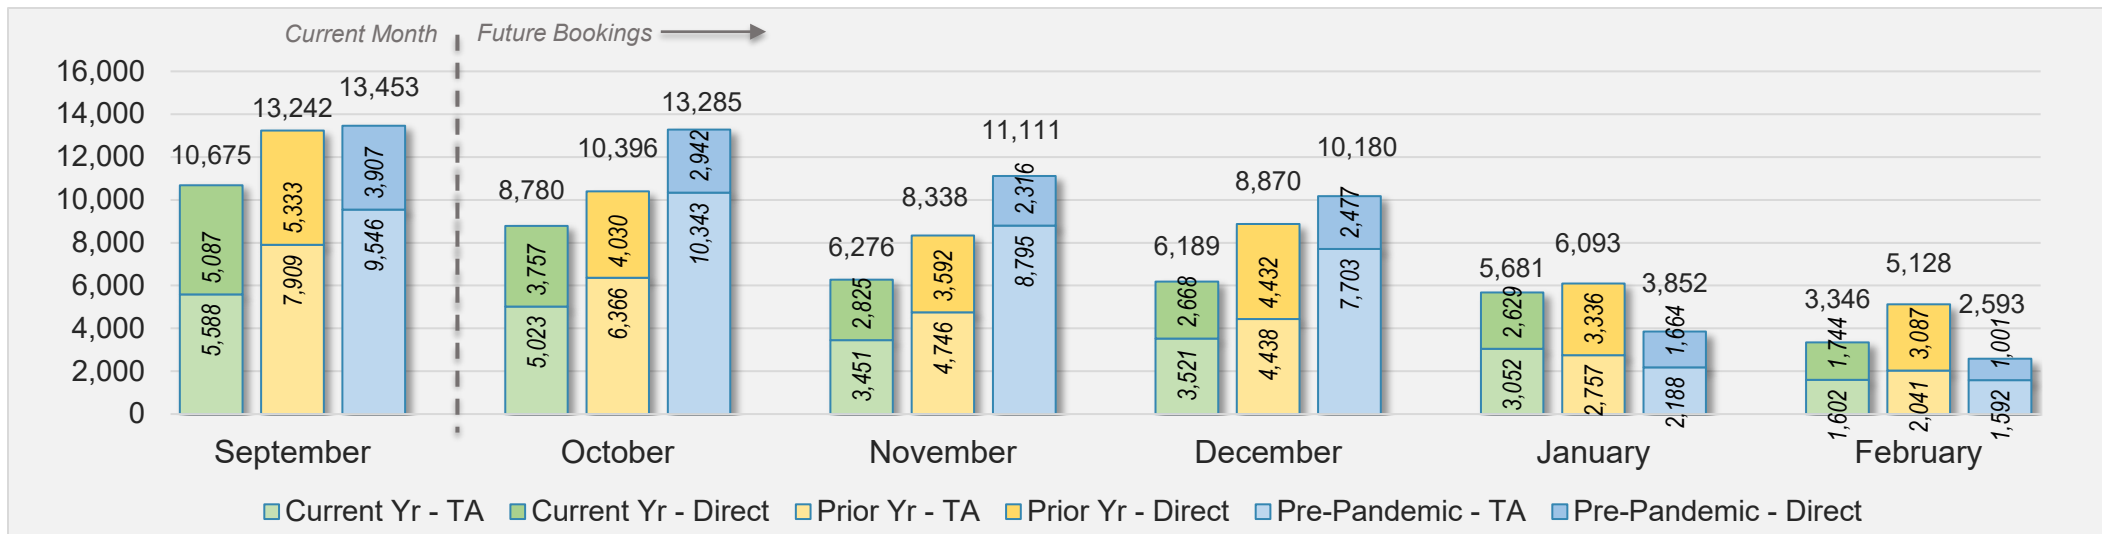

September 2024 Direct and Travel Agency Bookings to Hawai'i

Source: ForwardKeys as of 9/1/24