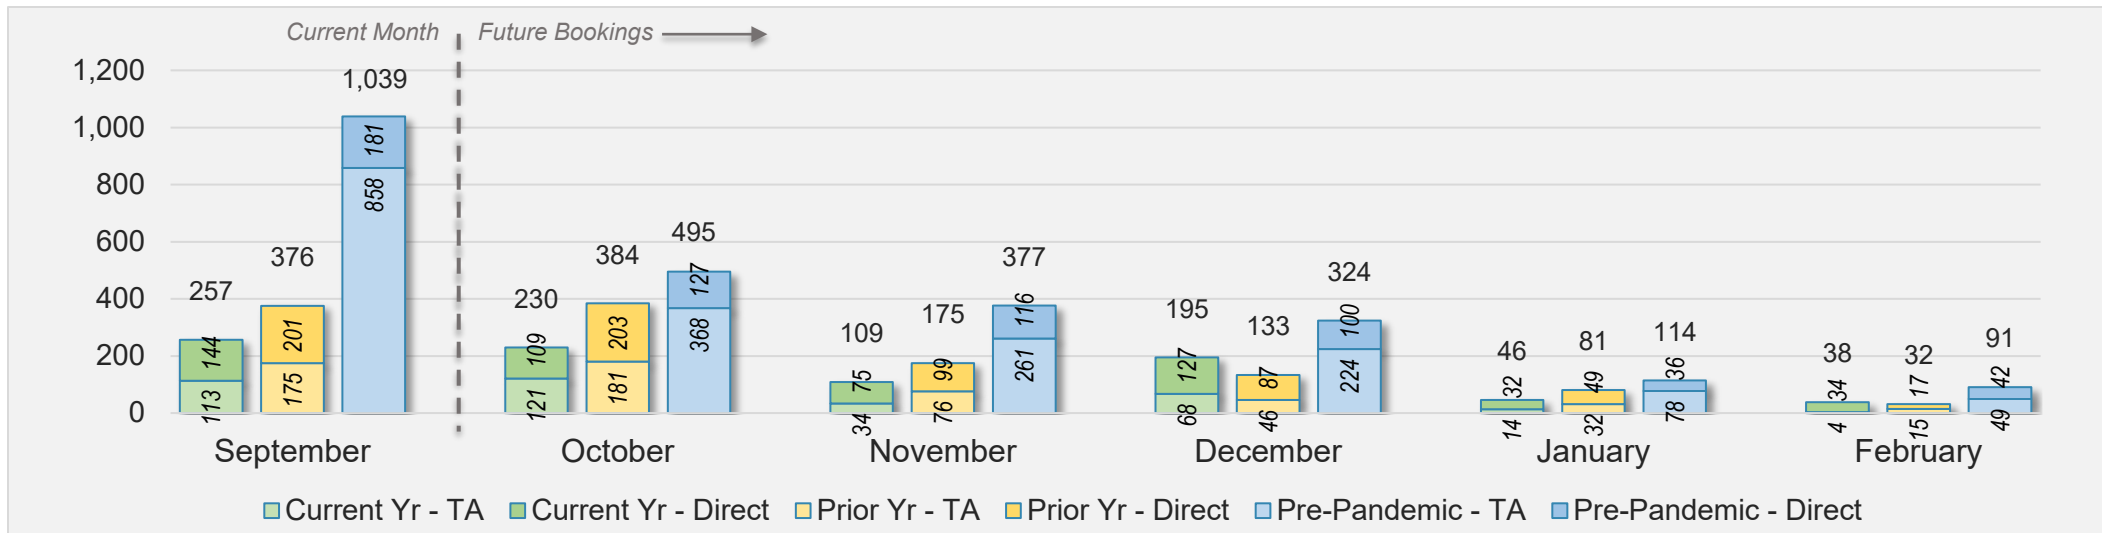

Source: ForwardKeys as of 9/1/24

Maui

September 2024 Direct and Travel Agency Bookings to Hawai'i

Source: ForwardKeys as of 9/1/24

September 2024 Direct and Travel Agency Bookings to Hawai'i

Source: ForwardKeys as of 9/1/24