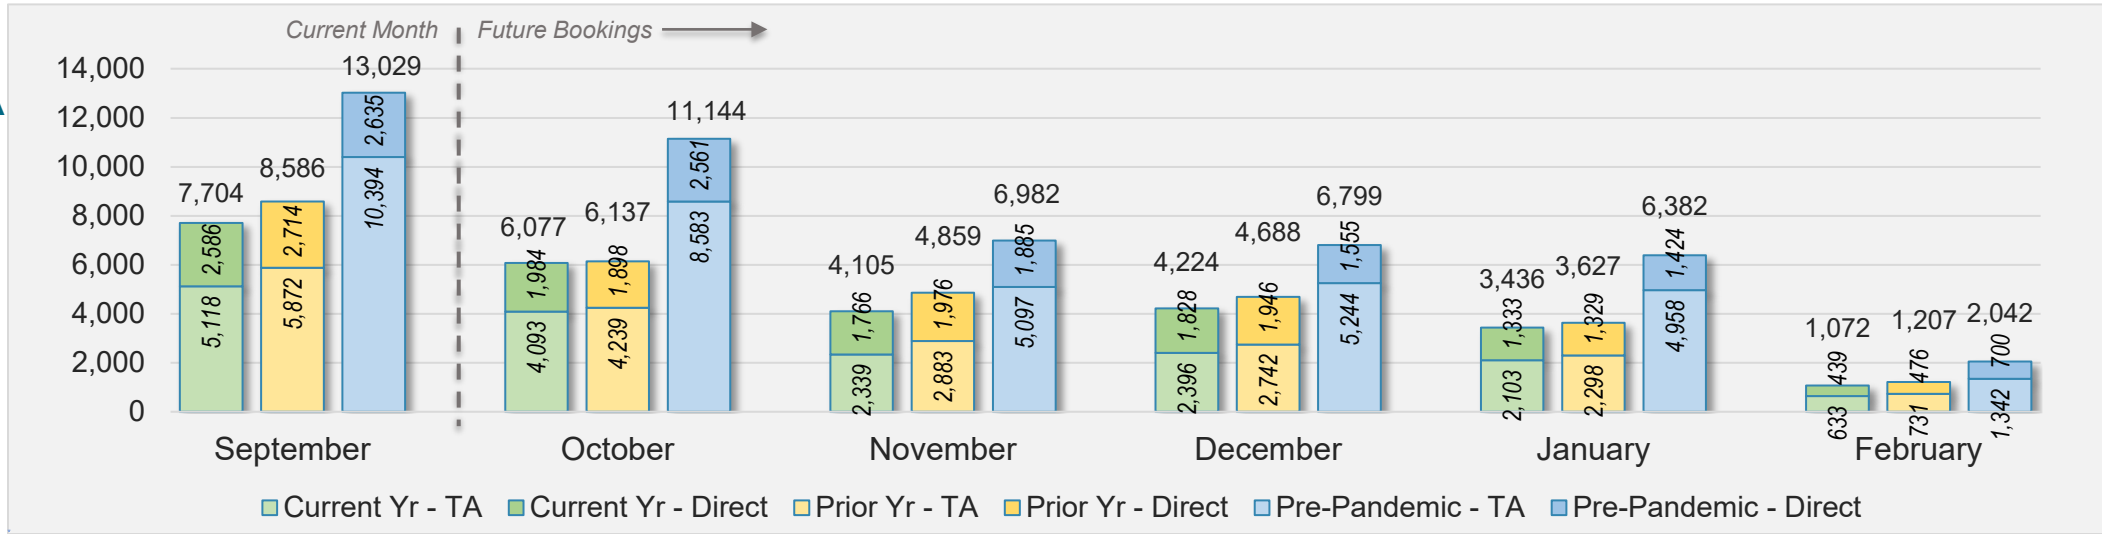

Source: ForwardKeys as of 9/1/24

September 2024 Direct and Travel Agency Bookings to Hawai'i

Source: ForwardKeys as of 9/1/24

O'ahu (continued)

September 2024 Direct and Travel Agency Bookings to Hawai'i

AUSTRALIA

Source: ForwardKeys as of 9/1/24

Maui

September 2024 Direct and Travel Agency Bookings to Hawai'i

Source: ForwardKeys as of 9/1/24

September 2024 Direct and Travel Agency Bookings to Hawai'i

Source: ForwardKeys as of 9/1/24