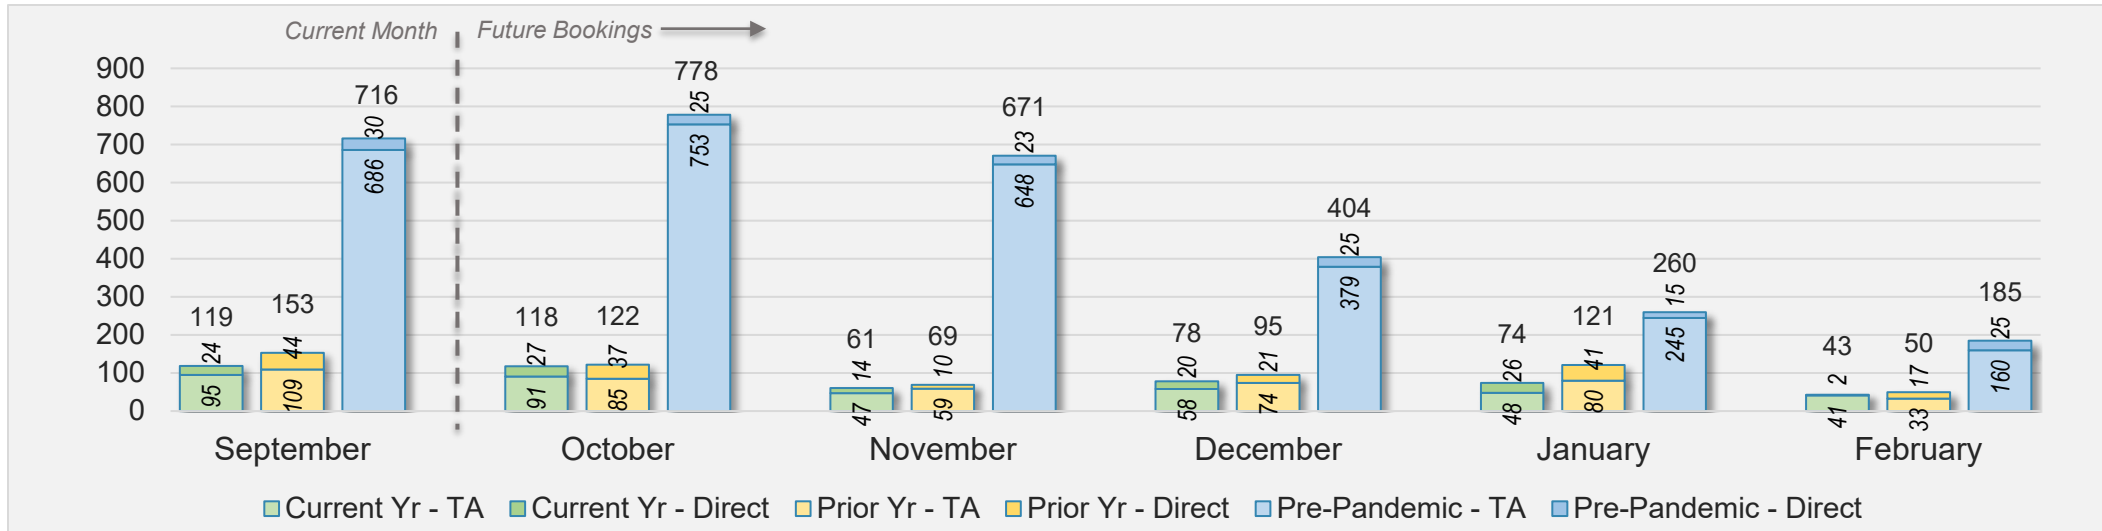

Source: ForwardKeys as of 9/1/24

Maui

September 2024 Direct and Travel Agency Bookings to Hawai'i

Source: ForwardKeys as of 9/1/24

September 2024 Direct and Travel Agency Bookings to Hawai'i

Source: ForwardKeys as of 9/1/24

Maui (continued)

September 2024 Direct and Travel Agency Bookings to Hawai'i

CANADA

Source: ForwardKeys as of 9/1/24

September 2024 Direct and Travel Agency Bookings to Hawai'i

KOREA

Source: ForwardKeys as of 9/1/24

Maui (continued)

September 2024 Direct and Travel Agency Bookings to Hawai'i

AUSTRALIA

Source: ForwardKeys as of 9/1/24

Kaua'i

September 2024 Direct and Travel Agency Bookings to Hawai'i

U.S.

Source: ForwardKeys as of 9/1/24