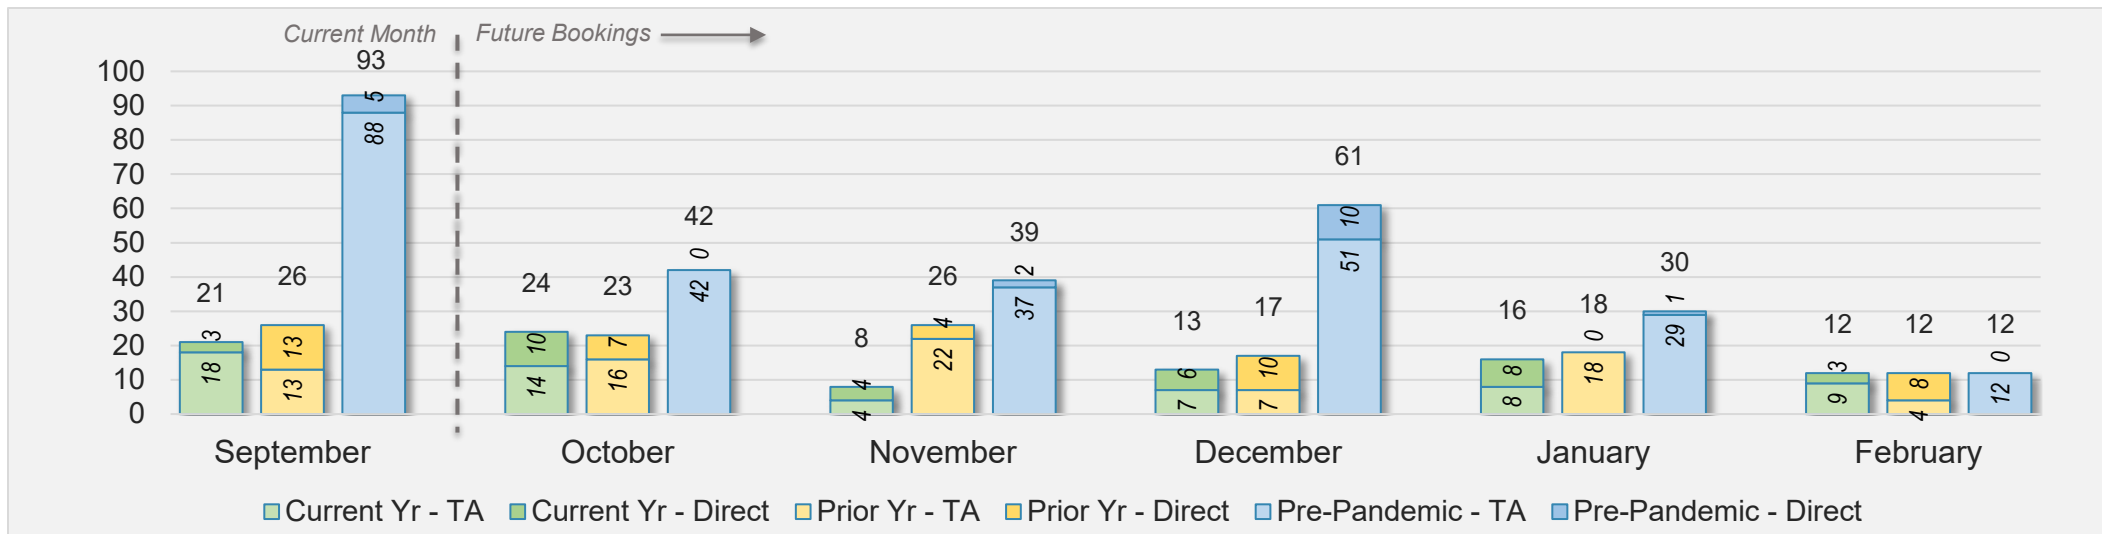

September 2024 Direct and Travel Agency Bookings to Hawai'i

Source: ForwardKeys as of 9/1/24

CANADA

KOREA