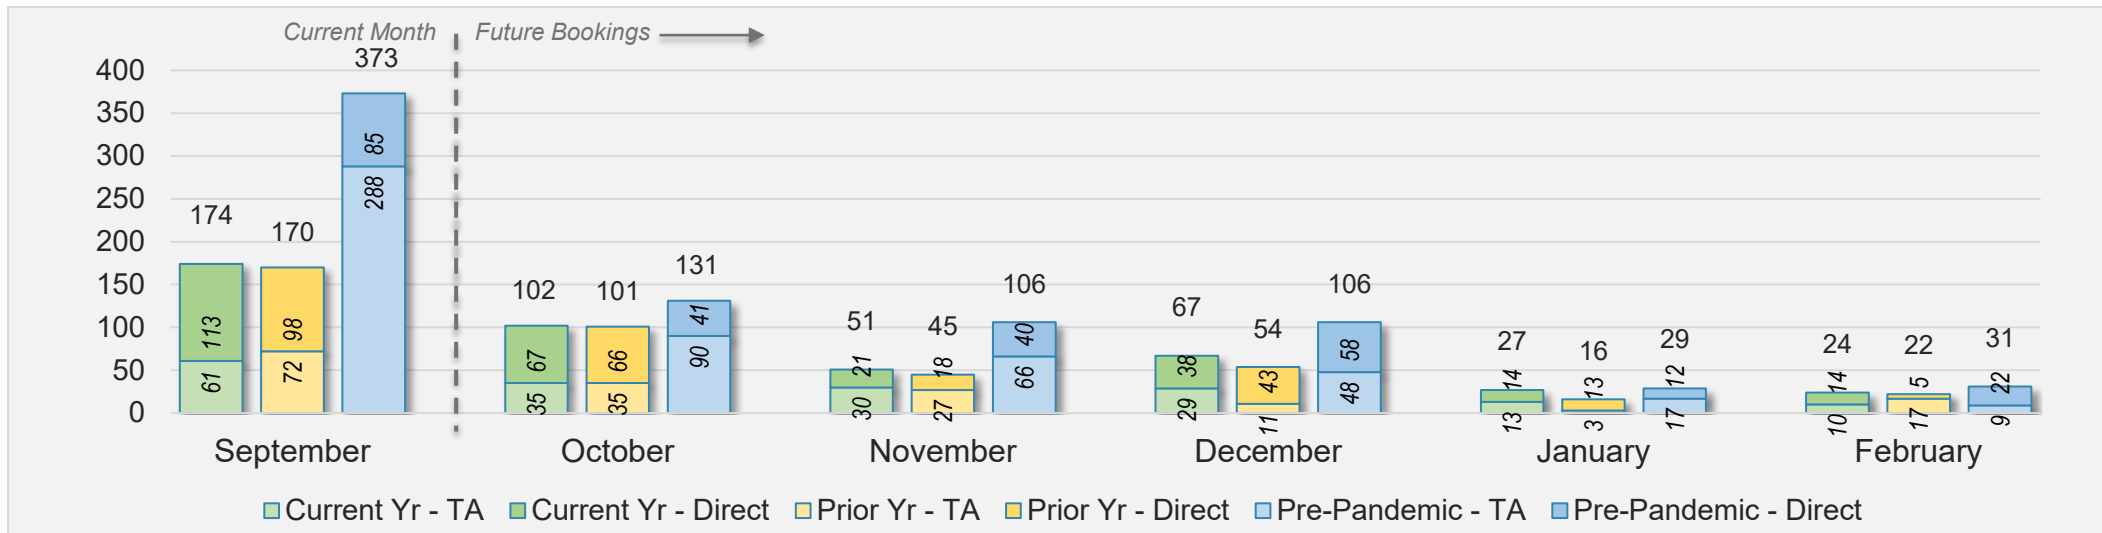

Maui (continued)

September 2024 Direct and Travel Agency Bookings to Hawai'i

CANADA

Source: ForwardKeys as of 9/1/24

September 2024 Direct and Travel Agency Bookings to Hawai'i

KOREA

Source: ForwardKeys as of 9/1/24

Maui (continued)

September 2024 Direct and Travel Agency Bookings to Hawai'i

AUSTRALIA

Source: ForwardKeys as of 9/1/24

Kaua'i

September 2024 Direct and Travel Agency Bookings to Hawai'i

U.S.

Source: ForwardKeys as of 9/1/24

September 2024 Direct and Travel Agency Bookings to Hawai'i

JAPAN

Source: ForwardKeys as of 9/1/24

Kaua'i (continued)

September 2024 Direct and Travel Agency Bookings to Hawai'i

Source: ForwardKeys as of 9/1/24