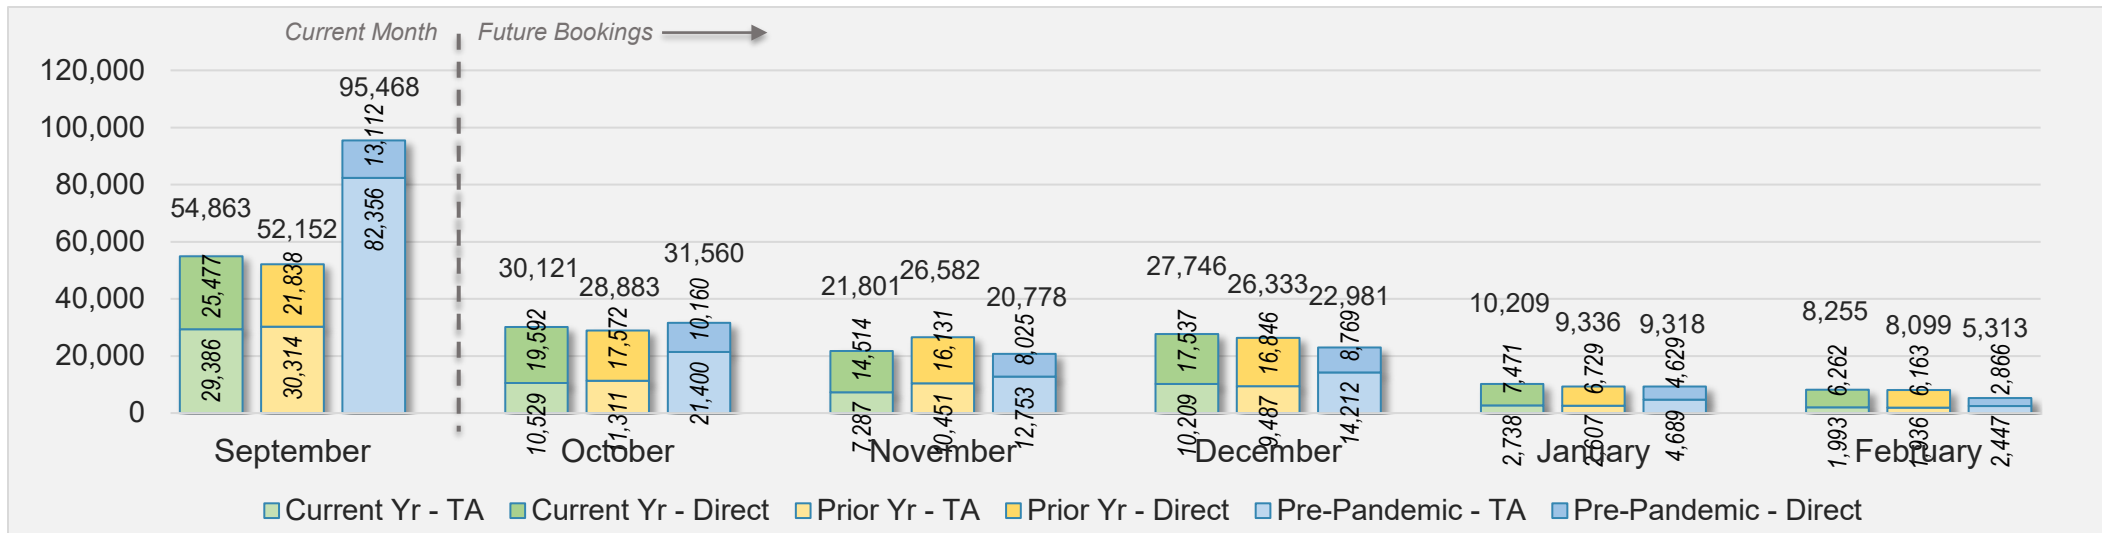

September 2024 Direct and Travel Agency Bookings to Hawai'i

JAPAN

Source: ForwardKeys as of 9/1/24