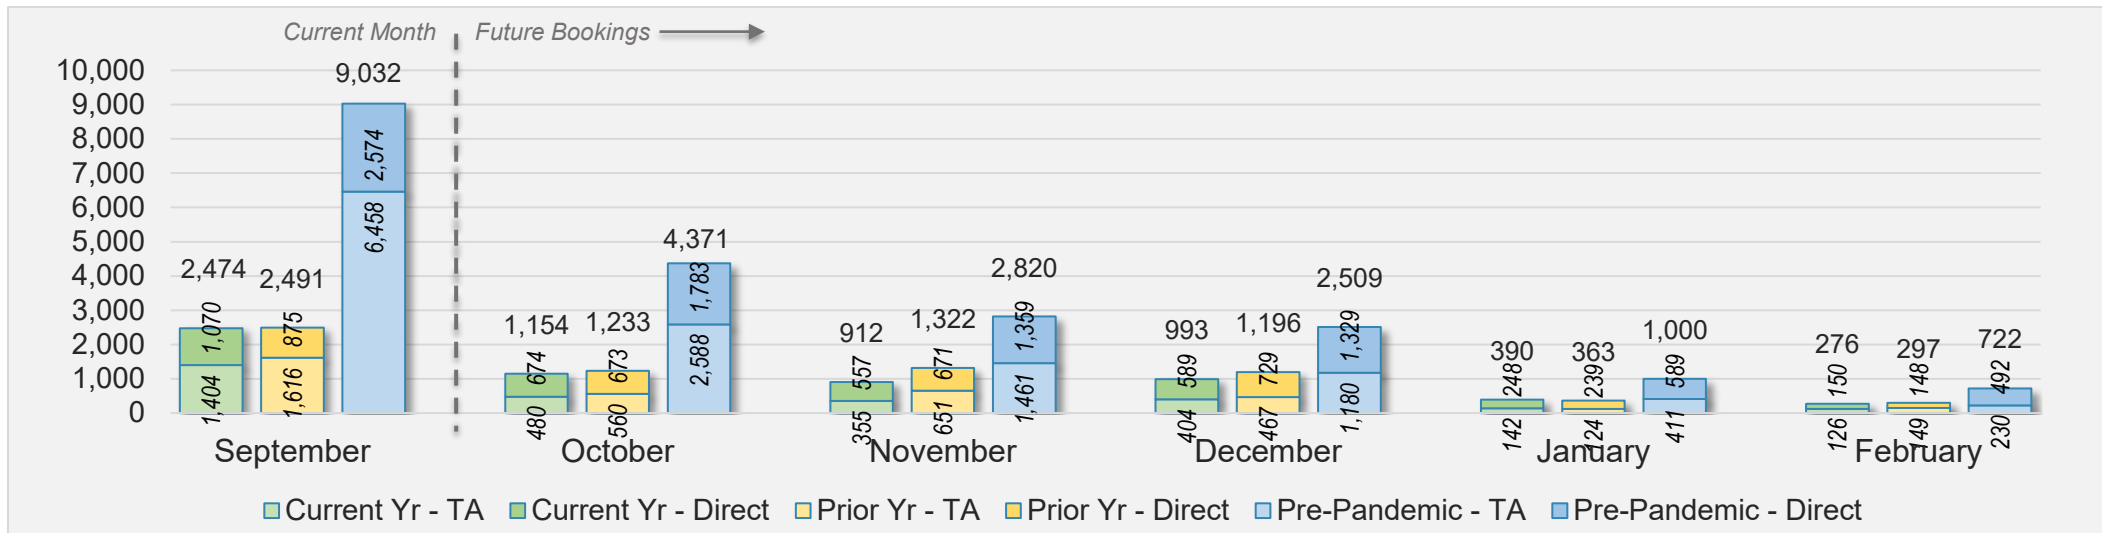

September 2024 Direct and Travel Agency Bookings to Hawai'i

Source: ForwardKeys as of 9/1/24

CANADA

KOREA

Kaua'i (continued)

September 2024 Direct and Travel Agency Bookings to Hawai'i

AUSTRALIA

Source: ForwardKeys as of 9/1/24

Hawai'i Island

September 2024 Direct and Travel Agency Bookings to Hawai'i

September 2024 Direct and Travel Agency Bookings to Hawai'i

Hawai'i Island (continued)

September 2024 Direct and Travel Agency Bookings to Hawai'i