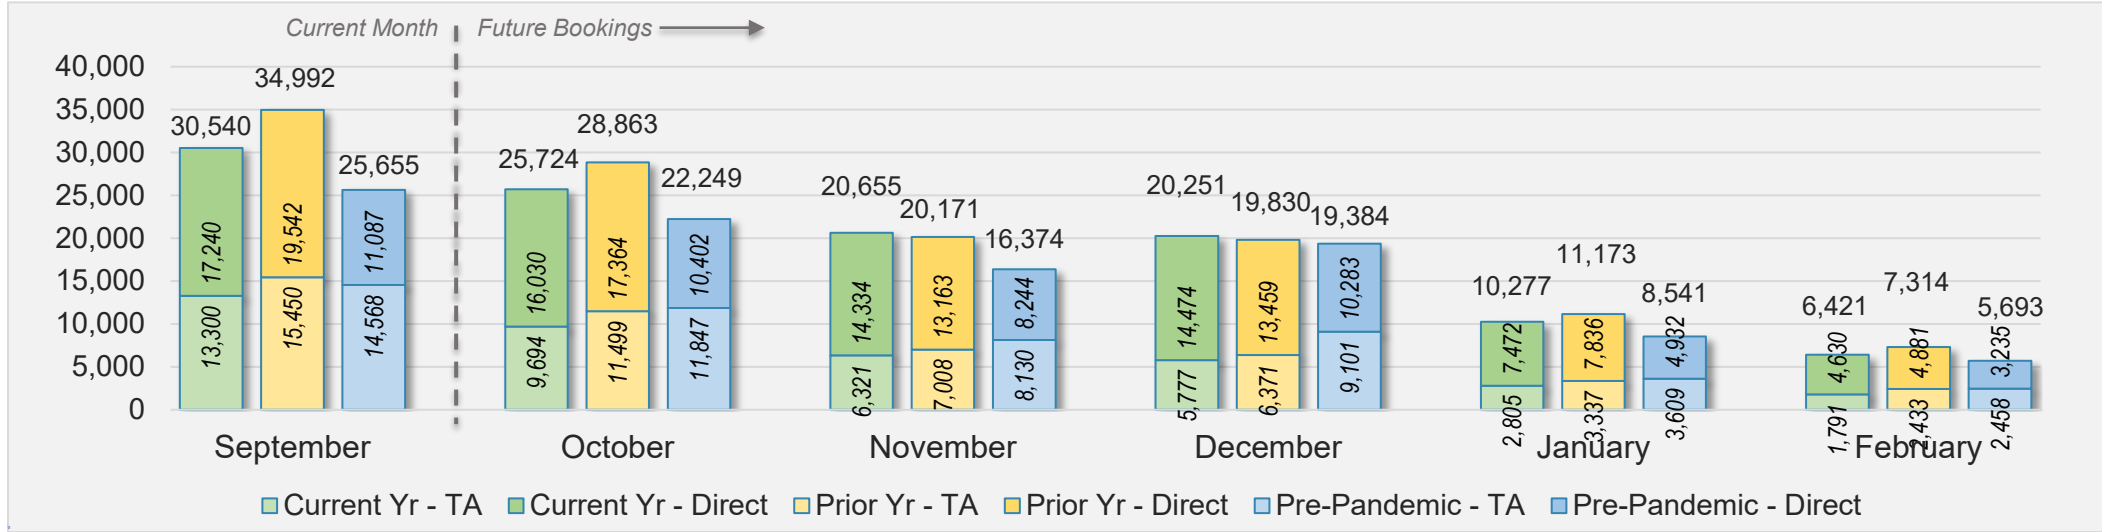

September 2024 Direct and Travel Agency Bookings to Hawai'i

Source: ForwardKeys as of 9/1/24

CANADA

KOREA

Kaua'i (continued)

September 2024 Direct and Travel Agency Bookings to Hawai'i

AUSTRALIA

Source: ForwardKeys as of 9/1/24

Hawai'i Island

September 2024 Direct and Travel Agency Bookings to Hawai'i

September 2024 Direct and Travel Agency Bookings to Hawai'i

Hawai'i Island (continued)

September 2024 Direct and Travel Agency Bookings to Hawai'i