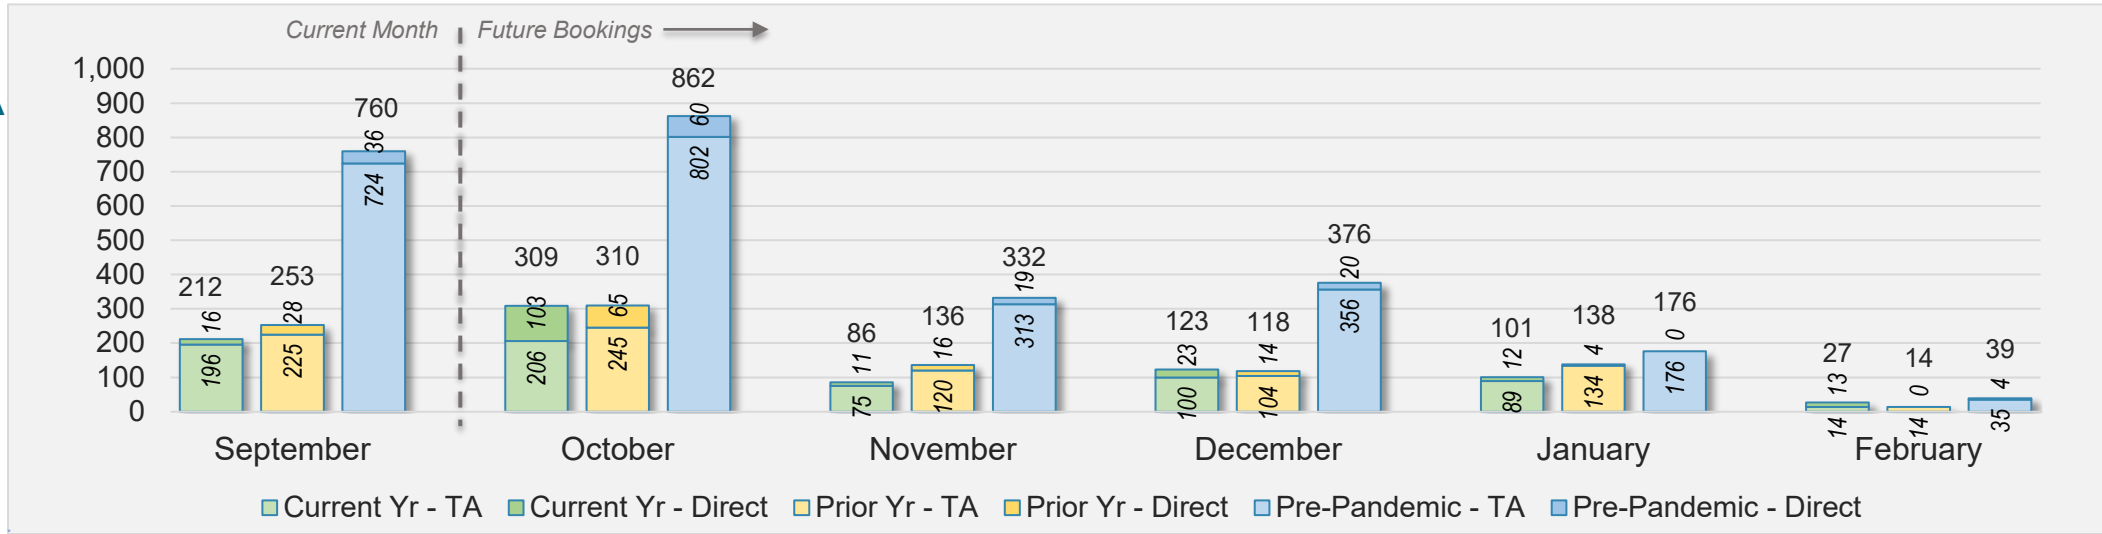

Hawai'i Island (continued)

September 2024 Direct and Travel Agency Bookings to Hawai'i

AUSTRALIA

Source: ForwardKeys as of 9/1/24