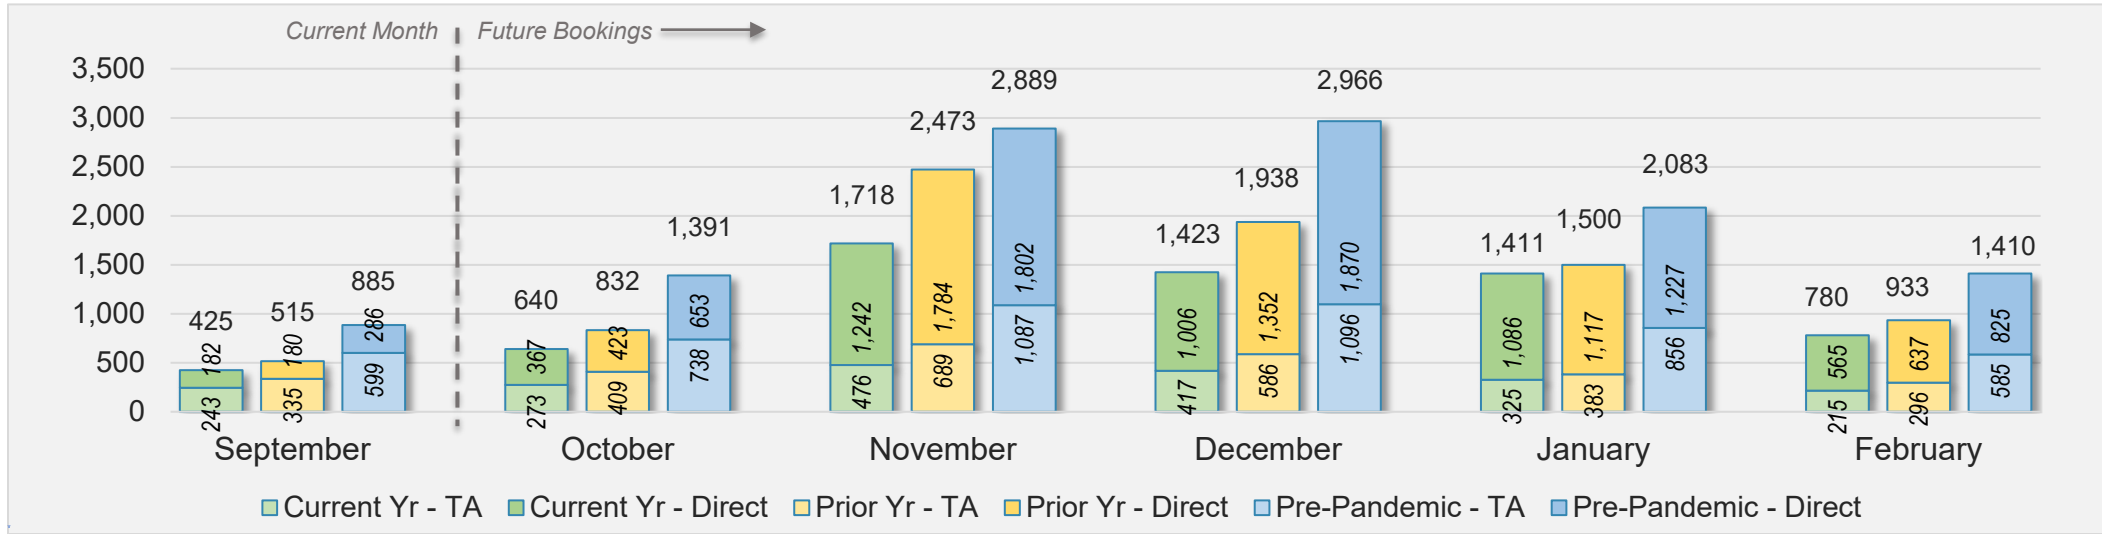

September 2024 Direct and Travel Agency Bookings to Hawai'i

JAPAN

Source: ForwardKeys as of 9/1/24

Kaua'i (continued)

September 2024 Direct and Travel Agency Bookings to Hawai'i

Source: ForwardKeys as of 9/1/24

September 2024 Direct and Travel Agency Bookings to Hawai'i

Source: ForwardKeys as of 9/1/24

CANADA

KOREA

Kaua'i (continued)

September 2024 Direct and Travel Agency Bookings to Hawai'i

AUSTRALIA

Source: ForwardKeys as of 9/1/24

Hawai'i Island

September 2024 Direct and Travel Agency Bookings to Hawai'i

September 2024 Direct and Travel Agency Bookings to Hawai'i

Hawai'i Island (continued)

September 2024 Direct and Travel Agency Bookings to Hawai'i