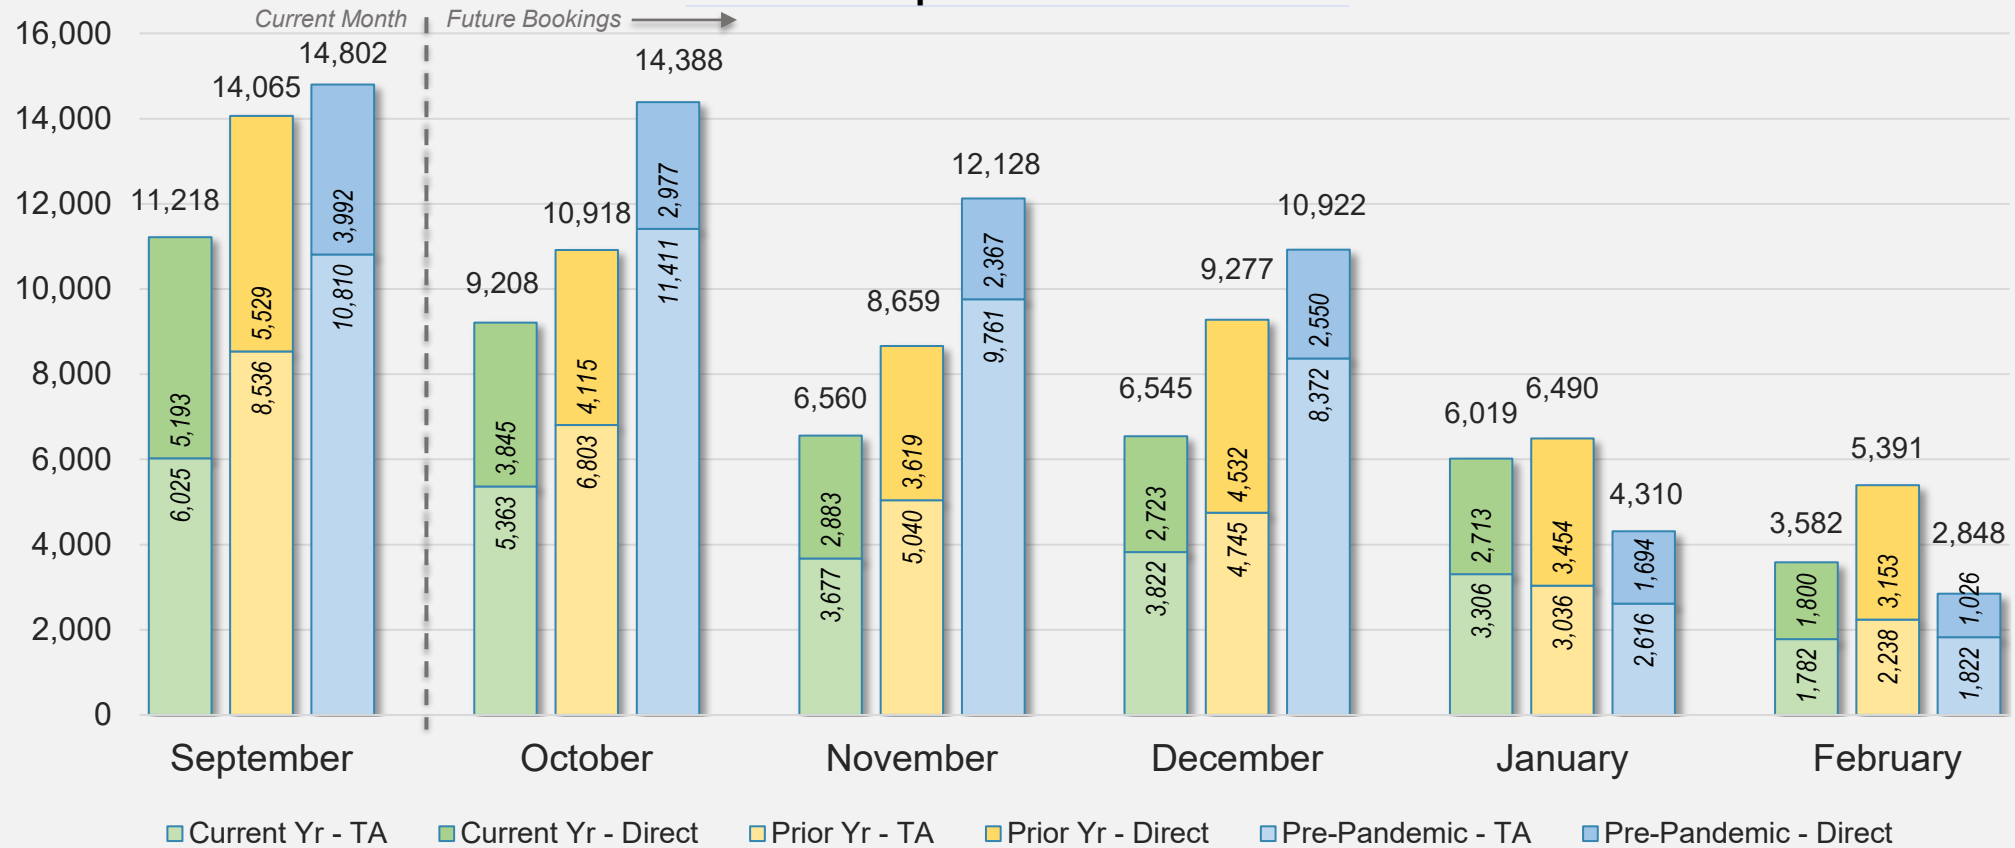

Forward Keys Index

- Bookings
 - Net sum of the number of visitors from Sales transactions counted, including Exchanges and Refunds.
- Current Year / Previous Year / Pre-pandemic
 - In the analysis results, "Current Year" refers to the period being analyzed. "Previous Year" refers to the time unit in the previous year equivalent to the "Current Year" (for year-on-year comparison purposes). "Pre-pandemic" refers to the equivalent period in 2019 to the Current period, using only 2019 data as a reference.
- Direct
 - Refers to tickets purchased directly through the airline, typically via an airline's website.
- Travel Agency
 - Refers to associated with an ARC/IATA number (or otherwise retail).

Source: ForwardKeys as of 9/1/24

CANADA

Direct and Travel Agency Bookings to Hawaii Current vs. Prior vs. Pre-Pandemic Periods

September 2024

Source: ForwardKeys as of 9/1/24

KOREA

Direct and Travel Agency Bookings to Hawaii Current vs. Prior vs. Pre-Pandemic Periods September 2024