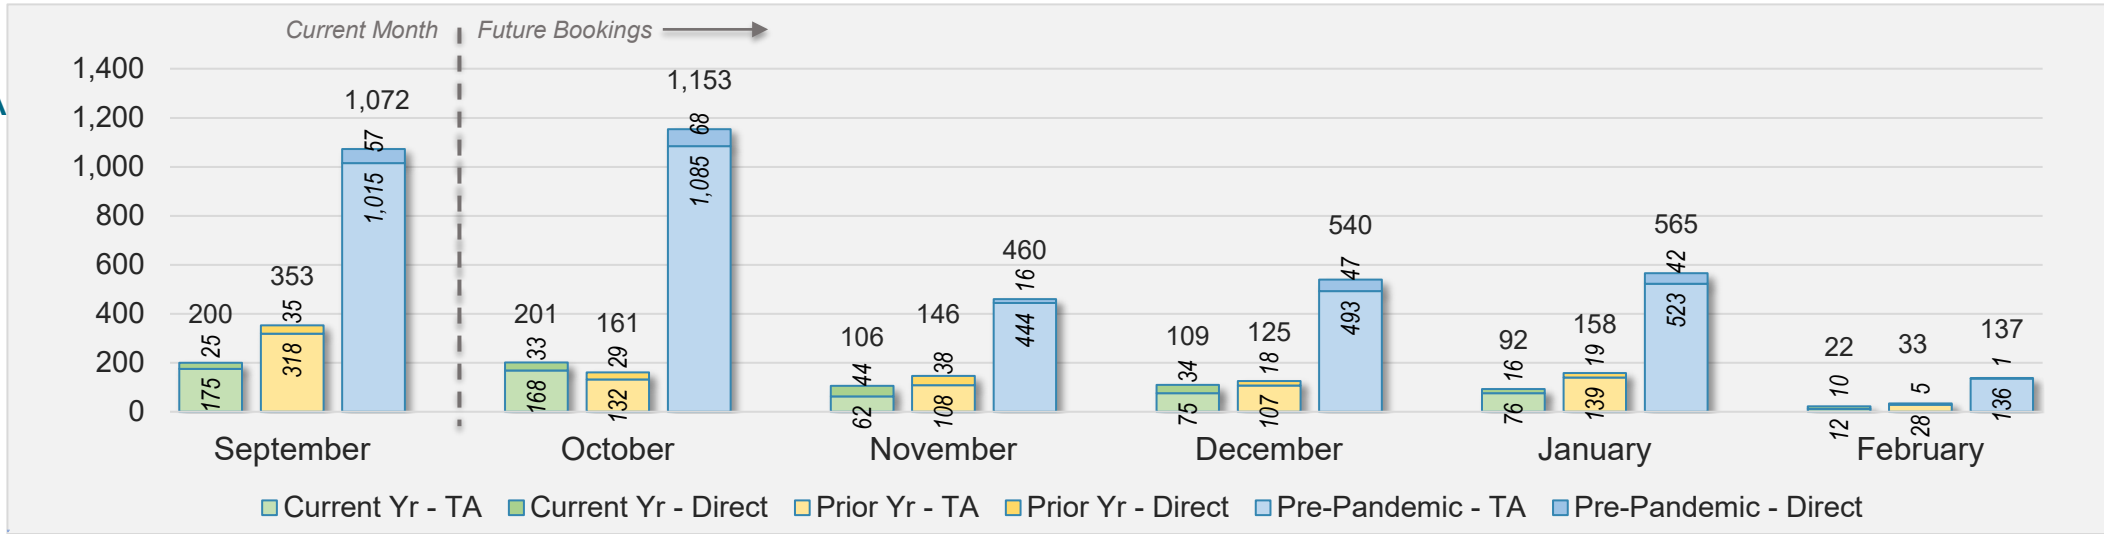

Source: ForwardKeys as of 9/1/24

Maui

September 2024 Direct and Travel Agency Bookings to Hawai'i

Source: ForwardKeys as of 9/1/24

September 2024 Direct and Travel Agency Bookings to Hawai'i

Source: ForwardKeys as of 9/1/24

Maui (continued)

September 2024 Direct and Travel Agency Bookings to Hawai'i

CANADA

Source: ForwardKeys as of 9/1/24

September 2024 Direct and Travel Agency Bookings to Hawai'i

KOREA

Source: ForwardKeys as of 9/1/24

Maui (continued)

September 2024 Direct and Travel Agency Bookings to Hawai'i

AUSTRALIA

Source: ForwardKeys as of 9/1/24

Kaua'i

September 2024 Direct and Travel Agency Bookings to Hawai'i

U.S.

Source: ForwardKeys as of 9/1/24