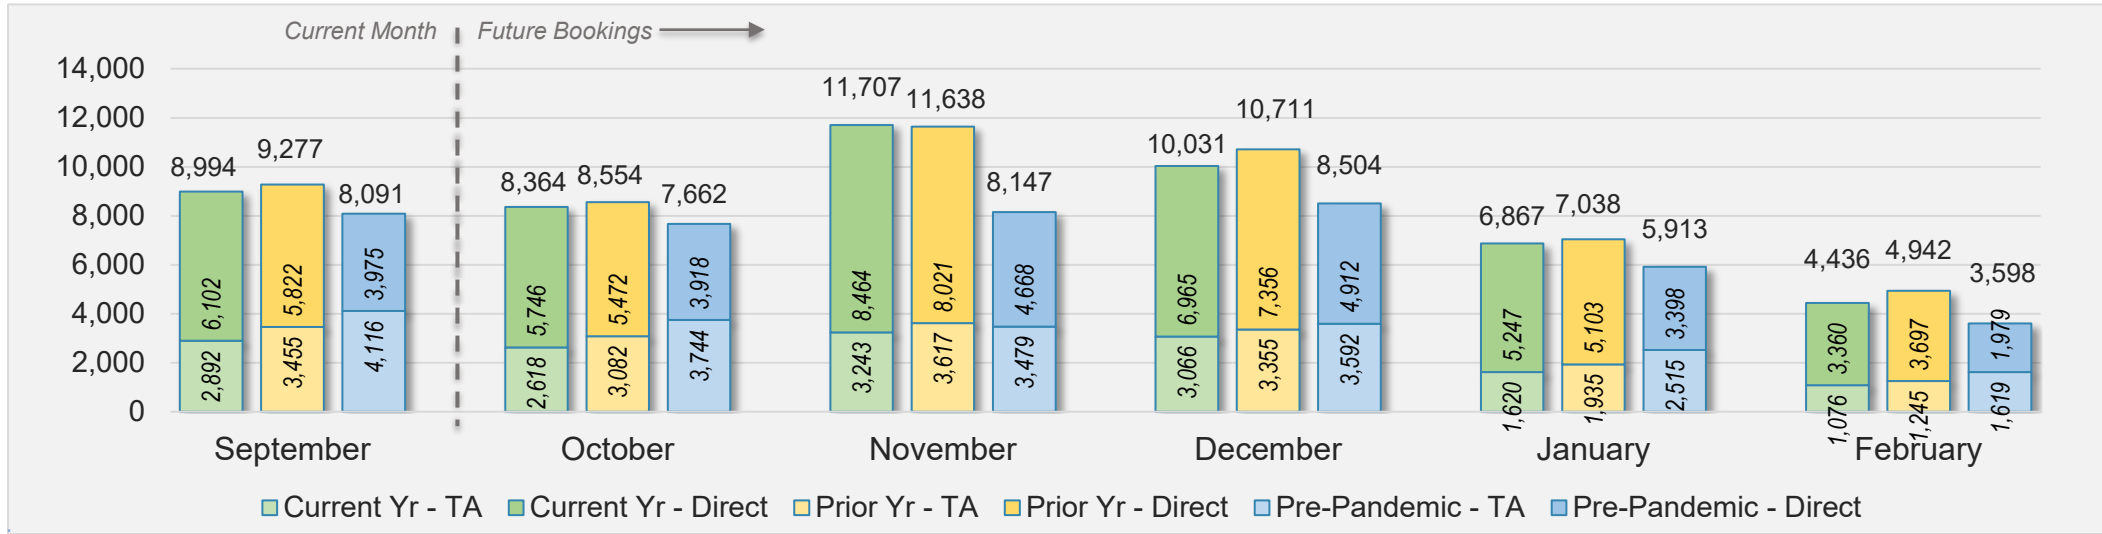

U.S.

Source: ForwardKeys as of 9/1/24

September 2024 Direct and Travel Agency Bookings to Hawai'i

JAPAN

Source: ForwardKeys as of 9/1/24

O'ahu (continued)

September 2024 Direct and Travel Agency Bookings to Hawai'i