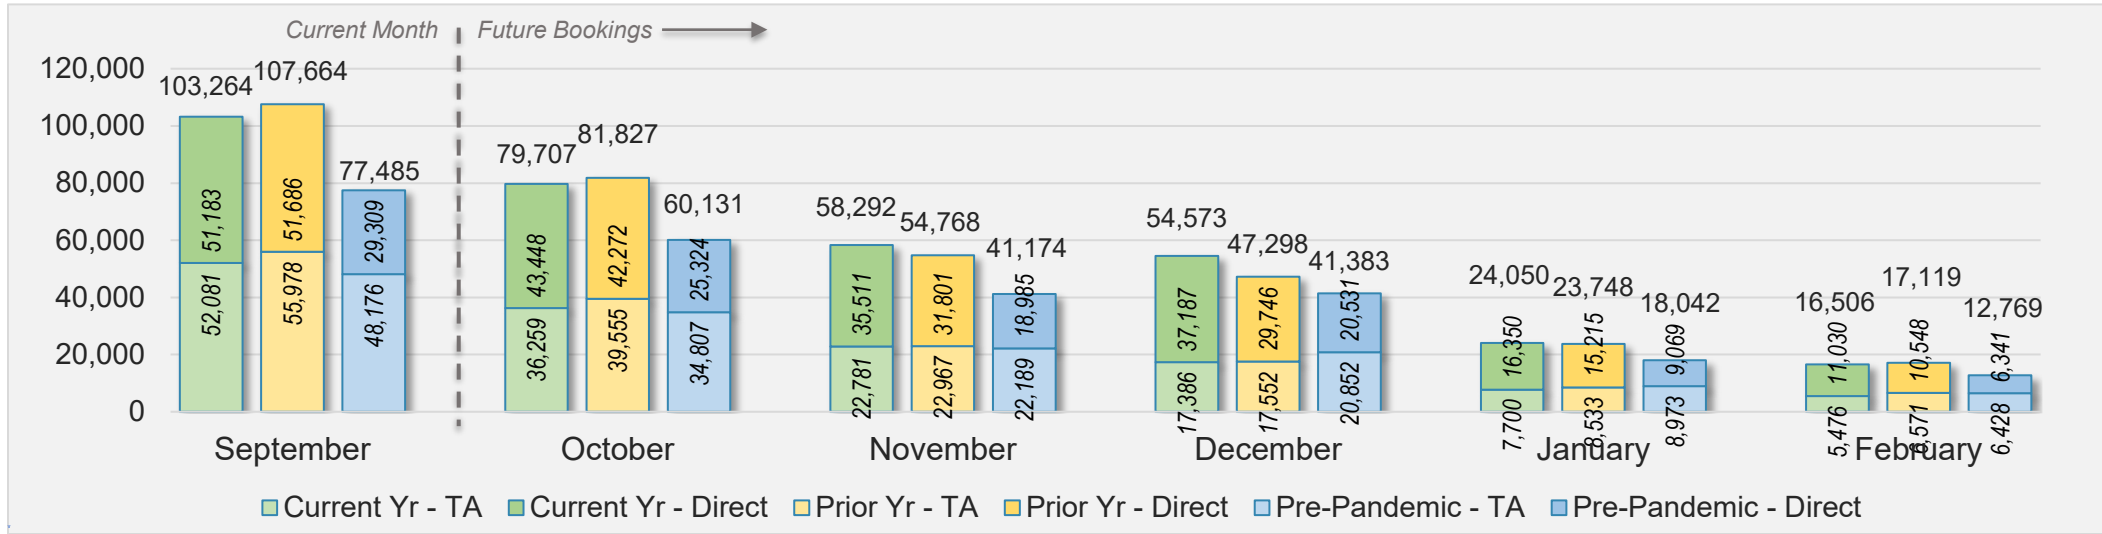

O'ahu

September 2024 Direct and Travel Agency Bookings to Hawai'i

U.S.

Source: ForwardKeys as of 9/1/24