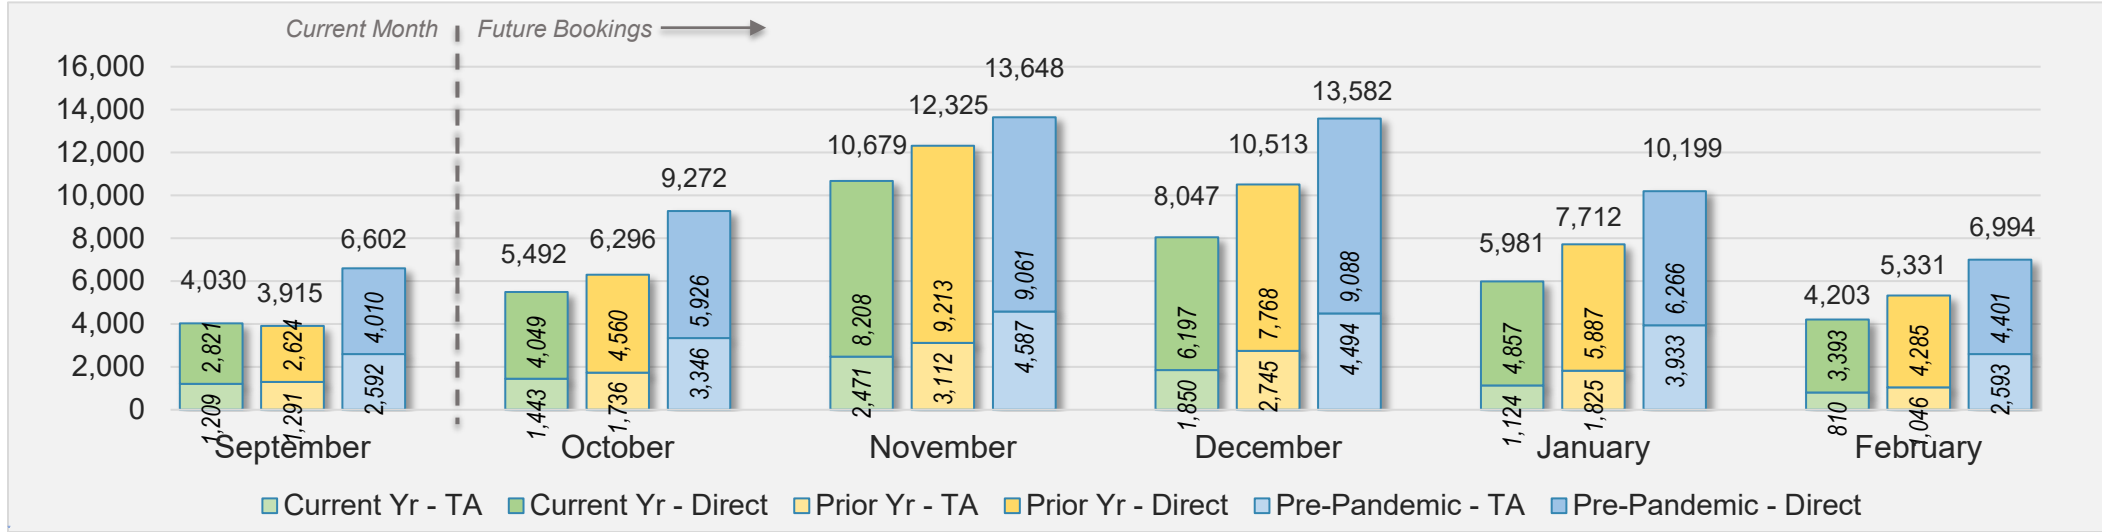

Source: ForwardKeys as of 9/1/24

Maui

September 2024 Direct and Travel Agency Bookings to Hawai'i

Source: ForwardKeys as of 9/1/24

September 2024 Direct and Travel Agency Bookings to Hawai'i

Source: ForwardKeys as of 9/1/24

Maui (continued)

September 2024 Direct and Travel Agency Bookings to Hawai'i

CANADA

Source: ForwardKeys as of 9/1/24

September 2024 Direct and Travel Agency Bookings to Hawai'i

KOREA

Source: ForwardKeys as of 9/1/24