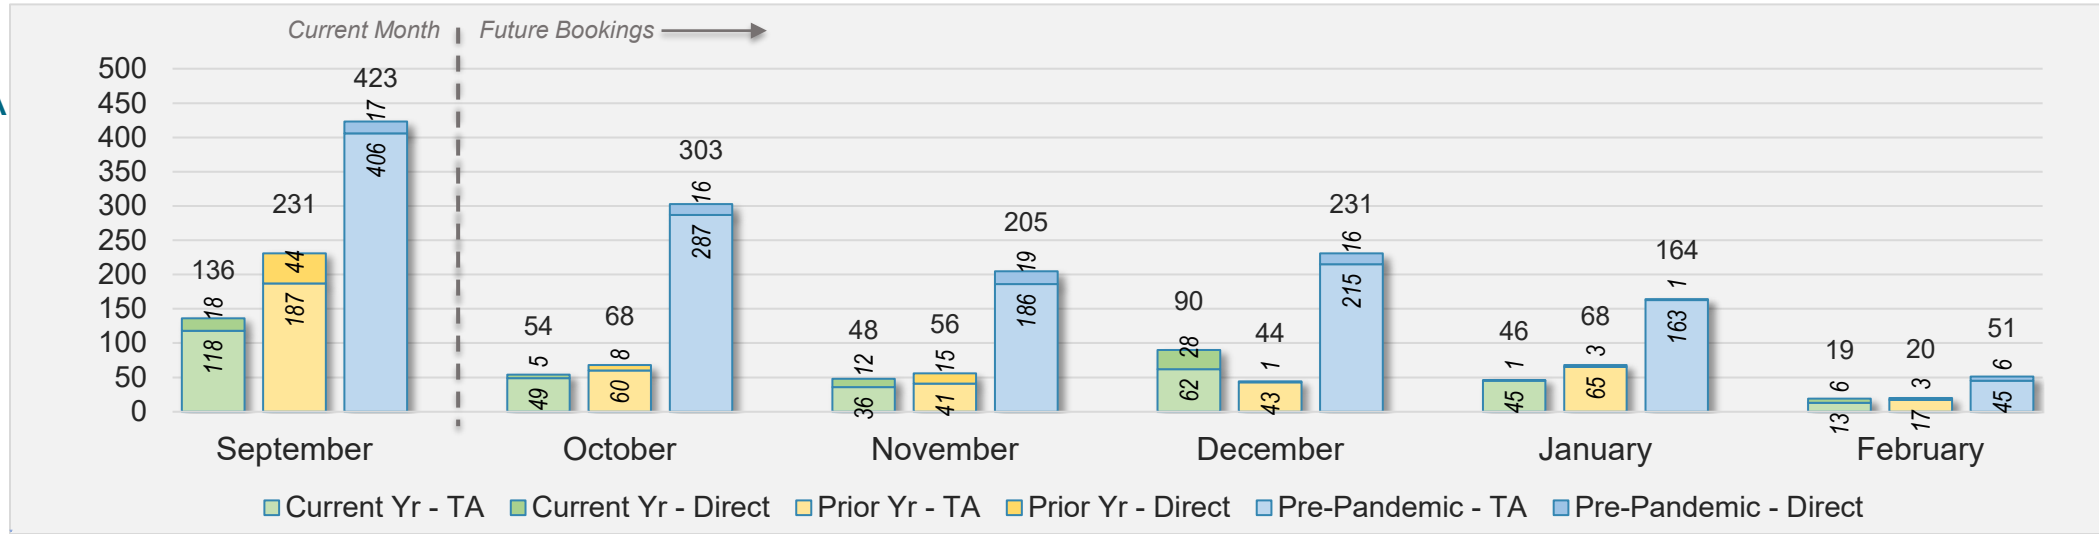

September 2024 Direct and Travel Agency Bookings to Hawai'i

Source: ForwardKeys as of 9/1/24

CANADA

KOREA

Kaua'i (continued)

September 2024 Direct and Travel Agency Bookings to Hawai'i

AUSTRALIA

Source: ForwardKeys as of 9/1/24

Hawai'i Island

September 2024 Direct and Travel Agency Bookings to Hawai'i

September 2024 Direct and Travel Agency Bookings to Hawai'i

Hawai'i Island (continued)

September 2024 Direct and Travel Agency Bookings to Hawai'i