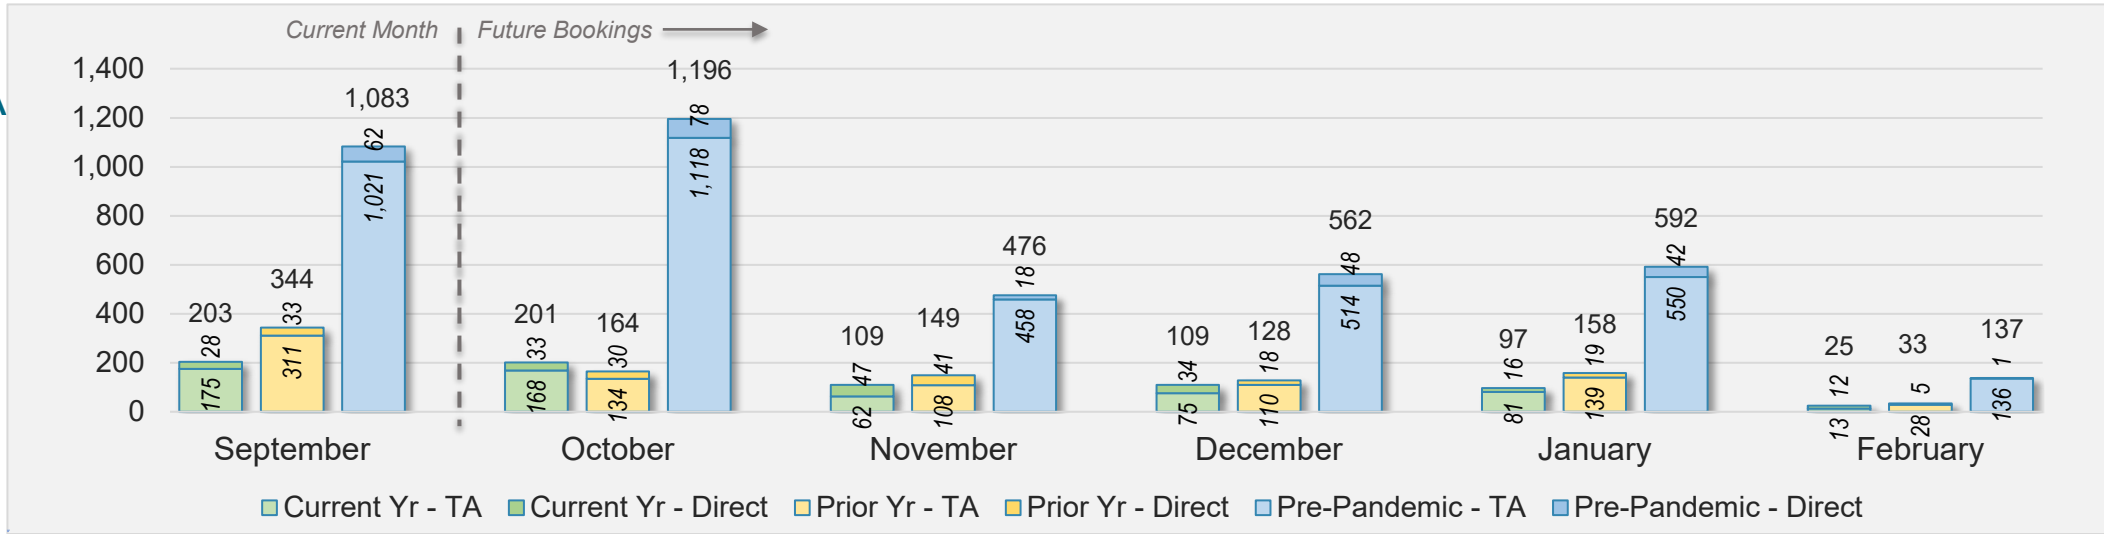

O'ahu (continued)

September 2024 Direct and Travel Agency Bookings to Hawai'i

AUSTRALIA

Source: ForwardKeys as of 9/8/24

Maui

September 2024 Direct and Travel Agency Bookings to Hawai'i

September 2024 Direct and Travel Agency Bookings to Hawai'i

Maui (continued)

September 2024 Direct and Travel Agency Bookings to Hawai'i

September 2024 Direct and Travel Agency Bookings to Hawai'i

Maui (continued)

September 2024 Direct and Travel Agency Bookings to Hawai'i

AUSTRALIA

Source: ForwardKeys as of 9/8/24

Kaua'i

September 2024 Direct and Travel Agency Bookings to Hawai'i

September 2024 Direct and Travel Agency Bookings to Hawai'i

Kaua'i (continued)

September 2024 Direct and Travel Agency Bookings to Hawai'i