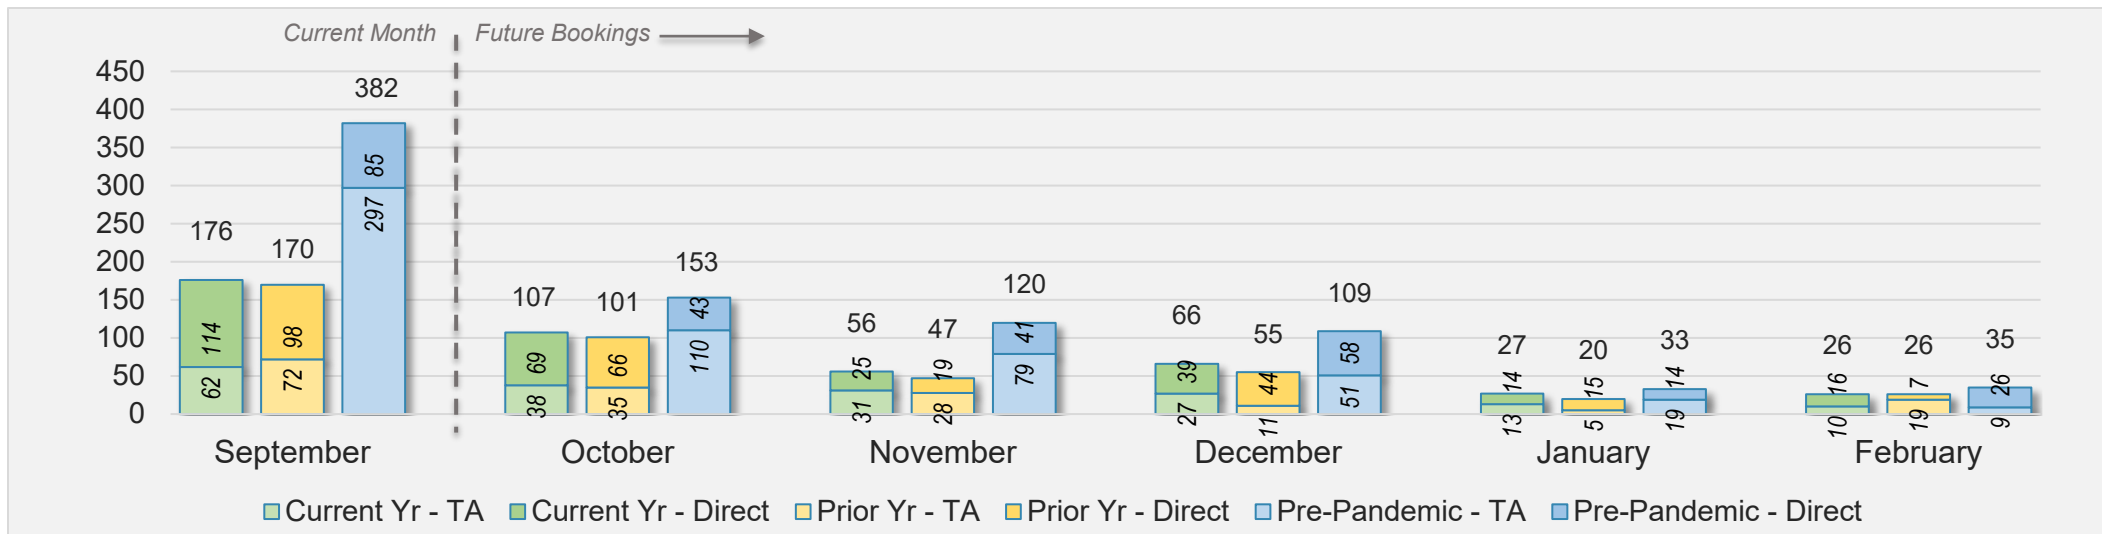

Maui (continued)

September 2024 Direct and Travel Agency Bookings to Hawai'i

September 2024 Direct and Travel Agency Bookings to Hawai'i

Maui (continued)

September 2024 Direct and Travel Agency Bookings to Hawai'i

AUSTRALIA

Source: ForwardKeys as of 9/8/24

Kaua'i

September 2024 Direct and Travel Agency Bookings to Hawai'i

September 2024 Direct and Travel Agency Bookings to Hawai'i

Kaua'i (continued)

September 2024 Direct and Travel Agency Bookings to Hawai'i

Source: ForwardKeys as of 9/8/24

September 2024 Direct and Travel Agency Bookings to Hawai'i

Source: ForwardKeys as of 9/8/24

CANADA

KOREA

Kaua'i (continued)

September 2024 Direct and Travel Agency Bookings to Hawai'i