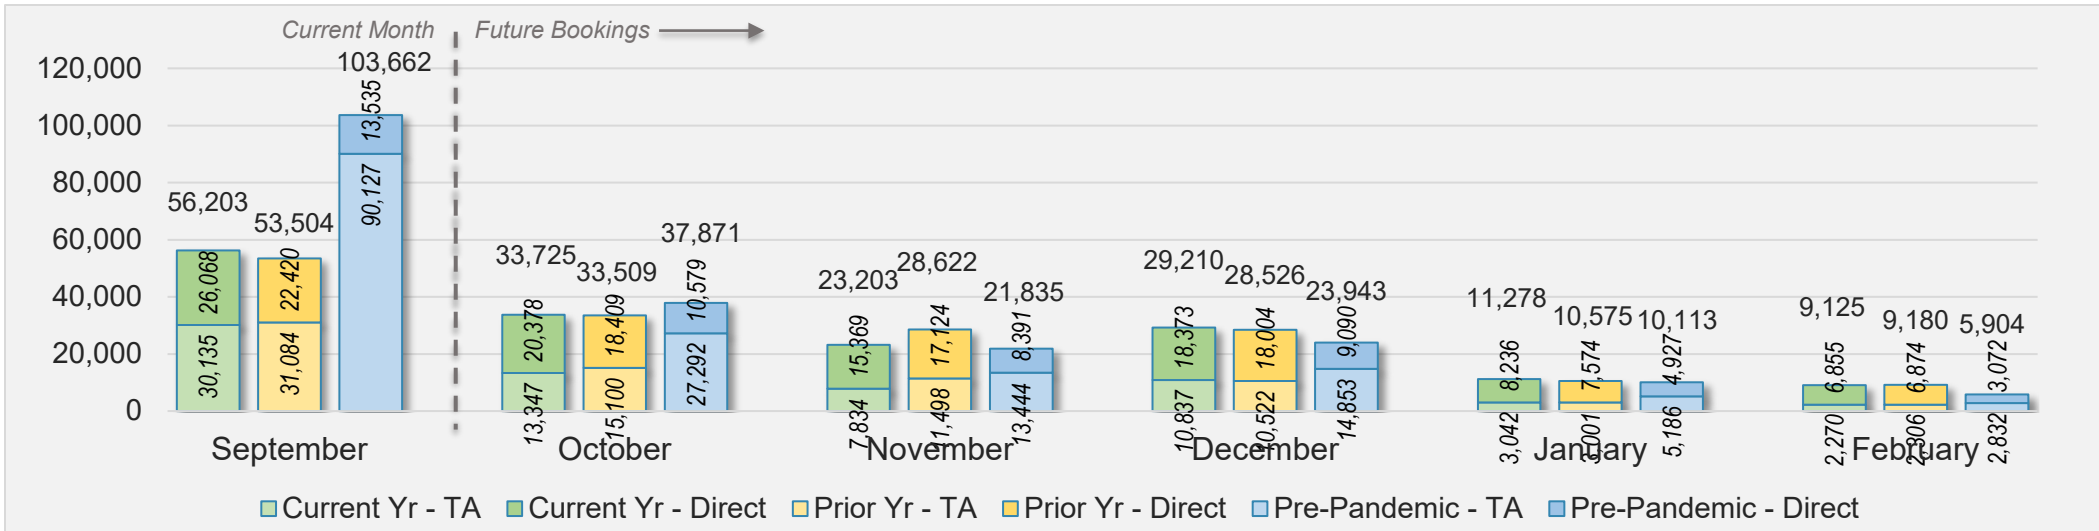

Source: ForwardKeys as of 9/8/24

AUSTRALIA

Direct and Travel Agency Bookings to Hawaii Current vs. Prior vs. Pre-Pandemic Periods

September 2024

Source: ForwardKeys as of 9/8/24

O'ahu

September 2024 Direct and Travel Agency Bookings to Hawai'i

Source: ForwardKeys as of 9/8/24

September 2024 Direct and Travel Agency Bookings to Hawai'i

Source: ForwardKeys as of 9/8/24

O'ahu (continued)

September 2024 Direct and Travel Agency Bookings to Hawai'i

September 2024 Direct and Travel Agency Bookings to Hawai'i