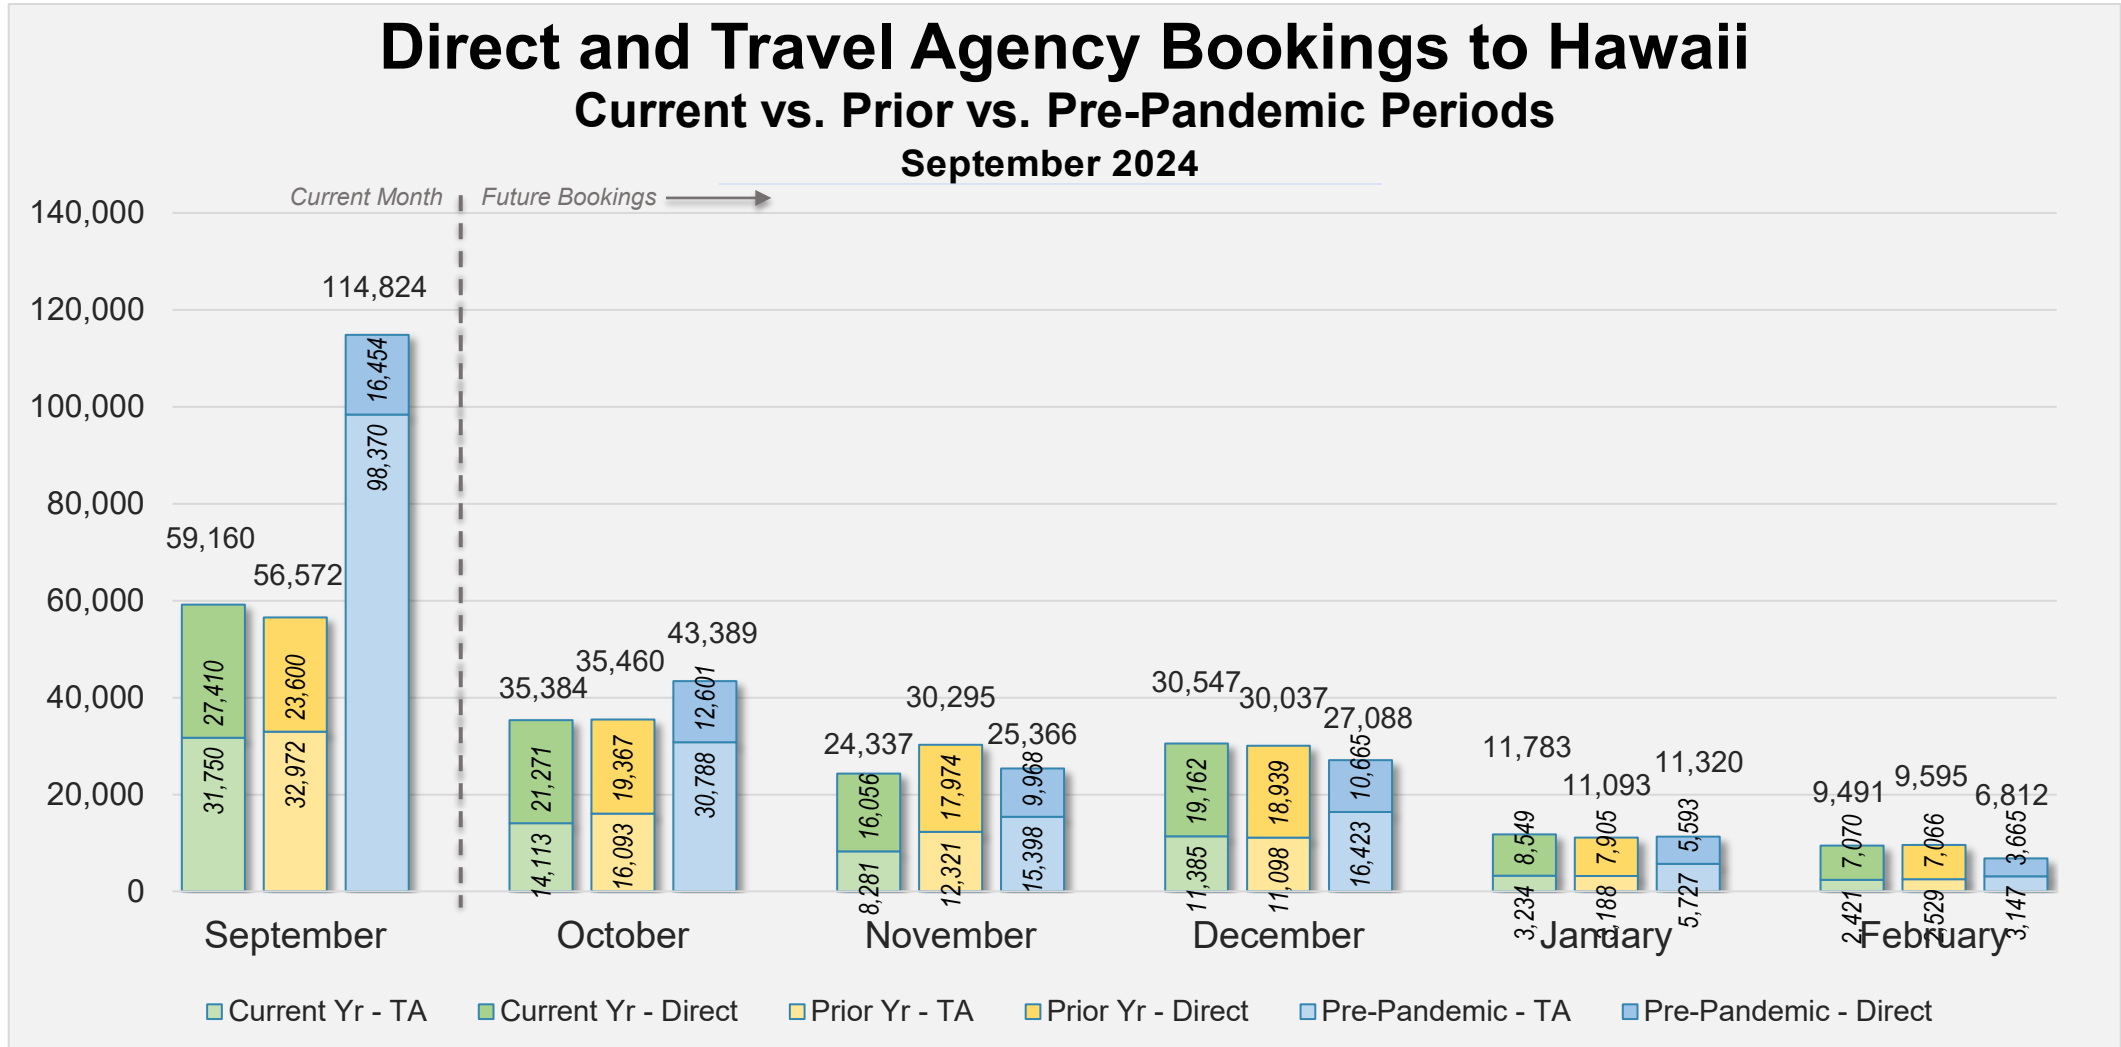

JAPAN

Direct and Travel Agency Bookings to Hawaii Current vs. Prior vs. Pre-Pandemic Periods September 2024

Source: ForwardKeys as of 9/8/24