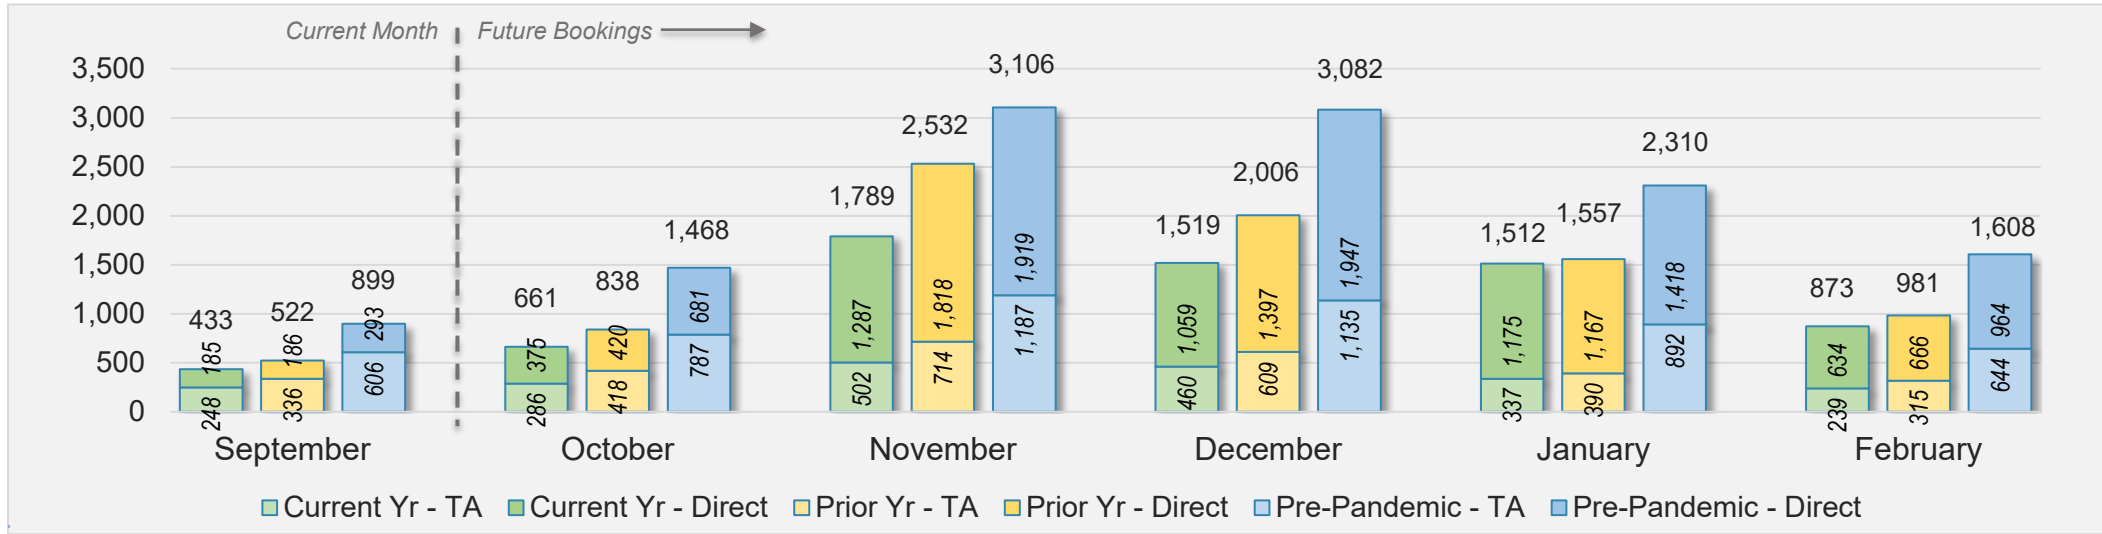

Maui (continued)

September 2024 Direct and Travel Agency Bookings to Hawai'i

September 2024 Direct and Travel Agency Bookings to Hawai'i

Maui (continued)

September 2024 Direct and Travel Agency Bookings to Hawai'i

AUSTRALIA

Source: ForwardKeys as of 9/8/24

Kaua'i

September 2024 Direct and Travel Agency Bookings to Hawai'i

September 2024 Direct and Travel Agency Bookings to Hawai'i

Kaua'i (continued)

September 2024 Direct and Travel Agency Bookings to Hawai'i

Source: ForwardKeys as of 9/8/24

September 2024 Direct and Travel Agency Bookings to Hawai'i

Source: ForwardKeys as of 9/8/24

CANADA

KOREA

Kaua'i (continued)

September 2024 Direct and Travel Agency Bookings to Hawai'i