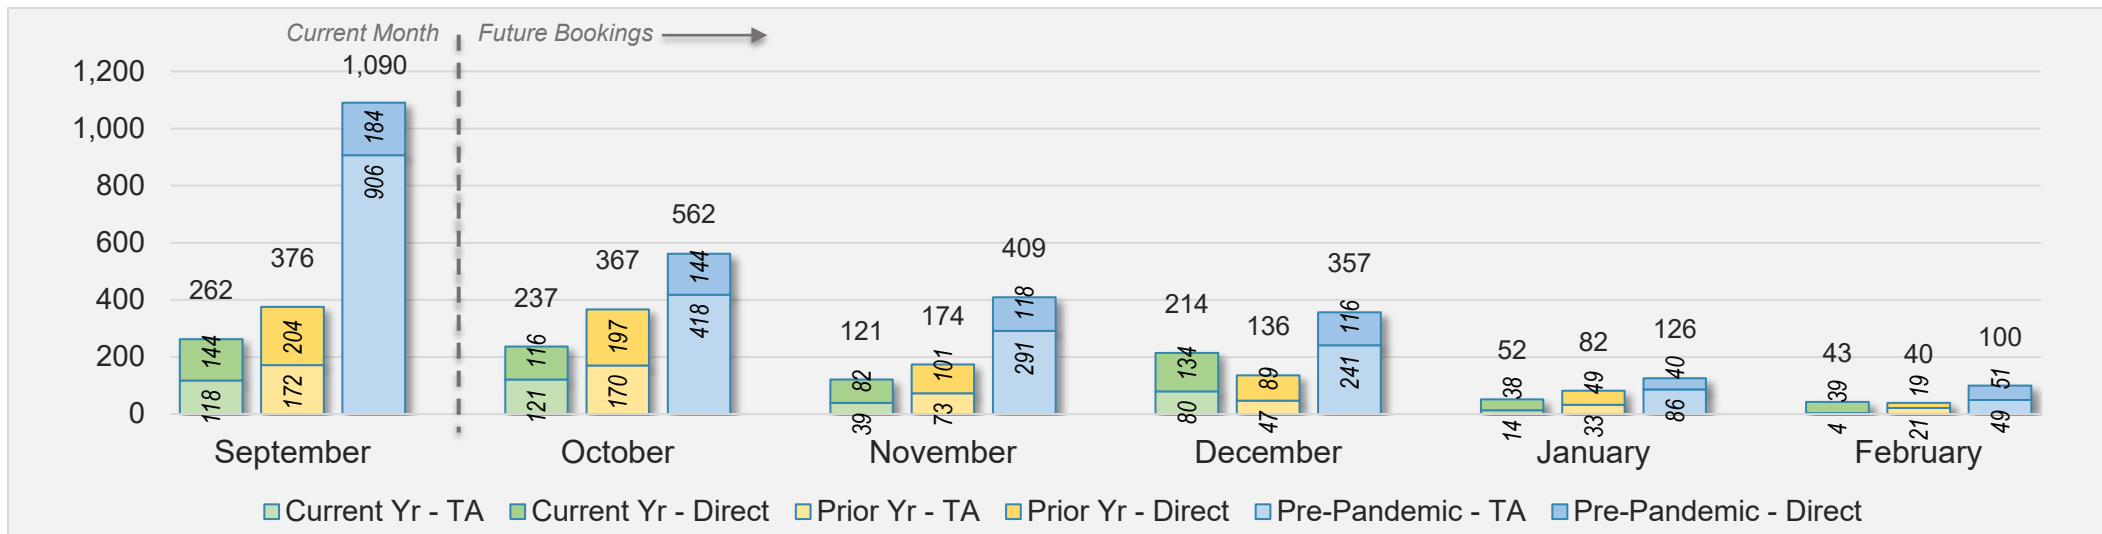

O'ahu (continued)

September 2024 Direct and Travel Agency Bookings to Hawai'i

AUSTRALIA

Source: ForwardKeys as of 9/8/24

Maui

September 2024 Direct and Travel Agency Bookings to Hawai'i

September 2024 Direct and Travel Agency Bookings to Hawai'i

Maui (continued)

September 2024 Direct and Travel Agency Bookings to Hawai'i

September 2024 Direct and Travel Agency Bookings to Hawai'i

Maui (continued)

September 2024 Direct and Travel Agency Bookings to Hawai'i