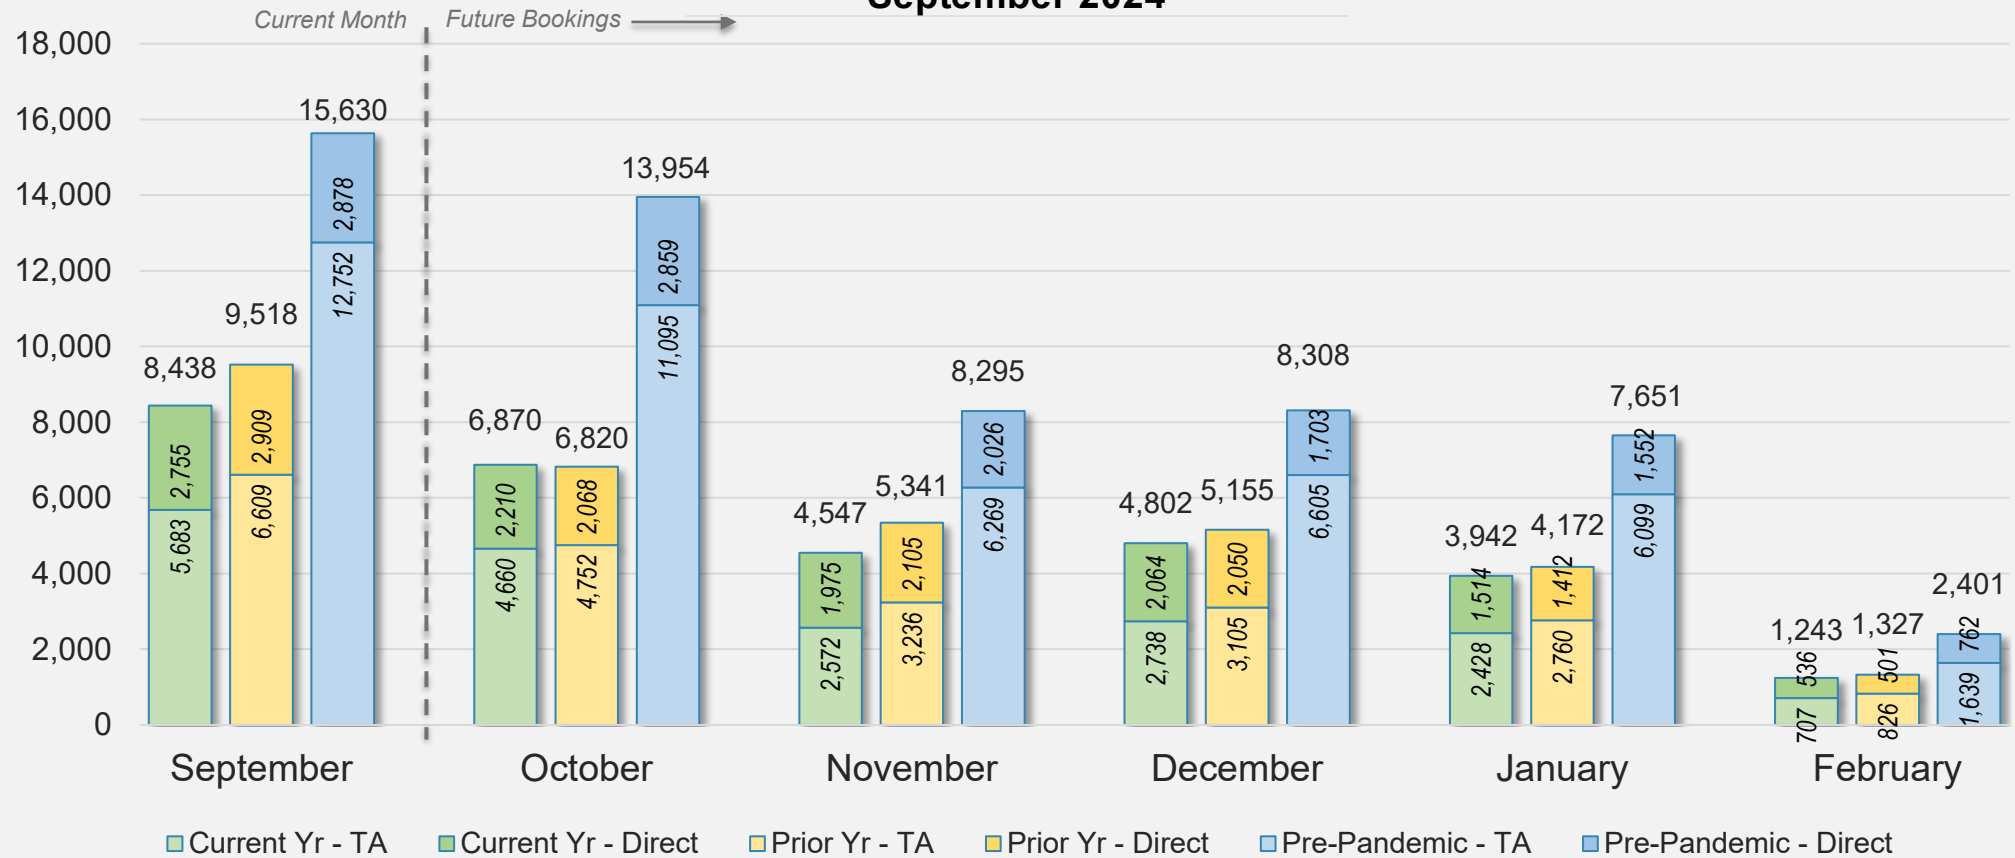

Forward Keys Index

- Bookings
 - Net sum of the number of visitors from Sales transactions counted, including Exchanges and Refunds.
- Current Year / Previous Year / Pre-pandemic
 - In the analysis results, "Current Year" refers to the period being analyzed. "Previous Year" refers to the time unit in the previous year equivalent to the "Current Year" (for year-on-year comparison purposes). "Pre-pandemic" refers to the equivalent period in 2019 to the Current period, using only 2019 data as a reference.
- Direct
 - Refers to tickets purchased directly through the airline, typically via an airline's website.
- Travel Agency
 - Refers to associated with an ARC/IATA number (or otherwise retail).

Source: ForwardKeys as of 9/8/24

CANADA

Direct and Travel Agency Bookings to Hawaii Current vs. Prior vs. Pre-Pandemic Periods

September 2024

Source: ForwardKeys as of 9/8/24

KOREA

Direct and Travel Agency Bookings to Hawaii Current vs. Prior vs. Pre-Pandemic Periods September 2024

Source: ForwardKeys as of 9/8/24

AUSTRALIA

Direct and Travel Agency Bookings to Hawaii Current vs. Prior vs. Pre-Pandemic Periods

September 2024

Source: ForwardKeys as of 9/8/24

O'ahu

September 2024 Direct and Travel Agency Bookings to Hawai'i