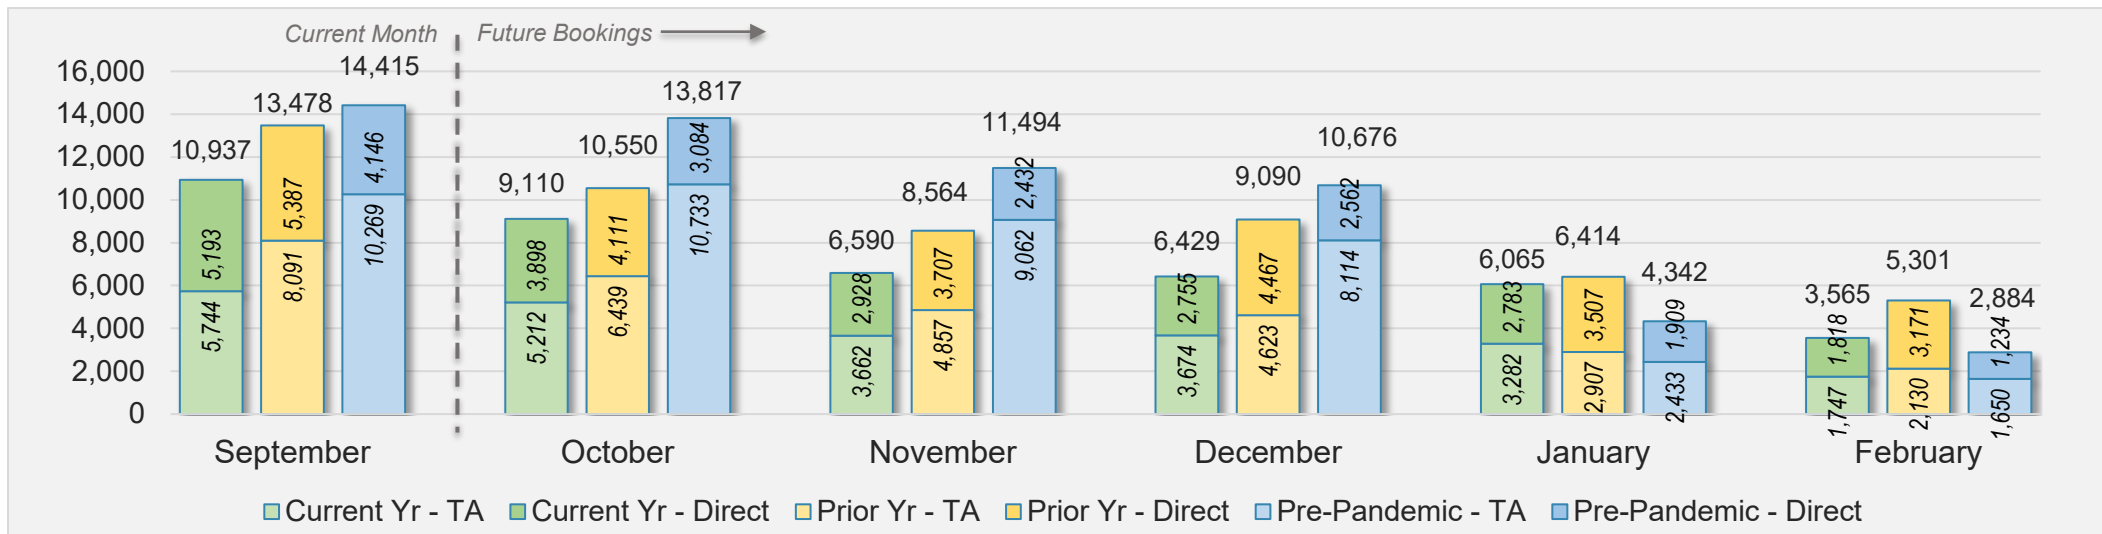

Source: ForwardKeys as of 9/8/24

September 2024 Direct and Travel Agency Bookings to Hawai'i

Source: ForwardKeys as of 9/8/24

O'ahu (continued)

September 2024 Direct and Travel Agency Bookings to Hawai'i

September 2024 Direct and Travel Agency Bookings to Hawai'i

O'ahu (continued)

September 2024 Direct and Travel Agency Bookings to Hawai'i

AUSTRALIA

Source: ForwardKeys as of 9/8/24

Maui

September 2024 Direct and Travel Agency Bookings to Hawai'i

September 2024 Direct and Travel Agency Bookings to Hawai'i