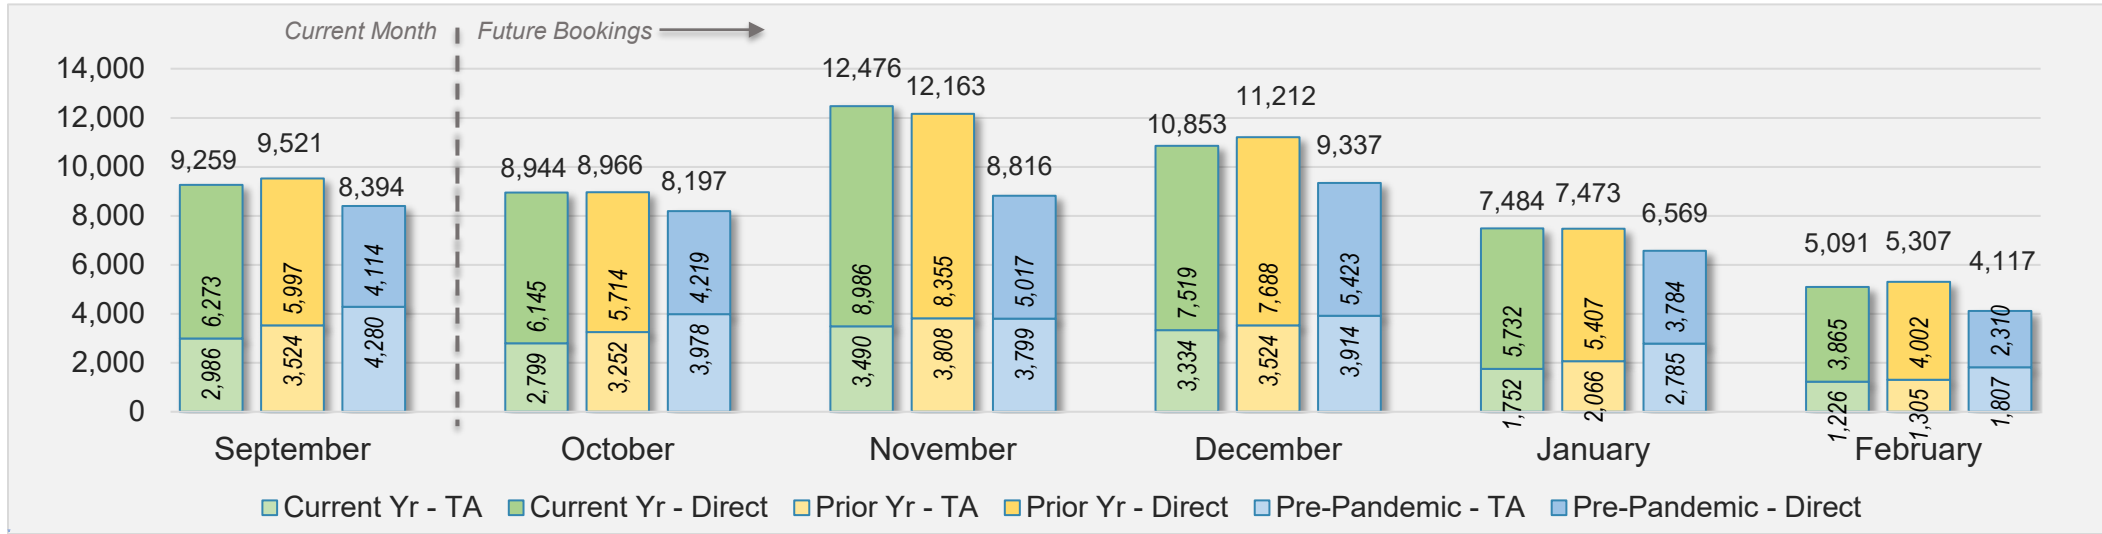

Source: ForwardKeys as of 9/8/24

September 2024 Direct and Travel Agency Bookings to Hawai'i

Source: ForwardKeys as of 9/8/24

O'ahu (continued)

September 2024 Direct and Travel Agency Bookings to Hawai'i

September 2024 Direct and Travel Agency Bookings to Hawai'i

O'ahu (continued)

September 2024 Direct and Travel Agency Bookings to Hawai'i

AUSTRALIA

Source: ForwardKeys as of 9/8/24

Maui

September 2024 Direct and Travel Agency Bookings to Hawai'i

September 2024 Direct and Travel Agency Bookings to Hawai'i