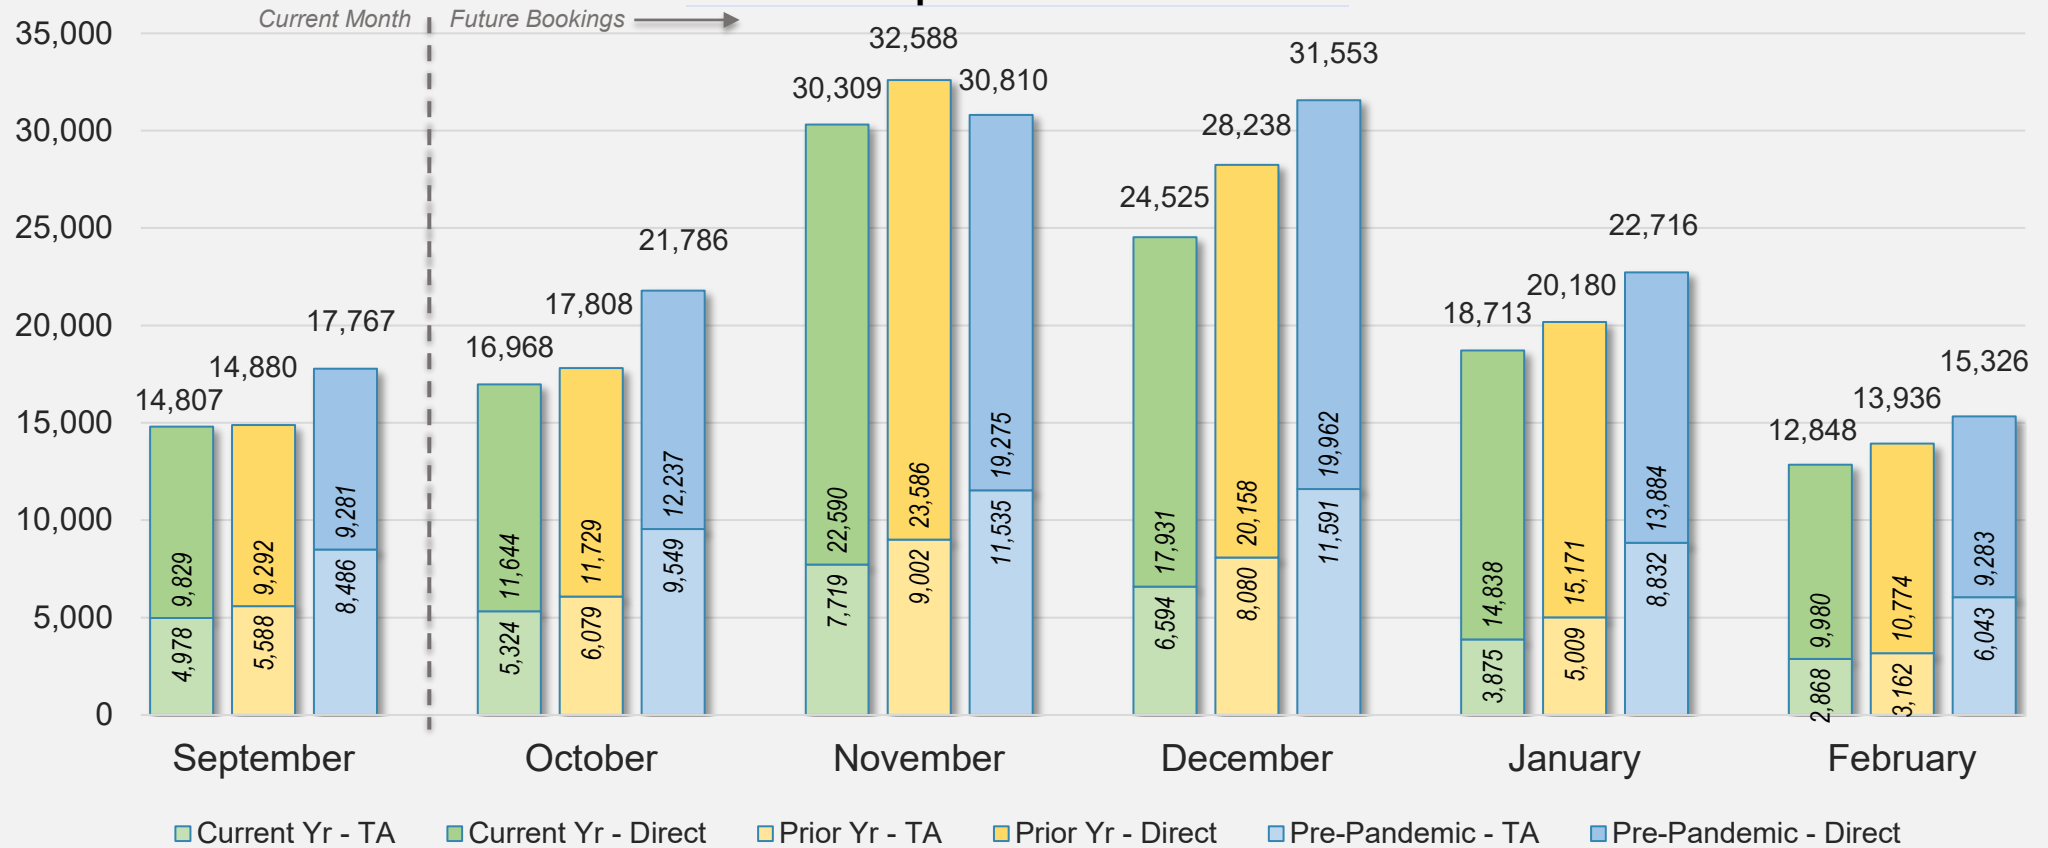

Forward Keys Index

- Bookings
 - Net sum of the number of visitors from Sales transactions counted, including Exchanges and Refunds.
- Current Year / Previous Year / Pre-pandemic
 - In the analysis results, "Current Year" refers to the period being analyzed. "Previous Year" refers to the time unit in the previous year equivalent to the "Current Year" (for year-on-year comparison purposes). "Pre-pandemic" refers to the equivalent period in 2019 to the Current period, using only 2019 data as a reference.
- Direct
 - Refers to tickets purchased directly through the airline, typically via an airline's website.
- Travel Agency
 - Refers to associated with an ARC/IATA number (or otherwise retail).

Direct and Travel Agency Bookings to Hawaii Current vs. Prior vs. Pre-Pandemic Periods September 2024

Source: ForwardKeys as of 9/8/24

JAPAN

Direct and Travel Agency Bookings to Hawaii Current vs. Prior vs. Pre-Pandemic Periods September 2024

Source: ForwardKeys as of 9/8/24

CANADA

Direct and Travel Agency Bookings to Hawaii Current vs. Prior vs. Pre-Pandemic Periods

September 2024

Source: ForwardKeys as of 9/8/24

KOREA

Direct and Travel Agency Bookings to Hawaii Current vs. Prior vs. Pre-Pandemic Periods September 2024