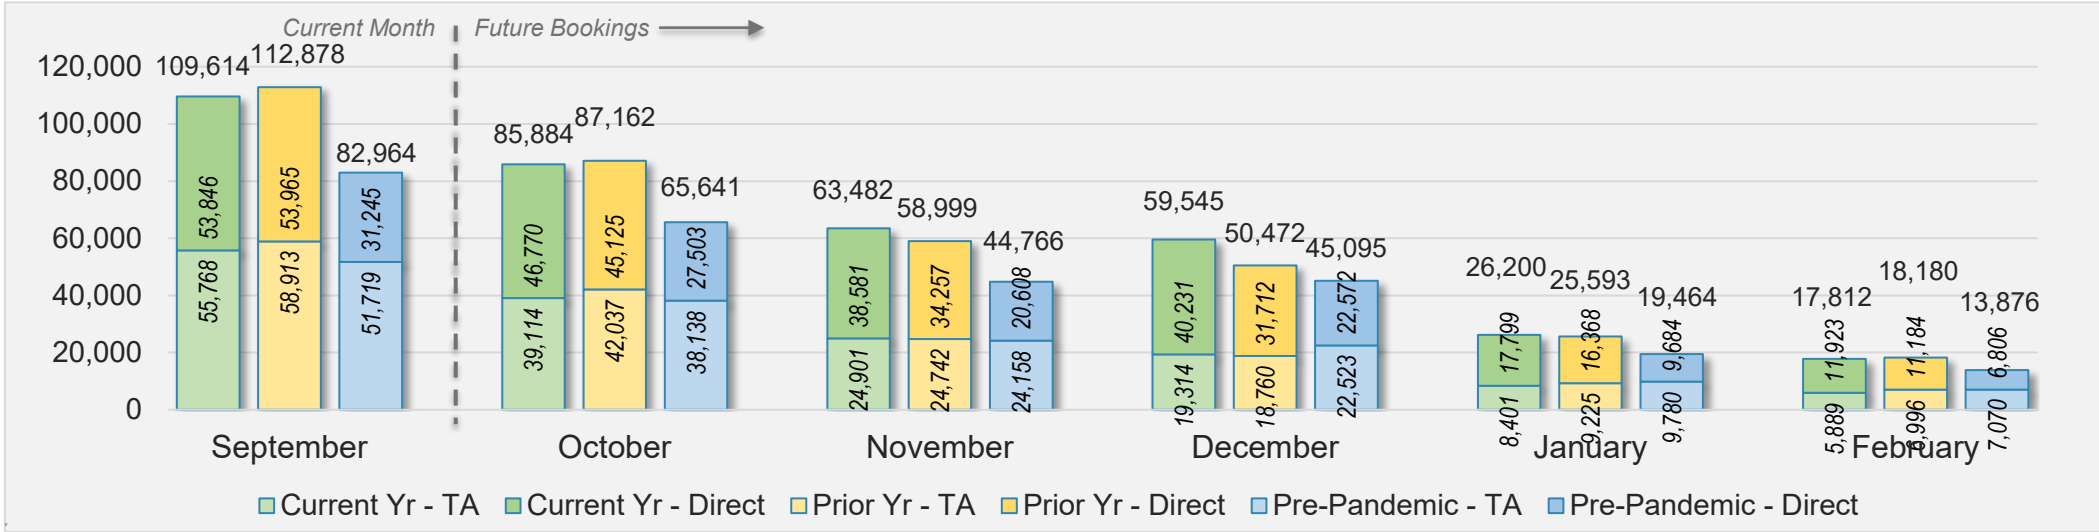

Source: ForwardKeys as of 9/8/24

AUSTRALIA

Direct and Travel Agency Bookings to Hawaii Current vs. Prior vs. Pre-Pandemic Periods

September 2024

Source: ForwardKeys as of 9/8/24

O'ahu

September 2024 Direct and Travel Agency Bookings to Hawai'i