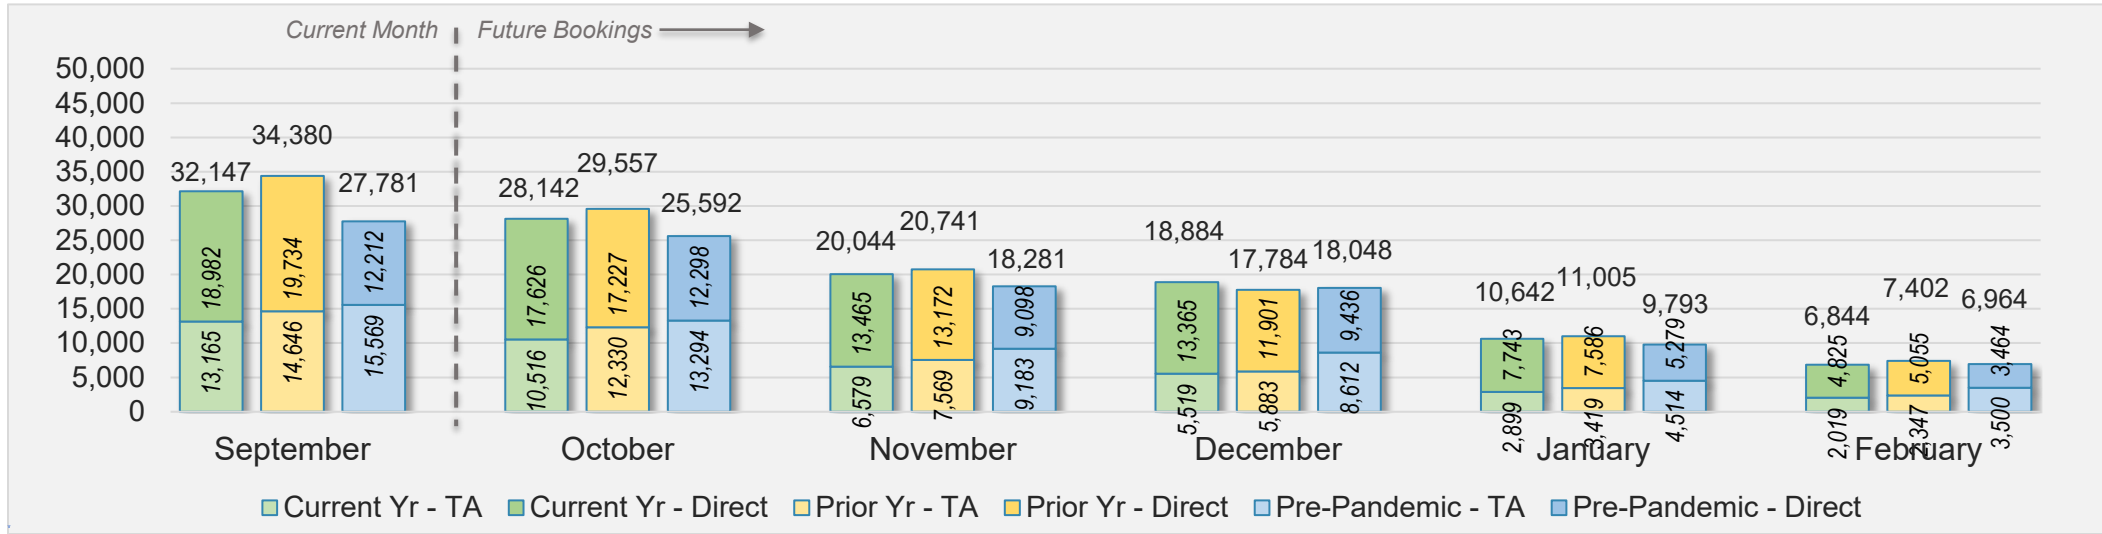

Kaua'i

September 2024 Direct and Travel Agency Bookings to Hawai'i