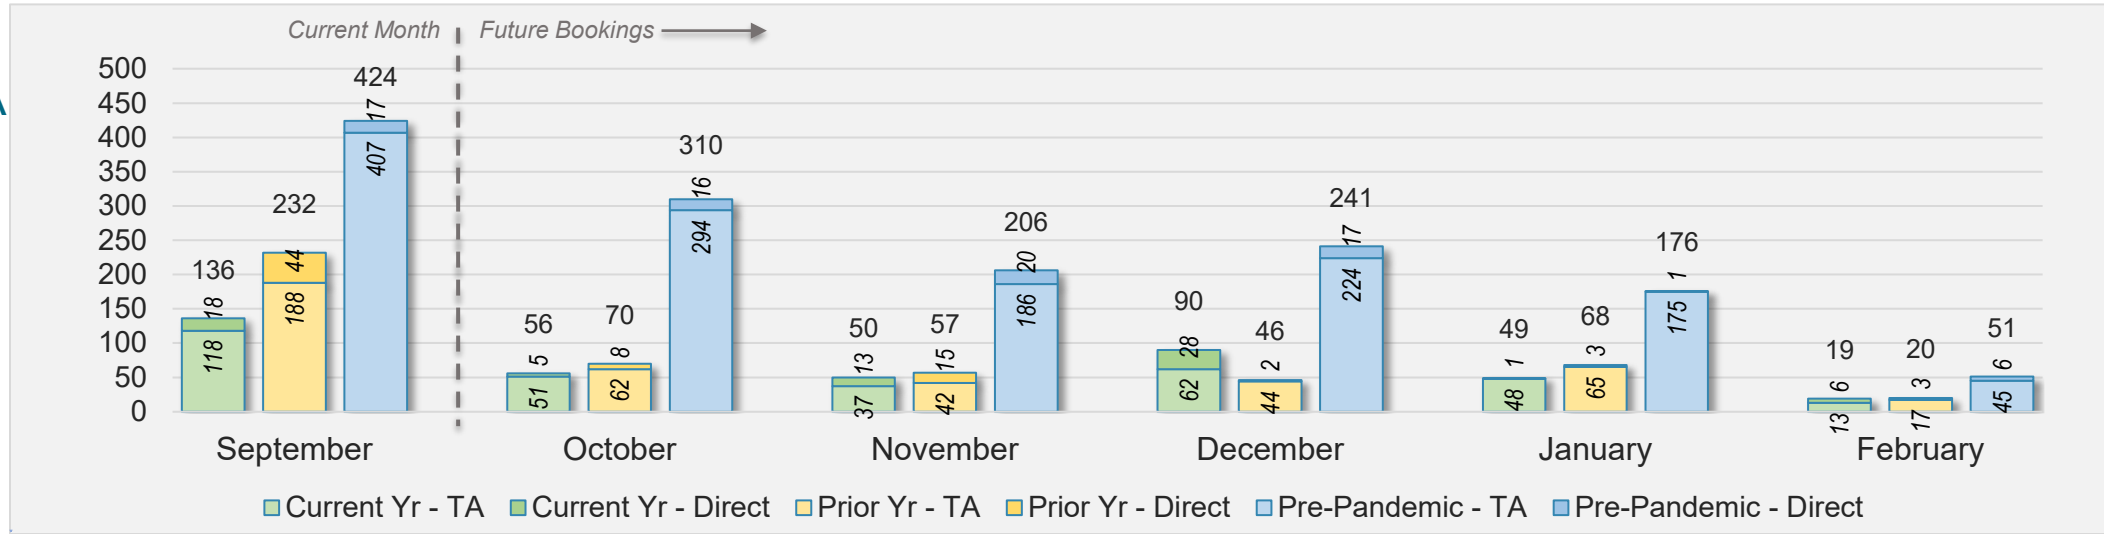

AUSTRALIA

Source: ForwardKeys as of 9/8/24

Kaua'i

September 2024 Direct and Travel Agency Bookings to Hawai'i

September 2024 Direct and Travel Agency Bookings to Hawai'i

Kaua'i (continued)

September 2024 Direct and Travel Agency Bookings to Hawai'i

Source: ForwardKeys as of 9/8/24

September 2024 Direct and Travel Agency Bookings to Hawai'i

Source: ForwardKeys as of 9/8/24

CANADA

KOREA

Kaua'i (continued)

September 2024 Direct and Travel Agency Bookings to Hawai'i

AUSTRALIA

Source: ForwardKeys as of 9/8/24

Hawai'i Island

September 2024 Direct and Travel Agency Bookings to Hawai'i

September 2024 Direct and Travel Agency Bookings to Hawai'i

Hawai'i Island (continued)

September 2024 Direct and Travel Agency Bookings to Hawai'i