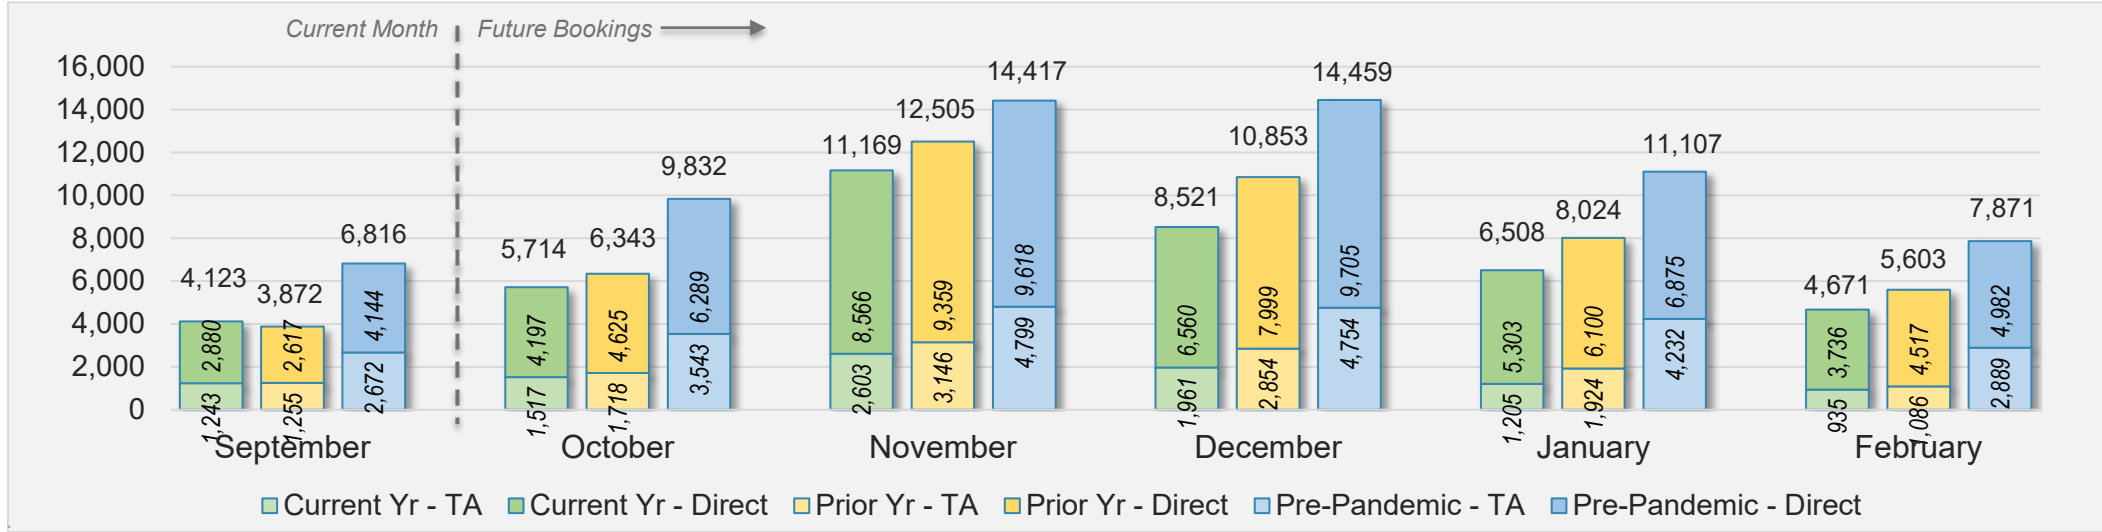

O'ahu (continued)

September 2024 Direct and Travel Agency Bookings to Hawai'i

AUSTRALIA

Source: ForwardKeys as of 9/8/24

Maui

September 2024 Direct and Travel Agency Bookings to Hawai'i

September 2024 Direct and Travel Agency Bookings to Hawai'i

Maui (continued)

September 2024 Direct and Travel Agency Bookings to Hawai'i

September 2024 Direct and Travel Agency Bookings to Hawai'i

Maui (continued)

September 2024 Direct and Travel Agency Bookings to Hawai'i