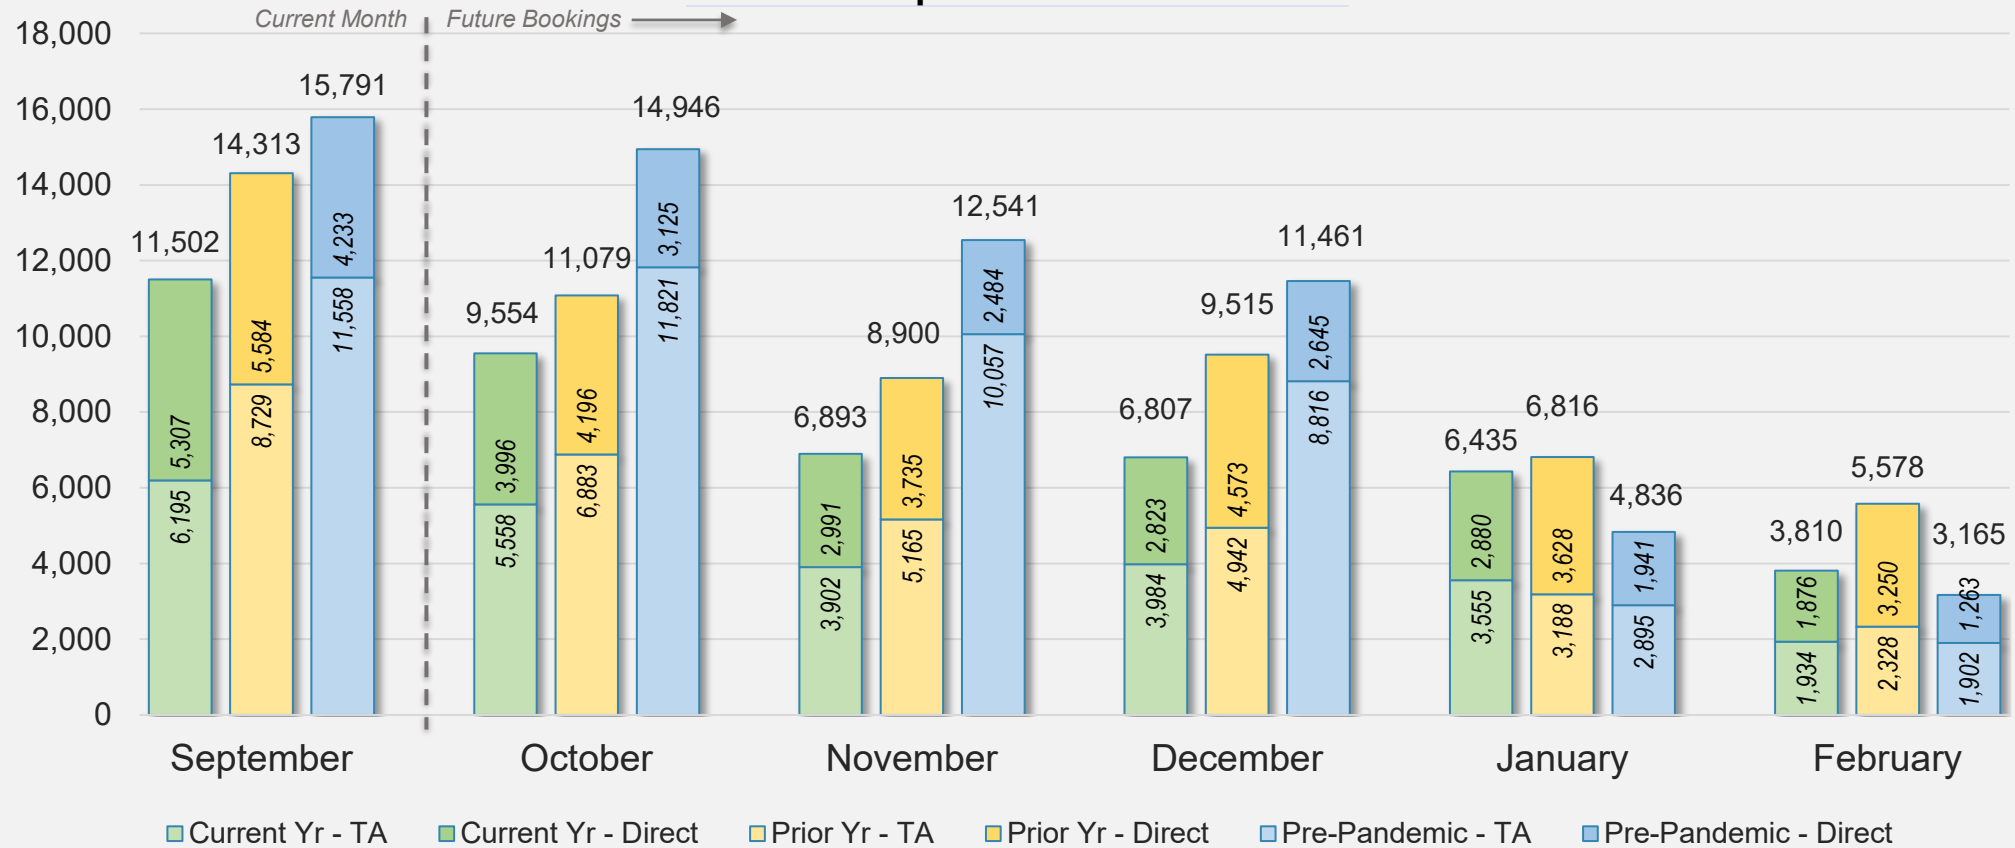

Forward Keys Index

- Bookings
 - Net sum of the number of visitors from Sales transactions counted, including Exchanges and Refunds.
- Current Year / Previous Year / Pre-pandemic
 - In the analysis results, "Current Year" refers to the period being analyzed. "Previous Year" refers to the time unit in the previous year equivalent to the "Current Year" (for year-on-year comparison purposes). "Pre-pandemic" refers to the equivalent period in 2019 to the Current period, using only 2019 data as a reference.
- Direct
 - Refers to tickets purchased directly through the airline, typically via an airline's website.
- Travel Agency
 - Refers to associated with an ARC/IATA number (or otherwise retail).

Source: ForwardKeys as of 9/8/24

CANADA

Direct and Travel Agency Bookings to Hawaii Current vs. Prior vs. Pre-Pandemic Periods

September 2024

Source: ForwardKeys as of 9/8/24

KOREA

Direct and Travel Agency Bookings to Hawaii Current vs. Prior vs. Pre-Pandemic Periods September 2024

Source: ForwardKeys as of 9/8/24

AUSTRALIA

Direct and Travel Agency Bookings to Hawaii Current vs. Prior vs. Pre-Pandemic Periods

September 2024

Source: ForwardKeys as of 9/8/24

O'ahu

September 2024 Direct and Travel Agency Bookings to Hawai'i