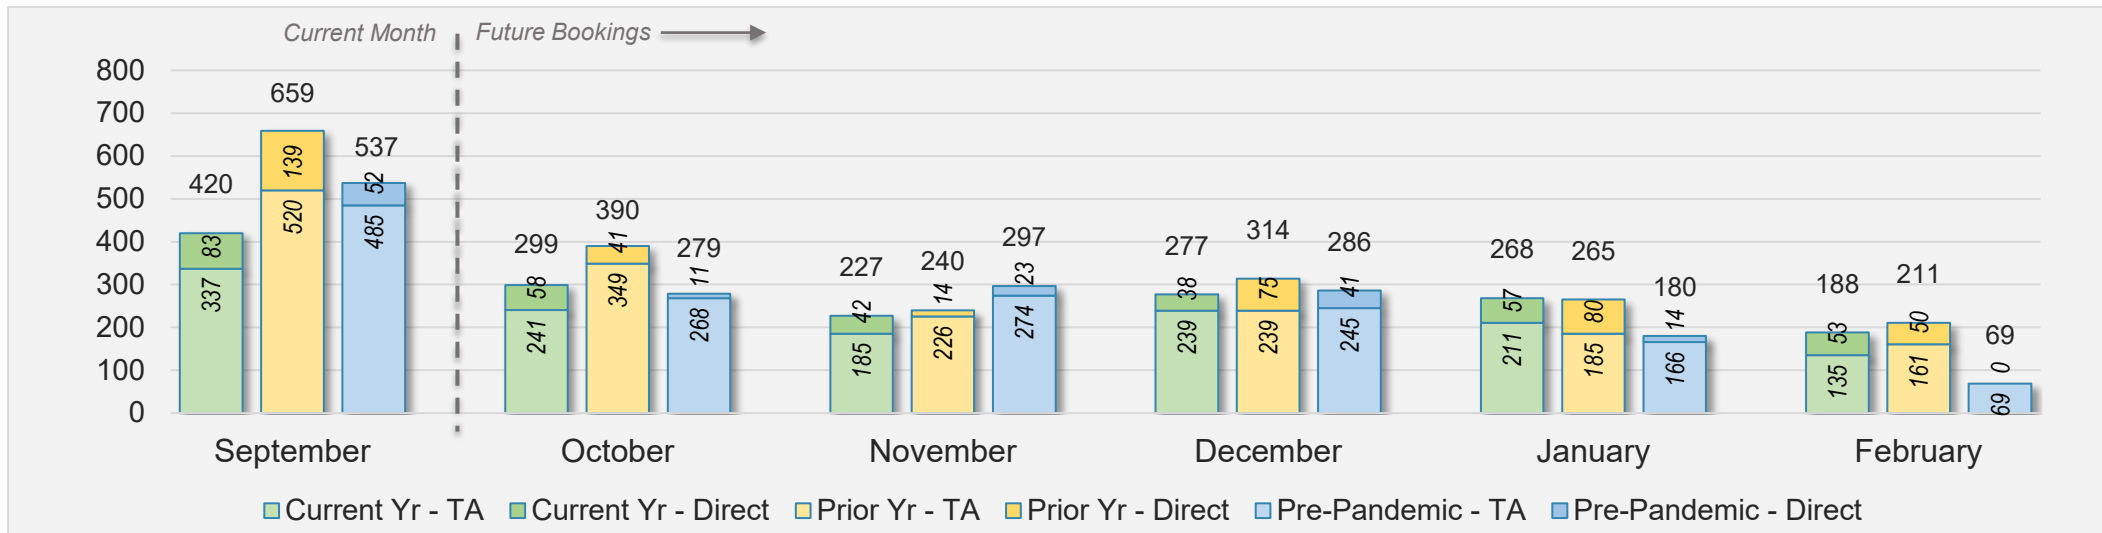

Source: ForwardKeys as of 9/8/24

September 2024 Direct and Travel Agency Bookings to Hawai'i

Source: ForwardKeys as of 9/8/24

CANADA

KOREA

Kaua'i (continued)

September 2024 Direct and Travel Agency Bookings to Hawai'i

AUSTRALIA

Source: ForwardKeys as of 9/8/24

Hawai'i Island

September 2024 Direct and Travel Agency Bookings to Hawai'i

September 2024 Direct and Travel Agency Bookings to Hawai'i

Hawai'i Island (continued)

September 2024 Direct and Travel Agency Bookings to Hawai'i

CANADA

Source: ForwardKeys as of 9/8/24

September 2024 Direct and Travel Agency Bookings to Hawai'i

KOREA

Source: ForwardKeys as of 9/8/24

Hawai'i Island (continued)

September 2024 Direct and Travel Agency Bookings to Hawai'i