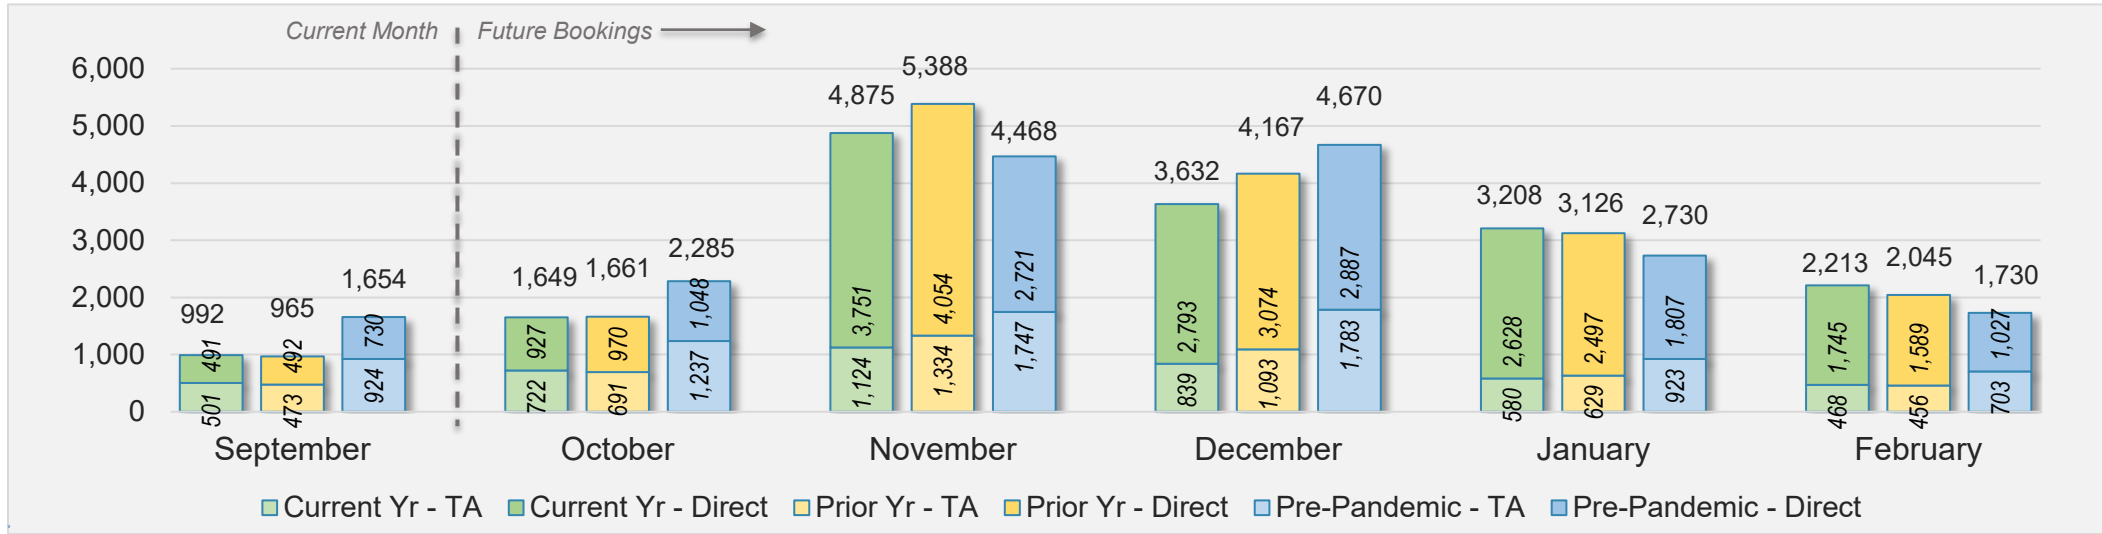

AUSTRALIA

Source: ForwardKeys as of 9/8/24

Hawai'i Island

September 2024 Direct and Travel Agency Bookings to Hawai'i

September 2024 Direct and Travel Agency Bookings to Hawai'i

Hawai'i Island (continued)

September 2024 Direct and Travel Agency Bookings to Hawai'i

CANADA

Source: ForwardKeys as of 9/8/24

September 2024 Direct and Travel Agency Bookings to Hawai'i

KOREA

Source: ForwardKeys as of 9/8/24

Hawai'i Island (continued)

September 2024 Direct and Travel Agency Bookings to Hawai'i