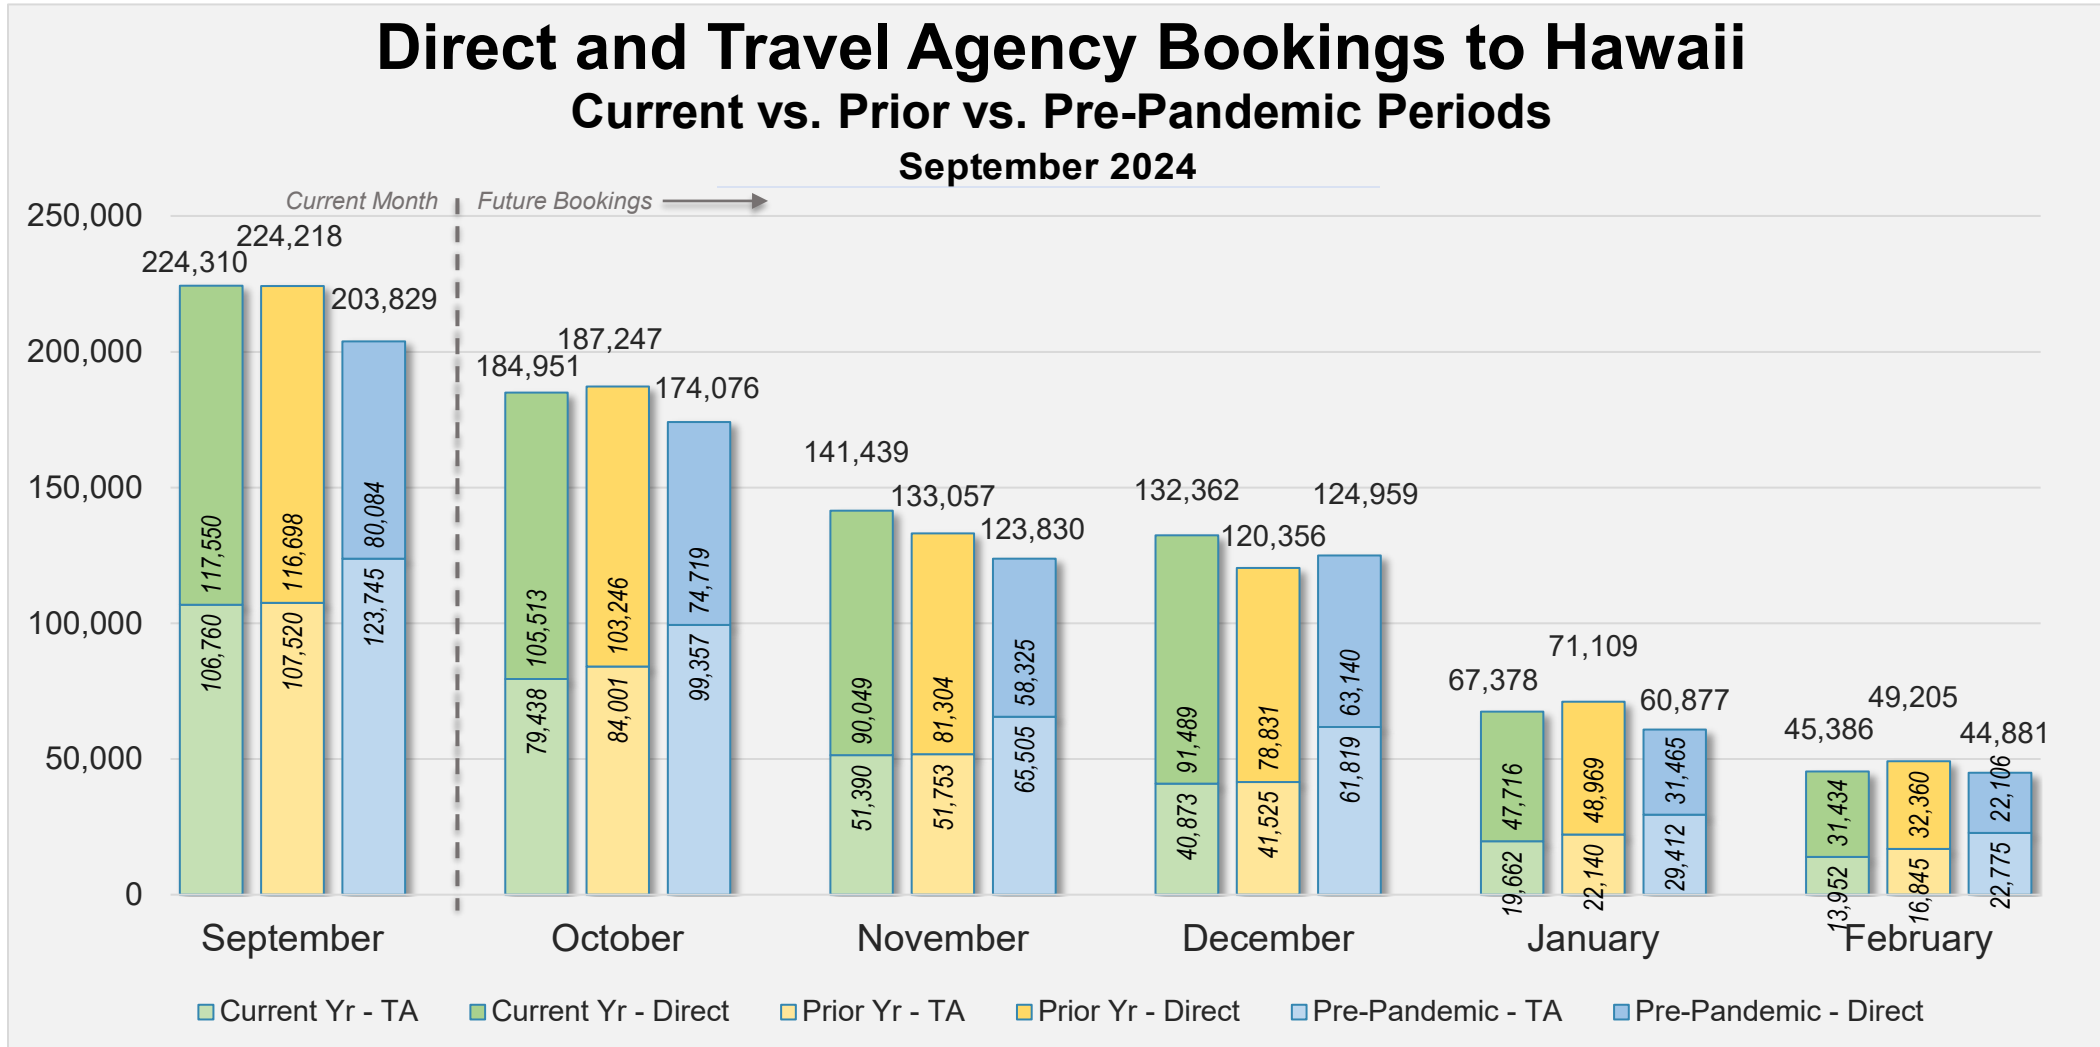

Direct and Travel Agency Bookings to Hawaii Current vs. Prior vs. Pre-Pandemic Periods September 2024

Source: ForwardKeys as of 9/8/24