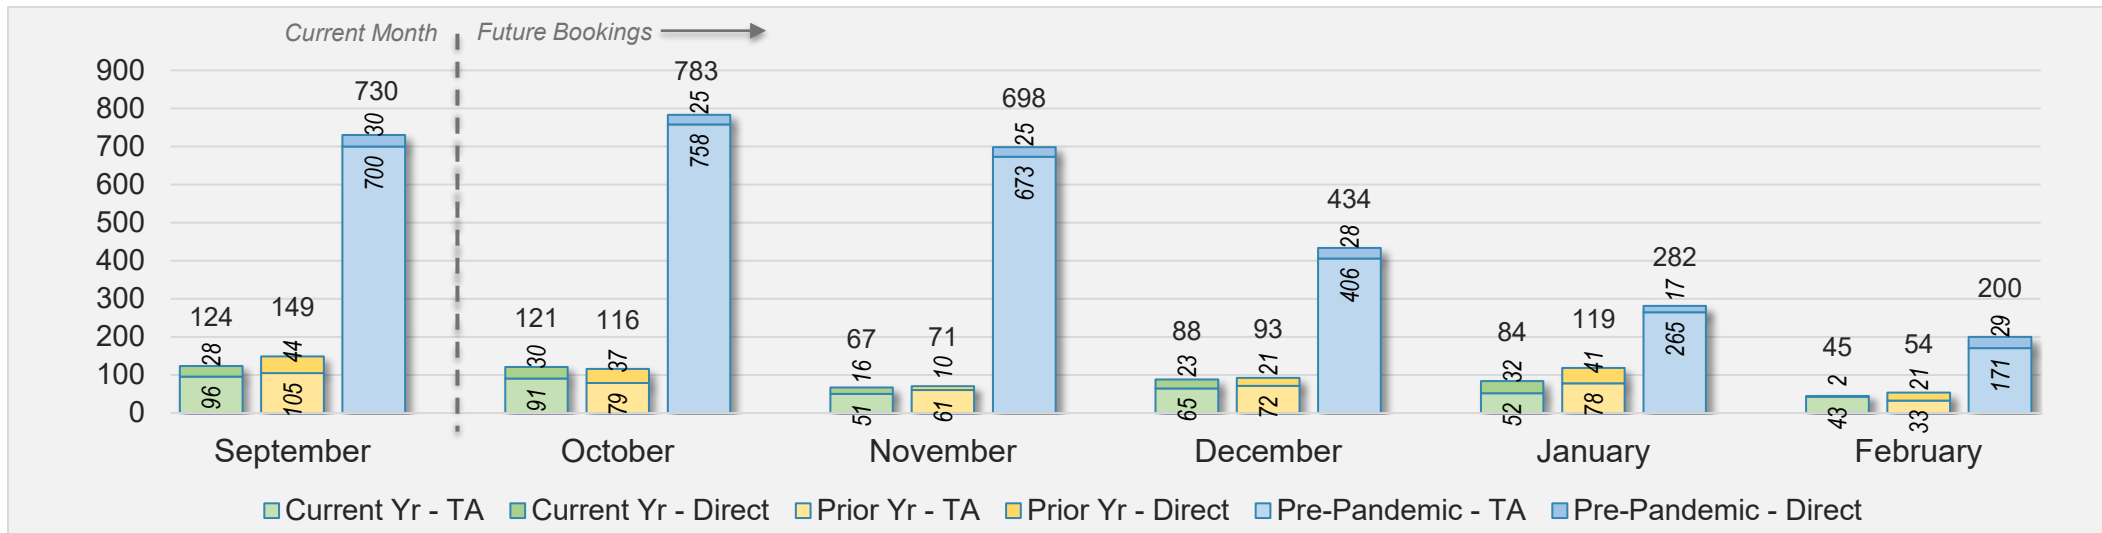

O'ahu (continued)

September 2024 Direct and Travel Agency Bookings to Hawai'i

AUSTRALIA

Source: ForwardKeys as of 9/8/24

Maui

September 2024 Direct and Travel Agency Bookings to Hawai'i

September 2024 Direct and Travel Agency Bookings to Hawai'i

Maui (continued)

September 2024 Direct and Travel Agency Bookings to Hawai'i

September 2024 Direct and Travel Agency Bookings to Hawai'i

Maui (continued)

September 2024 Direct and Travel Agency Bookings to Hawai'i