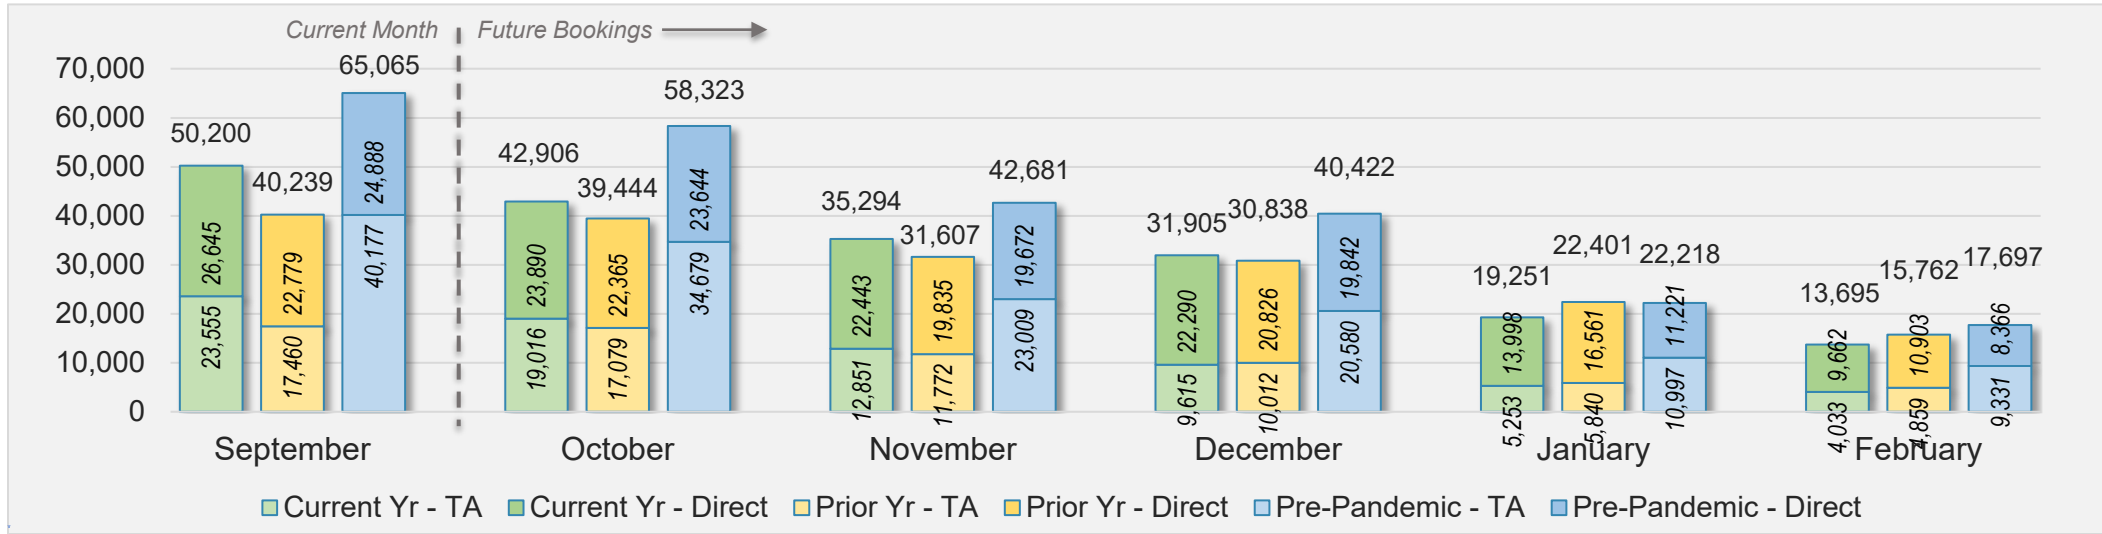

O'ahu (continued)

September 2024 Direct and Travel Agency Bookings to Hawai'i

AUSTRALIA

Source: ForwardKeys as of 9/8/24

Maui

September 2024 Direct and Travel Agency Bookings to Hawai'i

September 2024 Direct and Travel Agency Bookings to Hawai'i

Maui (continued)

September 2024 Direct and Travel Agency Bookings to Hawai'i

September 2024 Direct and Travel Agency Bookings to Hawai'i

Maui (continued)

September 2024 Direct and Travel Agency Bookings to Hawai'i