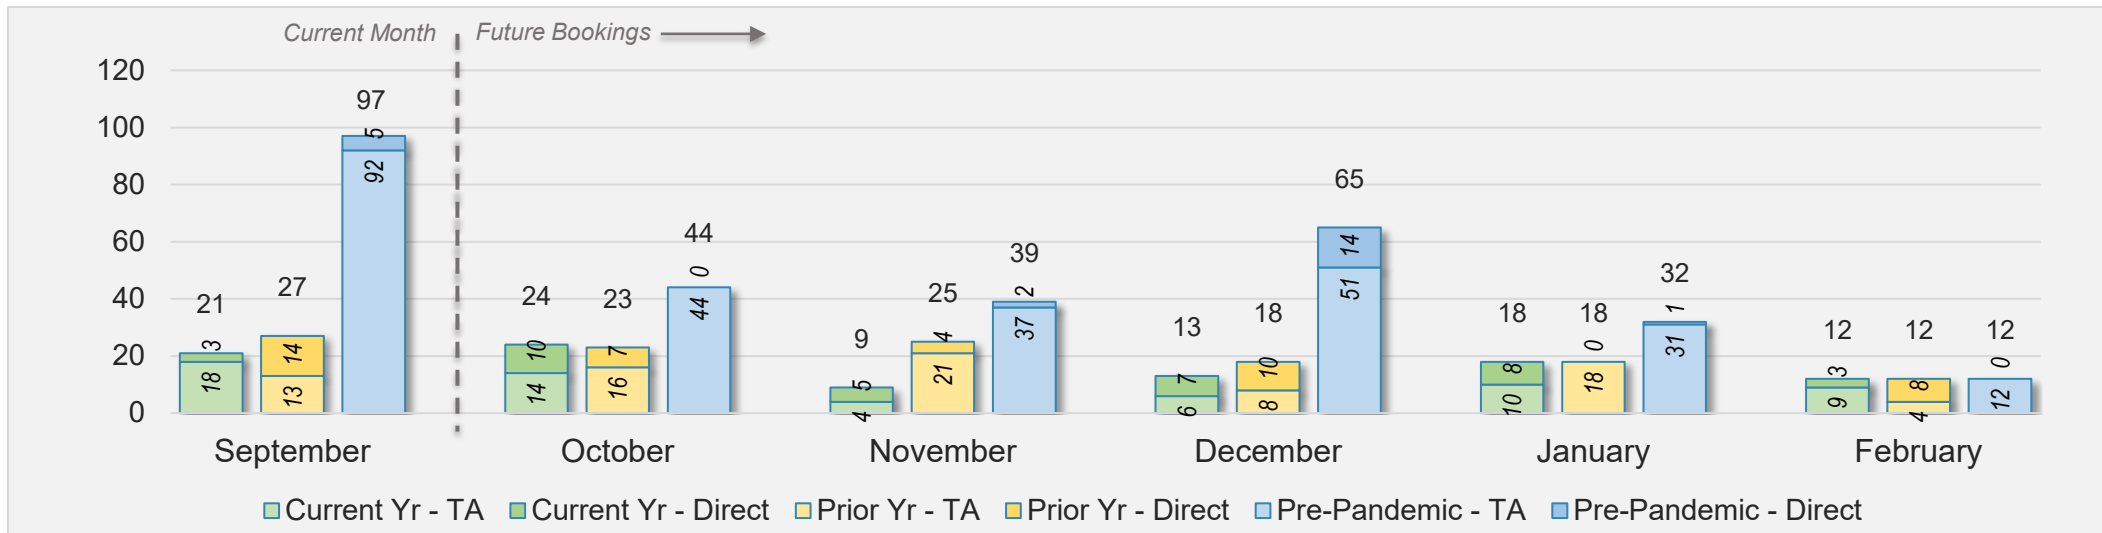

September 2024 Direct and Travel Agency Bookings to Hawai'i

Source: ForwardKeys as of 9/8/24

CANADA

KOREA