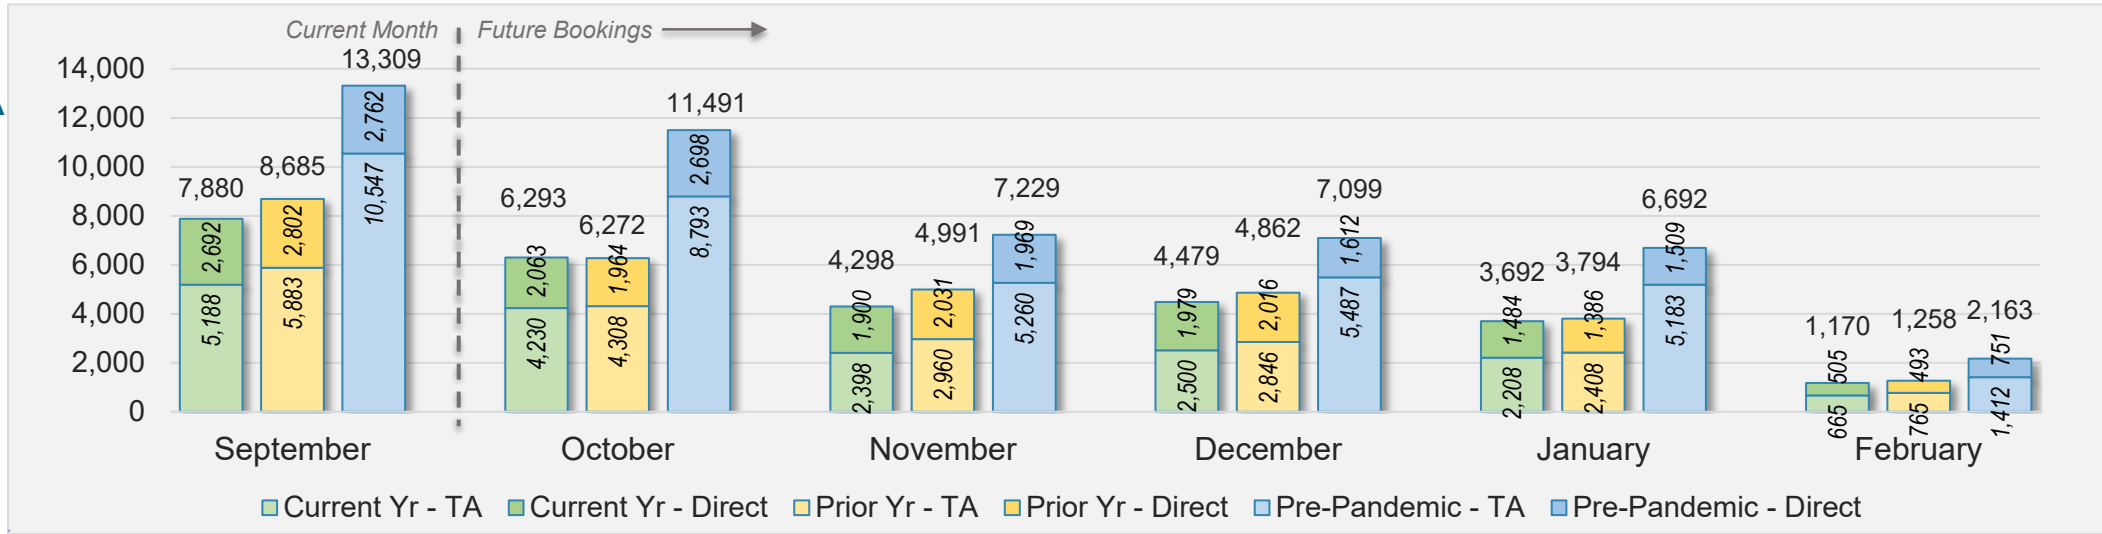

Source: ForwardKeys as of 9/8/24

September 2024 Direct and Travel Agency Bookings to Hawai'i

Source: ForwardKeys as of 9/8/24

O'ahu (continued)

September 2024 Direct and Travel Agency Bookings to Hawai'i

September 2024 Direct and Travel Agency Bookings to Hawai'i

O'ahu (continued)

September 2024 Direct and Travel Agency Bookings to Hawai'i

AUSTRALIA

Source: ForwardKeys as of 9/8/24

Maui

September 2024 Direct and Travel Agency Bookings to Hawai'i

September 2024 Direct and Travel Agency Bookings to Hawai'i