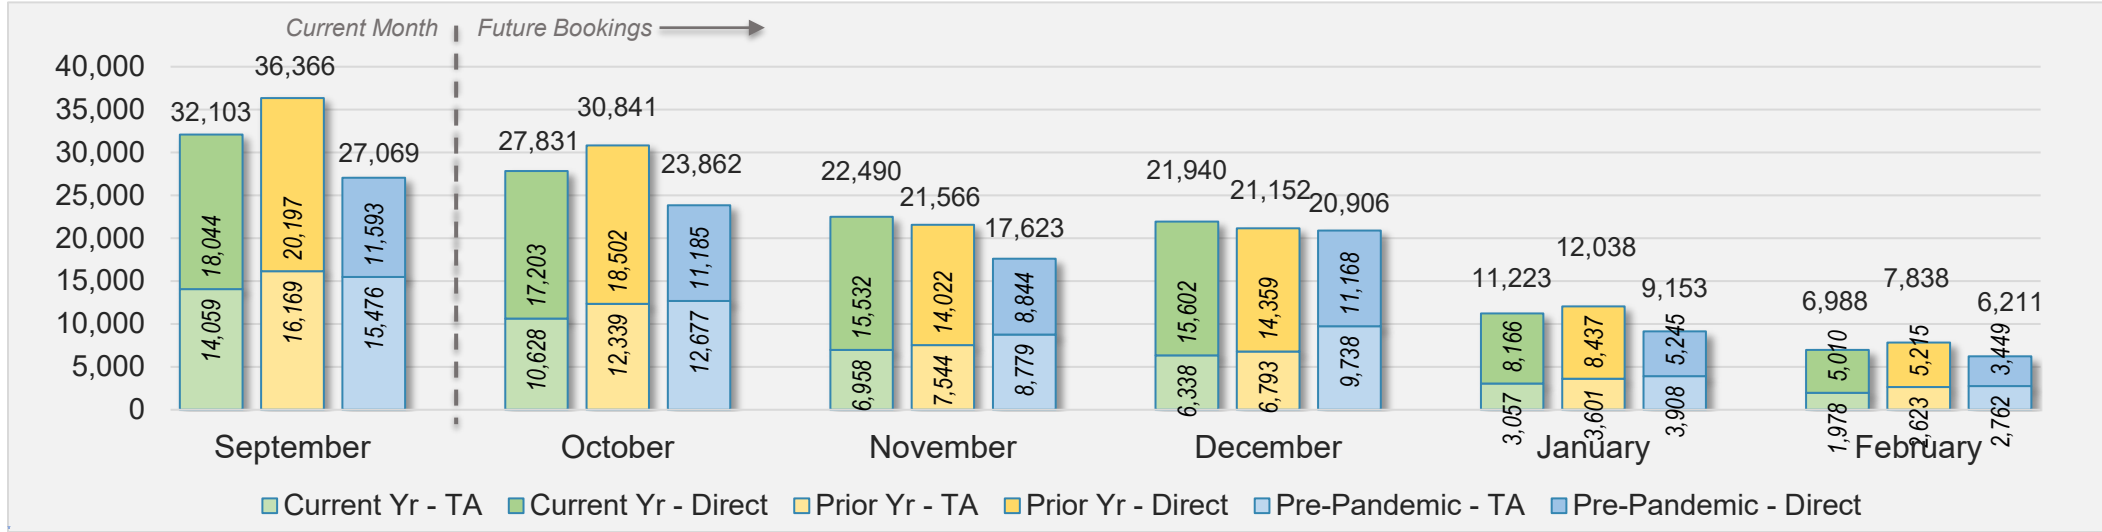

Source: ForwardKeys as of 9/8/24

September 2024 Direct and Travel Agency Bookings to Hawai'i

Source: ForwardKeys as of 9/8/24

CANADA

KOREA

Kaua'i (continued)

September 2024 Direct and Travel Agency Bookings to Hawai'i

AUSTRALIA

Source: ForwardKeys as of 9/8/24

Hawai'i Island

September 2024 Direct and Travel Agency Bookings to Hawai'i

September 2024 Direct and Travel Agency Bookings to Hawai'i

Hawai'i Island (continued)

September 2024 Direct and Travel Agency Bookings to Hawai'i