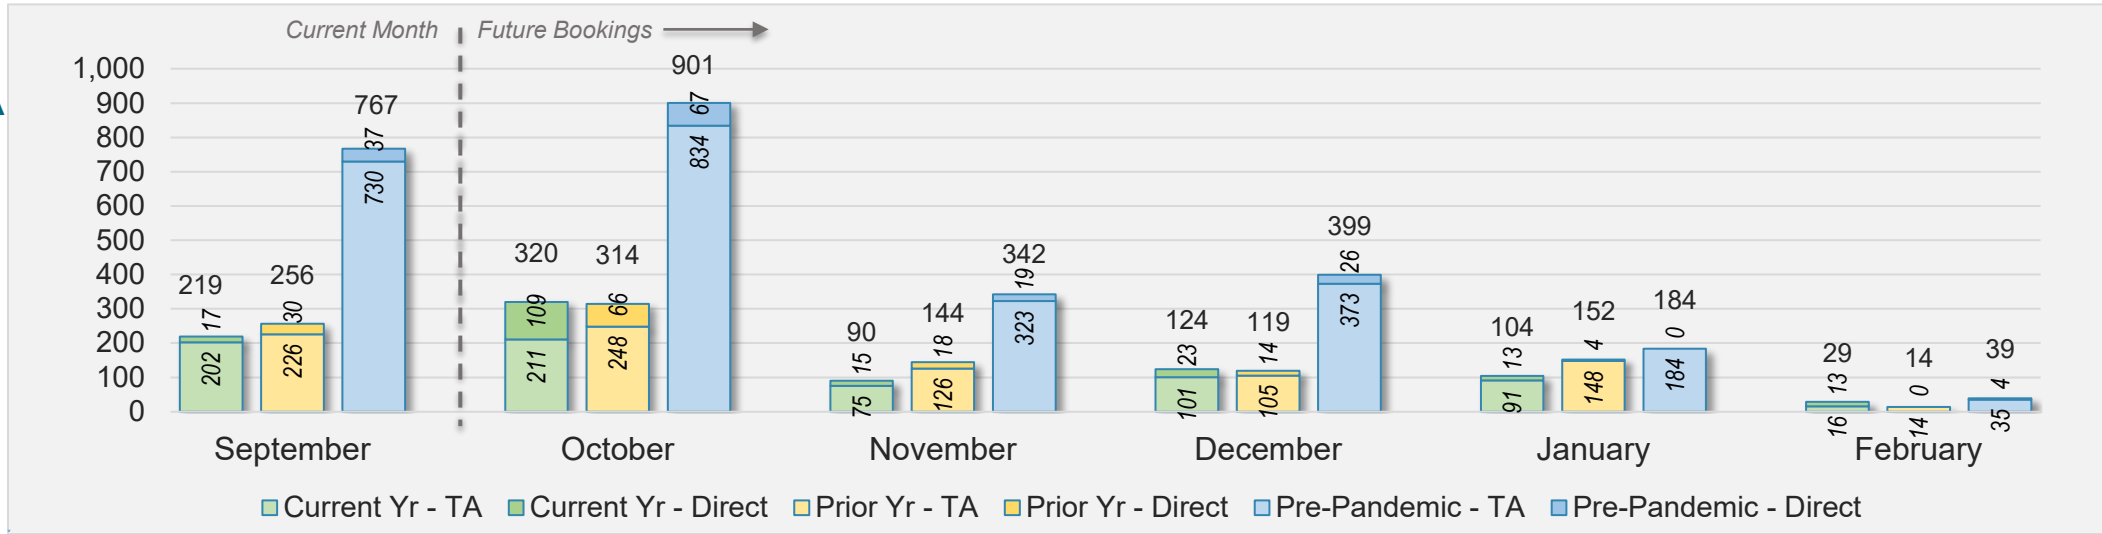

Hawai'i Island (continued)

September 2024 Direct and Travel Agency Bookings to Hawai'i

AUSTRALIA

Source: ForwardKeys as of 9/8/24