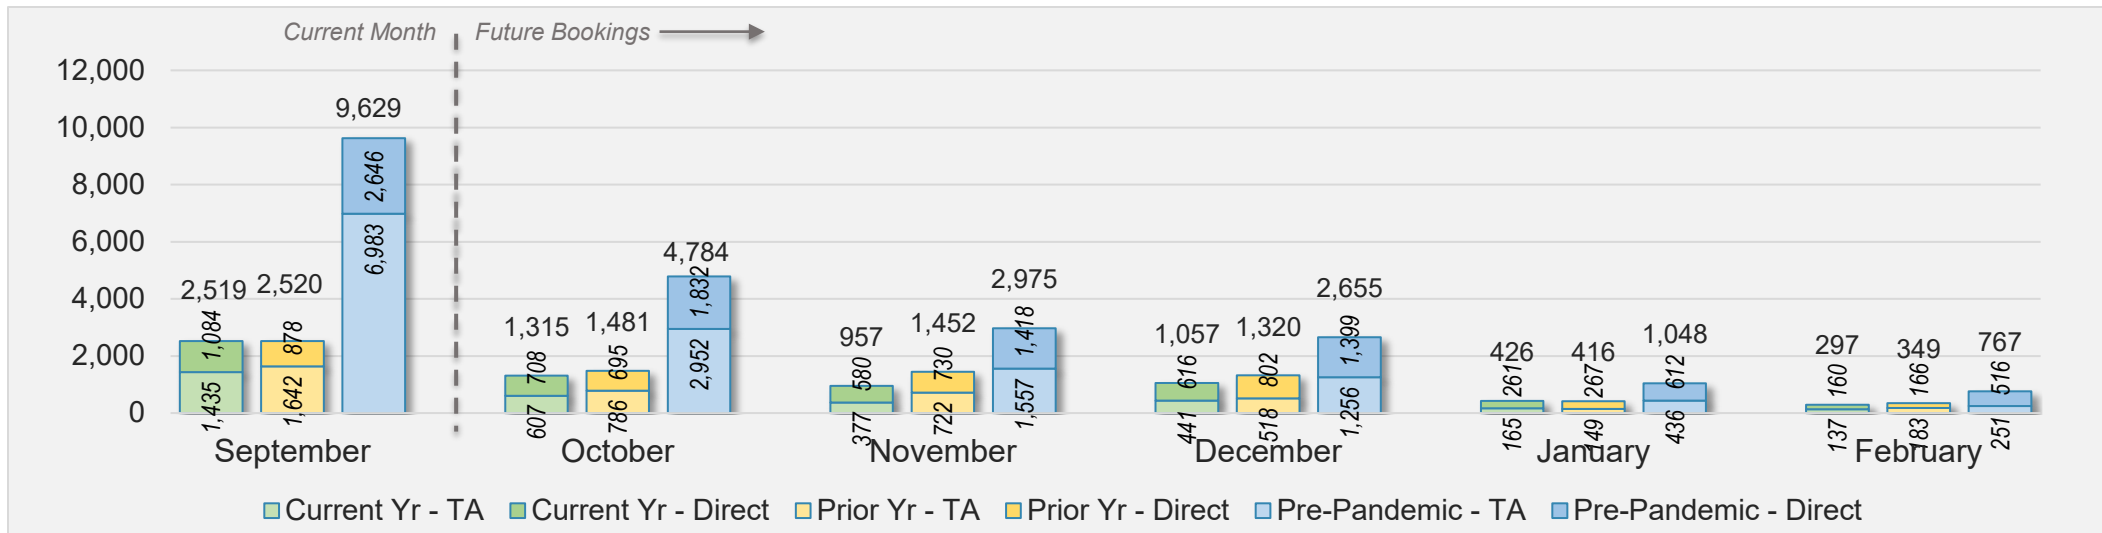

AUSTRALIA

Source: ForwardKeys as of 9/8/24

Hawai'i Island

September 2024 Direct and Travel Agency Bookings to Hawai'i

September 2024 Direct and Travel Agency Bookings to Hawai'i

Hawai'i Island (continued)

September 2024 Direct and Travel Agency Bookings to Hawai'i

CANADA

Source: ForwardKeys as of 9/8/24

September 2024 Direct and Travel Agency Bookings to Hawai'i

KOREA

Source: ForwardKeys as of 9/8/24

Hawai'i Island (continued)

September 2024 Direct and Travel Agency Bookings to Hawai'i