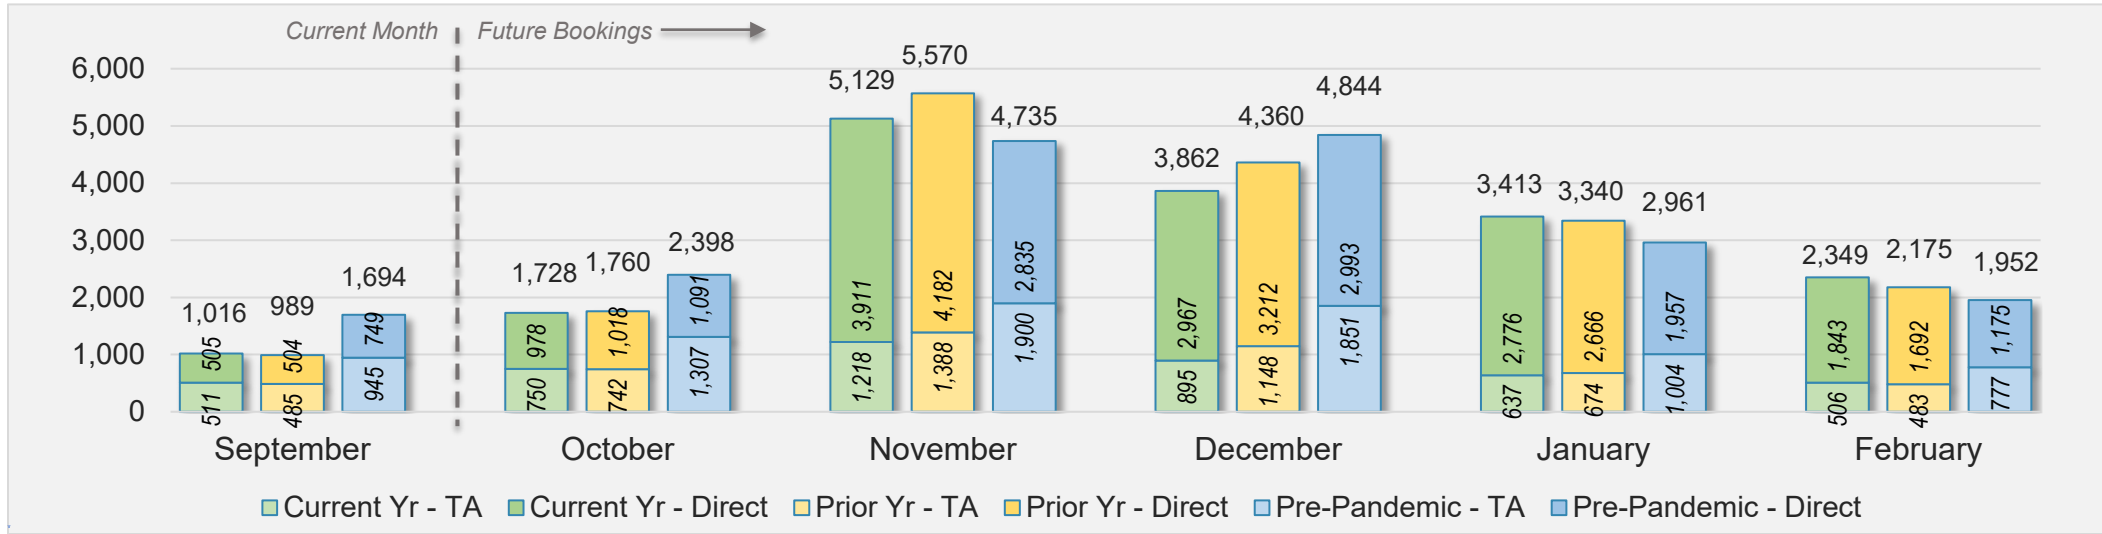

Kaua'i (continued)

September 2024 Direct and Travel Agency Bookings to Hawai'i

September 2024 Direct and Travel Agency Bookings to Hawai'i

Kaua'i (continued)

September 2024 Direct and Travel Agency Bookings to Hawai'i

AUSTRALIA

Source: ForwardKeys as of 9/15/24

Hawai'i Island

September 2024 Direct and Travel Agency Bookings to Hawai'i

September 2024 Direct and Travel Agency Bookings to Hawai'i

Hawai'i Island (continued)

September 2024 Direct and Travel Agency Bookings to Hawai'i

CANADA

Source: ForwardKeys as of 9/15/24

September 2024 Direct and Travel Agency Bookings to Hawai'i

KOREA

Source: ForwardKeys as of 9/15/24

Hawai'i Island (continued)