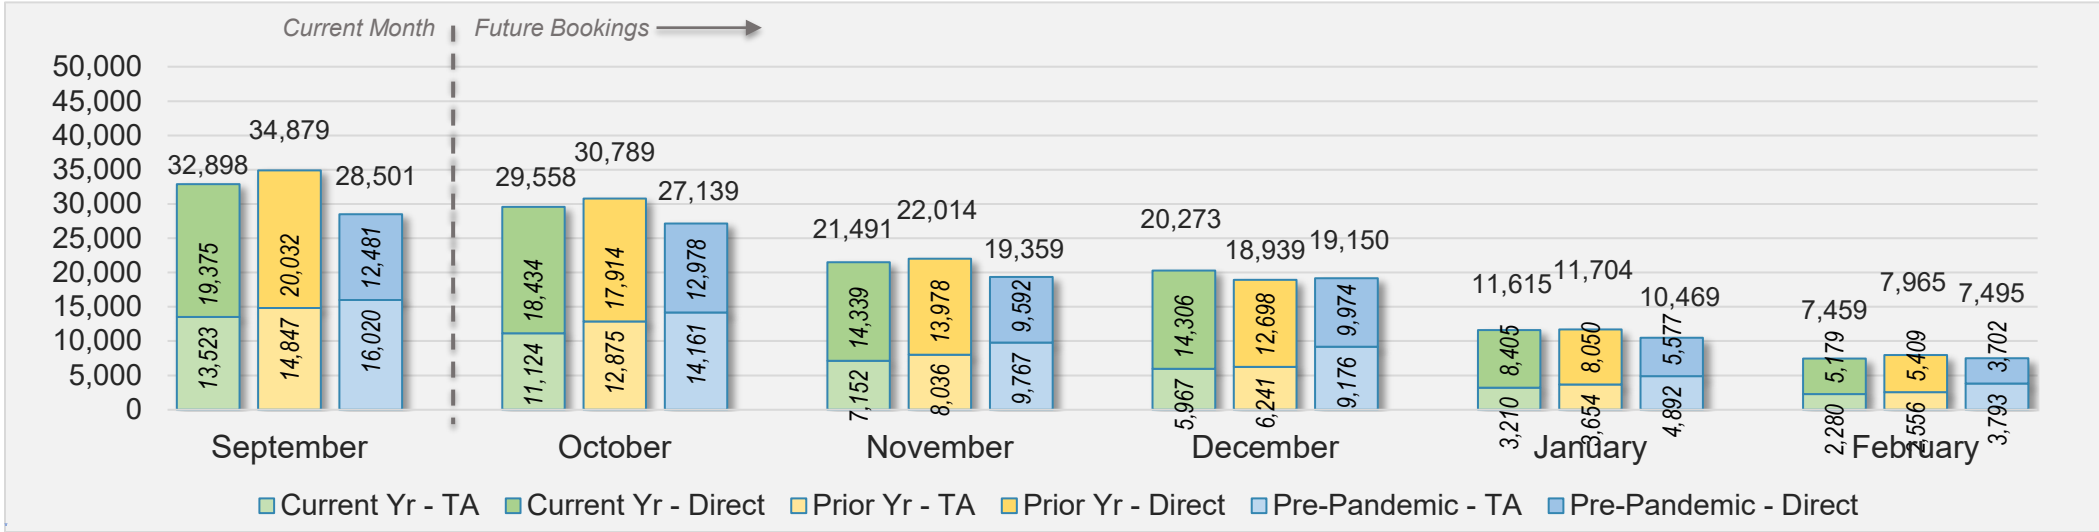

September 2024 Direct and Travel Agency Bookings to Hawai'i

Maui (continued)

September 2024 Direct and Travel Agency Bookings to Hawai'i

September 2024 Direct and Travel Agency Bookings to Hawai'i

Maui (continued)

September 2024 Direct and Travel Agency Bookings to Hawai'i

AUSTRALIA

Source: ForwardKeys as of 9/15/24

Kaua'i

September 2024 Direct and Travel Agency Bookings to Hawai'i

September 2024 Direct and Travel Agency Bookings to Hawai'i

Kaua'i (continued)

September 2024 Direct and Travel Agency Bookings to Hawai'i

September 2024 Direct and Travel Agency Bookings to Hawai'i

Kaua'i (continued)

September 2024 Direct and Travel Agency Bookings to Hawai'i