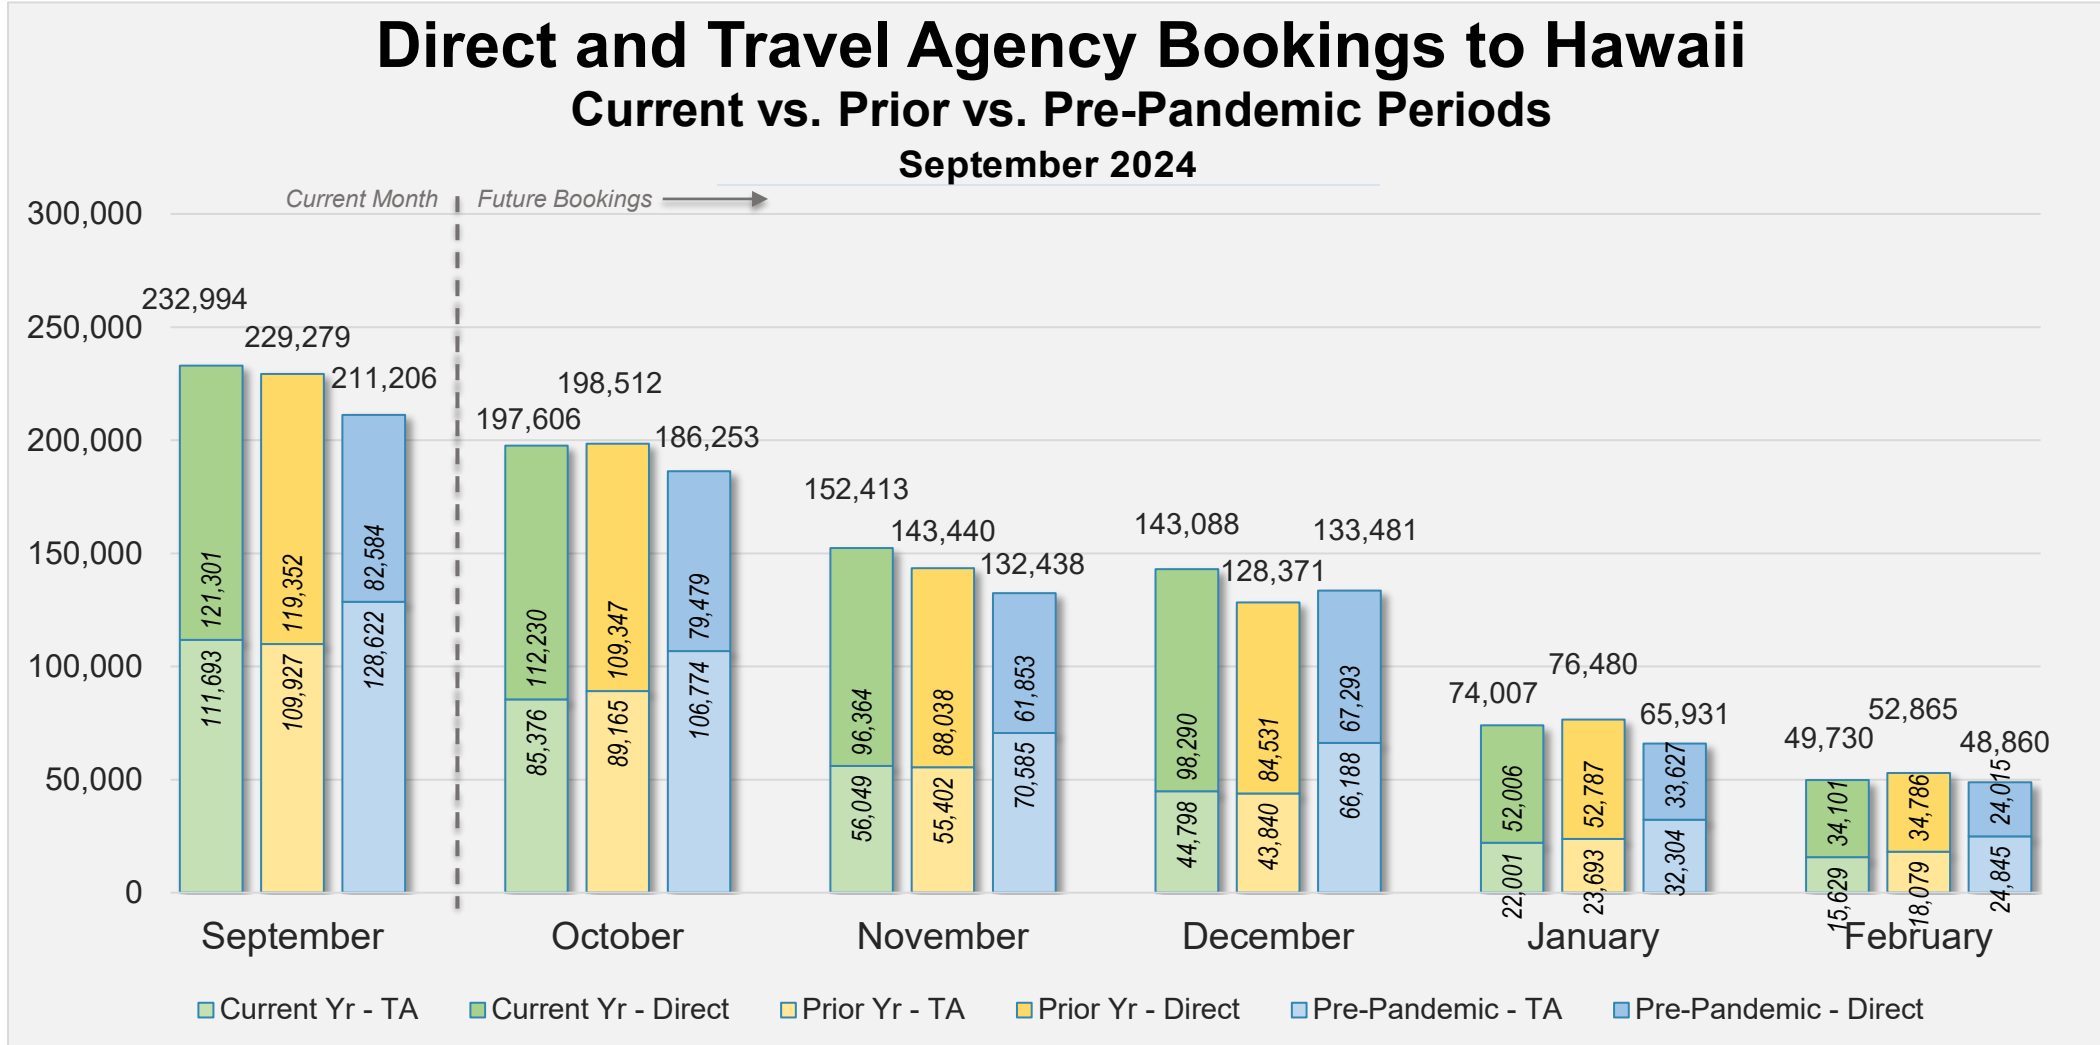

Direct and Travel Agency Bookings to Hawaii Current vs. Prior vs. Pre-Pandemic Periods September 2024

Source: ForwardKeys as of 9/15/24