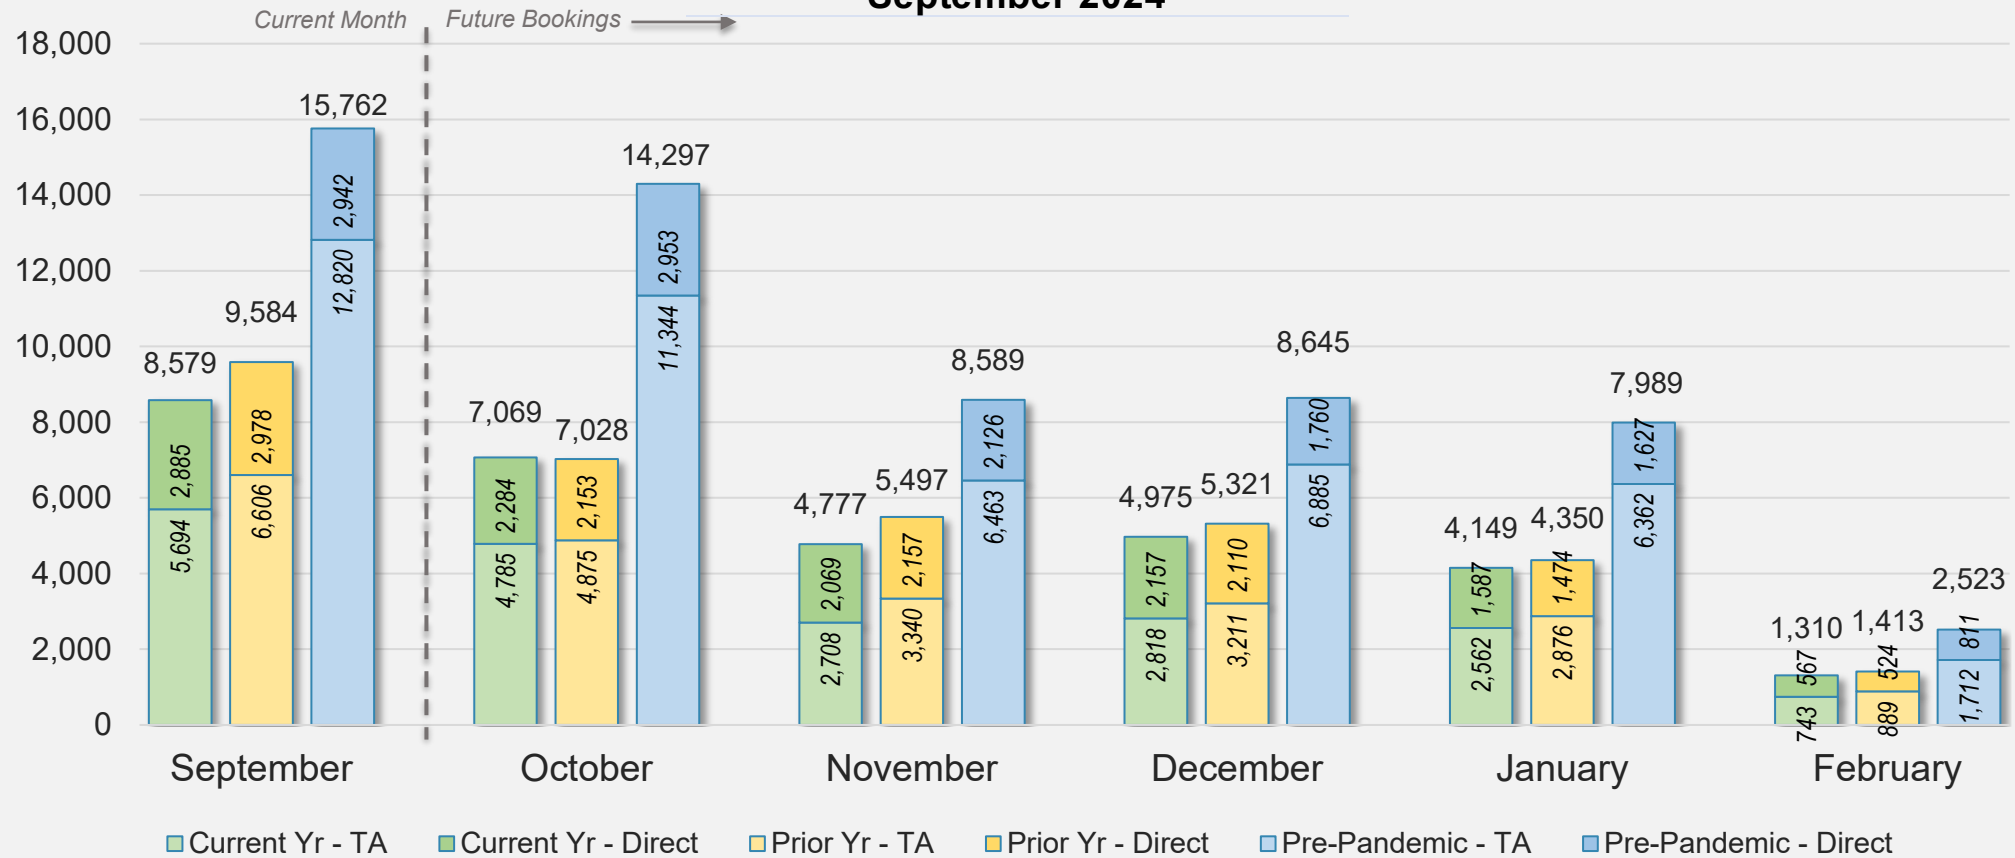

Forward Keys Index

- Bookings
 - Net sum of the number of visitors from Sales transactions counted, including Exchanges and Refunds.
- Current Year / Previous Year / Pre-pandemic
 - In the analysis results, "Current Year" refers to the period being analyzed. "Previous Year" refers to the time unit in the previous year equivalent to the "Current Year" (for year-on-year comparison purposes). "Pre-pandemic" refers to the equivalent period in 2019 to the Current period, using only 2019 data as a reference.
- Direct
 - Refers to tickets purchased directly through the airline, typically via an airline's website.
- Travel Agency
 - Refers to associated with an ARC/IATA number (or otherwise retail).

Source: ForwardKeys as of 9/15/24

CANADA

Direct and Travel Agency Bookings to Hawaii Current vs. Prior vs. Pre-Pandemic Periods September 2024

Source: ForwardKeys as of 9/15/24

KOREA

Direct and Travel Agency Bookings to Hawaii Current vs. Prior vs. Pre-Pandemic Periods September 2024

Source: ForwardKeys as of 9/15/24

AUSTRALIA

Direct and Travel Agency Bookings to Hawaii Current vs. Prior vs. Pre-Pandemic Periods

September 2024

Source: ForwardKeys as of 9/15/24

September 2024 Direct and Travel Agency Bookings to Hawai'i