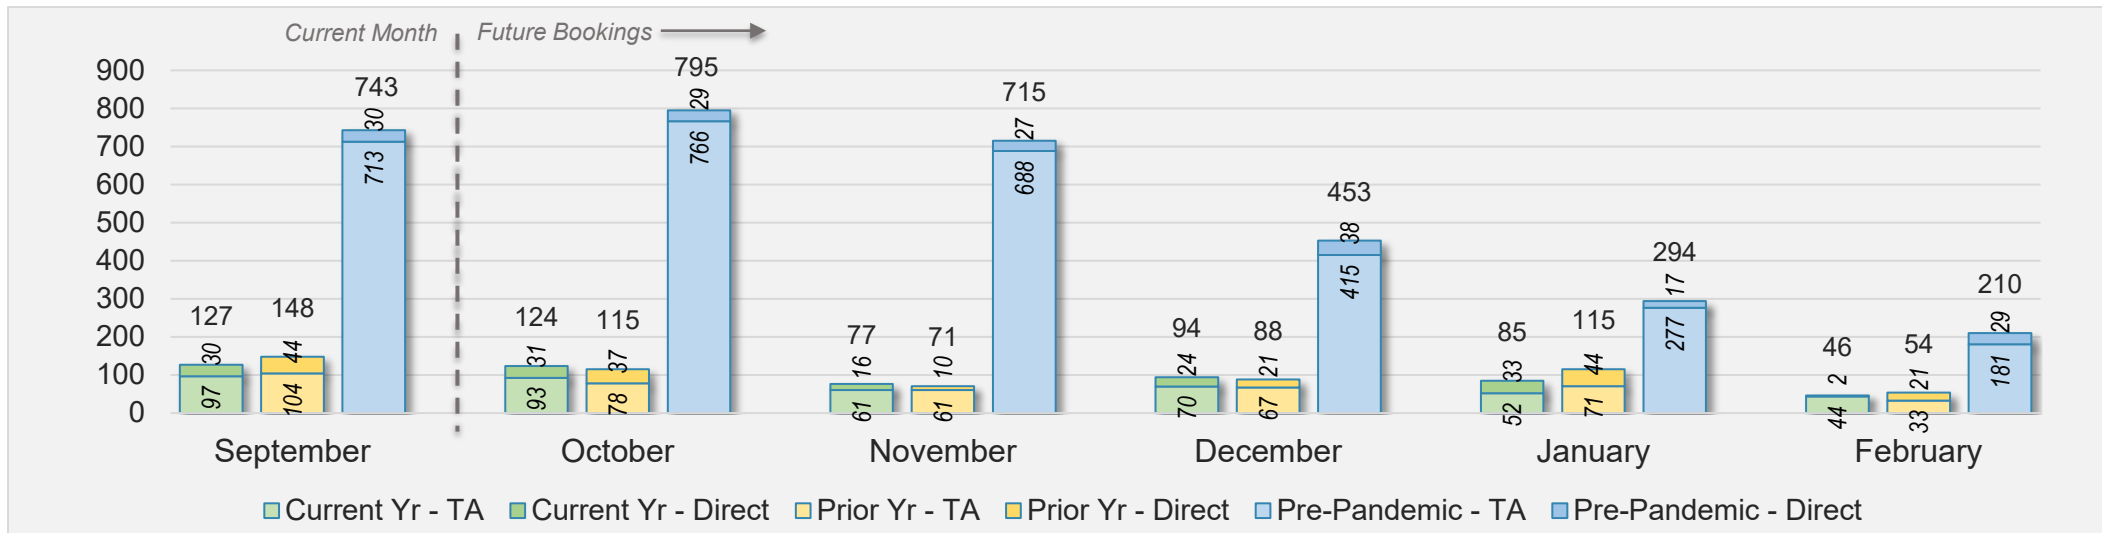

September 2024 Direct and Travel Agency Bookings to Hawai'i

Maui (continued)

September 2024 Direct and Travel Agency Bookings to Hawai'i

September 2024 Direct and Travel Agency Bookings to Hawai'i

Maui (continued)

September 2024 Direct and Travel Agency Bookings to Hawai'i

AUSTRALIA

Source: ForwardKeys as of 9/15/24

Kaua'i

September 2024 Direct and Travel Agency Bookings to Hawai'i

September 2024 Direct and Travel Agency Bookings to Hawai'i