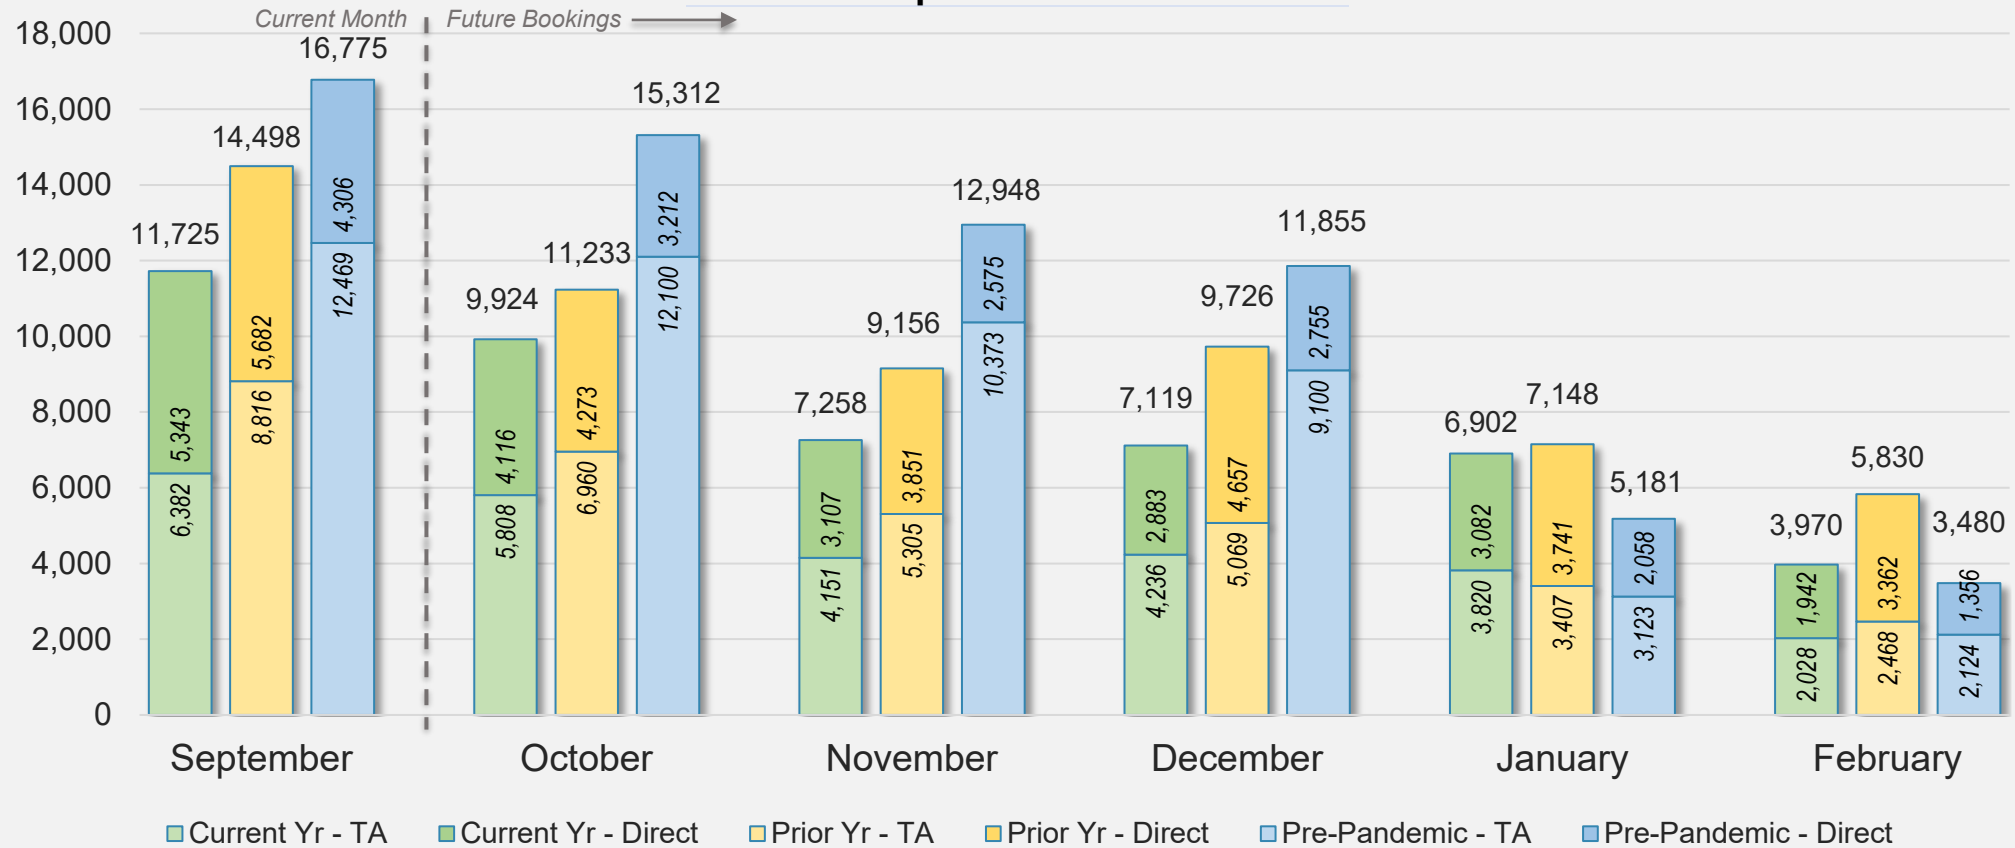

Forward Keys Index

- Bookings
 - Net sum of the number of visitors from Sales transactions counted, including Exchanges and Refunds.
- Current Year / Previous Year / Pre-pandemic
 - In the analysis results, "Current Year" refers to the period being analyzed. "Previous Year" refers to the time unit in the previous year equivalent to the "Current Year" (for year-on-year comparison purposes). "Pre-pandemic" refers to the equivalent period in 2019 to the Current period, using only 2019 data as a reference.
- Direct
 - Refers to tickets purchased directly through the airline, typically via an airline's website.
- Travel Agency
 - Refers to associated with an ARC/IATA number (or otherwise retail).

Source: ForwardKeys as of 9/15/24

CANADA

Direct and Travel Agency Bookings to Hawaii Current vs. Prior vs. Pre-Pandemic Periods September 2024

Source: ForwardKeys as of 9/15/24

KOREA

Direct and Travel Agency Bookings to Hawaii Current vs. Prior vs. Pre-Pandemic Periods September 2024

Source: ForwardKeys as of 9/15/24

AUSTRALIA

Direct and Travel Agency Bookings to Hawaii Current vs. Prior vs. Pre-Pandemic Periods

September 2024

Source: ForwardKeys as of 9/15/24

September 2024 Direct and Travel Agency Bookings to Hawai'i