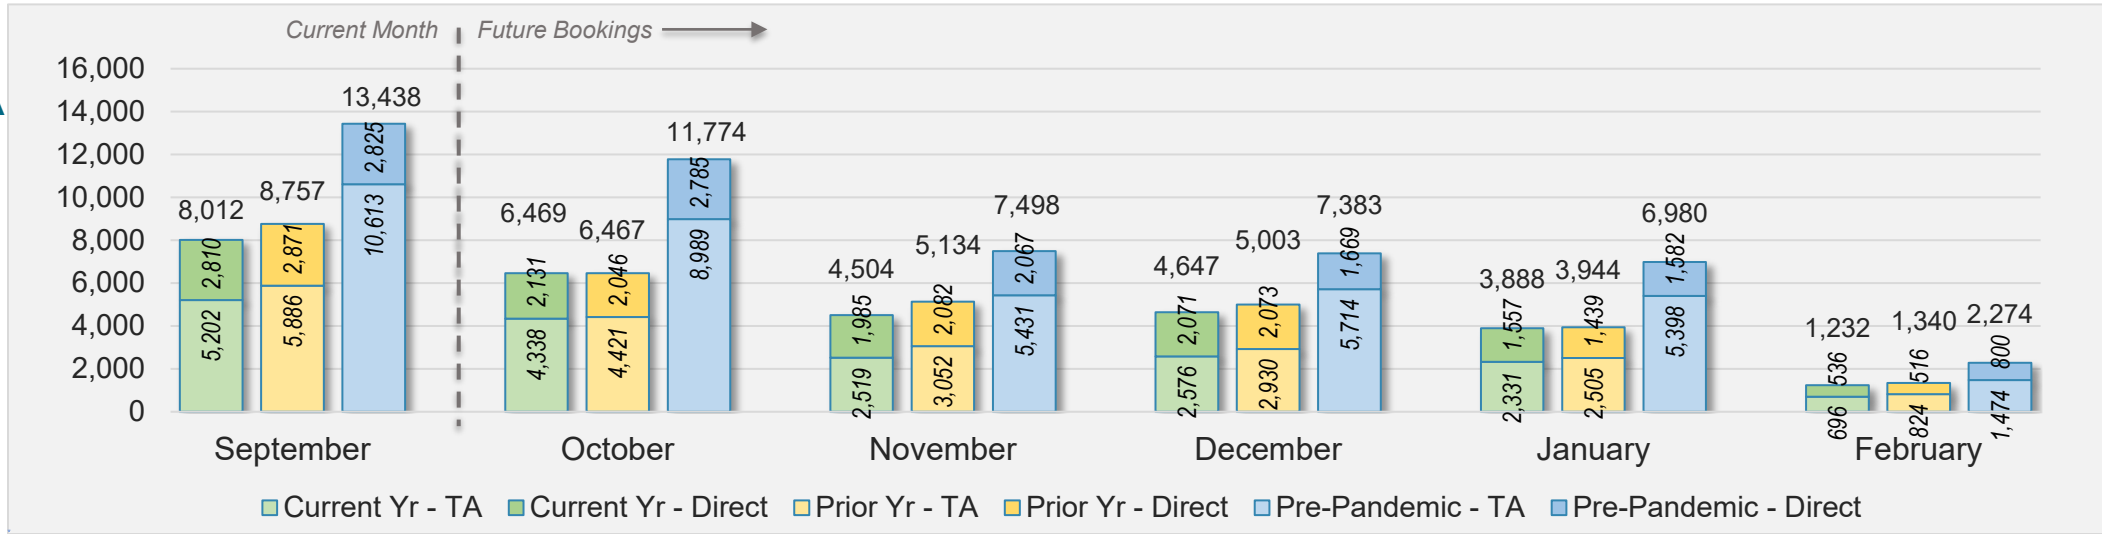

U.S.

Source: ForwardKeys as of 9/15/24

September 2024 Direct and Travel Agency Bookings to Hawai'i

JAPAN

Source: ForwardKeys as of 9/15/24

O'ahu (continued)

September 2024 Direct and Travel Agency Bookings to Hawai'i

September 2024 Direct and Travel Agency Bookings to Hawai'i

O'ahu (continued)

September 2024 Direct and Travel Agency Bookings to Hawai'i

AUSTRALIA

Source: ForwardKeys as of 9/15/24

Maui

September 2024 Direct and Travel Agency Bookings to Hawai'i