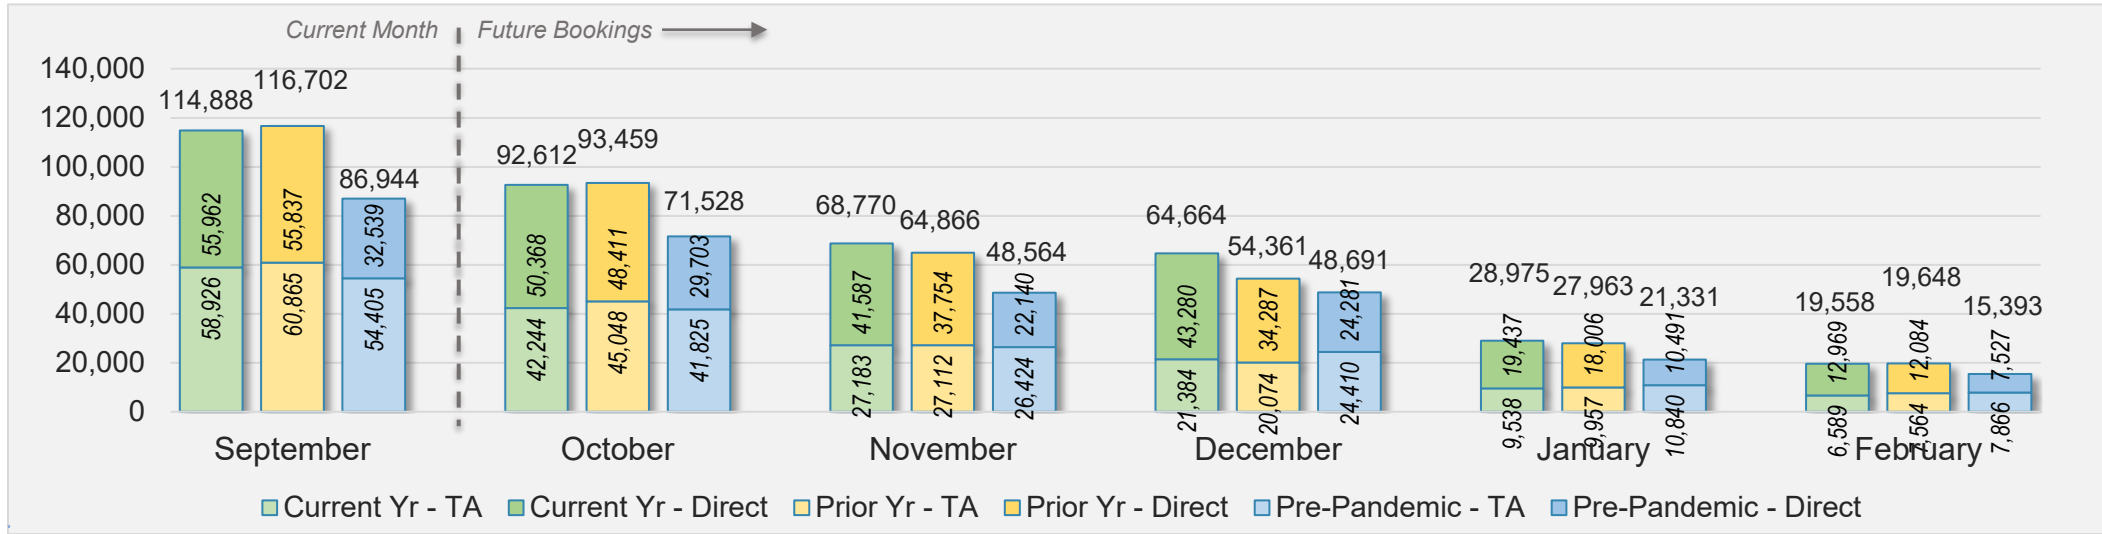

September 2024 Direct and Travel Agency Bookings to Hawai'i

U.S.

Source: ForwardKeys as of 9/15/24