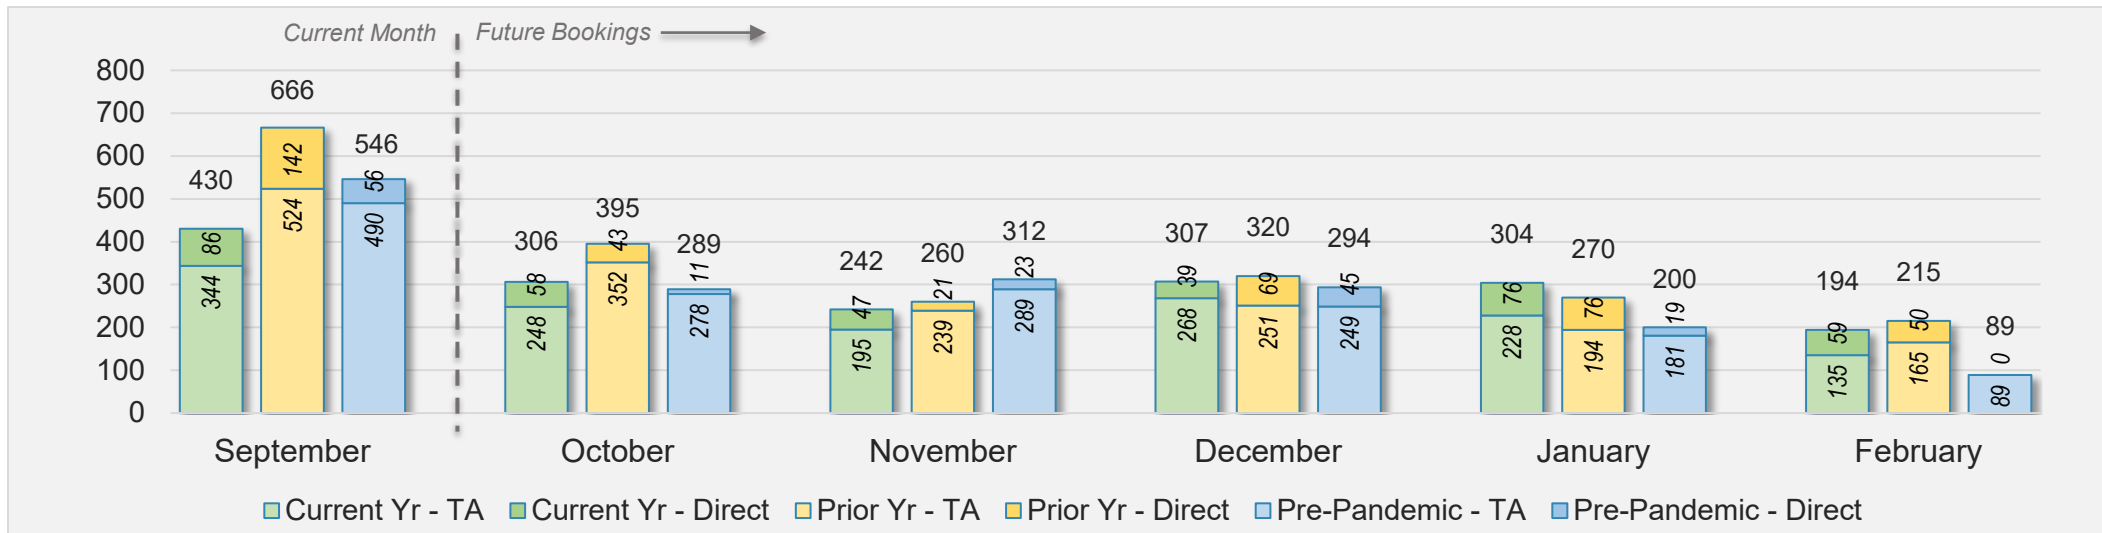

AUSTRALIA

Source: ForwardKeys as of 9/15/24

Hawai'i Island

September 2024 Direct and Travel Agency Bookings to Hawai'i

September 2024 Direct and Travel Agency Bookings to Hawai'i

Hawai'i Island (continued)

September 2024 Direct and Travel Agency Bookings to Hawai'i

CANADA

Source: ForwardKeys as of 9/15/24

September 2024 Direct and Travel Agency Bookings to Hawai'i

KOREA

Source: ForwardKeys as of 9/15/24

Hawai'i Island (continued)

September 2024 Direct and Travel Agency Bookings to Hawai'i

AUSTRALIA

Source: ForwardKeys as of 9/15/24