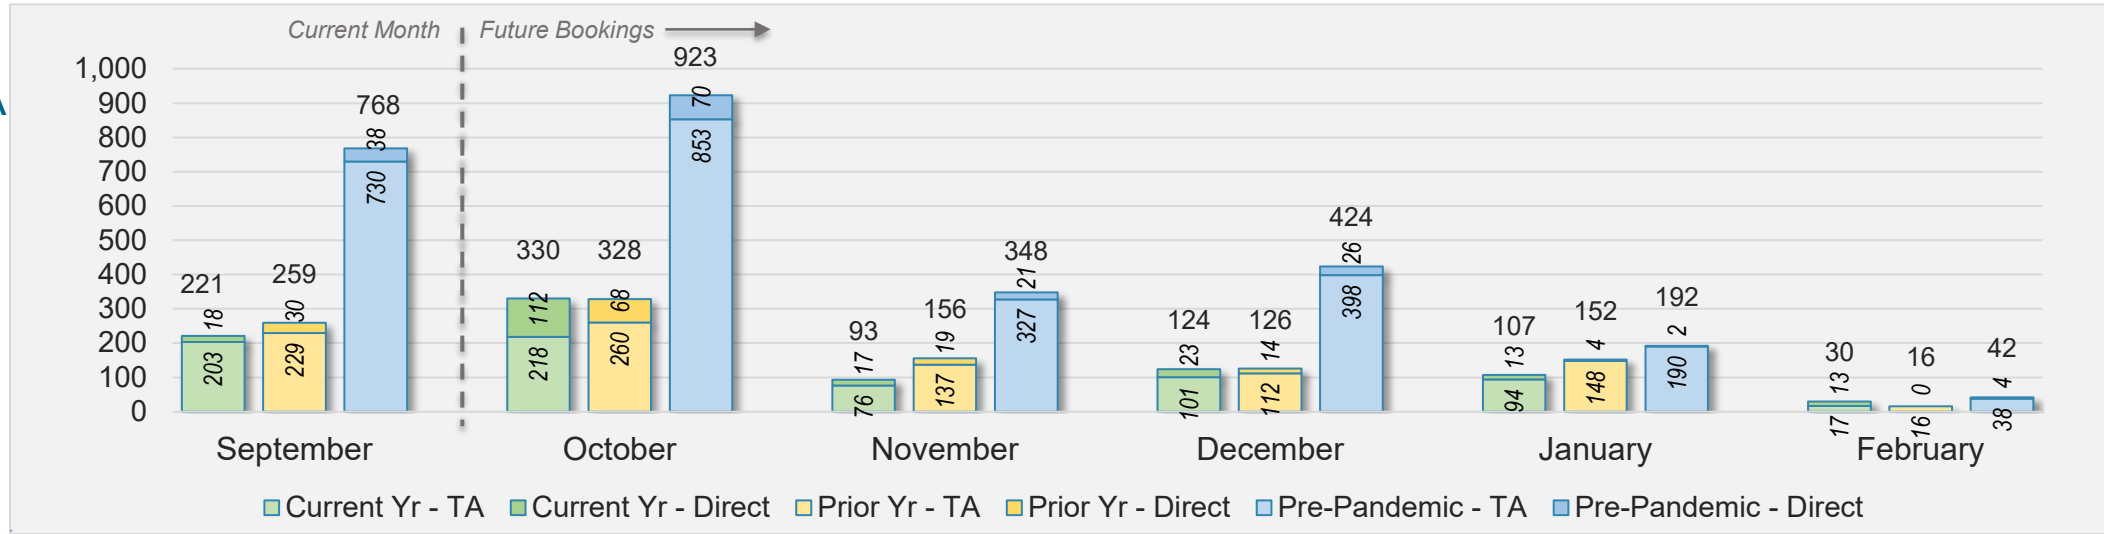

AUSTRALIA

Source: ForwardKeys as of 9/15/24

Hawai'i Island

September 2024 Direct and Travel Agency Bookings to Hawai'i

September 2024 Direct and Travel Agency Bookings to Hawai'i

Hawai'i Island (continued)

September 2024 Direct and Travel Agency Bookings to Hawai'i

CANADA

Source: ForwardKeys as of 9/15/24

September 2024 Direct and Travel Agency Bookings to Hawai'i

KOREA

Source: ForwardKeys as of 9/15/24

Hawai'i Island (continued)

September 2024 Direct and Travel Agency Bookings to Hawai'i

AUSTRALIA

Source: ForwardKeys as of 9/15/24