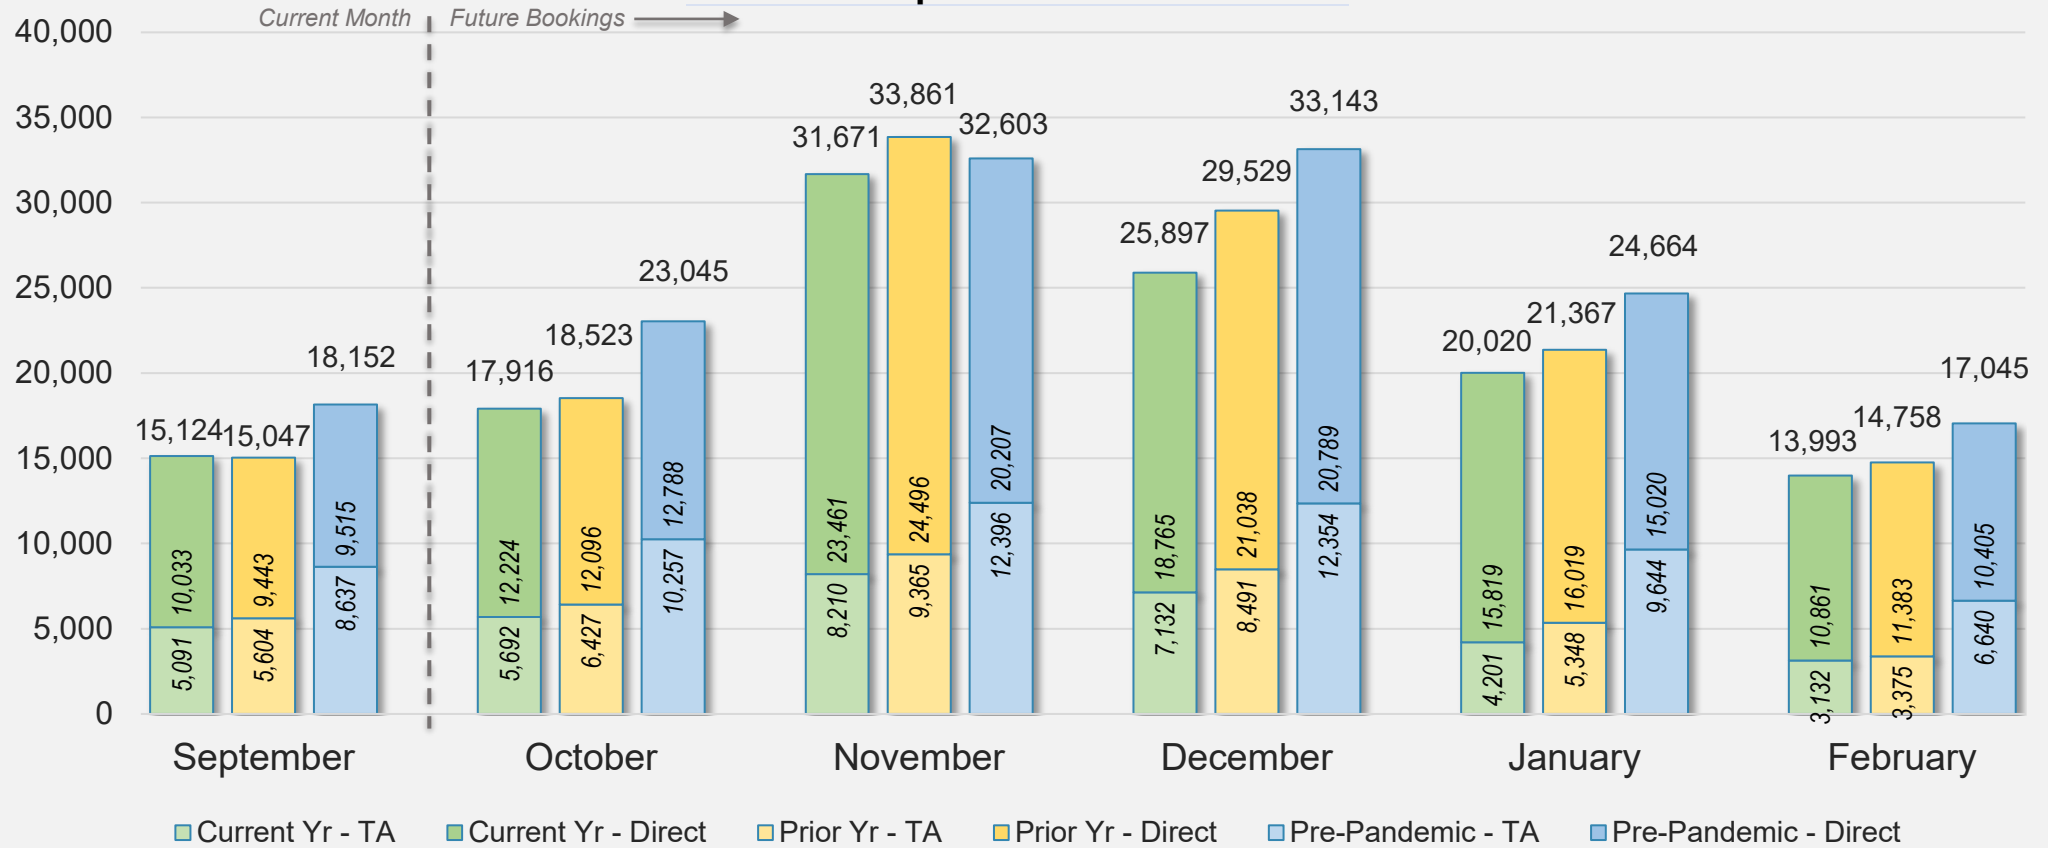

Forward Keys Index

- Bookings
 - Net sum of the number of visitors from Sales transactions counted, including Exchanges and Refunds.
- Current Year / Previous Year / Pre-pandemic
 - In the analysis results, "Current Year" refers to the period being analyzed. "Previous Year" refers to the time unit in the previous year equivalent to the "Current Year" (for year-on-year comparison purposes). "Pre-pandemic" refers to the equivalent period in 2019 to the Current period, using only 2019 data as a reference.
- Direct
 - Refers to tickets purchased directly through the airline, typically via an airline's website.
- Travel Agency
 - Refers to associated with an ARC/IATA number (or otherwise retail).

Direct and Travel Agency Bookings to Hawaii Current vs. Prior vs. Pre-Pandemic Periods September 2024

Source: ForwardKeys as of 9/15/24

JAPAN

Direct and Travel Agency Bookings to Hawaii Current vs. Prior vs. Pre-Pandemic Periods September 2024

Source: ForwardKeys as of 9/15/24

CANADA

Direct and Travel Agency Bookings to Hawaii Current vs. Prior vs. Pre-Pandemic Periods September 2024

Source: ForwardKeys as of 9/15/24

KOREA

Direct and Travel Agency Bookings to Hawaii Current vs. Prior vs. Pre-Pandemic Periods September 2024