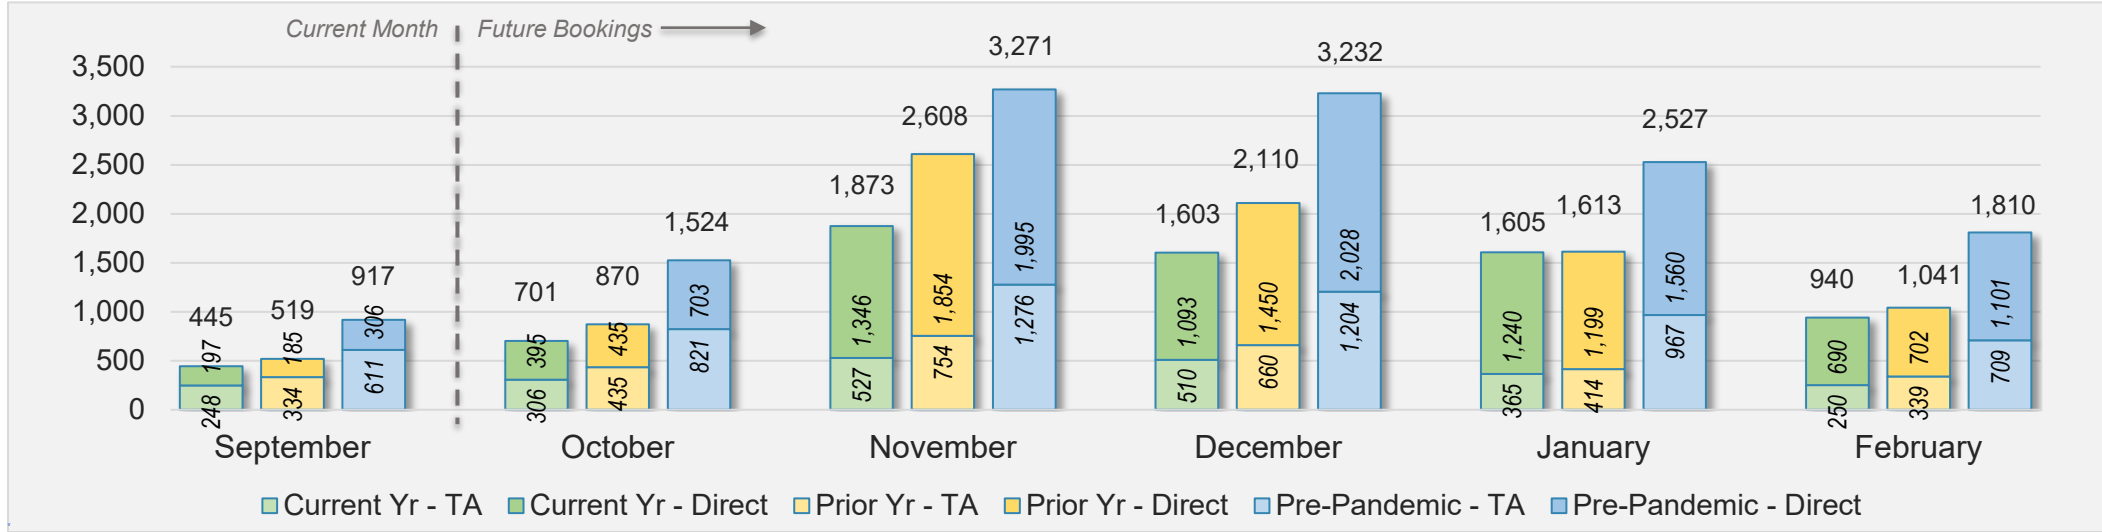

September 2024 Direct and Travel Agency Bookings to Hawai'i

Maui (continued)

September 2024 Direct and Travel Agency Bookings to Hawai'i

September 2024 Direct and Travel Agency Bookings to Hawai'i

Maui (continued)

September 2024 Direct and Travel Agency Bookings to Hawai'i

AUSTRALIA

Source: ForwardKeys as of 9/15/24

Kaua'i

September 2024 Direct and Travel Agency Bookings to Hawai'i

September 2024 Direct and Travel Agency Bookings to Hawai'i

Kaua'i (continued)

September 2024 Direct and Travel Agency Bookings to Hawai'i

September 2024 Direct and Travel Agency Bookings to Hawai'i

Kaua'i (continued)

September 2024 Direct and Travel Agency Bookings to Hawai'i