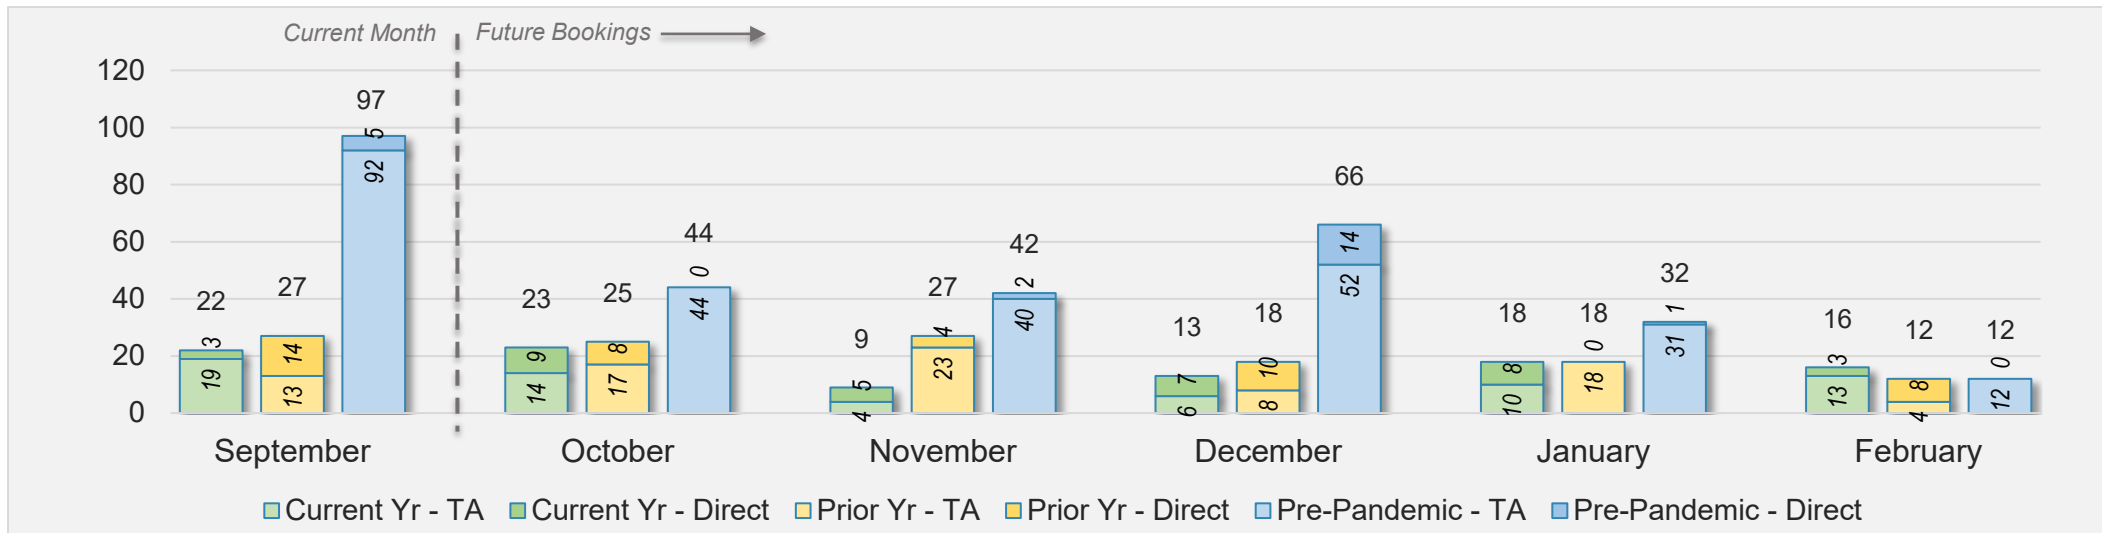

September 2024 Direct and Travel Agency Bookings to Hawai'i

Maui (continued)

September 2024 Direct and Travel Agency Bookings to Hawai'i

September 2024 Direct and Travel Agency Bookings to Hawai'i

Maui (continued)

September 2024 Direct and Travel Agency Bookings to Hawai'i

AUSTRALIA

Source: ForwardKeys as of 9/15/24

Kaua'i

September 2024 Direct and Travel Agency Bookings to Hawai'i

September 2024 Direct and Travel Agency Bookings to Hawai'i

Kaua'i (continued)

September 2024 Direct and Travel Agency Bookings to Hawai'i

September 2024 Direct and Travel Agency Bookings to Hawai'i

Kaua'i (continued)

September 2024 Direct and Travel Agency Bookings to Hawai'i