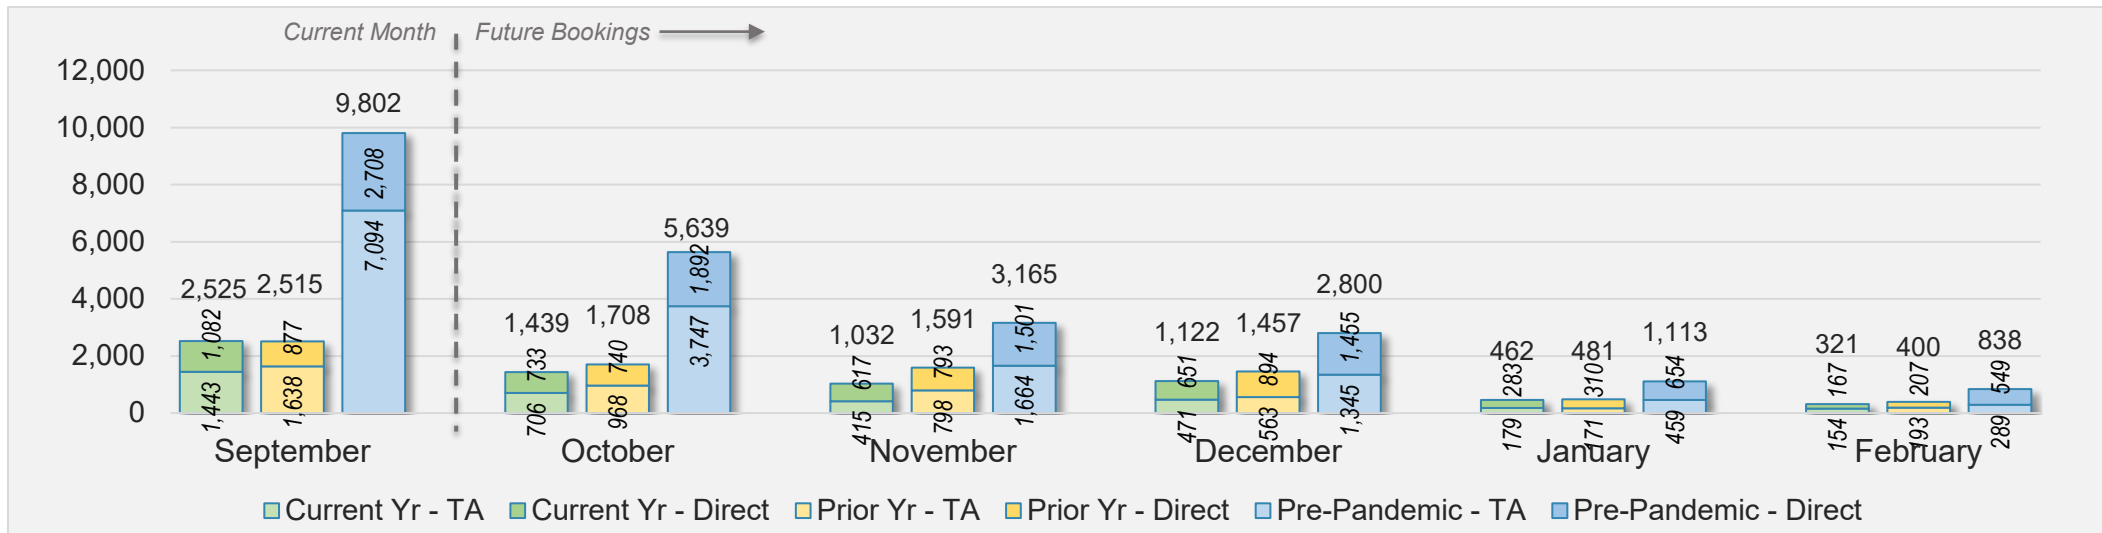

Kaua'i (continued)

September 2024 Direct and Travel Agency Bookings to Hawai'i

September 2024 Direct and Travel Agency Bookings to Hawai'i

Kaua'i (continued)

September 2024 Direct and Travel Agency Bookings to Hawai'i

AUSTRALIA

Source: ForwardKeys as of 9/15/24

Hawai'i Island

September 2024 Direct and Travel Agency Bookings to Hawai'i

September 2024 Direct and Travel Agency Bookings to Hawai'i

Hawai'i Island (continued)

September 2024 Direct and Travel Agency Bookings to Hawai'i

CANADA

Source: ForwardKeys as of 9/15/24

September 2024 Direct and Travel Agency Bookings to Hawai'i

KOREA

Source: ForwardKeys as of 9/15/24

Hawai'i Island (continued)