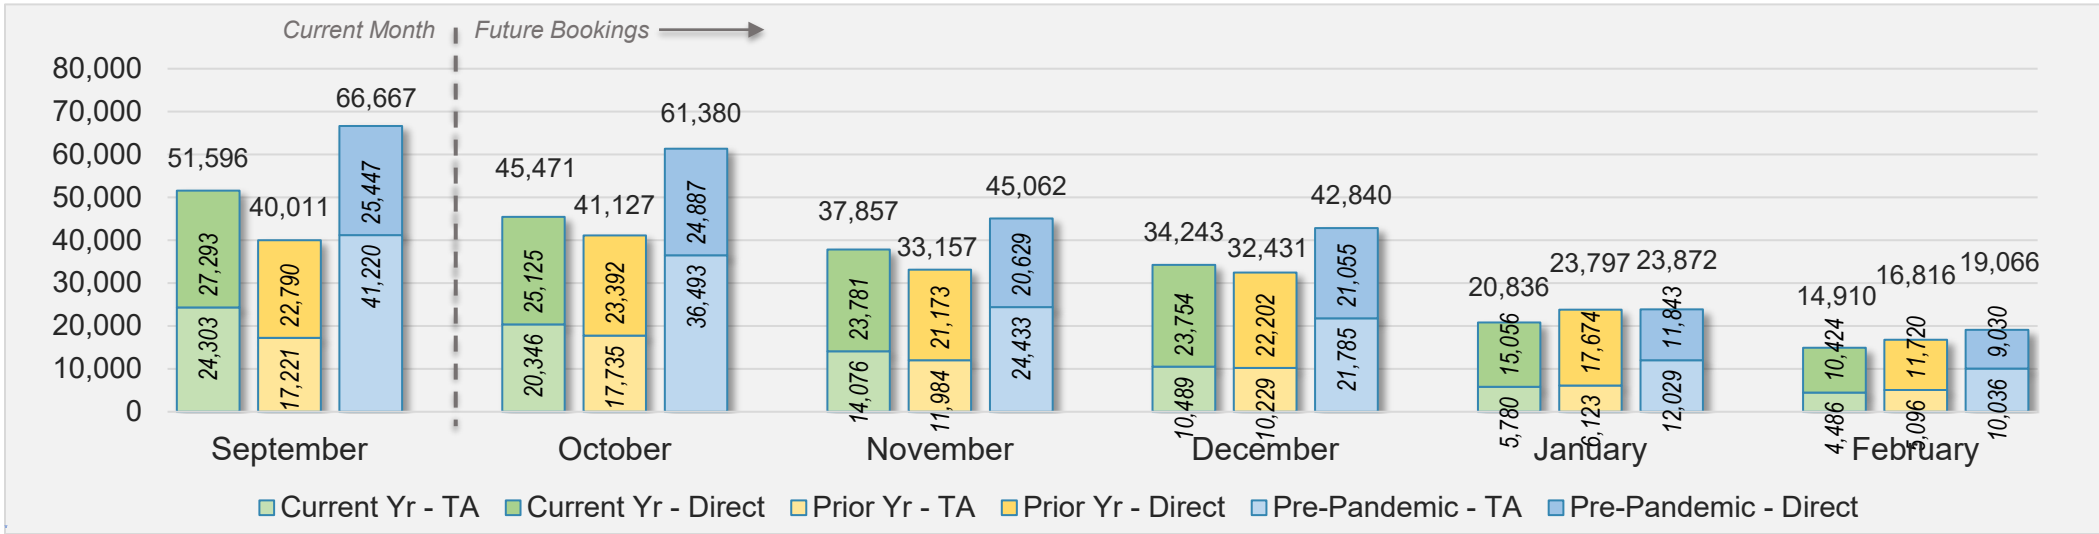

September 2024 Direct and Travel Agency Bookings to Hawai'i

O'ahu (continued)

September 2024 Direct and Travel Agency Bookings to Hawai'i

AUSTRALIA

Source: ForwardKeys as of 9/15/24

Maui

September 2024 Direct and Travel Agency Bookings to Hawai'i

September 2024 Direct and Travel Agency Bookings to Hawai'i

Maui (continued)

September 2024 Direct and Travel Agency Bookings to Hawai'i

September 2024 Direct and Travel Agency Bookings to Hawai'i

Maui (continued)