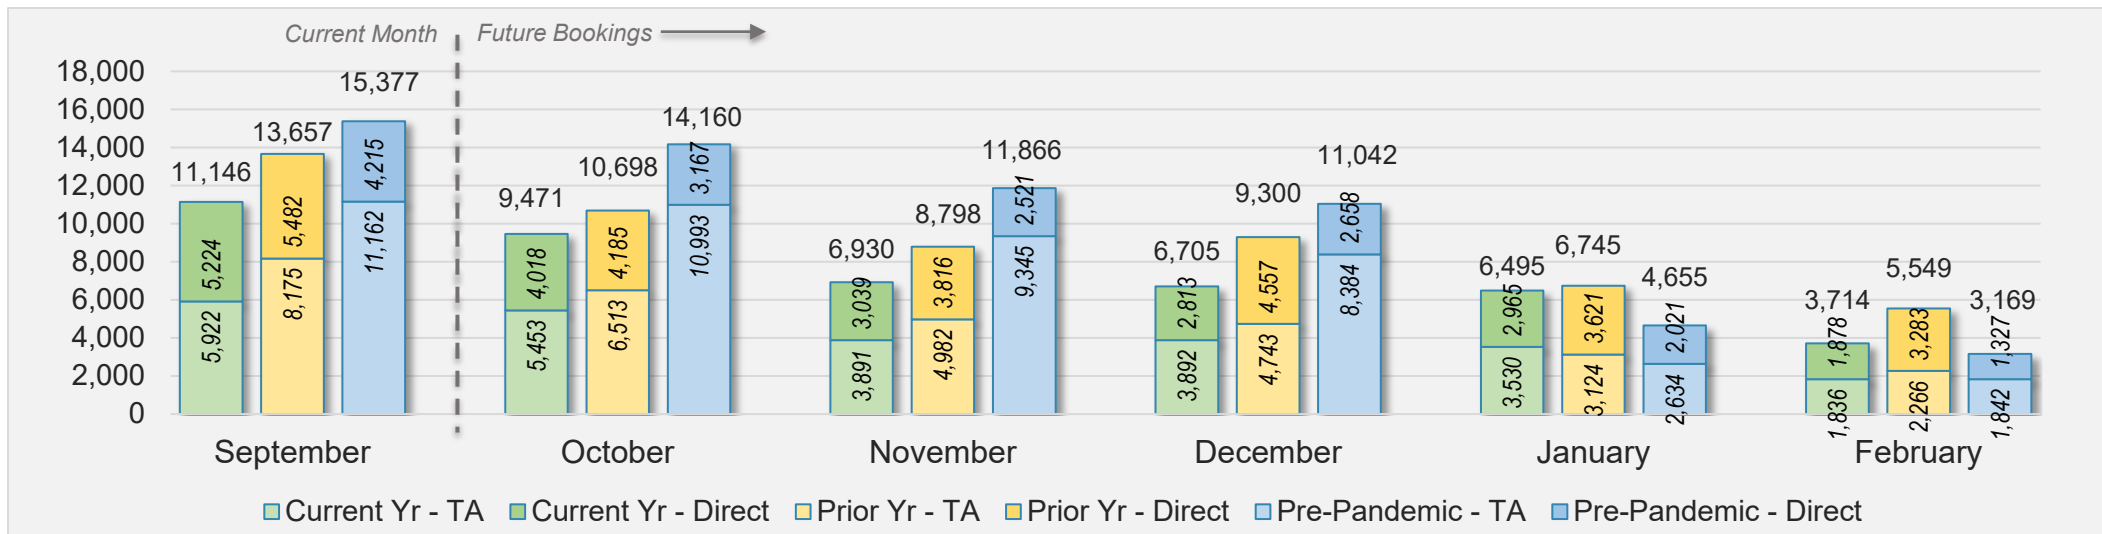

U.S.

Source: ForwardKeys as of 9/15/24

September 2024 Direct and Travel Agency Bookings to Hawai'i

JAPAN

Source: ForwardKeys as of 9/15/24

O'ahu (continued)

September 2024 Direct and Travel Agency Bookings to Hawai'i

September 2024 Direct and Travel Agency Bookings to Hawai'i

O'ahu (continued)

September 2024 Direct and Travel Agency Bookings to Hawai'i

AUSTRALIA

Source: ForwardKeys as of 9/15/24

Maui

September 2024 Direct and Travel Agency Bookings to Hawai'i