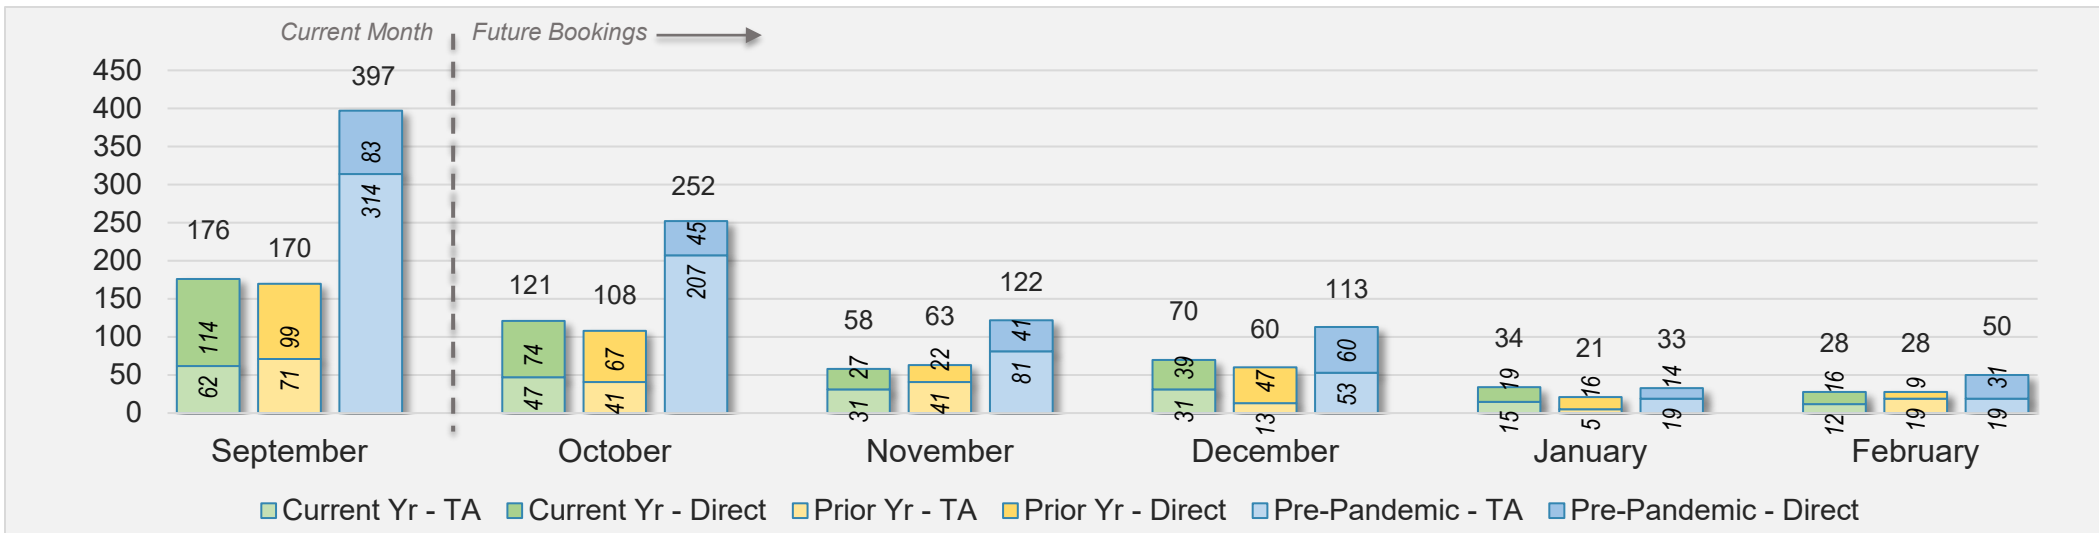

September 2024 Direct and Travel Agency Bookings to Hawai'i

Maui (continued)

September 2024 Direct and Travel Agency Bookings to Hawai'i

September 2024 Direct and Travel Agency Bookings to Hawai'i

Maui (continued)

September 2024 Direct and Travel Agency Bookings to Hawai'i

AUSTRALIA

Source: ForwardKeys as of 9/15/24

Kaua'i

September 2024 Direct and Travel Agency Bookings to Hawai'i

September 2024 Direct and Travel Agency Bookings to Hawai'i

Kaua'i (continued)

September 2024 Direct and Travel Agency Bookings to Hawai'i

September 2024 Direct and Travel Agency Bookings to Hawai'i

Kaua'i (continued)

September 2024 Direct and Travel Agency Bookings to Hawai'i