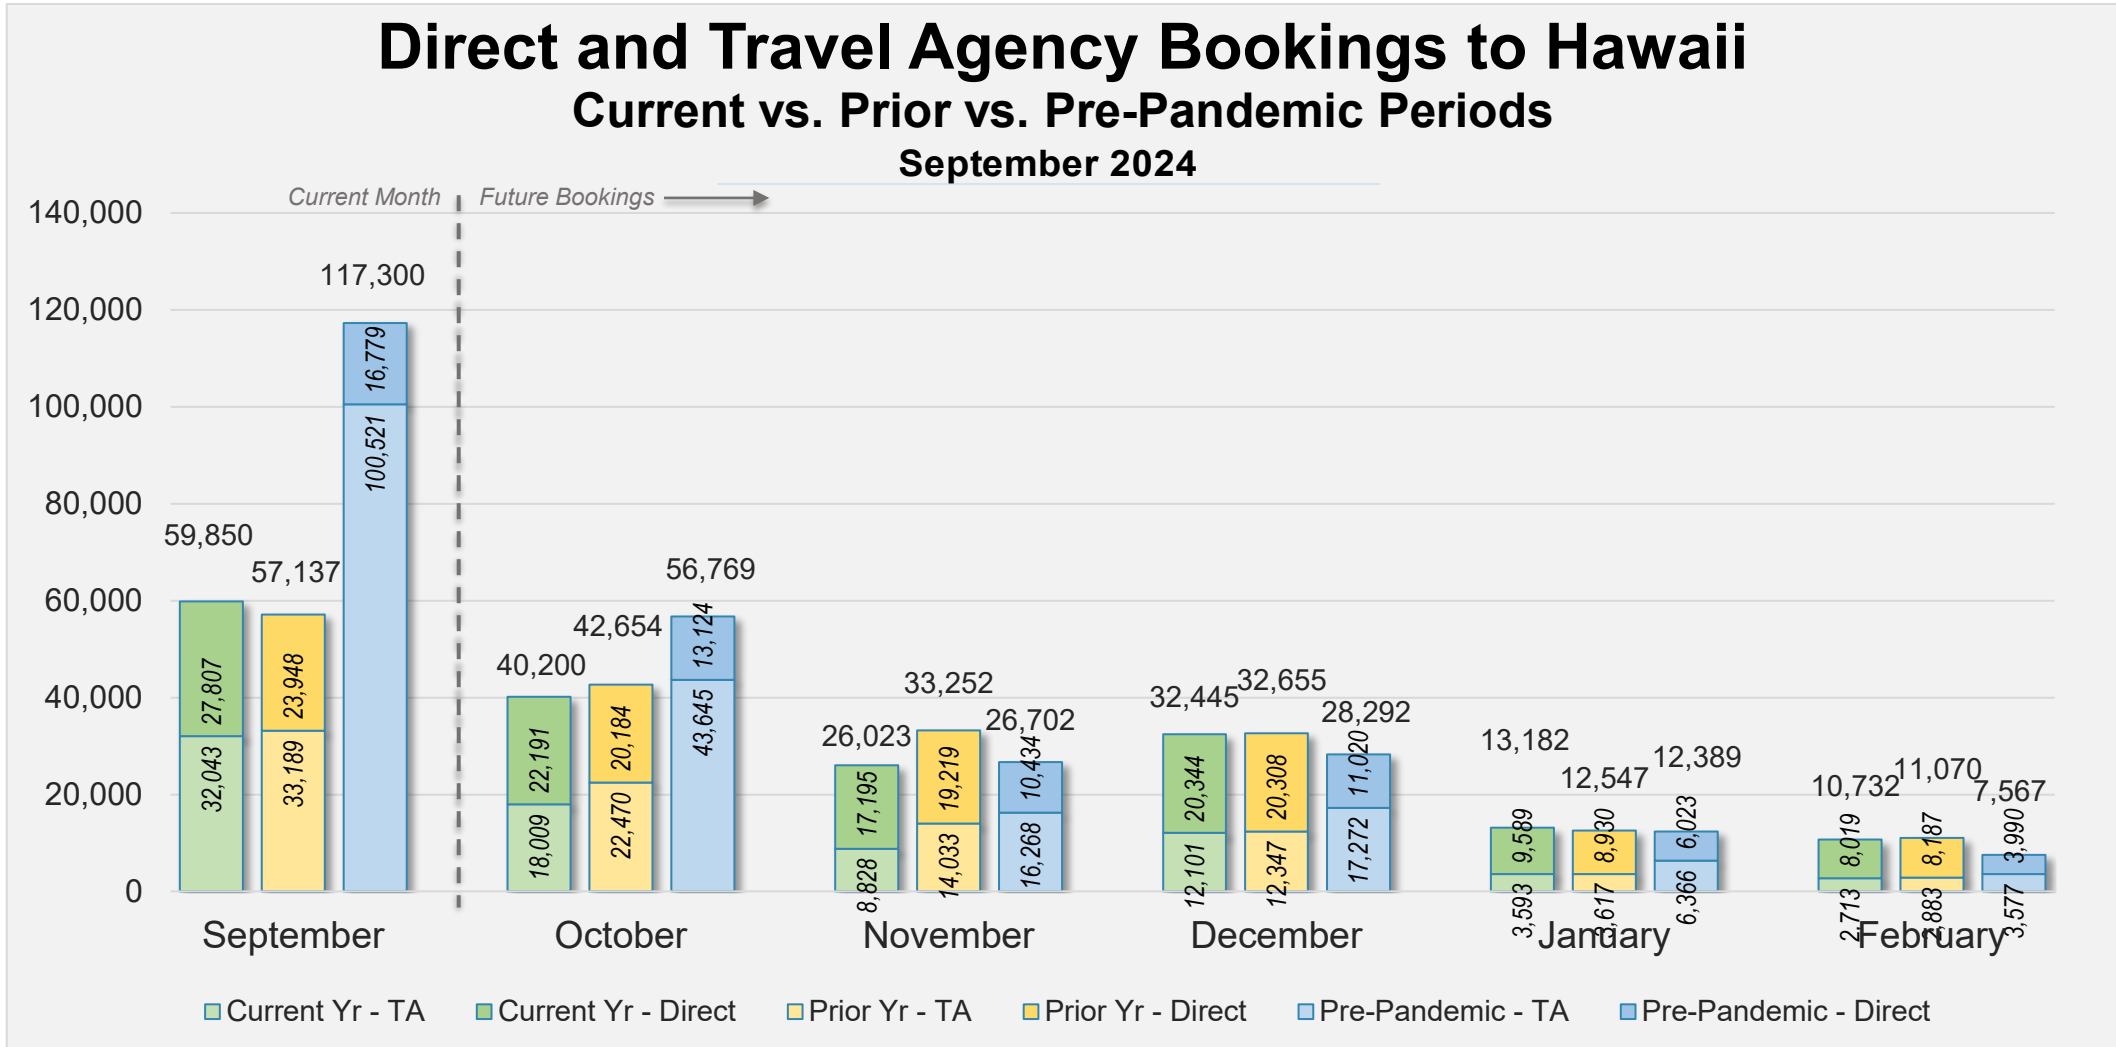

JAPAN

Direct and Travel Agency Bookings to Hawaii Current vs. Prior vs. Pre-Pandemic Periods September 2024

Source: ForwardKeys as of 9/15/24