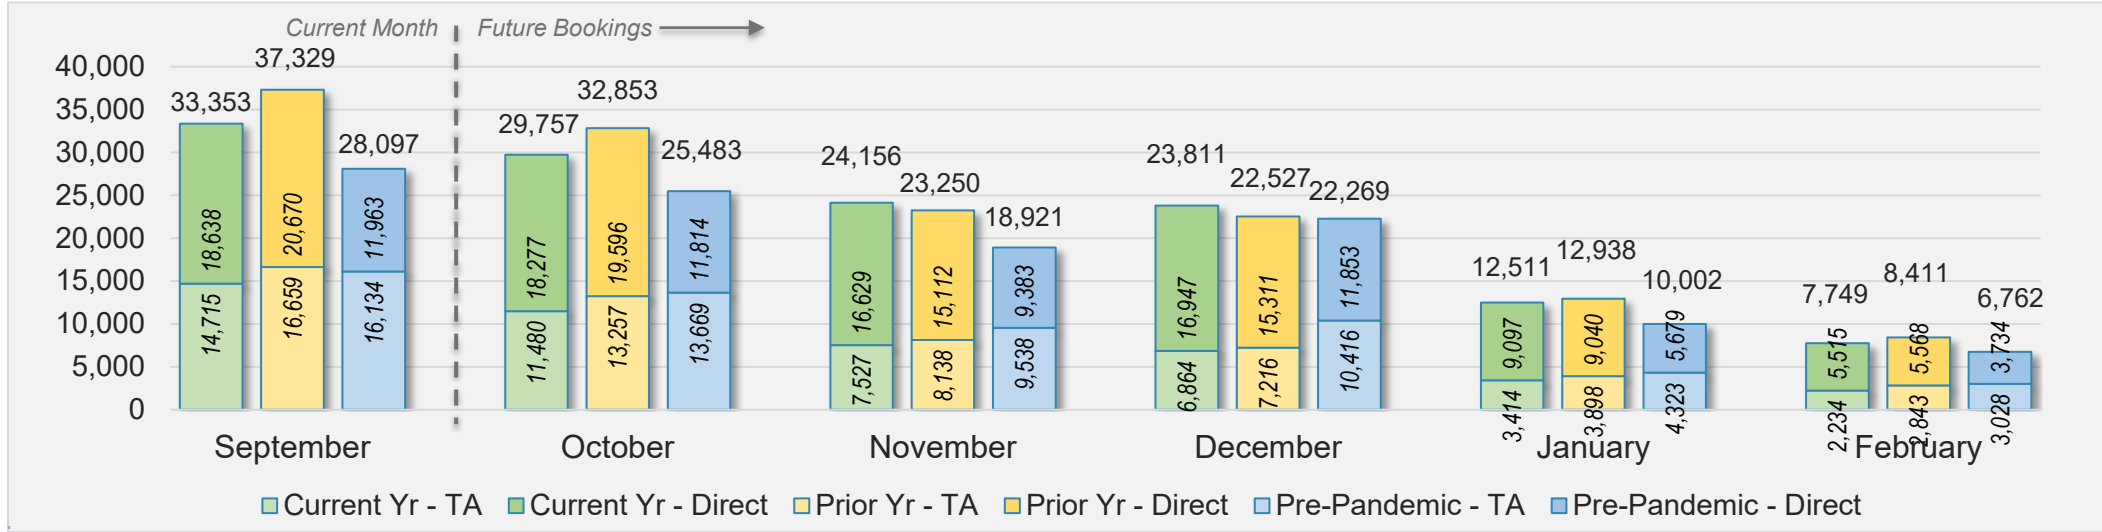

September 2024 Direct and Travel Agency Bookings to Hawai'i

AUSTRALIA

Source: ForwardKeys as of 9/15/24

Kaua'i

September 2024 Direct and Travel Agency Bookings to Hawai'i

September 2024 Direct and Travel Agency Bookings to Hawai'i

Kaua'i (continued)

September 2024 Direct and Travel Agency Bookings to Hawai'i

September 2024 Direct and Travel Agency Bookings to Hawai'i

Kaua'i (continued)

September 2024 Direct and Travel Agency Bookings to Hawai'i

AUSTRALIA

Source: ForwardKeys as of 9/15/24

Hawai'i Island

September 2024 Direct and Travel Agency Bookings to Hawai'i

September 2024 Direct and Travel Agency Bookings to Hawai'i

Hawai'i Island (continued)