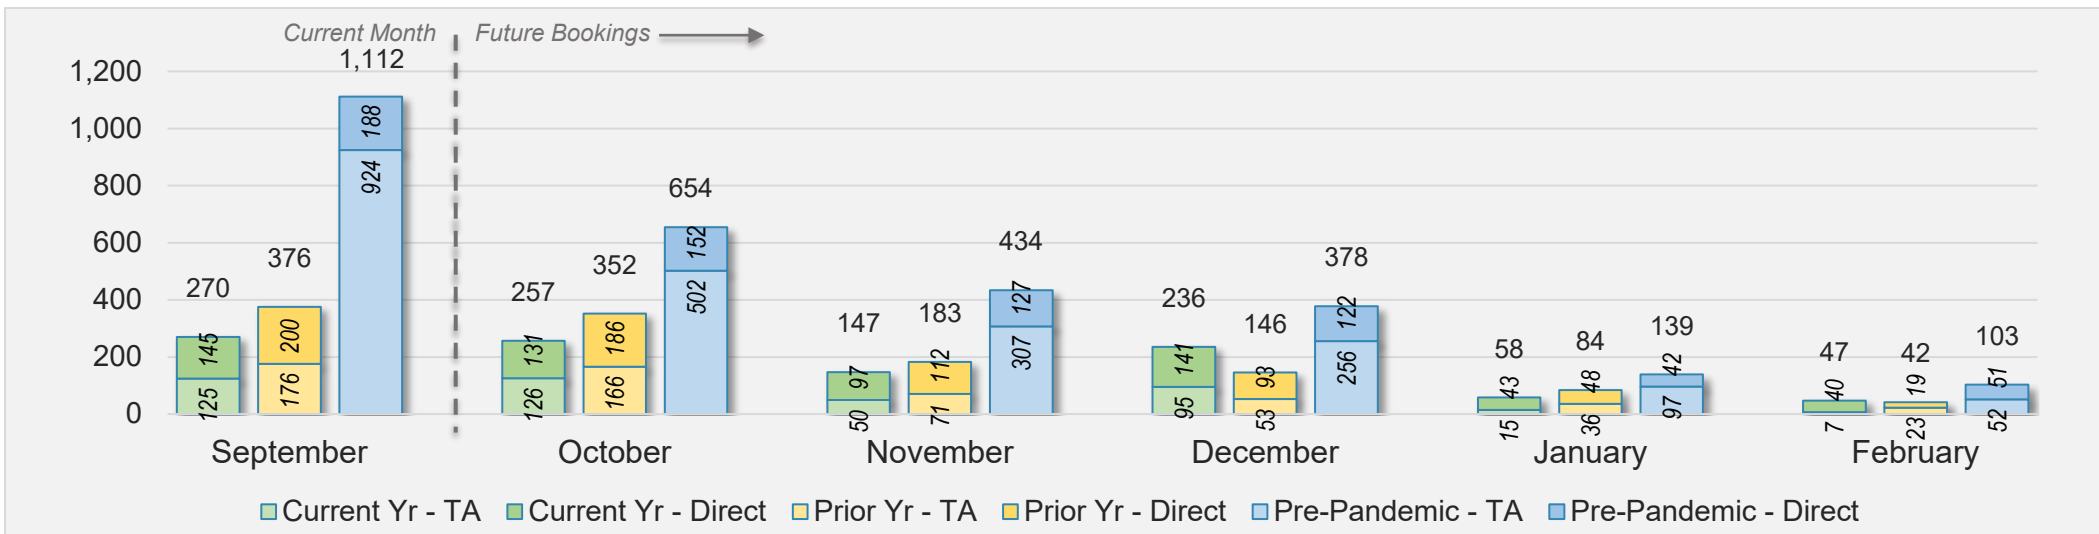

September 2024 Direct and Travel Agency Bookings to Hawai'i

O'ahu (continued)

September 2024 Direct and Travel Agency Bookings to Hawai'i

AUSTRALIA

Source: ForwardKeys as of 9/15/24

Maui

September 2024 Direct and Travel Agency Bookings to Hawai'i

September 2024 Direct and Travel Agency Bookings to Hawai'i

Maui (continued)

September 2024 Direct and Travel Agency Bookings to Hawai'i

September 2024 Direct and Travel Agency Bookings to Hawai'i

Maui (continued)