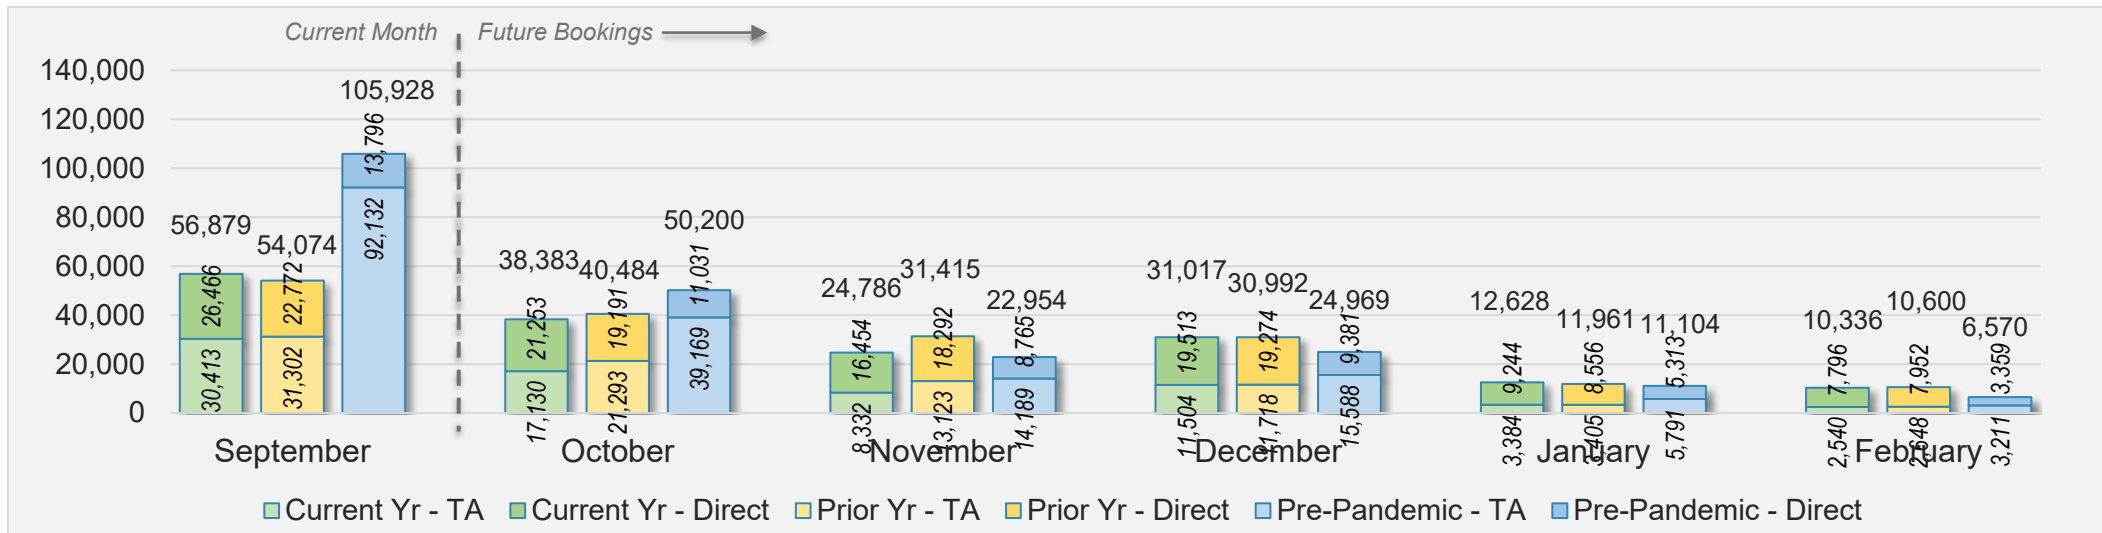

September 2024 Direct and Travel Agency Bookings to Hawai'i

JAPAN

Source: ForwardKeys as of 9/15/24