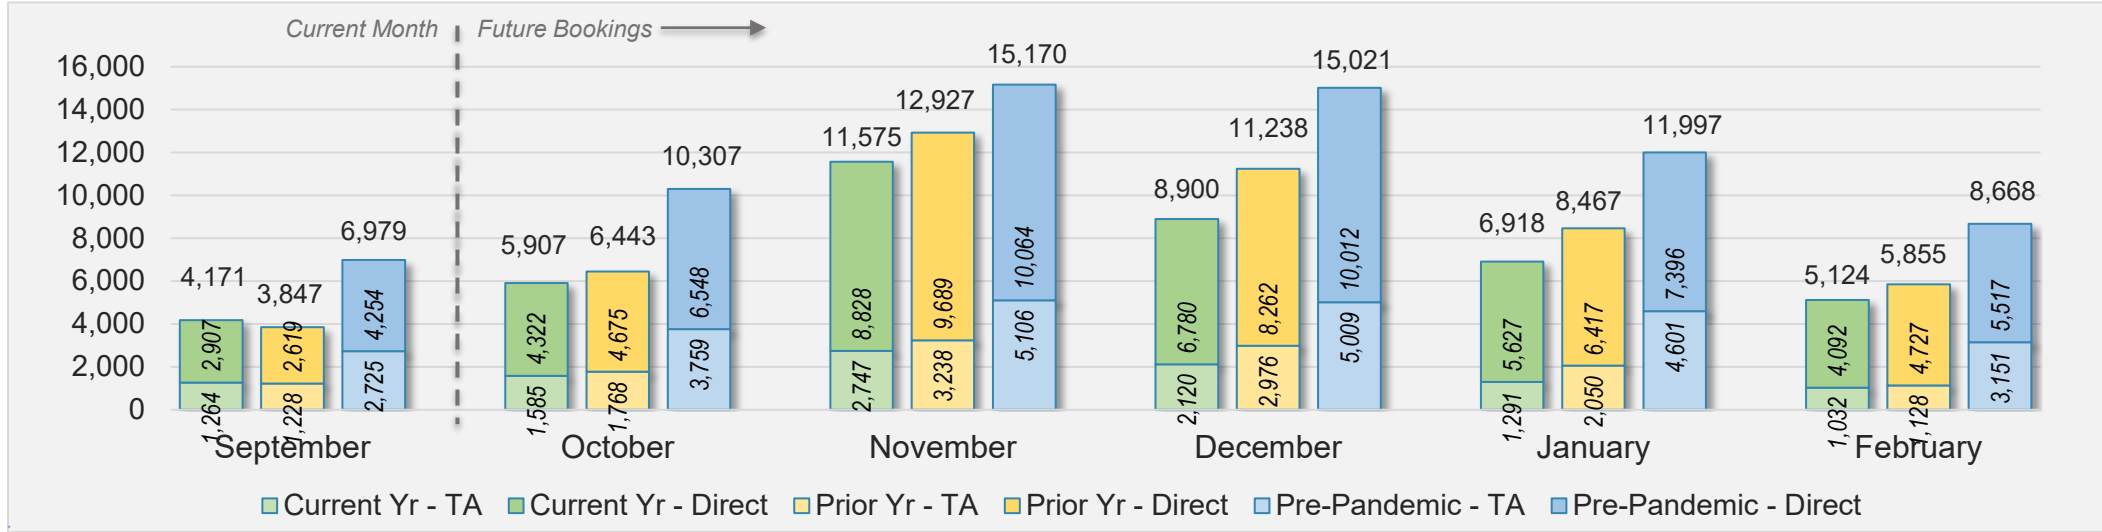

September 2024 Direct and Travel Agency Bookings to Hawai'i

O'ahu (continued)

September 2024 Direct and Travel Agency Bookings to Hawai'i

AUSTRALIA

Source: ForwardKeys as of 9/15/24

Maui

September 2024 Direct and Travel Agency Bookings to Hawai'i

September 2024 Direct and Travel Agency Bookings to Hawai'i

Maui (continued)

September 2024 Direct and Travel Agency Bookings to Hawai'i

September 2024 Direct and Travel Agency Bookings to Hawai'i

Maui (continued)