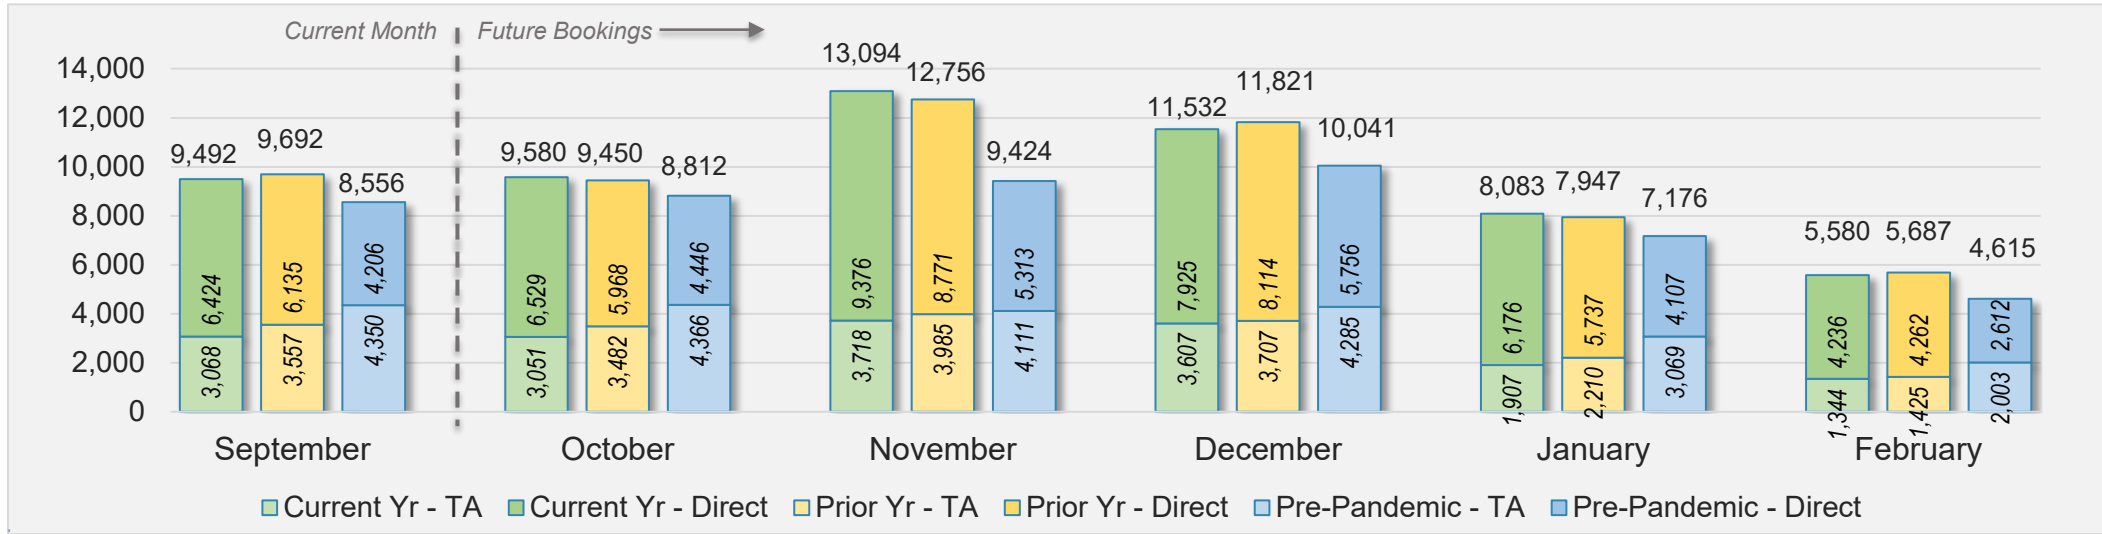

U.S.

Source: ForwardKeys as of 9/15/24

September 2024 Direct and Travel Agency Bookings to Hawai'i

JAPAN

Source: ForwardKeys as of 9/15/24

O'ahu (continued)

September 2024 Direct and Travel Agency Bookings to Hawai'i

September 2024 Direct and Travel Agency Bookings to Hawai'i

O'ahu (continued)

September 2024 Direct and Travel Agency Bookings to Hawai'i

AUSTRALIA

Source: ForwardKeys as of 9/15/24

Maui

September 2024 Direct and Travel Agency Bookings to Hawai'i