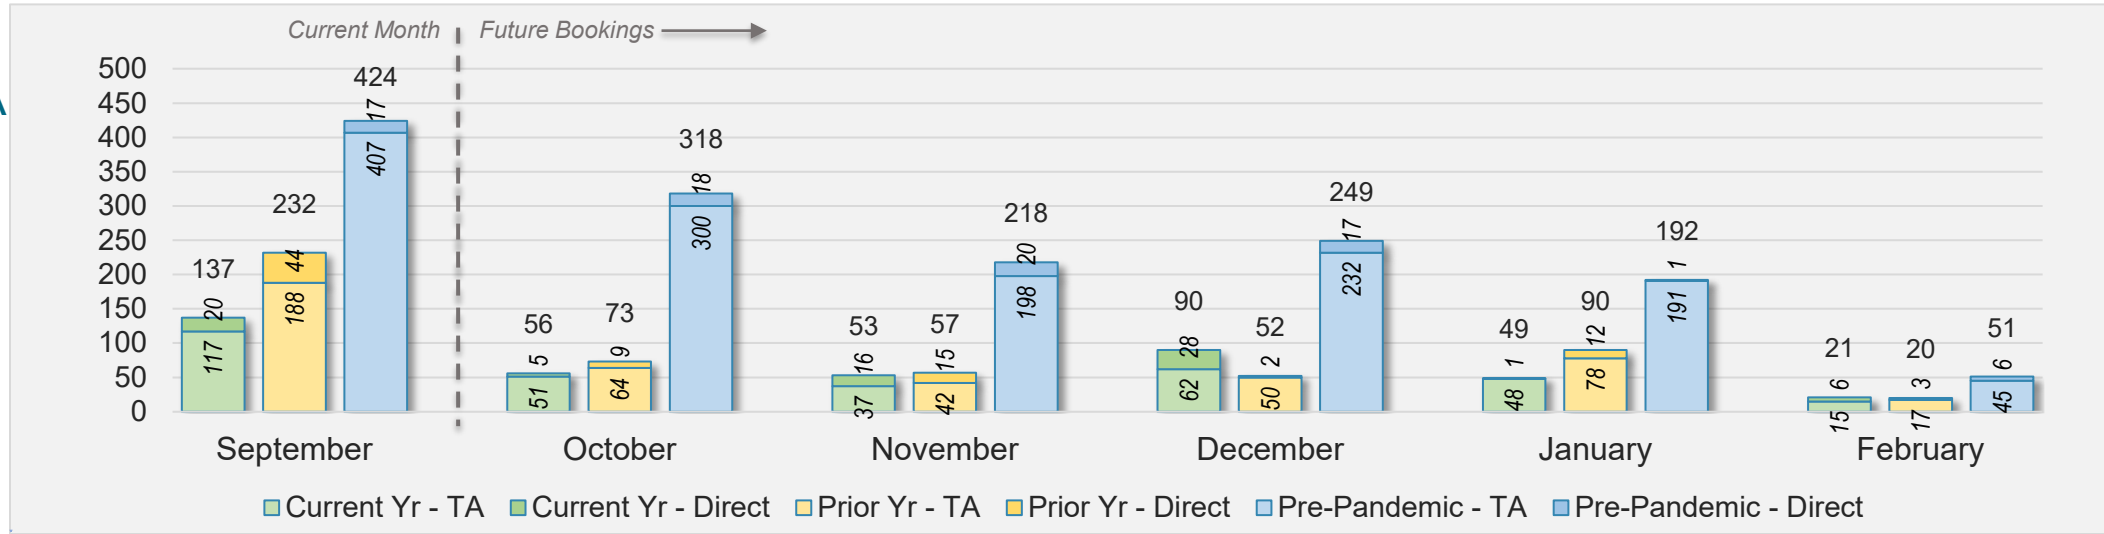

September 2024 Direct and Travel Agency Bookings to Hawai'i

AUSTRALIA

Source: ForwardKeys as of 9/15/24

Kaua'i

September 2024 Direct and Travel Agency Bookings to Hawai'i

September 2024 Direct and Travel Agency Bookings to Hawai'i

Kaua'i (continued)

September 2024 Direct and Travel Agency Bookings to Hawai'i

September 2024 Direct and Travel Agency Bookings to Hawai'i

Kaua'i (continued)

September 2024 Direct and Travel Agency Bookings to Hawai'i

AUSTRALIA

Source: ForwardKeys as of 9/15/24

Hawai'i Island

September 2024 Direct and Travel Agency Bookings to Hawai'i

September 2024 Direct and Travel Agency Bookings to Hawai'i

Hawai'i Island (continued)