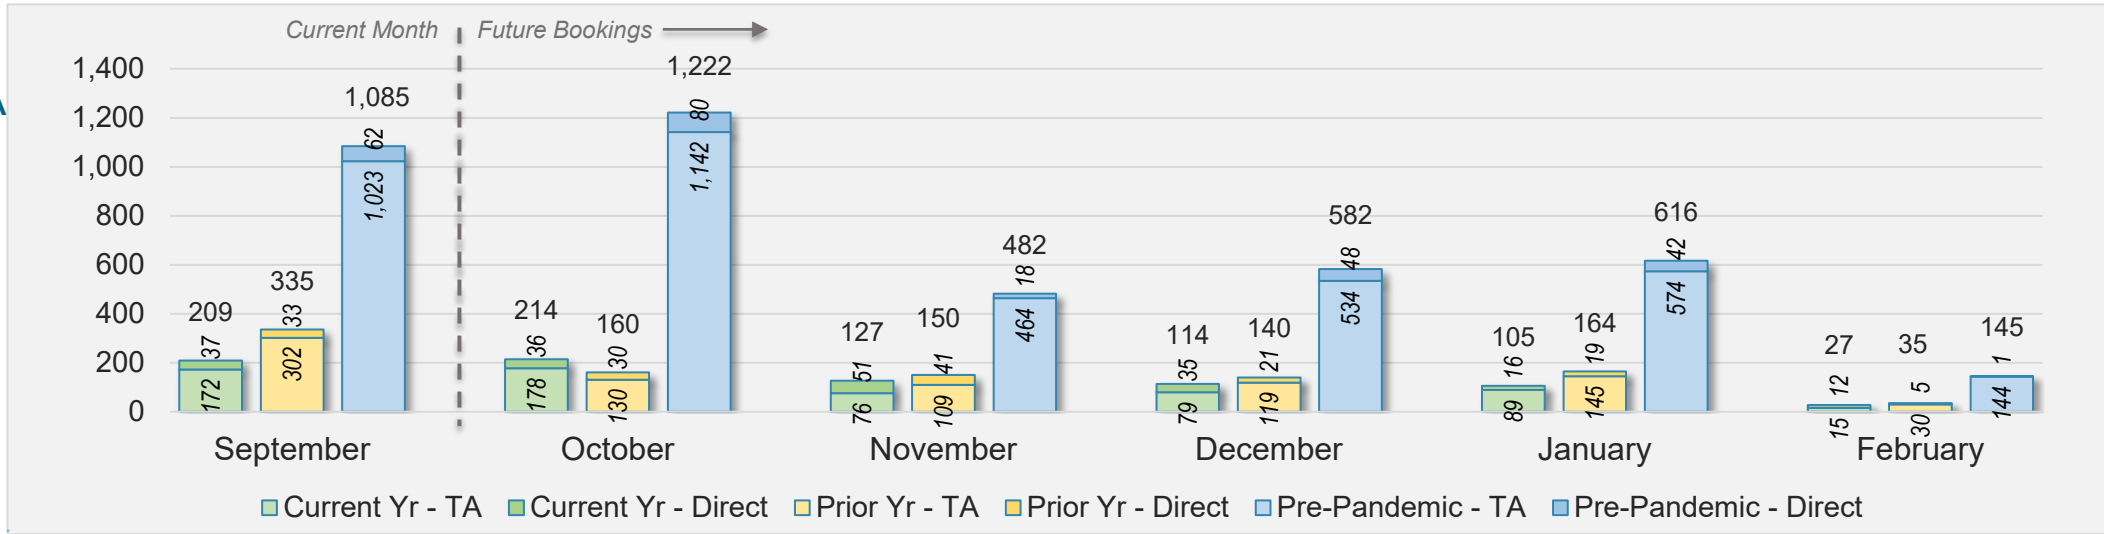

September 2024 Direct and Travel Agency Bookings to Hawai'i

Maui (continued)

September 2024 Direct and Travel Agency Bookings to Hawai'i

September 2024 Direct and Travel Agency Bookings to Hawai'i

Maui (continued)

September 2024 Direct and Travel Agency Bookings to Hawai'i

AUSTRALIA

Source: ForwardKeys as of 9/15/24

Kaua'i

September 2024 Direct and Travel Agency Bookings to Hawai'i

September 2024 Direct and Travel Agency Bookings to Hawai'i