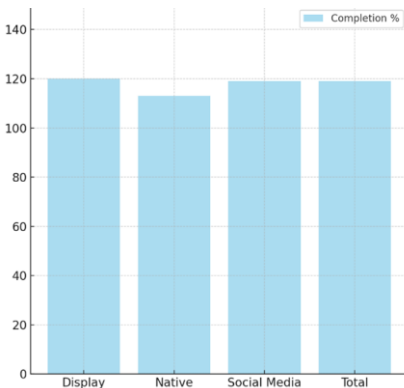

## Goals Thermometers, Tables & CTR Performance

Prior Full Month - August 2024

Tactic	Goal	Delivered	Completion %
Display	2380810	4418625	186
Native	508820	593494	117
Social Media	2337442	3493681	149
Total	5227072	9566584	183

Campaign Lifetime Through Prior Month

Tactic	Goal	Delivered	Completion %
Display	22366231	26934775	120
Native	5470889	6161383	113
Social Medi.	28353207	33803468	119
Total	56190327	66899349	119

Campaign Lifetime to Period 1 Total Goal

Tactic	Goal	Delivered	Completion %	Expected Completion %
Display	31104865	29563136	95	72
Native	7325789	6849155	93	75
Social Media	32739468	28471136	87	87
Total	71170122	66899349	94	79