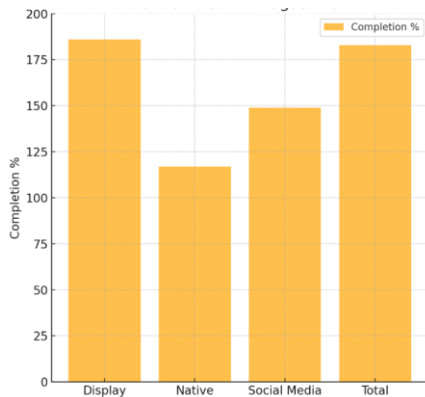

## Goals Thermometers, Tables & CTR Performance

Prior Full Month - August 2024

Tactic	Goal	Delivered	Completion %
Display	2380810	4418625	186
Native	508820	593494	117
Social Media	2337442	3493681	149
Total	5227072	9566584	183