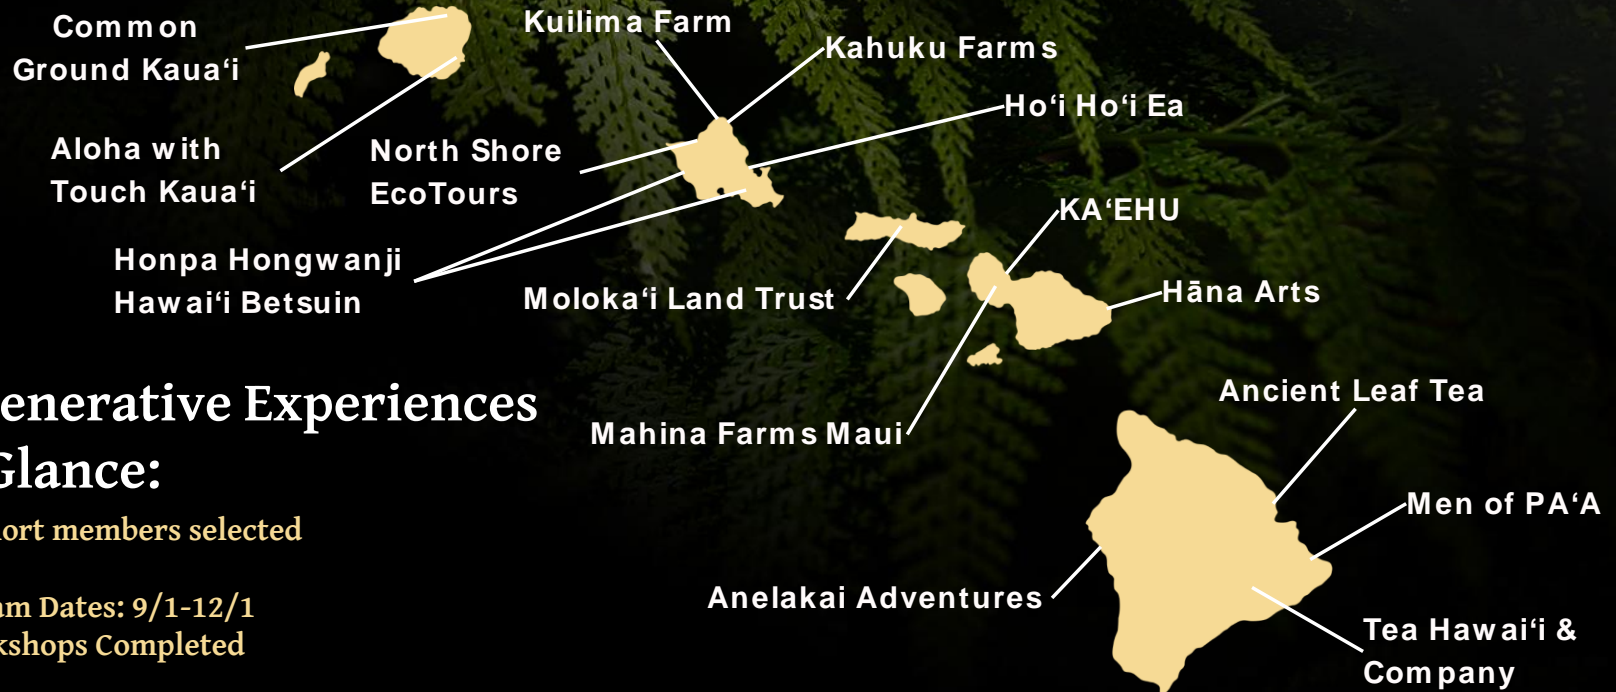

2024 HTA - Regenerative Experiences Cohort Spread Map

Regenerative Experiences at a Glance:

15 Cohort members selected

Program Dates: 9/1-12/1

2 Workshops Completed

Rep Templated Started

Consultant Meetings Initiated