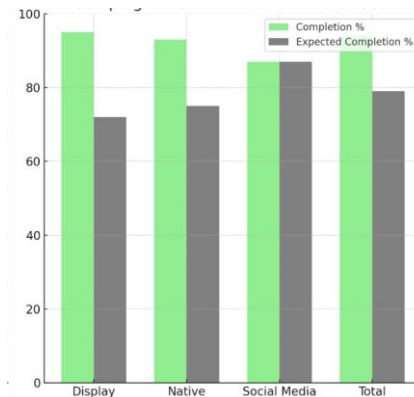

## Goals Thermometers, Tables & CTR Performance

Prior Full Month - August 2024

Tactic	Goal	Delivered	Completion %
Display	2380810	4418625	186
Native	508820	593494	117
Social Media	2337442	3493681	149
Total	5227072	9566584	183

Campaign Lifetime Through Prior Month

Tactic	Goal	Delivered	Completion %
Display	22366231	26934775	120
Native	5470889	6161383	113
Social Medi.	28353207	33803468	119
Total	56190327	66899349	119

Campaign Lifetime to Period 1 Total Goal

Tactic	Goal	Delivered	Completion %	Expected Completion %
Display	31104865	29563136	95	72
Native	7325789	6849155	93	75
Social Media	32739468	28471136	87	87
Total	71170122	66899349	94	79