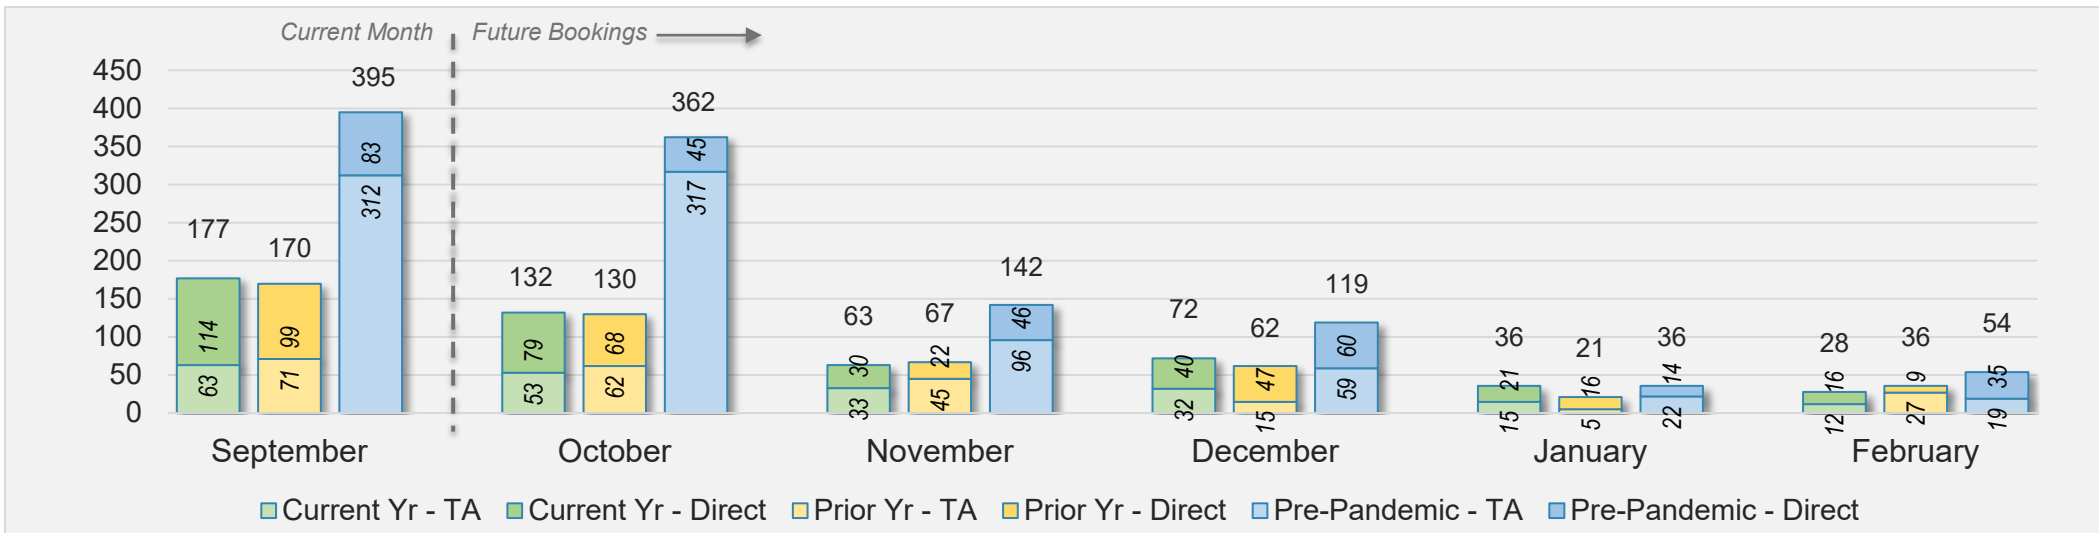

September 2024 Direct and Travel Agency Bookings to Hawai'i

Maui (continued)

September 2024 Direct and Travel Agency Bookings to Hawai'i

September 2024 Direct and Travel Agency Bookings to Hawai'i

Maui (continued)

September 2024 Direct and Travel Agency Bookings to Hawai'i

AUSTRALIA

Source: ForwardKeys as of 9/22/24

Kaua'i

September 2024 Direct and Travel Agency Bookings to Hawai'i

U.S.

Source: ForwardKeys as of 9/22/24

September 2024 Direct and Travel Agency Bookings to Hawai'i

JAPAN

Source: ForwardKeys as of 9/22/24

Kaua'i (continued)

September 2024 Direct and Travel Agency Bookings to Hawai'i

Source: ForwardKeys as of 9/22/24