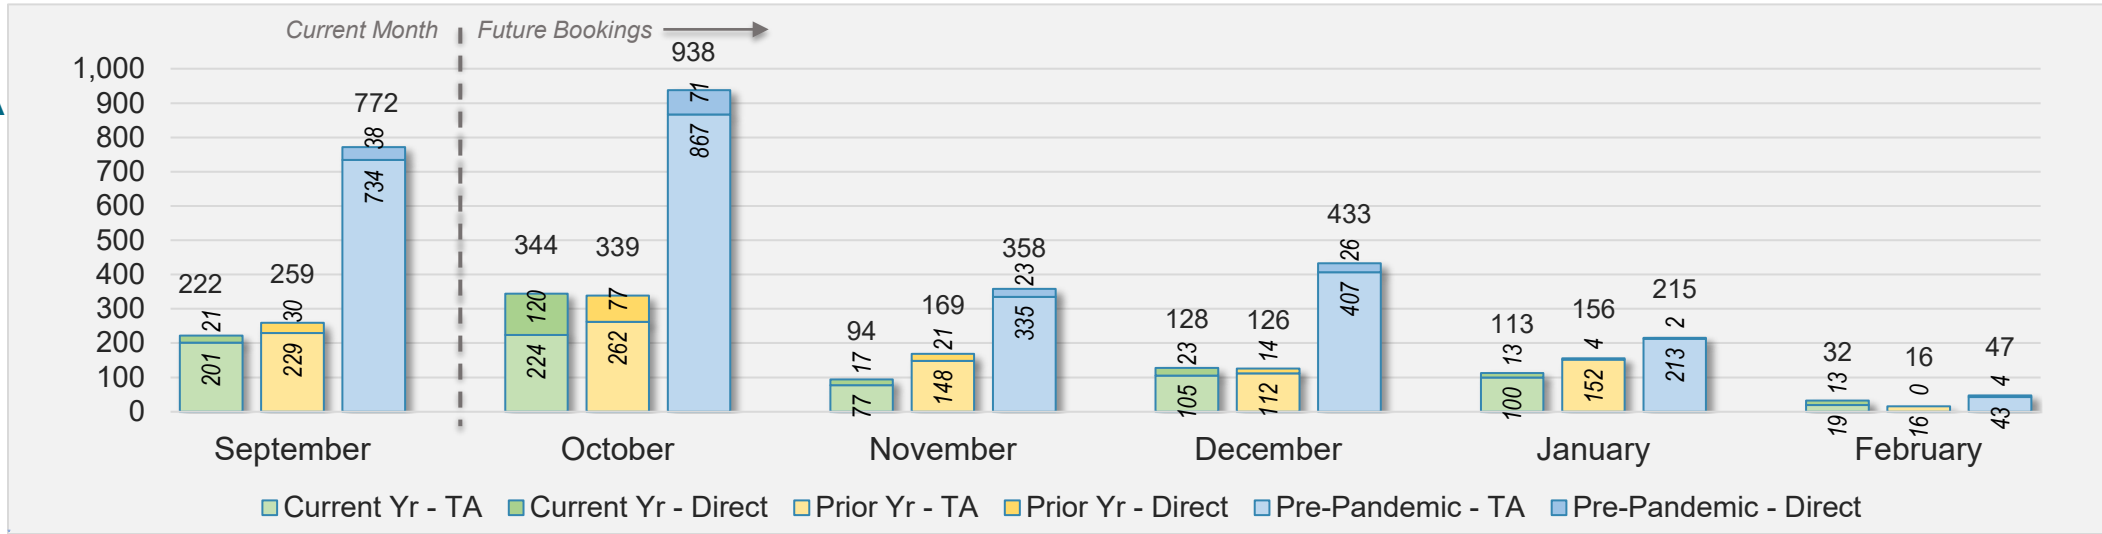

Hawai'i Island

September 2024 Direct and Travel Agency Bookings to Hawai'i

U.S.

Source: ForwardKeys as of 9/22/24

September 2024 Direct and Travel Agency Bookings to Hawai'i

JAPAN

Source: ForwardKeys as of 9/22/24

Hawai'i Island (continued)

September 2024 Direct and Travel Agency Bookings to Hawai'i

CANADA

Source: ForwardKeys as of 9/22/24

September 2024 Direct and Travel Agency Bookings to Hawai'i

KOREA

Source: ForwardKeys as of 9/22/24

Hawai'i Island (continued)

September 2024 Direct and Travel Agency Bookings to Hawai'i

AUSTRALIA

Source: ForwardKeys as of 9/22/24