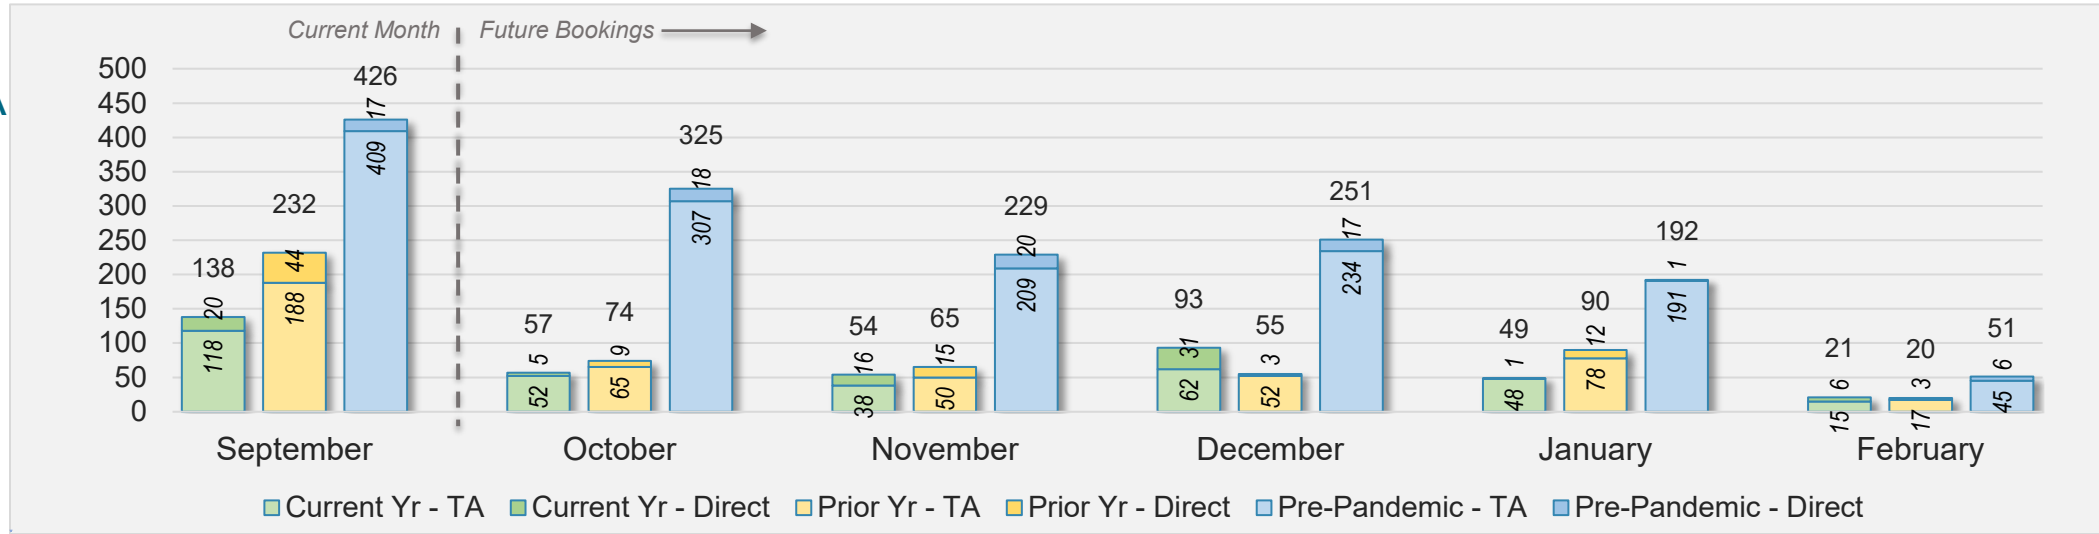

September 2024 Direct and Travel Agency Bookings to Hawai'i

JAPAN

Source: ForwardKeys as of 9/22/24

Kaua'i (continued)

September 2024 Direct and Travel Agency Bookings to Hawai'i

Source: ForwardKeys as of 9/22/24

September 2024 Direct and Travel Agency Bookings to Hawai'i

Source: ForwardKeys as of 9/22/24

CANADA

KOREA

Kaua'i (continued)

September 2024 Direct and Travel Agency Bookings to Hawai'i

AUSTRALIA

Source: ForwardKeys as of 9/22/24

Hawai'i Island

September 2024 Direct and Travel Agency Bookings to Hawai'i

U.S.

Source: ForwardKeys as of 9/22/24

September 2024 Direct and Travel Agency Bookings to Hawai'i

JAPAN

Source: ForwardKeys as of 9/22/24