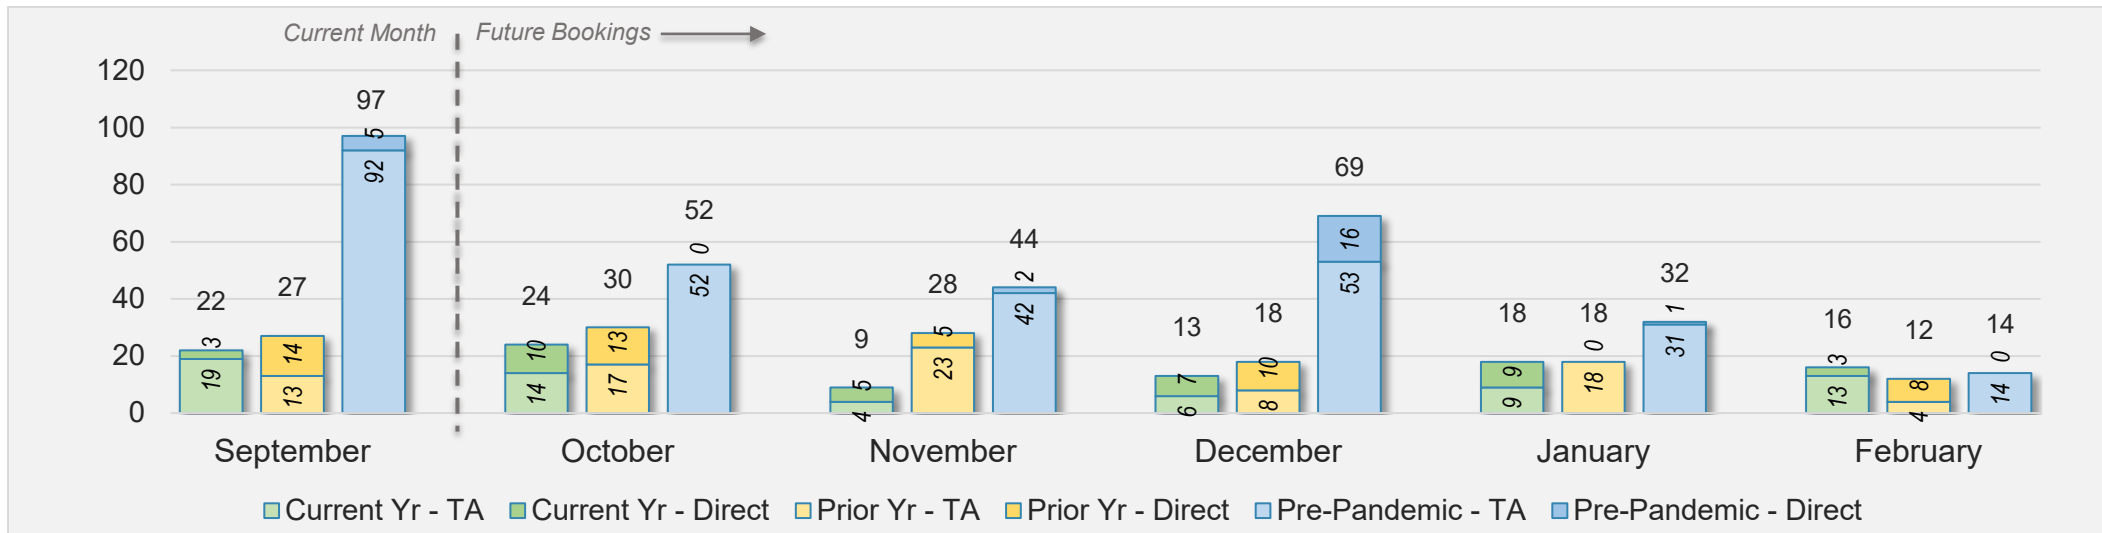

September 2024 Direct and Travel Agency Bookings to Hawai'i

Source: ForwardKeys as of 9/22/24

CANADA

KOREA