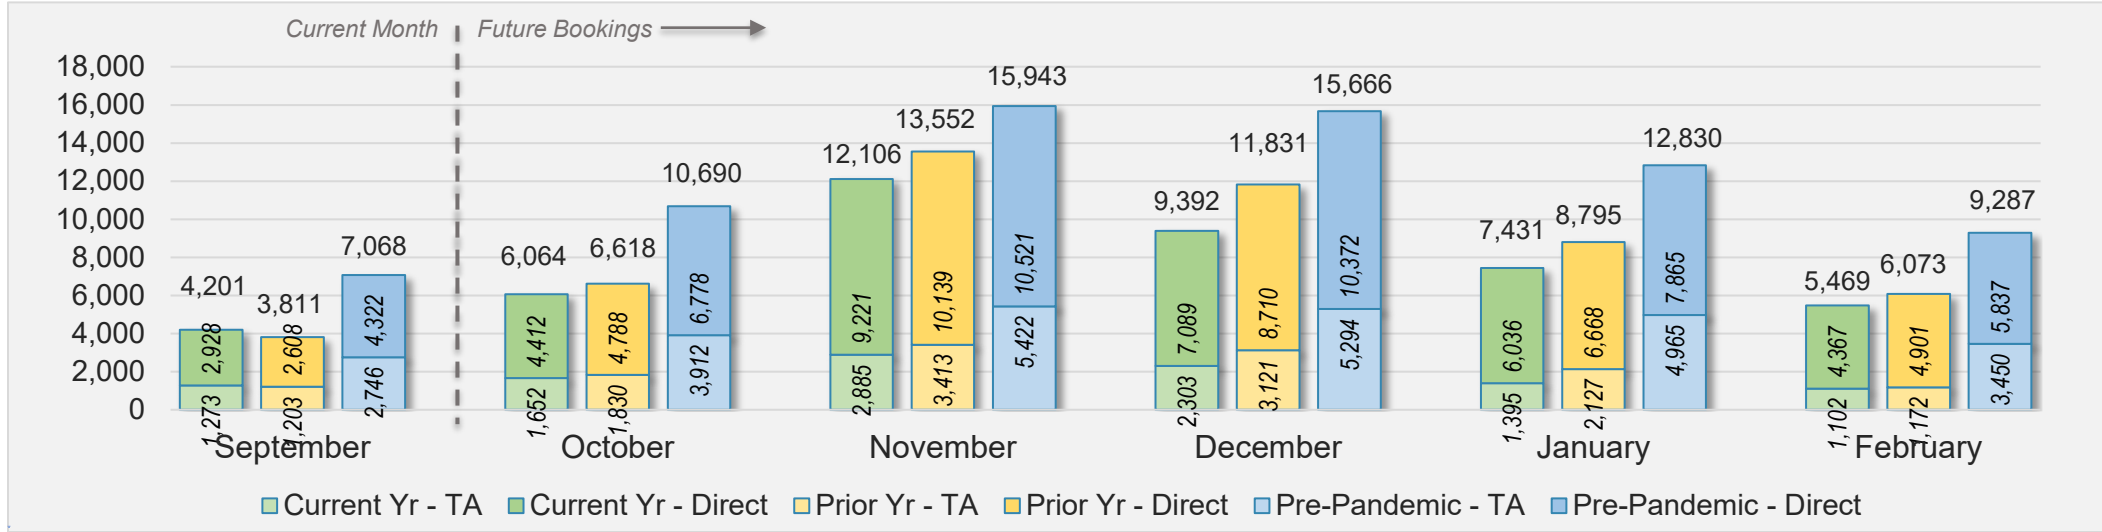

September 2024 Direct and Travel Agency Bookings to Hawai'i

O'ahu (continued)

September 2024 Direct and Travel Agency Bookings to Hawai'i

AUSTRALIA

Source: ForwardKeys as of 9/22/24

Maui

September 2024 Direct and Travel Agency Bookings to Hawai'i

September 2024 Direct and Travel Agency Bookings to Hawai'i

Maui (continued)

September 2024 Direct and Travel Agency Bookings to Hawai'i

September 2024 Direct and Travel Agency Bookings to Hawai'i

Maui (continued)