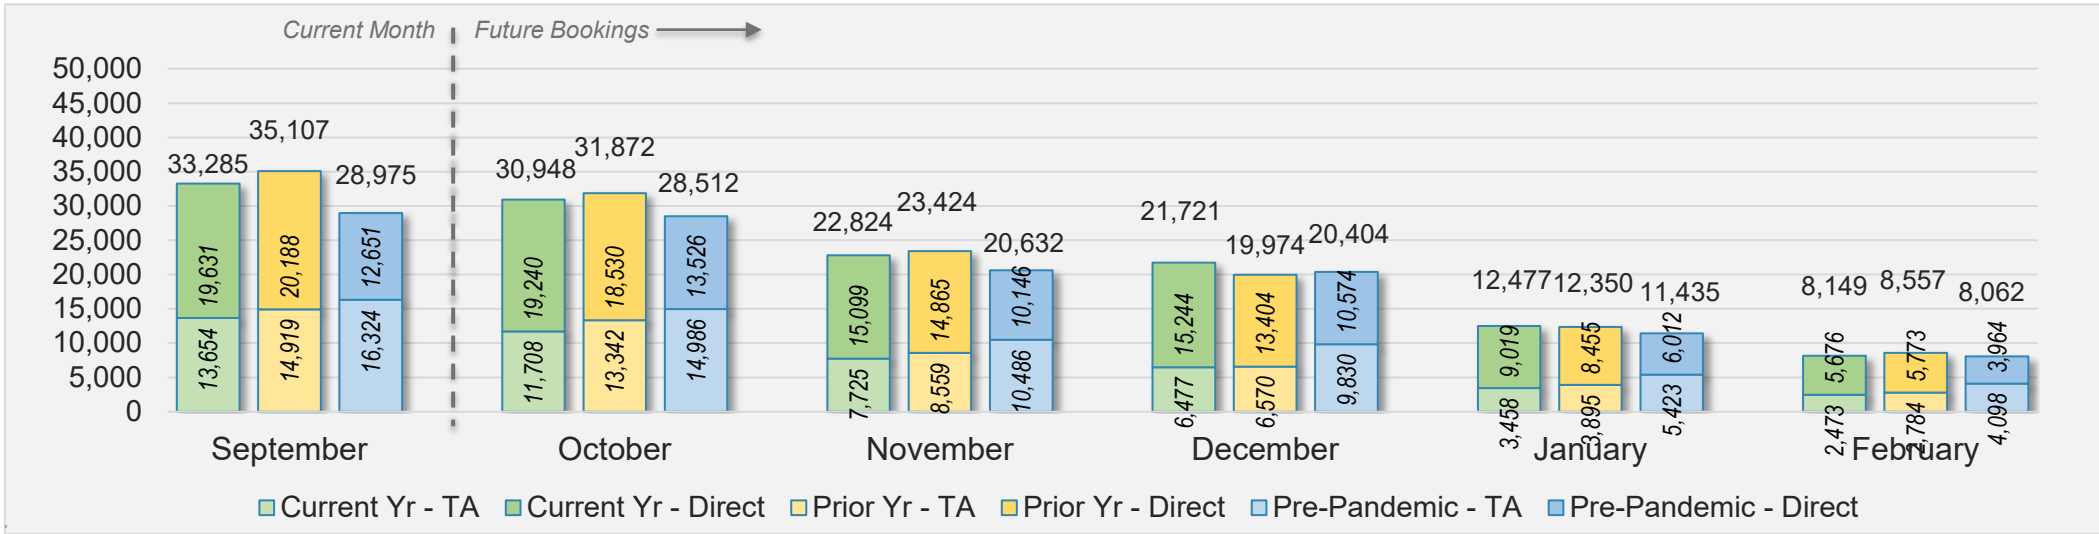

September 2024 Direct and Travel Agency Bookings to Hawai'i

Maui (continued)

September 2024 Direct and Travel Agency Bookings to Hawai'i

September 2024 Direct and Travel Agency Bookings to Hawai'i

Maui (continued)

September 2024 Direct and Travel Agency Bookings to Hawai'i

AUSTRALIA

Source: ForwardKeys as of 9/22/24

Kaua'i

September 2024 Direct and Travel Agency Bookings to Hawai'i

U.S.

Source: ForwardKeys as of 9/22/24