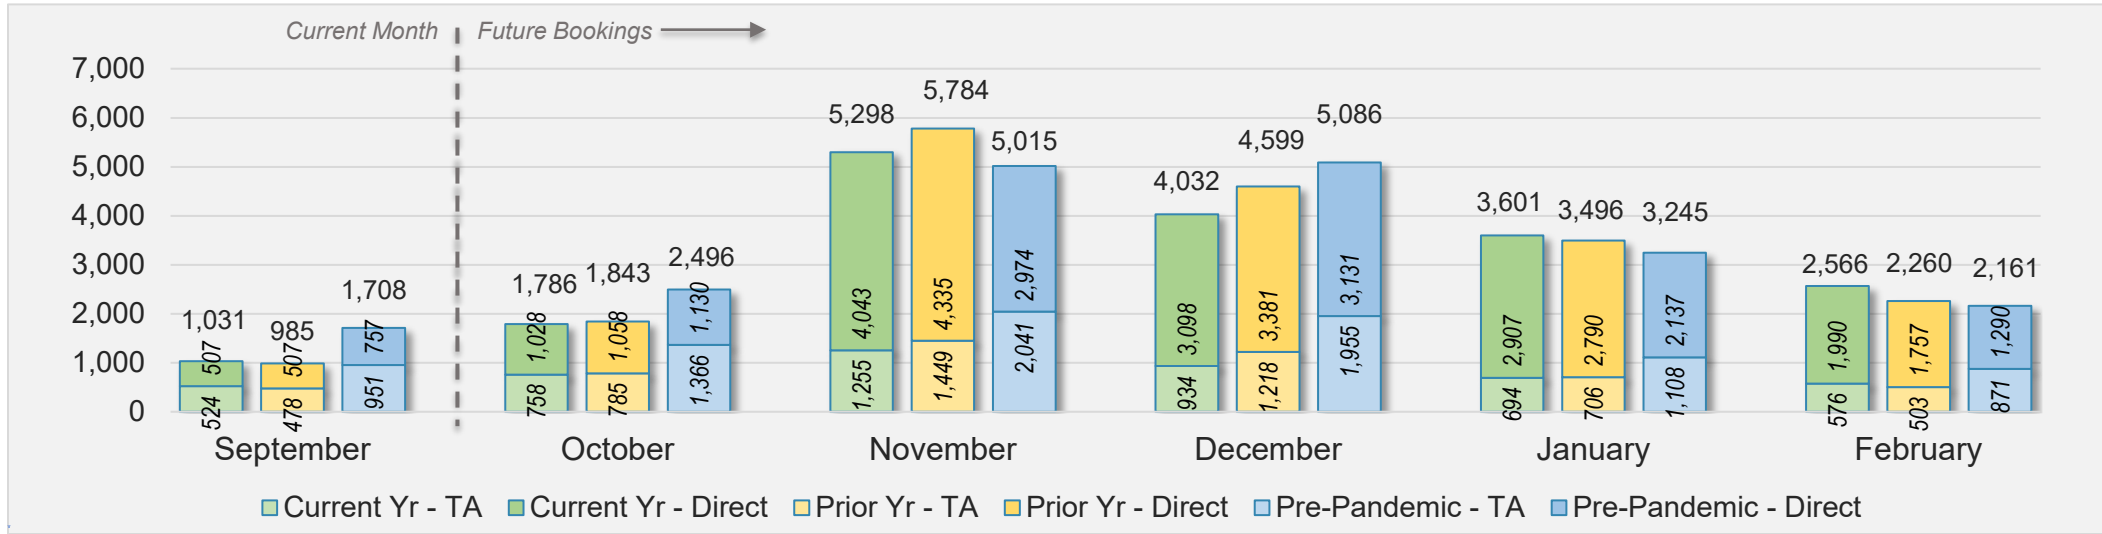

September 2024 Direct and Travel Agency Bookings to Hawai'i

Source: ForwardKeys as of 9/22/24

CANADA

KOREA

Kaua'i (continued)

September 2024 Direct and Travel Agency Bookings to Hawai'i

AUSTRALIA

Source: ForwardKeys as of 9/22/24

Hawai'i Island

September 2024 Direct and Travel Agency Bookings to Hawai'i

U.S.

Source: ForwardKeys as of 9/22/24

September 2024 Direct and Travel Agency Bookings to Hawai'i

JAPAN

Source: ForwardKeys as of 9/22/24

Hawai'i Island (continued)

September 2024 Direct and Travel Agency Bookings to Hawai'i

CANADA

Source: ForwardKeys as of 9/22/24

September 2024 Direct and Travel Agency Bookings to Hawai'i

KOREA

Source: ForwardKeys as of 9/22/24