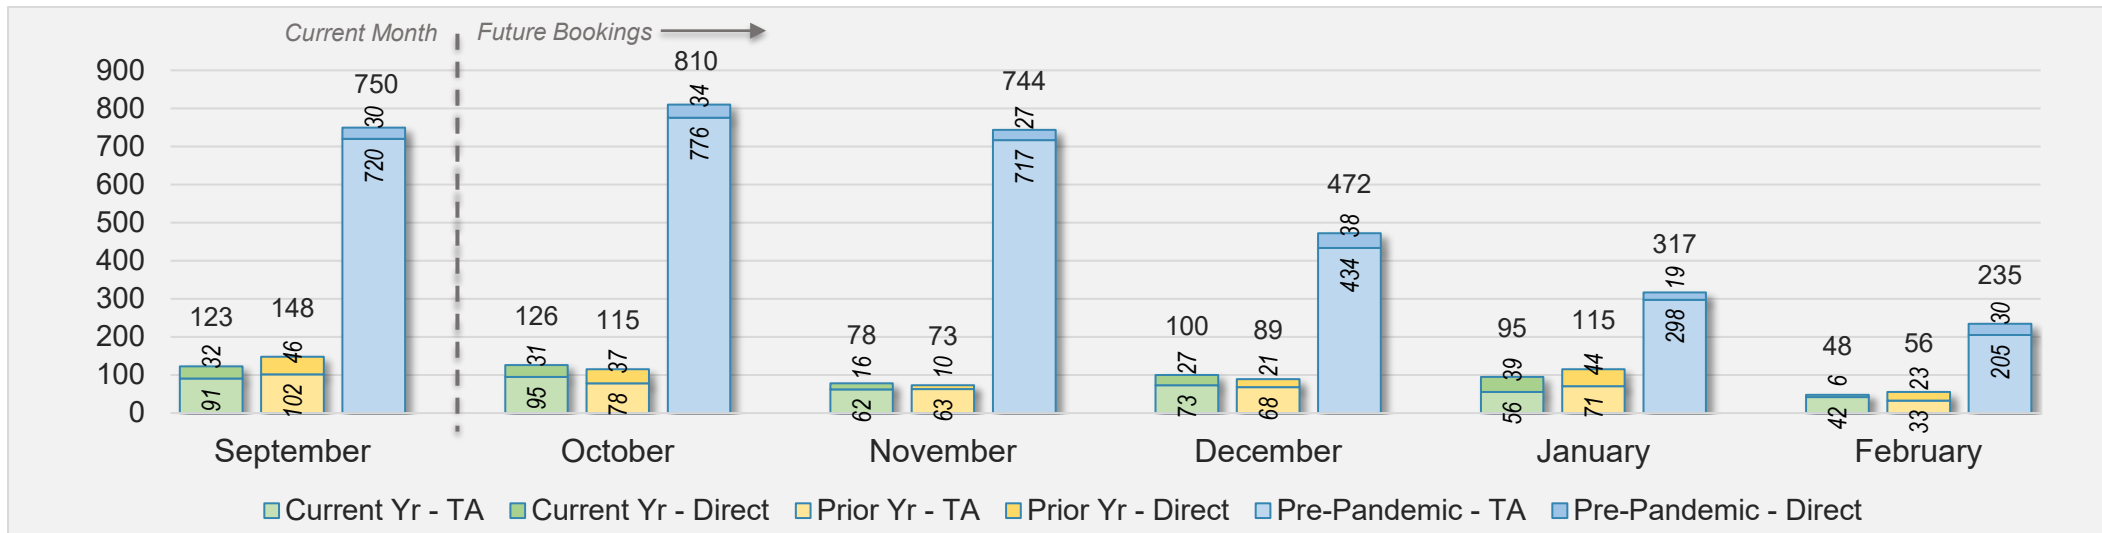

September 2024 Direct and Travel Agency Bookings to Hawai'i

Maui (continued)

September 2024 Direct and Travel Agency Bookings to Hawai'i

September 2024 Direct and Travel Agency Bookings to Hawai'i

Maui (continued)

September 2024 Direct and Travel Agency Bookings to Hawai'i

AUSTRALIA

Source: ForwardKeys as of 9/22/24

Kaua'i

September 2024 Direct and Travel Agency Bookings to Hawai'i

U.S.

Source: ForwardKeys as of 9/22/24