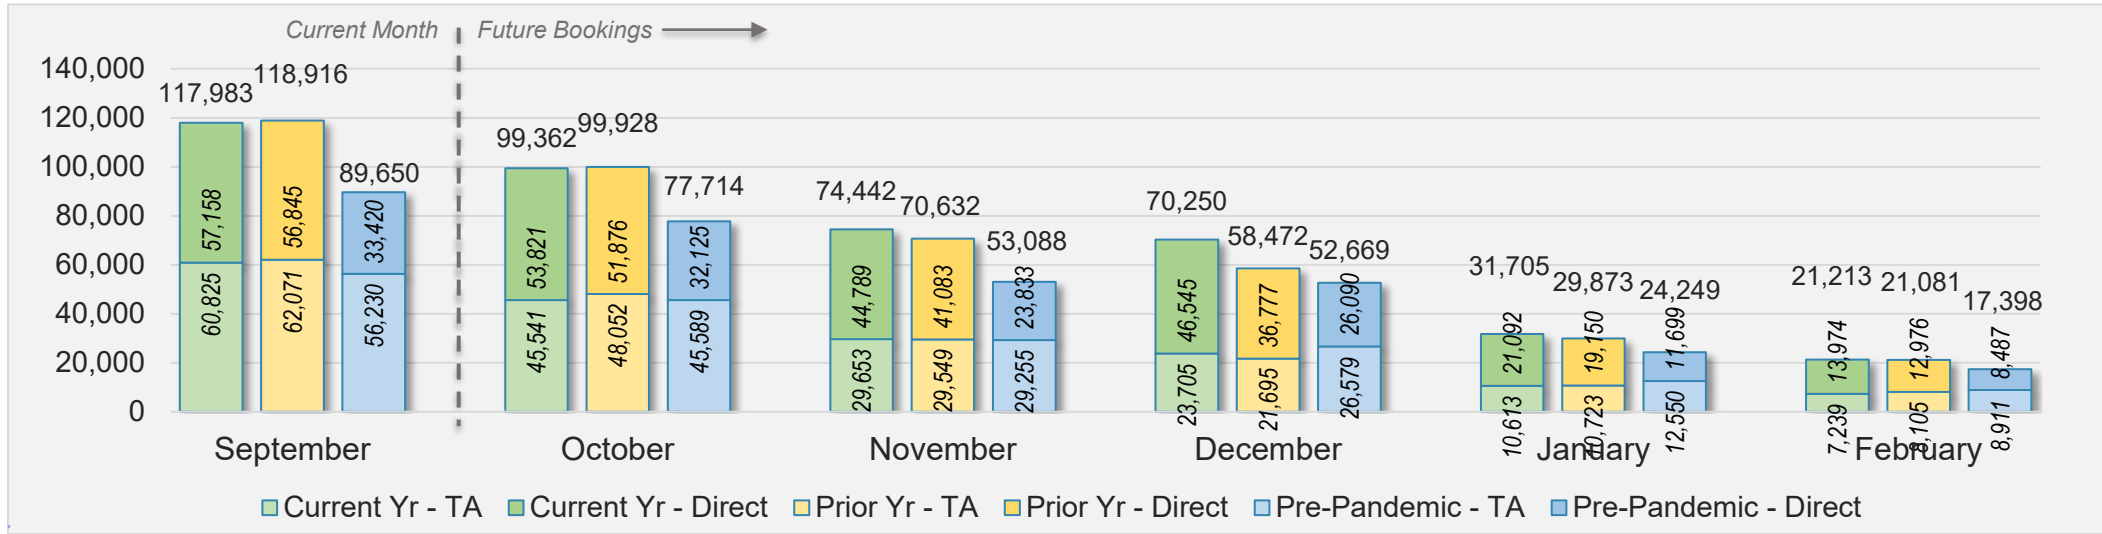

September 2024 Direct and Travel Agency Bookings to Hawai'i

U.S.

Source: ForwardKeys as of 9/22/24