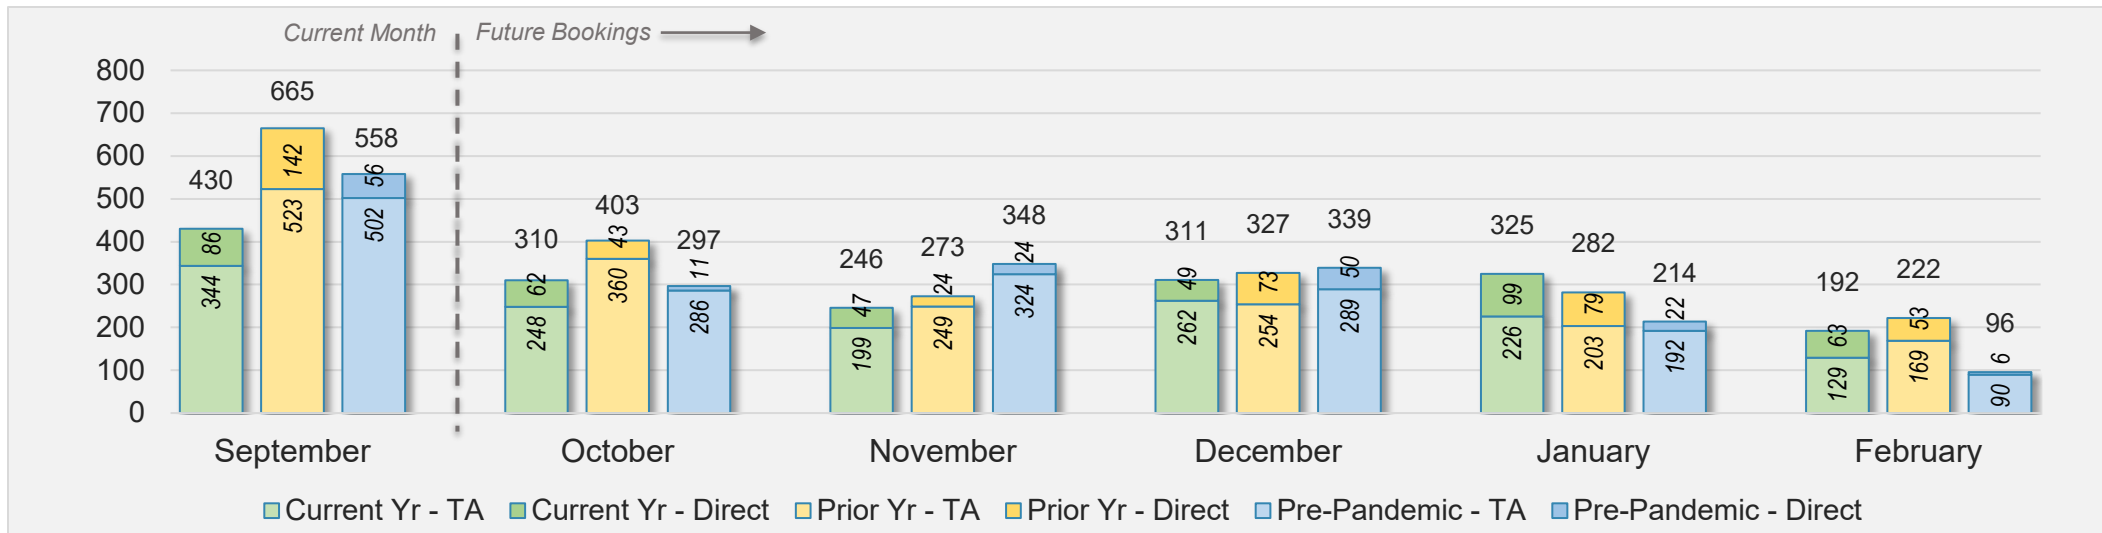

Hawai'i Island

September 2024 Direct and Travel Agency Bookings to Hawai'i

U.S.

Source: ForwardKeys as of 9/22/24

September 2024 Direct and Travel Agency Bookings to Hawai'i

JAPAN

Source: ForwardKeys as of 9/22/24

Hawai'i Island (continued)

September 2024 Direct and Travel Agency Bookings to Hawai'i

CANADA

Source: ForwardKeys as of 9/22/24

September 2024 Direct and Travel Agency Bookings to Hawai'i

KOREA

Source: ForwardKeys as of 9/22/24

Hawai'i Island (continued)

September 2024 Direct and Travel Agency Bookings to Hawai'i

AUSTRALIA

Source: ForwardKeys as of 9/22/24