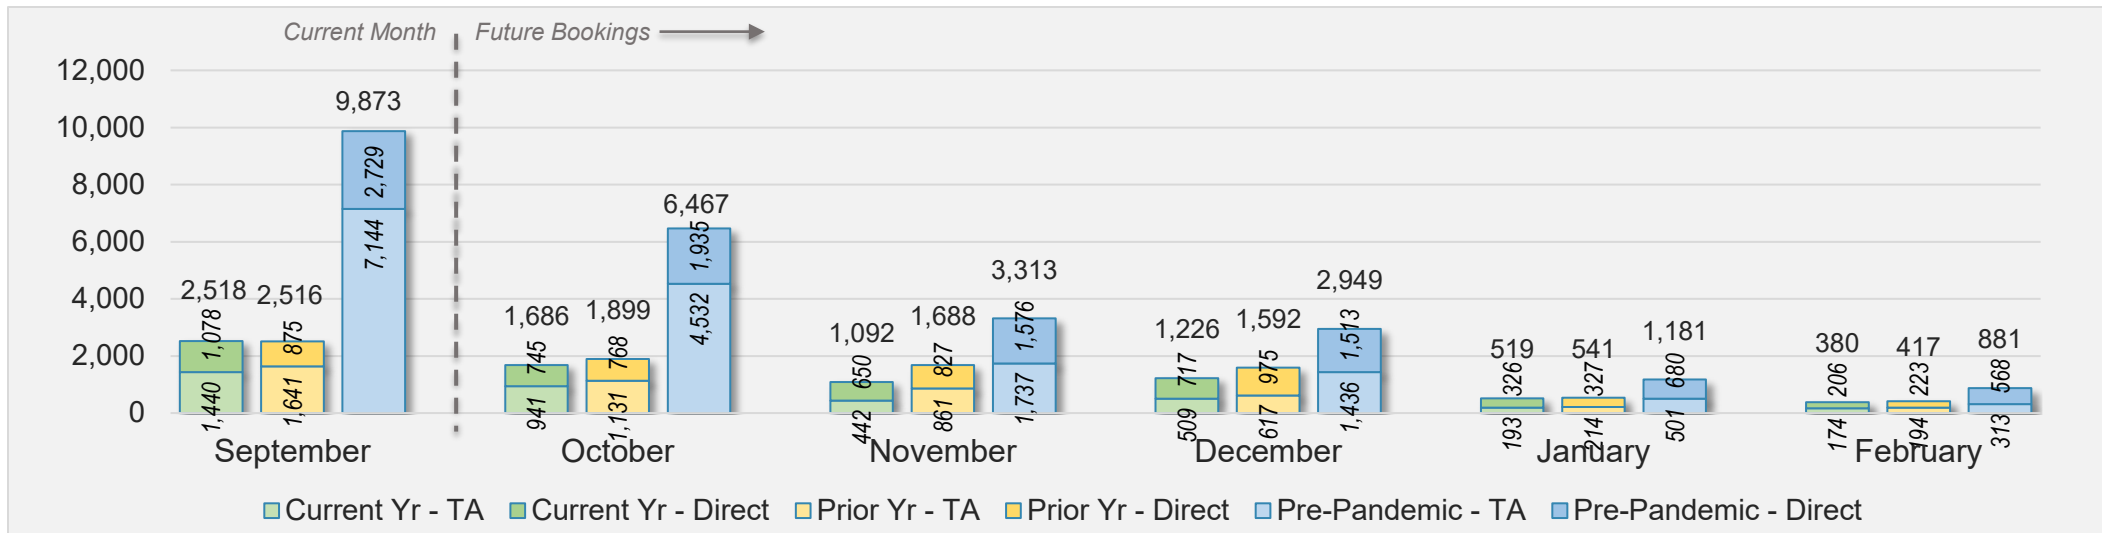

Hawai'i Island

September 2024 Direct and Travel Agency Bookings to Hawai'i

U.S.

Source: ForwardKeys as of 9/22/24

September 2024 Direct and Travel Agency Bookings to Hawai'i

JAPAN

Source: ForwardKeys as of 9/22/24

Hawai'i Island (continued)

September 2024 Direct and Travel Agency Bookings to Hawai'i

CANADA

Source: ForwardKeys as of 9/22/24

September 2024 Direct and Travel Agency Bookings to Hawai'i

KOREA

Source: ForwardKeys as of 9/22/24