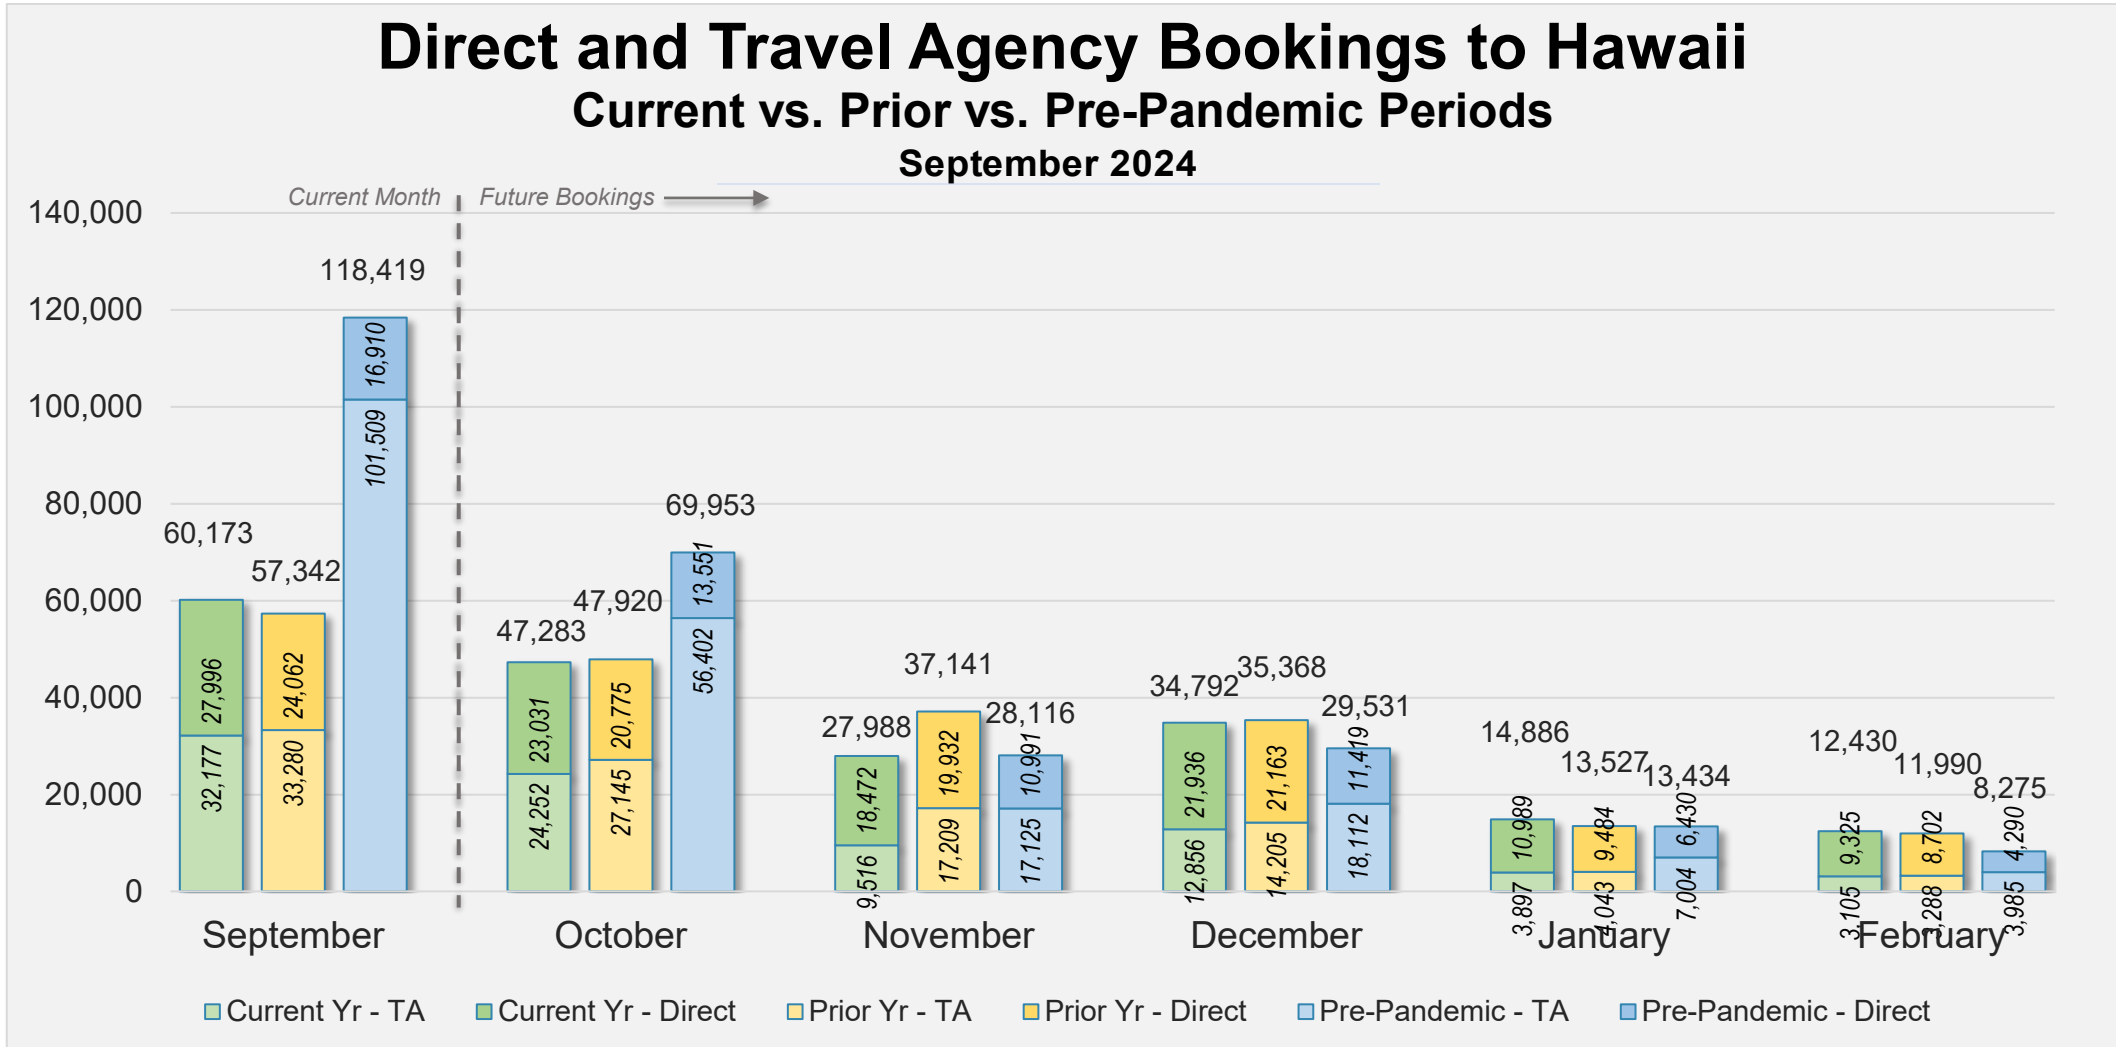

JAPAN

Direct and Travel Agency Bookings to Hawaii Current vs. Prior vs. Pre-Pandemic Periods September 2024

Source: ForwardKeys as of 9/22/24