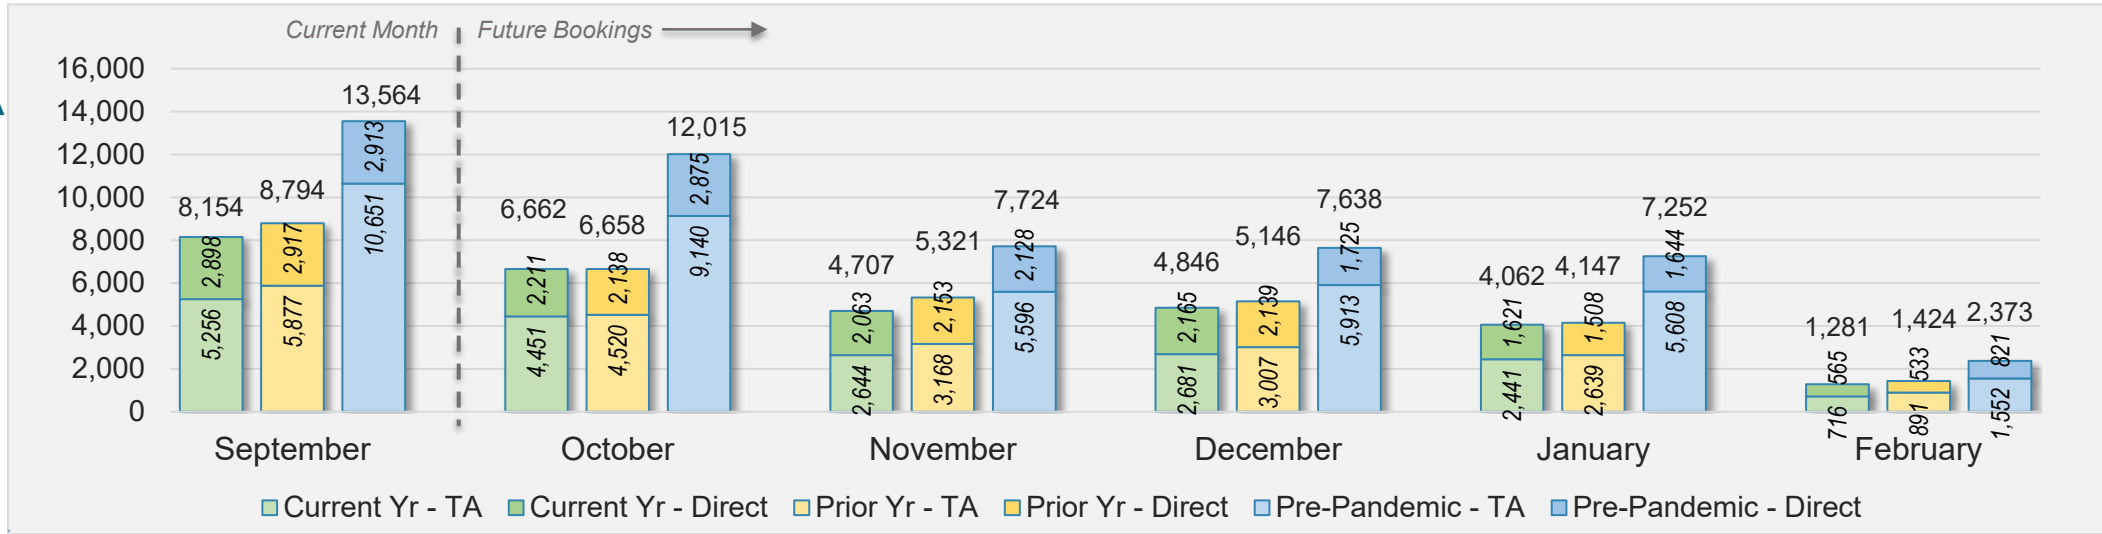

U.S.

Source: ForwardKeys as of 9/22/24

September 2024 Direct and Travel Agency Bookings to Hawai'i

JAPAN

Source: ForwardKeys as of 9/22/24

O'ahu (continued)

September 2024 Direct and Travel Agency Bookings to Hawai'i

September 2024 Direct and Travel Agency Bookings to Hawai'i

O'ahu (continued)

September 2024 Direct and Travel Agency Bookings to Hawai'i

AUSTRALIA

Source: ForwardKeys as of 9/22/24

Maui

September 2024 Direct and Travel Agency Bookings to Hawai'i