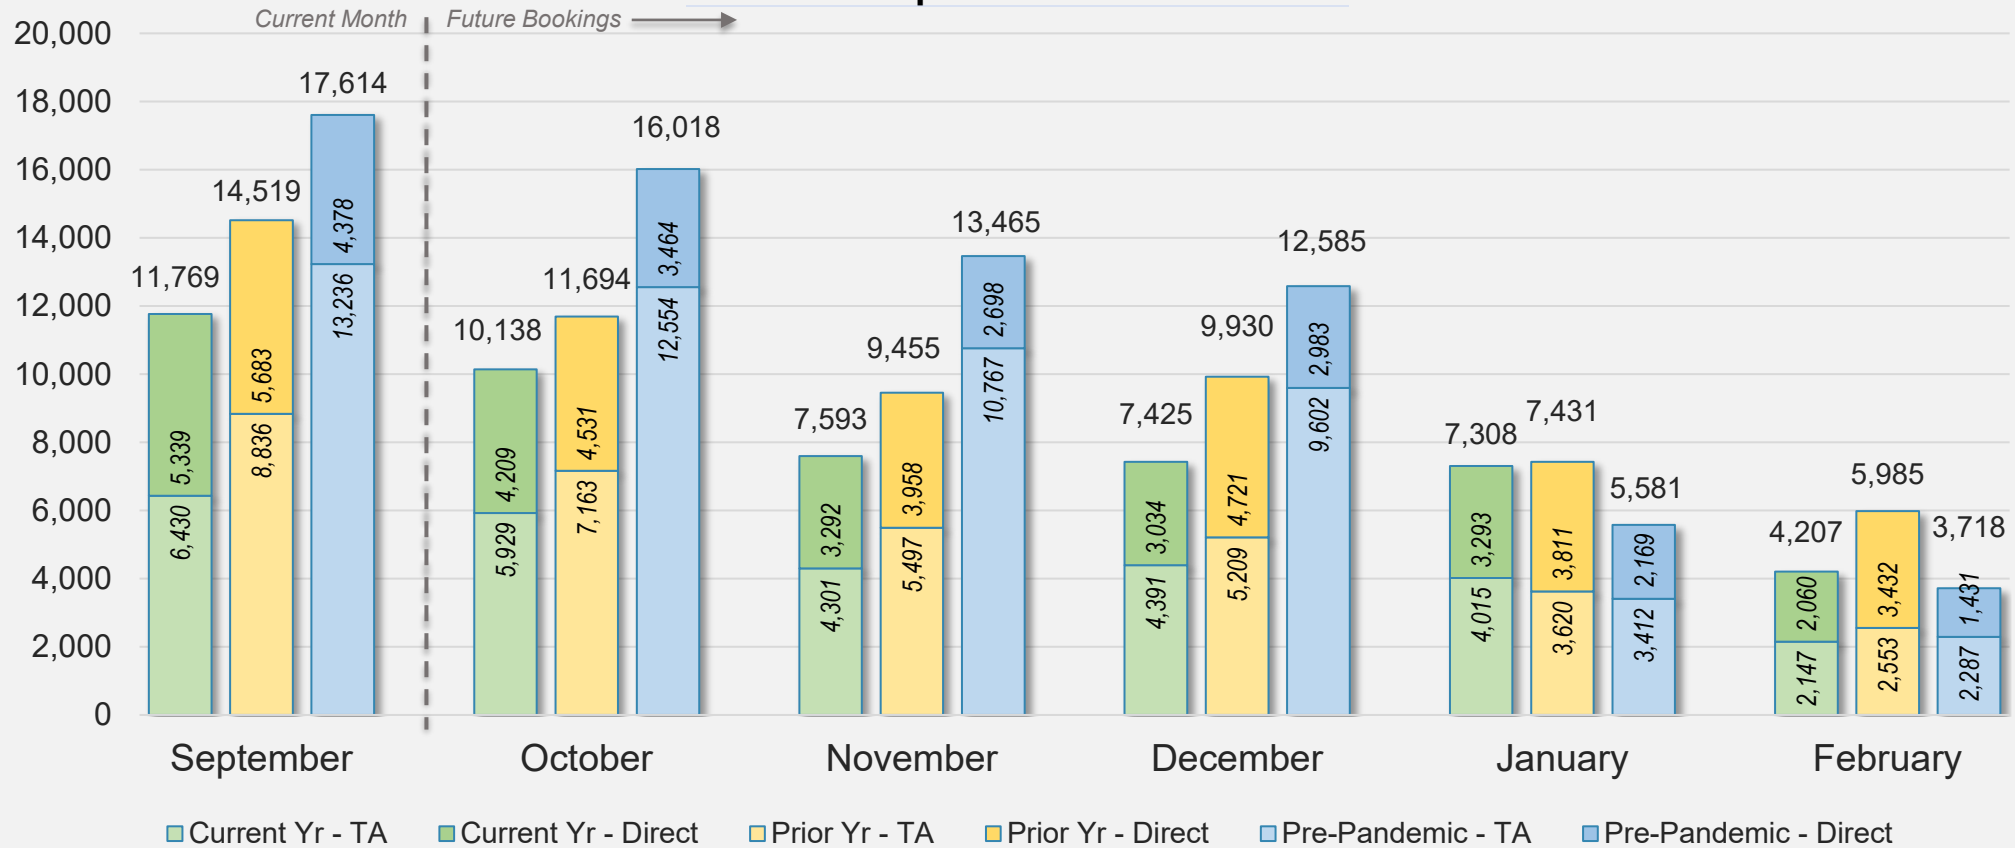

Forward Keys Index

- Bookings
 - Net sum of the number of visitors from Sales transactions counted, including Exchanges and Refunds.
- Current Year / Previous Year / Pre-pandemic
 - In the analysis results, "Current Year" refers to the period being analyzed. "Previous Year" refers to the time unit in the previous year equivalent to the "Current Year" (for year-on-year comparison purposes). "Pre-pandemic" refers to the equivalent period in 2019 to the Current period, using only 2019 data as a reference.
- Direct
 - Refers to tickets purchased directly through the airline, typically via an airline's website.
- Travel Agency
 - Refers to associated with an ARC/IATA number (or otherwise retail).

Source: ForwardKeys as of 9/22/24

CANADA

Direct and Travel Agency Bookings to Hawaii Current vs. Prior vs. Pre-Pandemic Periods

September 2024

Source: ForwardKeys as of 9/22/24

KOREA

Direct and Travel Agency Bookings to Hawaii Current vs. Prior vs. Pre-Pandemic Periods September 2024

Source: ForwardKeys as of 9/22/24

AUSTRALIA

Direct and Travel Agency Bookings to Hawaii Current vs. Prior vs. Pre-Pandemic Periods

September 2024

Source: ForwardKeys as of 9/22/24

September 2024 Direct and Travel Agency Bookings to Hawai'i