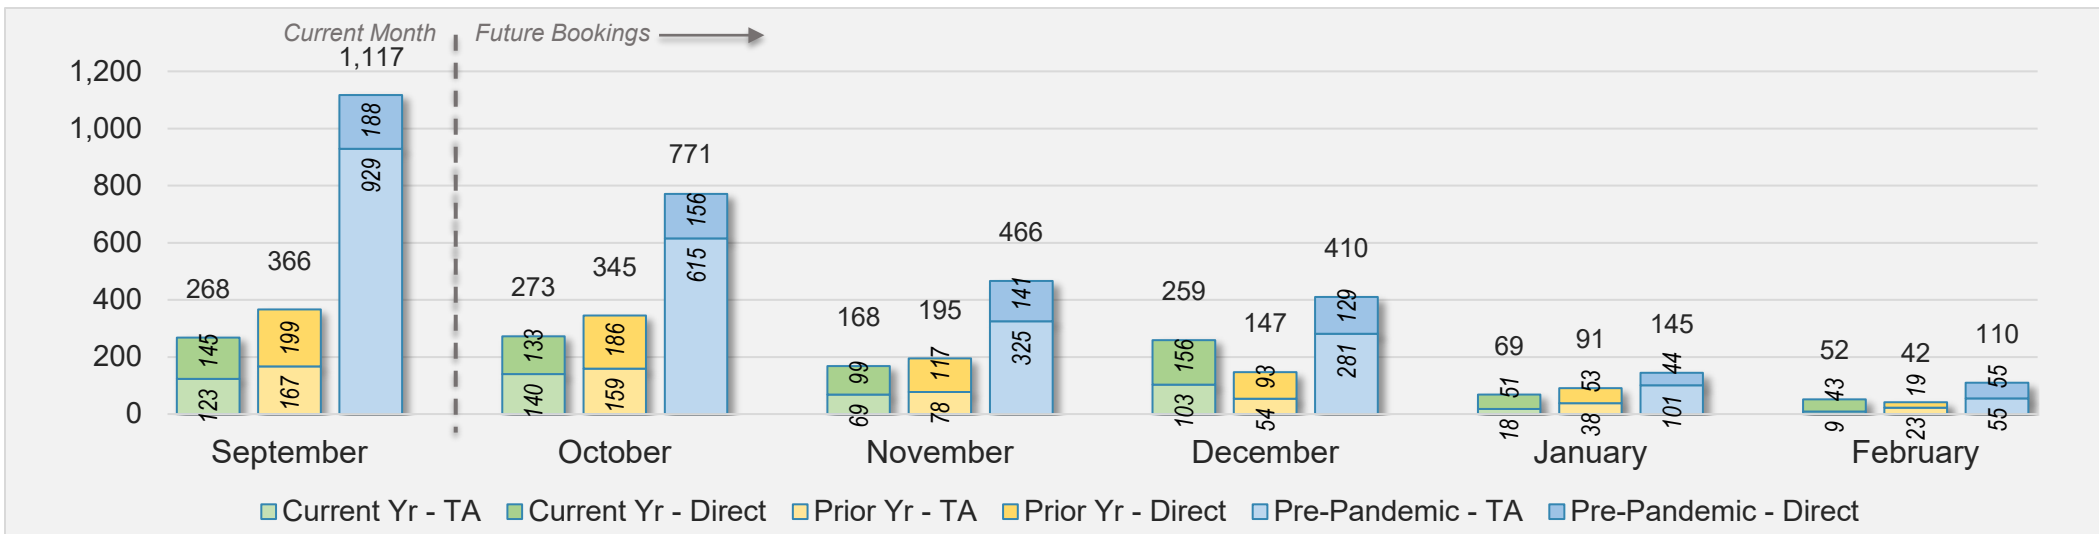

September 2024 Direct and Travel Agency Bookings to Hawai'i

O'ahu (continued)

September 2024 Direct and Travel Agency Bookings to Hawai'i

AUSTRALIA

Source: ForwardKeys as of 9/22/24

Maui

September 2024 Direct and Travel Agency Bookings to Hawai'i

September 2024 Direct and Travel Agency Bookings to Hawai'i

Maui (continued)

September 2024 Direct and Travel Agency Bookings to Hawai'i

September 2024 Direct and Travel Agency Bookings to Hawai'i

Maui (continued)