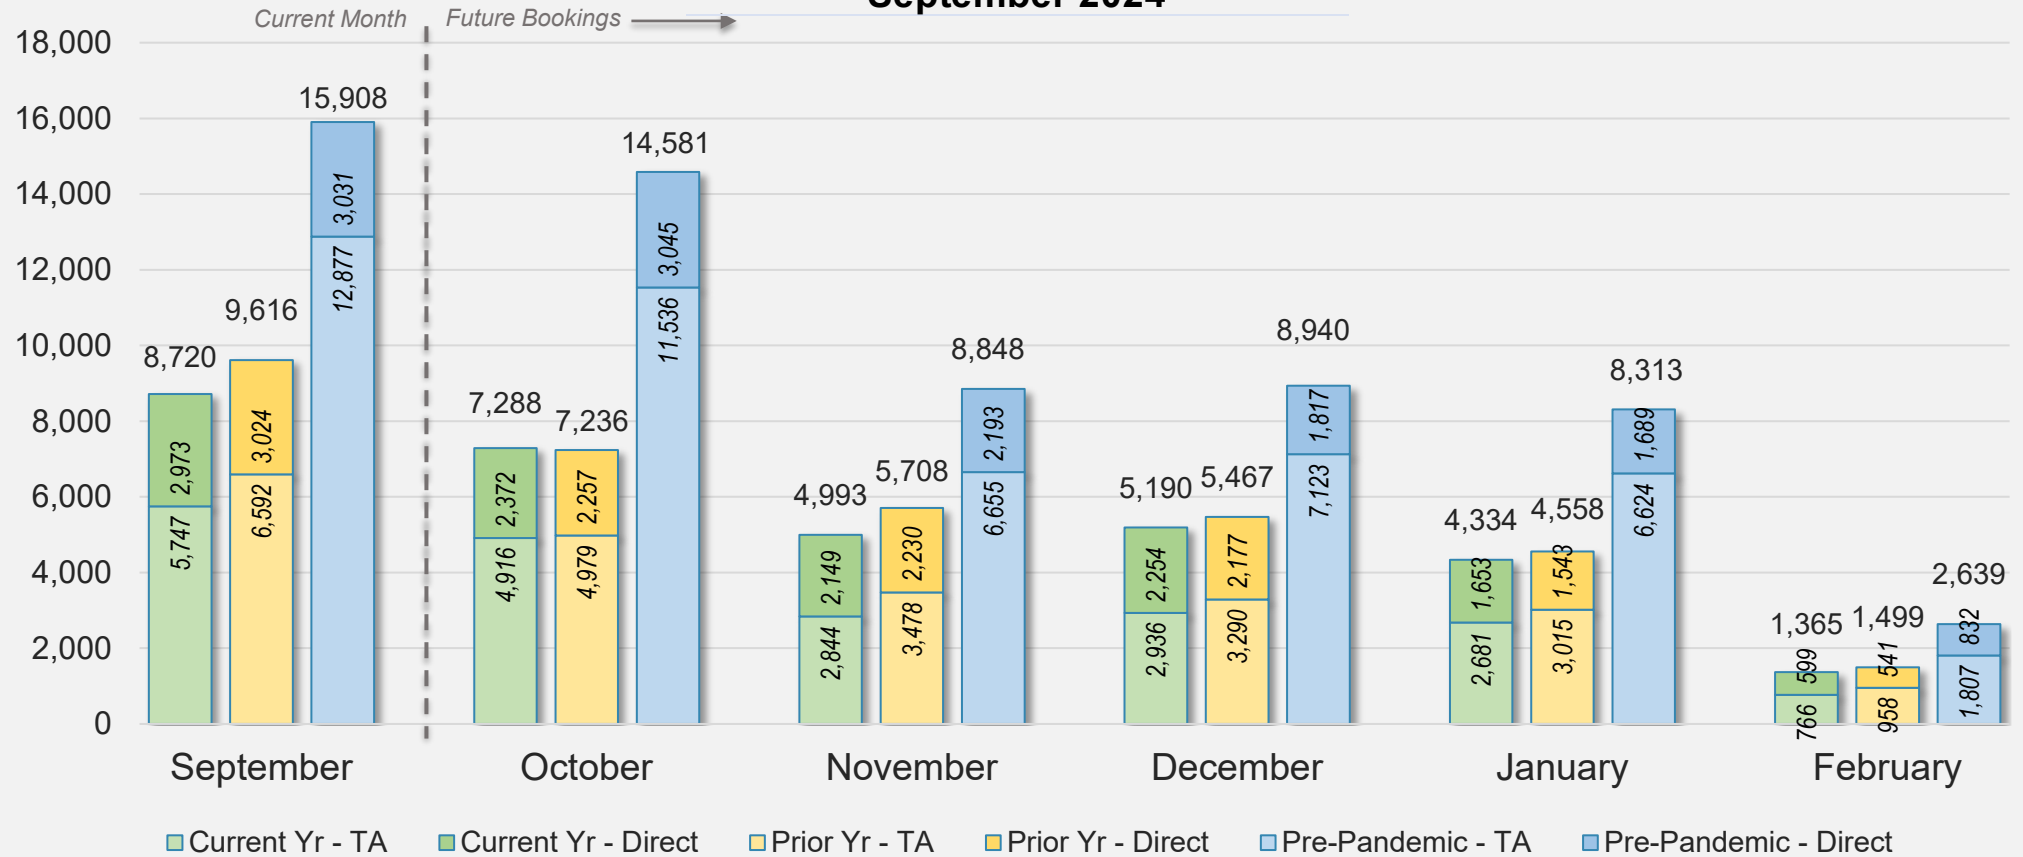

Forward Keys Index

- Bookings
 - Net sum of the number of visitors from Sales transactions counted, including Exchanges and Refunds.
- Current Year / Previous Year / Pre-pandemic
 - In the analysis results, "Current Year" refers to the period being analyzed. "Previous Year" refers to the time unit in the previous year equivalent to the "Current Year" (for year-on-year comparison purposes). "Pre-pandemic" refers to the equivalent period in 2019 to the Current period, using only 2019 data as a reference.
- Direct
 - Refers to tickets purchased directly through the airline, typically via an airline's website.
- Travel Agency
 - Refers to associated with an ARC/IATA number (or otherwise retail).

Source: ForwardKeys as of 9/22/24

CANADA

Direct and Travel Agency Bookings to Hawaii Current vs. Prior vs. Pre-Pandemic Periods

September 2024

Source: ForwardKeys as of 9/22/24

KOREA

Direct and Travel Agency Bookings to Hawaii Current vs. Prior vs. Pre-Pandemic Periods September 2024

Source: ForwardKeys as of 9/22/24

AUSTRALIA

Direct and Travel Agency Bookings to Hawaii Current vs. Prior vs. Pre-Pandemic Periods

September 2024

Source: ForwardKeys as of 9/22/24

September 2024 Direct and Travel Agency Bookings to Hawai'i