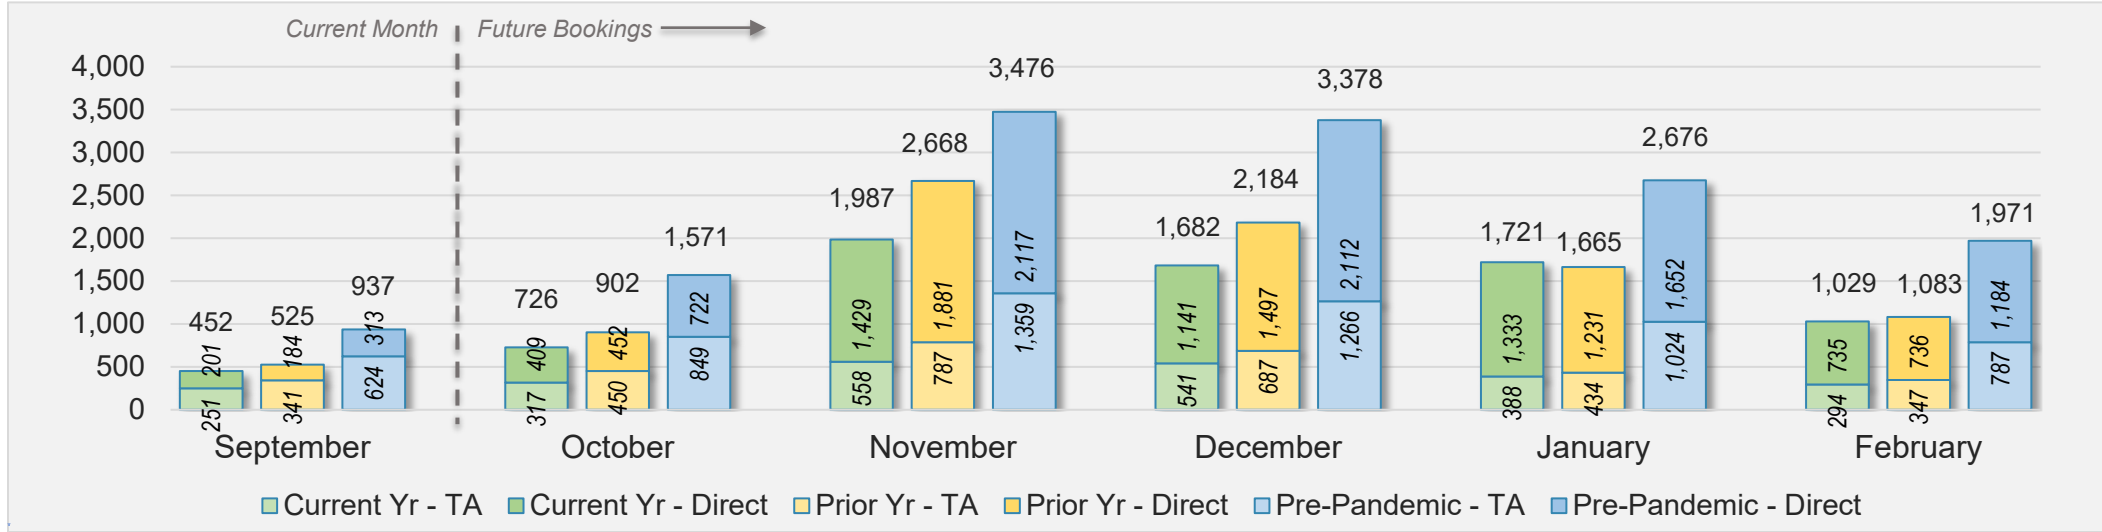

September 2024 Direct and Travel Agency Bookings to Hawai'i

JAPAN

Source: ForwardKeys as of 9/22/24

Kaua'i (continued)

September 2024 Direct and Travel Agency Bookings to Hawai'i

Source: ForwardKeys as of 9/22/24

September 2024 Direct and Travel Agency Bookings to Hawai'i

Source: ForwardKeys as of 9/22/24

CANADA

KOREA

Kaua'i (continued)

September 2024 Direct and Travel Agency Bookings to Hawai'i

AUSTRALIA

Source: ForwardKeys as of 9/22/24