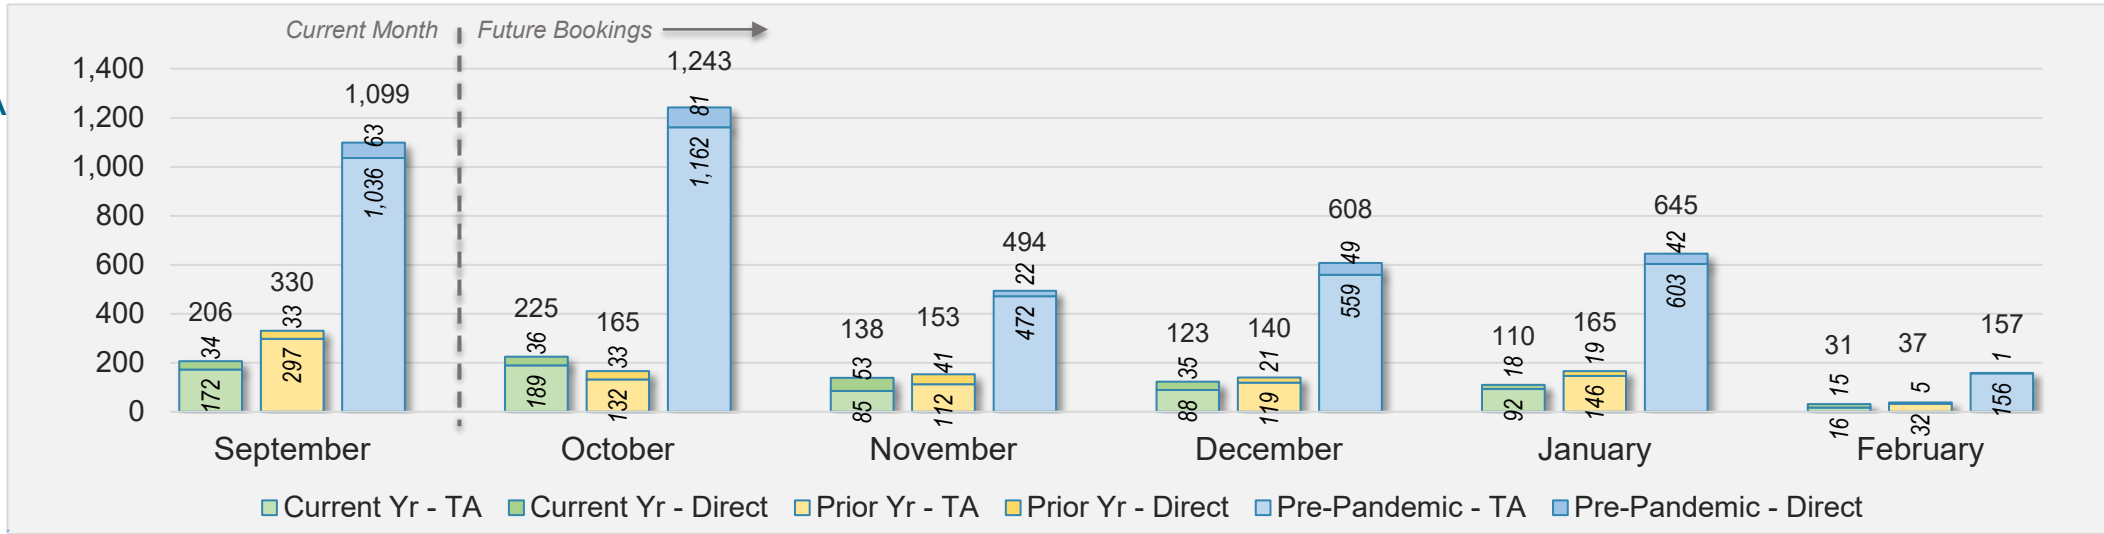

September 2024 Direct and Travel Agency Bookings to Hawai'i

Maui (continued)

September 2024 Direct and Travel Agency Bookings to Hawai'i

September 2024 Direct and Travel Agency Bookings to Hawai'i

Maui (continued)

September 2024 Direct and Travel Agency Bookings to Hawai'i

AUSTRALIA

Source: ForwardKeys as of 9/22/24

Kaua'i

September 2024 Direct and Travel Agency Bookings to Hawai'i

U.S.

Source: ForwardKeys as of 9/22/24