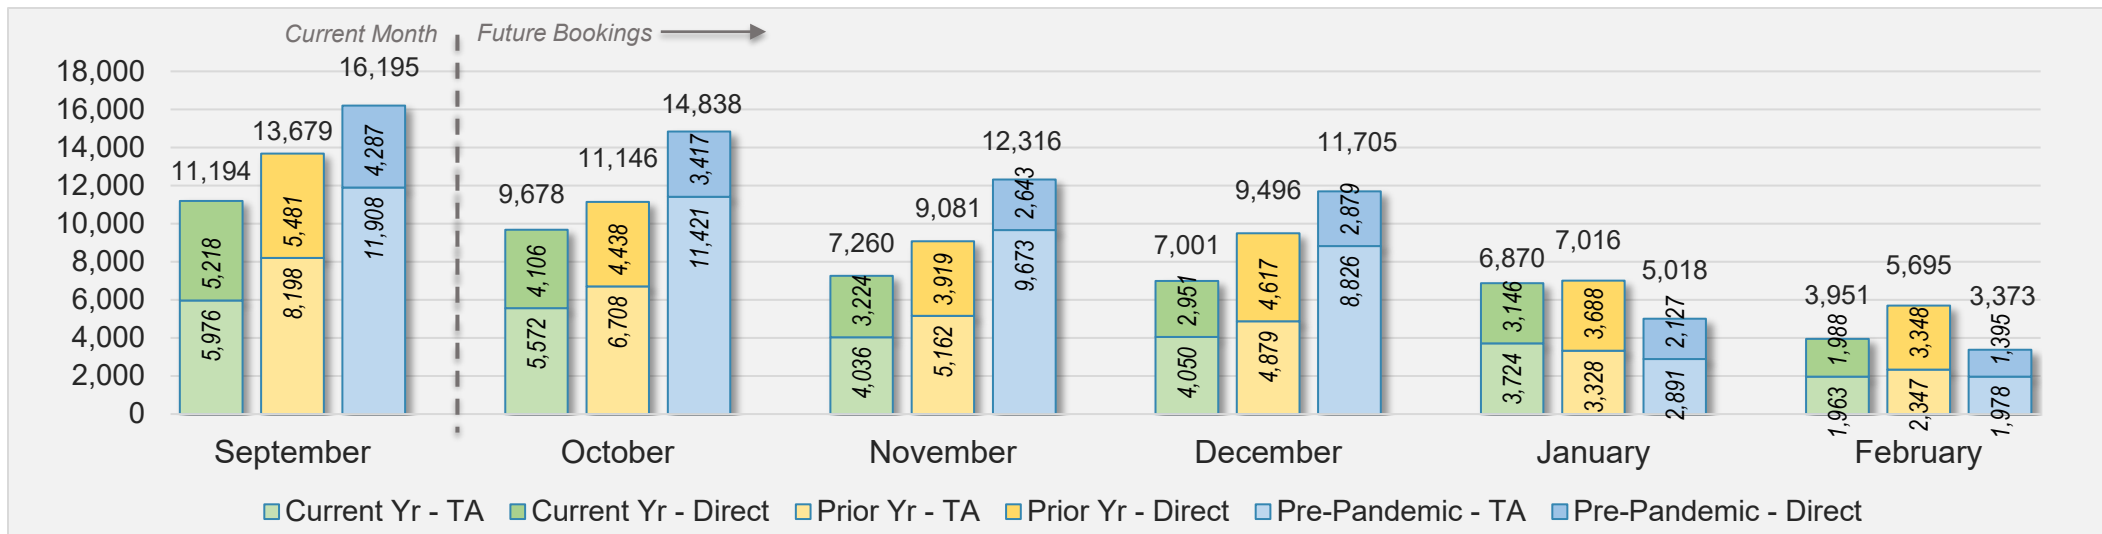

U.S.

Source: ForwardKeys as of 9/22/24

September 2024 Direct and Travel Agency Bookings to Hawai'i

JAPAN

Source: ForwardKeys as of 9/22/24

O'ahu (continued)

September 2024 Direct and Travel Agency Bookings to Hawai'i

September 2024 Direct and Travel Agency Bookings to Hawai'i

O'ahu (continued)

September 2024 Direct and Travel Agency Bookings to Hawai'i

AUSTRALIA

Source: ForwardKeys as of 9/22/24

Maui

September 2024 Direct and Travel Agency Bookings to Hawai'i