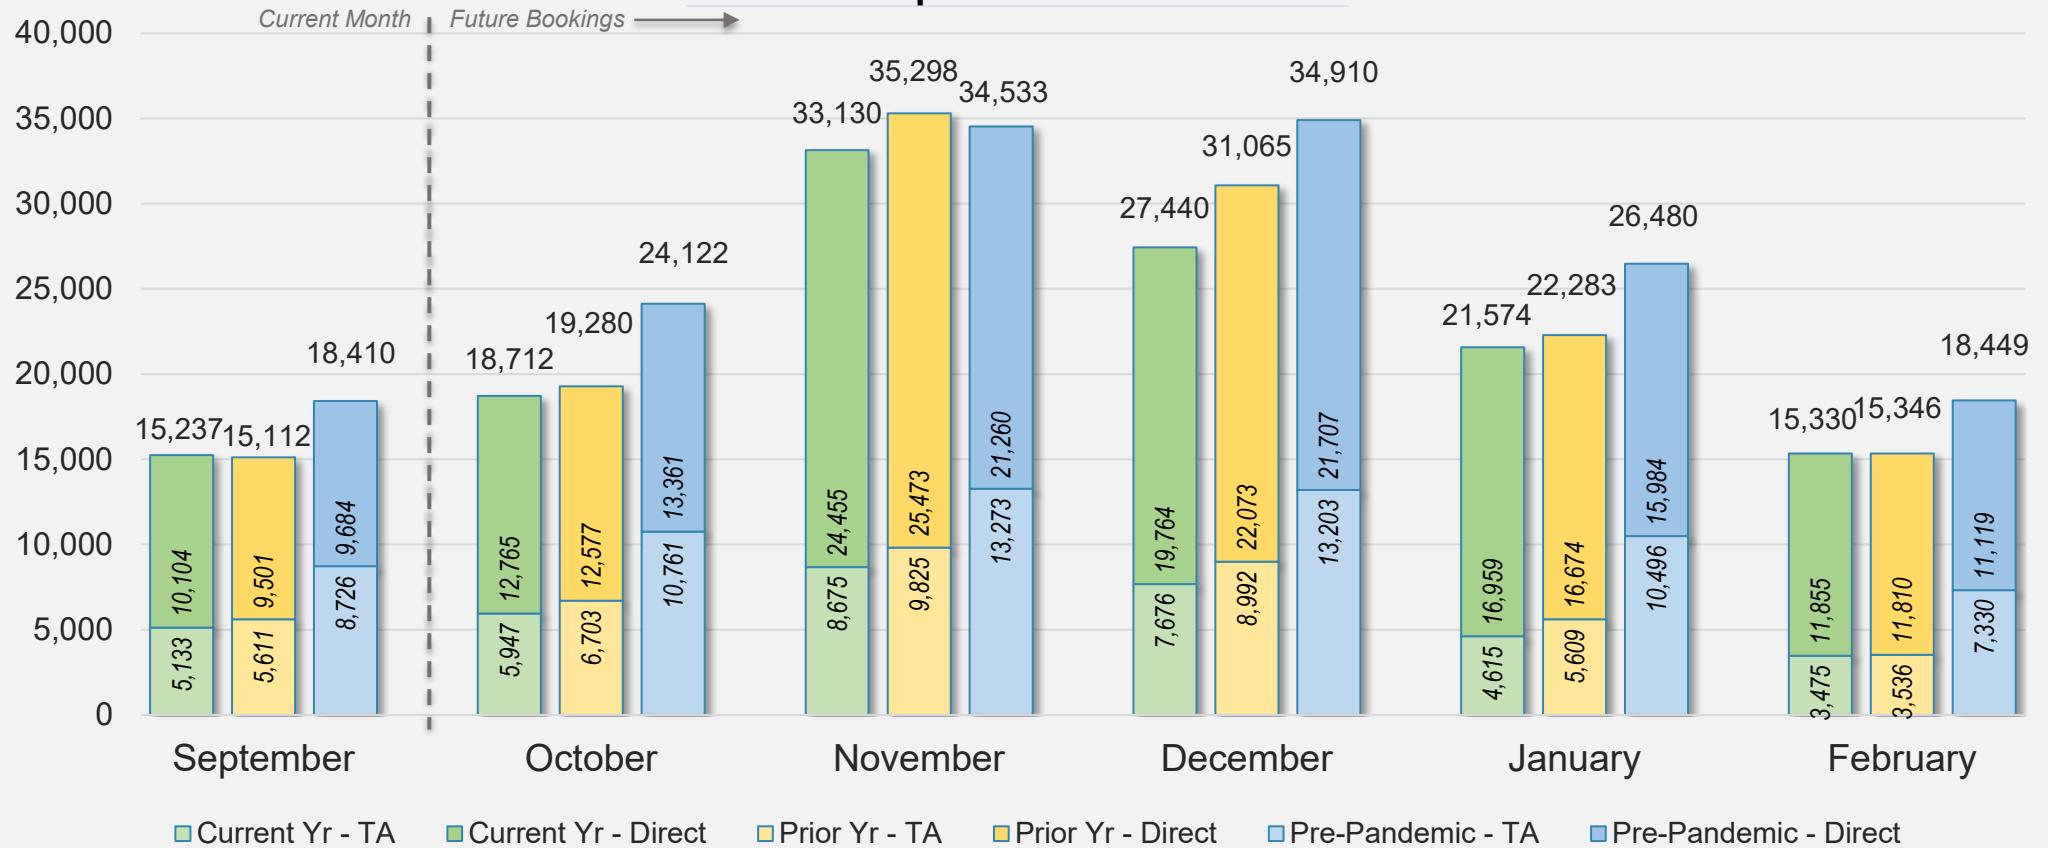

Forward Keys Index

- Bookings
 - Net sum of the number of visitors from Sales transactions counted, including Exchanges and Refunds.
- Current Year / Previous Year / Pre-pandemic
 - In the analysis results, "Current Year" refers to the period being analyzed. "Previous Year" refers to the time unit in the previous year equivalent to the "Current Year" (for year-on-year comparison purposes). "Pre-pandemic" refers to the equivalent period in 2019 to the Current period, using only 2019 data as a reference.
- Direct
 - Refers to tickets purchased directly through the airline, typically via an airline's website.
- Travel Agency
 - Refers to associated with an ARC/IATA number (or otherwise retail).

Direct and Travel Agency Bookings to Hawaii Current vs. Prior vs. Pre-Pandemic Periods September 2024

Source: ForwardKeys as of 9/22/24

JAPAN

Direct and Travel Agency Bookings to Hawaii Current vs. Prior vs. Pre-Pandemic Periods September 2024

Source: ForwardKeys as of 9/22/24

CANADA

Direct and Travel Agency Bookings to Hawaii Current vs. Prior vs. Pre-Pandemic Periods

September 2024

Source: ForwardKeys as of 9/22/24

KOREA

Direct and Travel Agency Bookings to Hawaii Current vs. Prior vs. Pre-Pandemic Periods September 2024