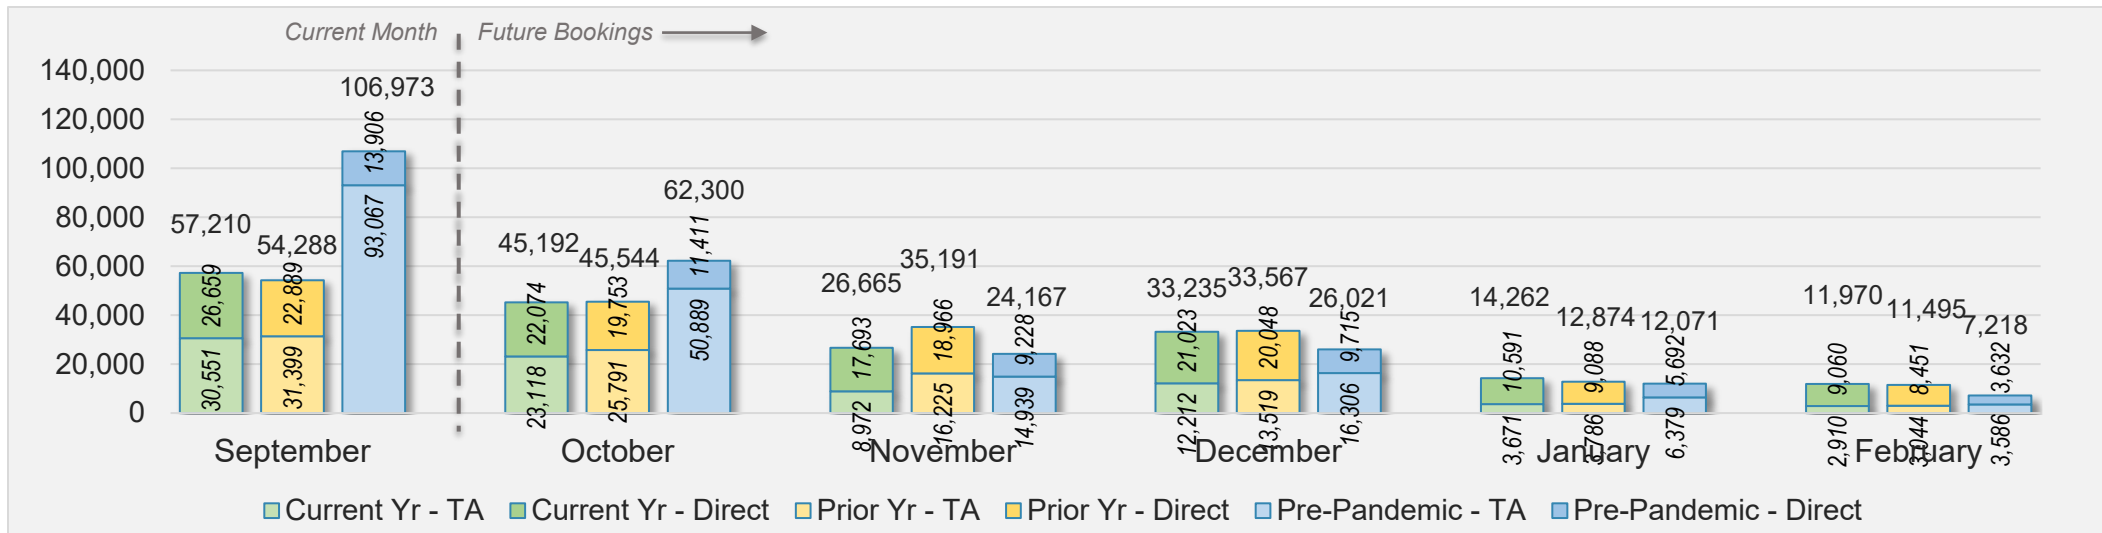

September 2024 Direct and Travel Agency Bookings to Hawai'i

JAPAN

Source: ForwardKeys as of 9/22/24