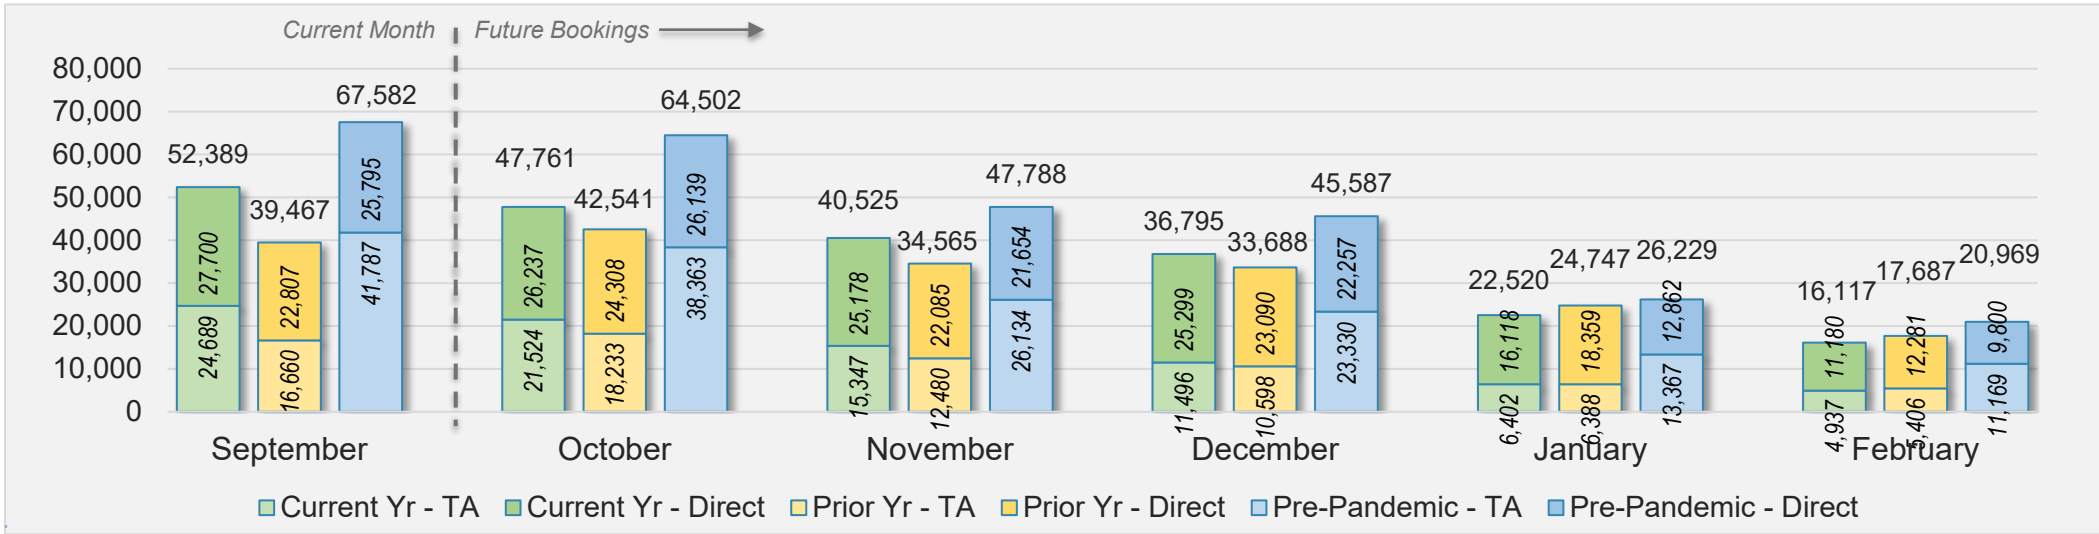

September 2024 Direct and Travel Agency Bookings to Hawai'i

O'ahu (continued)

September 2024 Direct and Travel Agency Bookings to Hawai'i

AUSTRALIA

Source: ForwardKeys as of 9/22/24

Maui

September 2024 Direct and Travel Agency Bookings to Hawai'i

September 2024 Direct and Travel Agency Bookings to Hawai'i

Maui (continued)

September 2024 Direct and Travel Agency Bookings to Hawai'i

September 2024 Direct and Travel Agency Bookings to Hawai'i

Maui (continued)