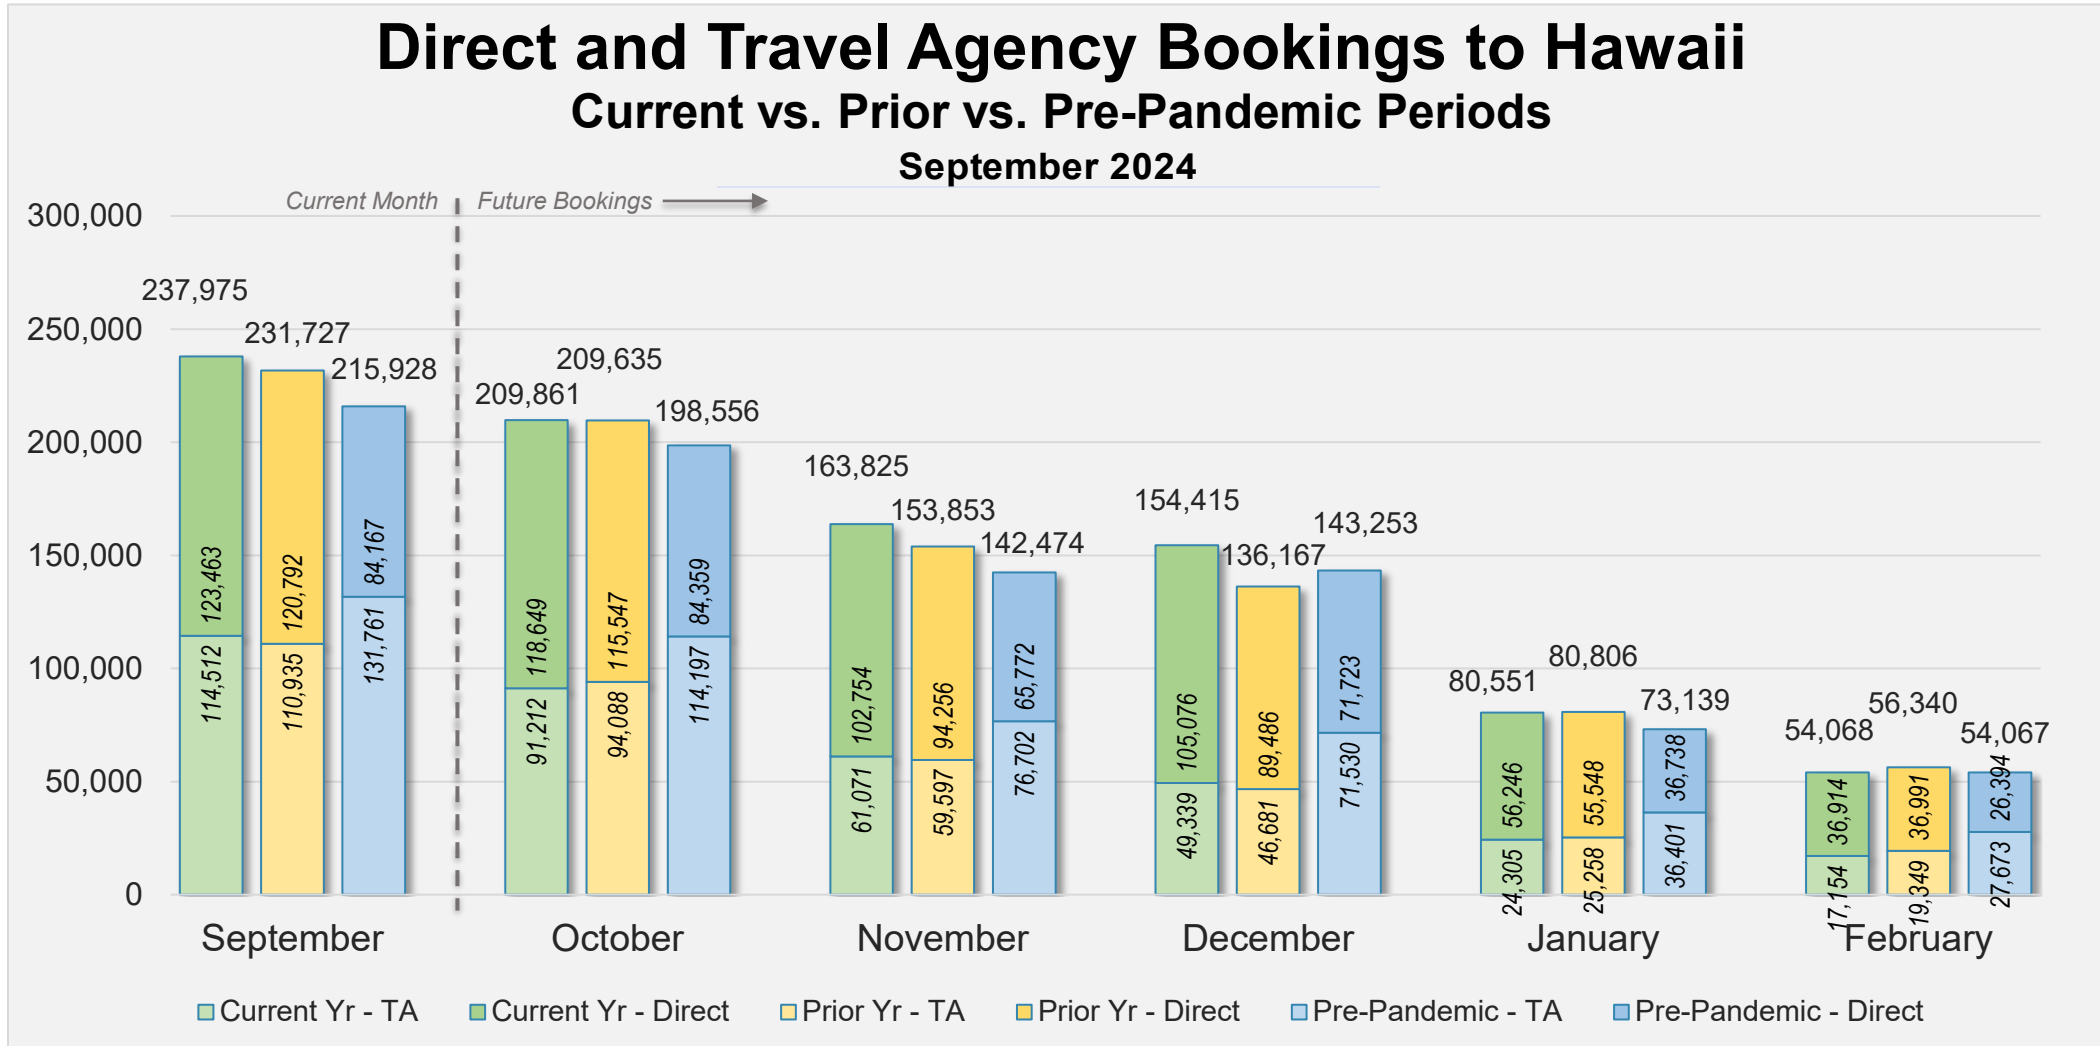

Direct and Travel Agency Bookings to Hawaii Current vs. Prior vs. Pre-Pandemic Periods September 2024

Source: ForwardKeys as of 9/22/24