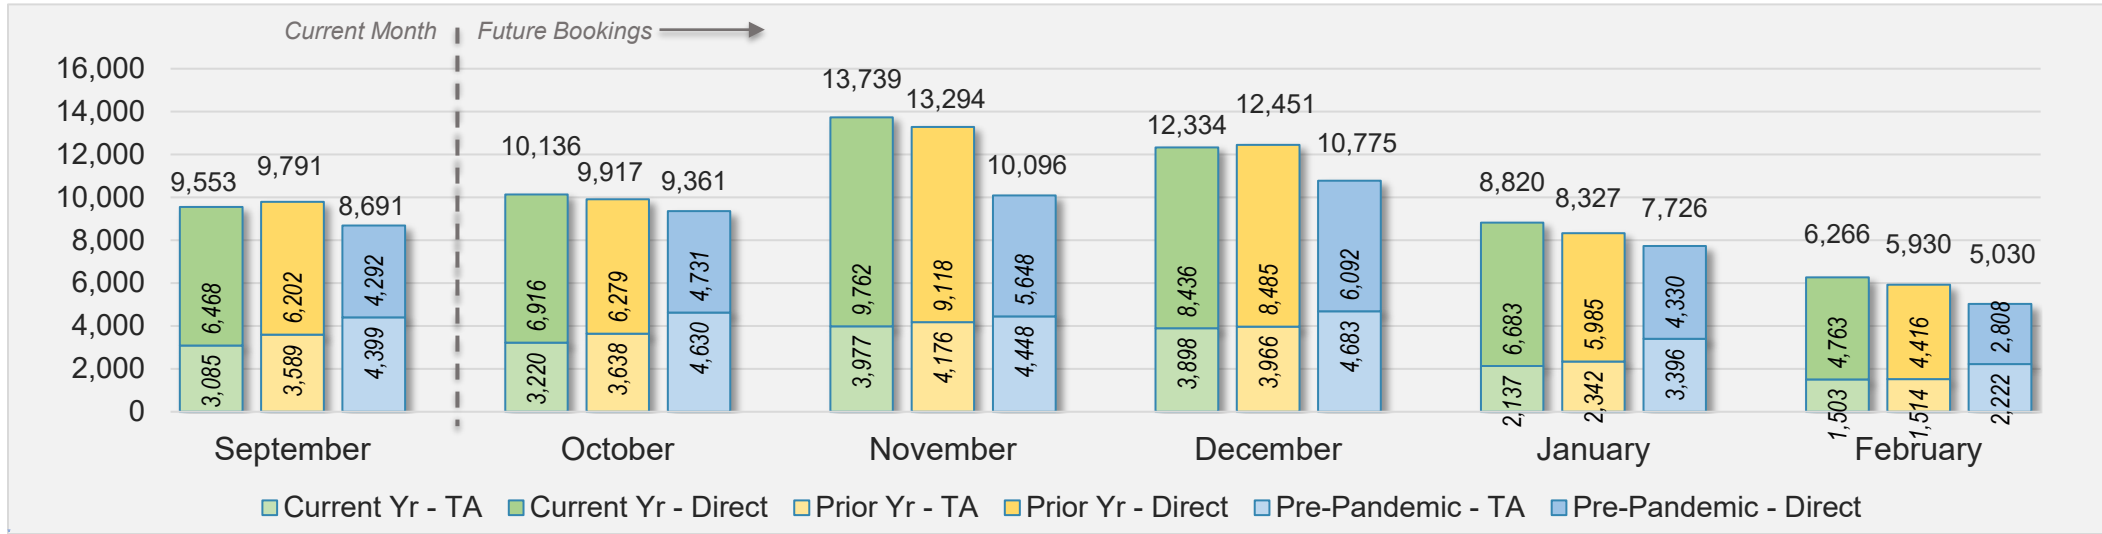

U.S.

Source: ForwardKeys as of 9/22/24

September 2024 Direct and Travel Agency Bookings to Hawai'i

JAPAN

Source: ForwardKeys as of 9/22/24

O'ahu (continued)

September 2024 Direct and Travel Agency Bookings to Hawai'i

September 2024 Direct and Travel Agency Bookings to Hawai'i

O'ahu (continued)

September 2024 Direct and Travel Agency Bookings to Hawai'i

AUSTRALIA

Source: ForwardKeys as of 9/22/24

Maui

September 2024 Direct and Travel Agency Bookings to Hawai'i