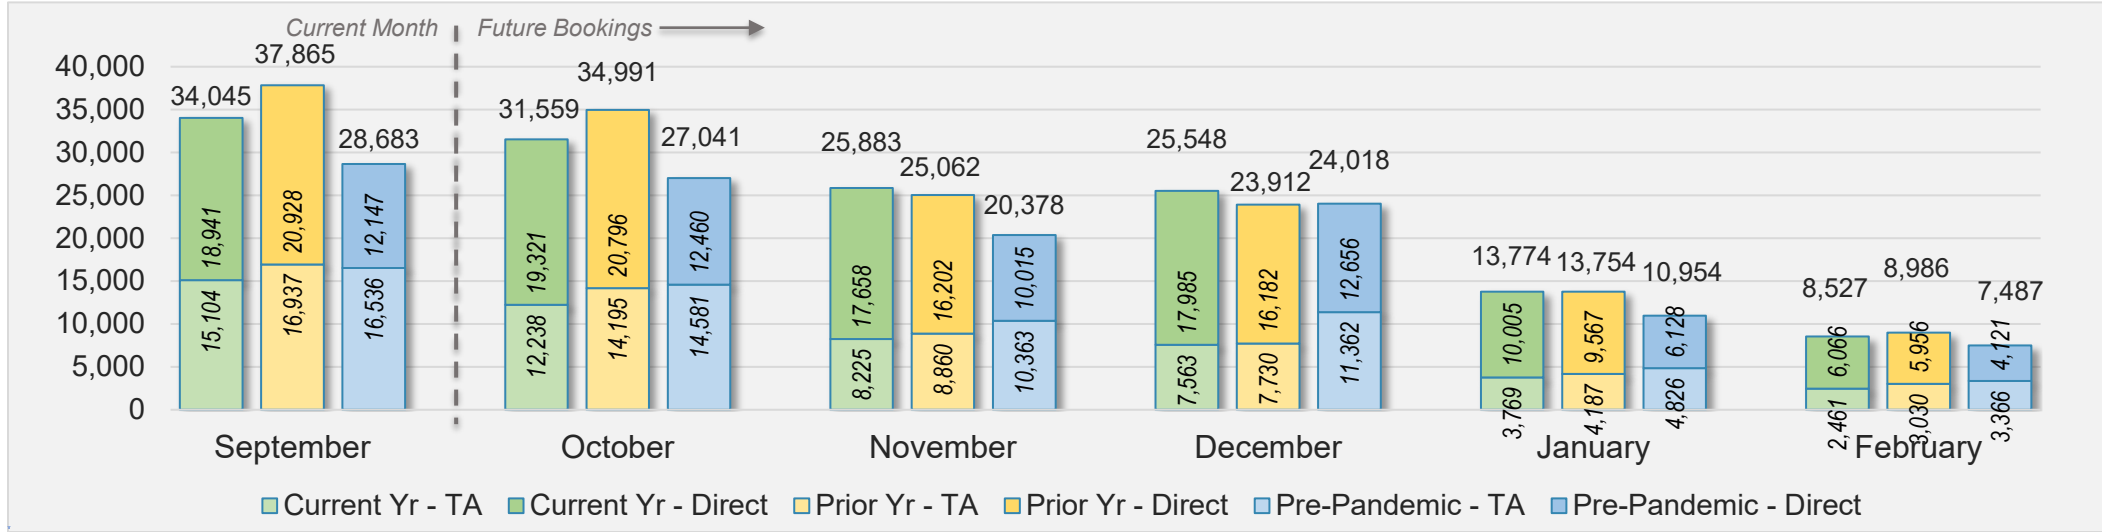

September 2024 Direct and Travel Agency Bookings to Hawai'i

Source: ForwardKeys as of 9/22/24

CANADA

KOREA

Kaua'i (continued)

September 2024 Direct and Travel Agency Bookings to Hawai'i

AUSTRALIA

Source: ForwardKeys as of 9/22/24

Hawai'i Island

September 2024 Direct and Travel Agency Bookings to Hawai'i

U.S.

Source: ForwardKeys as of 9/22/24

September 2024 Direct and Travel Agency Bookings to Hawai'i

JAPAN

Source: ForwardKeys as of 9/22/24