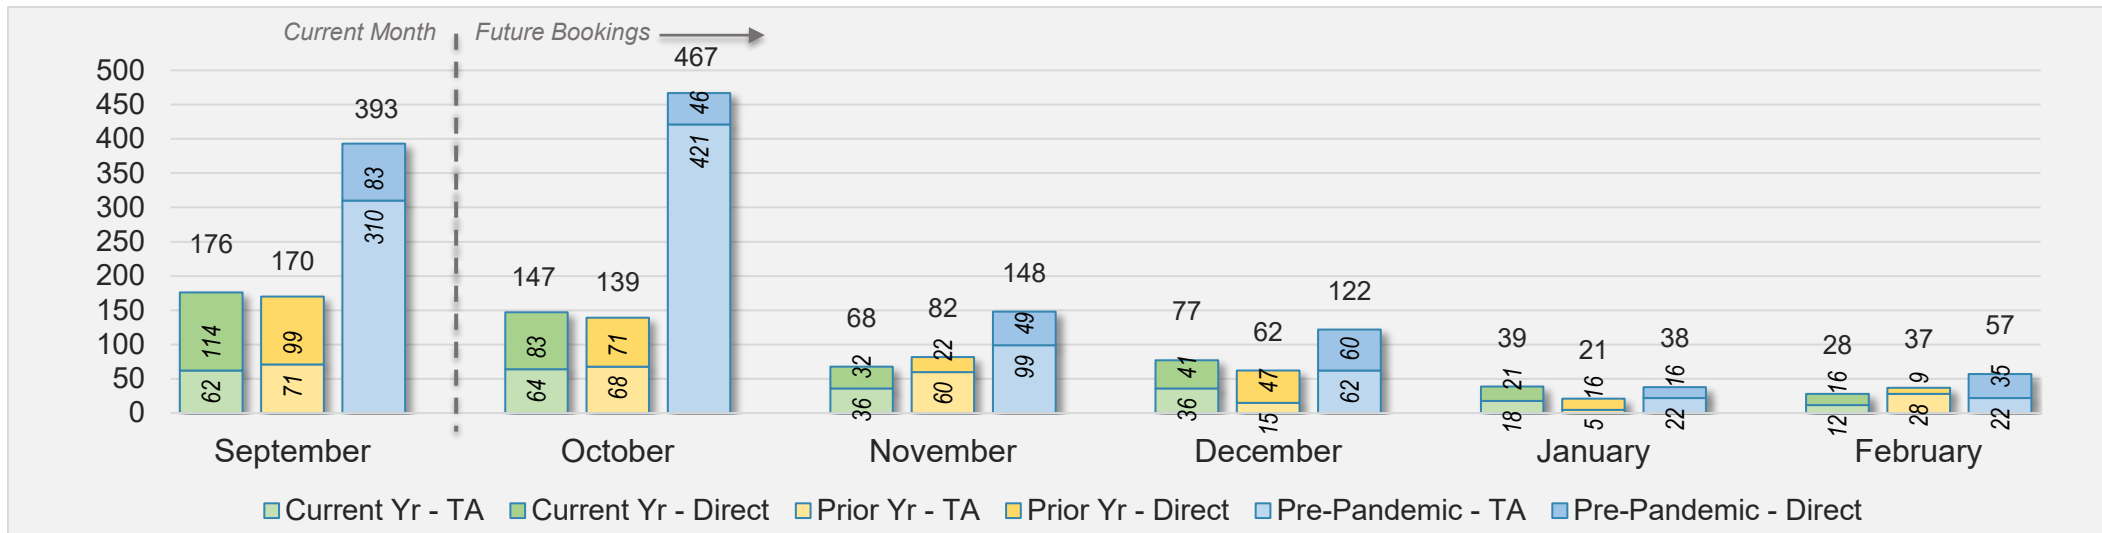

September 2024 Direct and Travel Agency Bookings to Hawai'i

JAPAN

Source: ForwardKeys as of 9/29/24