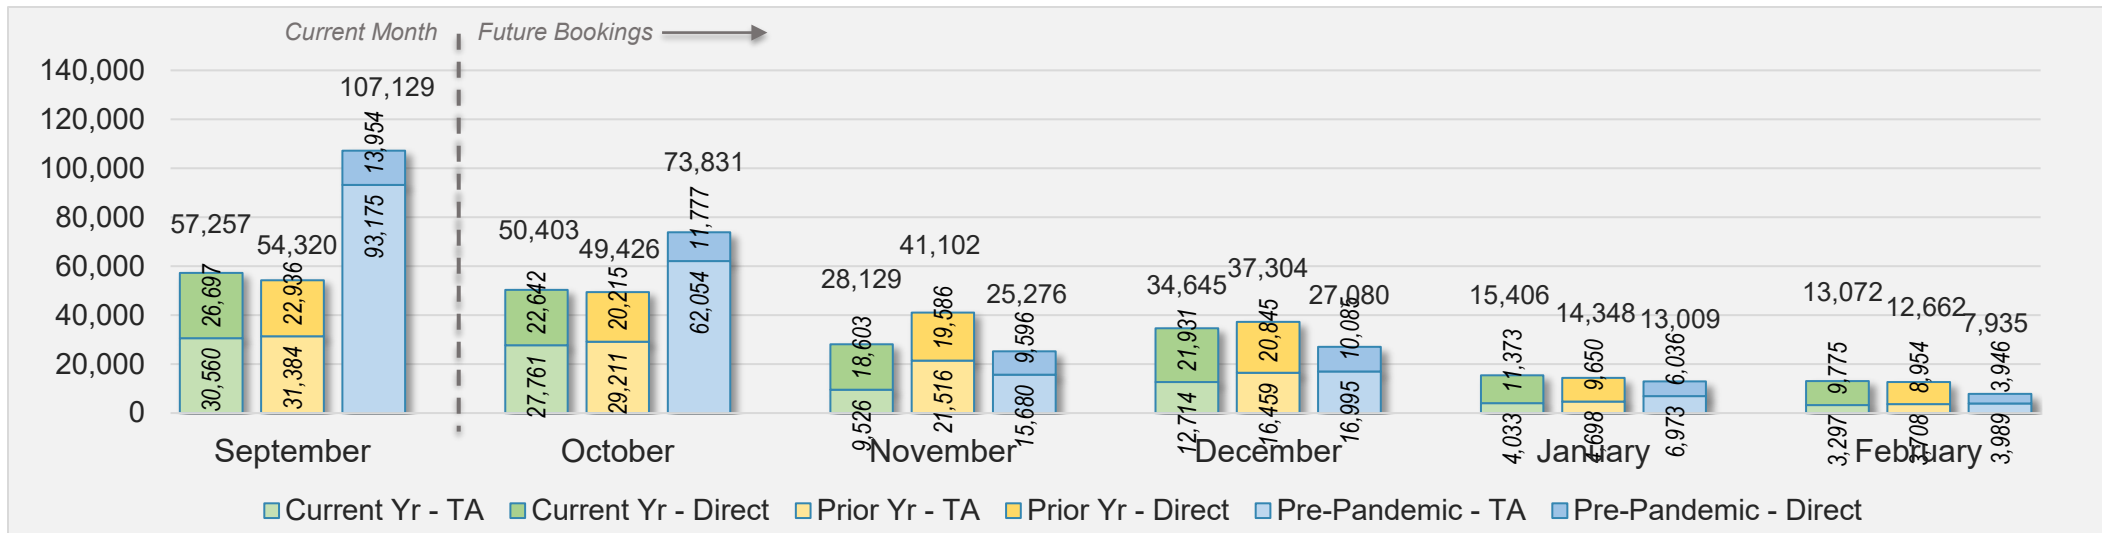

September 2024 Direct and Travel Agency Bookings to Hawai'i

JAPAN

Source: ForwardKeys as of 9/29/24