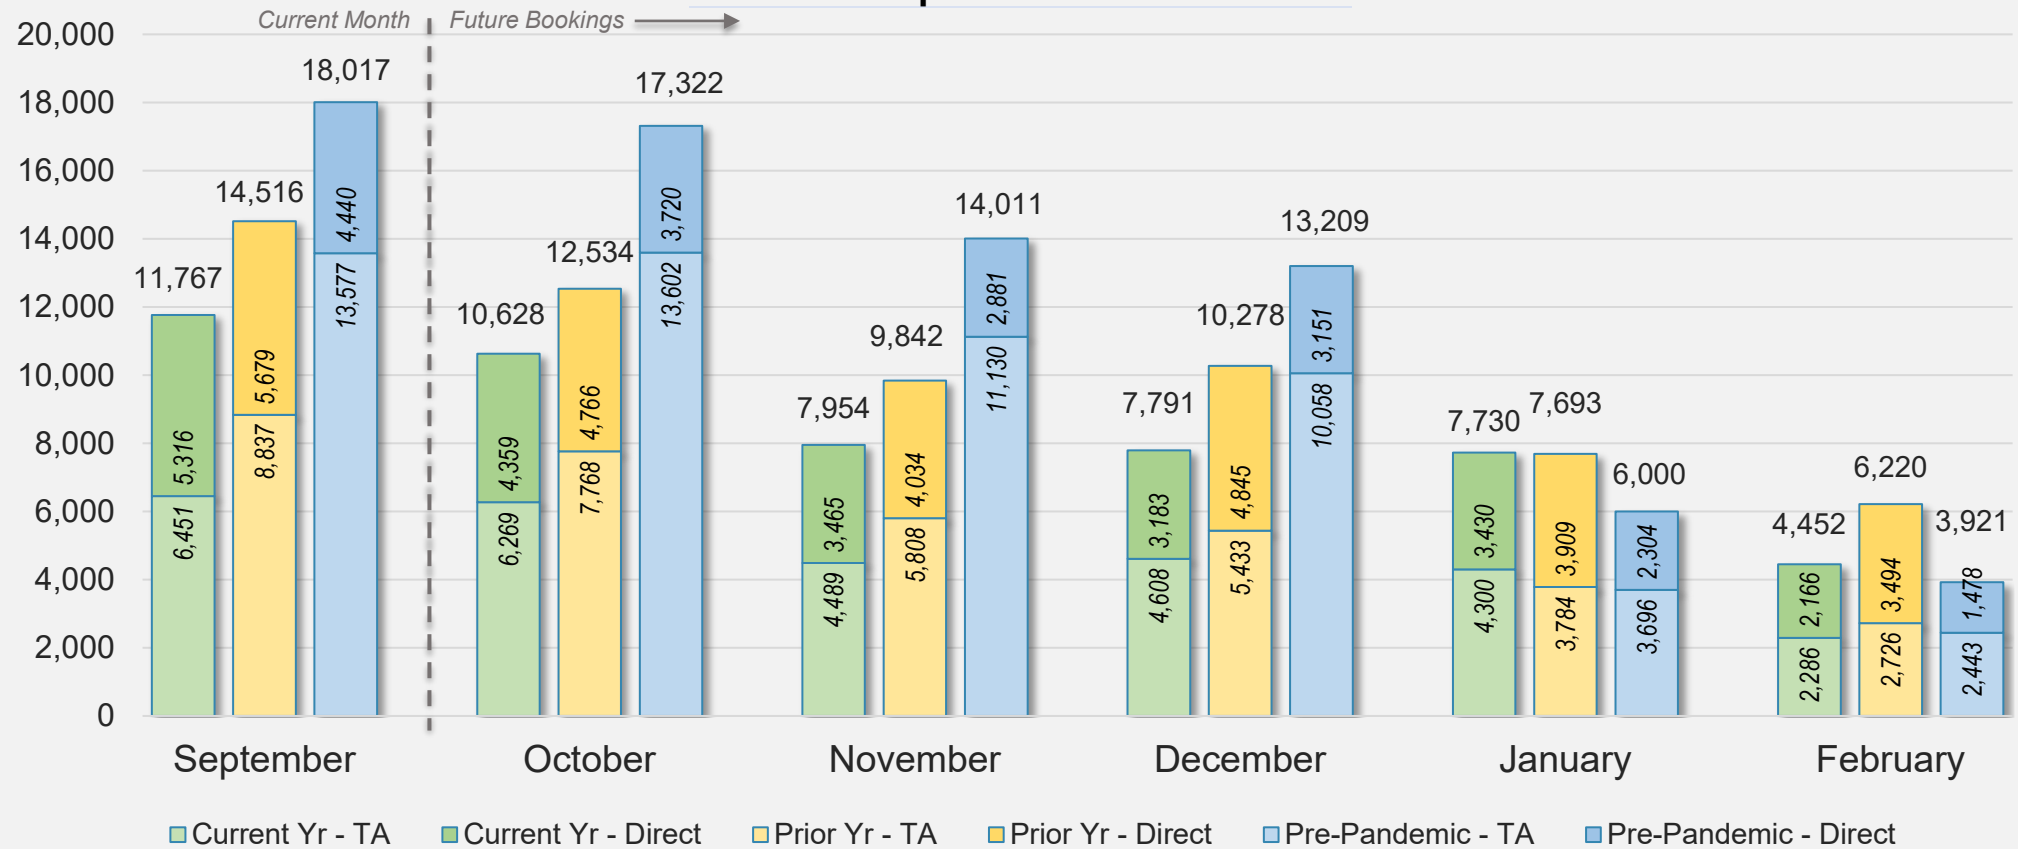

Forward Keys Index

- Bookings
 - Net sum of the number of visitors from Sales transactions counted, including Exchanges and Refunds.
- Current Year / Previous Year / Pre-pandemic
 - In the analysis results, "Current Year" refers to the period being analyzed. "Previous Year" refers to the time unit in the previous year equivalent to the "Current Year" (for year-on-year comparison purposes). "Pre-pandemic" refers to the equivalent period in 2019 to the Current period, using only 2019 data as a reference.
- Direct
 - Refers to tickets purchased directly through the airline, typically via an airline's website.
- Travel Agency
 - Refers to associated with an ARC/IATA number (or otherwise retail).

Source: ForwardKeys as of 9/29/24

CANADA

Direct and Travel Agency Bookings to Hawaii Current vs. Prior vs. Pre-Pandemic Periods

September 2024

Source: ForwardKeys as of 9/29/24

KOREA

Direct and Travel Agency Bookings to Hawaii Current vs. Prior vs. Pre-Pandemic Periods September 2024

Source: ForwardKeys as of 9/29/24

AUSTRALIA

Direct and Travel Agency Bookings to Hawaii Current vs. Prior vs. Pre-Pandemic Periods

September 2024

Source: ForwardKeys as of 9/29/24

September 2024 Direct and Travel Agency Bookings to Hawai'i