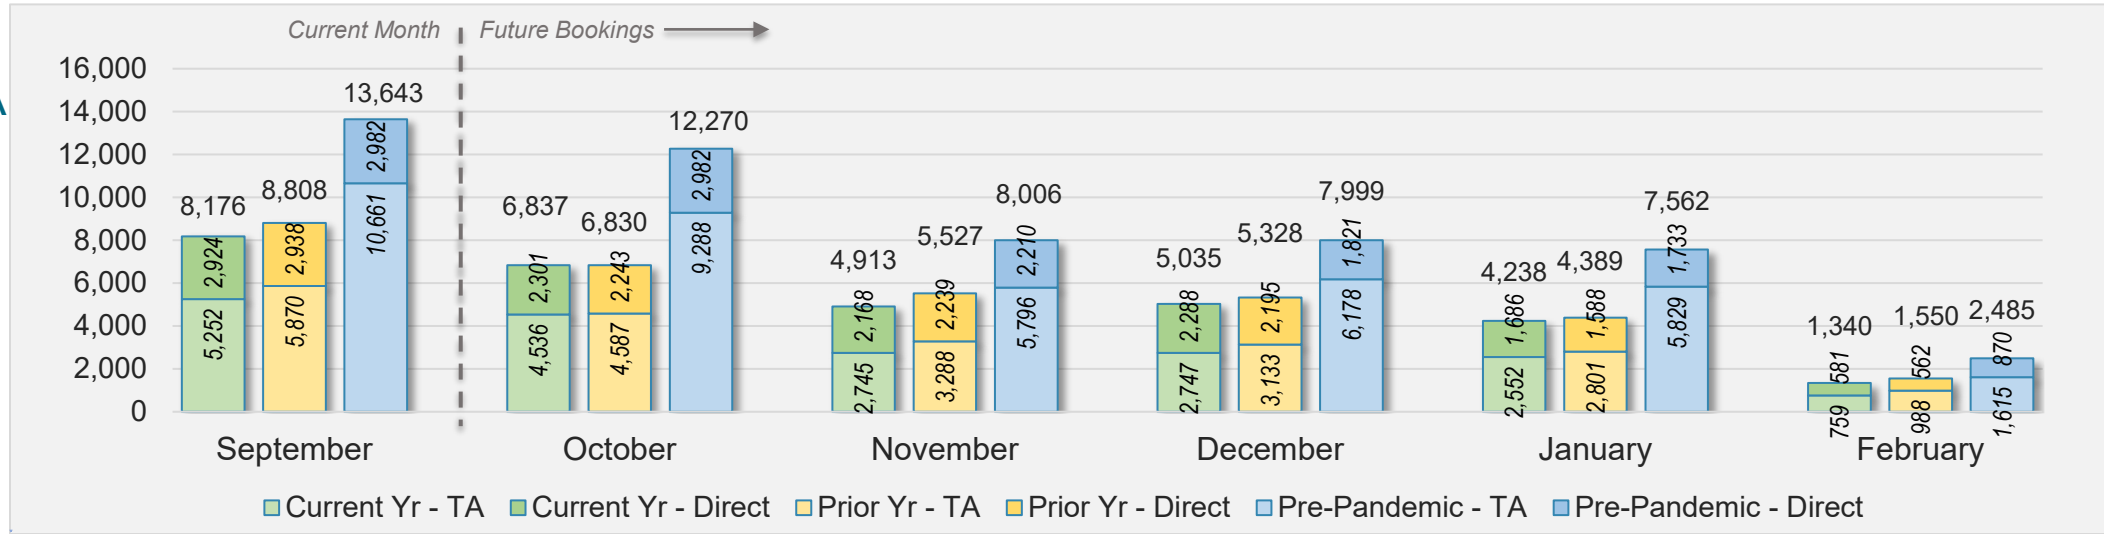

Source: ForwardKeys as of 9/29/24

September 2024 Direct and Travel Agency Bookings to Hawai'i

Source: ForwardKeys as of 9/29/24

O'ahu (continued)

September 2024 Direct and Travel Agency Bookings to Hawai'i

AUSTRALIA

Source: ForwardKeys as of 9/29/24

Maui

September 2024 Direct and Travel Agency Bookings to Hawai'i

September 2024 Direct and Travel Agency Bookings to Hawai'i

Maui (continued)

September 2024 Direct and Travel Agency Bookings to Hawai'i