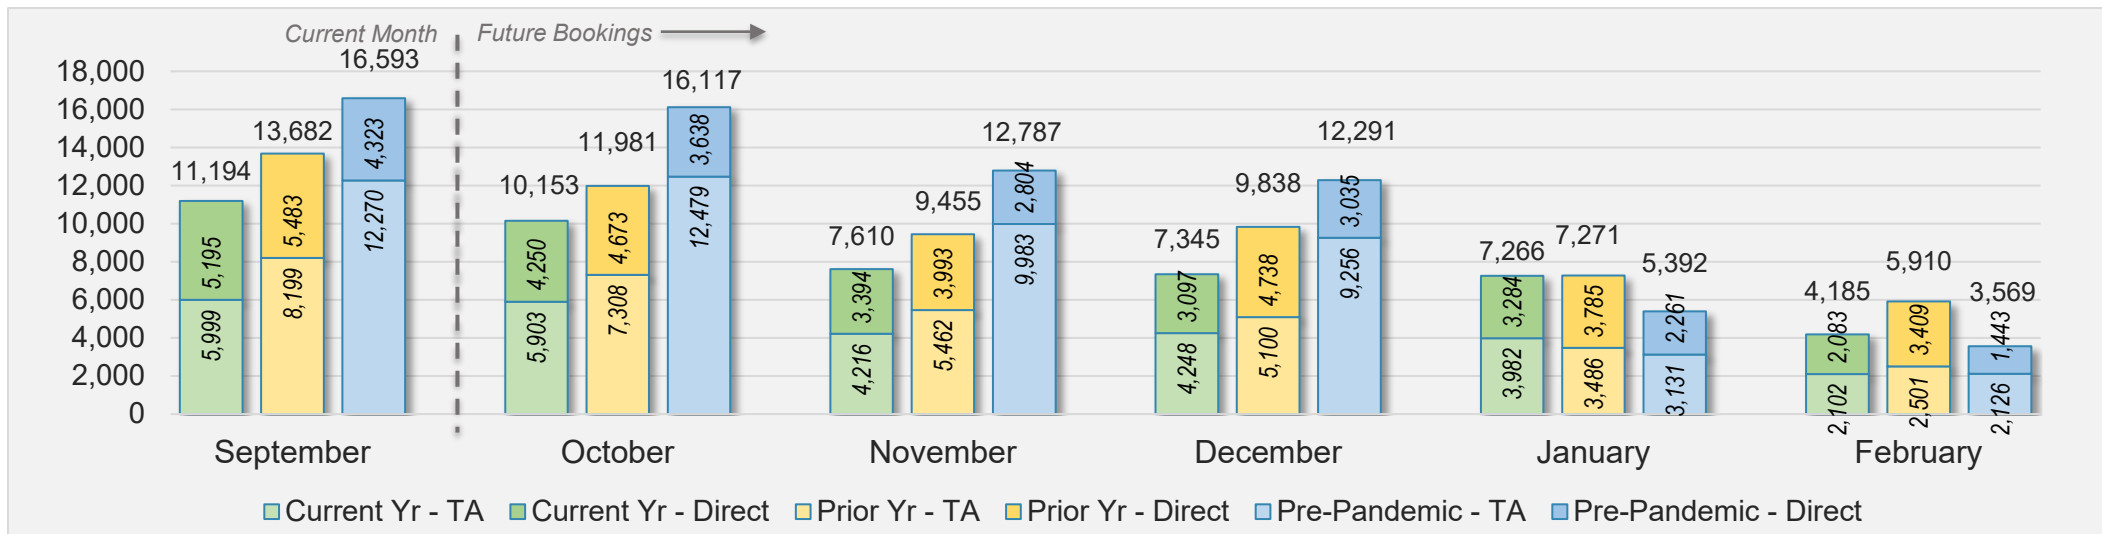

U.S.

Source: ForwardKeys as of 9/29/24

September 2024 Direct and Travel Agency Bookings to Hawai'i

JAPAN

Source: ForwardKeys as of 9/29/24

O'ahu (continued)

September 2024 Direct and Travel Agency Bookings to Hawai'i

Source: ForwardKeys as of 9/29/24

September 2024 Direct and Travel Agency Bookings to Hawai'i

Source: ForwardKeys as of 9/29/24

O'ahu (continued)

September 2024 Direct and Travel Agency Bookings to Hawai'i