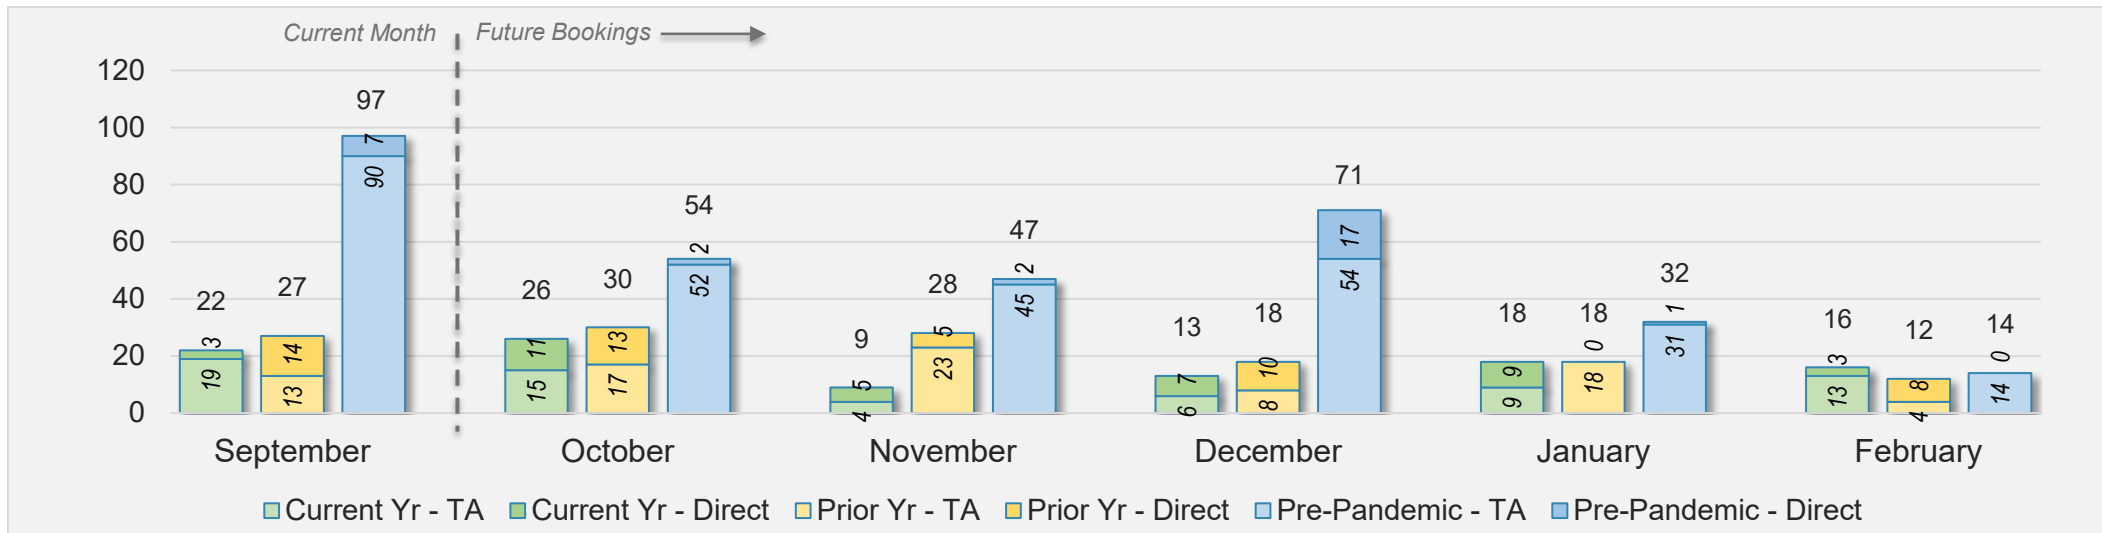

September 2024 Direct and Travel Agency Bookings to Hawai'i