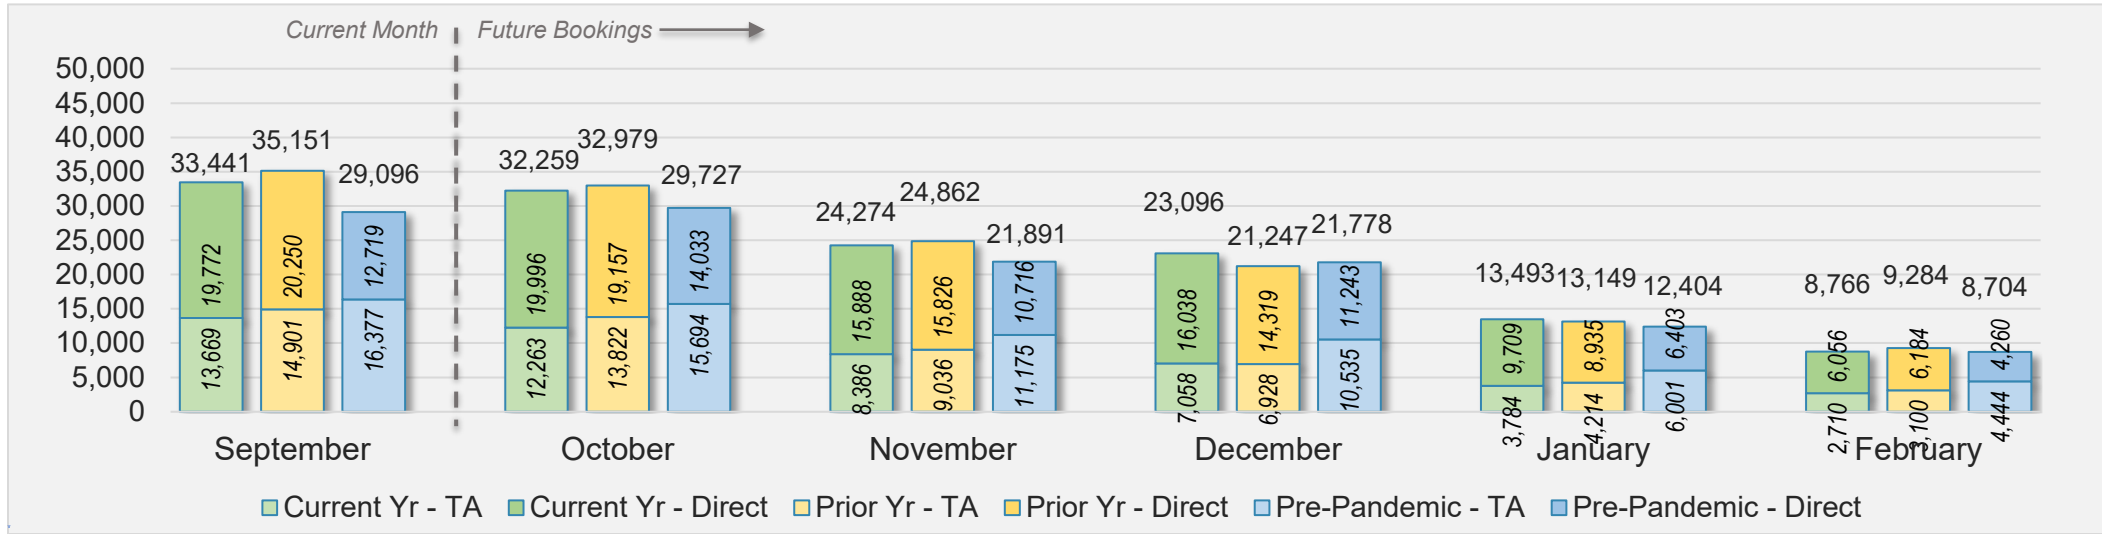

Kaua'i

September 2024 Direct and Travel Agency Bookings to Hawai'i

U.S.

Source: ForwardKeys as of 9/29/24