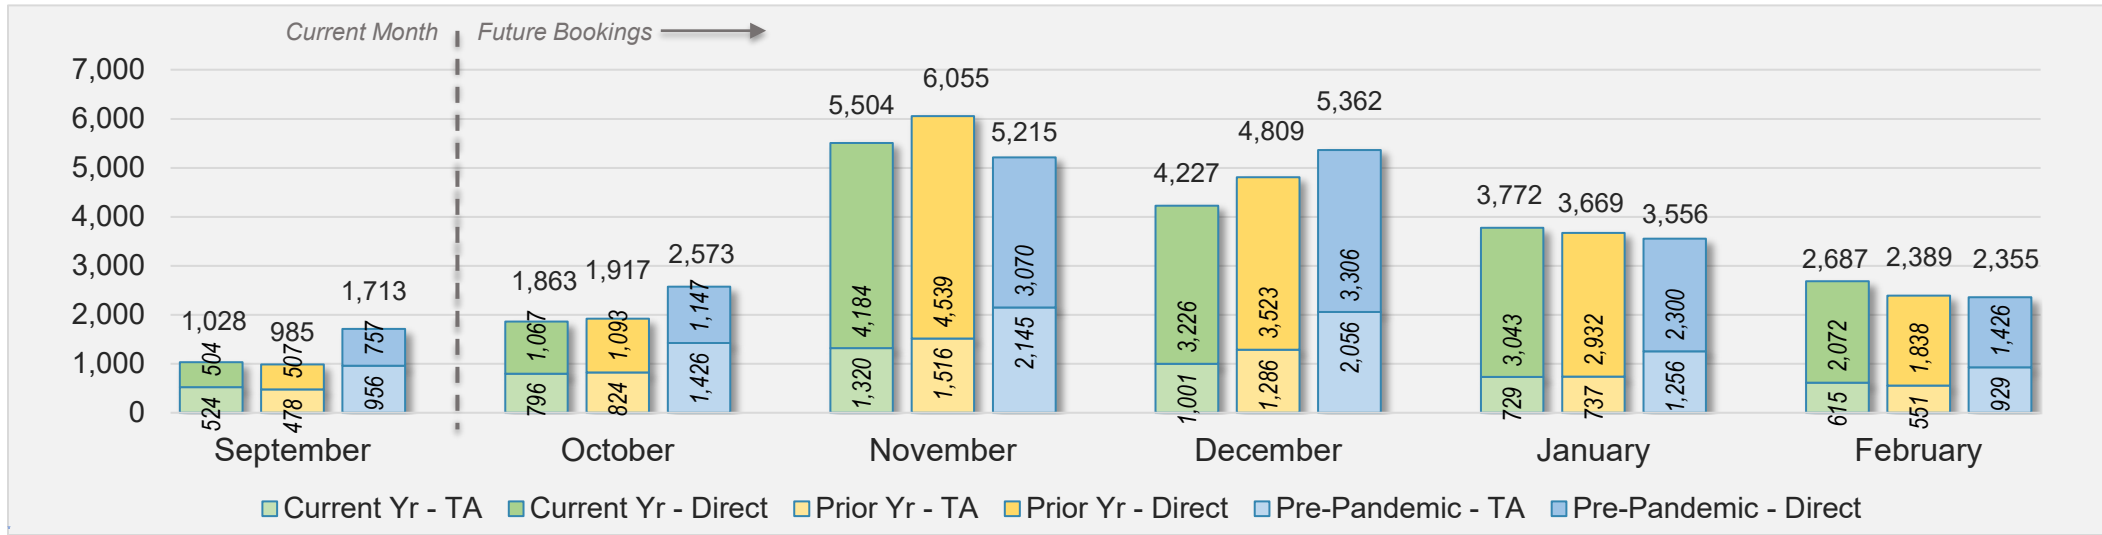

September 2024 Direct and Travel Agency Bookings to Hawai'i

Kaua'i (continued)

September 2024 Direct and Travel Agency Bookings to Hawai'i

AUSTRALIA

Source: ForwardKeys as of 9/29/24

Hawai'i Island

September 2024 Direct and Travel Agency Bookings to Hawai'i

September 2024 Direct and Travel Agency Bookings to Hawai'i

Hawai'i Island (continued)

September 2024 Direct and Travel Agency Bookings to Hawai'i

CANADA

Source: ForwardKeys as of 9/29/24

September 2024 Direct and Travel Agency Bookings to Hawai'i