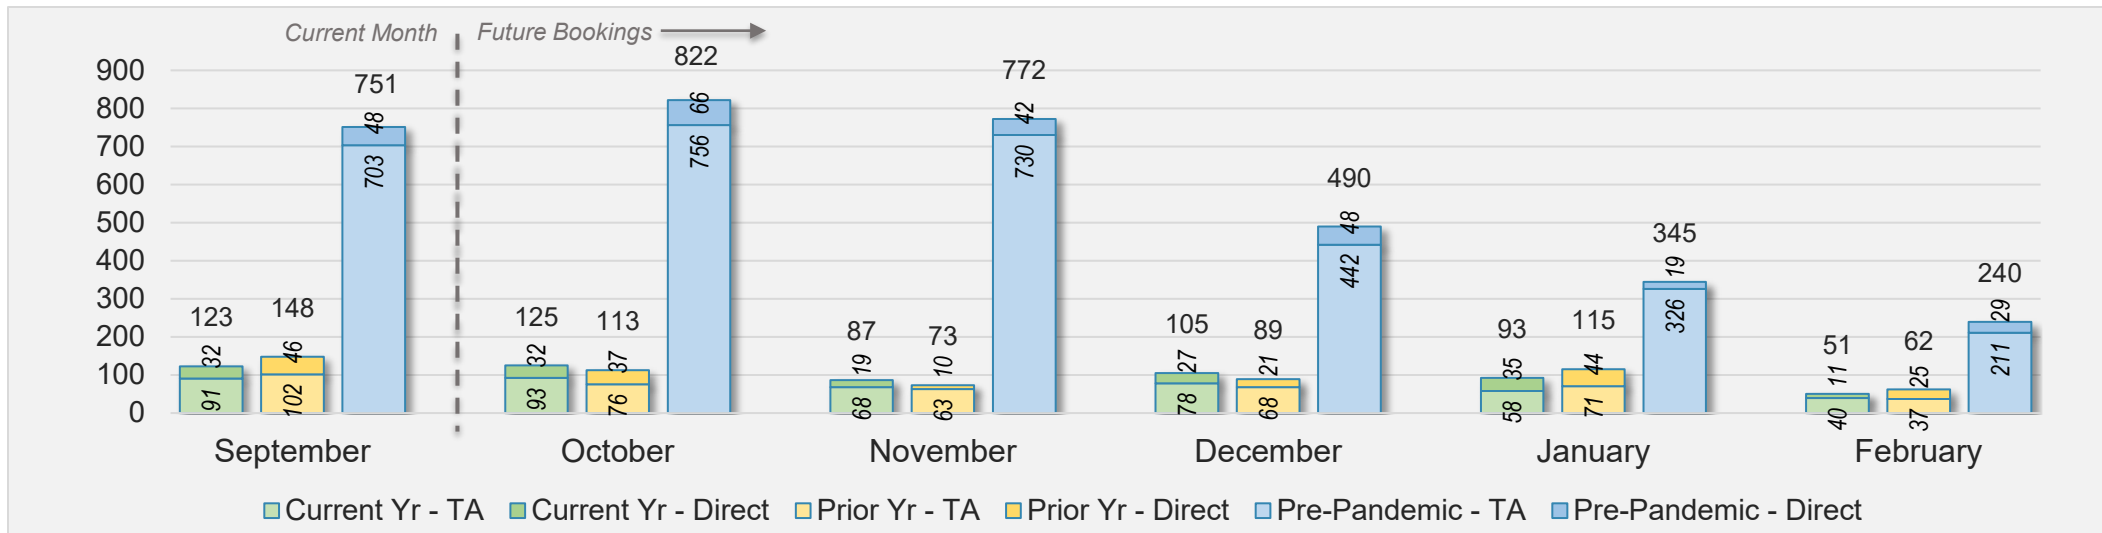

AUSTRALIA

Source: ForwardKeys as of 9/29/24

Maui

September 2024 Direct and Travel Agency Bookings to Hawai'i

September 2024 Direct and Travel Agency Bookings to Hawai'i

Maui (continued)

September 2024 Direct and Travel Agency Bookings to Hawai'i

September 2024 Direct and Travel Agency Bookings to Hawai'i

Maui (continued)

September 2024 Direct and Travel Agency Bookings to Hawai'i

AUSTRALIA

Source: ForwardKeys as of 9/29/24

Kaua'i

September 2024 Direct and Travel Agency Bookings to Hawai'i