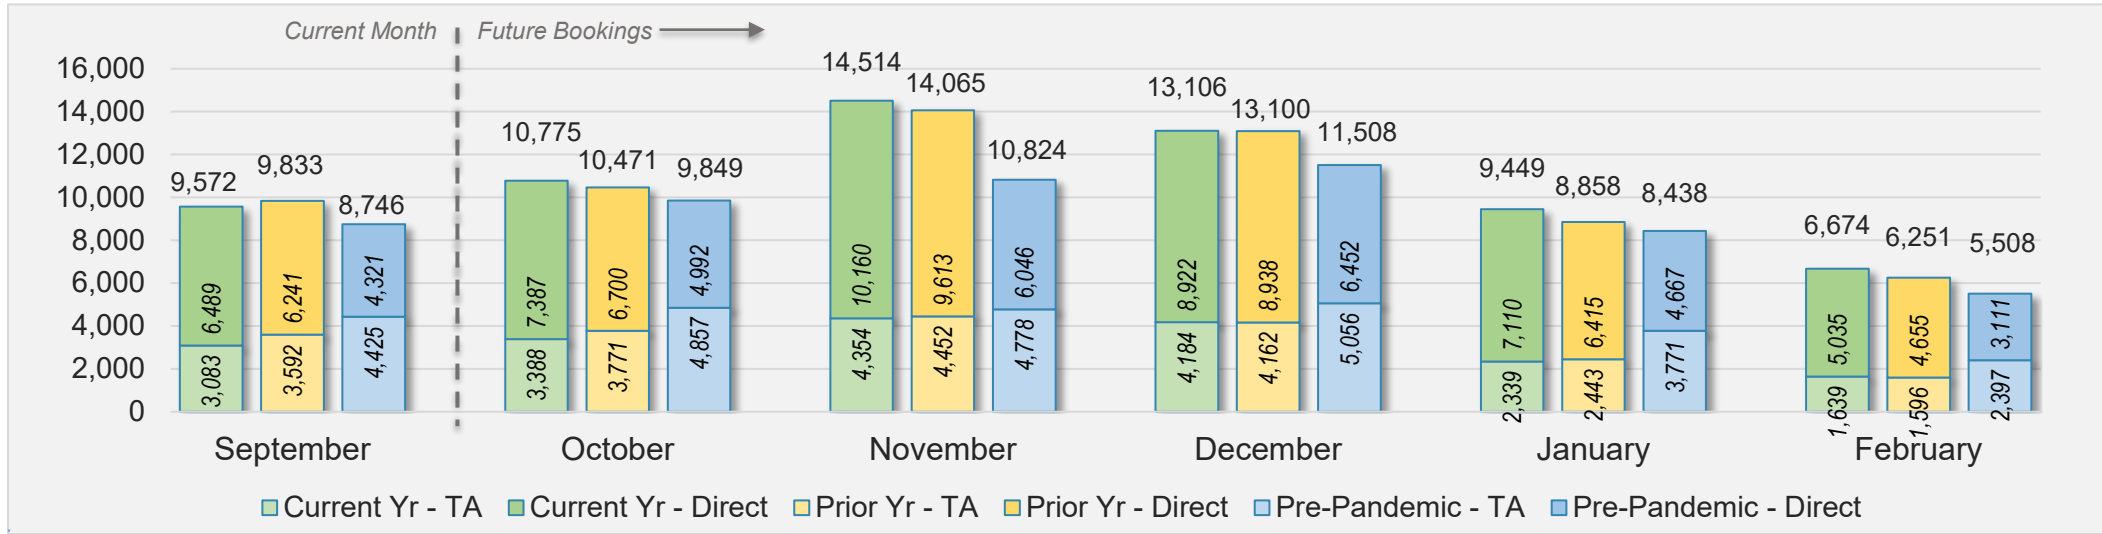

U.S.

Source: ForwardKeys as of 9/29/24

September 2024 Direct and Travel Agency Bookings to Hawai'i

JAPAN

Source: ForwardKeys as of 9/29/24

O'ahu (continued)

September 2024 Direct and Travel Agency Bookings to Hawai'i

Source: ForwardKeys as of 9/29/24

September 2024 Direct and Travel Agency Bookings to Hawai'i

Source: ForwardKeys as of 9/29/24

O'ahu (continued)

September 2024 Direct and Travel Agency Bookings to Hawai'i