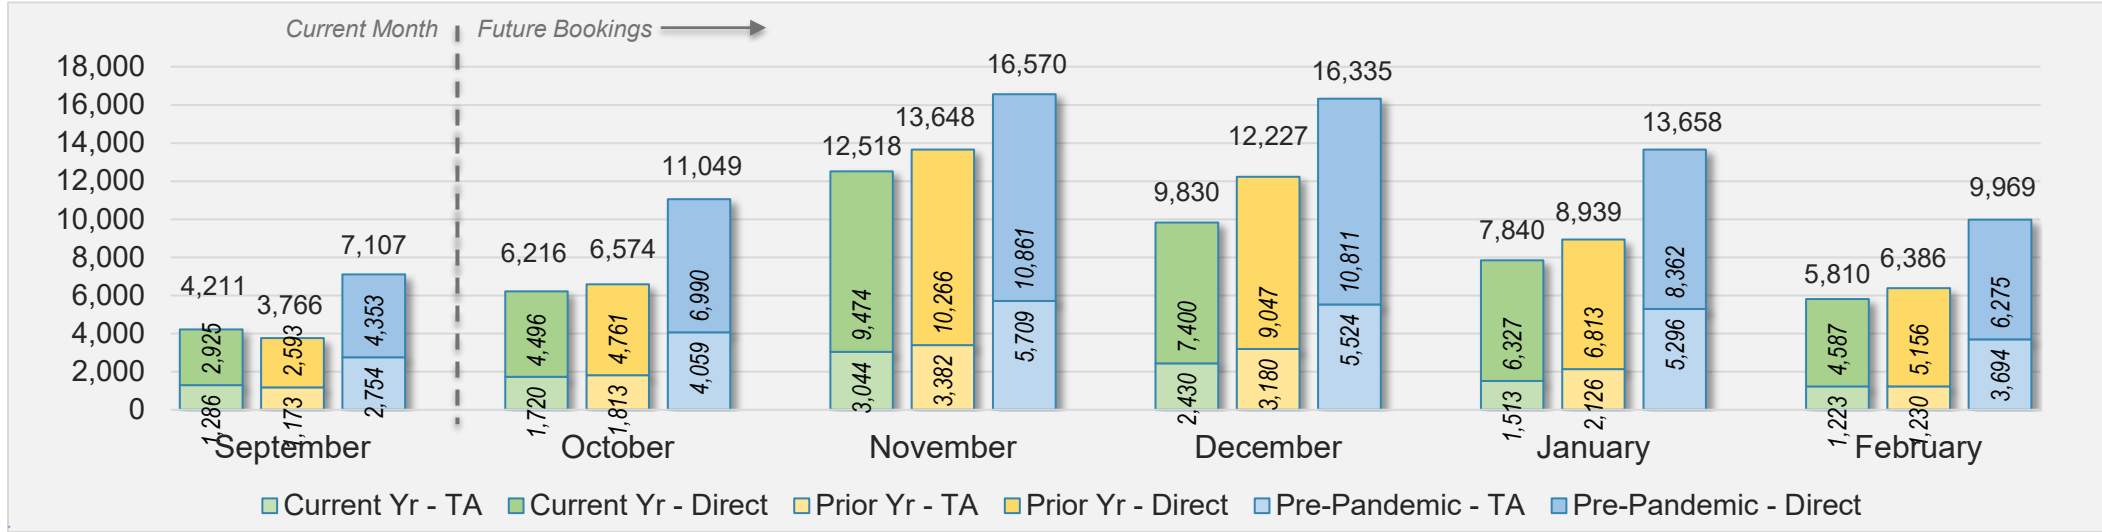

AUSTRALIA

Source: ForwardKeys as of 9/29/24

Maui

September 2024 Direct and Travel Agency Bookings to Hawai'i

September 2024 Direct and Travel Agency Bookings to Hawai'i

Maui (continued)

September 2024 Direct and Travel Agency Bookings to Hawai'i

September 2024 Direct and Travel Agency Bookings to Hawai'i

Maui (continued)

September 2024 Direct and Travel Agency Bookings to Hawai'i

AUSTRALIA

Source: ForwardKeys as of 9/29/24

Kaua'i

September 2024 Direct and Travel Agency Bookings to Hawai'i