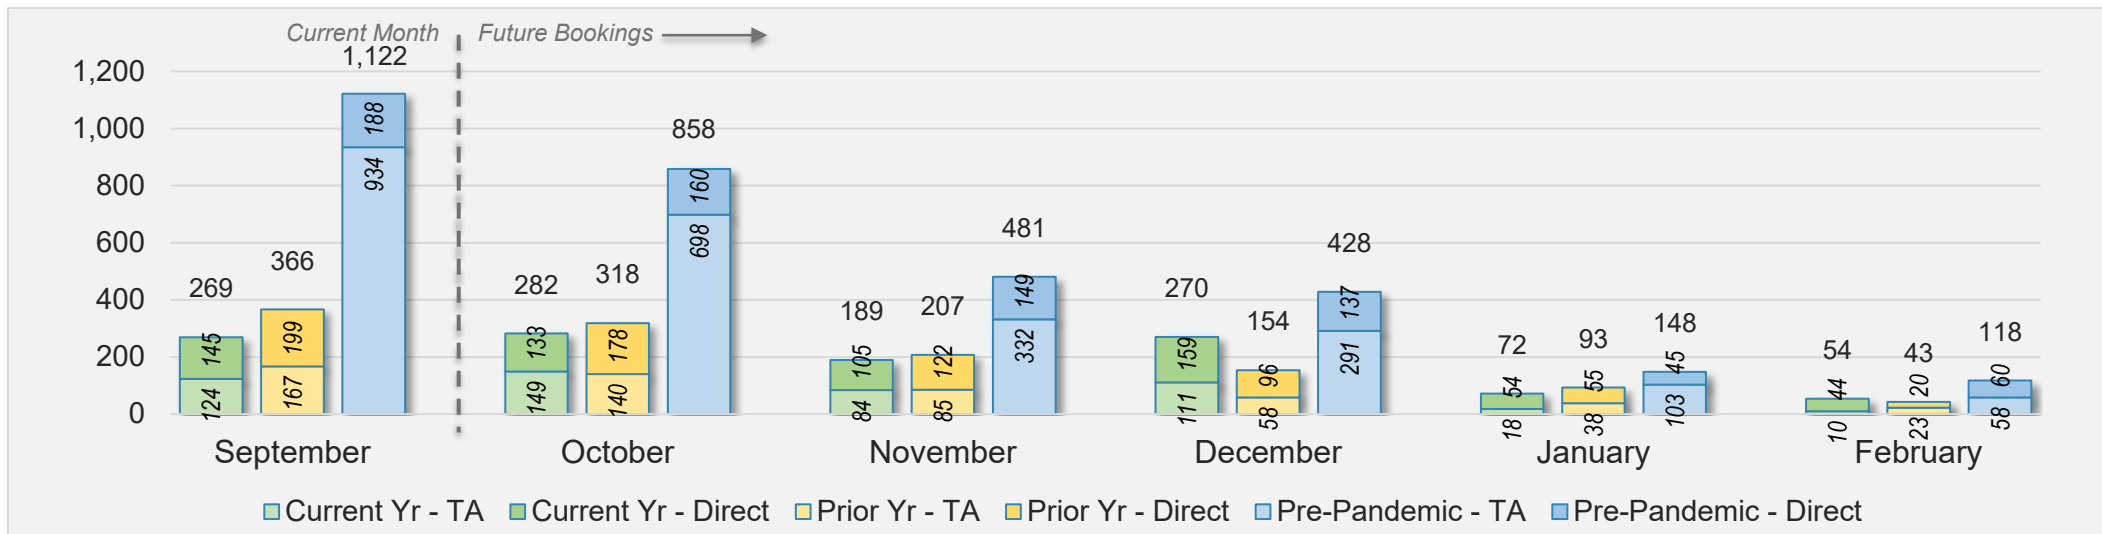

AUSTRALIA

Source: ForwardKeys as of 9/29/24

Maui

September 2024 Direct and Travel Agency Bookings to Hawai'i

September 2024 Direct and Travel Agency Bookings to Hawai'i

Maui (continued)

September 2024 Direct and Travel Agency Bookings to Hawai'i

September 2024 Direct and Travel Agency Bookings to Hawai'i

Maui (continued)

September 2024 Direct and Travel Agency Bookings to Hawai'i

AUSTRALIA

Source: ForwardKeys as of 9/29/24

Kaua'i

September 2024 Direct and Travel Agency Bookings to Hawai'i