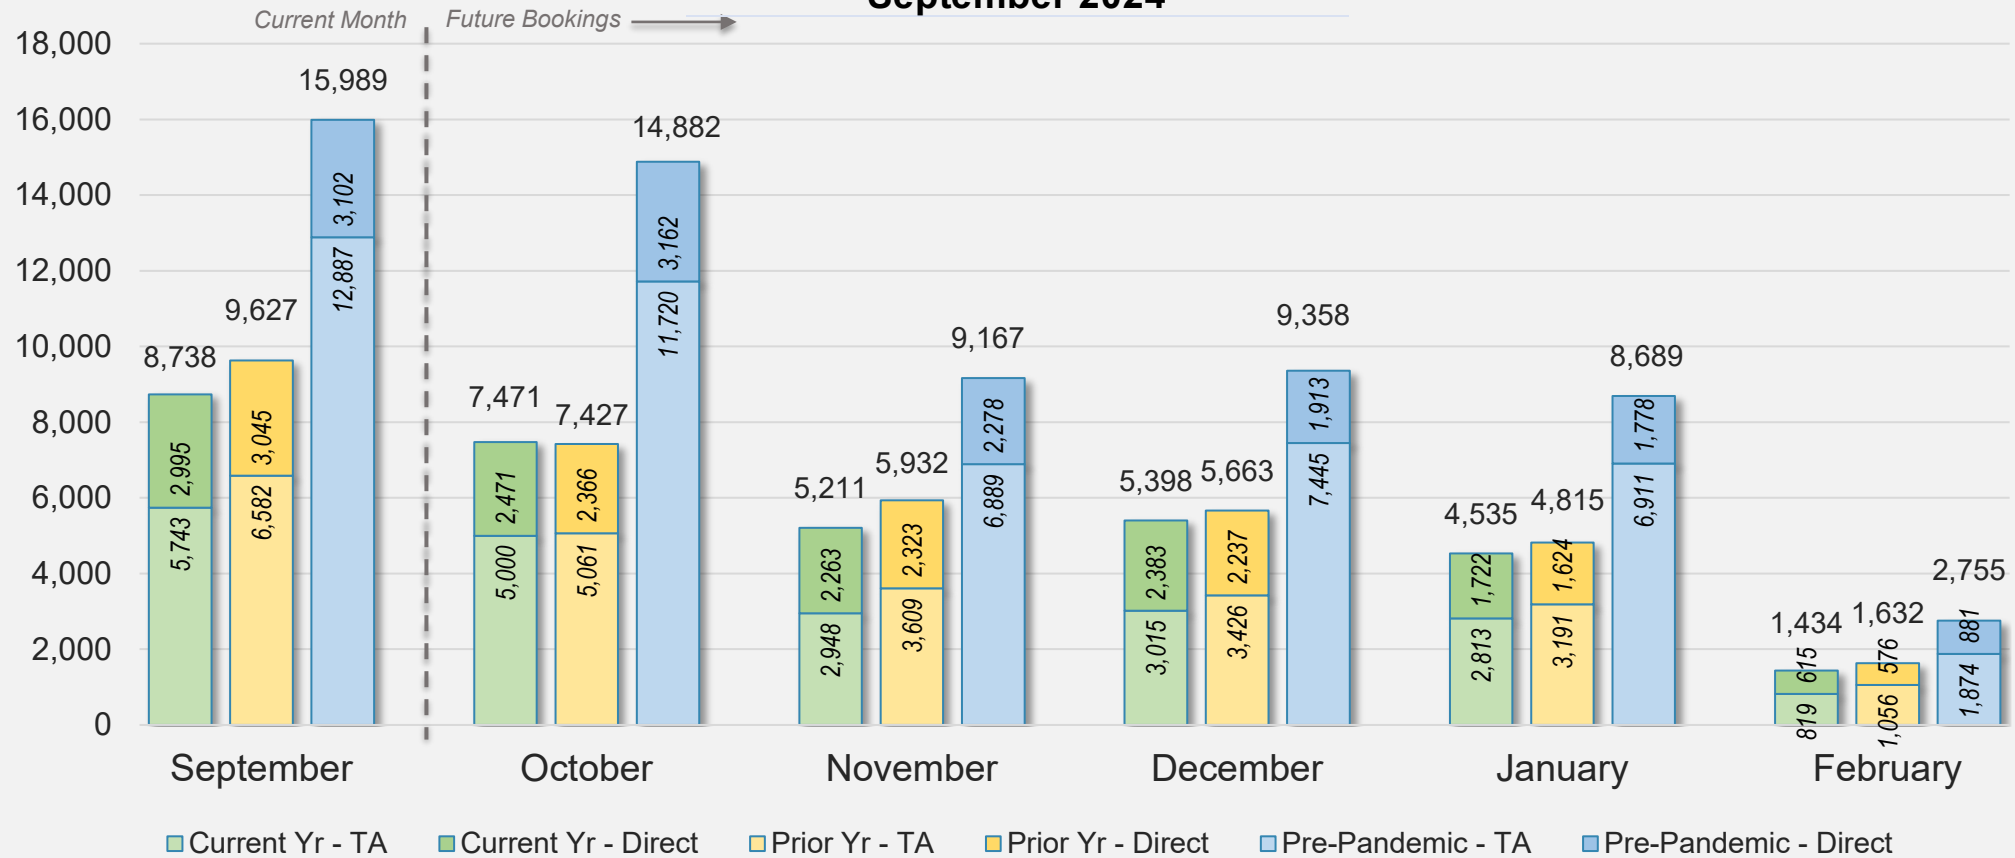

Forward Keys Index

- Bookings
 - Net sum of the number of visitors from Sales transactions counted, including Exchanges and Refunds.
- Current Year / Previous Year / Pre-pandemic
 - In the analysis results, "Current Year" refers to the period being analyzed. "Previous Year" refers to the time unit in the previous year equivalent to the "Current Year" (for year-on-year comparison purposes). "Pre-pandemic" refers to the equivalent period in 2019 to the Current period, using only 2019 data as a reference.
- Direct
 - Refers to tickets purchased directly through the airline, typically via an airline's website.
- Travel Agency
 - Refers to associated with an ARC/IATA number (or otherwise retail).

Source: ForwardKeys as of 9/29/24

CANADA

Direct and Travel Agency Bookings to Hawaii Current vs. Prior vs. Pre-Pandemic Periods

September 2024

Source: ForwardKeys as of 9/29/24

KOREA

Direct and Travel Agency Bookings to Hawaii Current vs. Prior vs. Pre-Pandemic Periods September 2024

Source: ForwardKeys as of 9/29/24

AUSTRALIA

Direct and Travel Agency Bookings to Hawaii Current vs. Prior vs. Pre-Pandemic Periods

September 2024

Source: ForwardKeys as of 9/29/24

September 2024 Direct and Travel Agency Bookings to Hawai'i