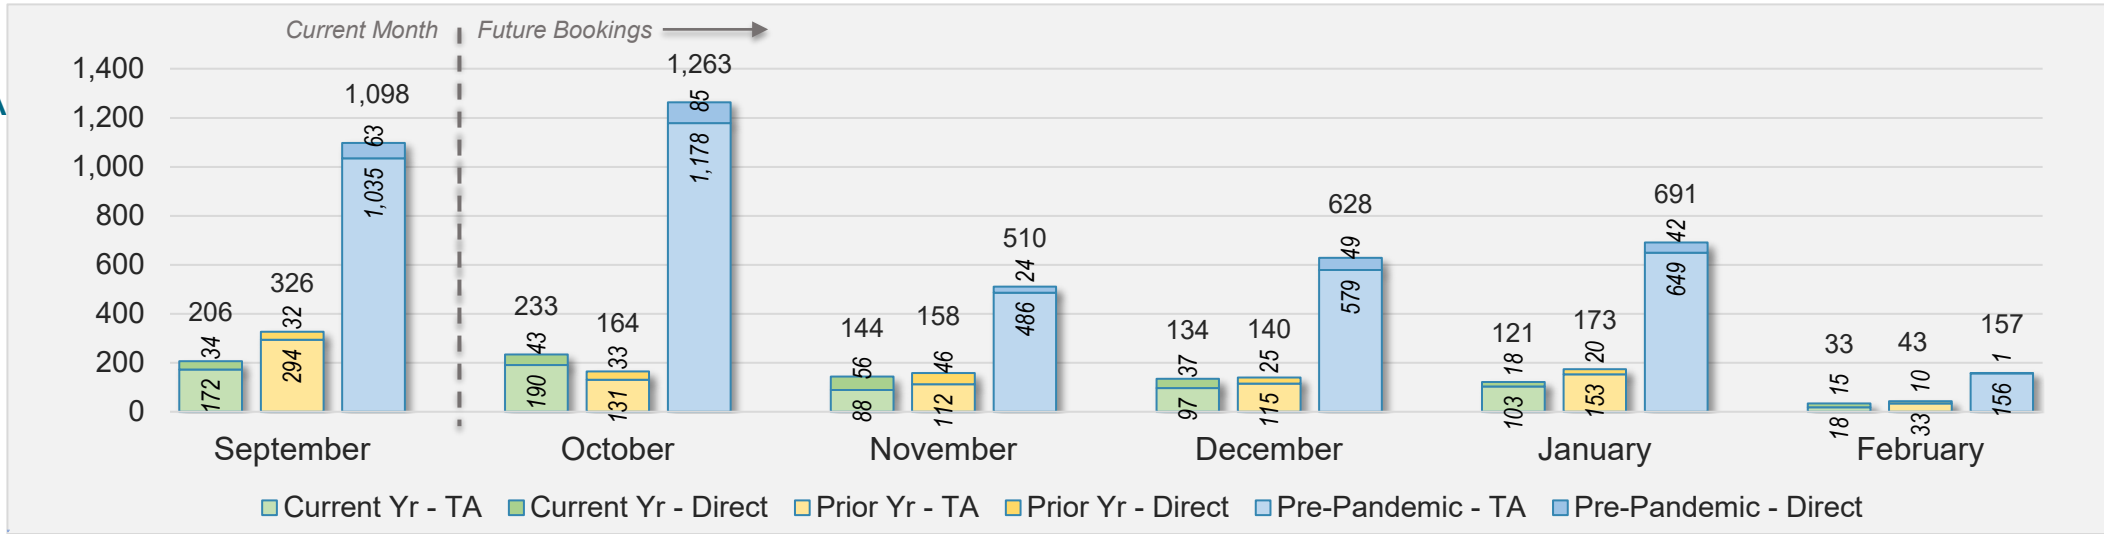

Source: ForwardKeys as of 9/29/24

September 2024 Direct and Travel Agency Bookings to Hawai'i

Source: ForwardKeys as of 9/29/24

O'ahu (continued)

September 2024 Direct and Travel Agency Bookings to Hawai'i

AUSTRALIA

Source: ForwardKeys as of 9/29/24

Maui

September 2024 Direct and Travel Agency Bookings to Hawai'i

September 2024 Direct and Travel Agency Bookings to Hawai'i

Maui (continued)

September 2024 Direct and Travel Agency Bookings to Hawai'i

September 2024 Direct and Travel Agency Bookings to Hawai'i

Maui (continued)

September 2024 Direct and Travel Agency Bookings to Hawai'i

AUSTRALIA

Source: ForwardKeys as of 9/29/24

Kaua'i

September 2024 Direct and Travel Agency Bookings to Hawai'i