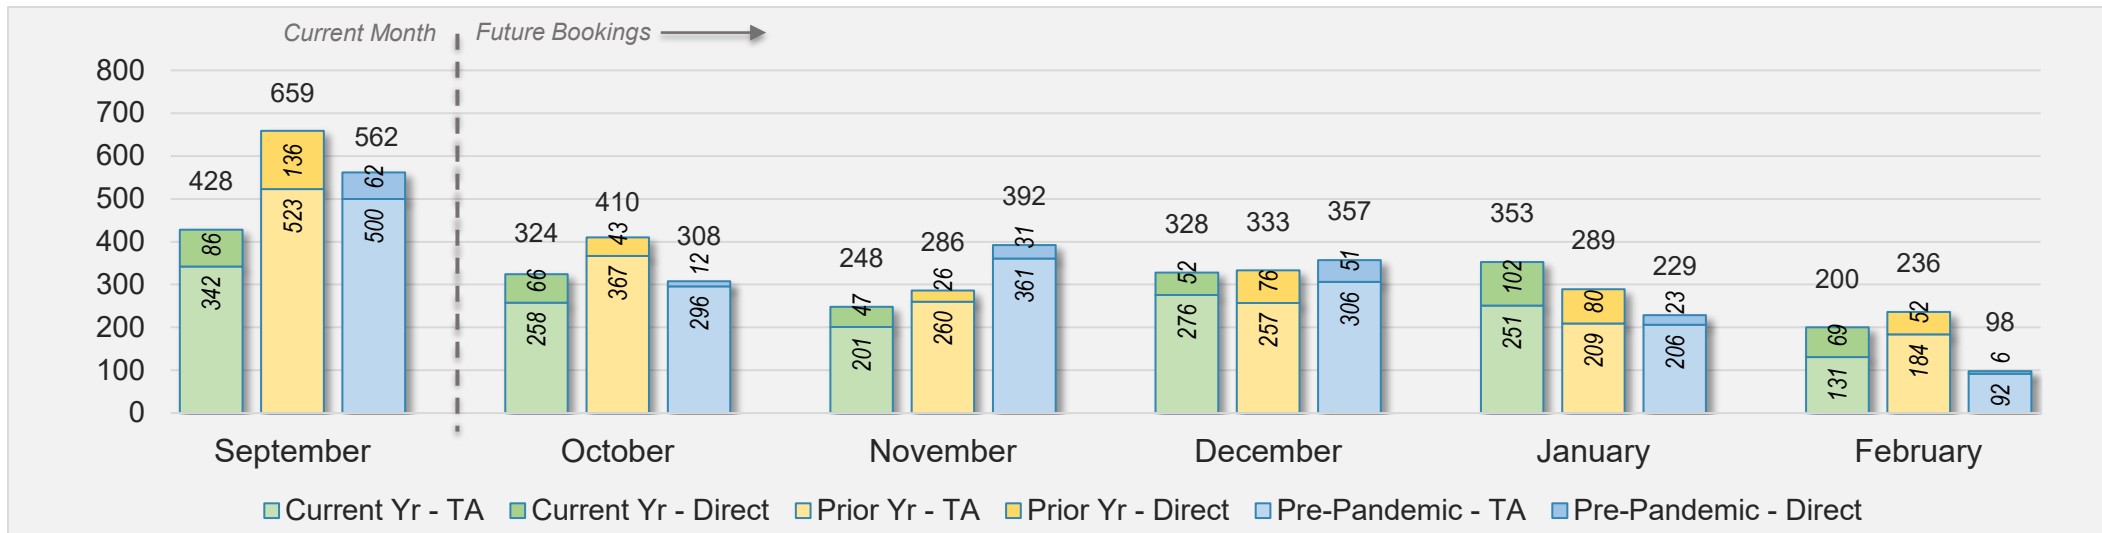

September 2024 Direct and Travel Agency Bookings to Hawai'i

Kaua'i (continued)

September 2024 Direct and Travel Agency Bookings to Hawai'i

AUSTRALIA

Source: ForwardKeys as of 9/29/24

Hawai'i Island

September 2024 Direct and Travel Agency Bookings to Hawai'i

September 2024 Direct and Travel Agency Bookings to Hawai'i

Hawai'i Island (continued)

September 2024 Direct and Travel Agency Bookings to Hawai'i

CANADA

Source: ForwardKeys as of 9/29/24

September 2024 Direct and Travel Agency Bookings to Hawai'i

KOREA

Source: ForwardKeys as of 9/29/24

Hawai'i Island (continued)

September 2024 Direct and Travel Agency Bookings to Hawai'i

AUSTRALIA

Source: ForwardKeys as of 9/29/24