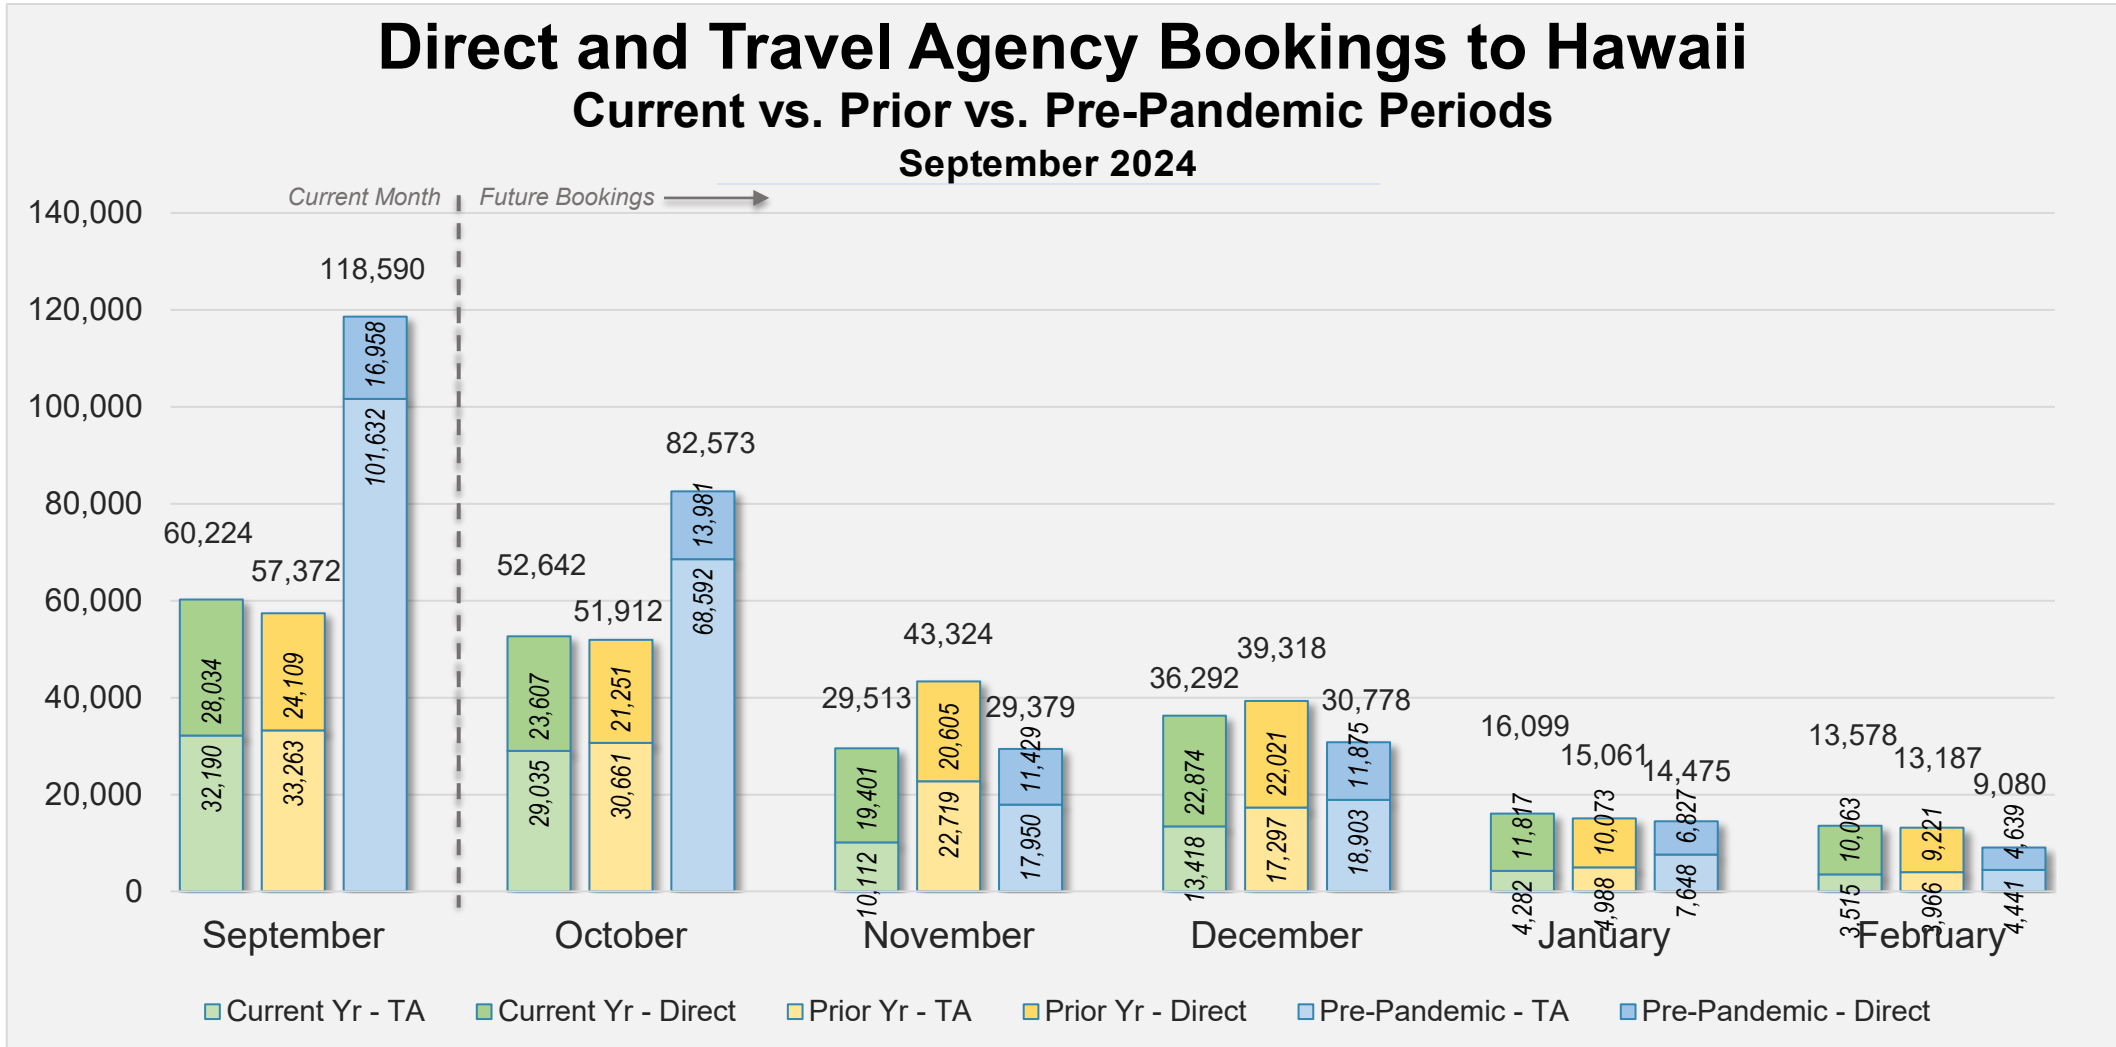

JAPAN

Direct and Travel Agency Bookings to Hawaii Current vs. Prior vs. Pre-Pandemic Periods September 2024

Source: ForwardKeys as of 9/29/24