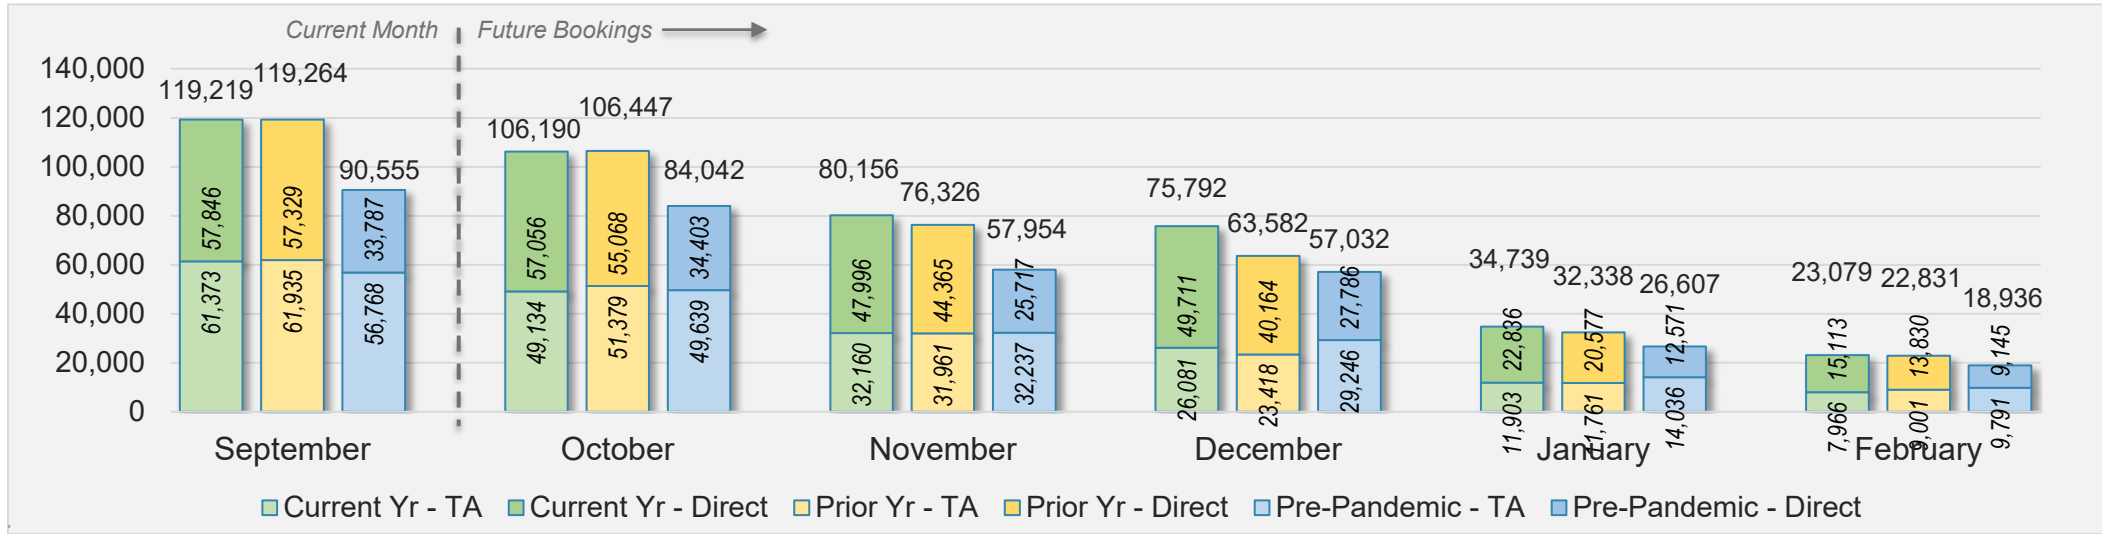

September 2024 Direct and Travel Agency Bookings to Hawai'i

U.S.

Source: ForwardKeys as of 9/29/24