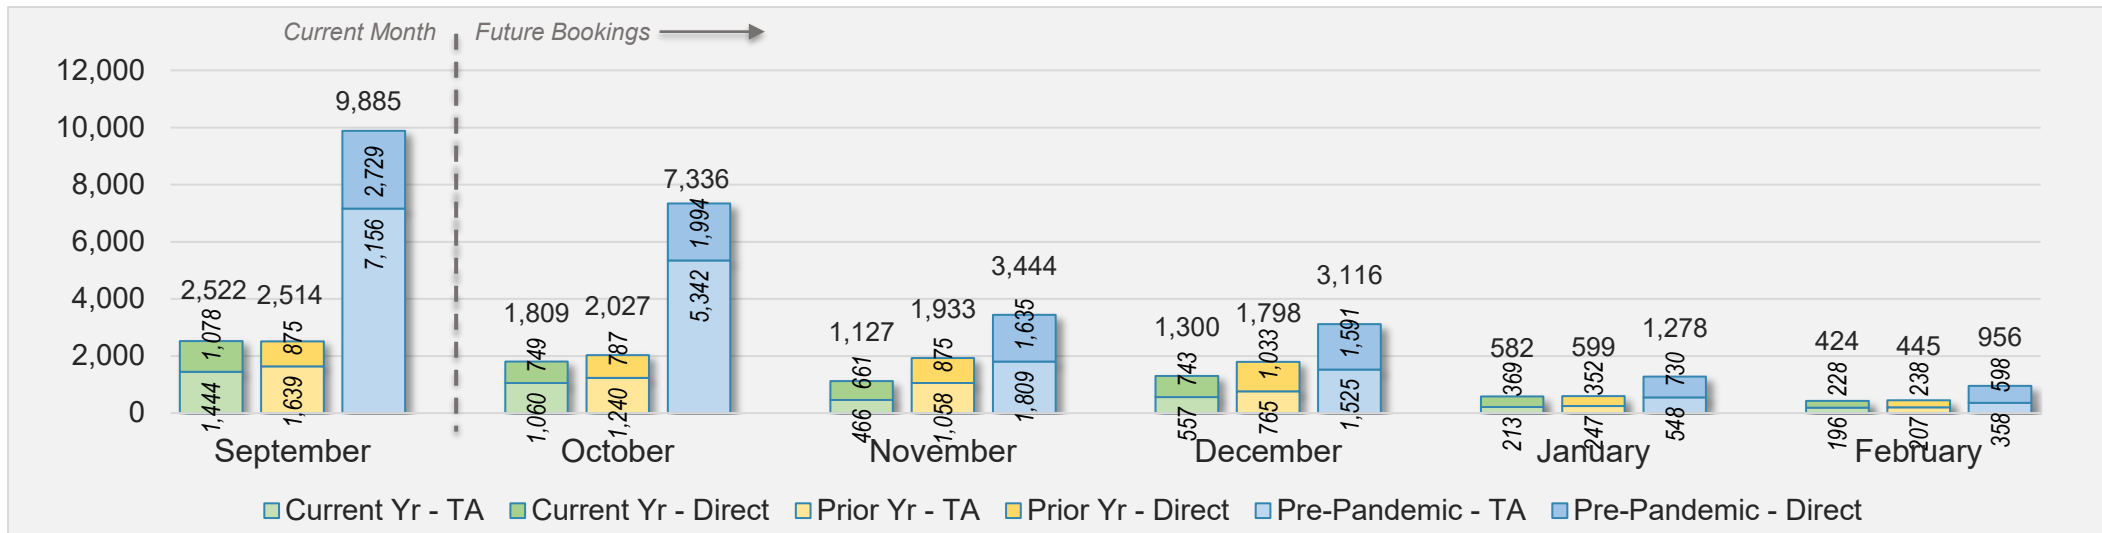

September 2024 Direct and Travel Agency Bookings to Hawai'i

Kaua'i (continued)

September 2024 Direct and Travel Agency Bookings to Hawai'i

AUSTRALIA

Source: ForwardKeys as of 9/29/24

Hawai'i Island

September 2024 Direct and Travel Agency Bookings to Hawai'i

September 2024 Direct and Travel Agency Bookings to Hawai'i

Hawai'i Island (continued)

September 2024 Direct and Travel Agency Bookings to Hawai'i

CANADA

Source: ForwardKeys as of 9/29/24

September 2024 Direct and Travel Agency Bookings to Hawai'i