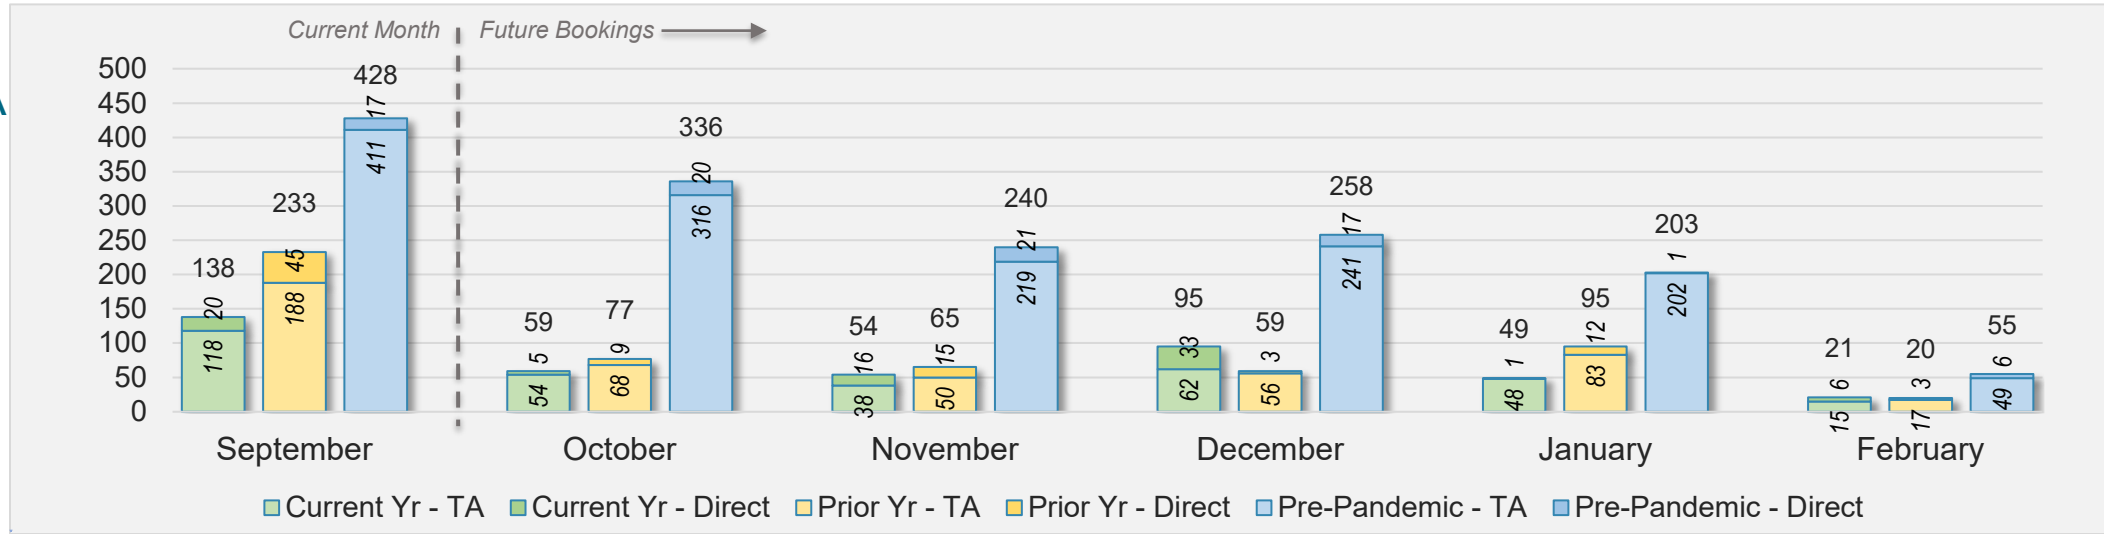

September 2024 Direct and Travel Agency Bookings to Hawai'i

Maui (continued)

September 2024 Direct and Travel Agency Bookings to Hawai'i

AUSTRALIA

Source: ForwardKeys as of 9/29/24

Kaua'i

September 2024 Direct and Travel Agency Bookings to Hawai'i

U.S.

Source: ForwardKeys as of 9/29/24

September 2024 Direct and Travel Agency Bookings to Hawai'i

JAPAN

Source: ForwardKeys as of 9/29/24

Kaua'i (continued)

September 2024 Direct and Travel Agency Bookings to Hawai'i

September 2024 Direct and Travel Agency Bookings to Hawai'i

Kaua'i (continued)

September 2024 Direct and Travel Agency Bookings to Hawai'i

AUSTRALIA

Source: ForwardKeys as of 9/29/24

Hawai'i Island

September 2024 Direct and Travel Agency Bookings to Hawai'i