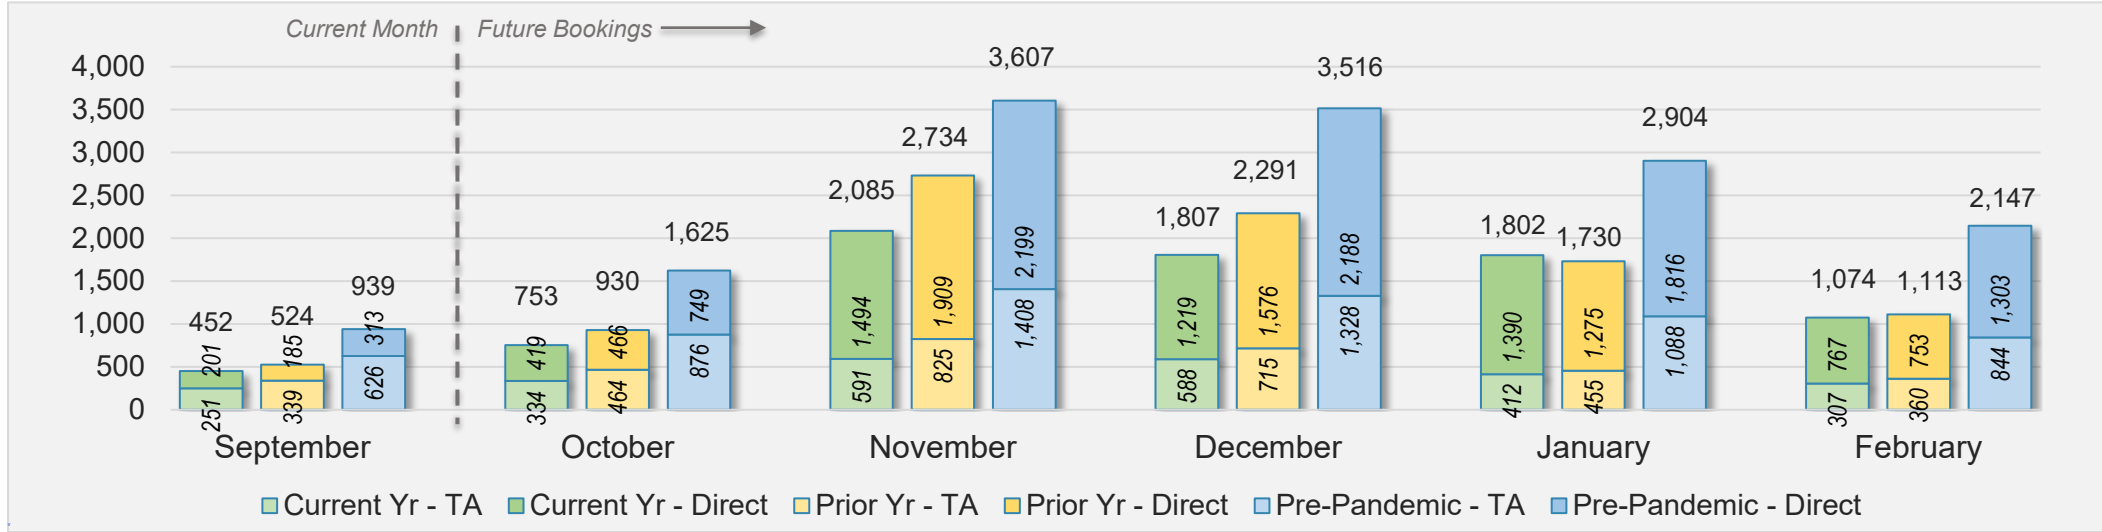

September 2024 Direct and Travel Agency Bookings to Hawai'i

Maui (continued)

September 2024 Direct and Travel Agency Bookings to Hawai'i

AUSTRALIA

Source: ForwardKeys as of 9/29/24

Kaua'i

September 2024 Direct and Travel Agency Bookings to Hawai'i

U.S.

Source: ForwardKeys as of 9/29/24

September 2024 Direct and Travel Agency Bookings to Hawai'i

JAPAN

Source: ForwardKeys as of 9/29/24

Kaua'i (continued)

September 2024 Direct and Travel Agency Bookings to Hawai'i

September 2024 Direct and Travel Agency Bookings to Hawai'i

Kaua'i (continued)

September 2024 Direct and Travel Agency Bookings to Hawai'i

AUSTRALIA

Source: ForwardKeys as of 9/29/24

Hawai'i Island

September 2024 Direct and Travel Agency Bookings to Hawai'i