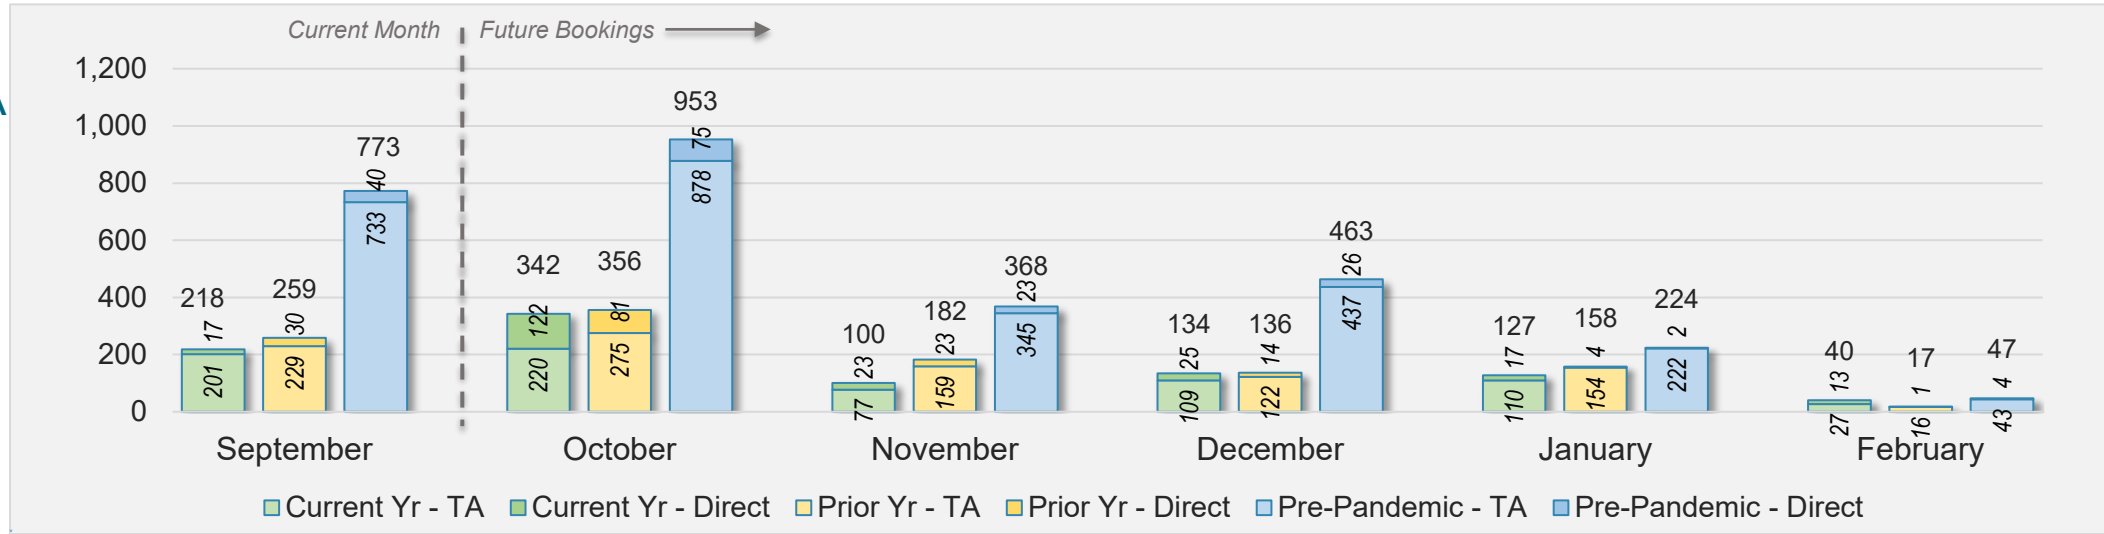

September 2024 Direct and Travel Agency Bookings to Hawai'i

Hawai'i Island (continued)

September 2024 Direct and Travel Agency Bookings to Hawai'i

CANADA

Source: ForwardKeys as of 9/29/24

September 2024 Direct and Travel Agency Bookings to Hawai'i

KOREA

Source: ForwardKeys as of 9/29/24

Hawai'i Island (continued)

September 2024 Direct and Travel Agency Bookings to Hawai'i

AUSTRALIA

Source: ForwardKeys as of 9/29/24