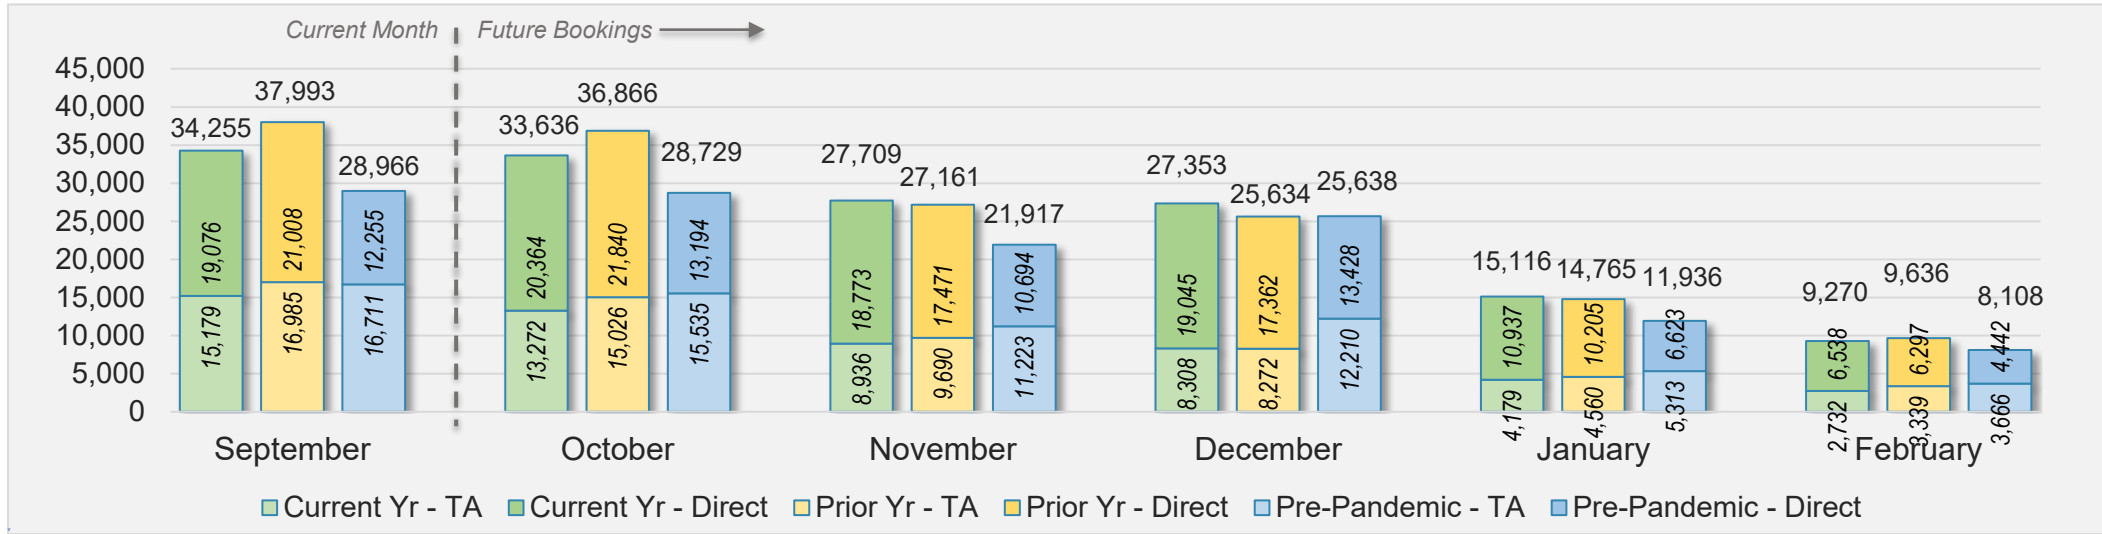

September 2024 Direct and Travel Agency Bookings to Hawai'i

Kaua'i (continued)

September 2024 Direct and Travel Agency Bookings to Hawai'i

AUSTRALIA

Source: ForwardKeys as of 9/29/24

Hawai'i Island

September 2024 Direct and Travel Agency Bookings to Hawai'i

September 2024 Direct and Travel Agency Bookings to Hawai'i

Hawai'i Island (continued)

September 2024 Direct and Travel Agency Bookings to Hawai'i

CANADA

Source: ForwardKeys as of 9/29/24

September 2024 Direct and Travel Agency Bookings to Hawai'i