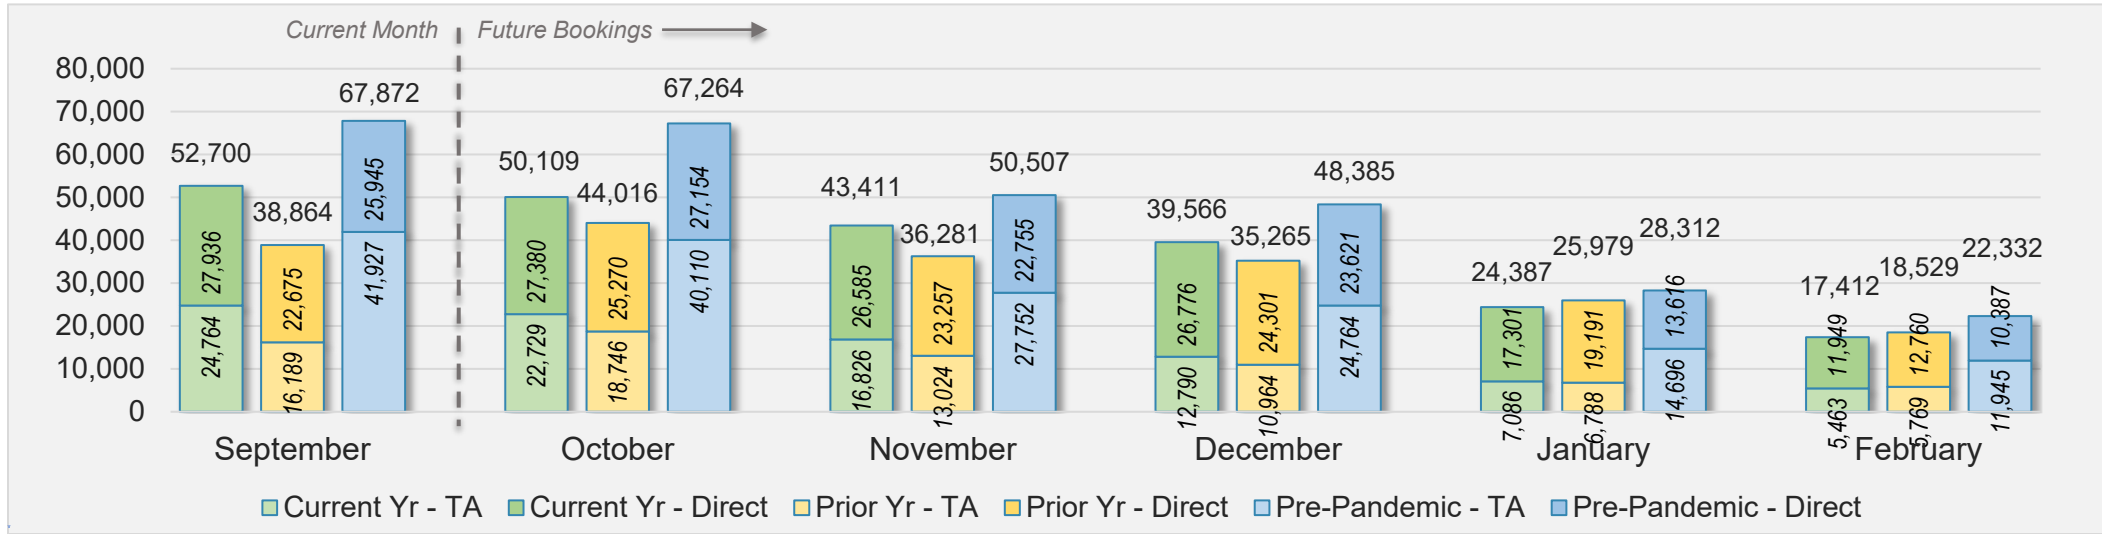

Source: ForwardKeys as of 9/29/24

September 2024 Direct and Travel Agency Bookings to Hawai'i

Source: ForwardKeys as of 9/29/24

O'ahu (continued)

September 2024 Direct and Travel Agency Bookings to Hawai'i

AUSTRALIA

Source: ForwardKeys as of 9/29/24

Maui

September 2024 Direct and Travel Agency Bookings to Hawai'i

September 2024 Direct and Travel Agency Bookings to Hawai'i

Maui (continued)

September 2024 Direct and Travel Agency Bookings to Hawai'i