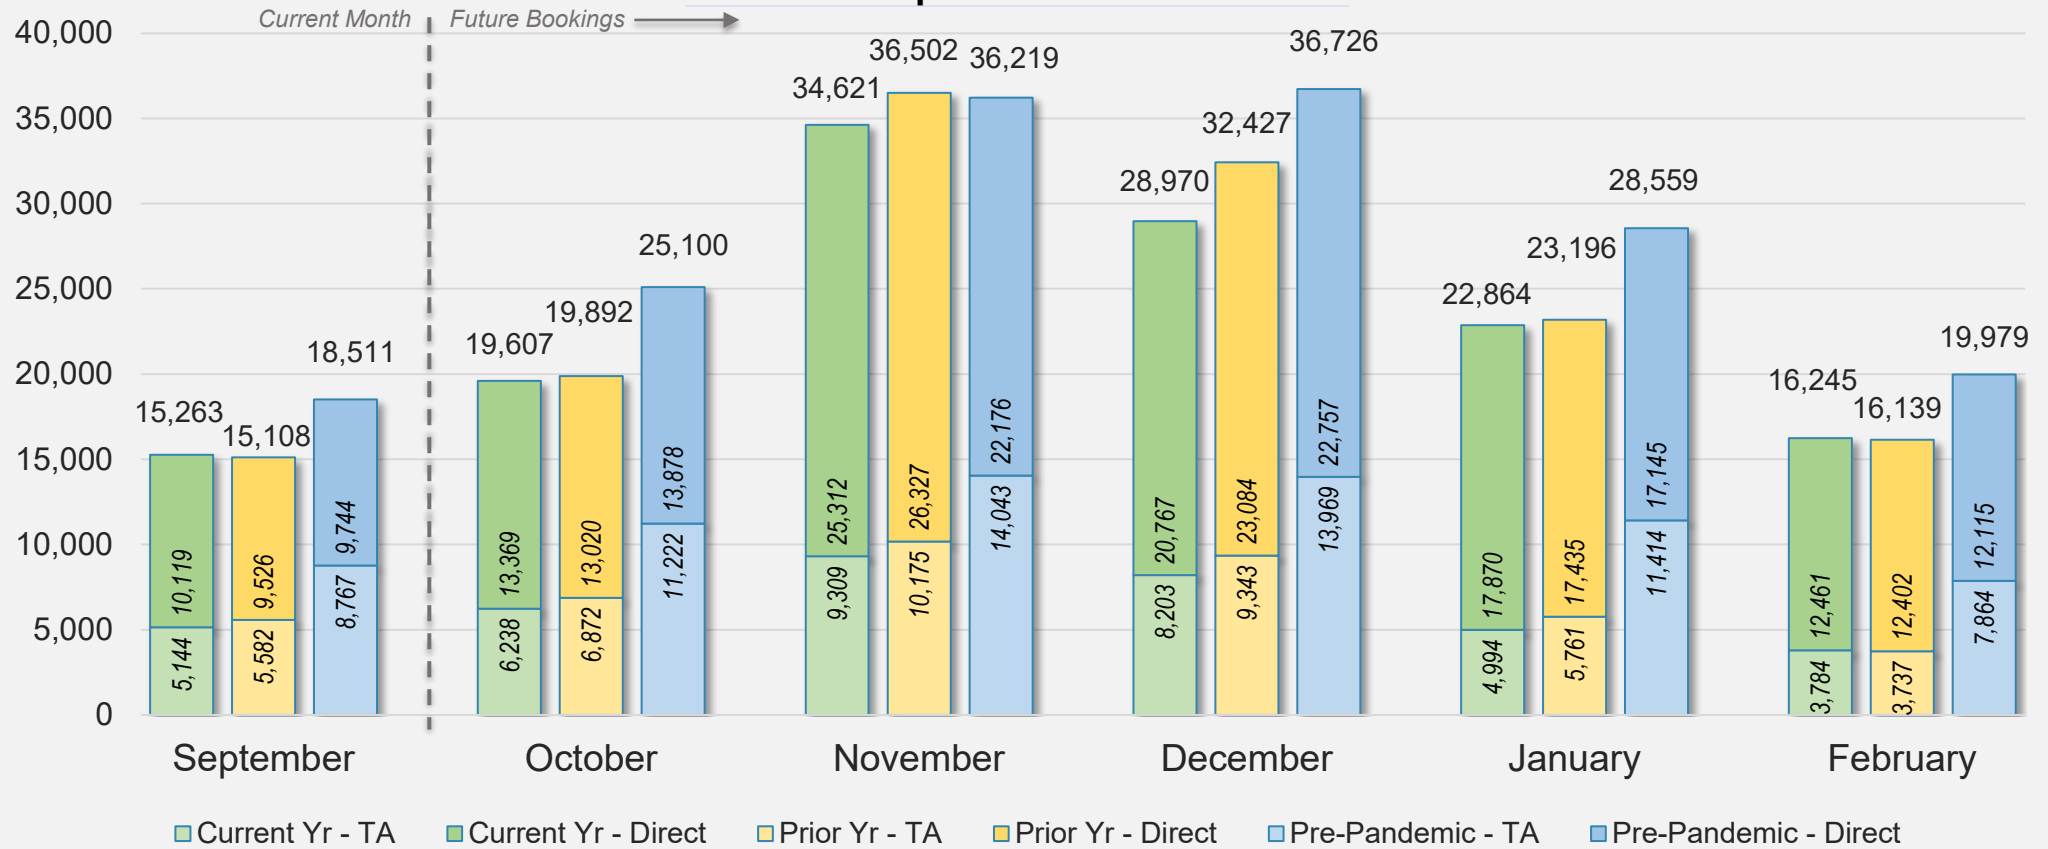

Forward Keys Index

- Bookings
 - Net sum of the number of visitors from Sales transactions counted, including Exchanges and Refunds.
- Current Year / Previous Year / Pre-pandemic
 - In the analysis results, "Current Year" refers to the period being analyzed. "Previous Year" refers to the time unit in the previous year equivalent to the "Current Year" (for year-on-year comparison purposes). "Pre-pandemic" refers to the equivalent period in 2019 to the Current period, using only 2019 data as a reference.
- Direct
 - Refers to tickets purchased directly through the airline, typically via an airline's website.
- Travel Agency
 - Refers to associated with an ARC/IATA number (or otherwise retail).

Direct and Travel Agency Bookings to Hawaii Current vs. Prior vs. Pre-Pandemic Periods September 2024

Source: ForwardKeys as of 9/29/24

JAPAN

Direct and Travel Agency Bookings to Hawaii Current vs. Prior vs. Pre-Pandemic Periods September 2024

Source: ForwardKeys as of 9/29/24

CANADA

Direct and Travel Agency Bookings to Hawaii Current vs. Prior vs. Pre-Pandemic Periods

September 2024

Source: ForwardKeys as of 9/29/24

KOREA

Direct and Travel Agency Bookings to Hawaii Current vs. Prior vs. Pre-Pandemic Periods September 2024