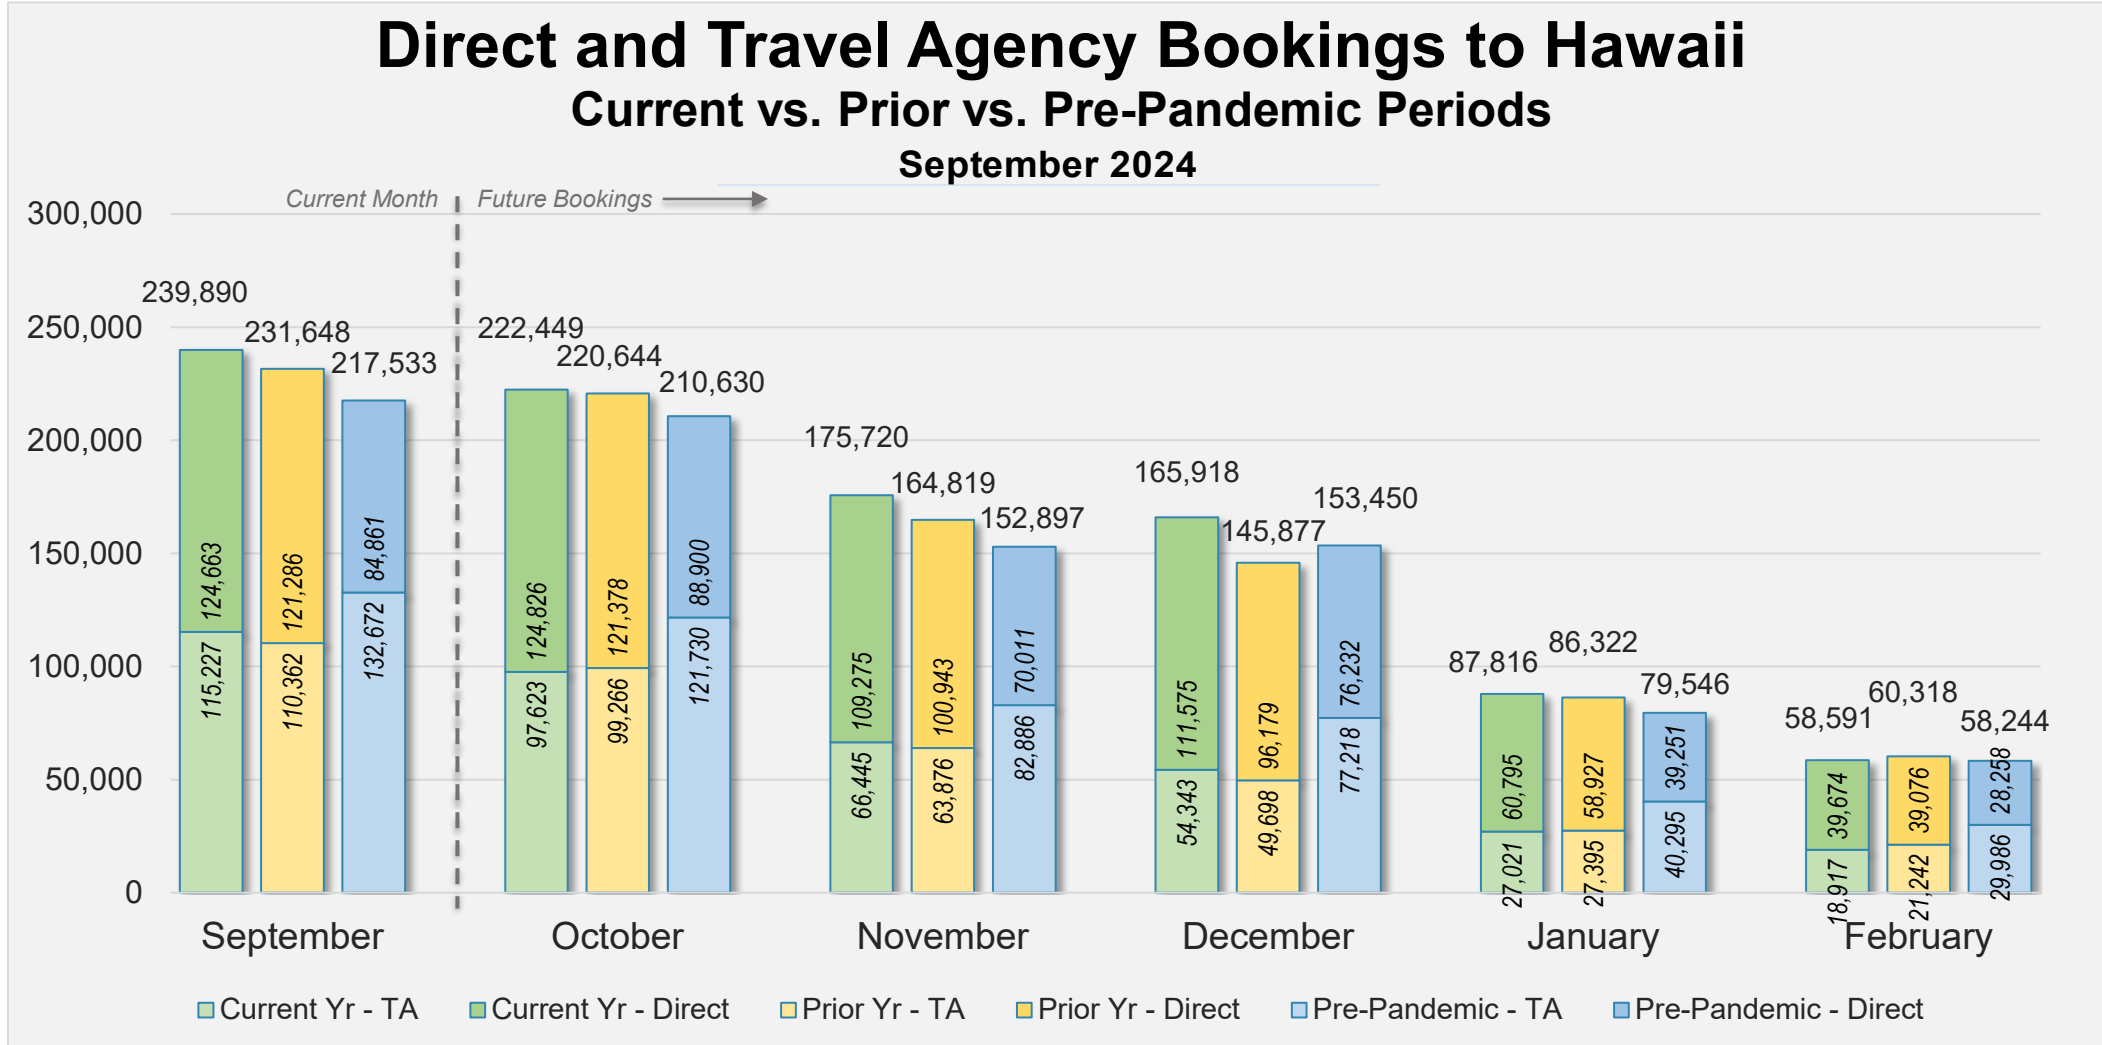

Direct and Travel Agency Bookings to Hawaii Current vs. Prior vs. Pre-Pandemic Periods September 2024

Source: ForwardKeys as of 9/29/24