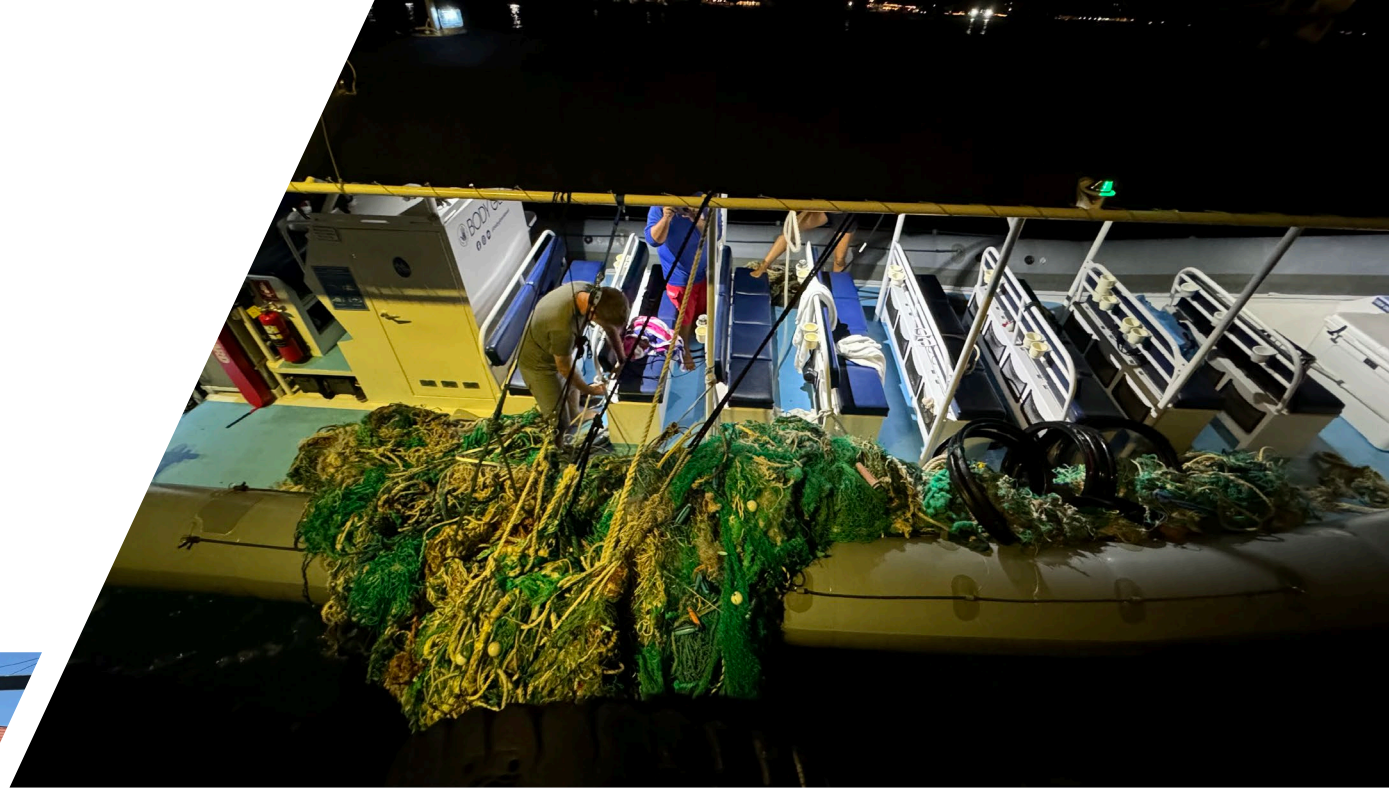

Certification by **Qurator**