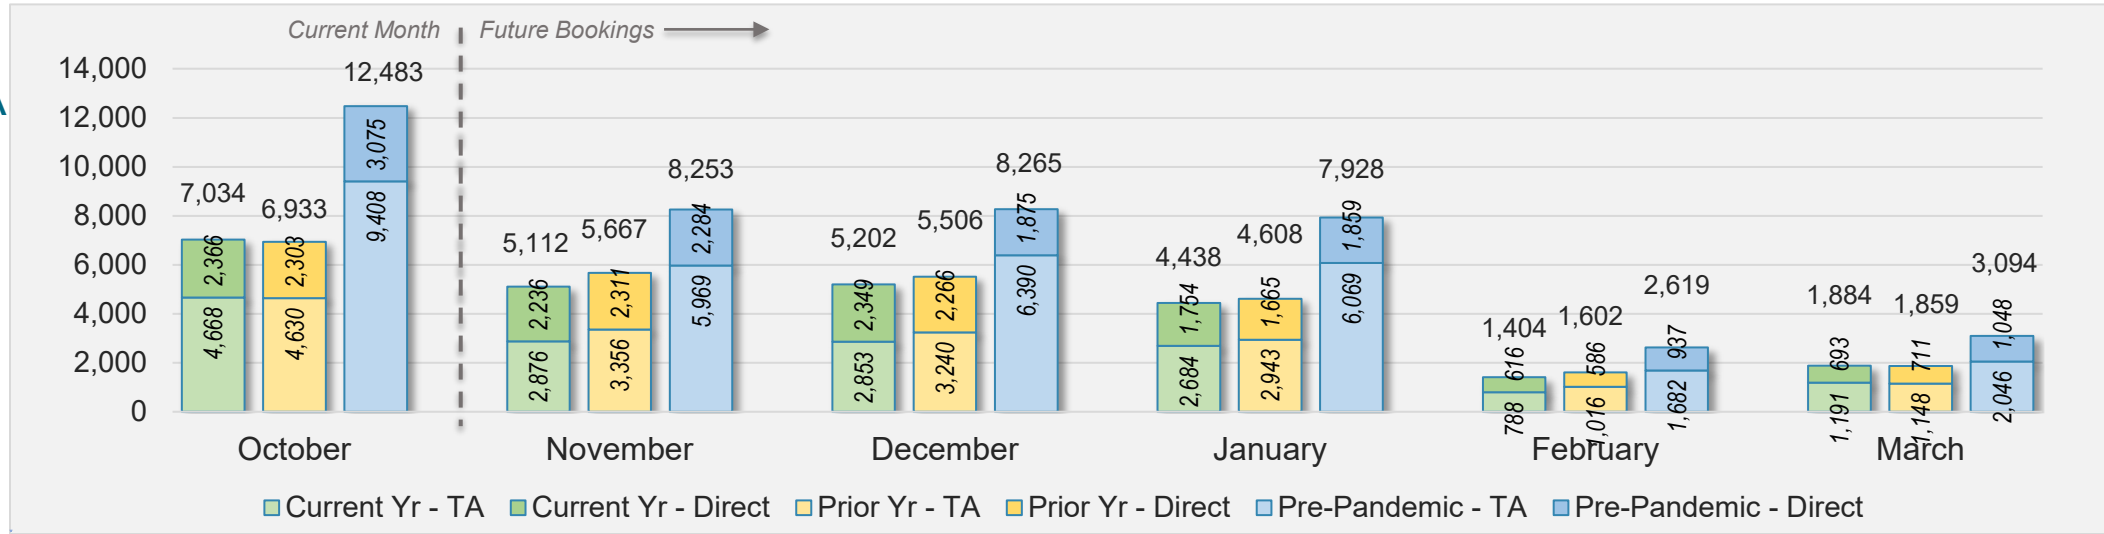

U.S.

Source: ForwardKeys as of 10/6/24

October 2024 Direct and Travel Agency Bookings to Hawai'i

JAPAN

Source: ForwardKeys as of 10/6/24

O'ahu (continued)

October 2024 Direct and Travel Agency Bookings to Hawai'i

October 2024 Direct and Travel Agency Bookings to Hawai'i

O'ahu (continued)

October 2024 Direct and Travel Agency Bookings to Hawai'i

AUSTRALIA

Source: ForwardKeys as of 10/6/24

Maui

October 2024 Direct and Travel Agency Bookings to Hawai'i