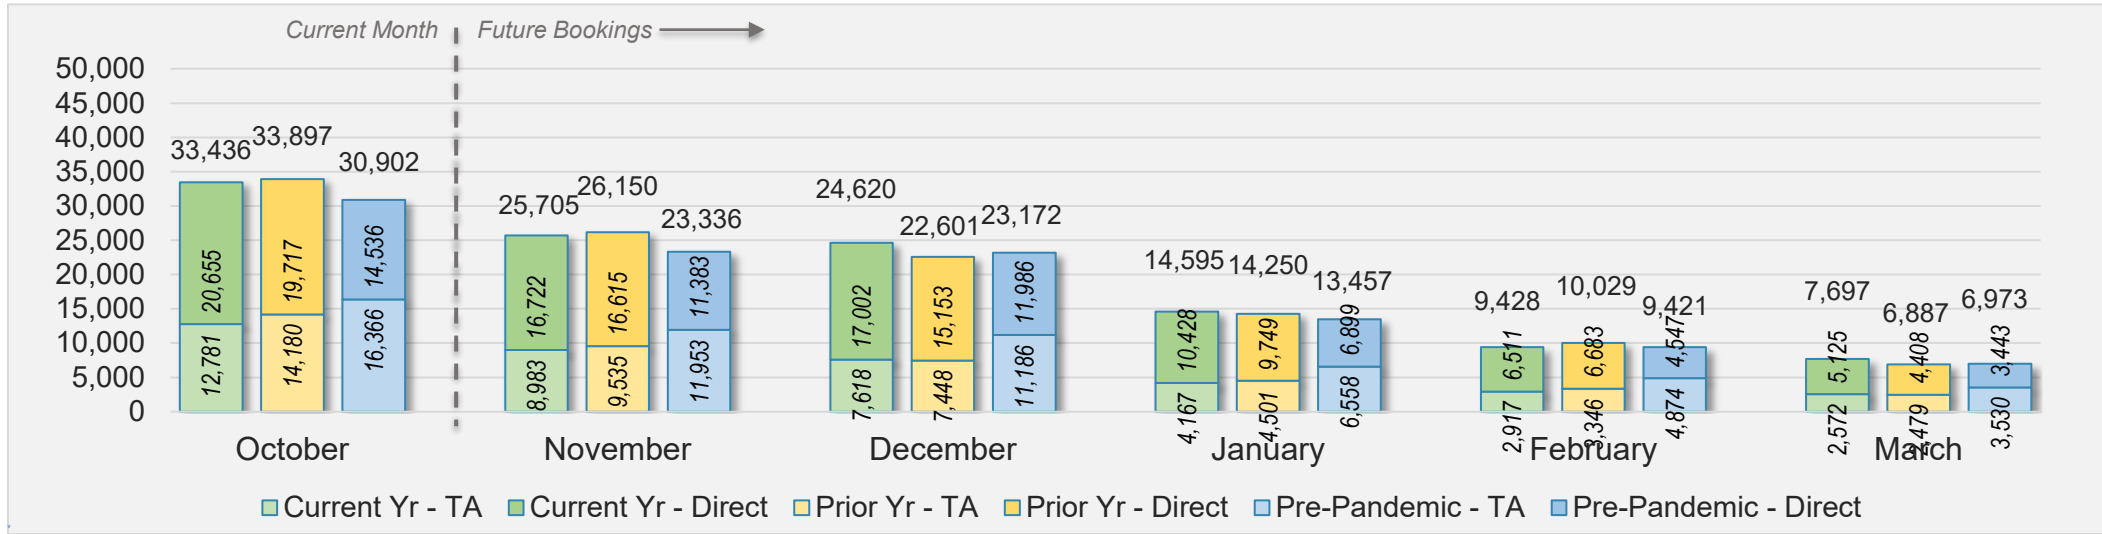

Kaua'i

October 2024 Direct and Travel Agency Bookings to Hawai'i

U.S.

Source: ForwardKeys as of 10/6/24