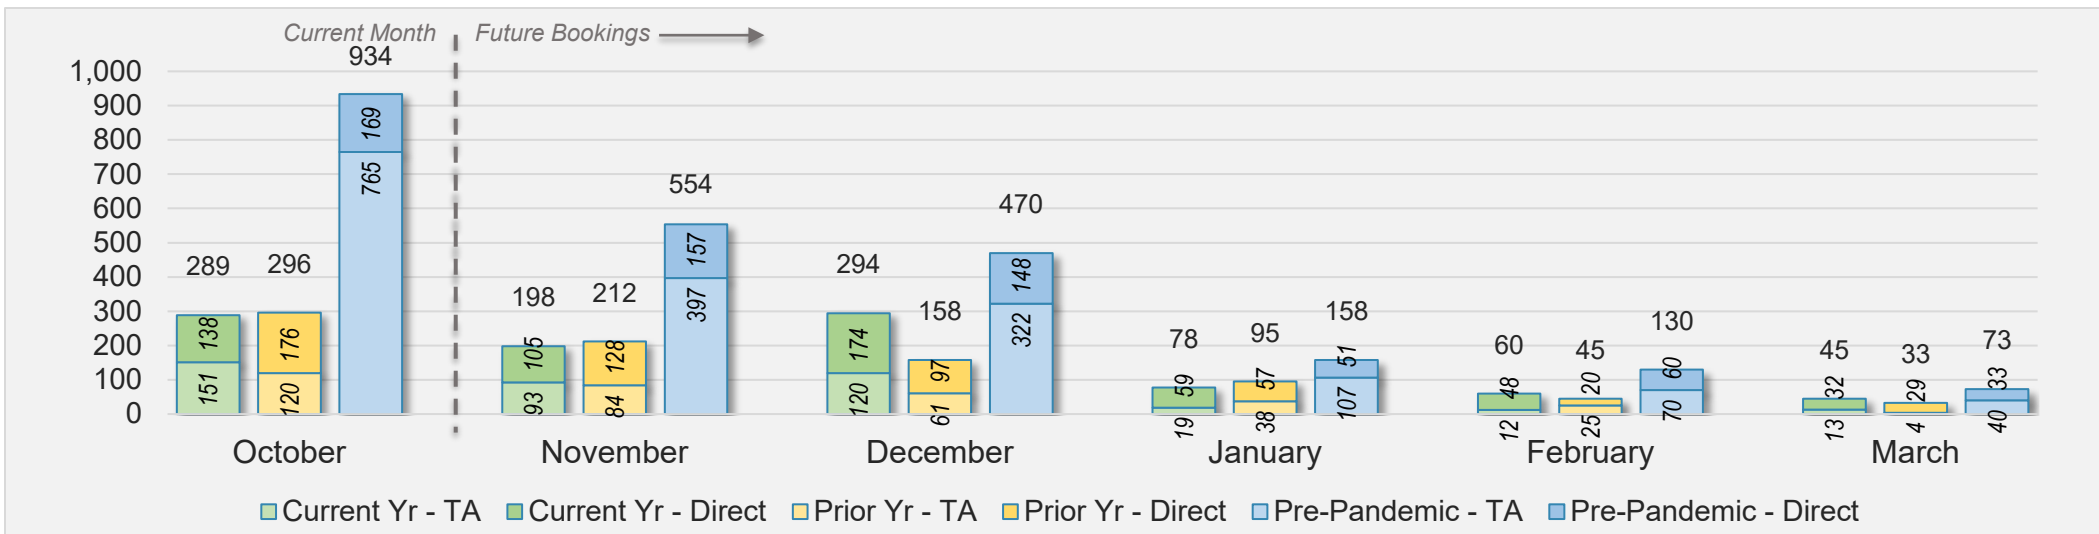

October 2024 Direct and Travel Agency Bookings to Hawai'i

O'ahu (continued)

October 2024 Direct and Travel Agency Bookings to Hawai'i

AUSTRALIA

Source: ForwardKeys as of 10/6/24

Maui

October 2024 Direct and Travel Agency Bookings to Hawai'i

October 2024 Direct and Travel Agency Bookings to Hawai'i

Maui (continued)

October 2024 Direct and Travel Agency Bookings to Hawai'i

CANADA

Source: ForwardKeys as of 10/6/24

October 2024 Direct and Travel Agency Bookings to Hawai'i