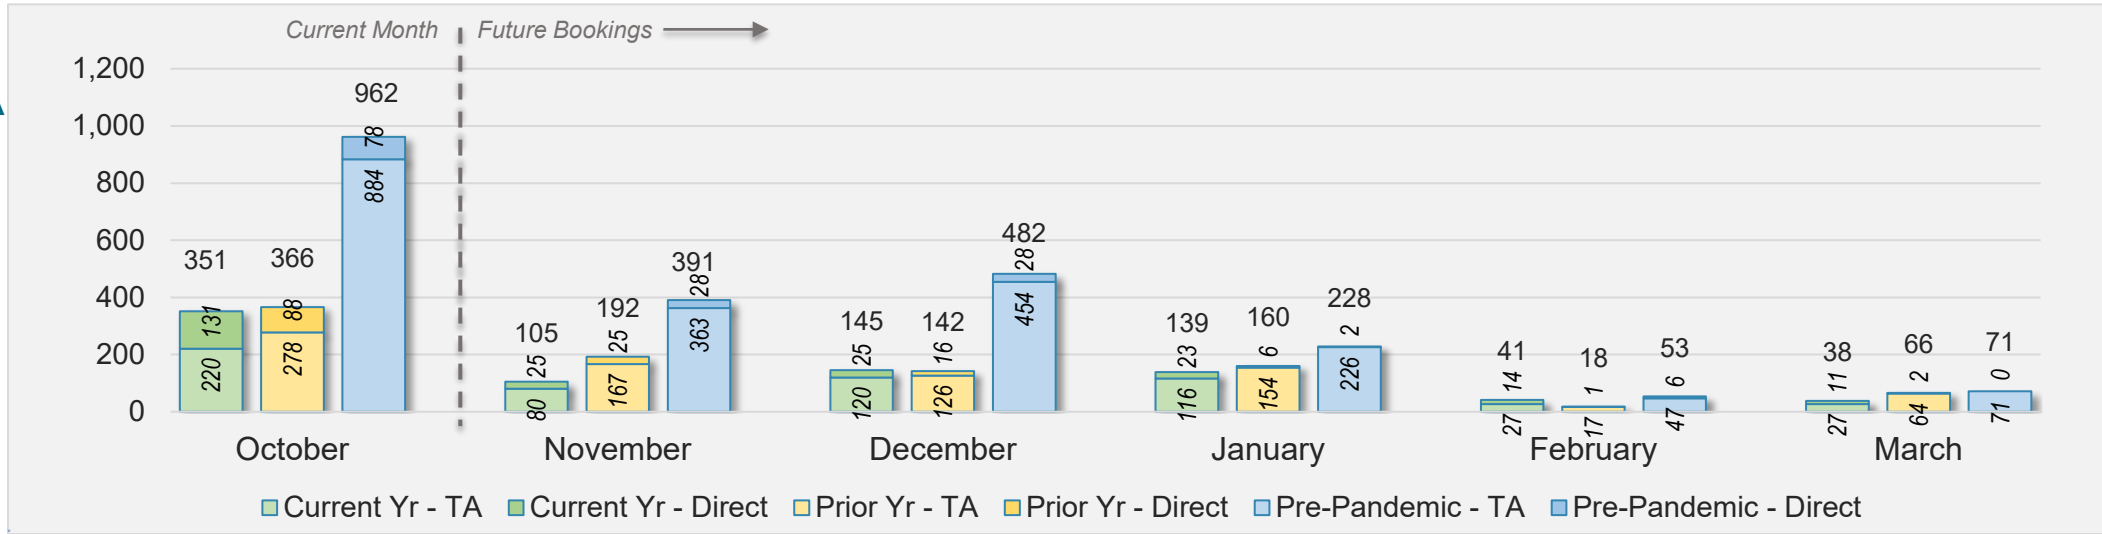

Source: ForwardKeys as of 10/6/24

Hawai'i Island (continued)

October 2024 Direct and Travel Agency Bookings to Hawai'i

CANADA

Source: ForwardKeys as of 10/6/24

October 2024 Direct and Travel Agency Bookings to Hawai'i

KOREA

Source: ForwardKeys as of 10/6/24

Hawai'i Island (continued)

October 2024 Direct and Travel Agency Bookings to Hawai'i

AUSTRALIA

Source: ForwardKeys as of 10/6/24