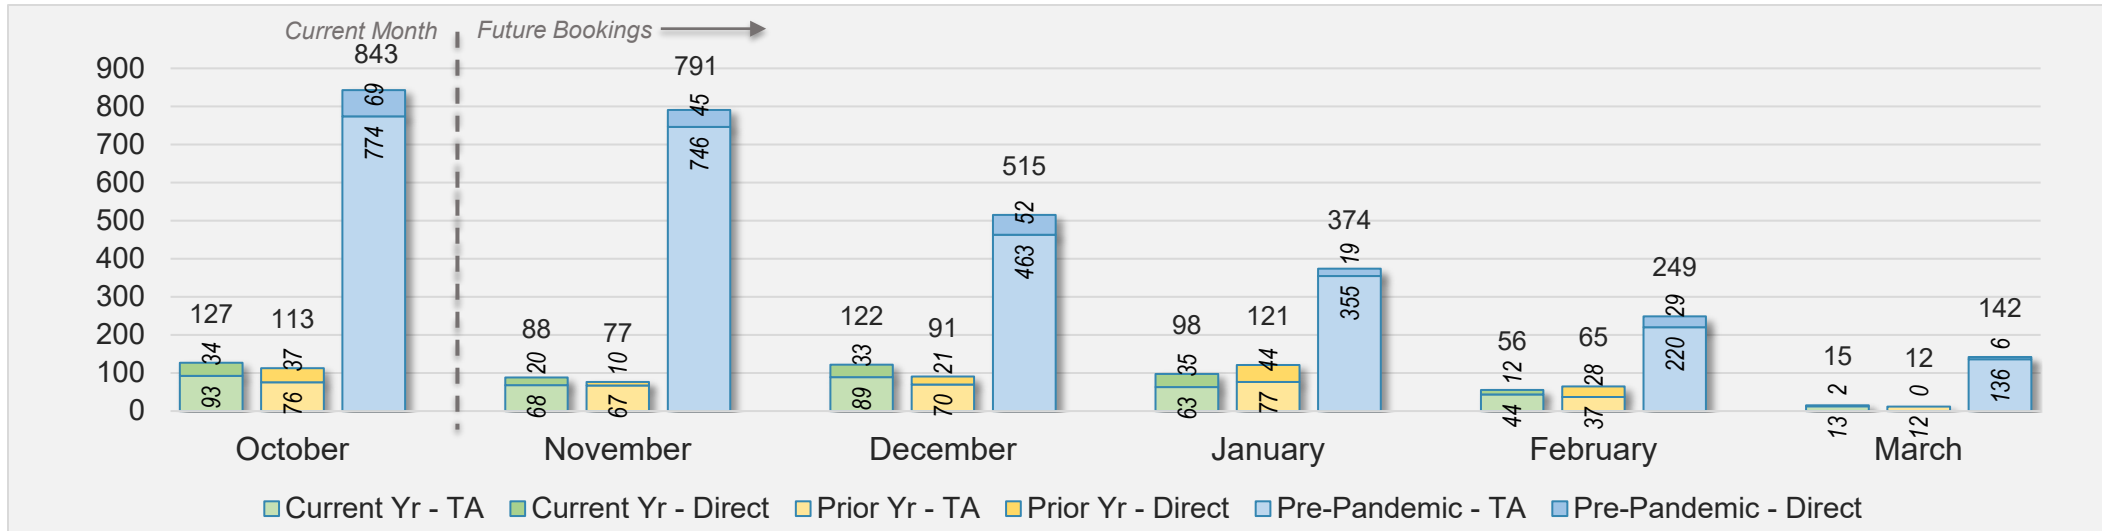

Source: ForwardKeys as of 10/6/24