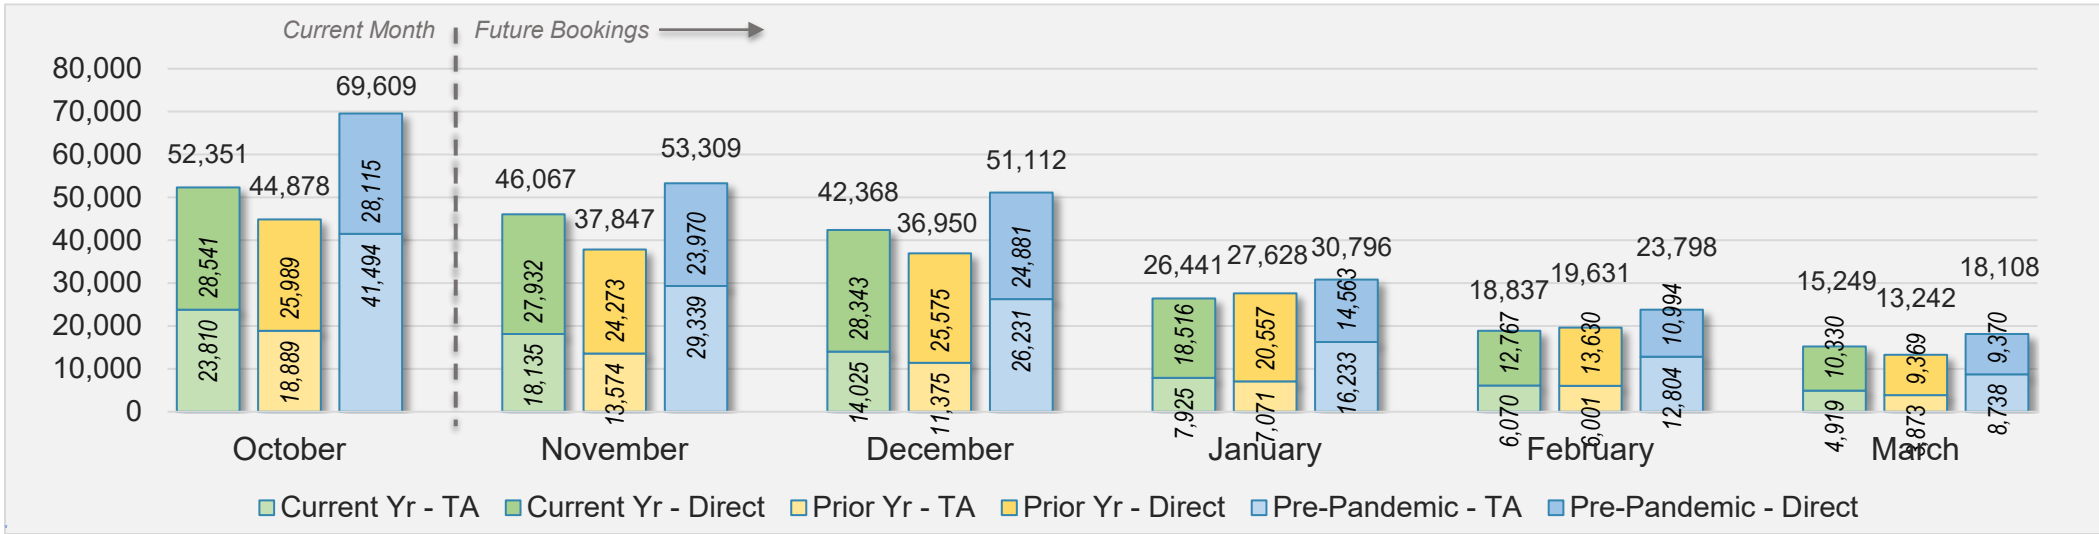

October 2024 Direct and Travel Agency Bookings to Hawai'i

O'ahu (continued)

October 2024 Direct and Travel Agency Bookings to Hawai'i

AUSTRALIA

Source: ForwardKeys as of 10/6/24

Maui

October 2024 Direct and Travel Agency Bookings to Hawai'i

October 2024 Direct and Travel Agency Bookings to Hawai'i

Maui (continued)

October 2024 Direct and Travel Agency Bookings to Hawai'i

CANADA

Source: ForwardKeys as of 10/6/24

October 2024 Direct and Travel Agency Bookings to Hawai'i