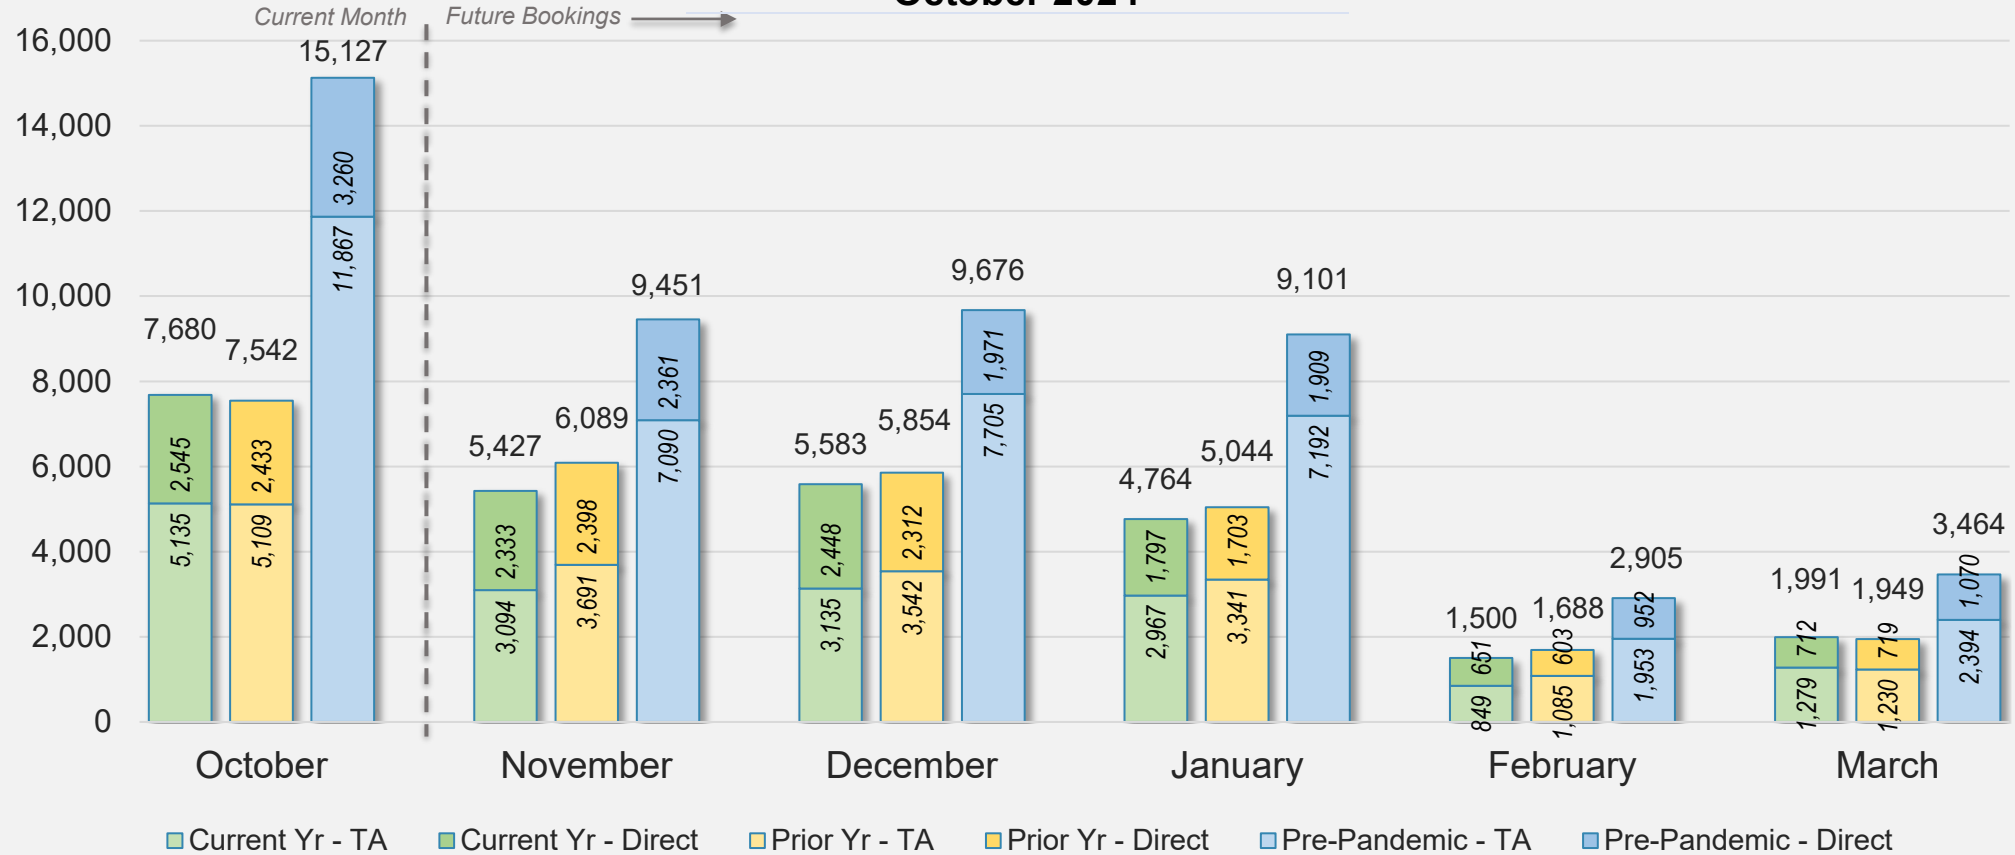

Forward Keys Index

- Bookings
 - Net sum of the number of visitors from Sales transactions counted, including Exchanges and Refunds.
- Current Year / Previous Year / Pre-pandemic
 - In the analysis results, "Current Year" refers to the period being analyzed. "Previous Year" refers to the time unit in the previous year equivalent to the "Current Year" (for year-on-year comparison purposes). "Pre-pandemic" refers to the equivalent period in 2019 to the Current period, using only 2019 data as a reference.
- Direct
 - Refers to tickets purchased directly through the airline, typically via an airline's website.
- Travel Agency
 - Refers to associated with an ARC/IATA number (or otherwise retail).

October 2024

Source: ForwardKeys as of 10/6/24

CANADA

Direct and Travel Agency Bookings to Hawaii Current vs. Prior vs. Pre-Pandemic Periods October 2024

Source: ForwardKeys as of 10/6/24

KOREA

Direct and Travel Agency Bookings to Hawaii Current vs. Prior vs. Pre-Pandemic Periods October 2024

Source: ForwardKeys as of 10/6/24

AUSTRALIA

Direct and Travel Agency Bookings to Hawaii Current vs. Prior vs. Pre-Pandemic Periods

October 2024

Source: ForwardKeys as of 10/6/24

O'ahu

October 2024 Direct and Travel Agency Bookings to Hawai'i