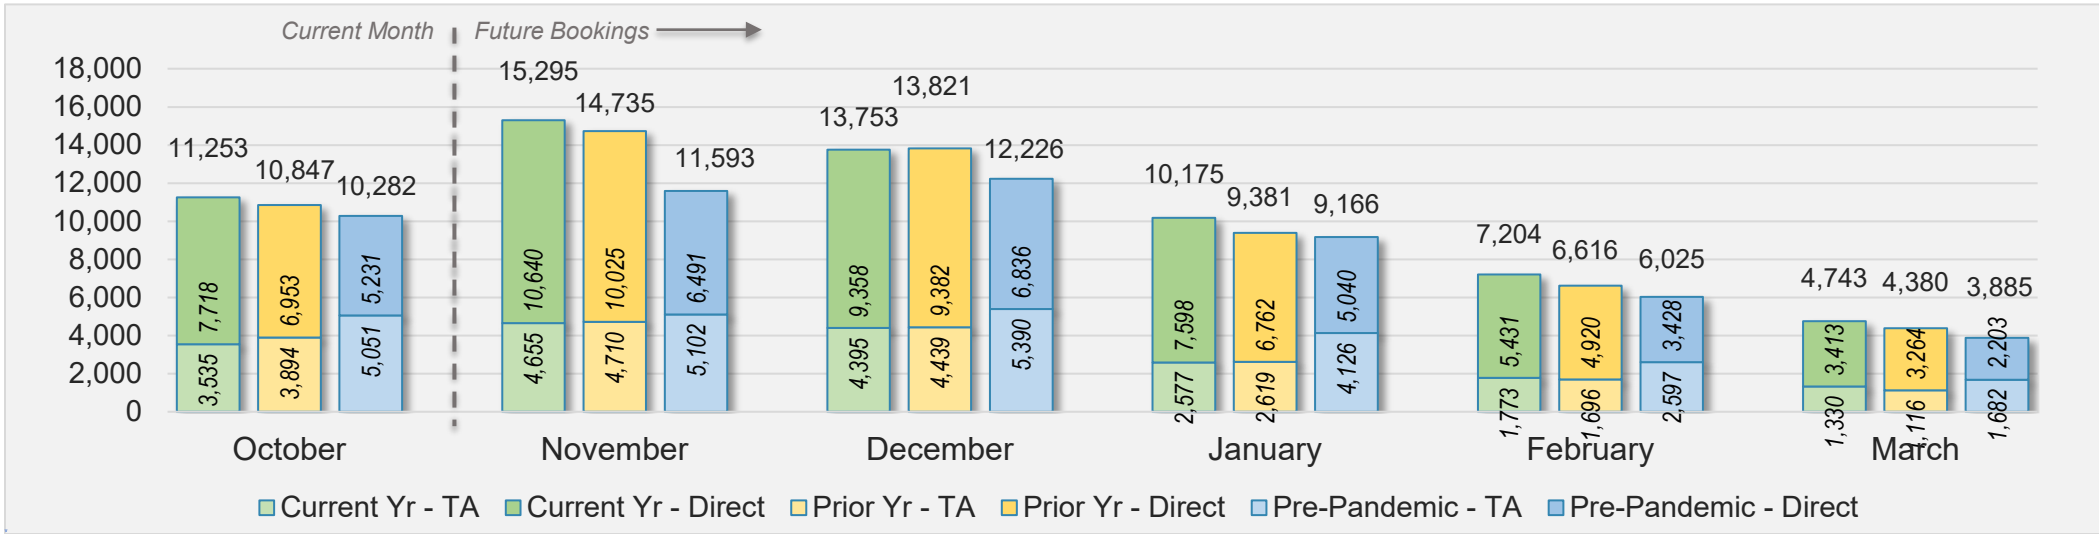

U.S.

Source: ForwardKeys as of 10/6/24

October 2024 Direct and Travel Agency Bookings to Hawai'i

JAPAN

Source: ForwardKeys as of 10/6/24

O'ahu (continued)

October 2024 Direct and Travel Agency Bookings to Hawai'i