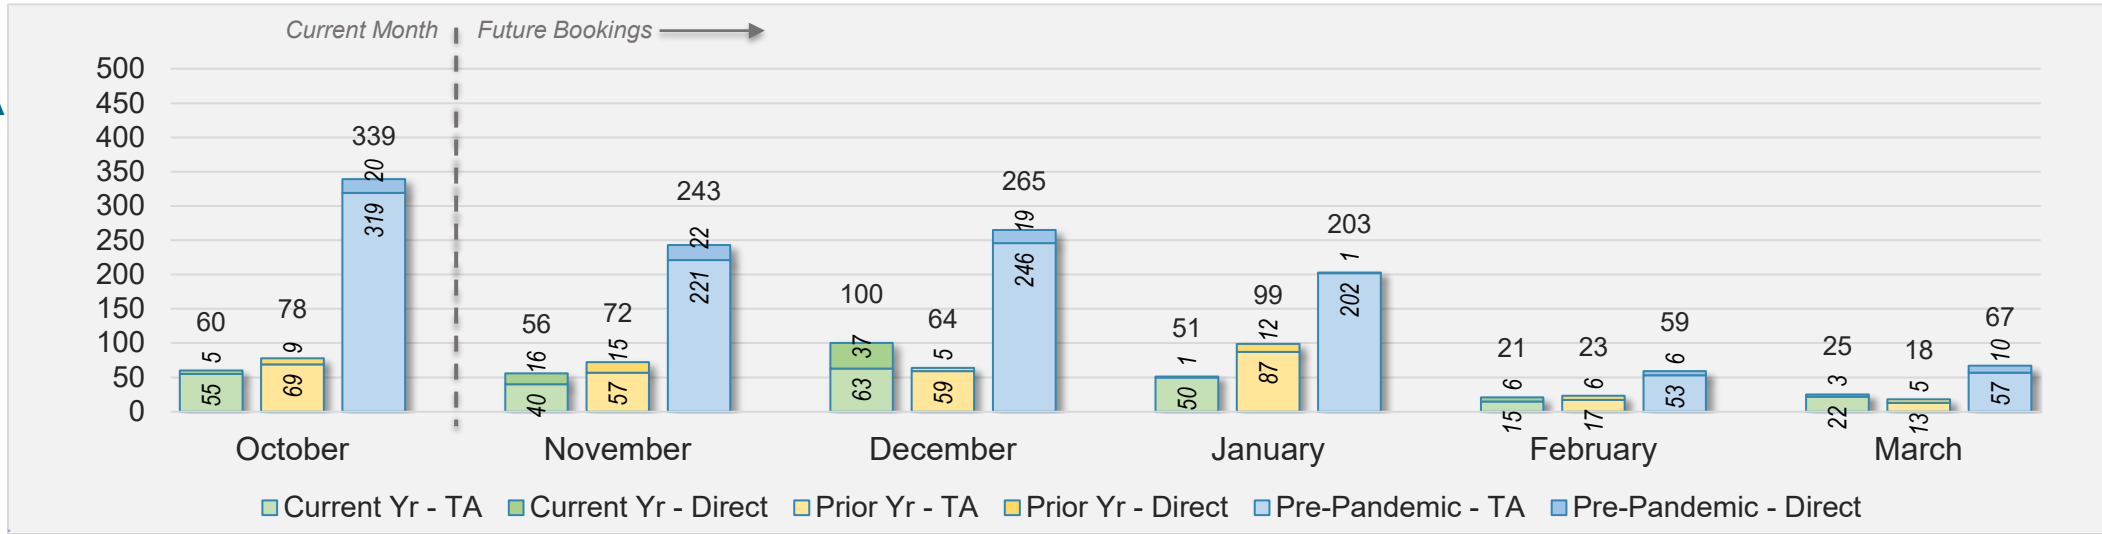

Source: ForwardKeys as of 10/6/24

October 2024 Direct and Travel Agency Bookings to Hawai'i

Source: ForwardKeys as of 10/6/24

Kaua'i (continued)

October 2024 Direct and Travel Agency Bookings to Hawai'i

AUSTRALIA

Source: ForwardKeys as of 10/6/24

Hawai'i Island

October 2024 Direct and Travel Agency Bookings to Hawai'i

U.S.

Source: ForwardKeys as of 10/6/24

October 2024 Direct and Travel Agency Bookings to Hawai'i

JAPAN