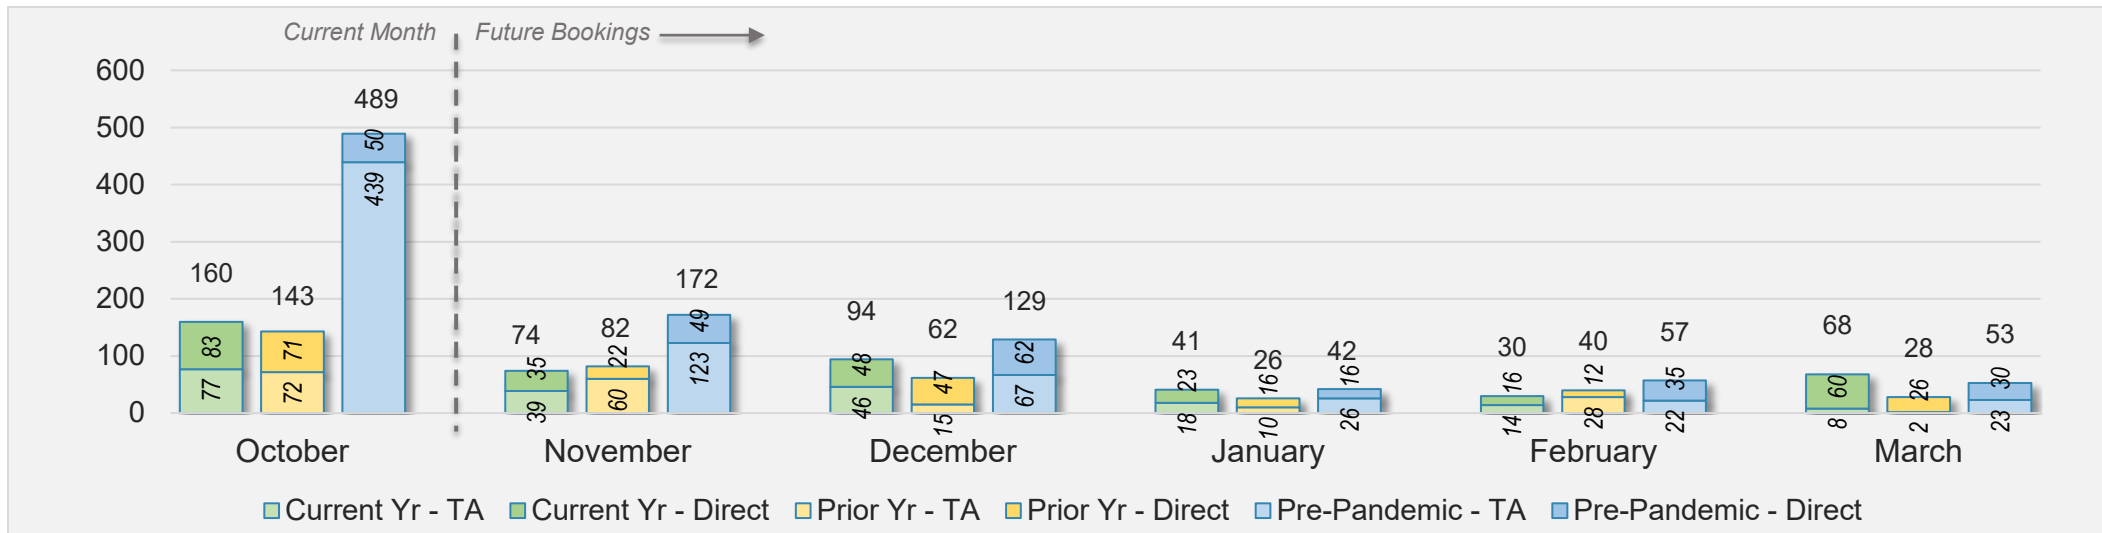

October 2024 Direct and Travel Agency Bookings to Hawai'i

JAPAN

Source: ForwardKeys as of 10/6/24