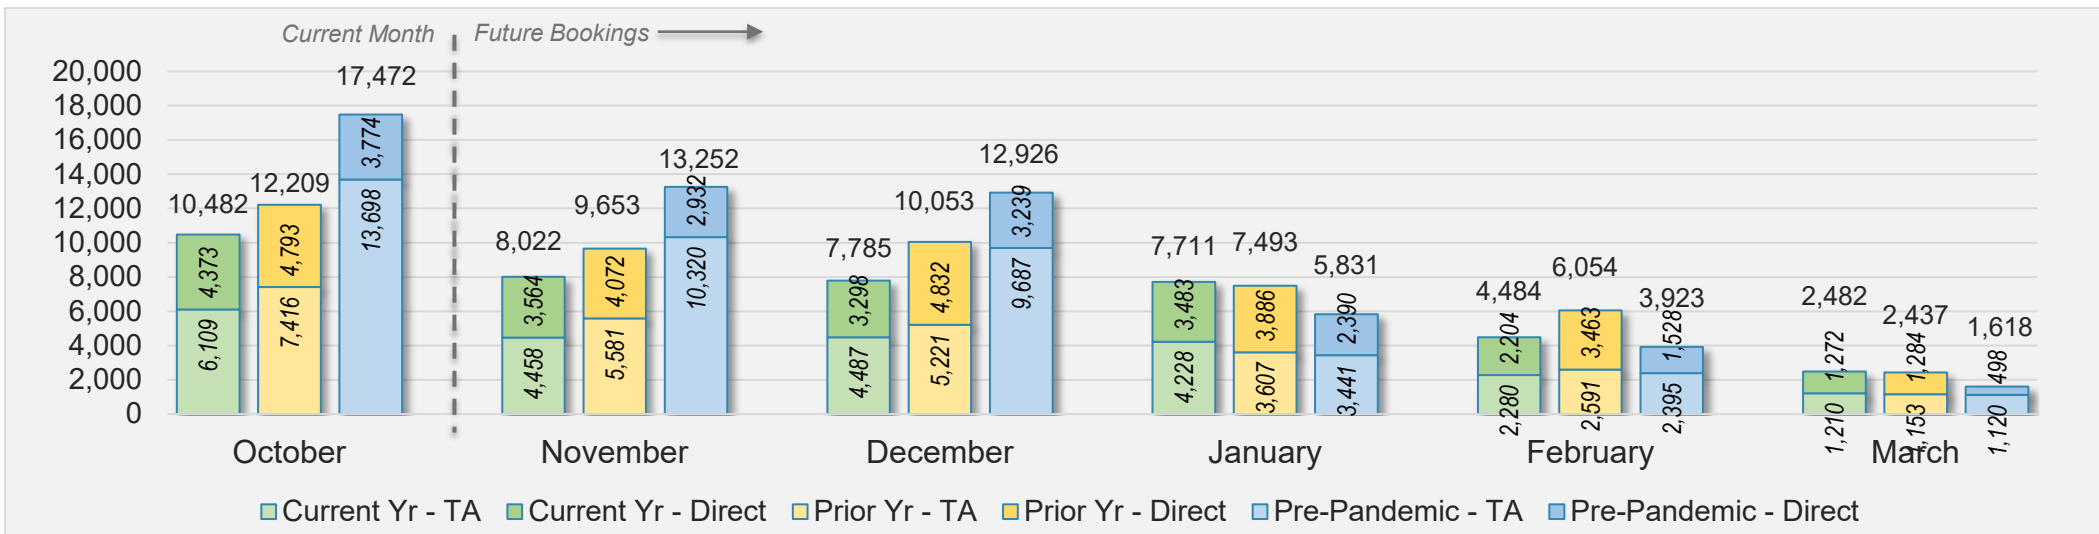

U.S.

Source: ForwardKeys as of 10/6/24

October 2024 Direct and Travel Agency Bookings to Hawai'i

JAPAN

Source: ForwardKeys as of 10/6/24

O'ahu (continued)

October 2024 Direct and Travel Agency Bookings to Hawai'i

October 2024 Direct and Travel Agency Bookings to Hawai'i

O'ahu (continued)

October 2024 Direct and Travel Agency Bookings to Hawai'i

AUSTRALIA

Source: ForwardKeys as of 10/6/24

Maui

October 2024 Direct and Travel Agency Bookings to Hawai'i