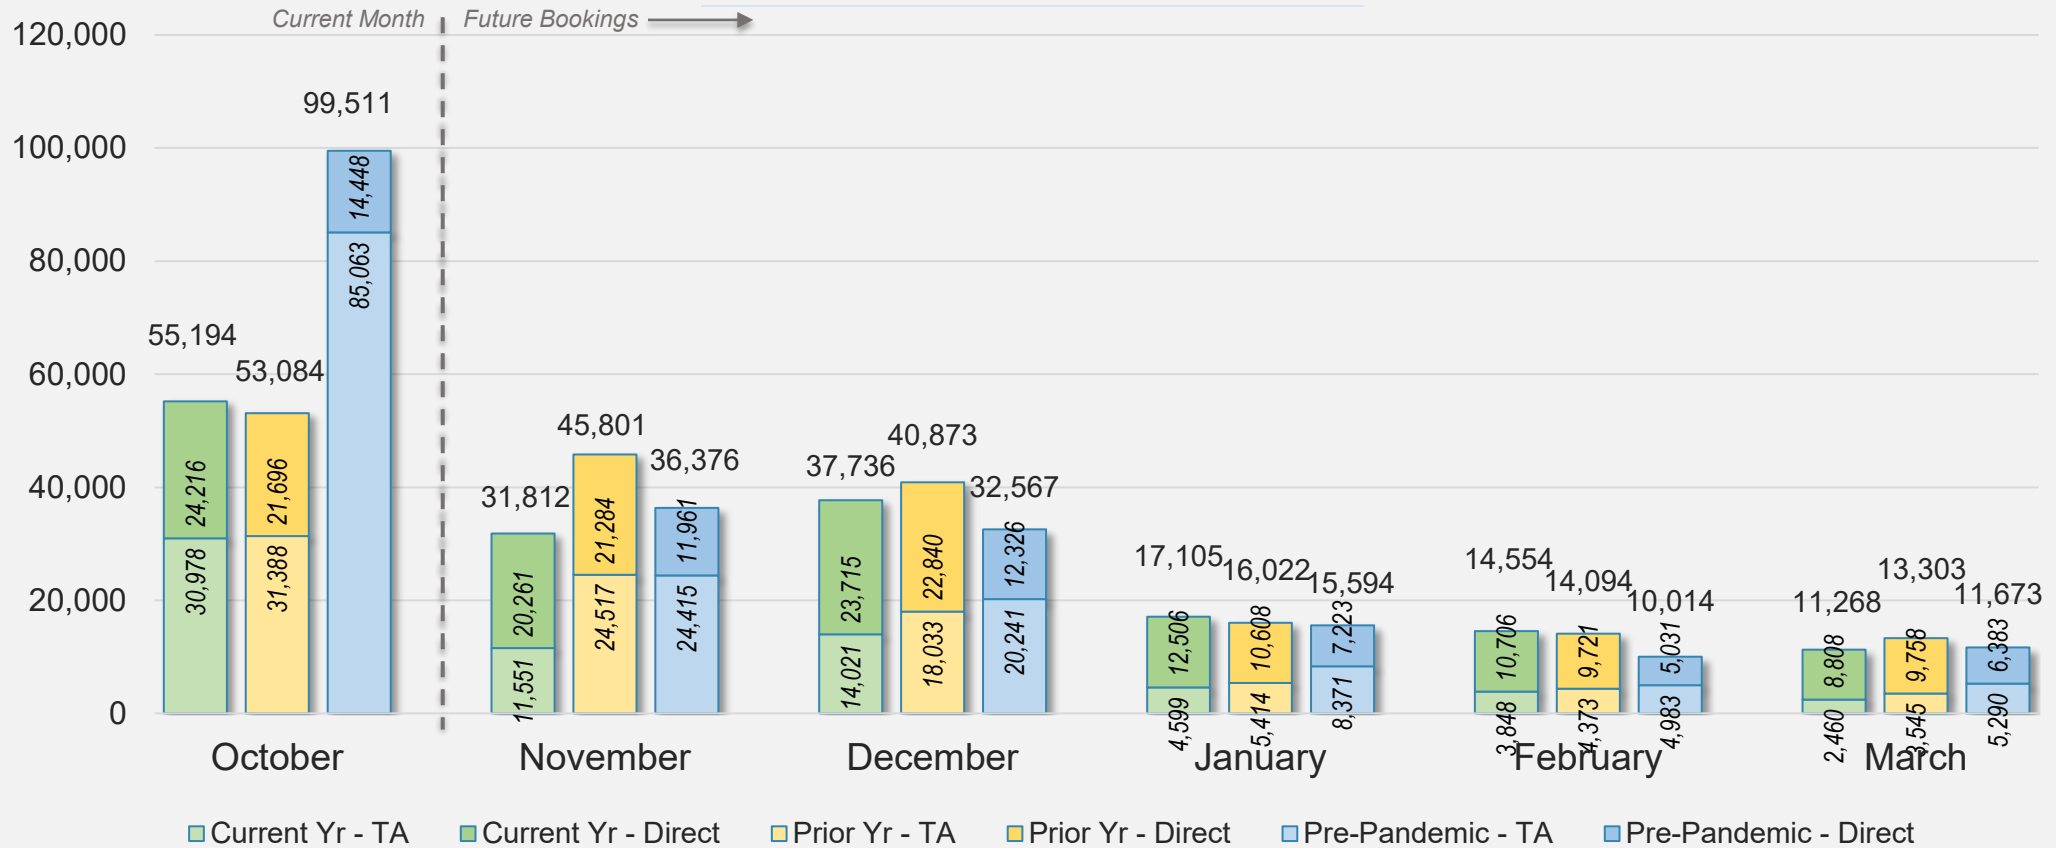

Forward Keys Index

- Bookings
 - Net sum of the number of visitors from Sales transactions counted, including Exchanges and Refunds.
- Current Year / Previous Year / Pre-pandemic
 - In the analysis results, "Current Year" refers to the period being analyzed. "Previous Year" refers to the time unit in the previous year equivalent to the "Current Year" (for year-on-year comparison purposes). "Pre-pandemic" refers to the equivalent period in 2019 to the Current period, using only 2019 data as a reference.
- Direct
 - Refers to tickets purchased directly through the airline, typically via an airline's website.
- Travel Agency
 - Refers to associated with an ARC/IATA number (or otherwise retail).

Direct and Travel Agency Bookings to Hawaii Current vs. Prior vs. Pre-Pandemic Periods

October 2024

Source: ForwardKeys as of 10/6/24

JAPAN

Direct and Travel Agency Bookings to Hawaii Current vs. Prior vs. Pre-Pandemic Periods

October 2024

Source: ForwardKeys as of 10/6/24

CANADA

Direct and Travel Agency Bookings to Hawaii Current vs. Prior vs. Pre-Pandemic Periods October 2024

Source: ForwardKeys as of 10/6/24

KOREA

Direct and Travel Agency Bookings to Hawaii Current vs. Prior vs. Pre-Pandemic Periods October 2024