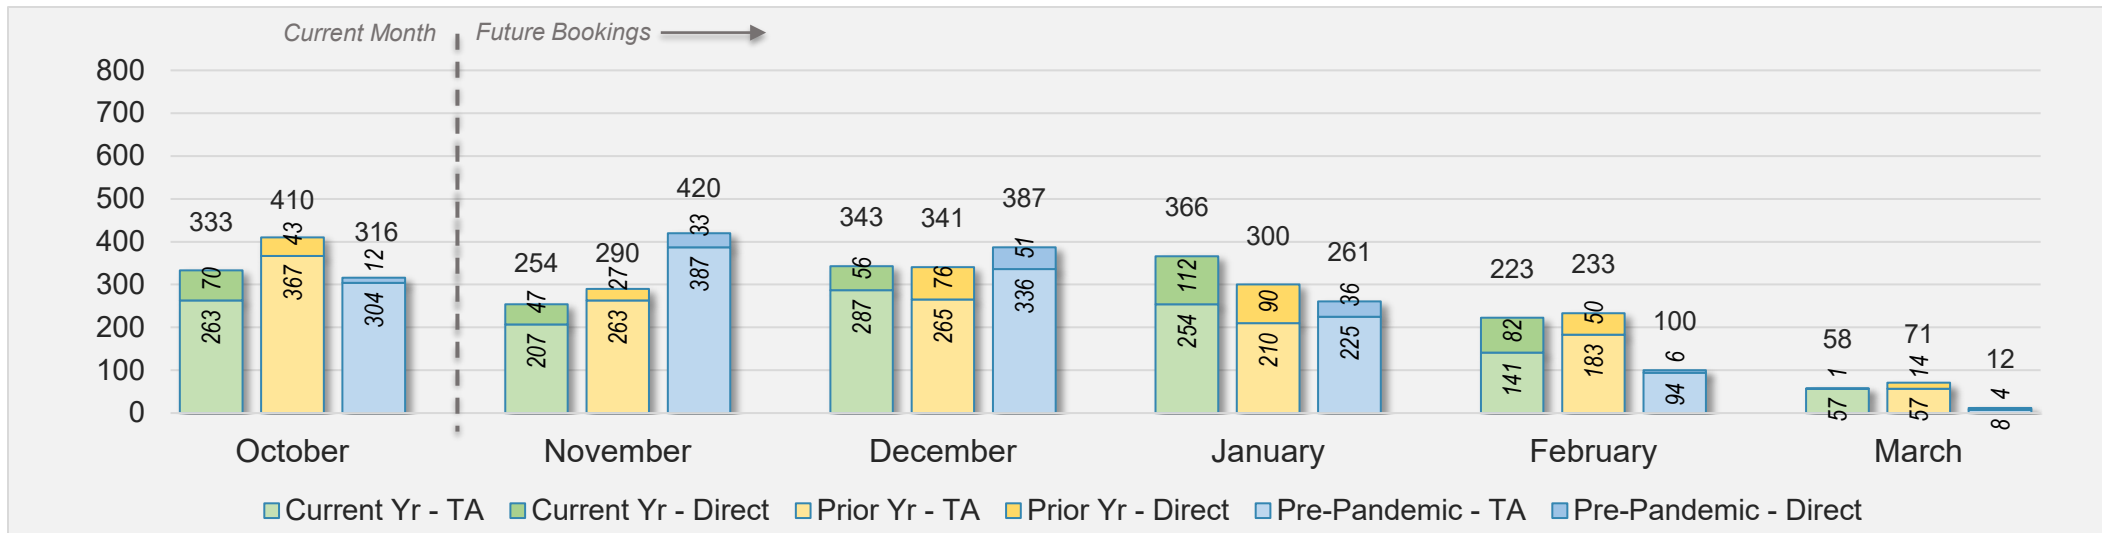

Source: ForwardKeys as of 10/6/24

Hawai'i Island

October 2024 Direct and Travel Agency Bookings to Hawai'i

U.S.

Source: ForwardKeys as of 10/6/24

October 2024 Direct and Travel Agency Bookings to Hawai'i

JAPAN

Source: ForwardKeys as of 10/6/24

Hawai'i Island (continued)

October 2024 Direct and Travel Agency Bookings to Hawai'i

CANADA

Source: ForwardKeys as of 10/6/24

October 2024 Direct and Travel Agency Bookings to Hawai'i

KOREA

Source: ForwardKeys as of 10/6/24

Hawai'i Island (continued)

October 2024 Direct and Travel Agency Bookings to Hawai'i

AUSTRALIA

Source: ForwardKeys as of 10/6/24