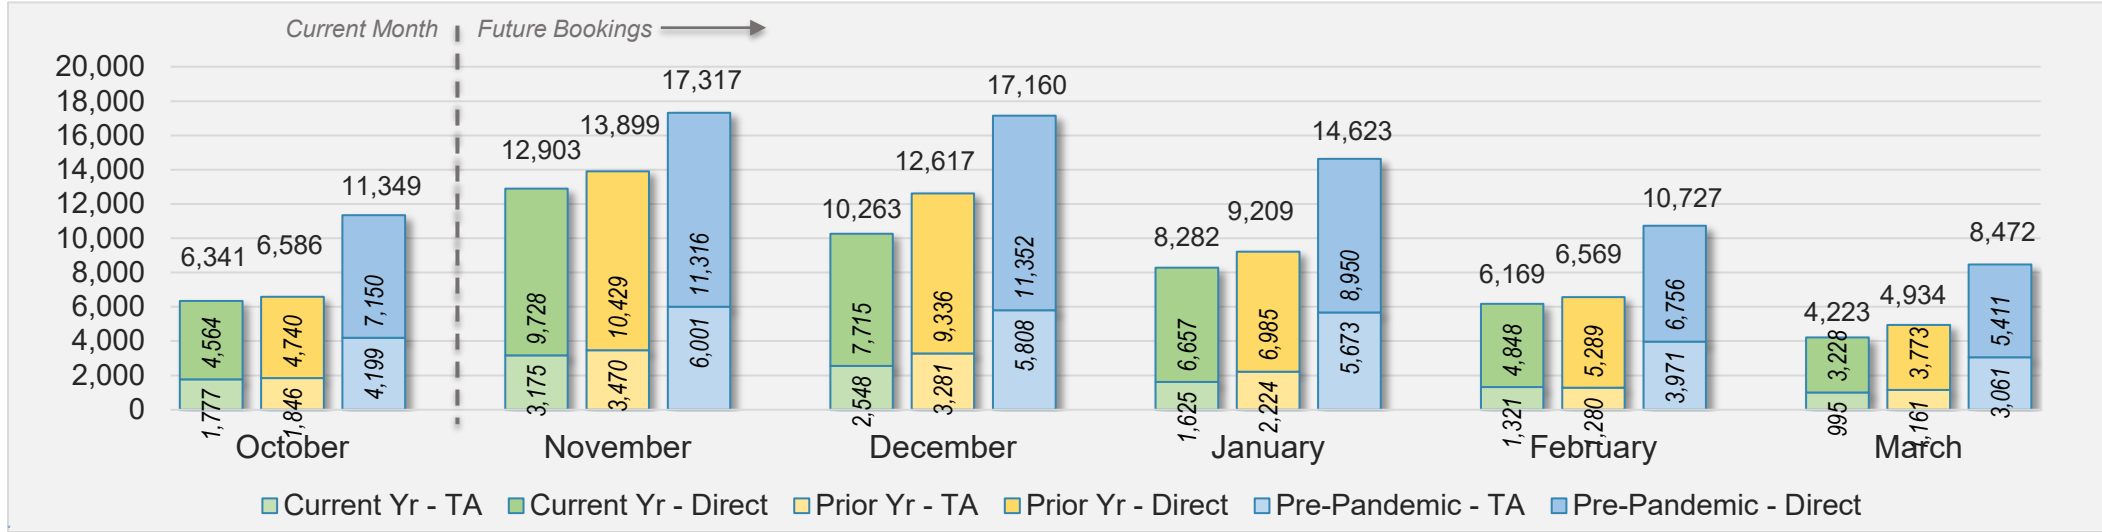

October 2024 Direct and Travel Agency Bookings to Hawai'i

O'ahu (continued)

October 2024 Direct and Travel Agency Bookings to Hawai'i

AUSTRALIA

Source: ForwardKeys as of 10/6/24

Maui

October 2024 Direct and Travel Agency Bookings to Hawai'i

October 2024 Direct and Travel Agency Bookings to Hawai'i

Maui (continued)

October 2024 Direct and Travel Agency Bookings to Hawai'i

CANADA

Source: ForwardKeys as of 10/6/24

October 2024 Direct and Travel Agency Bookings to Hawai'i