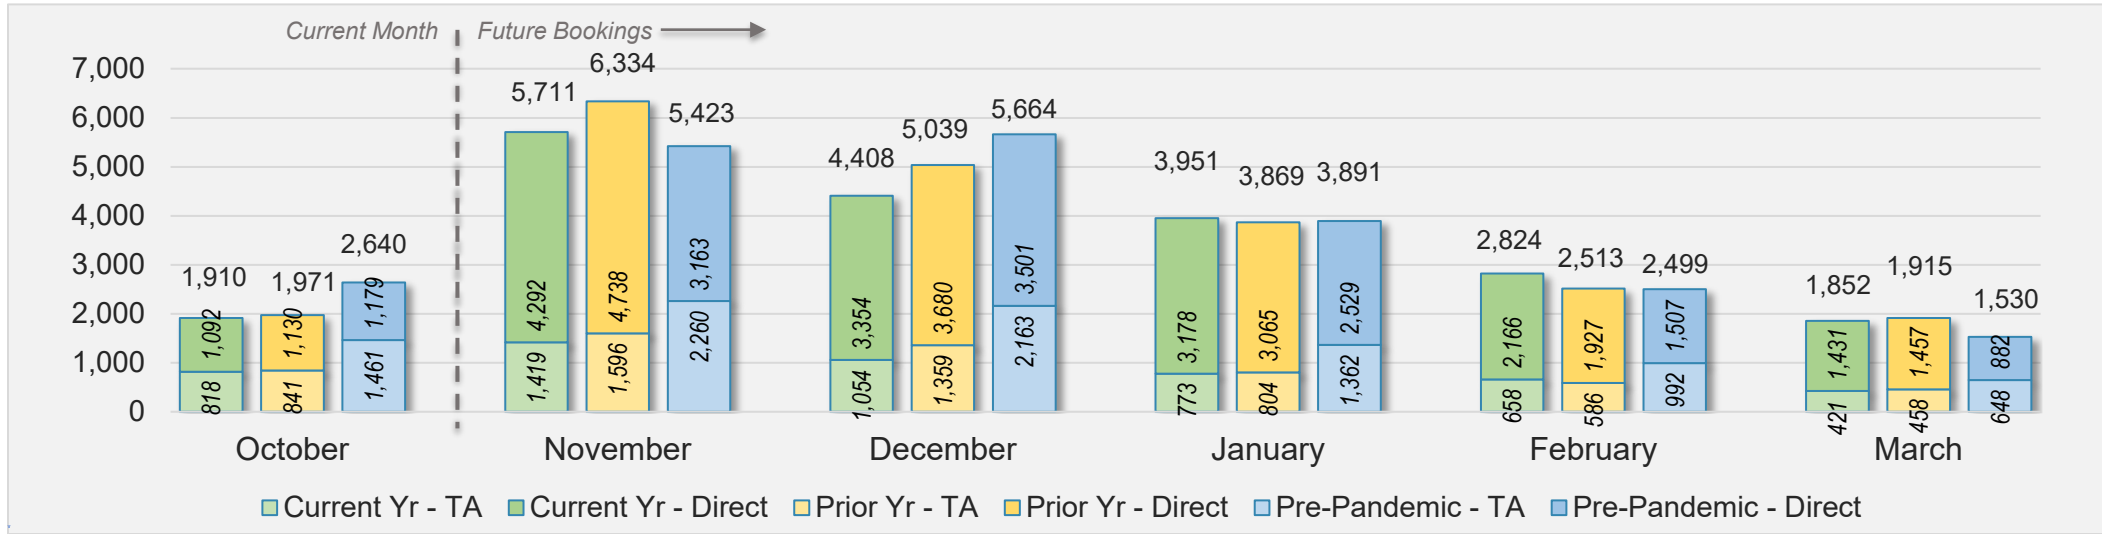

Source: ForwardKeys as of 10/6/24

Hawai'i Island

October 2024 Direct and Travel Agency Bookings to Hawai'i

U.S.

Source: ForwardKeys as of 10/6/24

October 2024 Direct and Travel Agency Bookings to Hawai'i

JAPAN

Source: ForwardKeys as of 10/6/24

Hawai'i Island (continued)

October 2024 Direct and Travel Agency Bookings to Hawai'i

CANADA

Source: ForwardKeys as of 10/6/24

October 2024 Direct and Travel Agency Bookings to Hawai'i