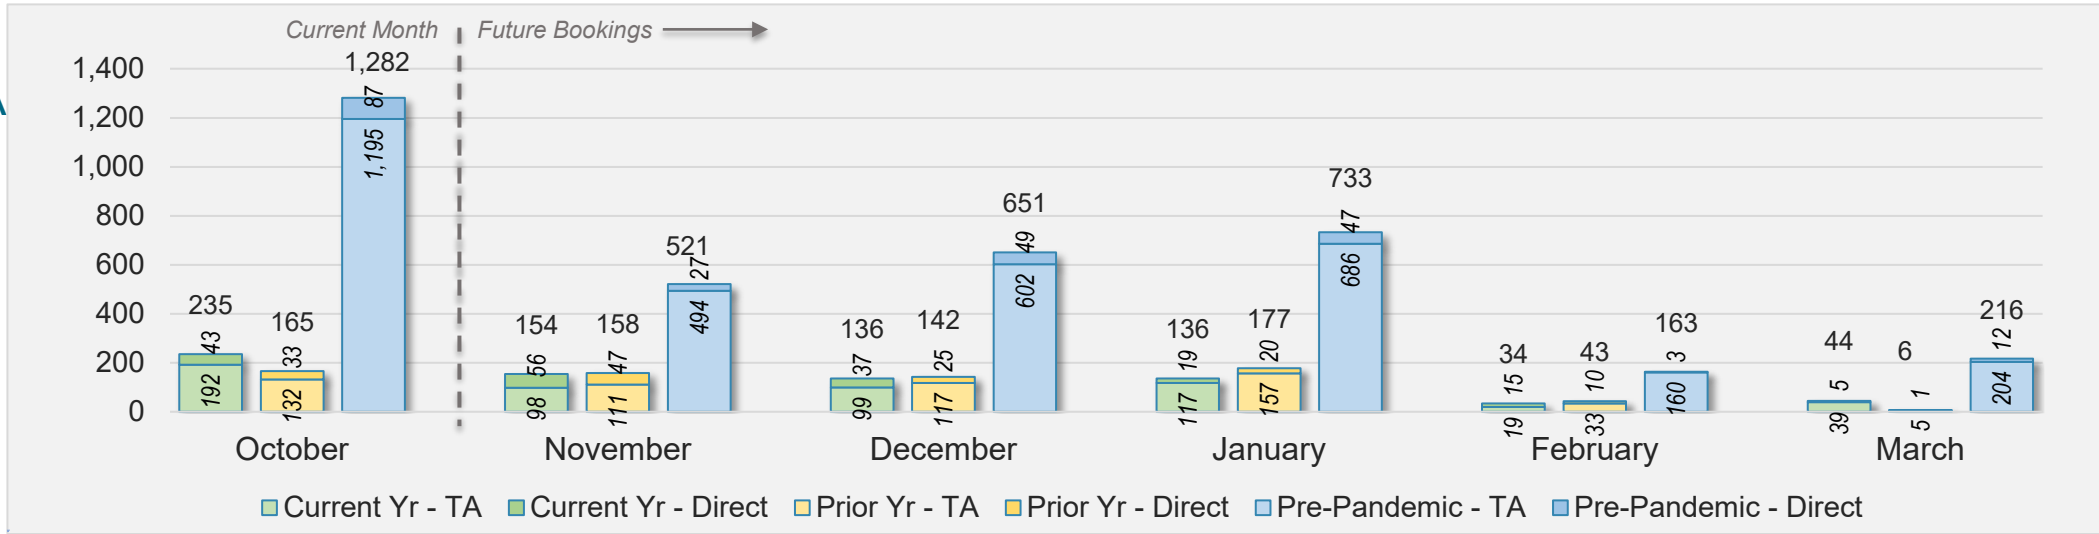

October 2024 Direct and Travel Agency Bookings to Hawai'i

Maui (continued)

October 2024 Direct and Travel Agency Bookings to Hawai'i

CANADA

Source: ForwardKeys as of 10/6/24

October 2024 Direct and Travel Agency Bookings to Hawai'i

KOREA

Source: ForwardKeys as of 10/6/24

Maui (continued)

October 2024 Direct and Travel Agency Bookings to Hawai'i

AUSTRALIA

Source: ForwardKeys as of 10/6/24

Kaua'i

October 2024 Direct and Travel Agency Bookings to Hawai'i