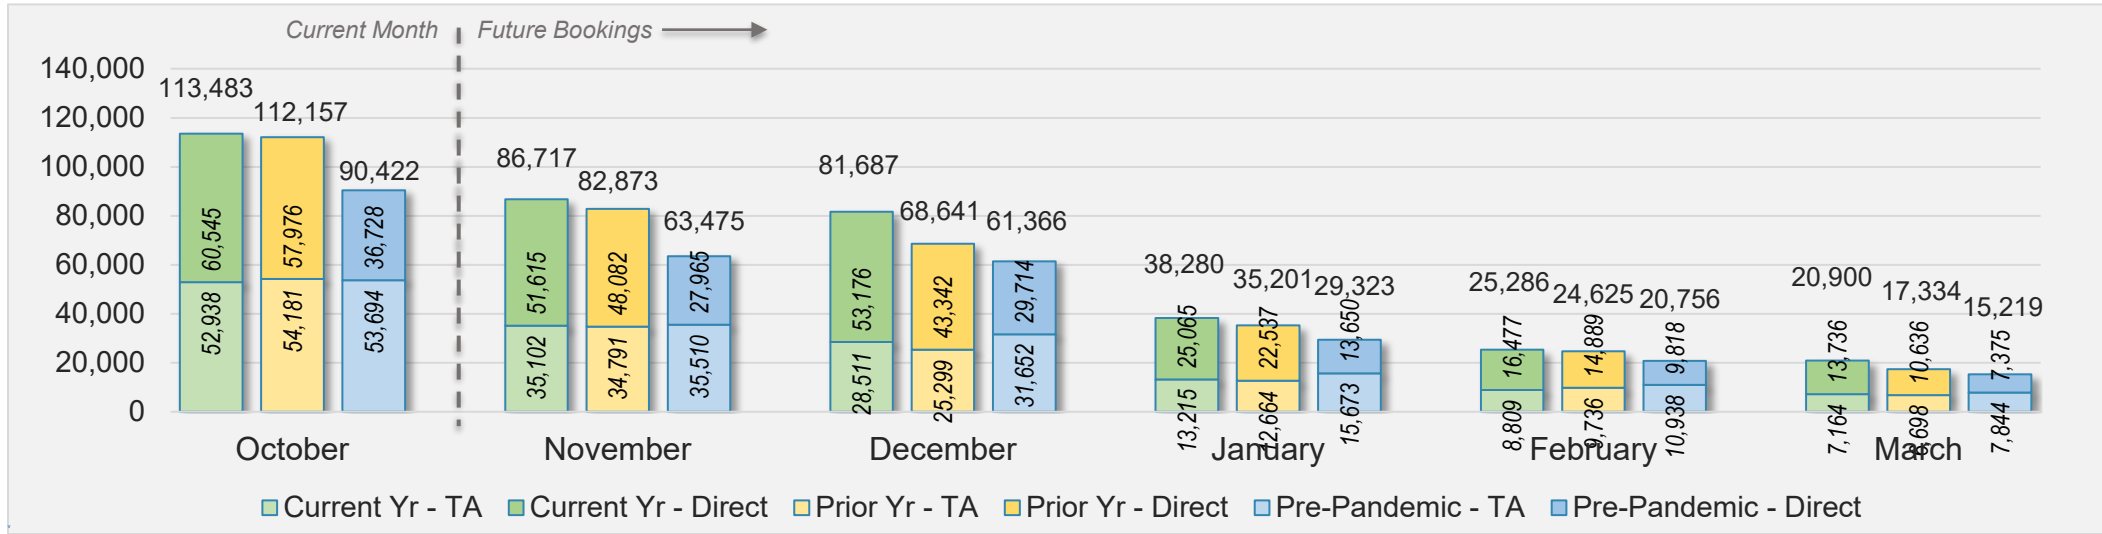

O'ahu

October 2024 Direct and Travel Agency Bookings to Hawai'i

U.S.

Source: ForwardKeys as of 10/6/24