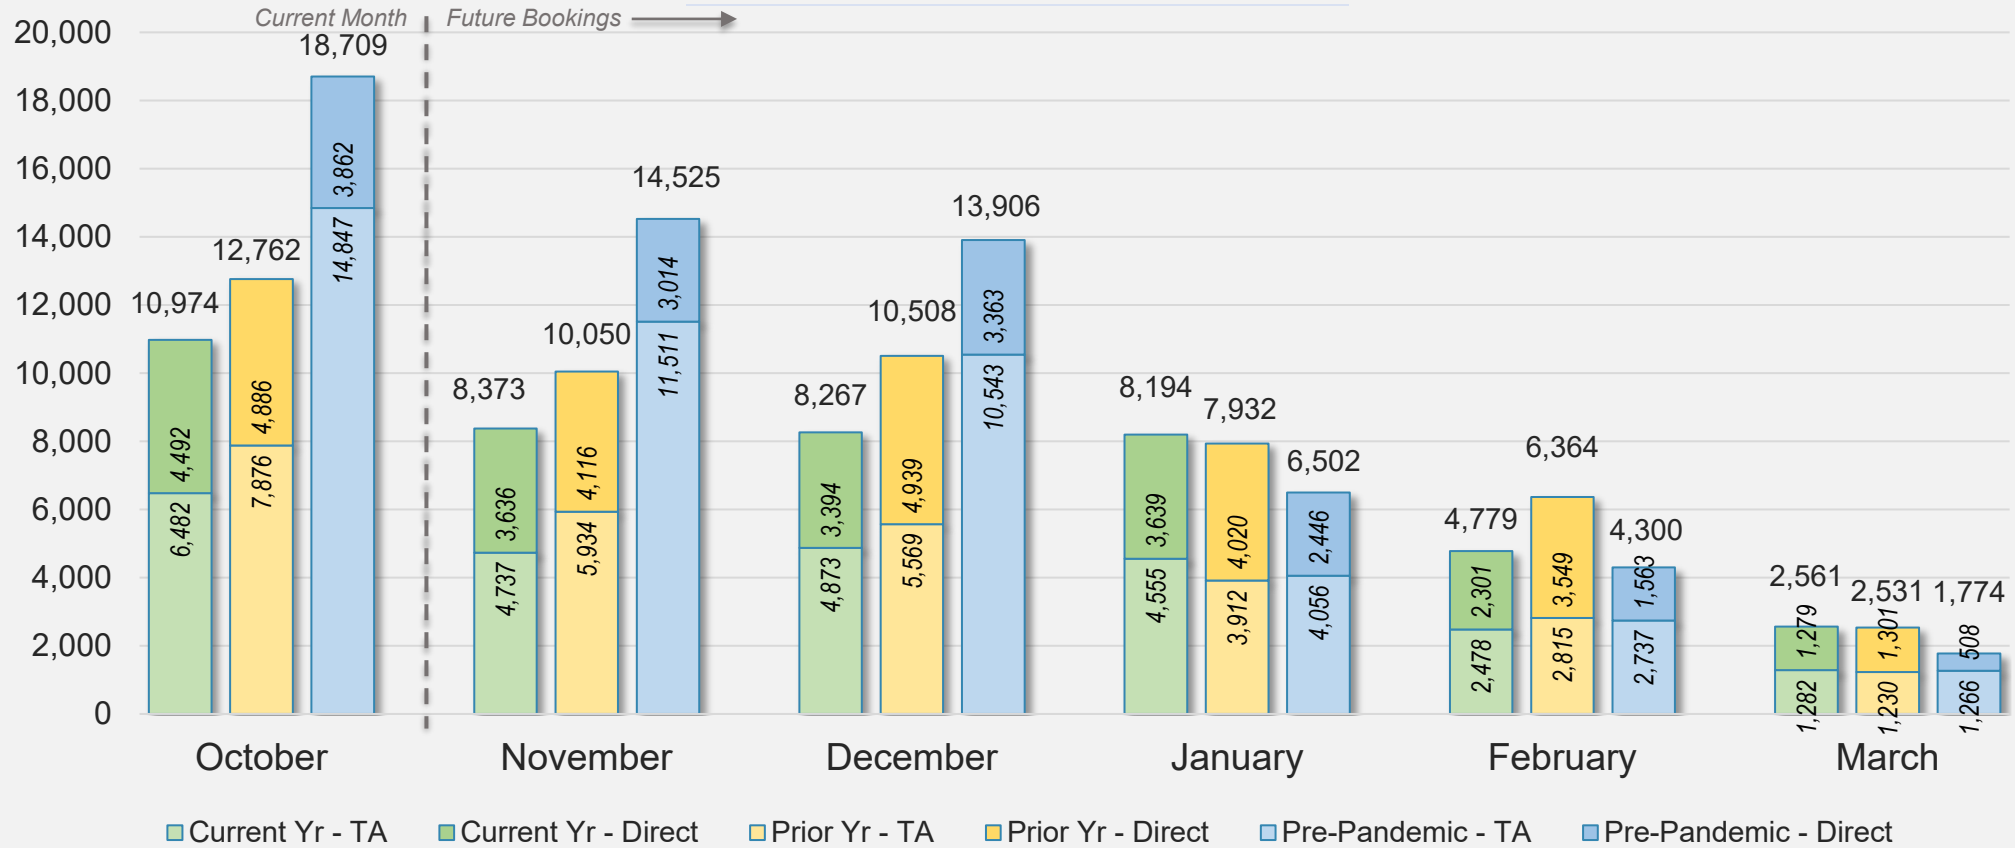

Forward Keys Index

- Bookings
 - Net sum of the number of visitors from Sales transactions counted, including Exchanges and Refunds.
- Current Year / Previous Year / Pre-pandemic
 - In the analysis results, "Current Year" refers to the period being analyzed. "Previous Year" refers to the time unit in the previous year equivalent to the "Current Year" (for year-on-year comparison purposes). "Pre-pandemic" refers to the equivalent period in 2019 to the Current period, using only 2019 data as a reference.
- Direct
 - Refers to tickets purchased directly through the airline, typically via an airline's website.
- Travel Agency
 - Refers to associated with an ARC/IATA number (or otherwise retail).

October 2024

Source: ForwardKeys as of 10/6/24

CANADA

Direct and Travel Agency Bookings to Hawaii Current vs. Prior vs. Pre-Pandemic Periods October 2024

Source: ForwardKeys as of 10/6/24

KOREA

Direct and Travel Agency Bookings to Hawaii Current vs. Prior vs. Pre-Pandemic Periods October 2024

Source: ForwardKeys as of 10/6/24

AUSTRALIA

Direct and Travel Agency Bookings to Hawaii Current vs. Prior vs. Pre-Pandemic Periods

October 2024

Source: ForwardKeys as of 10/6/24

O'ahu

October 2024 Direct and Travel Agency Bookings to Hawai'i