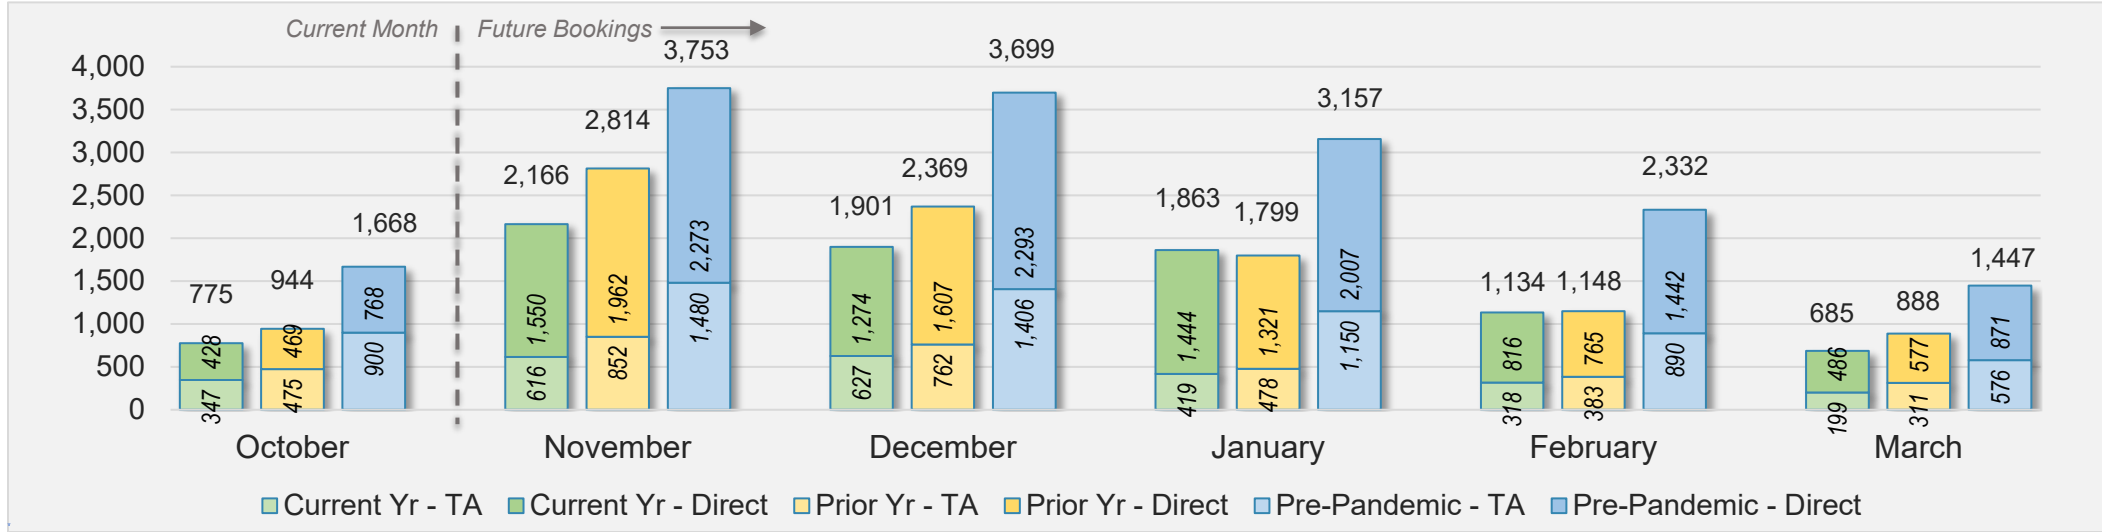

U.S.

Source: ForwardKeys as of 10/6/24

October 2024 Direct and Travel Agency Bookings to Hawai'i

JAPAN

Source: ForwardKeys as of 10/6/24

Kaua'i (continued)

October 2024 Direct and Travel Agency Bookings to Hawai'i

Source: ForwardKeys as of 10/6/24

October 2024 Direct and Travel Agency Bookings to Hawai'i

Source: ForwardKeys as of 10/6/24

Kaua'i (continued)

October 2024 Direct and Travel Agency Bookings to Hawai'i

AUSTRALIA