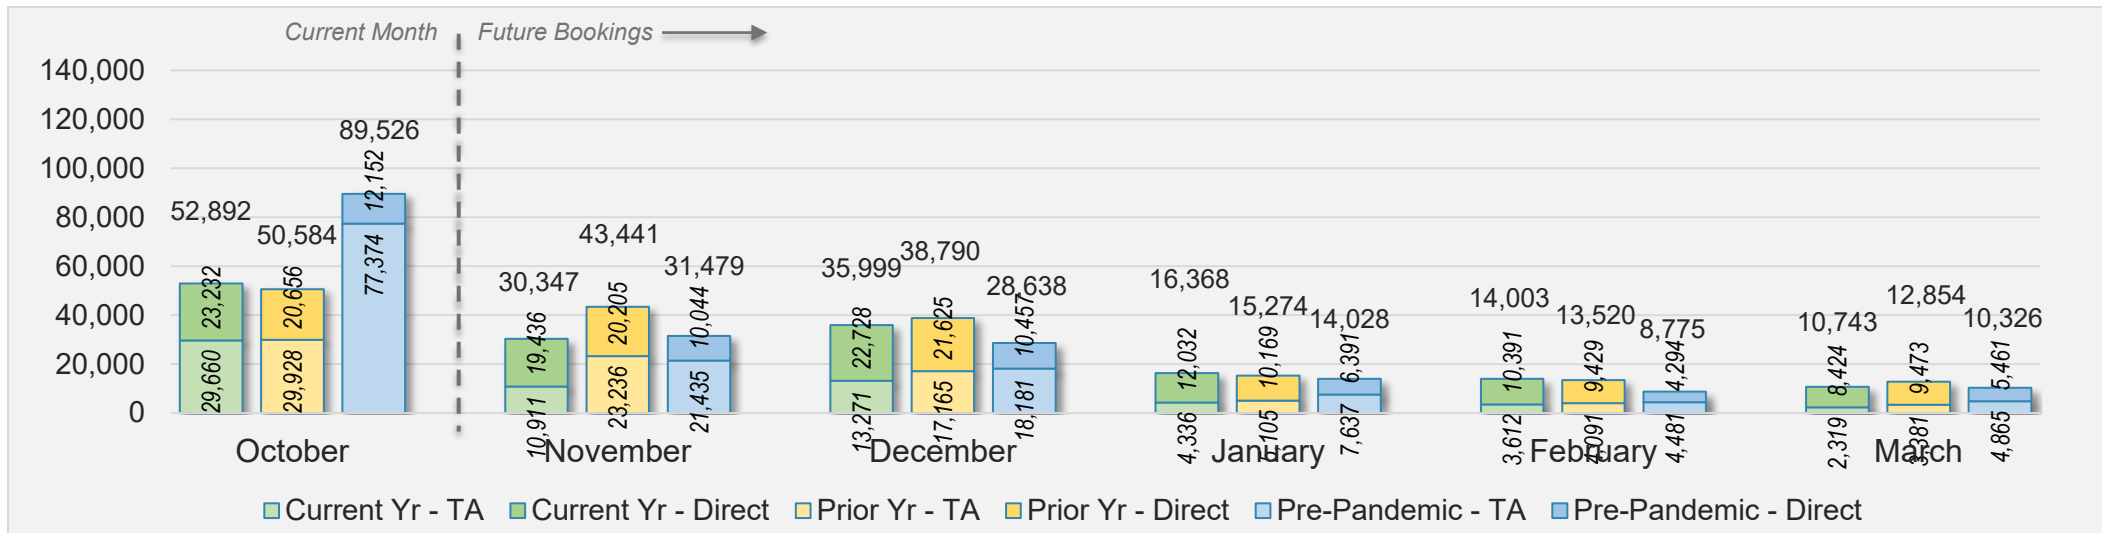

October 2024 Direct and Travel Agency Bookings to Hawai'i

JAPAN

Source: ForwardKeys as of 10/6/24