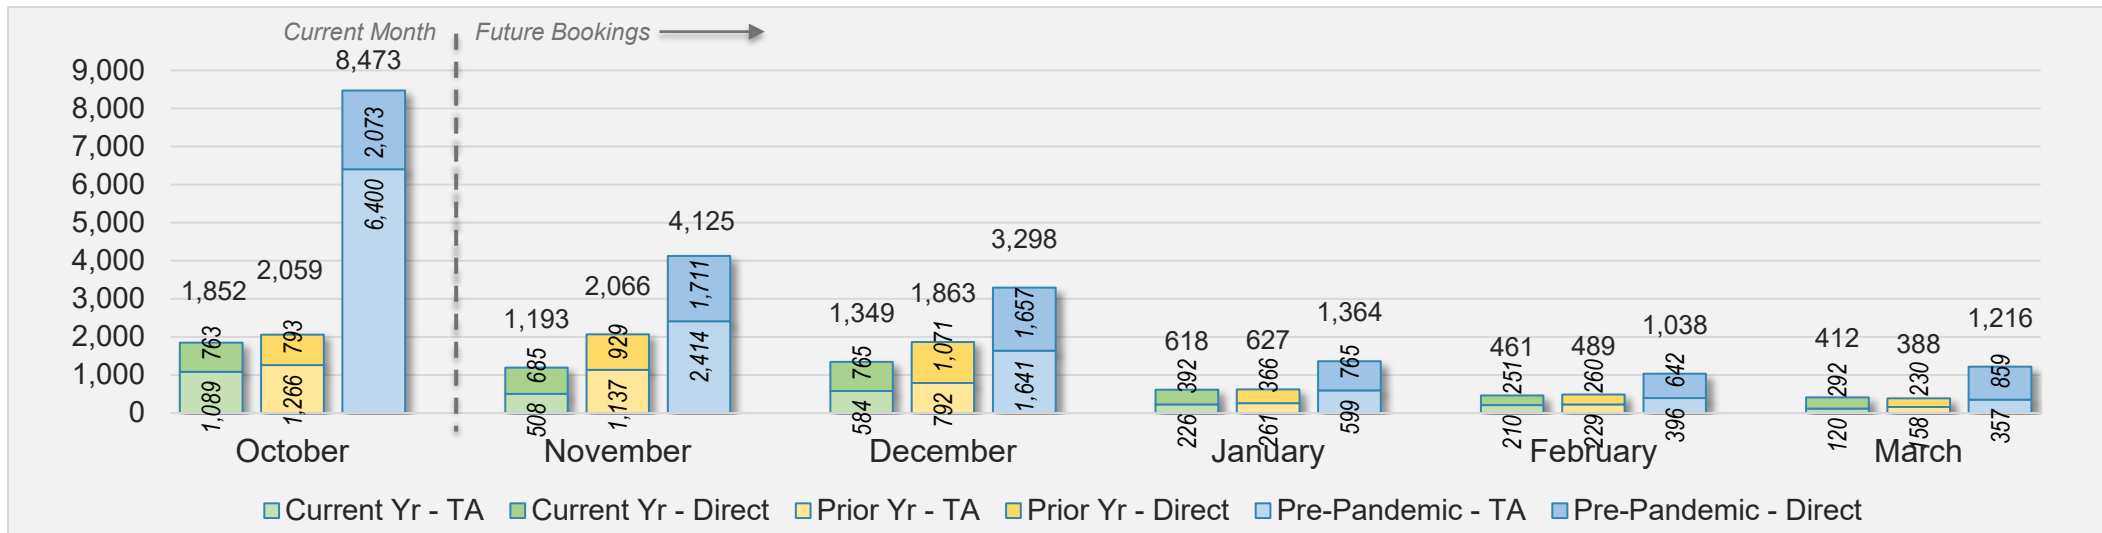

Source: ForwardKeys as of 10/6/24

Hawai'i Island

October 2024 Direct and Travel Agency Bookings to Hawai'i

U.S.

Source: ForwardKeys as of 10/6/24

October 2024 Direct and Travel Agency Bookings to Hawai'i

JAPAN

Source: ForwardKeys as of 10/6/24

Hawai'i Island (continued)

October 2024 Direct and Travel Agency Bookings to Hawai'i

CANADA

Source: ForwardKeys as of 10/6/24

October 2024 Direct and Travel Agency Bookings to Hawai'i