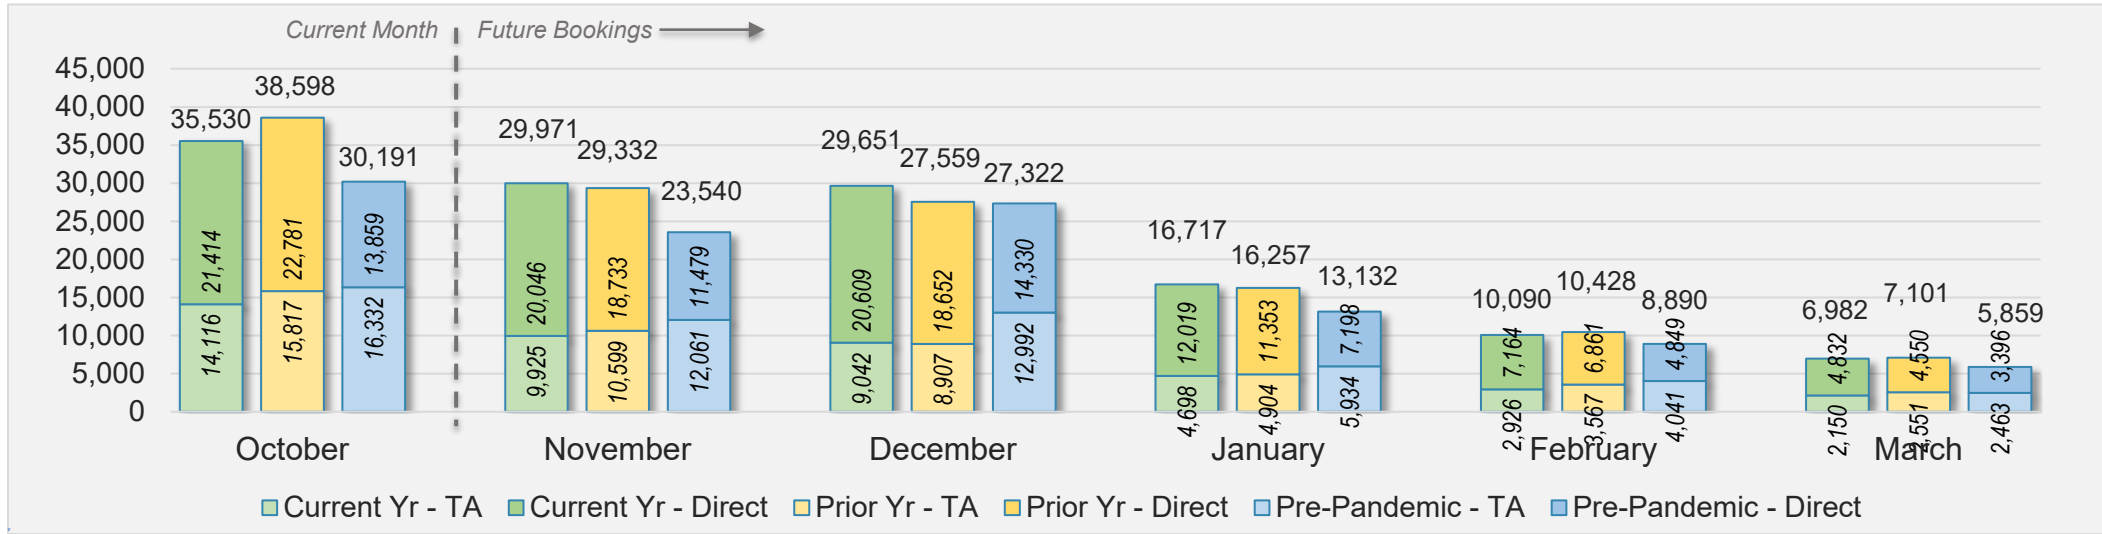

Hawai'i Island

October 2024 Direct and Travel Agency Bookings to Hawai'i

U.S.

Source: ForwardKeys as of 10/6/24

October 2024 Direct and Travel Agency Bookings to Hawai'i

JAPAN