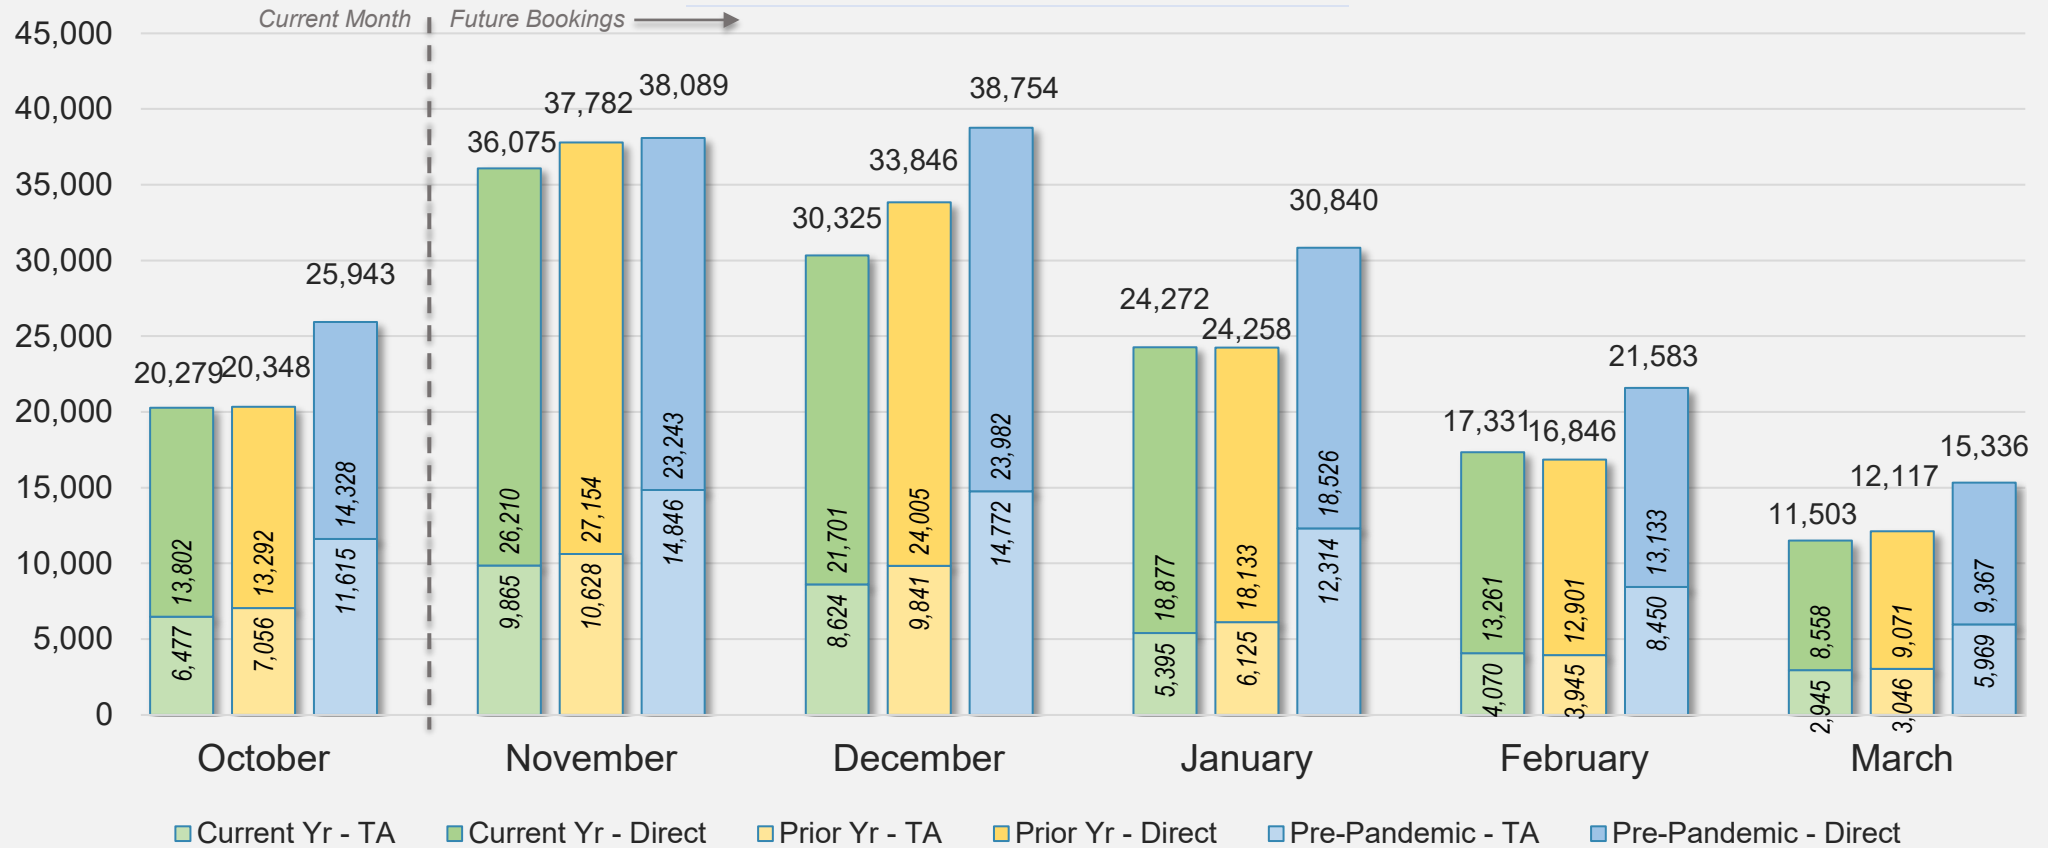

Forward Keys Index

- Bookings
 - Net sum of the number of visitors from Sales transactions counted, including Exchanges and Refunds.
- Current Year / Previous Year / Pre-pandemic
 - In the analysis results, "Current Year" refers to the period being analyzed. "Previous Year" refers to the time unit in the previous year equivalent to the "Current Year" (for year-on-year comparison purposes). "Pre-pandemic" refers to the equivalent period in 2019 to the Current period, using only 2019 data as a reference.
- Direct
 - Refers to tickets purchased directly through the airline, typically via an airline's website.
- Travel Agency
 - Refers to associated with an ARC/IATA number (or otherwise retail).

Direct and Travel Agency Bookings to Hawaii Current vs. Prior vs. Pre-Pandemic Periods

October 2024

Source: ForwardKeys as of 10/6/24

JAPAN

Direct and Travel Agency Bookings to Hawaii Current vs. Prior vs. Pre-Pandemic Periods

October 2024

Source: ForwardKeys as of 10/6/24

CANADA

Direct and Travel Agency Bookings to Hawaii Current vs. Prior vs. Pre-Pandemic Periods October 2024

Source: ForwardKeys as of 10/6/24

KOREA

Direct and Travel Agency Bookings to Hawaii Current vs. Prior vs. Pre-Pandemic Periods October 2024