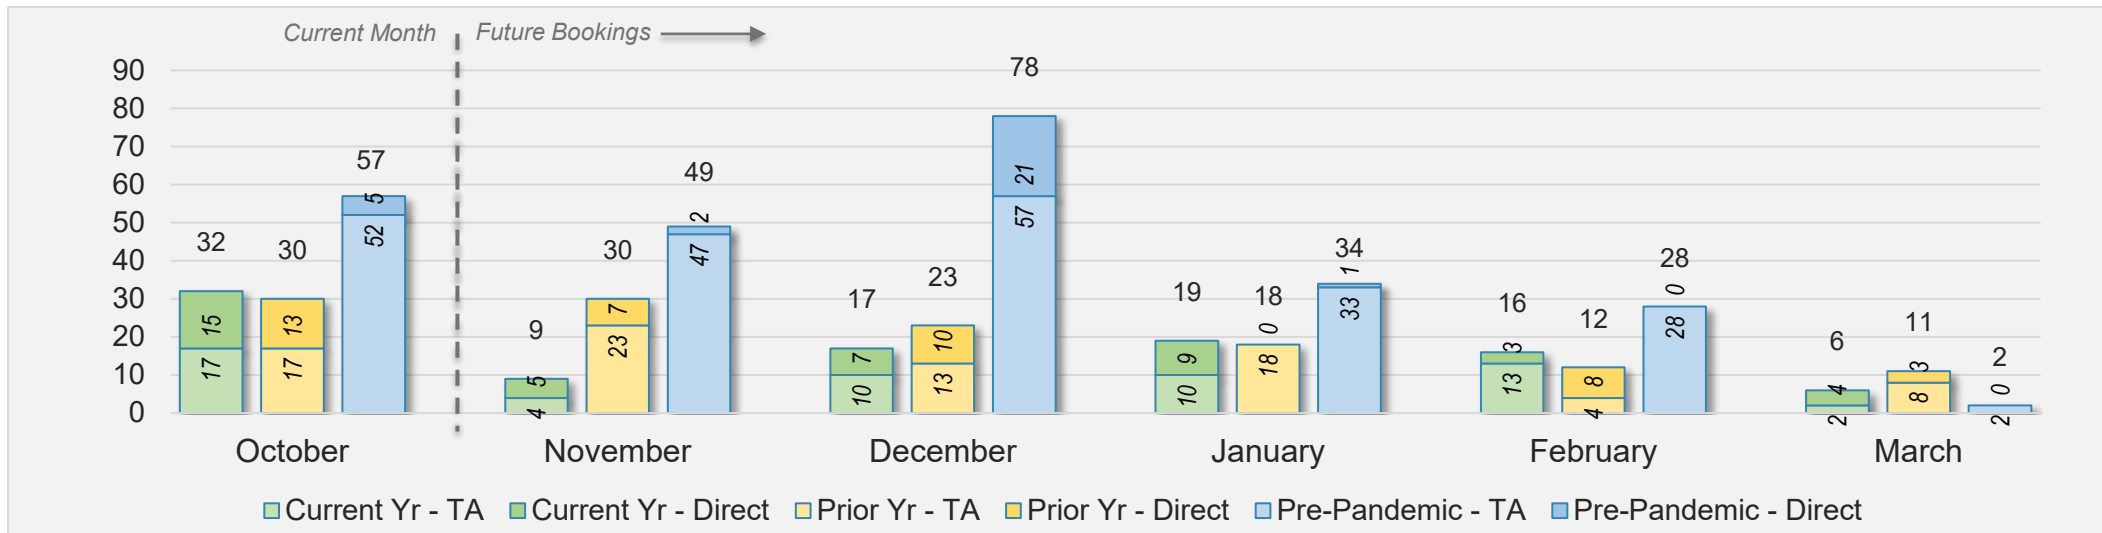

October 2024 Direct and Travel Agency Bookings to Hawai'i

Source: ForwardKeys as of 10/6/24