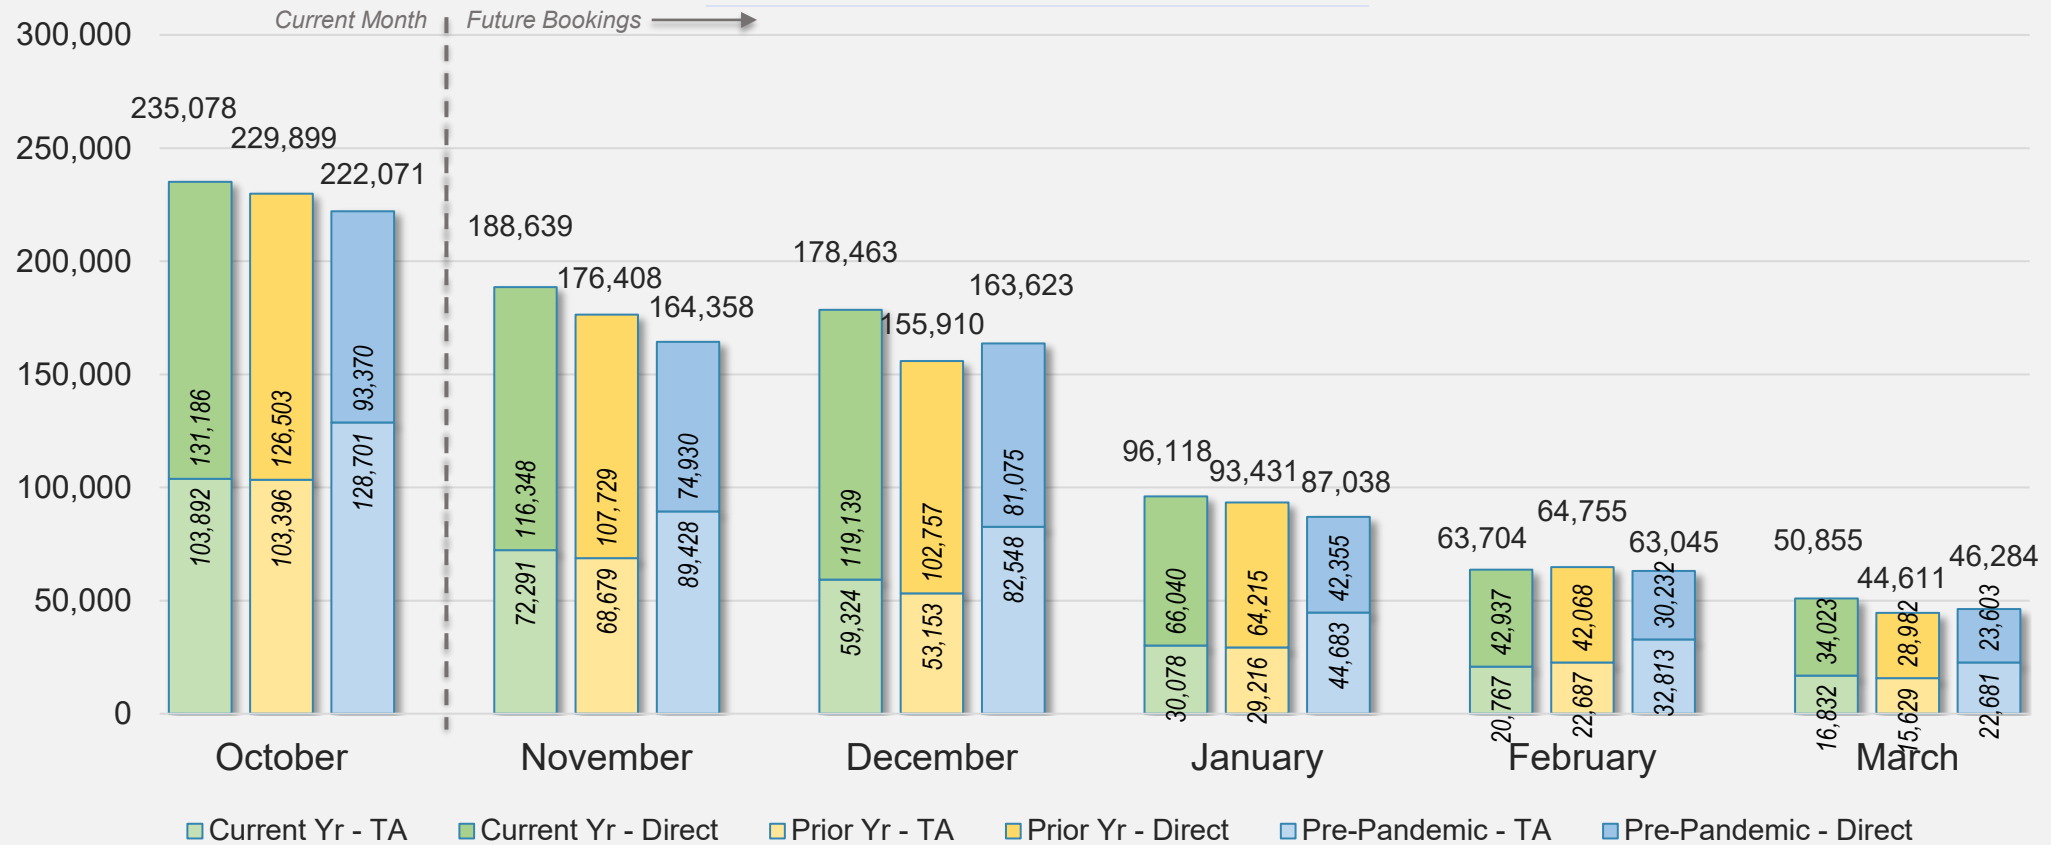

Direct and Travel Agency Bookings to Hawaii Current vs. Prior vs. Pre-Pandemic Periods

October 2024

Source: ForwardKeys as of 10/6/24