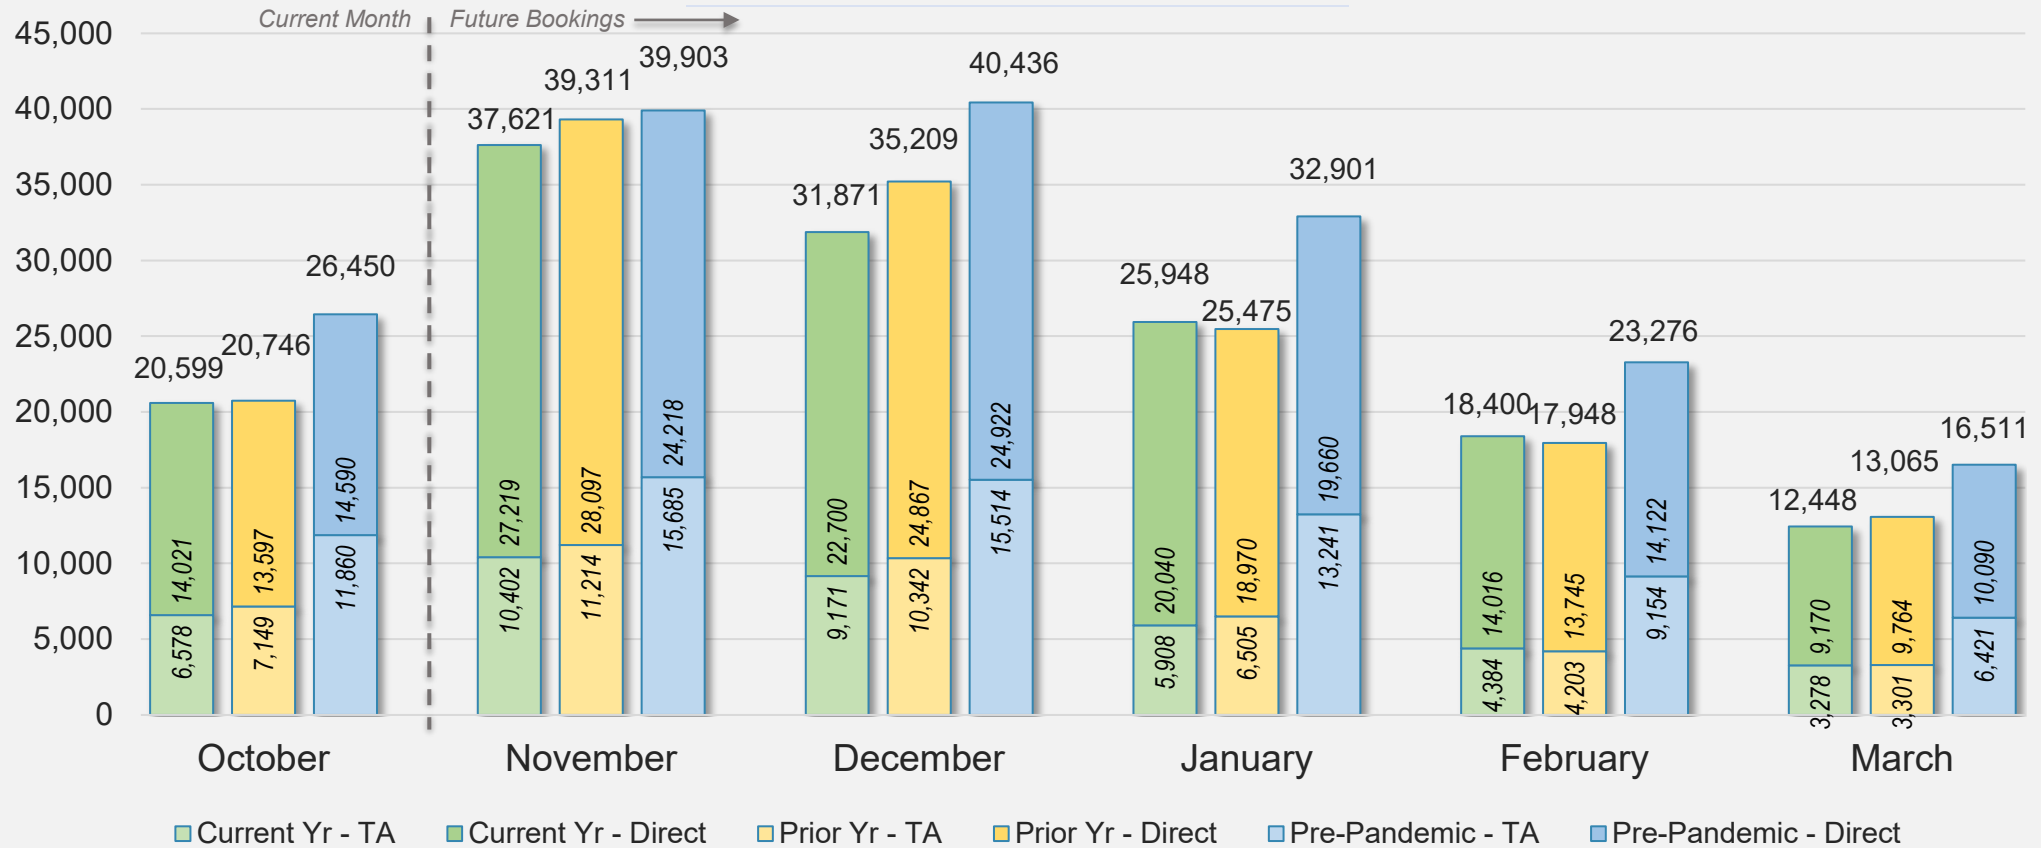

CANADA

Direct and Travel Agency Bookings to Hawaii Current vs. Prior vs. Pre-Pandemic Periods

October 2024

Source: ForwardKeys as of 10/13/24