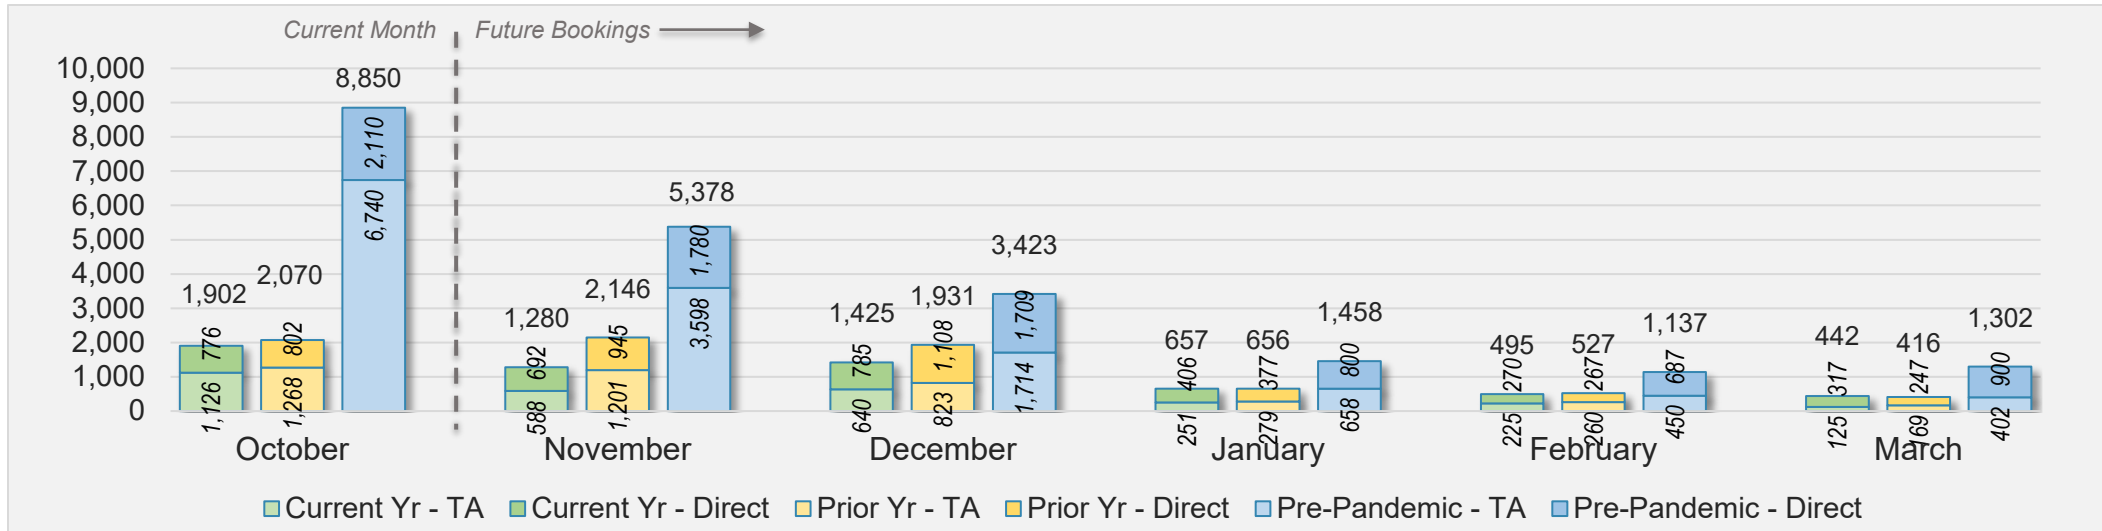

## October 2024 Direct and Travel Agency Bookings to Hawai'i

U.S.

Source: ForwardKeys as of 10/13/24

## October 2024 Direct and Travel Agency Bookings to Hawai'i

JAPAN

Source: ForwardKeys as of 10/13/24