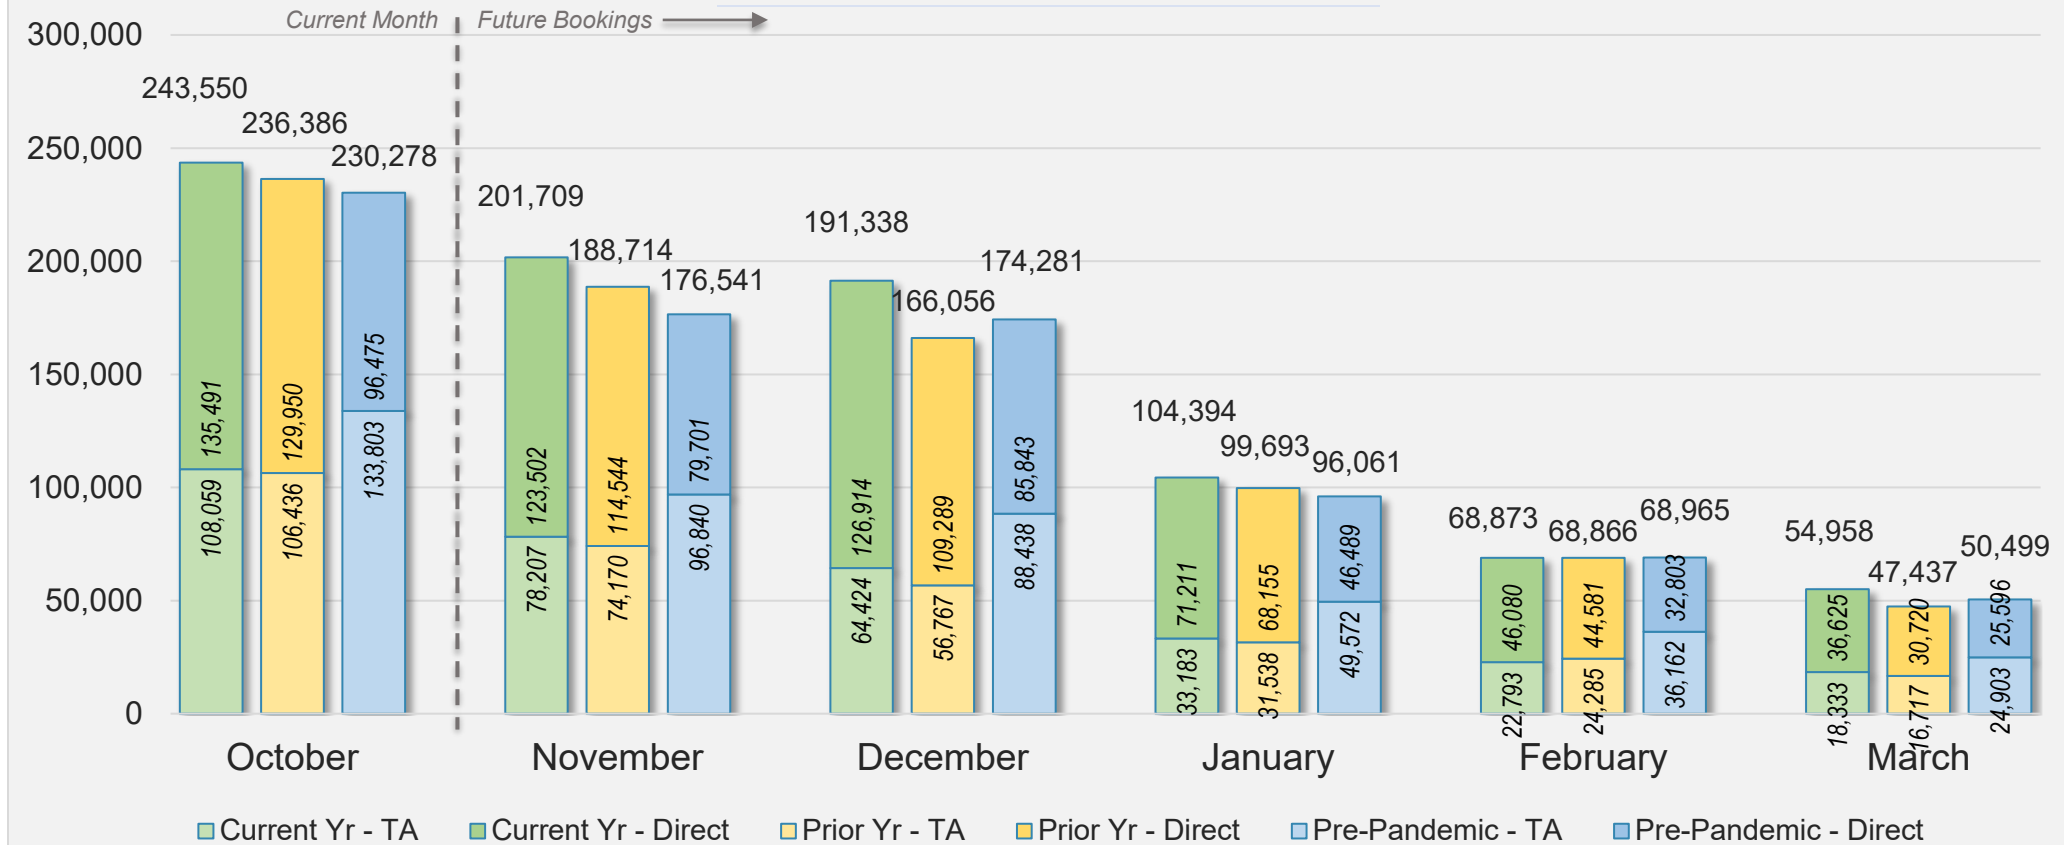

Direct and Travel Agency Bookings to Hawaii Current vs. Prior vs. Pre-Pandemic Periods

October 2024

Source: ForwardKeys as of 10/13/24