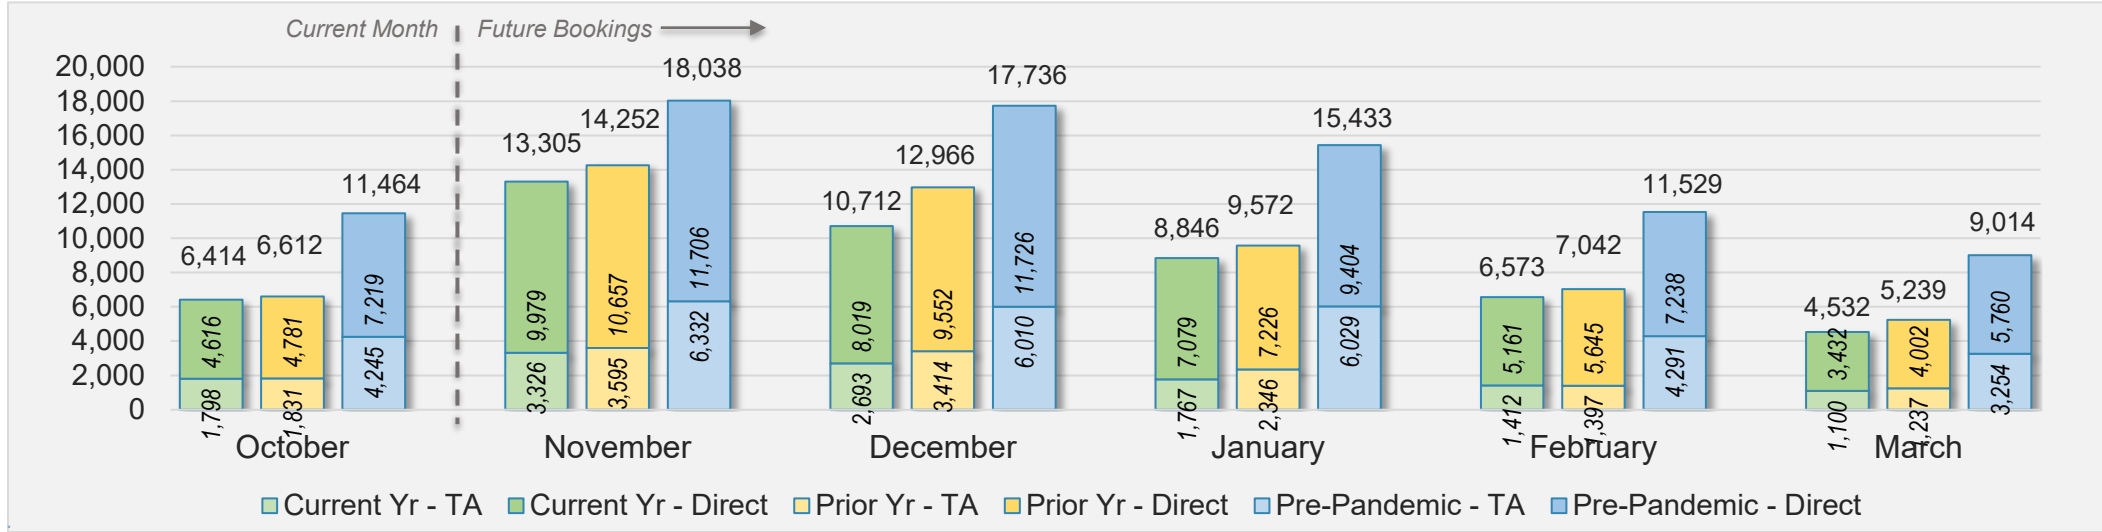

Maui (continued)

October 2024 Direct and Travel Agency Bookings to Hawai'i