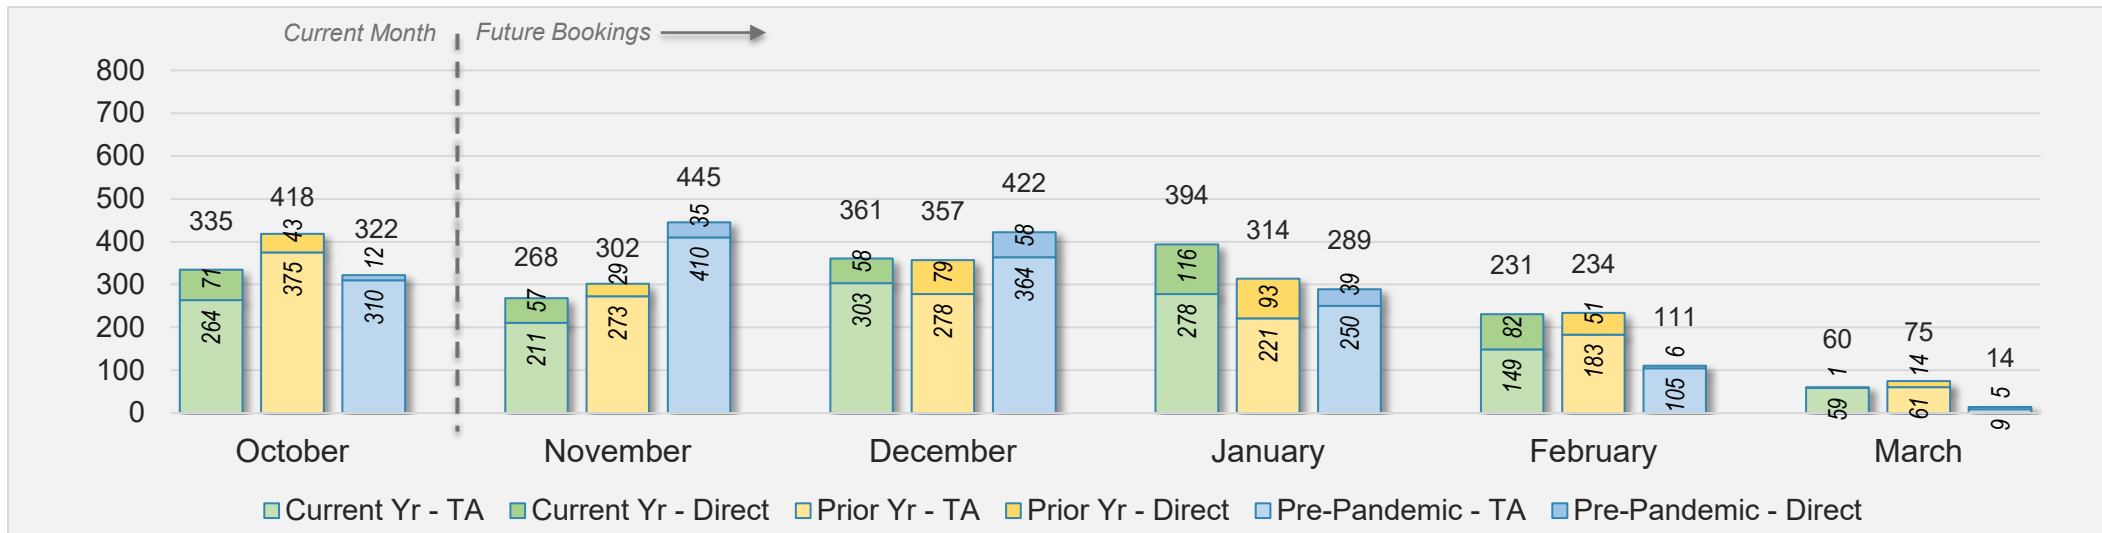

## October 2024 Direct and Travel Agency Bookings to Hawai'i

CANADA

Source: ForwardKeys as of 10/13/24

## October 2024 Direct and Travel Agency Bookings to Hawai'i

KOREA

Source: ForwardKeys as of 10/13/24