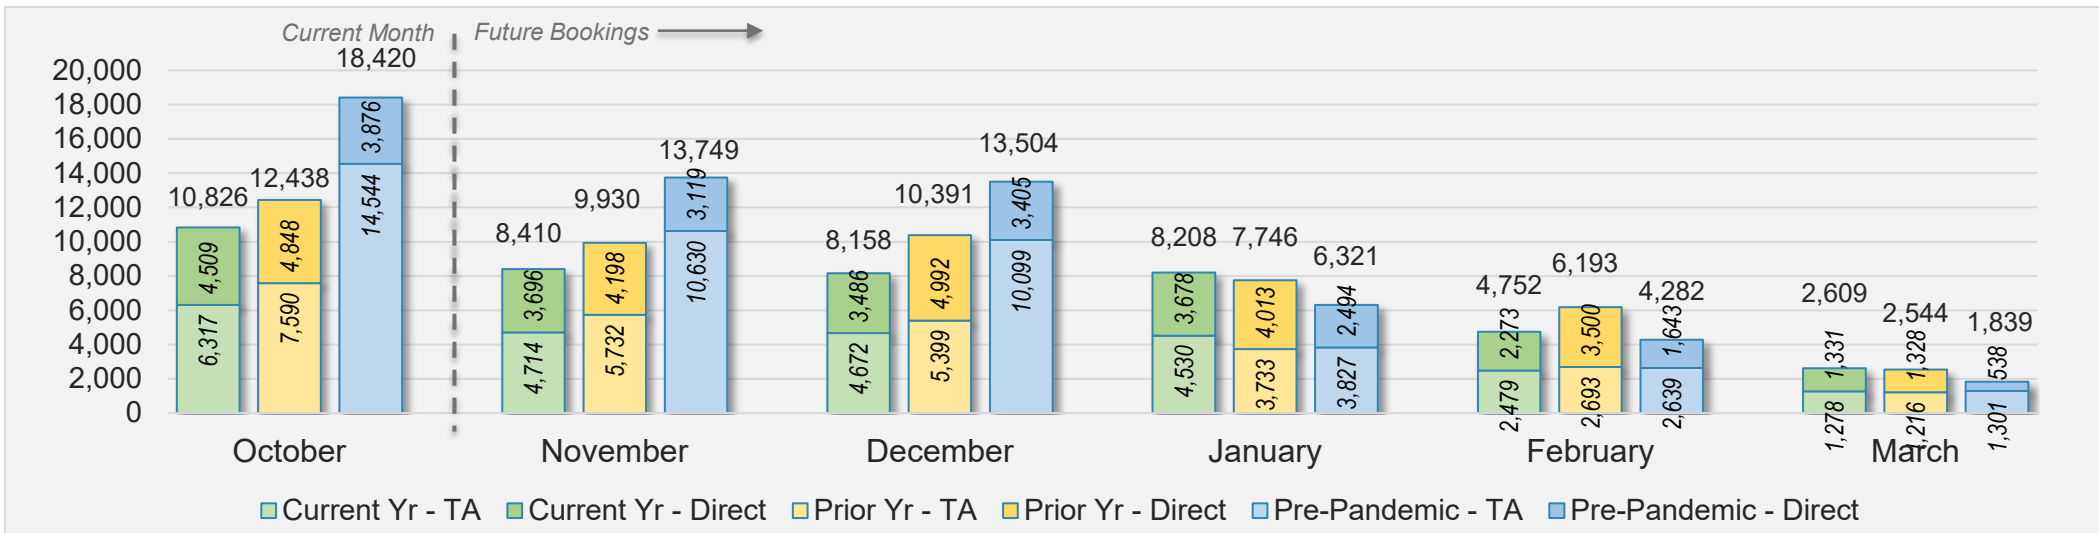

October 2024 Direct and Travel Agency Bookings to Hawai'i