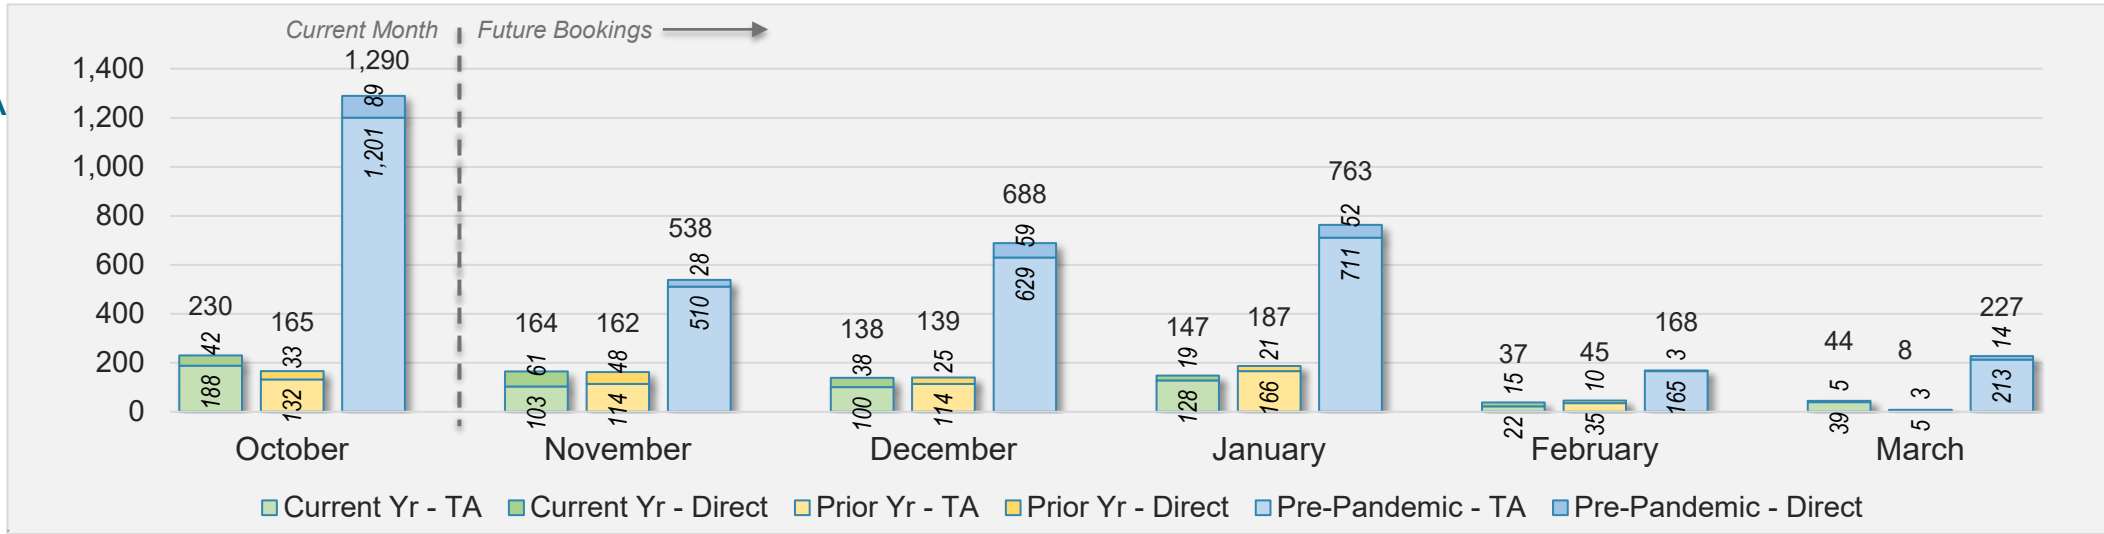

## October 2024 Direct and Travel Agency Bookings to Hawai'i

## October 2024 Direct and Travel Agency Bookings to Hawai'i

CANADA

KOREA

# Maui (continued)

October 2024 Direct and Travel Agency Bookings to Hawai'i

AUSTRALIA

Source: ForwardKeys as of 10/13/24