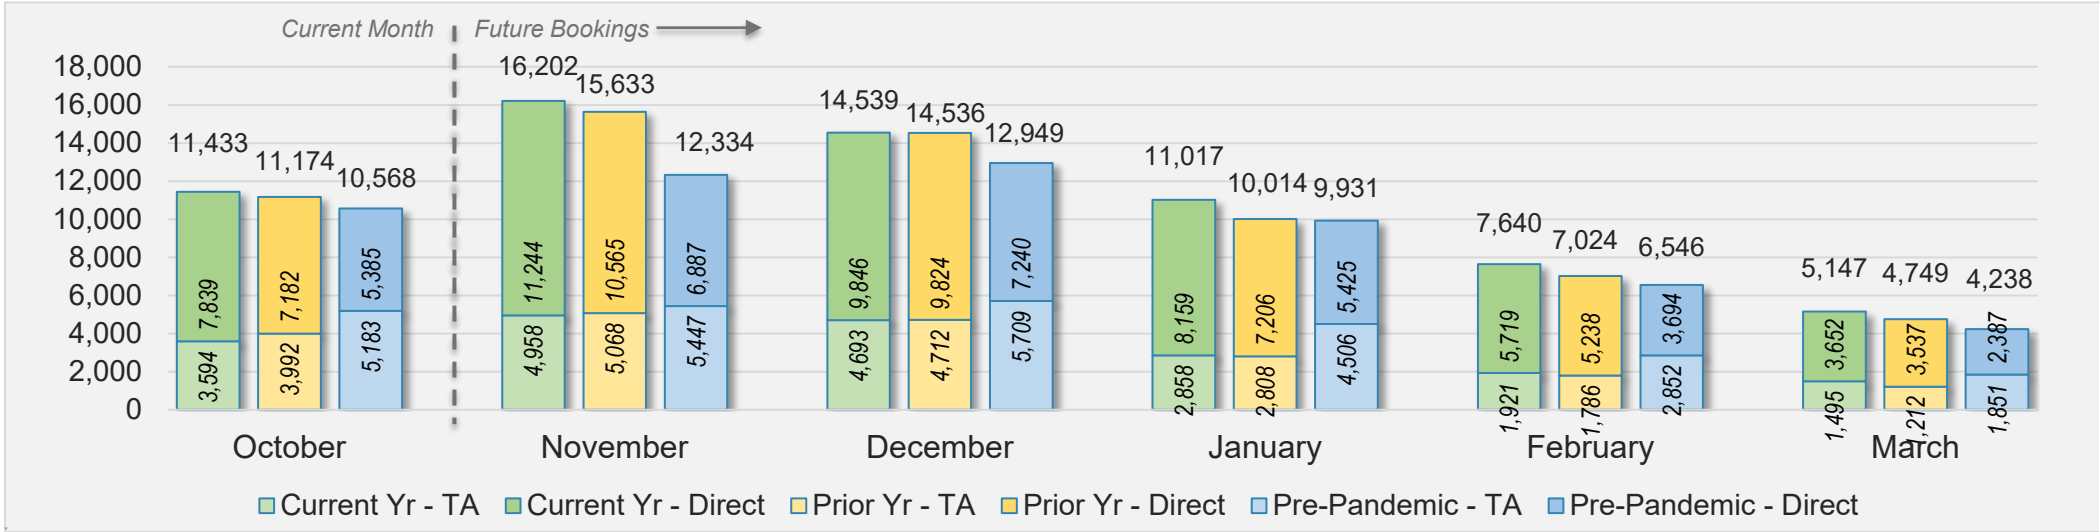

O'ahu (continued)

October 2024 Direct and Travel Agency Bookings to Hawai'i