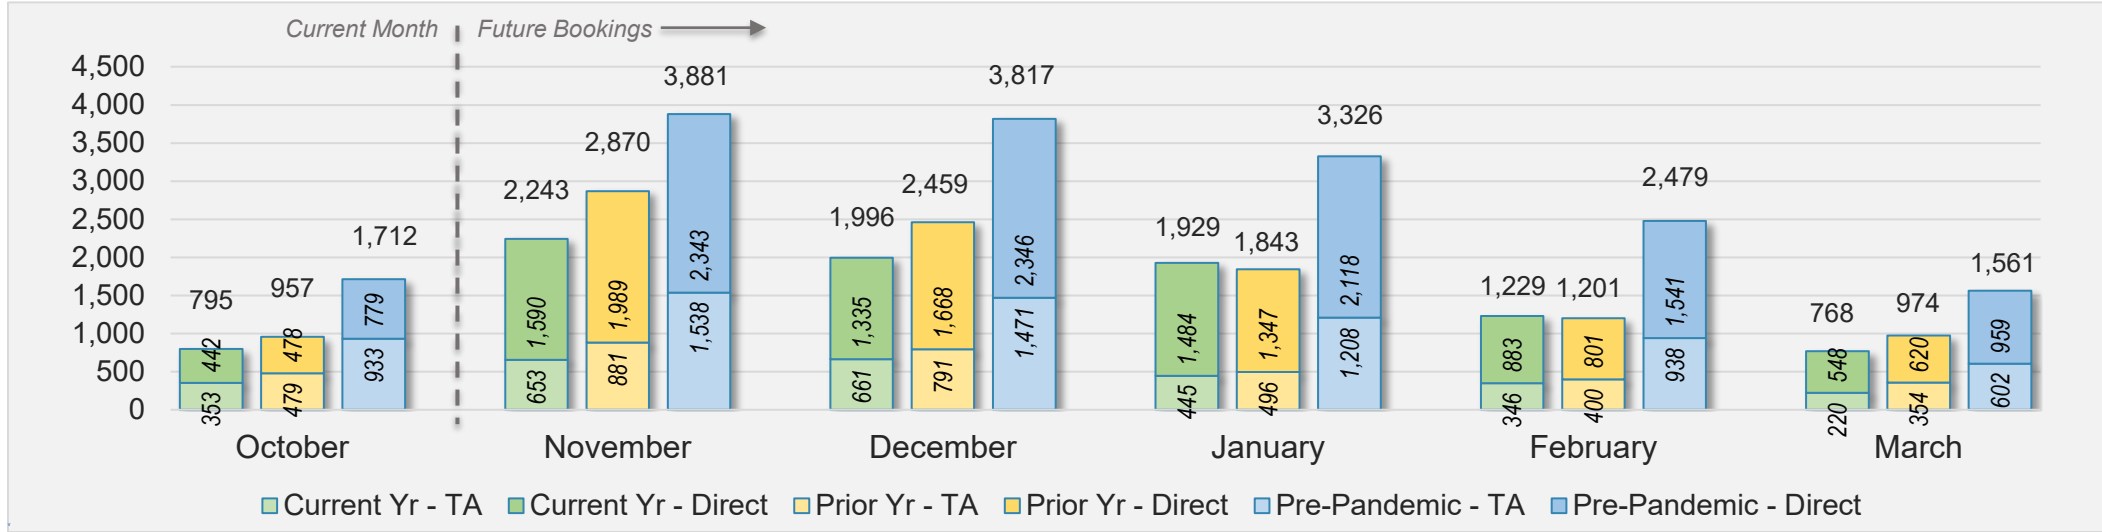

Kaua'i (continued)

October 2024 Direct and Travel Agency Bookings to Hawai'i