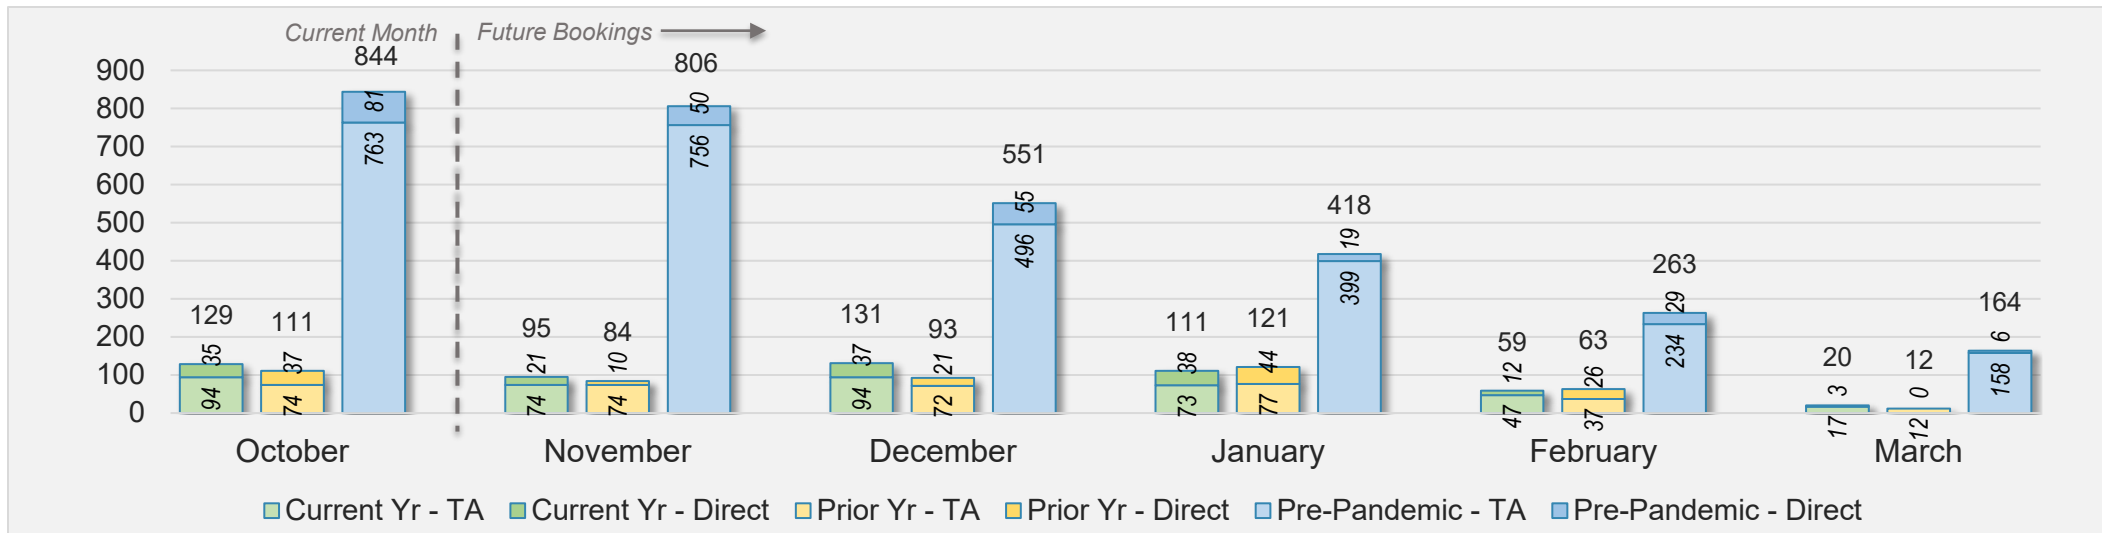

October 2024 Direct and Travel Agency Bookings to Hawai'i