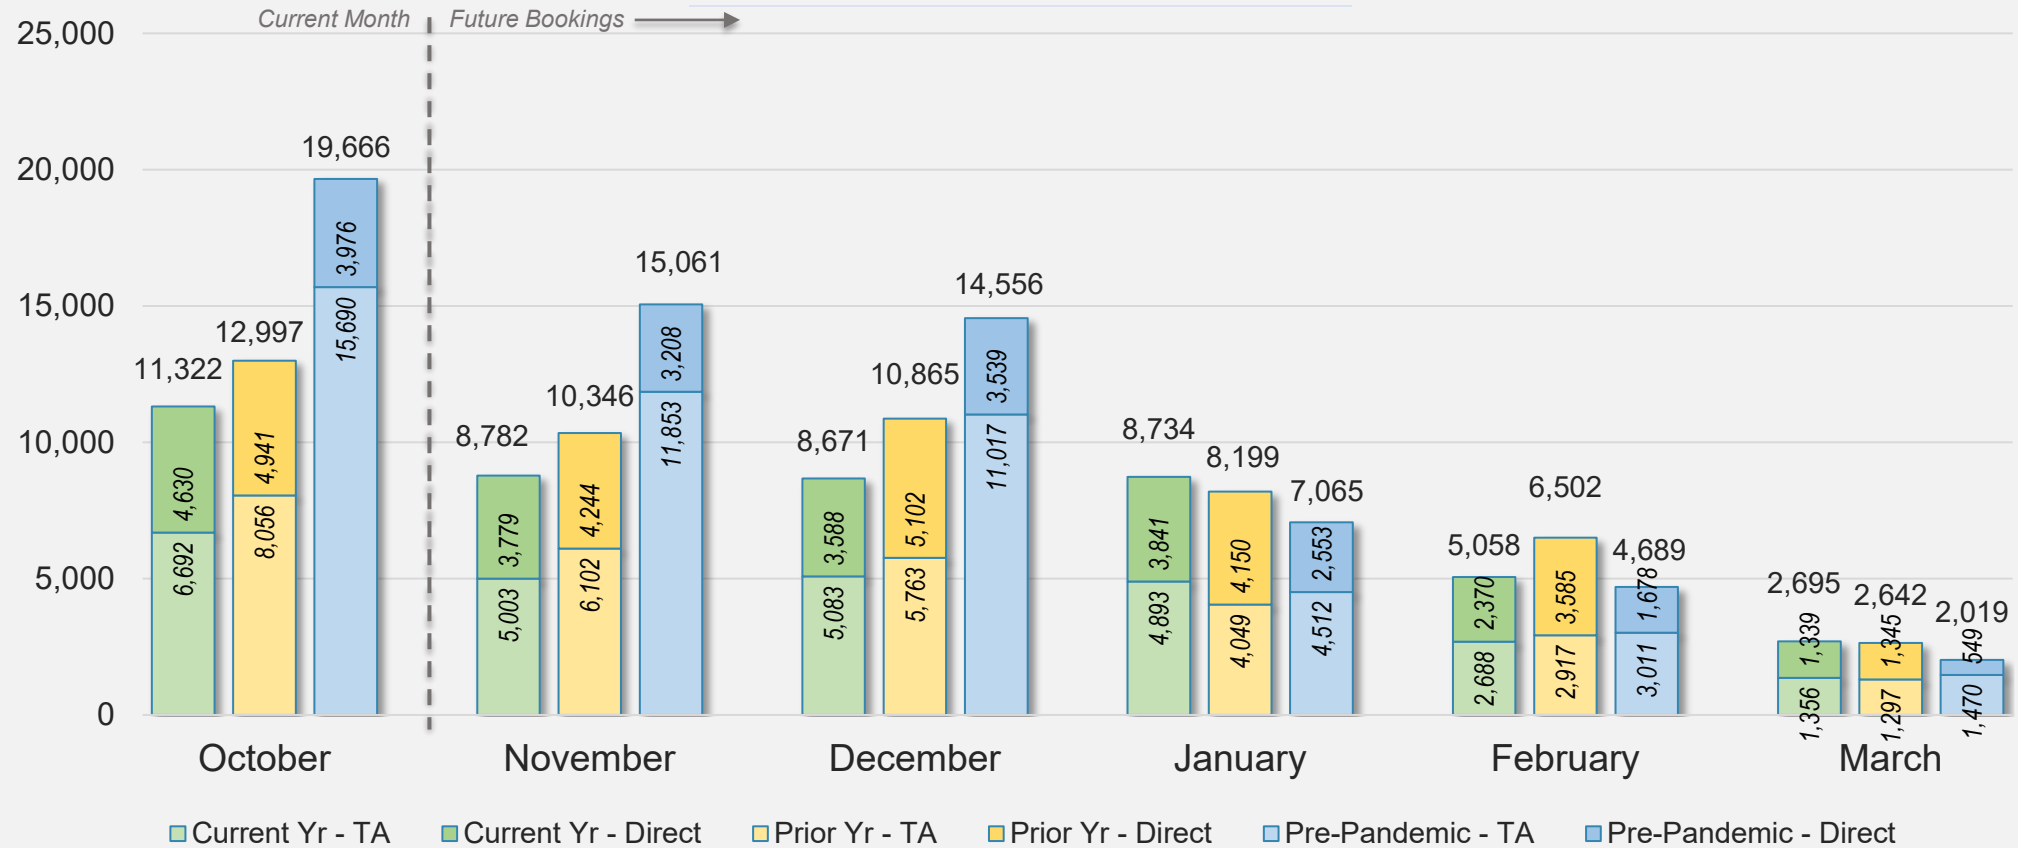

KOREA

Direct and Travel Agency Bookings to Hawaii Current vs. Prior vs. Pre-Pandemic Periods

October 2024

Source: ForwardKeys as of 10/13/24