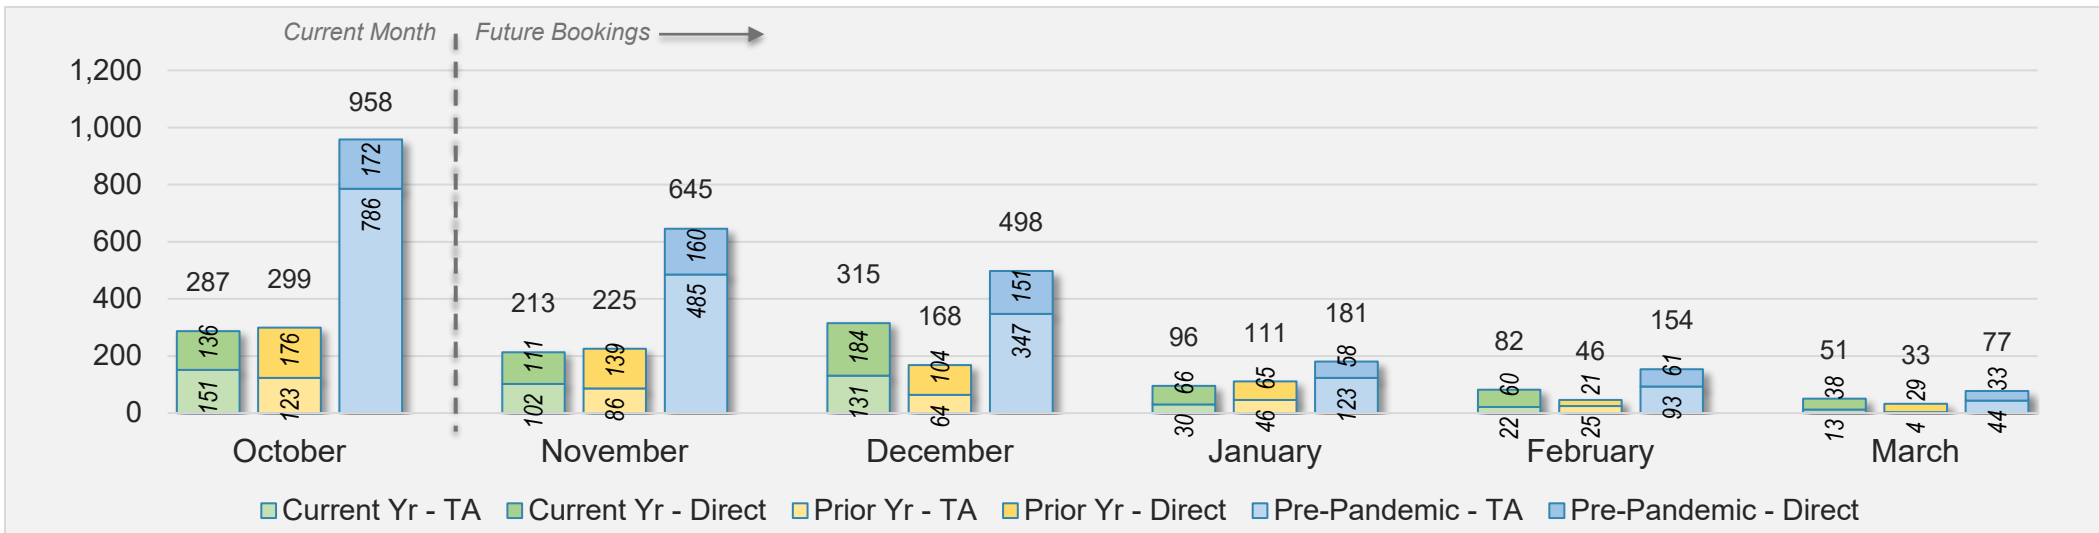

October 2024 Direct and Travel Agency Bookings to Hawai'i

JAPAN

Source: ForwardKeys as of 10/13/24