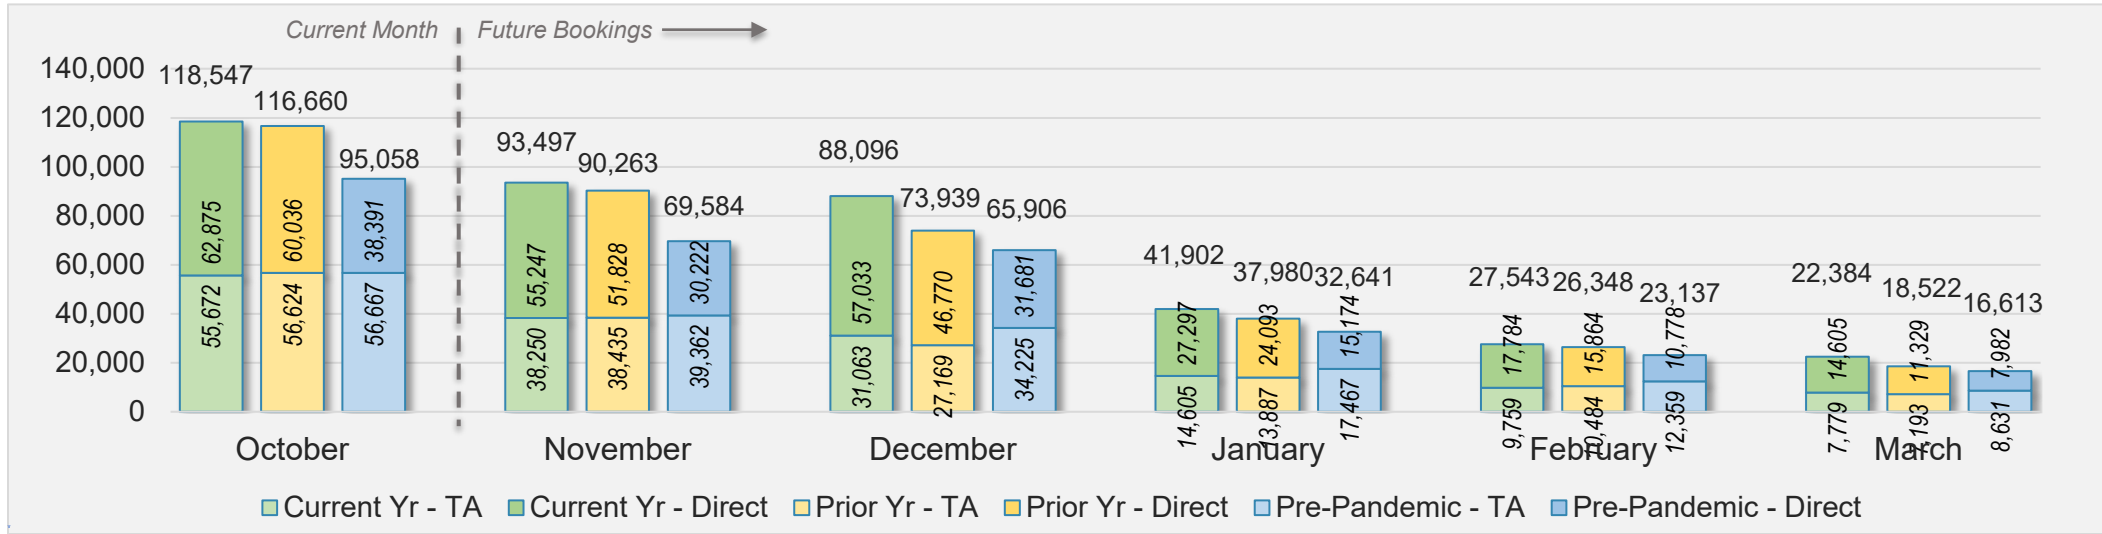

## Direct and Travel Agency Bookings to Hawaii Current vs. Prior vs. Pre-Pandemic Periods

October 2024

Source: ForwardKeys as of 10/13/24

## October 2024 Direct and Travel Agency Bookings to Hawai'i

U.S.

Source: ForwardKeys as of 10/13/24