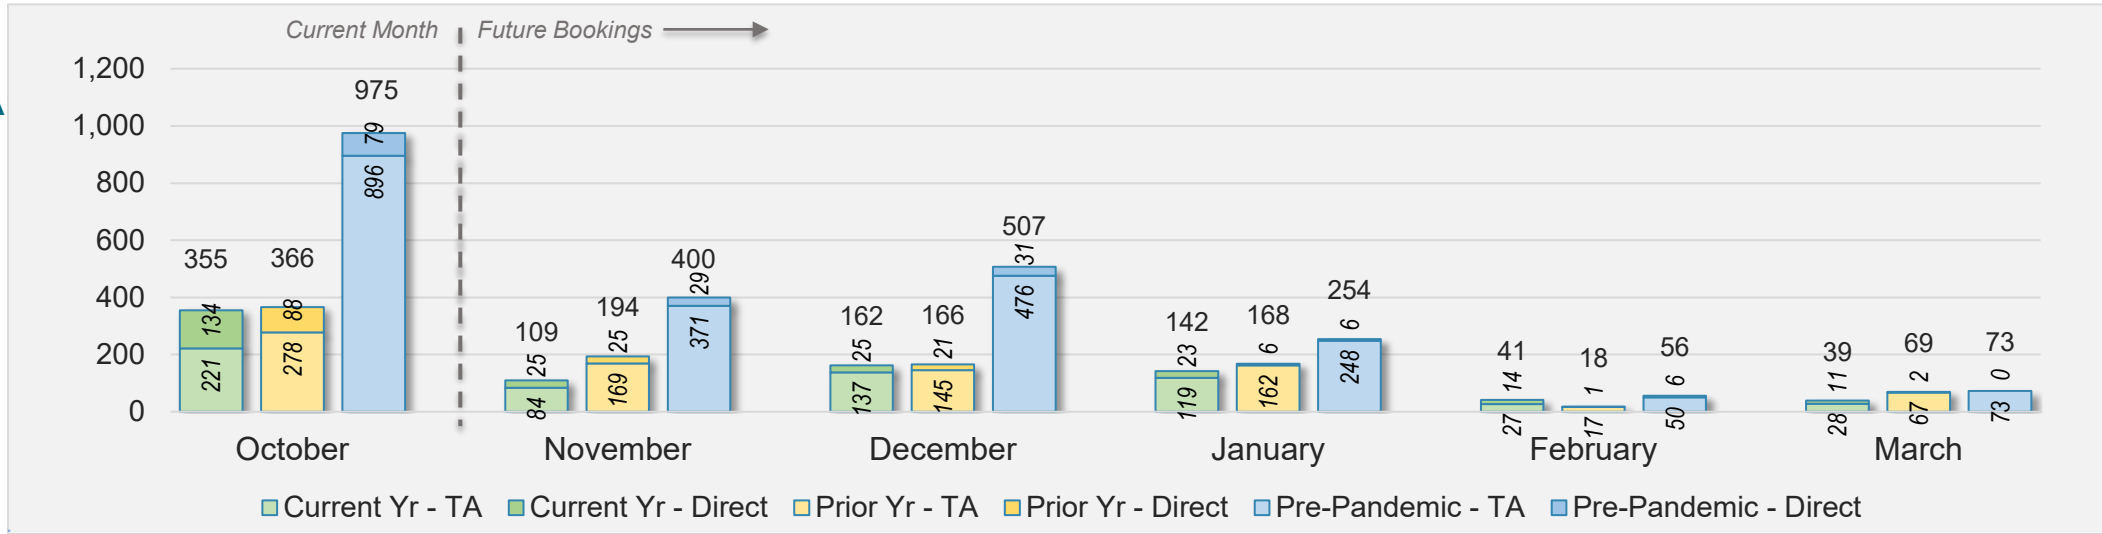

## October 2024 Direct and Travel Agency Bookings to Hawai'i

CANADA

Source: ForwardKeys as of 10/13/24

## October 2024 Direct and Travel Agency Bookings to Hawai'i

KOREA

Source: ForwardKeys as of 10/13/24

# Hawai'i Island (continued)

October 2024 Direct and Travel Agency Bookings to Hawai'i

AUSTRALIA

Source: ForwardKeys as of 10/13/24