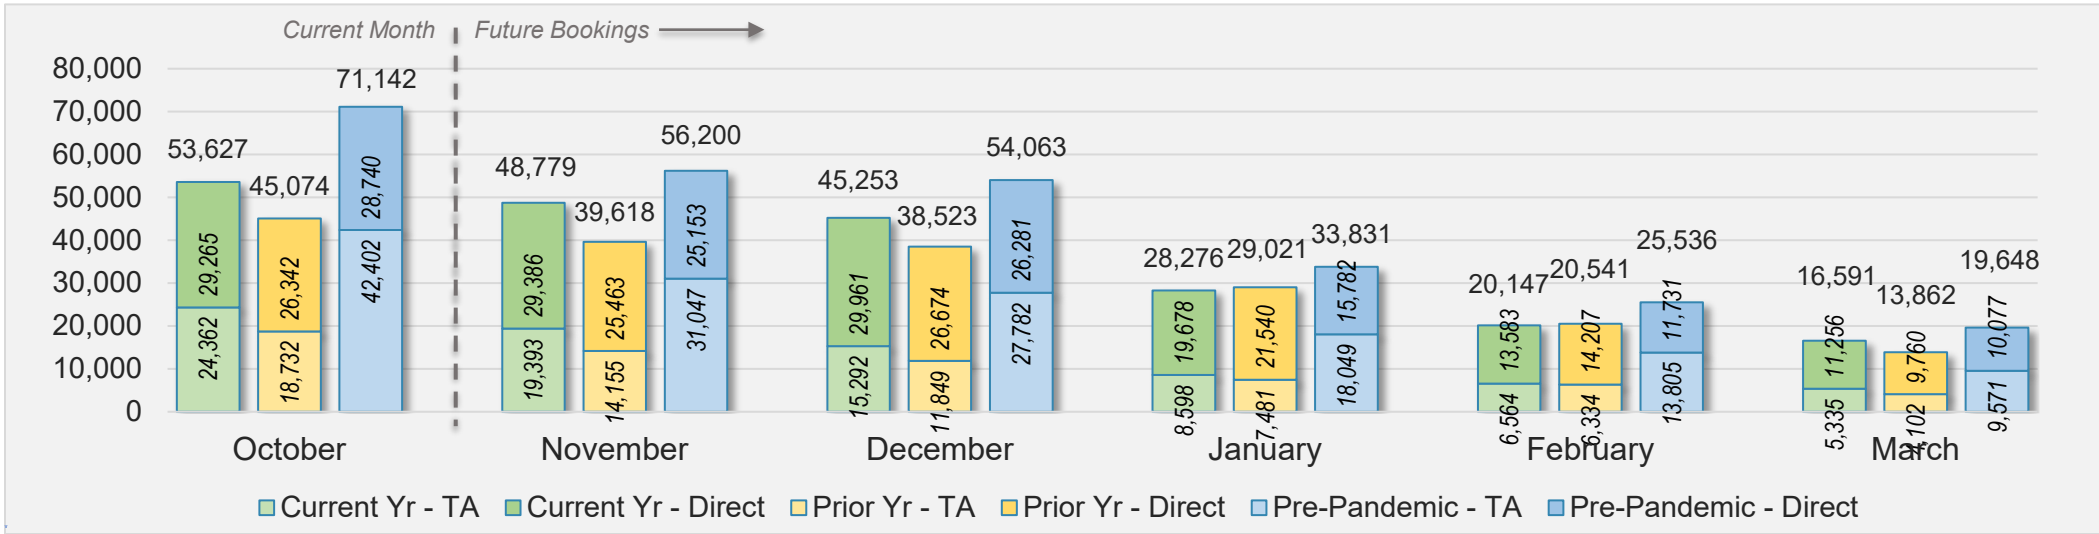

Maui

October 2024 Direct and Travel Agency Bookings to Hawai'i

U.S.

Source: ForwardKeys as of 10/13/24