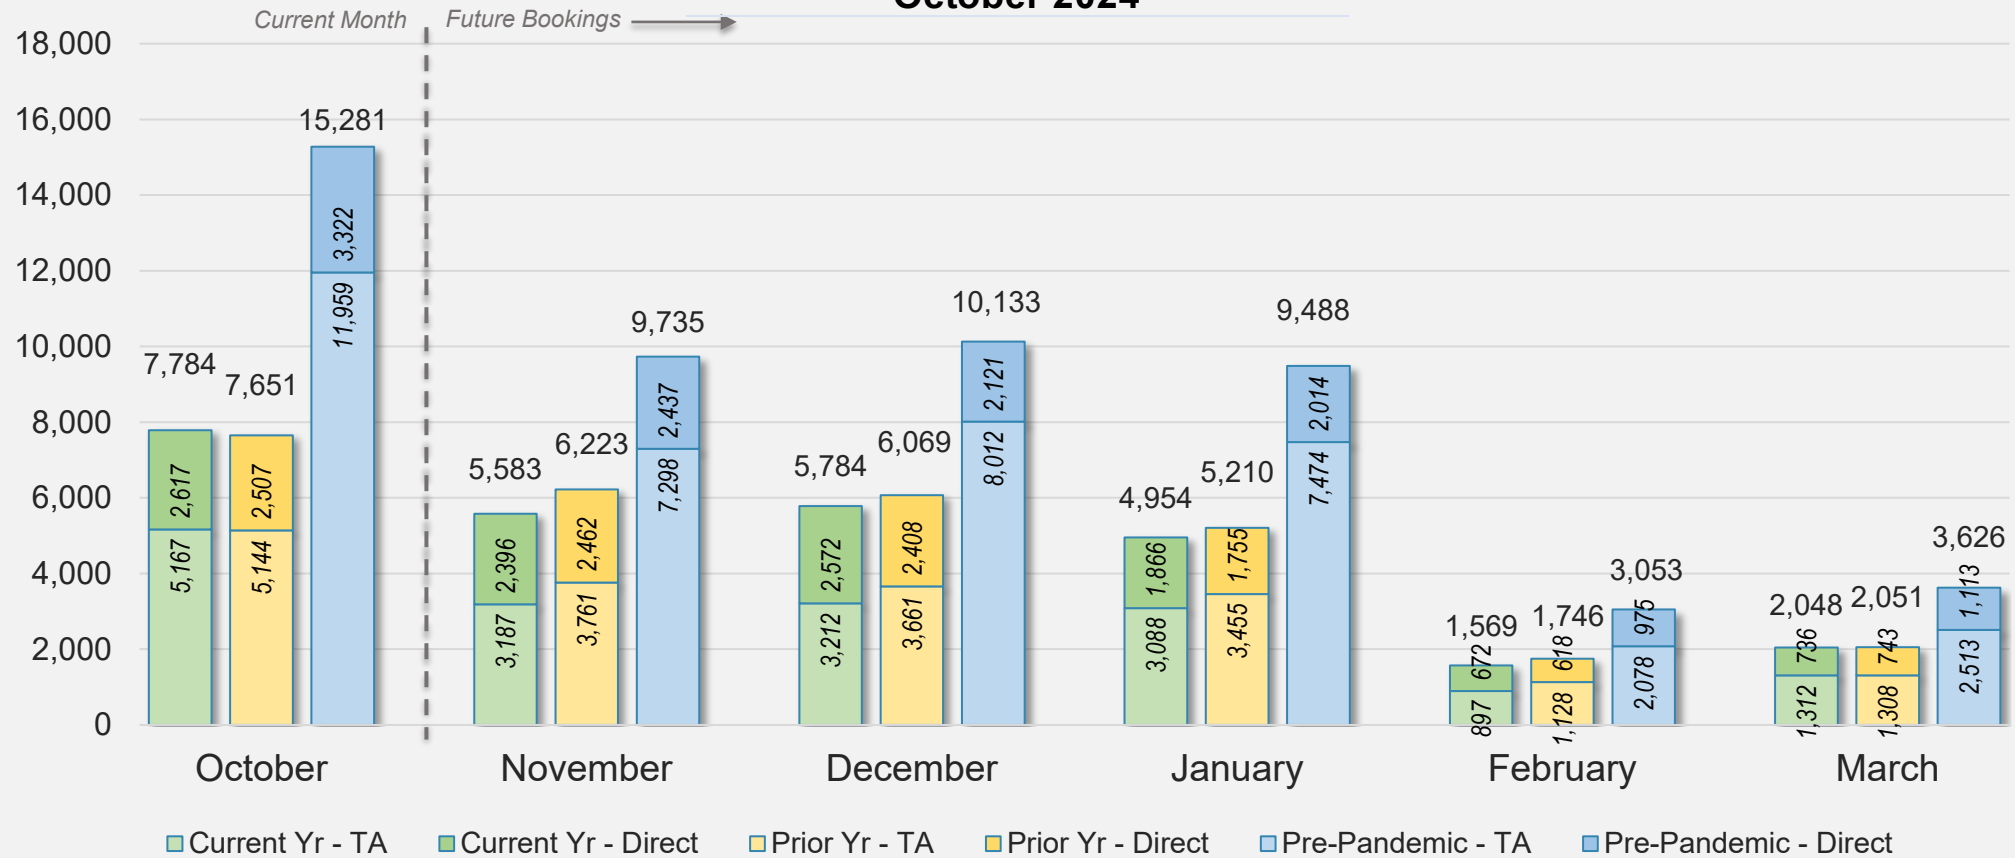

AUSTRALIA

Direct and Travel Agency Bookings to Hawaii Current vs. Prior vs. Pre-Pandemic Periods

October 2024

Source: ForwardKeys as of 10/13/24