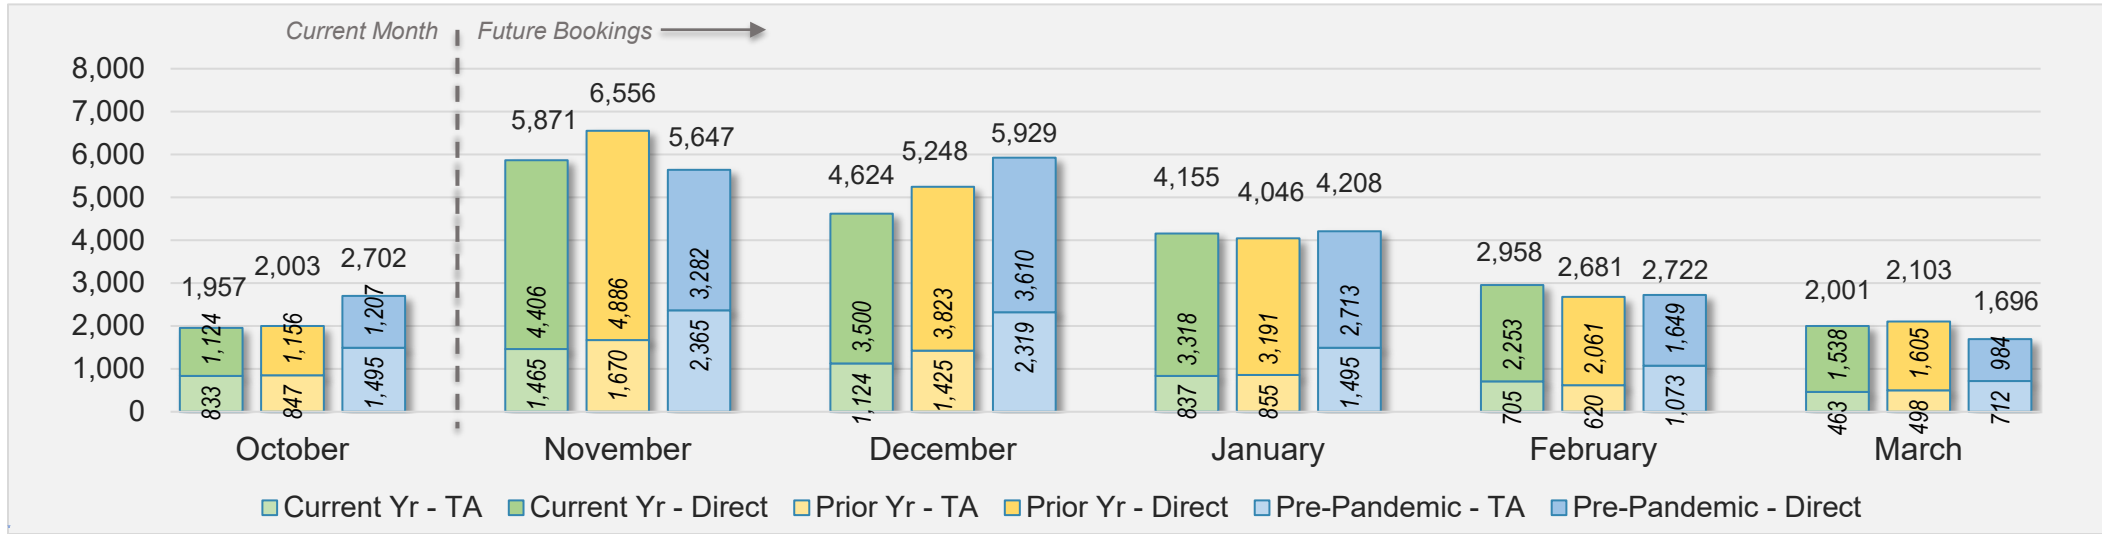

Hawai'i Island (continued)

October 2024 Direct and Travel Agency Bookings to Hawai'i

CANADA

Source: ForwardKeys as of 10/13/24

October 2024 Direct and Travel Agency Bookings to Hawai'i

KOREA