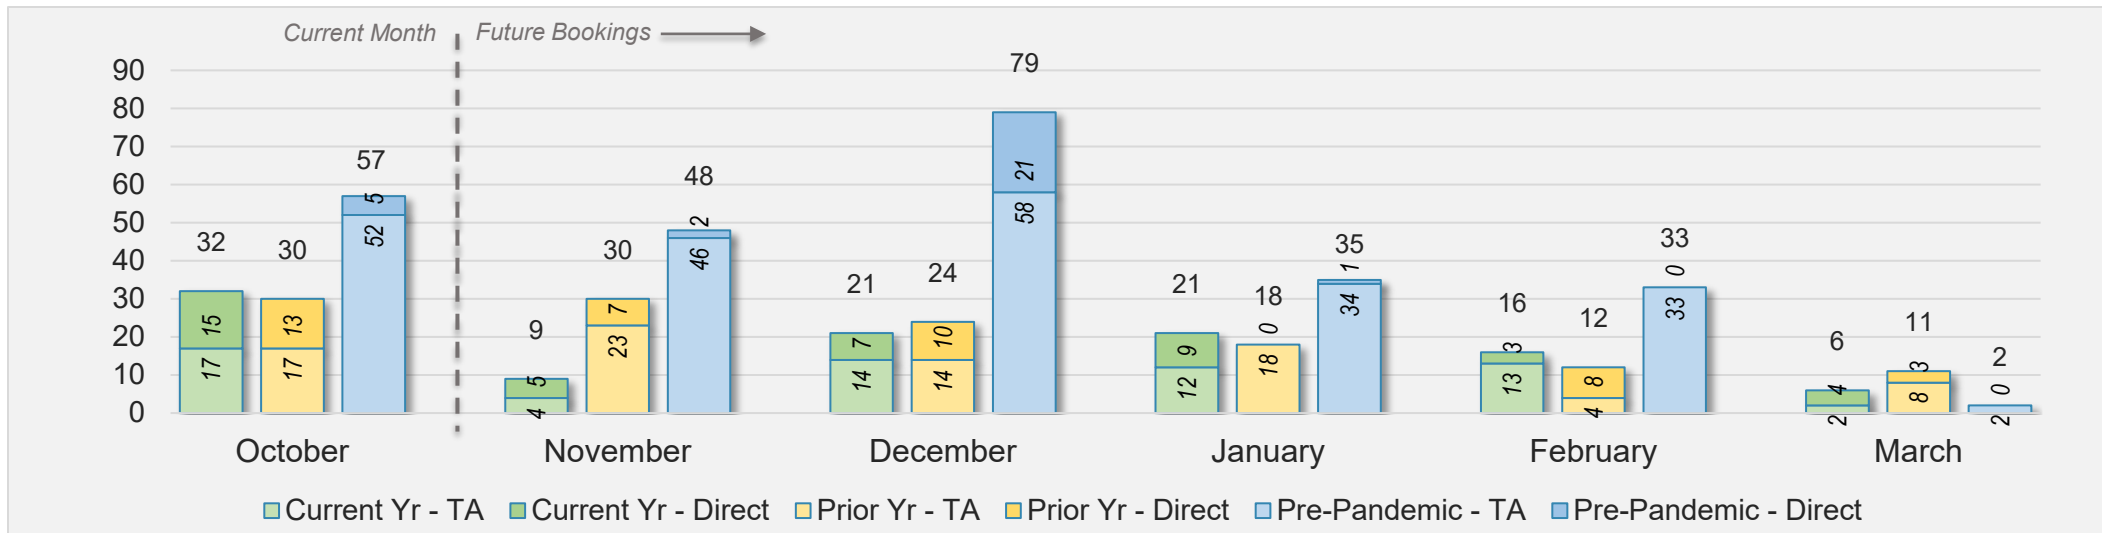

October 2024 Direct and Travel Agency Bookings to Hawai'i