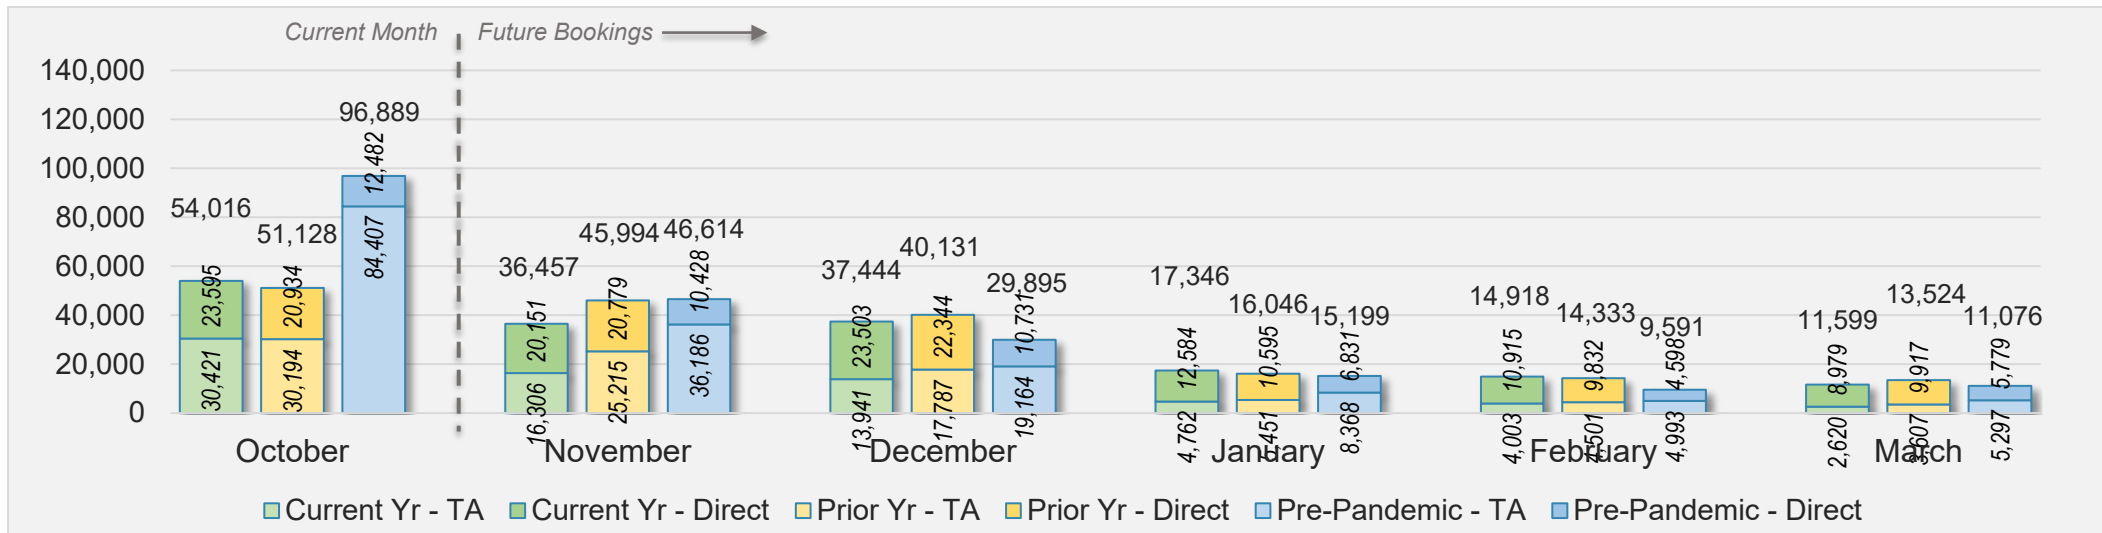

October 2024 Direct and Travel Agency Bookings to Hawai'i

JAPAN

Source: ForwardKeys as of 10/13/24