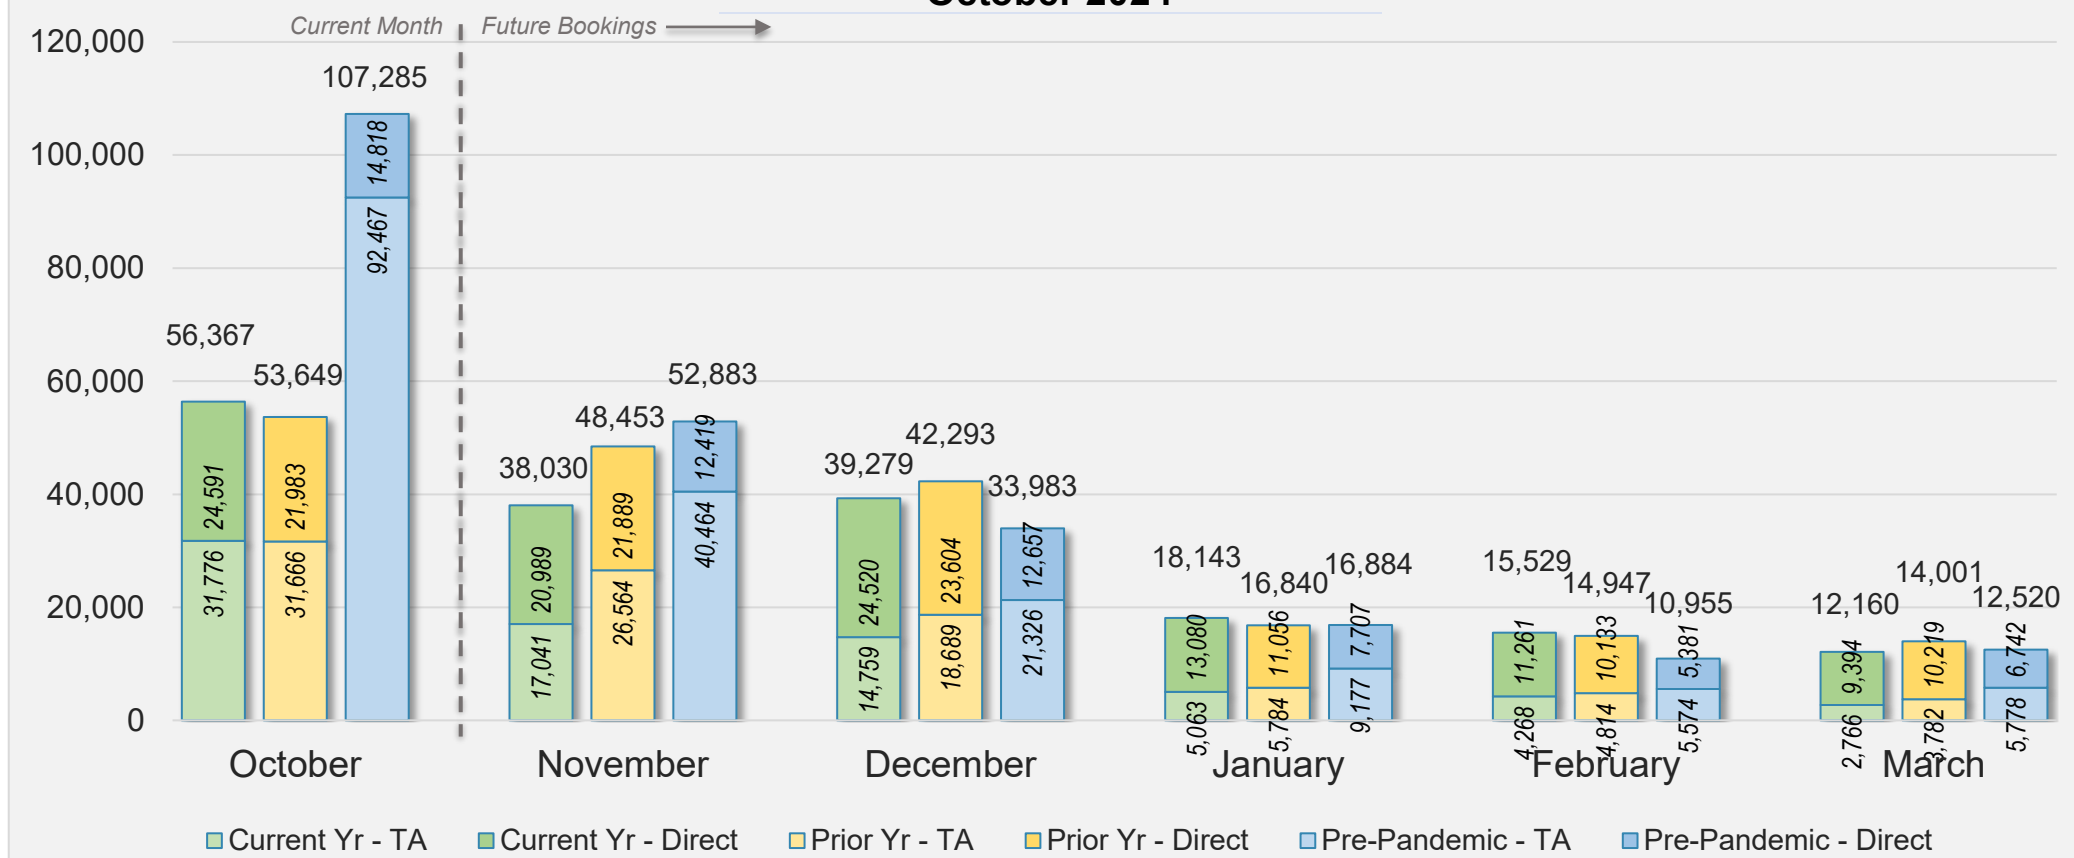

JAPAN

Direct and Travel Agency Bookings to Hawaii Current vs. Prior vs. Pre-Pandemic Periods

October 2024

Source: ForwardKeys as of 10/13/24