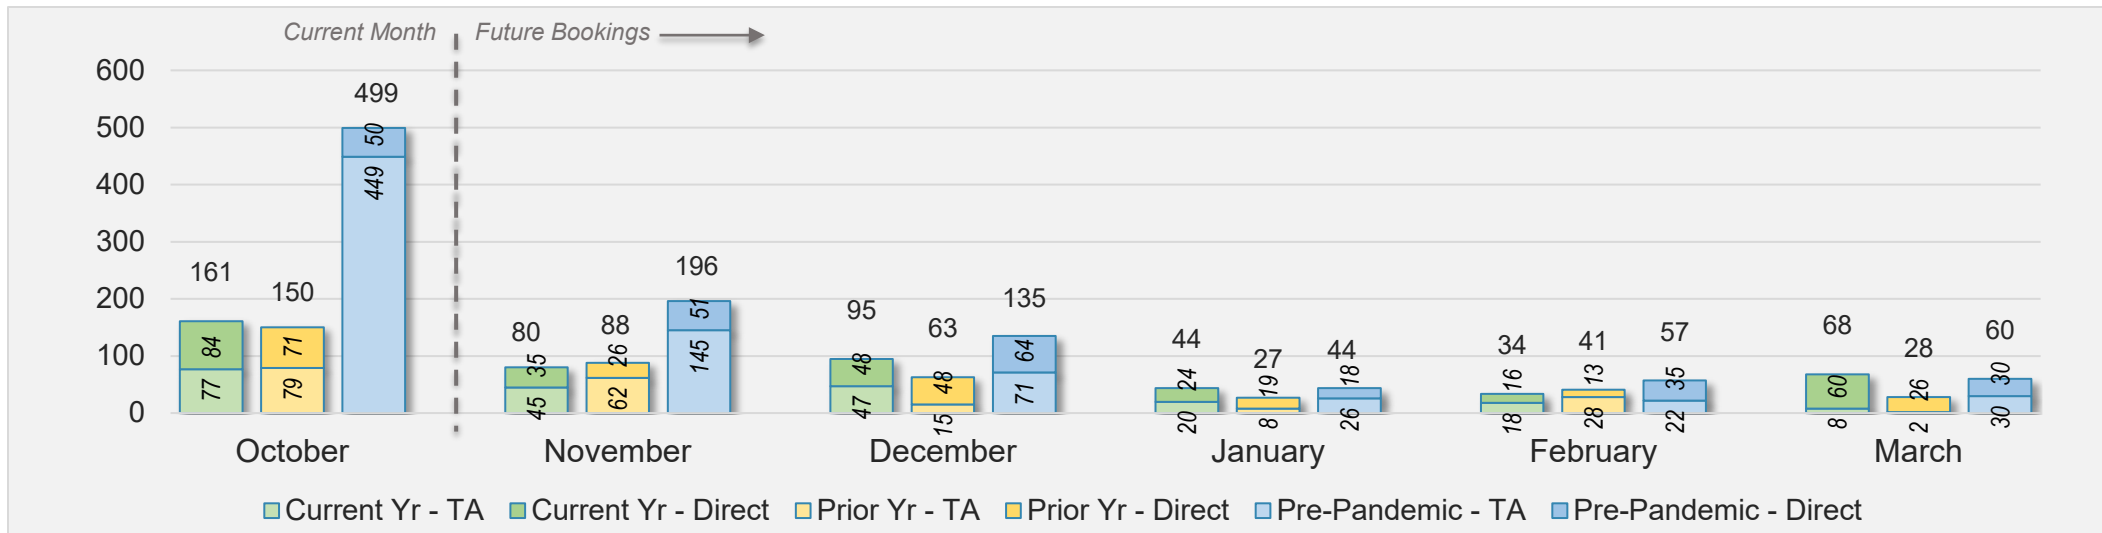

## October 2024 Direct and Travel Agency Bookings to Hawai'i

U.S.

Source: ForwardKeys as of 10/13/24

## October 2024 Direct and Travel Agency Bookings to Hawai'i

JAPAN

Source: ForwardKeys as of 10/13/24