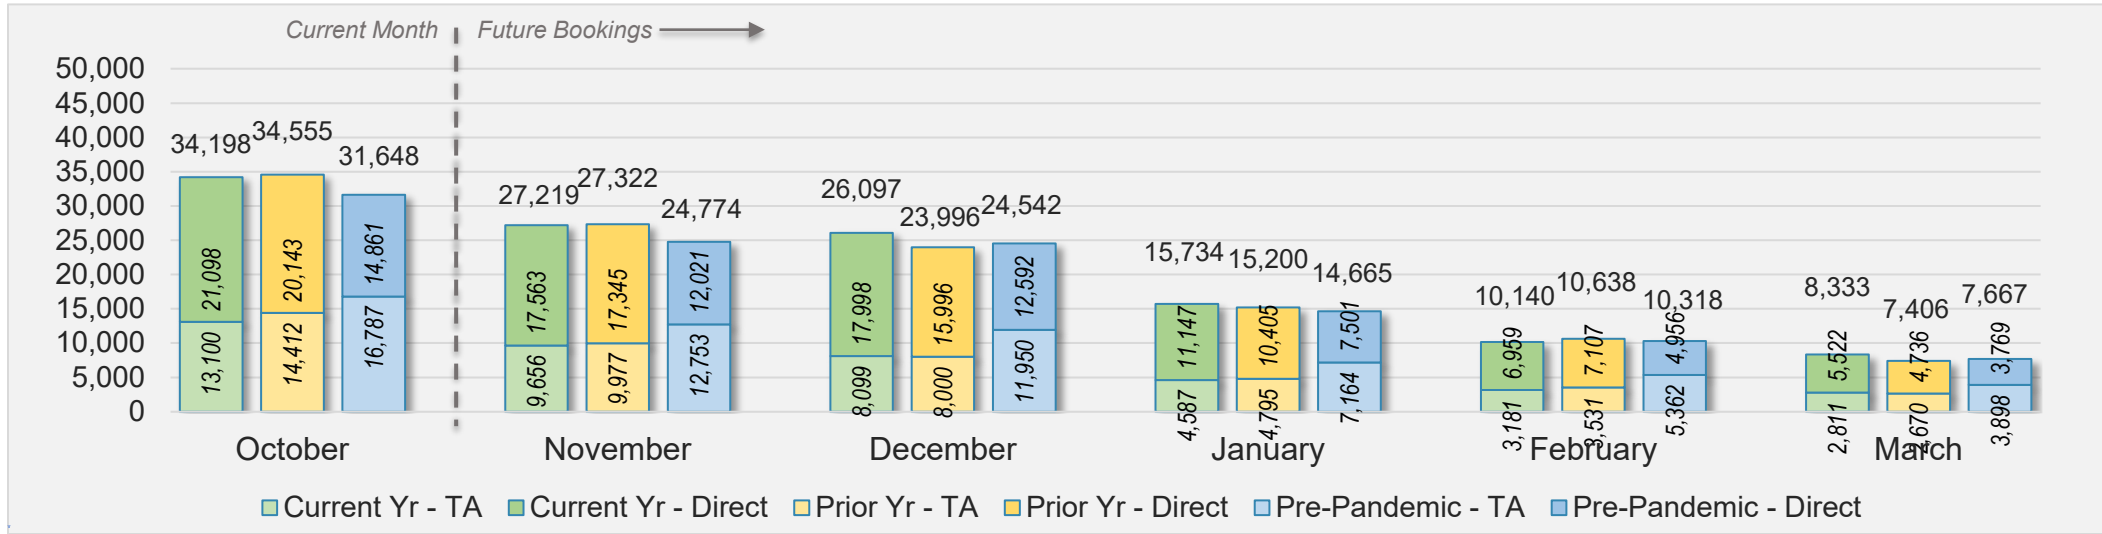

Kaua'i

October 2024 Direct and Travel Agency Bookings to Hawai'i

U.S.

Source: ForwardKeys as of 10/13/24