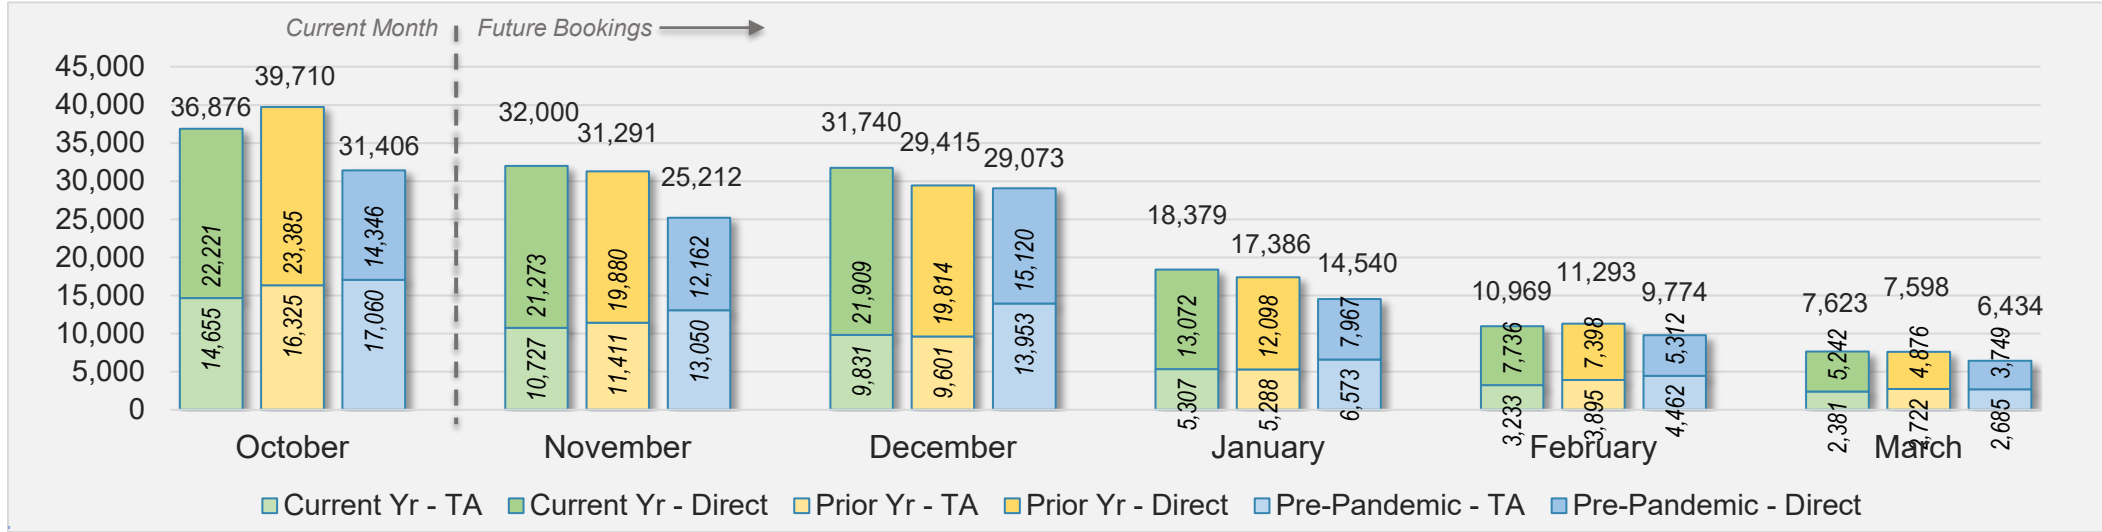

Hawai'i Island

October 2024 Direct and Travel Agency Bookings to Hawai'i

U.S.

Source: ForwardKeys as of 10/13/24

October 2024 Direct and Travel Agency Bookings to Hawai'i

JAPAN