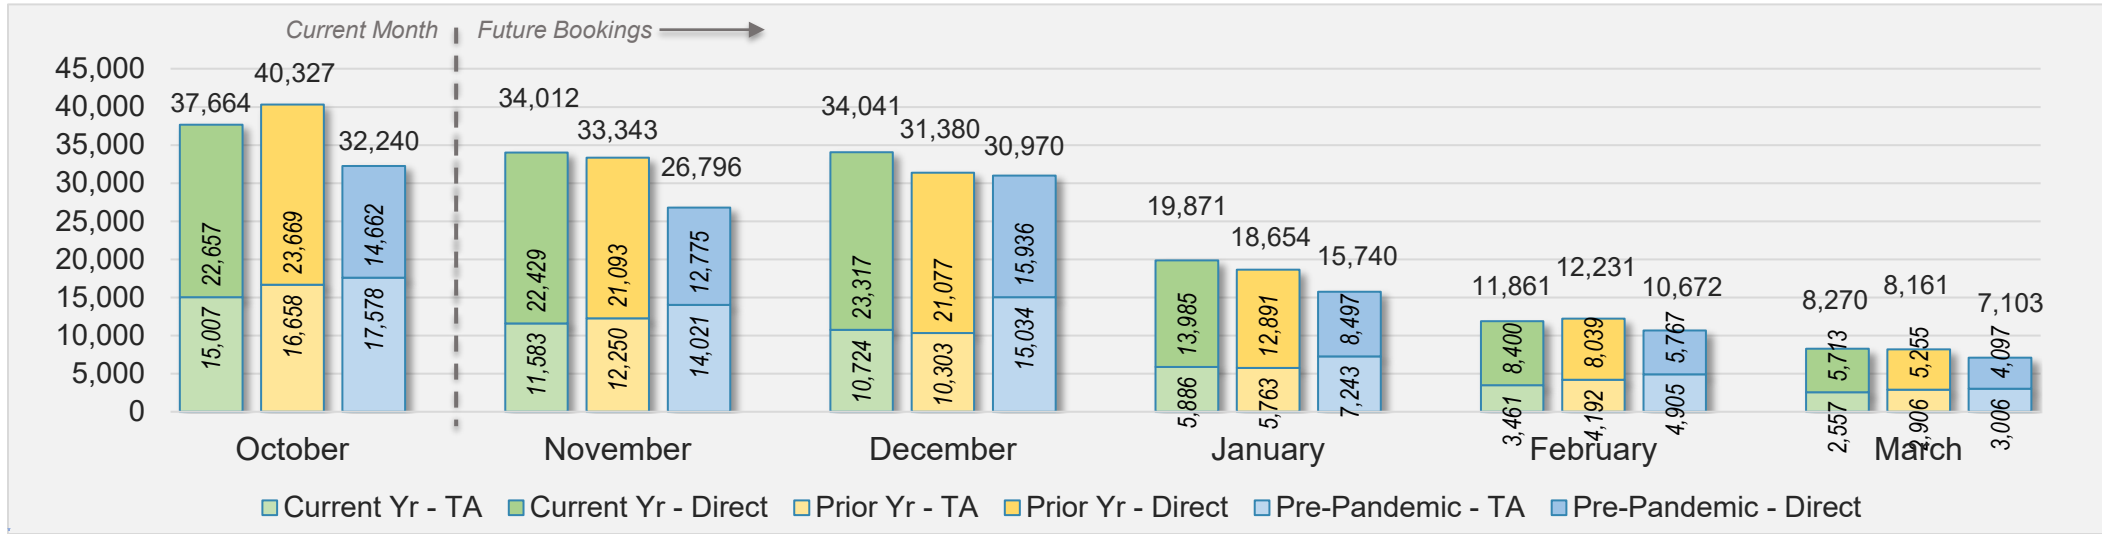

AUSTRALIA

Source: ForwardKeys as of 10/20/24

Hawai'i Island

October 2024 Direct and Travel Agency Bookings to Hawai'i

U.S.

Source: ForwardKeys as of 10/20/24

October 2024 Direct and Travel Agency Bookings to Hawai'i

JAPAN

Source: ForwardKeys as of 10/20/24

Hawai'i Island (continued)

October 2024 Direct and Travel Agency Bookings to Hawai'i

October 2024 Direct and Travel Agency Bookings to Hawai'i

Hawai'i Island (continued)