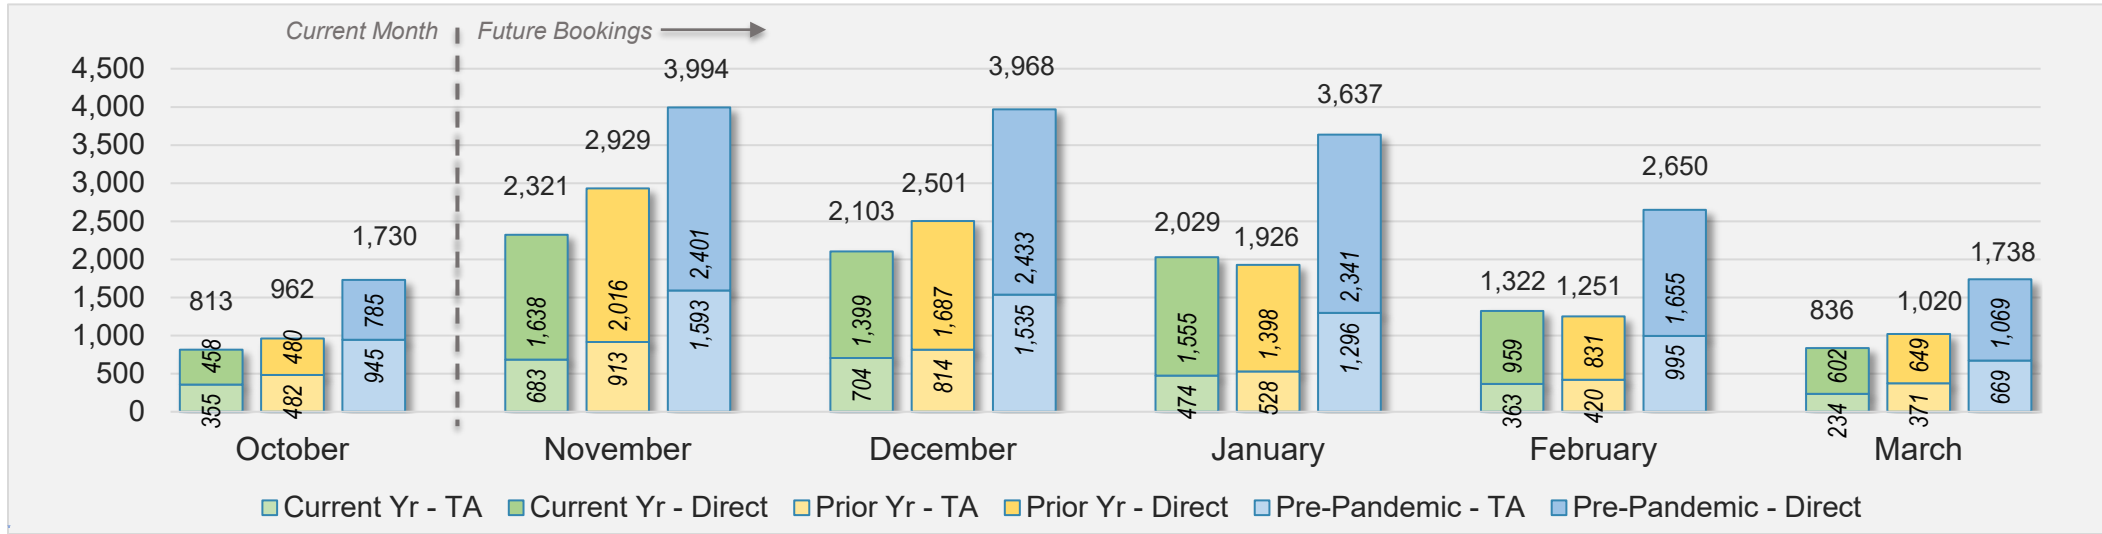

October 2024 Direct and Travel Agency Bookings to Hawai'i

Maui (continued)

October 2024 Direct and Travel Agency Bookings to Hawai'i

AUSTRALIA

Source: ForwardKeys as of 10/20/24

Kaua'i

October 2024 Direct and Travel Agency Bookings to Hawai'i

U.S.

Source: ForwardKeys as of 10/20/24

October 2024 Direct and Travel Agency Bookings to Hawai'i

JAPAN

Source: ForwardKeys as of 10/20/24

Kaua'i (continued)

October 2024 Direct and Travel Agency Bookings to Hawai'i

Source: ForwardKeys as of 10/20/24

October 2024 Direct and Travel Agency Bookings to Hawai'i

Source: ForwardKeys as of 10/20/24

Kaua'i (continued)

October 2024 Direct and Travel Agency Bookings to Hawai'i