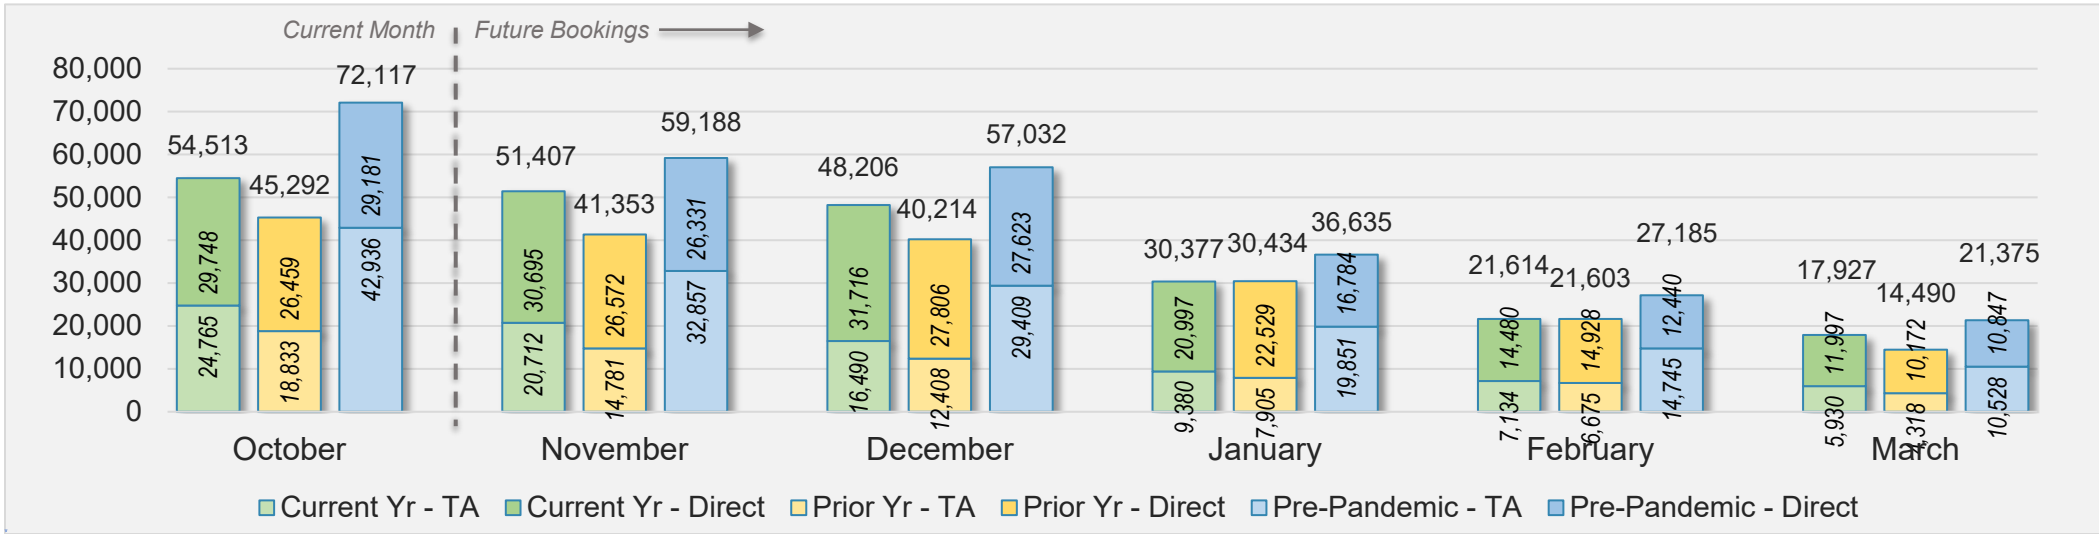

Maui

October 2024 Direct and Travel Agency Bookings to Hawai'i

U.S.

Source: ForwardKeys as of 10/20/24