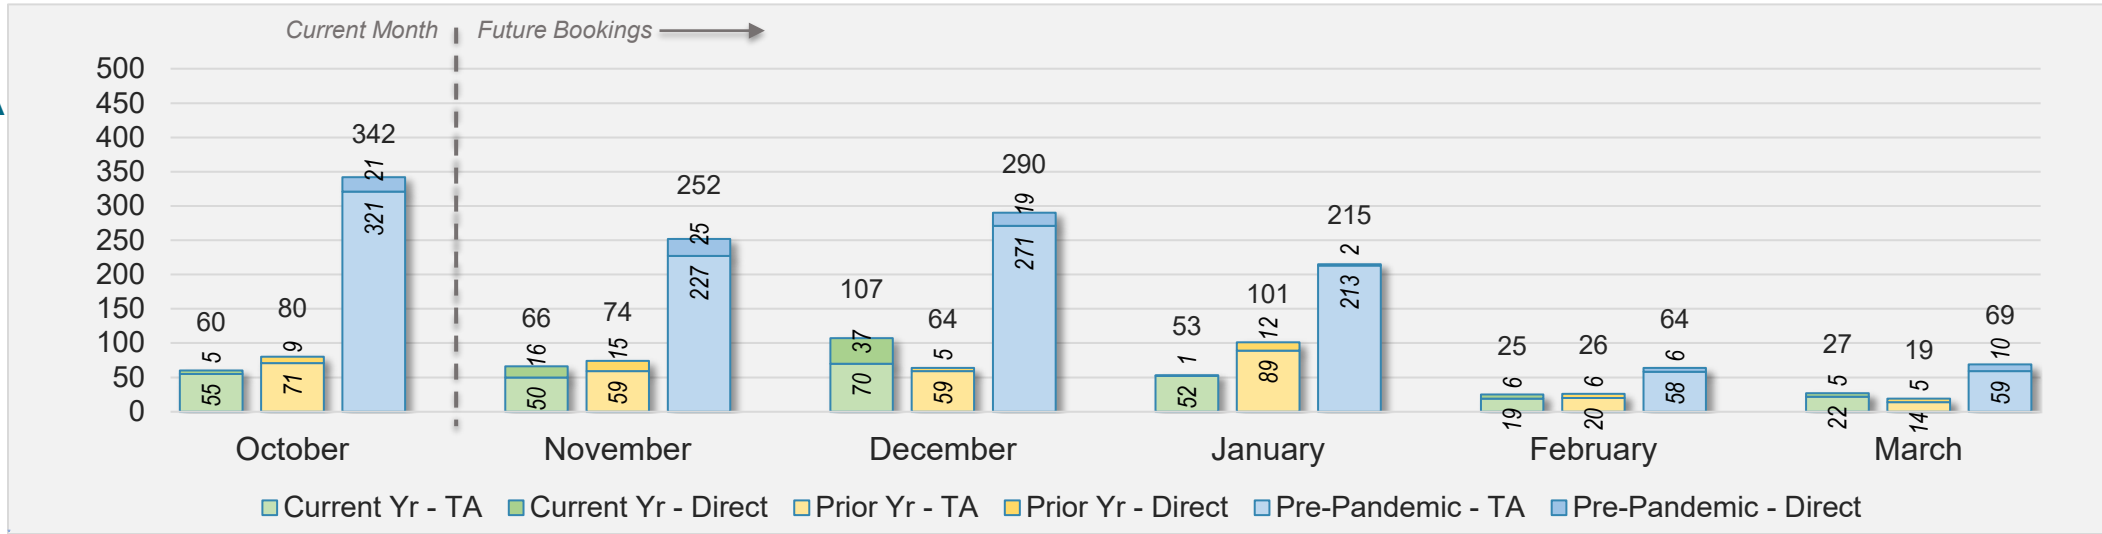

Source: ForwardKeys as of 10/20/24

October 2024 Direct and Travel Agency Bookings to Hawai'i

Source: ForwardKeys as of 10/20/24

Kaua'i (continued)

October 2024 Direct and Travel Agency Bookings to Hawai'i

AUSTRALIA

Source: ForwardKeys as of 10/20/24

Hawai'i Island

October 2024 Direct and Travel Agency Bookings to Hawai'i

U.S.

Source: ForwardKeys as of 10/20/24

October 2024 Direct and Travel Agency Bookings to Hawai'i