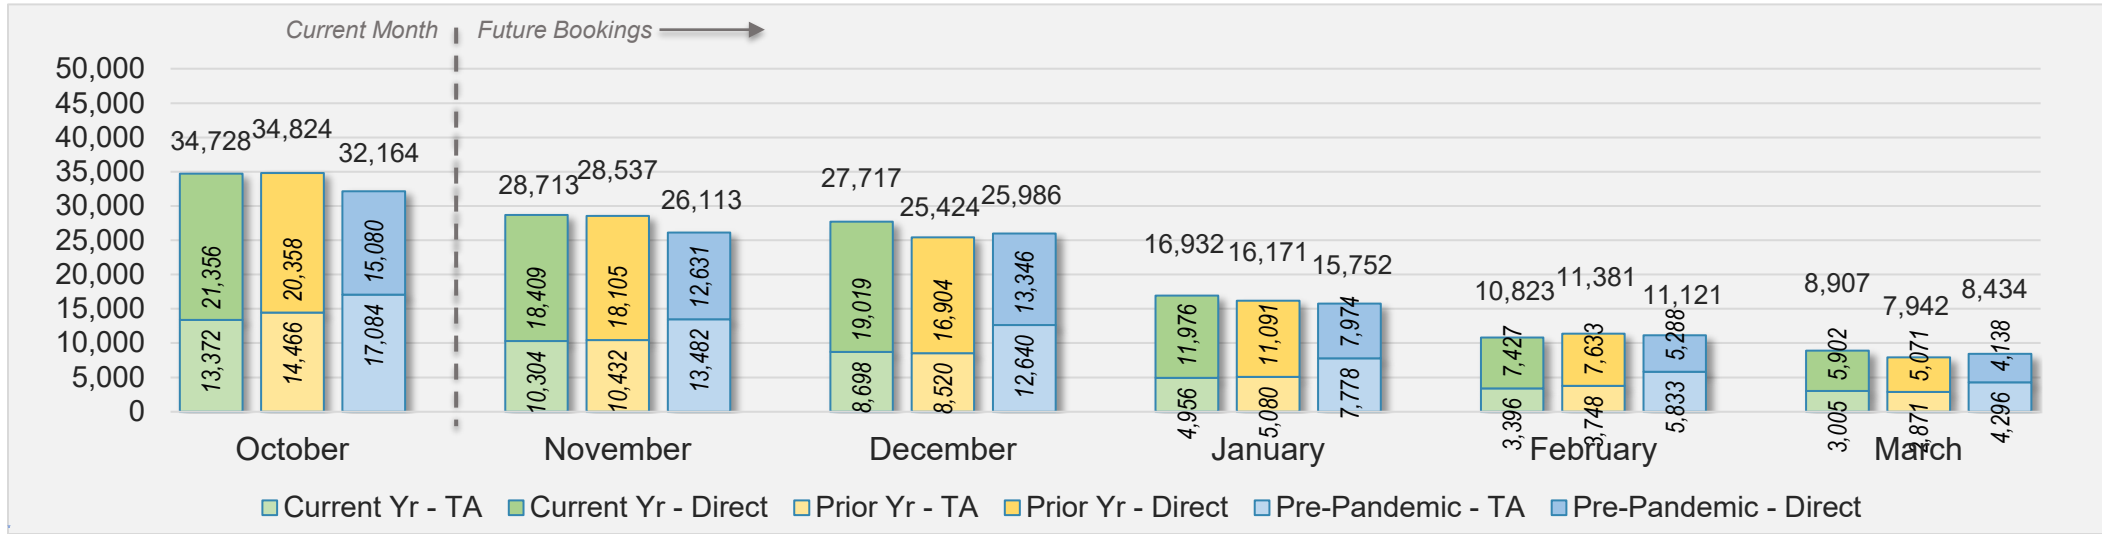

Kaua'i

October 2024 Direct and Travel Agency Bookings to Hawai'i

U.S.

Source: ForwardKeys as of 10/20/24