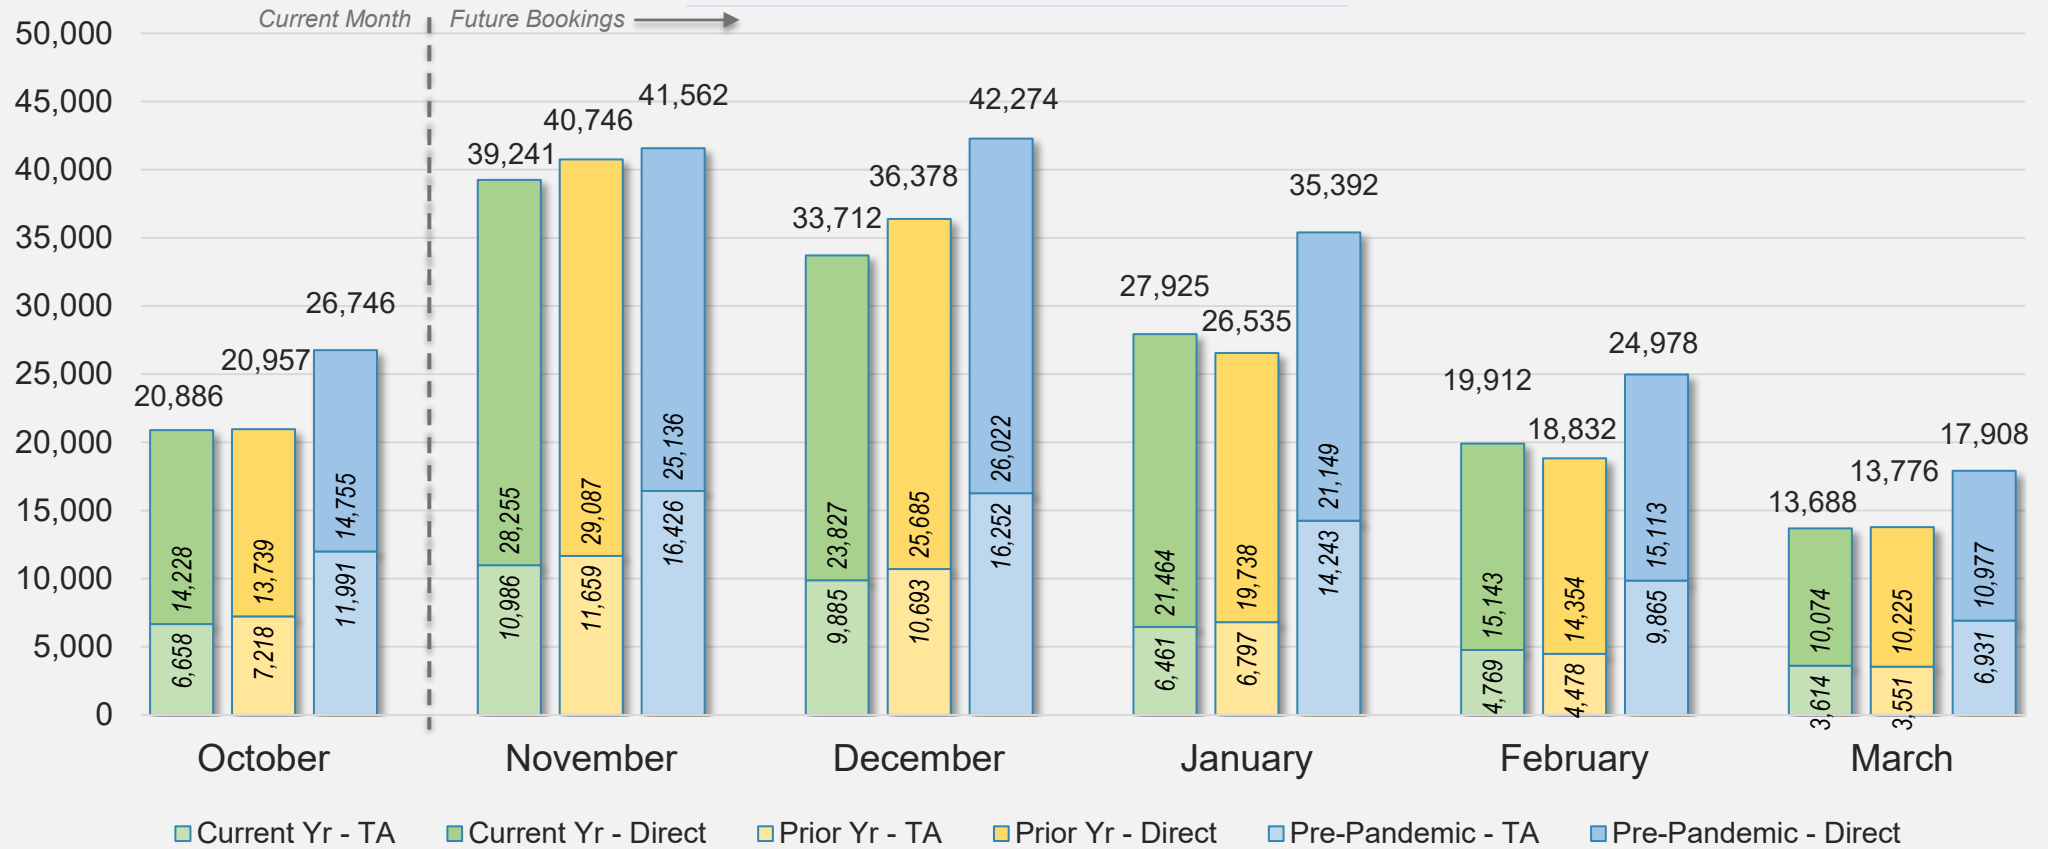

Forward Keys Index

- Bookings
 - Net sum of the number of visitors from Sales transactions counted, including Exchanges and Refunds.
- Current Year / Previous Year / Pre-pandemic
 - In the analysis results, "Current Year" refers to the period being analyzed. "Previous Year" refers to the time unit in the previous year equivalent to the "Current Year" (for year-on-year comparison purposes). "Pre-pandemic" refers to the equivalent period in 2019 to the Current period, using only 2019 data as a reference.
- Direct
 - Refers to tickets purchased directly through the airline, typically via an airline's website.
- Travel Agency
 - Refers to associated with an ARC/IATA number (or otherwise retail).

Direct and Travel Agency Bookings to Hawaii Current vs. Prior vs. Pre-Pandemic Periods

October 2024

Source: ForwardKeys as of 10/20/24

JAPAN

Direct and Travel Agency Bookings to Hawaii Current vs. Prior vs. Pre-Pandemic Periods

October 2024

Source: ForwardKeys as of 10/20/24

CANADA

Direct and Travel Agency Bookings to Hawaii Current vs. Prior vs. Pre-Pandemic Periods October 2024

Source: ForwardKeys as of 10/20/24

KOREA

Direct and Travel Agency Bookings to Hawaii Current vs. Prior vs. Pre-Pandemic Periods