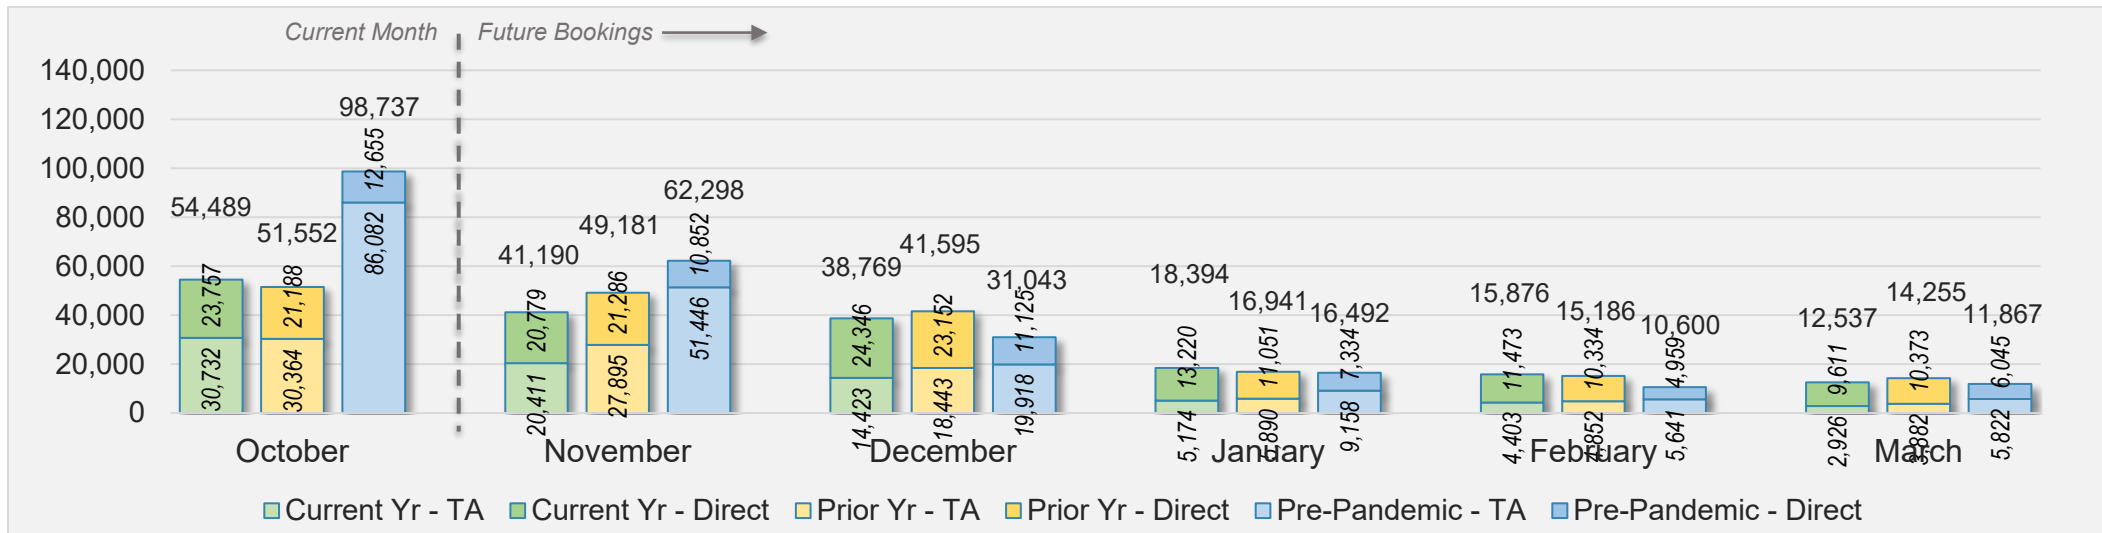

October 2024 Direct and Travel Agency Bookings to Hawai'i

JAPAN

Source: ForwardKeys as of 10/20/24