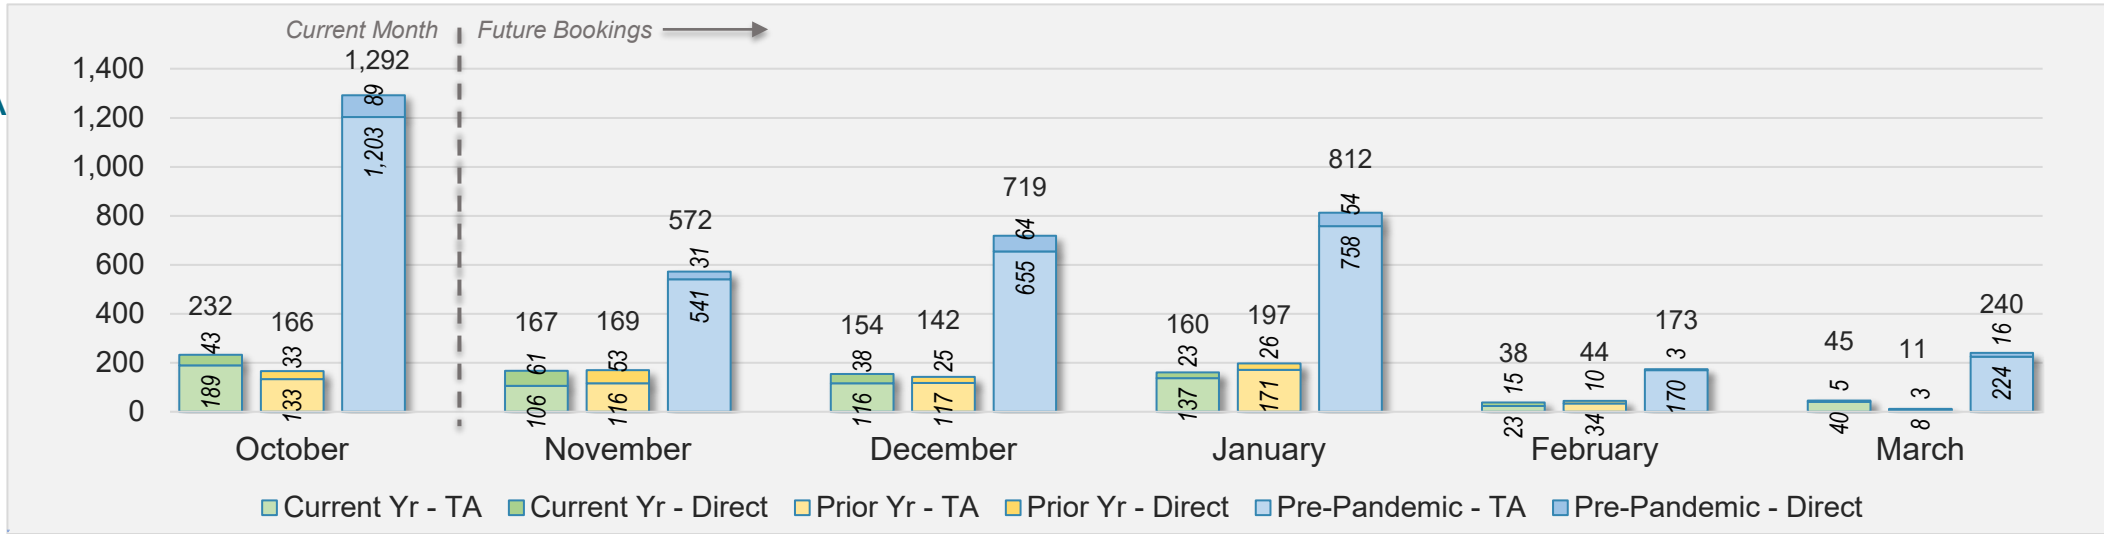

October 2024 Direct and Travel Agency Bookings to Hawai'i

O'ahu (continued)

October 2024 Direct and Travel Agency Bookings to Hawai'i

AUSTRALIA

Source: ForwardKeys as of 10/20/24

Maui

October 2024 Direct and Travel Agency Bookings to Hawai'i

U.S.

Source: ForwardKeys as of 10/20/24

October 2024 Direct and Travel Agency Bookings to Hawai'i

JAPAN

Source: ForwardKeys as of 10/20/24

Maui (continued)

October 2024 Direct and Travel Agency Bookings to Hawai'i

October 2024 Direct and Travel Agency Bookings to Hawai'i

Maui (continued)

October 2024 Direct and Travel Agency Bookings to Hawai'i

AUSTRALIA

Source: ForwardKeys as of 10/20/24

Kaua'i

October 2024 Direct and Travel Agency Bookings to Hawai'i