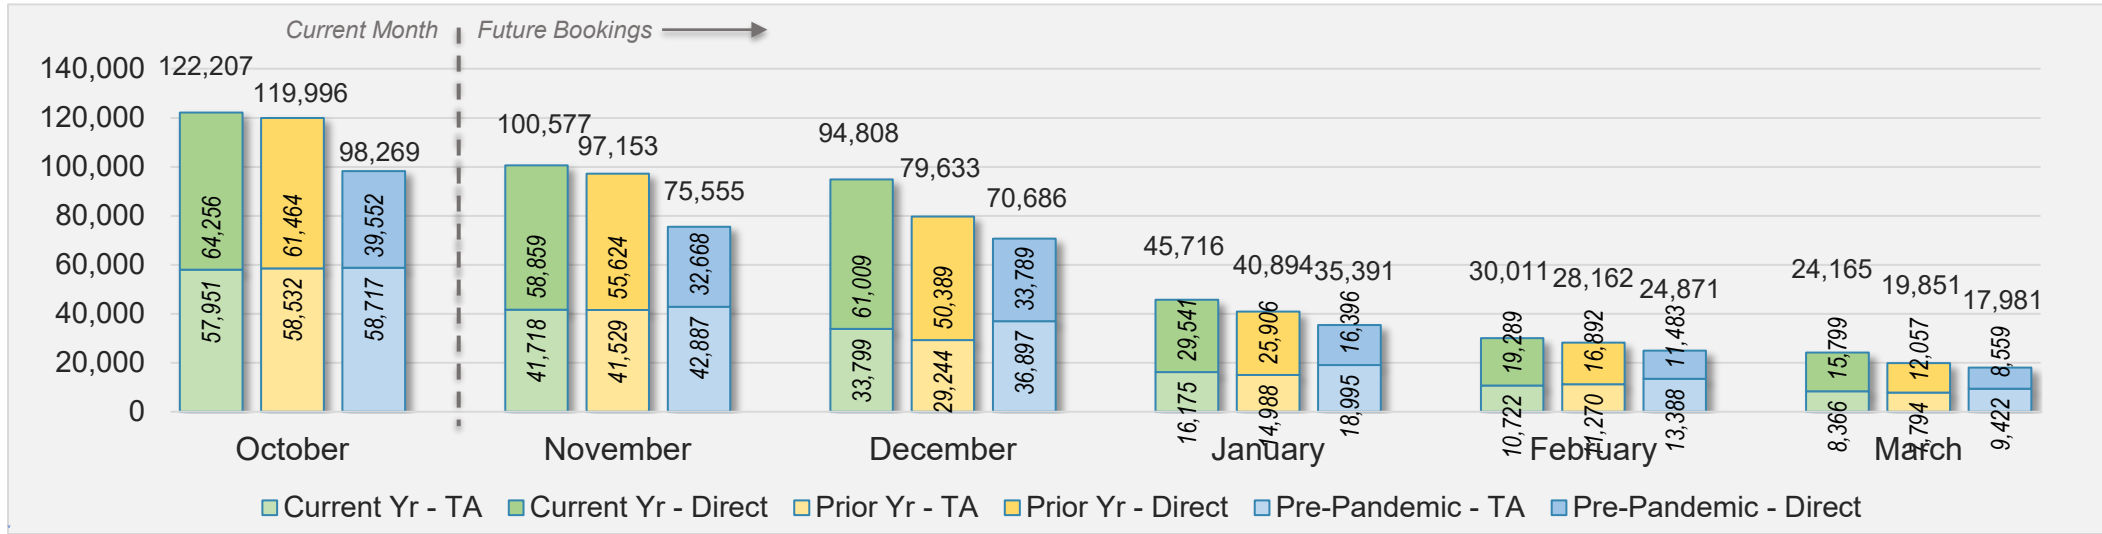

October 2024 Direct and Travel Agency Bookings to Hawai'i

U.S.

Source: ForwardKeys as of 10/20/24