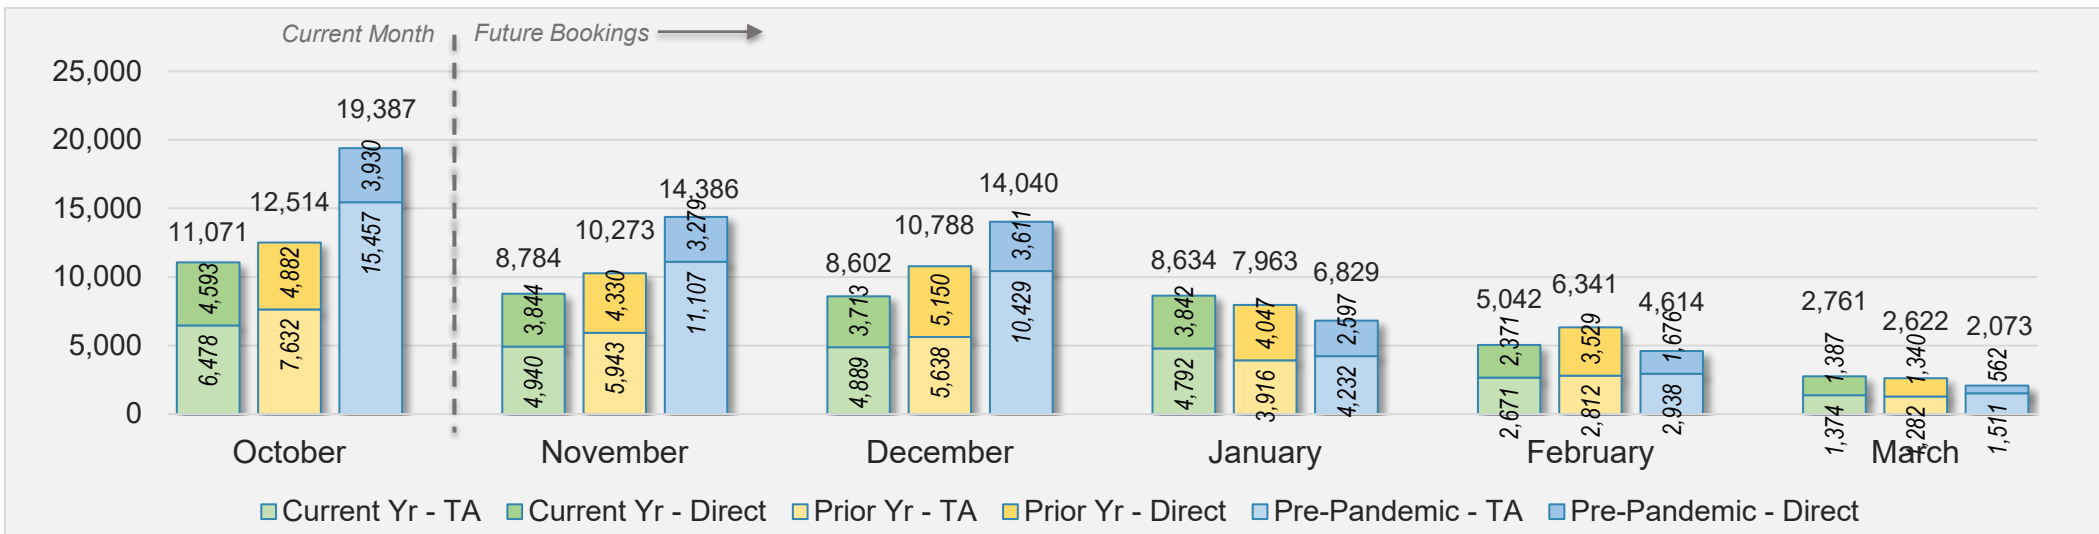

October 2024 Direct and Travel Agency Bookings to Hawai'i