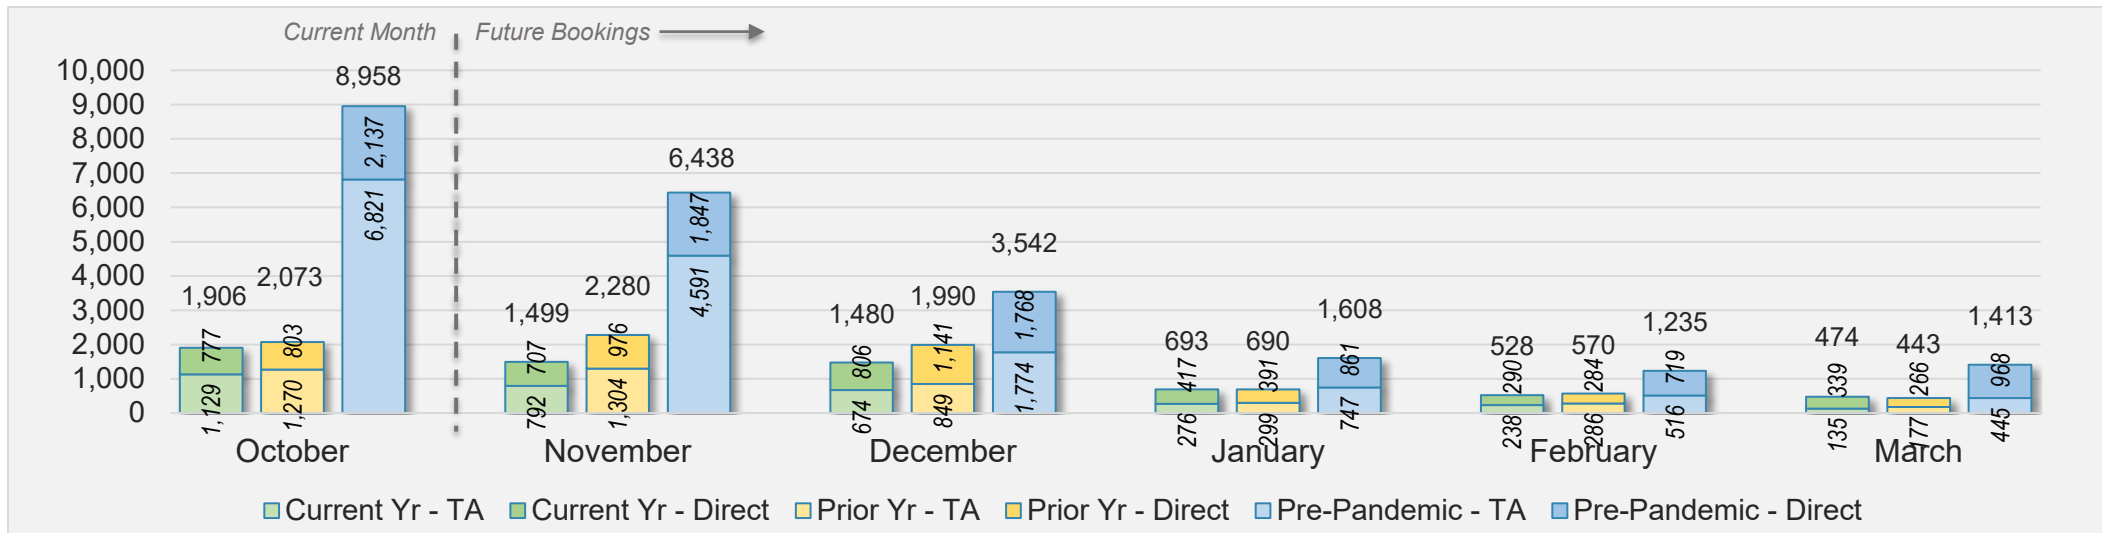

AUSTRALIA

Source: ForwardKeys as of 10/20/24

Hawai'i Island

October 2024 Direct and Travel Agency Bookings to Hawai'i

U.S.

Source: ForwardKeys as of 10/20/24

October 2024 Direct and Travel Agency Bookings to Hawai'i

JAPAN

Source: ForwardKeys as of 10/20/24

Hawai'i Island (continued)

October 2024 Direct and Travel Agency Bookings to Hawai'i

October 2024 Direct and Travel Agency Bookings to Hawai'i

Hawai'i Island (continued)