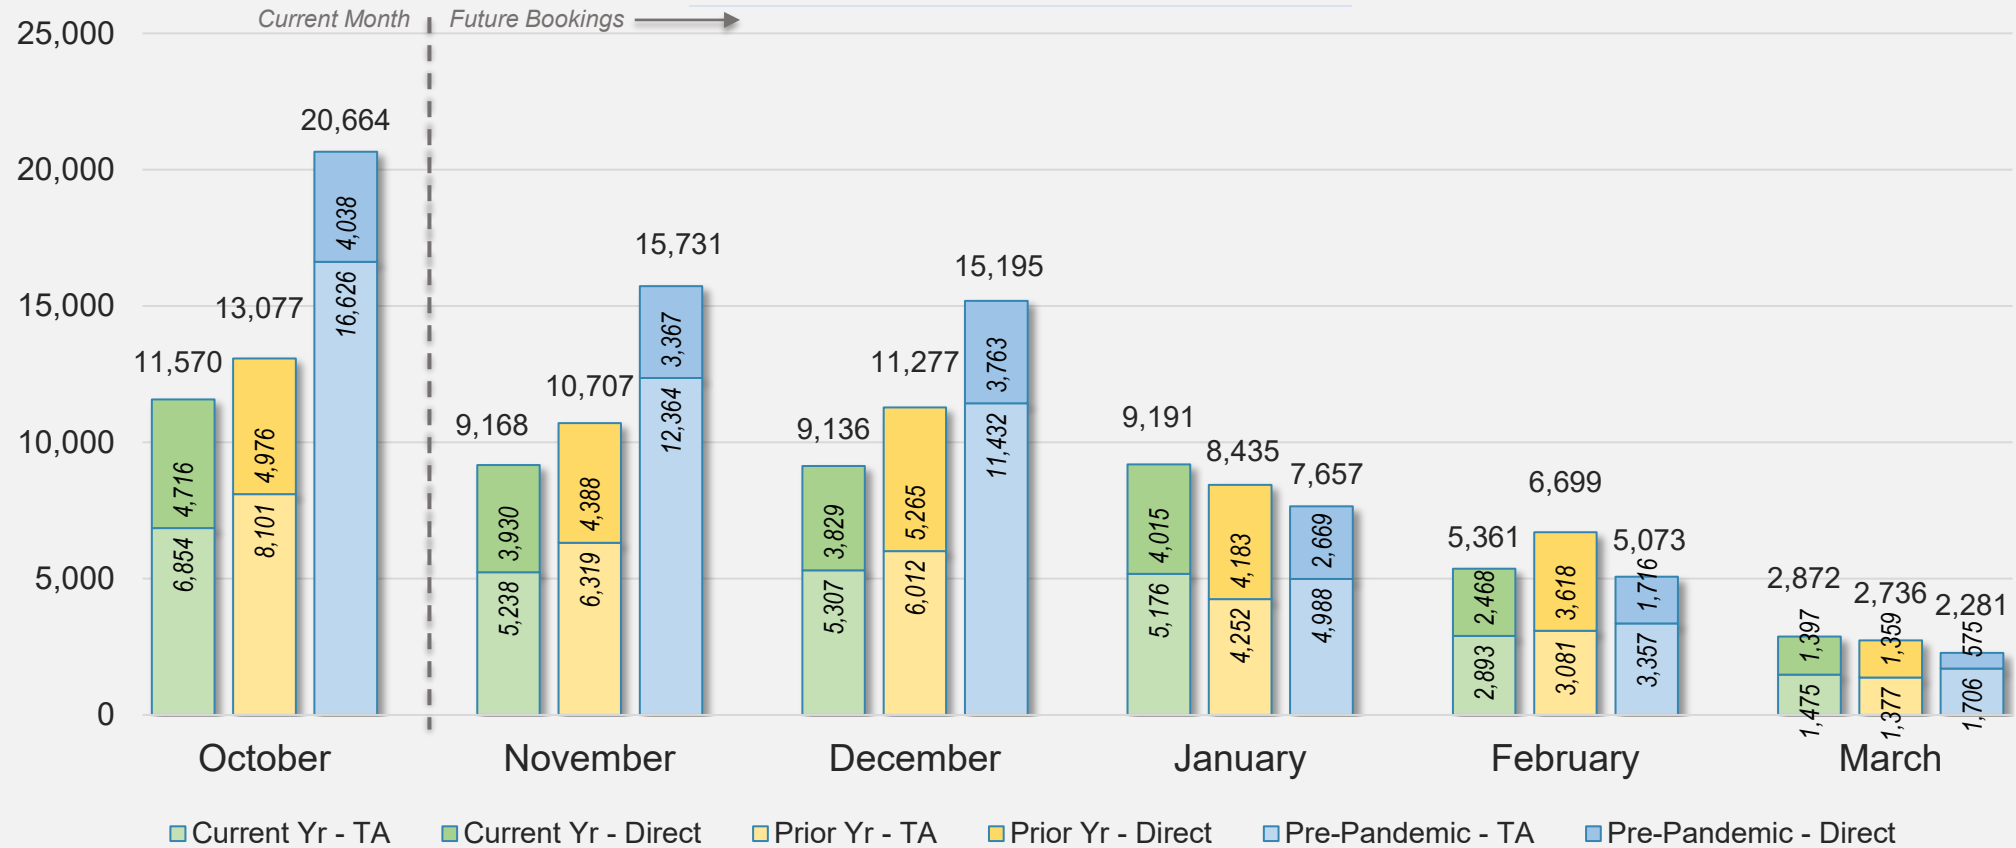

Forward Keys Index

- Bookings
 - Net sum of the number of visitors from Sales transactions counted, including Exchanges and Refunds.
- Current Year / Previous Year / Pre-pandemic
 - In the analysis results, "Current Year" refers to the period being analyzed. "Previous Year" refers to the time unit in the previous year equivalent to the "Current Year" (for year-on-year comparison purposes). "Pre-pandemic" refers to the equivalent period in 2019 to the Current period, using only 2019 data as a reference.
- Direct
 - Refers to tickets purchased directly through the airline, typically via an airline's website.
- Travel Agency
 - Refers to associated with an ARC/IATA number (or otherwise retail).

October 2024

Source: ForwardKeys as of 10/20/24

CANADA

Direct and Travel Agency Bookings to Hawaii Current vs. Prior vs. Pre-Pandemic Periods October 2024

Source: ForwardKeys as of 10/20/24

KOREA

Direct and Travel Agency Bookings to Hawaii Current vs. Prior vs. Pre-Pandemic Periods

October 2024

Source: ForwardKeys as of 10/20/24

AUSTRALIA

Direct and Travel Agency Bookings to Hawaii Current vs. Prior vs. Pre-Pandemic Periods

October 2024

Source: ForwardKeys as of 10/20/24

October 2024 Direct and Travel Agency Bookings to Hawai'i