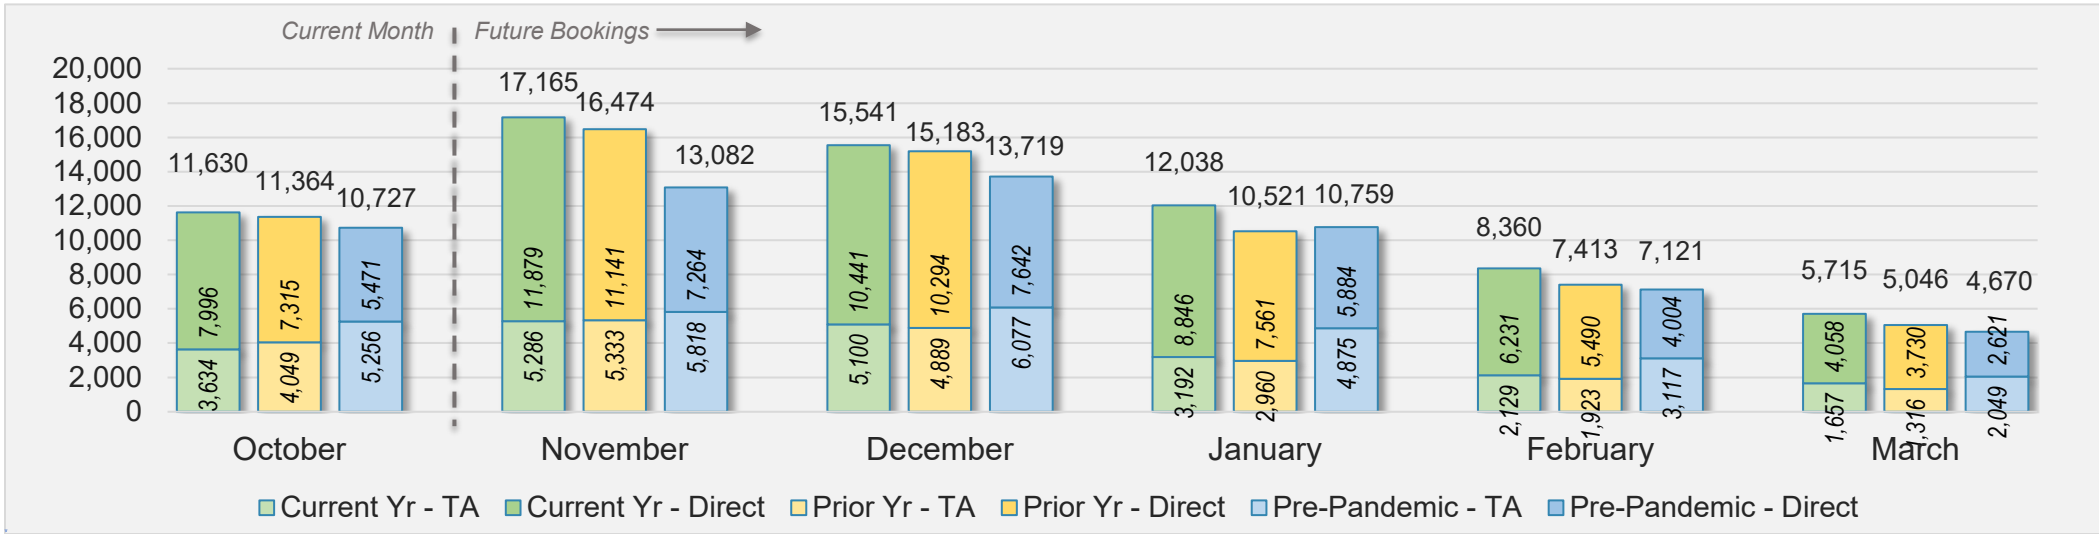

U.S.

Source: ForwardKeys as of 10/20/24

October 2024 Direct and Travel Agency Bookings to Hawai'i

JAPAN

Source: ForwardKeys as of 10/20/24

O'ahu (continued)

October 2024 Direct and Travel Agency Bookings to Hawai'i