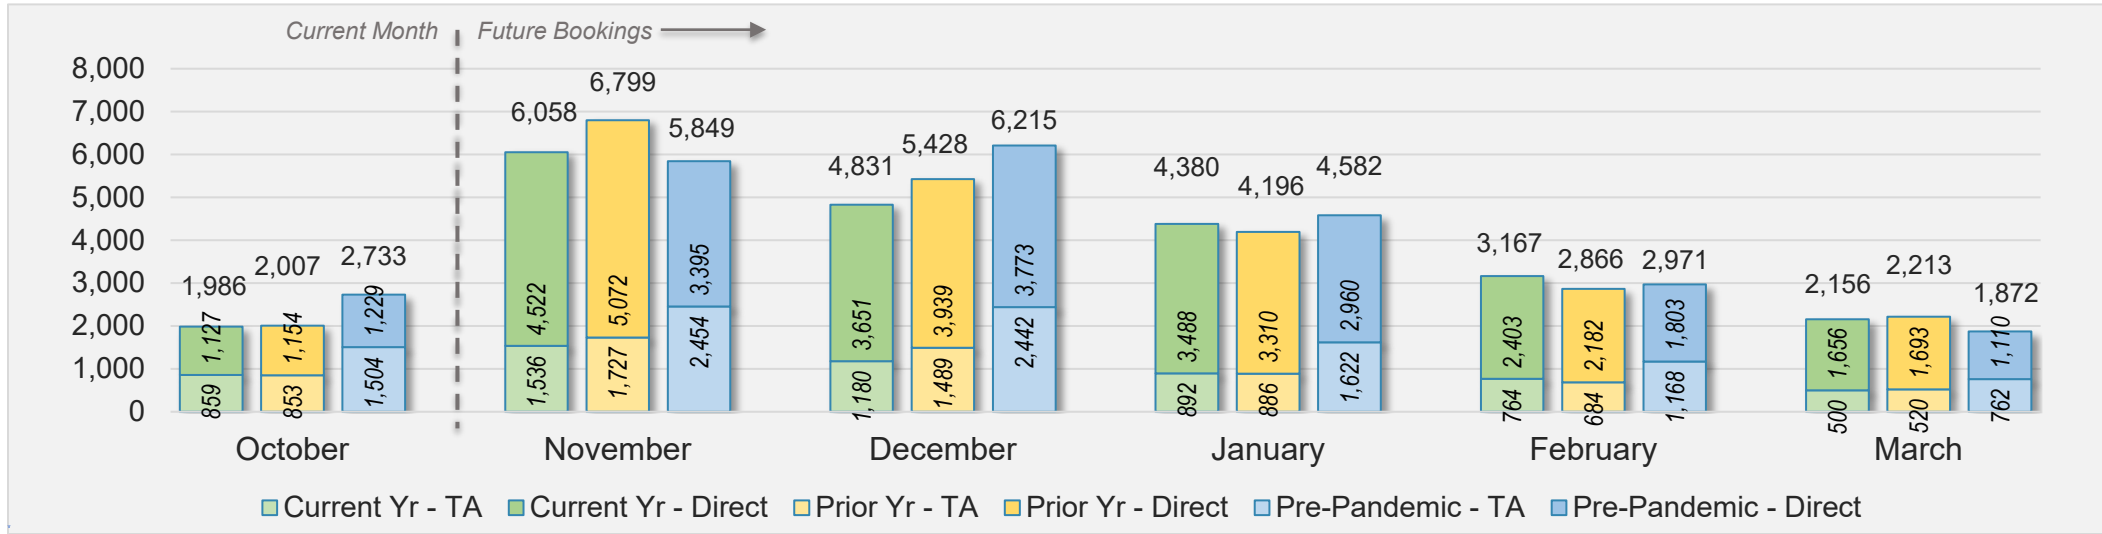

AUSTRALIA

Source: ForwardKeys as of 10/20/24

Hawai'i Island

October 2024 Direct and Travel Agency Bookings to Hawai'i

U.S.

Source: ForwardKeys as of 10/20/24

October 2024 Direct and Travel Agency Bookings to Hawai'i

JAPAN

Source: ForwardKeys as of 10/20/24

Hawai'i Island (continued)

October 2024 Direct and Travel Agency Bookings to Hawai'i

October 2024 Direct and Travel Agency Bookings to Hawai'i

Hawai'i Island (continued)