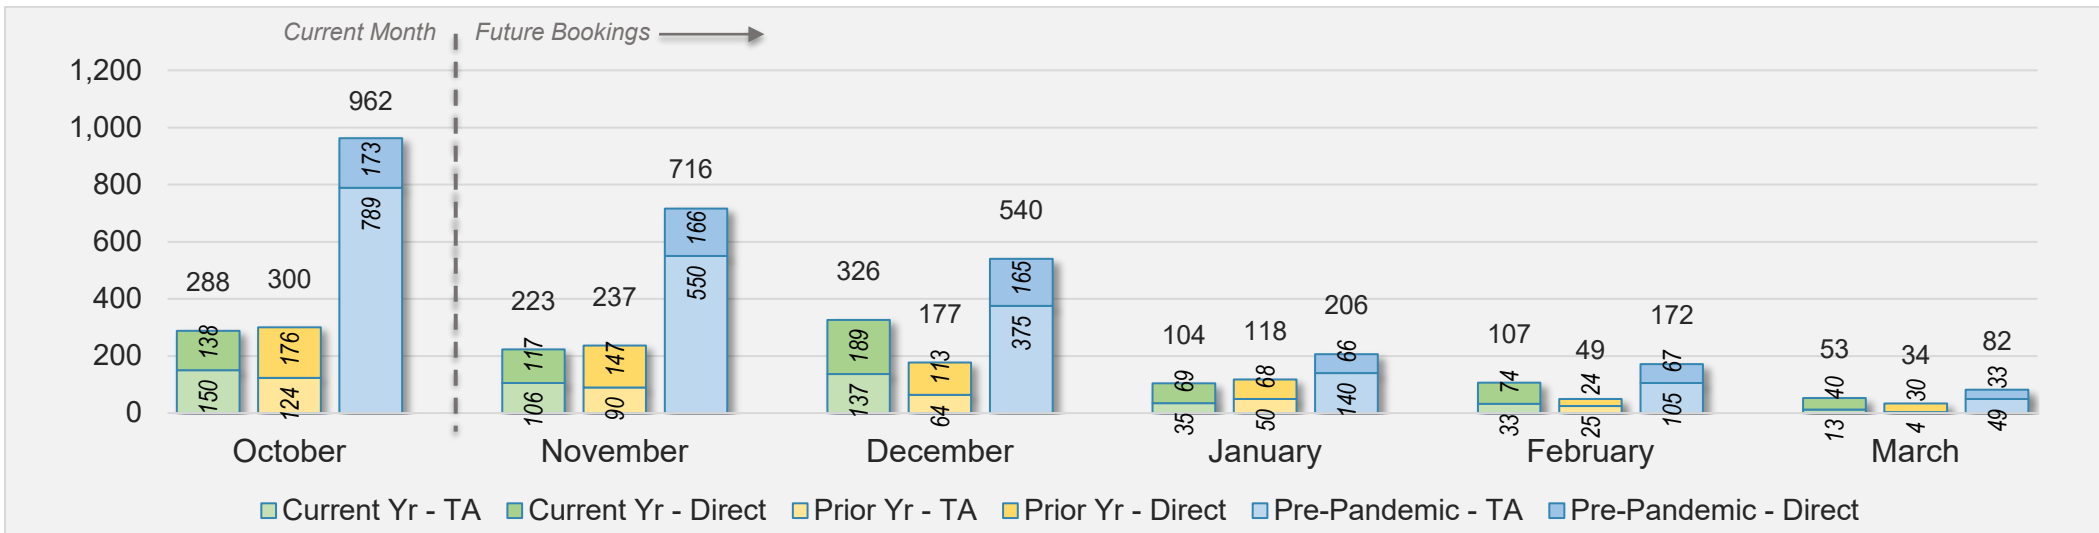

October 2024 Direct and Travel Agency Bookings to Hawai'i

JAPAN

Source: ForwardKeys as of 10/20/24