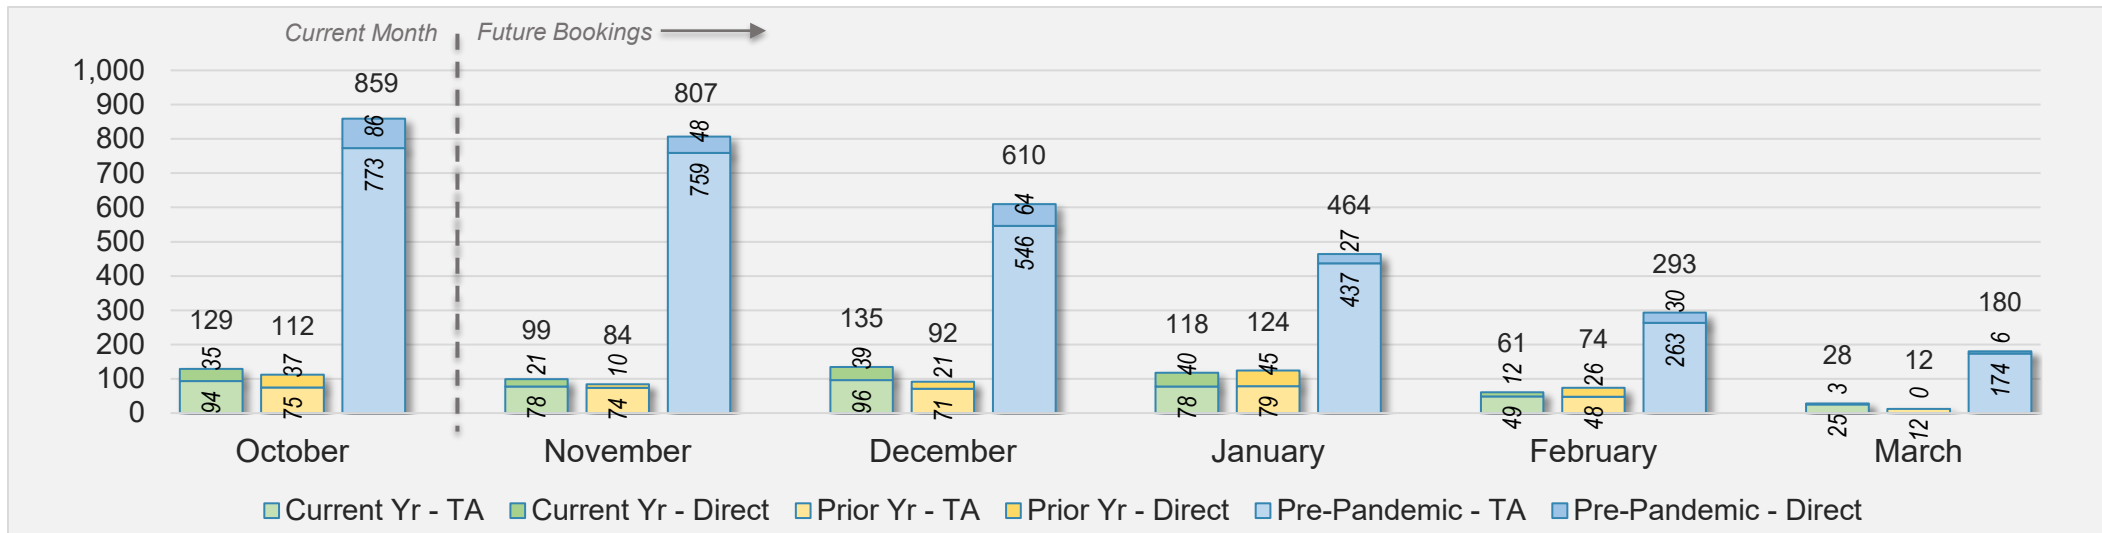

U.S.

Source: ForwardKeys as of 10/20/24

October 2024 Direct and Travel Agency Bookings to Hawai'i

JAPAN

Source: ForwardKeys as of 10/20/24

Maui (continued)

October 2024 Direct and Travel Agency Bookings to Hawai'i

October 2024 Direct and Travel Agency Bookings to Hawai'i

Maui (continued)

October 2024 Direct and Travel Agency Bookings to Hawai'i

AUSTRALIA

Source: ForwardKeys as of 10/20/24

Kaua'i

October 2024 Direct and Travel Agency Bookings to Hawai'i