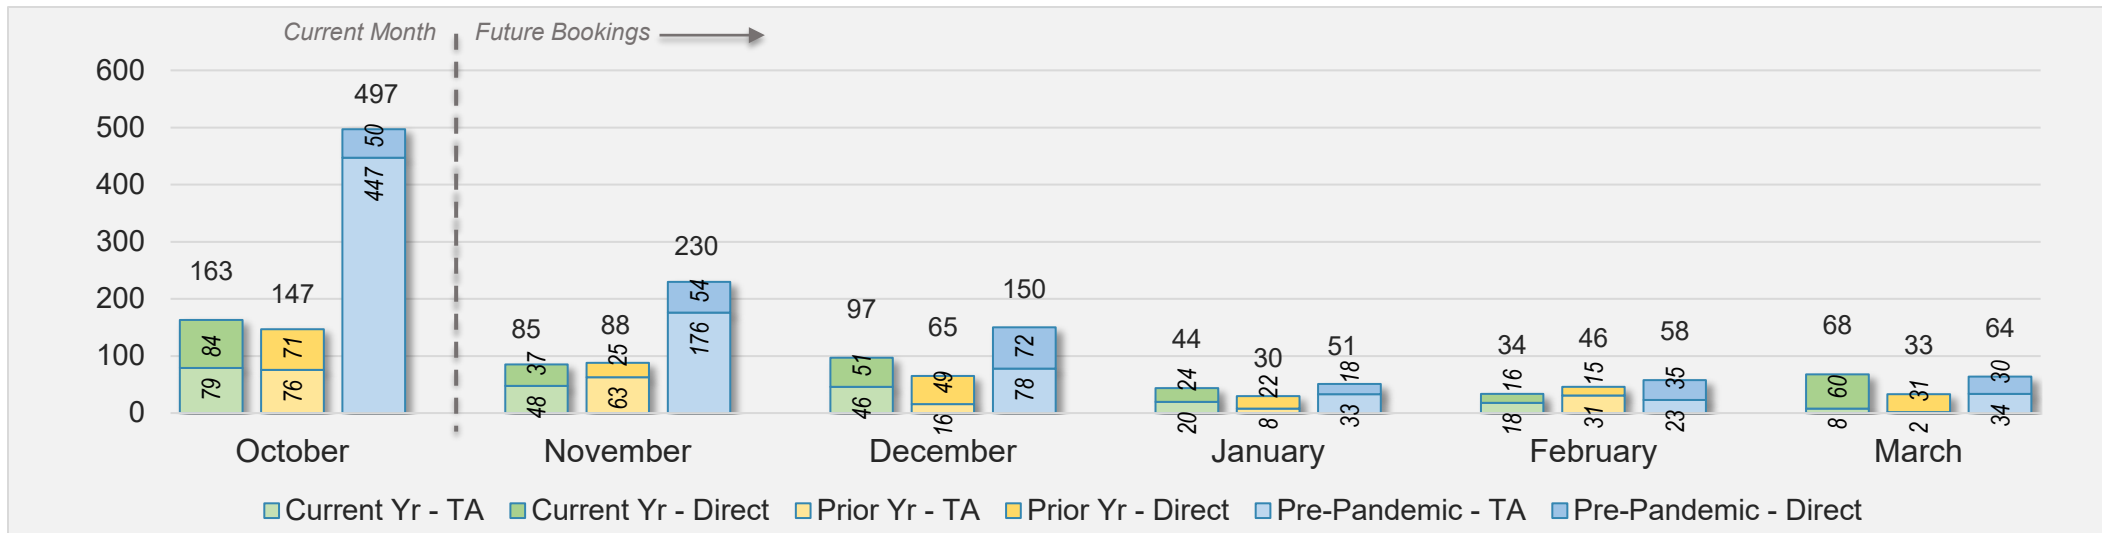

October 2024 Direct and Travel Agency Bookings to Hawai'i

JAPAN

Source: ForwardKeys as of 10/20/24