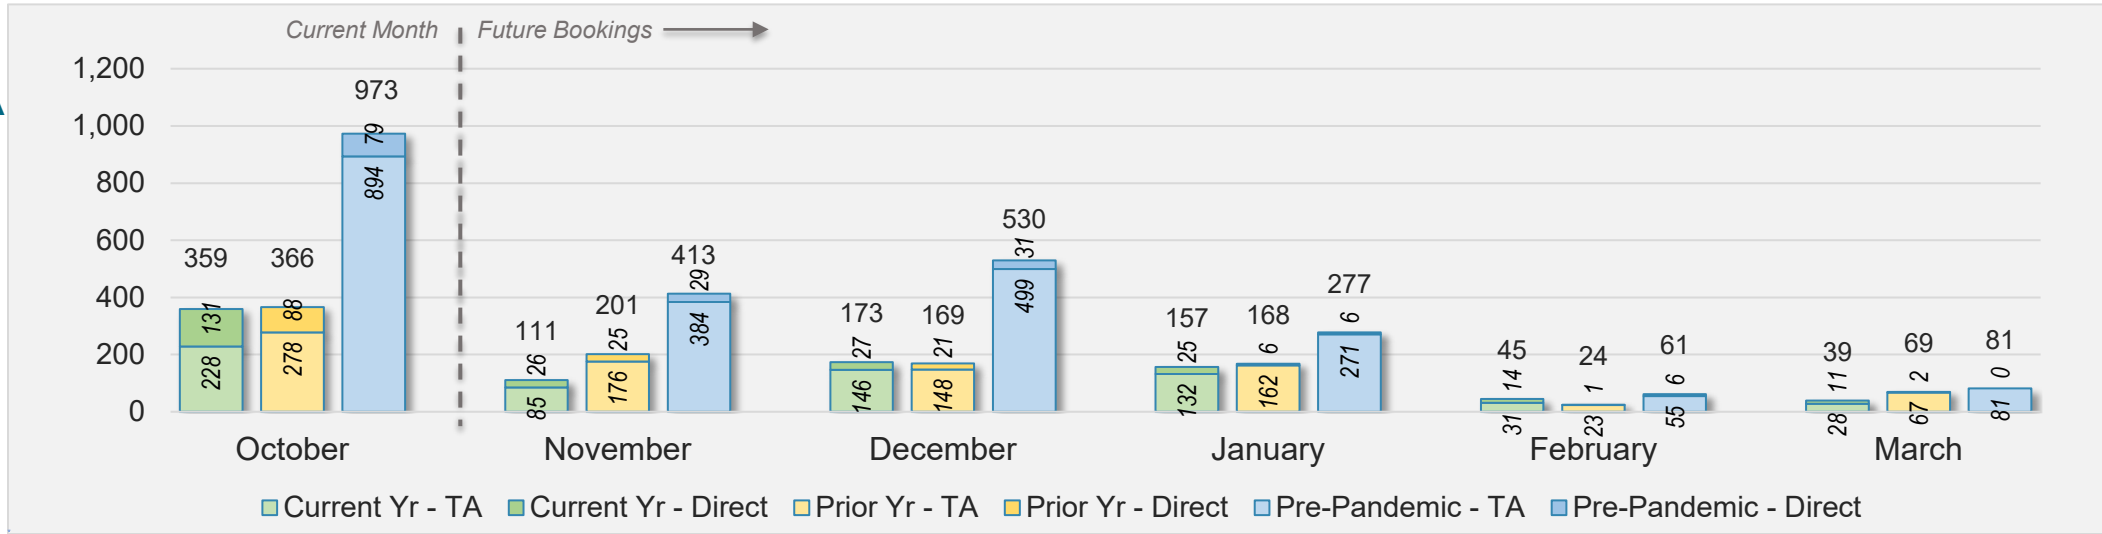

AUSTRALIA

Source: ForwardKeys as of 10/20/24

Hawai'i Island

October 2024 Direct and Travel Agency Bookings to Hawai'i

U.S.

Source: ForwardKeys as of 10/20/24

October 2024 Direct and Travel Agency Bookings to Hawai'i

JAPAN

Source: ForwardKeys as of 10/20/24

Hawai'i Island (continued)

October 2024 Direct and Travel Agency Bookings to Hawai'i

October 2024 Direct and Travel Agency Bookings to Hawai'i

Hawai'i Island (continued)

October 2024 Direct and Travel Agency Bookings to Hawai'i

AUSTRALIA

Source: ForwardKeys as of 10/20/24