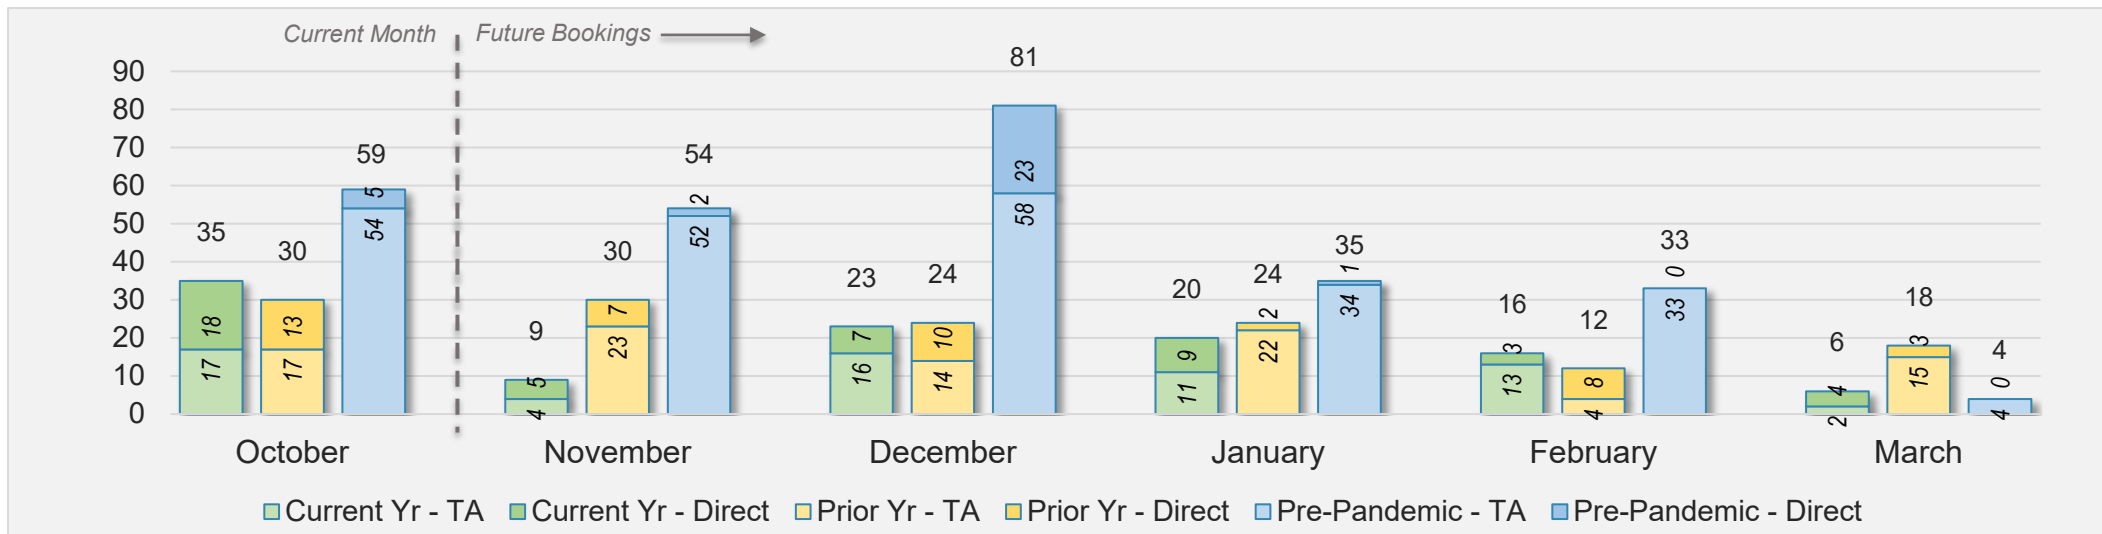

October 2024 Direct and Travel Agency Bookings to Hawai'i

Source: ForwardKeys as of 10/20/24