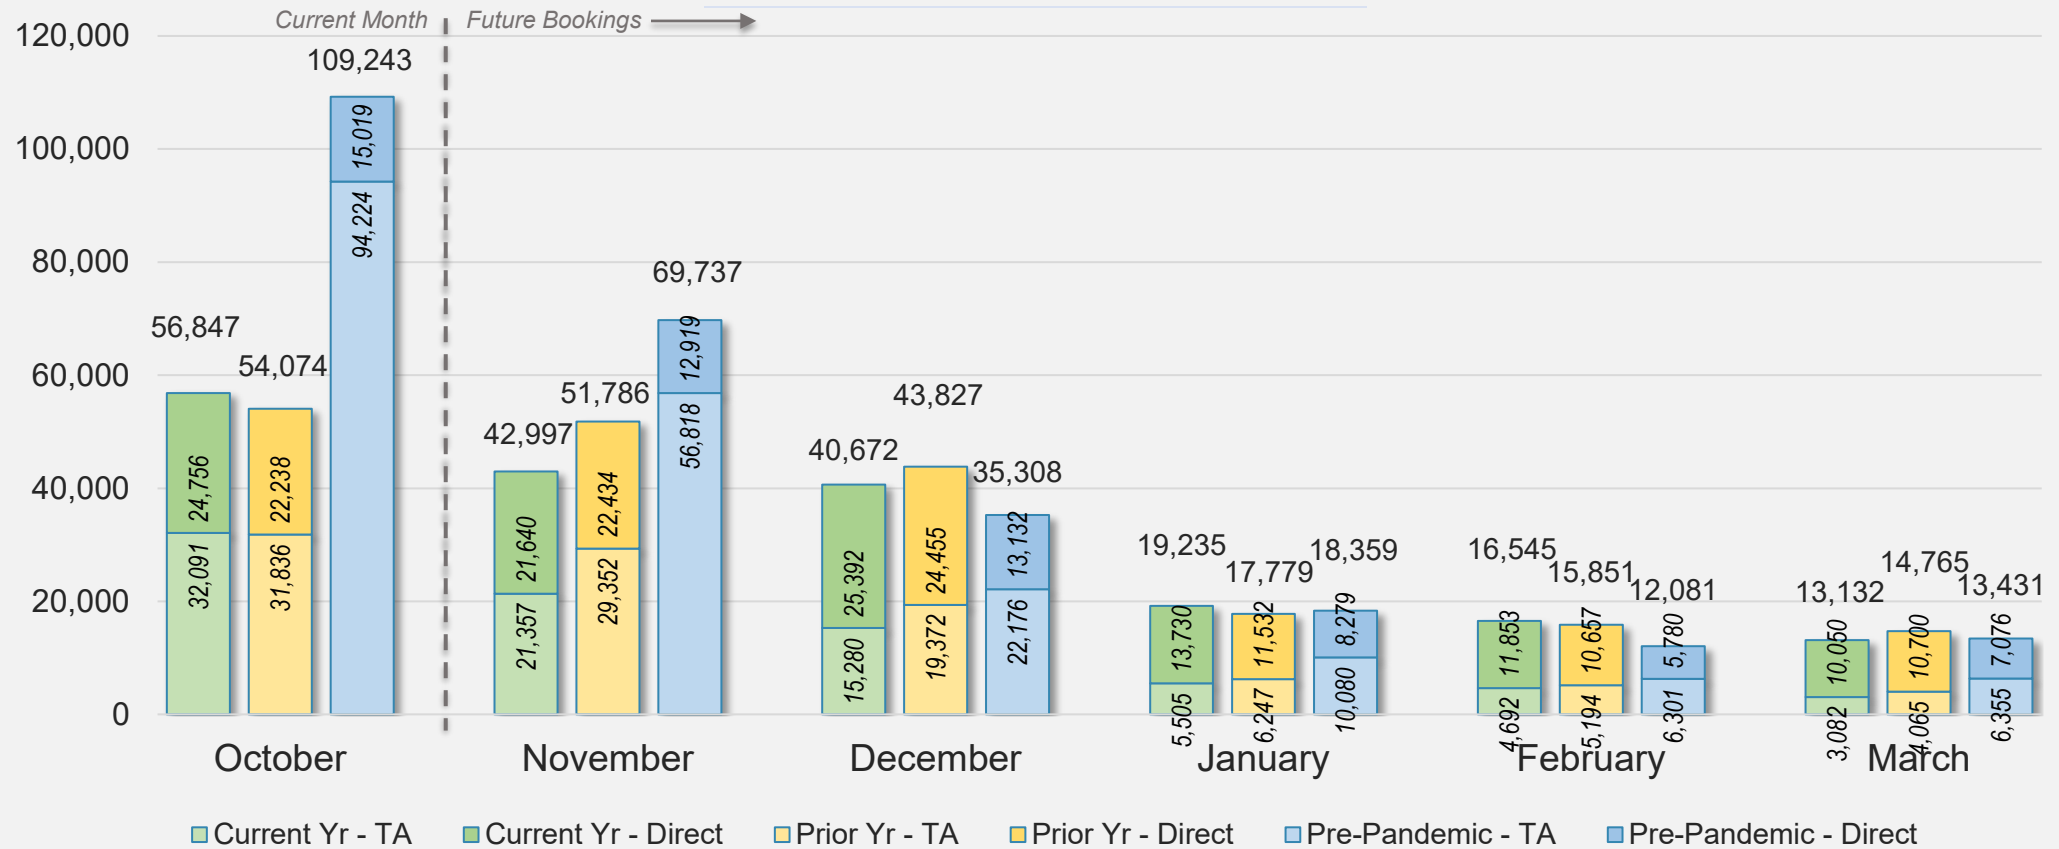

JAPAN

Direct and Travel Agency Bookings to Hawaii Current vs. Prior vs. Pre-Pandemic Periods

October 2024

Source: ForwardKeys as of 10/20/24