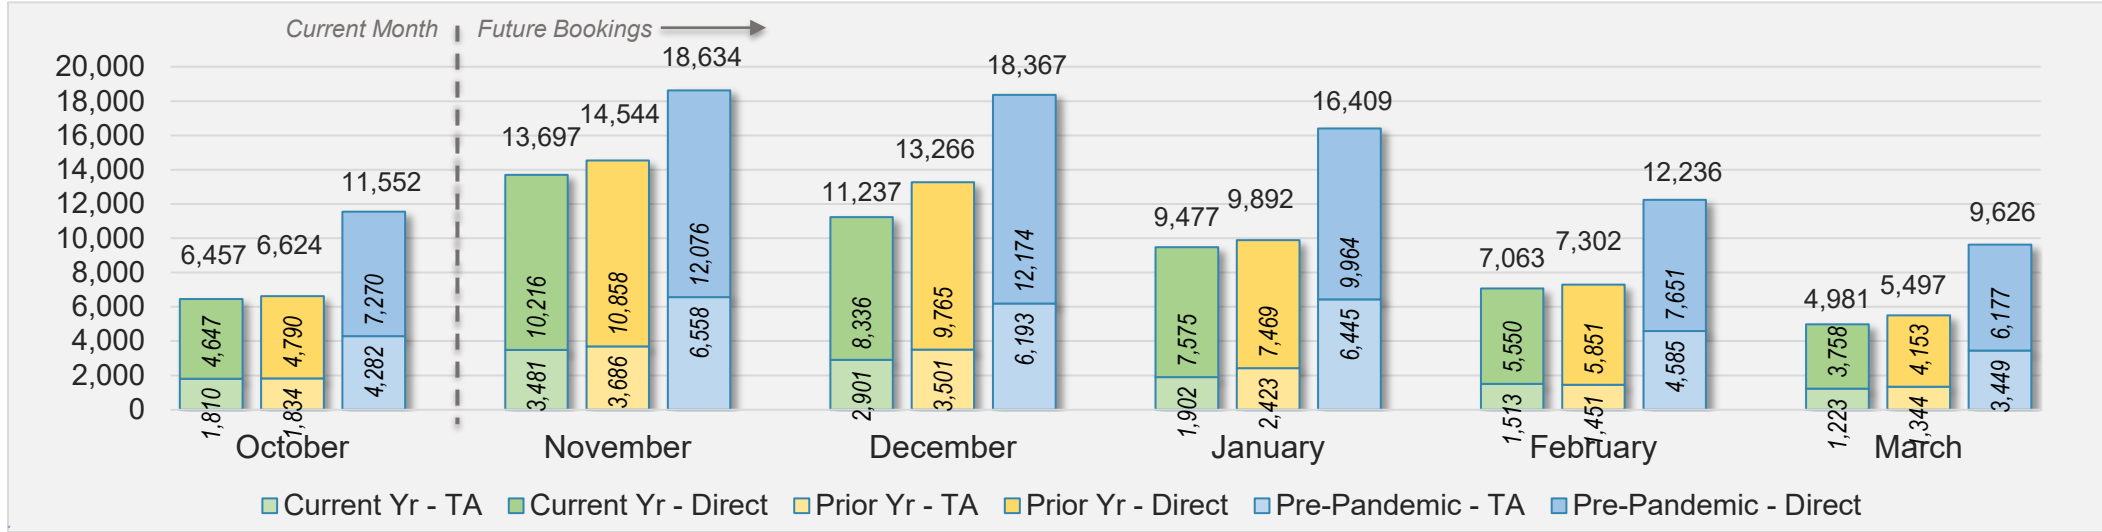

U.S.

Source: ForwardKeys as of 10/20/24

October 2024 Direct and Travel Agency Bookings to Hawai'i

JAPAN

Source: ForwardKeys as of 10/20/24

Maui (continued)

October 2024 Direct and Travel Agency Bookings to Hawai'i

October 2024 Direct and Travel Agency Bookings to Hawai'i

Maui (continued)

October 2024 Direct and Travel Agency Bookings to Hawai'i

AUSTRALIA

Source: ForwardKeys as of 10/20/24

Kaua'i

October 2024 Direct and Travel Agency Bookings to Hawai'i