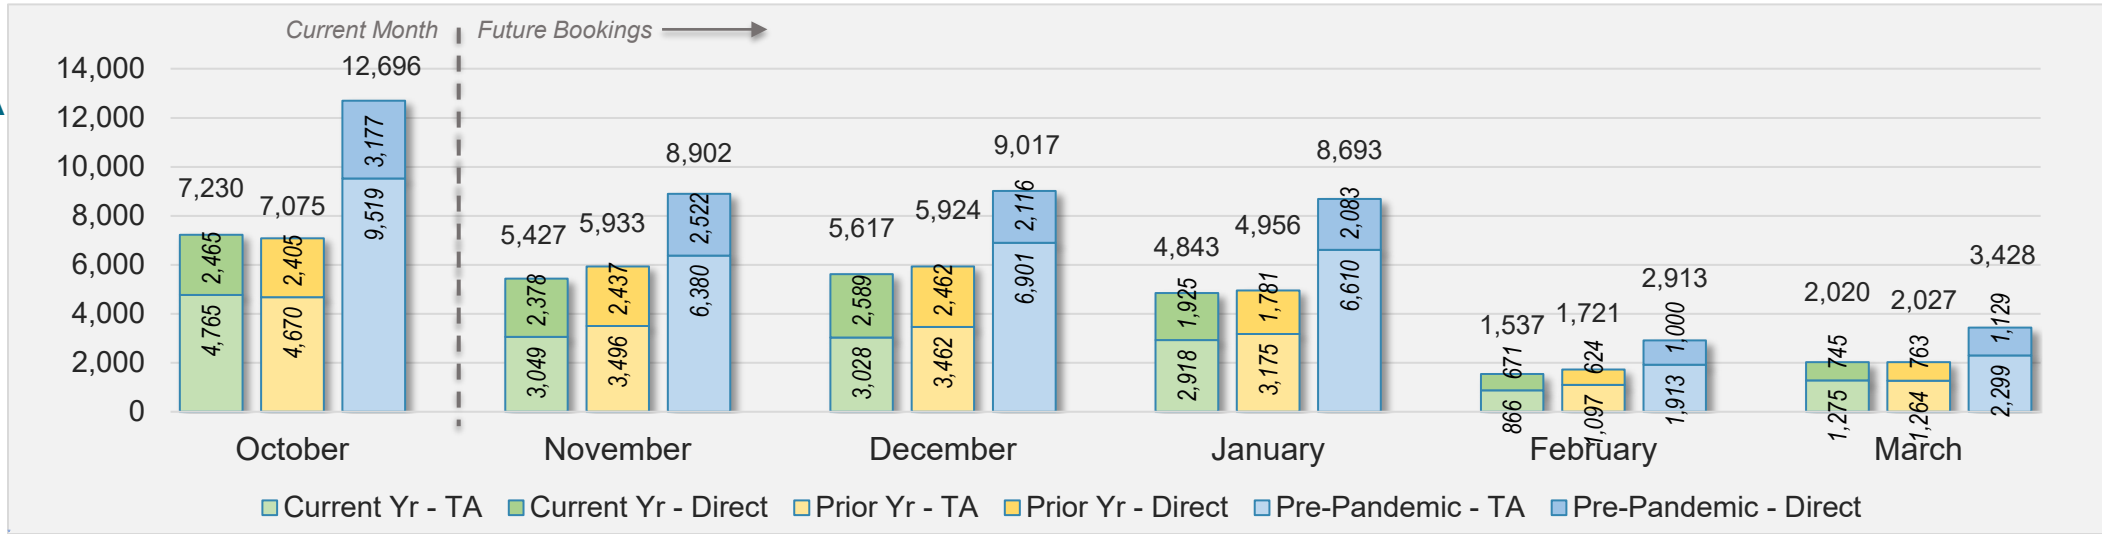

U.S.

Source: ForwardKeys as of 10/20/24

October 2024 Direct and Travel Agency Bookings to Hawai'i

JAPAN

Source: ForwardKeys as of 10/20/24

O'ahu (continued)

October 2024 Direct and Travel Agency Bookings to Hawai'i

October 2024 Direct and Travel Agency Bookings to Hawai'i

O'ahu (continued)

October 2024 Direct and Travel Agency Bookings to Hawai'i

AUSTRALIA

Source: ForwardKeys as of 10/20/24

Maui

October 2024 Direct and Travel Agency Bookings to Hawai'i