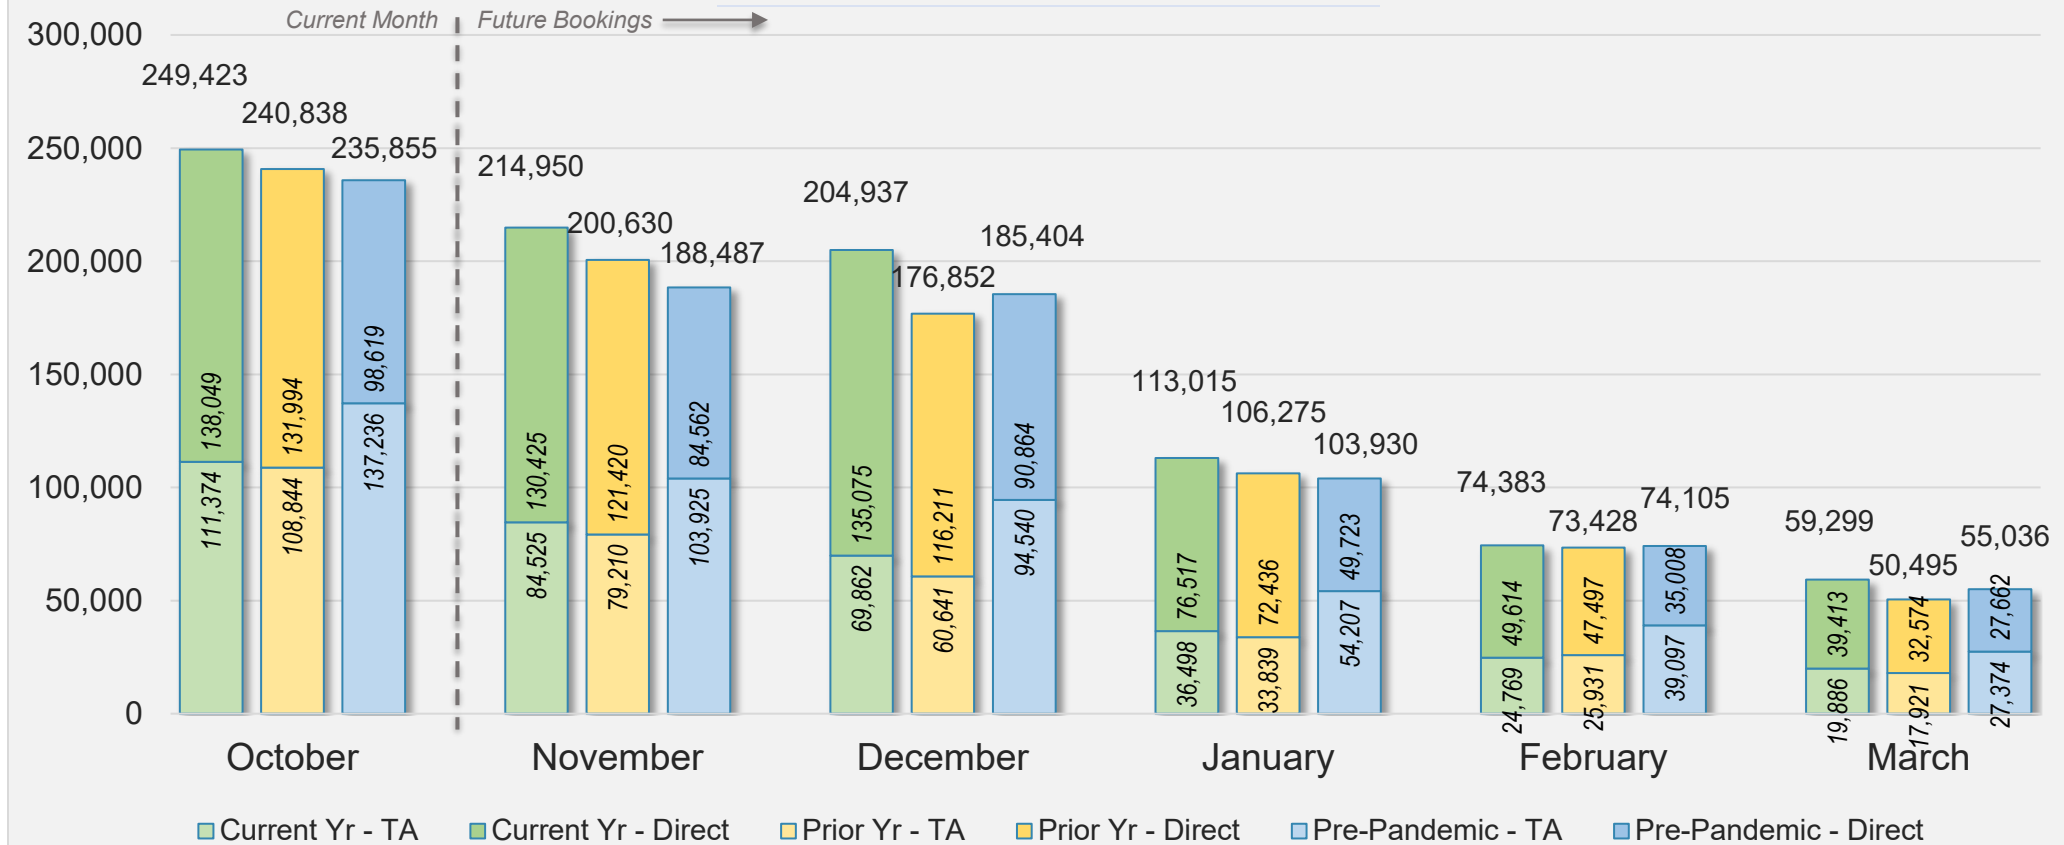

Direct and Travel Agency Bookings to Hawaii Current vs. Prior vs. Pre-Pandemic Periods

October 2024

Source: ForwardKeys as of 10/20/24