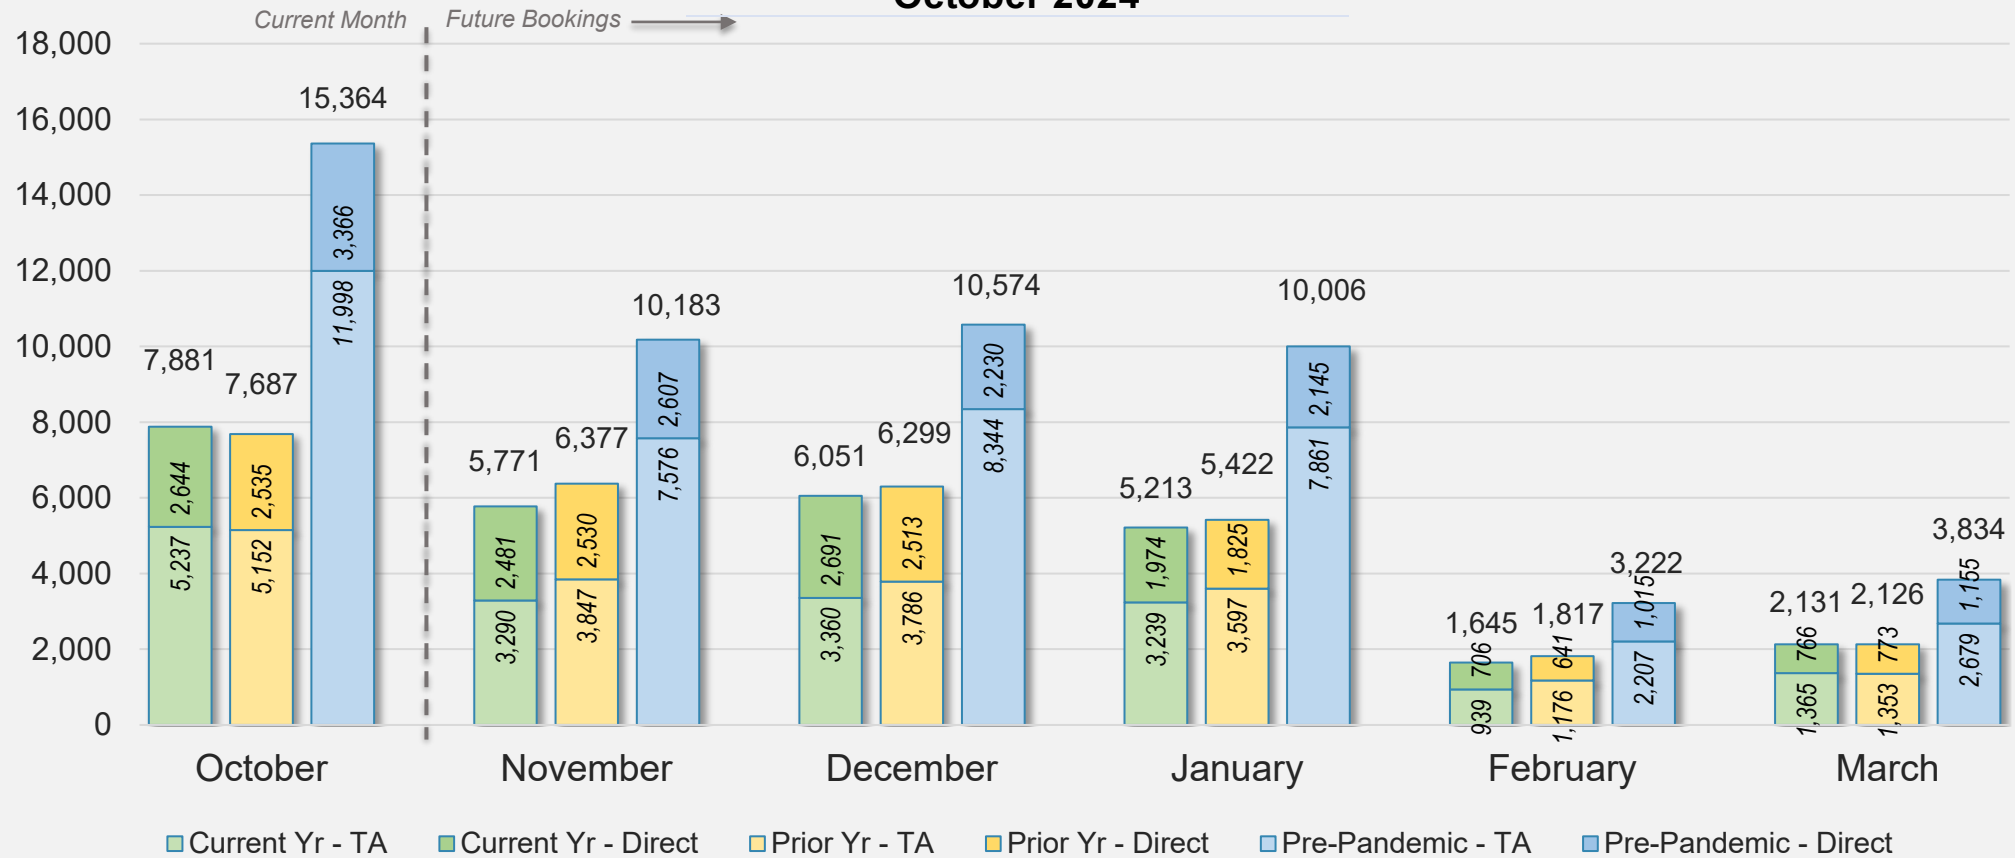

October 2024

Source: ForwardKeys as of 10/20/24

AUSTRALIA

Direct and Travel Agency Bookings to Hawaii Current vs. Prior vs. Pre-Pandemic Periods

October 2024

Source: ForwardKeys as of 10/20/24

October 2024 Direct and Travel Agency Bookings to Hawai'i