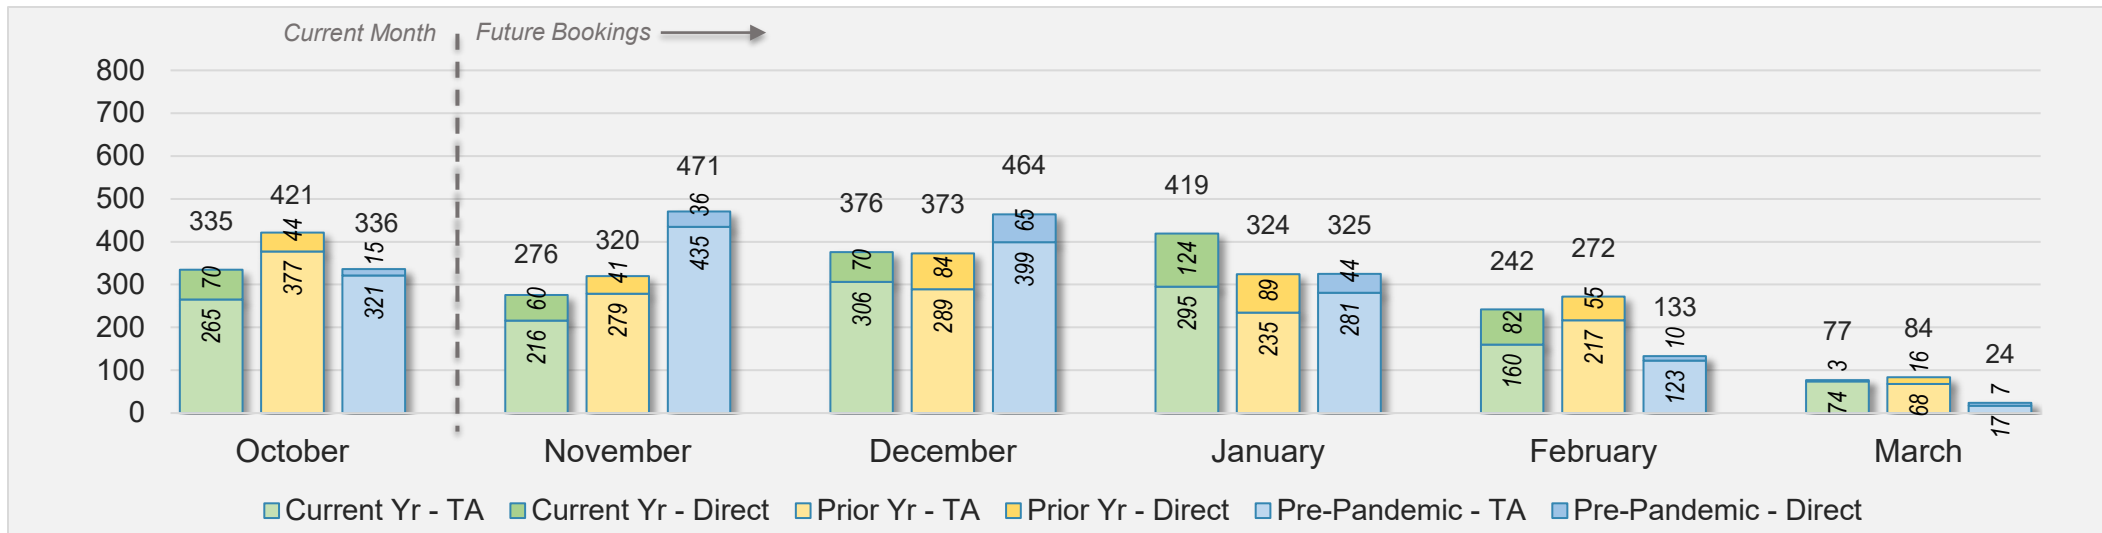

AUSTRALIA

Source: ForwardKeys as of 10/20/24

Hawai'i Island

October 2024 Direct and Travel Agency Bookings to Hawai'i

U.S.

Source: ForwardKeys as of 10/20/24

October 2024 Direct and Travel Agency Bookings to Hawai'i

JAPAN

Source: ForwardKeys as of 10/20/24

Hawai'i Island (continued)

October 2024 Direct and Travel Agency Bookings to Hawai'i

October 2024 Direct and Travel Agency Bookings to Hawai'i

Hawai'i Island (continued)

October 2024 Direct and Travel Agency Bookings to Hawai'i

AUSTRALIA

Source: ForwardKeys as of 10/20/24