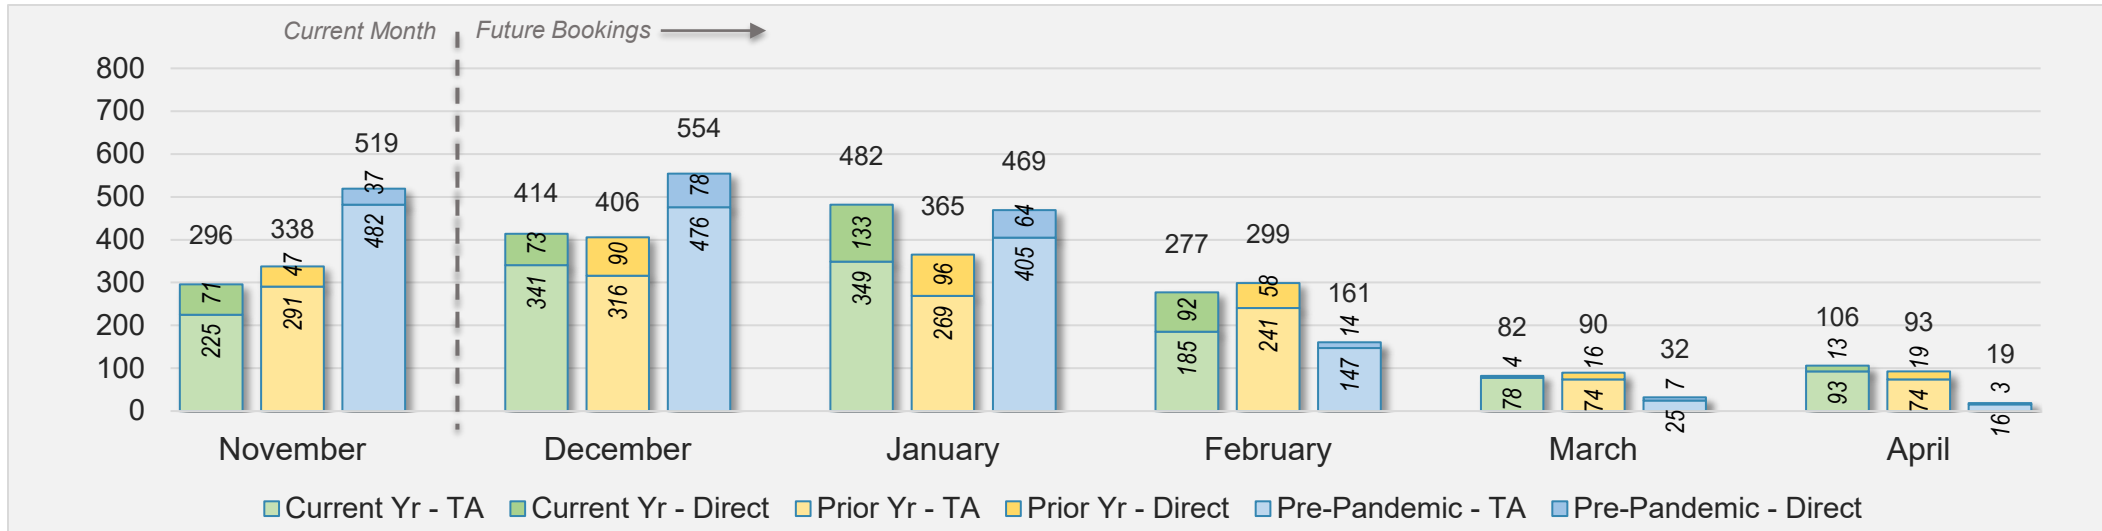

Kaua'i (continued)

November 2024 Direct and Travel Agency Bookings to Hawai'i

November 2024 Direct and Travel Agency Bookings to Hawai'i

Kaua'i (continued)

November 2024 Direct and Travel Agency Bookings to Hawai'i

AUSTRALIA

Source: ForwardKeys as of 11/3/24

Hawai'i Island

November 2024 Direct and Travel Agency Bookings to Hawai'i

November 2024 Direct and Travel Agency Bookings to Hawai'i

Hawai'i Island (continued)

November 2024 Direct and Travel Agency Bookings to Hawai'i

CANADA

Source: ForwardKeys as of 11/3/24

November 2024 Direct and Travel Agency Bookings to Hawai'i

KOREA

Source: ForwardKeys as of 11/3/24

Hawai'i Island (continued)

November 2024 Direct and Travel Agency Bookings to Hawai'i