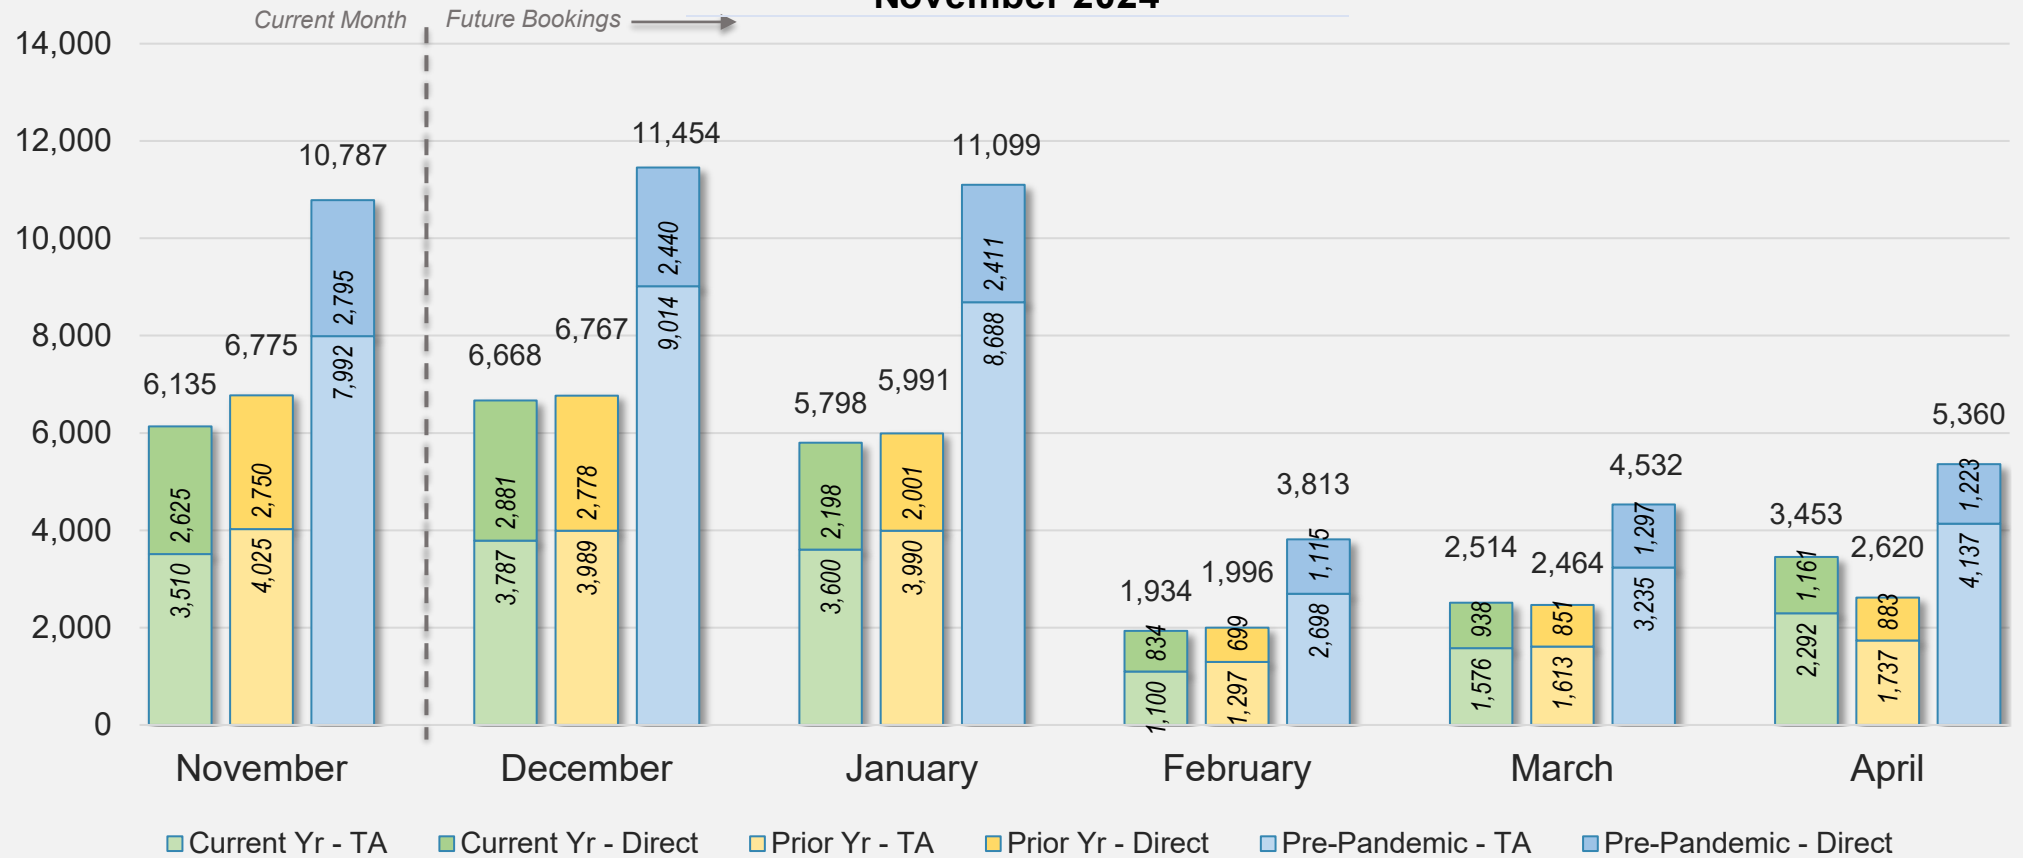

Forward Keys Index

- Bookings
 - Net sum of the number of visitors from Sales transactions counted, including Exchanges and Refunds.
- Current Year / Previous Year / Pre-pandemic
 - In the analysis results, "Current Year" refers to the period being analyzed. "Previous Year" refers to the time unit in the previous year equivalent to the "Current Year" (for year-on-year comparison purposes). "Pre-pandemic" refers to the equivalent period in 2019 to the Current period, using only 2019 data as a reference.
- Direct
 - Refers to tickets purchased directly through the airline, typically via an airline's website.
- Travel Agency
 - Refers to associated with an ARC/IATA number (or otherwise retail).

Source: ForwardKeys as of 11/3/24

CANADA

Direct and Travel Agency Bookings to Hawaii Current vs. Prior vs. Pre-Pandemic Periods November 2024

Source: ForwardKeys as of 11/3/24

KOREA

Direct and Travel Agency Bookings to Hawaii Current vs. Prior vs. Pre-Pandemic Periods November 2024

Source: ForwardKeys as of 11/3/24

AUSTRALIA

Direct and Travel Agency Bookings to Hawaii Current vs. Prior vs. Pre-Pandemic Periods

November 2024

Source: ForwardKeys as of 11/3/24

November 2024 Direct and Travel Agency Bookings to Hawai'i