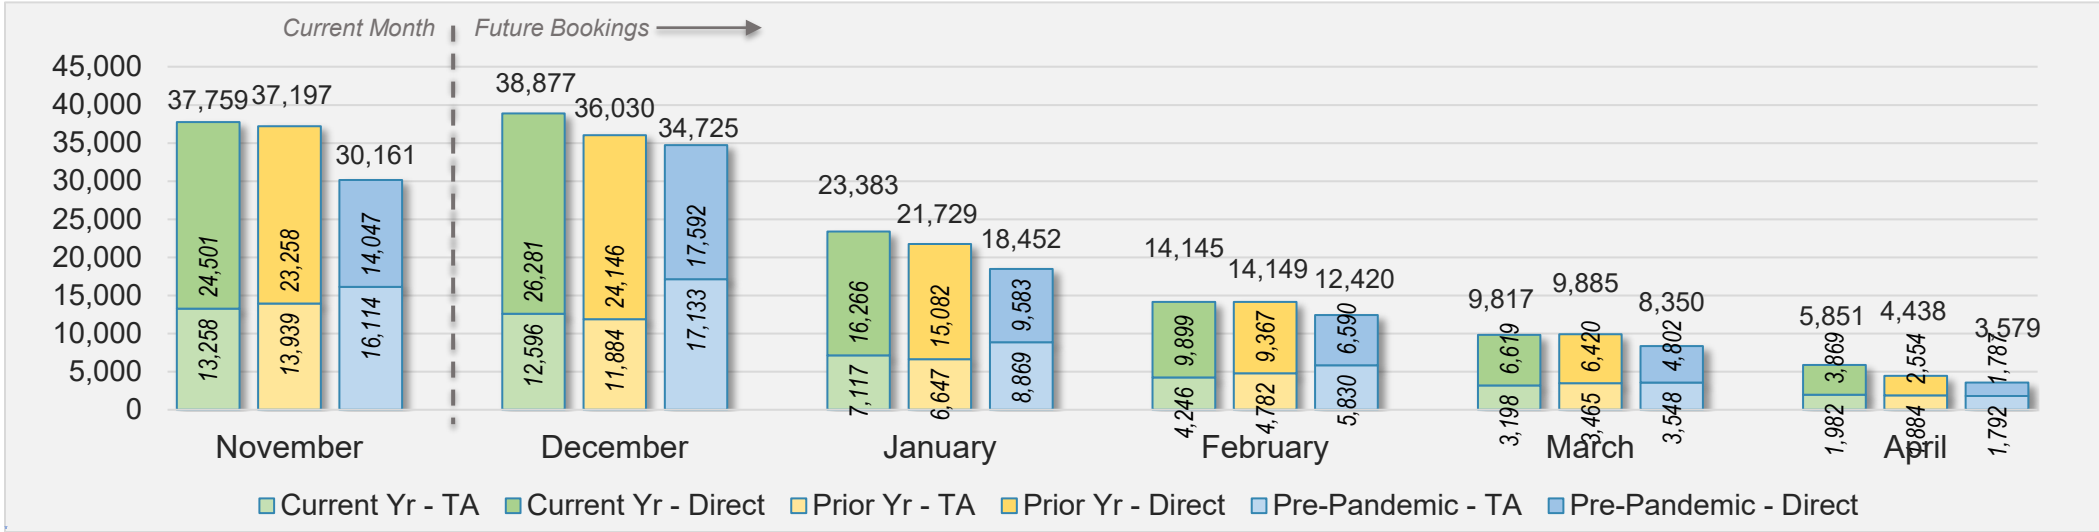

Kaua'i (continued)

November 2024 Direct and Travel Agency Bookings to Hawai'i

November 2024 Direct and Travel Agency Bookings to Hawai'i

Kaua'i (continued)

November 2024 Direct and Travel Agency Bookings to Hawai'i

AUSTRALIA

Source: ForwardKeys as of 11/3/24

Hawai'i Island

November 2024 Direct and Travel Agency Bookings to Hawai'i

November 2024 Direct and Travel Agency Bookings to Hawai'i

Hawai'i Island (continued)

November 2024 Direct and Travel Agency Bookings to Hawai'i