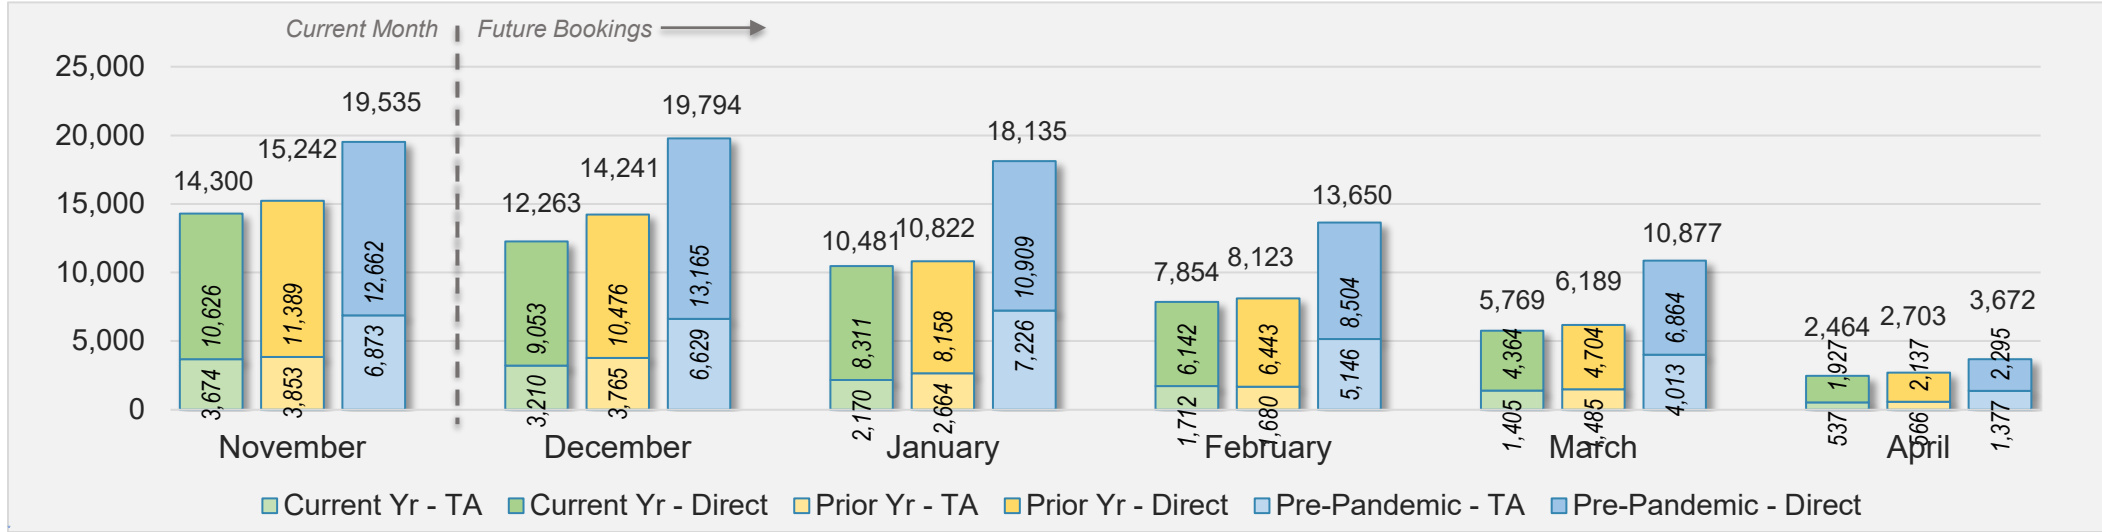

November 2024 Direct and Travel Agency Bookings to Hawai'i

O'ahu (continued)

November 2024 Direct and Travel Agency Bookings to Hawai'i

CANADA

Source: ForwardKeys as of 11/3/24

November 2024 Direct and Travel Agency Bookings to Hawai'i

KOREA

Source: ForwardKeys as of 11/3/24

O'ahu (continued)

November 2024 Direct and Travel Agency Bookings to Hawai'i

AUSTRALIA

Source: ForwardKeys as of 11/3/24

Maui

November 2024 Direct and Travel Agency Bookings to Hawai'i

November 2024 Direct and Travel Agency Bookings to Hawai'i

Maui (continued)

November 2024 Direct and Travel Agency Bookings to Hawai'i

November 2024 Direct and Travel Agency Bookings to Hawai'i

Maui (continued)