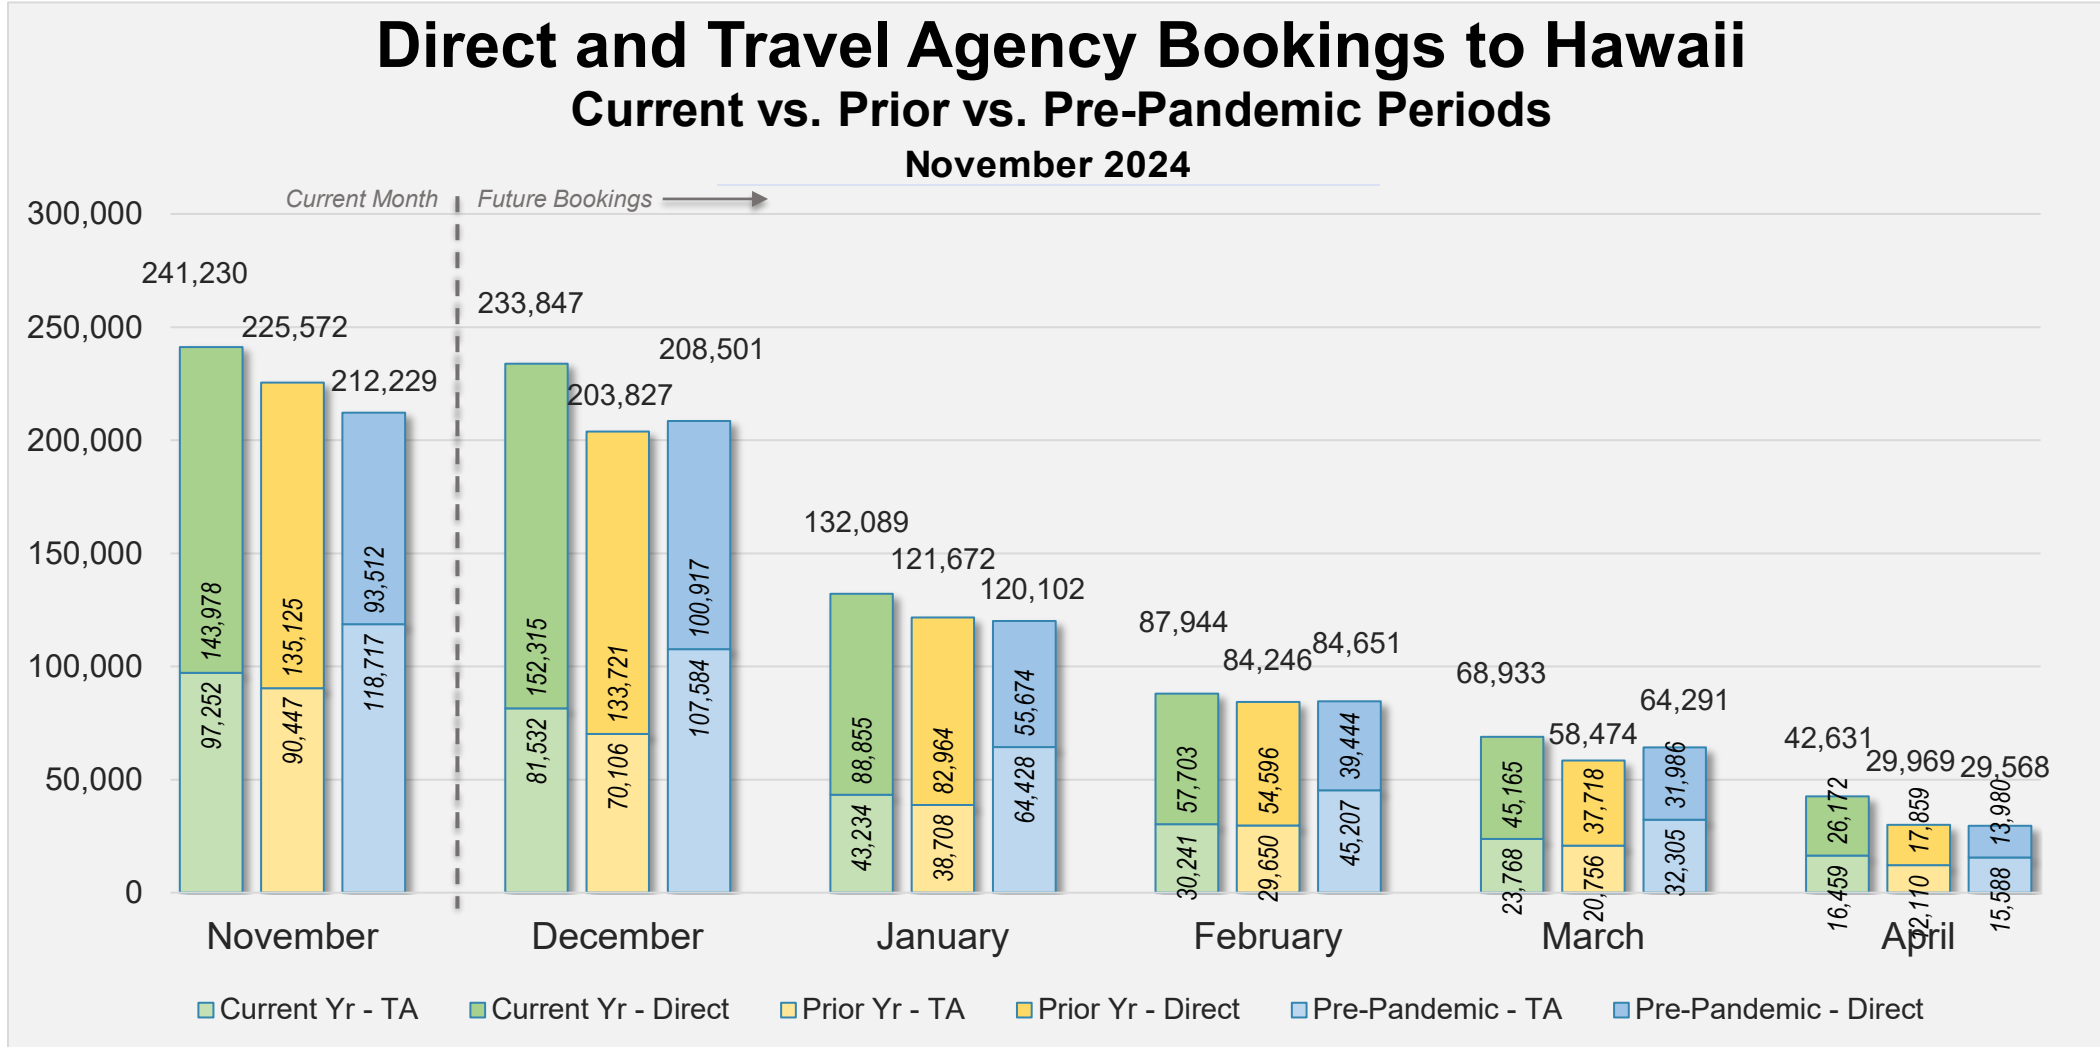

Direct and Travel Agency Bookings to Hawaii Current vs. Prior vs. Pre-Pandemic Periods November 2024

Source: ForwardKeys as of 11/3/24