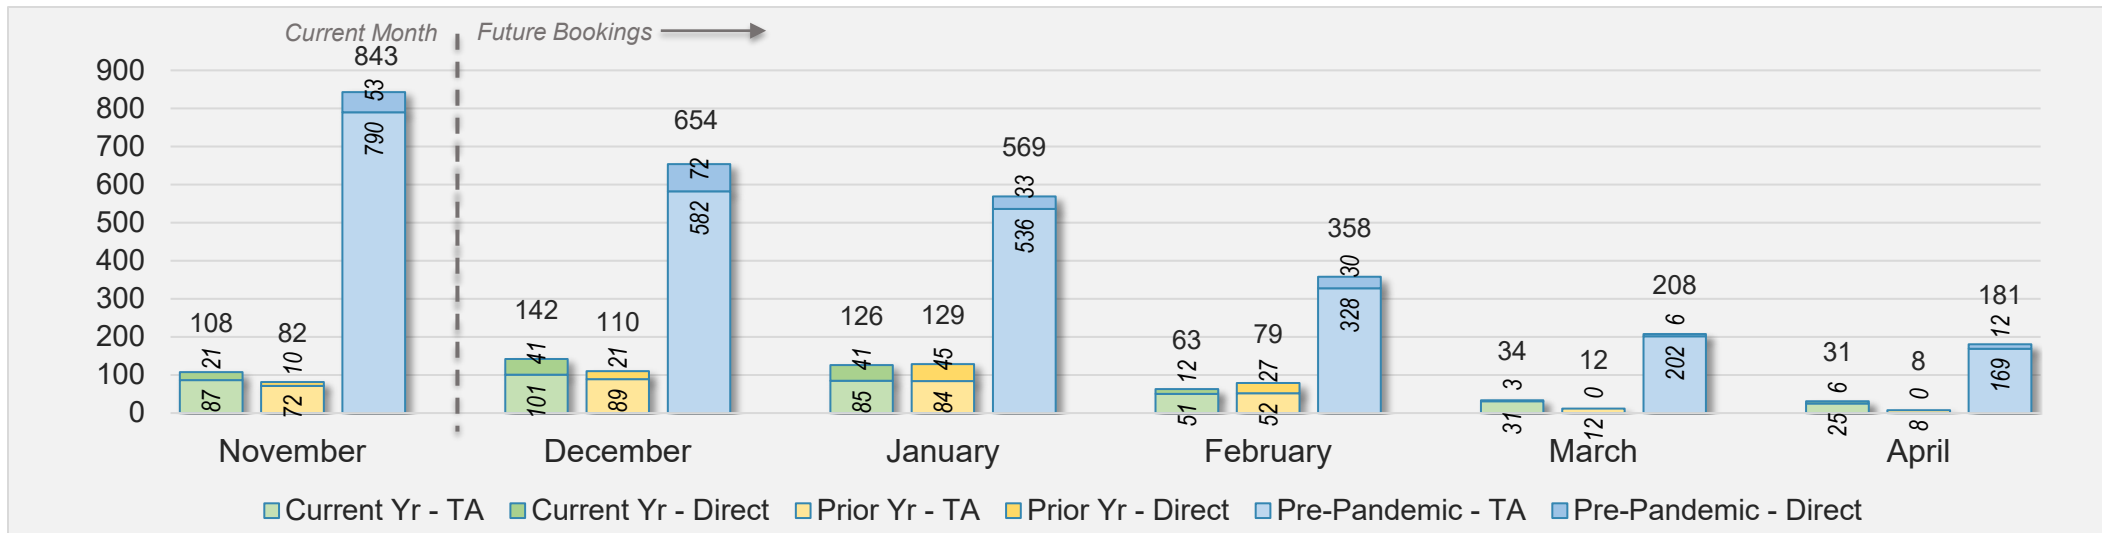

November 2024 Direct and Travel Agency Bookings to Hawai'i

Maui (continued)

November 2024 Direct and Travel Agency Bookings to Hawai'i

November 2024 Direct and Travel Agency Bookings to Hawai'i

Maui (continued)

November 2024 Direct and Travel Agency Bookings to Hawai'i

AUSTRALIA

Source: ForwardKeys as of 11/3/24

Kaua'i

November 2024 Direct and Travel Agency Bookings to Hawai'i

November 2024 Direct and Travel Agency Bookings to Hawai'i