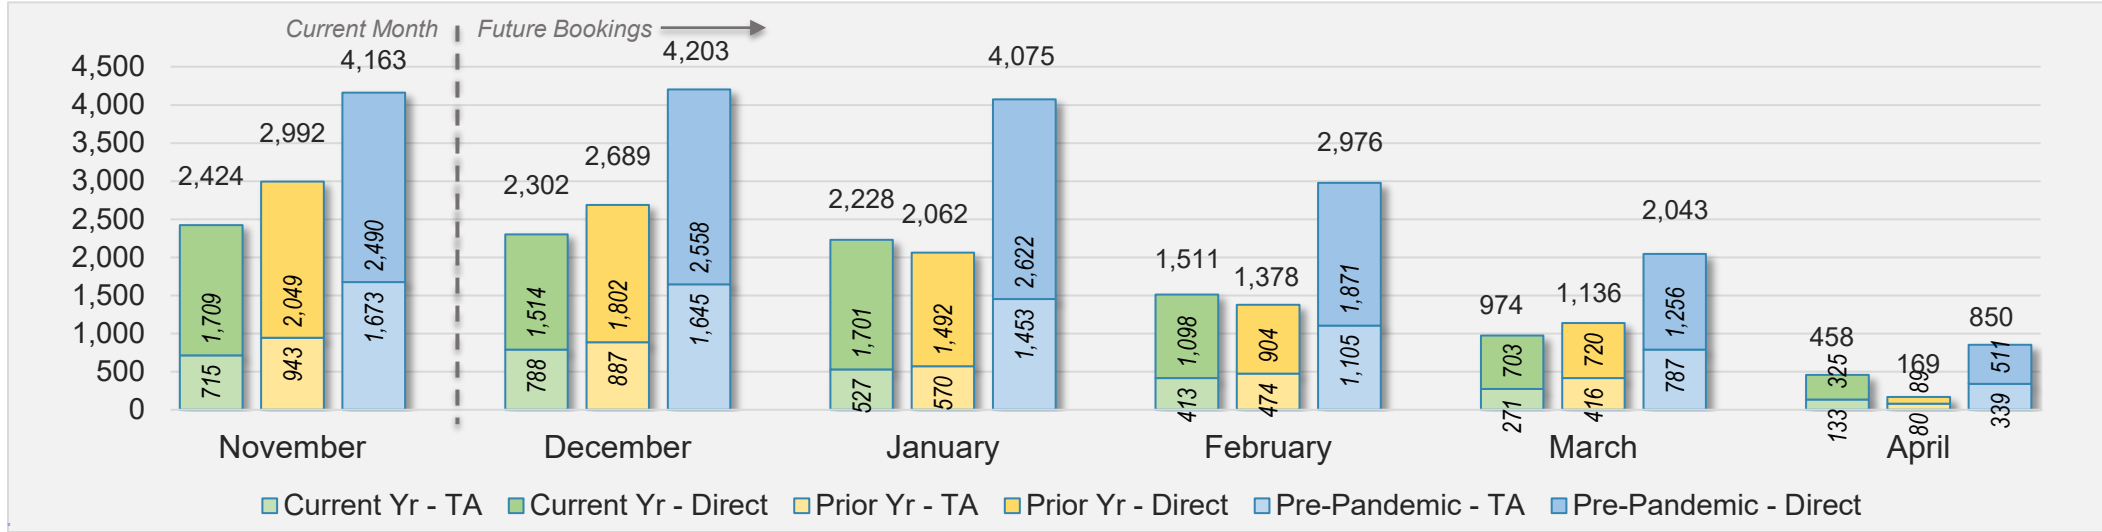

November 2024 Direct and Travel Agency Bookings to Hawai'i

Maui (continued)

November 2024 Direct and Travel Agency Bookings to Hawai'i

November 2024 Direct and Travel Agency Bookings to Hawai'i

Maui (continued)

November 2024 Direct and Travel Agency Bookings to Hawai'i

AUSTRALIA

Source: ForwardKeys as of 11/3/24

Kaua'i

November 2024 Direct and Travel Agency Bookings to Hawai'i

November 2024 Direct and Travel Agency Bookings to Hawai'i

Kaua'i (continued)

November 2024 Direct and Travel Agency Bookings to Hawai'i

November 2024 Direct and Travel Agency Bookings to Hawai'i

Kaua'i (continued)

November 2024 Direct and Travel Agency Bookings to Hawai'i