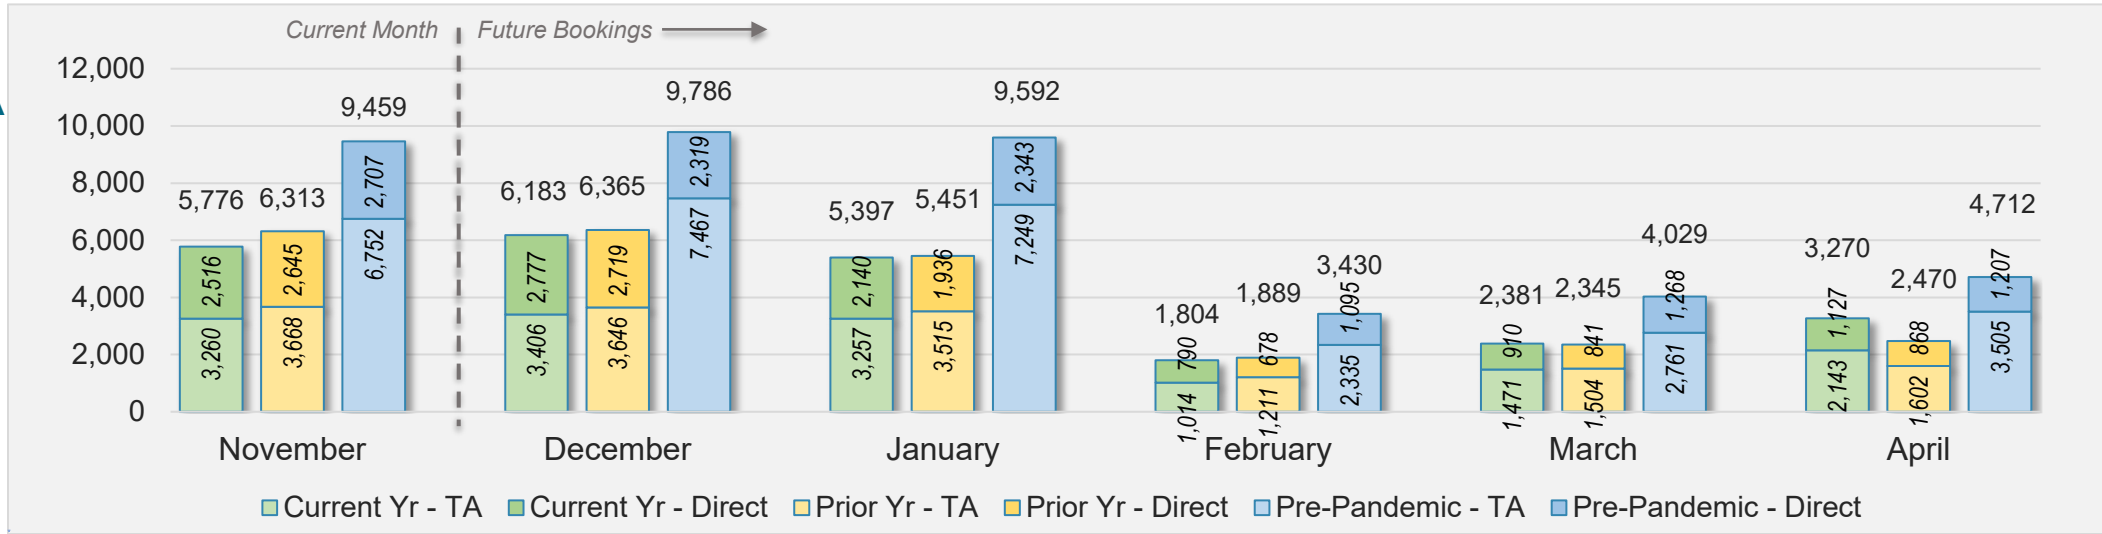

November 2024 Direct and Travel Agency Bookings to Hawai'i

O'ahu (continued)

November 2024 Direct and Travel Agency Bookings to Hawai'i

CANADA

Source: ForwardKeys as of 11/3/24

November 2024 Direct and Travel Agency Bookings to Hawai'i

KOREA

Source: ForwardKeys as of 11/3/24

O'ahu (continued)

November 2024 Direct and Travel Agency Bookings to Hawai'i

AUSTRALIA

Source: ForwardKeys as of 11/3/24

Maui

November 2024 Direct and Travel Agency Bookings to Hawai'i

November 2024 Direct and Travel Agency Bookings to Hawai'i

Maui (continued)

November 2024 Direct and Travel Agency Bookings to Hawai'i

November 2024 Direct and Travel Agency Bookings to Hawai'i

Maui (continued)