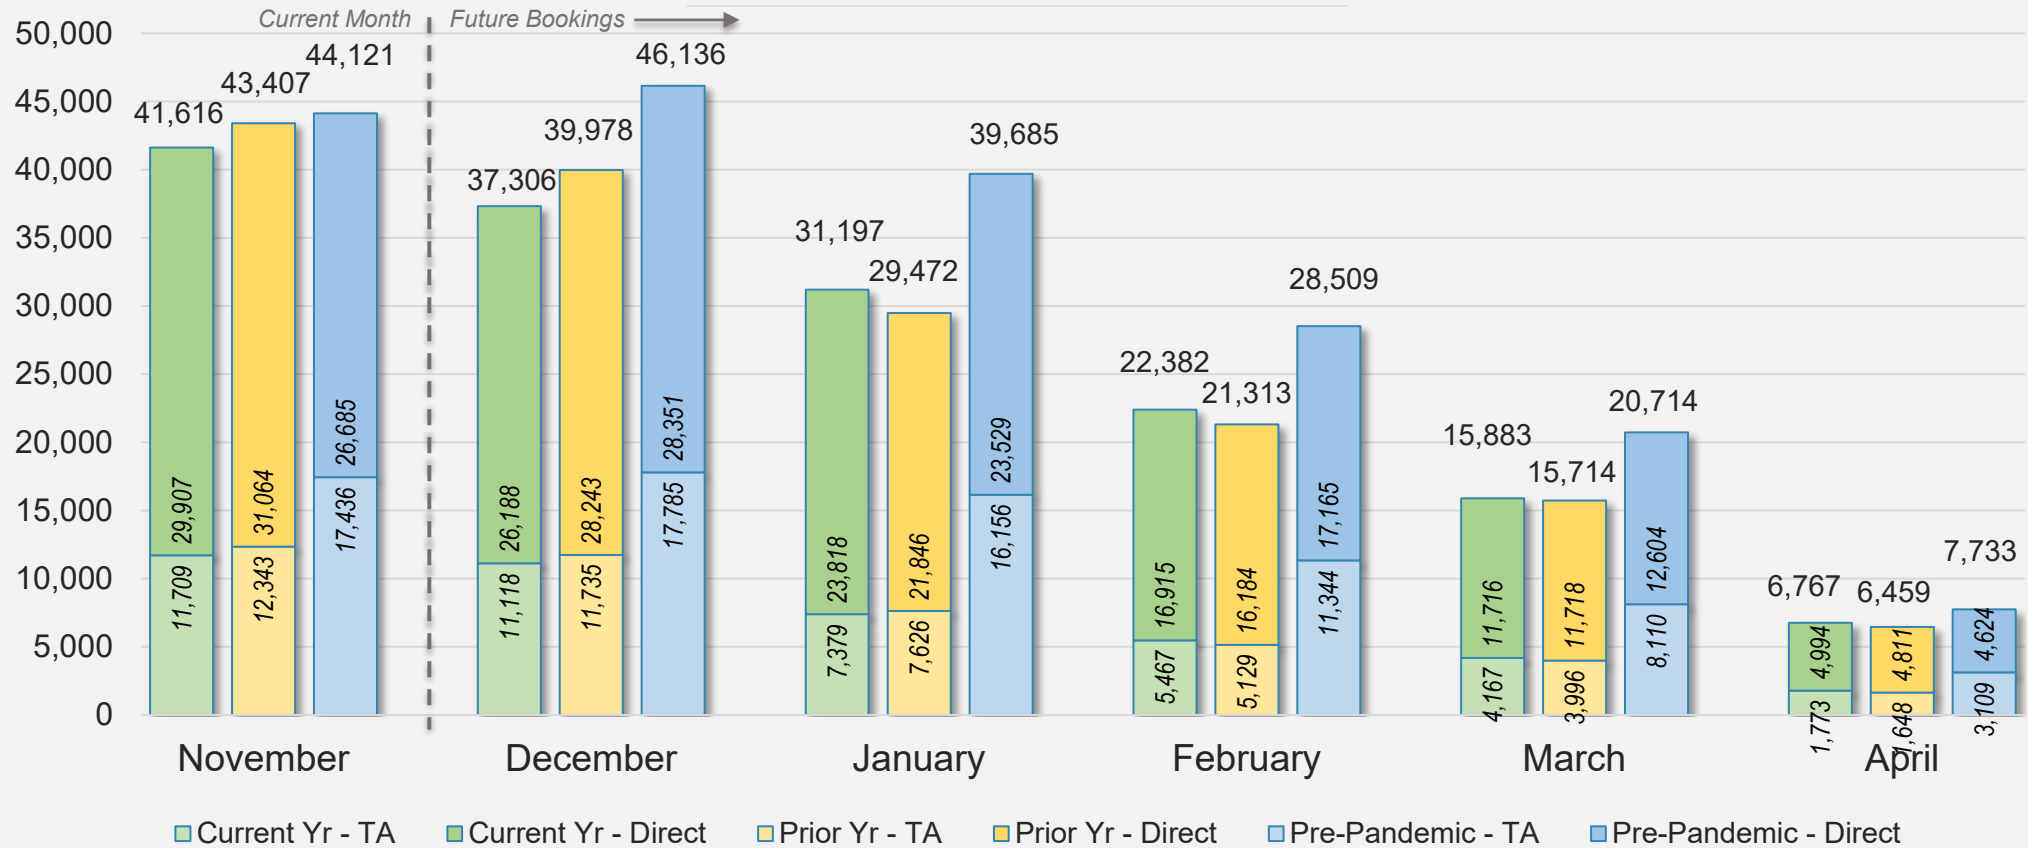

Forward Keys Index

- Bookings
 - Net sum of the number of visitors from Sales transactions counted, including Exchanges and Refunds.
- Current Year / Previous Year / Pre-pandemic
 - In the analysis results, "Current Year" refers to the period being analyzed. "Previous Year" refers to the time unit in the previous year equivalent to the "Current Year" (for year-on-year comparison purposes). "Pre-pandemic" refers to the equivalent period in 2019 to the Current period, using only 2019 data as a reference.
- Direct
 - Refers to tickets purchased directly through the airline, typically via an airline's website.
- Travel Agency
 - Refers to associated with an ARC/IATA number (or otherwise retail).

Direct and Travel Agency Bookings to Hawaii Current vs. Prior vs. Pre-Pandemic Periods November 2024

Source: ForwardKeys as of 11/3/24

JAPAN

Direct and Travel Agency Bookings to Hawaii Current vs. Prior vs. Pre-Pandemic Periods November 2024

Source: ForwardKeys as of 11/3/24

CANADA

Direct and Travel Agency Bookings to Hawaii Current vs. Prior vs. Pre-Pandemic Periods November 2024

Source: ForwardKeys as of 11/3/24

KOREA

Direct and Travel Agency Bookings to Hawaii Current vs. Prior vs. Pre-Pandemic Periods November 2024