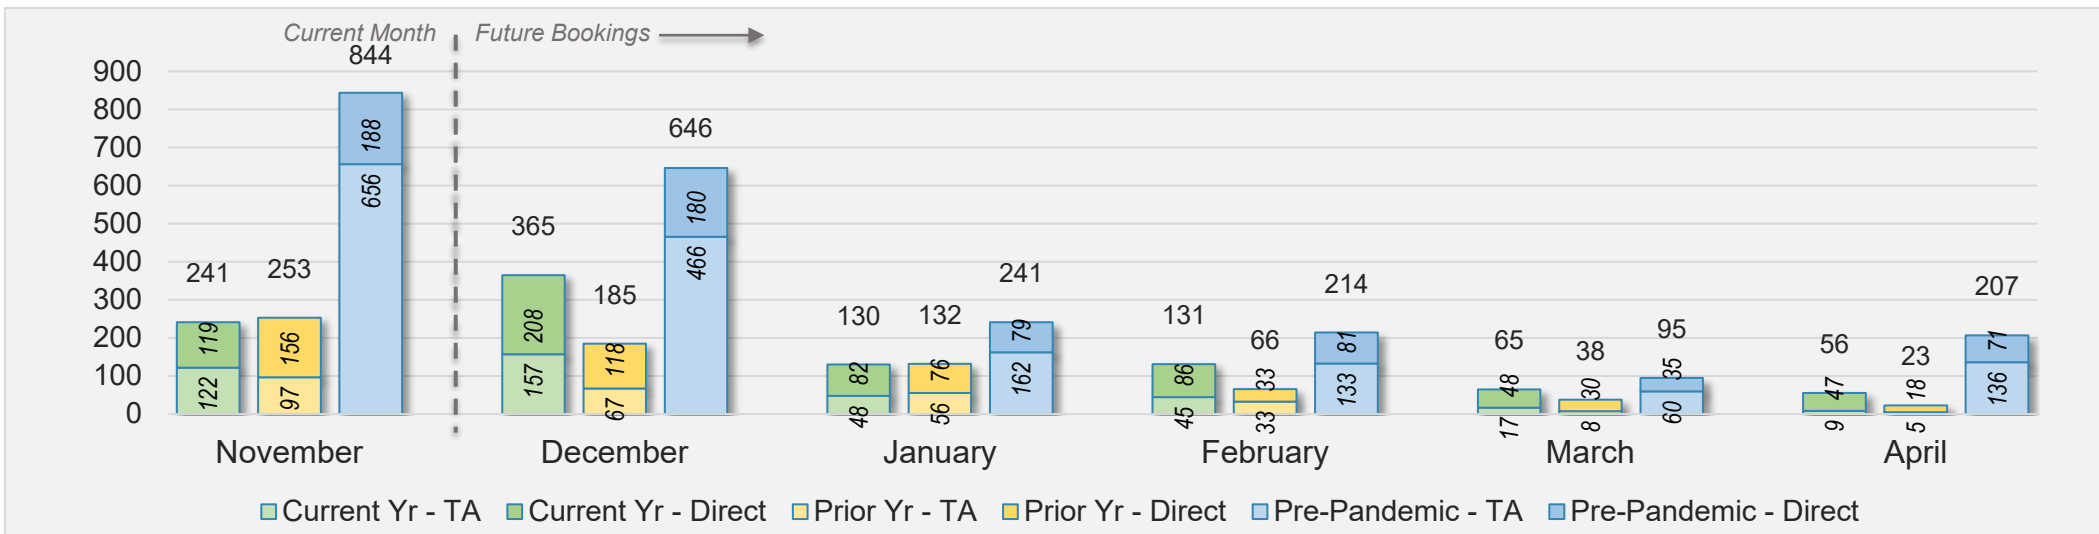

KOREA

Source: ForwardKeys as of 11/3/24

O'ahu (continued)

November 2024 Direct and Travel Agency Bookings to Hawai'i

AUSTRALIA

Source: ForwardKeys as of 11/3/24

Maui

November 2024 Direct and Travel Agency Bookings to Hawai'i

November 2024 Direct and Travel Agency Bookings to Hawai'i

Maui (continued)

November 2024 Direct and Travel Agency Bookings to Hawai'i

November 2024 Direct and Travel Agency Bookings to Hawai'i

Maui (continued)