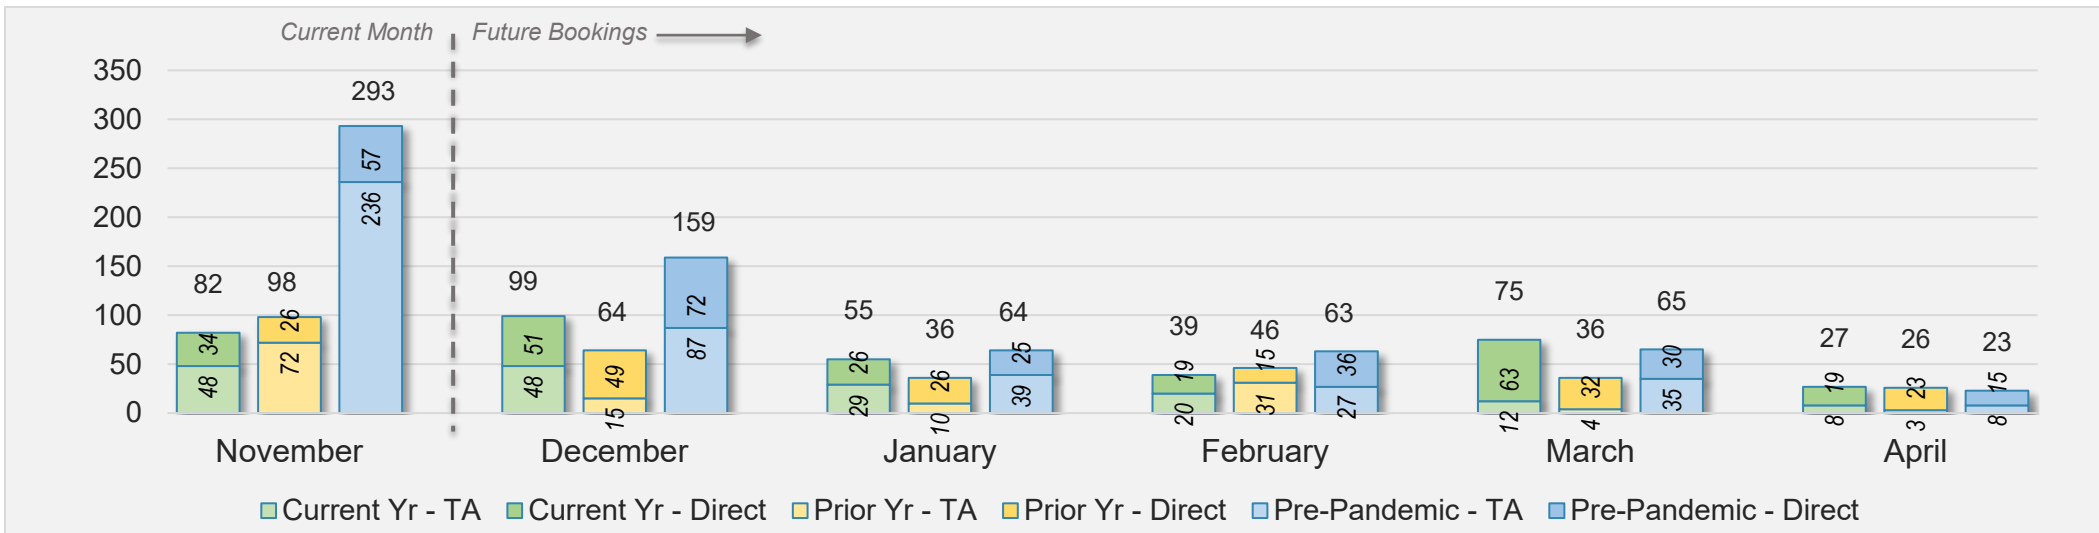

November 2024 Direct and Travel Agency Bookings to Hawai'i

Maui (continued)

November 2024 Direct and Travel Agency Bookings to Hawai'i

November 2024 Direct and Travel Agency Bookings to Hawai'i

Maui (continued)

November 2024 Direct and Travel Agency Bookings to Hawai'i

AUSTRALIA

Source: ForwardKeys as of 11/3/24

Kaua'i

November 2024 Direct and Travel Agency Bookings to Hawai'i

November 2024 Direct and Travel Agency Bookings to Hawai'i

Kaua'i (continued)

November 2024 Direct and Travel Agency Bookings to Hawai'i

November 2024 Direct and Travel Agency Bookings to Hawai'i

Kaua'i (continued)

November 2024 Direct and Travel Agency Bookings to Hawai'i