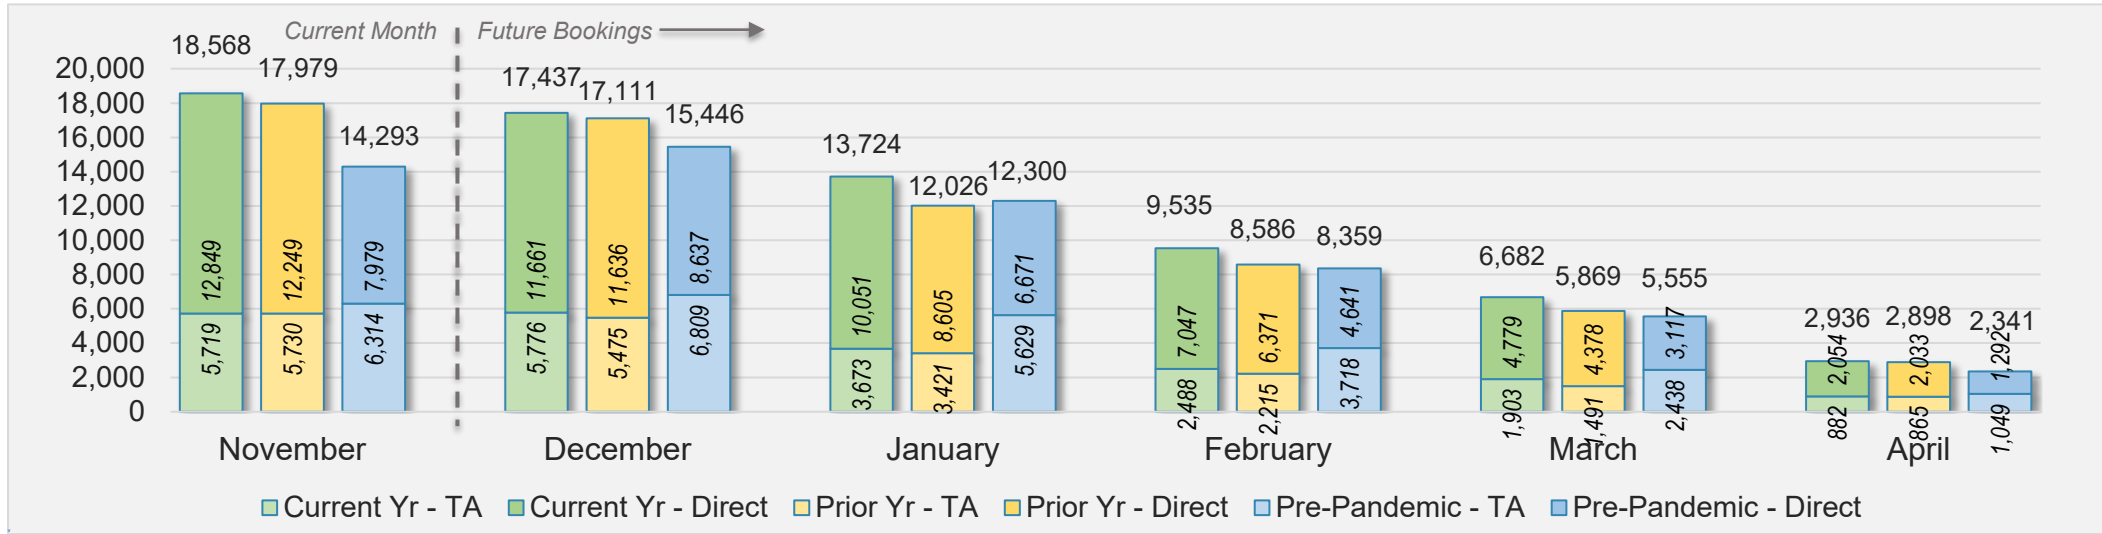

Source: ForwardKeys as of 11/3/24

AUSTRALIA

Direct and Travel Agency Bookings to Hawaii Current vs. Prior vs. Pre-Pandemic Periods

November 2024

Source: ForwardKeys as of 11/3/24

November 2024 Direct and Travel Agency Bookings to Hawai'i

November 2024 Direct and Travel Agency Bookings to Hawai'i

O'ahu (continued)

November 2024 Direct and Travel Agency Bookings to Hawai'i

CANADA

Source: ForwardKeys as of 11/3/24

November 2024 Direct and Travel Agency Bookings to Hawai'i