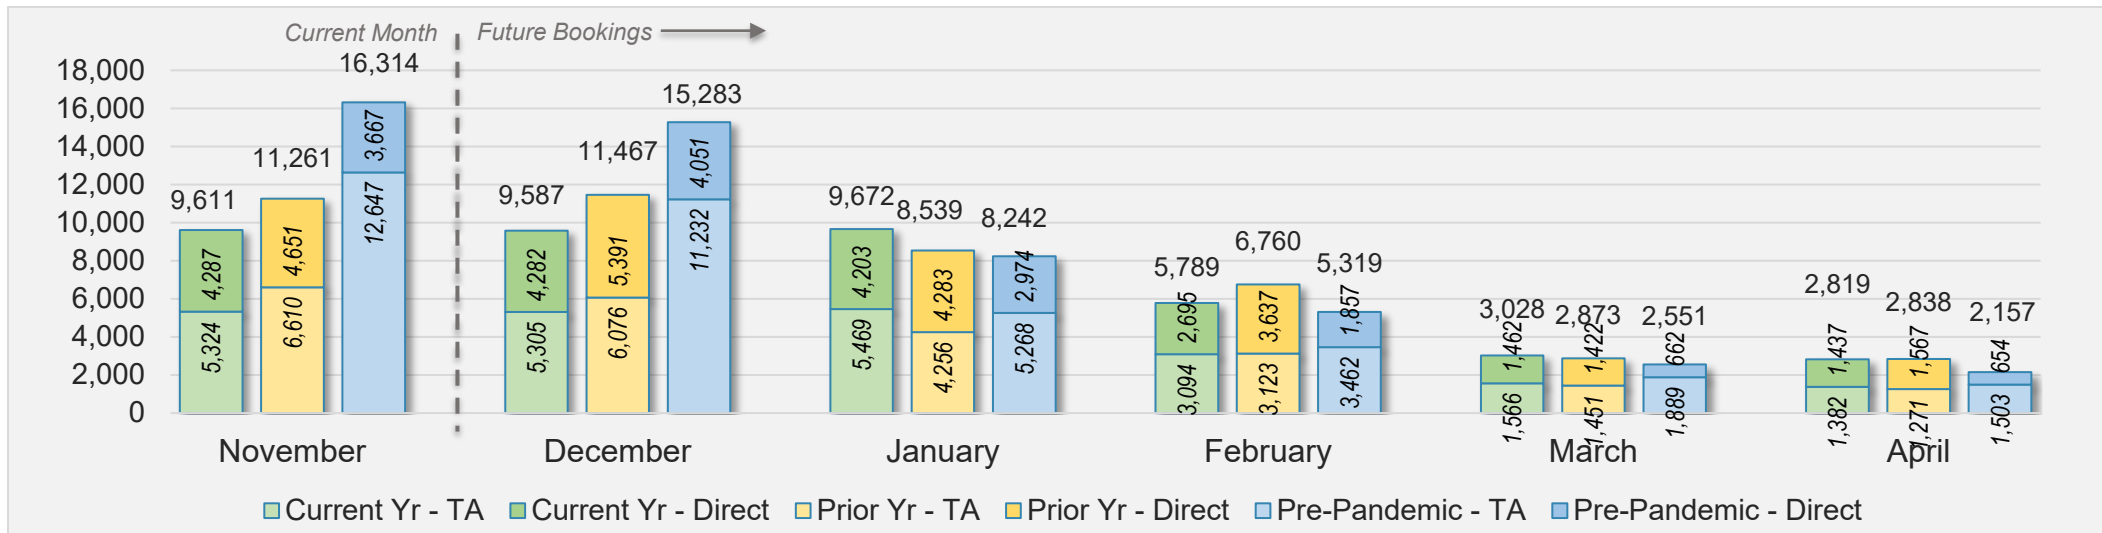

Source: ForwardKeys as of 11/3/24