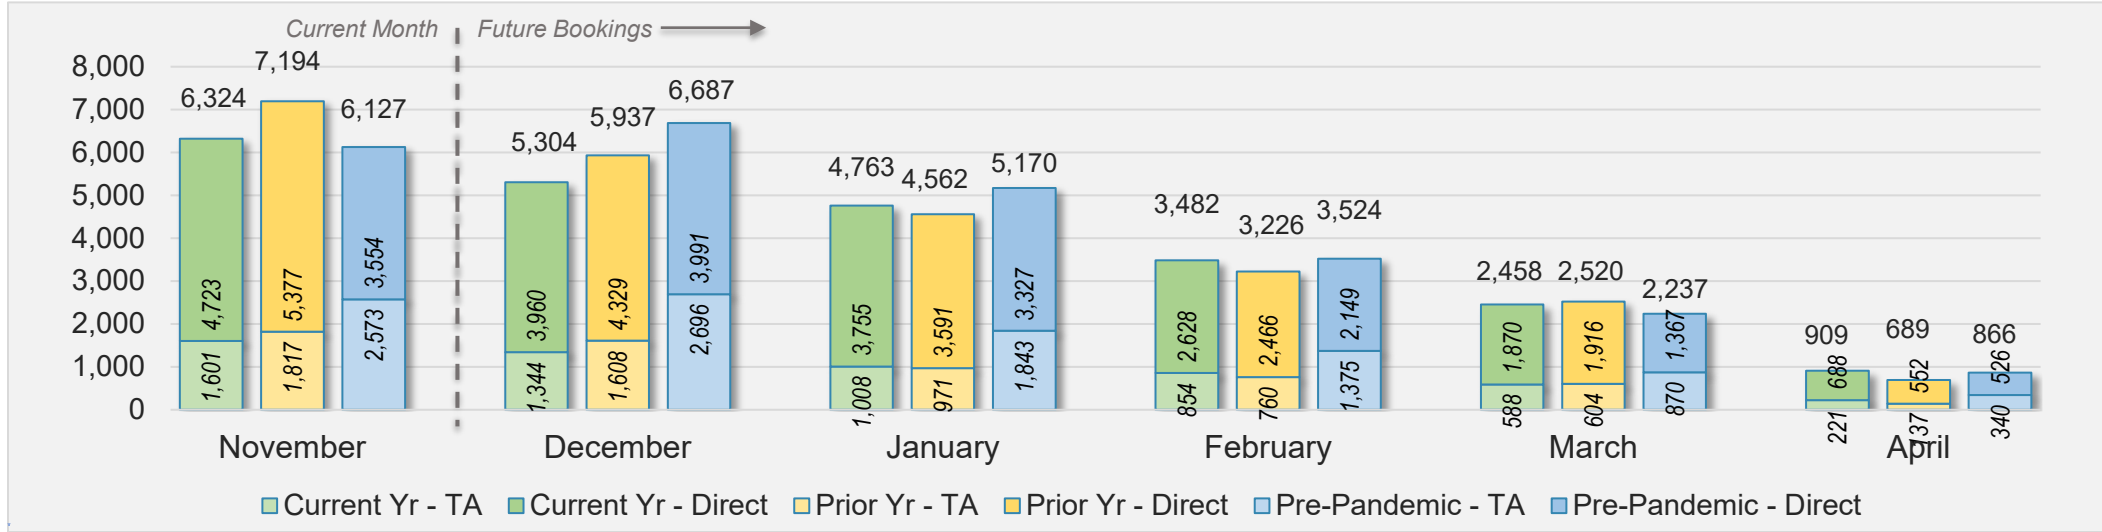

Kaua'i (continued)

November 2024 Direct and Travel Agency Bookings to Hawai'i

November 2024 Direct and Travel Agency Bookings to Hawai'i

Kaua'i (continued)

November 2024 Direct and Travel Agency Bookings to Hawai'i

AUSTRALIA

Source: ForwardKeys as of 11/3/24

Hawai'i Island

November 2024 Direct and Travel Agency Bookings to Hawai'i

November 2024 Direct and Travel Agency Bookings to Hawai'i

Hawai'i Island (continued)

November 2024 Direct and Travel Agency Bookings to Hawai'i

CANADA

Source: ForwardKeys as of 11/3/24

November 2024 Direct and Travel Agency Bookings to Hawai'i

KOREA

Source: ForwardKeys as of 11/3/24

Hawai'i Island (continued)

November 2024 Direct and Travel Agency Bookings to Hawai'i