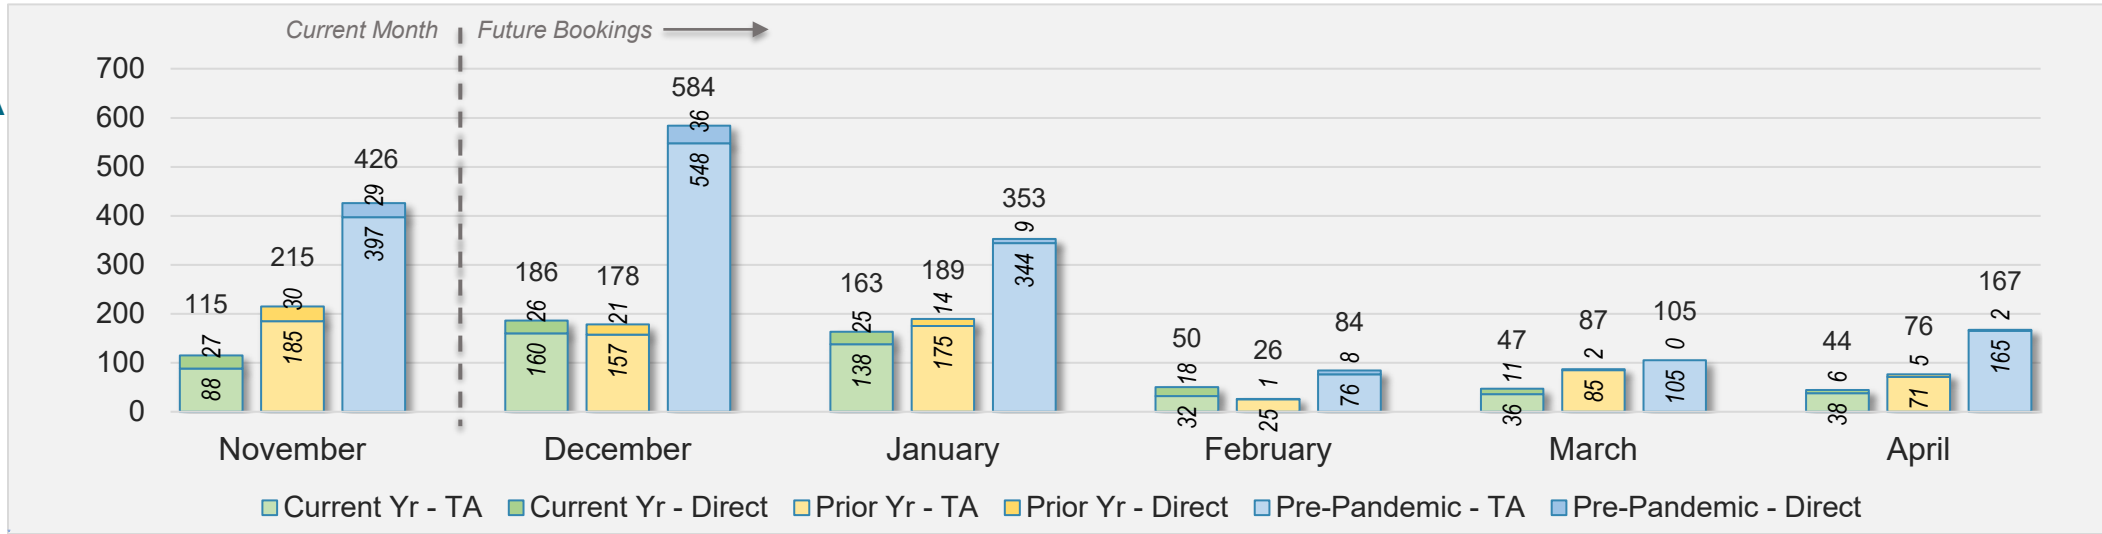

Hawai'i Island (continued)

November 2024 Direct and Travel Agency Bookings to Hawai'i

AUSTRALIA

Source: ForwardKeys as of 11/3/24