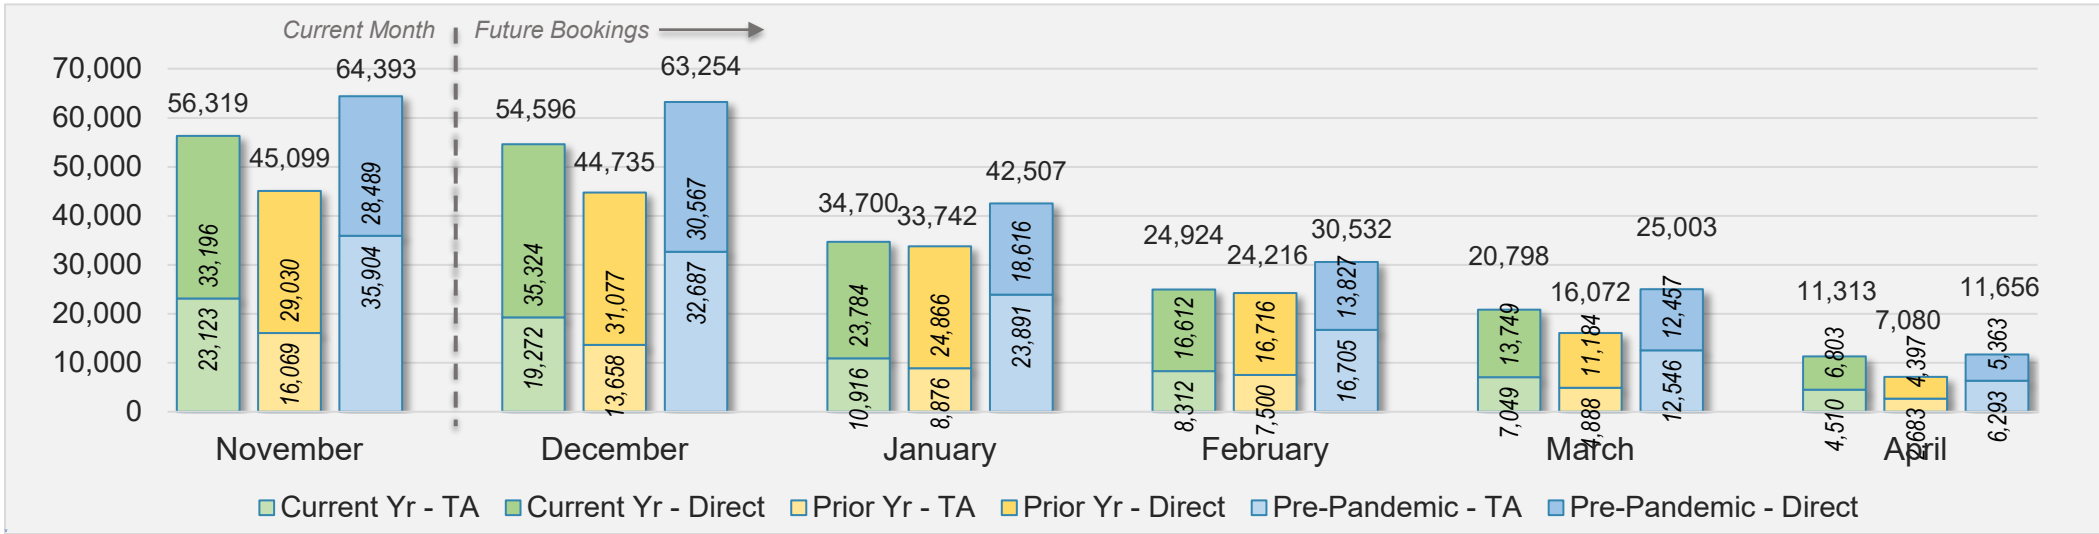

KOREA

Source: ForwardKeys as of 11/3/24

O'ahu (continued)

November 2024 Direct and Travel Agency Bookings to Hawai'i

AUSTRALIA

Source: ForwardKeys as of 11/3/24

Maui

November 2024 Direct and Travel Agency Bookings to Hawai'i

November 2024 Direct and Travel Agency Bookings to Hawai'i

Maui (continued)

November 2024 Direct and Travel Agency Bookings to Hawai'i

November 2024 Direct and Travel Agency Bookings to Hawai'i

Maui (continued)