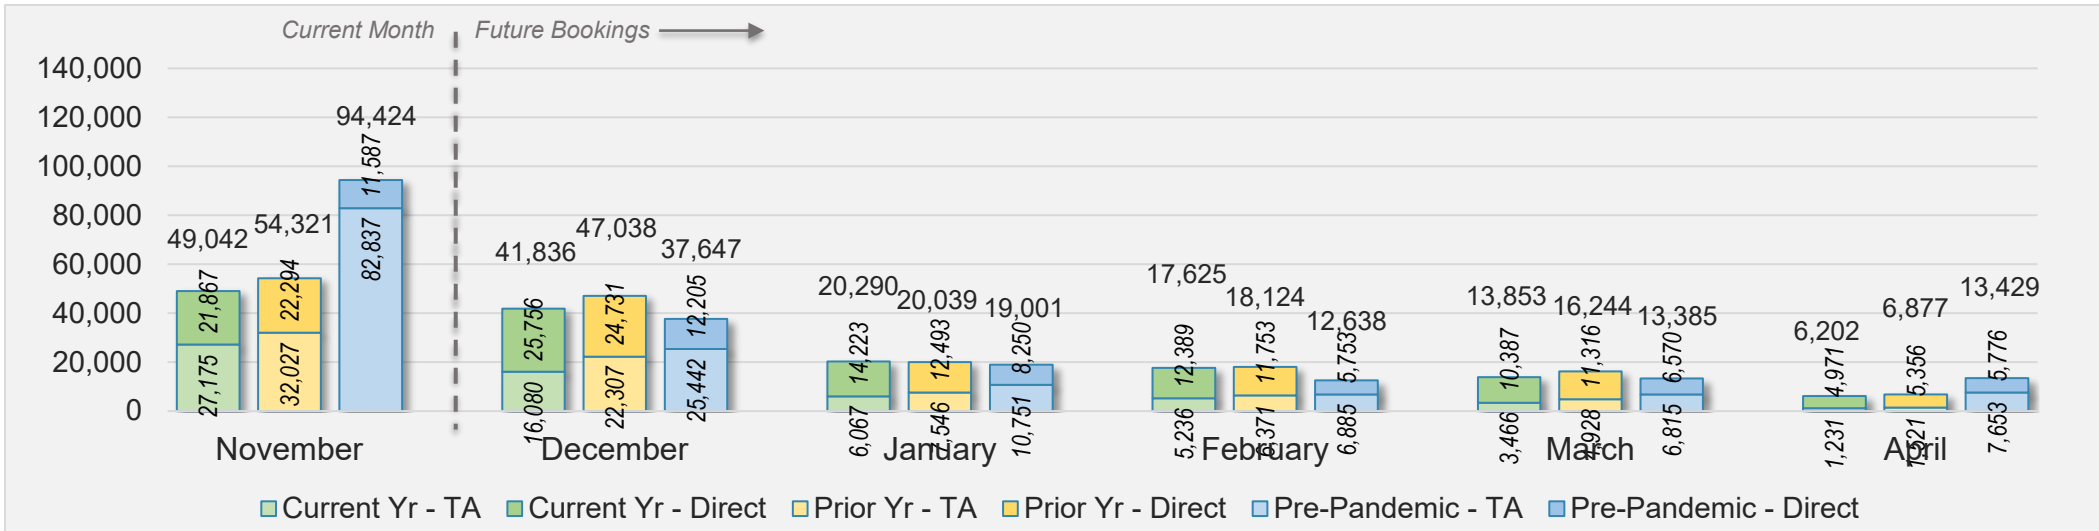

November 2024 Direct and Travel Agency Bookings to Hawai'i