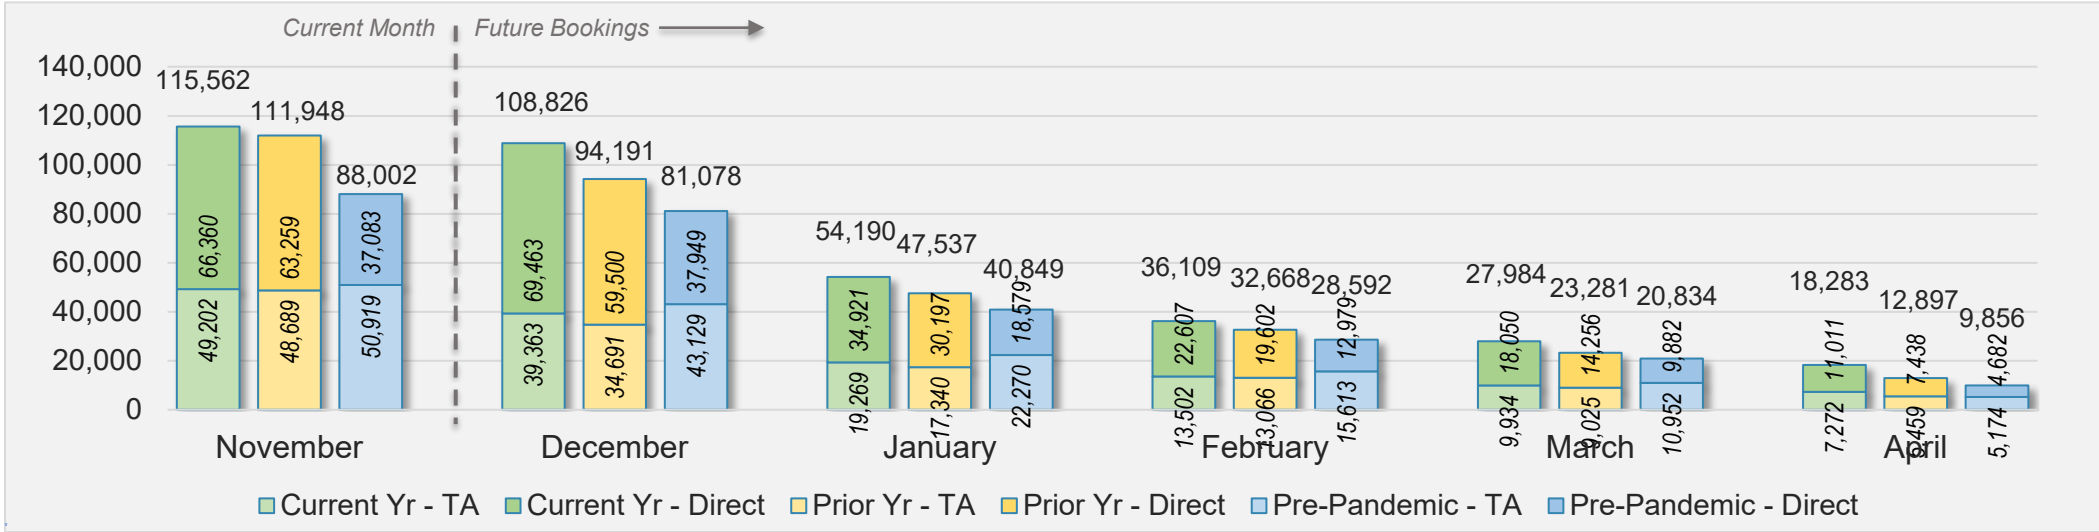

Source: ForwardKeys as of 11/3/24

AUSTRALIA

Direct and Travel Agency Bookings to Hawaii Current vs. Prior vs. Pre-Pandemic Periods

November 2024

Source: ForwardKeys as of 11/3/24

November 2024 Direct and Travel Agency Bookings to Hawai'i

November 2024 Direct and Travel Agency Bookings to Hawai'i

O'ahu (continued)

November 2024 Direct and Travel Agency Bookings to Hawai'i

CANADA

Source: ForwardKeys as of 11/3/24

November 2024 Direct and Travel Agency Bookings to Hawai'i