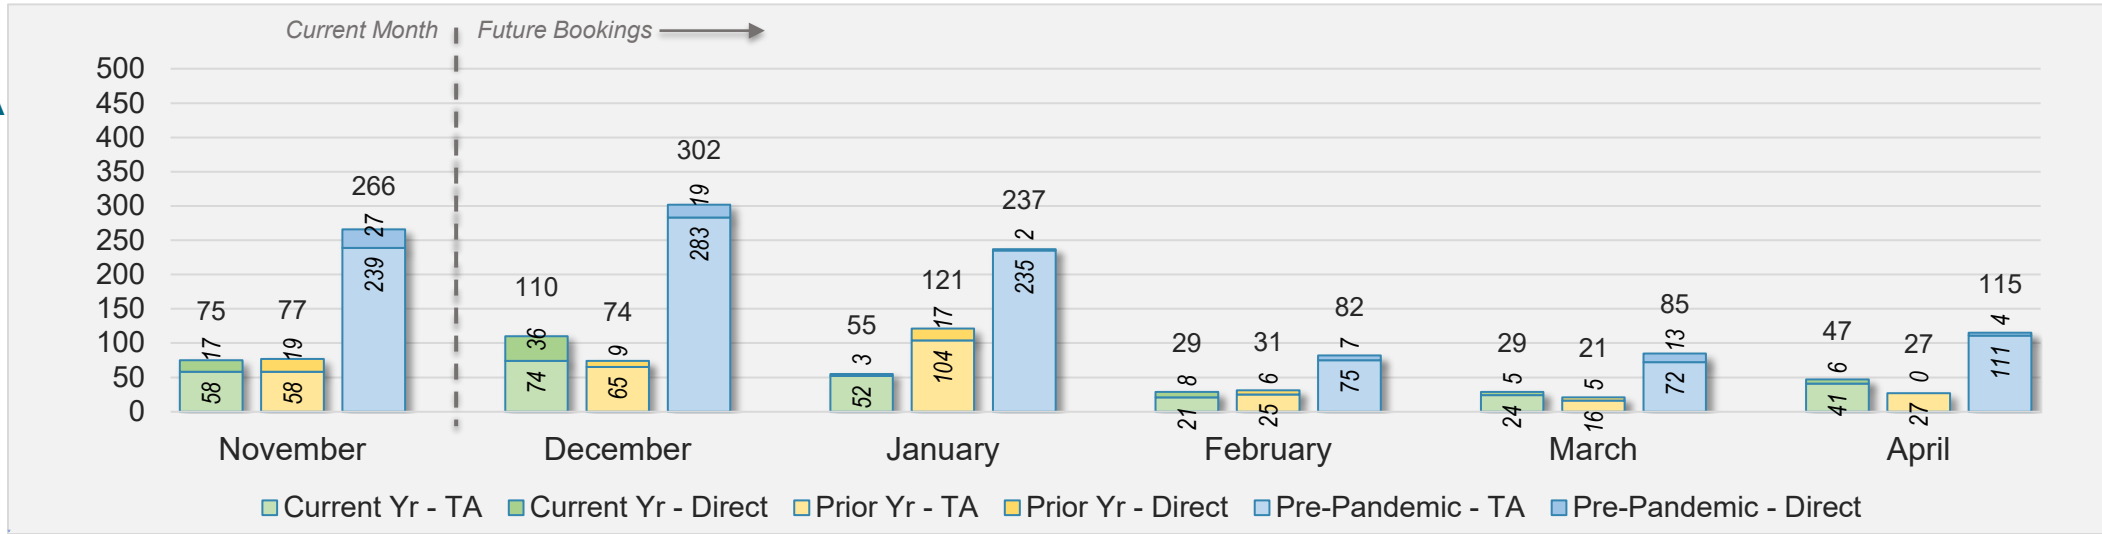

Kaua'i (continued)

November 2024 Direct and Travel Agency Bookings to Hawai'i

November 2024 Direct and Travel Agency Bookings to Hawai'i

Kaua'i (continued)

November 2024 Direct and Travel Agency Bookings to Hawai'i

AUSTRALIA

Source: ForwardKeys as of 11/3/24

Hawai'i Island

November 2024 Direct and Travel Agency Bookings to Hawai'i

November 2024 Direct and Travel Agency Bookings to Hawai'i

Hawai'i Island (continued)

November 2024 Direct and Travel Agency Bookings to Hawai'i