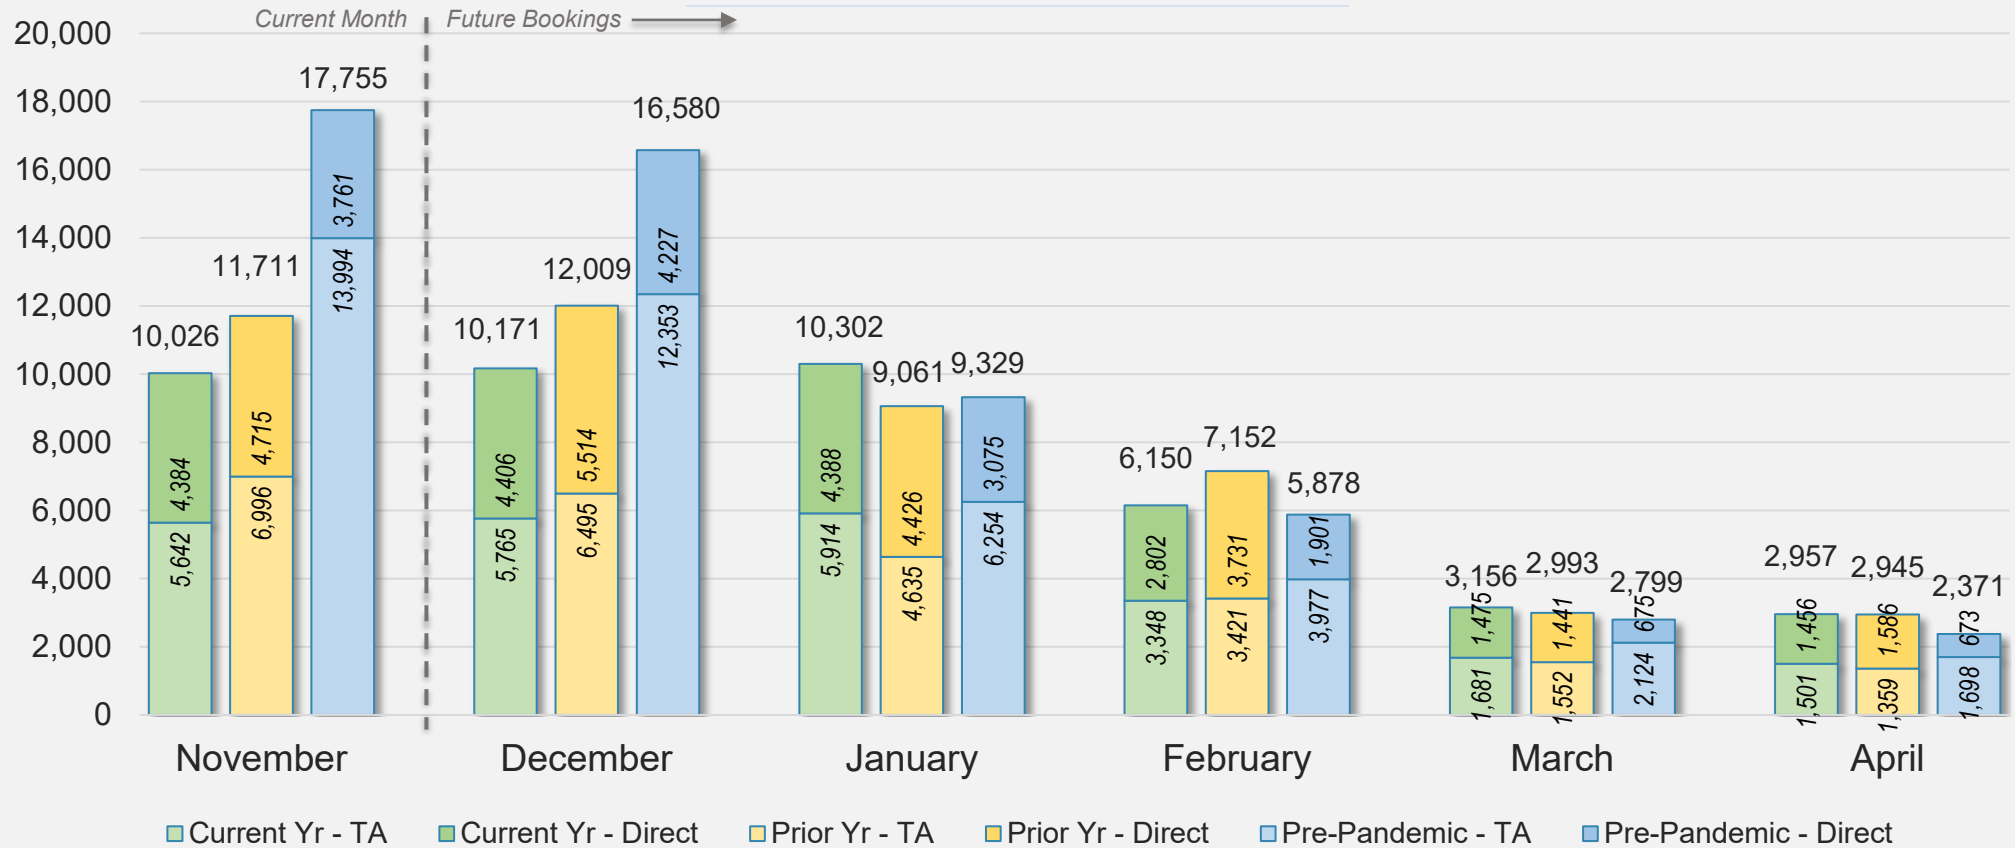

Forward Keys Index

- Bookings
 - Net sum of the number of visitors from Sales transactions counted, including Exchanges and Refunds.
- Current Year / Previous Year / Pre-pandemic
 - In the analysis results, "Current Year" refers to the period being analyzed. "Previous Year" refers to the time unit in the previous year equivalent to the "Current Year" (for year-on-year comparison purposes). "Pre-pandemic" refers to the equivalent period in 2019 to the Current period, using only 2019 data as a reference.
- Direct
 - Refers to tickets purchased directly through the airline, typically via an airline's website.
- Travel Agency
 - Refers to associated with an ARC/IATA number (or otherwise retail).

Source: ForwardKeys as of 11/3/24

CANADA

Direct and Travel Agency Bookings to Hawaii Current vs. Prior vs. Pre-Pandemic Periods November 2024

Source: ForwardKeys as of 11/3/24

KOREA

Direct and Travel Agency Bookings to Hawaii Current vs. Prior vs. Pre-Pandemic Periods November 2024

Source: ForwardKeys as of 11/3/24

AUSTRALIA

Direct and Travel Agency Bookings to Hawaii Current vs. Prior vs. Pre-Pandemic Periods

November 2024

Source: ForwardKeys as of 11/3/24

November 2024 Direct and Travel Agency Bookings to Hawai'i