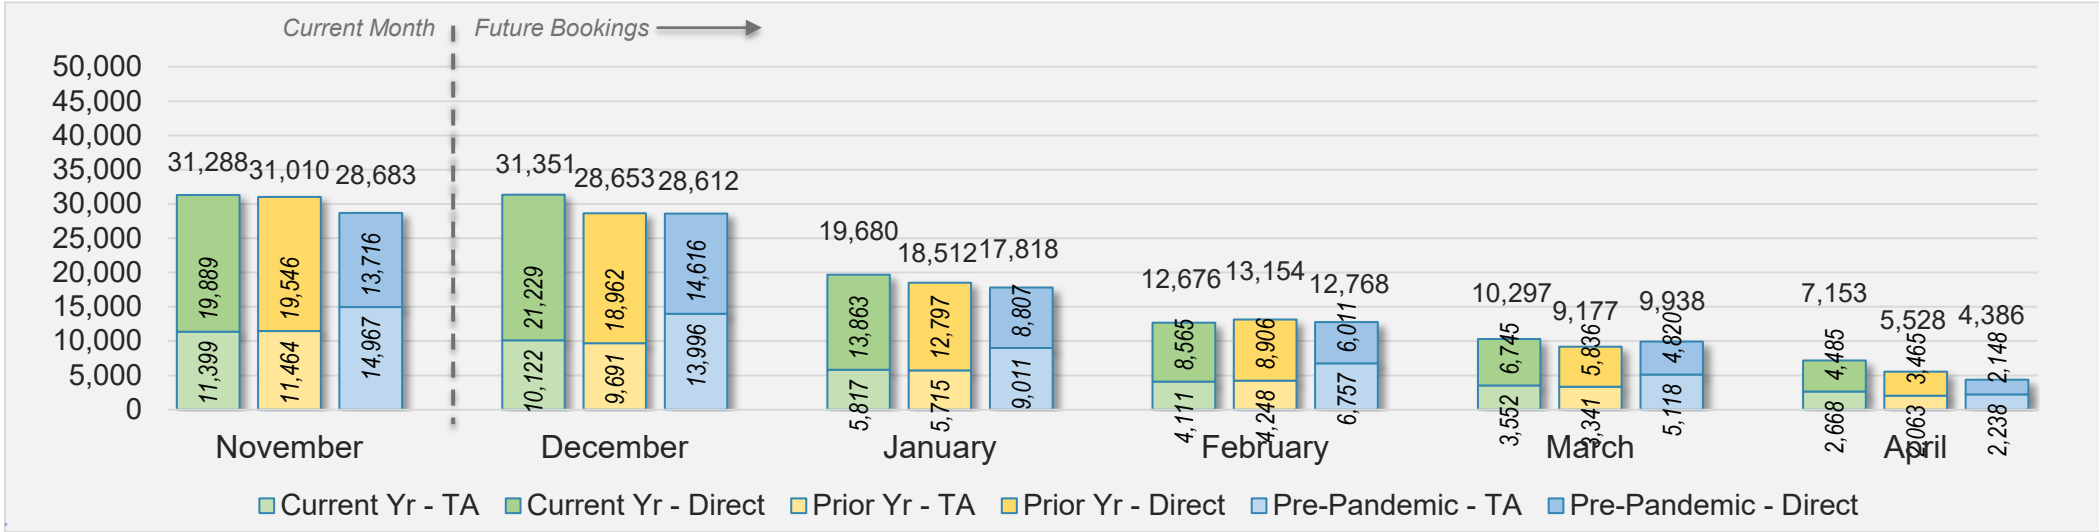

November 2024 Direct and Travel Agency Bookings to Hawai'i

Maui (continued)

November 2024 Direct and Travel Agency Bookings to Hawai'i

November 2024 Direct and Travel Agency Bookings to Hawai'i

Maui (continued)

November 2024 Direct and Travel Agency Bookings to Hawai'i

AUSTRALIA

Source: ForwardKeys as of 11/3/24

Kaua'i

November 2024 Direct and Travel Agency Bookings to Hawai'i

November 2024 Direct and Travel Agency Bookings to Hawai'i

Kaua'i (continued)

November 2024 Direct and Travel Agency Bookings to Hawai'i

November 2024 Direct and Travel Agency Bookings to Hawai'i

Kaua'i (continued)

November 2024 Direct and Travel Agency Bookings to Hawai'i