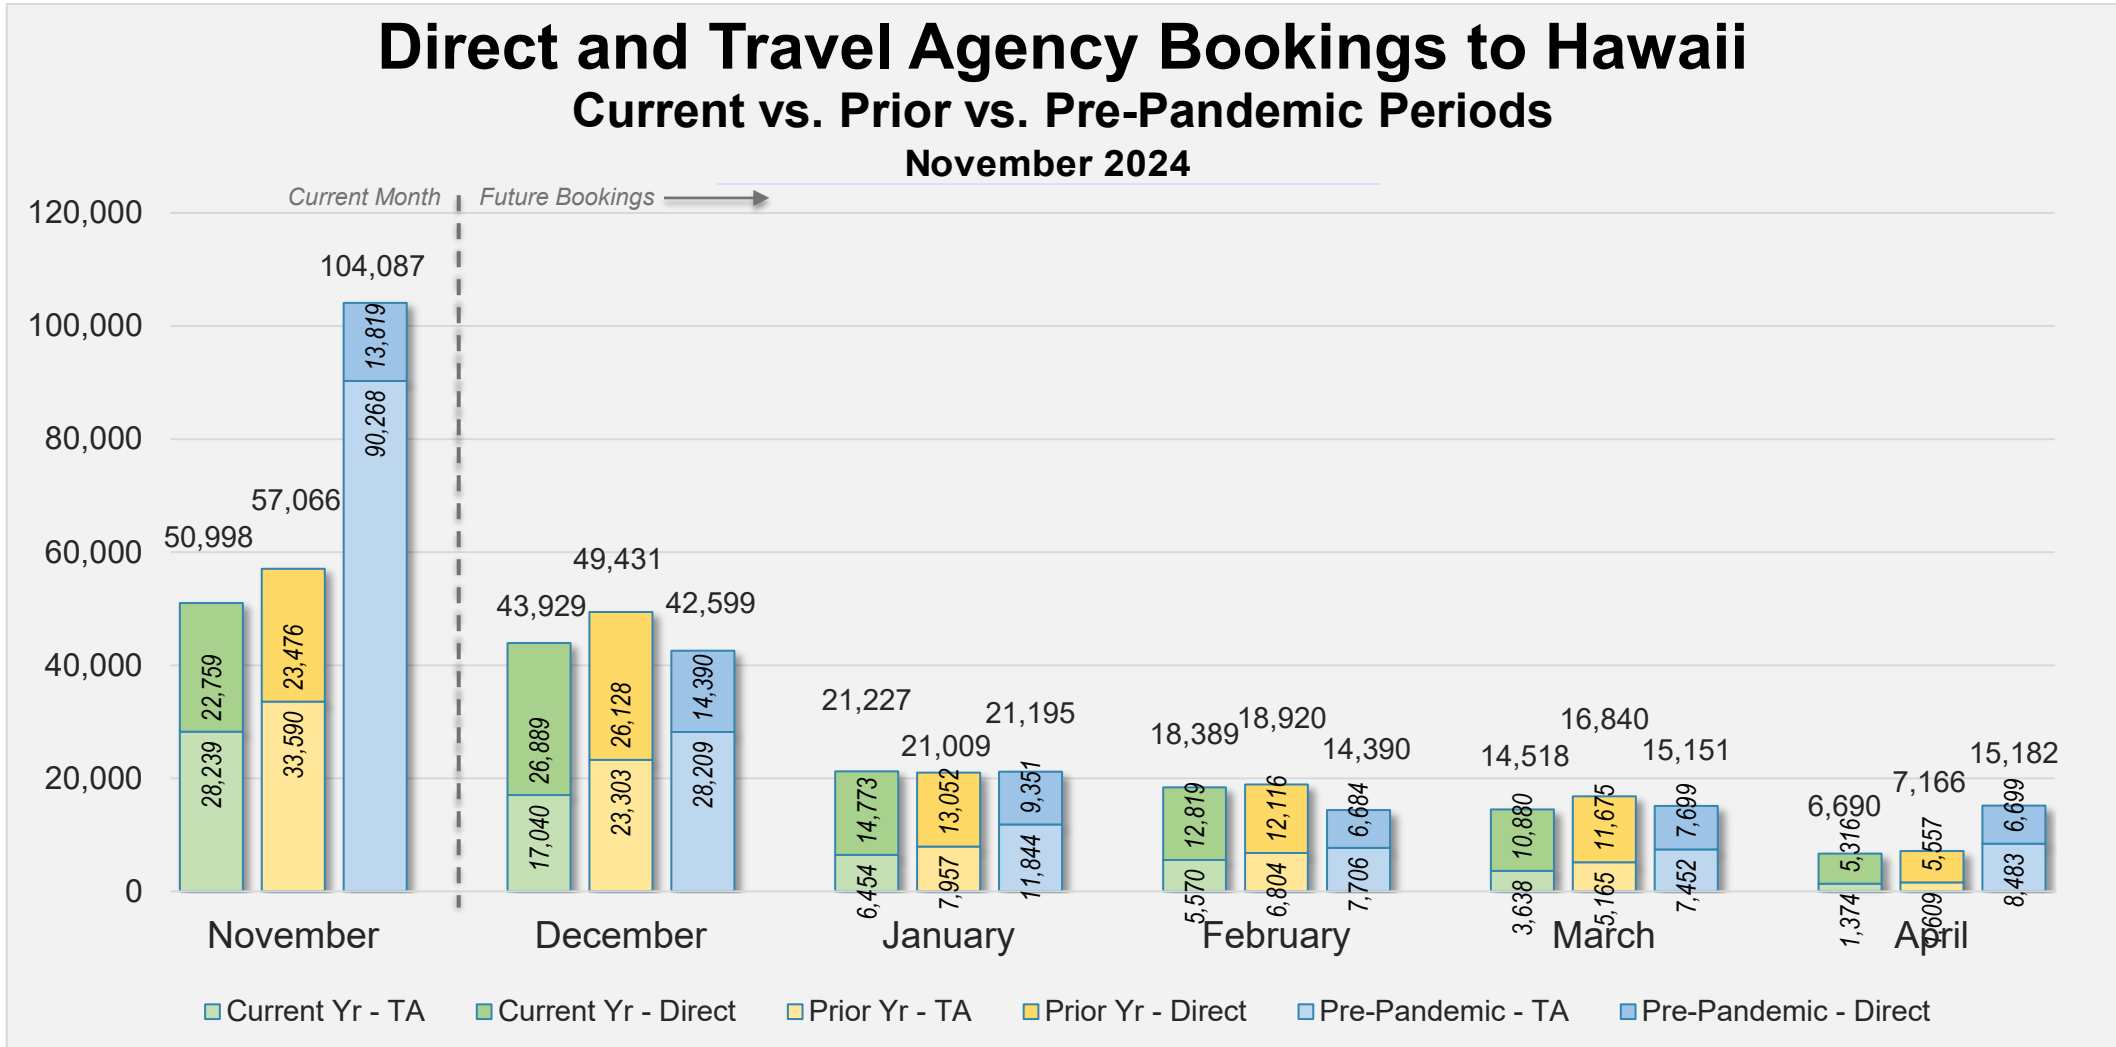

JAPAN

Direct and Travel Agency Bookings to Hawaii Current vs. Prior vs. Pre-Pandemic Periods November 2024

Source: ForwardKeys as of 11/3/24