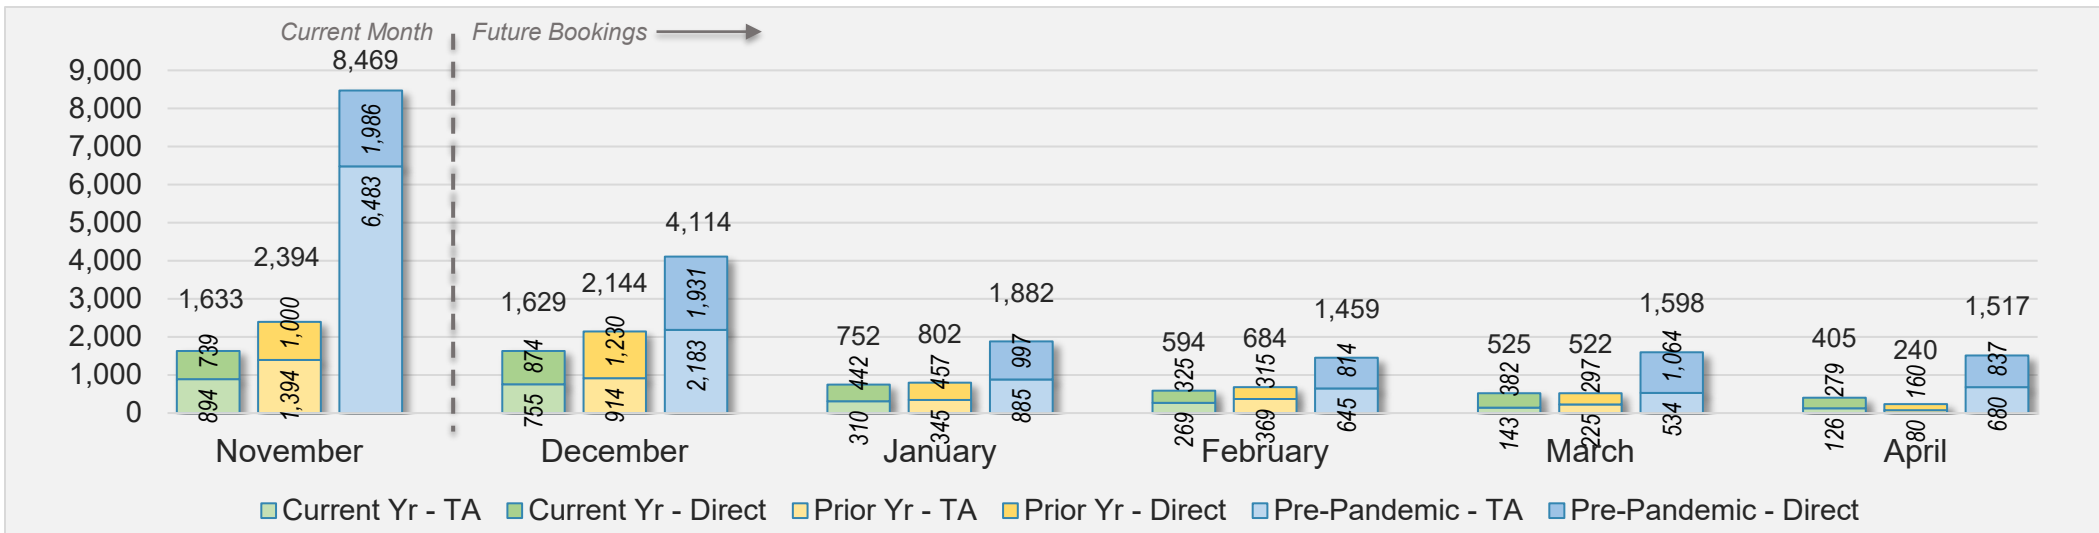

Kaua'i (continued)

November 2024 Direct and Travel Agency Bookings to Hawai'i

November 2024 Direct and Travel Agency Bookings to Hawai'i

Kaua'i (continued)

November 2024 Direct and Travel Agency Bookings to Hawai'i

AUSTRALIA

Source: ForwardKeys as of 11/3/24

Hawai'i Island

November 2024 Direct and Travel Agency Bookings to Hawai'i

November 2024 Direct and Travel Agency Bookings to Hawai'i

Hawai'i Island (continued)

November 2024 Direct and Travel Agency Bookings to Hawai'i

CANADA

Source: ForwardKeys as of 11/3/24

November 2024 Direct and Travel Agency Bookings to Hawai'i

KOREA

Source: ForwardKeys as of 11/3/24

Hawai'i Island (continued)

November 2024 Direct and Travel Agency Bookings to Hawai'i