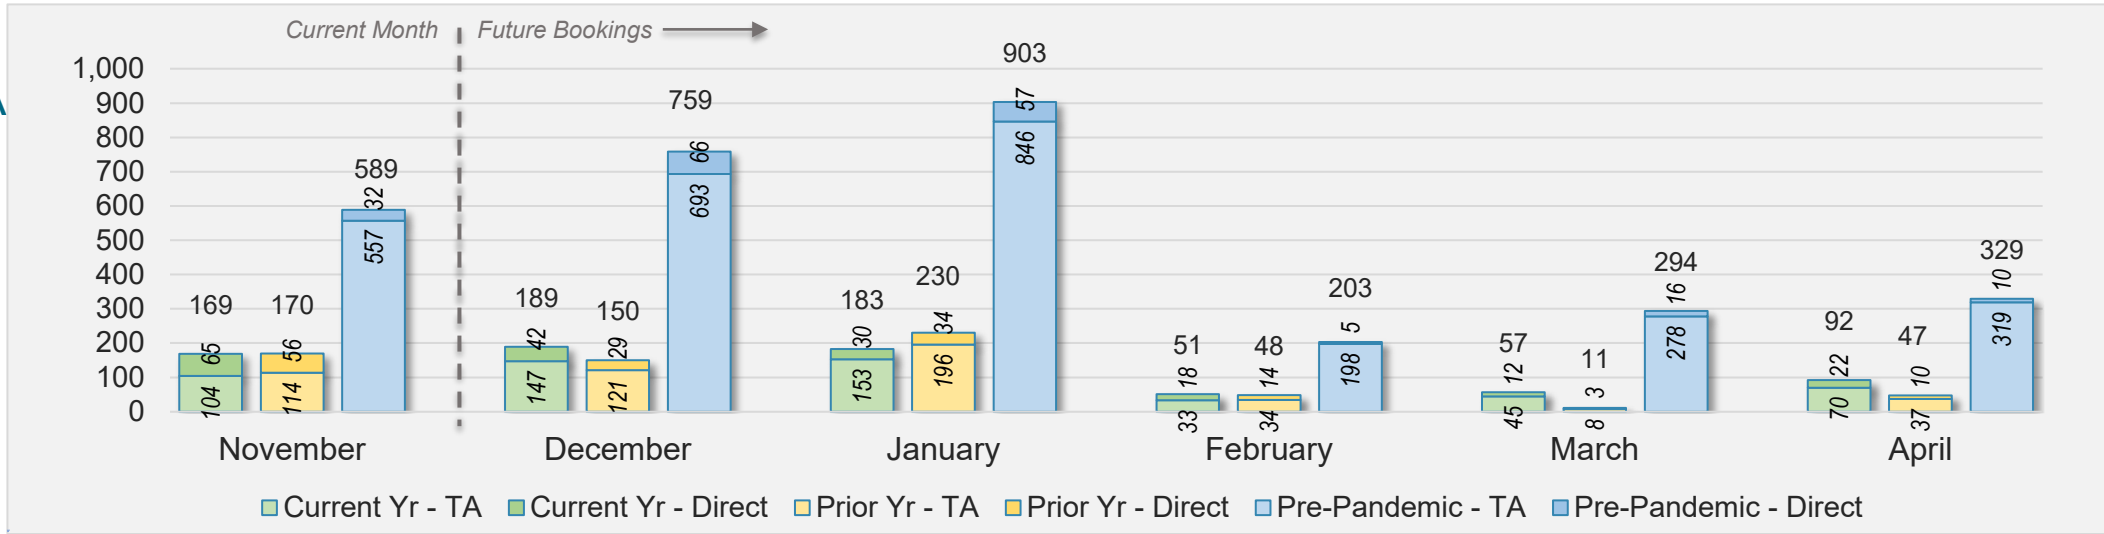

November 2024 Direct and Travel Agency Bookings to Hawai'i

Maui (continued)

November 2024 Direct and Travel Agency Bookings to Hawai'i

November 2024 Direct and Travel Agency Bookings to Hawai'i

Maui (continued)

November 2024 Direct and Travel Agency Bookings to Hawai'i

AUSTRALIA

Source: ForwardKeys as of 11/3/24

Kaua'i

November 2024 Direct and Travel Agency Bookings to Hawai'i

November 2024 Direct and Travel Agency Bookings to Hawai'i