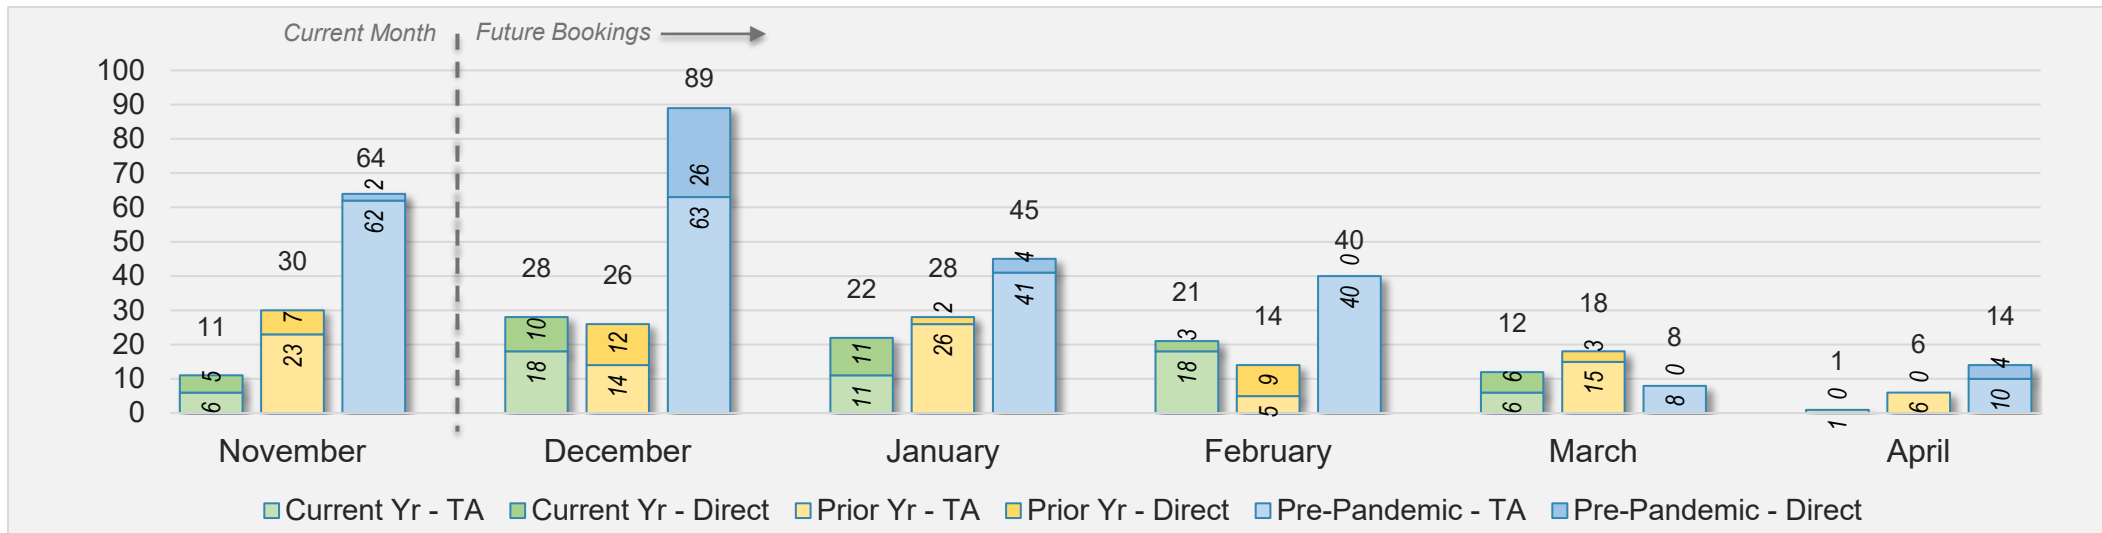

November 2024 Direct and Travel Agency Bookings to Hawai'i

Maui (continued)

November 2024 Direct and Travel Agency Bookings to Hawai'i

November 2024 Direct and Travel Agency Bookings to Hawai'i

Maui (continued)

November 2024 Direct and Travel Agency Bookings to Hawai'i

AUSTRALIA

Source: ForwardKeys as of 11/3/24

Kaua'i

November 2024 Direct and Travel Agency Bookings to Hawai'i

November 2024 Direct and Travel Agency Bookings to Hawai'i

Kaua'i (continued)

November 2024 Direct and Travel Agency Bookings to Hawai'i

November 2024 Direct and Travel Agency Bookings to Hawai'i

Kaua'i (continued)

November 2024 Direct and Travel Agency Bookings to Hawai'i