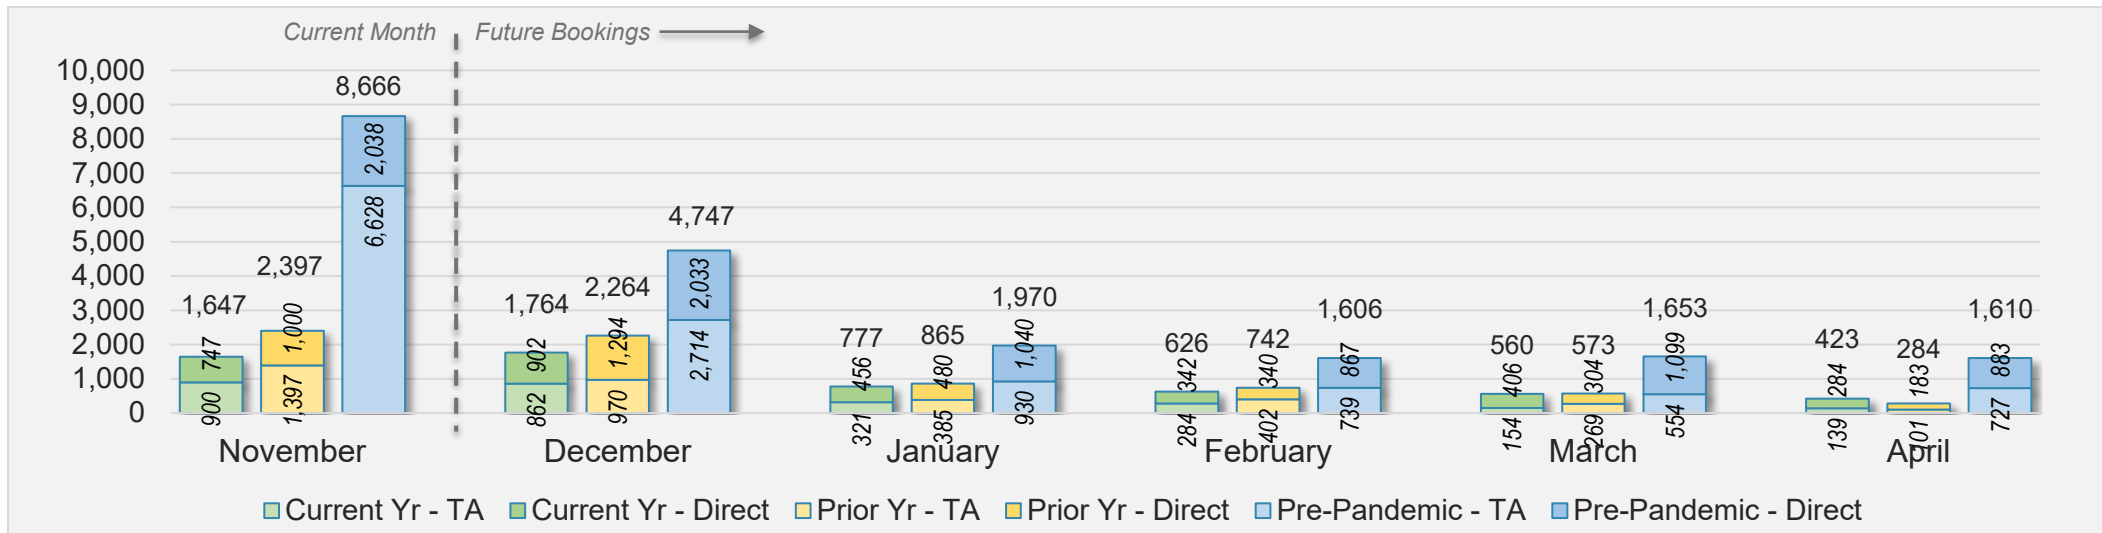

Source: ForwardKeys as of 11/10/24