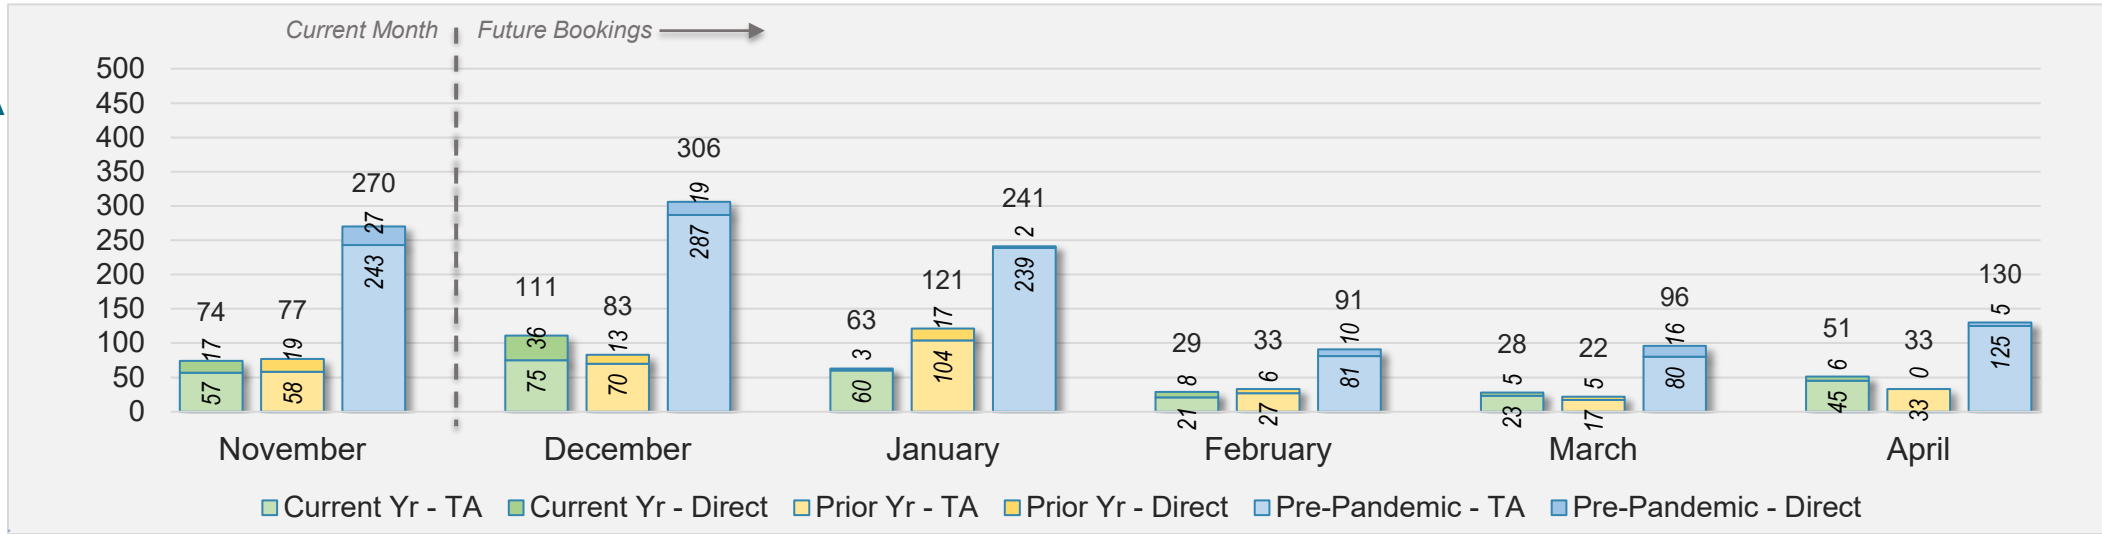

JAPAN

Source: ForwardKeys as of 11/10/24

Kaua'i (continued)

November 2024 Direct and Travel Agency Bookings to Hawai'i

November 2024 Direct and Travel Agency Bookings to Hawai'i

CANADA

KOREA

Kaua'i (continued)

November 2024 Direct and Travel Agency Bookings to Hawai'i

AUSTRALIA

Source: ForwardKeys as of 11/10/24

Hawai'i Island

November 2024 Direct and Travel Agency Bookings to Hawai'i

U.S.

Source: ForwardKeys as of 11/10/24