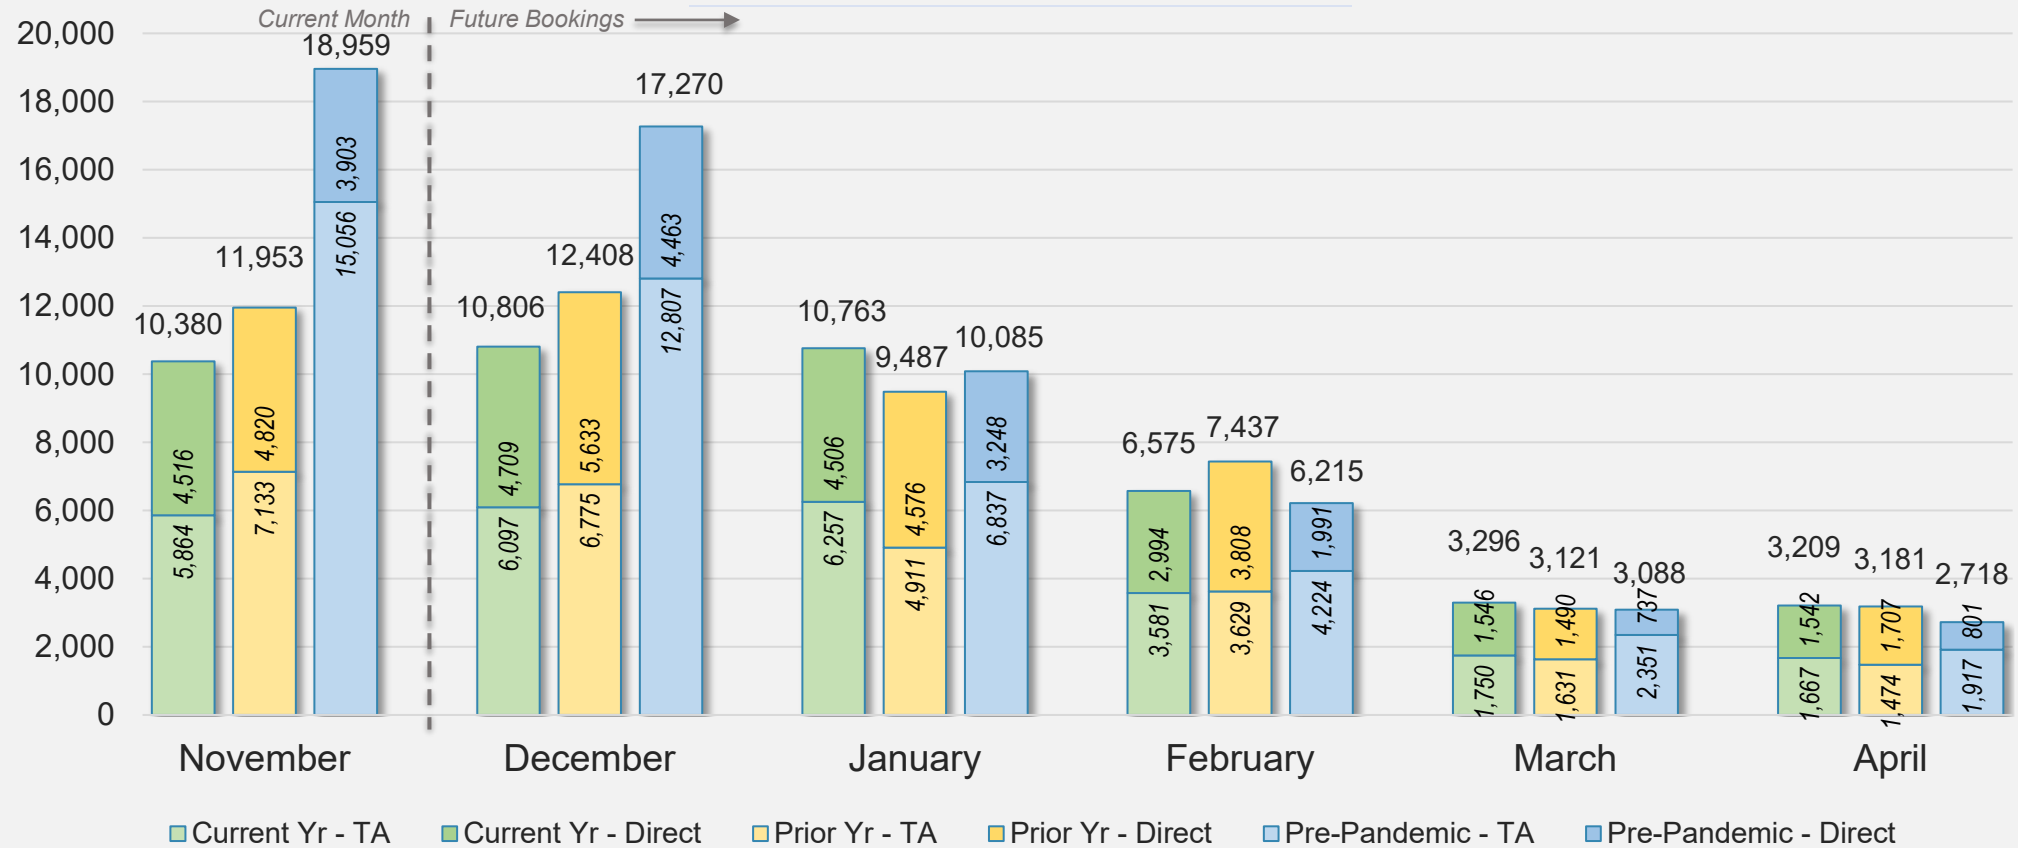

Forward Keys Index

- Bookings
 - Net sum of the number of visitors from Sales transactions counted, including Exchanges and Refunds.
- Current Year / Previous Year / Pre-pandemic
 - In the analysis results, "Current Year" refers to the period being analyzed. "Previous Year" refers to the time unit in the previous year equivalent to the "Current Year" (for year-on-year comparison purposes). "Pre-pandemic" refers to the equivalent period in 2019 to the Current period, using only 2019 data as a reference.
- Direct
 - Refers to tickets purchased directly through the airline, typically via an airline's website.
- Travel Agency
 - Refers to associated with an ARC/IATA number (or otherwise retail).

Source: ForwardKeys as of 11/10/24

CANADA

Direct and Travel Agency Bookings to Hawaii Current vs. Prior vs. Pre-Pandemic Periods November 2024

Source: ForwardKeys as of 11/10/24

KOREA

Direct and Travel Agency Bookings to Hawaii Current vs. Prior vs. Pre-Pandemic Periods November 2024

Source: ForwardKeys as of 11/10/24

AUSTRALIA

Direct and Travel Agency Bookings to Hawaii Current vs. Prior vs. Pre-Pandemic Periods November 2024

Source: ForwardKeys as of 11/10/24

November 2024 Direct and Travel Agency Bookings to Hawai'i