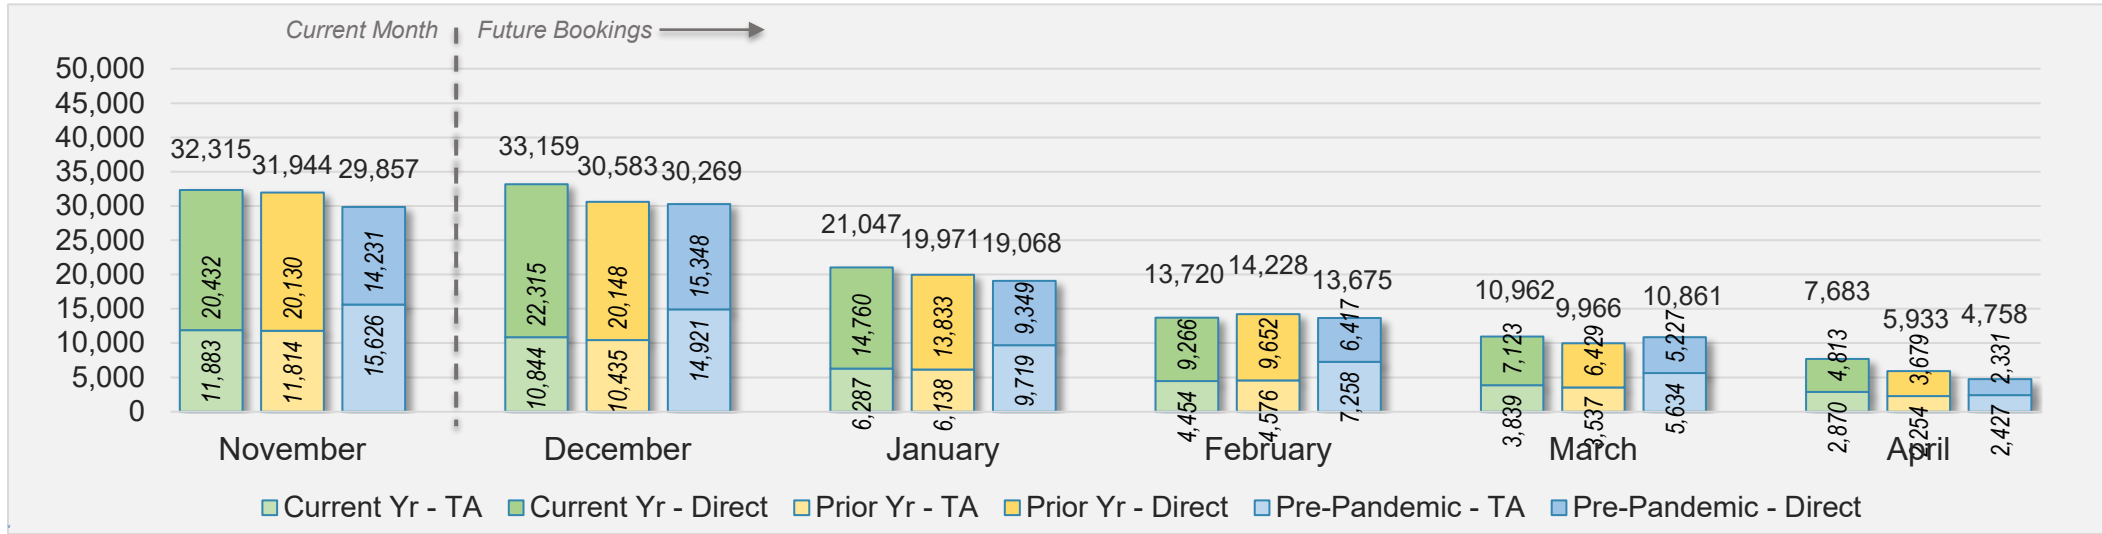

Source: ForwardKeys as of 11/10/24

November 2024 Direct and Travel Agency Bookings to Hawai'i

Source: ForwardKeys as of 11/10/24

Maui (continued)

November 2024 Direct and Travel Agency Bookings to Hawai'i

AUSTRALIA

Source: ForwardKeys as of 11/10/24

Kaua'i

November 2024 Direct and Travel Agency Bookings to Hawai'i

U.S.

Source: ForwardKeys as of 11/10/24

November 2024 Direct and Travel Agency Bookings to Hawai'i