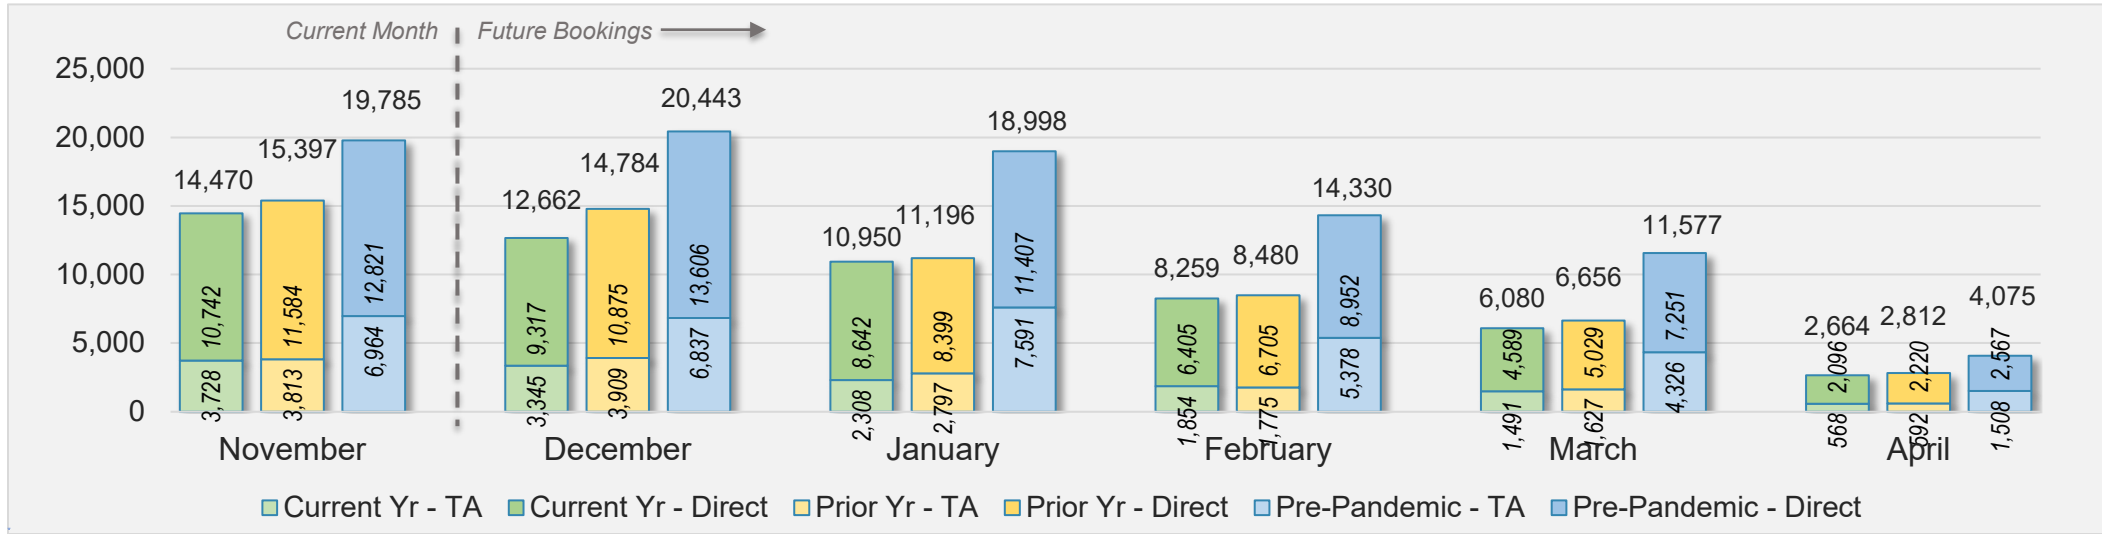

CANADA

Source: ForwardKeys as of 11/10/24

November 2024 Direct and Travel Agency Bookings to Hawai'i

KOREA

Source: ForwardKeys as of 11/10/24

O'ahu (continued)

November 2024 Direct and Travel Agency Bookings to Hawai'i

AUSTRALIA

Source: ForwardKeys as of 11/10/24

Maui

November 2024 Direct and Travel Agency Bookings to Hawai'i

November 2024 Direct and Travel Agency Bookings to Hawai'i

Maui (continued)

November 2024 Direct and Travel Agency Bookings to Hawai'i

Source: ForwardKeys as of 11/10/24

November 2024 Direct and Travel Agency Bookings to Hawai'i

Source: ForwardKeys as of 11/10/24

Maui (continued)

November 2024 Direct and Travel Agency Bookings to Hawai'i