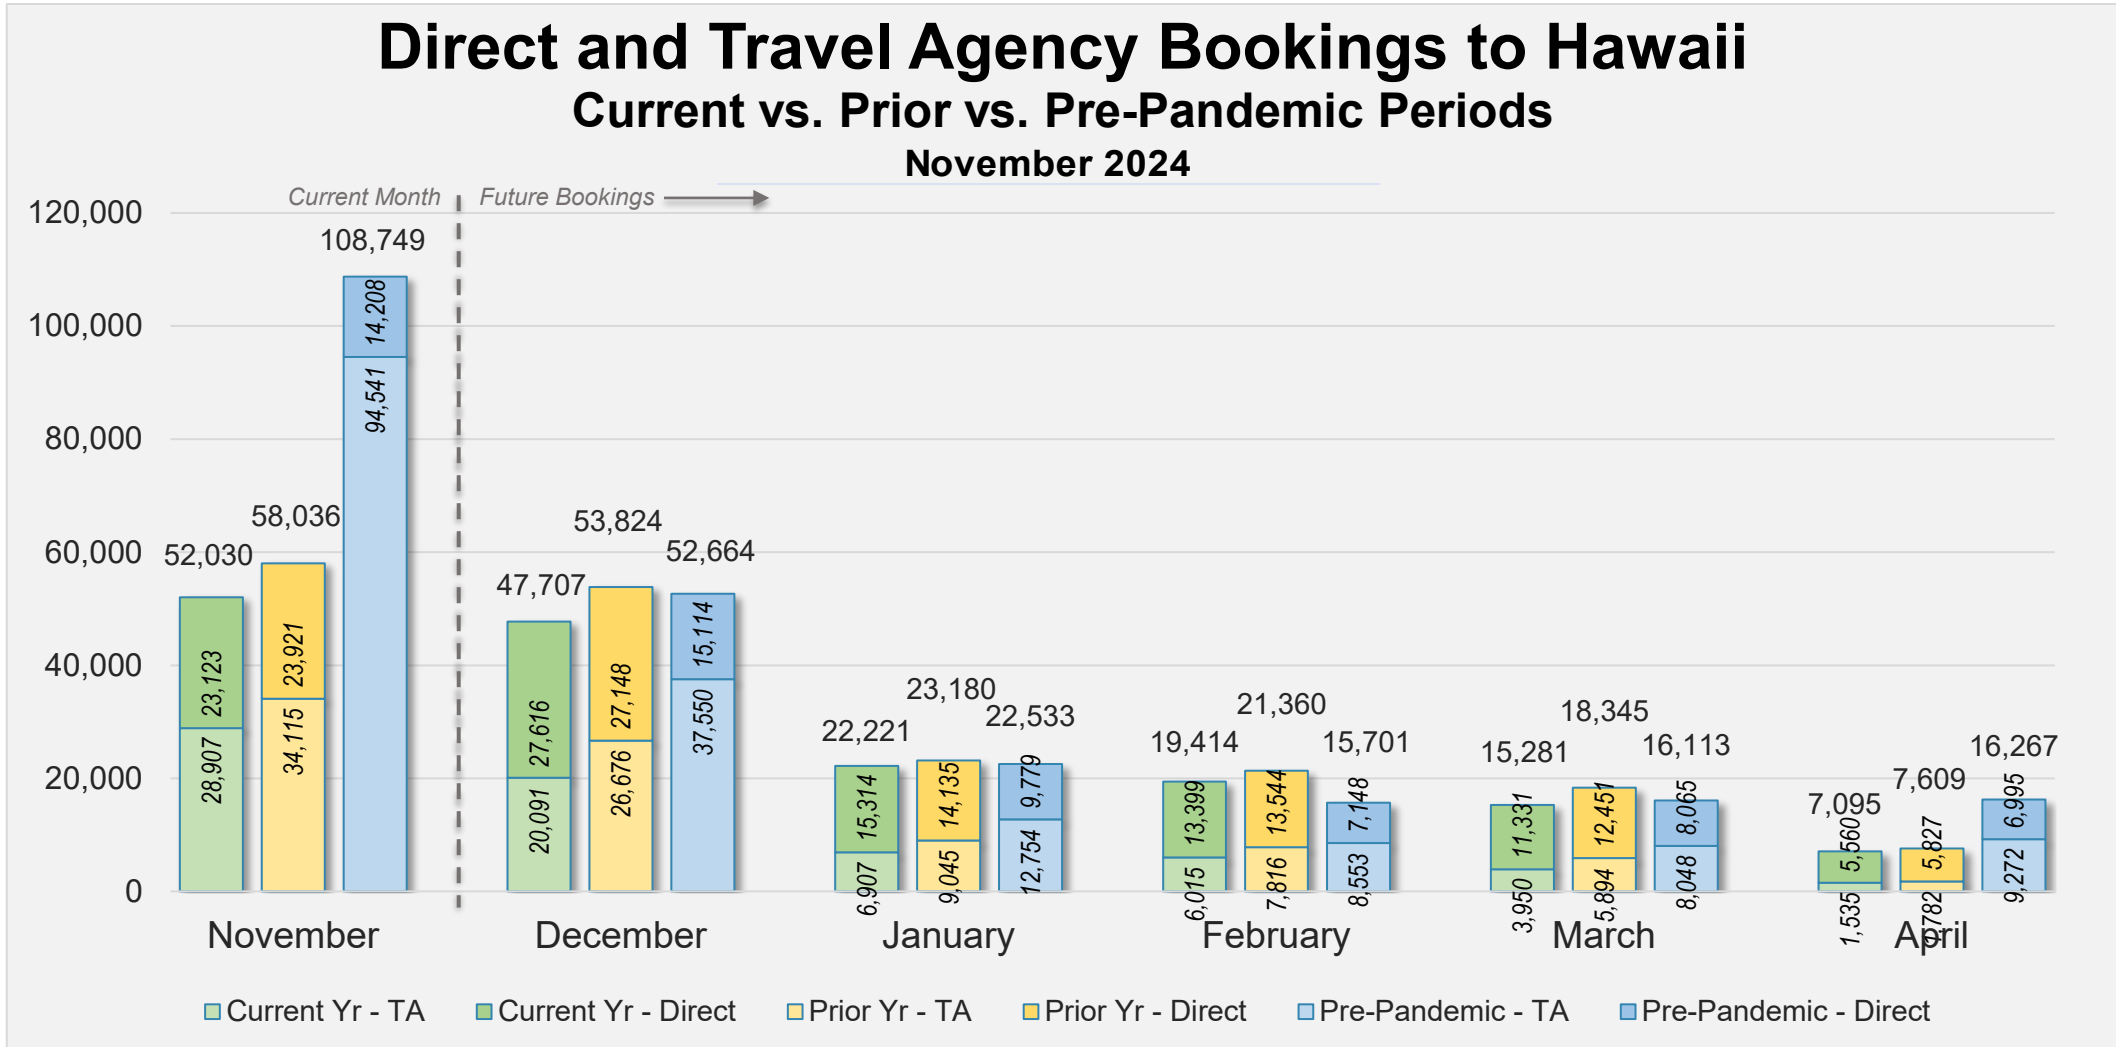

JAPAN

Direct and Travel Agency Bookings to Hawaii Current vs. Prior vs. Pre-Pandemic Periods November 2024

Source: ForwardKeys as of 11/10/24