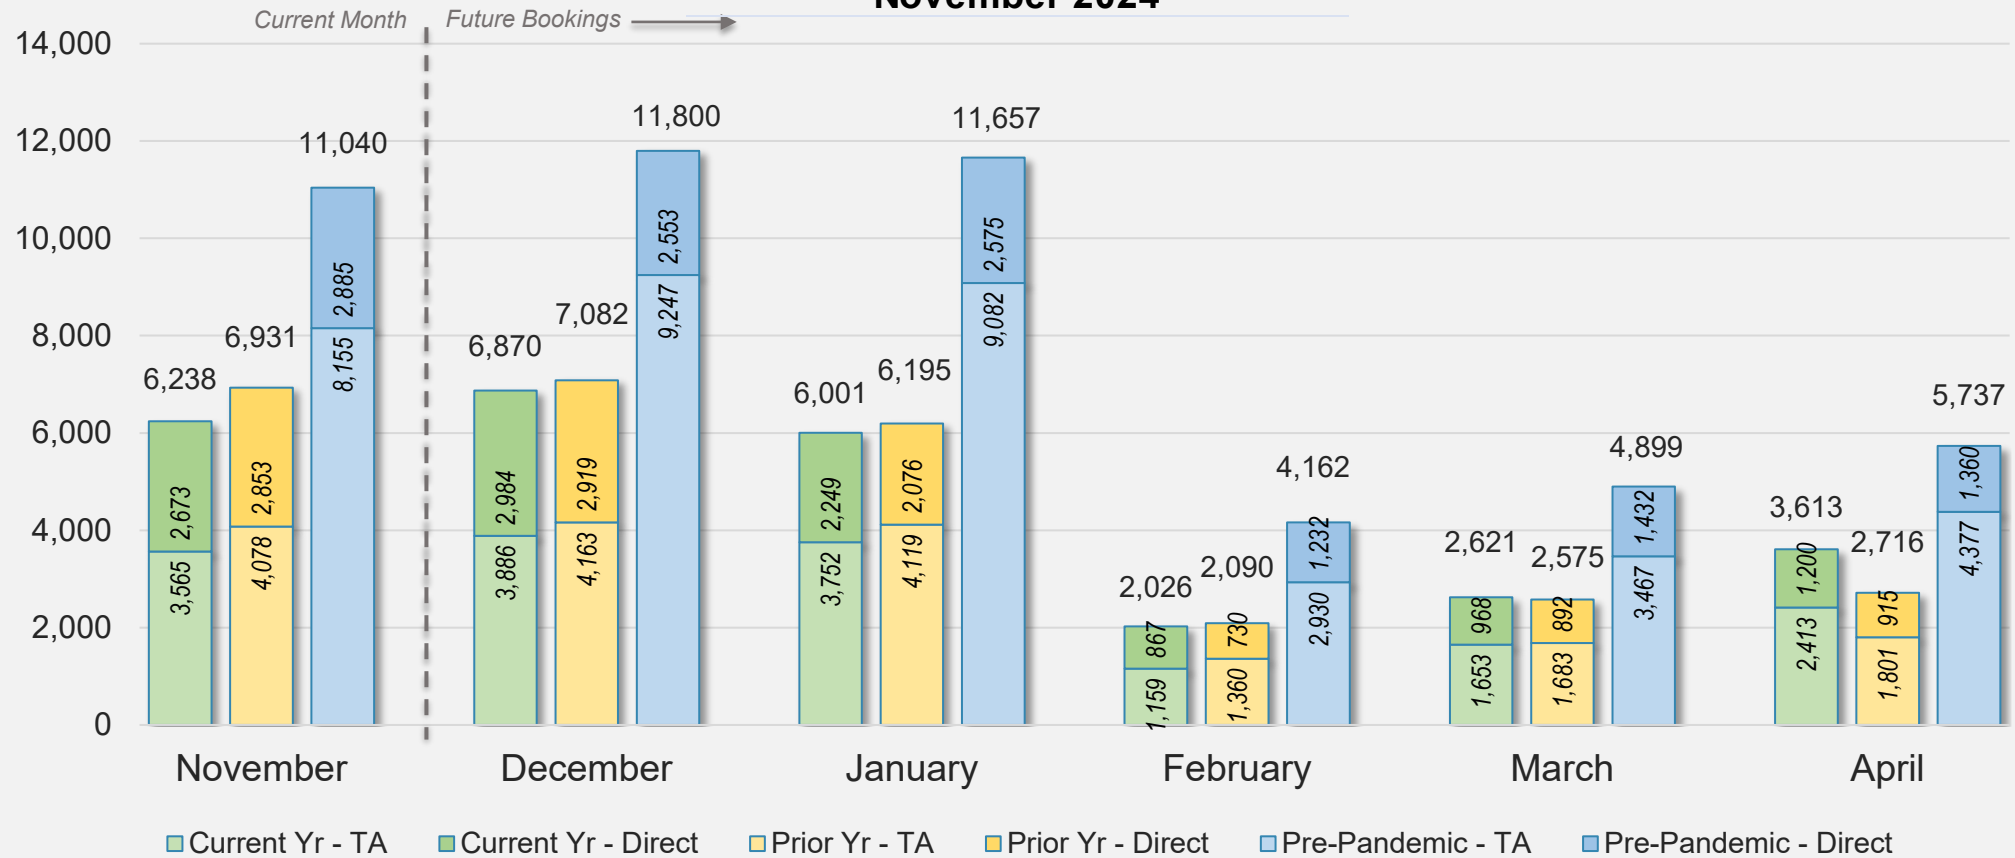

Forward Keys Index

- Bookings
 - Net sum of the number of visitors from Sales transactions counted, including Exchanges and Refunds.
- Current Year / Previous Year / Pre-pandemic
 - In the analysis results, "Current Year" refers to the period being analyzed. "Previous Year" refers to the time unit in the previous year equivalent to the "Current Year" (for year-on-year comparison purposes). "Pre-pandemic" refers to the equivalent period in 2019 to the Current period, using only 2019 data as a reference.
- Direct
 - Refers to tickets purchased directly through the airline, typically via an airline's website.
- Travel Agency
 - Refers to associated with an ARC/IATA number (or otherwise retail).

Source: ForwardKeys as of 11/10/24

CANADA

Direct and Travel Agency Bookings to Hawaii Current vs. Prior vs. Pre-Pandemic Periods November 2024

Source: ForwardKeys as of 11/10/24

KOREA

Direct and Travel Agency Bookings to Hawaii Current vs. Prior vs. Pre-Pandemic Periods November 2024

Source: ForwardKeys as of 11/10/24

AUSTRALIA

Direct and Travel Agency Bookings to Hawaii Current vs. Prior vs. Pre-Pandemic Periods November 2024

Source: ForwardKeys as of 11/10/24

November 2024 Direct and Travel Agency Bookings to Hawai'i