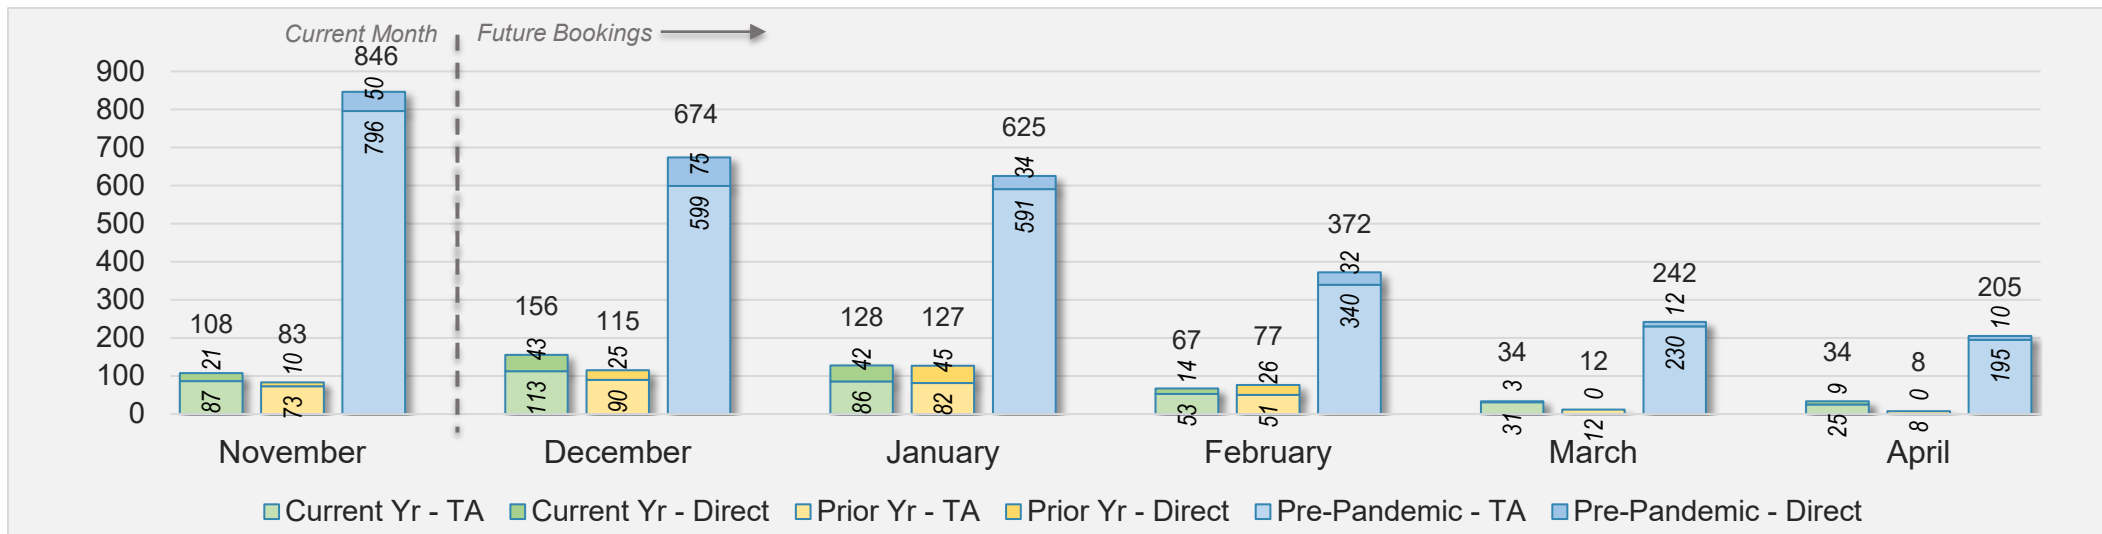

AUSTRALIA

Source: ForwardKeys as of 11/10/24

Maui

November 2024 Direct and Travel Agency Bookings to Hawai'i

November 2024 Direct and Travel Agency Bookings to Hawai'i

Maui (continued)

November 2024 Direct and Travel Agency Bookings to Hawai'i

Source: ForwardKeys as of 11/10/24

November 2024 Direct and Travel Agency Bookings to Hawai'i

Source: ForwardKeys as of 11/10/24

Maui (continued)

November 2024 Direct and Travel Agency Bookings to Hawai'i