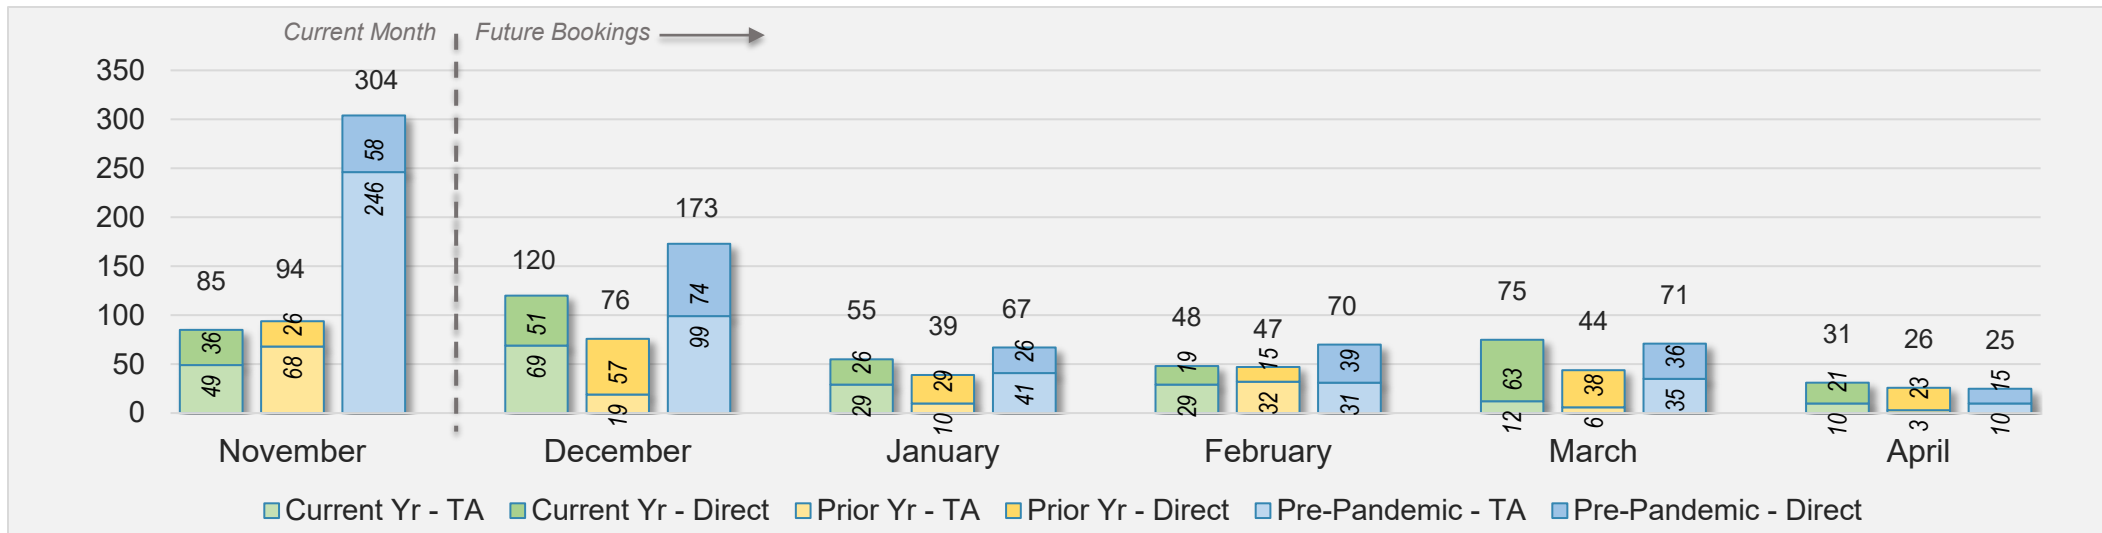

November 2024 Direct and Travel Agency Bookings to Hawai'i

JAPAN

Source: ForwardKeys as of 11/10/24