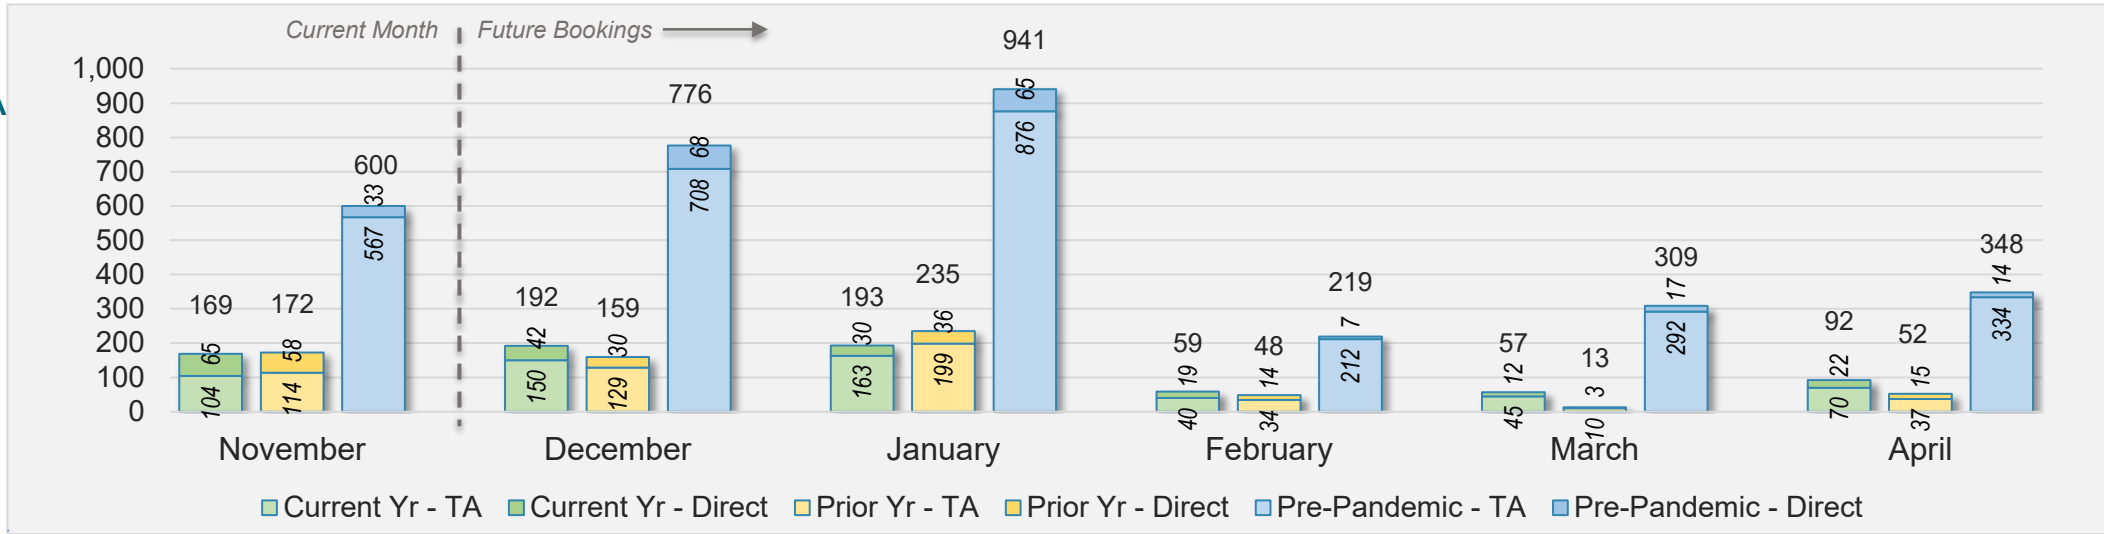

AUSTRALIA

Source: ForwardKeys as of 11/10/24

Maui

November 2024 Direct and Travel Agency Bookings to Hawai'i

November 2024 Direct and Travel Agency Bookings to Hawai'i

Maui (continued)

November 2024 Direct and Travel Agency Bookings to Hawai'i

Source: ForwardKeys as of 11/10/24

November 2024 Direct and Travel Agency Bookings to Hawai'i

Source: ForwardKeys as of 11/10/24

Maui (continued)

November 2024 Direct and Travel Agency Bookings to Hawai'i

AUSTRALIA

Source: ForwardKeys as of 11/10/24

Kaua'i

November 2024 Direct and Travel Agency Bookings to Hawai'i

U.S.

Source: ForwardKeys as of 11/10/24

November 2024 Direct and Travel Agency Bookings to Hawai'i