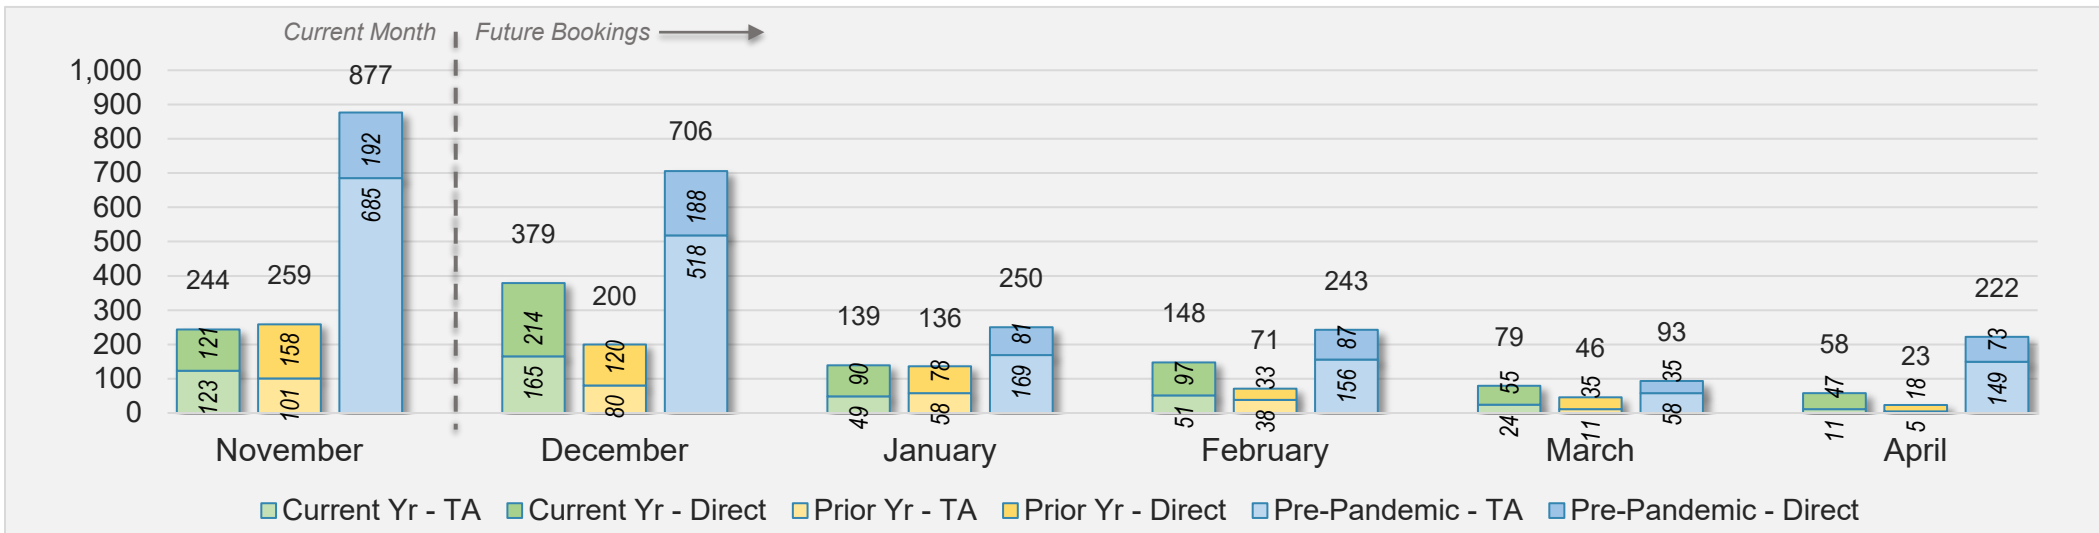

AUSTRALIA

Source: ForwardKeys as of 11/10/24

Maui

November 2024 Direct and Travel Agency Bookings to Hawai'i

November 2024 Direct and Travel Agency Bookings to Hawai'i

Maui (continued)

November 2024 Direct and Travel Agency Bookings to Hawai'i

Source: ForwardKeys as of 11/10/24

November 2024 Direct and Travel Agency Bookings to Hawai'i

Source: ForwardKeys as of 11/10/24

Maui (continued)

November 2024 Direct and Travel Agency Bookings to Hawai'i