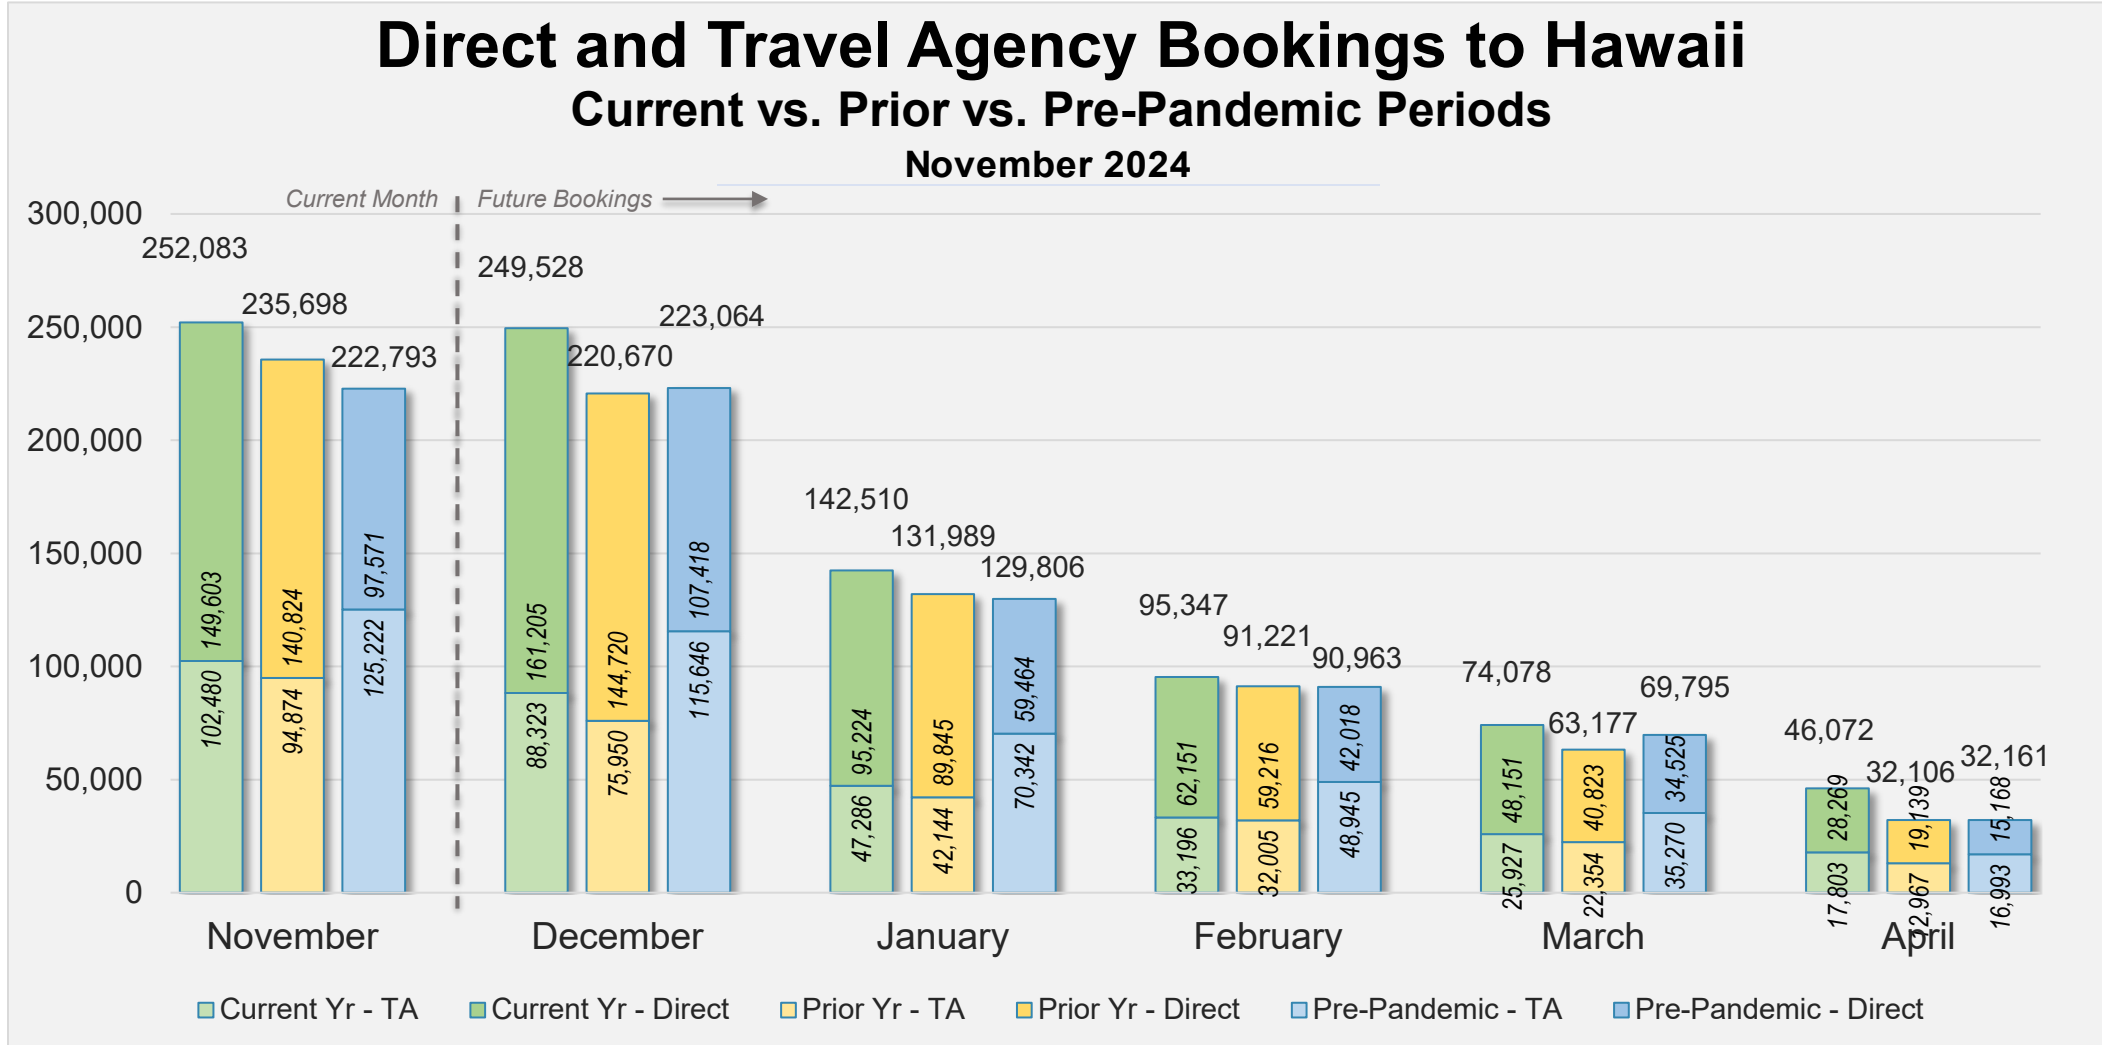

Direct and Travel Agency Bookings to Hawaii Current vs. Prior vs. Pre-Pandemic Periods November 2024

Source: ForwardKeys as of 11/10/24