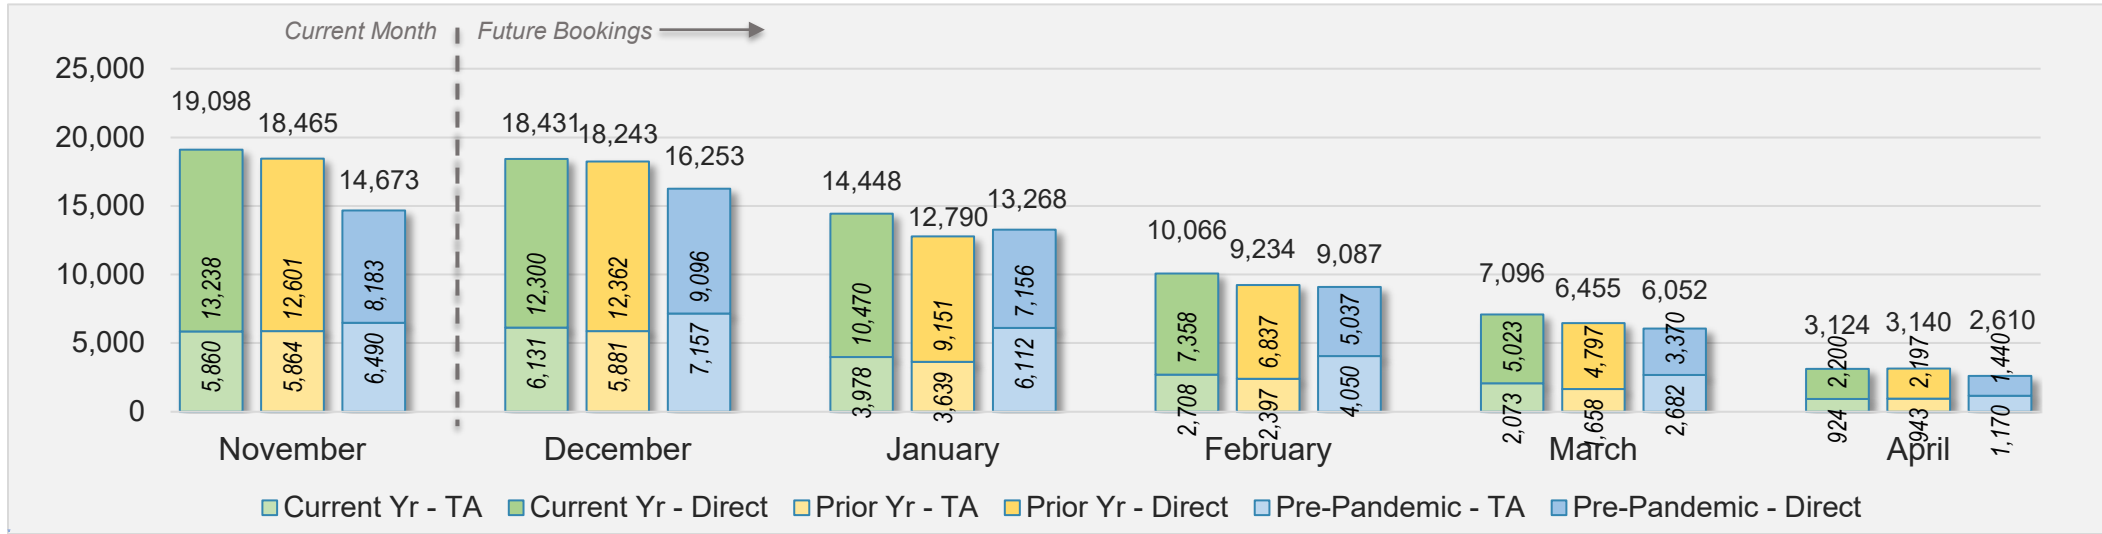

Source: ForwardKeys as of 11/10/24

November 2024 Direct and Travel Agency Bookings to Hawai'i

Source: ForwardKeys as of 11/10/24

O'ahu (continued)

November 2024 Direct and Travel Agency Bookings to Hawai'i

CANADA

Source: ForwardKeys as of 11/10/24

November 2024 Direct and Travel Agency Bookings to Hawai'i

KOREA

Source: ForwardKeys as of 11/10/24

O'ahu (continued)

November 2024 Direct and Travel Agency Bookings to Hawai'i