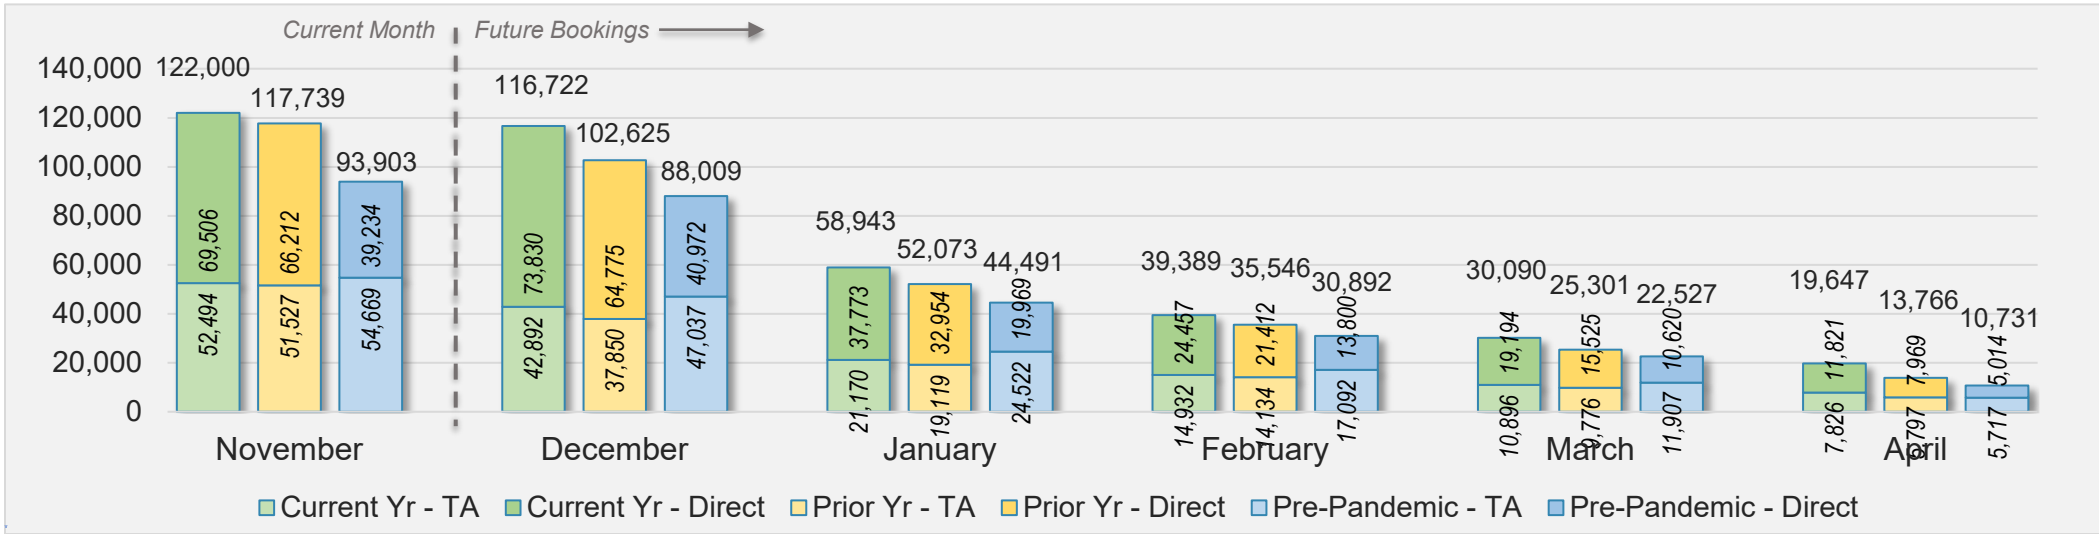

Source: ForwardKeys as of 11/10/24

AUSTRALIA

Direct and Travel Agency Bookings to Hawaii Current vs. Prior vs. Pre-Pandemic Periods November 2024

Source: ForwardKeys as of 11/10/24

November 2024 Direct and Travel Agency Bookings to Hawai'i