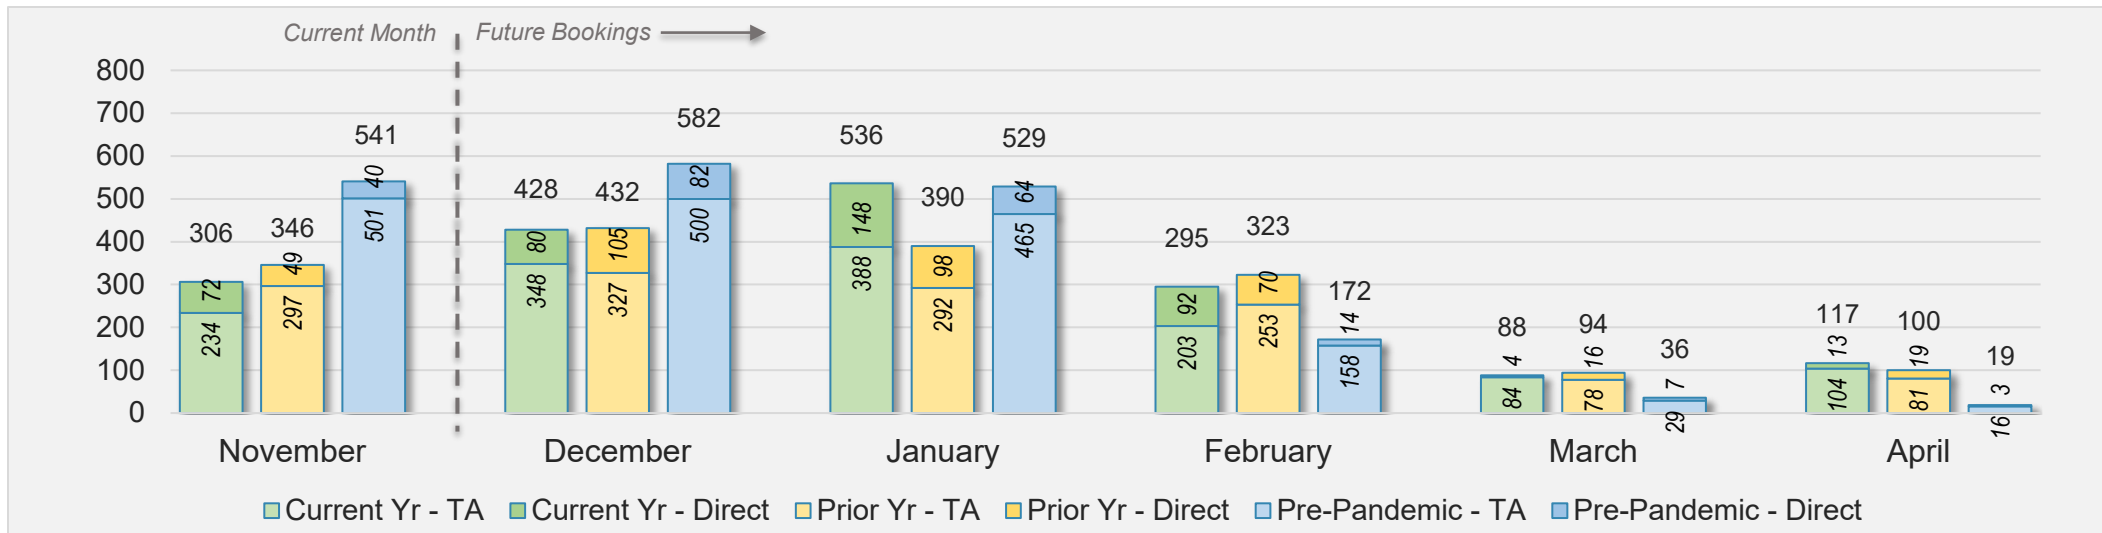

November 2024 Direct and Travel Agency Bookings to Hawai'i

AUSTRALIA

Source: ForwardKeys as of 11/10/24

Hawai'i Island

November 2024 Direct and Travel Agency Bookings to Hawai'i

U.S.

Source: ForwardKeys as of 11/10/24

November 2024 Direct and Travel Agency Bookings to Hawai'i

JAPAN

Source: ForwardKeys as of 11/10/24

Hawai'i Island (continued)

November 2024 Direct and Travel Agency Bookings to Hawai'i

CANADA

Source: ForwardKeys as of 11/10/24

November 2024 Direct and Travel Agency Bookings to Hawai'i

KOREA

Source: ForwardKeys as of 11/10/24

Hawai'i Island (continued)

November 2024 Direct and Travel Agency Bookings to Hawai'i

AUSTRALIA

Source: ForwardKeys as of 11/10/24