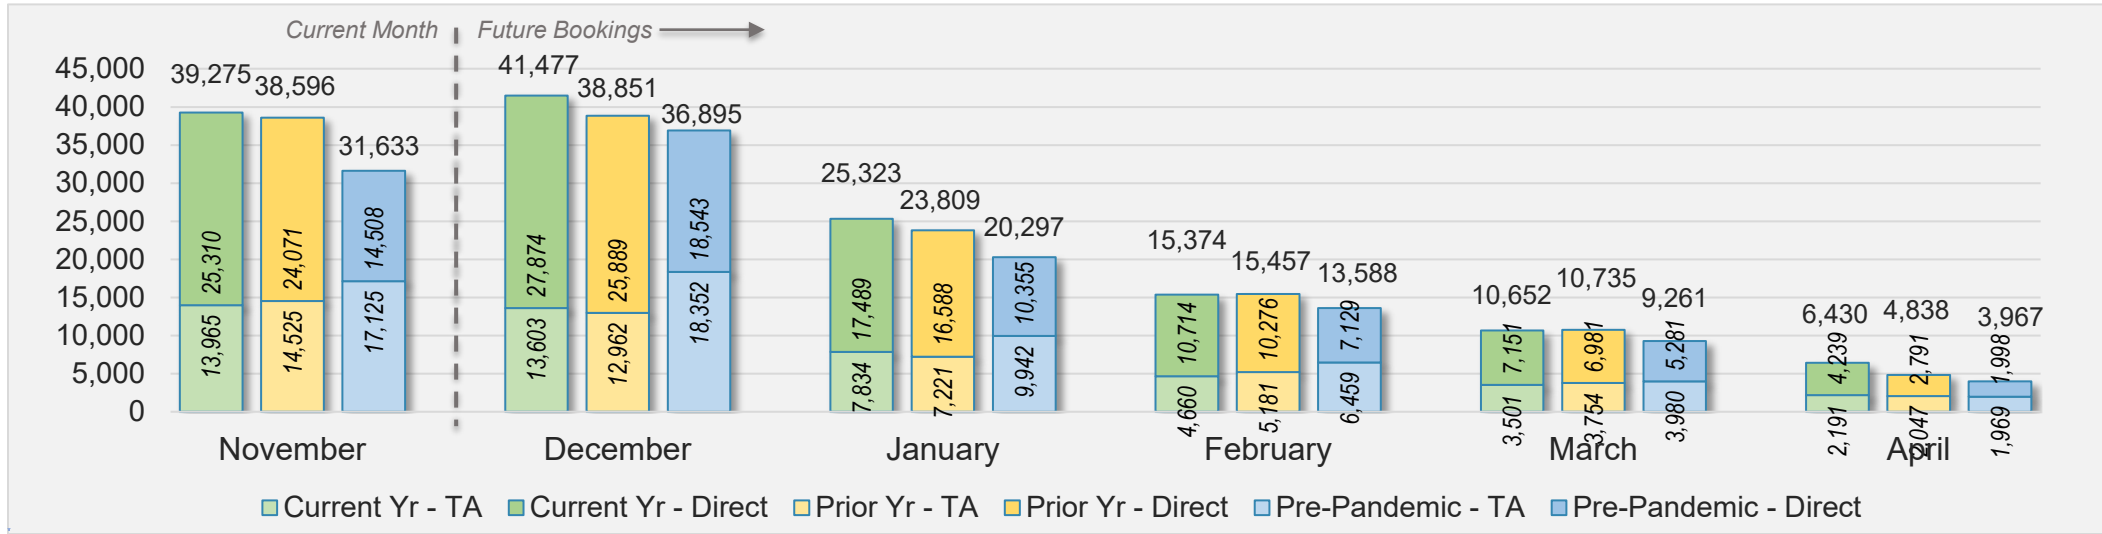

November 2024 Direct and Travel Agency Bookings to Hawai'i

AUSTRALIA

Source: ForwardKeys as of 11/10/24

Hawai'i Island

November 2024 Direct and Travel Agency Bookings to Hawai'i

U.S.

Source: ForwardKeys as of 11/10/24