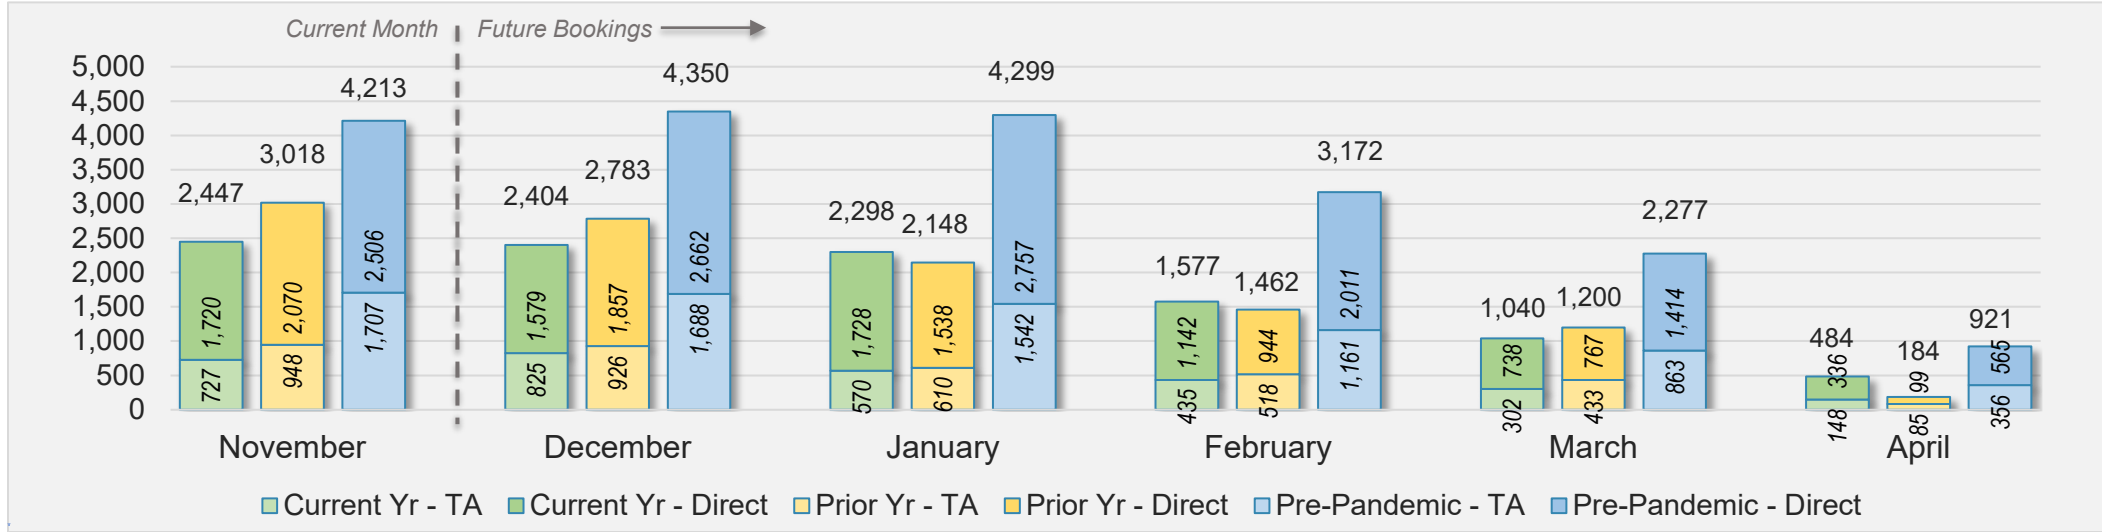

Kaua'i (continued)

November 2024 Direct and Travel Agency Bookings to Hawai'i