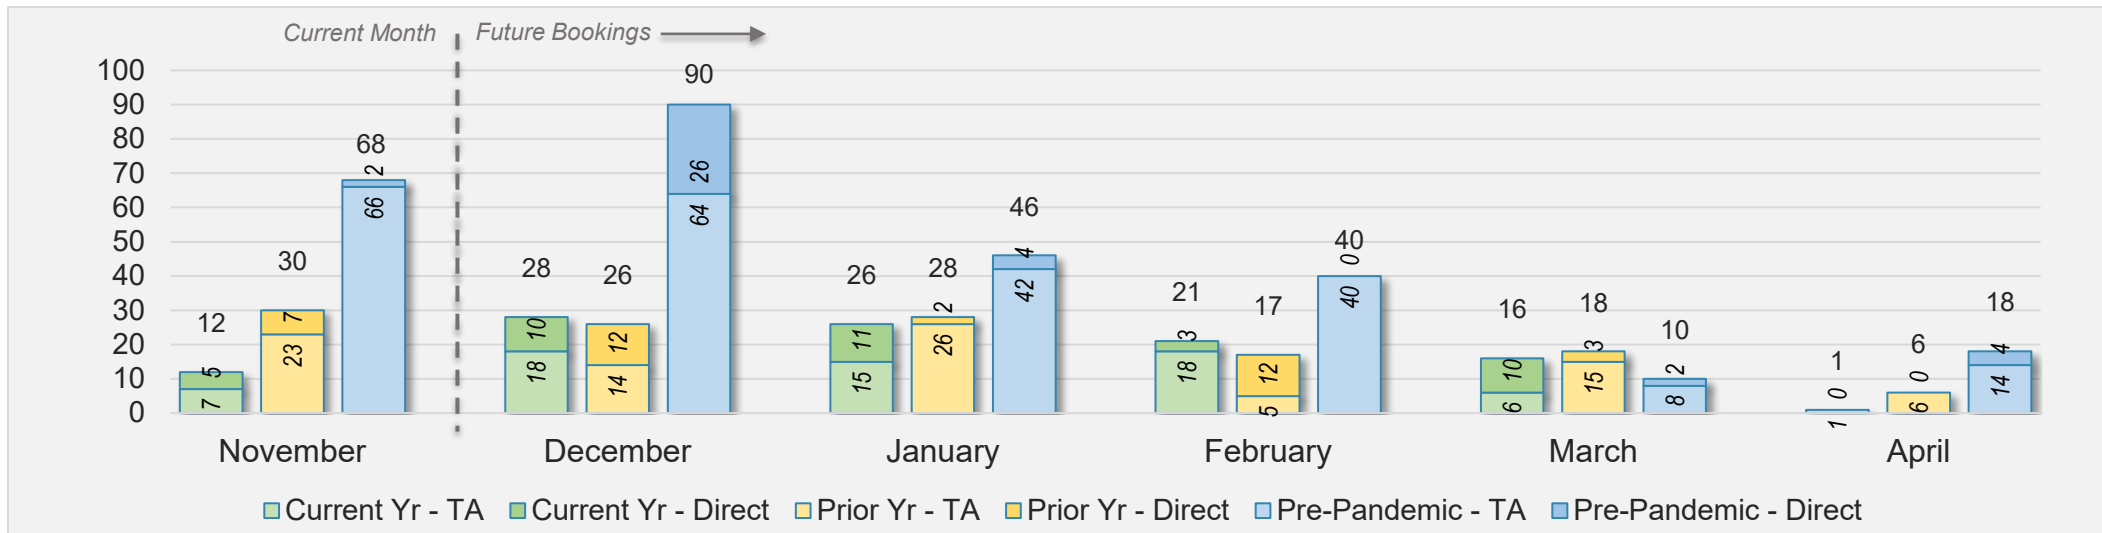

JAPAN

Source: ForwardKeys as of 11/10/24

Kaua'i (continued)

November 2024 Direct and Travel Agency Bookings to Hawai'i

November 2024 Direct and Travel Agency Bookings to Hawai'i

CANADA

KOREA

Kaua'i (continued)

November 2024 Direct and Travel Agency Bookings to Hawai'i

AUSTRALIA

Source: ForwardKeys as of 11/10/24

Hawai'i Island

November 2024 Direct and Travel Agency Bookings to Hawai'i

U.S.

Source: ForwardKeys as of 11/10/24