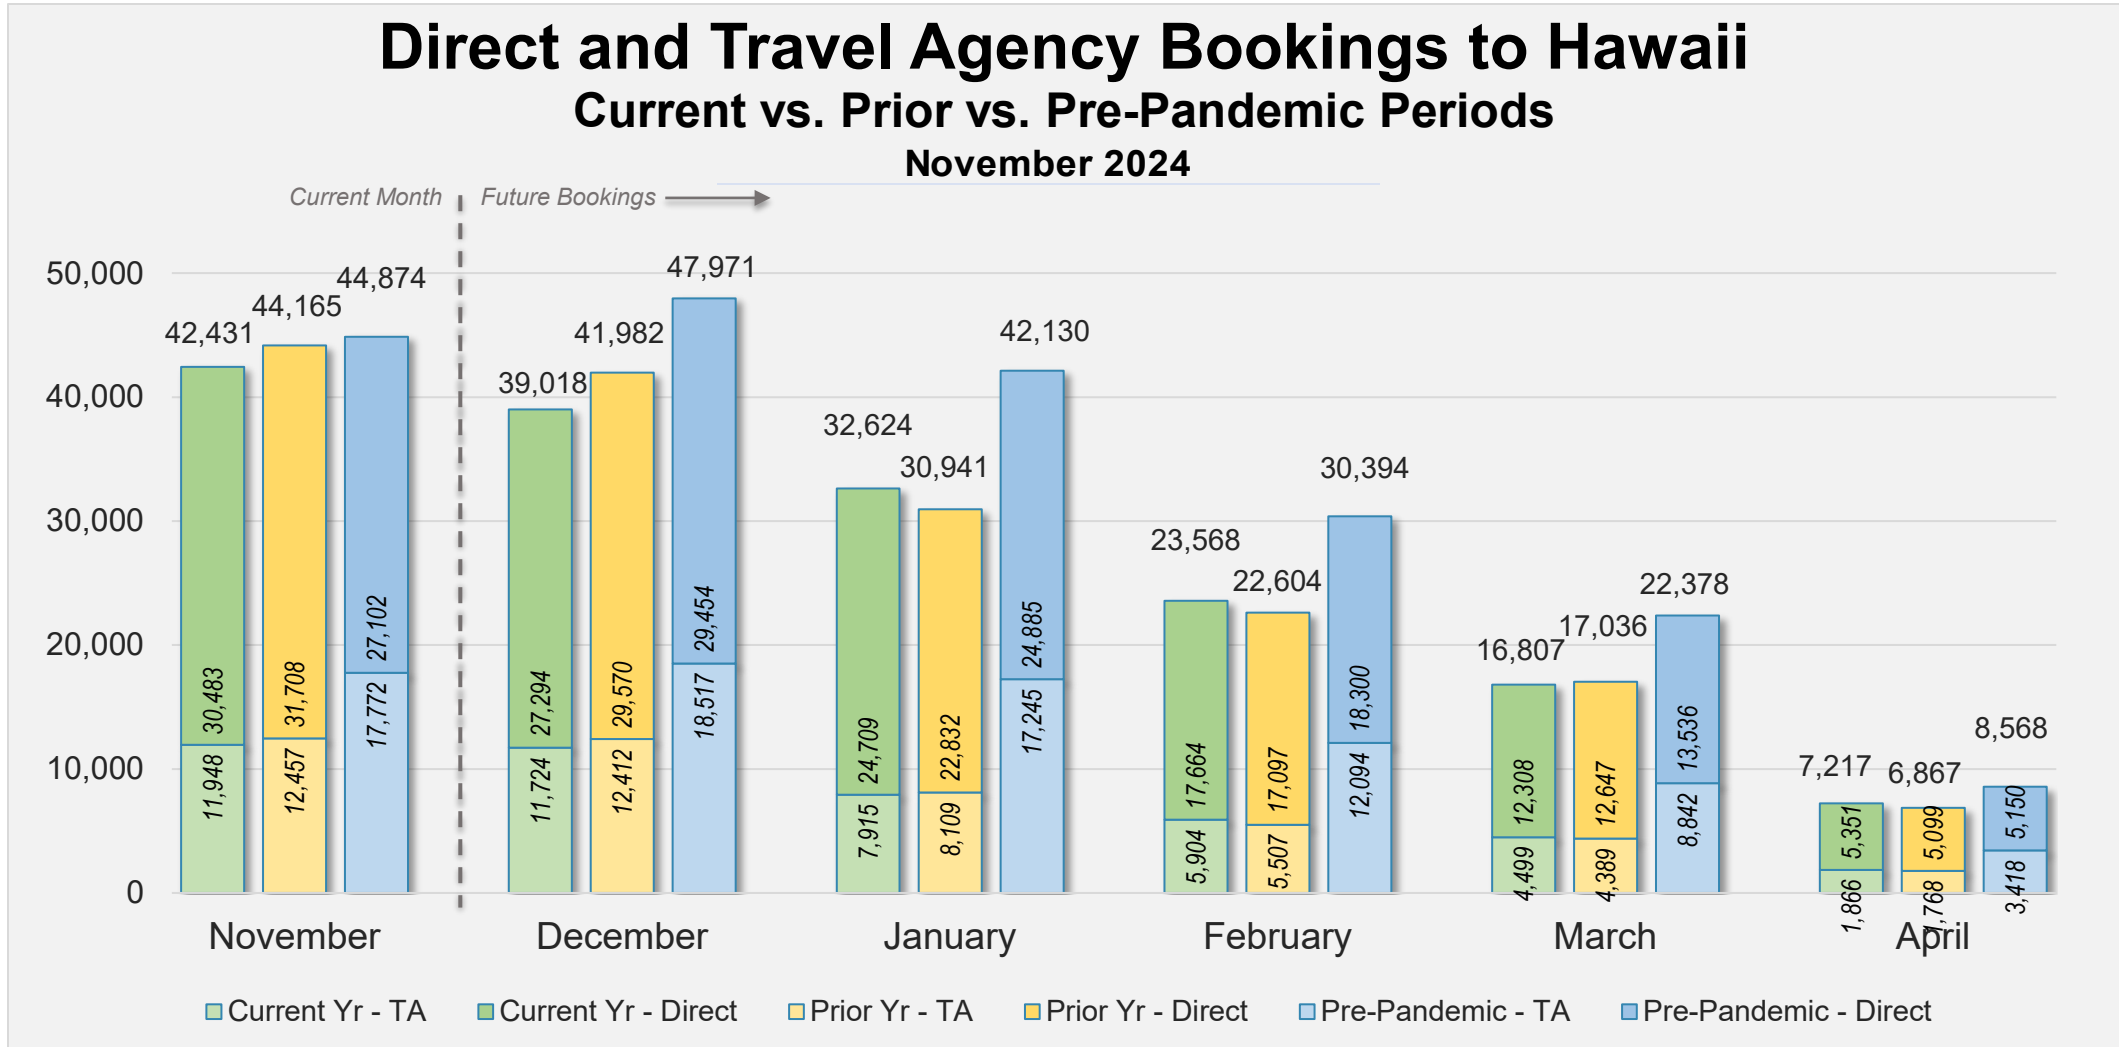

Forward Keys Index

- Bookings
 - Net sum of the number of visitors from Sales transactions counted, including Exchanges and Refunds.
- Current Year / Previous Year / Pre-pandemic
 - In the analysis results, "Current Year" refers to the period being analyzed. "Previous Year" refers to the time unit in the previous year equivalent to the "Current Year" (for year-on-year comparison purposes). "Pre-pandemic" refers to the equivalent period in 2019 to the Current period, using only 2019 data as a reference.
- Direct
 - Refers to tickets purchased directly through the airline, typically via an airline's website.
- Travel Agency
 - Refers to associated with an ARC/IATA number (or otherwise retail).

Direct and Travel Agency Bookings to Hawaii Current vs. Prior vs. Pre-Pandemic Periods November 2024

Source: ForwardKeys as of 11/10/24

JAPAN

Direct and Travel Agency Bookings to Hawaii Current vs. Prior vs. Pre-Pandemic Periods November 2024

Source: ForwardKeys as of 11/10/24

CANADA

Direct and Travel Agency Bookings to Hawaii Current vs. Prior vs. Pre-Pandemic Periods November 2024

Source: ForwardKeys as of 11/10/24

KOREA

Direct and Travel Agency Bookings to Hawaii Current vs. Prior vs. Pre-Pandemic Periods November 2024