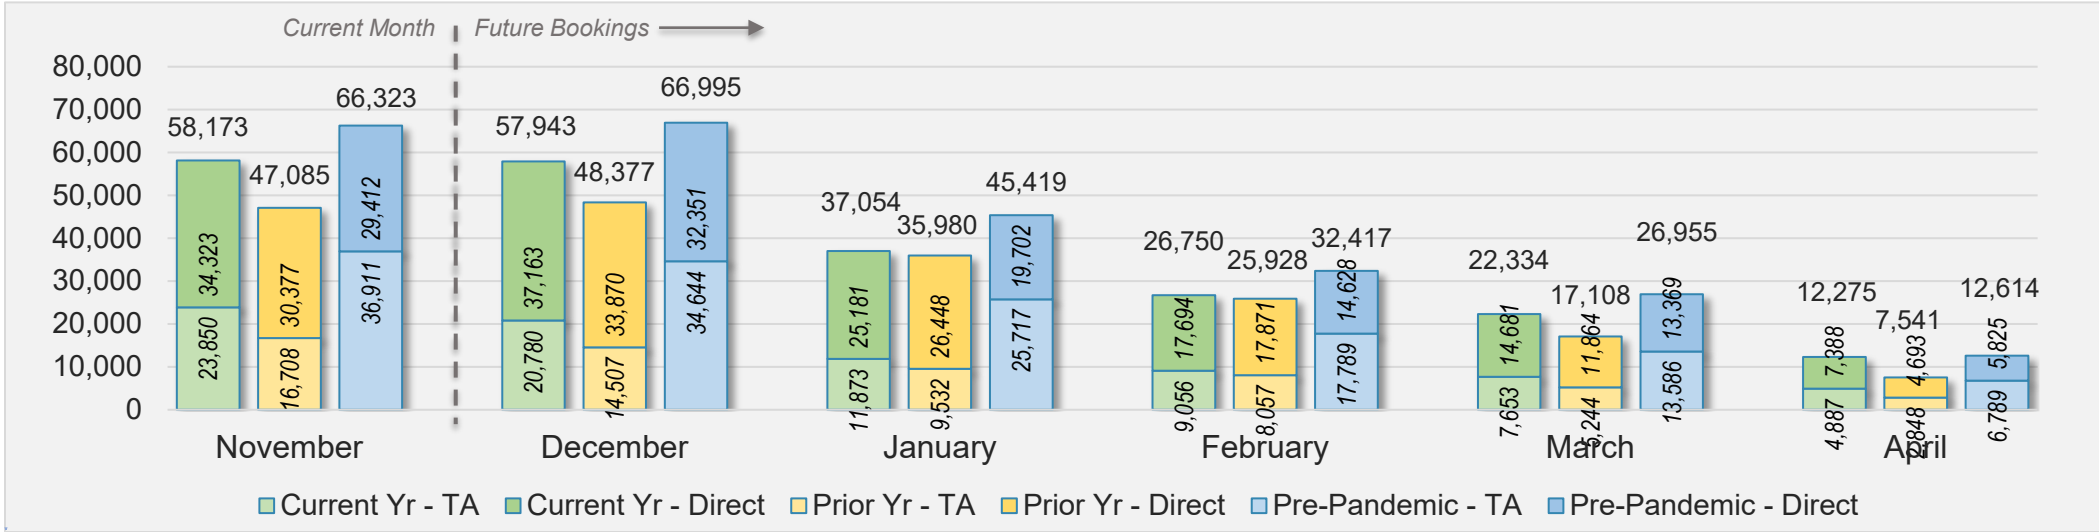

CANADA

Source: ForwardKeys as of 11/10/24

November 2024 Direct and Travel Agency Bookings to Hawai'i

KOREA

Source: ForwardKeys as of 11/10/24

O'ahu (continued)

November 2024 Direct and Travel Agency Bookings to Hawai'i

AUSTRALIA

Source: ForwardKeys as of 11/10/24

Maui

November 2024 Direct and Travel Agency Bookings to Hawai'i

November 2024 Direct and Travel Agency Bookings to Hawai'i

Maui (continued)

November 2024 Direct and Travel Agency Bookings to Hawai'i