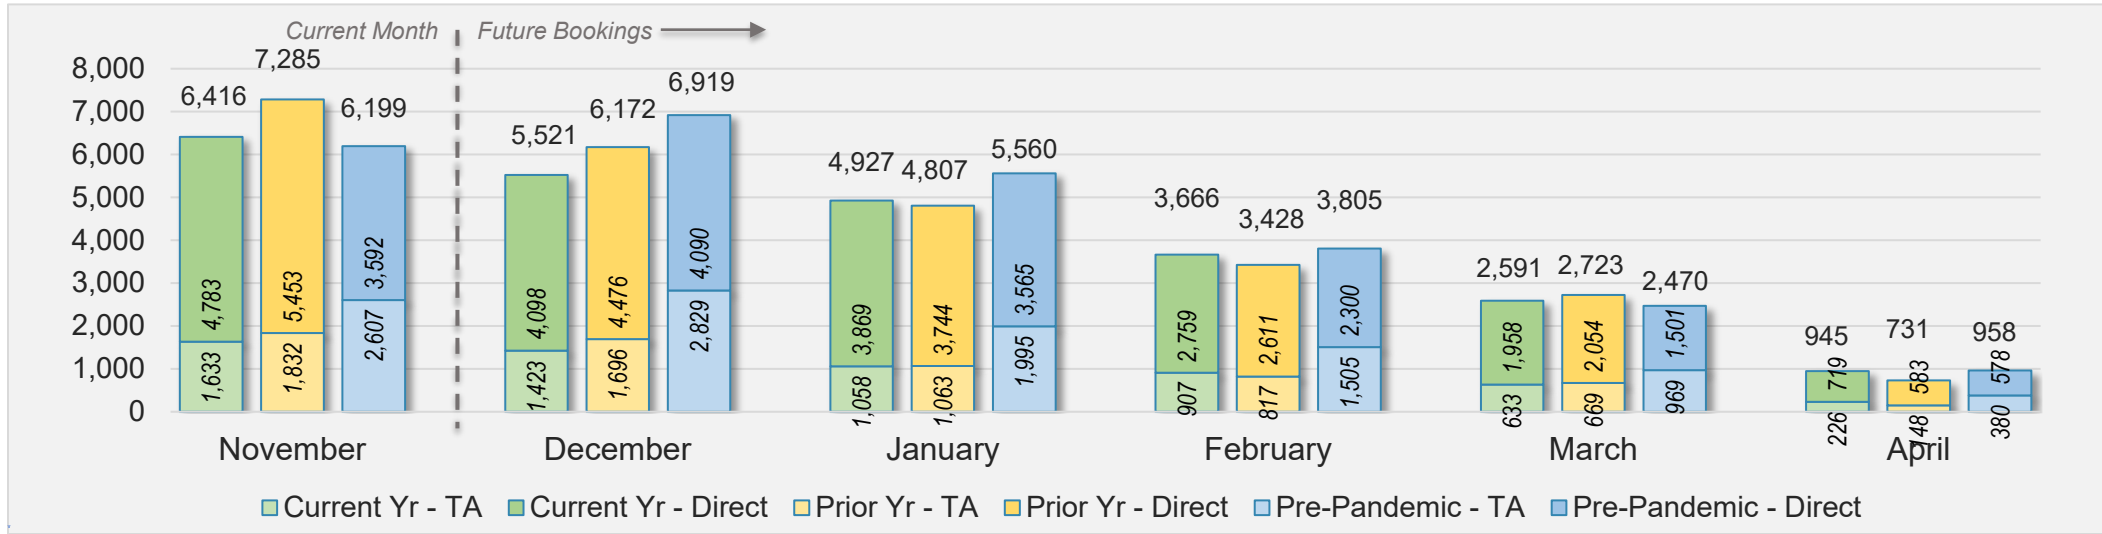

November 2024 Direct and Travel Agency Bookings to Hawai'i

AUSTRALIA

Source: ForwardKeys as of 11/10/24

Hawai'i Island

November 2024 Direct and Travel Agency Bookings to Hawai'i

U.S.

Source: ForwardKeys as of 11/10/24

November 2024 Direct and Travel Agency Bookings to Hawai'i

JAPAN

Source: ForwardKeys as of 11/10/24

Hawai'i Island (continued)

November 2024 Direct and Travel Agency Bookings to Hawai'i

CANADA

Source: ForwardKeys as of 11/10/24

November 2024 Direct and Travel Agency Bookings to Hawai'i

KOREA

Source: ForwardKeys as of 11/10/24

Hawai'i Island (continued)

November 2024 Direct and Travel Agency Bookings to Hawai'i

AUSTRALIA

Source: ForwardKeys as of 11/10/24