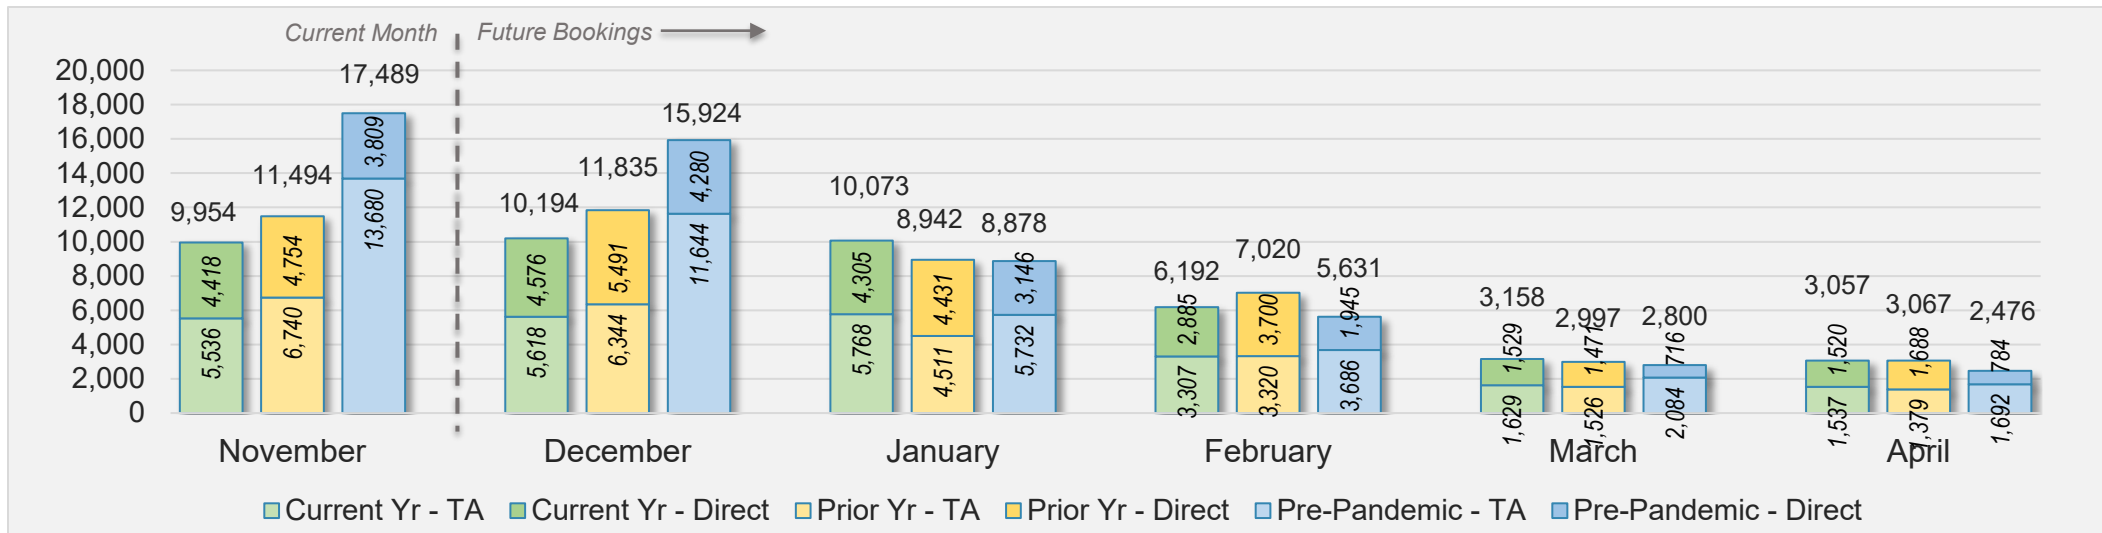

Source: ForwardKeys as of 11/10/24