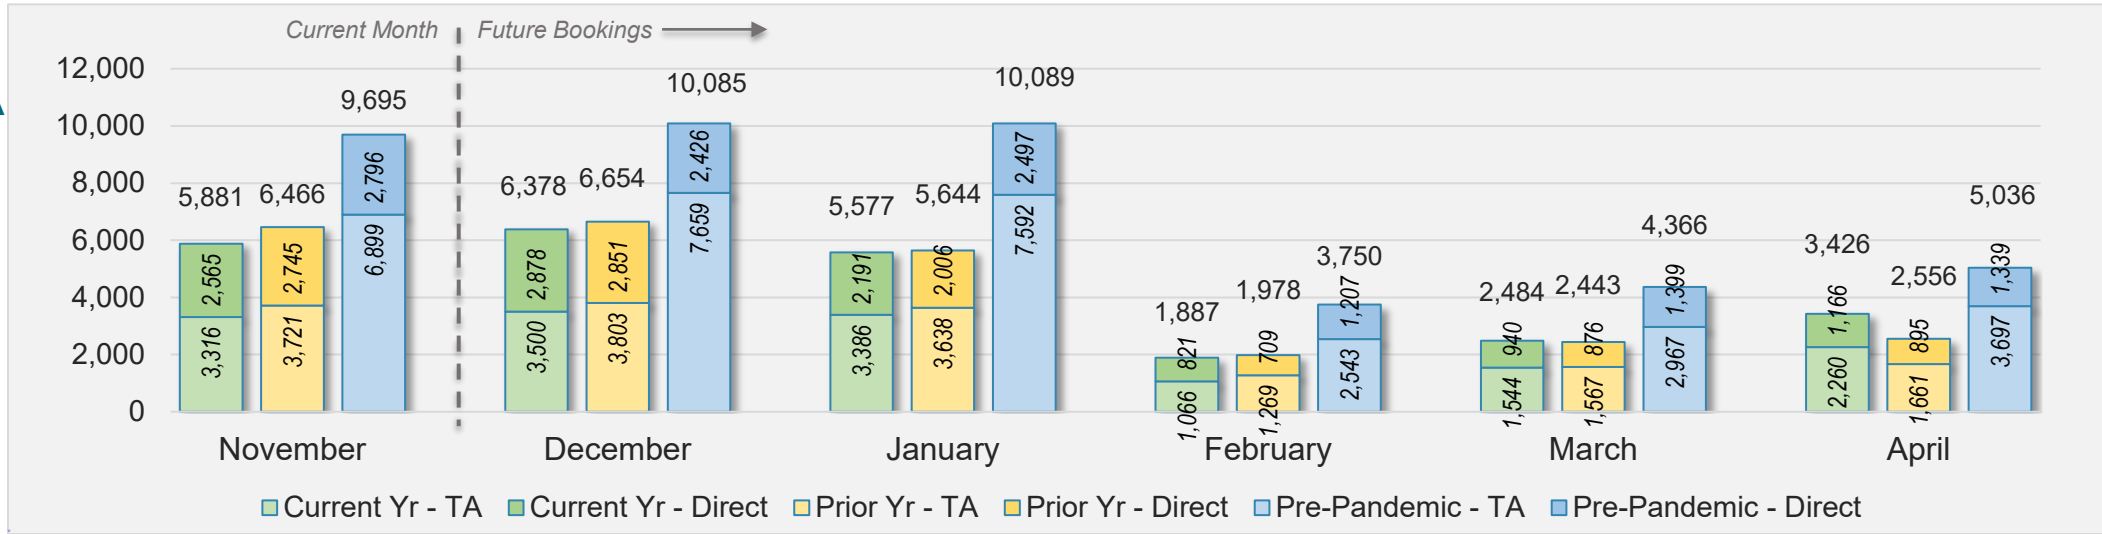

CANADA

Source: ForwardKeys as of 11/10/24

November 2024 Direct and Travel Agency Bookings to Hawai'i

KOREA

Source: ForwardKeys as of 11/10/24

O'ahu (continued)

November 2024 Direct and Travel Agency Bookings to Hawai'i

AUSTRALIA

Source: ForwardKeys as of 11/10/24

Maui

November 2024 Direct and Travel Agency Bookings to Hawai'i

November 2024 Direct and Travel Agency Bookings to Hawai'i

Maui (continued)

November 2024 Direct and Travel Agency Bookings to Hawai'i