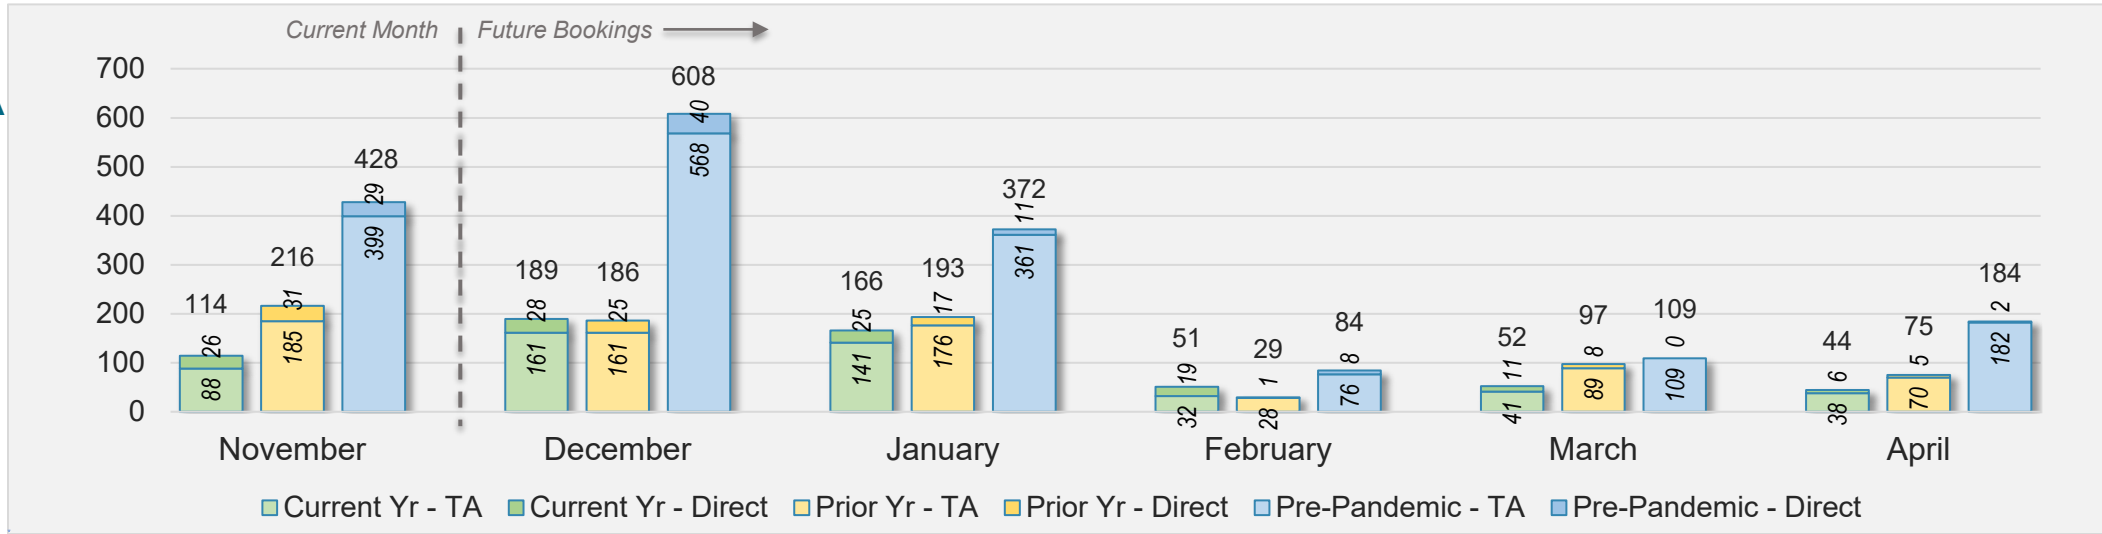

November 2024 Direct and Travel Agency Bookings to Hawai'i

JAPAN

Source: ForwardKeys as of 11/10/24

Hawai'i Island (continued)

November 2024 Direct and Travel Agency Bookings to Hawai'i

CANADA

Source: ForwardKeys as of 11/10/24

November 2024 Direct and Travel Agency Bookings to Hawai'i

KOREA

Source: ForwardKeys as of 11/10/24

Hawai'i Island (continued)

November 2024 Direct and Travel Agency Bookings to Hawai'i

AUSTRALIA

Source: ForwardKeys as of 11/10/24