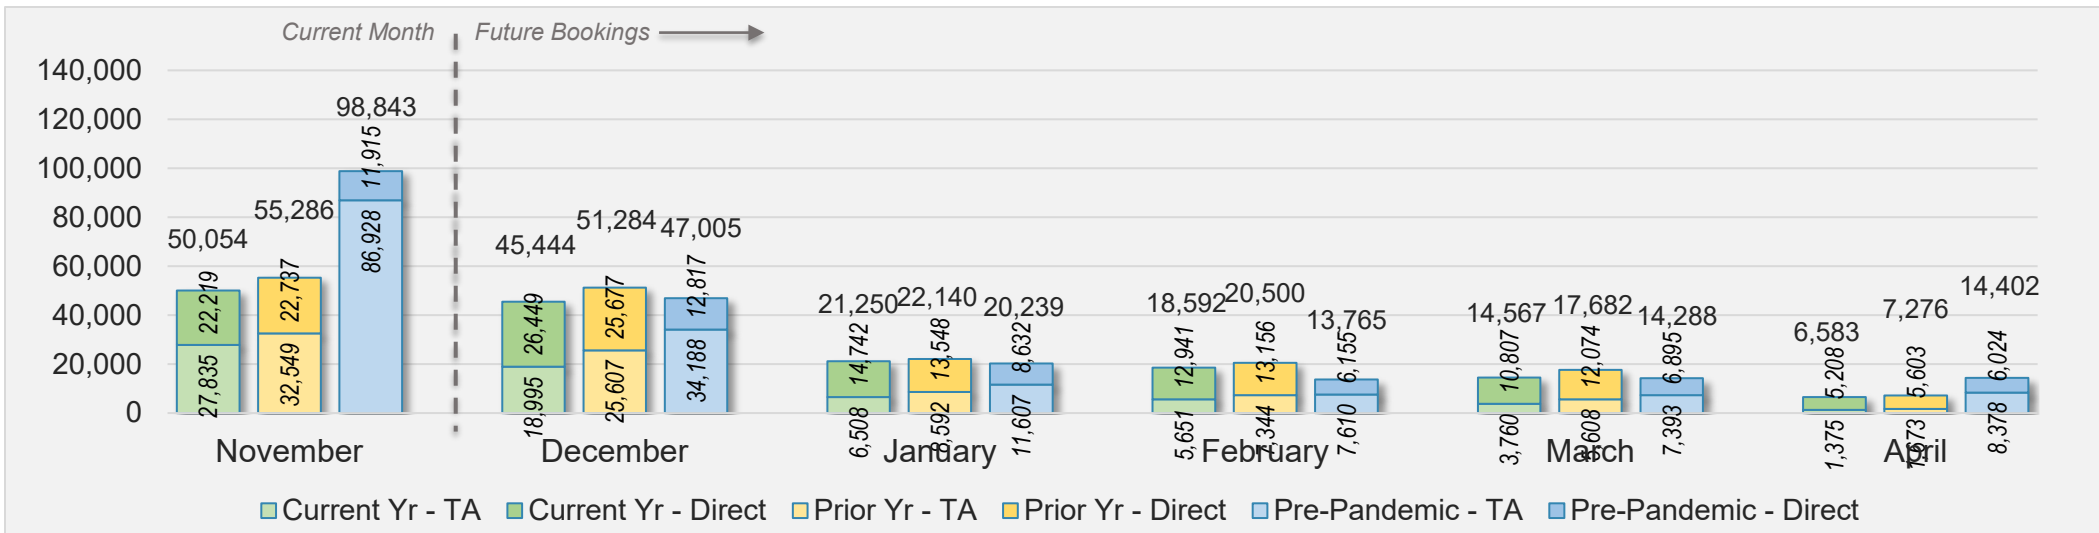

November 2024 Direct and Travel Agency Bookings to Hawai'i

Source: ForwardKeys as of 11/10/24