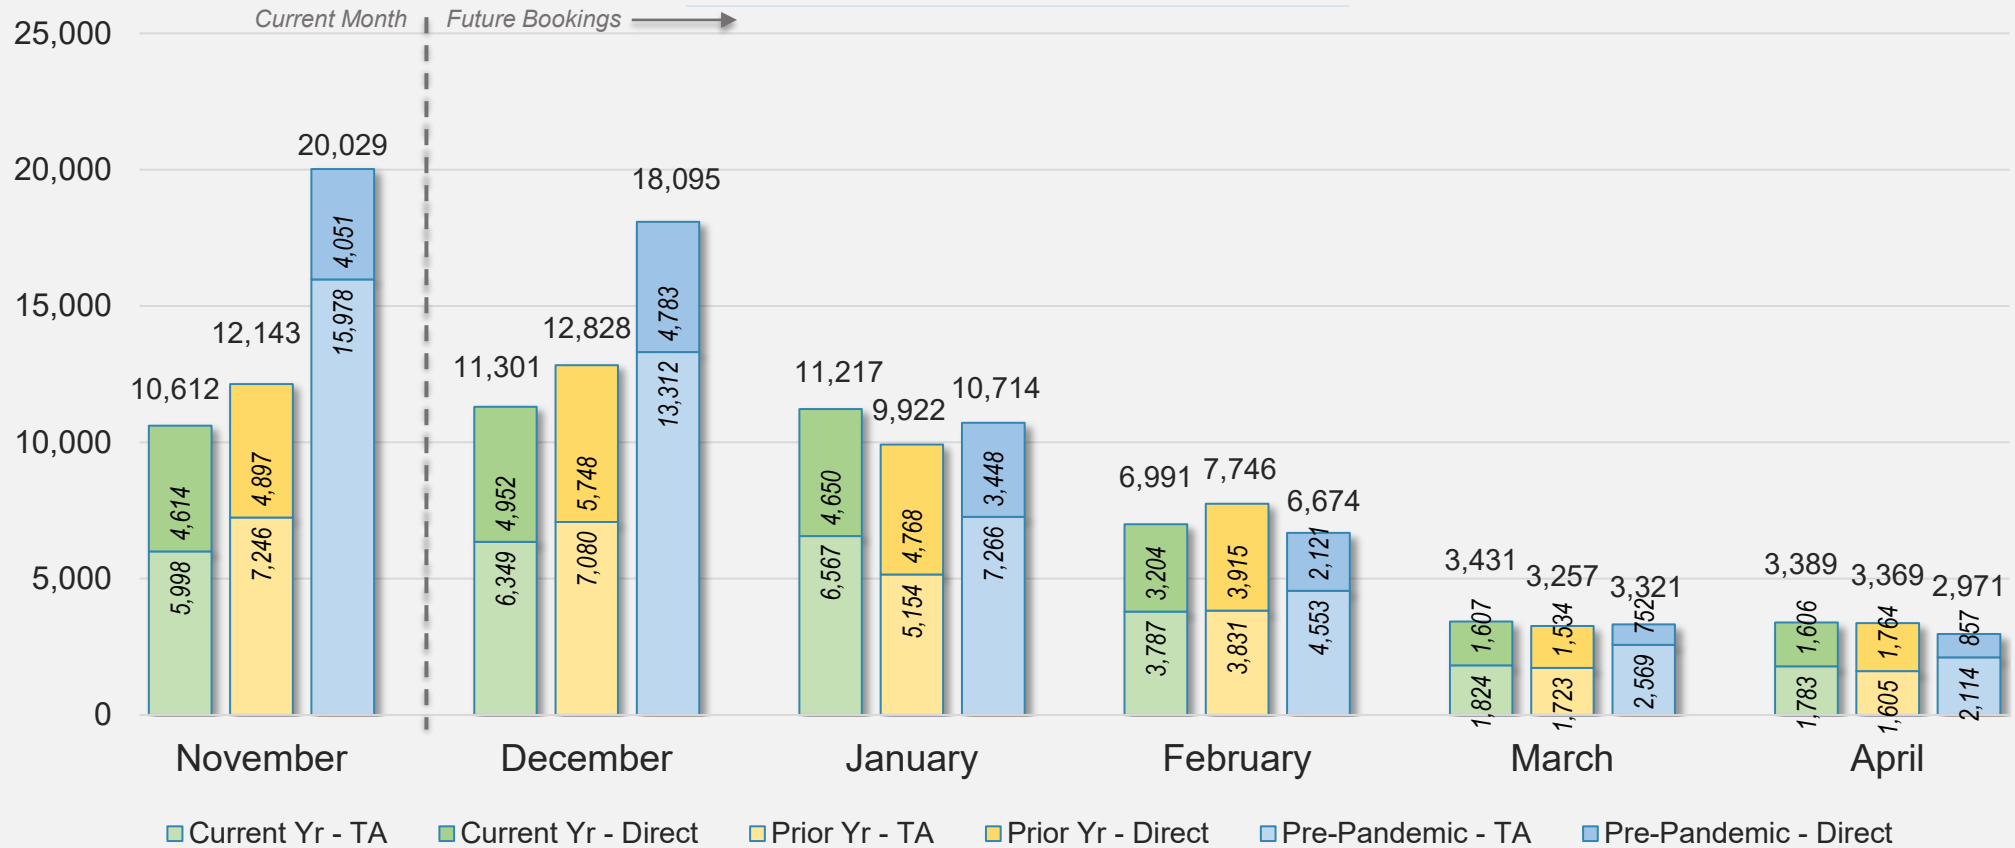

KOREA

Direct and Travel Agency Bookings to Hawaii Current vs. Prior vs. Pre-Pandemic Periods November 2024

Source: ForwardKeys as of 11/17/24