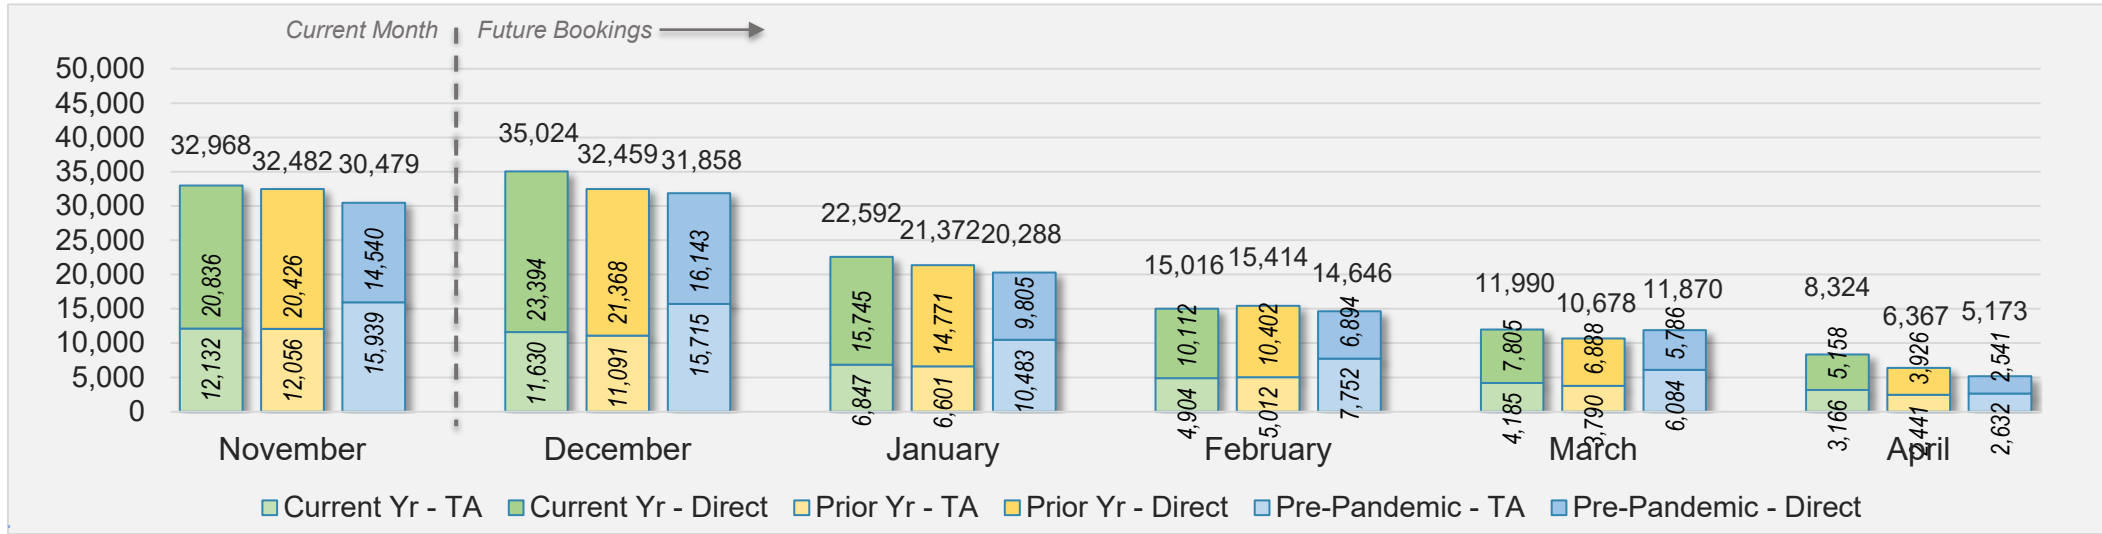

Kaua'i

November 2024 Direct and Travel Agency Bookings to Hawai'i

U.S.

Source: ForwardKeys as of 11/17/24