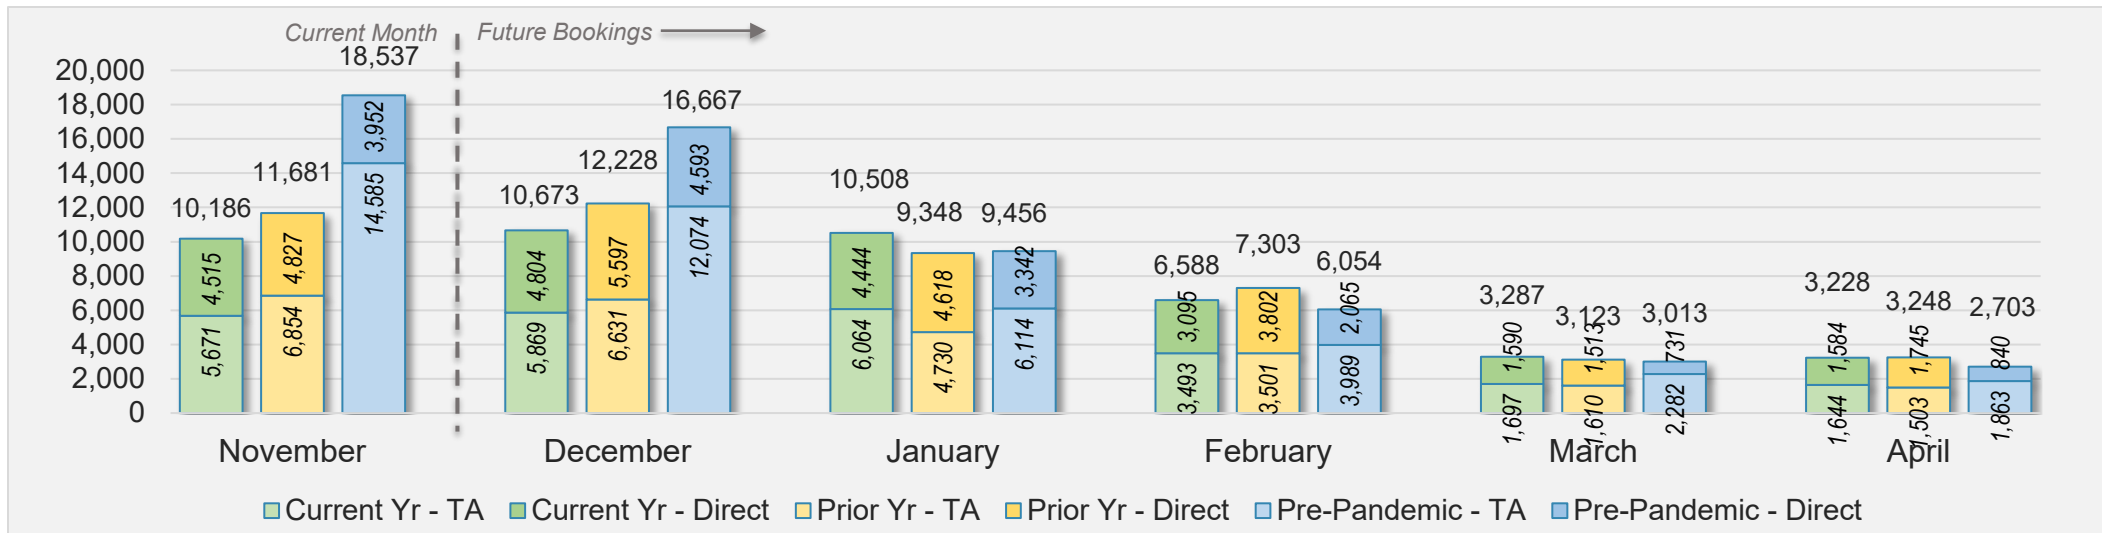

## November 2024 Direct and Travel Agency Bookings to Hawai'i

CANADA

Source: ForwardKeys as of 11/17/24

## November 2024 Direct and Travel Agency Bookings to Hawai'i

KOREA

Source: ForwardKeys as of 11/17/24