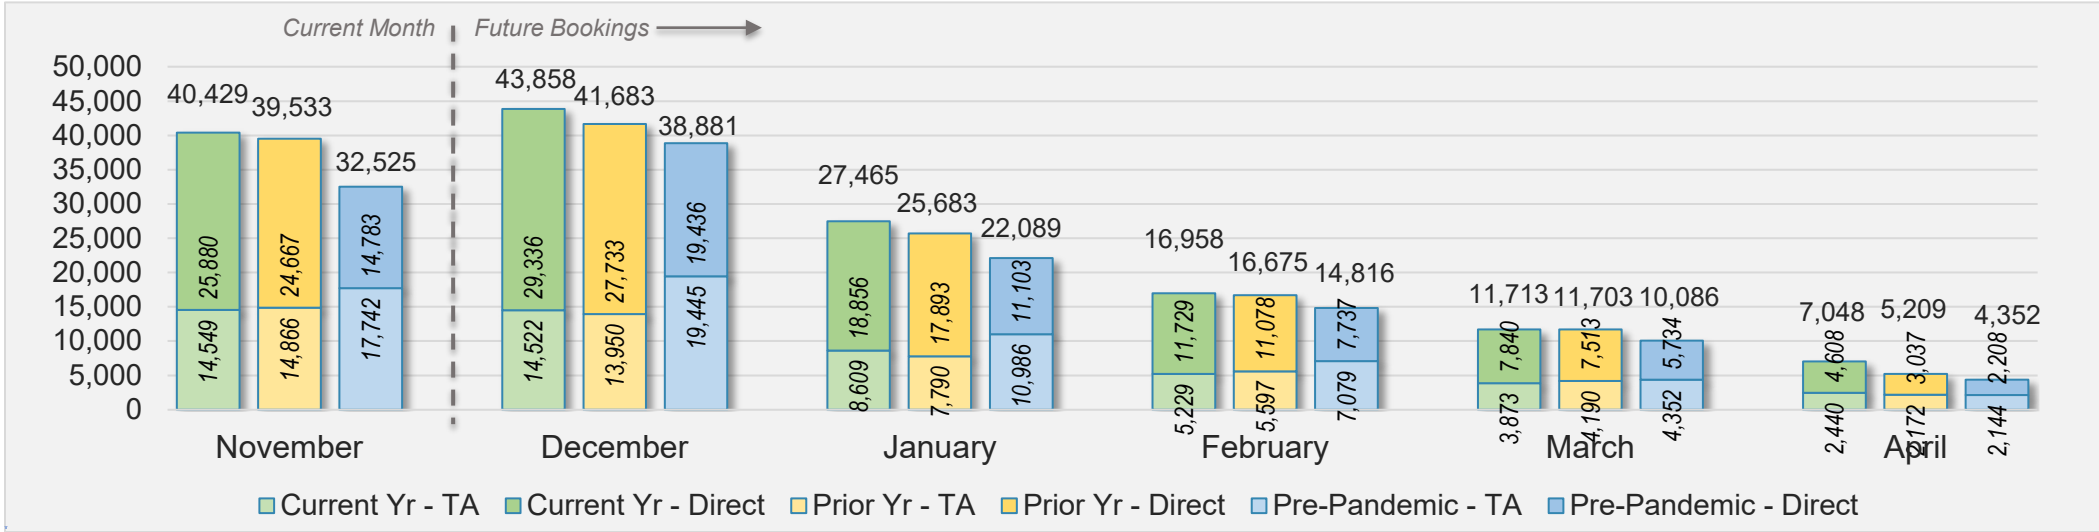

Hawai'i Island

November 2024 Direct and Travel Agency Bookings to Hawai'i

U.S.

Source: ForwardKeys as of 11/17/24

November 2024 Direct and Travel Agency Bookings to Hawai'i

JAPAN