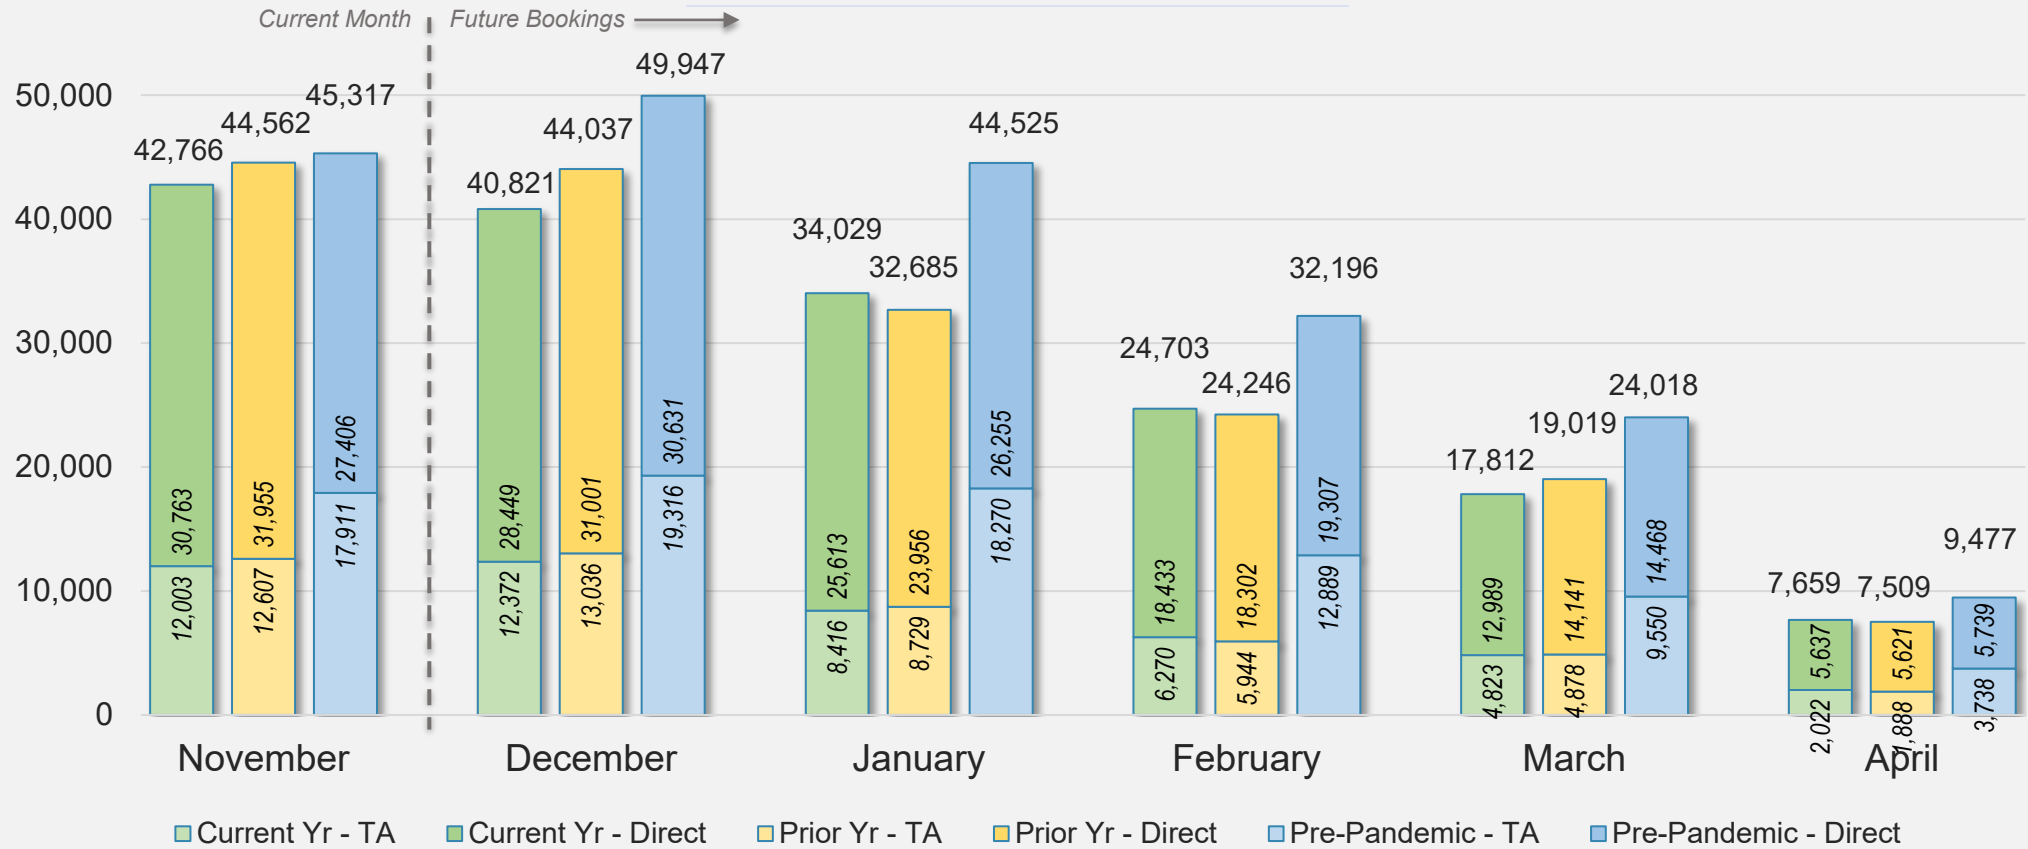

CANADA

Direct and Travel Agency Bookings to Hawaii Current vs. Prior vs. Pre-Pandemic Periods November 2024

Source: ForwardKeys as of 11/17/24