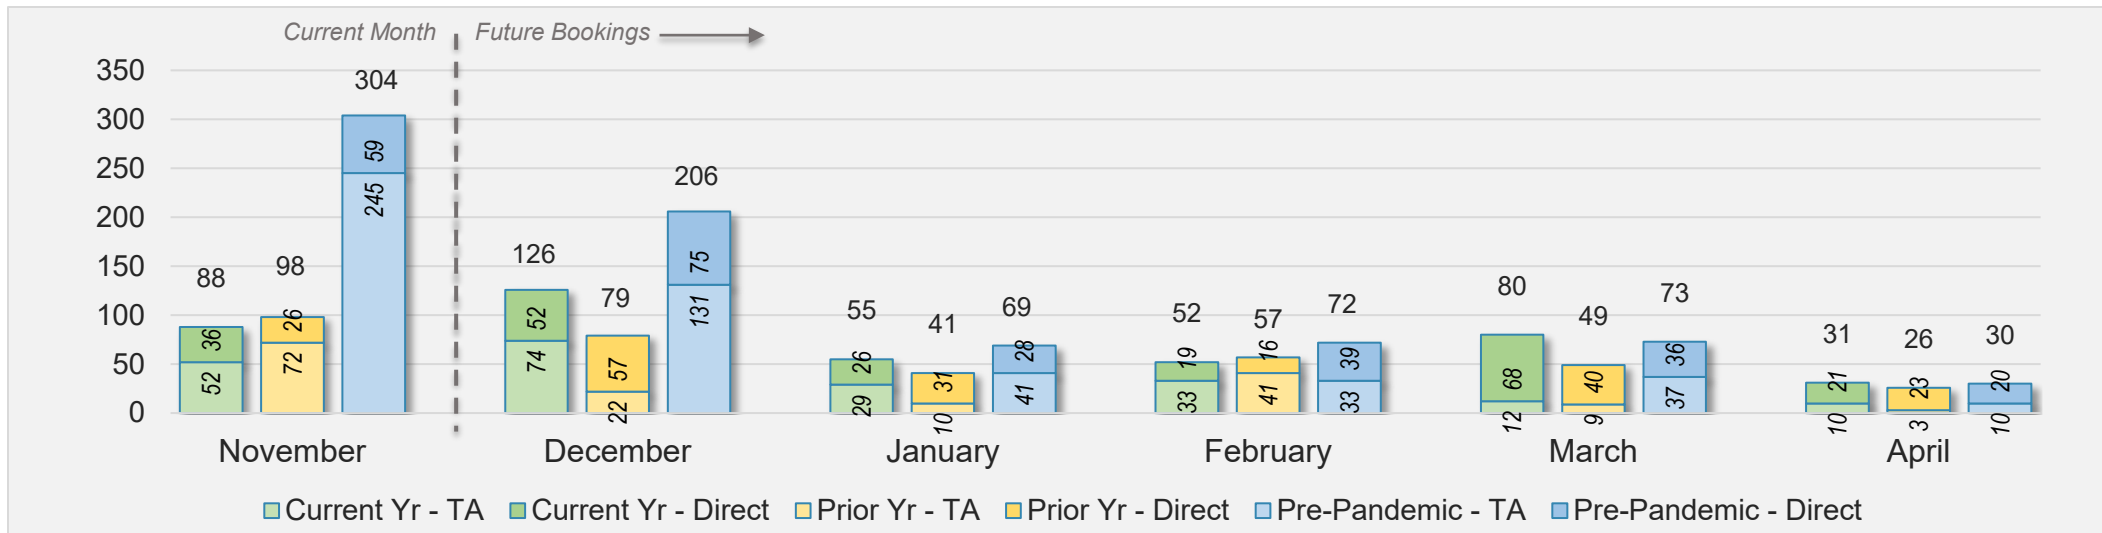

November 2024 Direct and Travel Agency Bookings to Hawai'i

JAPAN

Source: ForwardKeys as of 11/17/24