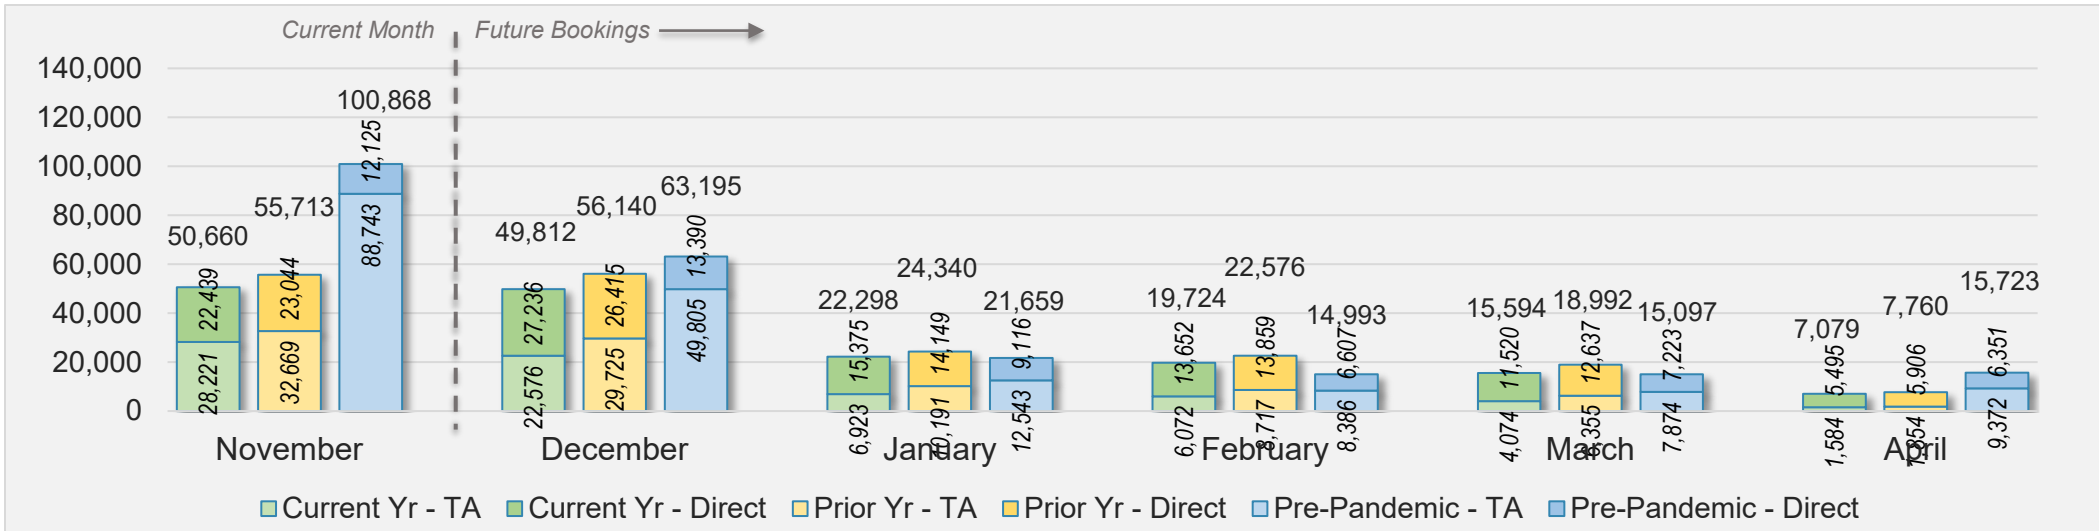

November 2024 Direct and Travel Agency Bookings to Hawai'i

Source: ForwardKeys as of 11/17/24