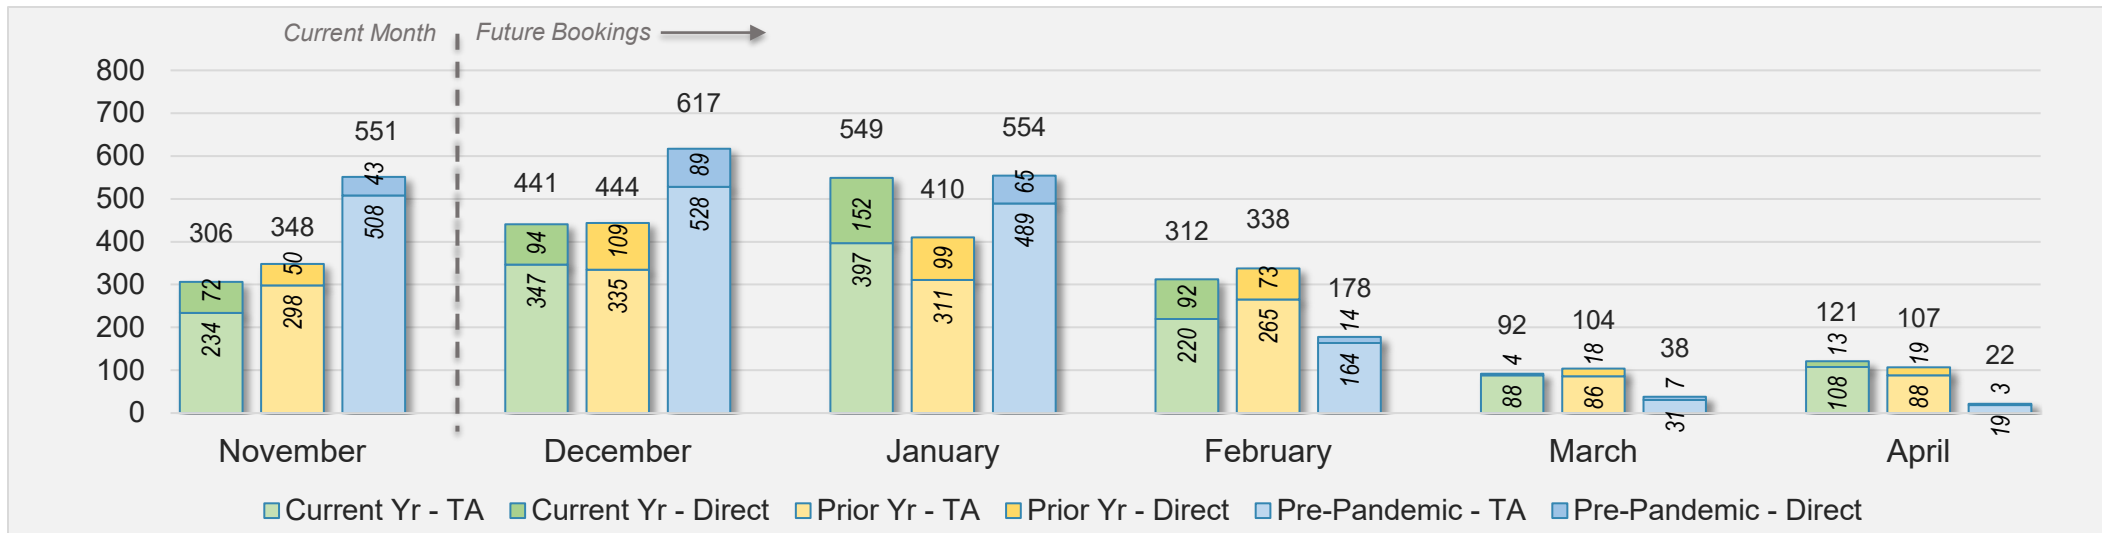

## November 2024 Direct and Travel Agency Bookings to Hawai'i

CANADA

Source: ForwardKeys as of 11/17/24

## November 2024 Direct and Travel Agency Bookings to Hawai'i

KOREA

Source: ForwardKeys as of 11/17/24