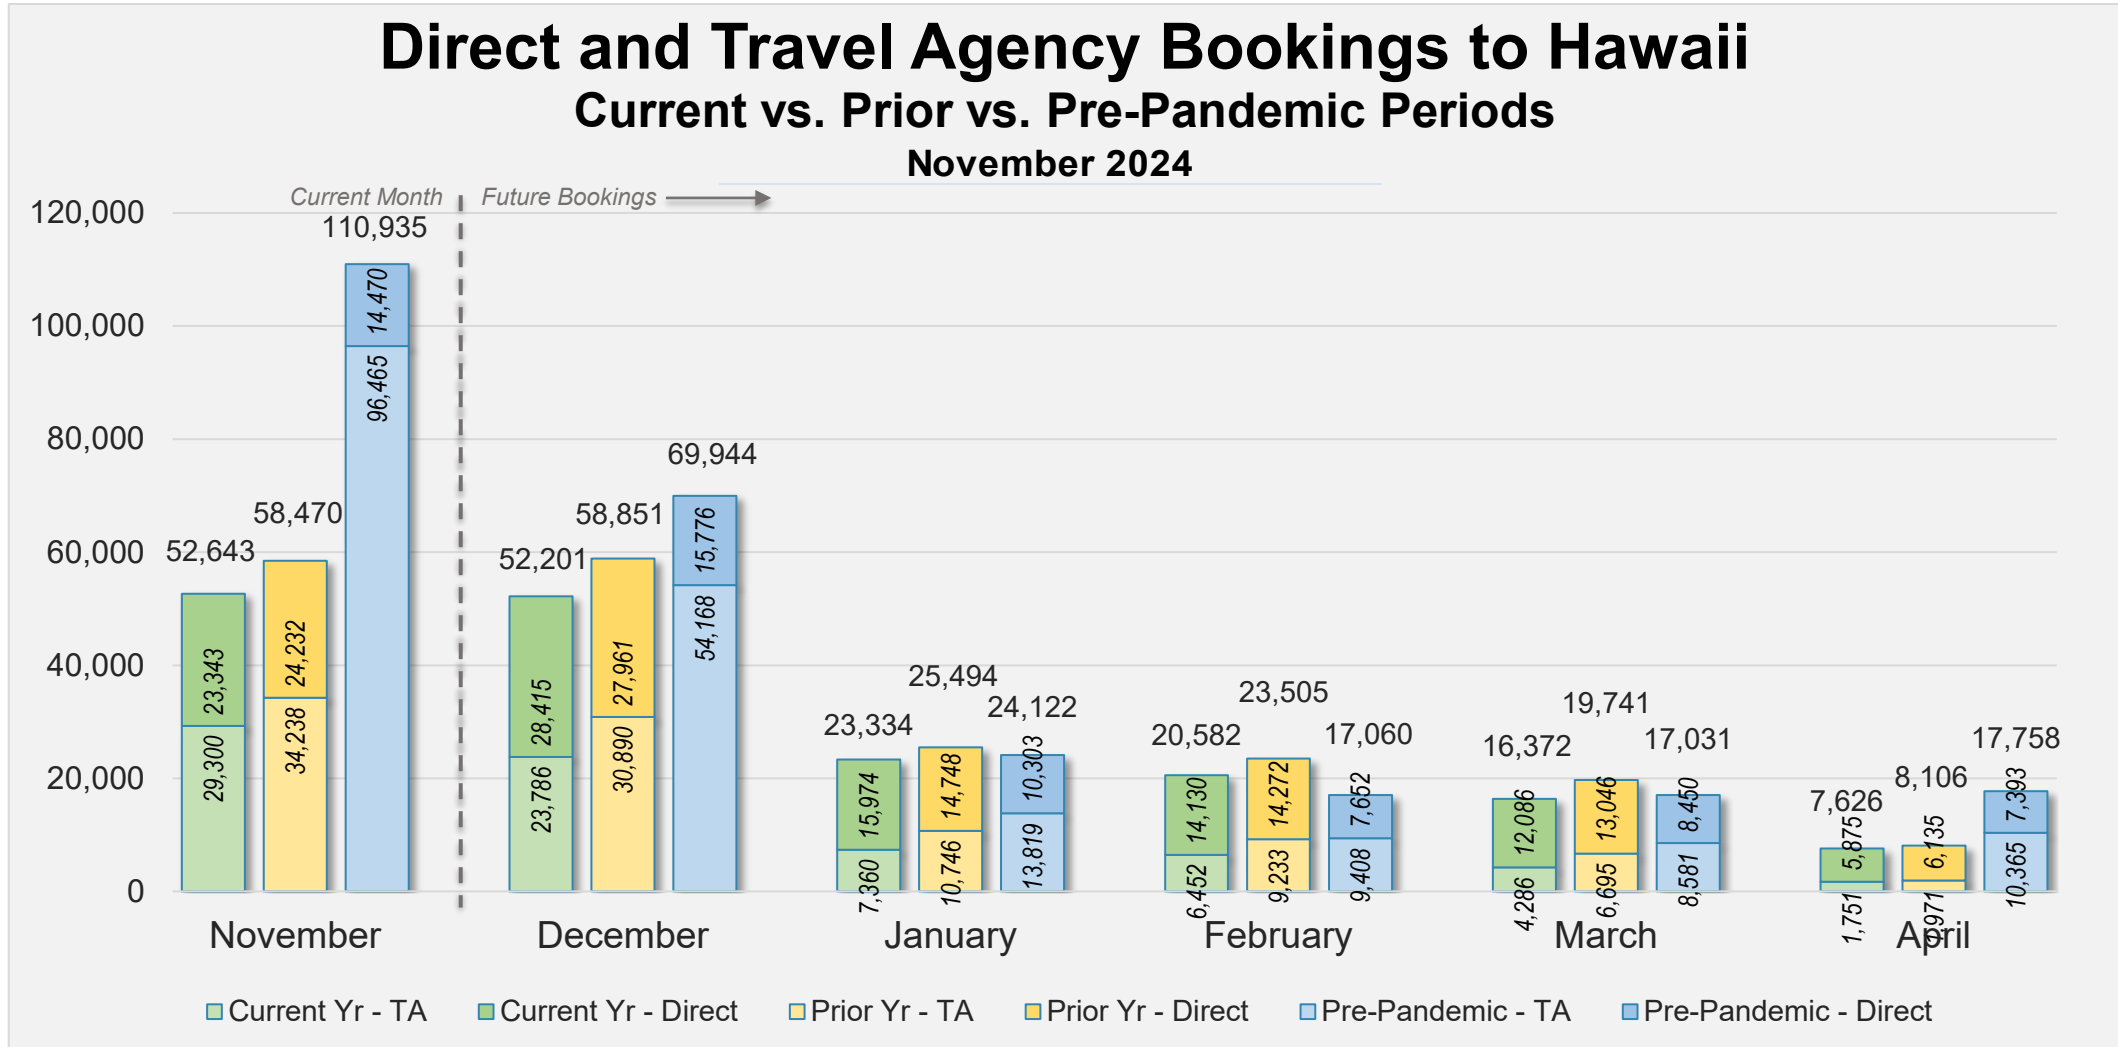

JAPAN

Direct and Travel Agency Bookings to Hawaii Current vs. Prior vs. Pre-Pandemic Periods November 2024

Source: ForwardKeys as of 11/17/24