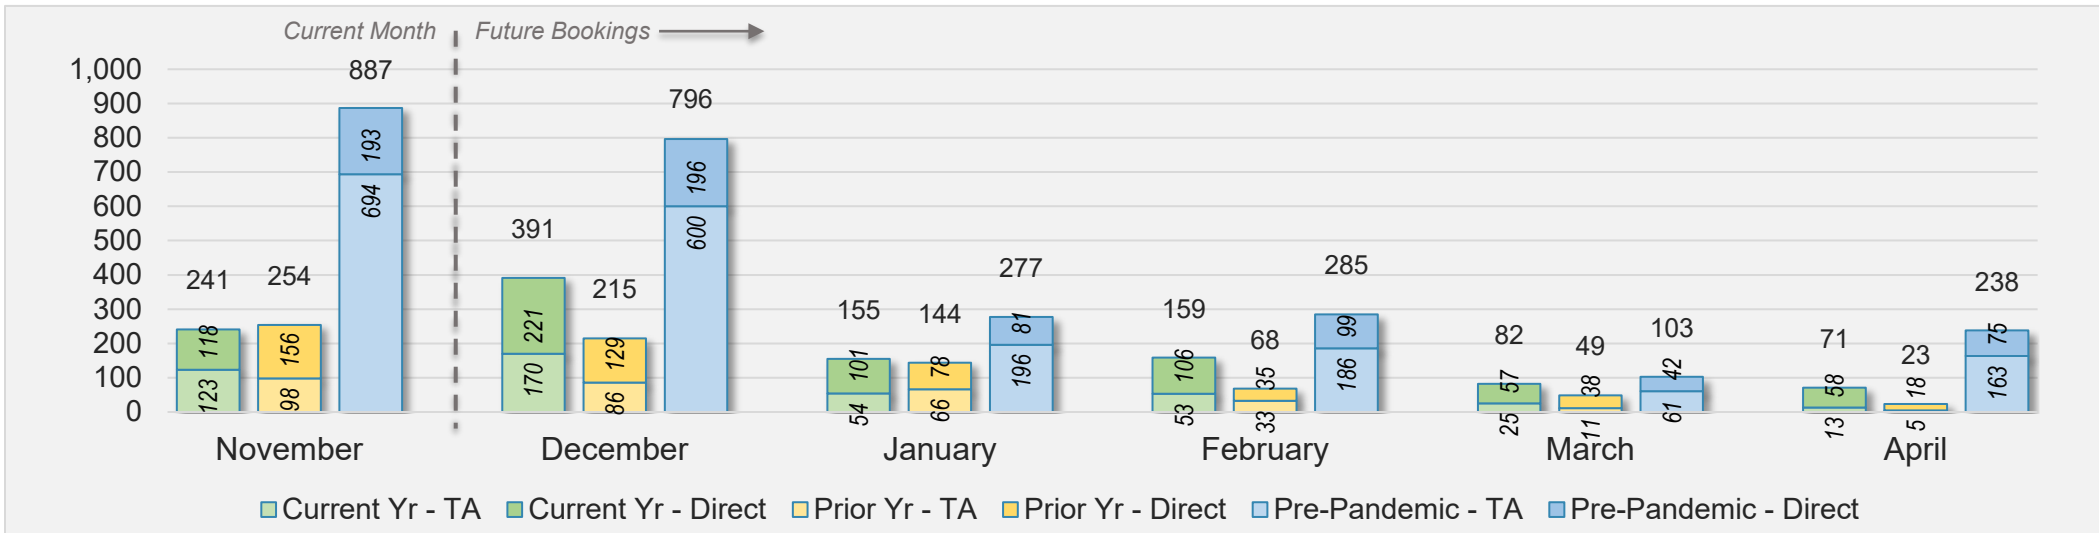

November 2024 Direct and Travel Agency Bookings to Hawai'i