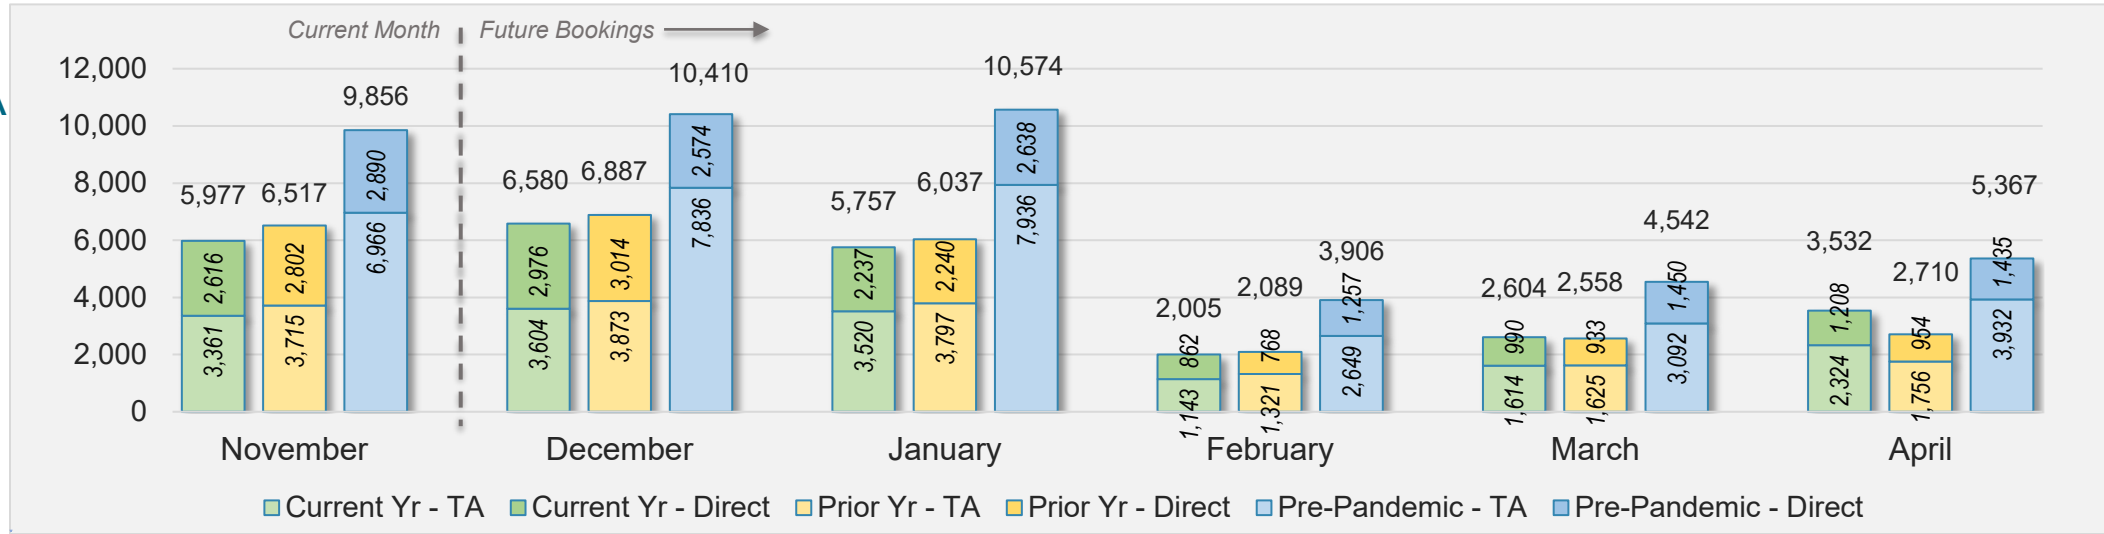

O'ahu (continued)

November 2024 Direct and Travel Agency Bookings to Hawai'i

AUSTRALIA

Source: ForwardKeys as of 11/17/24