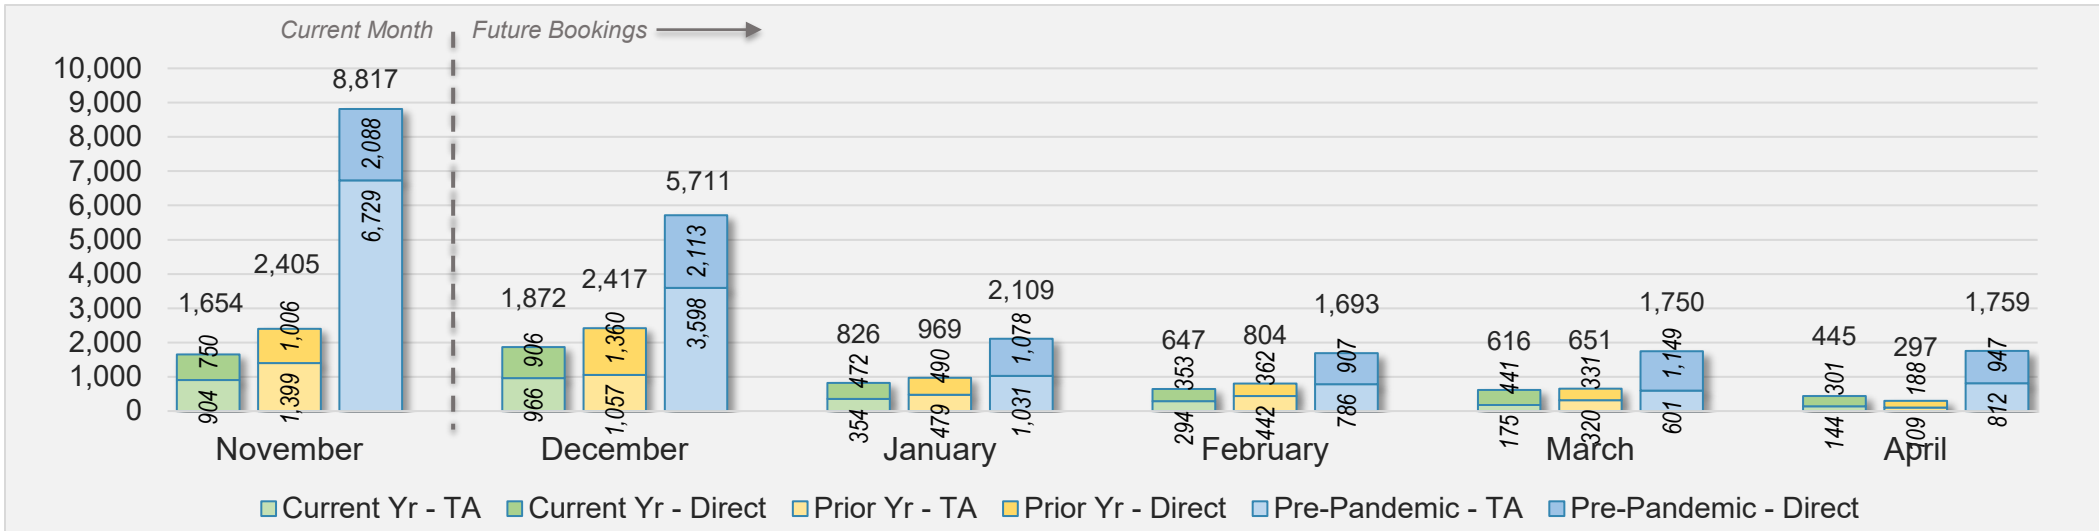

## November 2024 Direct and Travel Agency Bookings to Hawai'i

U.S.

Source: ForwardKeys as of 11/17/24

## November 2024 Direct and Travel Agency Bookings to Hawai'i

JAPAN

Source: ForwardKeys as of 11/17/24