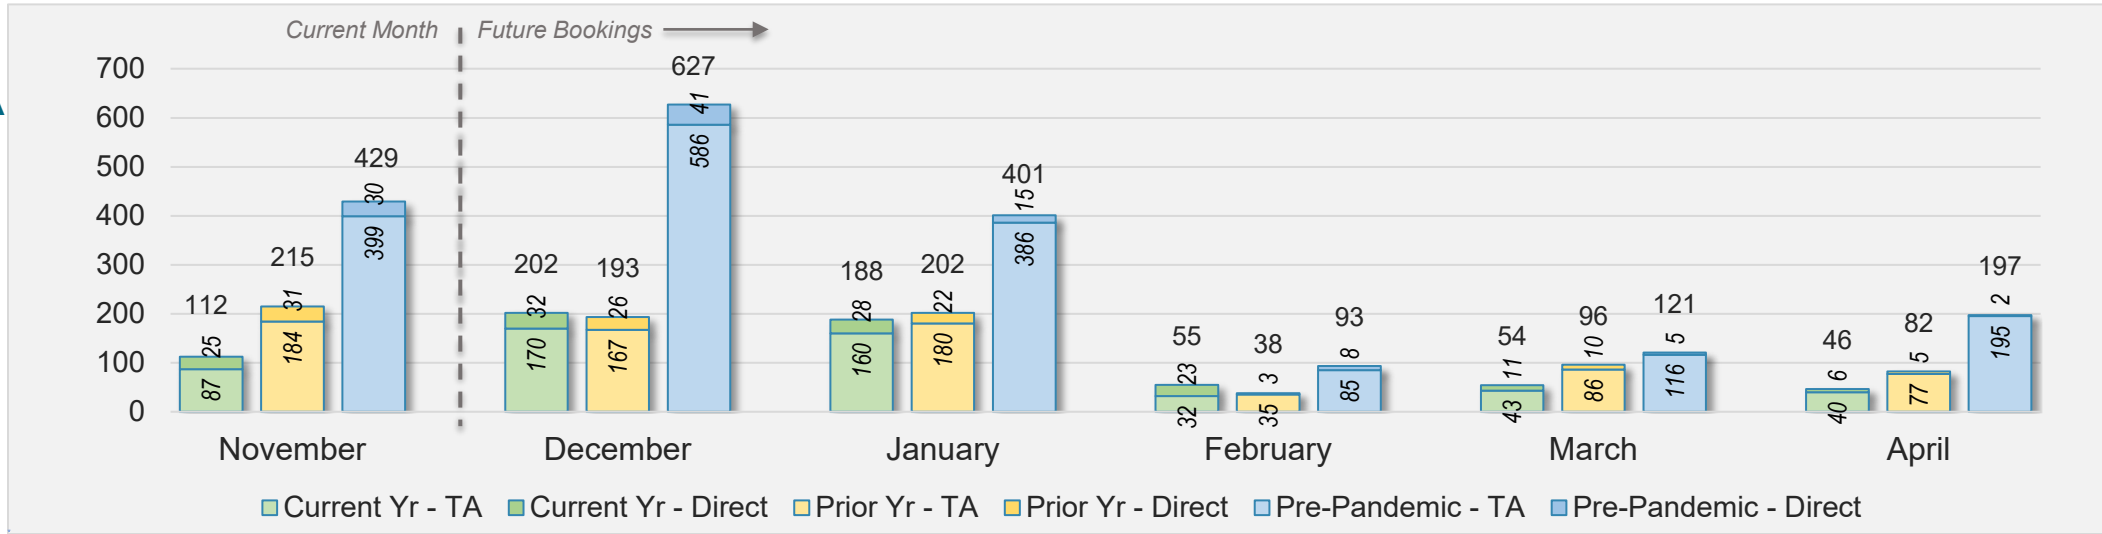

## November 2024 Direct and Travel Agency Bookings to Hawai'i

CANADA

Source: ForwardKeys as of 11/17/24

## November 2024 Direct and Travel Agency Bookings to Hawai'i

KOREA

Source: ForwardKeys as of 11/17/24

# Hawai'i Island (continued)

November 2024 Direct and Travel Agency Bookings to Hawai'i

AUSTRALIA

Source: ForwardKeys as of 11/17/24