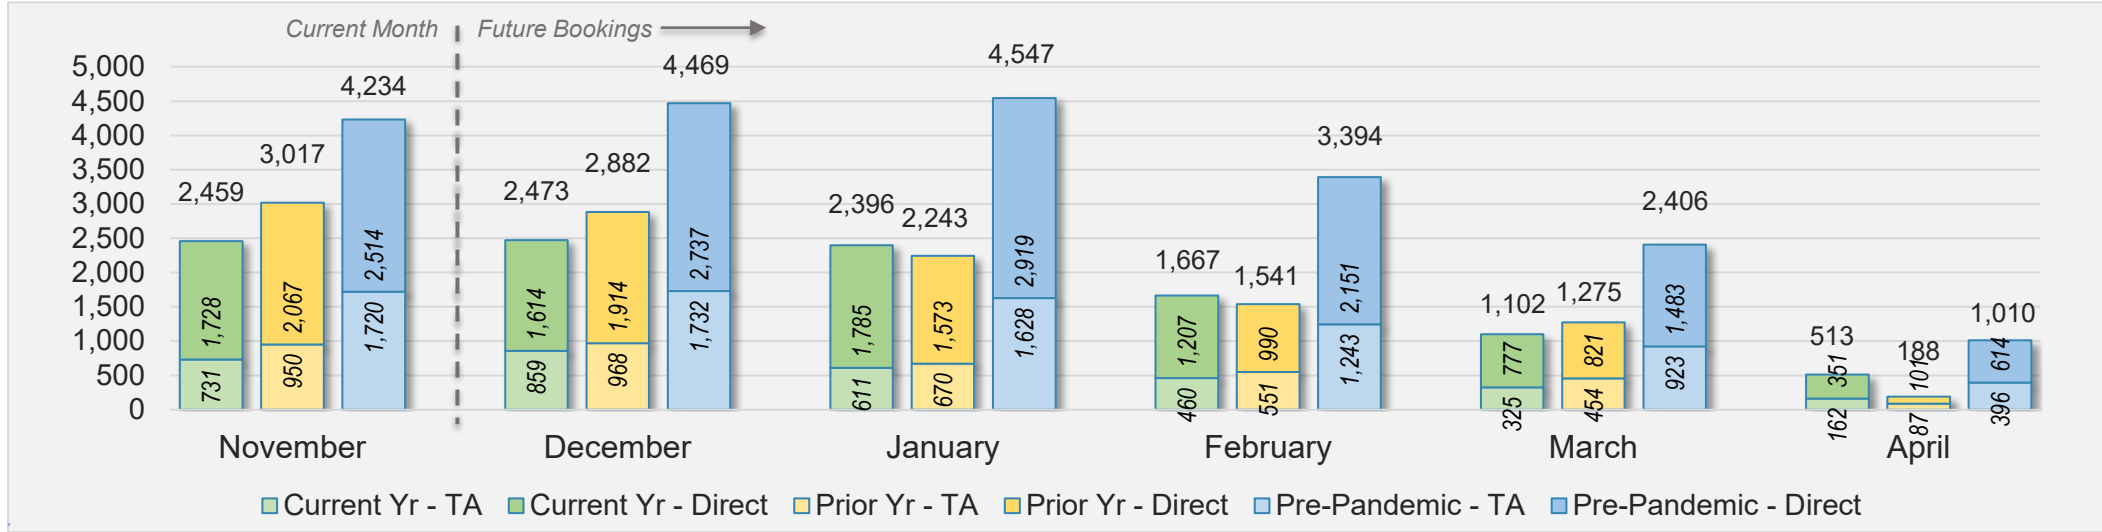

## November 2024 Direct and Travel Agency Bookings to Hawai'i

U.S.

Source: ForwardKeys as of 11/17/24

## November 2024 Direct and Travel Agency Bookings to Hawai'i

JAPAN

Source: ForwardKeys as of 11/17/24

## November 2024 Direct and Travel Agency Bookings to Hawai'i