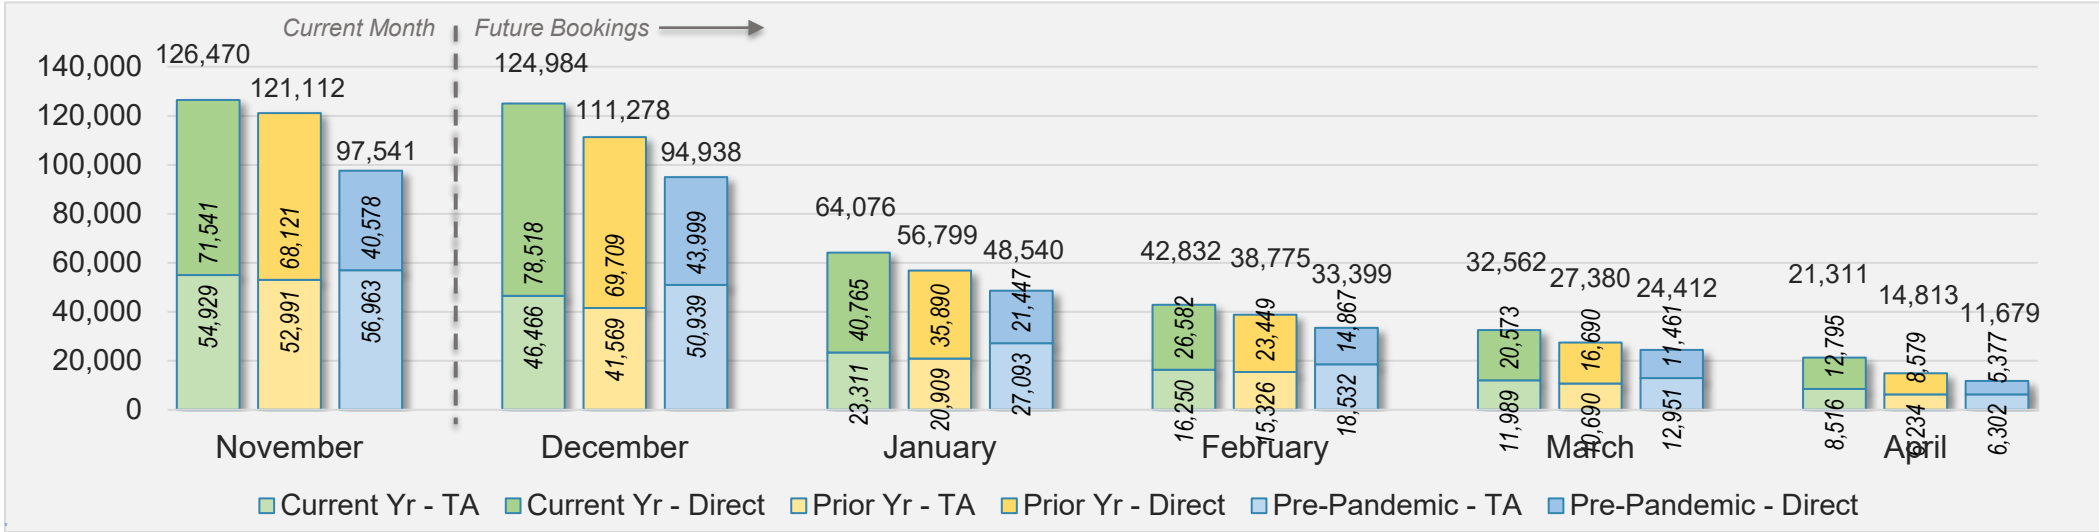

O'ahu

November 2024 Direct and Travel Agency Bookings to Hawai'i

Source: ForwardKeys as of 11/17/24