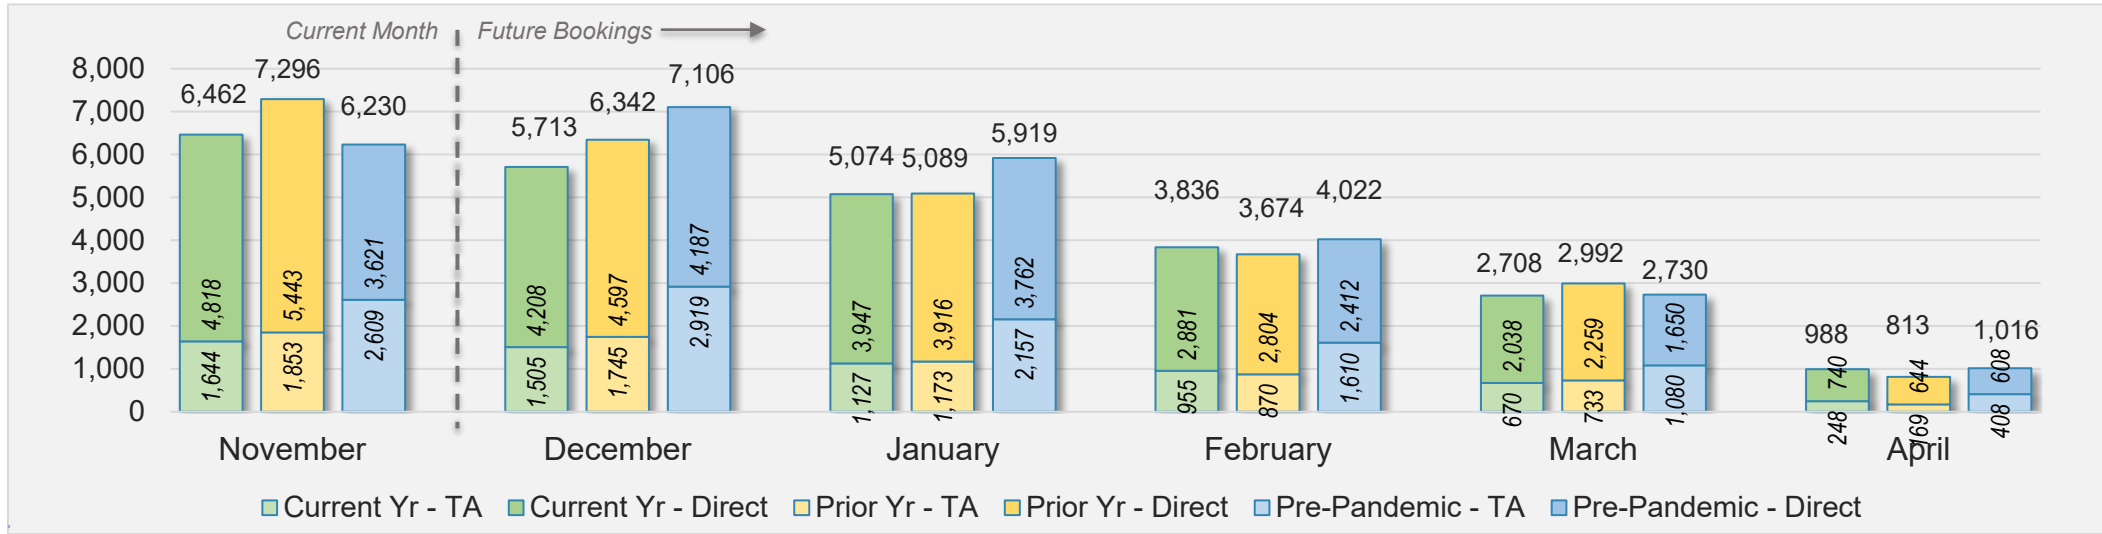

Hawai'i Island (continued)

November 2024 Direct and Travel Agency Bookings to Hawai'i

CANADA

Source: ForwardKeys as of 11/17/24

November 2024 Direct and Travel Agency Bookings to Hawai'i

KOREA