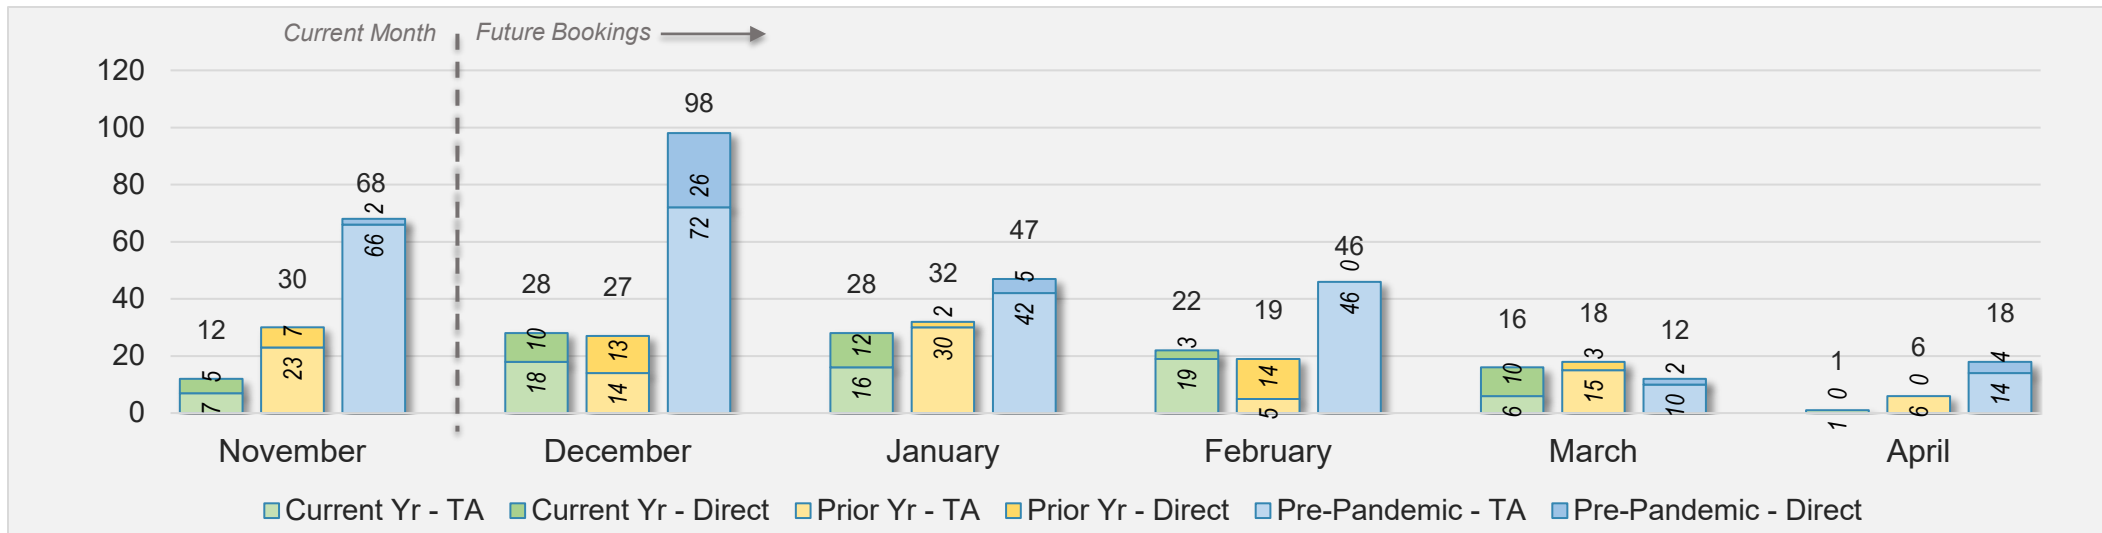

November 2024 Direct and Travel Agency Bookings to Hawai'i