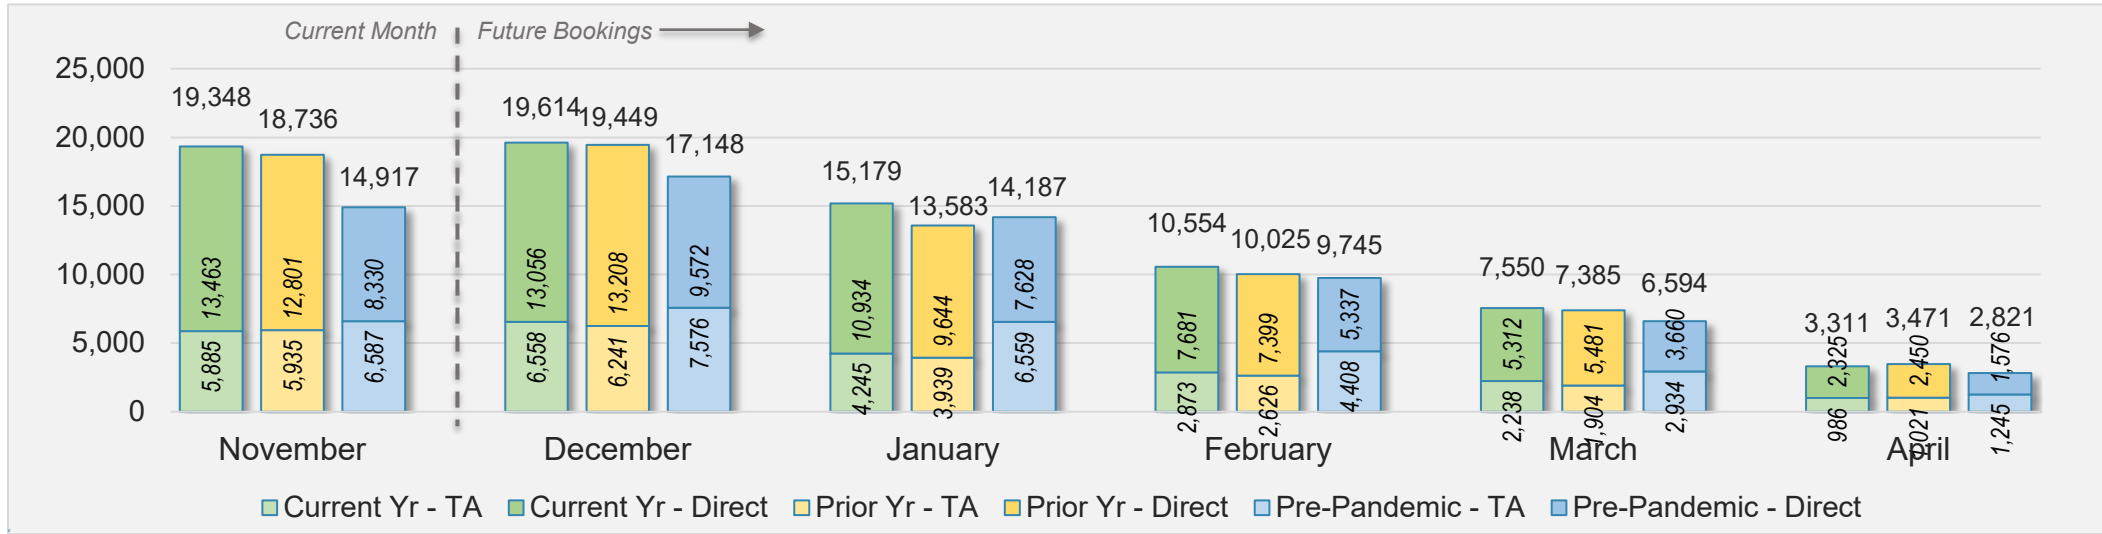

O'ahu (continued)

November 2024 Direct and Travel Agency Bookings to Hawai'i

CANADA

Source: ForwardKeys as of 11/17/24

November 2024 Direct and Travel Agency Bookings to Hawai'i

KOREA