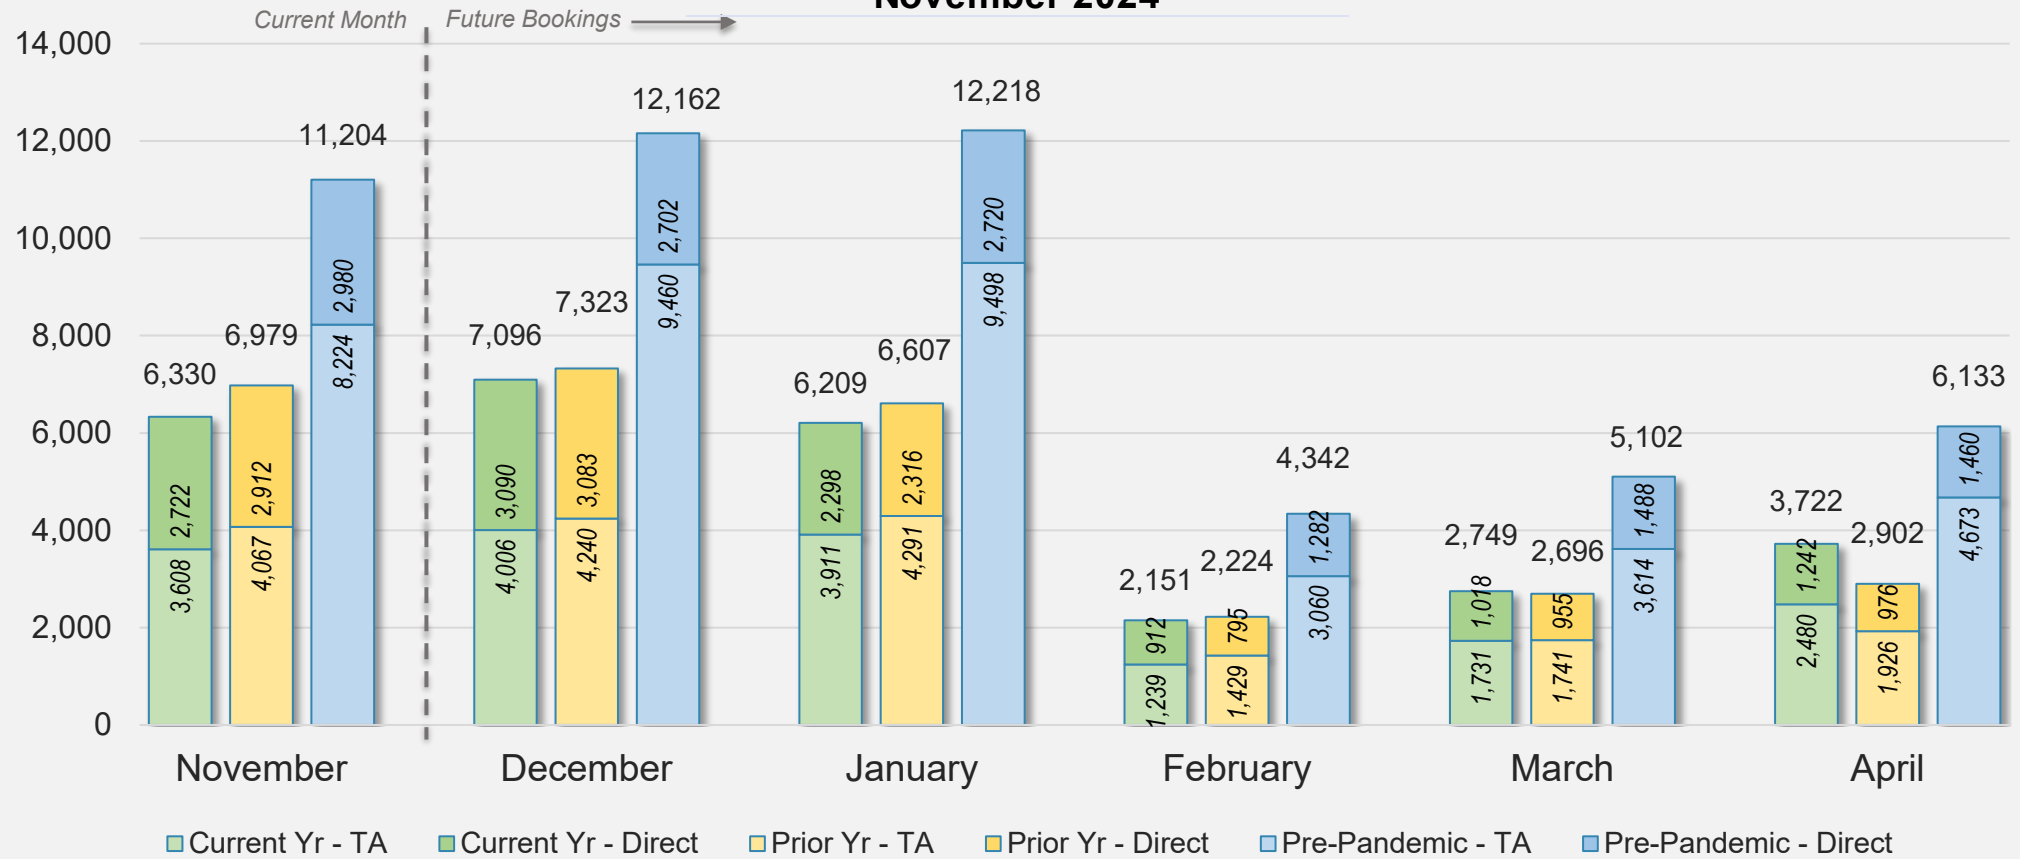

AUSTRALIA

Direct and Travel Agency Bookings to Hawaii Current vs. Prior vs. Pre-Pandemic Periods November 2024

Source: ForwardKeys as of 11/17/24