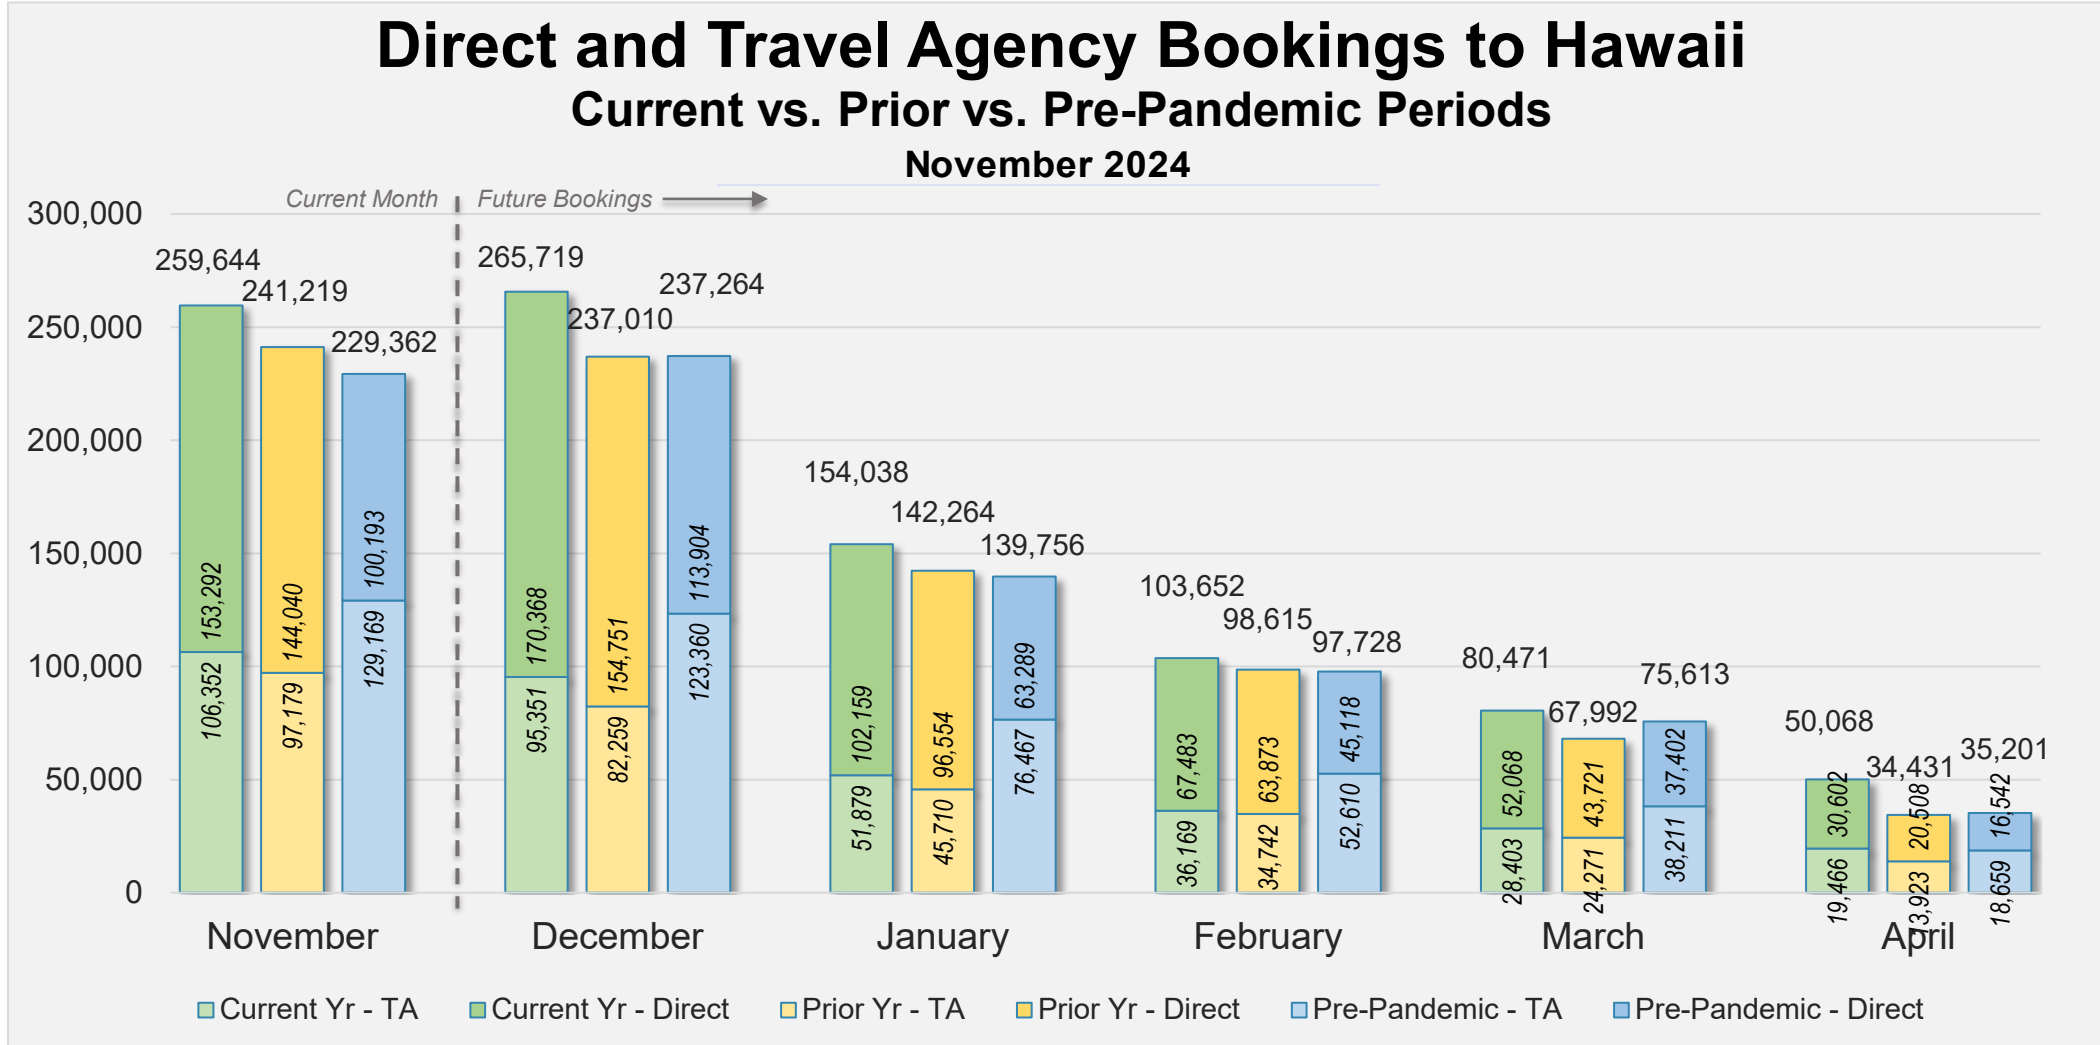

Direct and Travel Agency Bookings to Hawaii Current vs. Prior vs. Pre-Pandemic Periods November 2024

Source: ForwardKeys as of 11/17/24