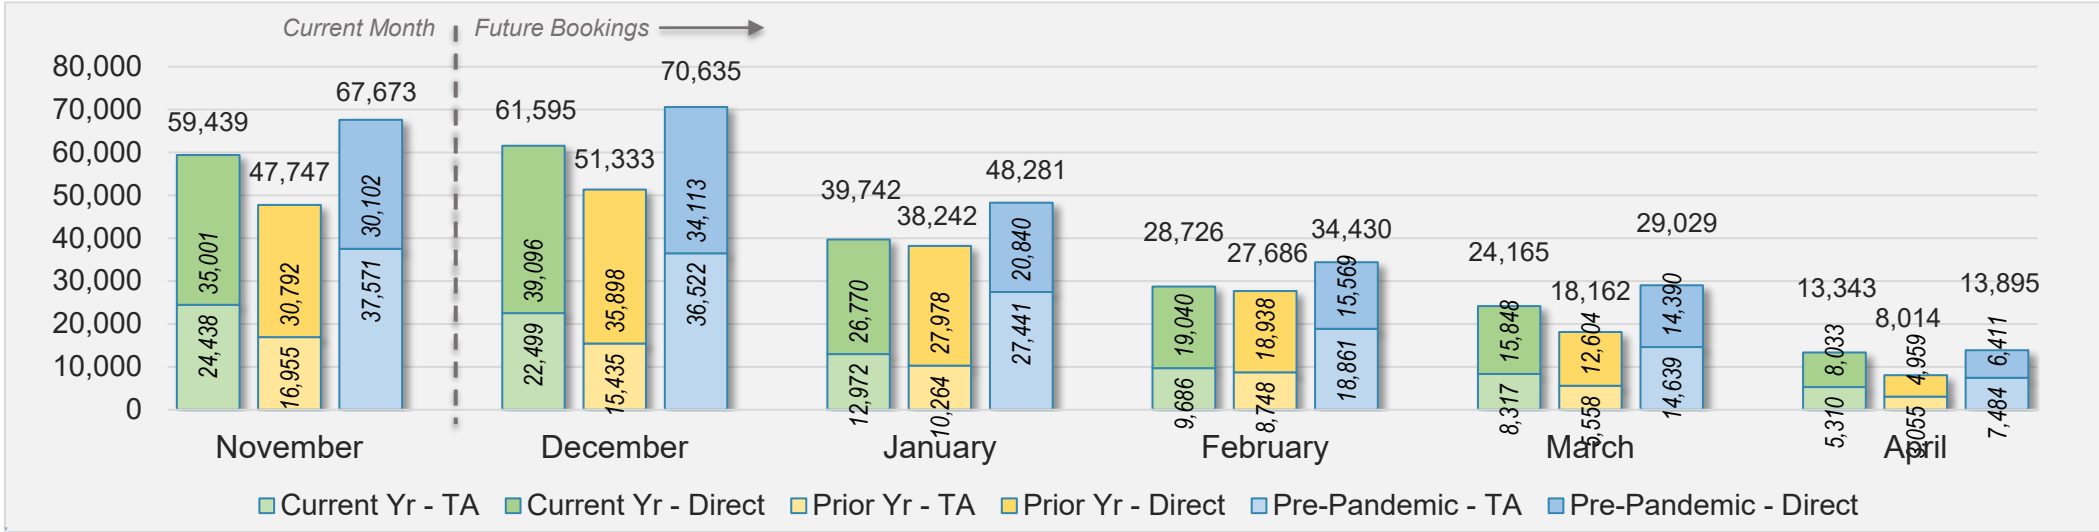

Maui

November 2024 Direct and Travel Agency Bookings to Hawai'i