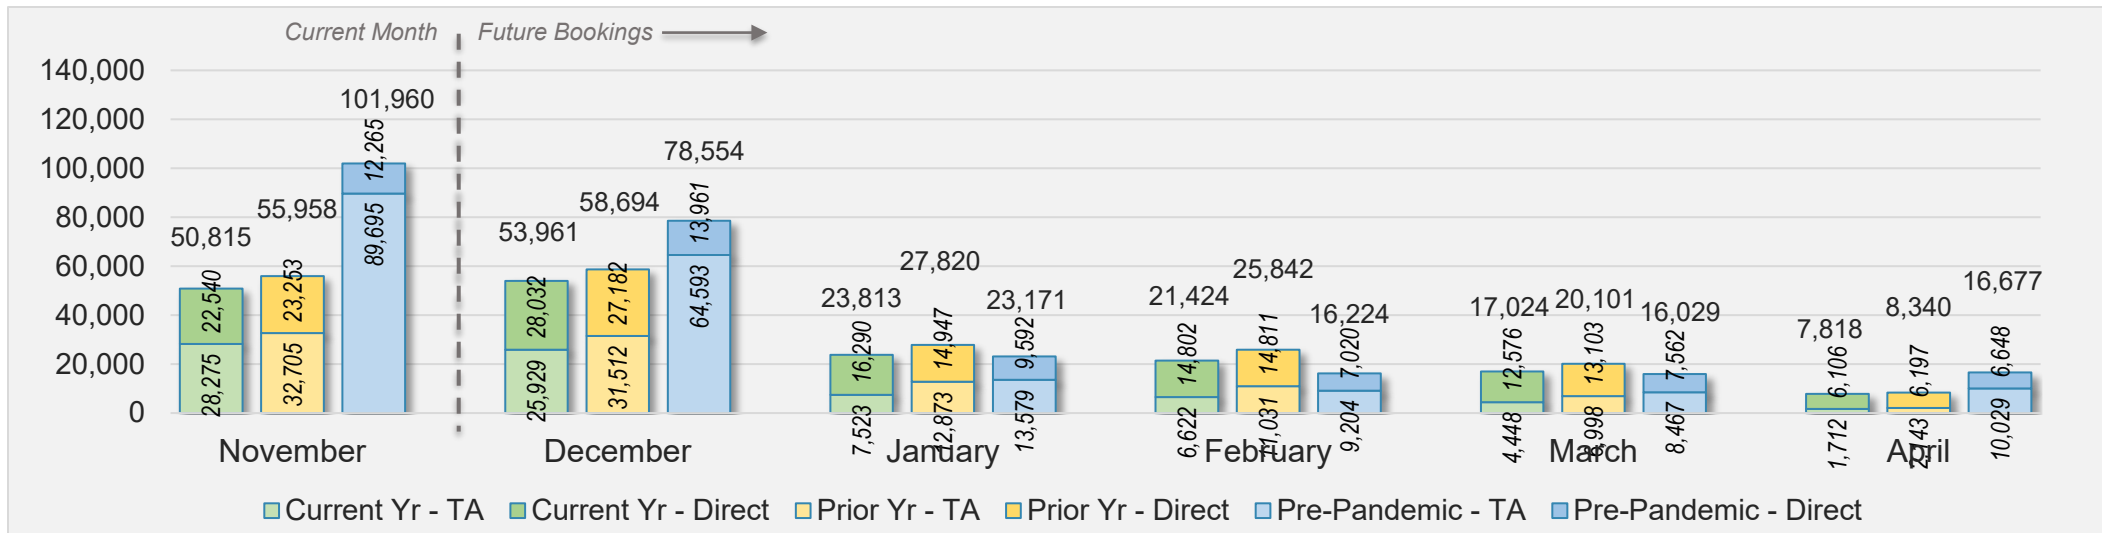

November 2024 Direct and Travel Agency Bookings to Hawai'i

JAPAN

Source: ForwardKeys as of 11/24/24