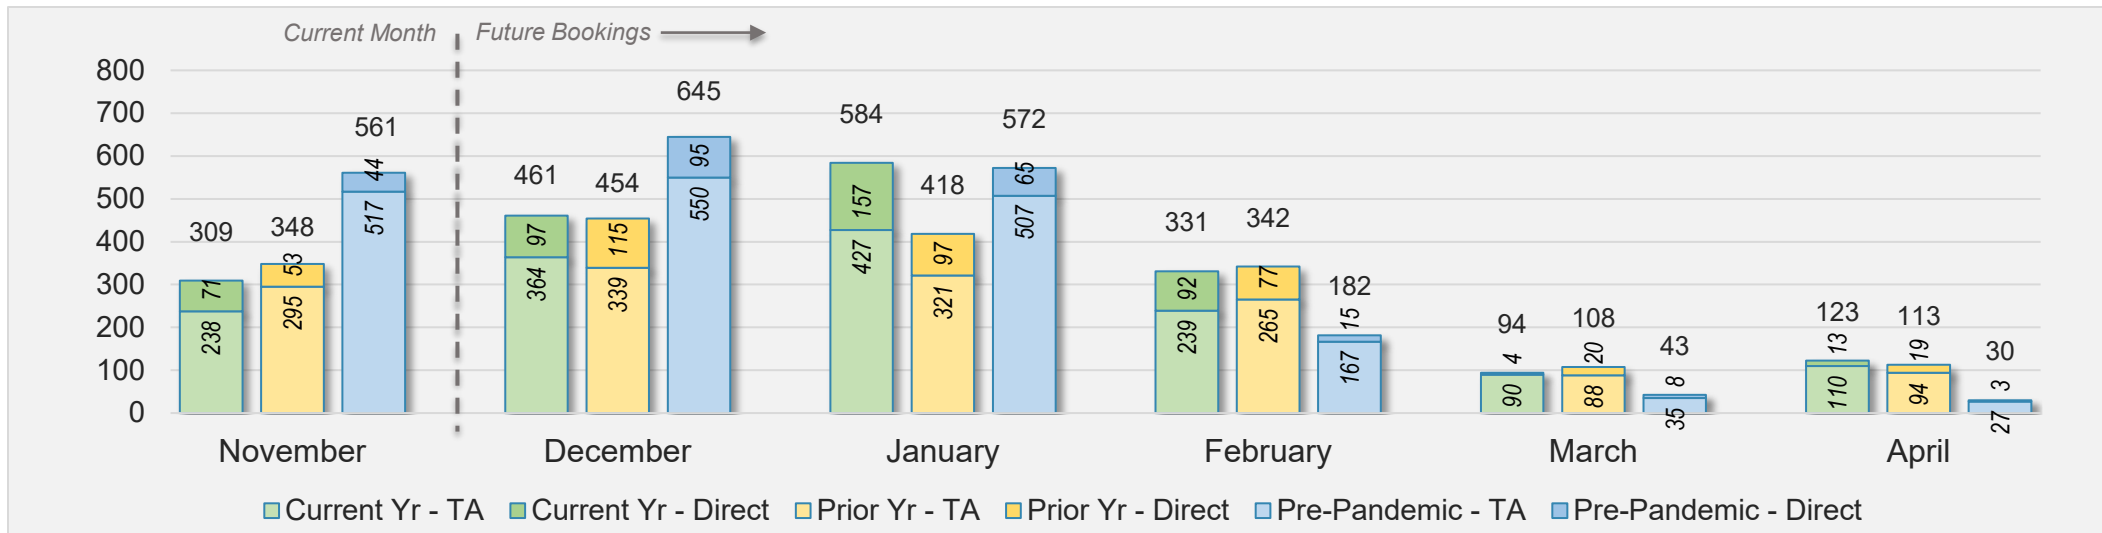

## November 2024 Direct and Travel Agency Bookings to Hawai'i

CANADA

Source: ForwardKeys as of 11/24/24

## November 2024 Direct and Travel Agency Bookings to Hawai'i

KOREA

Source: ForwardKeys as of 11/24/24