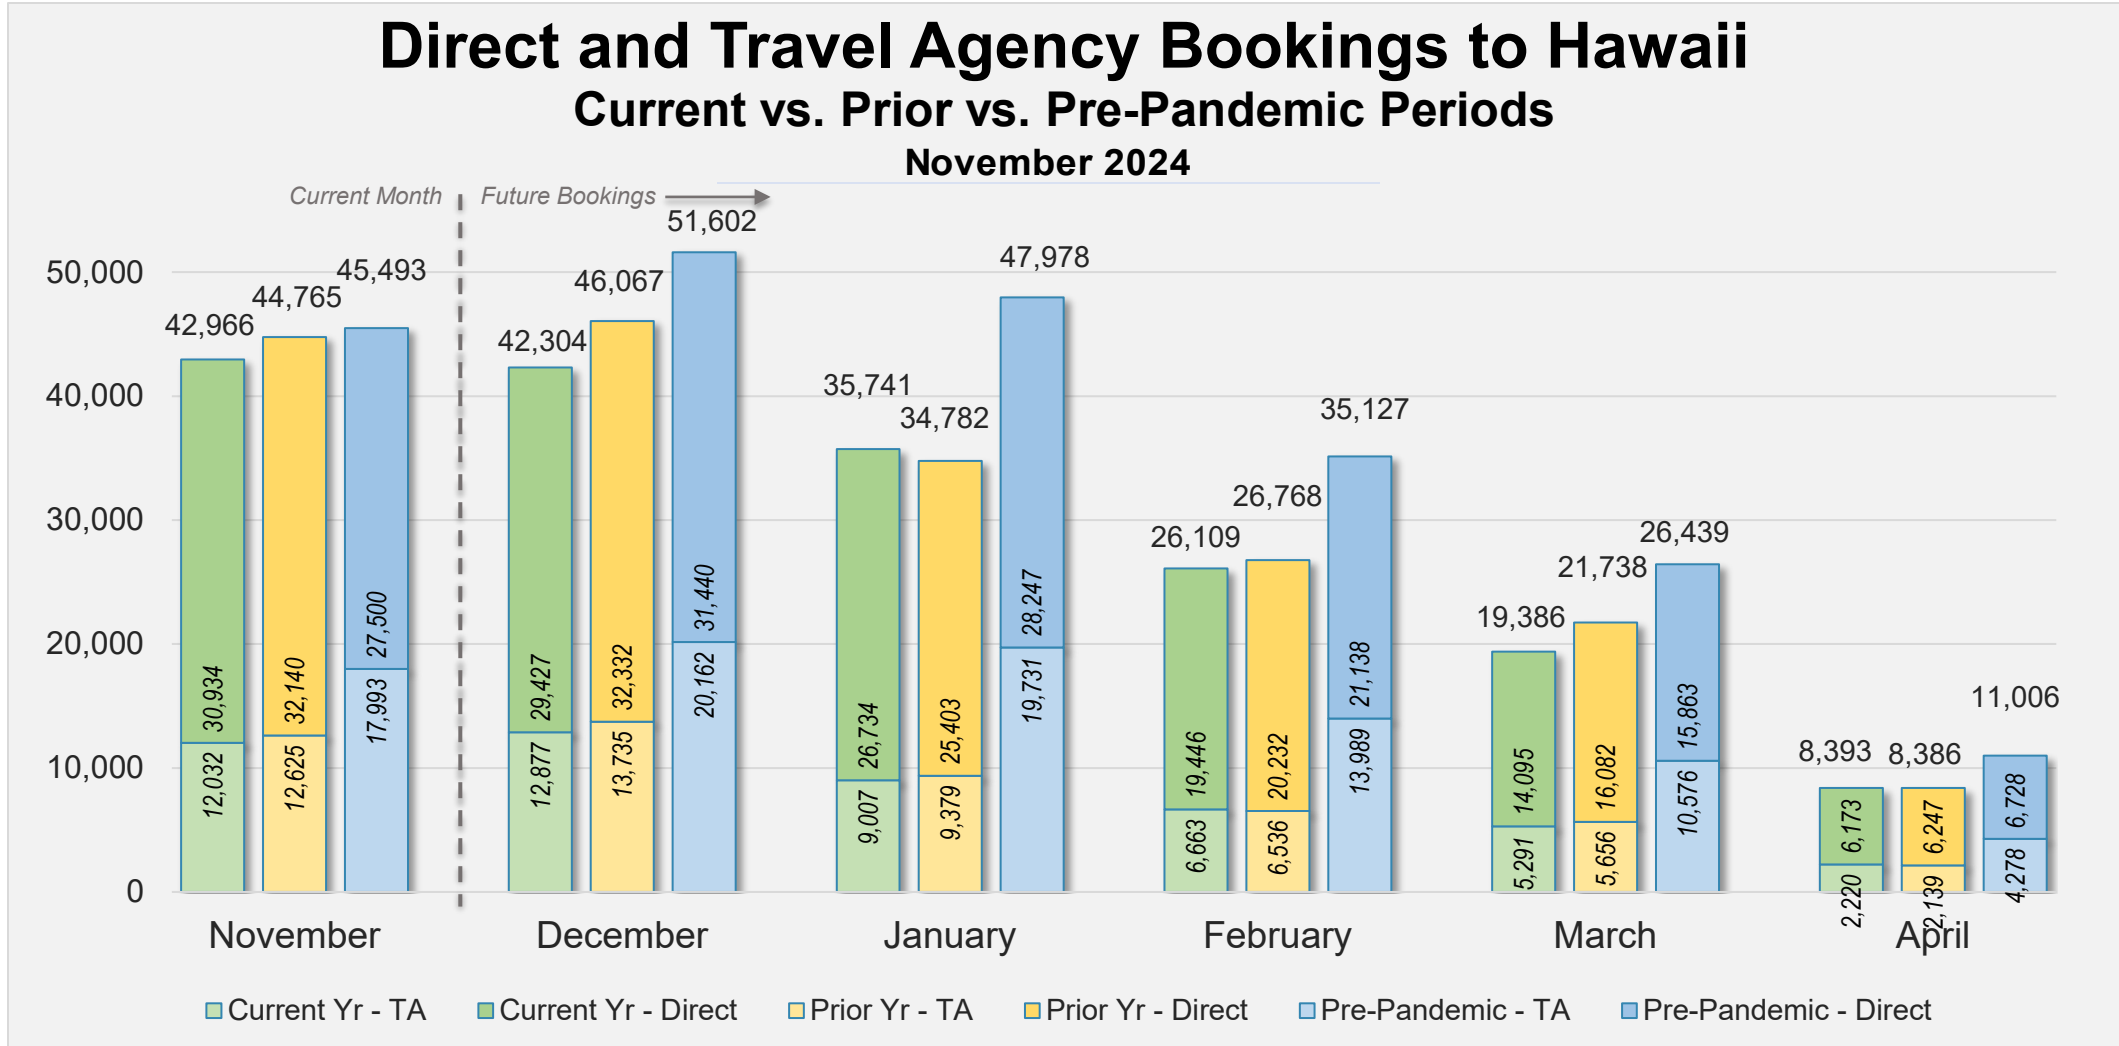

CANADA

Direct and Travel Agency Bookings to Hawaii Current vs. Prior vs. Pre-Pandemic Periods November 2024

Source: ForwardKeys as of 11/24/24