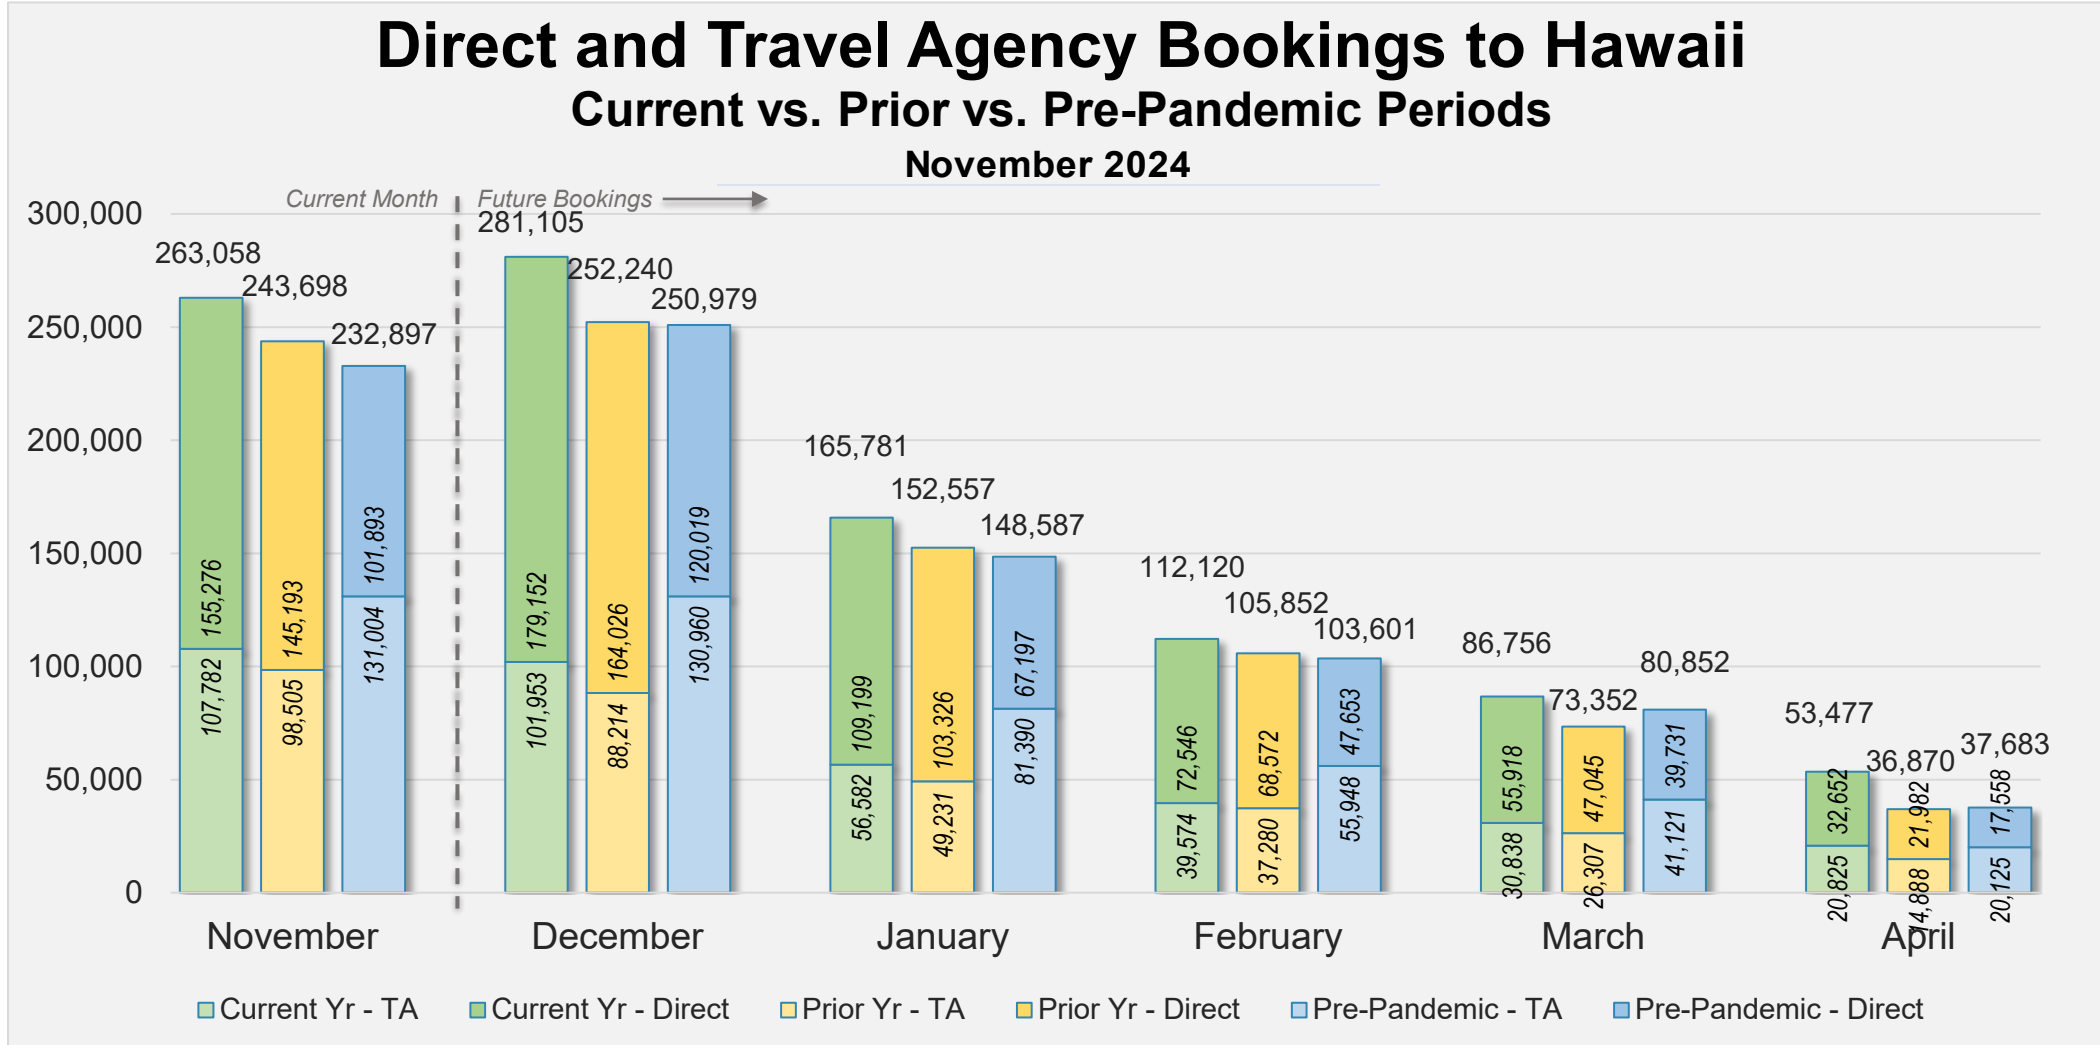

Direct and Travel Agency Bookings to Hawaii Current vs. Prior vs. Pre-Pandemic Periods November 2024

Source: ForwardKeys as of 11/24/24