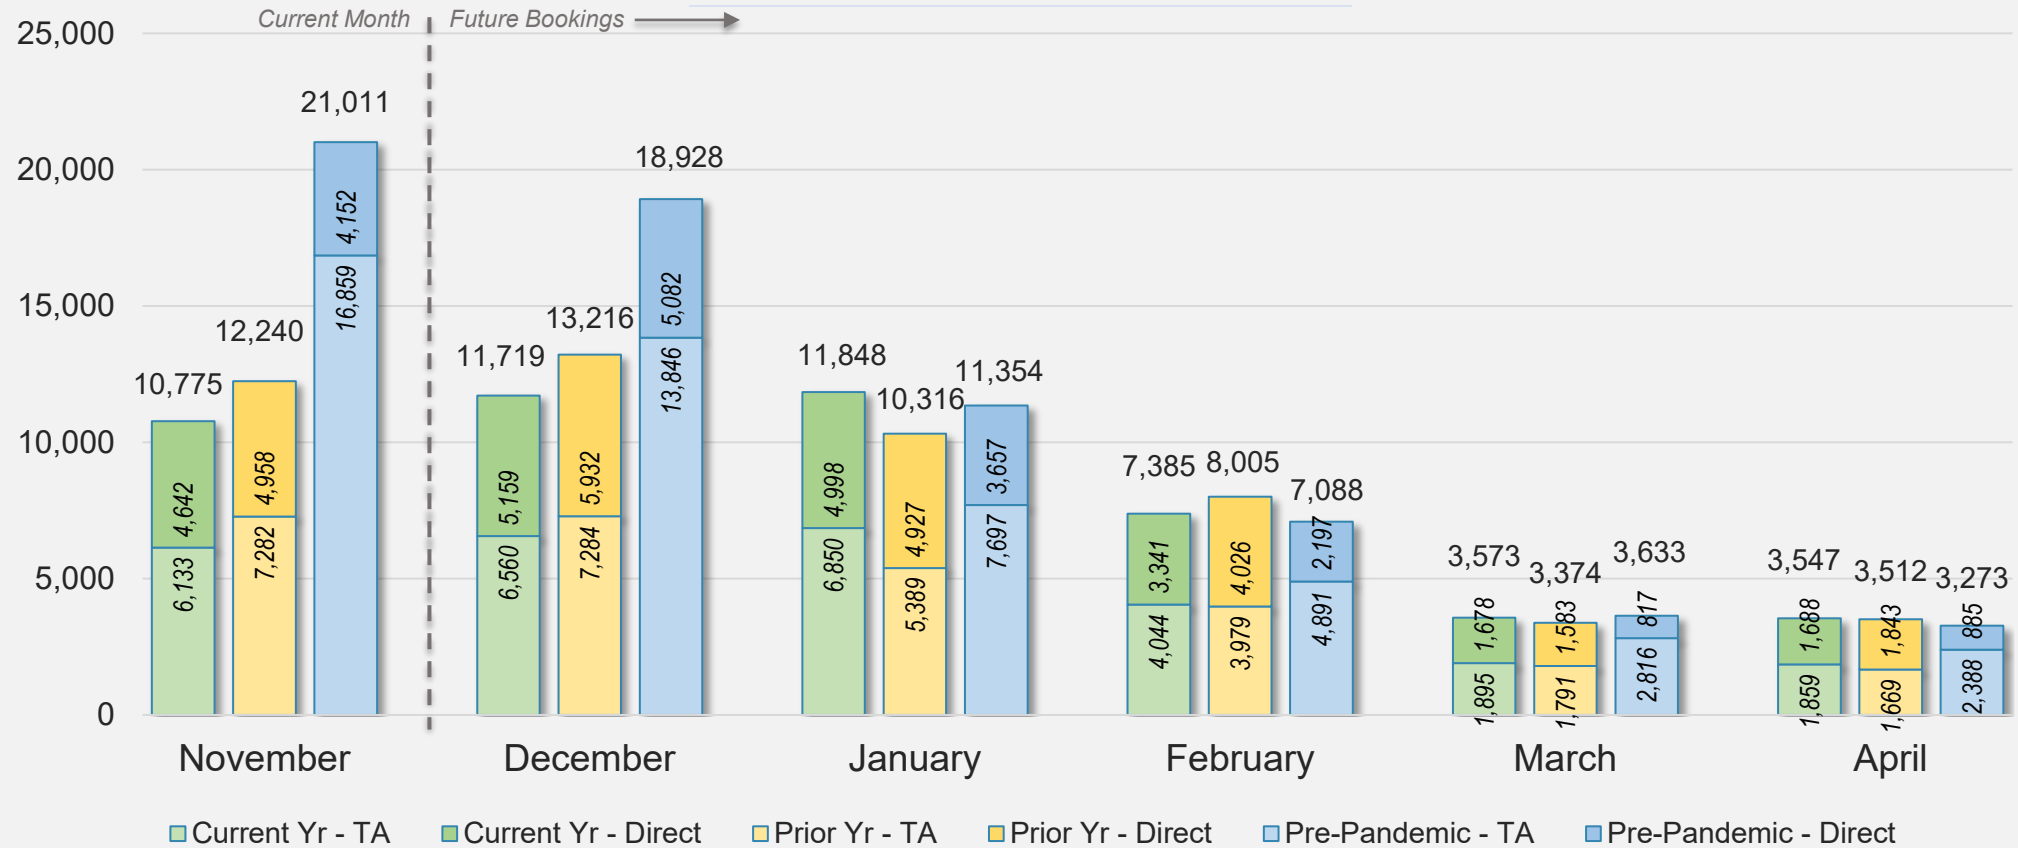

KOREA

Direct and Travel Agency Bookings to Hawaii Current vs. Prior vs. Pre-Pandemic Periods November 2024

Source: ForwardKeys as of 11/24/24