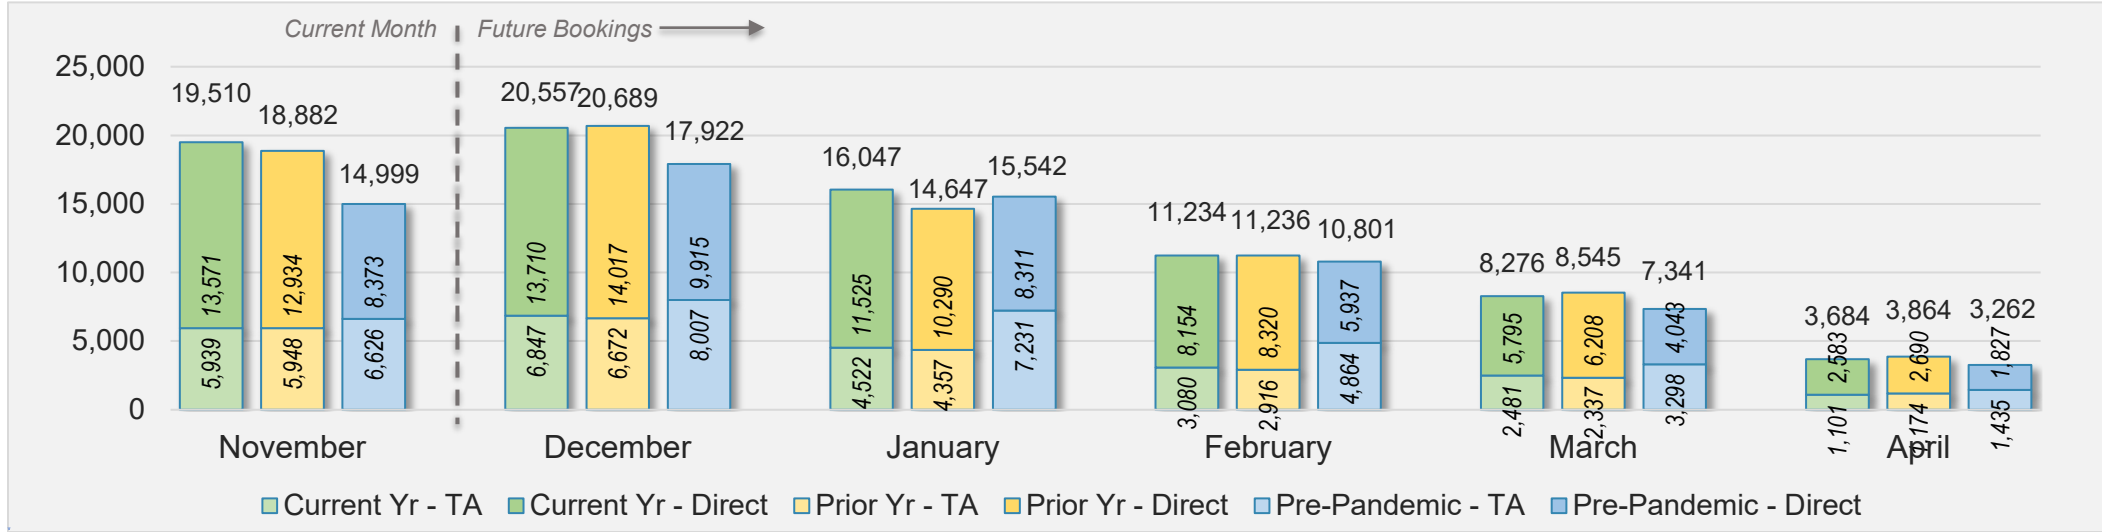

O'ahu (continued)

November 2024 Direct and Travel Agency Bookings to Hawai'i