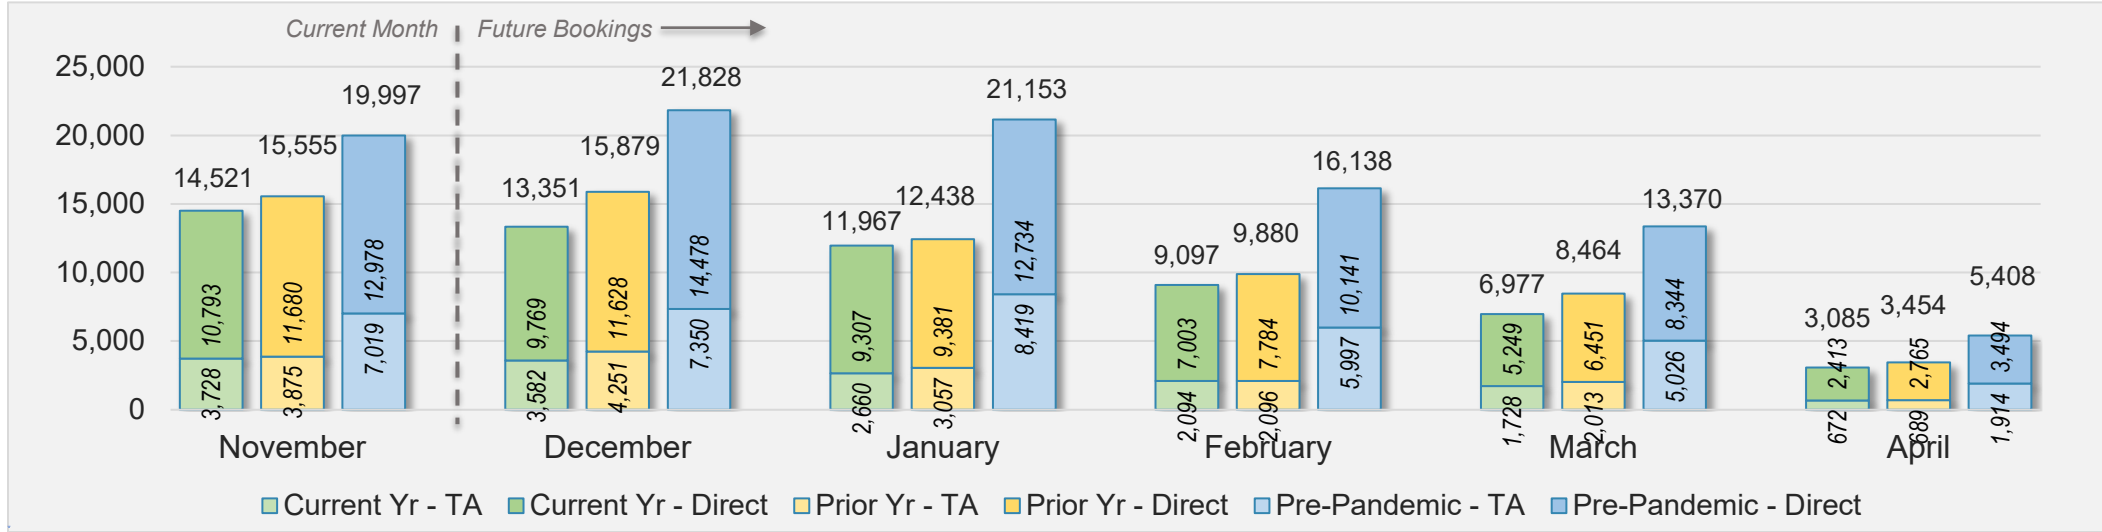

Maui (continued)

November 2024 Direct and Travel Agency Bookings to Hawai'i