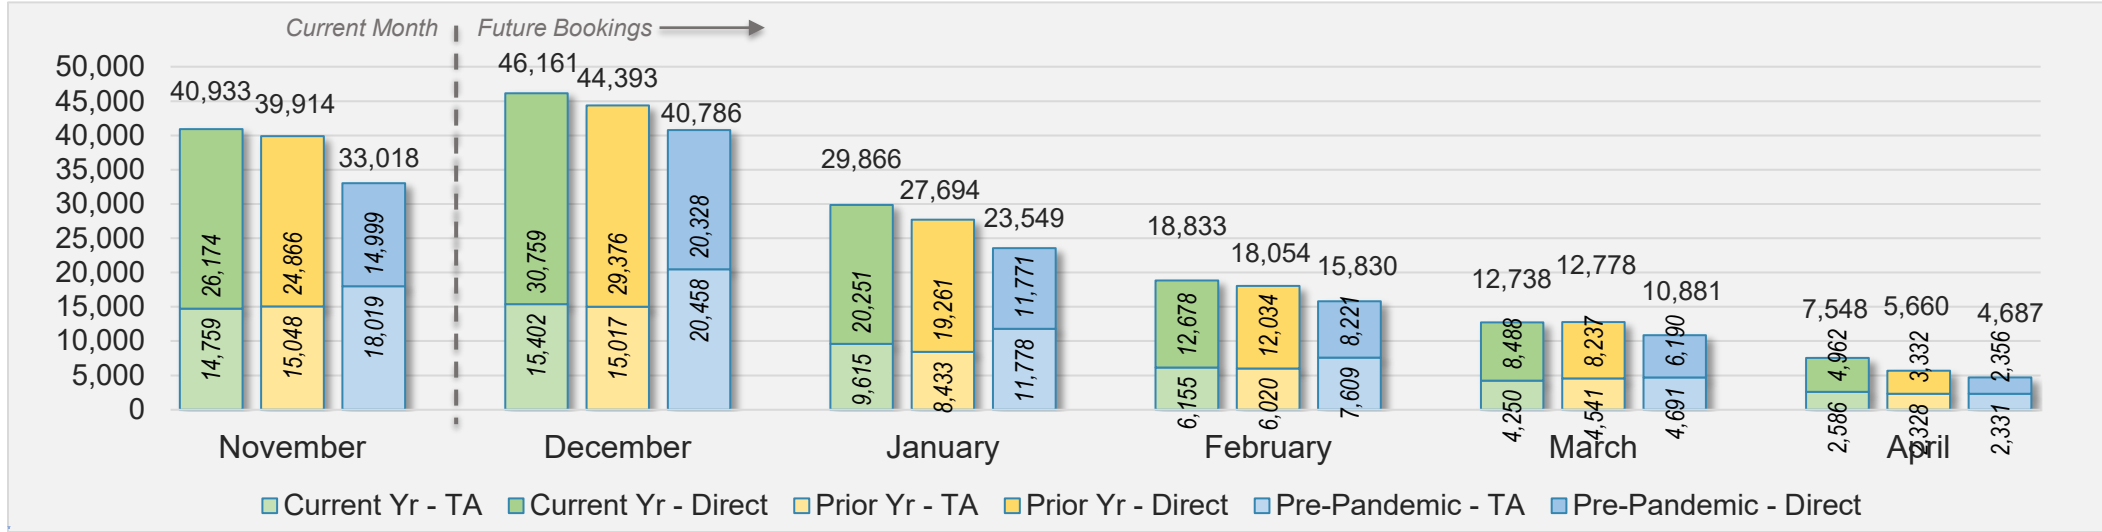

Hawai'i Island

November 2024 Direct and Travel Agency Bookings to Hawai'i

U.S.

Source: ForwardKeys as of 11/24/24

November 2024 Direct and Travel Agency Bookings to Hawai'i

JAPAN