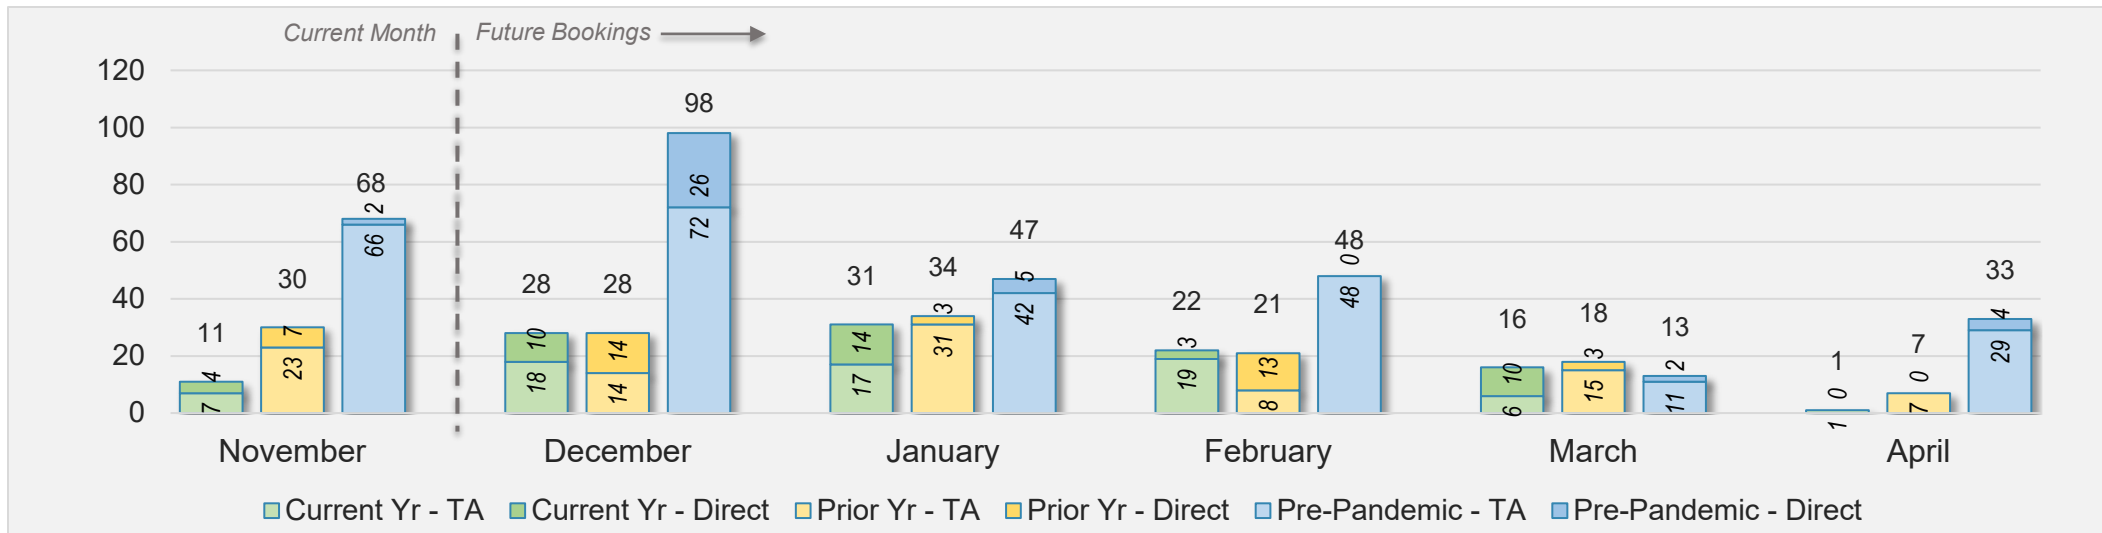

November 2024 Direct and Travel Agency Bookings to Hawai'i