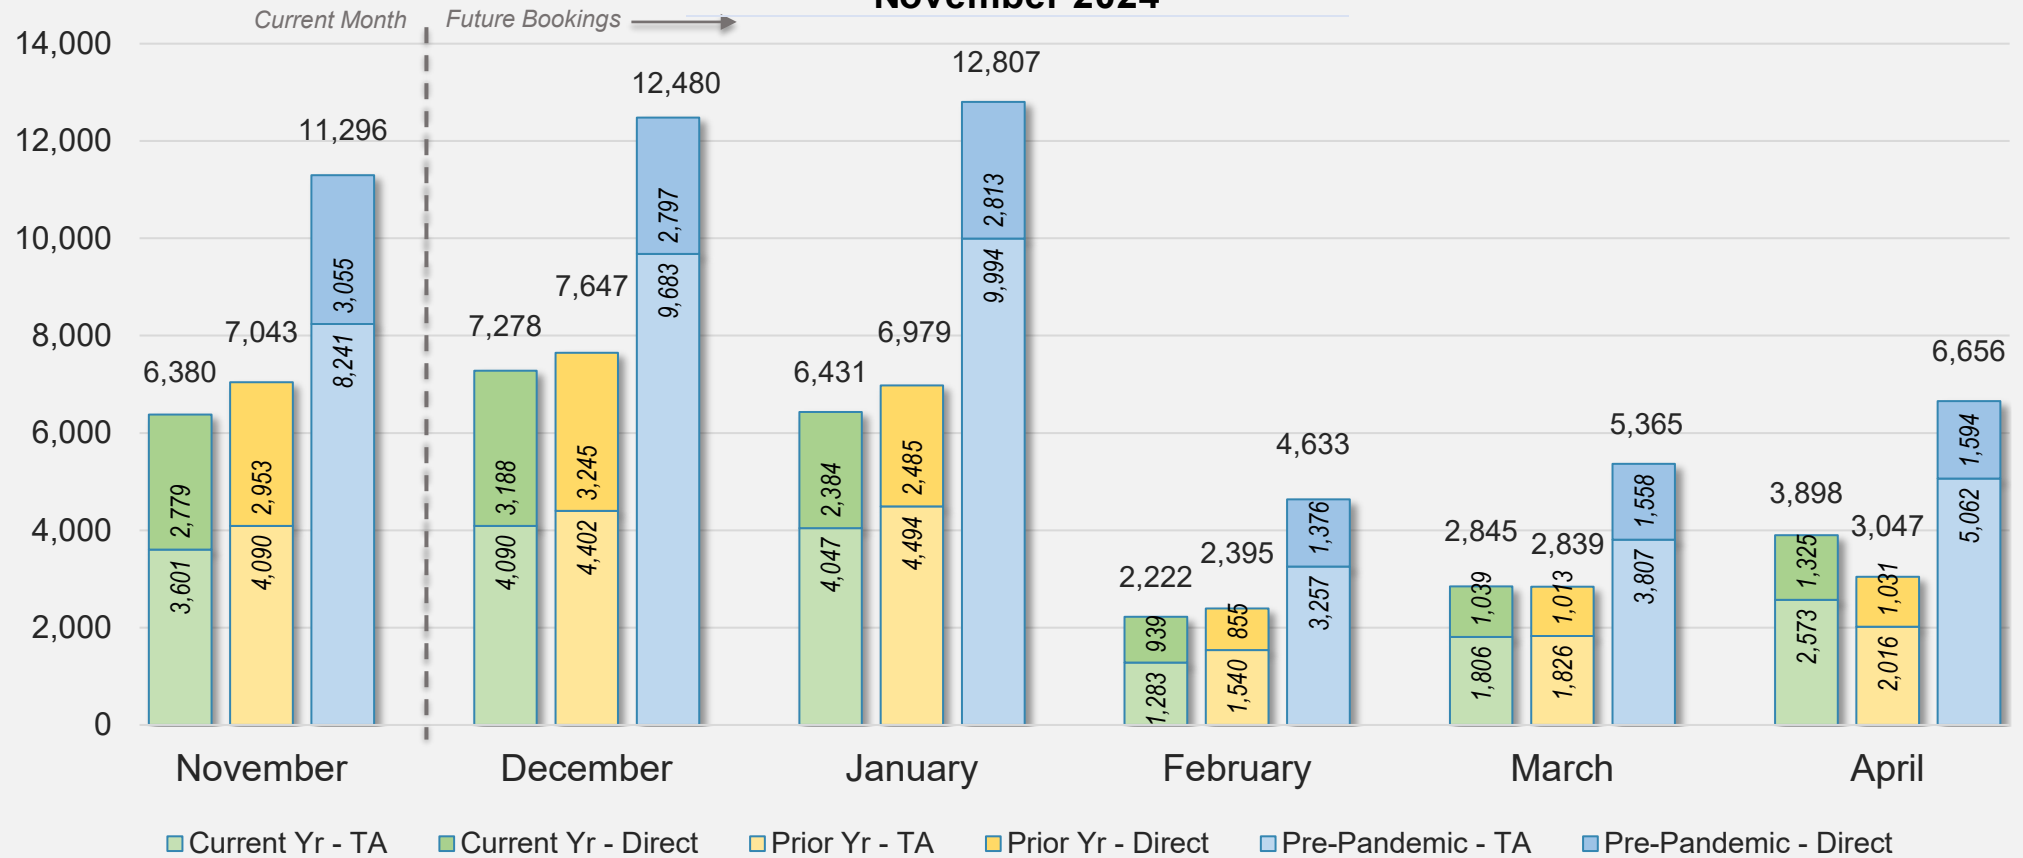

AUSTRALIA

Direct and Travel Agency Bookings to Hawaii Current vs. Prior vs. Pre-Pandemic Periods

November 2024

Source: ForwardKeys as of 11/24/24