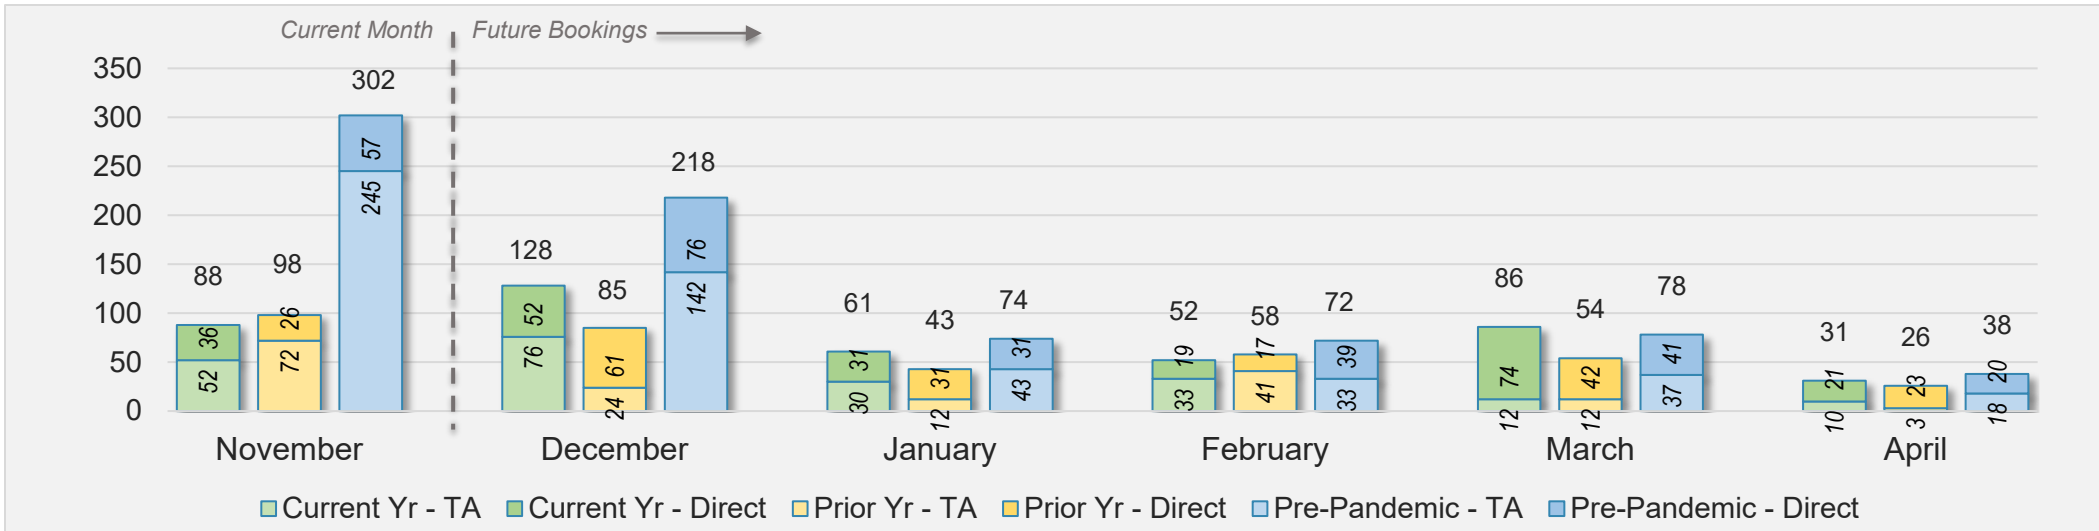

## November 2024 Direct and Travel Agency Bookings to Hawai'i

U.S.

Source: ForwardKeys as of 11/24/24

## November 2024 Direct and Travel Agency Bookings to Hawai'i

JAPAN

Source: ForwardKeys as of 11/24/24