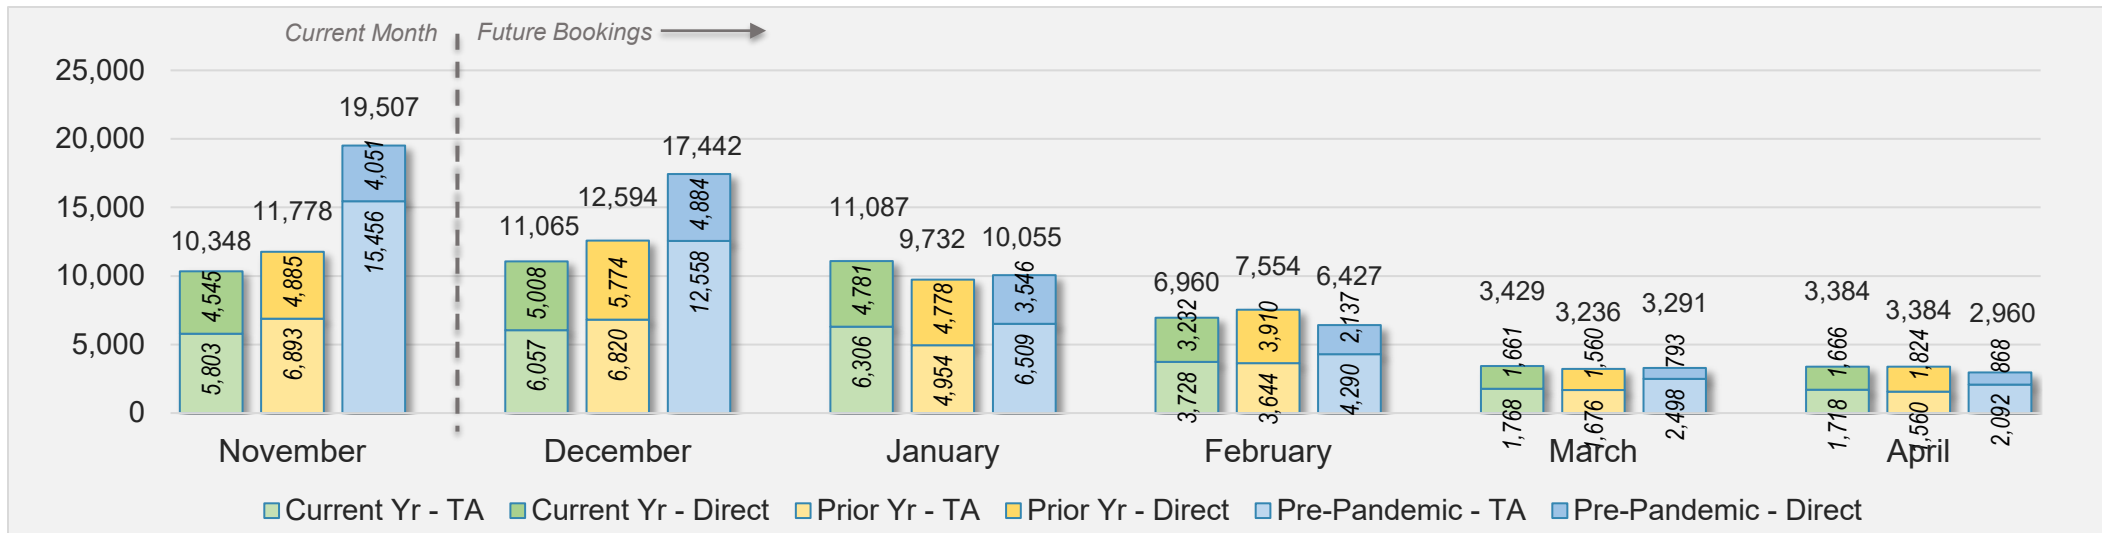

November 2024 Direct and Travel Agency Bookings to Hawai'i