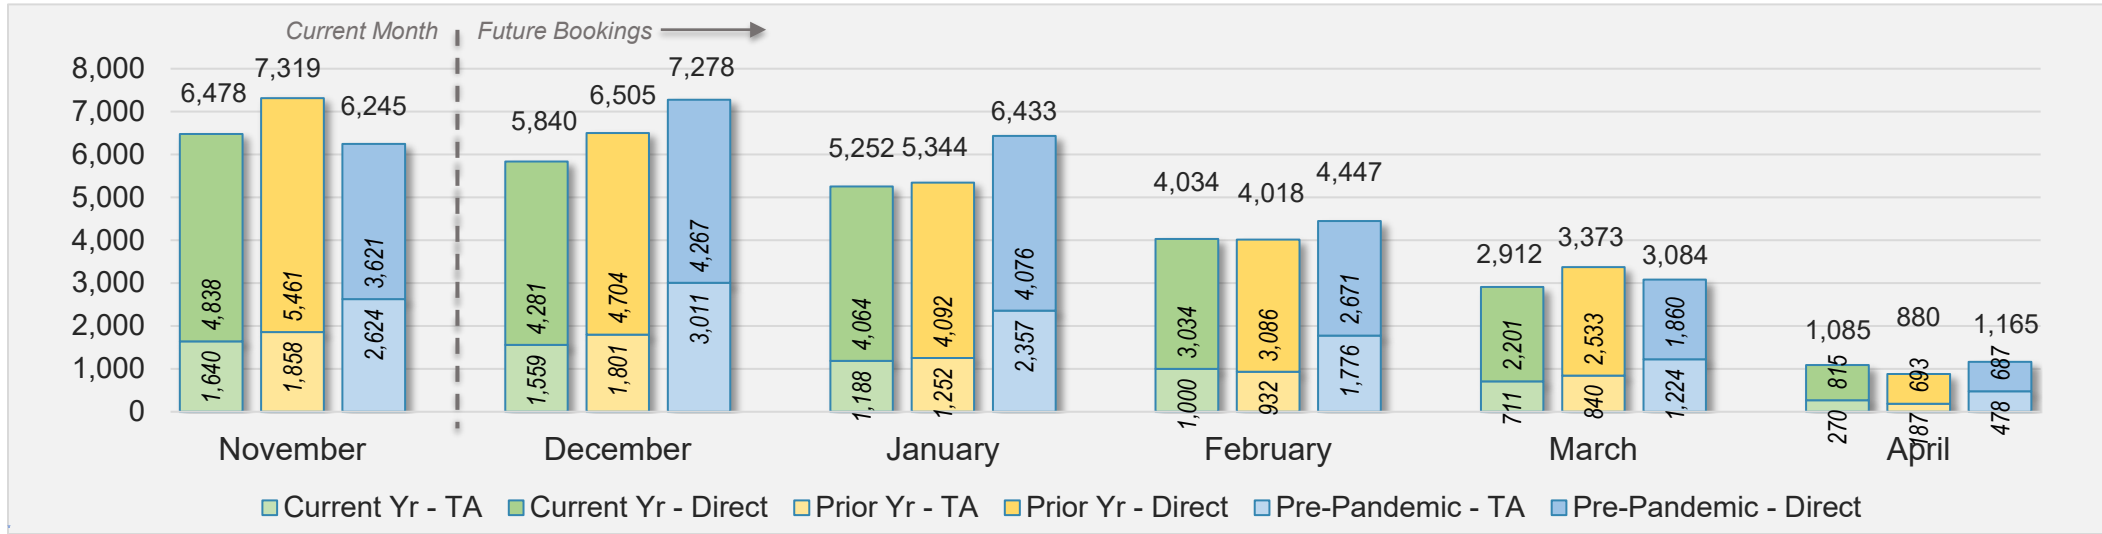

Hawai'i Island (continued)

November 2024 Direct and Travel Agency Bookings to Hawai'i

CANADA

Source: ForwardKeys as of 11/24/24

November 2024 Direct and Travel Agency Bookings to Hawai'i

KOREA