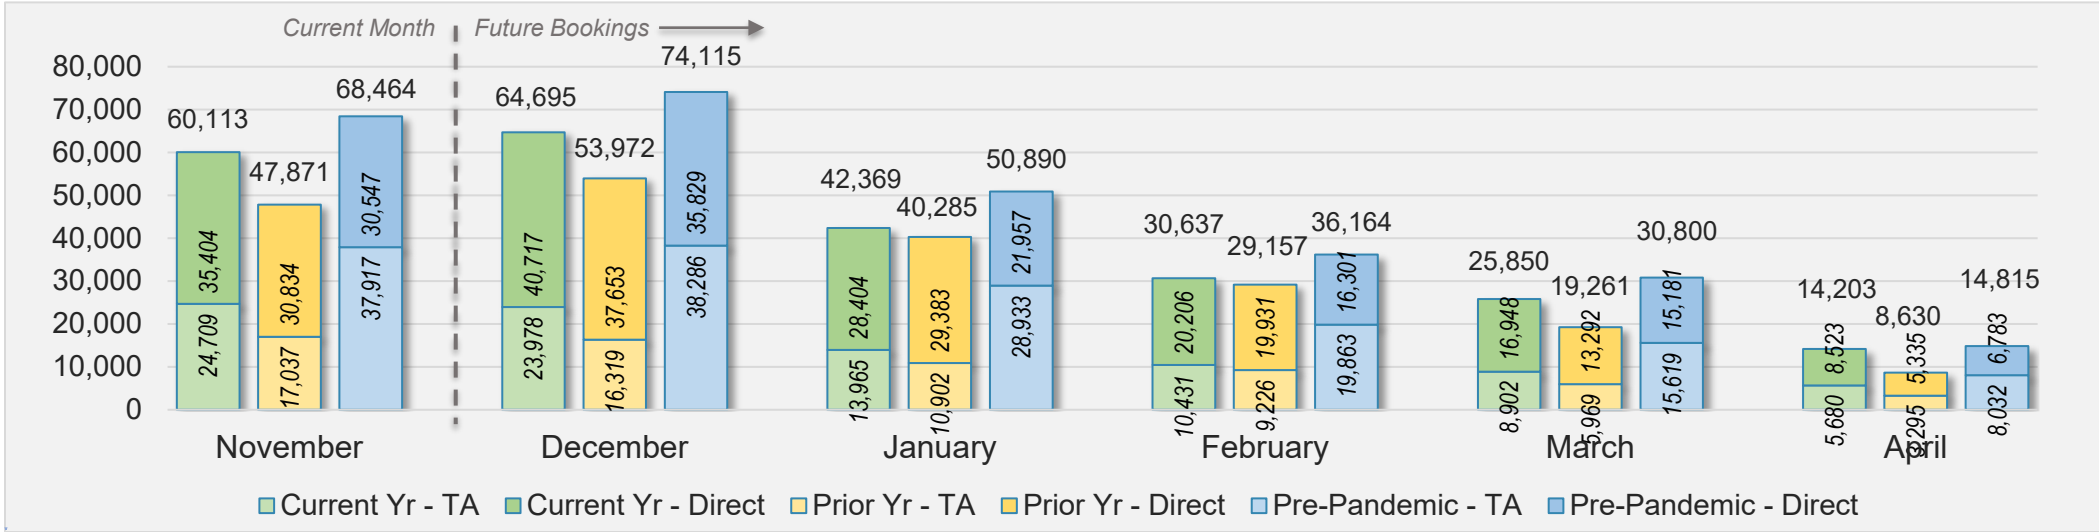

Maui

November 2024 Direct and Travel Agency Bookings to Hawai'i

U.S.

Source: ForwardKeys as of 11/24/24