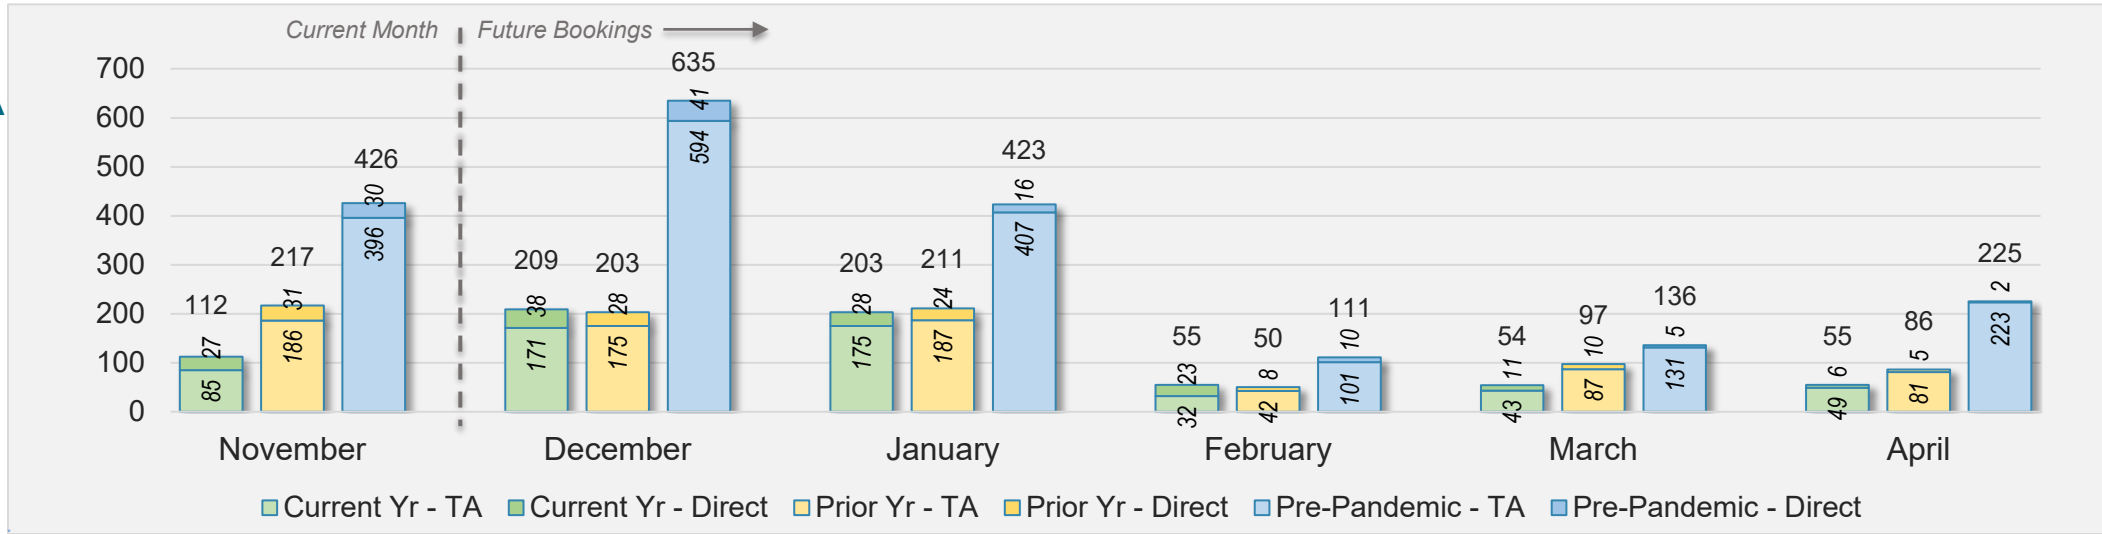

## November 2024 Direct and Travel Agency Bookings to Hawai'i

CANADA

Source: ForwardKeys as of 11/24/24

## November 2024 Direct and Travel Agency Bookings to Hawai'i

KOREA

Source: ForwardKeys as of 11/24/24

# Hawai'i Island (continued)

November 2024 Direct and Travel Agency Bookings to Hawai'i

AUSTRALIA

Source: ForwardKeys as of 11/24/24