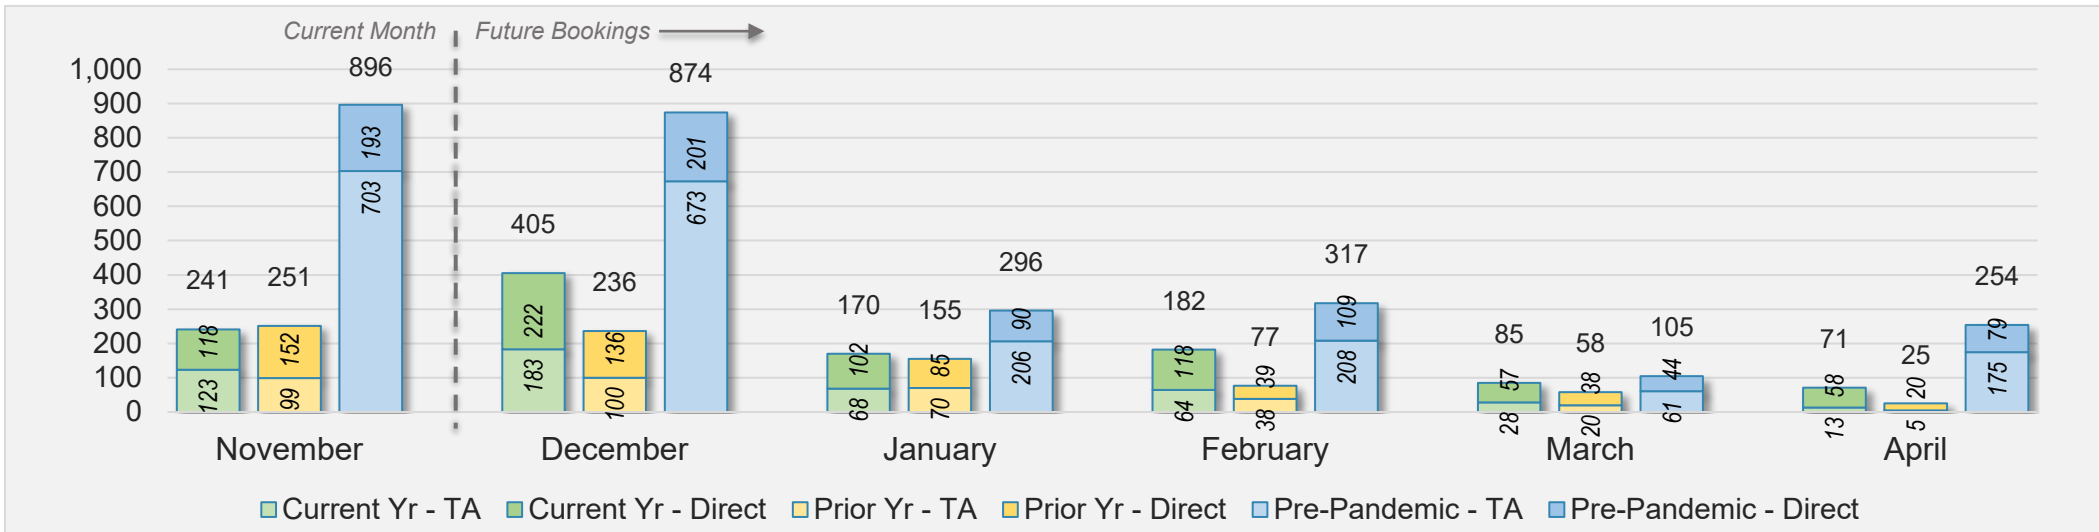

## November 2024 Direct and Travel Agency Bookings to Hawai'i

U.S.

Source: ForwardKeys as of 11/24/24

## November 2024 Direct and Travel Agency Bookings to Hawai'i

JAPAN

Source: ForwardKeys as of 11/24/24