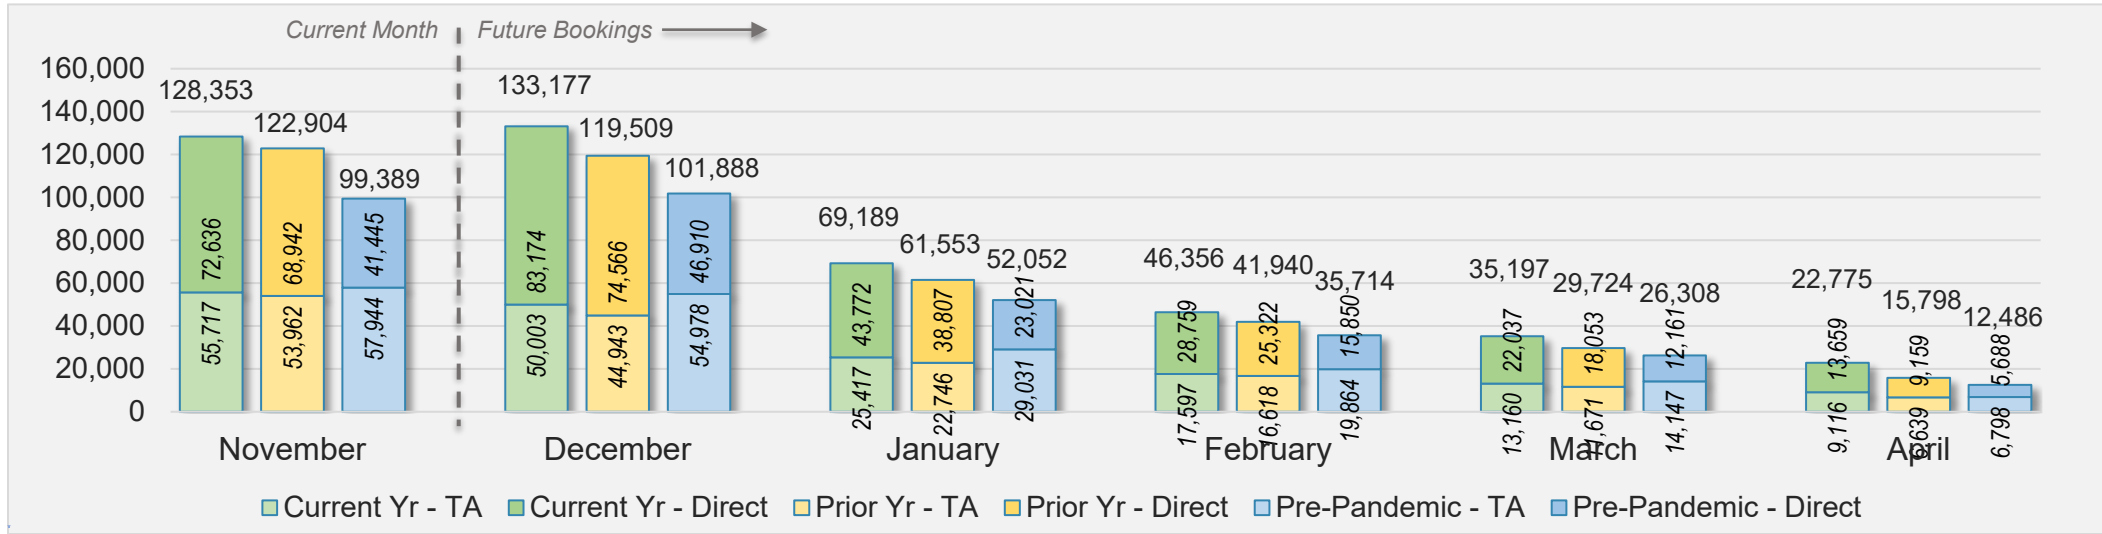

## Direct and Travel Agency Bookings to Hawaii Current vs. Prior vs. Pre-Pandemic Periods

November 2024

Source: ForwardKeys as of 11/24/24

## November 2024 Direct and Travel Agency Bookings to Hawai'i

U.S.

Source: ForwardKeys as of 11/24/24