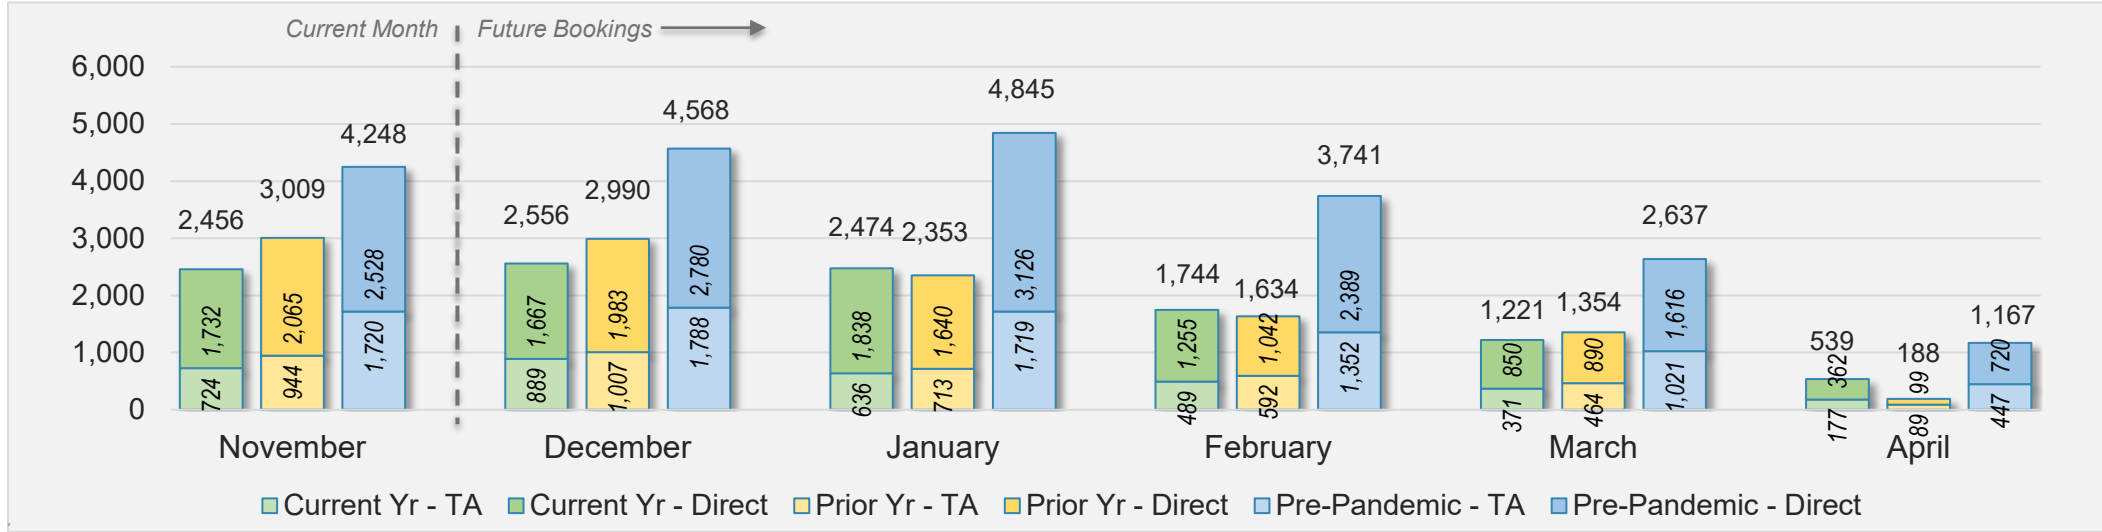

## November 2024 Direct and Travel Agency Bookings to Hawai'i

U.S.

Source: ForwardKeys as of 11/24/24

## November 2024 Direct and Travel Agency Bookings to Hawai'i

JAPAN

Source: ForwardKeys as of 11/24/24

## November 2024 Direct and Travel Agency Bookings to Hawai'i