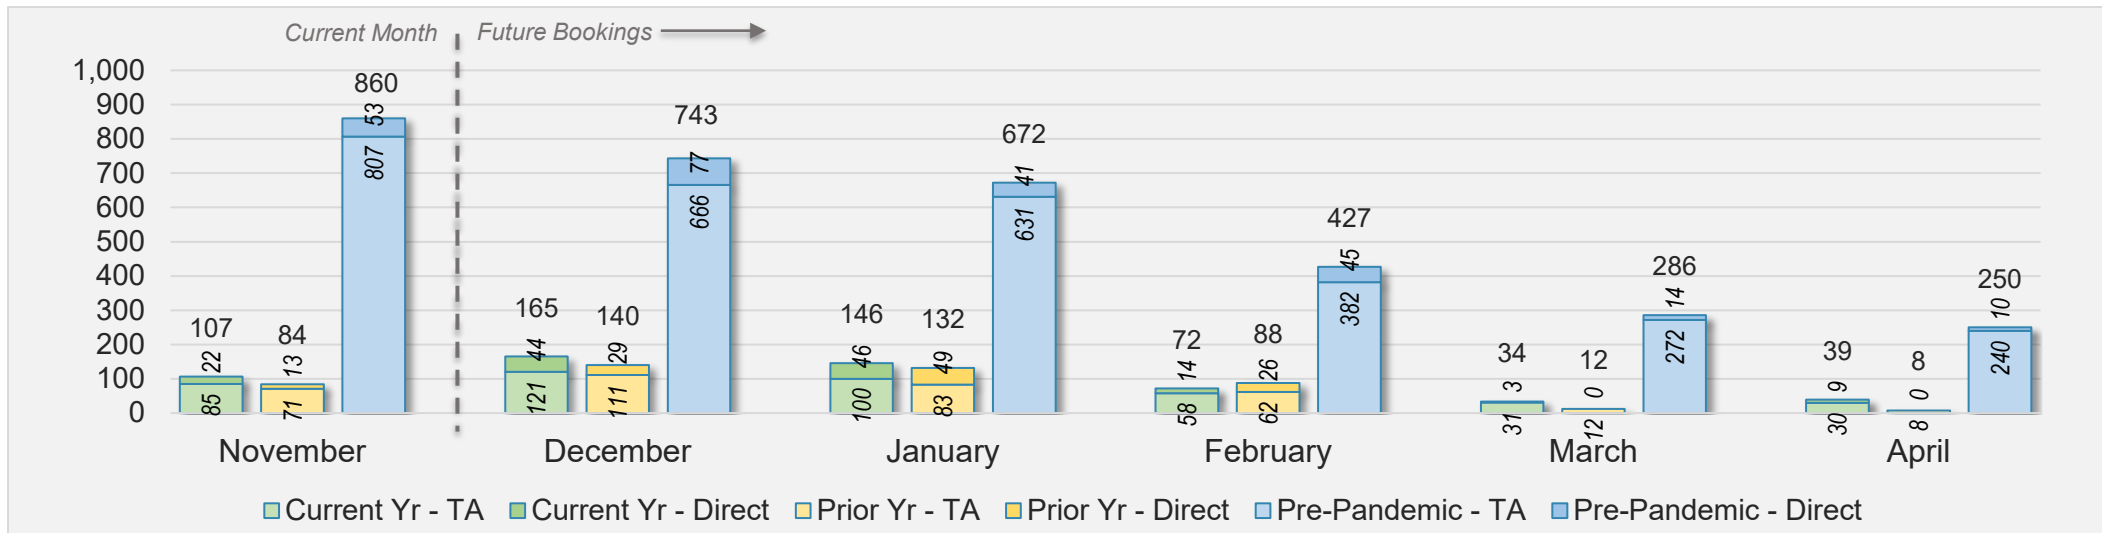

November 2024 Direct and Travel Agency Bookings to Hawai'i