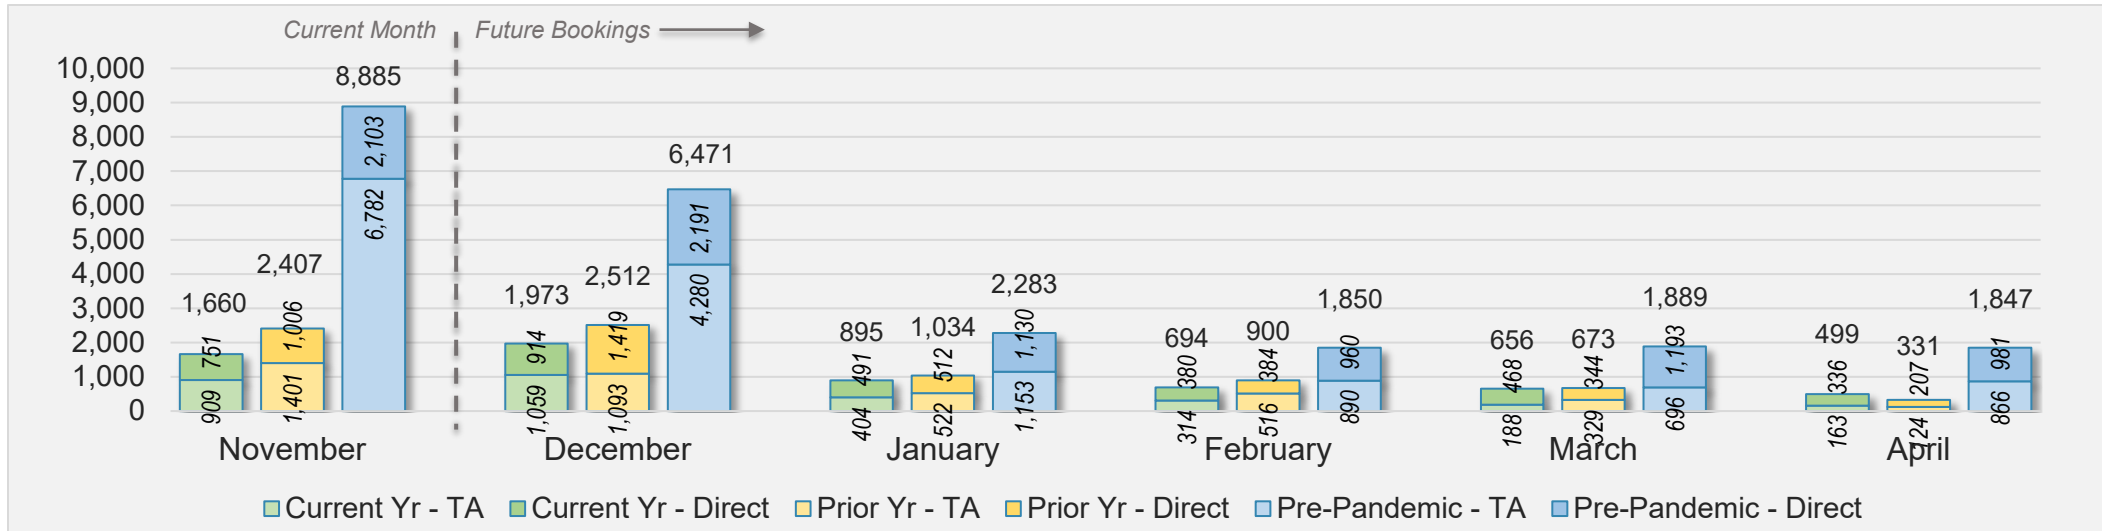

## November 2024 Direct and Travel Agency Bookings to Hawai'i

U.S.

Source: ForwardKeys as of 11/24/24

## November 2024 Direct and Travel Agency Bookings to Hawai'i

JAPAN

Source: ForwardKeys as of 11/24/24