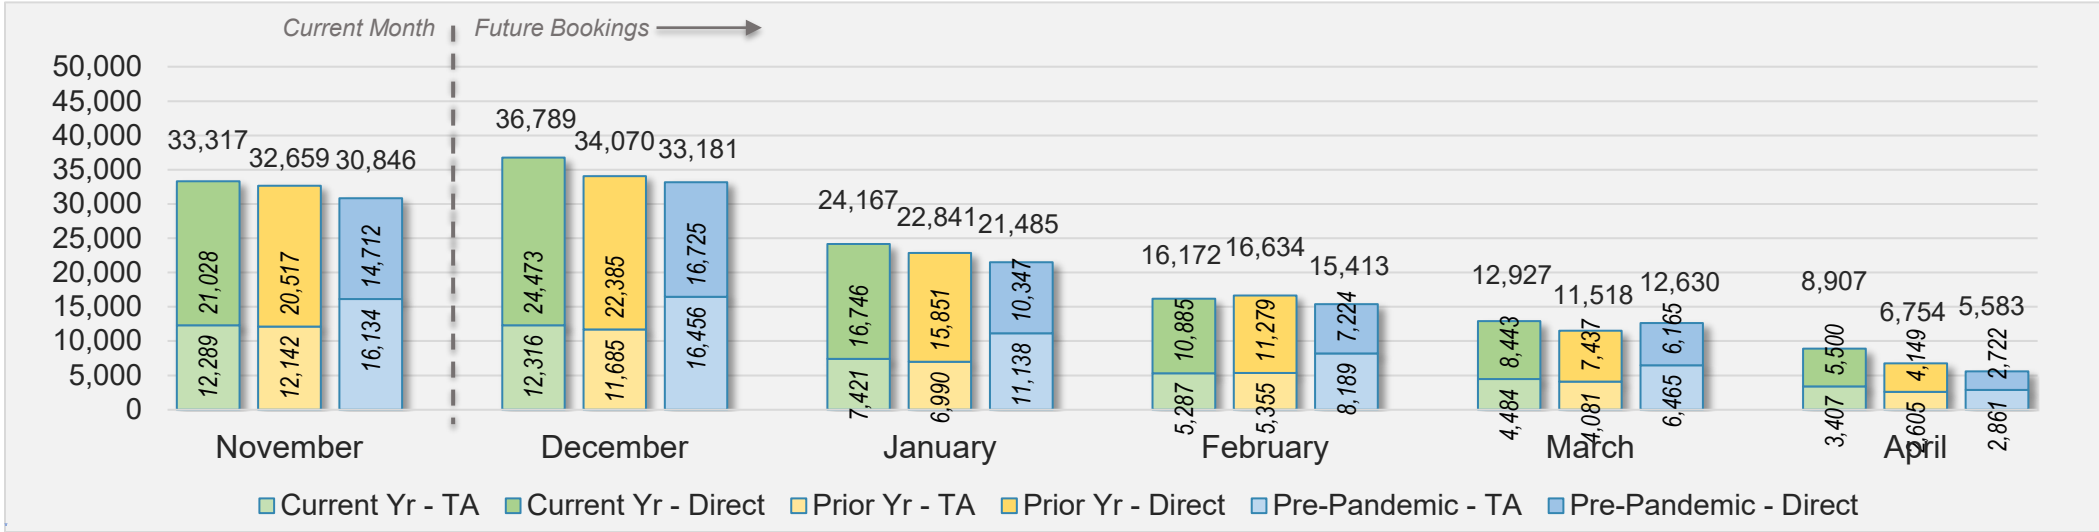

Kaua'i

November 2024 Direct and Travel Agency Bookings to Hawai'i

U.S.

Source: ForwardKeys as of 11/24/24