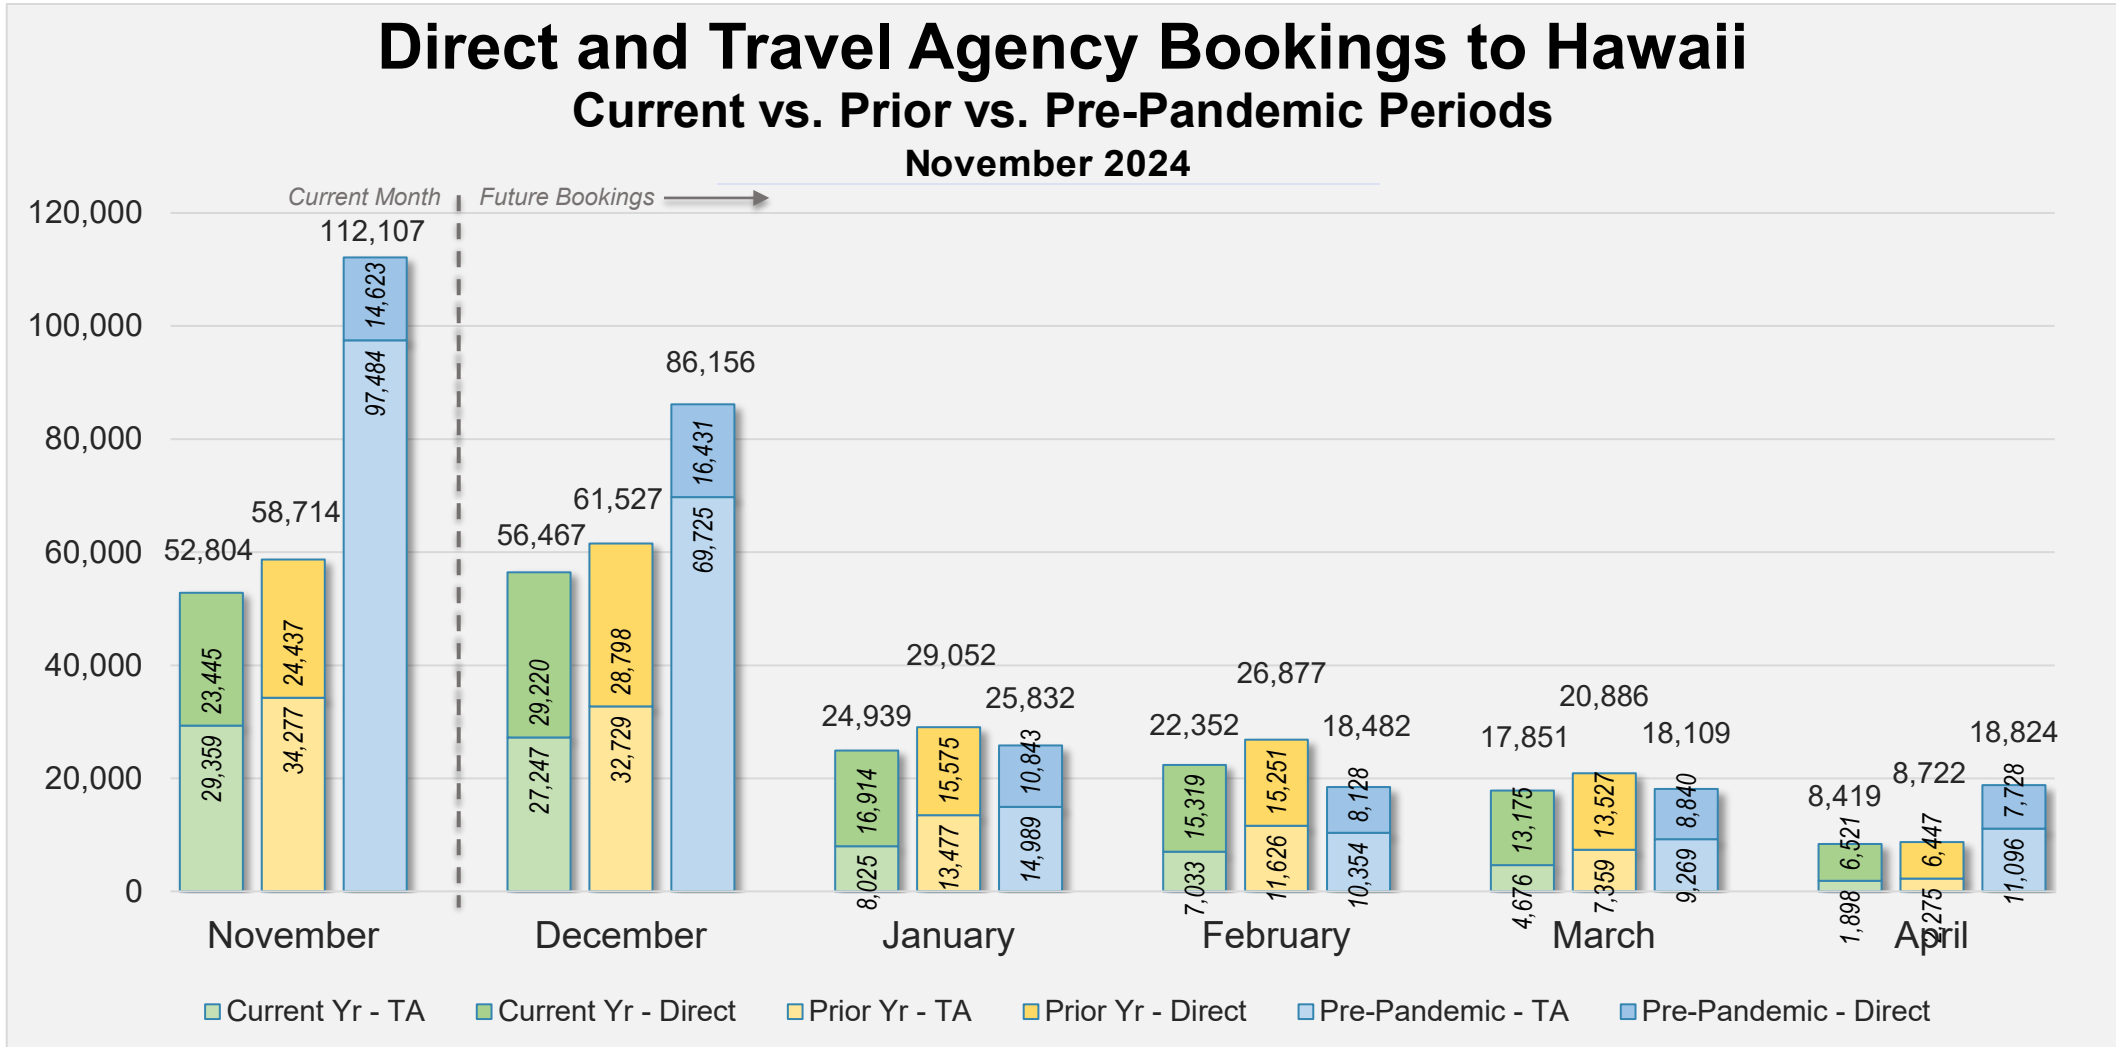

JAPAN

Direct and Travel Agency Bookings to Hawaii Current vs. Prior vs. Pre-Pandemic Periods November 2024

Source: ForwardKeys as of 11/24/24