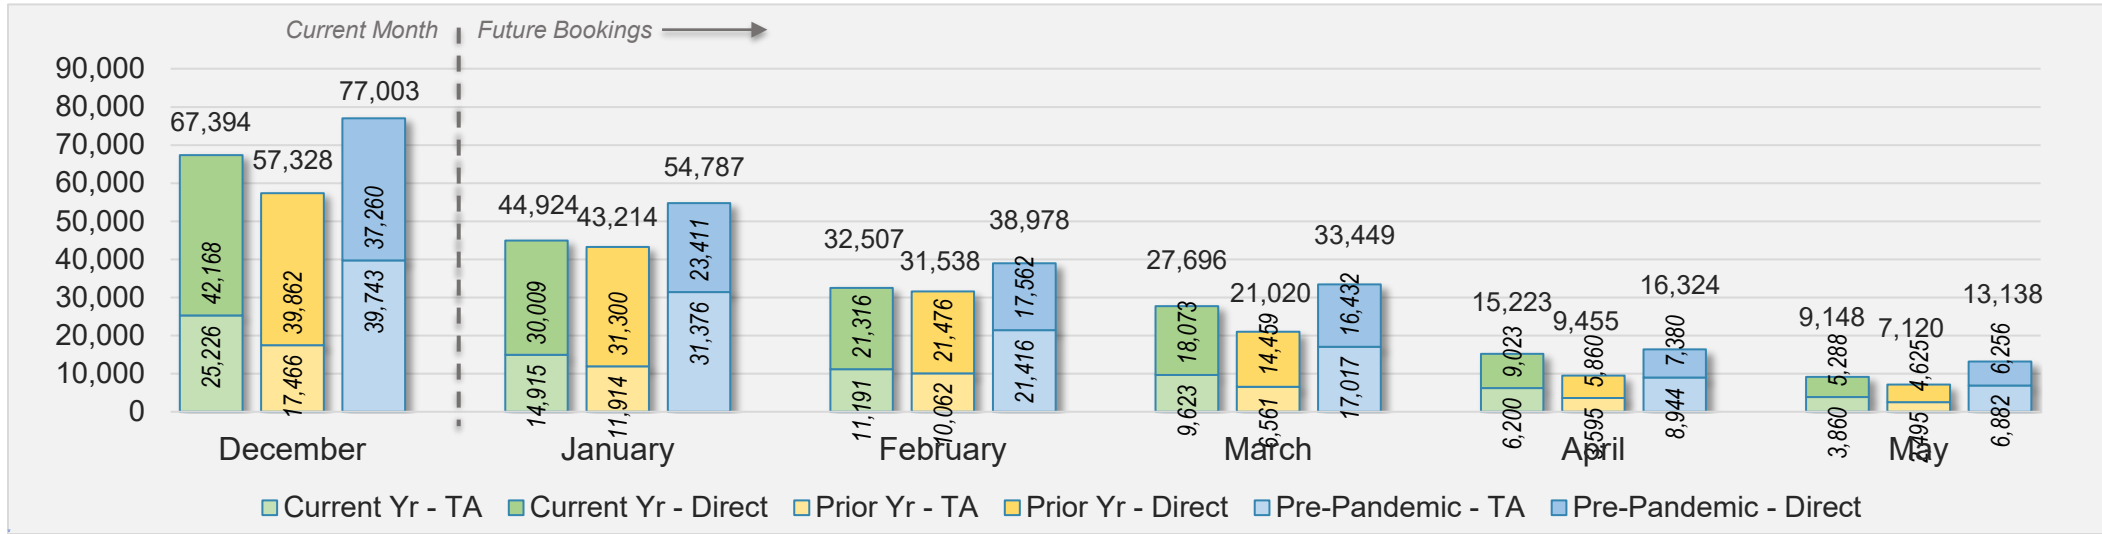

Maui

December 2024 Direct and Travel Agency Bookings to Hawai'i