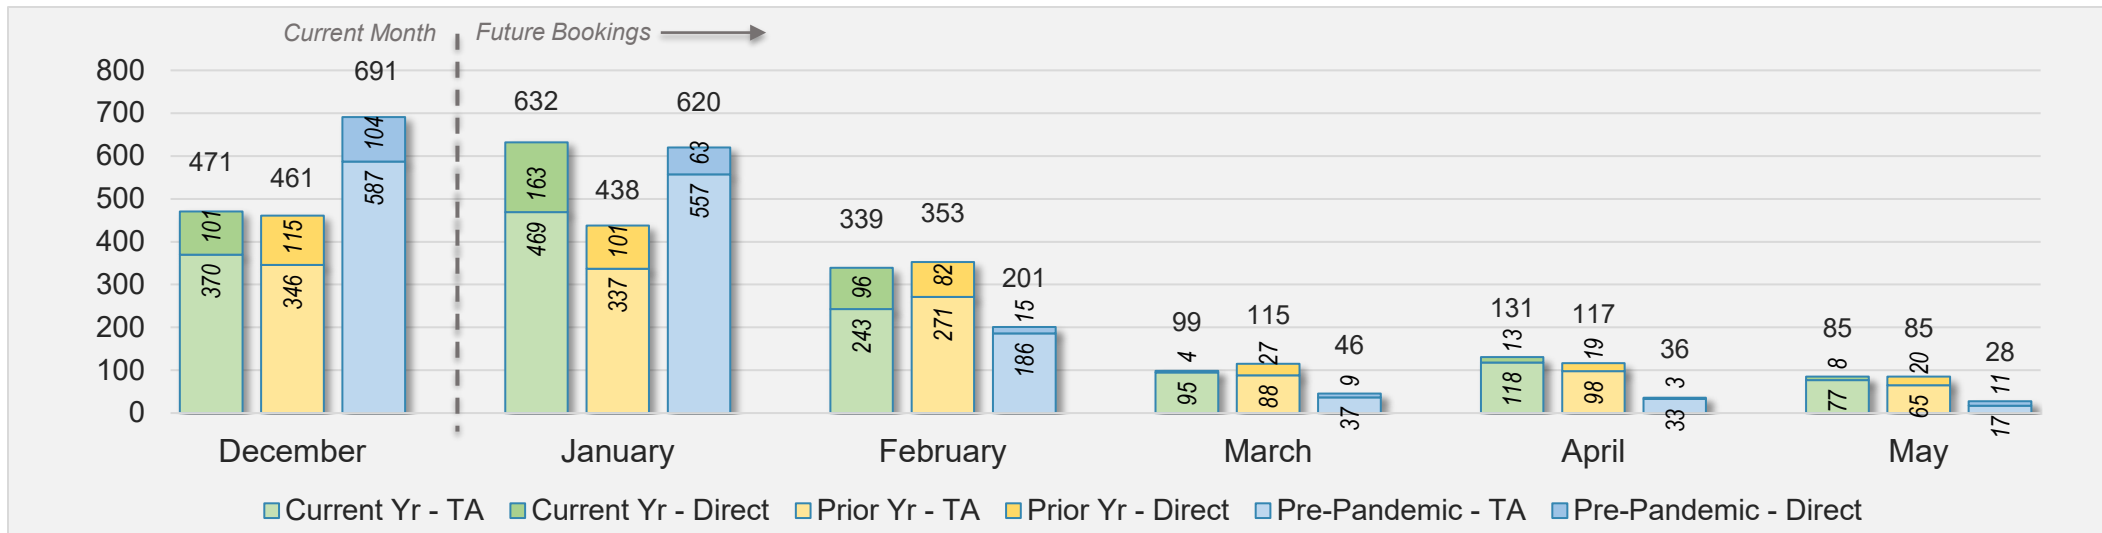

## December 2024 Direct and Travel Agency Bookings to Hawai'i

CANADA

Source: ForwardKeys as of 12/1/24

## December 2024 Direct and Travel Agency Bookings to Hawai'i

KOREA

Source: ForwardKeys as of 12/1/24