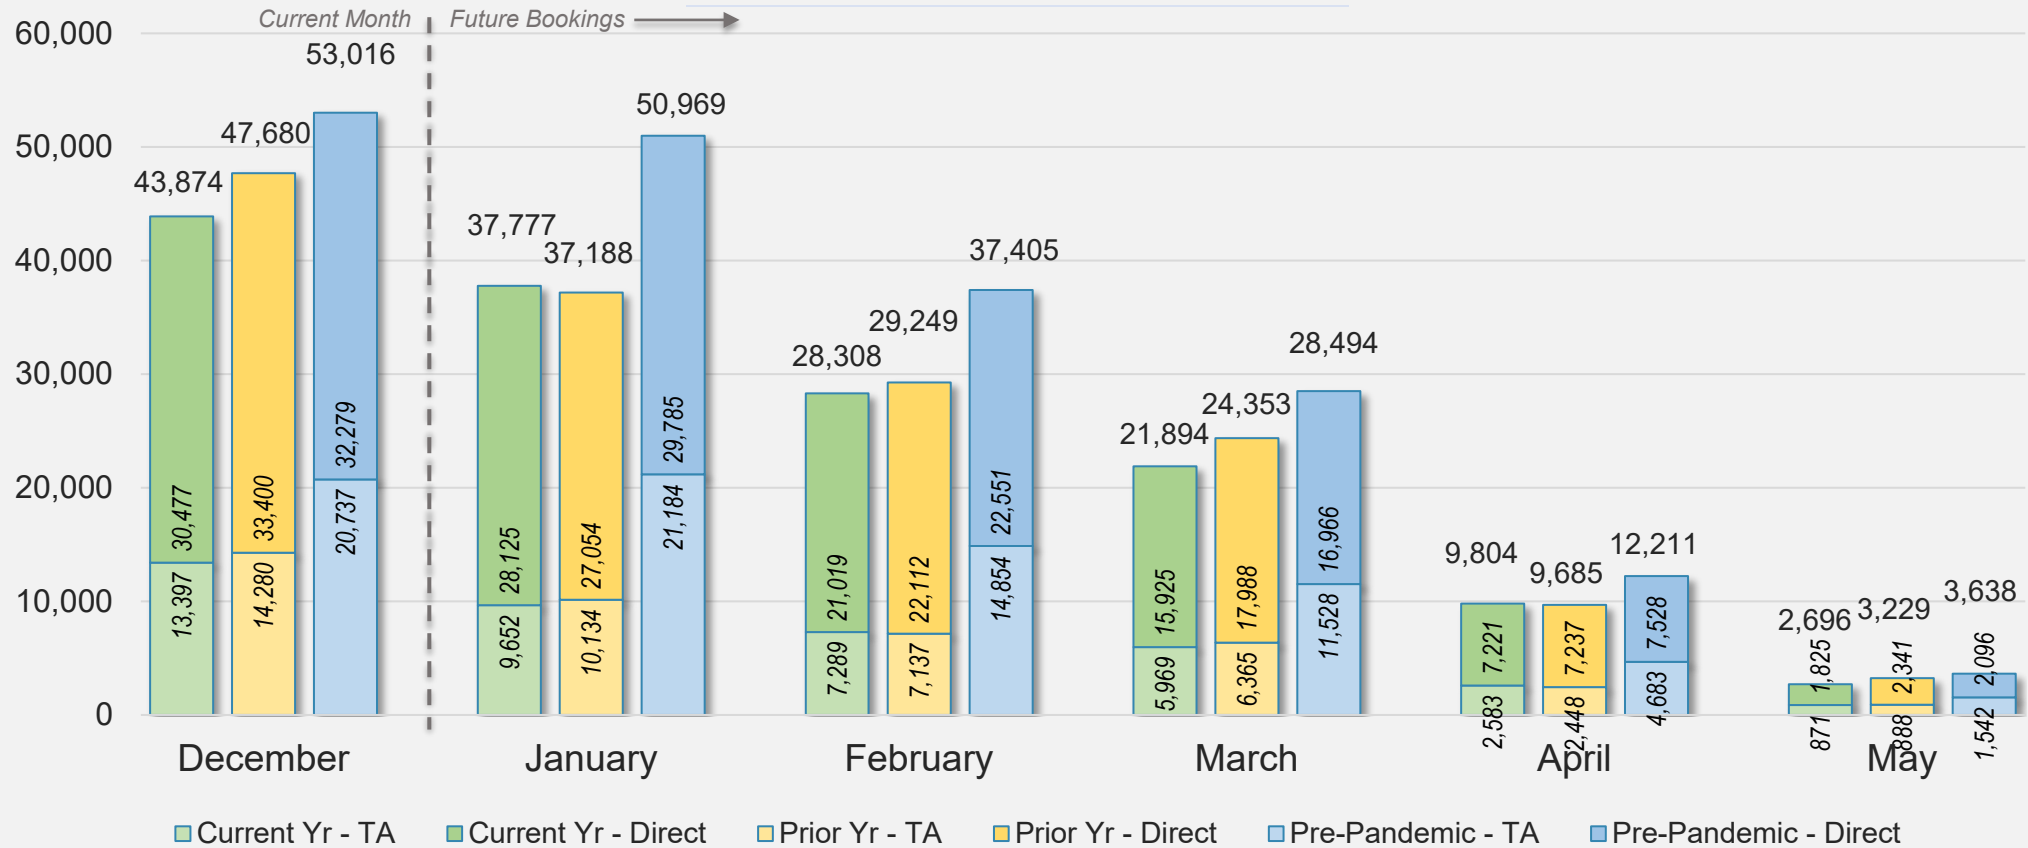

CANADA

Direct and Travel Agency Bookings to Hawaii Current vs. Prior vs. Pre-Pandemic Periods December 2024

Source: ForwardKeys as of 12/1/24