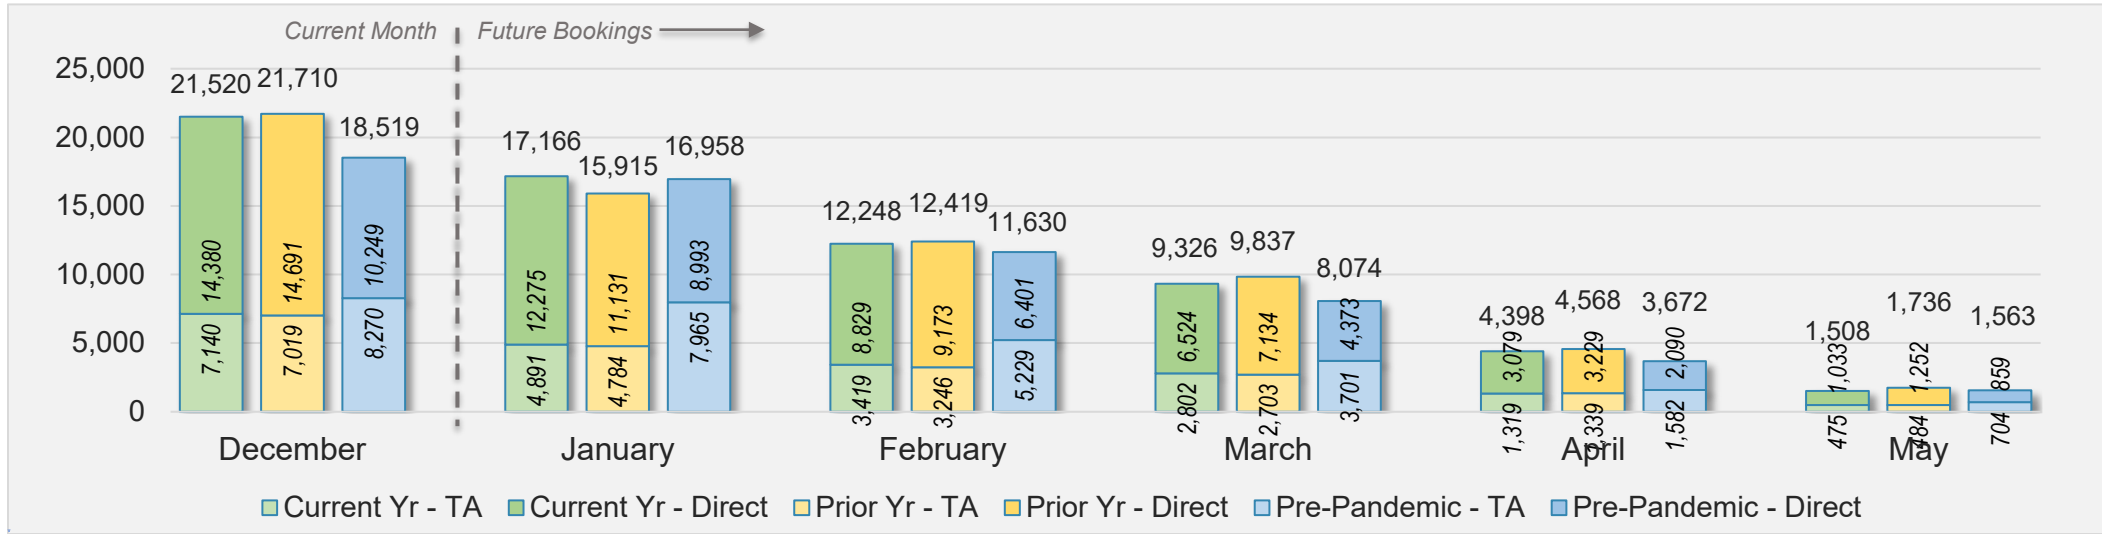

O'ahu (continued)

December 2024 Direct and Travel Agency Bookings to Hawai'i

CANADA

Source: ForwardKeys as of 12/1/24

December 2024 Direct and Travel Agency Bookings to Hawai'i

KOREA