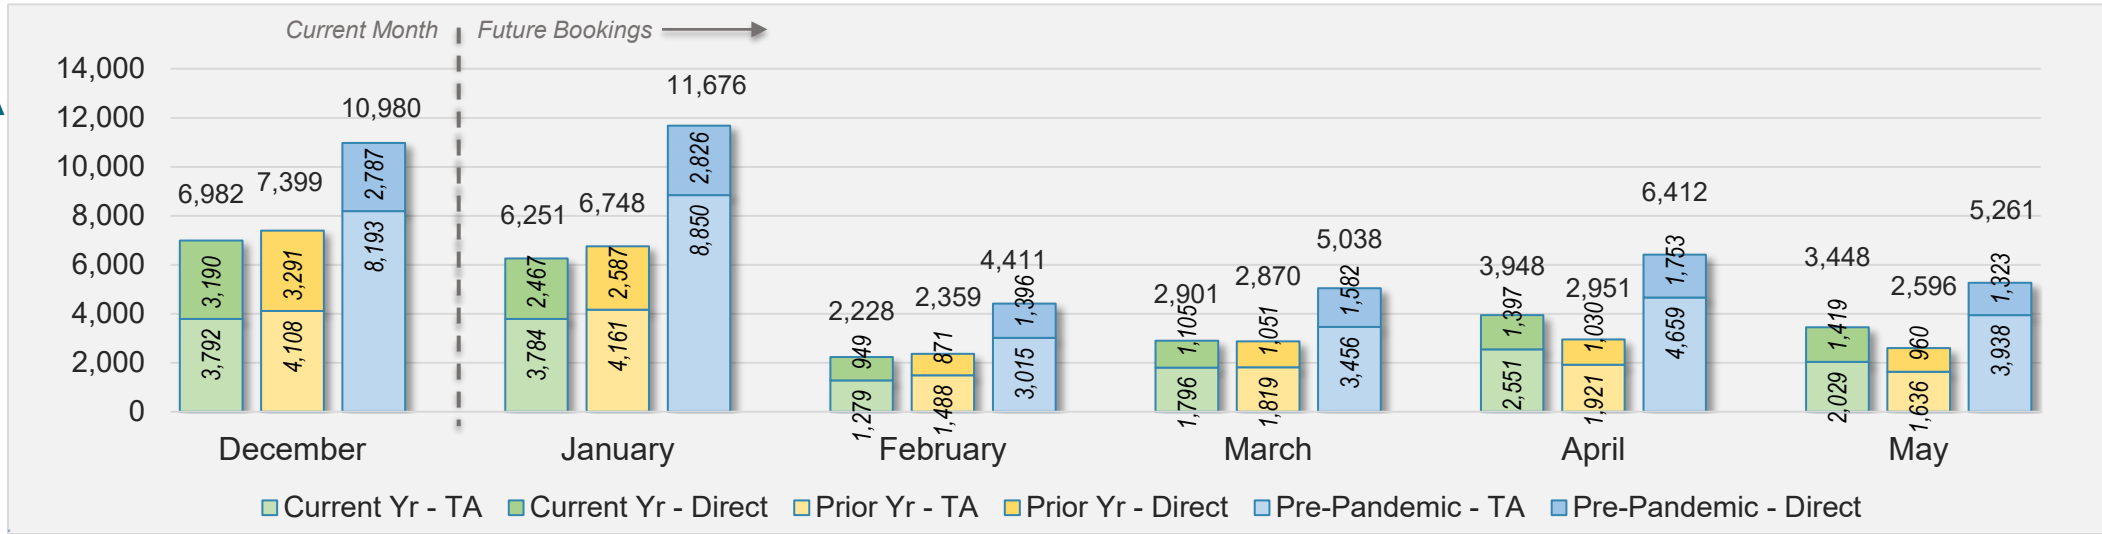

O'ahu (continued)

December 2024 Direct and Travel Agency Bookings to Hawai'i

AUSTRALIA

Source: ForwardKeys as of 12/1/24