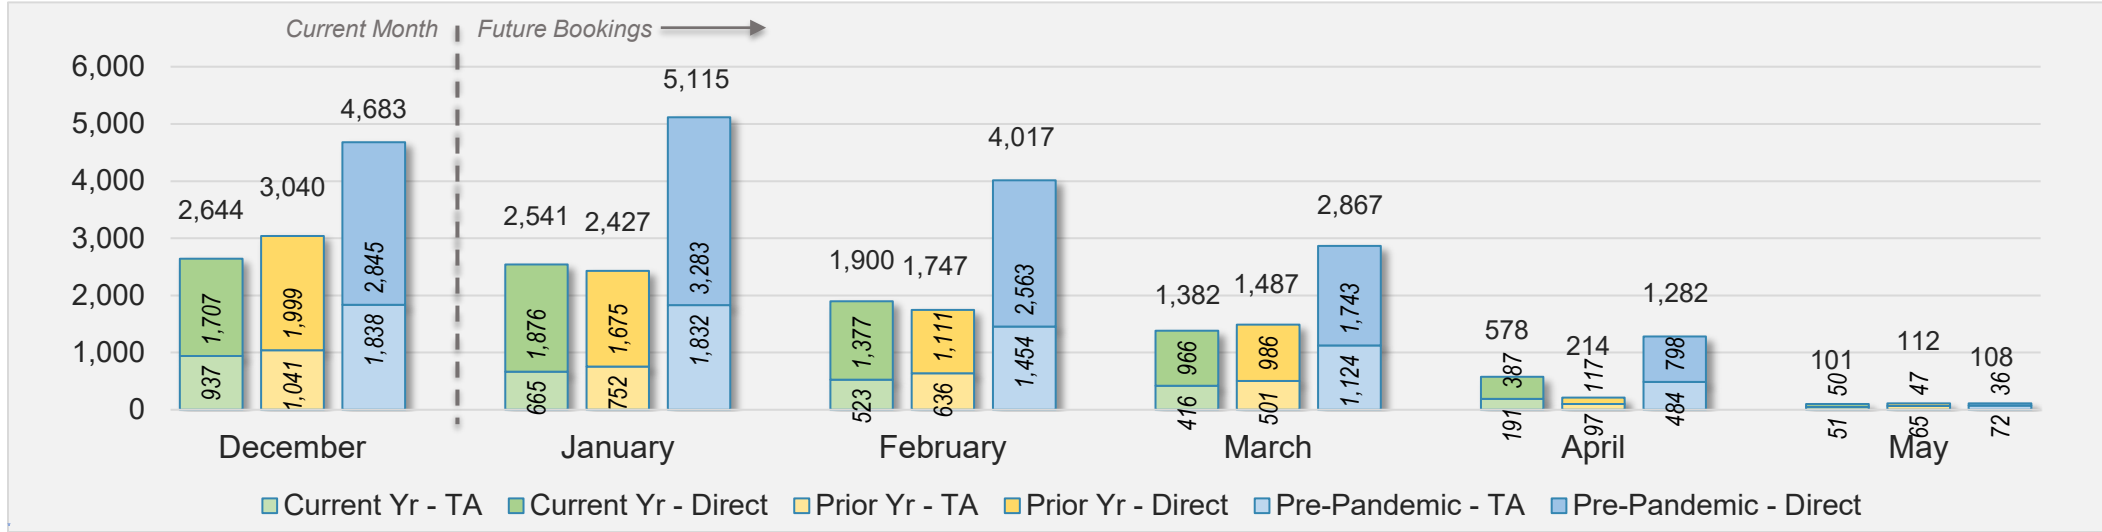

Kaua'i (continued)

December 2024 Direct and Travel Agency Bookings to Hawai'i

Source: ForwardKeys as of 12/1/24