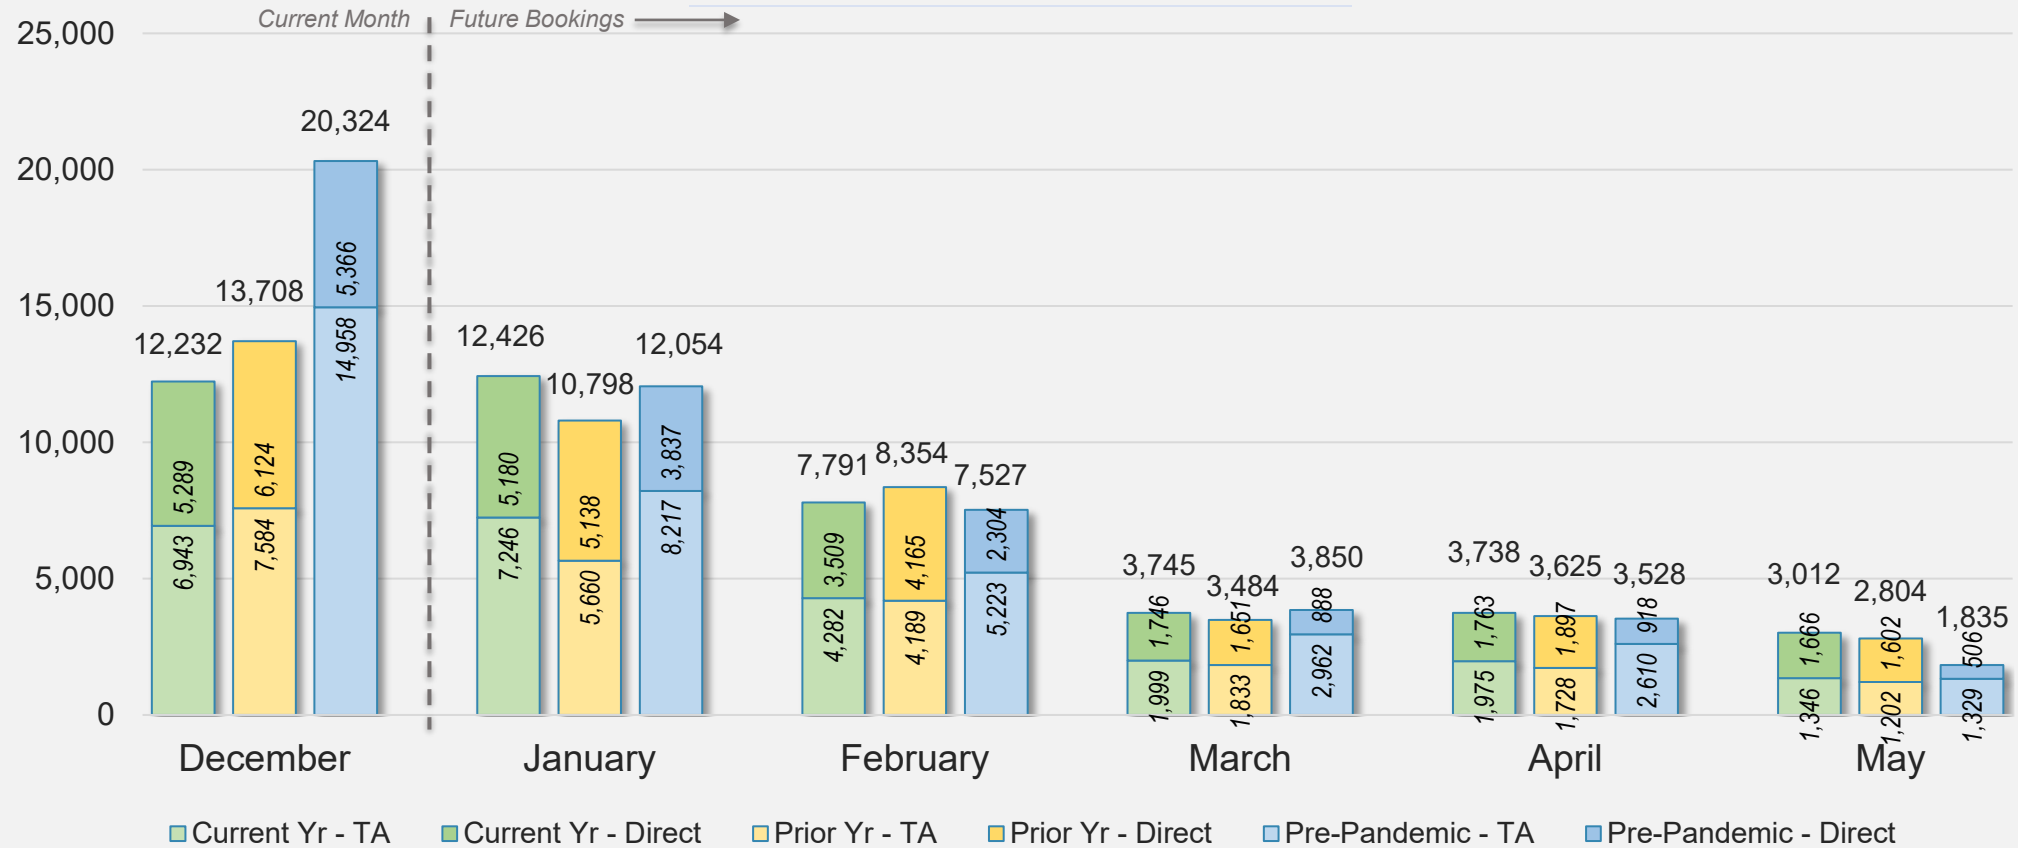

KOREA

Direct and Travel Agency Bookings to Hawaii Current vs. Prior vs. Pre-Pandemic Periods December 2024

Source: ForwardKeys as of 12/1/24