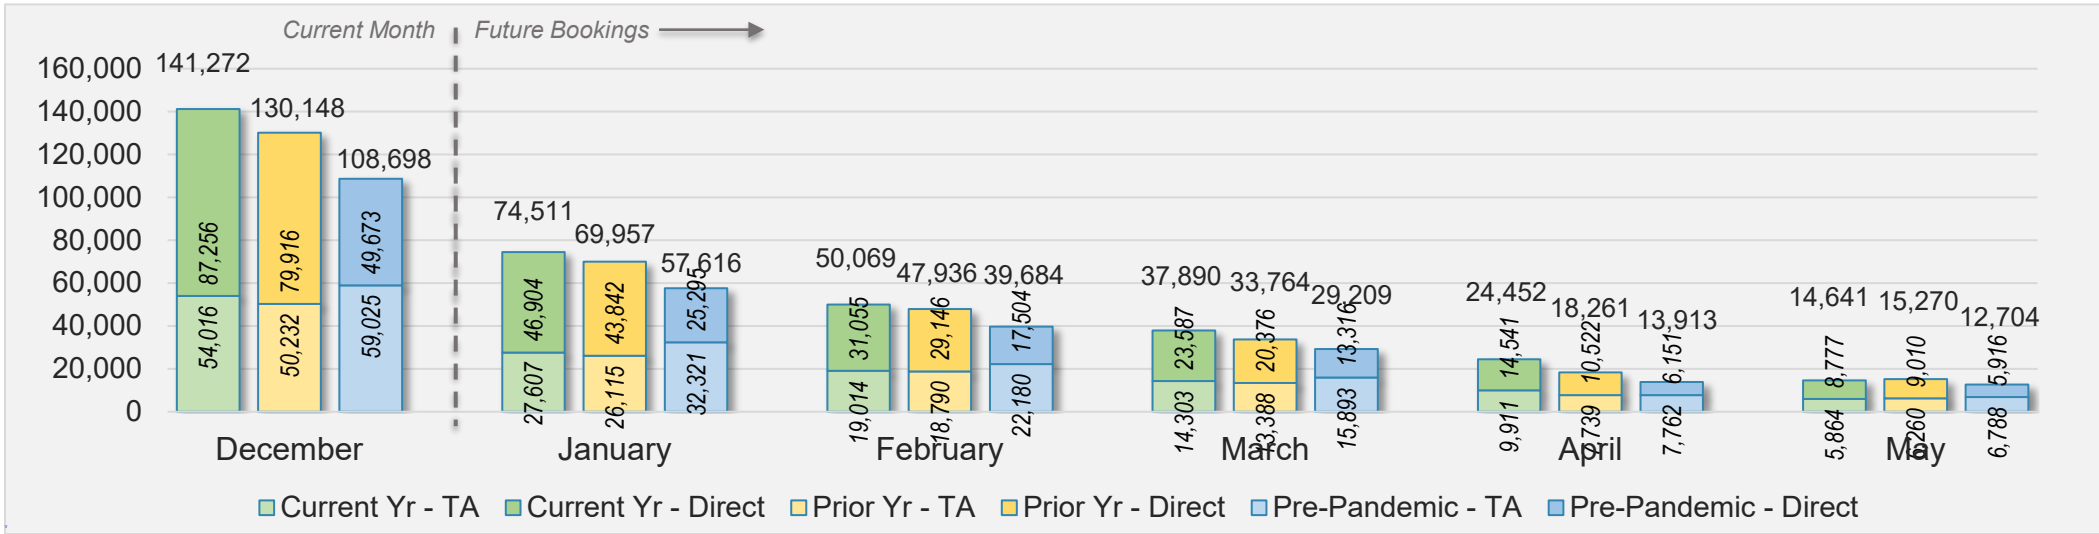

O'ahu

December 2024 Direct and Travel Agency Bookings to Hawai'i

U.S.

Source: ForwardKeys as of 12/1/24