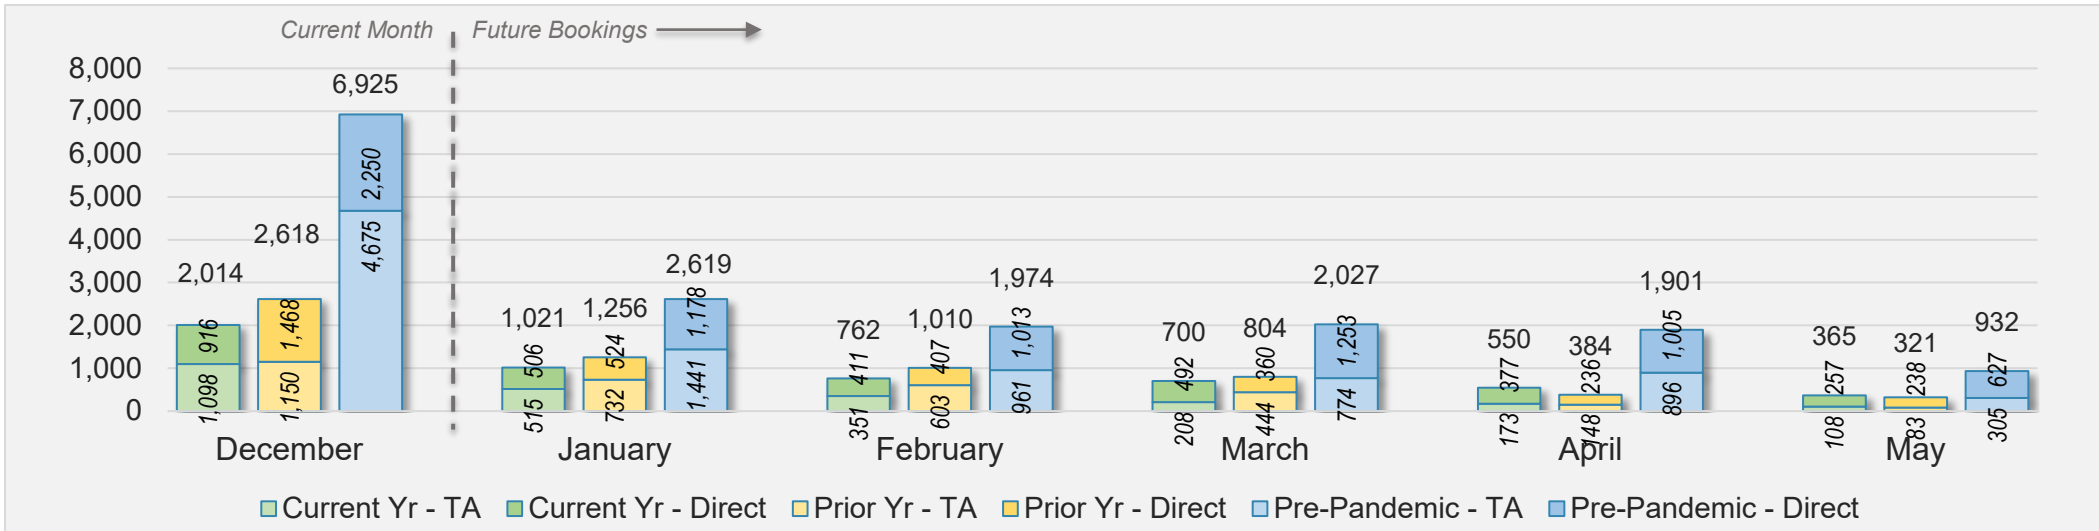

## December 2024 Direct and Travel Agency Bookings to Hawai'i

U.S.

Source: ForwardKeys as of 12/1/24

## December 2024 Direct and Travel Agency Bookings to Hawai'i

JAPAN

Source: ForwardKeys as of 12/1/24