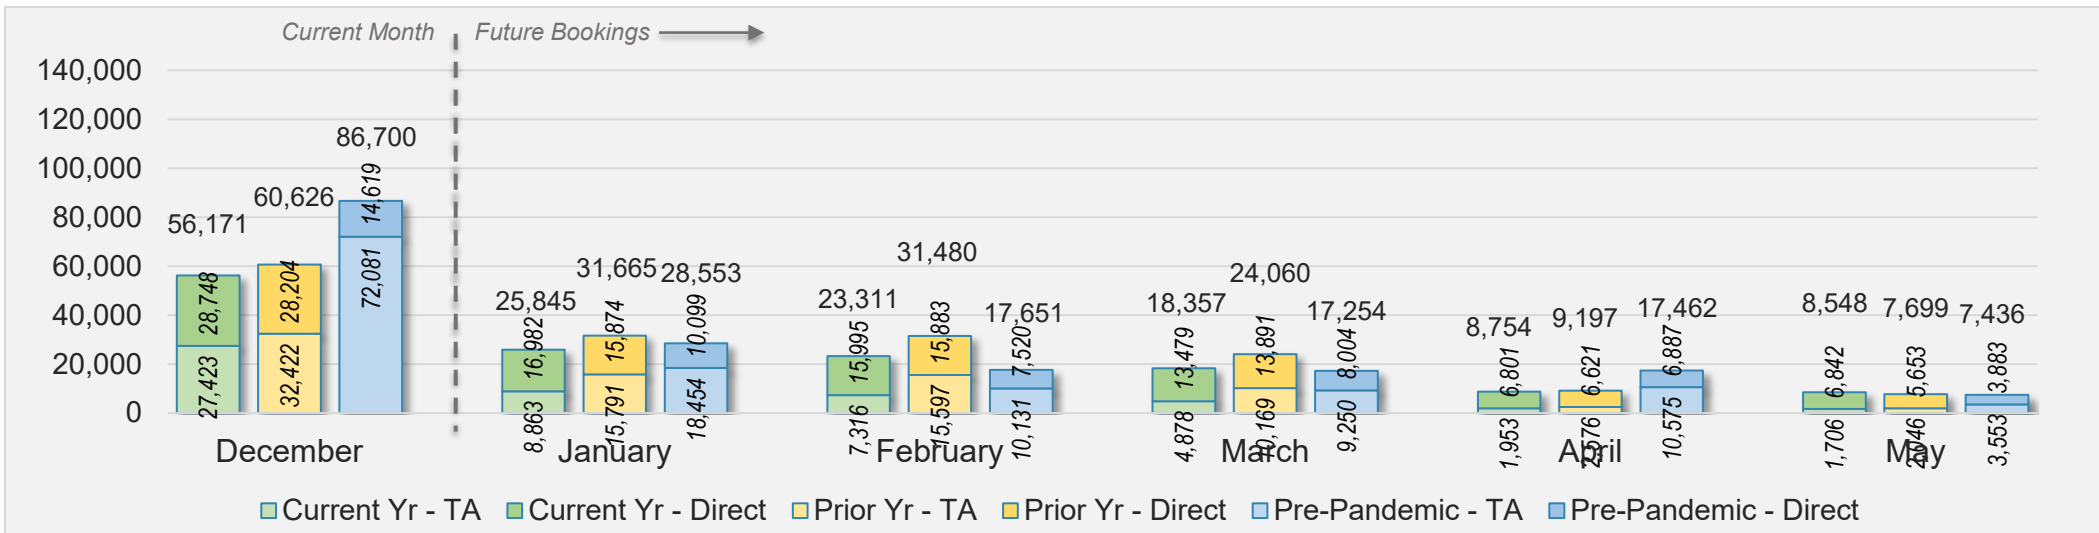

## December 2024 Direct and Travel Agency Bookings to Hawai'i

U.S.

Source: ForwardKeys as of 12/1/24

## December 2024 Direct and Travel Agency Bookings to Hawai'i

JAPAN

Source: ForwardKeys as of 12/1/24