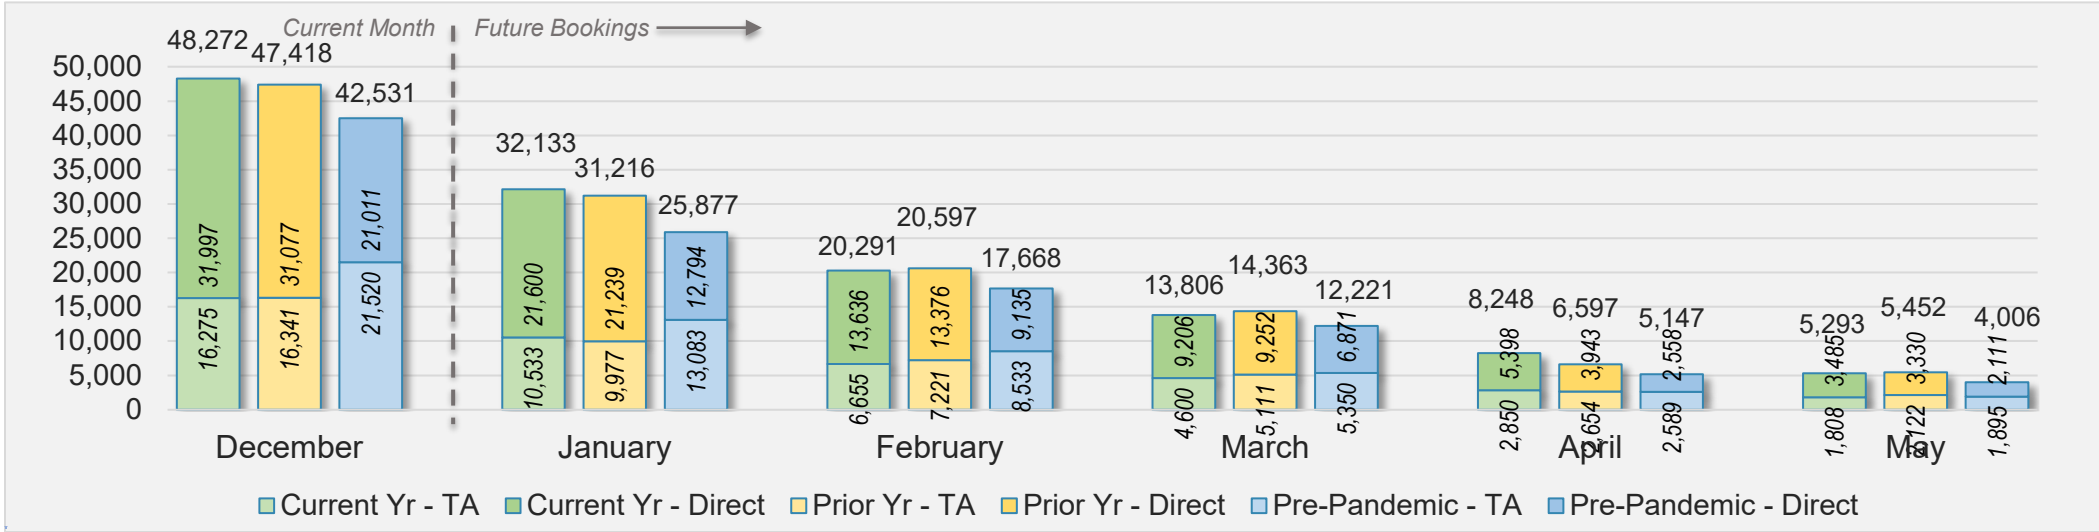

Hawai'i Island

December 2024 Direct and Travel Agency Bookings to Hawai'i

U.S.

Source: ForwardKeys as of 12/1/24

December 2024 Direct and Travel Agency Bookings to Hawai'i

JAPAN