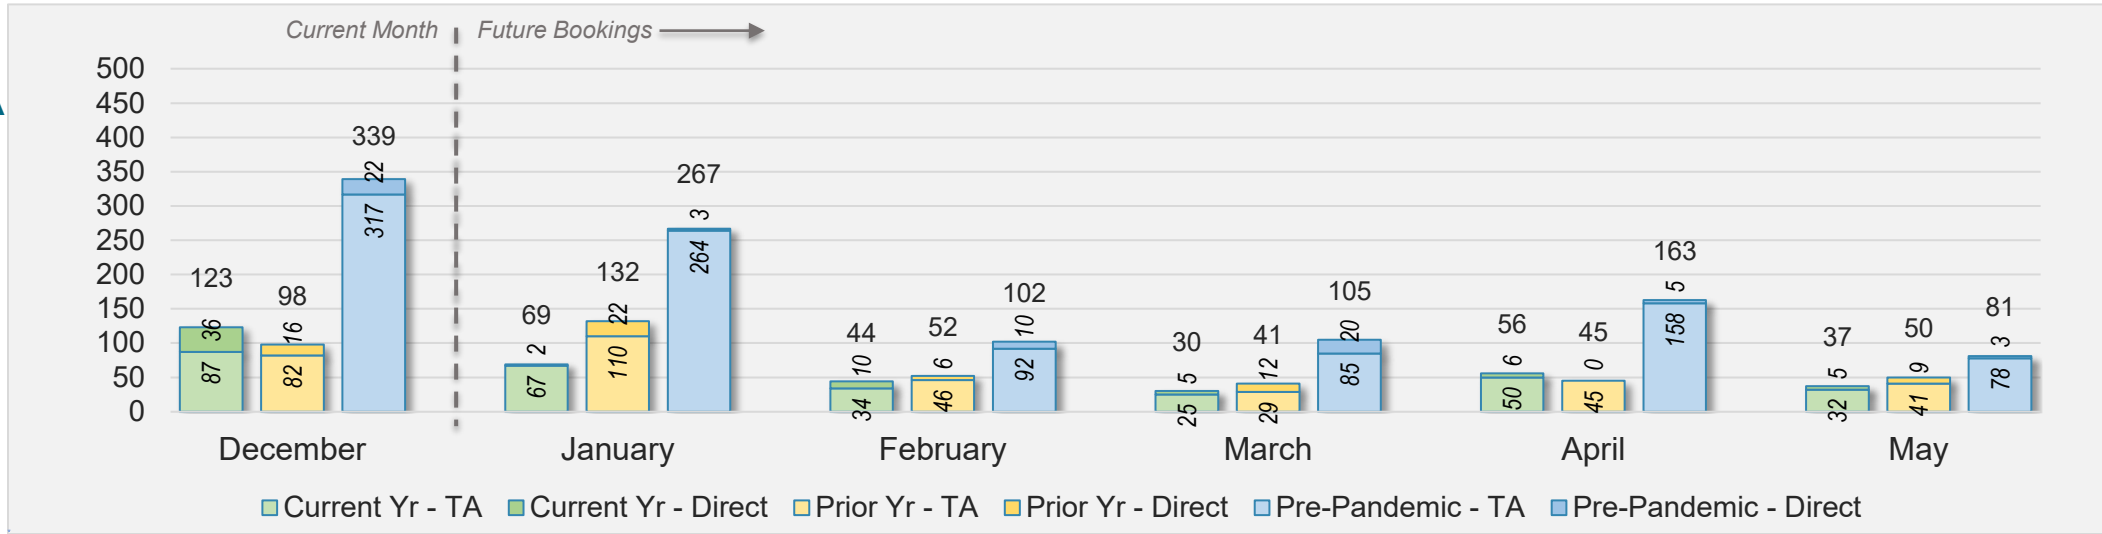

## December 2024 Direct and Travel Agency Bookings to Hawai'i

Source: ForwardKeys as of 12/1/24

# Kaua'i (continued)

December 2024 Direct and Travel Agency Bookings to Hawai'i

AUSTRALIA

Source: ForwardKeys as of 12/1/24