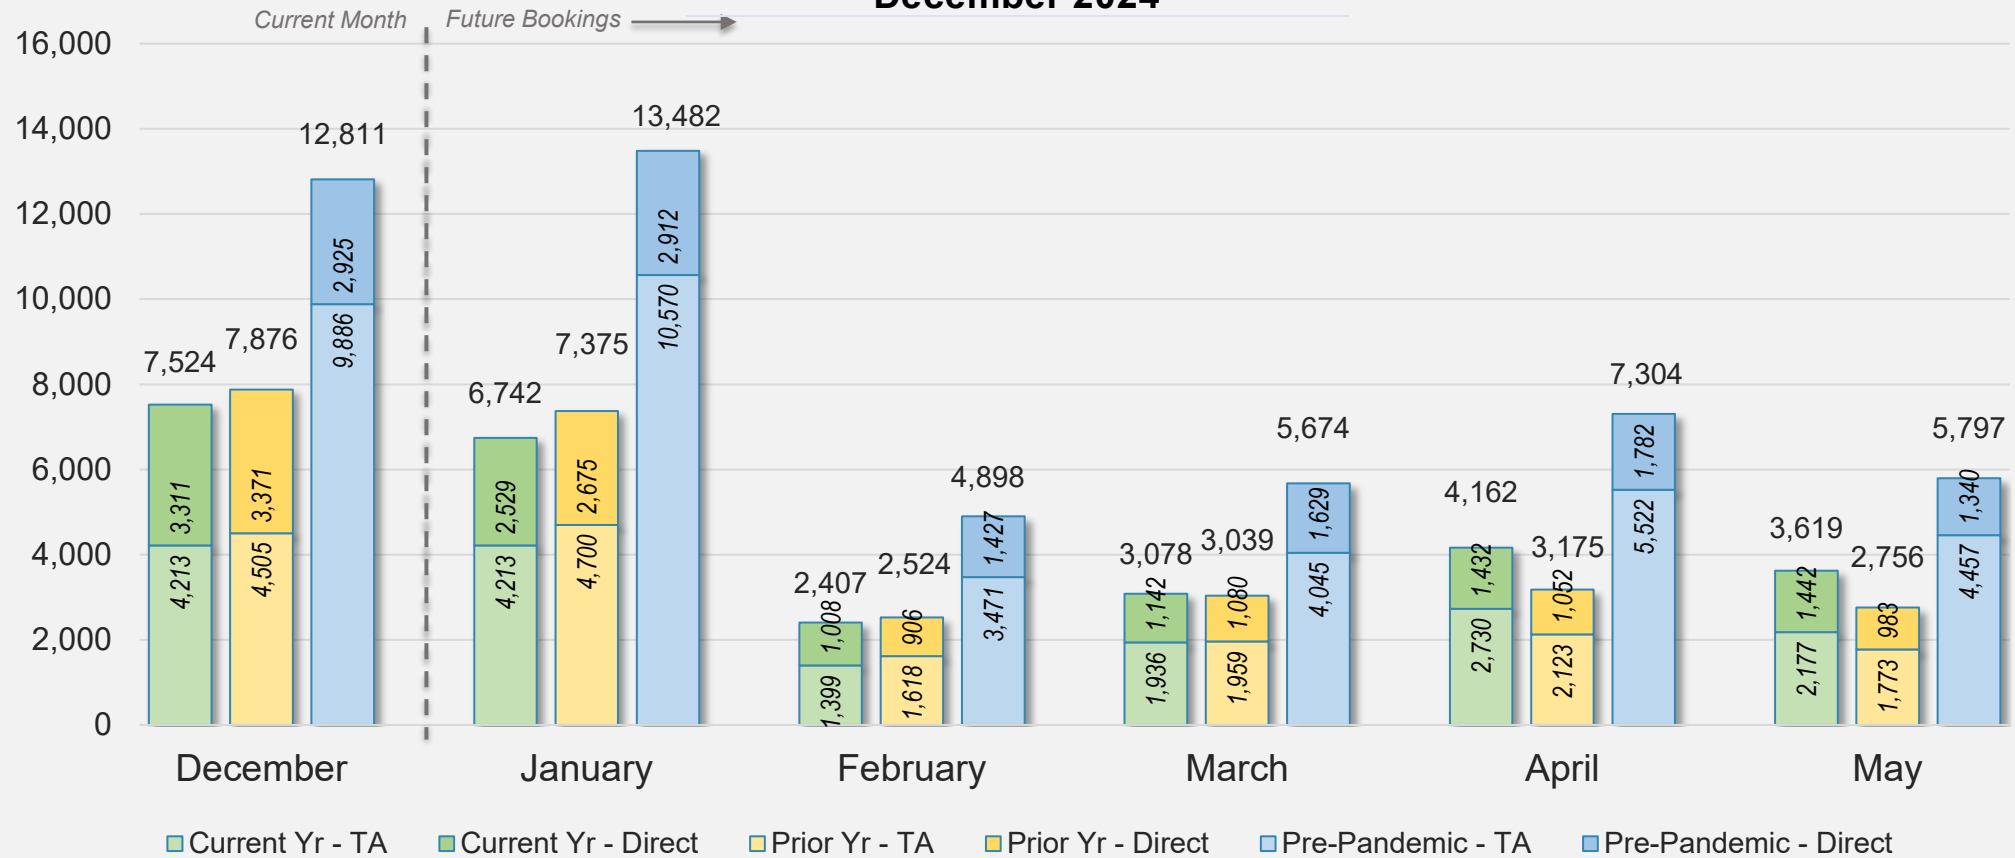

AUSTRALIA

Direct and Travel Agency Bookings to Hawaii Current vs. Prior vs. Pre-Pandemic Periods December 2024

Source: ForwardKeys as of 12/1/24