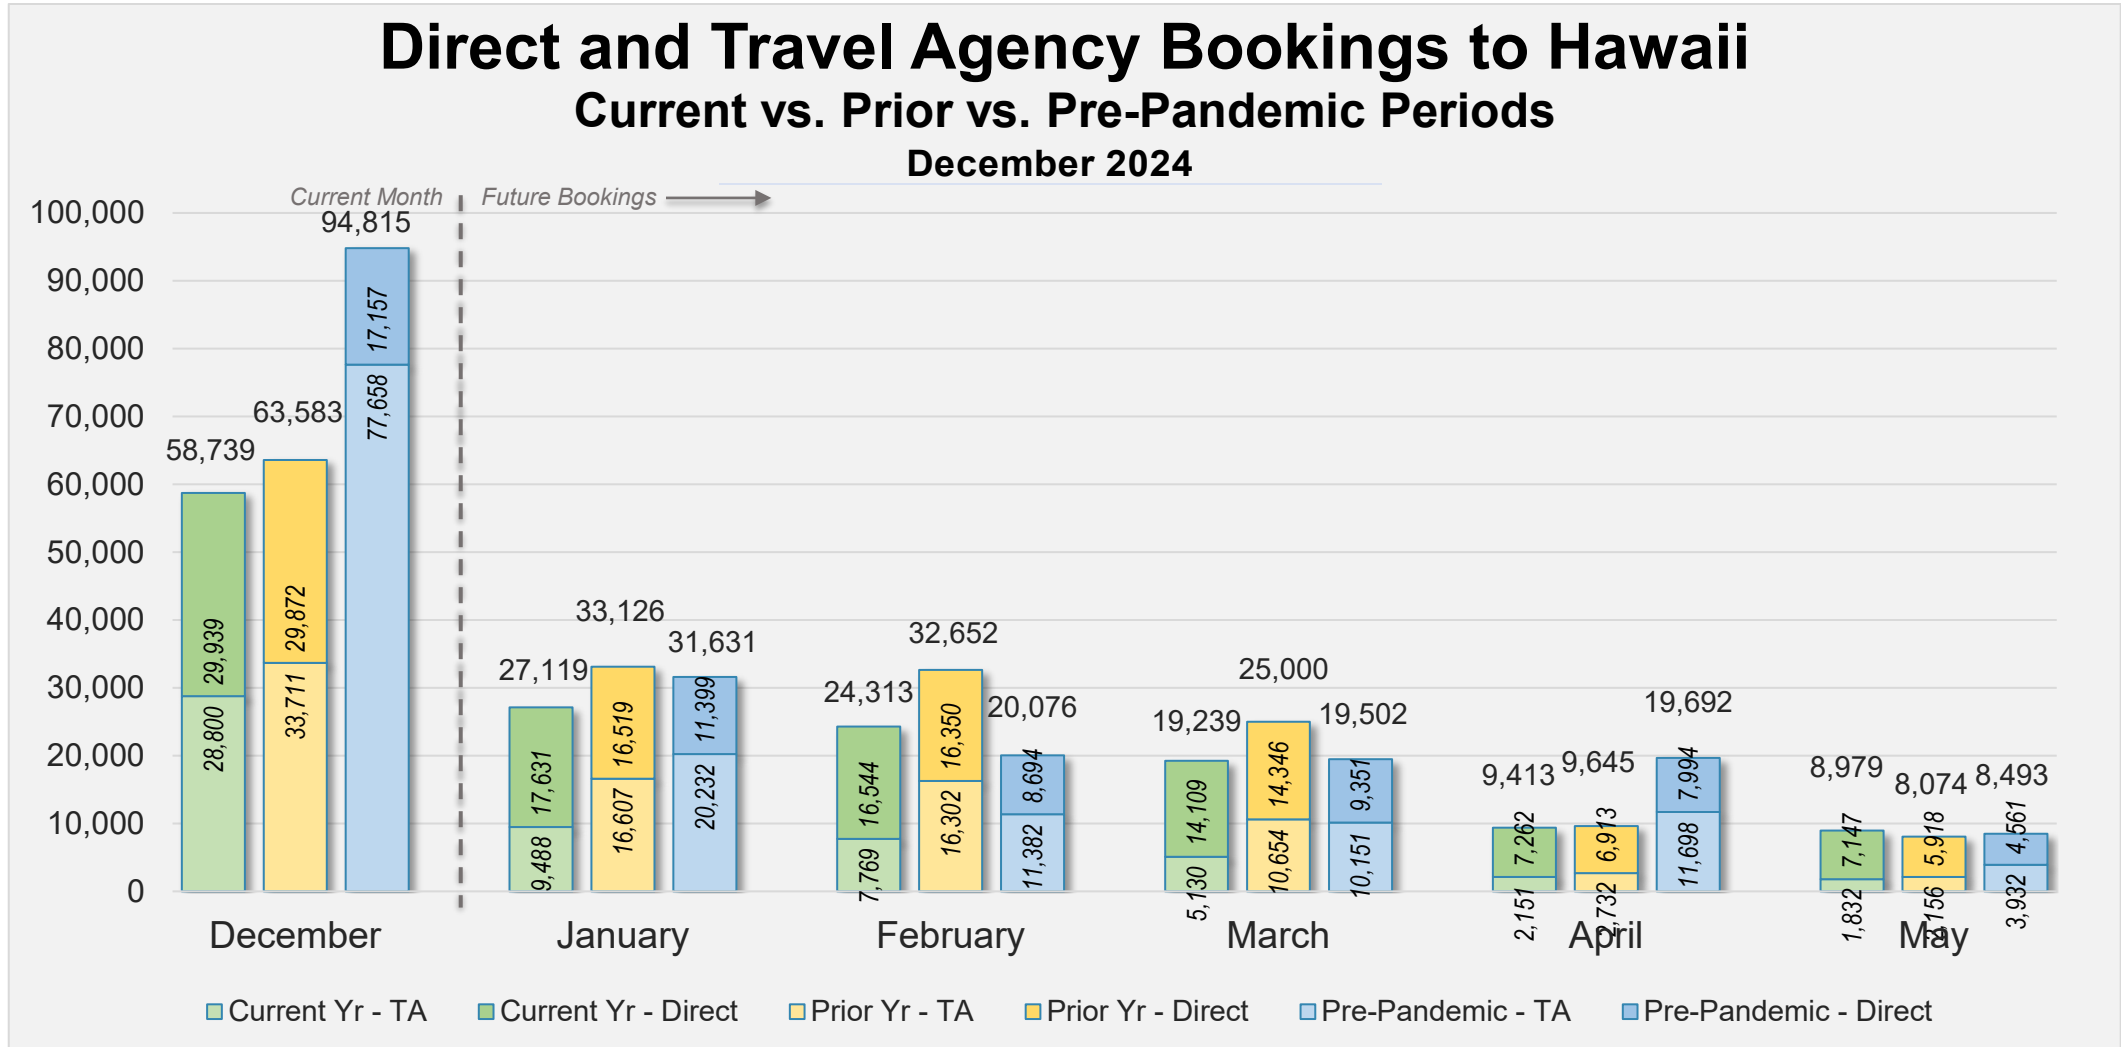

JAPAN

Direct and Travel Agency Bookings to Hawaii Current vs. Prior vs. Pre-Pandemic Periods December 2024

Source: ForwardKeys as of 12/1/24