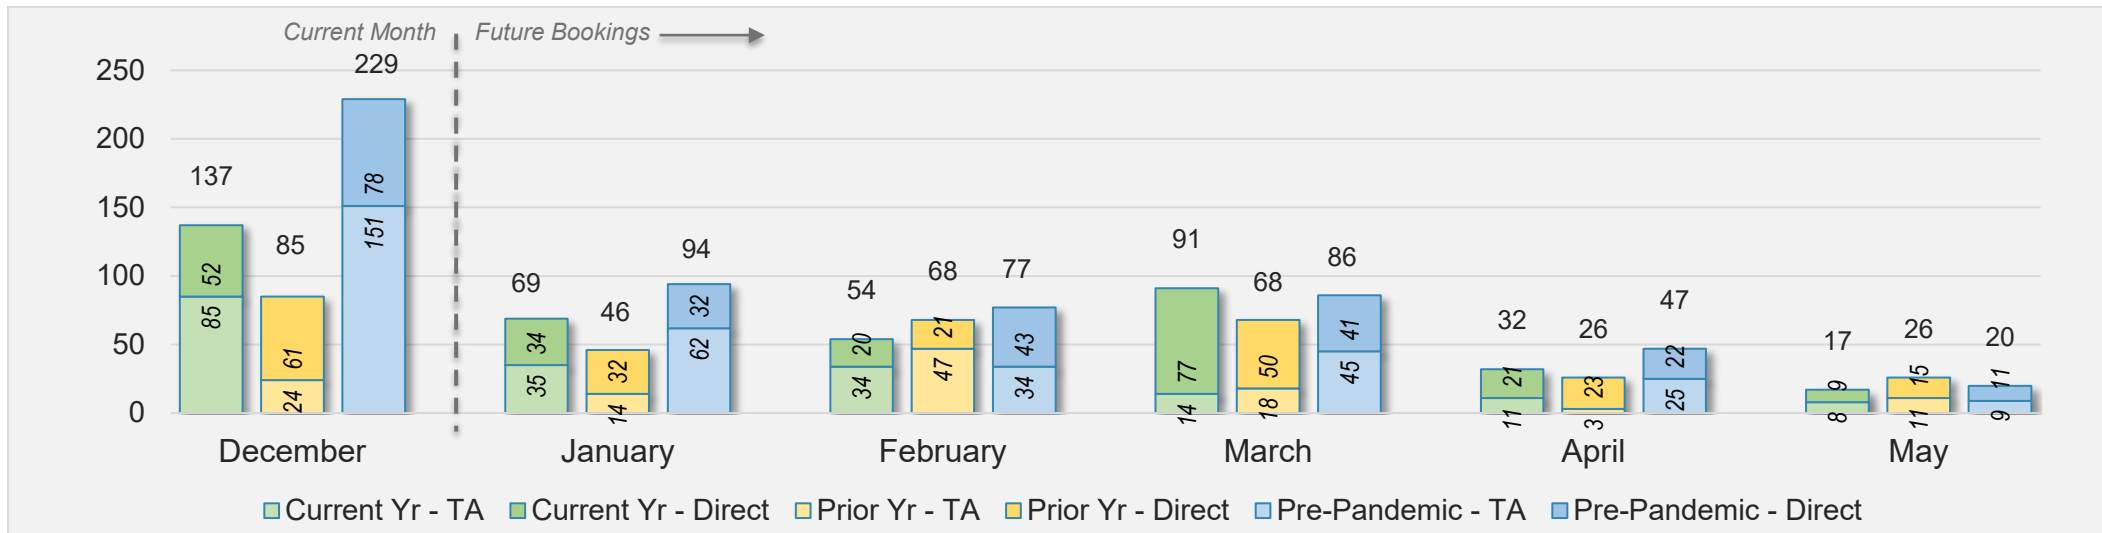

## December 2024 Direct and Travel Agency Bookings to Hawai'i

U.S.

Source: ForwardKeys as of 12/1/24

## December 2024 Direct and Travel Agency Bookings to Hawai'i

JAPAN

Source: ForwardKeys as of 12/1/24