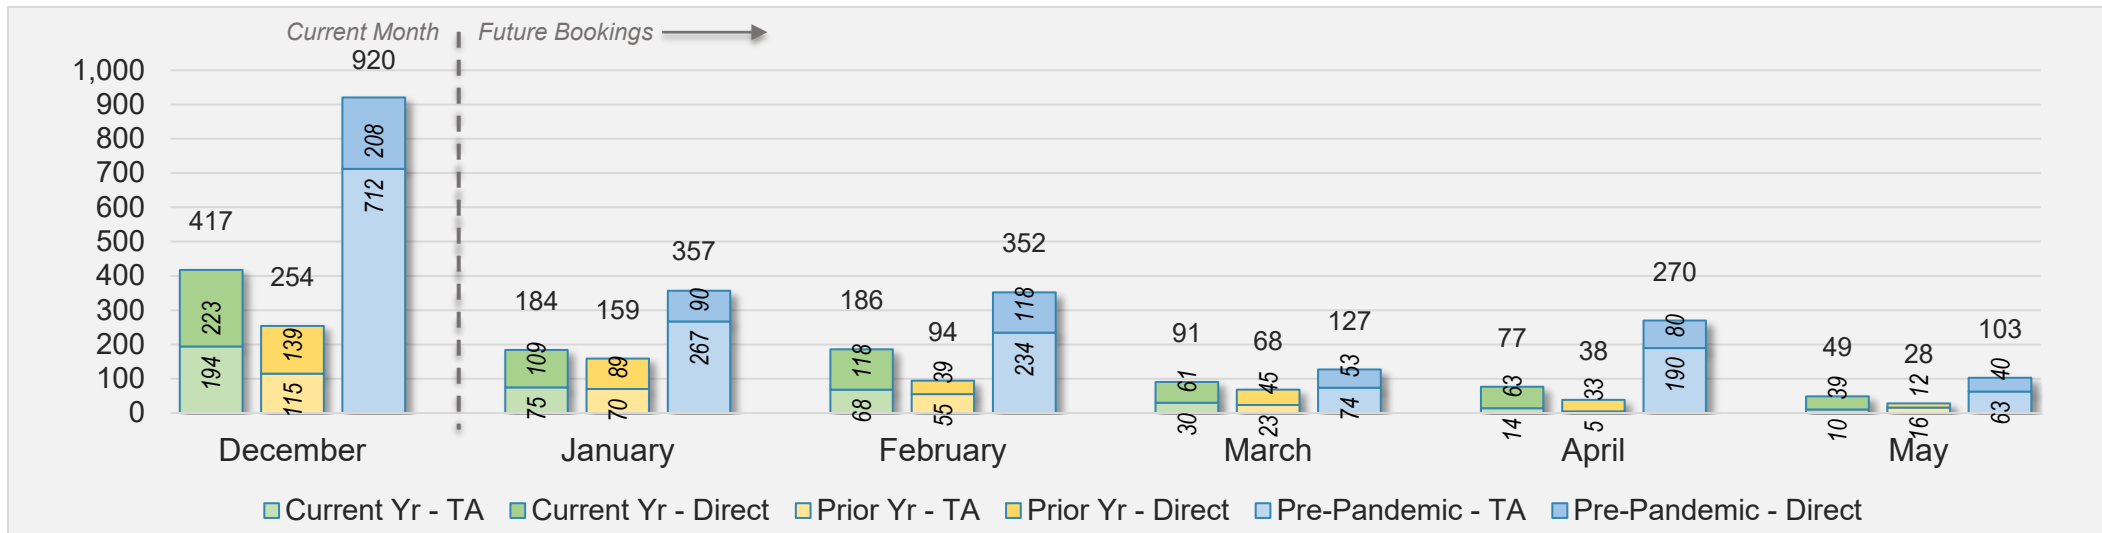

December 2024 Direct and Travel Agency Bookings to Hawai'i