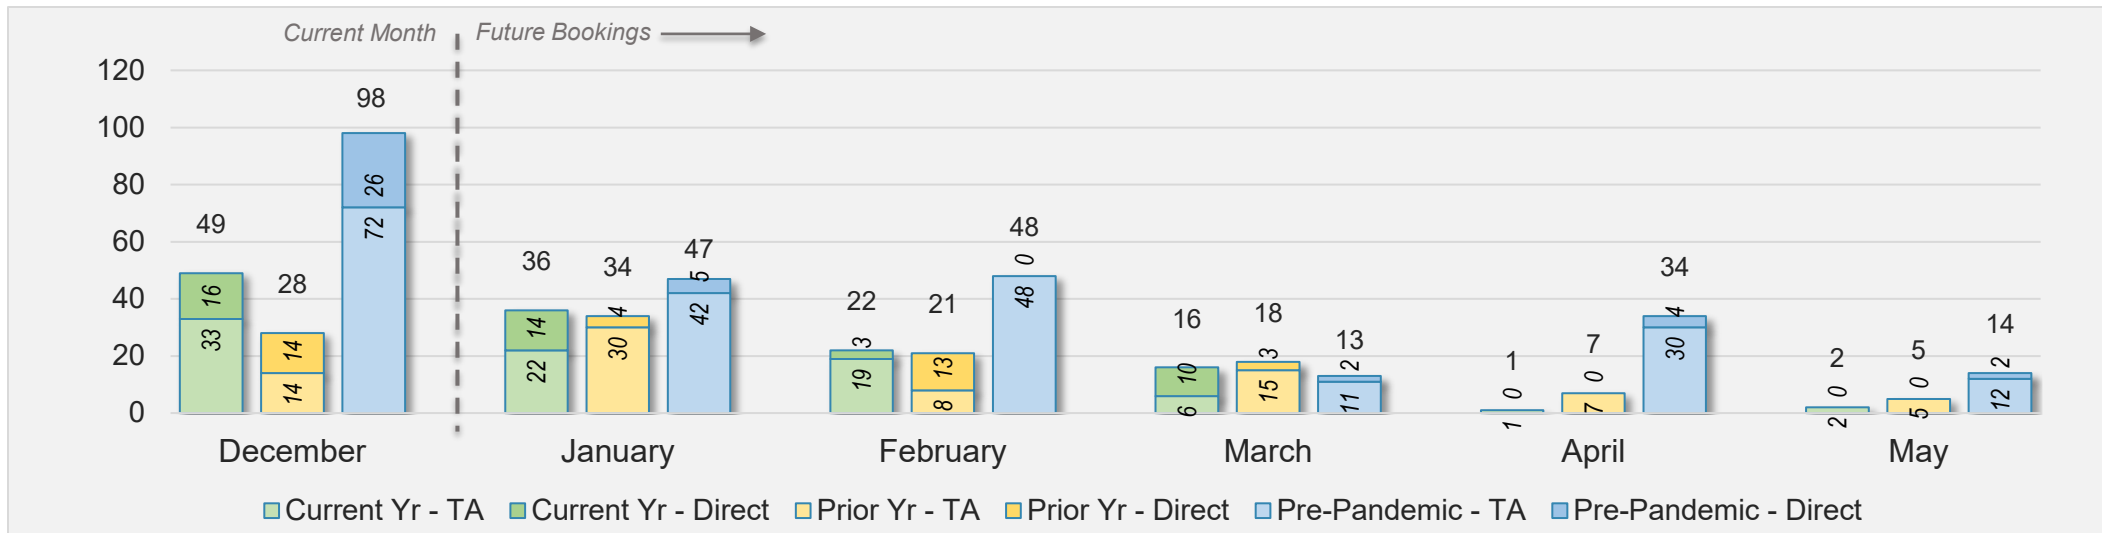

December 2024 Direct and Travel Agency Bookings to Hawai'i

Source: ForwardKeys as of 12/1/24