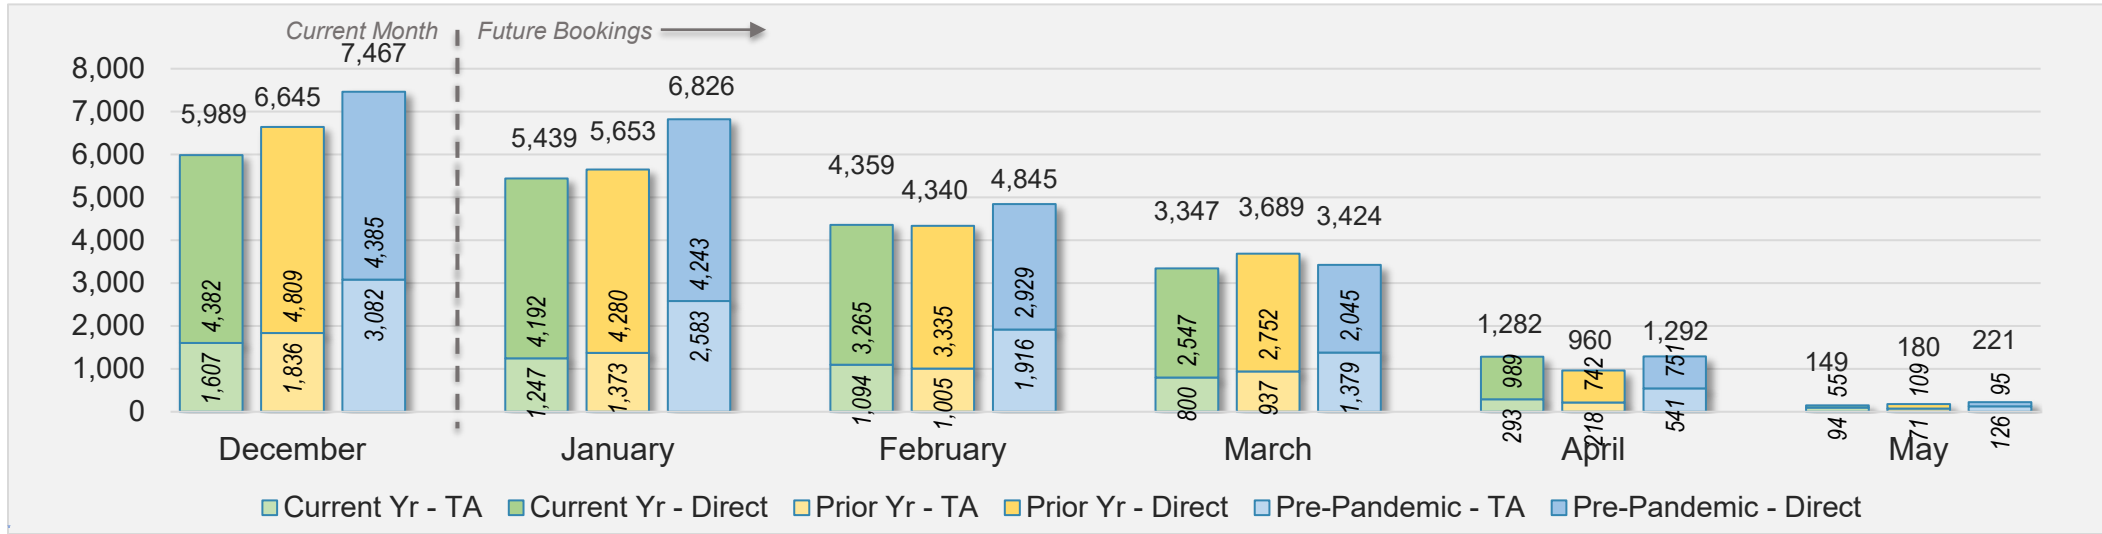

Hawai'i Island (continued)

December 2024 Direct and Travel Agency Bookings to Hawai'i

CANADA

Source: ForwardKeys as of 12/1/24

December 2024 Direct and Travel Agency Bookings to Hawai'i

KOREA