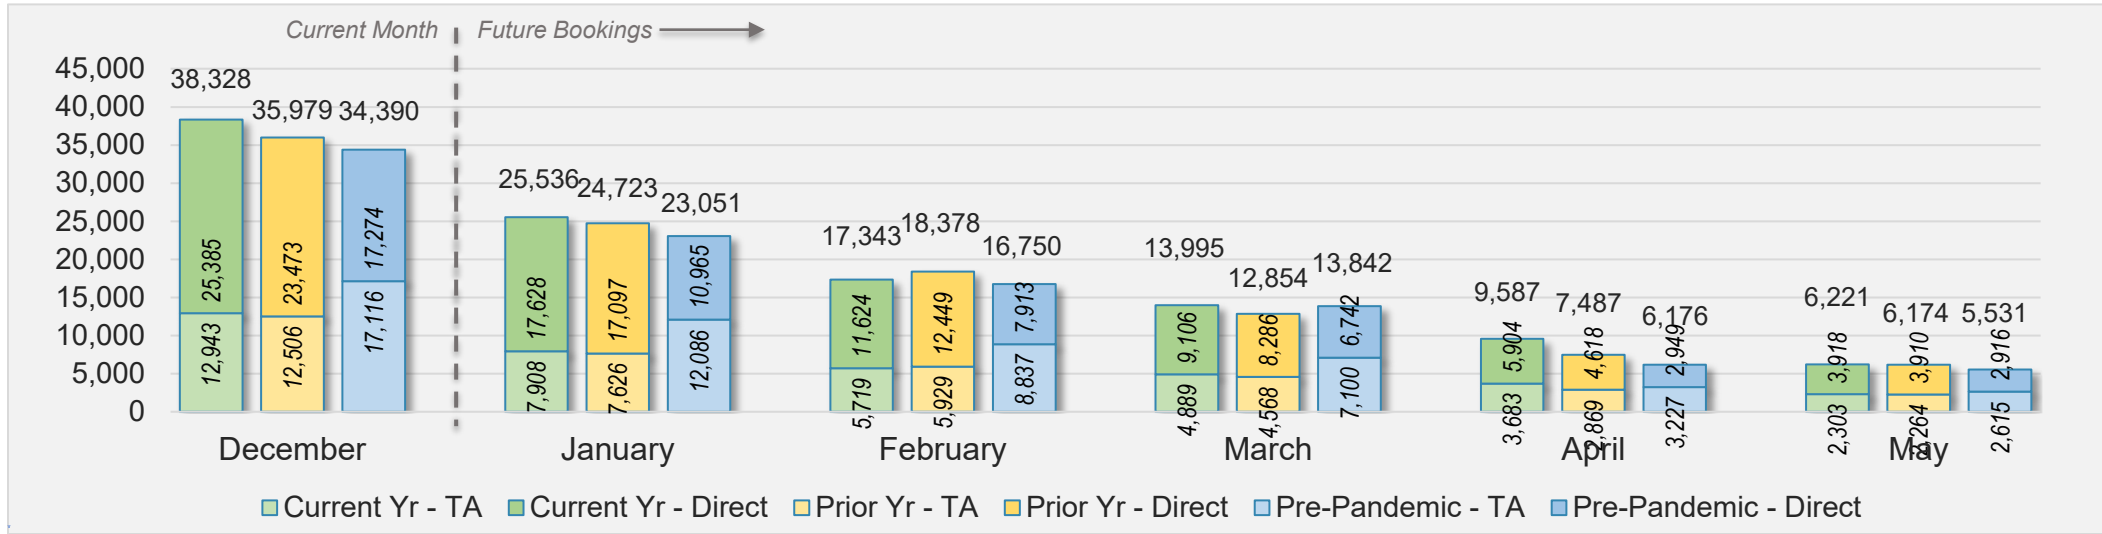

Kaua'i

December 2024 Direct and Travel Agency Bookings to Hawai'i

U.S.

Source: ForwardKeys as of 12/1/24