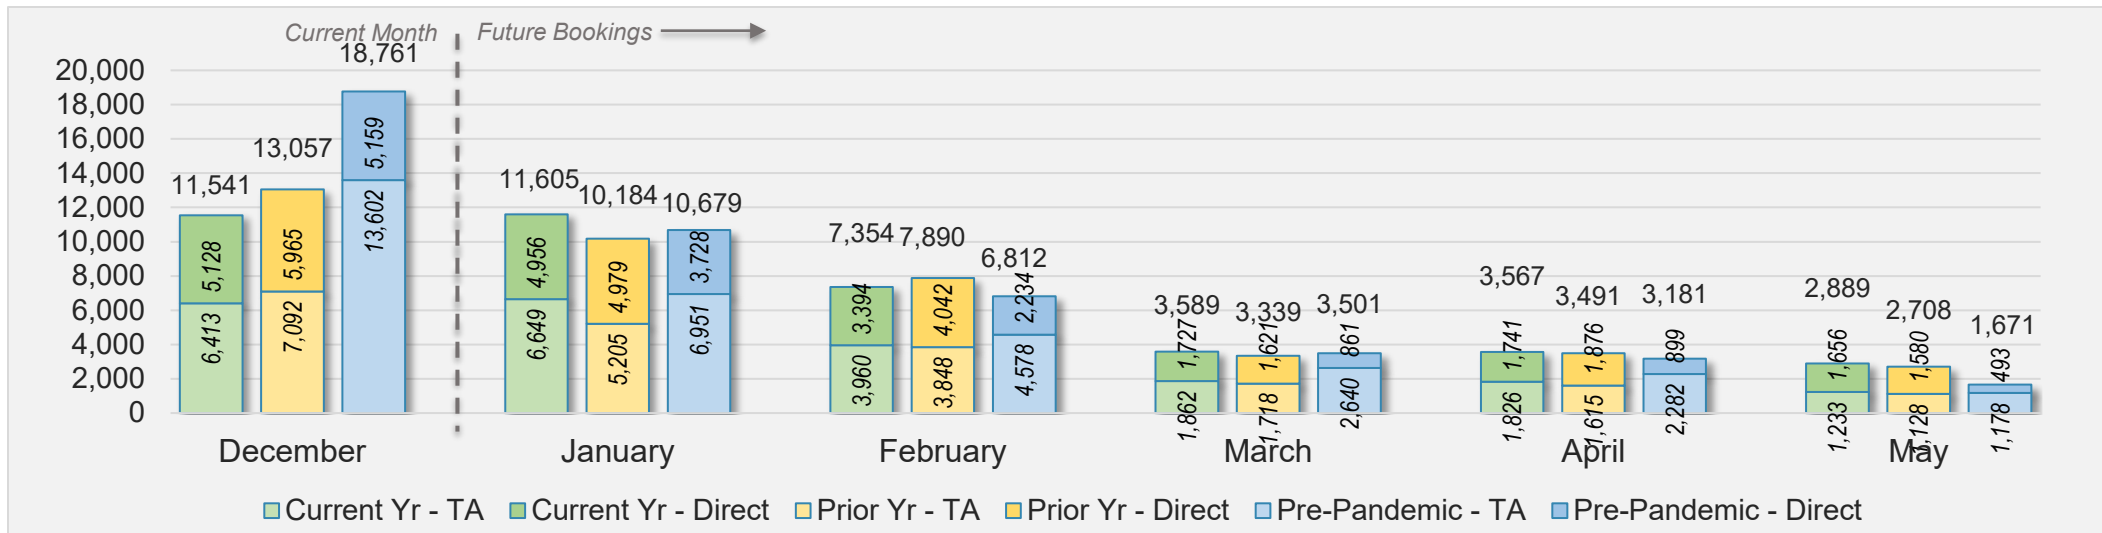

## December 2024 Direct and Travel Agency Bookings to Hawai'i

CANADA

Source: ForwardKeys as of 12/1/24

## December 2024 Direct and Travel Agency Bookings to Hawai'i

KOREA

Source: ForwardKeys as of 12/1/24