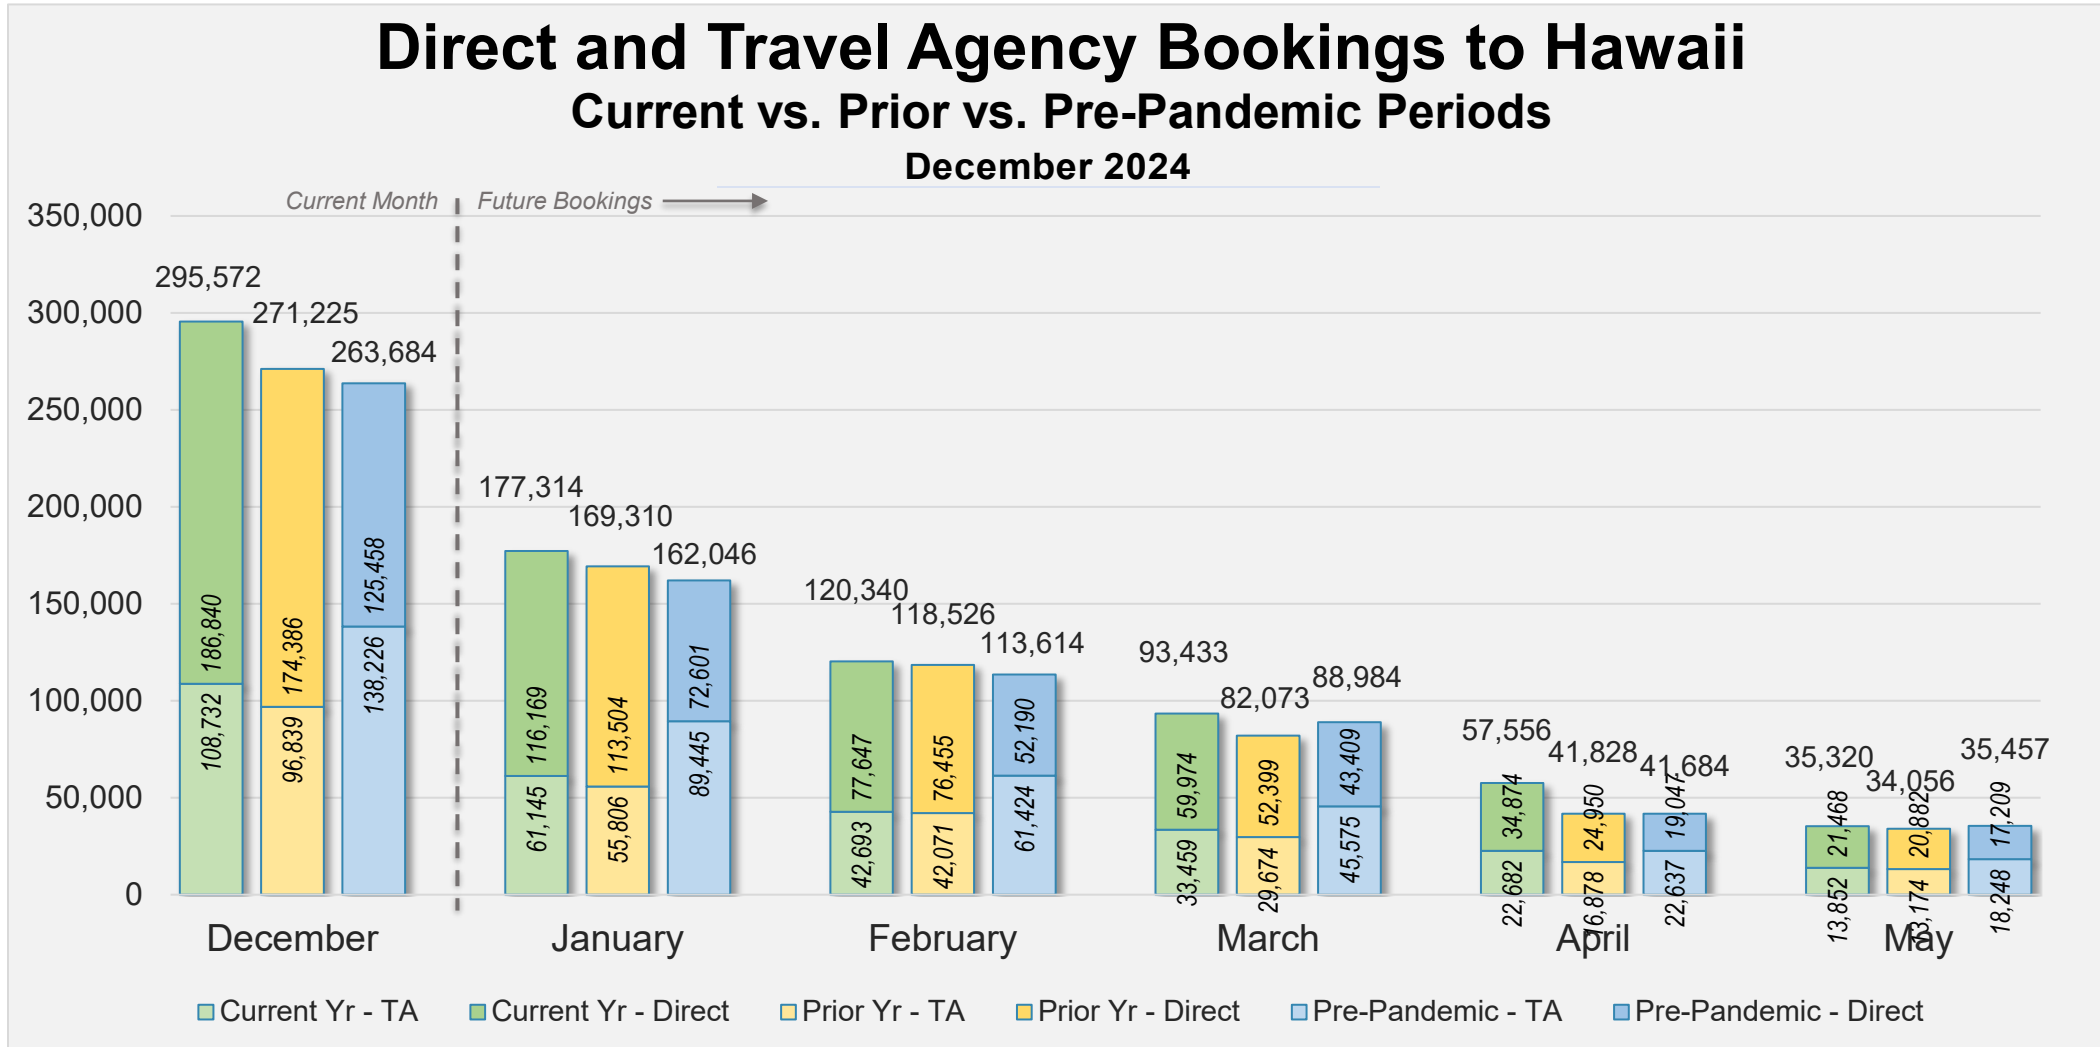

Direct and Travel Agency Bookings to Hawaii Current vs. Prior vs. Pre-Pandemic Periods December 2024

Source: ForwardKeys as of 12/1/24