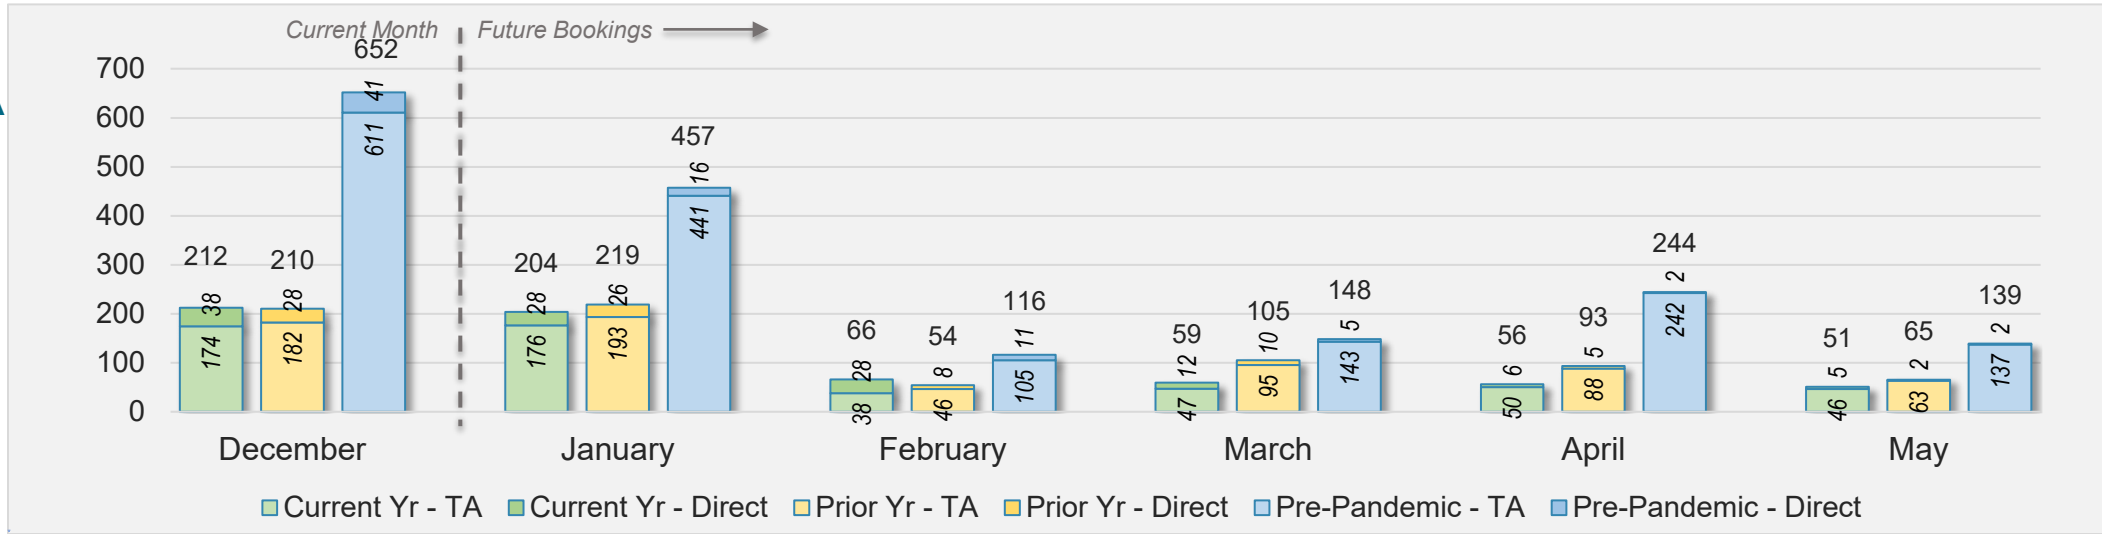

## December 2024 Direct and Travel Agency Bookings to Hawai'i

CANADA

Source: ForwardKeys as of 12/1/24

## December 2024 Direct and Travel Agency Bookings to Hawai'i

KOREA

Source: ForwardKeys as of 12/1/24

# Hawai'i Island (continued)

December 2024 Direct and Travel Agency Bookings to Hawai'i

AUSTRALIA

Source: ForwardKeys as of 12/1/24