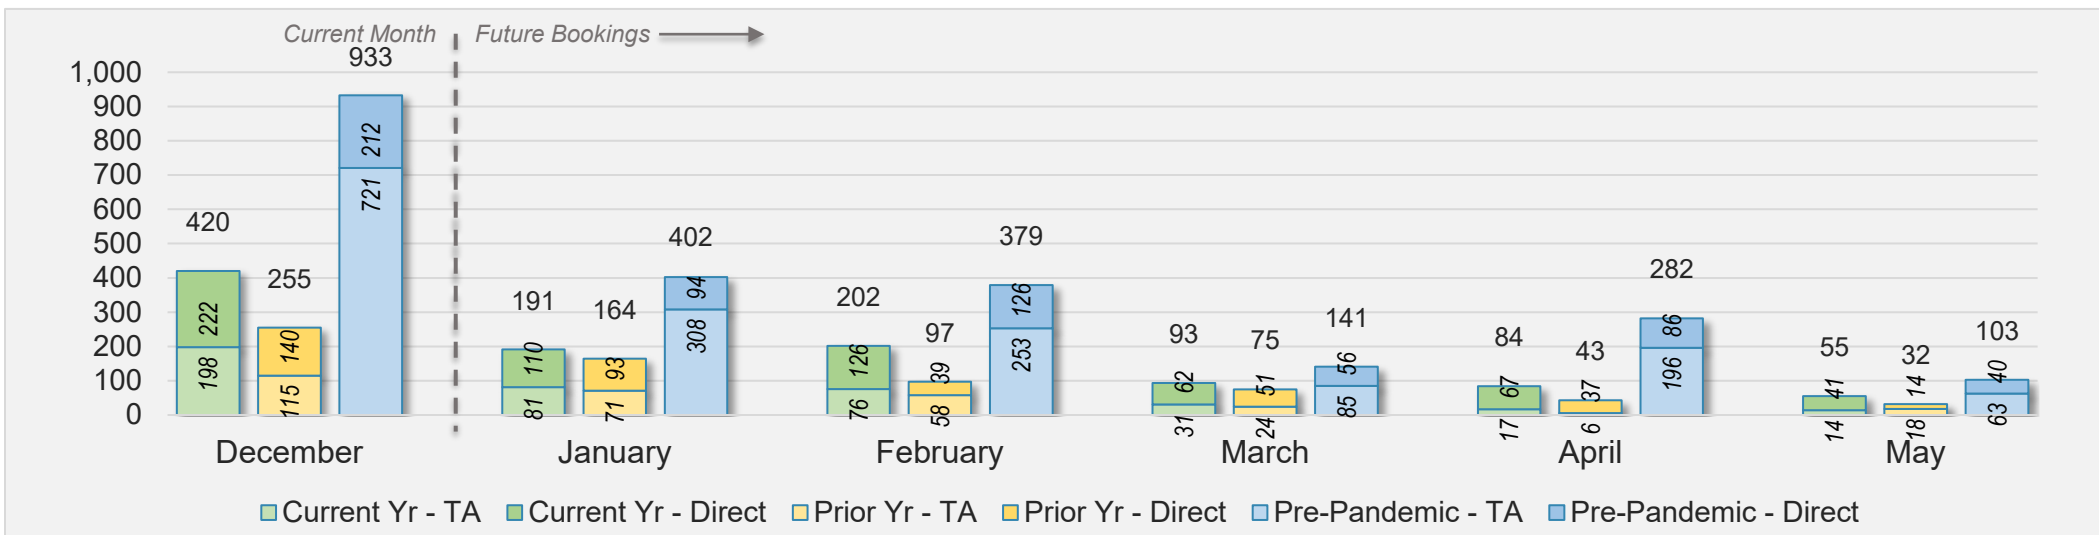

AUSTRALIA

Source: ForwardKeys as of 12/8/24

Maui

December 2024 Direct and Travel Agency Bookings to Hawai'i

December 2024 Direct and Travel Agency Bookings to Hawai'i

Maui (continued)

December 2024 Direct and Travel Agency Bookings to Hawai'i

Source: ForwardKeys as of 12/8/24

December 2024 Direct and Travel Agency Bookings to Hawai'i

Source: ForwardKeys as of 12/8/24

Maui (continued)

December 2024 Direct and Travel Agency Bookings to Hawai'i

AUSTRALIA