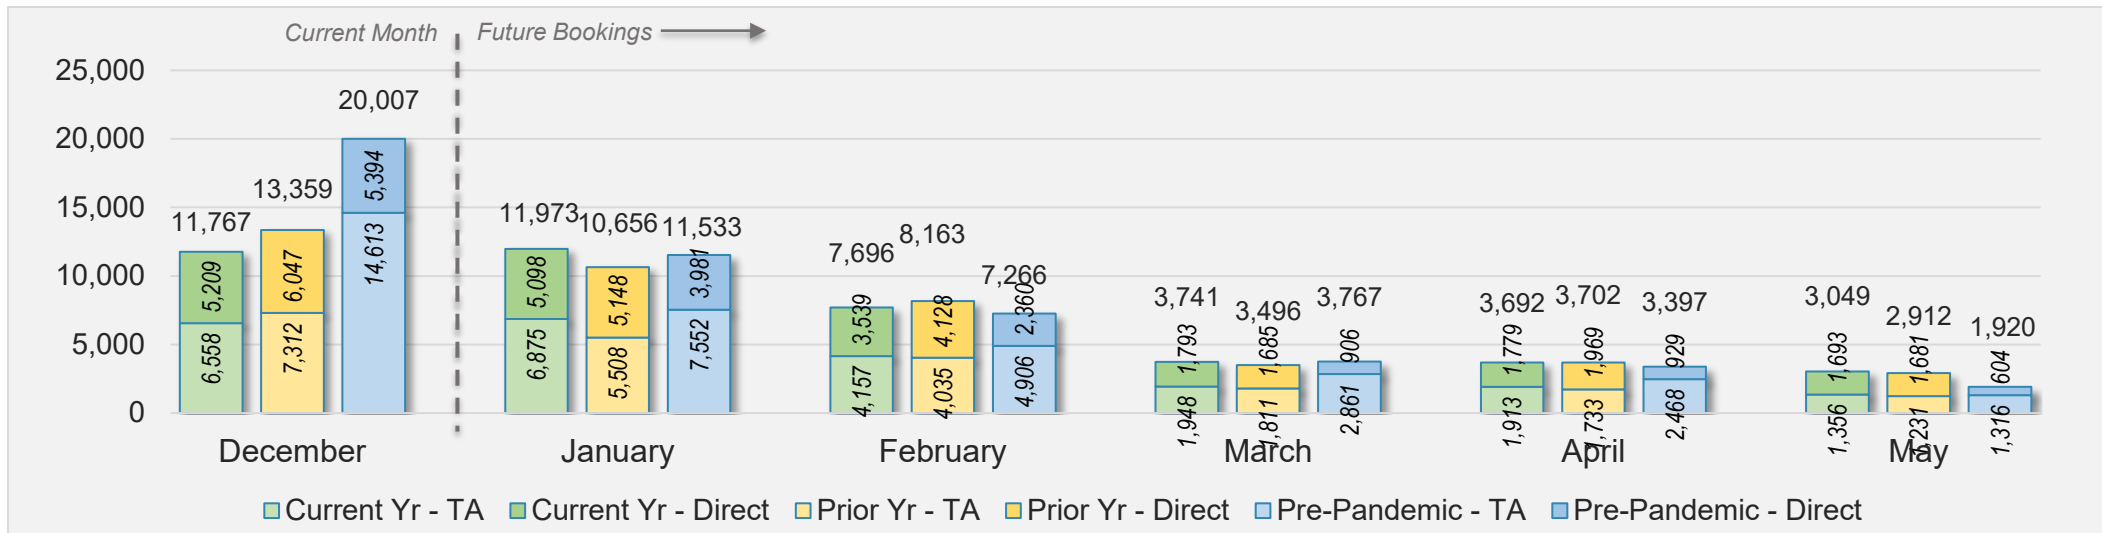

Source: ForwardKeys as of 12/8/24