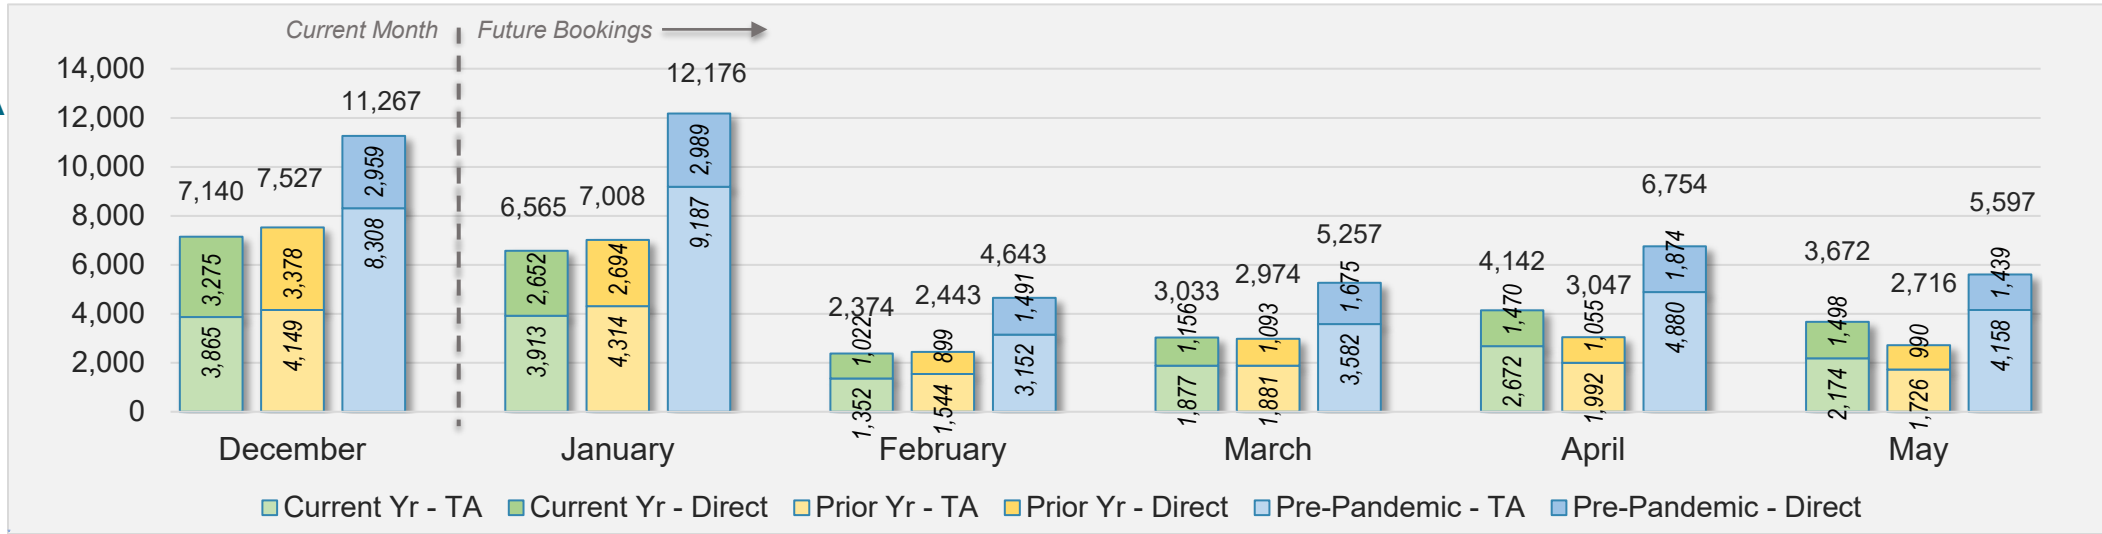

Source: ForwardKeys as of 12/8/24

December 2024 Direct and Travel Agency Bookings to Hawai'i

KOREA

Source: ForwardKeys as of 12/8/24

O'ahu (continued)

December 2024 Direct and Travel Agency Bookings to Hawai'i

AUSTRALIA

Source: ForwardKeys as of 12/8/24

Maui

December 2024 Direct and Travel Agency Bookings to Hawai'i

December 2024 Direct and Travel Agency Bookings to Hawai'i

Maui (continued)

December 2024 Direct and Travel Agency Bookings to Hawai'i