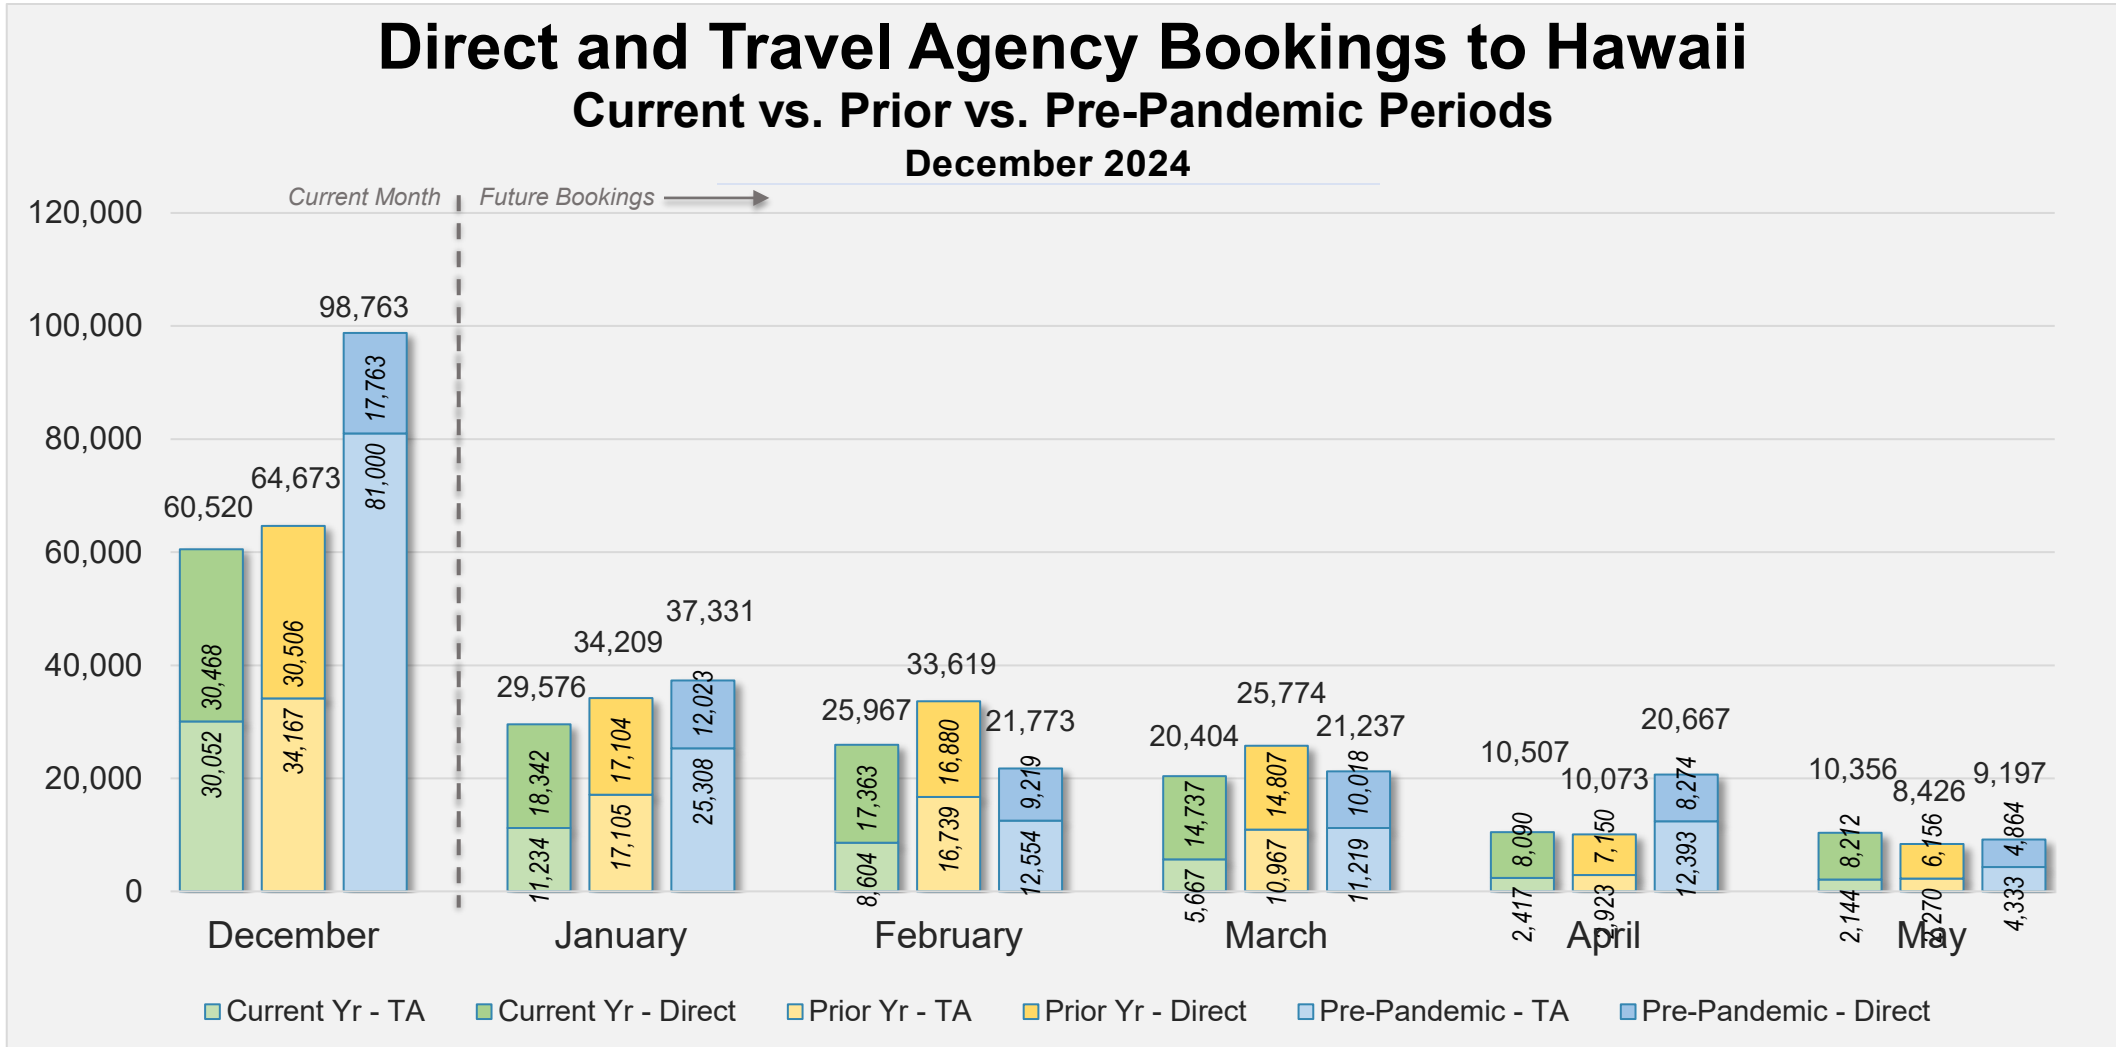

JAPAN

Direct and Travel Agency Bookings to Hawaii Current vs. Prior vs. Pre-Pandemic Periods December 2024

Source: ForwardKeys as of 12/8/24