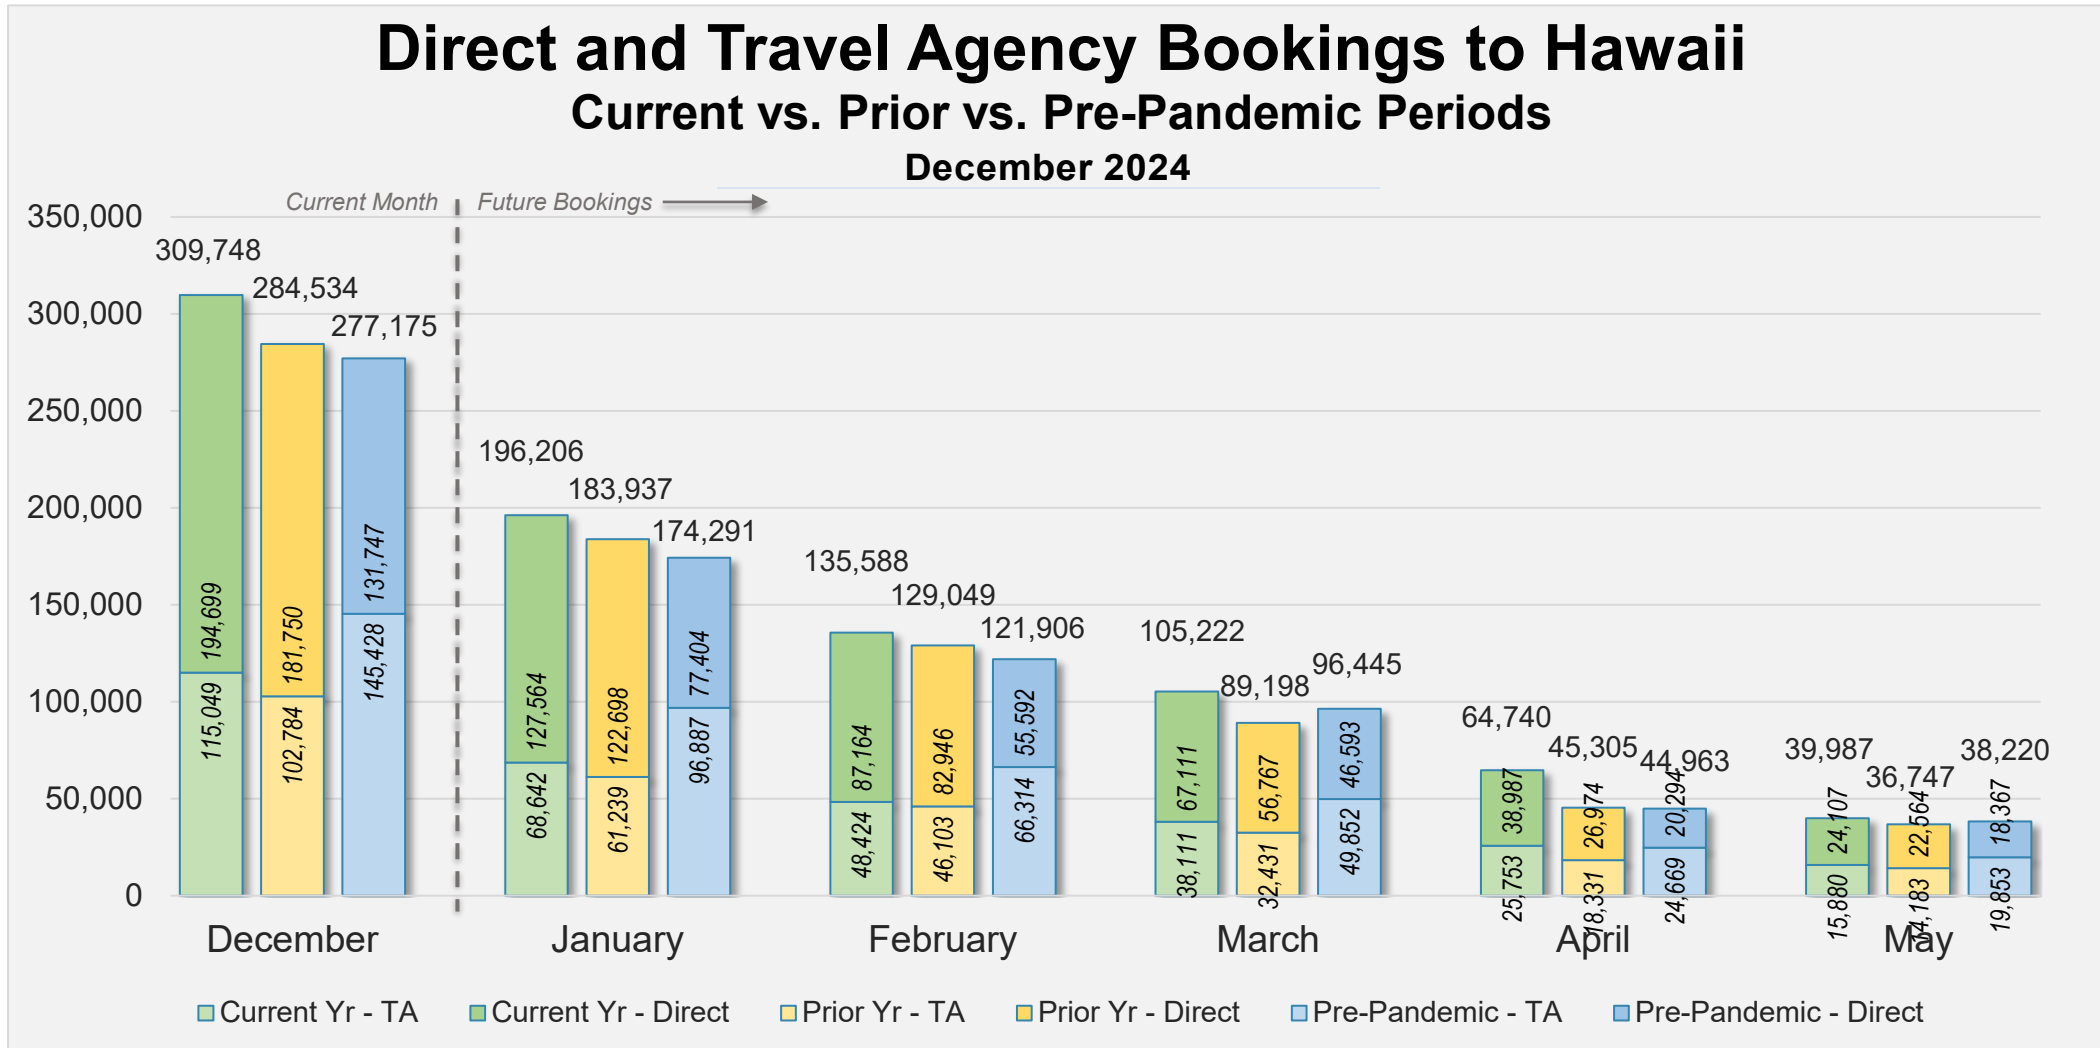

Direct and Travel Agency Bookings to Hawaii Current vs. Prior vs. Pre-Pandemic Periods December 2024

Source: ForwardKeys as of 12/8/24