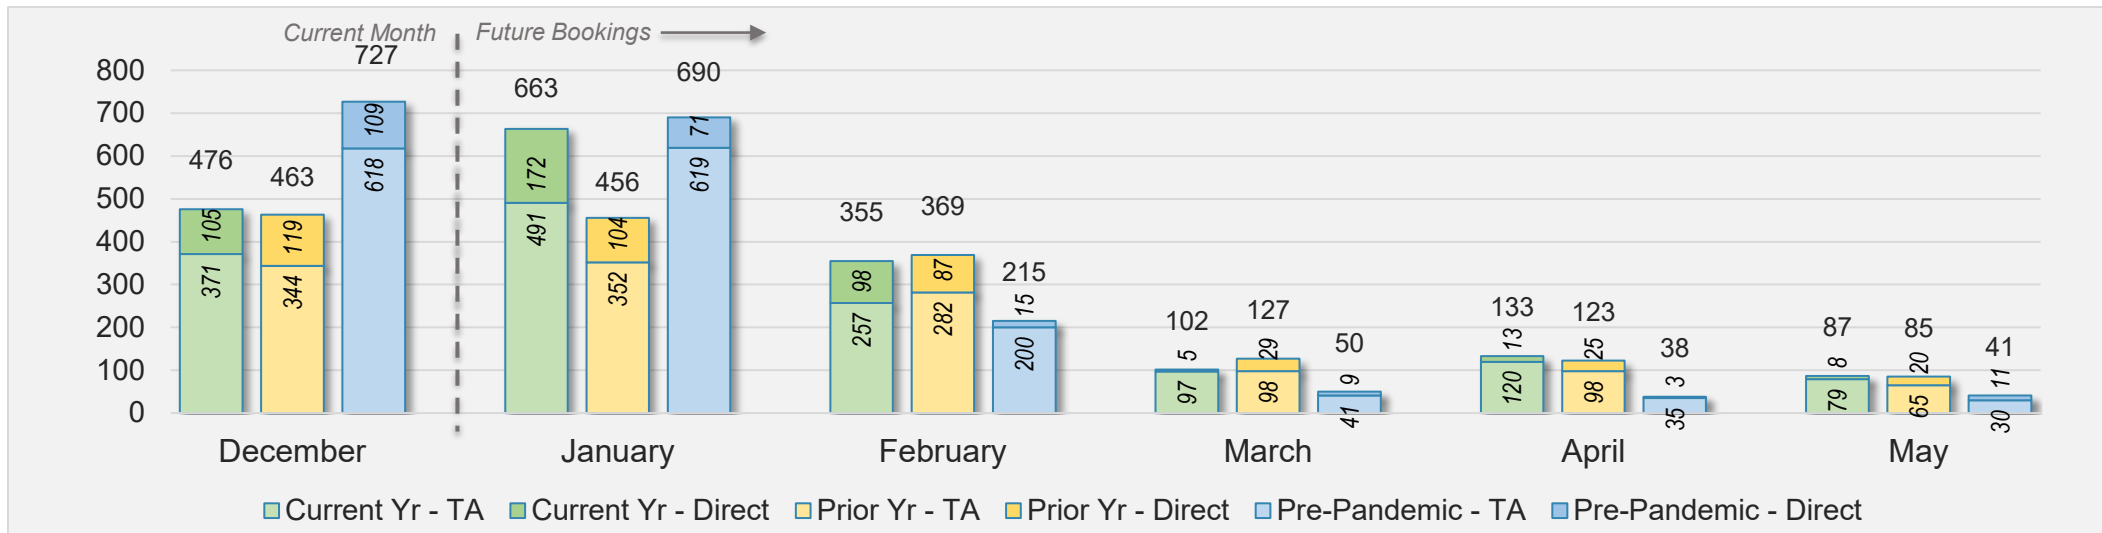

AUSTRALIA

Source: ForwardKeys as of 12/8/24

Hawai'i Island

December 2024 Direct and Travel Agency Bookings to Hawai'i

U.S.

Source: ForwardKeys as of 12/8/24

December 2024 Direct and Travel Agency Bookings to Hawai'i

JAPAN

Source: ForwardKeys as of 12/8/24

Hawai'i Island (continued)

December 2024 Direct and Travel Agency Bookings to Hawai'i

CANADA

Source: ForwardKeys as of 12/8/24

December 2024 Direct and Travel Agency Bookings to Hawai'i

KOREA

Source: ForwardKeys as of 12/8/24

Hawai'i Island (continued)

December 2024 Direct and Travel Agency Bookings to Hawai'i

AUSTRALIA

Source: ForwardKeys as of 12/8/24