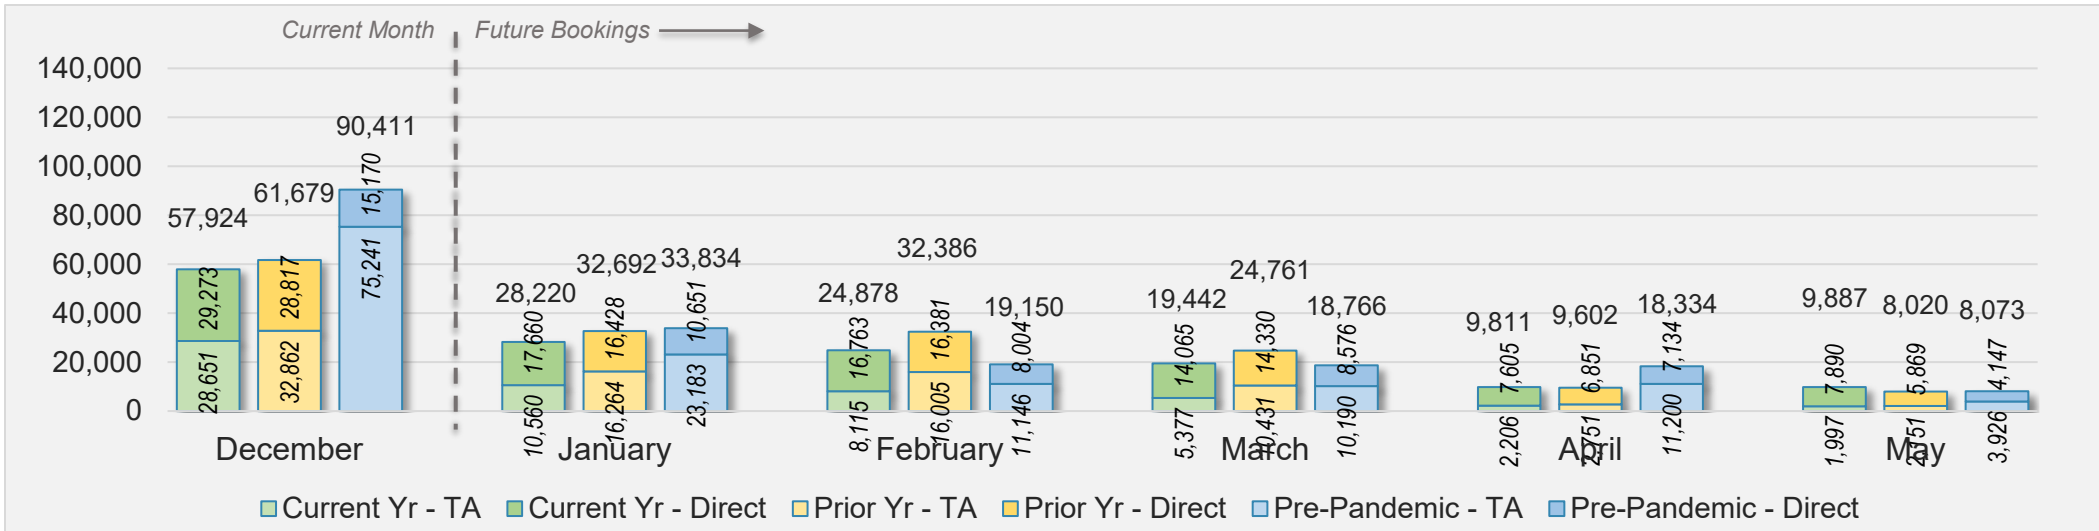

Source: ForwardKeys as of 12/8/24

AUSTRALIA

Direct and Travel Agency Bookings to Hawaii Current vs. Prior vs. Pre-Pandemic Periods December 2024

Source: ForwardKeys as of 12/8/24

O'ahu

December 2024 Direct and Travel Agency Bookings to Hawai'i

Source: ForwardKeys as of 12/8/24

December 2024 Direct and Travel Agency Bookings to Hawai'i

Source: ForwardKeys as of 12/8/24

O'ahu (continued)

December 2024 Direct and Travel Agency Bookings to Hawai'i

CANADA