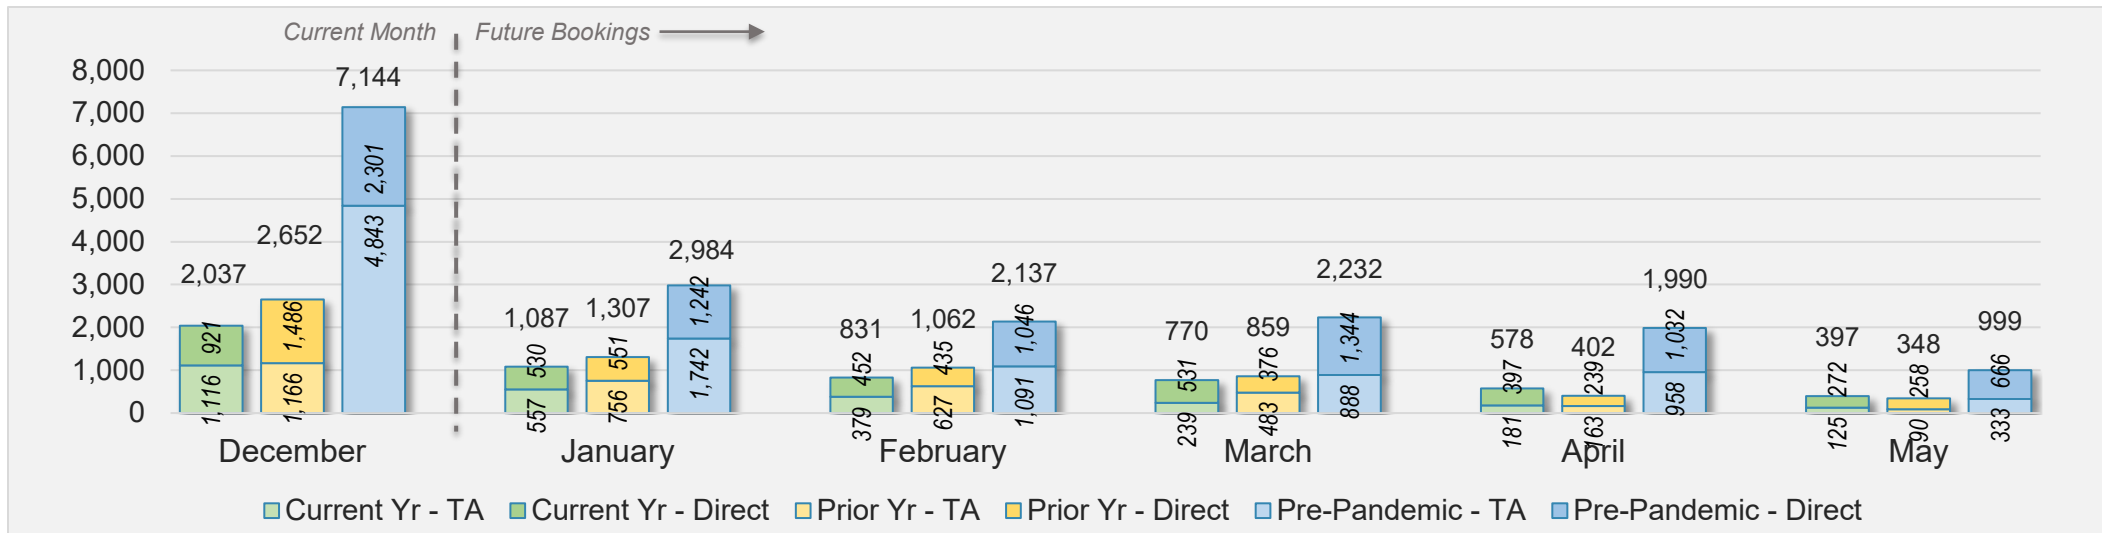

Kaua'i (continued)

December 2024 Direct and Travel Agency Bookings to Hawai'i

December 2024 Direct and Travel Agency Bookings to Hawai'i

Kaua'i (continued)

December 2024 Direct and Travel Agency Bookings to Hawai'i

AUSTRALIA

Source: ForwardKeys as of 12/8/24

Hawai'i Island

December 2024 Direct and Travel Agency Bookings to Hawai'i

U.S.

Source: ForwardKeys as of 12/8/24

December 2024 Direct and Travel Agency Bookings to Hawai'i

JAPAN

Source: ForwardKeys as of 12/8/24

Hawai'i Island (continued)

December 2024 Direct and Travel Agency Bookings to Hawai'i

CANADA

Source: ForwardKeys as of 12/8/24

December 2024 Direct and Travel Agency Bookings to Hawai'i