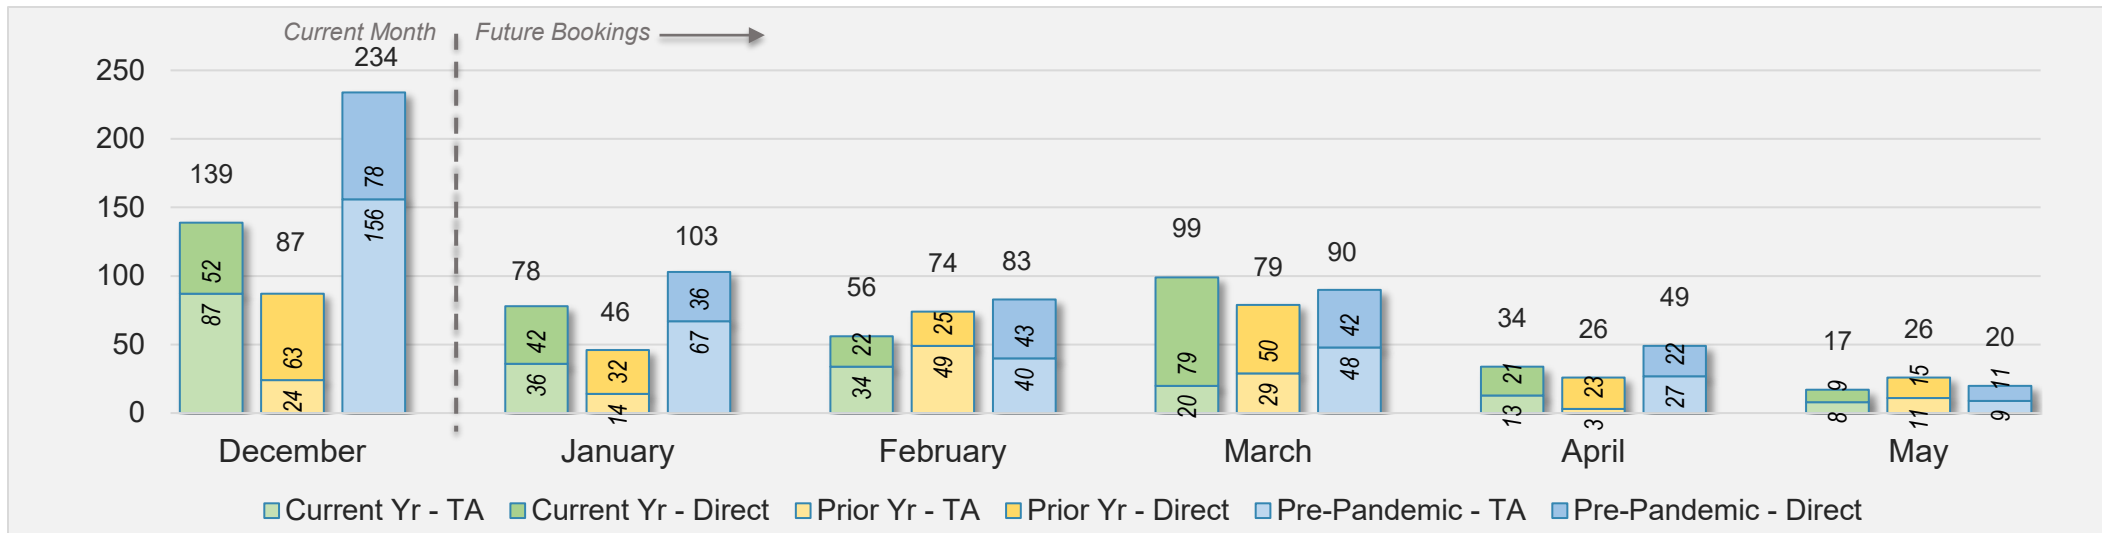

Source: ForwardKeys as of 12/8/24

December 2024 Direct and Travel Agency Bookings to Hawai'i

Source: ForwardKeys as of 12/8/24

Maui (continued)

December 2024 Direct and Travel Agency Bookings to Hawai'i

AUSTRALIA

Source: ForwardKeys as of 12/8/24

Kaua'i

December 2024 Direct and Travel Agency Bookings to Hawai'i

U.S.

Source: ForwardKeys as of 12/8/24

December 2024 Direct and Travel Agency Bookings to Hawai'i

JAPAN

Source: ForwardKeys as of 12/8/24

Kaua'i (continued)

December 2024 Direct and Travel Agency Bookings to Hawai'i

December 2024 Direct and Travel Agency Bookings to Hawai'i

Kaua'i (continued)

December 2024 Direct and Travel Agency Bookings to Hawai'i