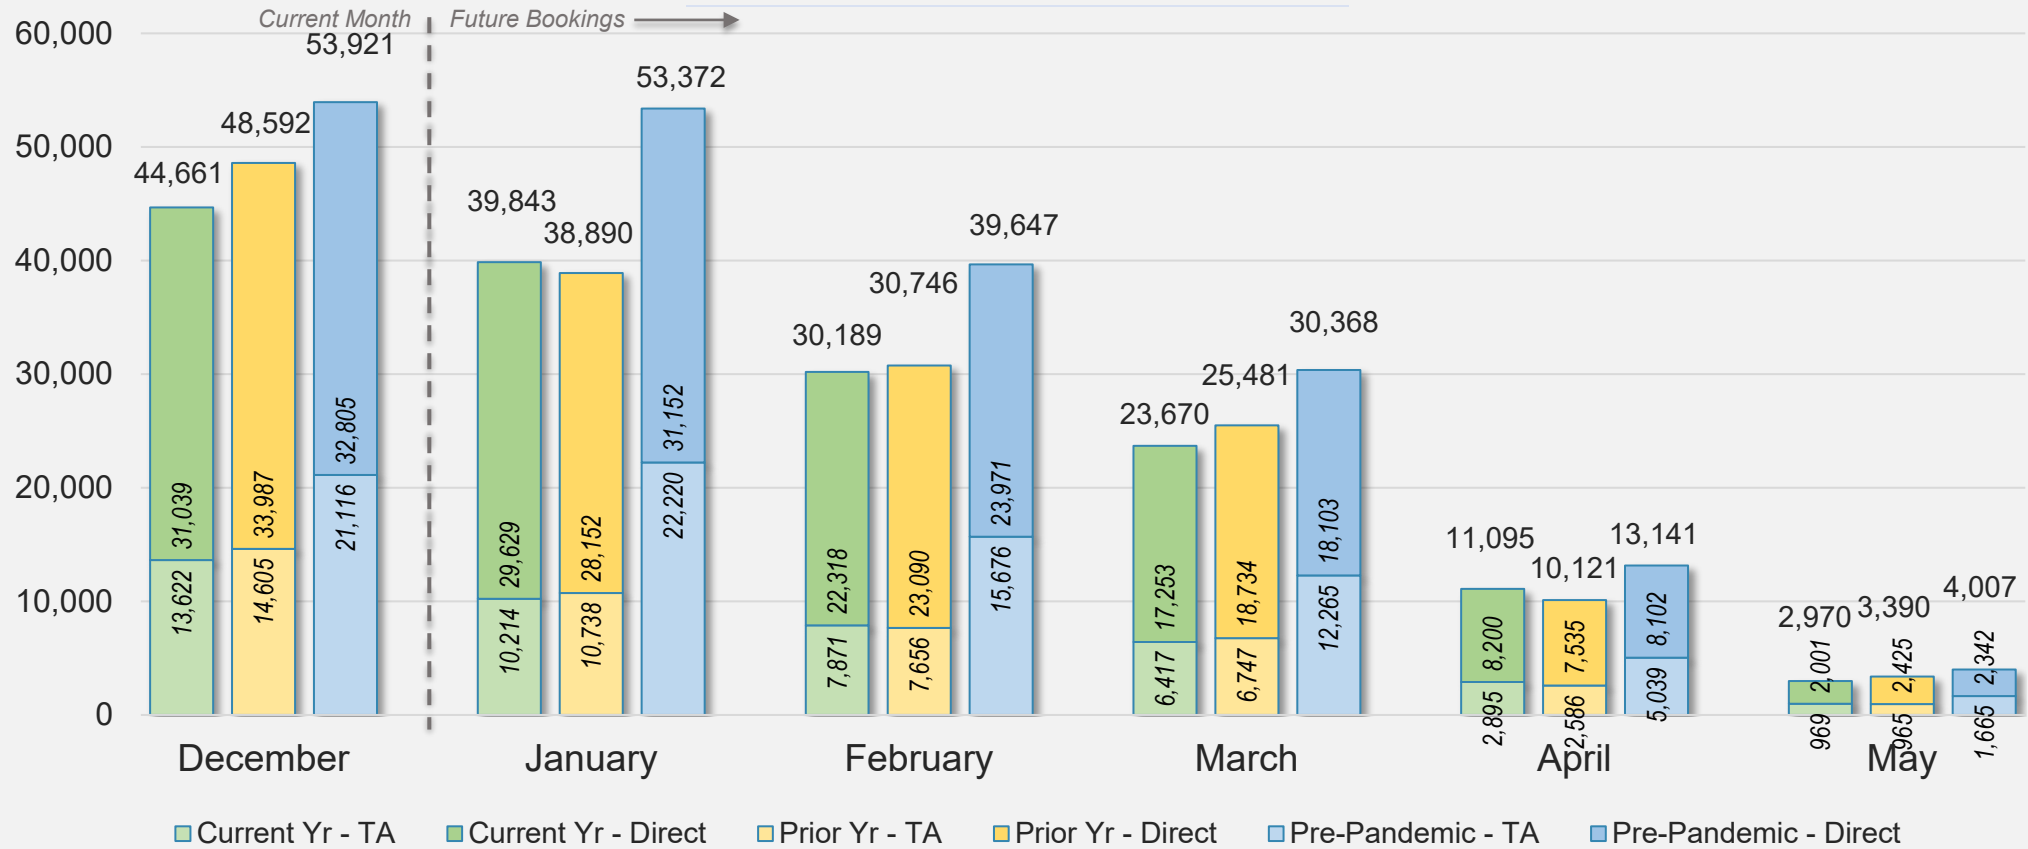

Forward Keys Index

- Bookings
 - Net sum of the number of visitors from Sales transactions counted, including Exchanges and Refunds.
- Current Year / Previous Year / Pre-pandemic
 - In the analysis results, "Current Year" refers to the period being analyzed. "Previous Year" refers to the time unit in the previous year equivalent to the "Current Year" (for year-on-year comparison purposes). "Pre-pandemic" refers to the equivalent period in 2019 to the Current period, using only 2019 data as a reference.
- Direct
 - Refers to tickets purchased directly through the airline, typically via an airline's website.
- Travel Agency
 - Refers to associated with an ARC/IATA number (or otherwise retail).

Direct and Travel Agency Bookings to Hawaii Current vs. Prior vs. Pre-Pandemic Periods December 2024

Source: ForwardKeys as of 12/8/24

JAPAN

Direct and Travel Agency Bookings to Hawaii Current vs. Prior vs. Pre-Pandemic Periods December 2024

Source: ForwardKeys as of 12/8/24

CANADA

Direct and Travel Agency Bookings to Hawaii Current vs. Prior vs. Pre-Pandemic Periods December 2024

Source: ForwardKeys as of 12/8/24

KOREA

Direct and Travel Agency Bookings to Hawaii Current vs. Prior vs. Pre-Pandemic Periods December 2024