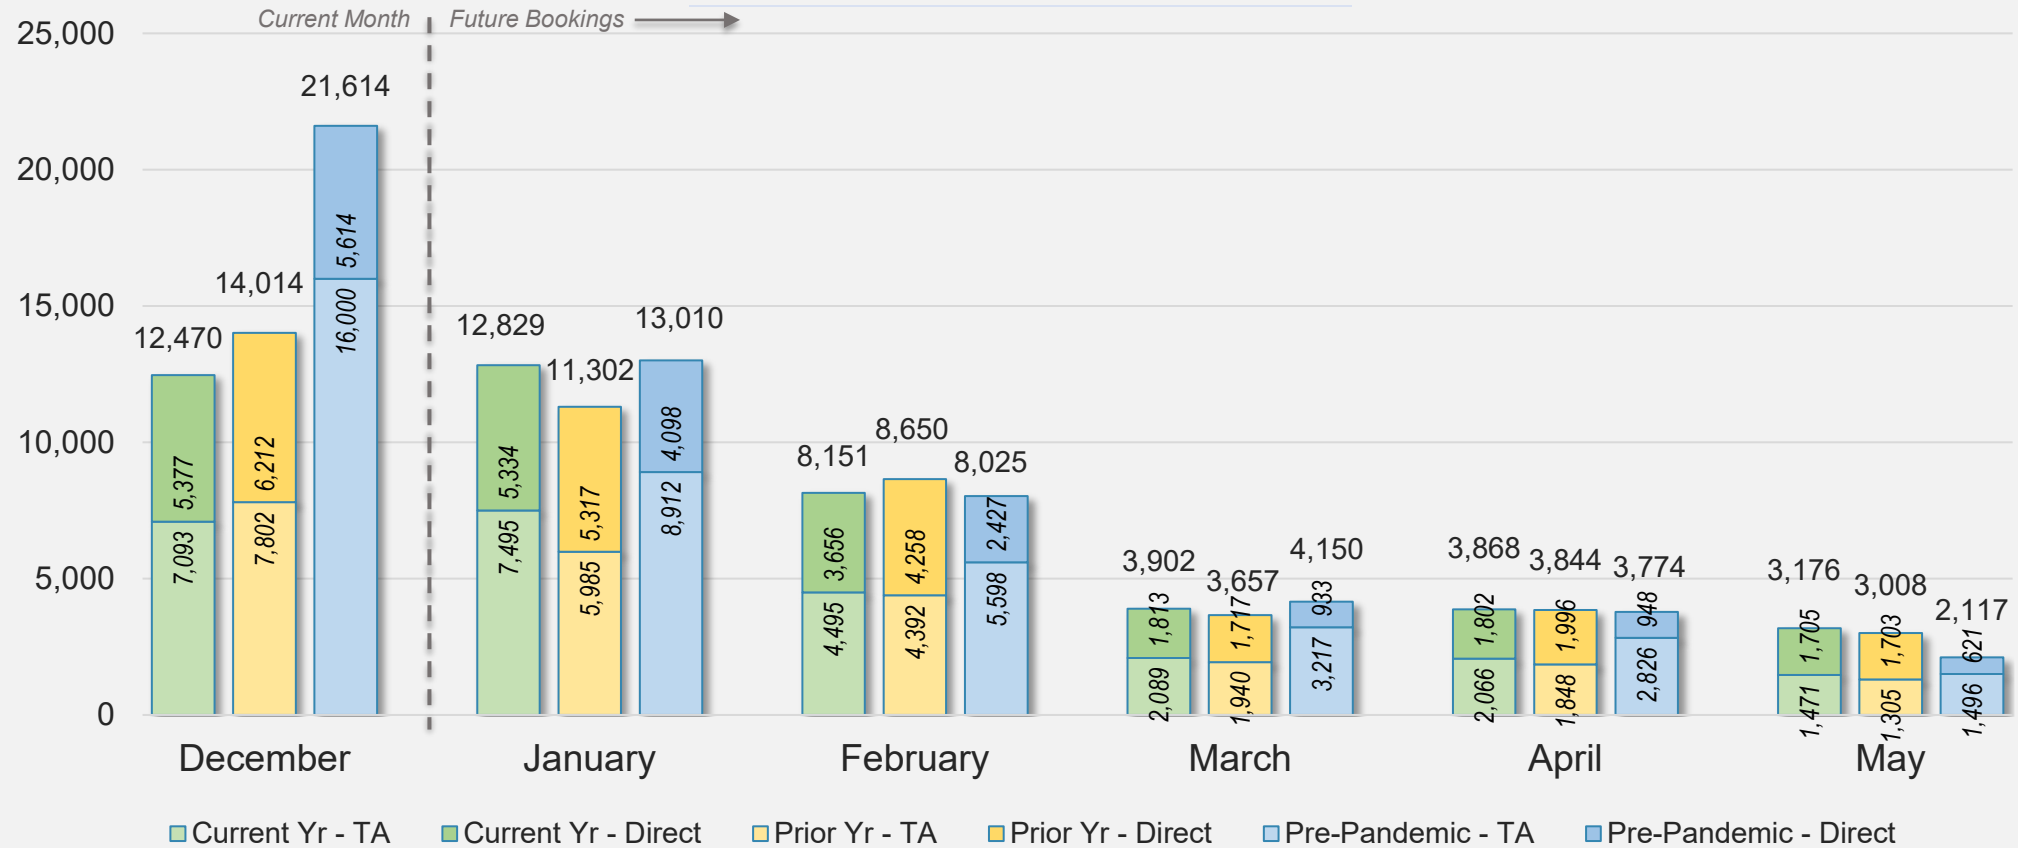

Forward Keys Index

- Bookings
 - Net sum of the number of visitors from Sales transactions counted, including Exchanges and Refunds.
- Current Year / Previous Year / Pre-pandemic
 - In the analysis results, "Current Year" refers to the period being analyzed. "Previous Year" refers to the time unit in the previous year equivalent to the "Current Year" (for year-on-year comparison purposes). "Pre-pandemic" refers to the equivalent period in 2019 to the Current period, using only 2019 data as a reference.
- Direct
 - Refers to tickets purchased directly through the airline, typically via an airline's website.
- Travel Agency
 - Refers to associated with an ARC/IATA number (or otherwise retail).

Source: ForwardKeys as of 12/8/24

CANADA

Direct and Travel Agency Bookings to Hawaii Current vs. Prior vs. Pre-Pandemic Periods December 2024

Source: ForwardKeys as of 12/8/24

KOREA

Direct and Travel Agency Bookings to Hawaii Current vs. Prior vs. Pre-Pandemic Periods December 2024

Source: ForwardKeys as of 12/8/24

AUSTRALIA

Direct and Travel Agency Bookings to Hawaii Current vs. Prior vs. Pre-Pandemic Periods December 2024

Source: ForwardKeys as of 12/8/24

O'ahu

December 2024 Direct and Travel Agency Bookings to Hawai'i