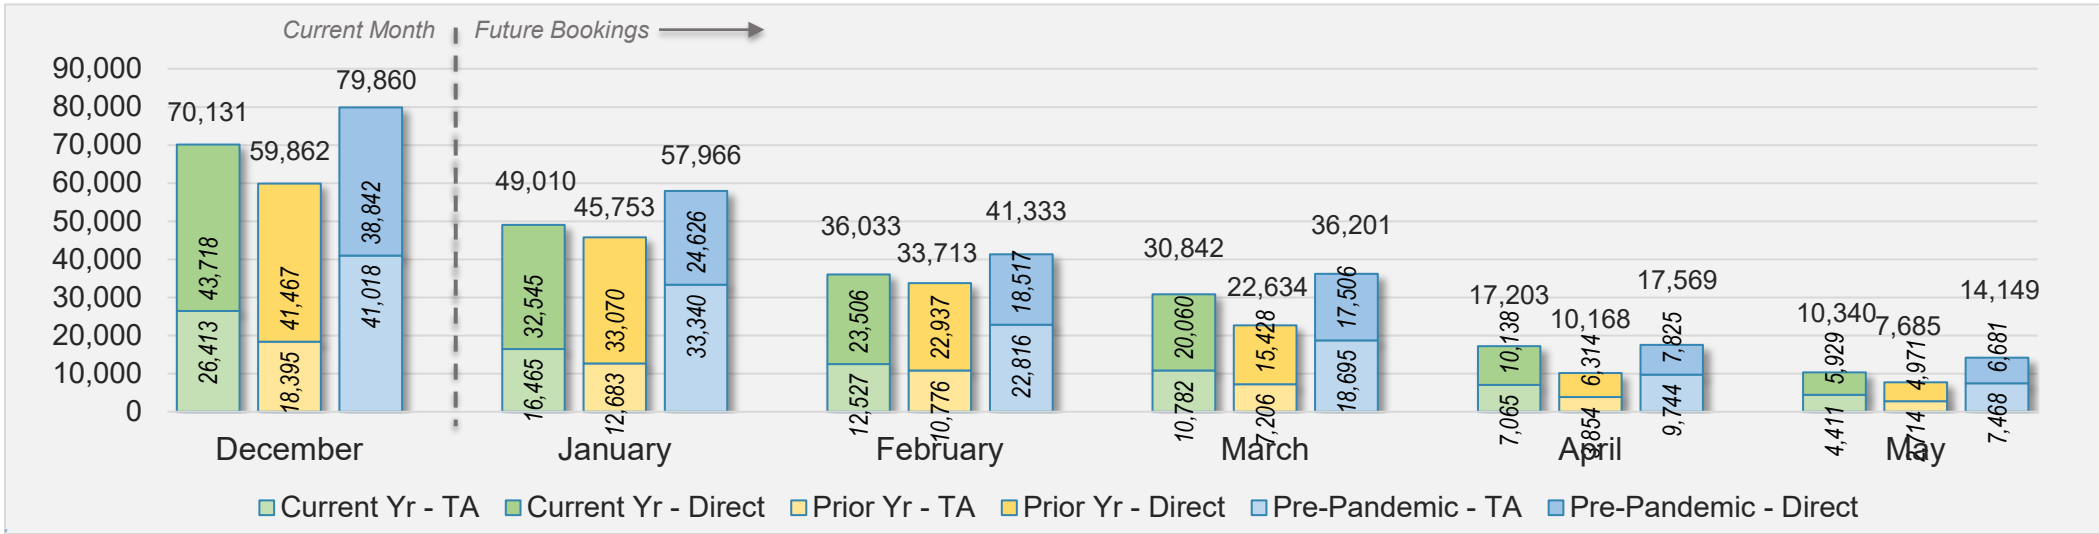

Source: ForwardKeys as of 12/8/24

December 2024 Direct and Travel Agency Bookings to Hawai'i

KOREA

Source: ForwardKeys as of 12/8/24

O'ahu (continued)

December 2024 Direct and Travel Agency Bookings to Hawai'i

AUSTRALIA

Source: ForwardKeys as of 12/8/24

Maui

December 2024 Direct and Travel Agency Bookings to Hawai'i

December 2024 Direct and Travel Agency Bookings to Hawai'i

Maui (continued)

December 2024 Direct and Travel Agency Bookings to Hawai'i