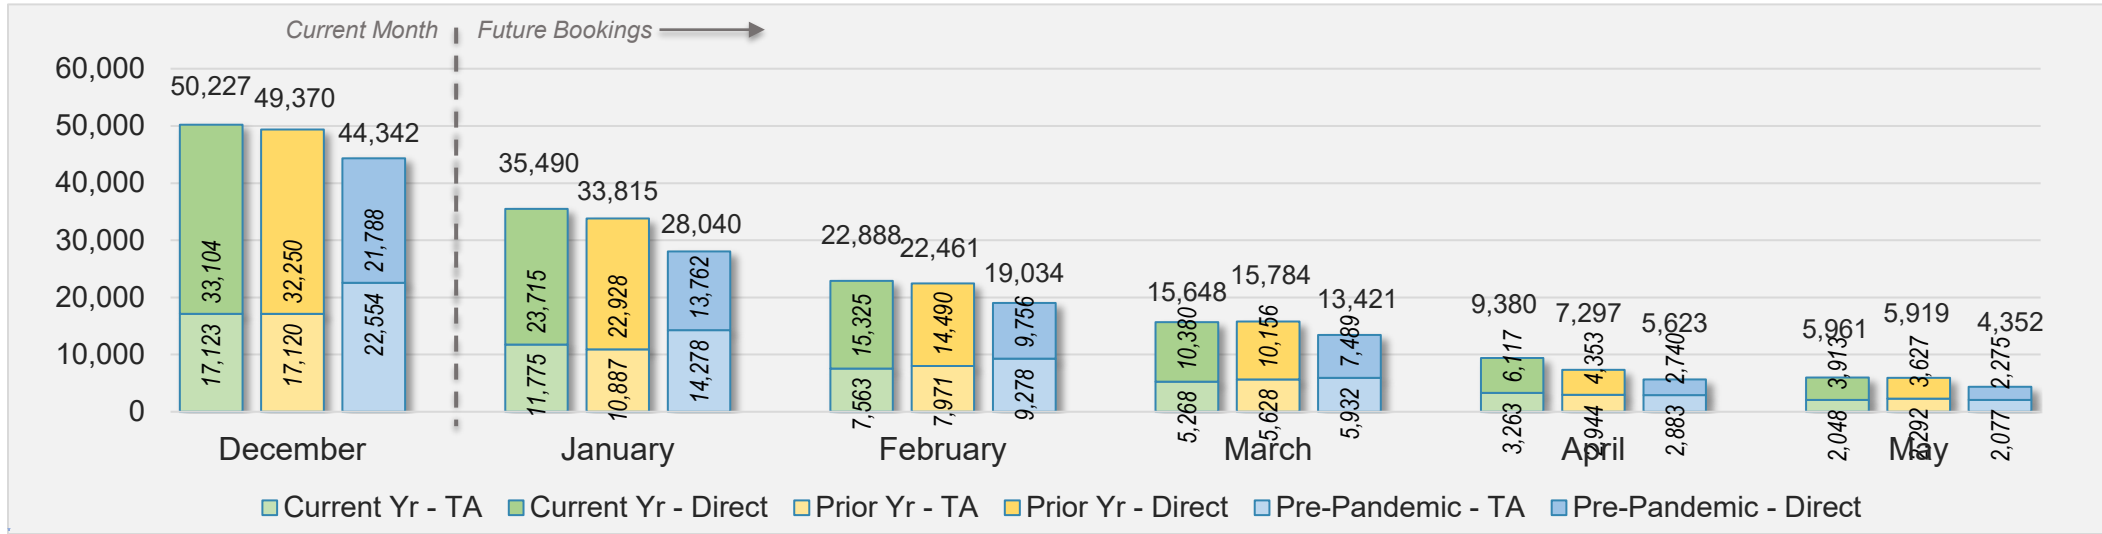

Kaua'i (continued)

December 2024 Direct and Travel Agency Bookings to Hawai'i

December 2024 Direct and Travel Agency Bookings to Hawai'i

Kaua'i (continued)

December 2024 Direct and Travel Agency Bookings to Hawai'i

AUSTRALIA

Source: ForwardKeys as of 12/8/24

Hawai'i Island

December 2024 Direct and Travel Agency Bookings to Hawai'i

U.S.

Source: ForwardKeys as of 12/8/24

December 2024 Direct and Travel Agency Bookings to Hawai'i

JAPAN

Source: ForwardKeys as of 12/8/24

Hawai'i Island (continued)

December 2024 Direct and Travel Agency Bookings to Hawai'i

CANADA

Source: ForwardKeys as of 12/8/24

December 2024 Direct and Travel Agency Bookings to Hawai'i