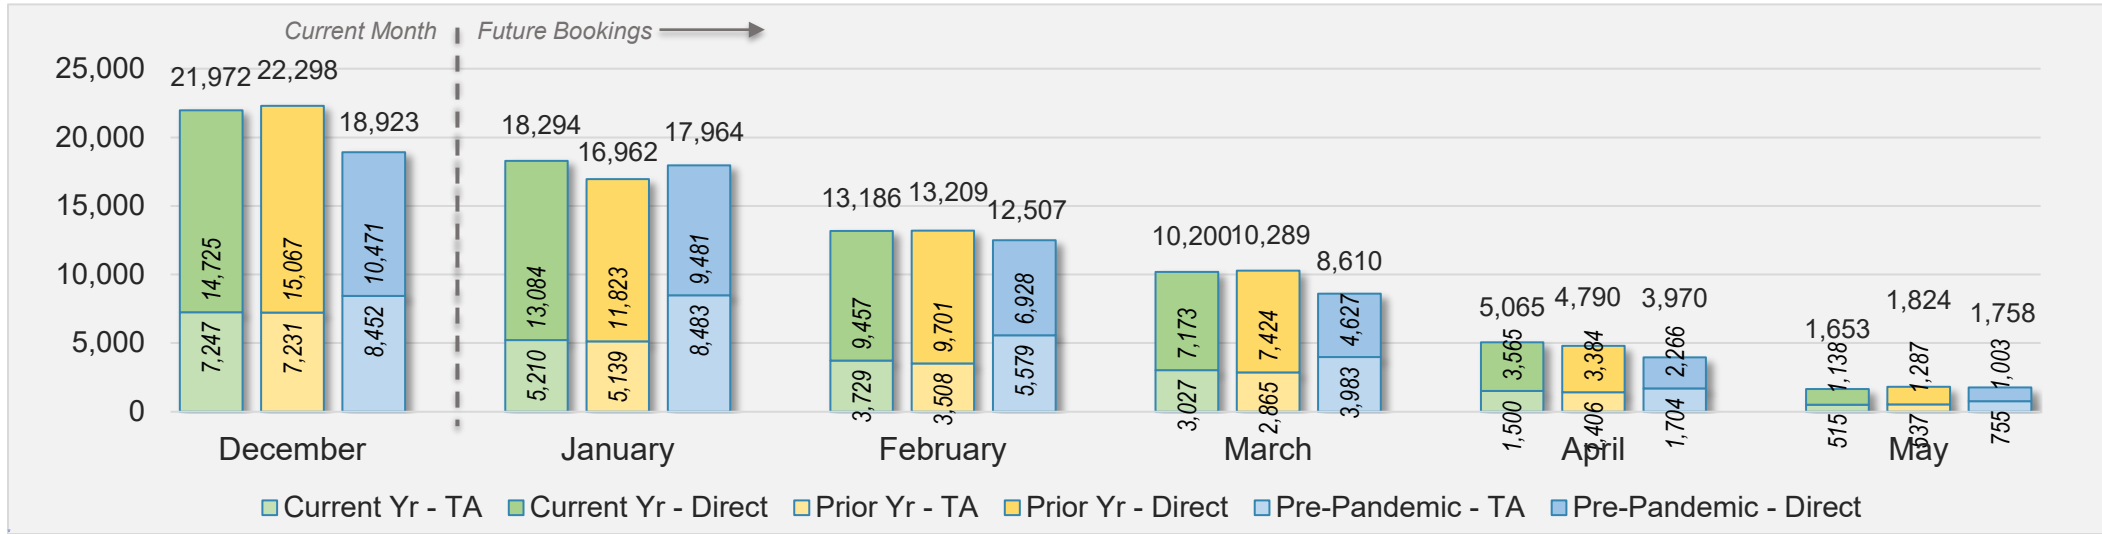

Source: ForwardKeys as of 12/8/24

December 2024 Direct and Travel Agency Bookings to Hawai'i

Source: ForwardKeys as of 12/8/24

O'ahu (continued)

December 2024 Direct and Travel Agency Bookings to Hawai'i

CANADA