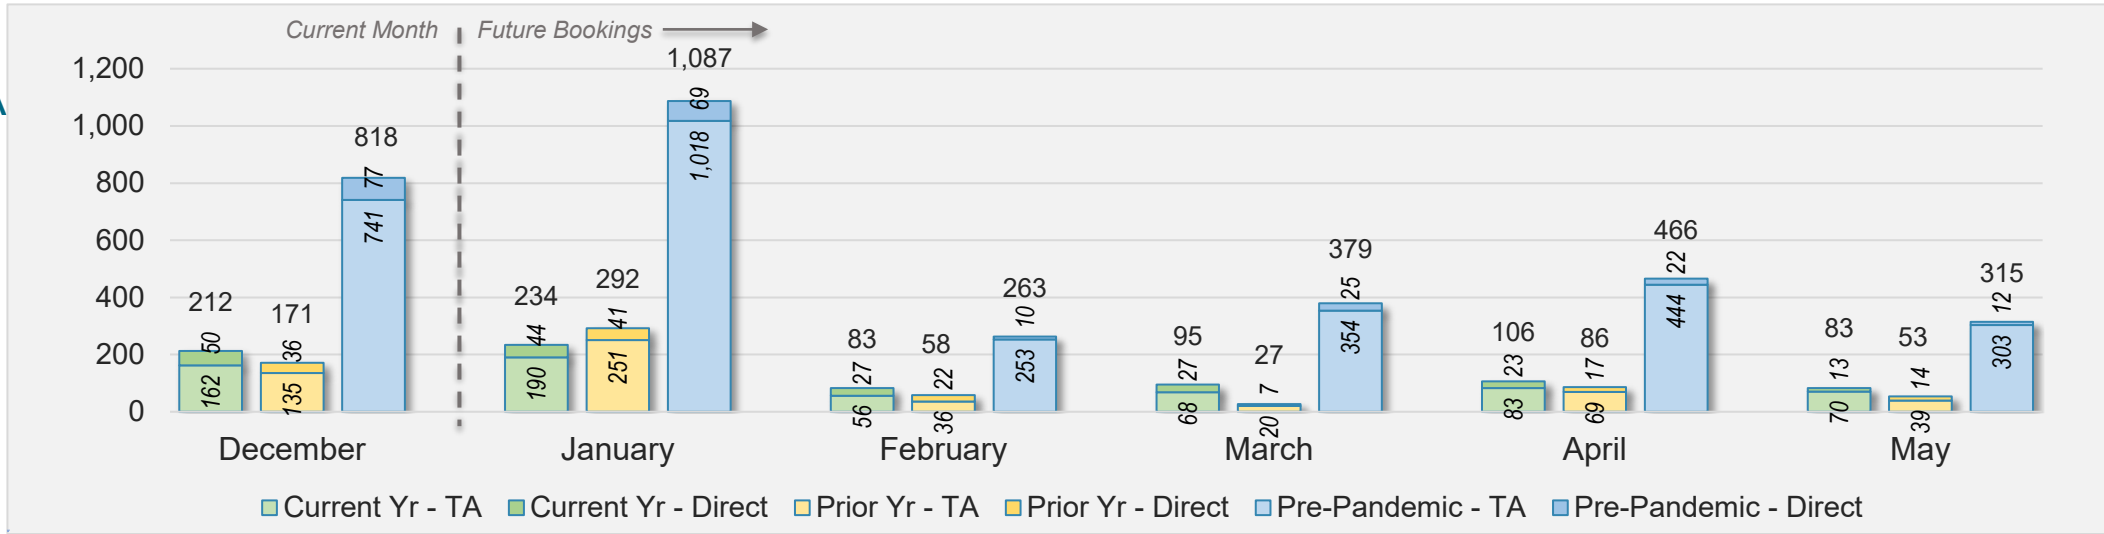

AUSTRALIA

Source: ForwardKeys as of 12/8/24

Maui

December 2024 Direct and Travel Agency Bookings to Hawai'i

December 2024 Direct and Travel Agency Bookings to Hawai'i

Maui (continued)

December 2024 Direct and Travel Agency Bookings to Hawai'i

Source: ForwardKeys as of 12/8/24

December 2024 Direct and Travel Agency Bookings to Hawai'i

Source: ForwardKeys as of 12/8/24

Maui (continued)

December 2024 Direct and Travel Agency Bookings to Hawai'i

AUSTRALIA

Kaua'i (continued)

December 2024 Direct and Travel Agency Bookings to Hawai'i

December 2024 Direct and Travel Agency Bookings to Hawai'i

Kaua'i (continued)

December 2024 Direct and Travel Agency Bookings to Hawai'i