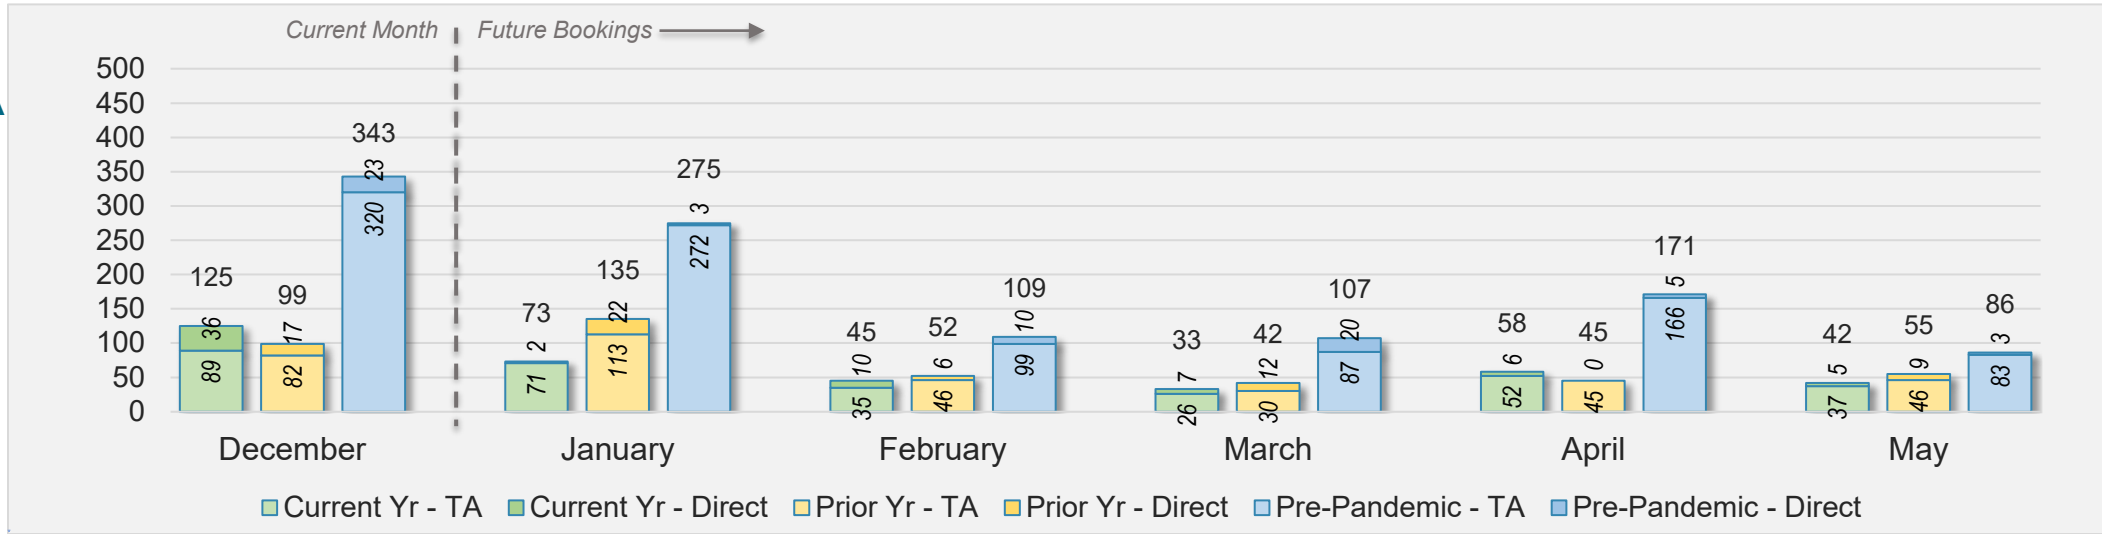

Kaua'i (continued)

December 2024 Direct and Travel Agency Bookings to Hawai'i

December 2024 Direct and Travel Agency Bookings to Hawai'i

Kaua'i (continued)

December 2024 Direct and Travel Agency Bookings to Hawai'i

AUSTRALIA

Source: ForwardKeys as of 12/8/24

Hawai'i Island

December 2024 Direct and Travel Agency Bookings to Hawai'i

U.S.

Source: ForwardKeys as of 12/8/24

December 2024 Direct and Travel Agency Bookings to Hawai'i