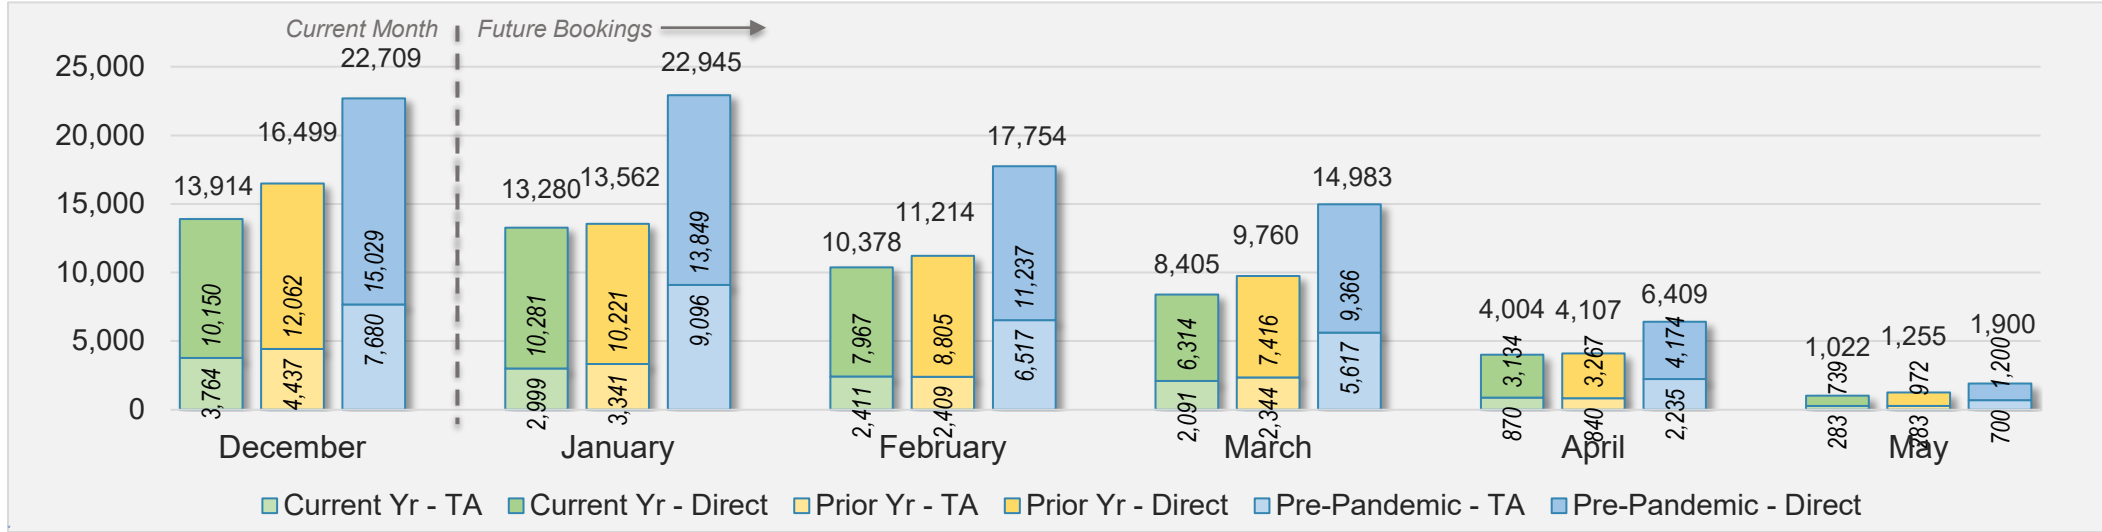

AUSTRALIA

Source: ForwardKeys as of 12/8/24

Maui

December 2024 Direct and Travel Agency Bookings to Hawai'i

December 2024 Direct and Travel Agency Bookings to Hawai'i

Maui (continued)

December 2024 Direct and Travel Agency Bookings to Hawai'i

Source: ForwardKeys as of 12/8/24

December 2024 Direct and Travel Agency Bookings to Hawai'i

Source: ForwardKeys as of 12/8/24

Maui (continued)

December 2024 Direct and Travel Agency Bookings to Hawai'i

AUSTRALIA