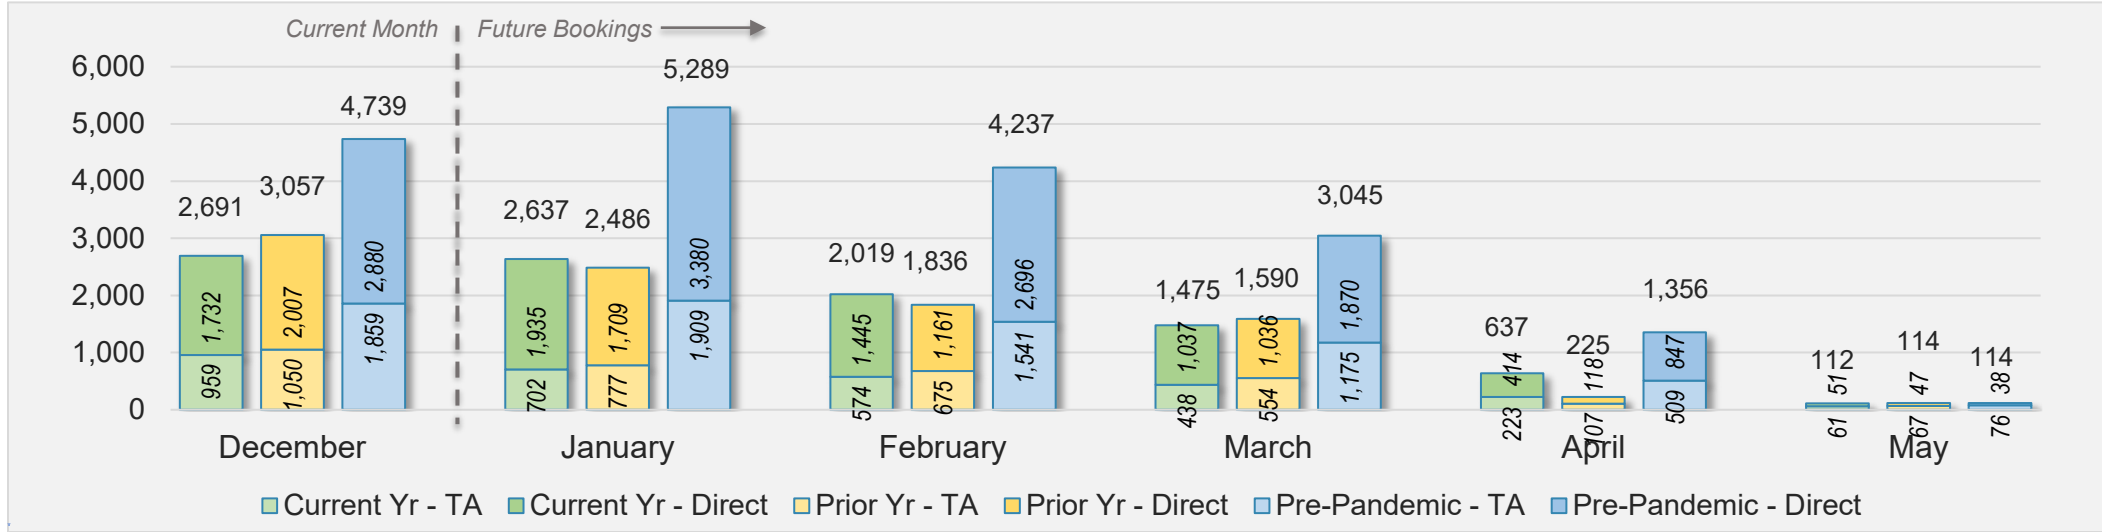

Source: ForwardKeys as of 12/8/24

Kaua'i

December 2024 Direct and Travel Agency Bookings to Hawai'i

U.S.

Source: ForwardKeys as of 12/8/24

December 2024 Direct and Travel Agency Bookings to Hawai'i

JAPAN

Source: ForwardKeys as of 12/8/24

Kaua'i (continued)

December 2024 Direct and Travel Agency Bookings to Hawai'i

December 2024 Direct and Travel Agency Bookings to Hawai'i

Kaua'i (continued)

December 2024 Direct and Travel Agency Bookings to Hawai'i