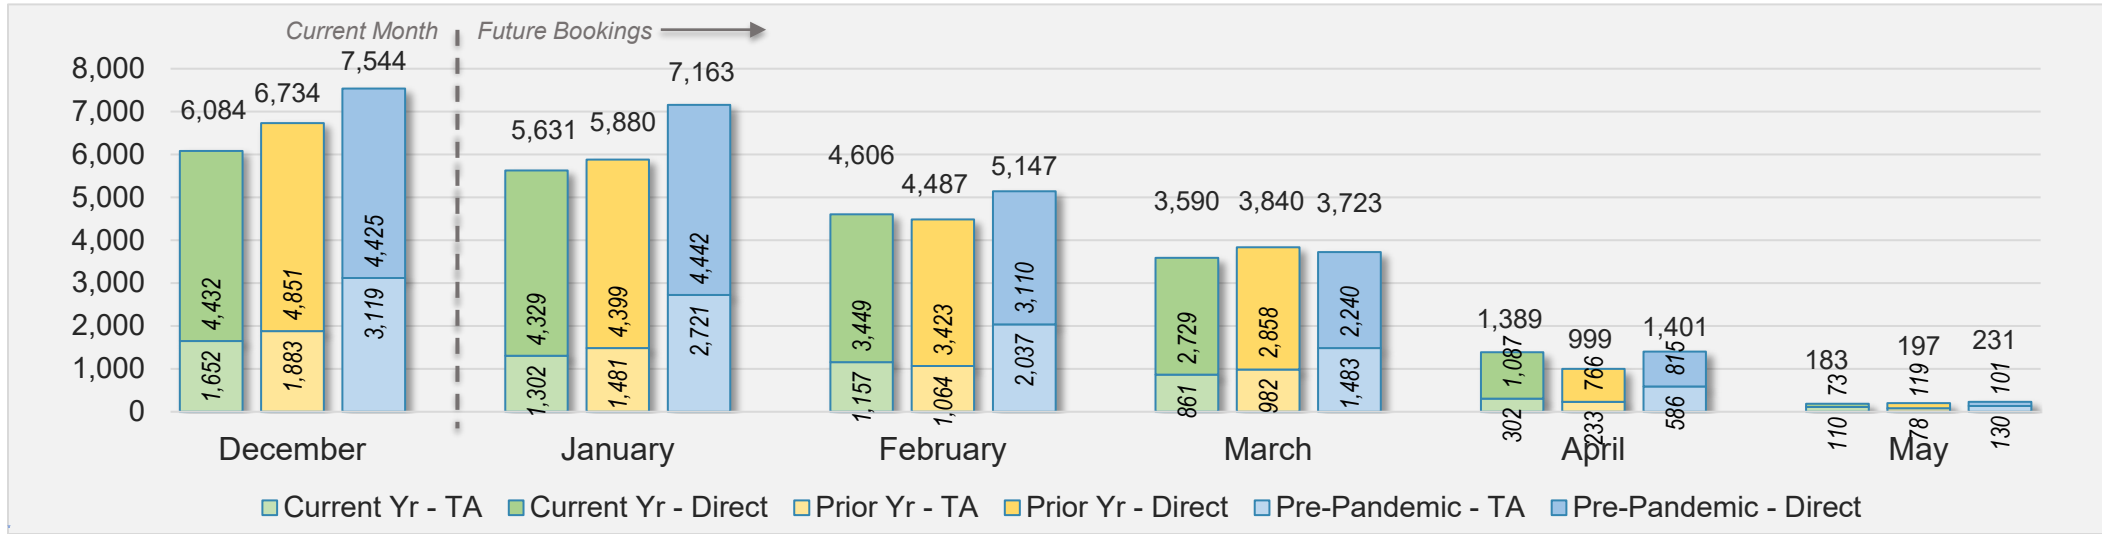

AUSTRALIA

Source: ForwardKeys as of 12/8/24

Hawai'i Island

December 2024 Direct and Travel Agency Bookings to Hawai'i

U.S.

Source: ForwardKeys as of 12/8/24

December 2024 Direct and Travel Agency Bookings to Hawai'i

JAPAN

Source: ForwardKeys as of 12/8/24

Hawai'i Island (continued)

December 2024 Direct and Travel Agency Bookings to Hawai'i

CANADA

Source: ForwardKeys as of 12/8/24

December 2024 Direct and Travel Agency Bookings to Hawai'i

KOREA

Source: ForwardKeys as of 12/8/24

Hawai'i Island (continued)

December 2024 Direct and Travel Agency Bookings to Hawai'i

AUSTRALIA

Source: ForwardKeys as of 12/8/24