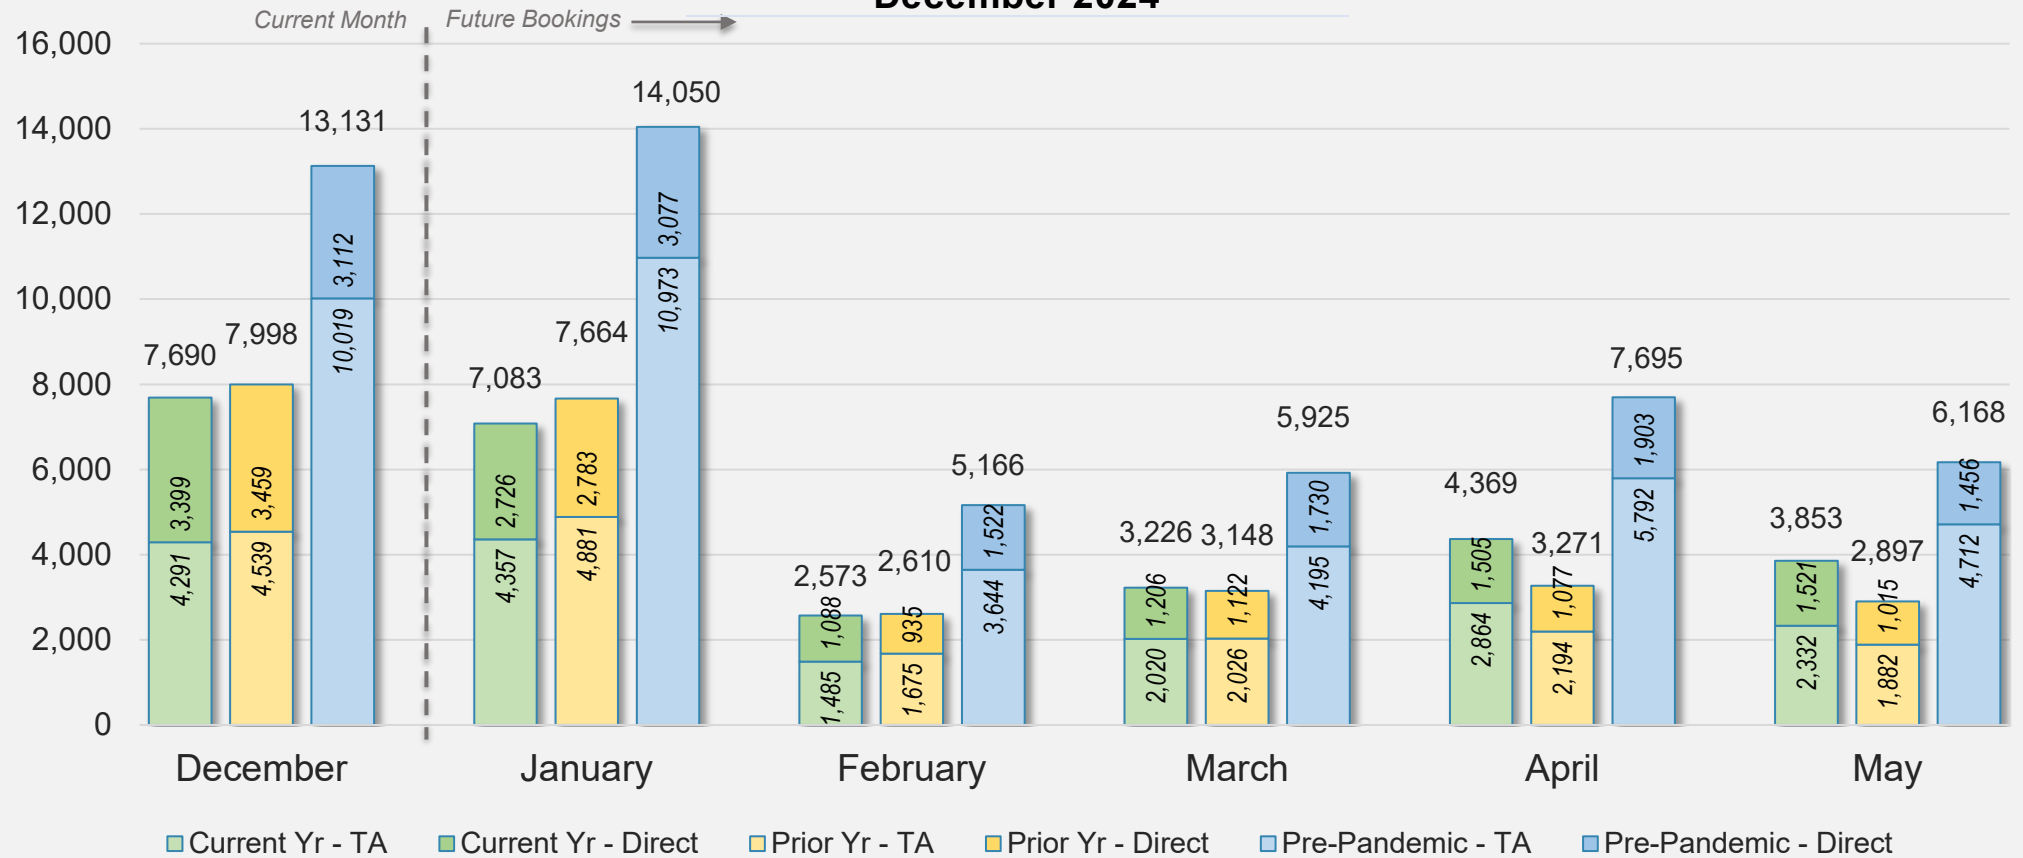

Forward Keys Index

- Bookings
 - Net sum of the number of visitors from Sales transactions counted, including Exchanges and Refunds.
- Current Year / Previous Year / Pre-pandemic
 - In the analysis results, "Current Year" refers to the period being analyzed. "Previous Year" refers to the time unit in the previous year equivalent to the "Current Year" (for year-on-year comparison purposes). "Pre-pandemic" refers to the equivalent period in 2019 to the Current period, using only 2019 data as a reference.
- Direct
 - Refers to tickets purchased directly through the airline, typically via an airline's website.
- Travel Agency
 - Refers to associated with an ARC/IATA number (or otherwise retail).

Direct and Travel Agency Bookings to Hawaii Current vs. Prior vs. Pre-Pandemic Periods December 2024

Source: ForwardKeys as of 12/8/24

JAPAN

Direct and Travel Agency Bookings to Hawaii Current vs. Prior vs. Pre-Pandemic Periods December 2024

Source: ForwardKeys as of 12/8/24

CANADA

Direct and Travel Agency Bookings to Hawaii Current vs. Prior vs. Pre-Pandemic Periods December 2024

Source: ForwardKeys as of 12/8/24

KOREA

Direct and Travel Agency Bookings to Hawaii Current vs. Prior vs. Pre-Pandemic Periods December 2024

Source: ForwardKeys as of 12/8/24

AUSTRALIA

Direct and Travel Agency Bookings to Hawaii Current vs. Prior vs. Pre-Pandemic Periods December 2024

Source: ForwardKeys as of 12/8/24

O'ahu

December 2024 Direct and Travel Agency Bookings to Hawai'i