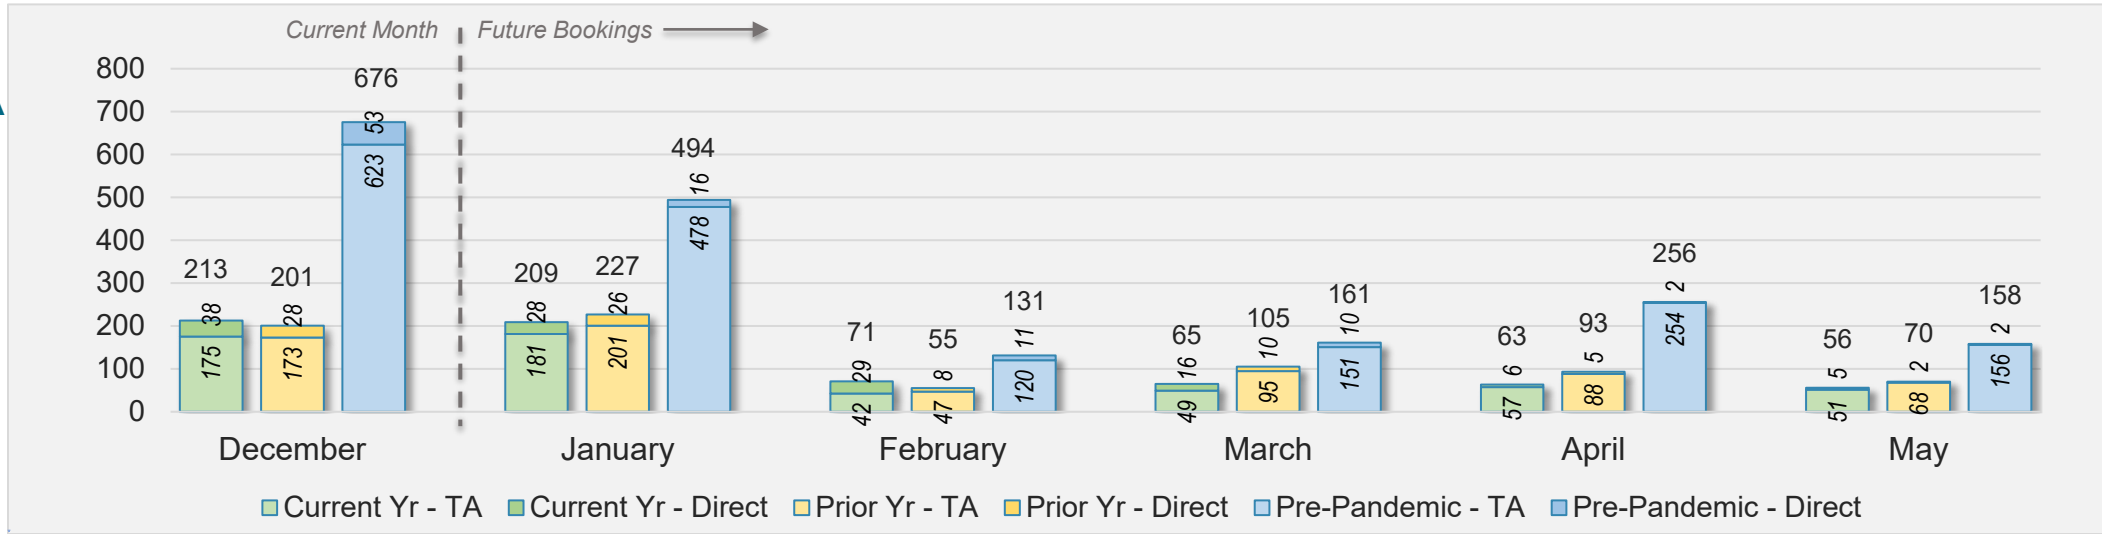

JAPAN

Source: ForwardKeys as of 12/8/24

Hawai'i Island (continued)

December 2024 Direct and Travel Agency Bookings to Hawai'i

CANADA

Source: ForwardKeys as of 12/8/24

December 2024 Direct and Travel Agency Bookings to Hawai'i

KOREA

Source: ForwardKeys as of 12/8/24

Hawai'i Island (continued)

December 2024 Direct and Travel Agency Bookings to Hawai'i

AUSTRALIA

Source: ForwardKeys as of 12/8/24