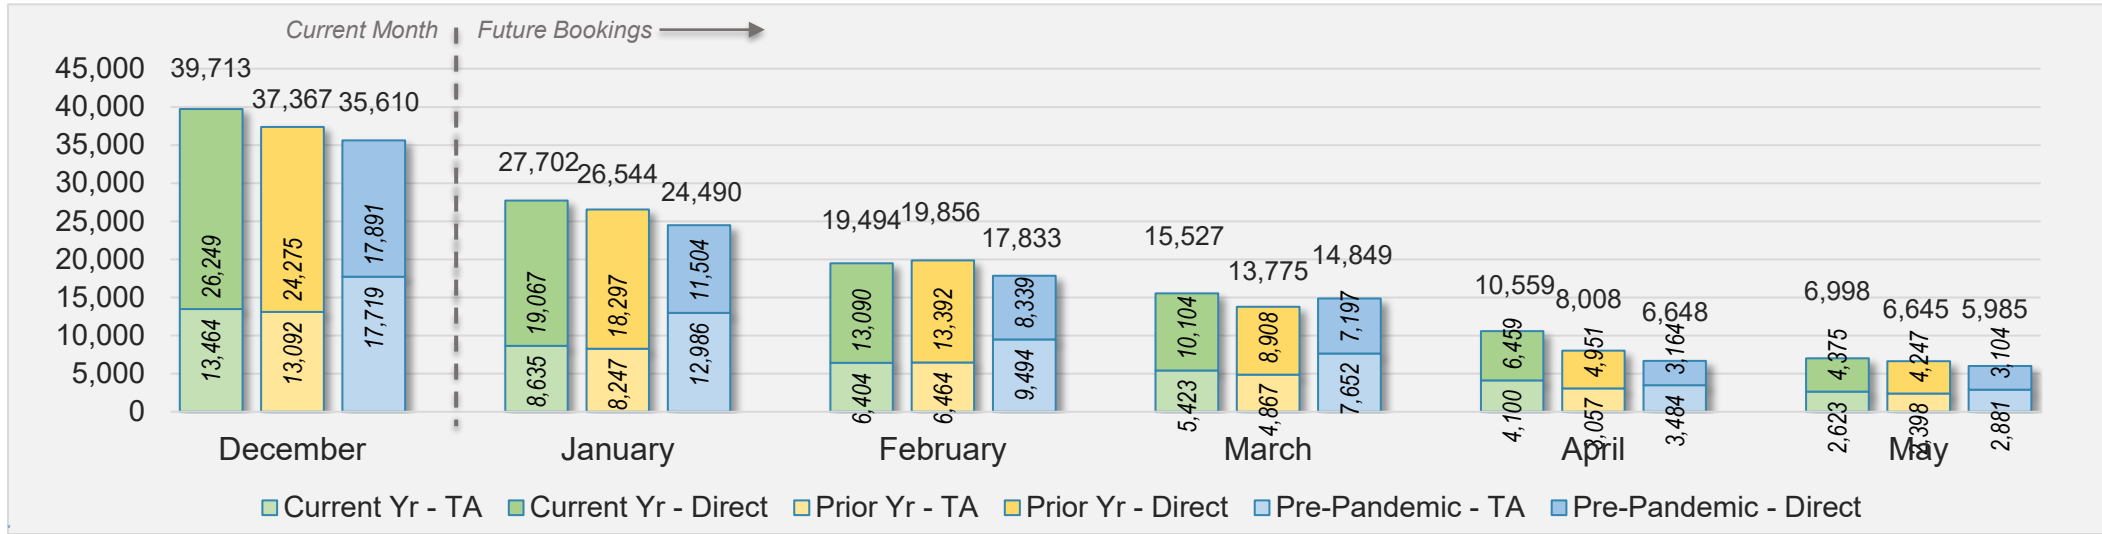

Kaua'i

December 2024 Direct and Travel Agency Bookings to Hawai'i

U.S.

Source: ForwardKeys as of 12/8/24

December 2024 Direct and Travel Agency Bookings to Hawai'i

JAPAN