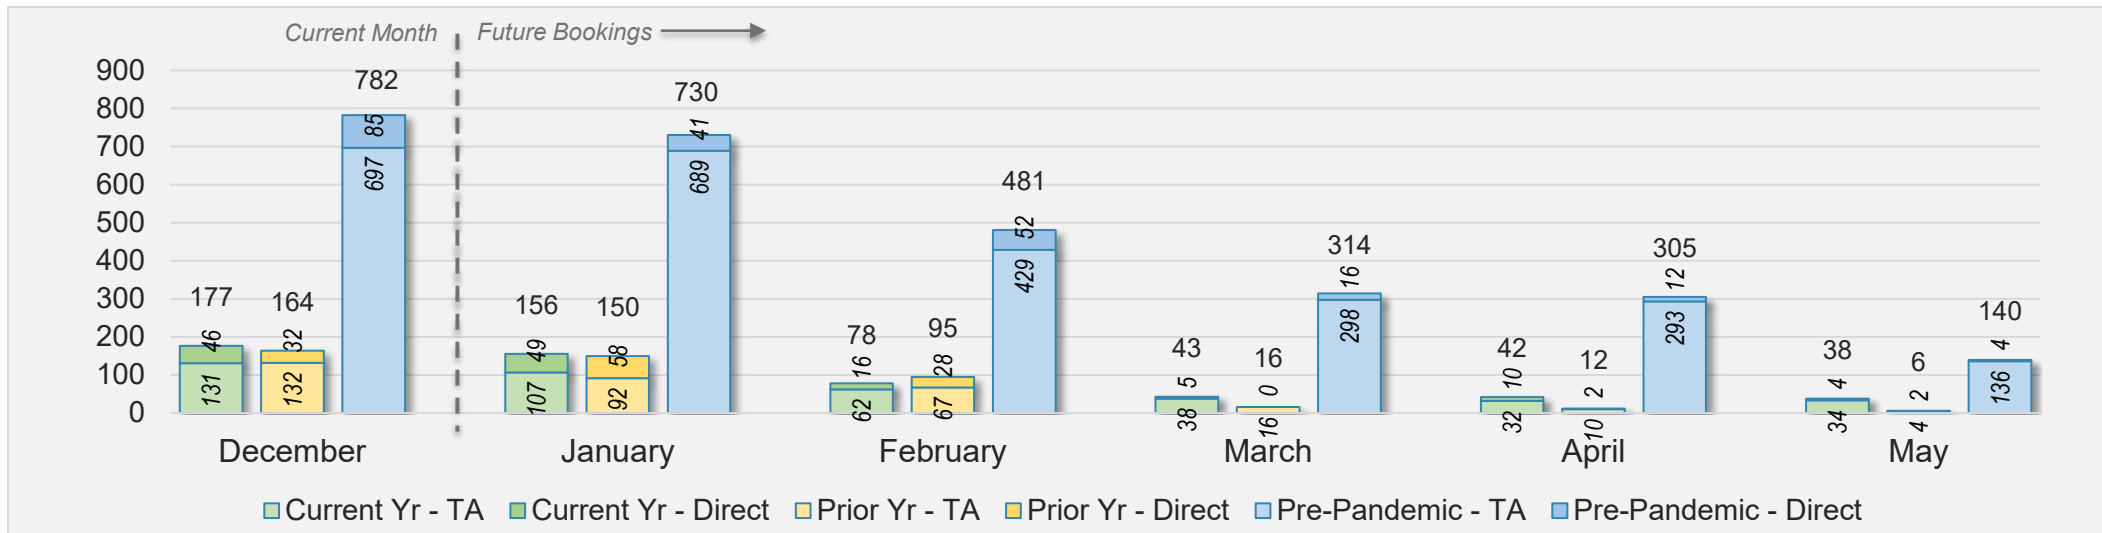

AUSTRALIA

Source: ForwardKeys as of 12/8/24

Maui

December 2024 Direct and Travel Agency Bookings to Hawai'i

December 2024 Direct and Travel Agency Bookings to Hawai'i

Maui (continued)

December 2024 Direct and Travel Agency Bookings to Hawai'i

Source: ForwardKeys as of 12/8/24

December 2024 Direct and Travel Agency Bookings to Hawai'i

Source: ForwardKeys as of 12/8/24

Maui (continued)

December 2024 Direct and Travel Agency Bookings to Hawai'i

AUSTRALIA