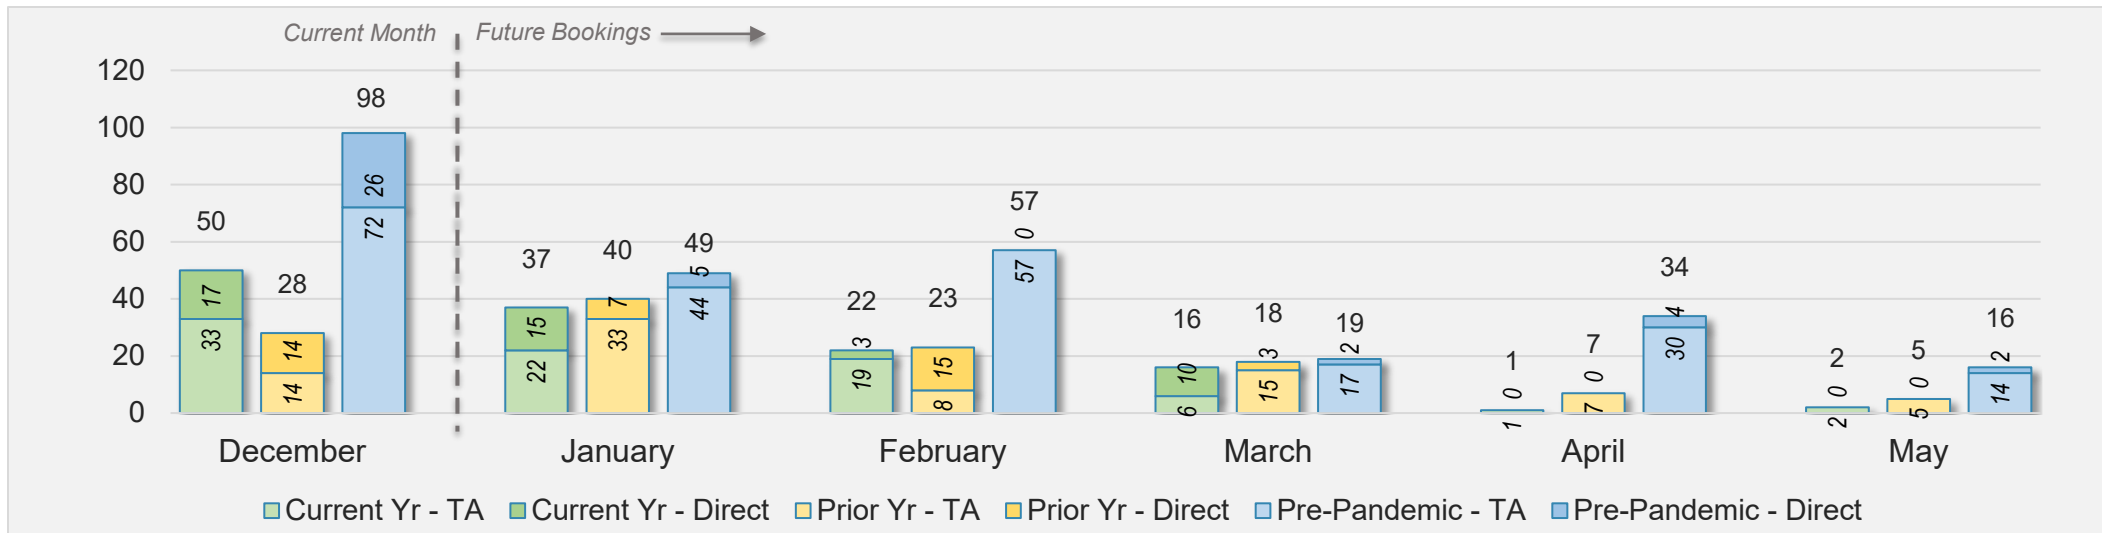

Source: ForwardKeys as of 12/8/24

Kaua'i

December 2024 Direct and Travel Agency Bookings to Hawai'i

U.S.

Source: ForwardKeys as of 12/8/24

December 2024 Direct and Travel Agency Bookings to Hawai'i

JAPAN

Source: ForwardKeys as of 12/8/24

Kaua'i (continued)

December 2024 Direct and Travel Agency Bookings to Hawai'i

December 2024 Direct and Travel Agency Bookings to Hawai'i

Kaua'i (continued)

December 2024 Direct and Travel Agency Bookings to Hawai'i