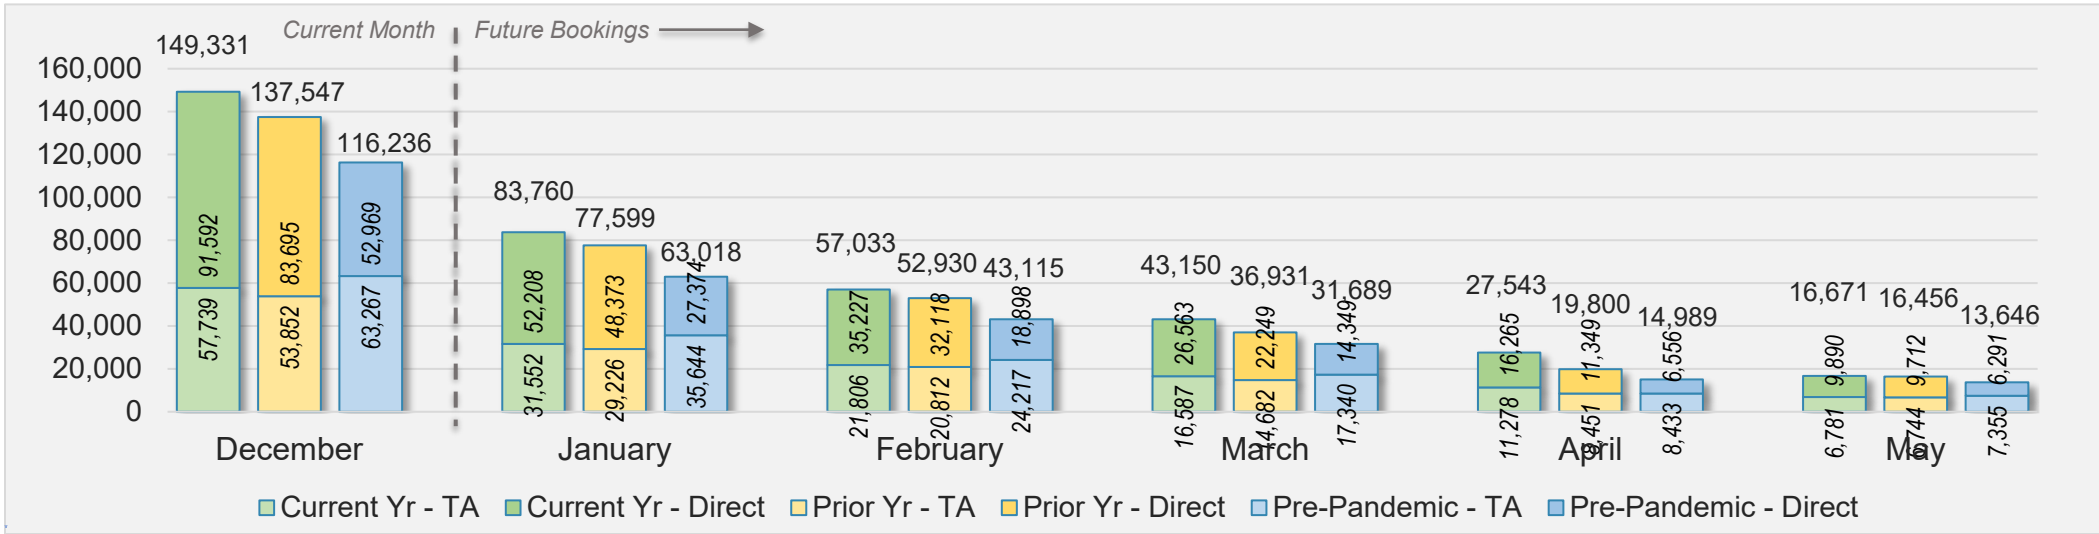

Source: ForwardKeys as of 12/8/24

AUSTRALIA

Direct and Travel Agency Bookings to Hawaii Current vs. Prior vs. Pre-Pandemic Periods December 2024

Source: ForwardKeys as of 12/8/24

O'ahu

December 2024 Direct and Travel Agency Bookings to Hawai'i

Source: ForwardKeys as of 12/8/24

December 2024 Direct and Travel Agency Bookings to Hawai'i

Source: ForwardKeys as of 12/8/24

O'ahu (continued)

December 2024 Direct and Travel Agency Bookings to Hawai'i

CANADA