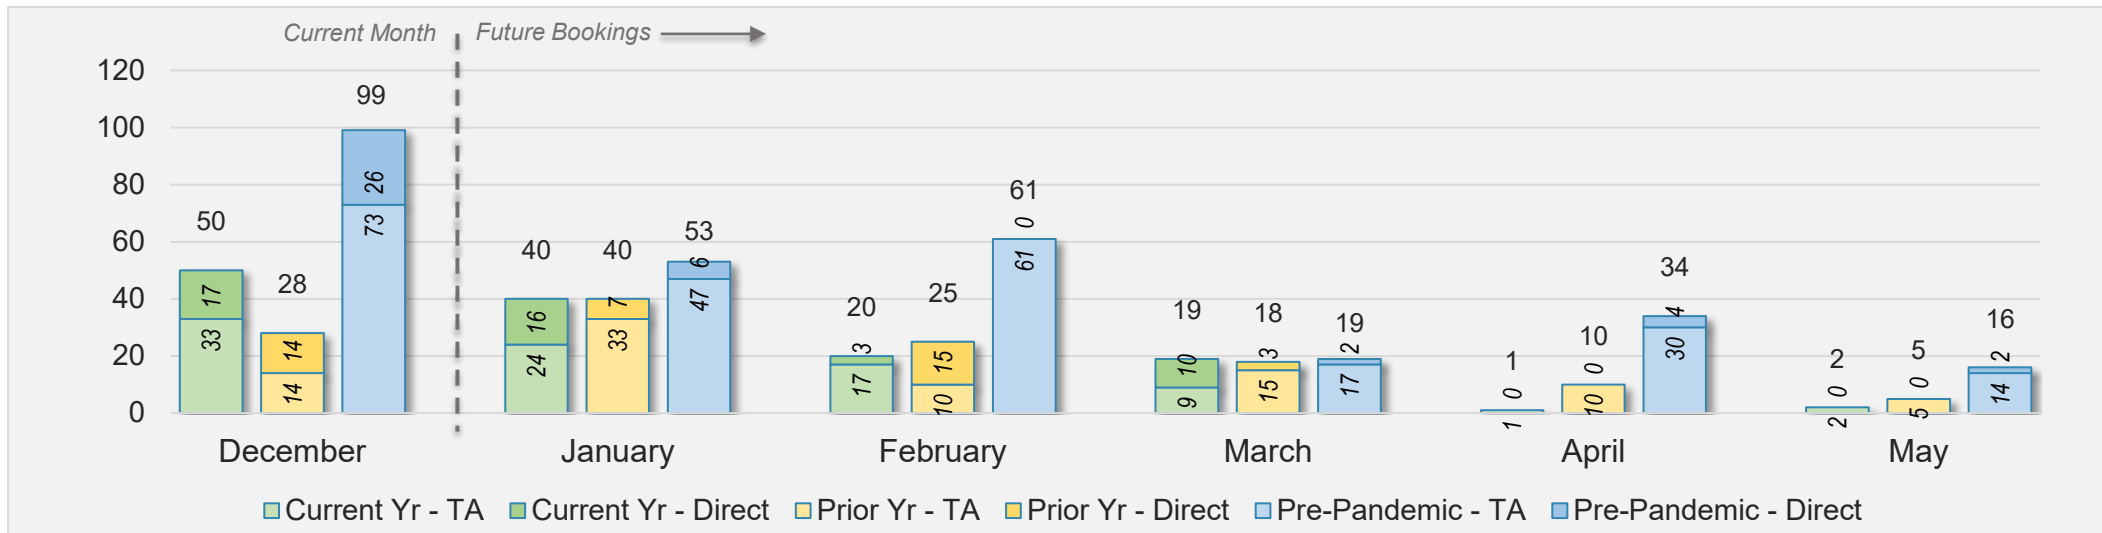

December 2024 Direct and Travel Agency Bookings to Hawai'i