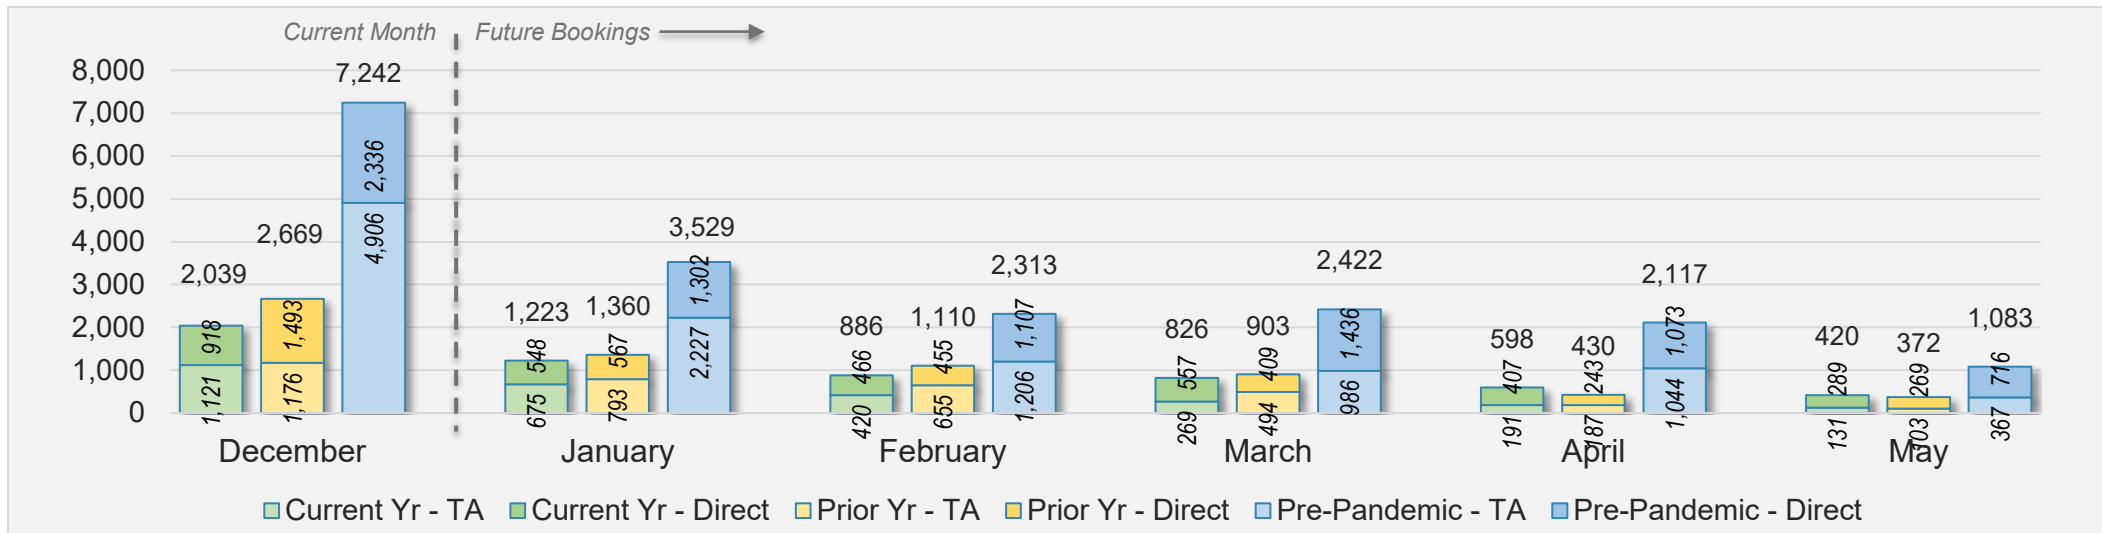

## December 2024 Direct and Travel Agency Bookings to Hawai'i

U.S.

Source: ForwardKeys as of 12/15/24

## December 2024 Direct and Travel Agency Bookings to Hawai'i

JAPAN

Source: ForwardKeys as of 12/15/24