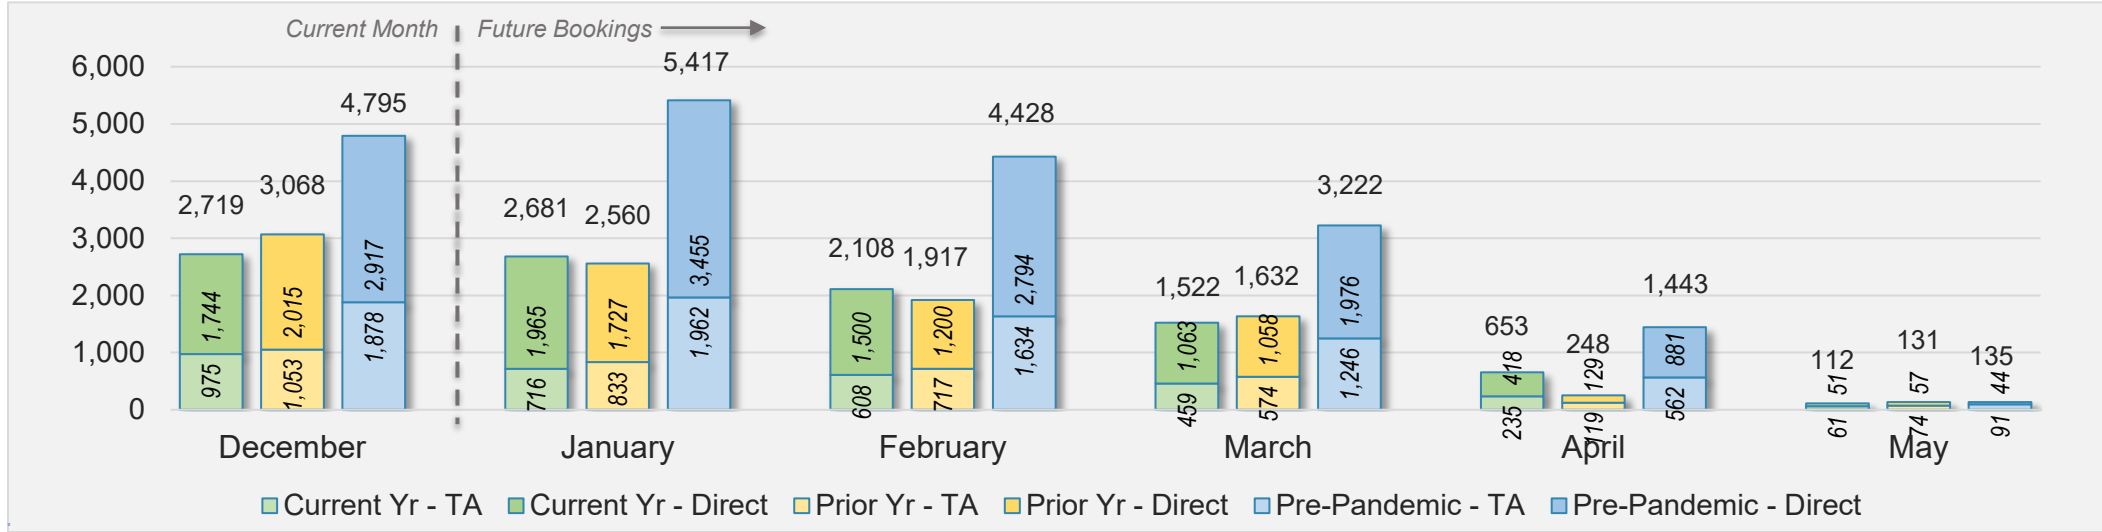

## December 2024 Direct and Travel Agency Bookings to Hawai'i

U.S.

Source: ForwardKeys as of 12/15/24

## December 2024 Direct and Travel Agency Bookings to Hawai'i

JAPAN

Source: ForwardKeys as of 12/15/24

## December 2024 Direct and Travel Agency Bookings to Hawai'i