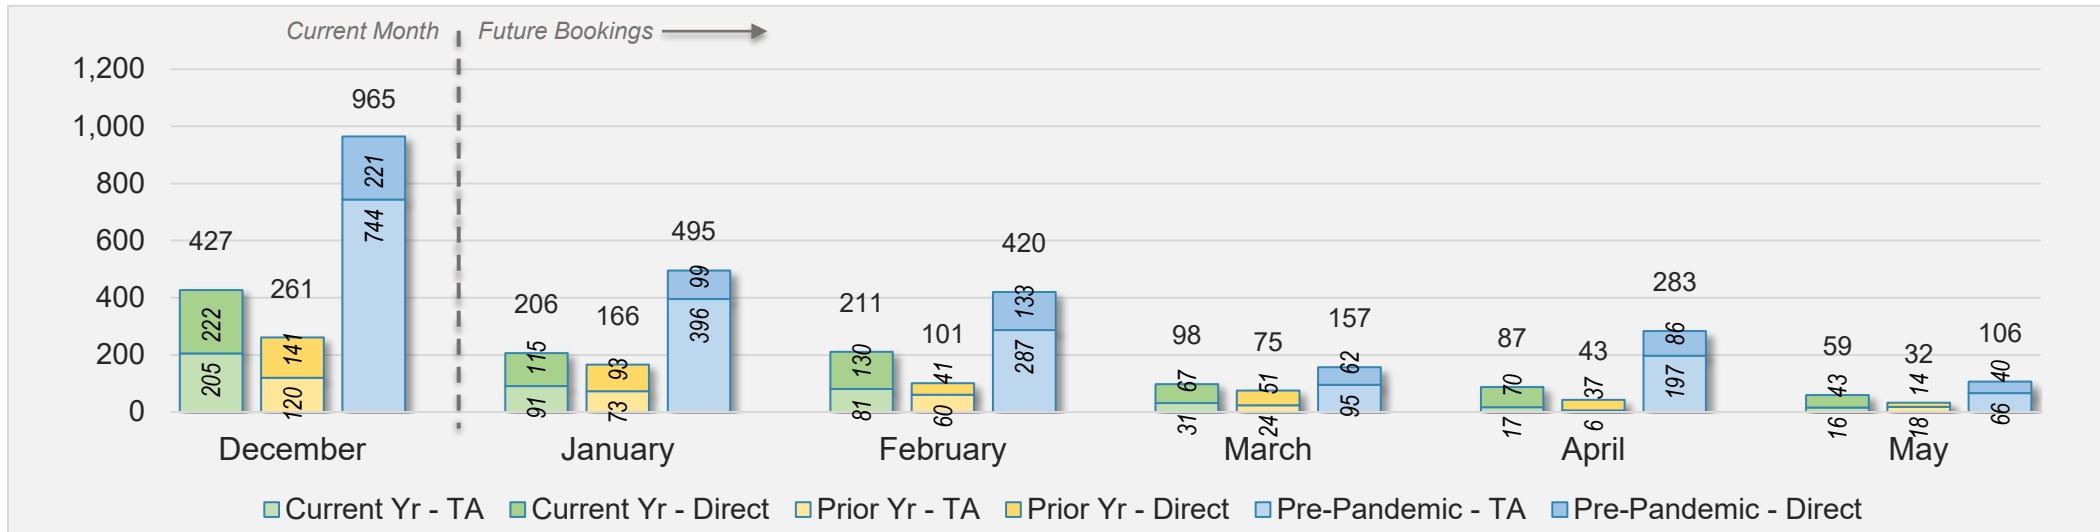

## December 2024 Direct and Travel Agency Bookings to Hawai'i

U.S.

Source: ForwardKeys as of 12/15/24

## December 2024 Direct and Travel Agency Bookings to Hawai'i

JAPAN

Source: ForwardKeys as of 12/15/24