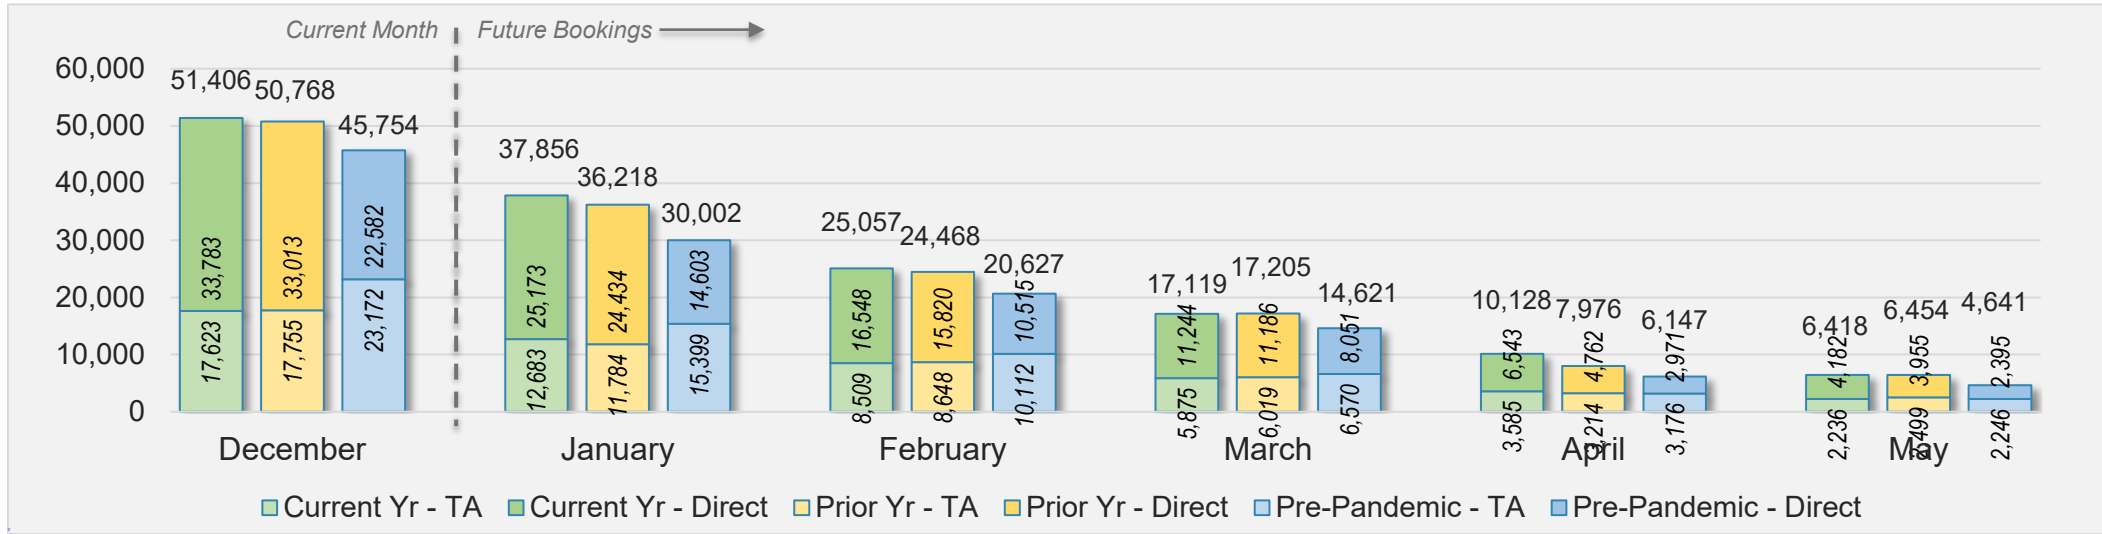

Hawai'i Island

December 2024 Direct and Travel Agency Bookings to Hawai'i

U.S.

Source: ForwardKeys as of 12/15/24

December 2024 Direct and Travel Agency Bookings to Hawai'i

JAPAN