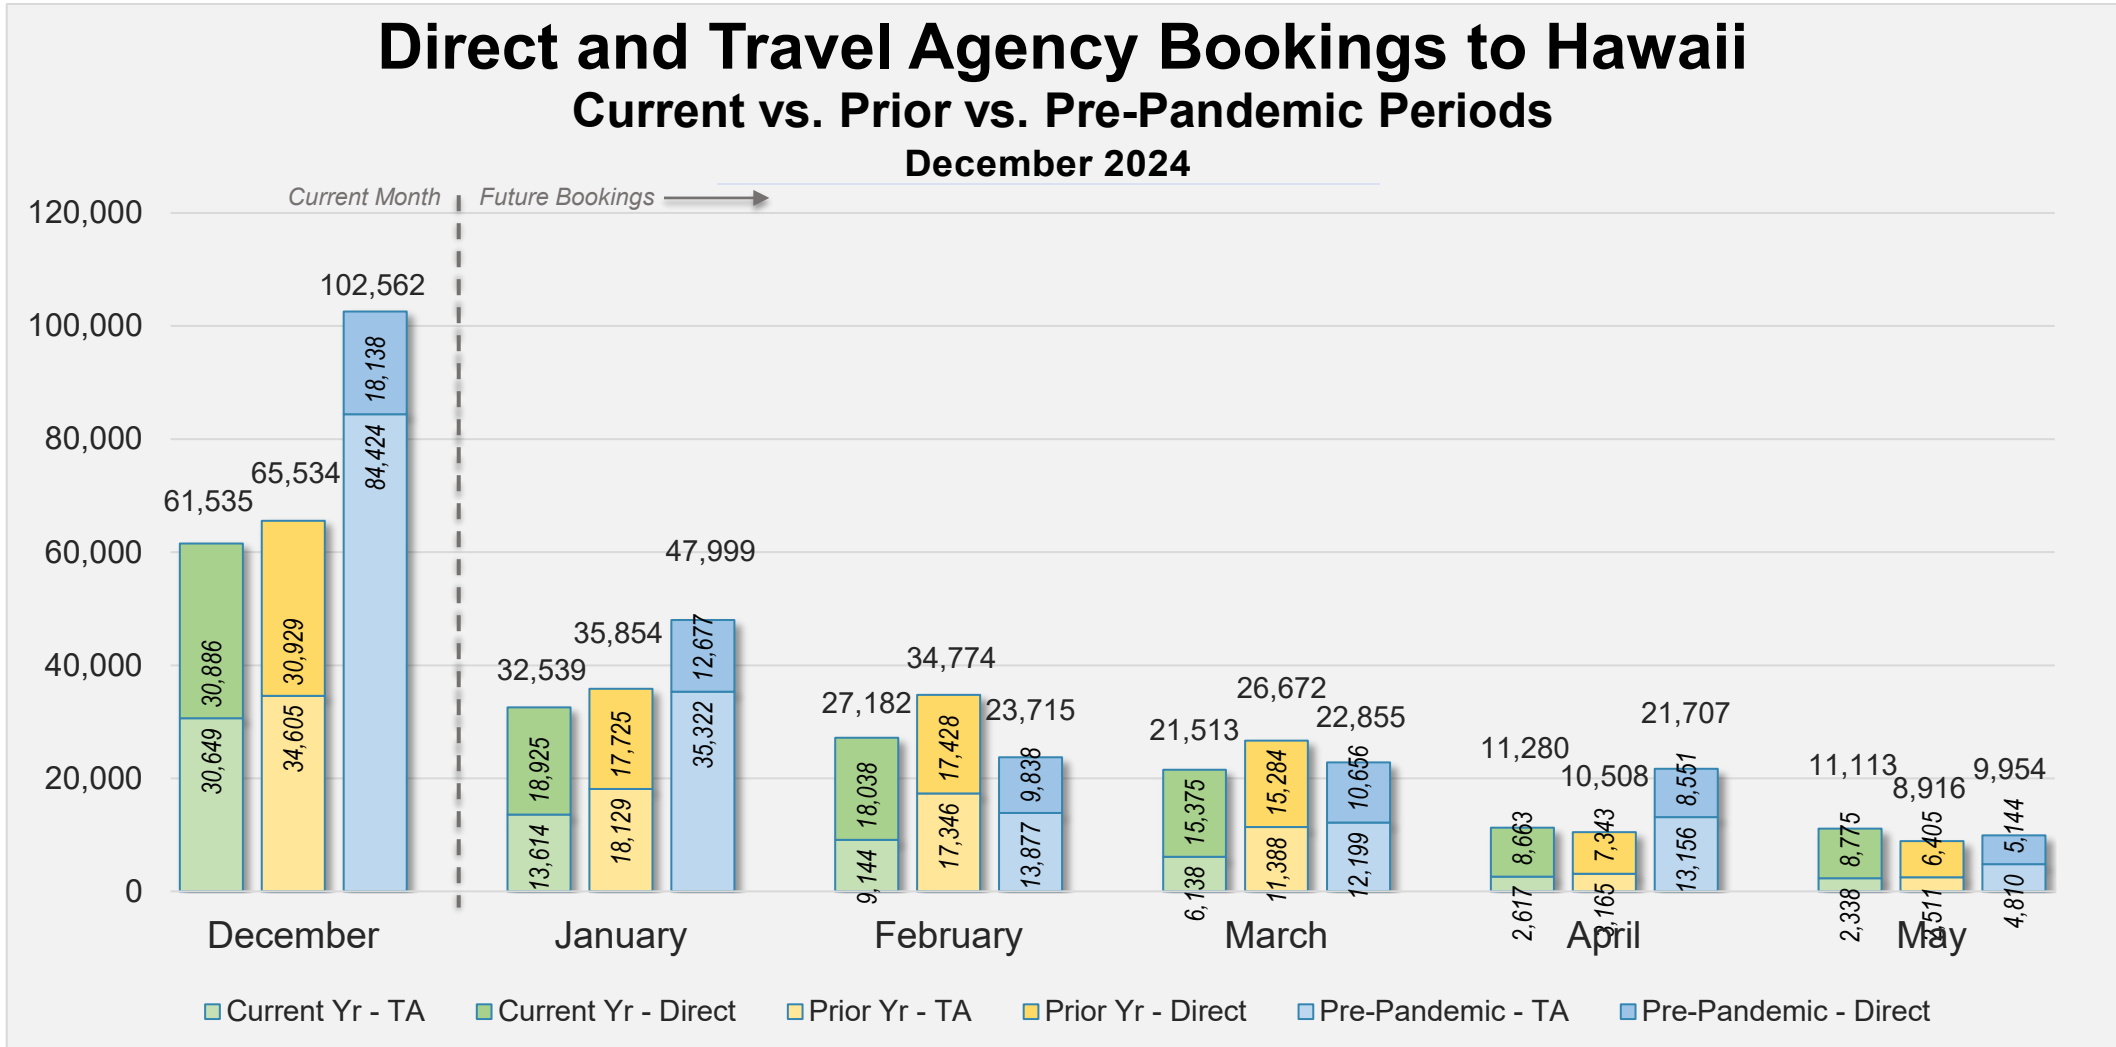

JAPAN

Direct and Travel Agency Bookings to Hawaii Current vs. Prior vs. Pre-Pandemic Periods December 2024

Source: ForwardKeys as of 12/15/24