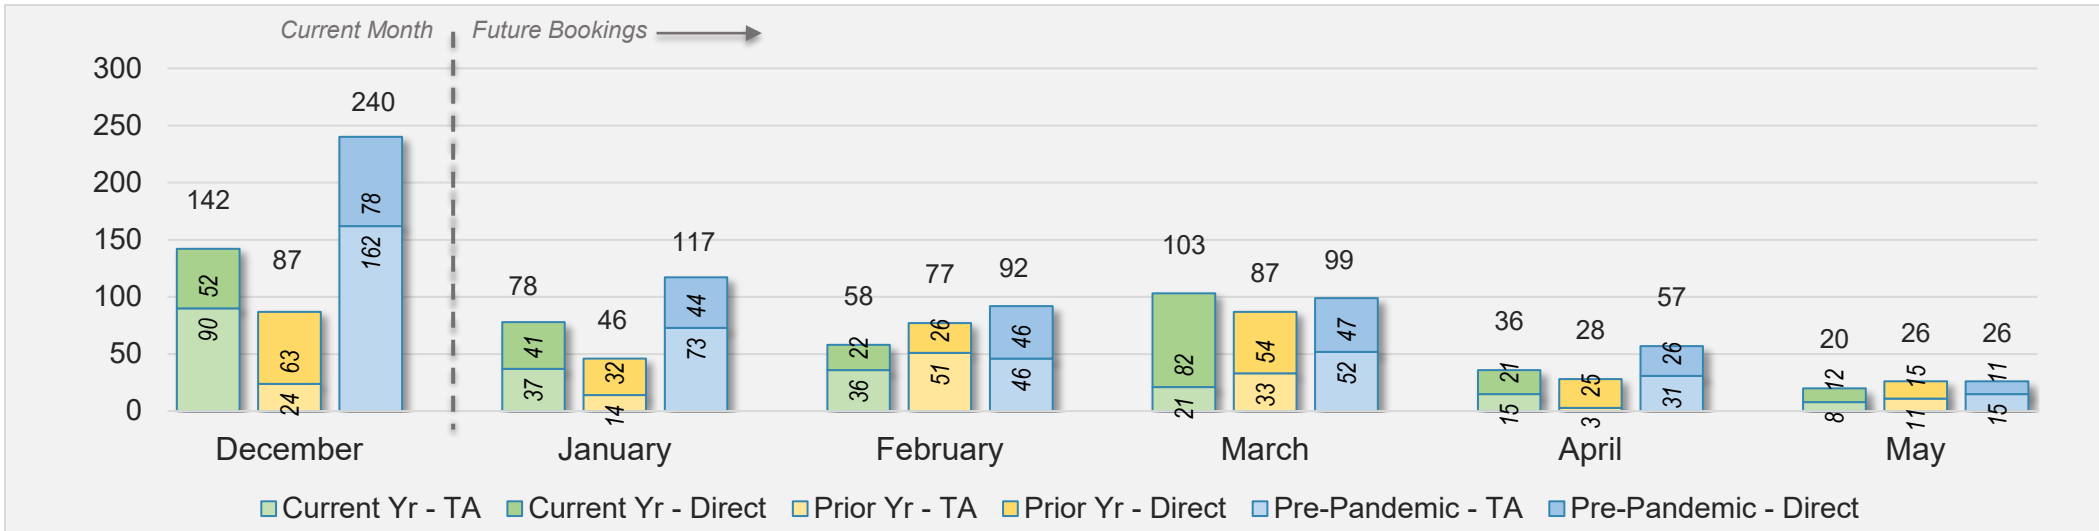

## December 2024 Direct and Travel Agency Bookings to Hawai'i

U.S.

Source: ForwardKeys as of 12/15/24

## December 2024 Direct and Travel Agency Bookings to Hawai'i

JAPAN

Source: ForwardKeys as of 12/15/24