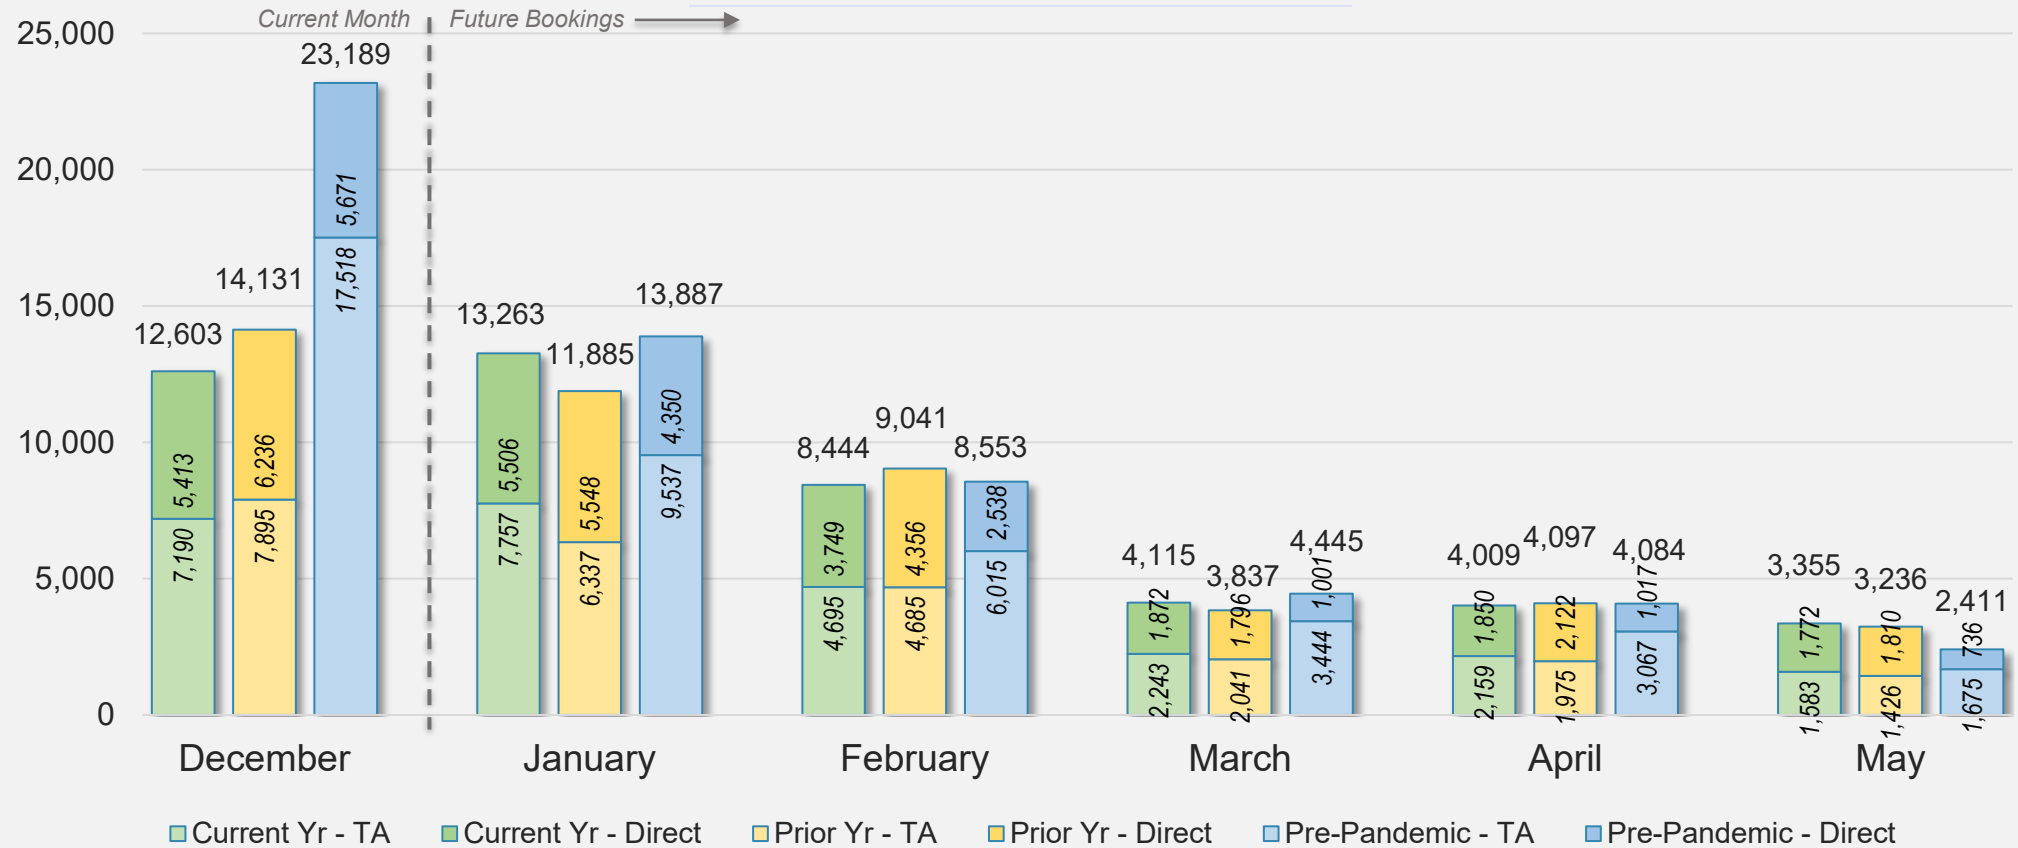

KOREA

Direct and Travel Agency Bookings to Hawaii Current vs. Prior vs. Pre-Pandemic Periods December 2024

Source: ForwardKeys as of 12/15/24