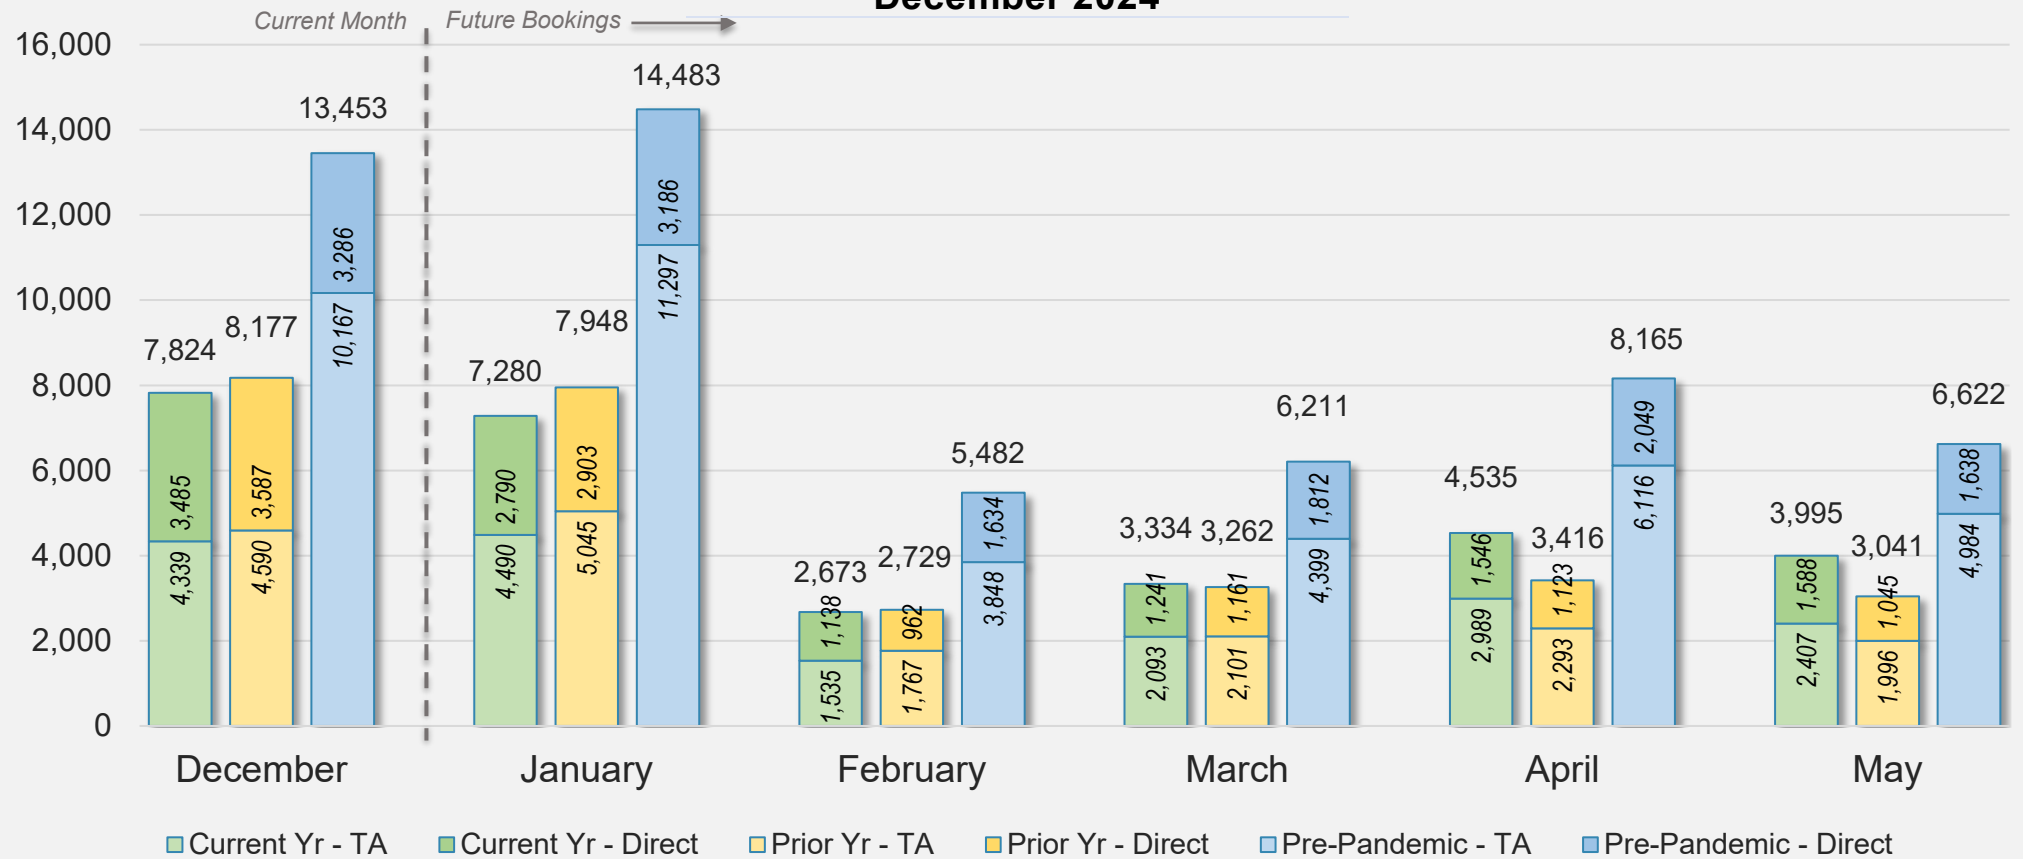

AUSTRALIA

Direct and Travel Agency Bookings to Hawaii Current vs. Prior vs. Pre-Pandemic Periods December 2024

Source: ForwardKeys as of 12/15/24