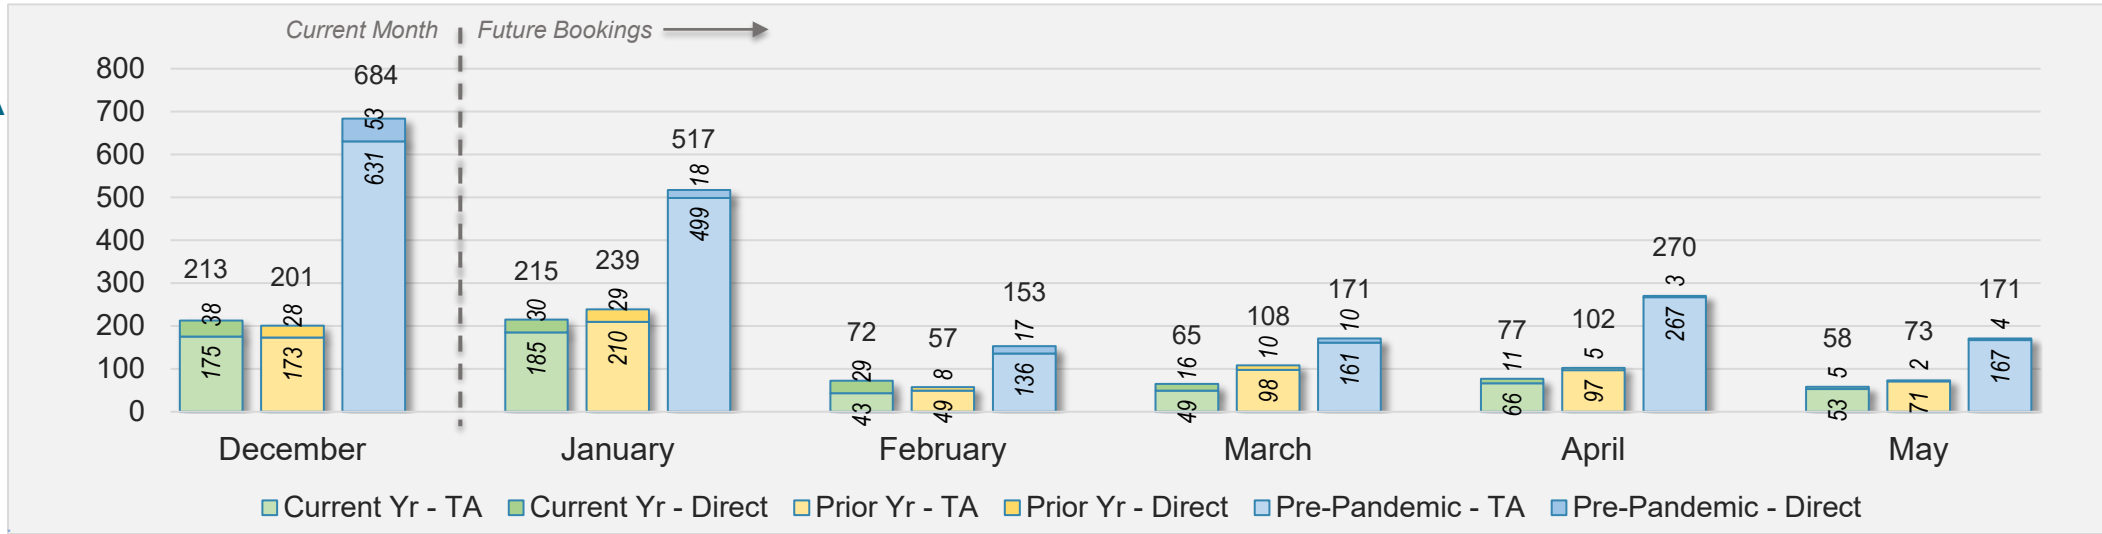

## December 2024 Direct and Travel Agency Bookings to Hawai'i

CANADA

Source: ForwardKeys as of 12/15/24

## December 2024 Direct and Travel Agency Bookings to Hawai'i

KOREA

Source: ForwardKeys as of 12/15/24

# Hawai'i Island (continued)

December 2024 Direct and Travel Agency Bookings to Hawai'i

AUSTRALIA

Source: ForwardKeys as of 12/15/24