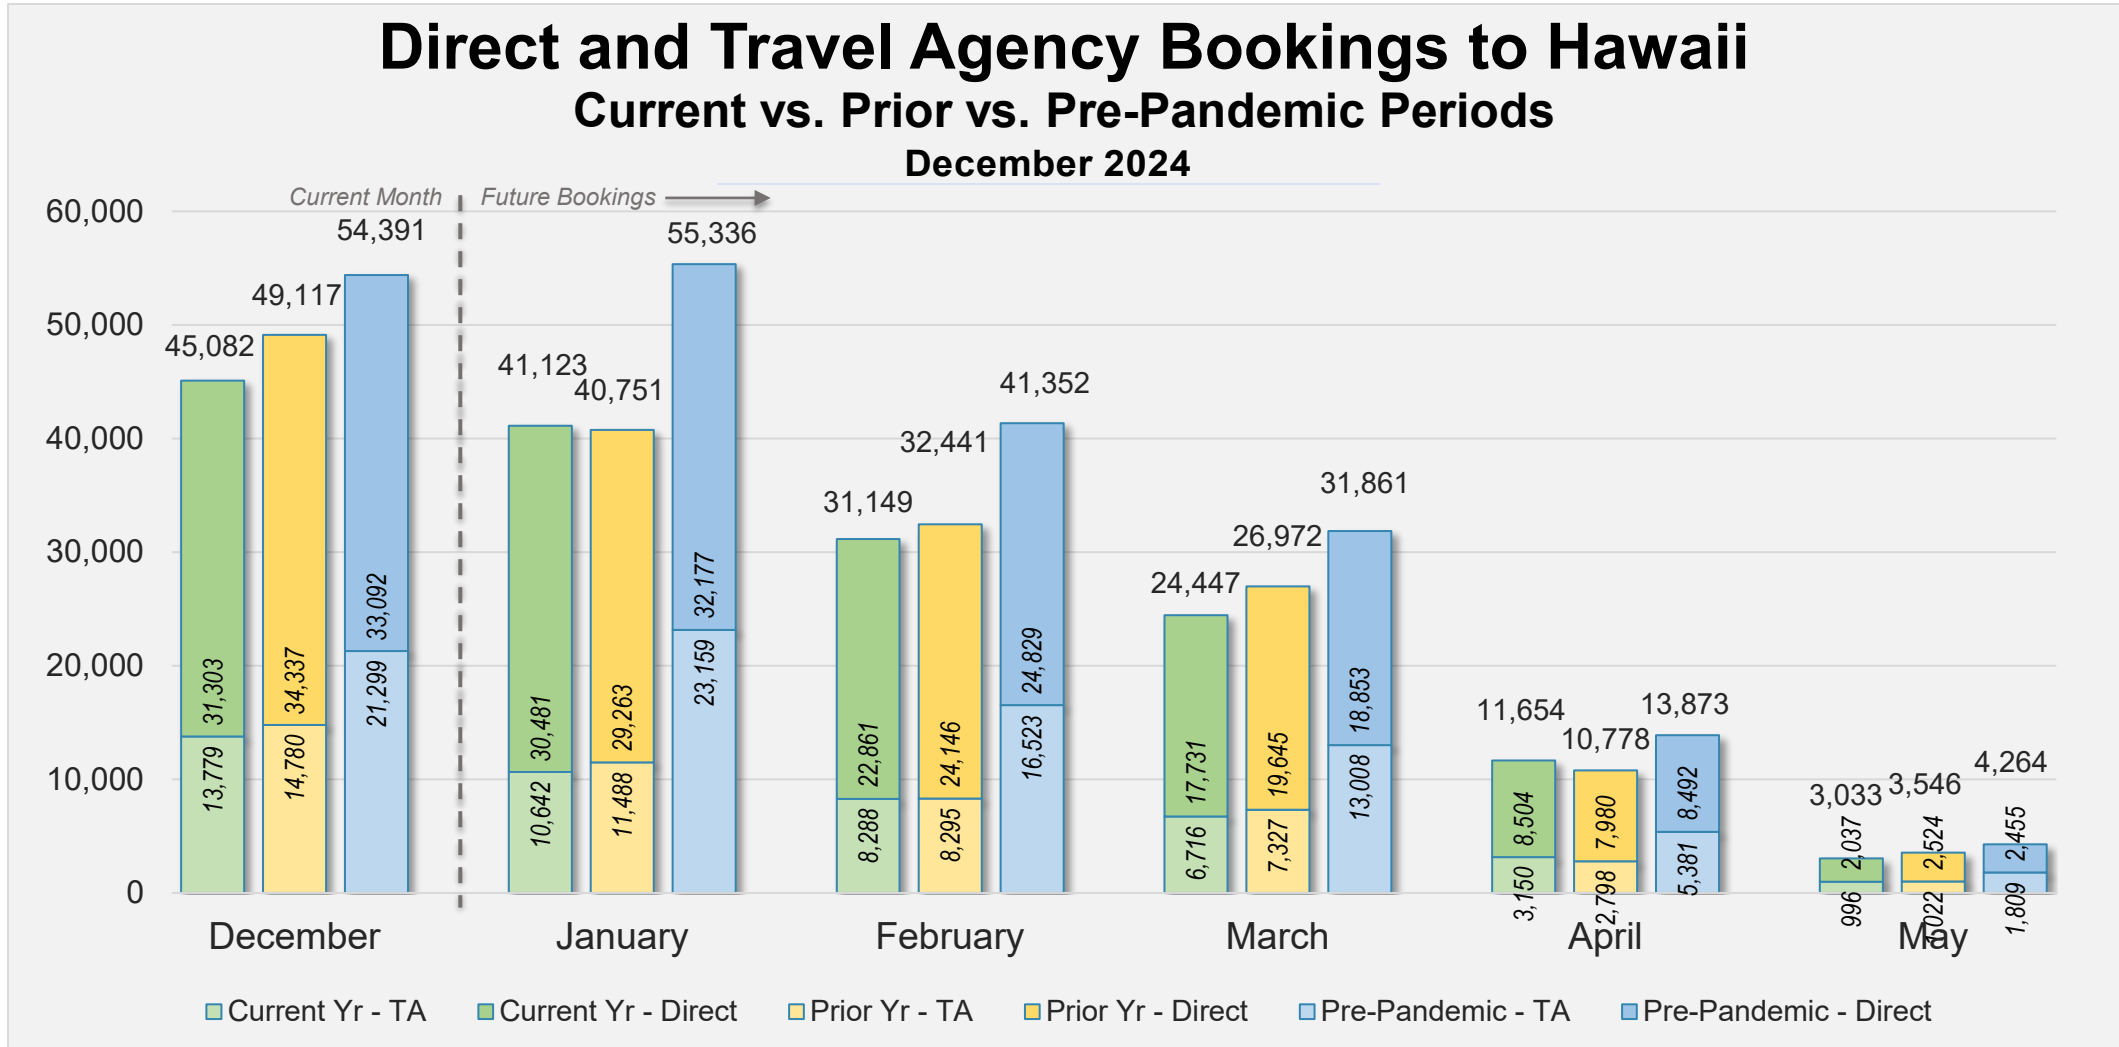

CANADA

Direct and Travel Agency Bookings to Hawaii Current vs. Prior vs. Pre-Pandemic Periods December 2024

Source: ForwardKeys as of 12/15/24