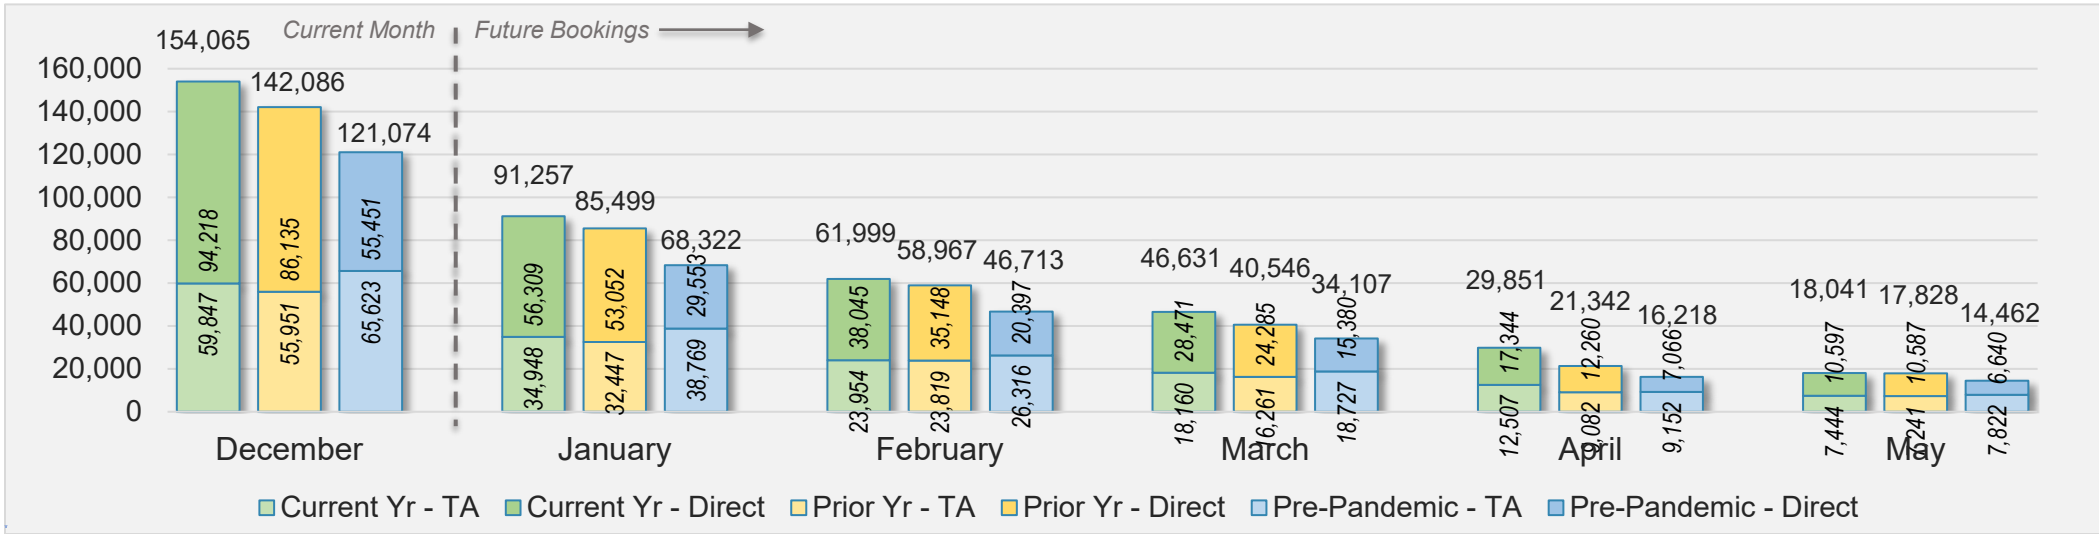

December 2024 Direct and Travel Agency Bookings to Hawai'i

Source: ForwardKeys as of 12/15/24