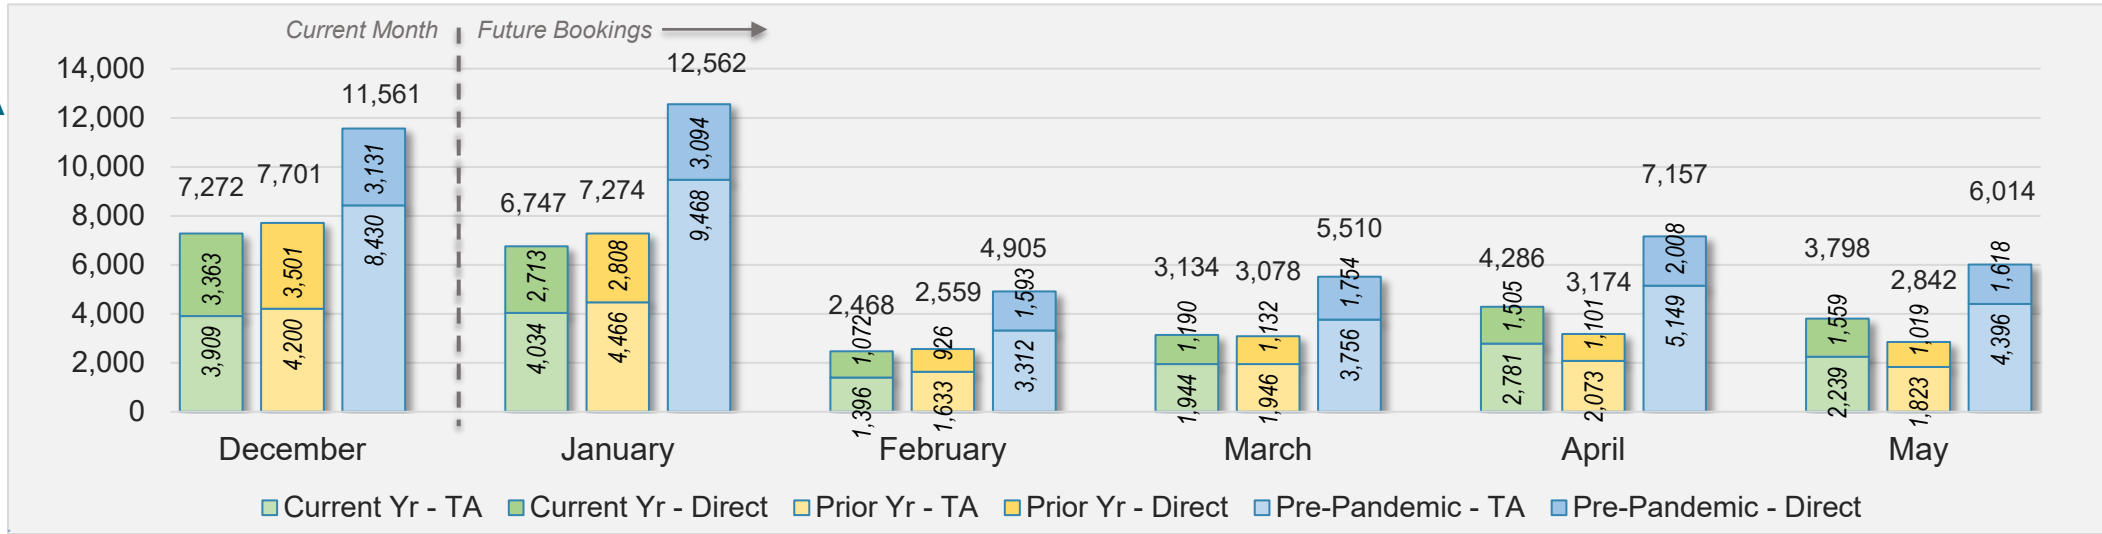

O'ahu (continued)

December 2024 Direct and Travel Agency Bookings to Hawai'i

AUSTRALIA

Source: ForwardKeys as of 12/15/24