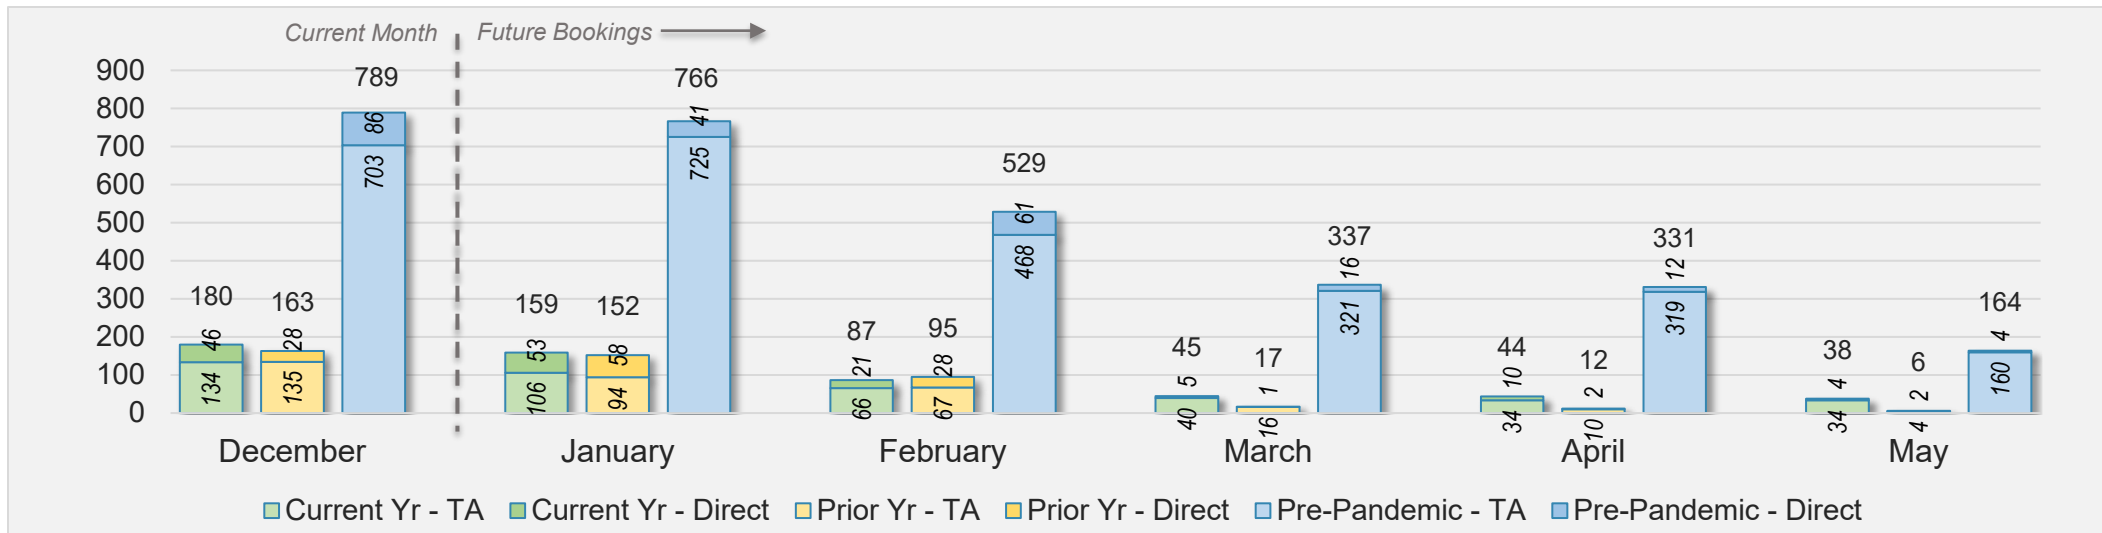

## December 2024 Direct and Travel Agency Bookings to Hawai'i

CANADA

Source: ForwardKeys as of 12/15/24

## December 2024 Direct and Travel Agency Bookings to Hawai'i

KOREA

Source: ForwardKeys as of 12/15/24