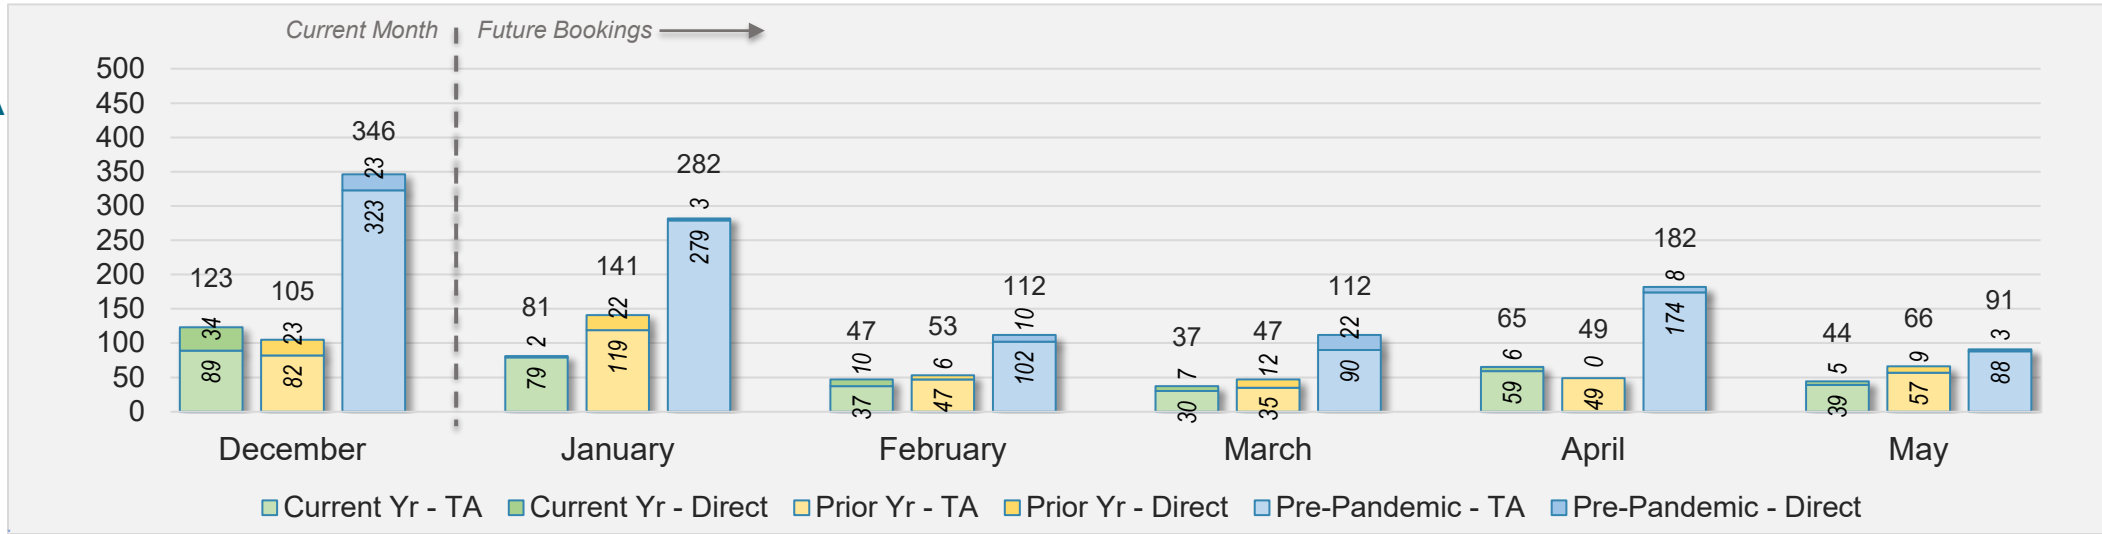

## December 2024 Direct and Travel Agency Bookings to Hawai'i

# Kaua'i (continued)

December 2024 Direct and Travel Agency Bookings to Hawai'i

AUSTRALIA

Source: ForwardKeys as of 12/15/24