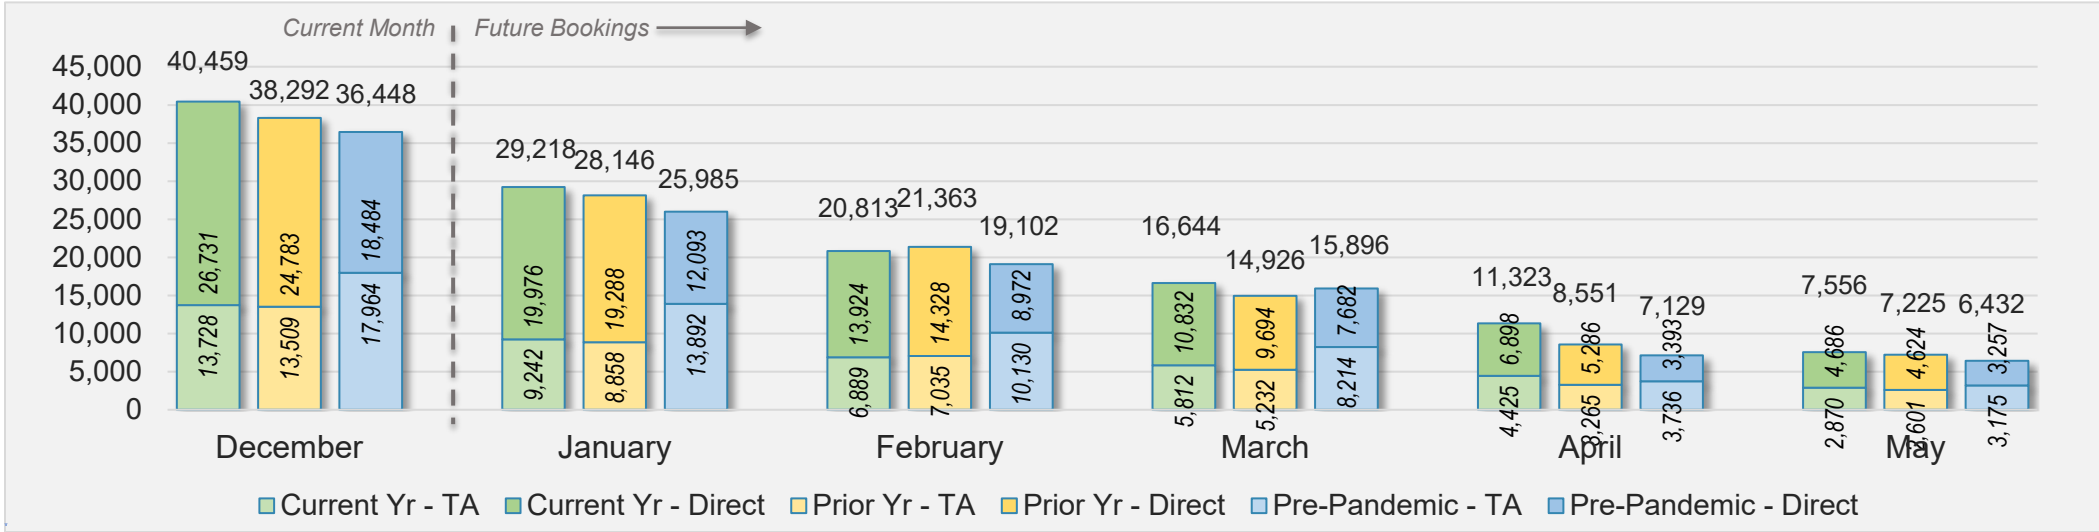

Kaua'i

December 2024 Direct and Travel Agency Bookings to Hawai'i

U.S.

Source: ForwardKeys as of 12/15/24