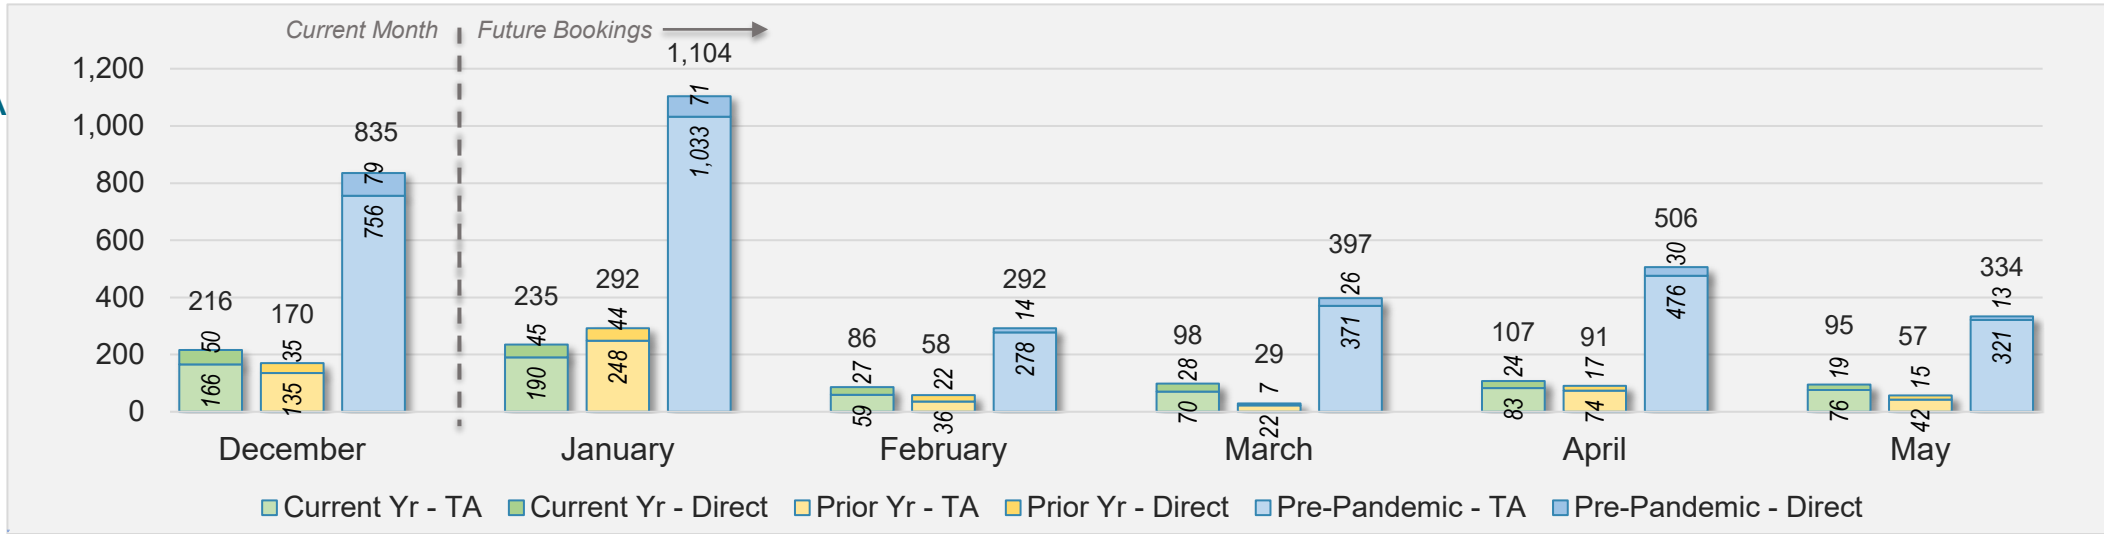

Maui (continued)

December 2024 Direct and Travel Agency Bookings to Hawai'i

AUSTRALIA

Source: ForwardKeys as of 12/15/24