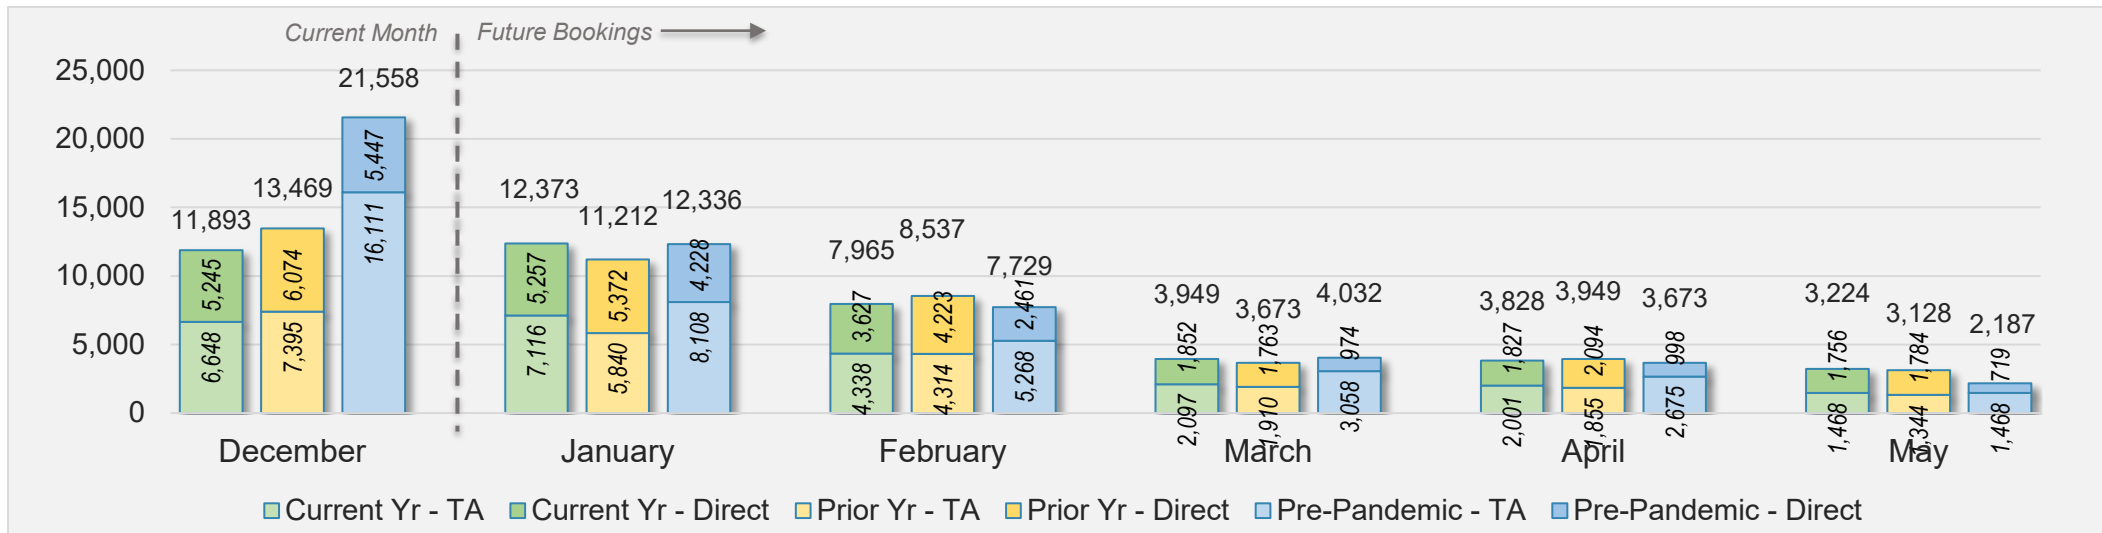

## December 2024 Direct and Travel Agency Bookings to Hawai'i

CANADA

Source: ForwardKeys as of 12/15/24

## December 2024 Direct and Travel Agency Bookings to Hawai'i

KOREA

Source: ForwardKeys as of 12/15/24