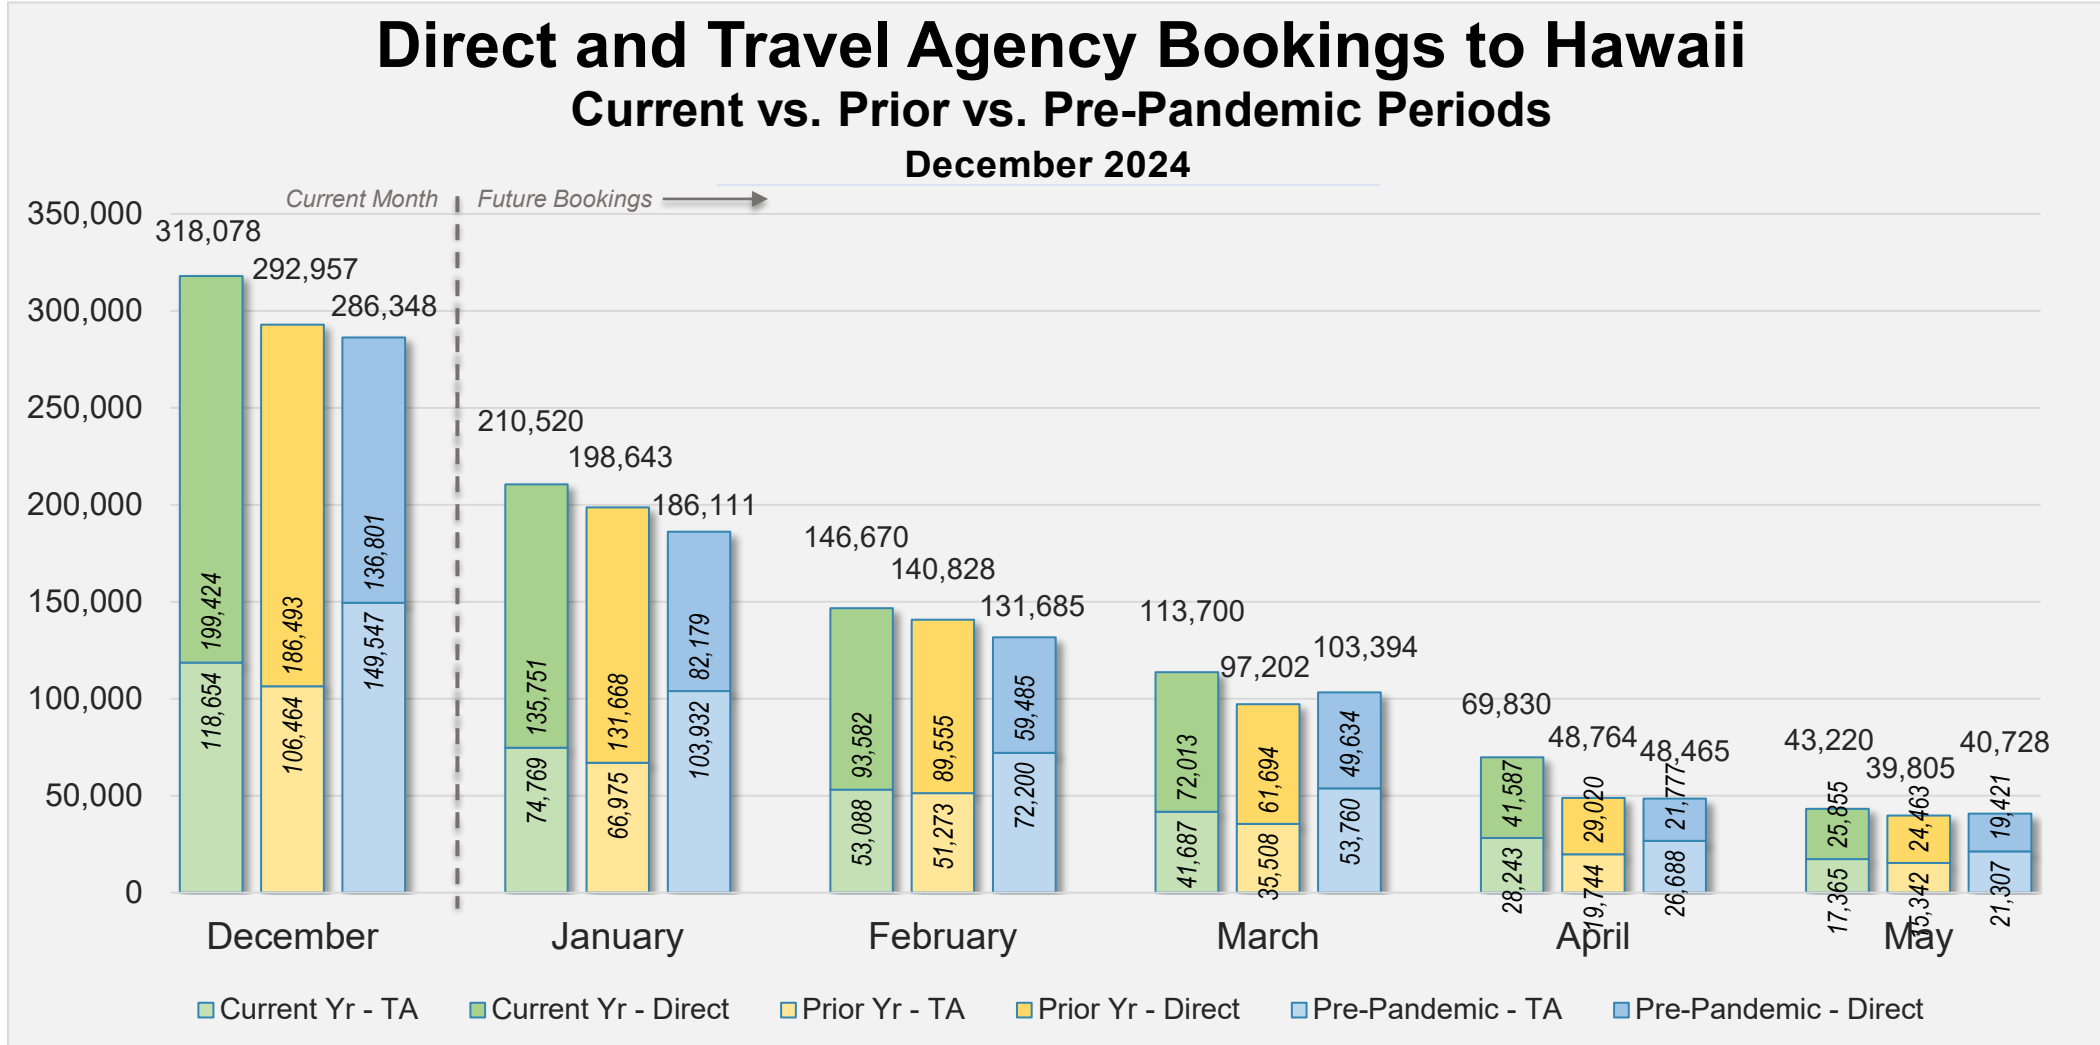

Direct and Travel Agency Bookings to Hawaii Current vs. Prior vs. Pre-Pandemic Periods December 2024

Source: ForwardKeys as of 12/15/24