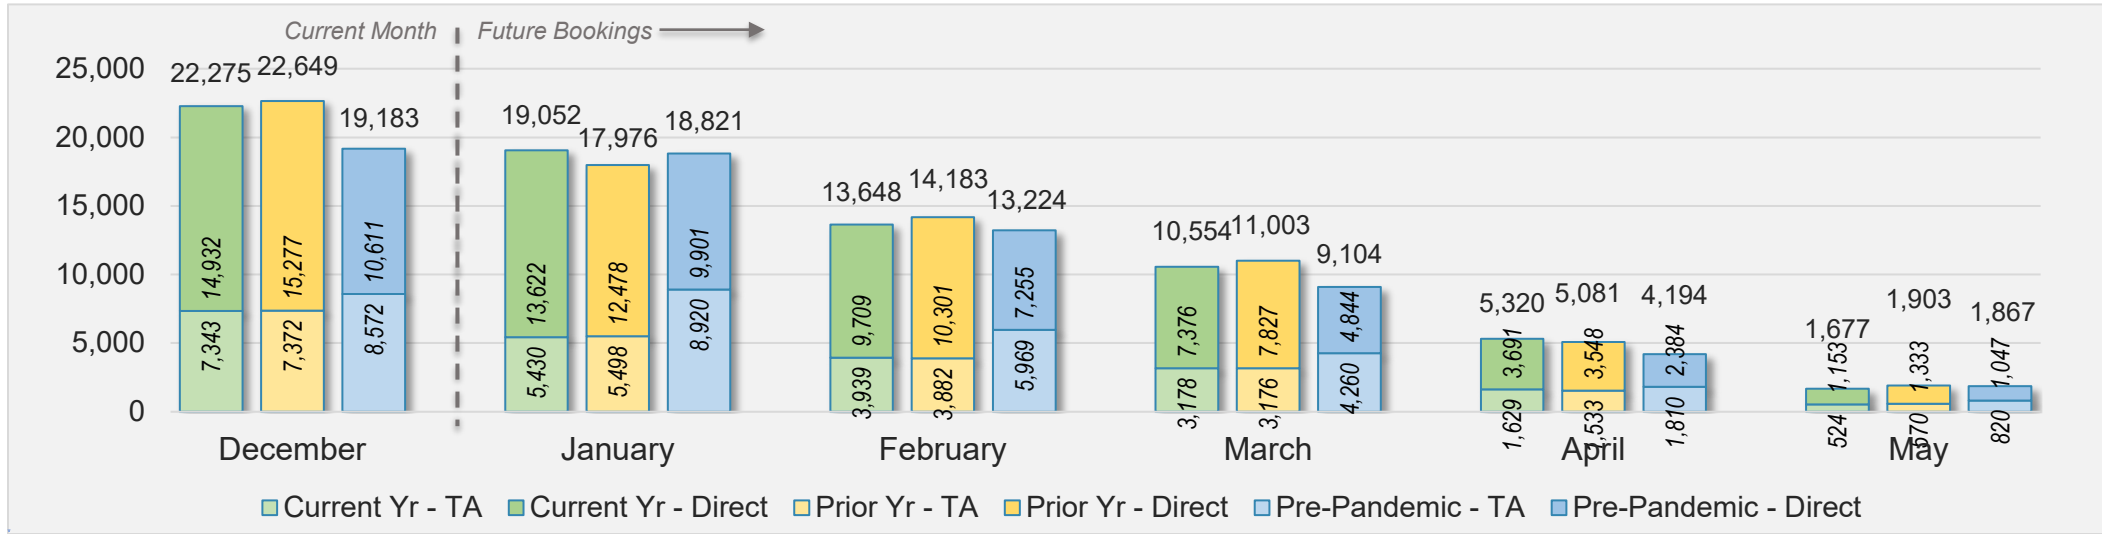

O'ahu (continued)

December 2024 Direct and Travel Agency Bookings to Hawai'i

CANADA

Source: ForwardKeys as of 12/15/24

December 2024 Direct and Travel Agency Bookings to Hawai'i

KOREA