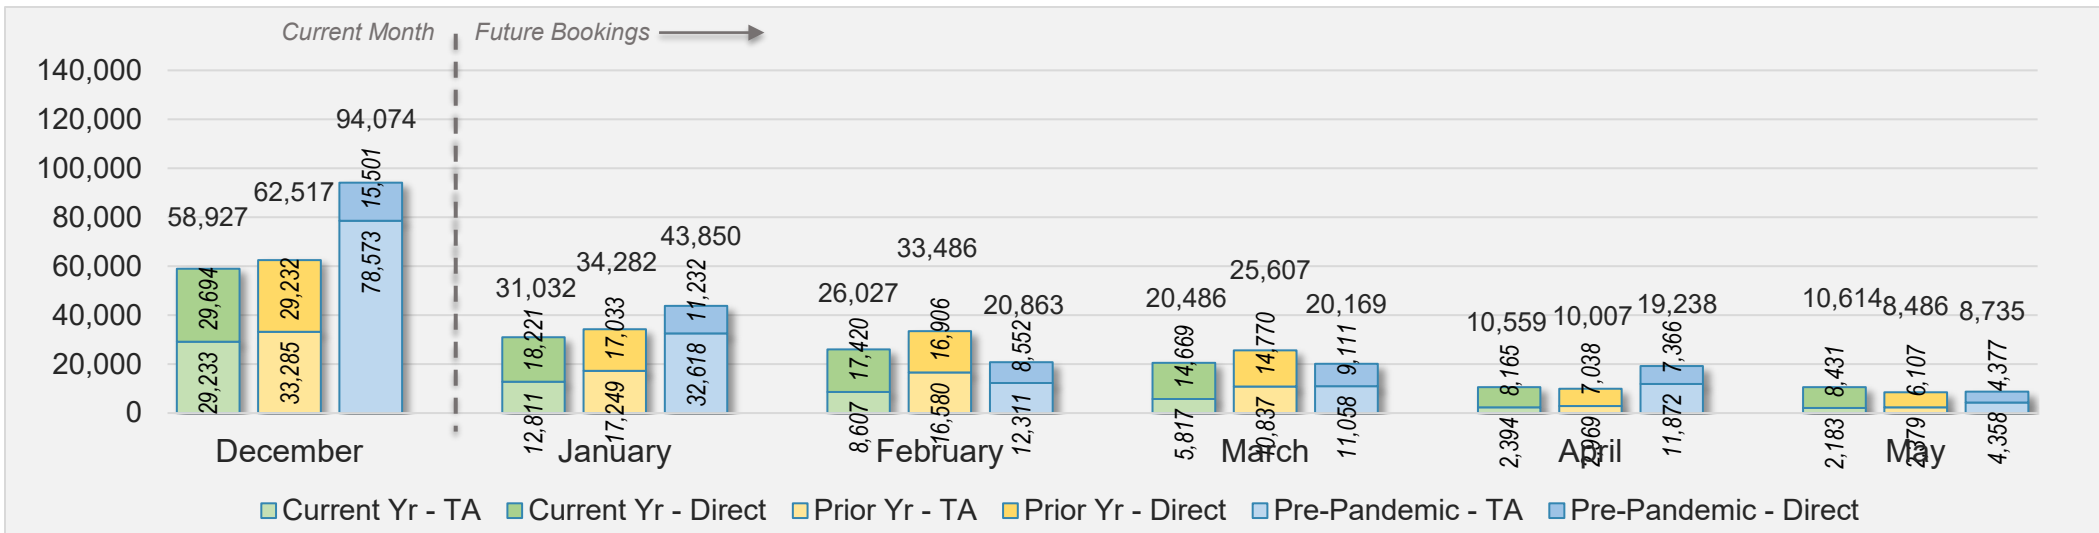

December 2024 Direct and Travel Agency Bookings to Hawai'i

Source: ForwardKeys as of 12/15/24