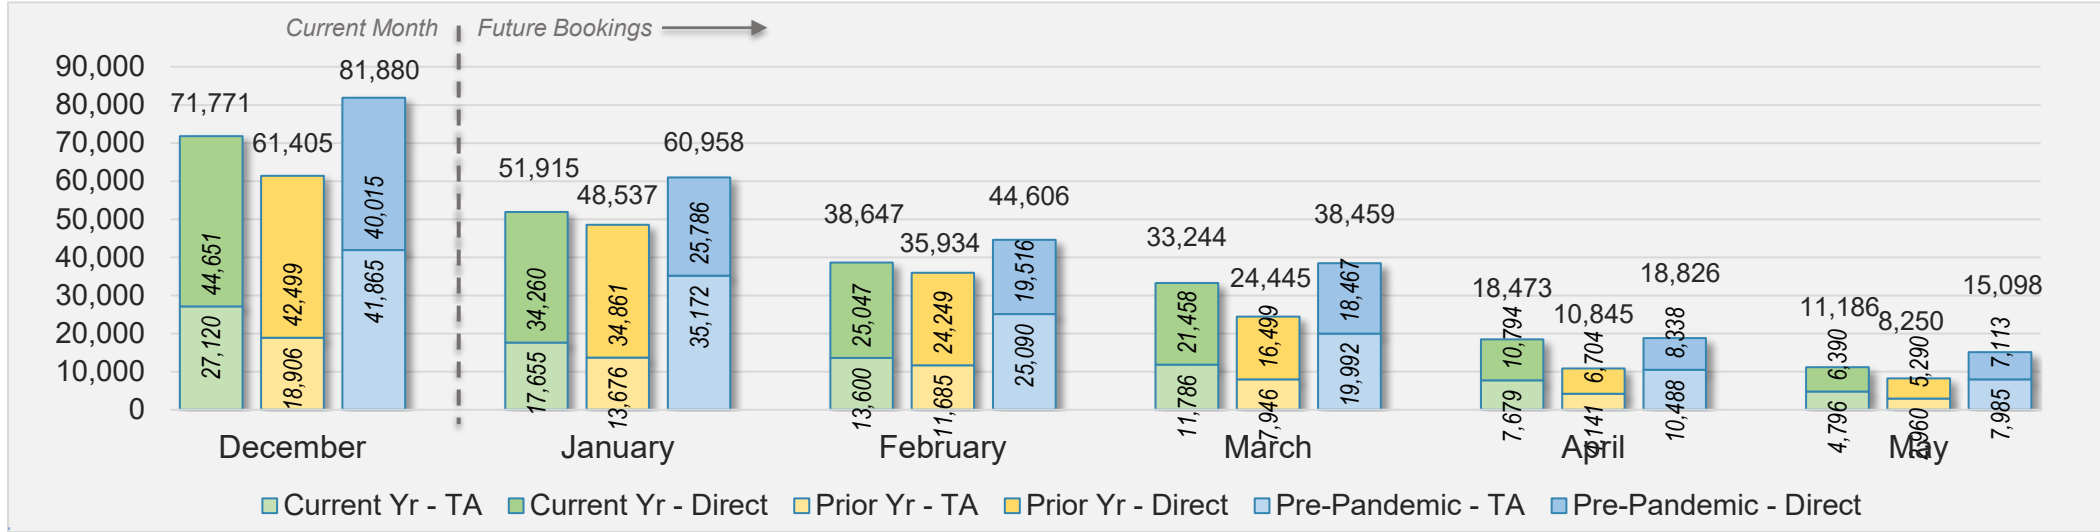

Maui

December 2024 Direct and Travel Agency Bookings to Hawai'i

U.S.

Source: ForwardKeys as of 12/15/24

December 2024 Direct and Travel Agency Bookings to Hawai'i

JAPAN