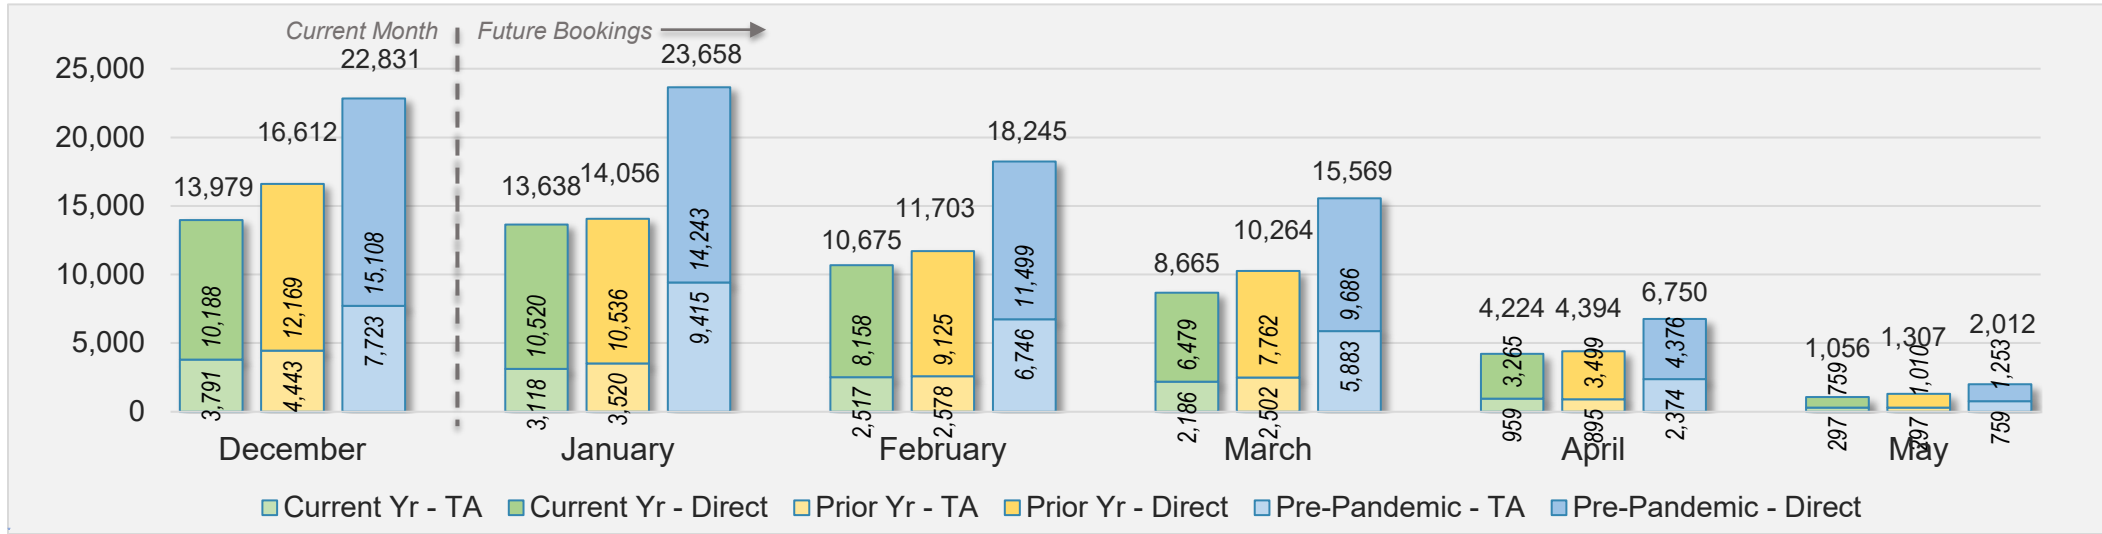

Maui (continued)

December 2024 Direct and Travel Agency Bookings to Hawai'i

CANADA

Source: ForwardKeys as of 12/15/24

December 2024 Direct and Travel Agency Bookings to Hawai'i

KOREA