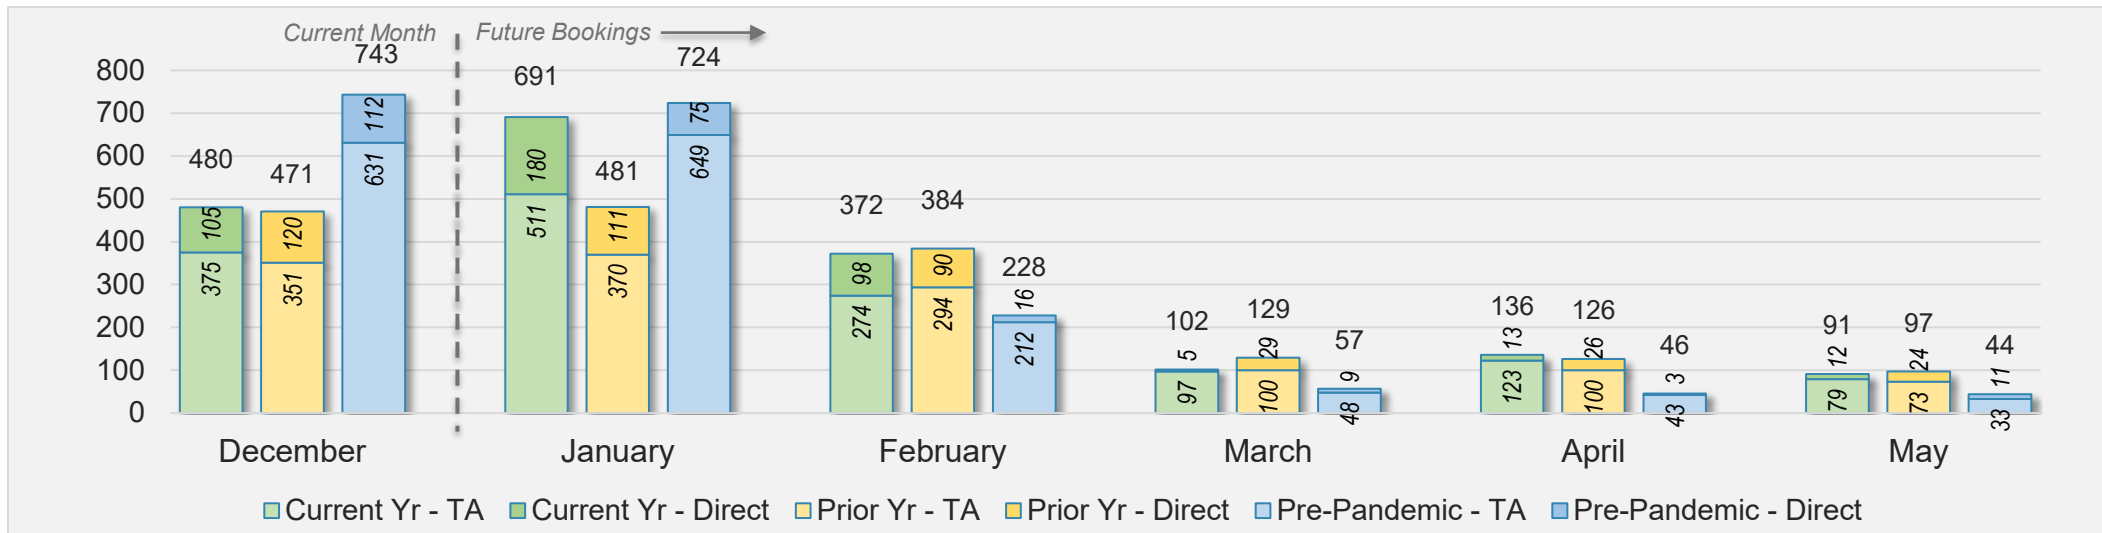

## December 2024 Direct and Travel Agency Bookings to Hawai'i

CANADA

Source: ForwardKeys as of 12/15/24

## December 2024 Direct and Travel Agency Bookings to Hawai'i

KOREA

Source: ForwardKeys as of 12/15/24