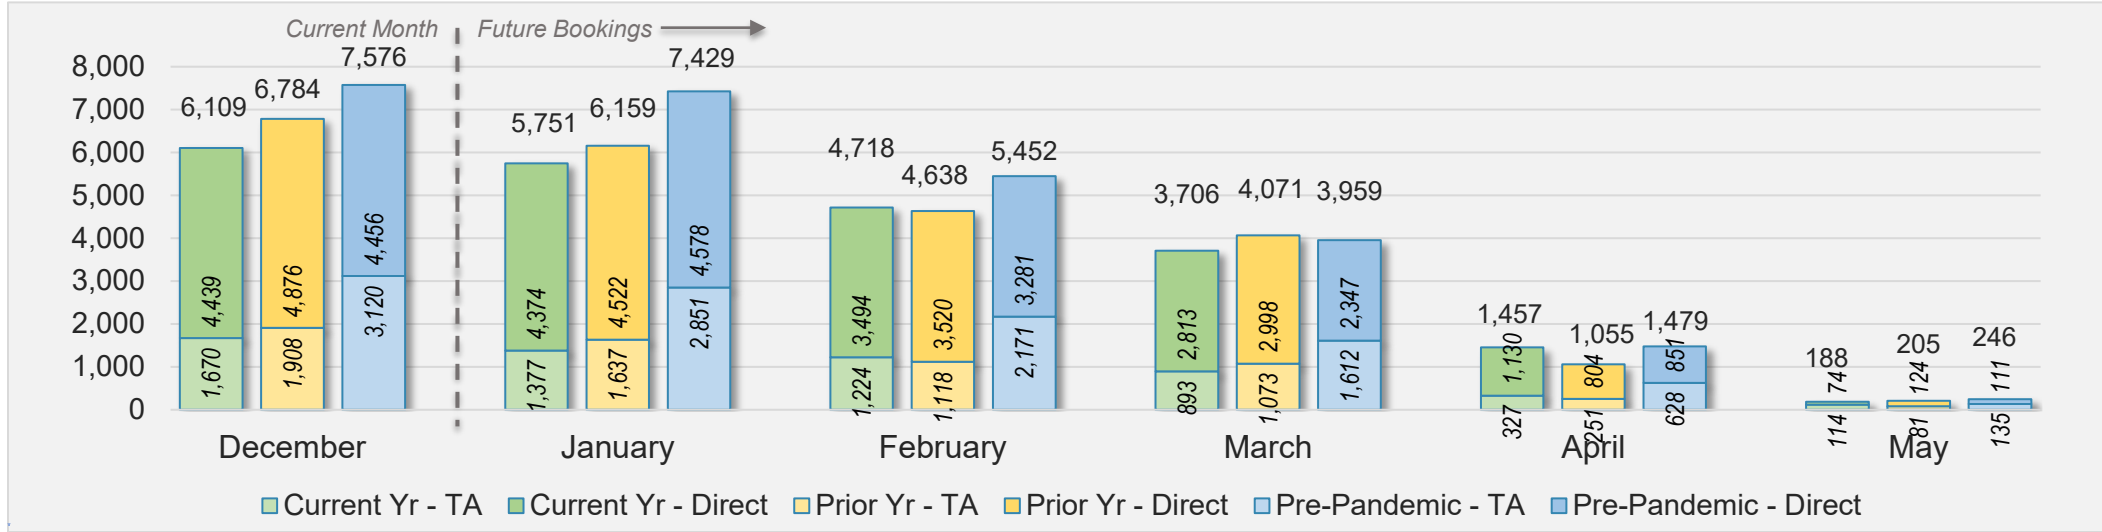

Hawai'i Island (continued)

December 2024 Direct and Travel Agency Bookings to Hawai'i

CANADA

Source: ForwardKeys as of 12/15/24

December 2024 Direct and Travel Agency Bookings to Hawai'i

KOREA