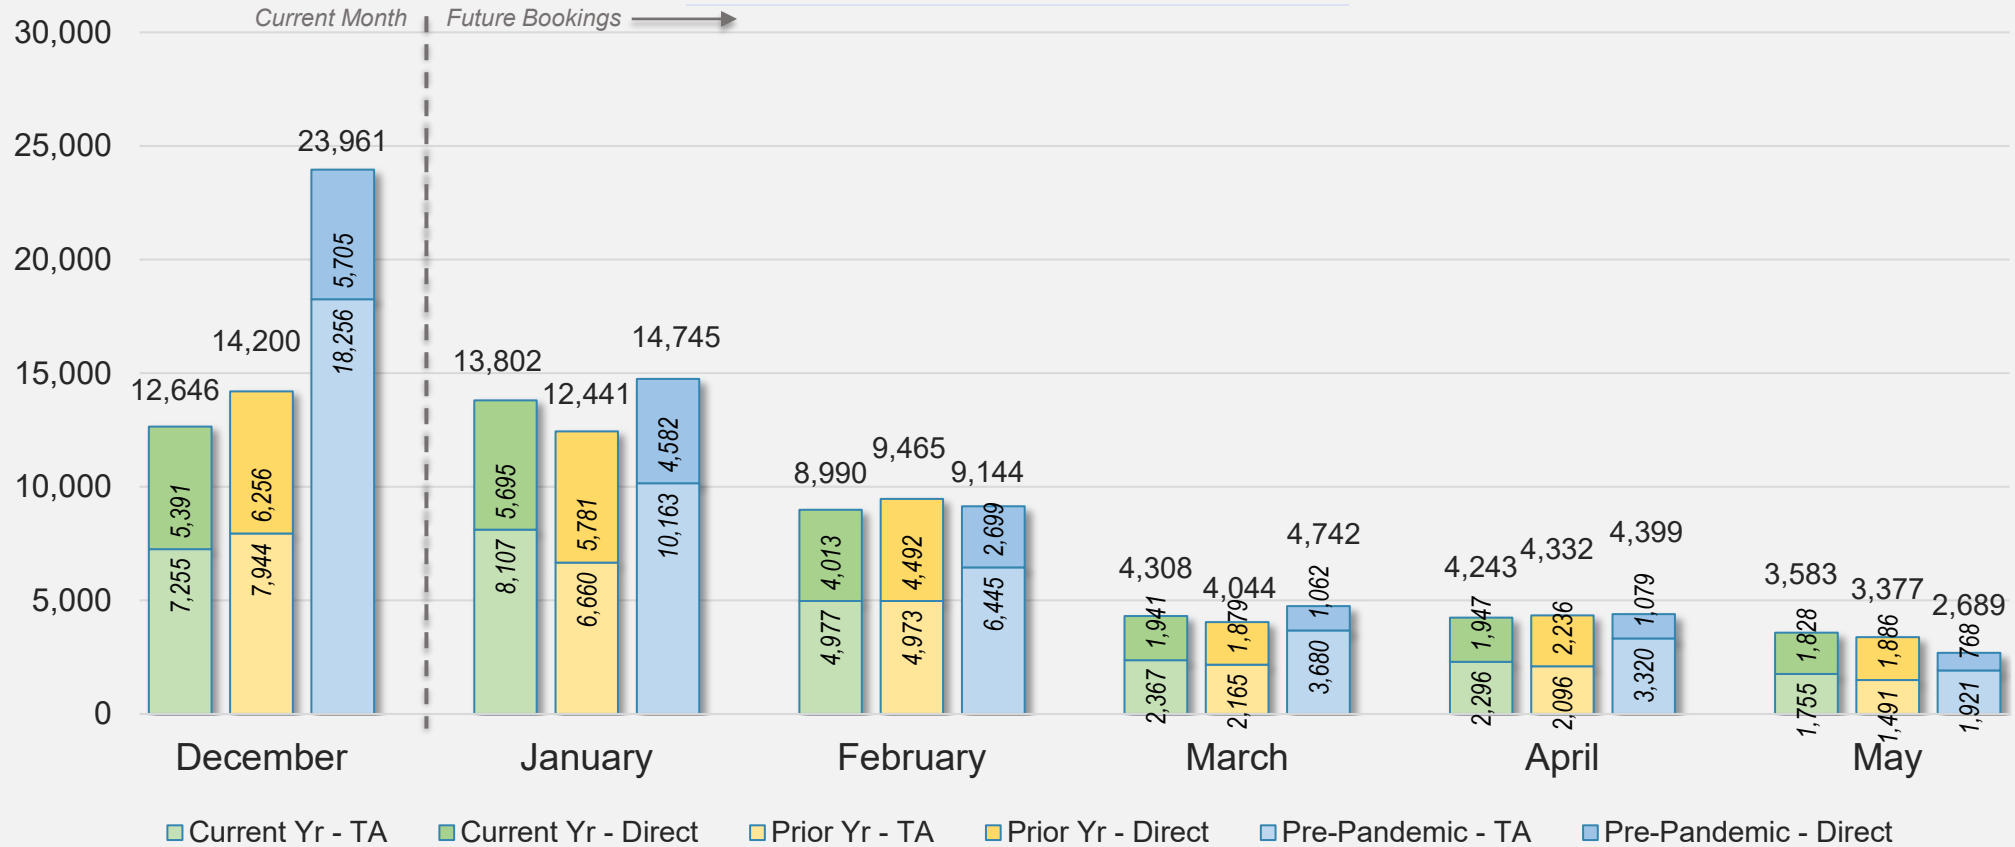

Forward Keys Index

- Bookings
 - Net sum of the number of visitors from Sales transactions counted, including Exchanges and Refunds.
- Current Year / Previous Year / Pre-pandemic
 - In the analysis results, "Current Year" refers to the period being analyzed. "Previous Year" refers to the time unit in the previous year equivalent to the "Current Year" (for year-on-year comparison purposes). "Pre-pandemic" refers to the equivalent period in 2019 to the Current period, using only 2019 data as a reference.
- Direct
 - Refers to tickets purchased directly through the airline, typically via an airline's website.
- Travel Agency
 - Refers to associated with an ARC/IATA number (or otherwise retail).

Source: ForwardKeys as of 12/22/24

CANADA

Direct and Travel Agency Bookings to Hawaii Current vs. Prior vs. Pre-Pandemic Periods December 2024

Source: ForwardKeys as of 12/22/24

KOREA

Direct and Travel Agency Bookings to Hawaii Current vs. Prior vs. Pre-Pandemic Periods December 2024

Source: ForwardKeys as of 12/22/24

AUSTRALIA

Direct and Travel Agency Bookings to Hawaii Current vs. Prior vs. Pre-Pandemic Periods December 2024

Source: ForwardKeys as of 12/22/24

O'ahu

December 2024 Direct and Travel Agency Bookings to Hawai'i