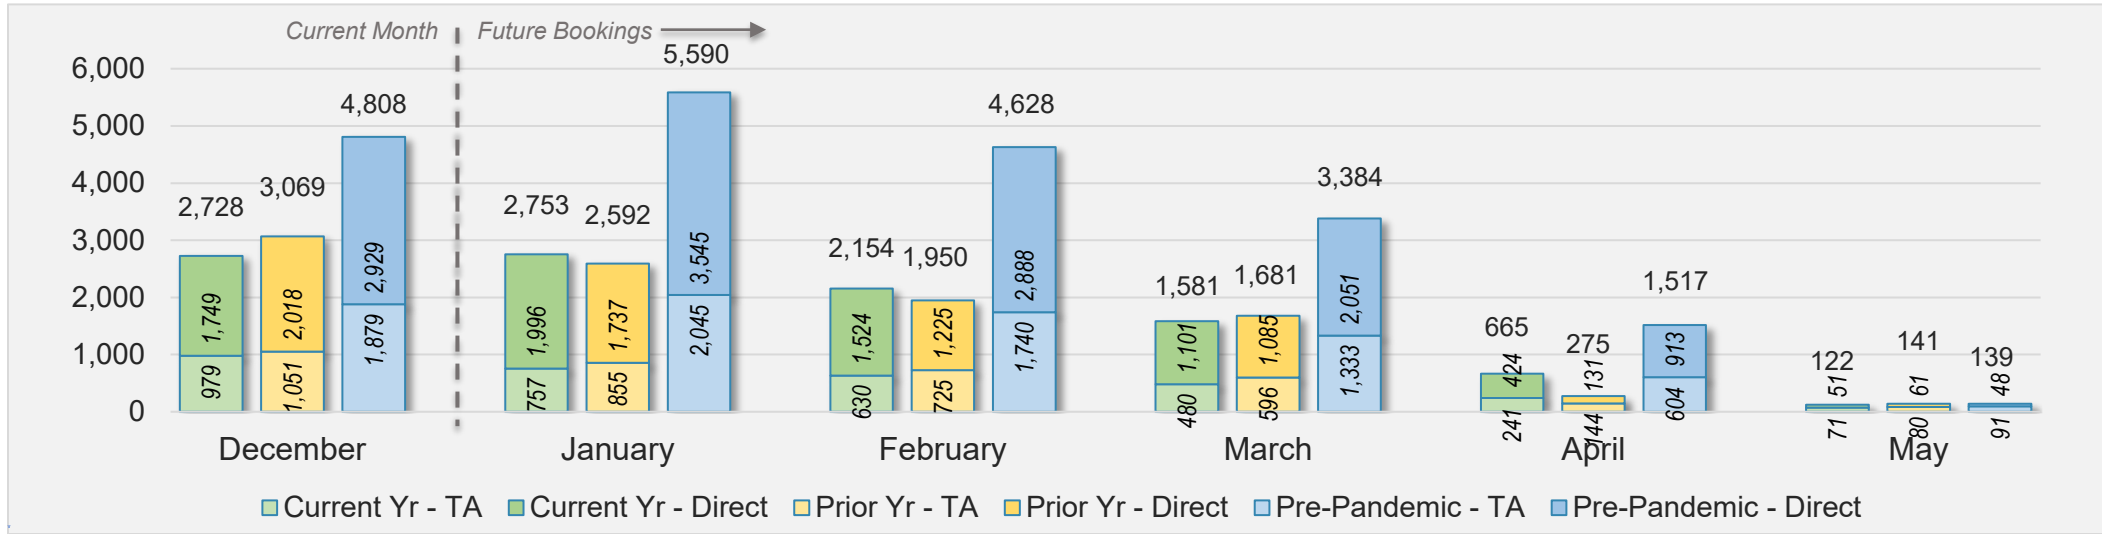

CANADA

Source: ForwardKeys as of 12/22/24

December 2024 Direct and Travel Agency Bookings to Hawai'i

KOREA

Source: ForwardKeys as of 12/22/24

Maui (continued)

December 2024 Direct and Travel Agency Bookings to Hawai'i

AUSTRALIA

Source: ForwardKeys as of 12/22/24

Kaua'i

December 2024 Direct and Travel Agency Bookings to Hawai'i

December 2024 Direct and Travel Agency Bookings to Hawai'i

Kaua'i (continued)

December 2024 Direct and Travel Agency Bookings to Hawai'i

December 2024 Direct and Travel Agency Bookings to Hawai'i

Kaua'i (continued)

December 2024 Direct and Travel Agency Bookings to Hawai'i

AUSTRALIA

Source: ForwardKeys as of 12/22/24

Hawai'i Island

December 2024 Direct and Travel Agency Bookings to Hawai'i