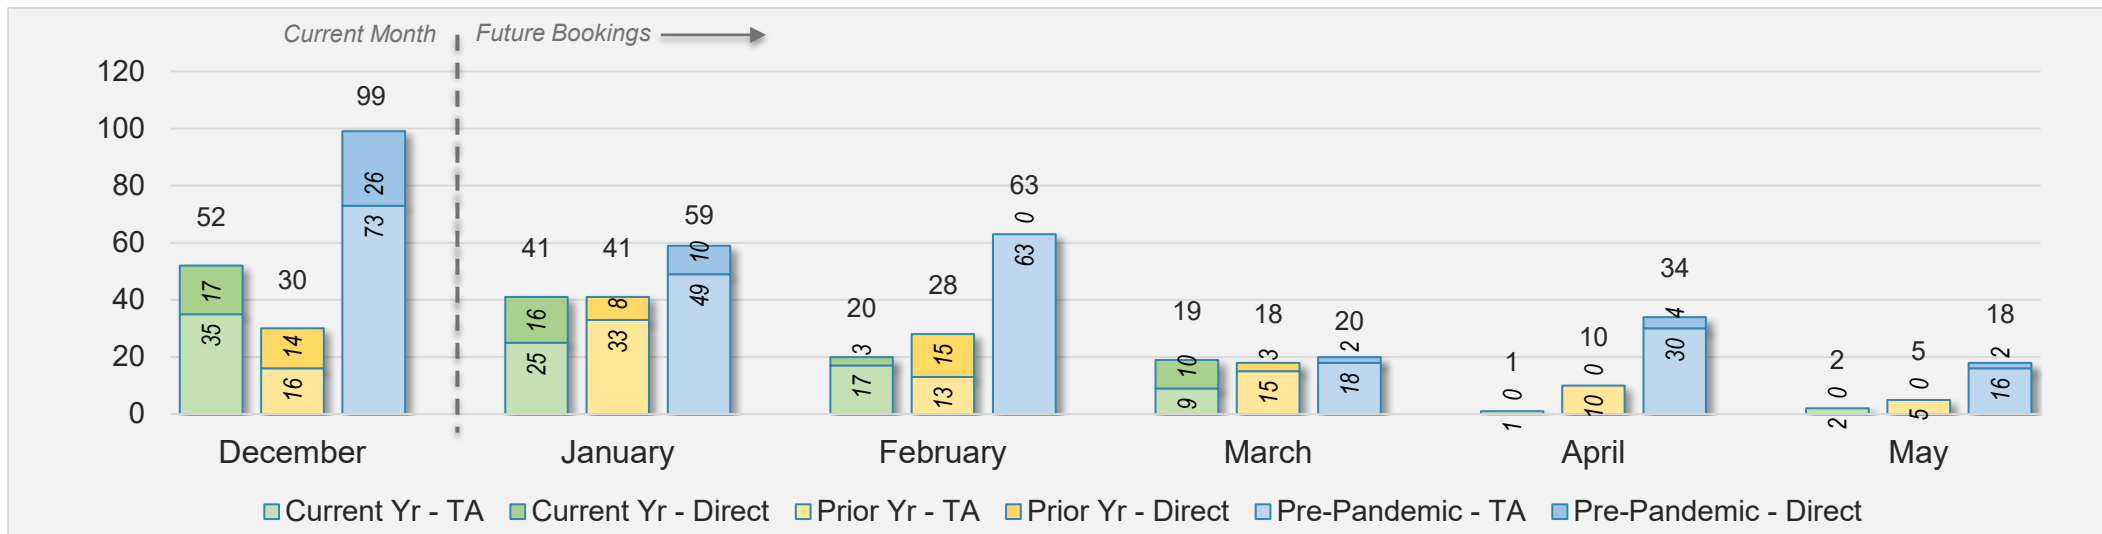

AUSTRALIA

Source: ForwardKeys as of 12/22/24

Kaua'i

December 2024 Direct and Travel Agency Bookings to Hawai'i

December 2024 Direct and Travel Agency Bookings to Hawai'i

Kaua'i (continued)

December 2024 Direct and Travel Agency Bookings to Hawai'i

December 2024 Direct and Travel Agency Bookings to Hawai'i

Kaua'i (continued)

December 2024 Direct and Travel Agency Bookings to Hawai'i

AUSTRALIA

Source: ForwardKeys as of 12/22/24

Hawai'i Island

December 2024 Direct and Travel Agency Bookings to Hawai'i