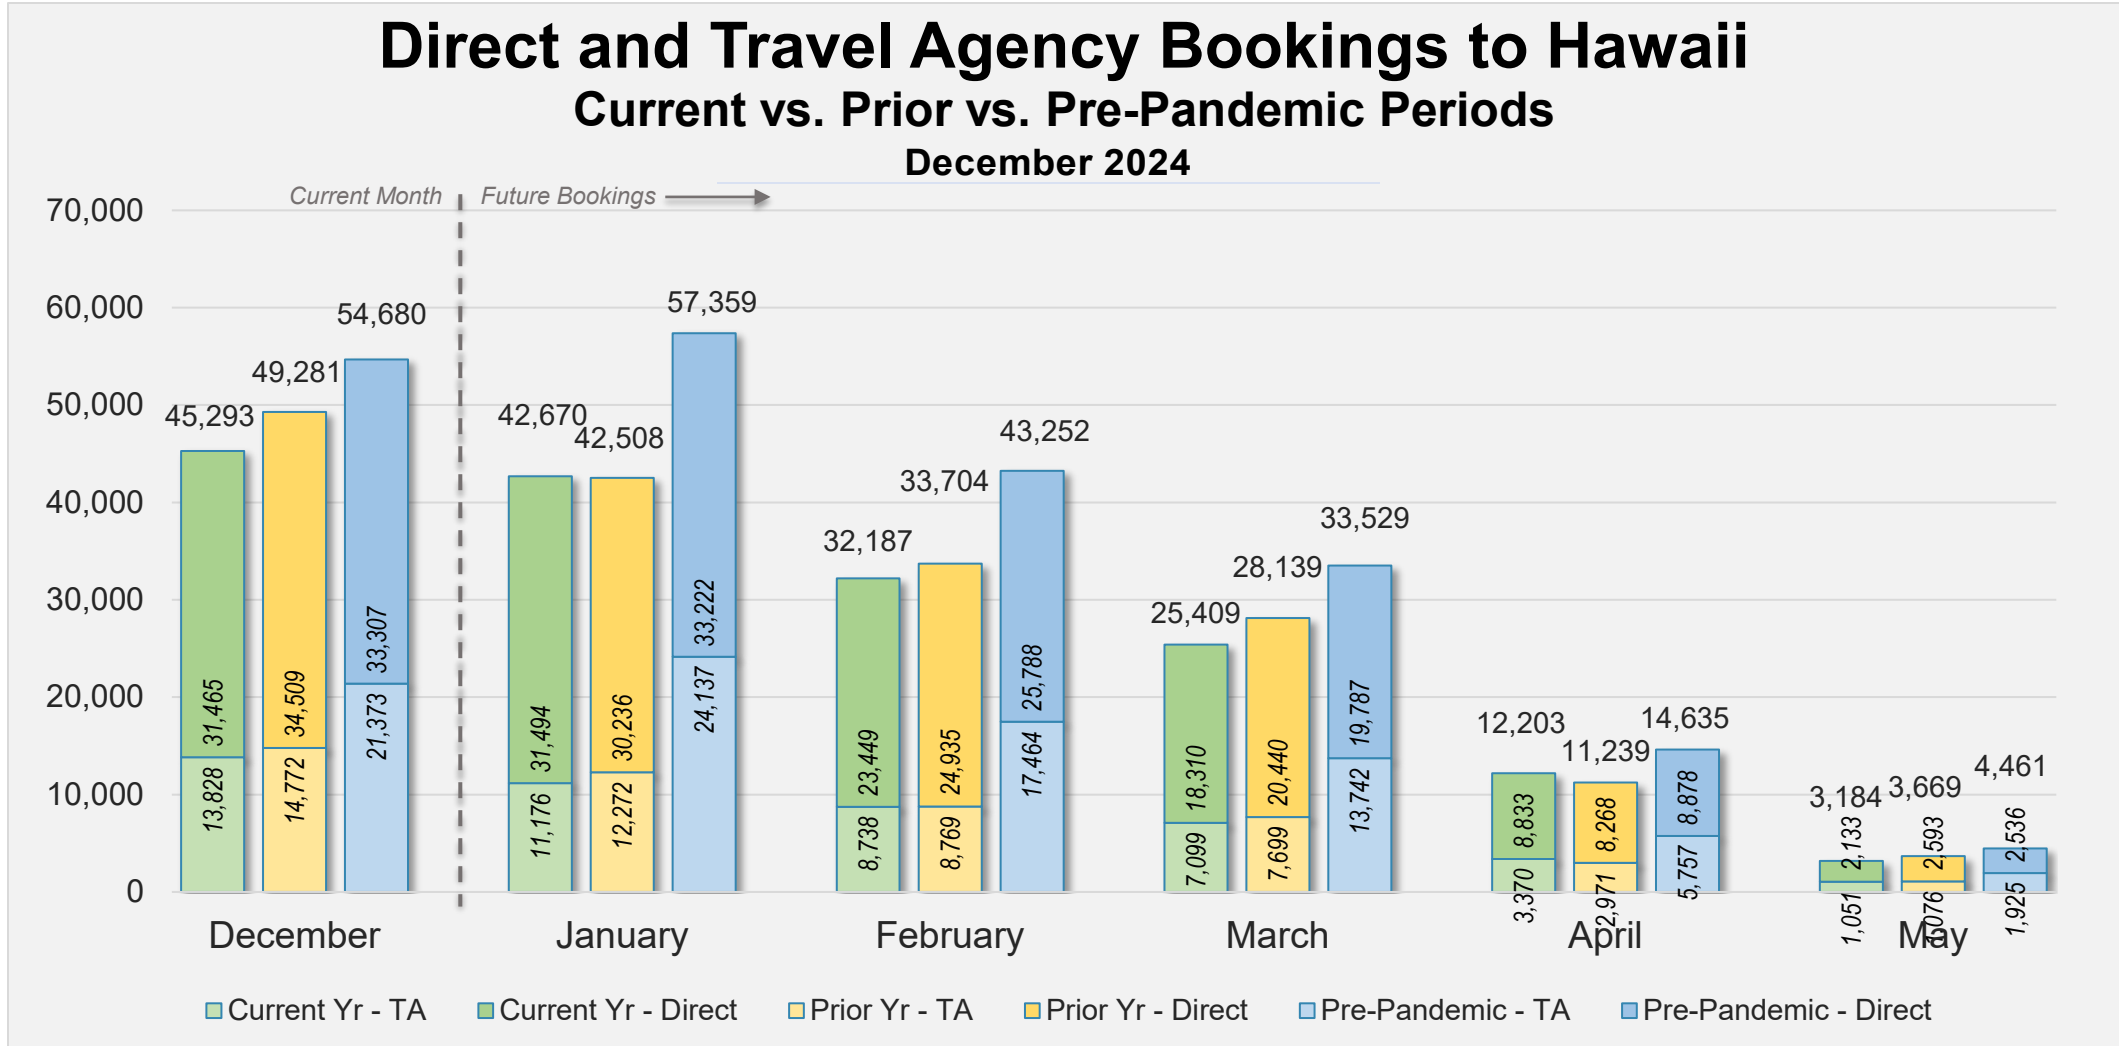

Forward Keys Index

- Bookings
 - Net sum of the number of visitors from Sales transactions counted, including Exchanges and Refunds.
- Current Year / Previous Year / Pre-pandemic
 - In the analysis results, "Current Year" refers to the period being analyzed. "Previous Year" refers to the time unit in the previous year equivalent to the "Current Year" (for year-on-year comparison purposes). "Pre-pandemic" refers to the equivalent period in 2019 to the Current period, using only 2019 data as a reference.
- Direct
 - Refers to tickets purchased directly through the airline, typically via an airline's website.
- Travel Agency
 - Refers to associated with an ARC/IATA number (or otherwise retail).

Direct and Travel Agency Bookings to Hawaii Current vs. Prior vs. Pre-Pandemic Periods December 2024

Source: ForwardKeys as of 12/22/24

JAPAN

Direct and Travel Agency Bookings to Hawaii Current vs. Prior vs. Pre-Pandemic Periods December 2024

Source: ForwardKeys as of 12/22/24

CANADA

Direct and Travel Agency Bookings to Hawaii Current vs. Prior vs. Pre-Pandemic Periods December 2024

Source: ForwardKeys as of 12/22/24

KOREA

Direct and Travel Agency Bookings to Hawaii Current vs. Prior vs. Pre-Pandemic Periods December 2024