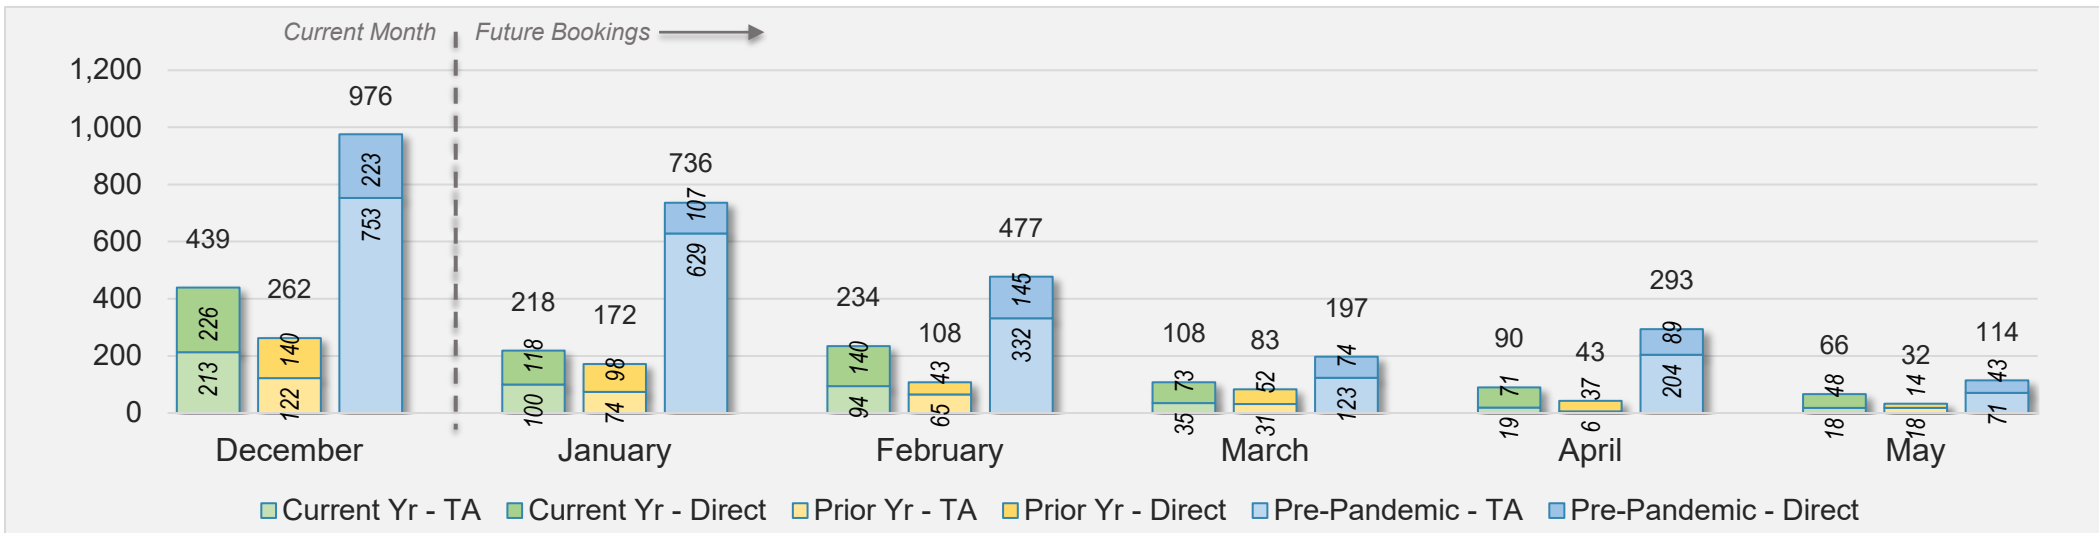

CANADA

Source: ForwardKeys as of 12/22/24

December 2024 Direct and Travel Agency Bookings to Hawai'i

KOREA

Source: ForwardKeys as of 12/22/24

O'ahu (continued)

December 2024 Direct and Travel Agency Bookings to Hawai'i

AUSTRALIA

Source: ForwardKeys as of 12/22/24

Maui

December 2024 Direct and Travel Agency Bookings to Hawai'i

December 2024 Direct and Travel Agency Bookings to Hawai'i

Maui (continued)

December 2024 Direct and Travel Agency Bookings to Hawai'i

CANADA

Source: ForwardKeys as of 12/22/24

December 2024 Direct and Travel Agency Bookings to Hawai'i

KOREA

Source: ForwardKeys as of 12/22/24

Maui (continued)

December 2024 Direct and Travel Agency Bookings to Hawai'i