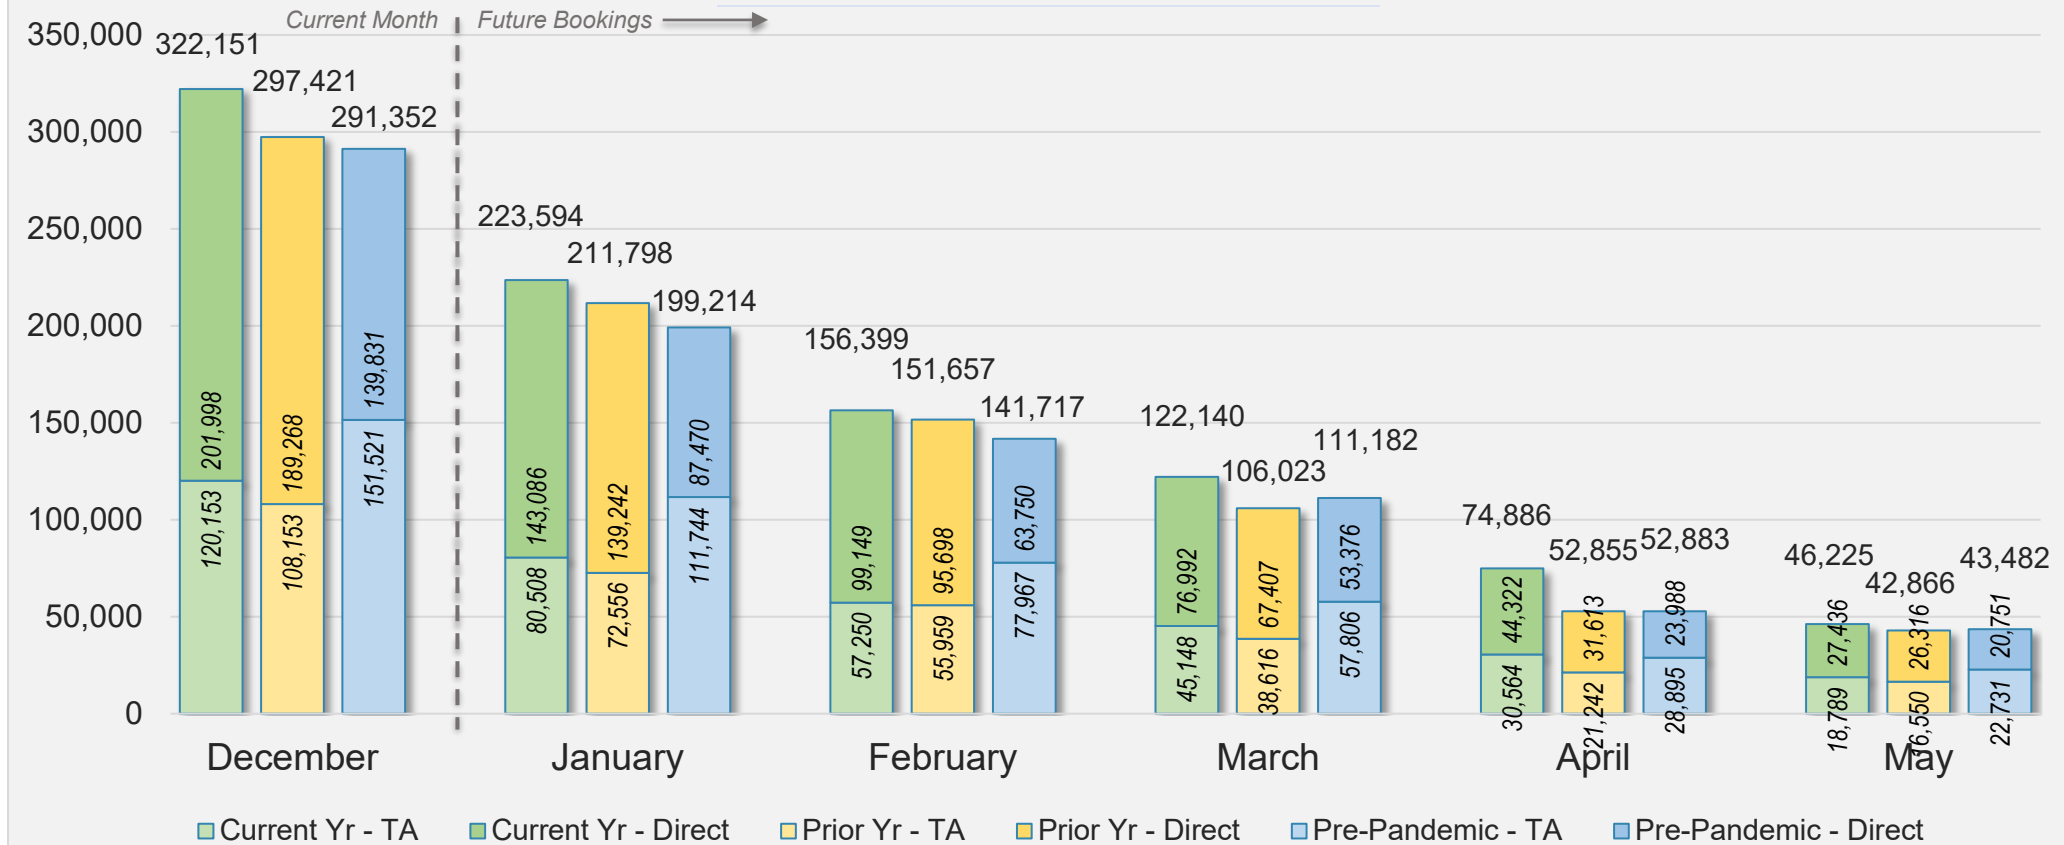

Direct and Travel Agency Bookings to Hawaii Current vs. Prior vs. Pre-Pandemic Periods December 2024

Source: ForwardKeys as of 12/22/24