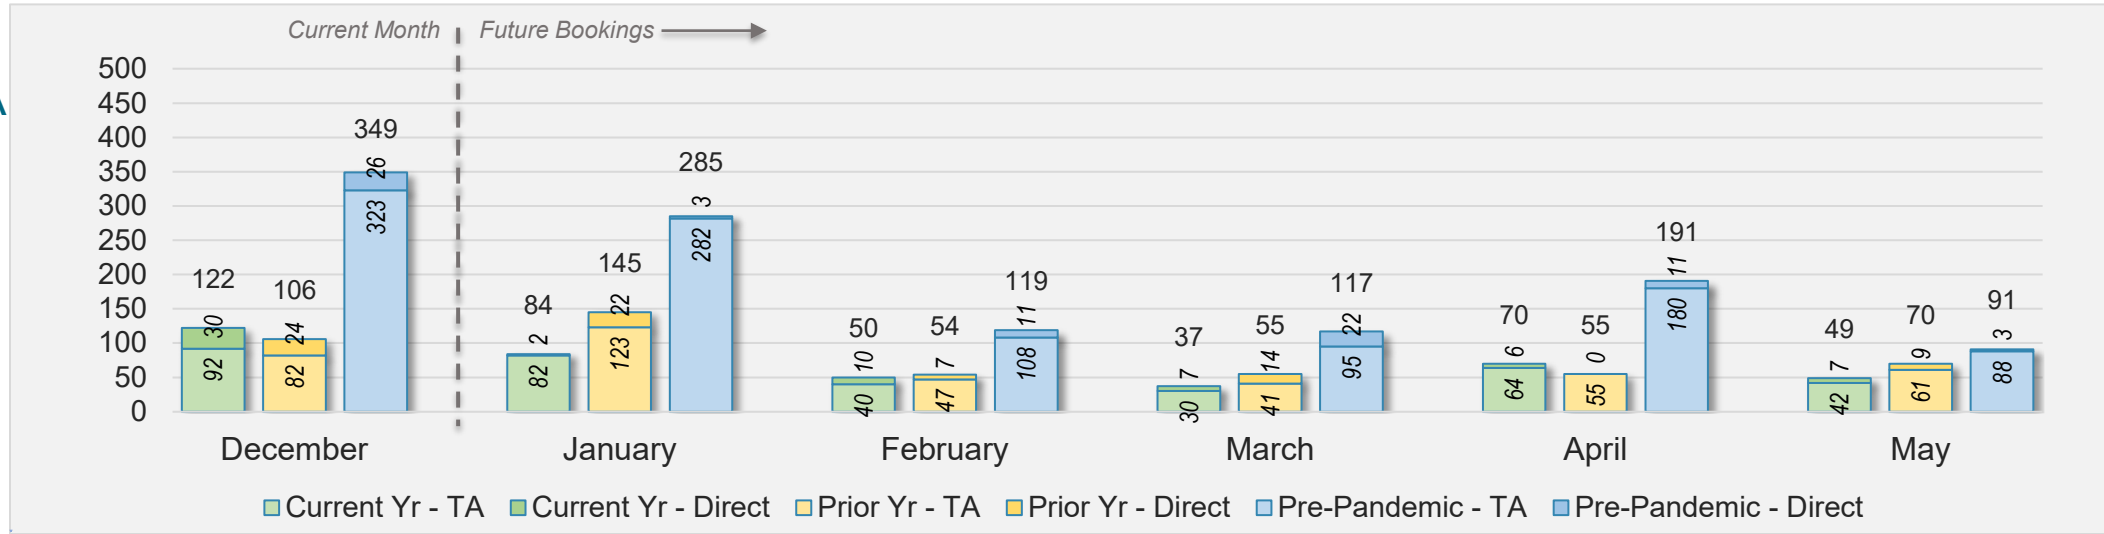

AUSTRALIA

Source: ForwardKeys as of 12/22/24

Kaua'i

December 2024 Direct and Travel Agency Bookings to Hawai'i

December 2024 Direct and Travel Agency Bookings to Hawai'i

Kaua'i (continued)

December 2024 Direct and Travel Agency Bookings to Hawai'i

December 2024 Direct and Travel Agency Bookings to Hawai'i

Kaua'i (continued)

December 2024 Direct and Travel Agency Bookings to Hawai'i

AUSTRALIA

Source: ForwardKeys as of 12/22/24

Hawai'i Island

December 2024 Direct and Travel Agency Bookings to Hawai'i