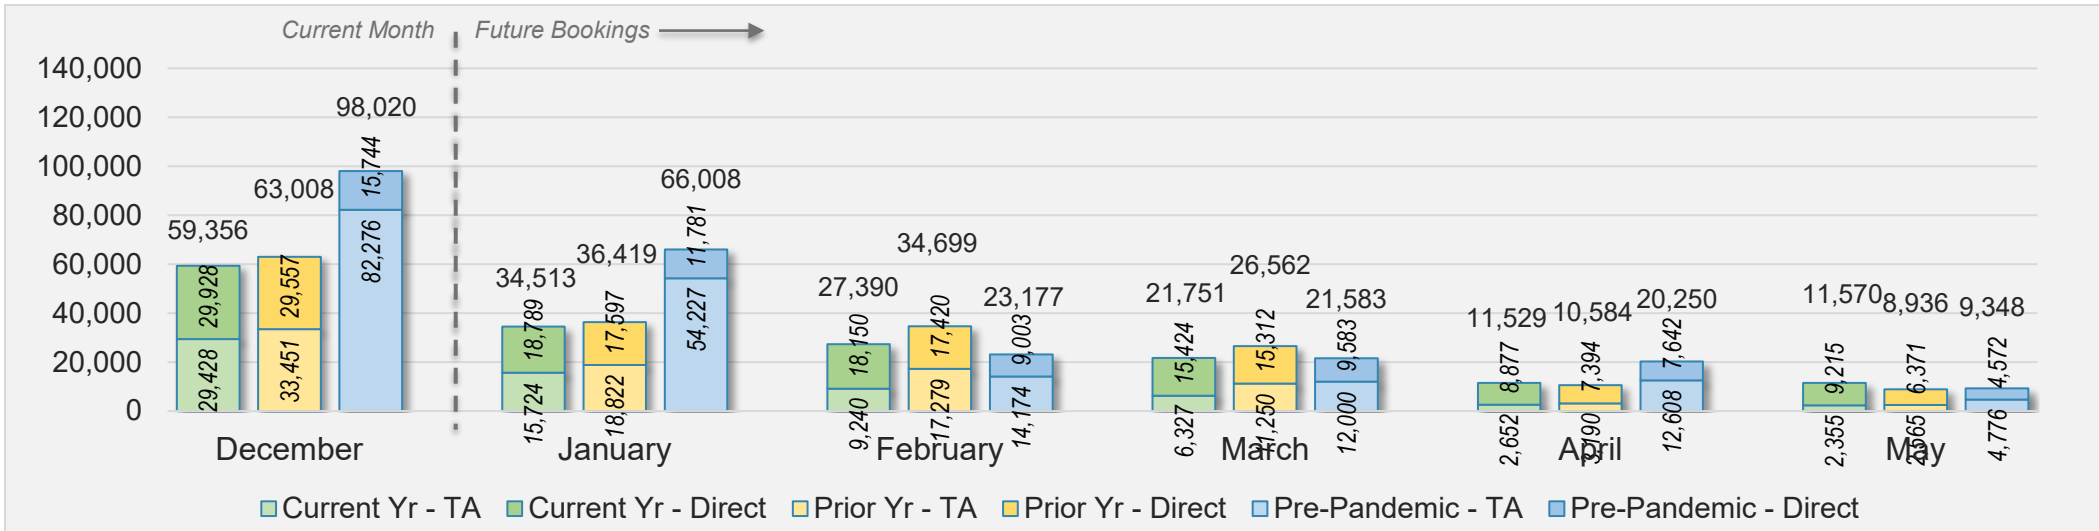

Source: ForwardKeys as of 12/22/24

AUSTRALIA

Direct and Travel Agency Bookings to Hawaii Current vs. Prior vs. Pre-Pandemic Periods December 2024

Source: ForwardKeys as of 12/22/24

O'ahu

December 2024 Direct and Travel Agency Bookings to Hawai'i

Source: ForwardKeys as of 12/22/24

December 2024 Direct and Travel Agency Bookings to Hawai'i

Source: ForwardKeys as of 12/22/24

O'ahu (continued)

December 2024 Direct and Travel Agency Bookings to Hawai'i