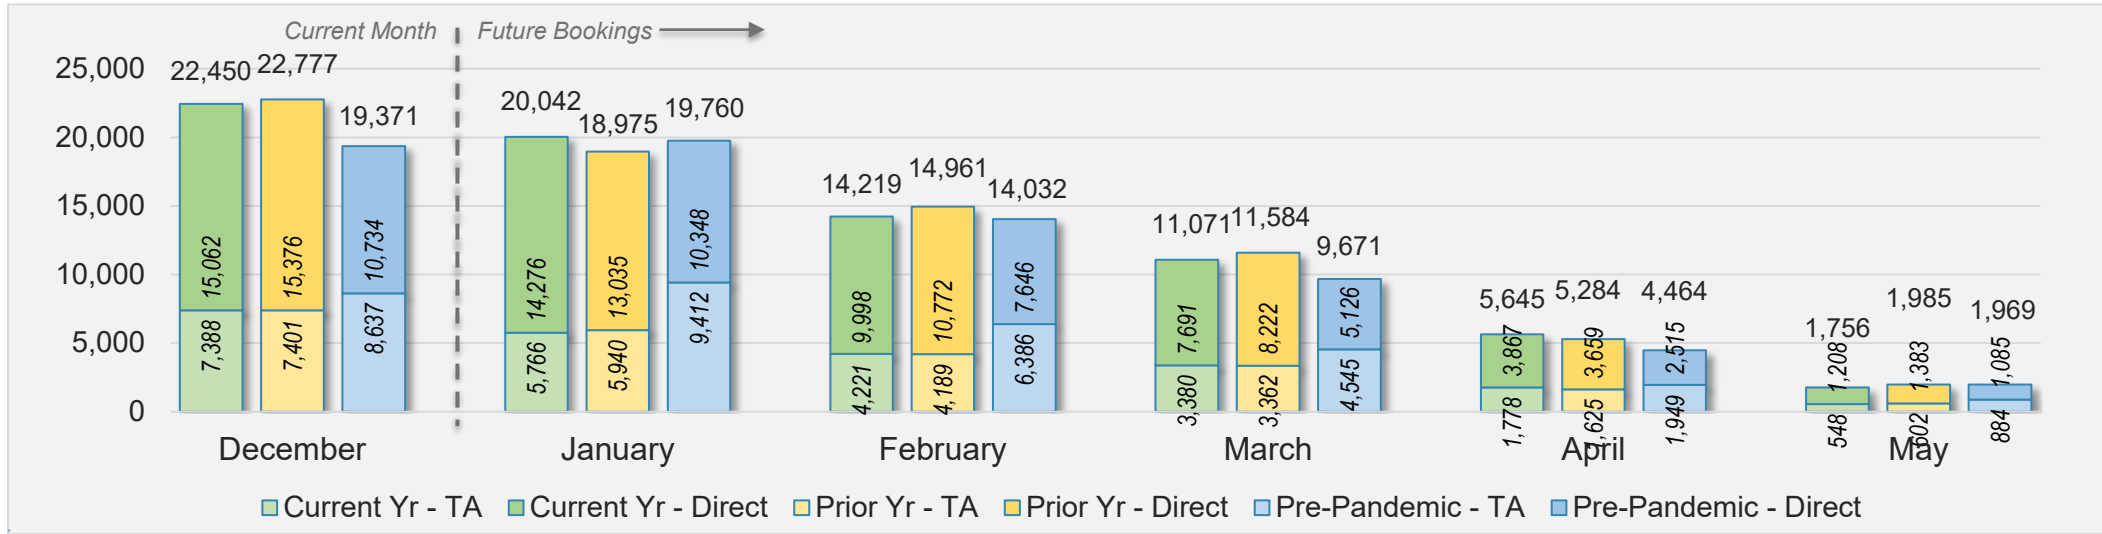

Source: ForwardKeys as of 12/22/24

December 2024 Direct and Travel Agency Bookings to Hawai'i

Source: ForwardKeys as of 12/22/24

O'ahu (continued)

December 2024 Direct and Travel Agency Bookings to Hawai'i

CANADA

Source: ForwardKeys as of 12/22/24

December 2024 Direct and Travel Agency Bookings to Hawai'i

KOREA

Source: ForwardKeys as of 12/22/24

O'ahu (continued)

December 2024 Direct and Travel Agency Bookings to Hawai'i