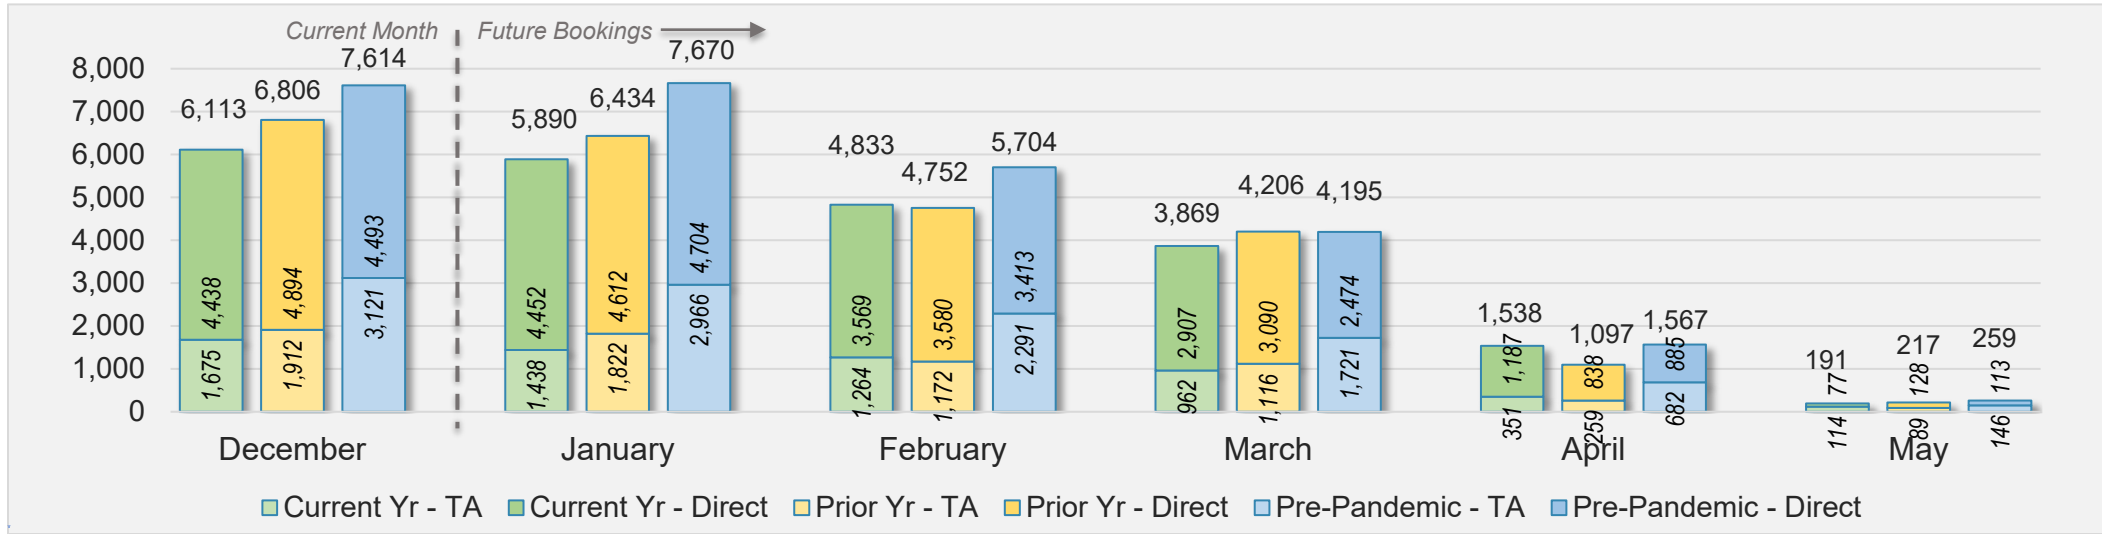

December 2024 Direct and Travel Agency Bookings to Hawai'i

Kaua'i (continued)

December 2024 Direct and Travel Agency Bookings to Hawai'i

AUSTRALIA

Source: ForwardKeys as of 12/22/24

Hawai'i Island

December 2024 Direct and Travel Agency Bookings to Hawai'i

U.S.

Source: ForwardKeys as of 12/22/24

December 2024 Direct and Travel Agency Bookings to Hawai'i

JAPAN

Source: ForwardKeys as of 12/22/24

Hawai'i Island (continued)

December 2024 Direct and Travel Agency Bookings to Hawai'i

CANADA

Source: ForwardKeys as of 12/22/24

December 2024 Direct and Travel Agency Bookings to Hawai'i

KOREA

Source: ForwardKeys as of 12/22/24

Hawai'i Island (continued)

December 2024 Direct and Travel Agency Bookings to Hawai'i