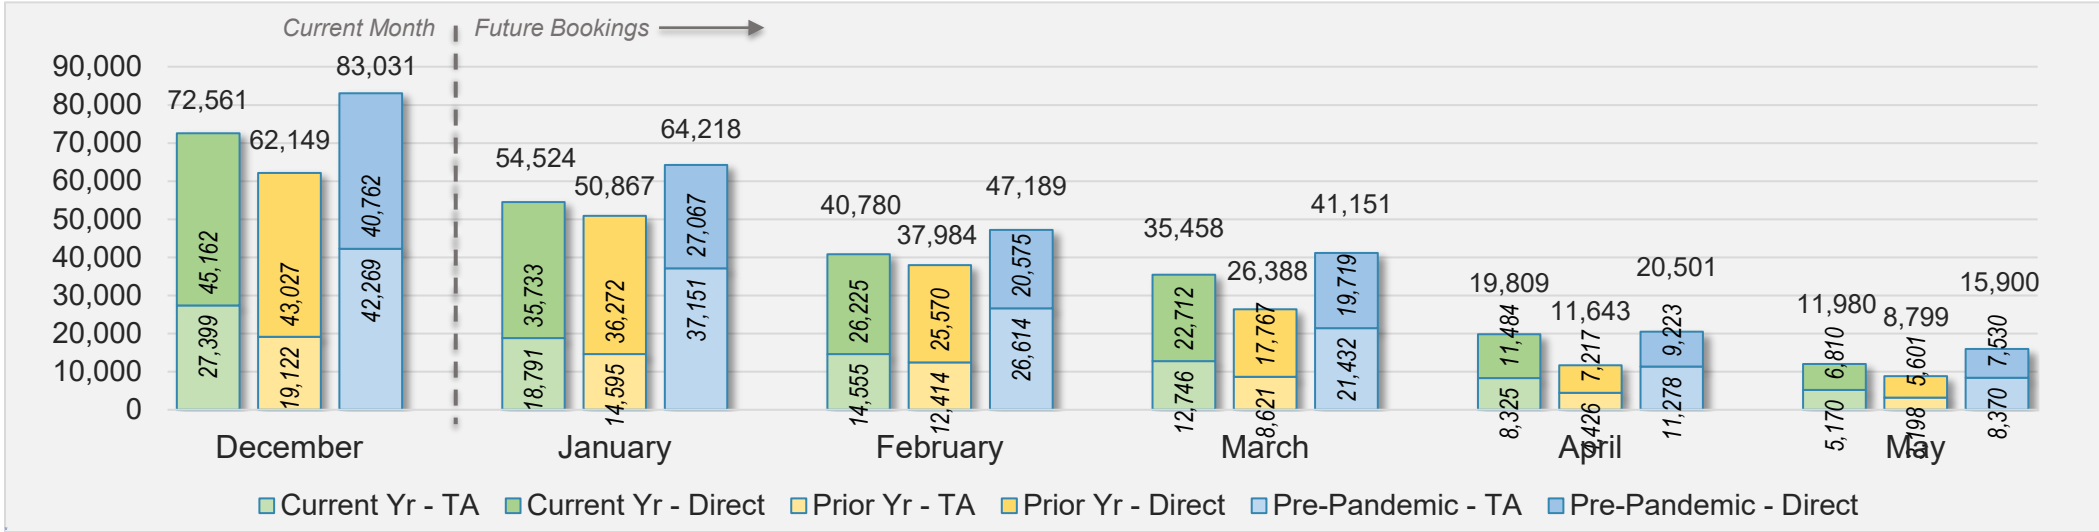

CANADA

Source: ForwardKeys as of 12/22/24

December 2024 Direct and Travel Agency Bookings to Hawai'i

KOREA

Source: ForwardKeys as of 12/22/24

O'ahu (continued)

December 2024 Direct and Travel Agency Bookings to Hawai'i

AUSTRALIA

Source: ForwardKeys as of 12/22/24

Maui

December 2024 Direct and Travel Agency Bookings to Hawai'i

December 2024 Direct and Travel Agency Bookings to Hawai'i

Maui (continued)

December 2024 Direct and Travel Agency Bookings to Hawai'i