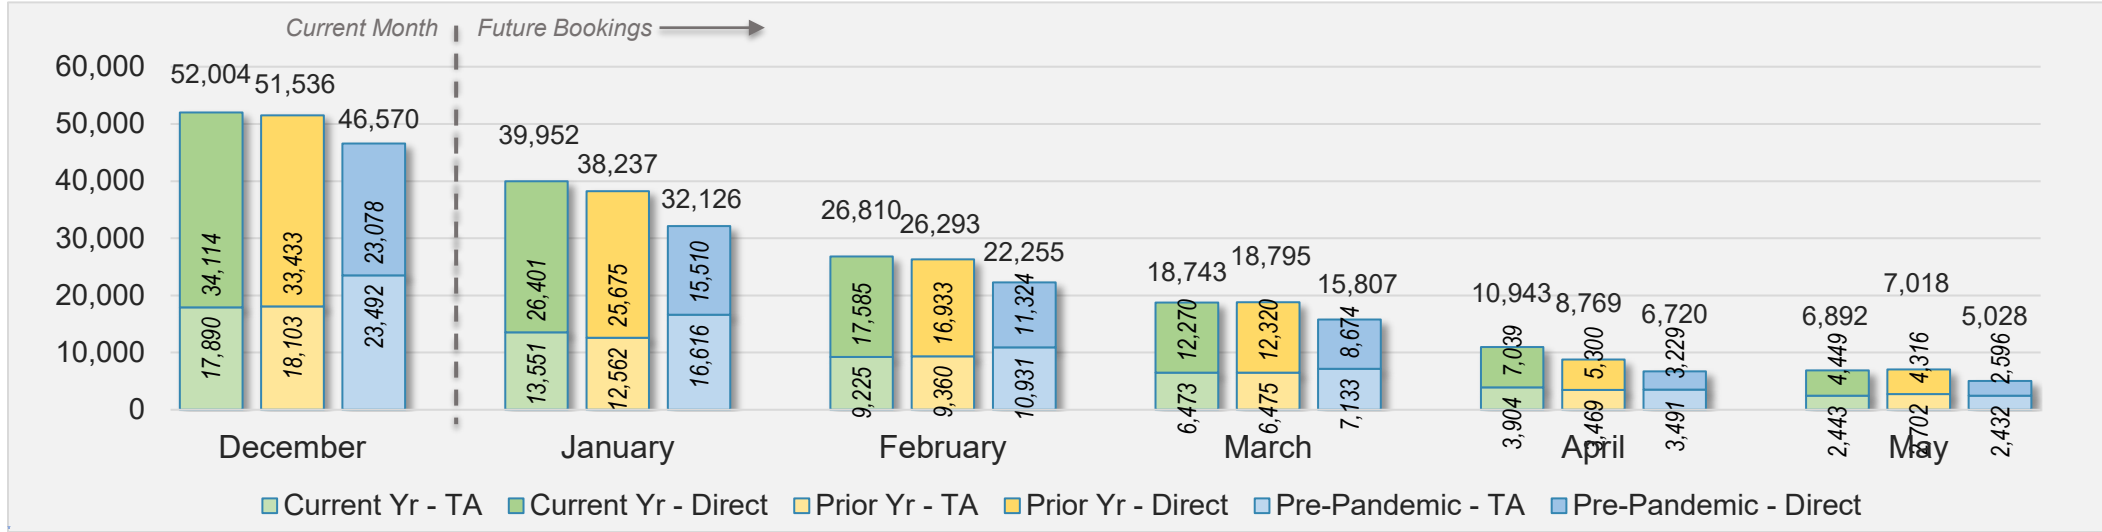

AUSTRALIA

Source: ForwardKeys as of 12/22/24

Kaua'i

December 2024 Direct and Travel Agency Bookings to Hawai'i

December 2024 Direct and Travel Agency Bookings to Hawai'i

Kaua'i (continued)

December 2024 Direct and Travel Agency Bookings to Hawai'i

December 2024 Direct and Travel Agency Bookings to Hawai'i

Kaua'i (continued)

December 2024 Direct and Travel Agency Bookings to Hawai'i

AUSTRALIA

Source: ForwardKeys as of 12/22/24

Hawai'i Island

December 2024 Direct and Travel Agency Bookings to Hawai'i

U.S.

Source: ForwardKeys as of 12/22/24

December 2024 Direct and Travel Agency Bookings to Hawai'i

JAPAN

Source: ForwardKeys as of 12/22/24

Hawai'i Island (continued)

December 2024 Direct and Travel Agency Bookings to Hawai'i