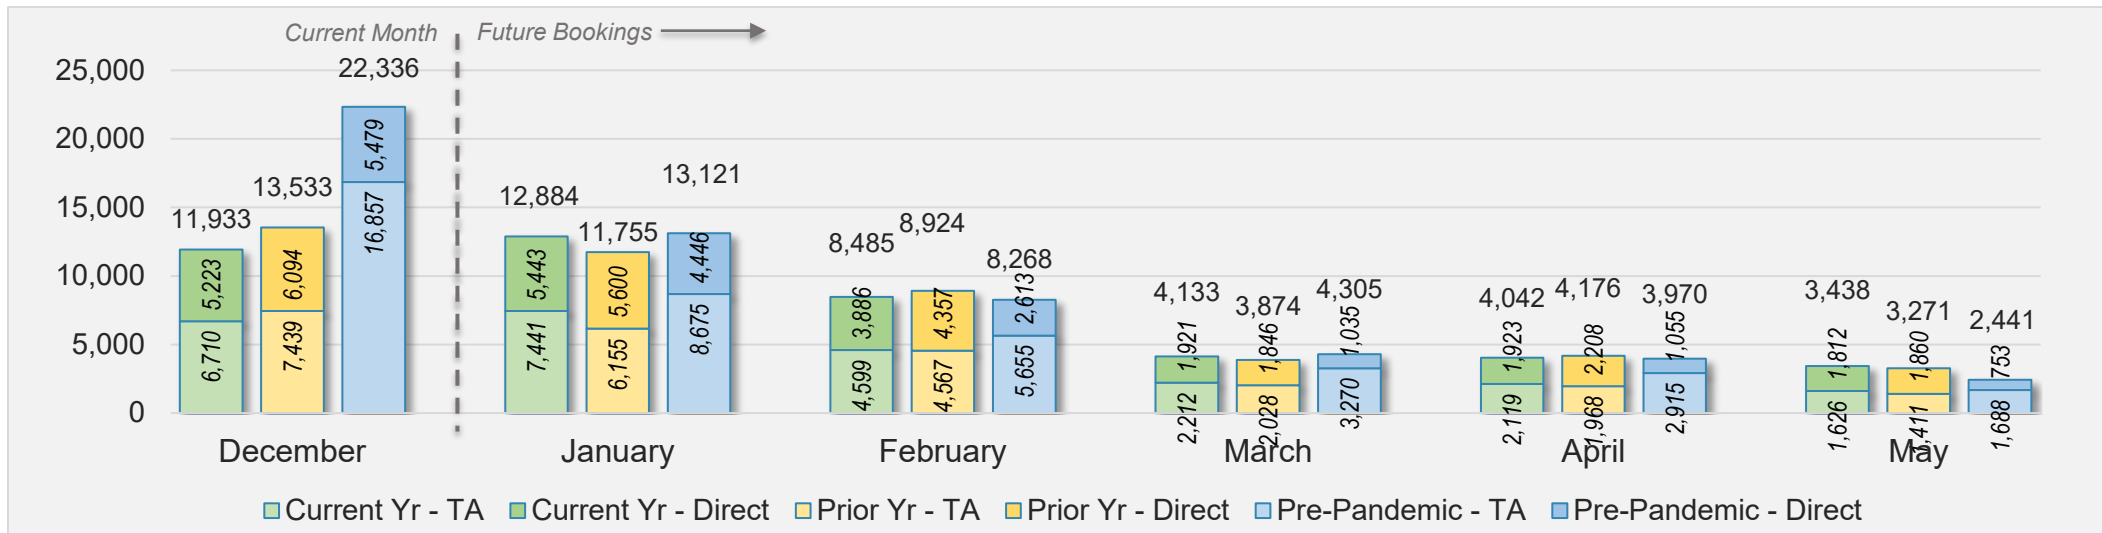

Source: ForwardKeys as of 12/22/24

December 2024 Direct and Travel Agency Bookings to Hawai'i

Source: ForwardKeys as of 12/22/24

O'ahu (continued)

December 2024 Direct and Travel Agency Bookings to Hawai'i

CANADA

Source: ForwardKeys as of 12/22/24

December 2024 Direct and Travel Agency Bookings to Hawai'i

KOREA

Source: ForwardKeys as of 12/22/24

O'ahu (continued)

December 2024 Direct and Travel Agency Bookings to Hawai'i