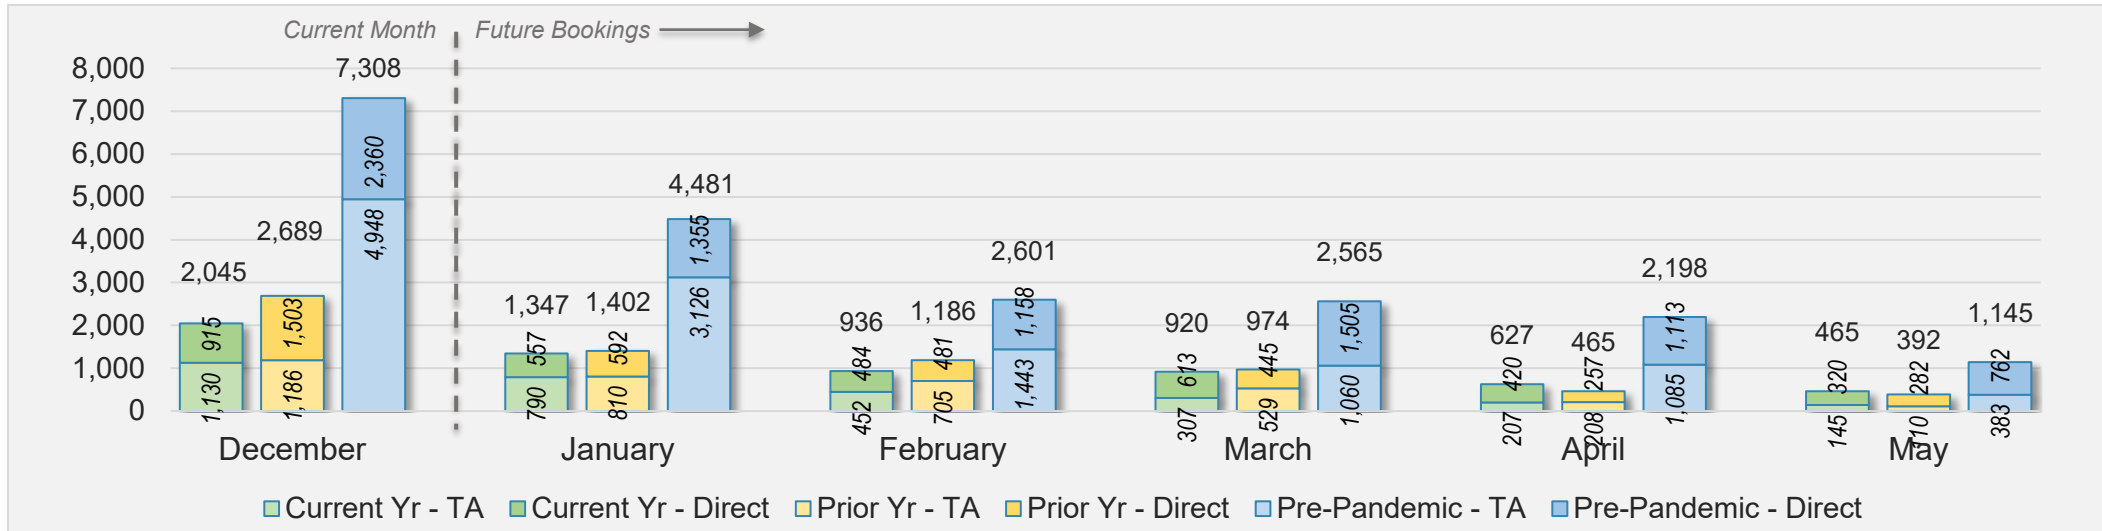

AUSTRALIA

Source: ForwardKeys as of 12/22/24

Kaua'i

December 2024 Direct and Travel Agency Bookings to Hawai'i

December 2024 Direct and Travel Agency Bookings to Hawai'i

Kaua'i (continued)

December 2024 Direct and Travel Agency Bookings to Hawai'i

December 2024 Direct and Travel Agency Bookings to Hawai'i

Kaua'i (continued)

December 2024 Direct and Travel Agency Bookings to Hawai'i

AUSTRALIA

Source: ForwardKeys as of 12/22/24

Hawai'i Island

December 2024 Direct and Travel Agency Bookings to Hawai'i

U.S.

Source: ForwardKeys as of 12/22/24

December 2024 Direct and Travel Agency Bookings to Hawai'i

JAPAN

Source: ForwardKeys as of 12/22/24

Hawai'i Island (continued)

December 2024 Direct and Travel Agency Bookings to Hawai'i