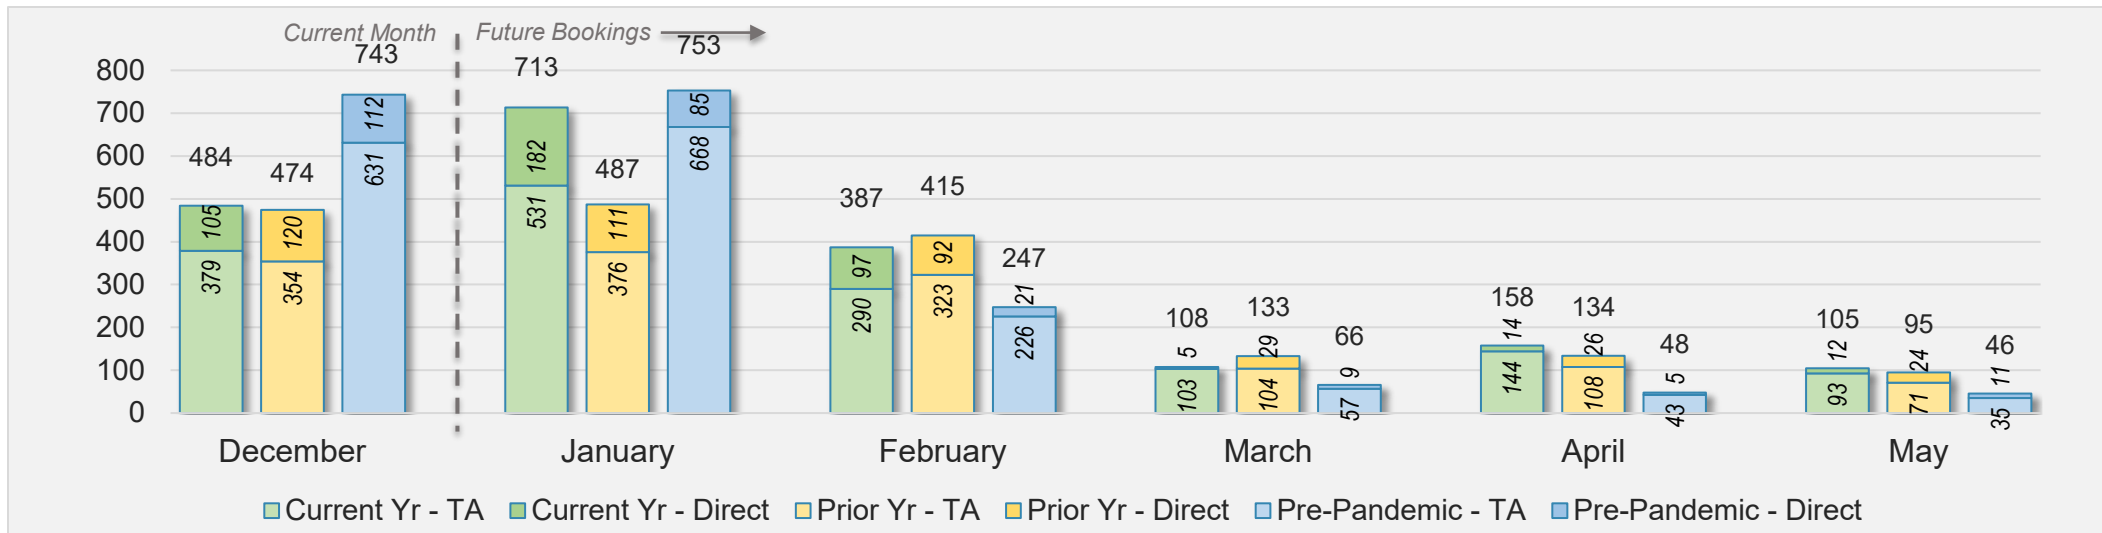

December 2024 Direct and Travel Agency Bookings to Hawai'i

Kaua'i (continued)

December 2024 Direct and Travel Agency Bookings to Hawai'i

AUSTRALIA

Source: ForwardKeys as of 12/22/24

Hawai'i Island

December 2024 Direct and Travel Agency Bookings to Hawai'i

U.S.

Source: ForwardKeys as of 12/22/24

December 2024 Direct and Travel Agency Bookings to Hawai'i

JAPAN

Source: ForwardKeys as of 12/22/24

Hawai'i Island (continued)

December 2024 Direct and Travel Agency Bookings to Hawai'i

CANADA

Source: ForwardKeys as of 12/22/24

December 2024 Direct and Travel Agency Bookings to Hawai'i

KOREA

Source: ForwardKeys as of 12/22/24

Hawai'i Island (continued)

December 2024 Direct and Travel Agency Bookings to Hawai'i