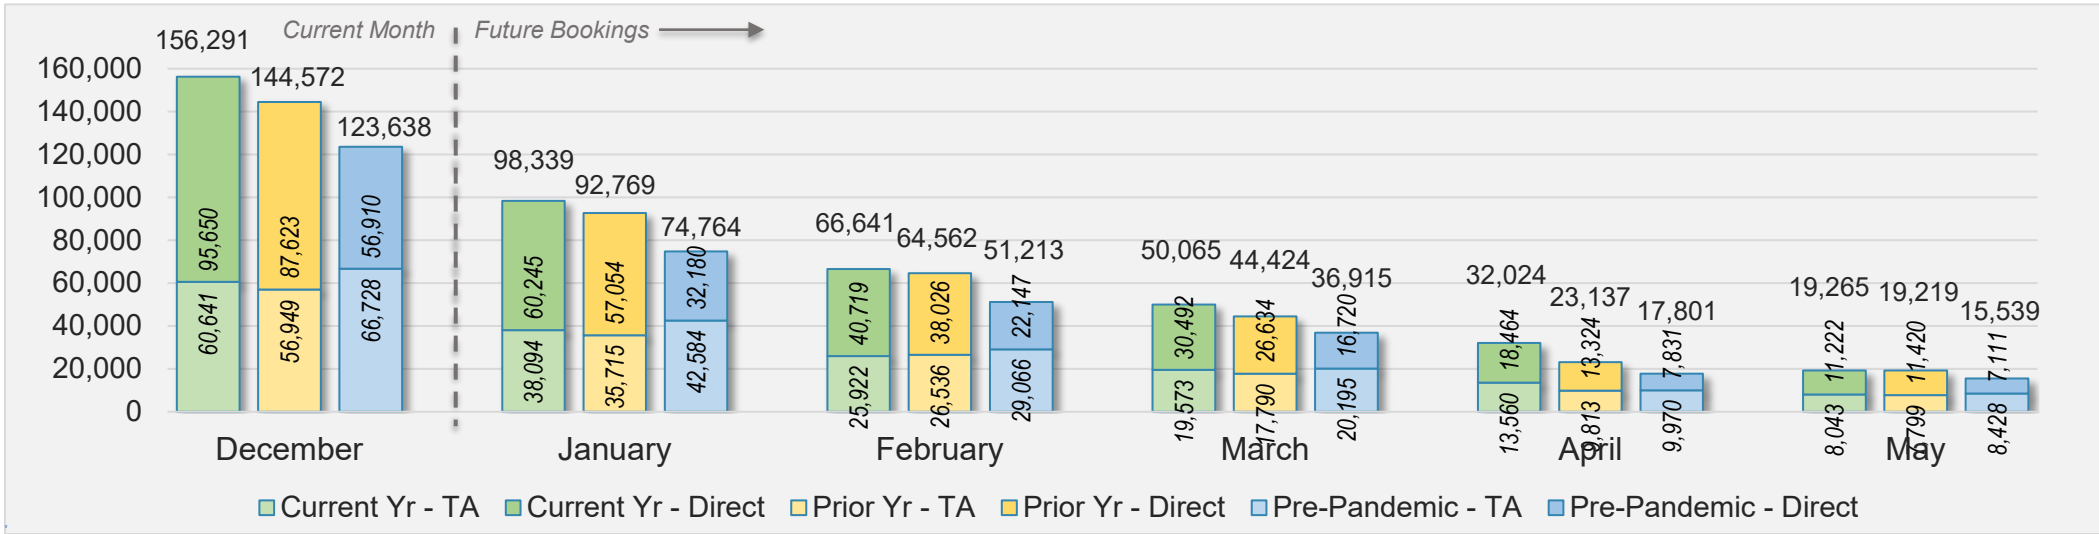

Source: ForwardKeys as of 12/22/24

AUSTRALIA

Direct and Travel Agency Bookings to Hawaii Current vs. Prior vs. Pre-Pandemic Periods December 2024

Source: ForwardKeys as of 12/22/24

O'ahu

December 2024 Direct and Travel Agency Bookings to Hawai'i

Source: ForwardKeys as of 12/22/24

December 2024 Direct and Travel Agency Bookings to Hawai'i

Source: ForwardKeys as of 12/22/24

O'ahu (continued)

December 2024 Direct and Travel Agency Bookings to Hawai'i