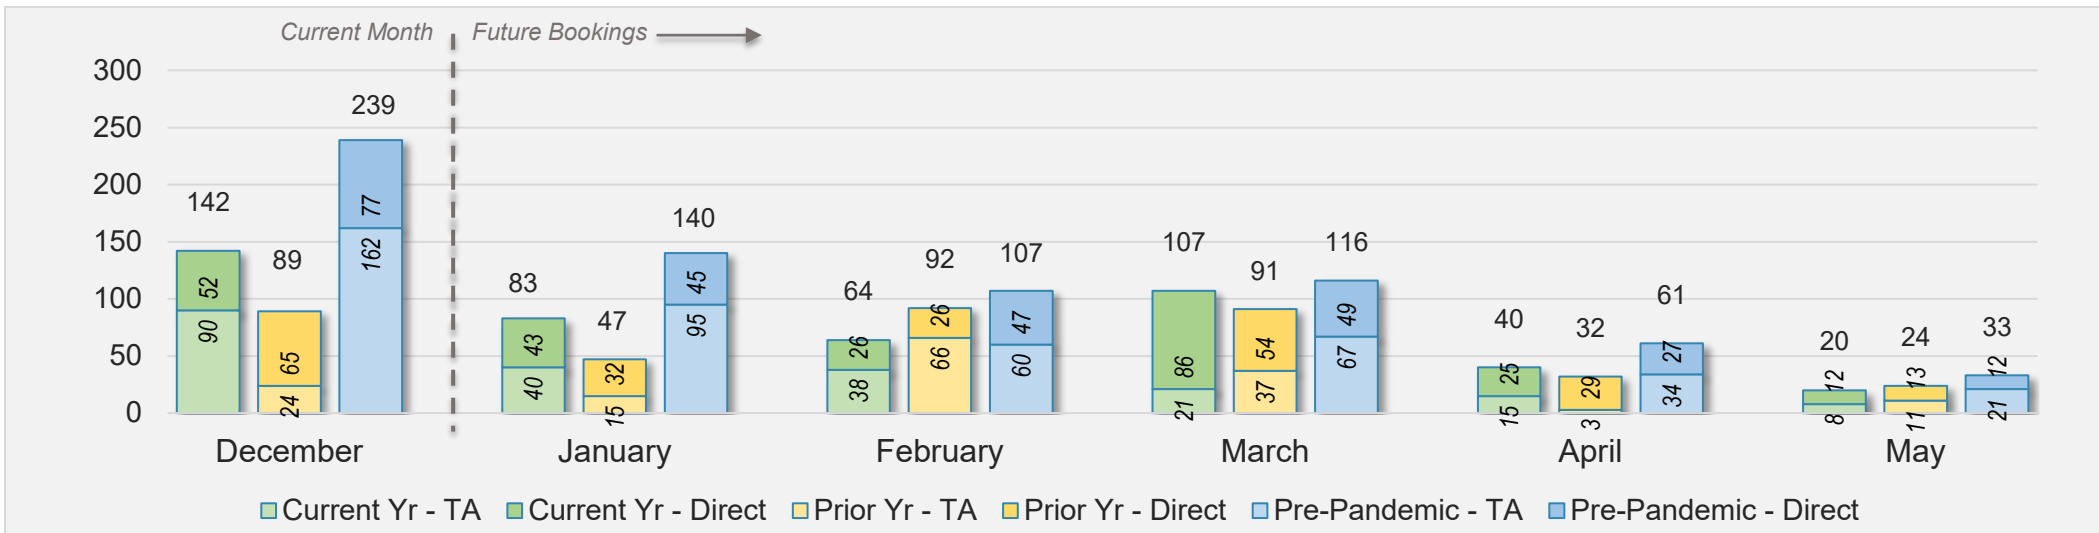

CANADA

Source: ForwardKeys as of 12/22/24

December 2024 Direct and Travel Agency Bookings to Hawai'i

KOREA

Source: ForwardKeys as of 12/22/24

Maui (continued)

December 2024 Direct and Travel Agency Bookings to Hawai'i

AUSTRALIA

Source: ForwardKeys as of 12/22/24

Kaua'i

December 2024 Direct and Travel Agency Bookings to Hawai'i

December 2024 Direct and Travel Agency Bookings to Hawai'i

Kaua'i (continued)

December 2024 Direct and Travel Agency Bookings to Hawai'i

December 2024 Direct and Travel Agency Bookings to Hawai'i

Kaua'i (continued)

December 2024 Direct and Travel Agency Bookings to Hawai'i

AUSTRALIA

Source: ForwardKeys as of 12/22/24

Hawai'i Island

December 2024 Direct and Travel Agency Bookings to Hawai'i