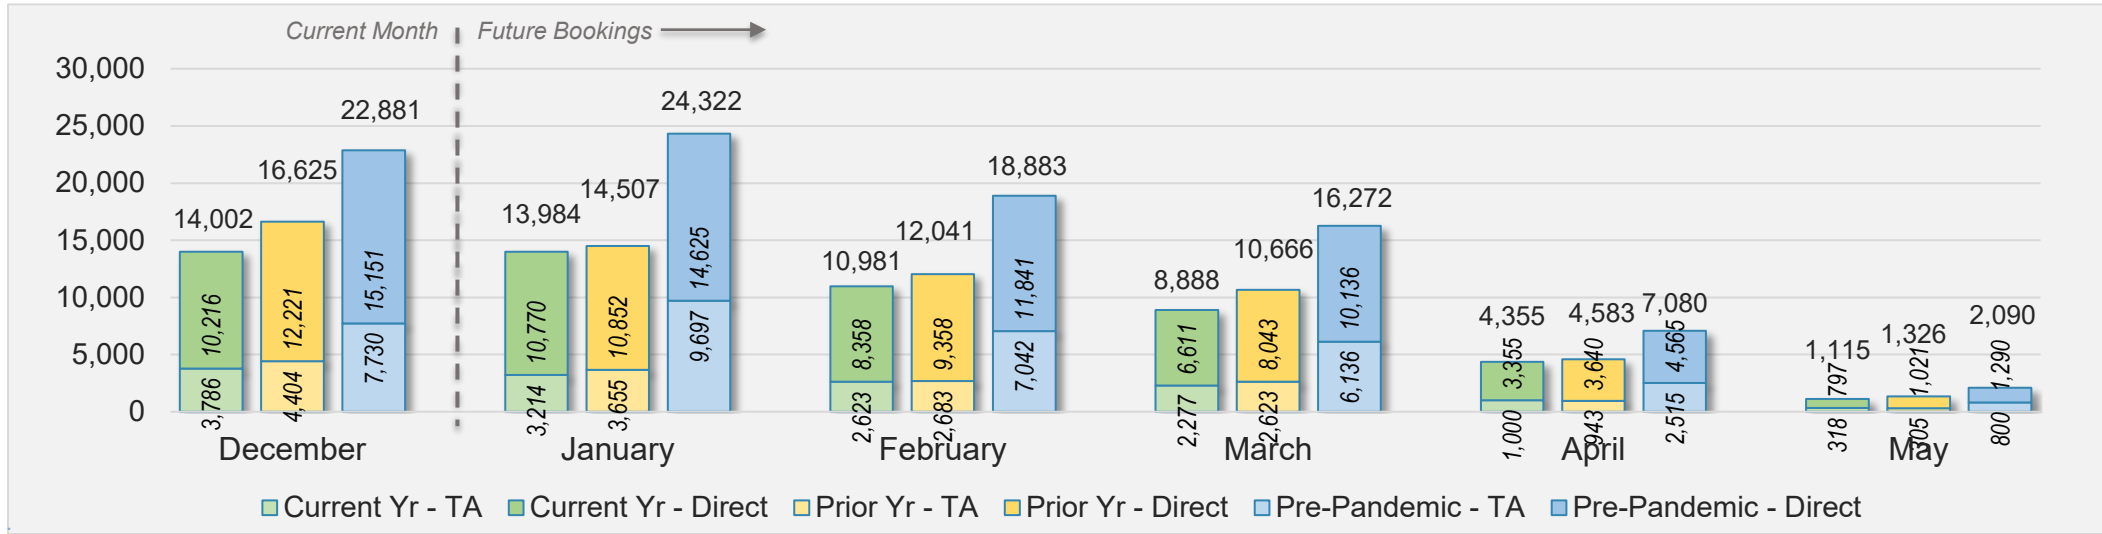

AUSTRALIA

Source: ForwardKeys as of 12/22/24

Maui

December 2024 Direct and Travel Agency Bookings to Hawai'i

December 2024 Direct and Travel Agency Bookings to Hawai'i

Maui (continued)

December 2024 Direct and Travel Agency Bookings to Hawai'i

CANADA

Source: ForwardKeys as of 12/22/24

December 2024 Direct and Travel Agency Bookings to Hawai'i

KOREA

Source: ForwardKeys as of 12/22/24

Maui (continued)

December 2024 Direct and Travel Agency Bookings to Hawai'i