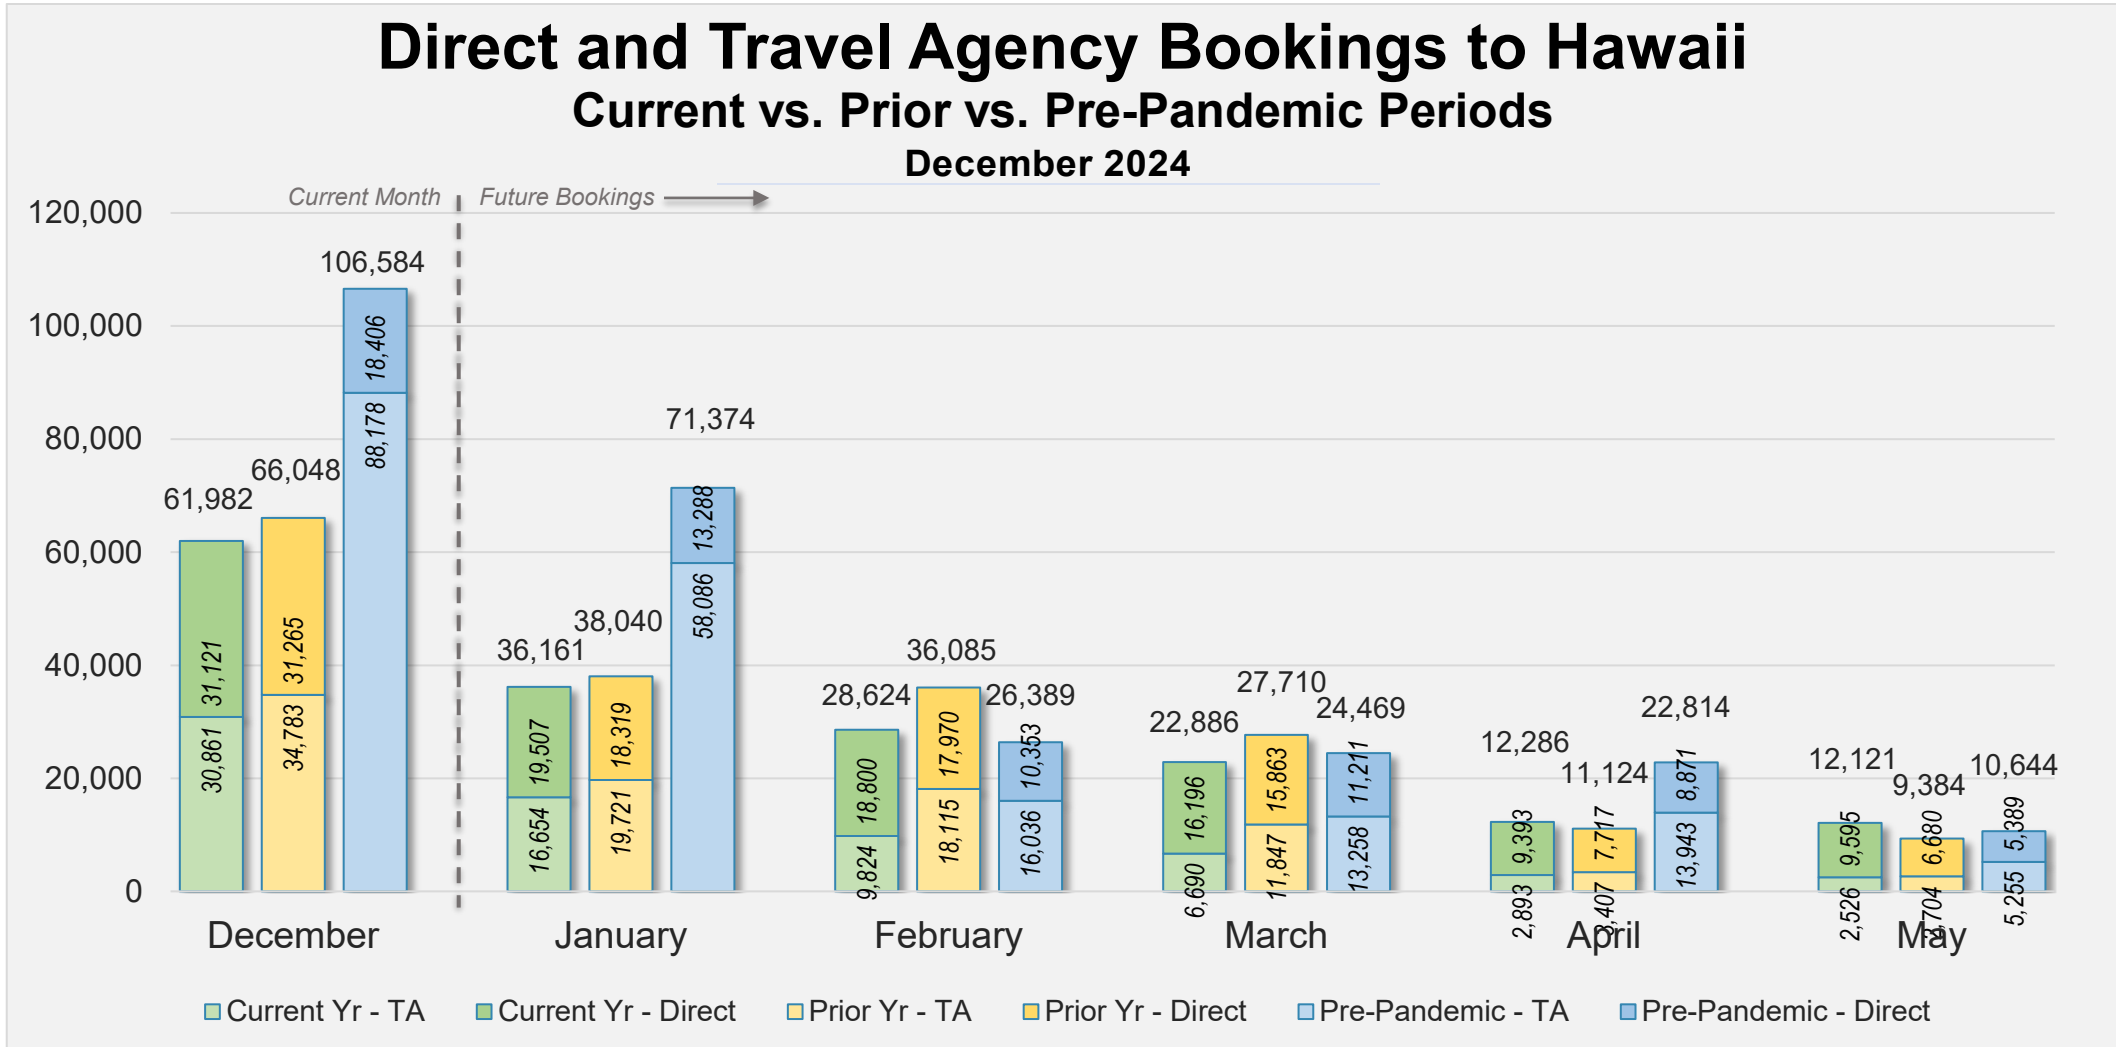

JAPAN

Direct and Travel Agency Bookings to Hawaii Current vs. Prior vs. Pre-Pandemic Periods December 2024

Source: ForwardKeys as of 12/22/24