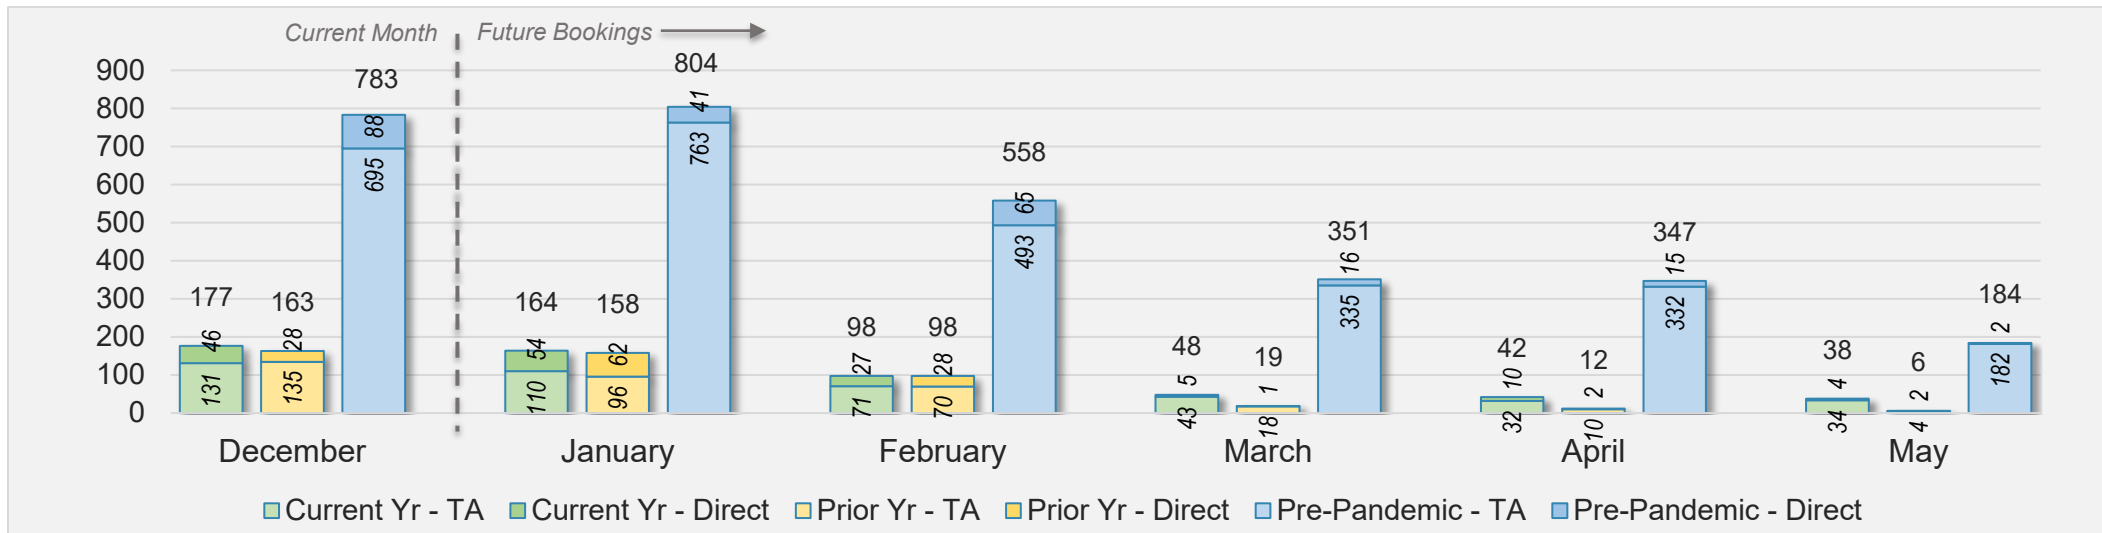

AUSTRALIA

Source: ForwardKeys as of 12/22/24

Maui

December 2024 Direct and Travel Agency Bookings to Hawai'i

December 2024 Direct and Travel Agency Bookings to Hawai'i

Maui (continued)

December 2024 Direct and Travel Agency Bookings to Hawai'i

CANADA

Source: ForwardKeys as of 12/22/24

December 2024 Direct and Travel Agency Bookings to Hawai'i

KOREA

Source: ForwardKeys as of 12/22/24

Maui (continued)

December 2024 Direct and Travel Agency Bookings to Hawai'i