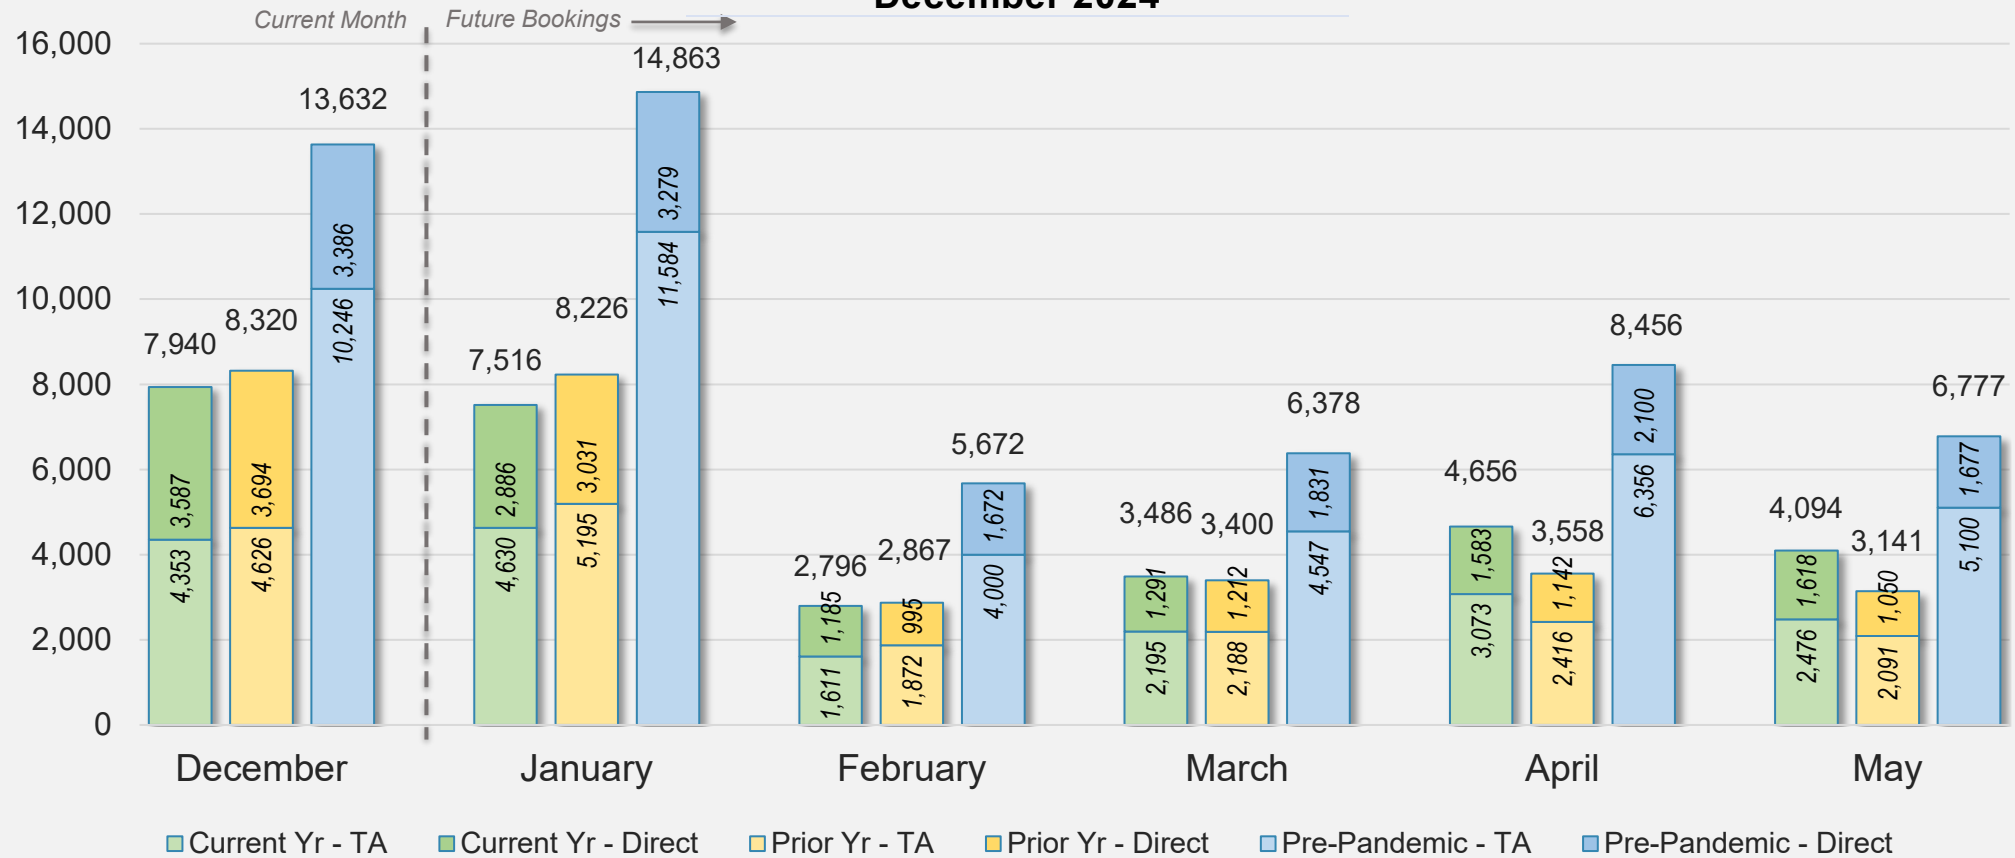

Forward Keys Index

- Bookings
 - Net sum of the number of visitors from Sales transactions counted, including Exchanges and Refunds.
- Current Year / Previous Year / Pre-pandemic
 - In the analysis results, "Current Year" refers to the period being analyzed. "Previous Year" refers to the time unit in the previous year equivalent to the "Current Year" (for year-on-year comparison purposes). "Pre-pandemic" refers to the equivalent period in 2019 to the Current period, using only 2019 data as a reference.
- Direct
 - Refers to tickets purchased directly through the airline, typically via an airline's website.
- Travel Agency
 - Refers to associated with an ARC/IATA number (or otherwise retail).

Source: ForwardKeys as of 12/22/24

CANADA

Direct and Travel Agency Bookings to Hawaii Current vs. Prior vs. Pre-Pandemic Periods December 2024

Source: ForwardKeys as of 12/22/24

KOREA

Direct and Travel Agency Bookings to Hawaii Current vs. Prior vs. Pre-Pandemic Periods December 2024

Source: ForwardKeys as of 12/22/24

AUSTRALIA

Direct and Travel Agency Bookings to Hawaii Current vs. Prior vs. Pre-Pandemic Periods December 2024

Source: ForwardKeys as of 12/22/24

O'ahu

December 2024 Direct and Travel Agency Bookings to Hawai'i