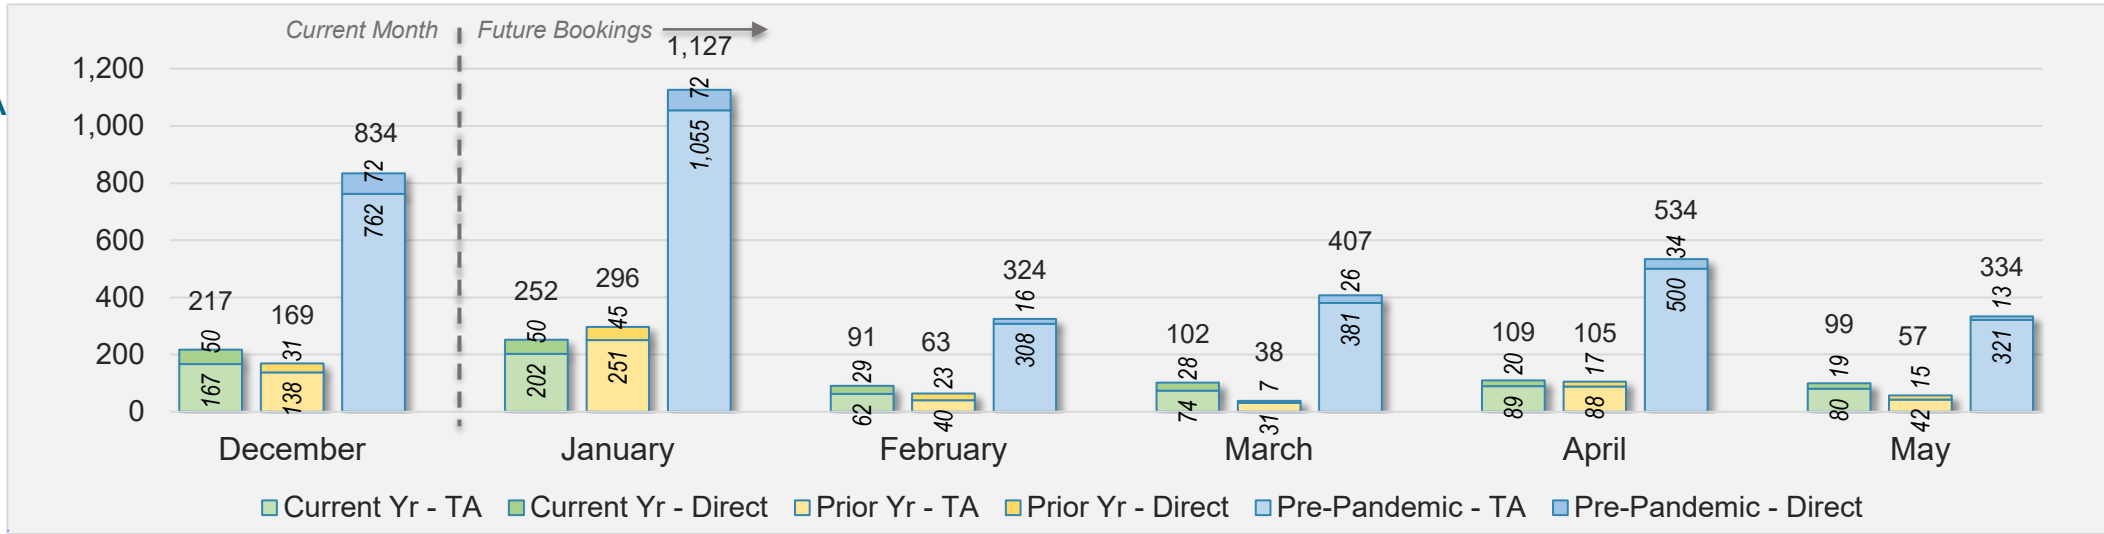

AUSTRALIA

Source: ForwardKeys as of 12/22/24

Maui

December 2024 Direct and Travel Agency Bookings to Hawai'i

December 2024 Direct and Travel Agency Bookings to Hawai'i

Maui (continued)

December 2024 Direct and Travel Agency Bookings to Hawai'i

CANADA

Source: ForwardKeys as of 12/22/24

December 2024 Direct and Travel Agency Bookings to Hawai'i

KOREA

Source: ForwardKeys as of 12/22/24

Maui (continued)

December 2024 Direct and Travel Agency Bookings to Hawai'i

AUSTRALIA

Source: ForwardKeys as of 12/22/24

Kaua'i

December 2024 Direct and Travel Agency Bookings to Hawai'i

December 2024 Direct and Travel Agency Bookings to Hawai'i

Kaua'i (continued)

December 2024 Direct and Travel Agency Bookings to Hawai'i