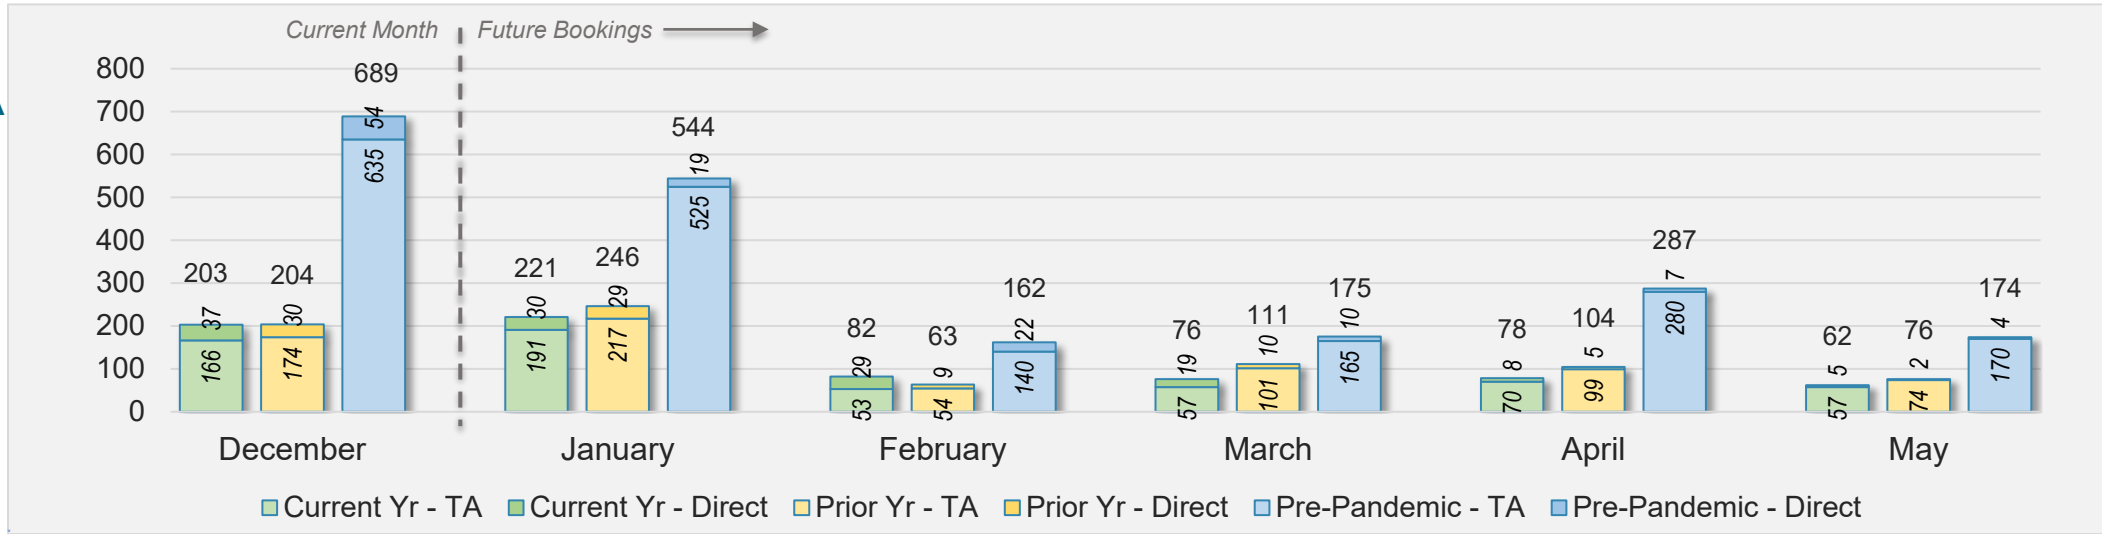

U.S.

Source: ForwardKeys as of 12/22/24

December 2024 Direct and Travel Agency Bookings to Hawai'i

JAPAN

Source: ForwardKeys as of 12/22/24

Hawai'i Island (continued)

December 2024 Direct and Travel Agency Bookings to Hawai'i

CANADA

Source: ForwardKeys as of 12/22/24

December 2024 Direct and Travel Agency Bookings to Hawai'i

KOREA

Source: ForwardKeys as of 12/22/24

Hawai'i Island (continued)

December 2024 Direct and Travel Agency Bookings to Hawai'i

AUSTRALIA

Source: ForwardKeys as of 12/22/24