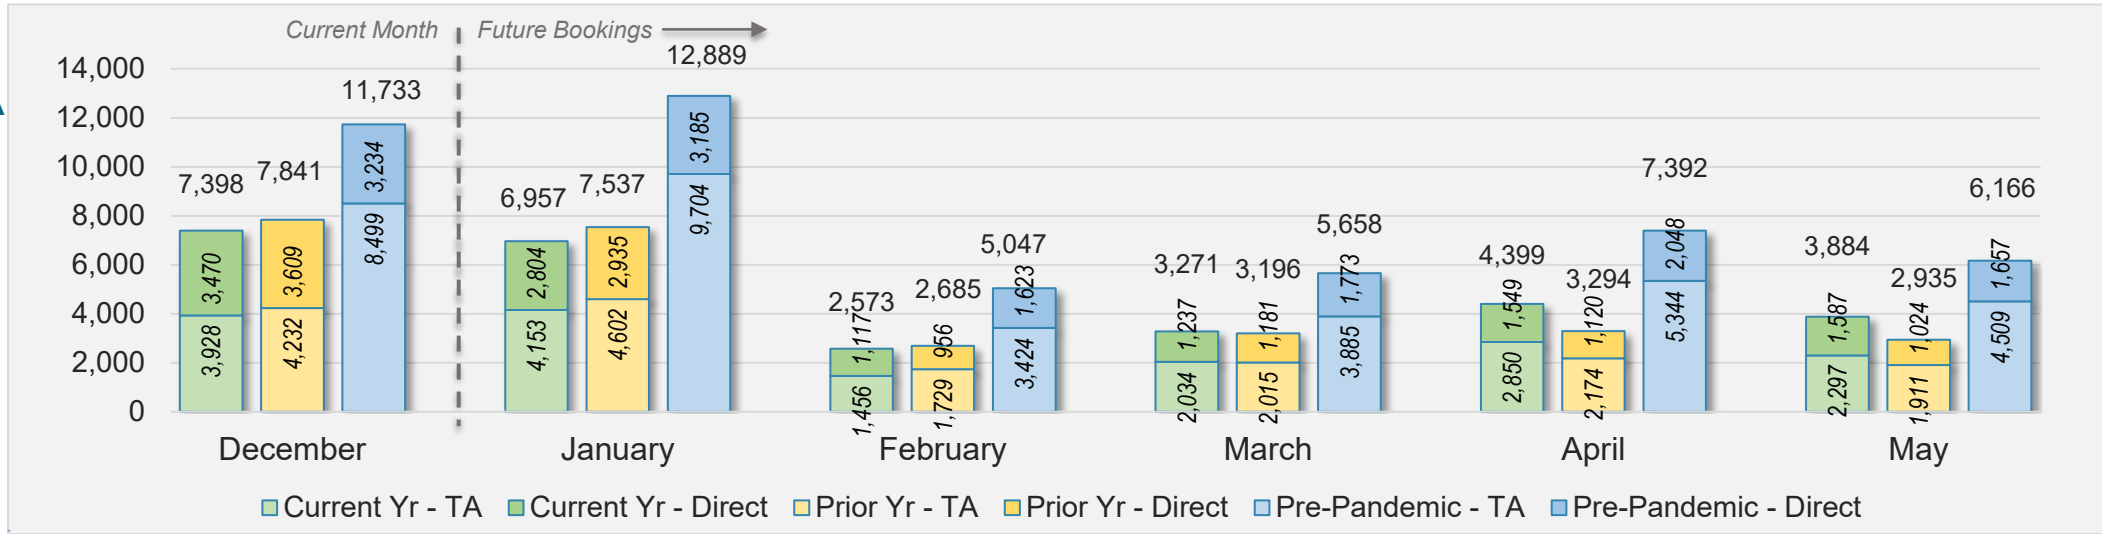

Source: ForwardKeys as of 12/22/24

December 2024 Direct and Travel Agency Bookings to Hawai'i

Source: ForwardKeys as of 12/22/24

O'ahu (continued)

December 2024 Direct and Travel Agency Bookings to Hawai'i

CANADA

Source: ForwardKeys as of 12/22/24

December 2024 Direct and Travel Agency Bookings to Hawai'i

KOREA

Source: ForwardKeys as of 12/22/24

O'ahu (continued)

December 2024 Direct and Travel Agency Bookings to Hawai'i

AUSTRALIA

Source: ForwardKeys as of 12/22/24

Maui

December 2024 Direct and Travel Agency Bookings to Hawai'i

December 2024 Direct and Travel Agency Bookings to Hawai'i

Maui (continued)

December 2024 Direct and Travel Agency Bookings to Hawai'i