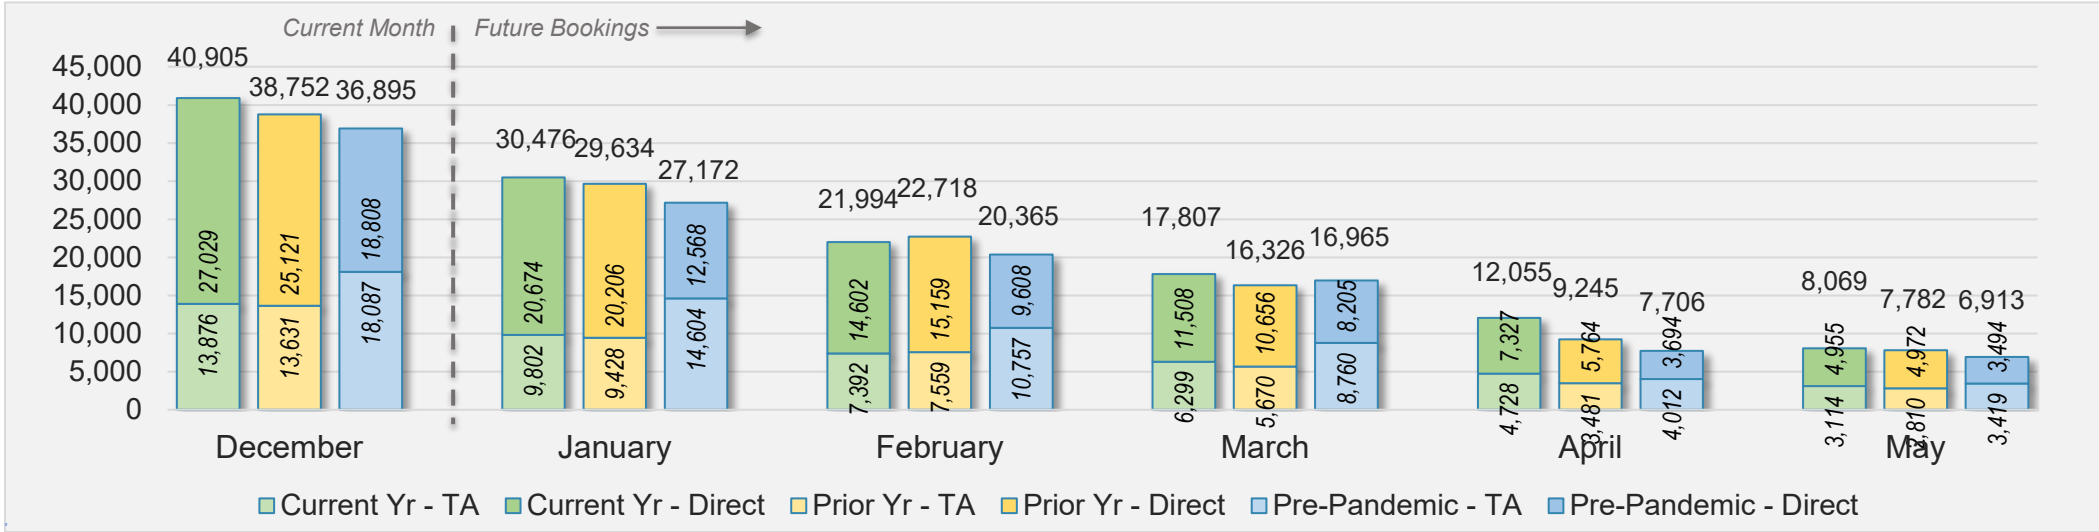

CANADA

Source: ForwardKeys as of 12/22/24

December 2024 Direct and Travel Agency Bookings to Hawai'i

KOREA

Source: ForwardKeys as of 12/22/24

Maui (continued)

December 2024 Direct and Travel Agency Bookings to Hawai'i

AUSTRALIA

Source: ForwardKeys as of 12/22/24

Kaua'i

December 2024 Direct and Travel Agency Bookings to Hawai'i

December 2024 Direct and Travel Agency Bookings to Hawai'i

Kaua'i (continued)

December 2024 Direct and Travel Agency Bookings to Hawai'i