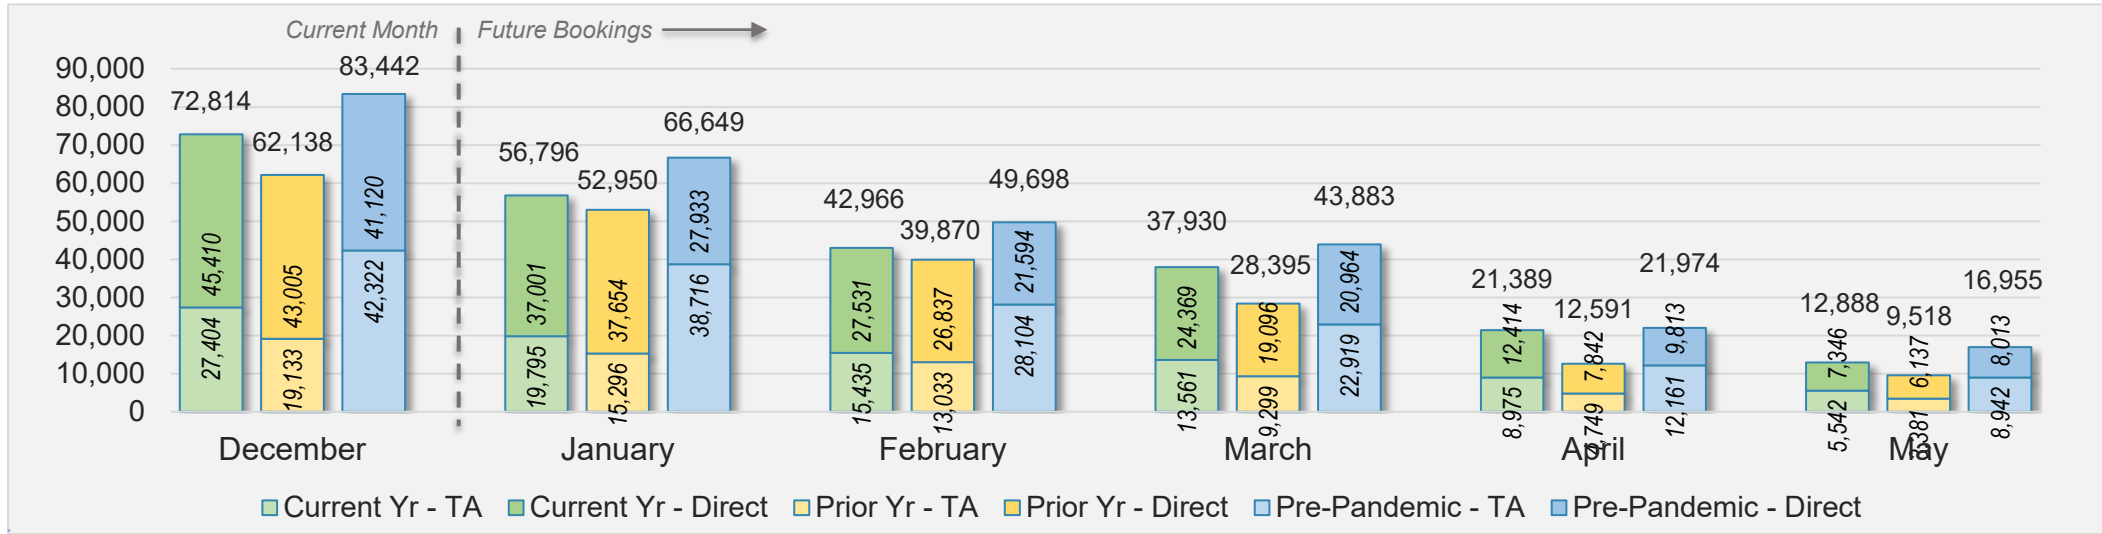

Maui

December 2024 Direct and Travel Agency Bookings to Hawai'i

U.S.

Source: ForwardKeys as of 12/29/24

December 2024 Direct and Travel Agency Bookings to Hawai'i

JAPAN