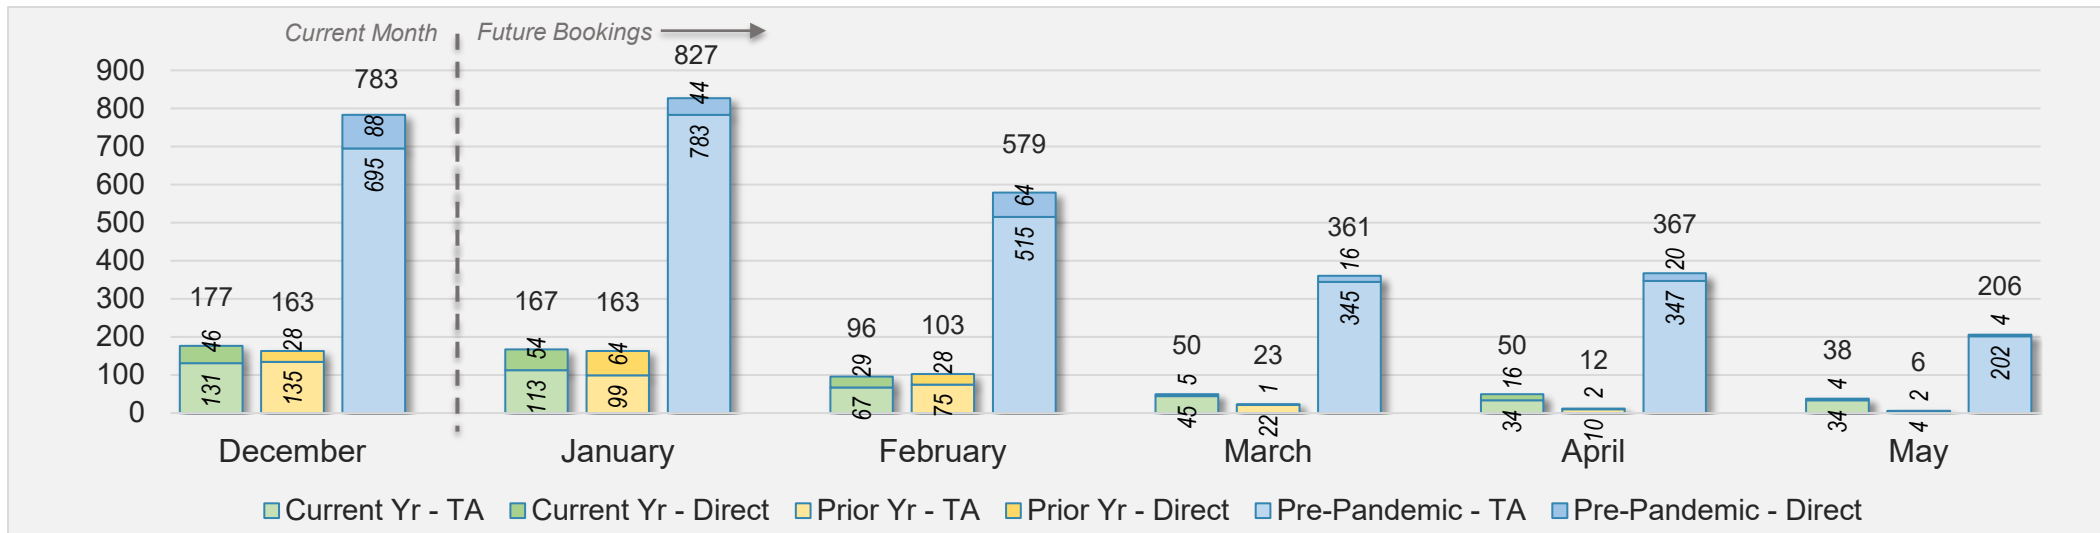

December 2024 Direct and Travel Agency Bookings to Hawai'i

Source: ForwardKeys as of 12/29/24