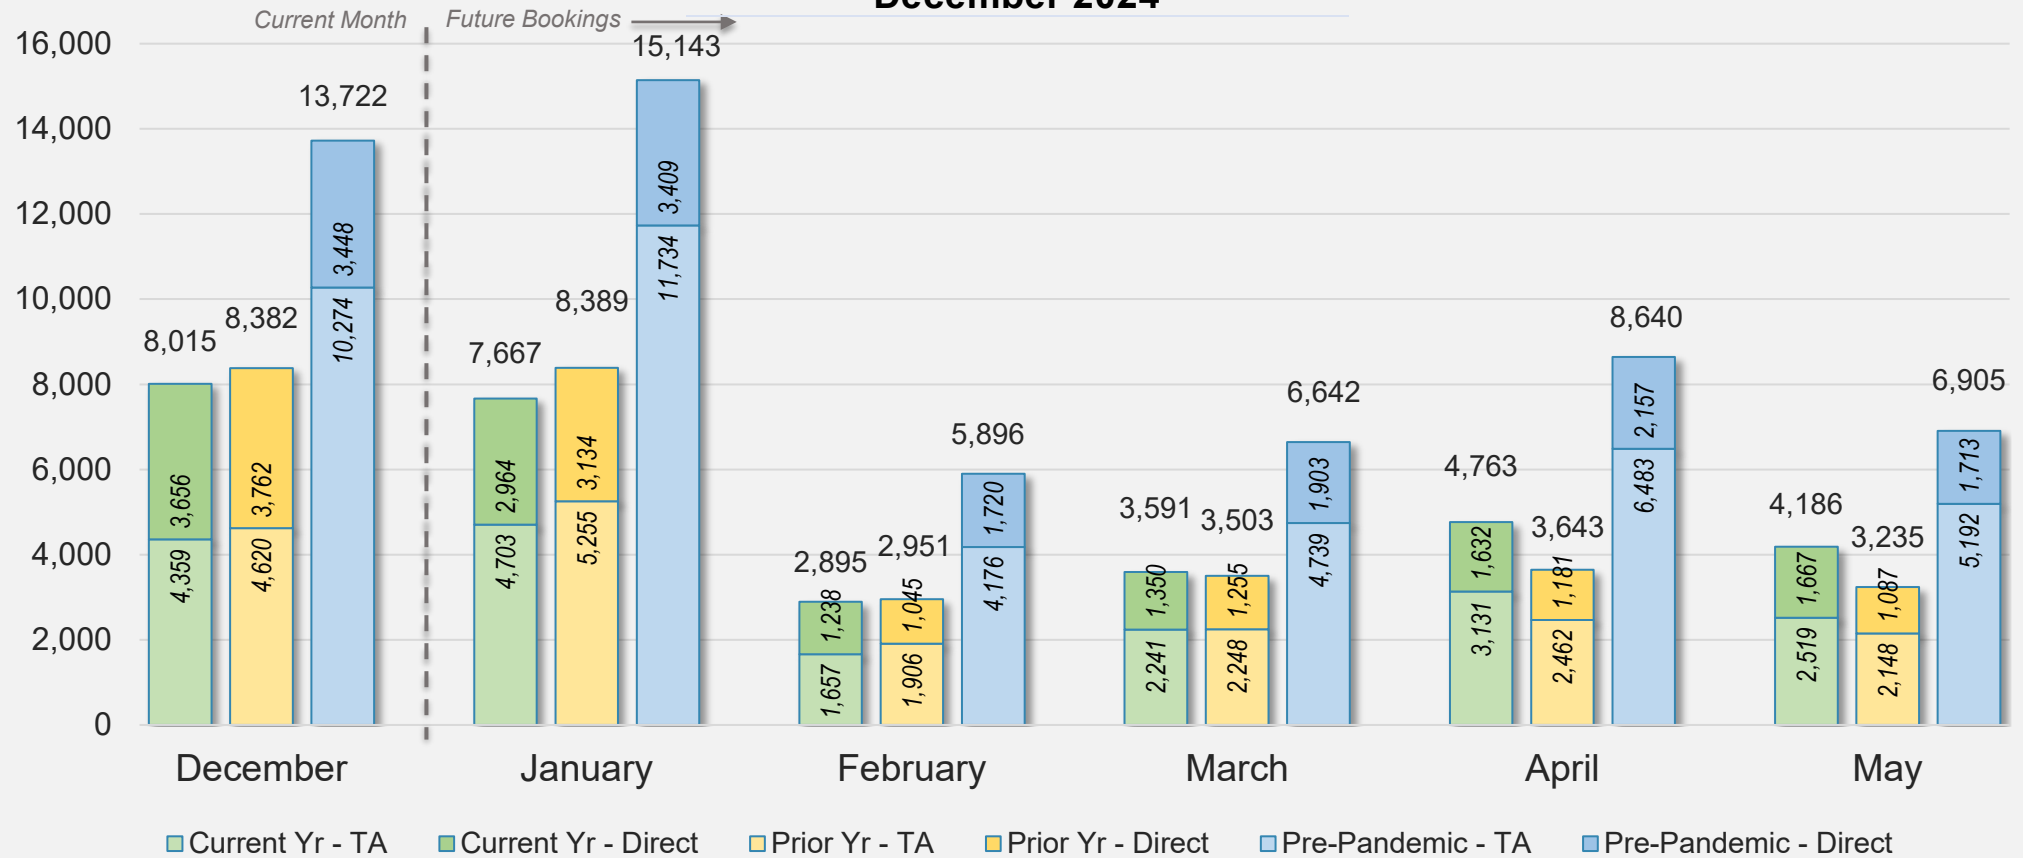

AUSTRALIA

Direct and Travel Agency Bookings to Hawaii Current vs. Prior vs. Pre-Pandemic Periods December 2024

Source: ForwardKeys as of 12/29/24