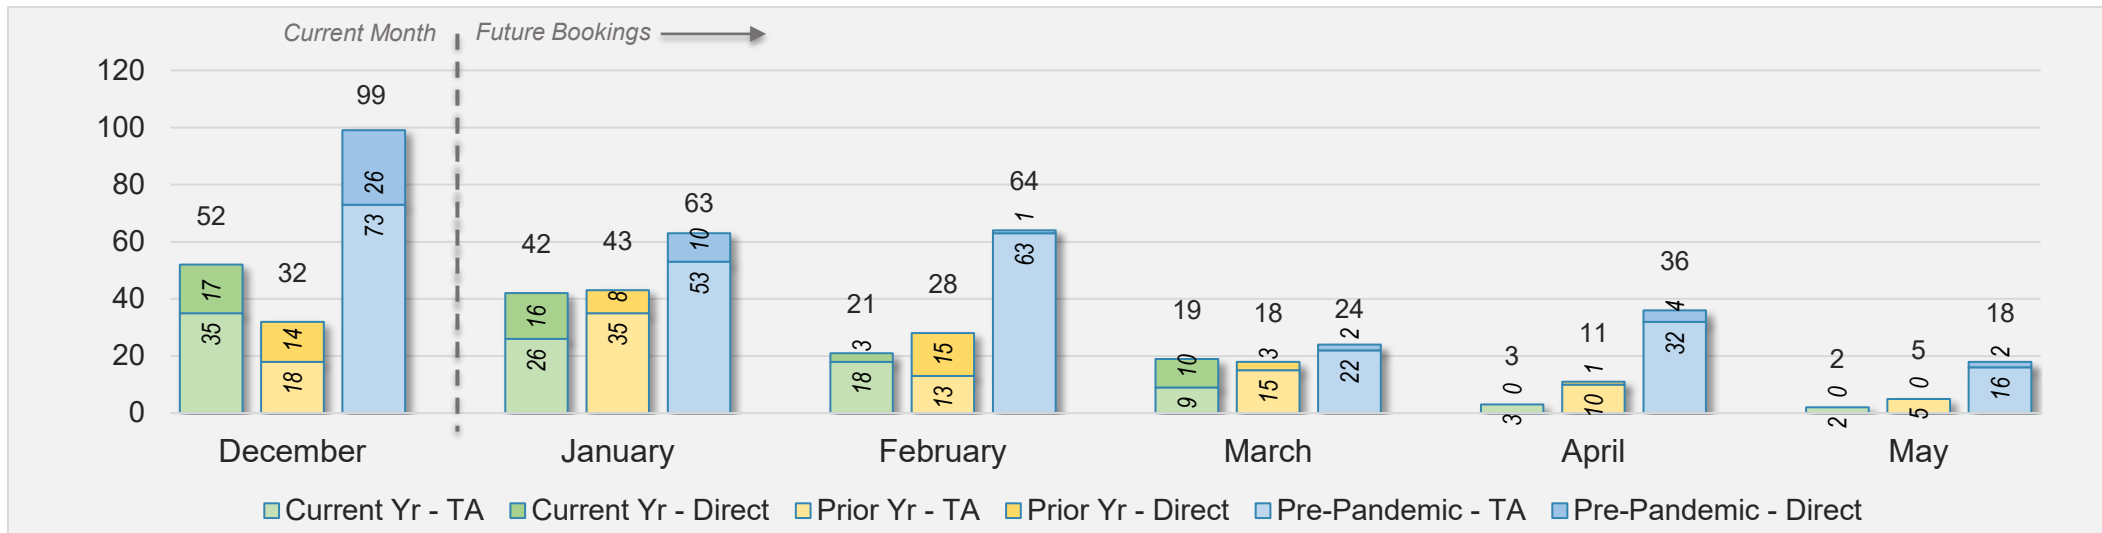

December 2024 Direct and Travel Agency Bookings to Hawai'i

Source: ForwardKeys as of 12/29/24