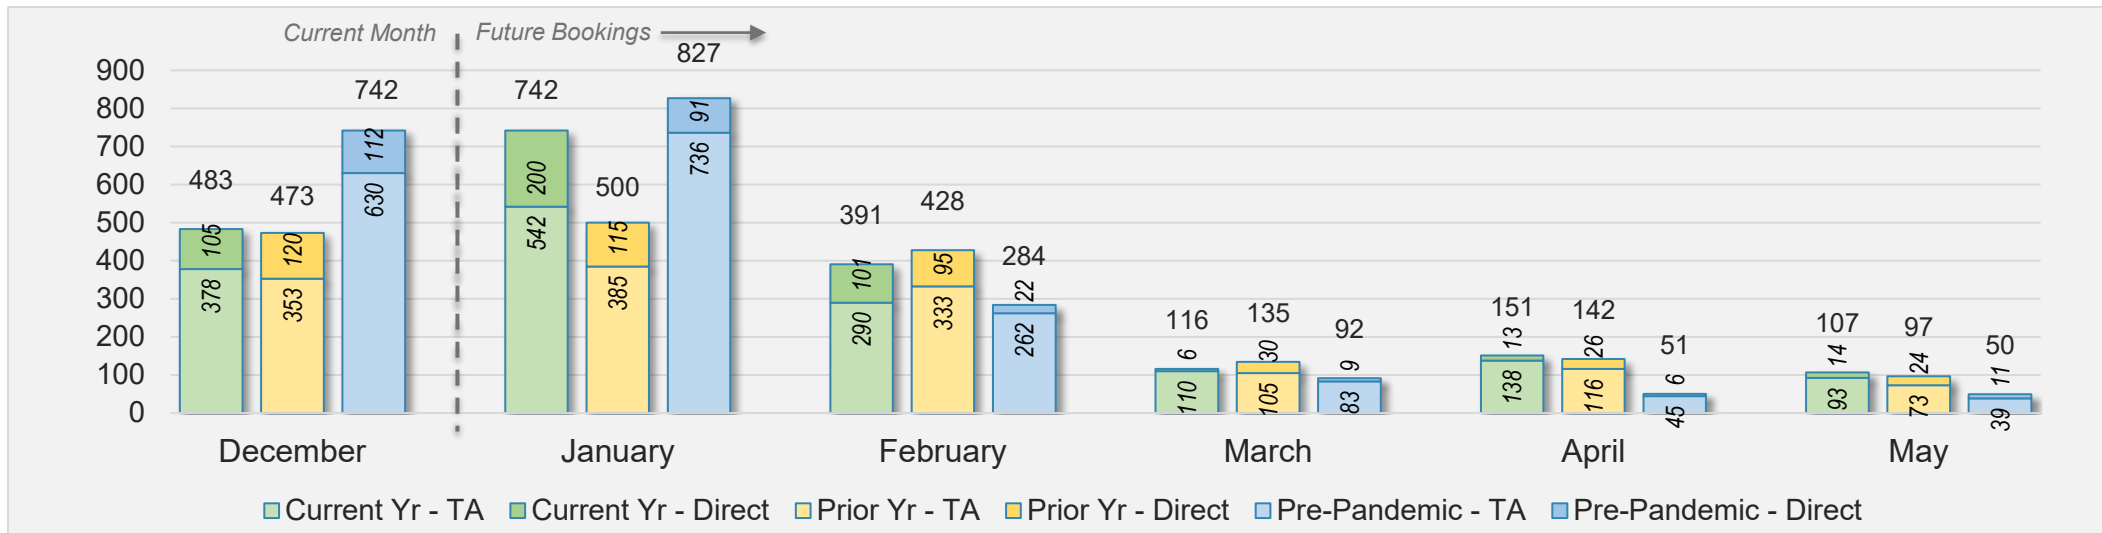

## December 2024 Direct and Travel Agency Bookings to Hawai'i

CANADA

Source: ForwardKeys as of 12/29/24

## December 2024 Direct and Travel Agency Bookings to Hawai'i

KOREA

Source: ForwardKeys as of 12/29/24