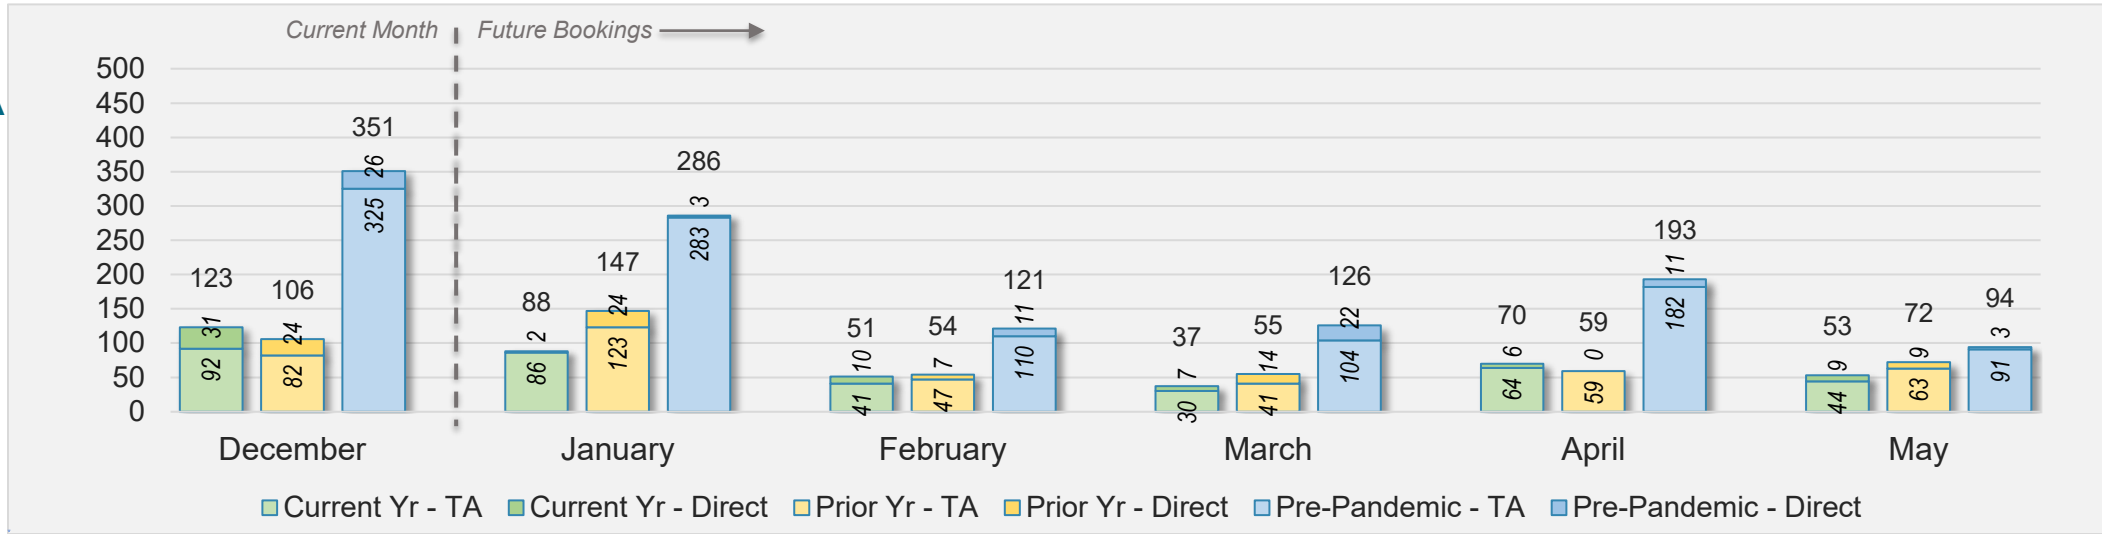

Kaua'i (continued)

December 2024 Direct and Travel Agency Bookings to Hawai'i

AUSTRALIA

Source: ForwardKeys as of 12/29/24