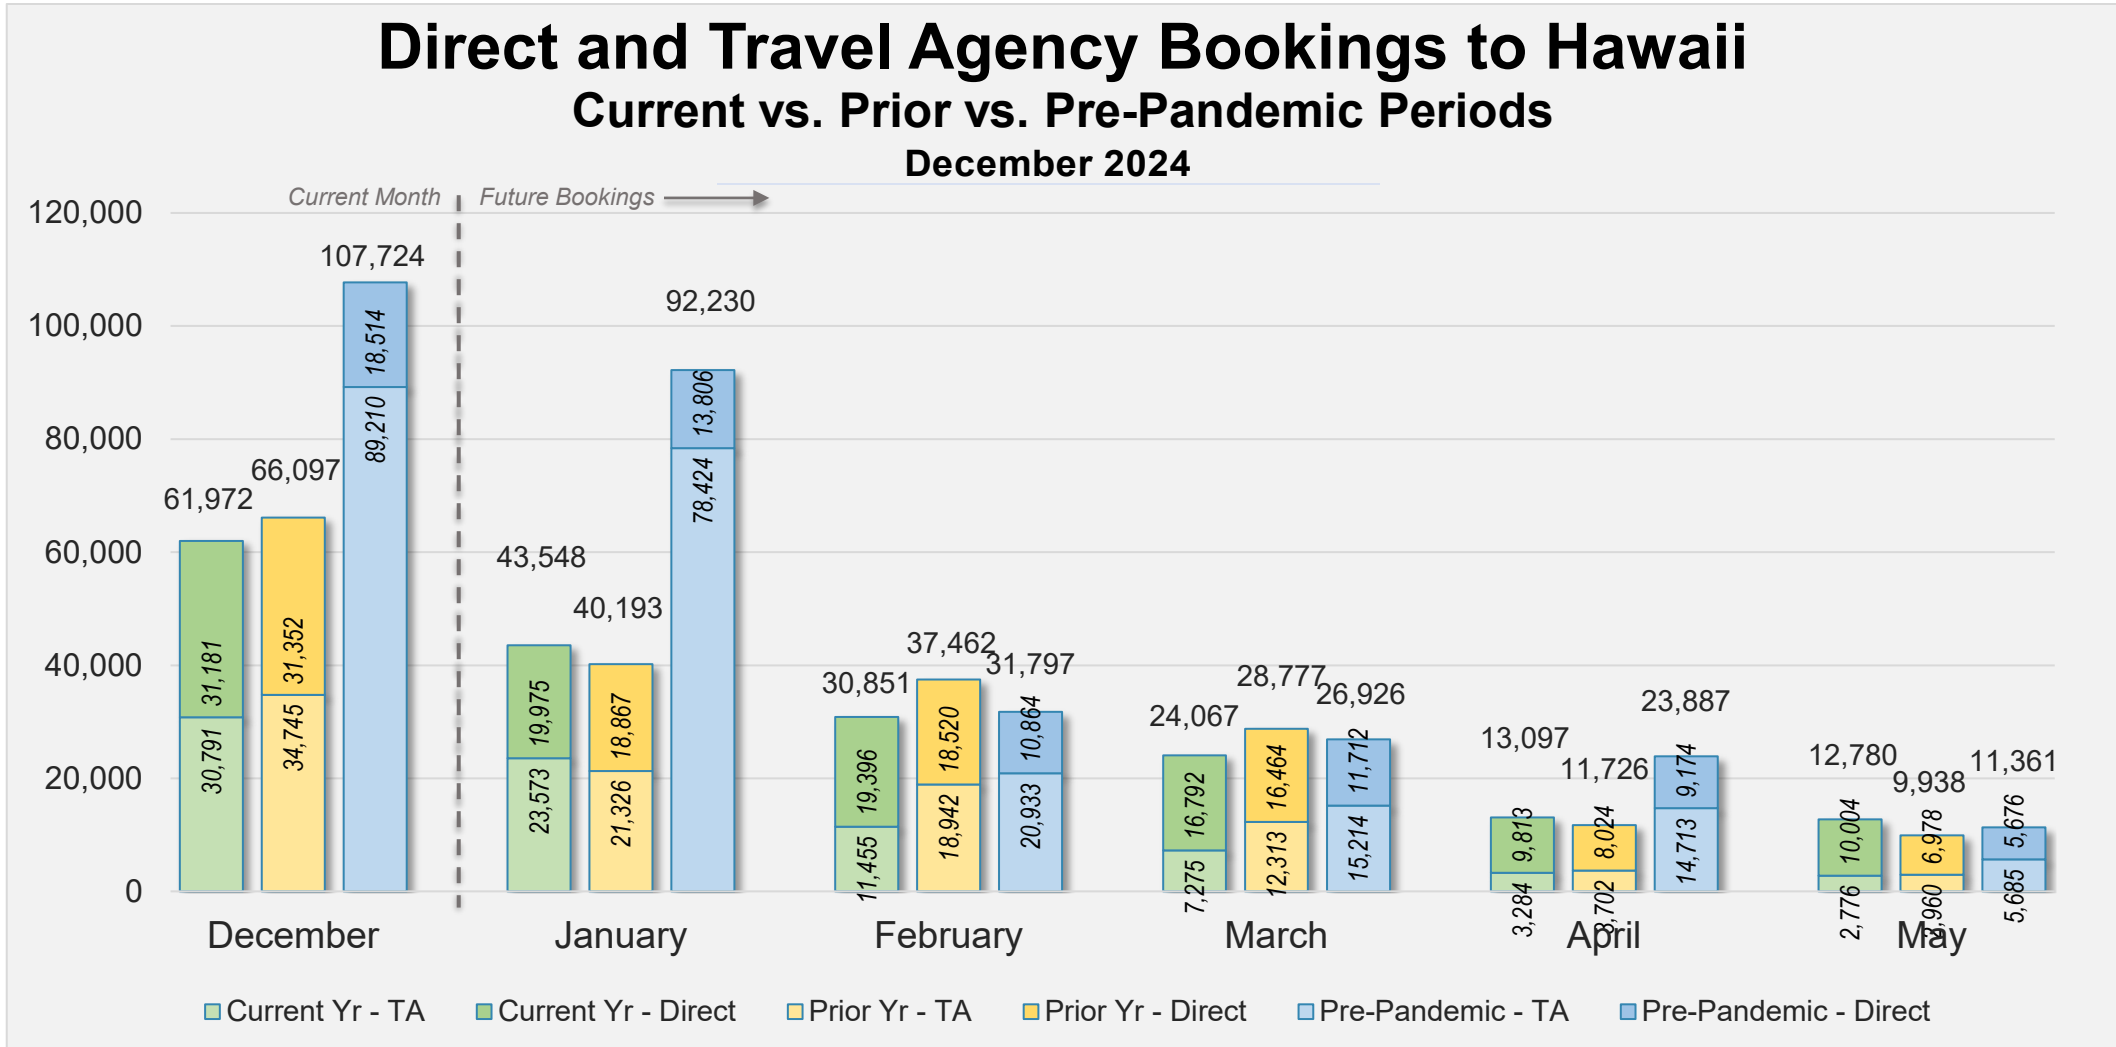

JAPAN

Direct and Travel Agency Bookings to Hawaii Current vs. Prior vs. Pre-Pandemic Periods December 2024

Source: ForwardKeys as of 12/29/24