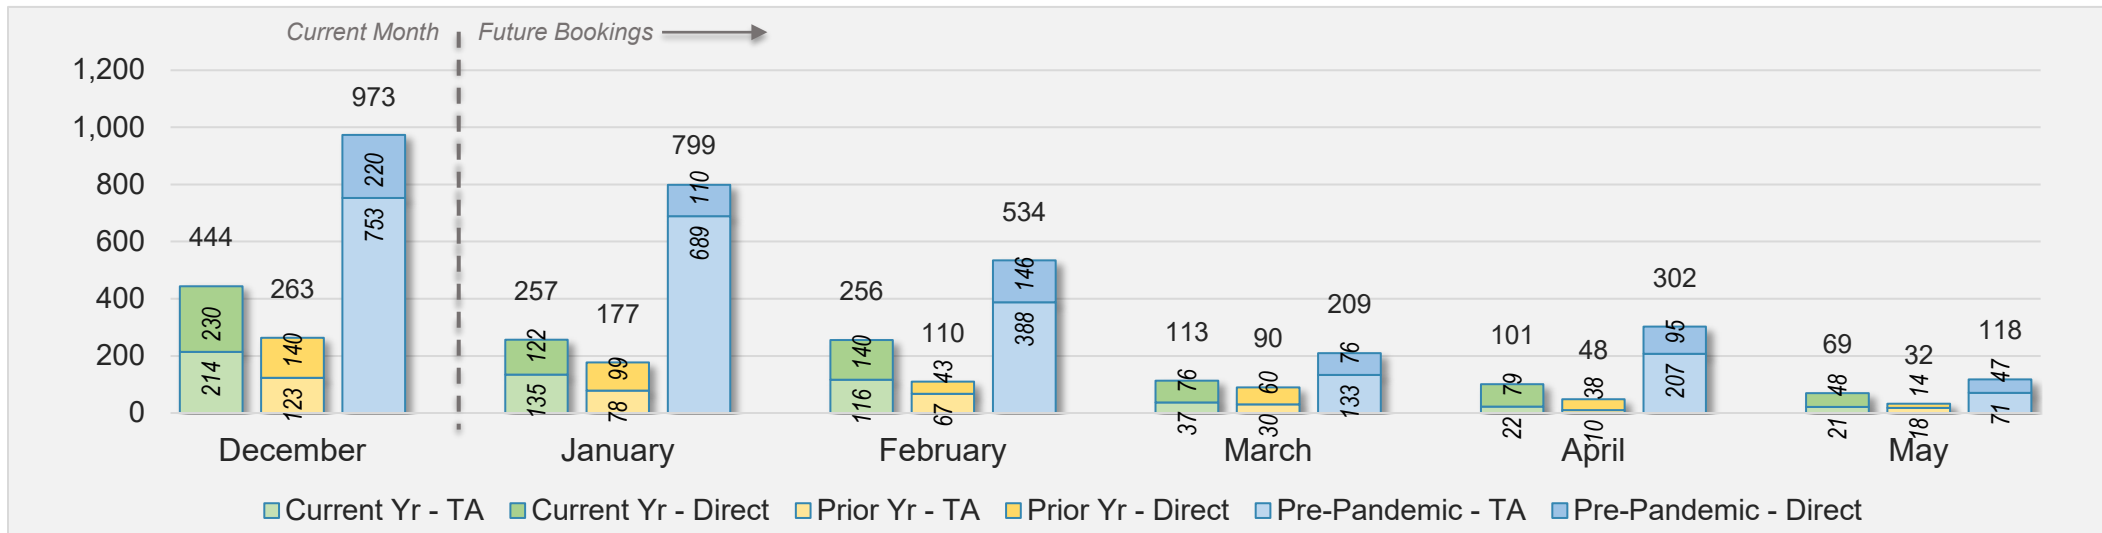

## December 2024 Direct and Travel Agency Bookings to Hawai'i

U.S.

Source: ForwardKeys as of 12/29/24

## December 2024 Direct and Travel Agency Bookings to Hawai'i

JAPAN

Source: ForwardKeys as of 12/29/24