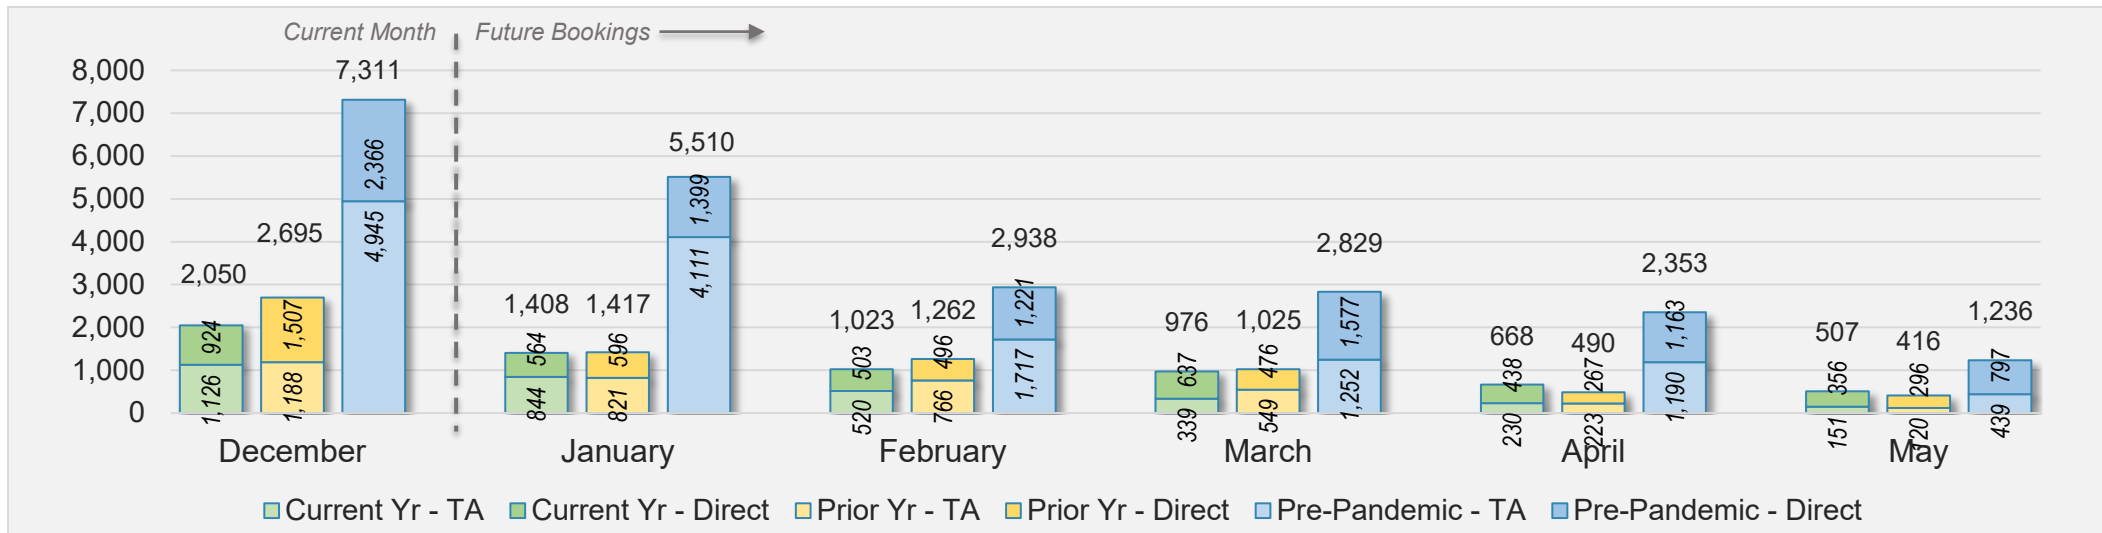

## December 2024 Direct and Travel Agency Bookings to Hawai'i

U.S.

Source: ForwardKeys as of 12/29/24

## December 2024 Direct and Travel Agency Bookings to Hawai'i

JAPAN

Source: ForwardKeys as of 12/29/24