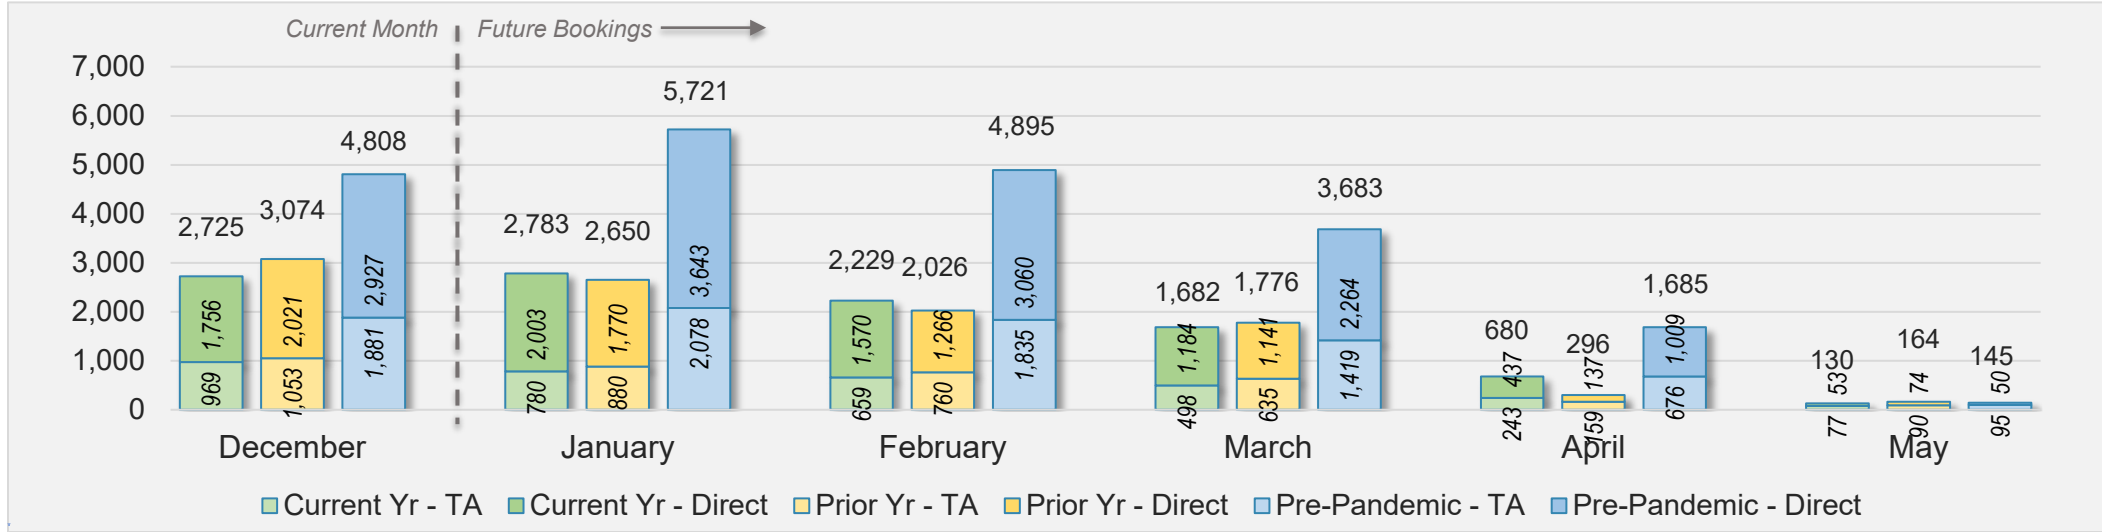

Kaua'i (continued)

December 2024 Direct and Travel Agency Bookings to Hawai'i

Source: ForwardKeys as of 12/29/24