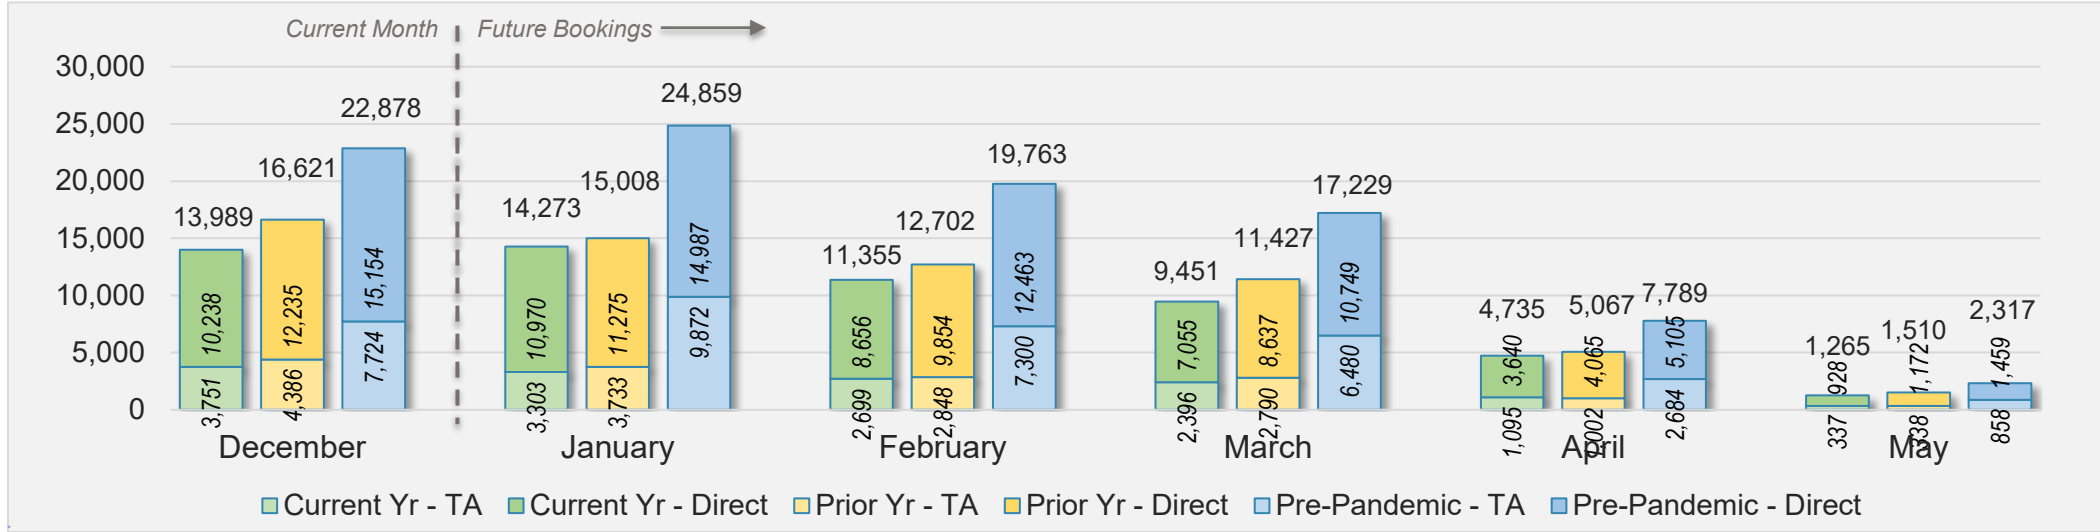

Maui (continued)

December 2024 Direct and Travel Agency Bookings to Hawai'i

Source: ForwardKeys as of 12/29/24