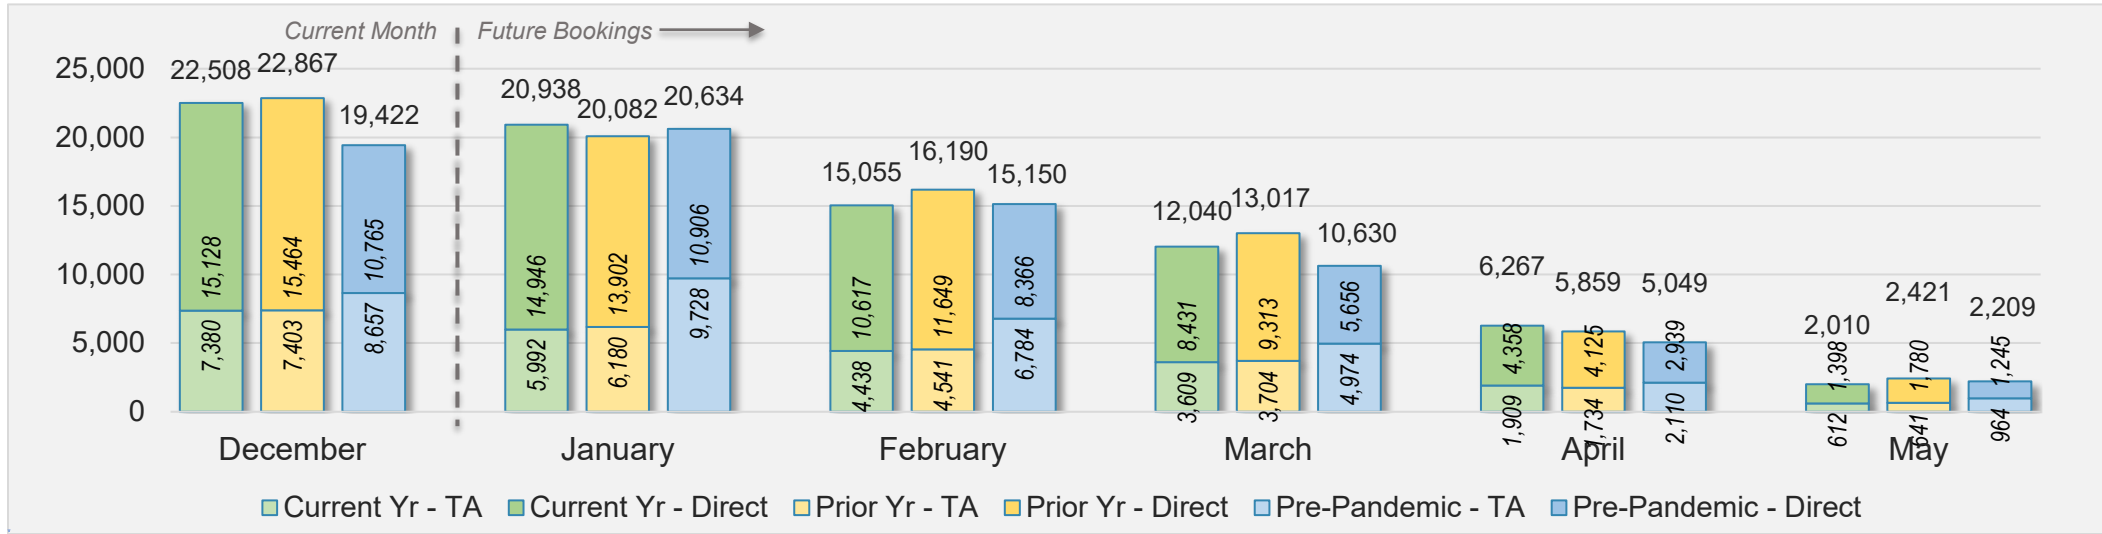

O'ahu (continued)

December 2024 Direct and Travel Agency Bookings to Hawai'i

CANADA

Source: ForwardKeys as of 12/29/24

December 2024 Direct and Travel Agency Bookings to Hawai'i

KOREA