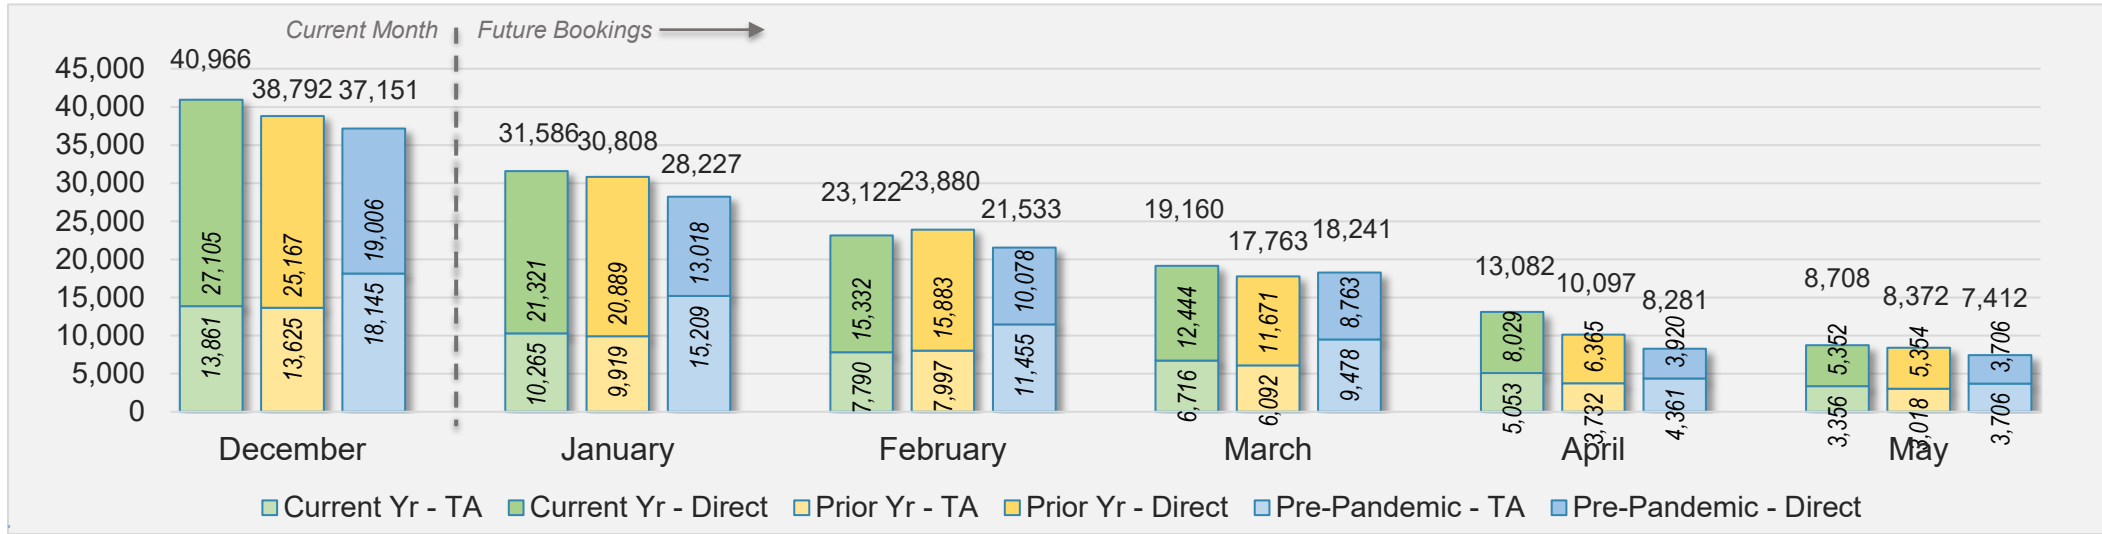

Kaua'i

December 2024 Direct and Travel Agency Bookings to Hawai'i

U.S.

Source: ForwardKeys as of 12/29/24