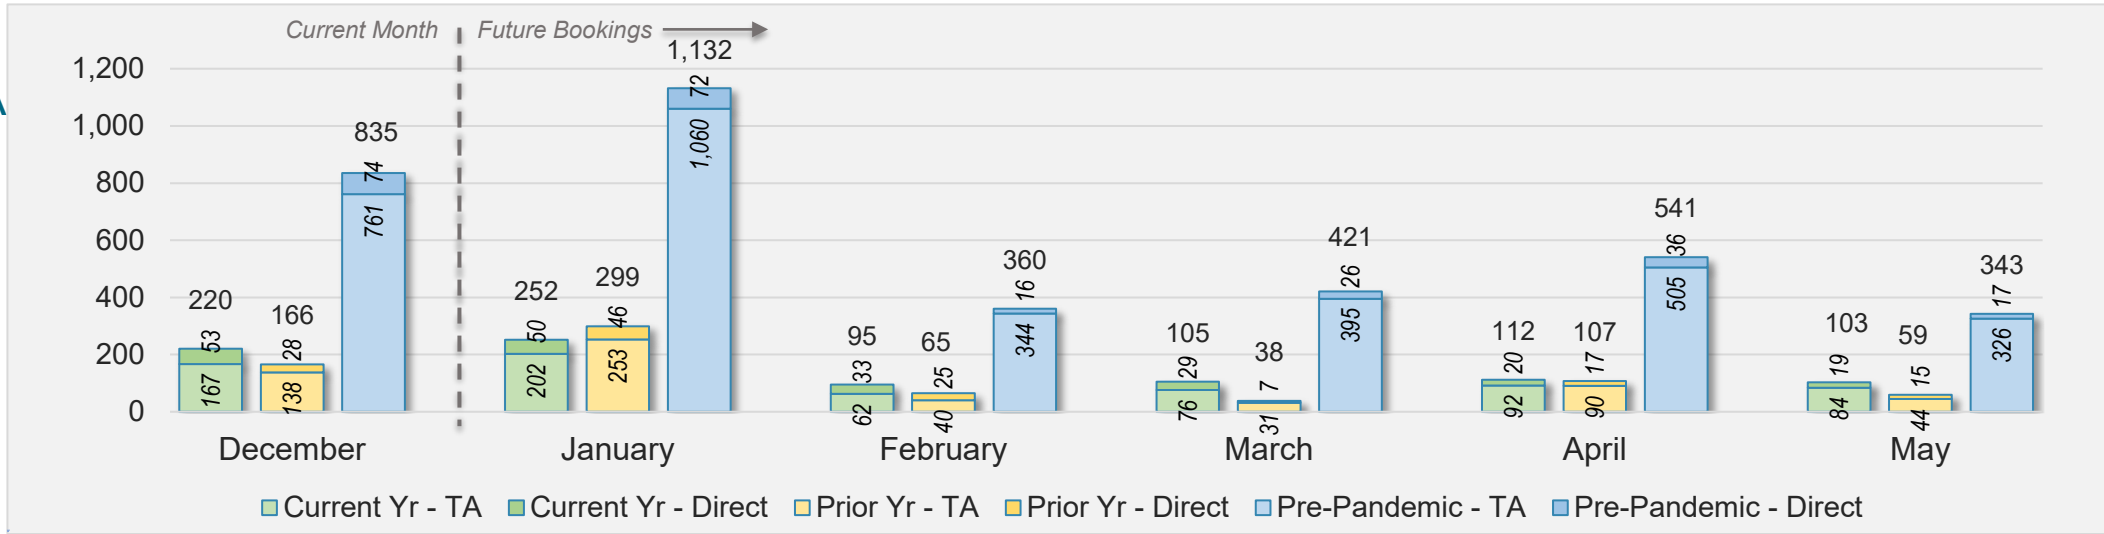

## December 2024 Direct and Travel Agency Bookings to Hawai'i

Source: ForwardKeys as of 12/29/24

# Maui (continued)

December 2024 Direct and Travel Agency Bookings to Hawai'i

AUSTRALIA

Source: ForwardKeys as of 12/29/24