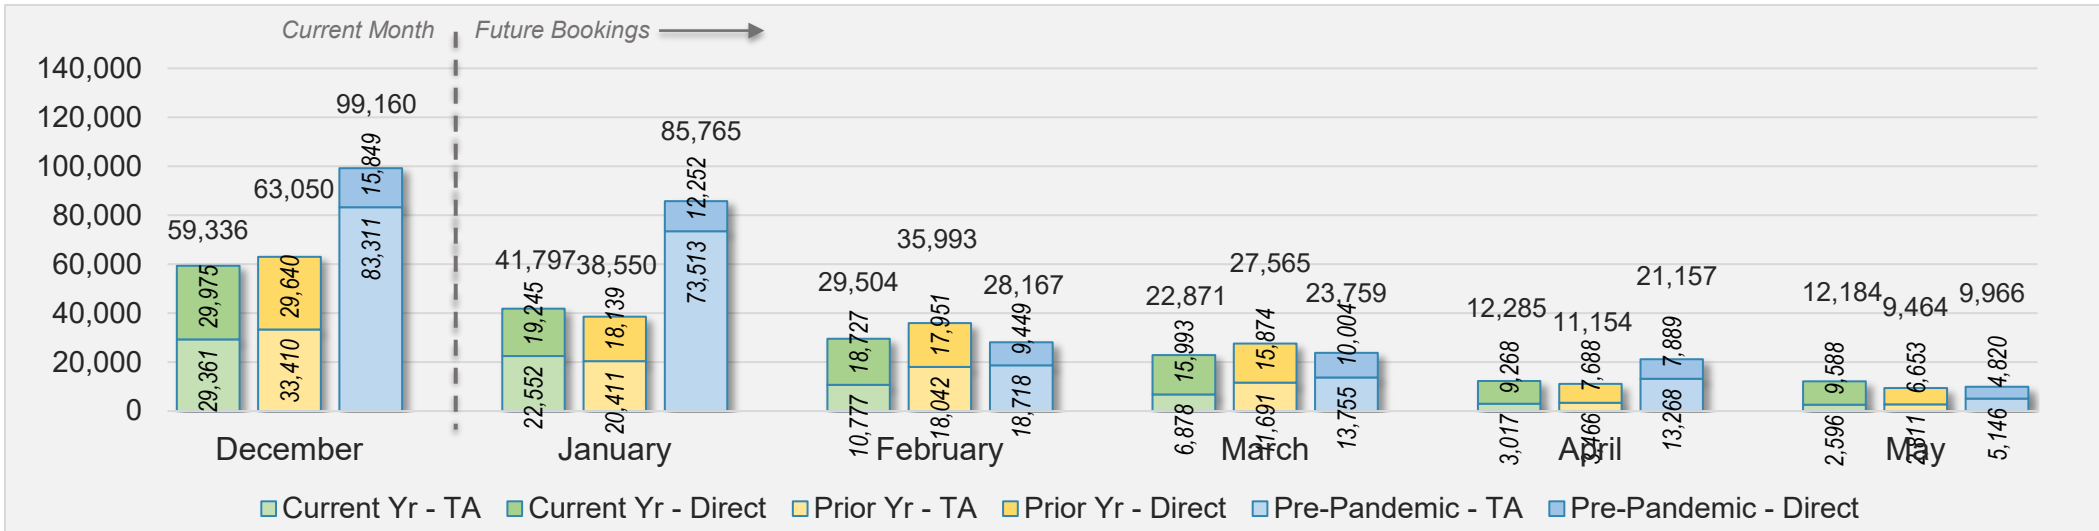

December 2024 Direct and Travel Agency Bookings to Hawai'i

Source: ForwardKeys as of 12/29/24