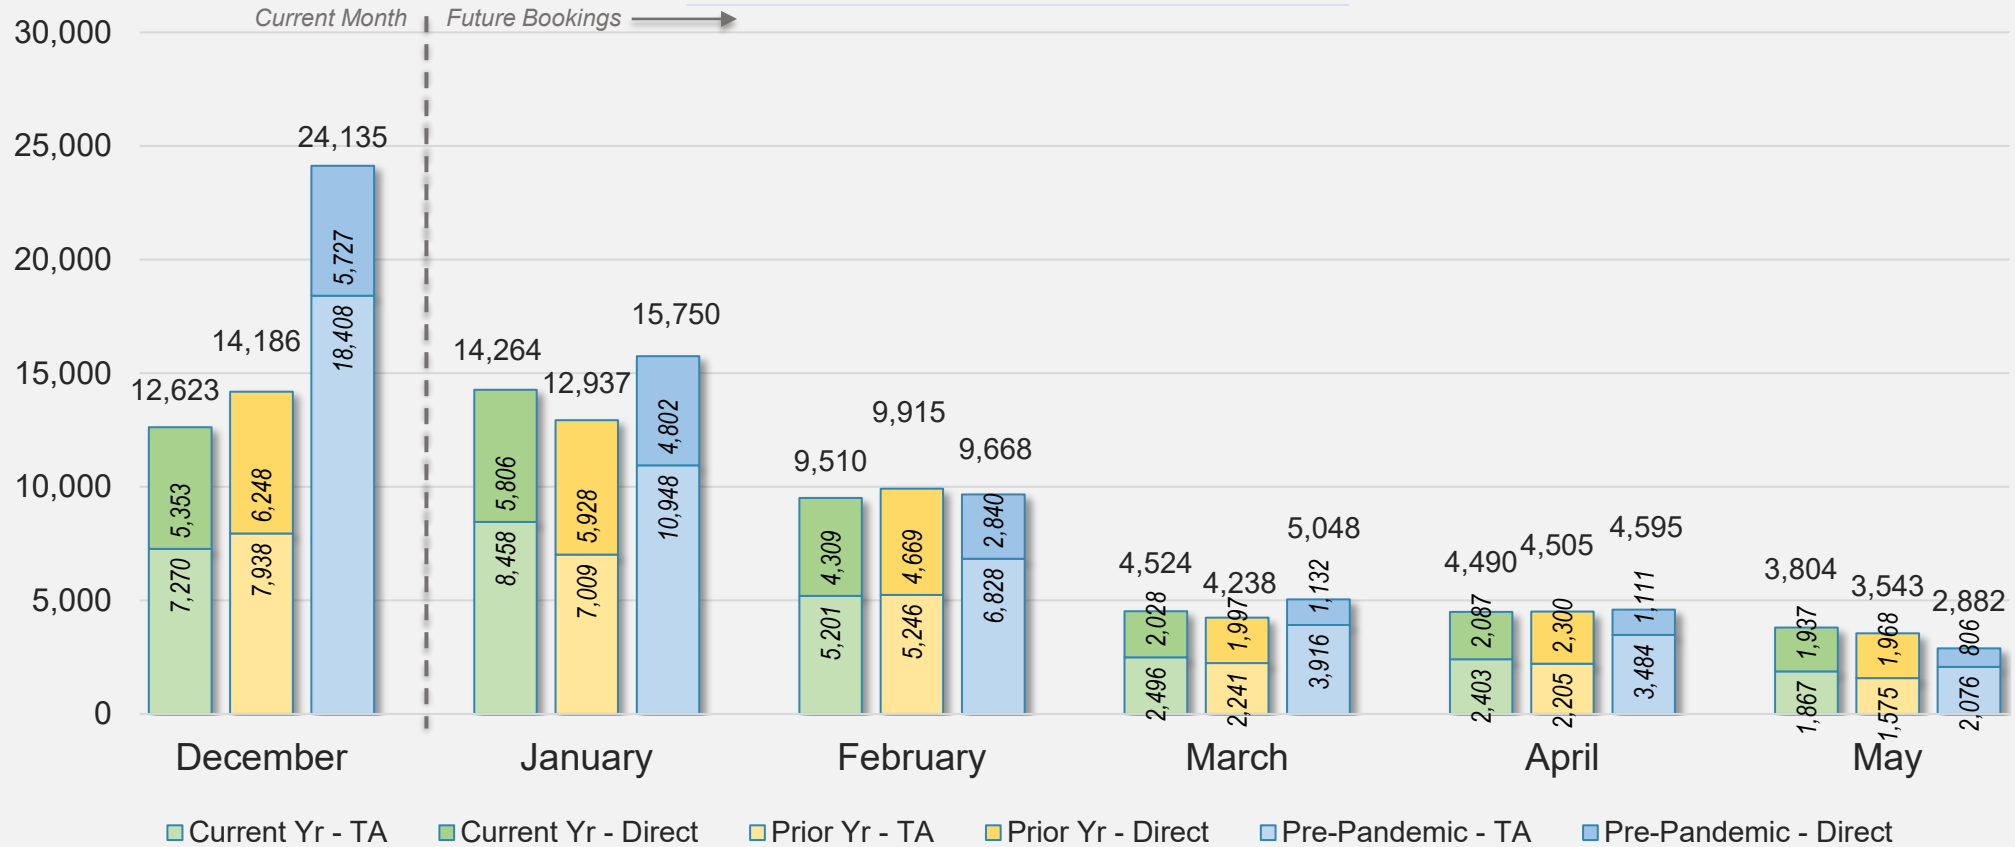

KOREA

Direct and Travel Agency Bookings to Hawaii Current vs. Prior vs. Pre-Pandemic Periods December 2024

Source: ForwardKeys as of 12/29/24