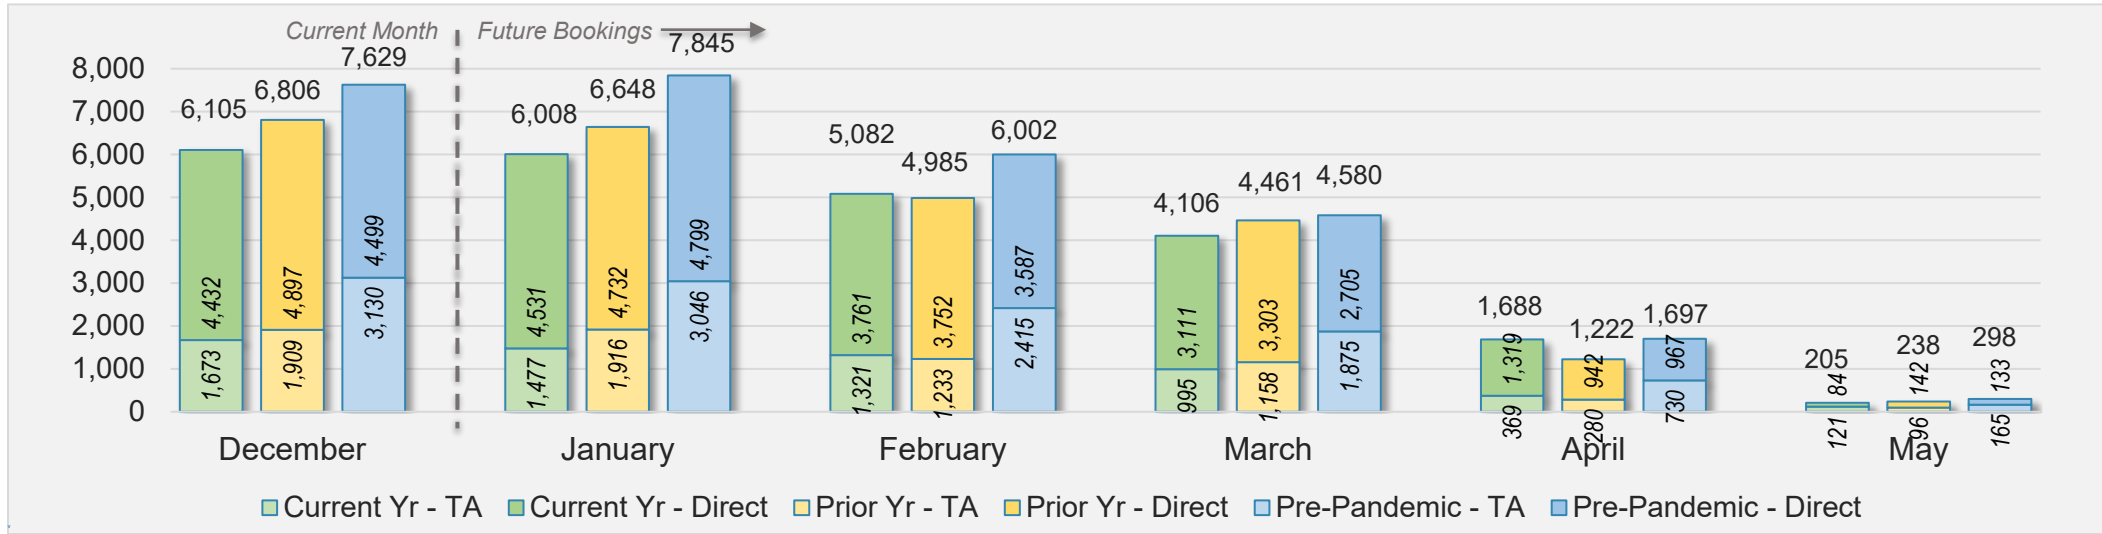

Hawai'i Island (continued)

December 2024 Direct and Travel Agency Bookings to Hawai'i

CANADA

Source: ForwardKeys as of 12/29/24

December 2024 Direct and Travel Agency Bookings to Hawai'i

KOREA