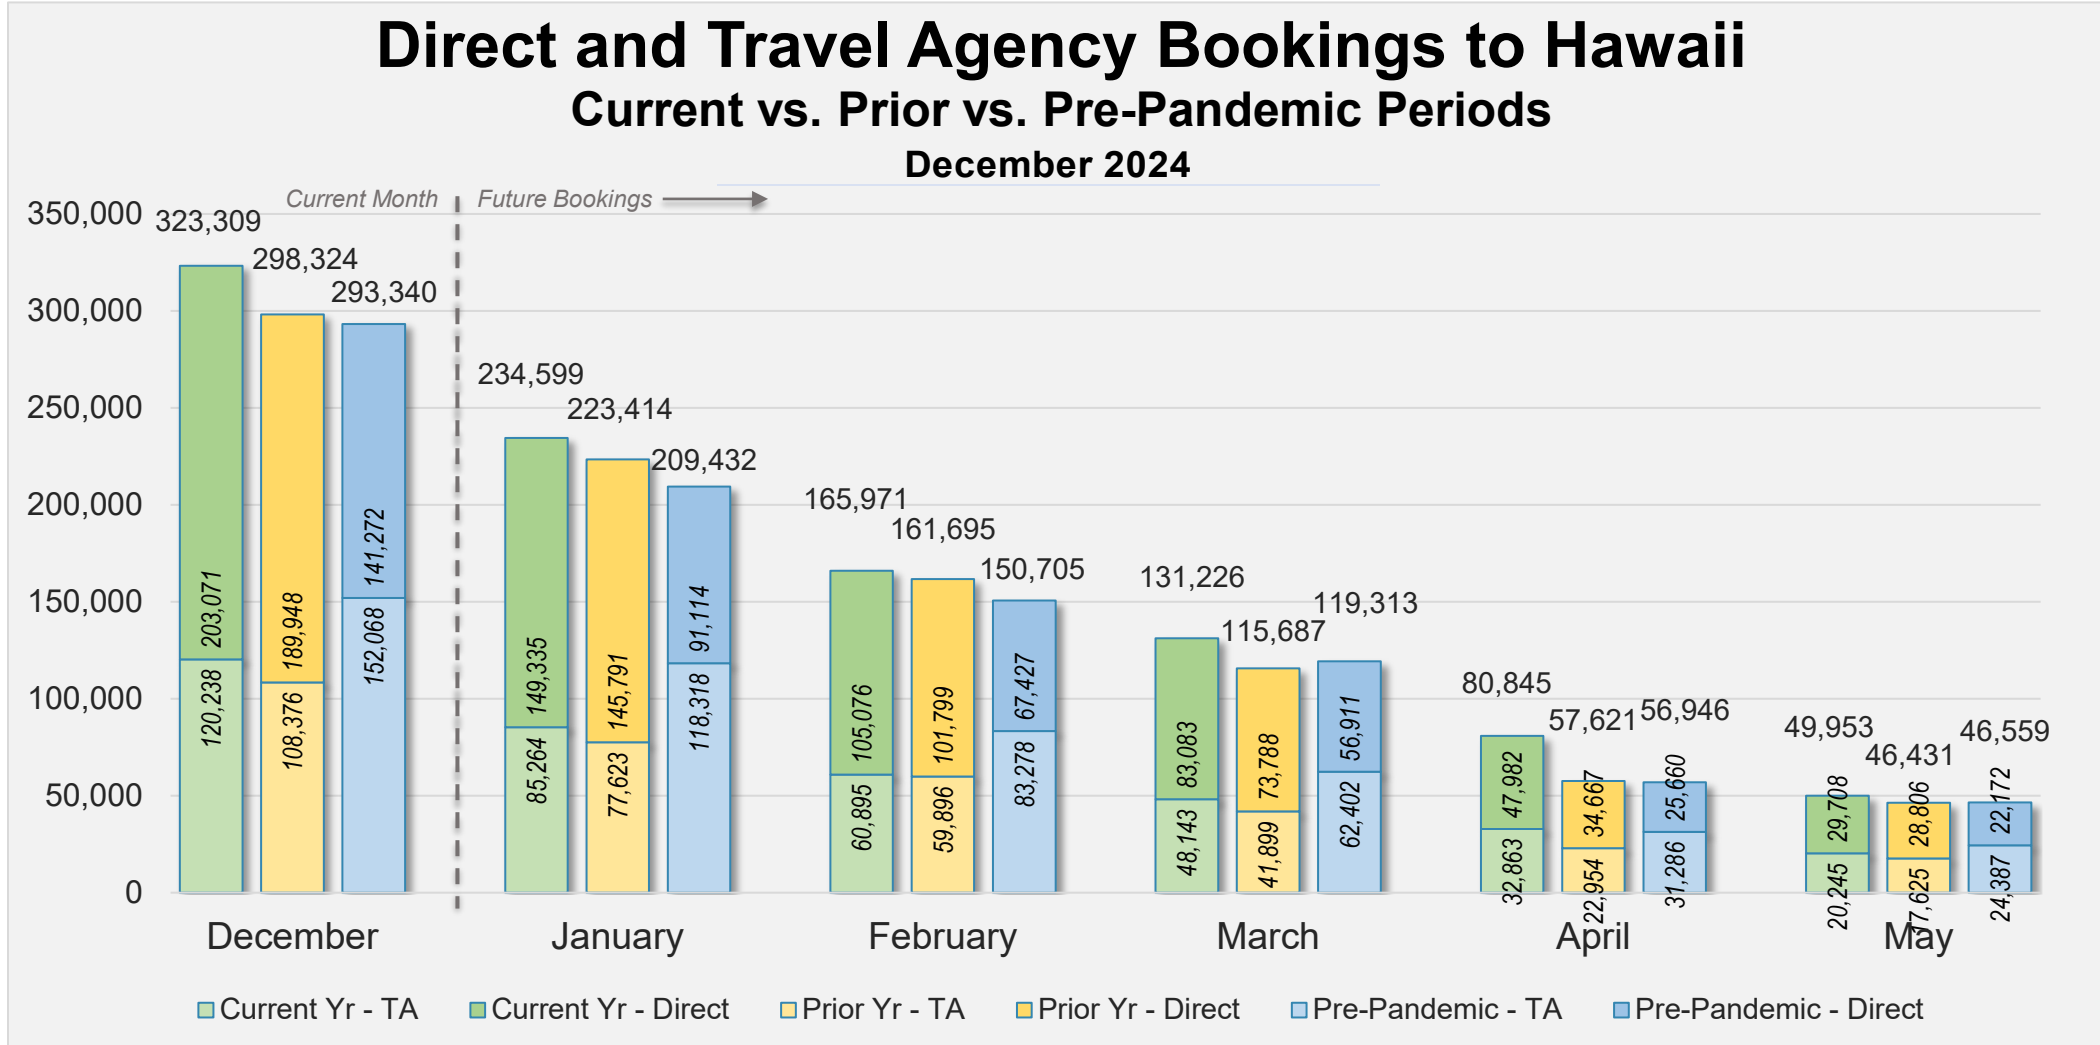

Direct and Travel Agency Bookings to Hawaii Current vs. Prior vs. Pre-Pandemic Periods December 2024

Source: ForwardKeys as of 12/29/24