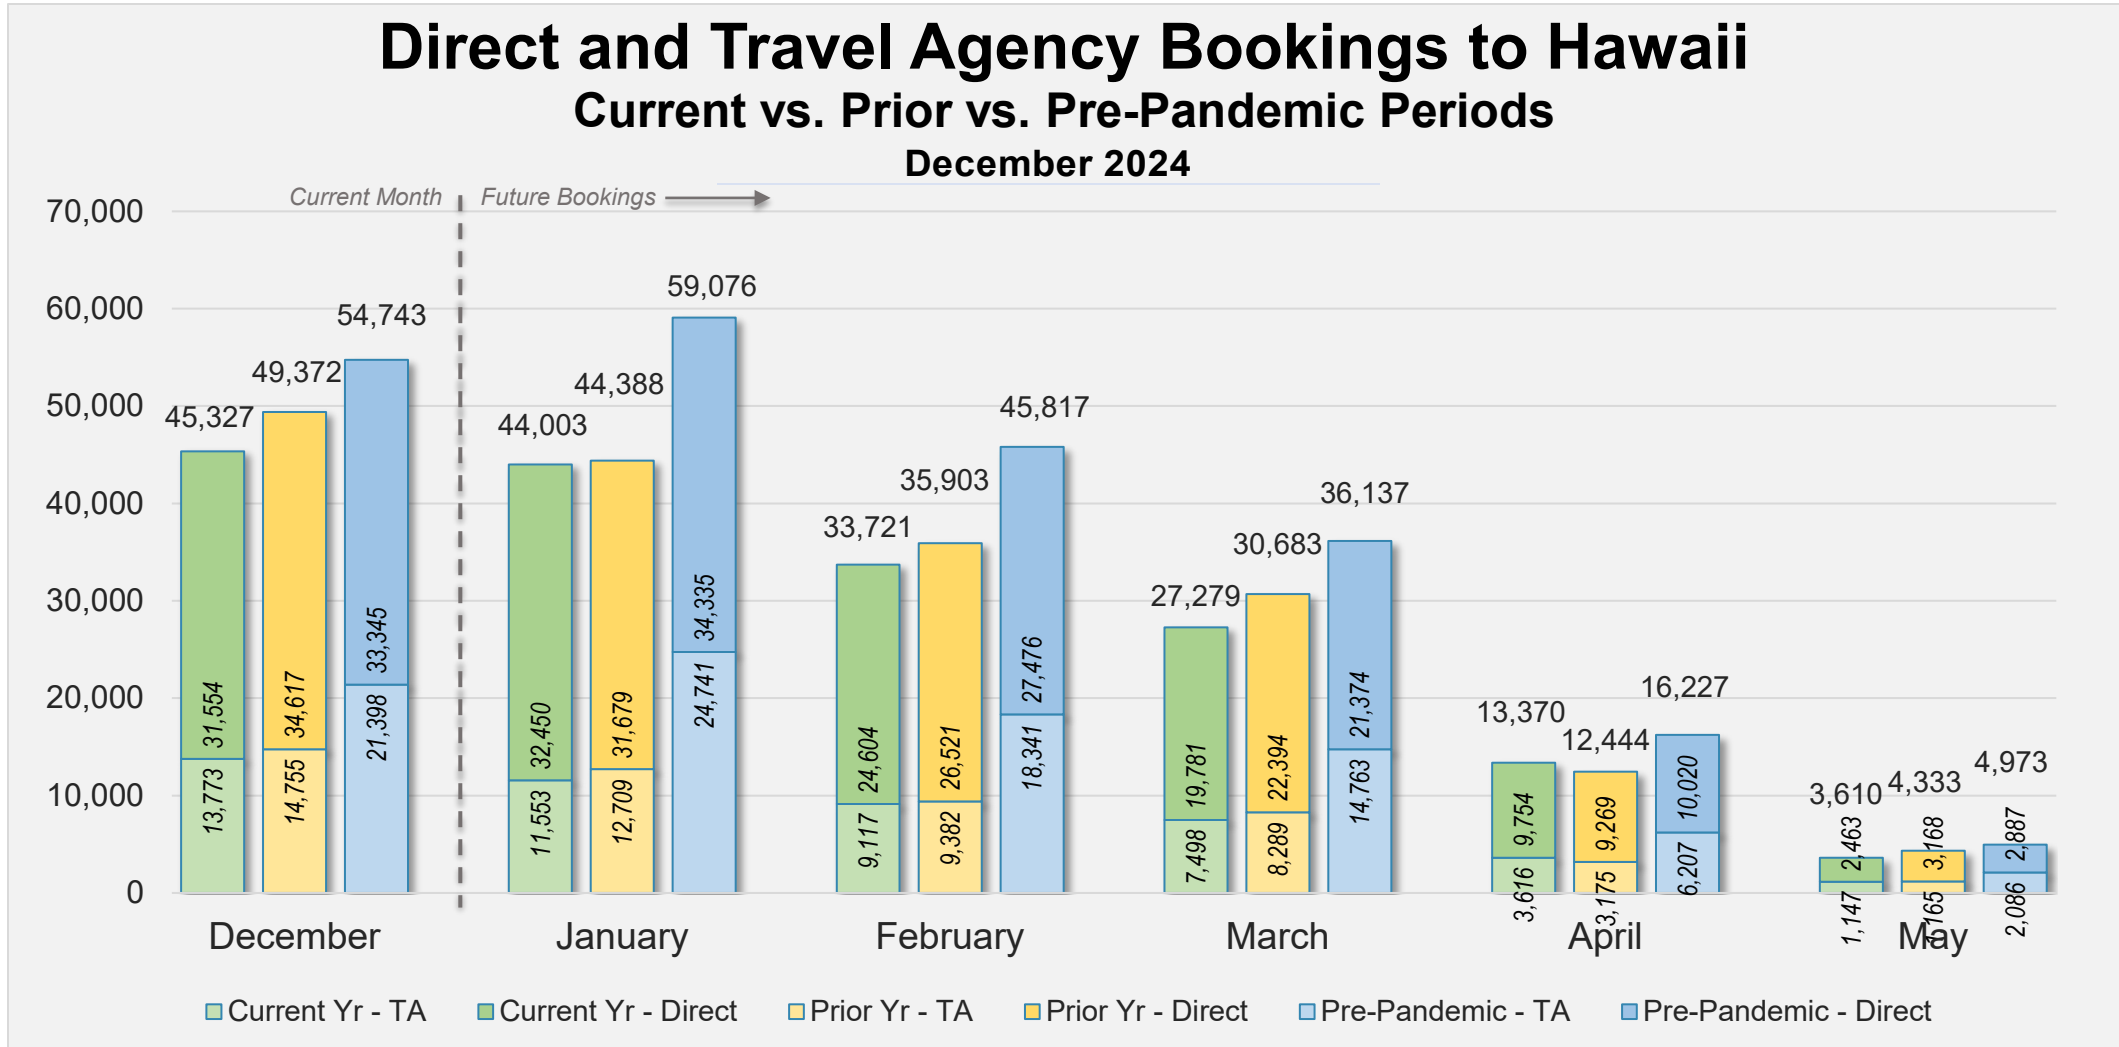

CANADA

Direct and Travel Agency Bookings to Hawaii Current vs. Prior vs. Pre-Pandemic Periods December 2024

Source: ForwardKeys as of 12/29/24