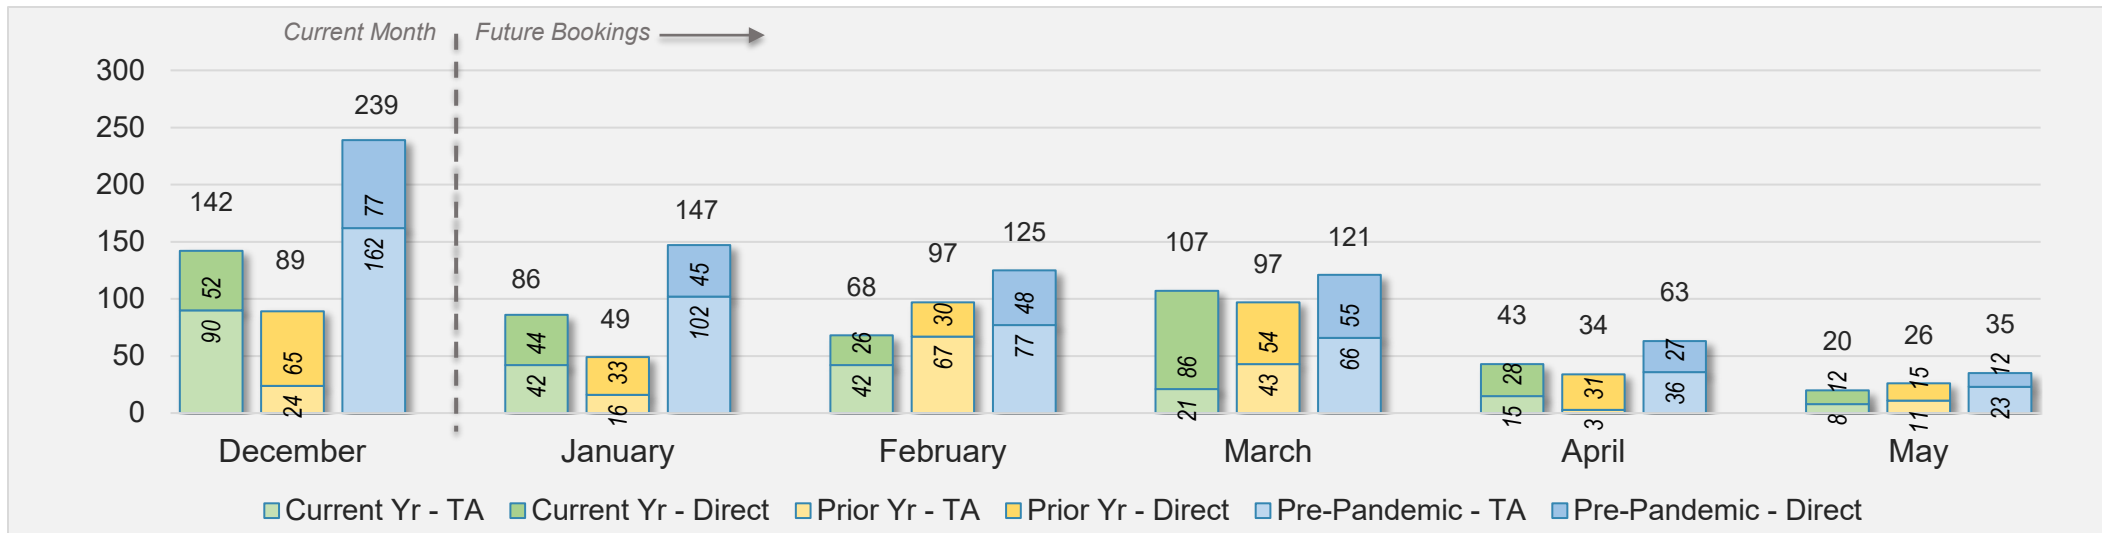

## December 2024 Direct and Travel Agency Bookings to Hawai'i

U.S.

Source: ForwardKeys as of 12/29/24

## December 2024 Direct and Travel Agency Bookings to Hawai'i

JAPAN

Source: ForwardKeys as of 12/29/24