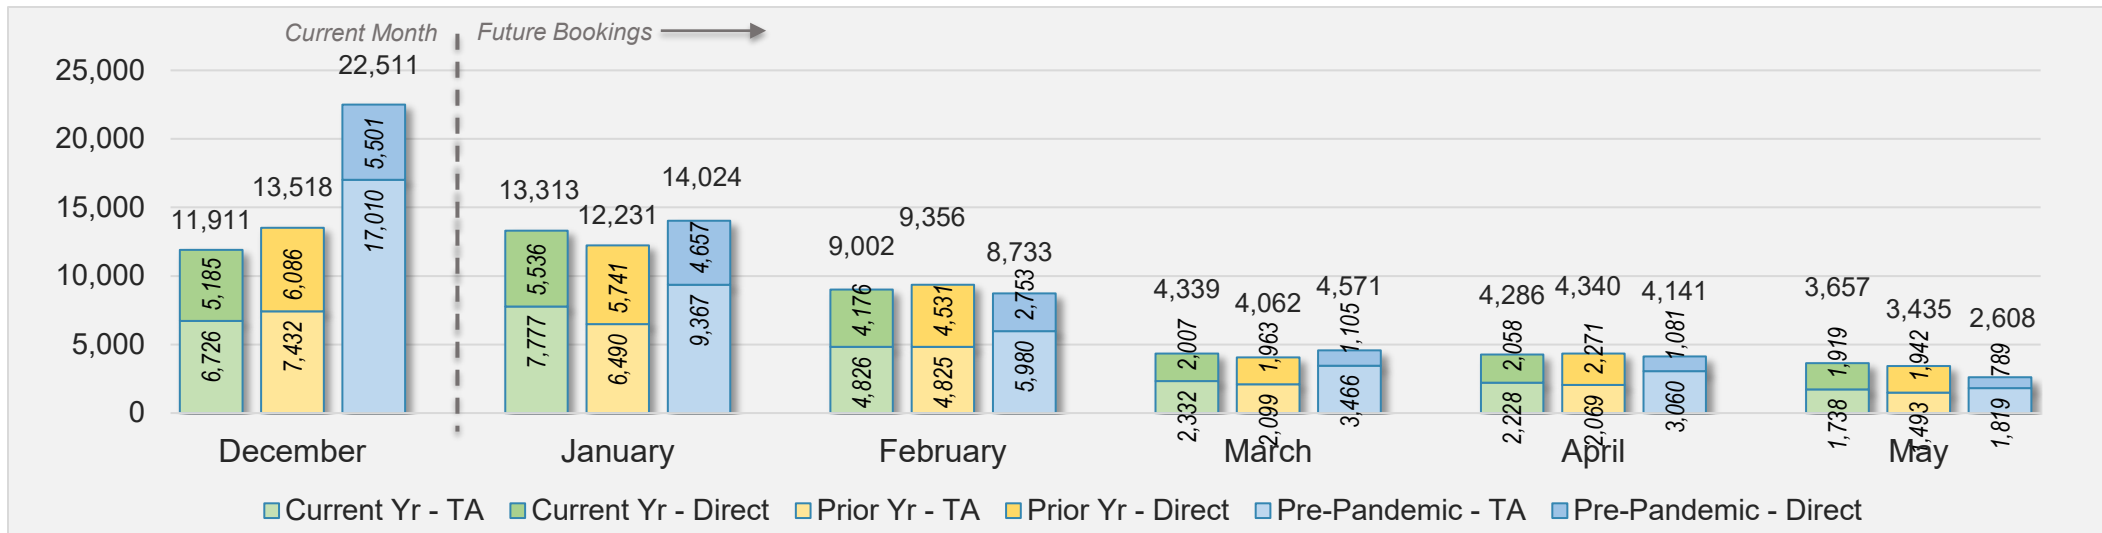

## December 2024 Direct and Travel Agency Bookings to Hawai'i

CANADA

Source: ForwardKeys as of 12/29/24

## December 2024 Direct and Travel Agency Bookings to Hawai'i

KOREA

Source: ForwardKeys as of 12/29/24