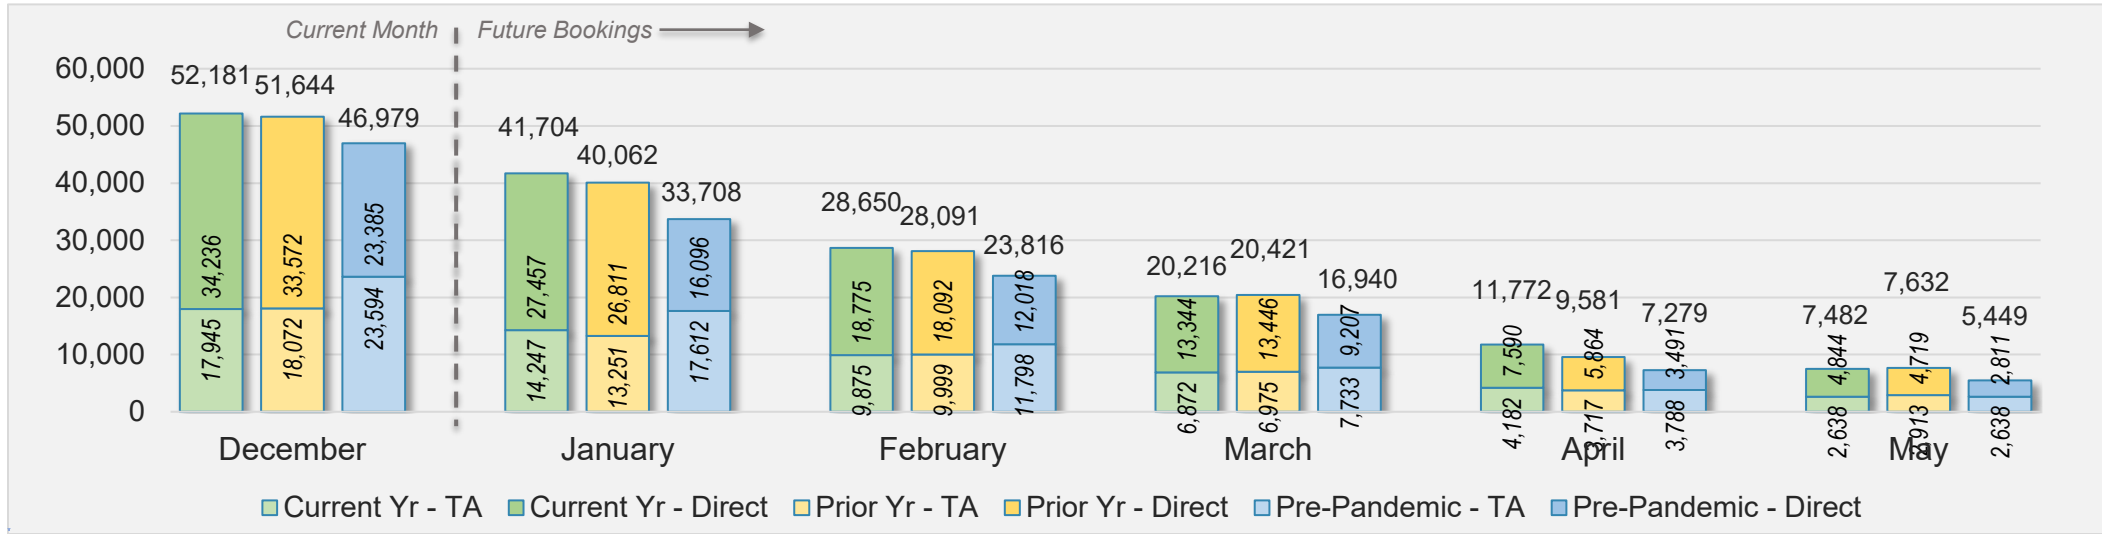

Hawai'i Island

December 2024 Direct and Travel Agency Bookings to Hawai'i

U.S.

Source: ForwardKeys as of 12/29/24

December 2024 Direct and Travel Agency Bookings to Hawai'i

JAPAN