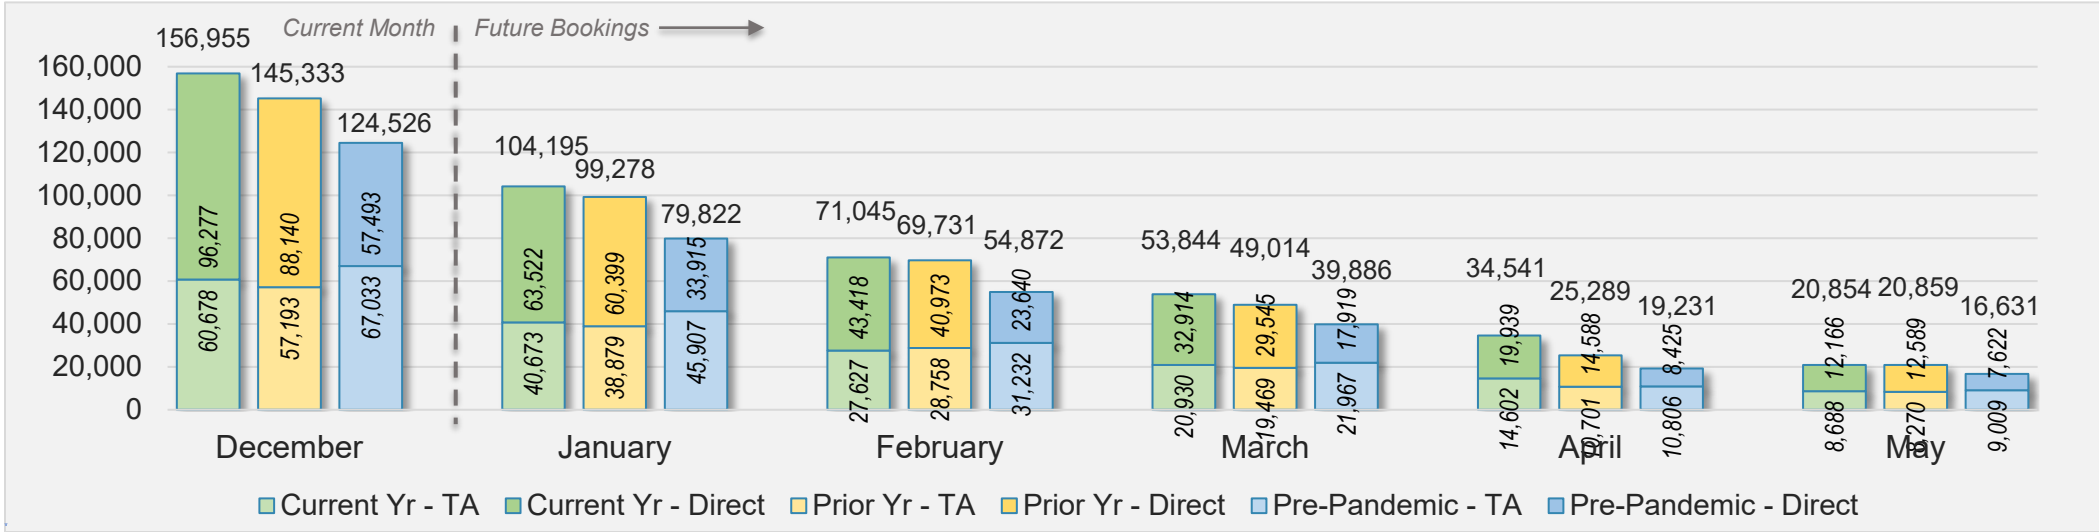

O'ahu

December 2024 Direct and Travel Agency Bookings to Hawai'i

Source: ForwardKeys as of 12/29/24