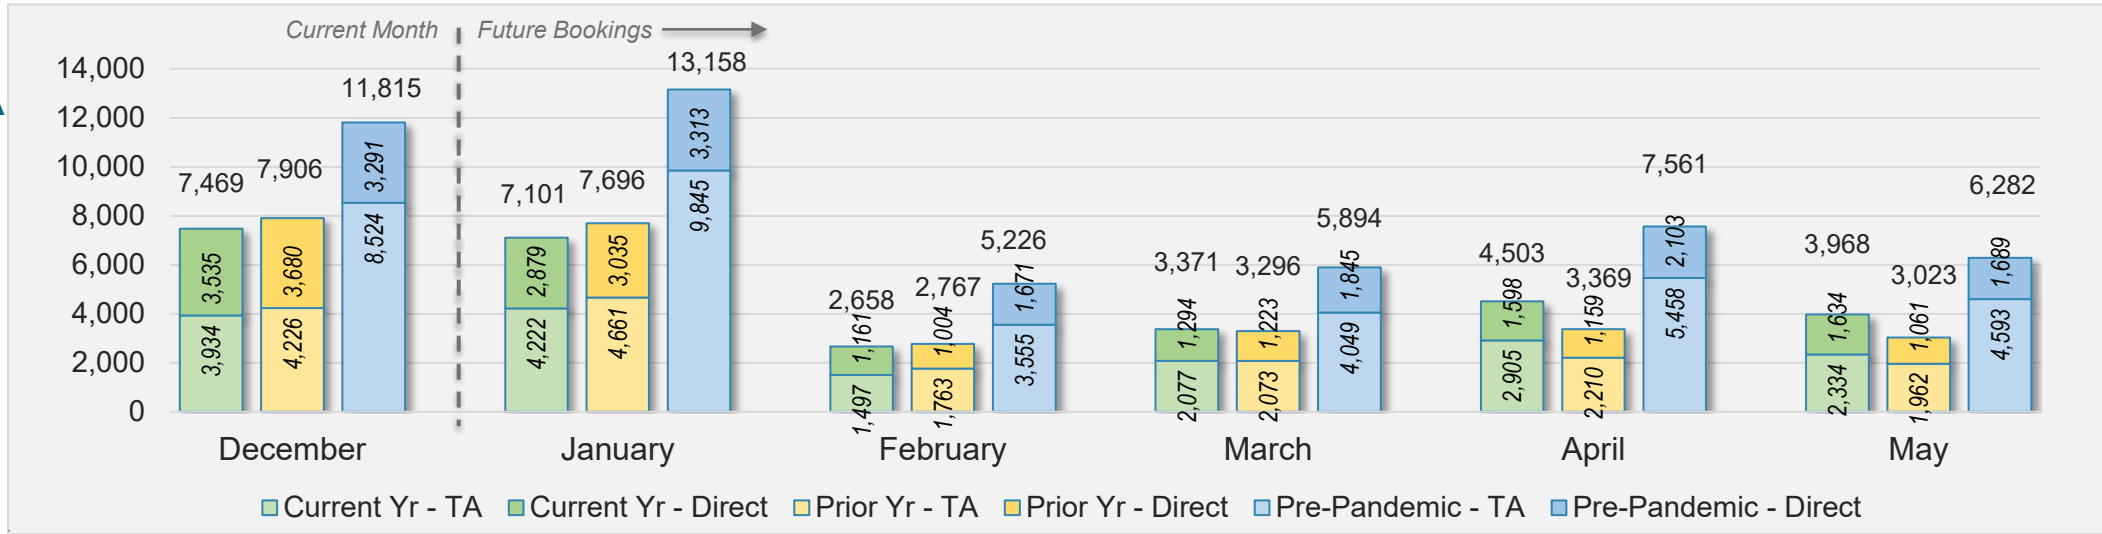

O'ahu (continued)

December 2024 Direct and Travel Agency Bookings to Hawai'i

AUSTRALIA

Source: ForwardKeys as of 12/29/24