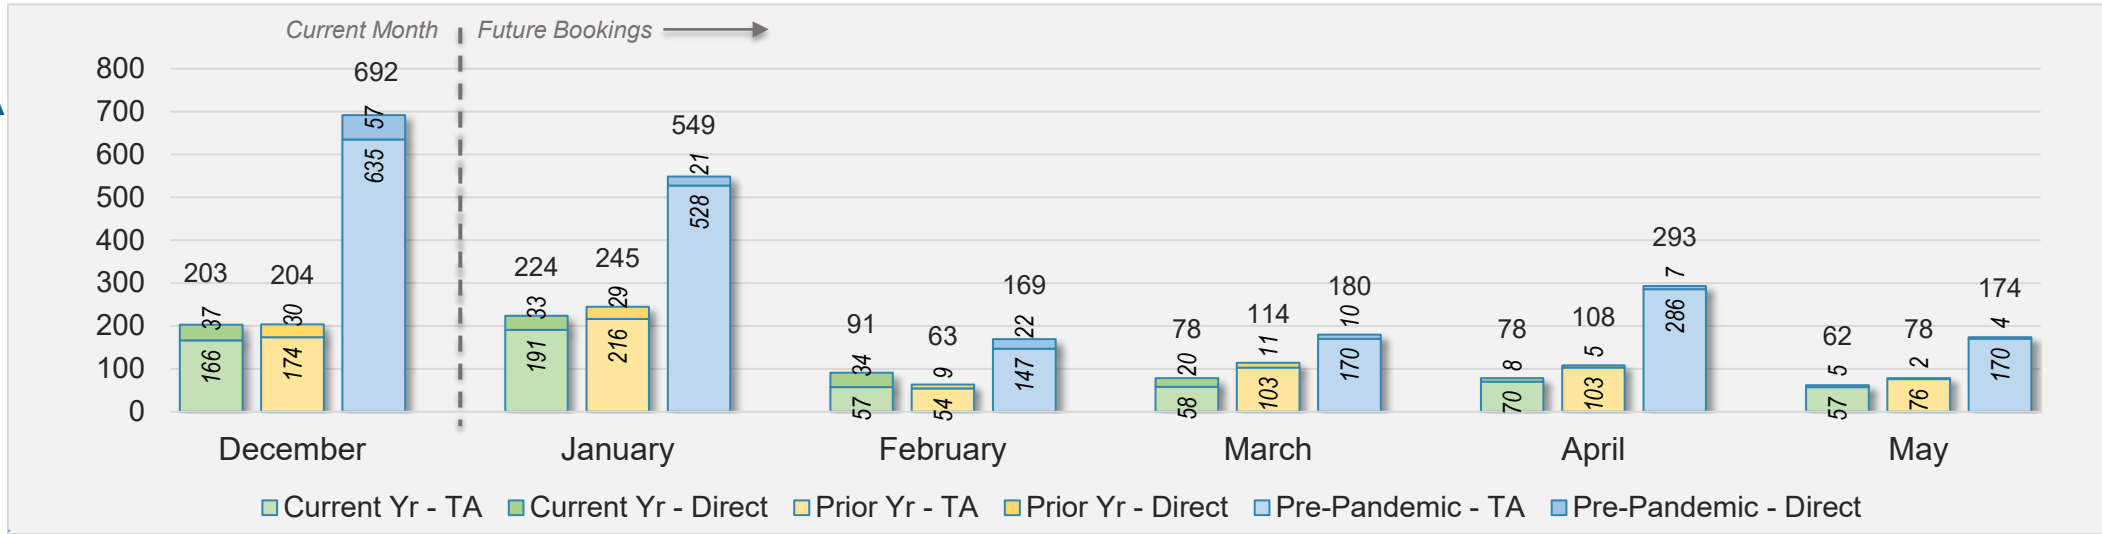

## December 2024 Direct and Travel Agency Bookings to Hawai'i

CANADA

Source: ForwardKeys as of 12/29/24

## December 2024 Direct and Travel Agency Bookings to Hawai'i

KOREA

Source: ForwardKeys as of 12/29/24

# Hawai'i Island (continued)

December 2024 Direct and Travel Agency Bookings to Hawai'i

AUSTRALIA

Source: ForwardKeys as of 12/29/24