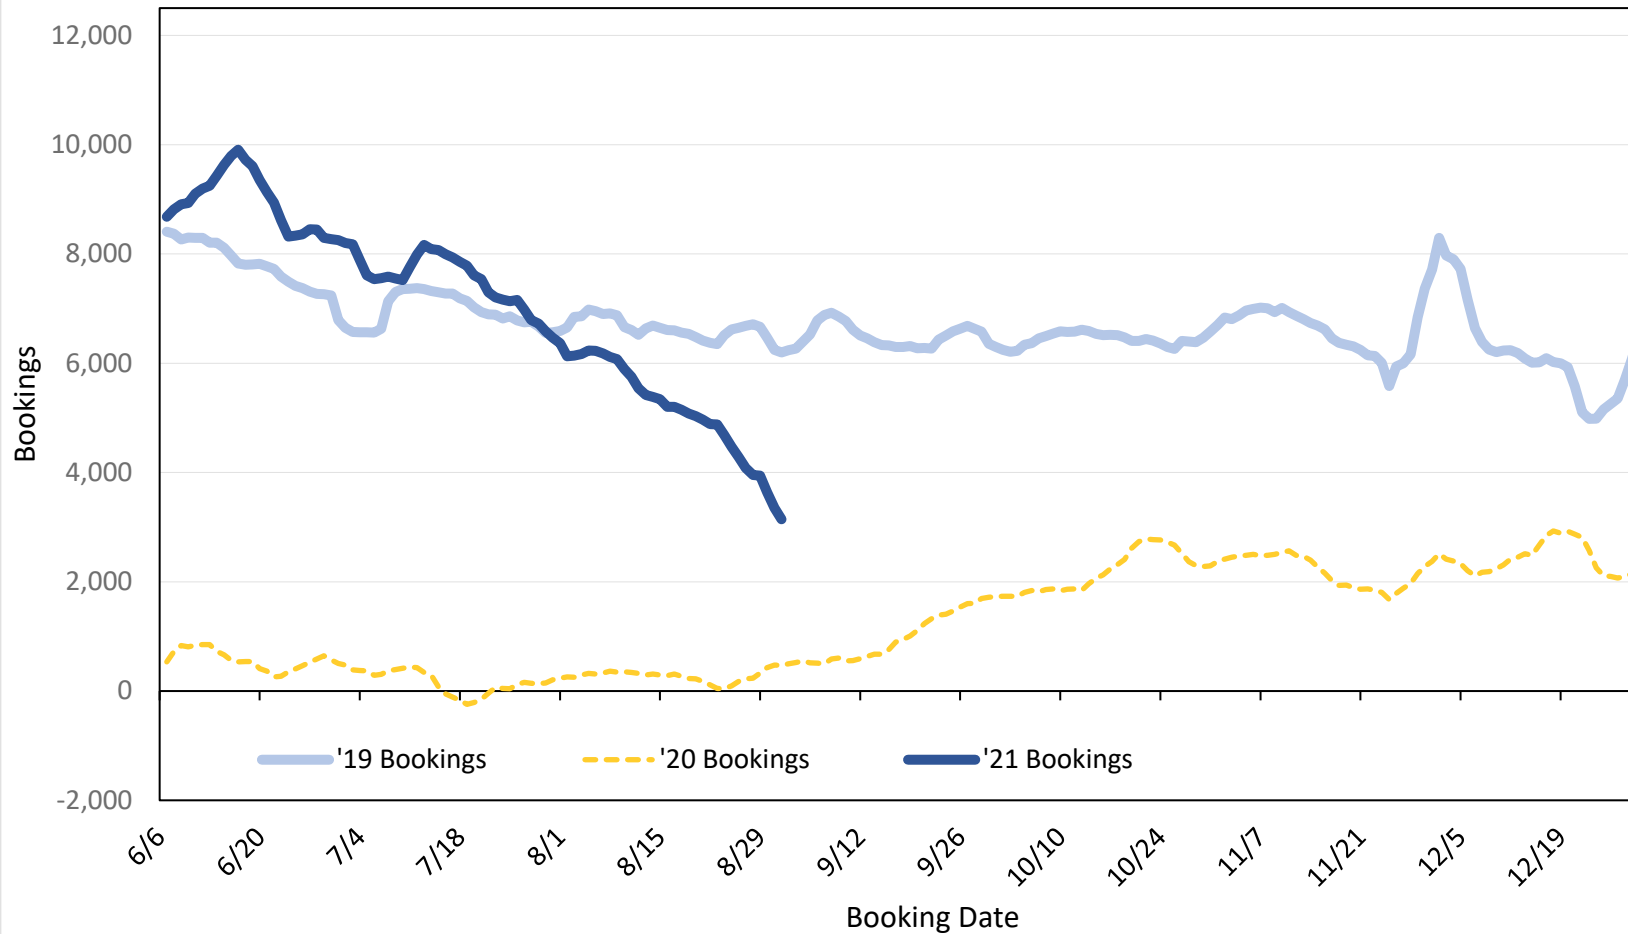

TRAVEL AGENCY BOOKING TRENDS

SEPTEMBER 7, 2021

Global Agency Pro

- HTA subscribes to Global Agency Pro, an online travel distribution system consisting of Travel Agency data.
- Global Agency Pro provides access to over 90% of the world's Travel Agency airline transactions.
- The database consists of five years of historical ticketing data and one year of advance purchase data.
- The information is updated daily with a recency of two days prior to current date.

Global Agency Pro Index

- **Bookings**
 - Net sum of the number of visitors (i.e., excluding Hawai'i residents and inter-island travelers) from Sales transactions counted, including Exchanges and Refunds.
- **Booking Date**
 - The date on which the ticket was purchased by the passenger. Also known as the Sales Date.
- **Travel Date**
 - The date on which travel is expected to take place.
- **Point of Origin Country**
 - The country which contains the airport at which the ticket started.
- **Travel Agency**
 - Travel Agency associated with the ticket is doing business (DBA).

Travel Agency Bookings to Hawaii for Future Arrivals* Based on a 7-day Moving Average as of September 5, 2021 U.S.

*Future Arrivals refers to all 'future' arrivals relative to a given Booking Date.
Source: Global Agency Pro