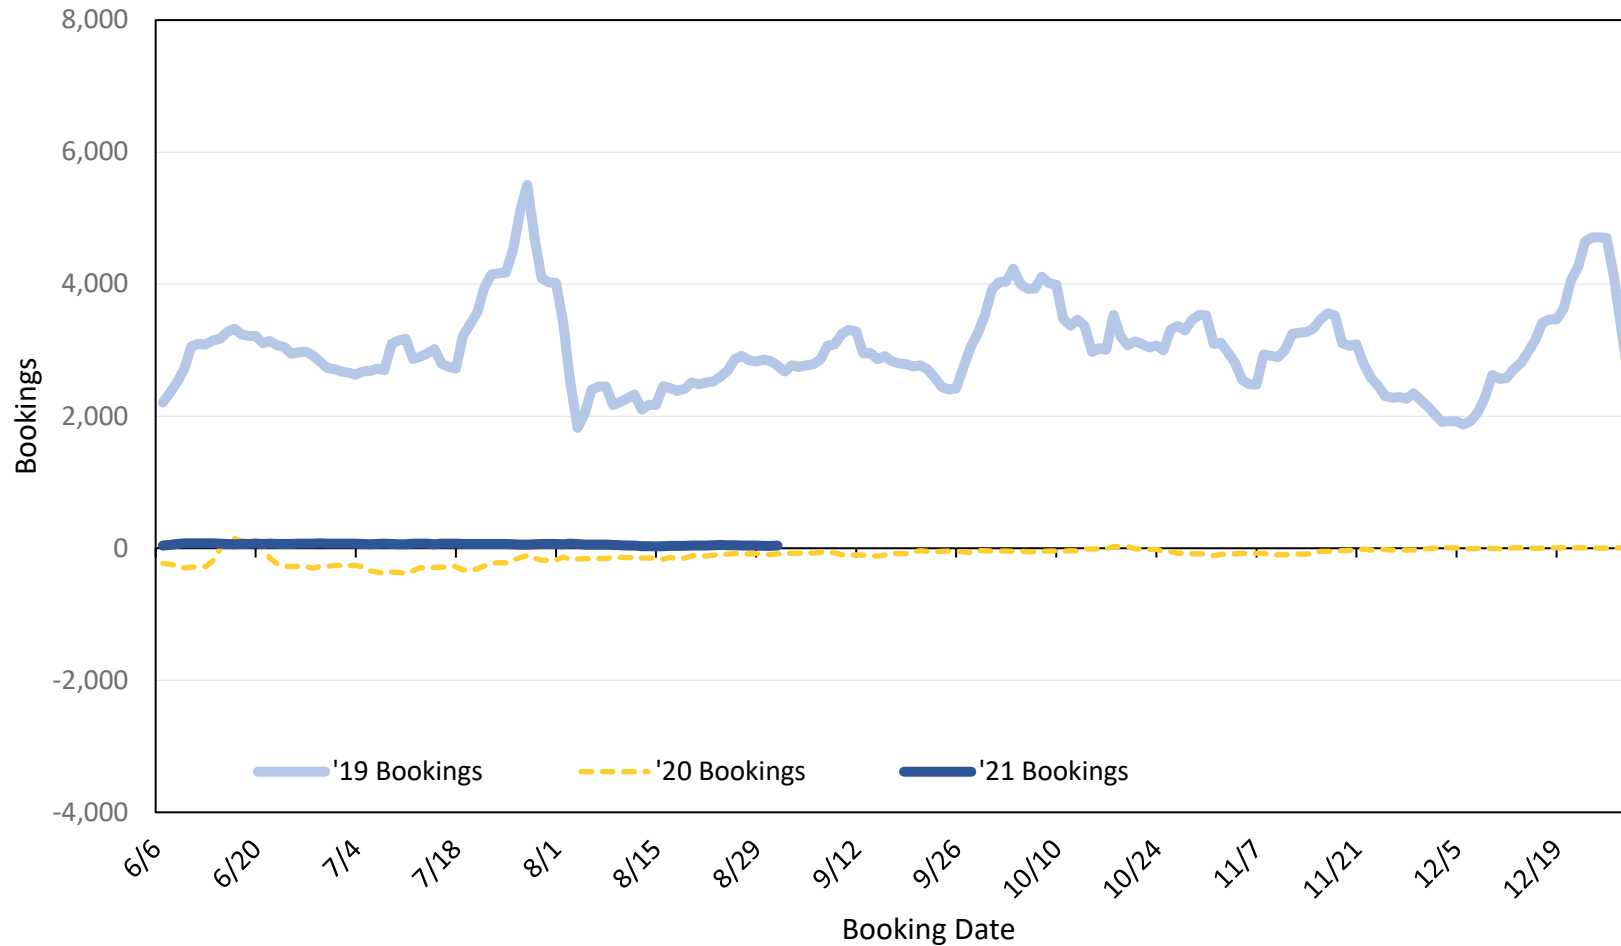

Global Agency Pro Index

- **Bookings**
 - Net sum of the number of visitors (i.e., excluding Hawai'i residents and inter-island travelers) from Sales transactions counted, including Exchanges and Refunds.
- **Booking Date**
 - The date on which the ticket was purchased by the passenger. Also known as the Sales Date.
- **Travel Date**
 - The date on which travel is expected to take place.
- **Point of Origin Country**
 - The country which contains the airport at which the ticket started.
- **Travel Agency**
 - Travel Agency associated with the ticket is doing business (DBA).

Travel Agency Bookings to Hawaii for Future Arrivals* Based on a 7-day Moving Average as of September 5, 2021 U.S.

*Future Arrivals refers to all 'future' arrivals relative to a given Booking Date.
Source: Global Agency Pro

Update: Sep 5, 2021

Travel Agency Bookings to Hawaii for Future Arrivals* Based on a 7-day Moving Average as of September 5, 2021 Japan

*Future Arrivals refers to all 'future' arrivals relative to a given Booking Date.
Source: Global Agency Pro