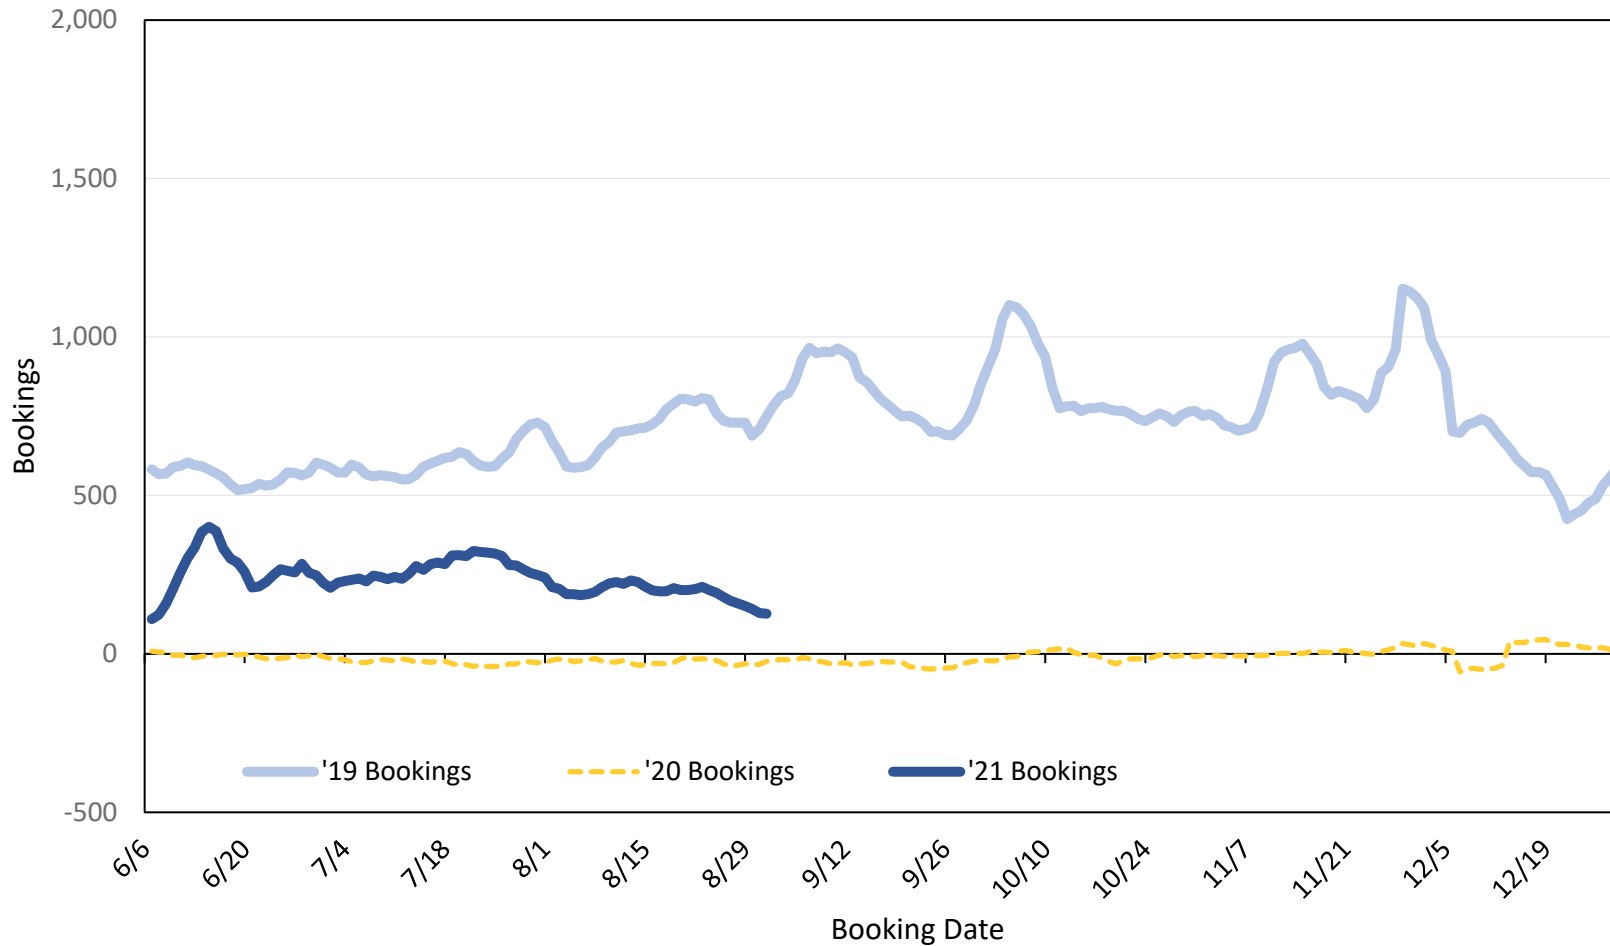

Global Agency Pro Index

- **Bookings**
 - Net sum of the number of visitors (i.e., excluding Hawai'i residents and inter-island travelers) from Sales transactions counted, including Exchanges and Refunds.
- **Booking Date**
 - The date on which the ticket was purchased by the passenger. Also known as the Sales Date.
- **Travel Date**
 - The date on which travel is expected to take place.
- **Point of Origin Country**
 - The country which contains the airport at which the ticket started.
- **Travel Agency**
 - Travel Agency associated with the ticket is doing business (DBA).

Travel Agency Bookings to Hawaii for Future Arrivals* Based on a 7-day Moving Average as of September 5, 2021 U.S.

*Future Arrivals refers to all 'future' arrivals relative to a given Booking Date.
Source: Global Agency Pro

Update: Sep 5, 2021

Travel Agency Bookings to Hawaii for Future Arrivals* Based on a 7-day Moving Average as of September 5, 2021 Japan

*Future Arrivals refers to all 'future' arrivals relative to a given Booking Date.
Source: Global Agency Pro

Update: Sep 5, 2021

Travel Agency Bookings to Hawaii for Future Arrivals* Based on a 7-day Moving Average as of September 5, 2021 Canada

*Future Arrivals refers to all 'future' arrivals relative to a given Booking Date.
Source: Global Agency Pro