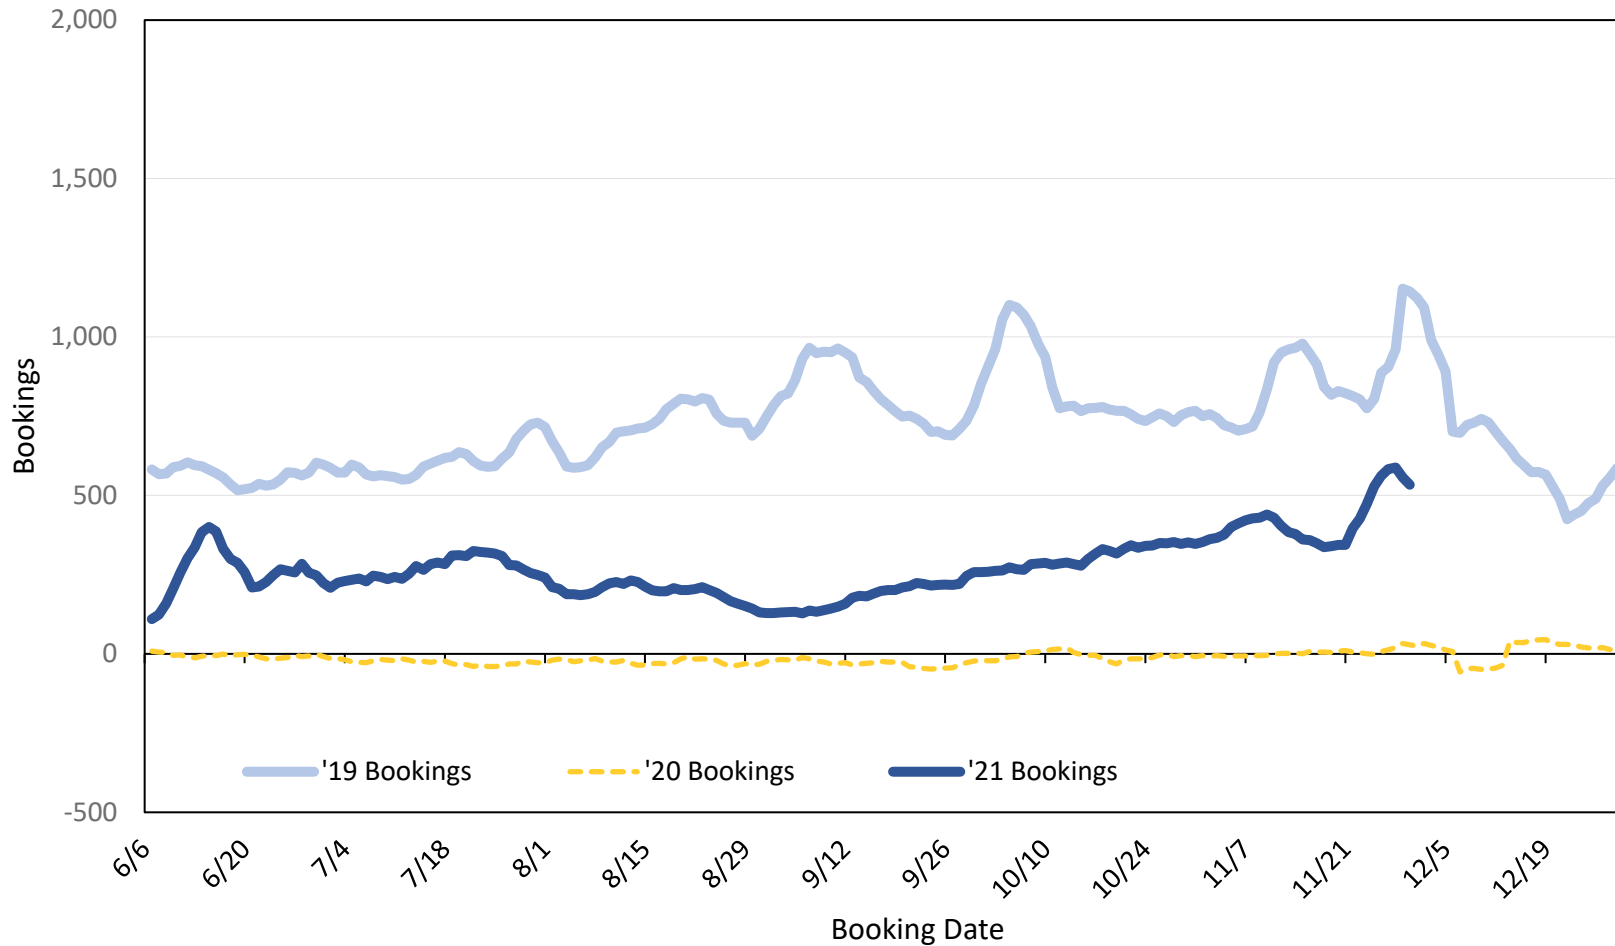

Global Agency Pro Index

- **Bookings**
 - Net sum of the number of visitors (i.e., excluding Hawai'i residents and inter-island travelers) from Sales transactions counted, including Exchanges and Refunds.
- **Booking Date**
 - The date on which the ticket was purchased by the passenger. Also known as the Sales Date.
- **Travel Date**
 - The date on which travel is expected to take place.
- **Point of Origin Country**
 - The country which contains the airport at which the ticket started.
- **Travel Agency**
 - Travel Agency associated with the ticket is doing business (DBA).

Travel Agency Bookings to Hawaii for Future Arrivals*

Based on a 7-day Moving Average as of December 4, 2021

U.S.

*Future Arrivals refers to all 'future' arrivals relative to a given Booking Date.
 Source: Global Agency Pro

Travel Agency Bookings to Hawaii for Future Arrivals* Based on a 7-day Moving Average as of December 4, 2021 Japan

*Future Arrivals refers to all 'future' arrivals relative to a given Booking Date.
Source: Global Agency Pro

Update: Dec 4, 2021

Travel Agency Bookings to Hawaii for Future Arrivals*

Based on a 7-day Moving Average as of December 4, 2021

Canada

*Future Arrivals refers to all 'future' arrivals relative to a given Booking Date.
 Source: Global Agency Pro