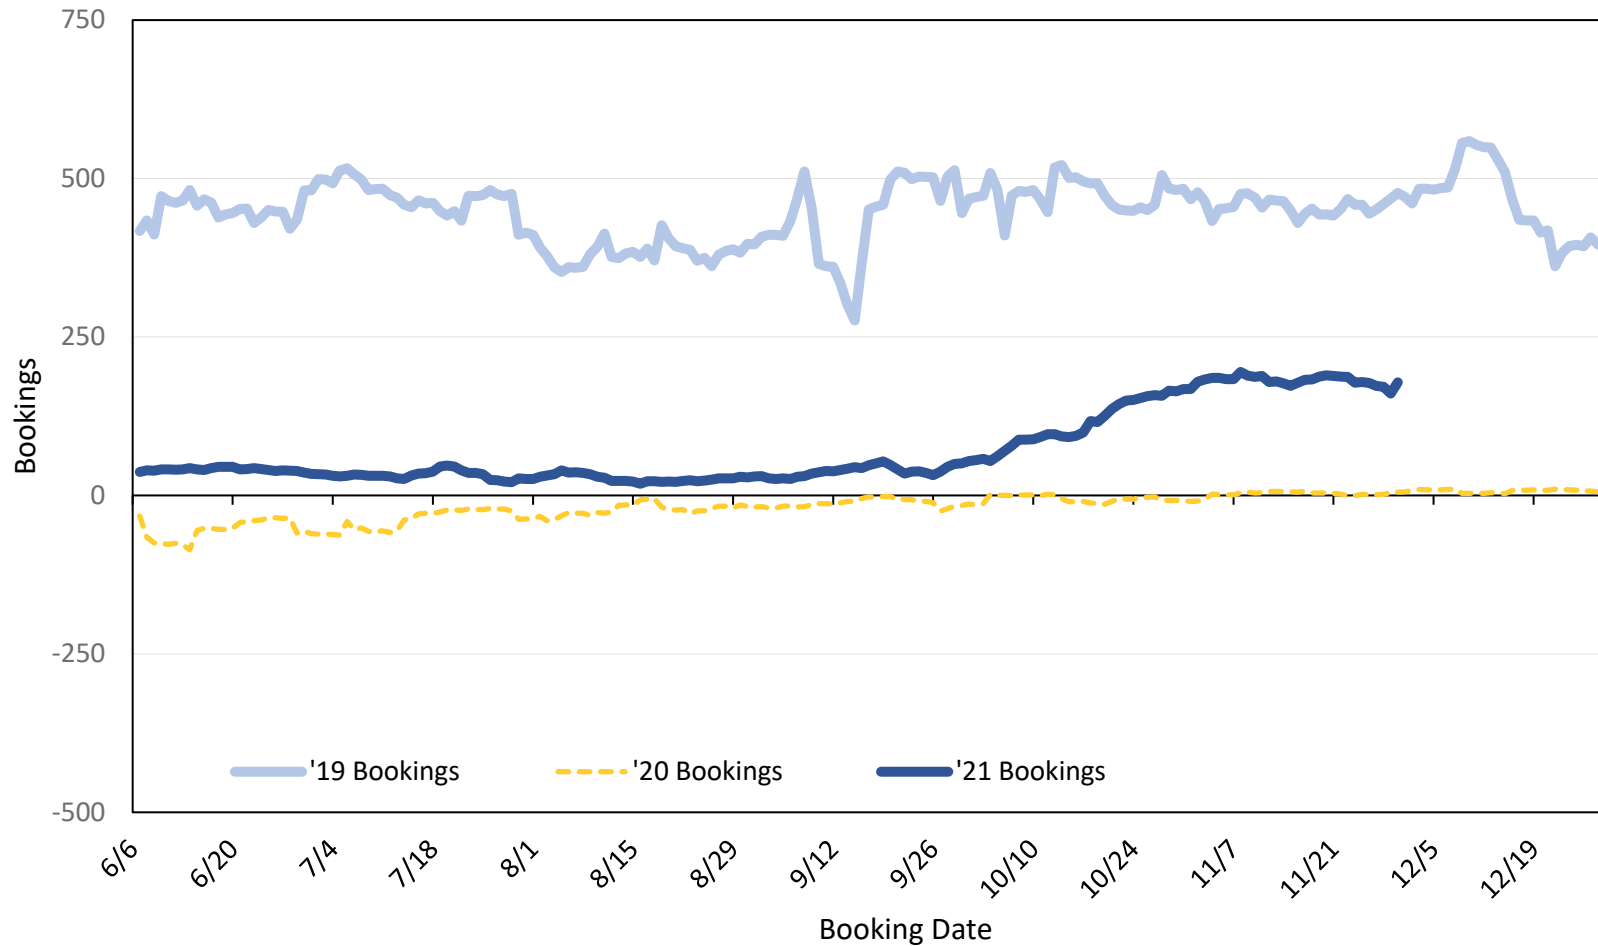

Travel Agency Bookings to Hawaii for Future Arrivals* Based on a 7-day Moving Average as of December 4, 2021 Japan

*Future Arrivals refers to all 'future' arrivals relative to a given Booking Date.
Source: Global Agency Pro

Update: Dec 4, 2021

Travel Agency Bookings to Hawaii for Future Arrivals*

Based on a 7-day Moving Average as of December 4, 2021

Canada

*Future Arrivals refers to all 'future' arrivals relative to a given Booking Date.
 Source: Global Agency Pro

Travel Agency Bookings to Hawaii for Future Arrivals* Based on a 7-day Moving Average as of December 4, 2021 Korea

*Future Arrivals refers to all 'future' arrivals relative to a given Booking Date.
Source: Global Agency Pro

Update: Dec 4, 2021

Travel Agency Bookings to Hawaii for Future Arrivals*

Based on a 7-day Moving Average as of December 4, 2021

Australia

*Future Arrivals refers to all 'future' arrivals relative to a given Booking Date.
Source: Global Agency Pro