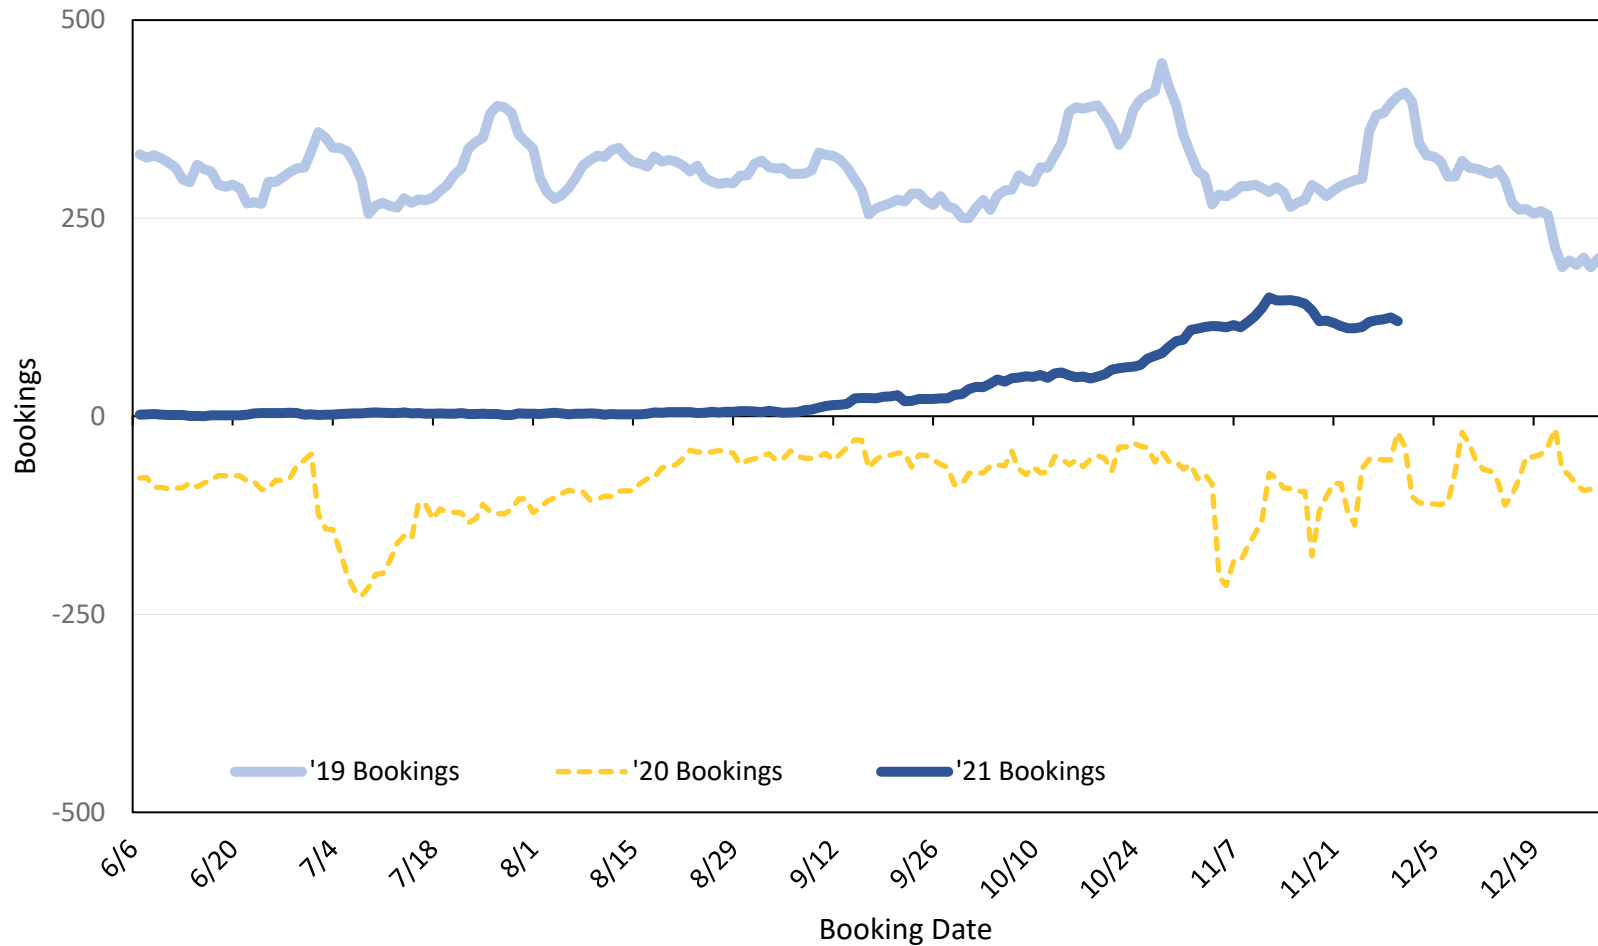

Update: Dec 4, 2021

Travel Agency Bookings to Hawaii for Future Arrivals*

Based on a 7-day Moving Average as of December 4, 2021

Canada

*Future Arrivals refers to all 'future' arrivals relative to a given Booking Date.
 Source: Global Agency Pro

Travel Agency Bookings to Hawaii for Future Arrivals* Based on a 7-day Moving Average as of December 4, 2021 Korea

*Future Arrivals refers to all 'future' arrivals relative to a given Booking Date.
Source: Global Agency Pro

Update: Dec 4, 2021

Travel Agency Bookings to Hawaii for Future Arrivals*

Based on a 7-day Moving Average as of December 4, 2021

Australia

*Future Arrivals refers to all 'future' arrivals relative to a given Booking Date.
Source: Global Agency Pro