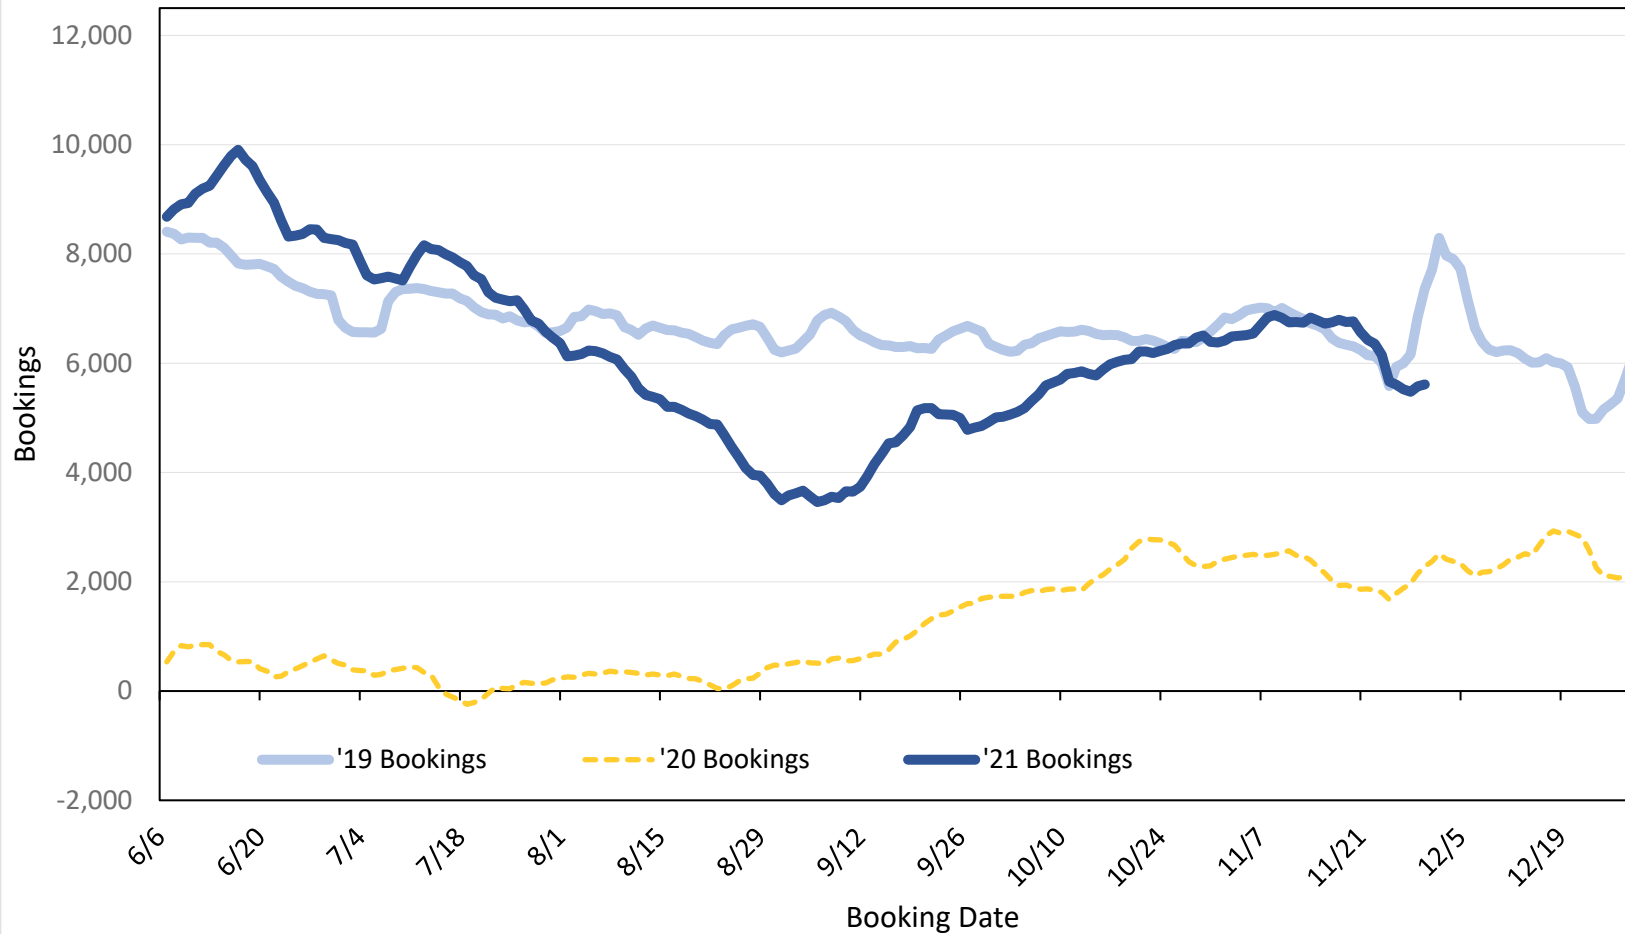

TRAVEL AGENCY BOOKING TRENDS

DECEMBER 6, 2021

Global Agency Pro

- HTA subscribes to Global Agency Pro, an online travel distribution system consisting of Travel Agency data.
- Global Agency Pro provides access to over 90% of the world's Travel Agency airline transactions.
- The database consists of five years of historical ticketing data and one year of advance purchase data.
- The information is updated daily with a recency of two days prior to current date.

Global Agency Pro Index

- **Bookings**
 - Net sum of the number of visitors (i.e., excluding Hawai'i residents and inter-island travelers) from Sales transactions counted, including Exchanges and Refunds.
- **Booking Date**
 - The date on which the ticket was purchased by the passenger. Also known as the Sales Date.
- **Travel Date**
 - The date on which travel is expected to take place.
- **Point of Origin Country**
 - The country which contains the airport at which the ticket started.
- **Travel Agency**
 - Travel Agency associated with the ticket is doing business (DBA).

Travel Agency Bookings to Hawaii for Future Arrivals*

Based on a 7-day Moving Average as of December 4, 2021

U.S.

*Future Arrivals refers to all 'future' arrivals relative to a given Booking Date.
 Source: Global Agency Pro