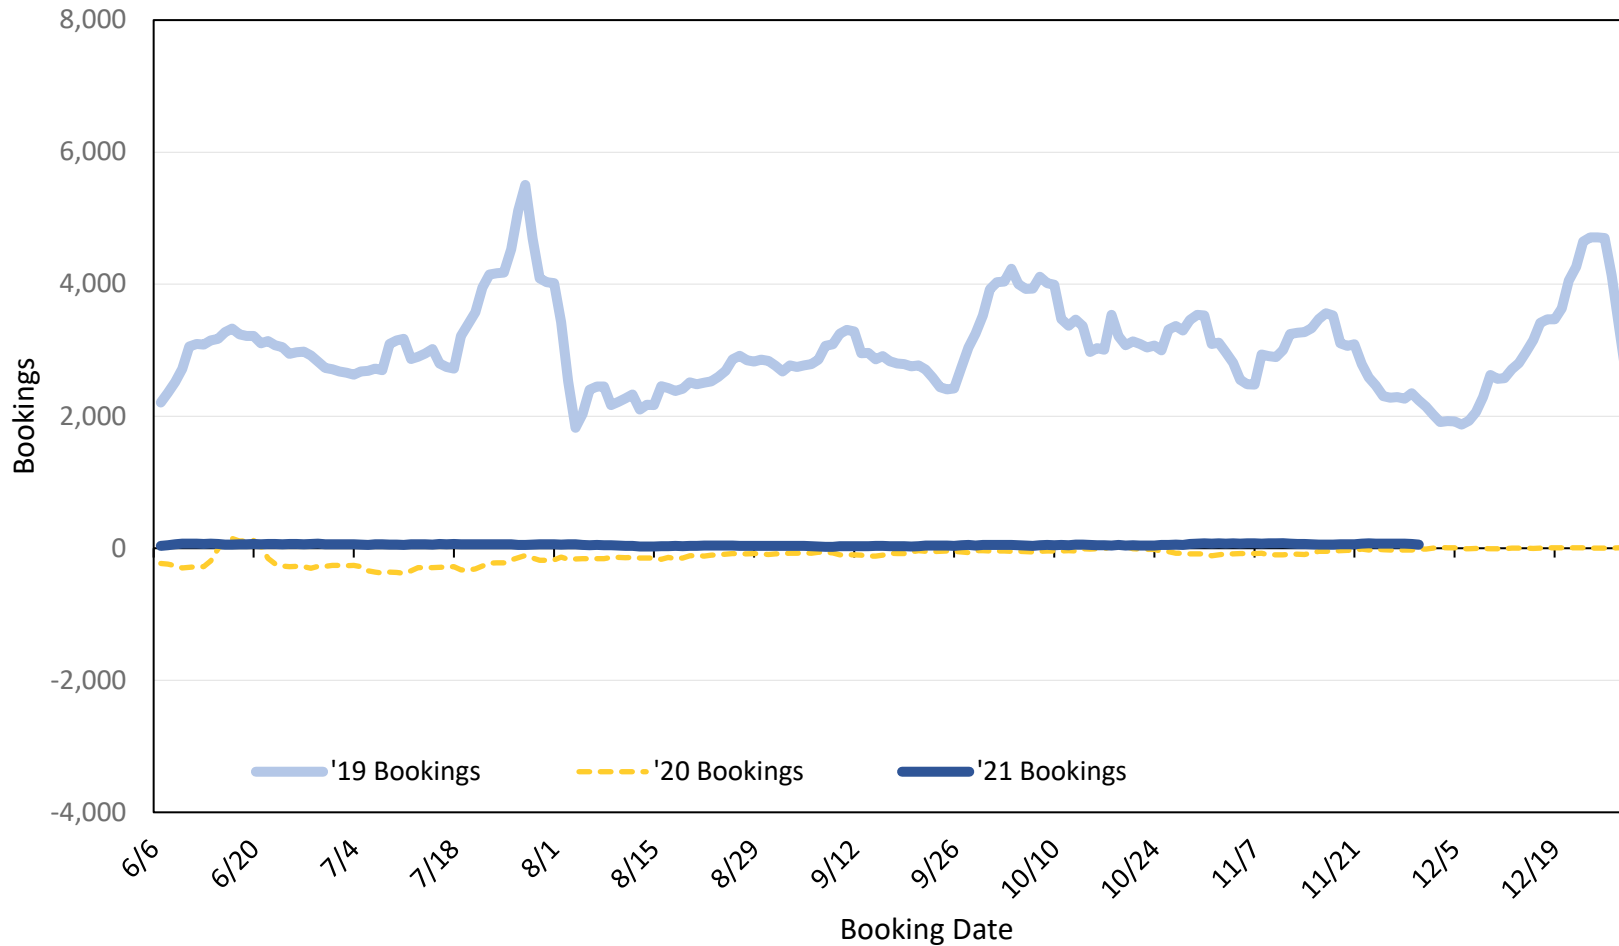

Global Agency Pro Index

- **Bookings**
 - Net sum of the number of visitors (i.e., excluding Hawai'i residents and inter-island travelers) from Sales transactions counted, including Exchanges and Refunds.
- **Booking Date**
 - The date on which the ticket was purchased by the passenger. Also known as the Sales Date.
- **Travel Date**
 - The date on which travel is expected to take place.
- **Point of Origin Country**
 - The country which contains the airport at which the ticket started.
- **Travel Agency**
 - Travel Agency associated with the ticket is doing business (DBA).

Travel Agency Bookings to Hawaii for Future Arrivals*

Based on a 7-day Moving Average as of December 4, 2021

U.S.

*Future Arrivals refers to all 'future' arrivals relative to a given Booking Date.
 Source: Global Agency Pro

Travel Agency Bookings to Hawaii for Future Arrivals* Based on a 7-day Moving Average as of December 4, 2021 Japan

*Future Arrivals refers to all 'future' arrivals relative to a given Booking Date.
Source: Global Agency Pro