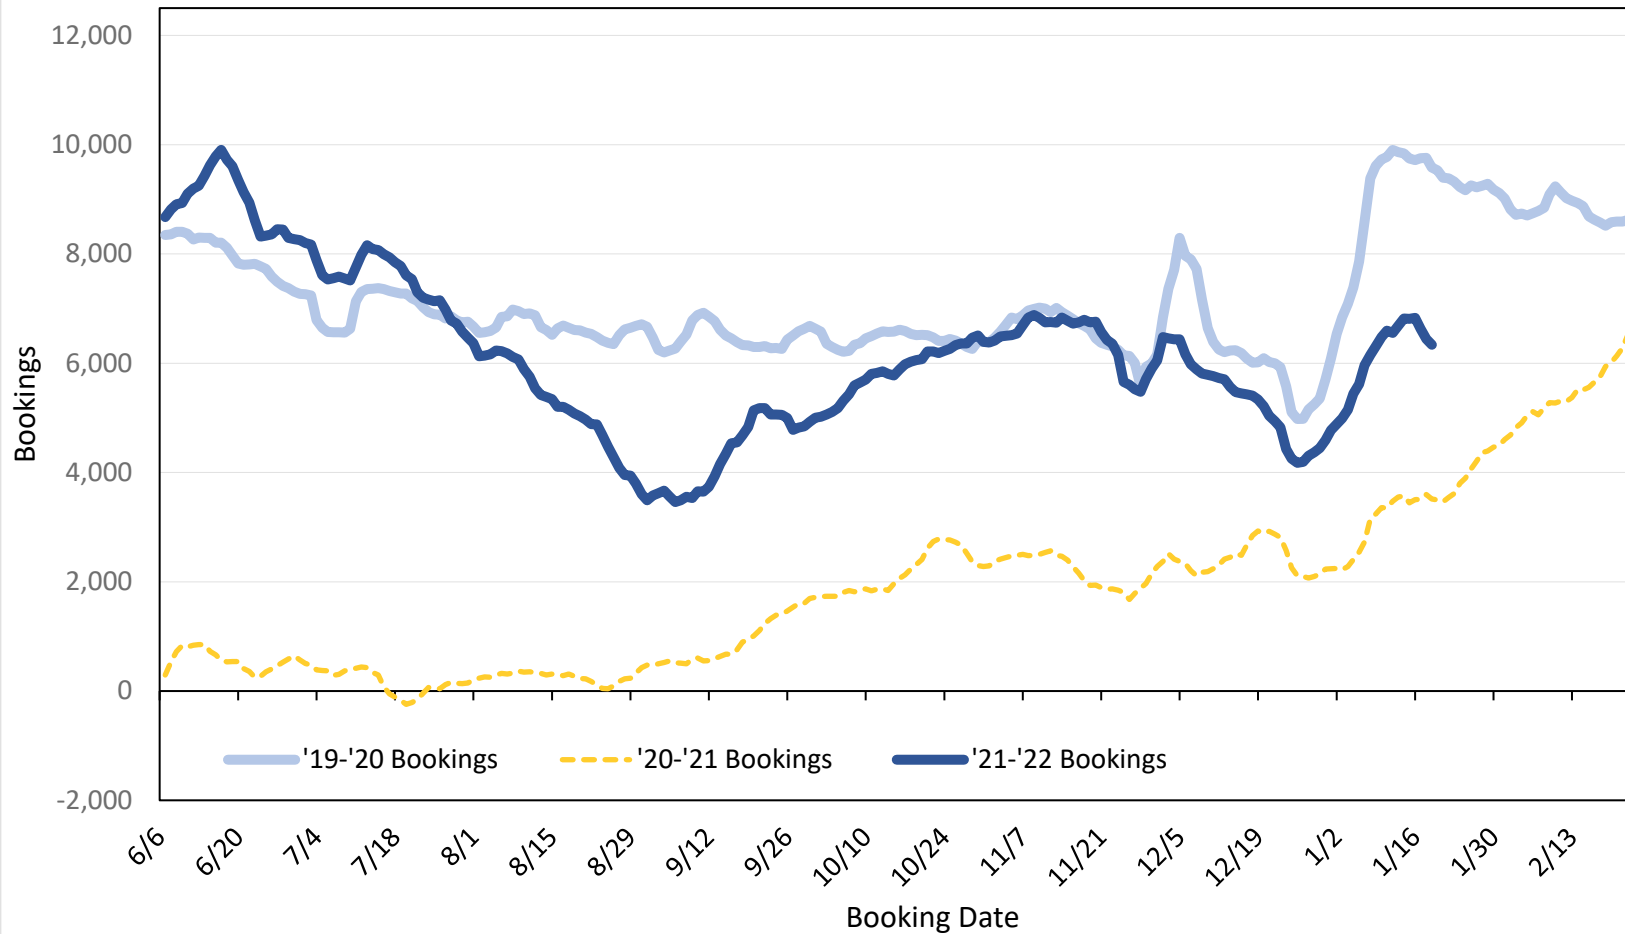

TRAVEL AGENCY BOOKING TRENDS

JANUARY 24, 2022

Global Agency Pro

- HTA subscribes to Global Agency Pro, an online travel distribution system consisting of Travel Agency data.
- Global Agency Pro provides access to over 90% of the world's Travel Agency airline transactions.
- The database consists of five years of historical ticketing data and one year of advance purchase data.
- The information is updated daily with a recency of two days prior to current date.

Global Agency Pro Index

- **Bookings**
 - Net sum of the number of visitors (i.e., excluding Hawai'i residents and inter-island travelers) from Sales transactions counted, including Exchanges and Refunds.
- **Booking Date**
 - The date on which the ticket was purchased by the passenger. Also known as the Sales Date.
- **Travel Date**
 - The date on which travel is expected to take place.
- **Point of Origin Country**
 - The country which contains the airport at which the ticket started.
- **Travel Agency**
 - Travel Agency associated with the ticket is doing business (DBA).

Travel Agency Bookings to Hawaii for Future Arrivals*

Based on a 7-day Moving Average as of January 22, 2022

U.S.

*Future Arrivals refers to all 'future' arrivals relative to a given Booking Date.
 Source: Global Agency Pro