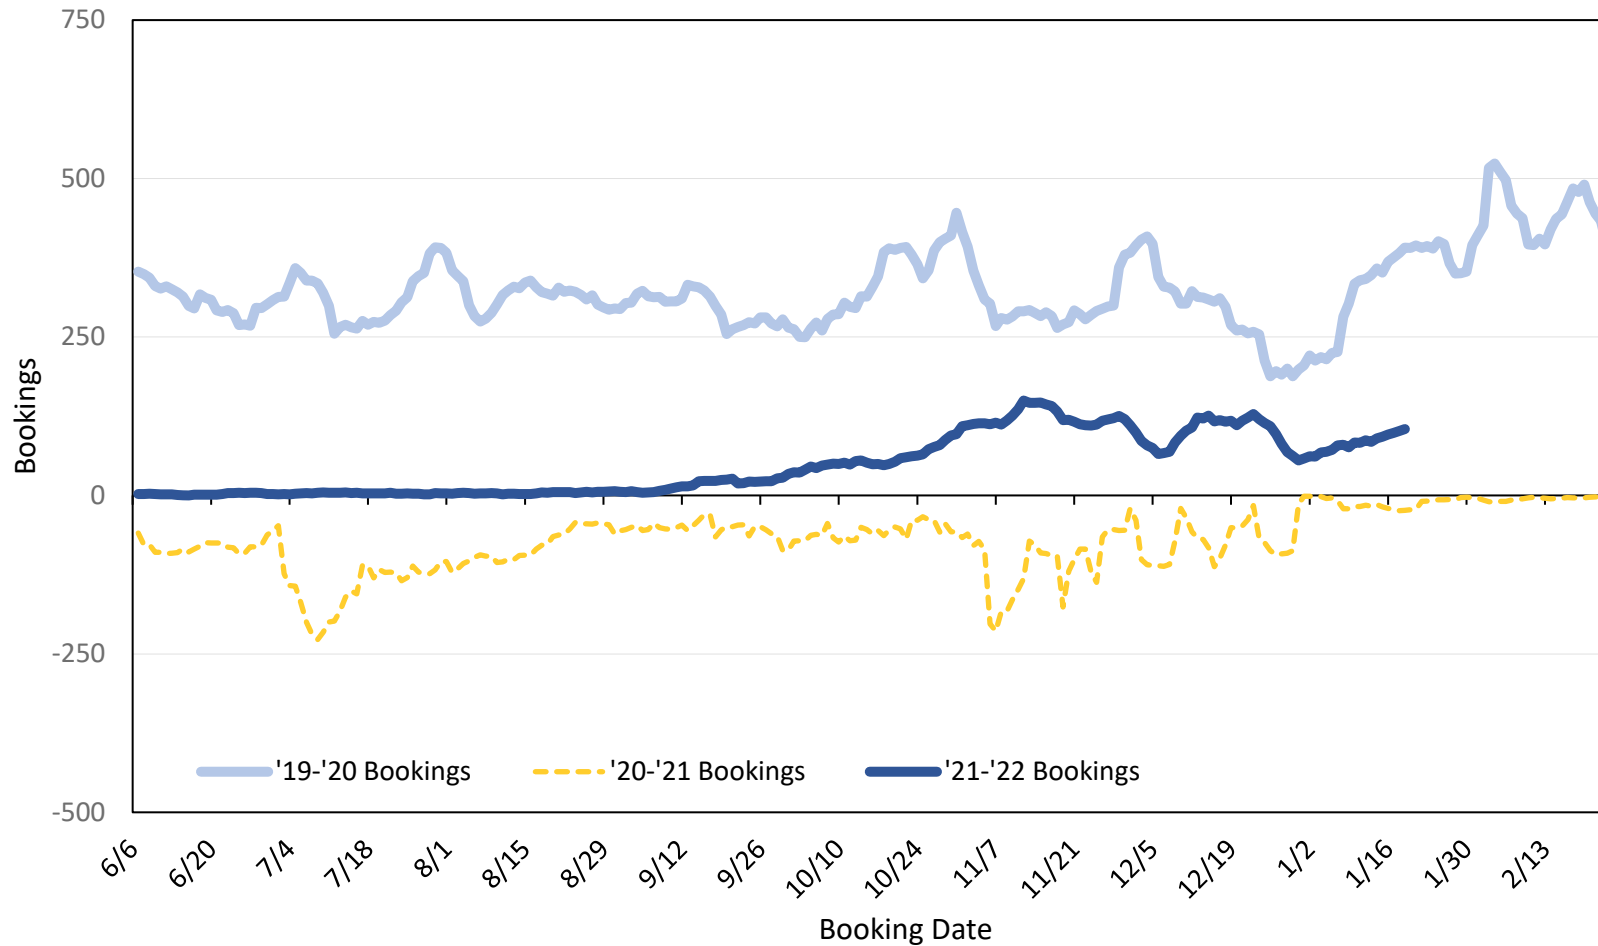

Update: Jan 22, 2022

Travel Agency Bookings to Hawaii for Future Arrivals*

Based on a 7-day Moving Average as of January 22, 2022

Canada

*Future Arrivals refers to all 'future' arrivals relative to a given Booking Date.
 Source: Global Agency Pro

Travel Agency Bookings to Hawaii for Future Arrivals* Based on a 7-day Moving Average as of January 22, 2022

Korea

*Future Arrivals refers to all 'future' arrivals relative to a given Booking Date.
Source: Global Agency Pro

Update: Jan 22, 2022

Travel Agency Bookings to Hawaii for Future Arrivals* Based on a 7-day Moving Average as of January 22, 2022 Australia

*Future Arrivals refers to all 'future' arrivals relative to a given Booking Date.
Source: Global Agency Pro