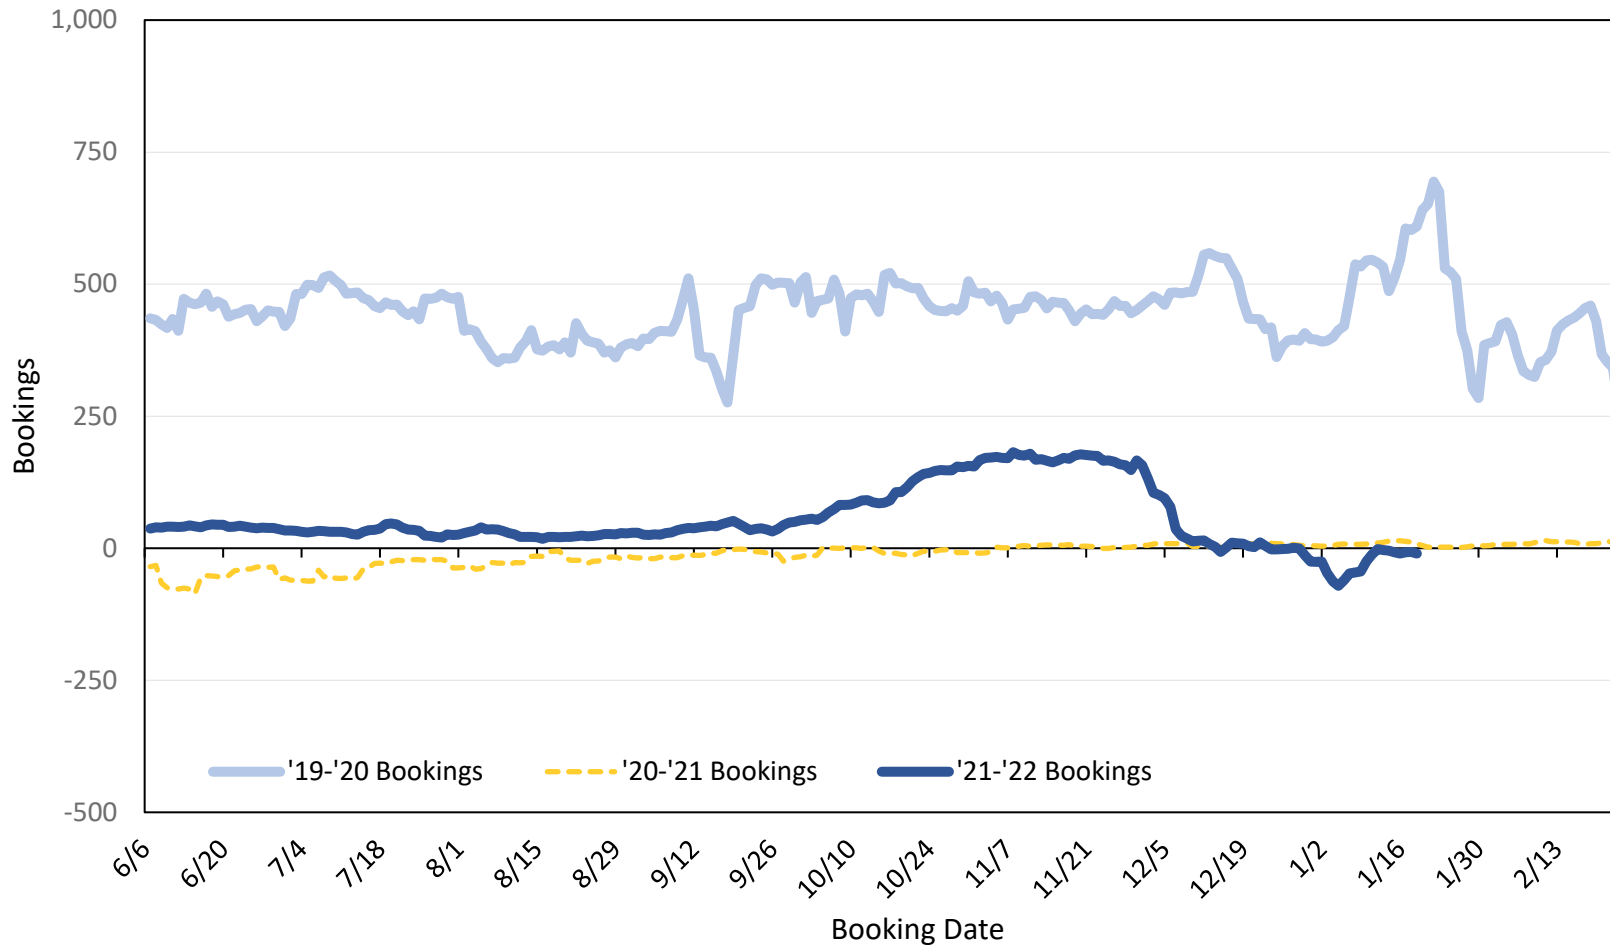

Travel Agency Bookings to Hawaii for Future Arrivals* Based on a 7-day Moving Average as of January 22, 2022 Japan

*Future Arrivals refers to all 'future' arrivals relative to a given Booking Date.
Source: Global Agency Pro

Update: Jan 22, 2022

Travel Agency Bookings to Hawaii for Future Arrivals*

Based on a 7-day Moving Average as of January 22, 2022

Canada

*Future Arrivals refers to all 'future' arrivals relative to a given Booking Date.
 Source: Global Agency Pro

Travel Agency Bookings to Hawaii for Future Arrivals* Based on a 7-day Moving Average as of January 22, 2022

Korea

*Future Arrivals refers to all 'future' arrivals relative to a given Booking Date.
Source: Global Agency Pro

Update: Jan 22, 2022

Travel Agency Bookings to Hawaii for Future Arrivals* Based on a 7-day Moving Average as of January 22, 2022 Australia

*Future Arrivals refers to all 'future' arrivals relative to a given Booking Date.
Source: Global Agency Pro