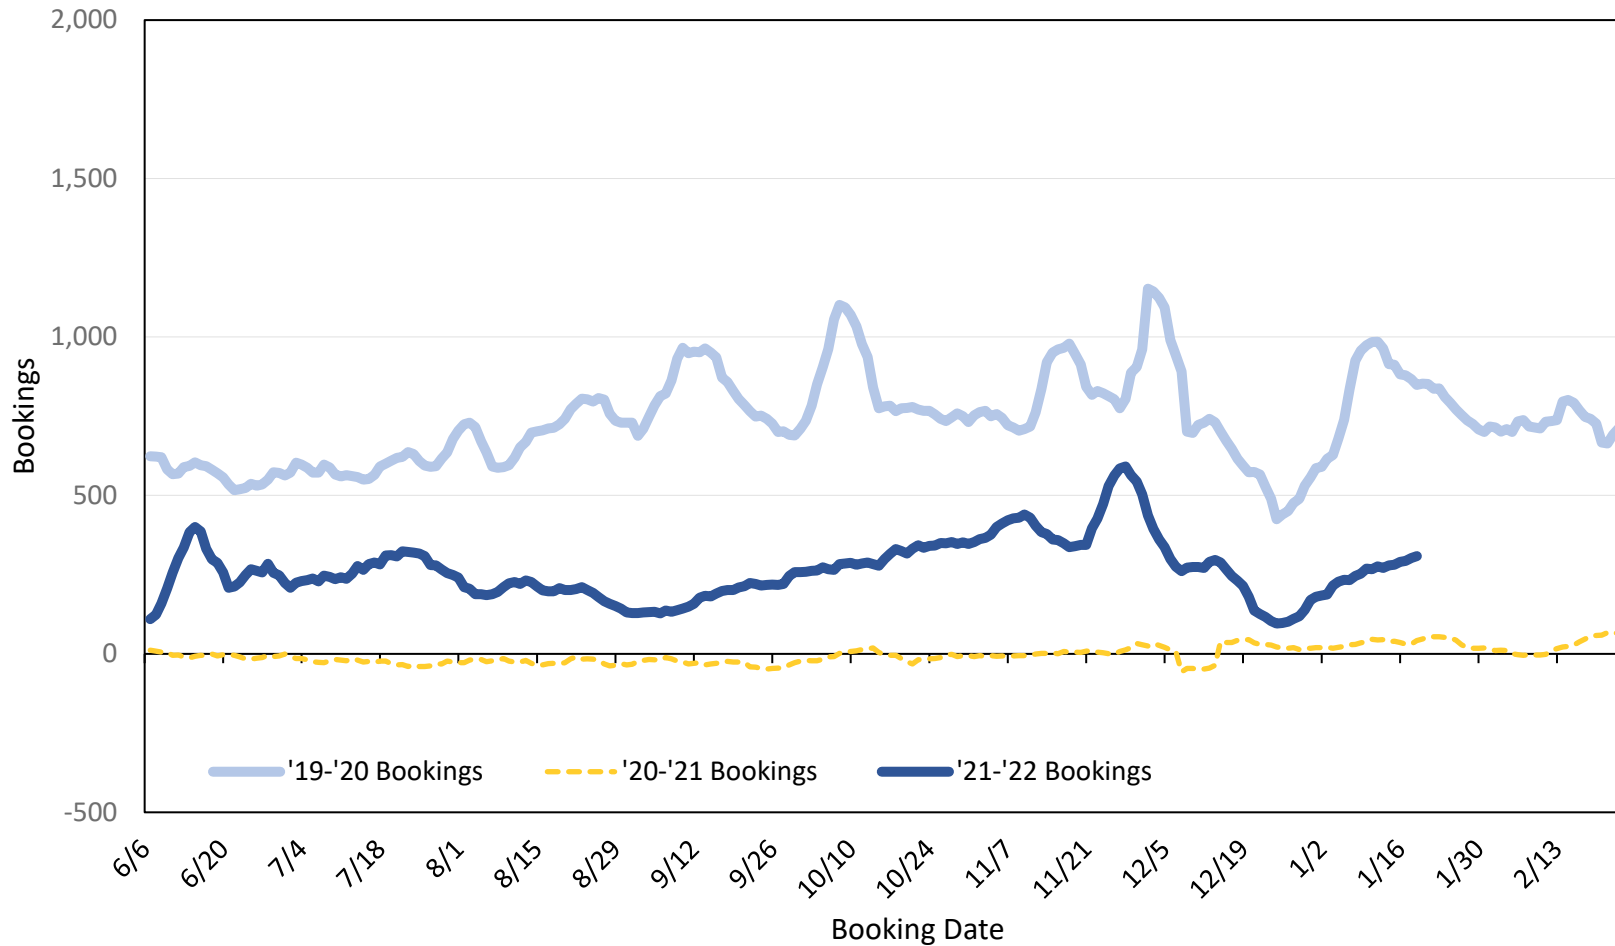

Global Agency Pro Index

- **Bookings**
 - Net sum of the number of visitors (i.e., excluding Hawai'i residents and inter-island travelers) from Sales transactions counted, including Exchanges and Refunds.
- **Booking Date**
 - The date on which the ticket was purchased by the passenger. Also known as the Sales Date.
- **Travel Date**
 - The date on which travel is expected to take place.
- **Point of Origin Country**
 - The country which contains the airport at which the ticket started.
- **Travel Agency**
 - Travel Agency associated with the ticket is doing business (DBA).

Travel Agency Bookings to Hawaii for Future Arrivals*

Based on a 7-day Moving Average as of January 22, 2022

U.S.

*Future Arrivals refers to all 'future' arrivals relative to a given Booking Date.
 Source: Global Agency Pro

Travel Agency Bookings to Hawaii for Future Arrivals* Based on a 7-day Moving Average as of January 22, 2022 Japan

*Future Arrivals refers to all 'future' arrivals relative to a given Booking Date.
Source: Global Agency Pro

Update: Jan 22, 2022

Travel Agency Bookings to Hawaii for Future Arrivals*

Based on a 7-day Moving Average as of January 22, 2022

Canada

*Future Arrivals refers to all 'future' arrivals relative to a given Booking Date.
 Source: Global Agency Pro