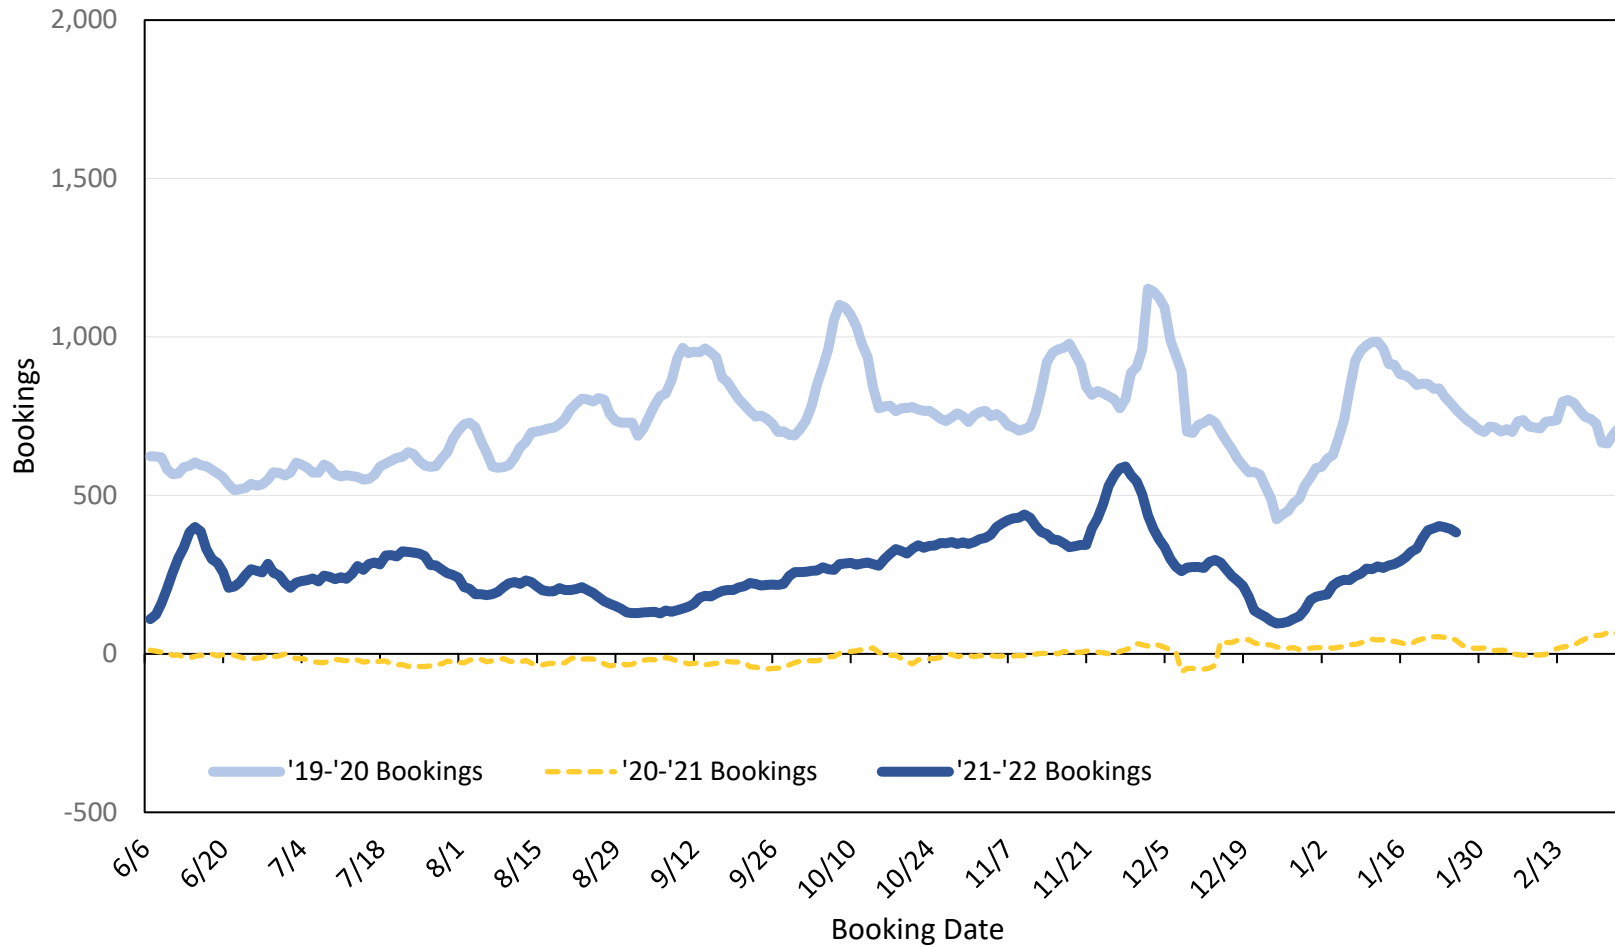

Global Agency Pro Index

- **Bookings**
 - Net sum of the number of visitors (i.e., excluding Hawai'i residents and inter-island travelers) from Sales transactions counted, including Exchanges and Refunds.
- **Booking Date**
 - The date on which the ticket was purchased by the passenger. Also known as the Sales Date.
- **Travel Date**
 - The date on which travel is expected to take place.
- **Point of Origin Country**
 - The country which contains the airport at which the ticket started.
- **Travel Agency**
 - Travel Agency associated with the ticket is doing business (DBA).

Travel Agency Bookings to Hawaii for Future Arrivals*

Based on a 7-day Moving Average as of January 29, 2022

U.S.

*Future Arrivals refers to all 'future' arrivals relative to a given Booking Date.
 Source: Global Agency Pro

Travel Agency Bookings to Hawaii for Future Arrivals* Based on a 7-day Moving Average as of January 29, 2022 Japan

*Future Arrivals refers to all 'future' arrivals relative to a given Booking Date.
Source: Global Agency Pro

Update: Jan 29, 2022

Travel Agency Bookings to Hawaii for Future Arrivals*

Based on a 7-day Moving Average as of January 29, 2022

Canada

*Future Arrivals refers to all 'future' arrivals relative to a given Booking Date.
 Source: Global Agency Pro