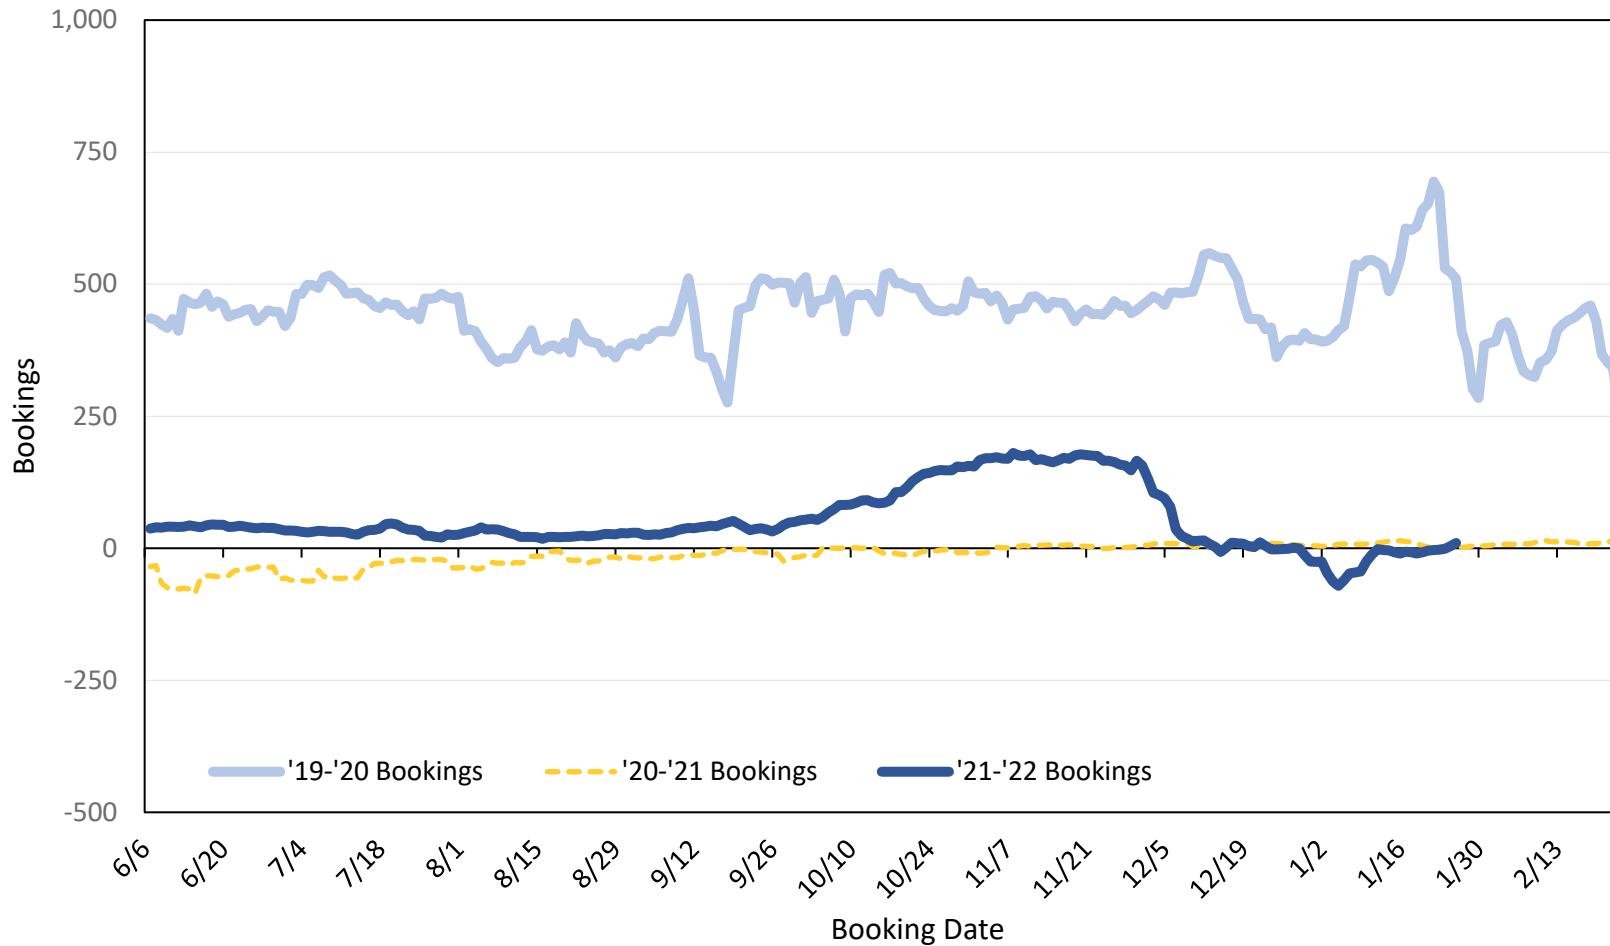

Travel Agency Bookings to Hawaii for Future Arrivals* Based on a 7-day Moving Average as of January 29, 2022 Japan

*Future Arrivals refers to all 'future' arrivals relative to a given Booking Date.
Source: Global Agency Pro

Update: Jan 29, 2022

Travel Agency Bookings to Hawaii for Future Arrivals*

Based on a 7-day Moving Average as of January 29, 2022

Canada

*Future Arrivals refers to all 'future' arrivals relative to a given Booking Date.
 Source: Global Agency Pro

Travel Agency Bookings to Hawaii for Future Arrivals* Based on a 7-day Moving Average as of January 29, 2022

Korea

*Future Arrivals refers to all 'future' arrivals relative to a given Booking Date.
Source: Global Agency Pro

Update: Jan 29, 2022

Travel Agency Bookings to Hawaii for Future Arrivals* Based on a 7-day Moving Average as of January 29, 2022 Australia

*Future Arrivals refers to all 'future' arrivals relative to a given Booking Date.
Source: Global Agency Pro