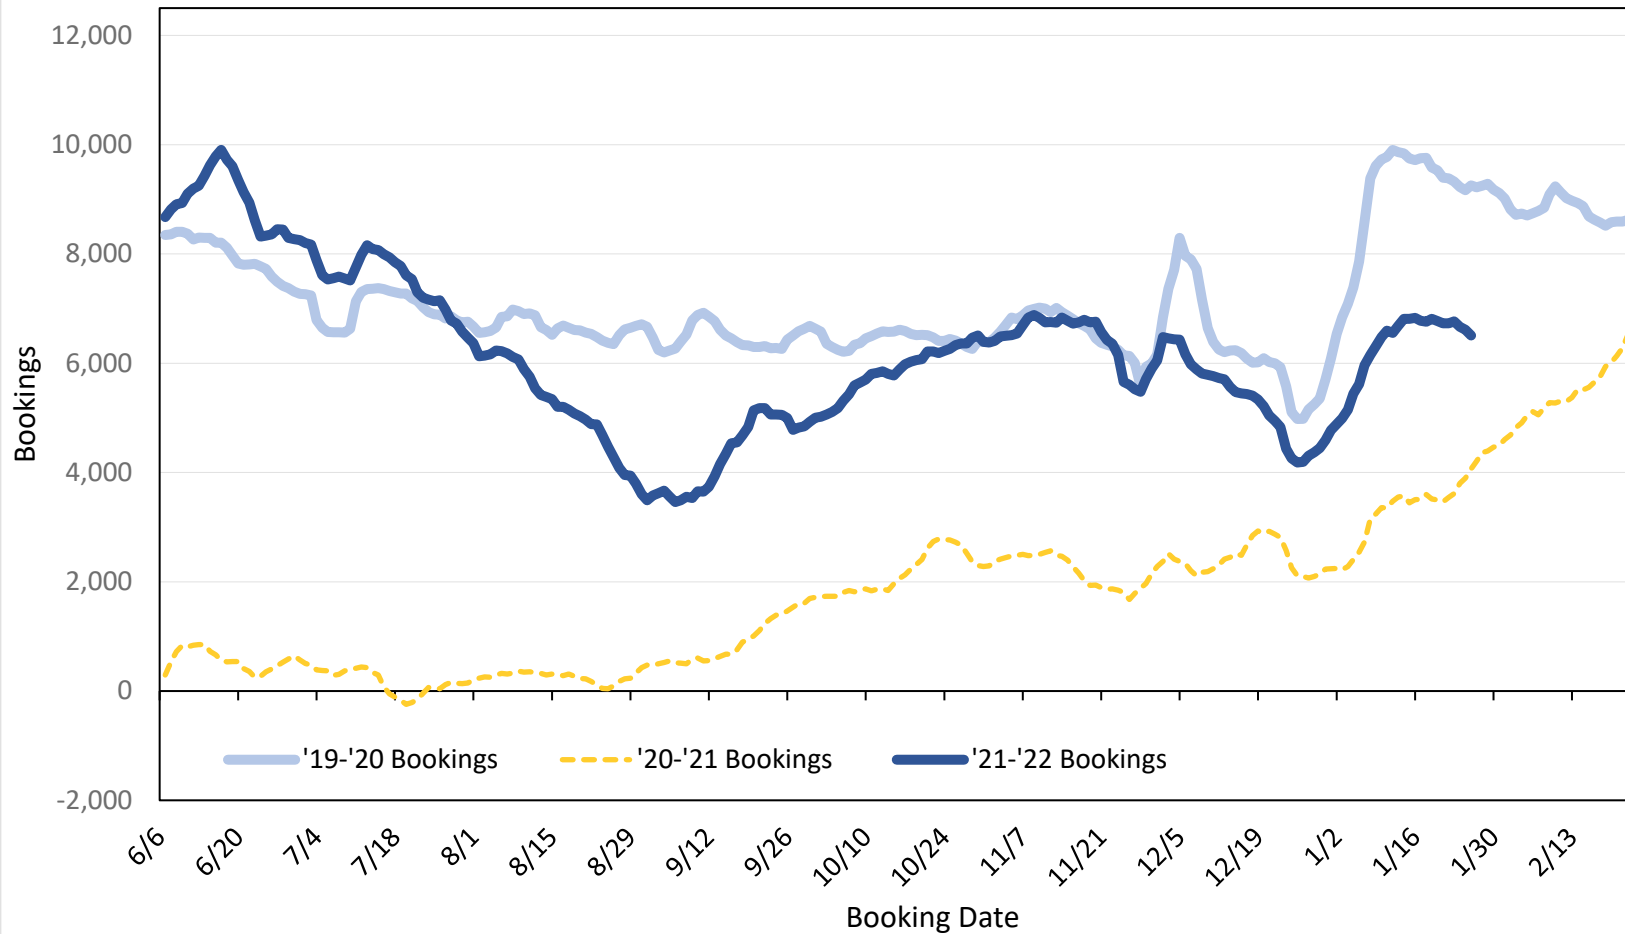

TRAVEL AGENCY BOOKING TRENDS

JANUARY 31, 2022

Global Agency Pro

- HTA subscribes to Global Agency Pro, an online travel distribution system consisting of Travel Agency data.
- Global Agency Pro provides access to over 90% of the world's Travel Agency airline transactions.
- The database consists of five years of historical ticketing data and one year of advance purchase data.
- The information is updated daily with a recency of two days prior to current date.

Global Agency Pro Index

- **Bookings**
 - Net sum of the number of visitors (i.e., excluding Hawai'i residents and inter-island travelers) from Sales transactions counted, including Exchanges and Refunds.
- **Booking Date**
 - The date on which the ticket was purchased by the passenger. Also known as the Sales Date.
- **Travel Date**
 - The date on which travel is expected to take place.
- **Point of Origin Country**
 - The country which contains the airport at which the ticket started.
- **Travel Agency**
 - Travel Agency associated with the ticket is doing business (DBA).

Travel Agency Bookings to Hawaii for Future Arrivals*

Based on a 7-day Moving Average as of January 29, 2022

U.S.

*Future Arrivals refers to all 'future' arrivals relative to a given Booking Date.
 Source: Global Agency Pro