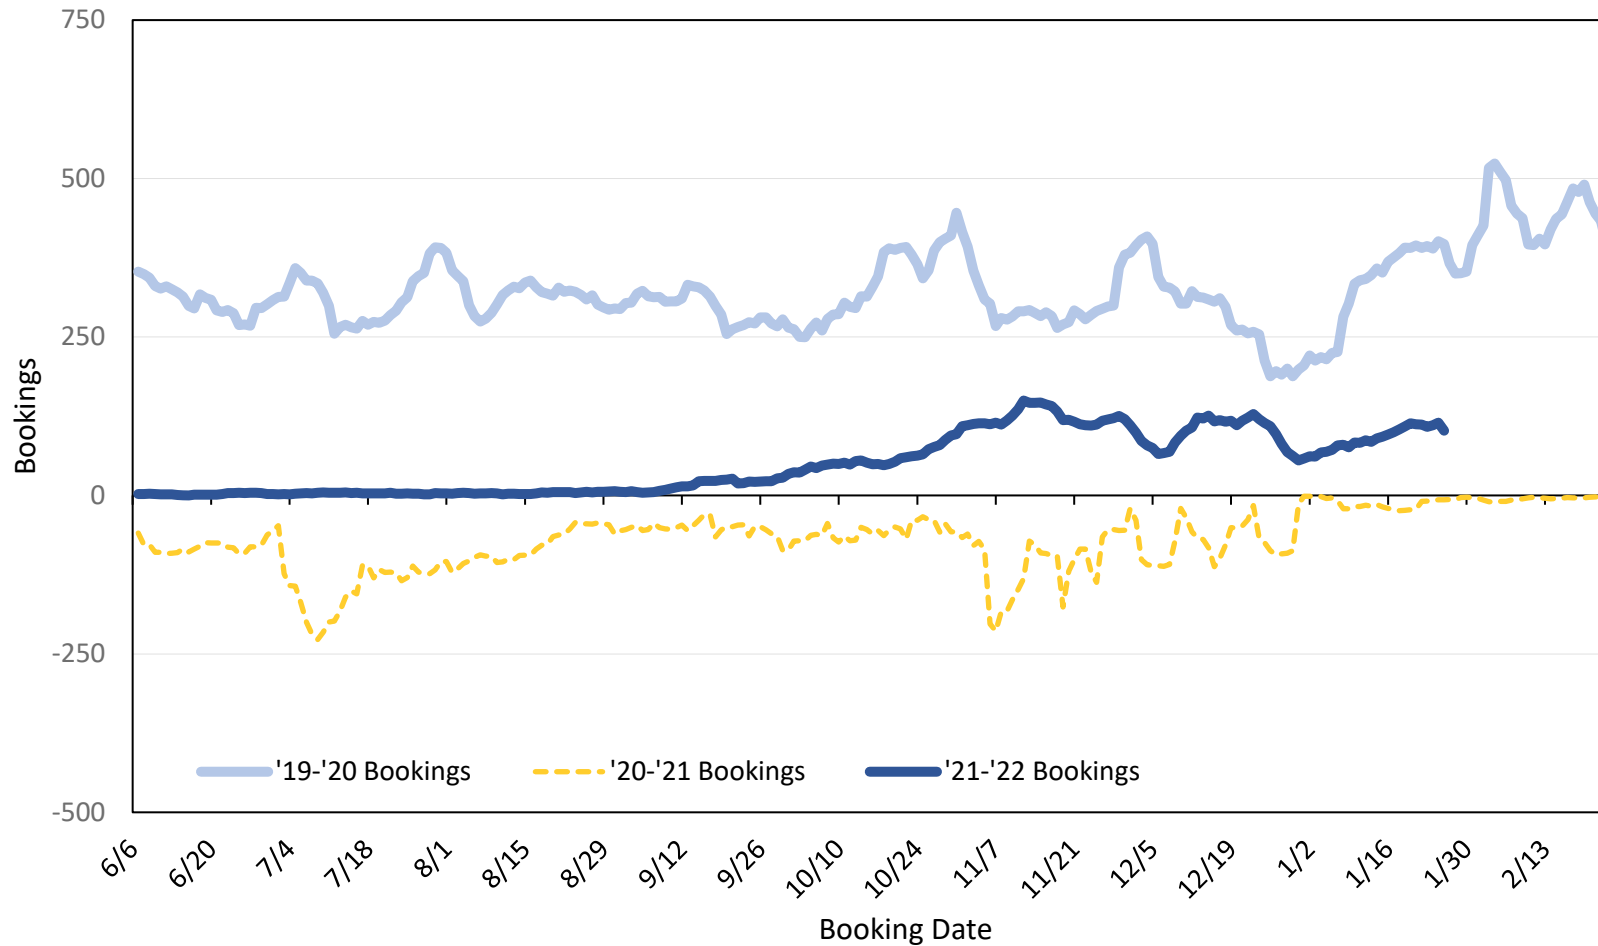

Update: Jan 29, 2022

Travel Agency Bookings to Hawaii for Future Arrivals*

Based on a 7-day Moving Average as of January 29, 2022

Canada

*Future Arrivals refers to all 'future' arrivals relative to a given Booking Date.
 Source: Global Agency Pro

Travel Agency Bookings to Hawaii for Future Arrivals* Based on a 7-day Moving Average as of January 29, 2022

Korea

*Future Arrivals refers to all 'future' arrivals relative to a given Booking Date.
Source: Global Agency Pro

Update: Jan 29, 2022

Travel Agency Bookings to Hawaii for Future Arrivals* Based on a 7-day Moving Average as of January 29, 2022 Australia

*Future Arrivals refers to all 'future' arrivals relative to a given Booking Date.
Source: Global Agency Pro